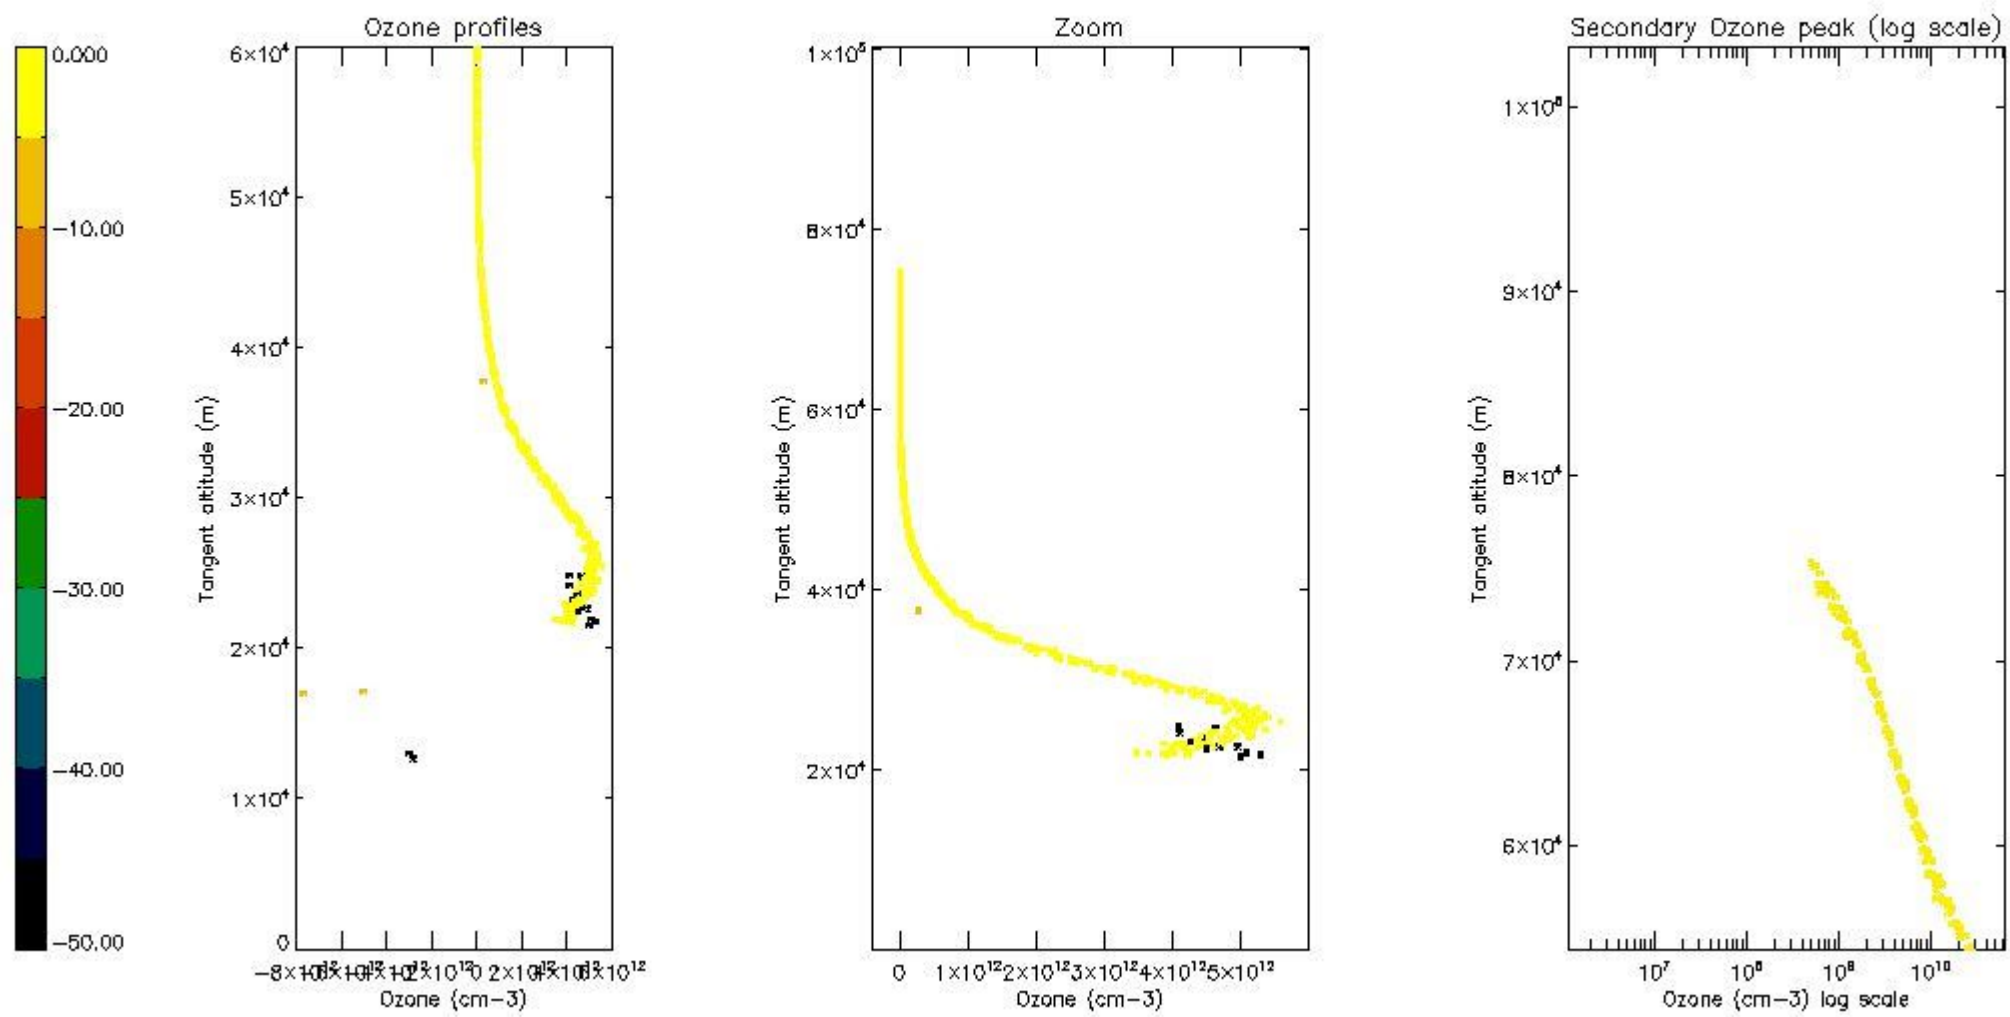

5.4 Plot ozone profiles where  $STD < 10\%$  (dark without errors)

The colorbar represents the latitude.

*5.5 Plot ozone profiles where STD < 5% (dark without errors)*

The colorbar represents the latitude.