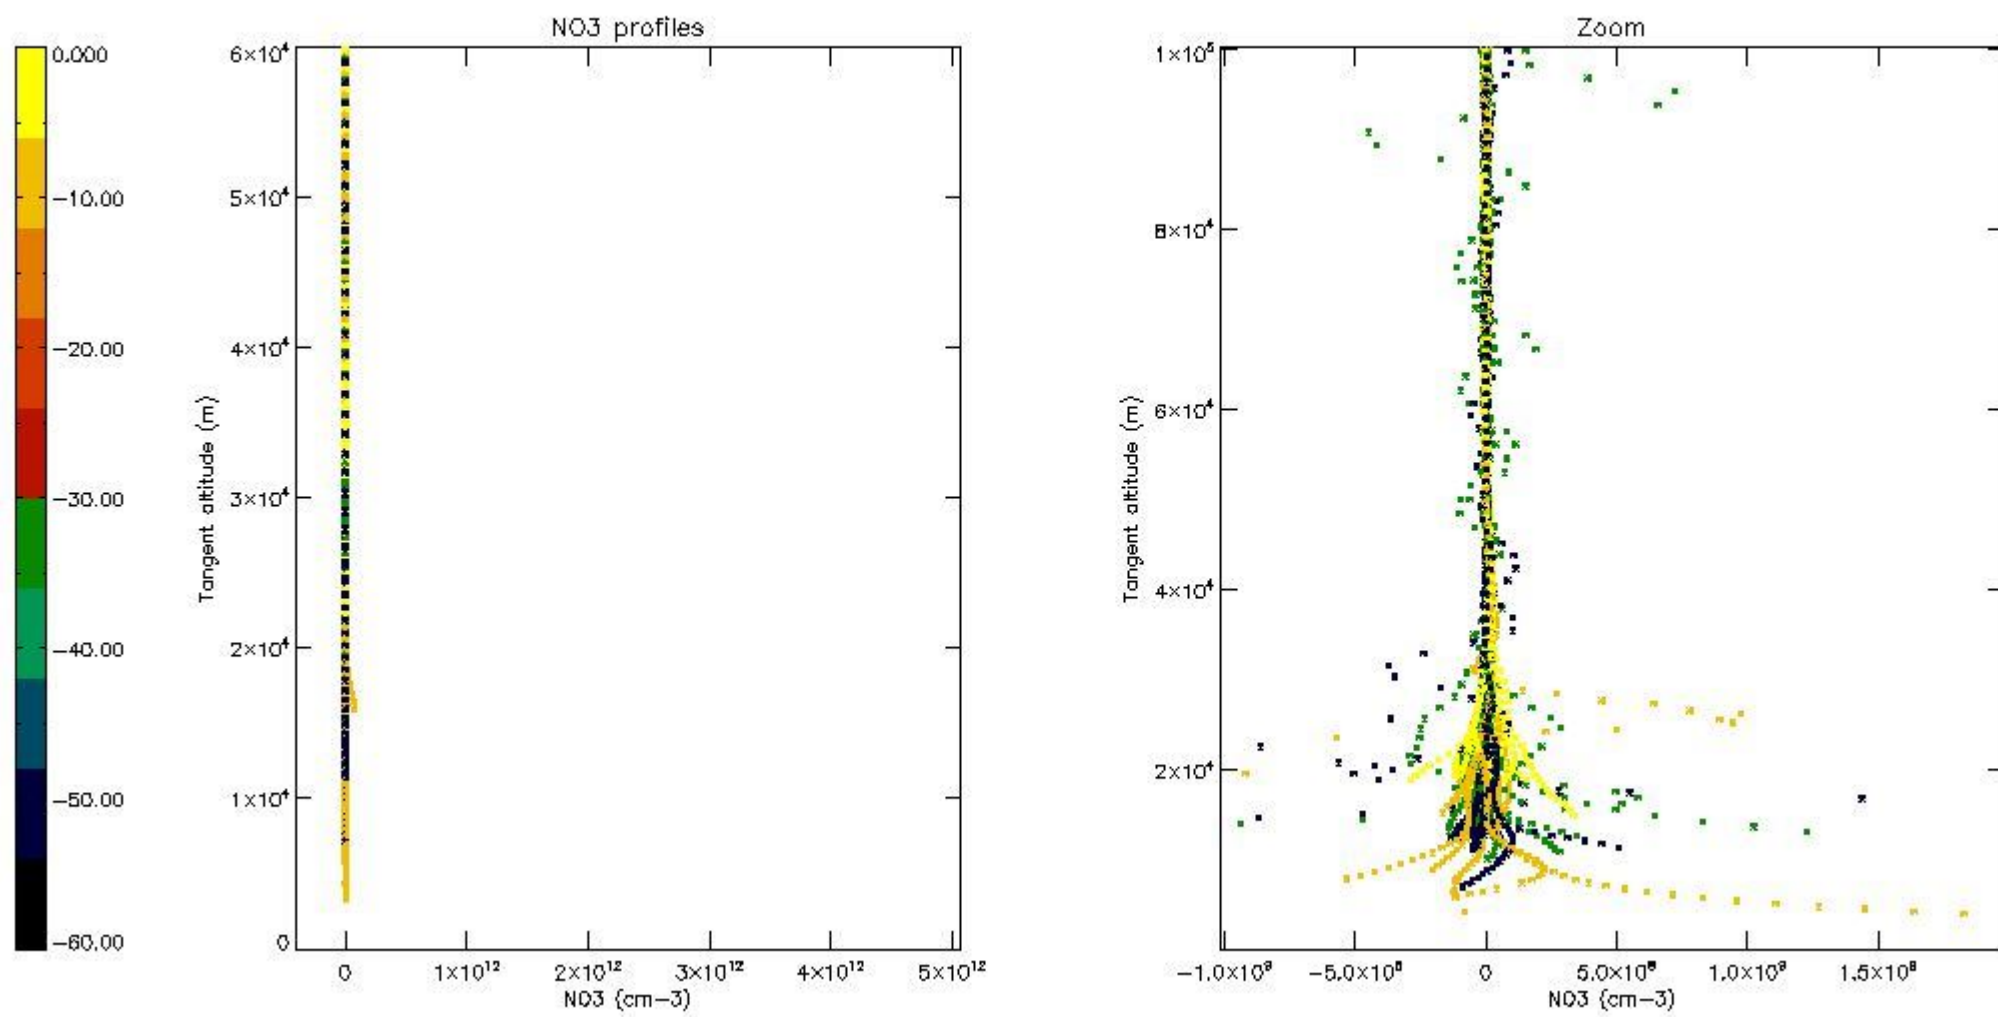

*5.6 Plot NO<sub>2</sub> profiles for all STD (dark without errors)*

The colorbar represents the latitude.

*5.7 Plot NO3 profiles for all STD (dark without errors)*

The colorbar represents the latitude.

5.8 Plot H2O profiles for all STD (only for occultations of stars 1,2,3,4,13,14,16,26,63 dark without errors)

The colorbar represents the latitude.