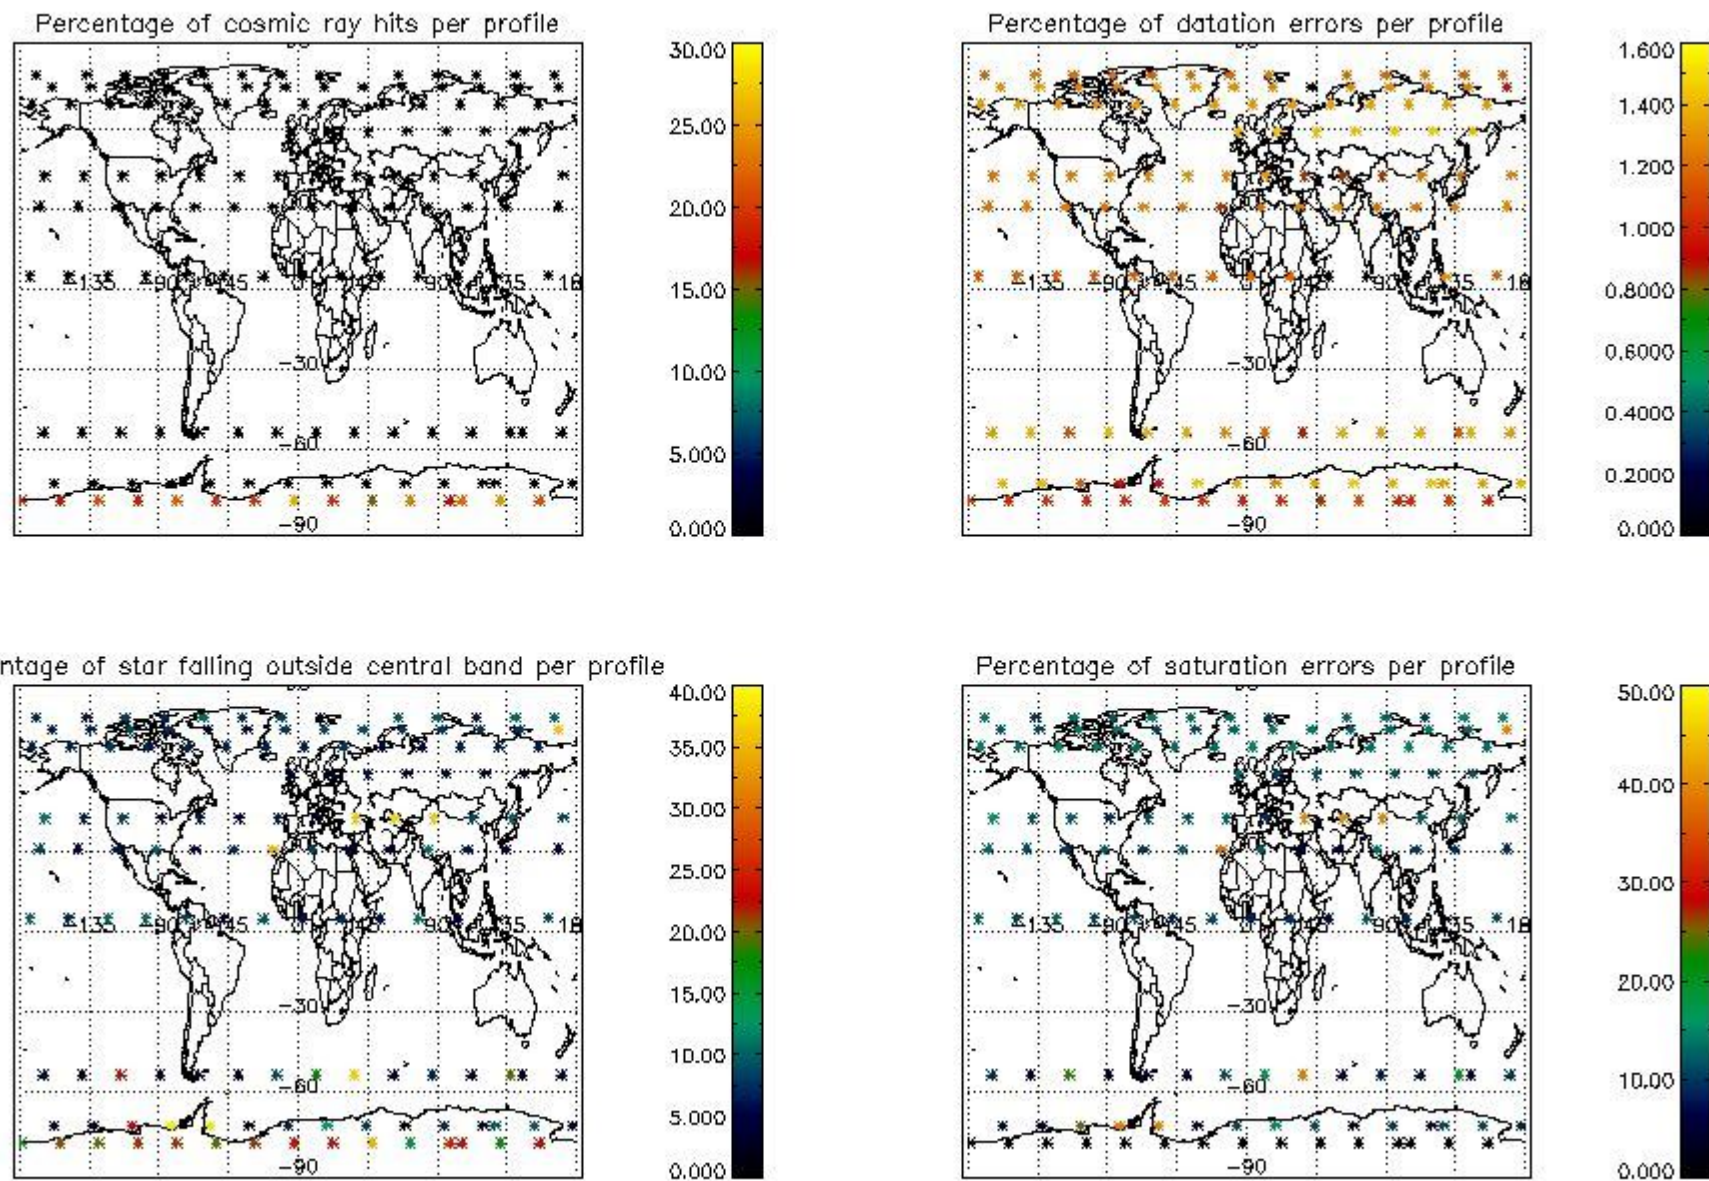

4.2.2 Plot level 1 quality information per product (world map): ENVISAT DESCENDING passes

5. Trace gas profiles

5.1 Ozone statistics based on quality of products

The final quality of the products can be "measured" using the STD (Standard Deviation) attached to every point profile. This information is written to the parameter GOM_NL__2P/NL_LOCAL_SPECIES_DENSITY/o3_std of the level 2 products. The table below shows the statistics for given STD ranges.

The statistics are given with respect to the overall valid production:

- Products without fatal errors: GOM_NL__2P/MPH/PRODUCT_ERR=0
- Valid point profile: GOM_NL__2P/NL_LOCAL_SPECIES_DENSITY/pcd(0)=0

The 'Criteria' is applied to valid points of dark limb products:

- Products in dark limb illumination condition: GOM_NL__2P/NL_SUMMARY_QUALITY/obs_ill_cond=0
- Products without fatal errors: GOM_NL__2P/MPH/PRODUCT_ERR=0
- Valid point profile: GOM_NL__2P/NL_LOCAL_SPECIES_DENSITY/pcd(0)=0

So, the table below shows the percentage of dark limb and valid observations for each criteria with respect to the overall valid daily observations.

Criteria	% of total production
All STD	23
STD < 20	8