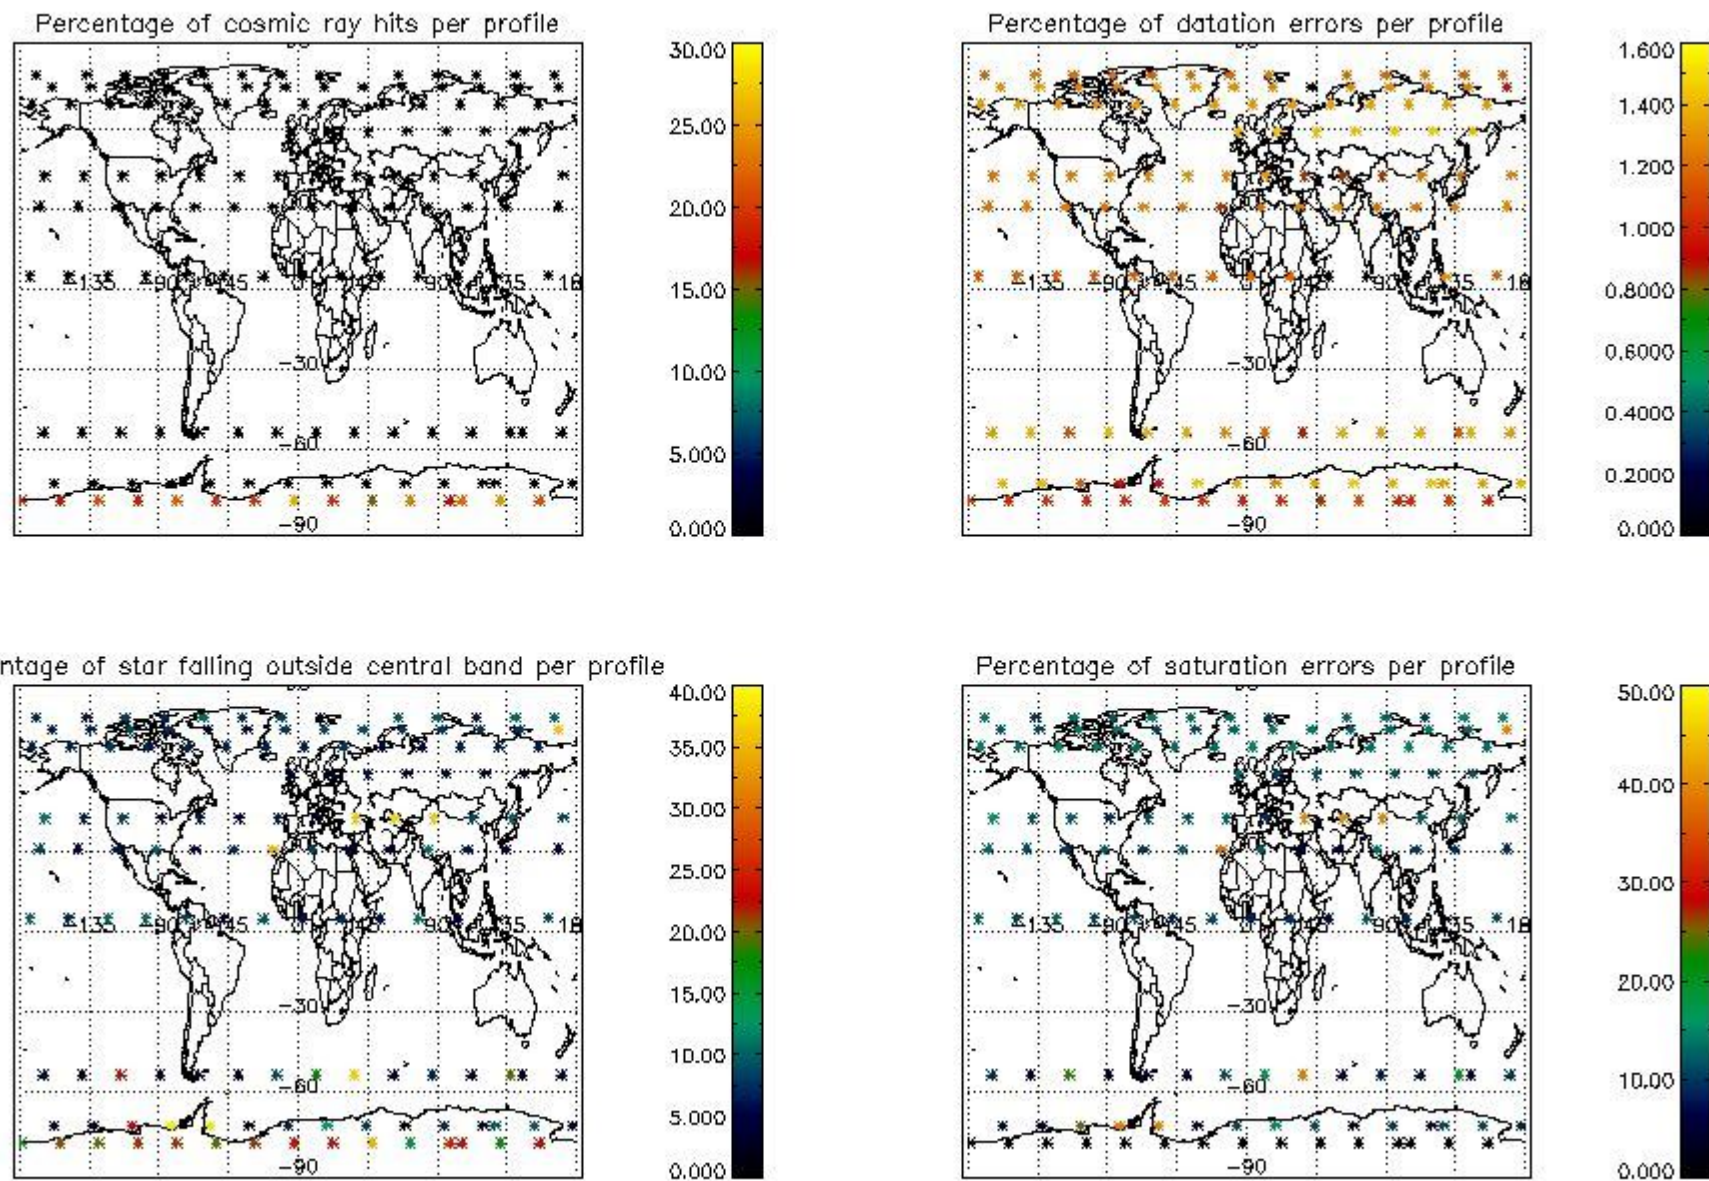

##### 4.1 Plot quality information per product (time dependant) coming from level 1b processing

###### 4.1.1 Plot level 1 quality information per product (time dependant): ENVISAT ASCENDING passes

4.1.2 Plot level 1 quality information per product (time dependant): ENVI SAT DESCENDING passes

*4.2 Plot quality information per product coming from level 1b processing (world map)*

*4.2.1 Plot level 1 quality information per product (world map): ENVISAT ASCENDING passes*

4.2.2 Plot level 1 quality information per product (world map): ENVISAT DESCENDING passes