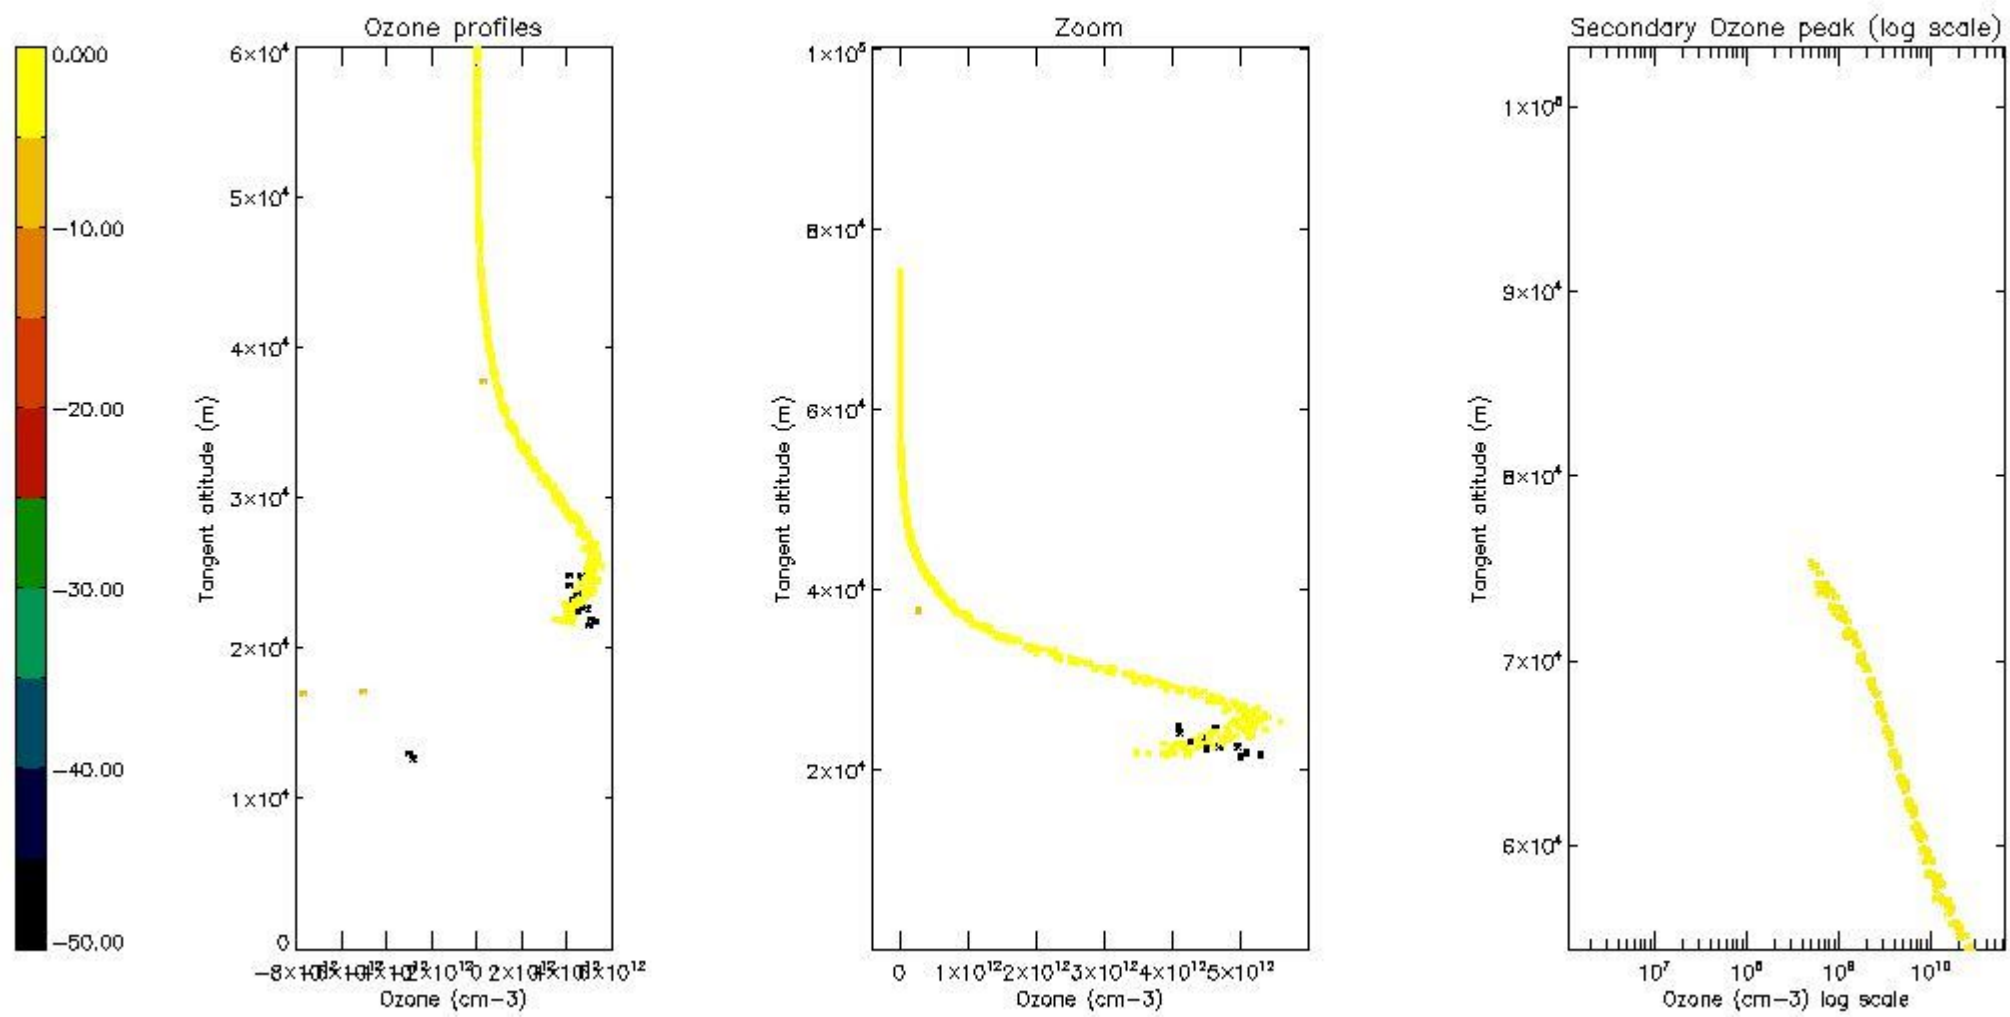

5.6 Plot NO₂ profiles for all STD (dark without errors)

The colorbar represents the latitude.