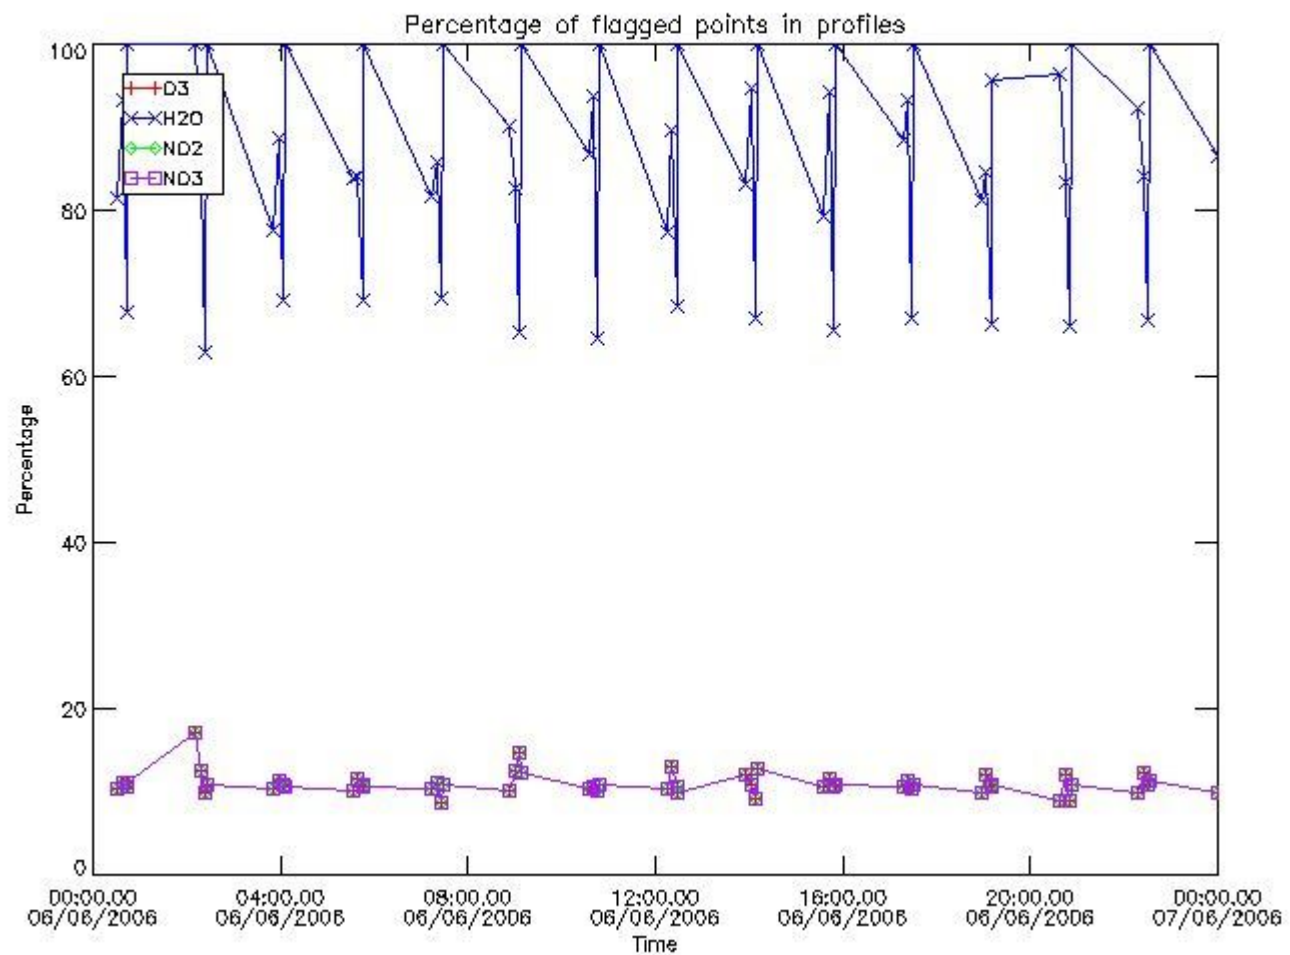

3. Quality information per product

In this section it is plotted some information contained in the Quality Summary data set of the level 2 products. Only products in dark limb conditions and without errors (error flag in the MPH set to "0") are used.

3.1 Plot quality information per product (time dependant)

3.2 Plot quality information per product (world map)