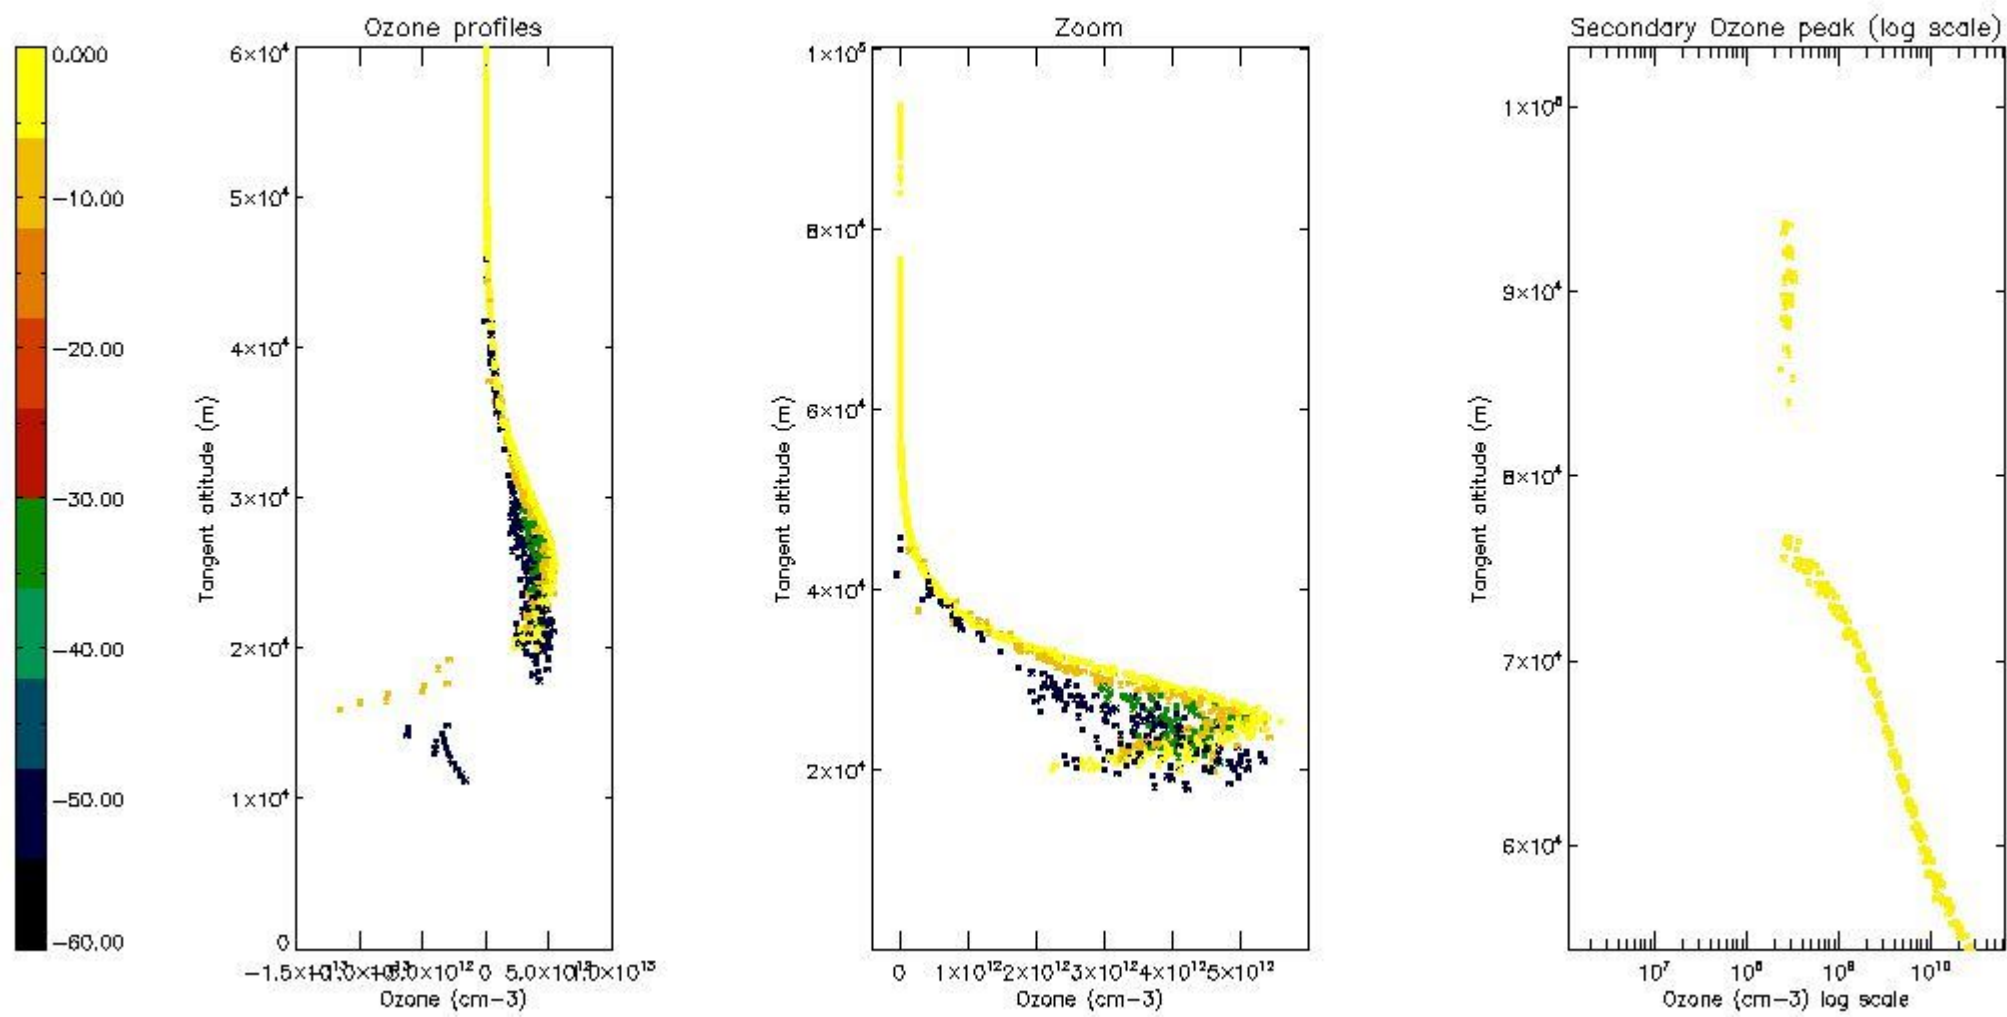

STD < 10	5
STD < 5	3

5.2 Plot ozone profiles for all STD (dark without errors)

The colorbar represents the latitude.

5.3 Plot ozone profiles where STD < 20% (dark without errors)

The colorbar represents the latitude.

5.4 Plot ozone profiles where  $STD < 10\%$  (dark without errors)

The colorbar represents the latitude.

*5.5 Plot ozone profiles where STD < 5% (dark without errors)*

The colorbar represents the latitude.