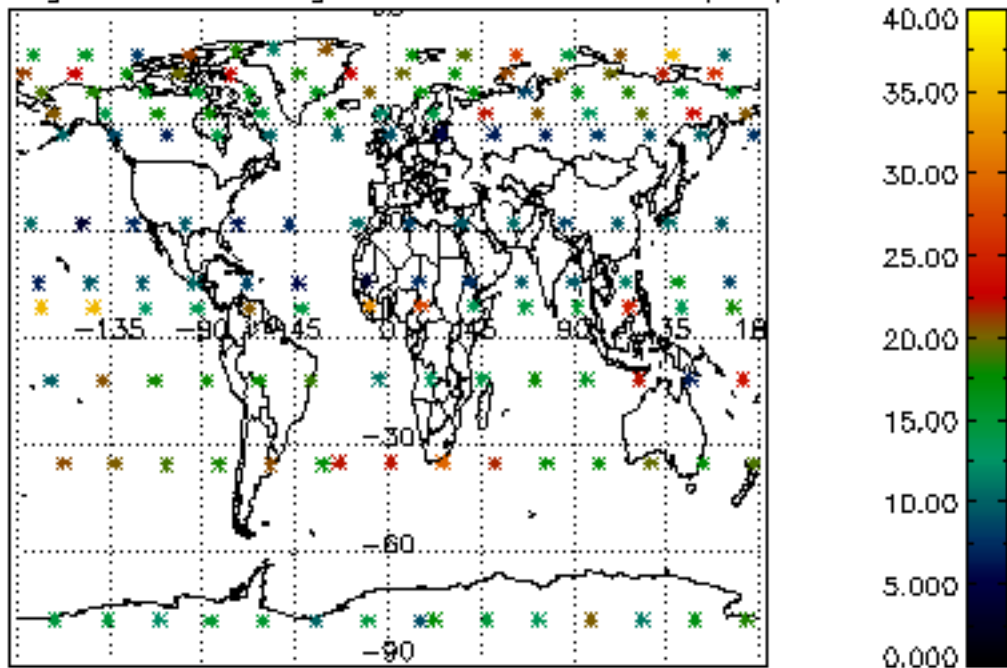

Percentage of cosmic ray hits per profile

Percentage of star falling outside central band per profile