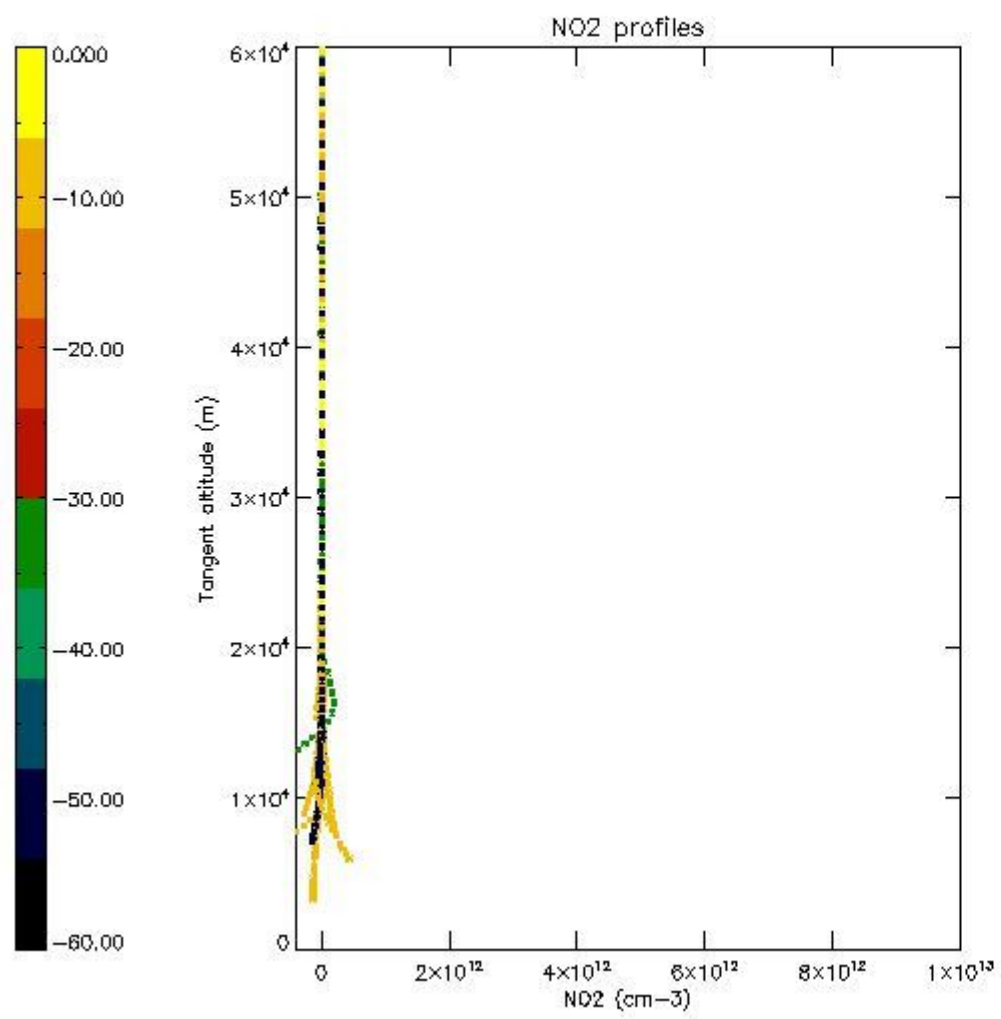

5.7 Plot NO3 profiles for all STD (dark without errors)

The colorbar represents the latitude.