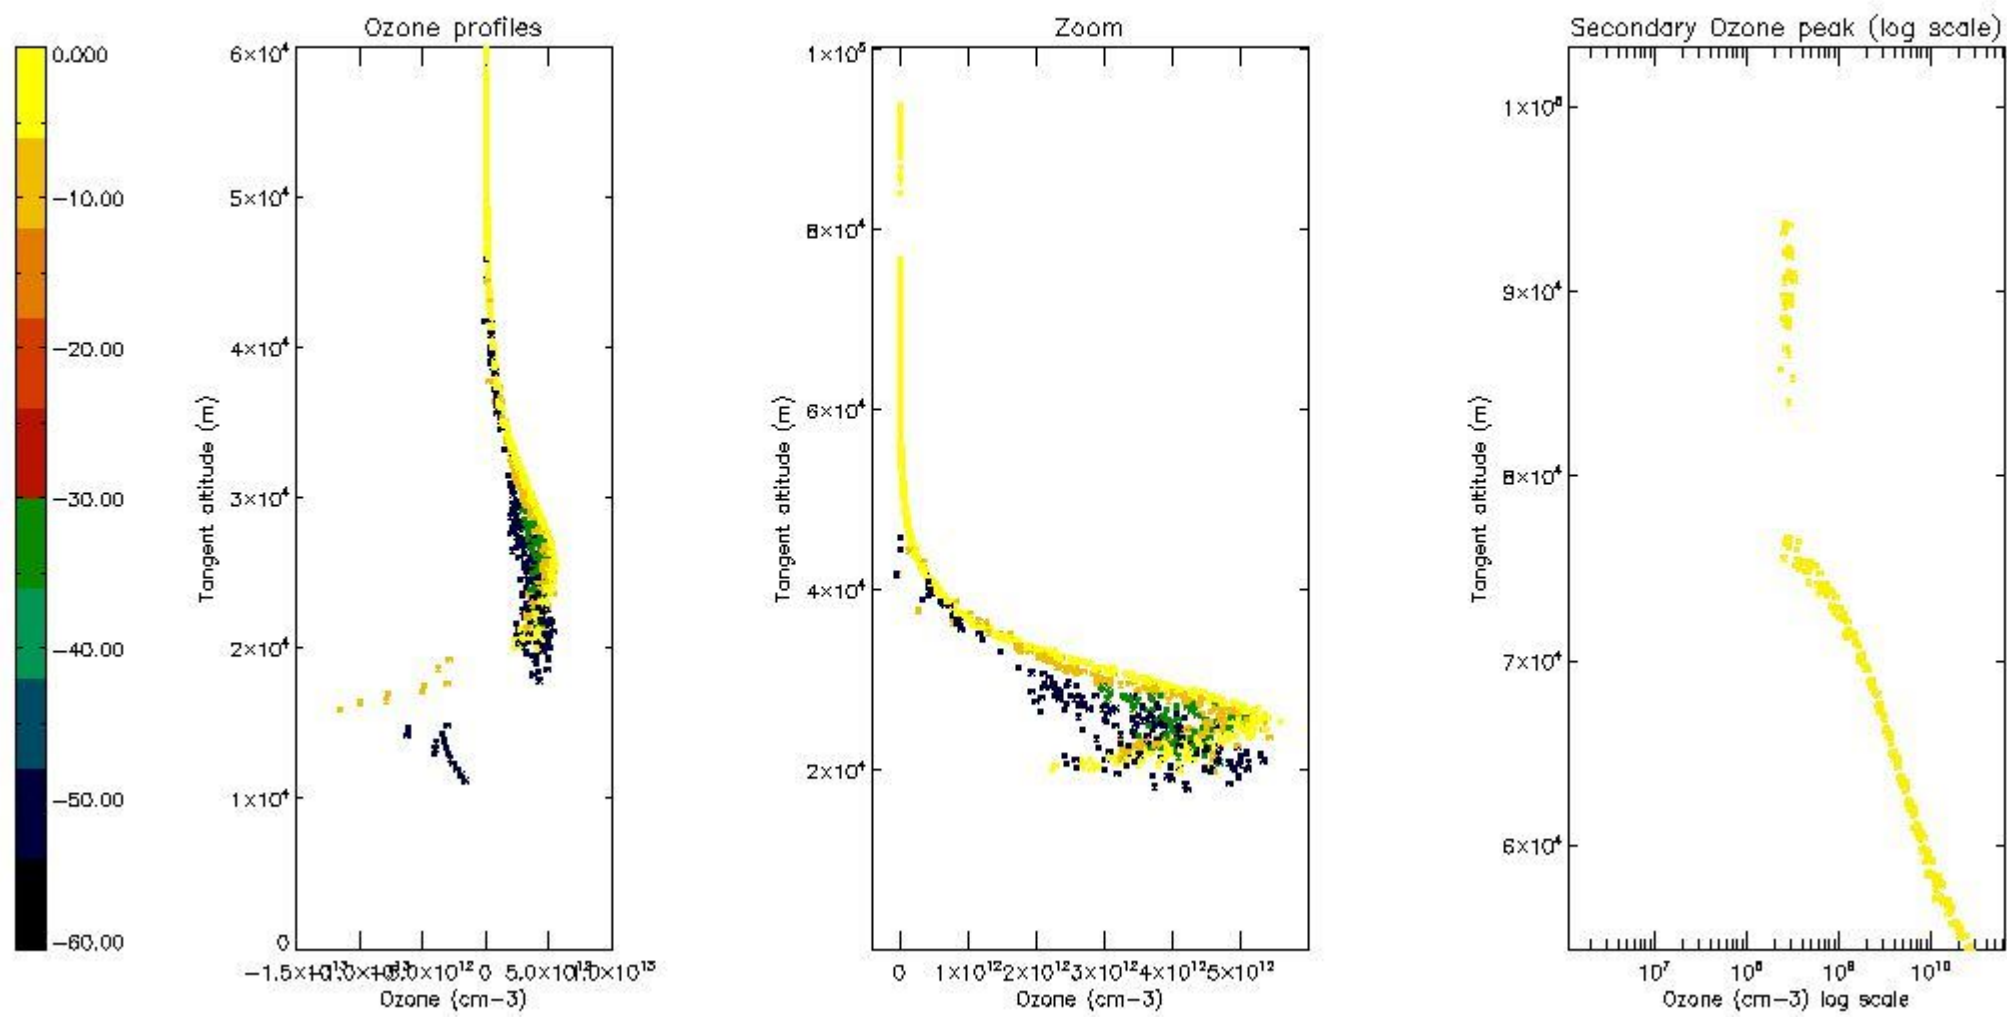

5.5 Plot ozone profiles where $STD < 5\%$ (dark without errors)

The colorbar represents the latitude.