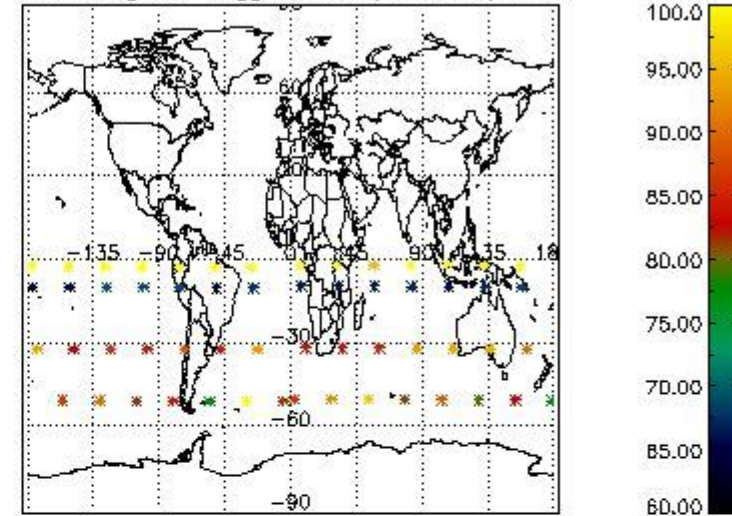

Percentage of flagged data per H2O profile