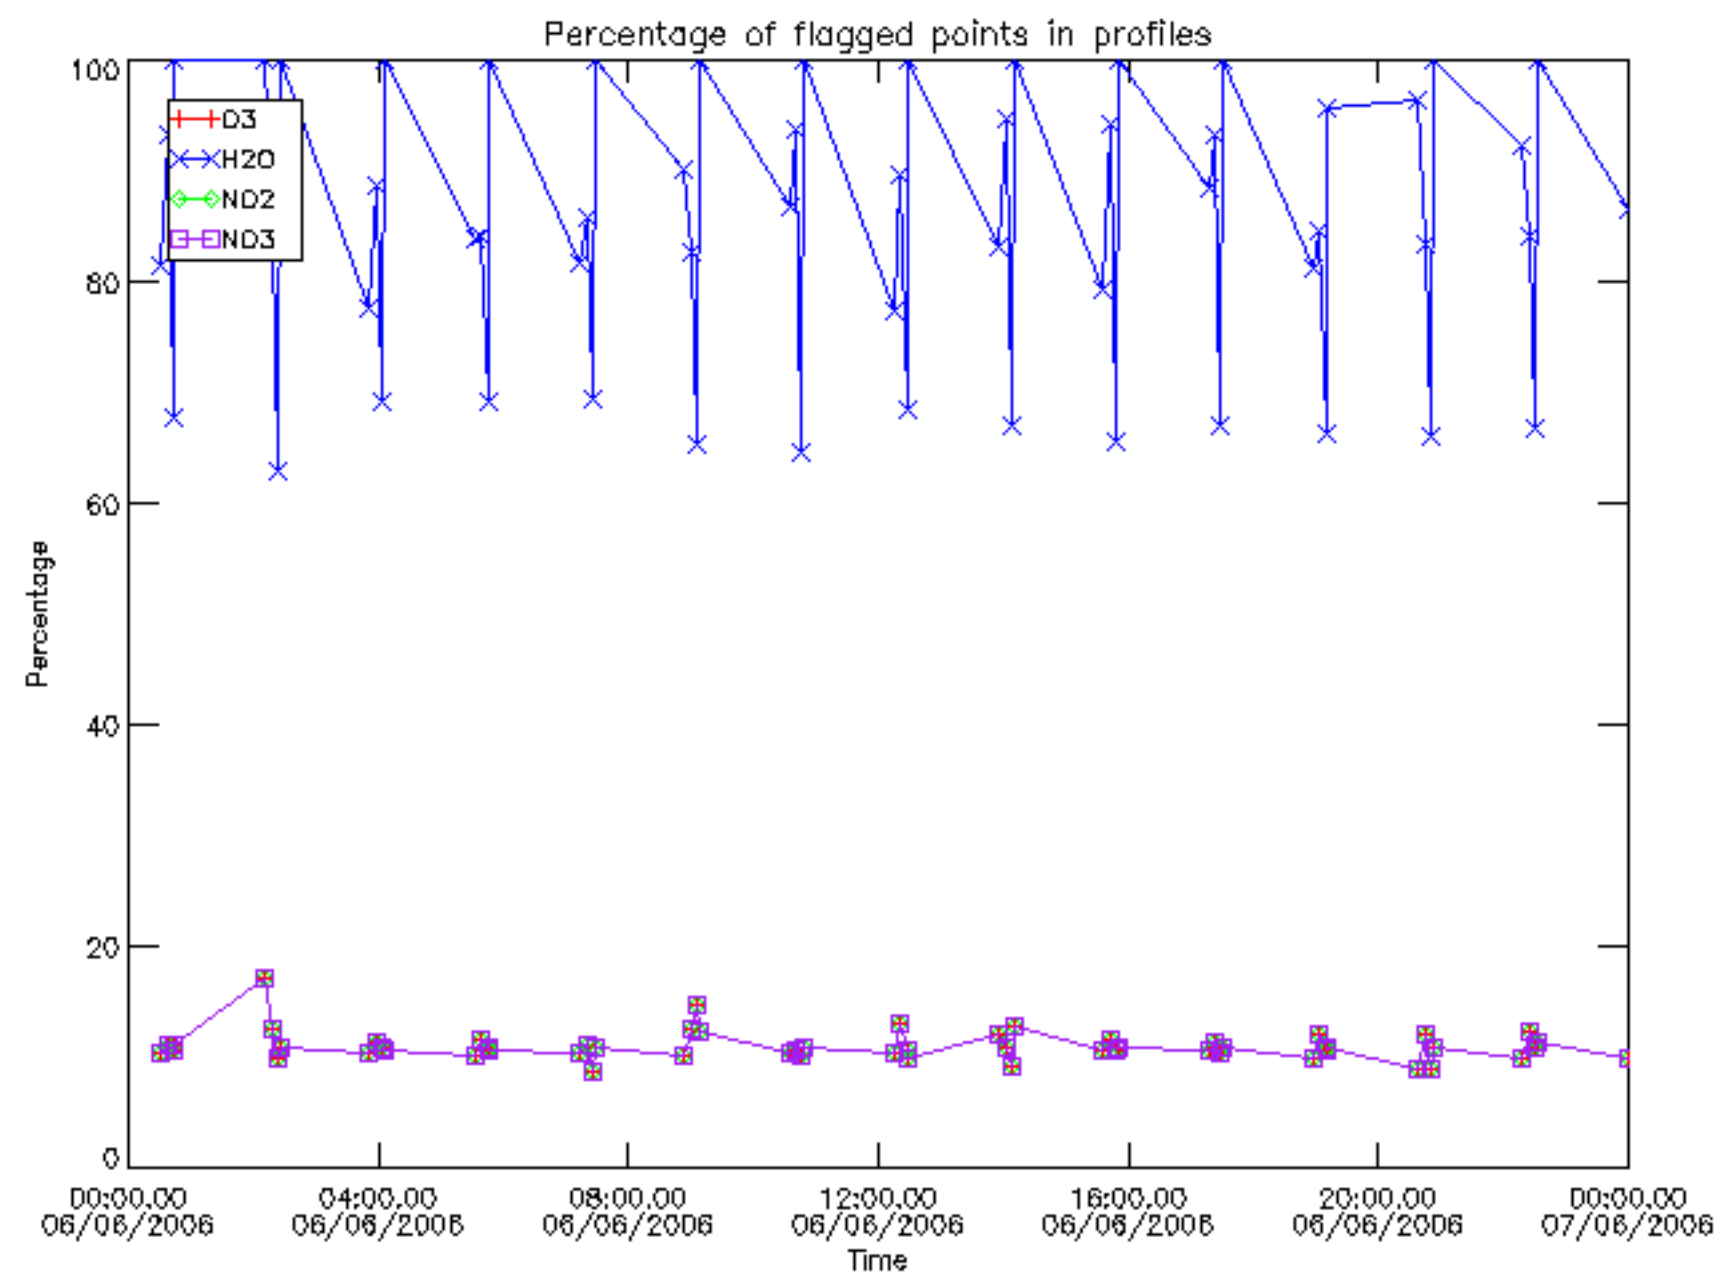

Percentage of flagged data per D3 profile

Percentage of flagged data per H2O profile