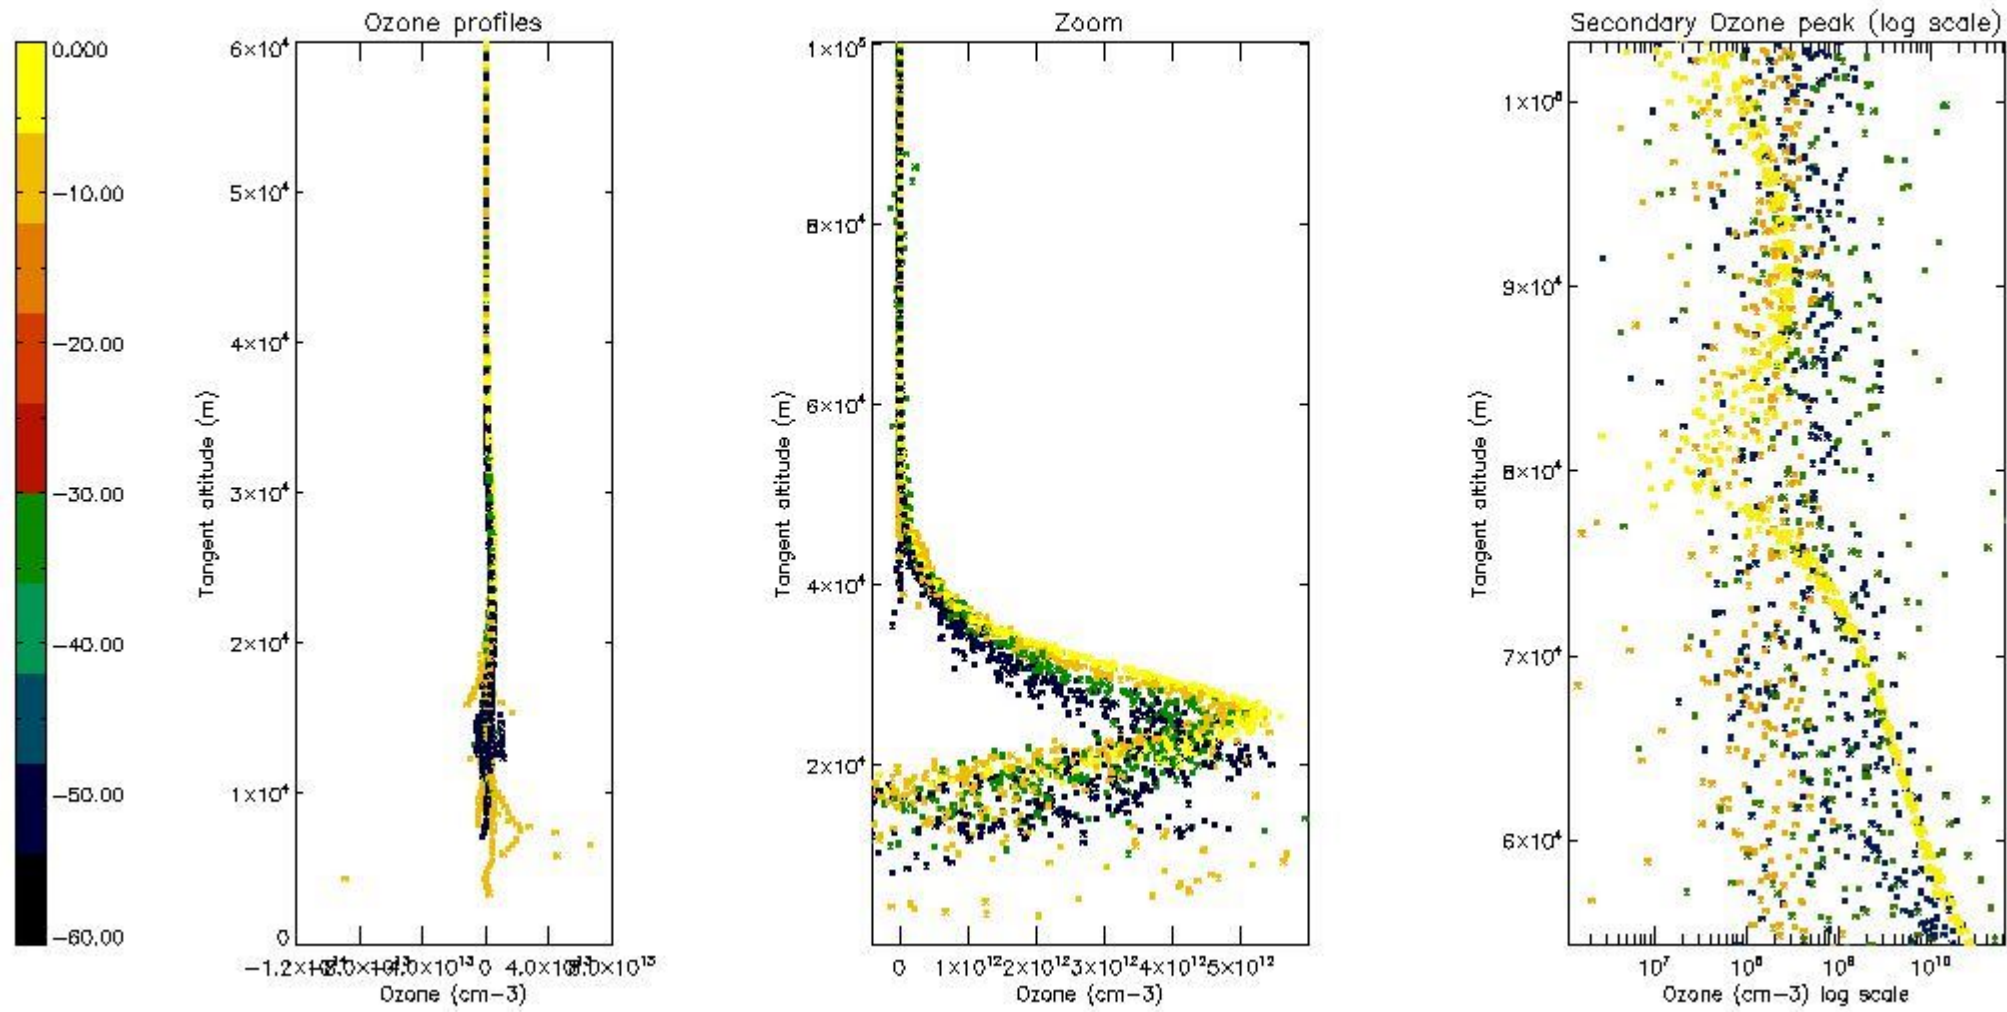

STD < 10	5
STD < 5	3

5.2 Plot ozone profiles for all STD (dark without errors)

The colorbar represents the latitude.

5.3 Plot ozone profiles where STD < 20% (dark without errors)

The colorbar represents the latitude.