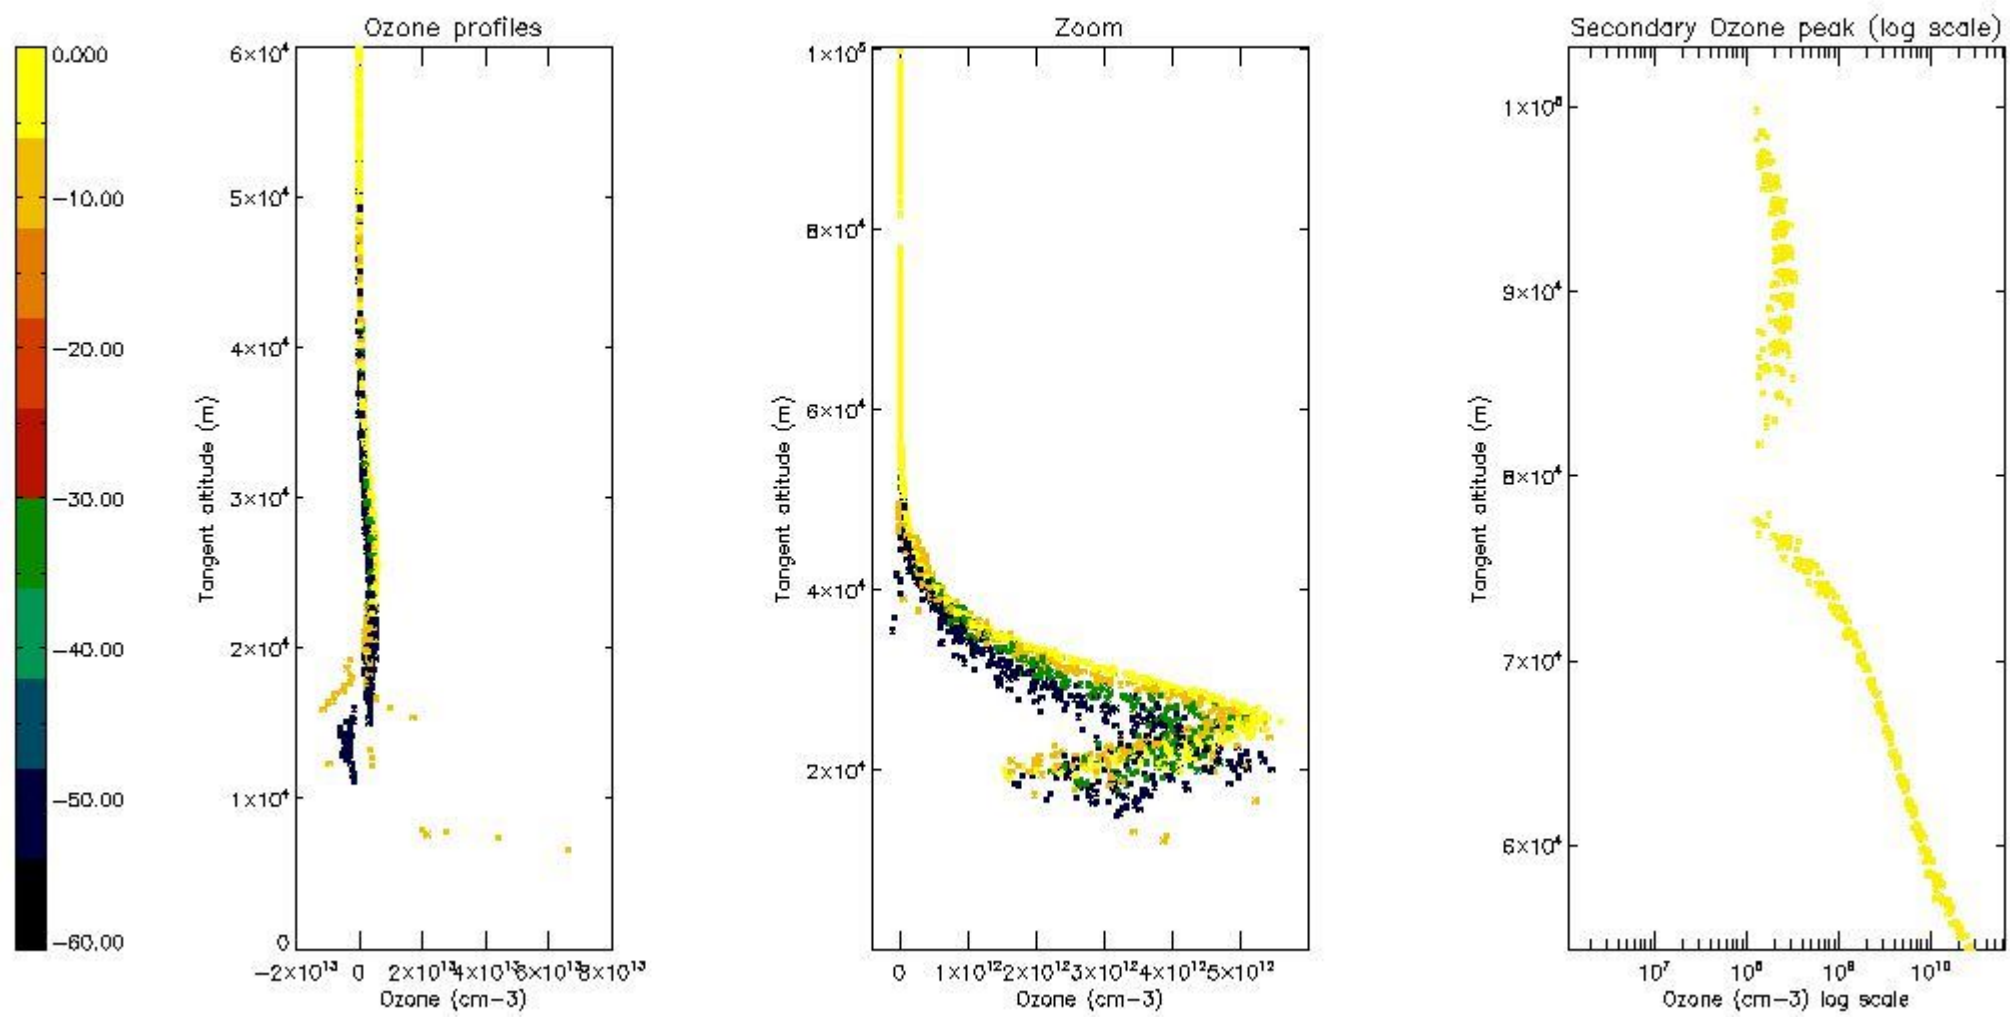

STD < 10	5
STD < 5	3

5.2 Plot ozone profiles for all STD (dark without errors)

The colorbar represents the latitude.

5.3 Plot ozone profiles where STD < 20% (dark without errors)

The colorbar represents the latitude.