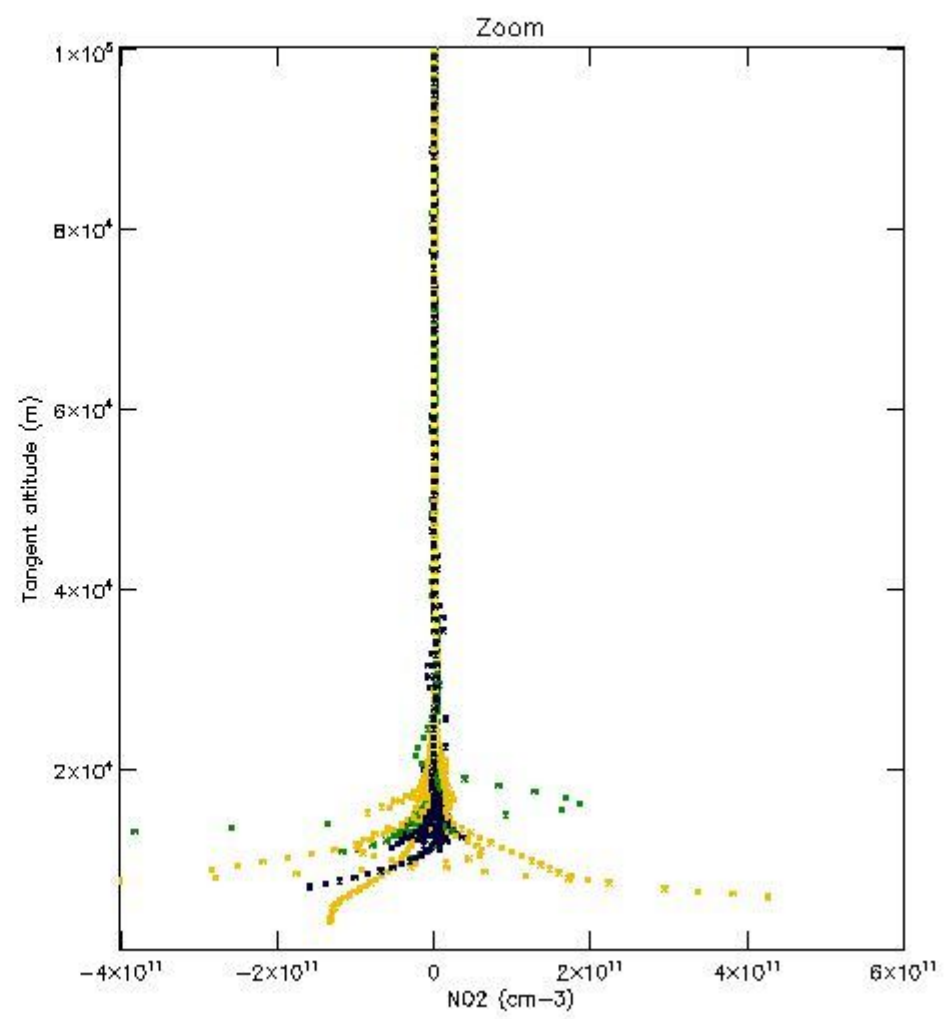

5.7 Plot NO3 profiles for all STD (dark without errors)

The colorbar represents the latitude.