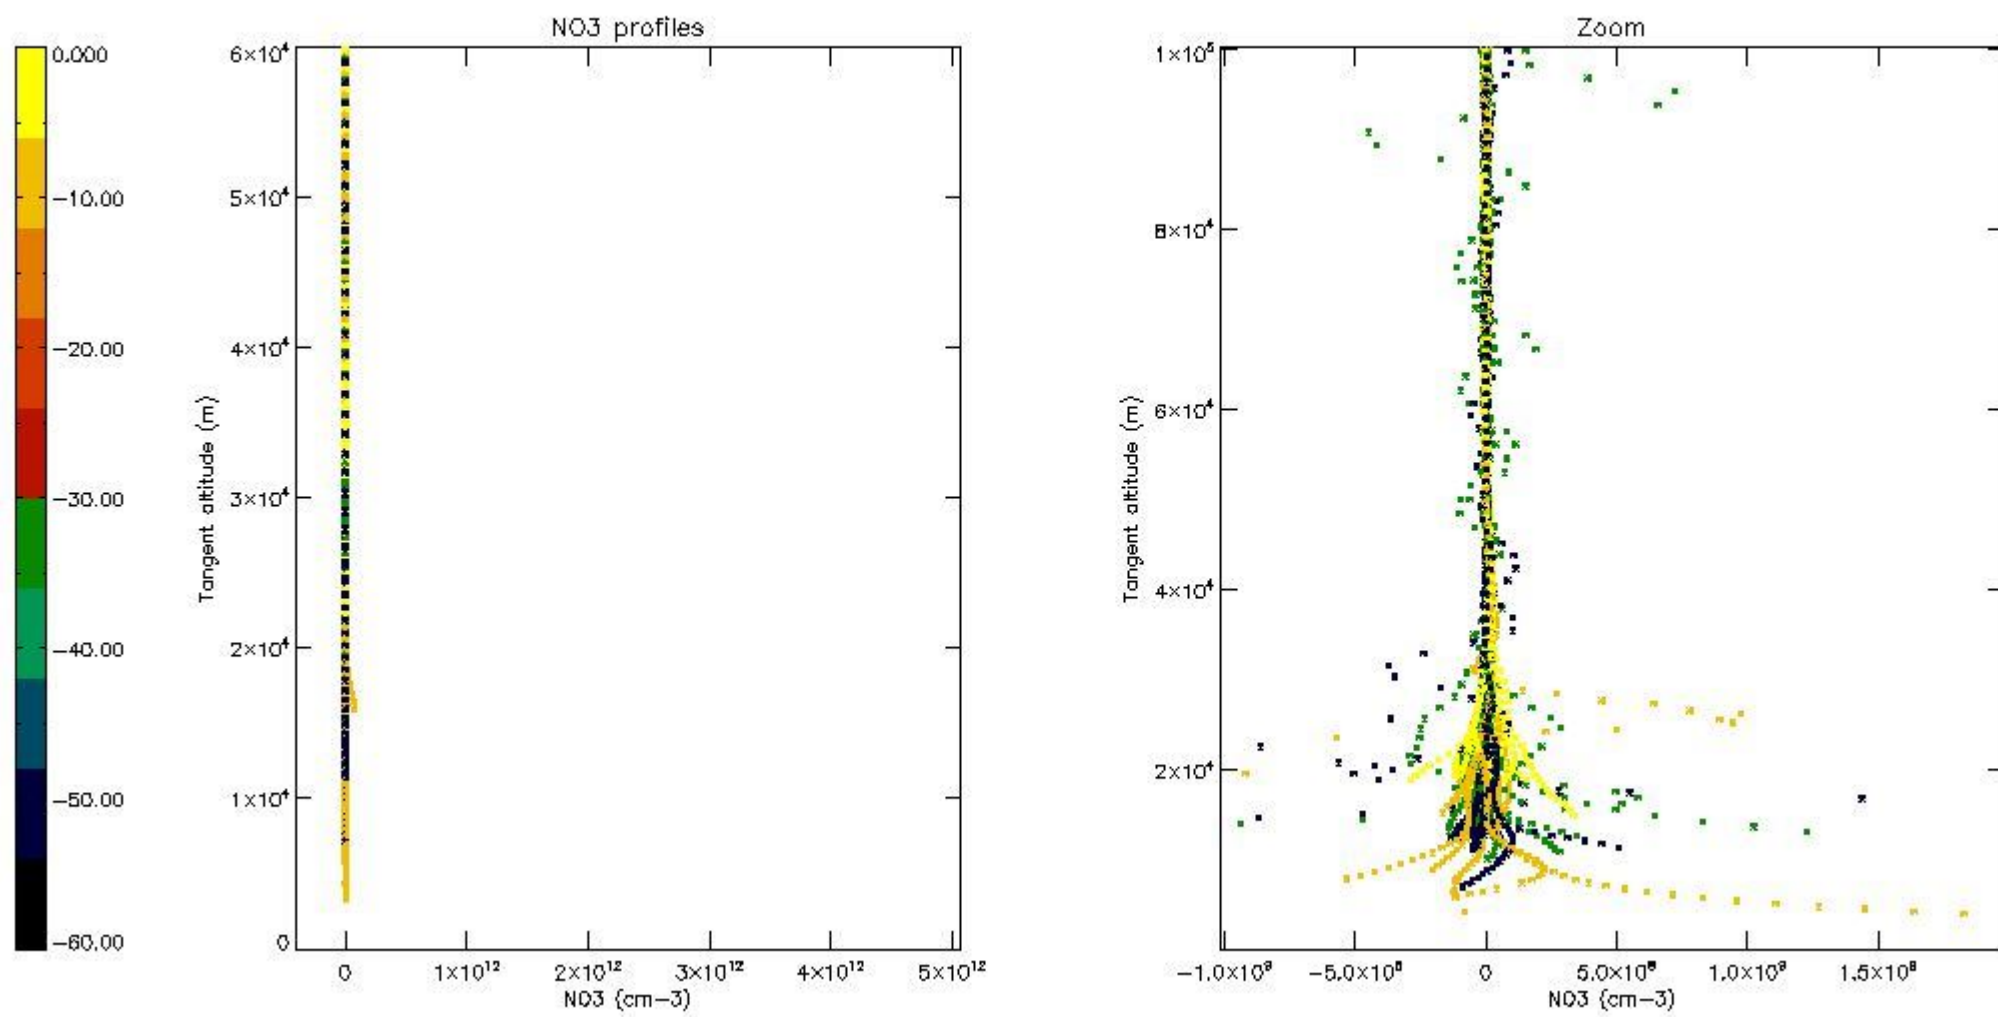

5.8 Plot H2O profiles for all STD (only for occultations of stars 1,2,3,4,13,14,16,26,63 dark without errors)

The colorbar represents the latitude.