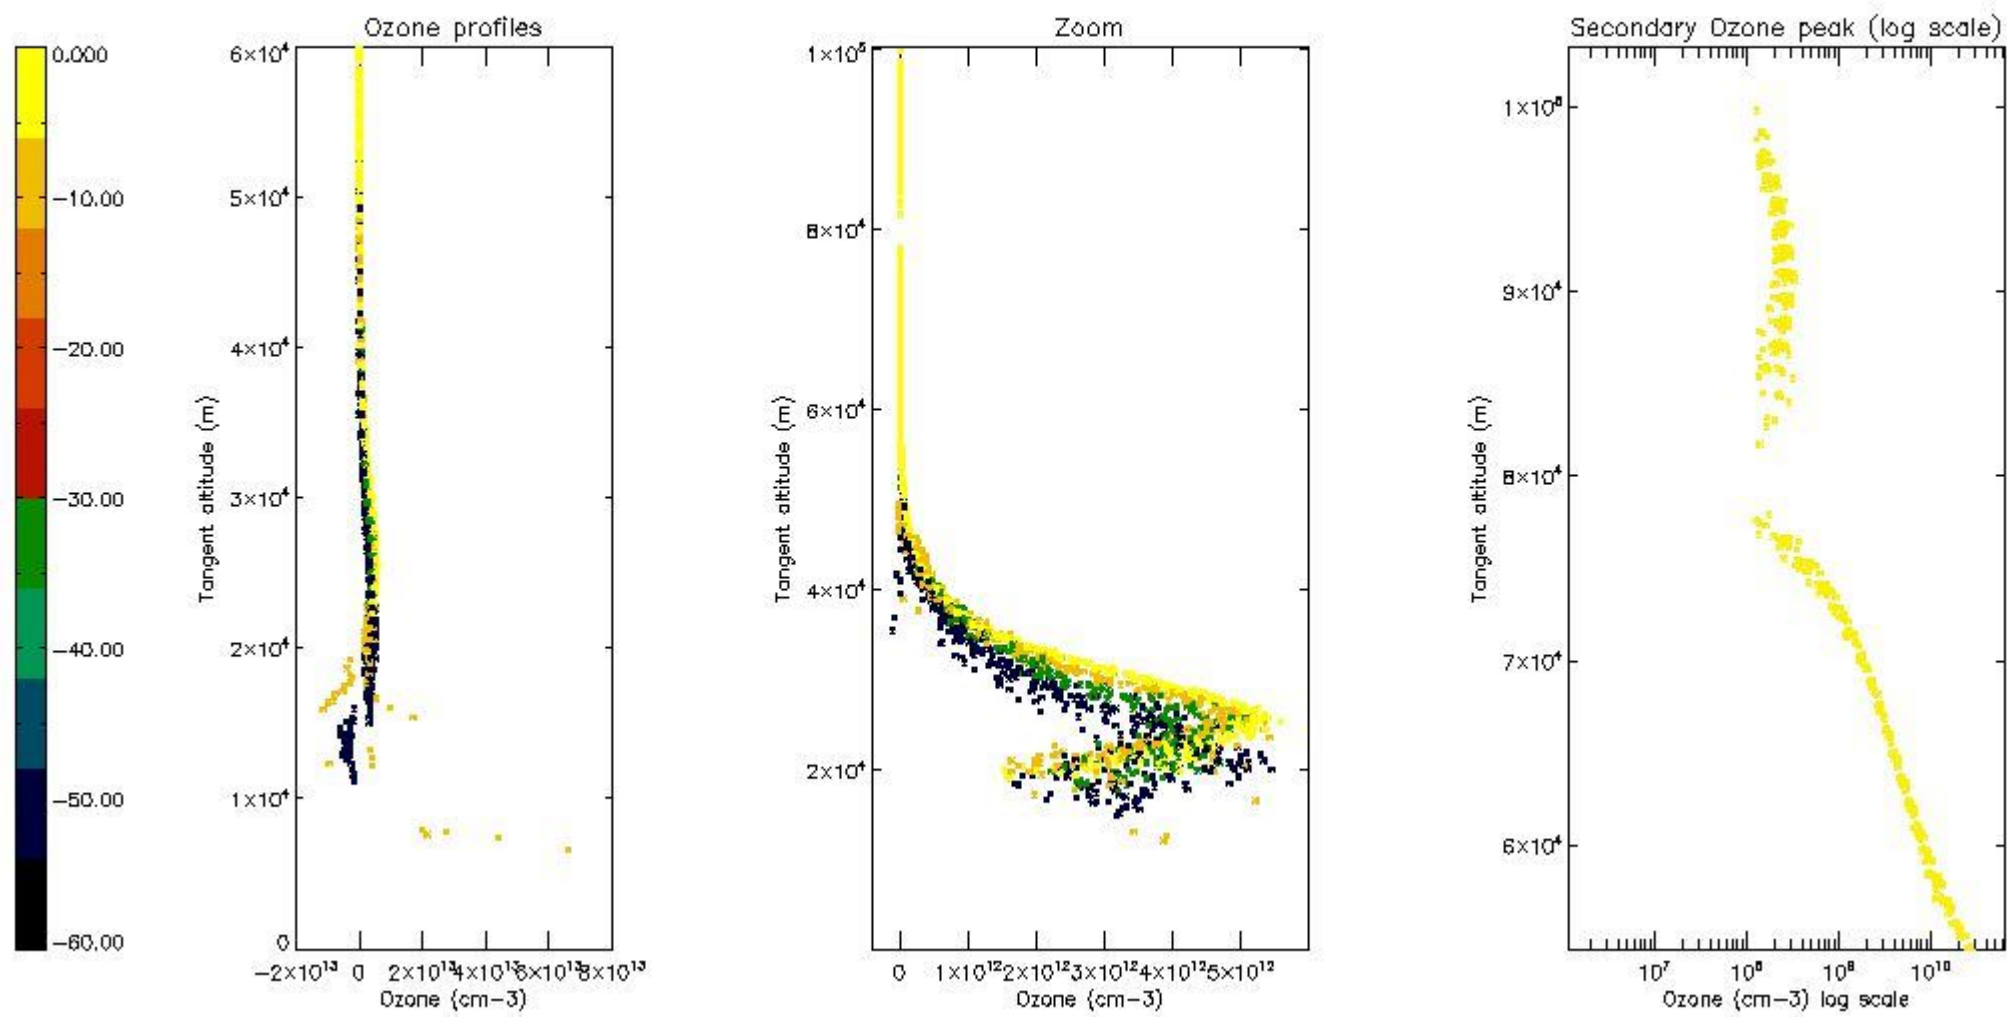

STD < 10	5
STD < 5	3

5.2 Plot ozone profiles for all STD (dark without errors)

The colorbar represents the latitude.

5.3 Plot ozone profiles where STD < 20% (dark without errors)

The colorbar represents the latitude.