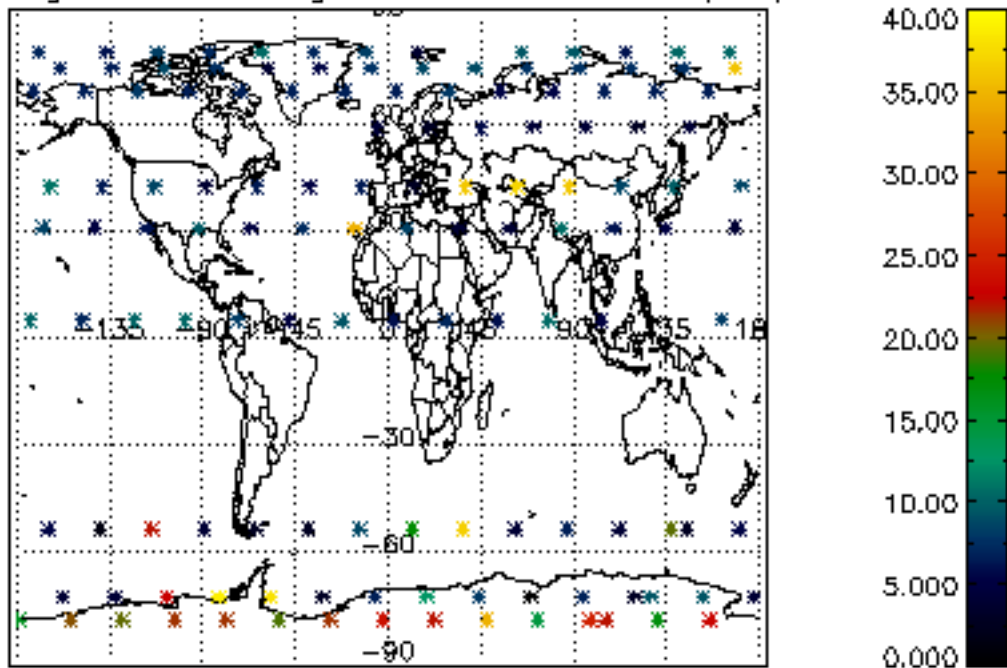

Percentage of star falling outside central band per profile