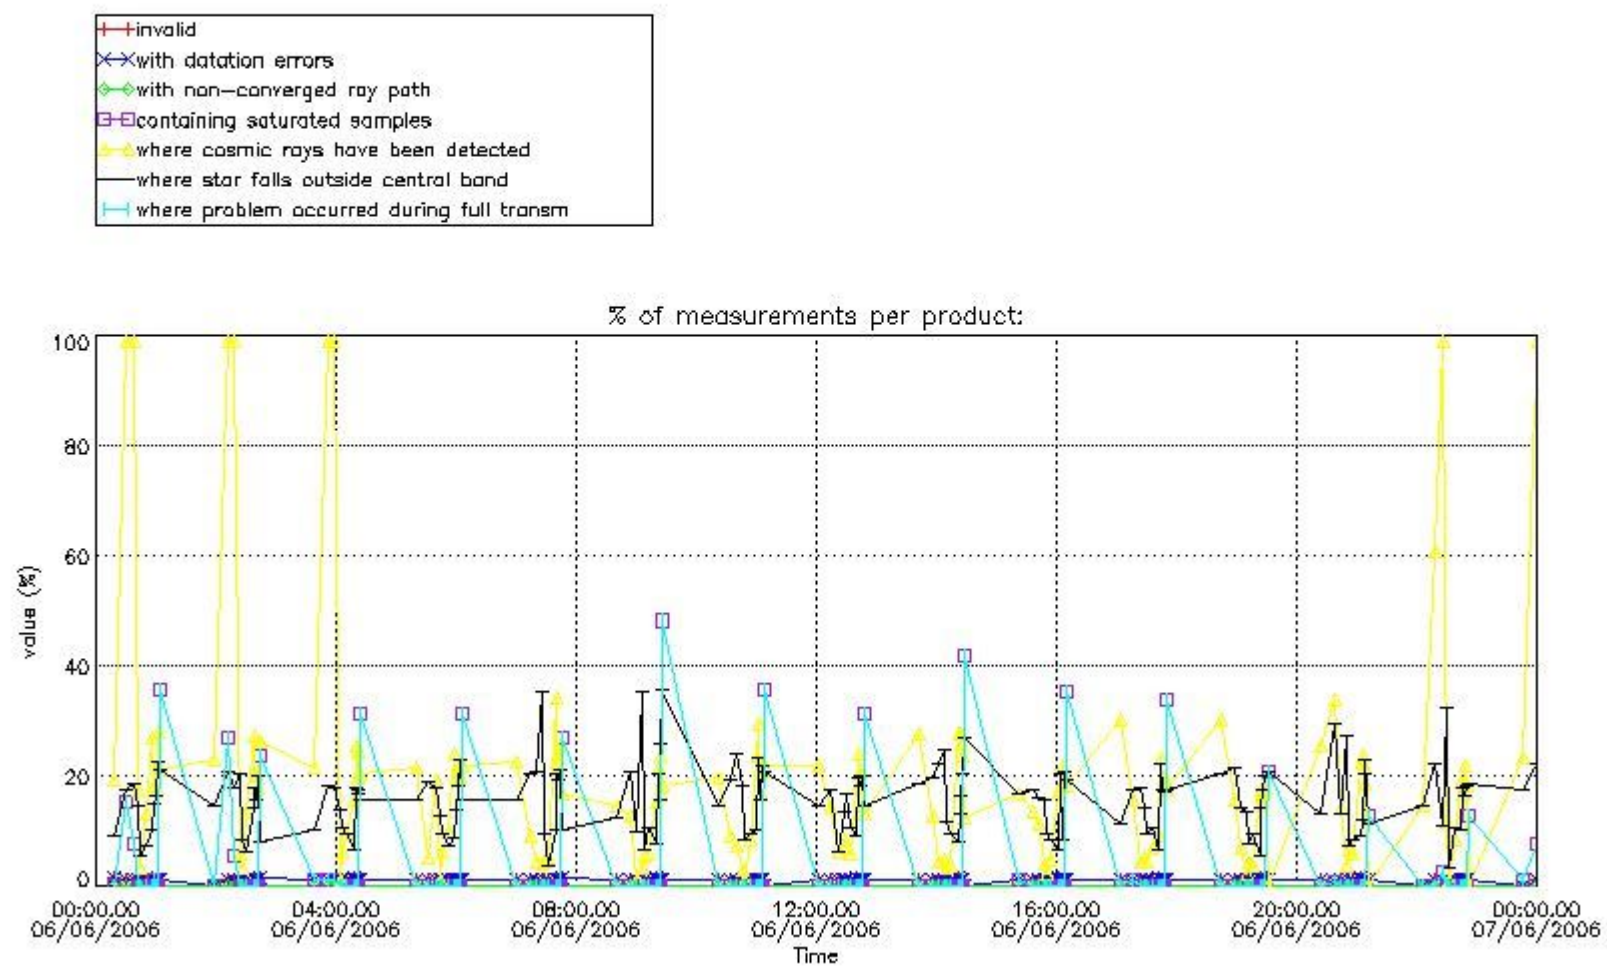

4.1.2 Plot level 1 quality information per product (time dependant): ENVI SAT DESCENDING passes