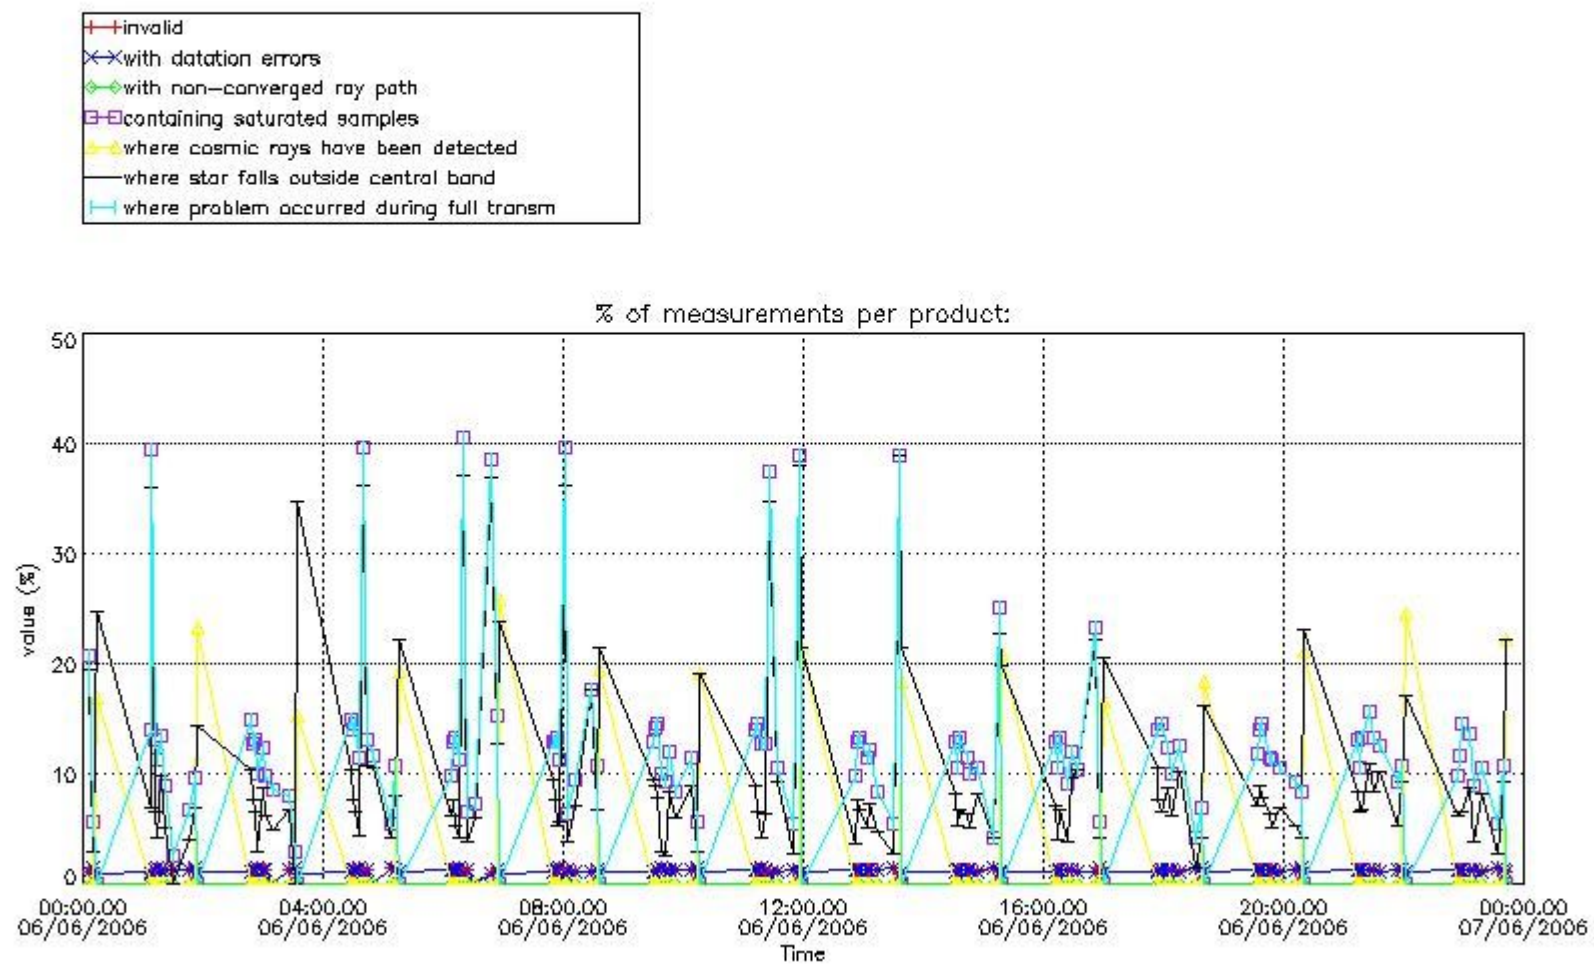

4.2 Plot quality information per product coming from level 1b processing (world map)

4.2.1 Plot level 1 quality information per product (world map): ENVISAT ASCENDING passes