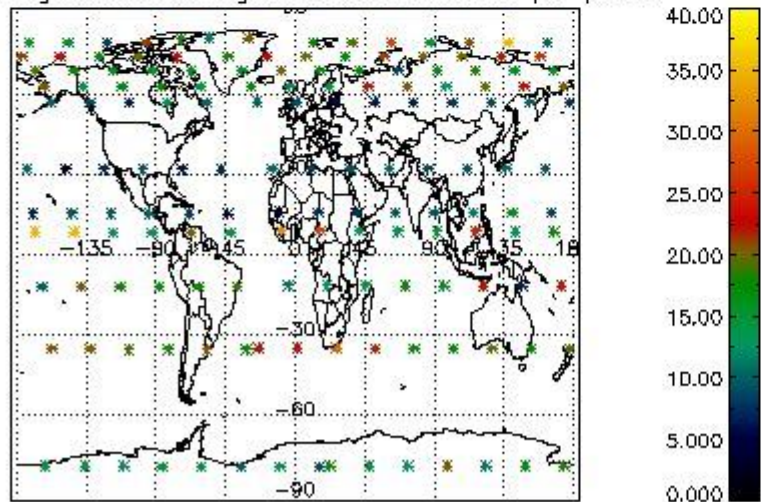

##### 4.2.1 Plot level 1 quality information per product (world map): ENVISAT ASCENDING passes

Percentage of cosmic ray hits per profile

Percentage of datation errors per profile

Percentage of star falling outside central band per profile