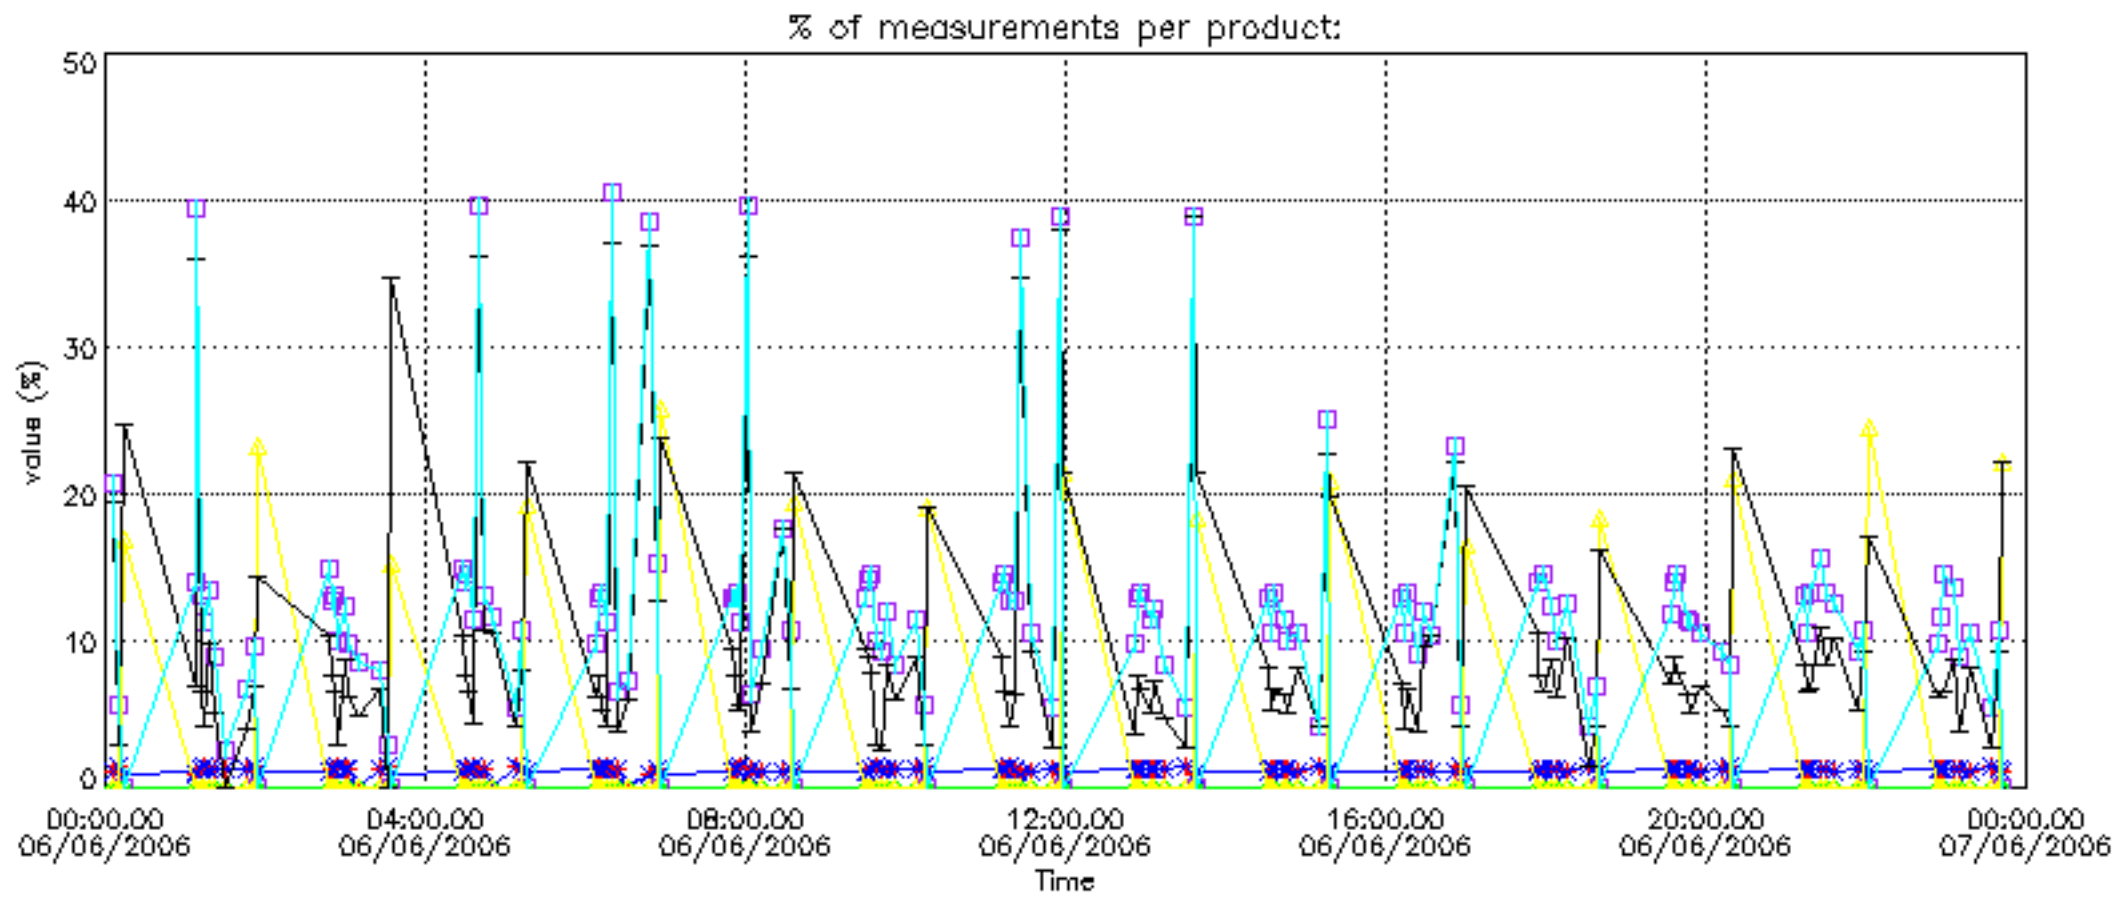

Percentage of cosmic ray hits per profile

Percentage of datation errors per profile