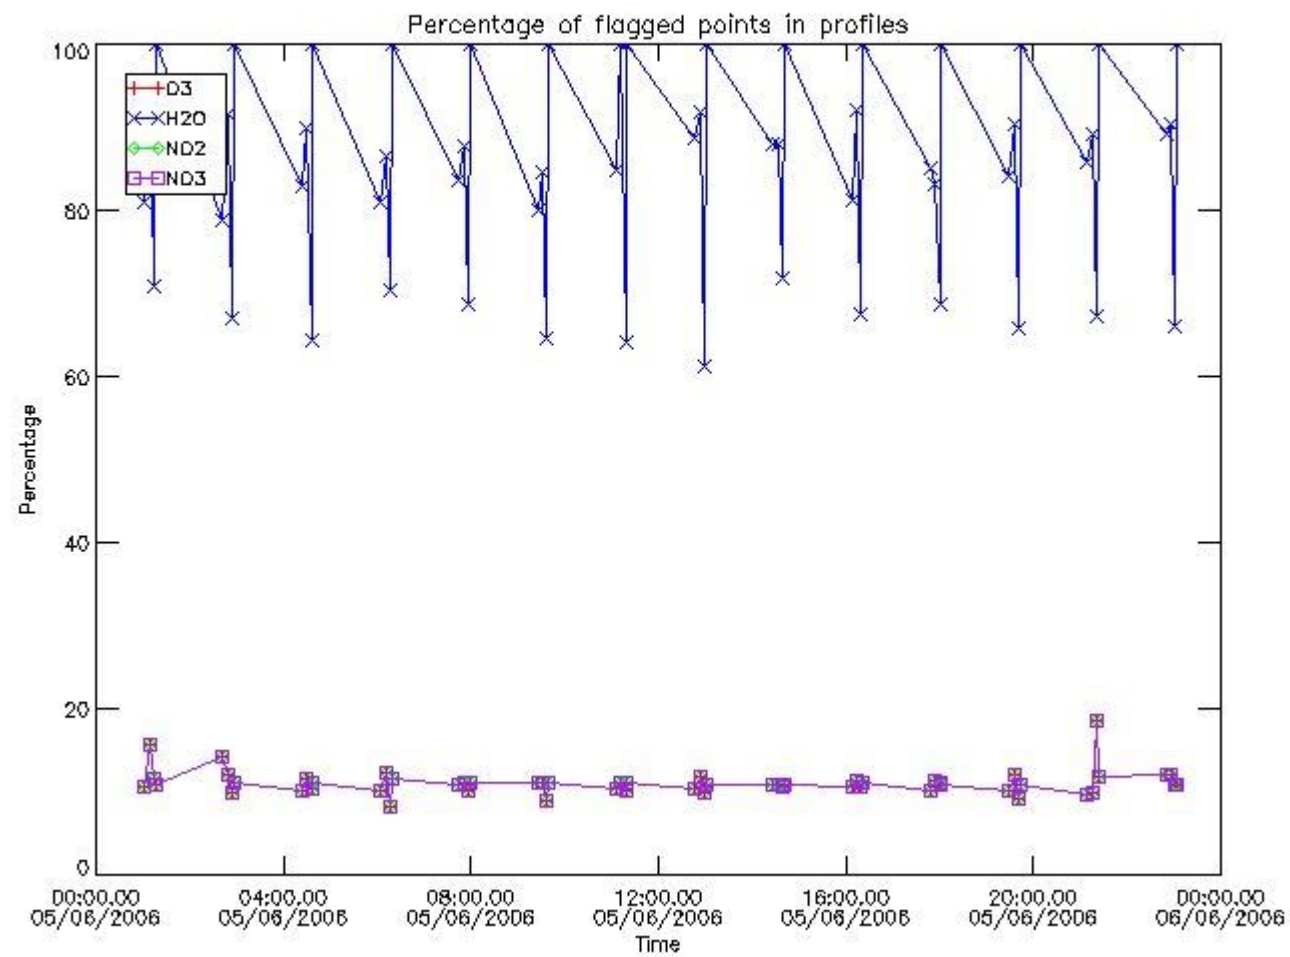

3. Quality information per product

In this section it is plotted some information contained in the Quality Summary data set of the level 2 products. Only products in dark limb conditions and without errors (error flag in the MPH set to "0") are used.

3.1 Plot quality information per product (time dependant)

3.2 Plot quality information per product (world map)