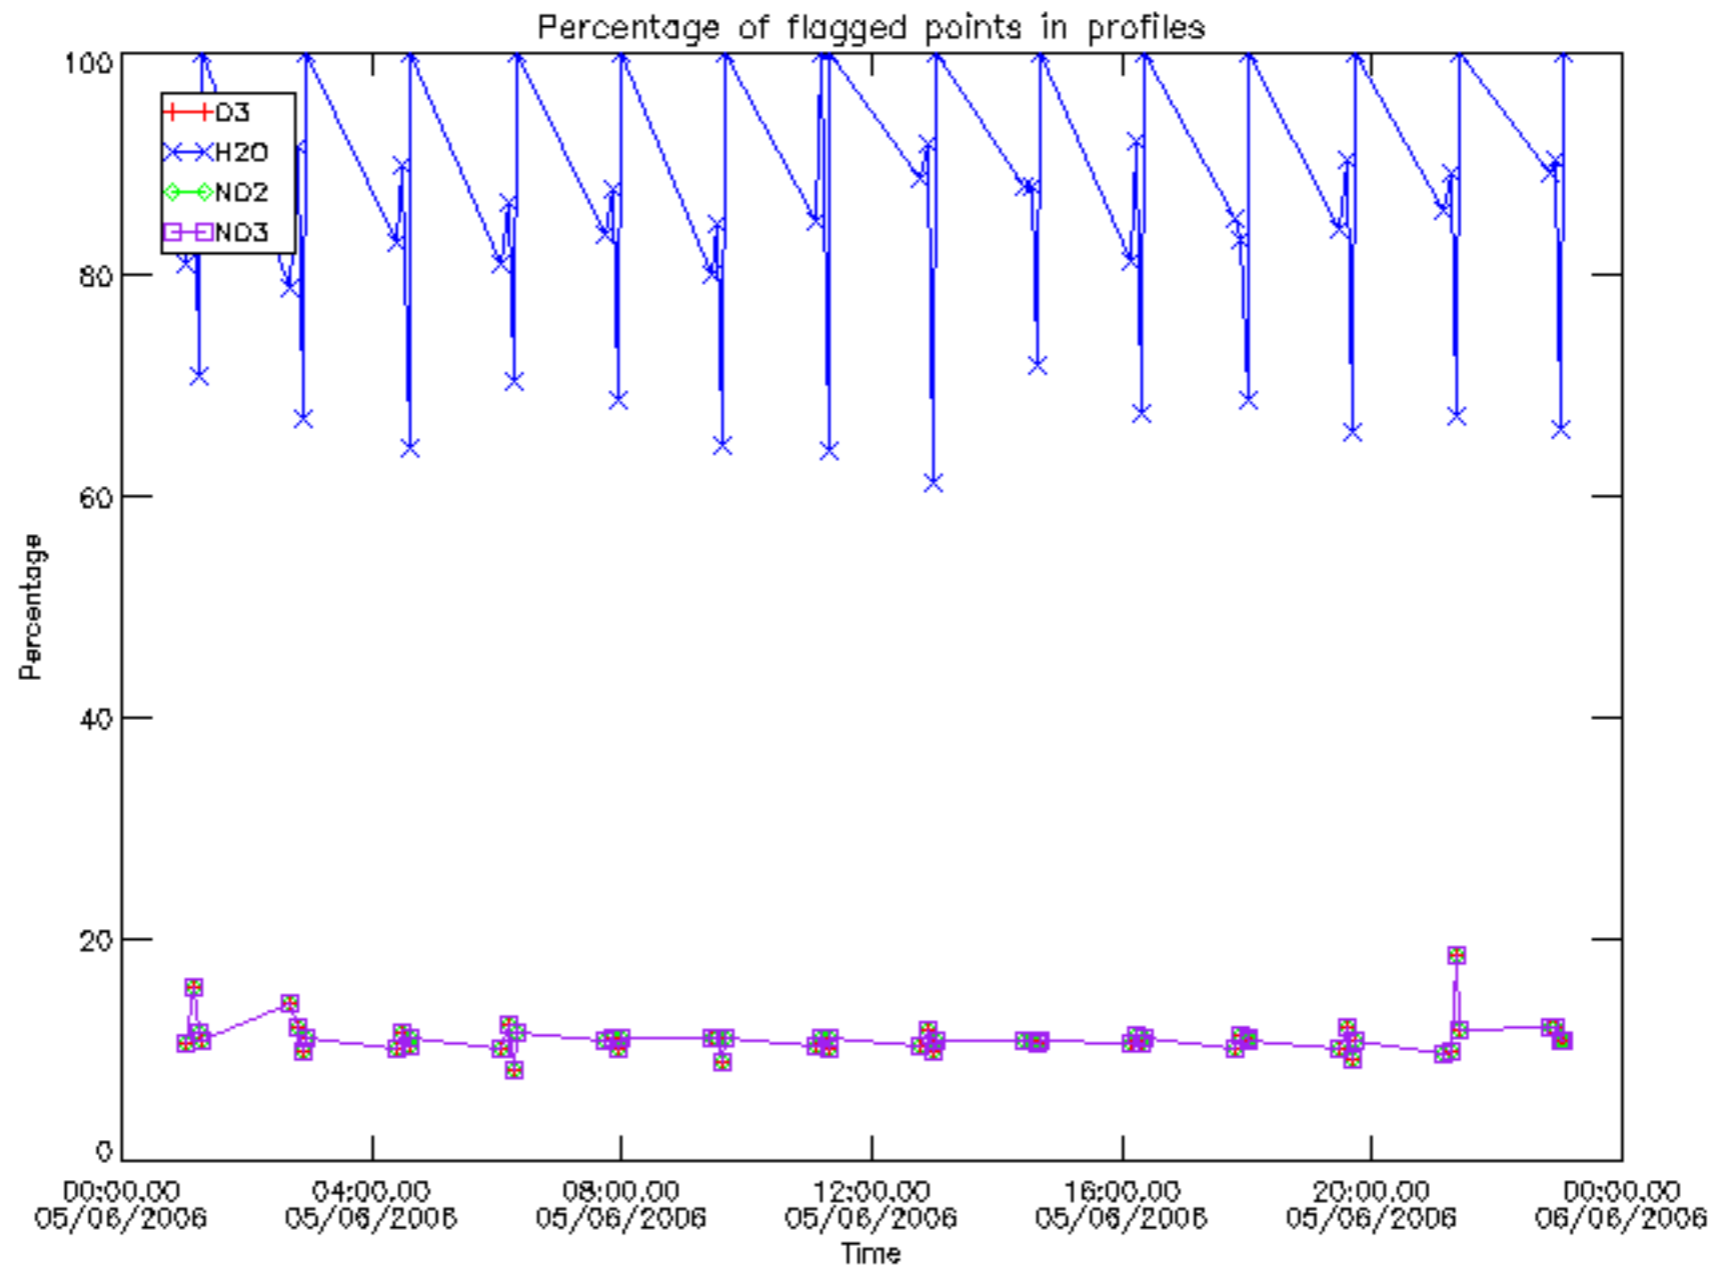

Percentage of flagged data per D3 profile

Percentage of flagged data per H2O profile