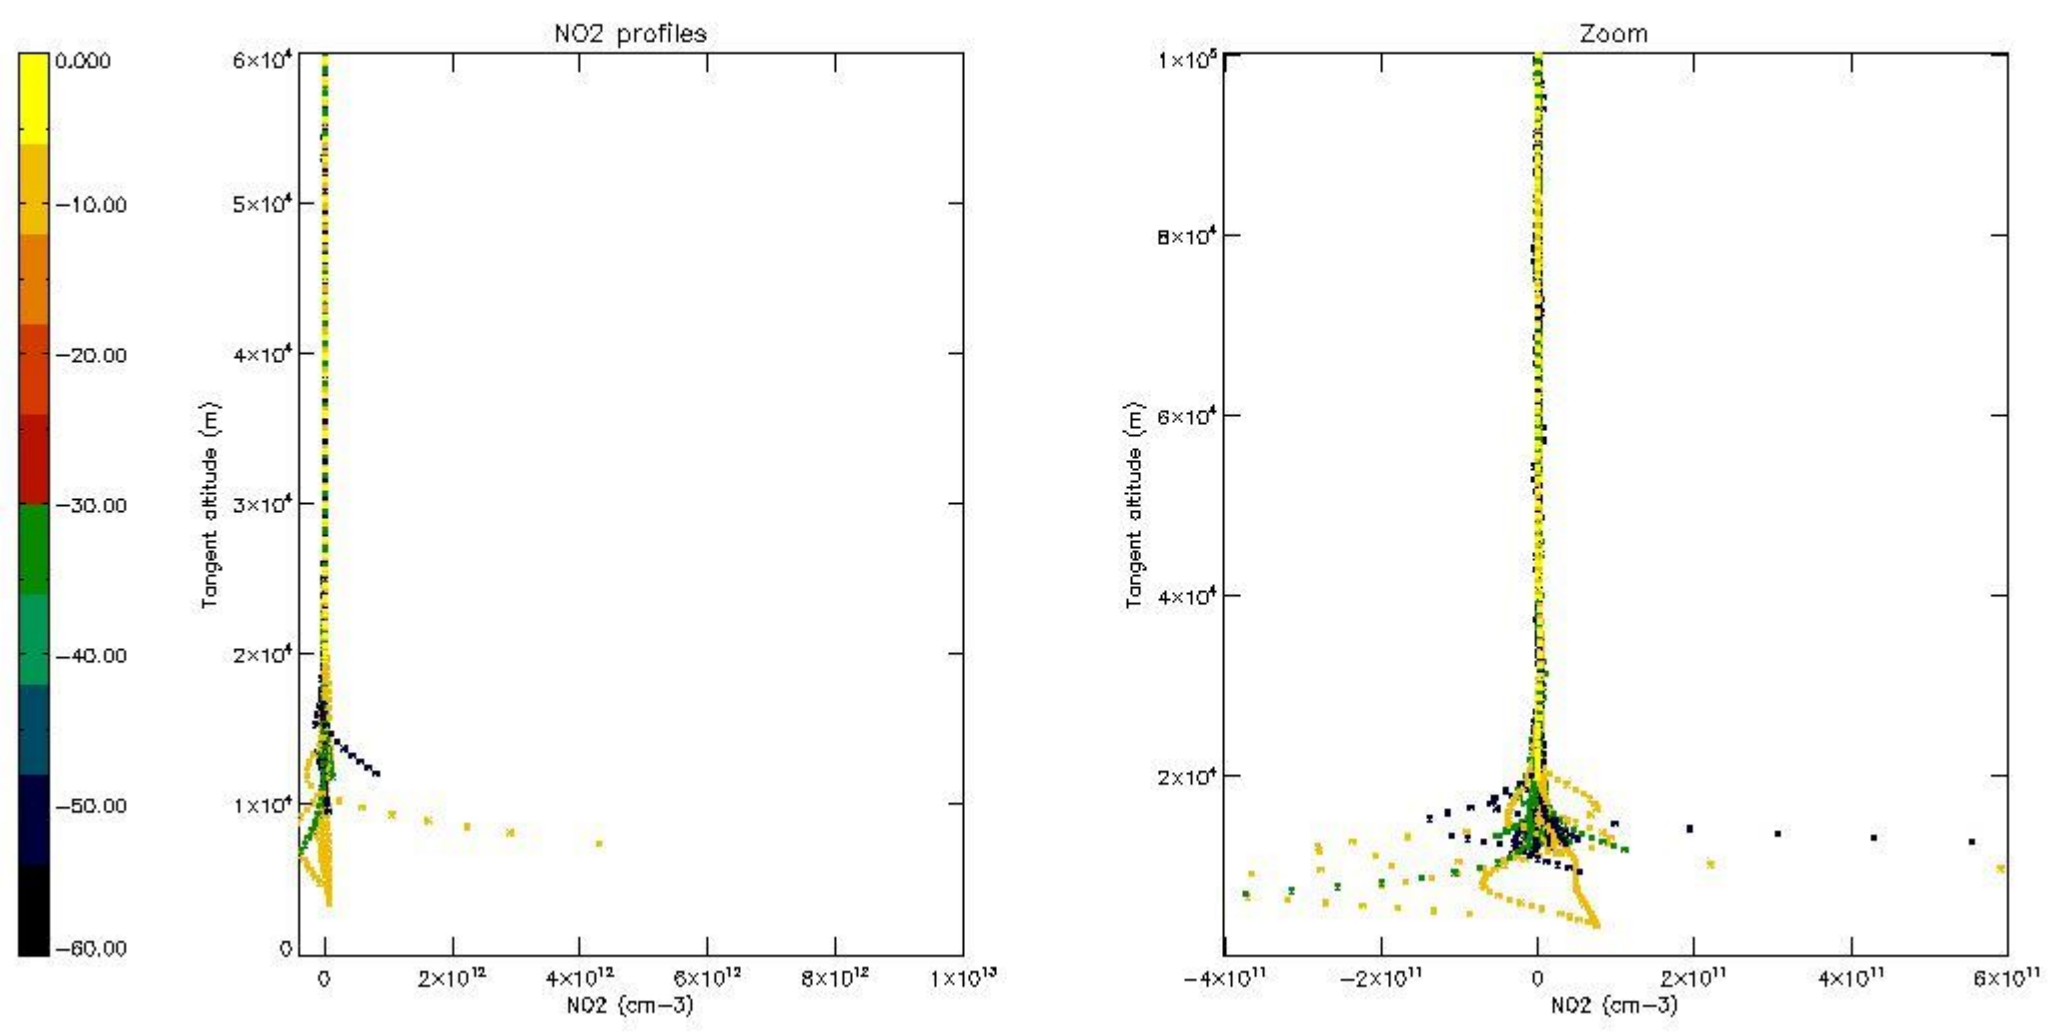

5.7 Plot NO3 profiles for all STD (dark without errors)

The colorbar represents the latitude.