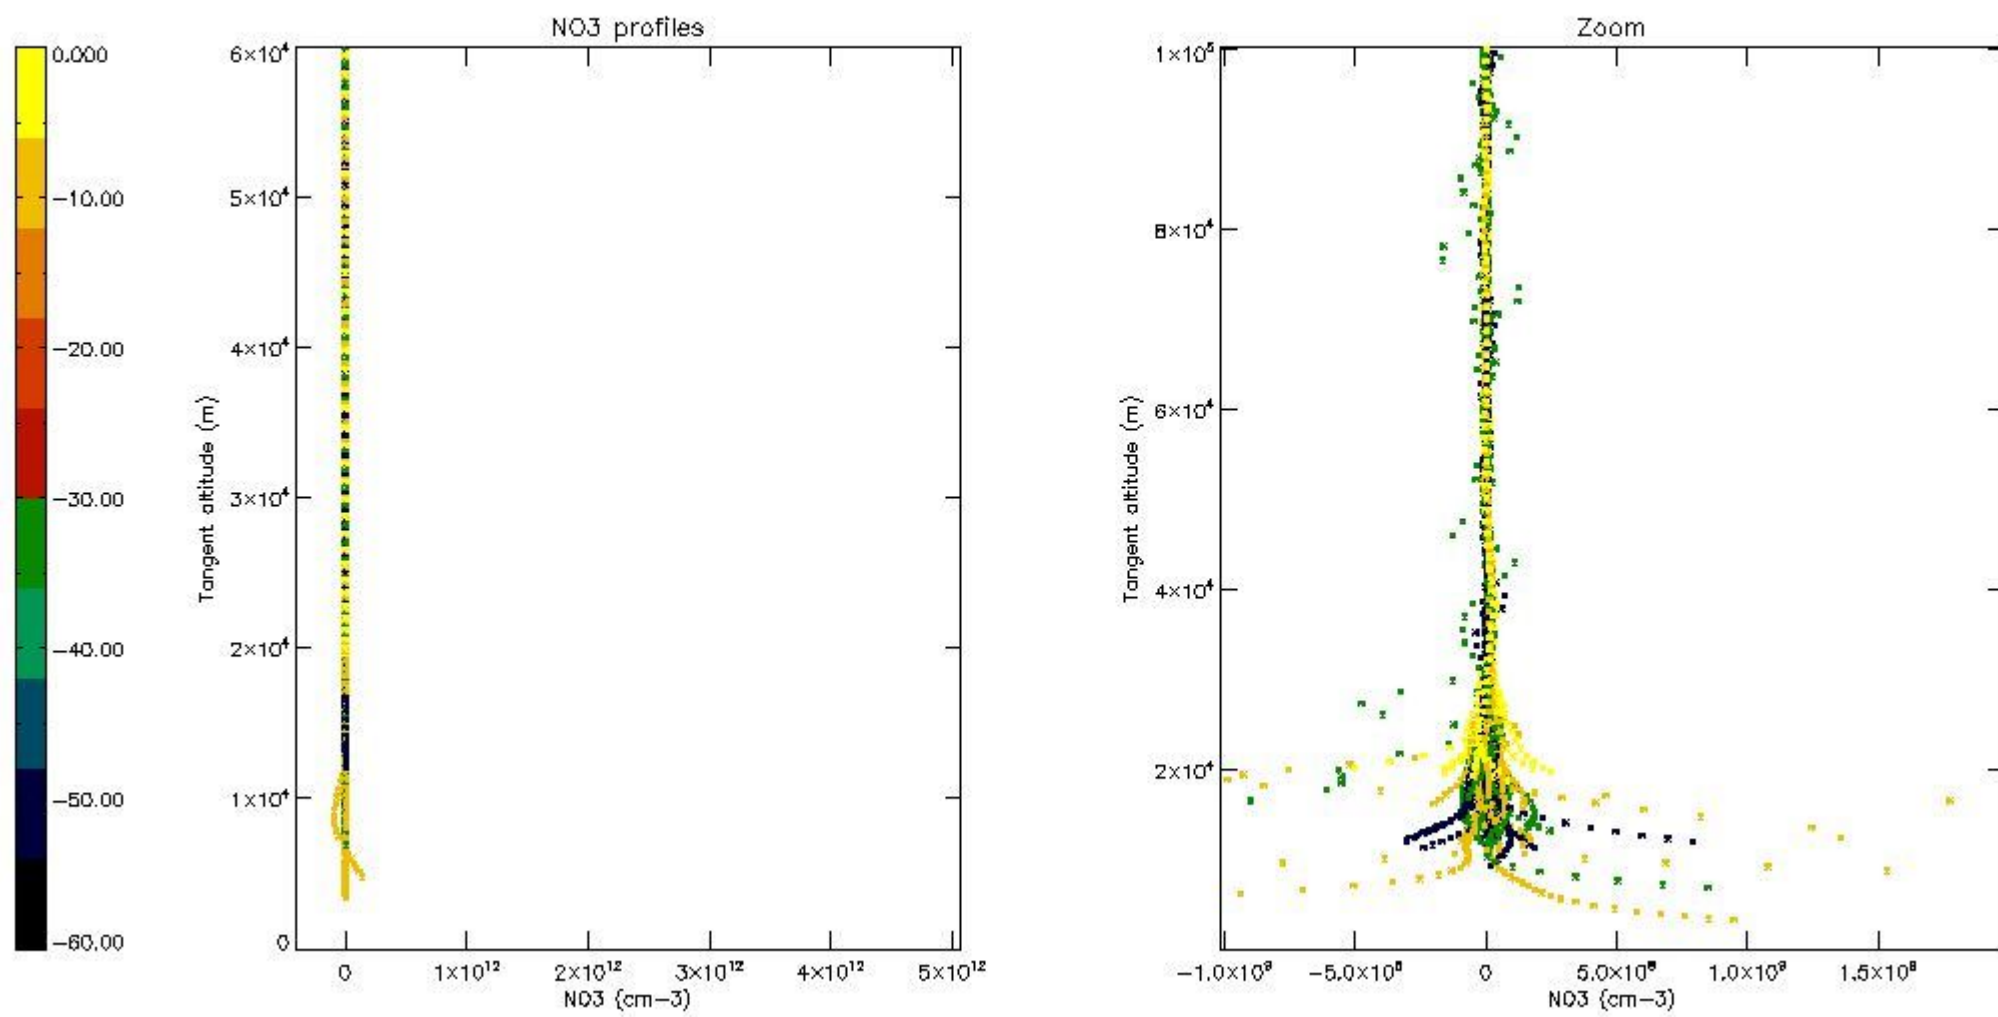

5.4 Plot ozone profiles where STD < 10% (dark without errors)

The colorbar represents the latitude.

5.5 Plot ozone profiles where STD < 5% (dark without errors)

The colorbar represents the latitude.

5.6 Plot NO₂ profiles for all STD (dark without errors)

The colorbar represents the latitude.

5.7 Plot NO3 profiles for all STD (dark without errors)

The colorbar represents the latitude.

5.8 Plot H2O profiles for all STD (only for occultations of stars 1,2,3,4,13,14,16,26,63 dark without errors)