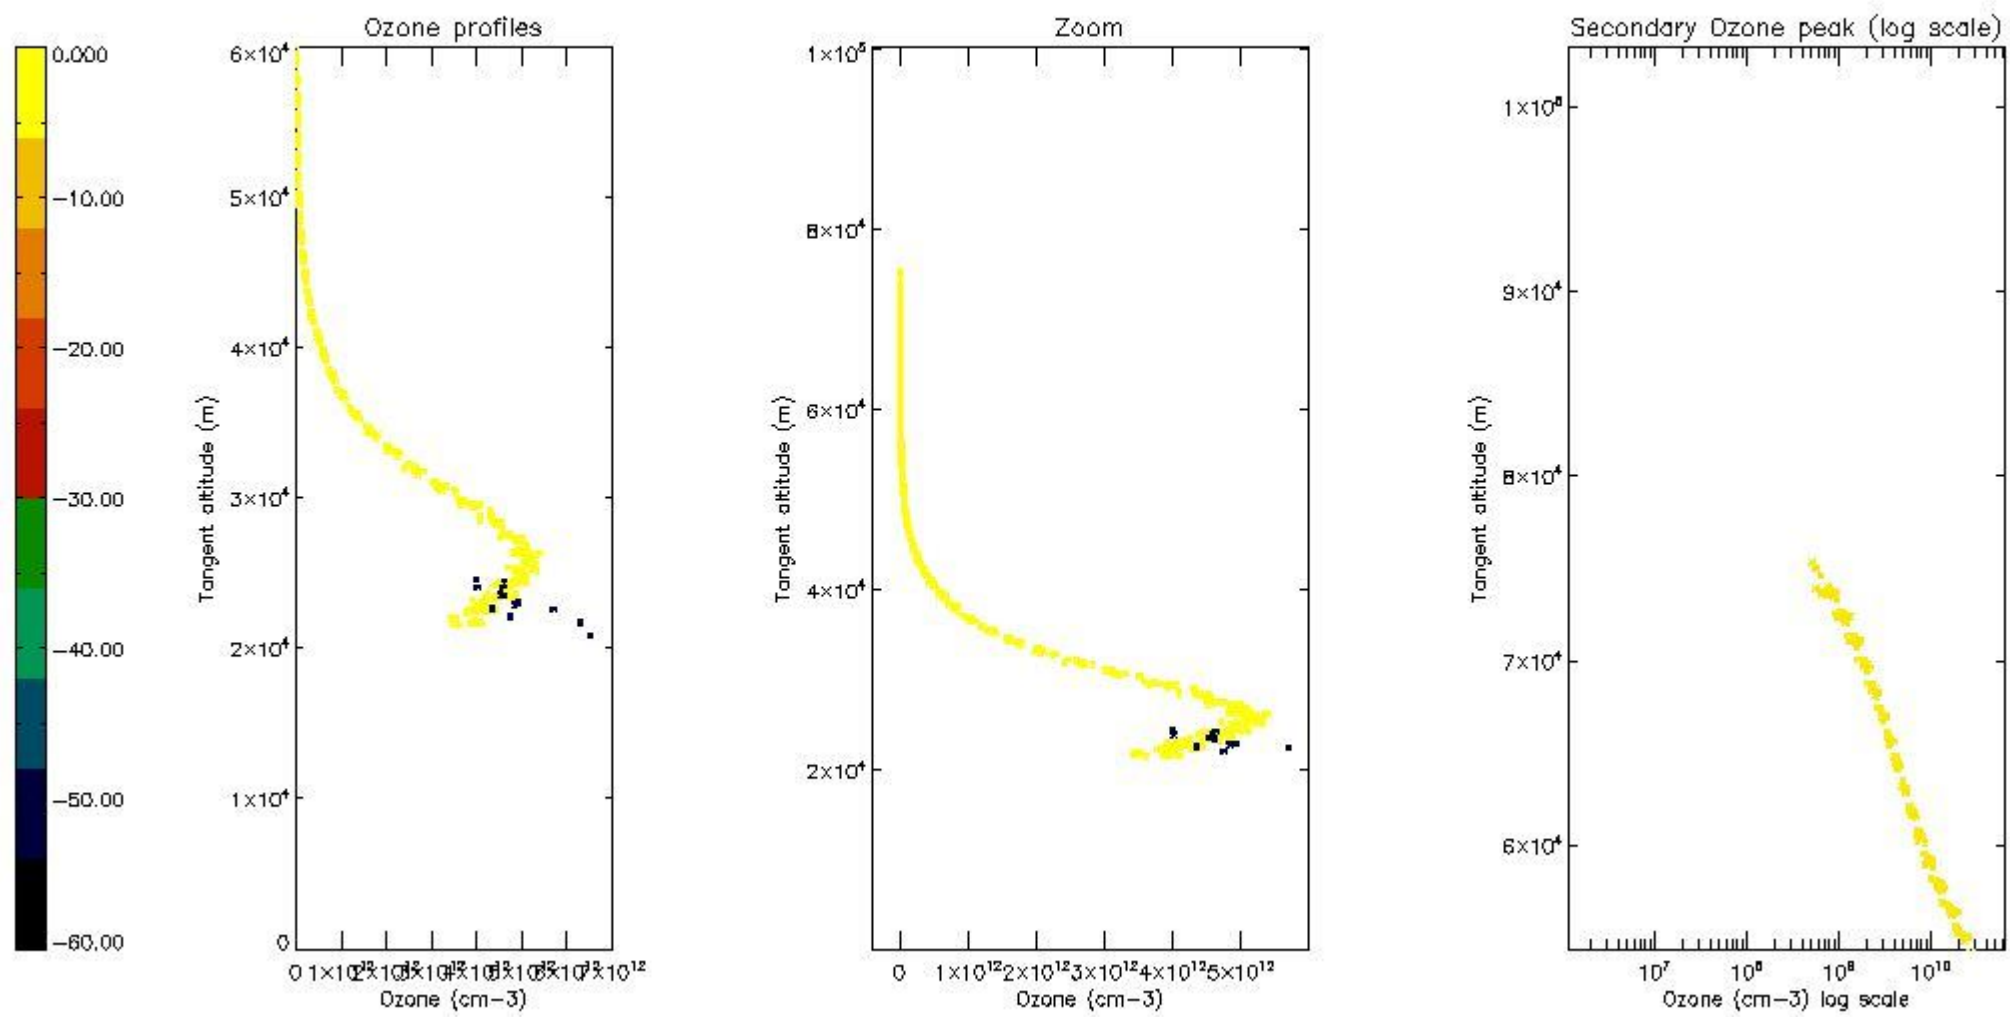

5.6 Plot NO₂ profiles for all STD (dark without errors)

The colorbar represents the latitude.