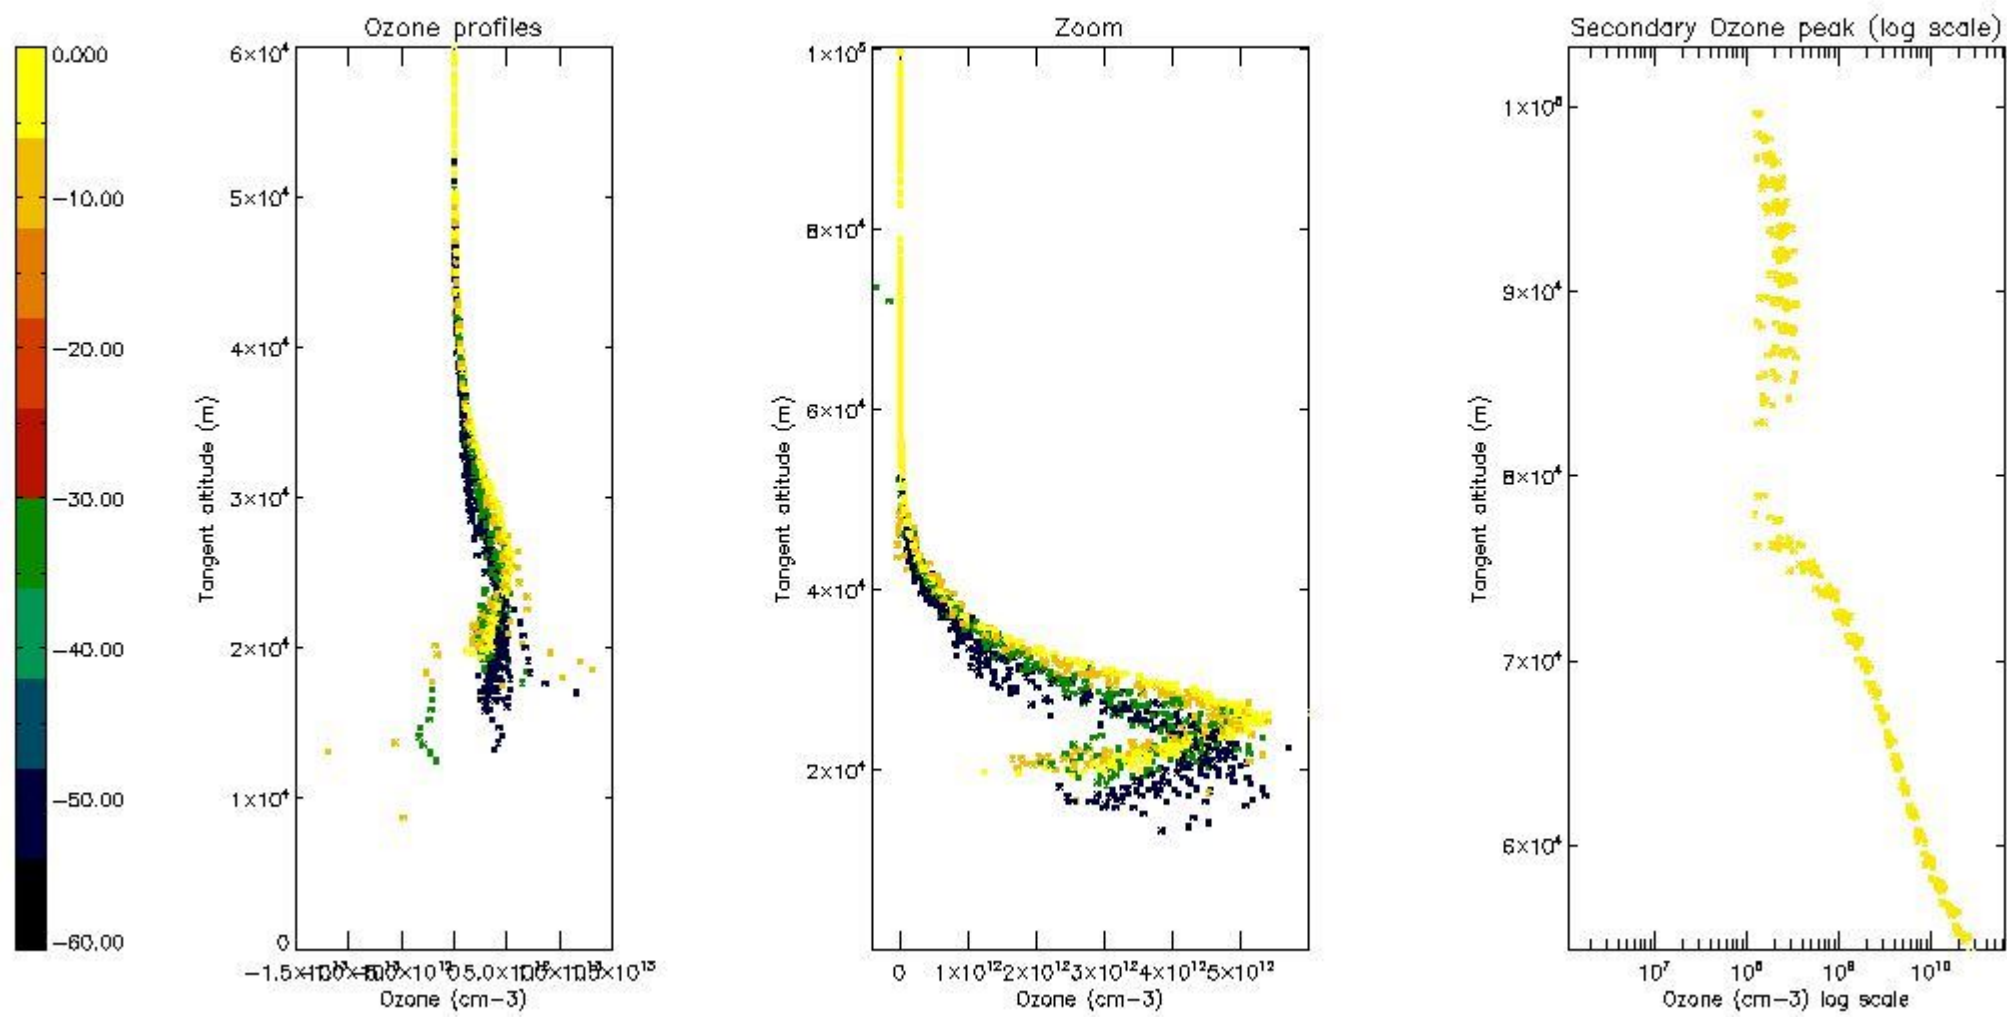

STD < 10	5
STD < 5	3

5.2 Plot ozone profiles for all STD (dark without errors)

The colorbar represents the latitude.

5.3 Plot ozone profiles where STD < 20% (dark without errors)

The colorbar represents the latitude.

5.4 Plot ozone profiles where STD < 10% (dark without errors)

The colorbar represents the latitude.

5.5 Plot ozone profiles where STD < 5% (dark without errors)

The colorbar represents the latitude.

5.6 Plot NO₂ profiles for all STD (dark without errors)