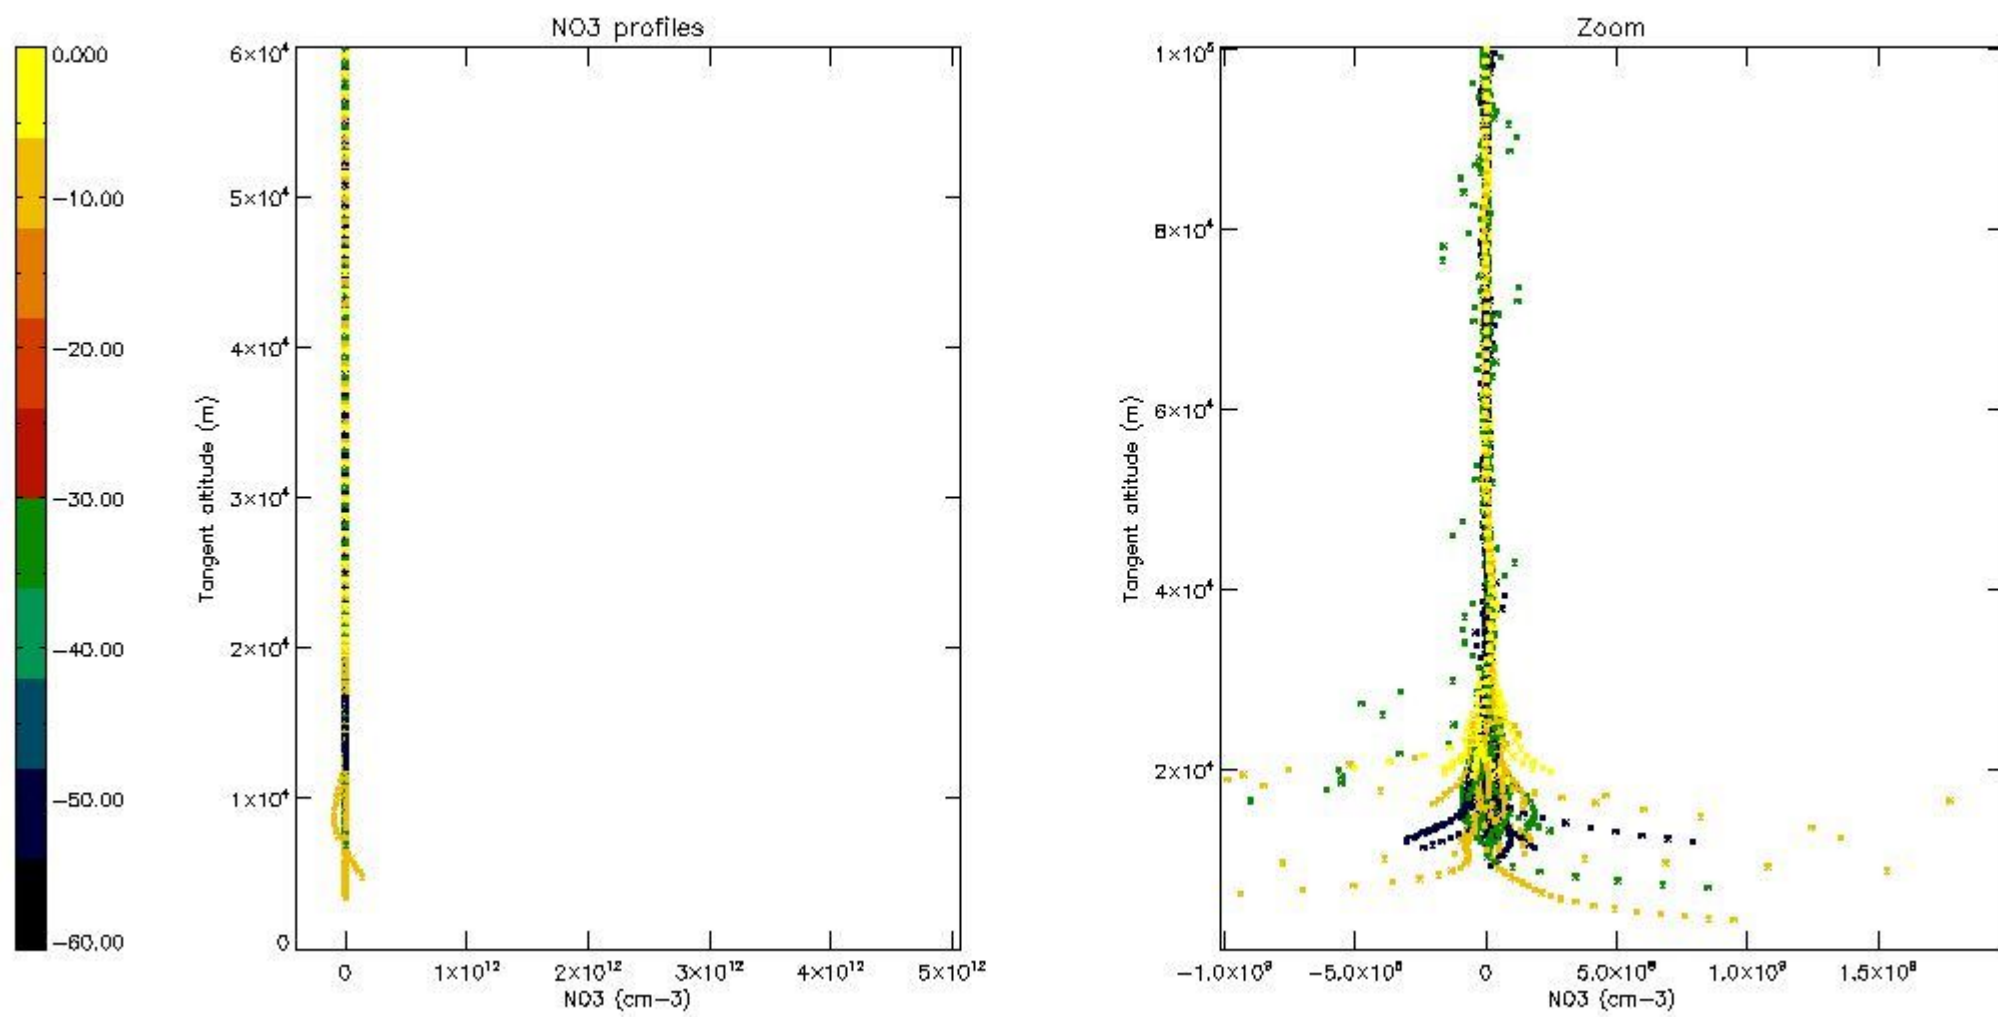

5.8 Plot H2O profiles for all STD (only for occultations of stars 1,2,3,4,13,14,16,26,63 dark without errors)

The colorbar represents the latitude.