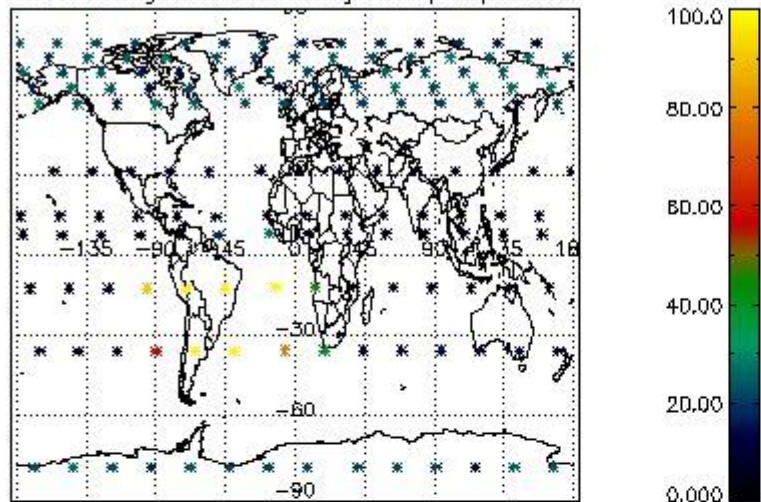

Percentage of cosmic ray hits per profile