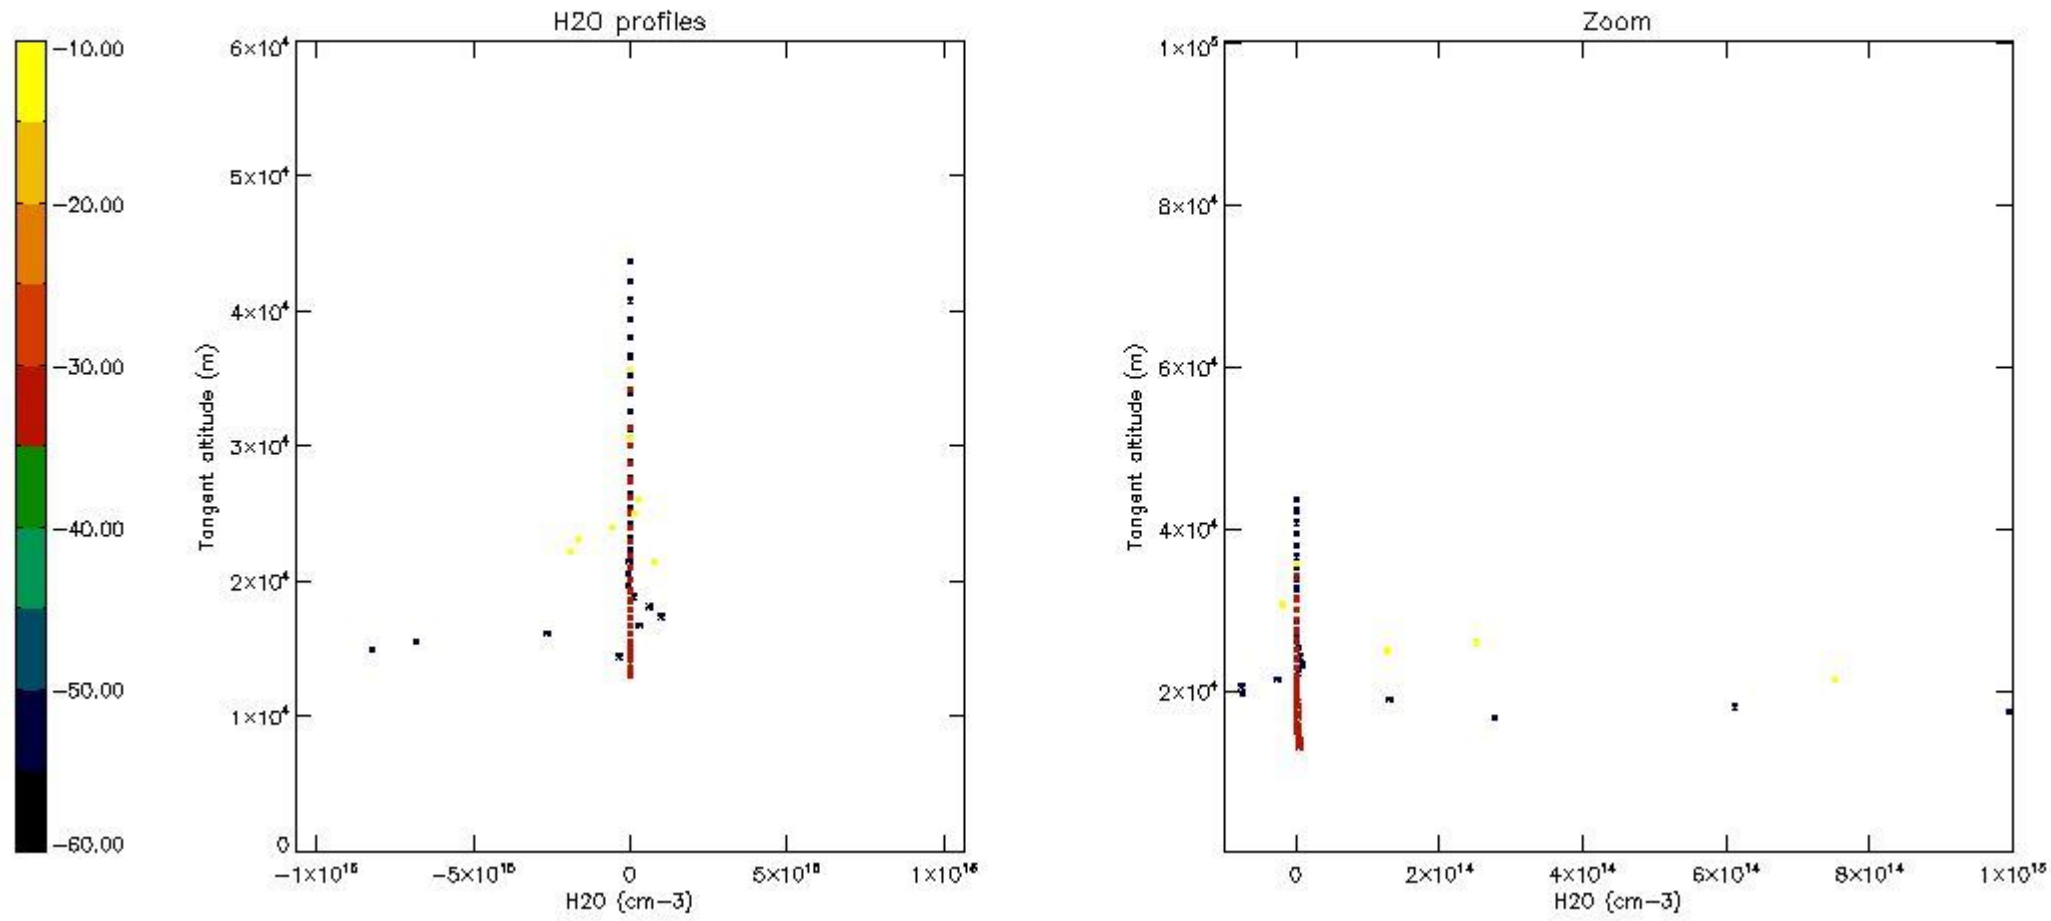

6. Auxiliary Data Files used for the production reported in section 2

The number reported in the third column indicates since which file (see list in section 2) the corresponding auxiliary file has been used. The fourth column is the date of those product files.

Type	Auxiliary Filename	Used since product	Used since product date
INST_PHYS_CHARACTERISTICS	GOM_INS_AXVIEC20091111_143220_20030716_120000_20500101_000000	1	05-JUN-2006 00:02:08
LEVEL-2_PROC_CONFIG	GOM_PR2_AXVIEC20091111_152718_20020301_000000_20500101_000000	1	05-JUN-2006 00:02:08
CROSS_SECTIONS_FILE	GOM_CRS_AXVIEC20091111_154832_20020301_000000_20500101_000000	1	05-JUN-2006 00:02:08