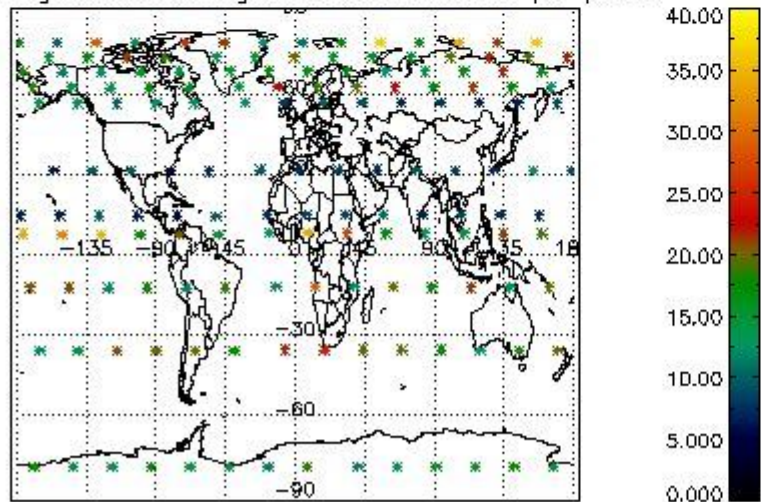

Percentage of star falling outside central band per profile