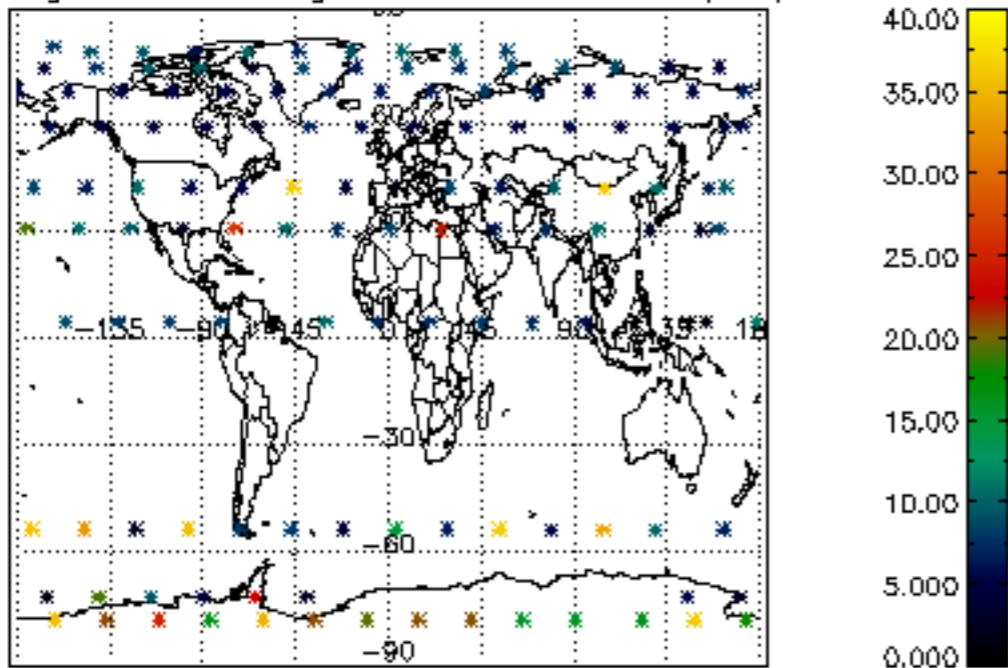

Percentage of star falling outside central band per profile