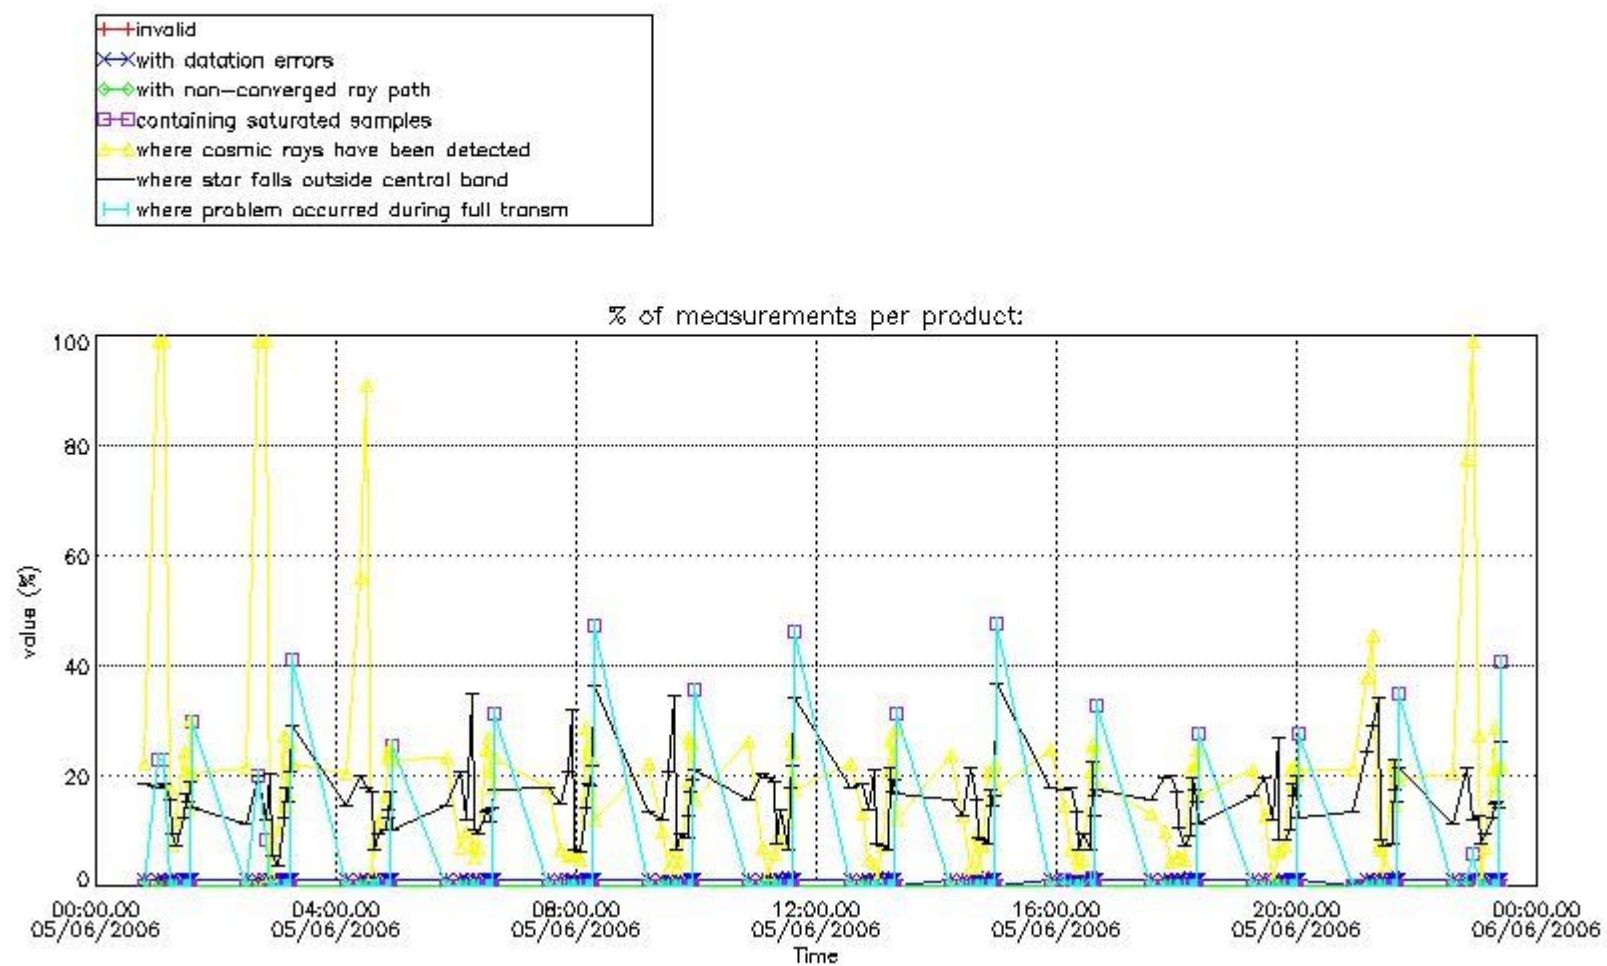

4.1.2 Plot level 1 quality information per product (time dependant): ENVI SAT DESCENDING passes