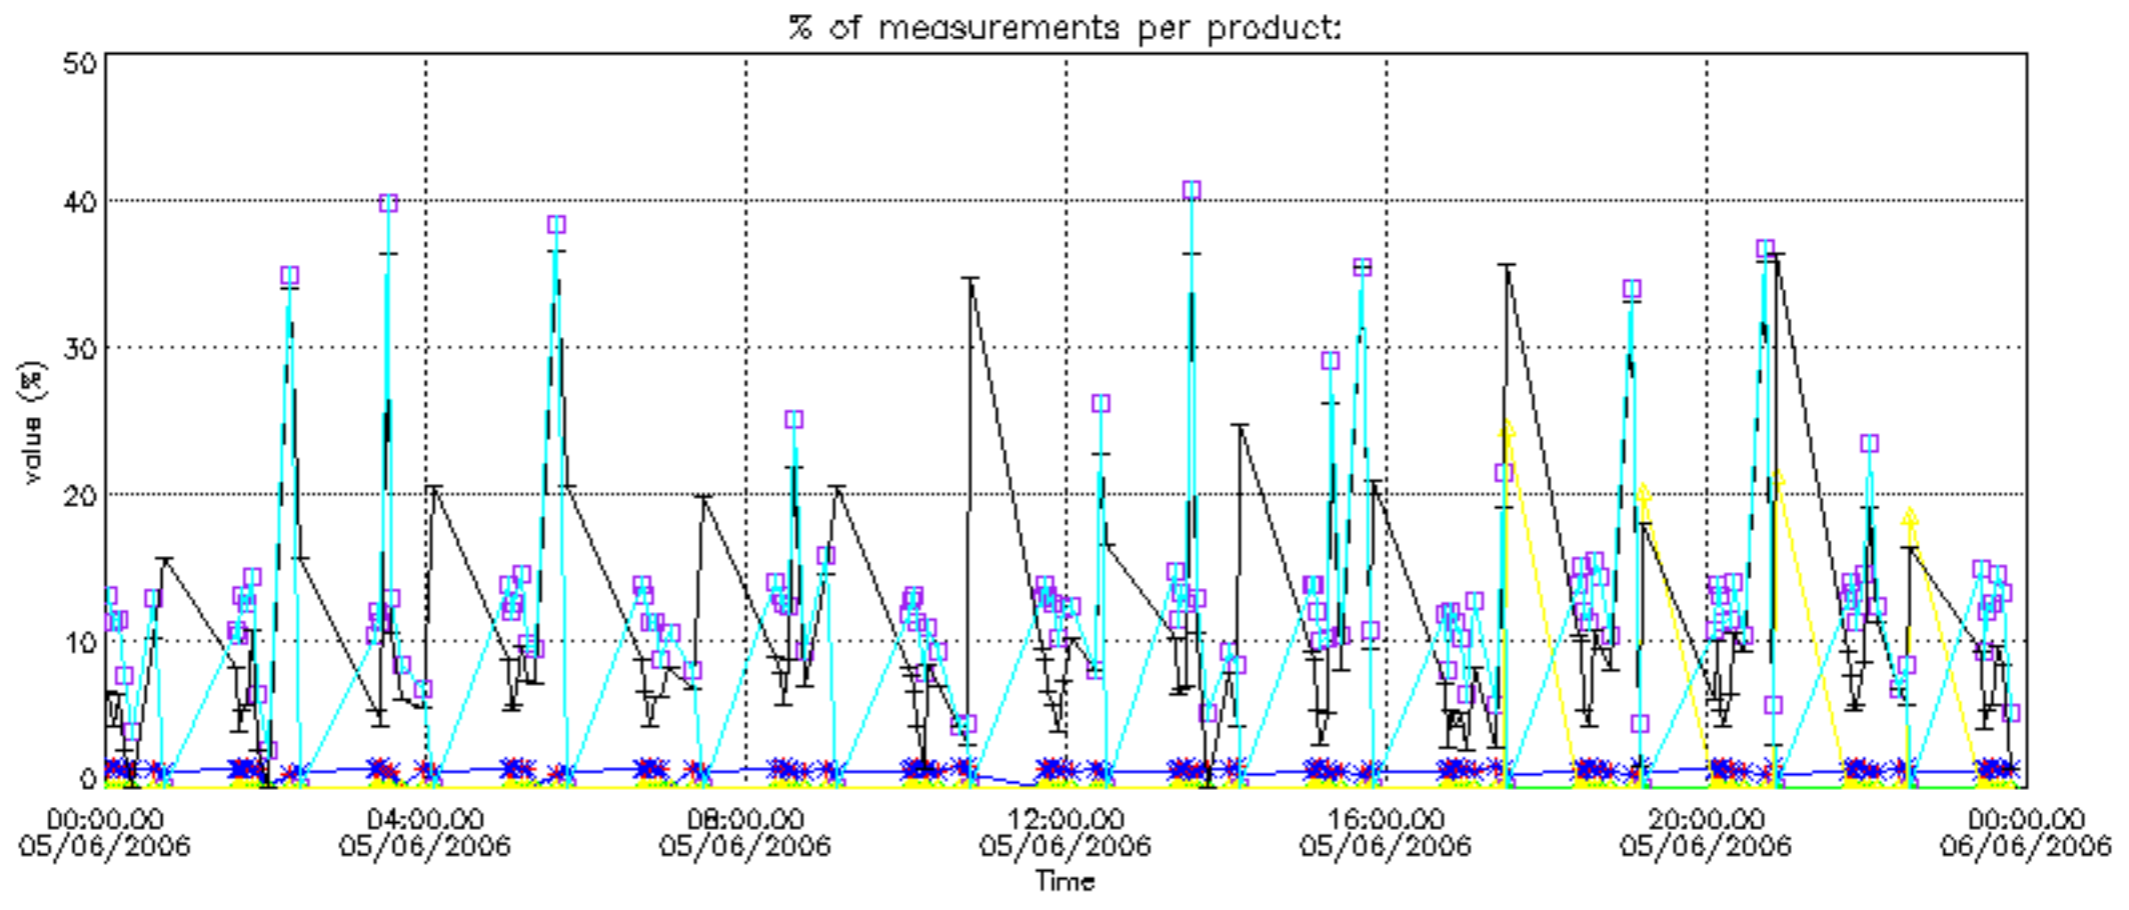

Percentage of cosmic ray hits per profile

Percentage of datation errors per profile