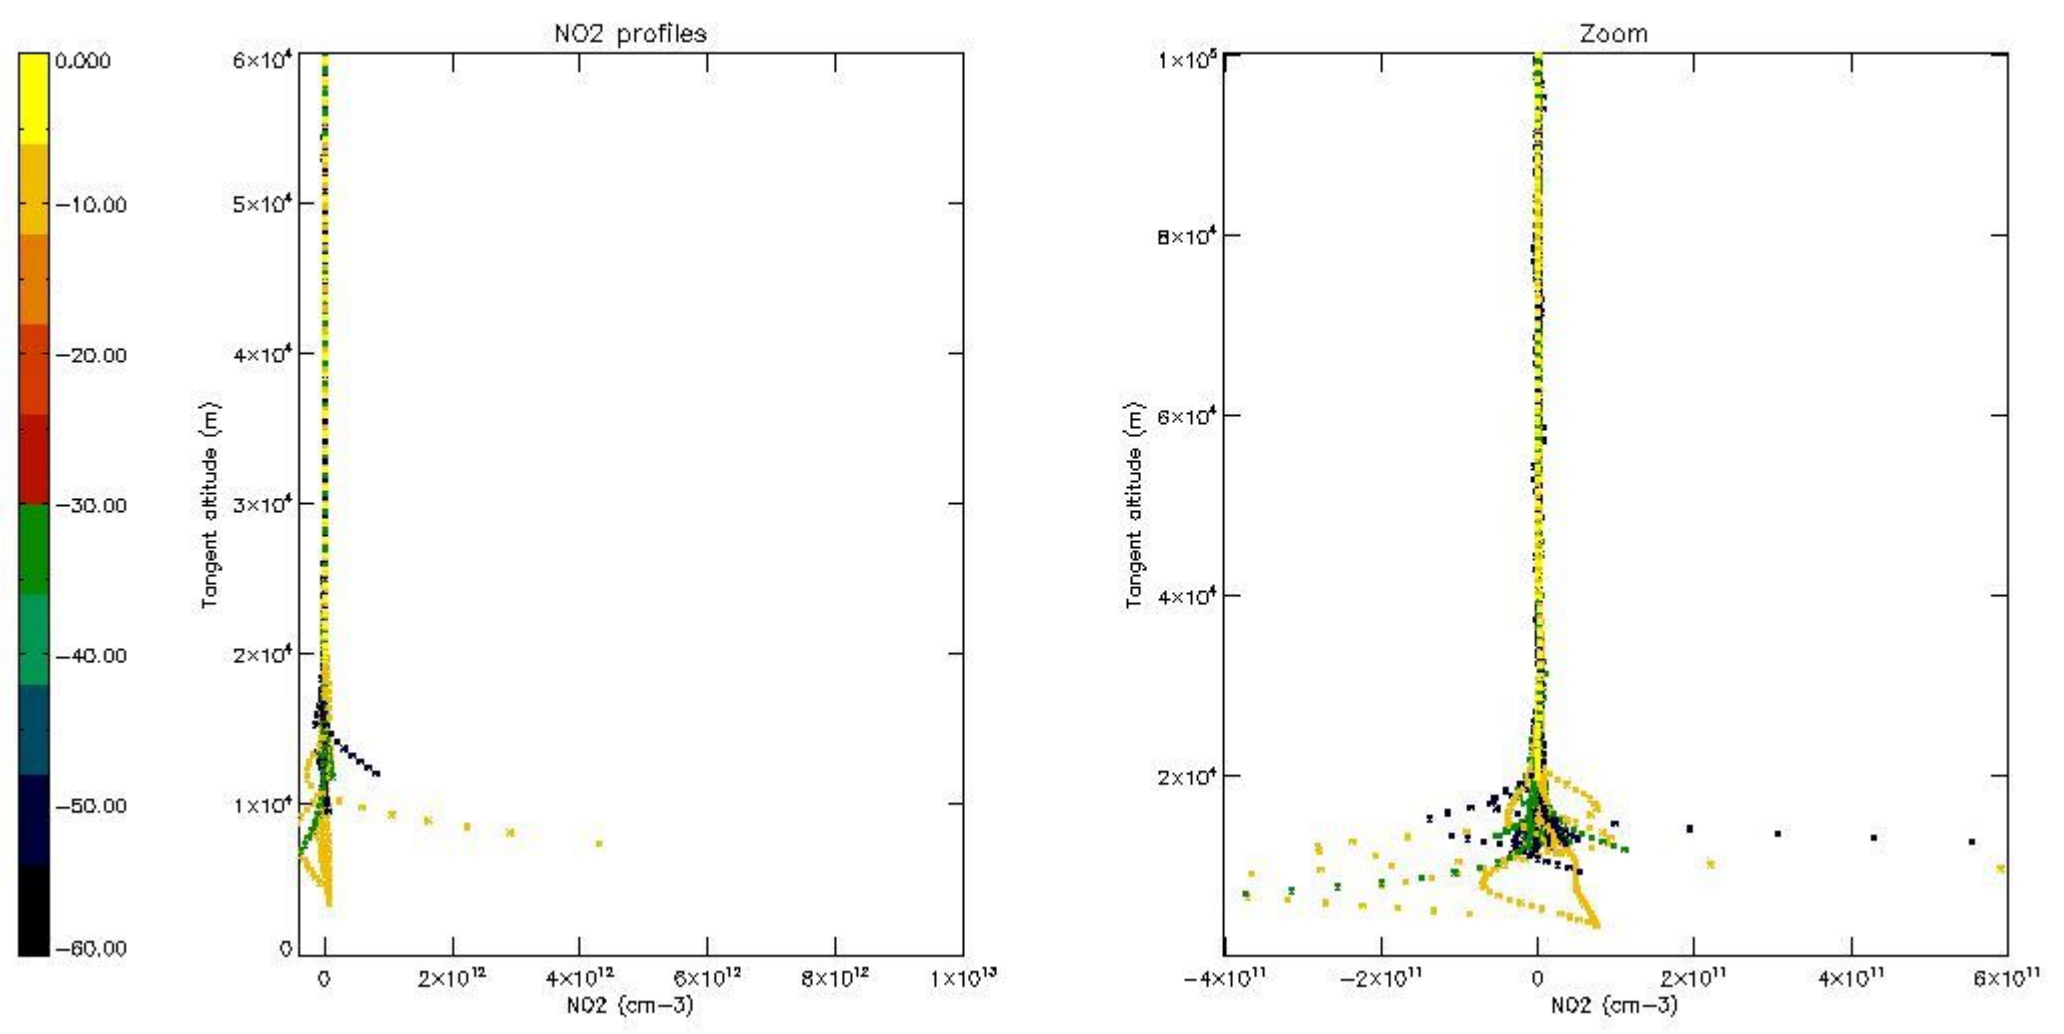

5.4 Plot ozone profiles where STD < 10% (dark without errors)

The colorbar represents the latitude.

5.5 Plot ozone profiles where STD < 5% (dark without errors)

The colorbar represents the latitude.

5.6 Plot NO₂ profiles for all STD (dark without errors)

The colorbar represents the latitude.

5.7 Plot NO3 profiles for all STD (dark without errors)

The colorbar represents the latitude.

5.8 Plot H2O profiles for all STD (only for occultations of stars 1,2,3,4,13,14,16,26,63 dark without errors)