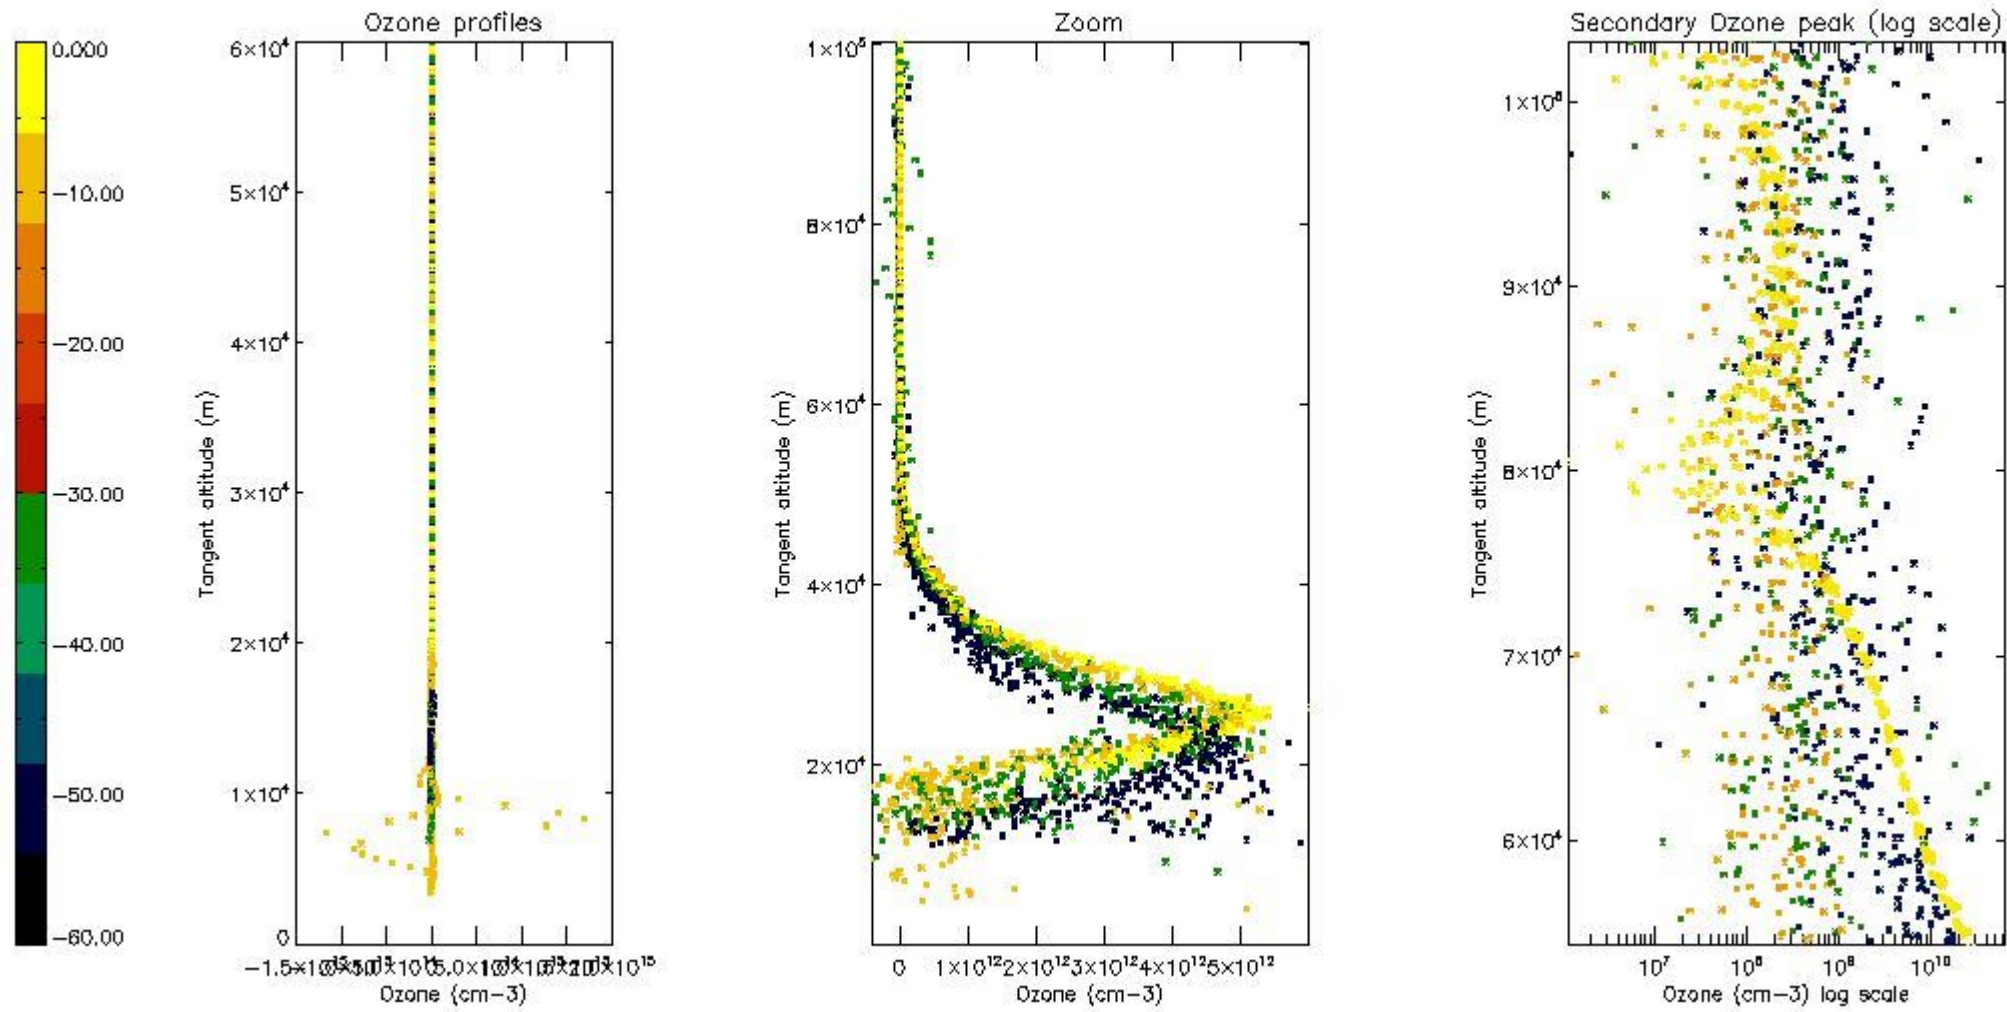

STD < 10	5
STD < 5	3

5.2 Plot ozone profiles for all STD (dark without errors)

The colorbar represents the latitude.

5.3 Plot ozone profiles where STD < 20% (dark without errors)

The colorbar represents the latitude.