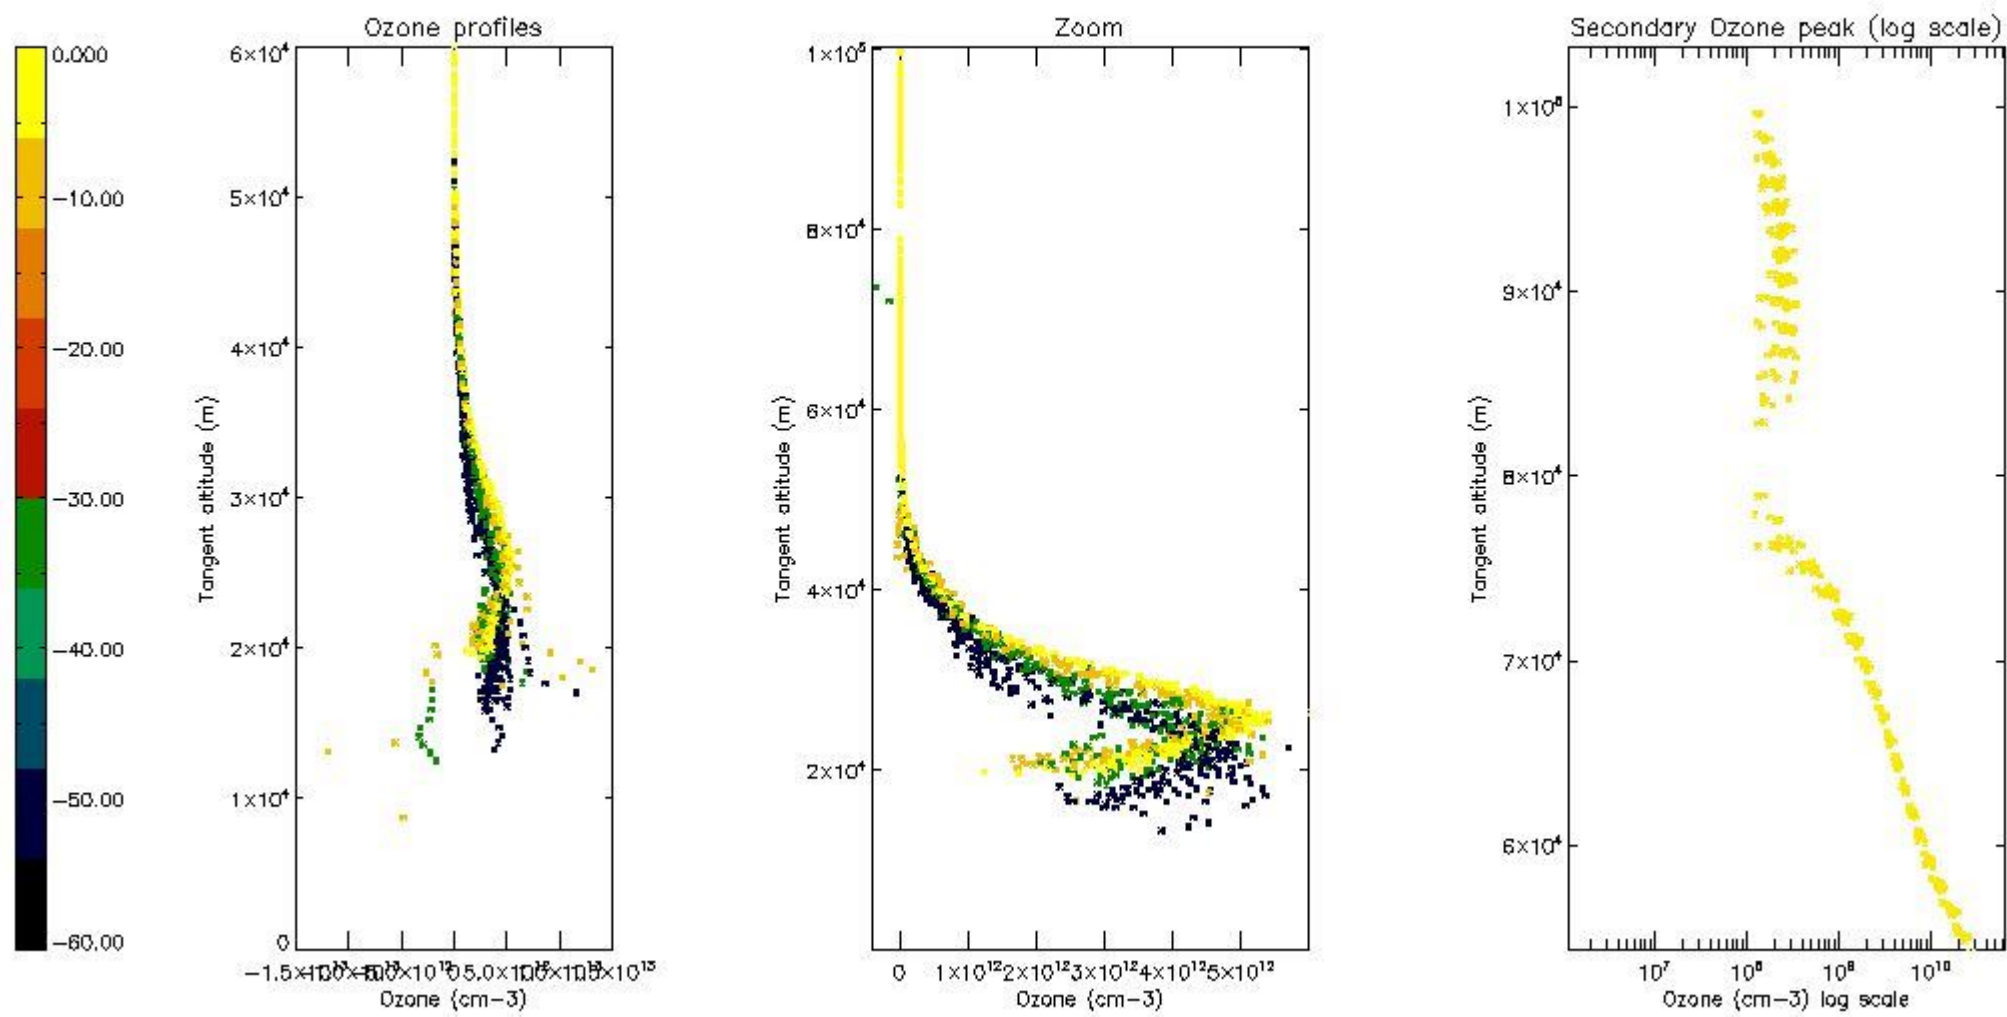

STD < 10	5
STD < 5	3

5.2 Plot ozone profiles for all STD (dark without errors)

The colorbar represents the latitude.

5.3 Plot ozone profiles where STD < 20% (dark without errors)

The colorbar represents the latitude.