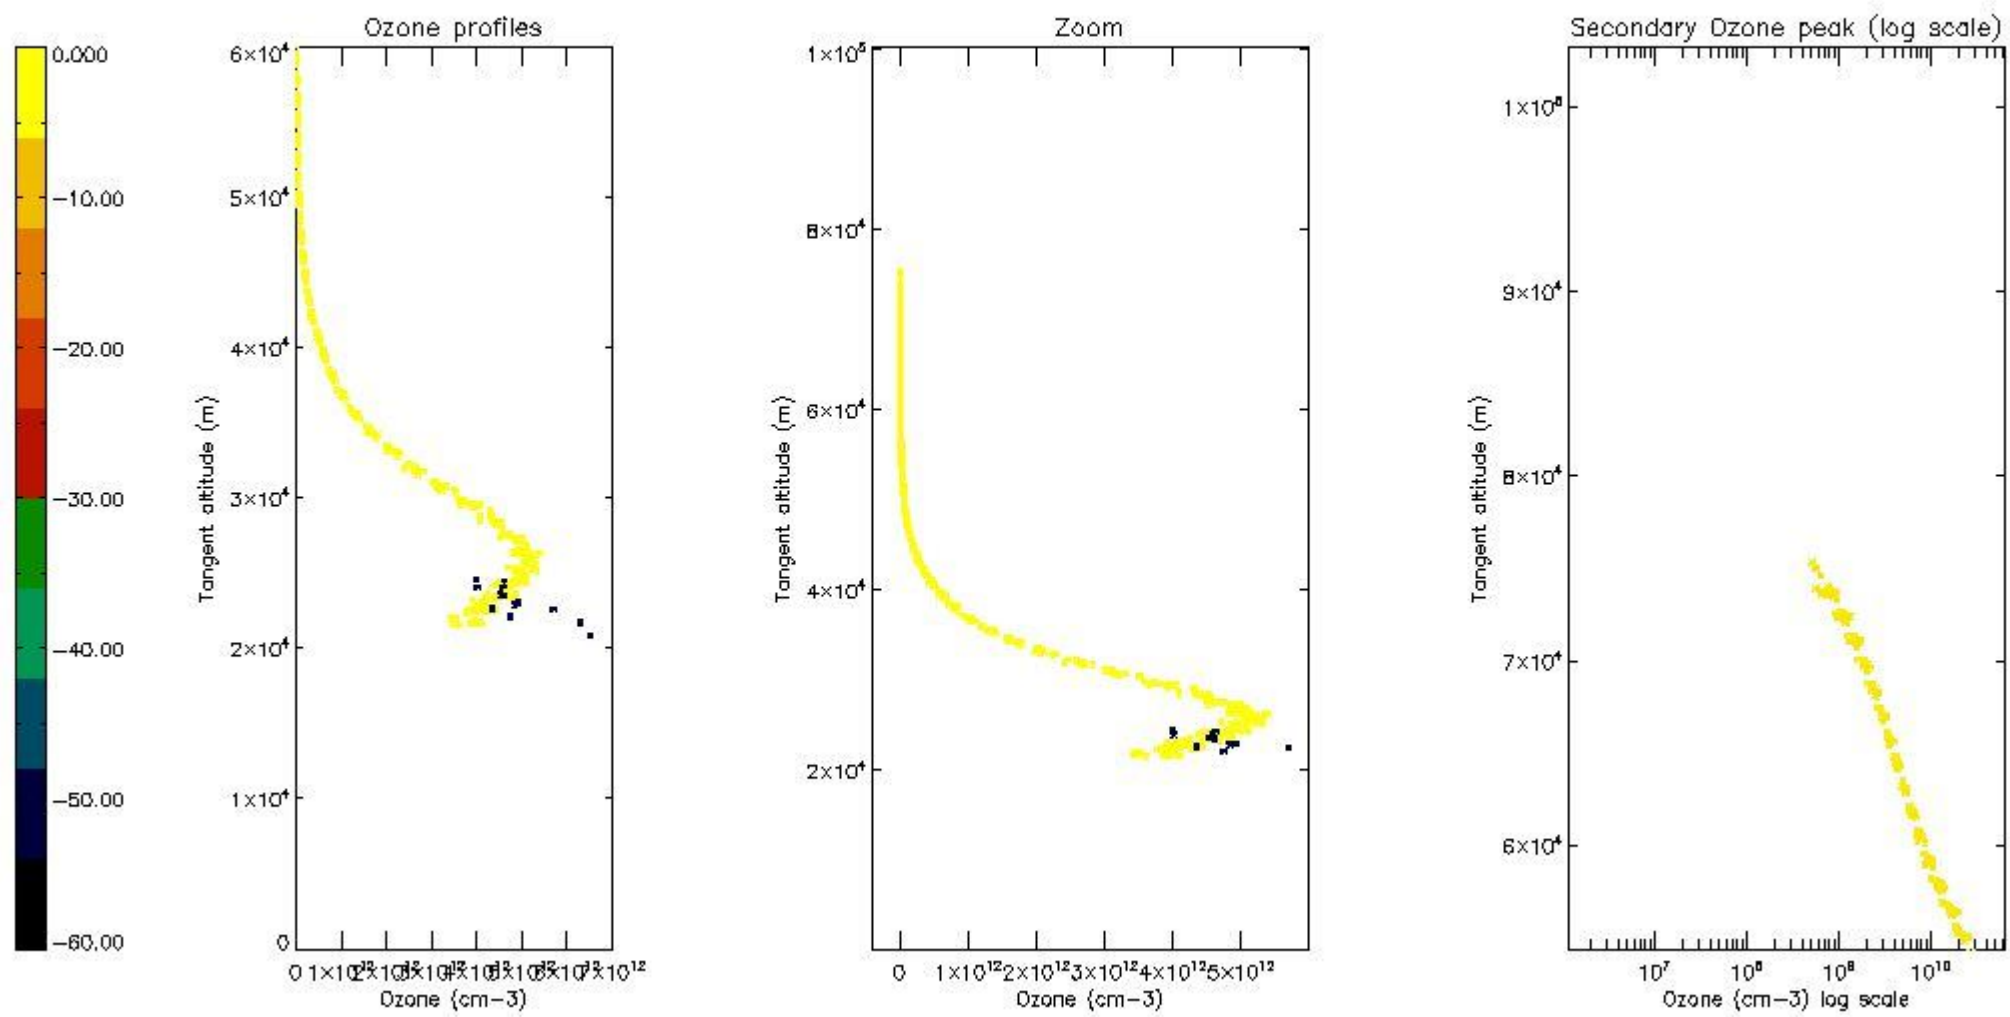

STD < 10	5
STD < 5	3

5.2 Plot ozone profiles for all STD (dark without errors)

The colorbar represents the latitude.

5.3 Plot ozone profiles where STD < 20% (dark without errors)

The colorbar represents the latitude.

5.4 Plot ozone profiles where STD < 10% (dark without errors)

The colorbar represents the latitude.

5.5 Plot ozone profiles where STD < 5% (dark without errors)

The colorbar represents the latitude.

5.6 Plot NO₂ profiles for all STD (dark without errors)