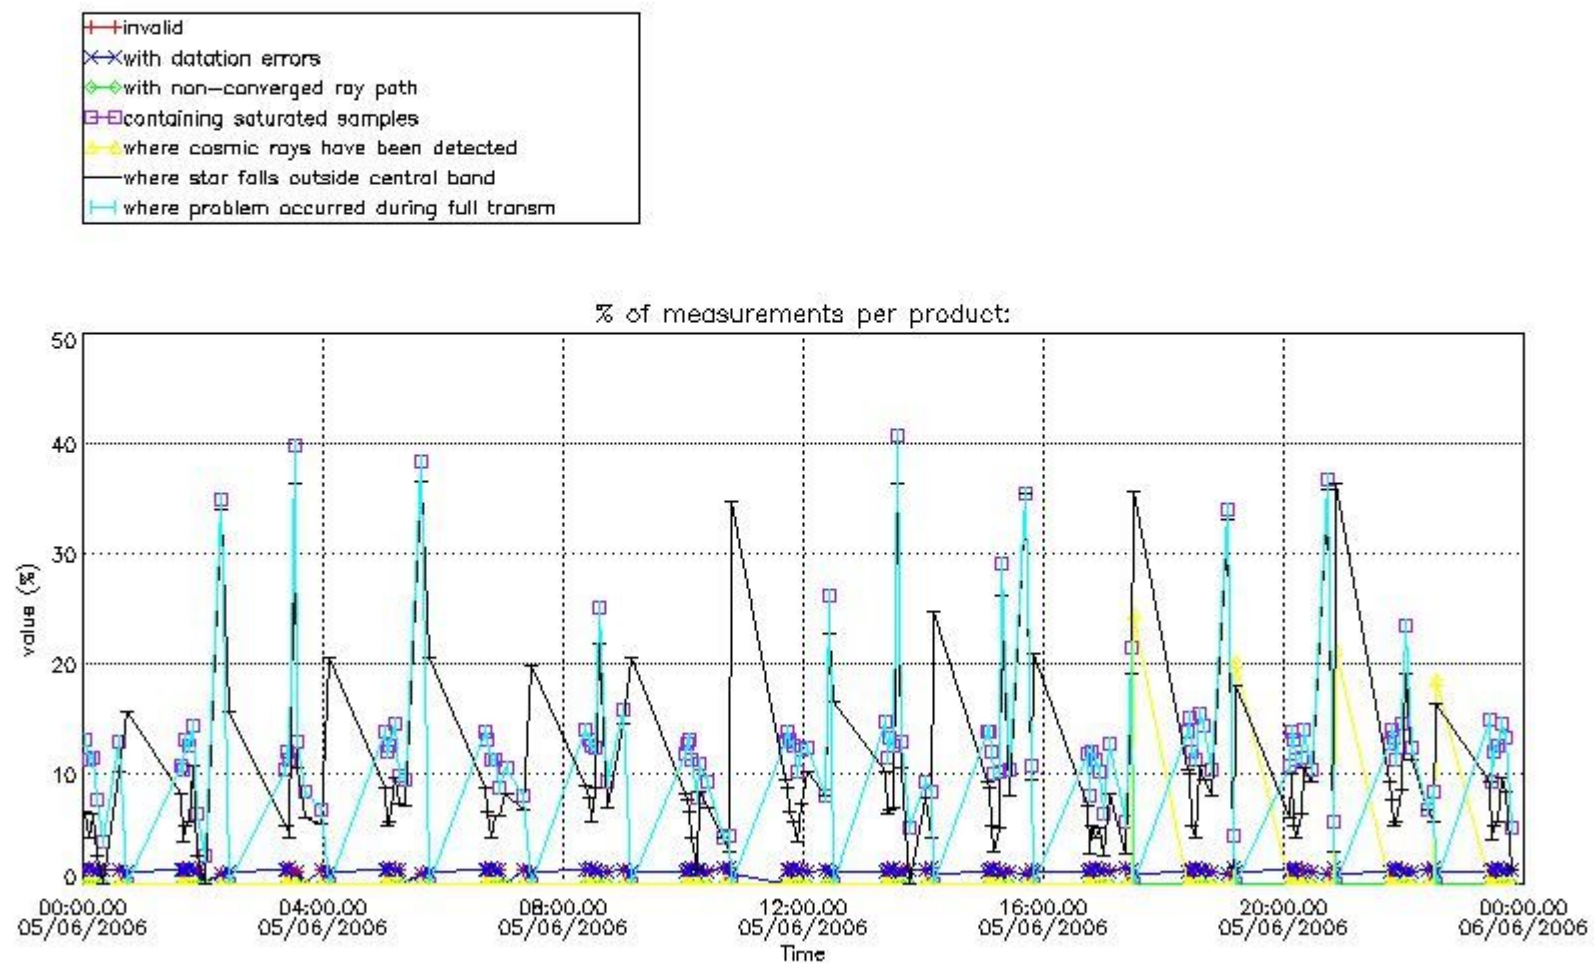

[6. Auxiliary Data Files used for the production reported in section 2](#)

This report presents the daily analysis on parameters extracted from GOMOS level 2 data (GOM_NL__2P). It is intended to monitor some important parameters that will impact the quality of these products. A list of level 2 products (and content) that have arrived during the reporting day to the PCF is also given.

3.1 Plot quality information per product (time dependant)

3.2 Plot quality information per product (world map)

Percentage of flagged data per O3 profile

Percentage of flagged data per H2O profile

Percentage of flagged data per NO2 profile

Percentage of flagged data per NO3 profile

4. Level 1 quality information per product

In this section it is plotted some information contained in the Quality Summary data set of the level 2 products that comes from the level 1b processing. Products without errors (error flag in the MPH set to "0") are used.

4.1 Plot quality information per product (time dependant) coming from level 1b processing

4.1.1 Plot level 1 quality information per product (time dependant): ENVISAT ASCENDING passes

4.1.2 Plot level 1 quality information per product (time dependant): ENVI SAT DESCENDING passes