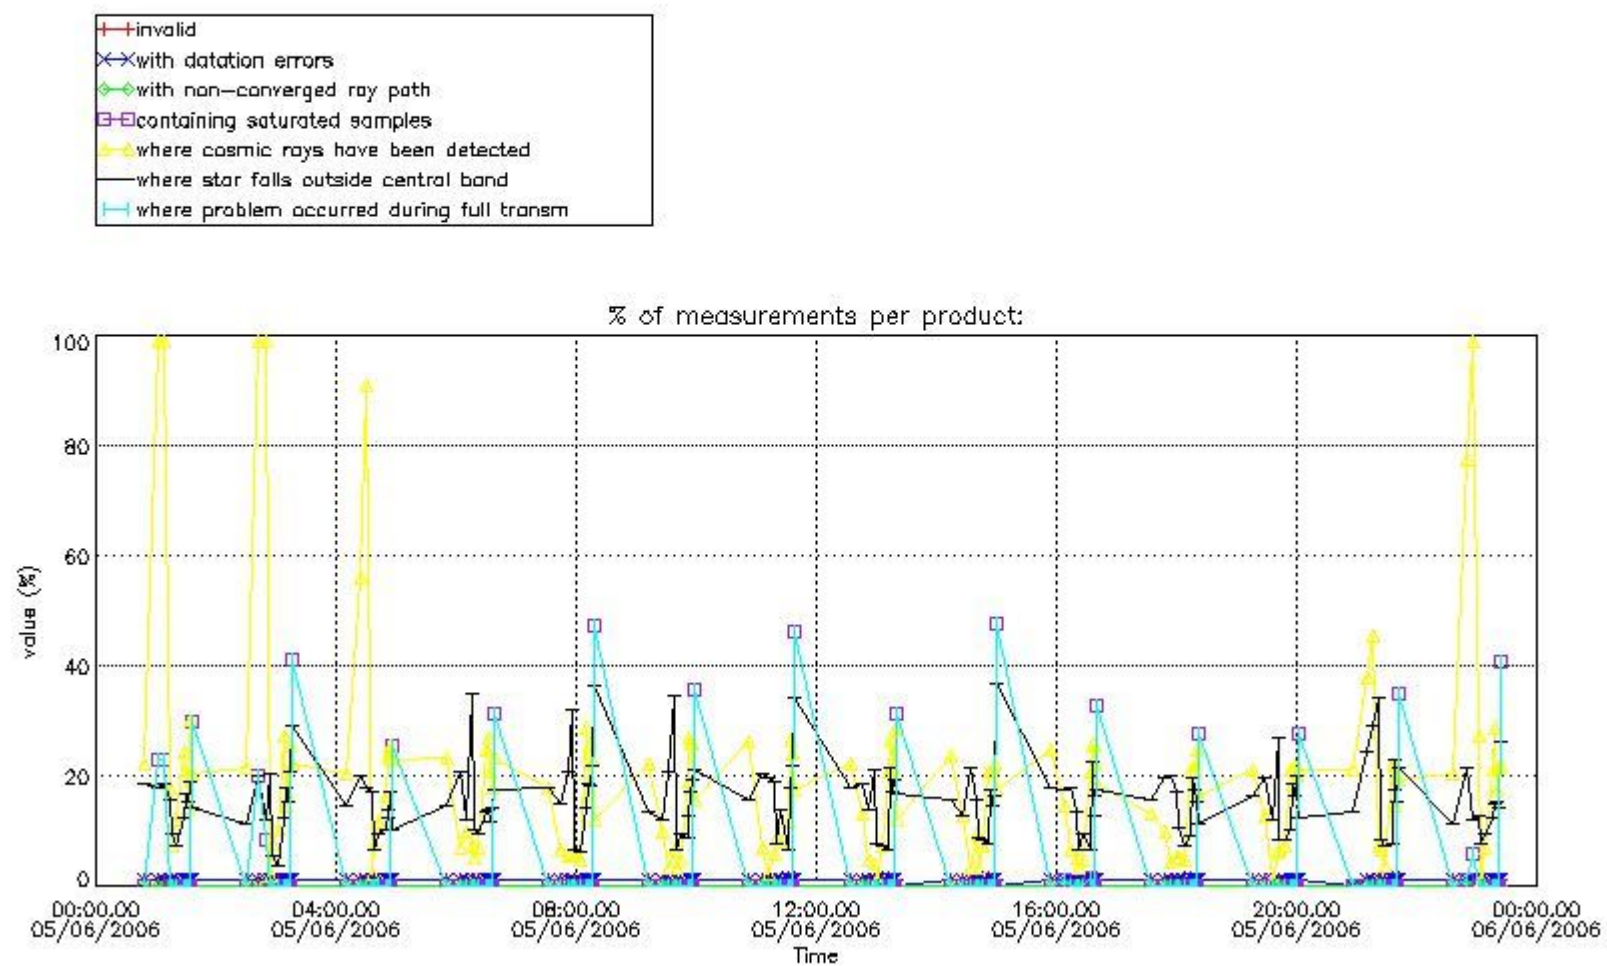

3.1 Plot quality information per product (time dependant)

3.2 Plot quality information per product (world map)

Percentage of flagged data per O3 profile

Percentage of flagged data per H2O profile

Percentage of flagged data per NO2 profile

Percentage of flagged data per NO3 profile

4. Level 1 quality information per product

In this section it is plotted some information contained in the Quality Summary data set of the level 2 products that comes from the level 1b processing. Products without errors (error flag in the MPH set to "0") are used.

4.1 Plot quality information per product (time dependant) coming from level 1b processing

4.1.1 Plot level 1 quality information per product (time dependant): ENVISAT ASCENDING passes

4.1.2 Plot level 1 quality information per product (time dependant): ENVI SAT DESCENDING passes