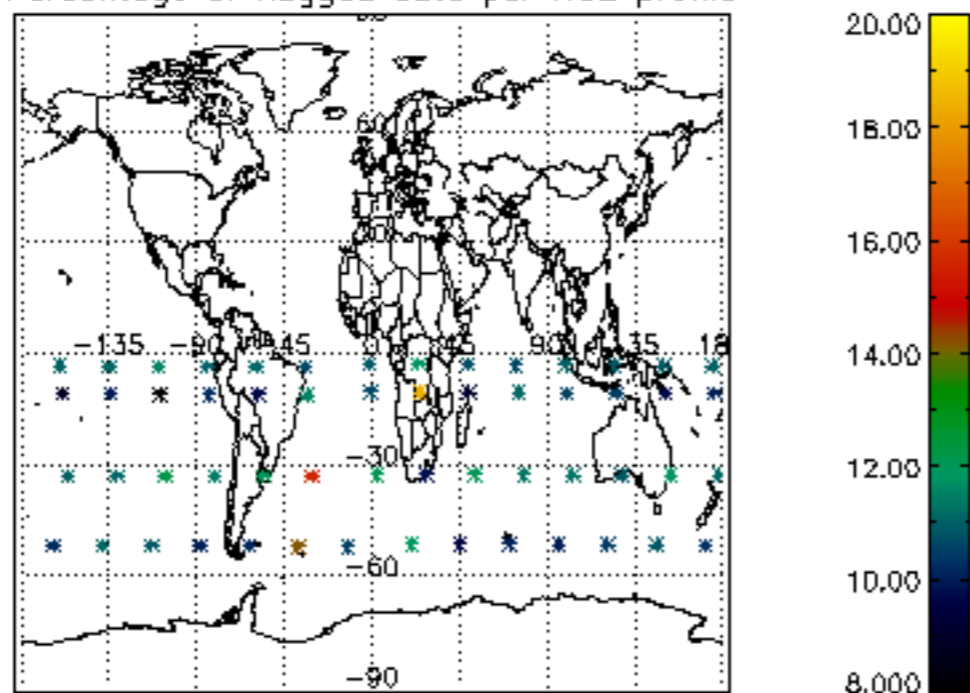

Percentage of flagged data per NO2 profile