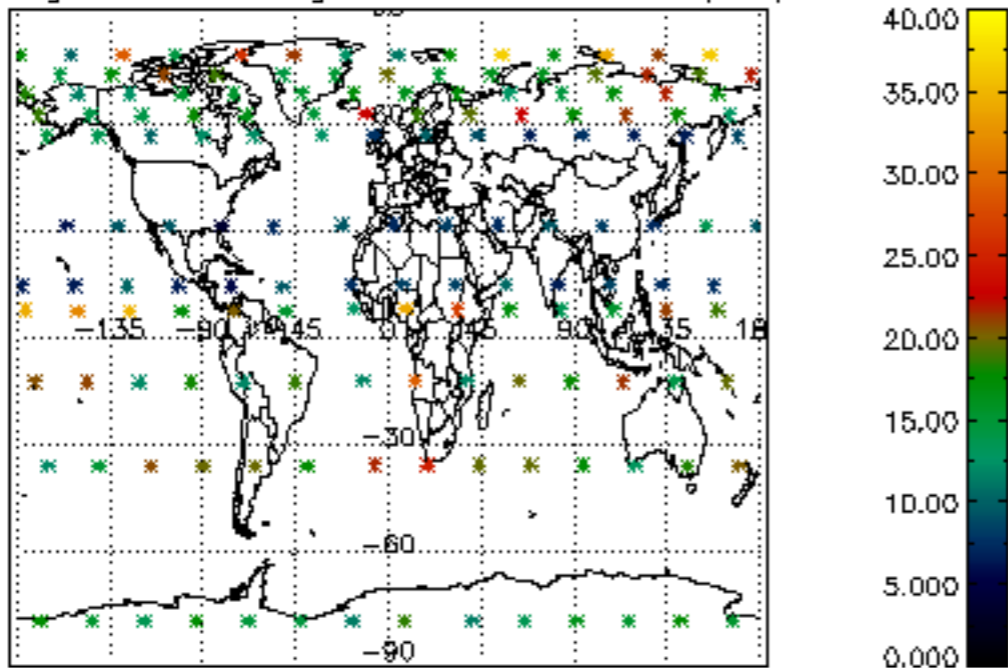

Percentage of cosmic ray hits per profile

Percentage of star falling outside central band per profile