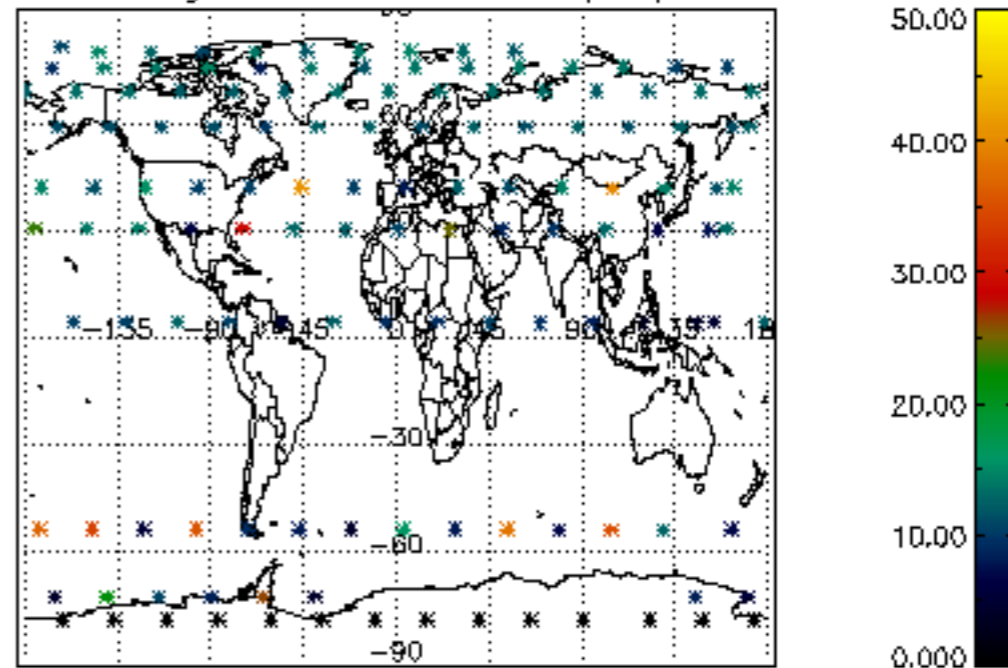

Percentage of saturation errors per profile