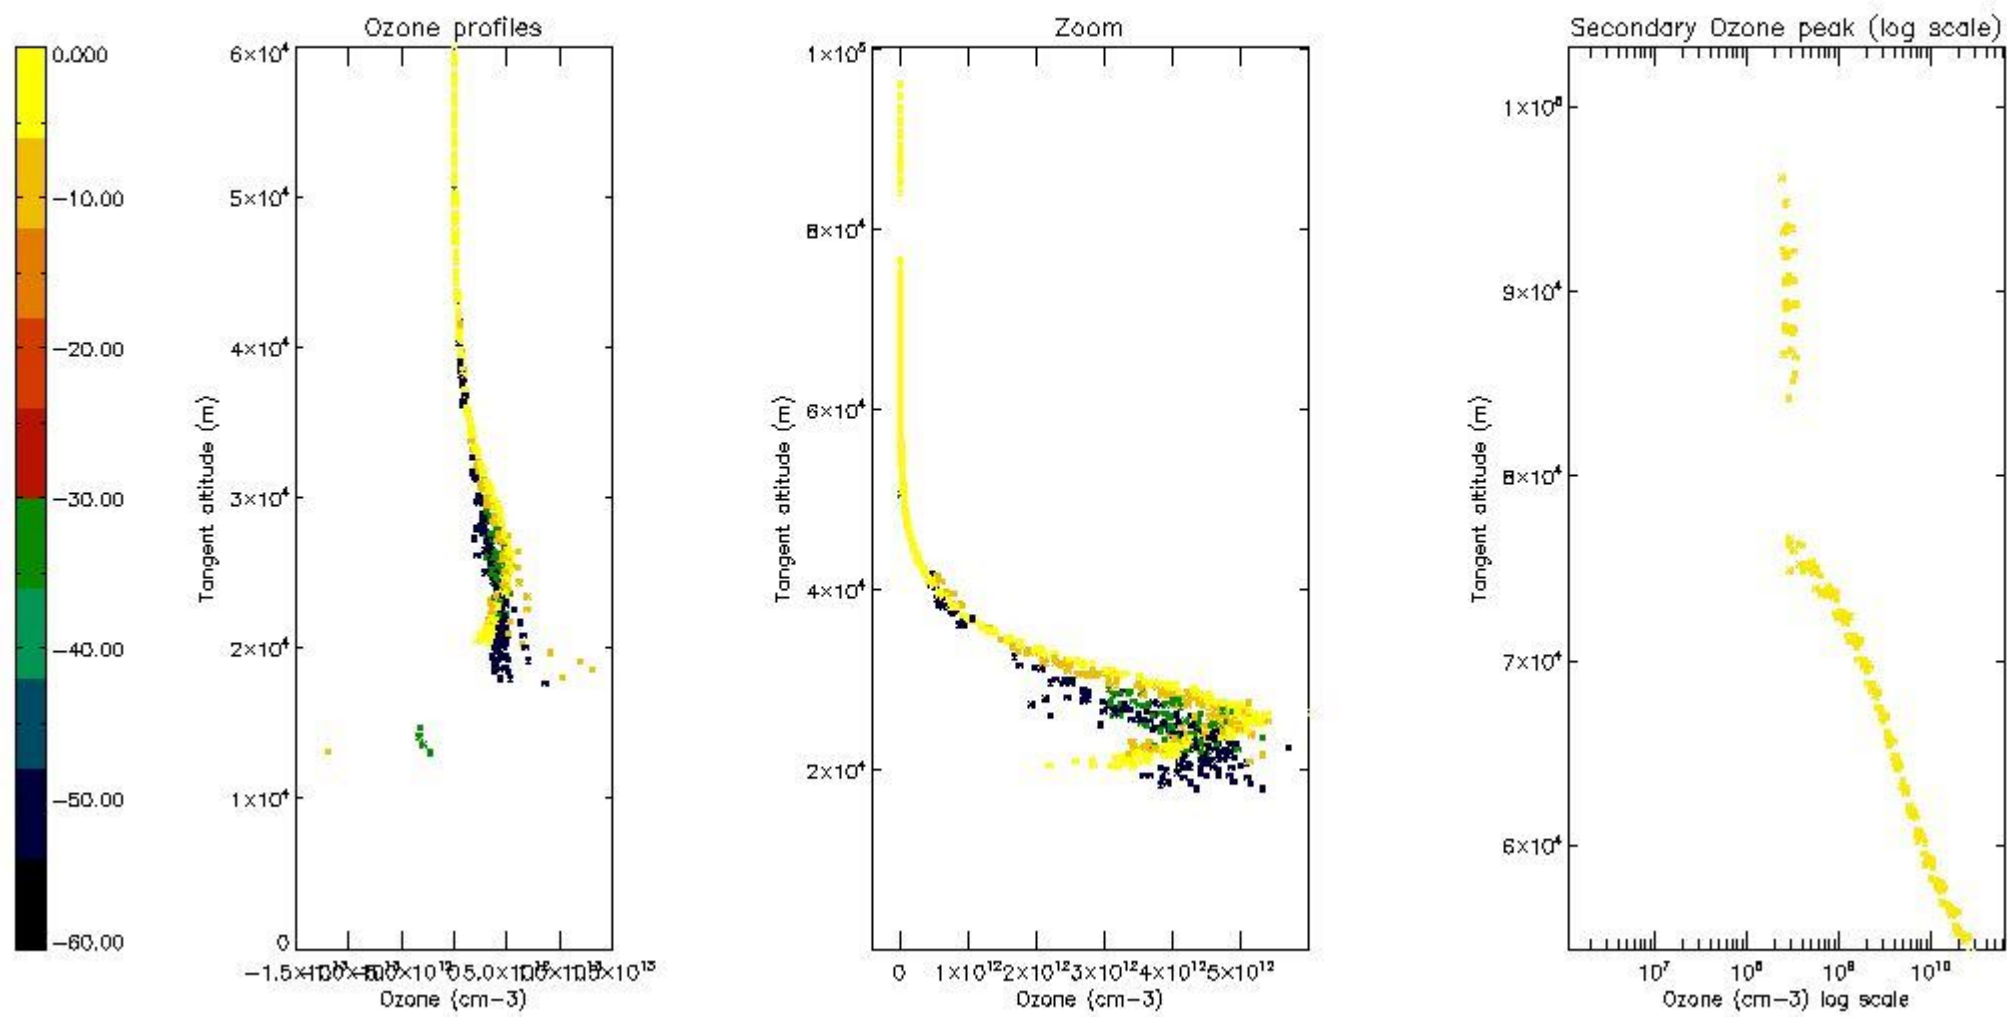

5.5 Plot ozone profiles where STD < 5% (dark without errors)

The colorbar represents the latitude.