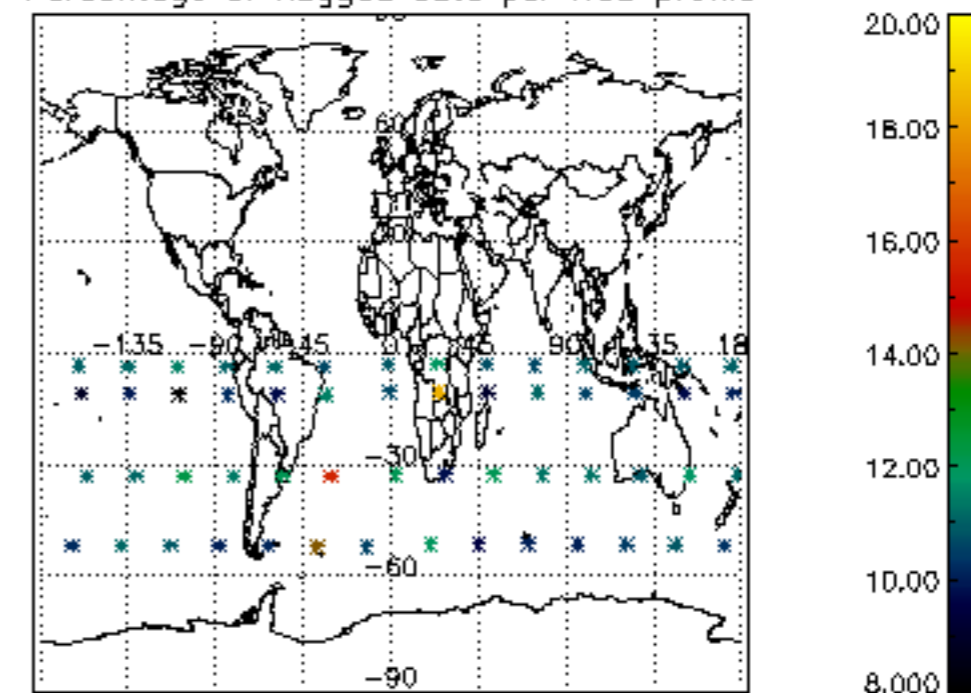

Percentage of flagged data per NO3 profile