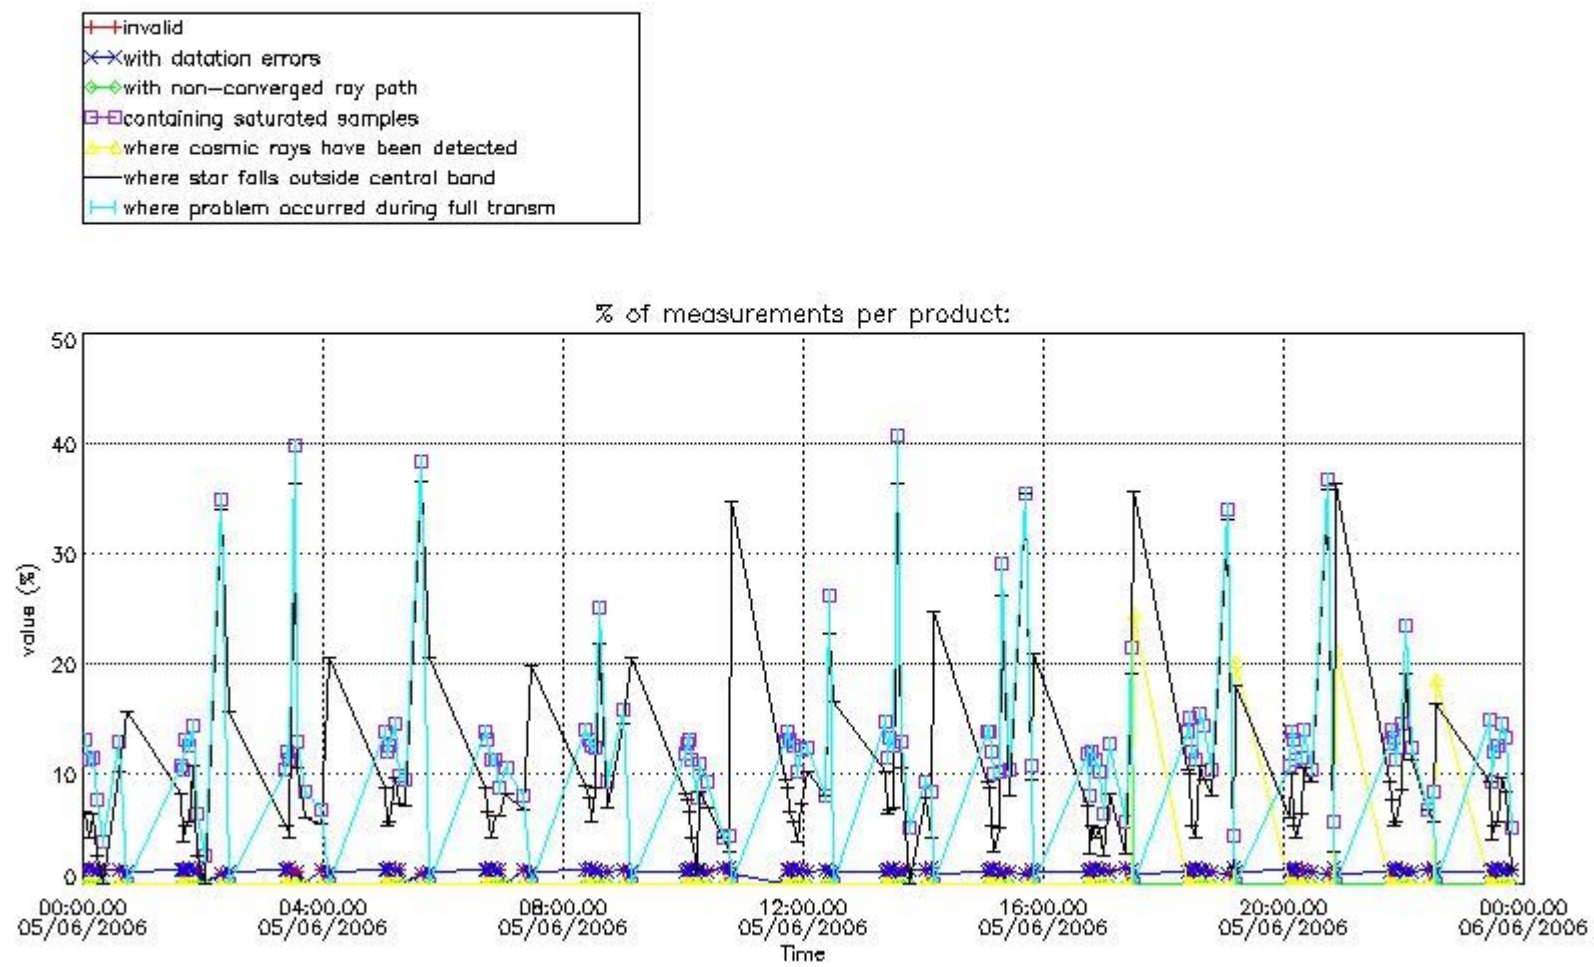

4.1.2 Plot level 1 quality information per product (time dependant): ENVI SAT DESCENDING passes

4.2 Plot quality information per product coming from level 1b processing (world map)

4.2.1 Plot level 1 quality information per product (world map): ENVISAT ASCENDING passes