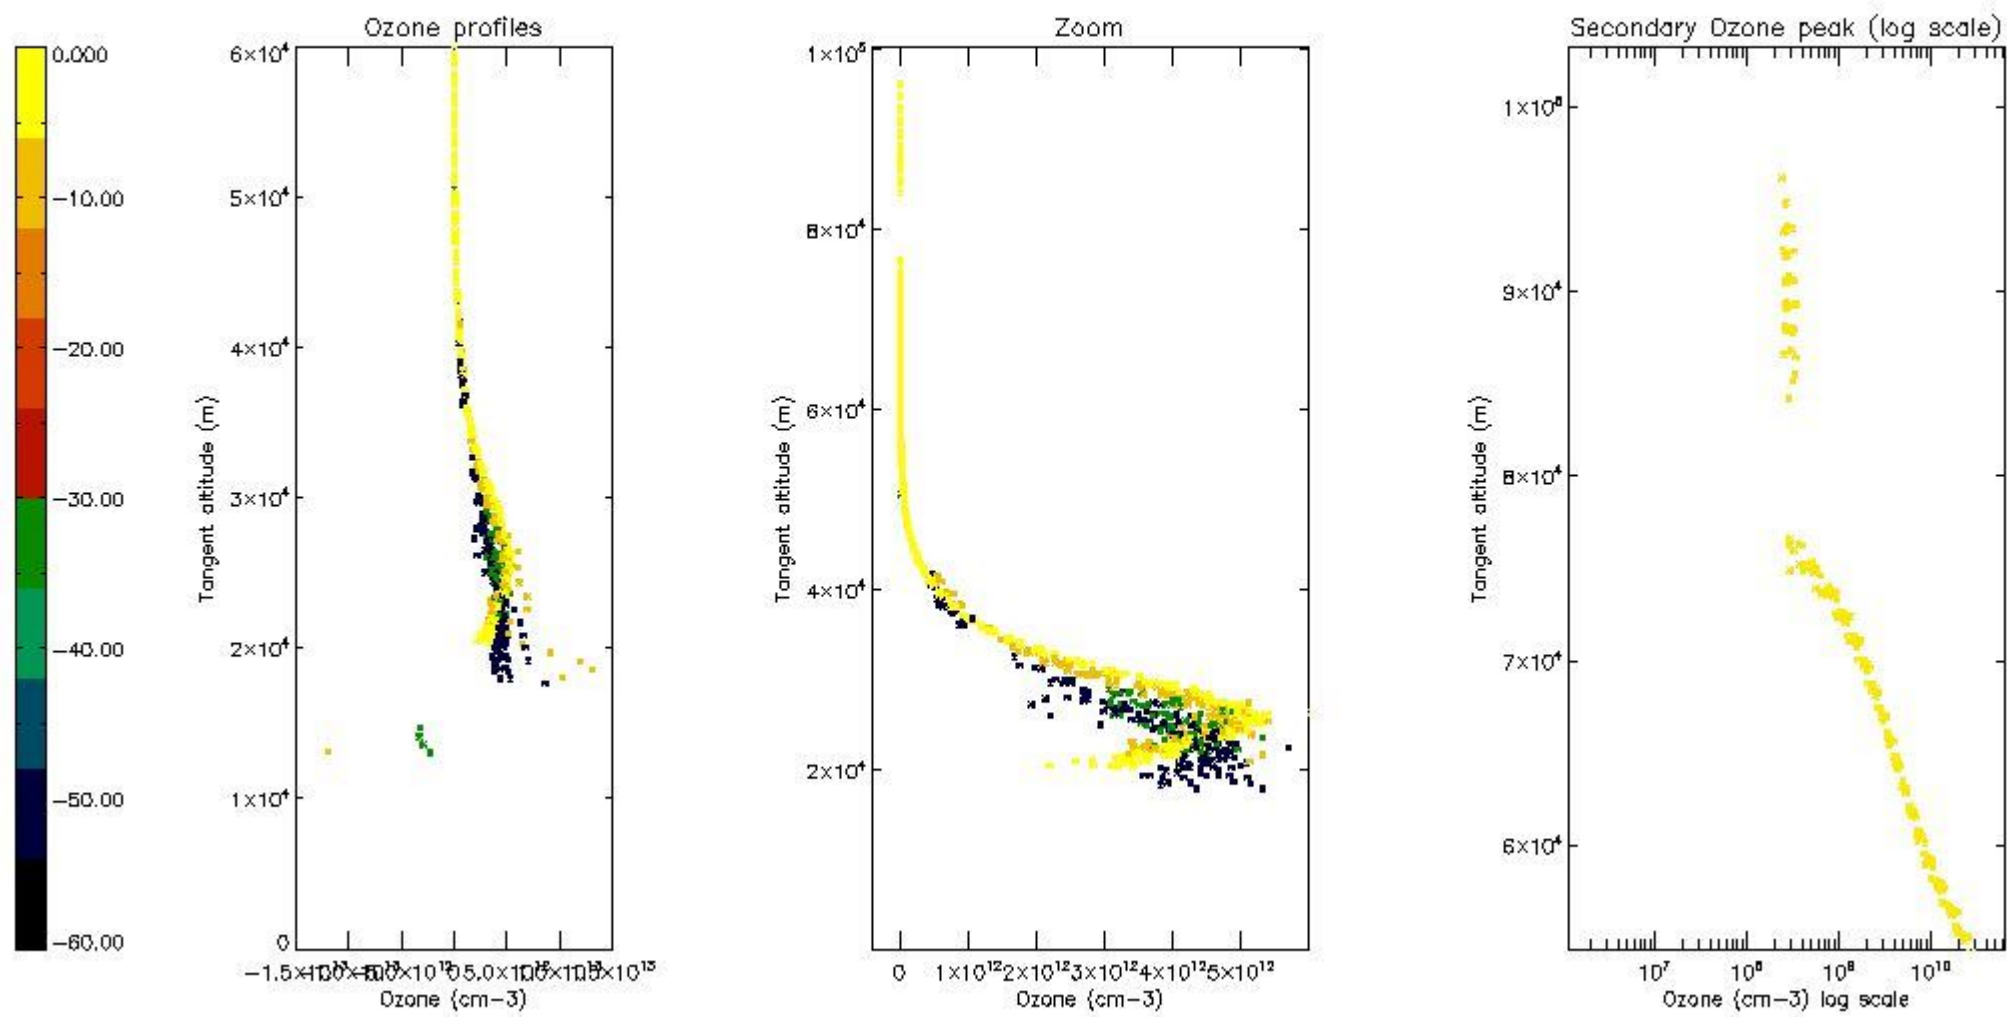

STD < 10	5
STD < 5	3

5.2 Plot ozone profiles for all STD (dark without errors)

The colorbar represents the latitude.

5.3 Plot ozone profiles where STD < 20% (dark without errors)

The colorbar represents the latitude.

5.4 Plot ozone profiles where STD < 10% (dark without errors)

The colorbar represents the latitude.

5.5 Plot ozone profiles where STD < 5% (dark without errors)

The colorbar represents the latitude.

5.6 Plot NO₂ profiles for all STD (dark without errors)