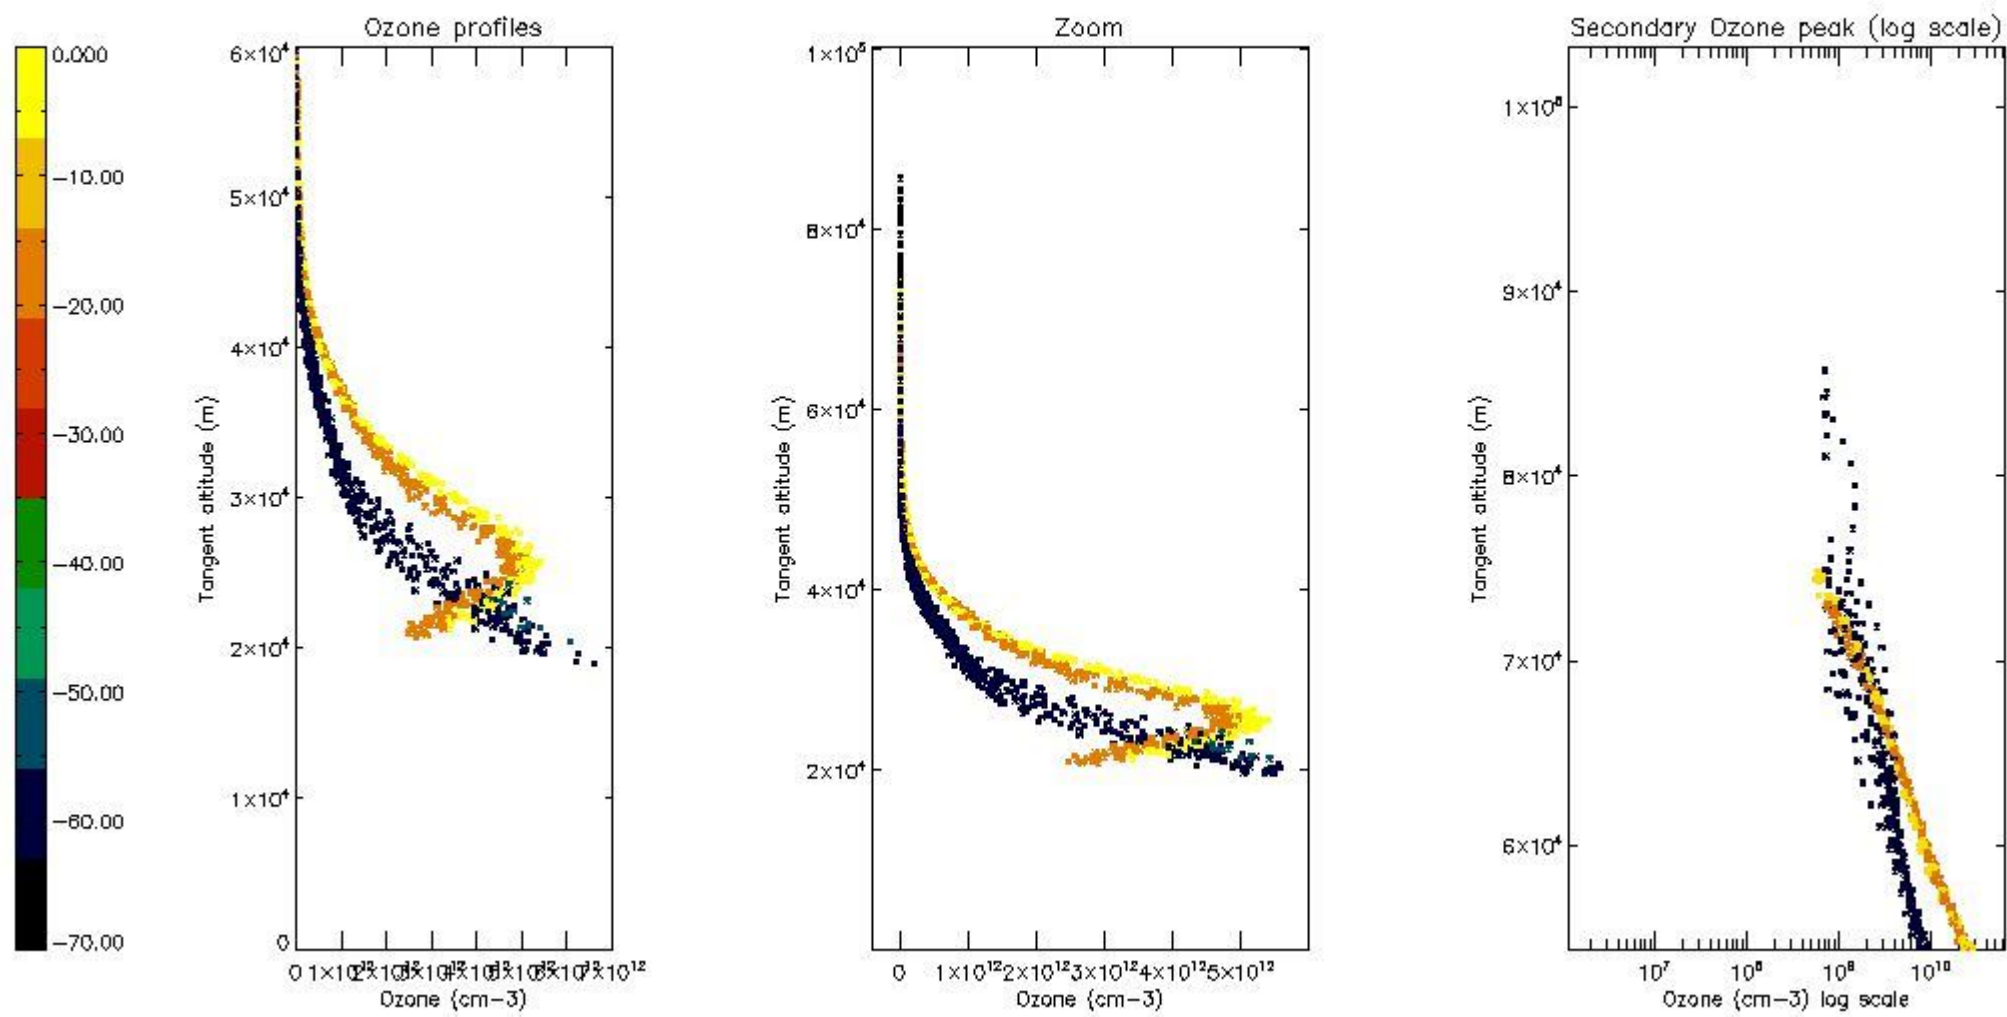

5.6 Plot NO₂ profiles for all STD (dark without errors)

The colorbar represents the latitude.