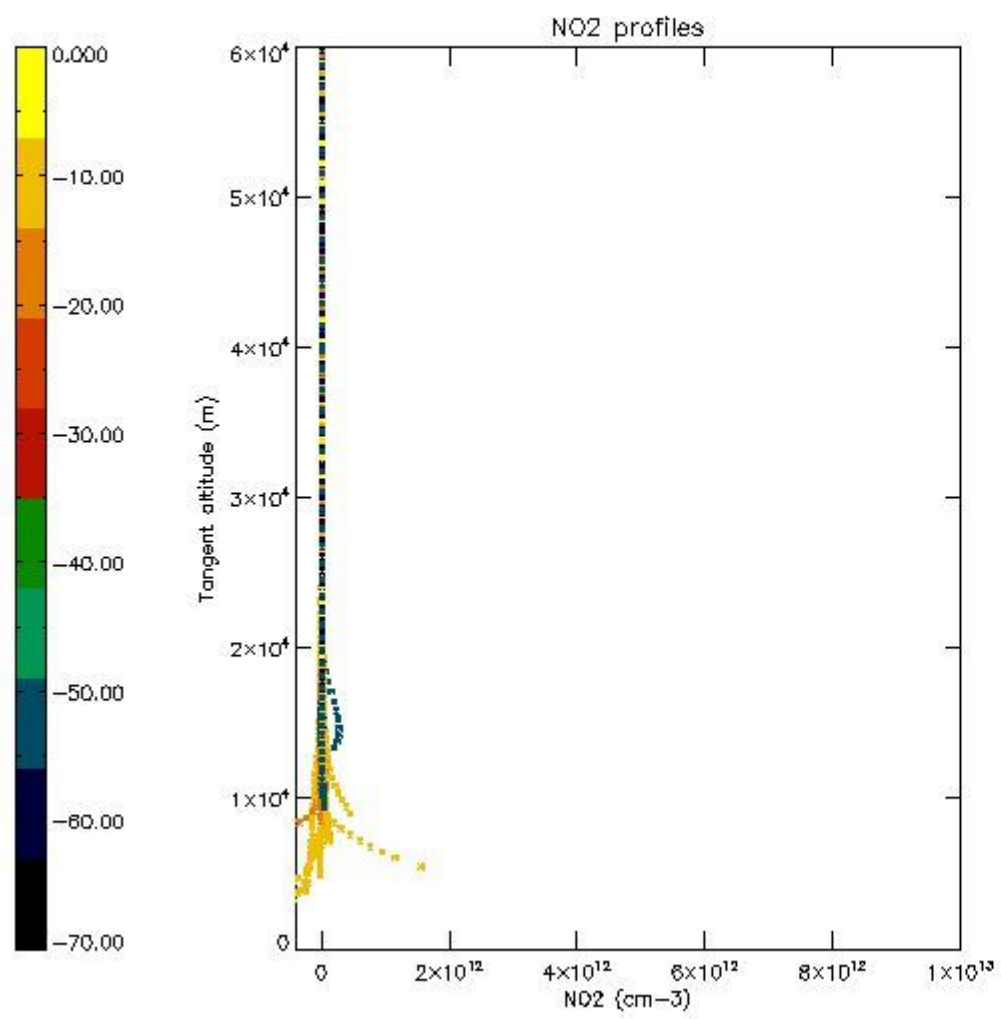

5.7 Plot NO3 profiles for all STD (dark without errors)

The colorbar represents the latitude.