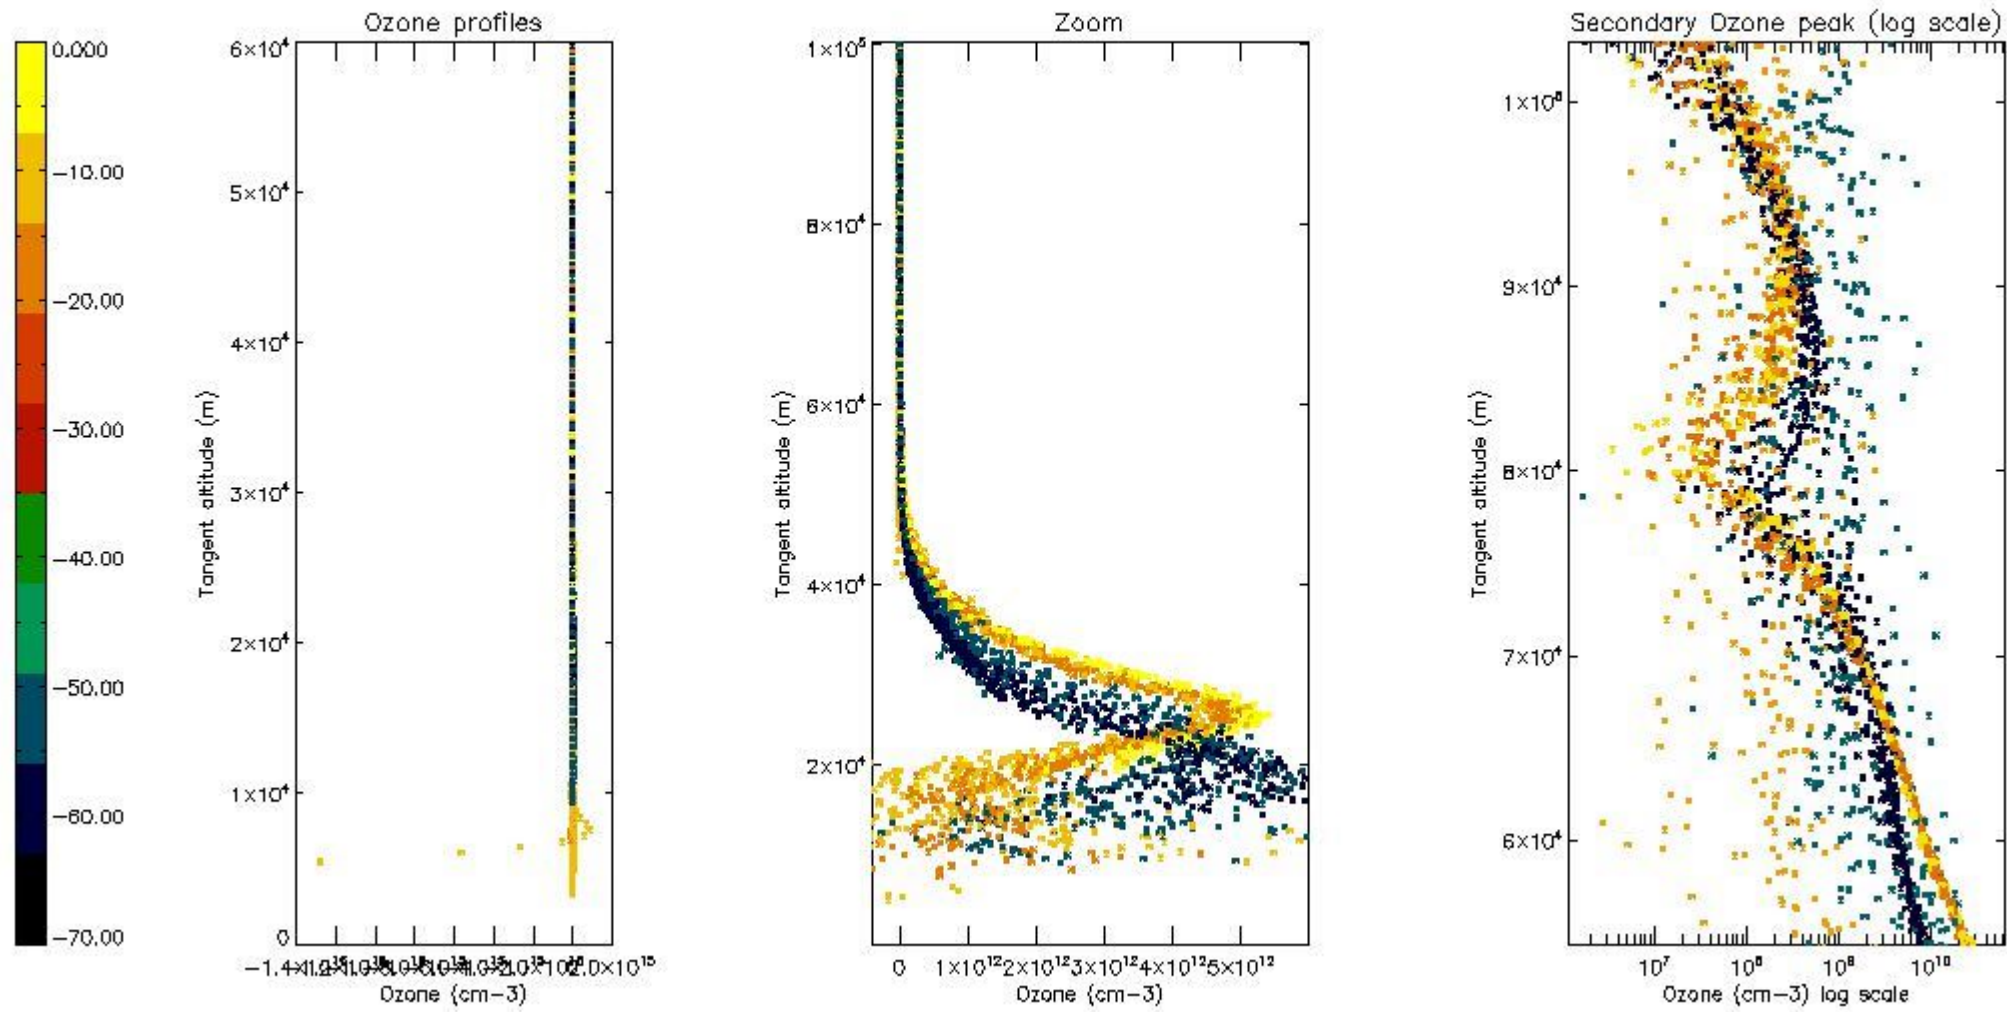

STD < 10	12
STD < 5	9

5.2 Plot ozone profiles for all STD (dark without errors)

The colorbar represents the latitude.

5.3 Plot ozone profiles where STD < 20% (dark without errors)

The colorbar represents the latitude.