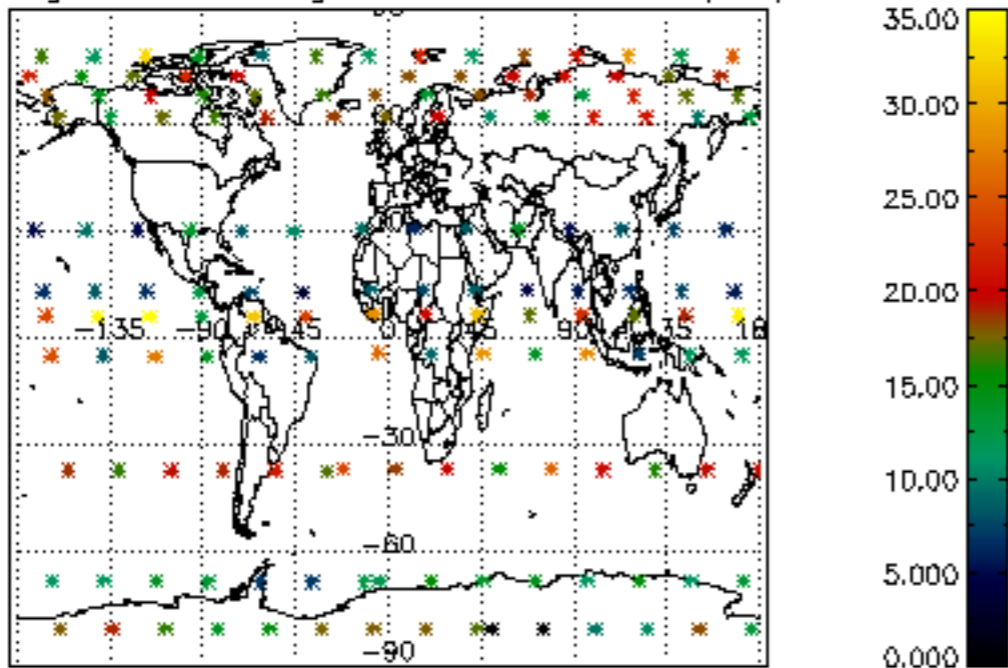

Percentage of cosmic ray hits per profile

Percentage of star falling outside central band per profile