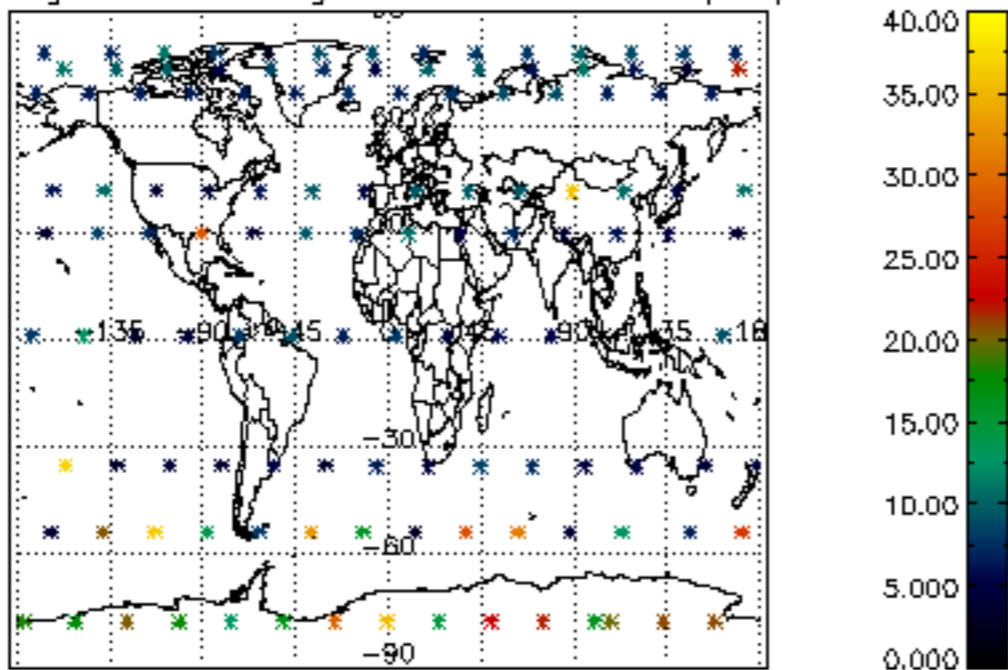

Percentage of star falling outside central band per profile