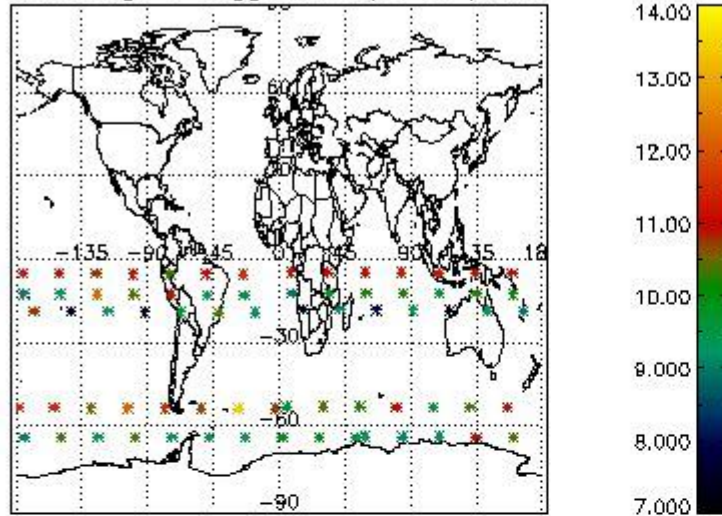

Percentage of flagged data per O3 profile