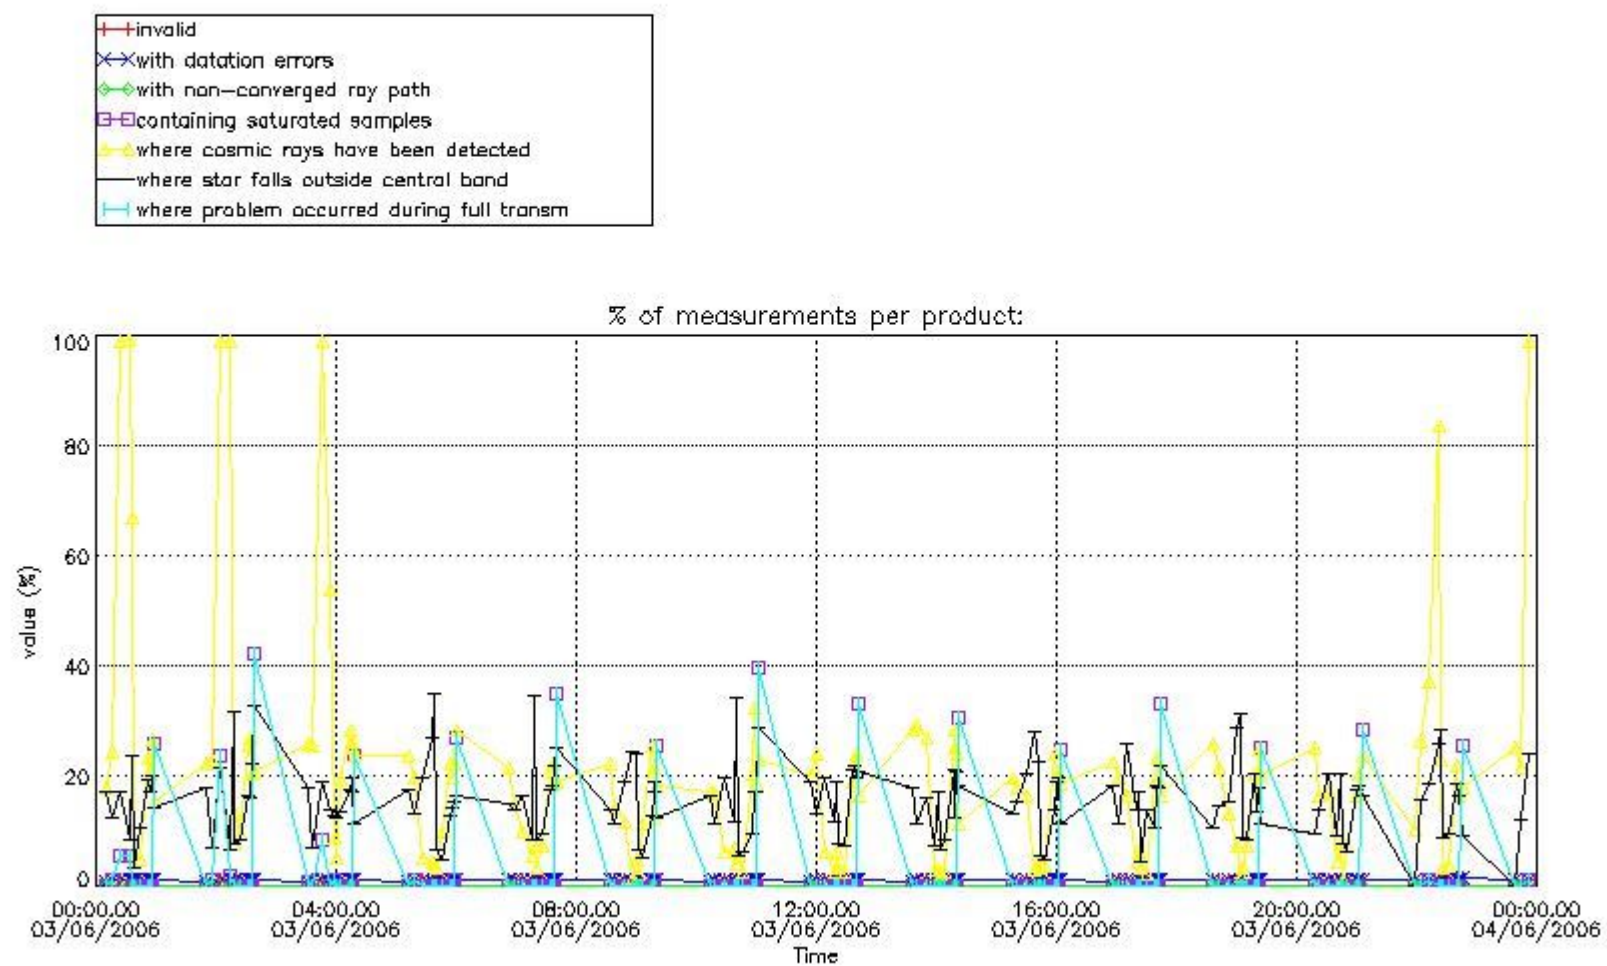

4.1.2 Plot level 1 quality information per product (time dependant): ENVI SAT DESCENDING passes