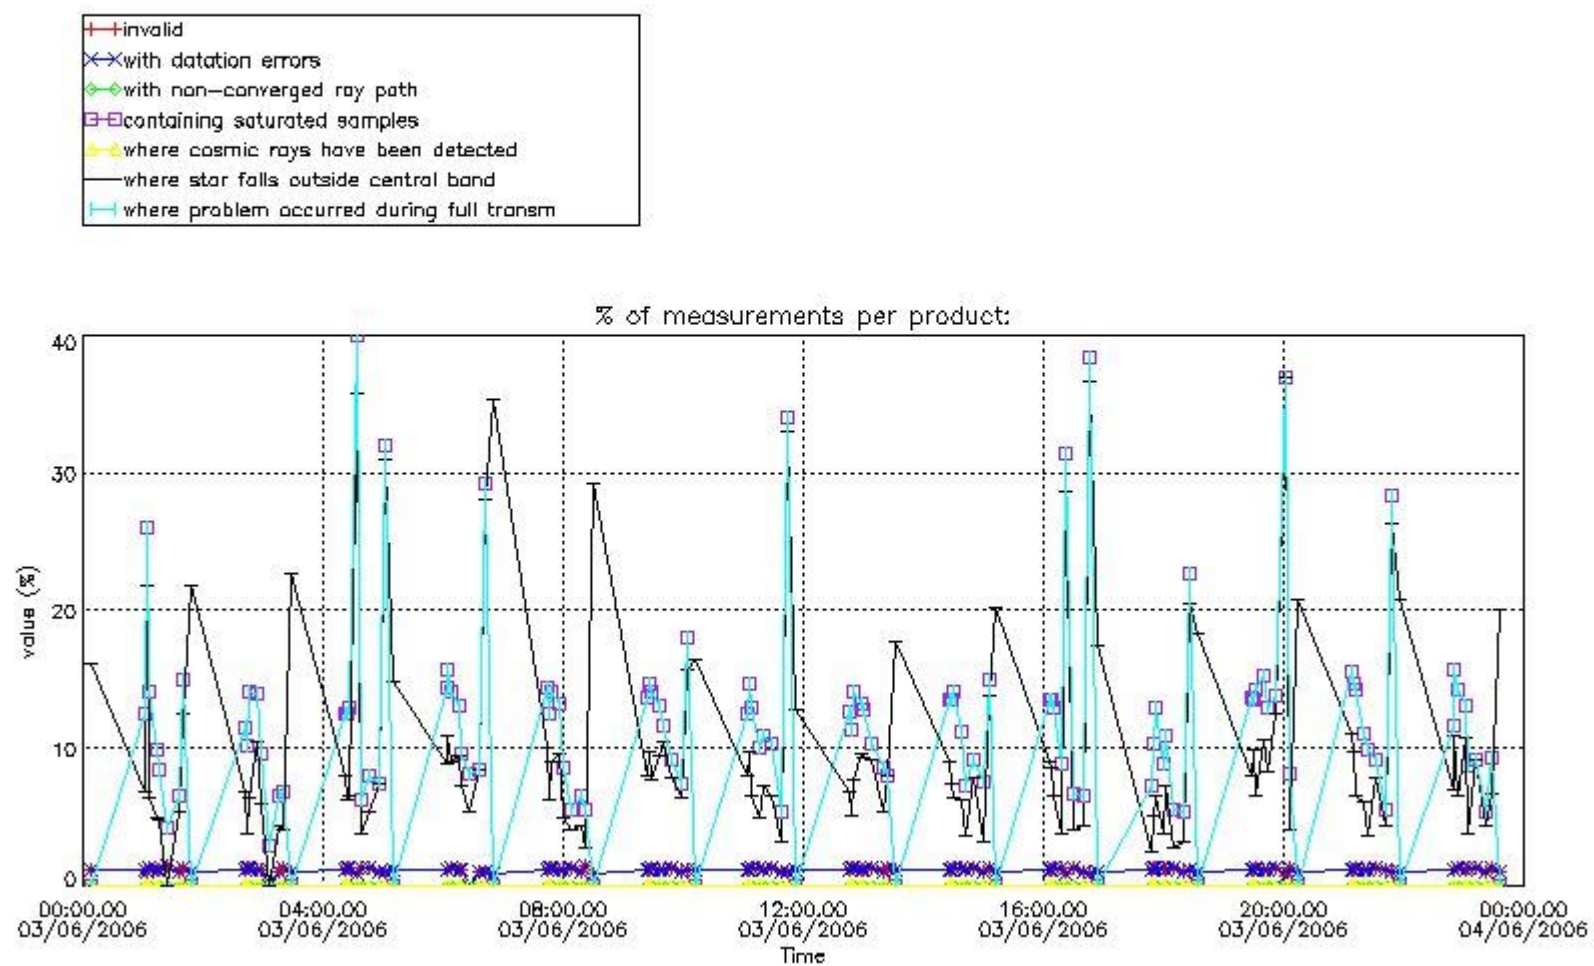

4.2 Plot quality information per product coming from level 1b processing (world map)

4.2.1 Plot level 1 quality information per product (world map): ENVISAT ASCENDING passes