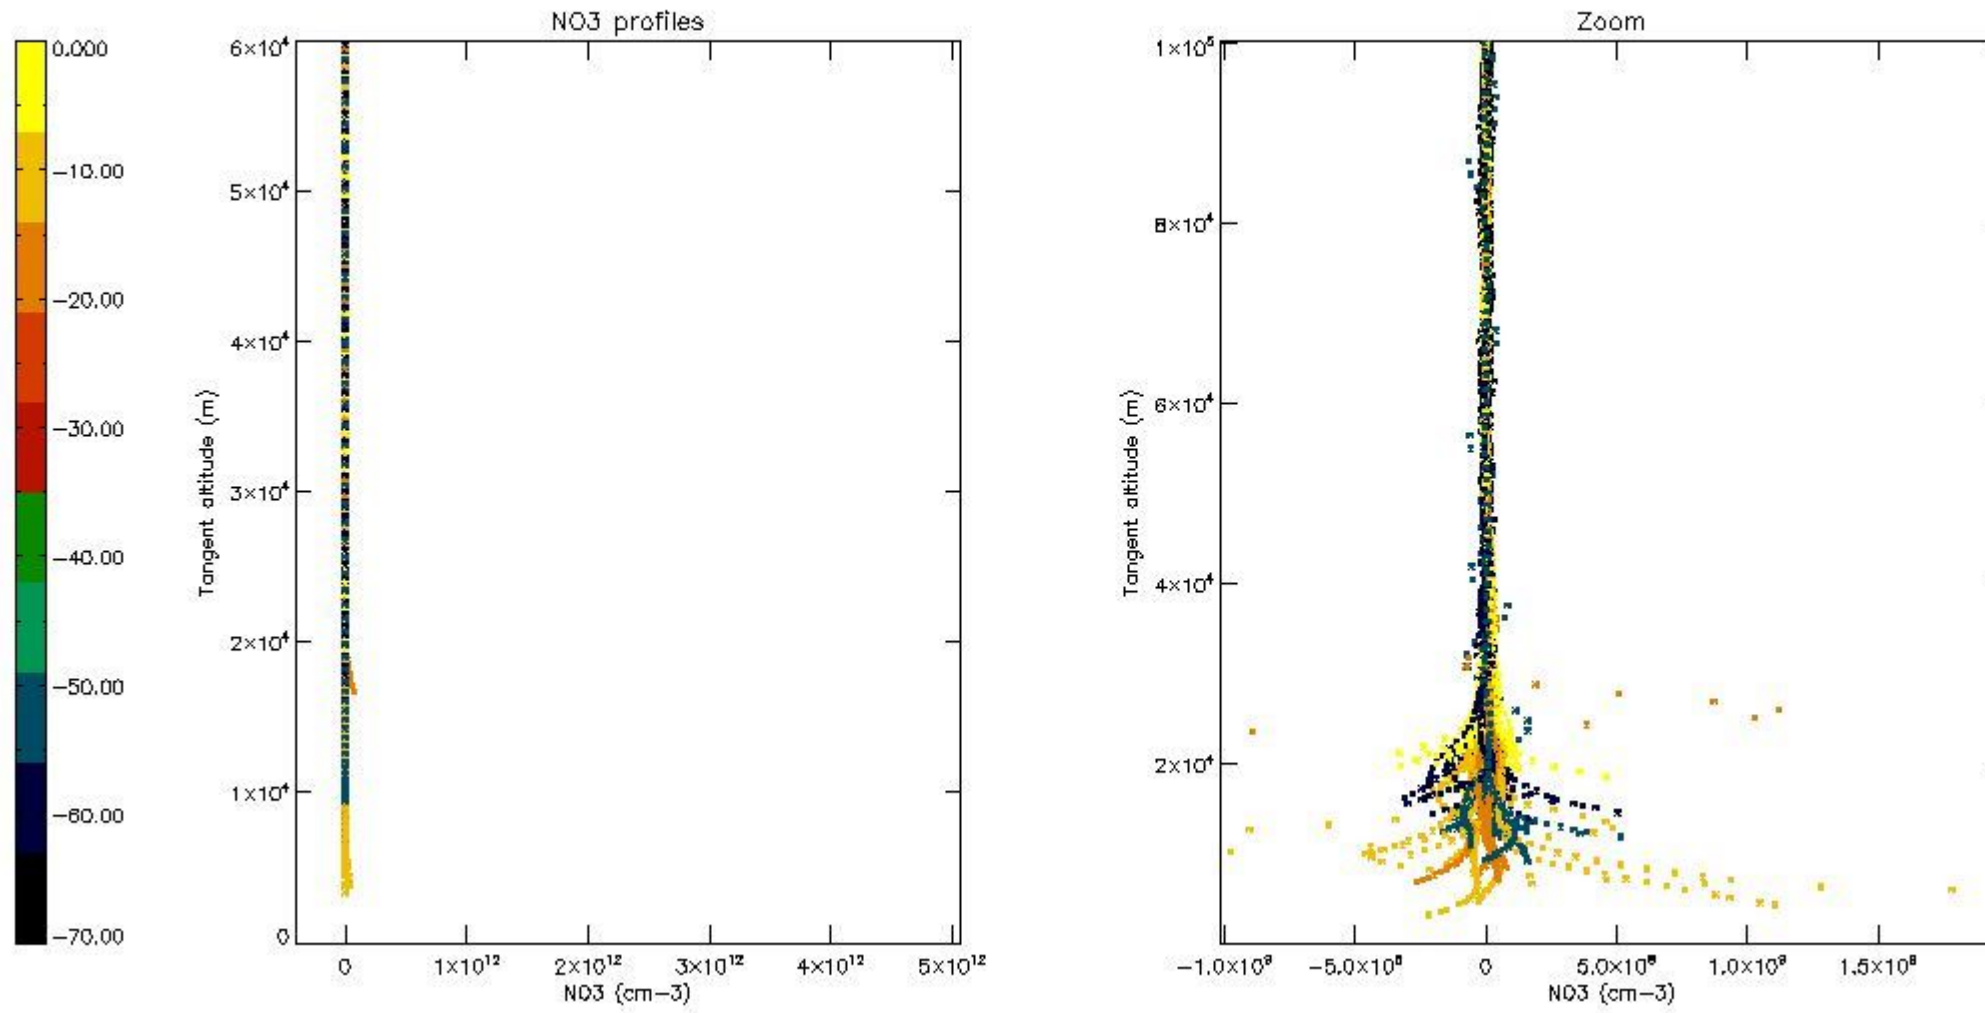

6. Auxiliary Data Files used for the production reported in section 2

The number reported in the third column indicates since which file (see list in section 2) the corresponding auxiliary file has been used. The fourth column is the date of those product files.

Type	Auxiliary Filename	Used since product	Used since product date
INST_PHYS_CHARACTERISTICS	GOM_INS_AXVIEC20091111_143220_20030716_120000_20500101_000000	1	03-JUN-2006 00:07:28
LEVEL-2_PROC_CONFIG	GOM_PR2_AXVIEC20091111_152718_20020301_000000_20500101_000000	1	03-JUN-2006 00:07:28
CROSS_SECTIONS_FILE	GOM_CRS_AXVIEC20091111_154832_20020301_000000_20500101_000000	1	03-JUN-2006 00:07:28