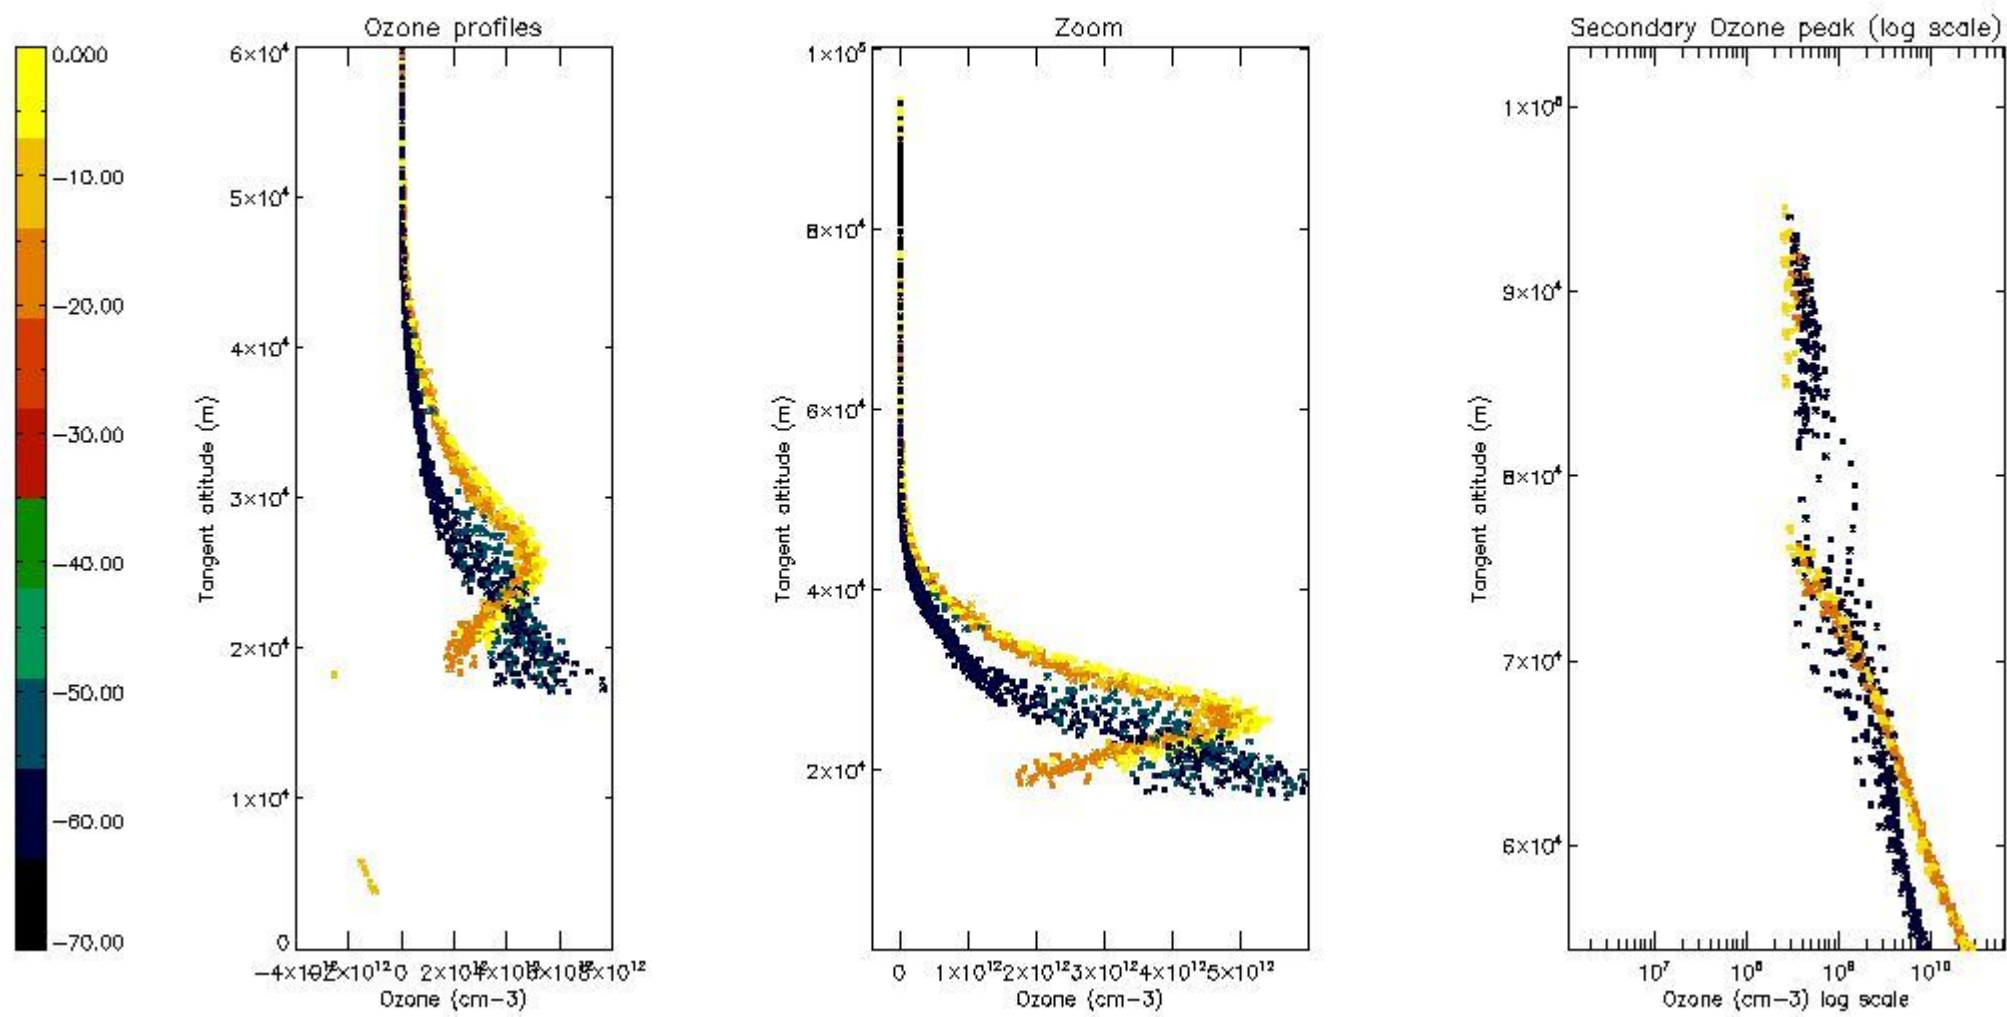

5.5 Plot ozone profiles where STD < 5% (dark without errors)

The colorbar represents the latitude.