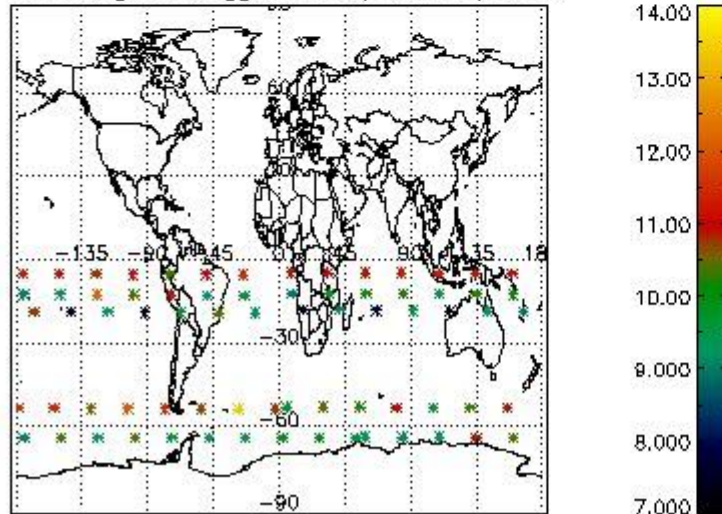

#### 3.2 Plot quality information per product (world map)

Percentage of flagged data per O3 profile

Percentage of flagged data per H2O profile

Percentage of flagged data per NO2 profile

Percentage of flagged data per NO3 profile