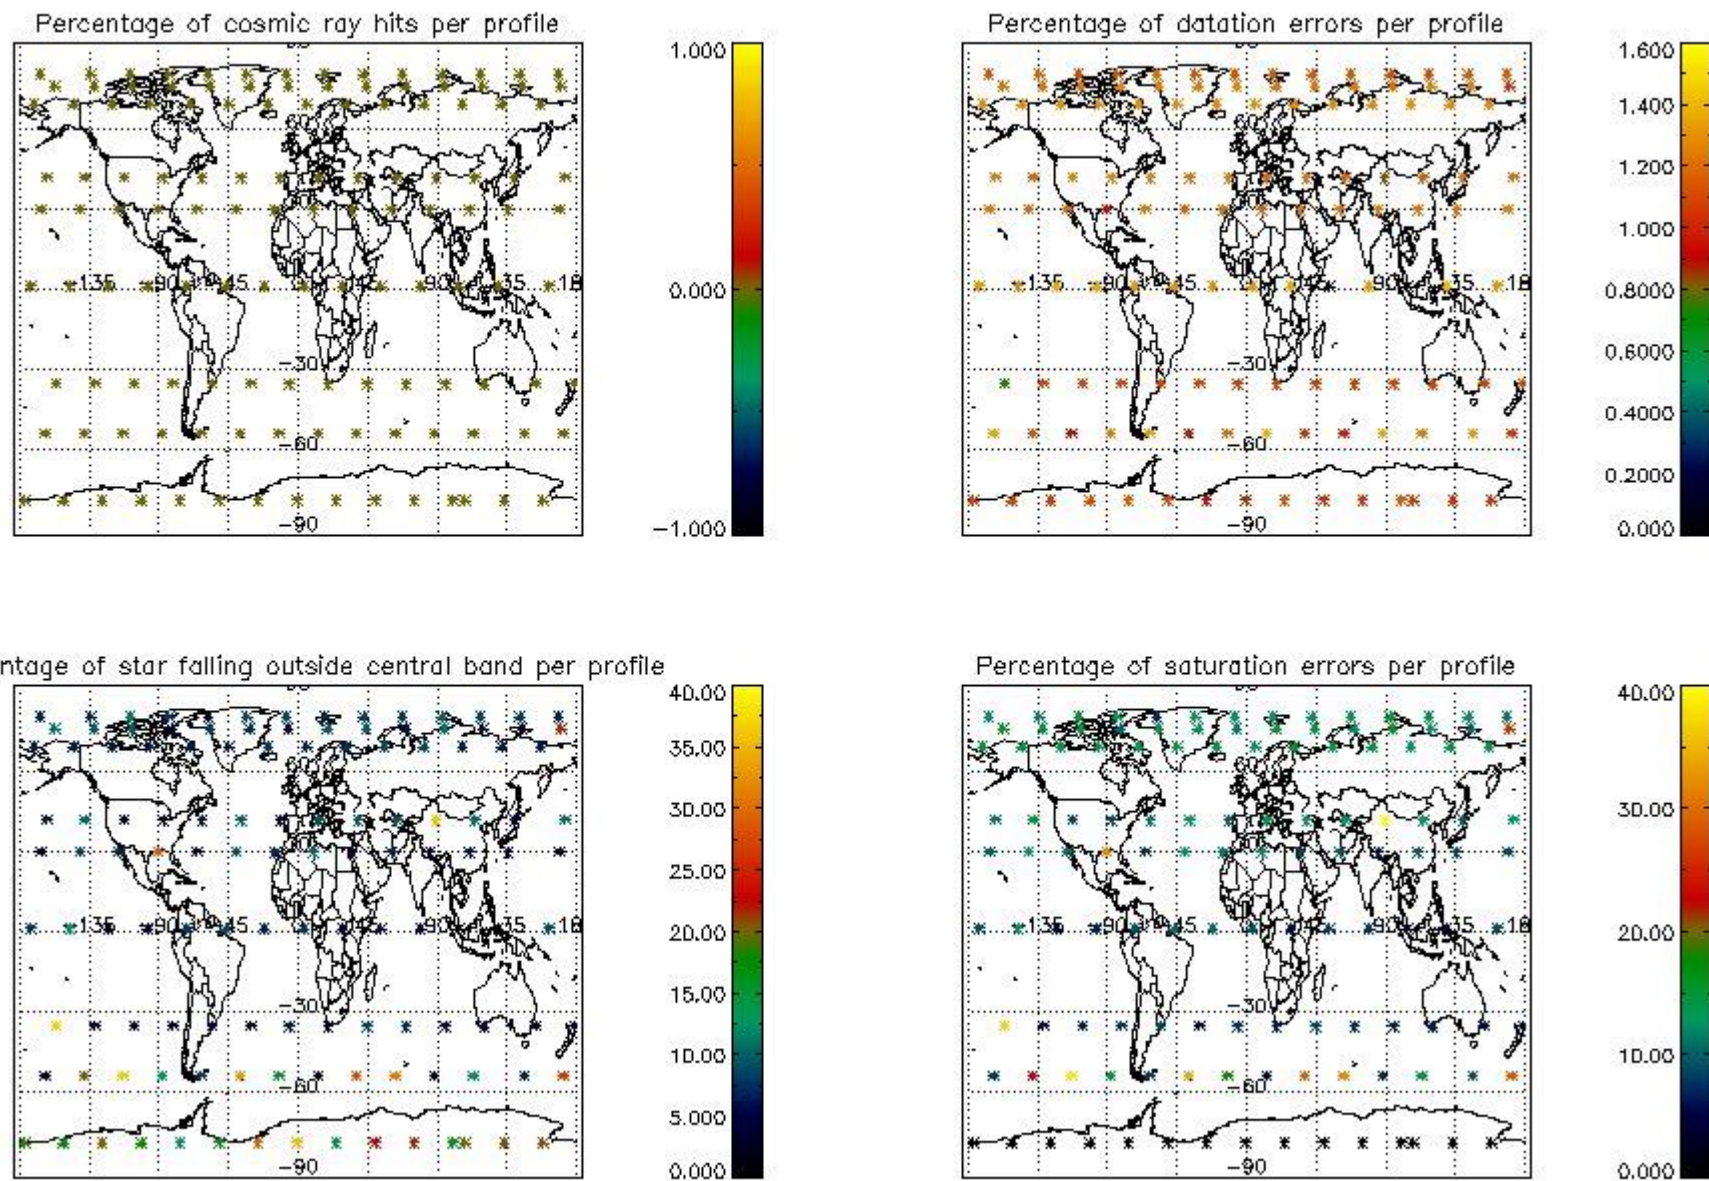

##### 4.1 Plot quality information per product (time dependant) coming from level 1b processing

##### 4.1.1 Plot level 1 quality information per product (time dependant): ENVISAT ASCENDING passes

4.1.2 Plot level 1 quality information per product (time dependant): ENVI SAT DESCENDING passes

*4.2 Plot quality information per product coming from level 1b processing (world map)*

*4.2.1 Plot level 1 quality information per product (world map): ENVISAT ASCENDING passes*

4.2.2 Plot level 1 quality information per product (world map): ENVISAT DESCENDING passes