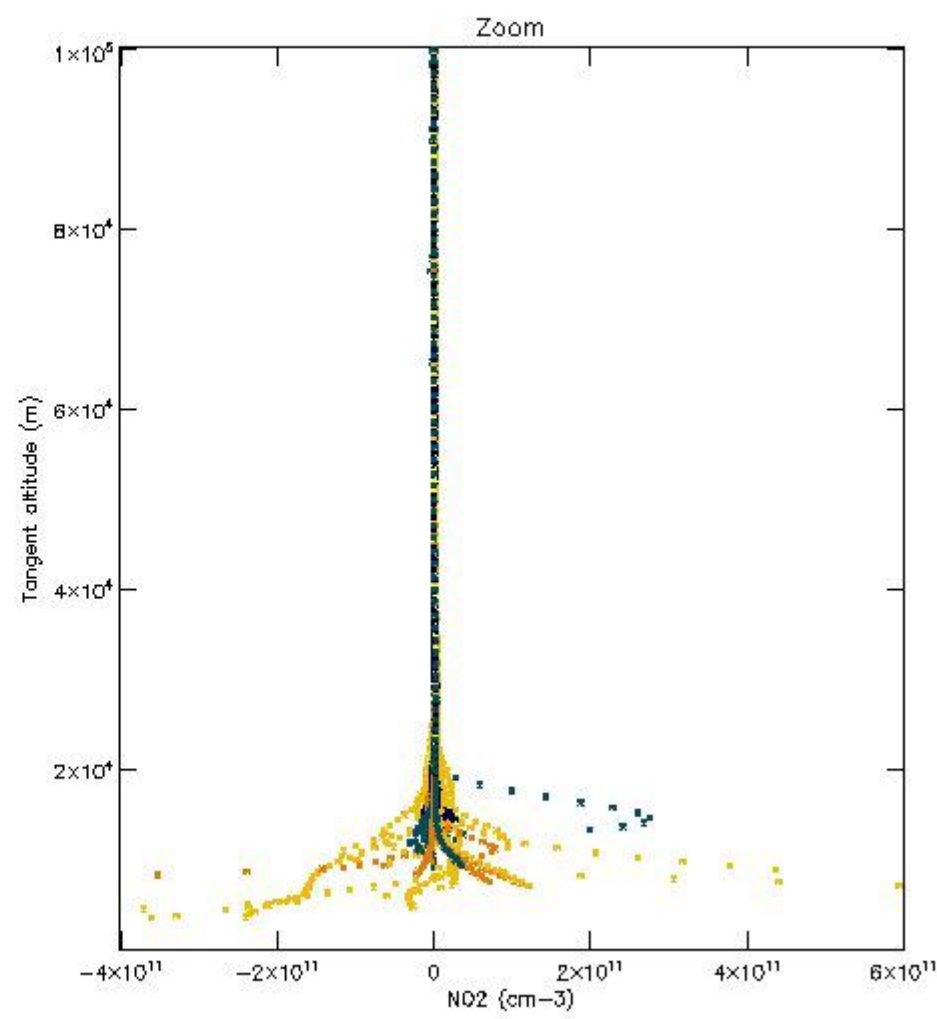

*5.4 Plot ozone profiles where  $STD < 10\%$  (dark without errors)*

The colorbar represents the latitude.

*5.5 Plot ozone profiles where STD < 5% (dark without errors)*

The colorbar represents the latitude.

*5.6 Plot NO<sub>2</sub> profiles for all STD (dark without errors)*

The colorbar represents the latitude.

*5.7 Plot NO3 profiles for all STD (dark without errors)*

The colorbar represents the latitude.