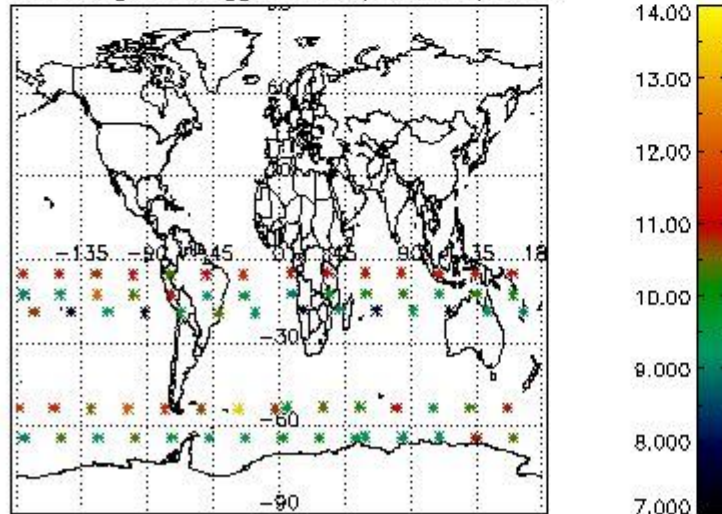

Percentage of flagged data per NO2 profile