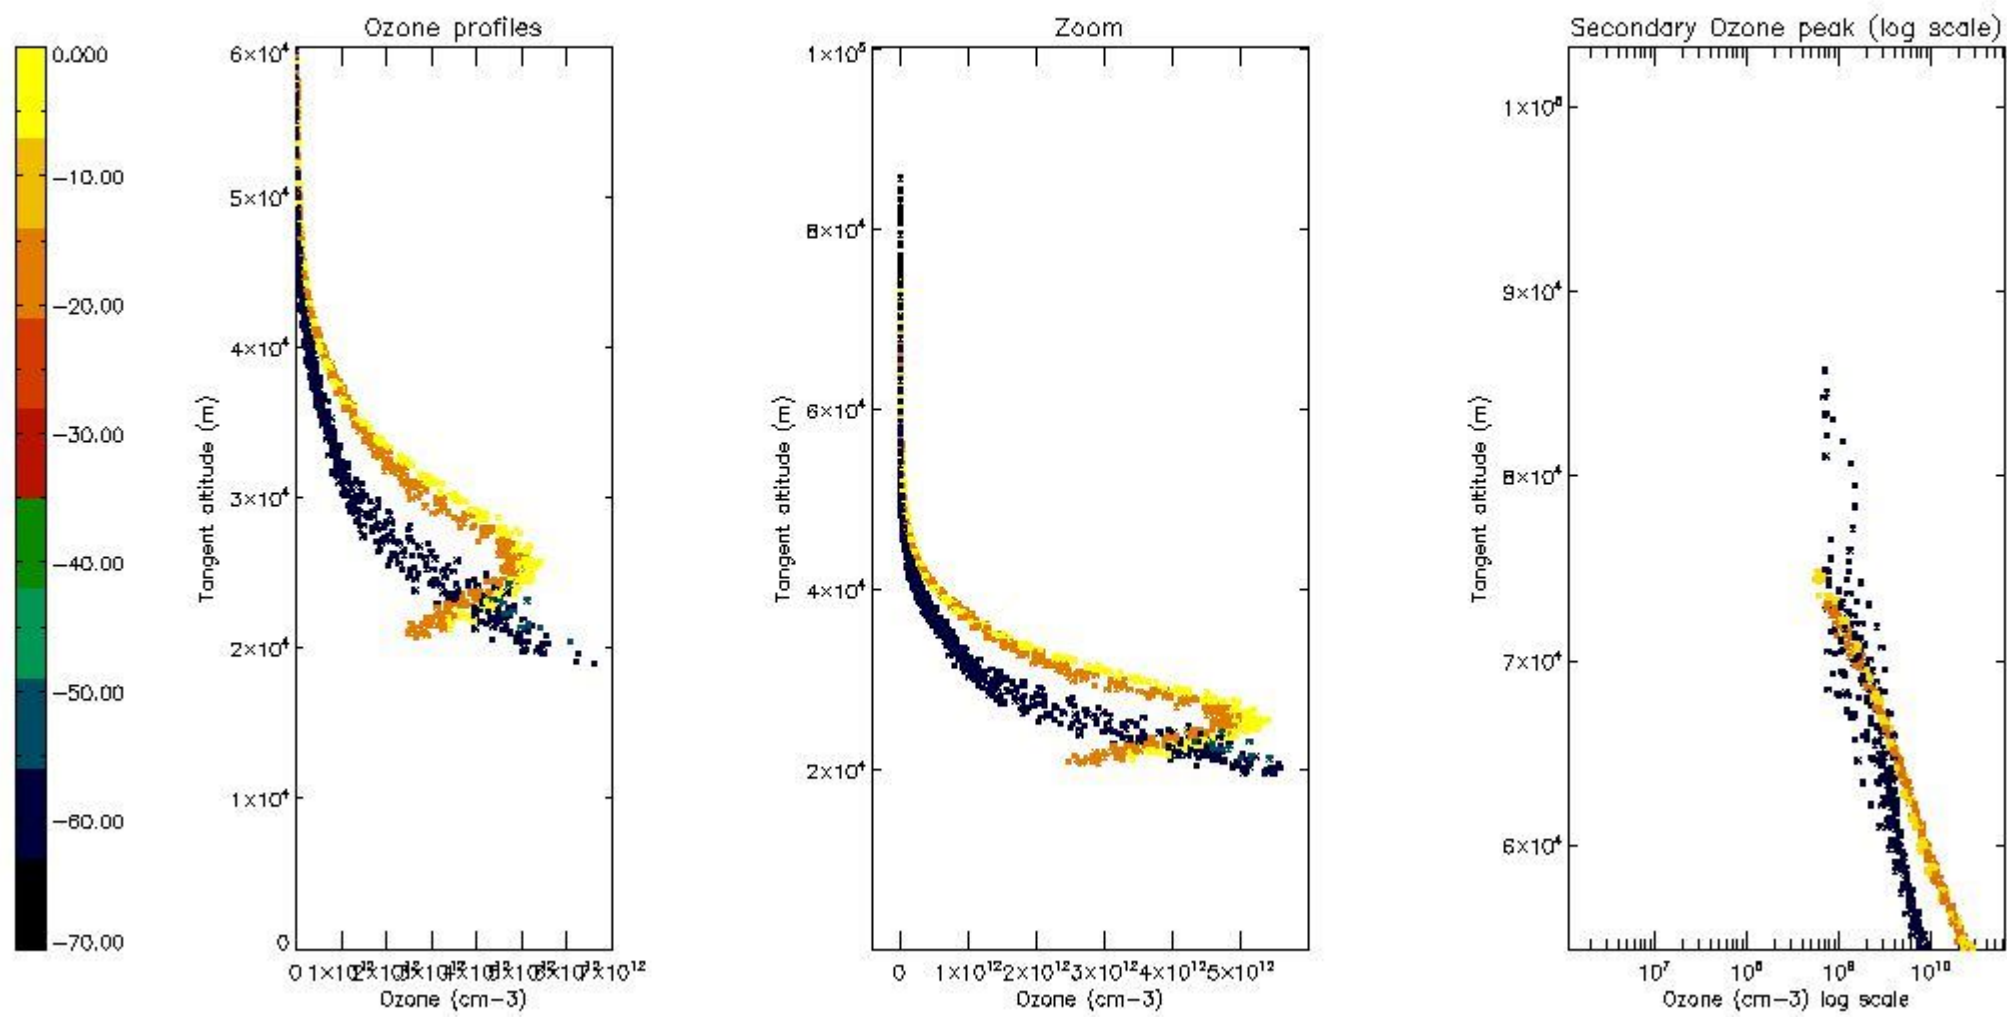

5.4 Plot ozone profiles where  $STD < 10\%$  (dark without errors)

The colorbar represents the latitude.

*5.5 Plot ozone profiles where STD < 5% (dark without errors)*

The colorbar represents the latitude.