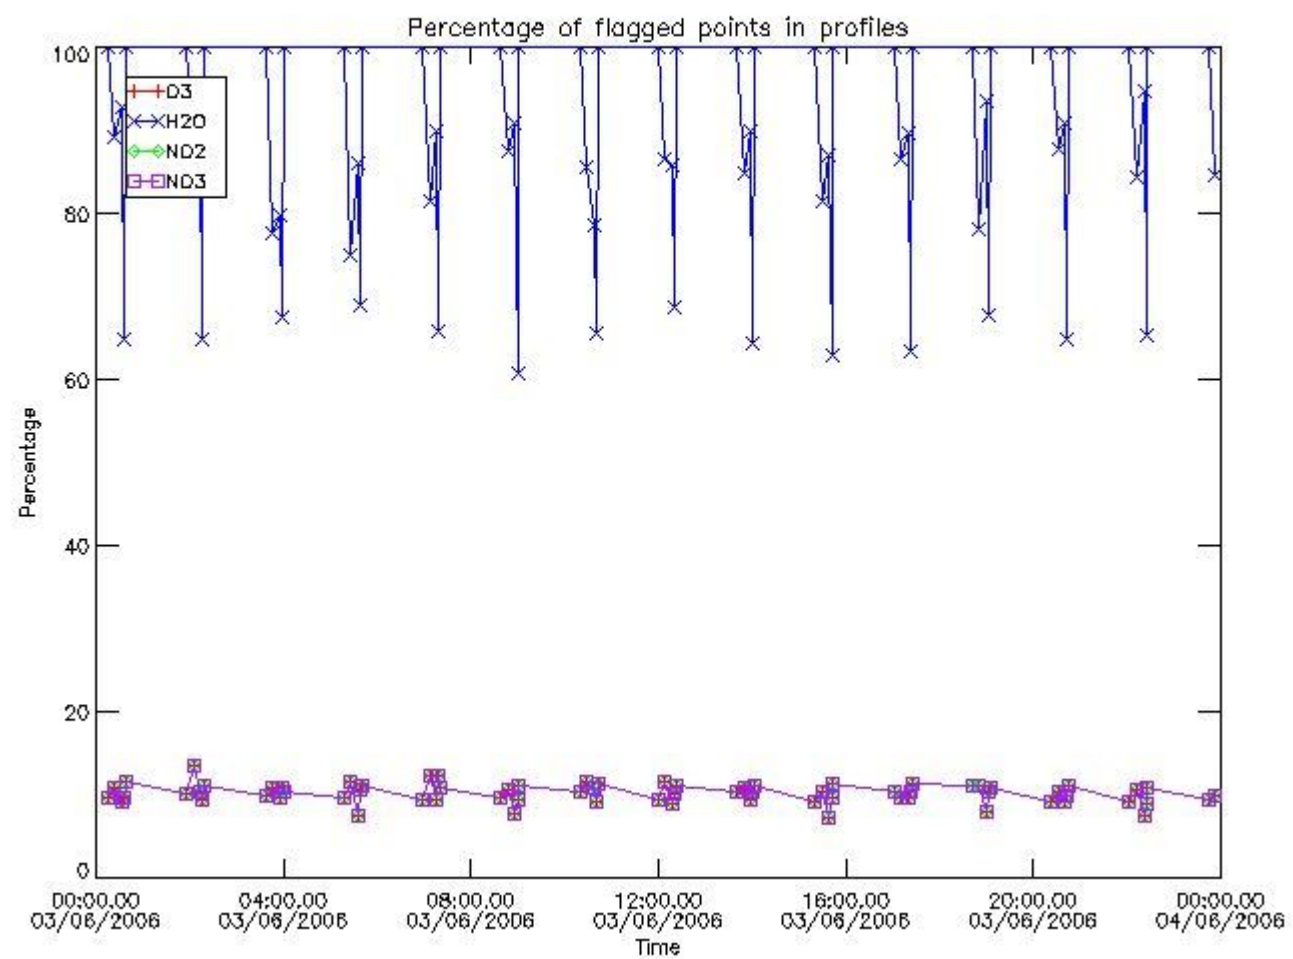

279	GOM_NL__2PRFIN20060603_233553_000000482048_00173_22271_0510.N1	03-JUN-2006 23:35:53	Bright	47.500	53	43Bet And	2.0480	3300.0	95	22271	No
280	GOM_NL__2PRFIN20060603_233839_000000442048_00173_22271_0511.N1	03-JUN-2006 23:38:39	Twi_and_stray	44.000	58	21Alp And	2.0730	11000.	88	22271	No
281	GOM_NL__2PRFIN20060603_234349_000000542048_00173_22271_0512.N1	03-JUN-2006 23:43:49	Dark	53.500	140	88Gam Peg	2.8340	26000.	107	22271	No
282	GOM_NL__2PRFIN20060603_235252_000000522048_00173_22271_0513.N1	03-JUN-2006 23:52:52	Dark	52.000	52	16Bet Cet	2.0370	4500.0	104	22271	No

3. Quality information per product

In this section it is plotted some information contained in the Quality Summary data set of the level 2 products. Only products in dark limb conditions and without errors (error flag in the MPH set to "0") are used.

3.1 Plot quality information per product (time dependant)

3.2 Plot quality information per product (world map)