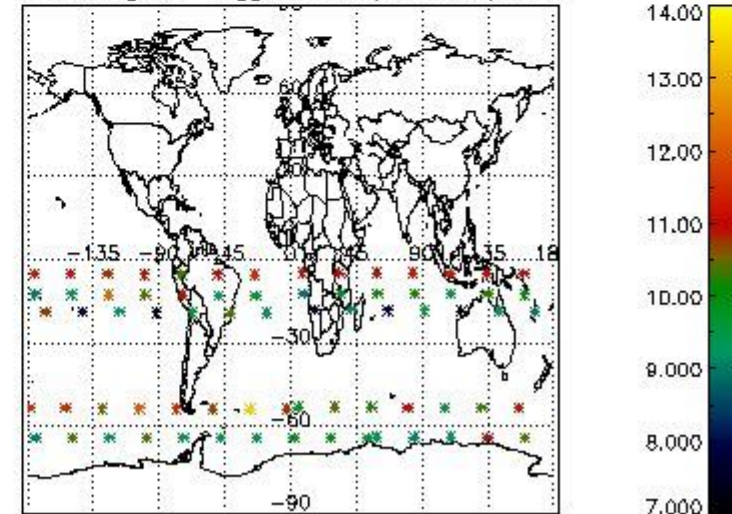

Percentage of flagged data per NO3 profile

4. Level 1 quality information per product

In this section it is plotted some information contained in the Quality Summary data set of the level 2 products that comes from the level 1b processing. Products without errors (error flag in the MPH set to "0") are used.

4.1 Plot quality information per product (time dependant) coming from level 1b processing

4.1.1 Plot level 1 quality information per product (time dependant): ENVISAT ASCENDING passes