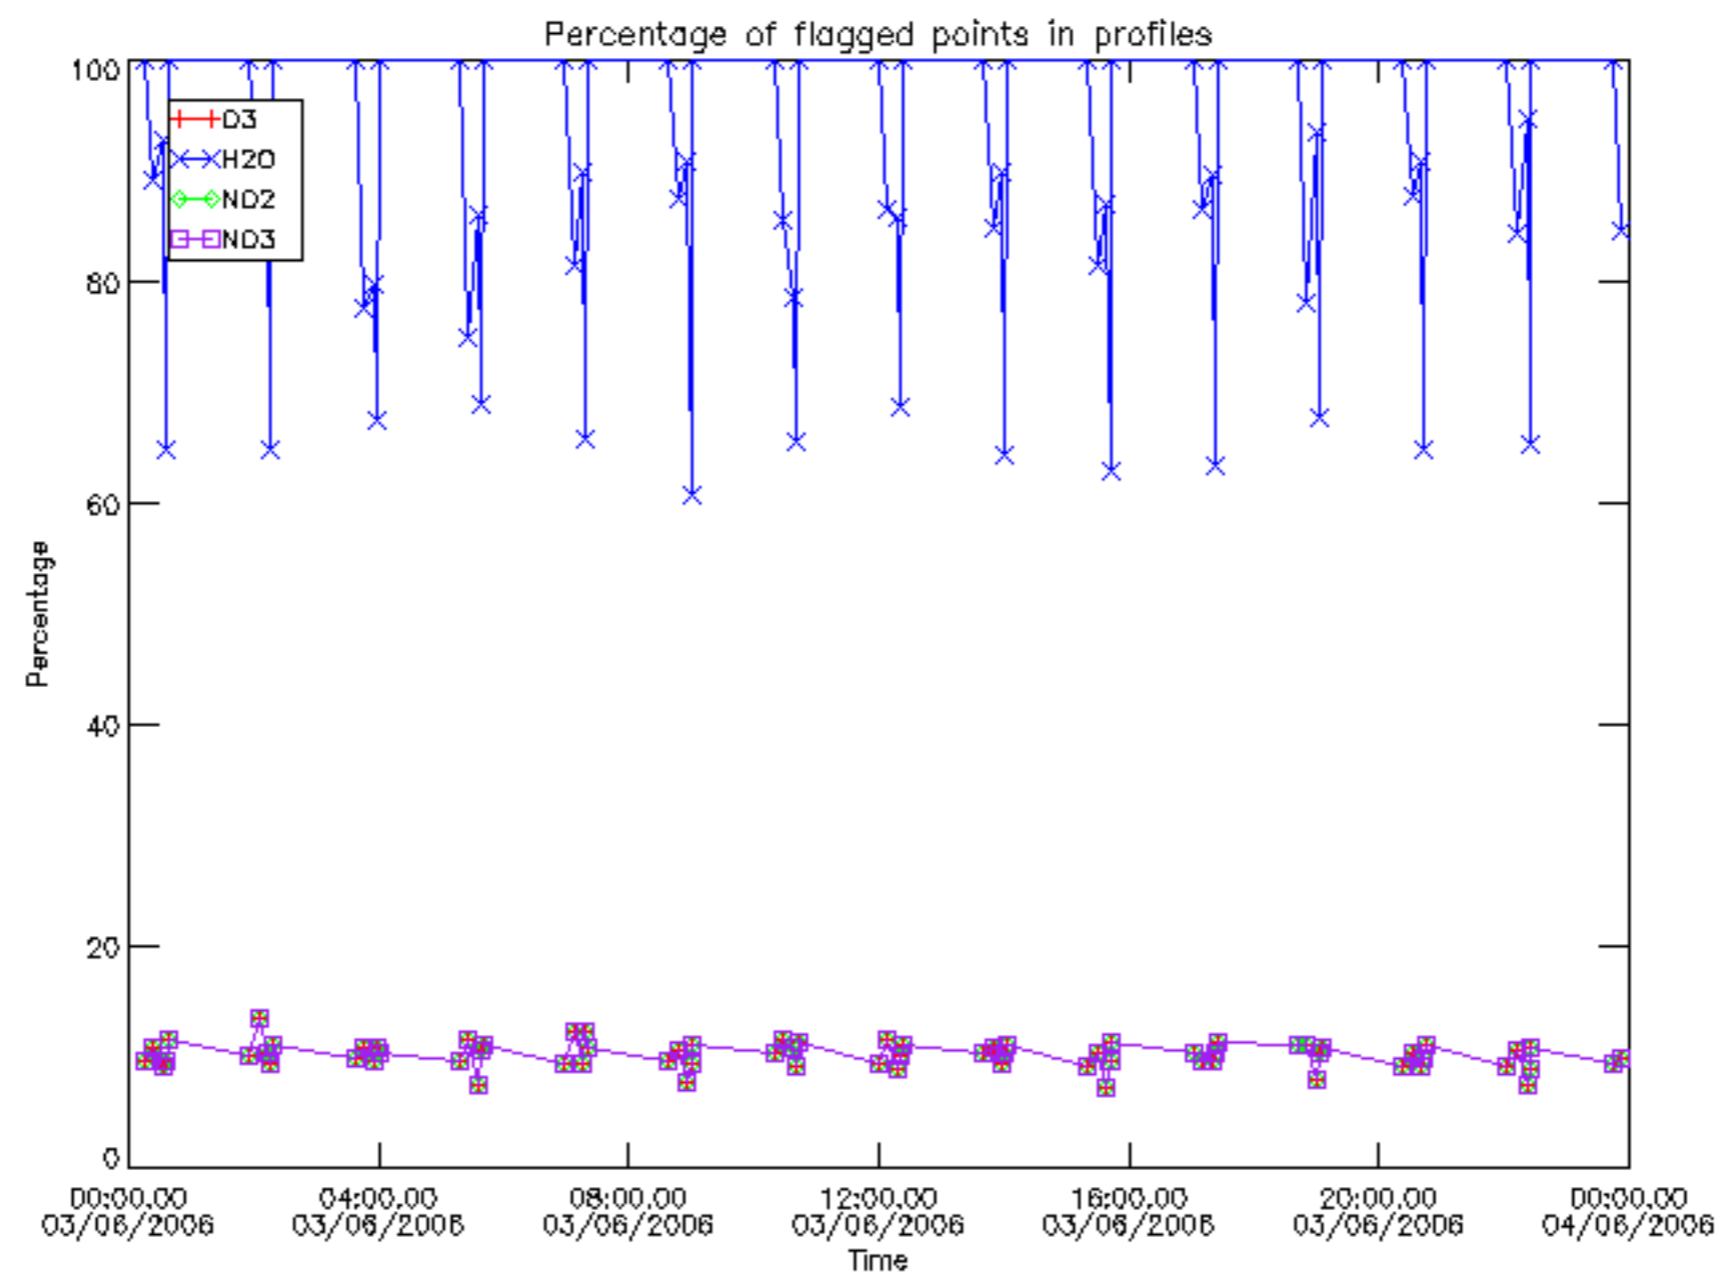

Percentage of flagged data per D3 profile

Percentage of flagged data per H2O profile