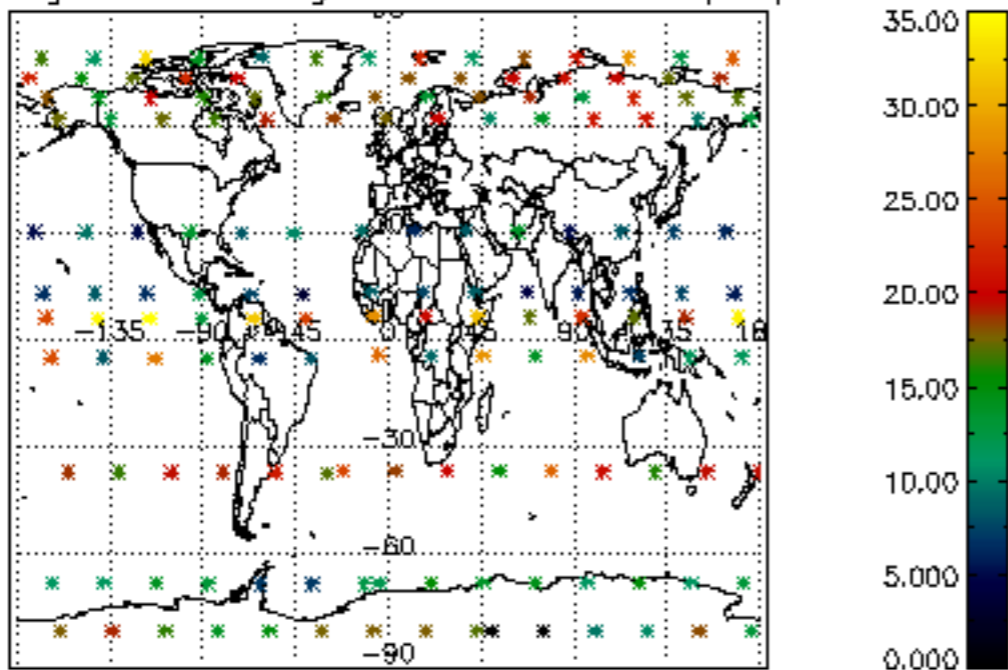

Percentage of cosmic ray hits per profile

Percentage of star falling outside central band per profile