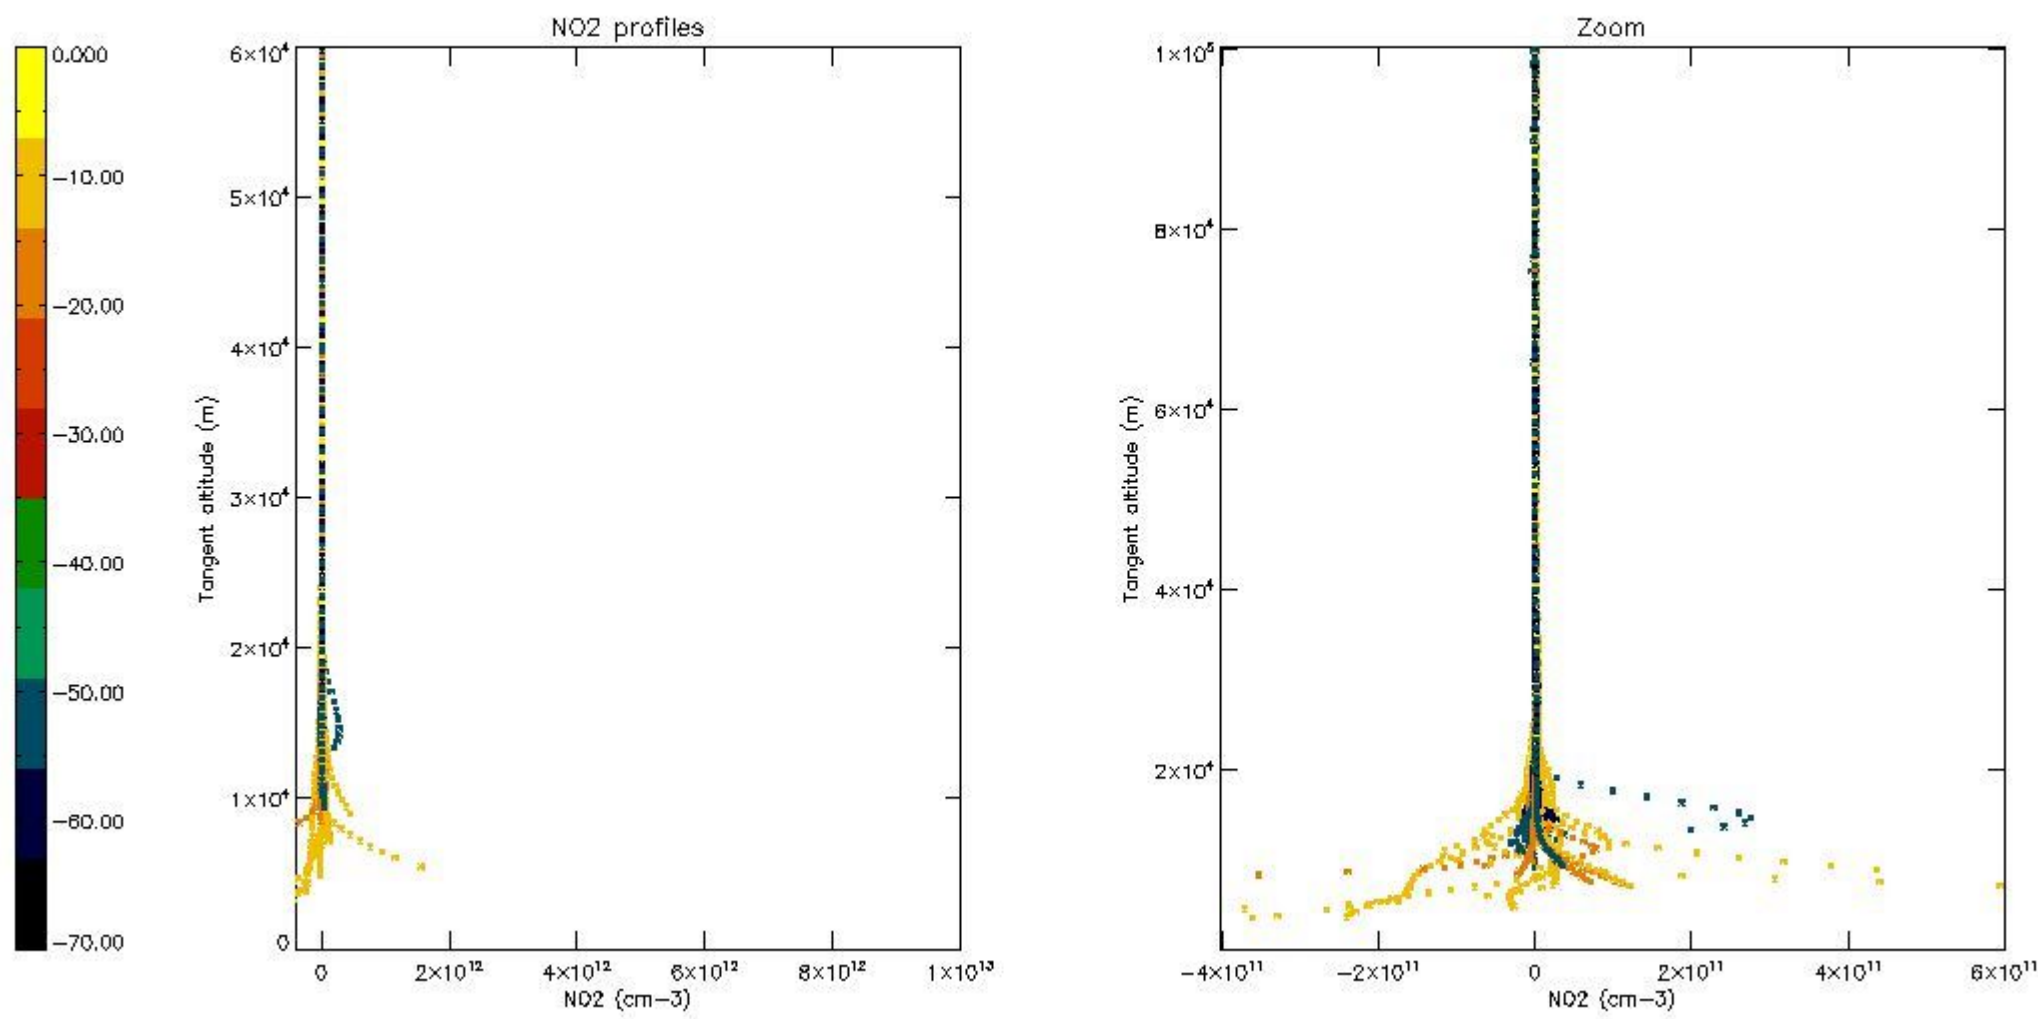

5.7 Plot NO3 profiles for all STD (dark without errors)

The colorbar represents the latitude.