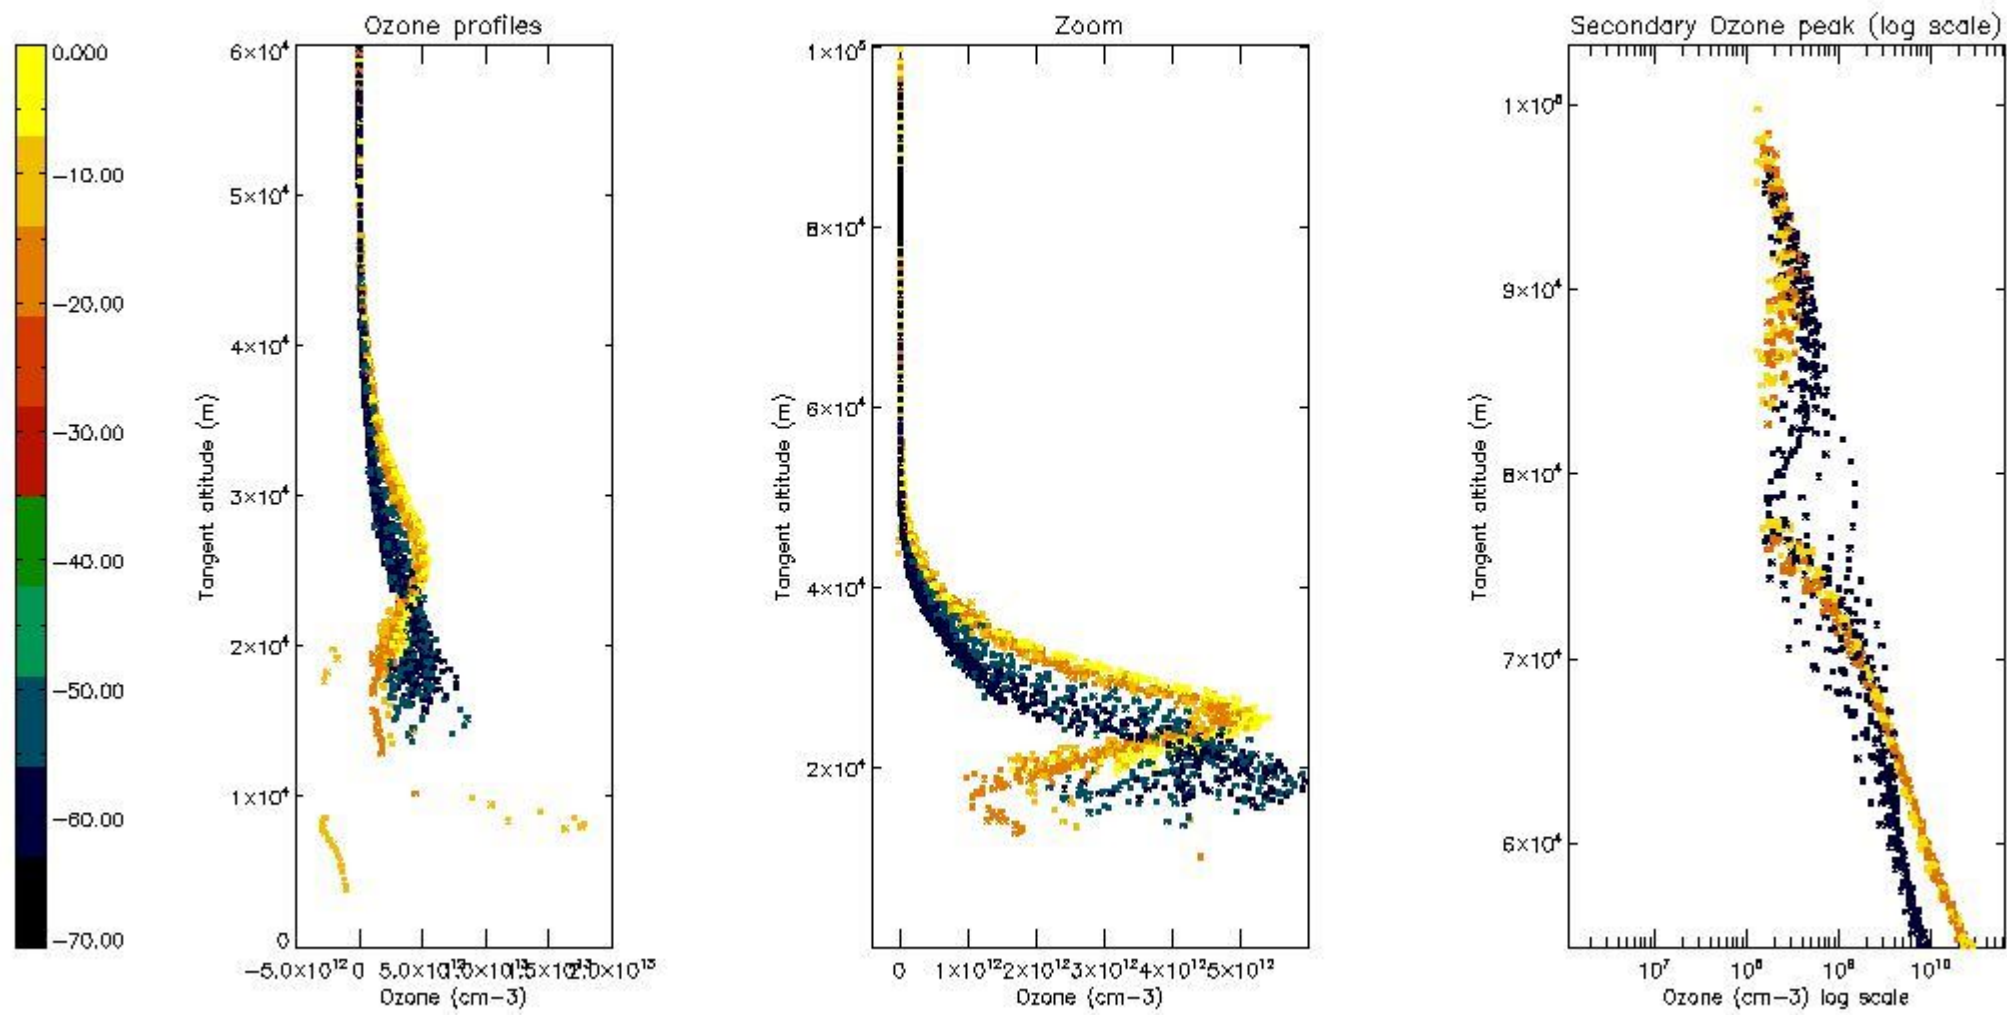

STD < 10	12
STD < 5	9

5.2 Plot ozone profiles for all STD (dark without errors)

The colorbar represents the latitude.

5.3 Plot ozone profiles where STD < 20% (dark without errors)

The colorbar represents the latitude.