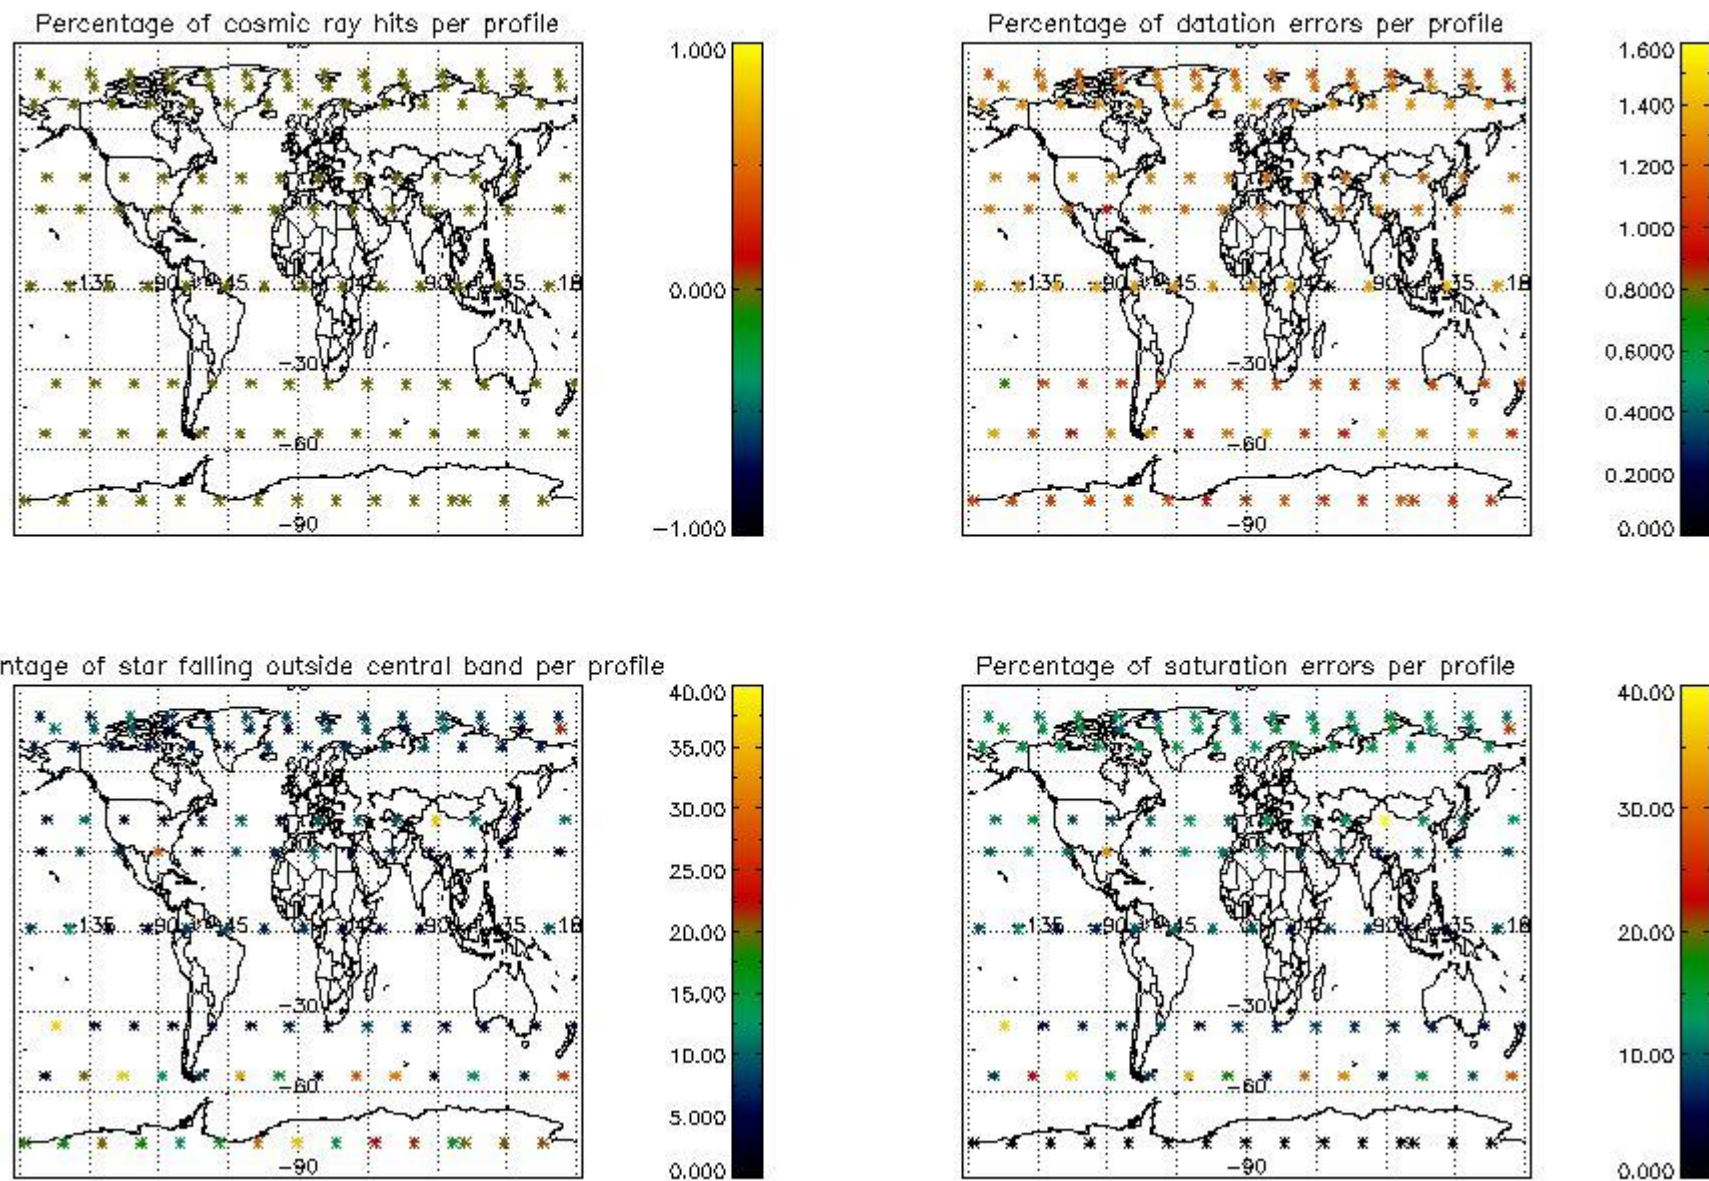

4.2.2 Plot level 1 quality information per product (world map): ENVISAT DESCENDING passes

5. Trace gas profiles

5.1 Ozone statistics based on quality of products

The final quality of the products can be "measured" using the STD (Standard Deviation) attached to every point profile. This information is written to the parameter GOM_NL__2P/NL_LOCAL_SPECIES_DENSITY/o3_std of the level 2 products. The table below shows the statistics for given STD ranges.

The statistics are given with respect to the overall valid production:

- Products without fatal errors: GOM_NL__2P/MPH/PRODUCT_ERR=0
- Valid point profile: GOM_NL__2P/NL_LOCAL_SPECIES_DENSITY/pcd(0)=0

The 'Criteria' is applied to valid points of dark limb products:

- Products in dark limb illumination condition: GOM_NL__2P/NL_SUMMARY_QUALITY/obs_ill_cond=0
- Products without fatal errors: GOM_NL__2P/MPH/PRODUCT_ERR=0
- Valid point profile: GOM_NL__2P/NL_LOCAL_SPECIES_DENSITY/pcd(0)=0

So, the table below shows the percentage of dark limb and valid observations for each criteria with respect to the overall valid daily observations.

Criteria	% of total production
All STD	30
STD < 20	16