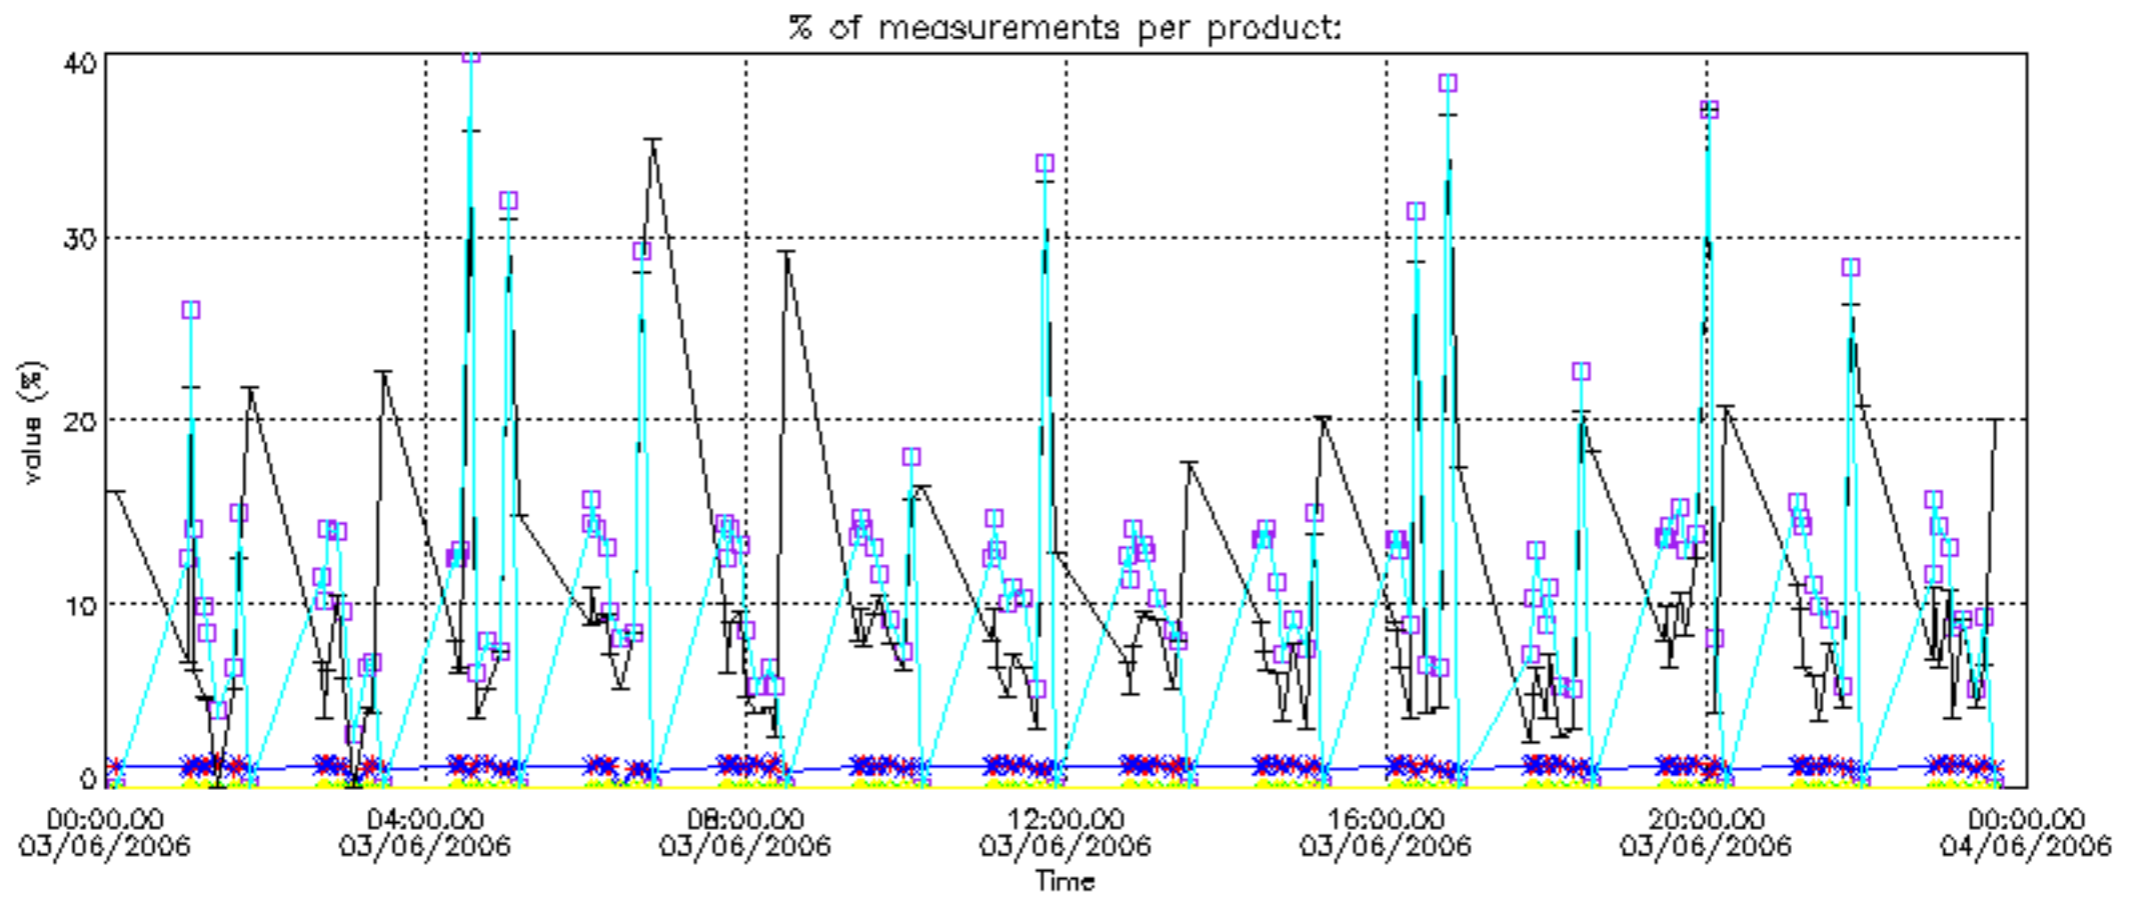

Percentage of cosmic ray hits per profile

Percentage of datation errors per profile