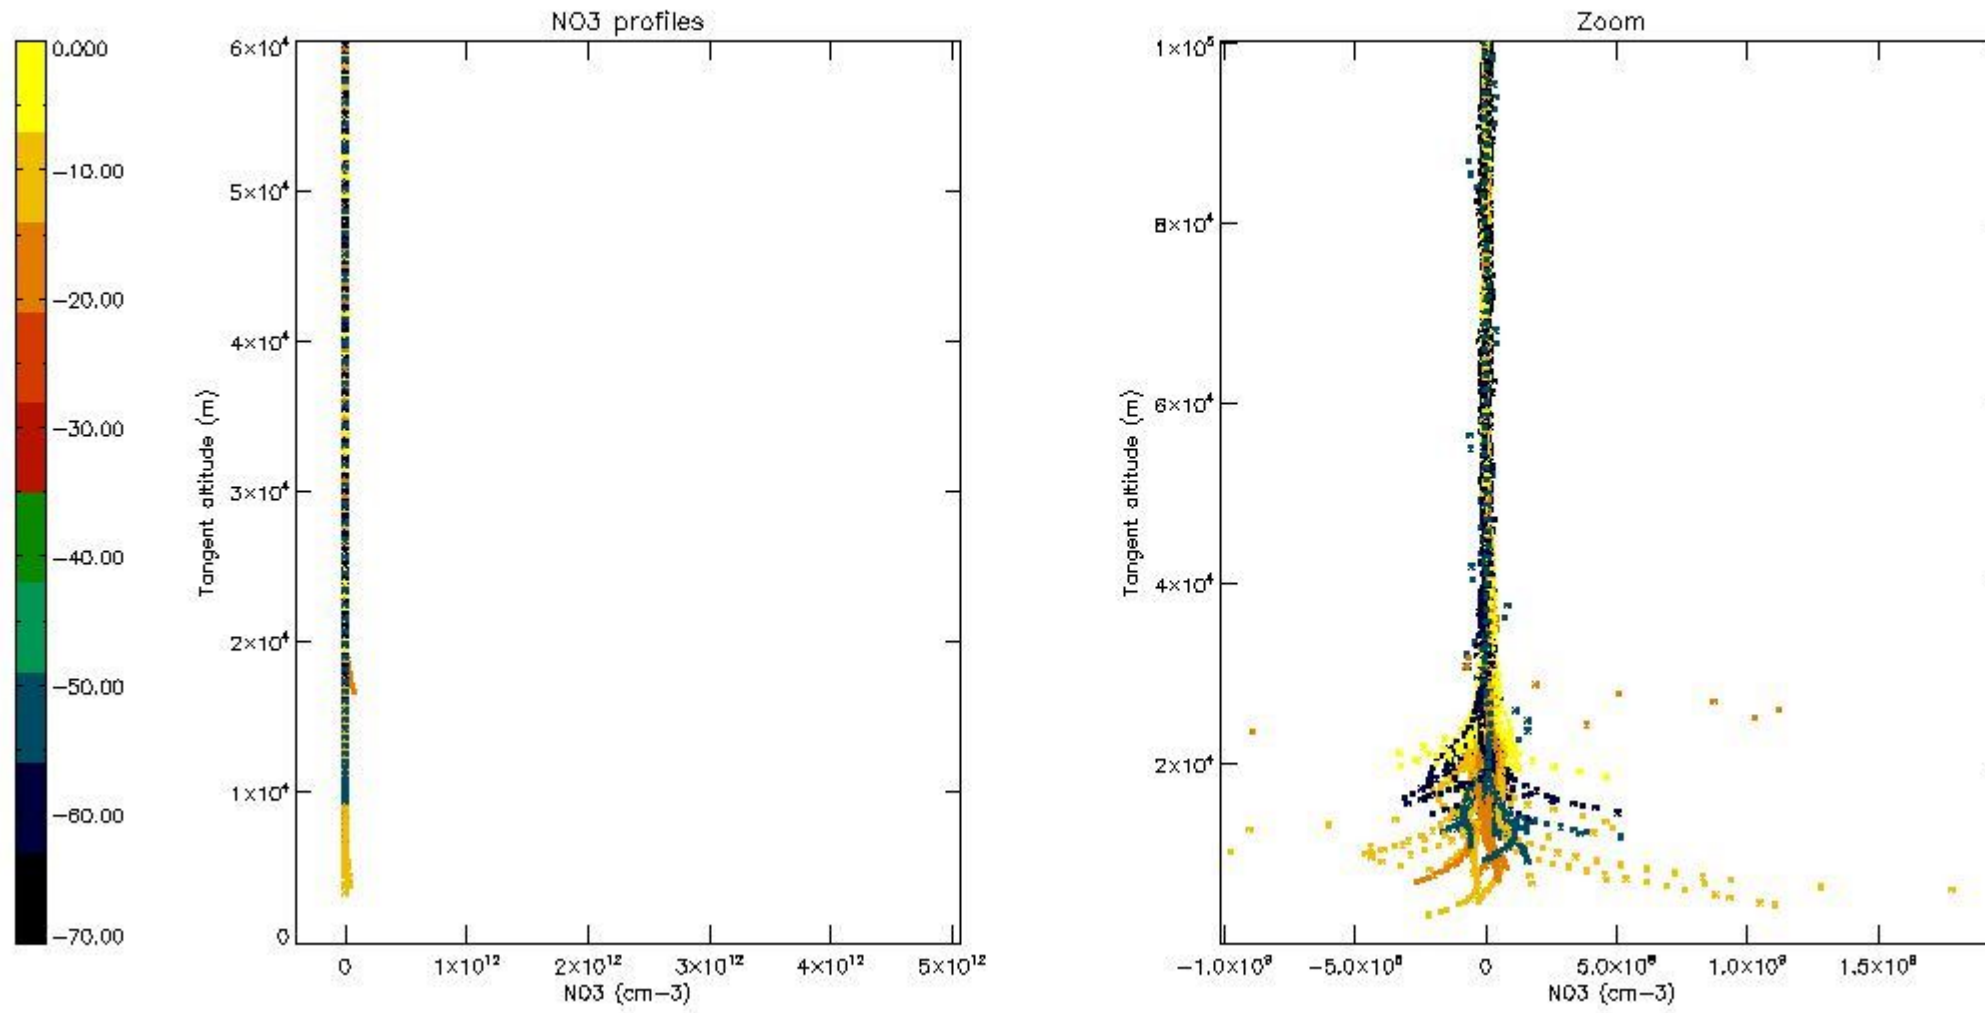

*5.6 Plot NO<sub>2</sub> profiles for all STD (dark without errors)*

The colorbar represents the latitude.

*5.7 Plot NO3 profiles for all STD (dark without errors)*

The colorbar represents the latitude.