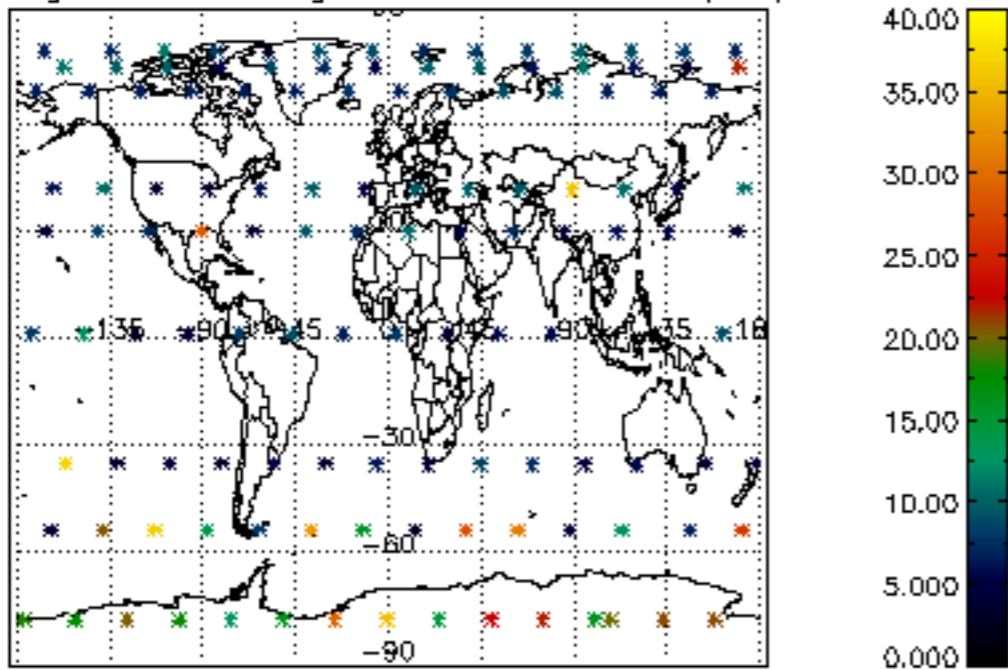

Percentage of star falling outside central band per profile