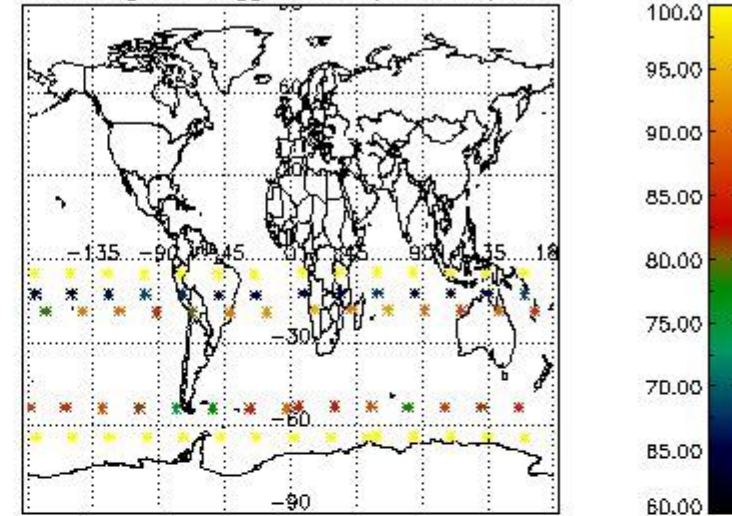

Percentage of flagged data per H2O profile