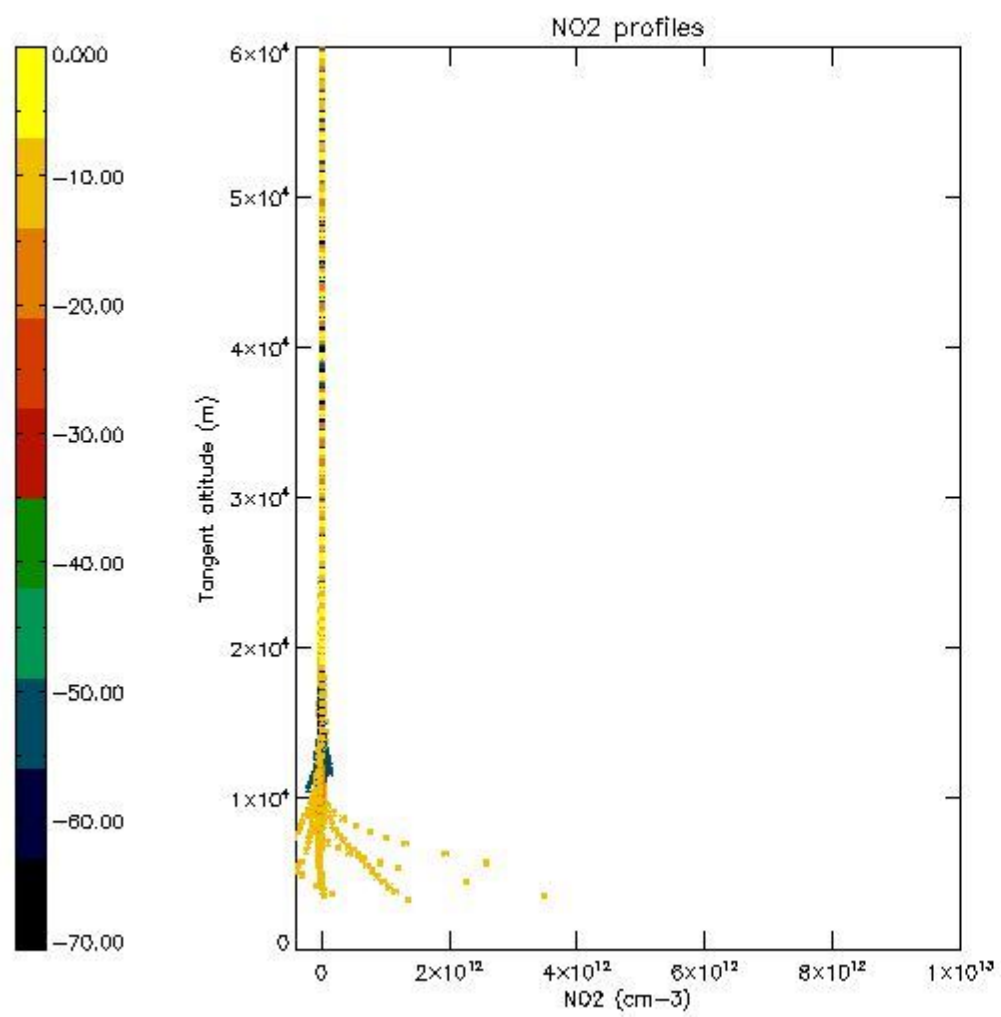

STD < 10	11
STD < 5	8

5.2 Plot ozone profiles for all STD (dark without errors)

The colorbar represents the latitude.

5.3 Plot ozone profiles where STD < 20% (dark without errors)

The colorbar represents the latitude.

5.4 Plot ozone profiles where $STD < 10\%$ (dark without errors)

The colorbar represents the latitude.

5.5 Plot ozone profiles where $STD < 5\%$ (dark without errors)

The colorbar represents the latitude.

5.6 Plot NO₂ profiles for all STD (dark without errors)

The colorbar represents the latitude.

5.7 Plot NO3 profiles for all STD (dark without errors)

The colorbar represents the latitude.

5.8 Plot H2O profiles for all STD (only for occultations of stars 1,2,3,4,13,14,16,26,63 dark without errors)