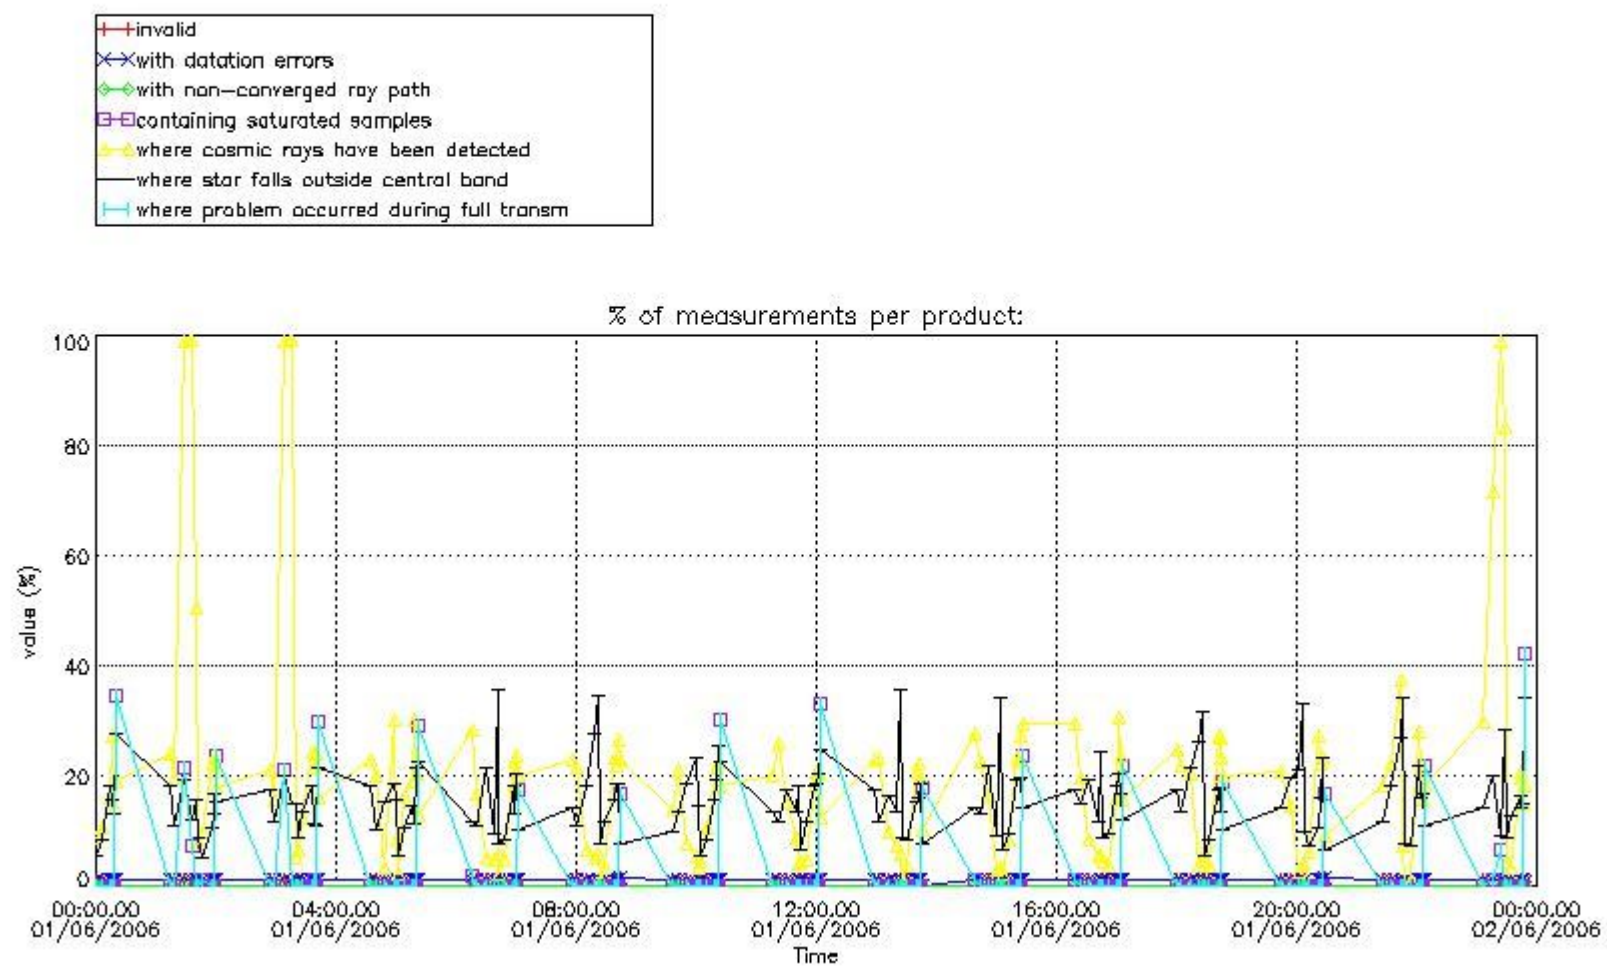

4.1.2 Plot level 1 quality information per product (time dependant): ENVISAT DESCENDING passes