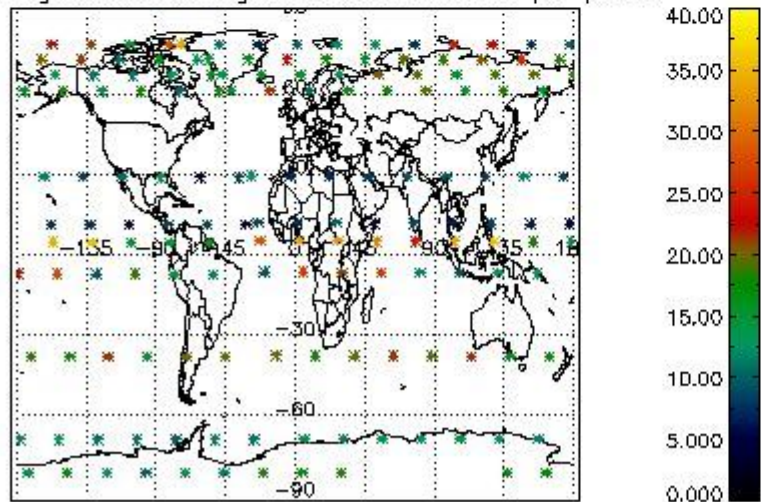

Percentage of star falling outside central band per profile