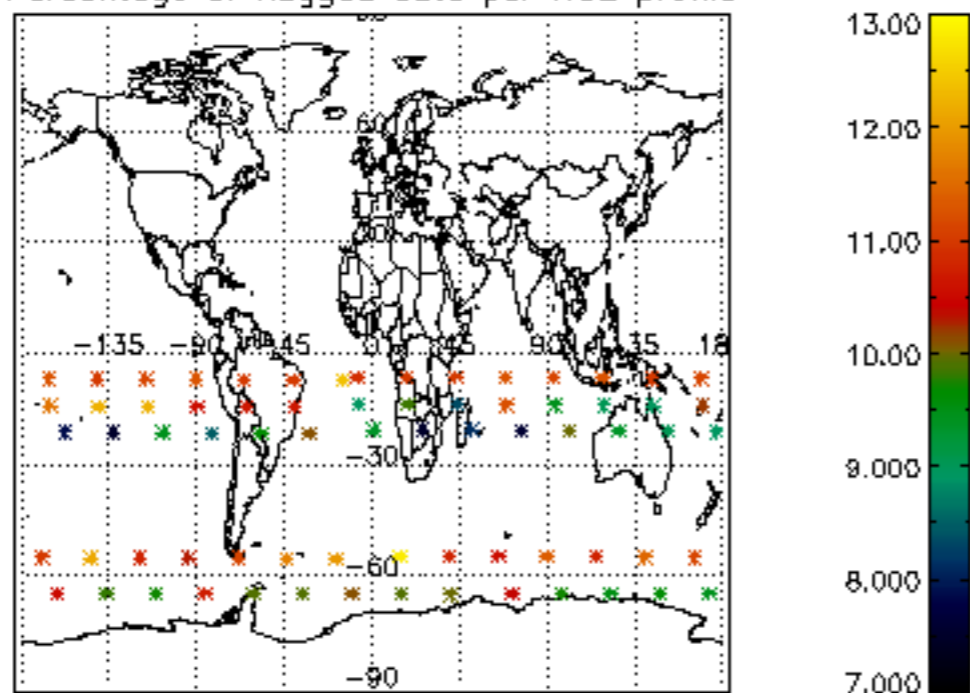

Percentage of flagged data per NO2 profile