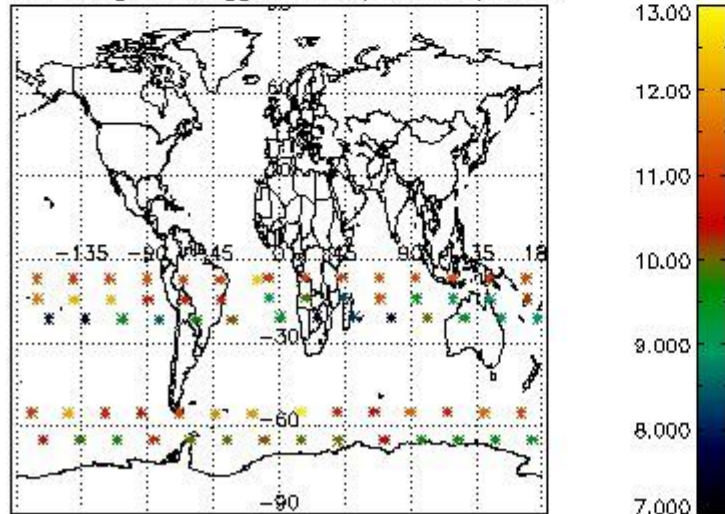

3.1 Plot quality information per product (time dependant)

3.2 Plot quality information per product (world map)

Percentage of flagged data per O3 profile

Percentage of flagged data per H2O profile

Percentage of flagged data per NO2 profile

Percentage of flagged data per NO3 profile

4. Level 1 quality information per product

In this section it is plotted some information contained in the Quality Summary data set of the level 2 products that comes from the level 1b processing. Products without errors (error flag in the MPH set to "0") are used.