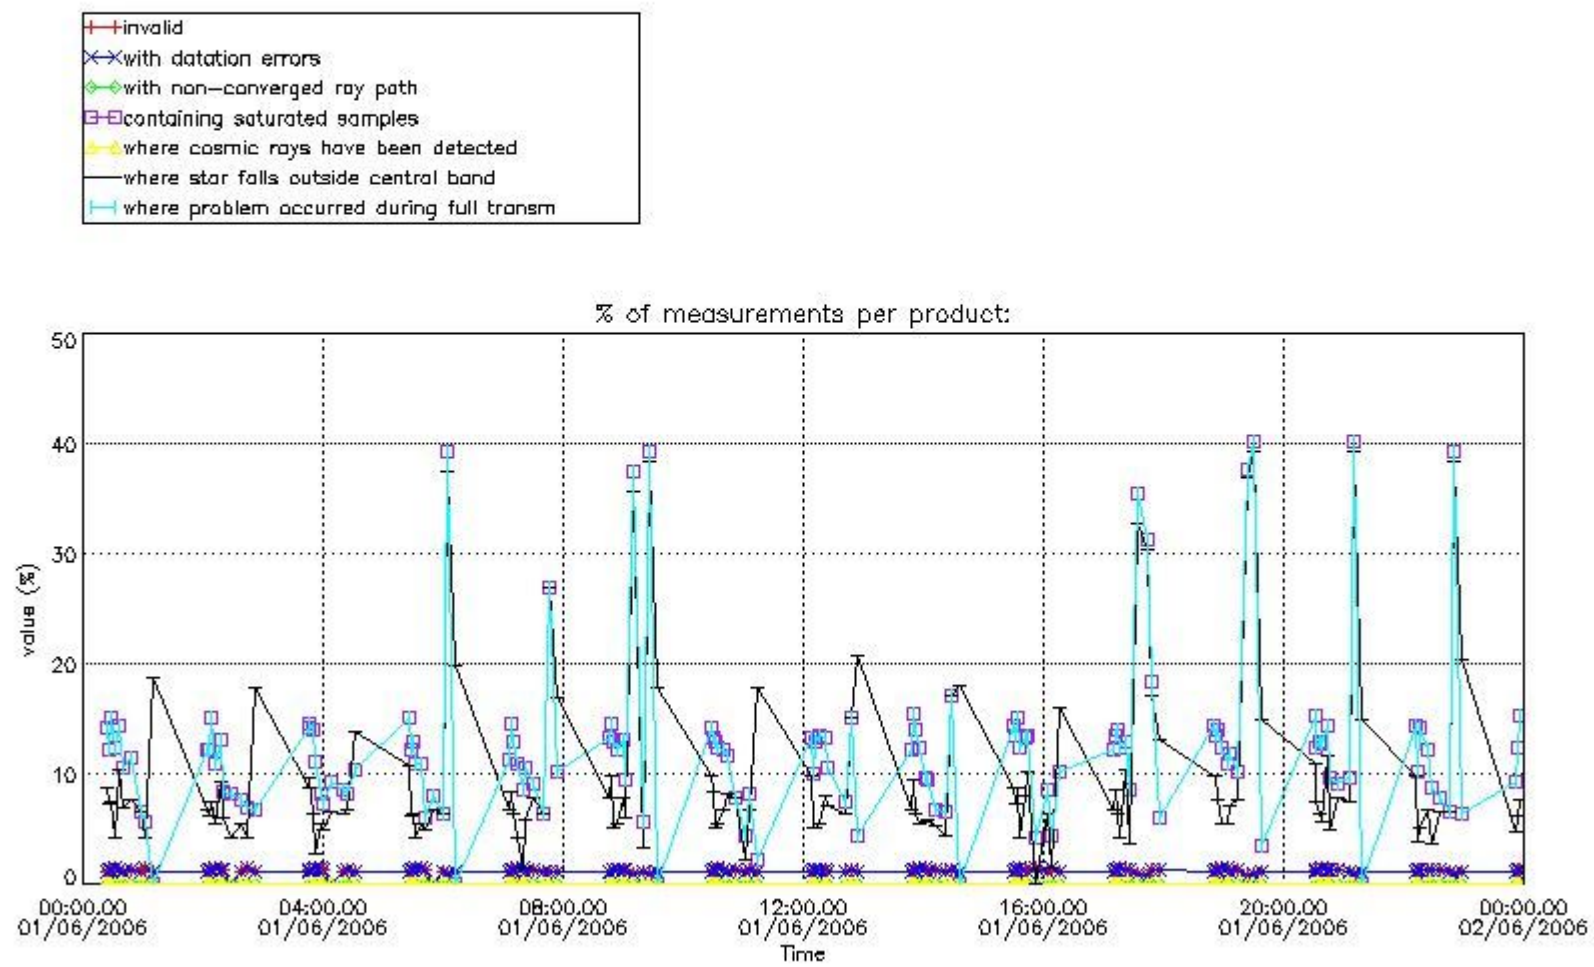

4.2 Plot quality information per product coming from level 1b processing (world map)

4.2.1 Plot level 1 quality information per product (world map): ENVISAT ASCENDING passes