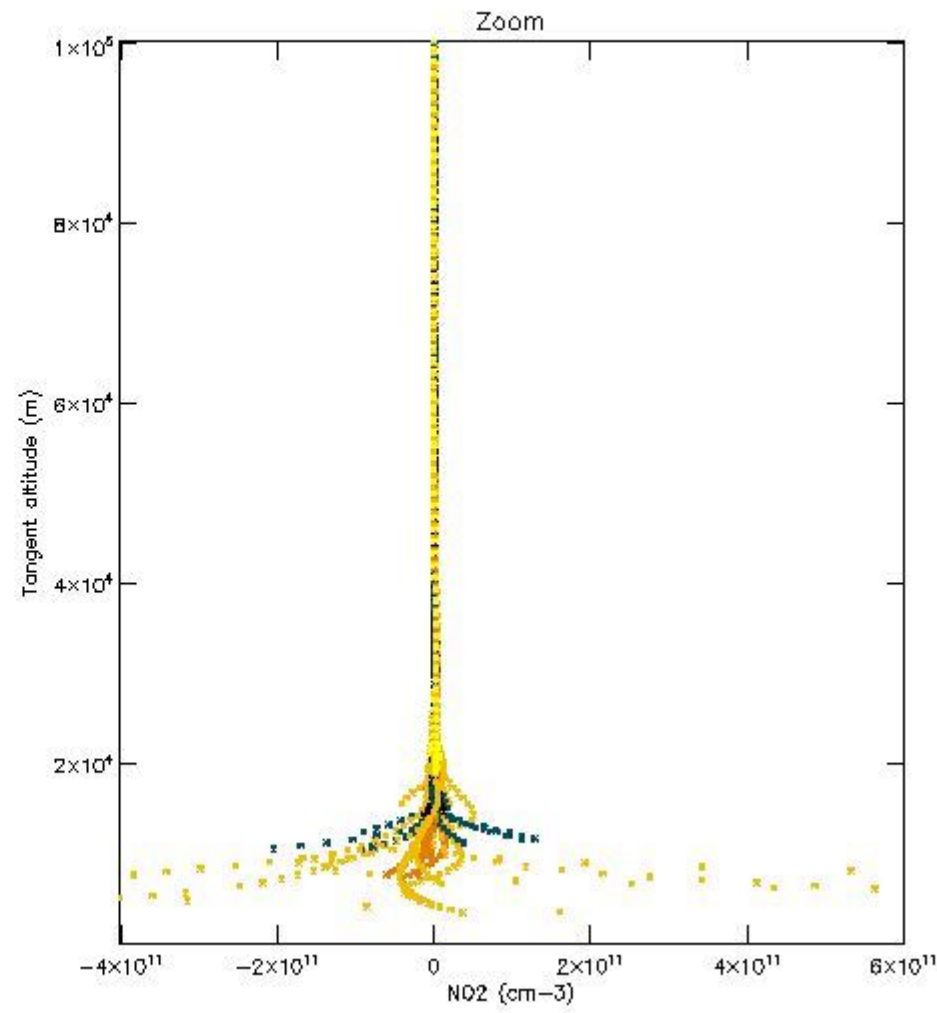

5.4 Plot ozone profiles where STD < 10% (dark without errors)

The colorbar represents the latitude.

5.5 Plot ozone profiles where STD < 5% (dark without errors)

The colorbar represents the latitude.

5.6 Plot NO₂ profiles for all STD (dark without errors)

The colorbar represents the latitude.

5.7 Plot NO₃ profiles for all STD (dark without errors)

The colorbar represents the latitude.

5.8 Plot H₂O profiles for all STD (only for occultations of stars 1,2,3,4,13,14,16,26,63 dark without errors)