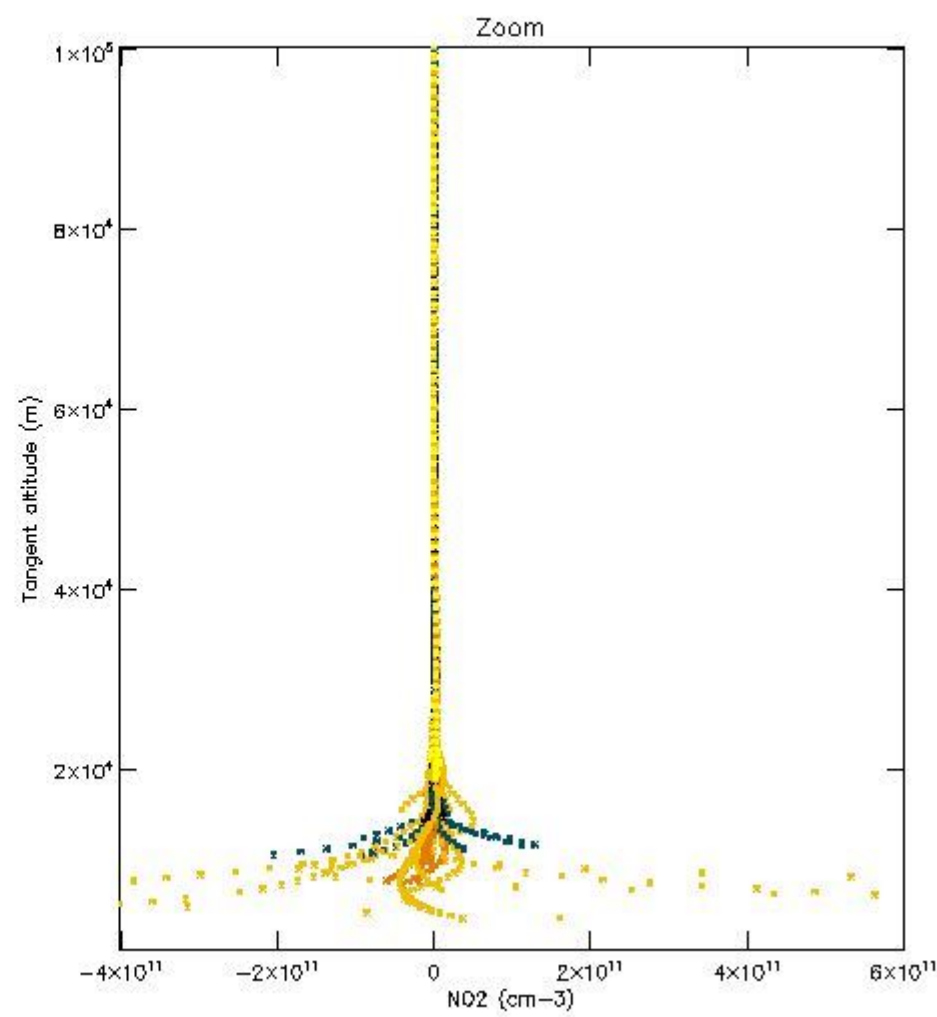

STD < 10	11
STD < 5	8

5.2 Plot ozone profiles for all STD (dark without errors)

The colorbar represents the latitude.

5.3 Plot ozone profiles where STD < 20% (dark without errors)

The colorbar represents the latitude.

5.4 Plot ozone profiles where $STD < 10\%$ (dark without errors)

The colorbar represents the latitude.

5.5 Plot ozone profiles where $STD < 5\%$ (dark without errors)

The colorbar represents the latitude.

5.6 Plot NO₂ profiles for all STD (dark without errors)

The colorbar represents the latitude.

5.7 Plot NO3 profiles for all STD (dark without errors)

The colorbar represents the latitude.

5.8 Plot H2O profiles for all STD (only for occultations of stars 1,2,3,4,13,14,16,26,63 dark without errors)