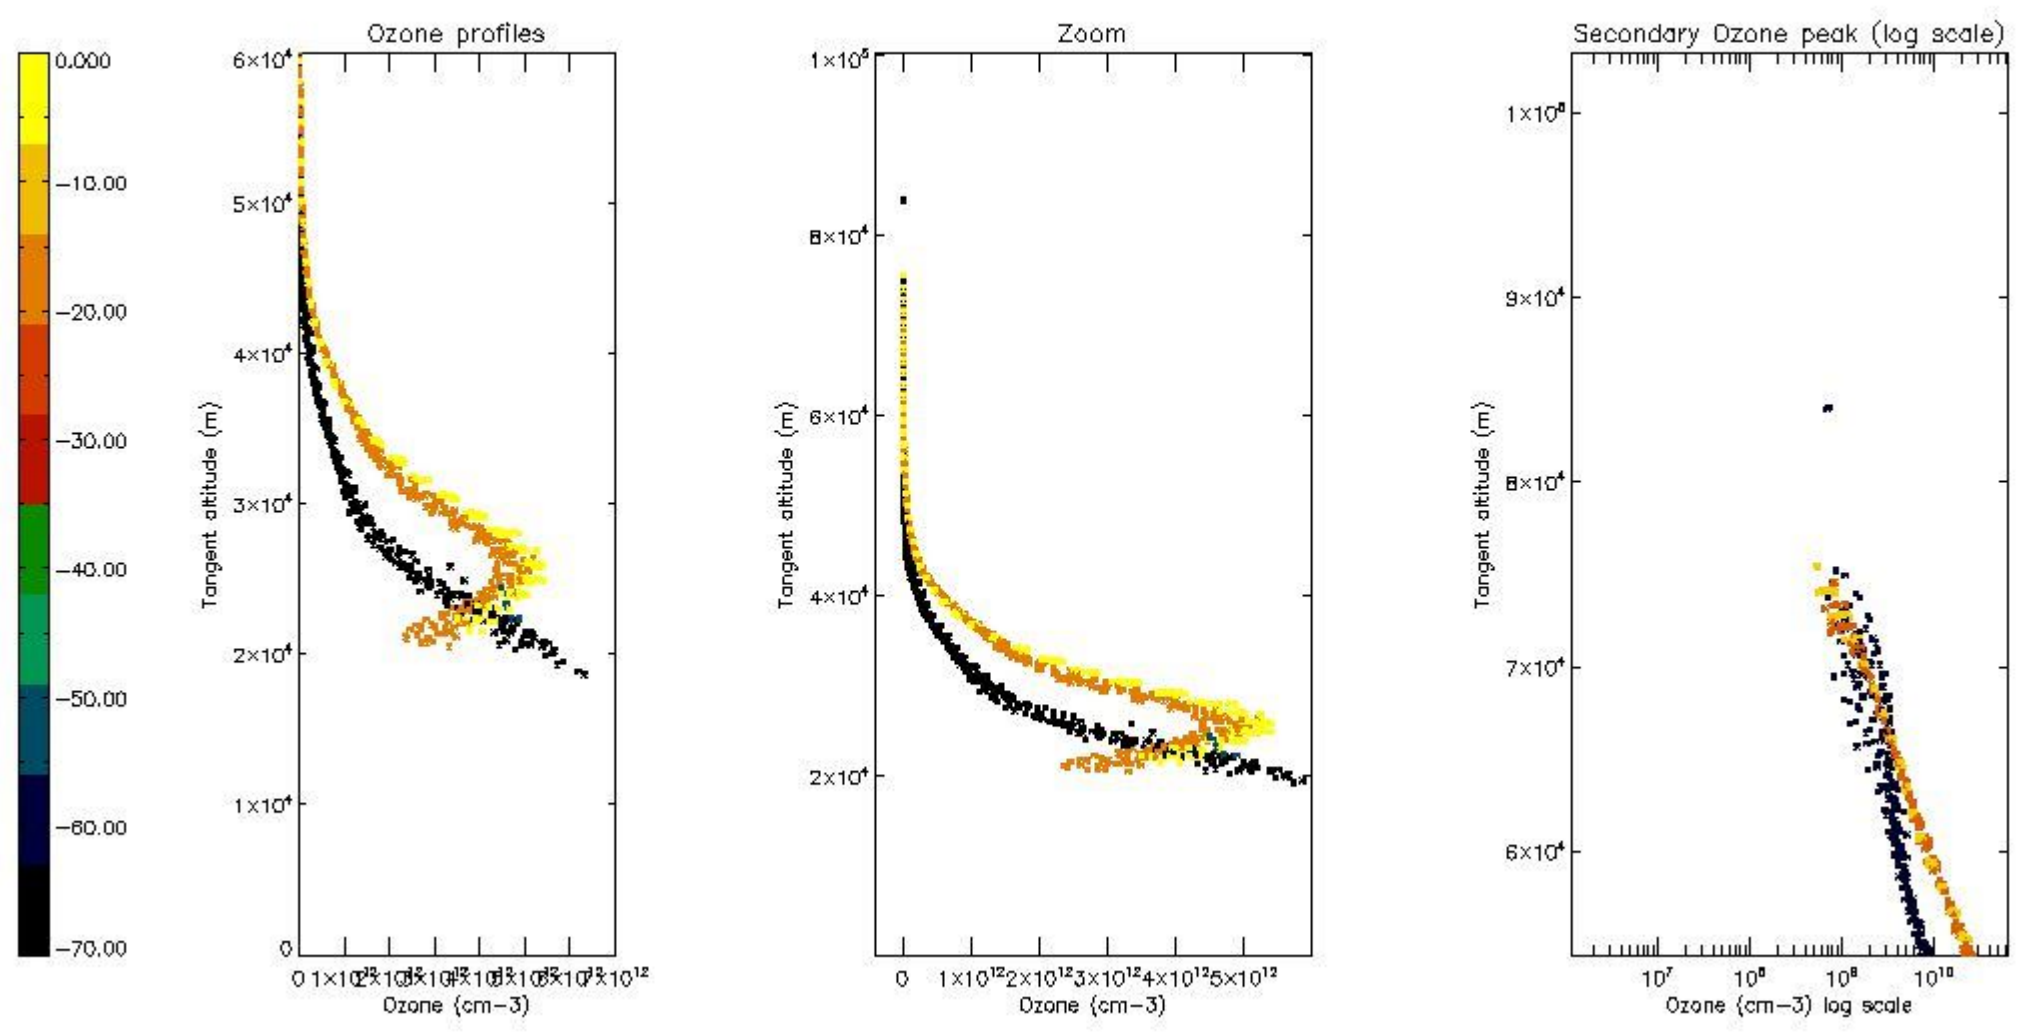

5.6 Plot NO₂ profiles for all STD (dark without errors)

The colorbar represents the latitude.