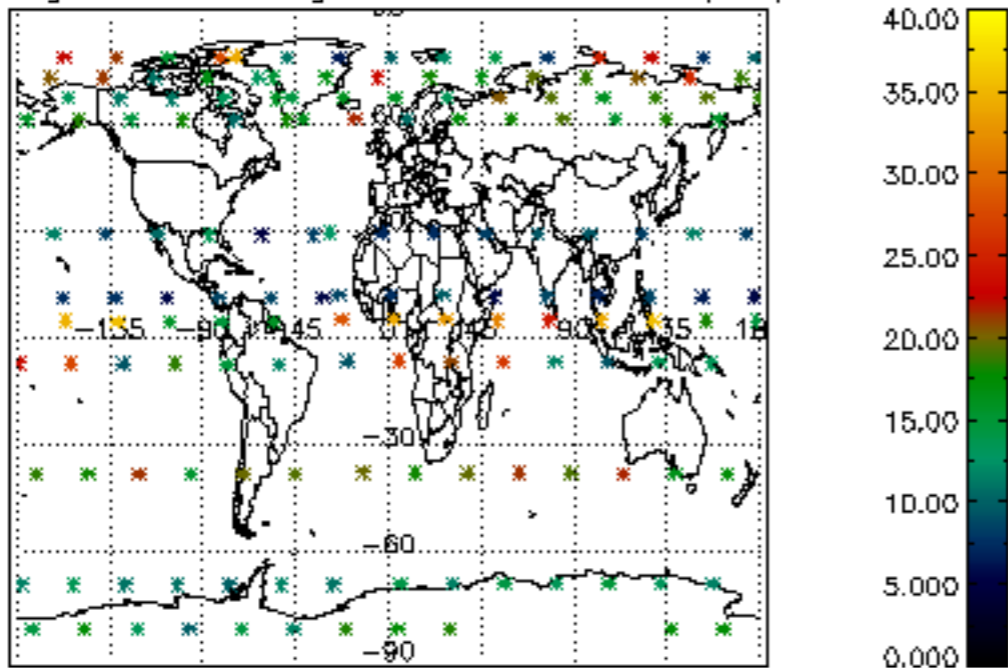

Percentage of cosmic ray hits per profile

Percentage of star falling outside central band per profile