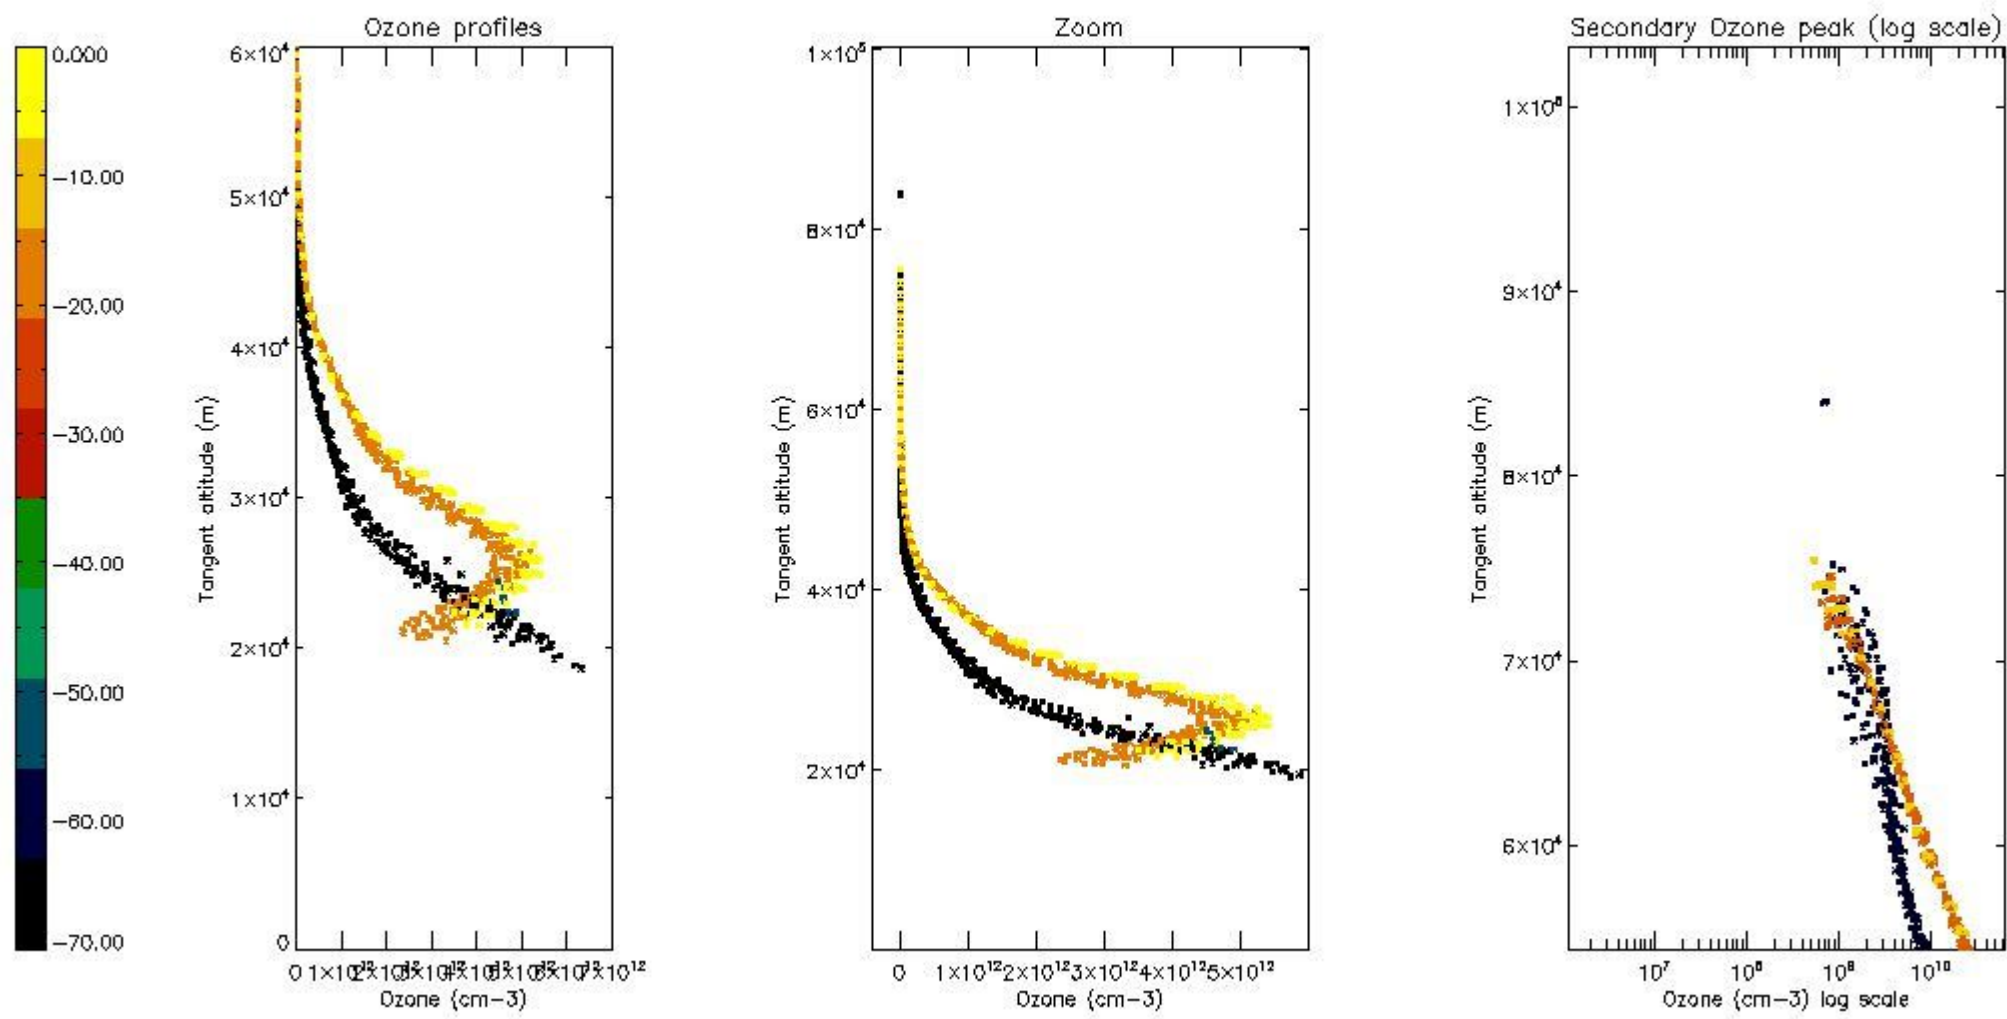

5.6 Plot NO₂ profiles for all STD (dark without errors)

The colorbar represents the latitude.