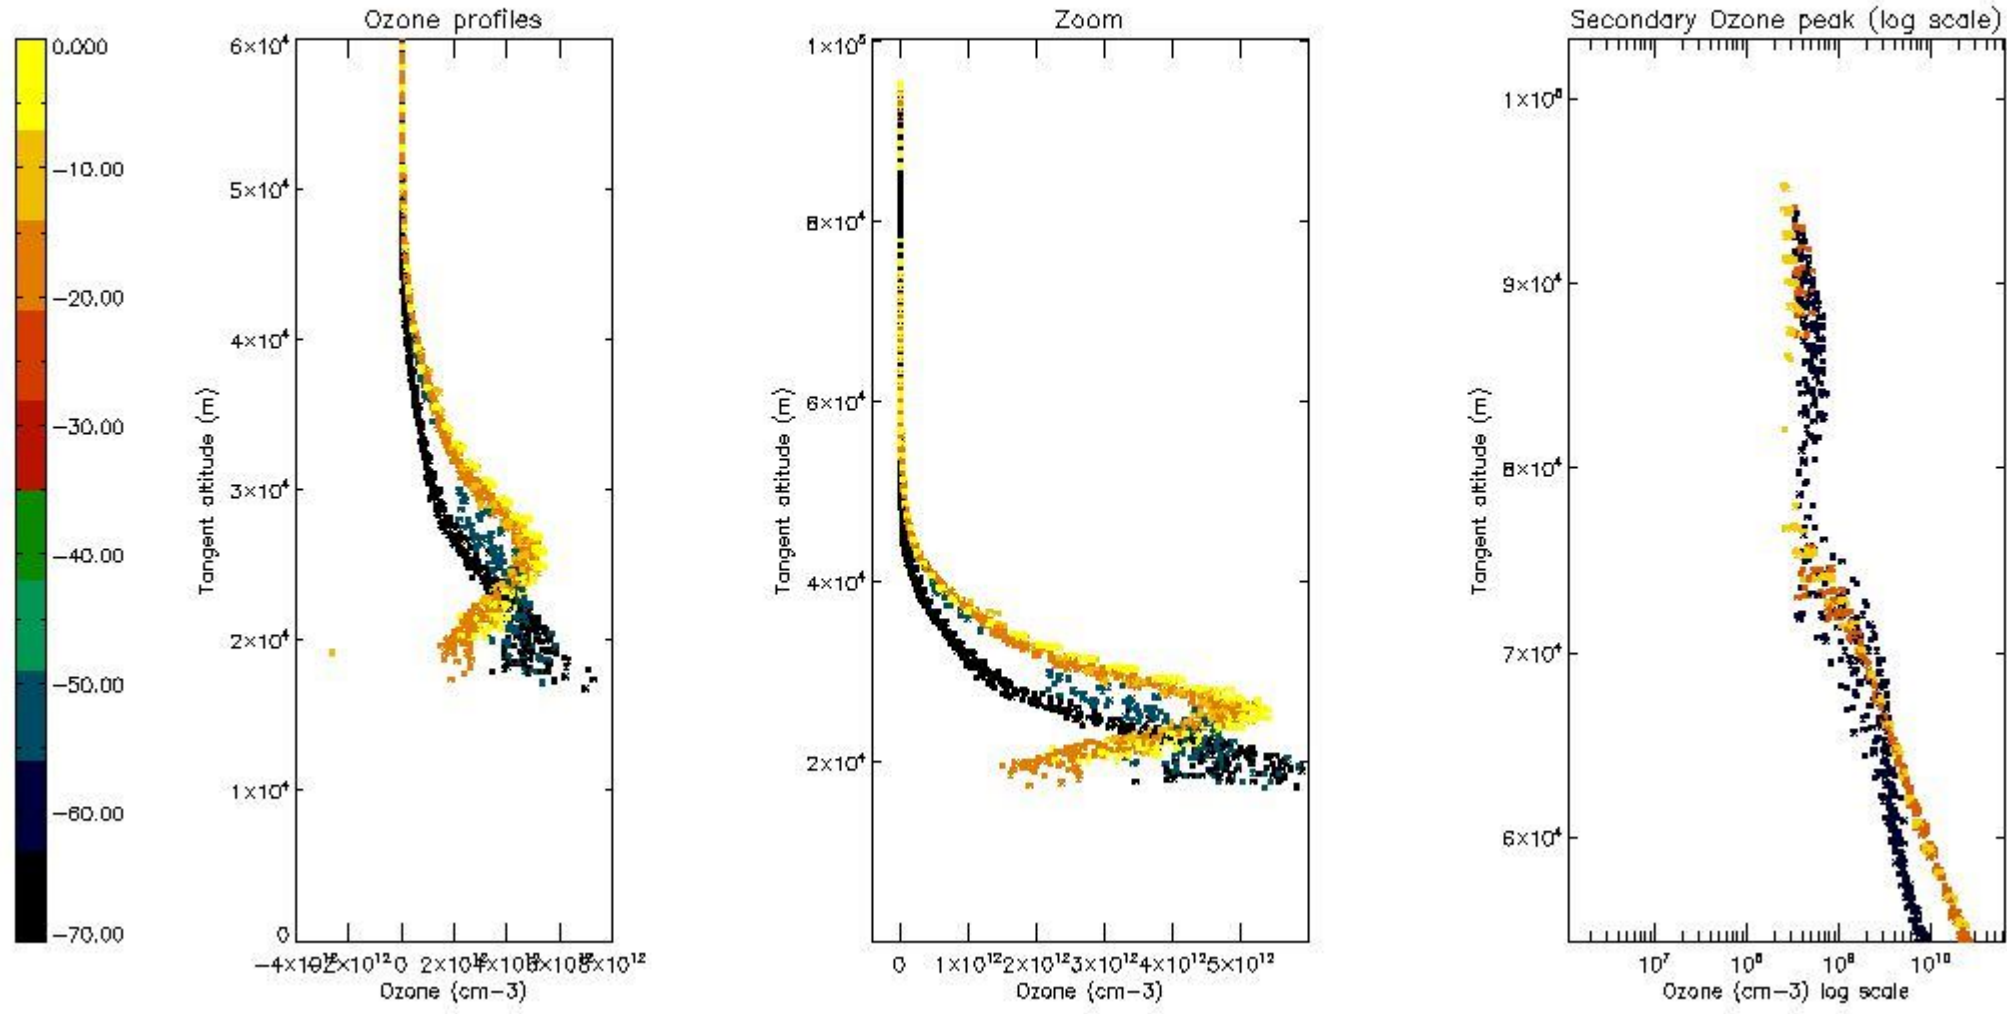

5.5 Plot ozone profiles where STD < 5% (dark without errors)

The colorbar represents the latitude.