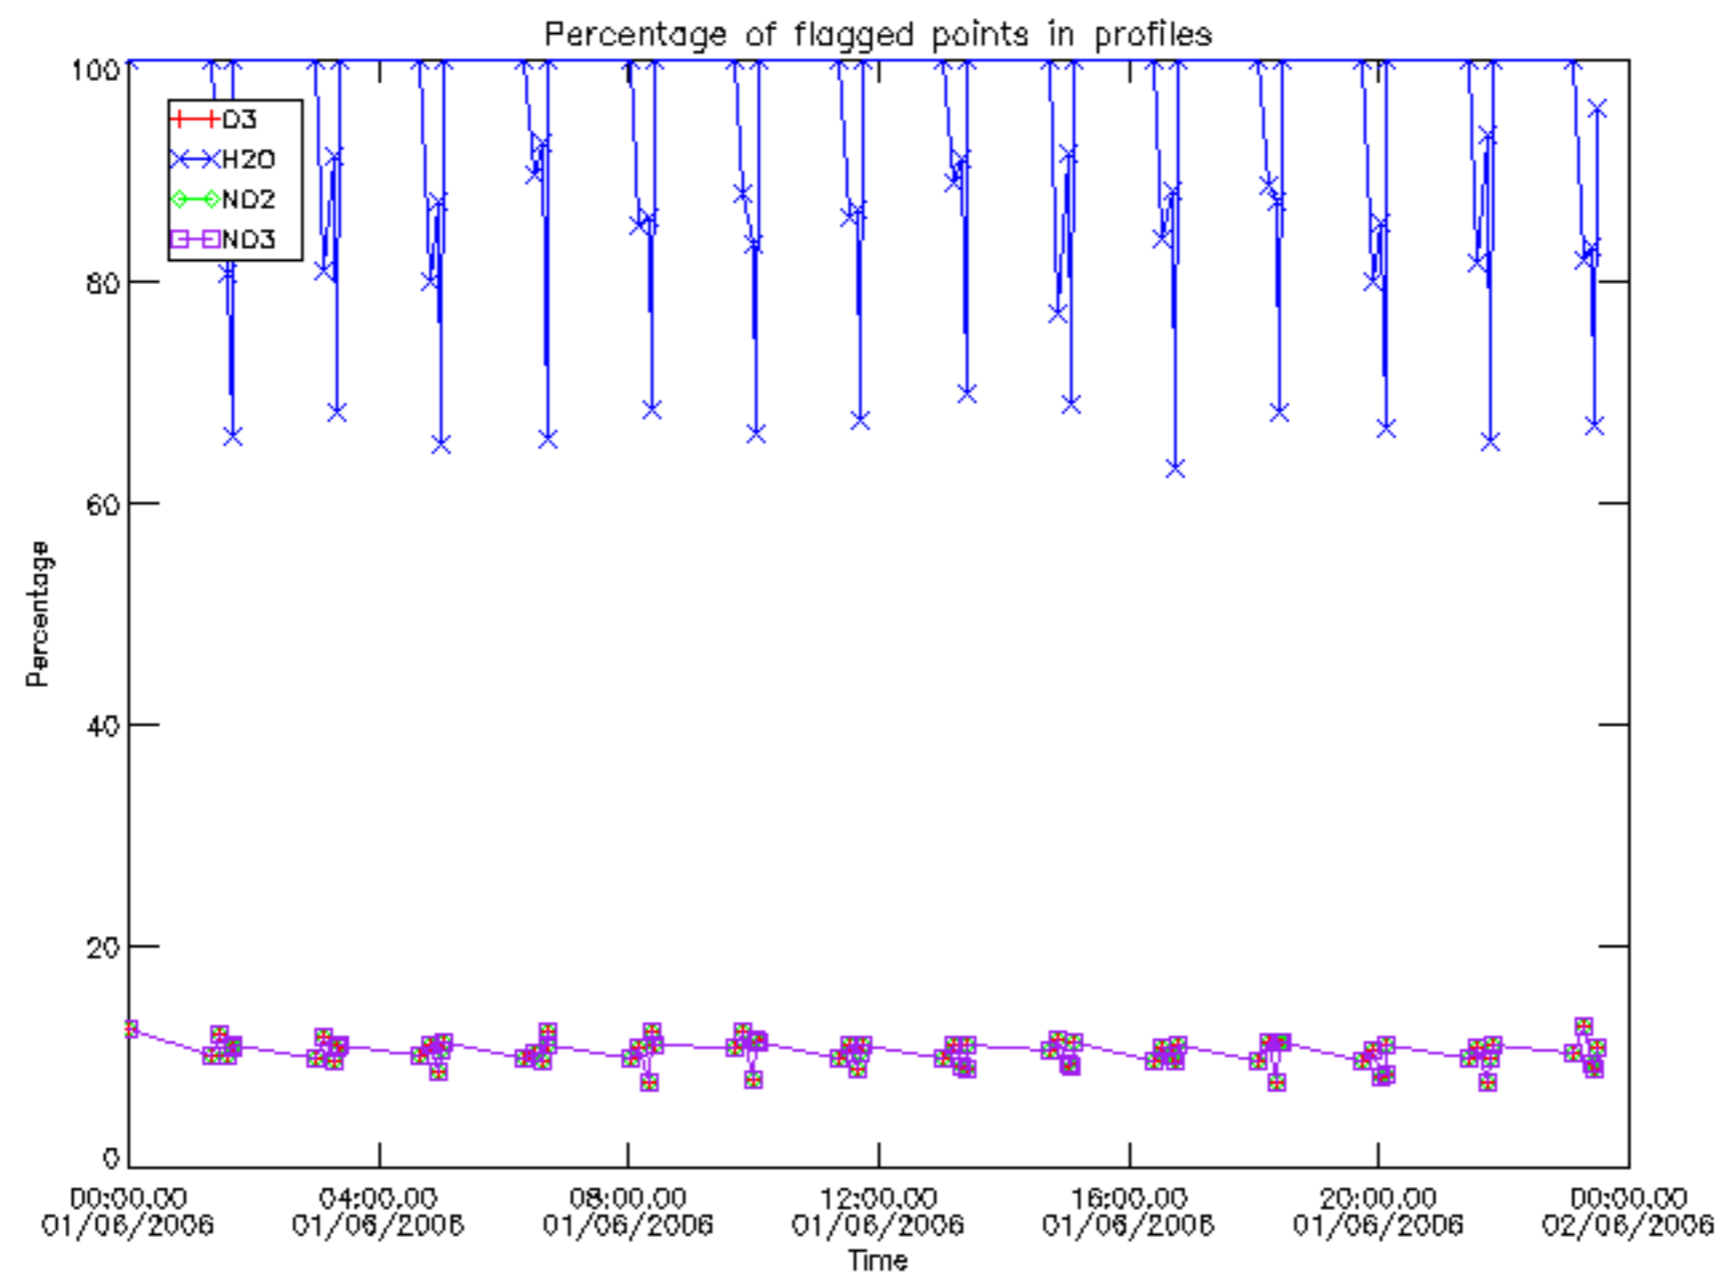

Percentage of flagged data per D3 profile

Percentage of flagged data per H2O profile