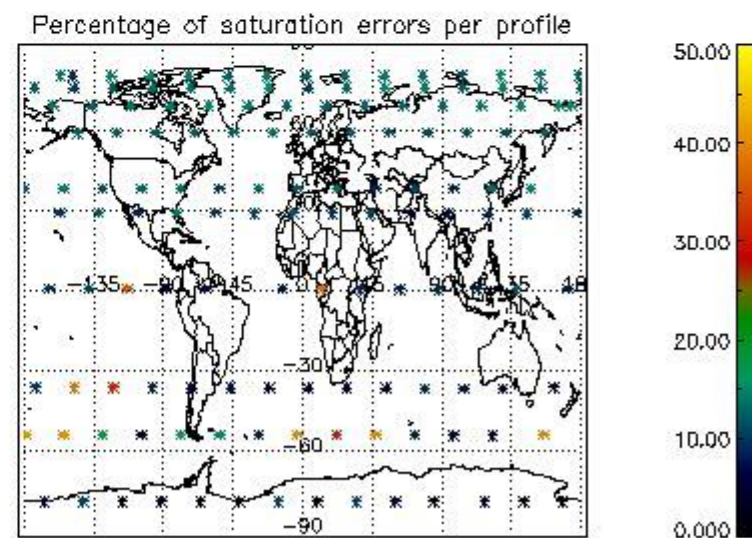

5. Trace gas profiles

5.1 Ozone statistics based on quality of products

The final quality of the products can be "measured" using the STD (Standard Deviation) attached to every point profile. This information is written to the parameter GOM_NL__2P/NL_LOCAL_SPECIES_DENSITY/o3_std of the level 2 products. The table below shows the statistics for given STD ranges.

The statistics are given with respect to the overall valid production:

- Products without fatal errors: GOM_NL__2P/MPH/PRODUCT_ERR=0
- Valid point profile: GOM_NL__2P/NL_LOCAL_SPECIES_DENSITY/pcd(0)=0

The 'Criteria' is applied to valid points of dark limb products:

- Products in dark limb illumination condition: GOM_NL__2P/NL_SUMMARY_QUALITY/obs_ill_cond=0
- Products without fatal errors: GOM_NL__2P/MPH/PRODUCT_ERR=0
- Valid point profile: GOM_NL__2P/NL_LOCAL_SPECIES_DENSITY/pcd(0)=0

So, the table below shows the percentage of dark limb and valid observations for each criteria with respect to the overall valid daily observations.

Criteria	% of total production
All STD	28
STD < 20	15