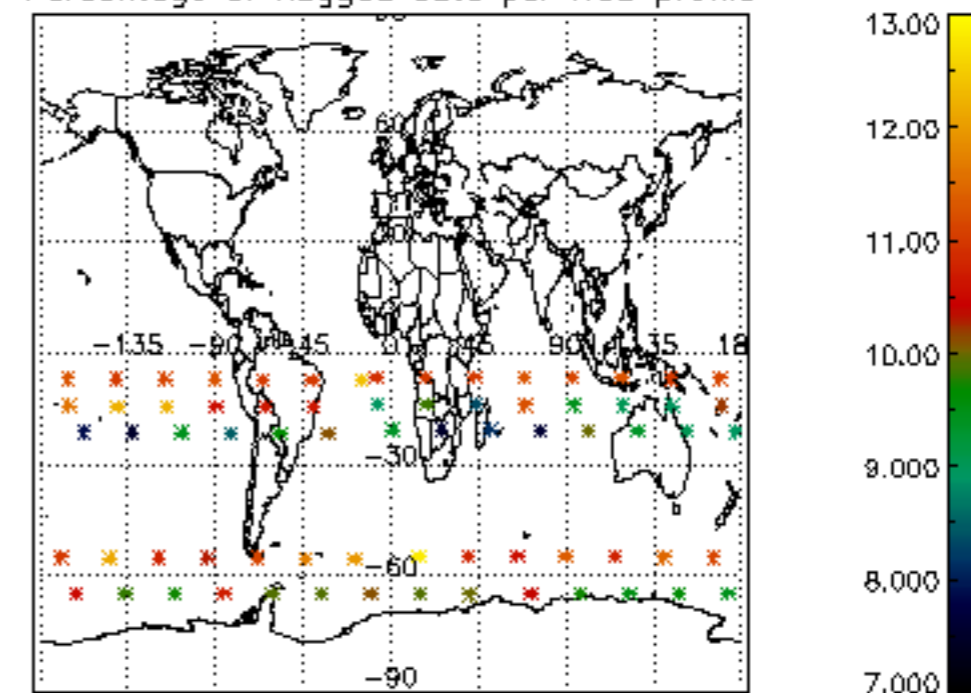

Percentage of flagged data per NO3 profile