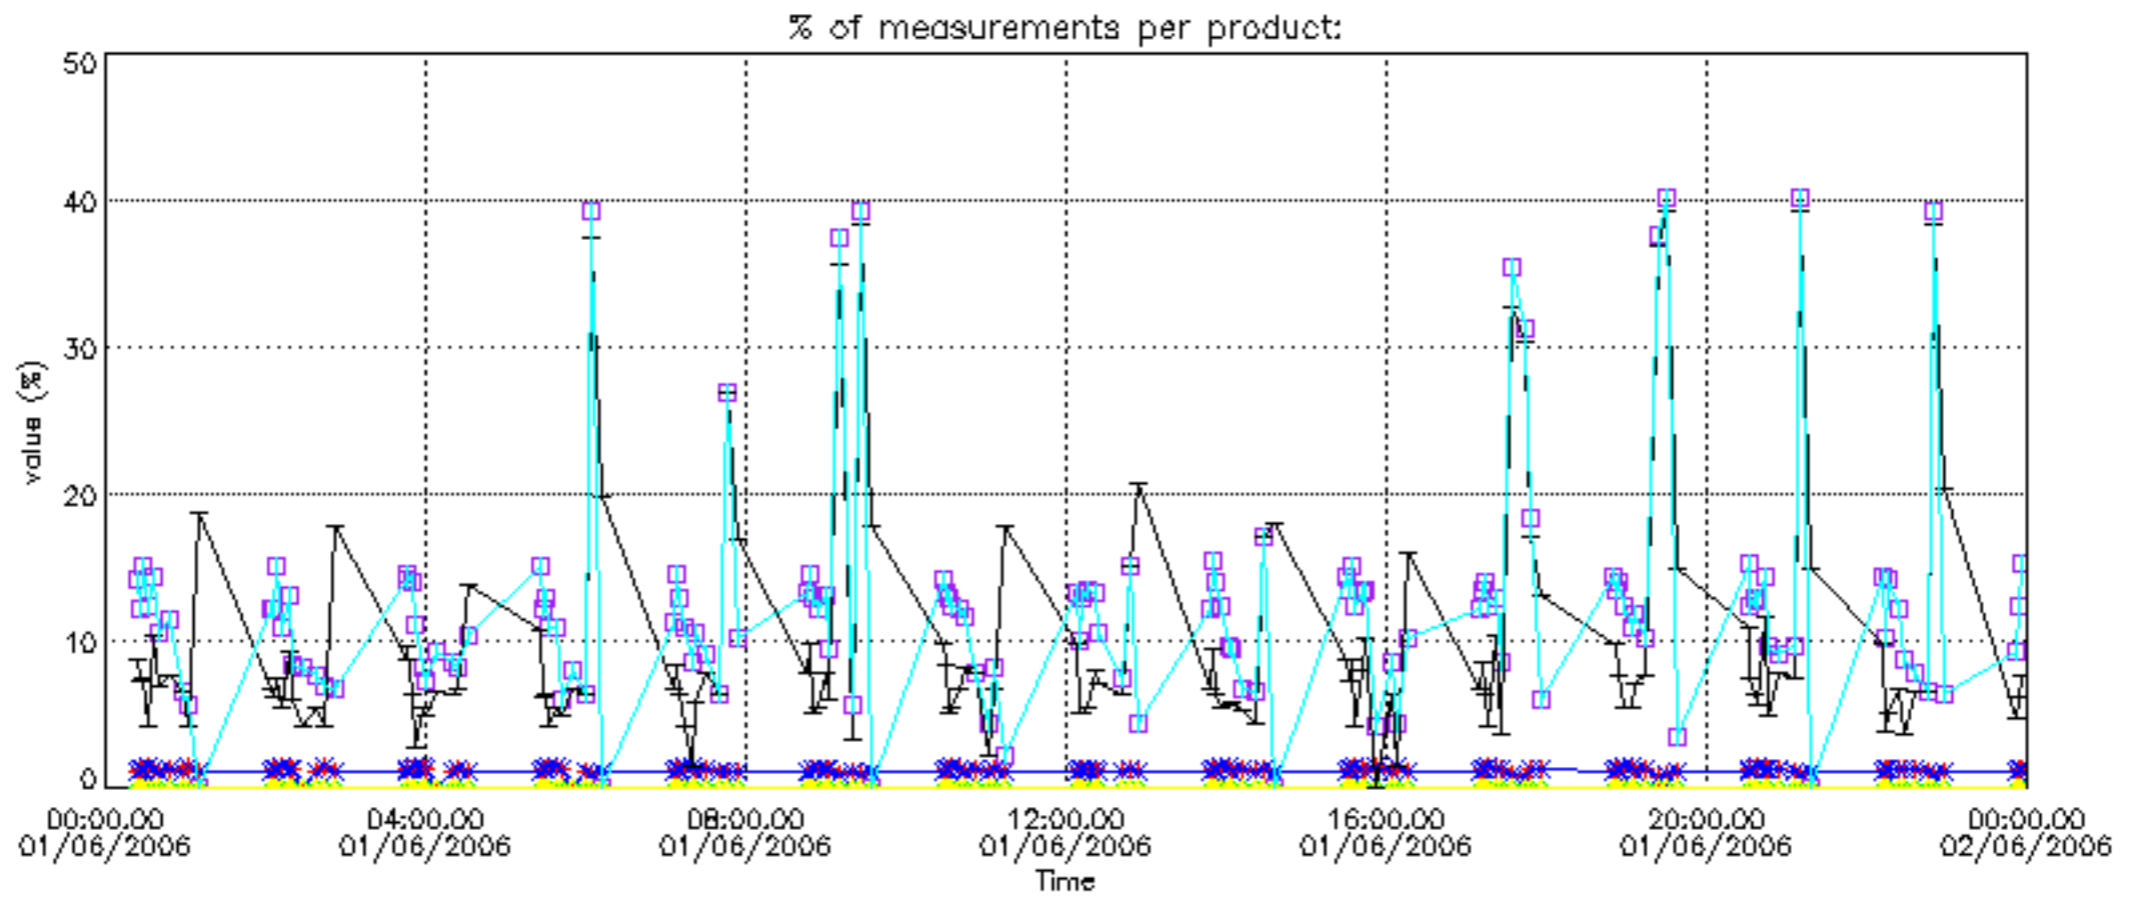

Percentage of cosmic ray hits per profile

Percentage of datation errors per profile