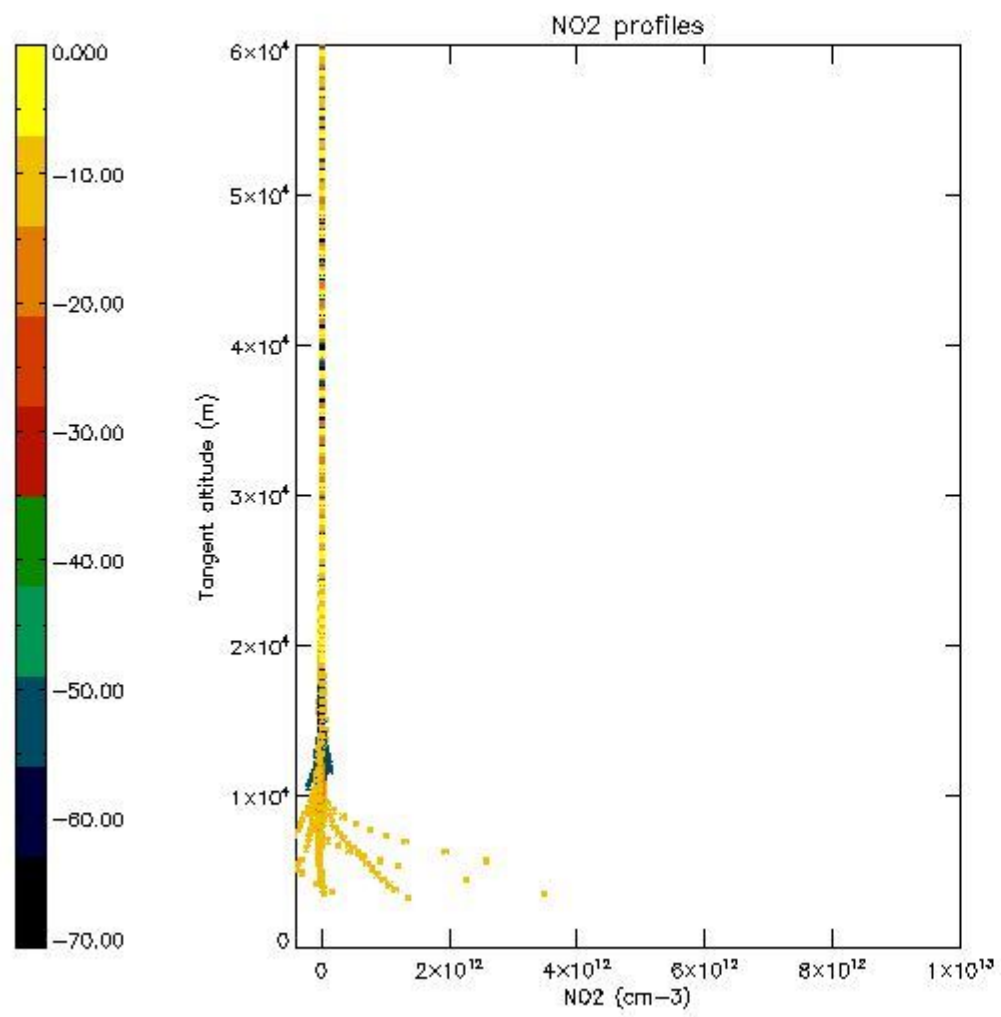

5.4 Plot ozone profiles where STD < 10% (dark without errors)

The colorbar represents the latitude.

5.5 Plot ozone profiles where STD < 5% (dark without errors)

The colorbar represents the latitude.

5.6 Plot NO₂ profiles for all STD (dark without errors)

The colorbar represents the latitude.

5.7 Plot NO₃ profiles for all STD (dark without errors)

The colorbar represents the latitude.

5.8 Plot H₂O profiles for all STD (only for occultations of stars 1,2,3,4,13,14,16,26,63 dark without errors)