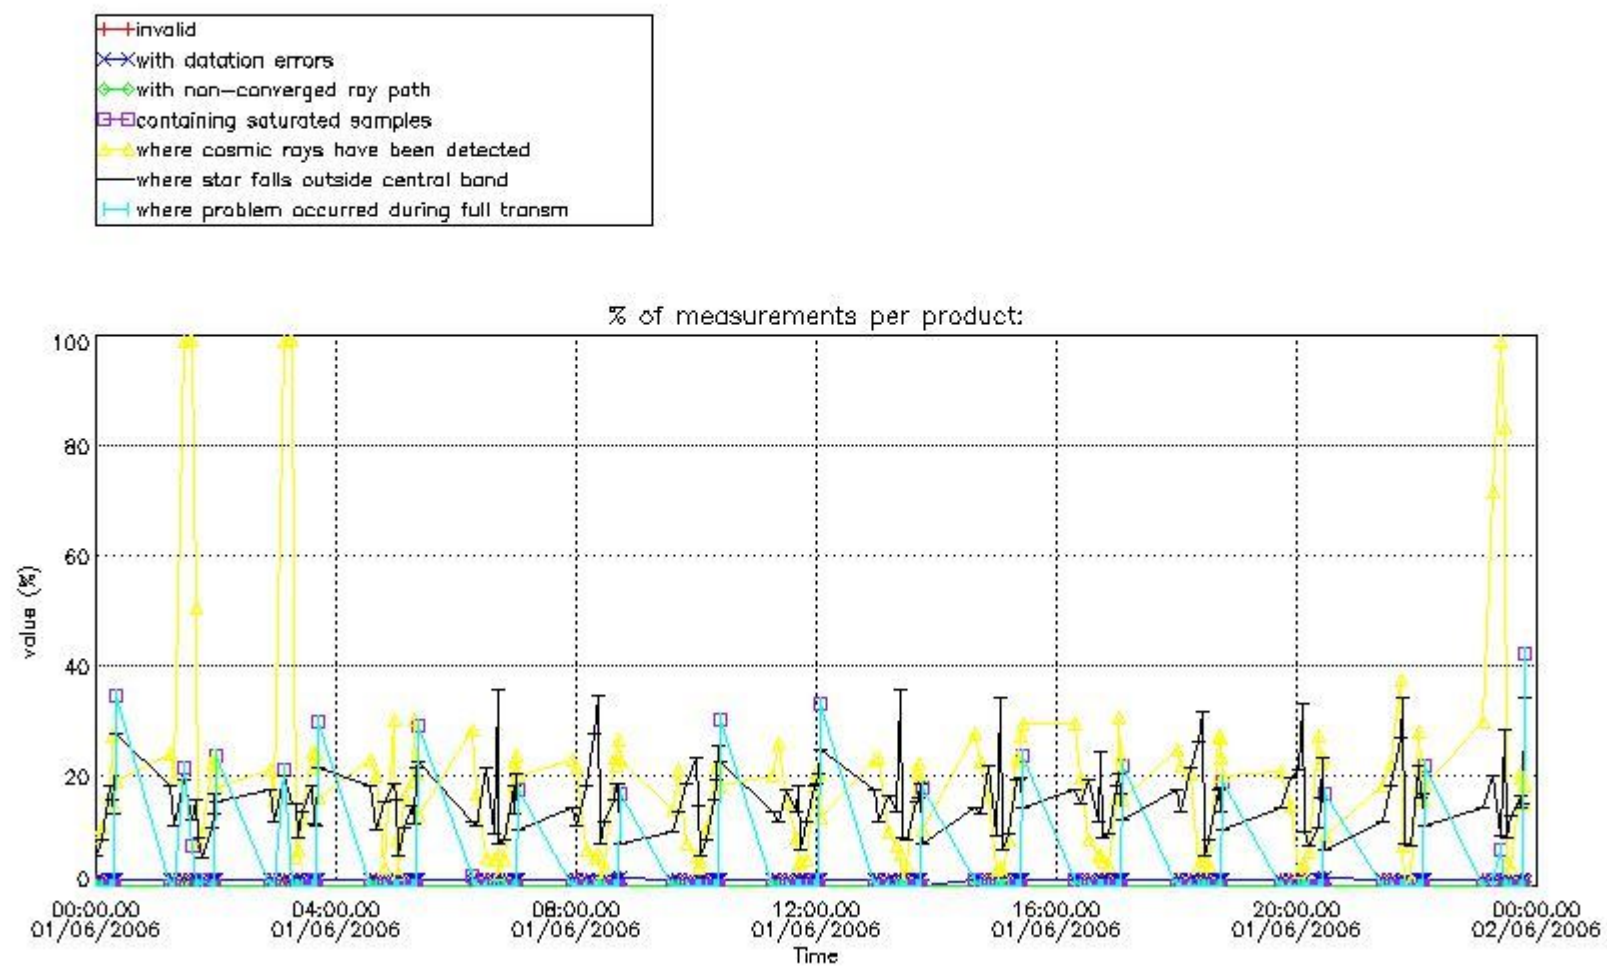

3.1 Plot quality information per product (time dependant)

3.2 Plot quality information per product (world map)

Percentage of flagged data per O3 profile

Percentage of flagged data per H2O profile

Percentage of flagged data per NO2 profile

Percentage of flagged data per NO3 profile

4. Level 1 quality information per product

In this section it is plotted some information contained in the Quality Summary data set of the level 2 products that comes from the level 1b processing. Products without errors (error flag in the MPH set to "0") are used.

4.1 Plot quality information per product (time dependant) coming from level 1b processing

4.1.1 Plot level 1 quality information per product (time dependant): ENVISAT ASCENDING passes

4.1.2 Plot level 1 quality information per product (time dependant): ENVI SAT DESCENDING passes