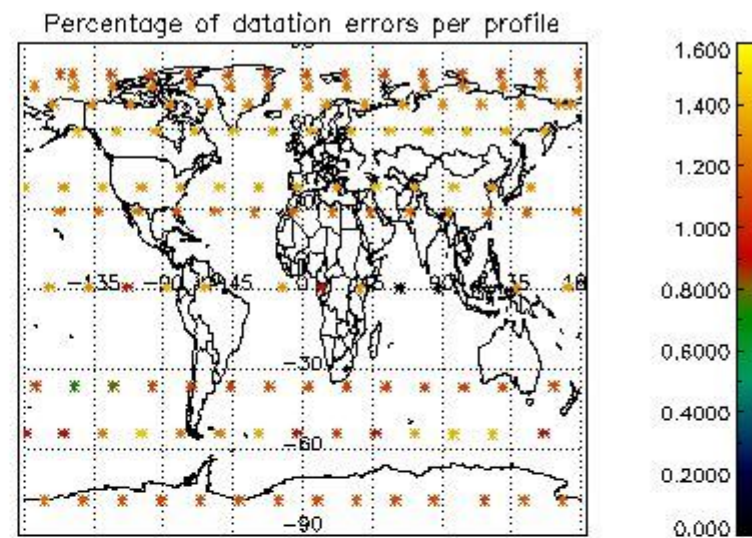

5. Trace gas profiles

5.1 Ozone statistics based on quality of products

The final quality of the products can be "measured" using the STD (Standard Deviation) attached to every point profile. This information is written to the parameter GOM_NL__2P/NL_LOCAL_SPECIES_DENSITY/o3_std of the level 2 products. The table below shows the statistics for given STD ranges.

The statistics are given with respect to the overall valid production:

- Products without fatal errors: GOM_NL__2P/MPH/PRODUCT_ERR=0
- Valid point profile: GOM_NL__2P/NL_LOCAL_SPECIES_DENSITY/pcd(0)=0

The 'Criteria' is applied to valid points of dark limb products:

- Products in dark limb illumination condition: GOM_NL__2P/NL_SUMMARY_QUALITY/obs_ill_cond=0
- Products without fatal errors: GOM_NL__2P/MPH/PRODUCT_ERR=0
- Valid point profile: GOM_NL__2P/NL_LOCAL_SPECIES_DENSITY/pcd(0)=0

So, the table below shows the percentage of dark limb and valid observations for each criteria with respect to the overall valid daily observations.

Criteria	% of total production
All STD	28
STD < 20	15