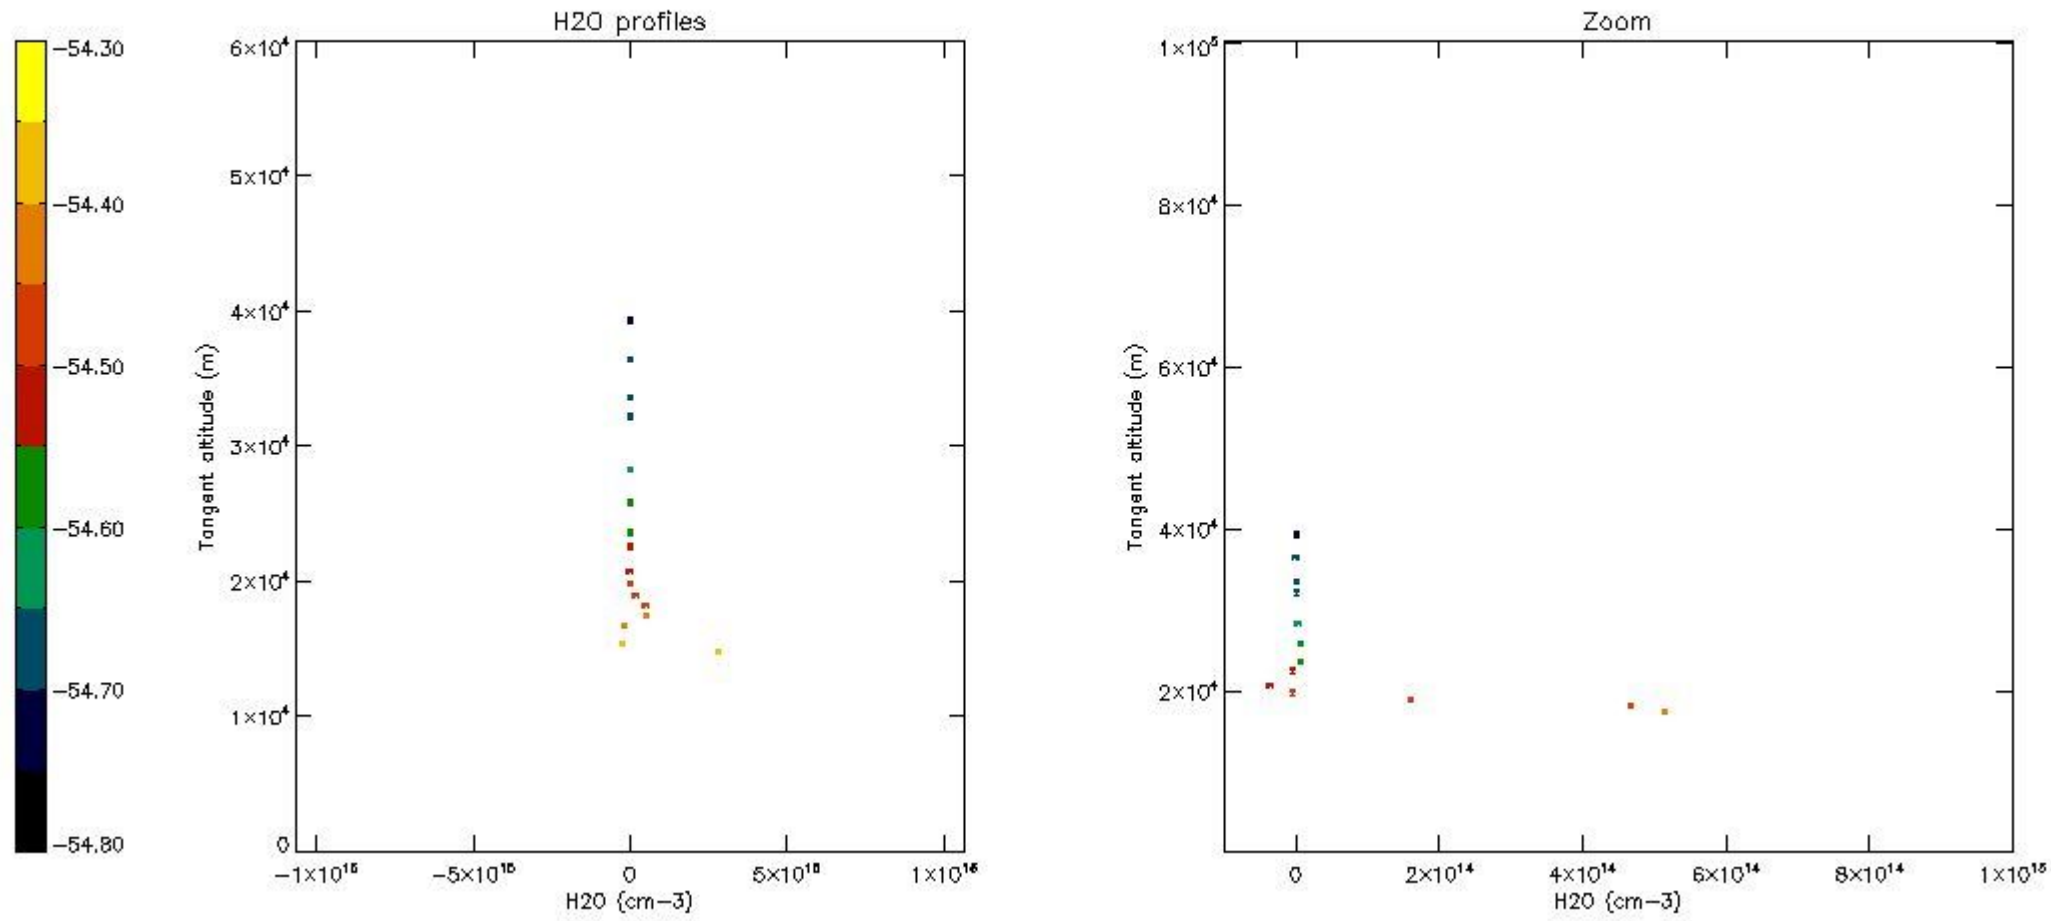

6. Auxiliary Data Files used for the production reported in section 2

The number reported in the third column indicates since which file (see list in section 2) the corresponding auxiliary file has been used. The fourth column is the date of those product files.

Type	Auxiliary Filename	Used since product	Used since product date
INST_PHYS_CHARACTERISTICS	GOM_INS_AXVIEC20091111_143220_20030716_120000_20500101_000000	1	01-JUN-2006 00:00:32
LEVEL-2_PROC_CONFIG	GOM_PR2_AXVIEC20091111_152718_20020301_000000_20500101_000000	1	01-JUN-2006 00:00:32
CROSS_SECTIONS_FILE	GOM_CRS_AXVIEC20091111_154832_20020301_000000_20500101_000000	1	01-JUN-2006 00:00:32