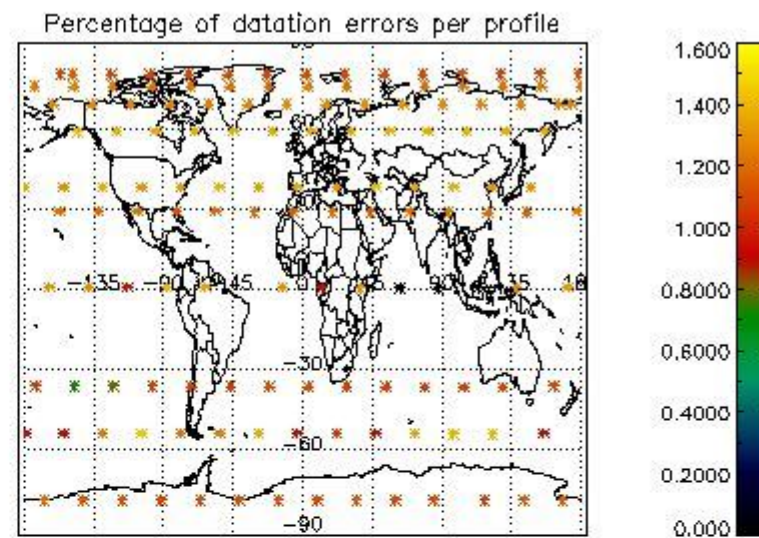

Percentage of datation errors per profile

Percentage of star falling outside central band per profile

Percentage of saturation errors per profile

4.2.2 Plot level 1 quality information per product (world map): ENVISAT DESCENDING passes