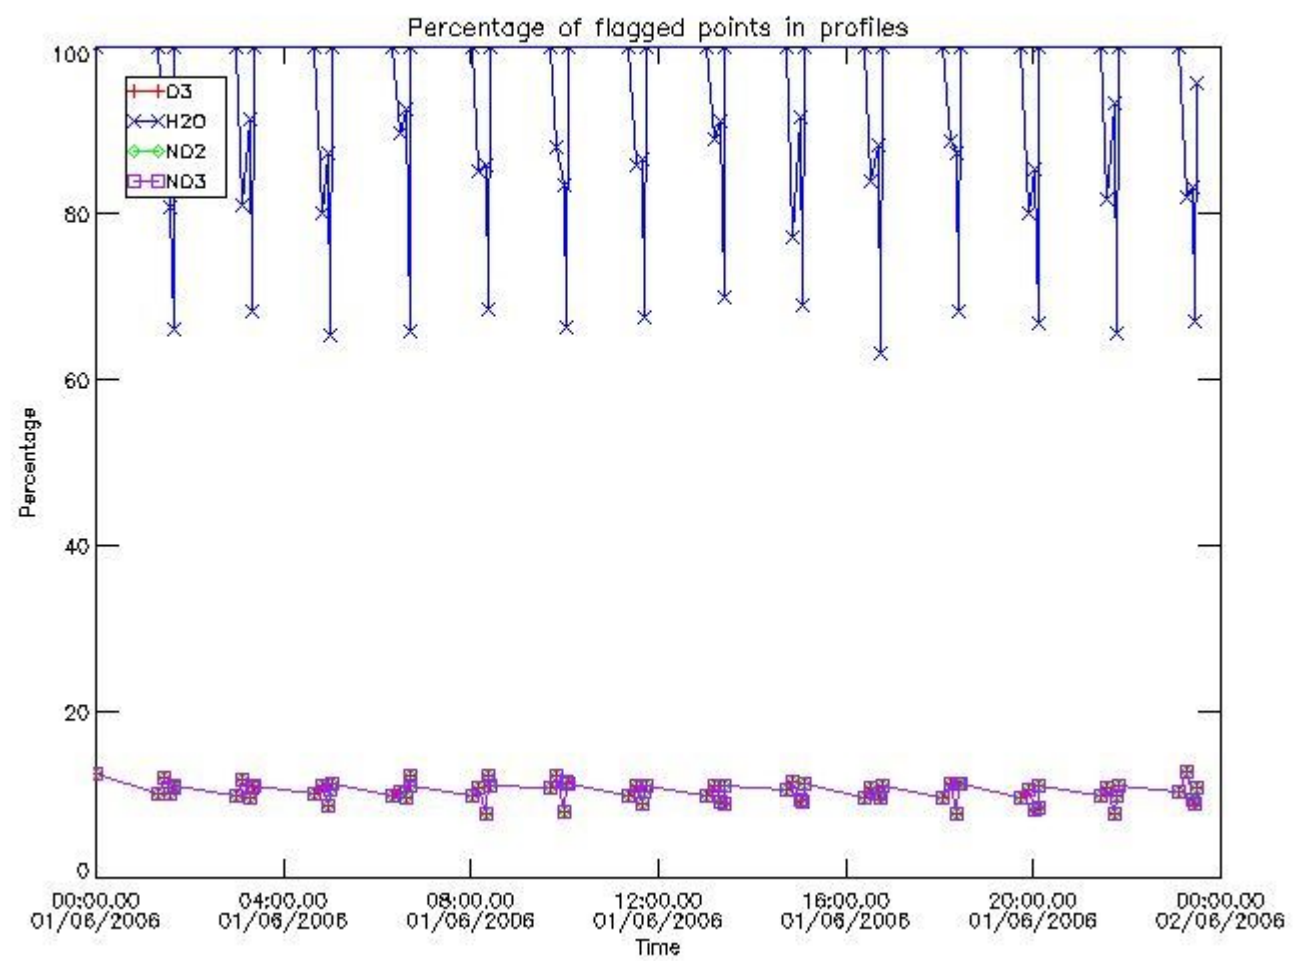

279	GOM_NL__2PRFIN20060601_221546_000000392048_00144_22242_0443.N1	01-JUN-2006 22:15:46	Bright	39.000	120	1Del Oph	2.7340	3200.0	78	22242	No
280	GOM_NL__2PRFIN20060601_222440_000000372048_00144_22242_0444.N1	01-JUN-2006 22:24:40	Bright	37.000	67	5Alp CrB	2.2210	11000.	74	22242	No
281	GOM_NL__2PRFIN20060601_222716_000000412048_00144_22242_0445.N1	01-JUN-2006 22:27:16	Bright	40.500	133	40Zet Her	2.8070	6000.0	81	22242	No
282	GOM_NL__2PRFIN20060601_223514_000000382048_00144_22242_0446.N1	01-JUN-2006 22:35:14	Bright	38.000	119	14Eta Dra	2.7270	4700.0	76	22242	No
283	GOM_NL__2PRFIN20060601_224535_000000462048_00144_22242_0447.N1	01-JUN-2006 22:45:35	Bright	45.500	89	5Alp Cep	2.4510	8000.0	91	22242	No
284	GOM_NL__2PRFIN20060601_225041_000000562048_00144_22242_0448.N1	01-JUN-2006 22:50:41	Bright	56.000	76	27Gam Cas	2.3000	30000.	112	22242	No
285	GOM_NL__2PRFIN20060601_225827_000000472048_00144_22242_0449.N1	01-JUN-2006 22:58:27	Bright	46.500	53	43Bet And	2.0480	3300.0	93	22242	No
286	GOM_NL__2PRFIN20060601_230610_000000542048_00144_22242_0450.N1	01-JUN-2006 23:06:10	Dark	53.500	140	88Gam Peg	2.8340	26000.	107	22242	No
287	GOM_NL__2PRFIN20060601_231511_000000482048_00144_22242_0451.N1	01-JUN-2006 23:15:11	Dark	47.500	52	16Bet Cet	2.0370	4500.0	95	22242	No
288	GOM_NL__2PRFIN20060601_232400_000000542048_00144_22242_0452.N1	01-JUN-2006 23:24:00	Dark	54.000	18	24Alp PsA	1.1660	9700.0	108	22242	No
289	GOM_NL__2PRFIN20060601_232715_000000572048_00145_22243_0434.N1	01-JUN-2006 23:27:15	Dark	56.500	63	Bet Gru	2.1500	2800.0	113	22243	No
290	GOM_NL__2PRFIN20060601_232908_000000472048_00145_22243_0435.N1	01-JUN-2006 23:29:08	Dark	46.500	31	Alp Gru	1.7340	15200.	93	22243	No
291	GOM_NL__2PRFIN20060601_233404_000000442048_00145_22243_0436.N1	01-JUN-2006 23:34:04	Straylight	43.500	45	Alp Pav	1.9400	26000.	87	22243	No
292	GOM_NL__2PRFIN20060601_234309_000000462048_00145_22243_0437.N1	01-JUN-2006 23:43:09	Straylight	46.000	40	The Sco	1.8590	7100.0	92	22243	No
293	GOM_NL__2PRFIN20060601_234457_000000462048_00145_22243_0438.N1	01-JUN-2006 23:44:57	Twi_and_stray	45.500	25	35Lam Sco	1.6200	28000.	91	22243	No
294	GOM_NL__2PRFIN20060601_234642_000000442048_00145_22243_0439.N1	01-JUN-2006 23:46:42	Twi_and_stray	43.500	75	26Eps Sco	2.2910	4250.0	87	22243	No
295	GOM_NL__2PRFIN20060601_234844_000000562048_00145_22243_0440.N1	01-JUN-2006 23:48:44	Bright	55.500	136	23Tau Sco	2.8220	30000.	111	22243	No
296	GOM_NL__2PRFIN20060601_235220_000000432048_00145_22243_0441.N1	01-JUN-2006 23:52:20	Bright	43.000	86	35Eta Oph	2.4300	10200.	86	22243	No
297	GOM_NL__2PRFIN20060601_235411_000000412048_00145_22243_0442.N1	01-JUN-2006 23:54:11	Bright	40.500	98	13Zet Oph	2.5710	30000.	81	22243	No
298	GOM_NL__2PRFIN20060601_235622_000000402048_00145_22243_0443.N1	01-JUN-2006 23:56:22	Bright	39.500	120	1Del Oph	2.7340	3200.0	79	22243	No

3. Quality information per product

In this section it is plotted some information contained in the Quality Summary data set of the level 2 products. Only products in dark limb conditions and without errors (error flag in the MPH set to "0") are used.

3.1 Plot quality information per product (time dependant)

3.2 Plot quality information per product (world map)