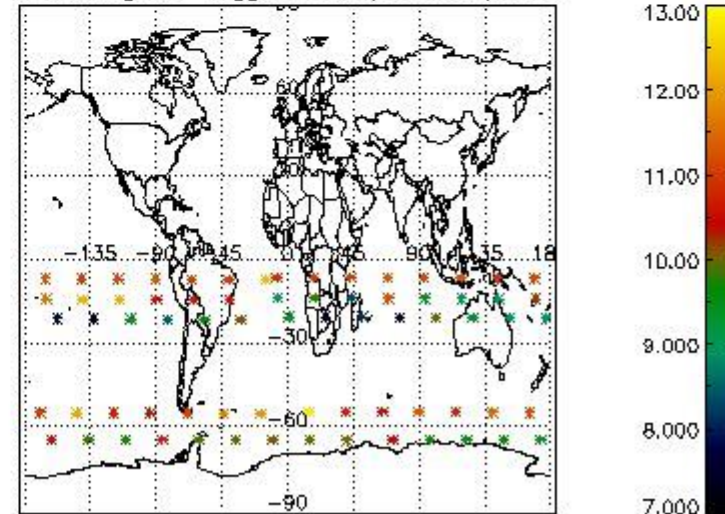

Percentage of flagged data per NO3 profile

4. Level 1 quality information per product

In this section it is plotted some information contained in the Quality Summary data set of the level 2 products that comes from the level 1b processing. Products without errors (error flag in the MPH set to "0") are used.

4.1 Plot quality information per product (time dependant) coming from level 1b processing

4.1.1 Plot level 1 quality information per product (time dependant): ENVISAT ASCENDING passes