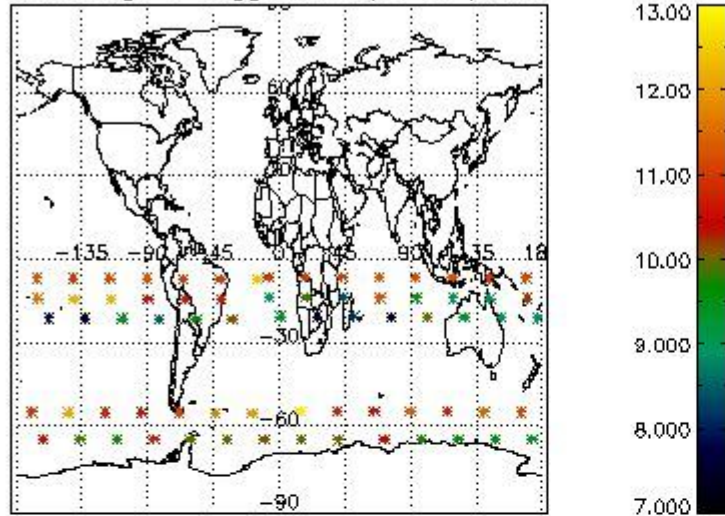

3. Quality information per product

In this section it is plotted some information contained in the Quality Summary data set of the level 2 products. Only products in dark limb conditions and without errors (error flag in the MPH set to "0") are used.

3.1 Plot quality information per product (time dependant)

3.2 Plot quality information per product (world map)

Percentage of flagged data per O3 profile

Percentage of flagged data per H2O profile

Percentage of flagged data per NO2 profile