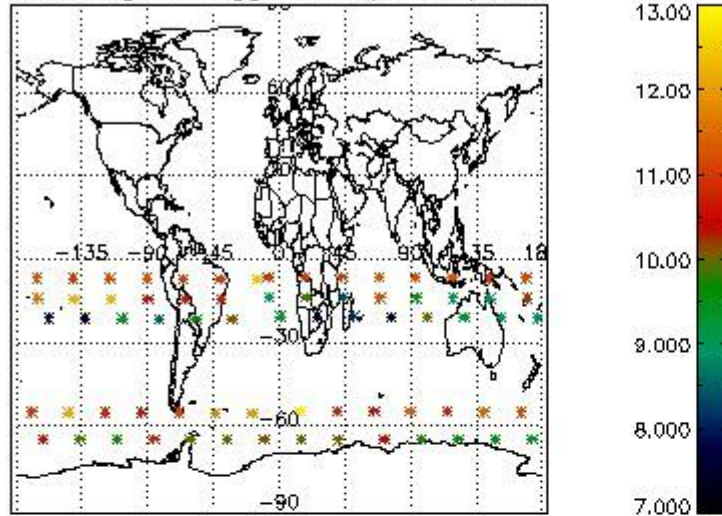

Percentage of flagged data per O3 profile