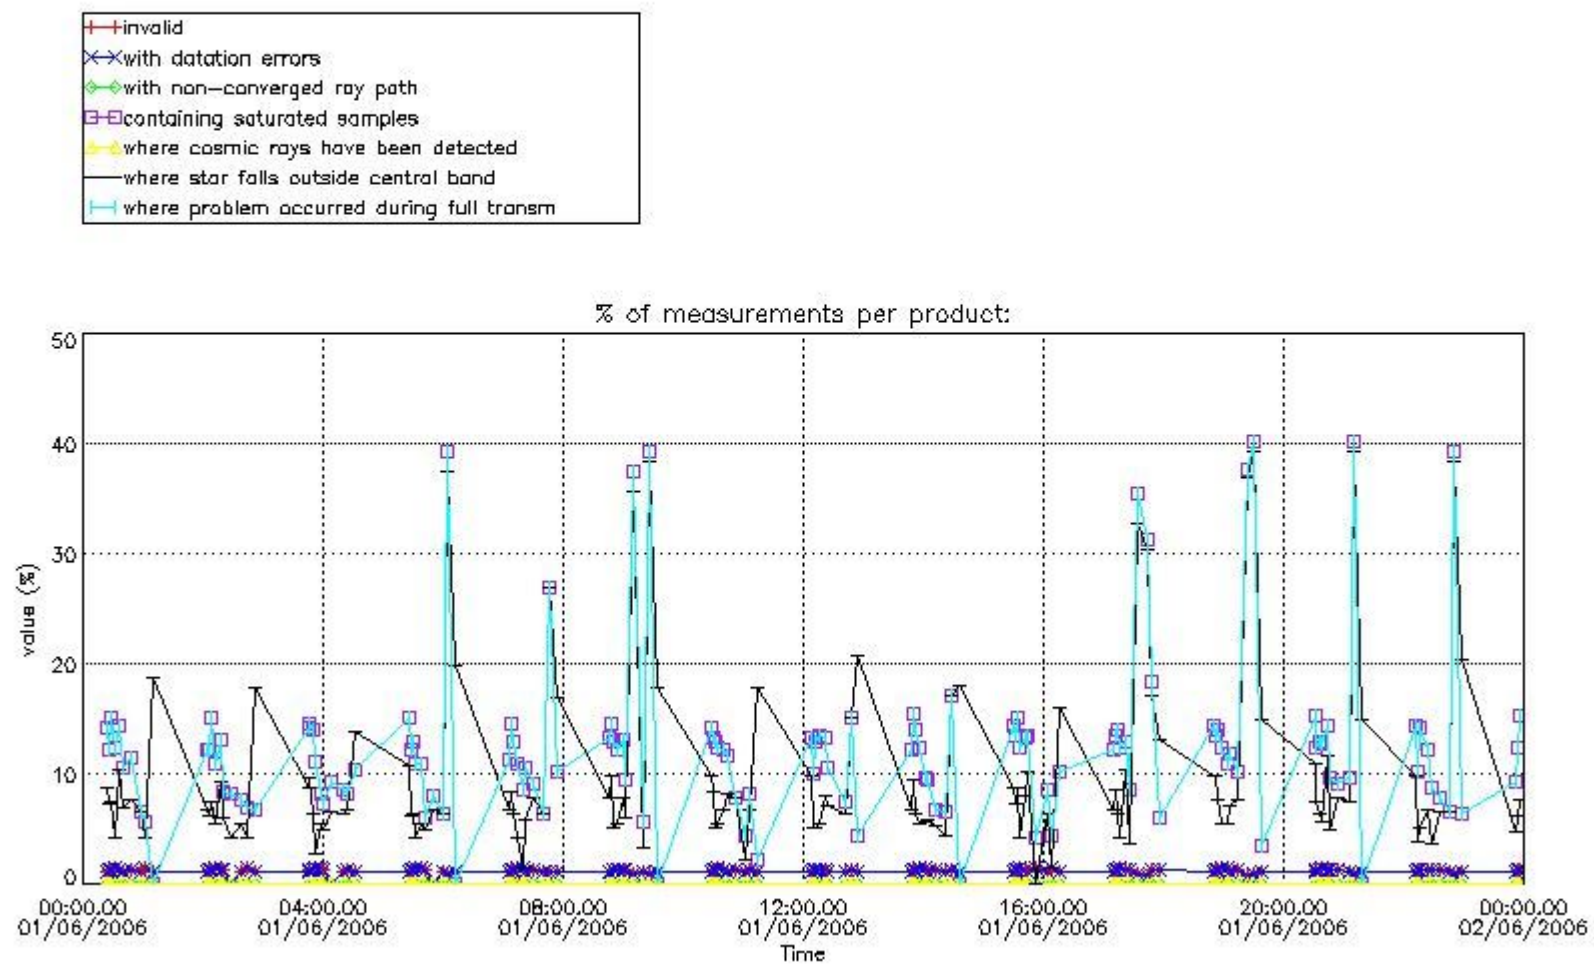

[6. Auxiliary Data Files used for the production reported in section 2](#)

This report presents the daily analysis on parameters extracted from GOMOS level 2 data (GOM_NL__2P). It is intended to monitor some important parameters that will impact the quality of these products. A list of level 2 products (and content) that have arrived during the reporting day to the PCF is also given.

3.1 Plot quality information per product (time dependant)

3.2 Plot quality information per product (world map)

Percentage of flagged data per O3 profile

Percentage of flagged data per H2O profile

Percentage of flagged data per NO2 profile

Percentage of flagged data per NO3 profile

4. Level 1 quality information per product

In this section it is plotted some information contained in the Quality Summary data set of the level 2 products that comes from the level 1b processing. Products without errors (error flag in the MPH set to "0") are used.

4.1 Plot quality information per product (time dependant) coming from level 1b processing

4.1.1 Plot level 1 quality information per product (time dependant): ENVISAT ASCENDING passes

4.1.2 Plot level 1 quality information per product (time dependant): ENVI SAT DESCENDING passes