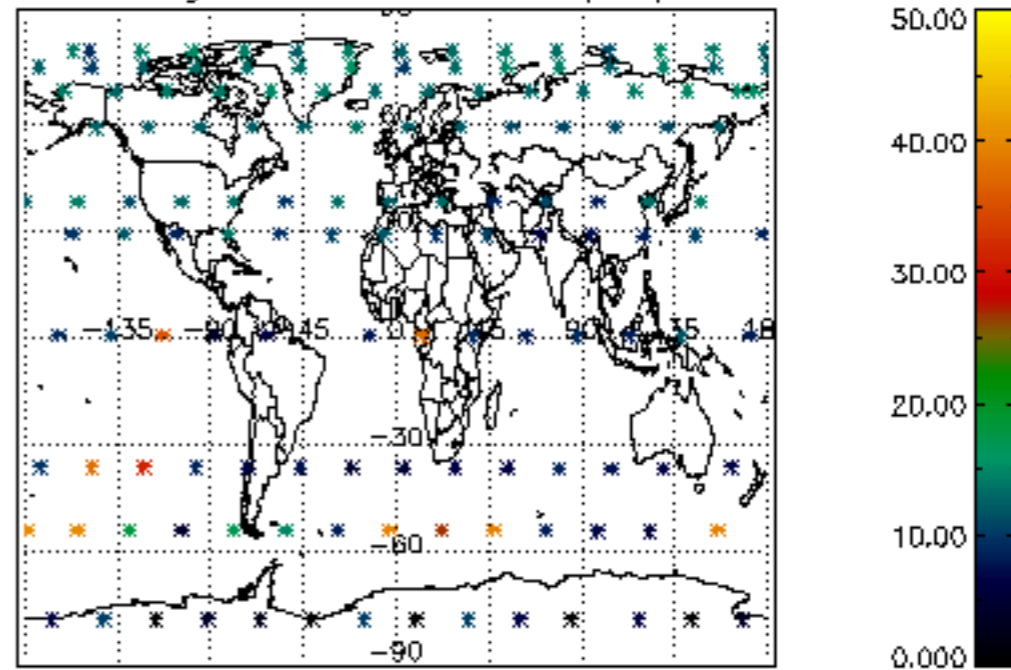

Percentage of saturation errors per profile