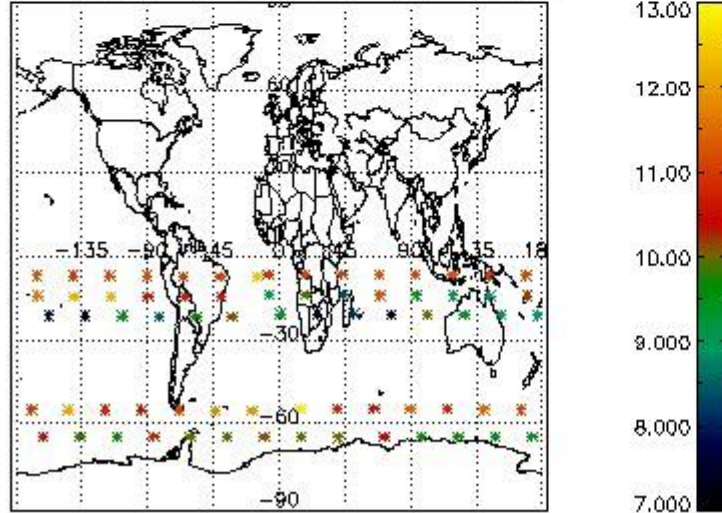

3.1 Plot quality information per product (time dependant)

3.2 Plot quality information per product (world map)

Percentage of flagged data per O3 profile

Percentage of flagged data per H2O profile

Percentage of flagged data per NO2 profile