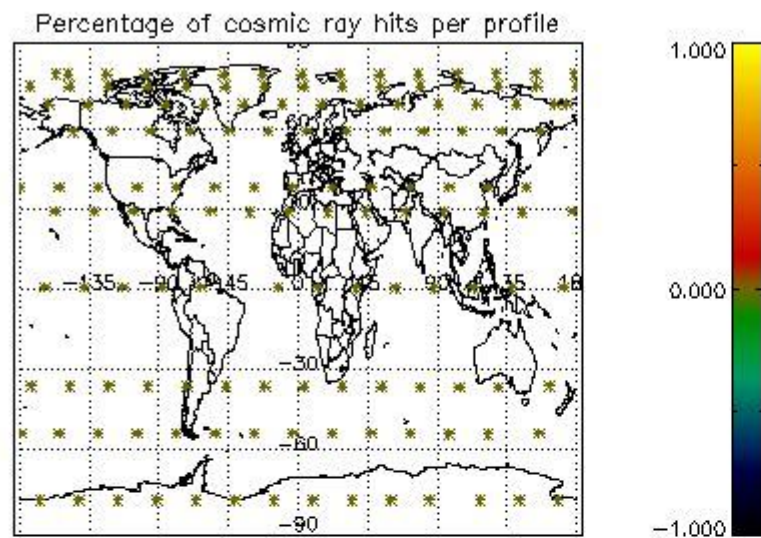

Percentage of datation errors per profile

Percentage of star falling outside central band per profile

Percentage of saturation errors per profile

4.2.2 Plot level 1 quality information per product (world map): ENVISAT DESCENDING passes