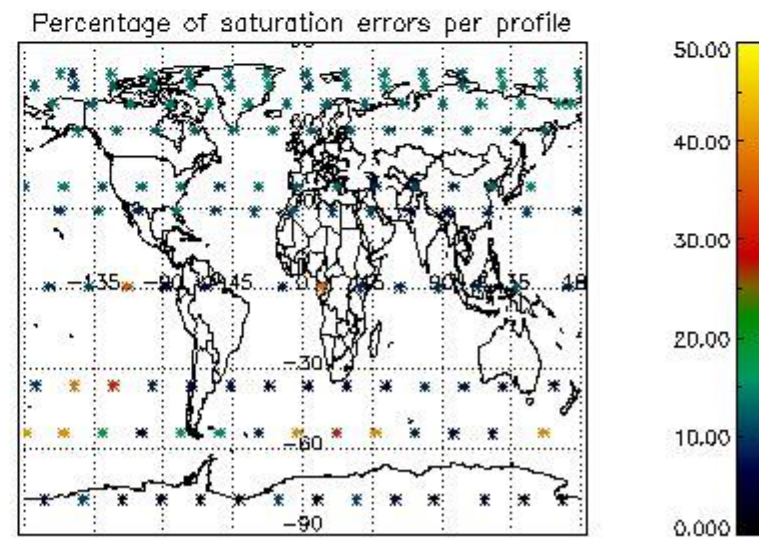

Percentage of datation errors per profile

Percentage of star falling outside central band per profile

Percentage of saturation errors per profile

4.2.2 Plot level 1 quality information per product (world map): ENVISAT DESCENDING passes