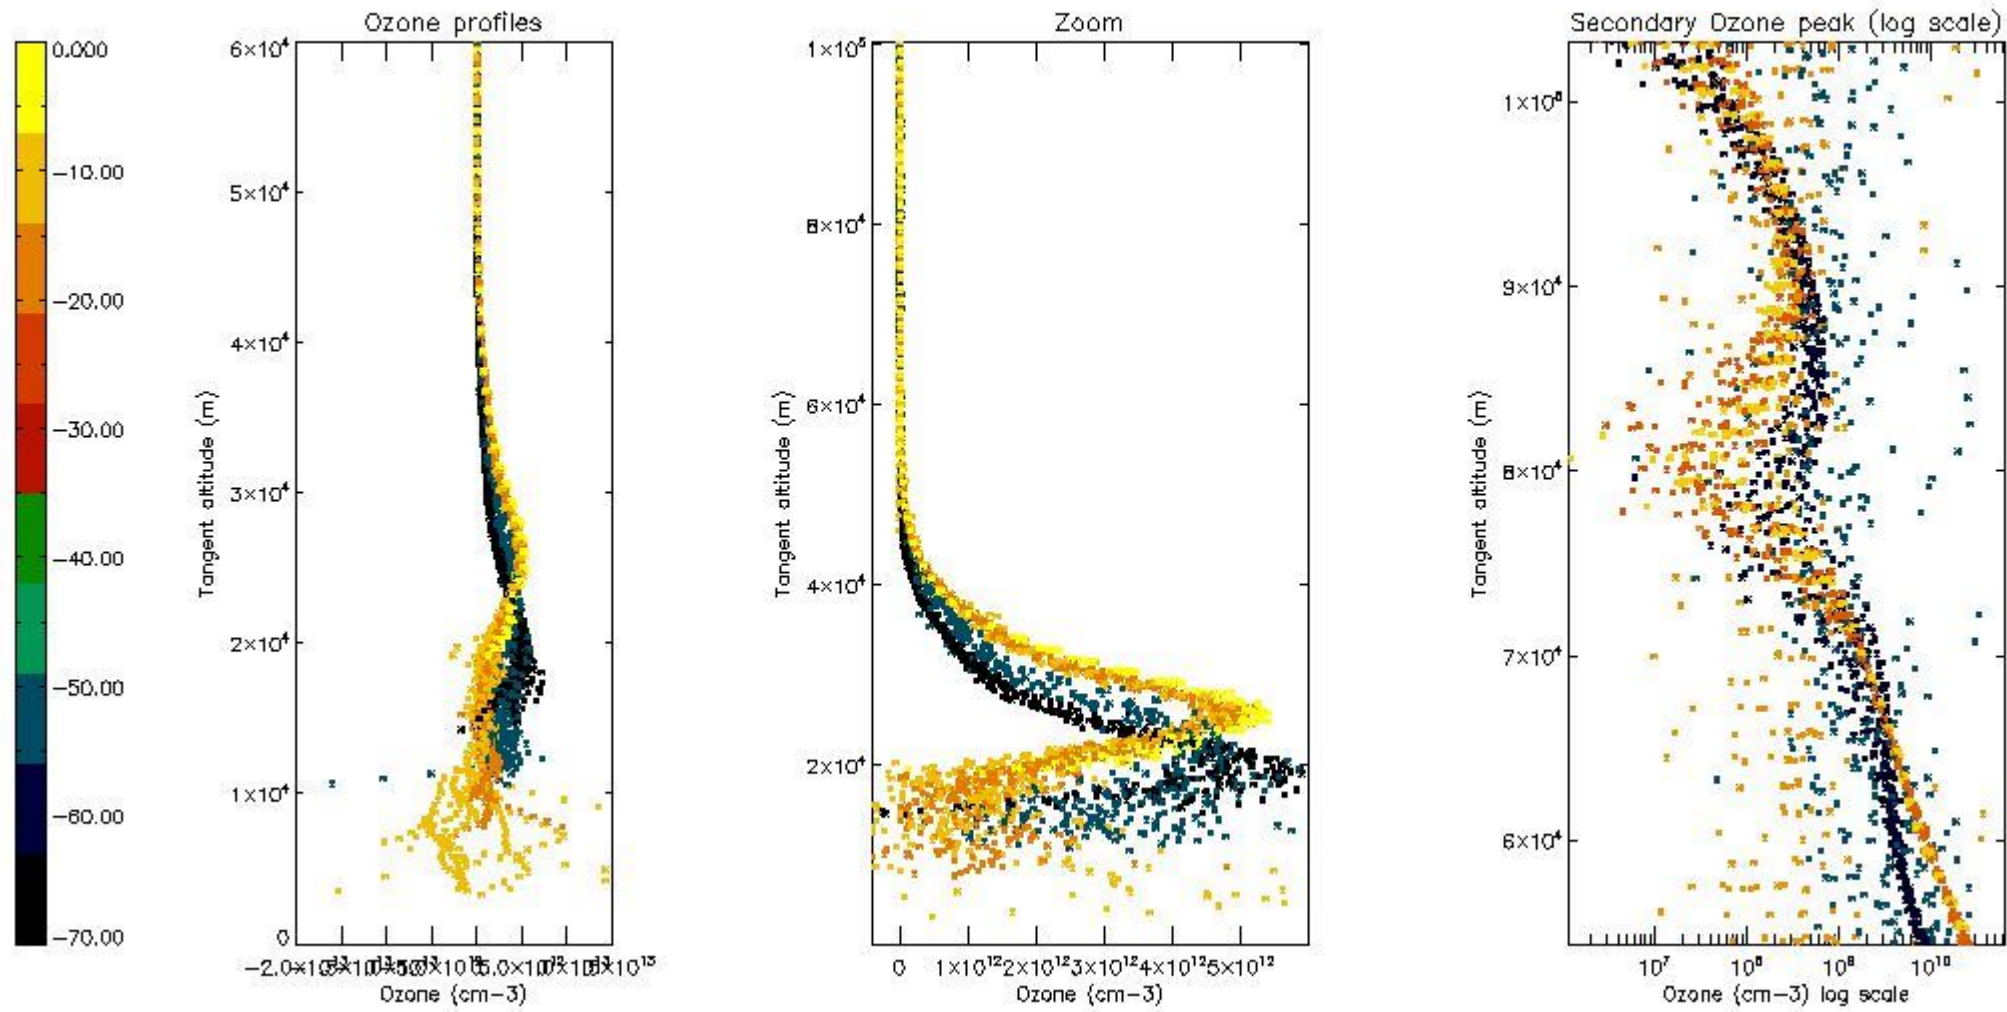

STD < 10	11
STD < 5	8

5.2 Plot ozone profiles for all STD (dark without errors)

The colorbar represents the latitude.

5.3 Plot ozone profiles where STD < 20% (dark without errors)

The colorbar represents the latitude.