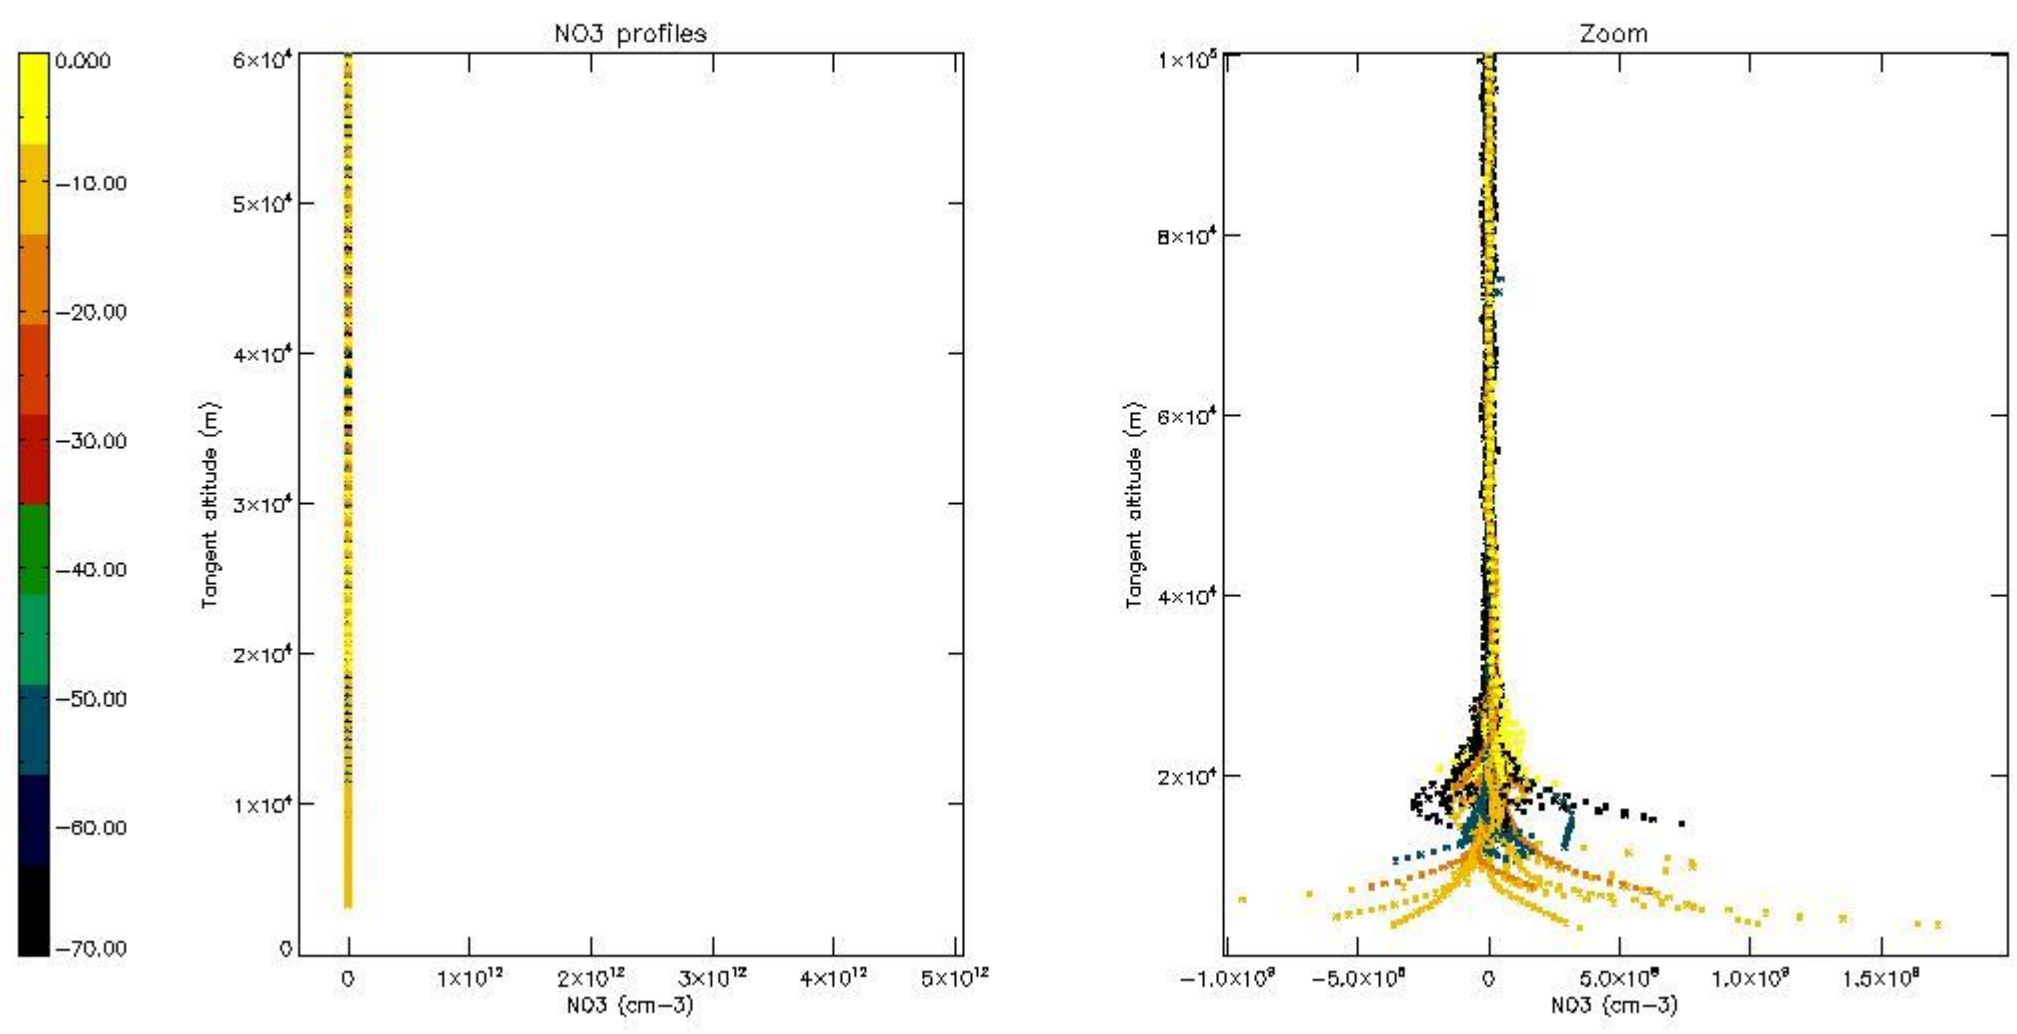

5.4 Plot ozone profiles where $STD < 10\%$ (dark without errors)

The colorbar represents the latitude.

5.5 Plot ozone profiles where $STD < 5\%$ (dark without errors)

The colorbar represents the latitude.

5.6 Plot NO₂ profiles for all STD (dark without errors)

The colorbar represents the latitude.

5.7 Plot NO3 profiles for all STD (dark without errors)

The colorbar represents the latitude.

5.8 Plot H2O profiles for all STD (only for occultations of stars 1,2,3,4,13,14,16,26,63 dark without errors)