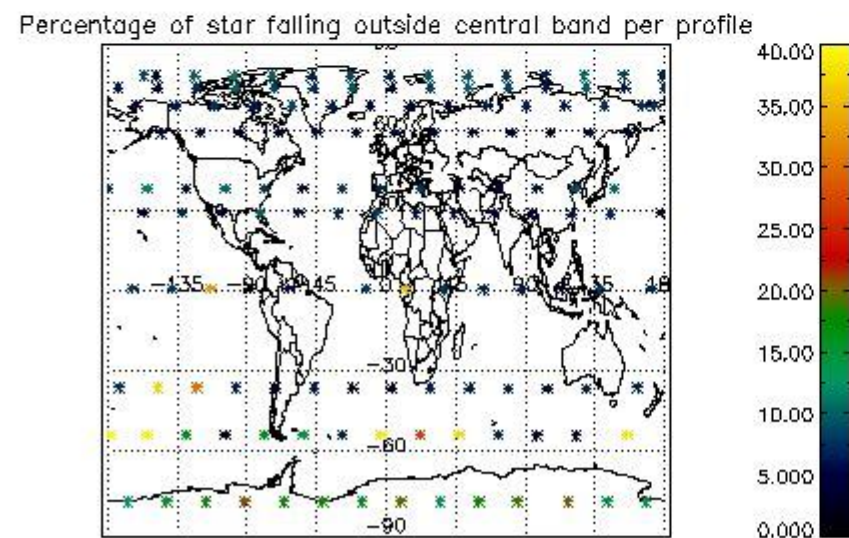

5. Trace gas profiles

5.1 Ozone statistics based on quality of products

The final quality of the products can be "measured" using the STD (Standard Deviation) attached to every point profile. This information is written to the parameter GOM_NL__2P/NL_LOCAL_SPECIES_DENSITY/o3_std of the level 2 products. The table below shows the statistics for given STD ranges.

The statistics are given with respect to the overall valid production:

- Products without fatal errors: GOM_NL__2P/MPH/PRODUCT_ERR=0
- Valid point profile: GOM_NL__2P/NL_LOCAL_SPECIES_DENSITY/pcd(0)=0

The 'Criteria' is applied to valid points of dark limb products:

- Products in dark limb illumination condition: GOM_NL__2P/NL_SUMMARY_QUALITY/obs_ill_cond=0
- Products without fatal errors: GOM_NL__2P/MPH/PRODUCT_ERR=0
- Valid point profile: GOM_NL__2P/NL_LOCAL_SPECIES_DENSITY/pcd(0)=0

So, the table below shows the percentage of dark limb and valid observations for each criteria with respect to the overall valid daily observations.

Criteria	% of total production
All STD	28
STD < 20	15