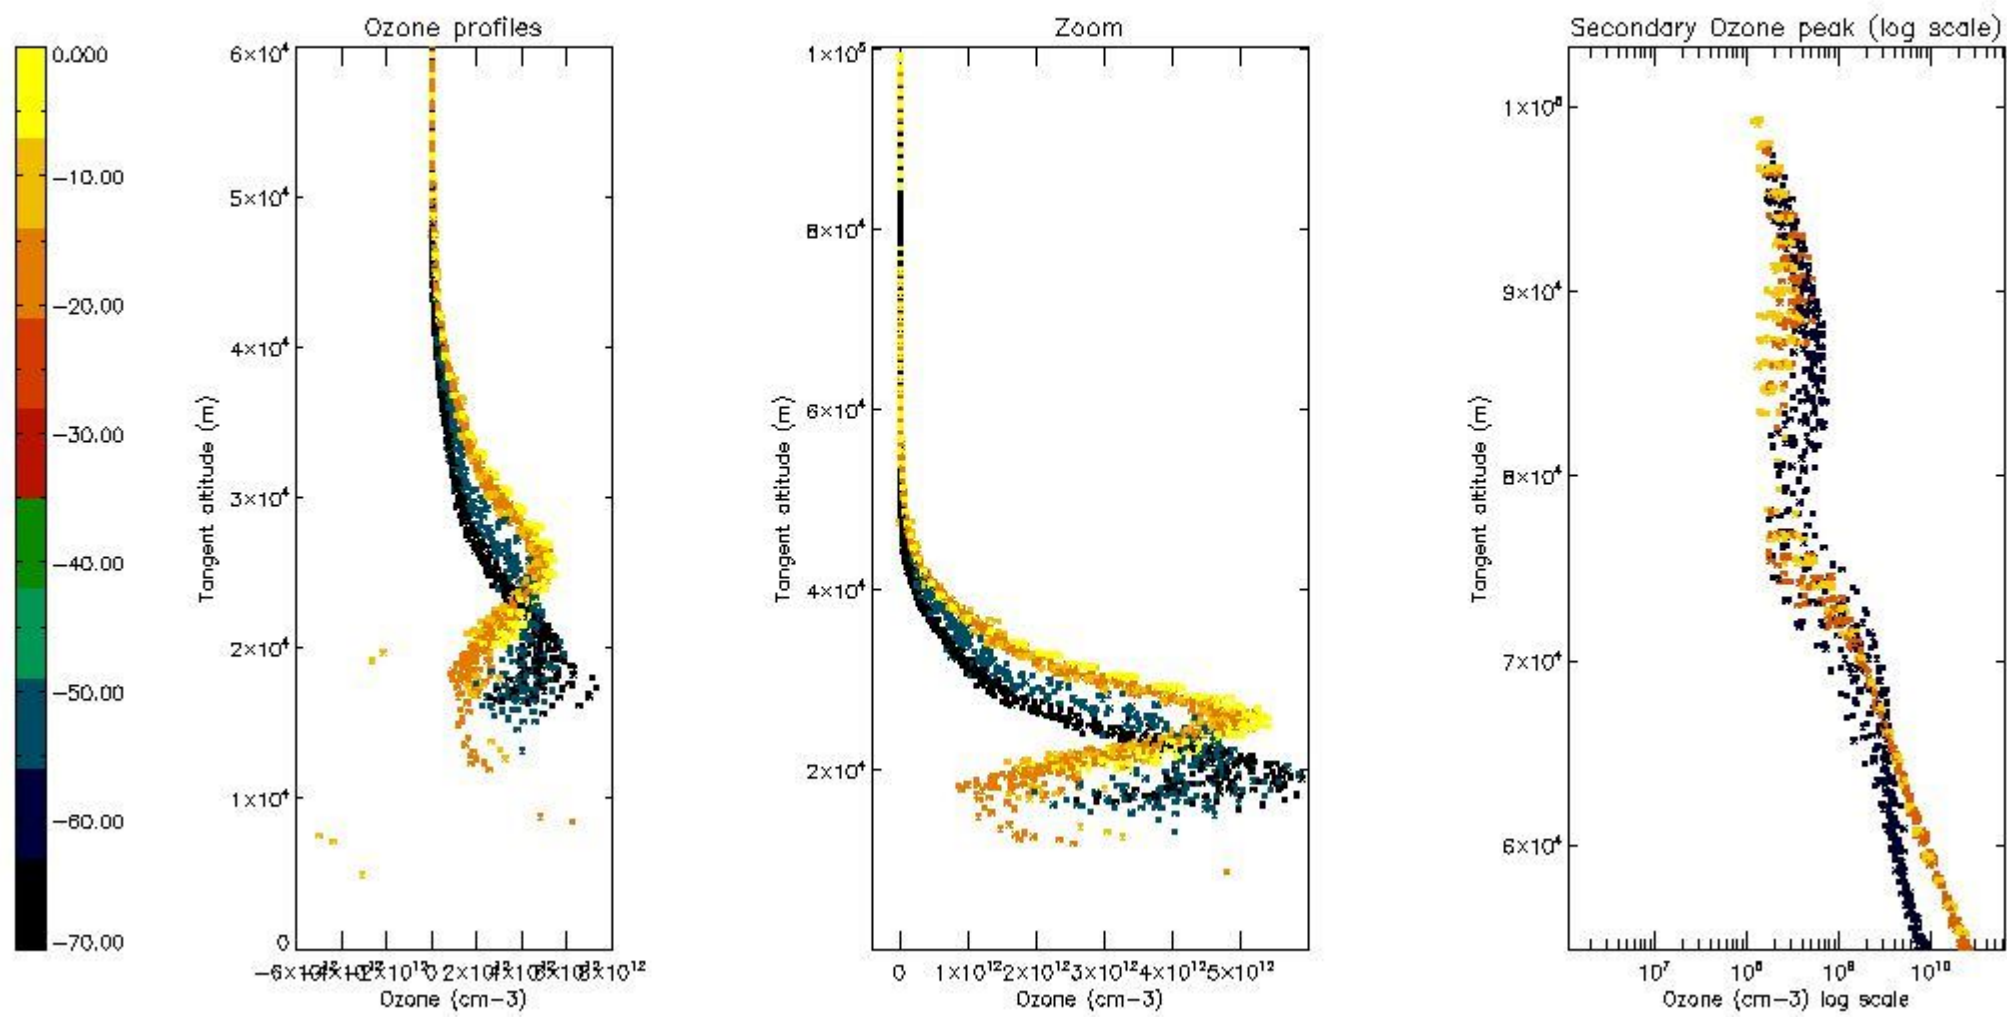

STD < 10	11
STD < 5	8

5.2 Plot ozone profiles for all STD (dark without errors)

The colorbar represents the latitude.

5.3 Plot ozone profiles where STD < 20% (dark without errors)

The colorbar represents the latitude.

5.4 Plot ozone profiles where $STD < 10\%$ (dark without errors)

The colorbar represents the latitude.

5.5 Plot ozone profiles where $STD < 5\%$ (dark without errors)

The colorbar represents the latitude.