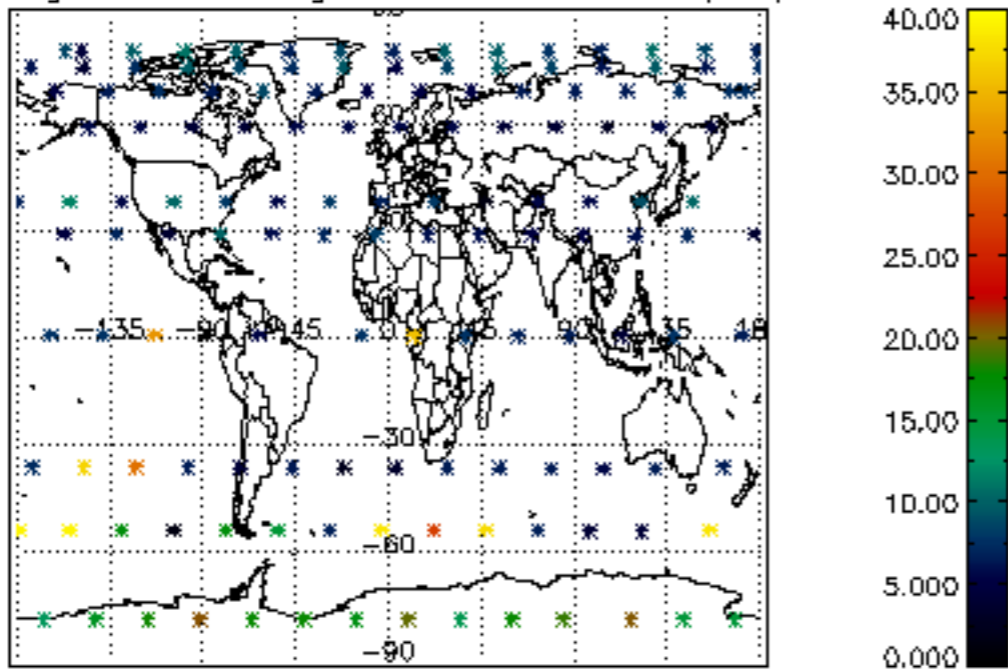

Percentage of star falling outside central band per profile