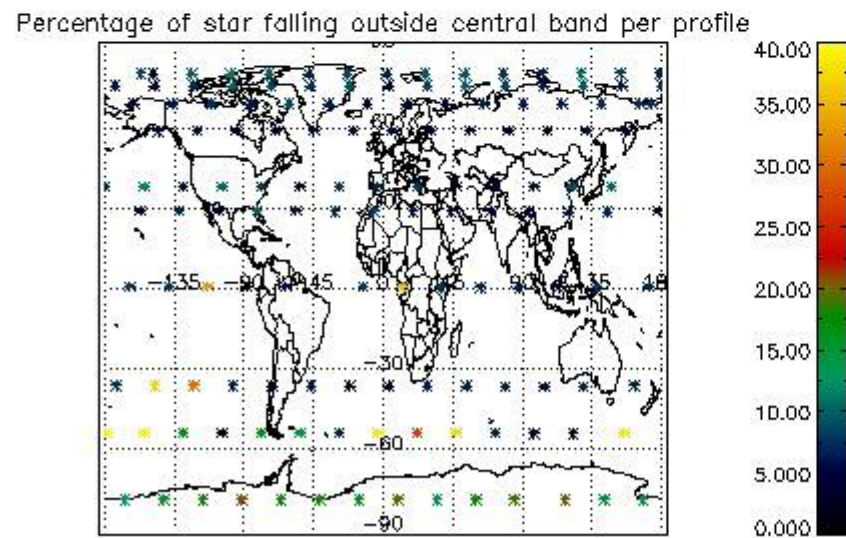

Percentage of datation errors per profile

Percentage of star falling outside central band per profile

Percentage of saturation errors per profile

4.2.2 Plot level 1 quality information per product (world map): ENVISAT DESCENDING passes