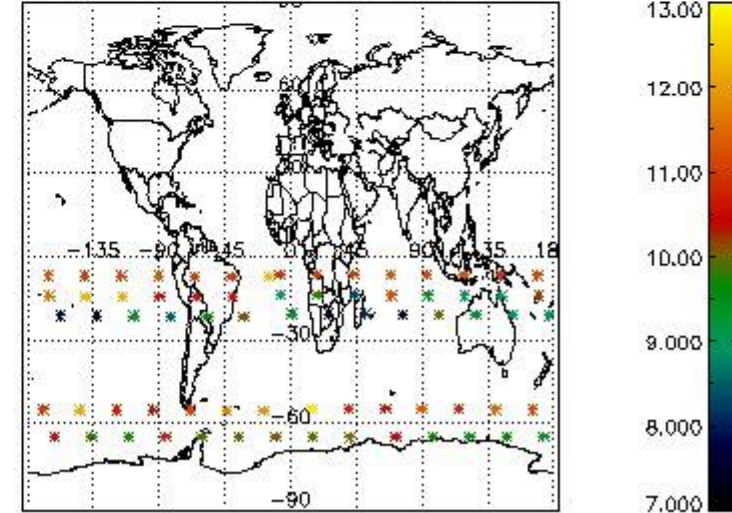

Percentage of flagged data per NO3 profile

4. Level 1 quality information per product

In this section it is plotted some information contained in the Quality Summary data set of the level 2 products that comes from the level 1b processing. Products without errors (error flag in the MPH set to "0") are used.

4.1 Plot quality information per product (time dependant) coming from level 1b processing

4.1.1 Plot level 1 quality information per product (time dependant): ENVISAT ASCENDING passes