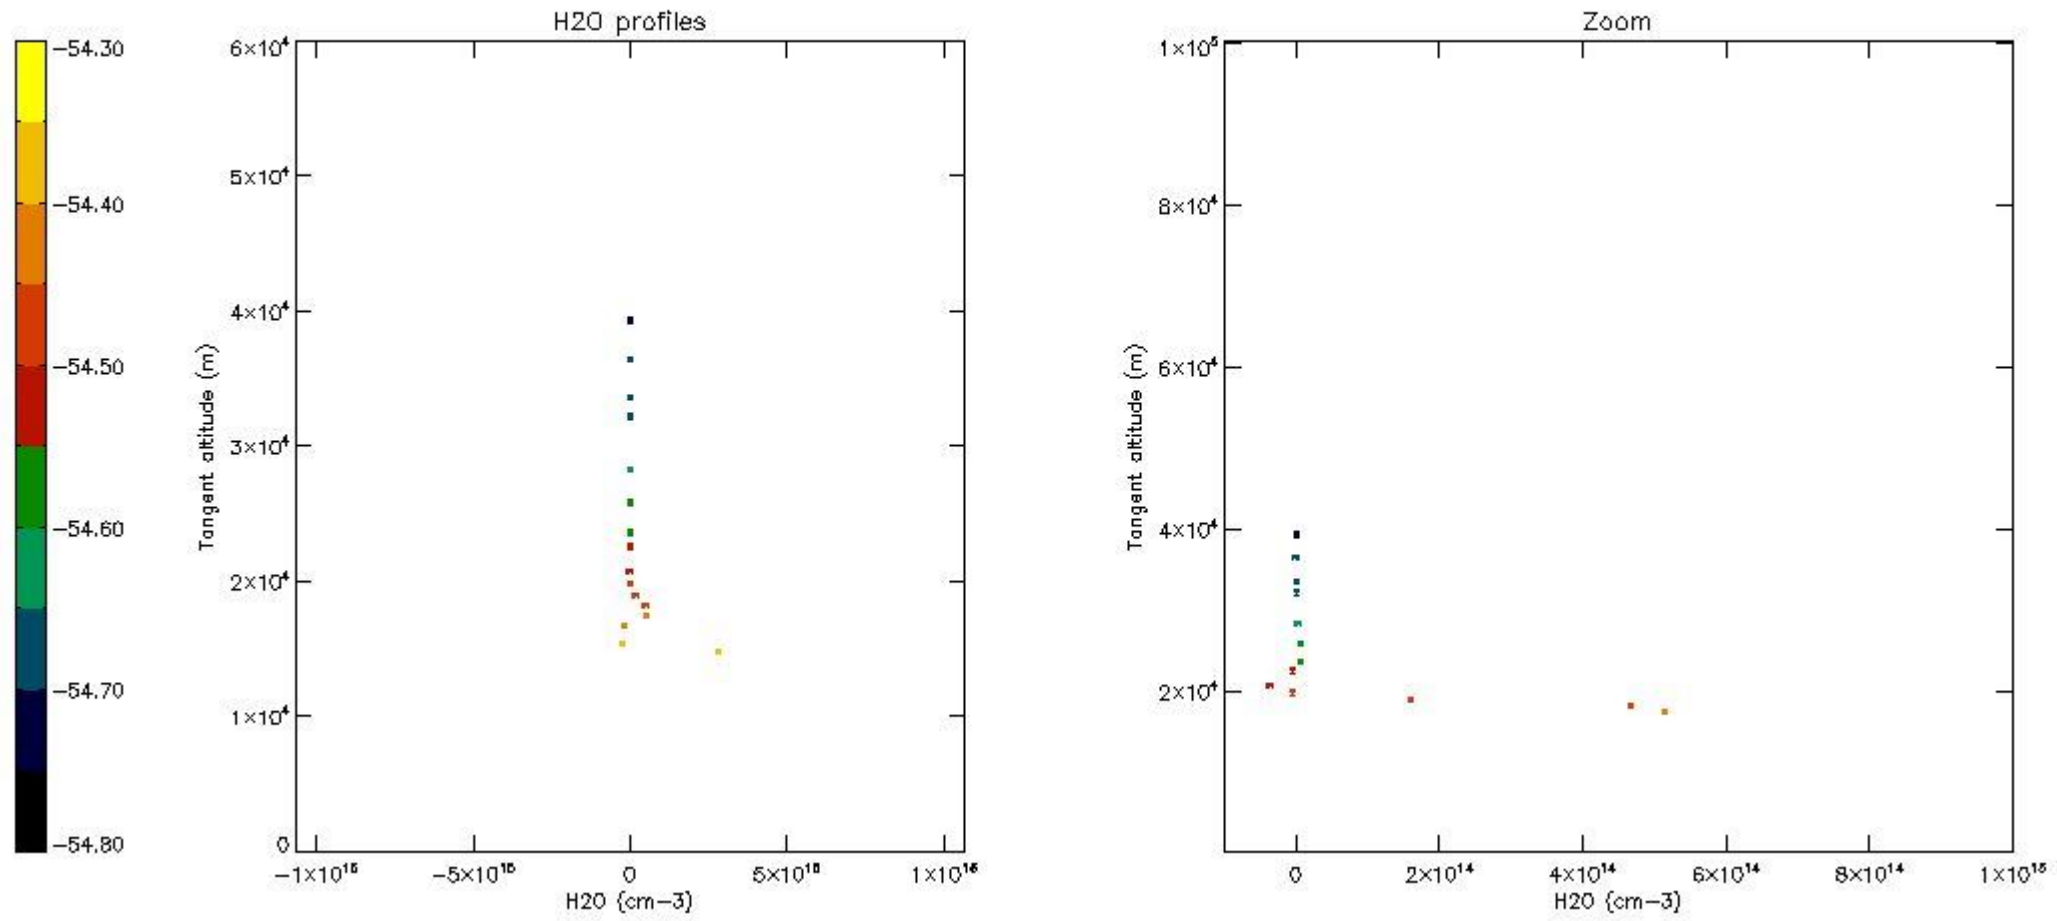

6. Auxiliary Data Files used for the production reported in section 2

The number reported in the third column indicates since which file (see list in section 2) the corresponding auxiliary file has been used. The fourth column is the date of those product files.

Type	Auxiliary Filename	Used since product	Used since product date
INST_PHYS_CHARACTERISTICS	GOM_INS_AXVIEC20091111_143220_20030716_120000_20500101_000000	1	01-JUN-2006 00:00:32
LEVEL-2_PROC_CONFIG	GOM_PR2_AXVIEC20091111_152718_20020301_000000_20500101_000000	1	01-JUN-2006 00:00:32
CROSS_SECTIONS_FILE	GOM_CRS_AXVIEC20091111_154832_20020301_000000_20500101_000000	1	01-JUN-2006 00:00:32