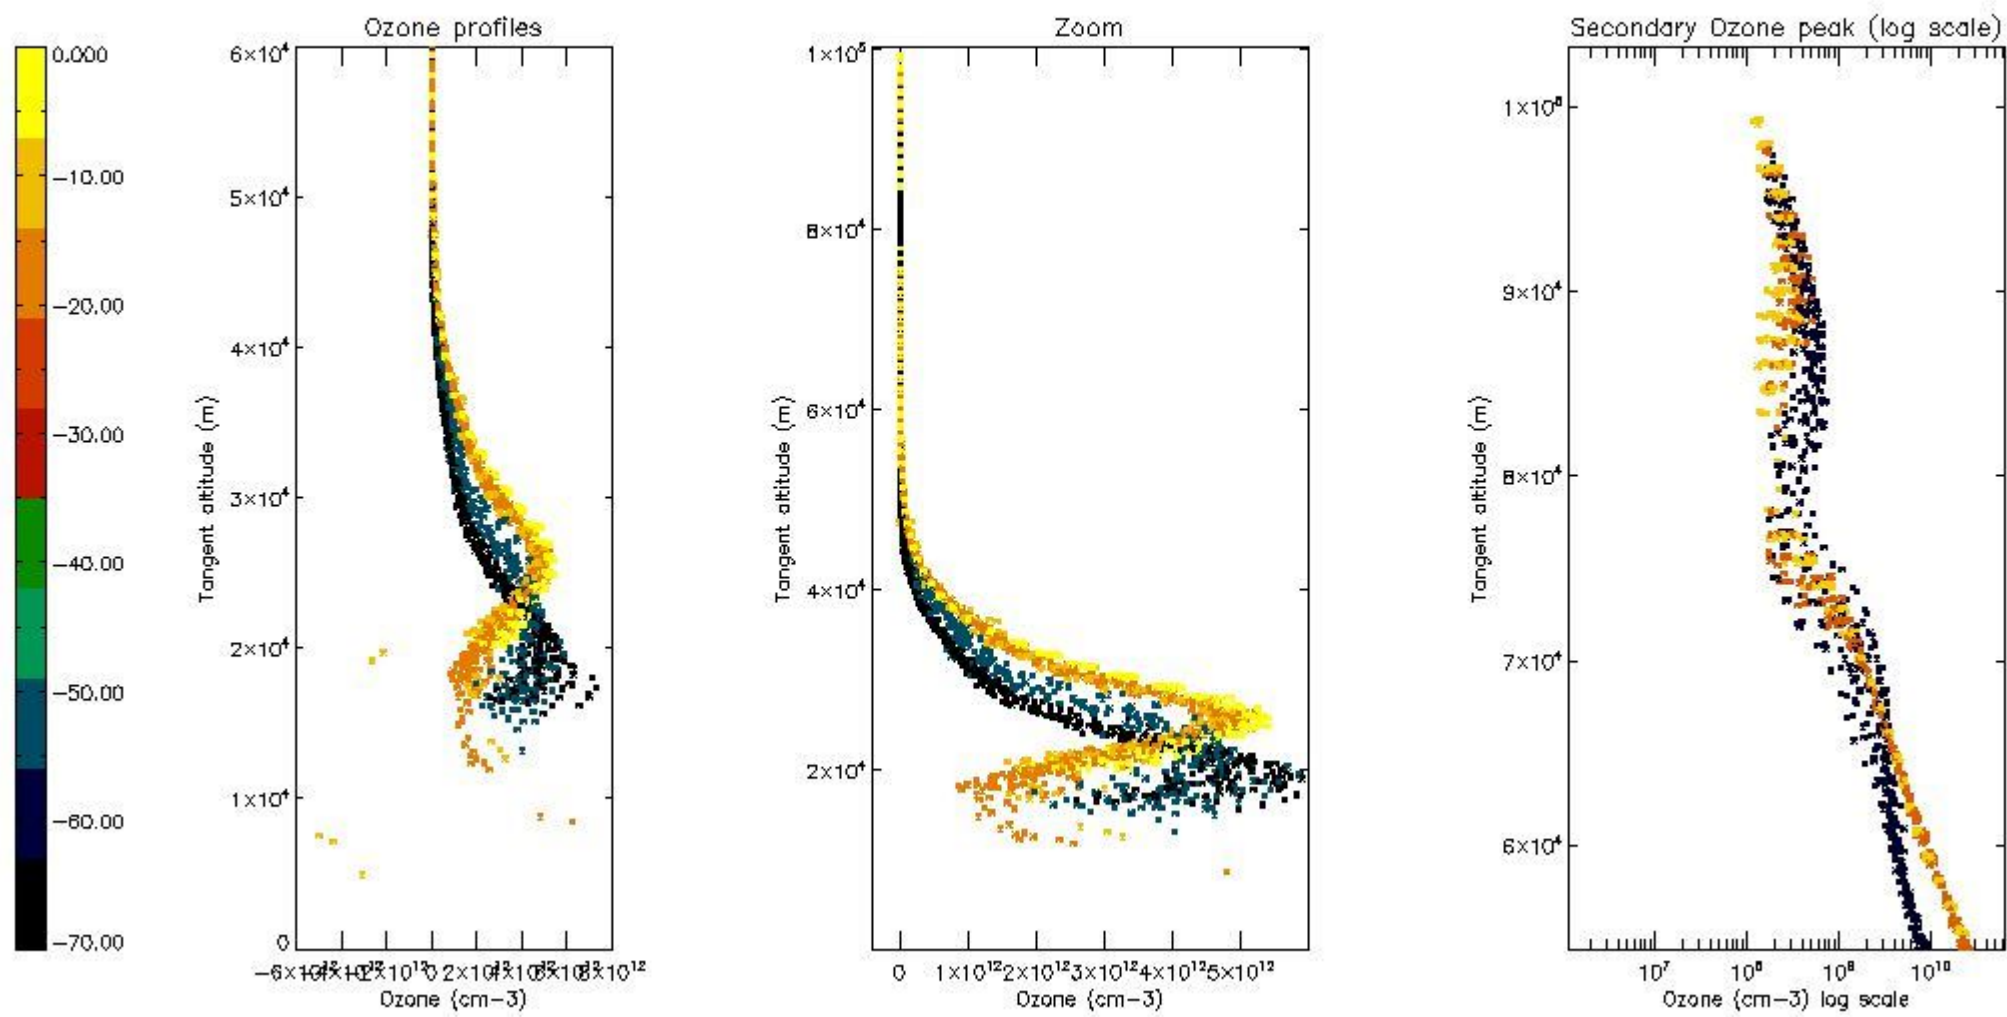

STD < 10	11
STD < 5	8

5.2 Plot ozone profiles for all STD (dark without errors)

The colorbar represents the latitude.

5.3 Plot ozone profiles where STD < 20% (dark without errors)

The colorbar represents the latitude.