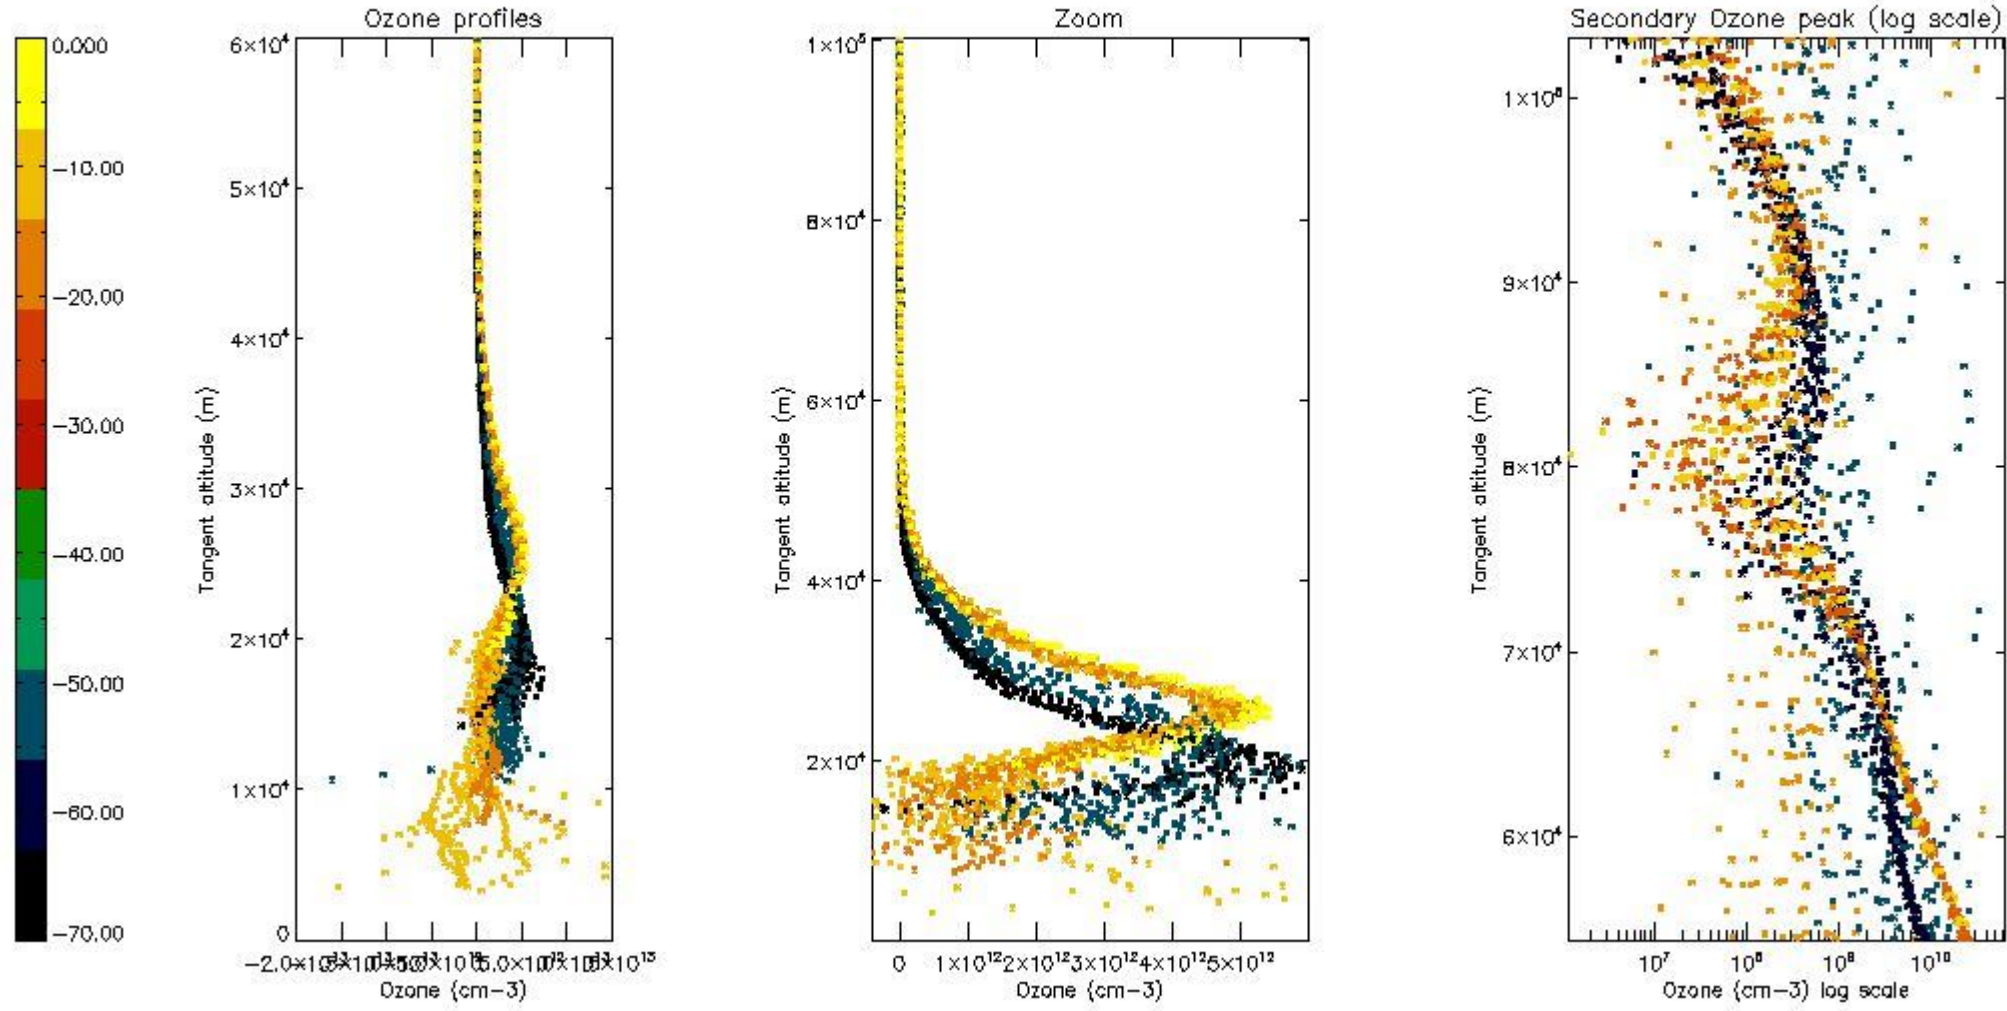

STD < 10	11
STD < 5	8

5.2 Plot ozone profiles for all STD (dark without errors)

The colorbar represents the latitude.

5.3 Plot ozone profiles where STD < 20% (dark without errors)

The colorbar represents the latitude.