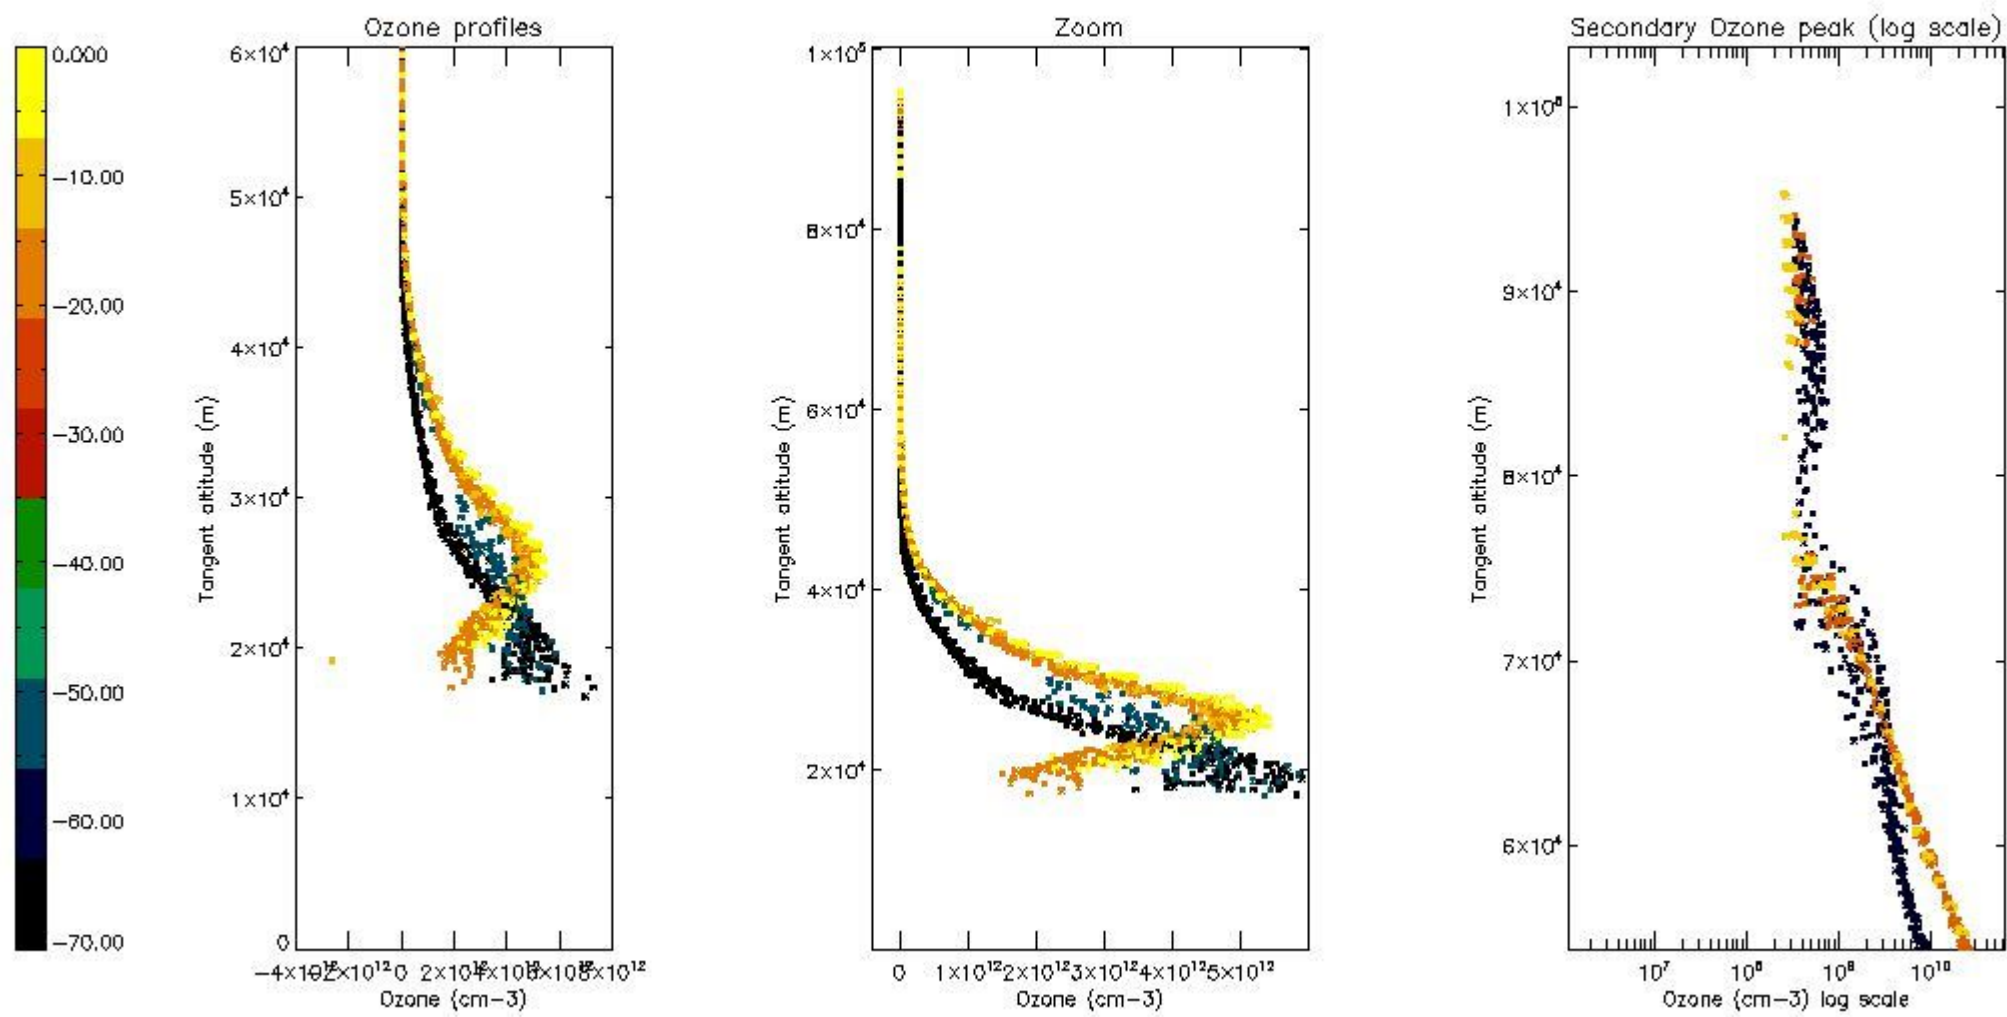

STD < 10	11
STD < 5	8

5.2 Plot ozone profiles for all STD (dark without errors)

The colorbar represents the latitude.

5.3 Plot ozone profiles where STD < 20% (dark without errors)

The colorbar represents the latitude.

5.4 Plot ozone profiles where $STD < 10\%$ (dark without errors)

The colorbar represents the latitude.

5.5 Plot ozone profiles where $STD < 5\%$ (dark without errors)

The colorbar represents the latitude.