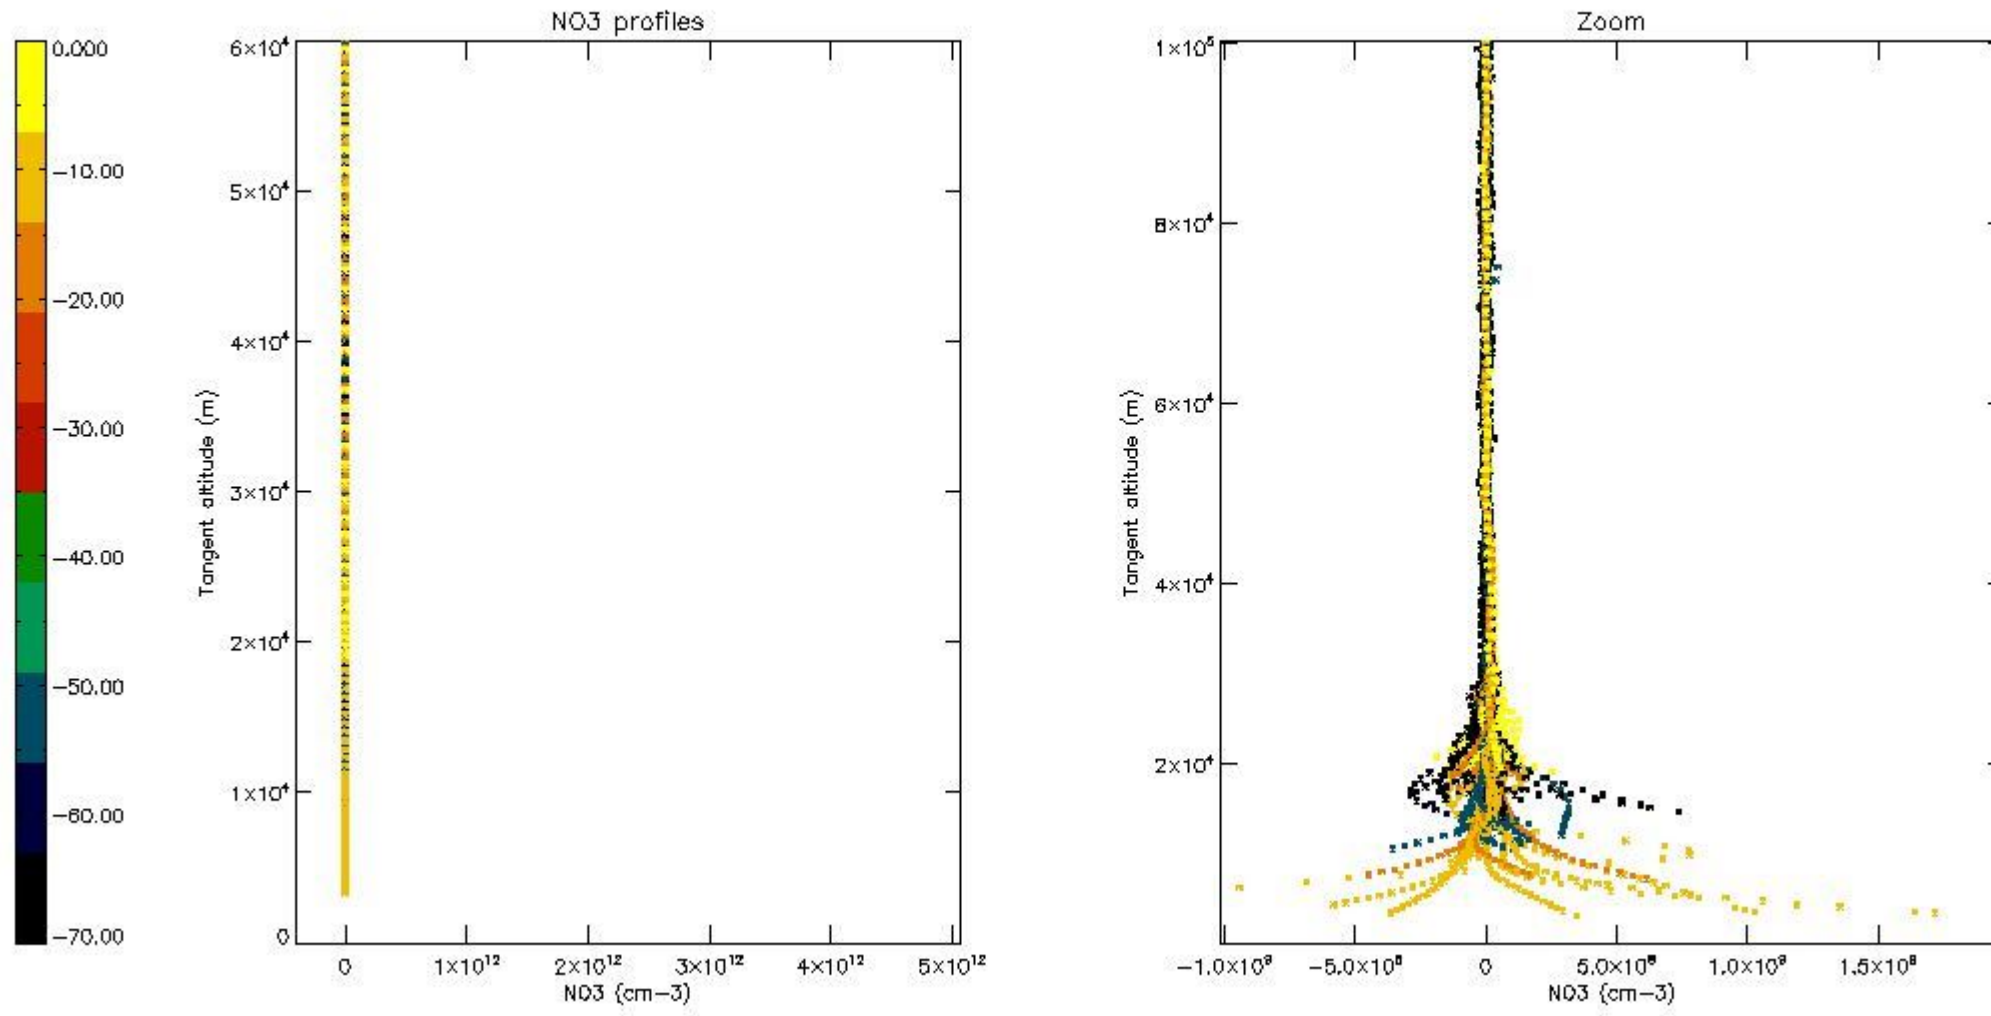

5.8 Plot H₂O profiles for all STD (only for occultations of stars 1,2,3,4,13,14,16,26,63 dark without errors)

The colorbar represents the latitude.