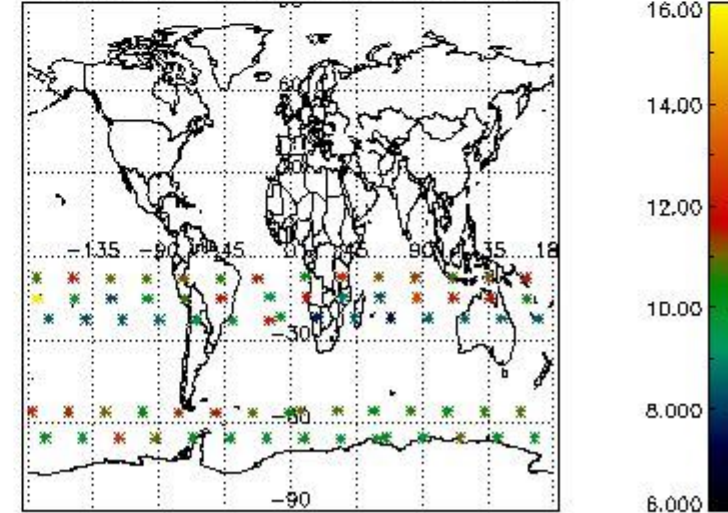

Percentage of flagged data per NO3 profile

4. Level 1 quality information per product

In this section it is plotted some information contained in the Quality Summary data set of the level 2 products that comes from the level 1b processing. Products without errors (error flag in the MPH set to "0") are used.

4.1 Plot quality information per product (time dependant) coming from level 1b processing

4.1.1 Plot level 1 quality information per product (time dependant): ENVISAT ASCENDING passes