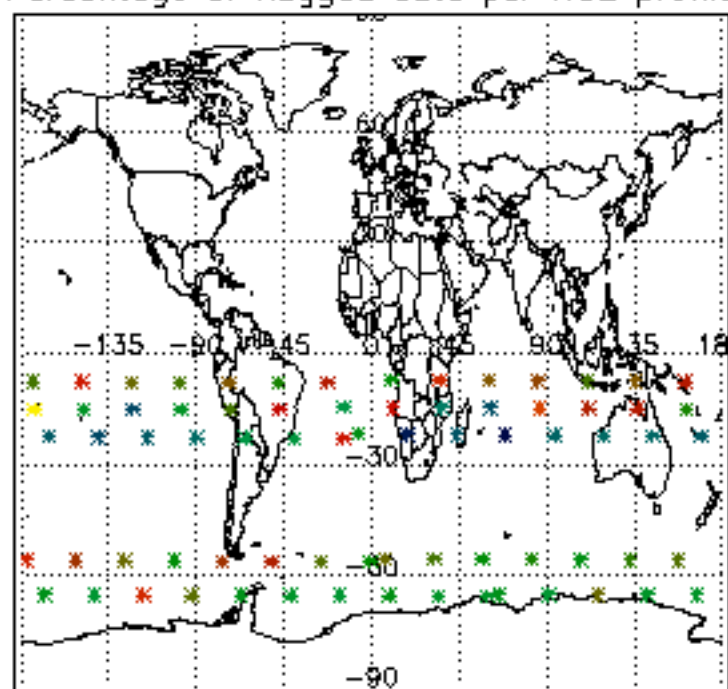

Percentage of flagged data per NO2 profile