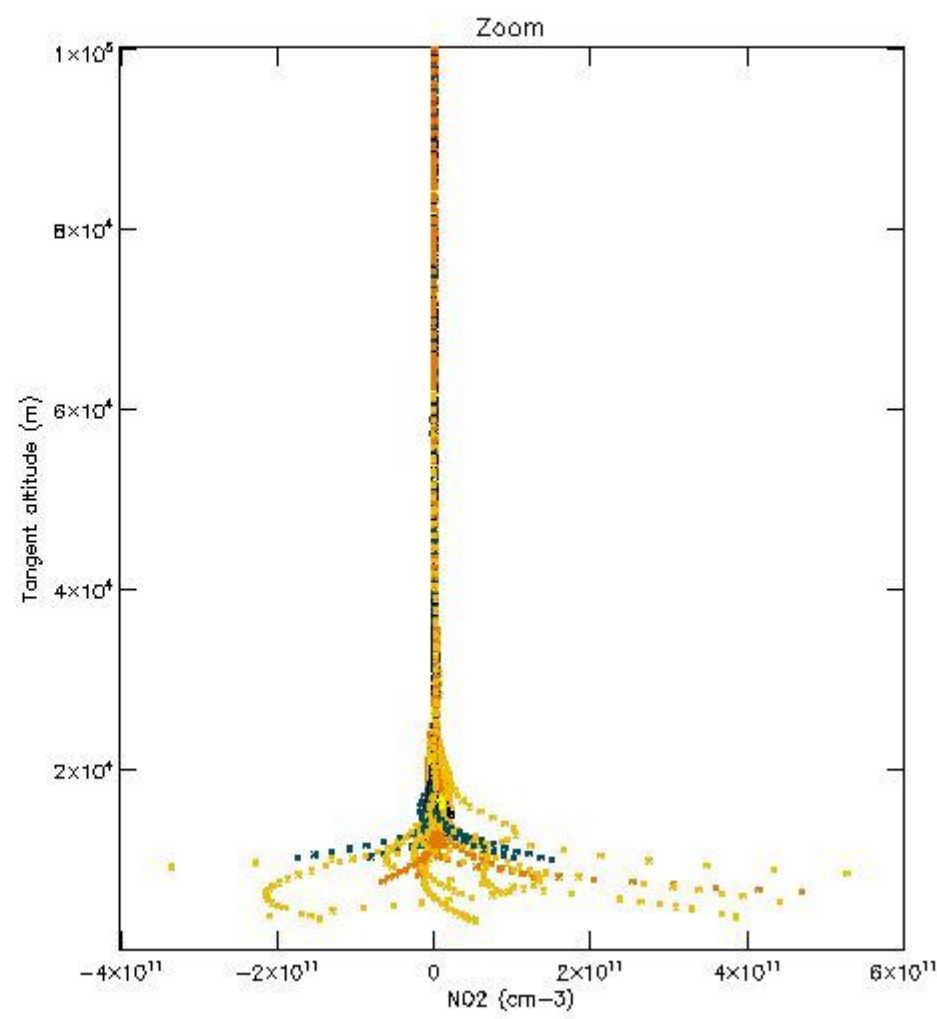

STD < 10	12
STD < 5	8

5.2 Plot ozone profiles for all STD (dark without errors)

The colorbar represents the latitude.

5.3 Plot ozone profiles where STD < 20% (dark without errors)

The colorbar represents the latitude.

5.4 Plot ozone profiles where STD < 10% (dark without errors)

The colorbar represents the latitude.

5.5 Plot ozone profiles where STD < 5% (dark without errors)

The colorbar represents the latitude.

5.6 Plot NO₂ profiles for all STD (dark without errors)

The colorbar represents the latitude.

5.7 Plot NO3 profiles for all STD (dark without errors)

The colorbar represents the latitude.

5.8 Plot H₂O profiles for all STD (only for occultations of stars 1,2,3,4,13,14,16,26,63 dark without errors)