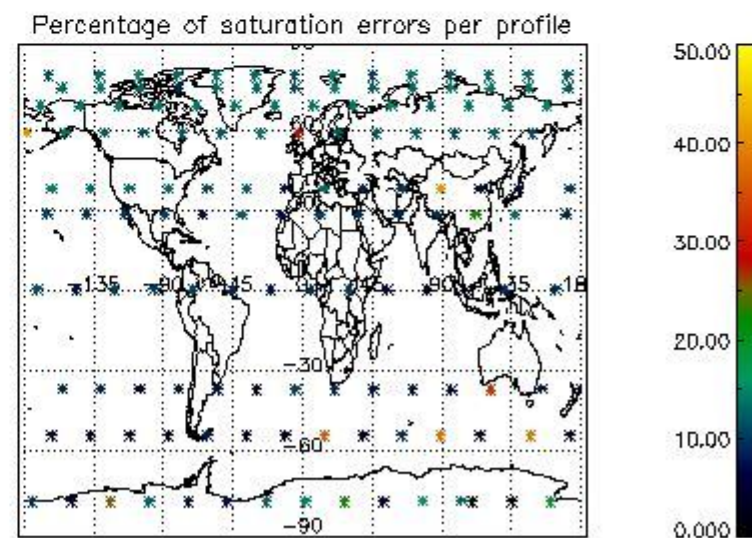

5. Trace gas profiles

5.1 Ozone statistics based on quality of products

The final quality of the products can be "measured" using the STD (Standard Deviation) attached to every point profile. This information is written to the parameter GOM_NL__2P/NL_LOCAL_SPECIES_DENSITY/o3_std of the level 2 products. The table below shows the statistics for given STD ranges.

The statistics are given with respect to the overall valid production:

- Products without fatal errors: GOM_NL__2P/MPH/PRODUCT_ERR=0
- Valid point profile: GOM_NL__2P/NL_LOCAL_SPECIES_DENSITY/pcd(0)=0

The 'Criteria' is applied to valid points of dark limb products:

- Products in dark limb illumination condition: GOM_NL__2P/NL_SUMMARY_QUALITY/obs_ill_cond=0
- Products without fatal errors: GOM_NL__2P/MPH/PRODUCT_ERR=0
- Valid point profile: GOM_NL__2P/NL_LOCAL_SPECIES_DENSITY/pcd(0)=0

So, the table below shows the percentage of dark limb and valid observations for each criteria with respect to the overall valid daily observations.

Criteria	% of total production
All STD	29
STD < 20	15