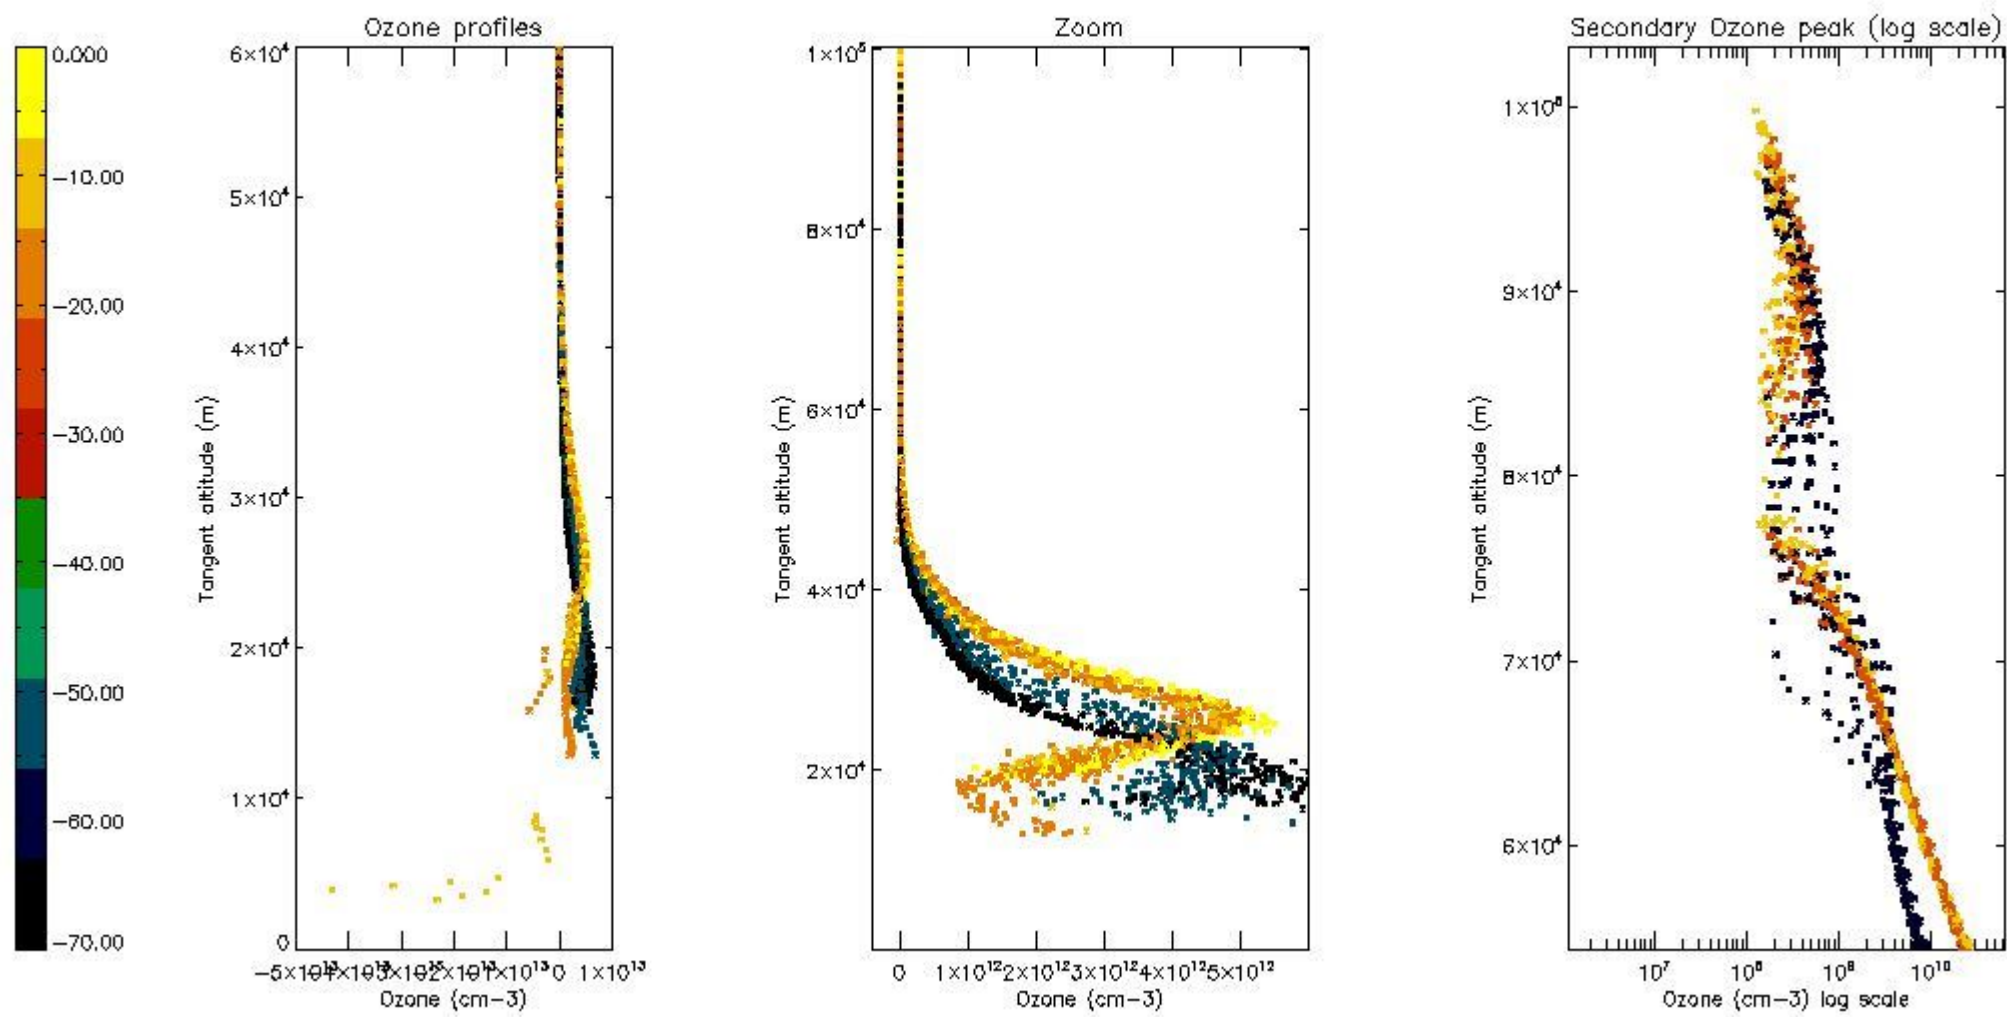

STD < 10	12
STD < 5	8

5.2 Plot ozone profiles for all STD (dark without errors)

The colorbar represents the latitude.

5.3 Plot ozone profiles where STD < 20% (dark without errors)

The colorbar represents the latitude.