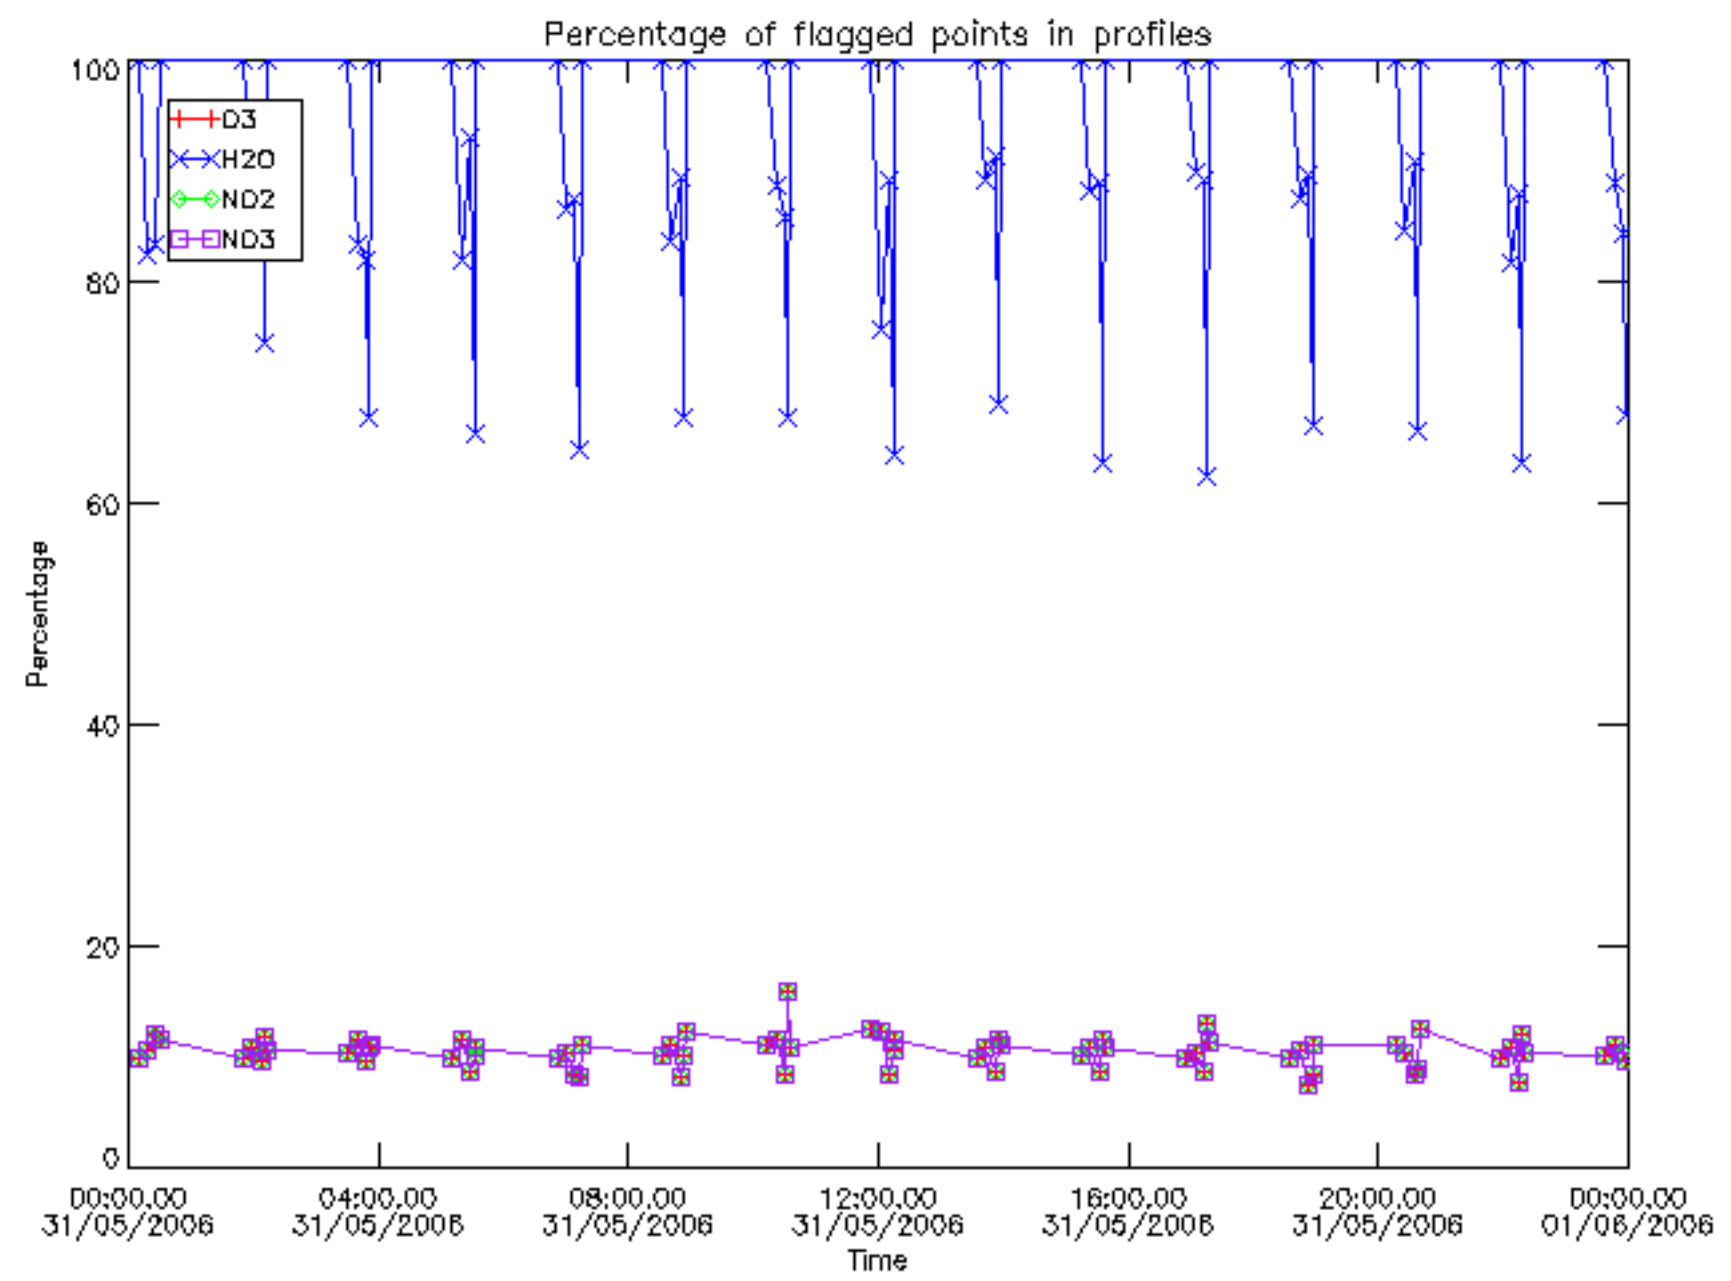

Percentage of flagged data per D3 profile

Percentage of flagged data per H2O profile