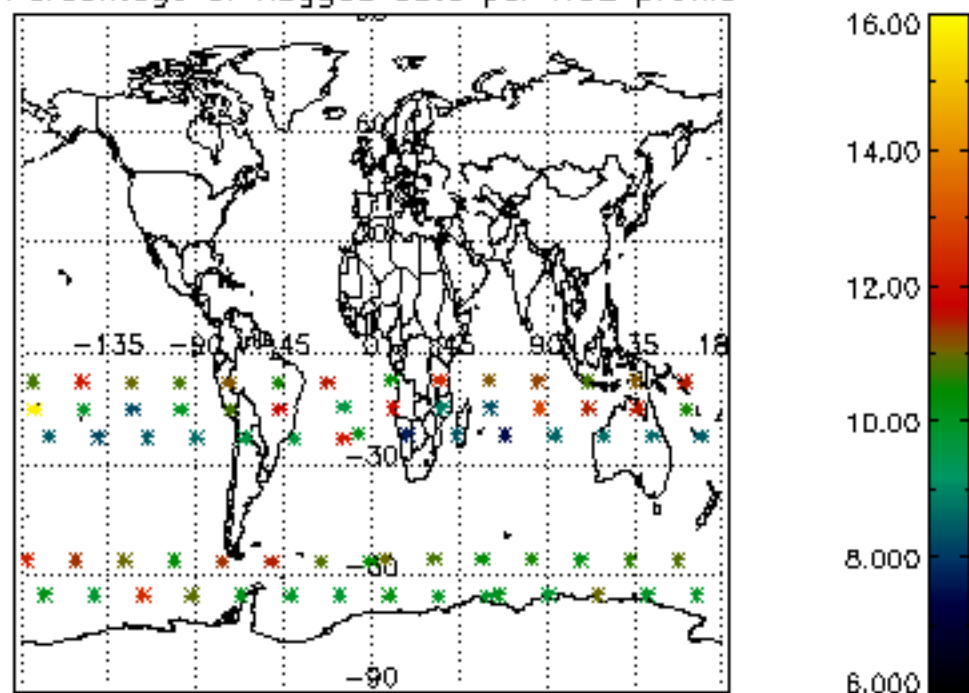

Percentage of flagged data per NO2 profile