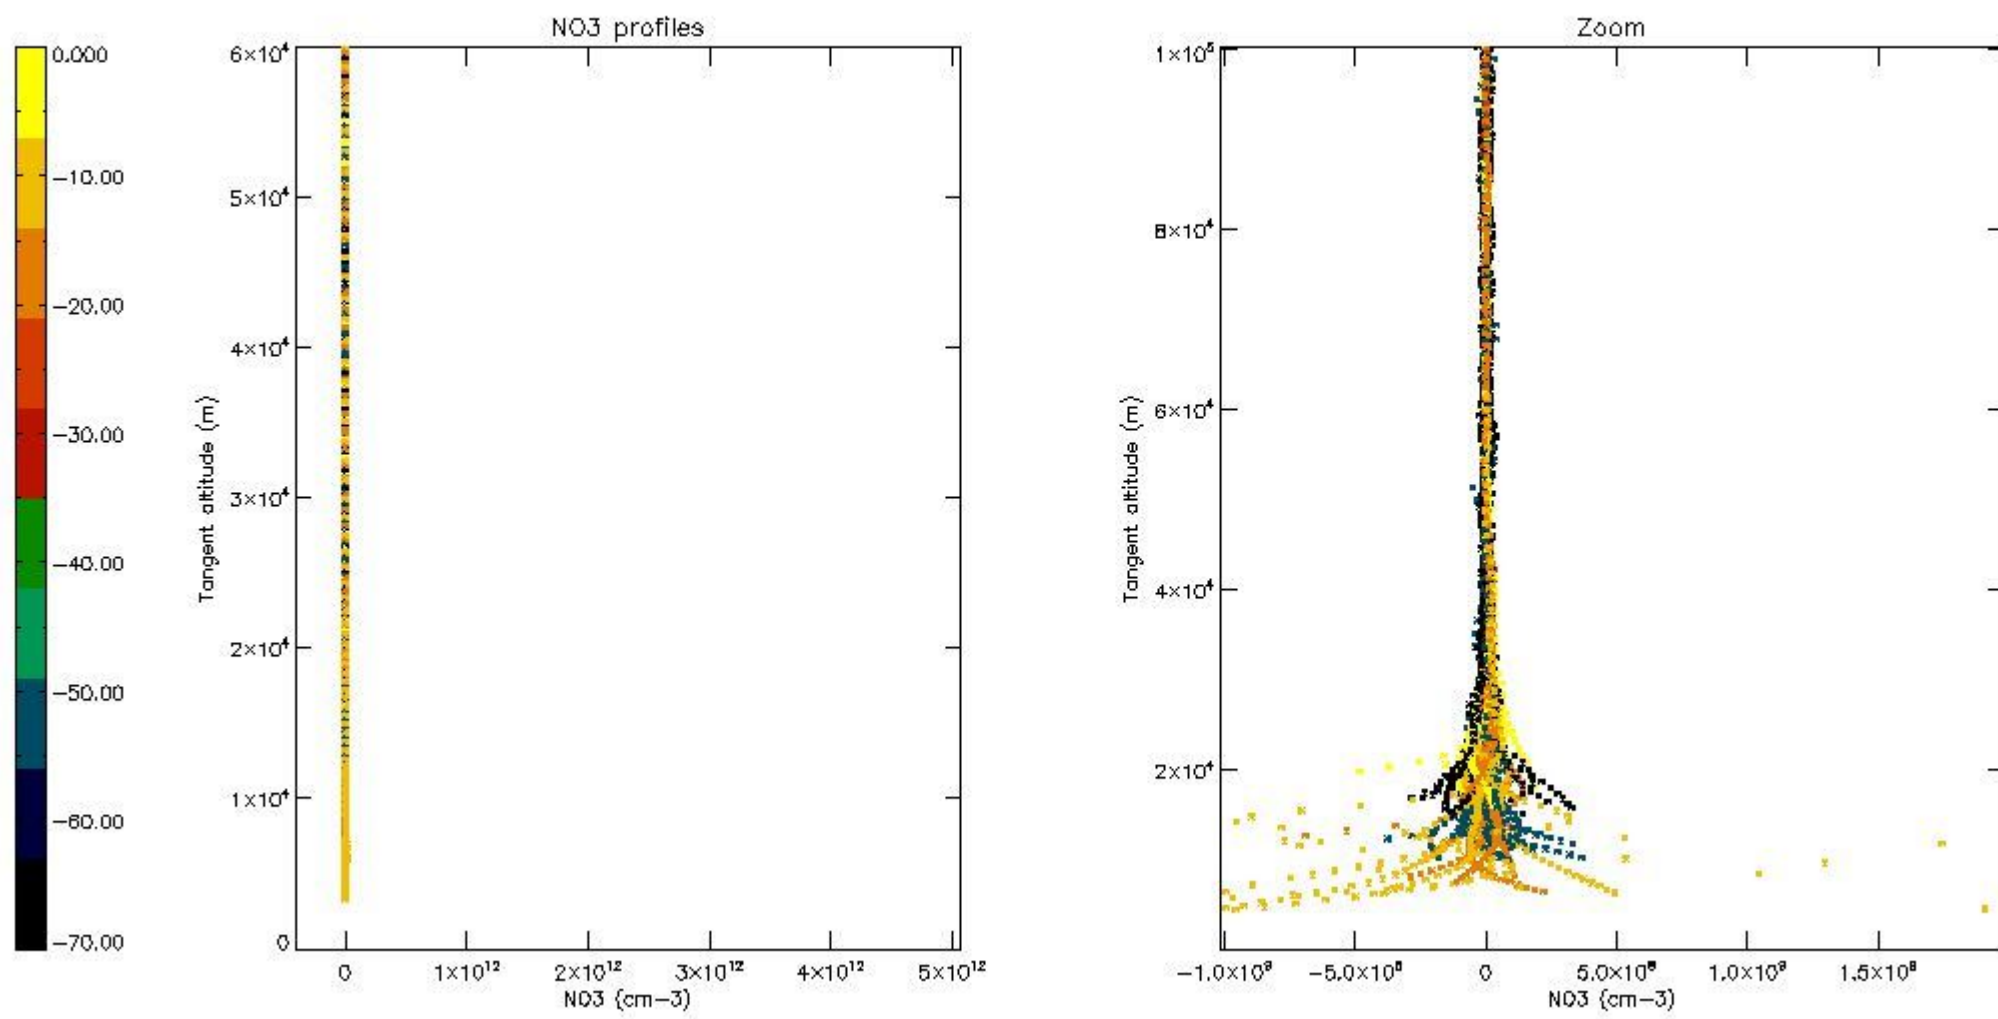

5.4 Plot ozone profiles where STD < 10% (dark without errors)

The colorbar represents the latitude.

5.5 Plot ozone profiles where STD < 5% (dark without errors)

The colorbar represents the latitude.

5.6 Plot NO₂ profiles for all STD (dark without errors)

The colorbar represents the latitude.

5.7 Plot NO3 profiles for all STD (dark without errors)

The colorbar represents the latitude.

5.8 Plot H₂O profiles for all STD (only for occultations of stars 1,2,3,4,13,14,16,26,63 dark without errors)