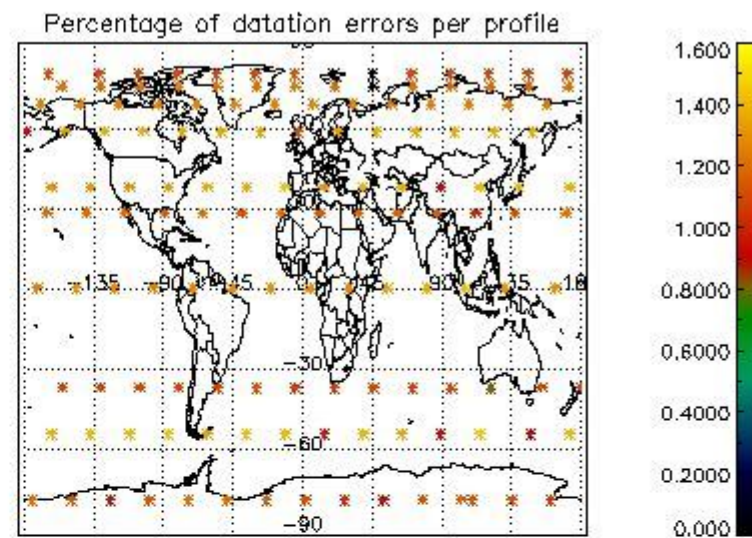

5. Trace gas profiles

5.1 Ozone statistics based on quality of products

The final quality of the products can be "measured" using the STD (Standard Deviation) attached to every point profile. This information is written to the parameter GOM_NL__2P/NL_LOCAL_SPECIES_DENSITY/o3_std of the level 2 products. The table below shows the statistics for given STD ranges.

The statistics are given with respect to the overall valid production:

- Products without fatal errors: GOM_NL__2P/MPH/PRODUCT_ERR=0
- Valid point profile: GOM_NL__2P/NL_LOCAL_SPECIES_DENSITY/pcd(0)=0

The 'Criteria' is applied to valid points of dark limb products:

- Products in dark limb illumination condition: GOM_NL__2P/NL_SUMMARY_QUALITY/obs_ill_cond=0
- Products without fatal errors: GOM_NL__2P/MPH/PRODUCT_ERR=0
- Valid point profile: GOM_NL__2P/NL_LOCAL_SPECIES_DENSITY/pcd(0)=0

So, the table below shows the percentage of dark limb and valid observations for each criteria with respect to the overall valid daily observations.

Criteria	% of total production
All STD	29
STD < 20	15