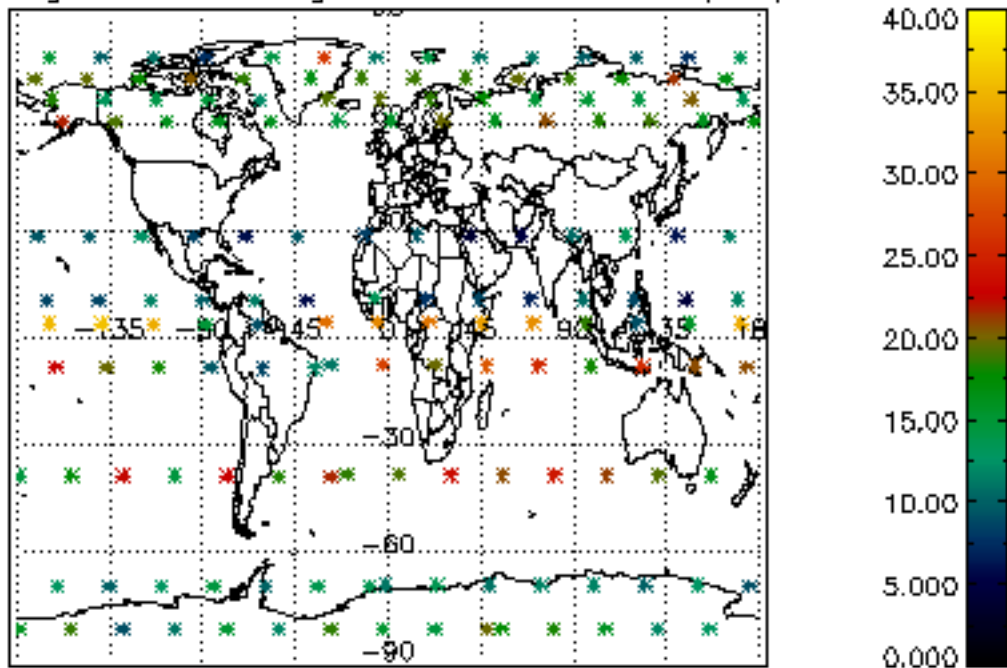

Percentage of cosmic ray hits per profile

Percentage of star falling outside central band per profile