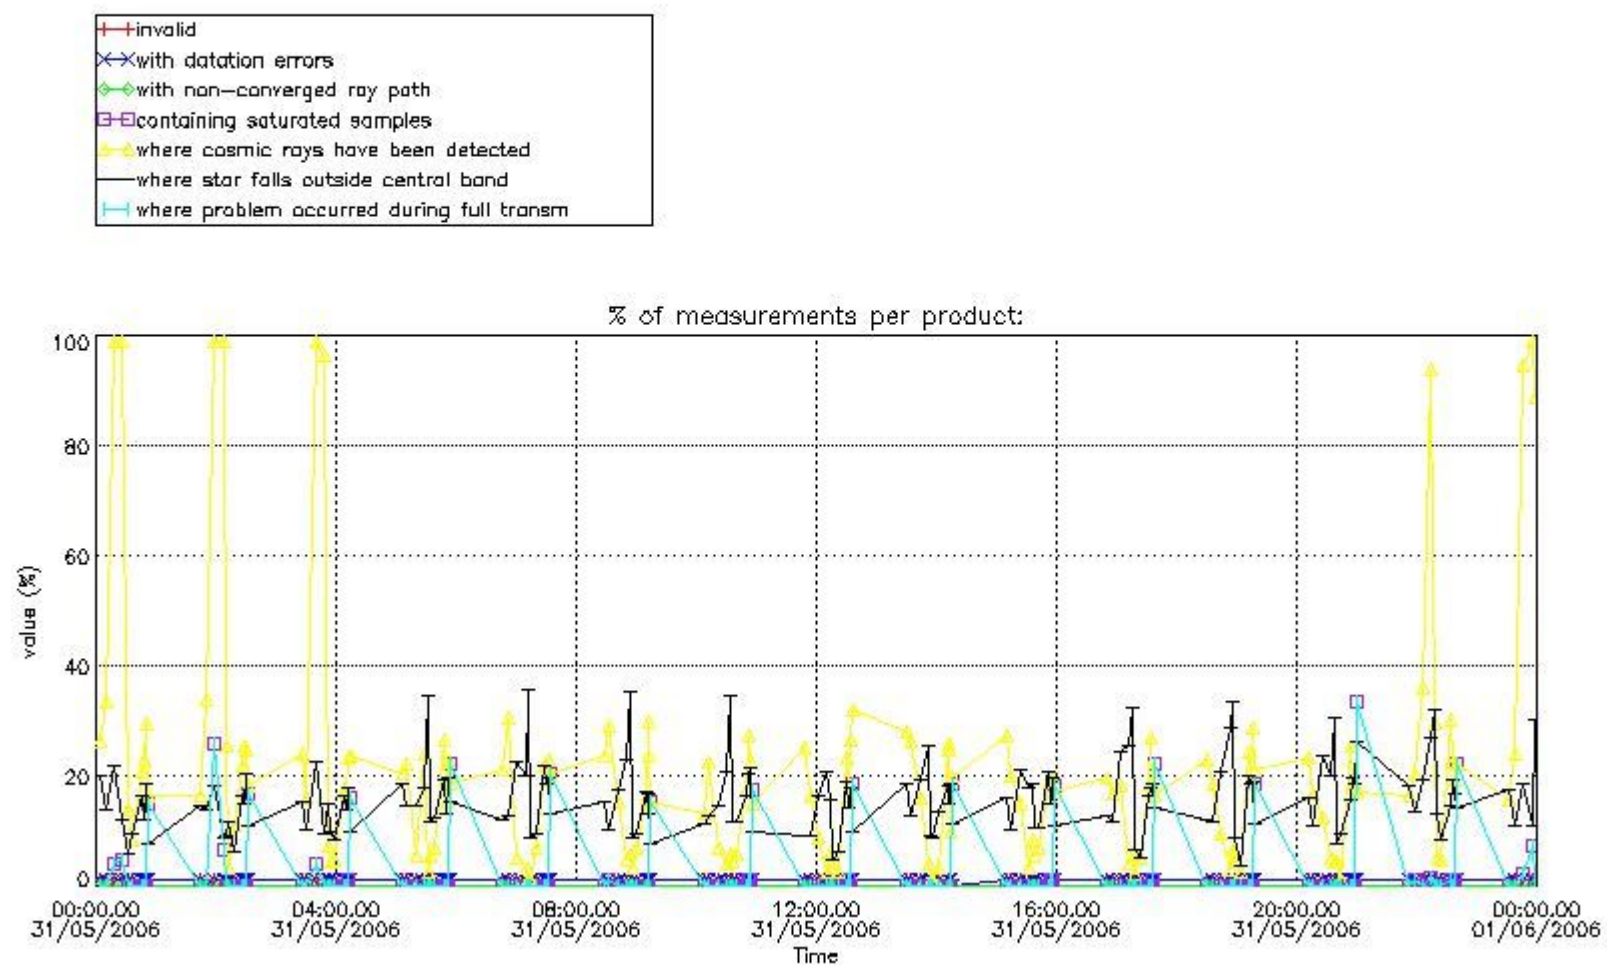

3.1 Plot quality information per product (time dependant)

3.2 Plot quality information per product (world map)

Percentage of flagged data per O3 profile

Percentage of flagged data per H2O profile

Percentage of flagged data per NO2 profile

Percentage of flagged data per NO3 profile

4. Level 1 quality information per product

In this section it is plotted some information contained in the Quality Summary data set of the level 2 products that comes from the level 1b processing. Products without errors (error flag in the MPH set to "0") are used.

4.1 Plot quality information per product (time dependant) coming from level 1b processing

4.1.1 Plot level 1 quality information per product (time dependant): ENVISAT ASCENDING passes

4.1.2 Plot level 1 quality information per product (time dependant): ENVISAT DESCENDING passes