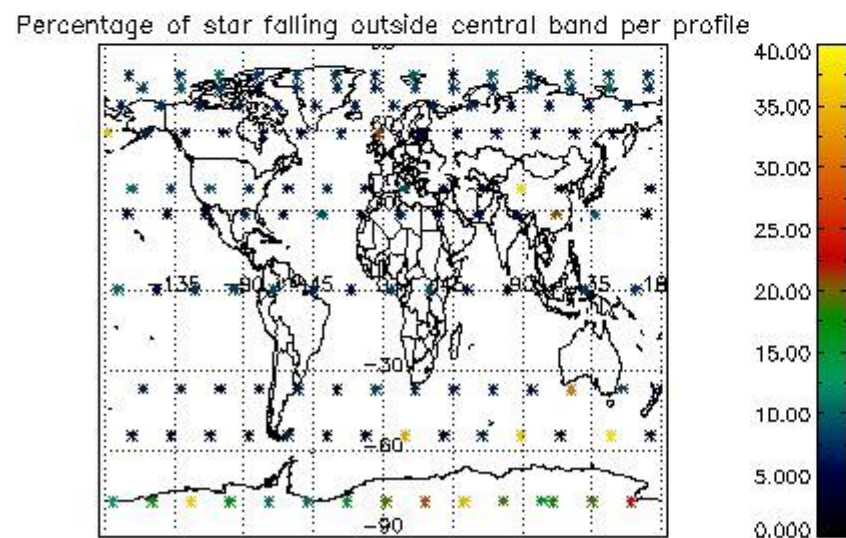

5. Trace gas profiles

5.1 Ozone statistics based on quality of products

The final quality of the products can be "measured" using the STD (Standard Deviation) attached to every point profile. This information is written to the parameter GOM_NL__2P/NL_LOCAL_SPECIES_DENSITY/o3_std of the level 2 products. The table below shows the statistics for given STD ranges.

The statistics are given with respect to the overall valid production:

- Products without fatal errors: GOM_NL__2P/MPH/PRODUCT_ERR=0
- Valid point profile: GOM_NL__2P/NL_LOCAL_SPECIES_DENSITY/pcd(0)=0

The 'Criteria' is applied to valid points of dark limb products:

- Products in dark limb illumination condition: GOM_NL__2P/NL_SUMMARY_QUALITY/obs_ill_cond=0
- Products without fatal errors: GOM_NL__2P/MPH/PRODUCT_ERR=0
- Valid point profile: GOM_NL__2P/NL_LOCAL_SPECIES_DENSITY/pcd(0)=0

So, the table below shows the percentage of dark limb and valid observations for each criteria with respect to the overall valid daily observations.

Criteria	% of total production
All STD	29
STD < 20	15