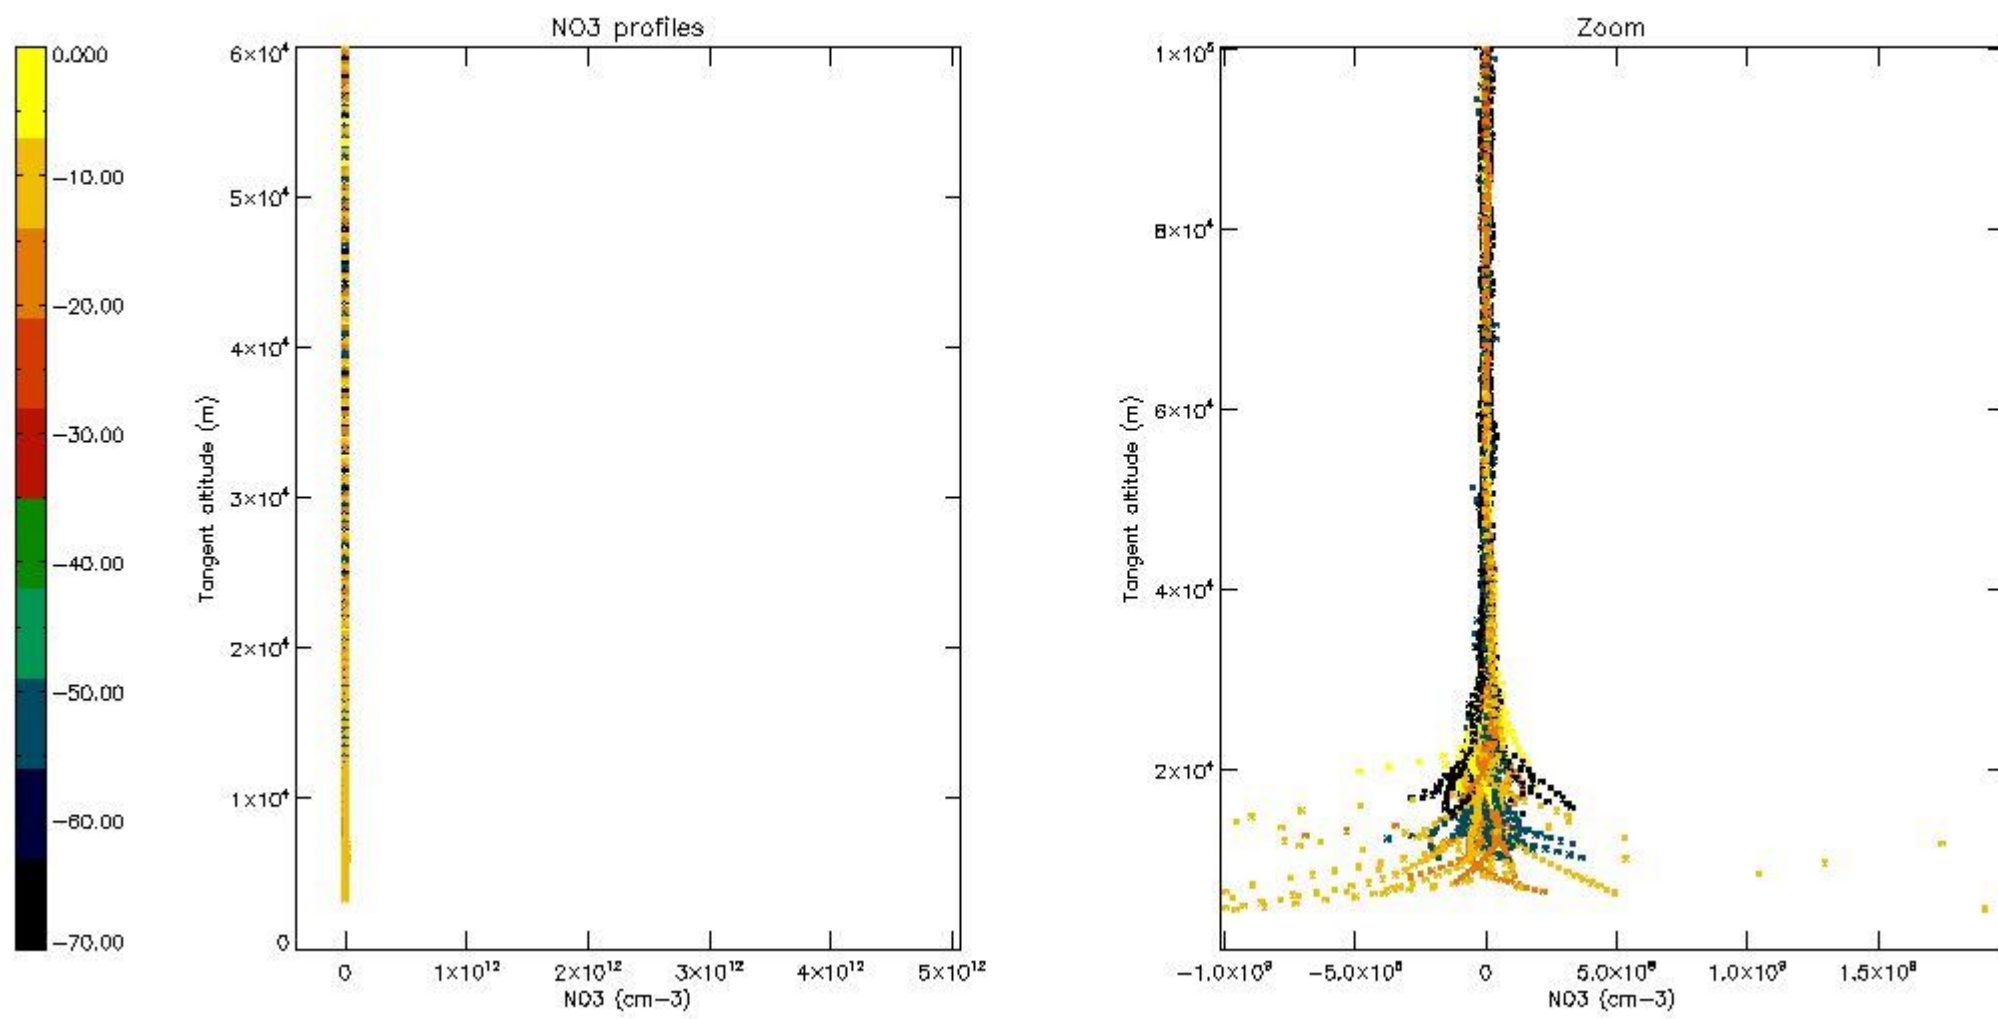

5.8 Plot H₂O profiles for all STD (only for occultations of stars 1,2,3,4,13,14,16,26,63 dark without errors)

The colorbar represents the latitude.