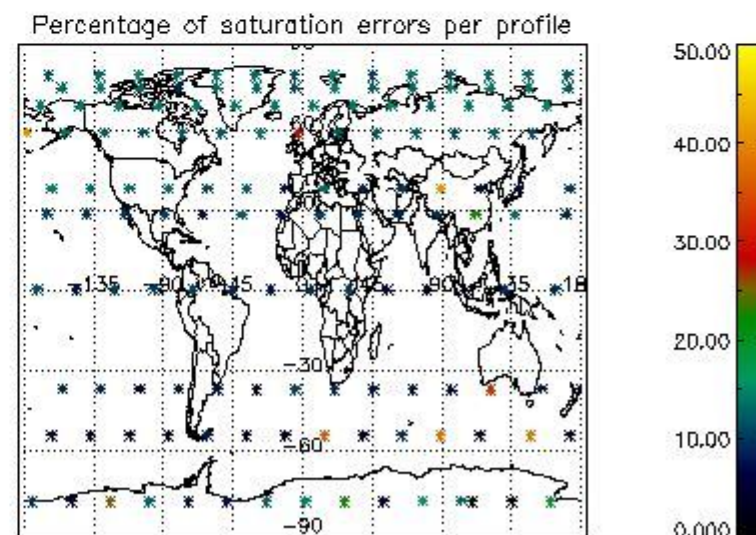

Percentage of flagged data per NO3 profile

4. Level 1 quality information per product

In this section it is plotted some information contained in the Quality Summary data set of the level 2 products that comes from the level 1b processing. Products without errors (error flag in the MPH set to "0") are used.

4.1 Plot quality information per product (time dependant) coming from level 1b processing

4.1.1 Plot level 1 quality information per product (time dependant): ENVISAT ASCENDING passes

4.1.2 Plot level 1 quality information per product (time dependant): ENVISAT DESCENDING passes

4.2 Plot quality information per product coming from level 1b processing (world map)

4.2.1 Plot level 1 quality information per product (world map): ENVISAT ASCENDING passes

4.2.2 Plot level 1 quality information per product (world map): ENVISAT DESCENDING passes