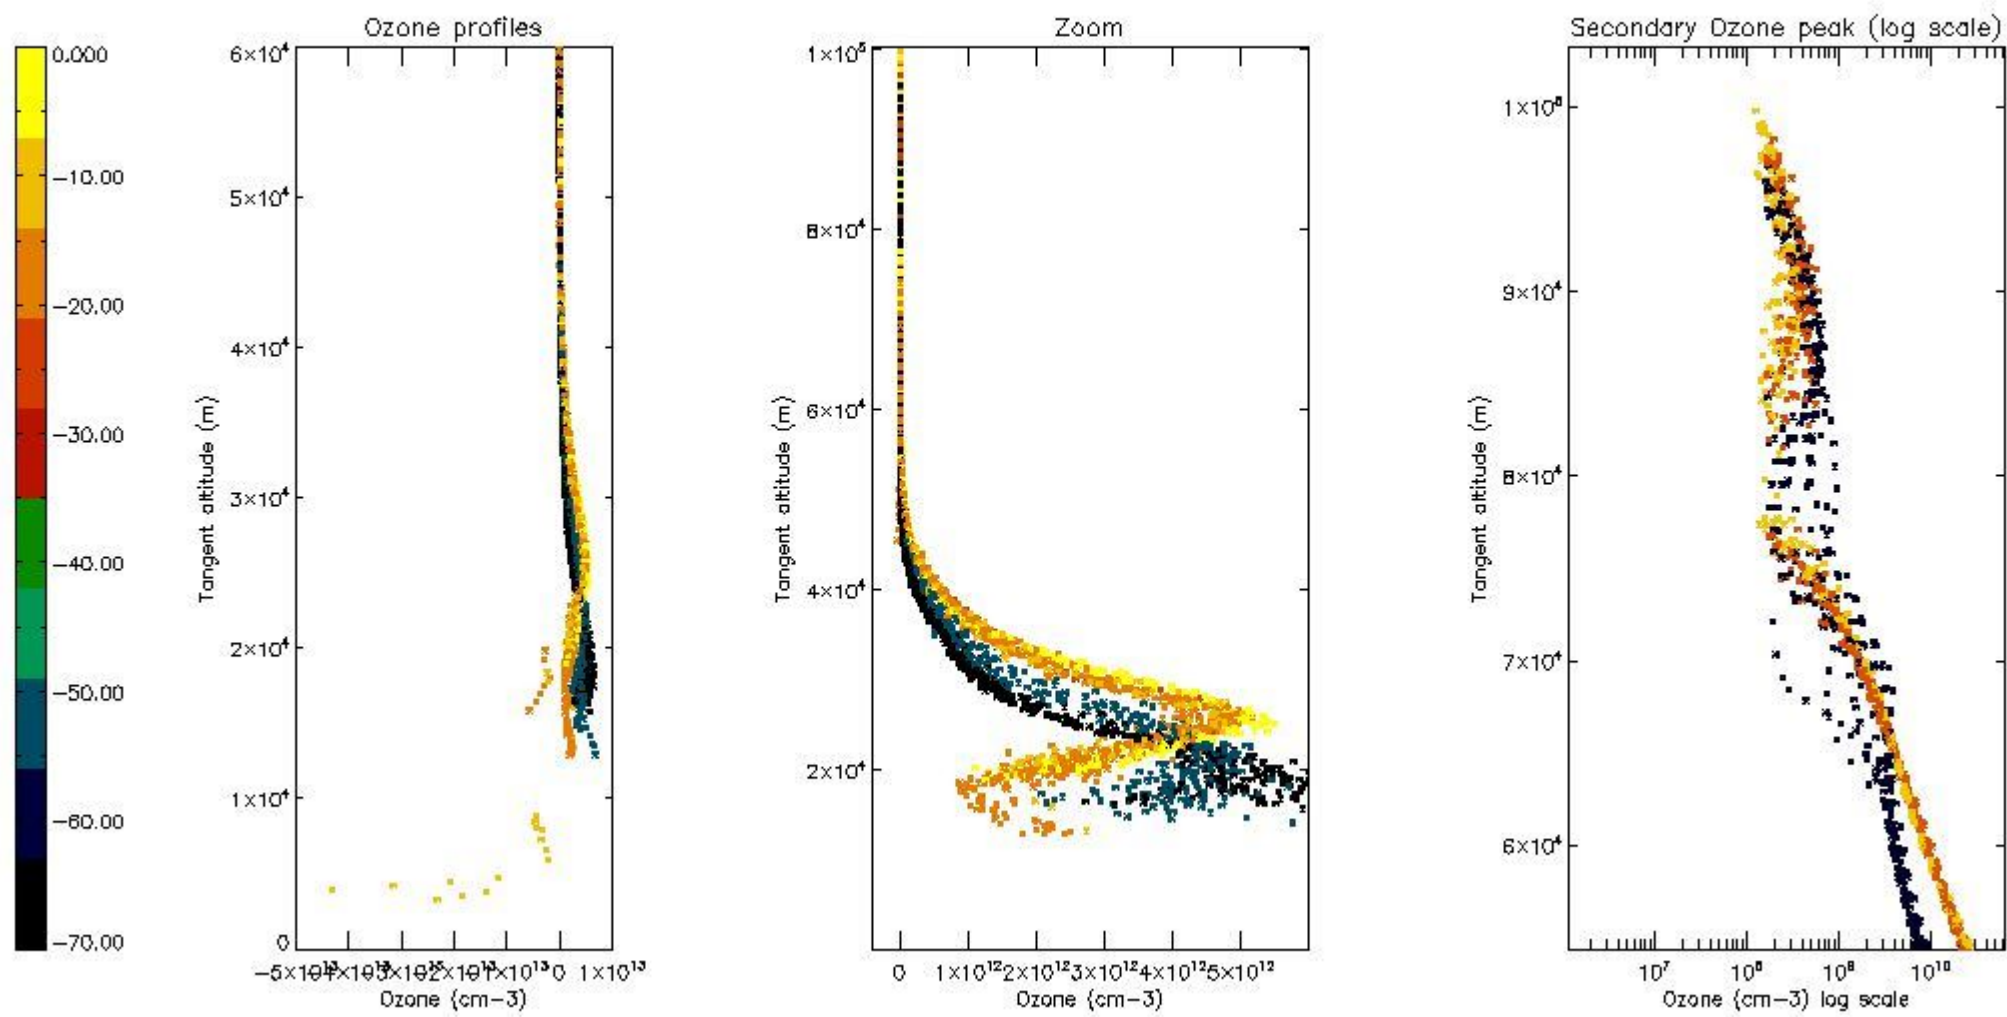

STD < 10	12
STD < 5	8

5.2 Plot ozone profiles for all STD (dark without errors)

The colorbar represents the latitude.

5.3 Plot ozone profiles where STD < 20% (dark without errors)

The colorbar represents the latitude.

5.4 Plot ozone profiles where STD < 10% (dark without errors)

The colorbar represents the latitude.

5.5 Plot ozone profiles where STD < 5% (dark without errors)

The colorbar represents the latitude.

5.6 Plot NO₂ profiles for all STD (dark without errors)