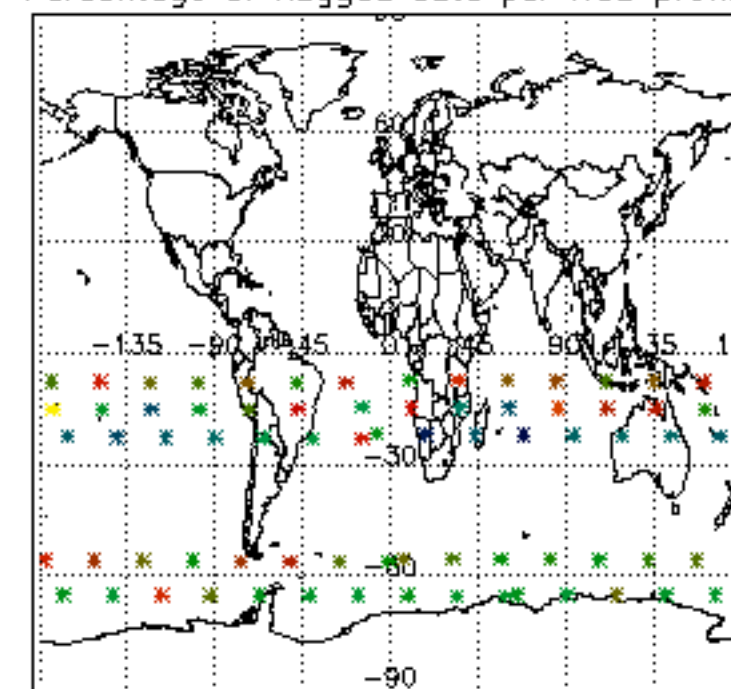

Percentage of flagged data per NO3 profile