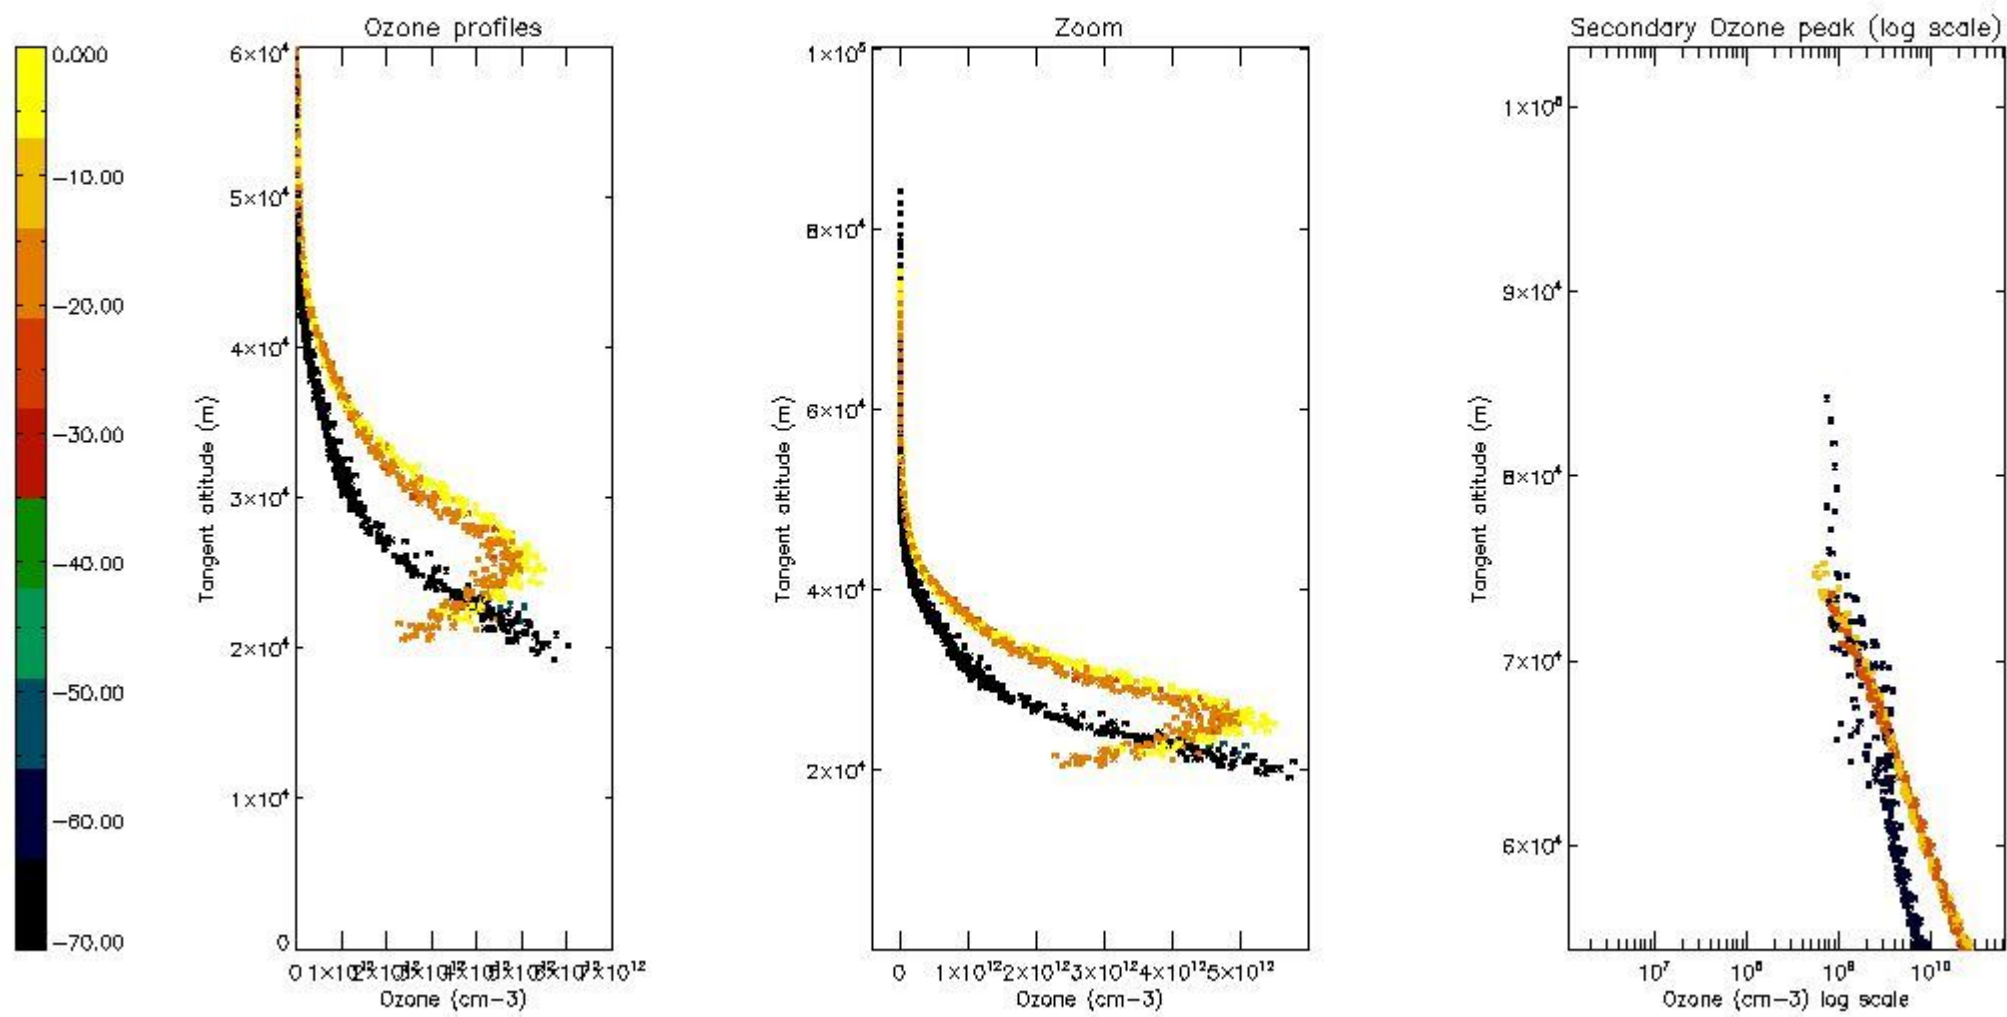

STD < 10	12
STD < 5	8

5.2 Plot ozone profiles for all STD (dark without errors)

The colorbar represents the latitude.

5.3 Plot ozone profiles where STD < 20% (dark without errors)

The colorbar represents the latitude.

5.4 Plot ozone profiles where STD < 10% (dark without errors)

The colorbar represents the latitude.

5.5 Plot ozone profiles where STD < 5% (dark without errors)

The colorbar represents the latitude.

5.6 Plot NO₂ profiles for all STD (dark without errors)