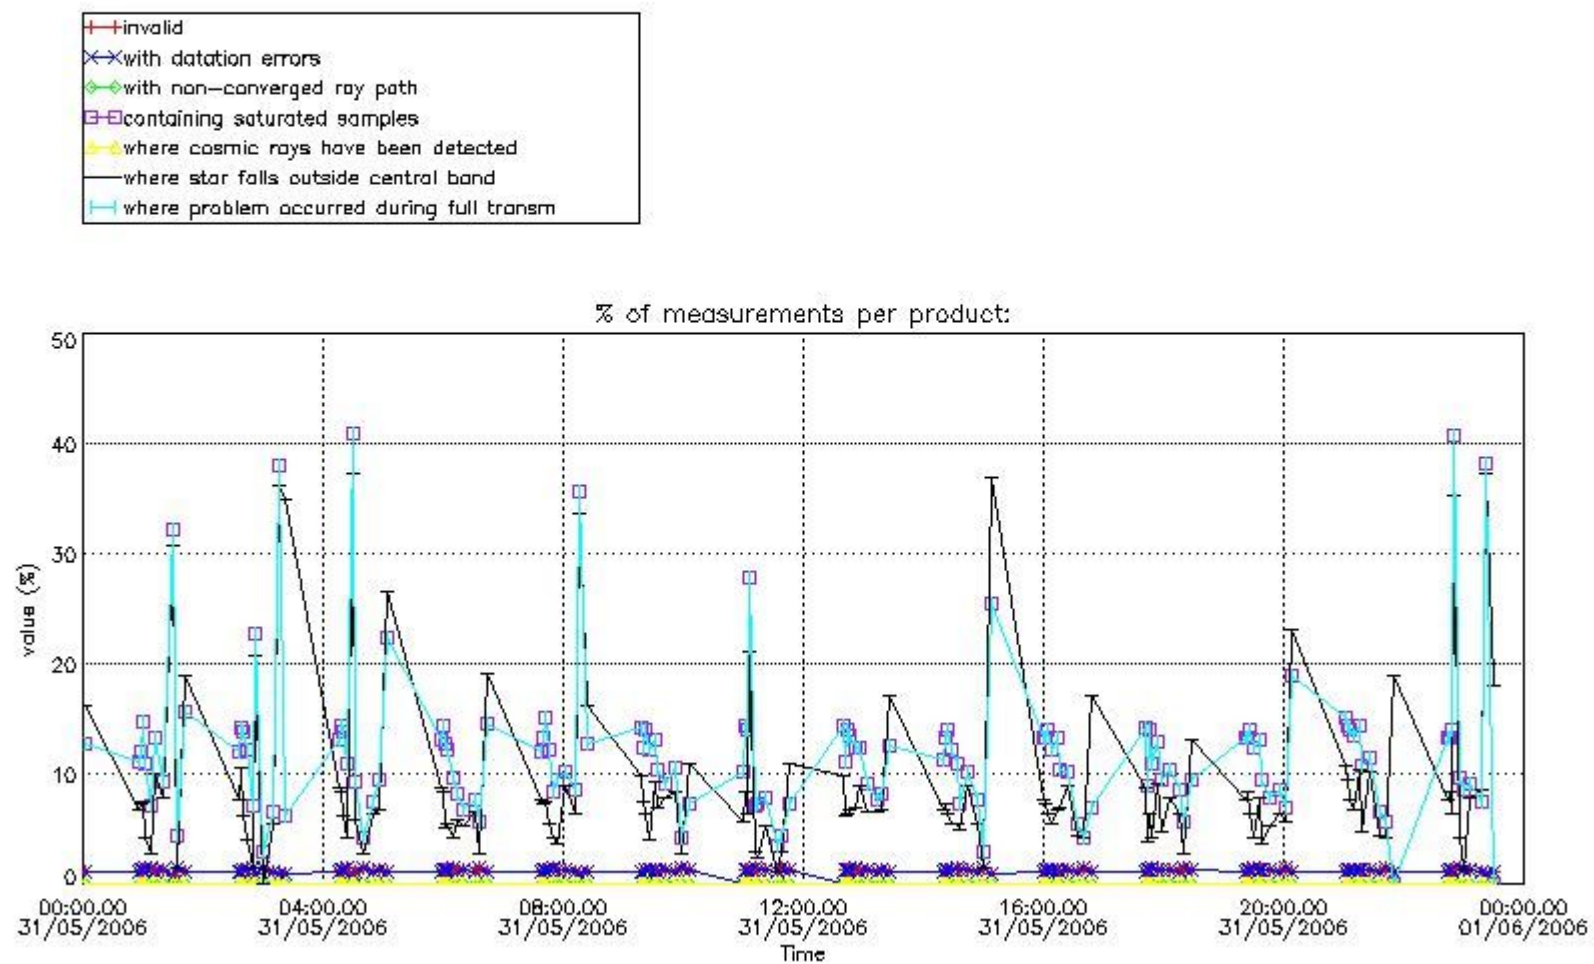

3.1 Plot quality information per product (time dependant)

3.2 Plot quality information per product (world map)

Percentage of flagged data per O3 profile

Percentage of flagged data per H2O profile

Percentage of flagged data per NO2 profile

Percentage of flagged data per NO3 profile

4. Level 1 quality information per product

In this section it is plotted some information contained in the Quality Summary data set of the level 2 products that comes from the level 1b processing. Products without errors (error flag in the MPH set to "0") are used.

4.1 Plot quality information per product (time dependant) coming from level 1b processing

4.1.1 Plot level 1 quality information per product (time dependant): ENVISAT ASCENDING passes

4.1.2 Plot level 1 quality information per product (time dependant): ENVISAT DESCENDING passes