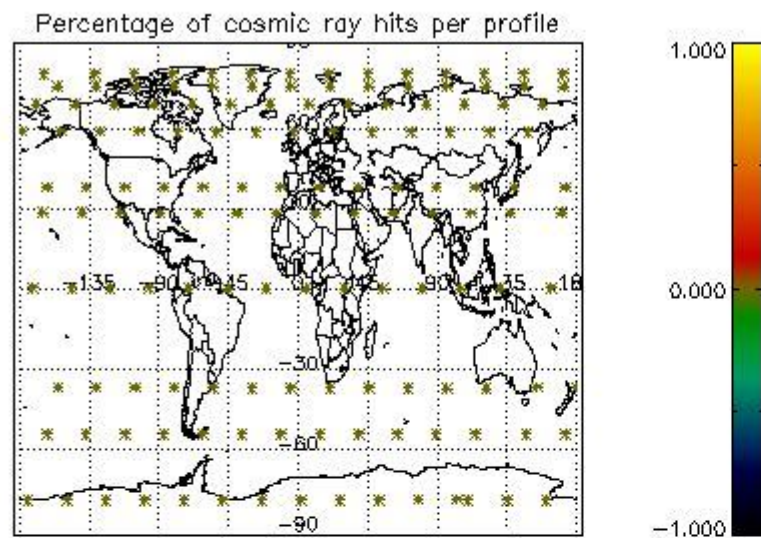

4.2.2 Plot level 1 quality information per product (world map): ENVISAT DESCENDING passes

5. Trace gas profiles

5.1 Ozone statistics based on quality of products

The final quality of the products can be "measured" using the STD (Standard Deviation) attached to every point profile. This information is written to the parameter GOM_NL__2P/NL_LOCAL_SPECIES_DENSITY/o3_std of the level 2 products. The table below shows the statistics for given STD ranges.

The statistics are given with respect to the overall valid production:

- Products without fatal errors: GOM_NL__2P/MPH/PRODUCT_ERR=0
- Valid point profile: GOM_NL__2P/NL_LOCAL_SPECIES_DENSITY/pcd(0)=0

The 'Criteria' is applied to valid points of dark limb products:

- Products in dark limb illumination condition: GOM_NL__2P/NL_SUMMARY_QUALITY/obs_ill_cond=0
- Products without fatal errors: GOM_NL__2P/MPH/PRODUCT_ERR=0
- Valid point profile: GOM_NL__2P/NL_LOCAL_SPECIES_DENSITY/pcd(0)=0

So, the table below shows the percentage of dark limb and valid observations for each criteria with respect to the overall valid daily observations.

Criteria	% of total production
All STD	29
STD < 20	15