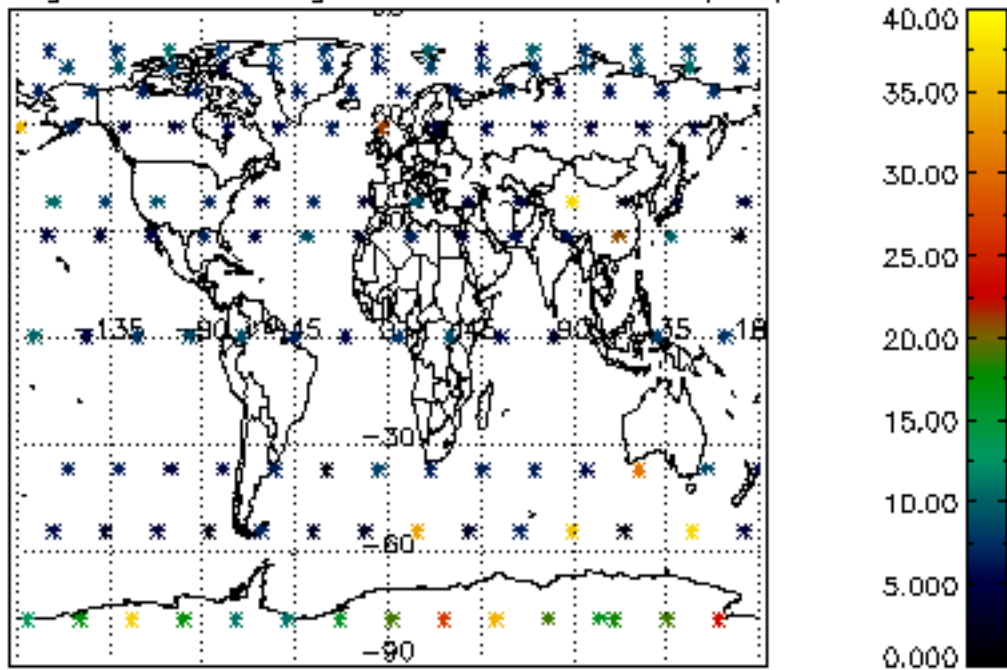

Percentage of star falling outside central band per profile