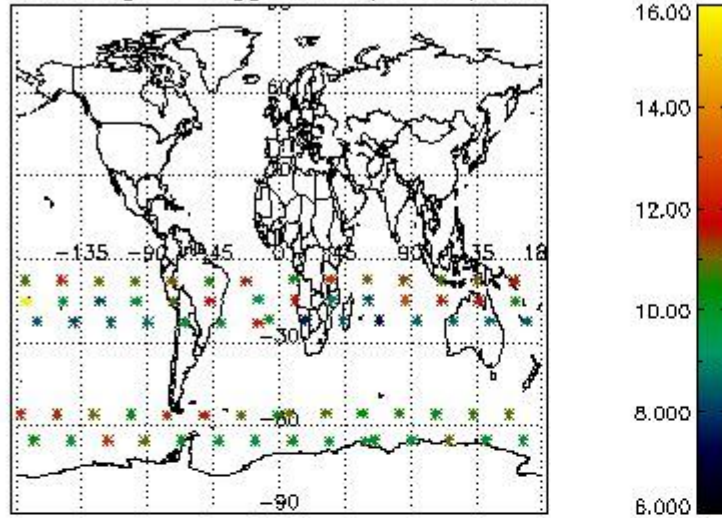

Percentage of flagged data per O3 profile