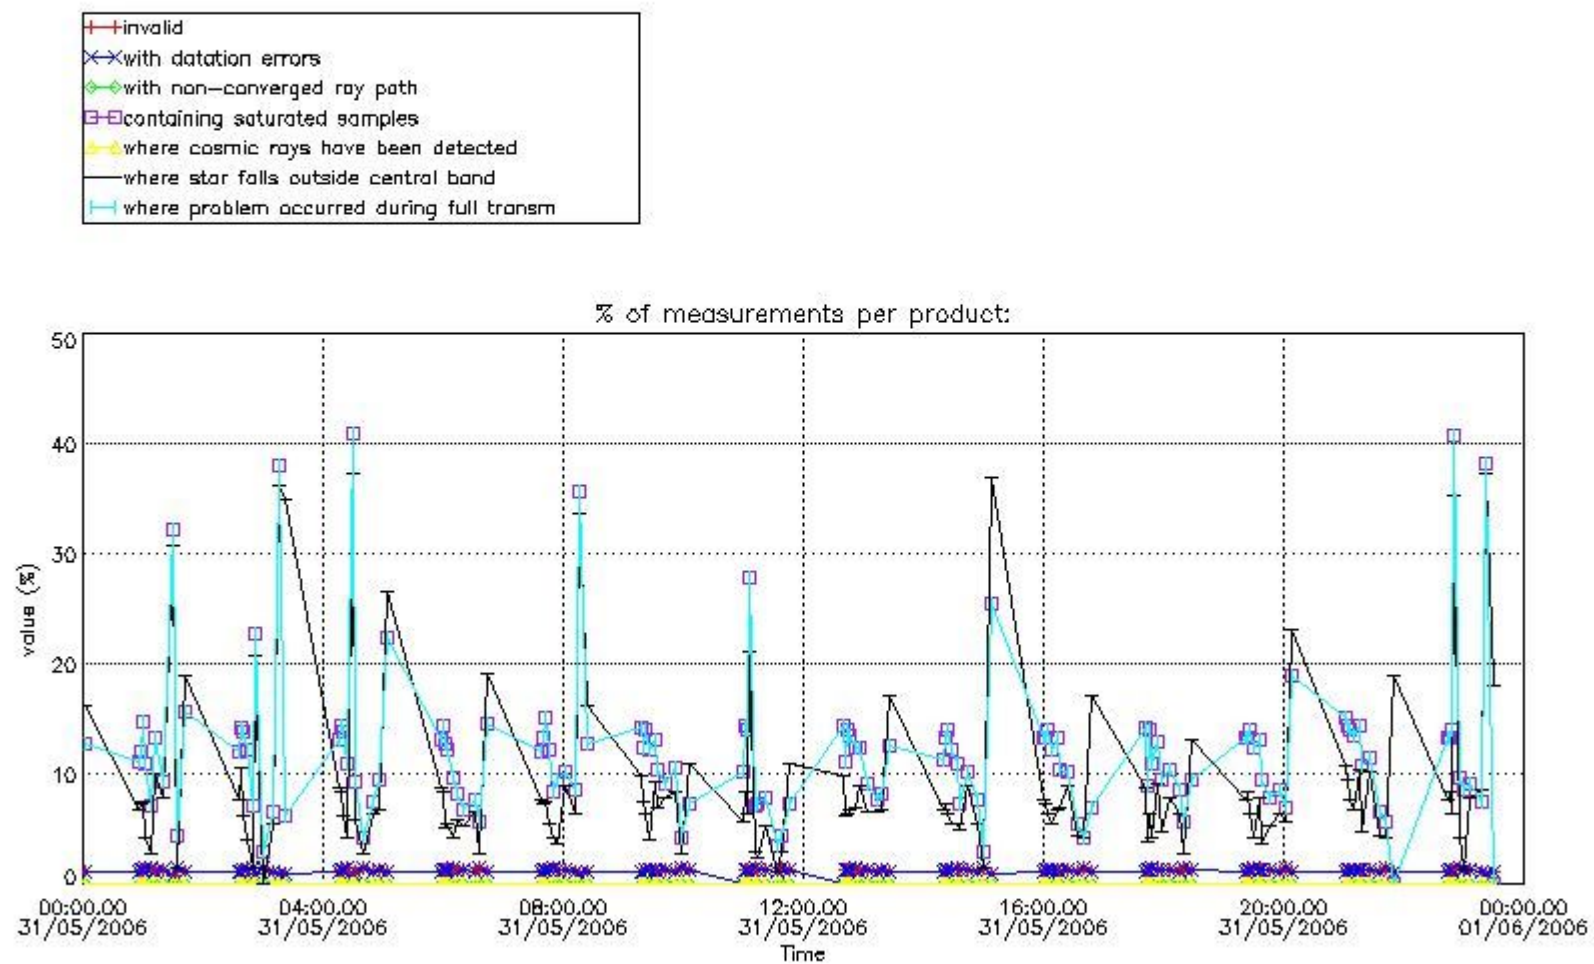

4.2 Plot quality information per product coming from level 1b processing (world map)

4.2.1 Plot level 1 quality information per product (world map): ENVISAT ASCENDING passes