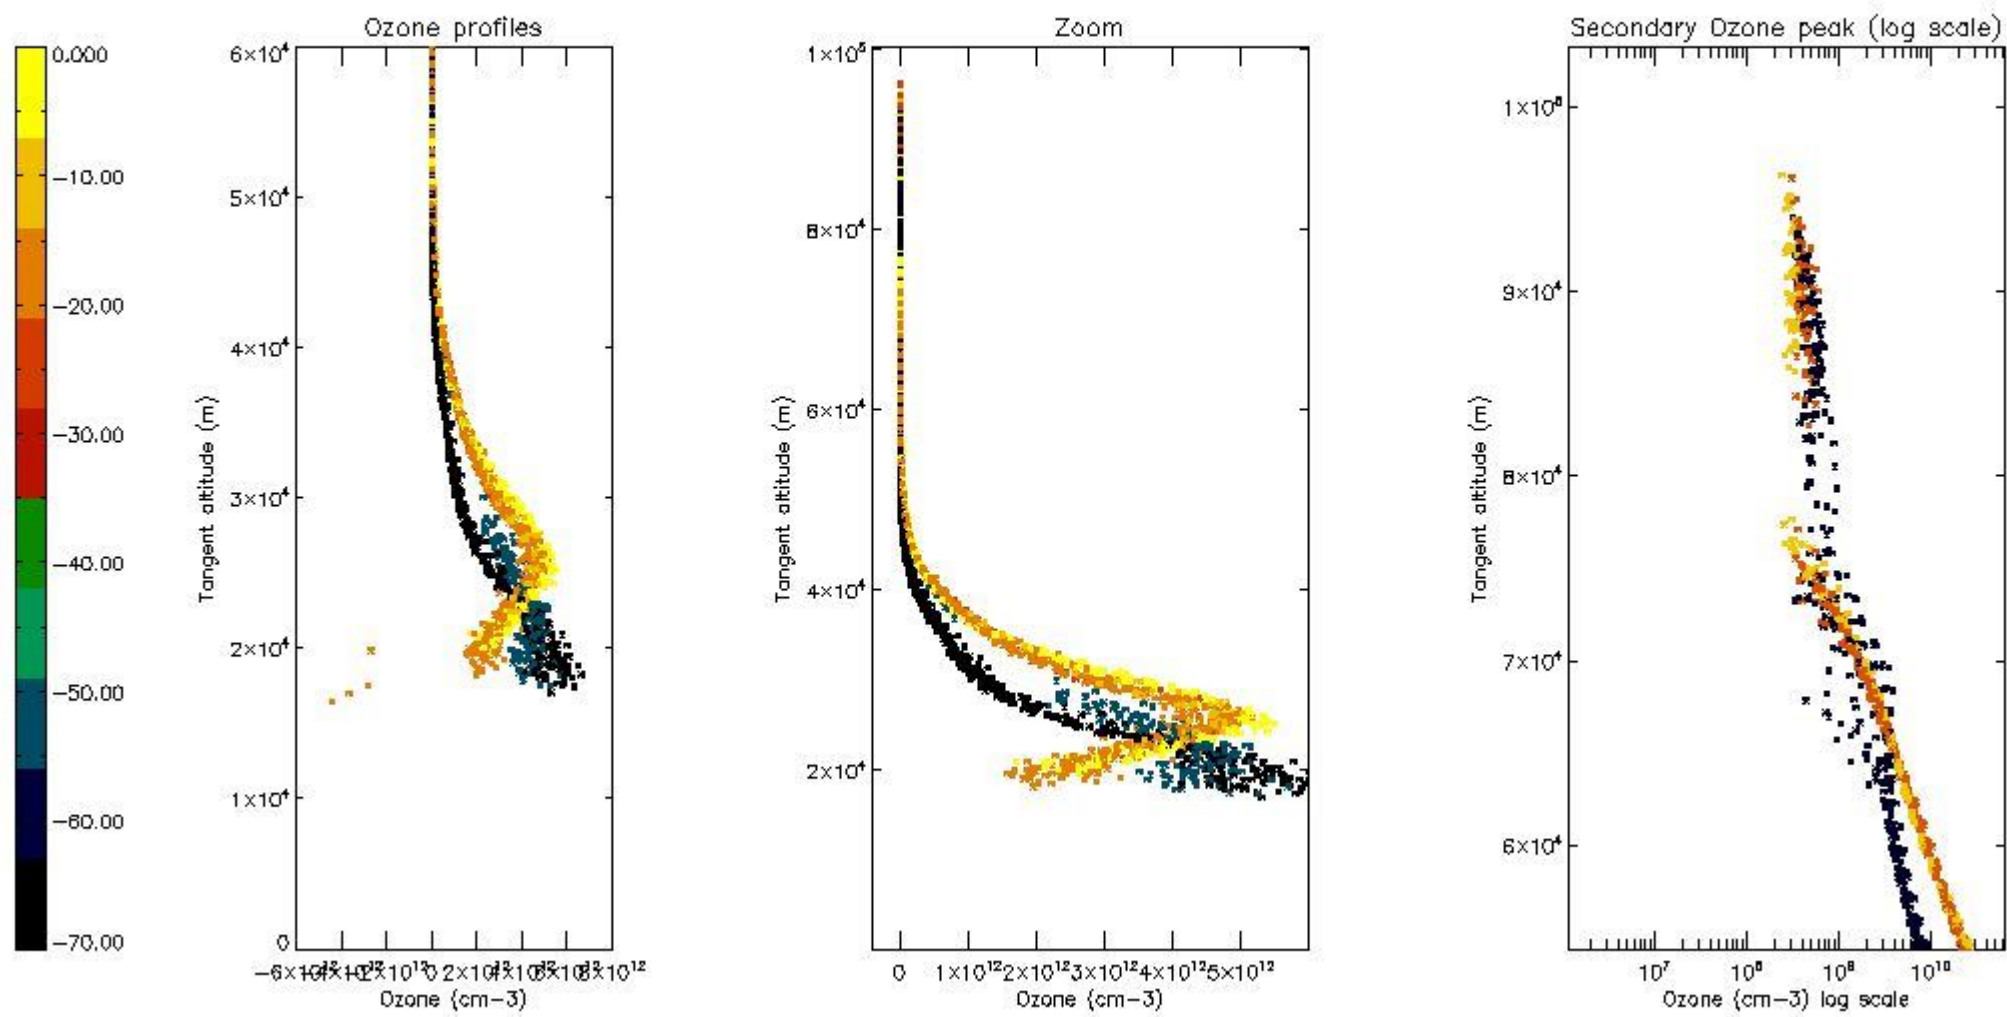

STD < 10	12
STD < 5	8

5.2 Plot ozone profiles for all STD (dark without errors)

The colorbar represents the latitude.

5.3 Plot ozone profiles where STD < 20% (dark without errors)

The colorbar represents the latitude.

5.4 Plot ozone profiles where STD < 10% (dark without errors)

The colorbar represents the latitude.

5.5 Plot ozone profiles where STD < 5% (dark without errors)

The colorbar represents the latitude.

5.6 Plot NO₂ profiles for all STD (dark without errors)