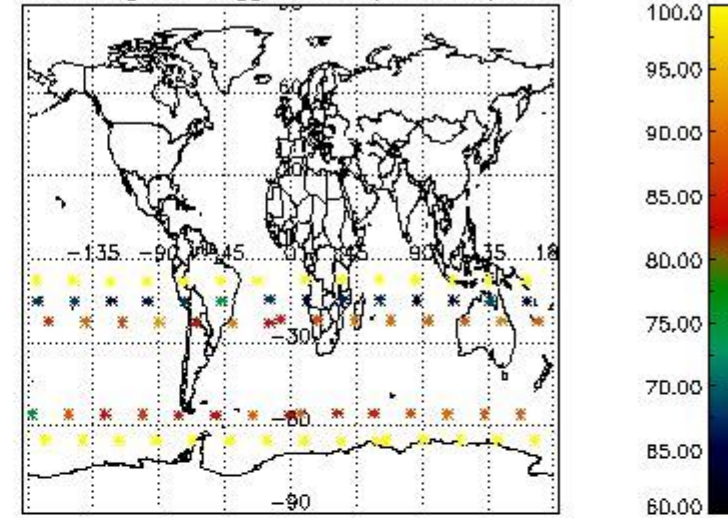

3.1 Plot quality information per product (time dependant)

3.2 Plot quality information per product (world map)

Percentage of flagged data per O3 profile

Percentage of flagged data per H2O profile

Percentage of flagged data per NO2 profile