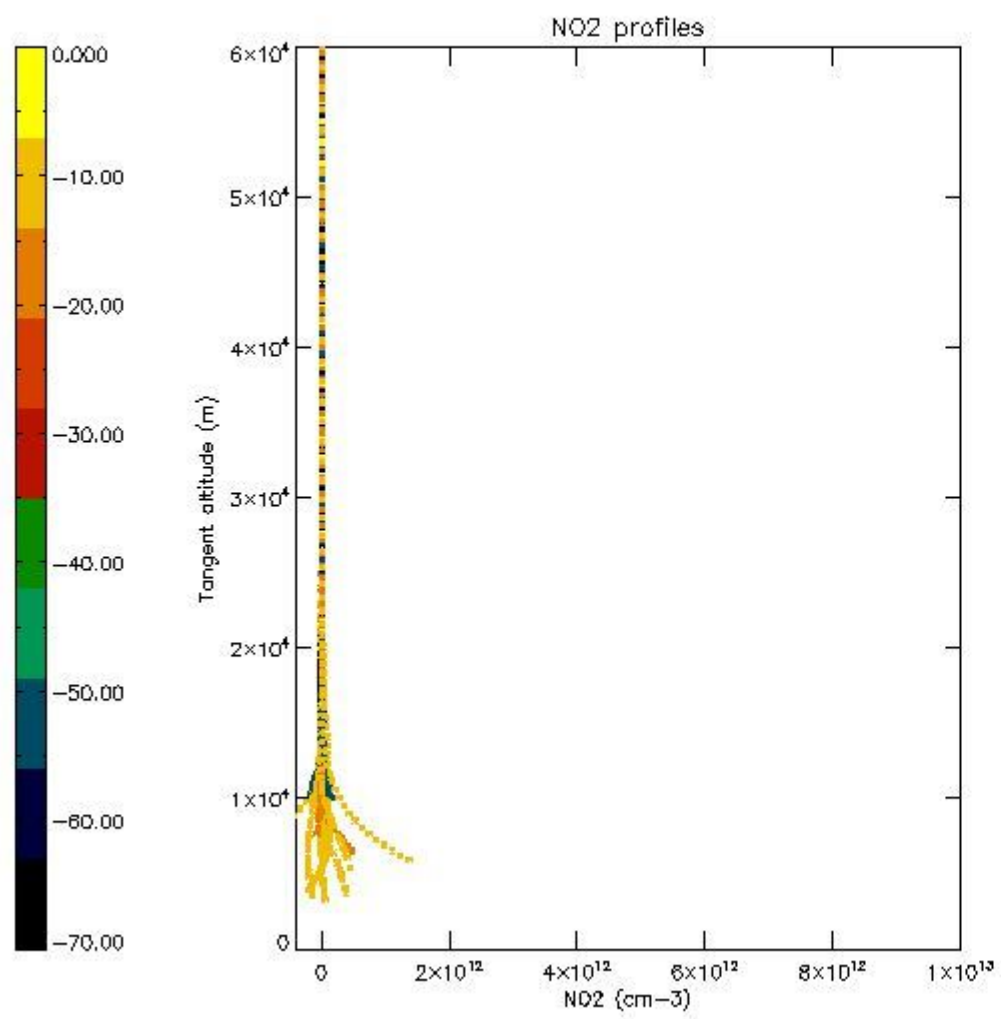

5.4 Plot ozone profiles where STD < 10% (dark without errors)

The colorbar represents the latitude.

5.5 Plot ozone profiles where STD < 5% (dark without errors)

The colorbar represents the latitude.

5.6 Plot NO₂ profiles for all STD (dark without errors)

The colorbar represents the latitude.

5.7 Plot NO3 profiles for all STD (dark without errors)

The colorbar represents the latitude.

5.8 Plot H₂O profiles for all STD (only for occultations of stars 1,2,3,4,13,14,16,26,63 dark without errors)