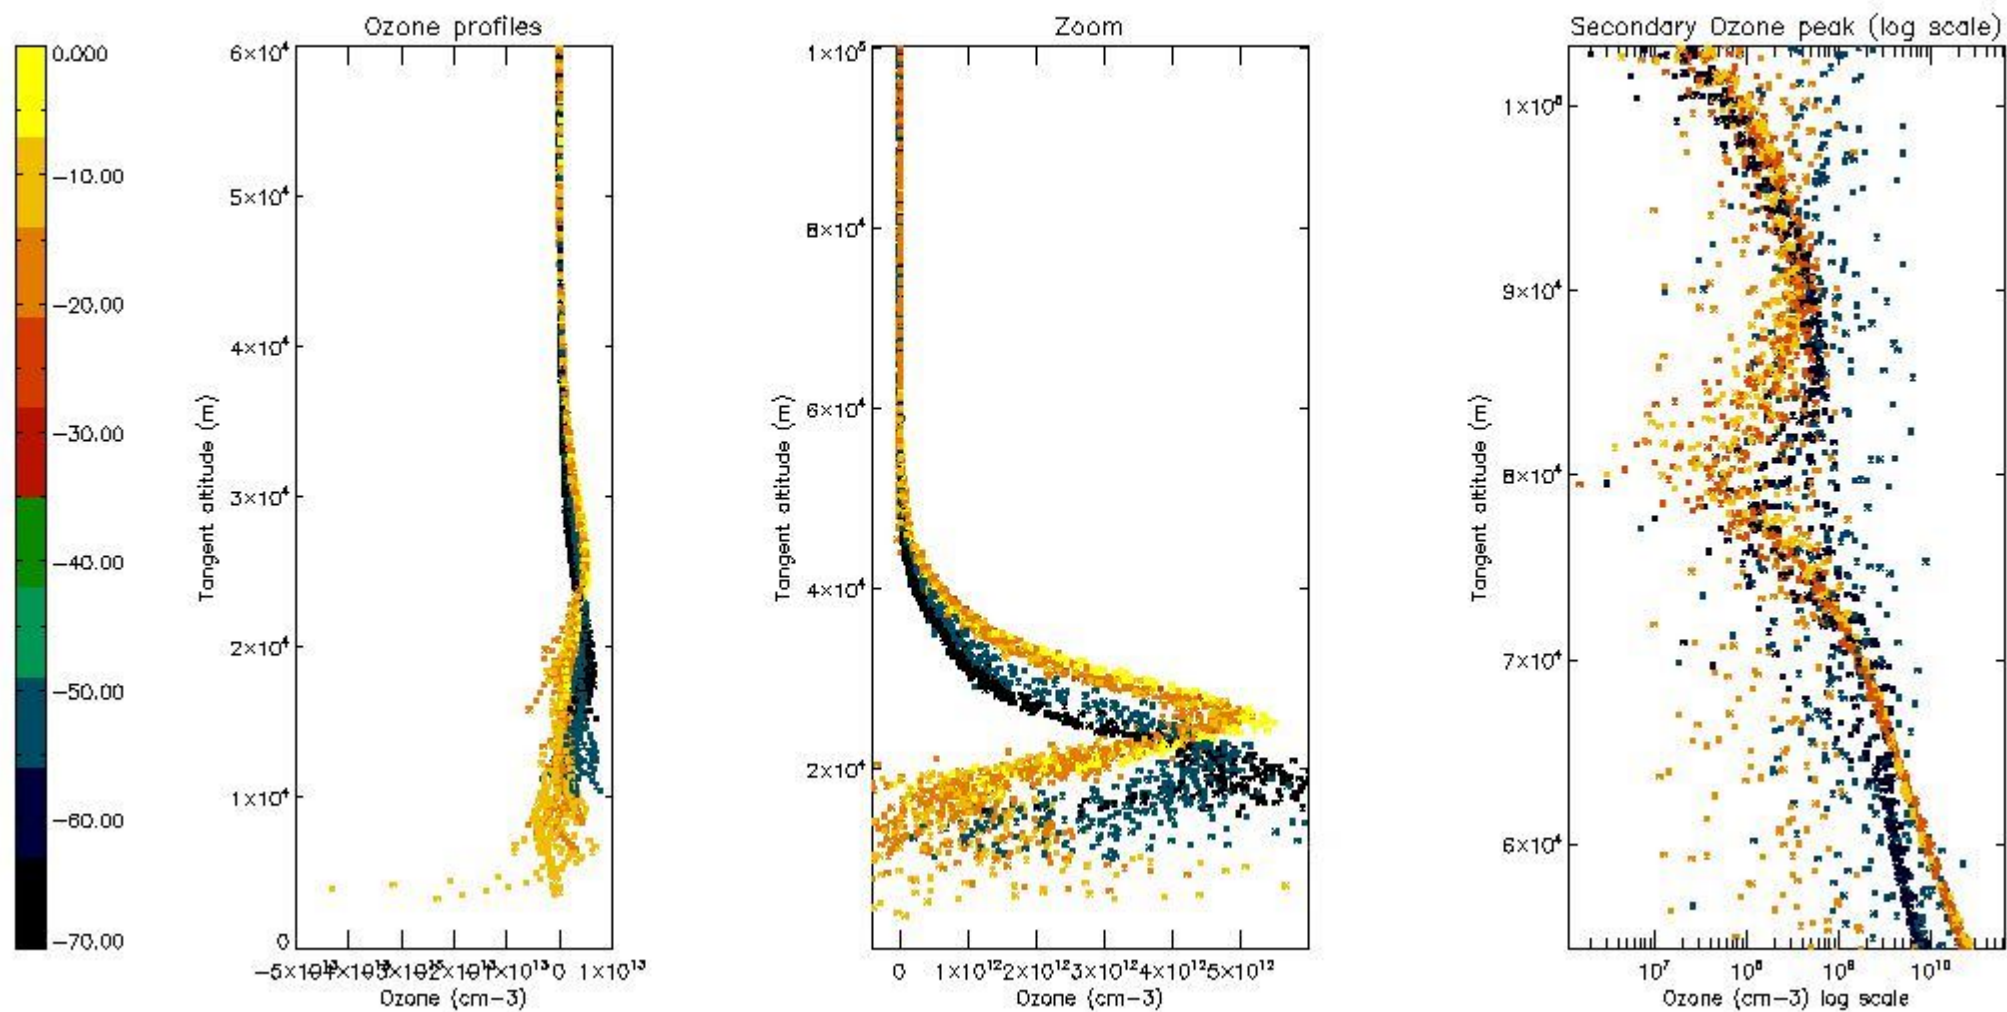

STD < 10	12
STD < 5	8

5.2 Plot ozone profiles for all STD (dark without errors)

The colorbar represents the latitude.

5.3 Plot ozone profiles where STD < 20% (dark without errors)

The colorbar represents the latitude.