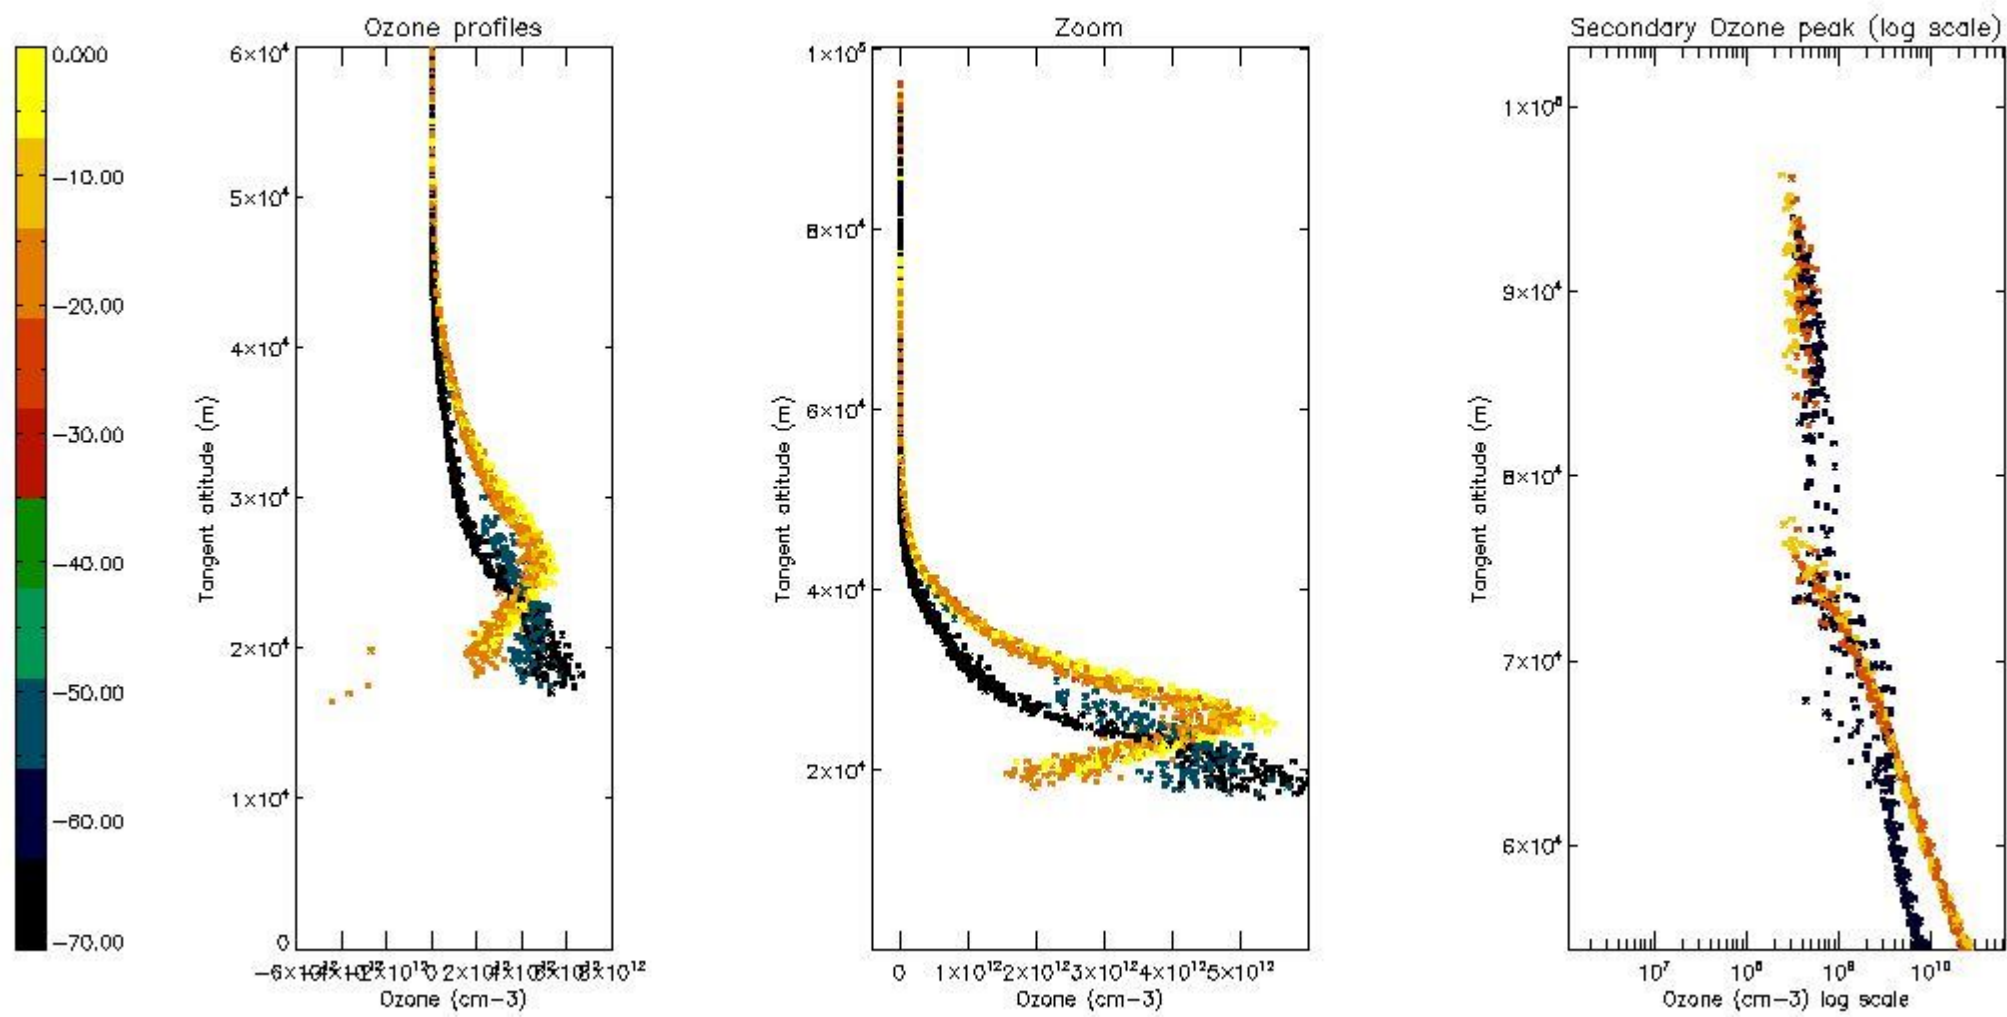

5.5 Plot ozone profiles where STD < 5% (dark without errors)

The colorbar represents the latitude.