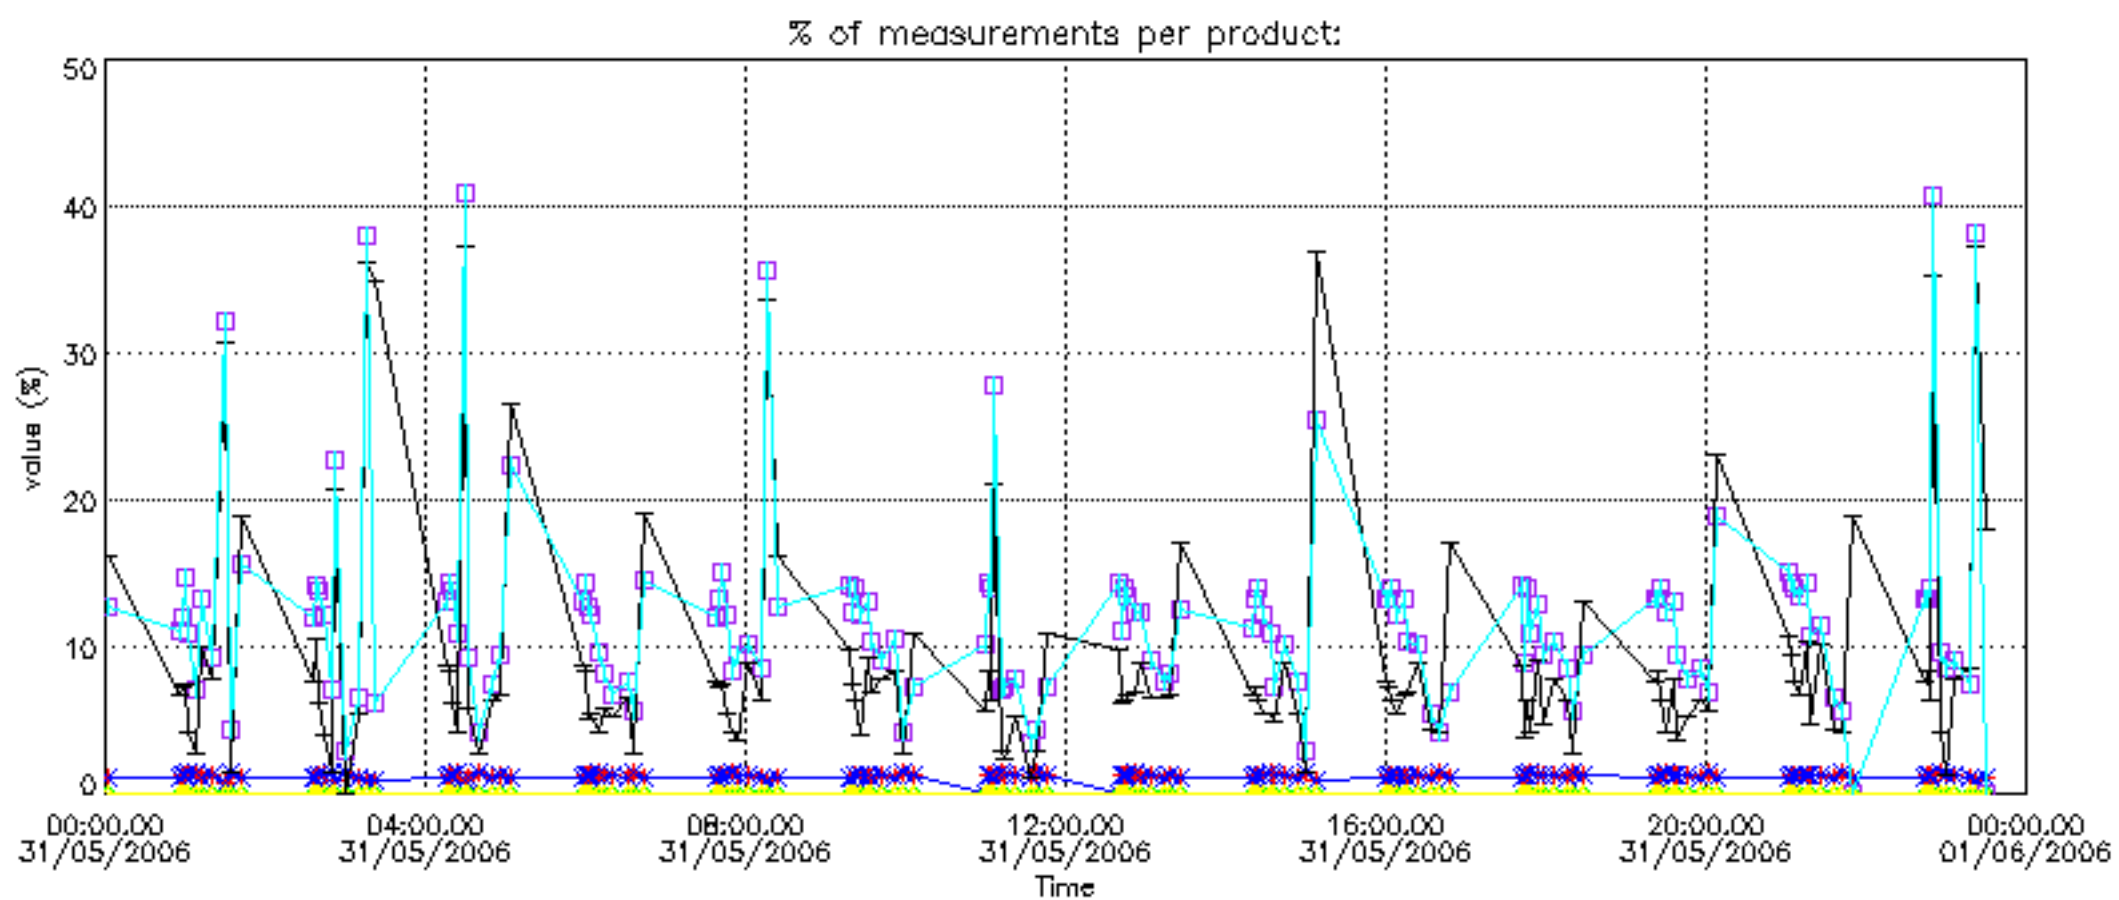

Percentage of cosmic ray hits per profile

Percentage of datation errors per profile