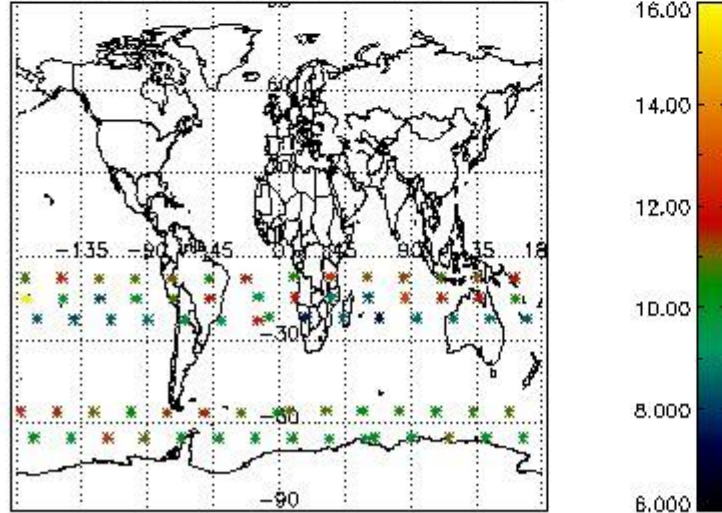

3.1 Plot quality information per product (time dependant)

3.2 Plot quality information per product (world map)

Percentage of flagged data per O3 profile

Percentage of flagged data per H2O profile

Percentage of flagged data per NO2 profile