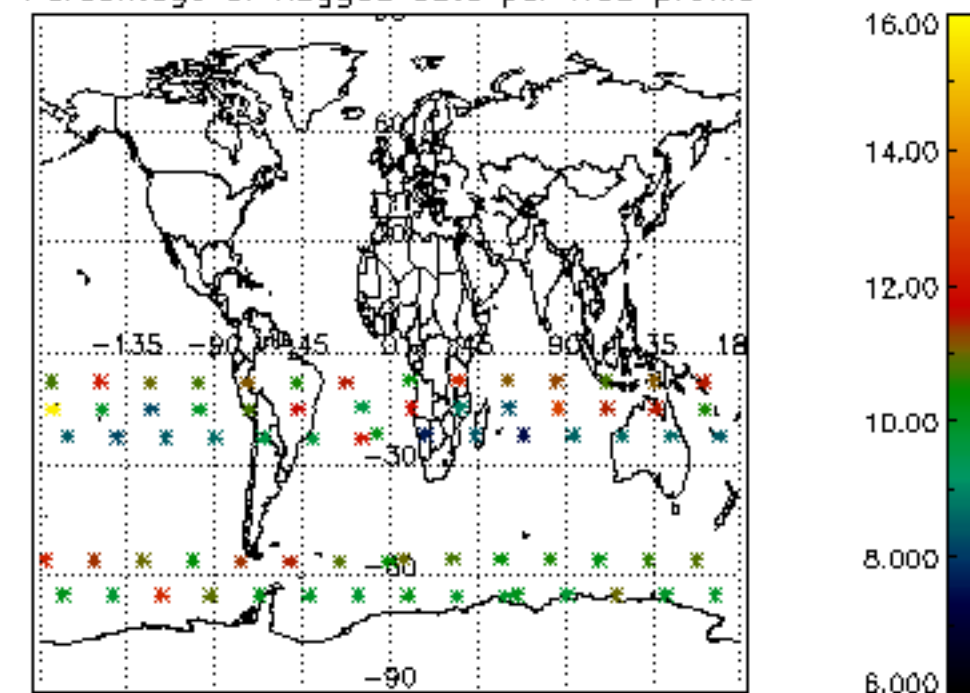

Percentage of flagged data per NO3 profile