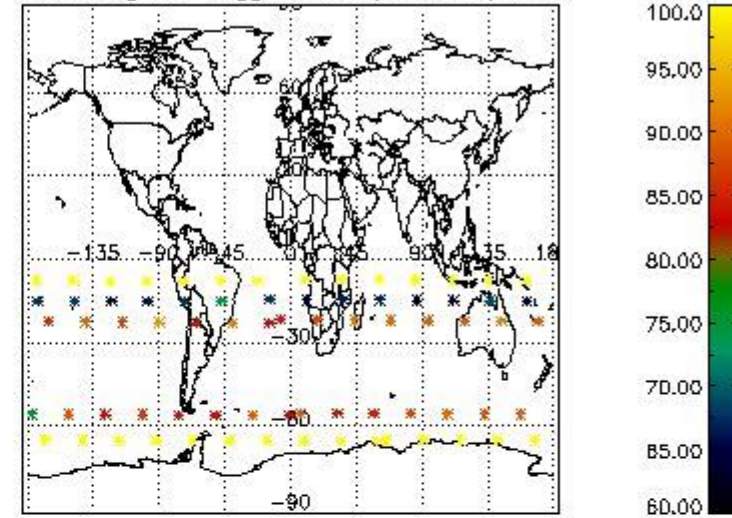

3.1 Plot quality information per product (time dependant)

3.2 Plot quality information per product (world map)

Percentage of flagged data per O3 profile

Percentage of flagged data per H2O profile

Percentage of flagged data per NO2 profile