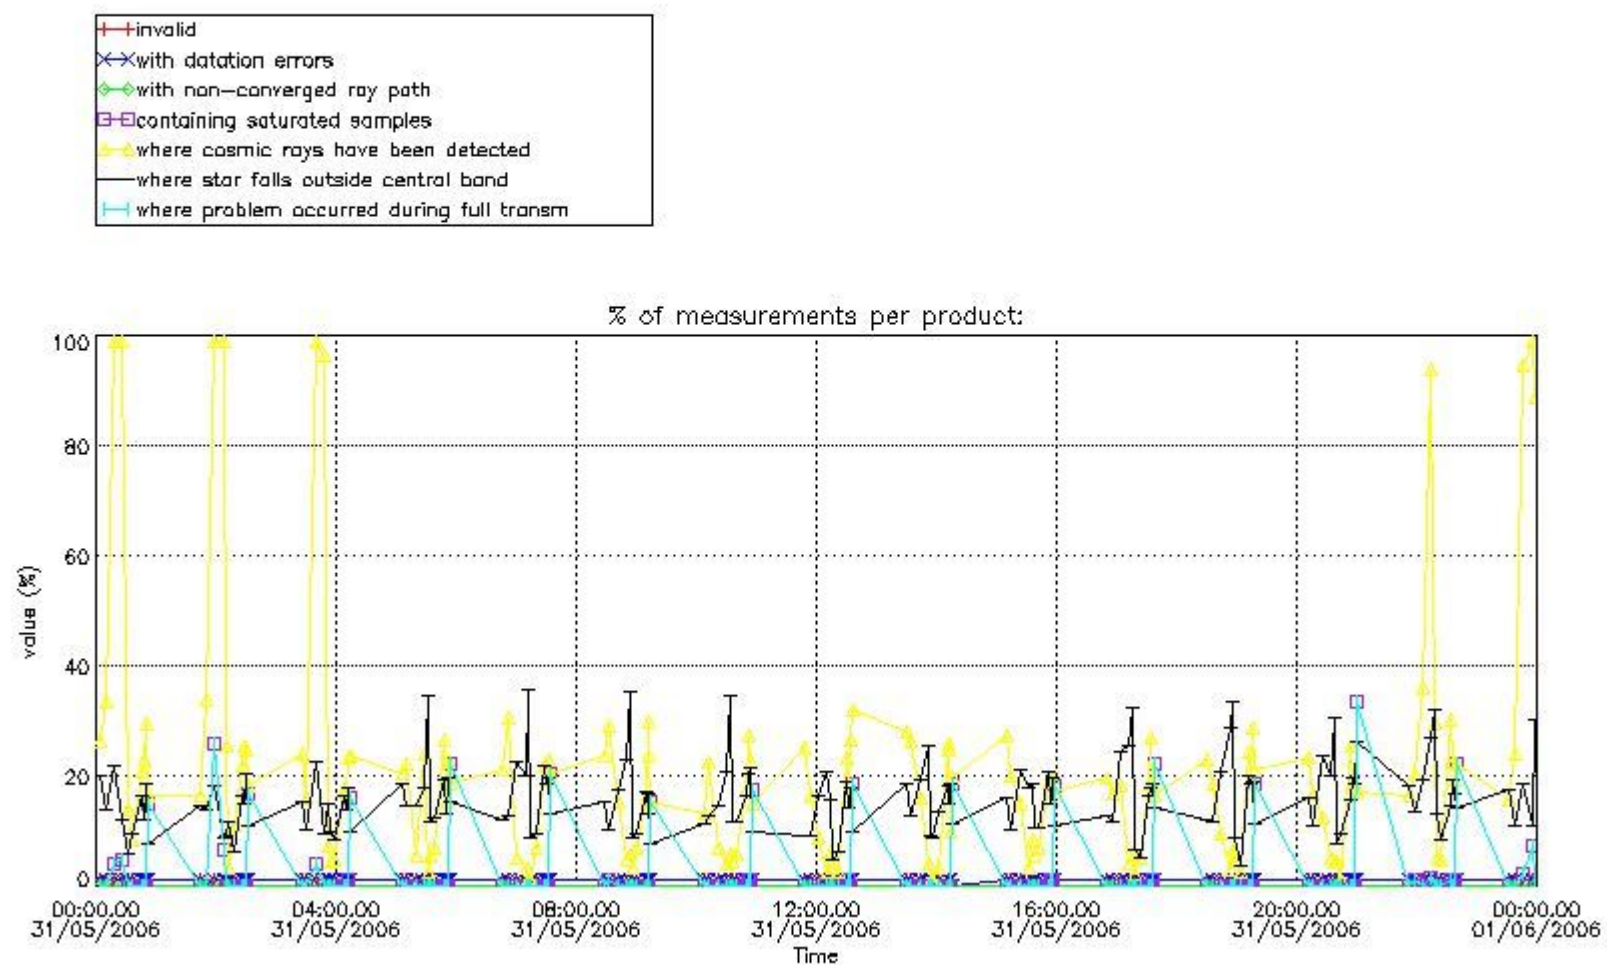

4.1.2 Plot level 1 quality information per product (time dependant): ENVI SAT DESCENDING passes