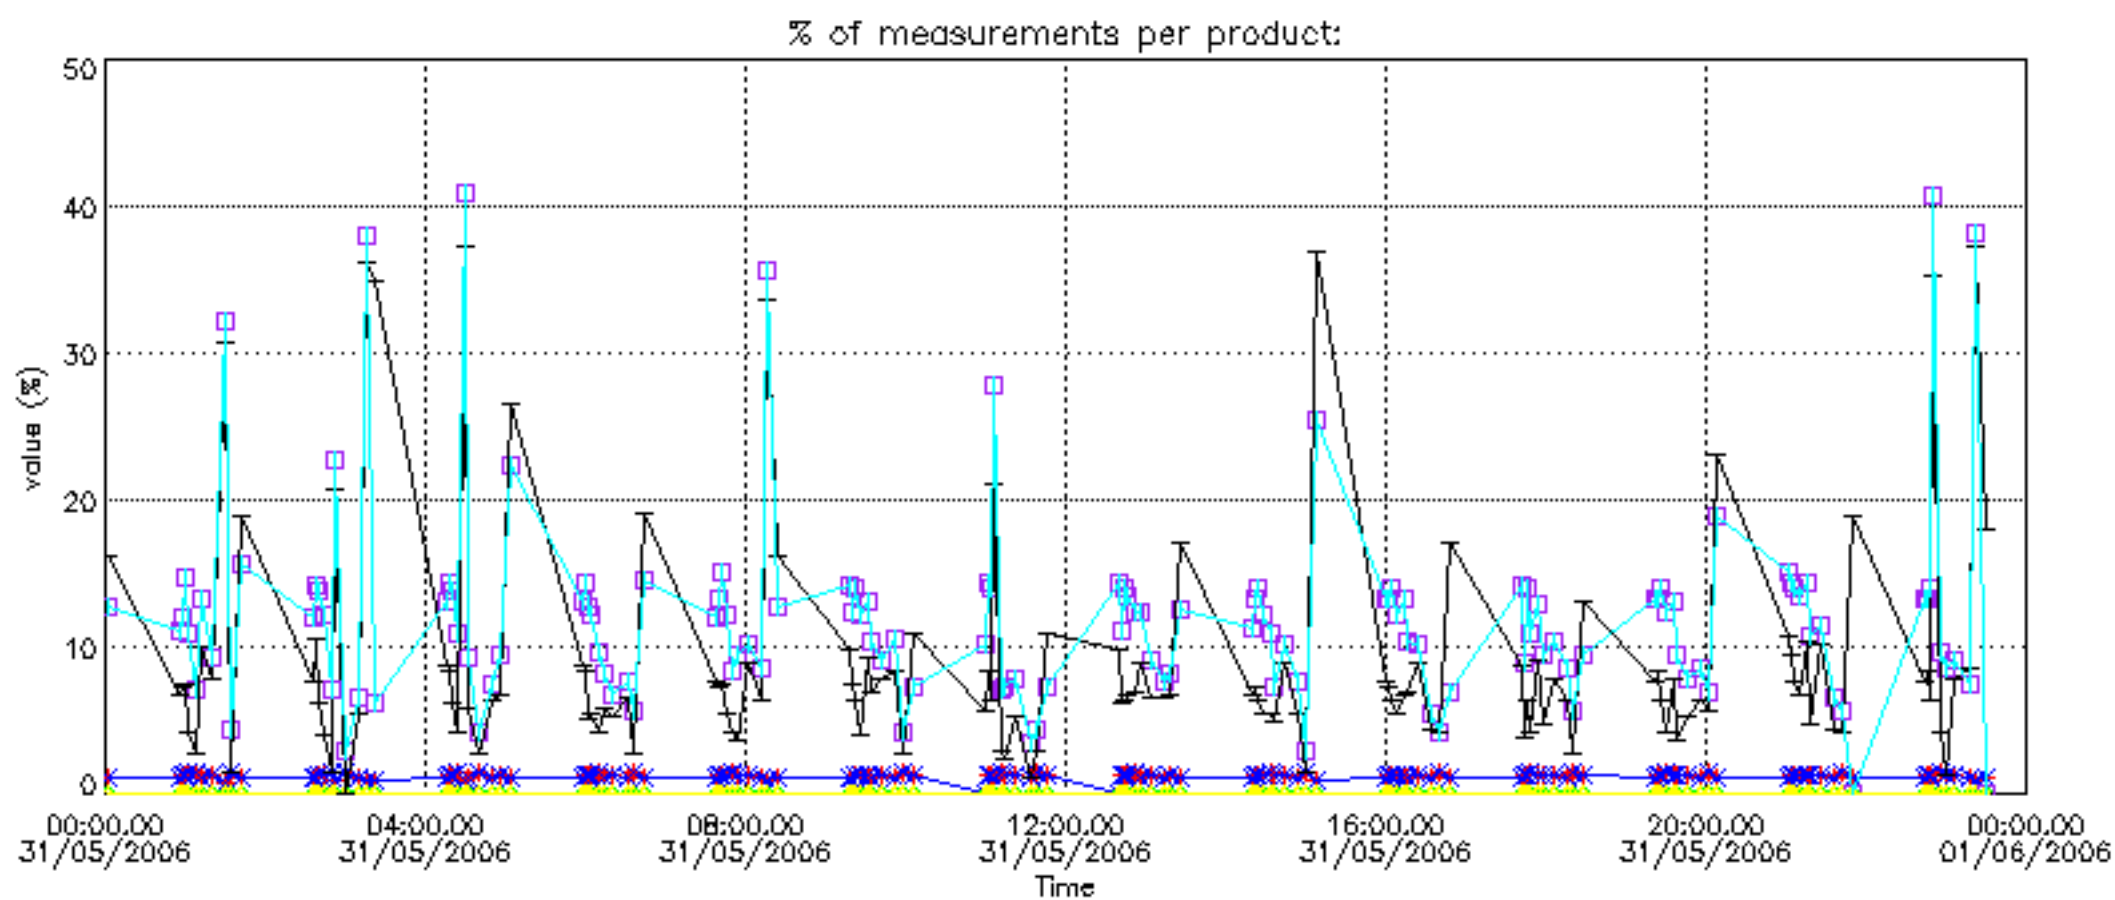

Percentage of cosmic ray hits per profile

Percentage of datation errors per profile