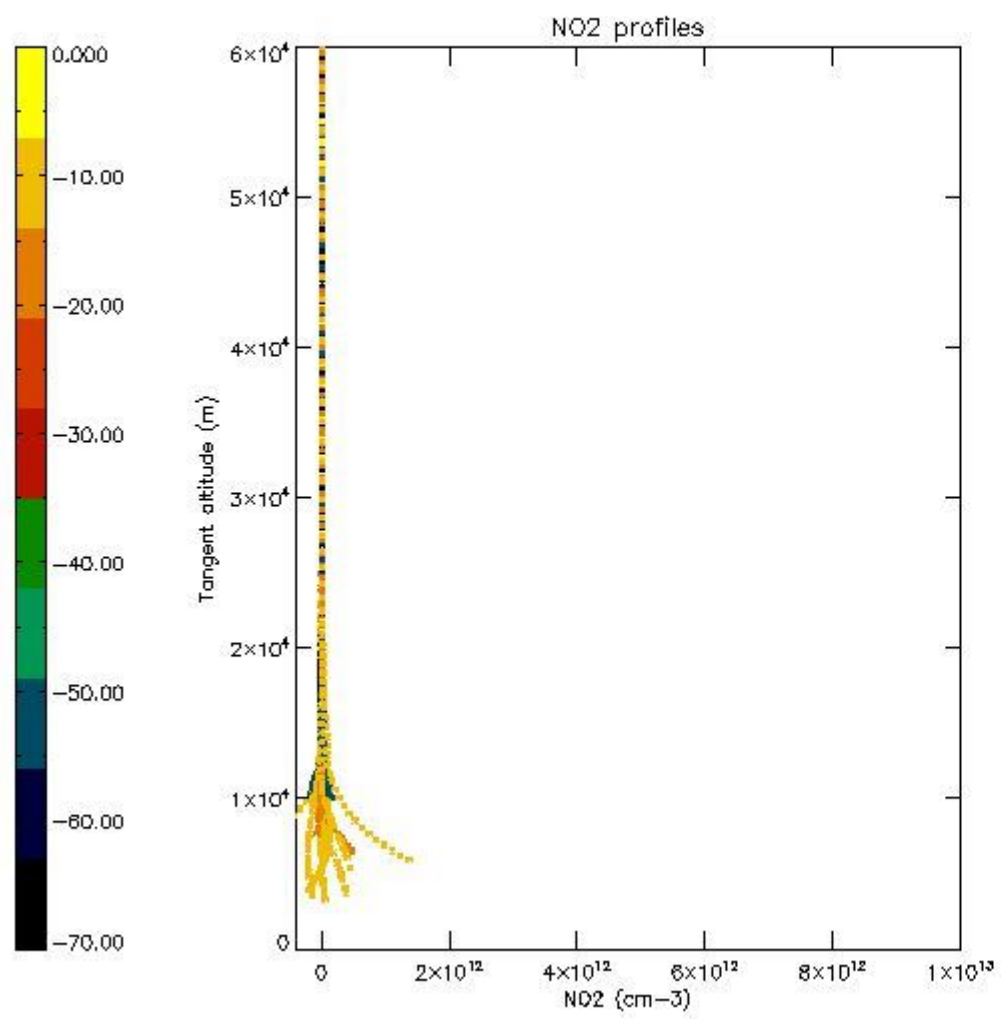

STD < 10	12
STD < 5	8

5.2 Plot ozone profiles for all STD (dark without errors)

The colorbar represents the latitude.

5.3 Plot ozone profiles where STD < 20% (dark without errors)

The colorbar represents the latitude.

5.4 Plot ozone profiles where STD < 10% (dark without errors)

The colorbar represents the latitude.

5.5 Plot ozone profiles where STD < 5% (dark without errors)

The colorbar represents the latitude.

5.6 Plot NO₂ profiles for all STD (dark without errors)

The colorbar represents the latitude.

5.7 Plot NO3 profiles for all STD (dark without errors)

The colorbar represents the latitude.

5.8 Plot H₂O profiles for all STD (only for occultations of stars 1,2,3,4,13,14,16,26,63 dark without errors)