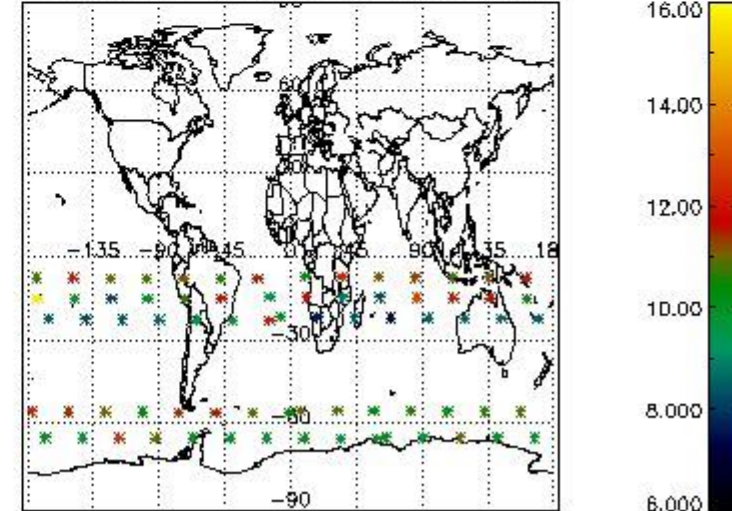

Percentage of flagged data per NO3 profile

4. Level 1 quality information per product

In this section it is plotted some information contained in the Quality Summary data set of the level 2 products that comes from the level 1b processing. Products without errors (error flag in the MPH set to "0") are used.

4.1 Plot quality information per product (time dependant) coming from level 1b processing

4.1.1 Plot level 1 quality information per product (time dependant): ENVISAT ASCENDING passes