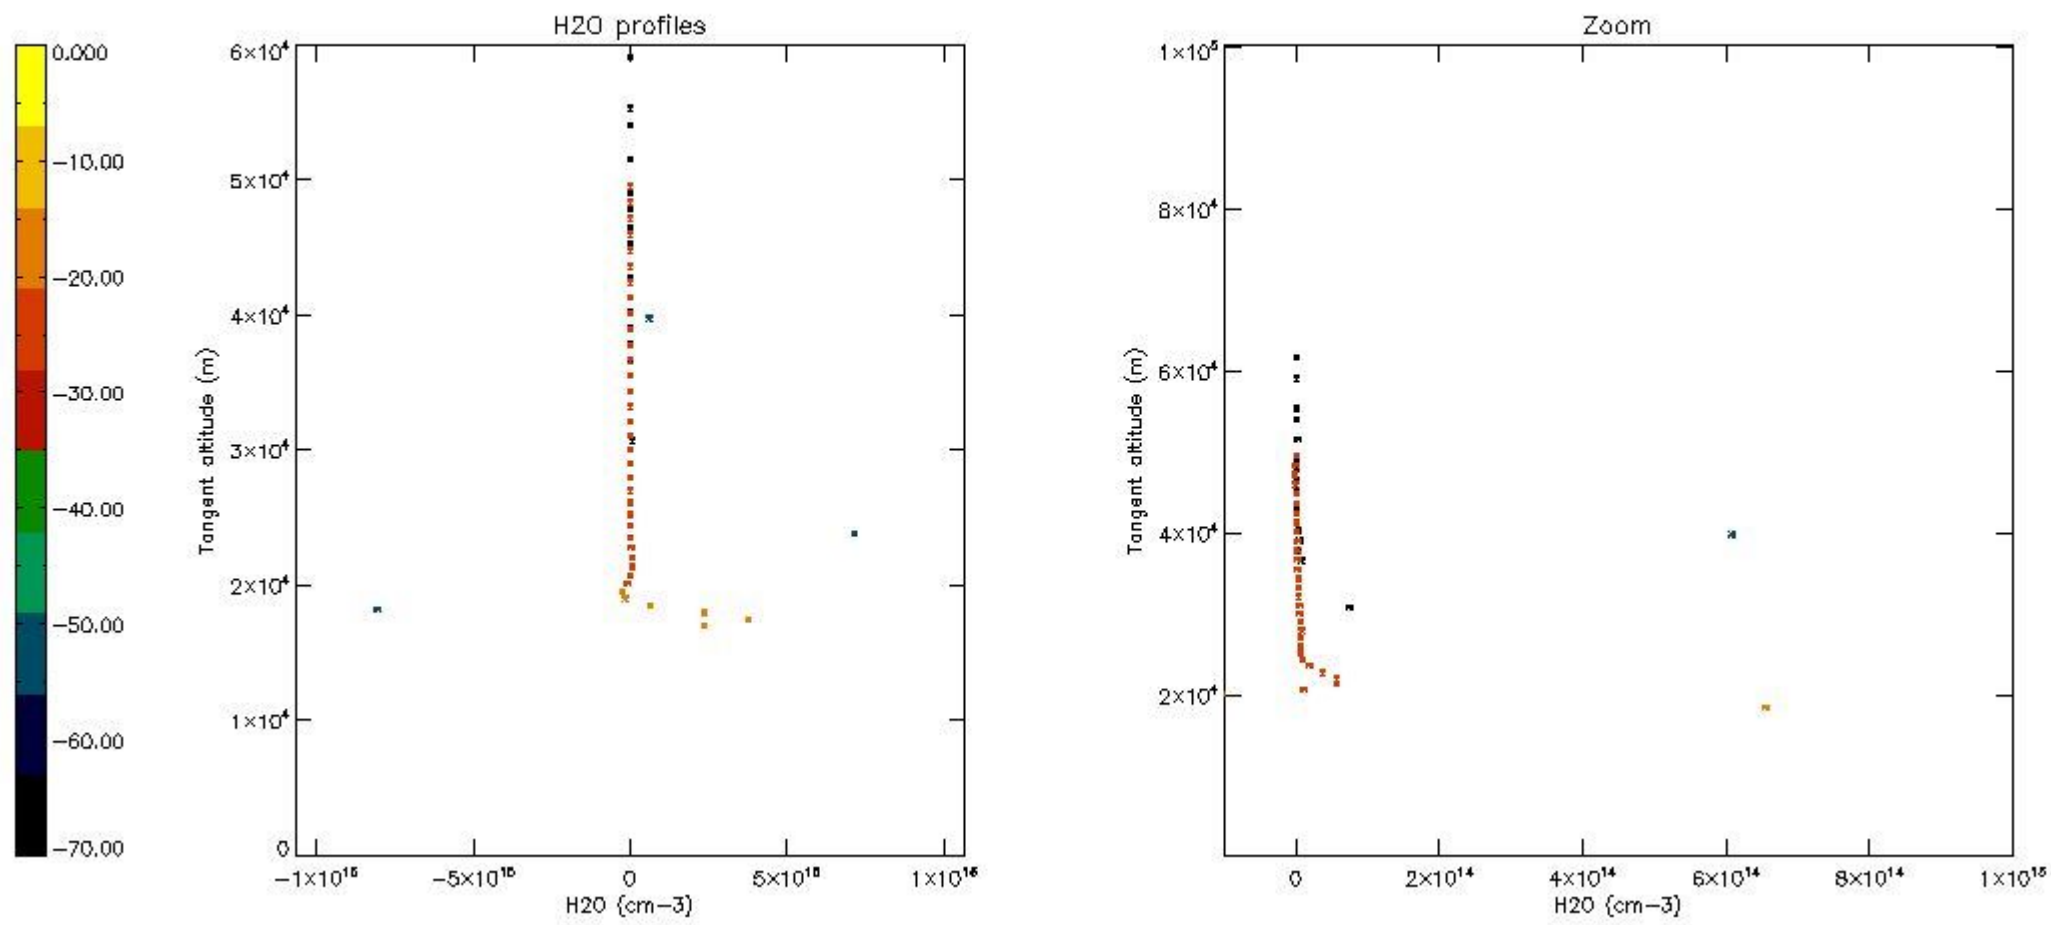

6. Auxiliary Data Files used for the production reported in section 2

The number reported in the third column indicates since which file (see list in section 2) the corresponding auxiliary file has been used. The fourth column is the date of those product files.

Type	Auxiliary Filename	Used since product	Used since product date
INST_PHYS_CHARACTERISTICS	GOM_INS_AXVIEC20091111_143220_20030716_120000_20500101_000000	1	31-MAY-2006 00:01:38
LEVEL-2_PROC_CONFIG	GOM_PR2_AXVIEC20091111_152718_20020301_000000_20500101_000000	1	31-MAY-2006 00:01:38
CROSS_SECTIONS_FILE	GOM_CRS_AXVIEC20091111_154832_20020301_000000_20500101_000000	1	31-MAY-2006 00:01:38