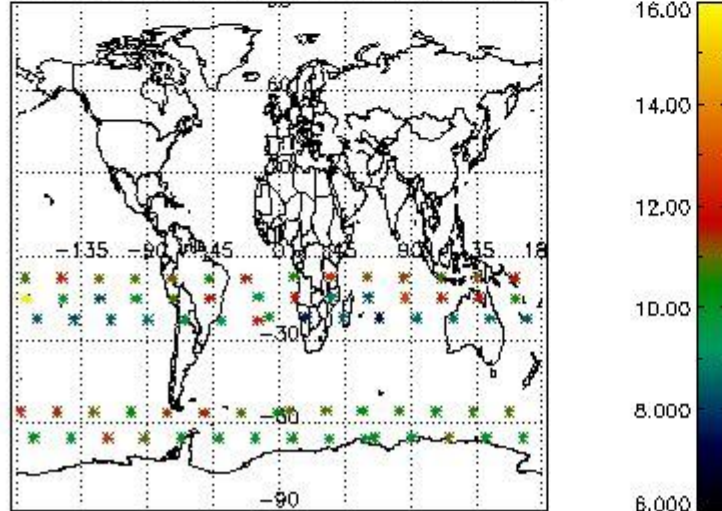

3.1 Plot quality information per product (time dependant)

3.2 Plot quality information per product (world map)

Percentage of flagged data per O3 profile

Percentage of flagged data per H2O profile

Percentage of flagged data per NO2 profile