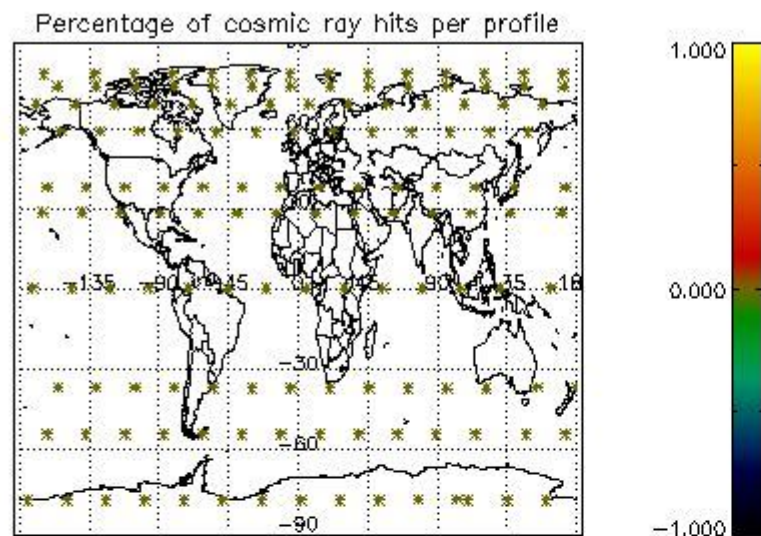

4.2.2 Plot level 1 quality information per product (world map): ENVISAT DESCENDING passes

5. Trace gas profiles

5.1 Ozone statistics based on quality of products

The final quality of the products can be "measured" using the STD (Standard Deviation) attached to every point profile. This information is written to the parameter GOM_NL__2P/NL_LOCAL_SPECIES_DENSITY/o3_std of the level 2 products. The table below shows the statistics for given STD ranges.

The statistics are given with respect to the overall valid production:

- Products without fatal errors: GOM_NL__2P/MPH/PRODUCT_ERR=0
- Valid point profile: GOM_NL__2P/NL_LOCAL_SPECIES_DENSITY/pcd(0)=0

The 'Criteria' is applied to valid points of dark limb products:

- Products in dark limb illumination condition: GOM_NL__2P/NL_SUMMARY_QUALITY/obs_ill_cond=0
- Products without fatal errors: GOM_NL__2P/MPH/PRODUCT_ERR=0
- Valid point profile: GOM_NL__2P/NL_LOCAL_SPECIES_DENSITY/pcd(0)=0

So, the table below shows the percentage of dark limb and valid observations for each criteria with respect to the overall valid daily observations.

Criteria	% of total production
All STD	29
STD < 20	15