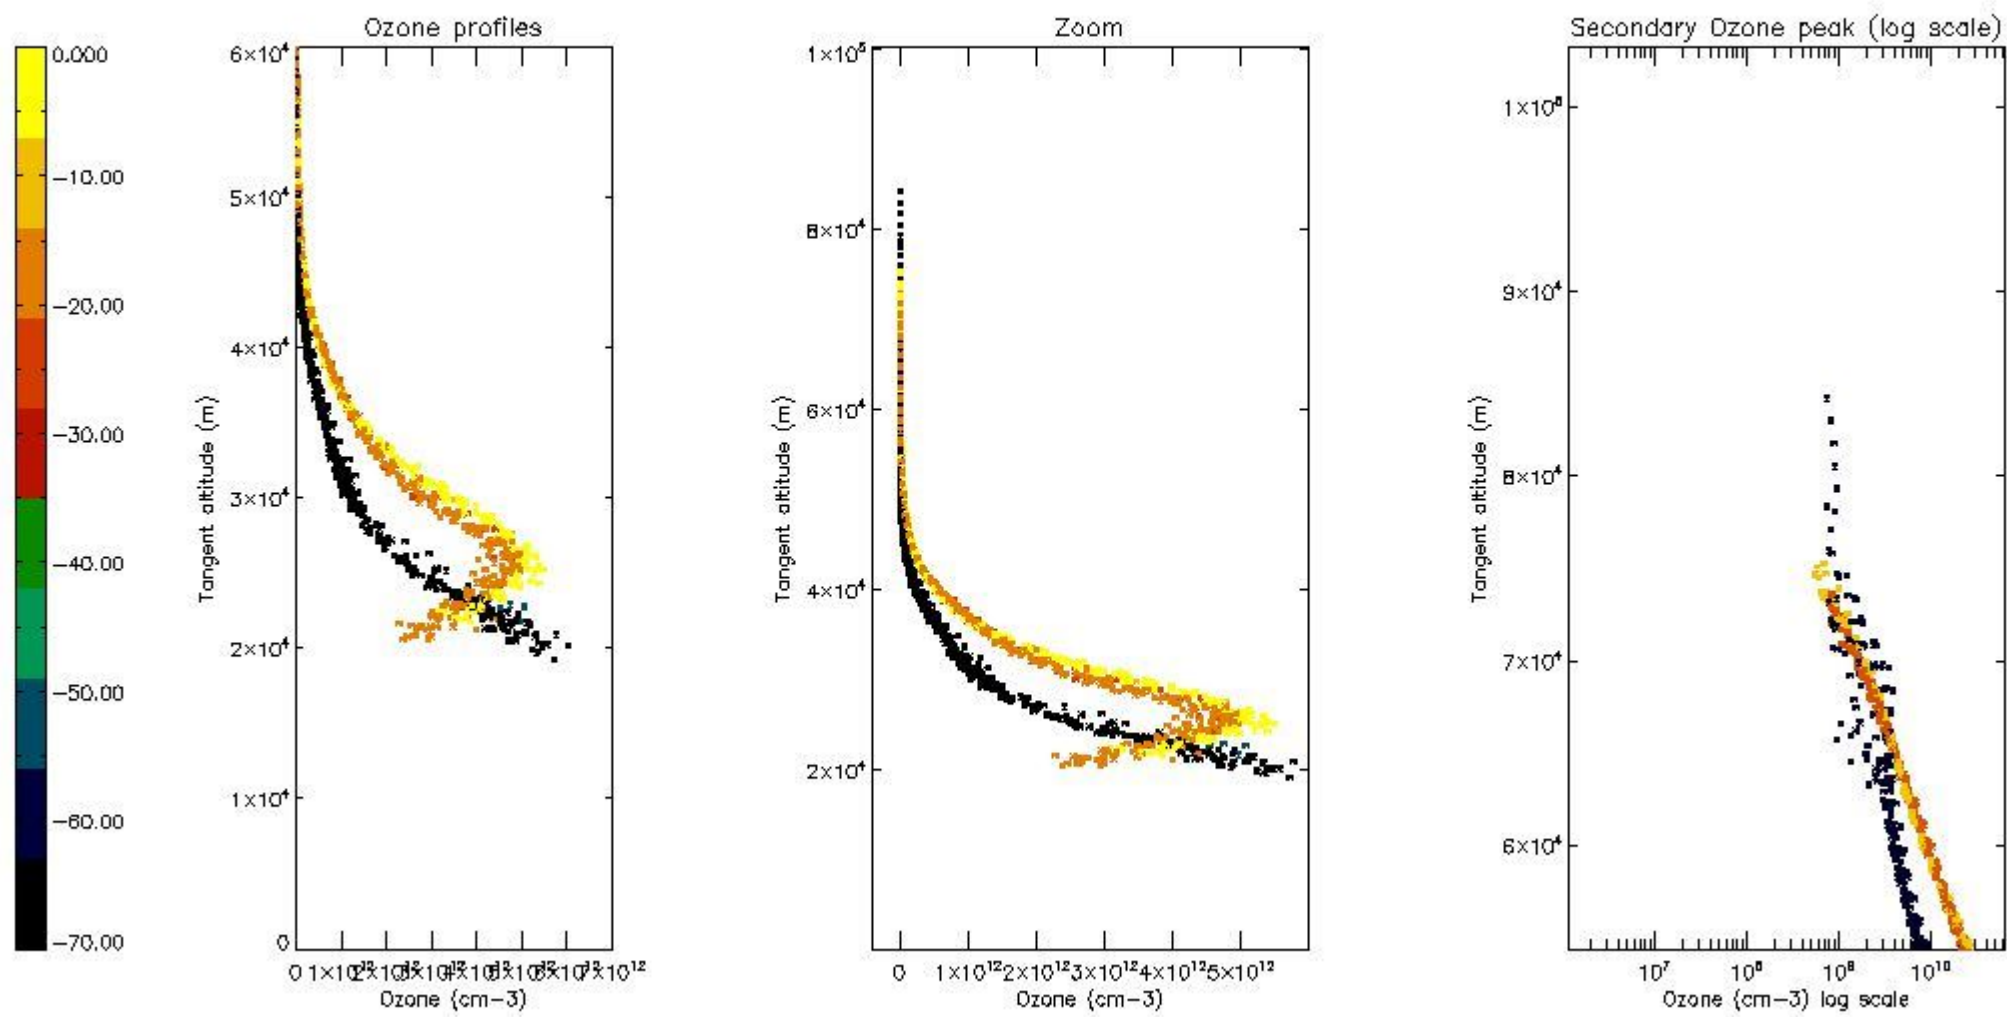

5.6 Plot NO₂ profiles for all STD (dark without errors)

The colorbar represents the latitude.