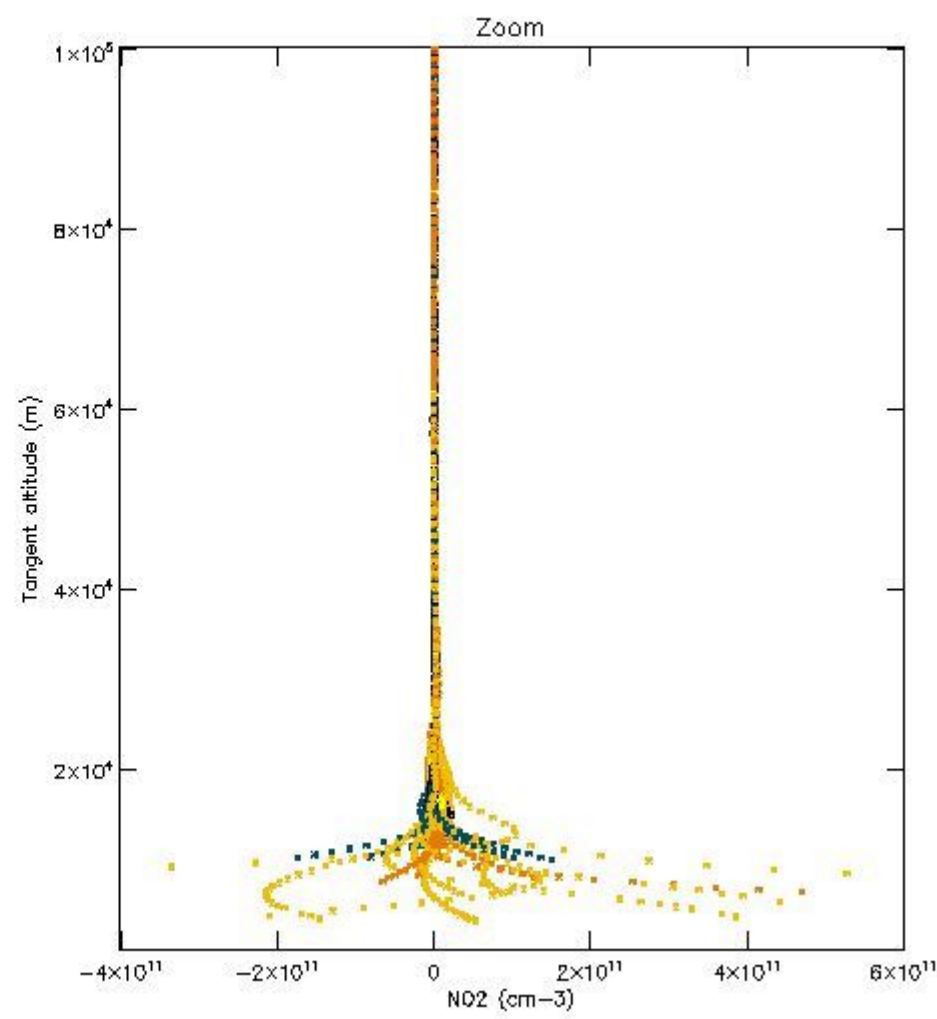

5.4 Plot ozone profiles where STD < 10% (dark without errors)

The colorbar represents the latitude.

5.5 Plot ozone profiles where STD < 5% (dark without errors)

The colorbar represents the latitude.

5.6 Plot NO₂ profiles for all STD (dark without errors)

The colorbar represents the latitude.

5.7 Plot NO3 profiles for all STD (dark without errors)

The colorbar represents the latitude.

5.8 Plot H₂O profiles for all STD (only for occultations of stars 1,2,3,4,13,14,16,26,63 dark without errors)