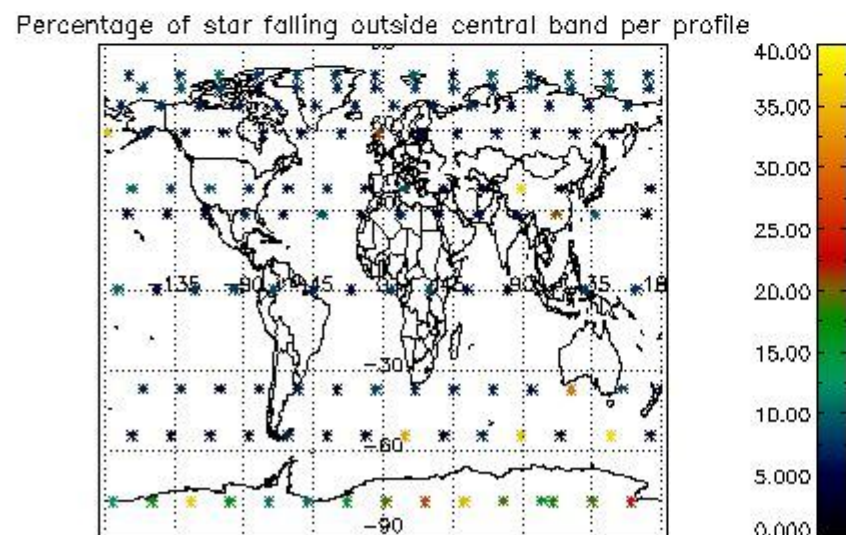

5. Trace gas profiles

5.1 Ozone statistics based on quality of products

The final quality of the products can be "measured" using the STD (Standard Deviation) attached to every point profile. This information is written to the parameter GOM_NL__2P/NL_LOCAL_SPECIES_DENSITY/o3_std of the level 2 products. The table below shows the statistics for given STD ranges.

The statistics are given with respect to the overall valid production:

- Products without fatal errors: GOM_NL__2P/MPH/PRODUCT_ERR=0
- Valid point profile: GOM_NL__2P/NL_LOCAL_SPECIES_DENSITY/pcd(0)=0

The 'Criteria' is applied to valid points of dark limb products:

- Products in dark limb illumination condition: GOM_NL__2P/NL_SUMMARY_QUALITY/obs_ill_cond=0
- Products without fatal errors: GOM_NL__2P/MPH/PRODUCT_ERR=0
- Valid point profile: GOM_NL__2P/NL_LOCAL_SPECIES_DENSITY/pcd(0)=0

So, the table below shows the percentage of dark limb and valid observations for each criteria with respect to the overall valid daily observations.

Criteria	% of total production
All STD	29
STD < 20	15