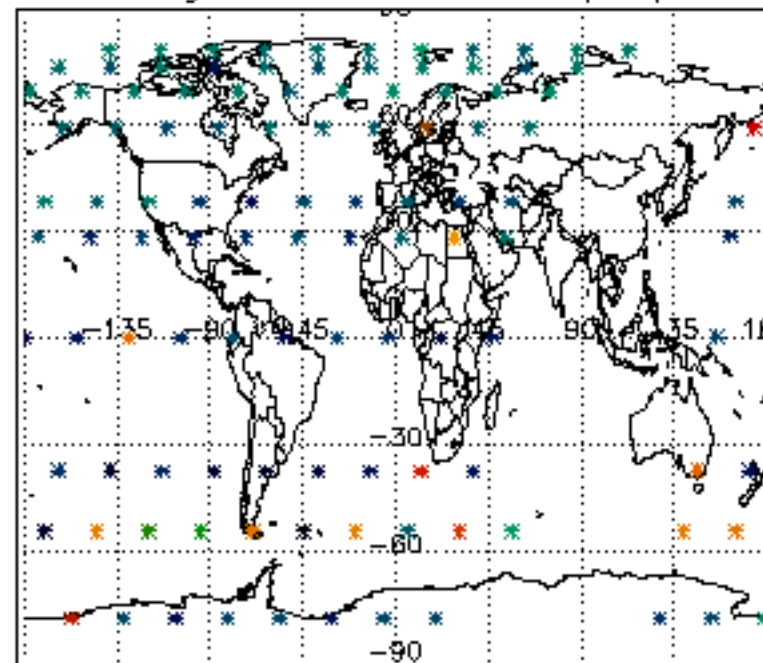

Percentage of saturation errors per profile