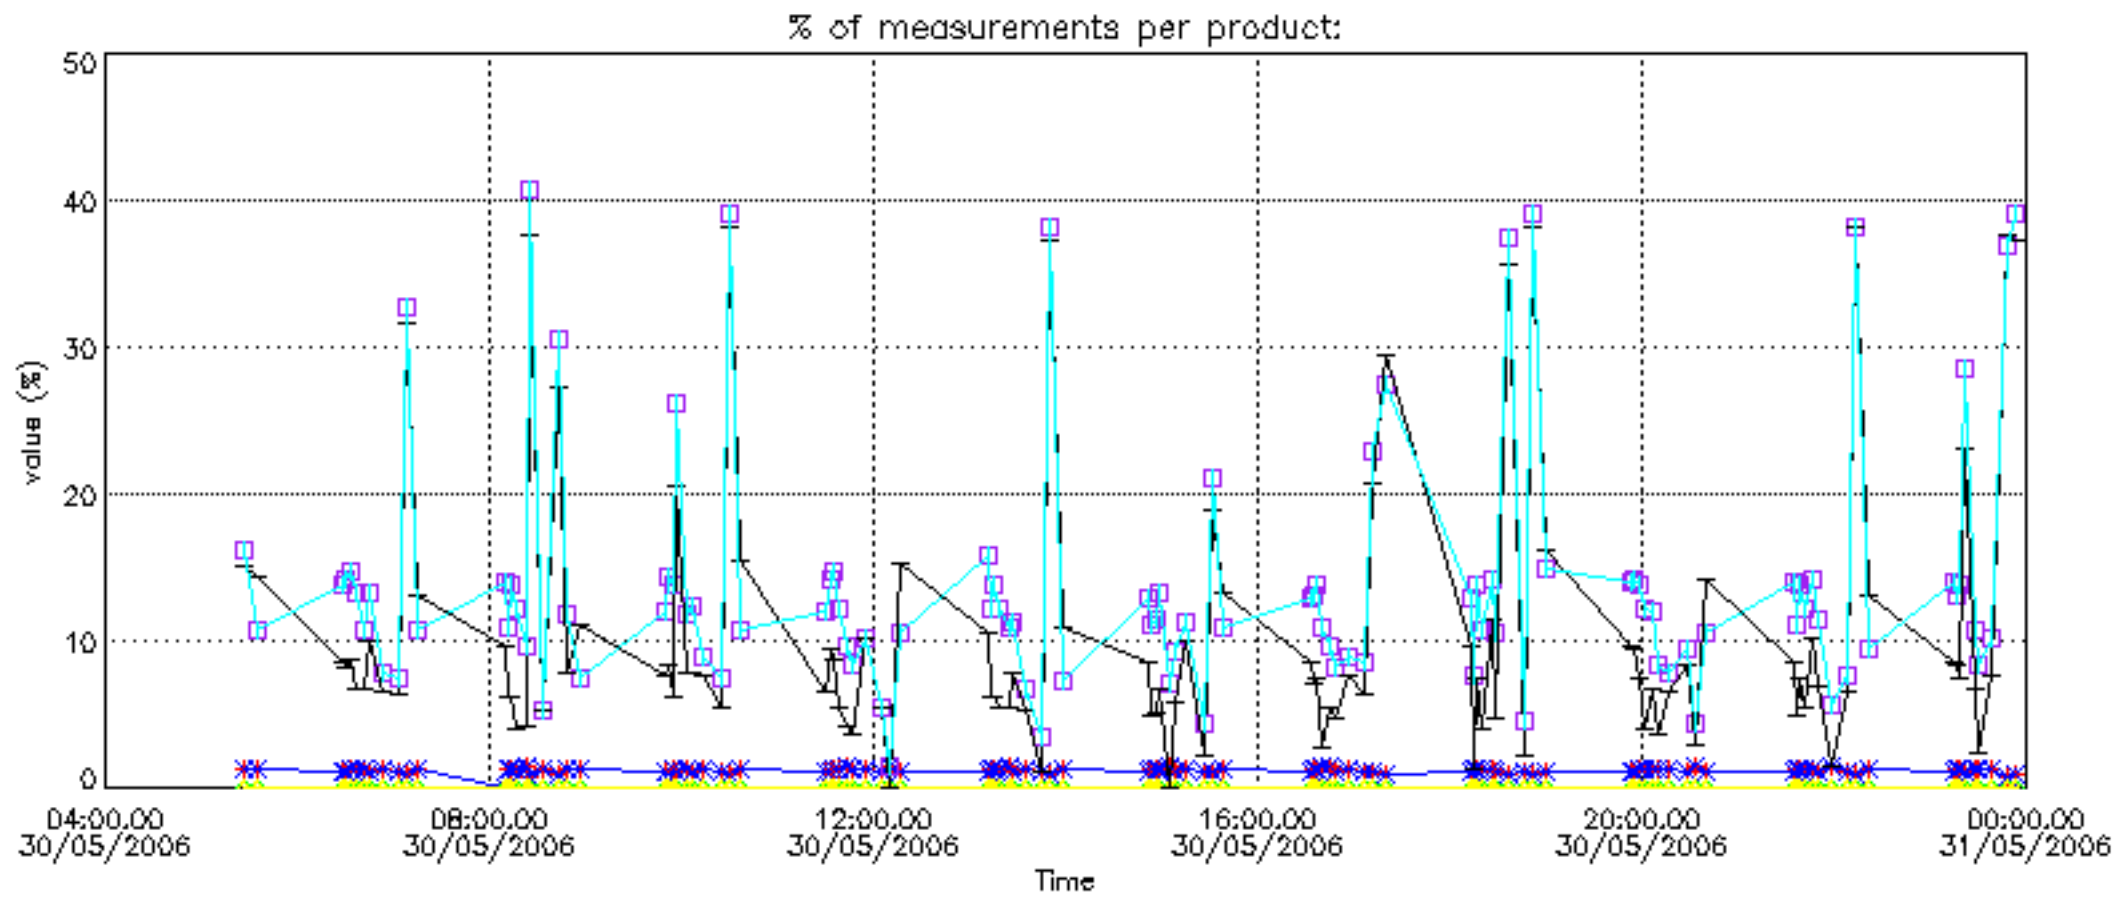

Percentage of cosmic ray hits per profile

Percentage of datation errors per profile