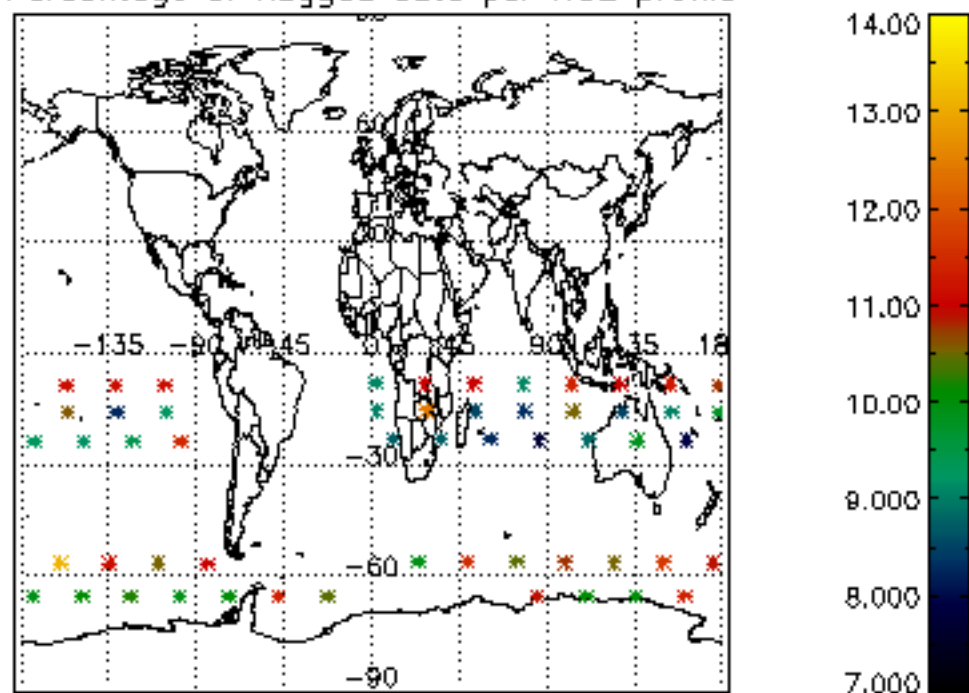

Percentage of flagged data per NO2 profile