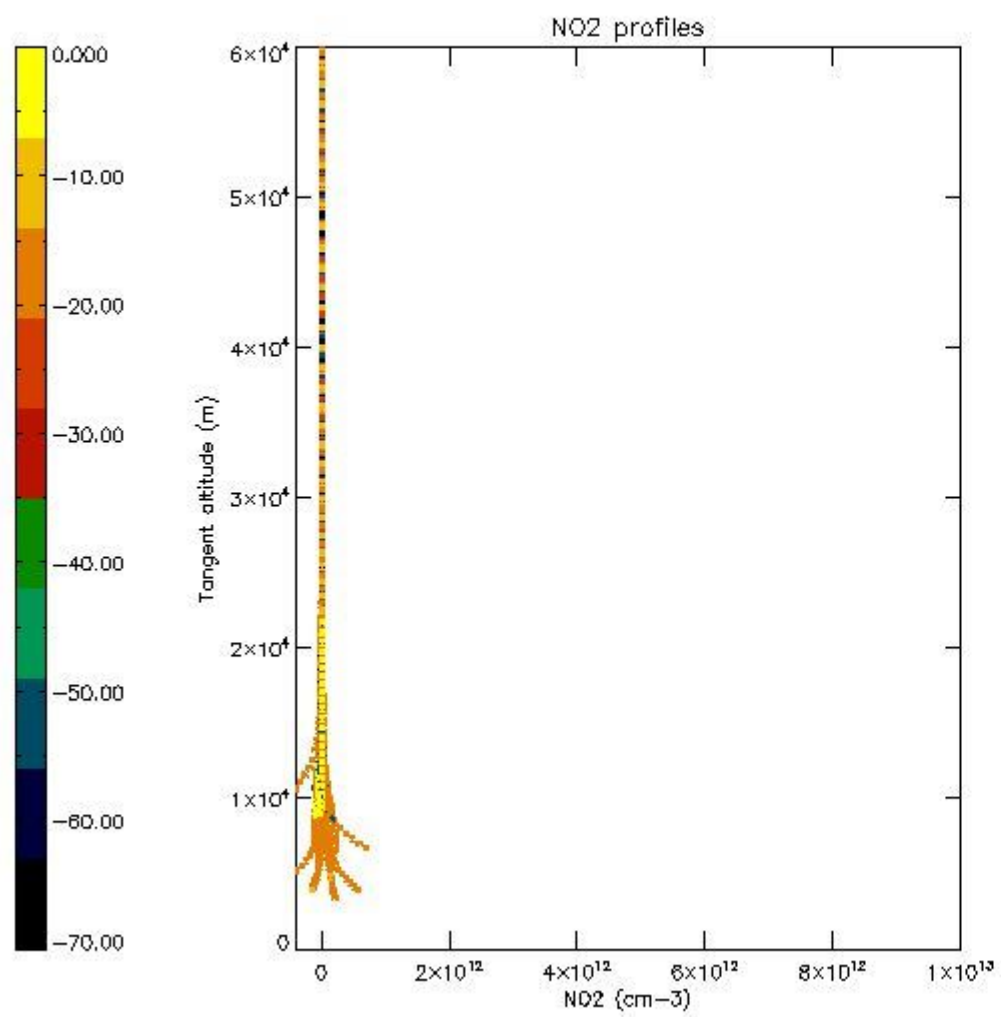

So, the table below shows the percentage of dark limb and valid observations for each criteria with respect to the overall valid daily observations.

Criteria	% of total production
All STD	28
STD < 20	14

STD < 10	11
STD < 5	8

5.2 Plot ozone profiles for all STD (dark without errors)

The colorbar represents the latitude.

5.3 Plot ozone profiles where STD < 20% (dark without errors)

The colorbar represents the latitude.

5.4 Plot ozone profiles where $STD < 10\%$ (dark without errors)

The colorbar represents the latitude.

5.5 Plot ozone profiles where STD < 5% (dark without errors)

The colorbar represents the latitude.

5.6 Plot NO₂ profiles for all STD (dark without errors)

The colorbar represents the latitude.

5.7 Plot NO3 profiles for all STD (dark without errors)

The colorbar represents the latitude.

5.8 Plot H2O profiles for all STD (only for occultations of stars 1,2,3,4,13,14,16,26,63 dark without errors)