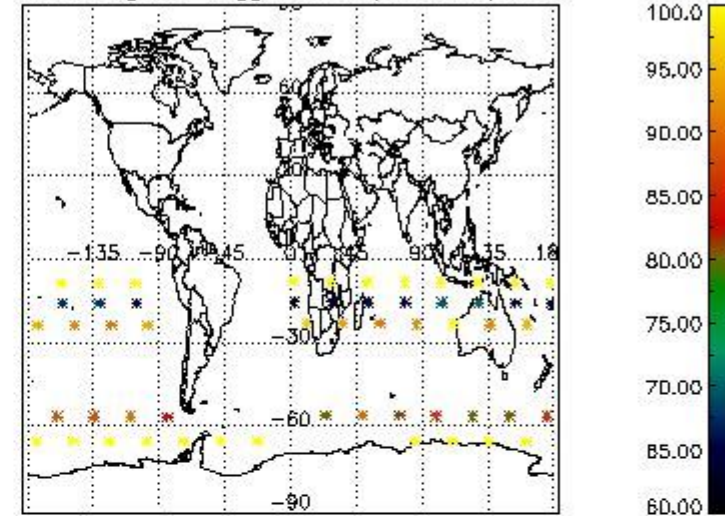

3.1 Plot quality information per product (time dependant)

3.2 Plot quality information per product (world map)

Percentage of flagged data per O3 profile

Percentage of flagged data per H2O profile

Percentage of flagged data per NO2 profile