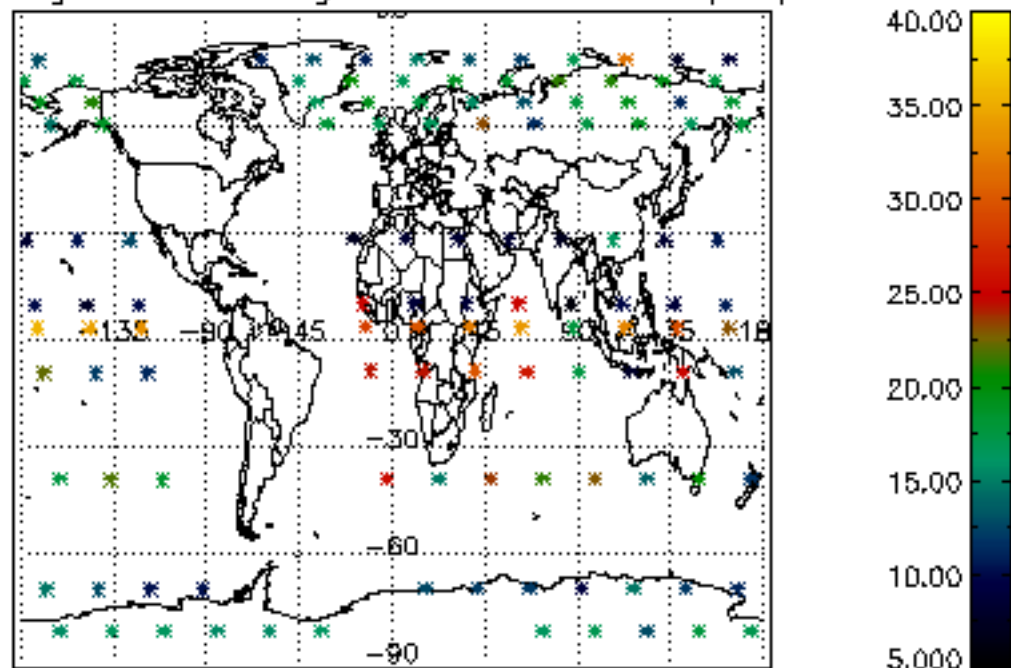

Percentage of cosmic ray hits per profile

Percentage of star falling outside central band per profile