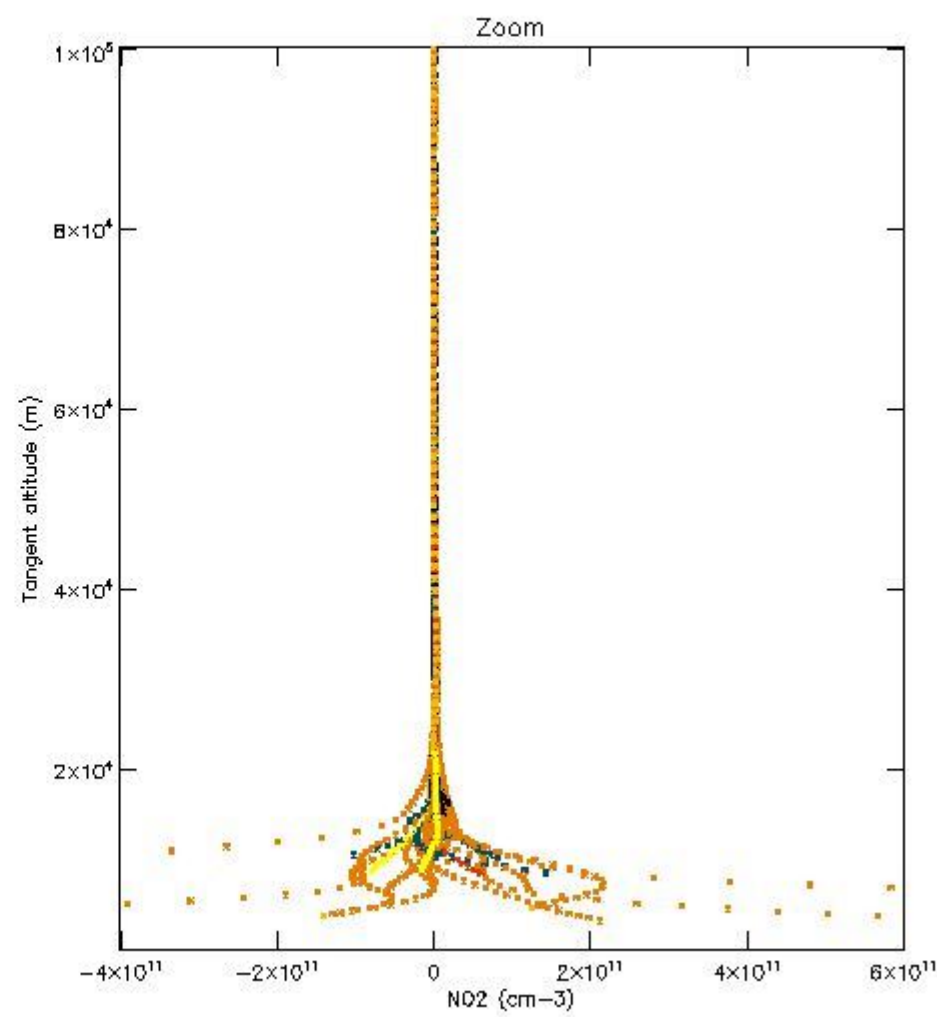

5.4 Plot ozone profiles where $STD < 10\%$ (dark without errors)

The colorbar represents the latitude.

5.5 Plot ozone profiles where STD < 5% (dark without errors)

The colorbar represents the latitude.

5.6 Plot NO₂ profiles for all STD (dark without errors)

The colorbar represents the latitude.

5.7 Plot NO3 profiles for all STD (dark without errors)

The colorbar represents the latitude.

5.8 Plot H2O profiles for all STD (only for occultations of stars 1,2,3,4,13,14,16,26,63 dark without errors)