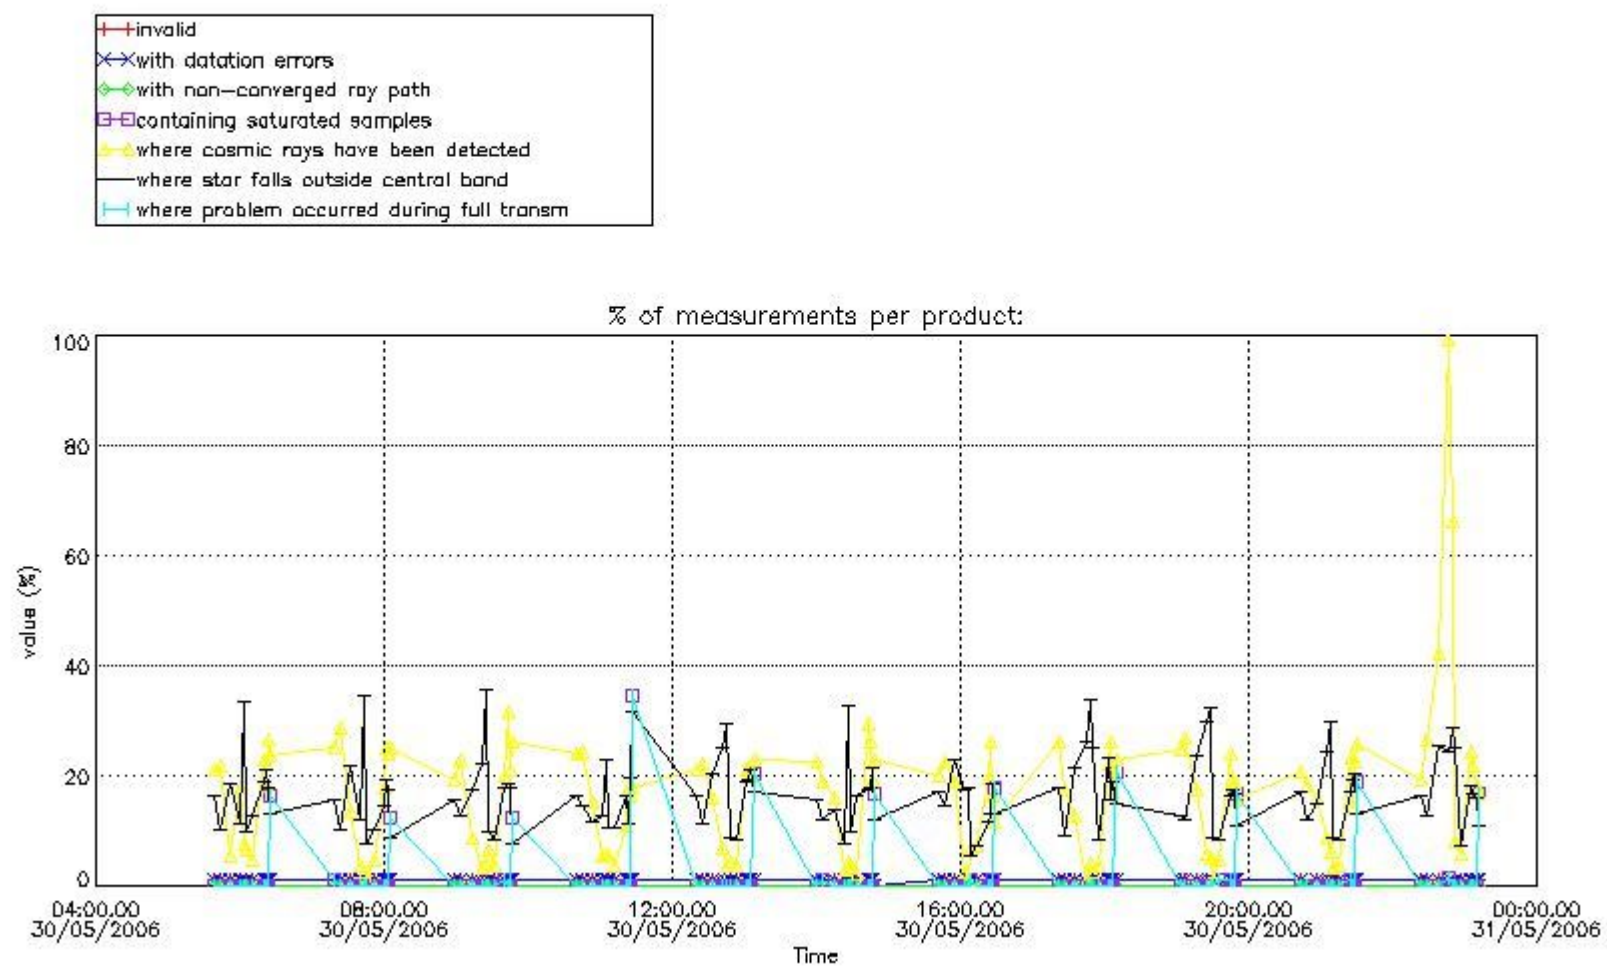

3.1 Plot quality information per product (time dependant)

3.2 Plot quality information per product (world map)

Percentage of flagged data per O3 profile

Percentage of flagged data per H2O profile

Percentage of flagged data per NO2 profile

Percentage of flagged data per NO3 profile

4. Level 1 quality information per product

In this section it is plotted some information contained in the Quality Summary data set of the level 2 products that comes from the level 1b processing. Products without errors (error flag in the MPH set to "0") are used.

4.1 Plot quality information per product (time dependant) coming from level 1b processing

4.1.1 Plot level 1 quality information per product (time dependant): ENVISAT ASCENDING passes

4.1.2 Plot level 1 quality information per product (time dependant): ENVI SAT DESCENDING passes

5. Trace gas profiles

5.1 Ozone statistics based on quality of products

The final quality of the products can be "measured" using the STD (Standard Deviation) attached to every point profile. This information is written to the parameter GOM_NL__2P/NL_LOCAL_SPECIES_DENSITY/o3_std of the level 2 products. The table below shows the statistics for given STD ranges.