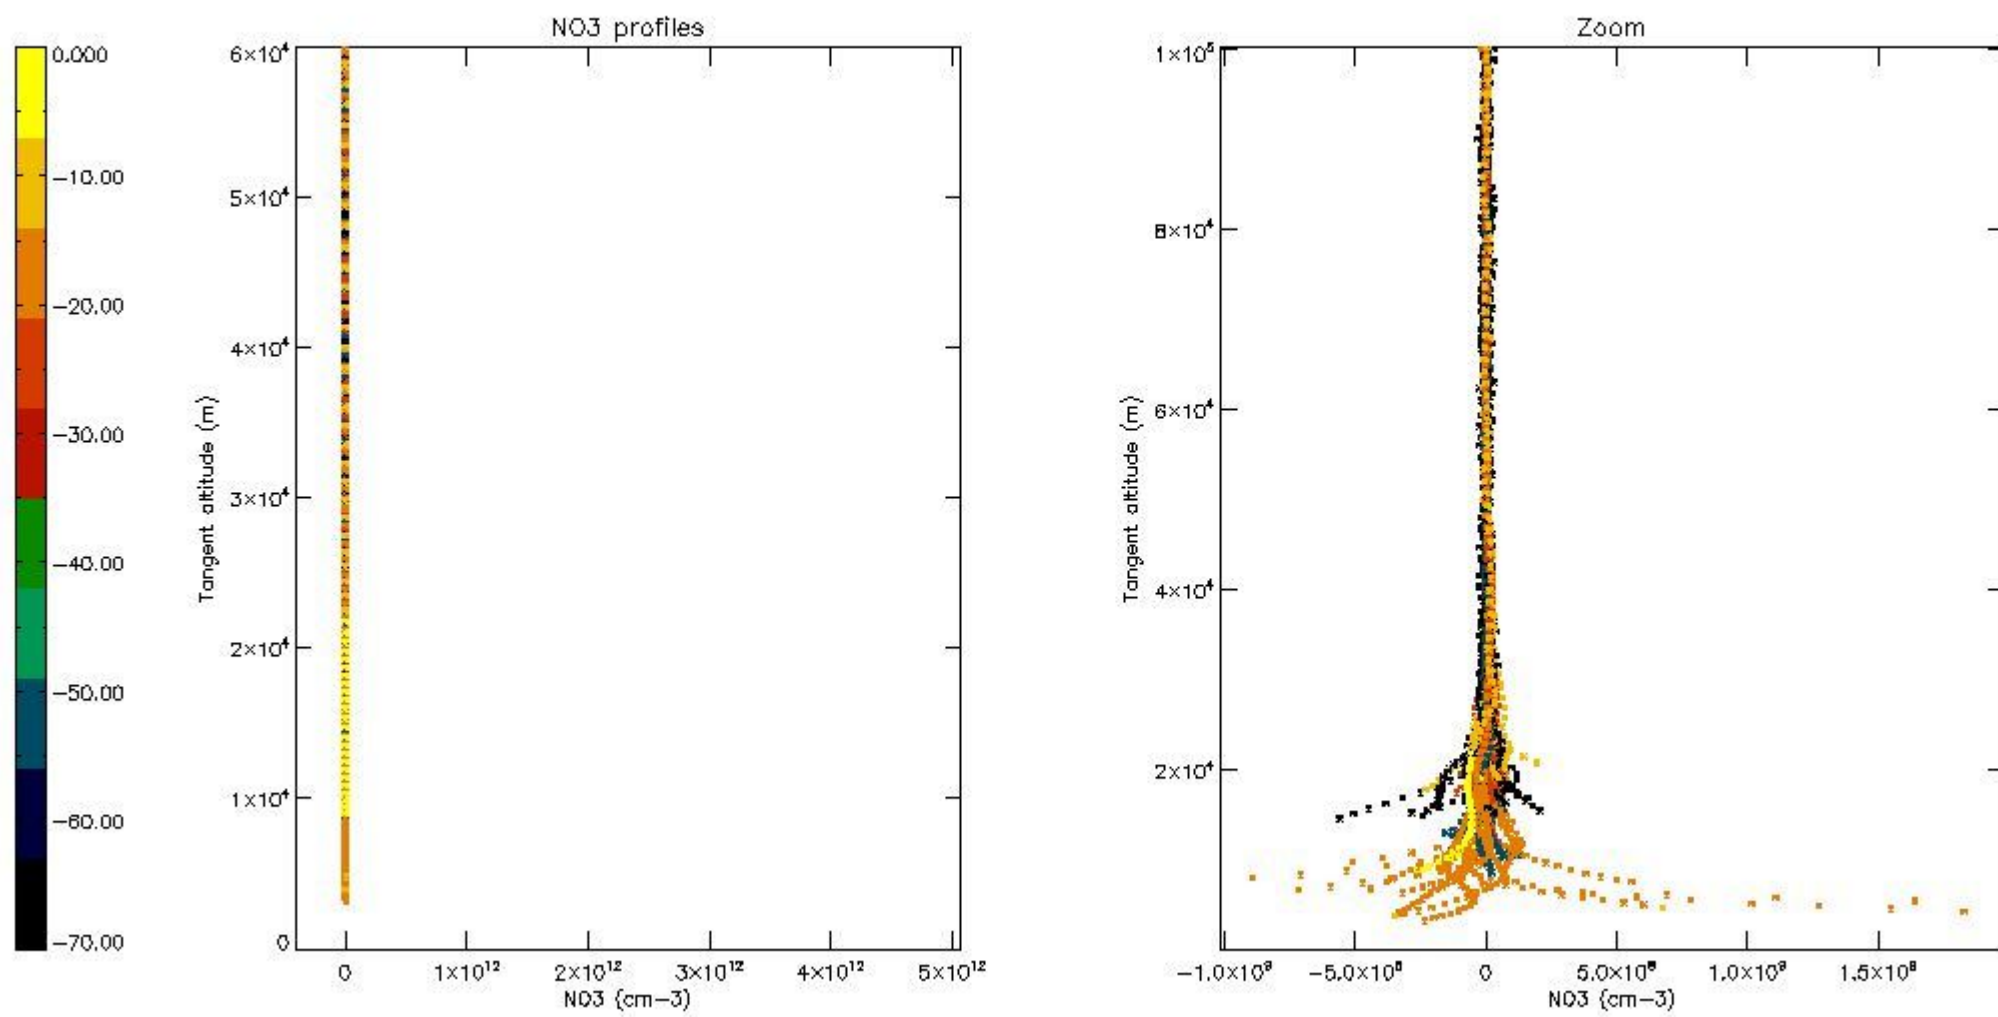

The colorbar represents the latitude.

5.7 Plot NO3 profiles for all STD (dark without errors)

The colorbar represents the latitude.

5.8 Plot H2O profiles for all STD (only for occultations of stars 1,2,3,4,13,14,16,26,63 dark without errors)