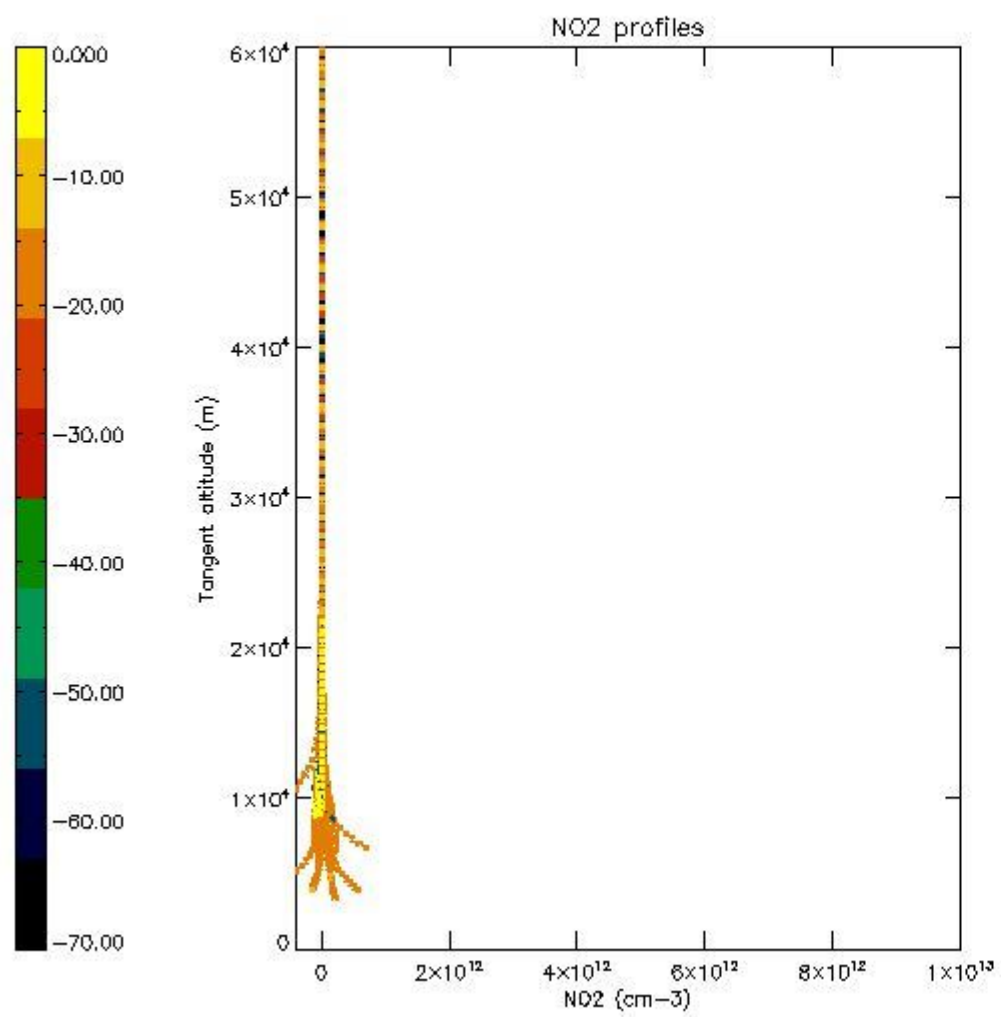

5.4 Plot ozone profiles where $STD < 10\%$ (dark without errors)

The colorbar represents the latitude.

5.5 Plot ozone profiles where STD < 5% (dark without errors)

The colorbar represents the latitude.

5.6 Plot NO₂ profiles for all STD (dark without errors)

The colorbar represents the latitude.

5.7 Plot NO3 profiles for all STD (dark without errors)

The colorbar represents the latitude.

5.8 Plot H2O profiles for all STD (only for occultations of stars 1,2,3,4,13,14,16,26,63 dark without errors)