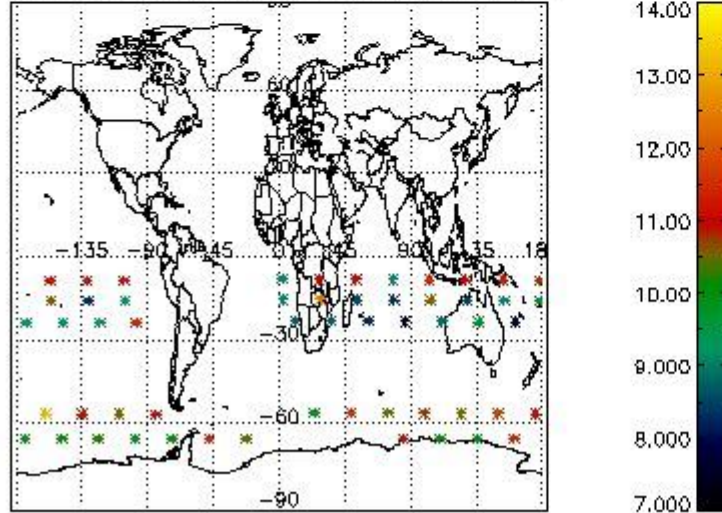

3.1 Plot quality information per product (time dependant)

3.2 Plot quality information per product (world map)

Percentage of flagged data per O3 profile

Percentage of flagged data per H2O profile

Percentage of flagged data per NO2 profile

Percentage of flagged data per NO3 profile

4. Level 1 quality information per product

In this section it is plotted some information contained in the Quality Summary data set of the level 2 products that comes from the level 1b processing. Products without errors (error flag in the MPH set to "0") are used.