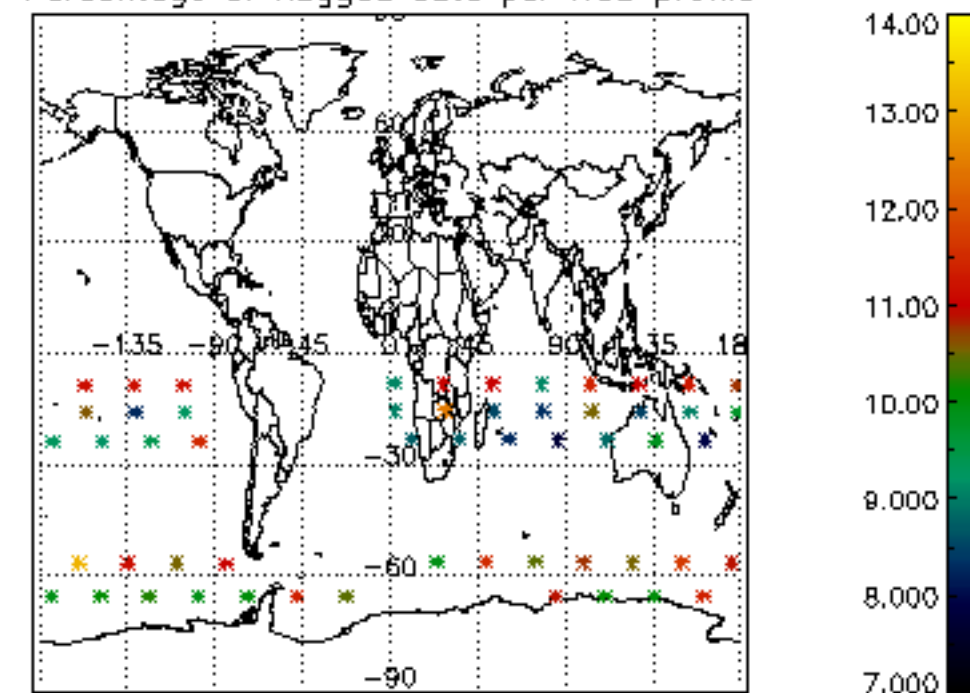

Percentage of flagged data per NO3 profile