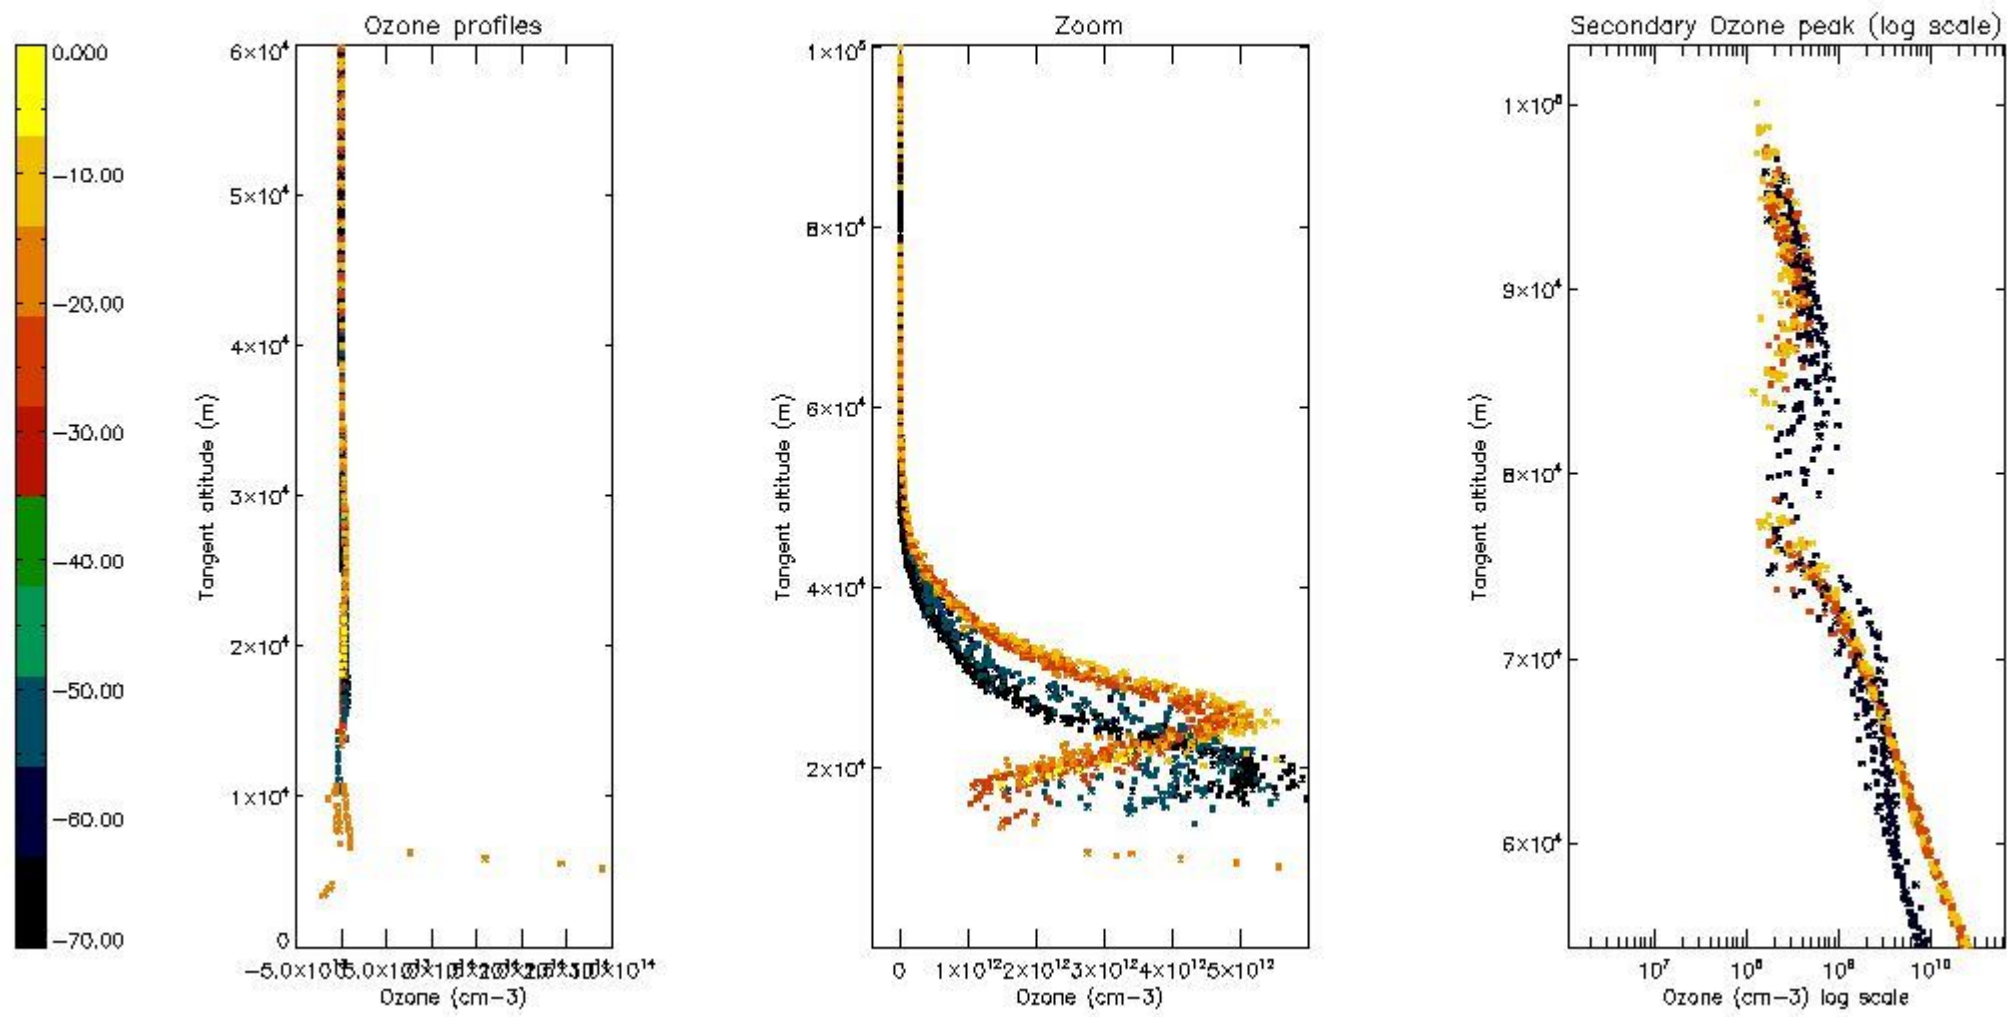

STD < 10	11
STD < 5	8

5.2 Plot ozone profiles for all STD (dark without errors)

The colorbar represents the latitude.

5.3 Plot ozone profiles where STD < 20% (dark without errors)

The colorbar represents the latitude.