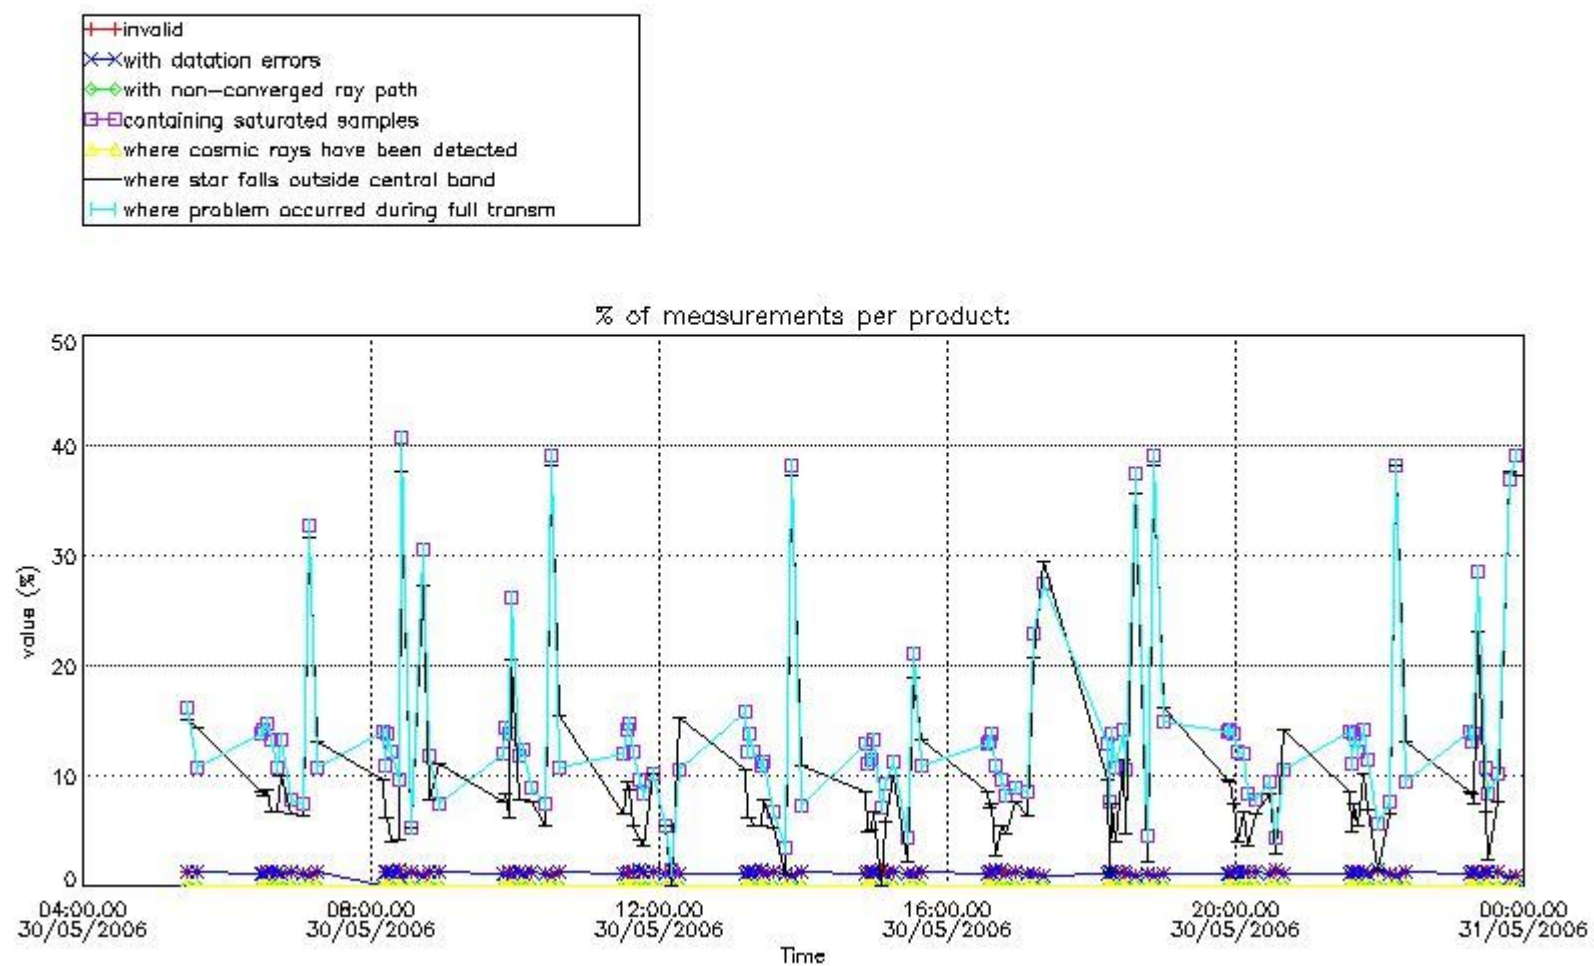

3.1 Plot quality information per product (time dependant)

3.2 Plot quality information per product (world map)

Percentage of flagged data per O3 profile

Percentage of flagged data per H2O profile

Percentage of flagged data per NO2 profile

Percentage of flagged data per NO3 profile

4. Level 1 quality information per product

In this section it is plotted some information contained in the Quality Summary data set of the level 2 products that comes from the level 1b processing. Products without errors (error flag in the MPH set to "0") are used.

4.1 Plot quality information per product (time dependant) coming from level 1b processing

4.1.1 Plot level 1 quality information per product (time dependant): ENVISAT ASCENDING passes

4.1.2 Plot level 1 quality information per product (time dependant): ENVI SAT DESCENDING passes