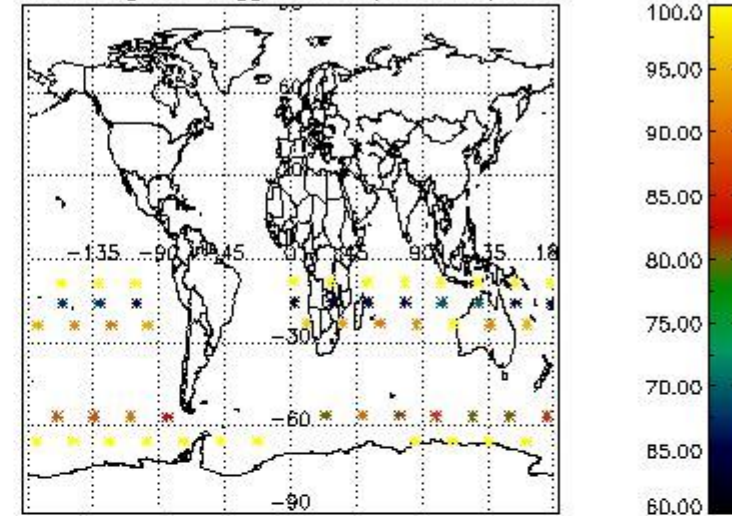

3.1 Plot quality information per product (time dependant)

3.2 Plot quality information per product (world map)

Percentage of flagged data per O3 profile

Percentage of flagged data per H2O profile

Percentage of flagged data per NO2 profile