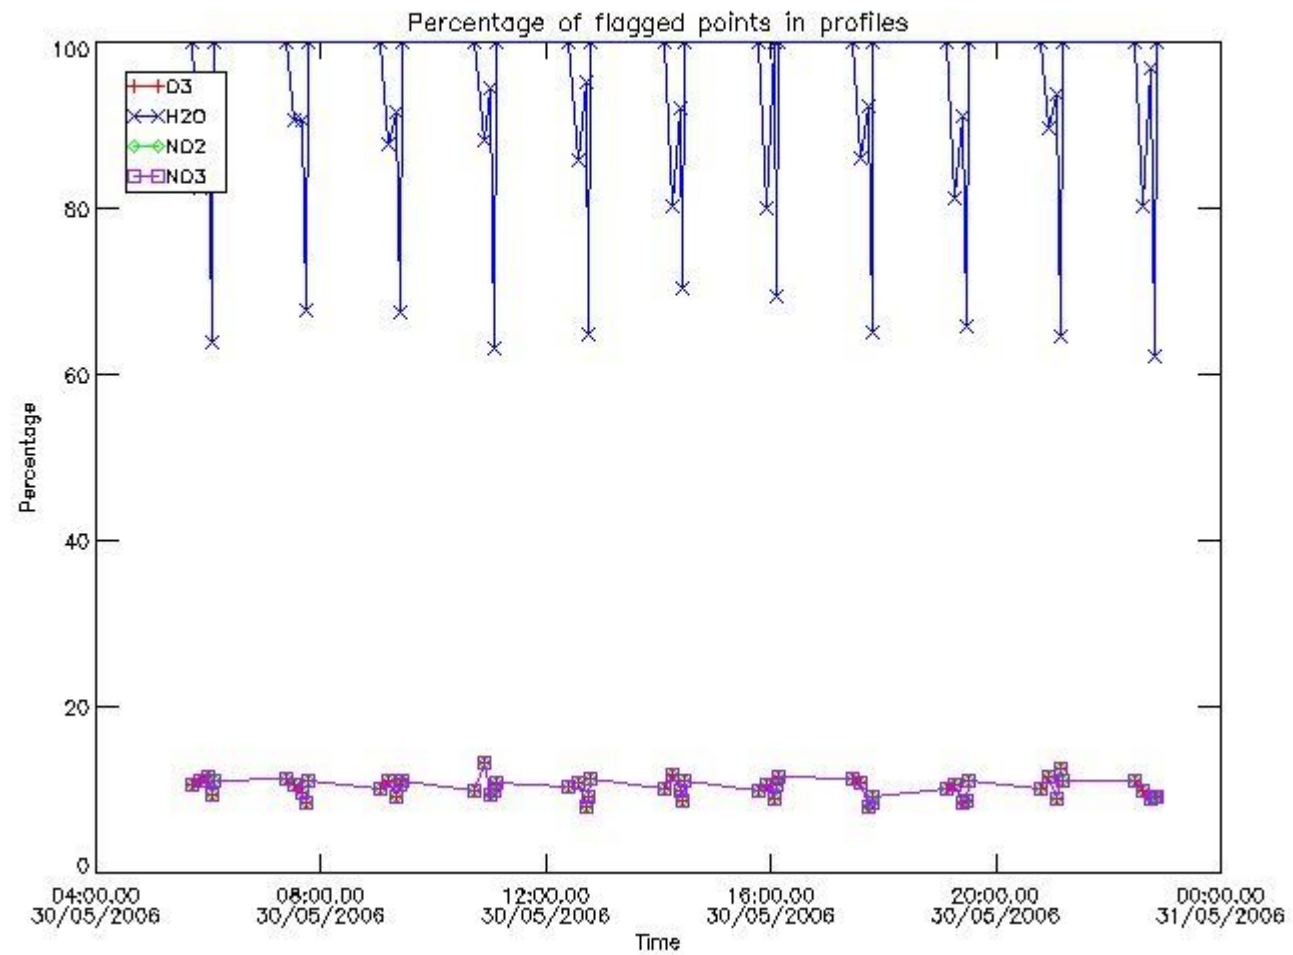

3. Quality information per product

In this section it is plotted some information contained in the Quality Summary data set of the level 2 products. Only products in dark limb conditions and without errors (error flag in the MPH set to "0") are used.

3.1 Plot quality information per product (time dependant)

3.2 Plot quality information per product (world map)