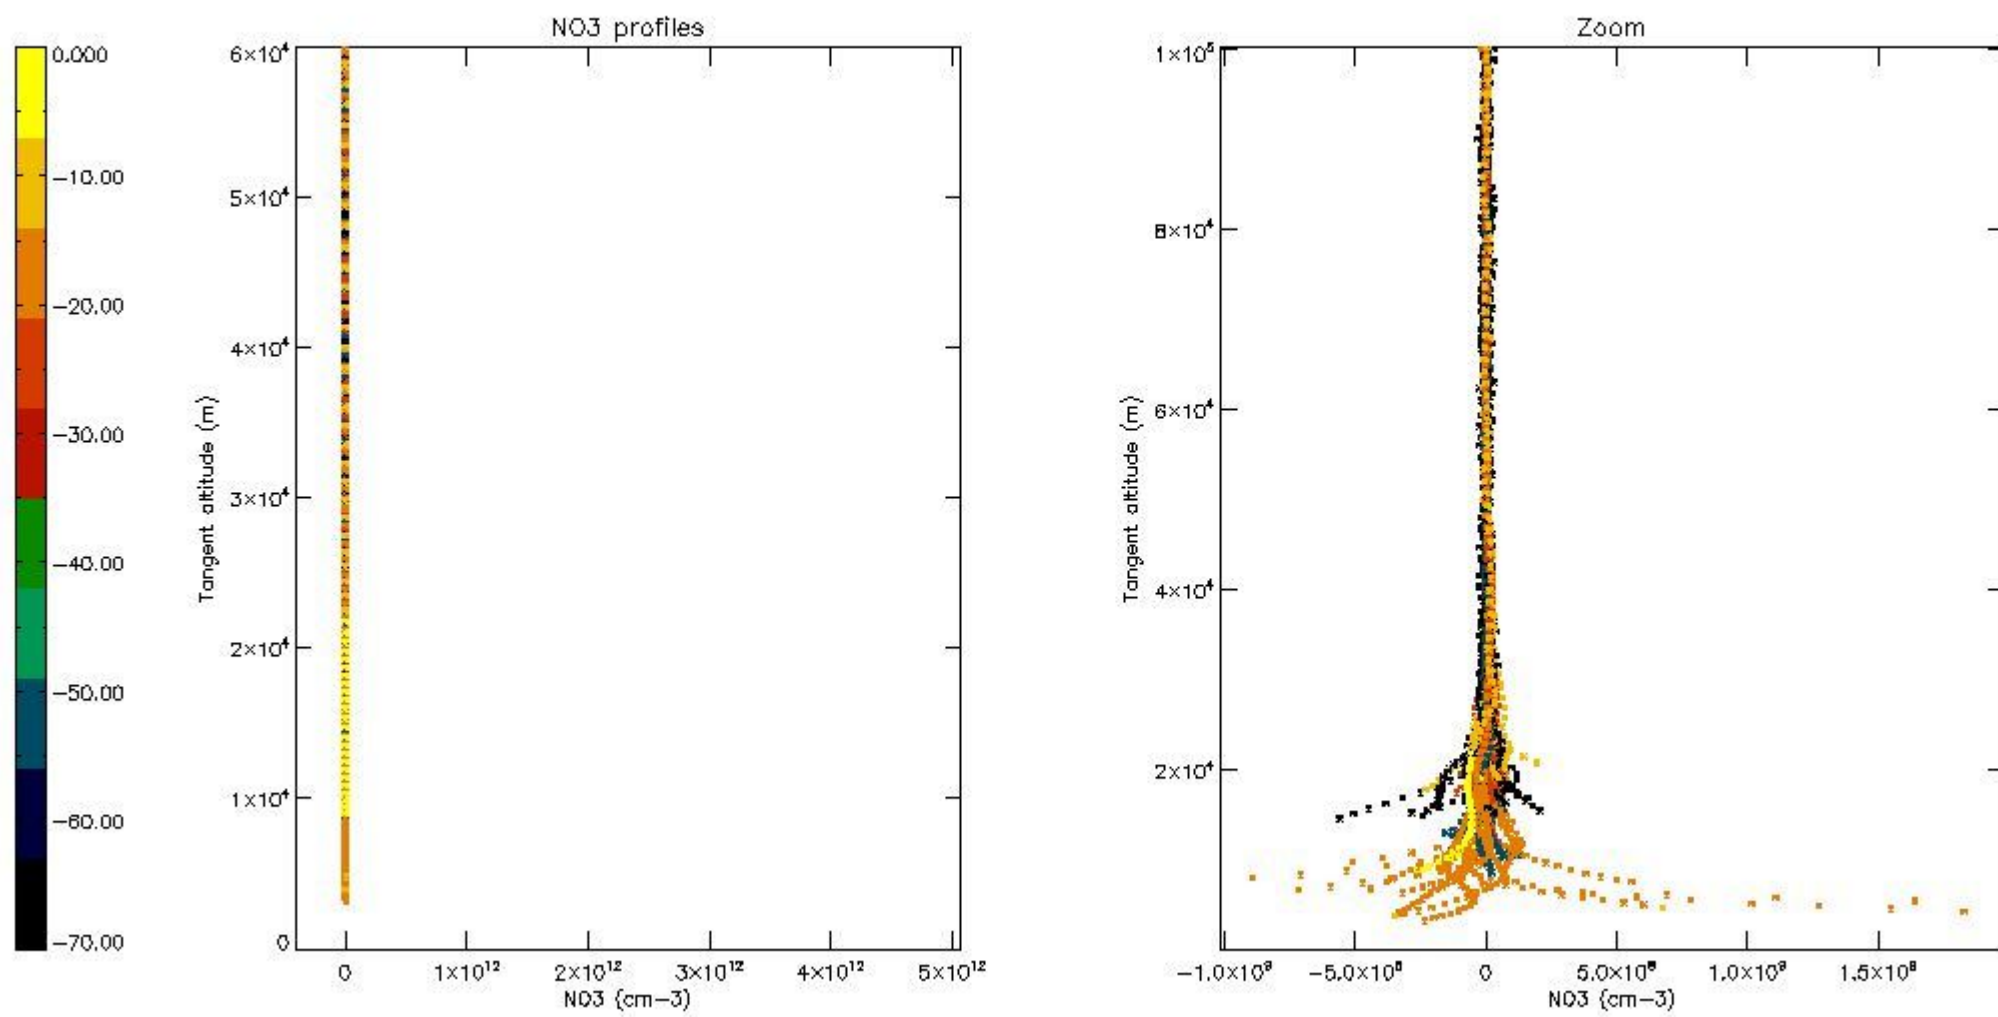

5.4 Plot ozone profiles where $STD < 10\%$ (dark without errors)

The colorbar represents the latitude.

5.5 Plot ozone profiles where STD < 5% (dark without errors)

The colorbar represents the latitude.

5.6 Plot NO₂ profiles for all STD (dark without errors)

The colorbar represents the latitude.

5.7 Plot NO3 profiles for all STD (dark without errors)

The colorbar represents the latitude.

5.8 Plot H2O profiles for all STD (only for occultations of stars 1,2,3,4,13,14,16,26,63 dark without errors)