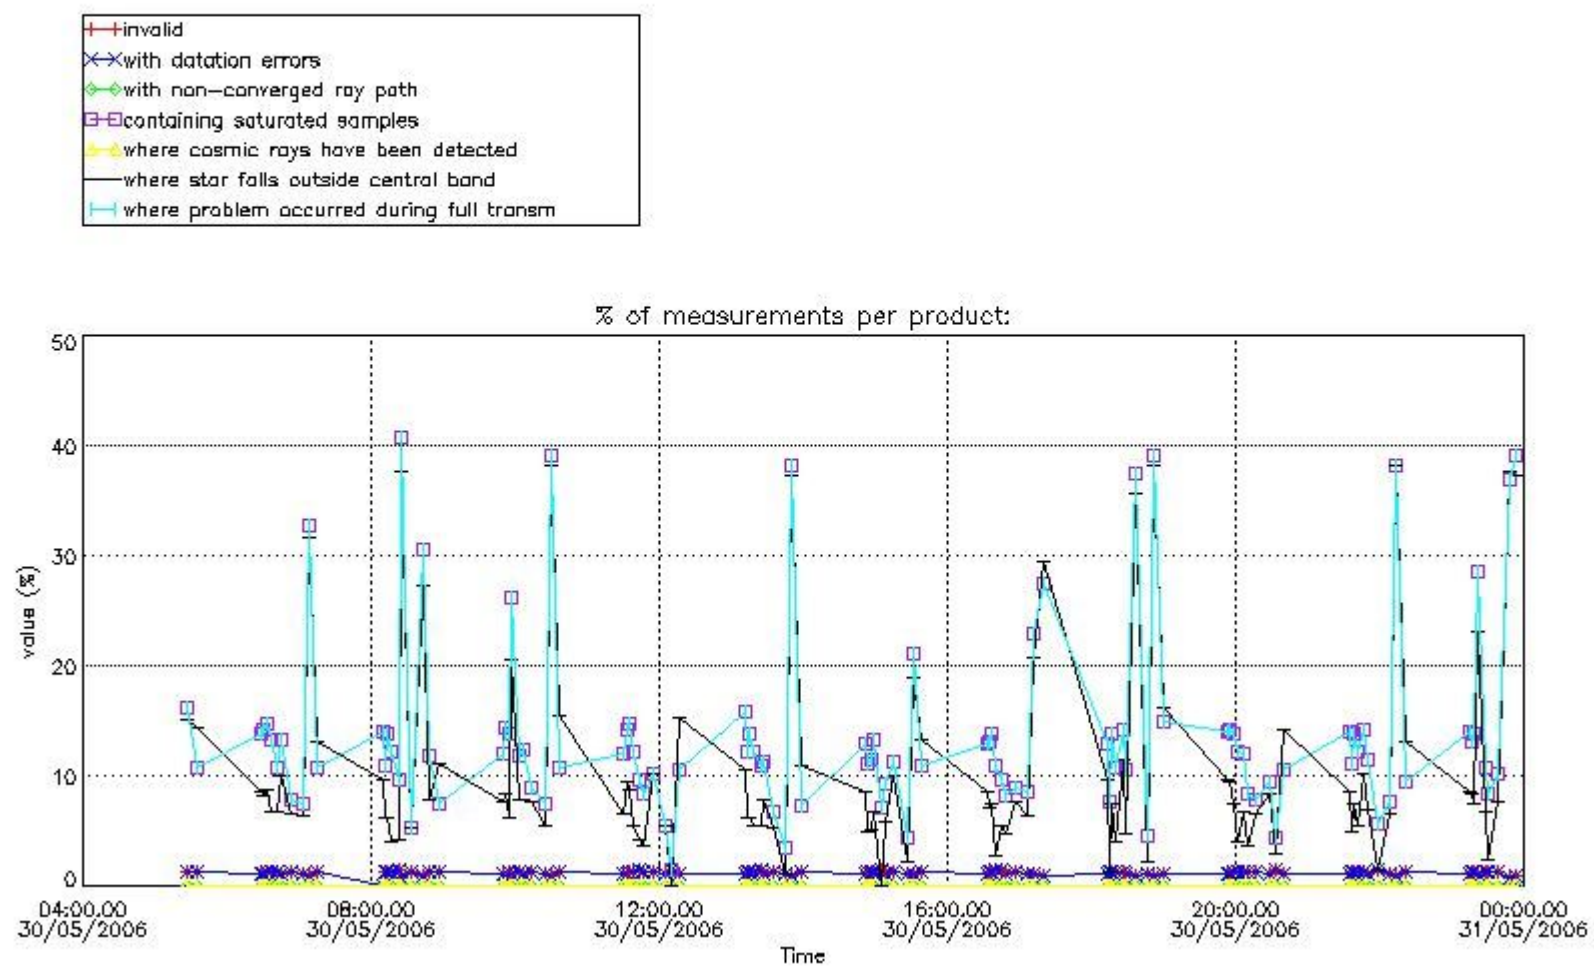

4.2 Plot quality information per product coming from level 1b processing (world map)

4.2.1 Plot level 1 quality information per product (world map): ENVISAT ASCENDING passes