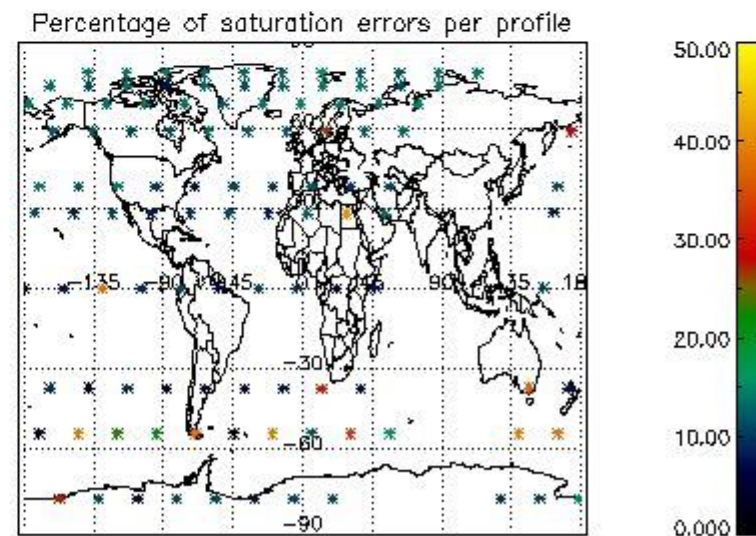

Percentage of flagged data per NO3 profile

4. Level 1 quality information per product

In this section it is plotted some information contained in the Quality Summary data set of the level 2 products that comes from the level 1b processing. Products without errors (error flag in the MPH set to "0") are used.

4.1 Plot quality information per product (time dependant) coming from level 1b processing

4.1.1 Plot level 1 quality information per product (time dependant): ENVISAT ASCENDING passes

4.1.2 Plot level 1 quality information per product (time dependant): ENVI SAT DESCENDING passes

4.2 Plot quality information per product coming from level 1b processing (world map)

4.2.1 Plot level 1 quality information per product (world map): ENVISAT ASCENDING passes

4.2.2 Plot level 1 quality information per product (world map): ENVISAT DESCENDING passes