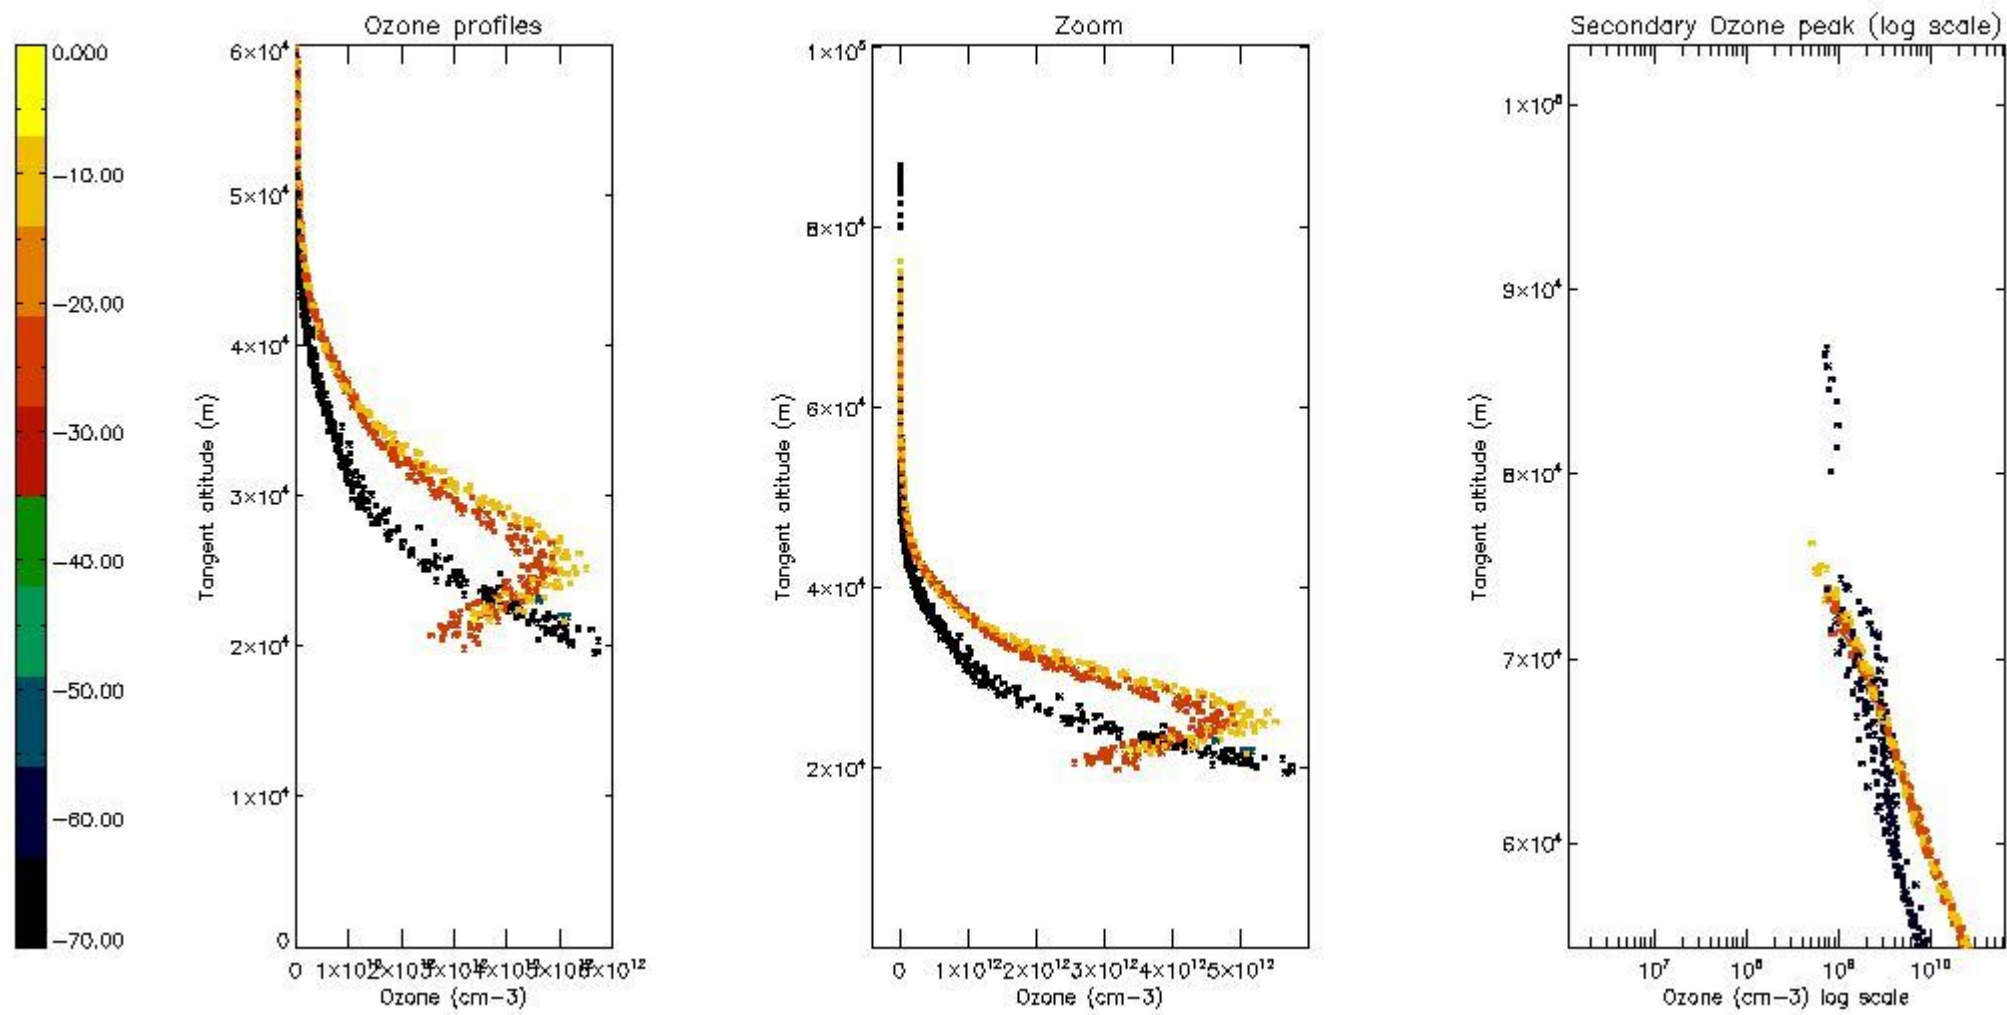

5.6 Plot NO₂ profiles for all STD (dark without errors)

The colorbar represents the latitude.