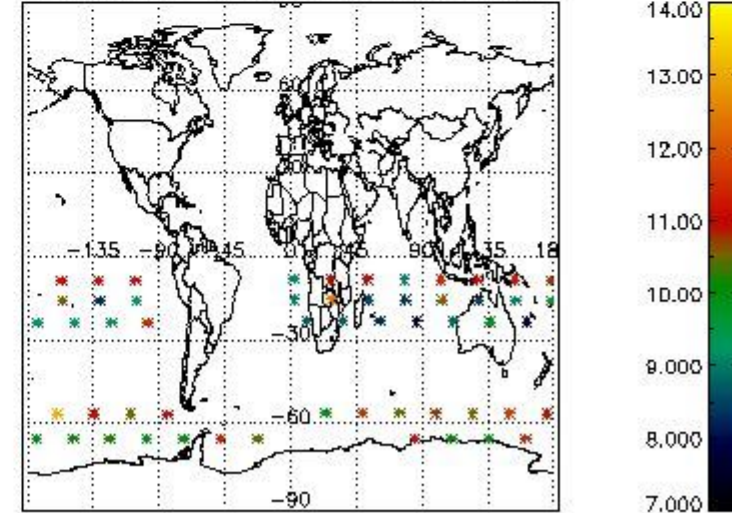

Percentage of flagged data per NO3 profile

4. Level 1 quality information per product

In this section it is plotted some information contained in the Quality Summary data set of the level 2 products that comes from the level 1b processing. Products without errors (error flag in the MPH set to "0") are used.

4.1 Plot quality information per product (time dependant) coming from level 1b processing

4.1.1 Plot level 1 quality information per product (time dependant): ENVISAT ASCENDING passes