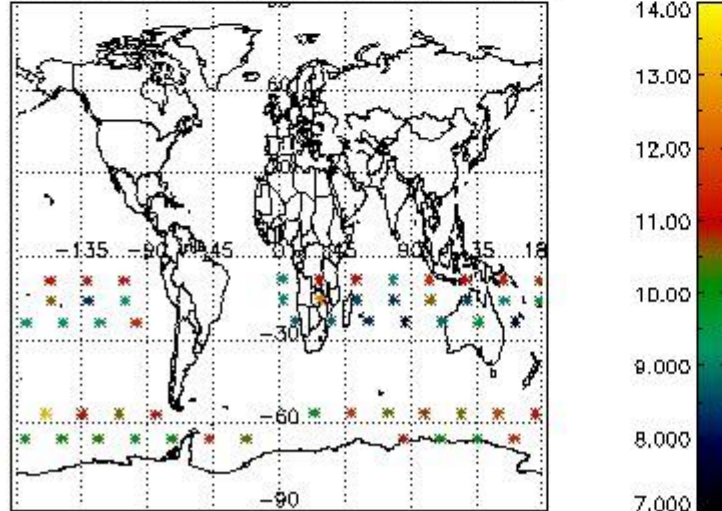

3.1 Plot quality information per product (time dependant)

3.2 Plot quality information per product (world map)

Percentage of flagged data per O3 profile

Percentage of flagged data per H2O profile

Percentage of flagged data per NO2 profile