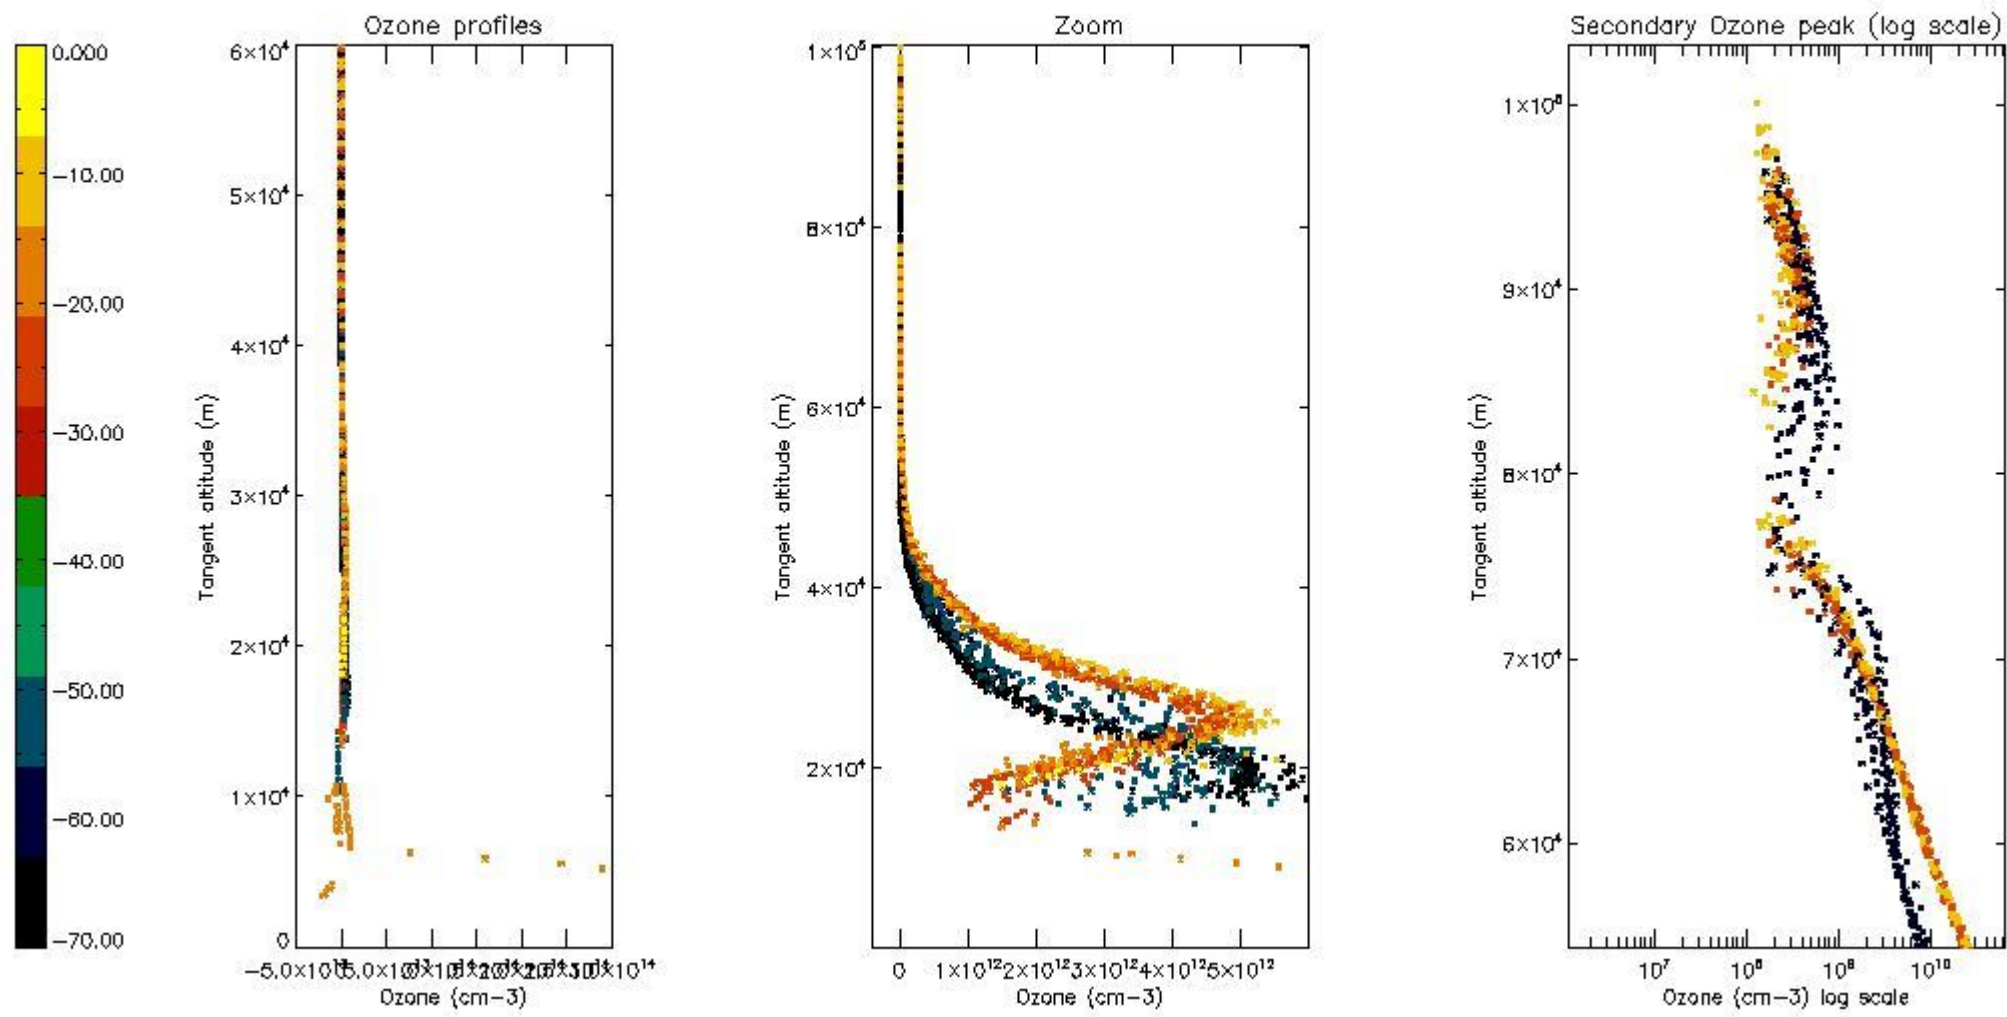

STD < 10	11
STD < 5	8

5.2 Plot ozone profiles for all STD (dark without errors)

The colorbar represents the latitude.

5.3 Plot ozone profiles where STD < 20% (dark without errors)

The colorbar represents the latitude.

5.4 Plot ozone profiles where $STD < 10\%$ (dark without errors)

The colorbar represents the latitude.

5.5 Plot ozone profiles where STD < 5% (dark without errors)

The colorbar represents the latitude.

5.6 Plot NO₂ profiles for all STD (dark without errors)