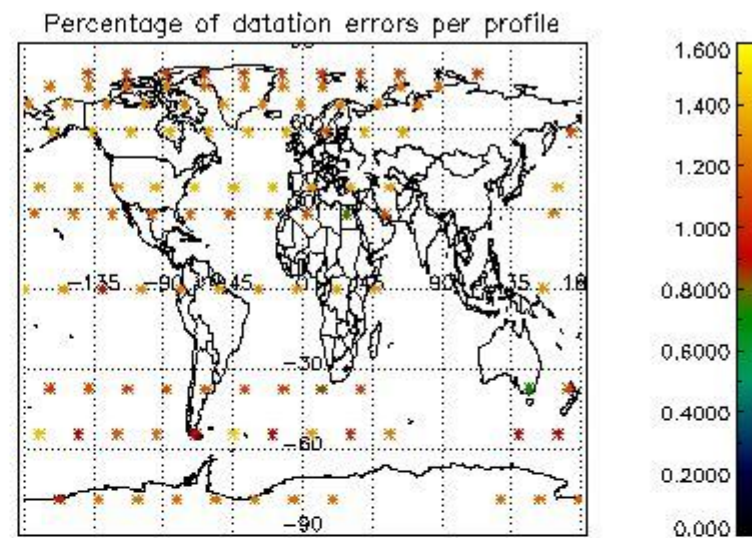

5. Trace gas profiles

5.1 Ozone statistics based on quality of products

The final quality of the products can be "measured" using the STD (Standard Deviation) attached to every point profile. This information is written to the parameter GOM_NL__2P/NL_LOCAL_SPECIES_DENSITY/o3_std of the level 2 products. The table below shows the statistics for given STD ranges.

The statistics are given with respect to the overall valid production:

- Products without fatal errors: GOM_NL__2P/MPH/PRODUCT_ERR=0
- Valid point profile: GOM_NL__2P/NL_LOCAL_SPECIES_DENSITY/pcd(0)=0

The 'Criteria' is applied to valid points of dark limb products:

- Products in dark limb illumination condition: GOM_NL__2P/NL_SUMMARY_QUALITY/obs_ill_cond=0
- Products without fatal errors: GOM_NL__2P/MPH/PRODUCT_ERR=0
- Valid point profile: GOM_NL__2P/NL_LOCAL_SPECIES_DENSITY/pcd(0)=0

So, the table below shows the percentage of dark limb and valid observations for each criteria with respect to the overall valid daily observations.

Criteria	% of total production
All STD	28
STD < 20	14