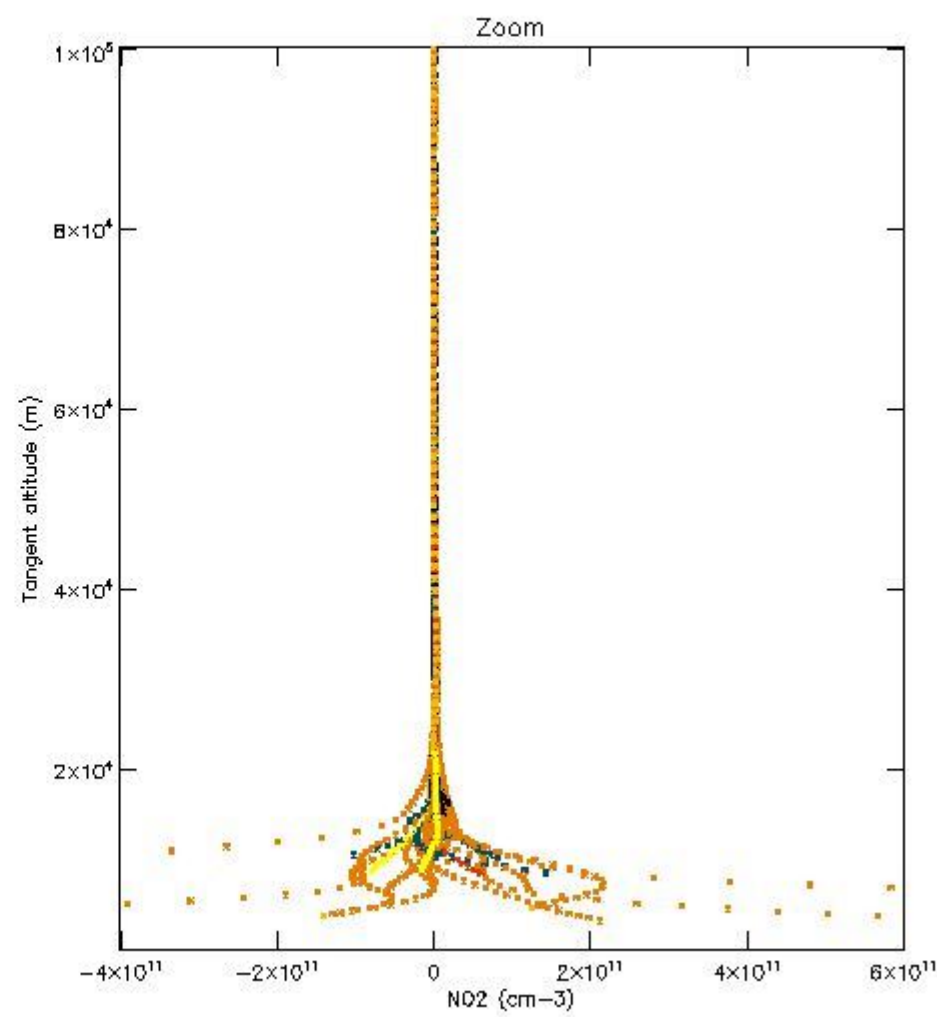

STD < 10	11
STD < 5	8

5.2 Plot ozone profiles for all STD (dark without errors)

The colorbar represents the latitude.

5.3 Plot ozone profiles where STD < 20% (dark without errors)

The colorbar represents the latitude.

5.4 Plot ozone profiles where $STD < 10\%$ (dark without errors)

The colorbar represents the latitude.

5.5 Plot ozone profiles where STD < 5% (dark without errors)

The colorbar represents the latitude.

5.6 Plot NO₂ profiles for all STD (dark without errors)

The colorbar represents the latitude.

5.7 Plot NO3 profiles for all STD (dark without errors)

The colorbar represents the latitude.

5.8 Plot H2O profiles for all STD (only for occultations of stars 1,2,3,4,13,14,16,26,63 dark without errors)