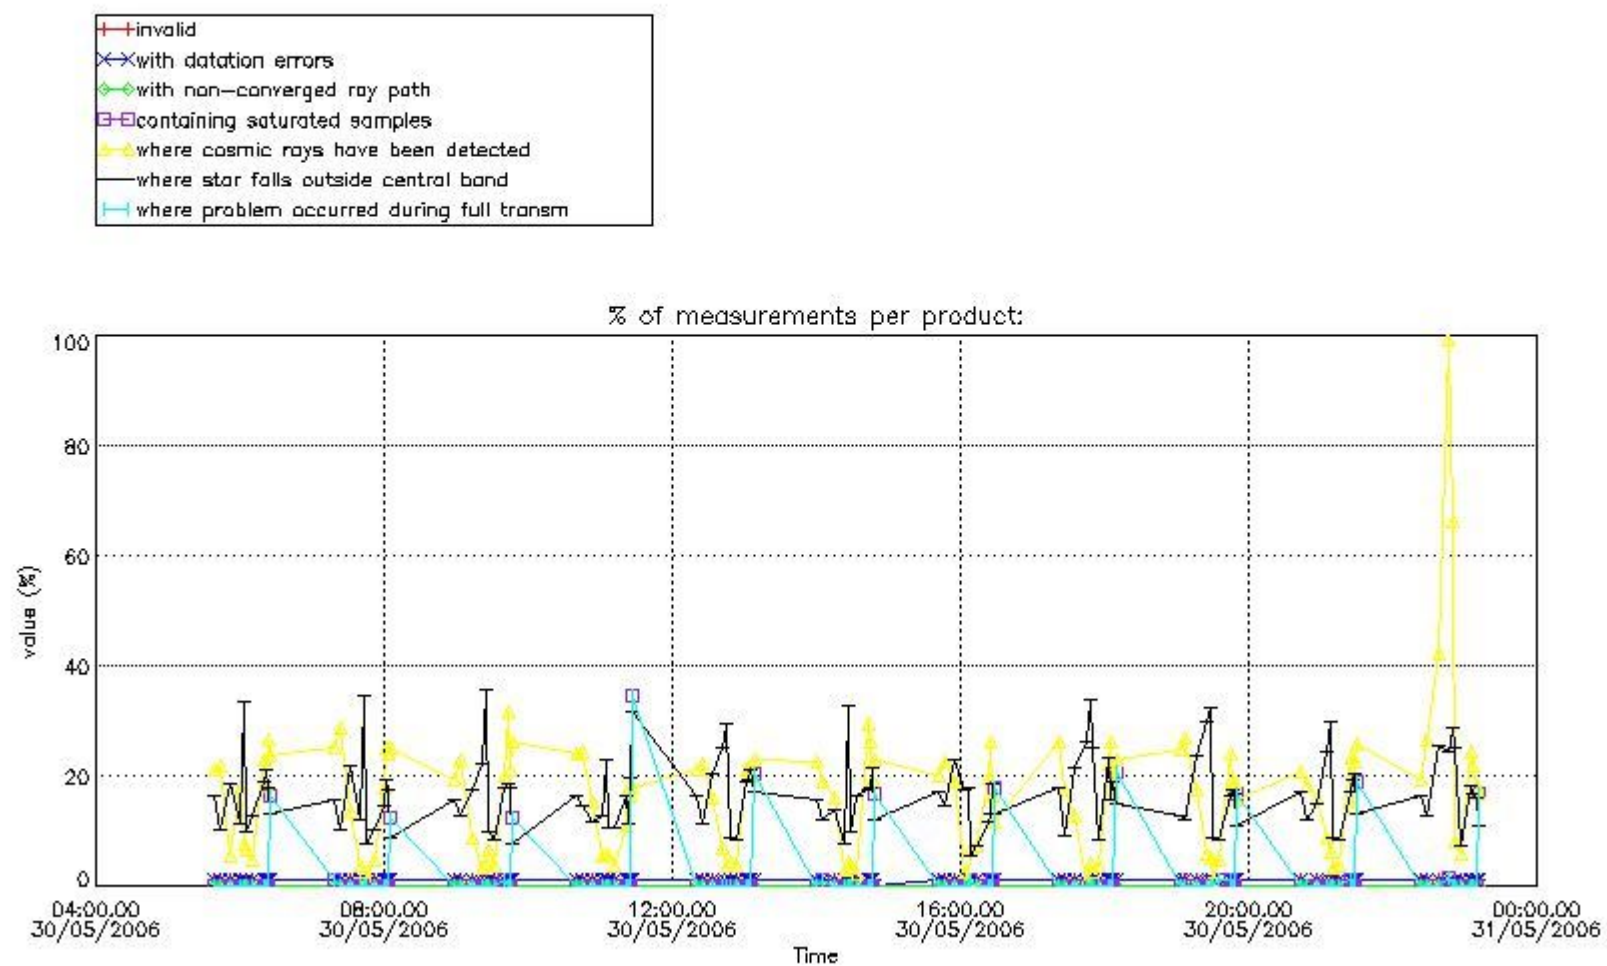

4.1.2 Plot level 1 quality information per product (time dependant): ENVI SAT DESCENDING passes