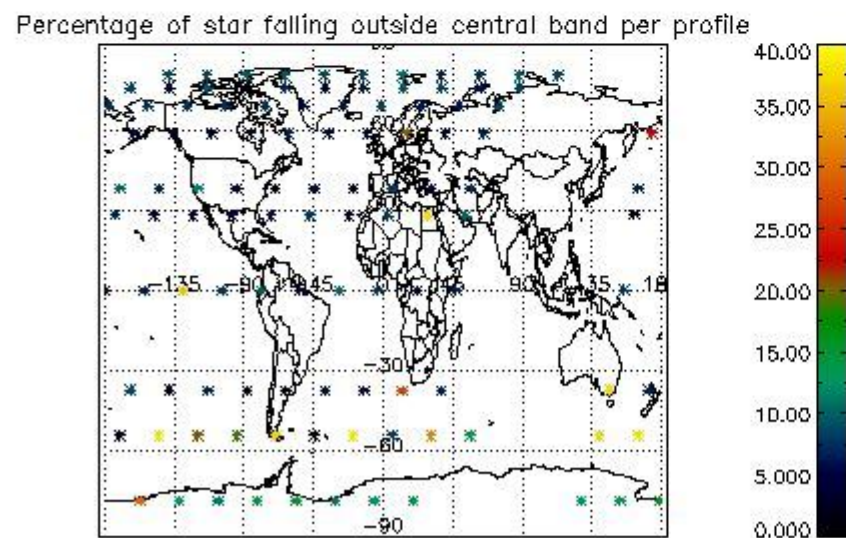

5. Trace gas profiles

5.1 Ozone statistics based on quality of products

The final quality of the products can be "measured" using the STD (Standard Deviation) attached to every point profile. This information is written to the parameter GOM_NL__2P/NL_LOCAL_SPECIES_DENSITY/o3_std of the level 2 products. The table below shows the statistics for given STD ranges.

The statistics are given with respect to the overall valid production:

- Products without fatal errors: GOM_NL__2P/MPH/PRODUCT_ERR=0
- Valid point profile: GOM_NL__2P/NL_LOCAL_SPECIES_DENSITY/pcd(0)=0

The 'Criteria' is applied to valid points of dark limb products:

- Products in dark limb illumination condition: GOM_NL__2P/NL_SUMMARY_QUALITY/obs_ill_cond=0
- Products without fatal errors: GOM_NL__2P/MPH/PRODUCT_ERR=0
- Valid point profile: GOM_NL__2P/NL_LOCAL_SPECIES_DENSITY/pcd(0)=0

So, the table below shows the percentage of dark limb and valid observations for each criteria with respect to the overall valid daily observations.

Criteria	% of total production
All STD	28
STD < 20	14