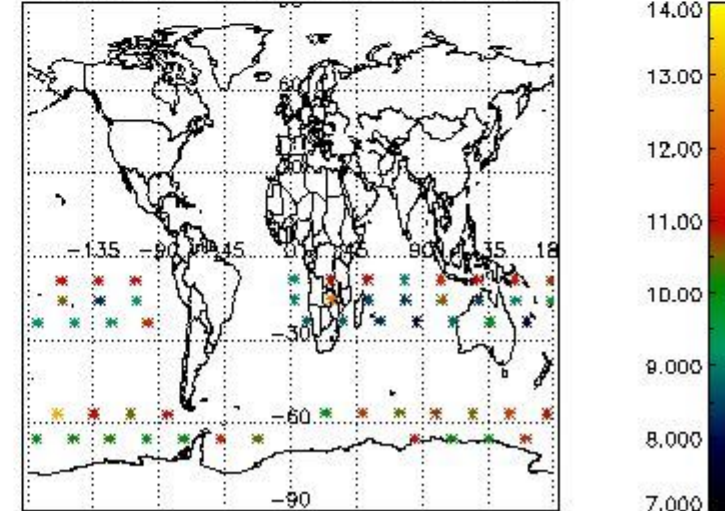

Percentage of flagged data per NO3 profile

4. Level 1 quality information per product

In this section it is plotted some information contained in the Quality Summary data set of the level 2 products that comes from the level 1b processing. Products without errors (error flag in the MPH set to "0") are used.

4.1 Plot quality information per product (time dependant) coming from level 1b processing

4.1.1 Plot level 1 quality information per product (time dependant): ENVISAT ASCENDING passes