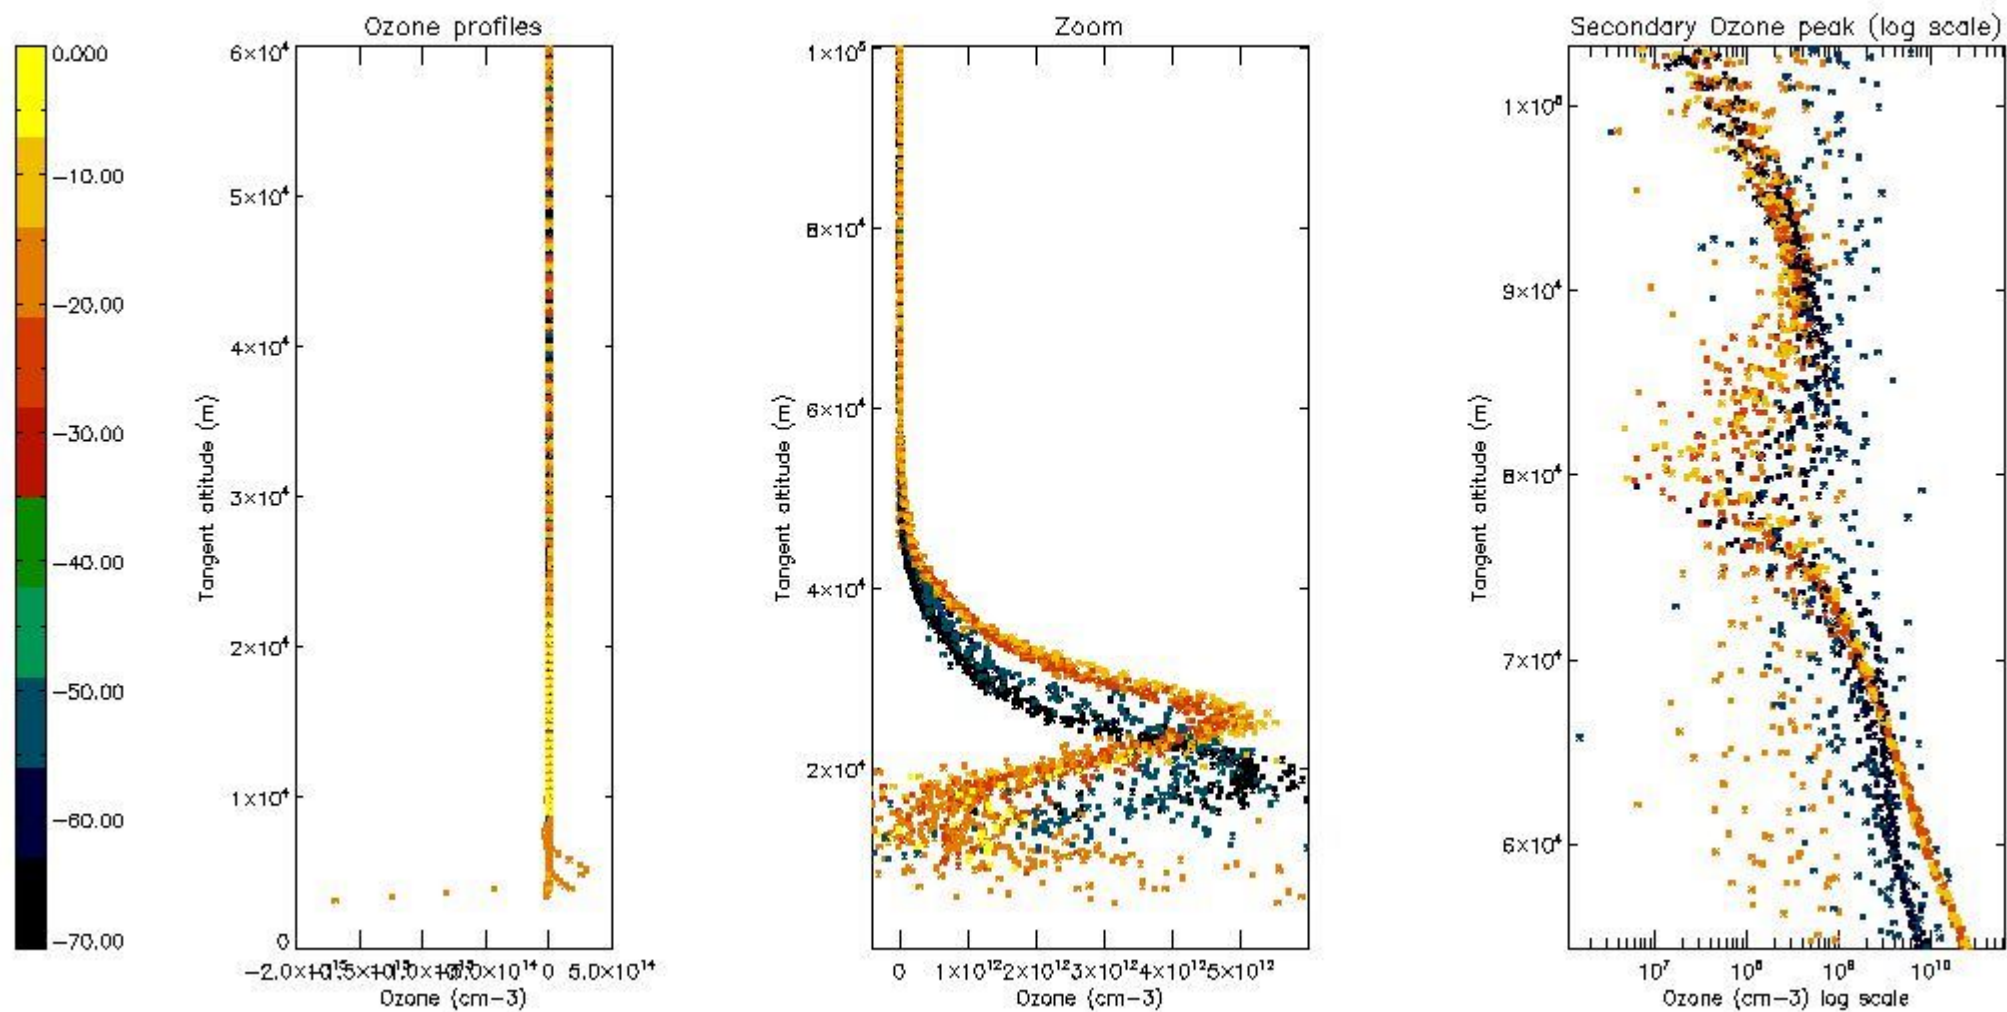

STD < 10	11
STD < 5	8

5.2 Plot ozone profiles for all STD (dark without errors)

The colorbar represents the latitude.

5.3 Plot ozone profiles where STD < 20% (dark without errors)

The colorbar represents the latitude.