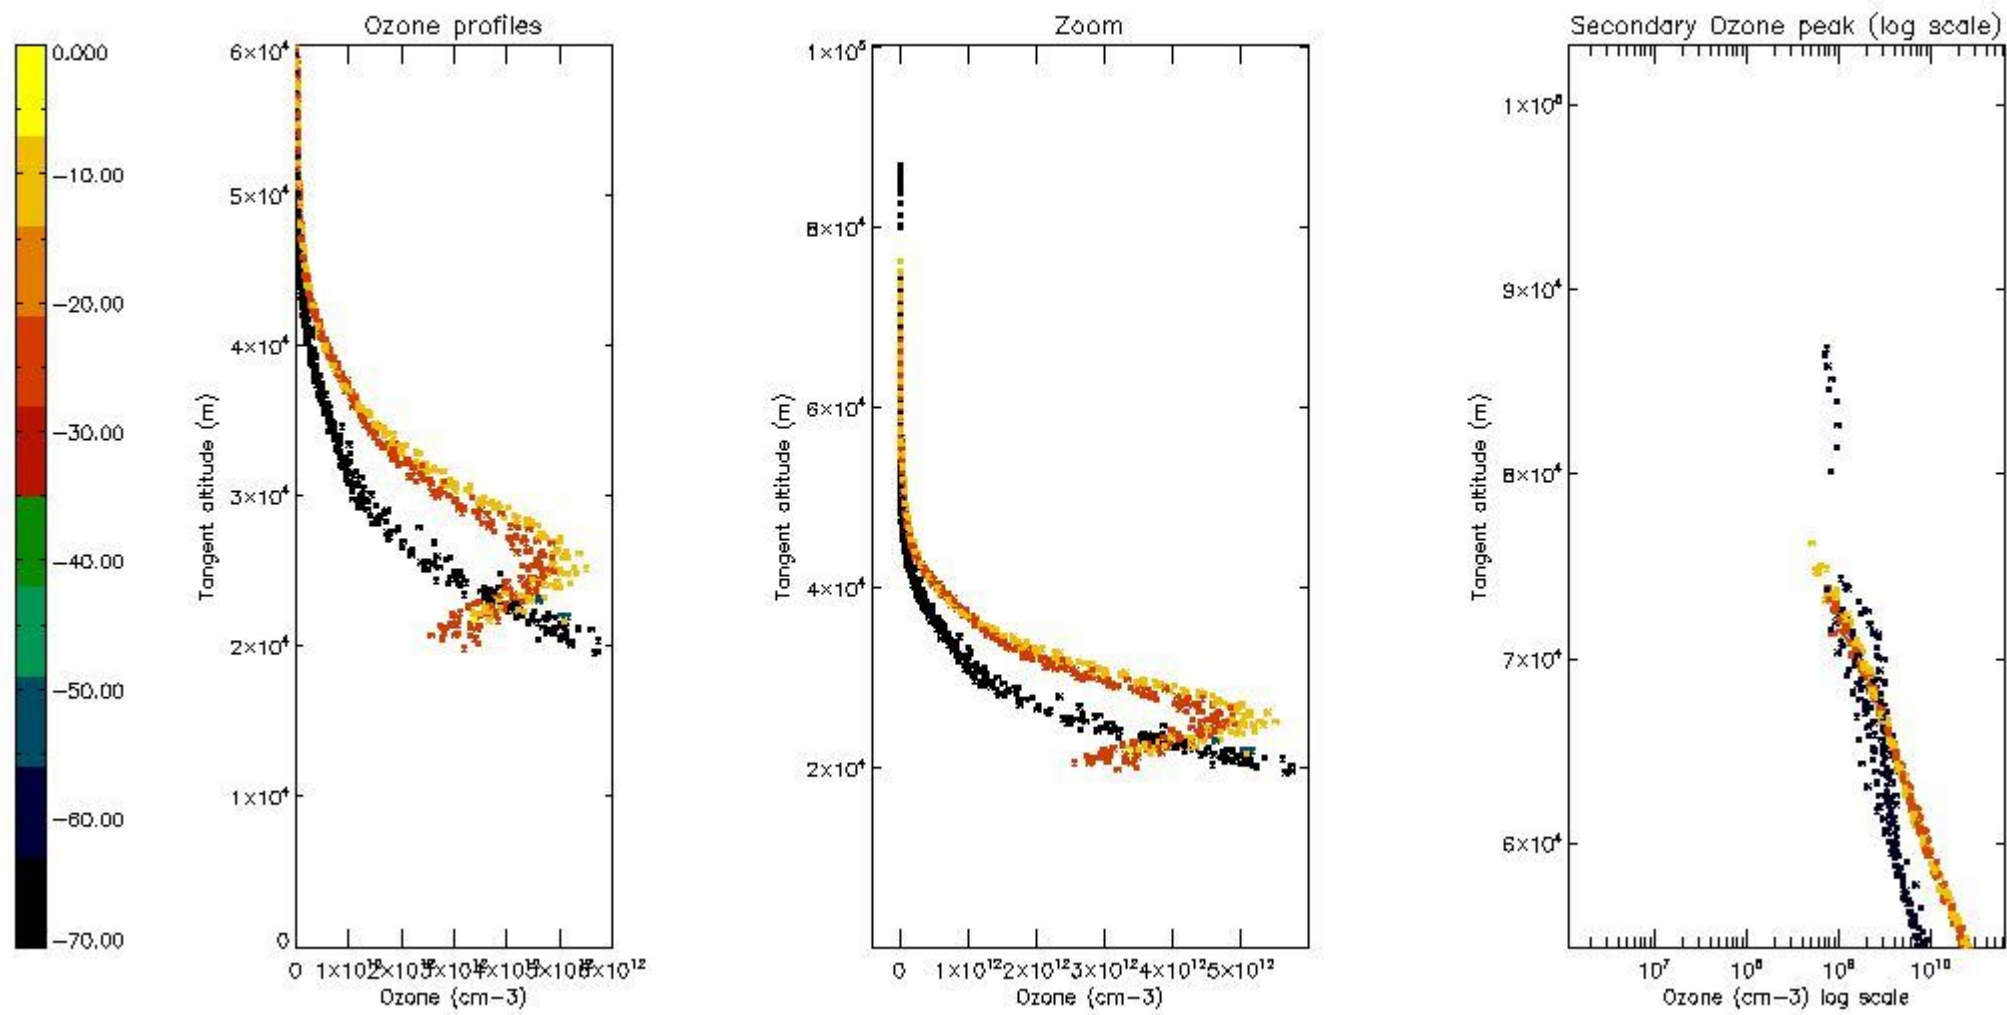

So, the table below shows the percentage of dark limb and valid observations for each criteria with respect to the overall valid daily observations.

Criteria	% of total production
All STD	28
STD < 20	14

STD < 10	11
STD < 5	8

5.2 Plot ozone profiles for all STD (dark without errors)

The colorbar represents the latitude.

5.3 Plot ozone profiles where STD < 20% (dark without errors)

The colorbar represents the latitude.

5.4 Plot ozone profiles where $STD < 10\%$ (dark without errors)

The colorbar represents the latitude.

5.5 Plot ozone profiles where STD < 5% (dark without errors)

The colorbar represents the latitude.

5.6 Plot NO₂ profiles for all STD (dark without errors)