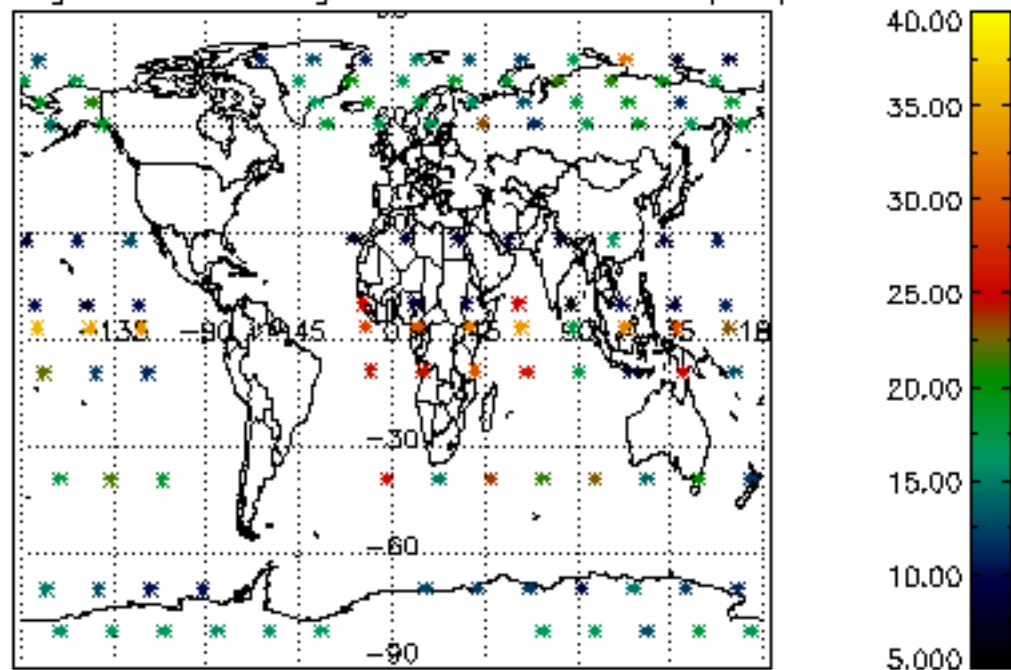

Percentage of cosmic ray hits per profile

Percentage of star falling outside central band per profile