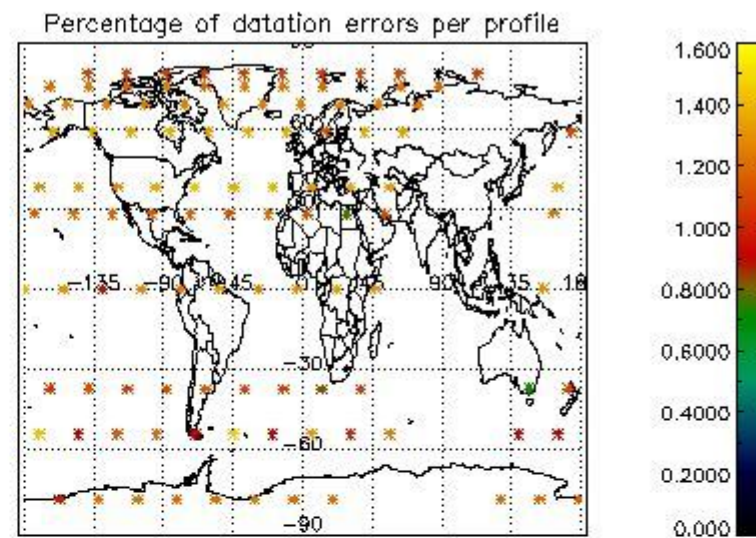

Percentage of flagged data per NO3 profile

4. Level 1 quality information per product

In this section it is plotted some information contained in the Quality Summary data set of the level 2 products that comes from the level 1b processing. Products without errors (error flag in the MPH set to "0") are used.

4.1 Plot quality information per product (time dependant) coming from level 1b processing

4.1.1 Plot level 1 quality information per product (time dependant): ENVISAT ASCENDING passes

4.1.2 Plot level 1 quality information per product (time dependant): ENVI SAT DESCENDING passes

4.2 Plot quality information per product coming from level 1b processing (world map)

4.2.1 Plot level 1 quality information per product (world map): ENVISAT ASCENDING passes

4.2.2 Plot level 1 quality information per product (world map): ENVISAT DESCENDING passes