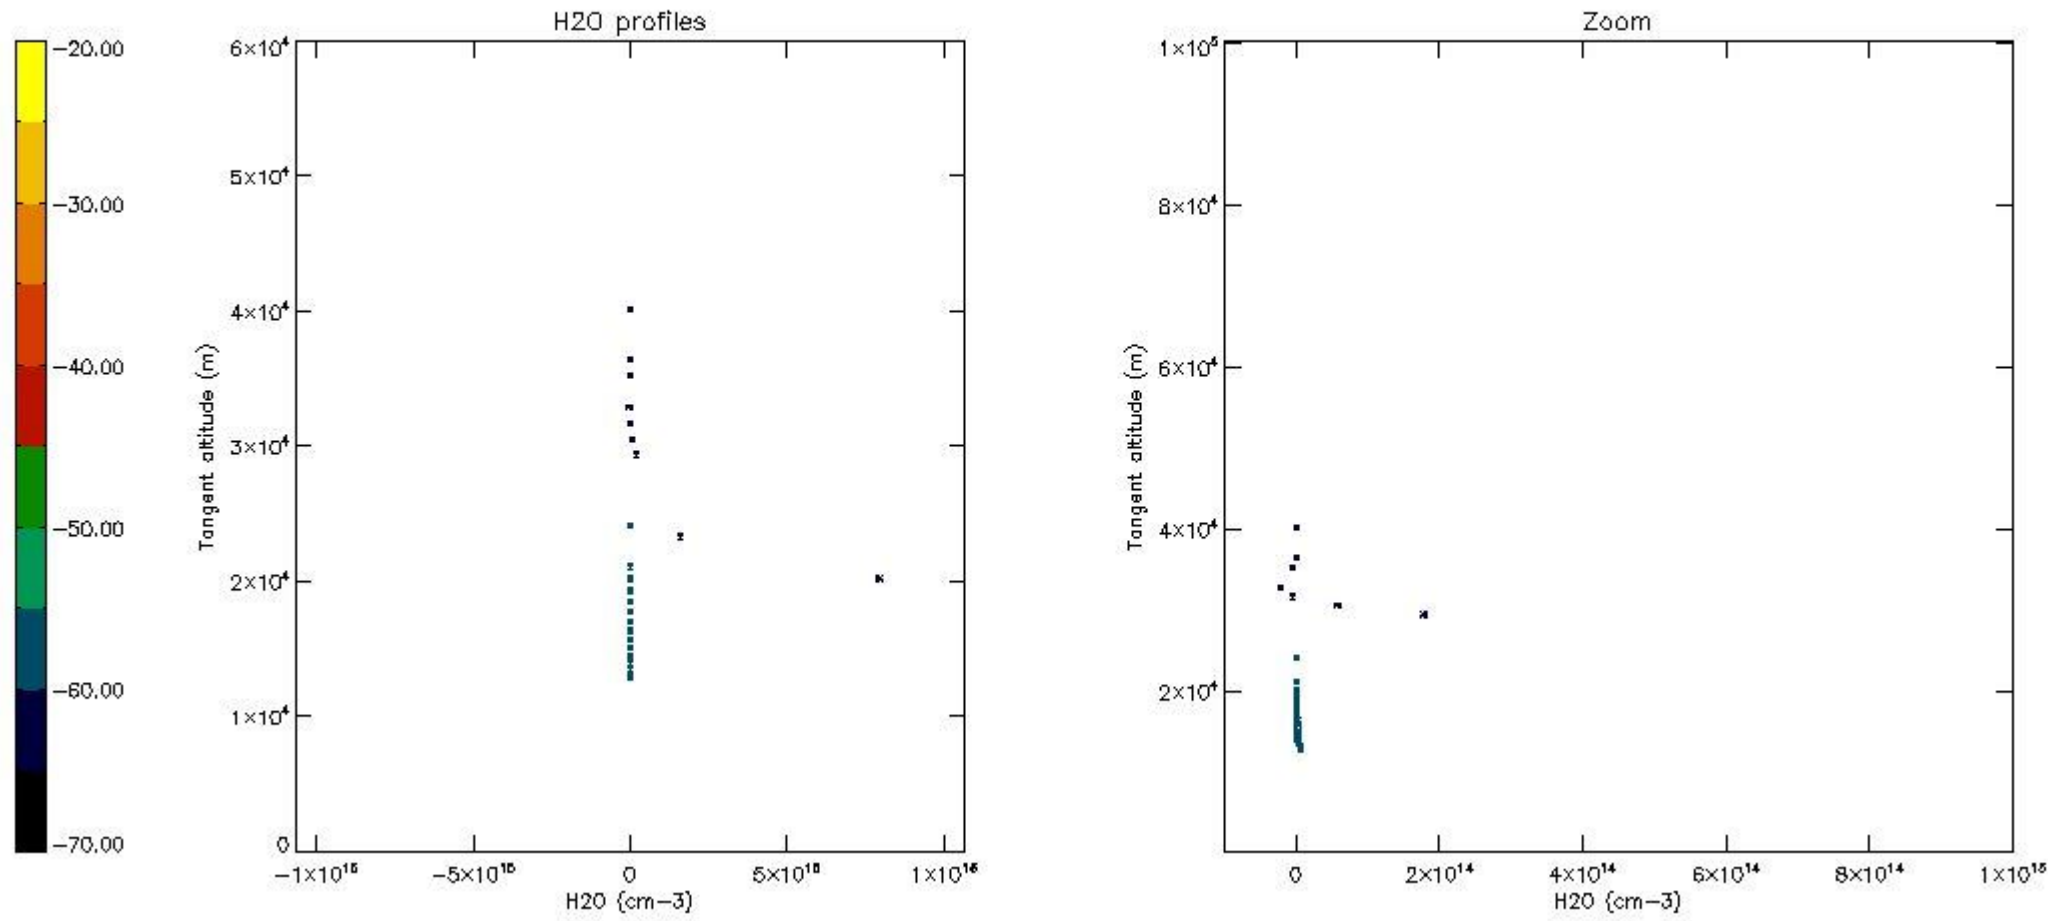

6. Auxiliary Data Files used for the production reported in section 2

The number reported in the third column indicates since which file (see list in section 2) the corresponding auxiliary file has been used. The fourth column is the date of those product files.

Type	Auxiliary Filename	Used since product	Used since product date
INST_PHYS_CHARACTERISTICS	GOM_INS_AXVIEC20091111_143220_20030716_120000_20500101_000000	1	30-MAY-2006 05:22:37
LEVEL-2_PROC_CONFIG	GOM_PR2_AXVIEC20091111_152718_20020301_000000_20500101_000000	1	30-MAY-2006 05:22:37
CROSS_SECTIONS_FILE	GOM_CRS_AXVIEC20091111_154832_20020301_000000_20500101_000000	1	30-MAY-2006 05:22:37