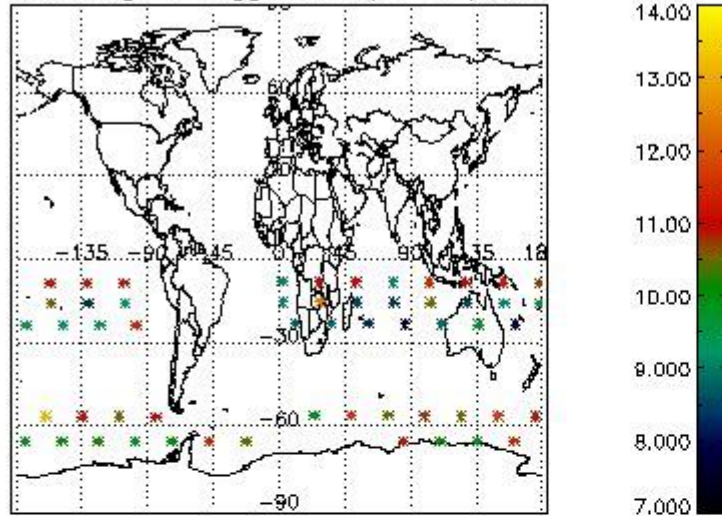

3. Quality information per product

In this section it is plotted some information contained in the Quality Summary data set of the level 2 products. Only products in dark limb conditions and without errors (error flag in the MPH set to "0") are used.

3.1 Plot quality information per product (time dependant)

3.2 Plot quality information per product (world map)

Percentage of flagged data per O3 profile

Percentage of flagged data per H2O profile

Percentage of flagged data per NO2 profile