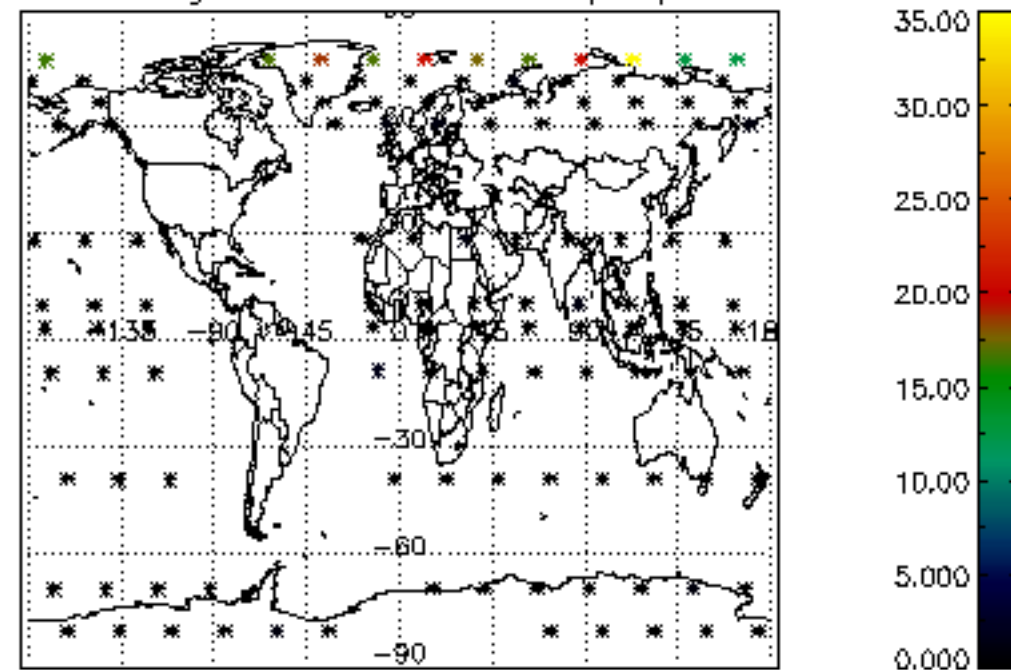

Percentage of datation errors per profile

Percentage of saturation errors per profile