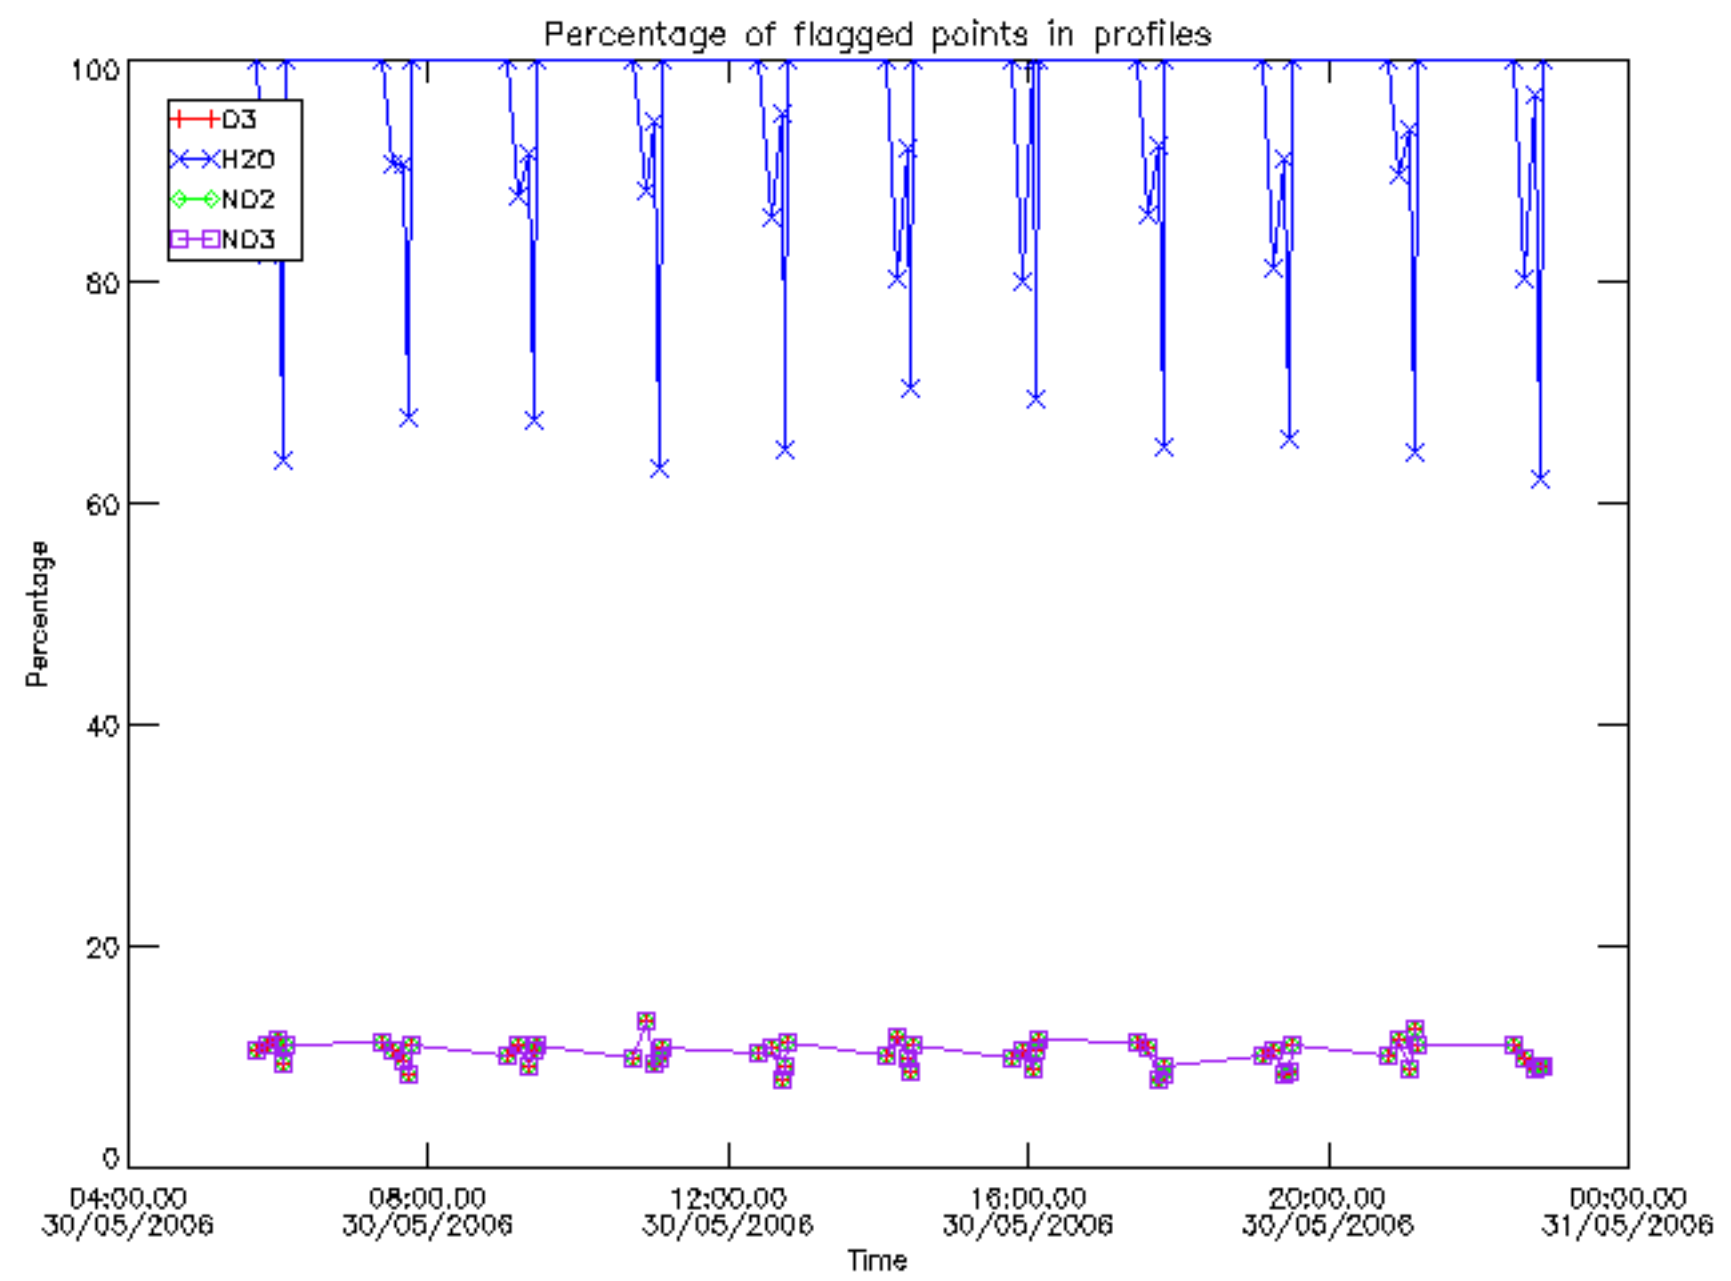

Percentage of flagged data per D3 profile

Percentage of flagged data per H2O profile