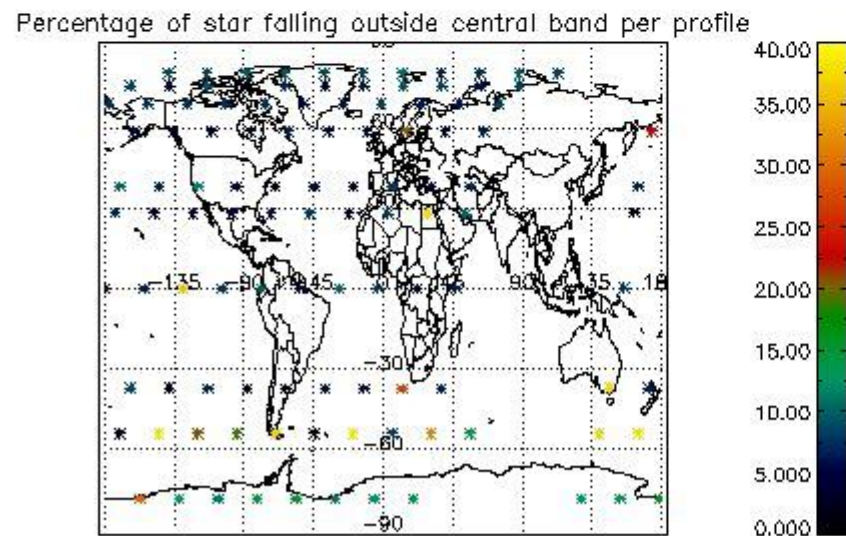

5. Trace gas profiles

5.1 Ozone statistics based on quality of products

The final quality of the products can be "measured" using the STD (Standard Deviation) attached to every point profile. This information is written to the parameter GOM_NL__2P/NL_LOCAL_SPECIES_DENSITY/o3_std of the level 2 products. The table below shows the statistics for given STD ranges.

The statistics are given with respect to the overall valid production:

- Products without fatal errors: GOM_NL__2P/MPH/PRODUCT_ERR=0
- Valid point profile: GOM_NL__2P/NL_LOCAL_SPECIES_DENSITY/pcd(0)=0

The 'Criteria' is applied to valid points of dark limb products:

- Products in dark limb illumination condition: GOM_NL__2P/NL_SUMMARY_QUALITY/obs_ill_cond=0
- Products without fatal errors: GOM_NL__2P/MPH/PRODUCT_ERR=0
- Valid point profile: GOM_NL__2P/NL_LOCAL_SPECIES_DENSITY/pcd(0)=0

So, the table below shows the percentage of dark limb and valid observations for each criteria with respect to the overall valid daily observations.

Criteria	% of total production
All STD	28
STD < 20	14