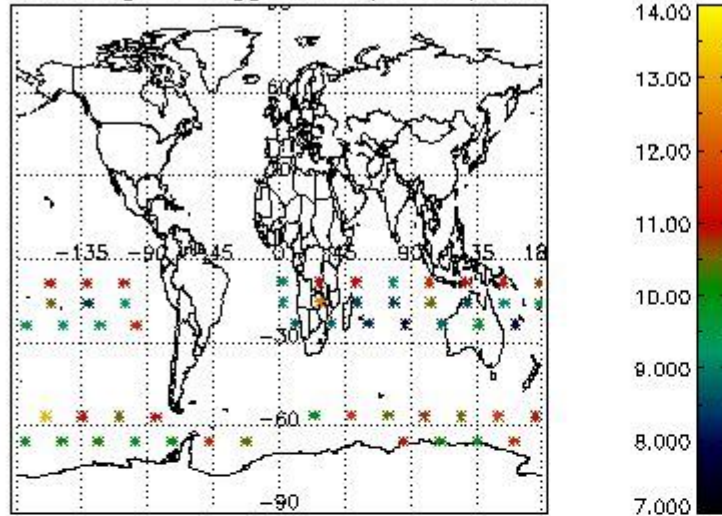

Percentage of flagged data per O3 profile