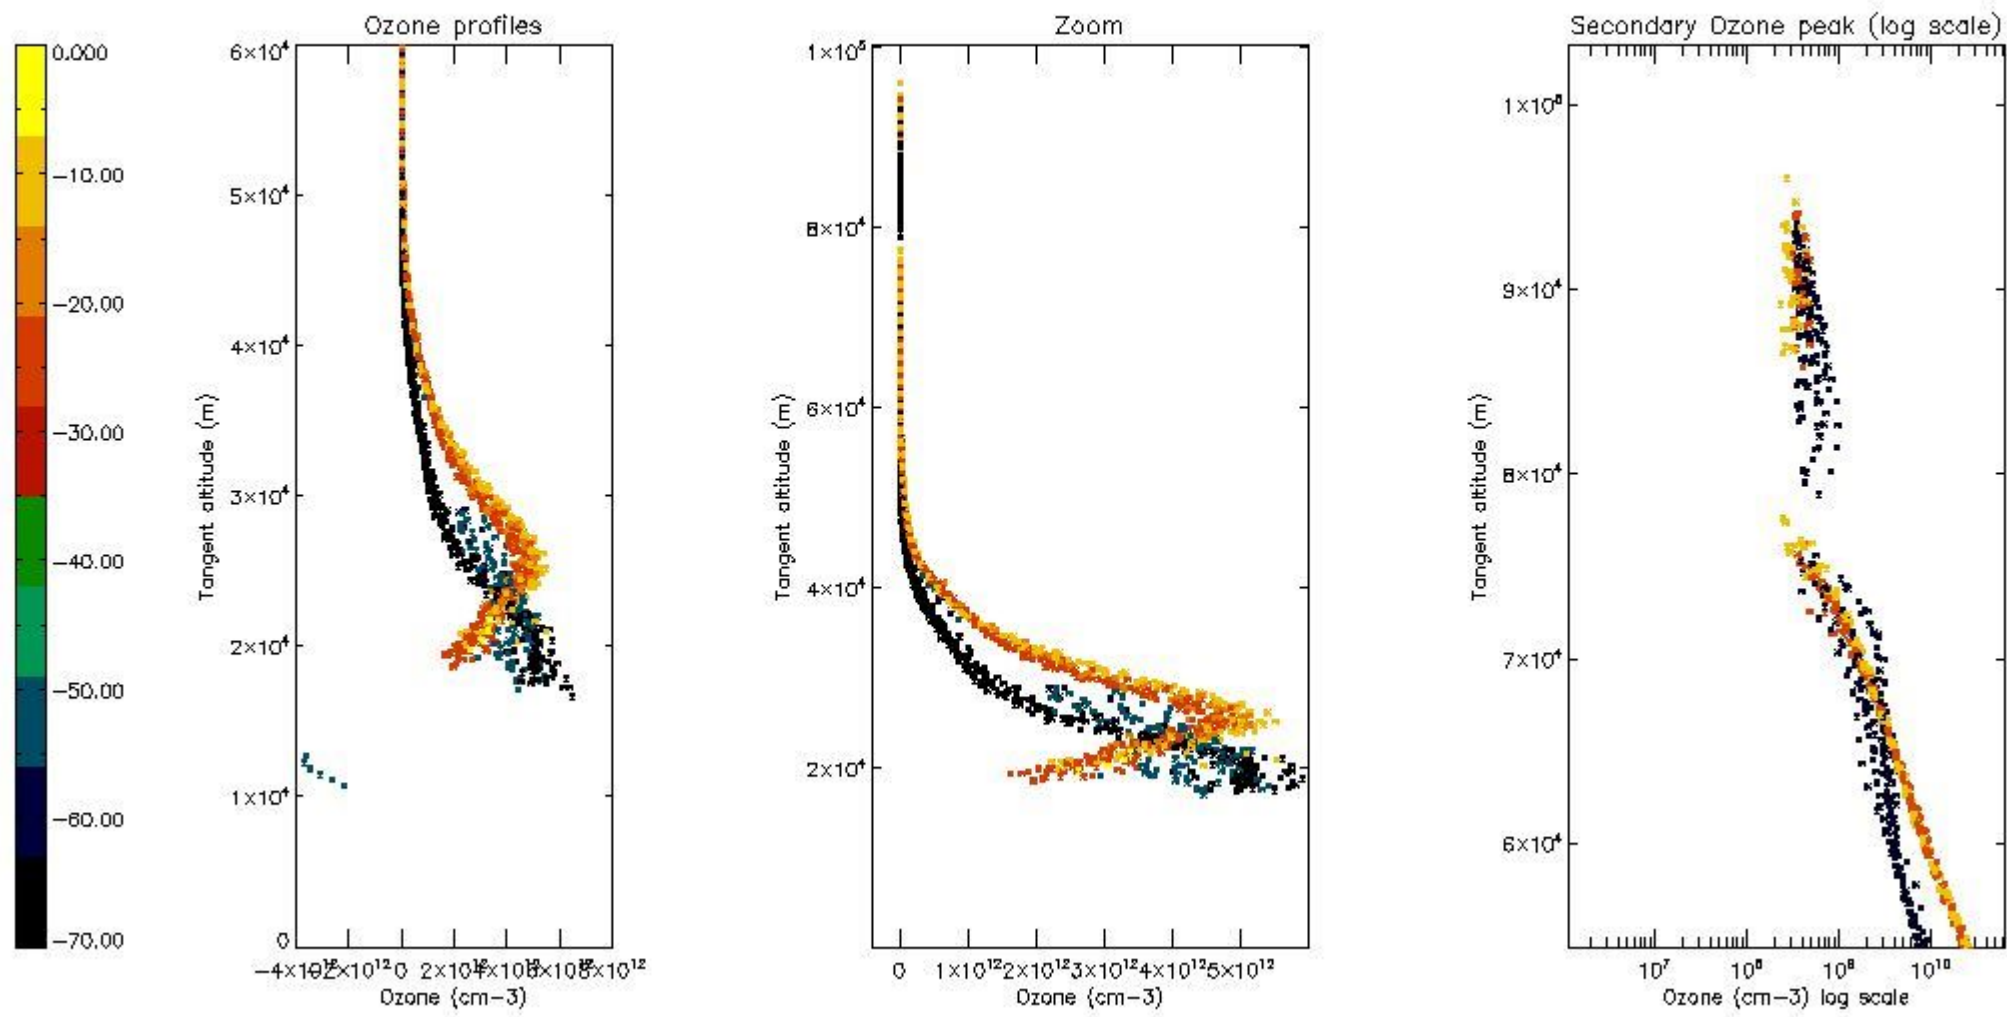

5.5 Plot ozone profiles where STD < 5% (dark without errors)

The colorbar represents the latitude.