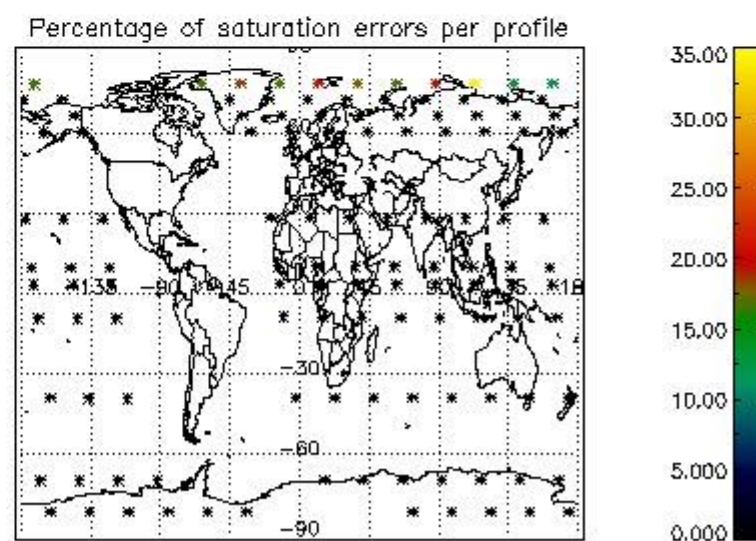

Percentage of flagged data per NO3 profile

4. Level 1 quality information per product

In this section it is plotted some information contained in the Quality Summary data set of the level 2 products that comes from the level 1b processing. Products without errors (error flag in the MPH set to "0") are used.

4.1 Plot quality information per product (time dependant) coming from level 1b processing

4.1.1 Plot level 1 quality information per product (time dependant): ENVISAT ASCENDING passes

4.1.2 Plot level 1 quality information per product (time dependant): ENVI SAT DESCENDING passes

4.2 Plot quality information per product coming from level 1b processing (world map)

4.2.1 Plot level 1 quality information per product (world map): ENVISAT ASCENDING passes

4.2.2 Plot level 1 quality information per product (world map): ENVISAT DESCENDING passes