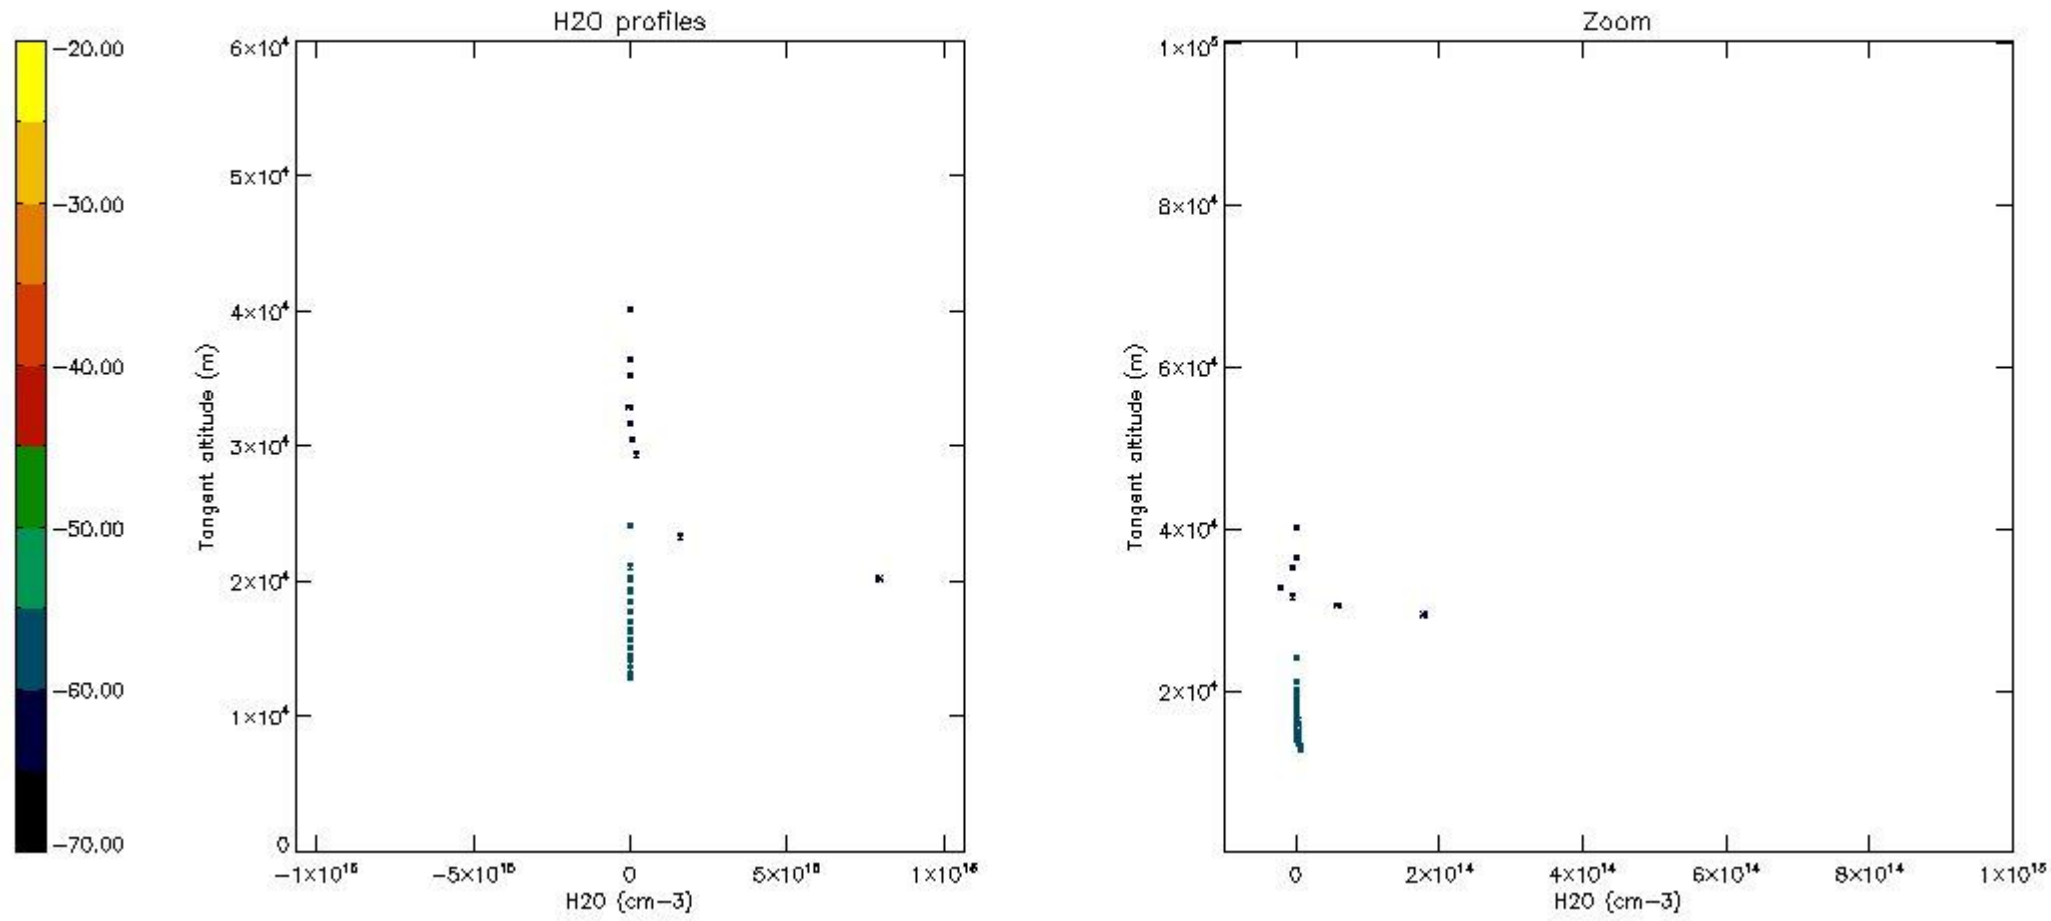

6. Auxiliary Data Files used for the production reported in section 2

The number reported in the third column indicates since which file (see list in section 2) the corresponding auxiliary file has been used. The fourth column is the date of those product files.

Type	Auxiliary Filename	Used since product	Used since product date
INST_PHYS_CHARACTERISTICS	GOM_INS_AXVIEC20091111_143220_20030716_120000_20500101_000000	1	30-MAY-2006 05:22:37
LEVEL-2_PROC_CONFIG	GOM_PR2_AXVIEC20091111_152718_20020301_000000_20500101_000000	1	30-MAY-2006 05:22:37
CROSS_SECTIONS_FILE	GOM_CRS_AXVIEC20091111_154832_20020301_000000_20500101_000000	1	30-MAY-2006 05:22:37