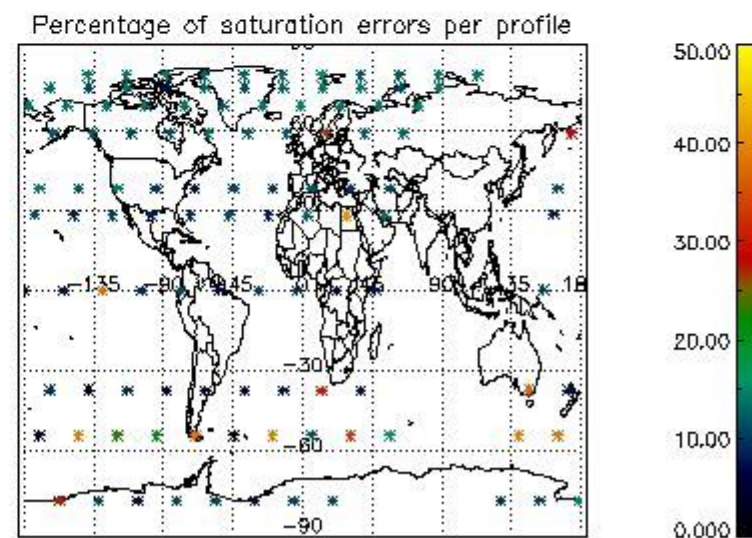

5. Trace gas profiles

5.1 Ozone statistics based on quality of products

The final quality of the products can be "measured" using the STD (Standard Deviation) attached to every point profile. This information is written to the parameter GOM_NL__2P/NL_LOCAL_SPECIES_DENSITY/o3_std of the level 2 products. The table below shows the statistics for given STD ranges.

The statistics are given with respect to the overall valid production:

- Products without fatal errors: GOM_NL__2P/MPH/PRODUCT_ERR=0
- Valid point profile: GOM_NL__2P/NL_LOCAL_SPECIES_DENSITY/pcd(0)=0

The 'Criteria' is applied to valid points of dark limb products:

- Products in dark limb illumination condition: GOM_NL__2P/NL_SUMMARY_QUALITY/obs_ill_cond=0
- Products without fatal errors: GOM_NL__2P/MPH/PRODUCT_ERR=0
- Valid point profile: GOM_NL__2P/NL_LOCAL_SPECIES_DENSITY/pcd(0)=0

So, the table below shows the percentage of dark limb and valid observations for each criteria with respect to the overall valid daily observations.

Criteria	% of total production
All STD	28
STD < 20	14