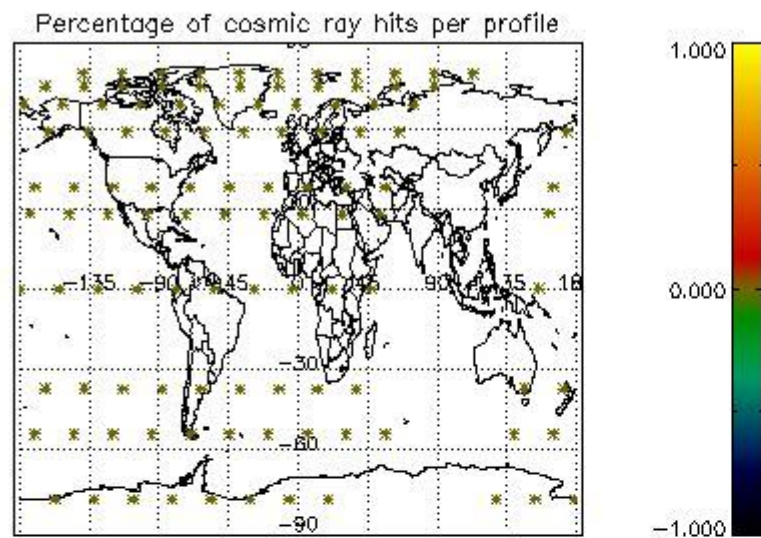

4.2.2 Plot level 1 quality information per product (world map): ENVISAT DESCENDING passes

5. Trace gas profiles

5.1 Ozone statistics based on quality of products

The final quality of the products can be "measured" using the STD (Standard Deviation) attached to every point profile. This information is written to the parameter GOM_NL__2P/NL_LOCAL_SPECIES_DENSITY/o3_std of the level 2 products. The table below shows the statistics for given STD ranges.

The statistics are given with respect to the overall valid production:

- Products without fatal errors: GOM_NL__2P/MPH/PRODUCT_ERR=0
- Valid point profile: GOM_NL__2P/NL_LOCAL_SPECIES_DENSITY/pcd(0)=0

The 'Criteria' is applied to valid points of dark limb products:

- Products in dark limb illumination condition: GOM_NL__2P/NL_SUMMARY_QUALITY/obs_ill_cond=0
- Products without fatal errors: GOM_NL__2P/MPH/PRODUCT_ERR=0
- Valid point profile: GOM_NL__2P/NL_LOCAL_SPECIES_DENSITY/pcd(0)=0

So, the table below shows the percentage of dark limb and valid observations for each criteria with respect to the overall valid daily observations.

Criteria	% of total production
All STD	28
STD < 20	14