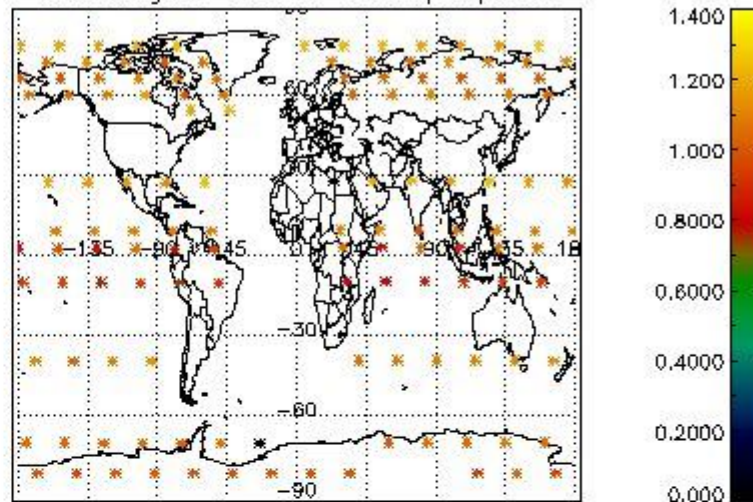

Percentage of datation errors per profile