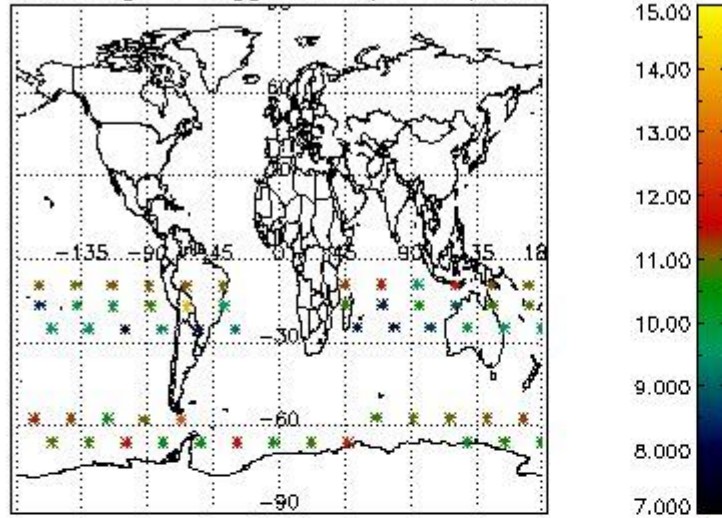

Percentage of flagged data per O3 profile