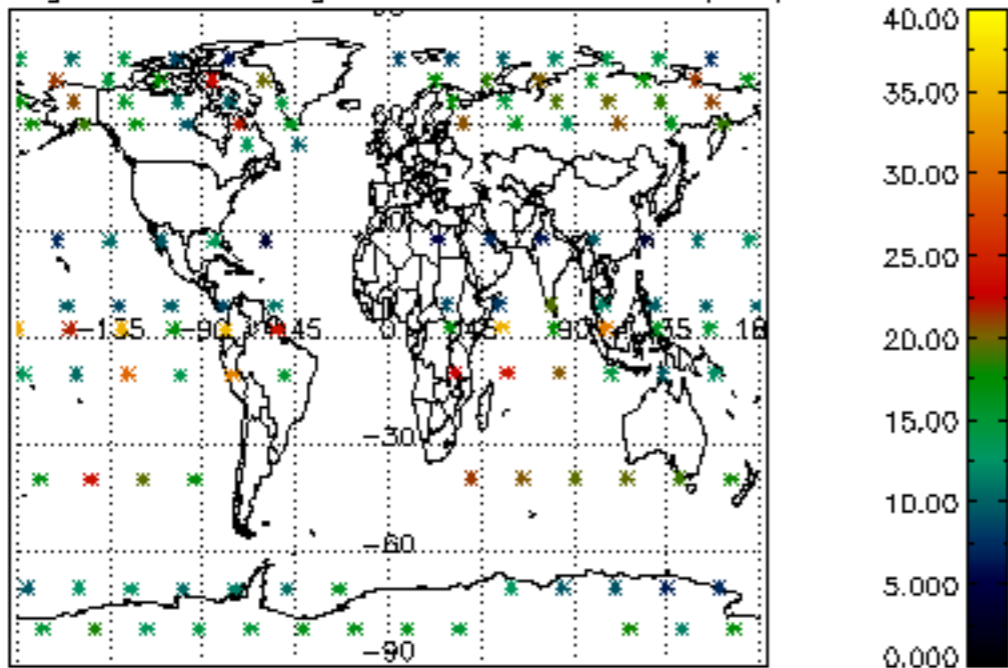

Percentage of cosmic ray hits per profile

Percentage of star falling outside central band per profile