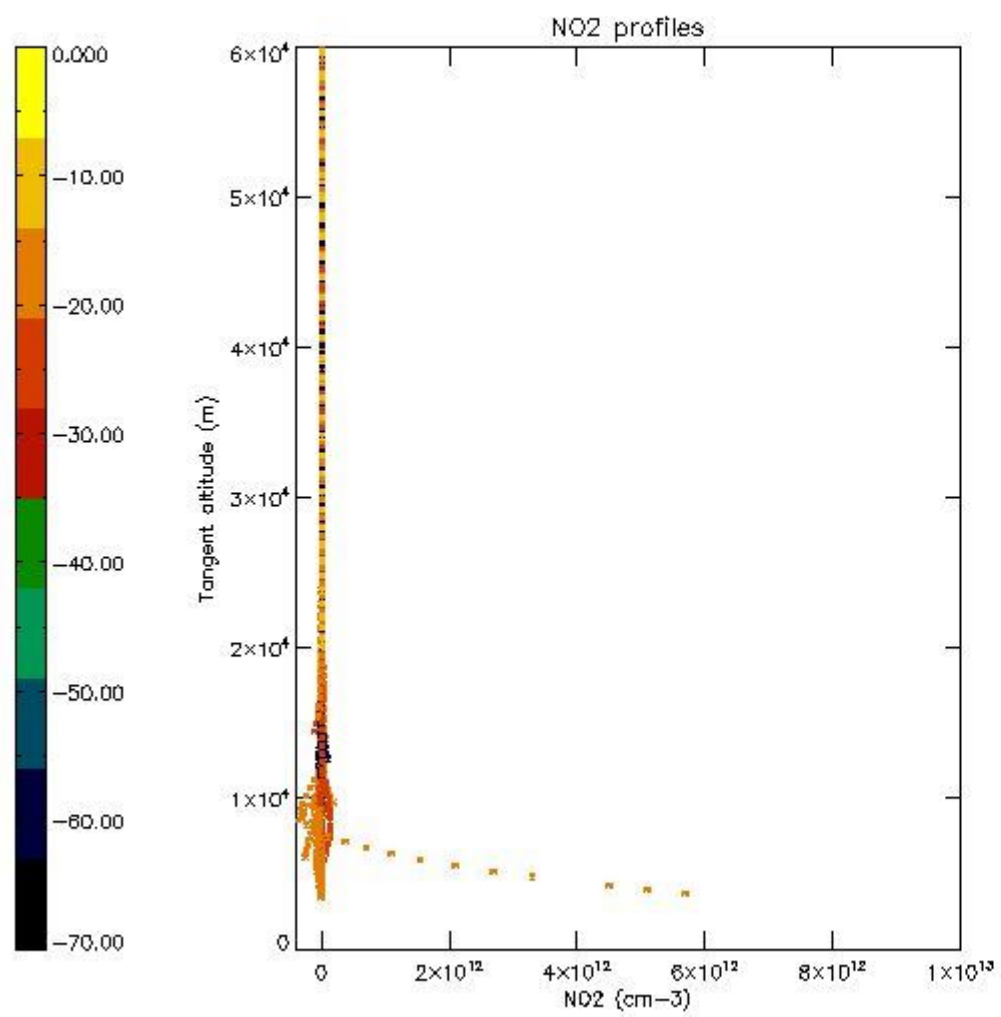

5.7 Plot NO3 profiles for all STD (dark without errors)

The colorbar represents the latitude.