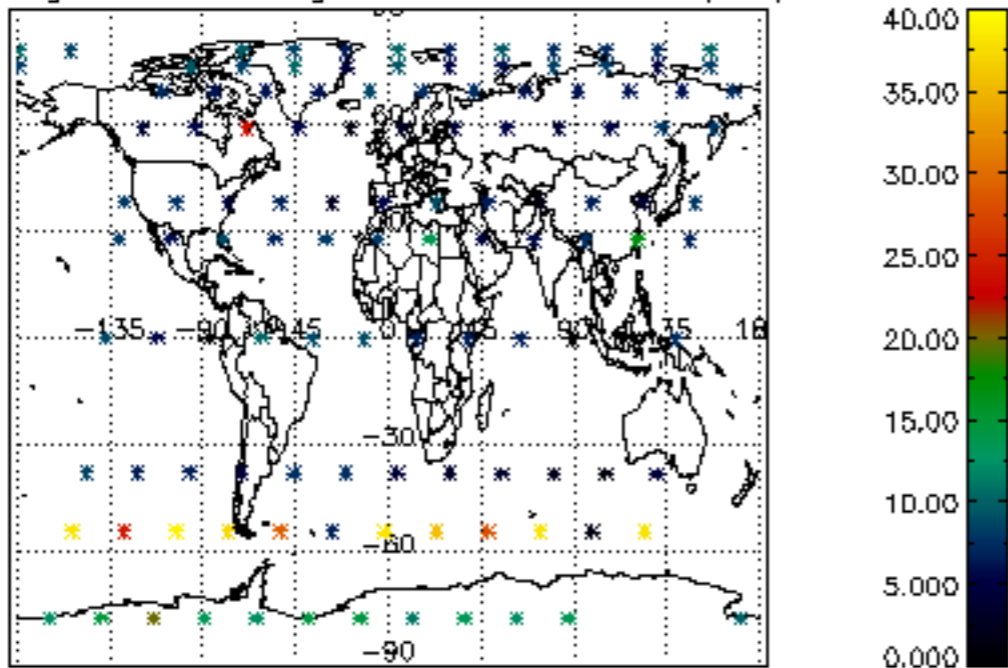

Percentage of star falling outside central band per profile