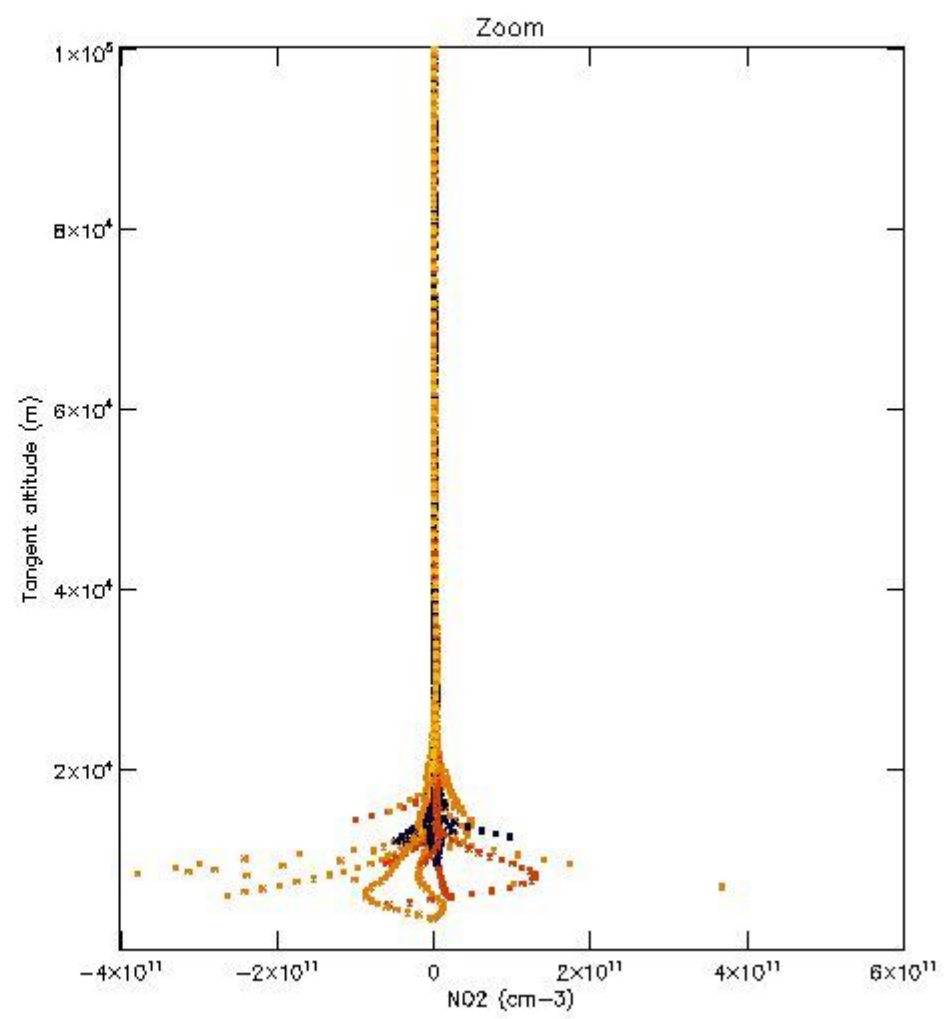

5.4 Plot ozone profiles where STD < 10% (dark without errors)

The colorbar represents the latitude.

*5.5 Plot ozone profiles where STD < 5% (dark without errors)*

The colorbar represents the latitude.

*5.6 Plot NO<sub>2</sub> profiles for all STD (dark without errors)*

The colorbar represents the latitude.

*5.7 Plot NO3 profiles for all STD (dark without errors)*

The colorbar represents the latitude.

5.8 Plot H2O profiles for all STD (only for occultations of stars 1,2,3,4,13,14,16,26,63 dark without errors)

The colorbar represents the latitude.