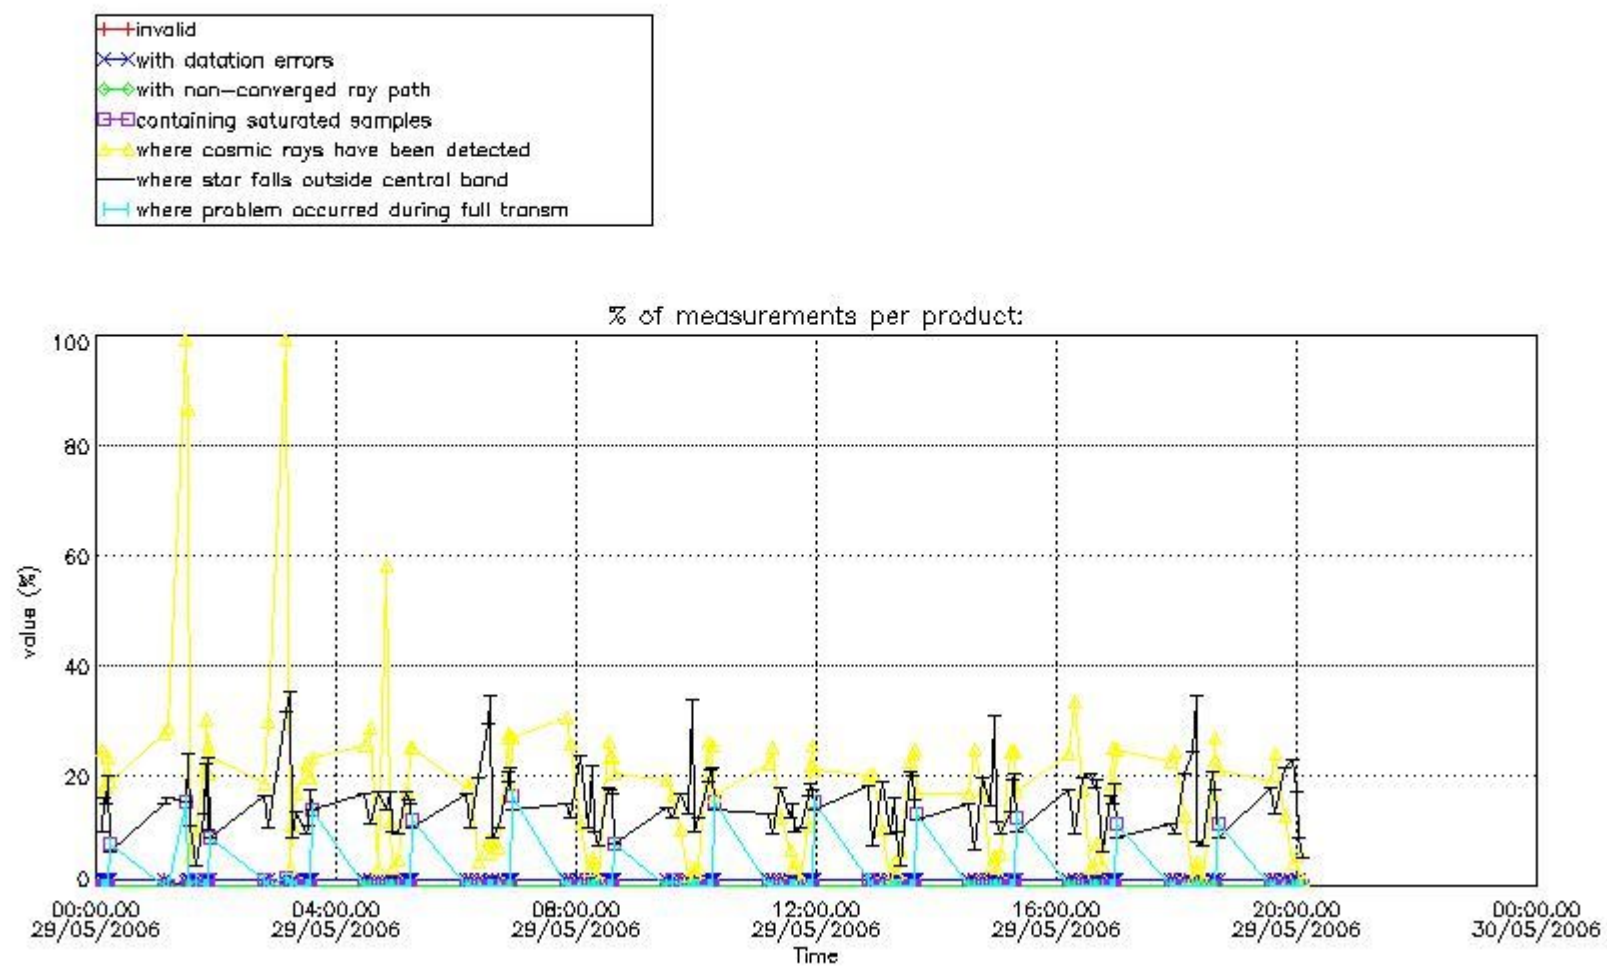

4.1.2 Plot level 1 quality information per product (time dependant): ENVI SAT DESCENDING passes