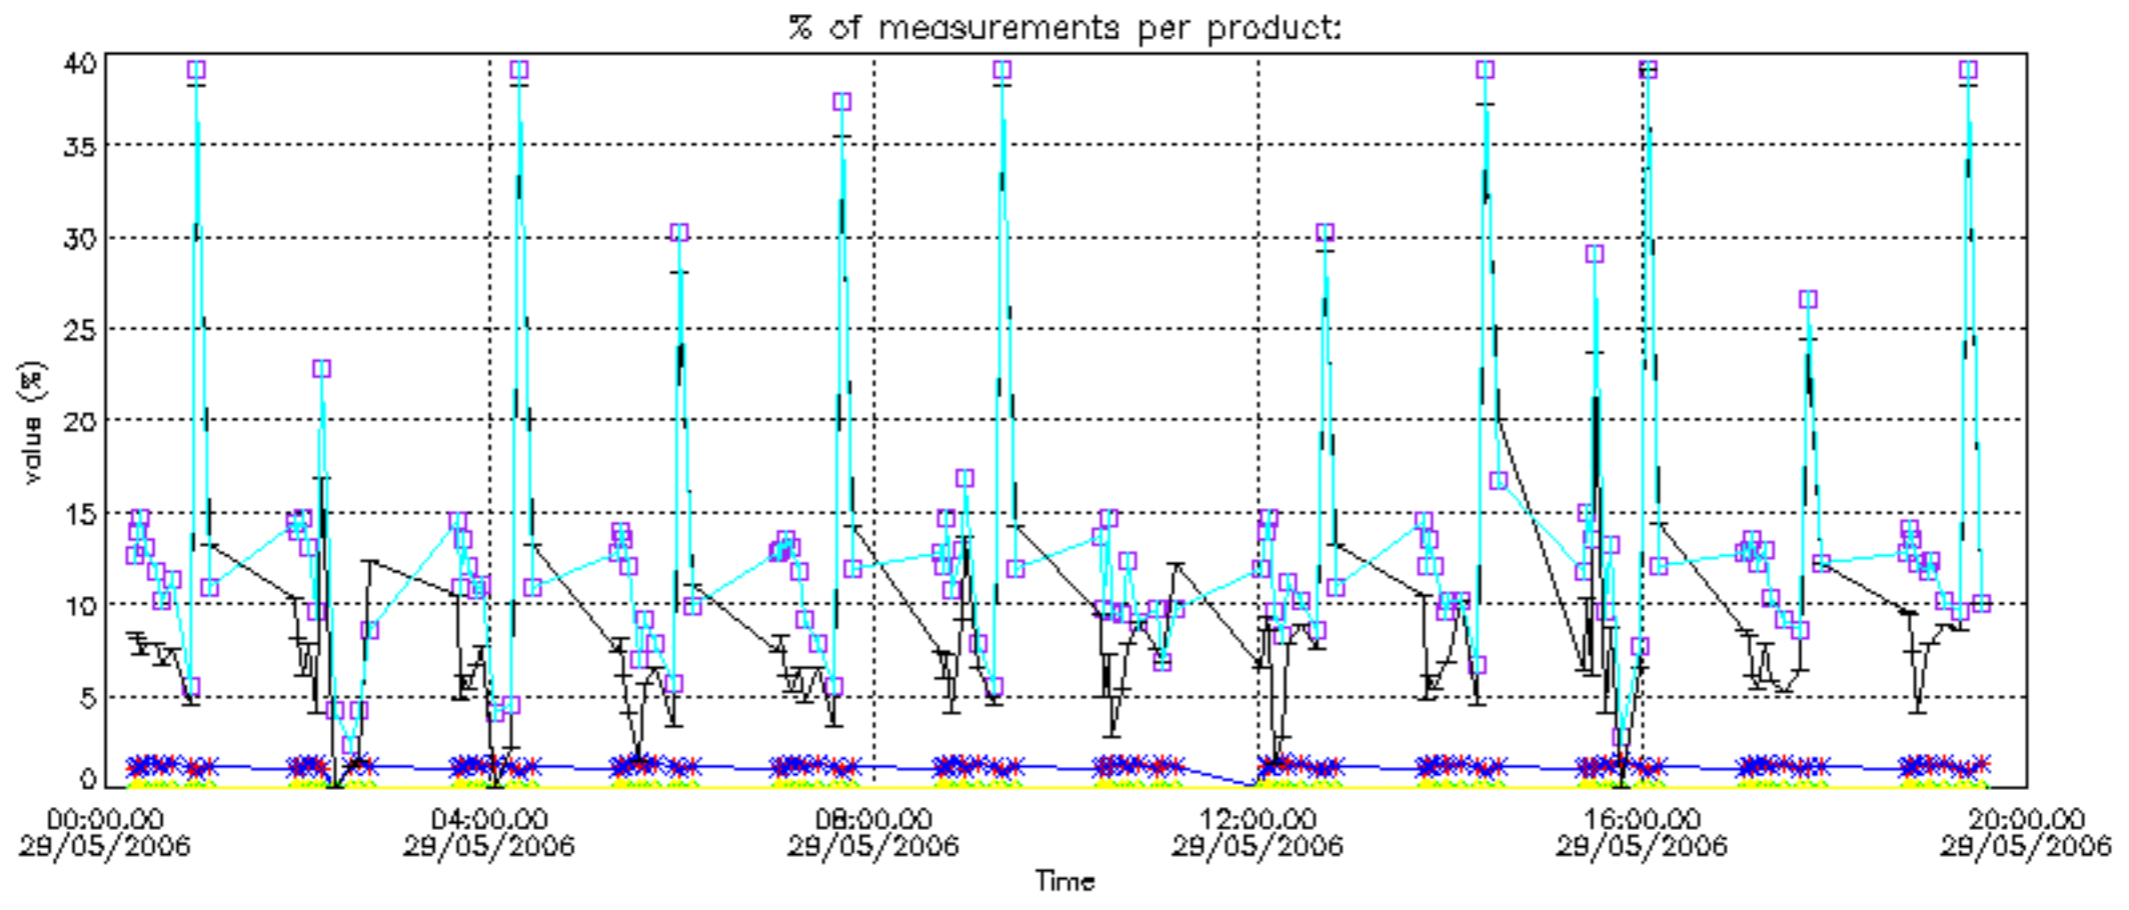

Percentage of cosmic ray hits per profile

Percentage of datation errors per profile