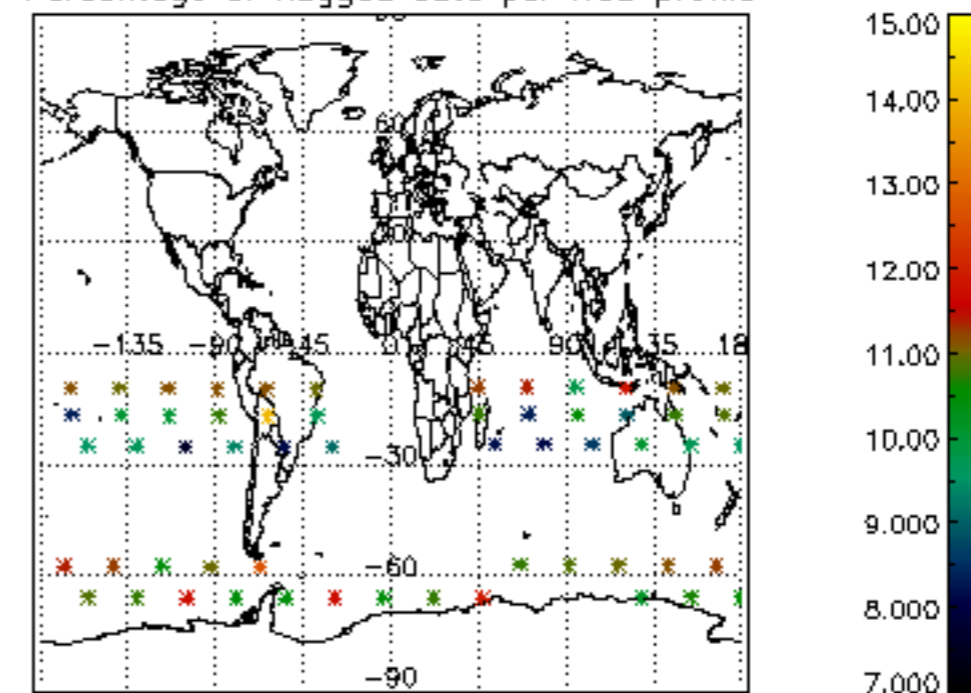

Percentage of flagged data per NO3 profile