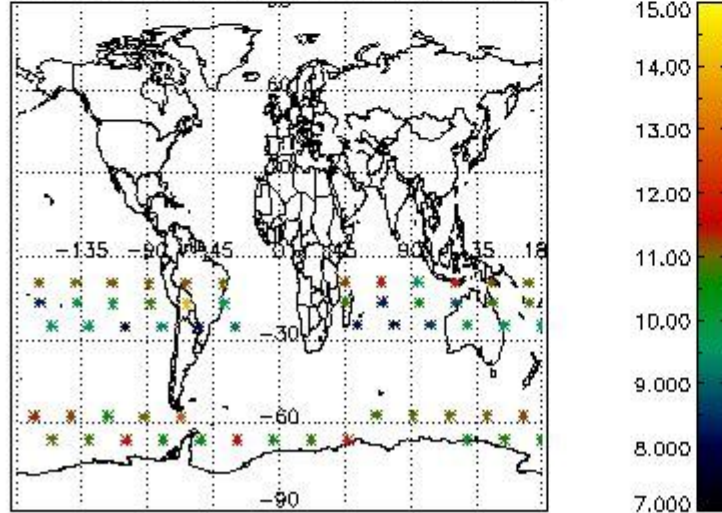

#### 3.1 Plot quality information per product (time dependant)

3.2 Plot quality information per product (world map)

Percentage of flagged data per O3 profile

Percentage of flagged data per H2O profile

Percentage of flagged data per NO2 profile