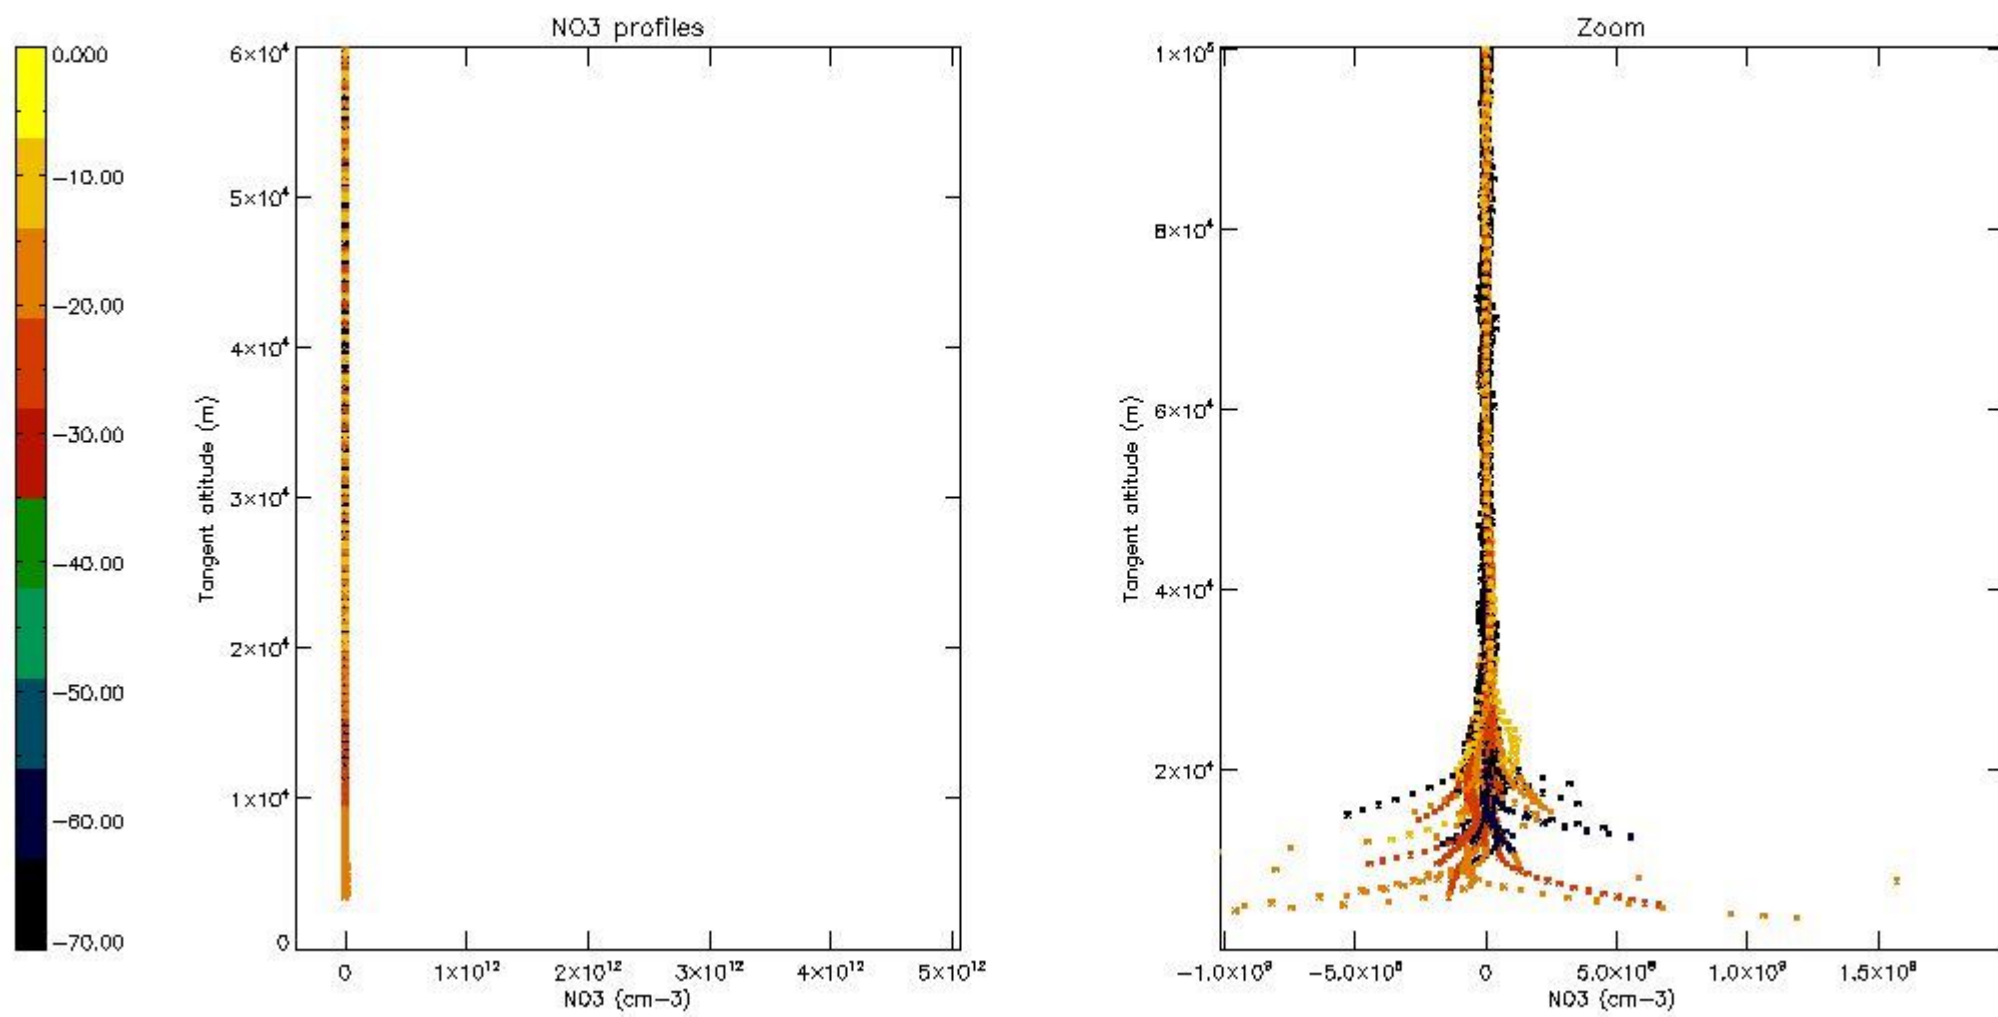

5.8 Plot H2O profiles for all STD (only for occultations of stars 1,2,3,4,13,14,16,26,63 dark without errors)

The colorbar represents the latitude.