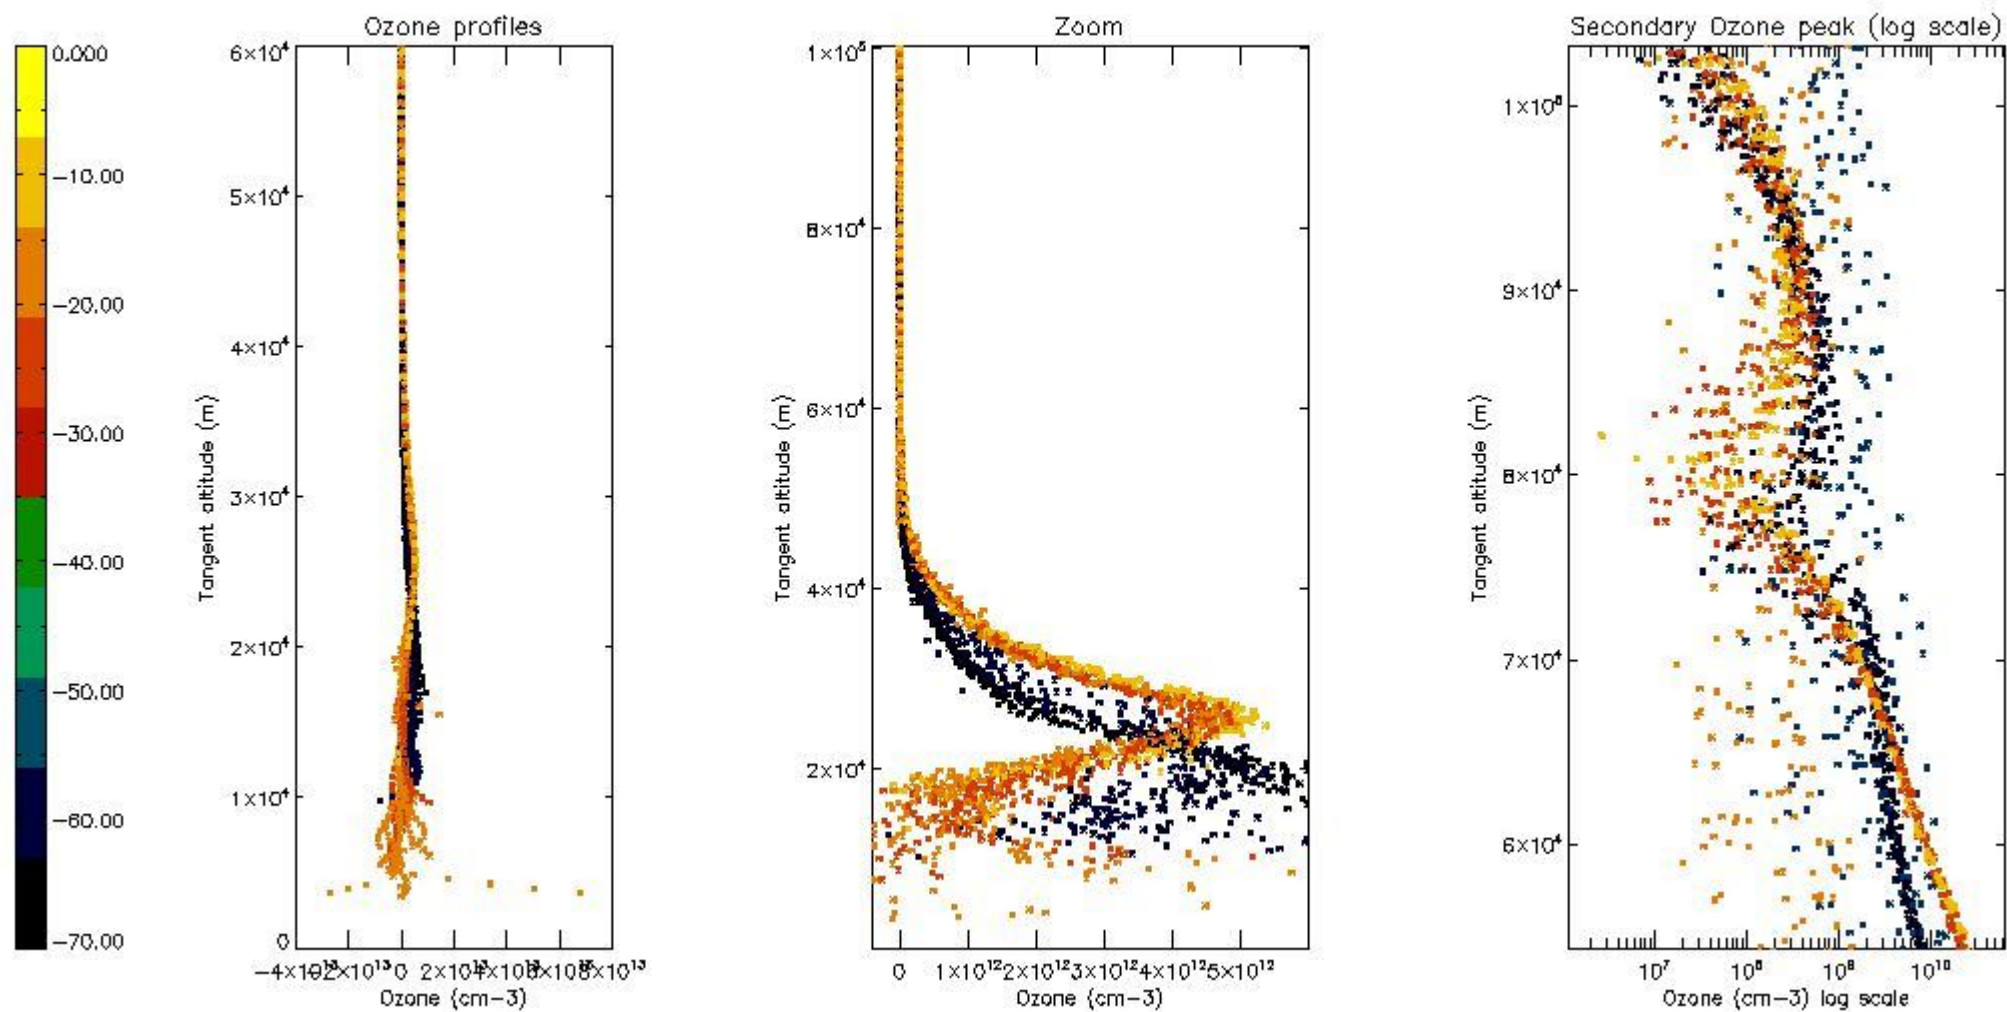

STD < 10	11
STD < 5	8

5.2 Plot ozone profiles for all STD (dark without errors)

The colorbar represents the latitude.

5.3 Plot ozone profiles where STD < 20% (dark without errors)

The colorbar represents the latitude.