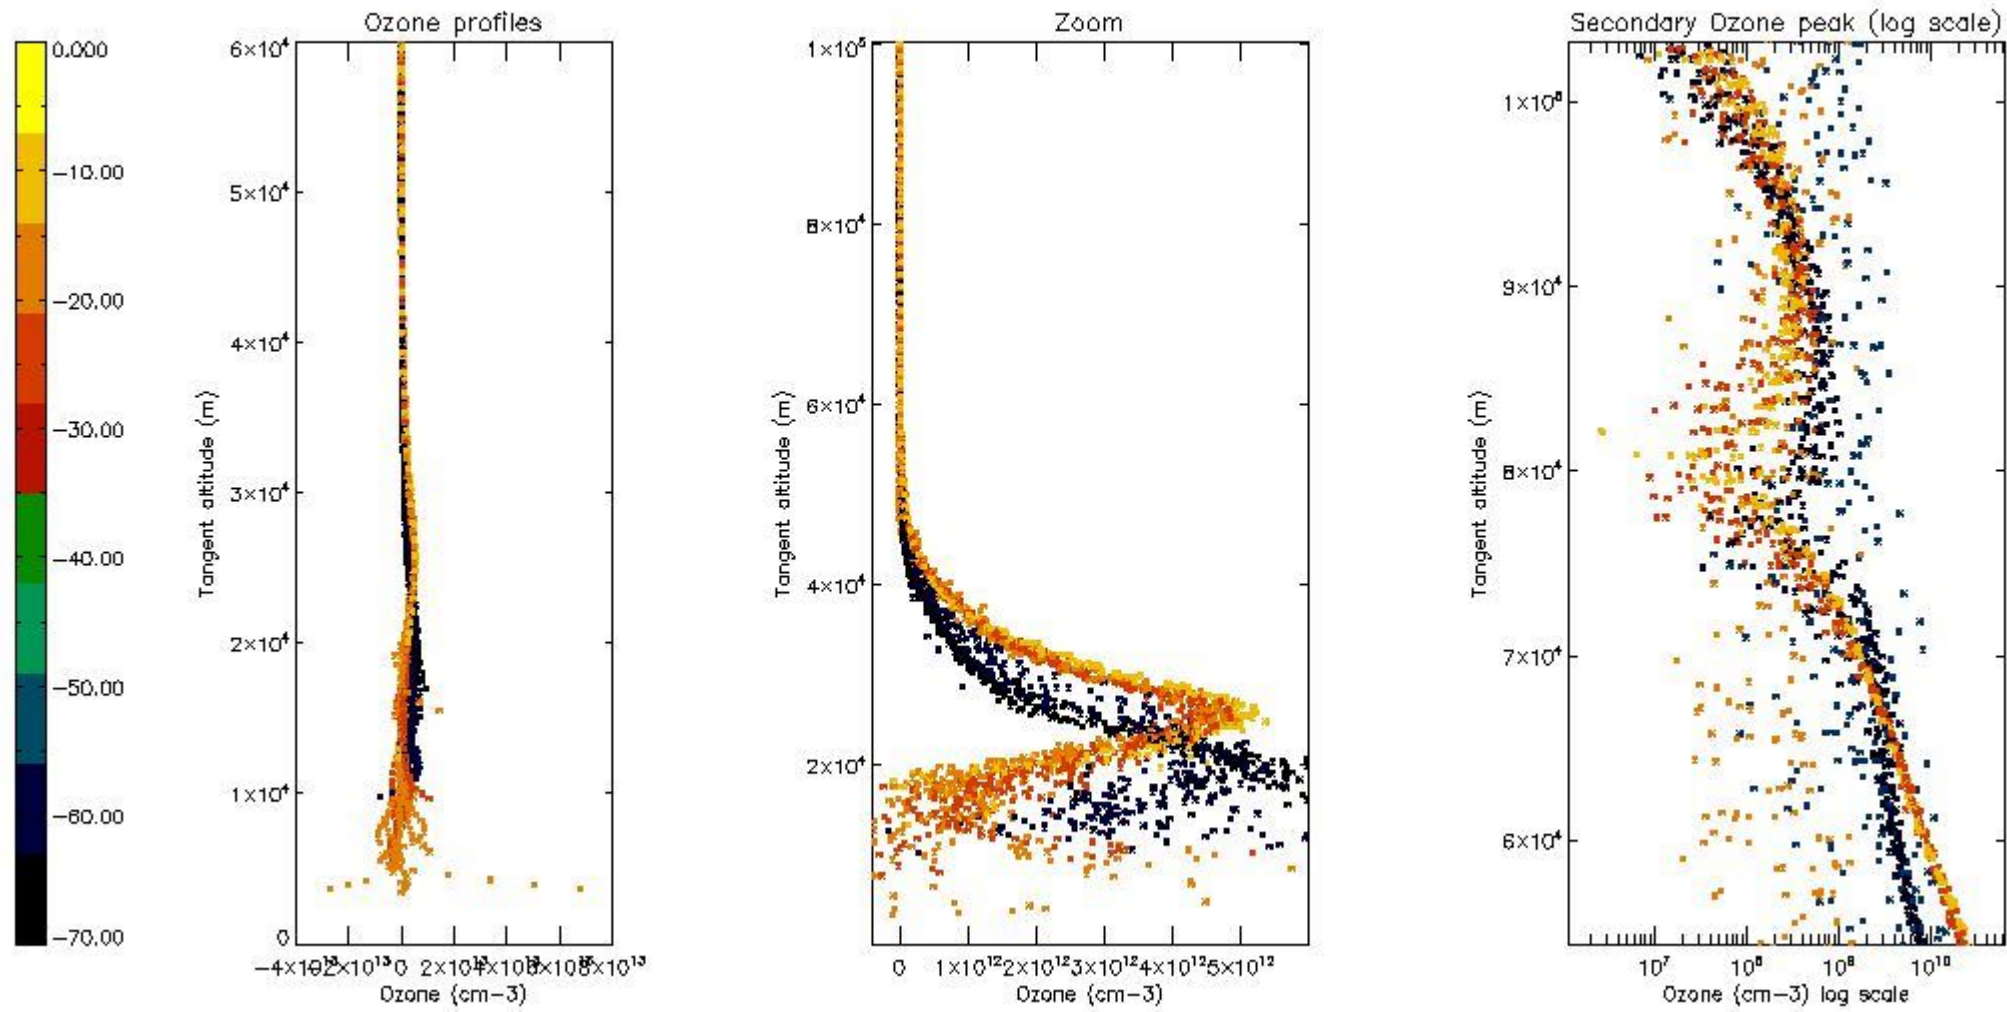

STD < 10	11
STD < 5	8

5.2 Plot ozone profiles for all STD (dark without errors)

The colorbar represents the latitude.

5.3 Plot ozone profiles where STD < 20% (dark without errors)

The colorbar represents the latitude.