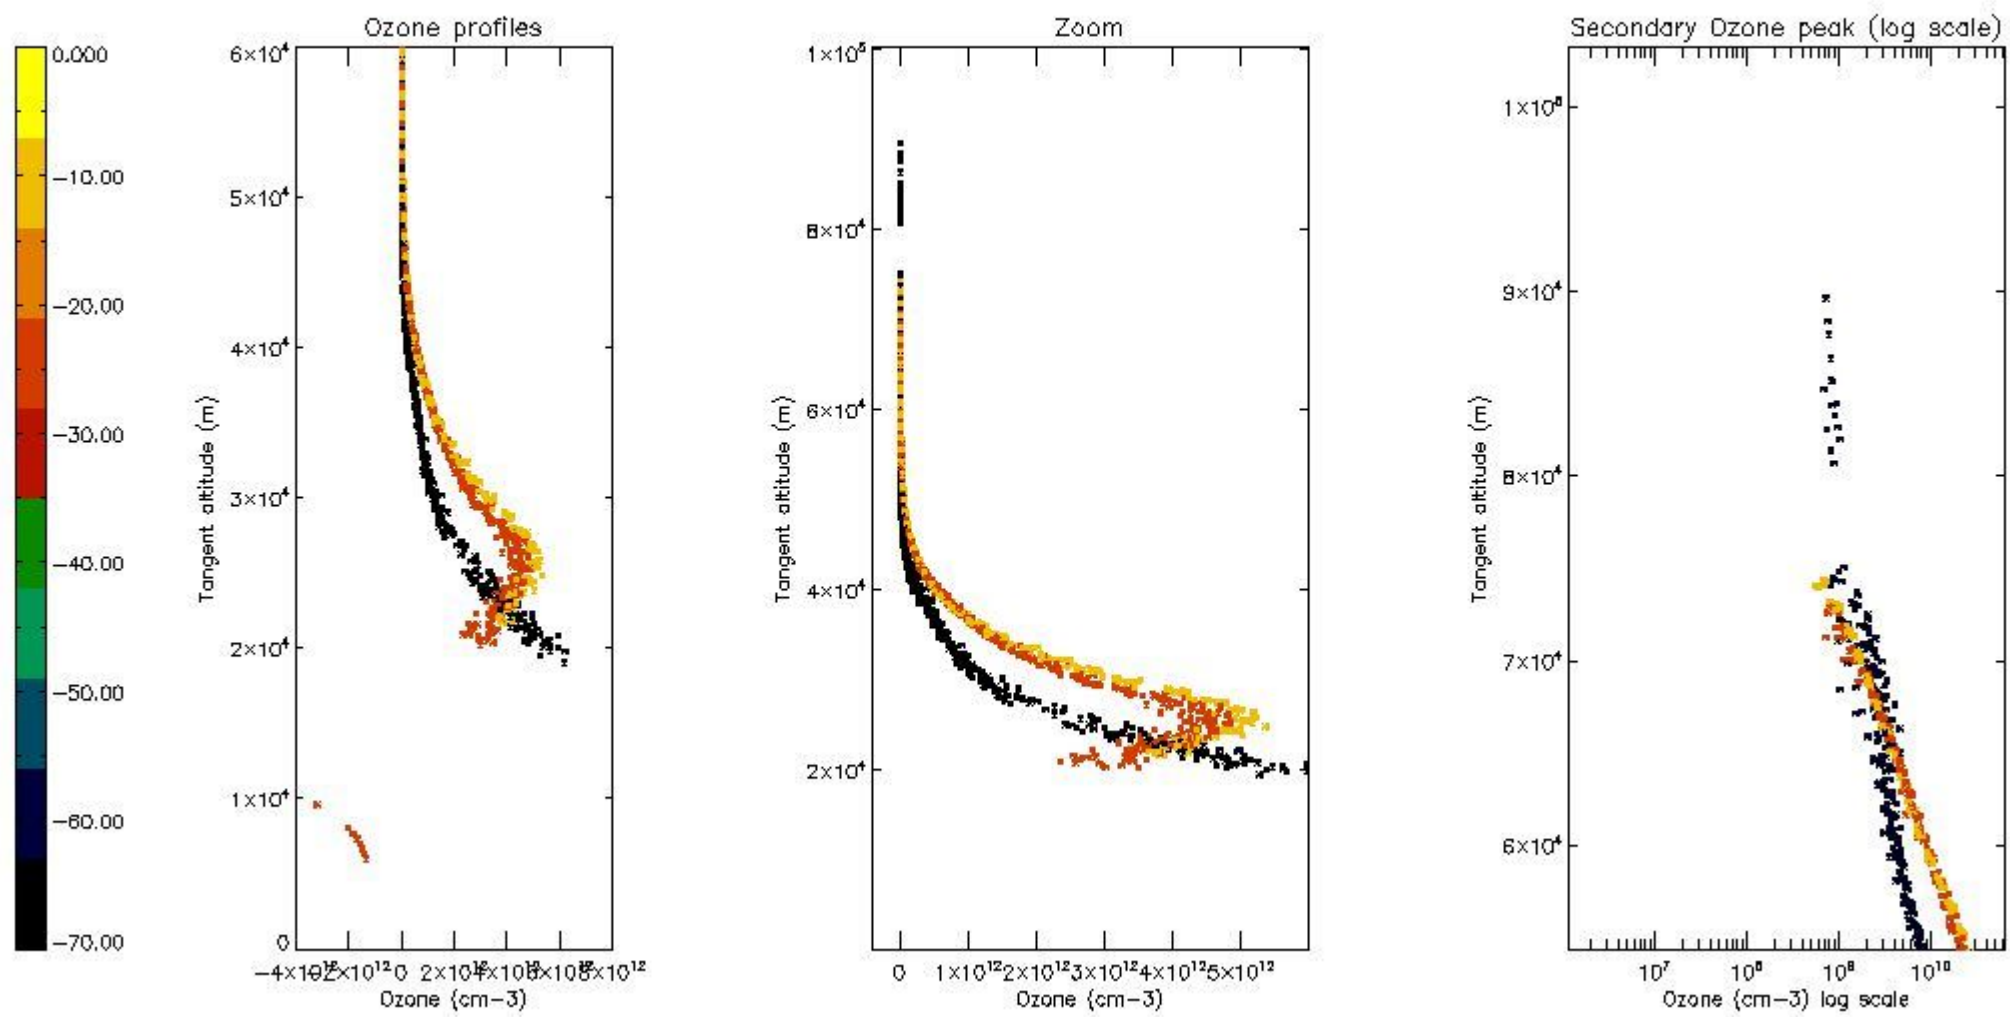

5.4 Plot ozone profiles where STD < 10% (dark without errors)

The colorbar represents the latitude.

*5.5 Plot ozone profiles where STD < 5% (dark without errors)*

The colorbar represents the latitude.

*5.6 Plot NO<sub>2</sub> profiles for all STD (dark without errors)*

The colorbar represents the latitude.

*5.7 Plot NO3 profiles for all STD (dark without errors)*

The colorbar represents the latitude.

5.8 Plot H2O profiles for all STD (only for occultations of stars 1,2,3,4,13,14,16,26,63 dark without errors)