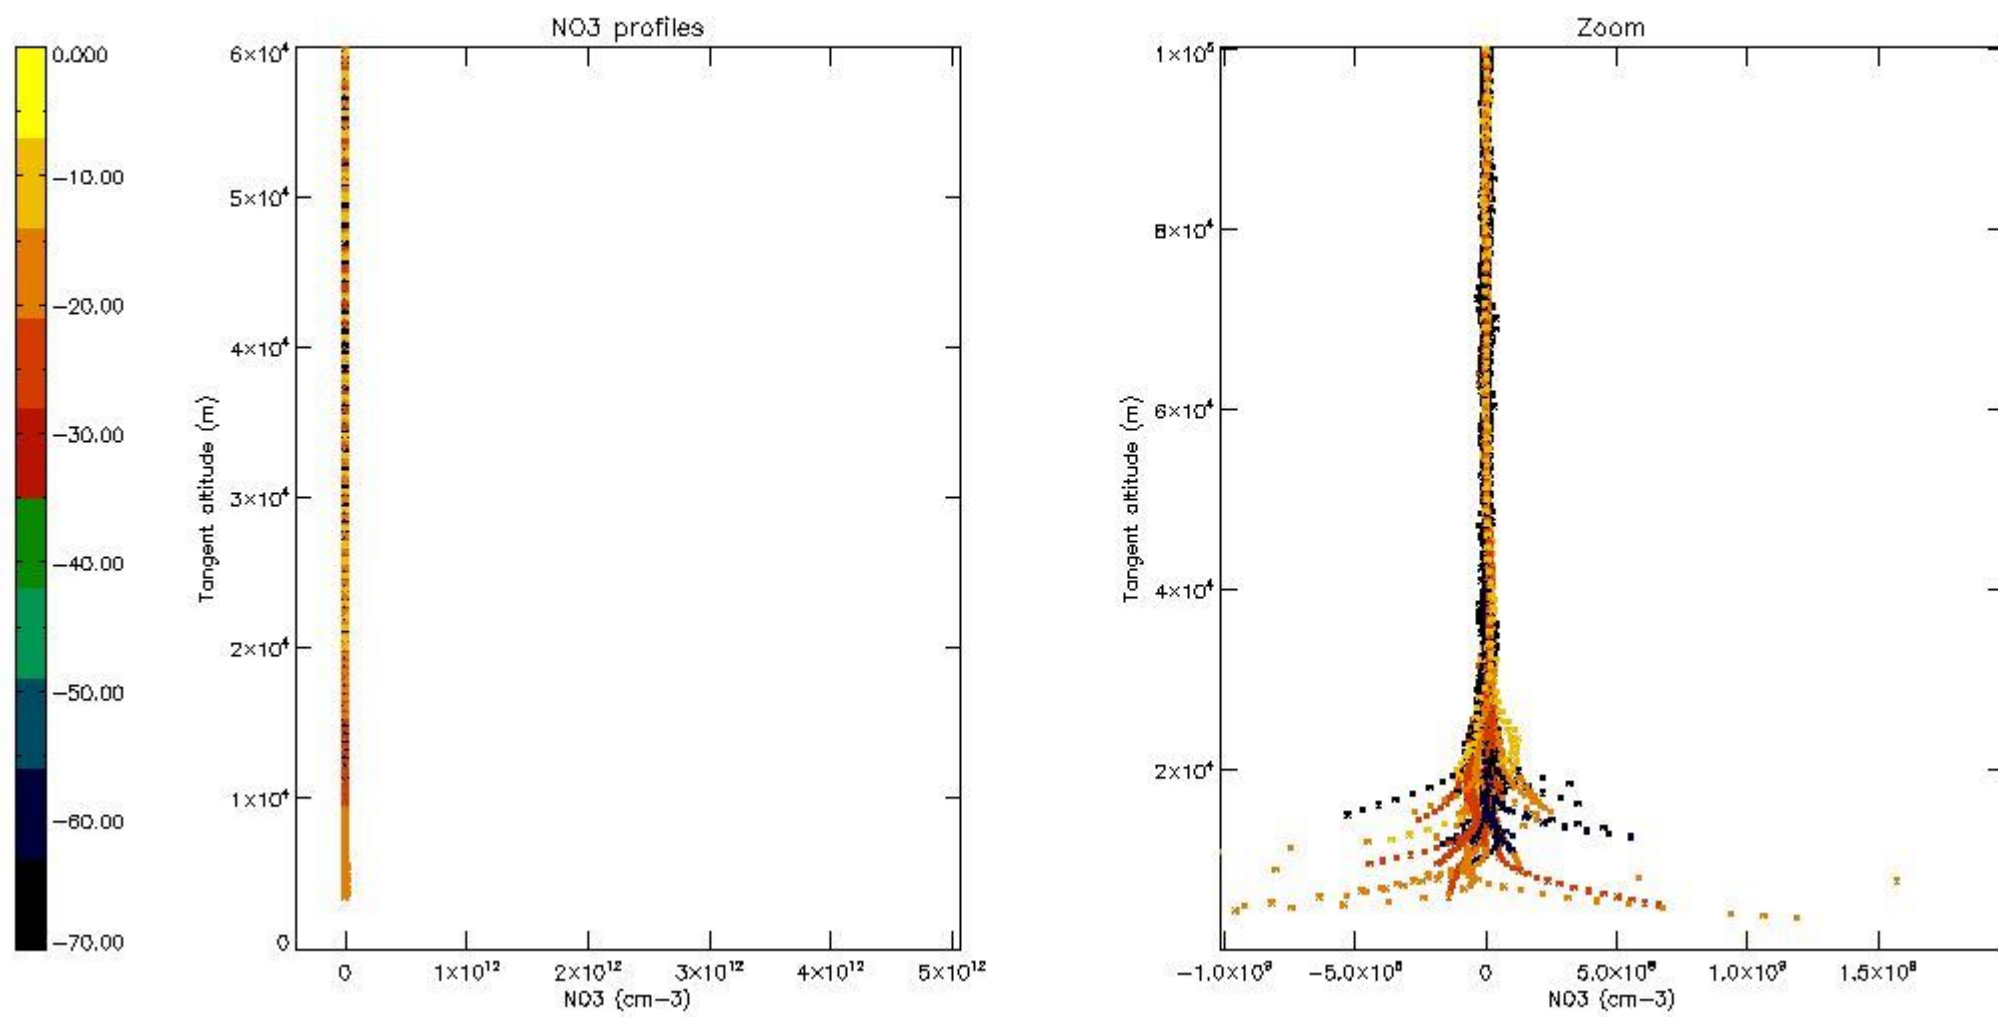

5.8 Plot H₂O profiles for all STD (only for occultations of stars 1,2,3,4,13,14,16,26,63 dark without errors)

The colorbar represents the latitude.