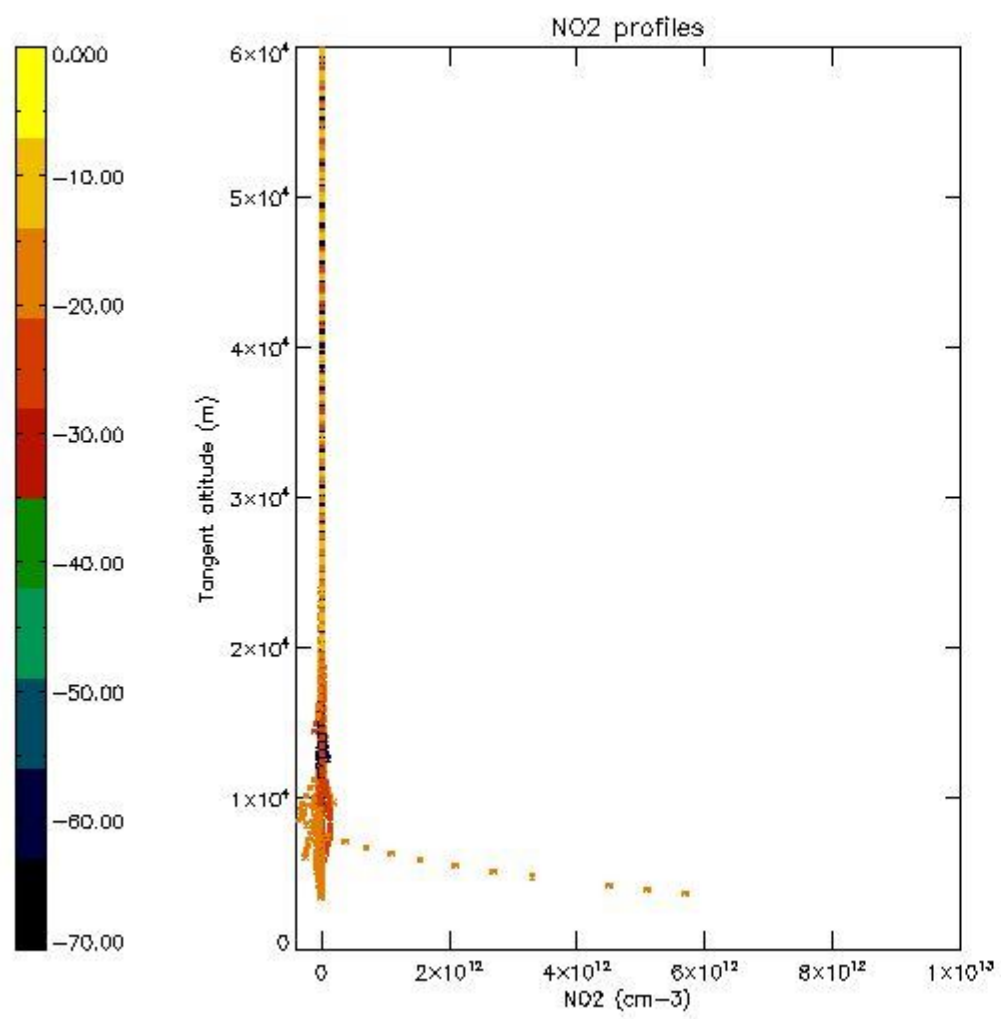

5.4 Plot ozone profiles where STD < 10% (dark without errors)

The colorbar represents the latitude.

*5.5 Plot ozone profiles where STD < 5% (dark without errors)*

The colorbar represents the latitude.

*5.6 Plot NO<sub>2</sub> profiles for all STD (dark without errors)*

The colorbar represents the latitude.

*5.7 Plot NO3 profiles for all STD (dark without errors)*

The colorbar represents the latitude.

5.8 Plot H2O profiles for all STD (only for occultations of stars 1,2,3,4,13,14,16,26,63 dark without errors)