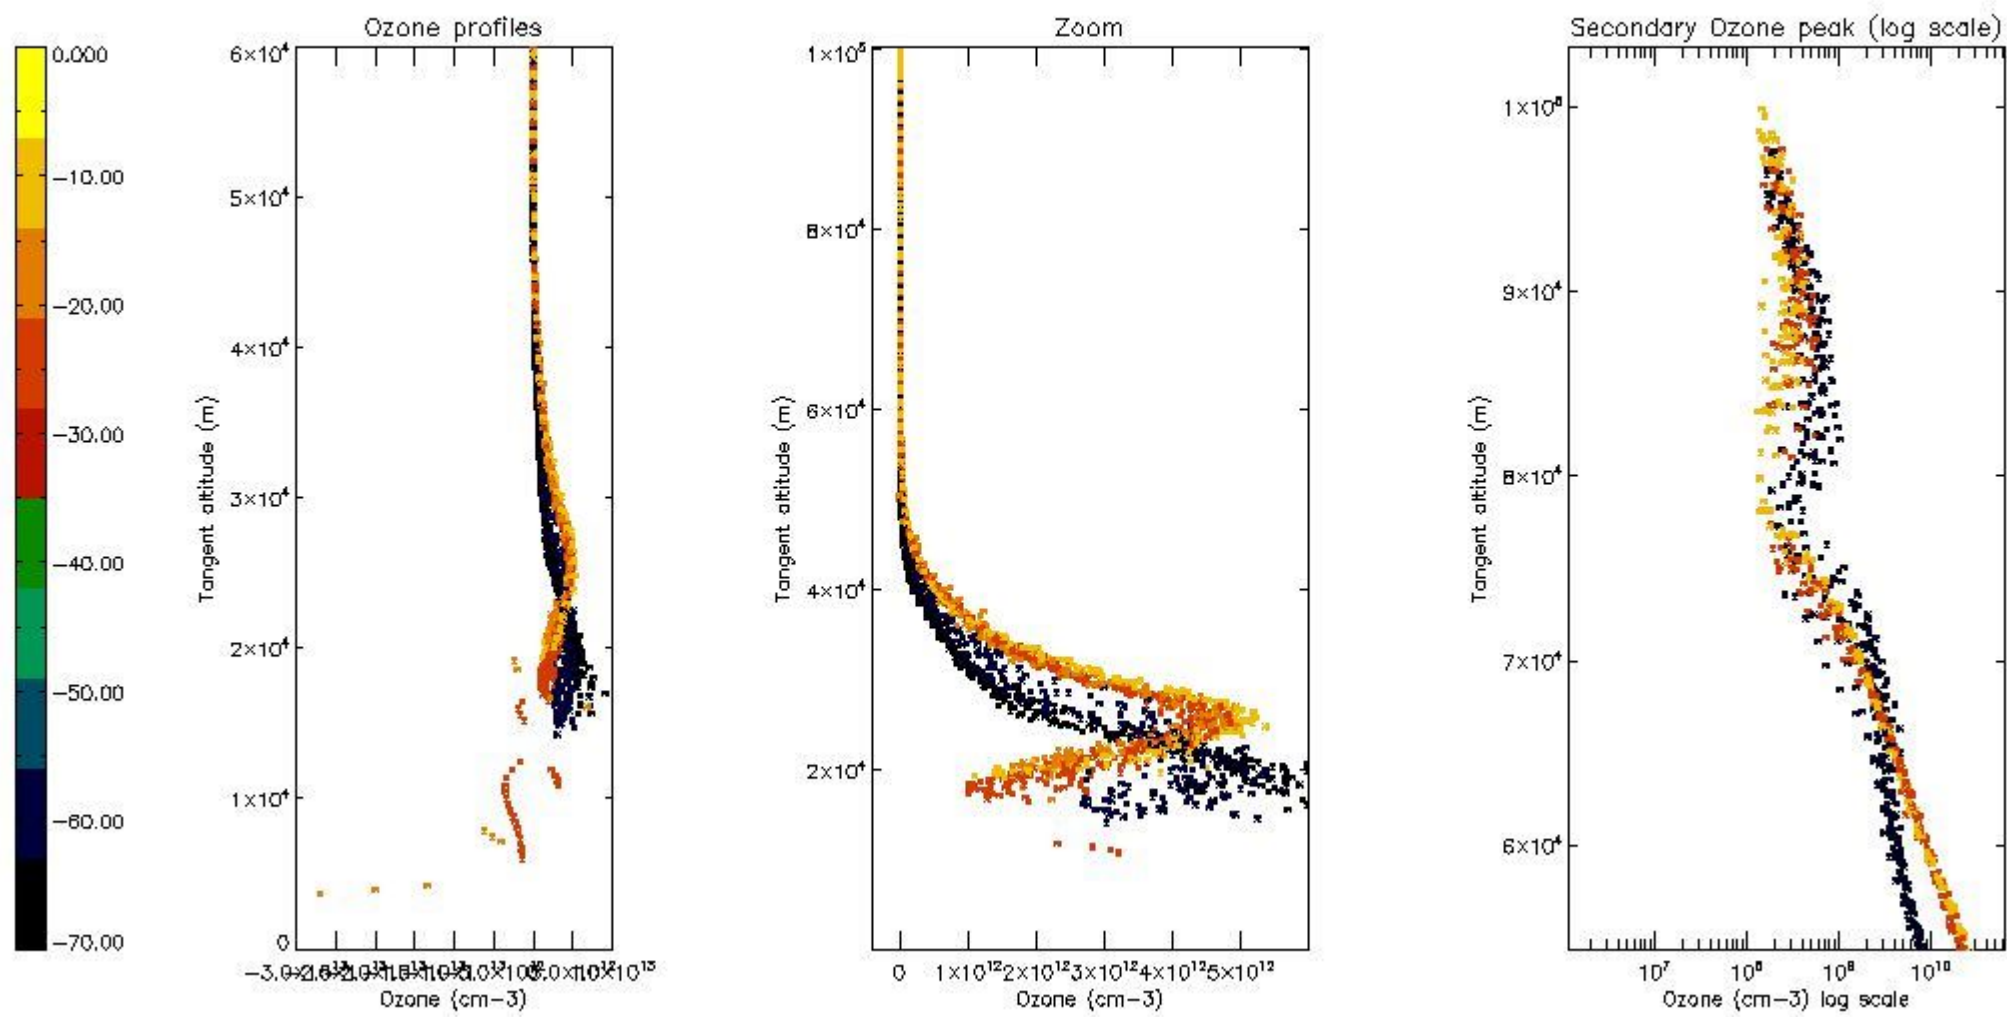

STD < 10	11
STD < 5	8

5.2 Plot ozone profiles for all STD (dark without errors)

The colorbar represents the latitude.

5.3 Plot ozone profiles where STD < 20% (dark without errors)

The colorbar represents the latitude.