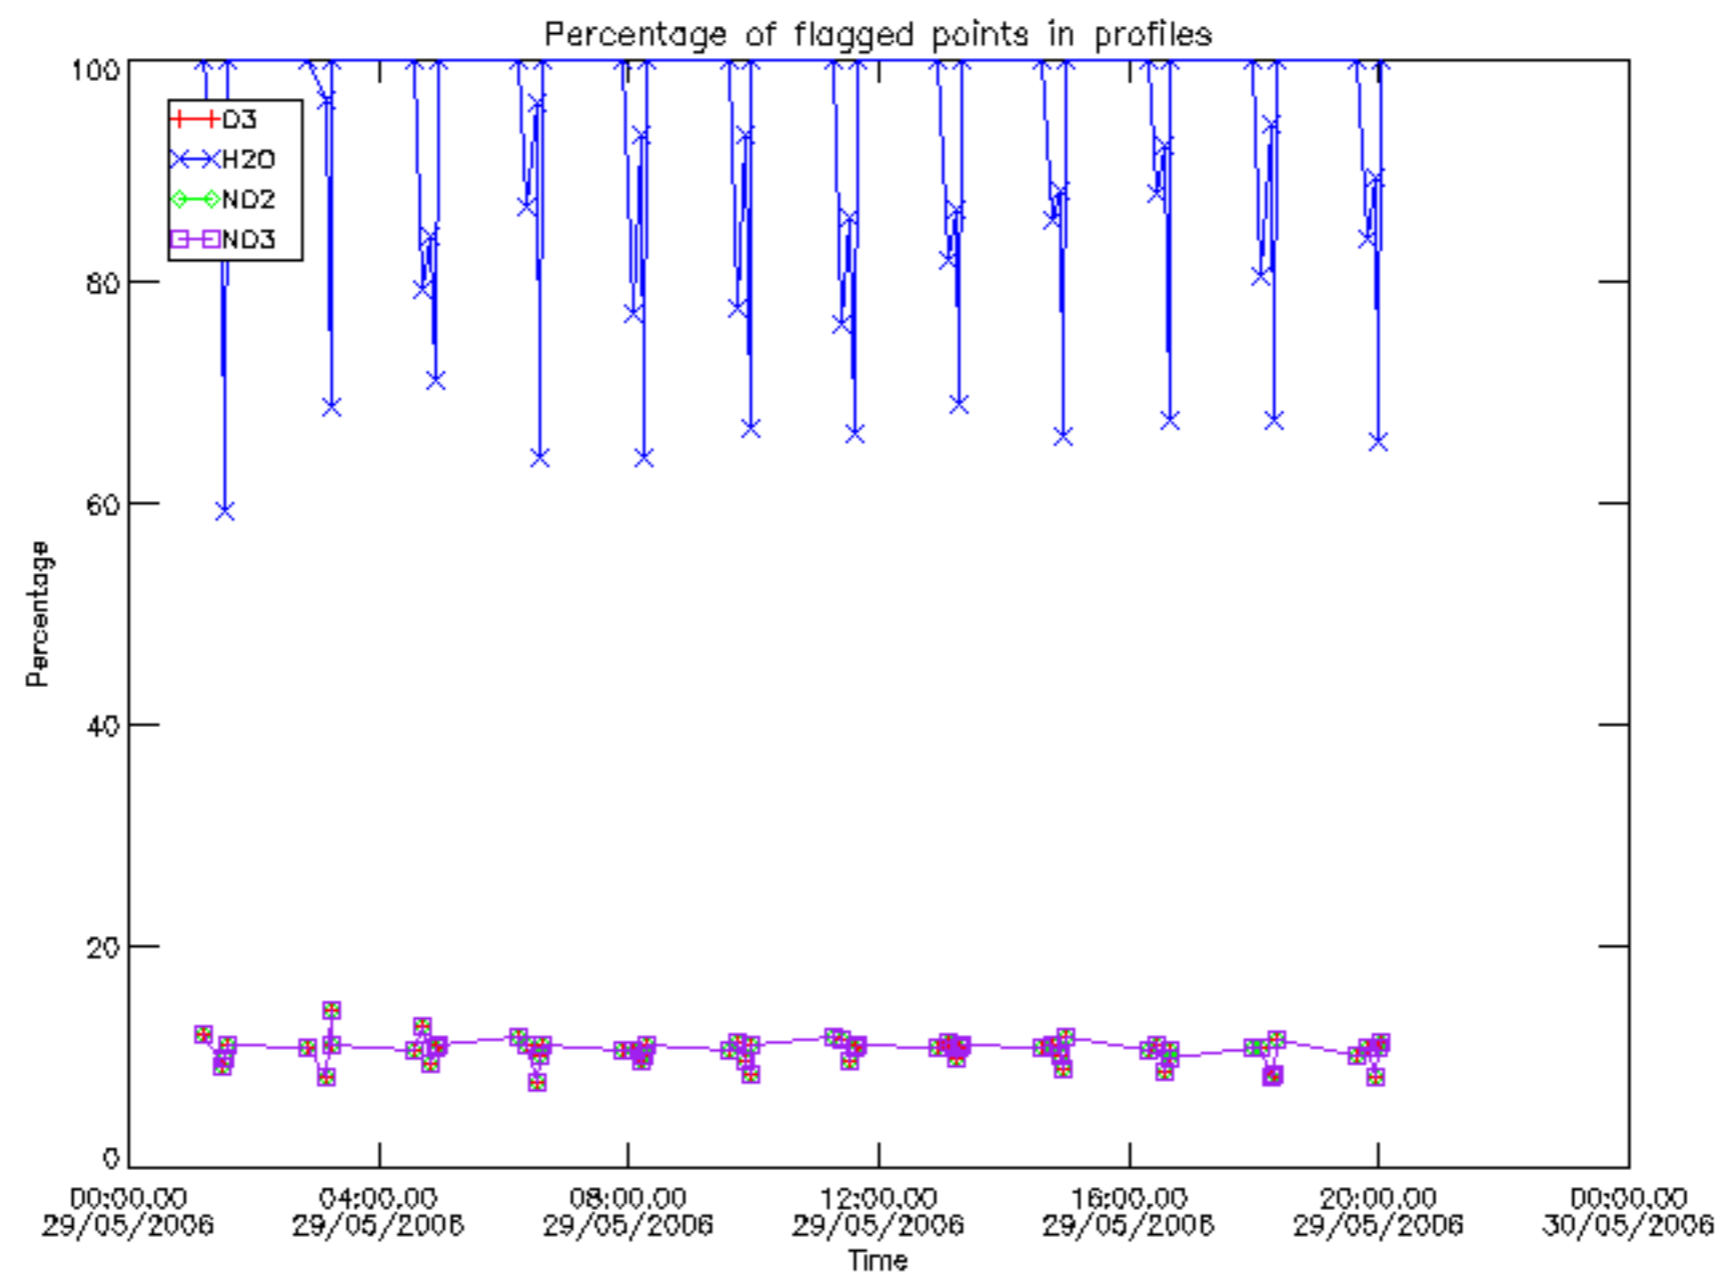

Percentage of flagged data per D3 profile

Percentage of flagged data per H2O profile