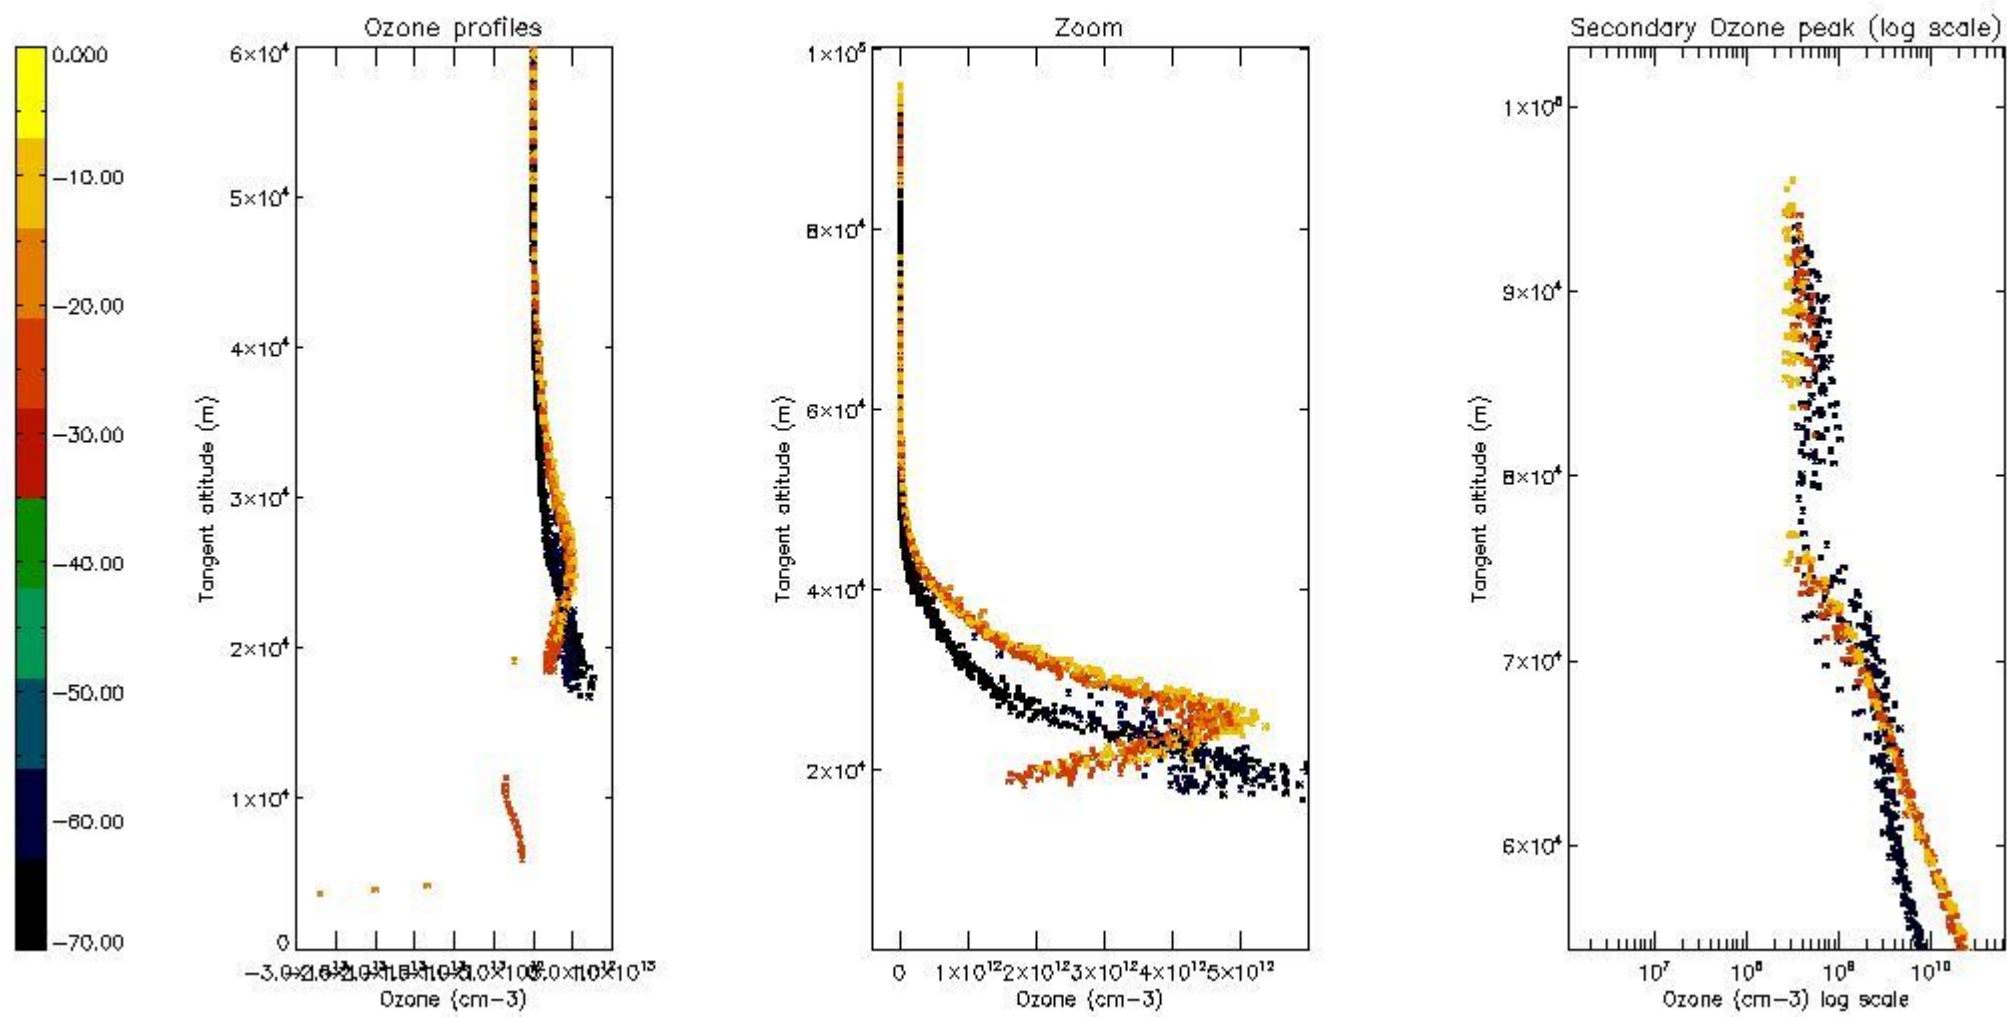

5.5 Plot ozone profiles where STD < 5% (dark without errors)

The colorbar represents the latitude.