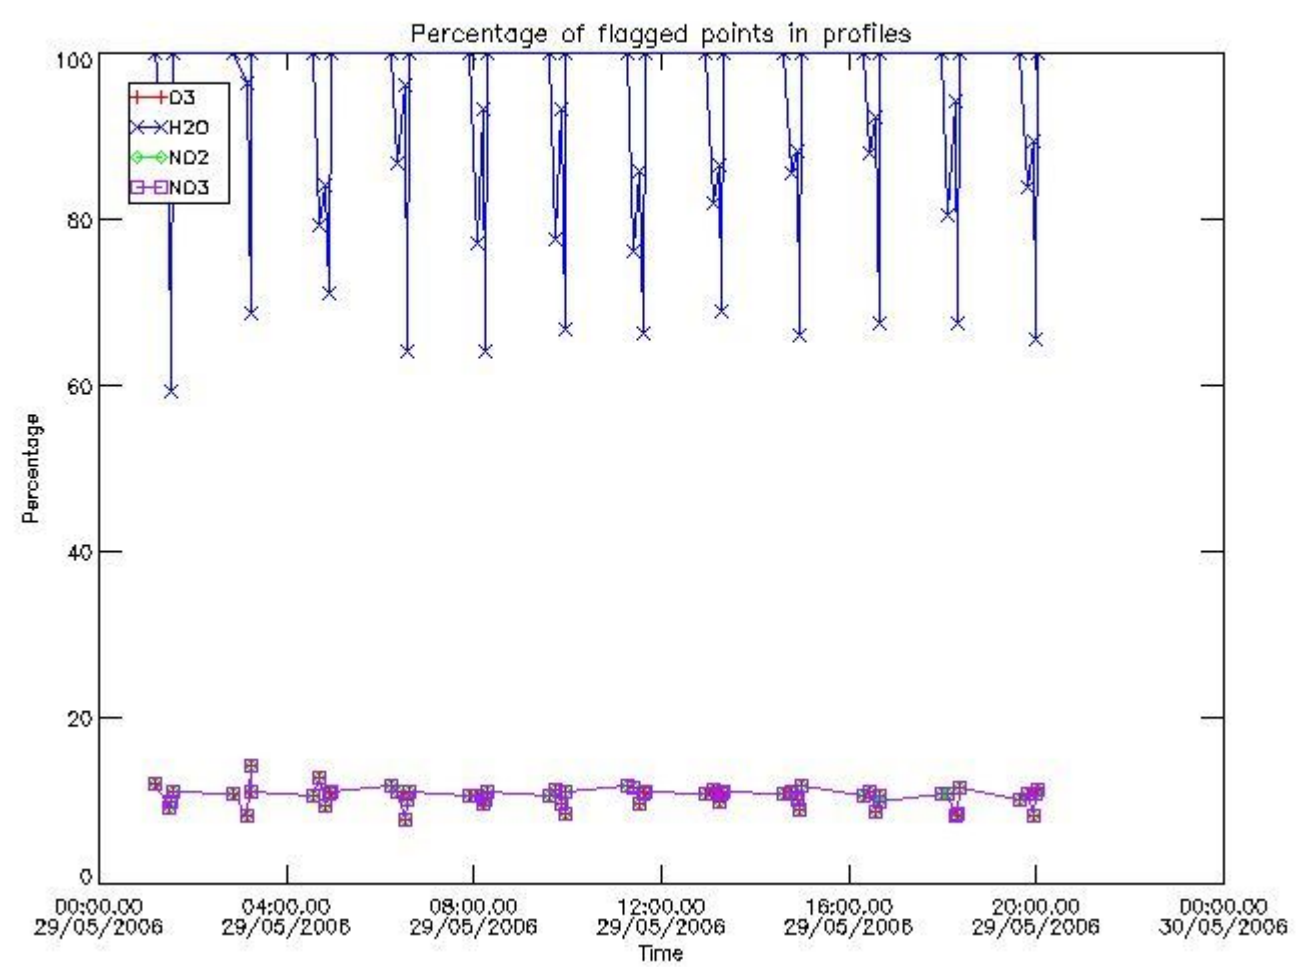

3. Quality information per product

In this section it is plotted some information contained in the Quality Summary data set of the level 2 products. Only products in dark limb conditions and without errors (error flag in the MPH set to "0") are used.

3.1 Plot quality information per product (time dependant)

3.2 Plot quality information per product (world map)