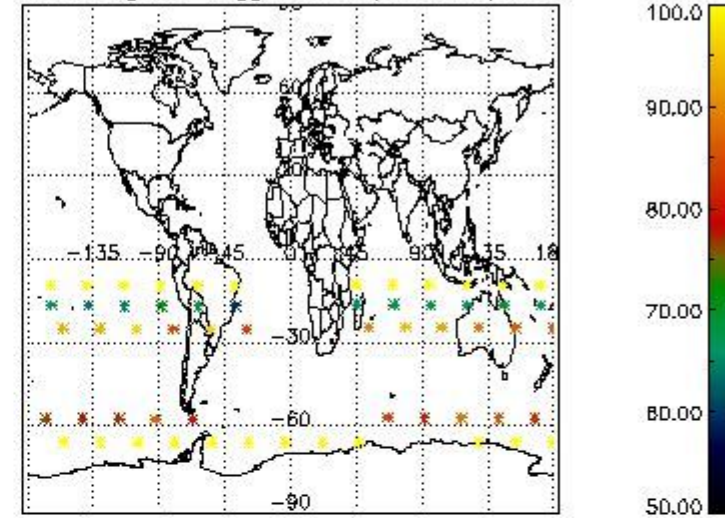

#### 3.1 Plot quality information per product (time dependant)

3.2 Plot quality information per product (world map)

Percentage of flagged data per O3 profile

Percentage of flagged data per H2O profile

Percentage of flagged data per NO2 profile