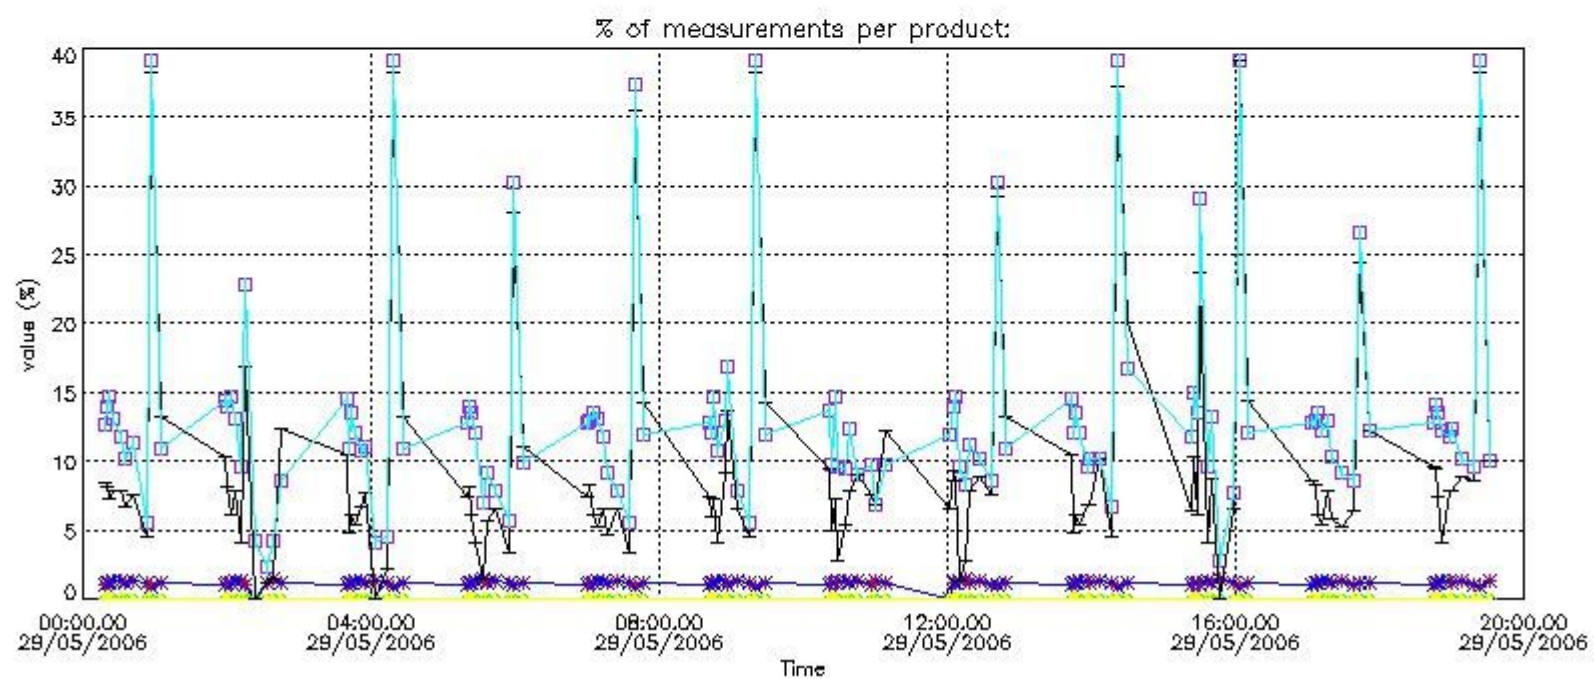

4.2 Plot quality information per product coming from level 1b processing (world map)

4.2.1 Plot level 1 quality information per product (world map): ENVISAT ASCENDING passes