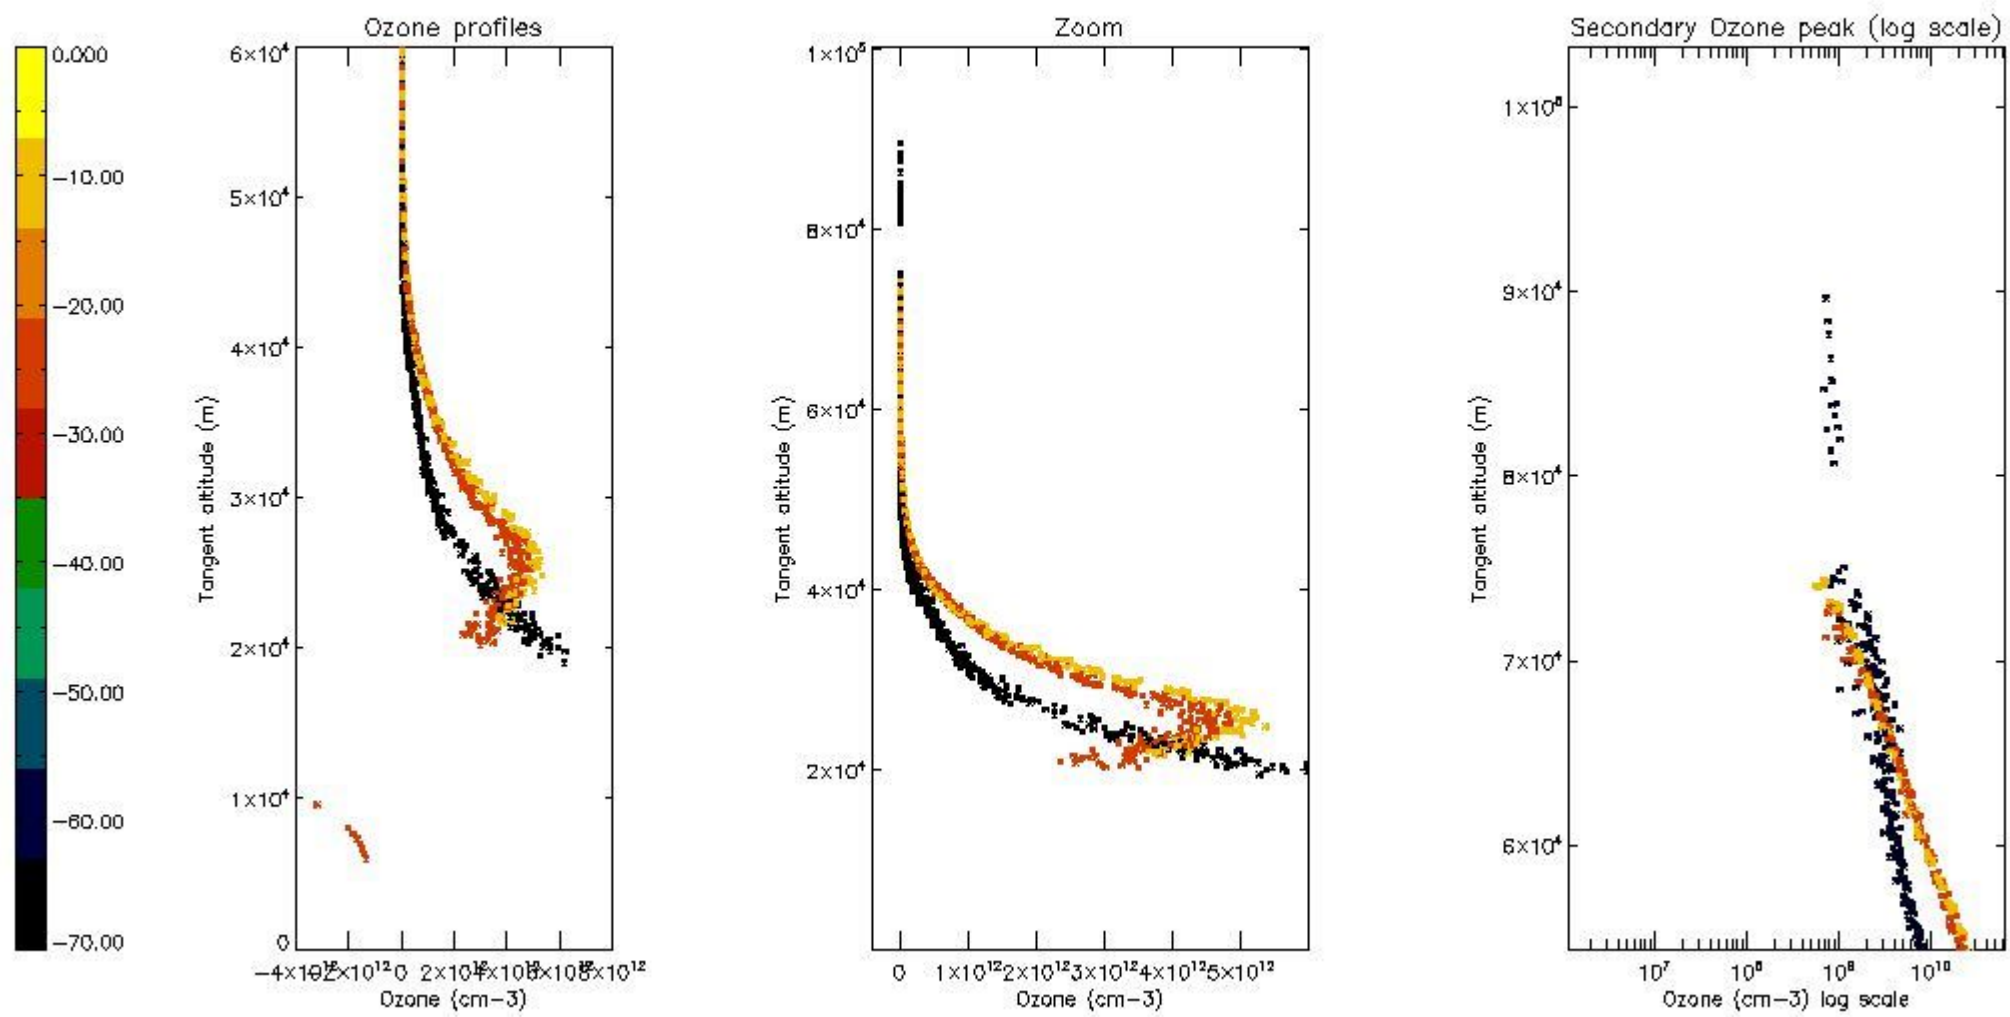

*5.4 Plot ozone profiles where STD < 10% (dark without errors)*

The colorbar represents the latitude.

*5.5 Plot ozone profiles where STD < 5% (dark without errors)*

The colorbar represents the latitude.

*5.6 Plot NO<sub>2</sub> profiles for all STD (dark without errors)*