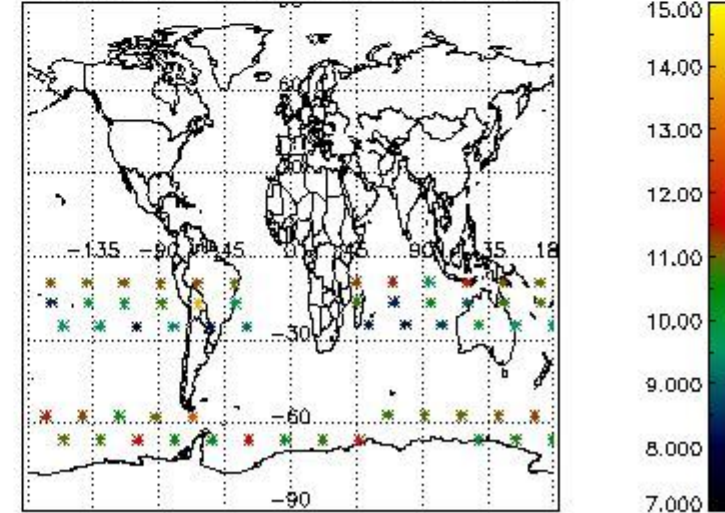

Percentage of flagged data per NO3 profile

4. Level 1 quality information per product

In this section it is plotted some information contained in the Quality Summary data set of the level 2 products that comes from the level 1b processing. Products without errors (error flag in the MPH set to "0") are used.

4.1 Plot quality information per product (time dependant) coming from level 1b processing

4.1.1 Plot level 1 quality information per product (time dependant): ENVISAT ASCENDING passes