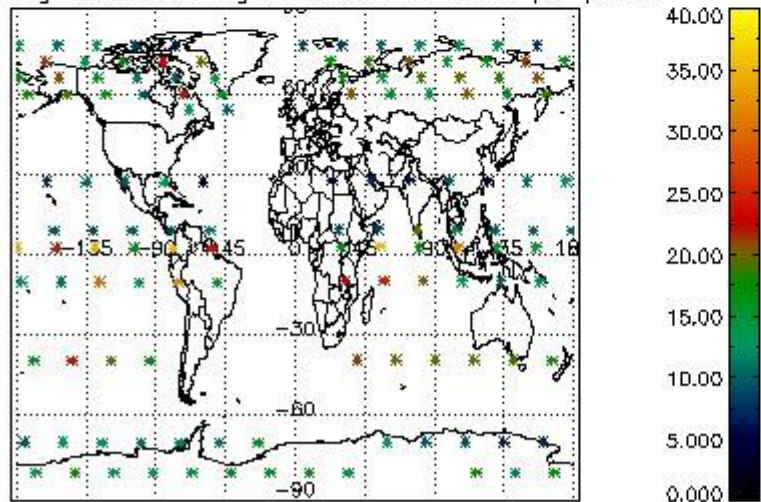

4.2.1 Plot level 1 quality information per product (world map): ENVISAT ASCENDING passes

Percentage of cosmic ray hits per profile

Percentage of datation errors per profile

Percentage of star falling outside central band per profile