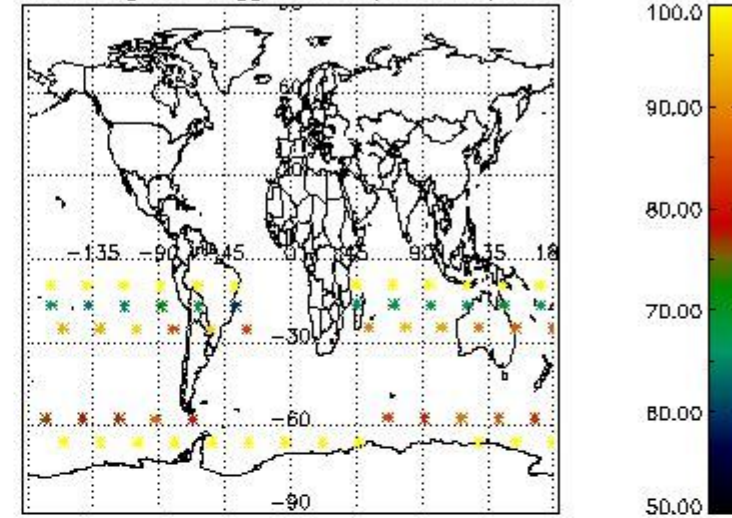

#### 3.1 Plot quality information per product (time dependant)

3.2 Plot quality information per product (world map)

Percentage of flagged data per O3 profile

Percentage of flagged data per H2O profile

Percentage of flagged data per NO2 profile