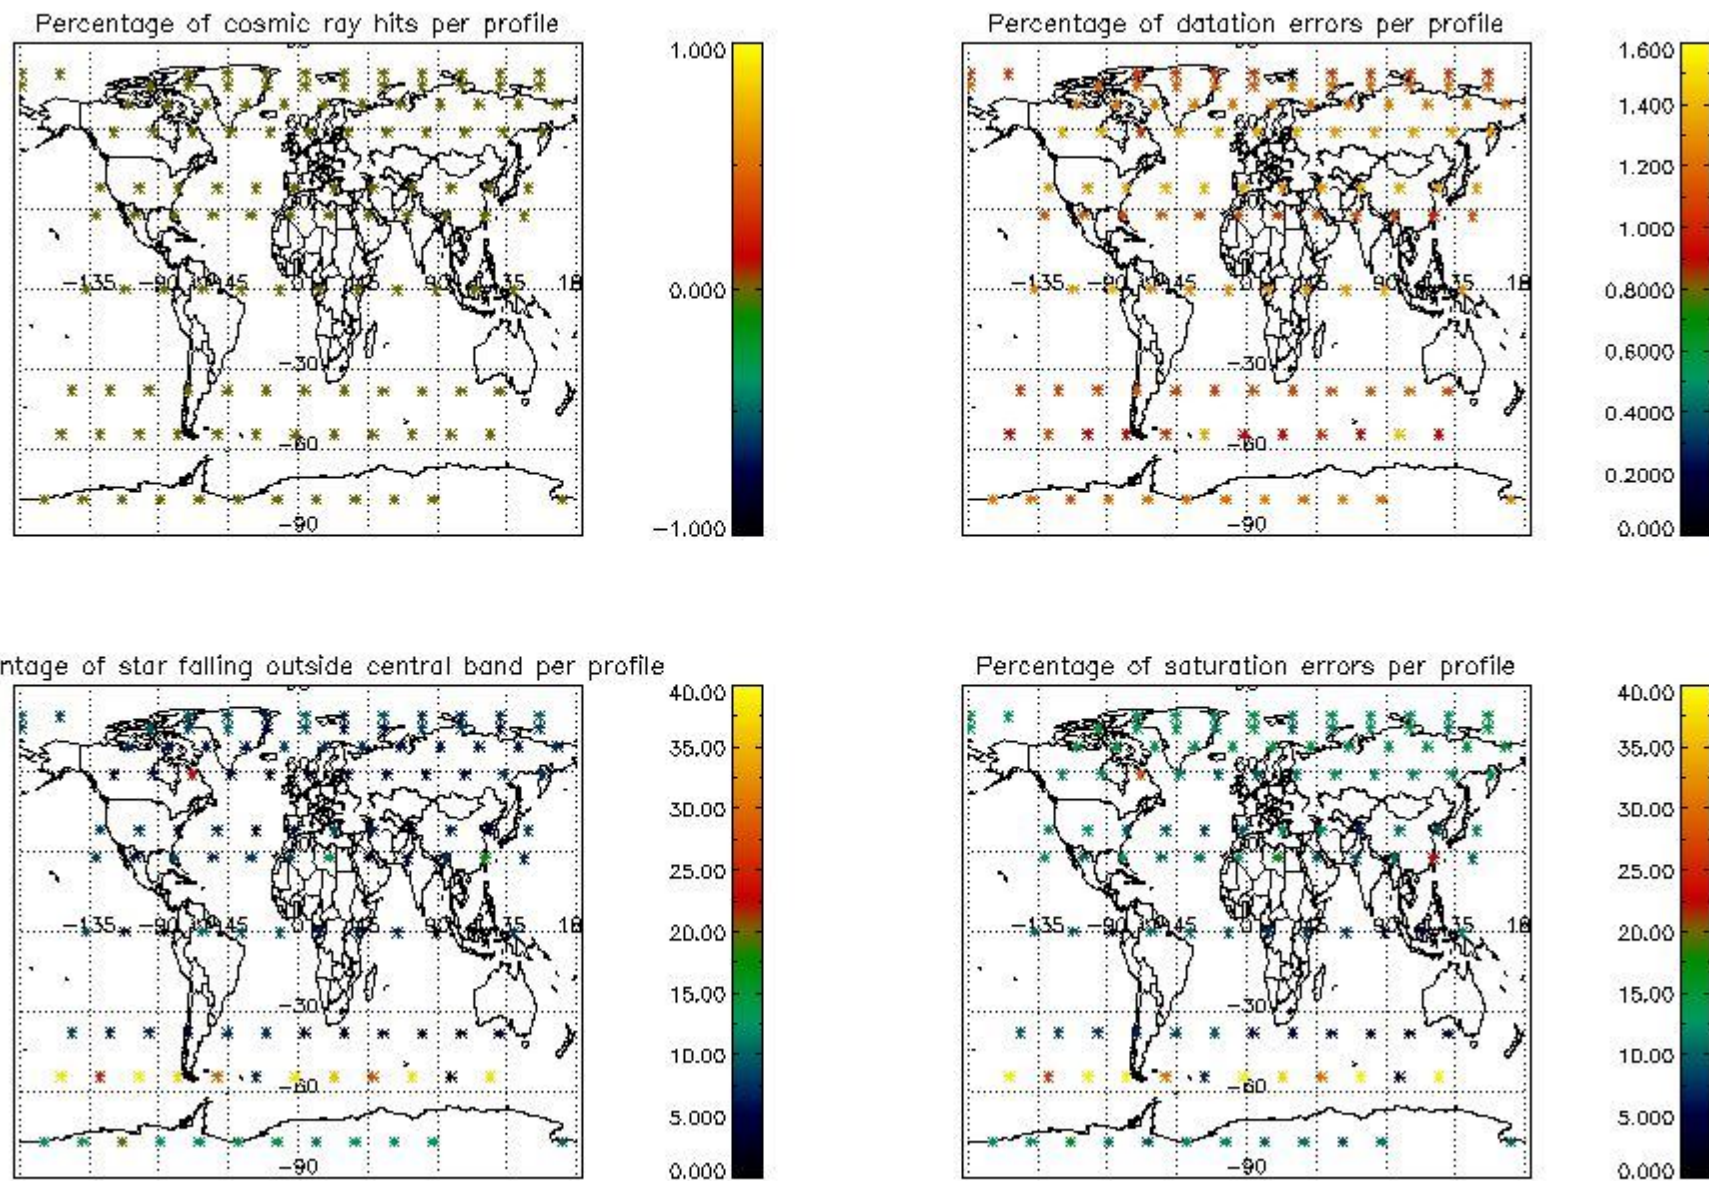

4.2.2 Plot level 1 quality information per product (world map): ENVISAT DESCENDING passes

5. Trace gas profiles

5.1 Ozone statistics based on quality of products

The final quality of the products can be "measured" using the STD (Standard Deviation) attached to every point profile. This information is written to the parameter GOM_NL__2P/NL_LOCAL_SPECIES_DENSITY/o3_std of the level 2 products. The table below shows the statistics for given STD ranges.

The statistics are given with respect to the overall valid production:

- Products without fatal errors: GOM_NL__2P/MPH/PRODUCT_ERR=0
- Valid point profile: GOM_NL__2P/NL_LOCAL_SPECIES_DENSITY/pcd(0)=0

The 'Criteria' is applied to valid points of dark limb products:

- Products in dark limb illumination condition: GOM_NL__2P/NL_SUMMARY_QUALITY/obs_ill_cond=0
- Products without fatal errors: GOM_NL__2P/MPH/PRODUCT_ERR=0
- Valid point profile: GOM_NL__2P/NL_LOCAL_SPECIES_DENSITY/pcd(0)=0

So, the table below shows the percentage of dark limb and valid observations for each criteria with respect to the overall valid daily observations.

Criteria	% of total production
All STD	26
STD < 20	14