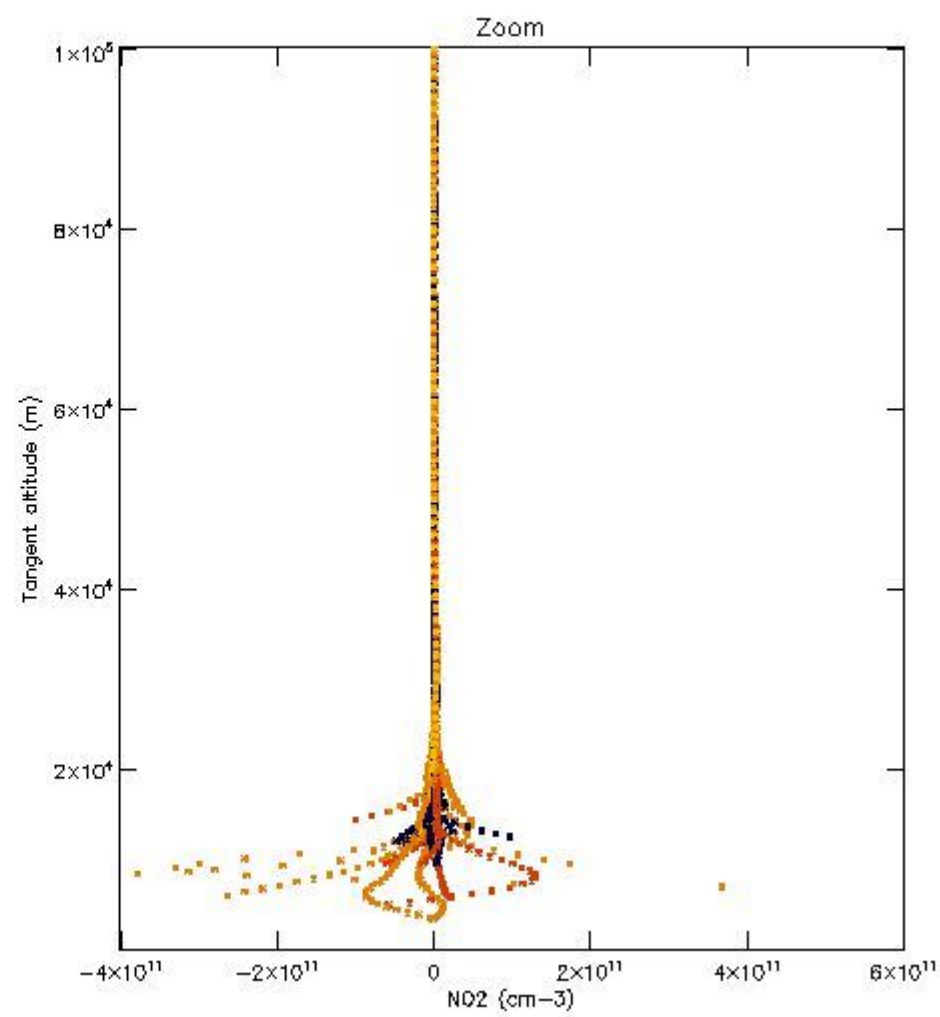

5.7 Plot NO3 profiles for all STD (dark without errors)

The colorbar represents the latitude.