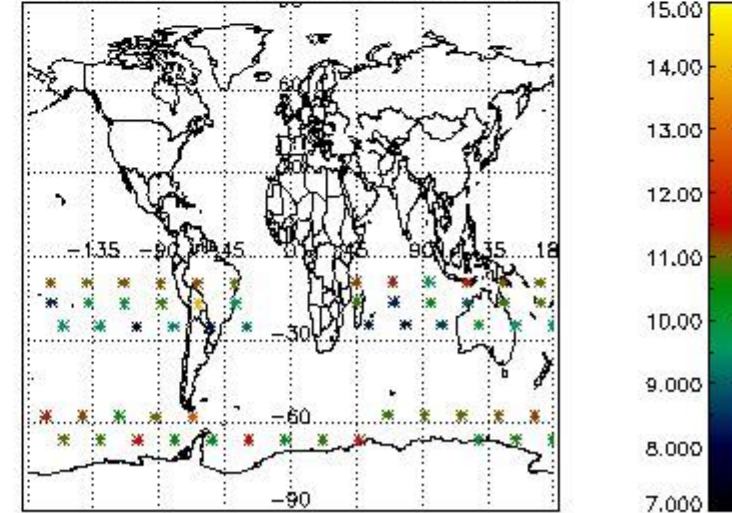

Percentage of flagged data per NO3 profile

4. Level 1 quality information per product

In this section it is plotted some information contained in the Quality Summary data set of the level 2 products that comes from the level 1b processing. Products without errors (error flag in the MPH set to "0") are used.

4.1 Plot quality information per product (time dependant) coming from level 1b processing

4.1.1 Plot level 1 quality information per product (time dependant): ENVISAT ASCENDING passes