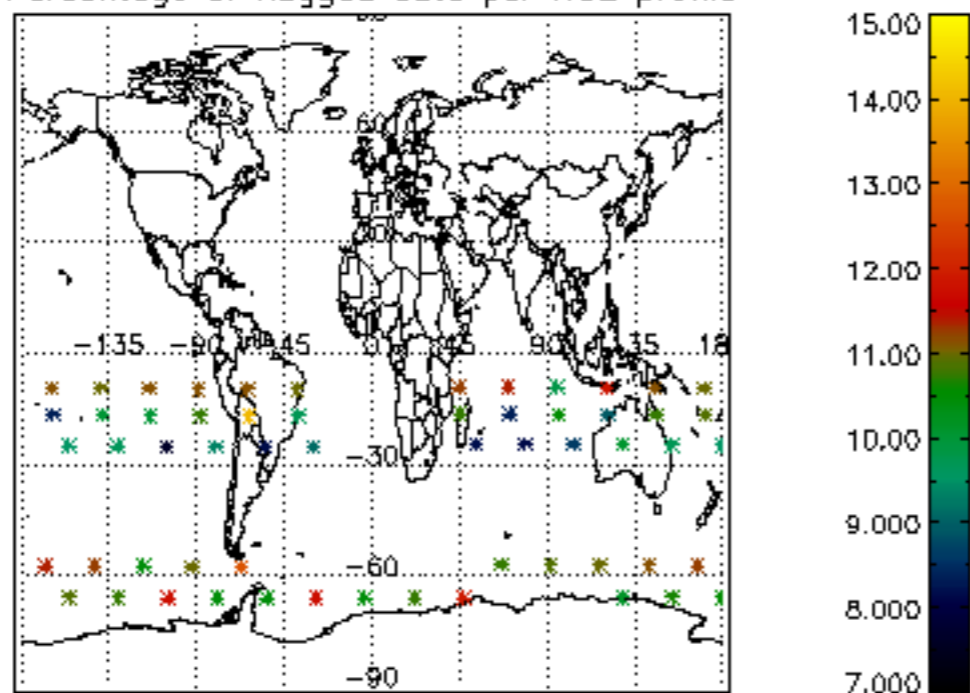

Percentage of flagged data per NO2 profile