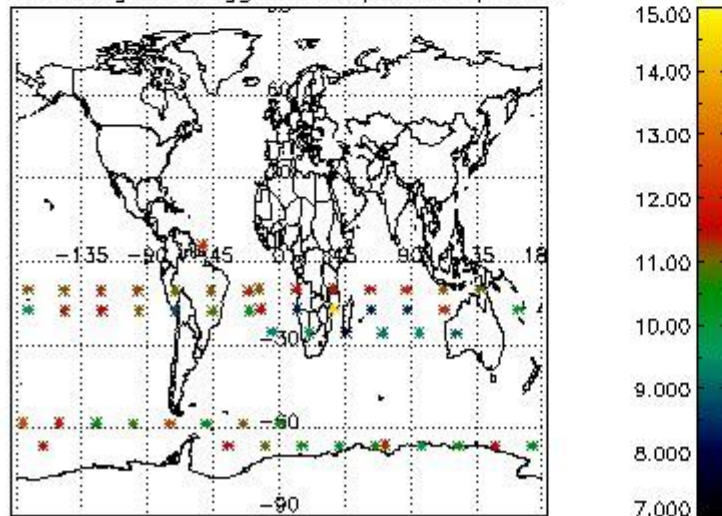

3.1 Plot quality information per product (time dependant)

3.2 Plot quality information per product (world map)

Percentage of flagged data per O3 profile

Percentage of flagged data per H2O profile

Percentage of flagged data per NO2 profile

Percentage of flagged data per NO3 profile

4. Level 1 quality information per product

In this section it is plotted some information contained in the Quality Summary data set of the level 2 products that comes from the level 1b processing. Products without errors (error flag in the MPH set to "0") are used.