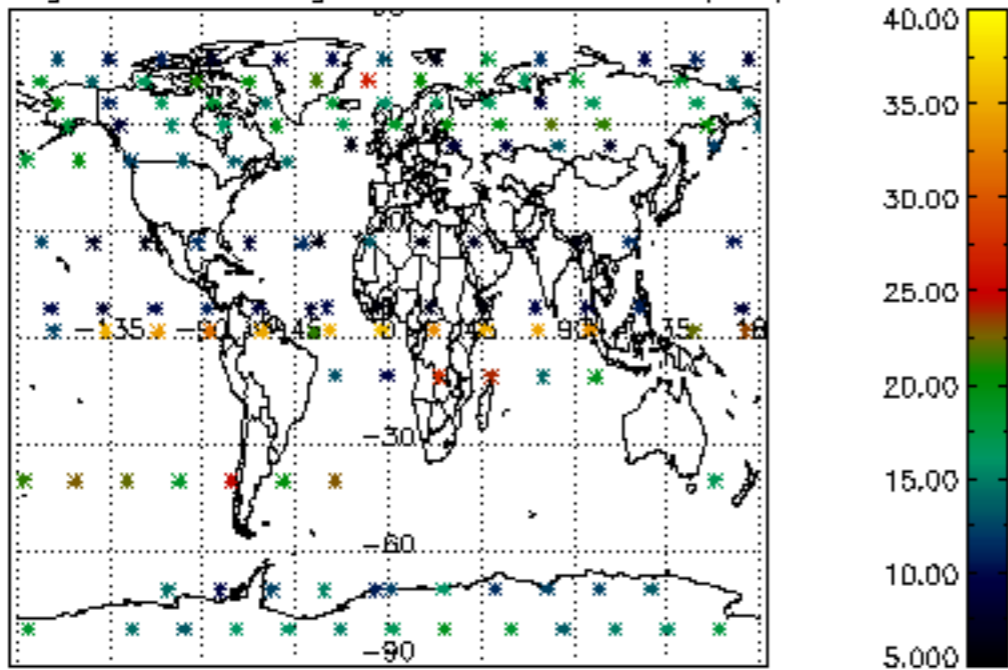

Percentage of cosmic ray hits per profile

Percentage of star falling outside central band per profile