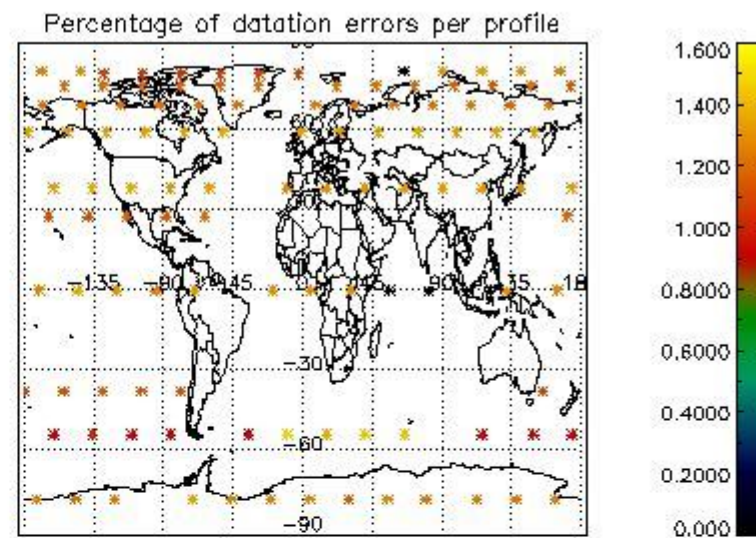

5. Trace gas profiles

5.1 Ozone statistics based on quality of products

The final quality of the products can be "measured" using the STD (Standard Deviation) attached to every point profile. This information is written to the parameter GOM_NL__2P/NL_LOCAL_SPECIES_DENSITY/o3_std of the level 2 products. The table below shows the statistics for given STD ranges.

The statistics are given with respect to the overall valid production:

- Products without fatal errors: GOM_NL__2P/MPH/PRODUCT_ERR=0
- Valid point profile: GOM_NL__2P/NL_LOCAL_SPECIES_DENSITY/pcd(0)=0

The 'Criteria' is applied to valid points of dark limb products:

- Products in dark limb illumination condition: GOM_NL__2P/NL_SUMMARY_QUALITY/obs_ill_cond=0
- Products without fatal errors: GOM_NL__2P/MPH/PRODUCT_ERR=0
- Valid point profile: GOM_NL__2P/NL_LOCAL_SPECIES_DENSITY/pcd(0)=0

So, the table below shows the percentage of dark limb and valid observations for each criteria with respect to the overall valid daily observations.

Criteria	% of total production
All STD	24
STD < 20	13