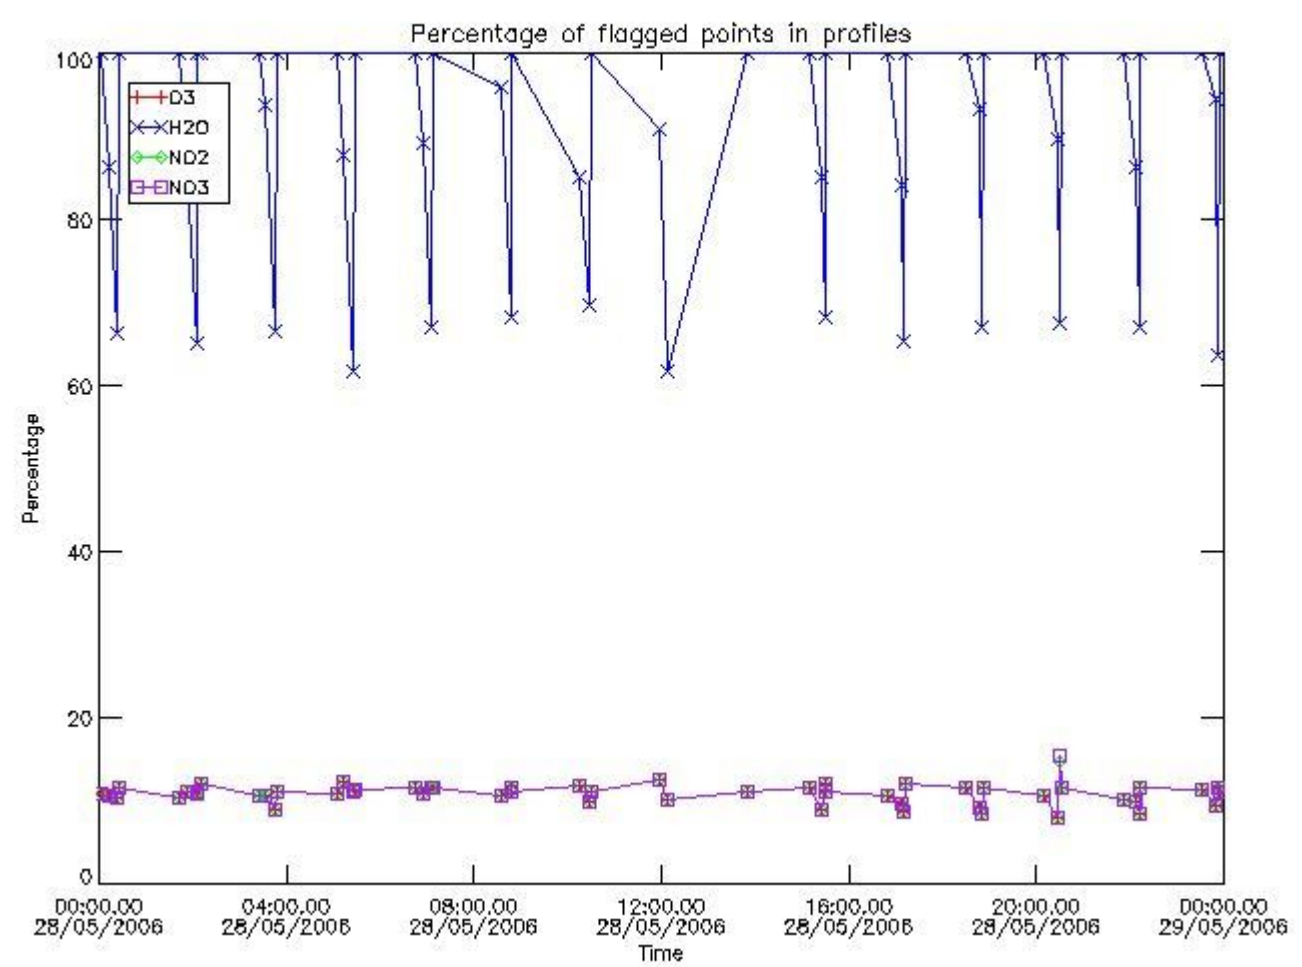

3. Quality information per product

In this section it is plotted some information contained in the Quality Summary data set of the level 2 products. Only products in dark limb conditions and without errors (error flag in the MPH set to "0") are used.

3.1 Plot quality information per product (time dependant)

3.2 Plot quality information per product (world map)