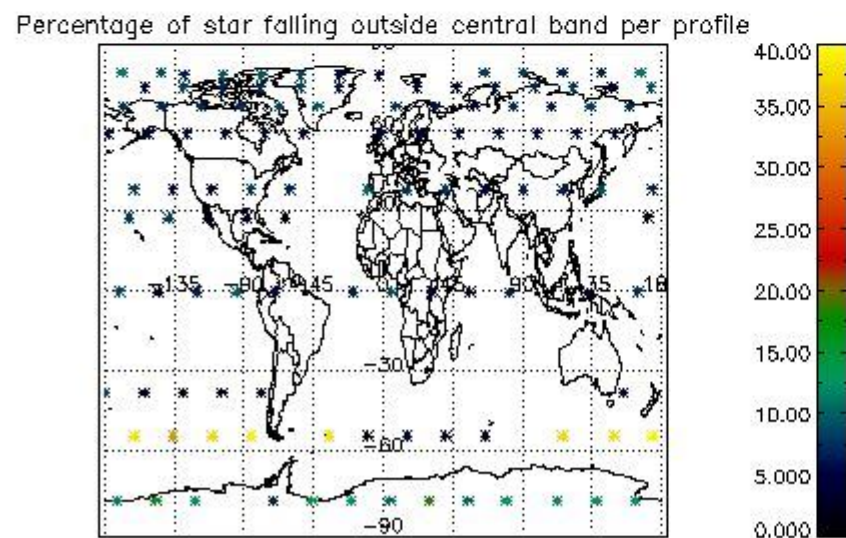

5. Trace gas profiles

5.1 Ozone statistics based on quality of products

The final quality of the products can be "measured" using the STD (Standard Deviation) attached to every point profile. This information is written to the parameter GOM_NL__2P/NL_LOCAL_SPECIES_DENSITY/o3_std of the level 2 products. The table below shows the statistics for given STD ranges.

The statistics are given with respect to the overall valid production:

- Products without fatal errors: GOM_NL__2P/MPH/PRODUCT_ERR=0
- Valid point profile: GOM_NL__2P/NL_LOCAL_SPECIES_DENSITY/pcd(0)=0

The 'Criteria' is applied to valid points of dark limb products:

- Products in dark limb illumination condition: GOM_NL__2P/NL_SUMMARY_QUALITY/obs_ill_cond=0
- Products without fatal errors: GOM_NL__2P/MPH/PRODUCT_ERR=0
- Valid point profile: GOM_NL__2P/NL_LOCAL_SPECIES_DENSITY/pcd(0)=0

So, the table below shows the percentage of dark limb and valid observations for each criteria with respect to the overall valid daily observations.

Criteria	% of total production
All STD	24
STD < 20	13