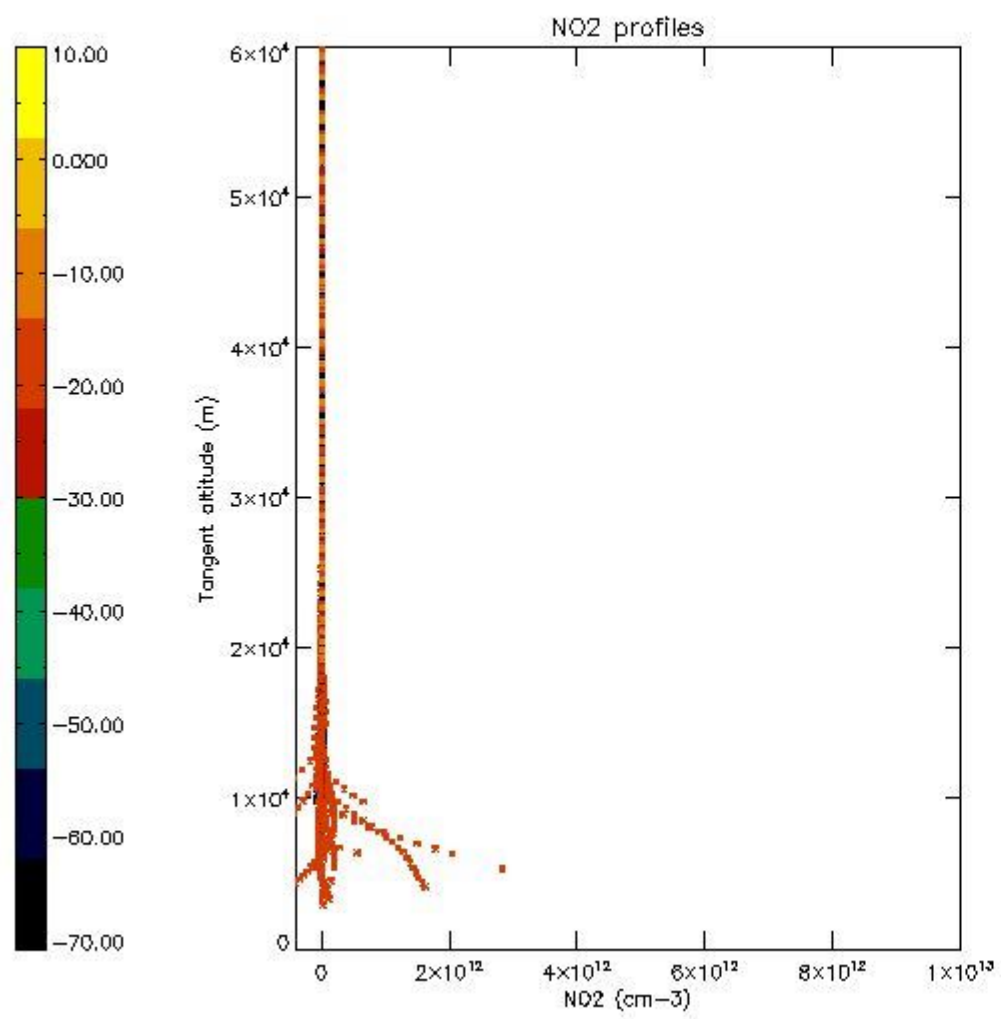

5.4 Plot ozone profiles where STD < 10% (dark without errors)

The colorbar represents the latitude.

5.5 Plot ozone profiles where STD < 5% (dark without errors)

The colorbar represents the latitude.

5.6 Plot NO₂ profiles for all STD (dark without errors)

The colorbar represents the latitude.

5.7 Plot NO3 profiles for all STD (dark without errors)

The colorbar represents the latitude.

5.8 Plot H2O profiles for all STD (only for occultations of stars 1,2,3,4,13,14,16,26,63 dark without errors)