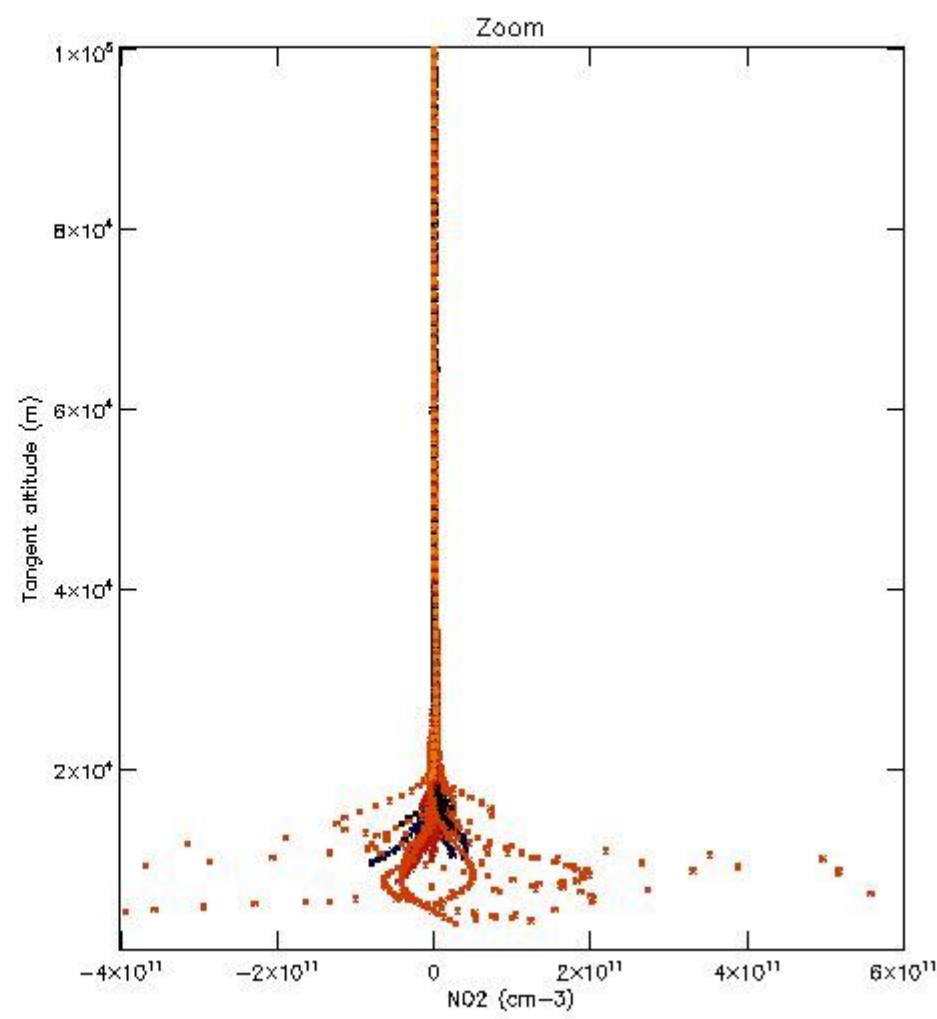

5.4 Plot ozone profiles where STD < 10% (dark without errors)

The colorbar represents the latitude.

5.5 Plot ozone profiles where STD < 5% (dark without errors)

The colorbar represents the latitude.

5.6 Plot NO₂ profiles for all STD (dark without errors)

The colorbar represents the latitude.

5.7 Plot NO3 profiles for all STD (dark without errors)

The colorbar represents the latitude.

5.8 Plot H2O profiles for all STD (only for occultations of stars 1,2,3,4,13,14,16,26,63 dark without errors)