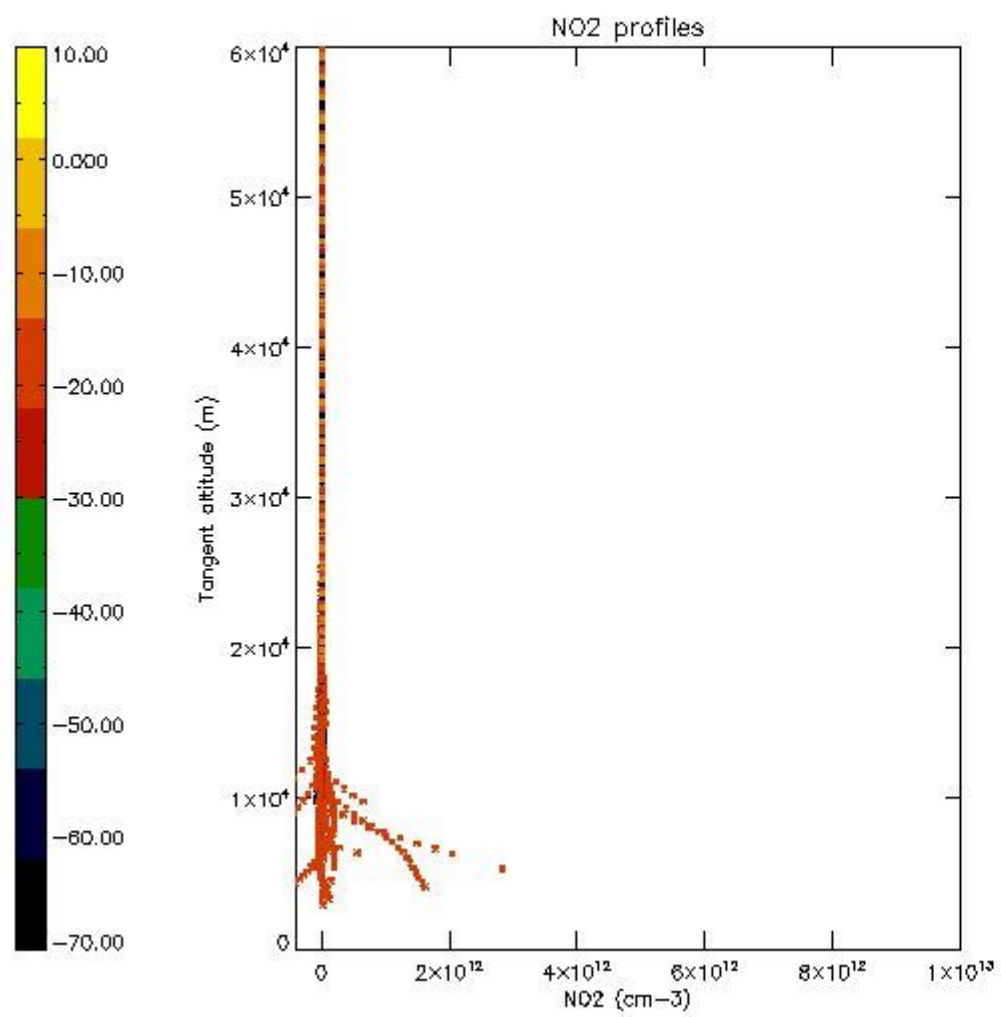

STD < 10	10
STD < 5	7

5.2 Plot ozone profiles for all STD (dark without errors)

The colorbar represents the latitude.

5.3 Plot ozone profiles where STD < 20% (dark without errors)

The colorbar represents the latitude.

5.4 Plot ozone profiles where STD < 10% (dark without errors)

The colorbar represents the latitude.

5.5 Plot ozone profiles where STD < 5% (dark without errors)

The colorbar represents the latitude.

5.6 Plot NO₂ profiles for all STD (dark without errors)

The colorbar represents the latitude.

5.7 Plot NO3 profiles for all STD (dark without errors)

The colorbar represents the latitude.

5.8 Plot H2O profiles for all STD (only for occultations of stars 1,2,3,4,13,14,16,26,63 dark without errors)