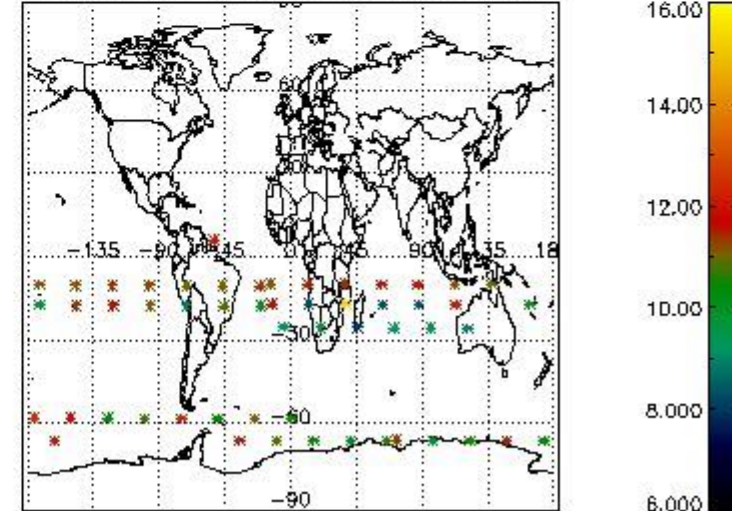

Percentage of flagged data per NO3 profile

4. Level 1 quality information per product

In this section it is plotted some information contained in the Quality Summary data set of the level 2 products that comes from the level 1b processing. Products without errors (error flag in the MPH set to "0") are used.

4.1 Plot quality information per product (time dependant) coming from level 1b processing

4.1.1 Plot level 1 quality information per product (time dependant): ENVISAT ASCENDING passes