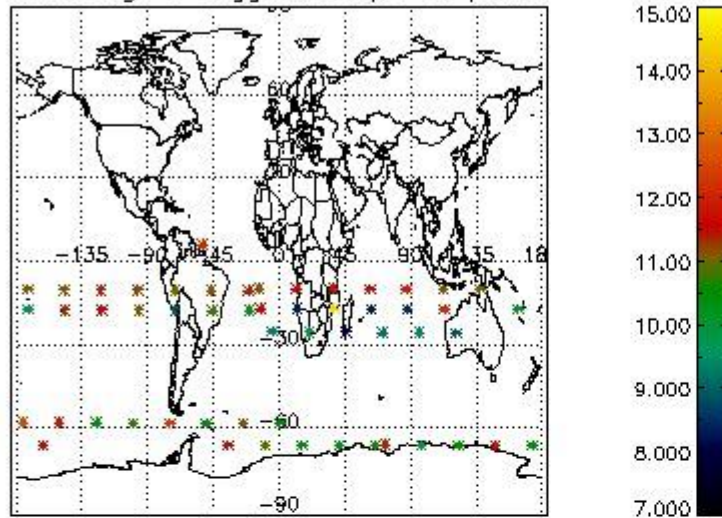

Percentage of flagged data per O3 profile