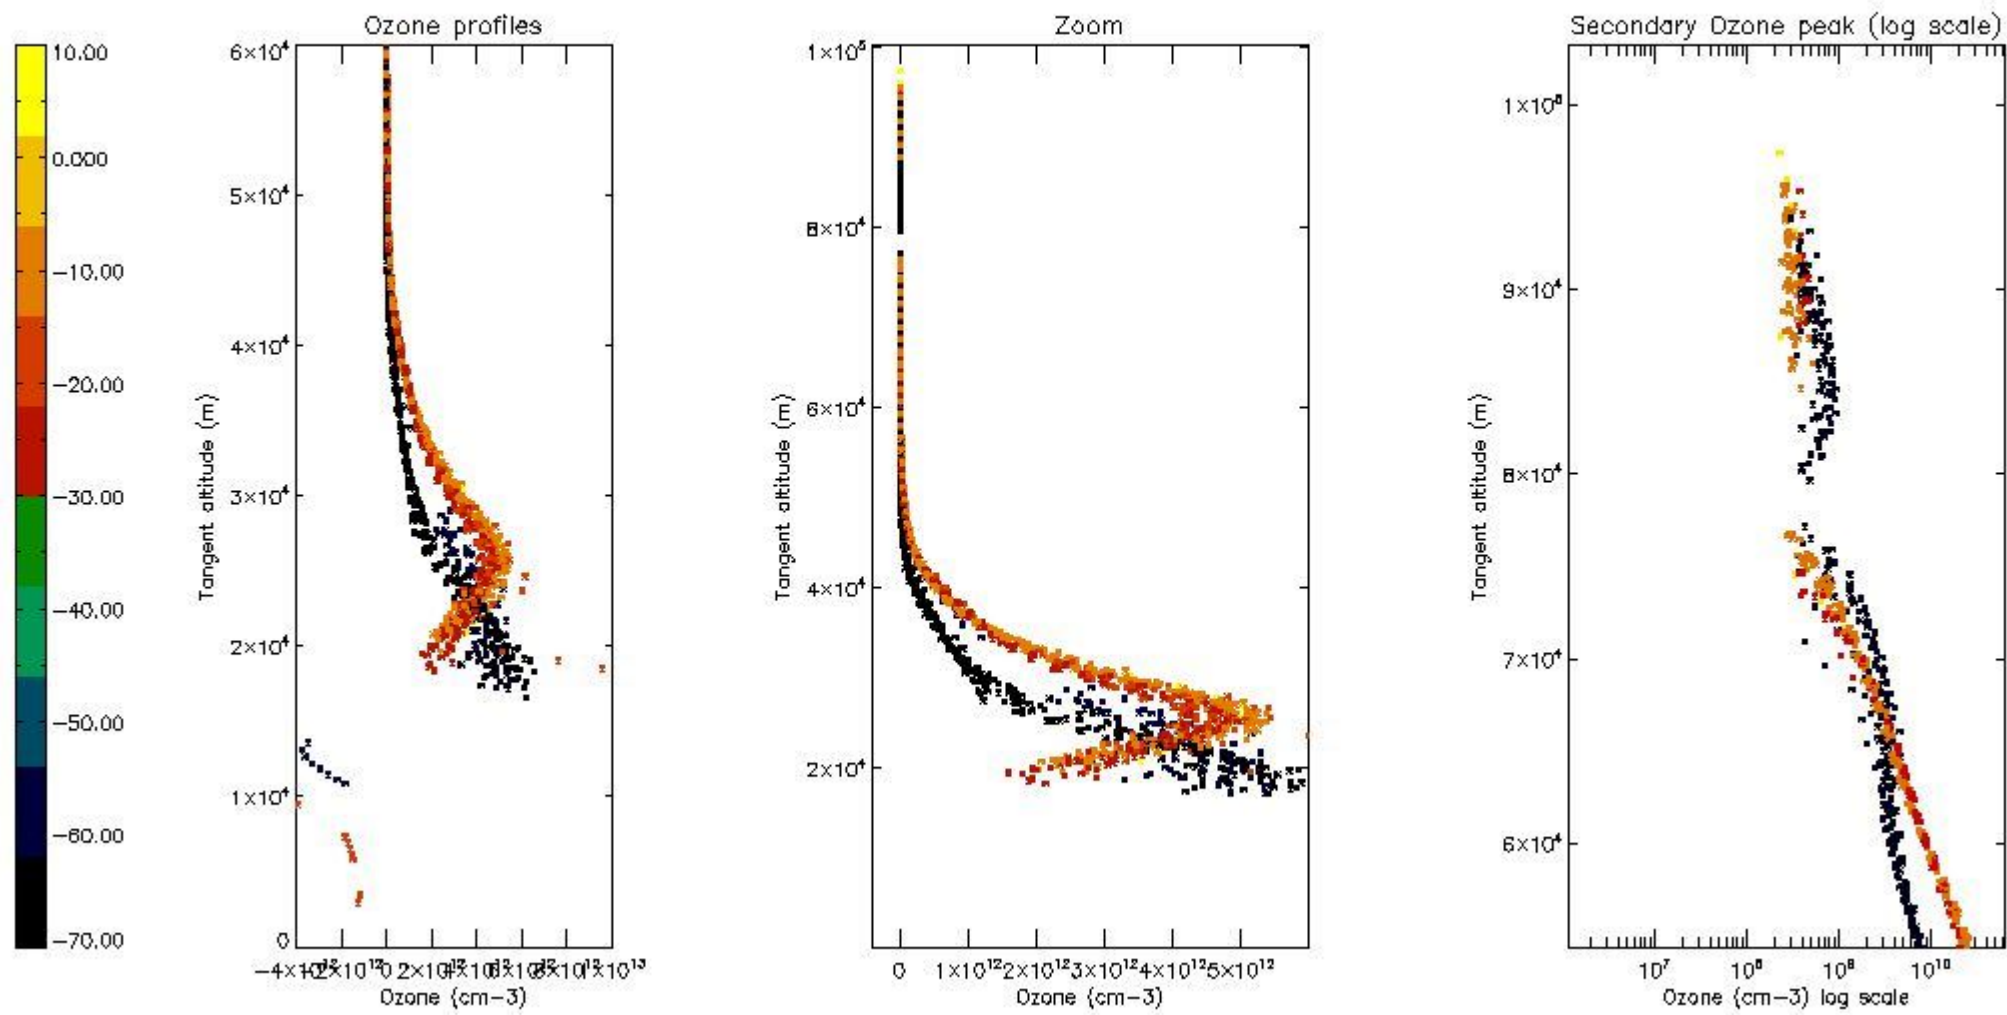

5.5 Plot ozone profiles where STD < 5% (dark without errors)

The colorbar represents the latitude.