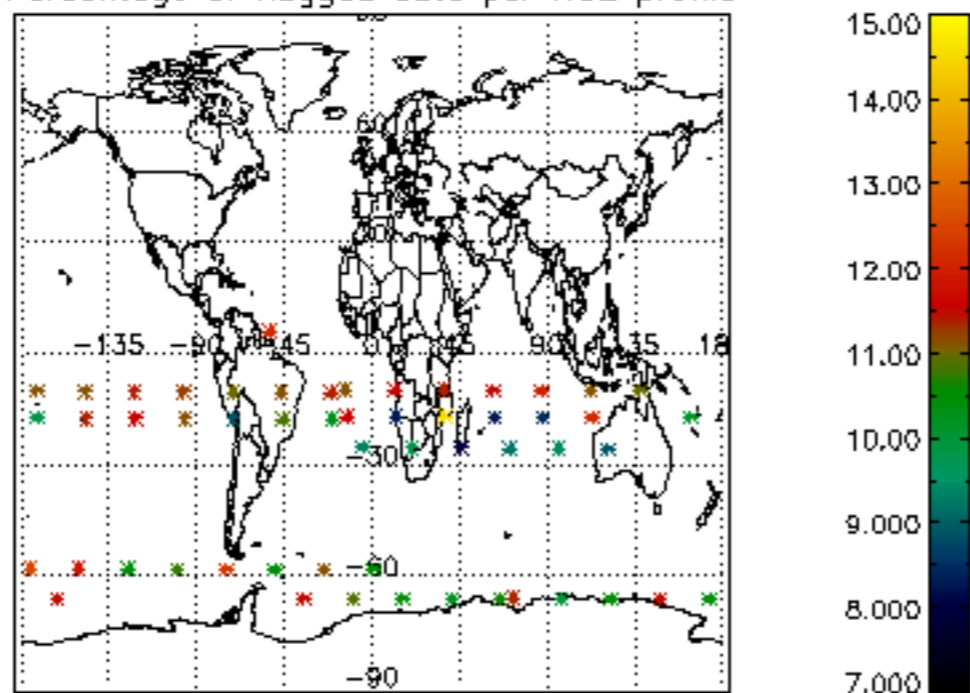

Percentage of flagged data per NO2 profile