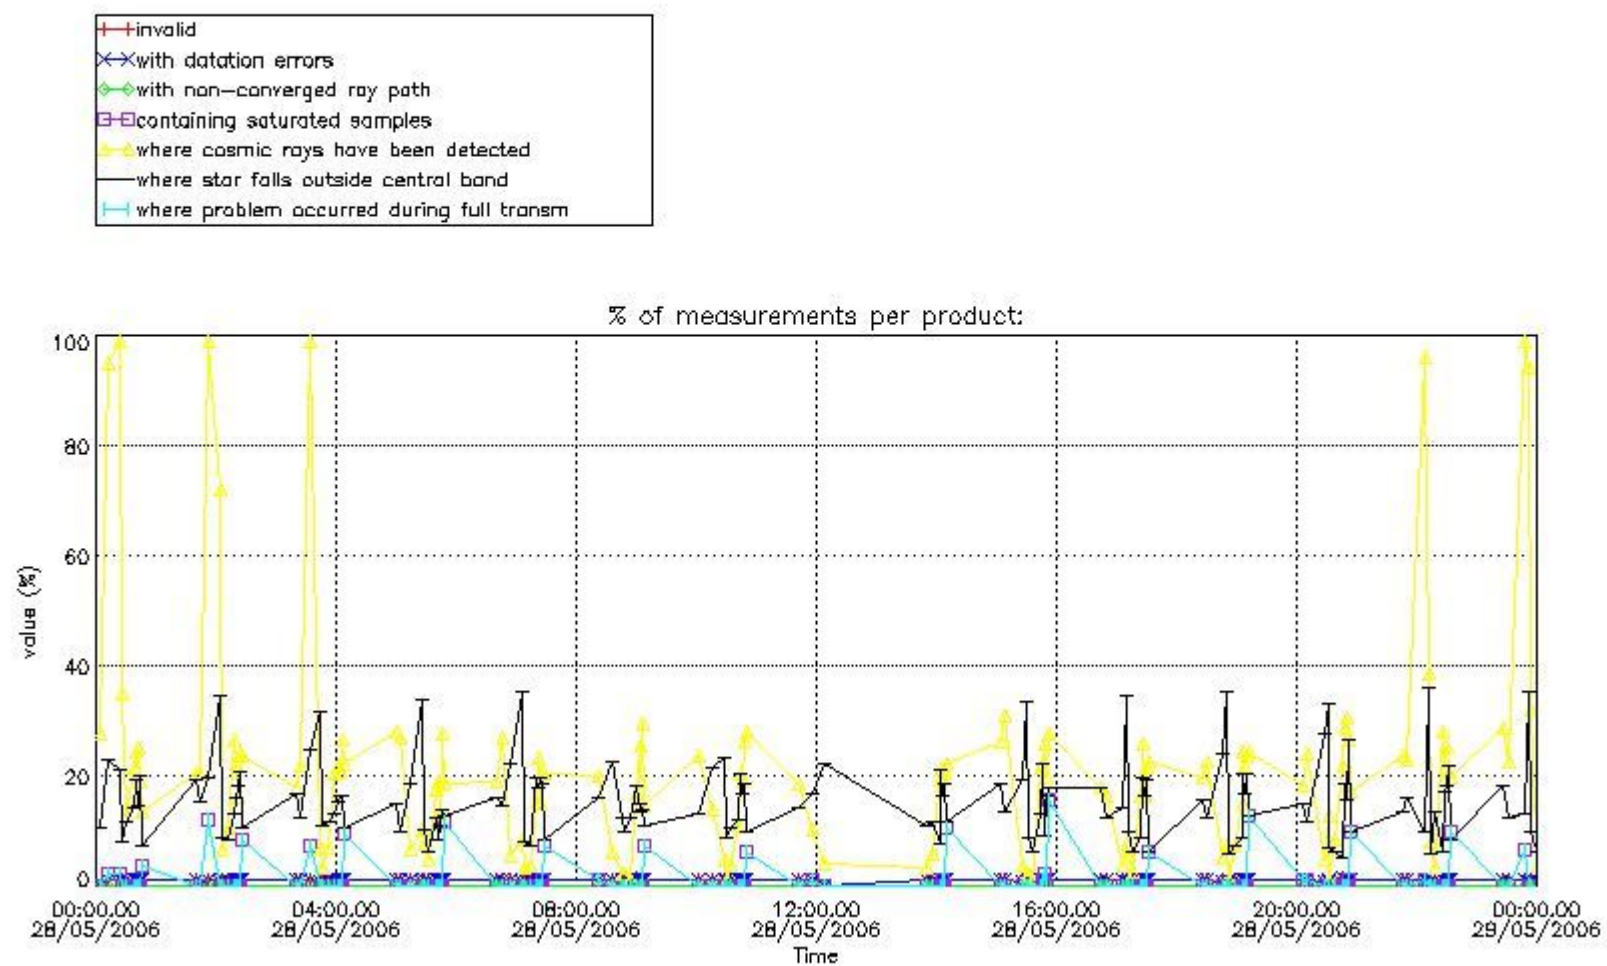

3.1 Plot quality information per product (time dependant)

3.2 Plot quality information per product (world map)

Percentage of flagged data per O3 profile

Percentage of flagged data per H2O profile

Percentage of flagged data per NO2 profile

Percentage of flagged data per NO3 profile

4. Level 1 quality information per product

In this section it is plotted some information contained in the Quality Summary data set of the level 2 products that comes from the level 1b processing. Products without errors (error flag in the MPH set to "0") are used.

4.1 Plot quality information per product (time dependant) coming from level 1b processing

4.1.1 Plot level 1 quality information per product (time dependant): ENVISAT ASCENDING passes

4.1.2 Plot level 1 quality information per product (time dependant): ENVI SAT DESCENDING passes