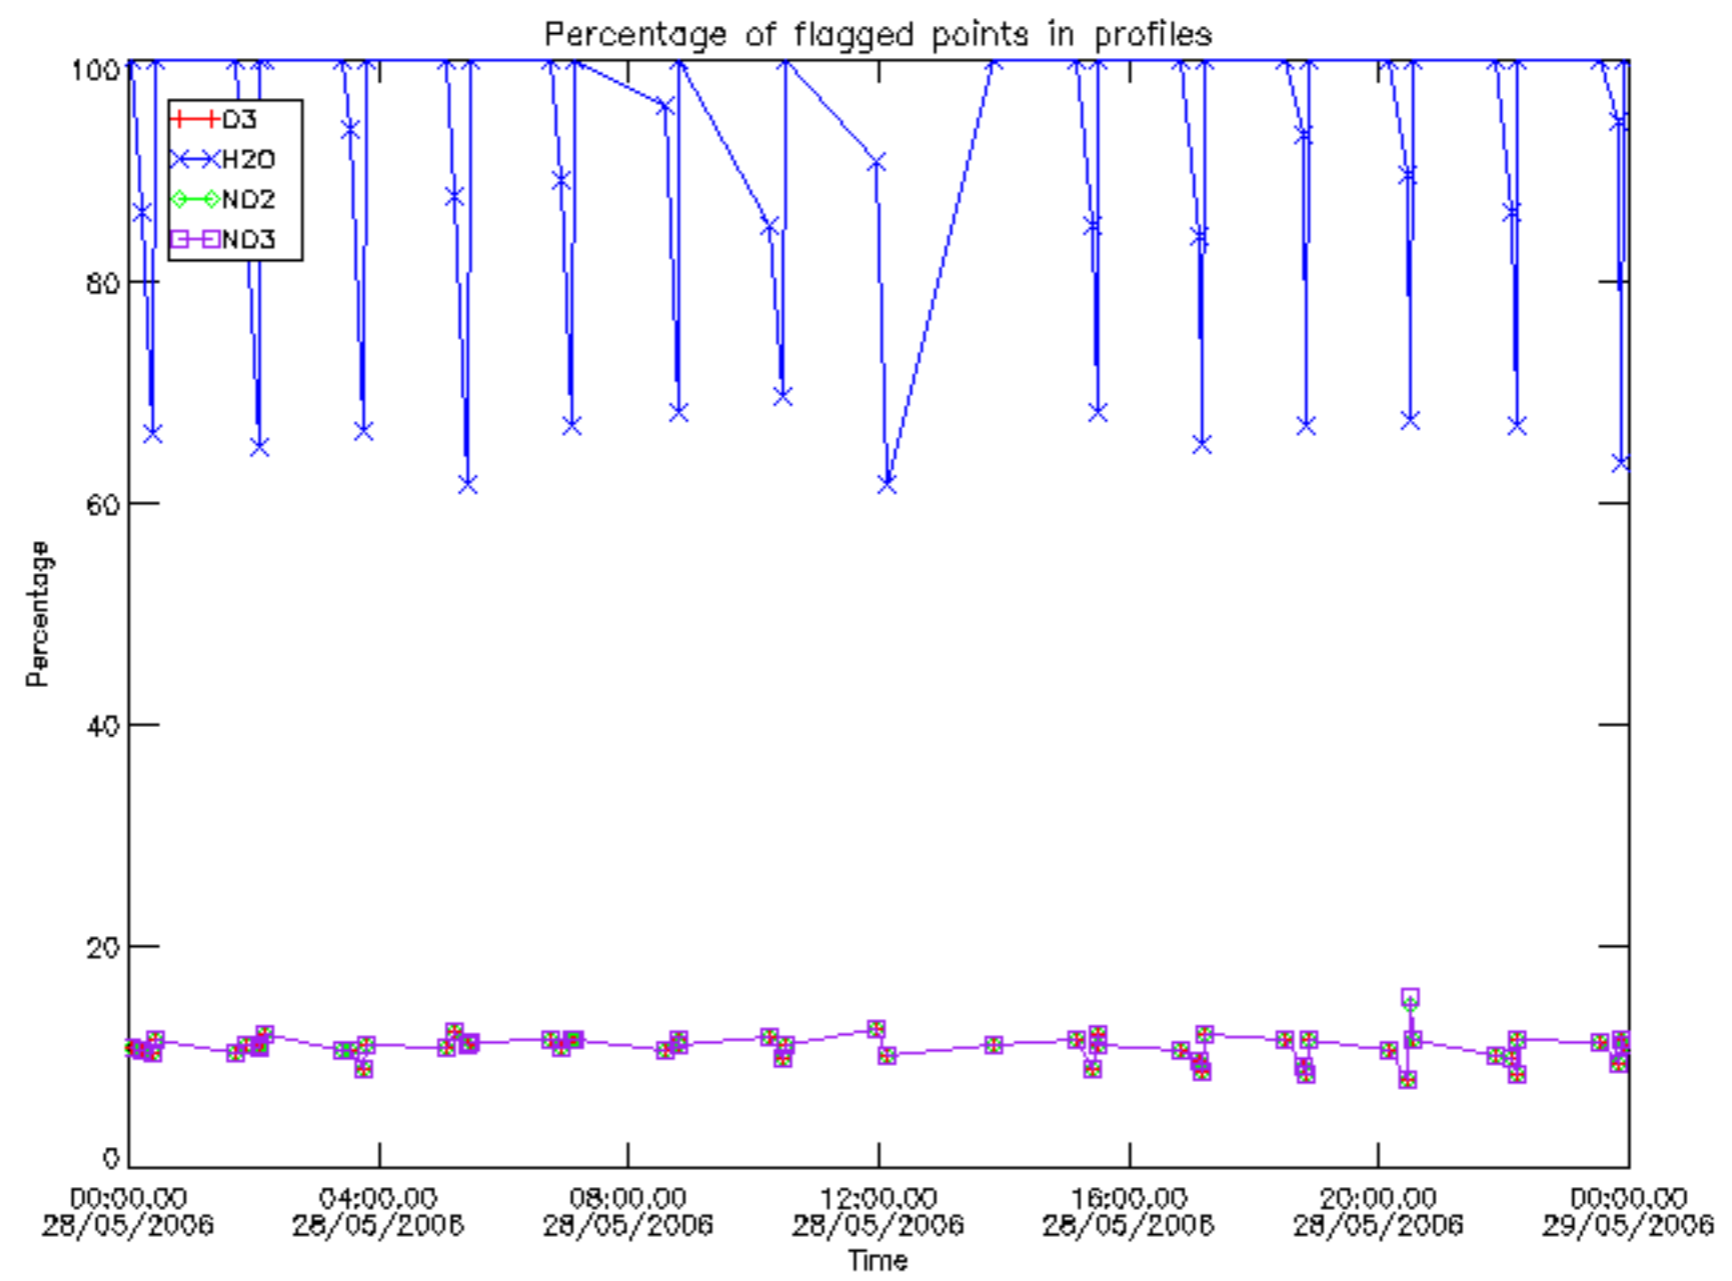

Percentage of flagged data per D3 profile

Percentage of flagged data per H2O profile