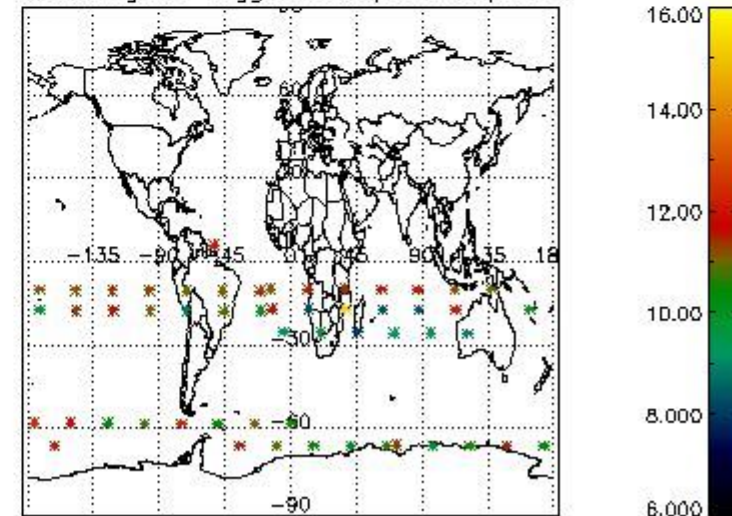

3.1 Plot quality information per product (time dependant)

3.2 Plot quality information per product (world map)

Percentage of flagged data per O3 profile

Percentage of flagged data per H2O profile

Percentage of flagged data per NO2 profile

Percentage of flagged data per NO3 profile

4. Level 1 quality information per product

In this section it is plotted some information contained in the Quality Summary data set of the level 2 products that comes from the level 1b processing. Products without errors (error flag in the MPH set to "0") are used.