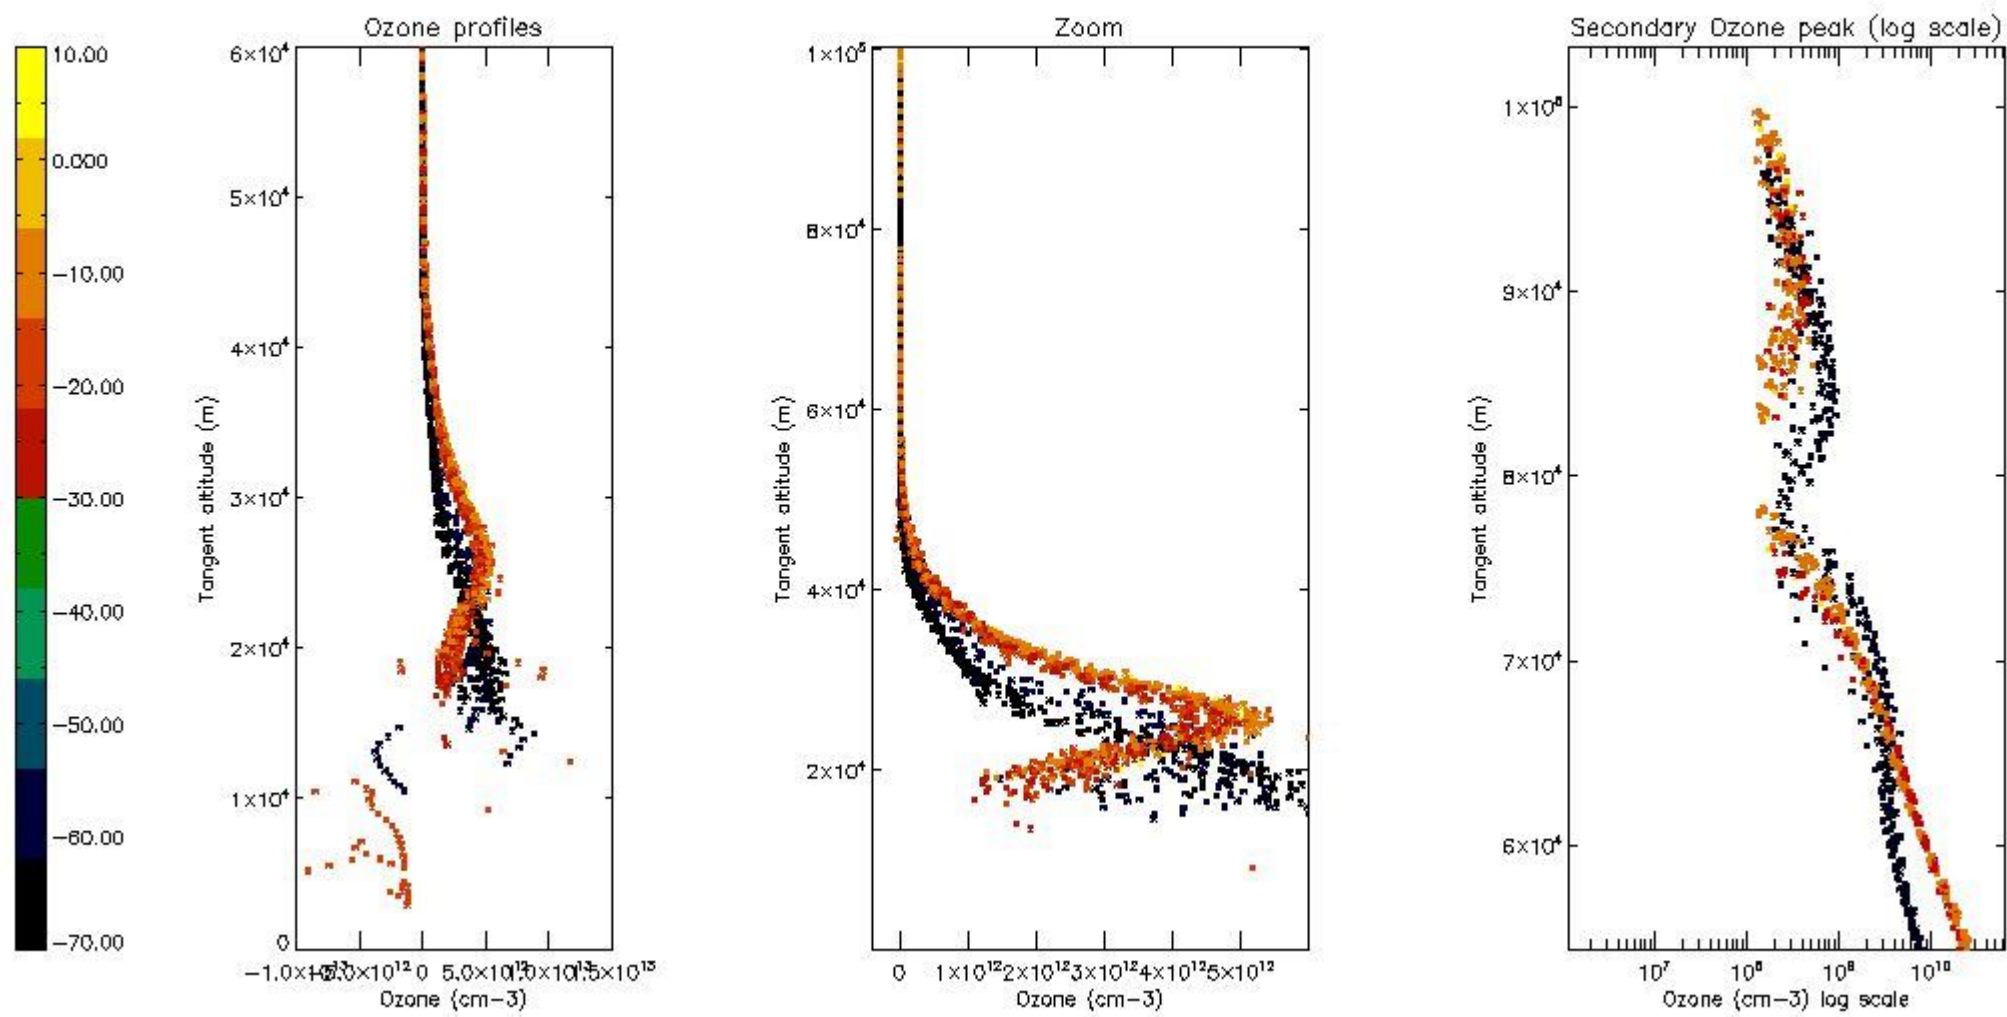

STD < 10	10
STD < 5	7

5.2 Plot ozone profiles for all STD (dark without errors)

The colorbar represents the latitude.

5.3 Plot ozone profiles where STD < 20% (dark without errors)

The colorbar represents the latitude.