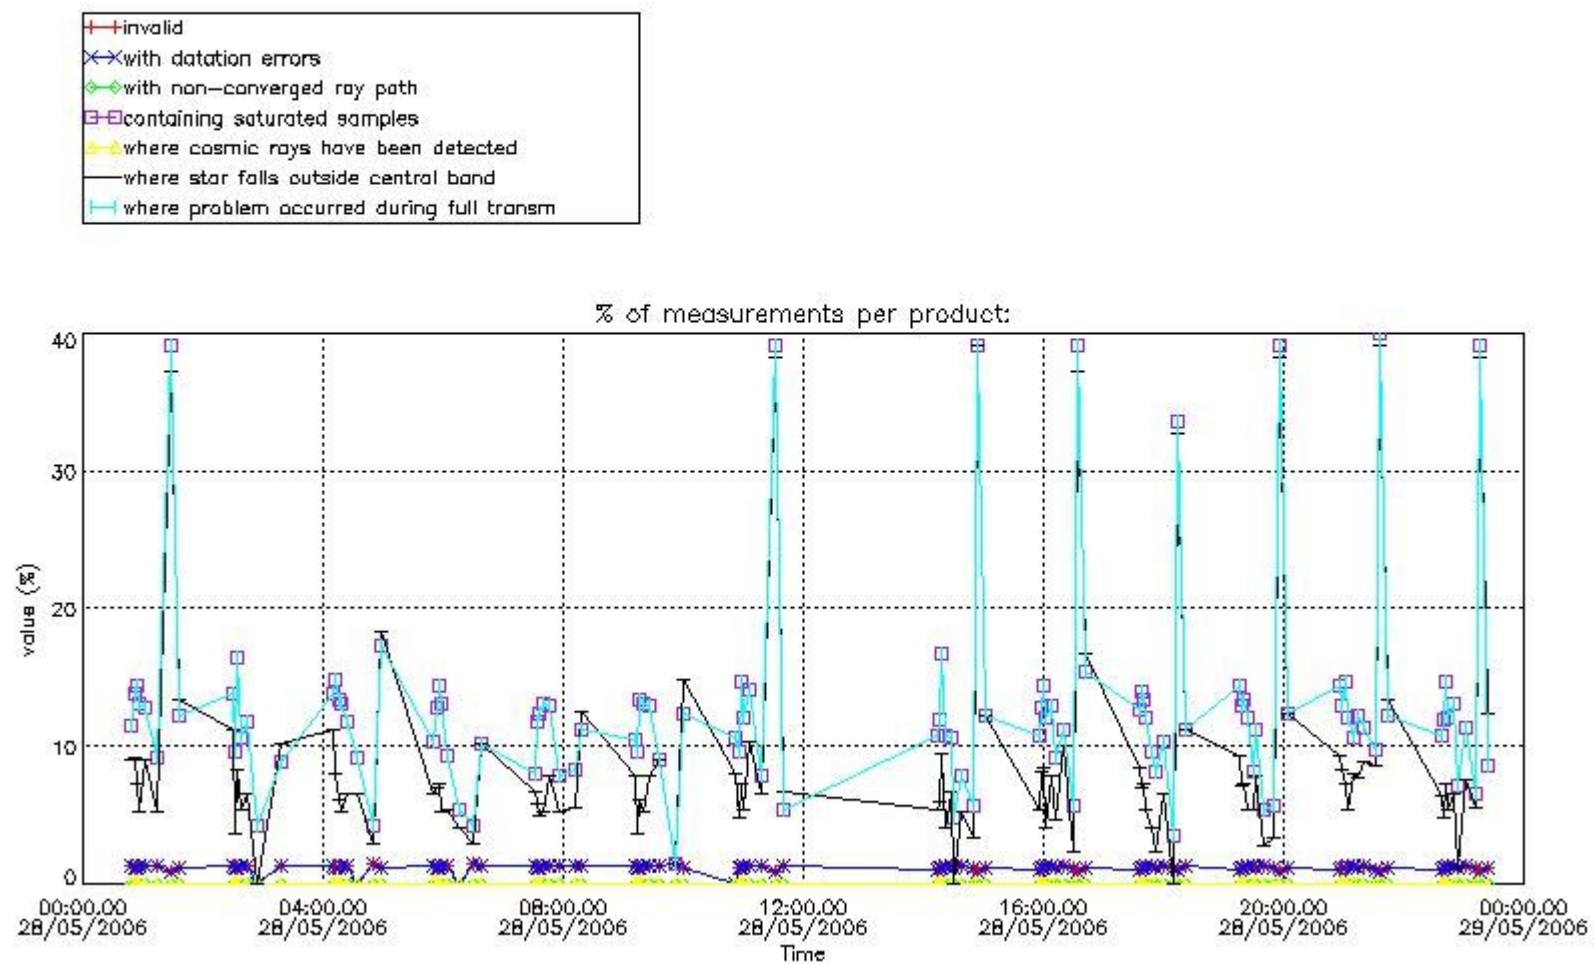

3.1 Plot quality information per product (time dependant)

3.2 Plot quality information per product (world map)

Percentage of flagged data per O3 profile

Percentage of flagged data per H2O profile

Percentage of flagged data per NO2 profile

Percentage of flagged data per NO3 profile

4. Level 1 quality information per product

In this section it is plotted some information contained in the Quality Summary data set of the level 2 products that comes from the level 1b processing. Products without errors (error flag in the MPH set to "0") are used.

4.1 Plot quality information per product (time dependant) coming from level 1b processing

4.1.1 Plot level 1 quality information per product (time dependant): ENVISAT ASCENDING passes

4.1.2 Plot level 1 quality information per product (time dependant): ENVI SAT DESCENDING passes

5. Trace gas profiles

5.1 Ozone statistics based on quality of products

The final quality of the products can be "measured" using the STD (Standard Deviation) attached to every point profile. This information is written to the parameter GOM_NL__2P/NL_LOCAL_SPECIES_DENSITY/o3_std of the level 2 products. The table below shows the statistics for given STD ranges.