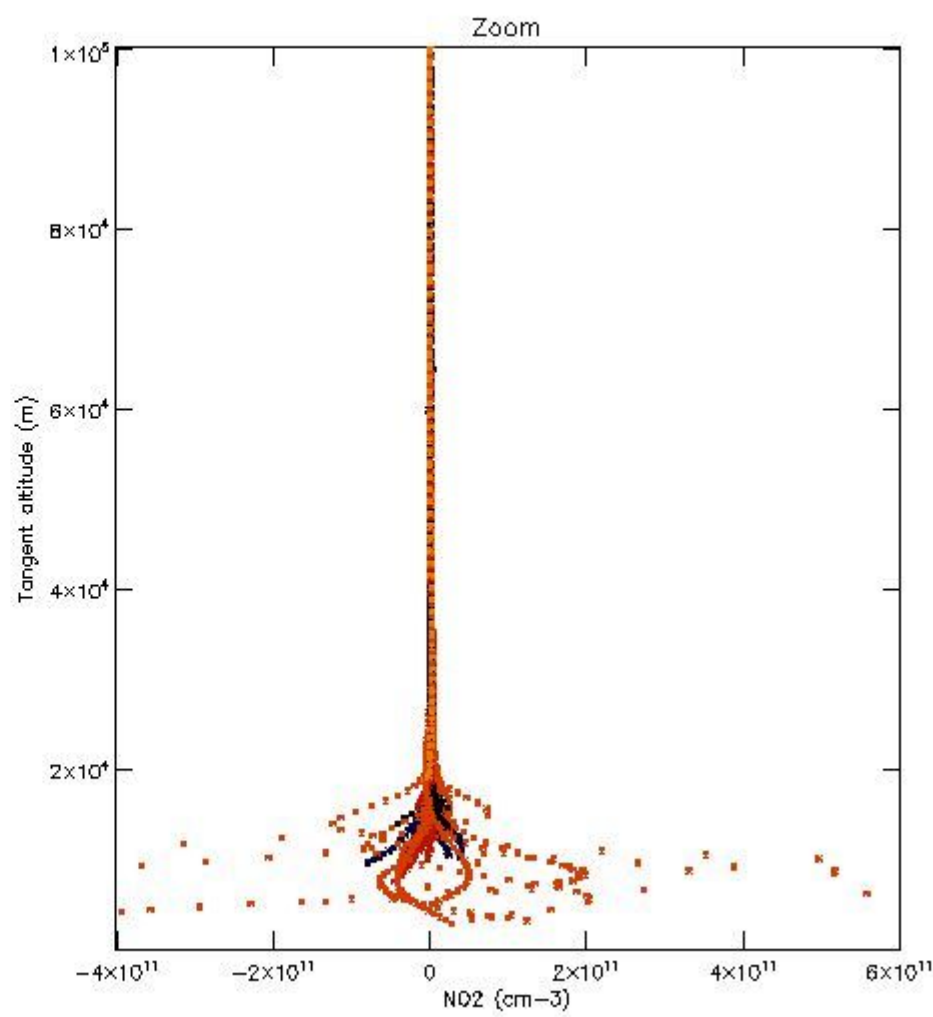

STD < 10	10
STD < 5	7

5.2 Plot ozone profiles for all STD (dark without errors)

The colorbar represents the latitude.

5.3 Plot ozone profiles where STD < 20% (dark without errors)

The colorbar represents the latitude.

5.4 Plot ozone profiles where STD < 10% (dark without errors)

The colorbar represents the latitude.

5.5 Plot ozone profiles where STD < 5% (dark without errors)

The colorbar represents the latitude.

5.6 Plot NO₂ profiles for all STD (dark without errors)

The colorbar represents the latitude.

5.7 Plot NO3 profiles for all STD (dark without errors)

The colorbar represents the latitude.

5.8 Plot H2O profiles for all STD (only for occultations of stars 1,2,3,4,13,14,16,26,63 dark without errors)