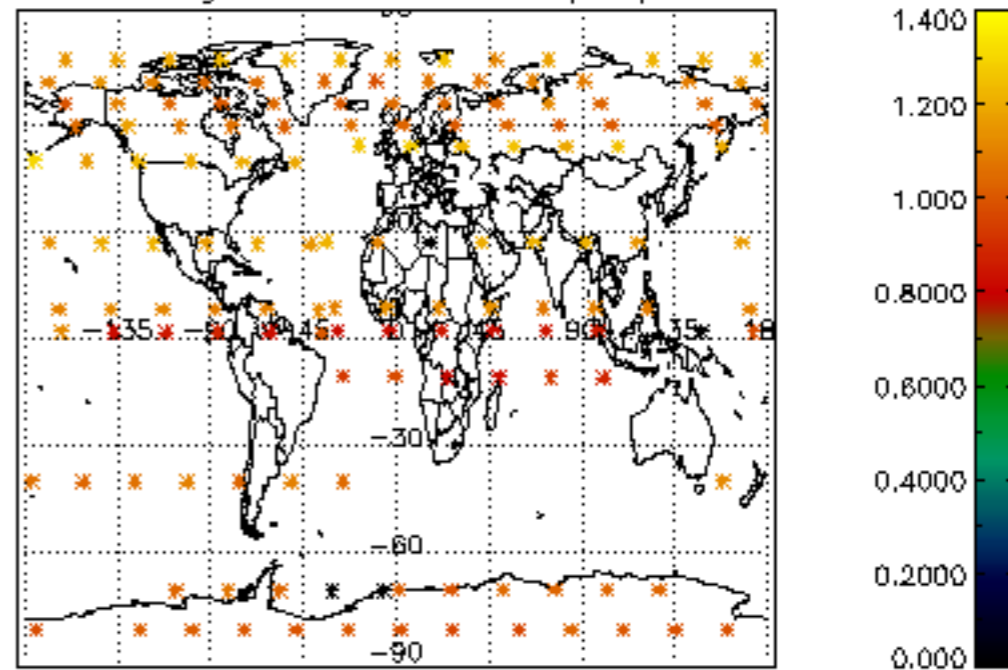

Percentage of flagged data per NO3 profile

Percentage of cosmic ray hits per profile

Percentage of datation errors per profile

Percentage of star falling outside central band per profile

Percentage of saturation errors per profile