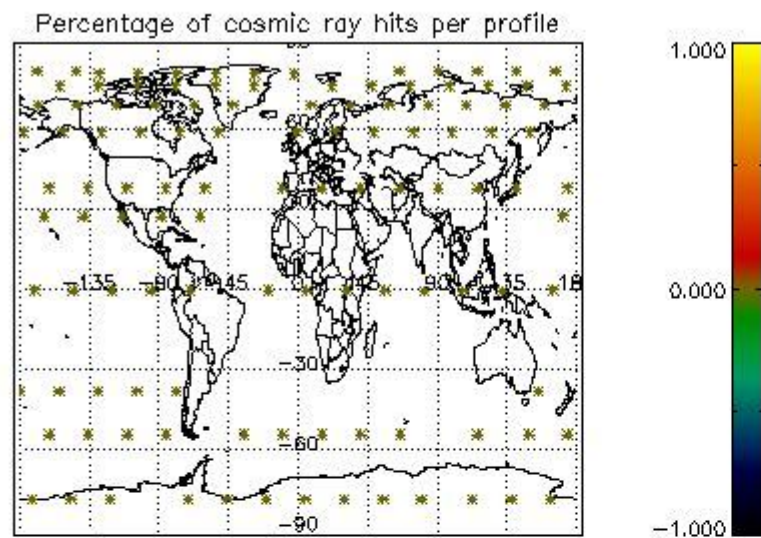

4.2.2 Plot level 1 quality information per product (world map): ENVISAT DESCENDING passes

5. Trace gas profiles

5.1 Ozone statistics based on quality of products

The final quality of the products can be "measured" using the STD (Standard Deviation) attached to every point profile. This information is written to the parameter GOM_NL__2P/NL_LOCAL_SPECIES_DENSITY/o3_std of the level 2 products. The table below shows the statistics for given STD ranges.

The statistics are given with respect to the overall valid production:

- Products without fatal errors: GOM_NL__2P/MPH/PRODUCT_ERR=0
- Valid point profile: GOM_NL__2P/NL_LOCAL_SPECIES_DENSITY/pcd(0)=0

The 'Criteria' is applied to valid points of dark limb products:

- Products in dark limb illumination condition: GOM_NL__2P/NL_SUMMARY_QUALITY/obs_ill_cond=0
- Products without fatal errors: GOM_NL__2P/MPH/PRODUCT_ERR=0
- Valid point profile: GOM_NL__2P/NL_LOCAL_SPECIES_DENSITY/pcd(0)=0

So, the table below shows the percentage of dark limb and valid observations for each criteria with respect to the overall valid daily observations.

Criteria	% of total production
All STD	24
STD < 20	13