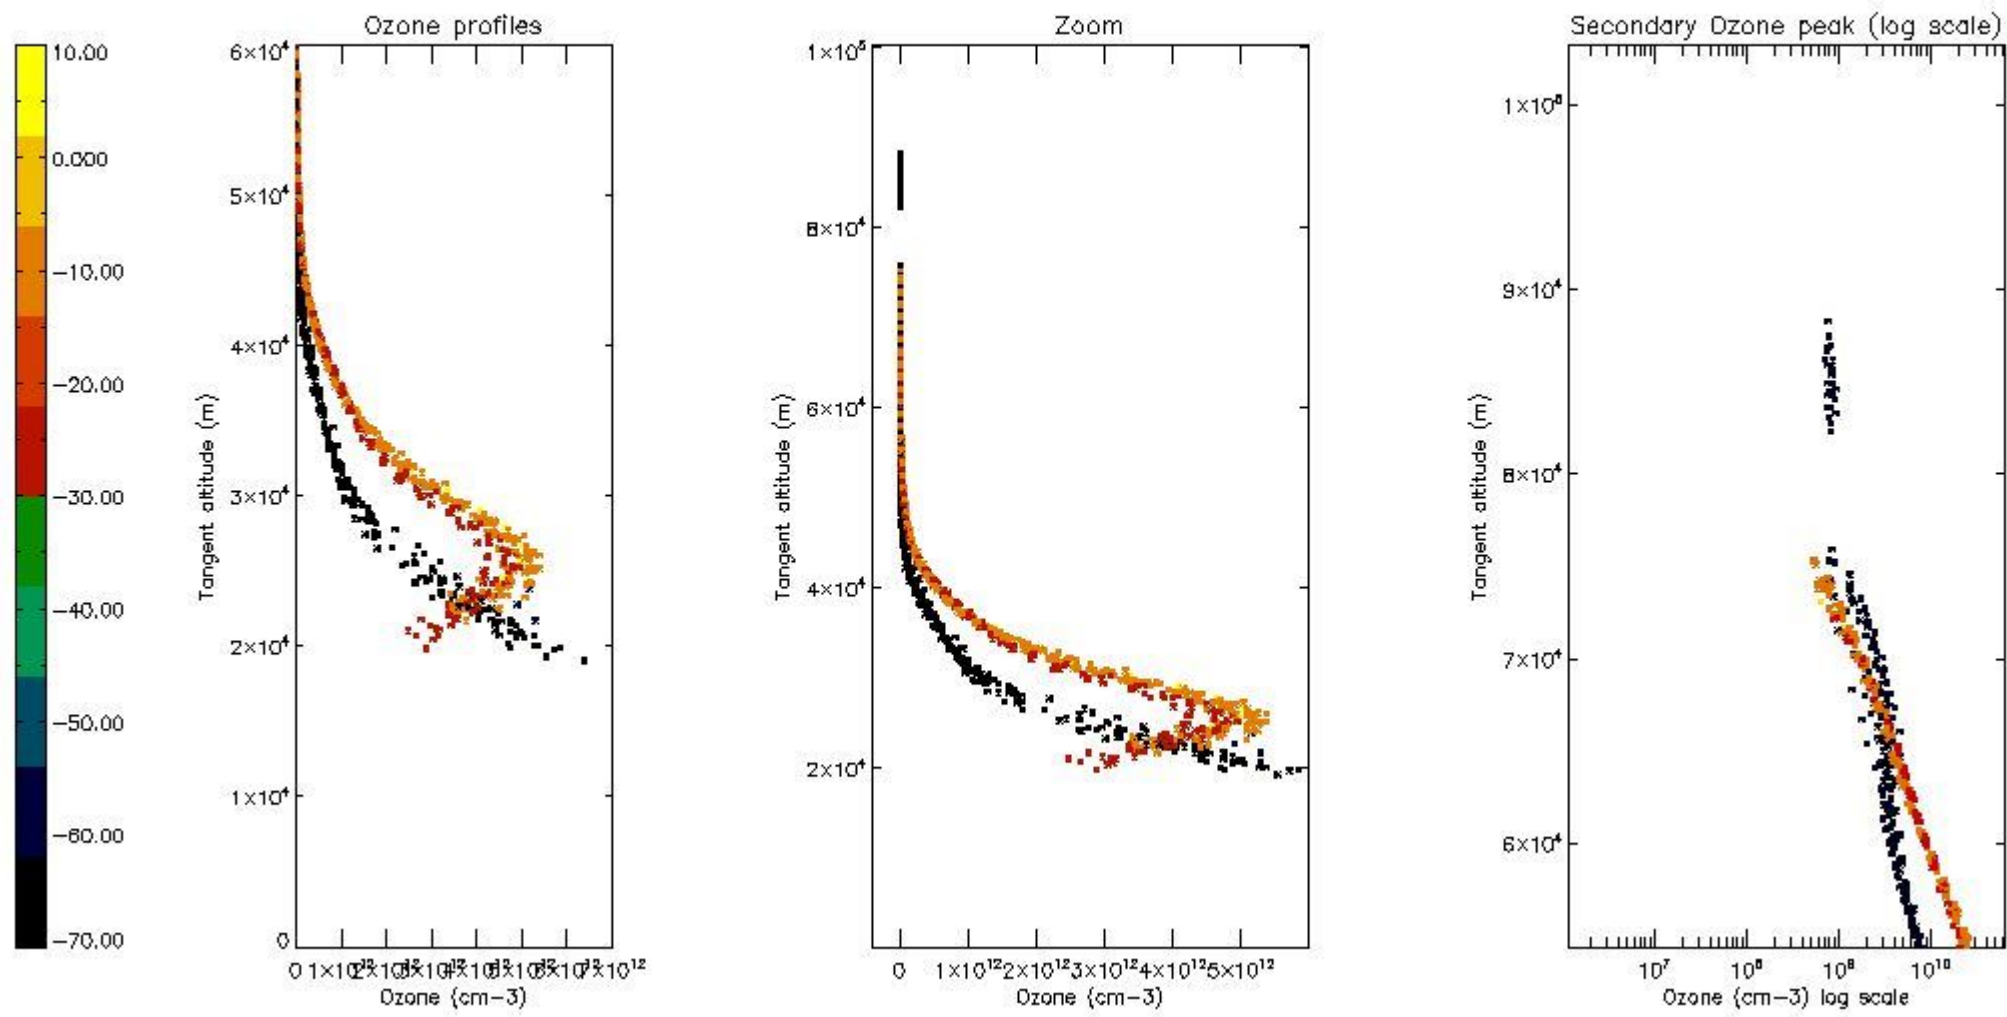

STD < 10	10
STD < 5	7

5.2 Plot ozone profiles for all STD (dark without errors)

The colorbar represents the latitude.

5.3 Plot ozone profiles where STD < 20% (dark without errors)

The colorbar represents the latitude.

5.4 Plot ozone profiles where STD < 10% (dark without errors)

The colorbar represents the latitude.

5.5 Plot ozone profiles where STD < 5% (dark without errors)

The colorbar represents the latitude.

5.6 Plot NO₂ profiles for all STD (dark without errors)