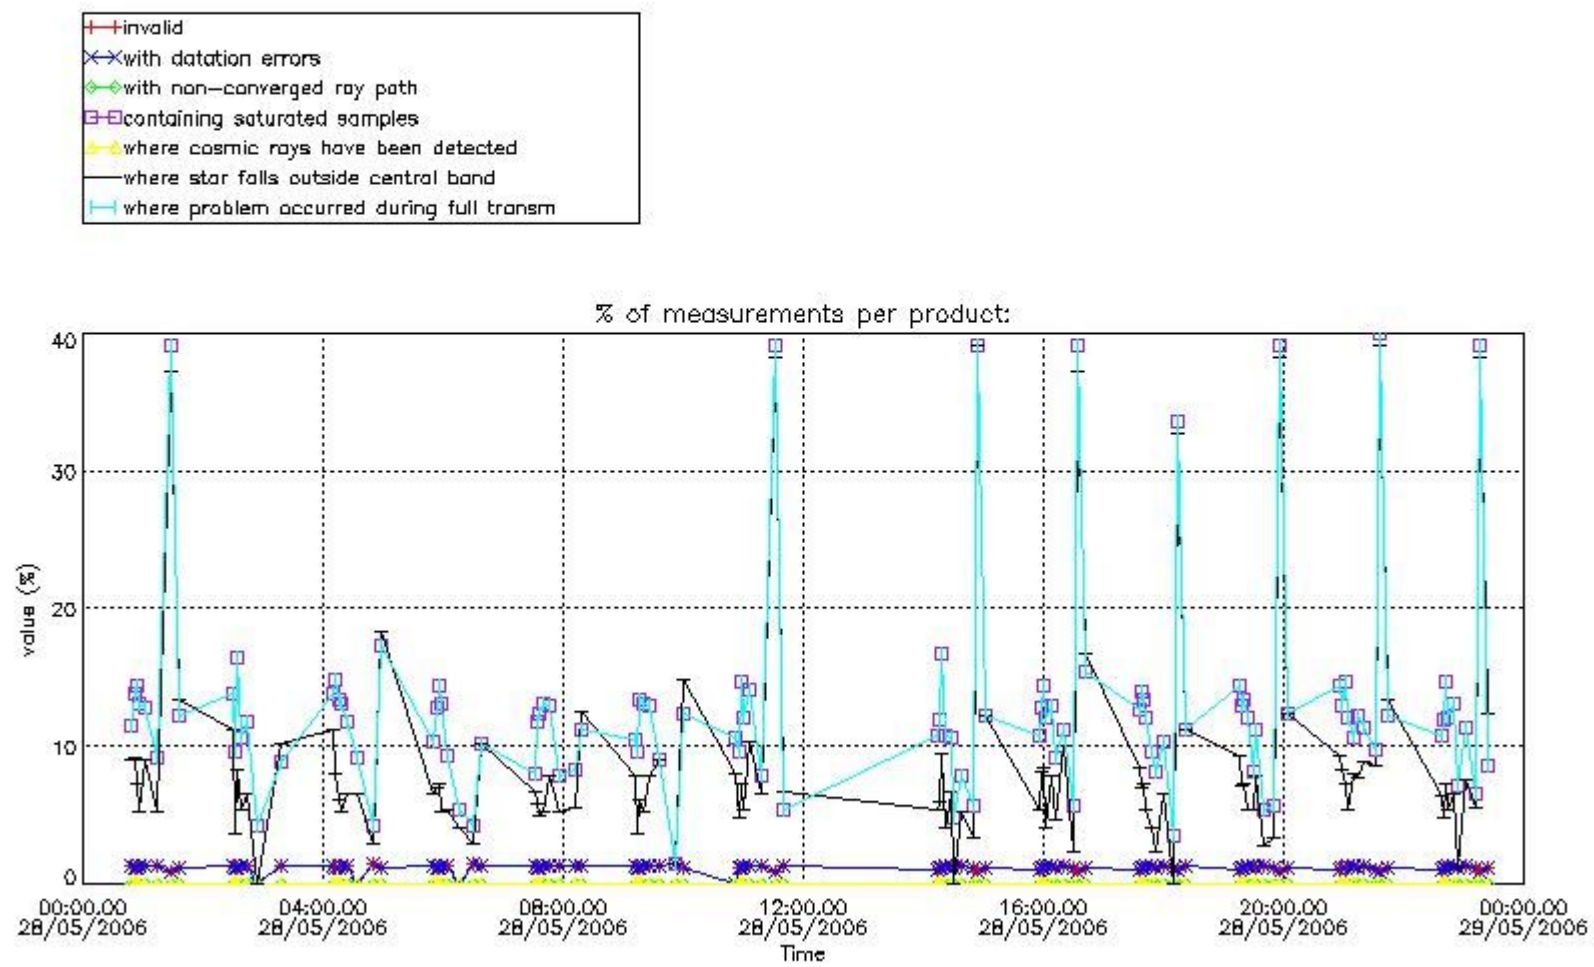

4.2 Plot quality information per product coming from level 1b processing (world map)

4.2.1 Plot level 1 quality information per product (world map): ENVISAT ASCENDING passes