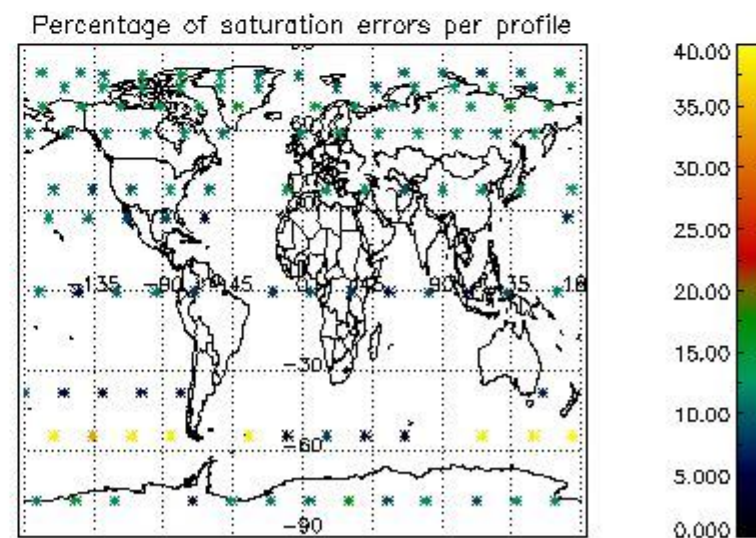

5. Trace gas profiles

5.1 Ozone statistics based on quality of products

The final quality of the products can be "measured" using the STD (Standard Deviation) attached to every point profile. This information is written to the parameter GOM_NL__2P/NL_LOCAL_SPECIES_DENSITY/o3_std of the level 2 products. The table below shows the statistics for given STD ranges.

The statistics are given with respect to the overall valid production:

- Products without fatal errors: GOM_NL__2P/MPH/PRODUCT_ERR=0
- Valid point profile: GOM_NL__2P/NL_LOCAL_SPECIES_DENSITY/pcd(0)=0

The 'Criteria' is applied to valid points of dark limb products:

- Products in dark limb illumination condition: GOM_NL__2P/NL_SUMMARY_QUALITY/obs_ill_cond=0
- Products without fatal errors: GOM_NL__2P/MPH/PRODUCT_ERR=0
- Valid point profile: GOM_NL__2P/NL_LOCAL_SPECIES_DENSITY/pcd(0)=0

So, the table below shows the percentage of dark limb and valid observations for each criteria with respect to the overall valid daily observations.

Criteria	% of total production
All STD	24
STD < 20	13