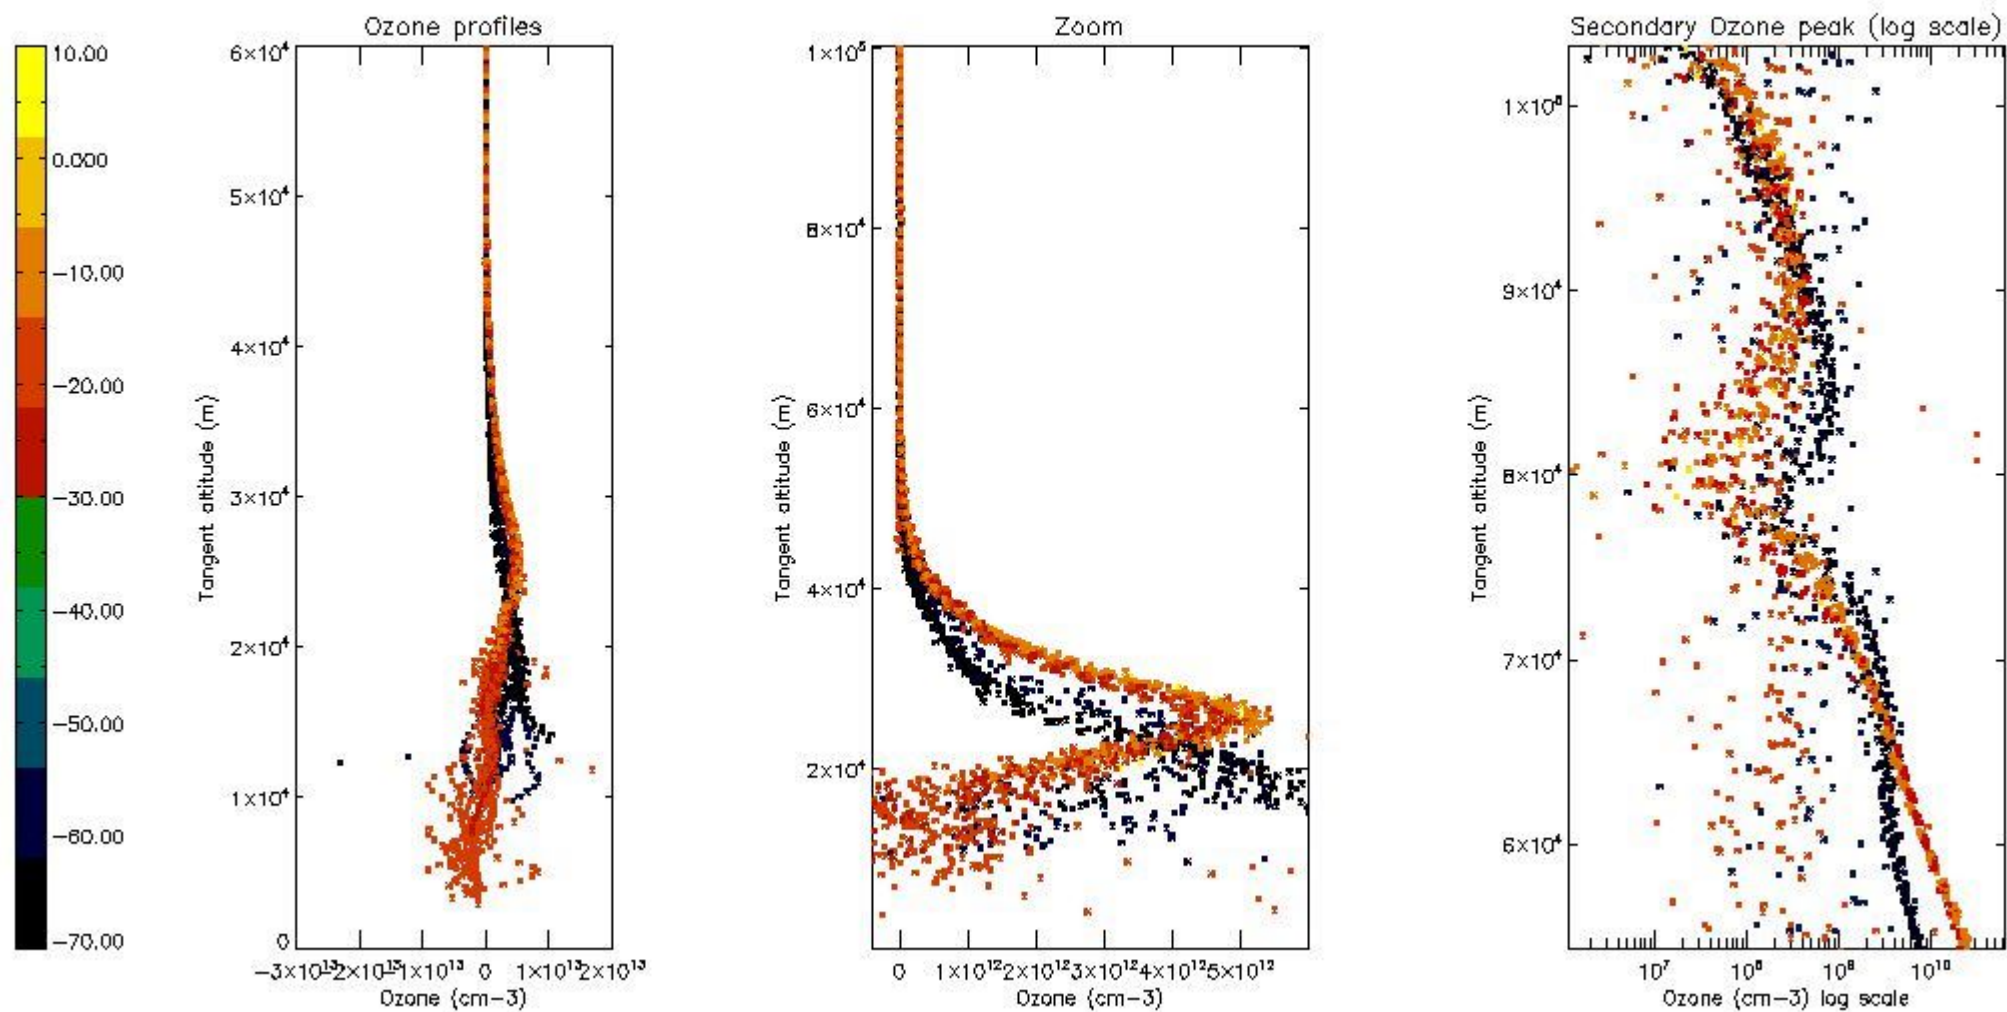

STD < 10	10
STD < 5	7

5.2 Plot ozone profiles for all STD (dark without errors)

The colorbar represents the latitude.

5.3 Plot ozone profiles where STD < 20% (dark without errors)

The colorbar represents the latitude.