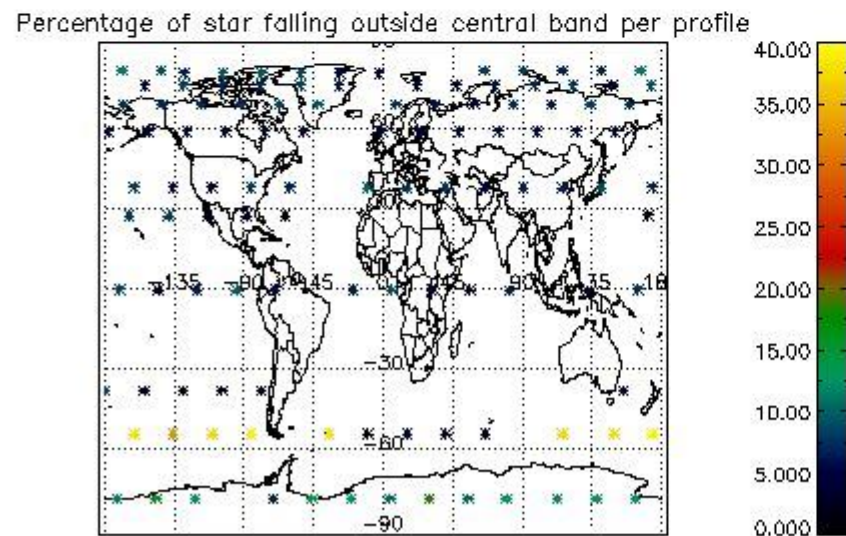

5. Trace gas profiles

5.1 Ozone statistics based on quality of products

The final quality of the products can be "measured" using the STD (Standard Deviation) attached to every point profile. This information is written to the parameter GOM_NL__2P/NL_LOCAL_SPECIES_DENSITY/o3_std of the level 2 products. The table below shows the statistics for given STD ranges.

The statistics are given with respect to the overall valid production:

- Products without fatal errors: GOM_NL__2P/MPH/PRODUCT_ERR=0
- Valid point profile: GOM_NL__2P/NL_LOCAL_SPECIES_DENSITY/pcd(0)=0

The 'Criteria' is applied to valid points of dark limb products:

- Products in dark limb illumination condition: GOM_NL__2P/NL_SUMMARY_QUALITY/obs_ill_cond=0
- Products without fatal errors: GOM_NL__2P/MPH/PRODUCT_ERR=0
- Valid point profile: GOM_NL__2P/NL_LOCAL_SPECIES_DENSITY/pcd(0)=0

So, the table below shows the percentage of dark limb and valid observations for each criteria with respect to the overall valid daily observations.

Criteria	% of total production
All STD	24
STD < 20	13