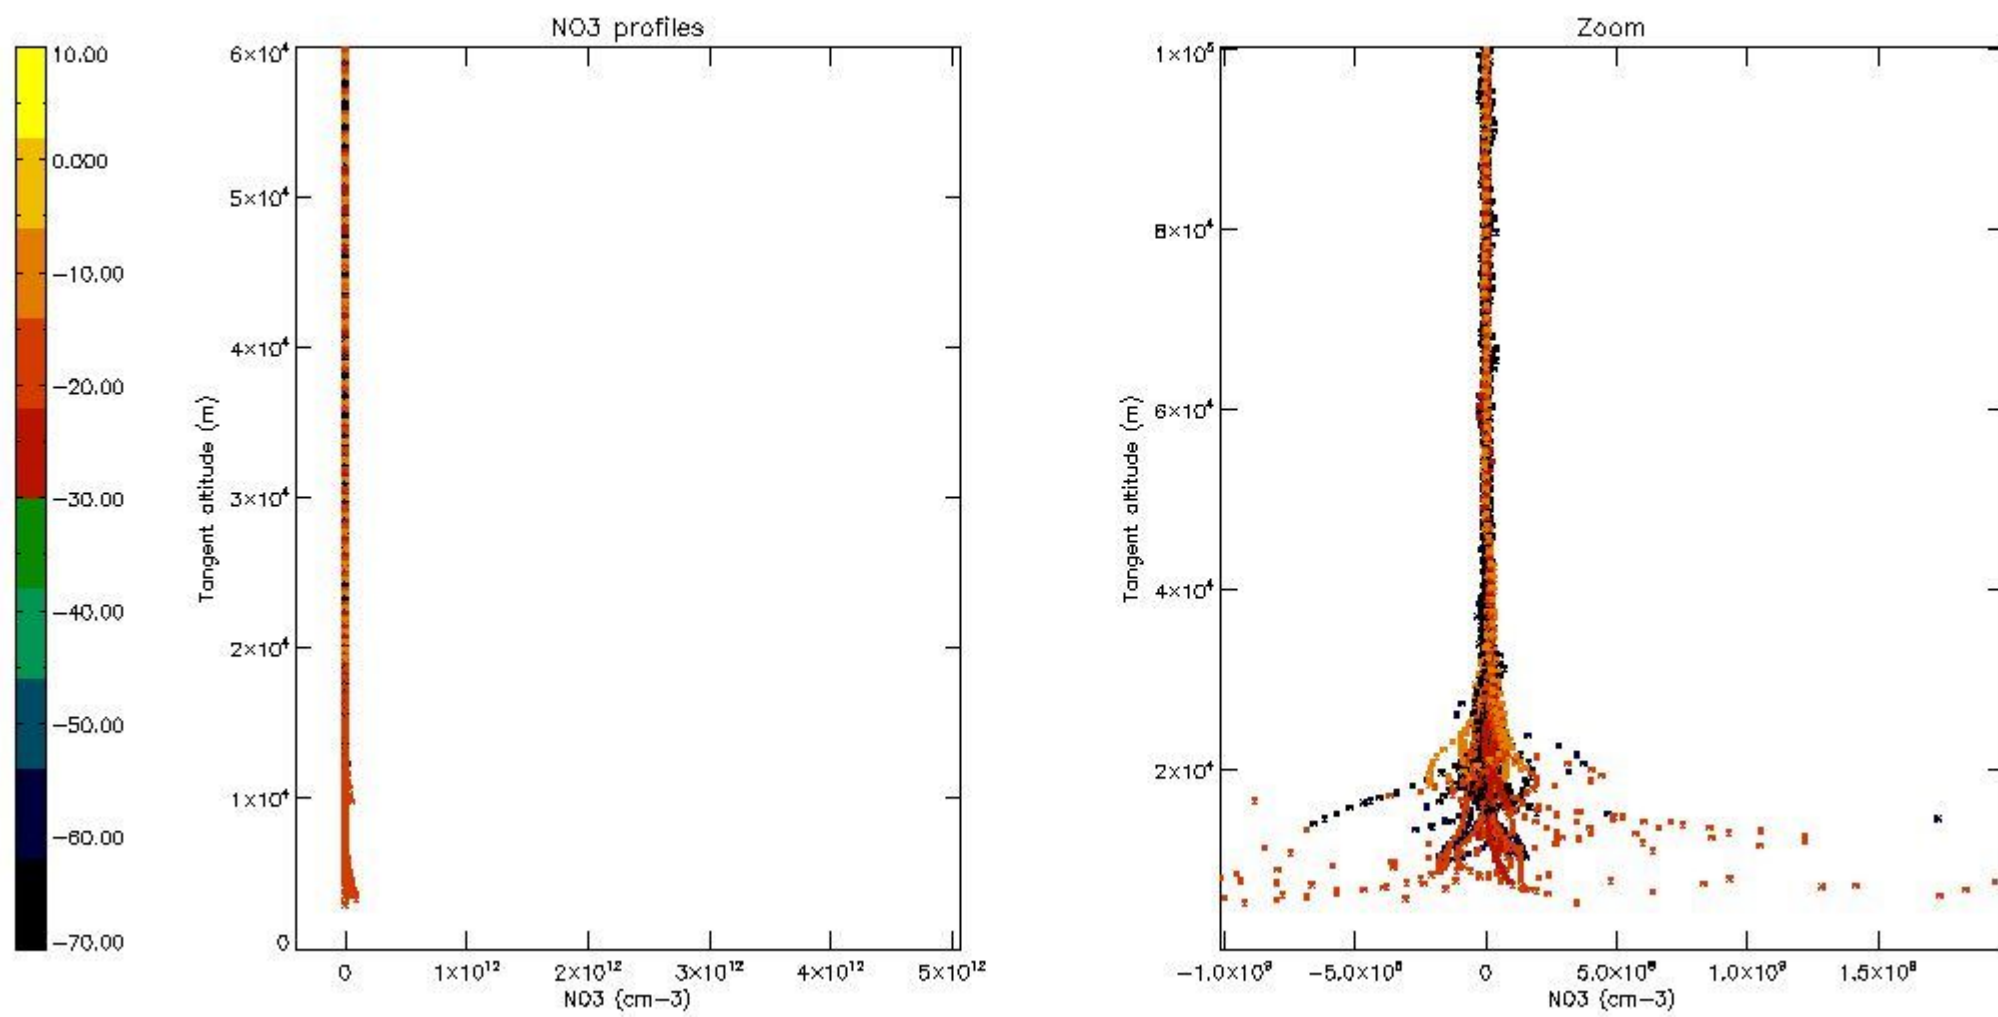

5.4 Plot ozone profiles where STD < 10% (dark without errors)

The colorbar represents the latitude.

5.5 Plot ozone profiles where STD < 5% (dark without errors)

The colorbar represents the latitude.

5.6 Plot NO₂ profiles for all STD (dark without errors)

The colorbar represents the latitude.

5.7 Plot NO3 profiles for all STD (dark without errors)

The colorbar represents the latitude.

5.8 Plot H2O profiles for all STD (only for occultations of stars 1,2,3,4,13,14,16,26,63 dark without errors)