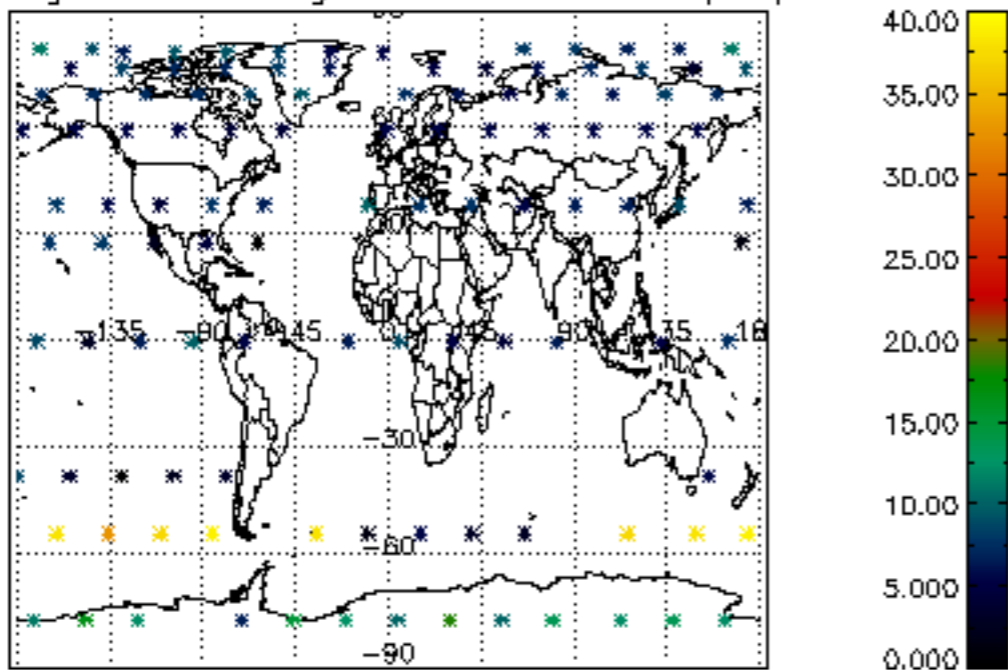

Percentage of star falling outside central band per profile