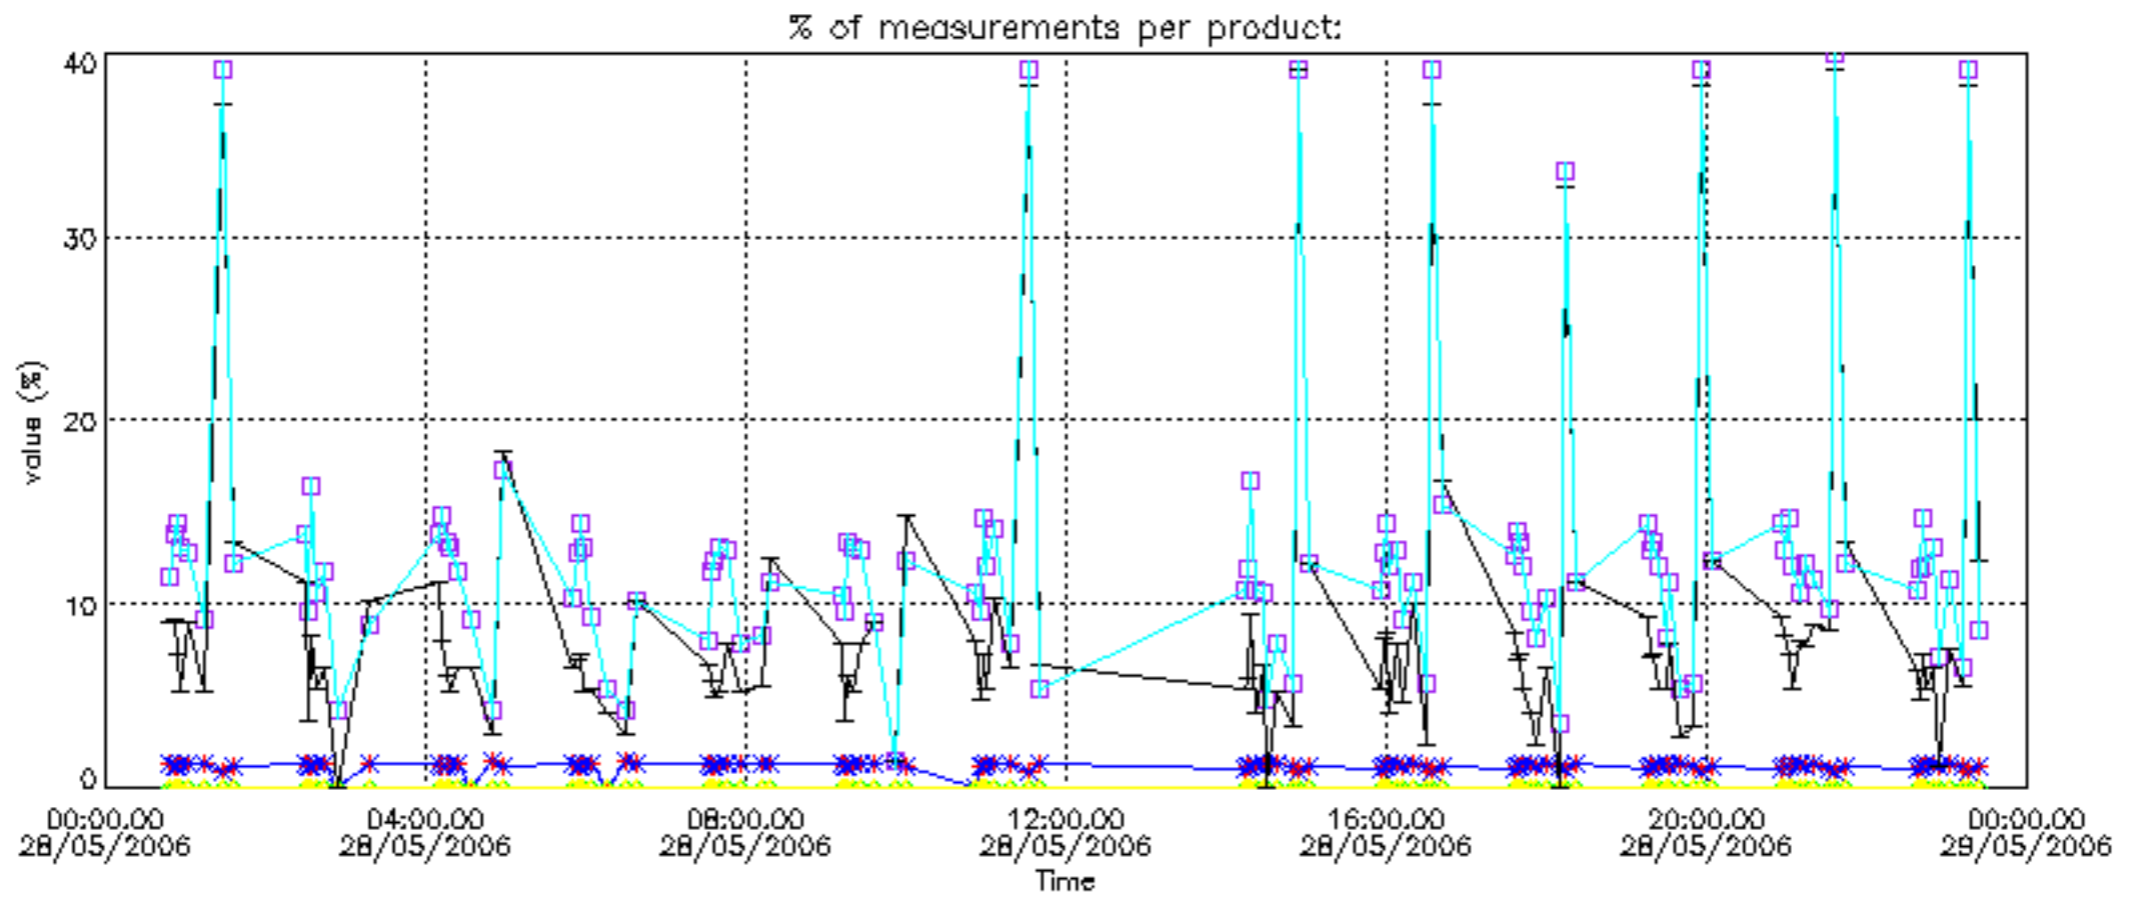

Percentage of cosmic ray hits per profile

Percentage of datation errors per profile