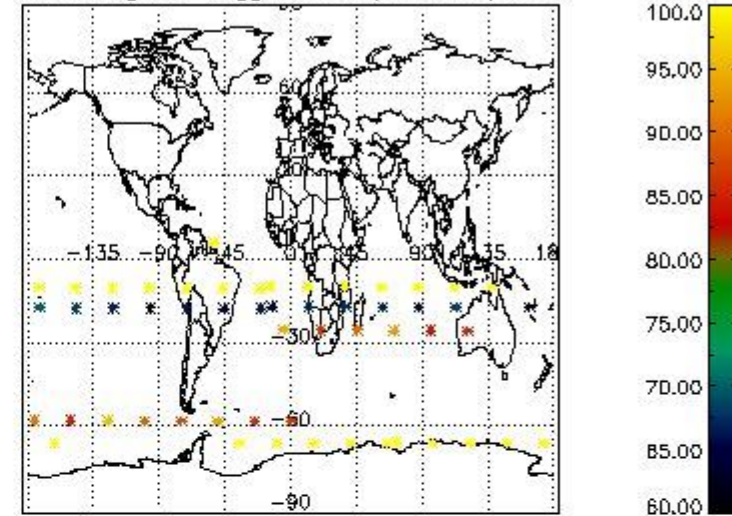

3.1 Plot quality information per product (time dependant)

3.2 Plot quality information per product (world map)

Percentage of flagged data per O3 profile

Percentage of flagged data per H2O profile

Percentage of flagged data per NO2 profile