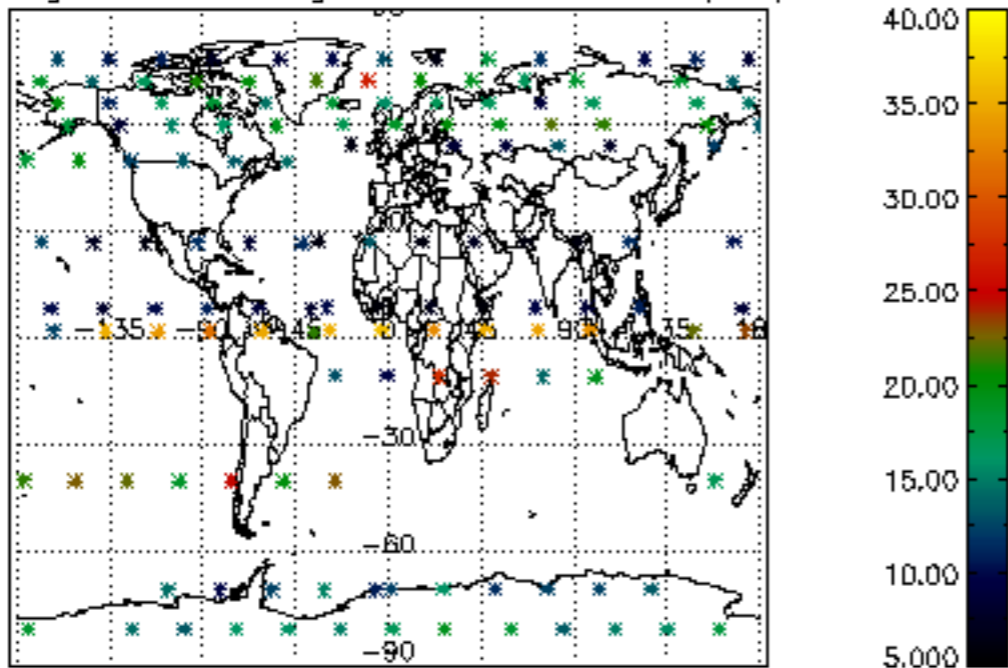

Percentage of cosmic ray hits per profile

Percentage of star falling outside central band per profile