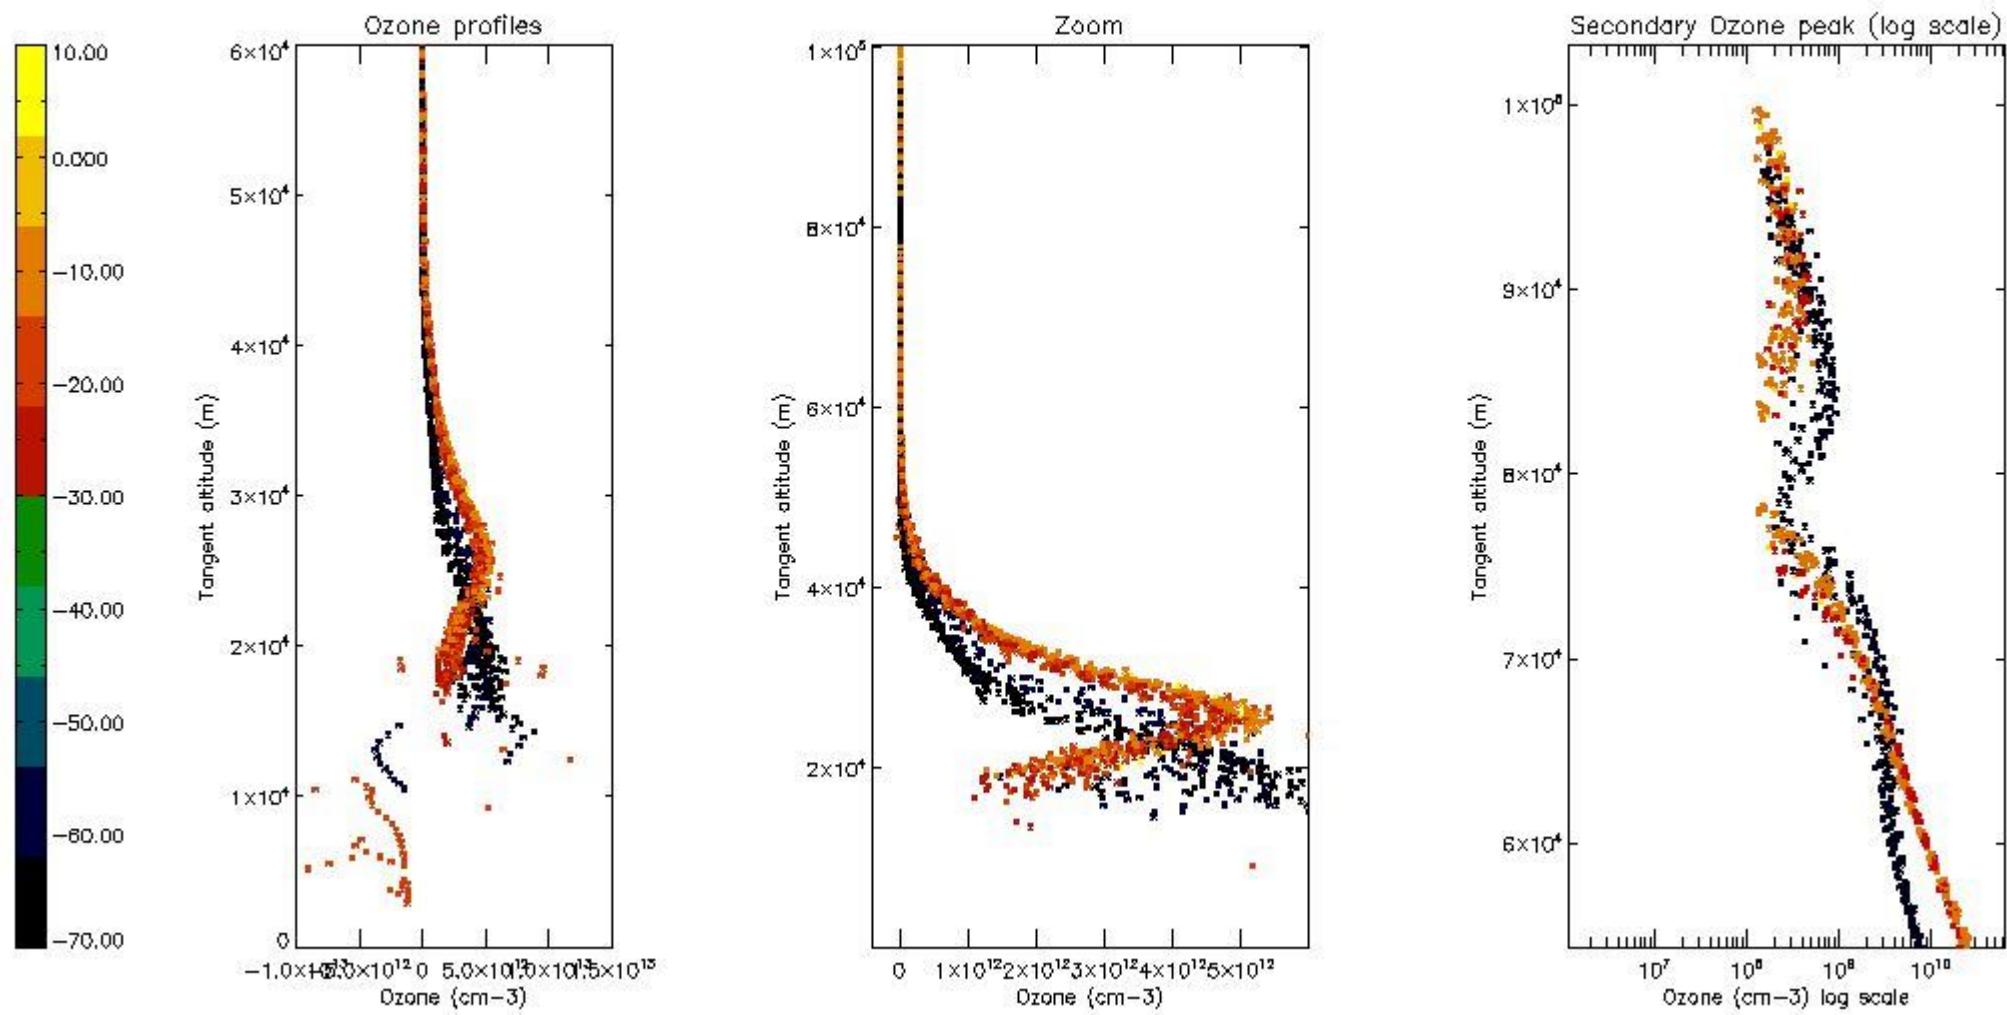

STD < 10	10
STD < 5	7

5.2 Plot ozone profiles for all STD (dark without errors)

The colorbar represents the latitude.

5.3 Plot ozone profiles where STD < 20% (dark without errors)

The colorbar represents the latitude.

5.4 Plot ozone profiles where STD < 10% (dark without errors)

The colorbar represents the latitude.

5.5 Plot ozone profiles where STD < 5% (dark without errors)

The colorbar represents the latitude.

5.6 Plot NO₂ profiles for all STD (dark without errors)