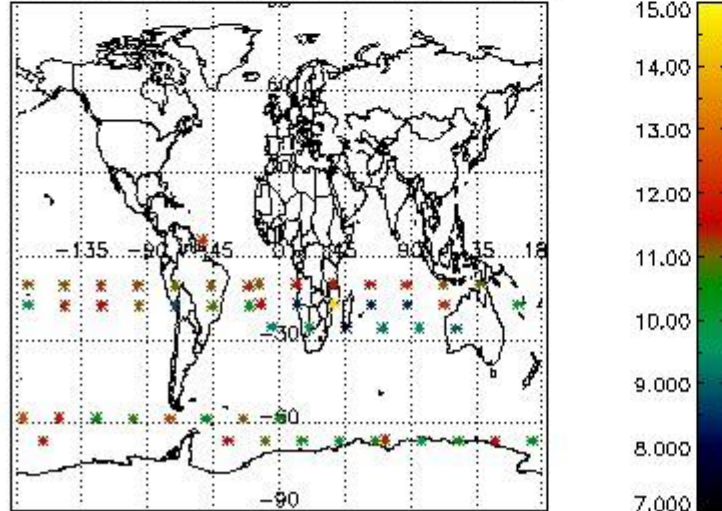

3.1 Plot quality information per product (time dependant)

3.2 Plot quality information per product (world map)

Percentage of flagged data per O3 profile

Percentage of flagged data per H2O profile

Percentage of flagged data per NO2 profile