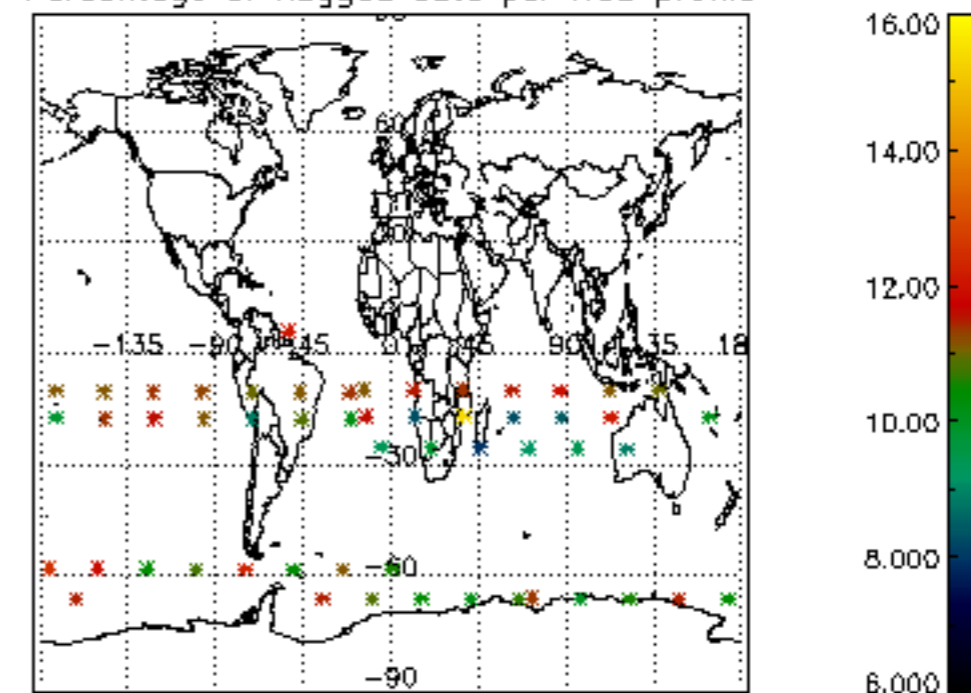

Percentage of flagged data per NO3 profile