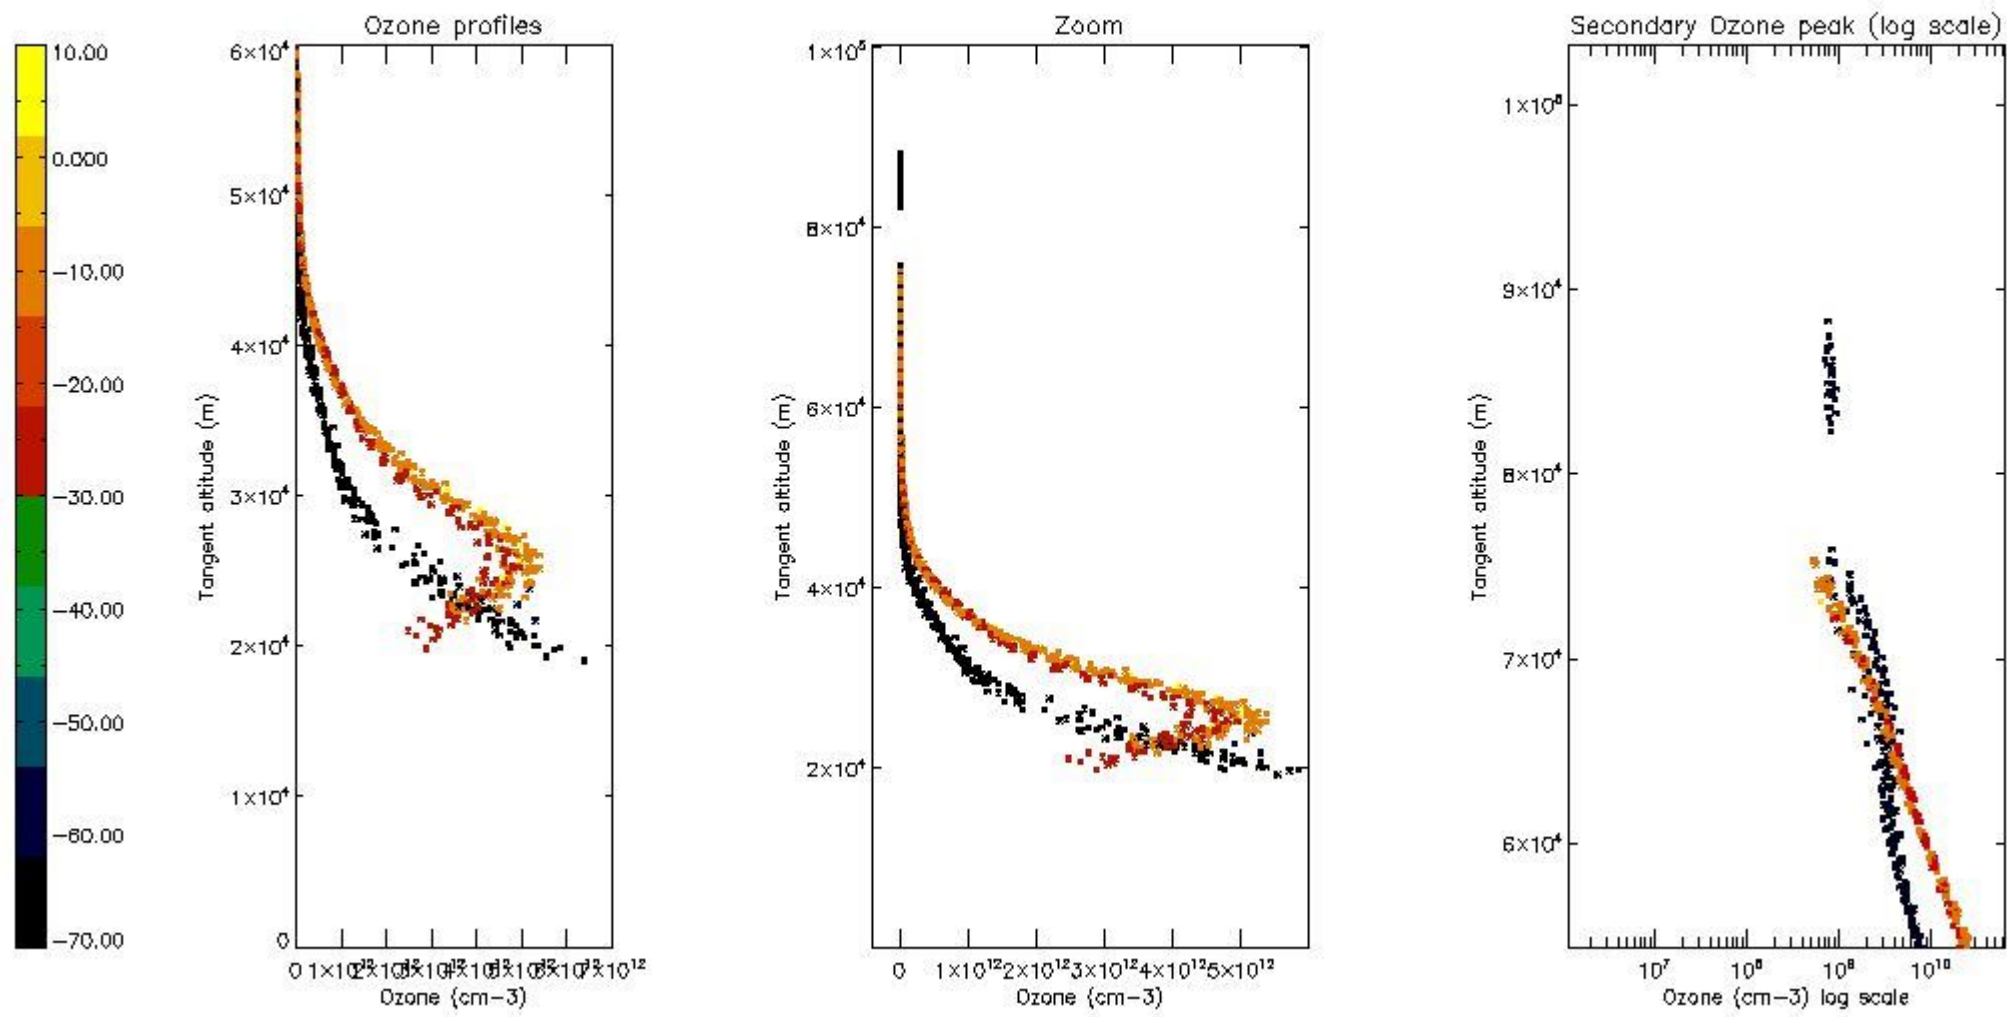

5.6 Plot NO₂ profiles for all STD (dark without errors)

The colorbar represents the latitude.