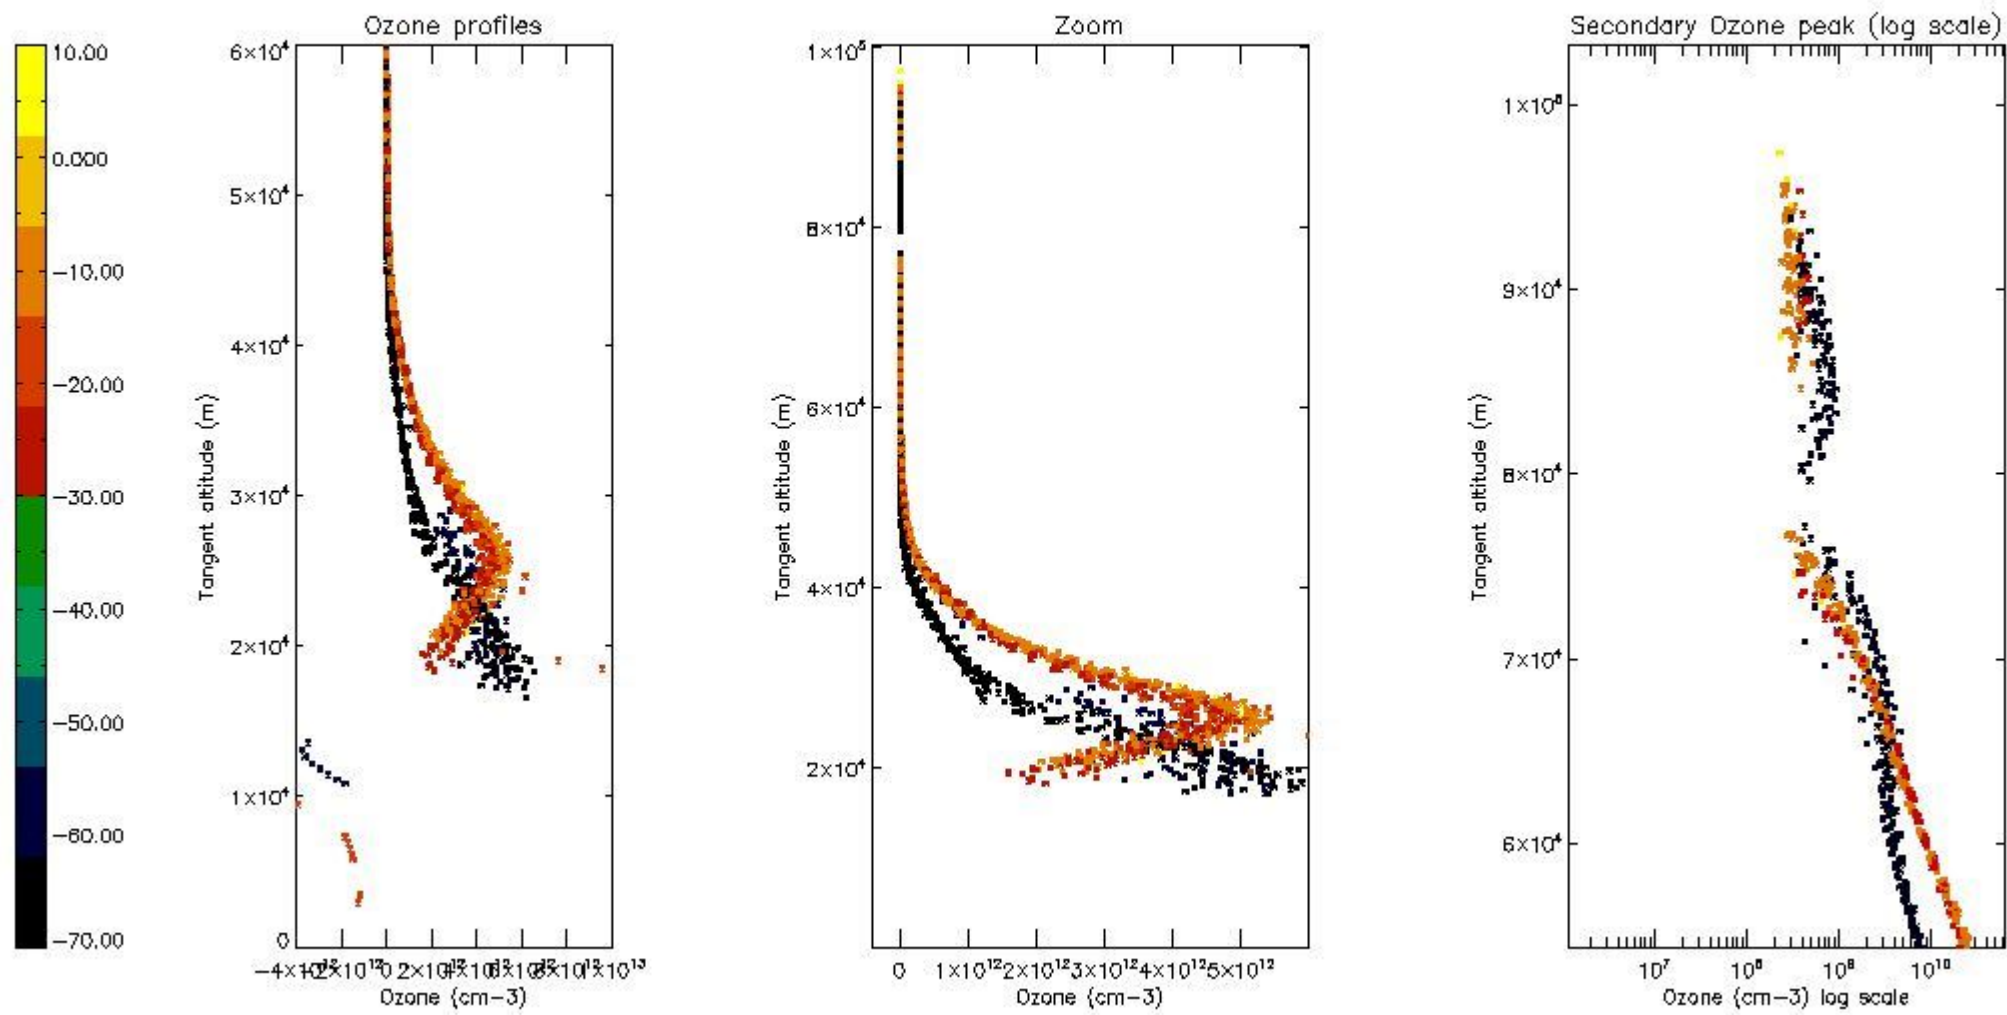

STD < 10	10
STD < 5	7

5.2 Plot ozone profiles for all STD (dark without errors)

The colorbar represents the latitude.

5.3 Plot ozone profiles where STD < 20% (dark without errors)

The colorbar represents the latitude.

5.4 Plot ozone profiles where STD < 10% (dark without errors)

The colorbar represents the latitude.

5.5 Plot ozone profiles where STD < 5% (dark without errors)

The colorbar represents the latitude.

5.6 Plot NO₂ profiles for all STD (dark without errors)