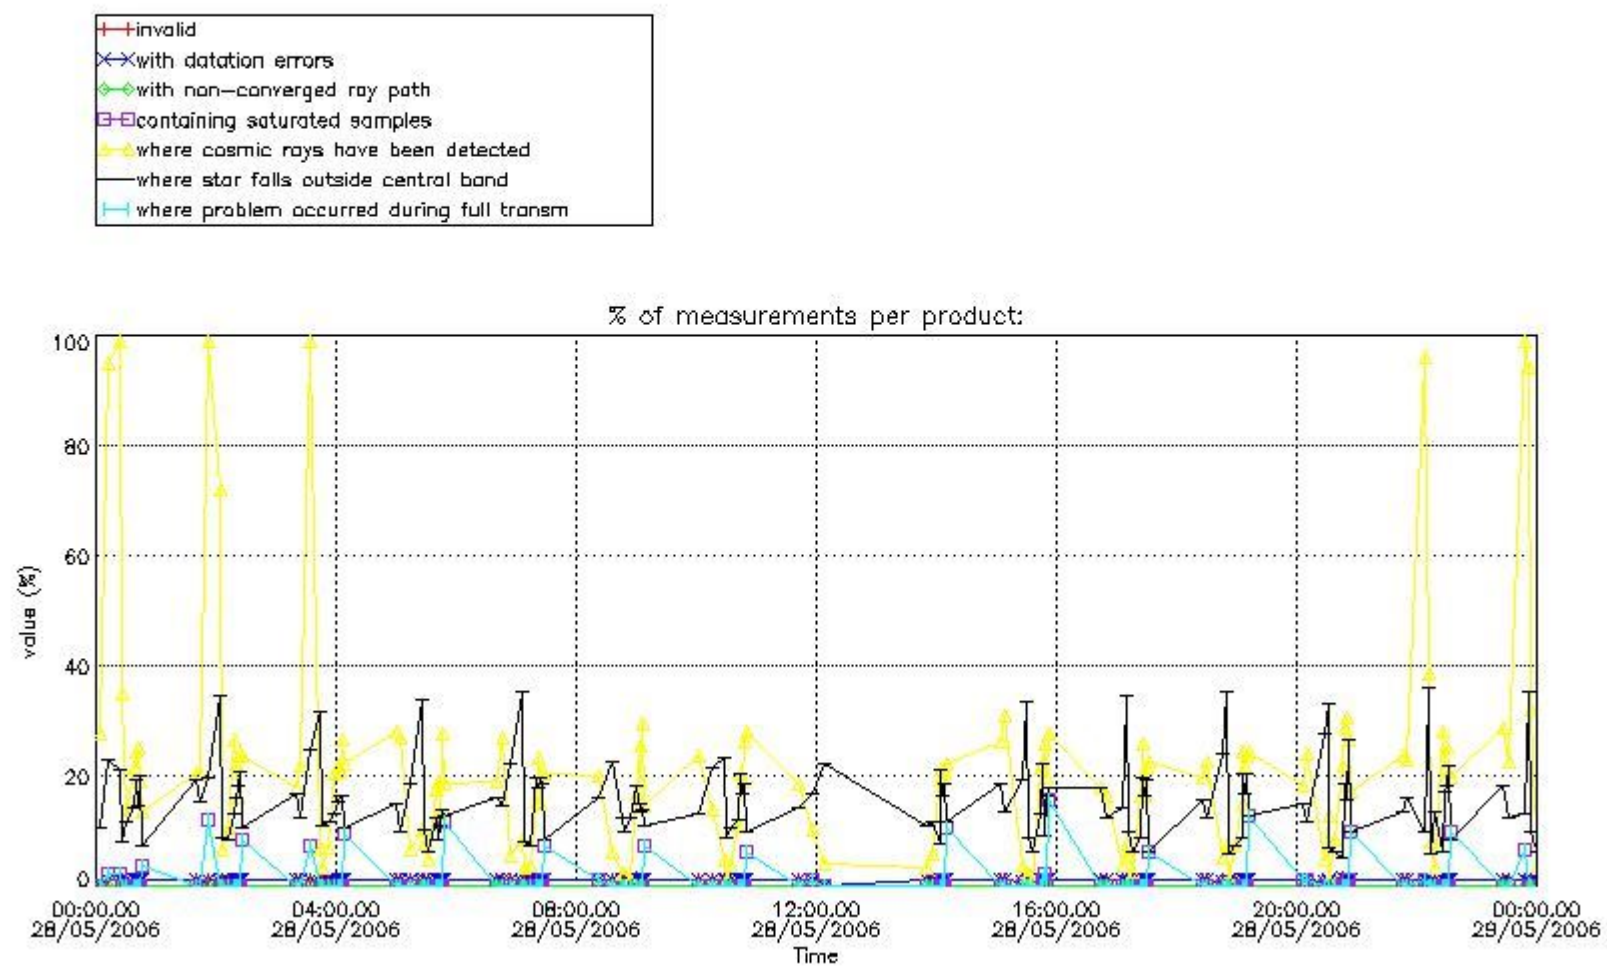

4.1.2 Plot level 1 quality information per product (time dependant): ENVI SAT DESCENDING passes