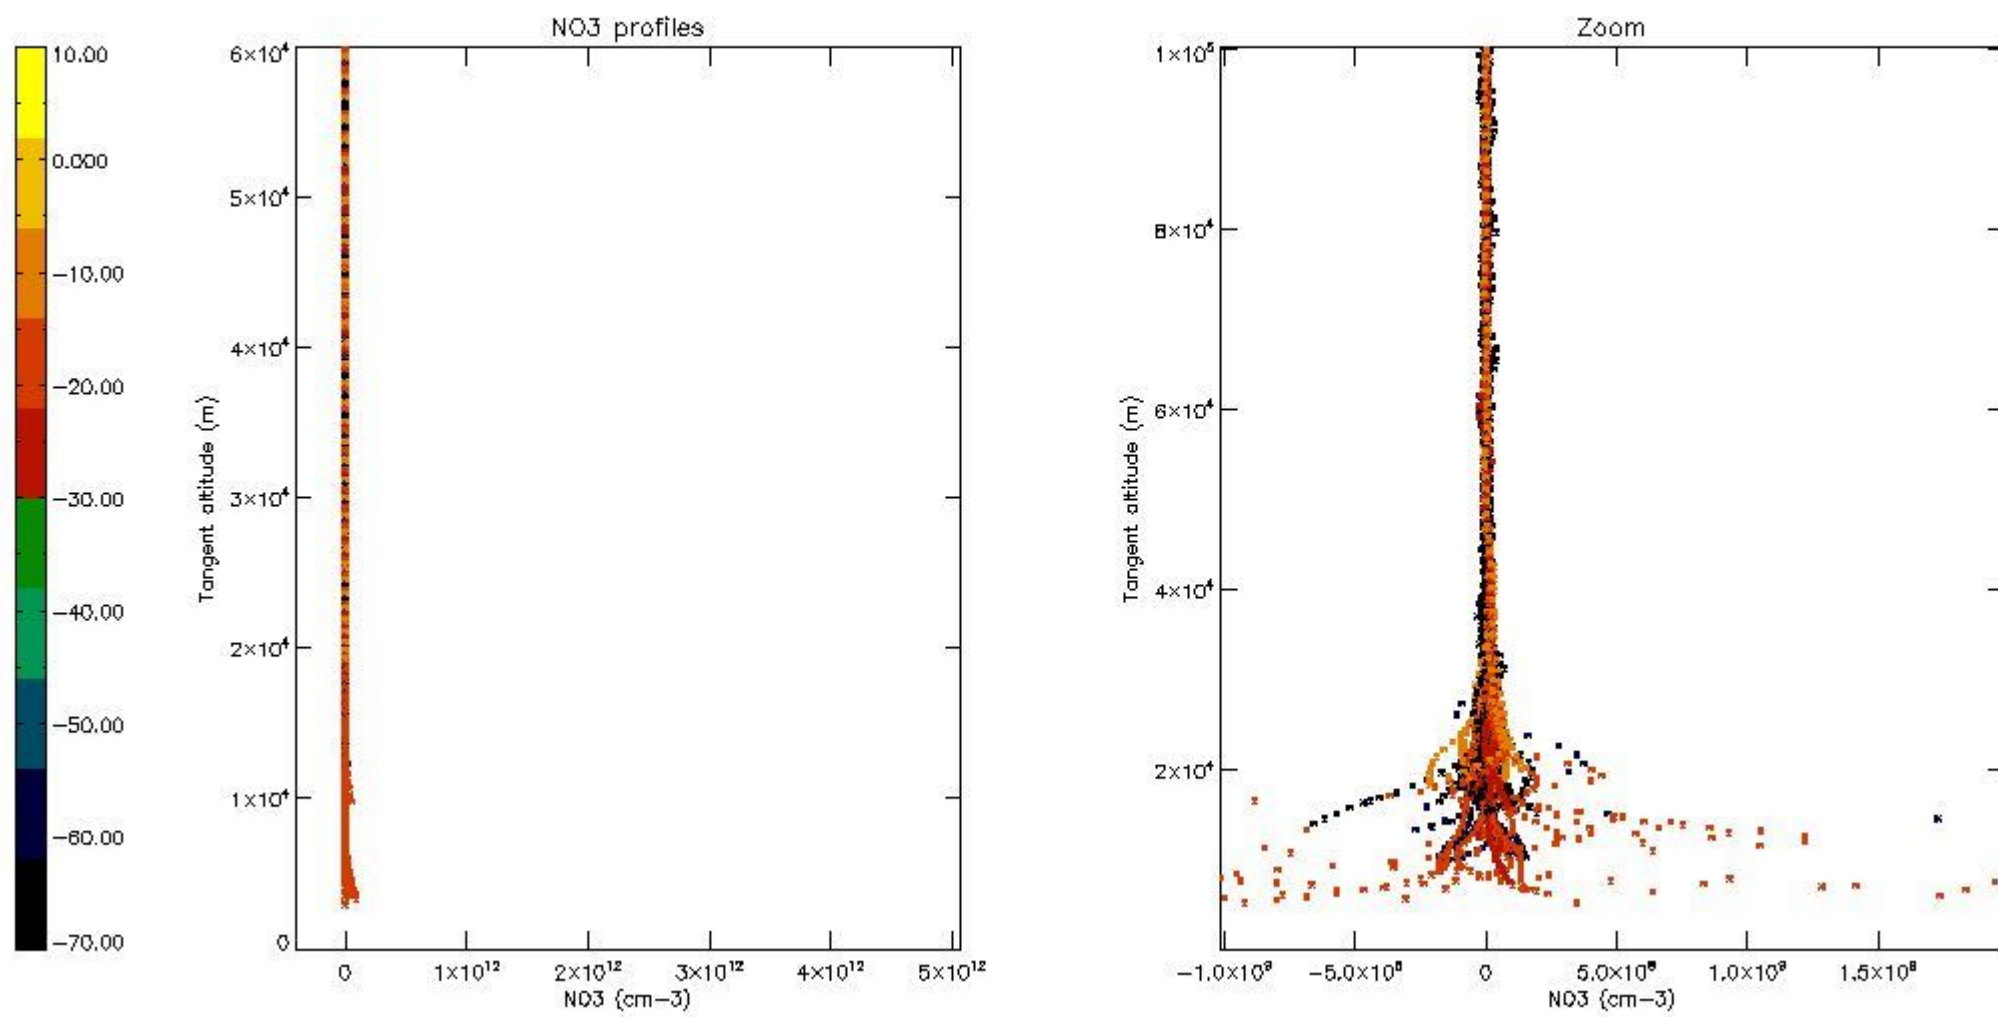

5.8 Plot H2O profiles for all STD (only for occultations of stars 1,2,3,4,13,14,16,26,63 dark without errors)

The colorbar represents the latitude.