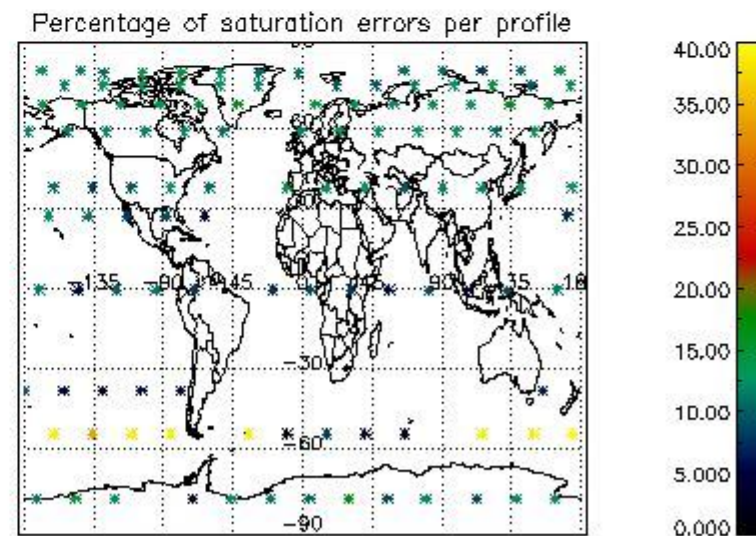

Percentage of flagged data per NO3 profile

4. Level 1 quality information per product

In this section it is plotted some information contained in the Quality Summary data set of the level 2 products that comes from the level 1b processing. Products without errors (error flag in the MPH set to "0") are used.

4.1 Plot quality information per product (time dependant) coming from level 1b processing

4.1.1 Plot level 1 quality information per product (time dependant): ENVISAT ASCENDING passes

4.1.2 Plot level 1 quality information per product (time dependant): ENVI SAT DESCENDING passes

4.2 Plot quality information per product coming from level 1b processing (world map)

4.2.1 Plot level 1 quality information per product (world map): ENVISAT ASCENDING passes

4.2.2 Plot level 1 quality information per product (world map): ENVISAT DESCENDING passes