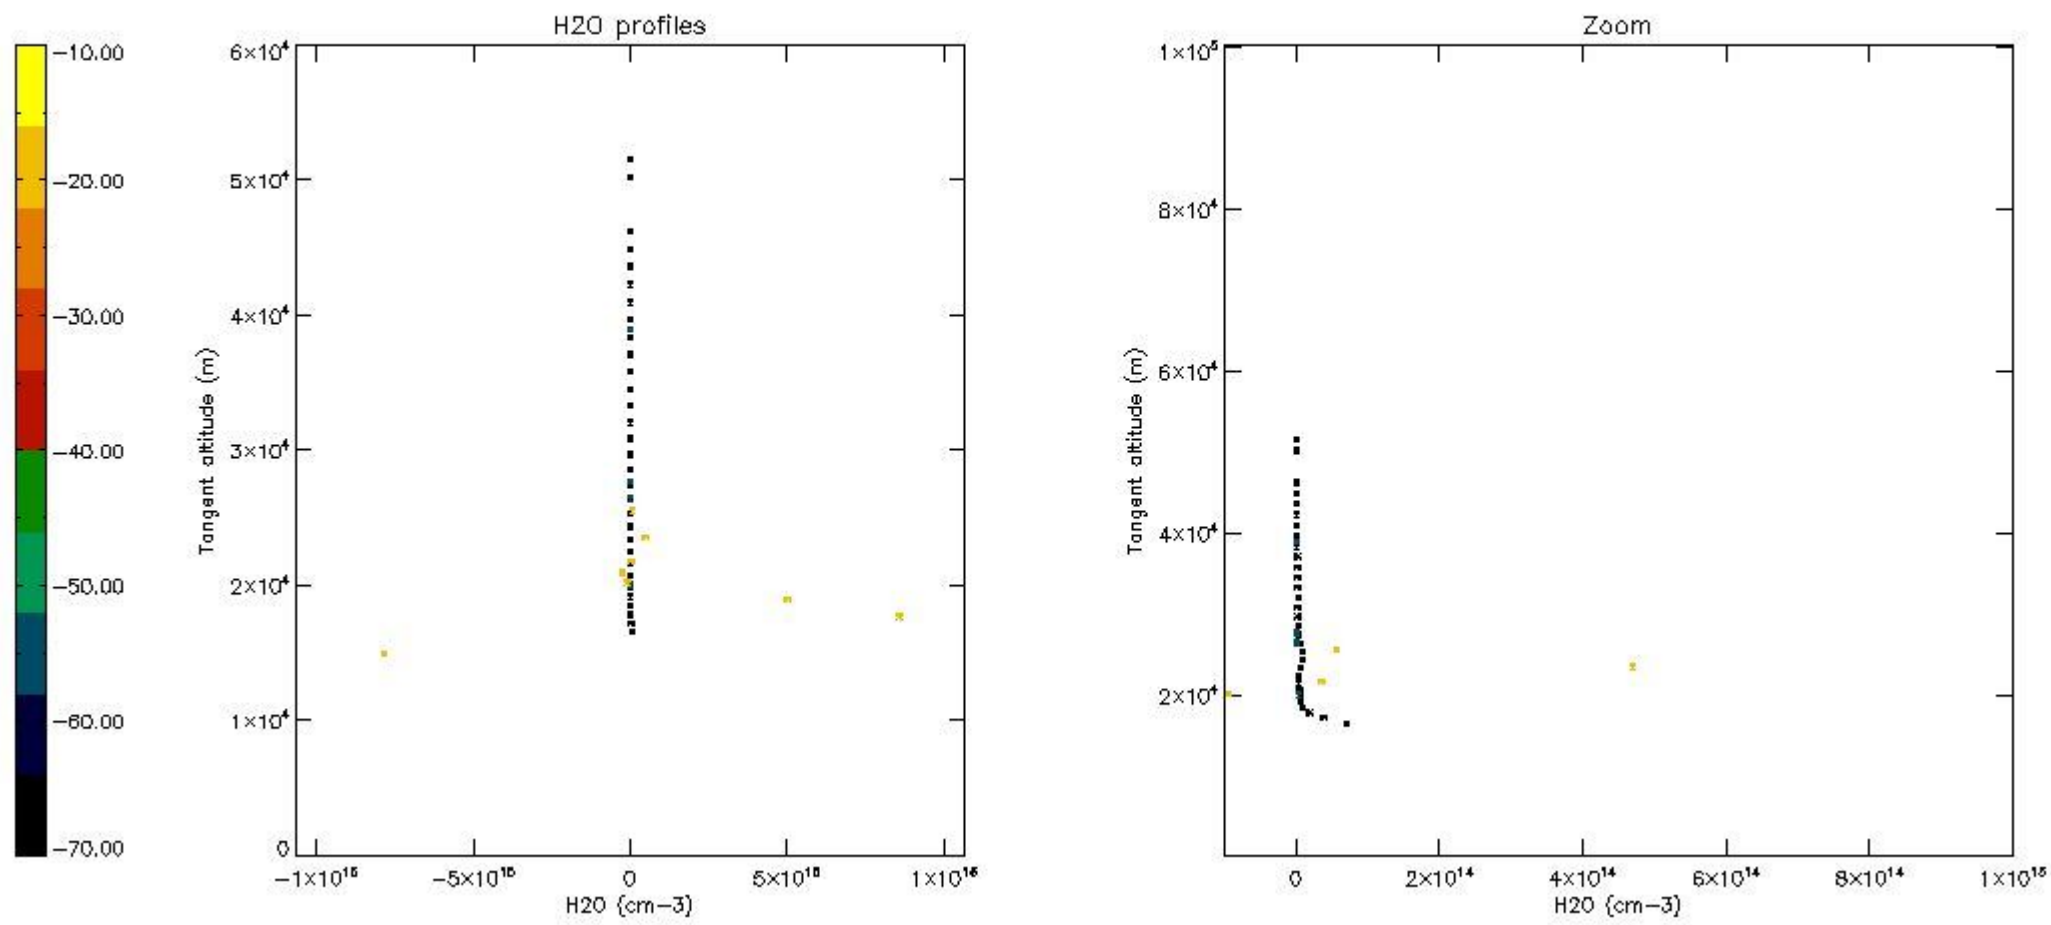

6. Auxiliary Data Files used for the production reported in section 2

The number reported in the third column indicates since which file (see list in section 2) the corresponding auxiliary file has been used. The fourth column is the date of those product files.

Type	Auxiliary Filename	Used since product	Used since product date
INST_PHYS_CHARACTERISTICS	GOM_INS_AXVIEC20091111_143220_20030716_120000_20500101_000000	1	28-MAY-2006 00:03:06
LEVEL-2_PROC_CONFIG	GOM_PR2_AXVIEC20091111_152718_20020301_000000_20500101_000000	1	28-MAY-2006 00:03:06
CROSS_SECTIONS_FILE	GOM_CRS_AXVIEC20091111_154832_20020301_000000_20500101_000000	1	28-MAY-2006 00:03:06