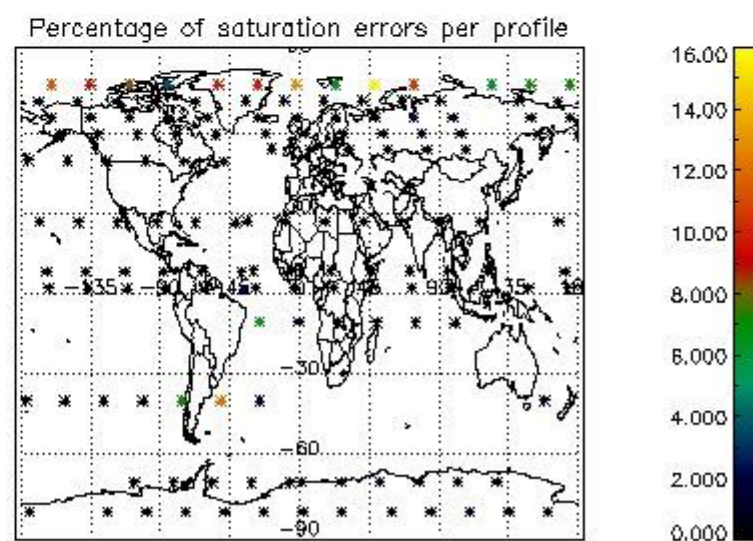

Percentage of flagged data per NO3 profile

4. Level 1 quality information per product

In this section it is plotted some information contained in the Quality Summary data set of the level 2 products that comes from the level 1b processing. Products without errors (error flag in the MPH set to "0") are used.

4.1 Plot quality information per product (time dependant) coming from level 1b processing

4.1.1 Plot level 1 quality information per product (time dependant): ENVISAT ASCENDING passes

4.1.2 Plot level 1 quality information per product (time dependant): ENVI SAT DESCENDING passes

4.2 Plot quality information per product coming from level 1b processing (world map)

4.2.1 Plot level 1 quality information per product (world map): ENVISAT ASCENDING passes

4.2.2 Plot level 1 quality information per product (world map): ENVISAT DESCENDING passes