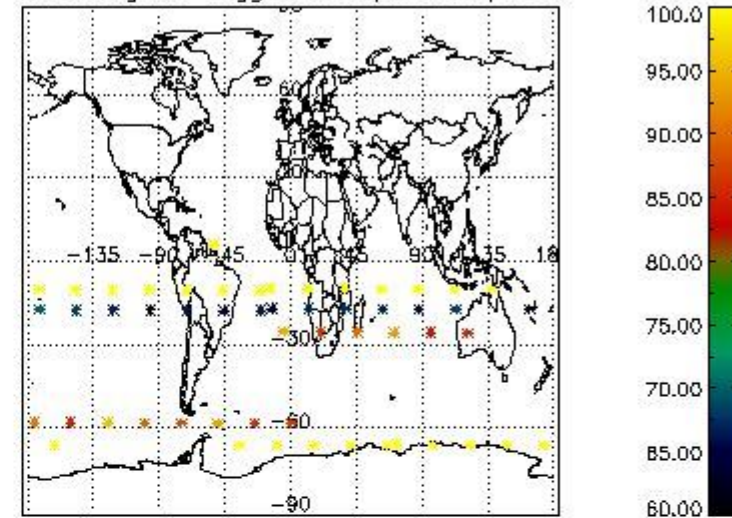

3.1 Plot quality information per product (time dependant)

3.2 Plot quality information per product (world map)

Percentage of flagged data per O3 profile

Percentage of flagged data per H2O profile

Percentage of flagged data per NO2 profile