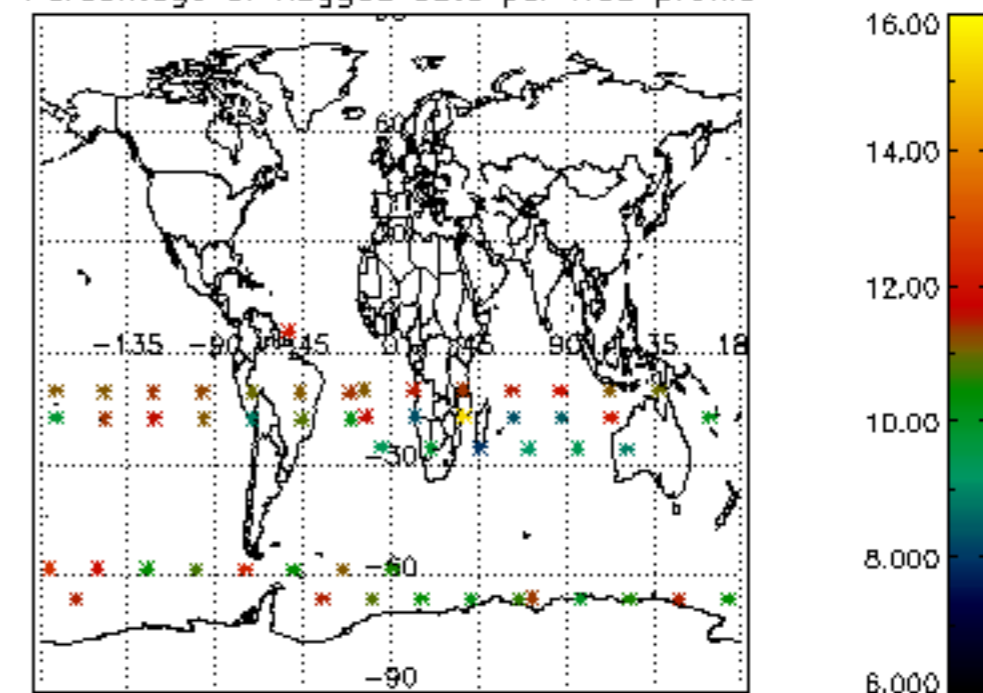

Percentage of flagged data per NO3 profile