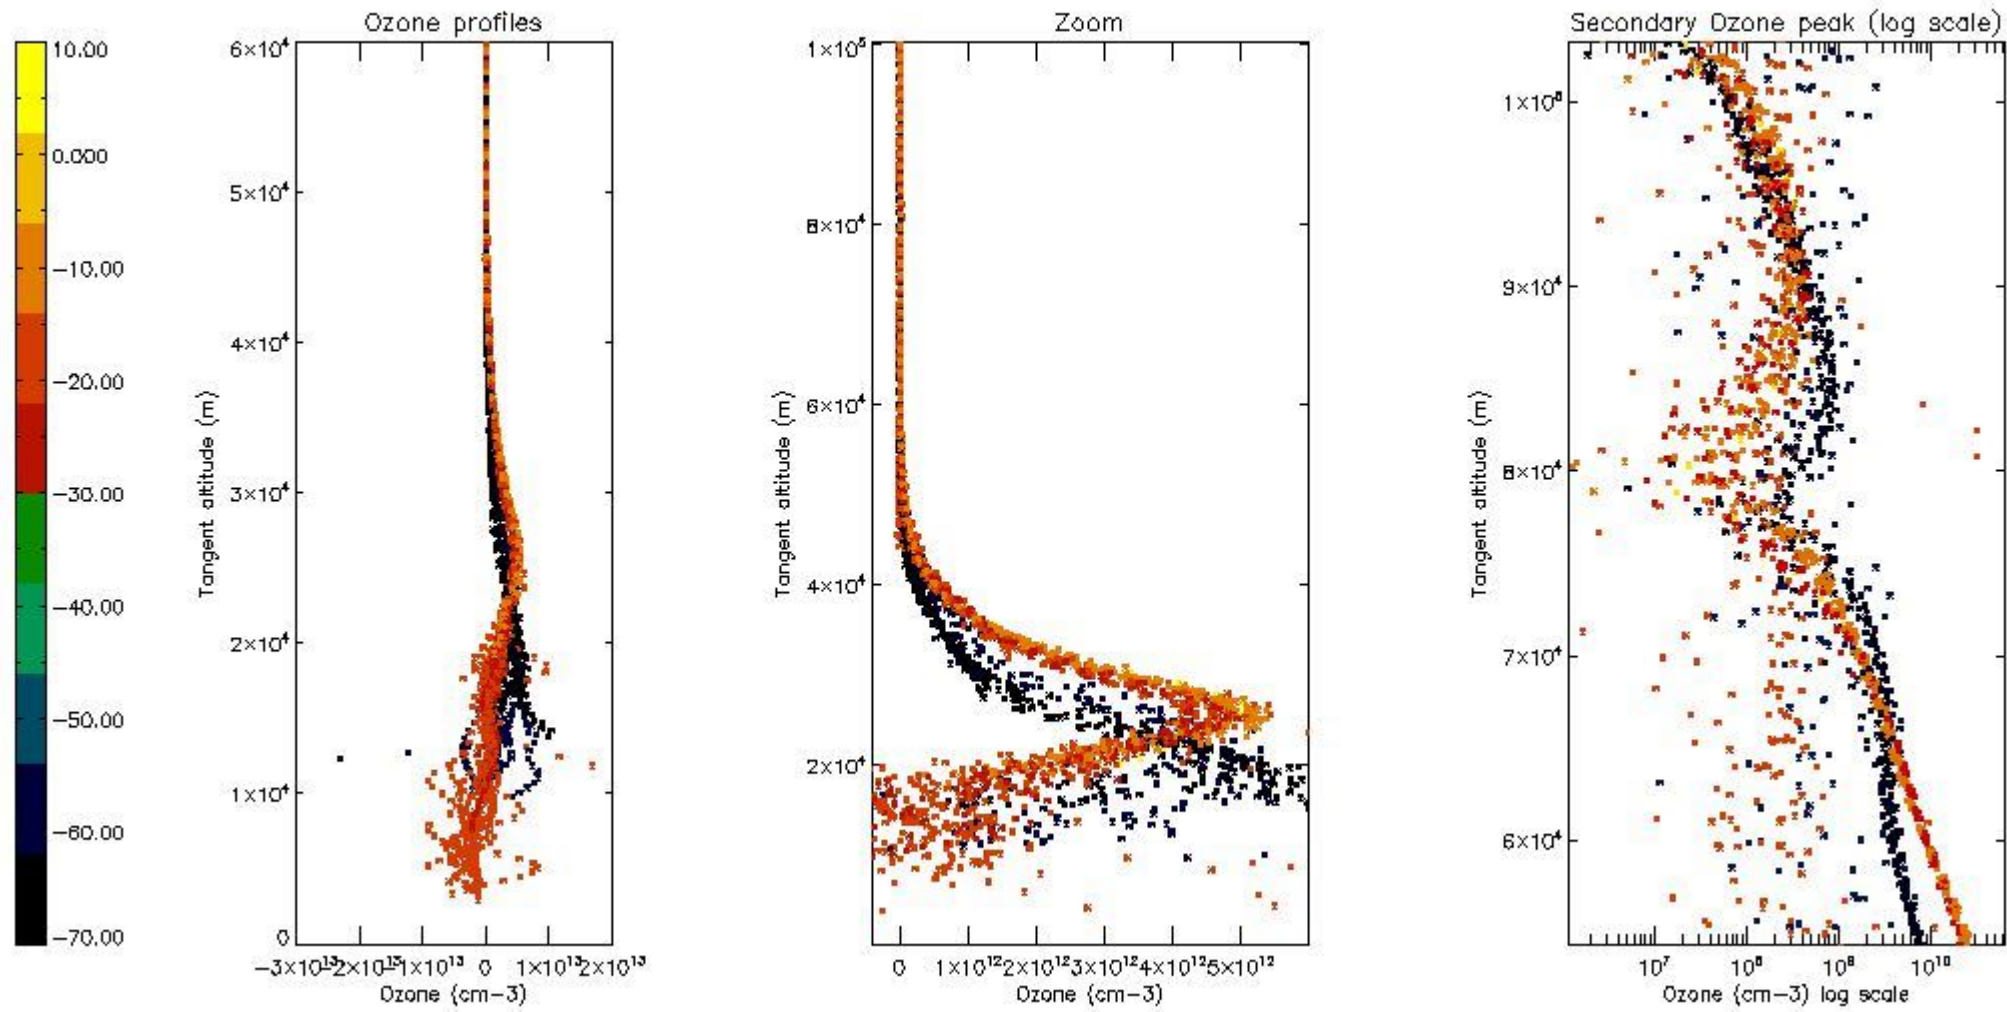

STD < 10	10
STD < 5	7

5.2 Plot ozone profiles for all STD (dark without errors)

The colorbar represents the latitude.

5.3 Plot ozone profiles where STD < 20% (dark without errors)

The colorbar represents the latitude.