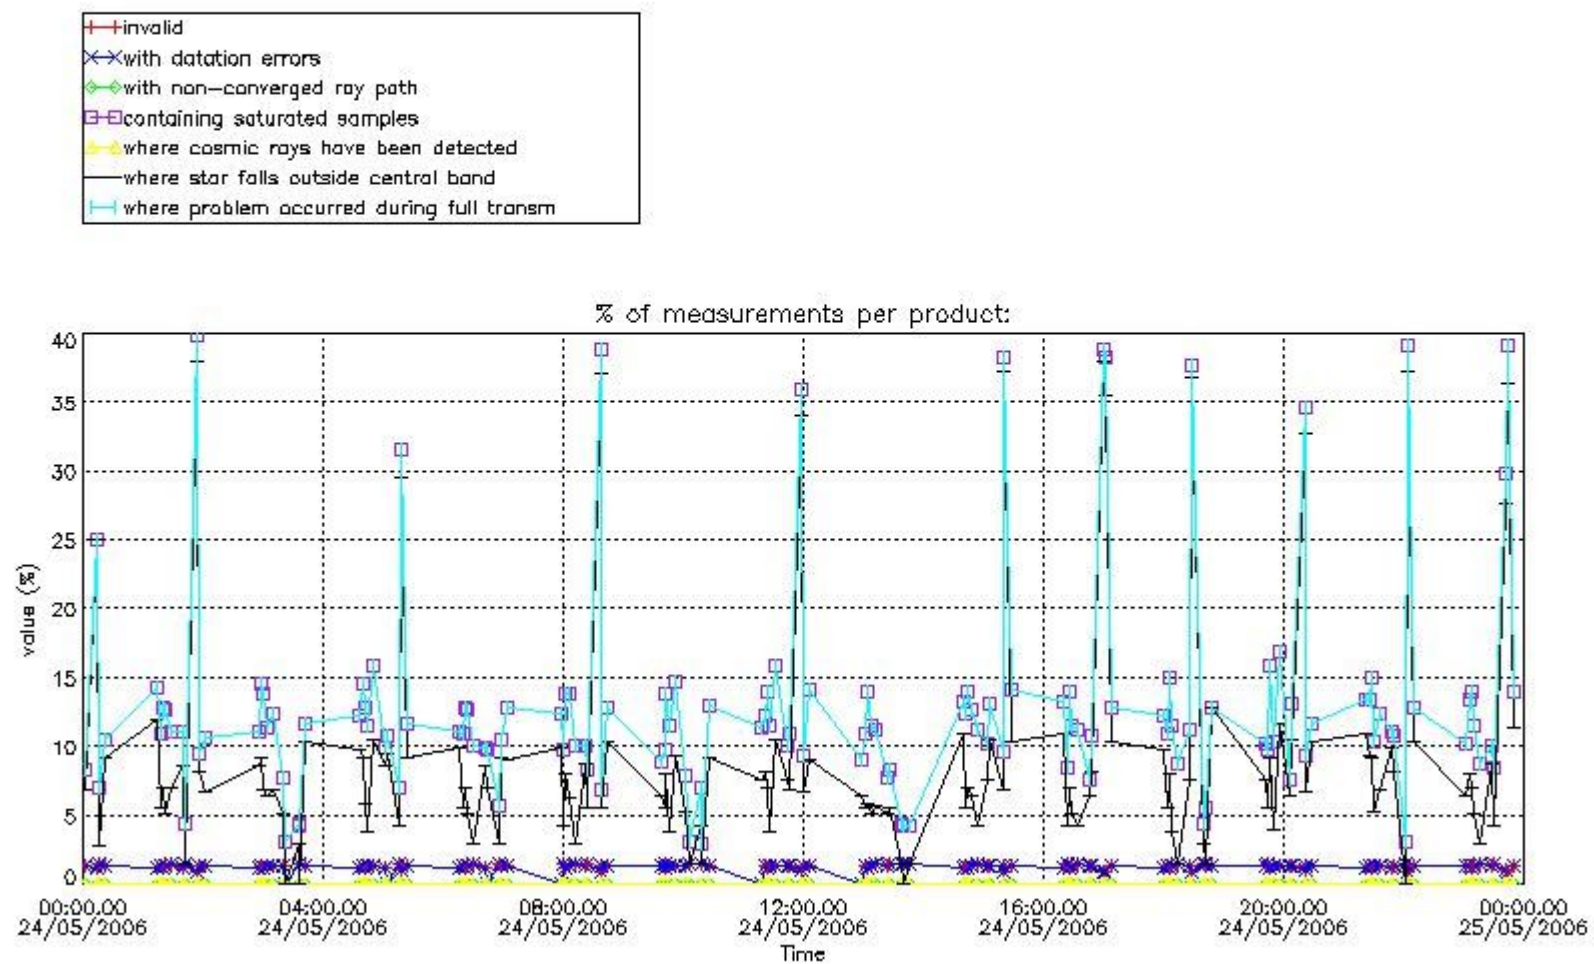

4.2 Plot quality information per product coming from level 1b processing (world map)

4.2.1 Plot level 1 quality information per product (world map): ENVISAT ASCENDING passes