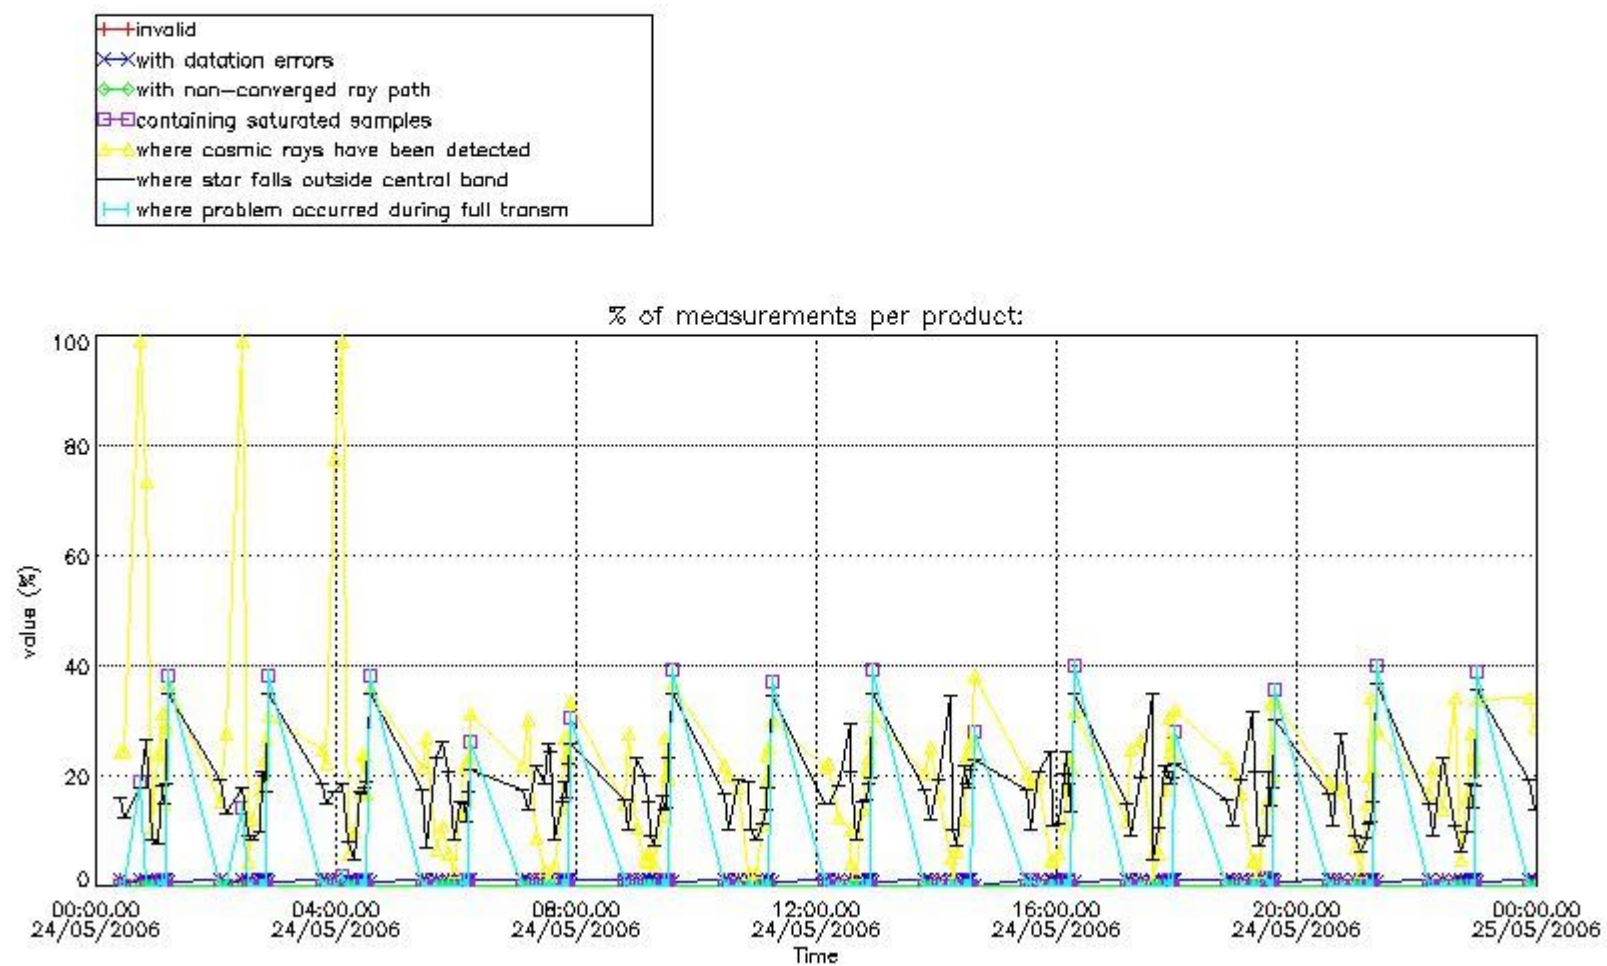

4.1.2 Plot level 1 quality information per product (time dependant): ENVI SAT DESCENDING passes