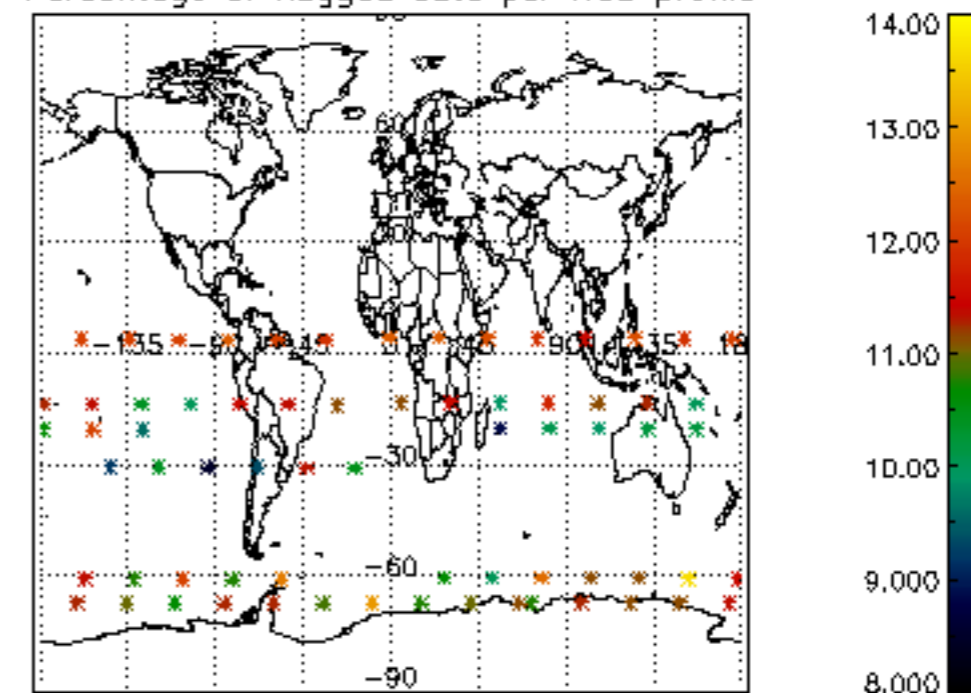

Percentage of flagged data per NO3 profile