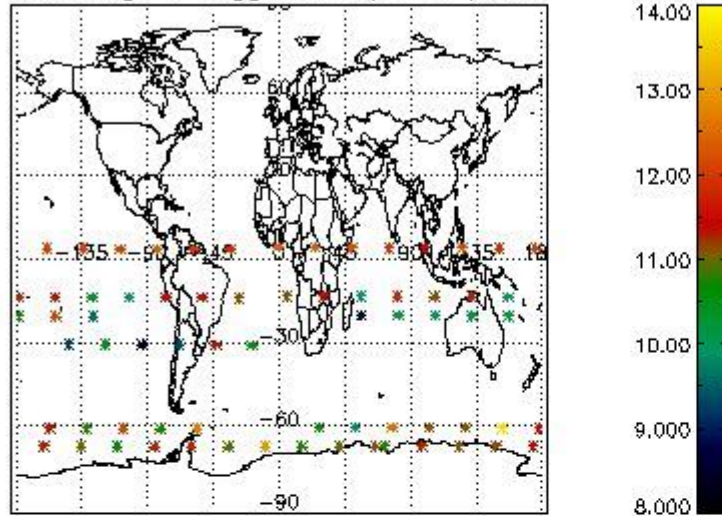

Percentage of flagged data per O3 profile