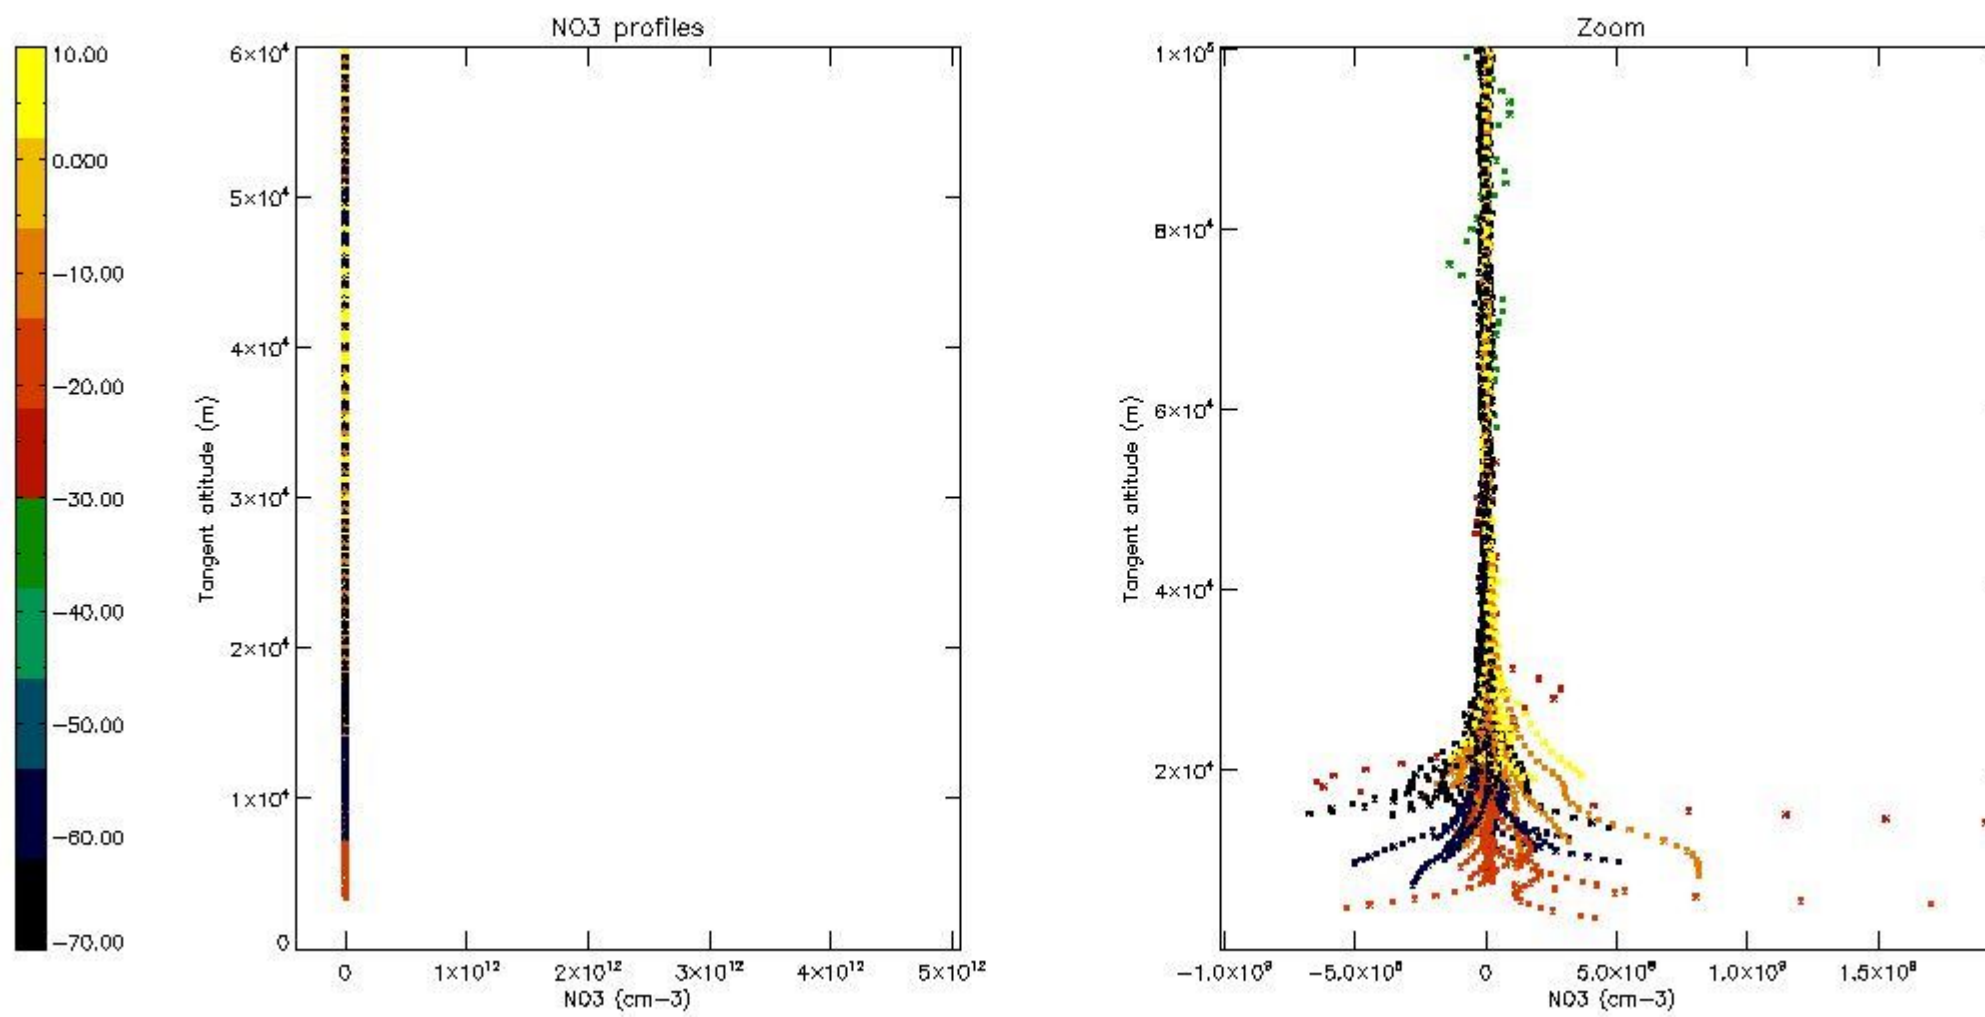

6. Auxiliary Data Files used for the production reported in section 2

The number reported in the third column indicates since which file (see list in section 2) the corresponding auxiliary file has been used. The fourth column is the date of those product files.

Type	Auxiliary Filename	Used since product	Used since product date
INST_PHYS_CHARACTERISTICS	GOM_INS_AXVIEC20091111_143220_20030716_120000_20500101_000000	1	24-MAY-2006 00:01:26
LEVEL-2_PROC_CONFIG	GOM_PR2_AXVIEC20091111_152718_20020301_000000_20500101_000000	1	24-MAY-2006 00:01:26
CROSS_SECTIONS_FILE	GOM_CRS_AXVIEC20091111_154832_20020301_000000_20500101_000000	1	24-MAY-2006 00:01:26