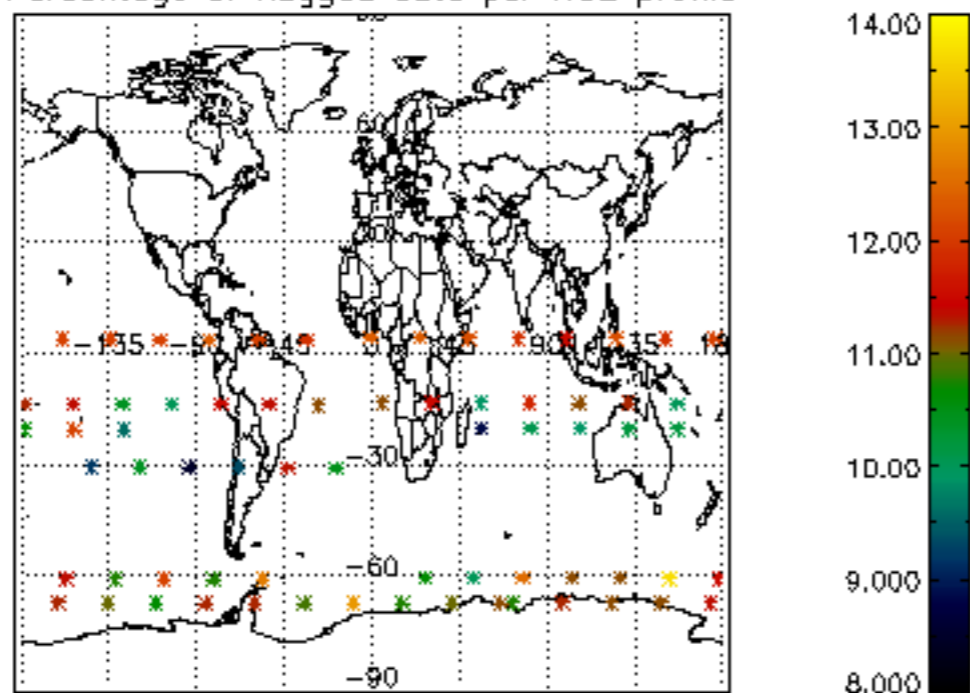

Percentage of flagged data per NO2 profile