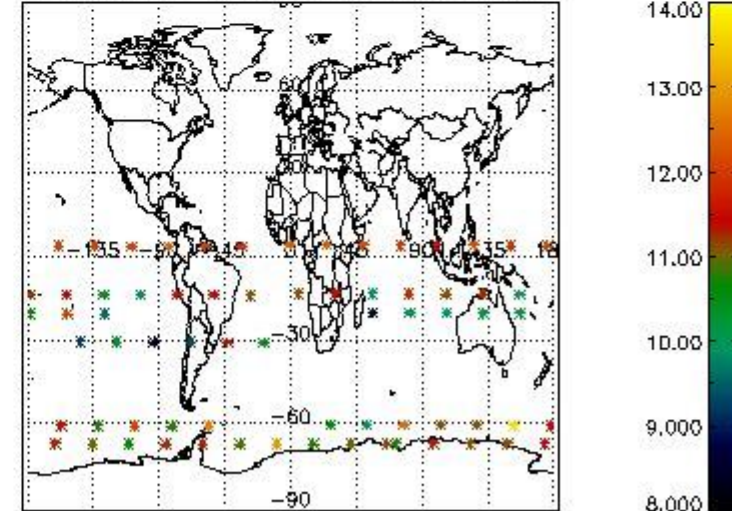

Percentage of flagged data per NO3 profile

4. Level 1 quality information per product

In this section it is plotted some information contained in the Quality Summary data set of the level 2 products that comes from the level 1b processing. Products without errors (error flag in the MPH set to "0") are used.

4.1 Plot quality information per product (time dependant) coming from level 1b processing

4.1.1 Plot level 1 quality information per product (time dependant): ENVISAT ASCENDING passes