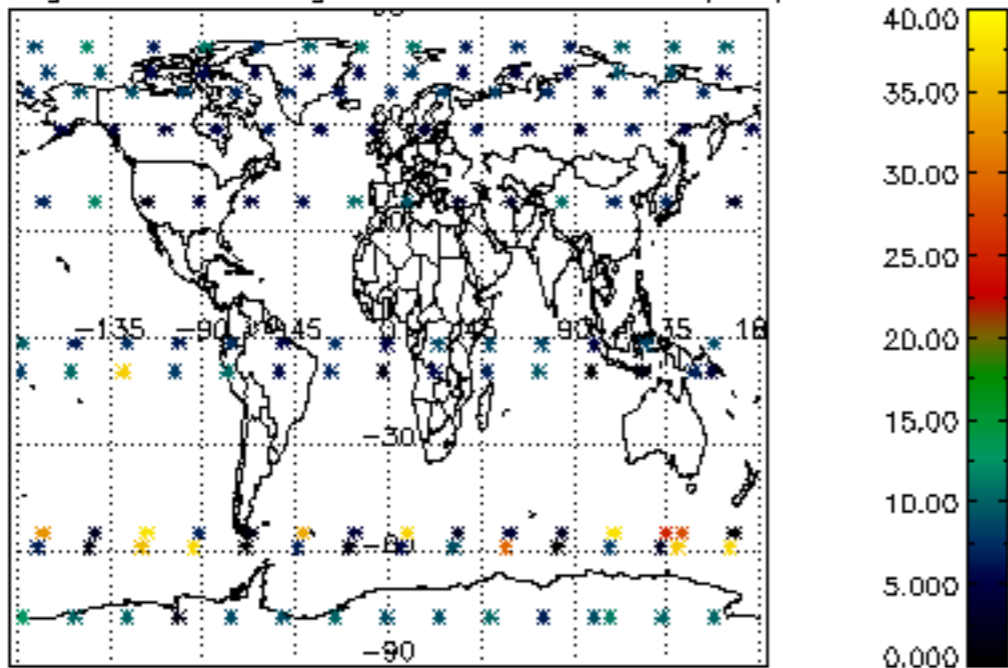

Percentage of star falling outside central band per profile