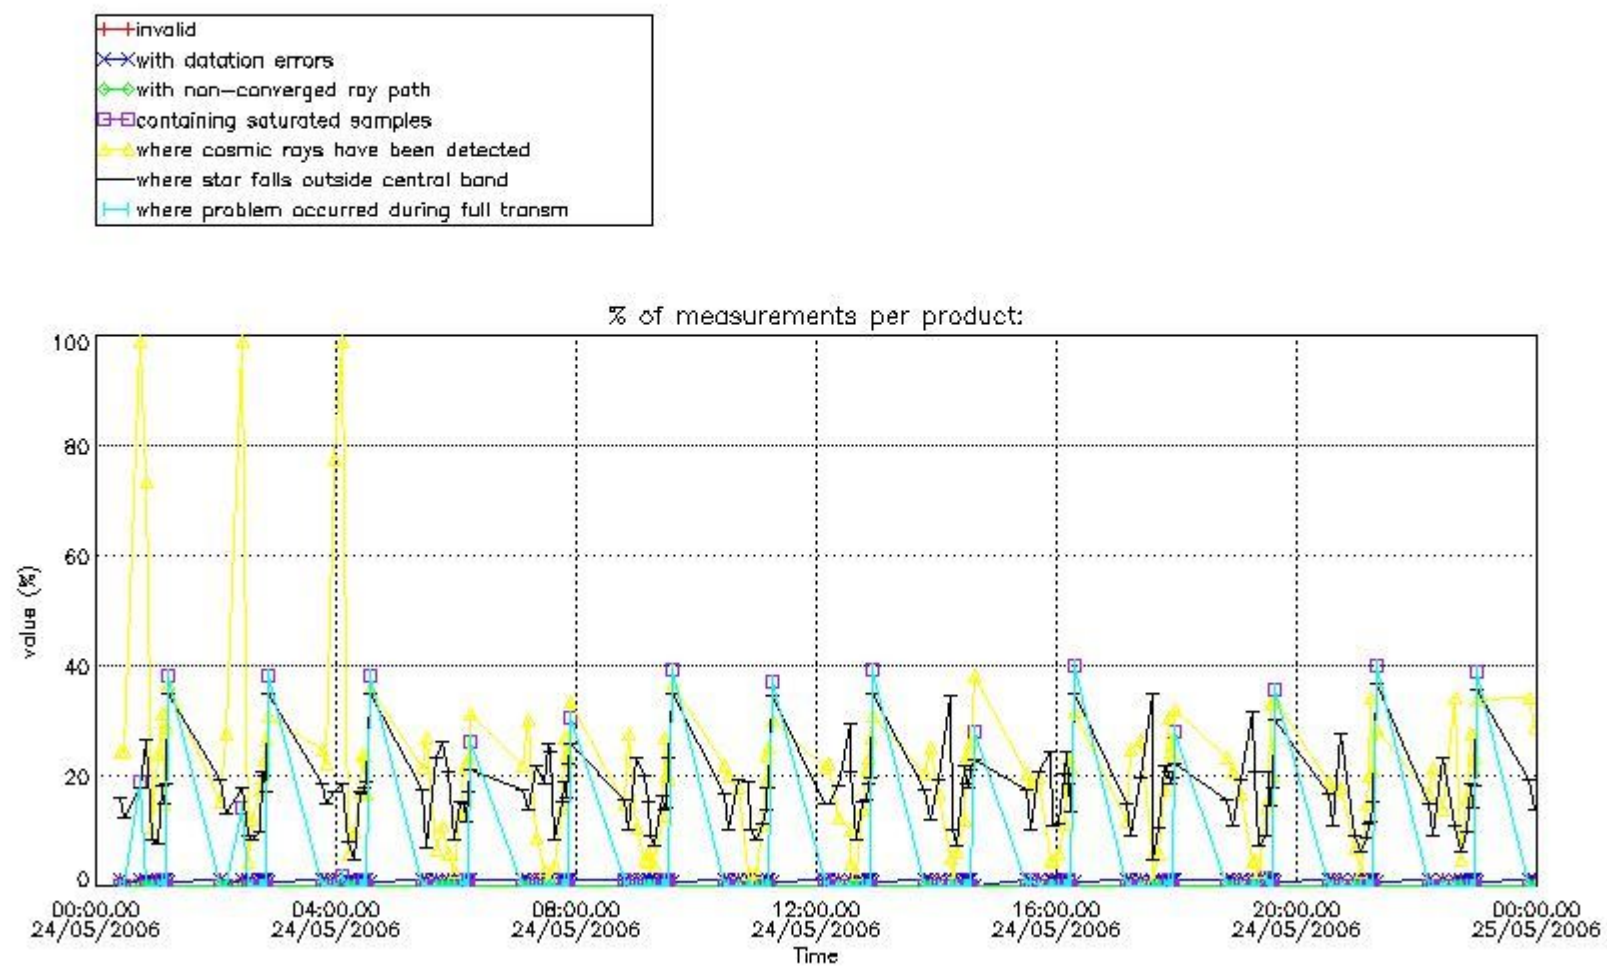

3.1 Plot quality information per product (time dependant)

3.2 Plot quality information per product (world map)

Percentage of flagged data per O3 profile

Percentage of flagged data per H2O profile

Percentage of flagged data per NO2 profile

Percentage of flagged data per NO3 profile

4. Level 1 quality information per product

In this section it is plotted some information contained in the Quality Summary data set of the level 2 products that comes from the level 1b processing. Products without errors (error flag in the MPH set to "0") are used.

4.1 Plot quality information per product (time dependant) coming from level 1b processing

4.1.1 Plot level 1 quality information per product (time dependant): ENVISAT ASCENDING passes

4.1.2 Plot level 1 quality information per product (time dependant): ENVI SAT DESCENDING passes