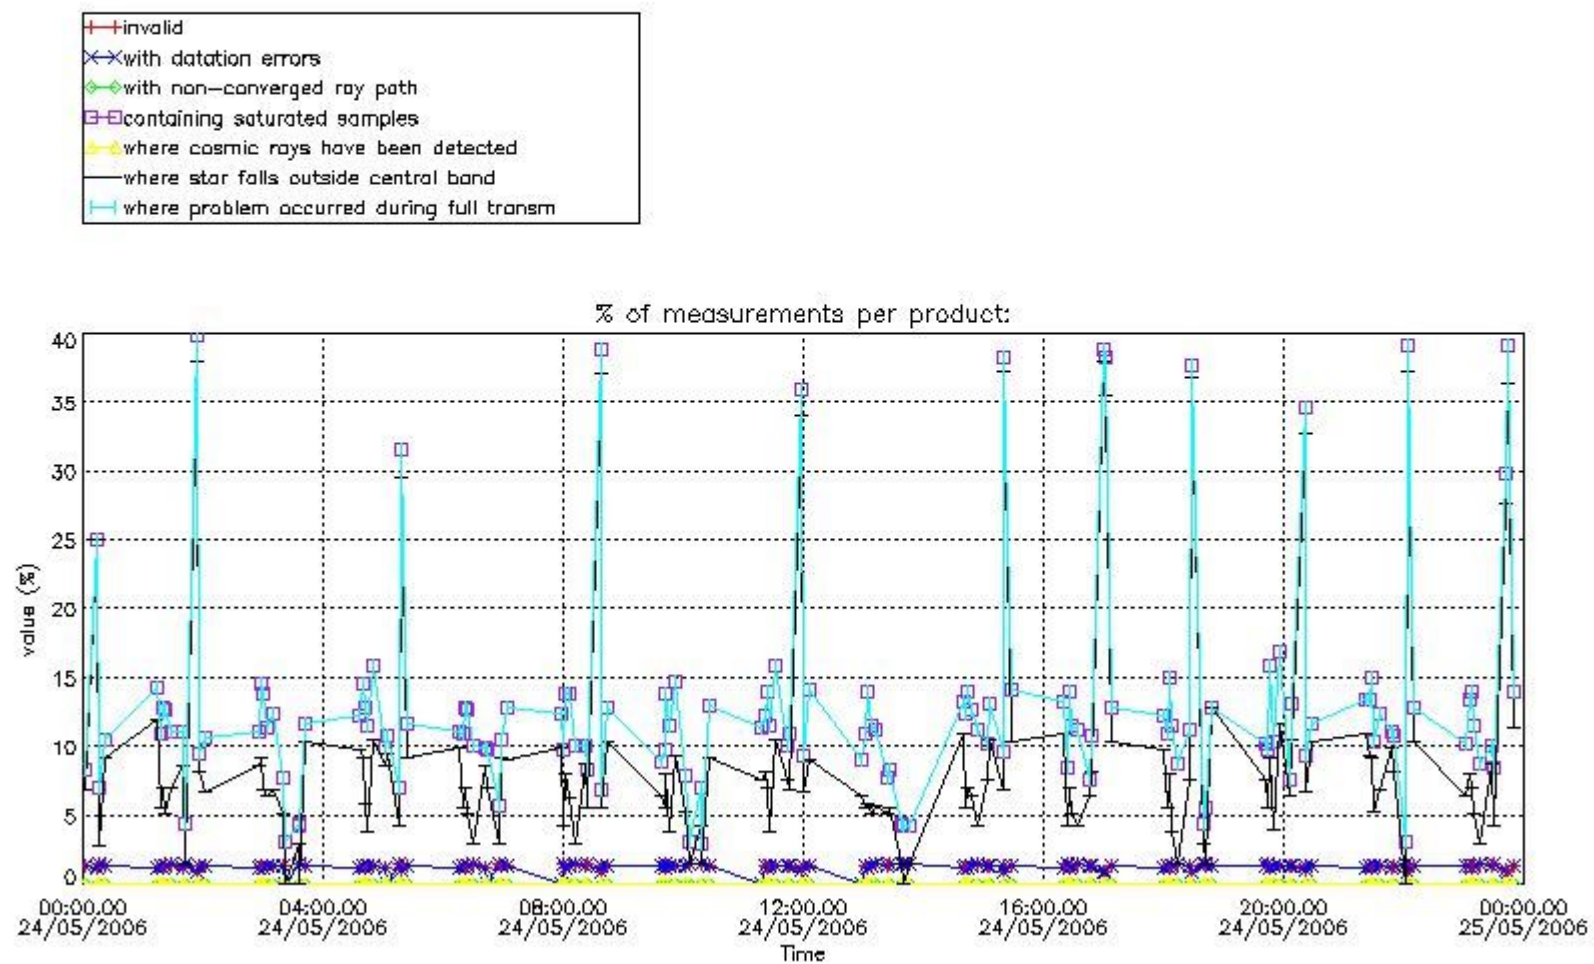

3.1 Plot quality information per product (time dependant)

3.2 Plot quality information per product (world map)

Percentage of flagged data per O3 profile

Percentage of flagged data per H2O profile

Percentage of flagged data per NO2 profile

Percentage of flagged data per NO3 profile

4. Level 1 quality information per product

In this section it is plotted some information contained in the Quality Summary data set of the level 2 products that comes from the level 1b processing. Products without errors (error flag in the MPH set to "0") are used.

4.1 Plot quality information per product (time dependant) coming from level 1b processing

4.1.1 Plot level 1 quality information per product (time dependant): ENVISAT ASCENDING passes

4.1.2 Plot level 1 quality information per product (time dependant): ENVI SAT DESCENDING passes