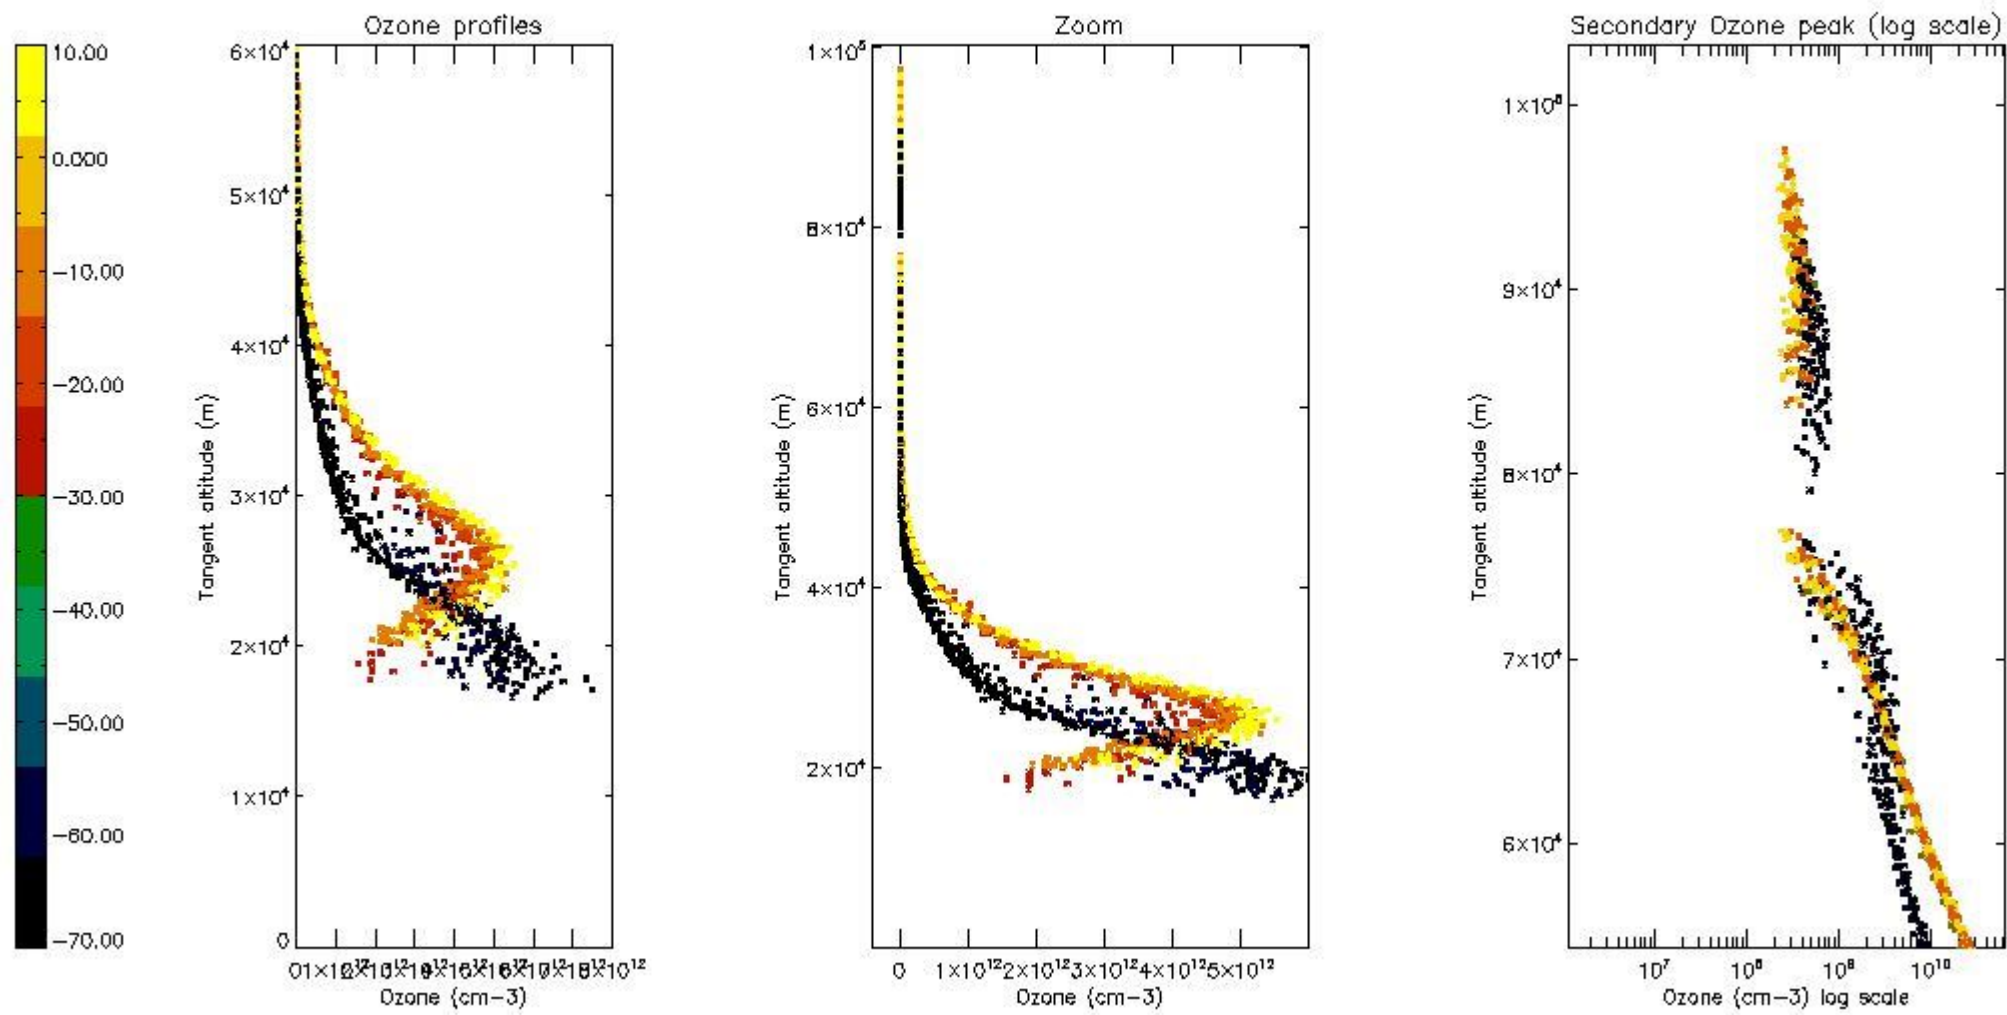

5.5 Plot ozone profiles where STD < 5% (dark without errors)

The colorbar represents the latitude.