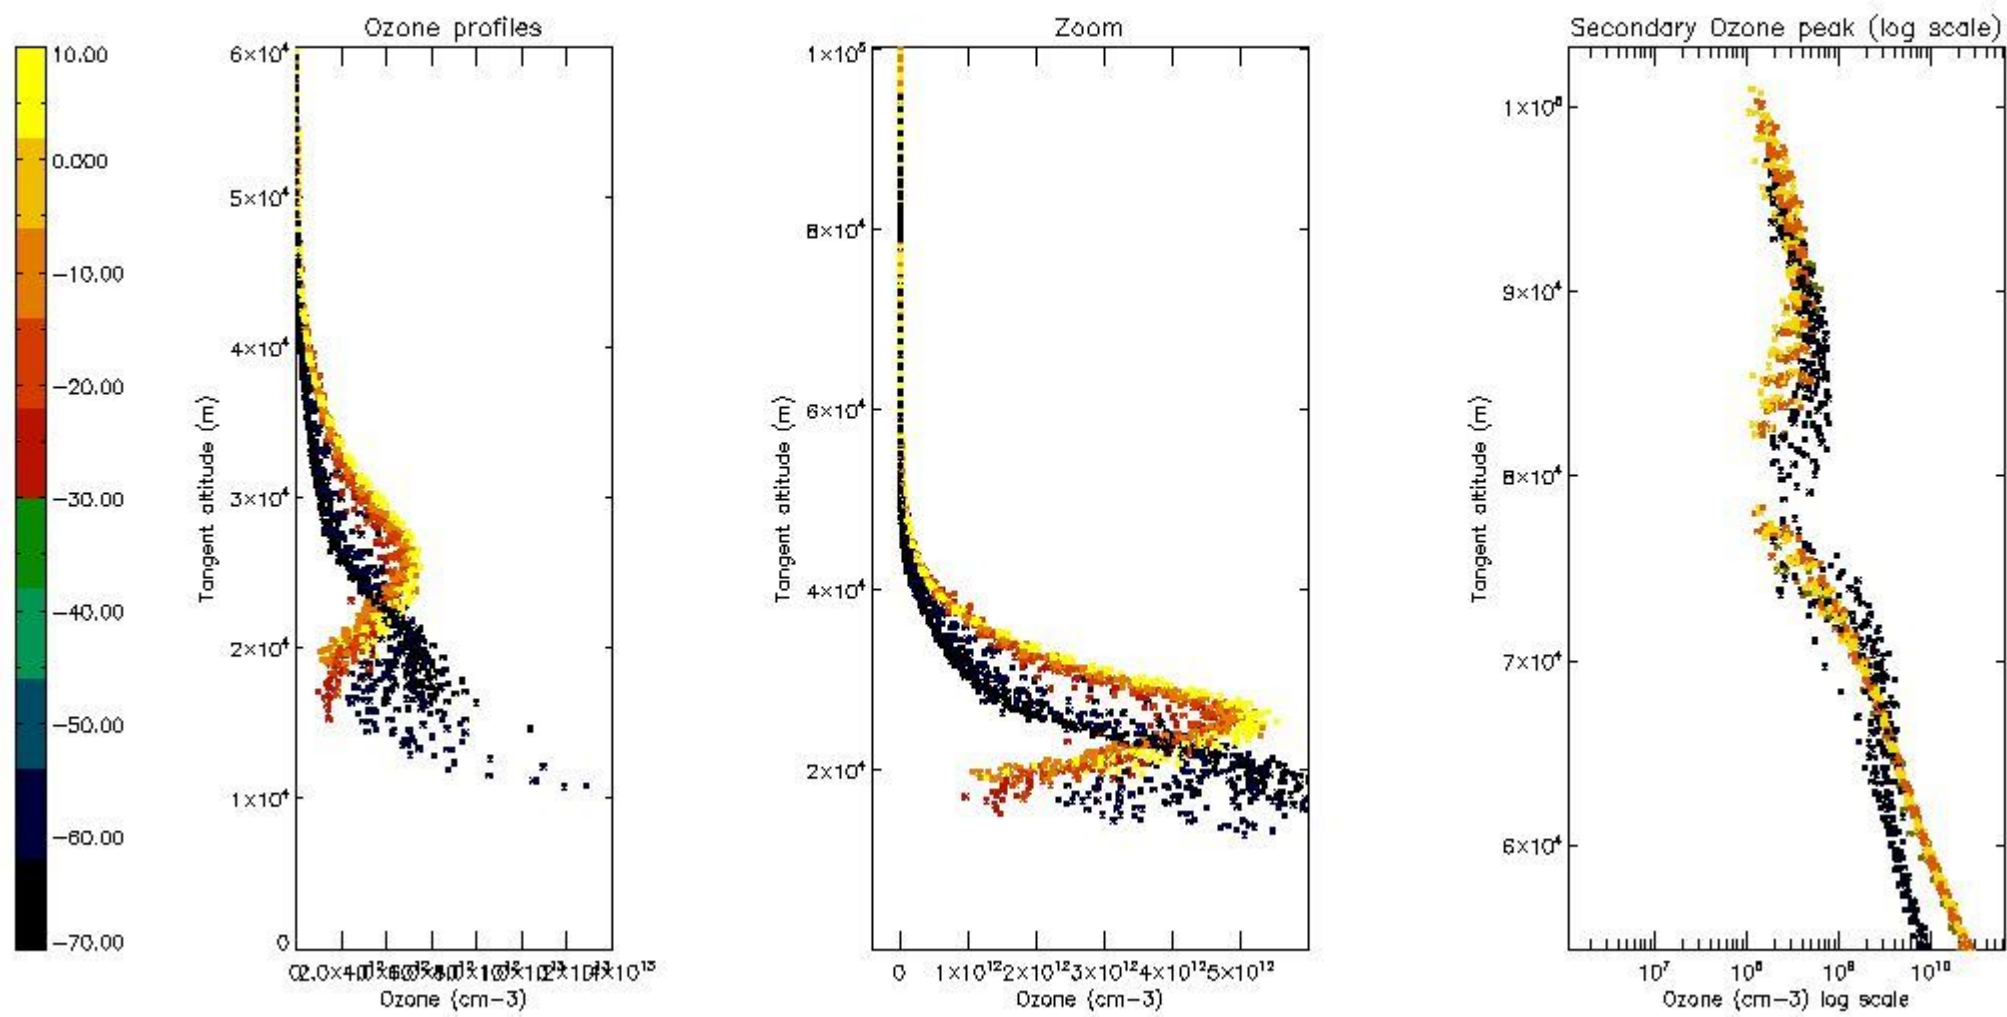

STD < 10	12
STD < 5	8

5.2 Plot ozone profiles for all STD (dark without errors)

The colorbar represents the latitude.

5.3 Plot ozone profiles where STD < 20% (dark without errors)

The colorbar represents the latitude.

5.4 Plot ozone profiles where $STD < 10\%$ (dark without errors)

The colorbar represents the latitude.

5.5 Plot ozone profiles where STD < 5% (dark without errors)

The colorbar represents the latitude.

5.6 Plot NO₂ profiles for all STD (dark without errors)