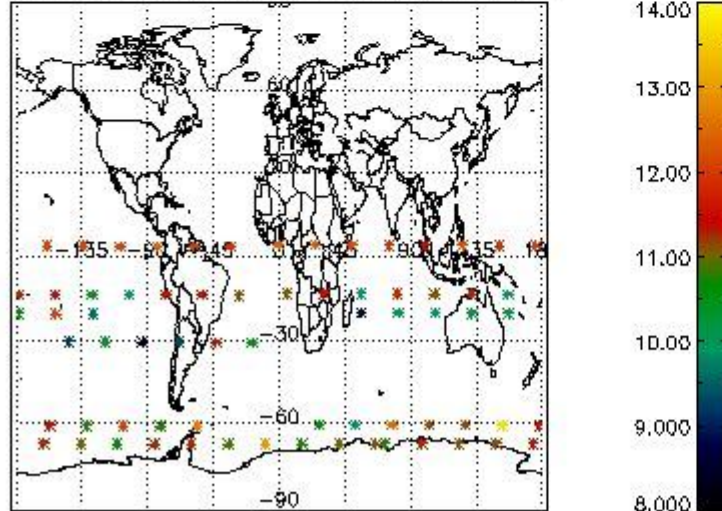

3.1 Plot quality information per product (time dependant)

3.2 Plot quality information per product (world map)

Percentage of flagged data per O3 profile

Percentage of flagged data per H2O profile

Percentage of flagged data per NO2 profile