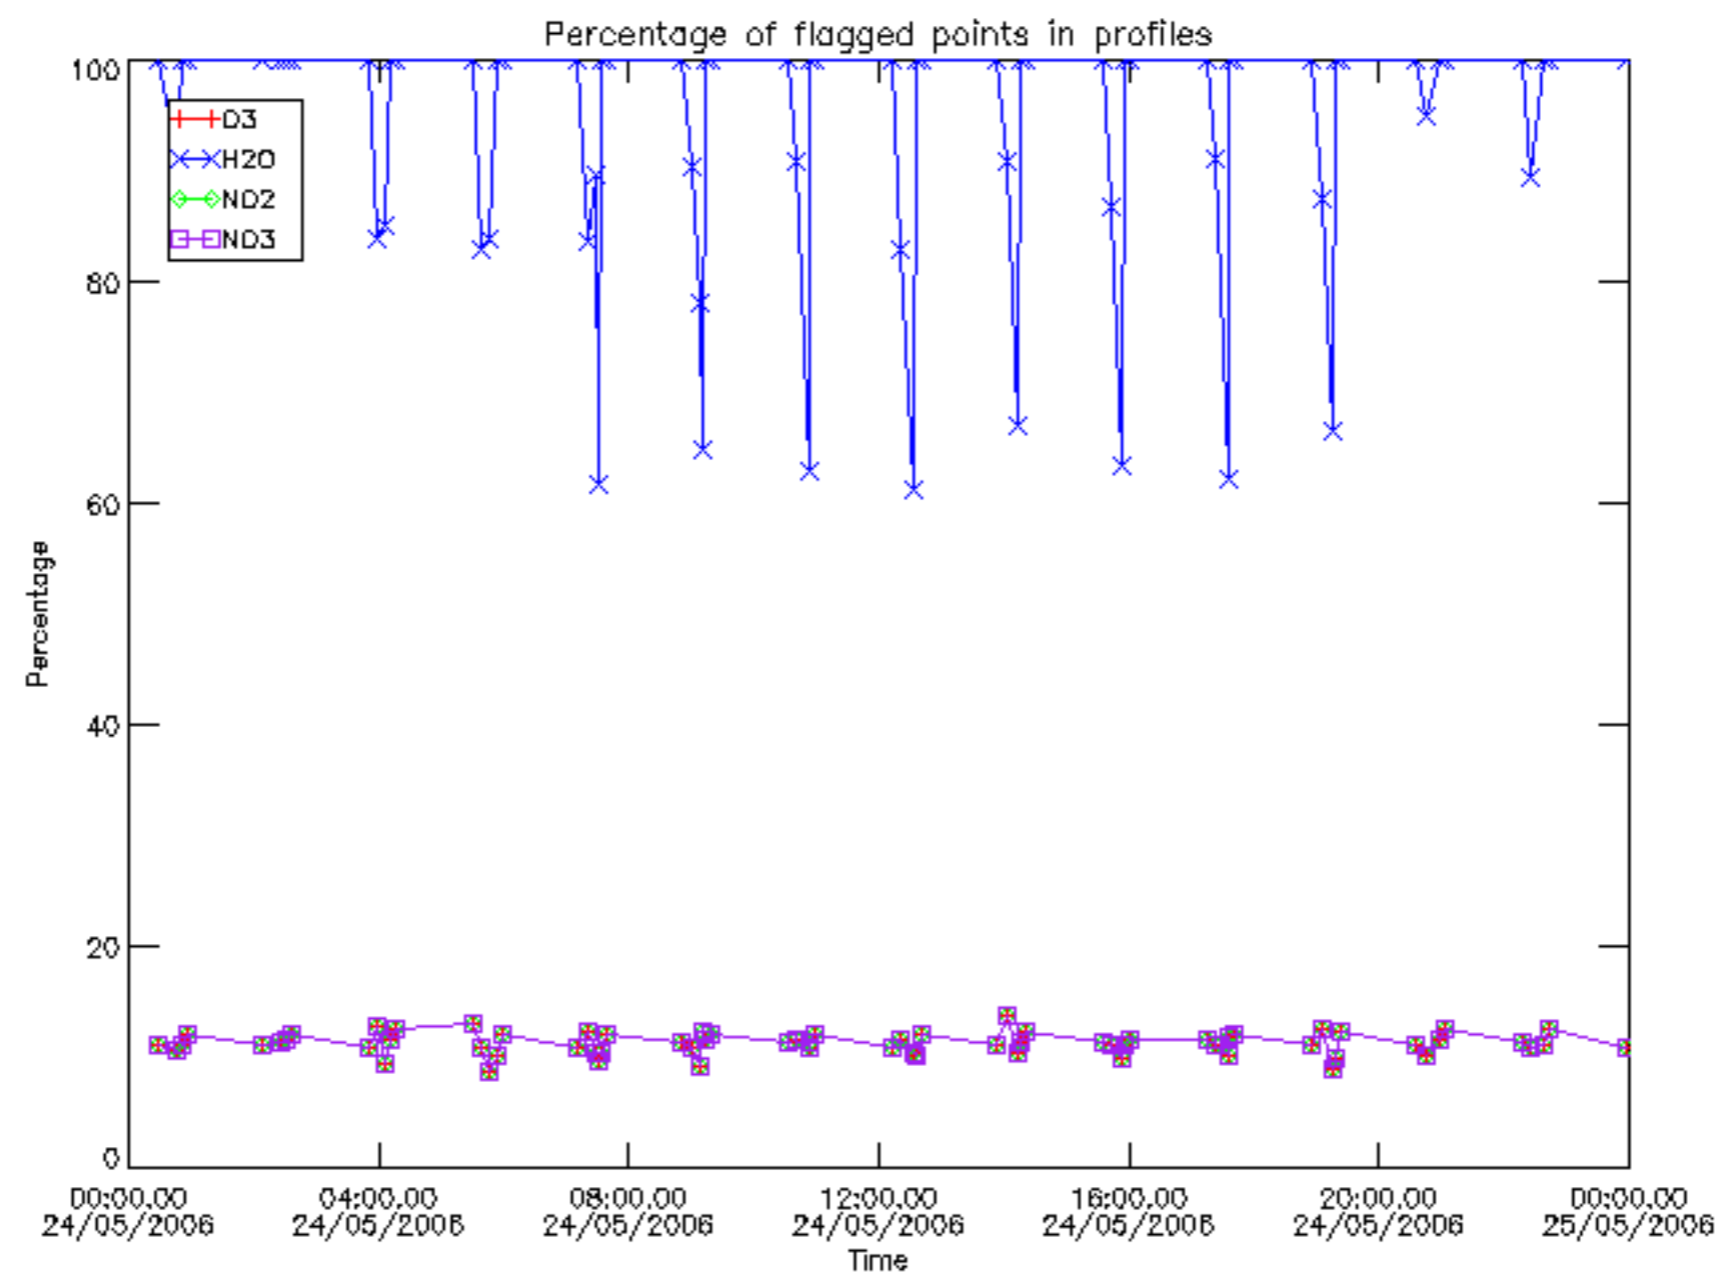

Percentage of flagged data per D3 profile

Percentage of flagged data per H2O profile