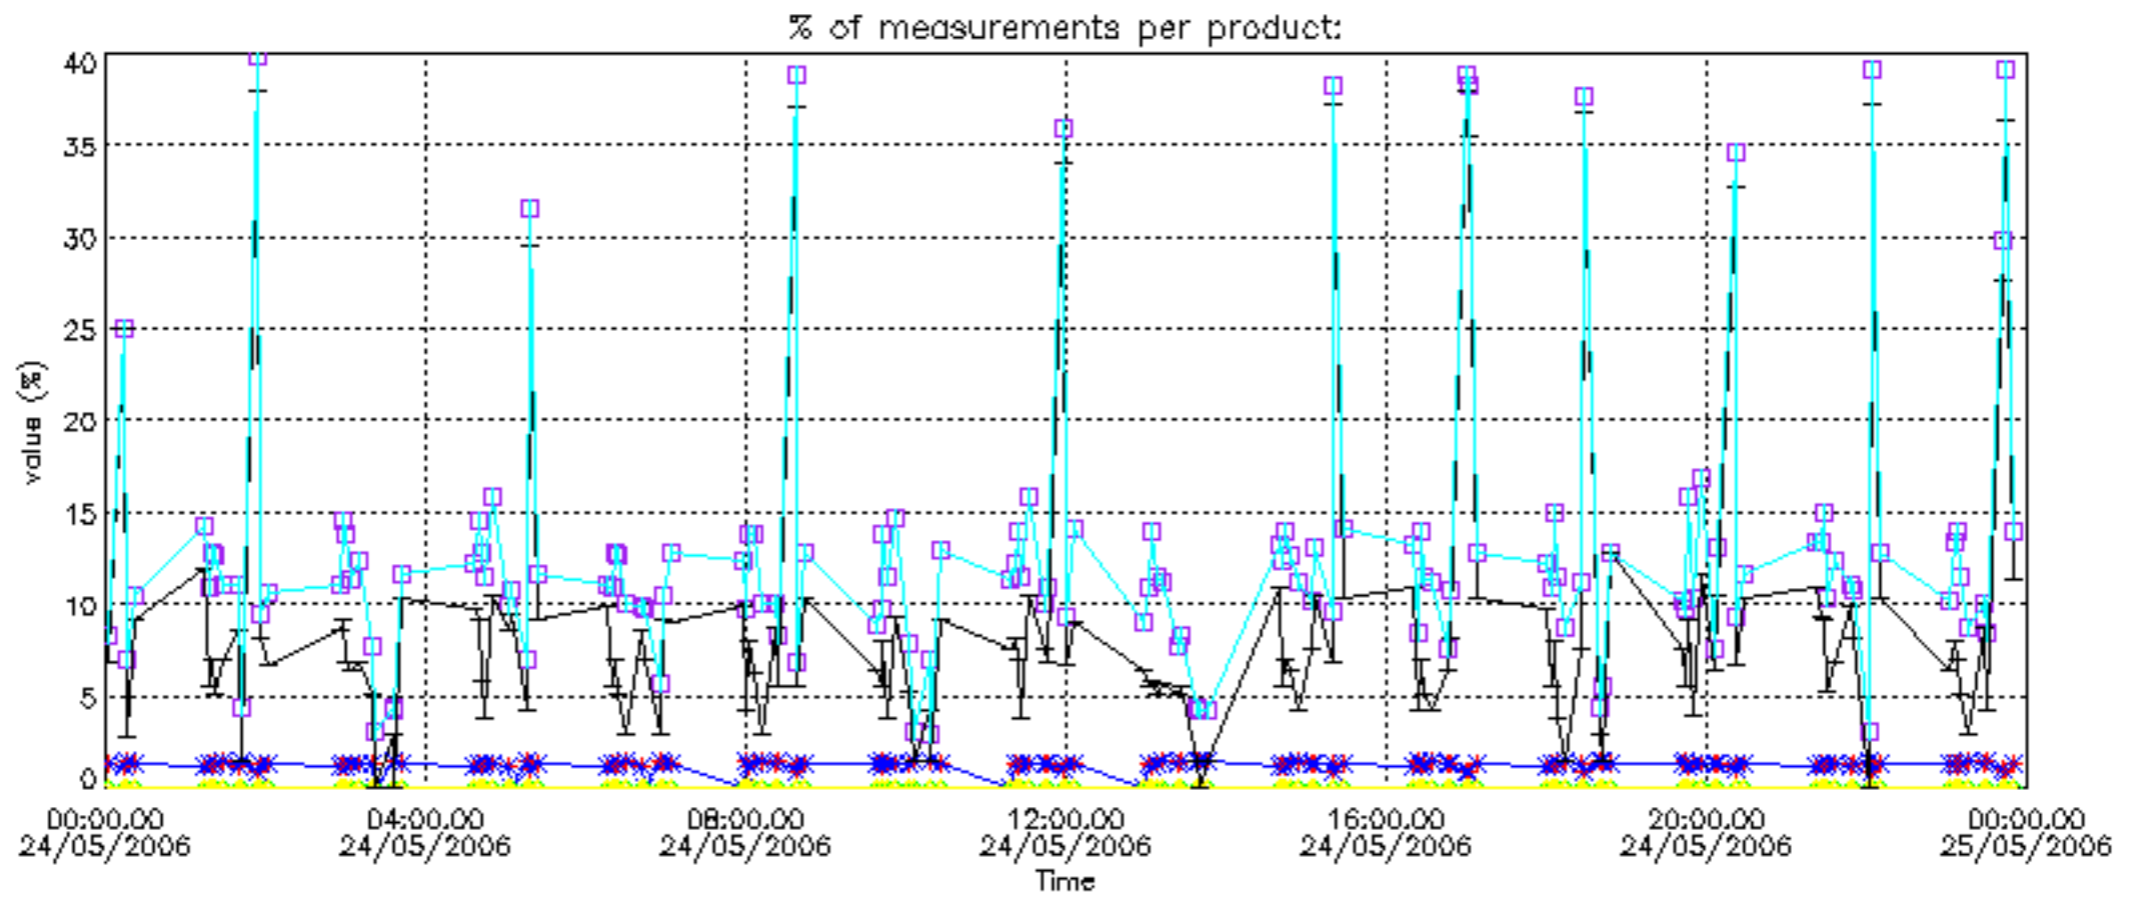

Percentage of cosmic ray hits per profile

Percentage of datation errors per profile