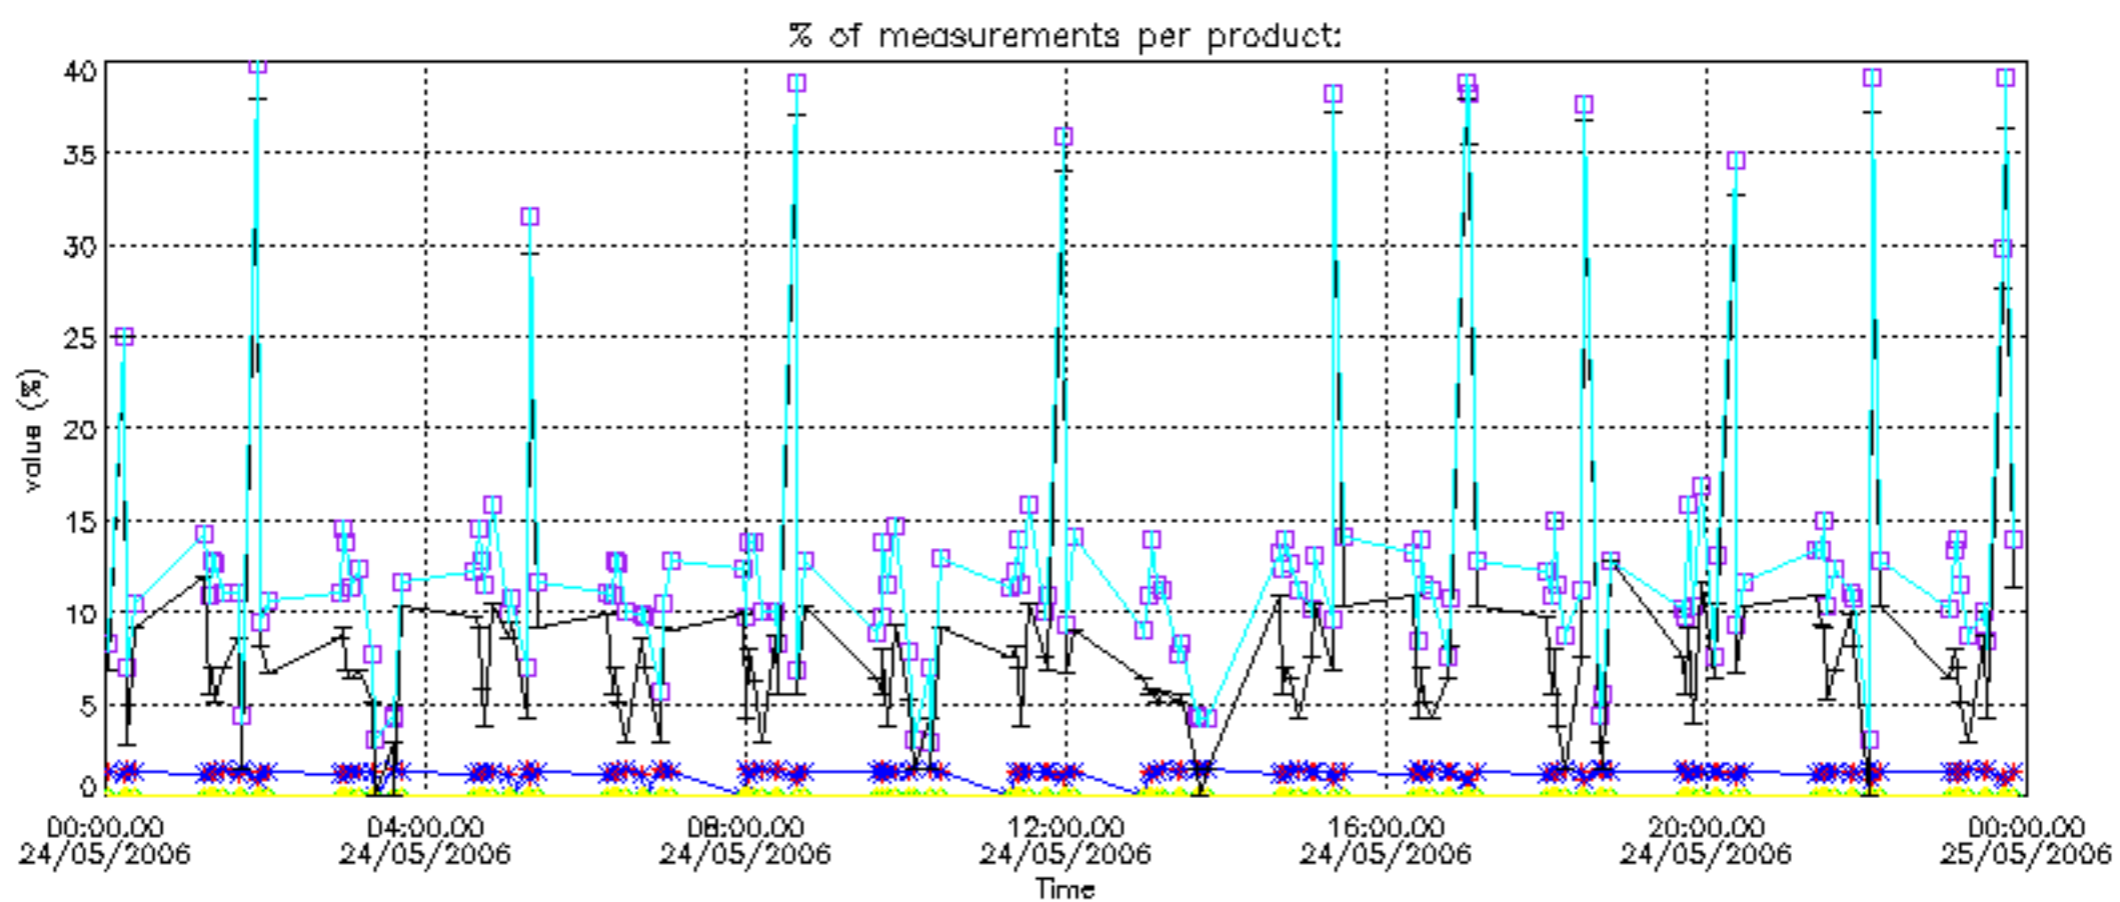

Percentage of cosmic ray hits per profile

Percentage of datation errors per profile