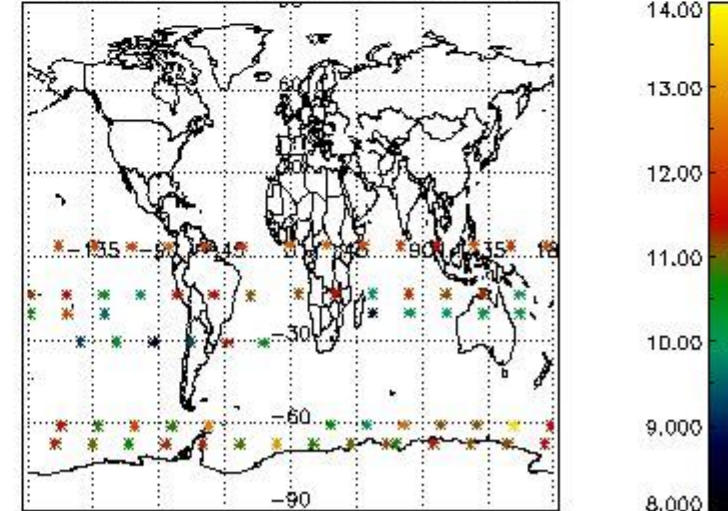

Percentage of flagged data per NO3 profile

4. Level 1 quality information per product

In this section it is plotted some information contained in the Quality Summary data set of the level 2 products that comes from the level 1b processing. Products without errors (error flag in the MPH set to "0") are used.

4.1 Plot quality information per product (time dependant) coming from level 1b processing

4.1.1 Plot level 1 quality information per product (time dependant): ENVISAT ASCENDING passes