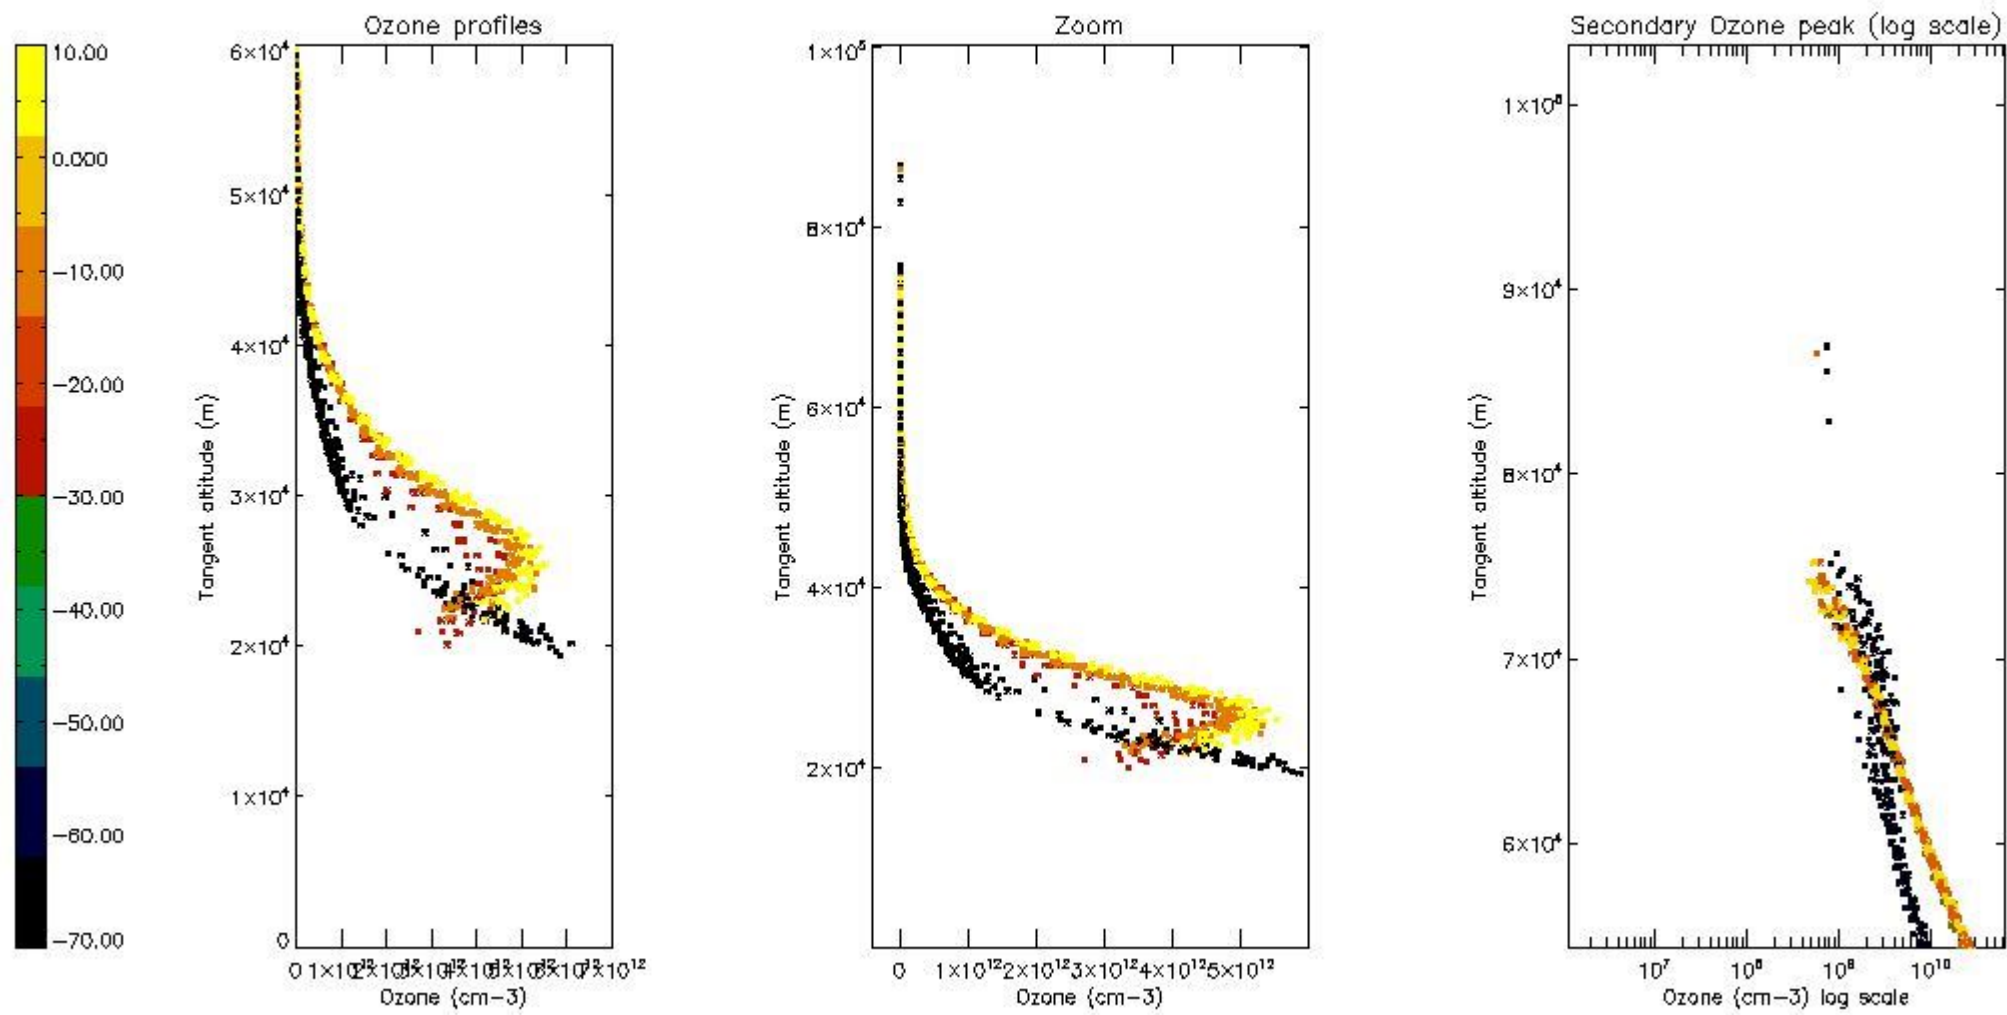

STD < 10	12
STD < 5	8

5.2 Plot ozone profiles for all STD (dark without errors)

The colorbar represents the latitude.

5.3 Plot ozone profiles where STD < 20% (dark without errors)

The colorbar represents the latitude.

5.4 Plot ozone profiles where $STD < 10\%$ (dark without errors)

The colorbar represents the latitude.

5.5 Plot ozone profiles where STD < 5% (dark without errors)

The colorbar represents the latitude.

5.6 Plot NO₂ profiles for all STD (dark without errors)