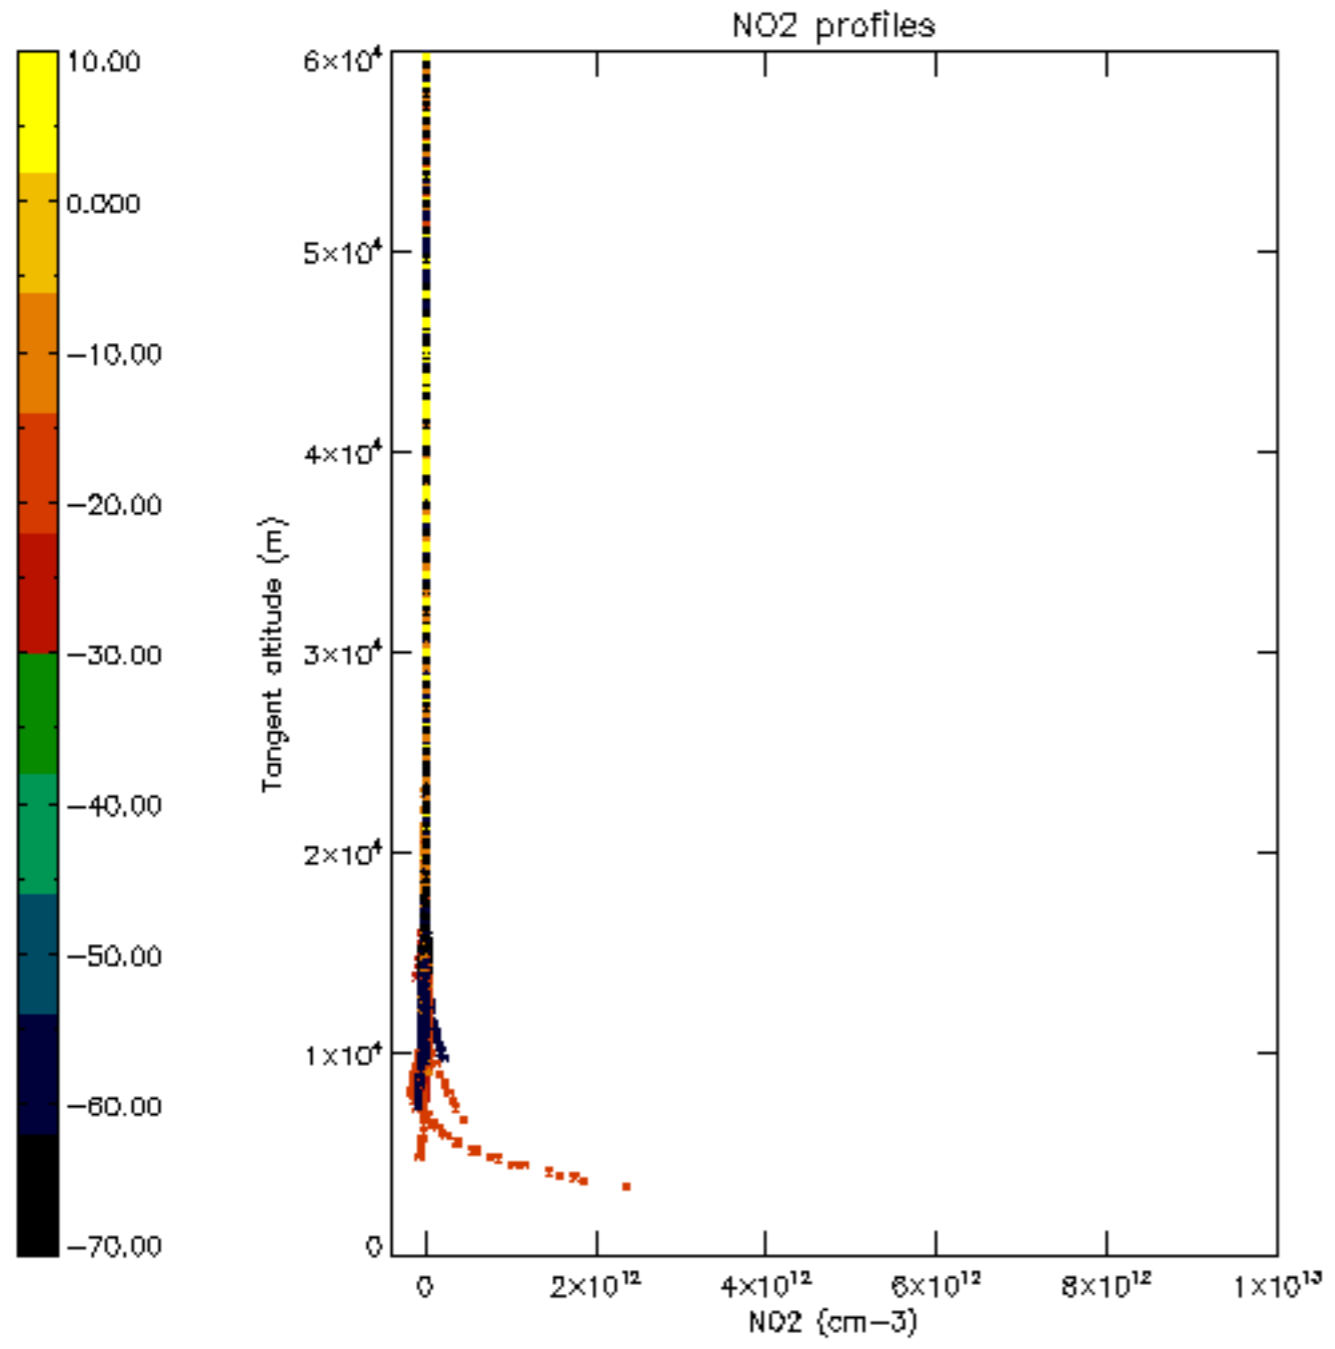

Percentage of star falling outside central band per profile

Percentage of saturation errors per profile

Percentage of flagged data per D3 profile

Percentage of flagged data per H2O profile

Percentage of flagged data per NO2 profile