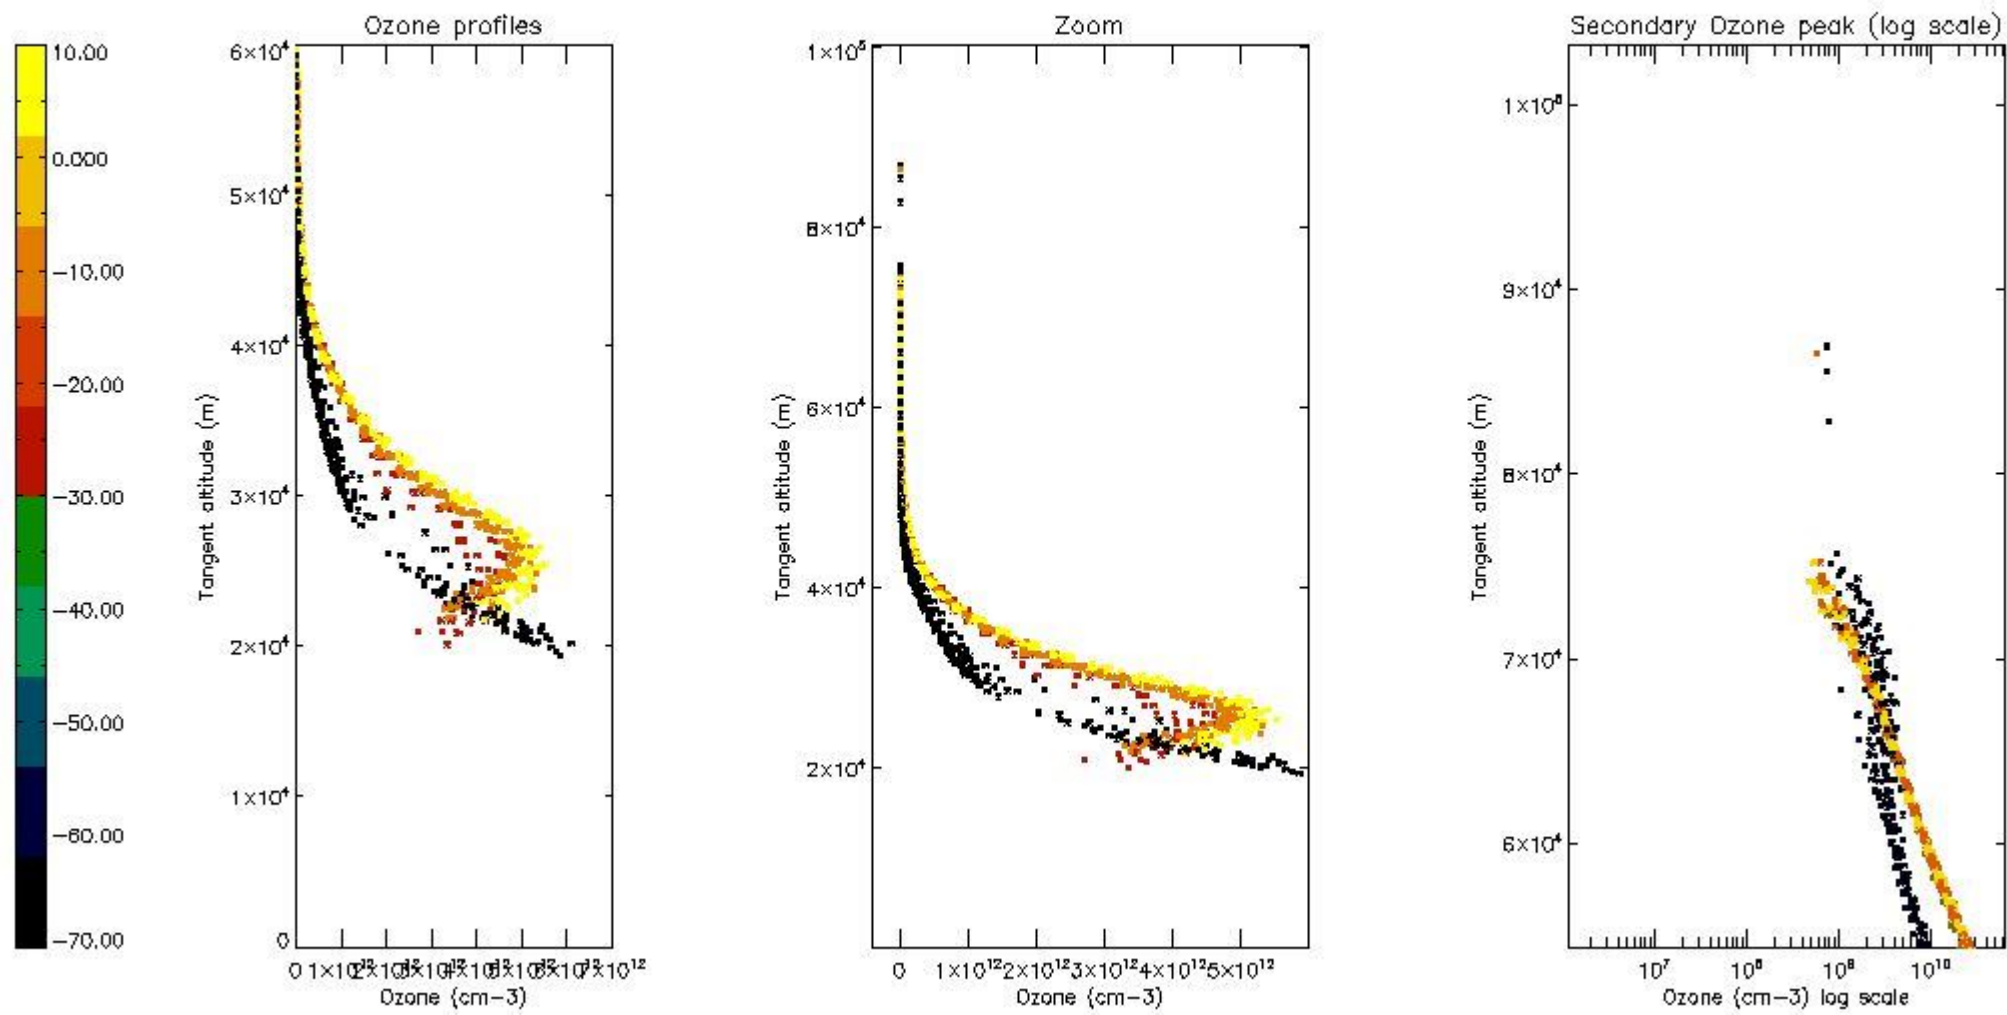

5.6 Plot NO₂ profiles for all STD (dark without errors)

The colorbar represents the latitude.