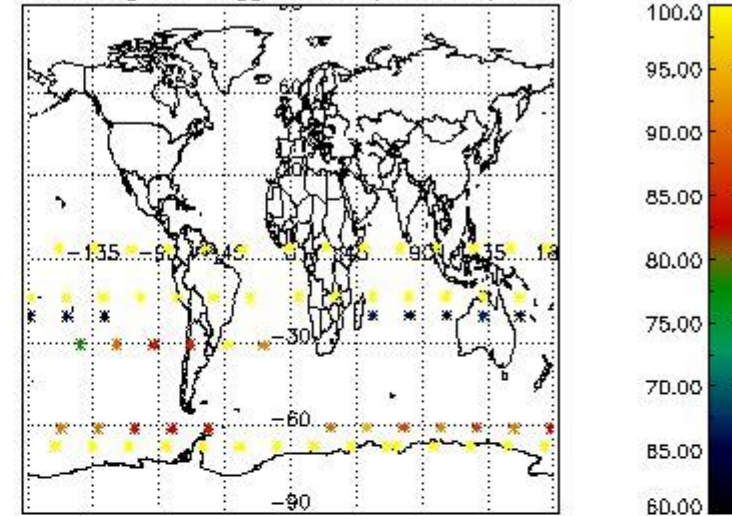

3.1 Plot quality information per product (time dependant)

3.2 Plot quality information per product (world map)

Percentage of flagged data per O3 profile

Percentage of flagged data per H2O profile

Percentage of flagged data per NO2 profile