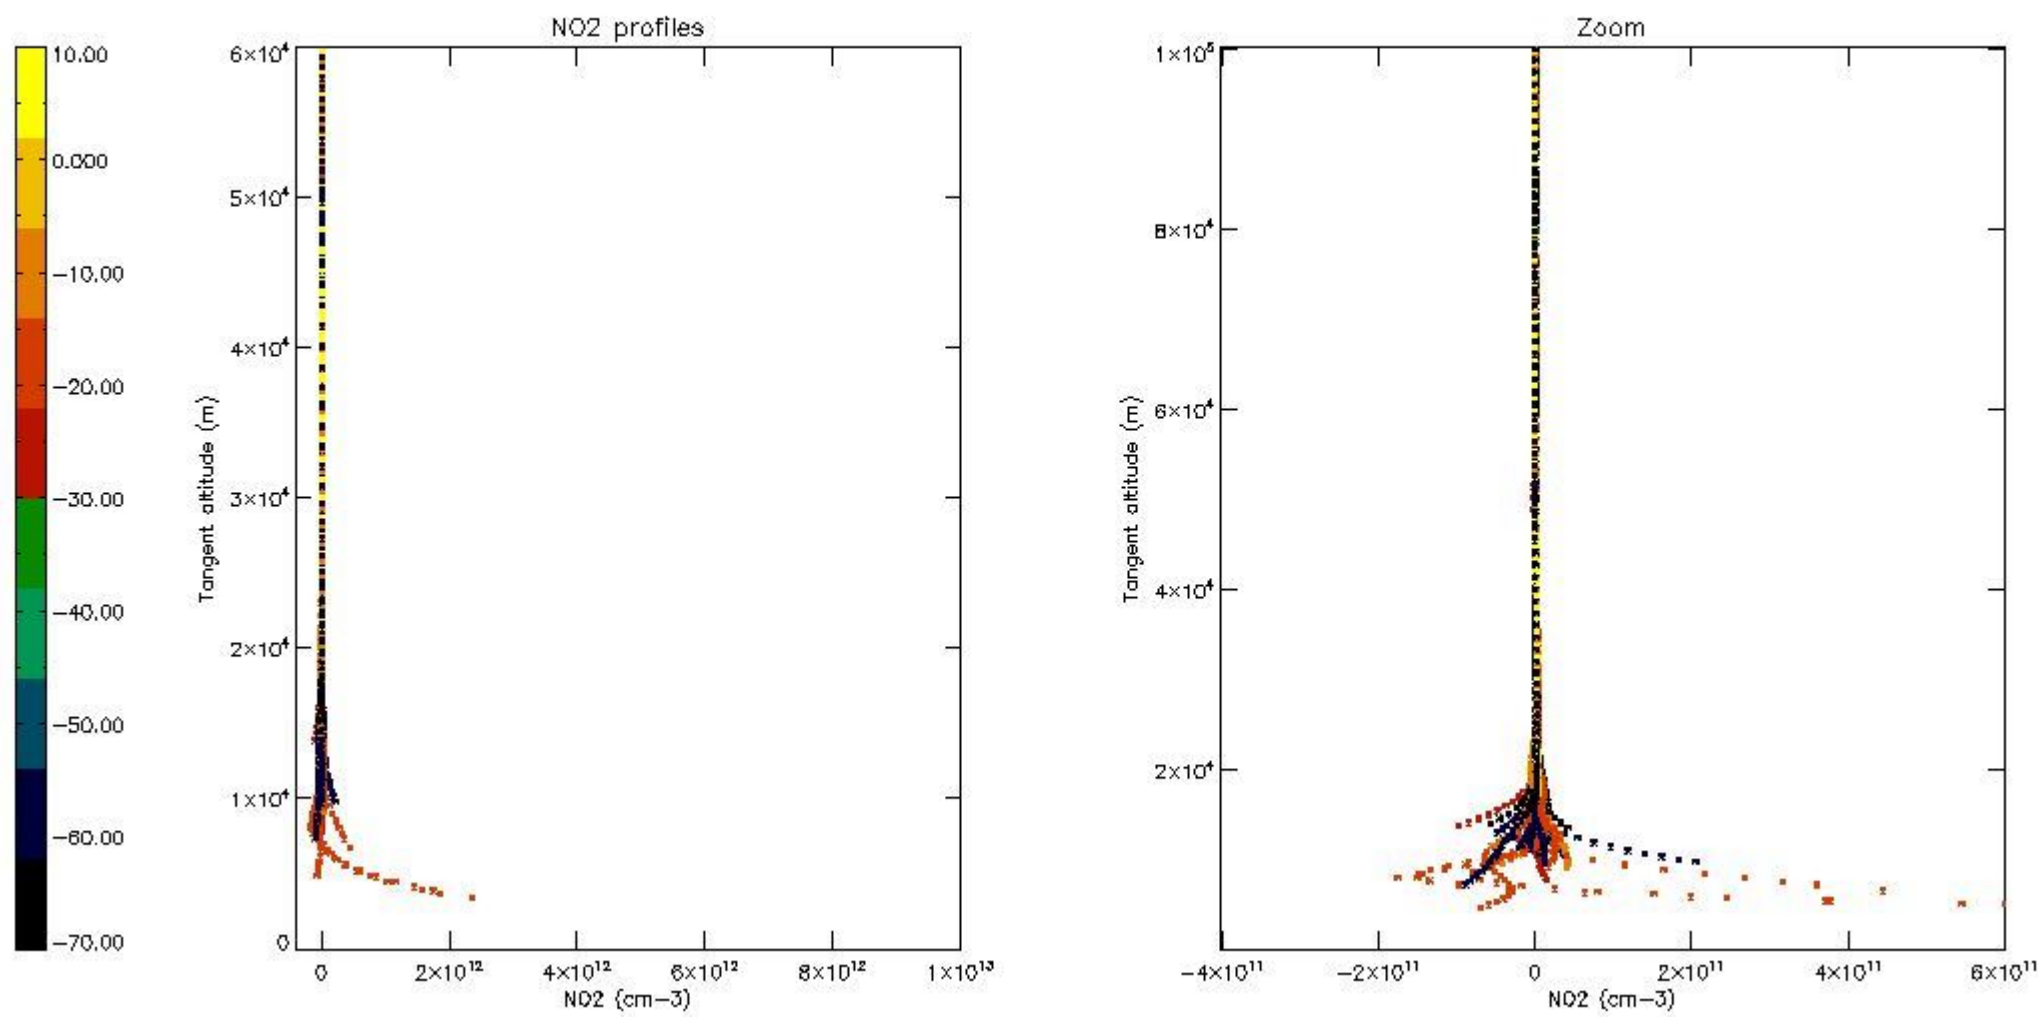

5.7 Plot NO3 profiles for all STD (dark without errors)

The colorbar represents the latitude.