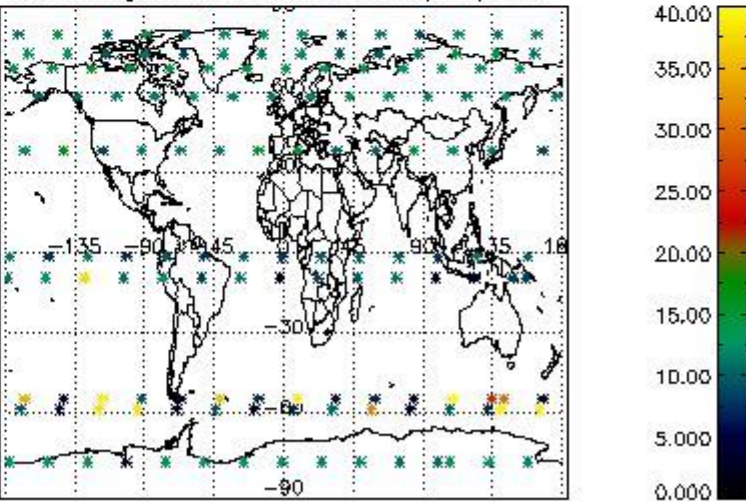

4.2 Plot quality information per product coming from level 1b processing (world map)

4.2.1 Plot level 1 quality information per product (world map): ENVISAT ASCENDING passes

4.2.2 Plot level 1 quality information per product (world map): ENVISAT DESCENDING passes

Percentage of cosmic ray hits per profile

Percentage of datation errors per profile

Percentage of star falling outside central band per profile

Percentage of saturation errors per profile

5. Trace gas profiles