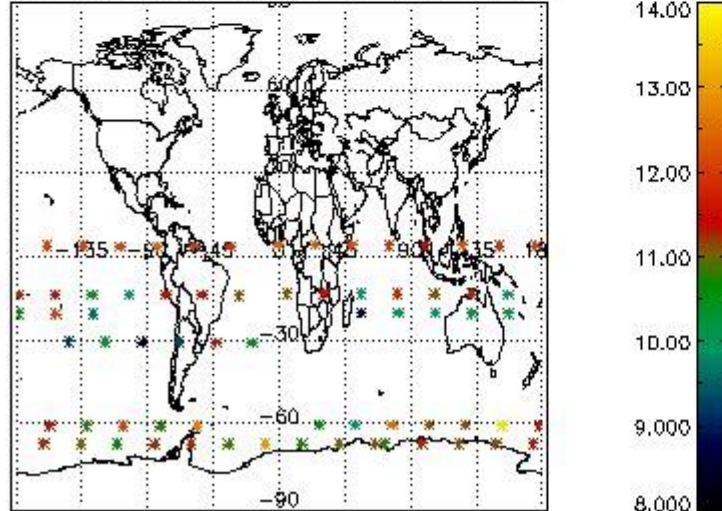

3.1 Plot quality information per product (time dependant)

3.2 Plot quality information per product (world map)

Percentage of flagged data per O3 profile

Percentage of flagged data per H2O profile

Percentage of flagged data per NO2 profile

Percentage of flagged data per NO3 profile

4. Level 1 quality information per product

In this section it is plotted some information contained in the Quality Summary data set of the level 2 products that comes from the level 1b processing. Products without errors (error flag in the MPH set to "0") are used.