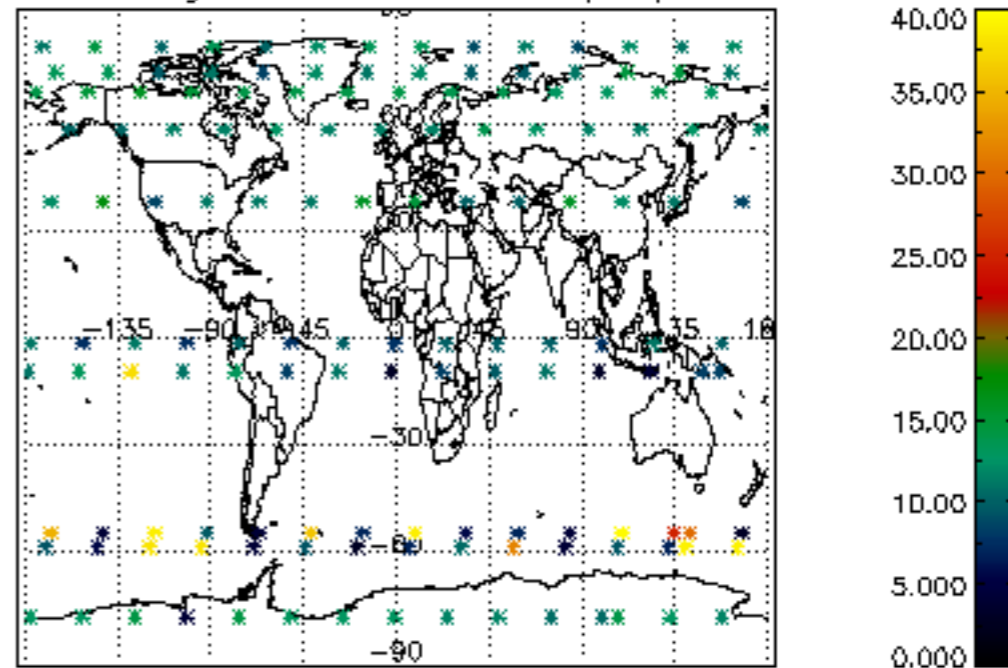

Percentage of saturation errors per profile