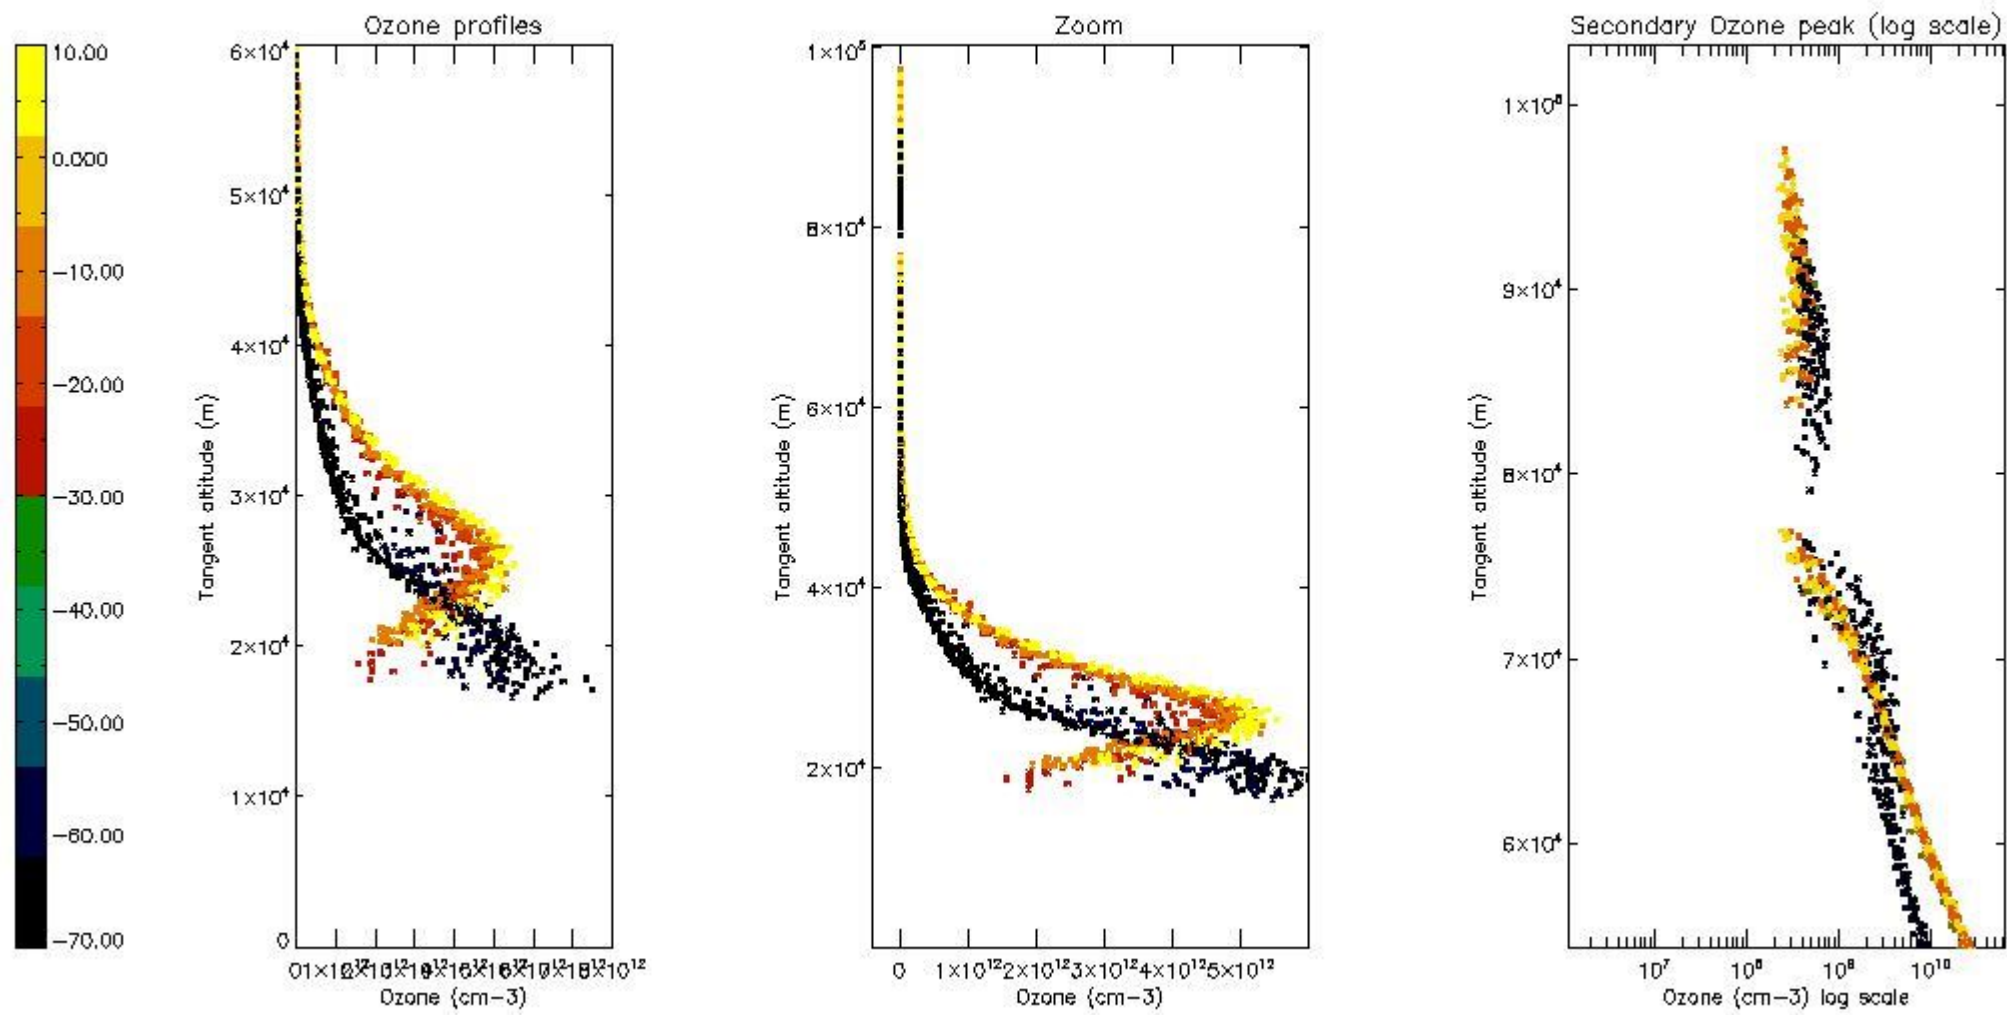

STD < 10	12
STD < 5	8

5.2 Plot ozone profiles for all STD (dark without errors)

The colorbar represents the latitude.

5.3 Plot ozone profiles where STD < 20% (dark without errors)

The colorbar represents the latitude.

5.4 Plot ozone profiles where $STD < 10\%$ (dark without errors)

The colorbar represents the latitude.

5.5 Plot ozone profiles where STD < 5% (dark without errors)

The colorbar represents the latitude.

5.6 Plot NO₂ profiles for all STD (dark without errors)