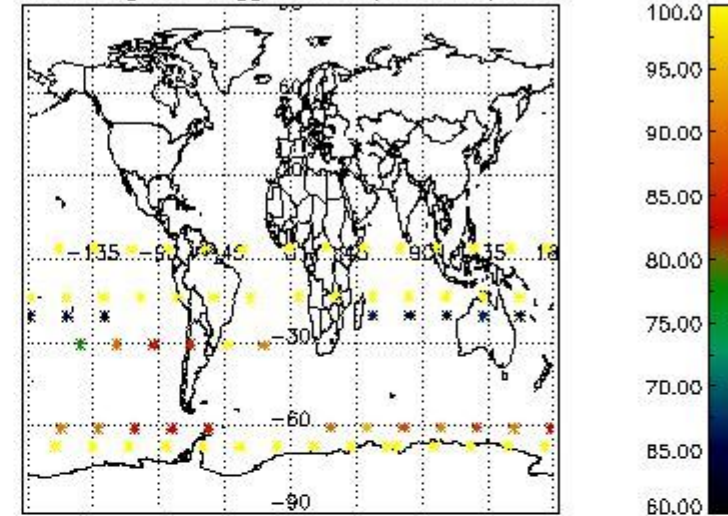

3.1 Plot quality information per product (time dependant)

3.2 Plot quality information per product (world map)

Percentage of flagged data per O3 profile

Percentage of flagged data per H2O profile

Percentage of flagged data per NO2 profile