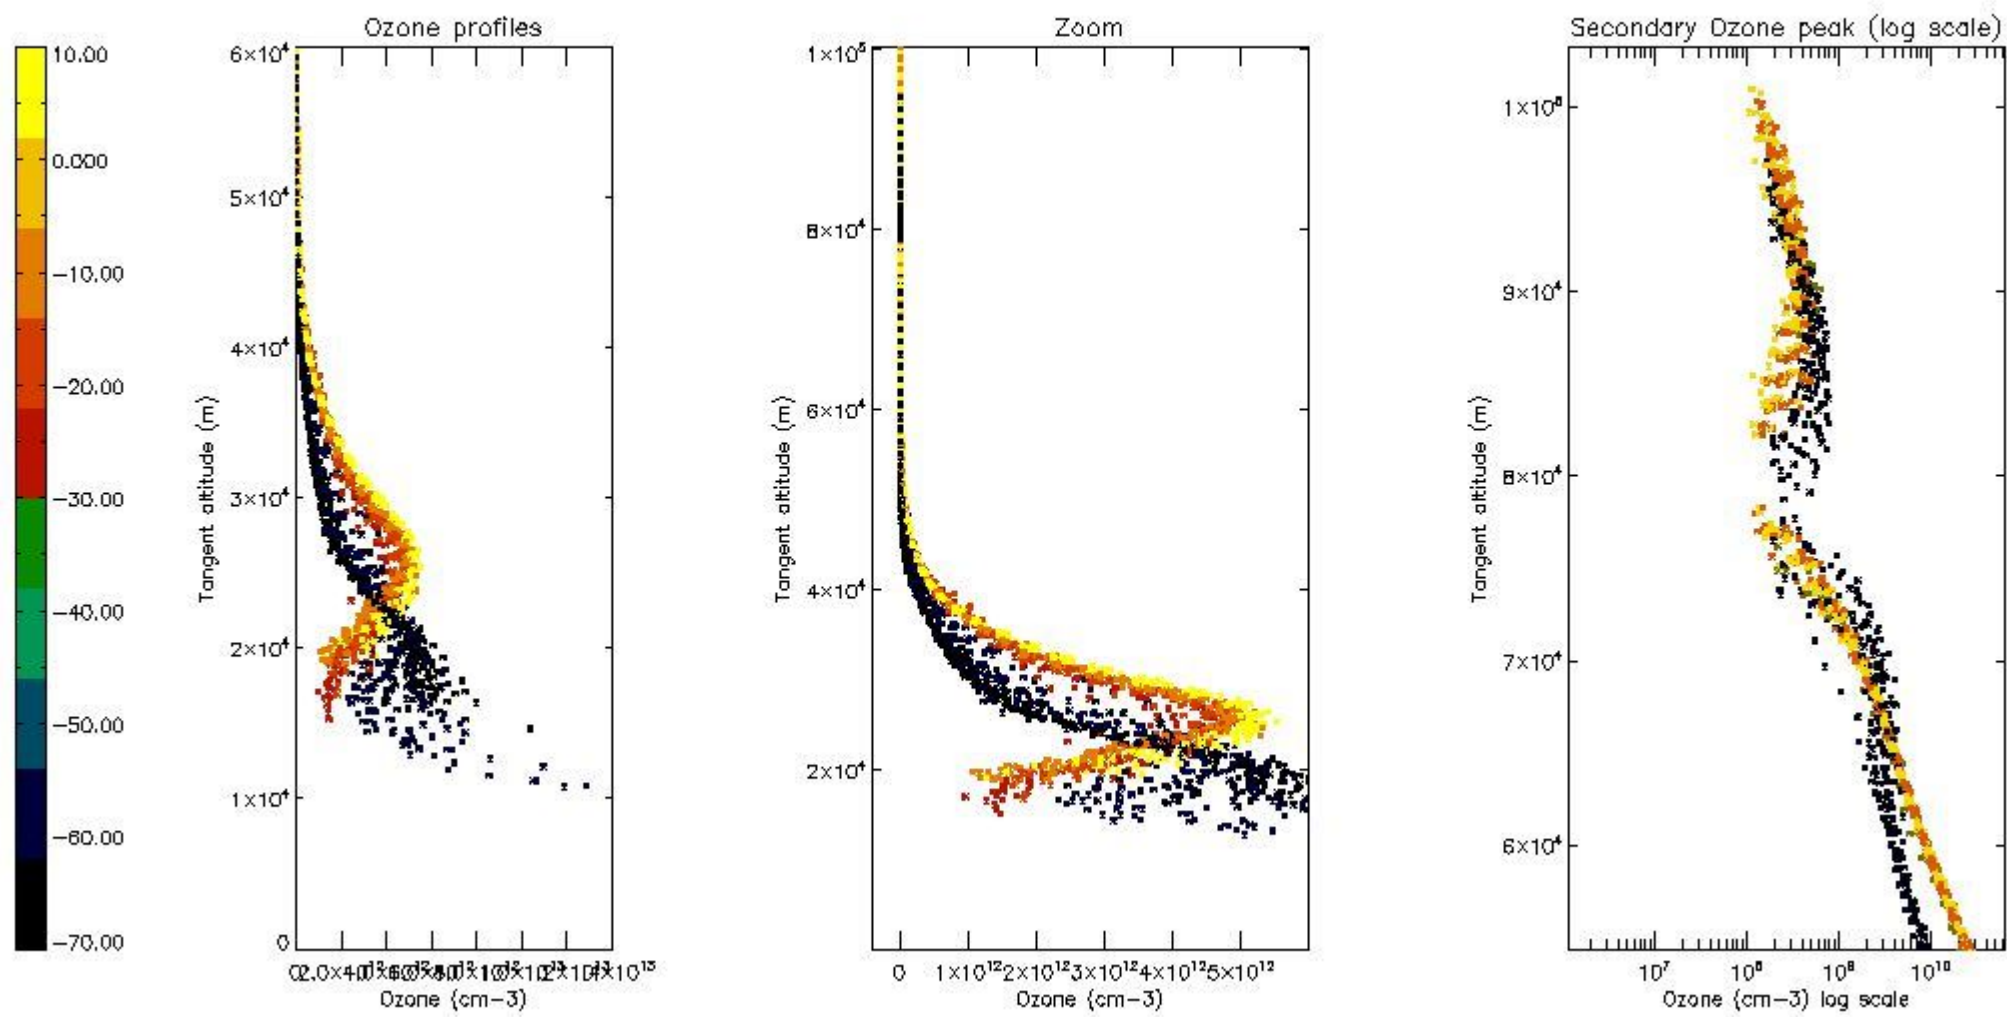

STD < 10	12
STD < 5	8

5.2 Plot ozone profiles for all STD (dark without errors)

The colorbar represents the latitude.

5.3 Plot ozone profiles where STD < 20% (dark without errors)

The colorbar represents the latitude.