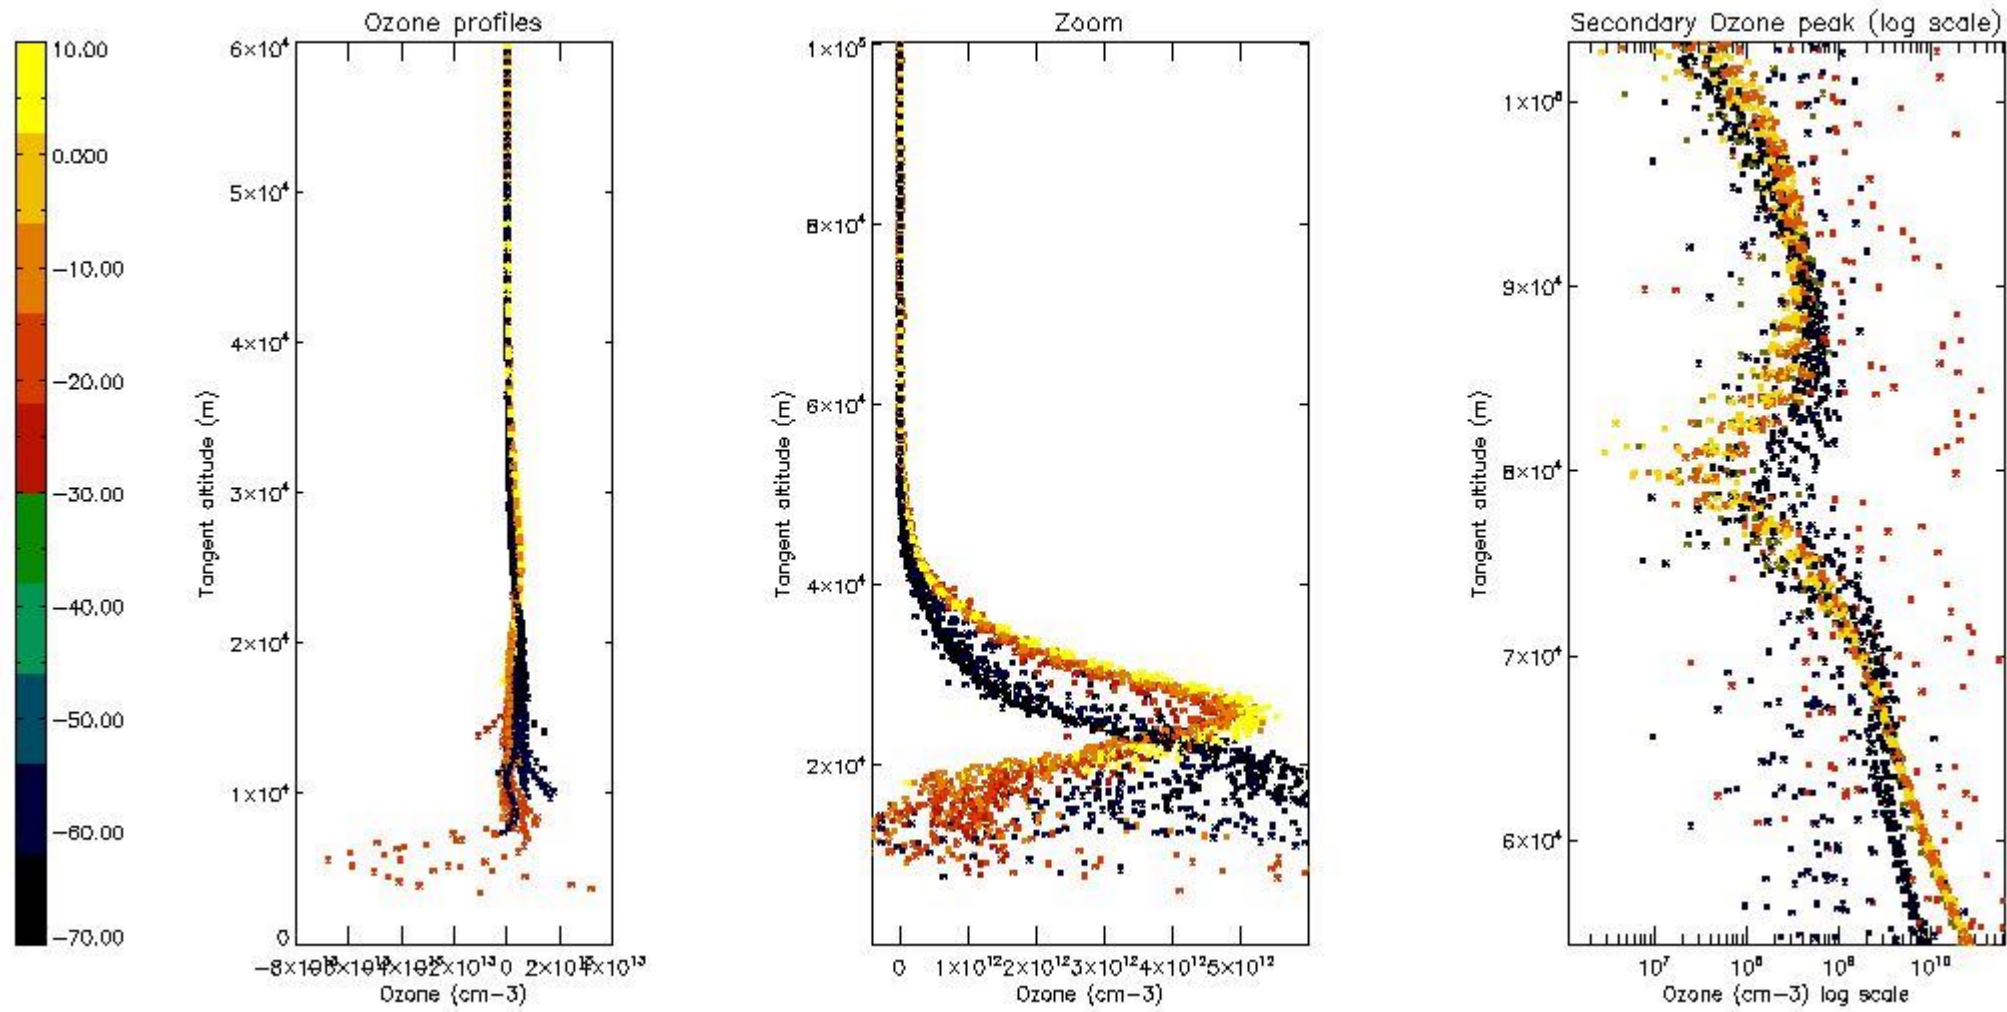

STD < 10	12
STD < 5	8

5.2 Plot ozone profiles for all STD (dark without errors)

The colorbar represents the latitude.

5.3 Plot ozone profiles where STD < 20% (dark without errors)

The colorbar represents the latitude.