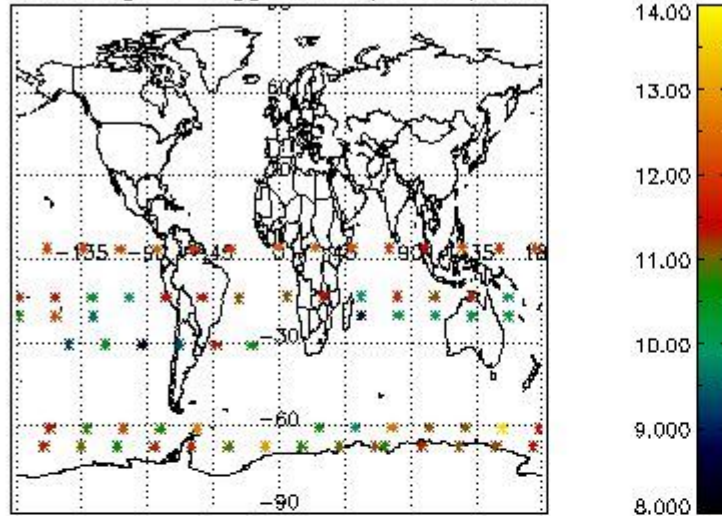

3. Quality information per product

In this section it is plotted some information contained in the Quality Summary data set of the level 2 products. Only products in dark limb conditions and without errors (error flag in the MPH set to "0") are used.

3.1 Plot quality information per product (time dependant)

3.2 Plot quality information per product (world map)

Percentage of flagged data per O3 profile

Percentage of flagged data per H2O profile

Percentage of flagged data per NO2 profile