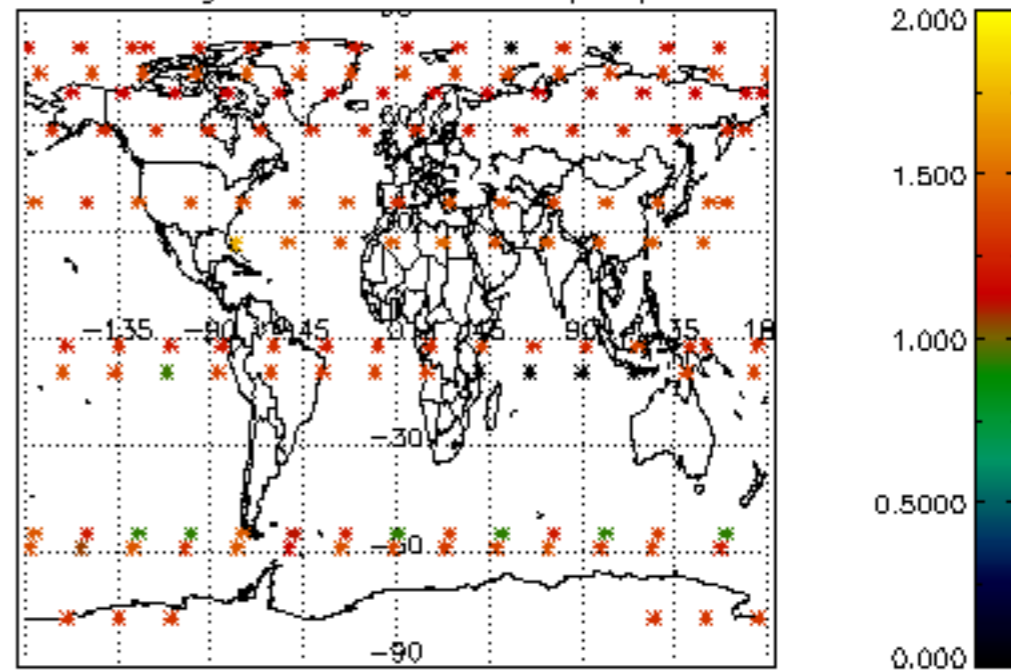

Percentage of datation errors per profile

Percentage of star falling outside central band per profile

Percentage of saturation errors per profile

Percentage of cosmic ray hits per profile

Percentage of datation errors per profile