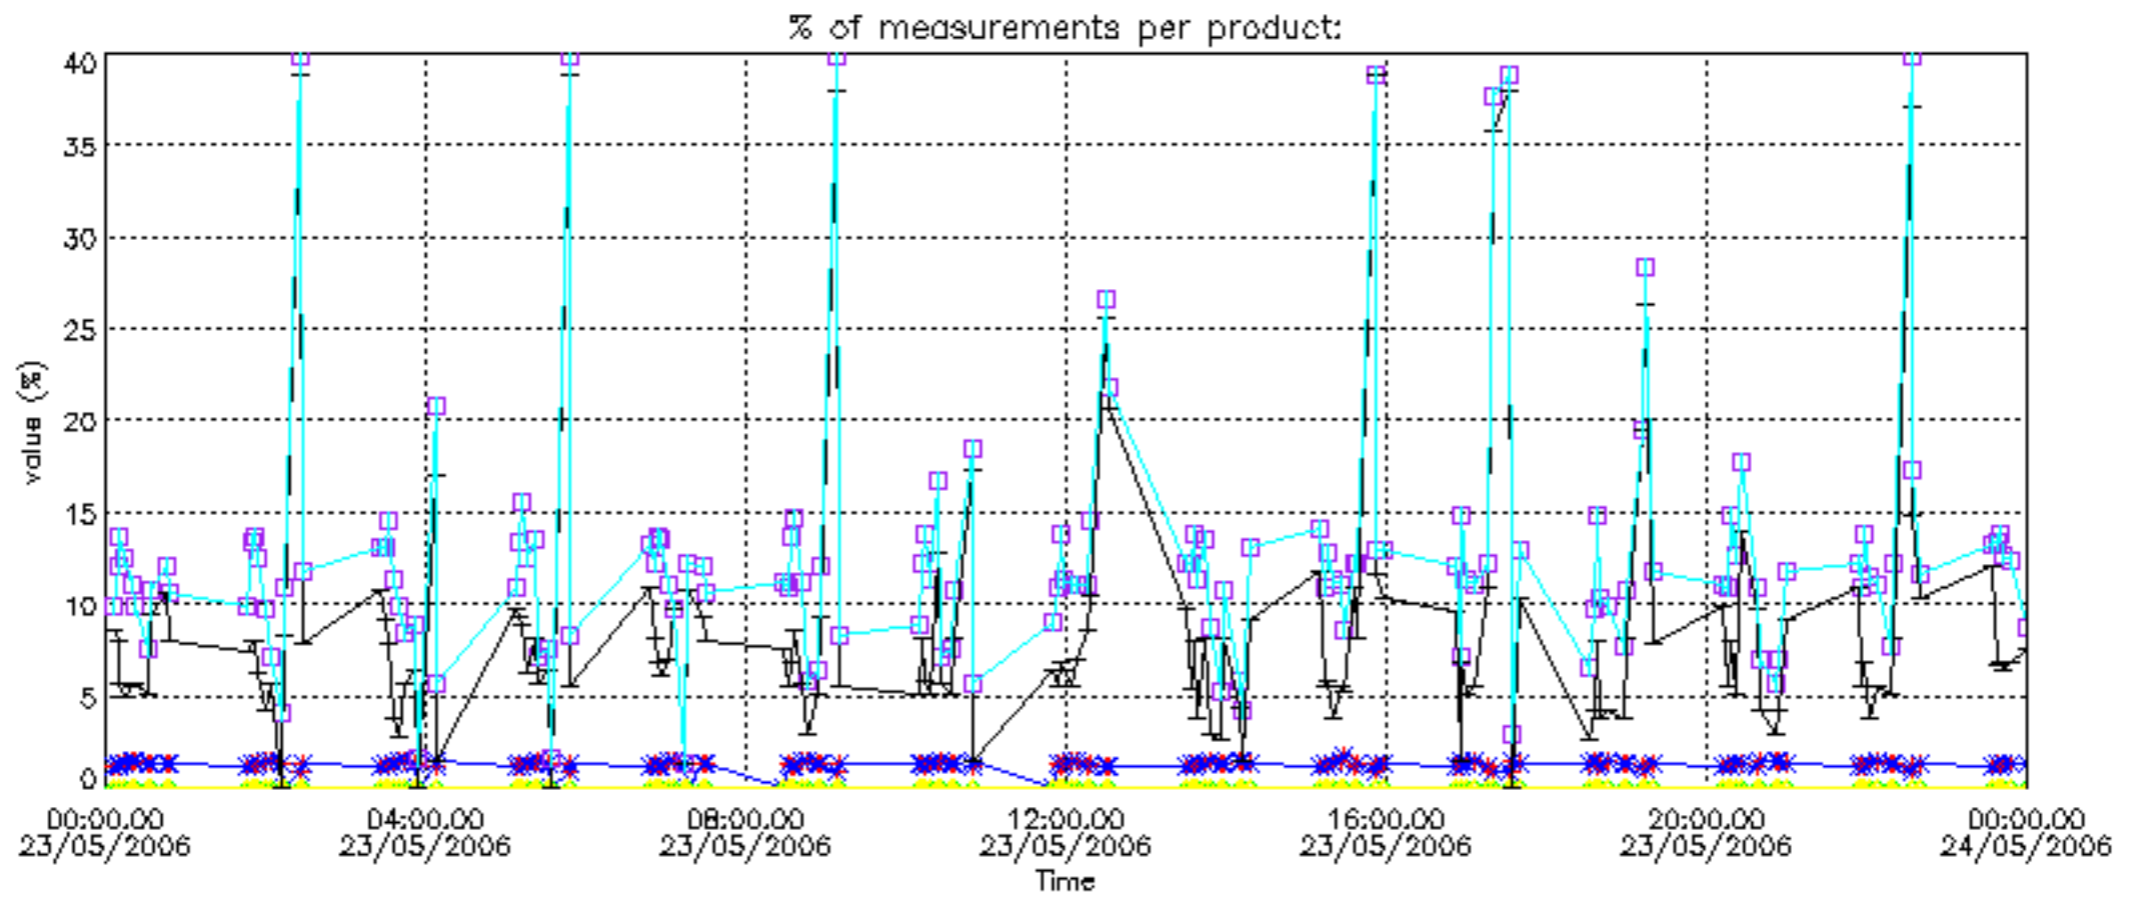

Percentage of cosmic ray hits per profile

Percentage of datation errors per profile