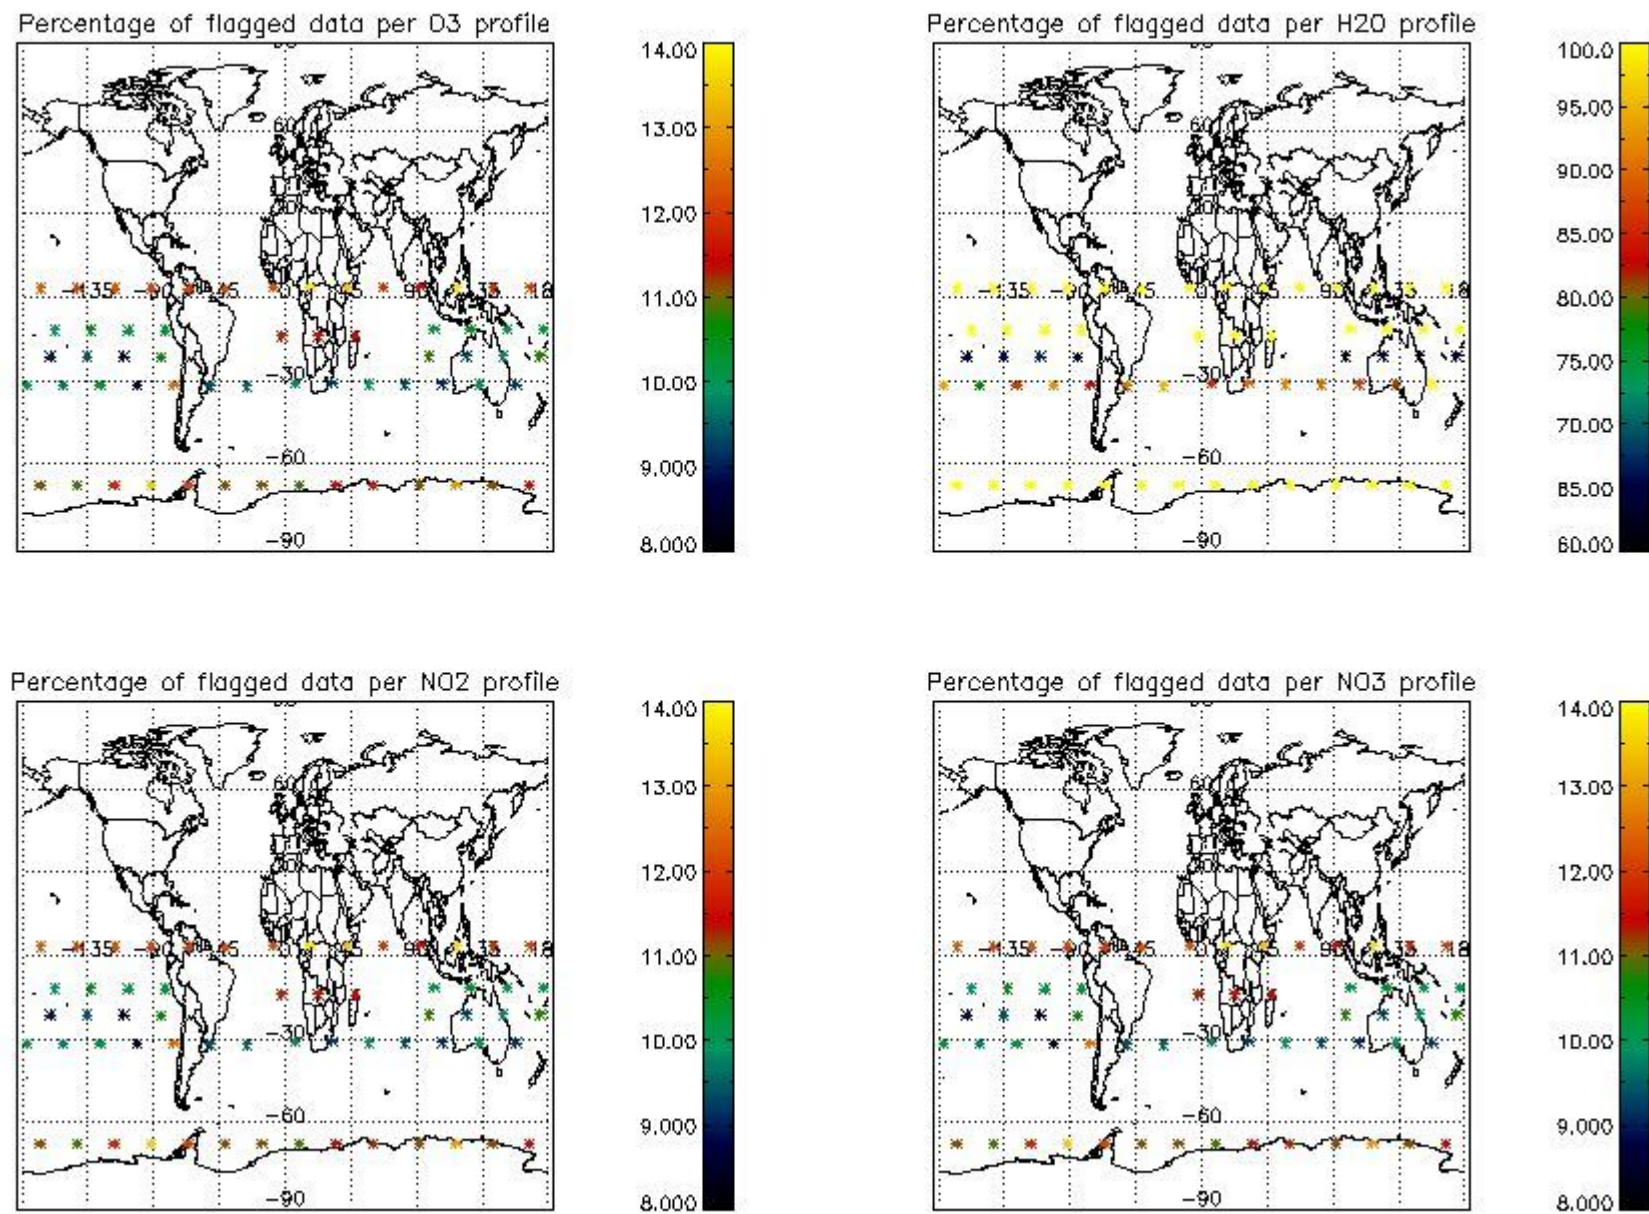

3.1 Plot quality information per product (time dependant)

3.2 Plot quality information per product (world map)

4. Level 1 quality information per product

In this section it is plotted some information contained in the Quality Summary data set of the level 2 products that comes from the level 1b processing. Products without errors (error flag in the MPH set to "0") are used.