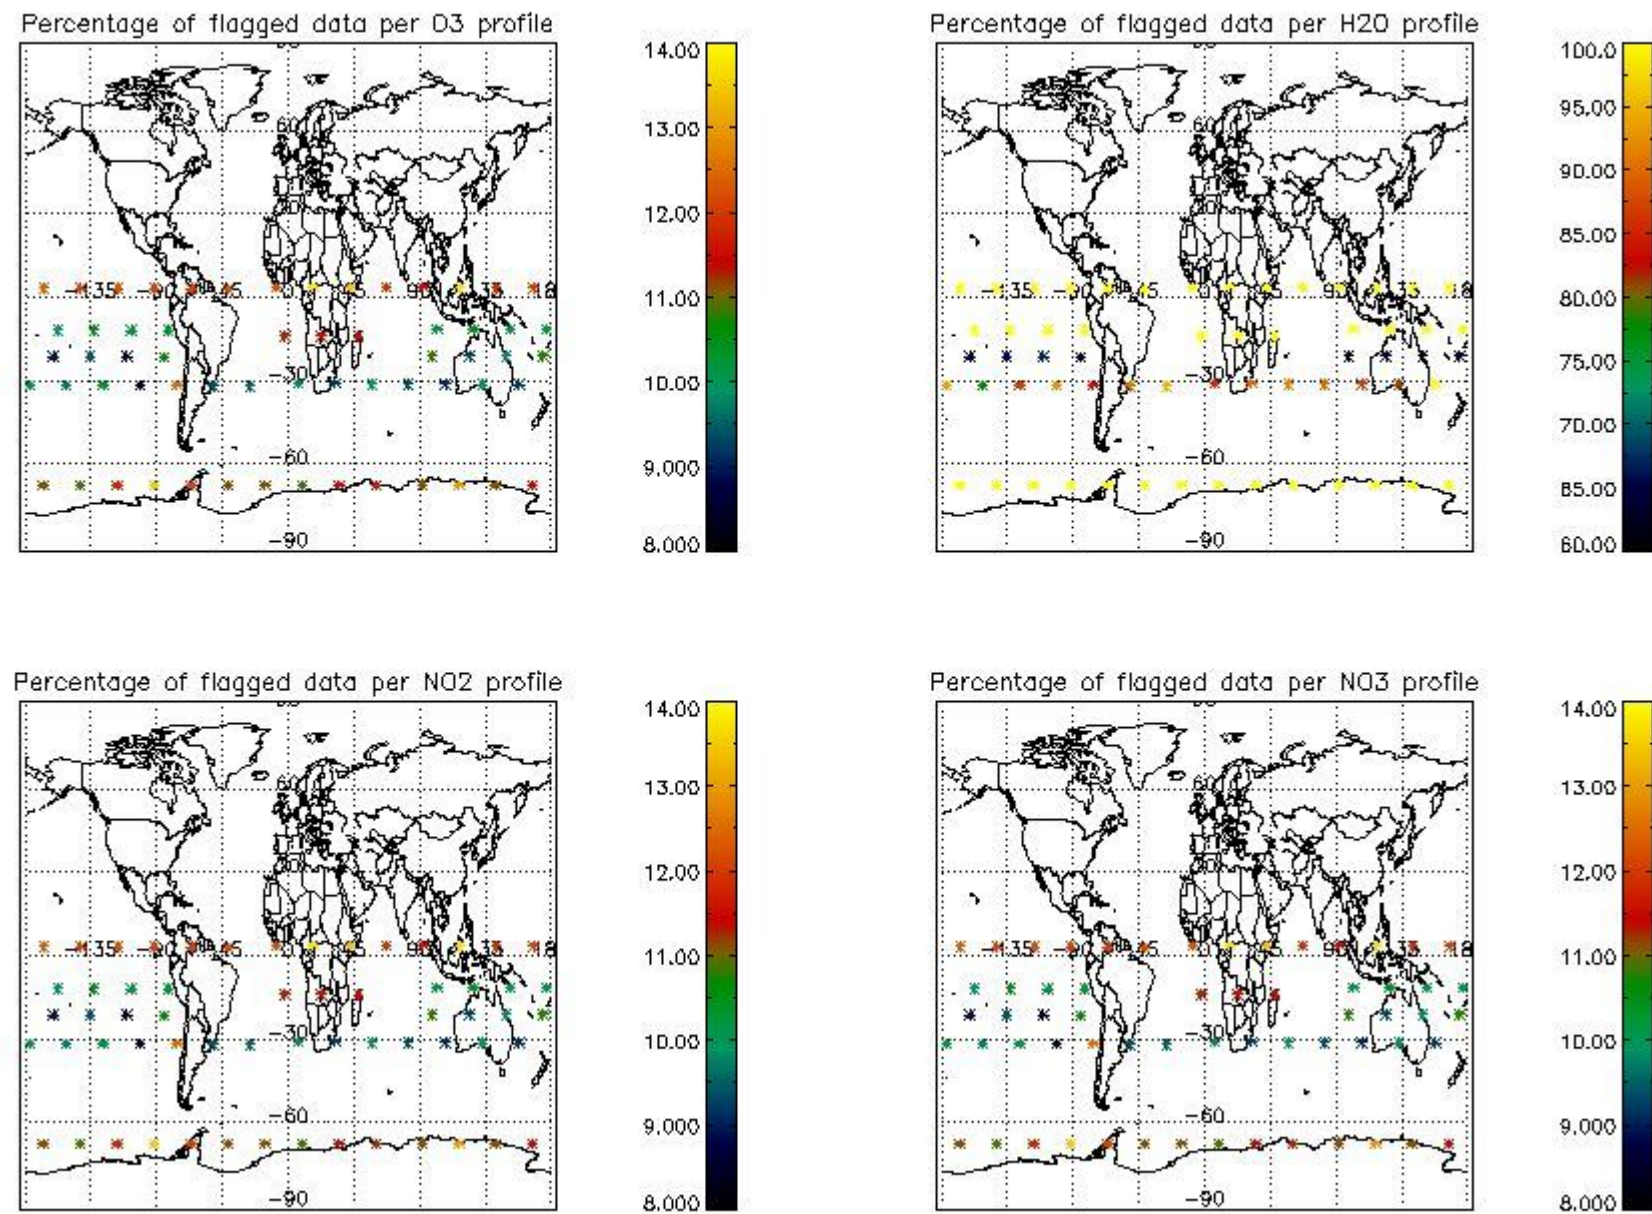

3.2 Plot quality information per product (world map)

4. Level 1 quality information per product

In this section it is plotted some information contained in the Quality Summary data set of the level 2 products that comes from the level 1b processing. Products without errors (error flag in the MPH set to "0") are used.

4.1 Plot quality information per product (time dependant) coming from level 1b processing

4.1.1 Plot level 1 quality information per product (time dependant): ENVISAT ASCENDING passes