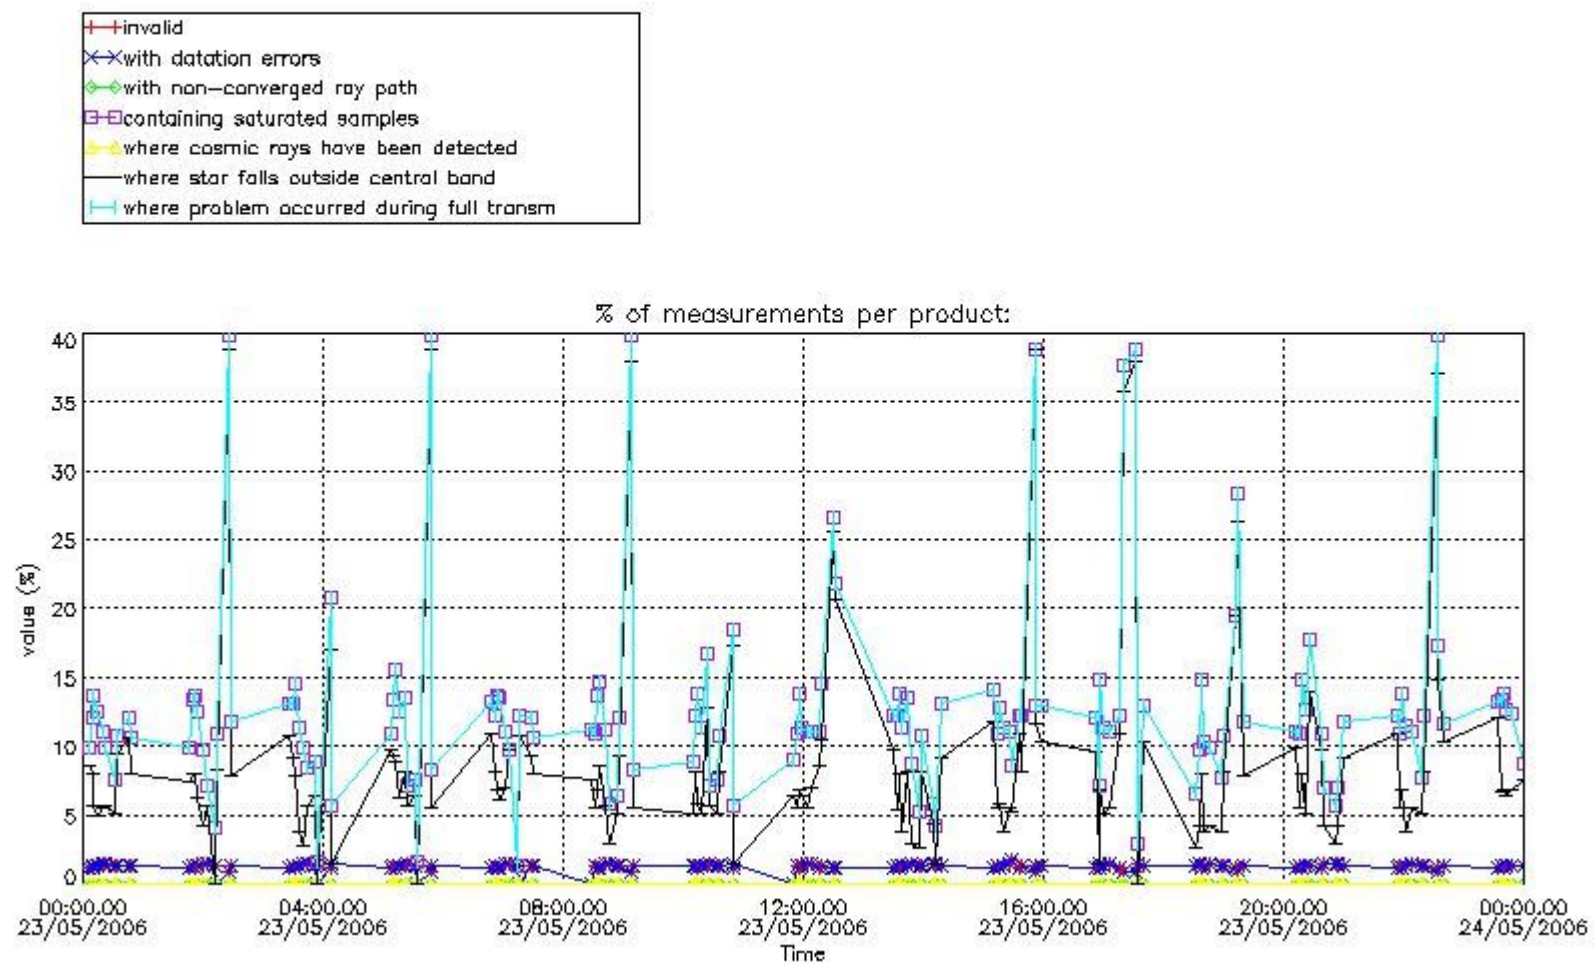

4.2 Plot quality information per product coming from level 1b processing (world map)

4.2.1 Plot level 1 quality information per product (world map): ENVISAT ASCENDING passes