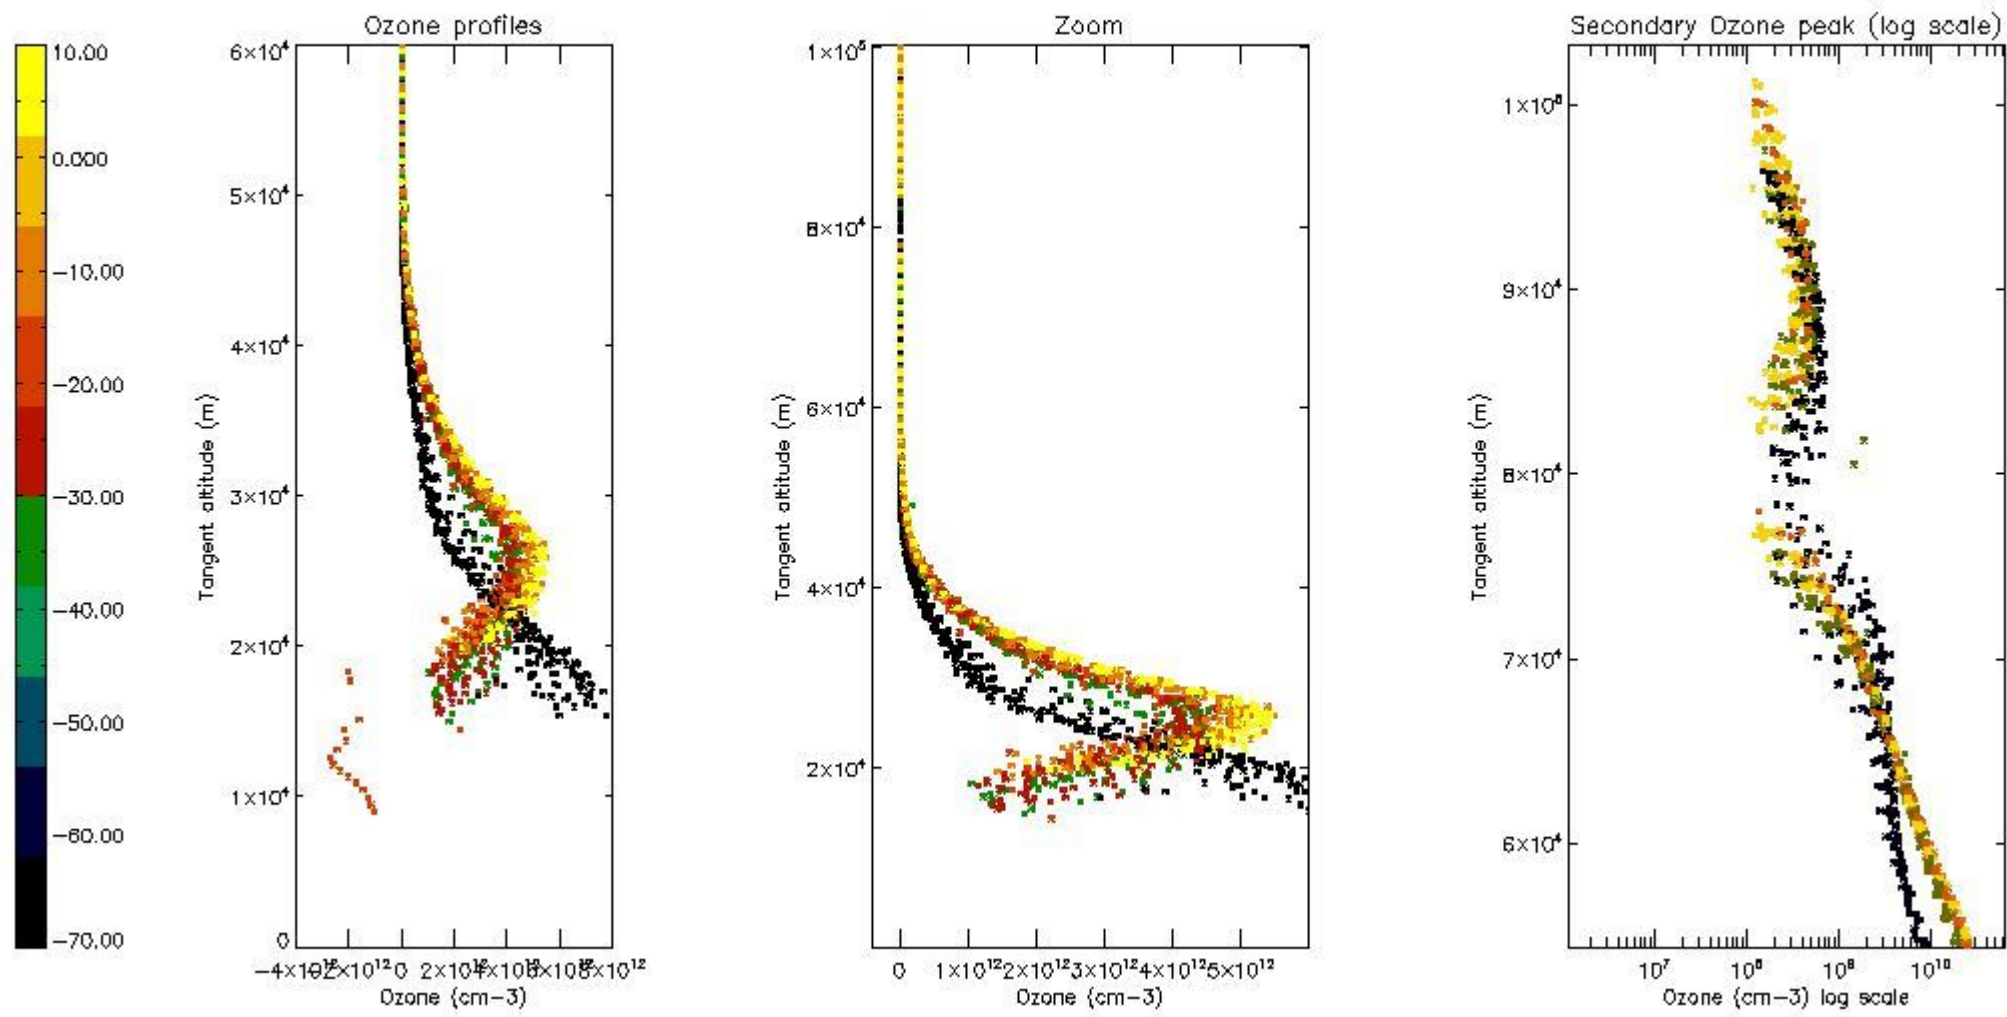

5.4 Plot ozone profiles where STD < 10% (dark without errors)

The colorbar represents the latitude.