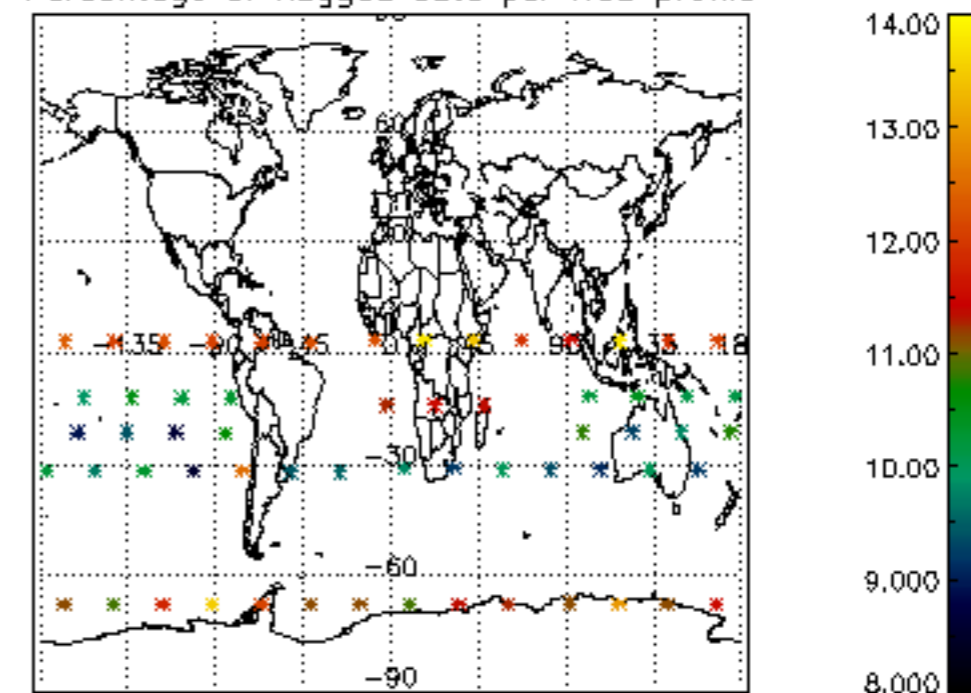

Percentage of flagged data per NO3 profile