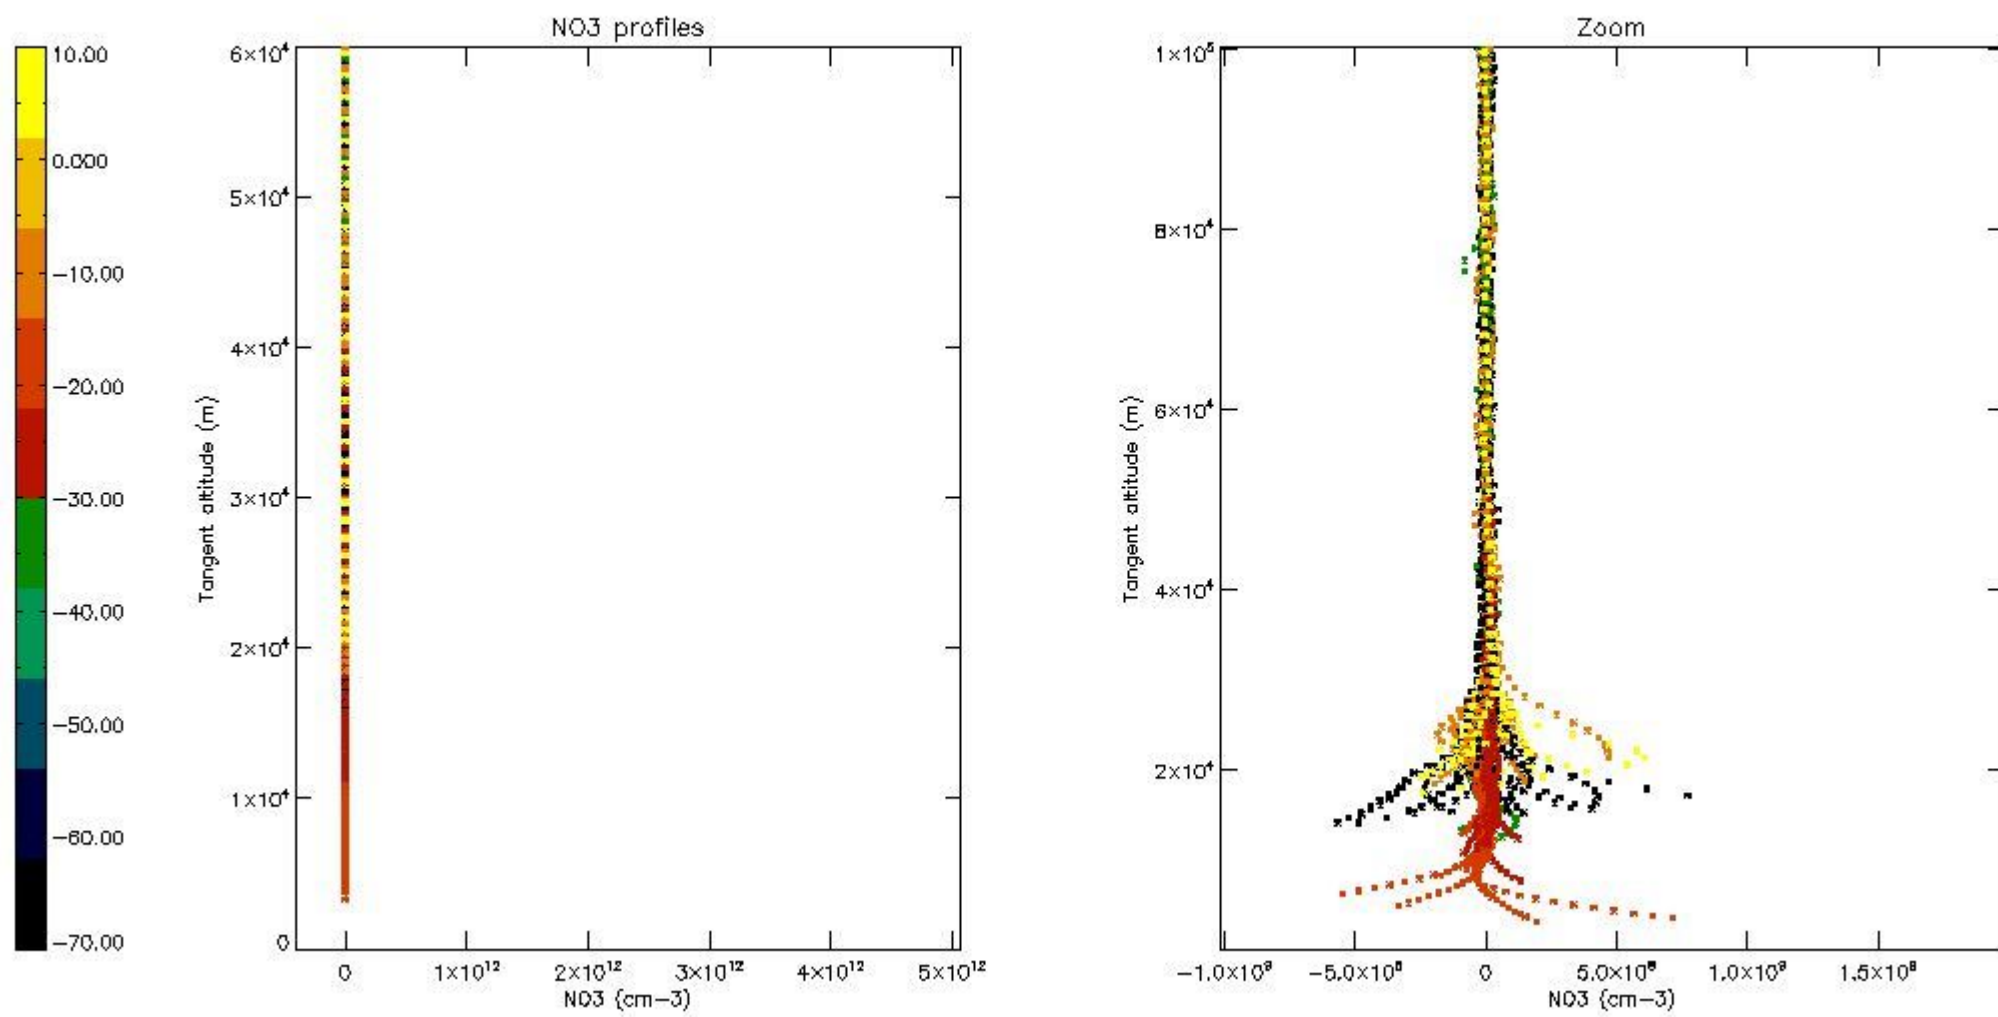

5.8 Plot H2O profiles for all STD (only for occultations of stars 1,2,3,4,13,14,16,26,63 dark without errors)

The colorbar represents the latitude.