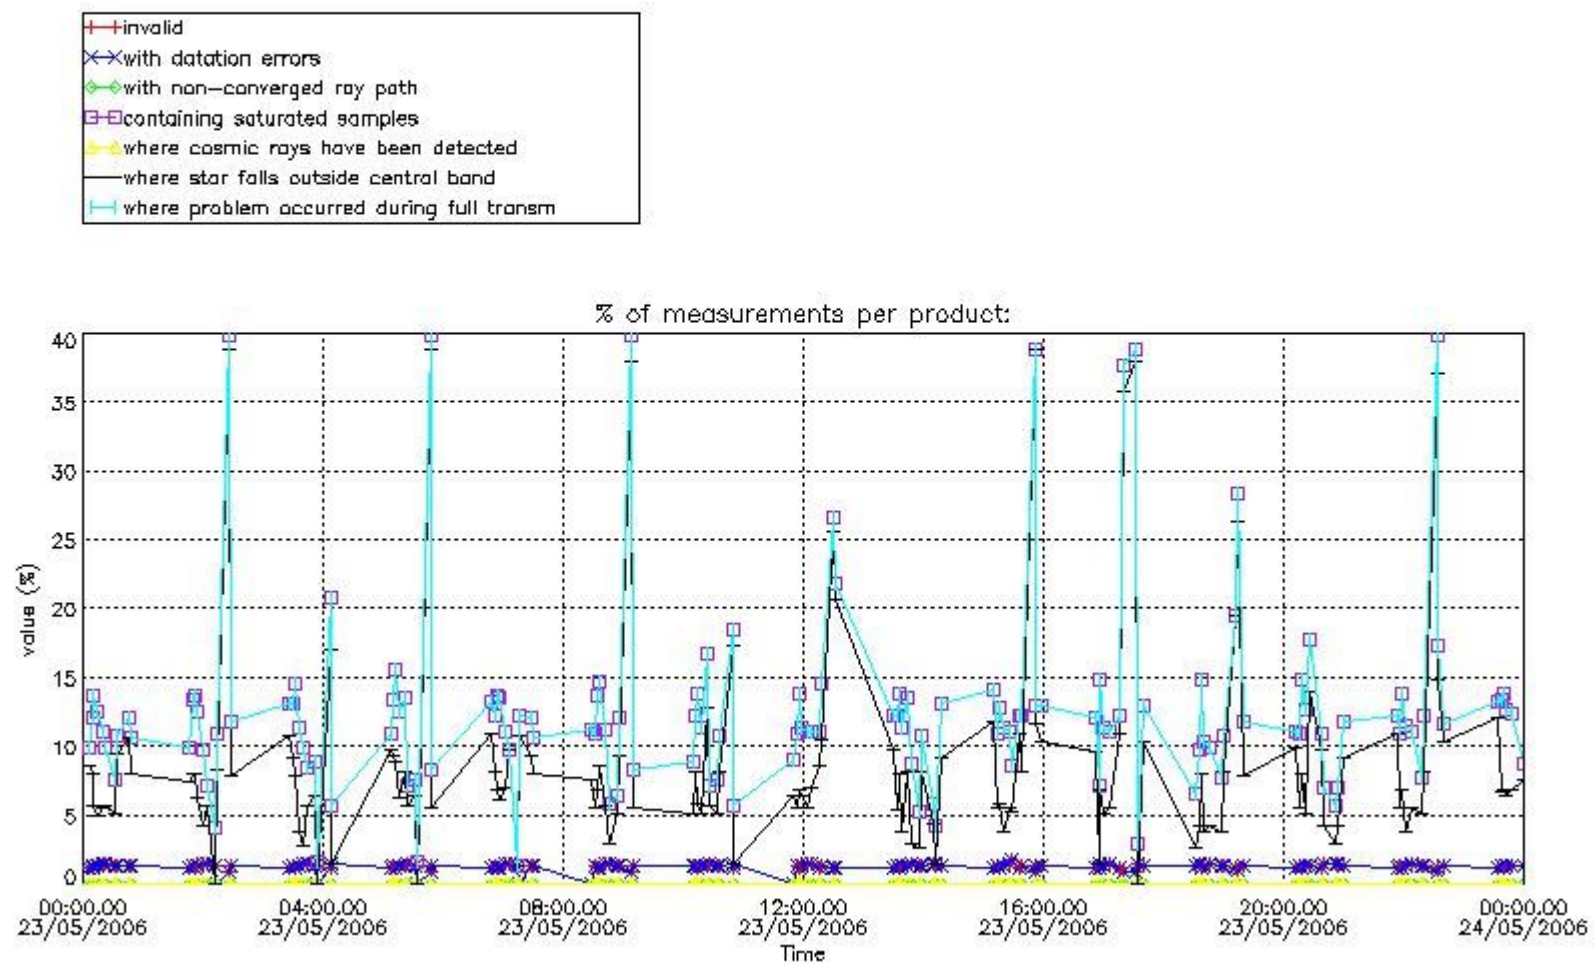

3. Quality information per product

In this section it is plotted some information contained in the Quality Summary data set of the level 2 products. Only products in dark limb conditions and without errors (error flag in the MPH set to "0") are used.

3.1 Plot quality information per product (time dependant)

3.2 Plot quality information per product (world map)

4. Level 1 quality information per product

In this section it is plotted some information contained in the Quality Summary data set of the level 2 products that comes from the level 1b processing. Products without errors (error flag in the MPH set to "0") are used.

4.1 Plot quality information per product (time dependant) coming from level 1b processing

4.1.1 Plot level 1 quality information per product (time dependant): ENVISAT ASCENDING passes

4.1.2 Plot level 1 quality information per product (time dependant): ENVI SAT DESCENDING passes

5. Trace gas profiles

5.1 Ozone statistics based on quality of products

The final quality of the products can be "measured" using the STD (Standard Deviation) attached to every point profile. This information is written to the parameter GOM_NL__2P/NL_LOCAL_SPECIES_DENSITY/o3_std of the level 2 products. The table below shows the statistics for given STD ranges.