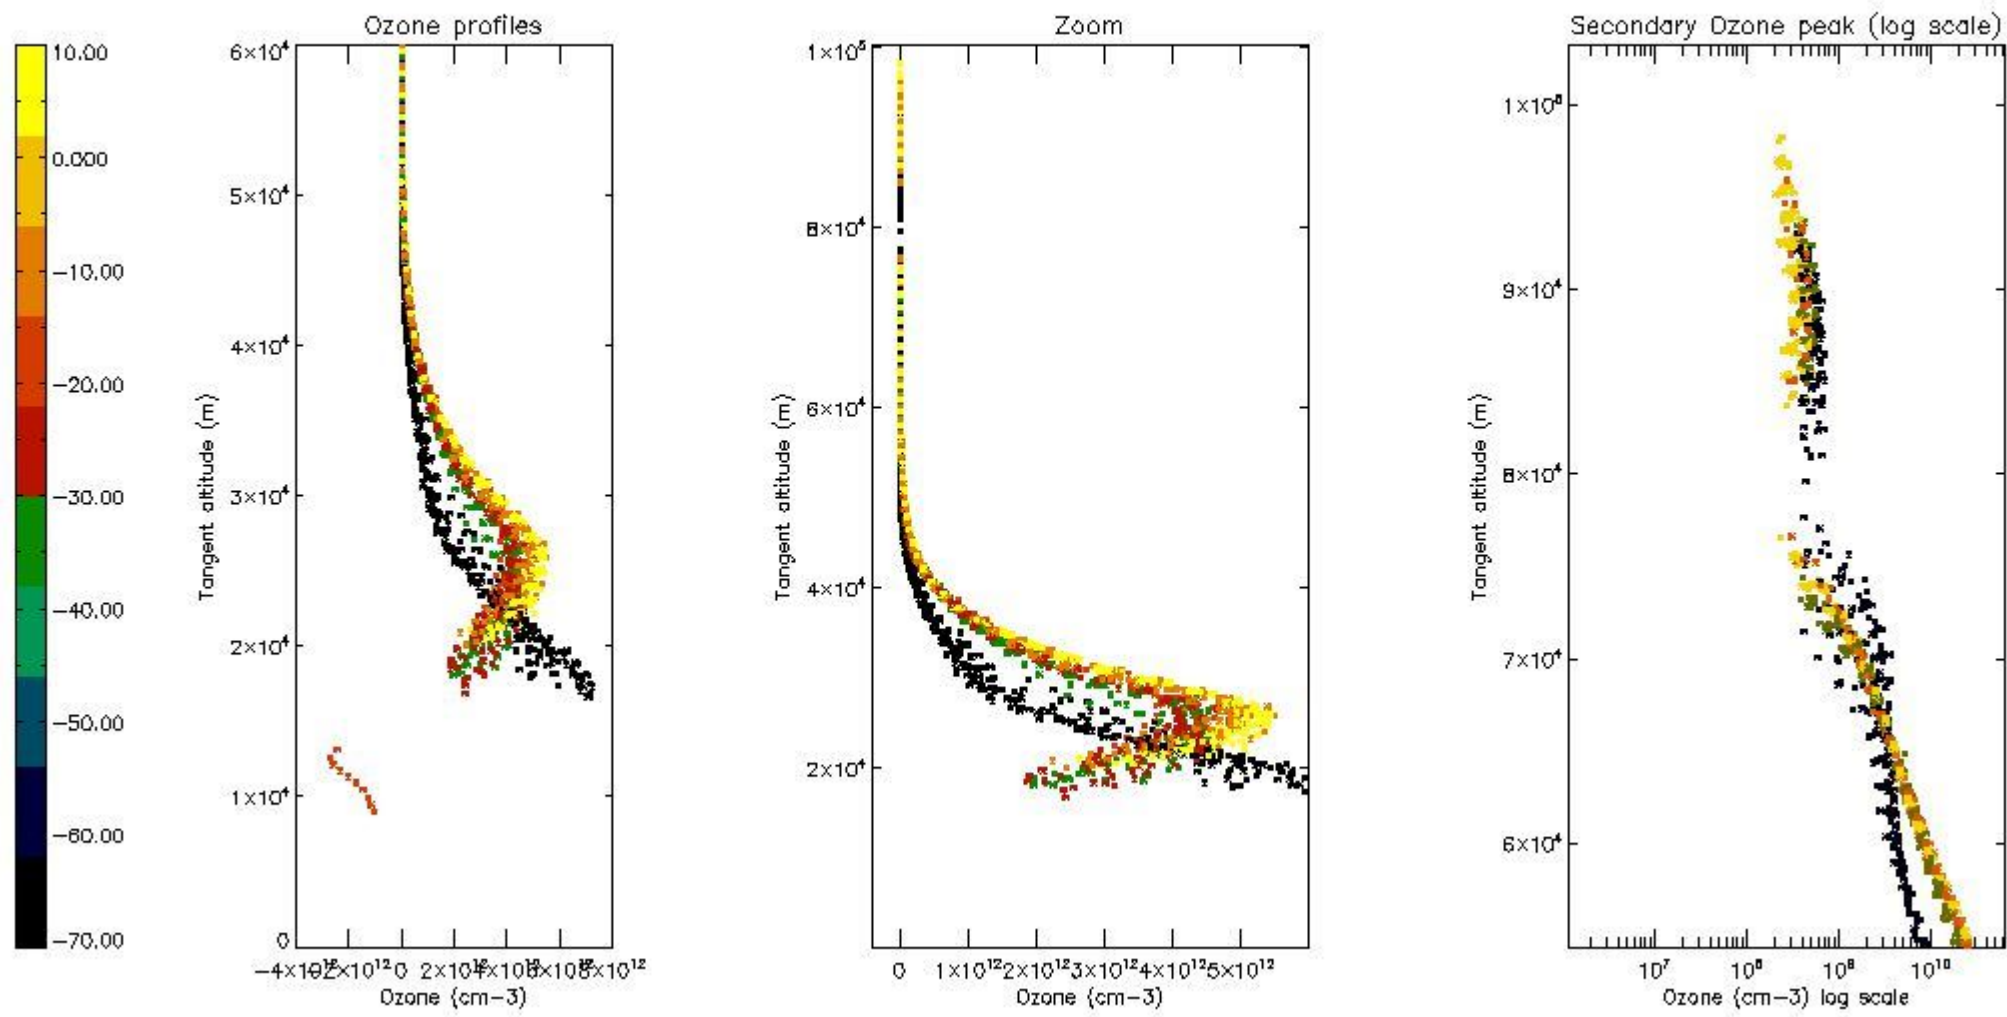

So, the table below shows the percentage of dark limb and valid observations for each criteria with respect to the overall valid daily observations.

| Criteria | % of total production |
|----------|-----------------------|
| All STD | 23 |
| STD < 20 | 14 |

| | |
|----------|----|
| STD < 10 | 12 |
| STD < 5 | 9 |

5.2 Plot ozone profiles for all STD (dark without errors)

The colorbar represents the latitude.

5.3 Plot ozone profiles where STD < 20% (dark without errors)

The colorbar represents the latitude.

5.4 Plot ozone profiles where STD < 10% (dark without errors)

The colorbar represents the latitude.

5.5 Plot ozone profiles where STD < 5% (dark without errors)

The colorbar represents the latitude.