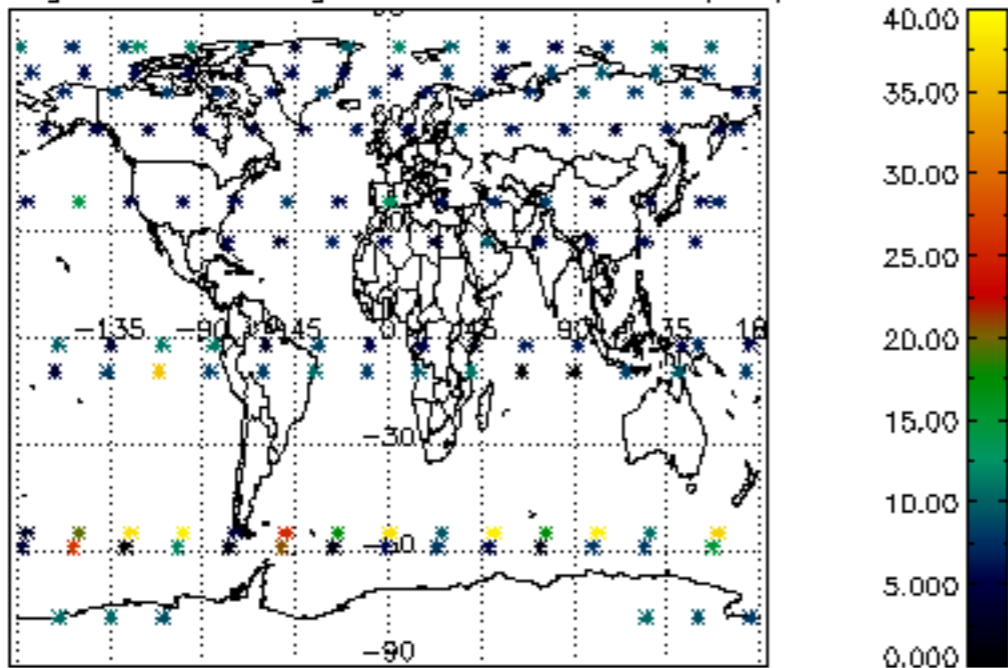

Percentage of star falling outside central band per profile