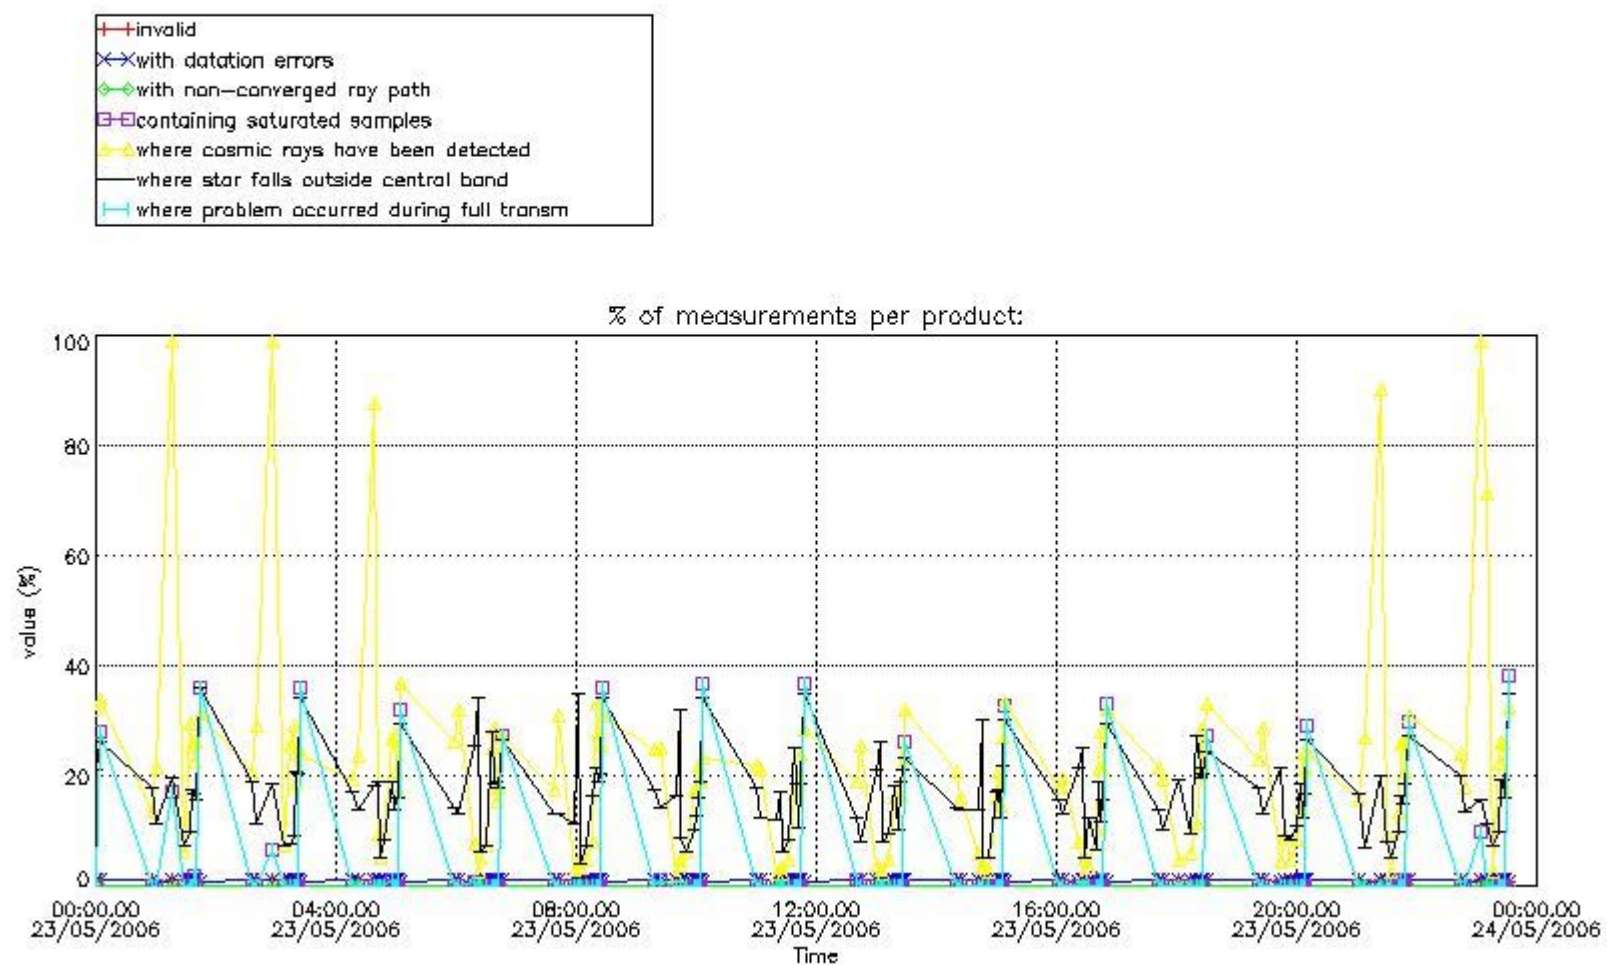

4.1.2 Plot level 1 quality information per product (time dependant): ENVI SAT DESCENDING passes