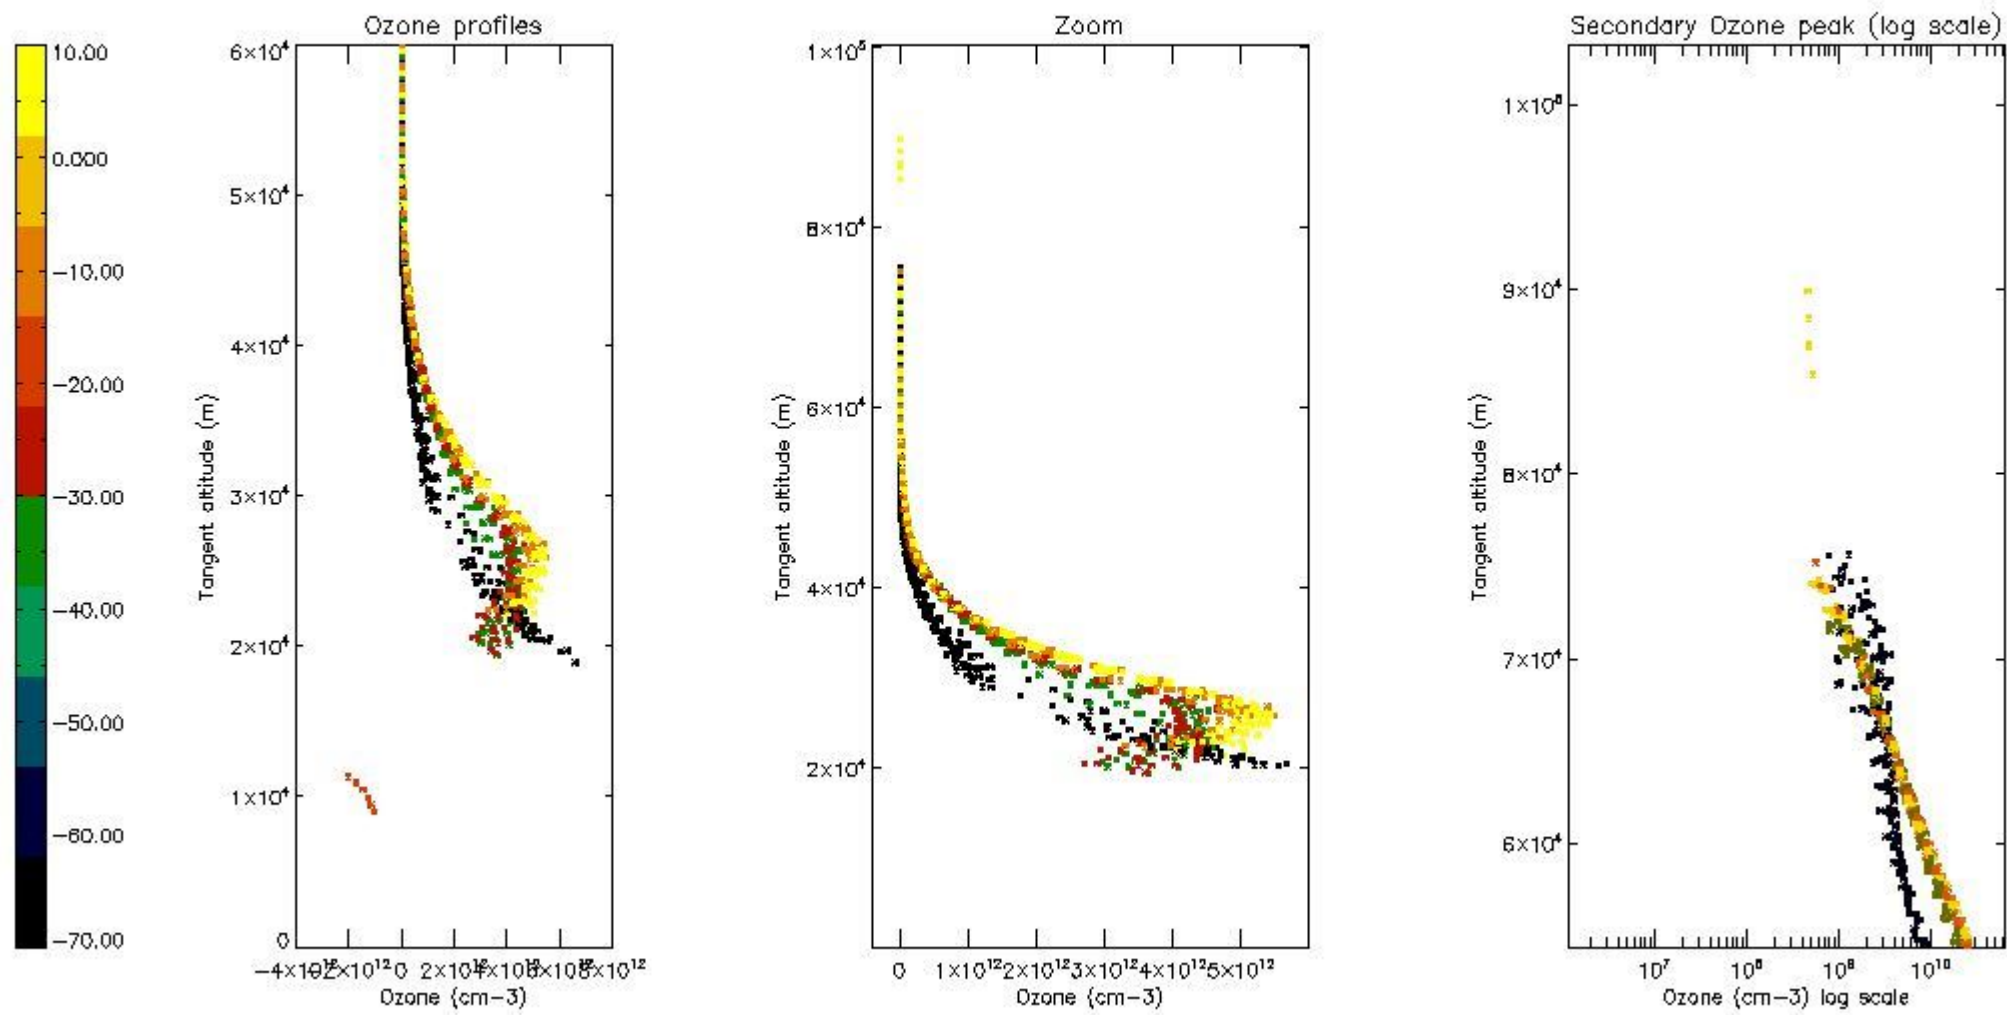

The colorbar represents the latitude.

5.4 Plot ozone profiles where STD < 10% (dark without errors)

The colorbar represents the latitude.

5.5 Plot ozone profiles where STD < 5% (dark without errors)

The colorbar represents the latitude.