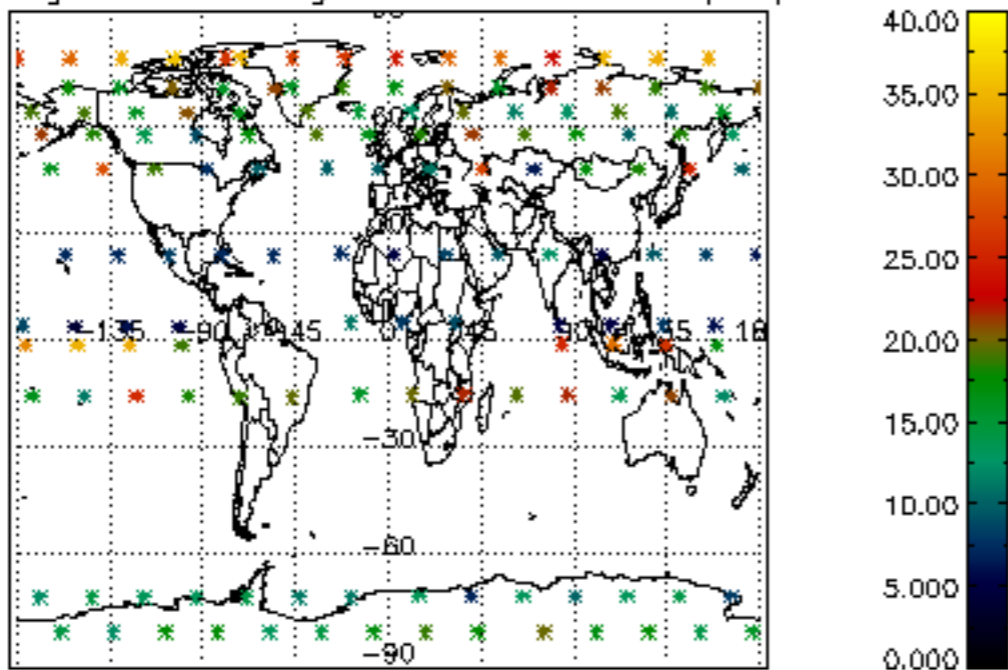

Percentage of cosmic ray hits per profile

Percentage of star falling outside central band per profile