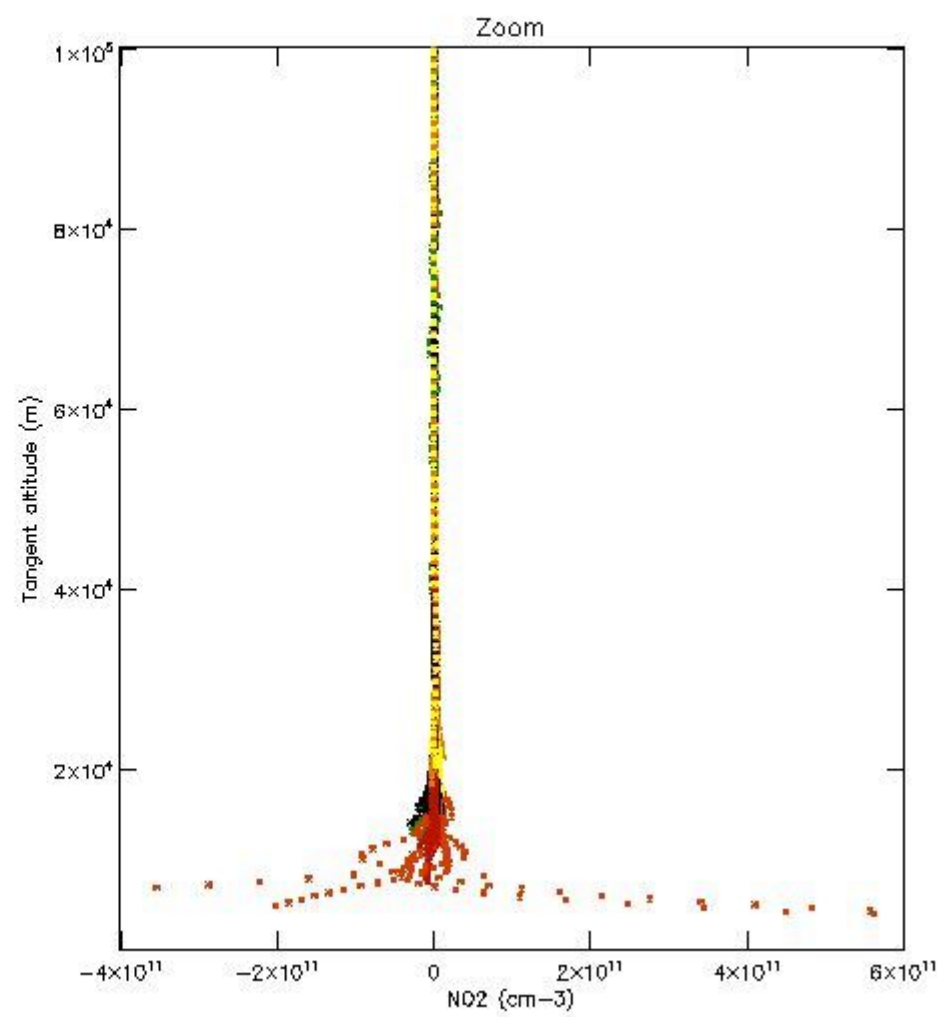

5.7 Plot NO3 profiles for all STD (dark without errors)

The colorbar represents the latitude.