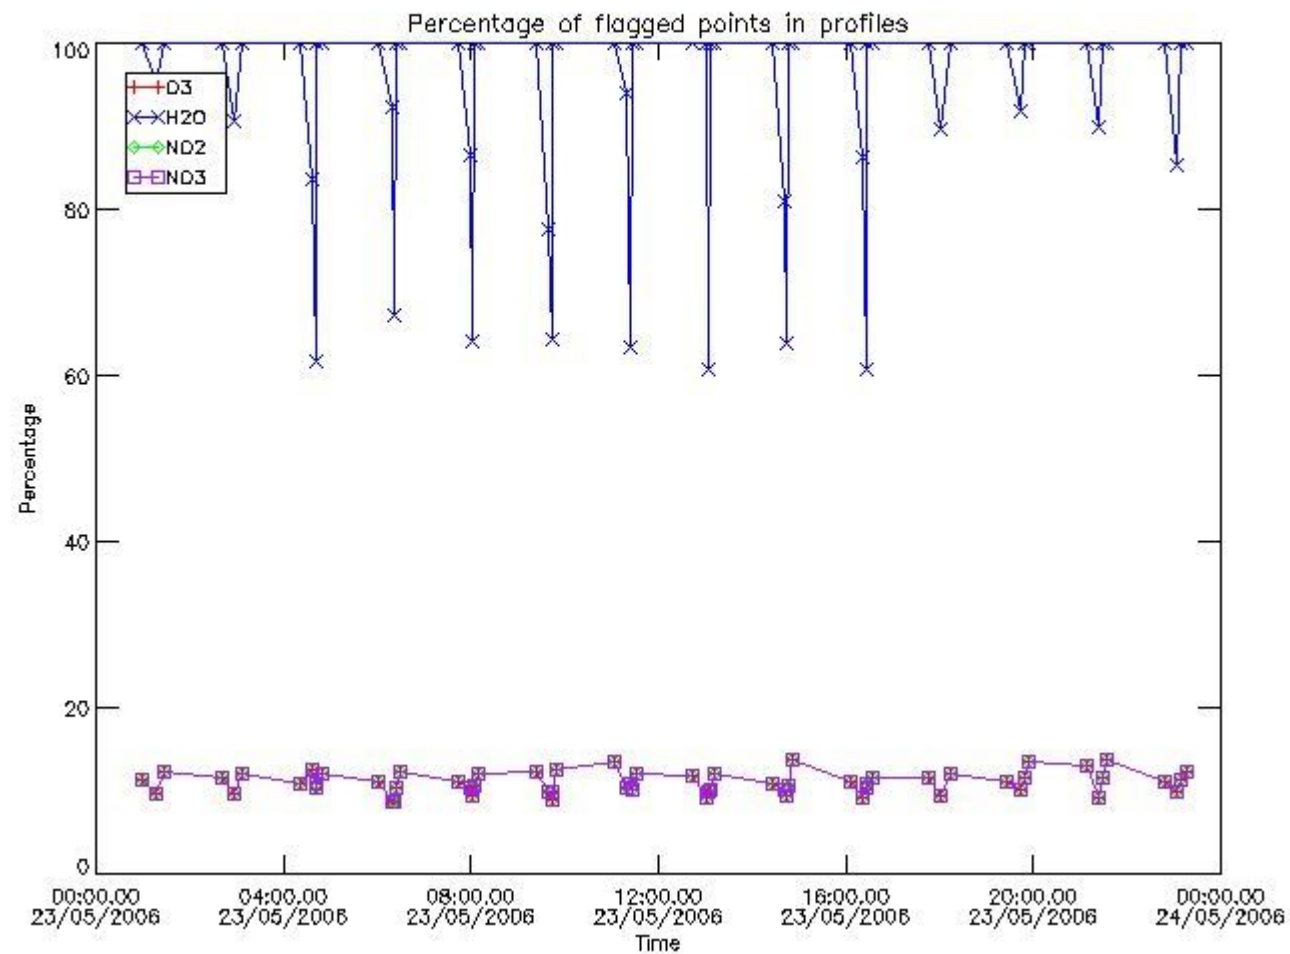

3. Quality information per product

In this section it is plotted some information contained in the Quality Summary data set of the level 2 products. Only products in dark limb conditions and without errors (error flag in the MPH set to "0") are used.

3.1 Plot quality information per product (time dependant)