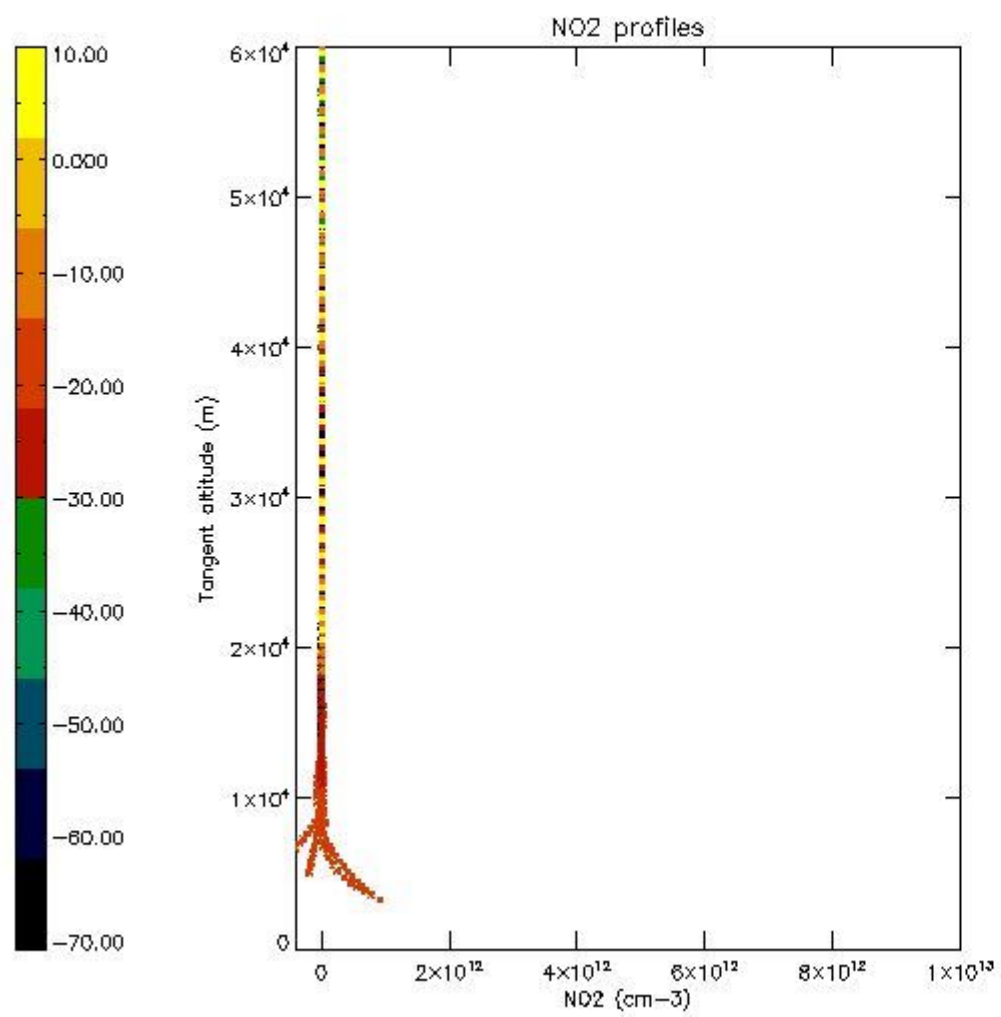

So, the table below shows the percentage of dark limb and valid observations for each criteria with respect to the overall valid daily observations.

| Criteria | % of total production |
|----------|-----------------------|
| All STD | 23 |
| STD < 20 | 14 |

| | |
|----------|----|
| STD < 10 | 12 |
| STD < 5 | 9 |

5.2 Plot ozone profiles for all STD (dark without errors)

The colorbar represents the latitude.

5.3 Plot ozone profiles where STD < 20% (dark without errors)

The colorbar represents the latitude.

5.4 Plot ozone profiles where STD < 10% (dark without errors)

The colorbar represents the latitude.

5.5 Plot ozone profiles where STD < 5% (dark without errors)

The colorbar represents the latitude.

5.6 Plot NO₂ profiles for all STD (dark without errors)

The colorbar represents the latitude.

5.7 Plot NO3 profiles for all STD (dark without errors)

The colorbar represents the latitude.

5.8 Plot H₂O profiles for all STD (only for occultations of stars 1,2,3,4,13,14,16,26,63 dark without errors)