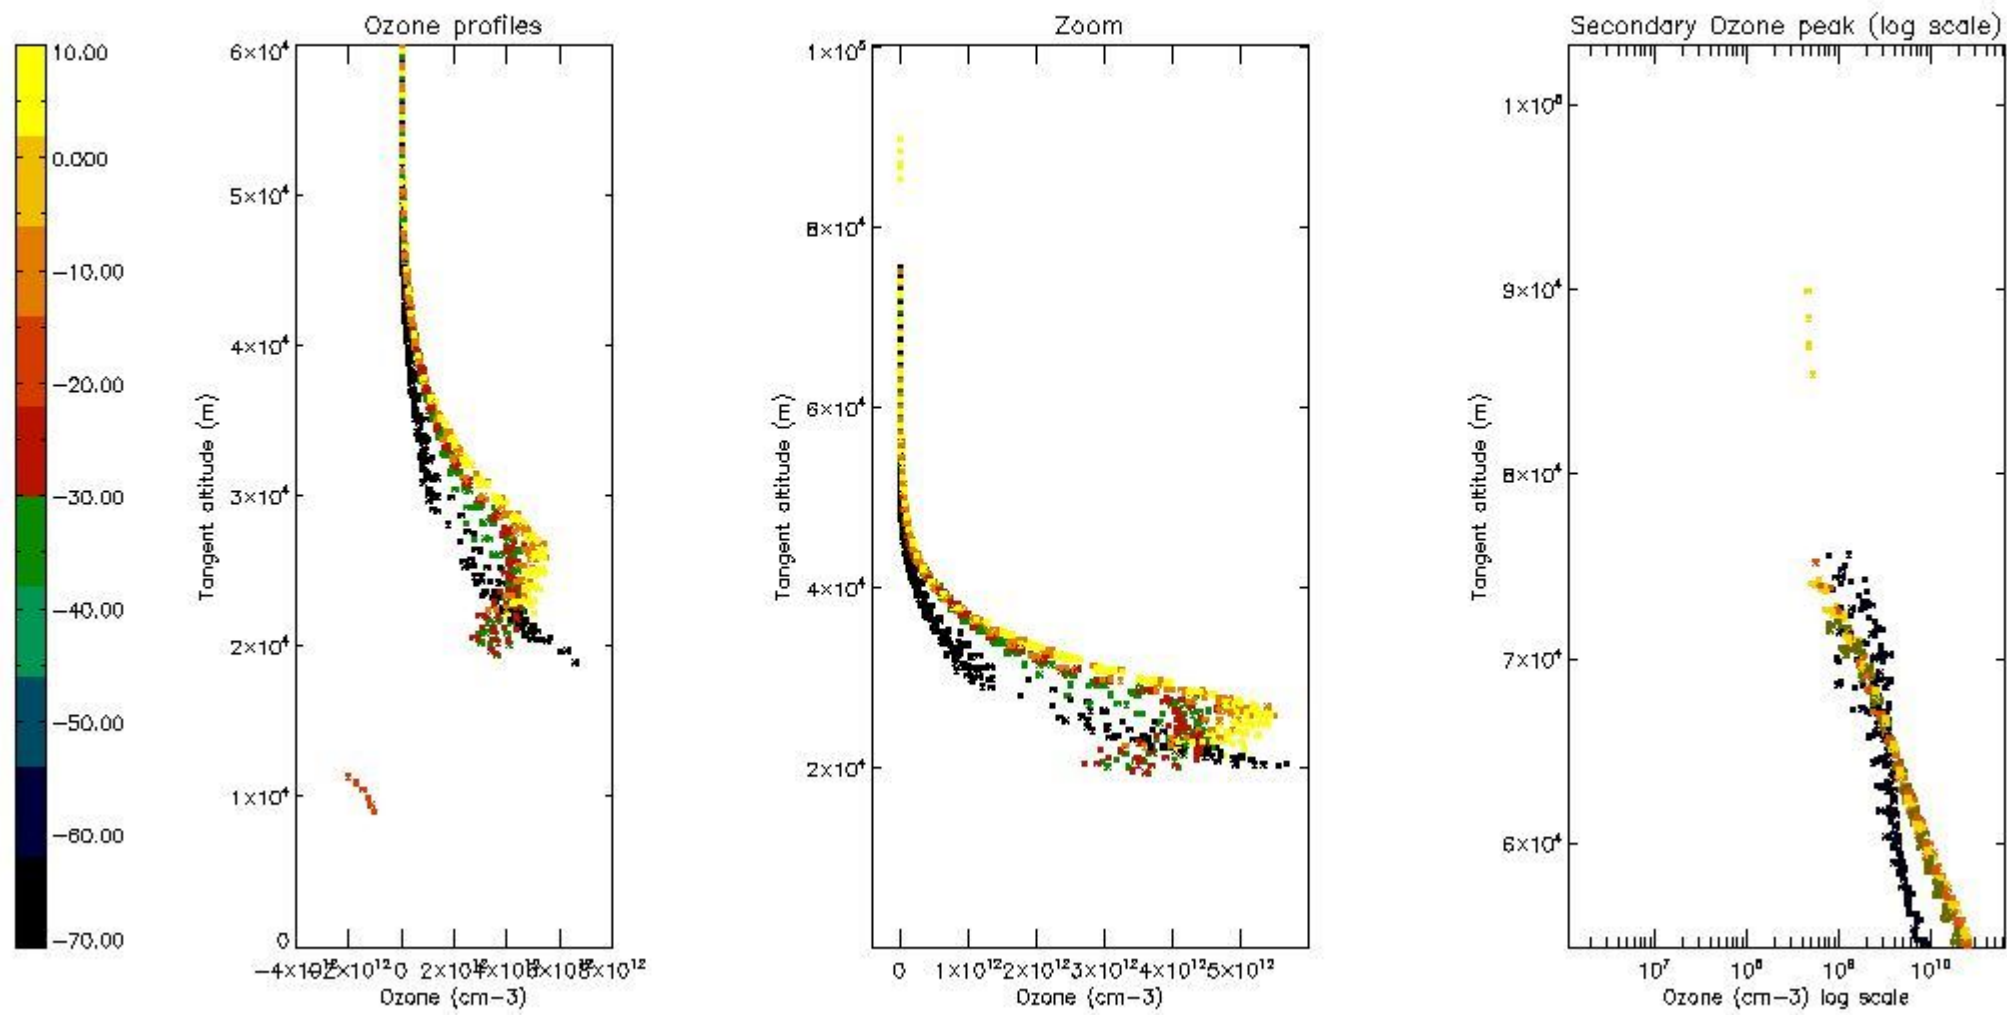

The colorbar represents the latitude.

5.4 Plot ozone profiles where STD < 10% (dark without errors)

The colorbar represents the latitude.

5.5 Plot ozone profiles where STD < 5% (dark without errors)

The colorbar represents the latitude.

5.6 Plot NO₂ profiles for all STD (dark without errors)

The colorbar represents the latitude.

5.7 Plot NO3 profiles for all STD (dark without errors)

The colorbar represents the latitude.

5.8 Plot H₂O profiles for all STD (only for occultations of stars 1,2,3,4,13,14,16,26,63 dark without errors)