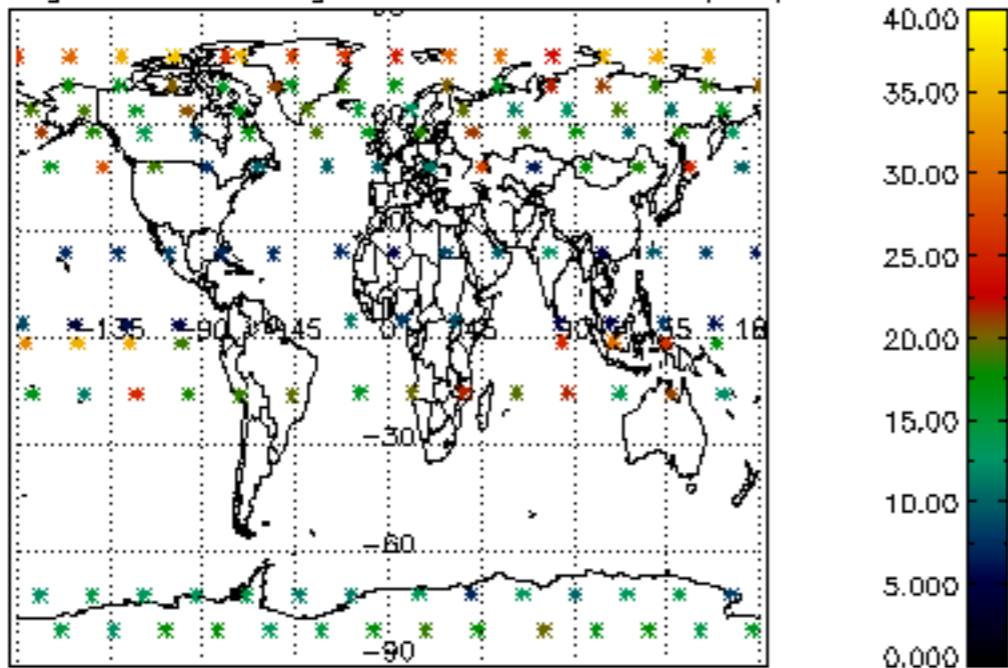

Percentage of cosmic ray hits per profile

Percentage of star falling outside central band per profile