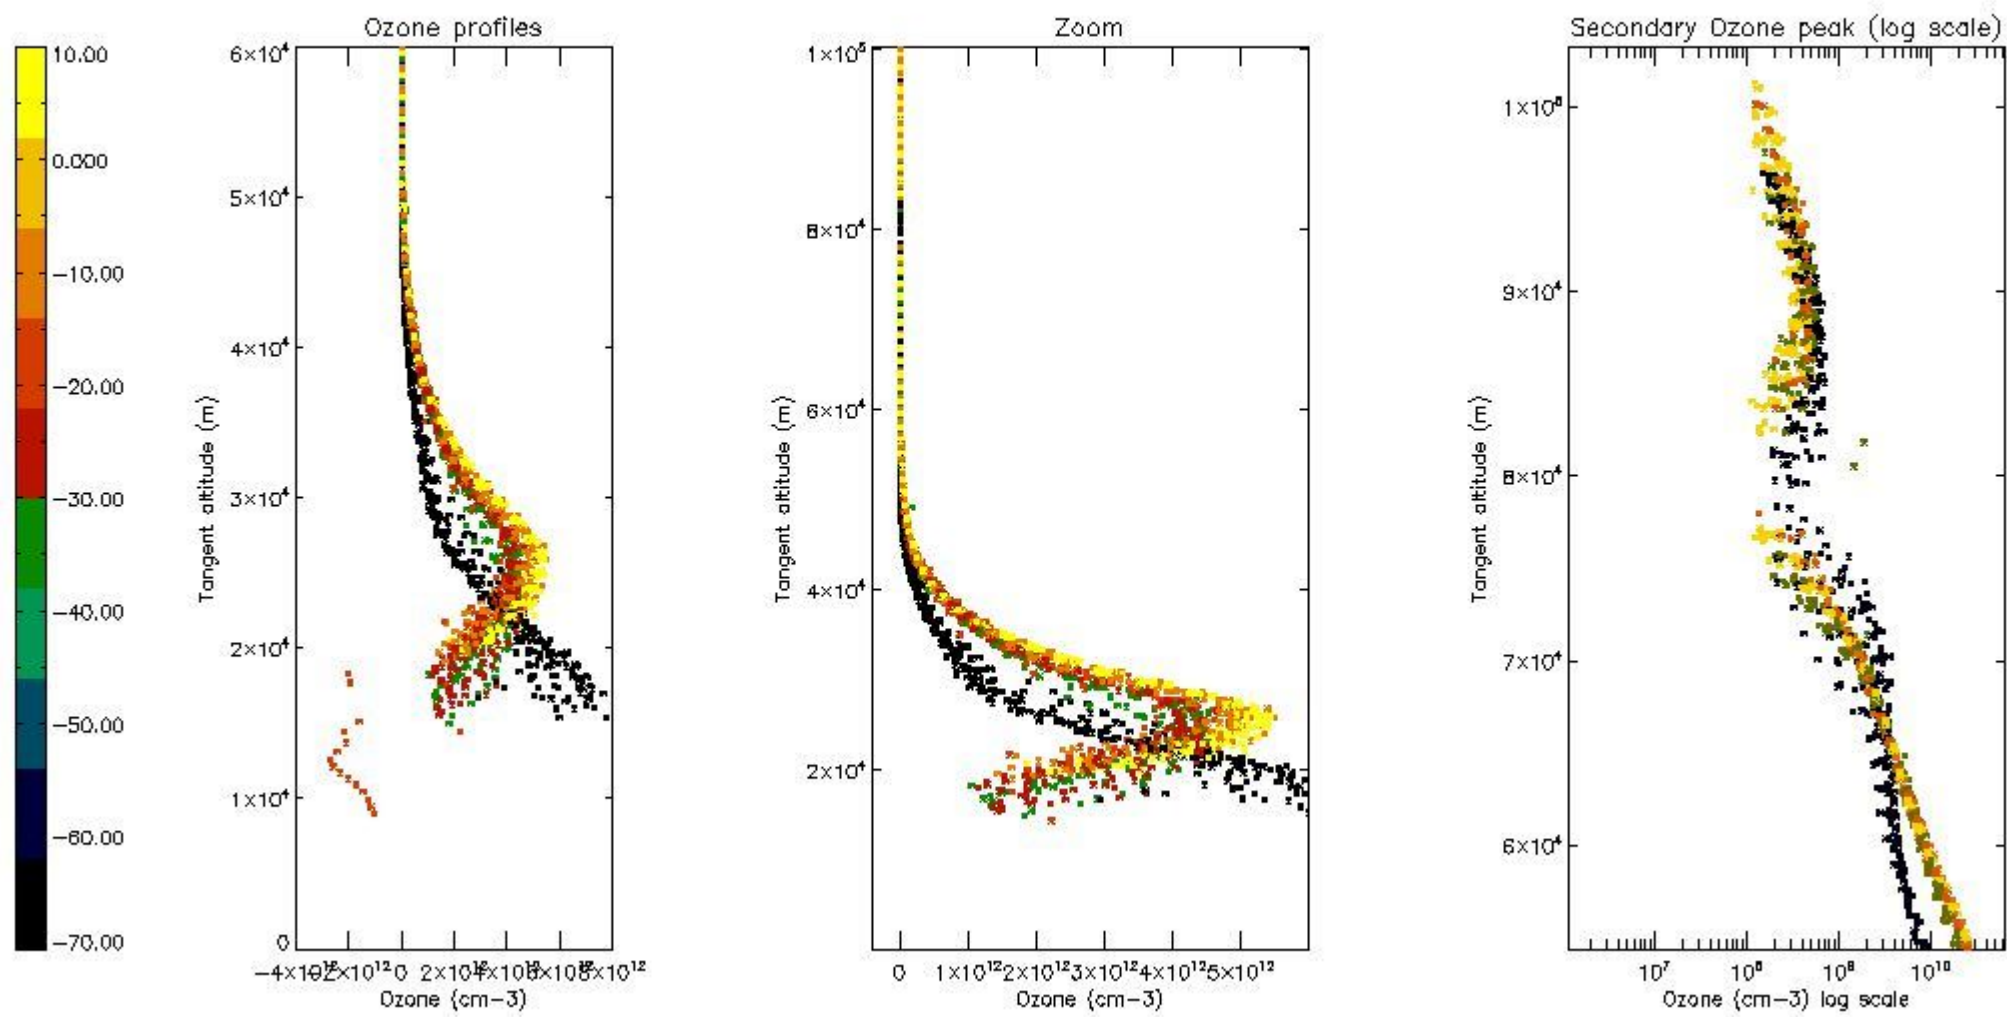

So, the table below shows the percentage of dark limb and valid observations for each criteria with respect to the overall valid daily observations.

| Criteria | % of total production |
|----------|-----------------------|
| All STD | 23 |
| STD < 20 | 14 |

| | |
|----------|----|
| STD < 10 | 12 |
| STD < 5 | 9 |

5.2 Plot ozone profiles for all STD (dark without errors)

The colorbar represents the latitude.

5.3 Plot ozone profiles where STD < 20% (dark without errors)

The colorbar represents the latitude.

5.4 Plot ozone profiles where STD < 10% (dark without errors)

The colorbar represents the latitude.

5.5 Plot ozone profiles where STD < 5% (dark without errors)

The colorbar represents the latitude.