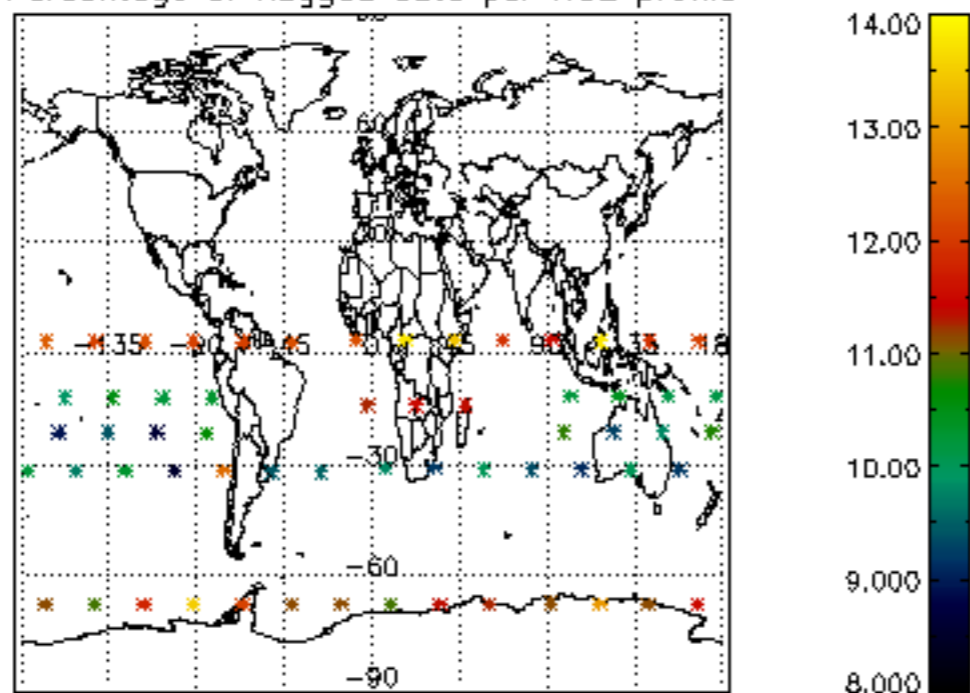

Percentage of flagged data per NO2 profile