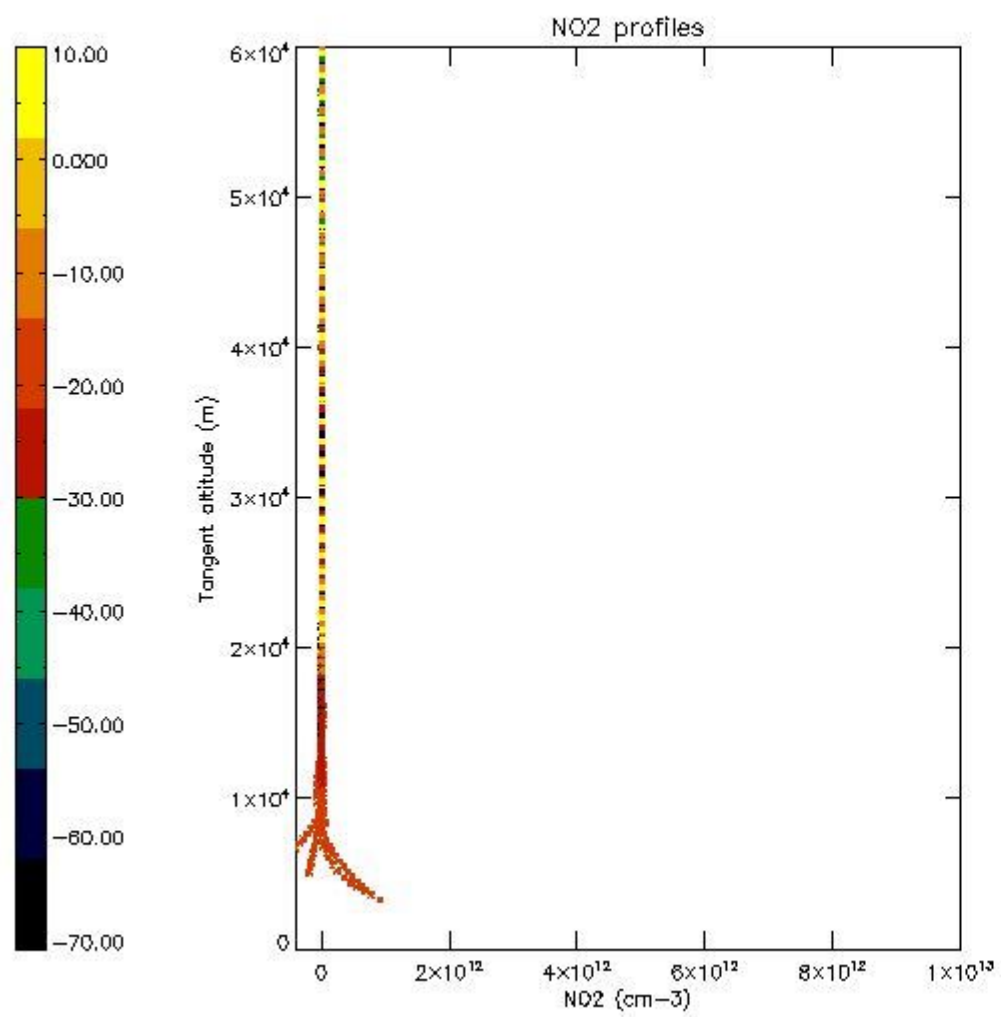

5.7 Plot NO3 profiles for all STD (dark without errors)

The colorbar represents the latitude.