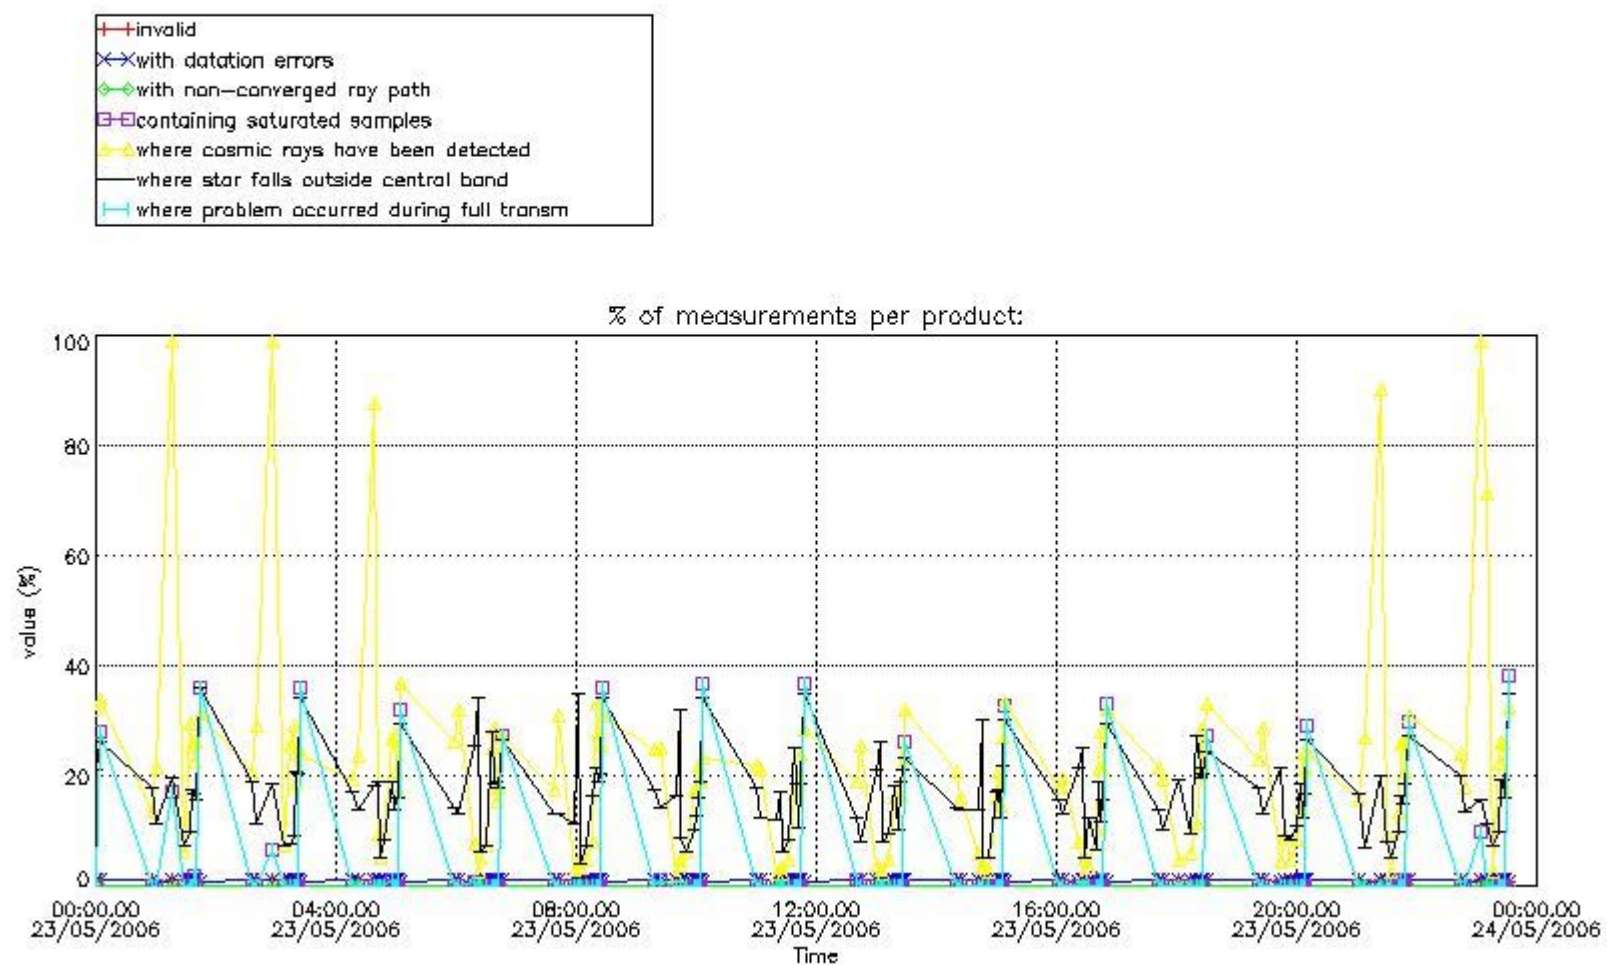

3. Quality information per product

In this section it is plotted some information contained in the Quality Summary data set of the level 2 products. Only products in dark limb conditions and without errors (error flag in the MPH set to "0") are used.

3.1 Plot quality information per product (time dependant)

3.2 Plot quality information per product (world map)

4. Level 1 quality information per product

In this section it is plotted some information contained in the Quality Summary data set of the level 2 products that comes from the level 1b processing. Products without errors (error flag in the MPH set to "0") are used.

4.1 Plot quality information per product (time dependant) coming from level 1b processing

4.1.1 Plot level 1 quality information per product (time dependant): ENVISAT ASCENDING passes

4.1.2 Plot level 1 quality information per product (time dependant): ENVI SAT DESCENDING passes