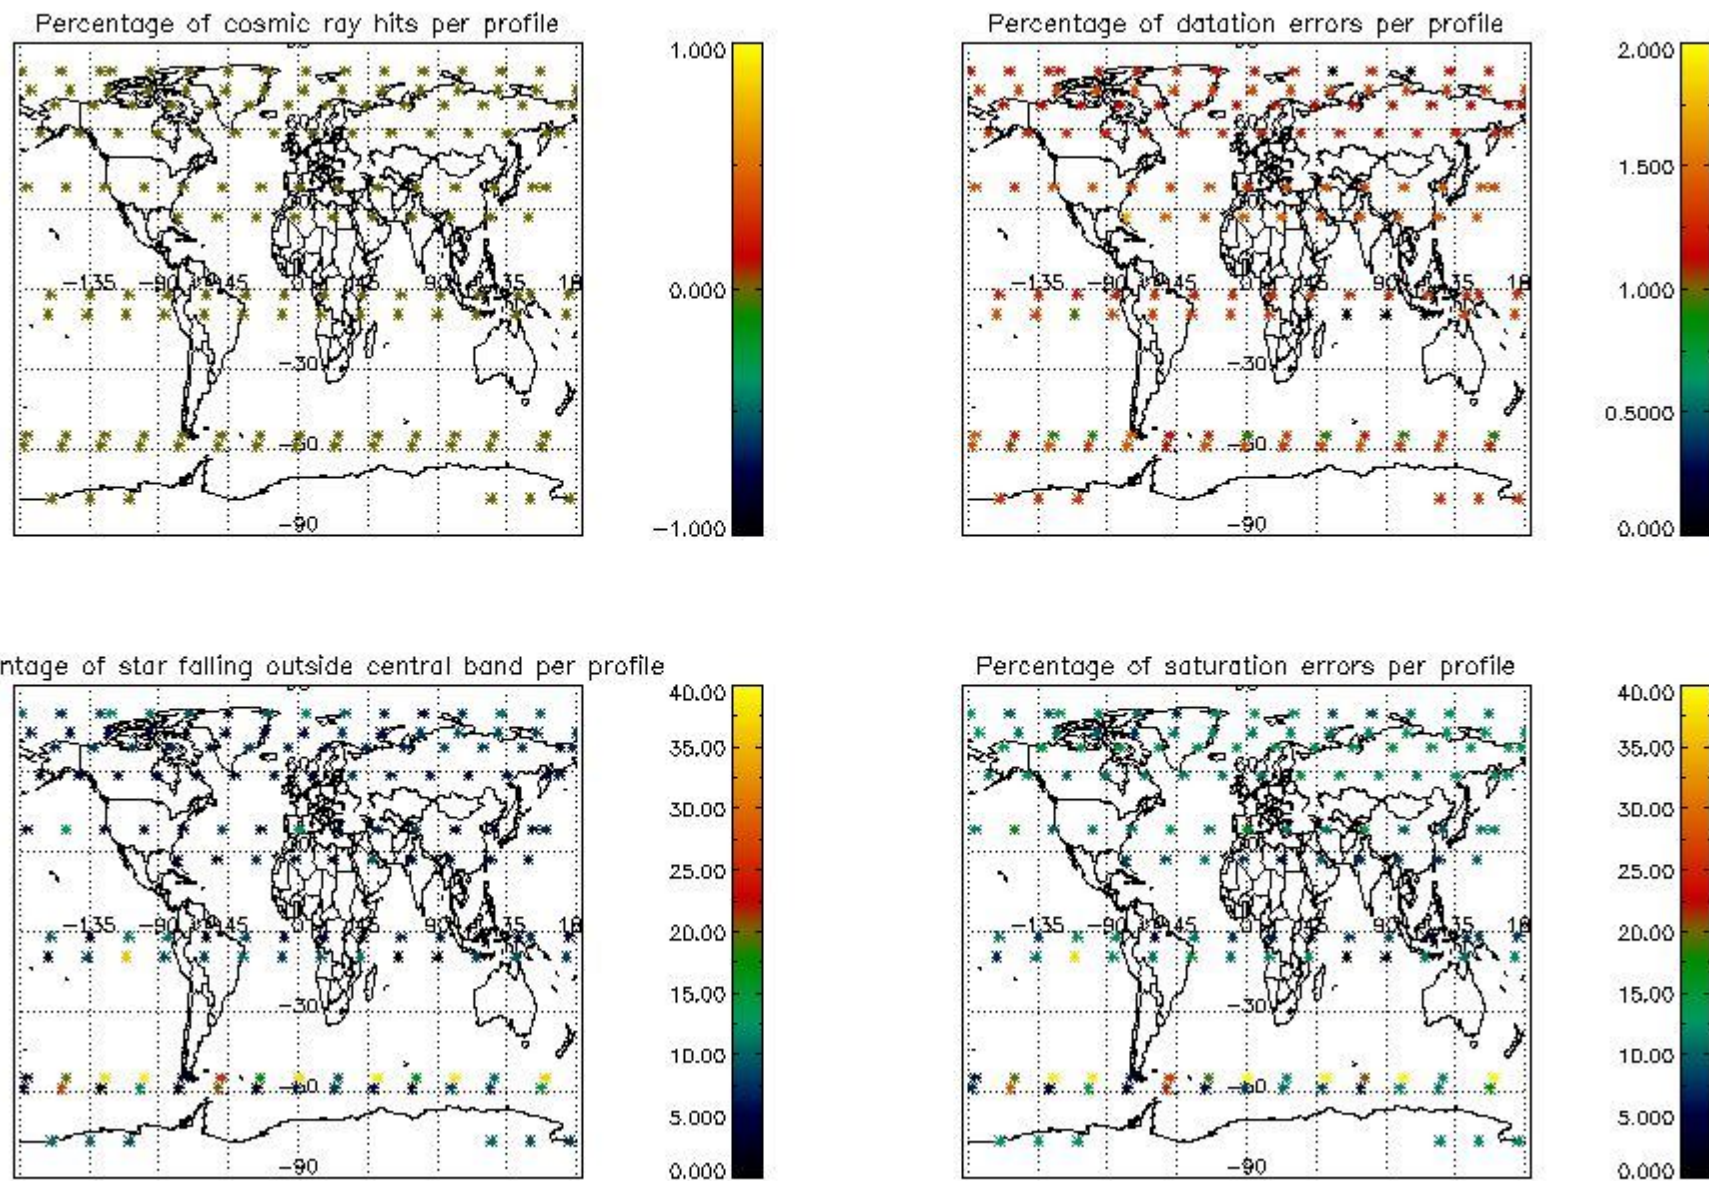

4.2.2 Plot level 1 quality information per product (world map): ENVISAT DESCENDING passes

5. Trace gas profiles

5.1 Ozone statistics based on quality of products

The final quality of the products can be "measured" using the STD (Standard Deviation) attached to every point profile. This information is written to the parameter GOM_NL__2P/NL_LOCAL_SPECIES_DENSITY/o3_std of the level 2 products. The table below shows the statistics for given STD ranges.

The statistics are given with respect to the overall valid production:

- Products without fatal errors: GOM_NL__2P/MPH/PRODUCT_ERR=0
- Valid point profile: GOM_NL__2P/NL_LOCAL_SPECIES_DENSITY/pcd(0)=0

The 'Criteria' is applied to valid points of dark limb products:

- Products in dark limb illumination condition: GOM_NL__2P/NL_SUMMARY_QUALITY/obs_ill_cond=0
- Products without fatal errors: GOM_NL__2P/MPH/PRODUCT_ERR=0
- Valid point profile: GOM_NL__2P/NL_LOCAL_SPECIES_DENSITY/pcd(0)=0

So, the table below shows the percentage of dark limb and valid observations for each criteria with respect to the overall valid daily observations.

Criteria	% of total production
All STD	23
STD < 20	14