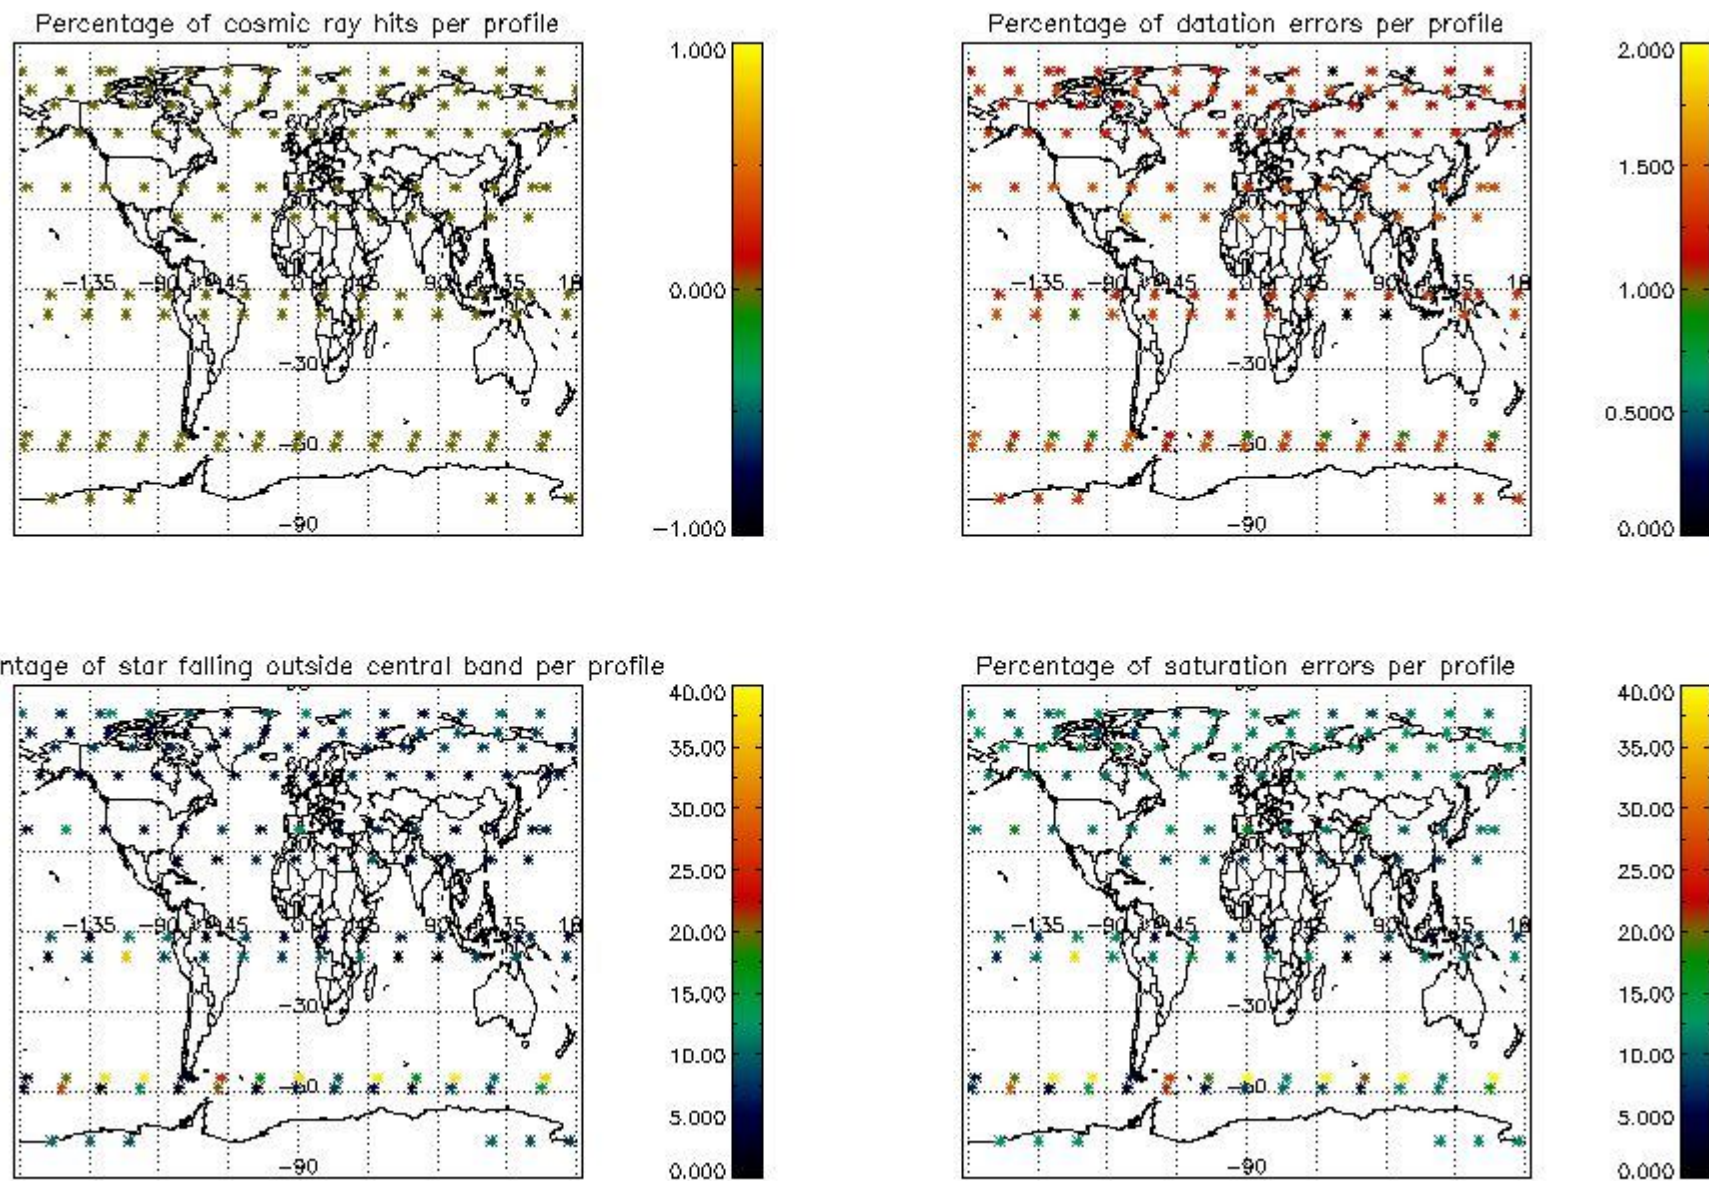

3.1 Plot quality information per product (time dependant)

3.2 Plot quality information per product (world map)

4. Level 1 quality information per product

In this section it is plotted some information contained in the Quality Summary data set of the level 2 products that comes from the level 1b processing. Products without errors (error flag in the MPH set to "0") are used.

4.1 Plot quality information per product (time dependant) coming from level 1b processing

4.1.1 Plot level 1 quality information per product (time dependant): ENVISAT ASCENDING passes

4.1.2 Plot level 1 quality information per product (time dependant): ENVI SAT DESCENDING passes

4.2 Plot quality information per product coming from level 1b processing (world map)

4.2.1 Plot level 1 quality information per product (world map): ENVISAT ASCENDING passes

4.2.2 Plot level 1 quality information per product (world map): ENVISAT DESCENDING passes