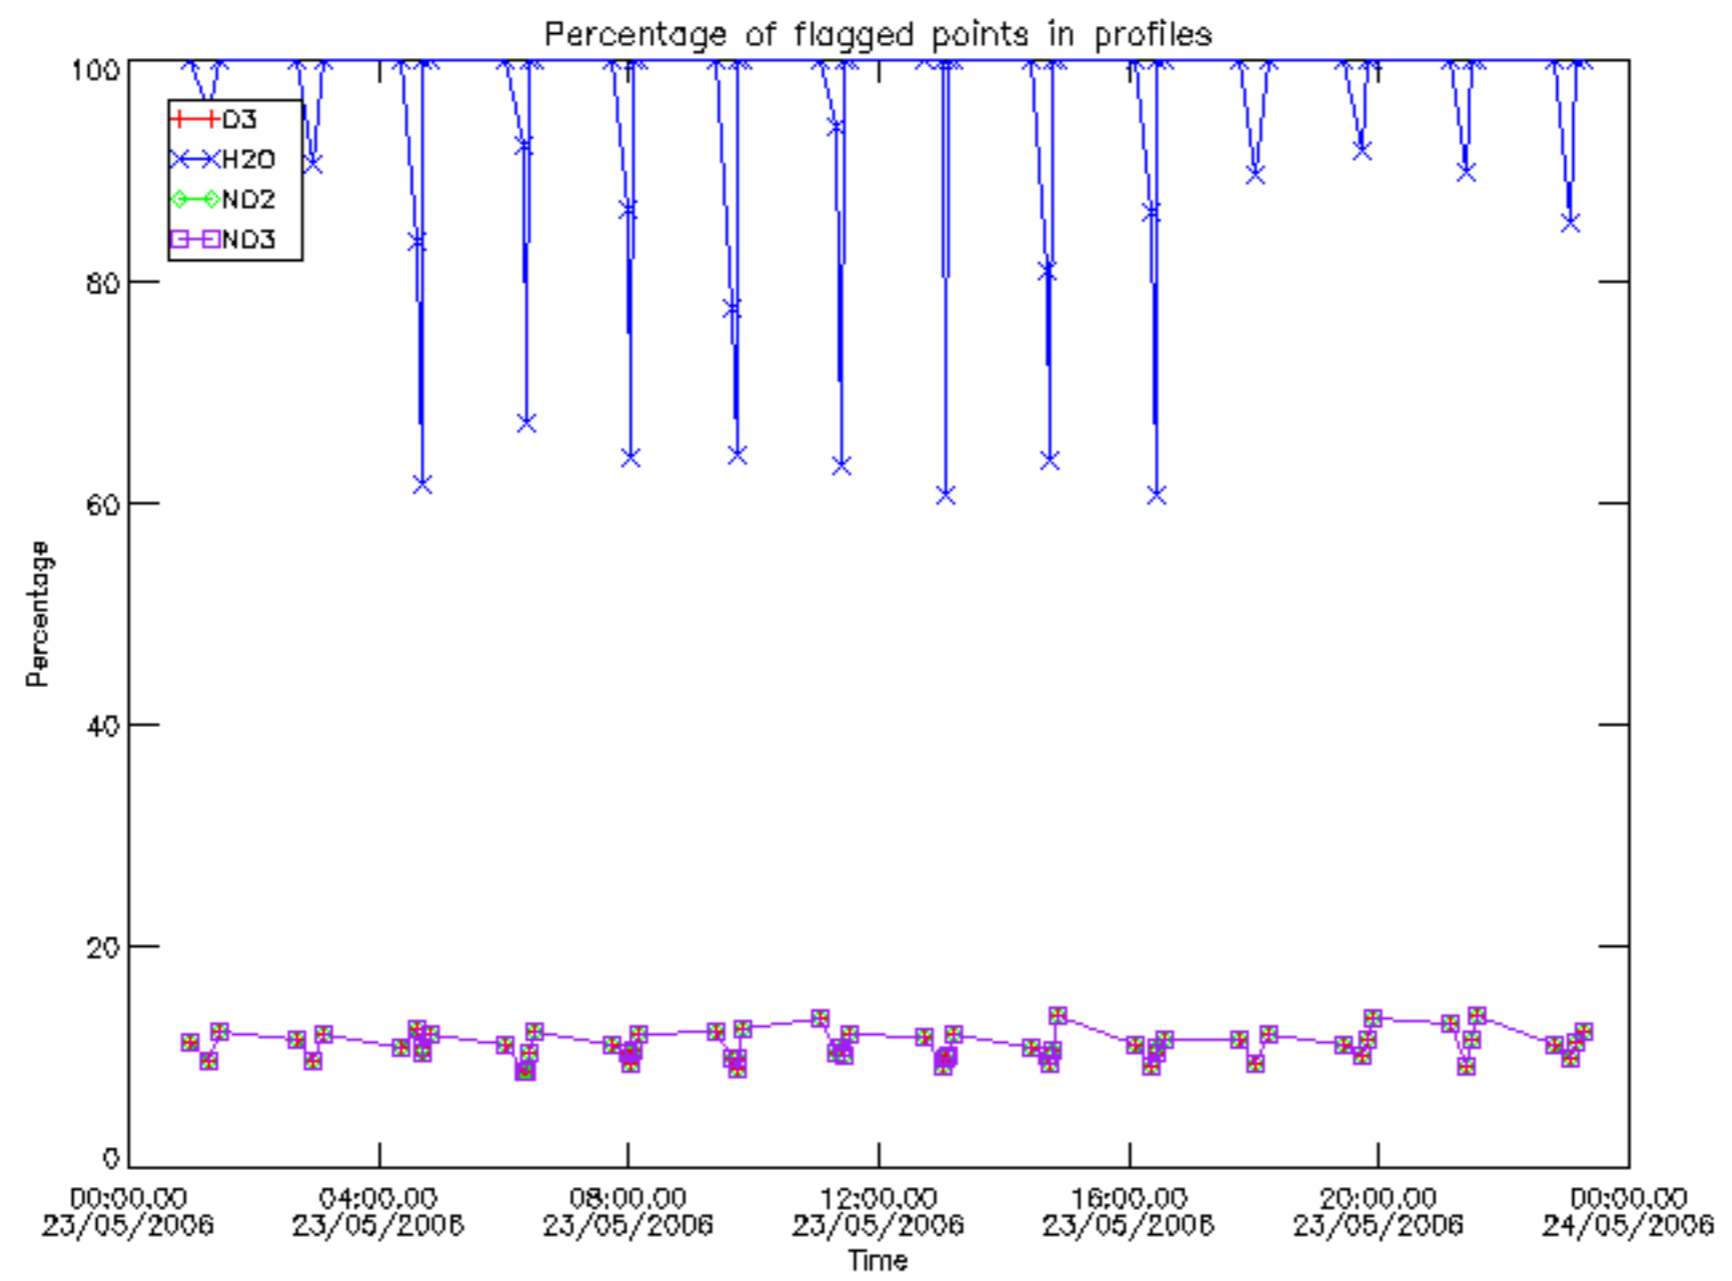

Percentage of flagged data per D3 profile

Percentage of flagged data per H2O profile