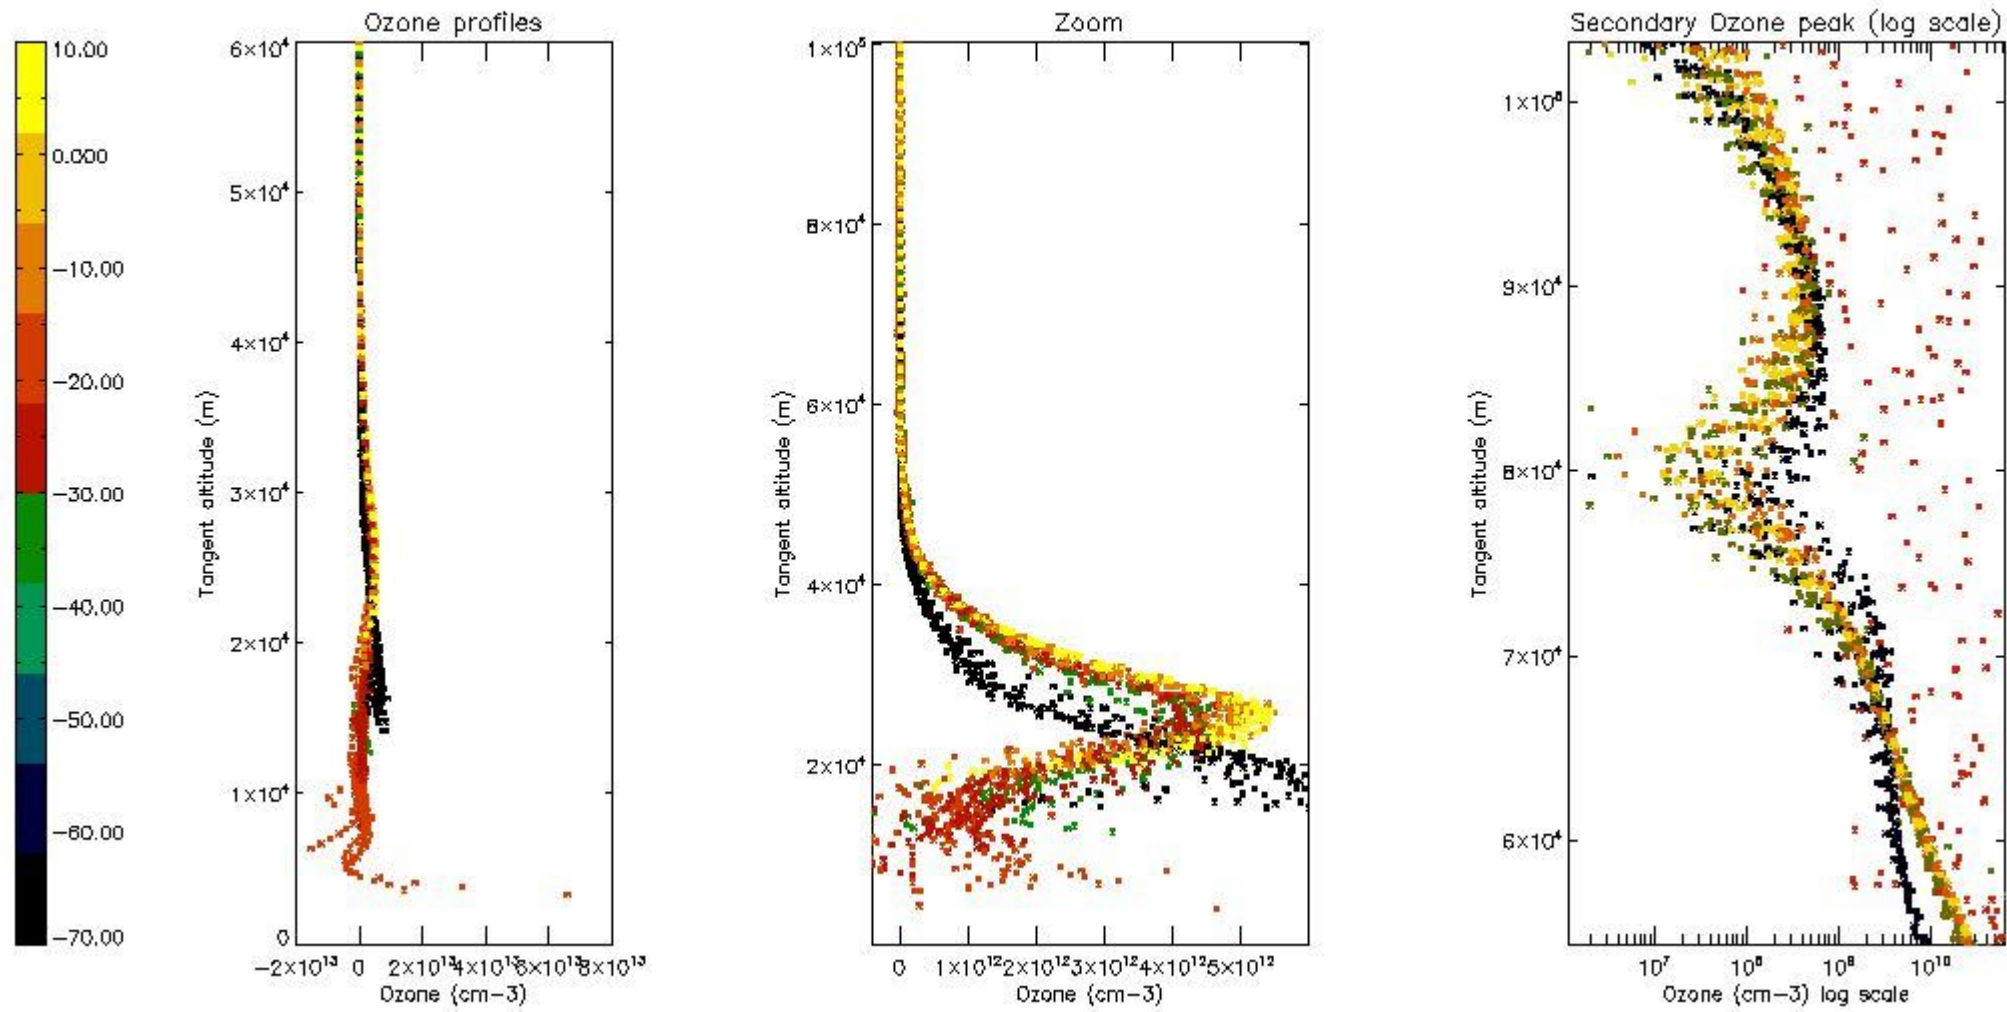

STD < 10	12
STD < 5	9

5.2 Plot ozone profiles for all STD (dark without errors)

The colorbar represents the latitude.

5.3 Plot ozone profiles where STD < 20% (dark without errors)

The colorbar represents the latitude.