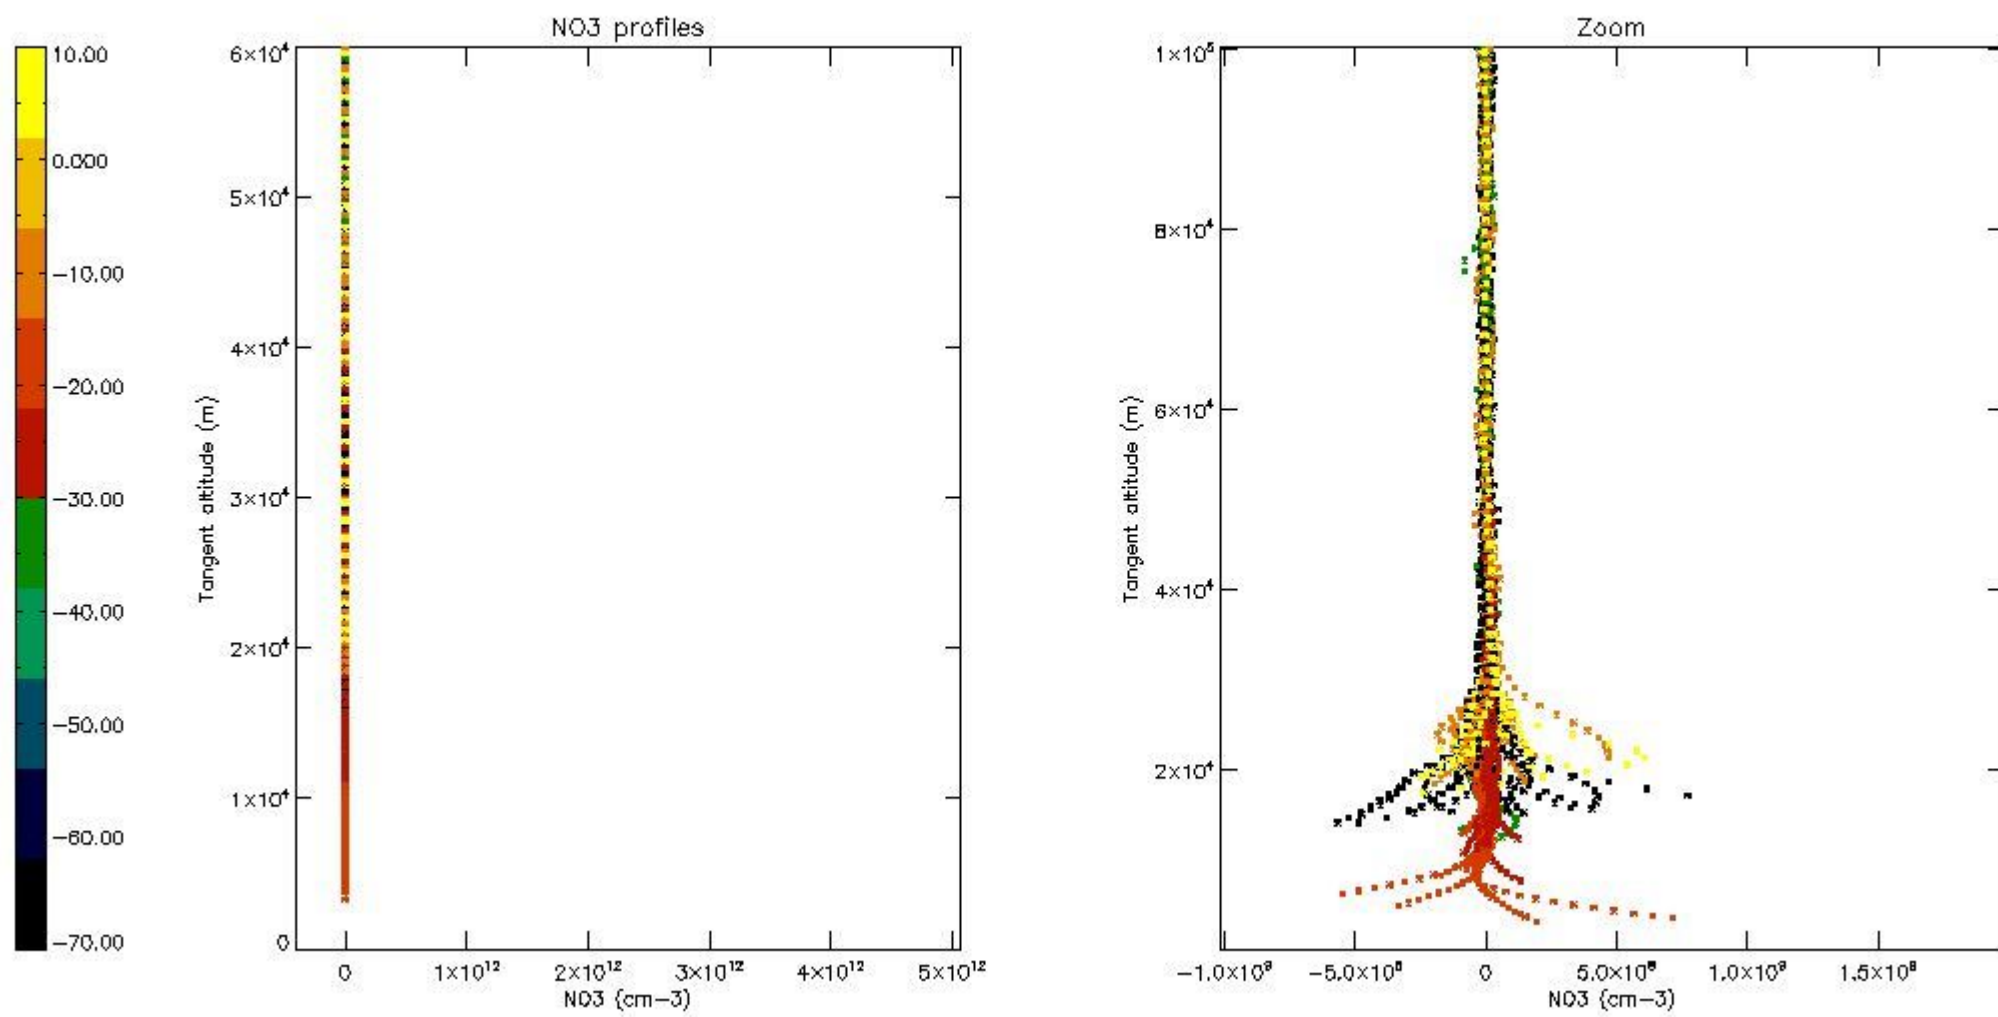

The colorbar represents the latitude.

5.4 Plot ozone profiles where STD < 10% (dark without errors)

The colorbar represents the latitude.

5.5 Plot ozone profiles where STD < 5% (dark without errors)

The colorbar represents the latitude.

5.6 Plot NO₂ profiles for all STD (dark without errors)

The colorbar represents the latitude.

5.7 Plot NO3 profiles for all STD (dark without errors)

The colorbar represents the latitude.

5.8 Plot H₂O profiles for all STD (only for occultations of stars 1,2,3,4,13,14,16,26,63 dark without errors)