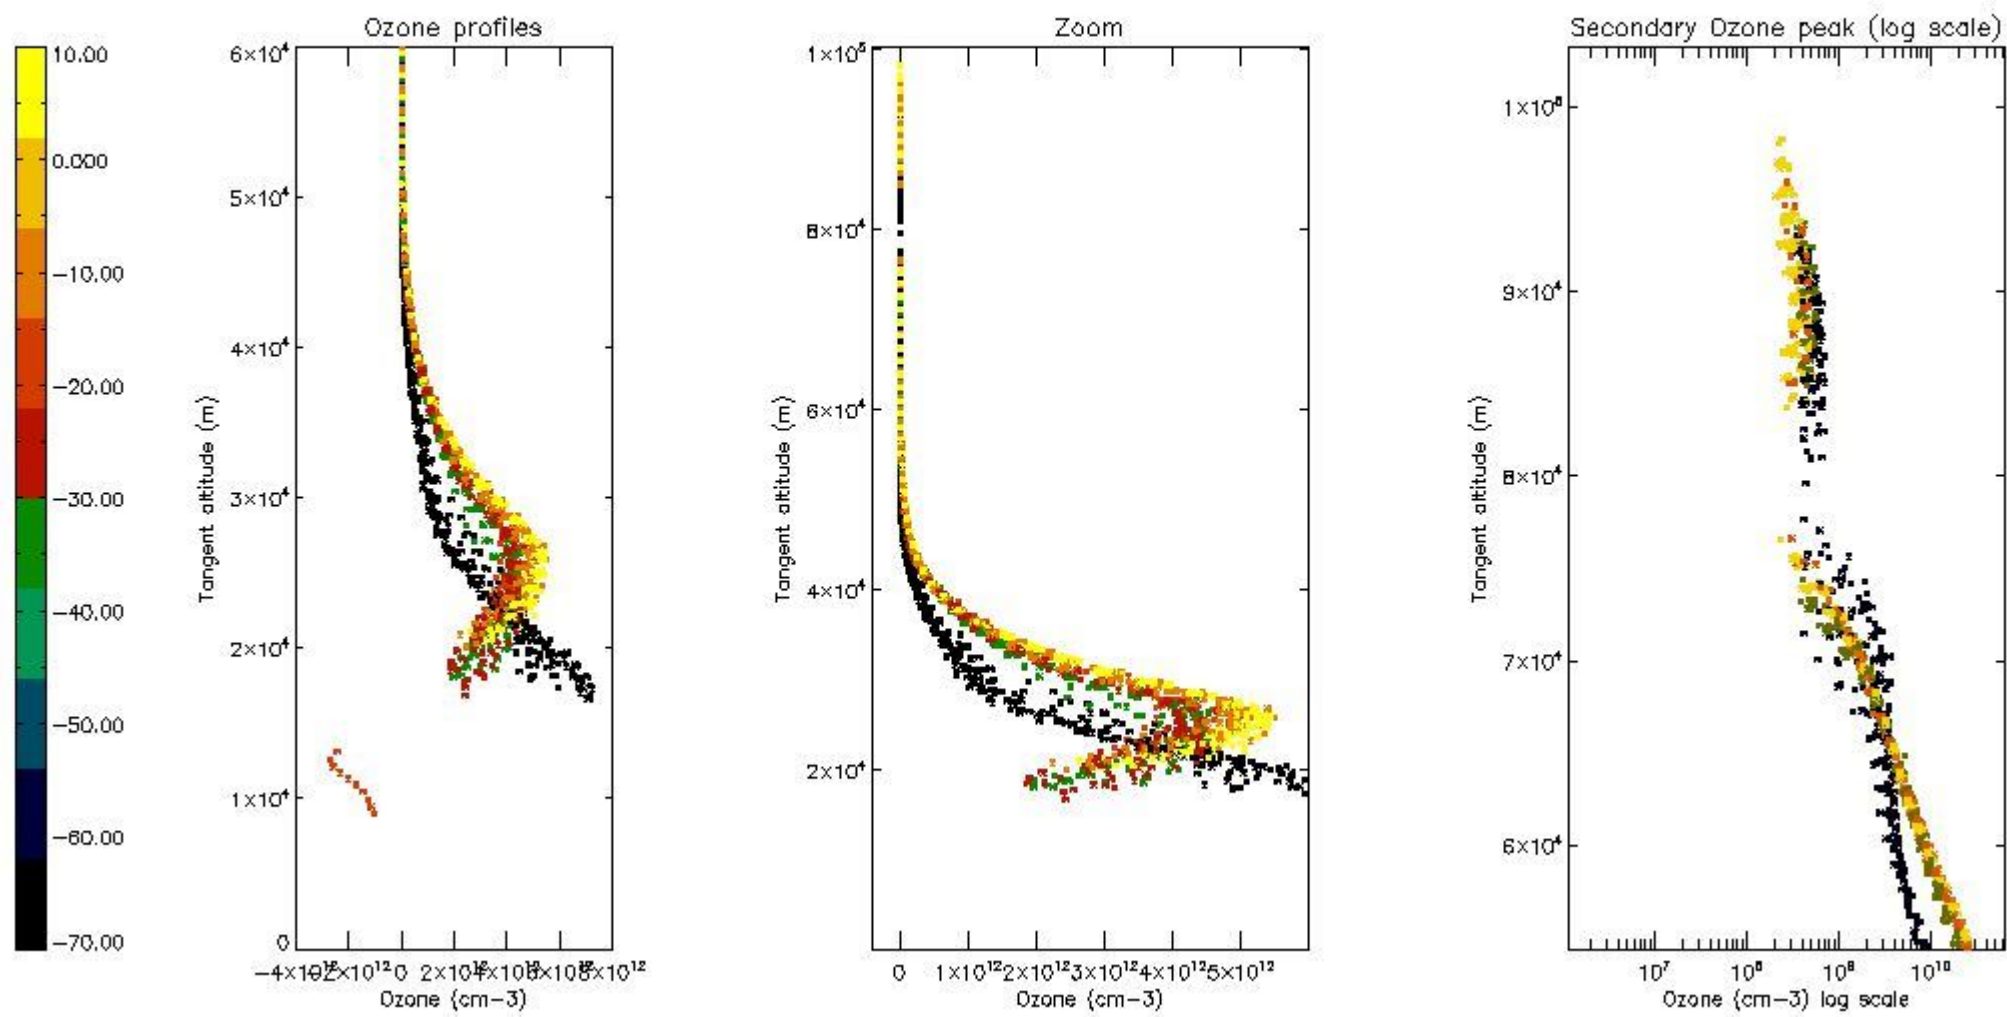

5.5 Plot ozone profiles where STD < 5% (dark without errors)

The colorbar represents the latitude.