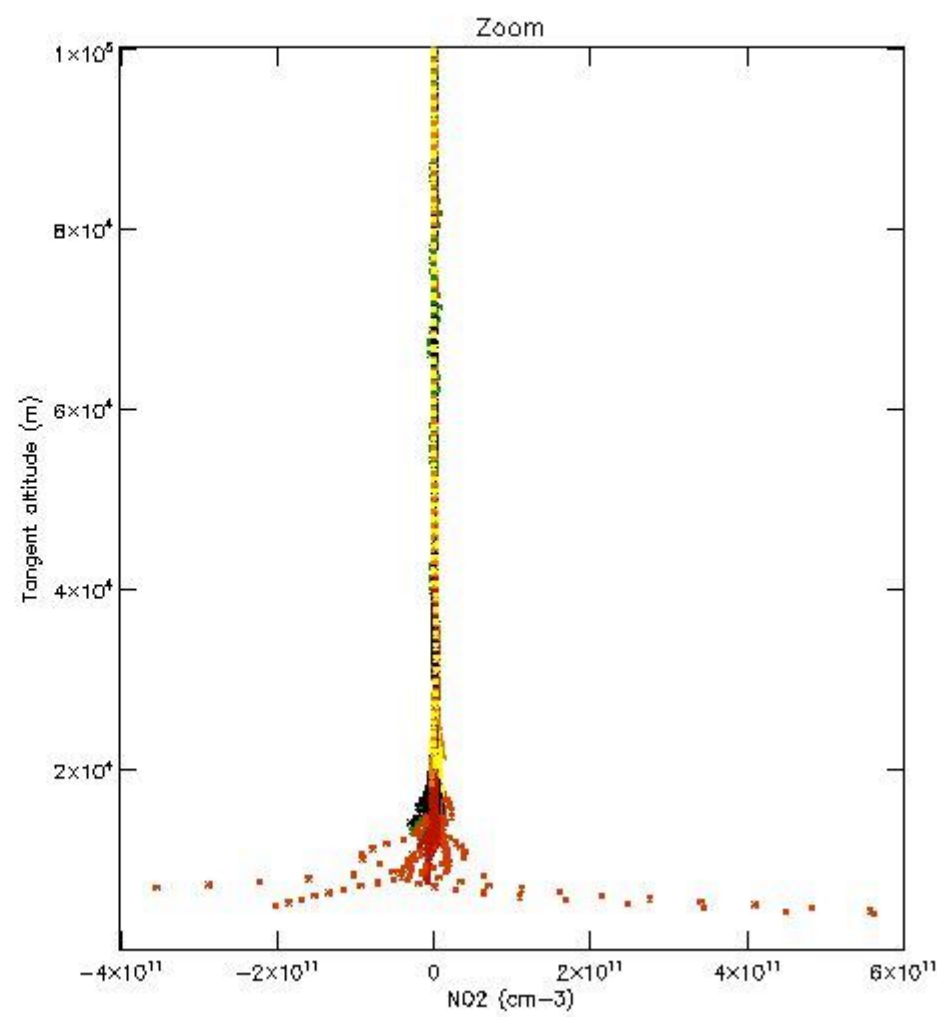

| | |
|----------|----|
| STD < 10 | 12 |
| STD < 5 | 9 |

5.2 Plot ozone profiles for all STD (dark without errors)

The colorbar represents the latitude.

5.3 Plot ozone profiles where STD < 20% (dark without errors)

The colorbar represents the latitude.

5.4 Plot ozone profiles where STD < 10% (dark without errors)

The colorbar represents the latitude.

5.5 Plot ozone profiles where STD < 5% (dark without errors)

The colorbar represents the latitude.

5.6 Plot NO₂ profiles for all STD (dark without errors)

The colorbar represents the latitude.

5.7 Plot NO3 profiles for all STD (dark without errors)

The colorbar represents the latitude.

5.8 Plot H₂O profiles for all STD (only for occultations of stars 1,2,3,4,13,14,16,26,63 dark without errors)