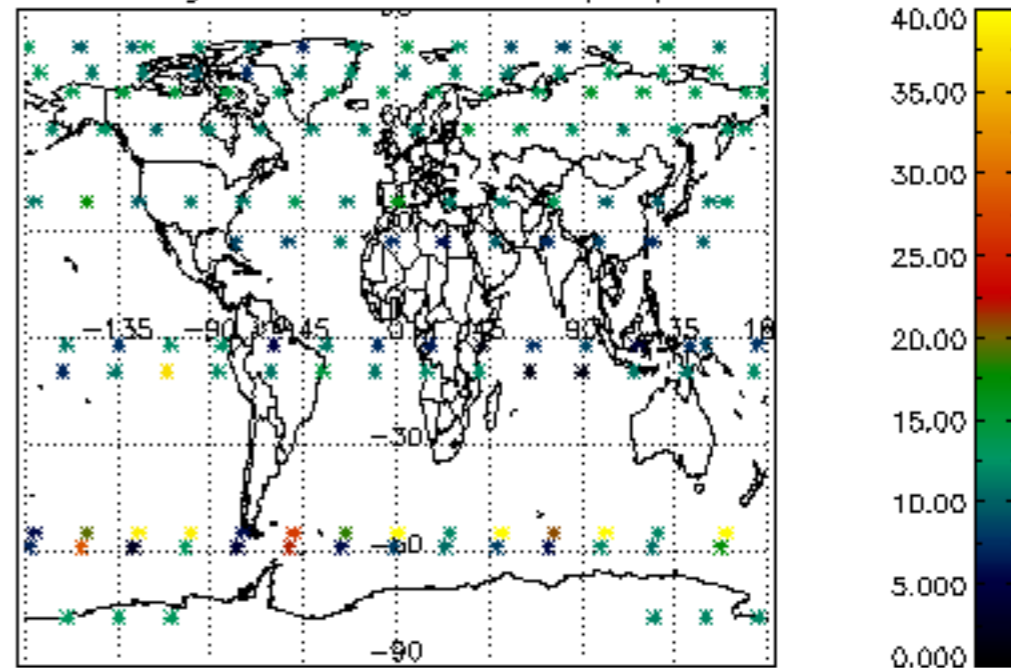

Percentage of saturation errors per profile