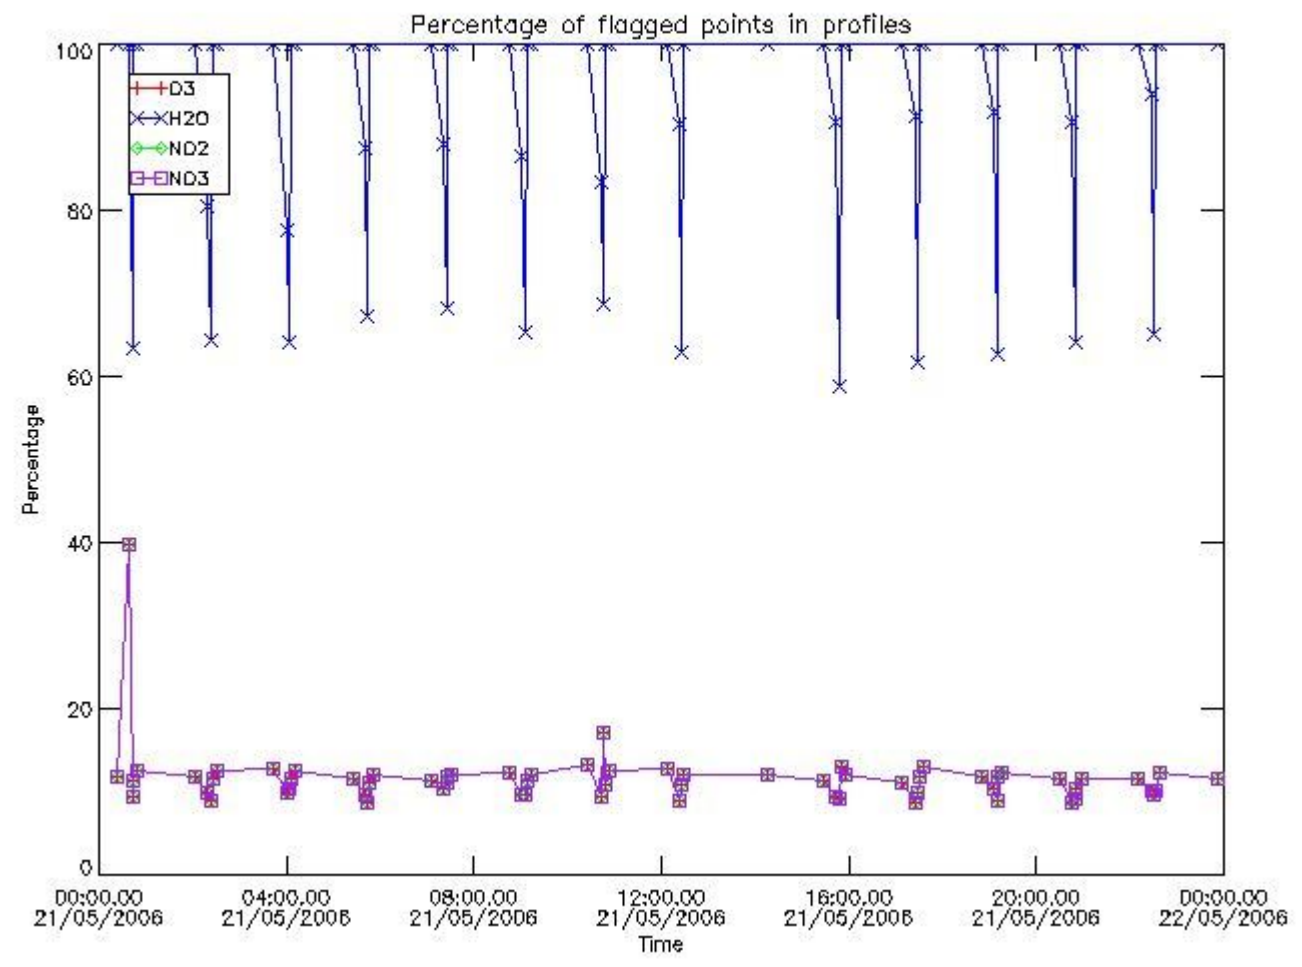

3. Quality information per product

In this section it is plotted some information contained in the Quality Summary data set of the level 2 products. Only products in dark limb conditions and without errors (error flag in the MPH set to "0") are used.

3.1 Plot quality information per product (time dependant)

3.2 Plot quality information per product (world map)