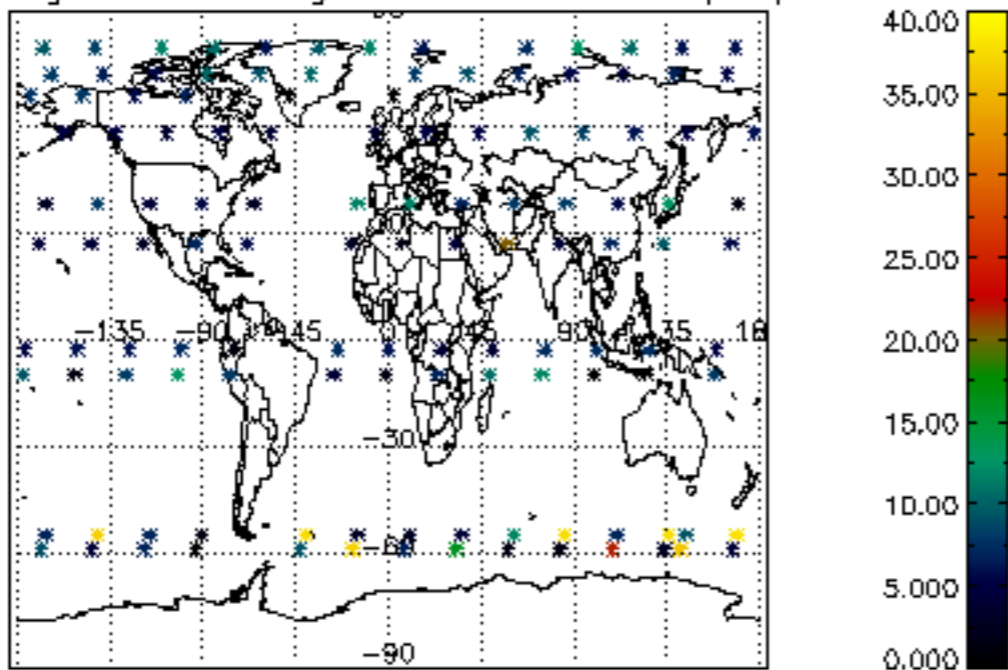

Percentage of star falling outside central band per profile