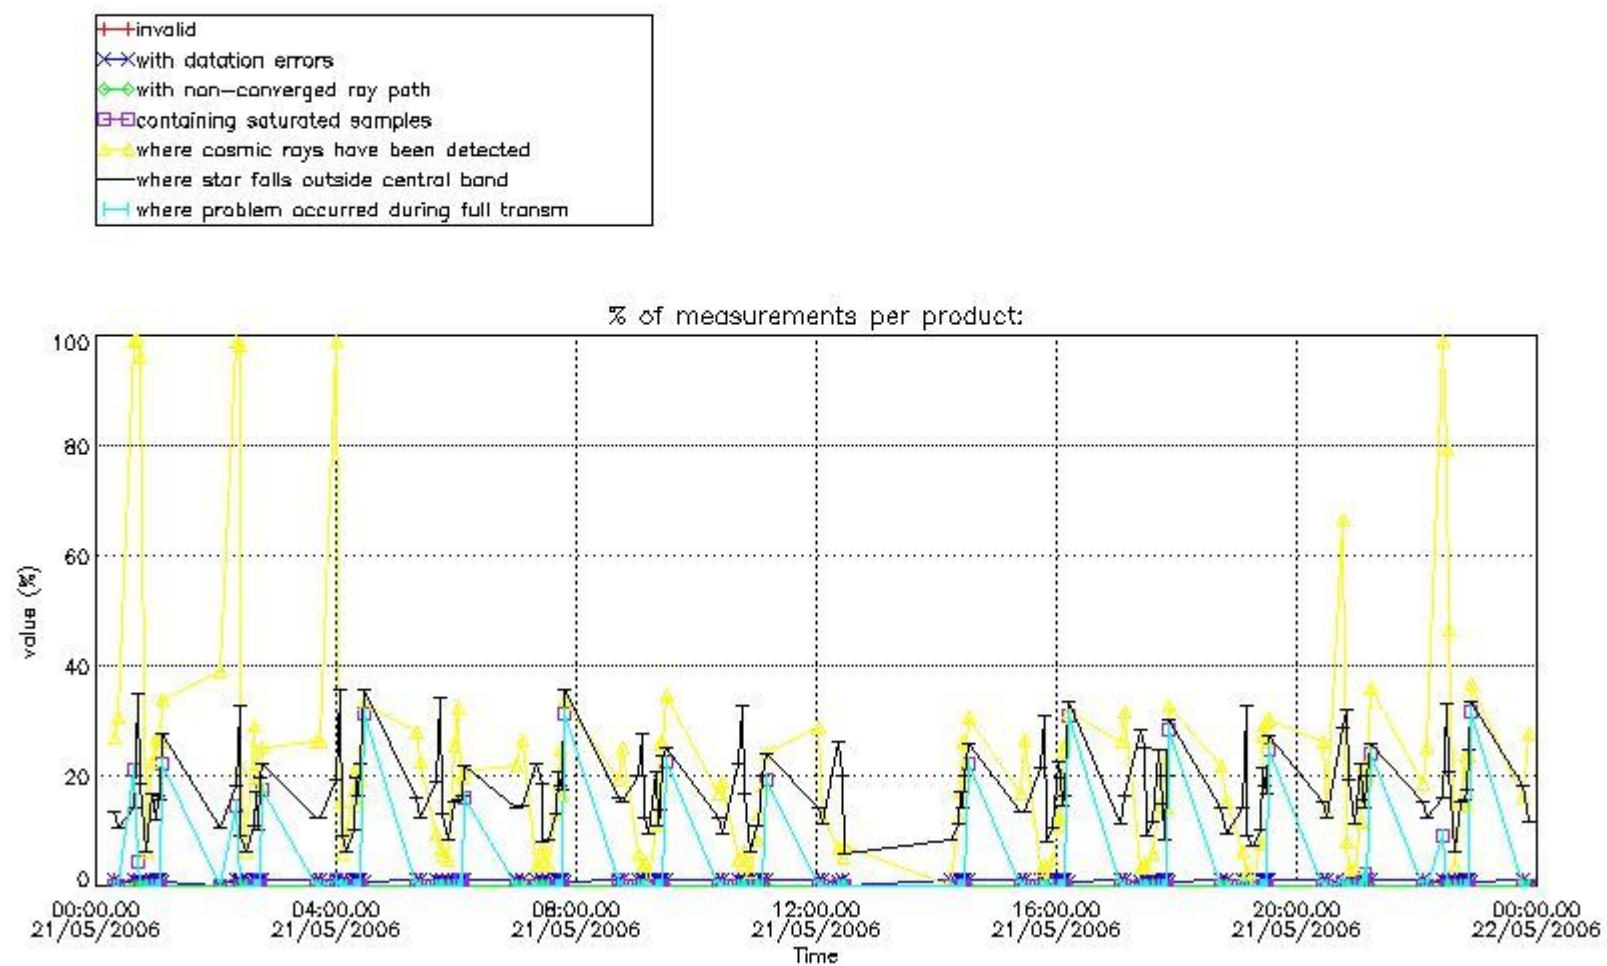

4.1.2 Plot level 1 quality information per product (time dependant): ENVI SAT DESCENDING passes