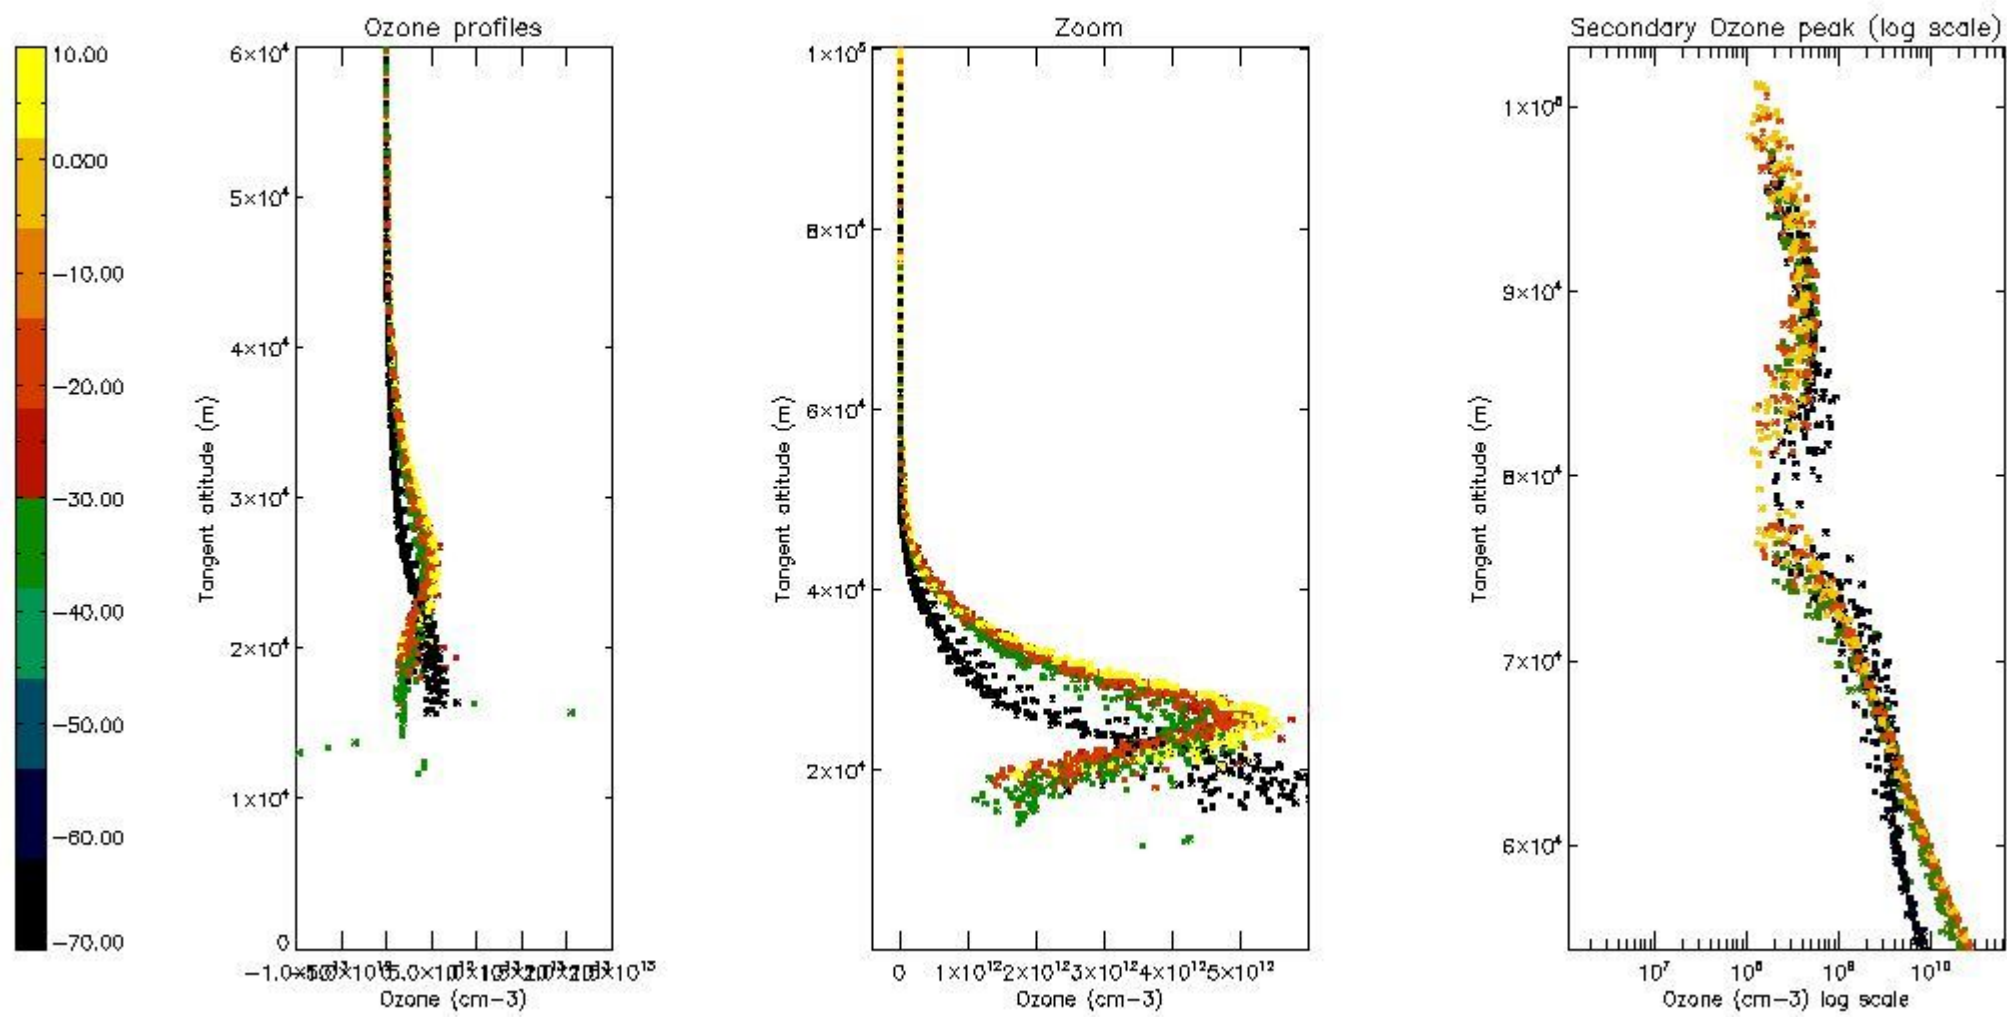

STD < 10	13
STD < 5	10

5.2 Plot ozone profiles for all STD (dark without errors)

The colorbar represents the latitude.

5.3 Plot ozone profiles where STD < 20% (dark without errors)

The colorbar represents the latitude.