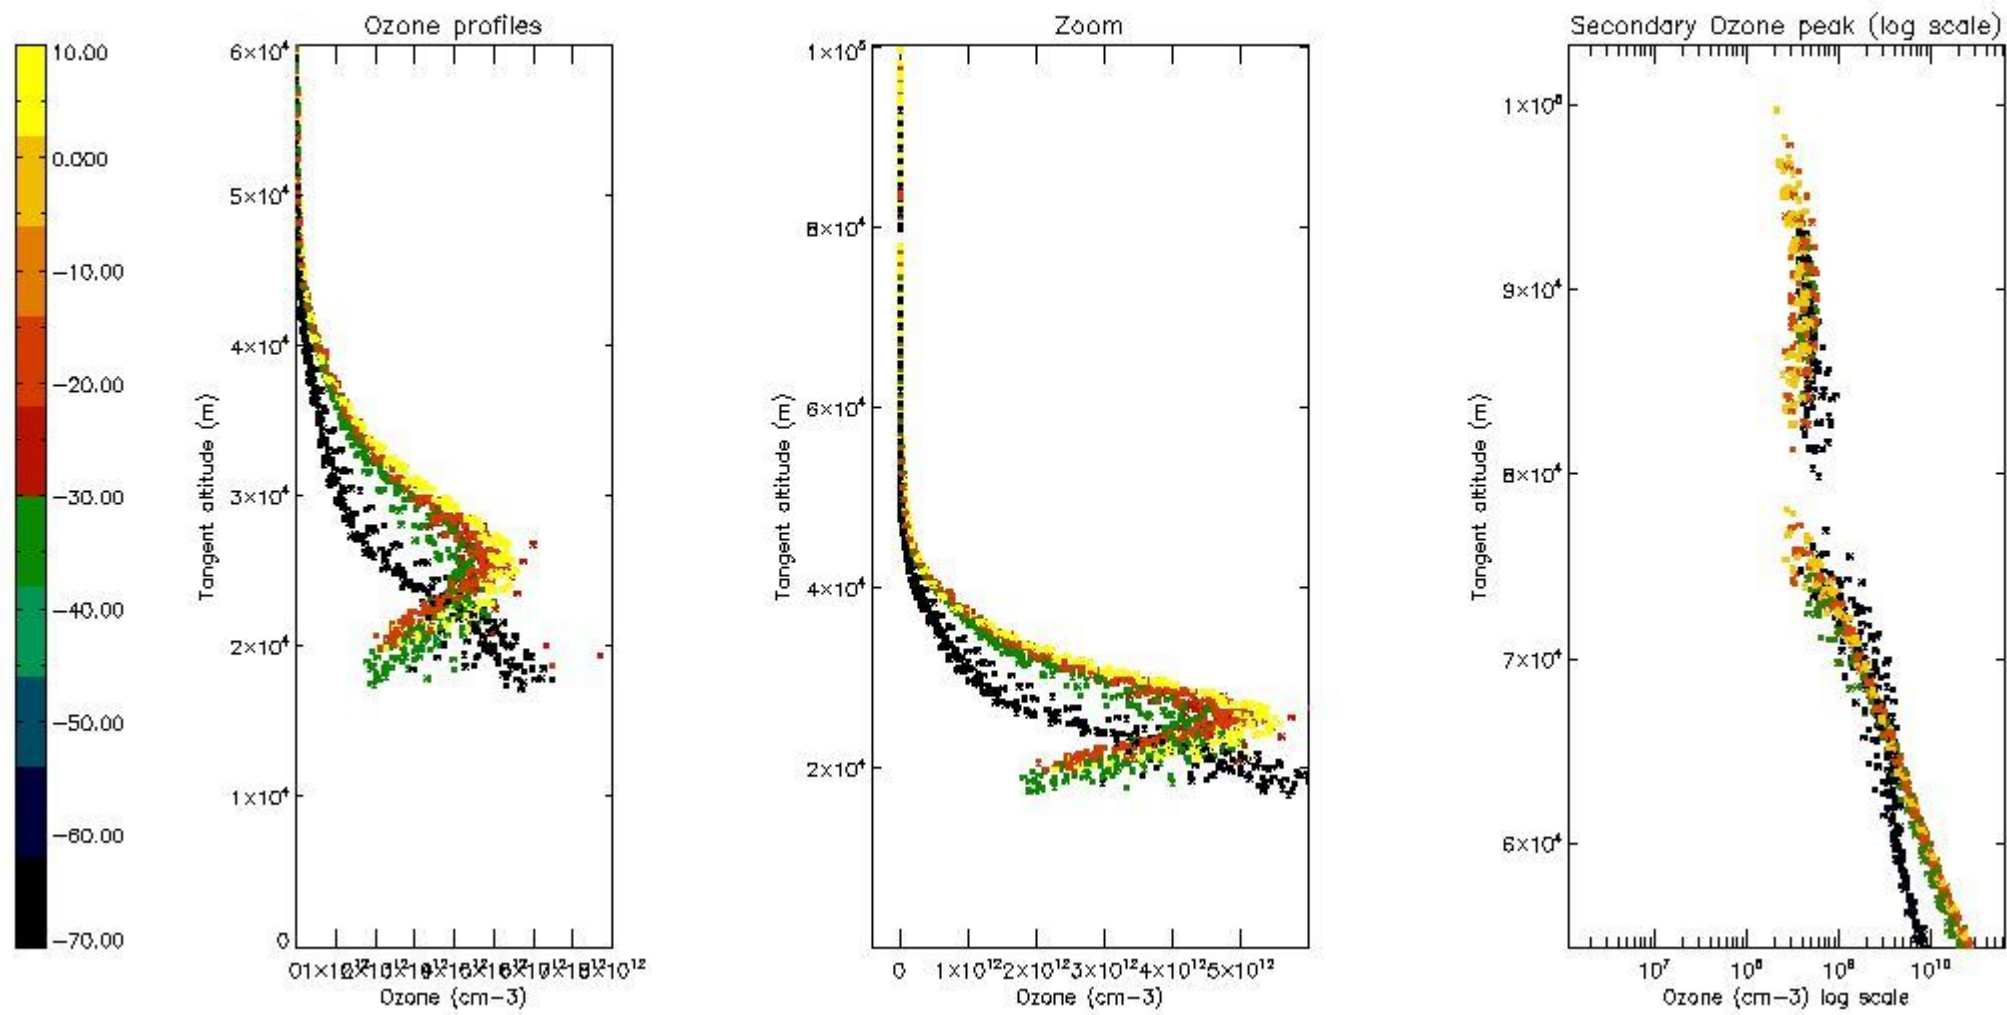

So, the table below shows the percentage of dark limb and valid observations for each criteria with respect to the overall valid daily observations.

Criteria	% of total production
All STD	27
STD < 20	16

STD < 10	13
STD < 5	10

5.2 Plot ozone profiles for all STD (dark without errors)

The colorbar represents the latitude.

5.3 Plot ozone profiles where STD < 20% (dark without errors)

The colorbar represents the latitude.

5.4 Plot ozone profiles where $STD < 10\%$ (dark without errors)

The colorbar represents the latitude.

5.5 Plot ozone profiles where STD < 5% (dark without errors)

The colorbar represents the latitude.

5.6 Plot NO₂ profiles for all STD (dark without errors)