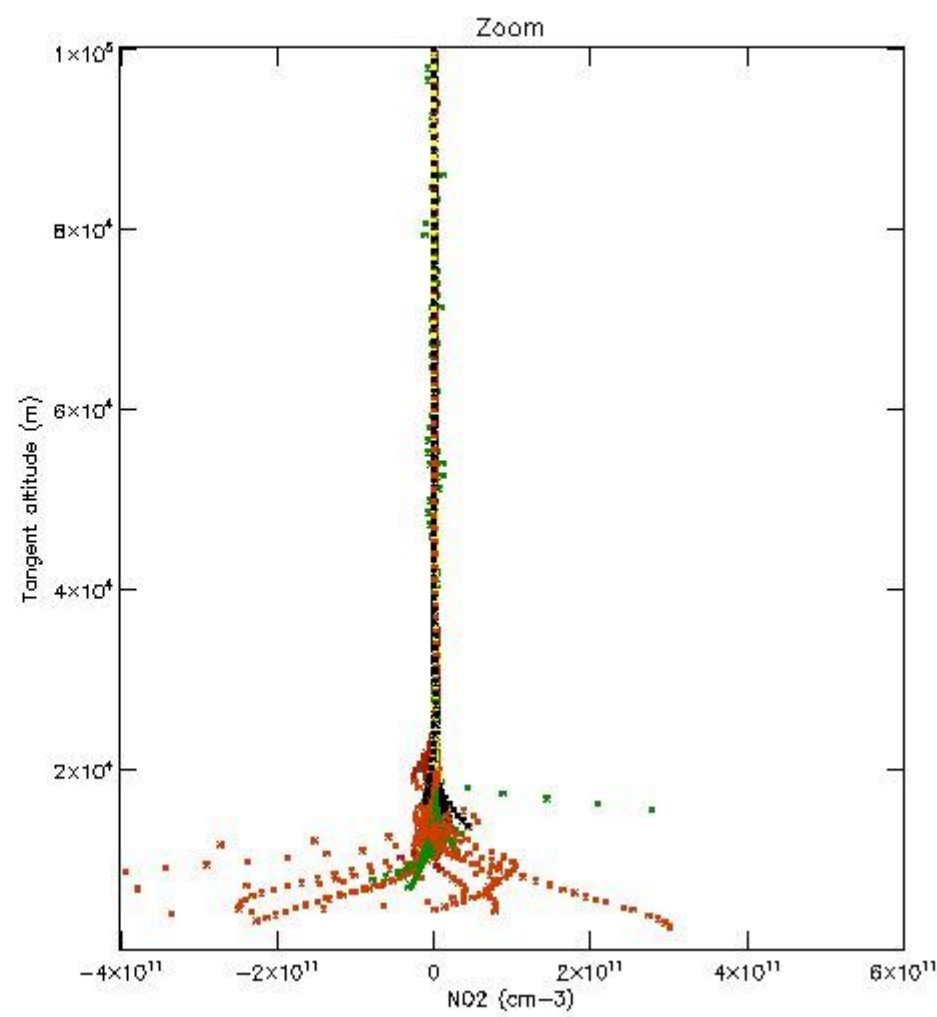

5.7 Plot NO3 profiles for all STD (dark without errors)

The colorbar represents the latitude.