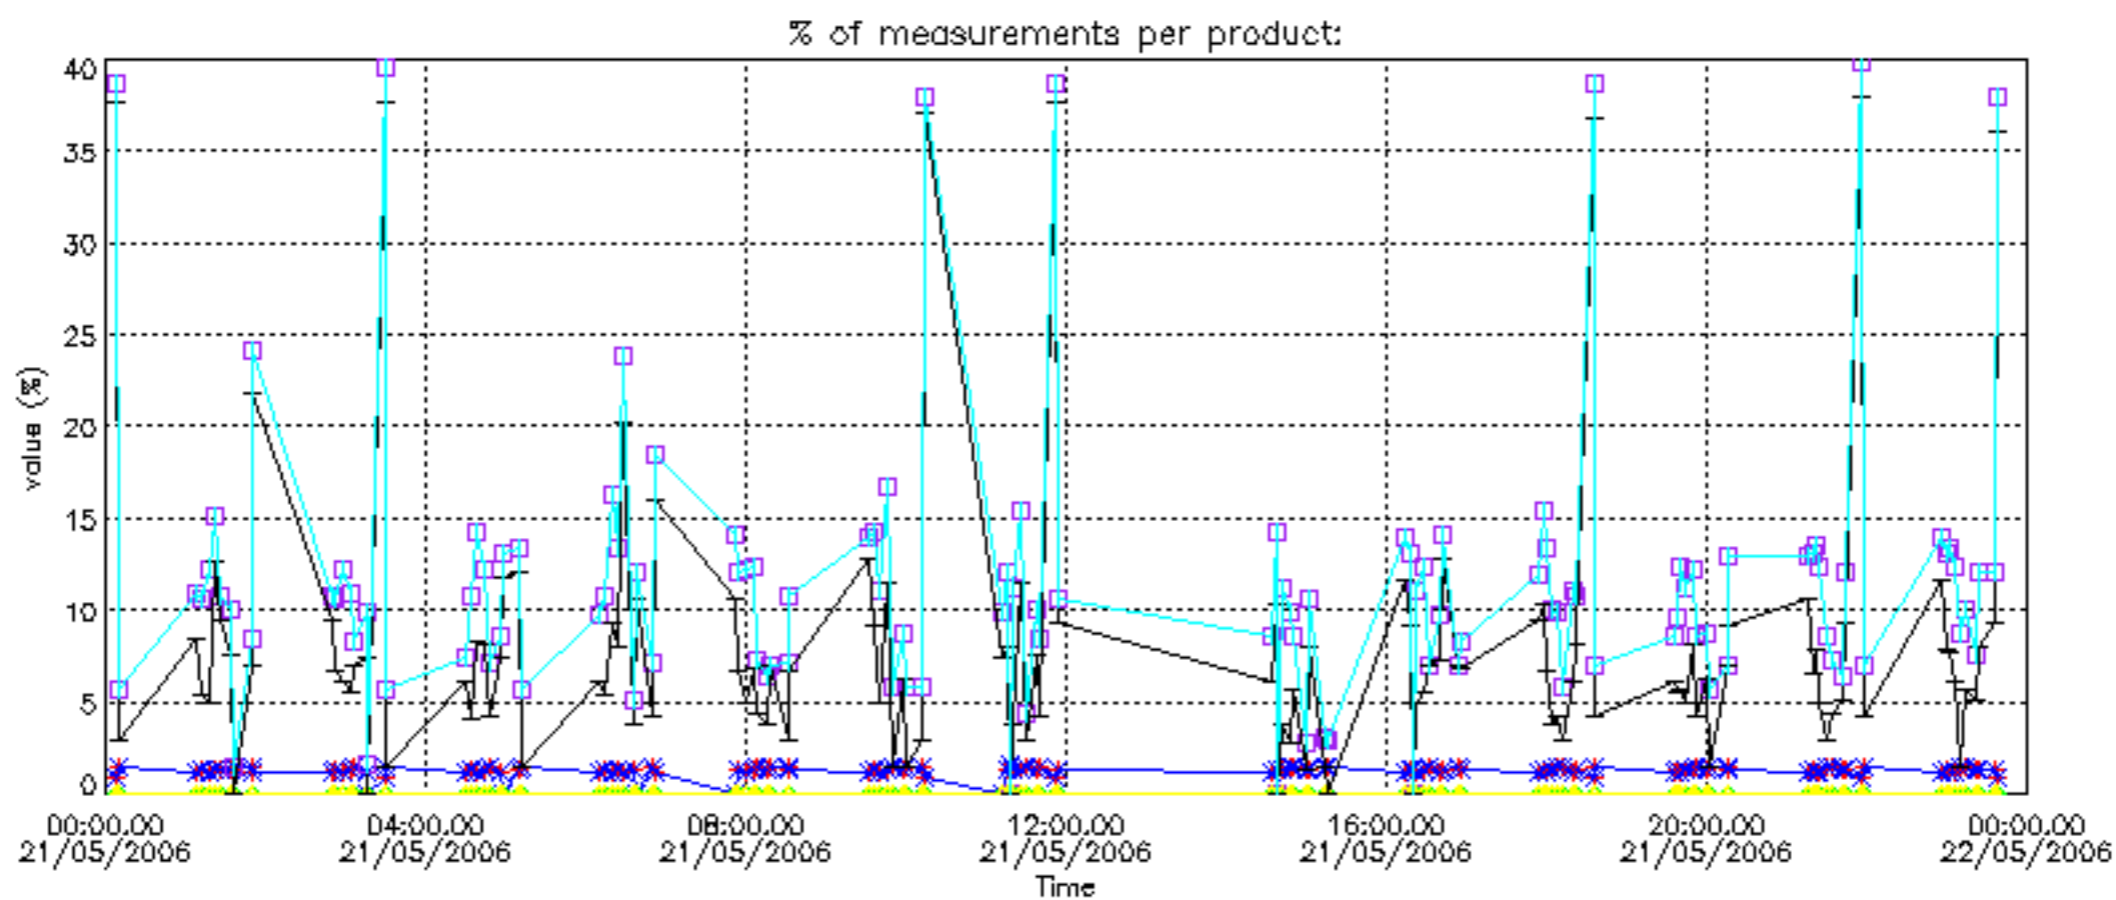

Percentage of cosmic ray hits per profile

Percentage of datation errors per profile