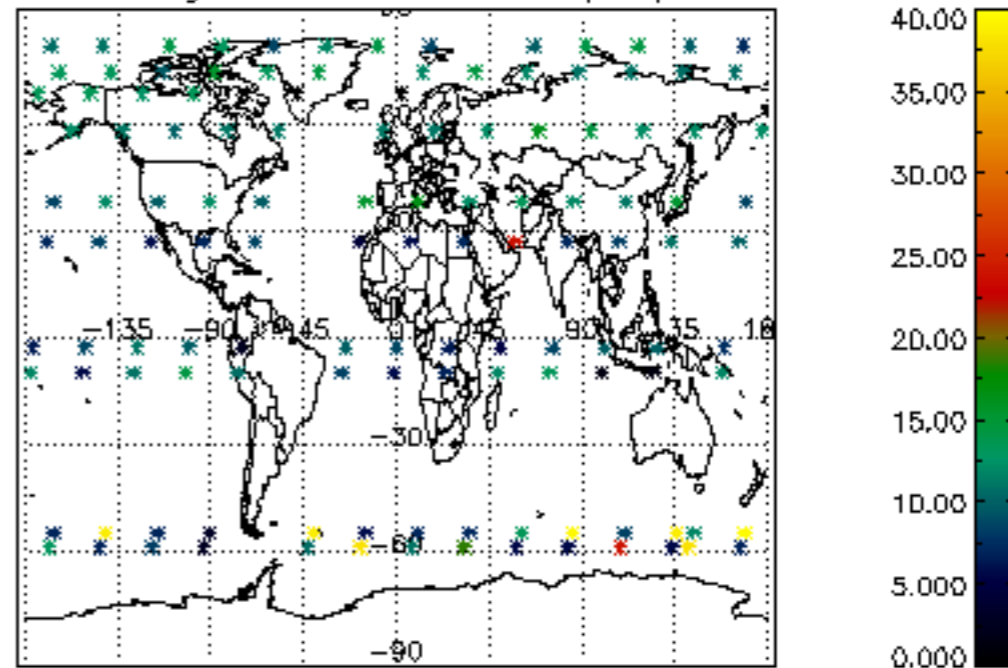

Percentage of saturation errors per profile