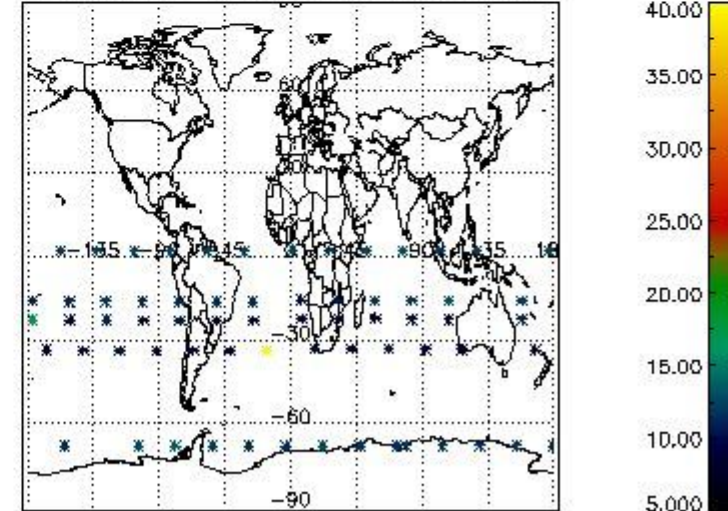

Percentage of flagged data per NO3 profile

4. Level 1 quality information per product

In this section it is plotted some information contained in the Quality Summary data set of the level 2 products that comes from the level 1b processing. Products without errors (error flag in the MPH set to "0") are used.

4.1 Plot quality information per product (time dependant) coming from level 1b processing

4.1.1 Plot level 1 quality information per product (time dependant): ENVISAT ASCENDING passes