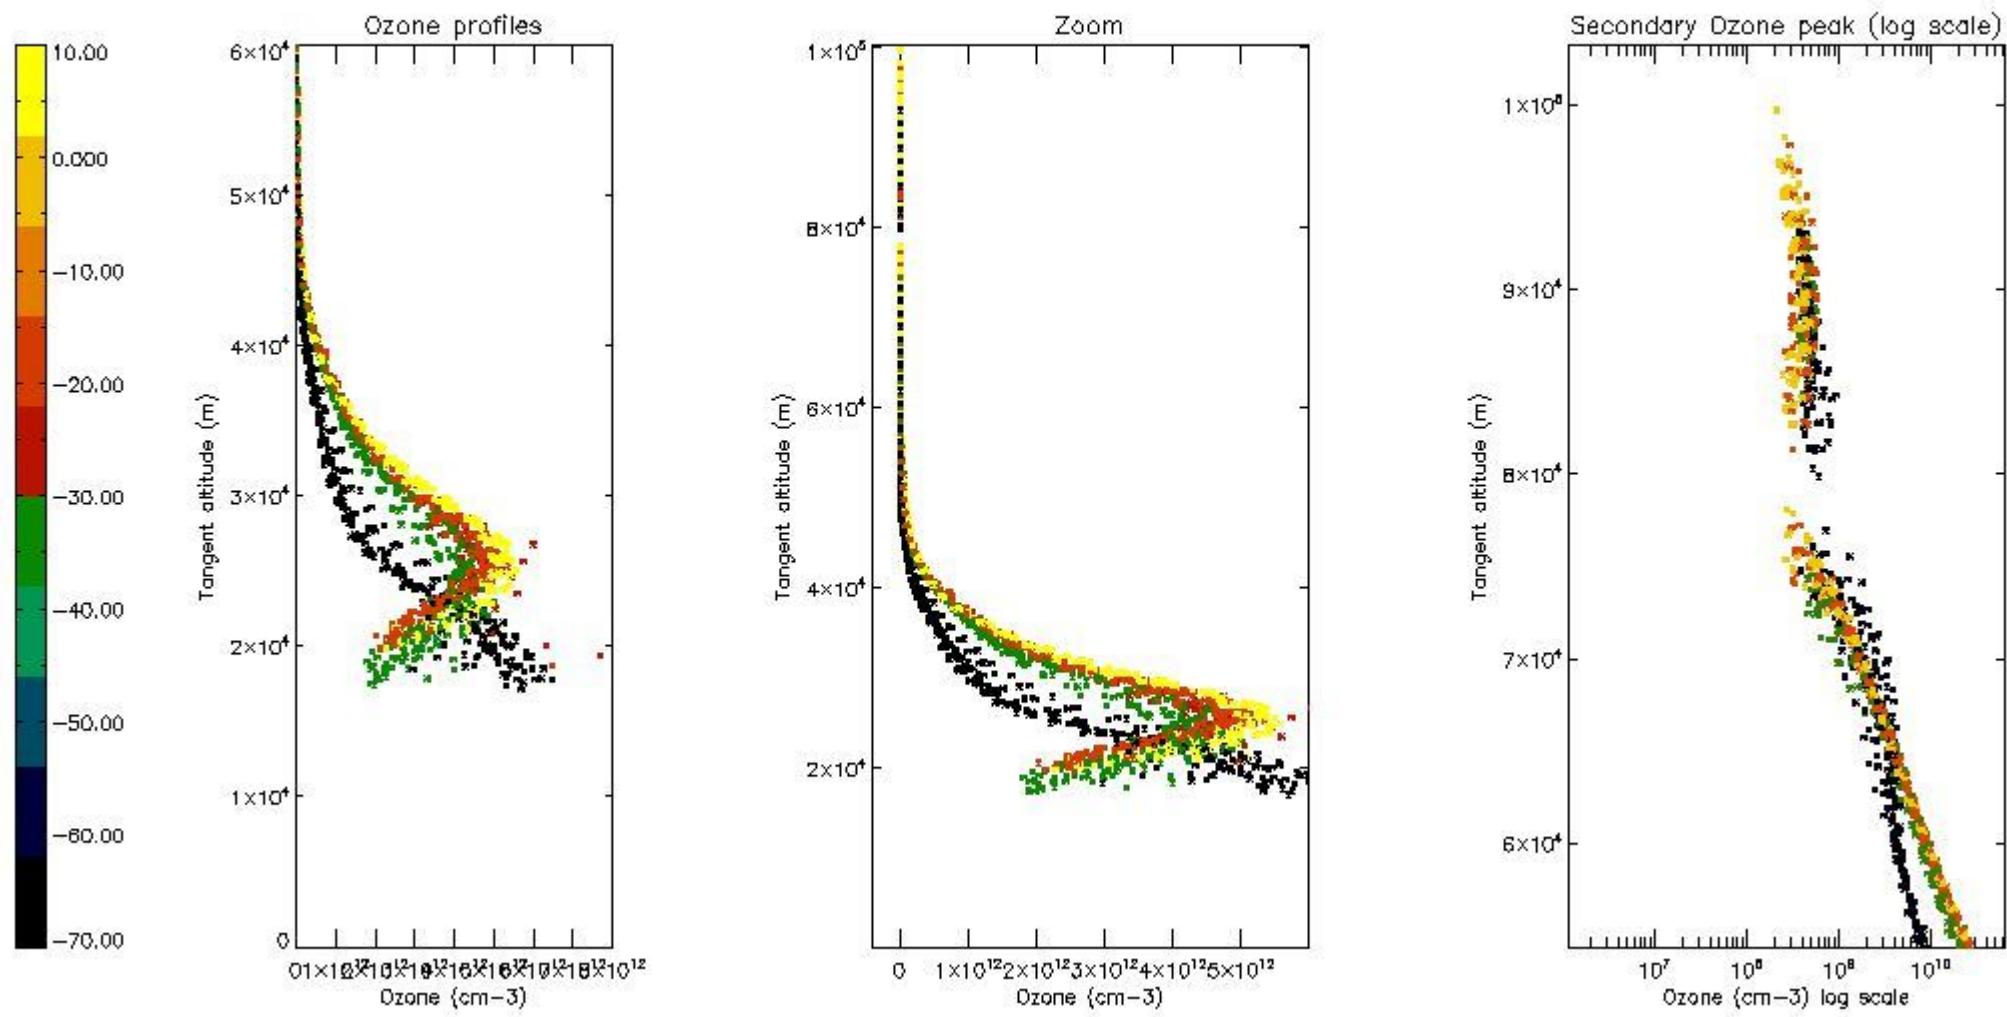

5.5 Plot ozone profiles where STD < 5% (dark without errors)

The colorbar represents the latitude.