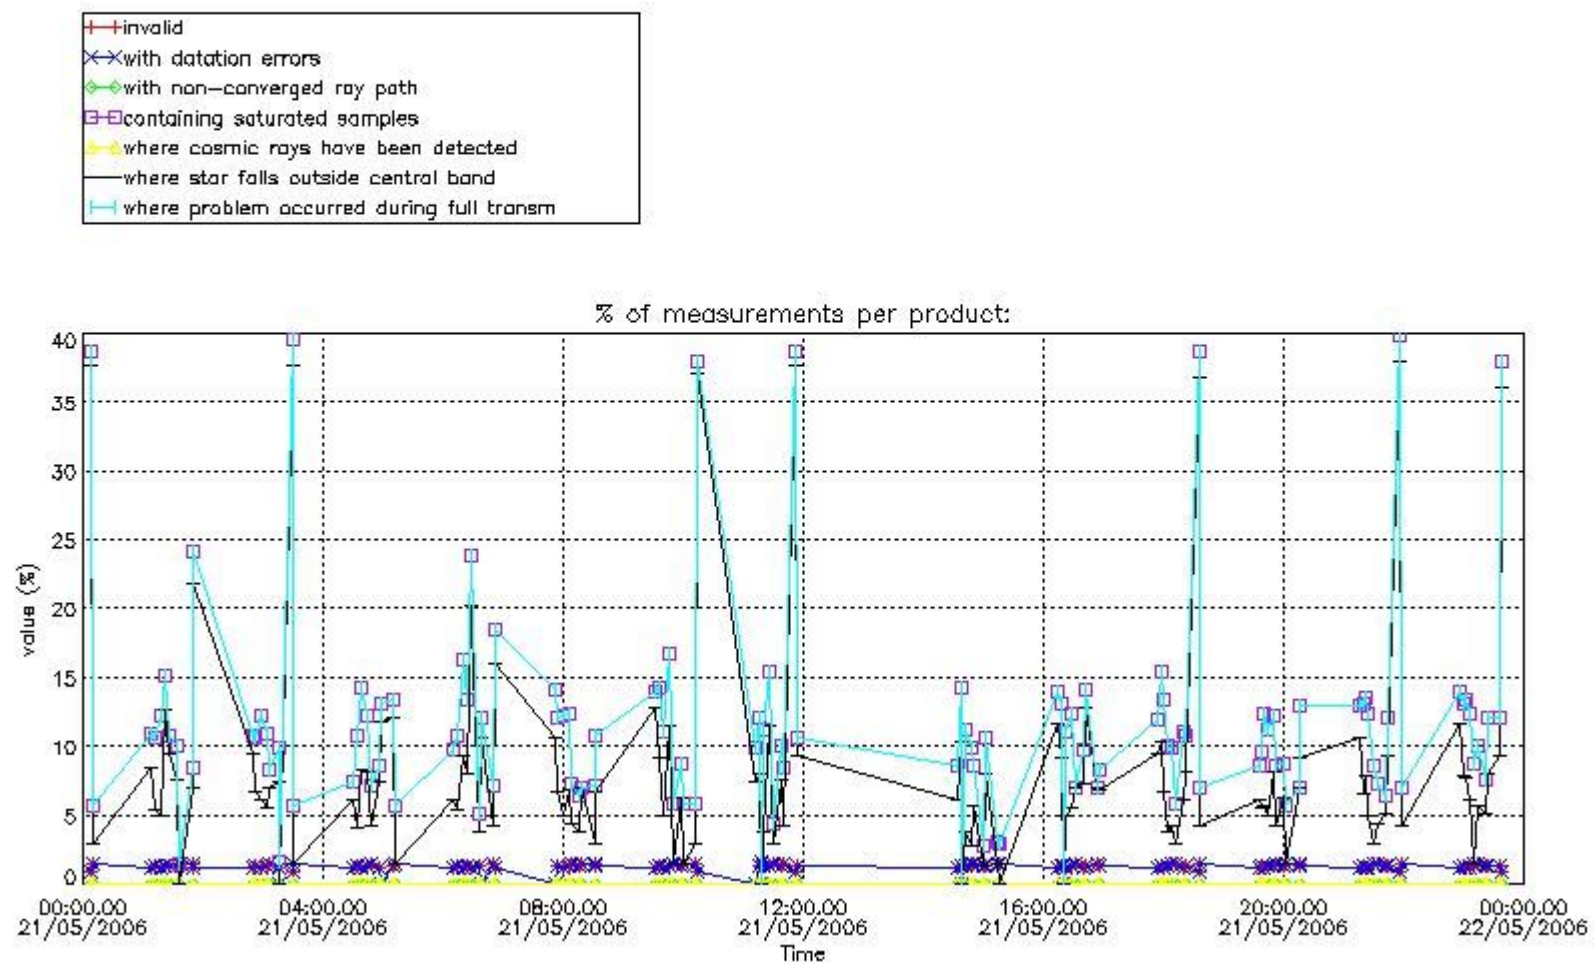

3.1 Plot quality information per product (time dependant)

3.2 Plot quality information per product (world map)

Percentage of flagged data per O3 profile

Percentage of flagged data per H2O profile

Percentage of flagged data per NO2 profile

Percentage of flagged data per NO3 profile

4. Level 1 quality information per product

In this section it is plotted some information contained in the Quality Summary data set of the level 2 products that comes from the level 1b processing. Products without errors (error flag in the MPH set to "0") are used.

4.1 Plot quality information per product (time dependant) coming from level 1b processing

4.1.1 Plot level 1 quality information per product (time dependant): ENVISAT ASCENDING passes

4.1.2 Plot level 1 quality information per product (time dependant): ENVI SAT DESCENDING passes

5. Trace gas profiles

5.1 Ozone statistics based on quality of products

The final quality of the products can be "measured" using the STD (Standard Deviation) attached to every point profile. This information is written to the parameter GOM_NL__2P/NL_LOCAL_SPECIES_DENSITY/o3_std of the level 2 products. The table below shows the statistics for given STD ranges.