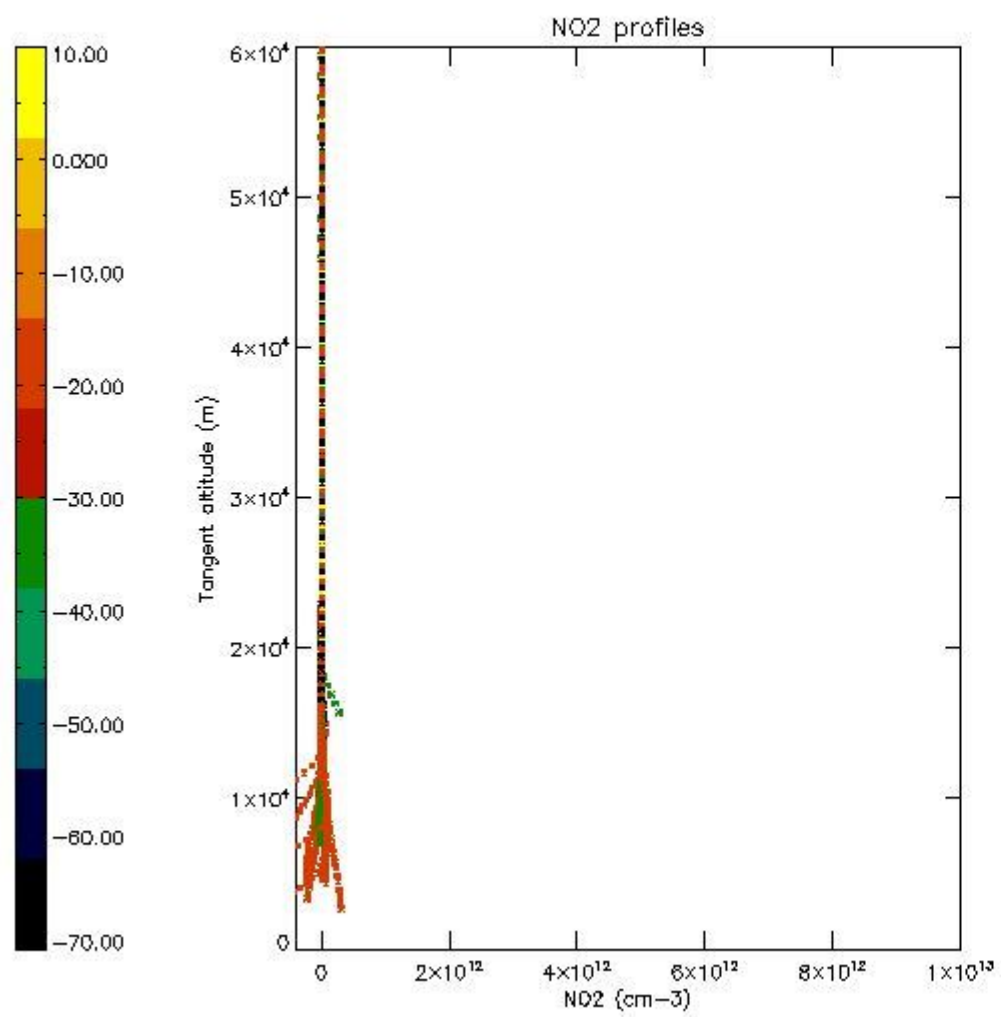

5.7 Plot NO3 profiles for all STD (dark without errors)

The colorbar represents the latitude.