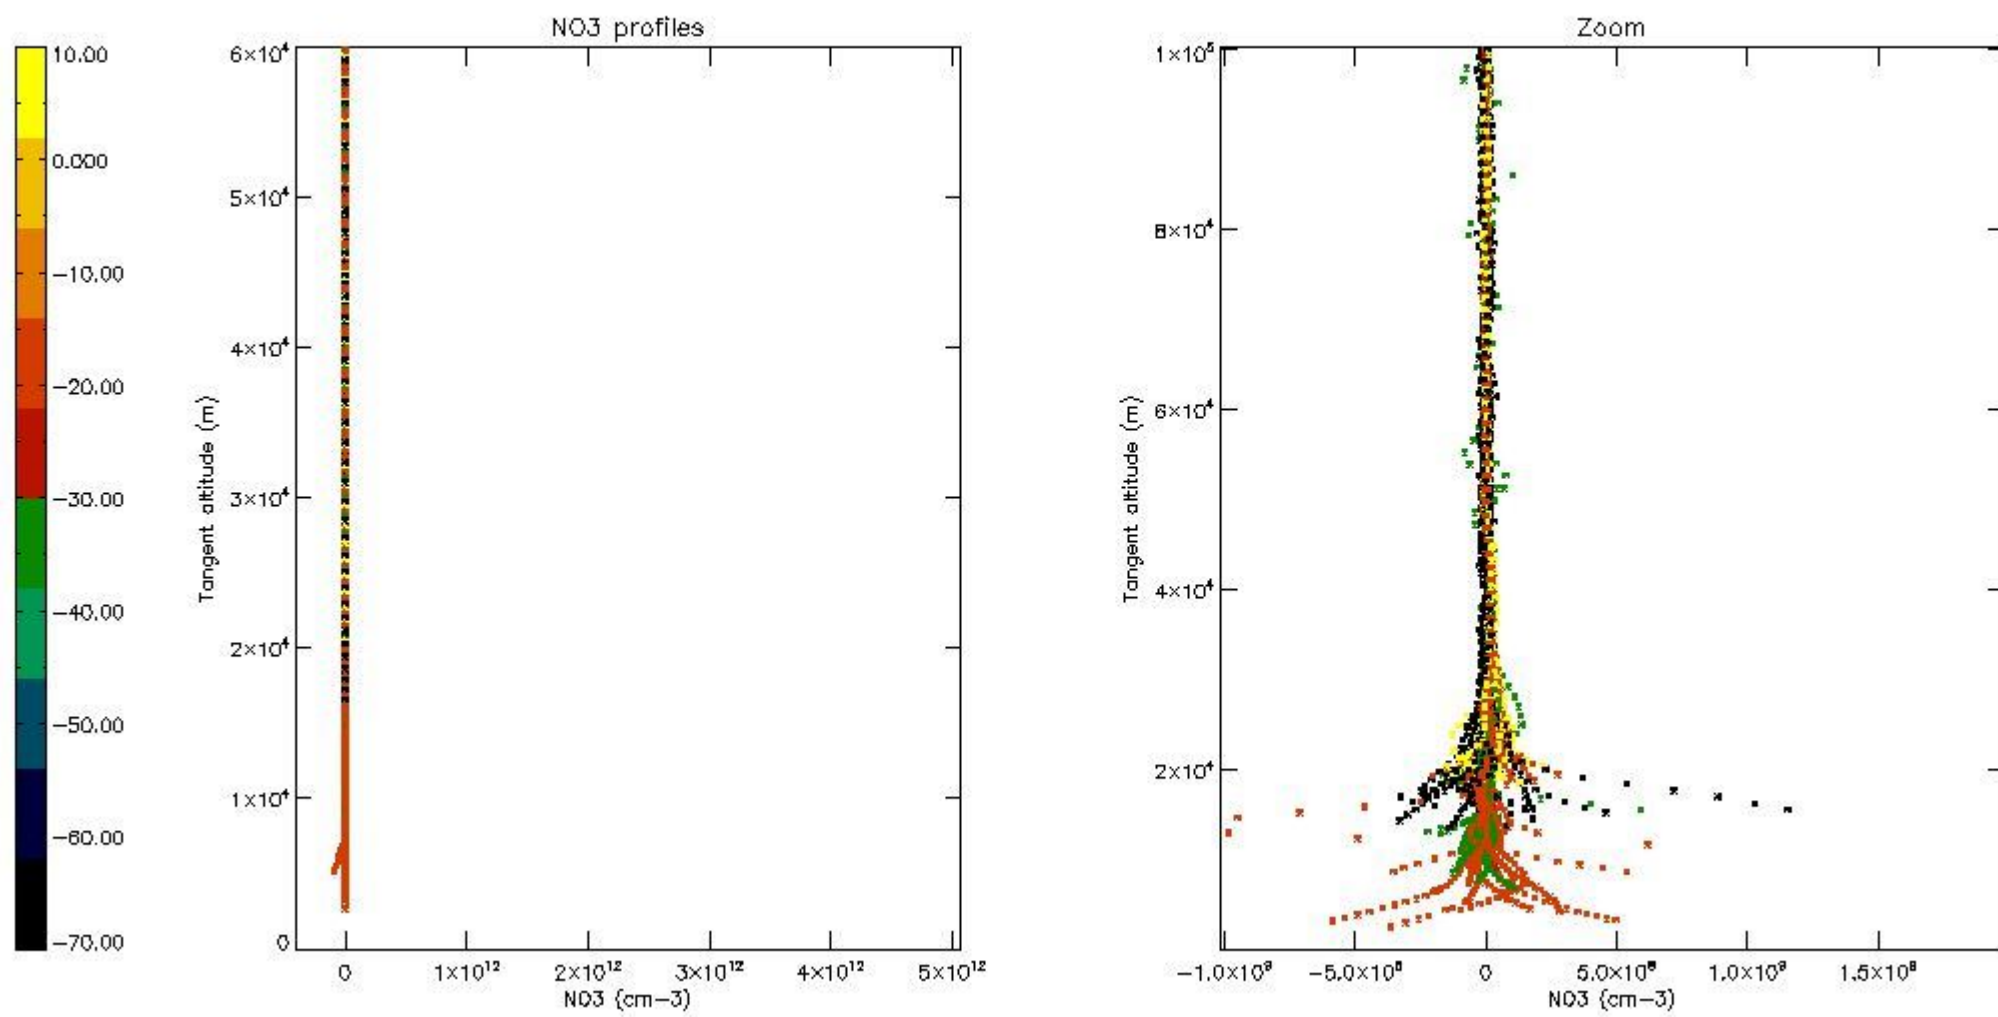

5.8 Plot H2O profiles for all STD (only for occultations of stars 1,2,3,4,13,14,16,26,63 dark without errors)

The colorbar represents the latitude.