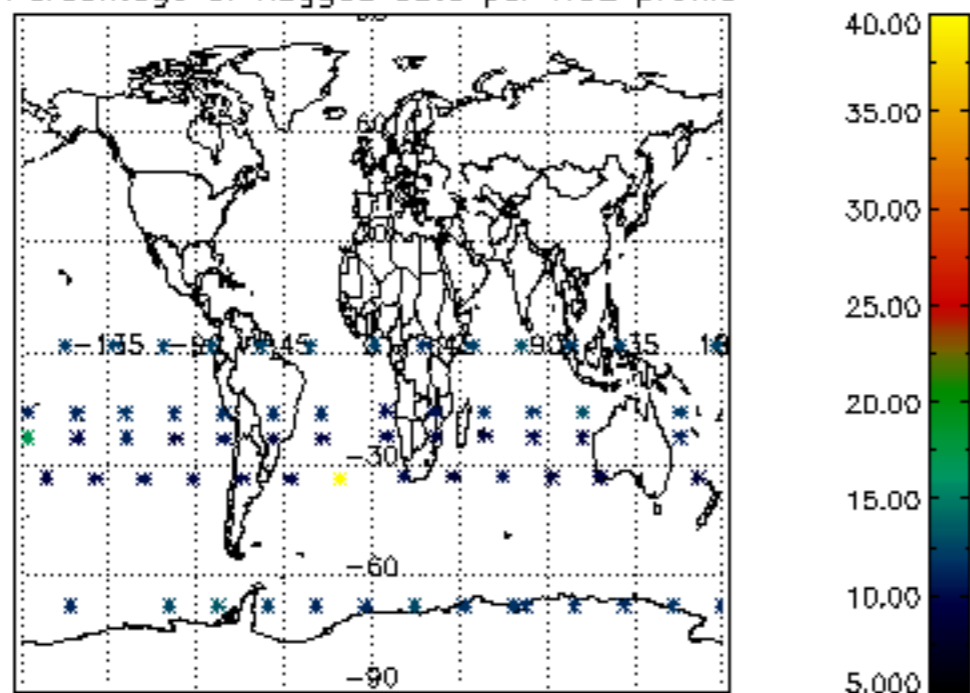

Percentage of flagged data per NO2 profile