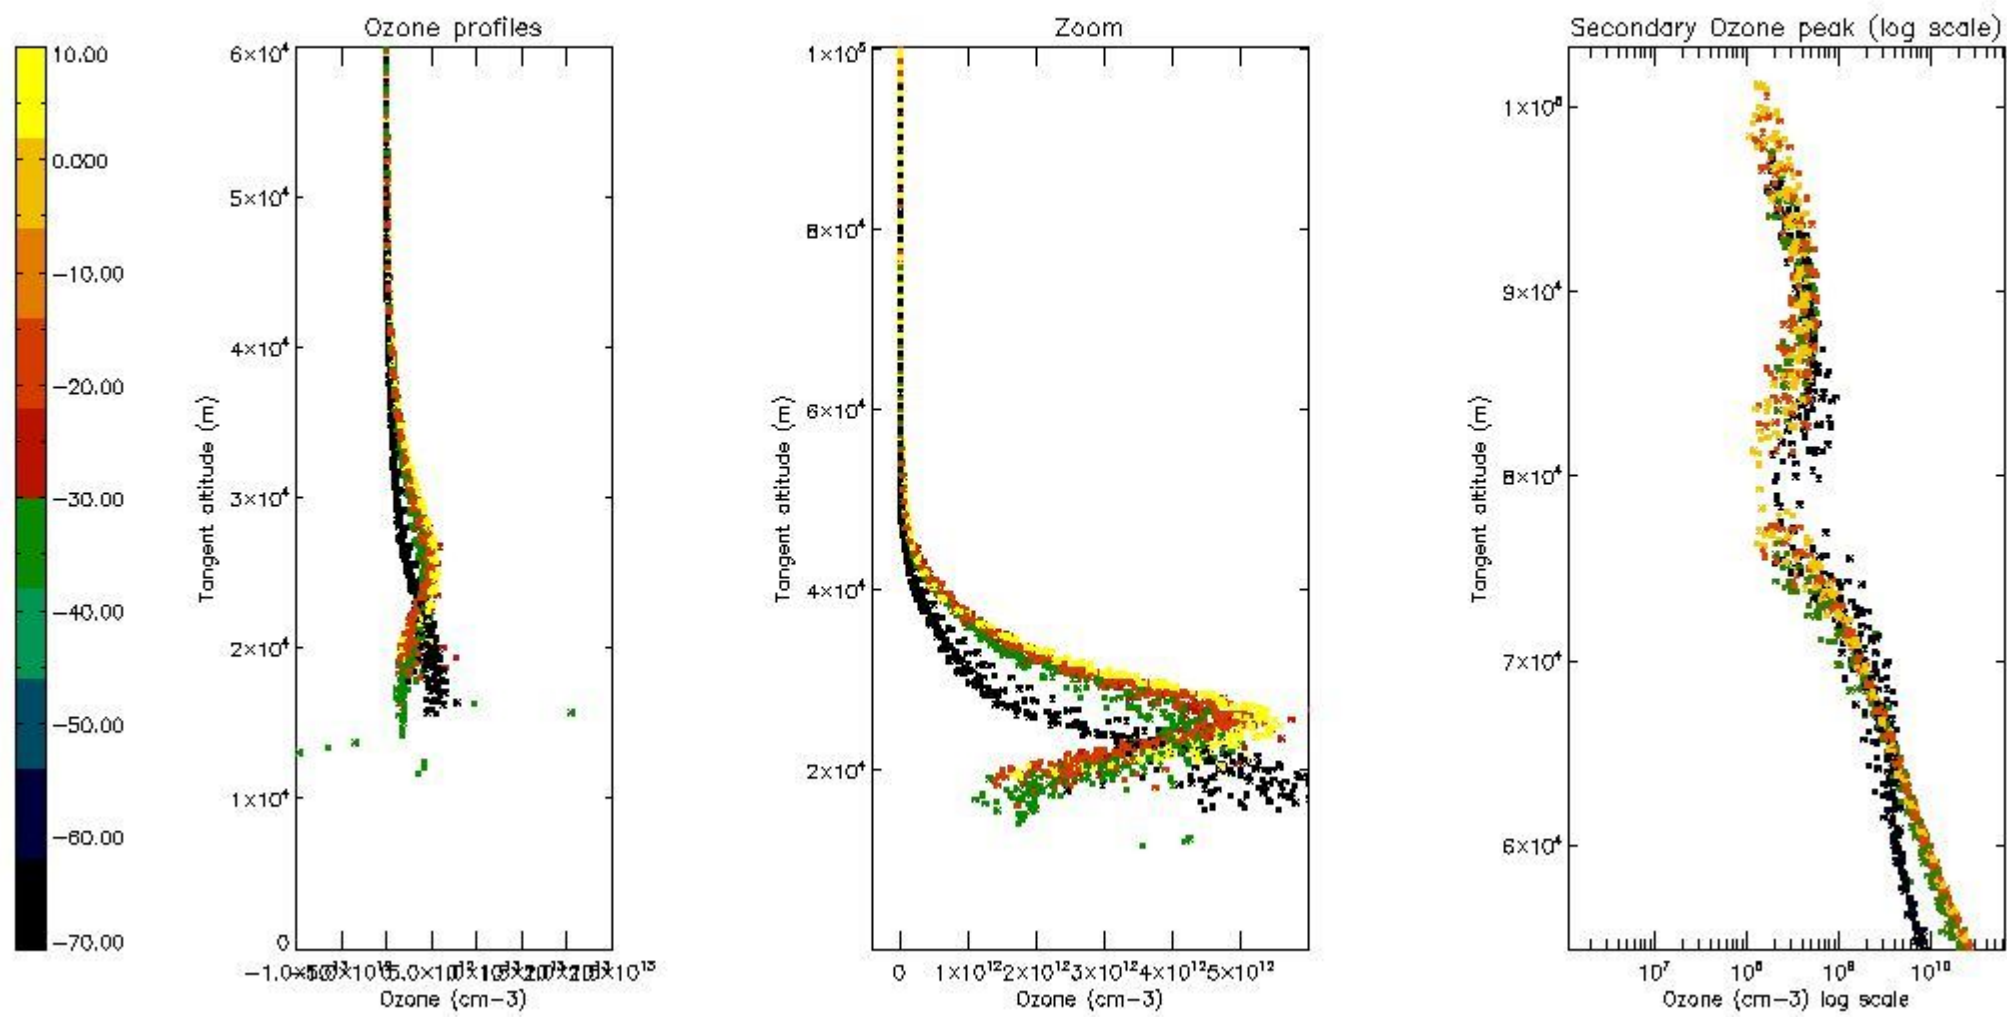

STD < 10	13
STD < 5	10

5.2 Plot ozone profiles for all STD (dark without errors)

The colorbar represents the latitude.

5.3 Plot ozone profiles where STD < 20% (dark without errors)

The colorbar represents the latitude.

5.4 Plot ozone profiles where $STD < 10\%$ (dark without errors)

The colorbar represents the latitude.

5.5 Plot ozone profiles where STD < 5% (dark without errors)

The colorbar represents the latitude.

5.6 Plot NO₂ profiles for all STD (dark without errors)