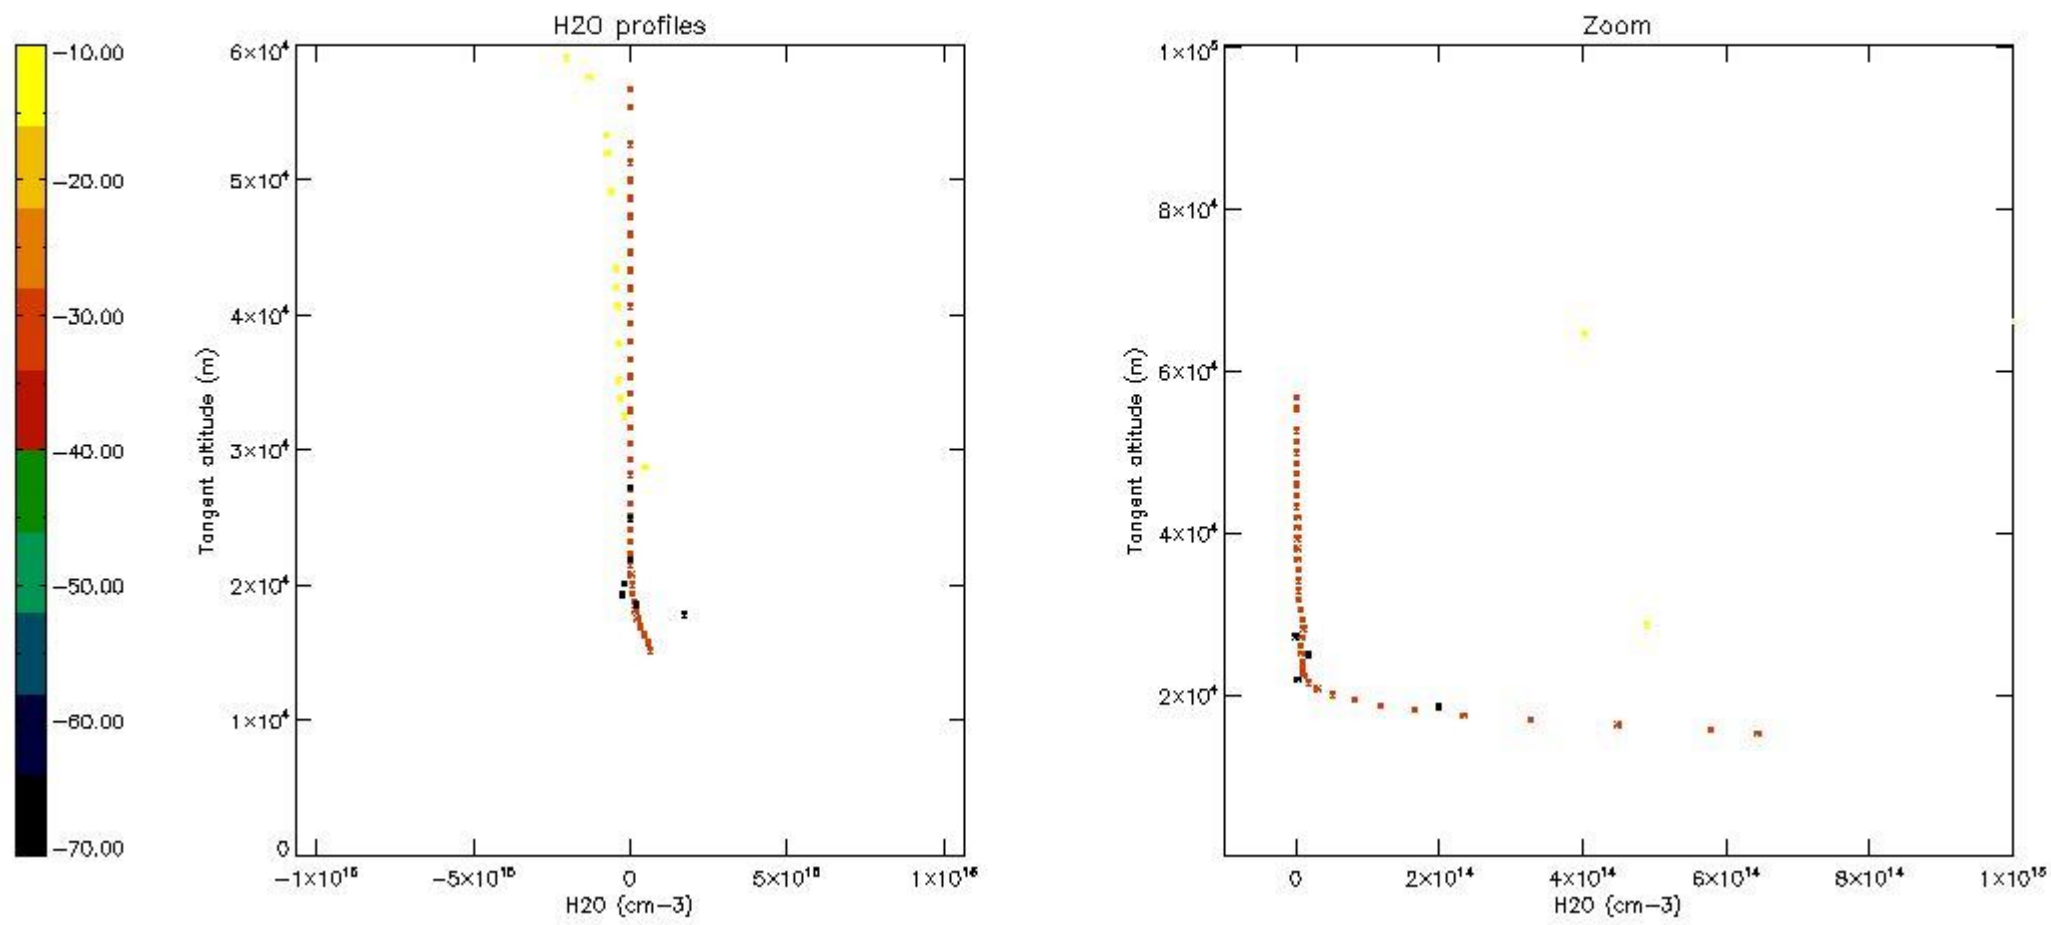

6. Auxiliary Data Files used for the production reported in section 2

The number reported in the third column indicates since which file (see list in section 2) the corresponding auxiliary file has been used. The fourth column is the date of those product files.

Type	Auxiliary Filename	Used since product	Used since product date
INST_PHYS_CHARACTERISTICS	GOM_INS_AXVIEC20091111_143220_20030716_120000_20500101_000000	1	21-MAY-2006 00:08:27
LEVEL-2_PROC_CONFIG	GOM_PR2_AXVIEC20091111_152718_20020301_000000_20500101_000000	1	21-MAY-2006 00:08:27
CROSS_SECTIONS_FILE	GOM_CRS_AXVIEC20091111_154832_20020301_000000_20500101_000000	1	21-MAY-2006 00:08:27