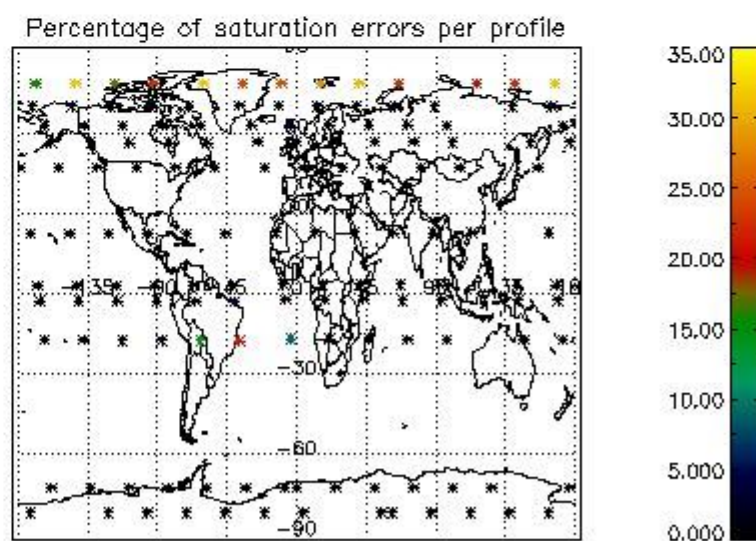

Percentage of flagged data per NO3 profile

4. Level 1 quality information per product

In this section it is plotted some information contained in the Quality Summary data set of the level 2 products that comes from the level 1b processing. Products without errors (error flag in the MPH set to "0") are used.

4.1 Plot quality information per product (time dependant) coming from level 1b processing

4.1.1 Plot level 1 quality information per product (time dependant): ENVISAT ASCENDING passes

4.1.2 Plot level 1 quality information per product (time dependant): ENVI SAT DESCENDING passes

4.2 Plot quality information per product coming from level 1b processing (world map)

4.2.1 Plot level 1 quality information per product (world map): ENVISAT ASCENDING passes

4.2.2 Plot level 1 quality information per product (world map): ENVISAT DESCENDING passes