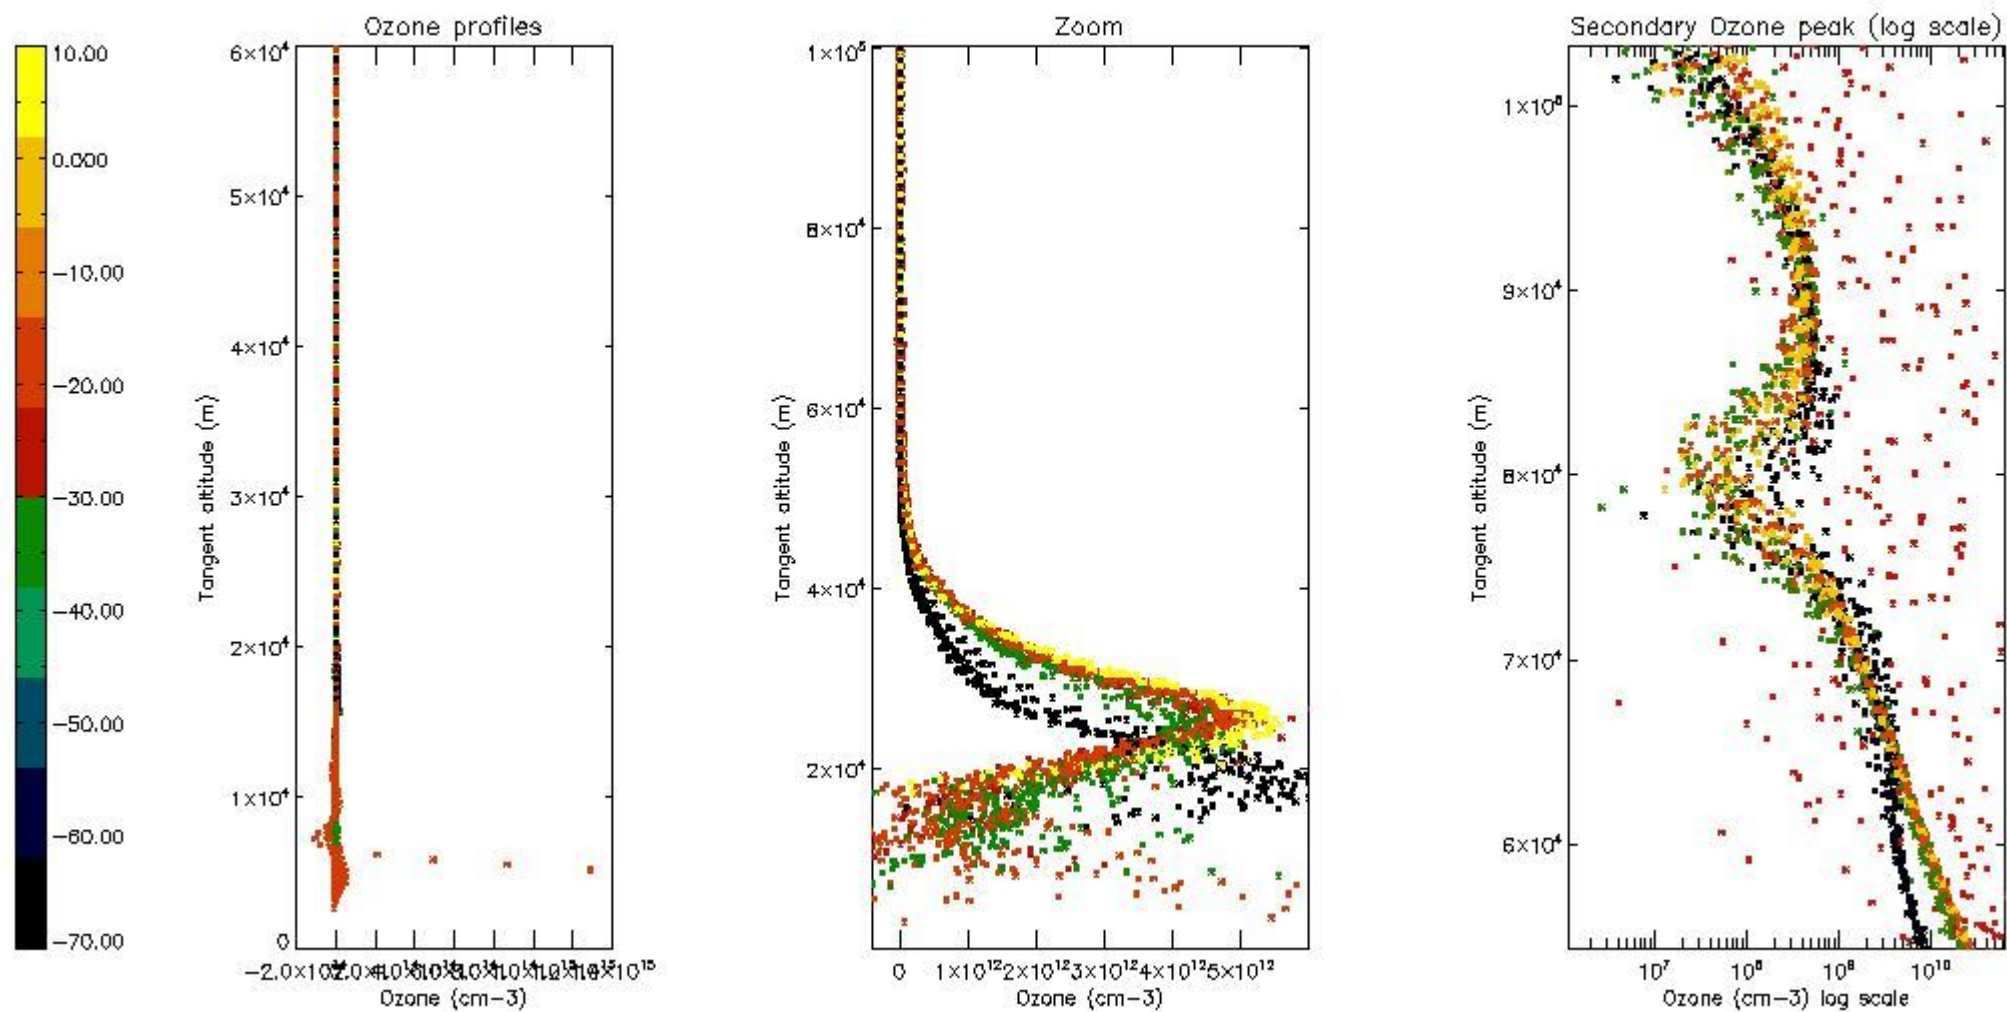

STD < 10	13
STD < 5	10

5.2 Plot ozone profiles for all STD (dark without errors)

The colorbar represents the latitude.

5.3 Plot ozone profiles where STD < 20% (dark without errors)

The colorbar represents the latitude.