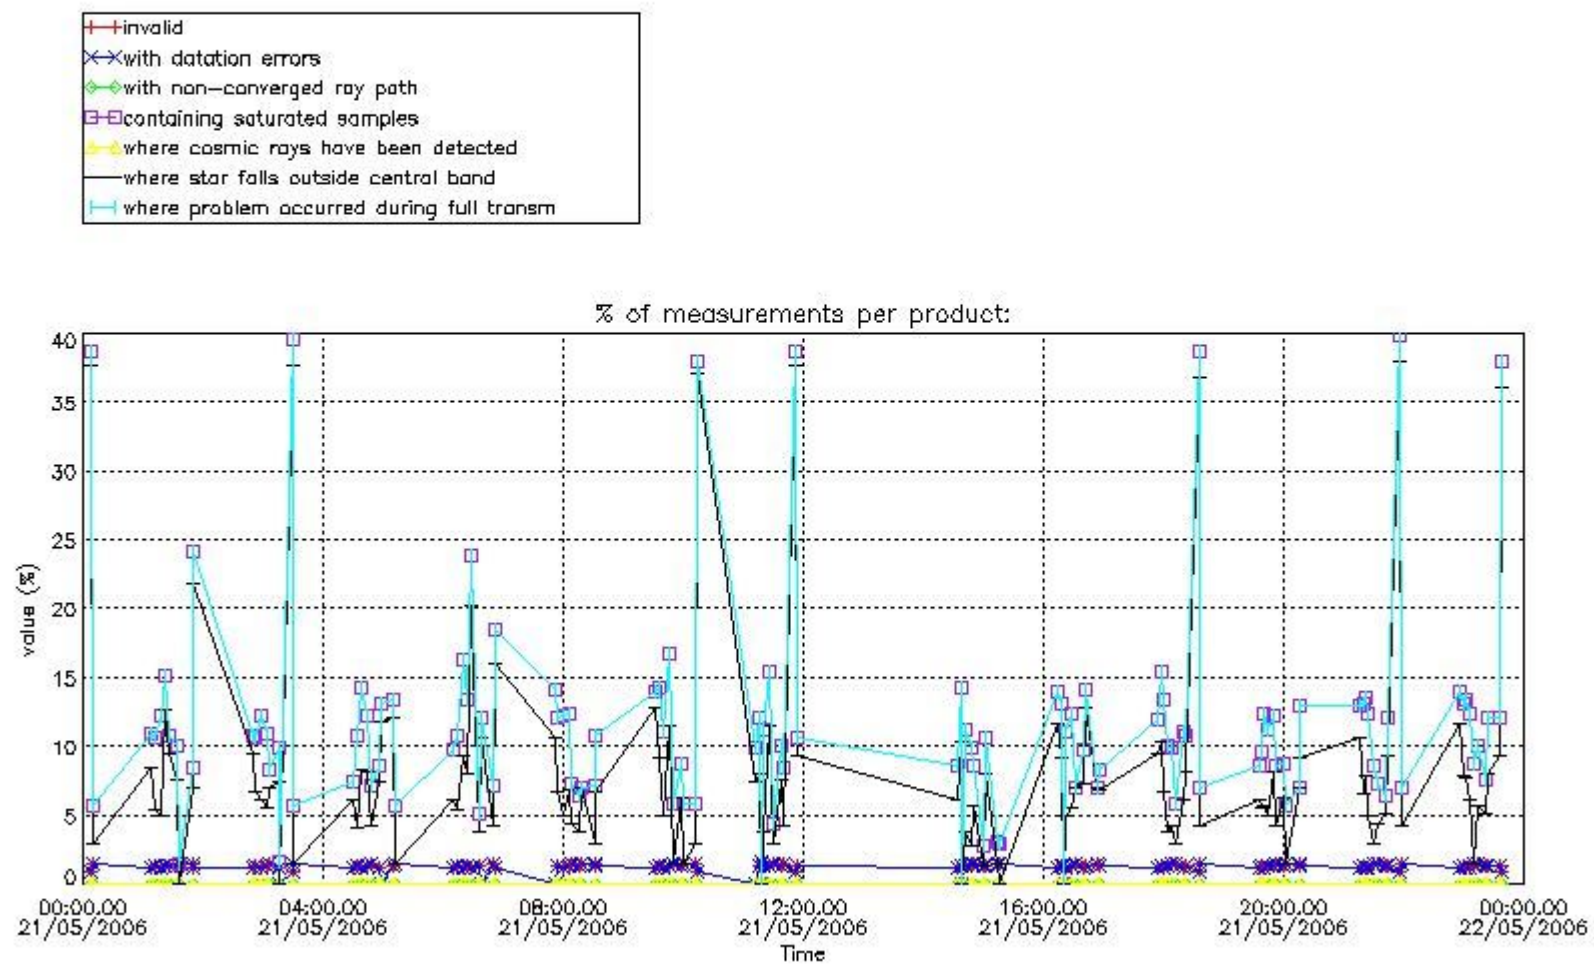

4.2 Plot quality information per product coming from level 1b processing (world map)

4.2.1 Plot level 1 quality information per product (world map): ENVISAT ASCENDING passes