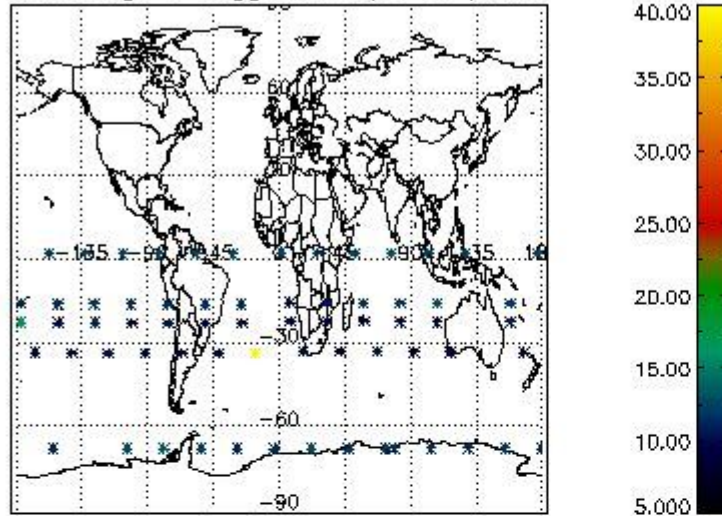

Percentage of flagged data per O3 profile