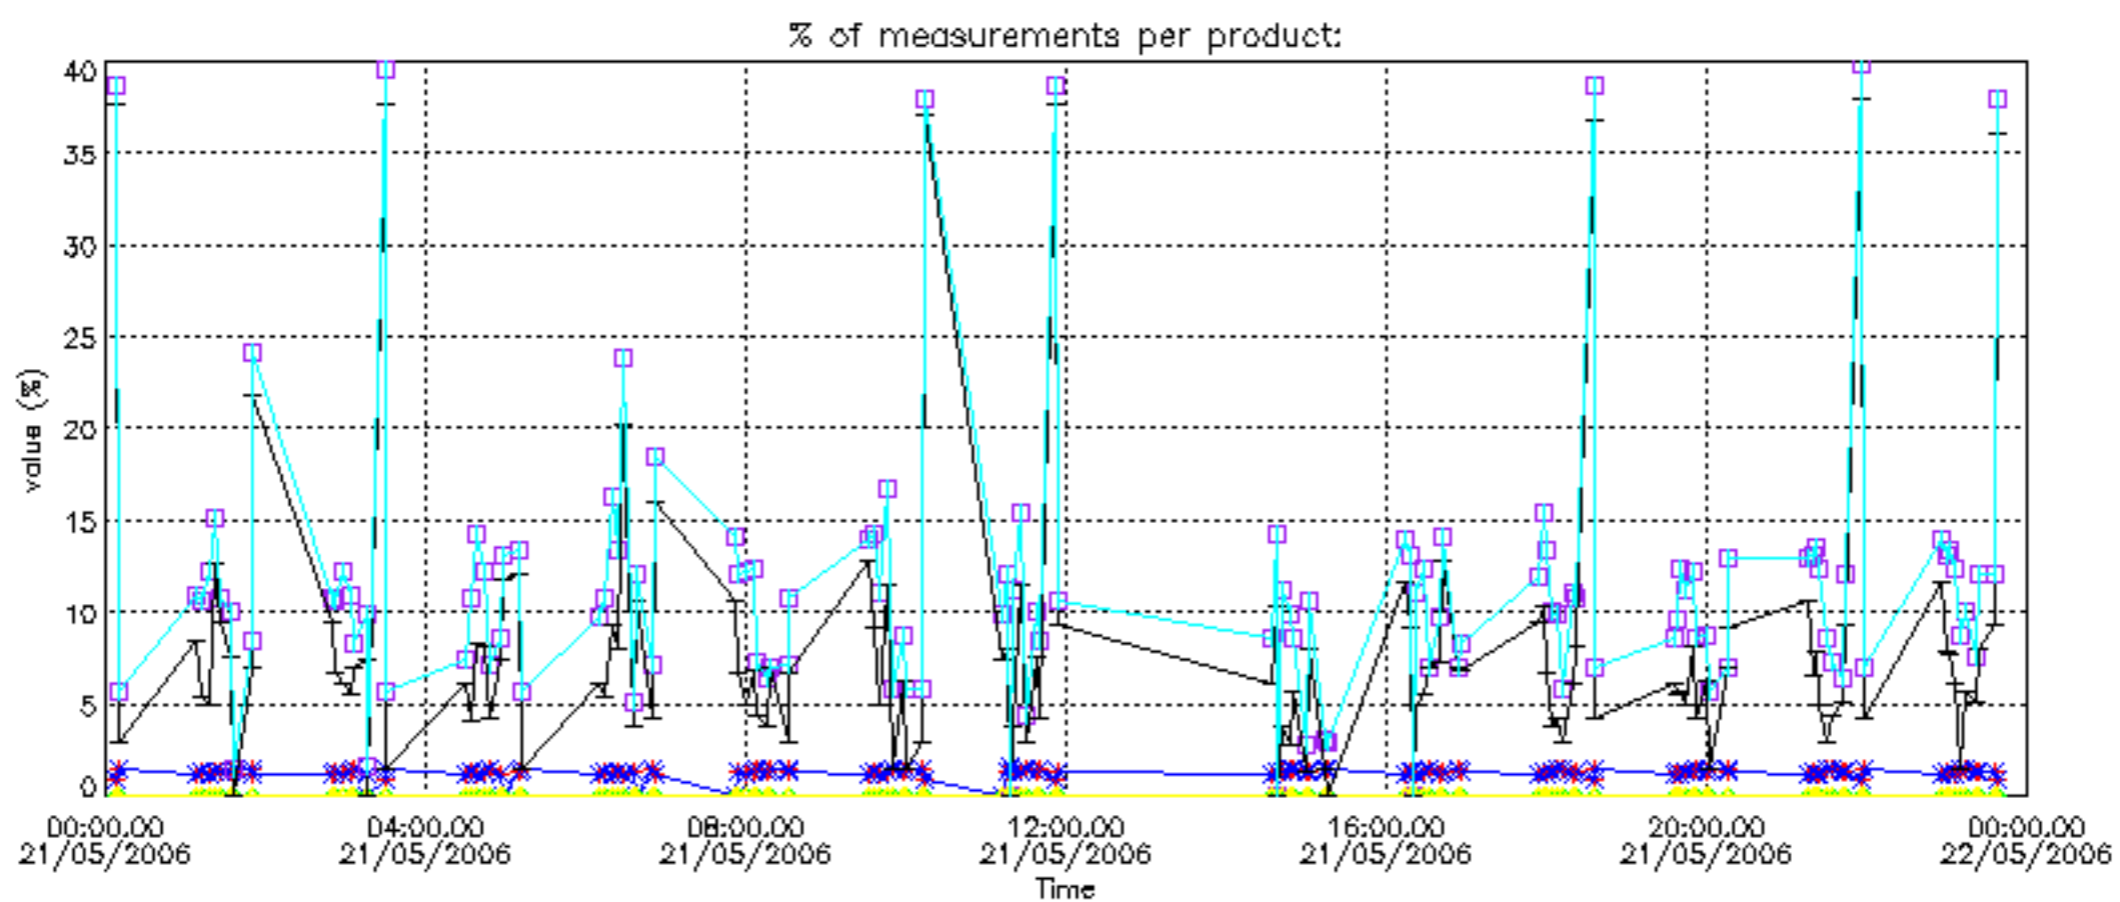

Percentage of cosmic ray hits per profile

Percentage of datation errors per profile