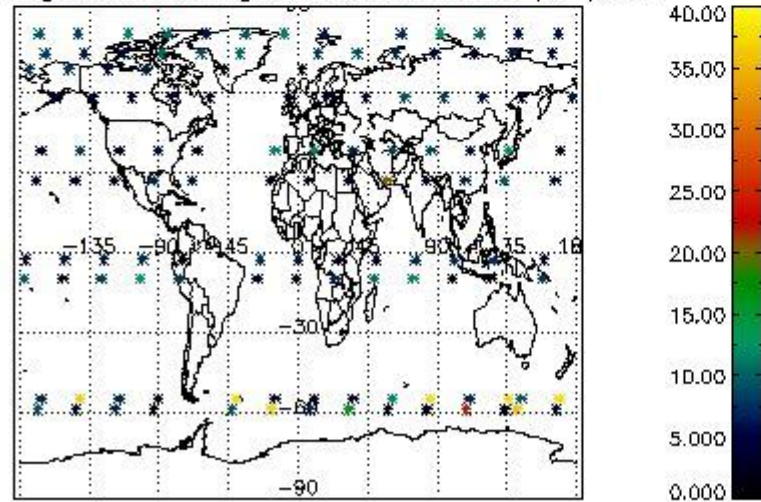

Percentage of star falling outside central band per profile