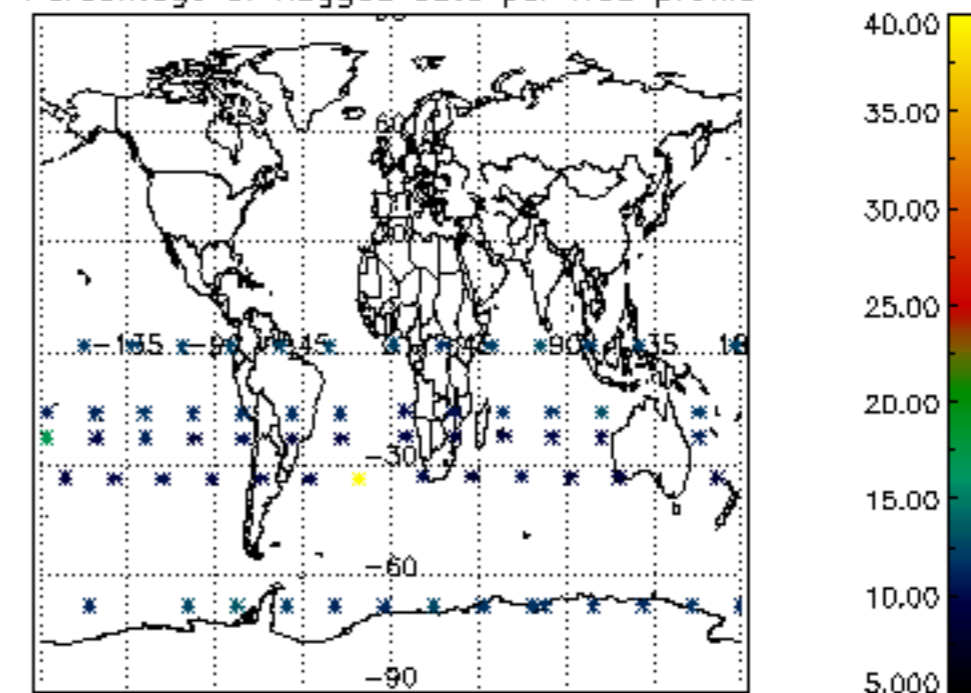

Percentage of flagged data per NO3 profile