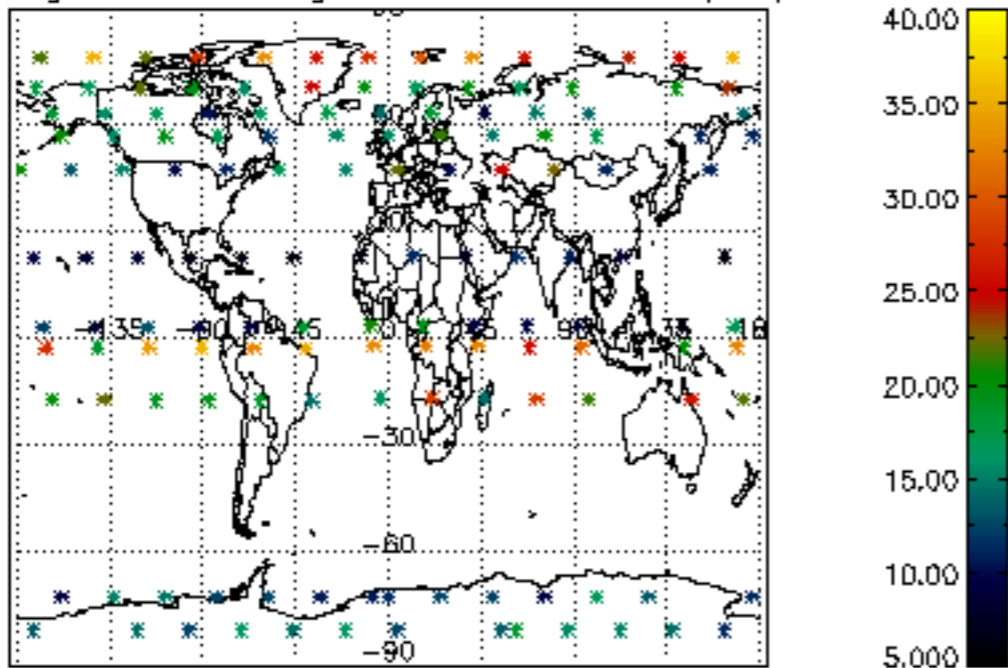

Percentage of cosmic ray hits per profile

Percentage of star falling outside central band per profile