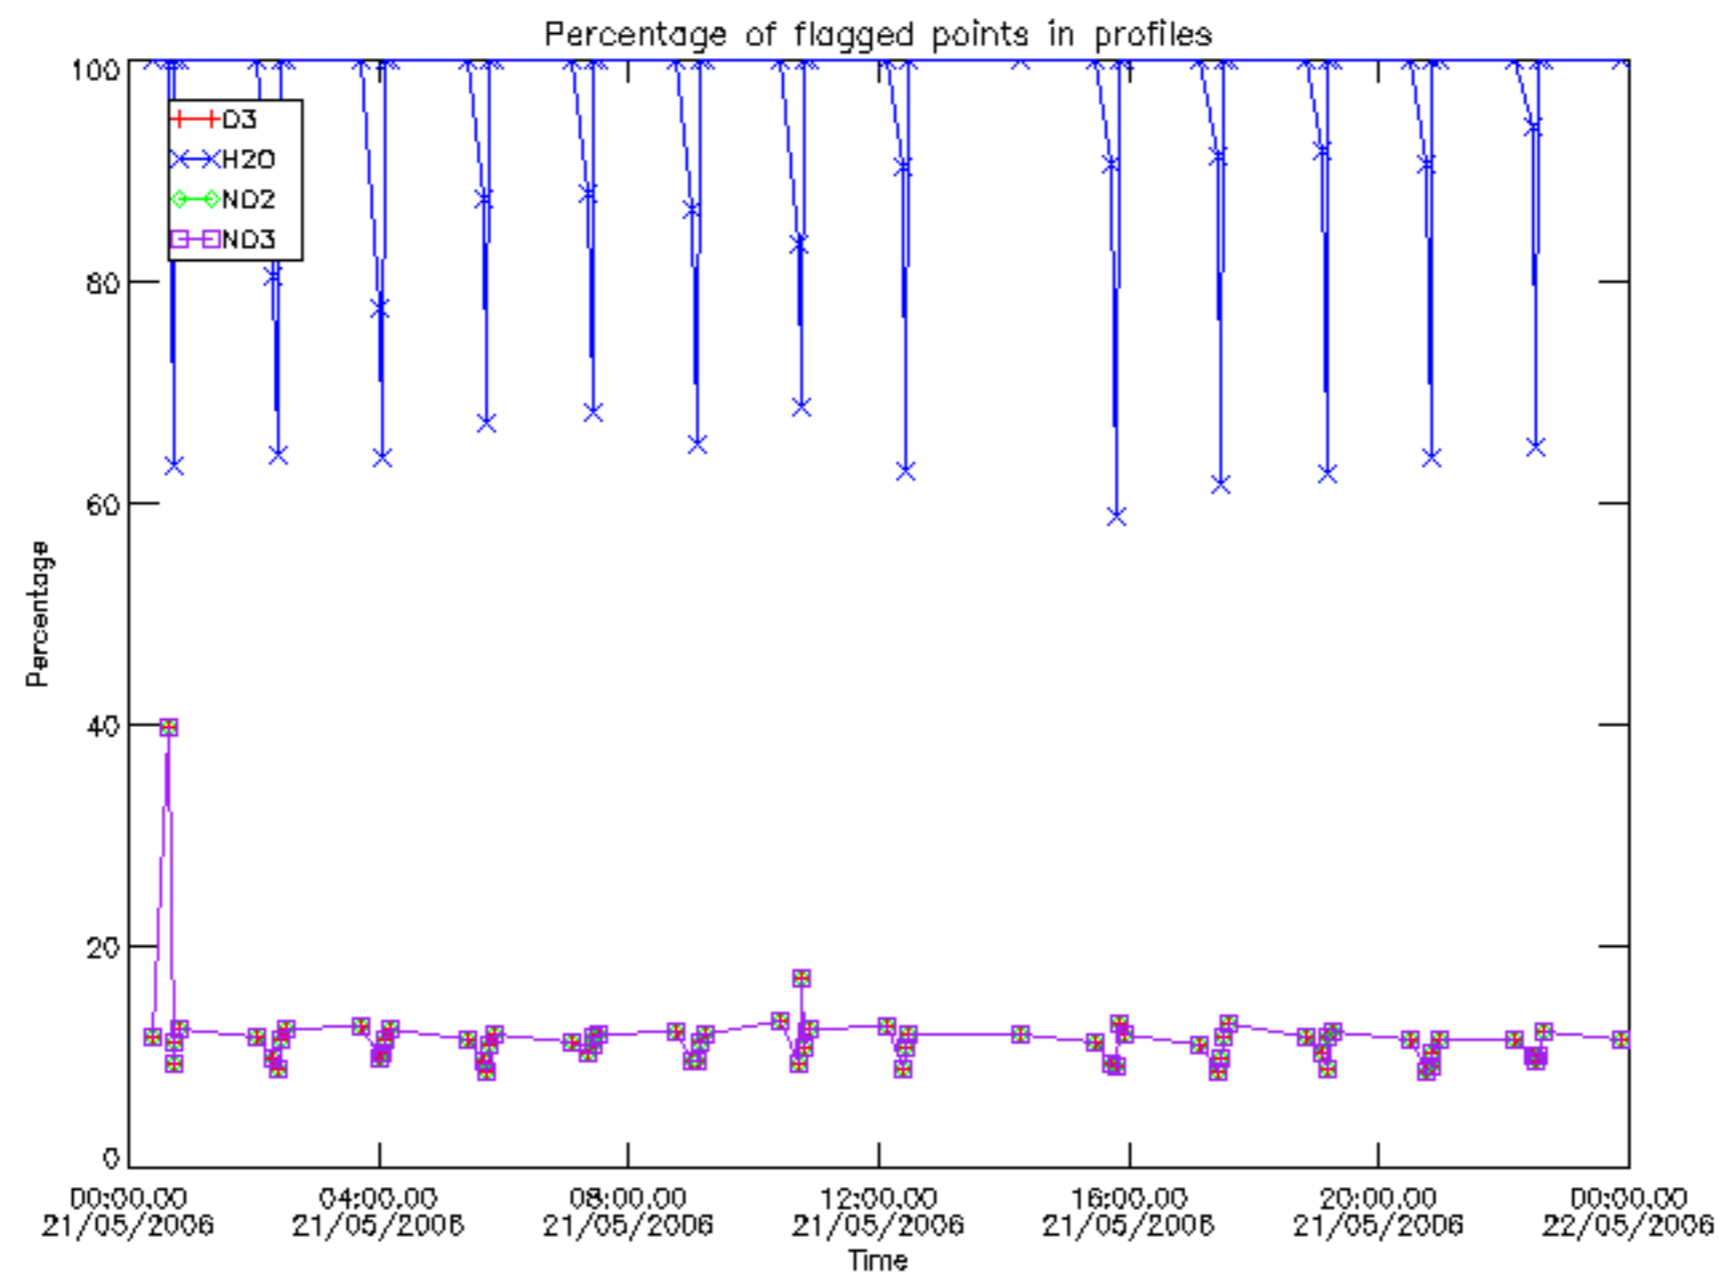

Percentage of flagged data per D3 profile

Percentage of flagged data per H2O profile