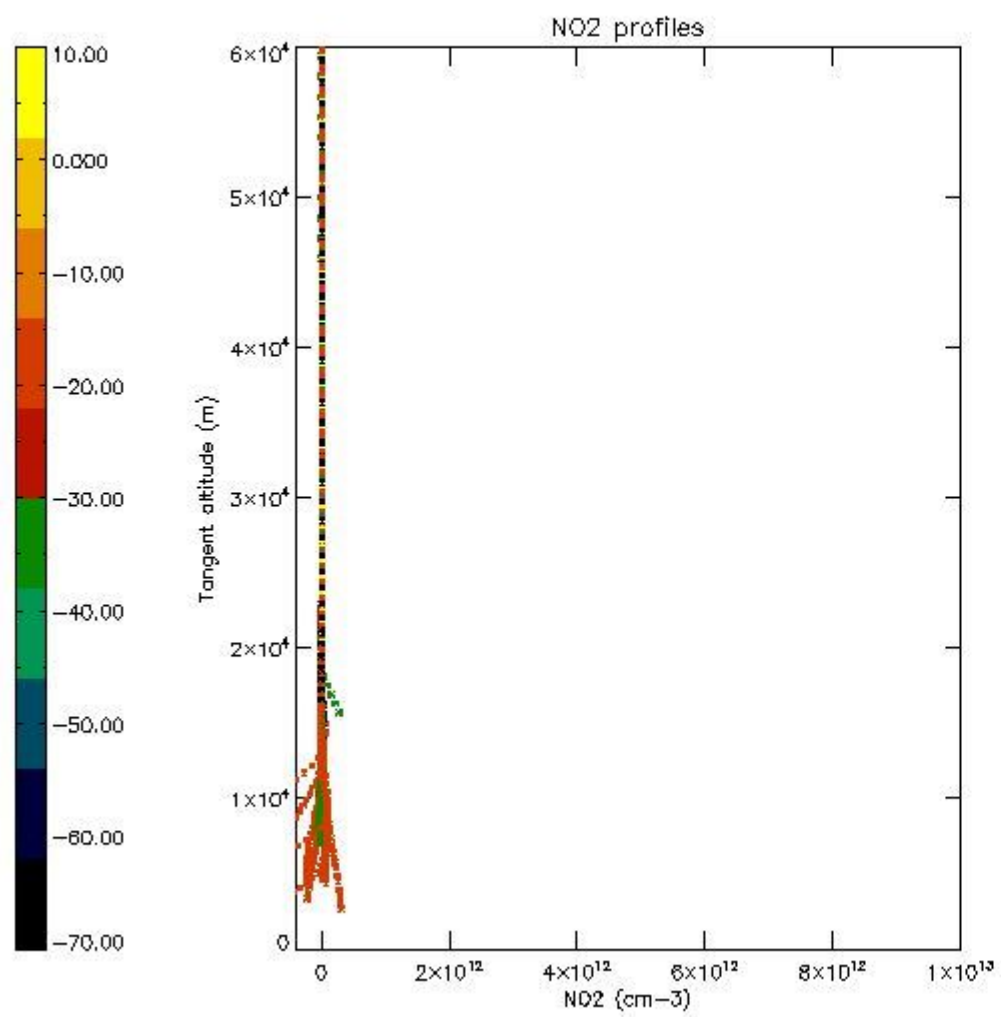

5.4 Plot ozone profiles where $STD < 10\%$ (dark without errors)

The colorbar represents the latitude.

5.5 Plot ozone profiles where STD < 5% (dark without errors)

The colorbar represents the latitude.

5.6 Plot NO₂ profiles for all STD (dark without errors)

The colorbar represents the latitude.

5.7 Plot NO3 profiles for all STD (dark without errors)

The colorbar represents the latitude.

5.8 Plot H2O profiles for all STD (only for occultations of stars 1,2,3,4,13,14,16,26,63 dark without errors)