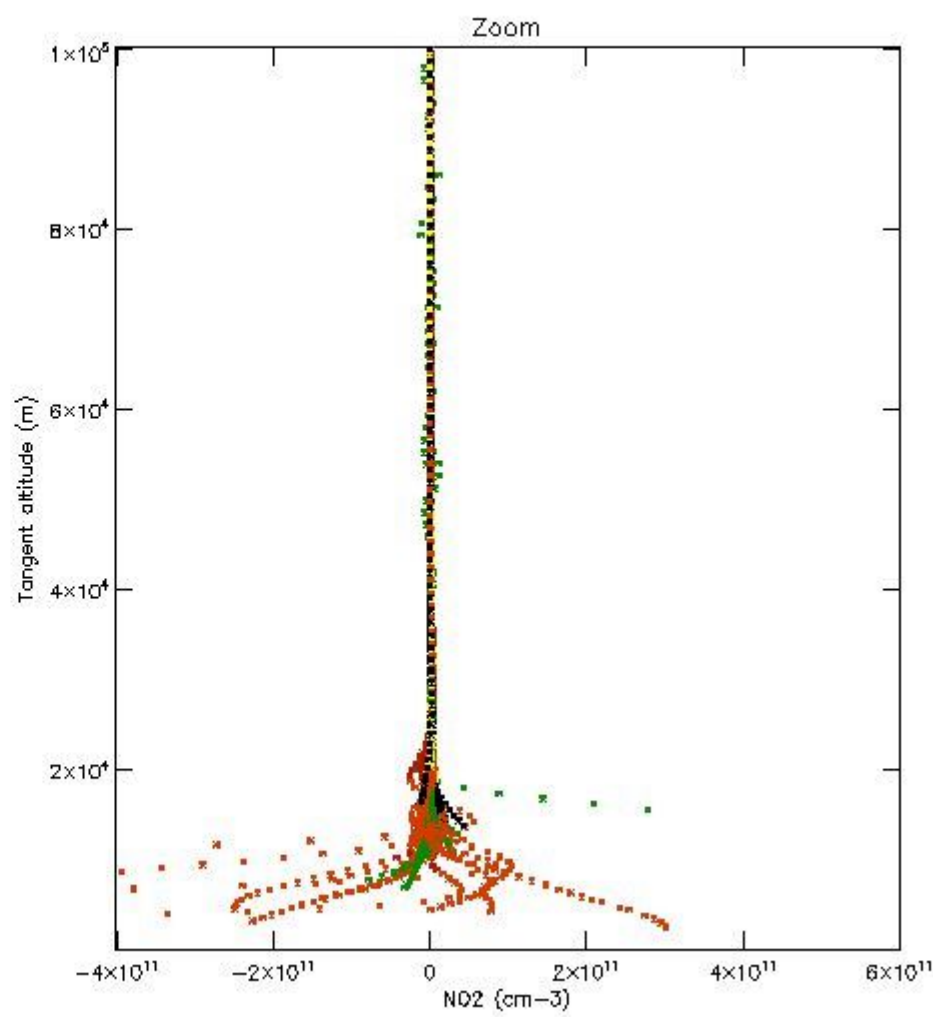

STD < 10	13
STD < 5	10

5.2 Plot ozone profiles for all STD (dark without errors)

The colorbar represents the latitude.

5.3 Plot ozone profiles where STD < 20% (dark without errors)

The colorbar represents the latitude.

5.4 Plot ozone profiles where $STD < 10\%$ (dark without errors)

The colorbar represents the latitude.

5.5 Plot ozone profiles where STD < 5% (dark without errors)

The colorbar represents the latitude.

5.6 Plot NO₂ profiles for all STD (dark without errors)

The colorbar represents the latitude.

5.7 Plot NO3 profiles for all STD (dark without errors)

The colorbar represents the latitude.

5.8 Plot H2O profiles for all STD (only for occultations of stars 1,2,3,4,13,14,16,26,63 dark without errors)