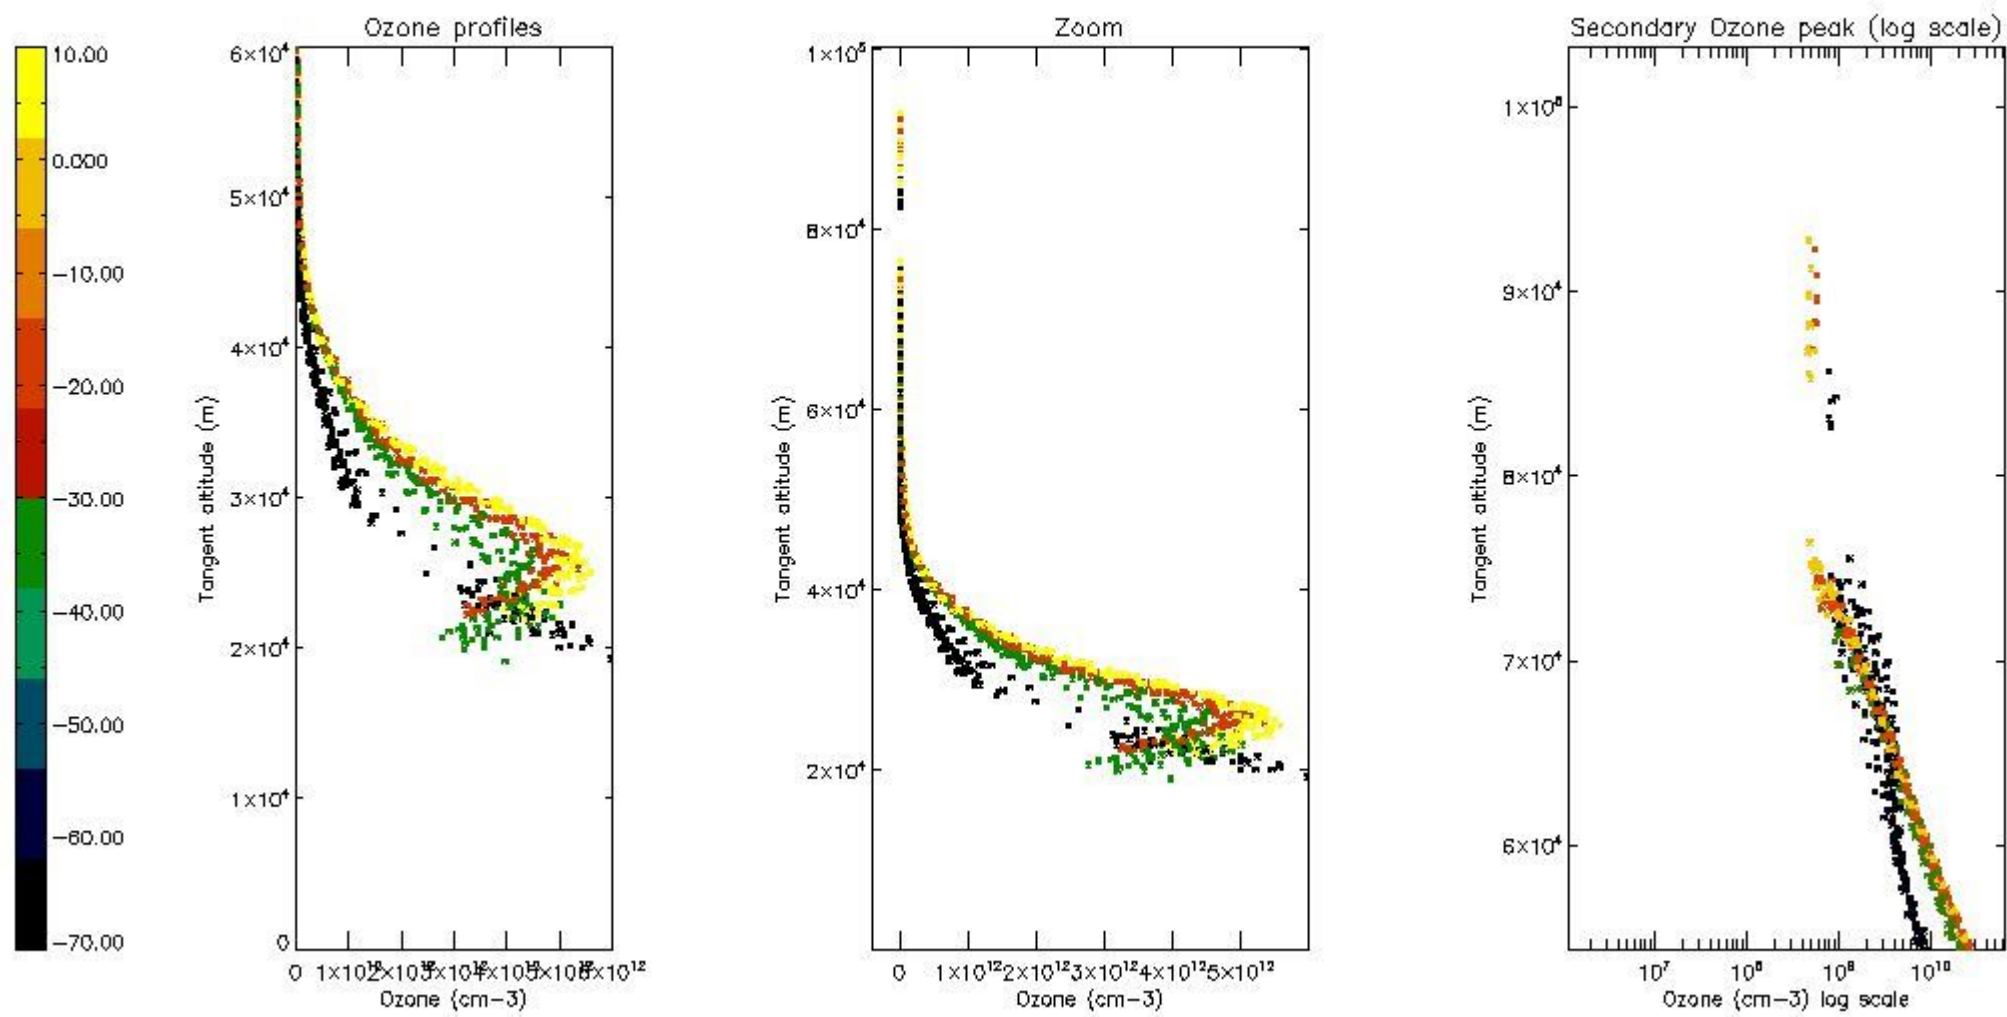

5.6 Plot NO₂ profiles for all STD (dark without errors)

The colorbar represents the latitude.