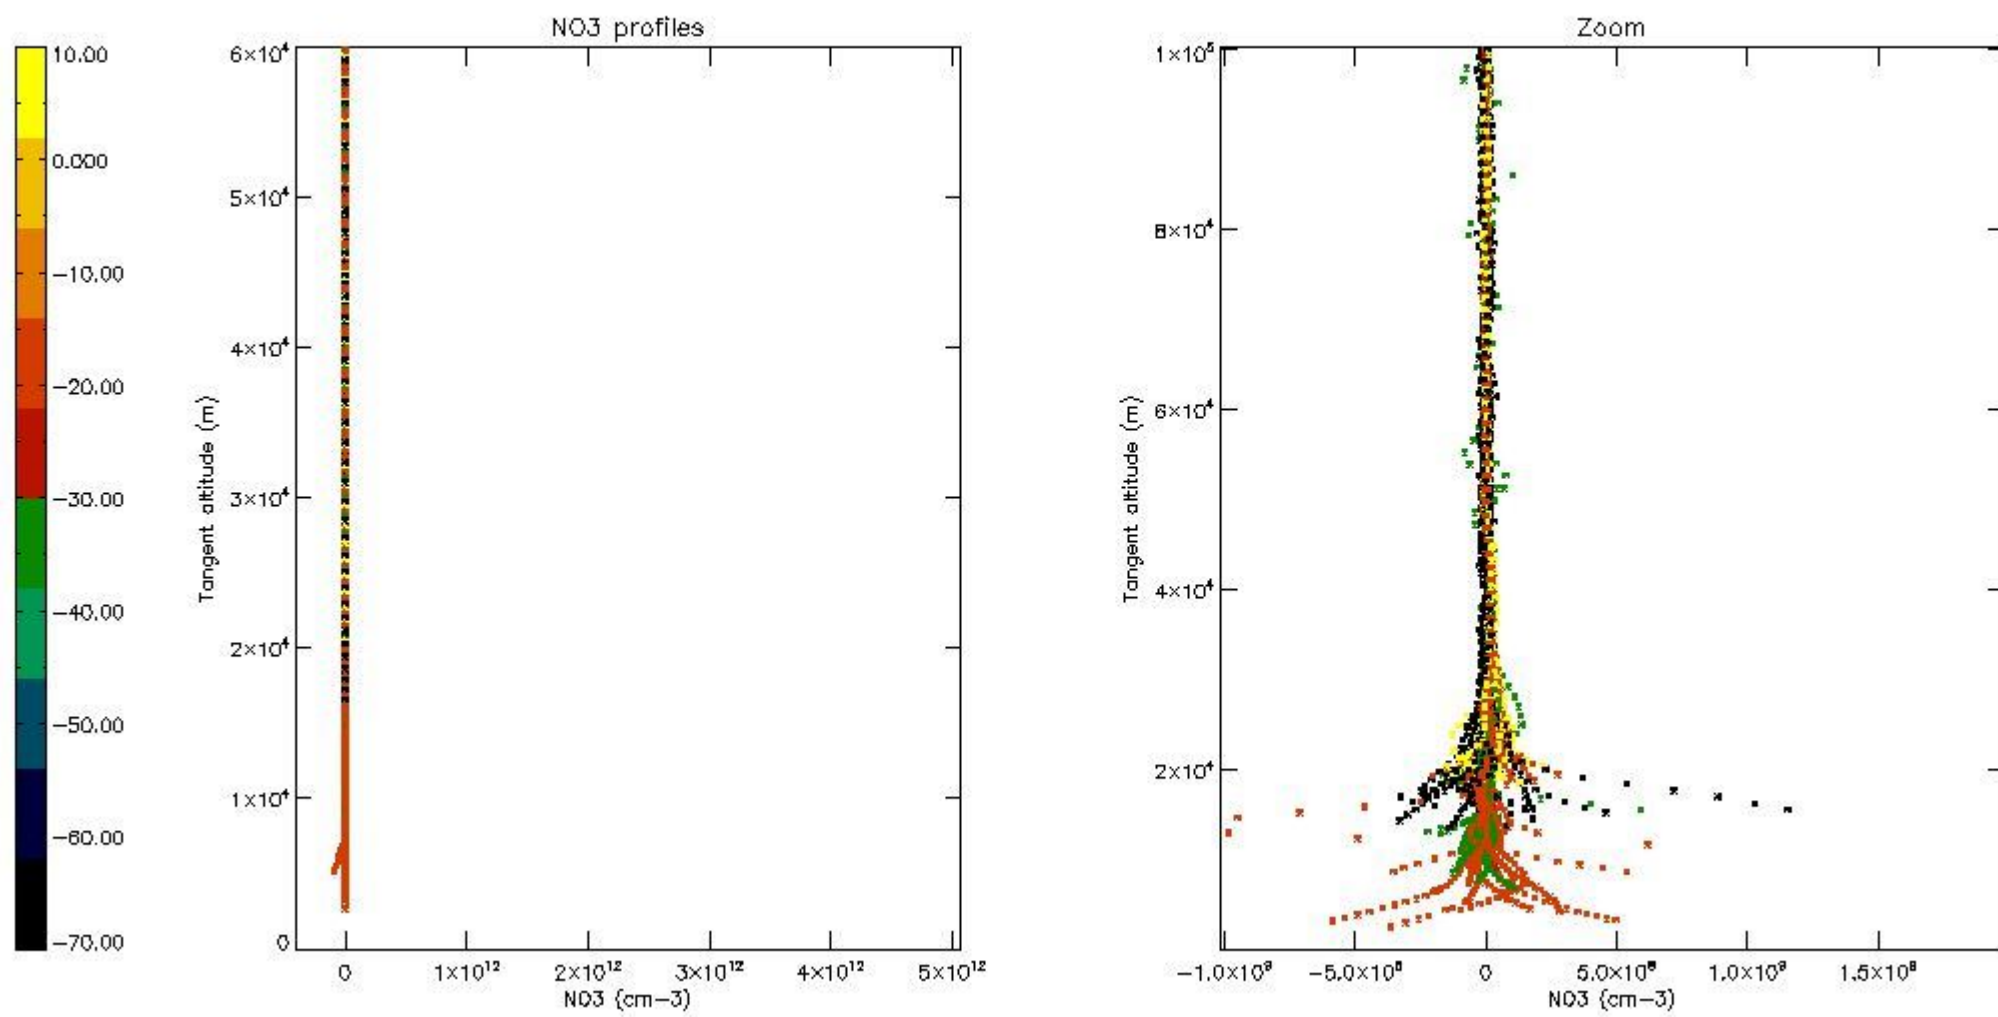

5.4 Plot ozone profiles where $STD < 10\%$ (dark without errors)

The colorbar represents the latitude.

5.5 Plot ozone profiles where STD < 5% (dark without errors)

The colorbar represents the latitude.

5.6 Plot NO₂ profiles for all STD (dark without errors)

The colorbar represents the latitude.

5.7 Plot NO3 profiles for all STD (dark without errors)

The colorbar represents the latitude.

5.8 Plot H2O profiles for all STD (only for occultations of stars 1,2,3,4,13,14,16,26,63 dark without errors)