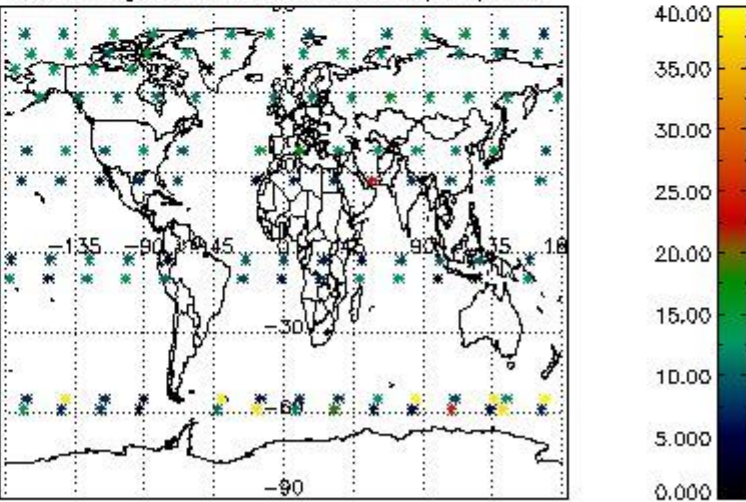

Percentage of cosmic ray hits per profile

Percentage of datation errors per profile

Percentage of star falling outside central band per profile

Percentage of saturation errors per profile

5. Trace gas profiles