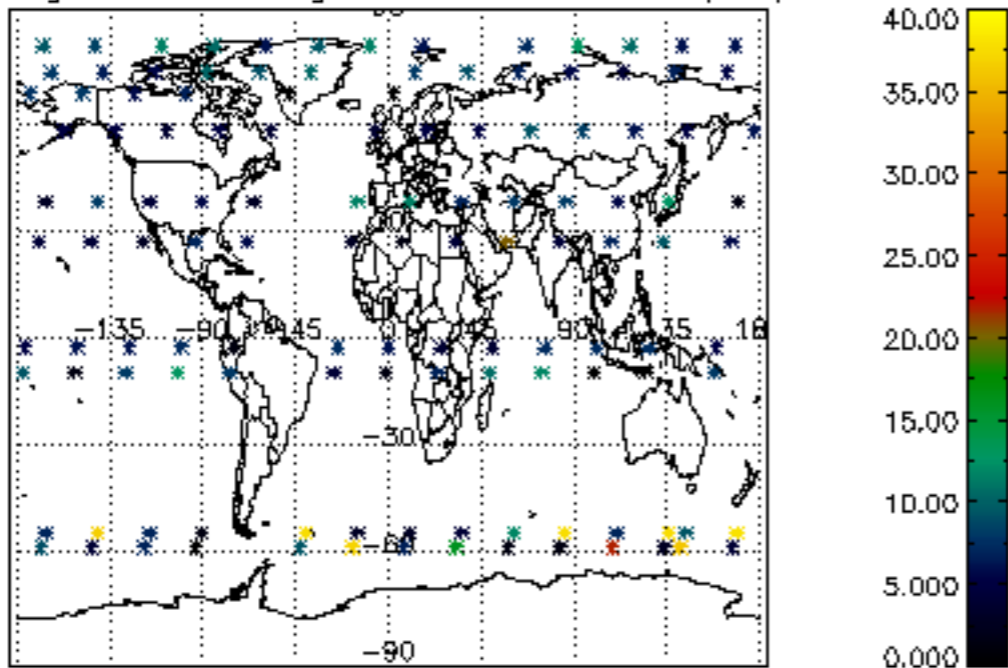

Percentage of star falling outside central band per profile