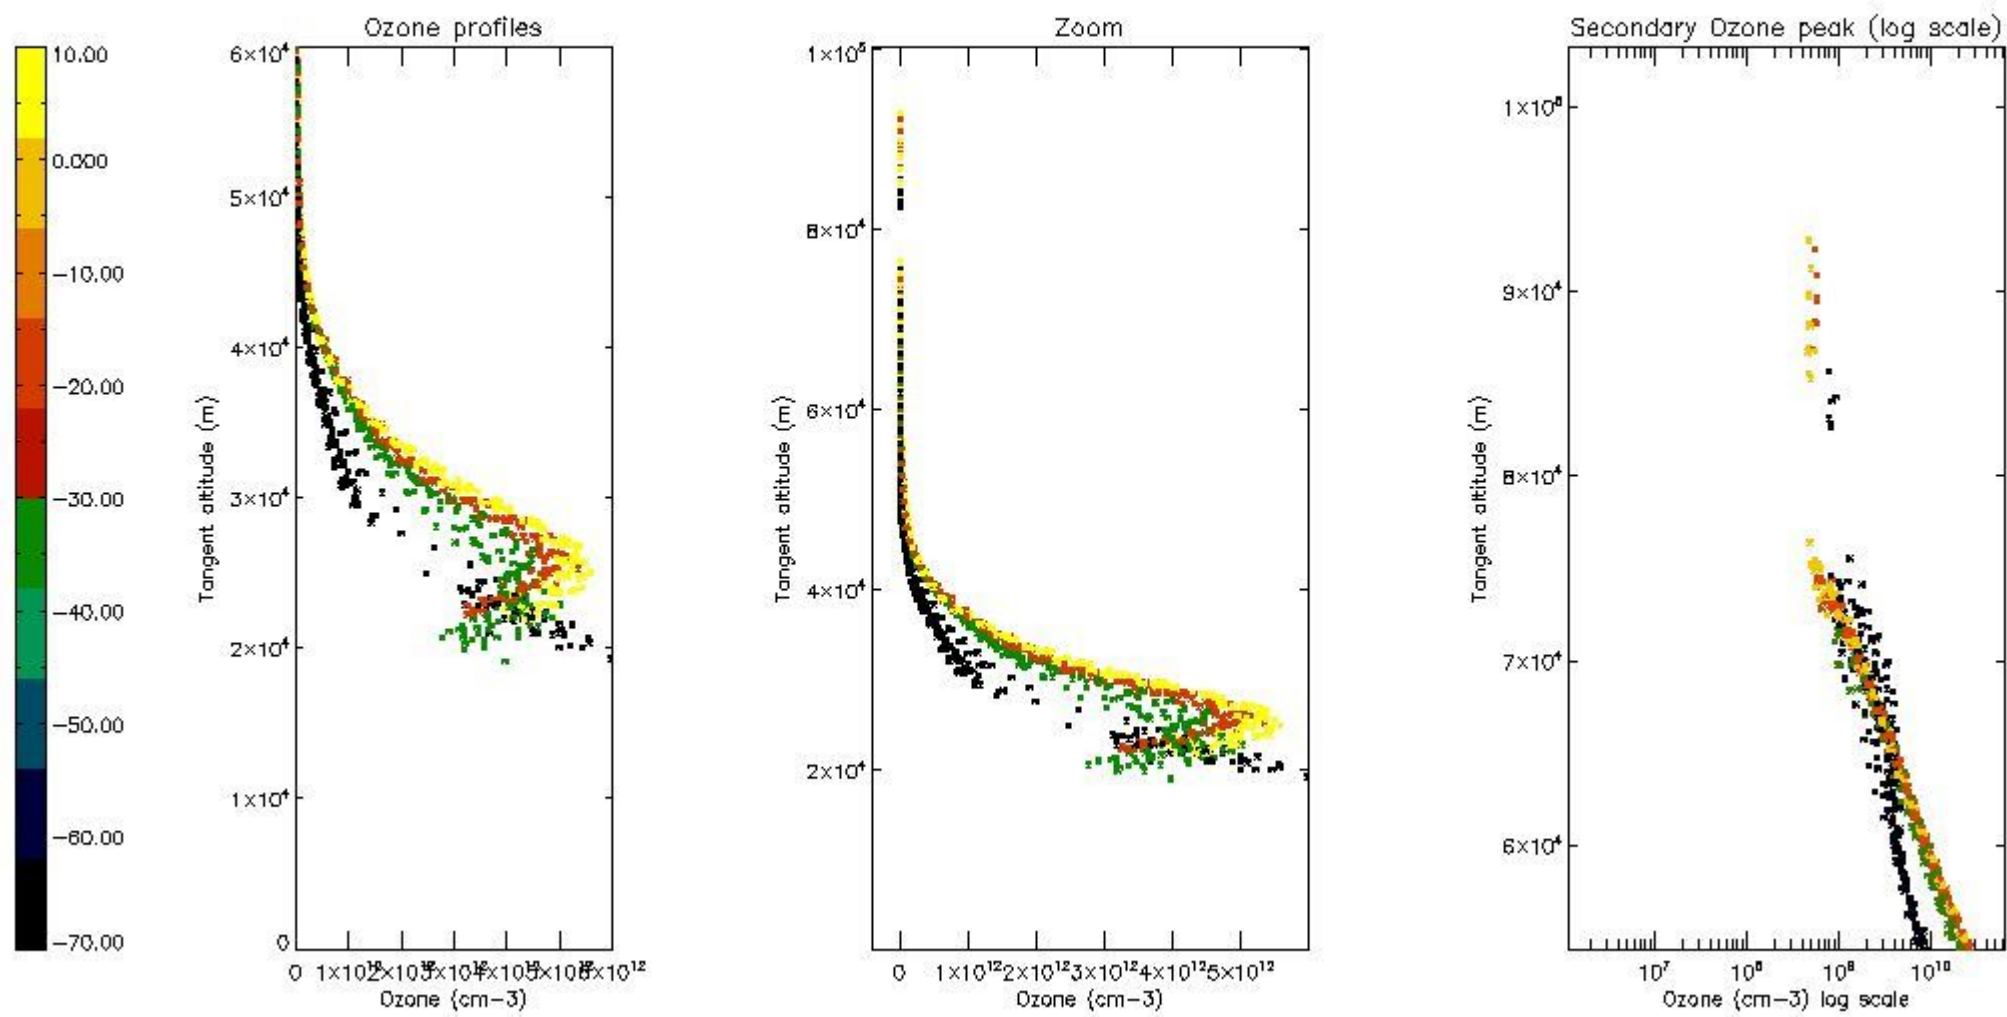

STD < 10	13
STD < 5	10

5.2 Plot ozone profiles for all STD (dark without errors)

The colorbar represents the latitude.

5.3 Plot ozone profiles where STD < 20% (dark without errors)

The colorbar represents the latitude.

5.4 Plot ozone profiles where $STD < 10\%$ (dark without errors)

The colorbar represents the latitude.

5.5 Plot ozone profiles where STD < 5% (dark without errors)

The colorbar represents the latitude.

5.6 Plot NO₂ profiles for all STD (dark without errors)