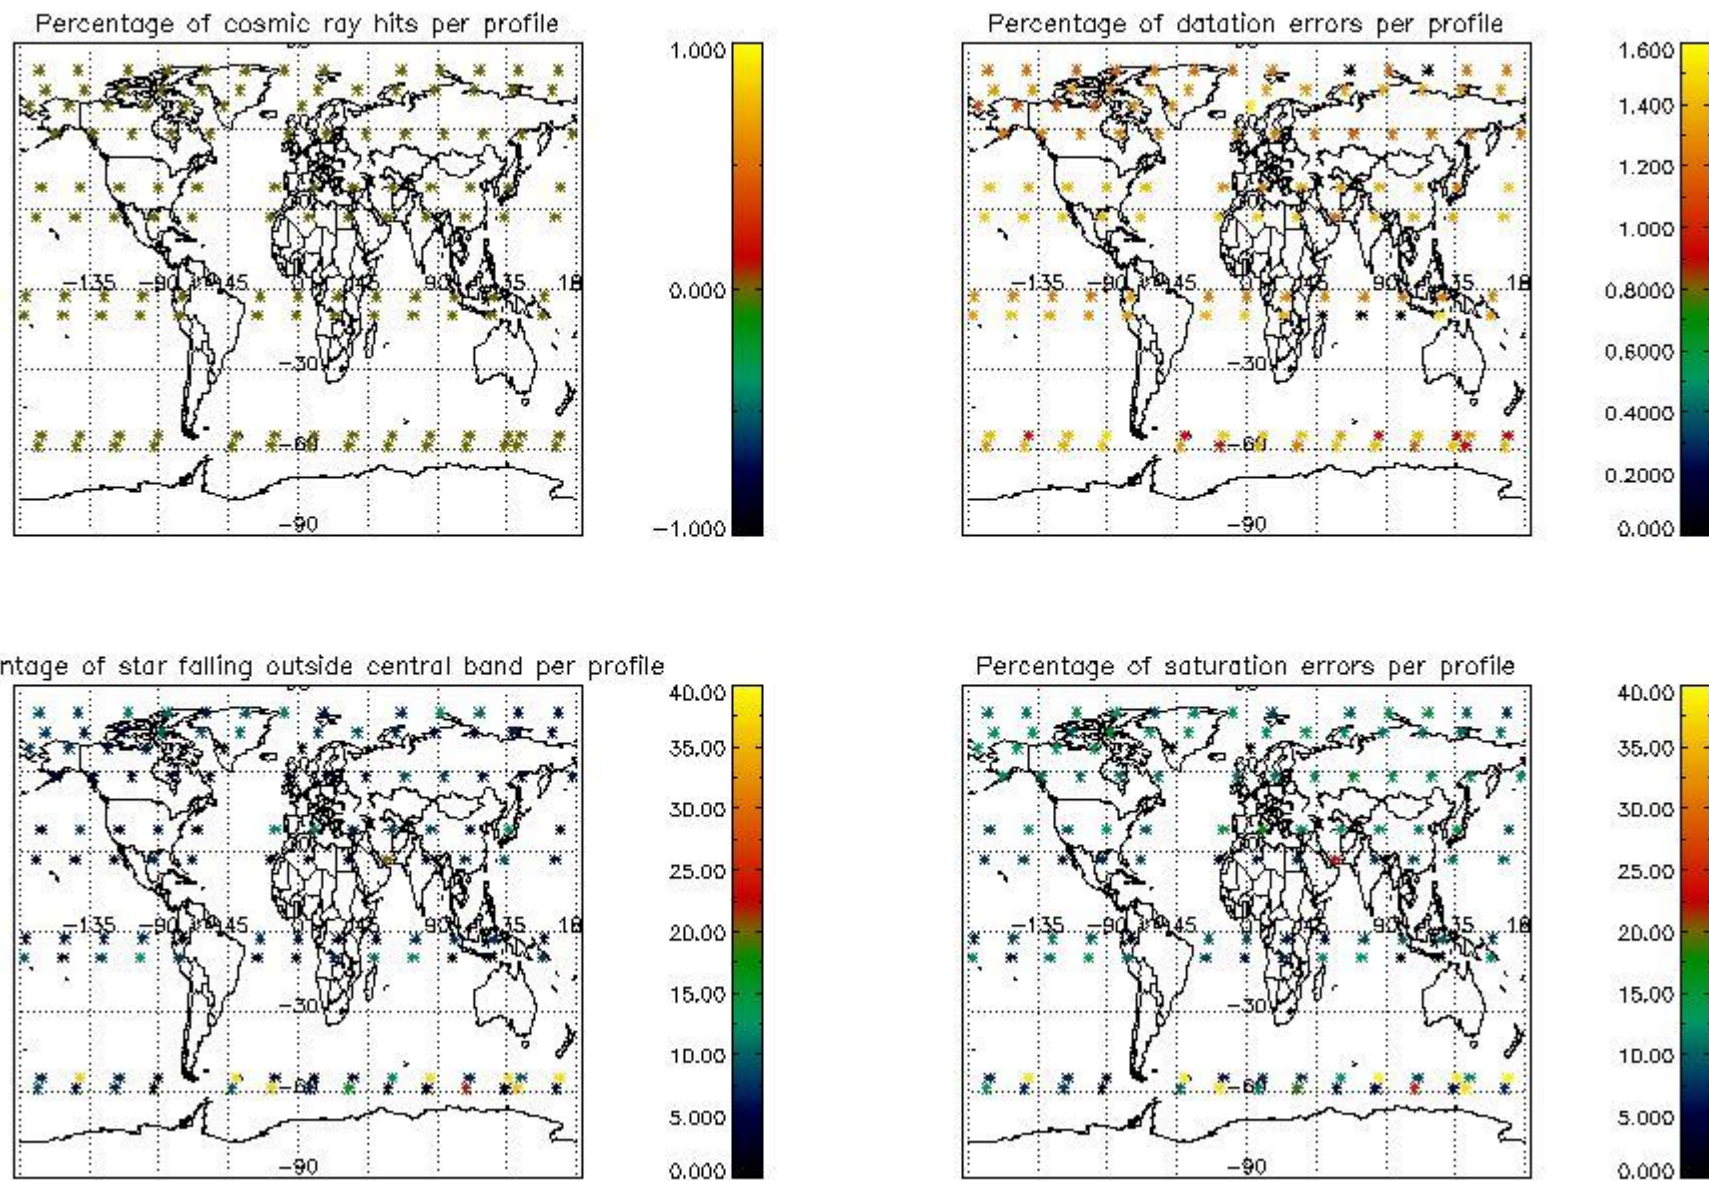

4.1 Plot quality information per product (time dependant) coming from level 1b processing

4.1.1 Plot level 1 quality information per product (time dependant): ENVISAT ASCENDING passes

4.1.2 Plot level 1 quality information per product (time dependant): ENVI SAT DESCENDING passes

4.2 Plot quality information per product coming from level 1b processing (world map)

4.2.1 Plot level 1 quality information per product (world map): ENVISAT ASCENDING passes

4.2.2 Plot level 1 quality information per product (world map): ENVISAT DESCENDING passes