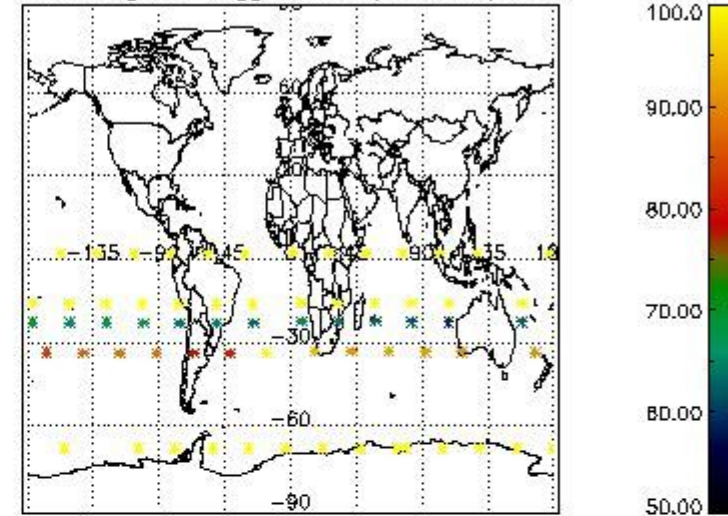

3.1 Plot quality information per product (time dependant)

3.2 Plot quality information per product (world map)

Percentage of flagged data per O3 profile

Percentage of flagged data per H2O profile

Percentage of flagged data per NO2 profile