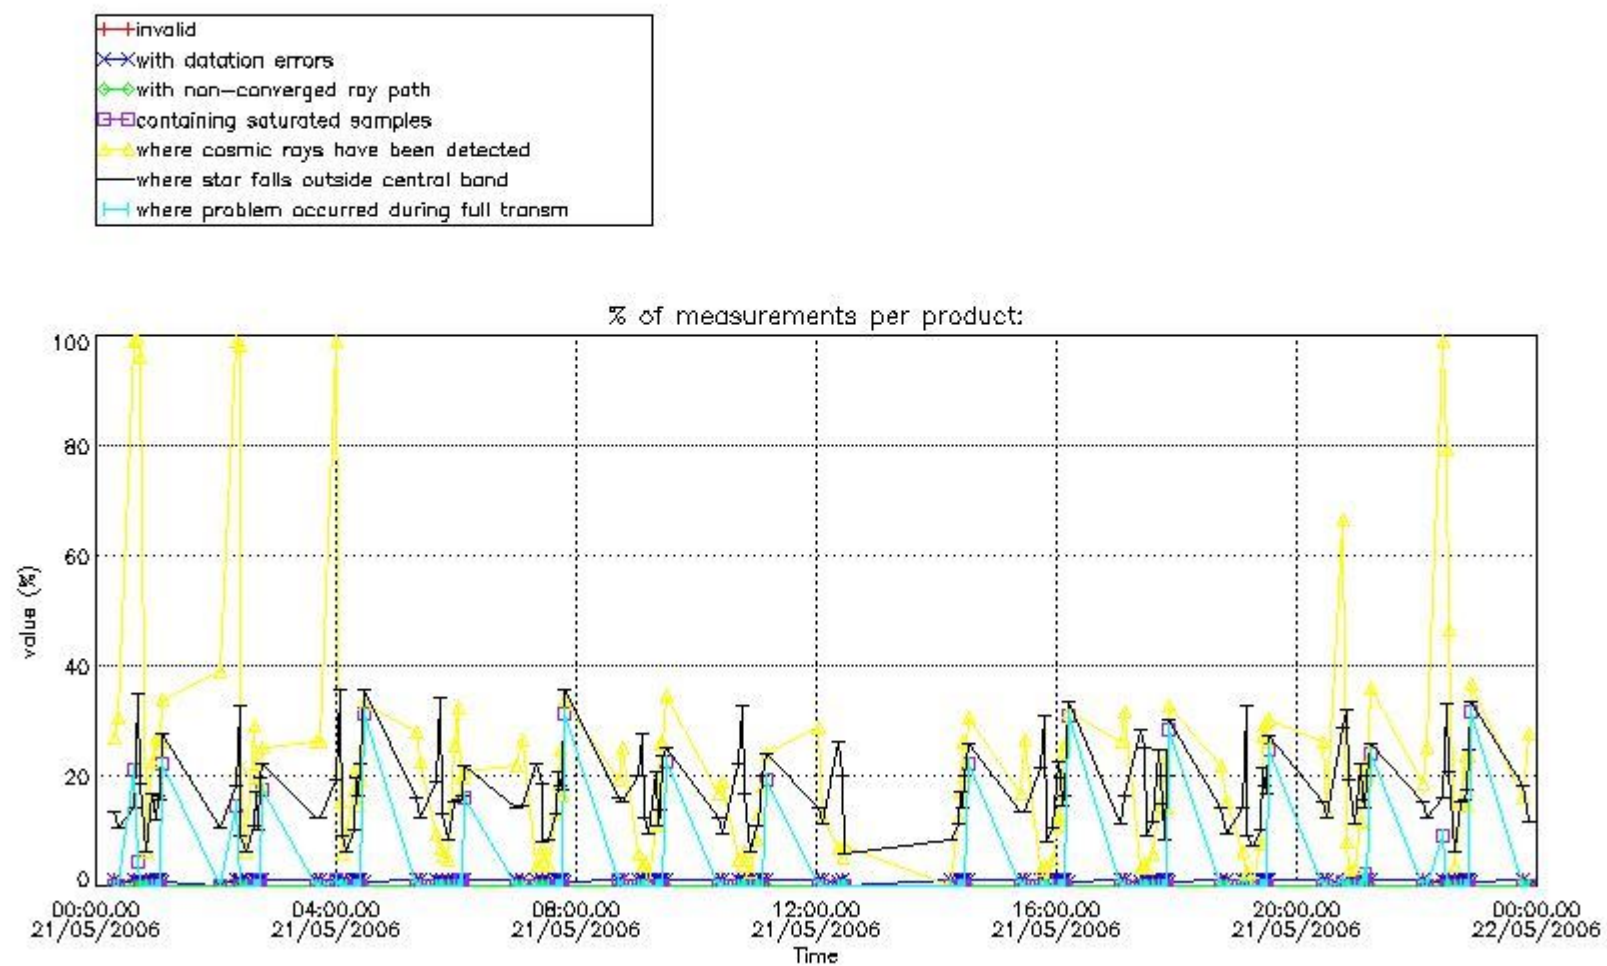

3.1 Plot quality information per product (time dependant)

3.2 Plot quality information per product (world map)

Percentage of flagged data per O3 profile

Percentage of flagged data per H2O profile

Percentage of flagged data per NO2 profile

Percentage of flagged data per NO3 profile

4. Level 1 quality information per product

In this section it is plotted some information contained in the Quality Summary data set of the level 2 products that comes from the level 1b processing. Products without errors (error flag in the MPH set to "0") are used.

4.1 Plot quality information per product (time dependant) coming from level 1b processing

4.1.1 Plot level 1 quality information per product (time dependant): ENVISAT ASCENDING passes

4.1.2 Plot level 1 quality information per product (time dependant): ENVI SAT DESCENDING passes