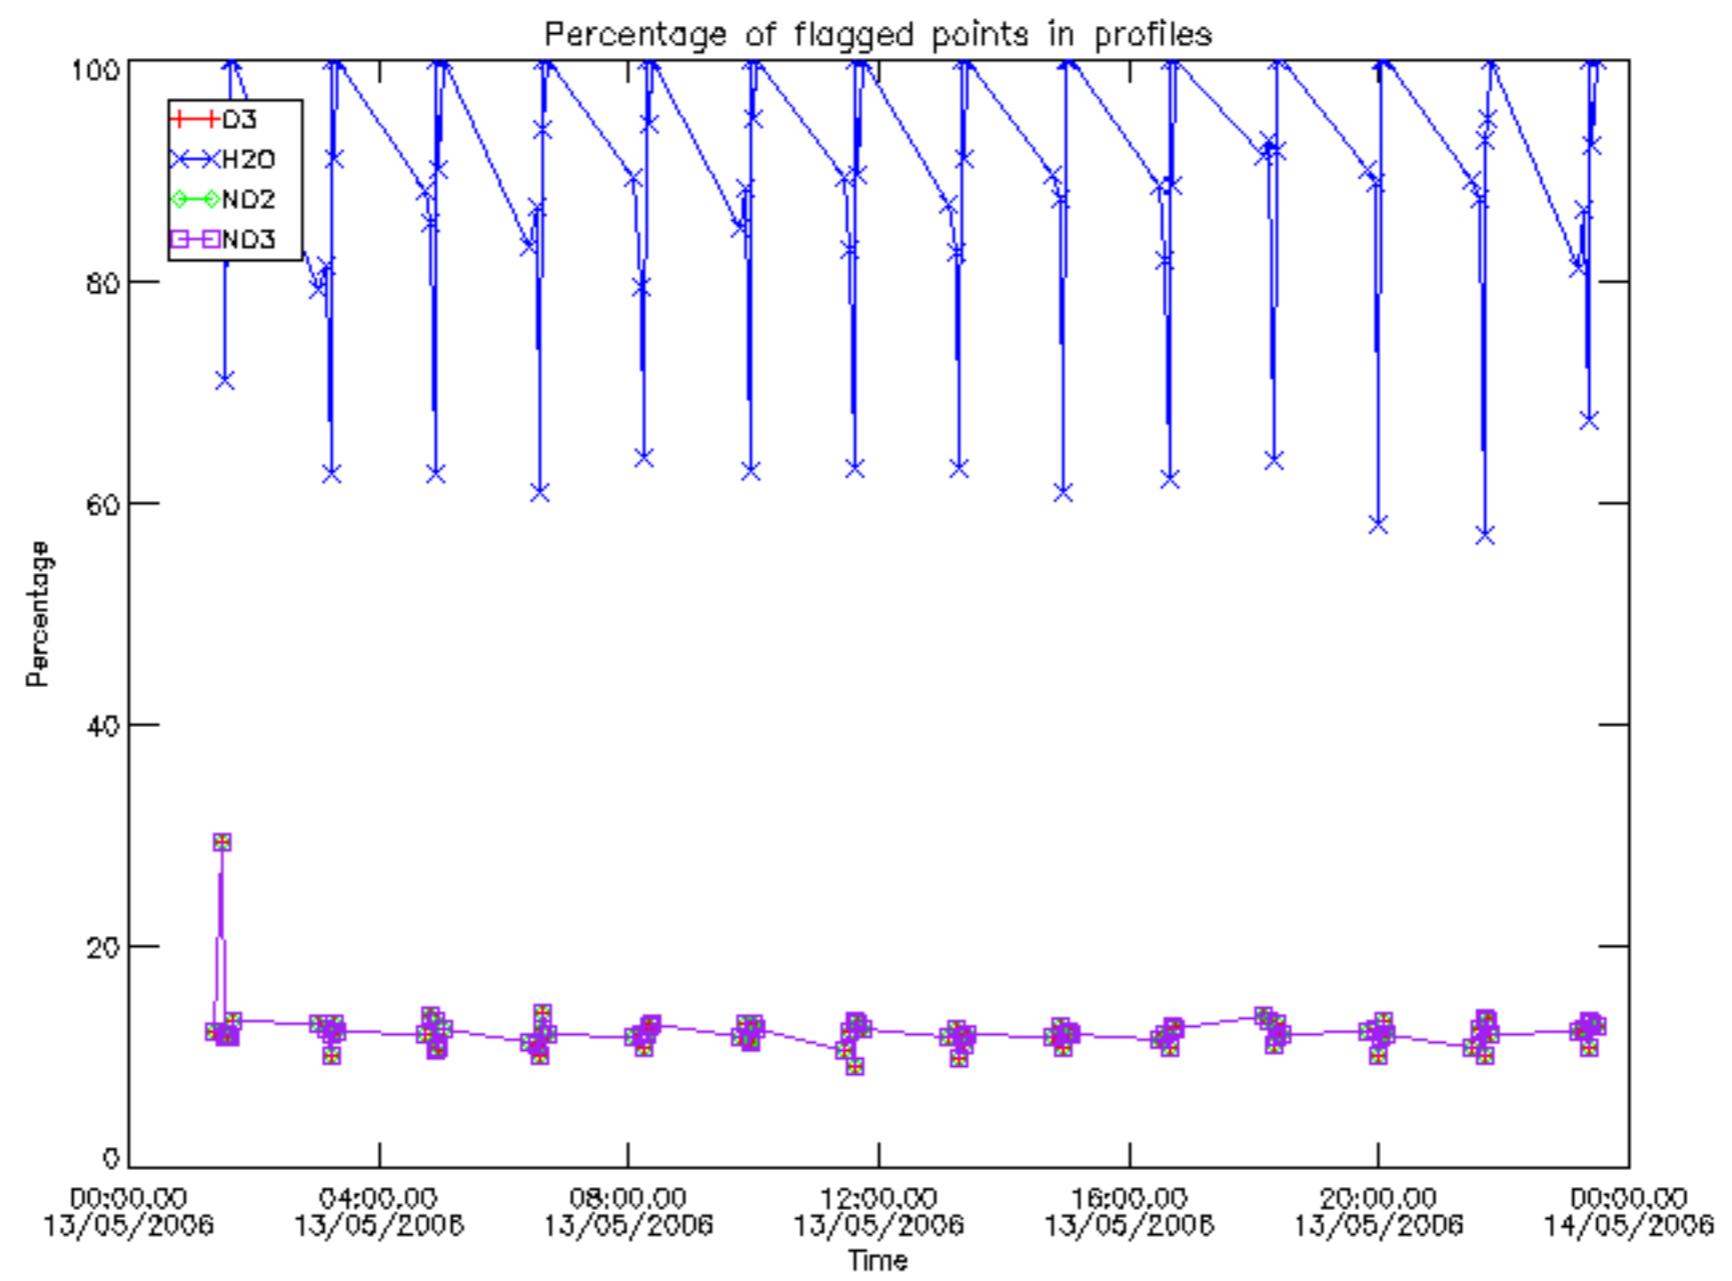

Percentage of flagged data per D3 profile

Percentage of flagged data per H2O profile