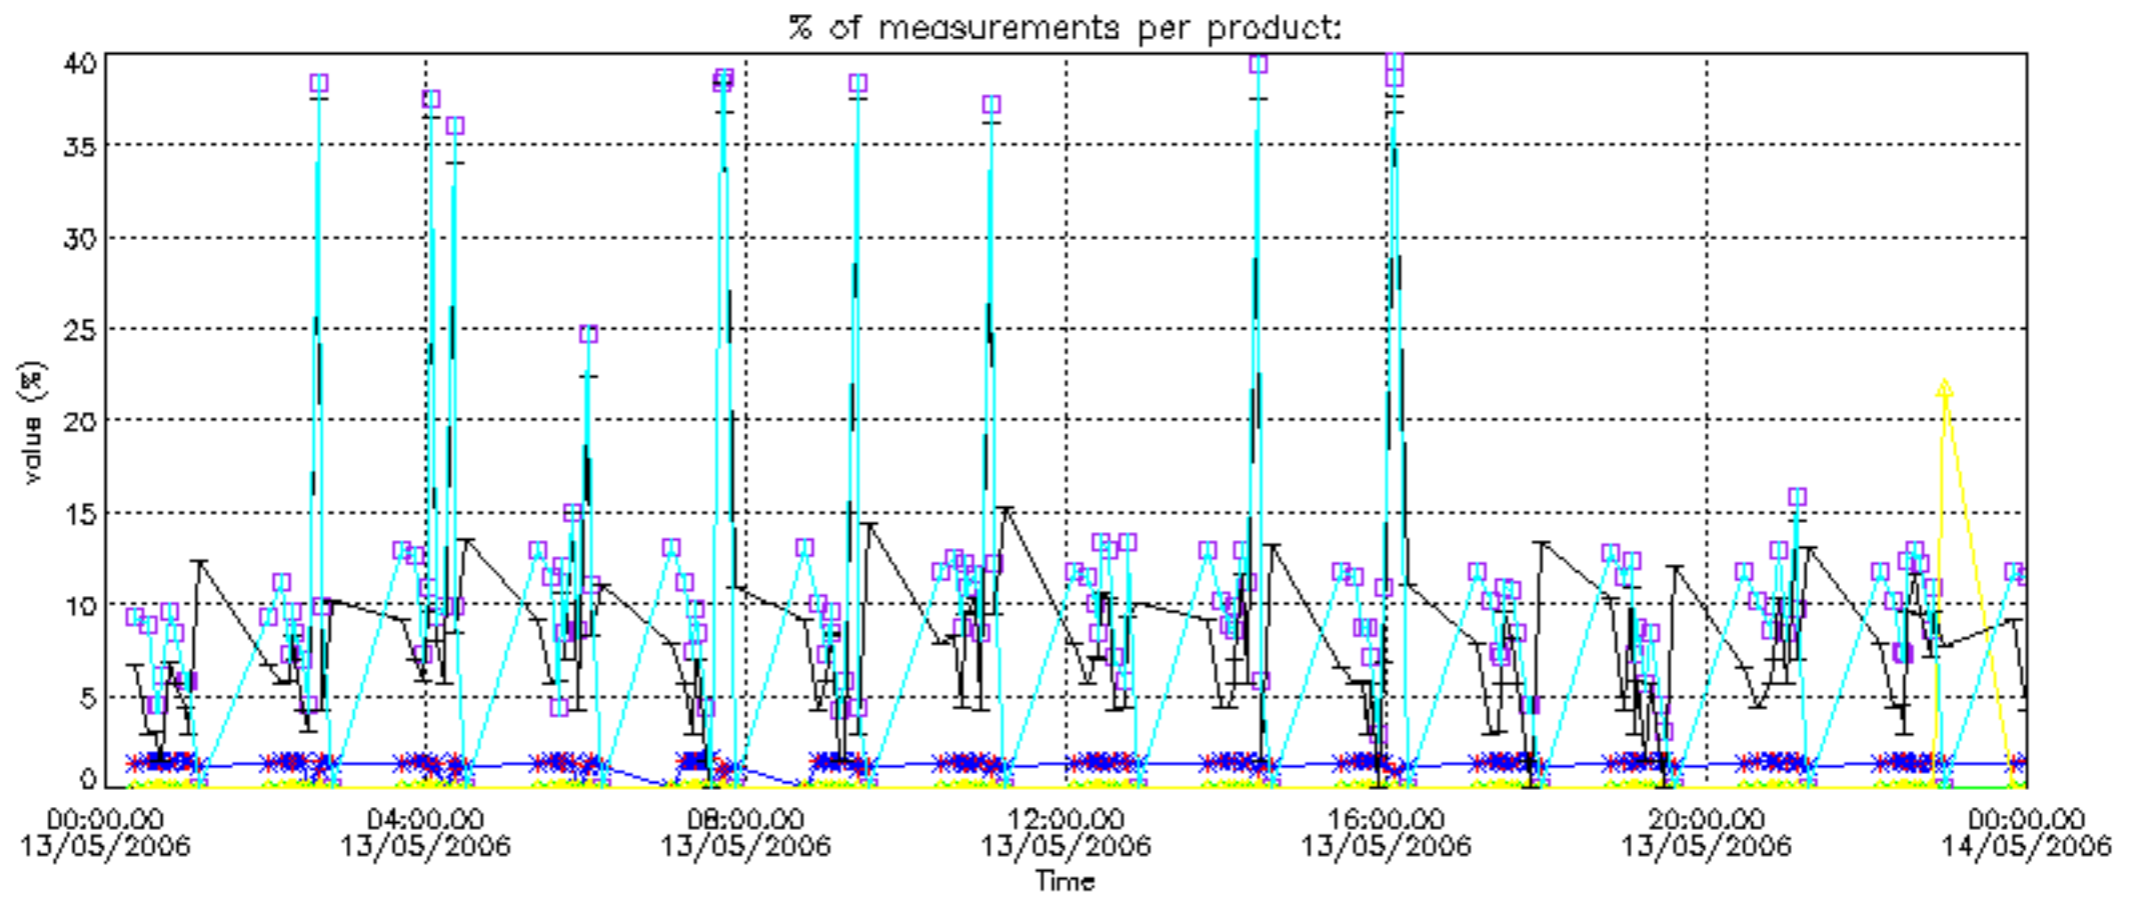

Percentage of cosmic ray hits per profile

Percentage of datation errors per profile