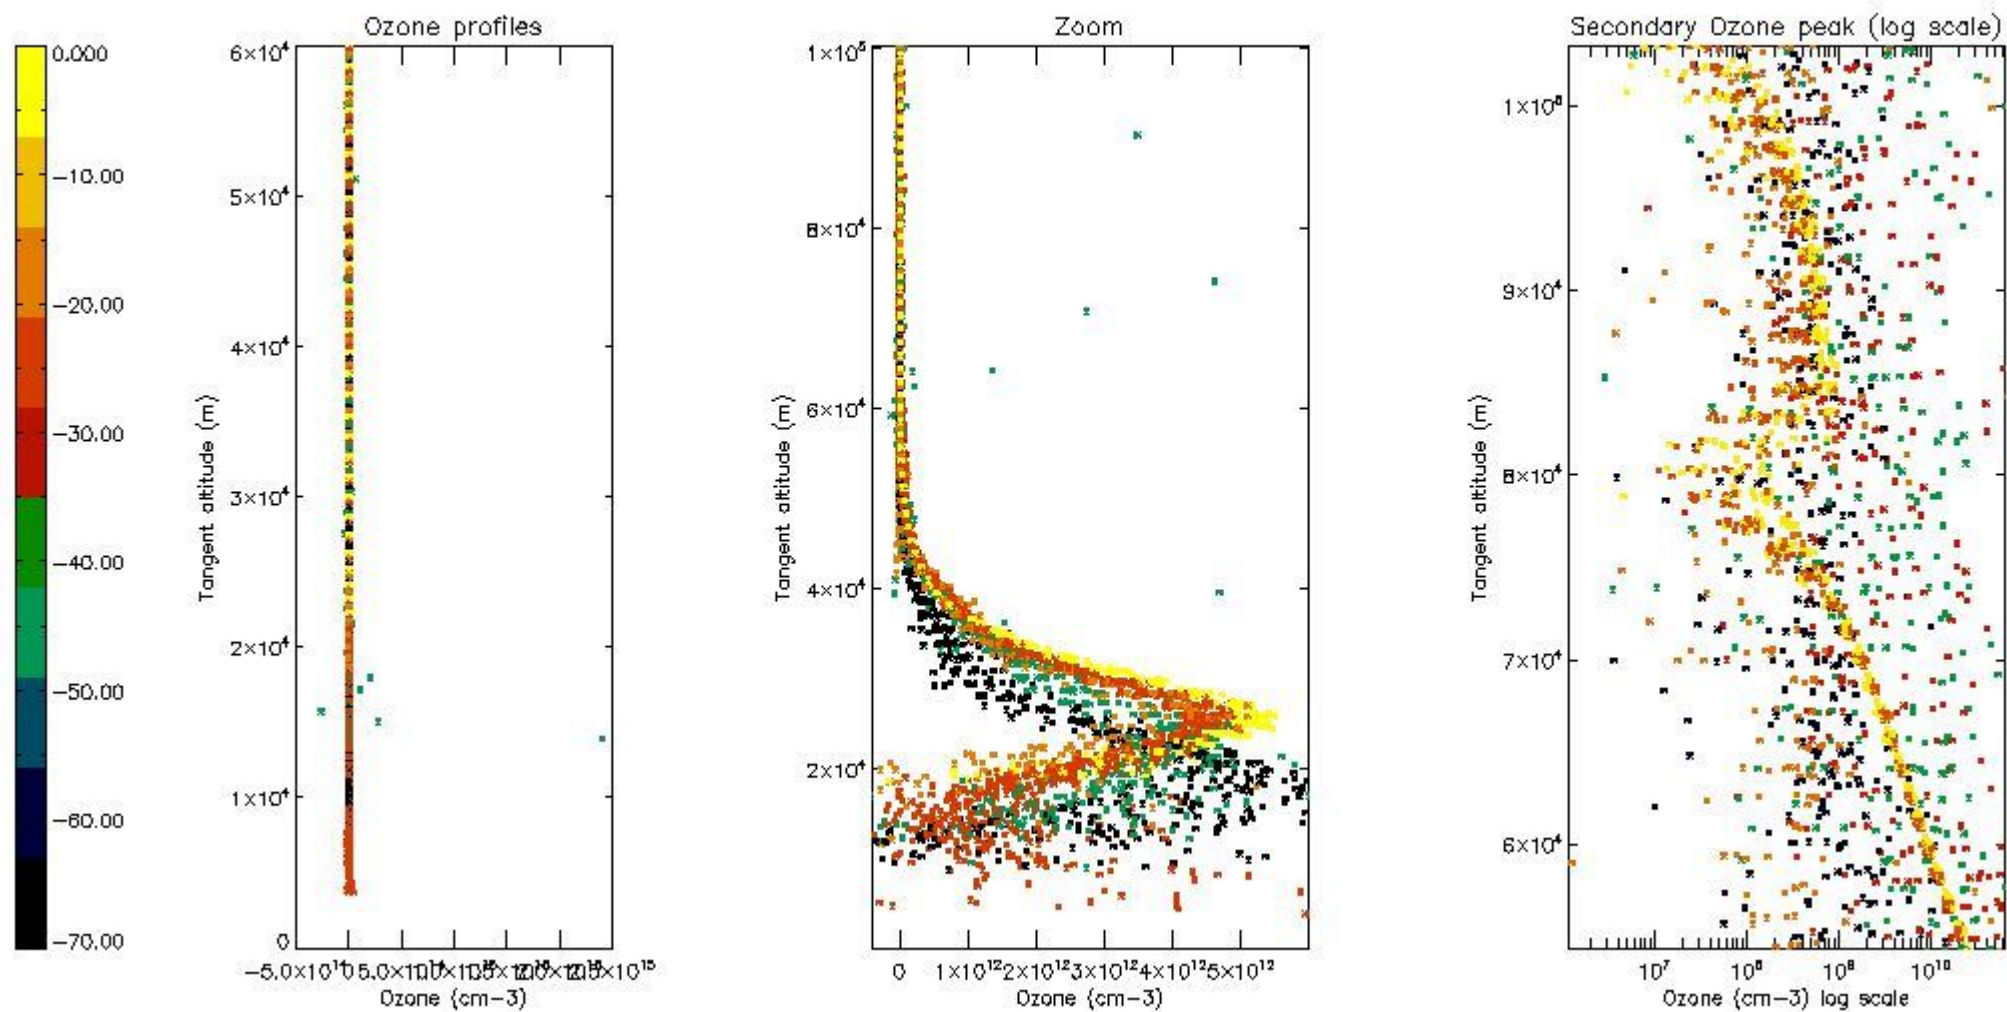

STD < 10	8
STD < 5	5

5.2 Plot ozone profiles for all STD (dark without errors)

The colorbar represents the latitude.

5.3 Plot ozone profiles where STD < 20% (dark without errors)

The colorbar represents the latitude.