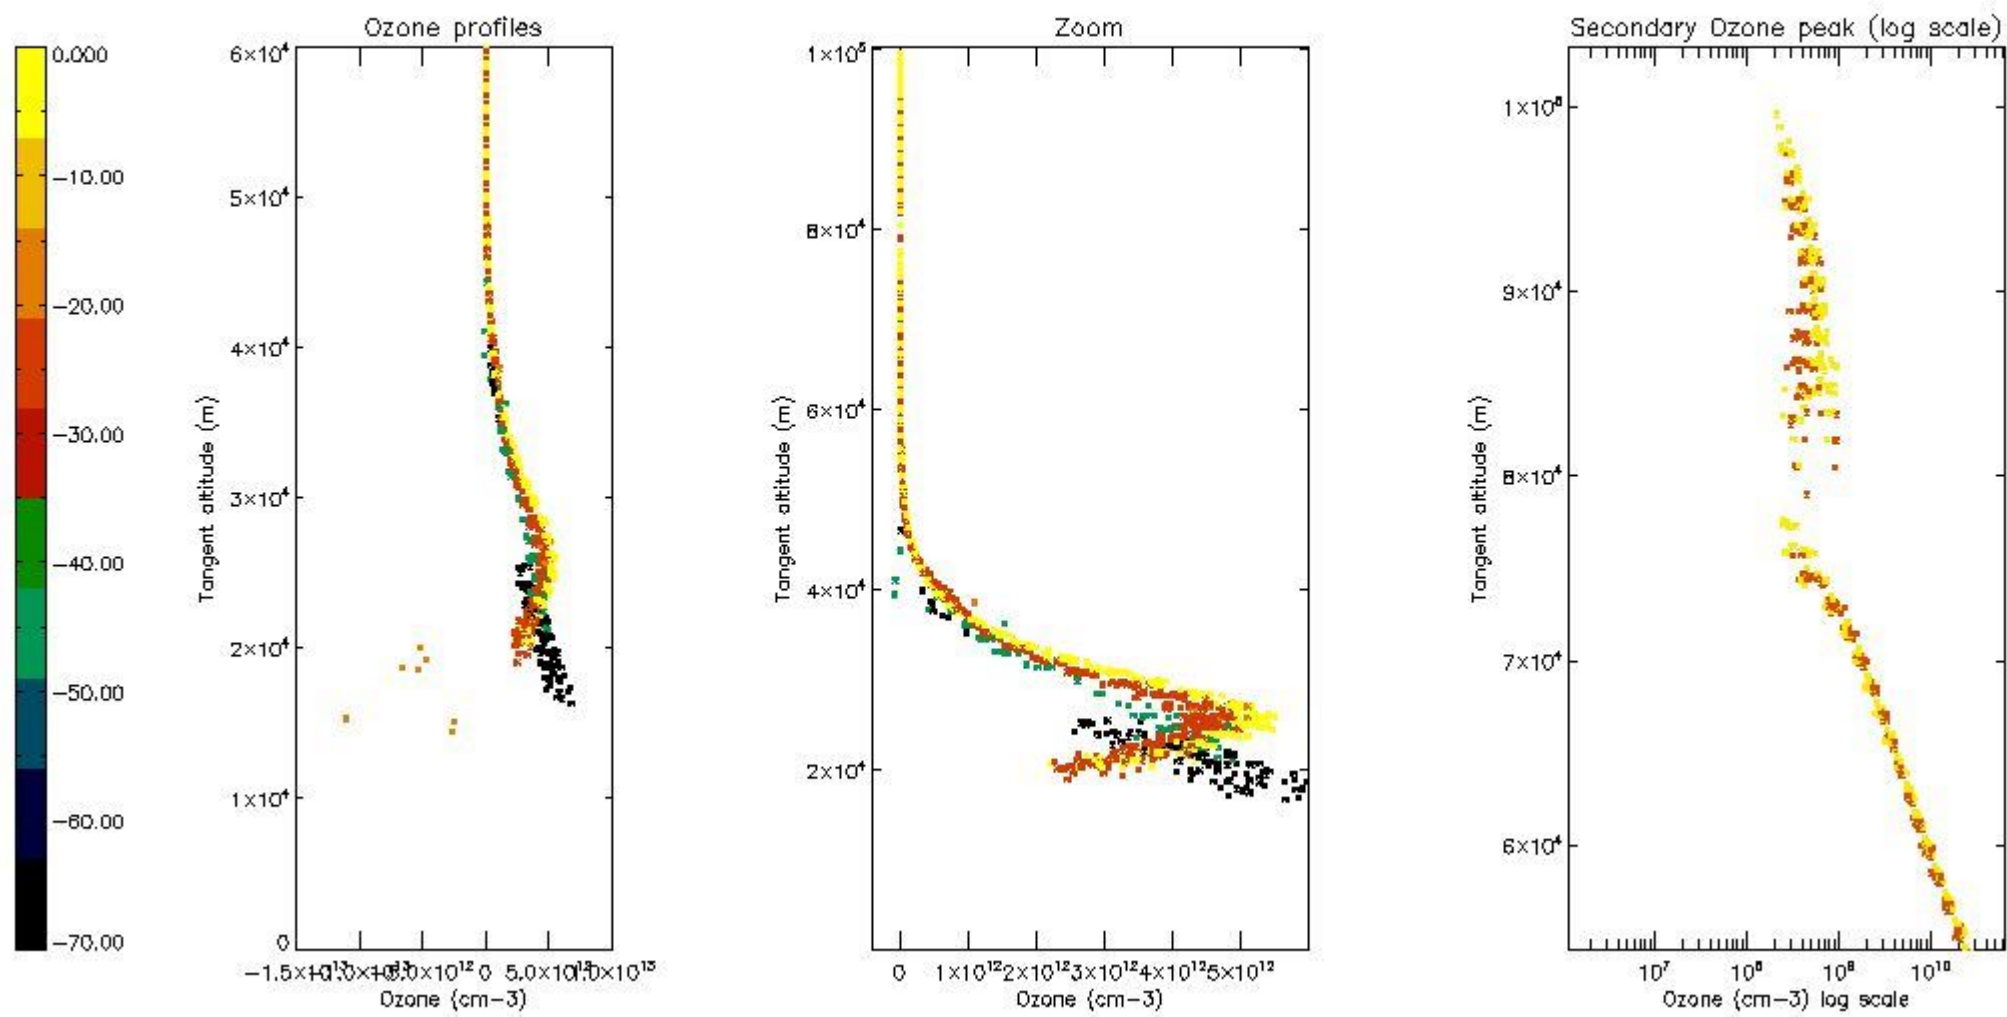

STD < 10	8
STD < 5	5

5.2 Plot ozone profiles for all STD (dark without errors)

The colorbar represents the latitude.

5.3 Plot ozone profiles where STD < 20% (dark without errors)

The colorbar represents the latitude.

5.4 Plot ozone profiles where $STD < 10\%$ (dark without errors)

The colorbar represents the latitude.

5.5 Plot ozone profiles where STD < 5% (dark without errors)

The colorbar represents the latitude.

5.6 Plot NO₂ profiles for all STD (dark without errors)

The colorbar represents the latitude.

5.7 Plot NO3 profiles for all STD (dark without errors)

The colorbar represents the latitude.

5.8 Plot H2O profiles for all STD (only for occultations of stars 1,2,3,4,13,14,16,26,63 dark without errors)