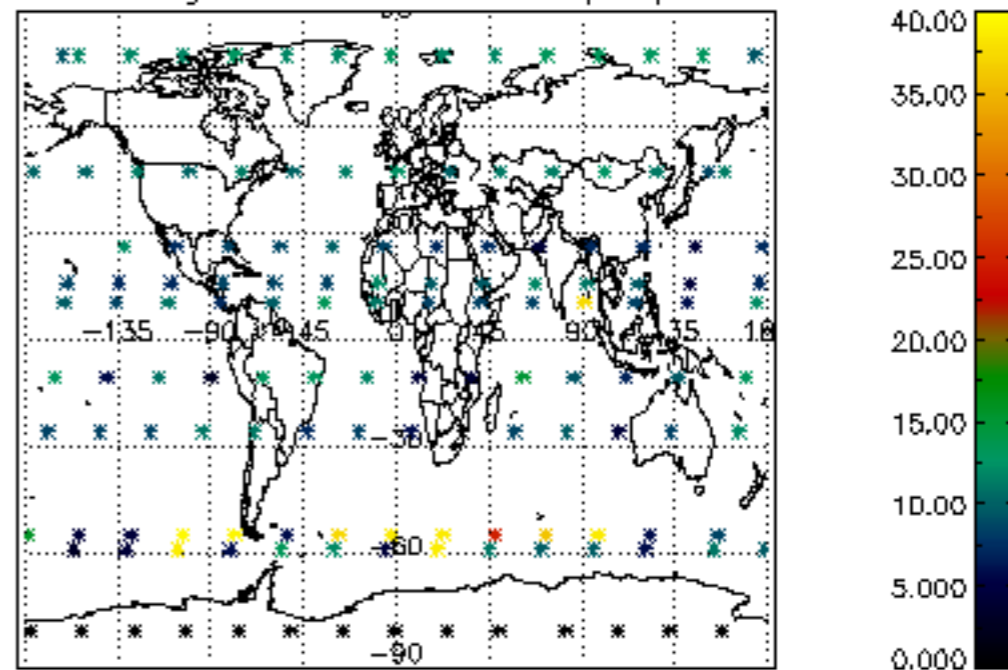

Percentage of saturation errors per profile