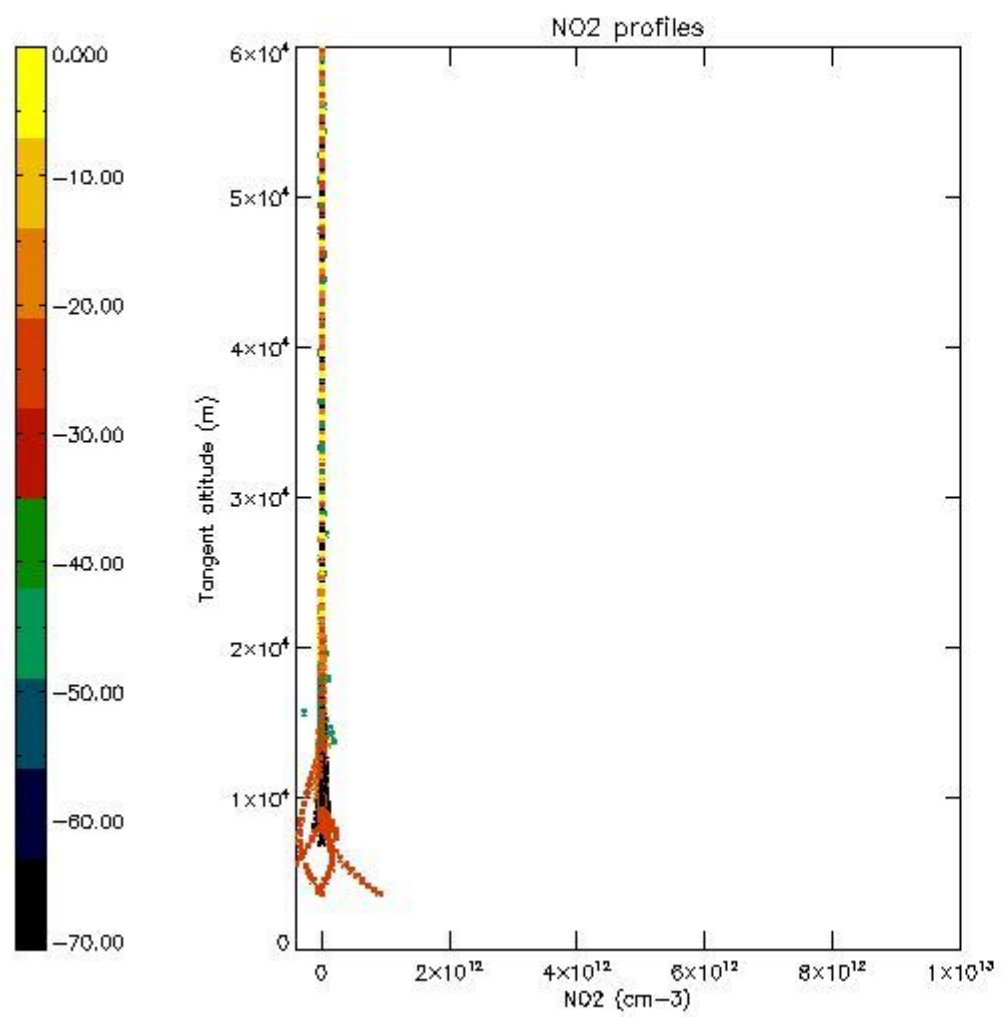

STD < 10	8
STD < 5	5

5.2 Plot ozone profiles for all STD (dark without errors)

The colorbar represents the latitude.

5.3 Plot ozone profiles where STD < 20% (dark without errors)

The colorbar represents the latitude.

5.4 Plot ozone profiles where $STD < 10\%$ (dark without errors)

The colorbar represents the latitude.

5.5 Plot ozone profiles where STD < 5% (dark without errors)

The colorbar represents the latitude.

5.6 Plot NO₂ profiles for all STD (dark without errors)

The colorbar represents the latitude.

5.7 Plot NO3 profiles for all STD (dark without errors)

The colorbar represents the latitude.

5.8 Plot H2O profiles for all STD (only for occultations of stars 1,2,3,4,13,14,16,26,63 dark without errors)