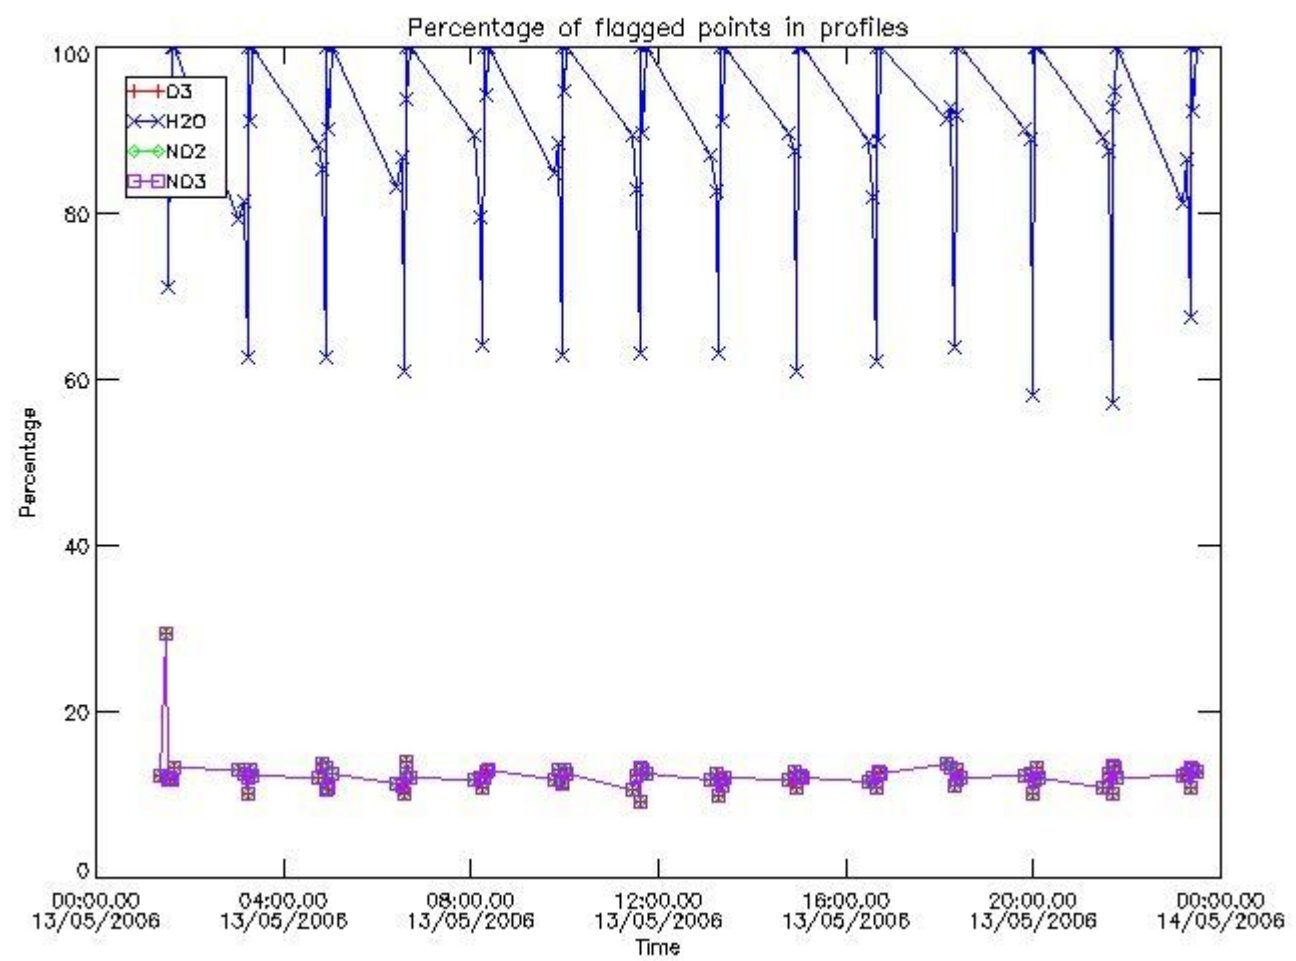

3. Quality information per product

In this section it is plotted some information contained in the Quality Summary data set of the level 2 products. Only products in dark limb conditions and without errors (error flag in the MPH set to "0") are used.

3.1 Plot quality information per product (time dependant)

3.2 Plot quality information per product (world map)