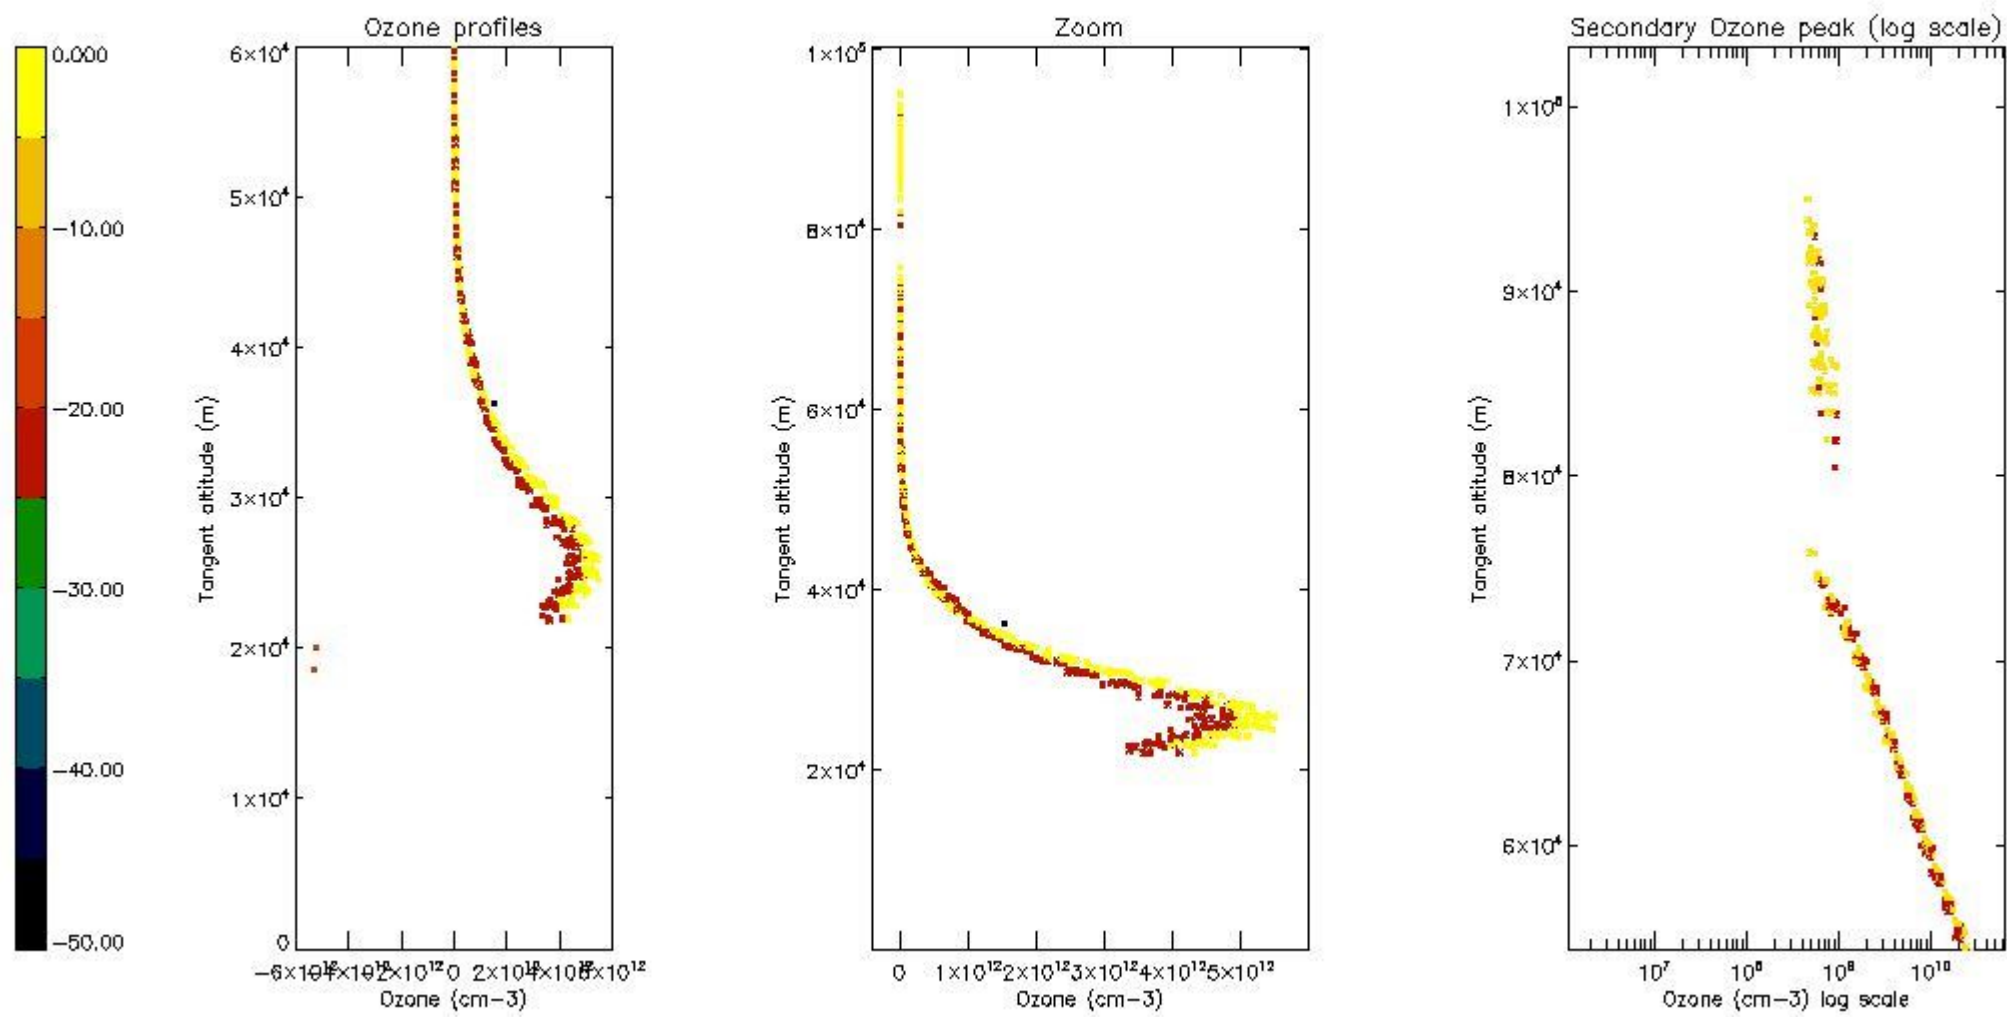

STD < 10	8
STD < 5	5

5.2 Plot ozone profiles for all STD (dark without errors)

The colorbar represents the latitude.

5.3 Plot ozone profiles where STD < 20% (dark without errors)

The colorbar represents the latitude.

5.4 Plot ozone profiles where $STD < 10\%$ (dark without errors)

The colorbar represents the latitude.

5.5 Plot ozone profiles where STD < 5% (dark without errors)

The colorbar represents the latitude.

5.6 Plot NO₂ profiles for all STD (dark without errors)