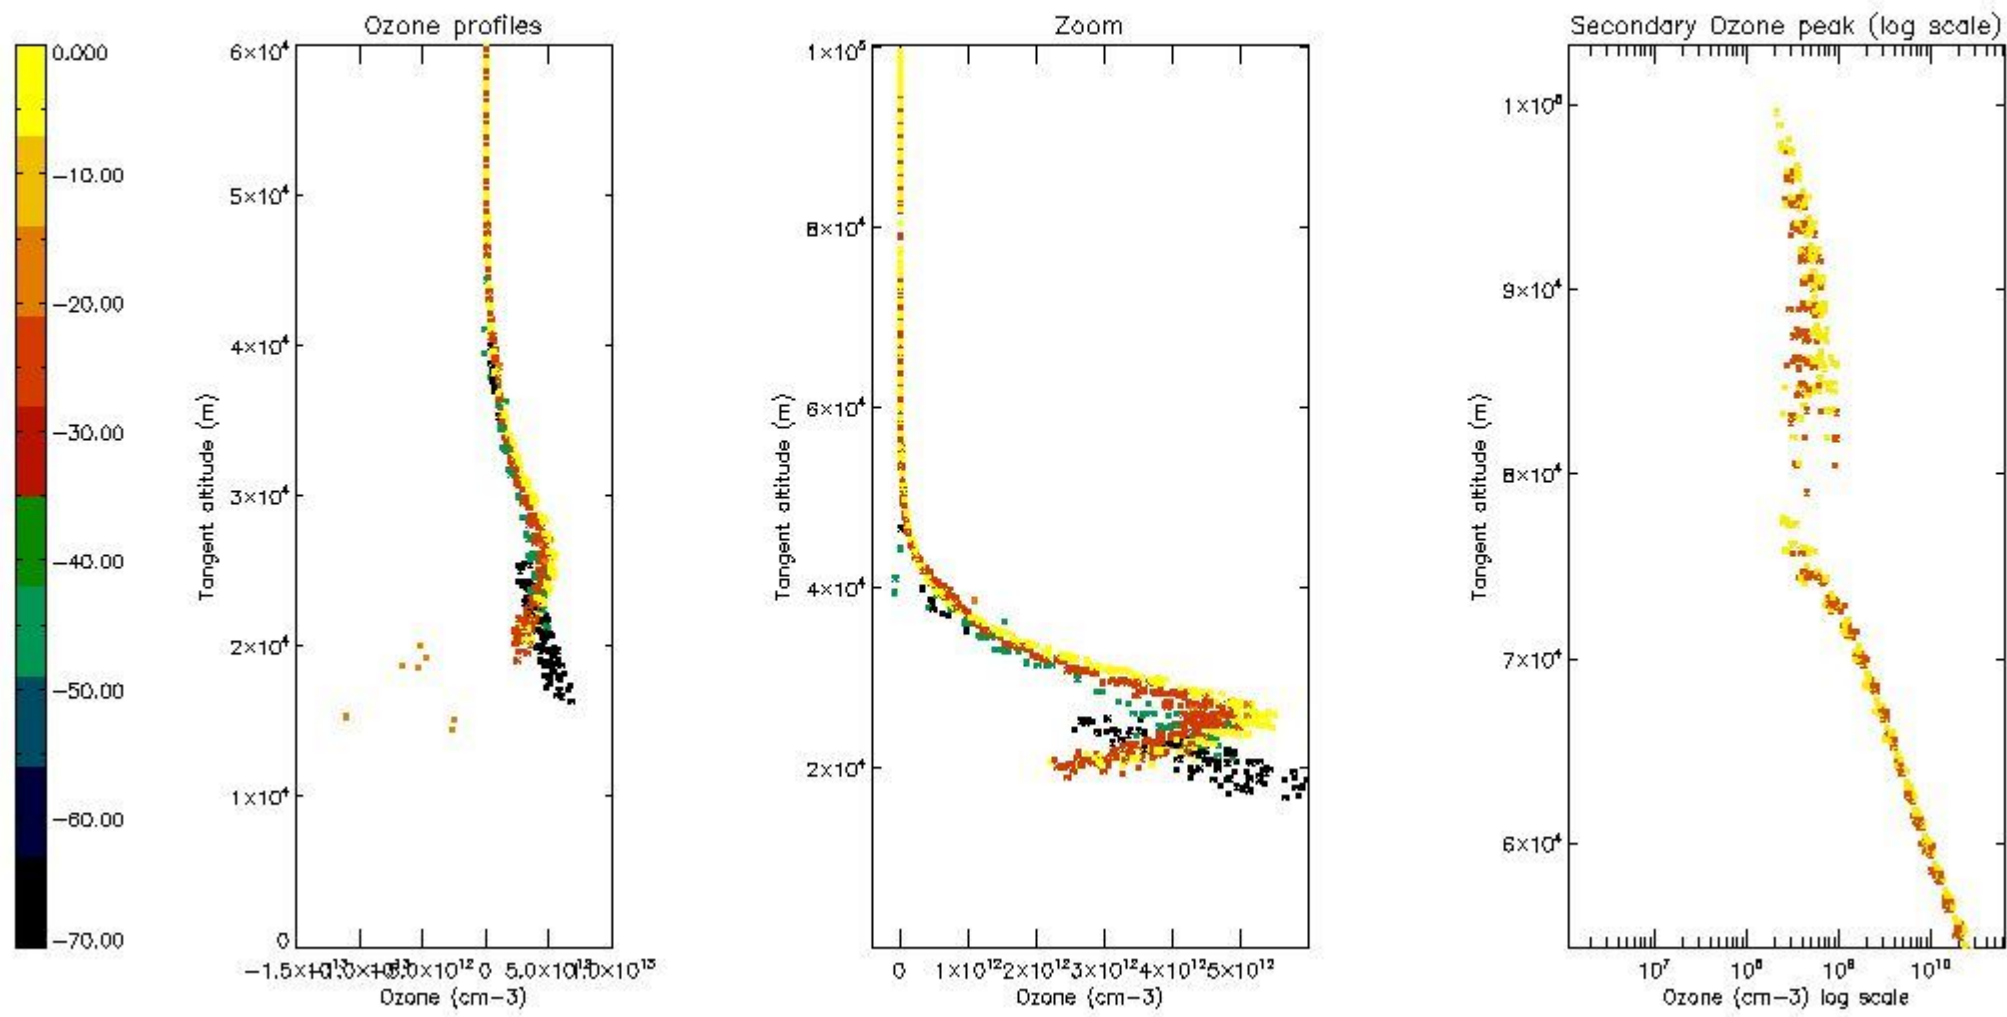

5.5 Plot ozone profiles where STD < 5% (dark without errors)

The colorbar represents the latitude.