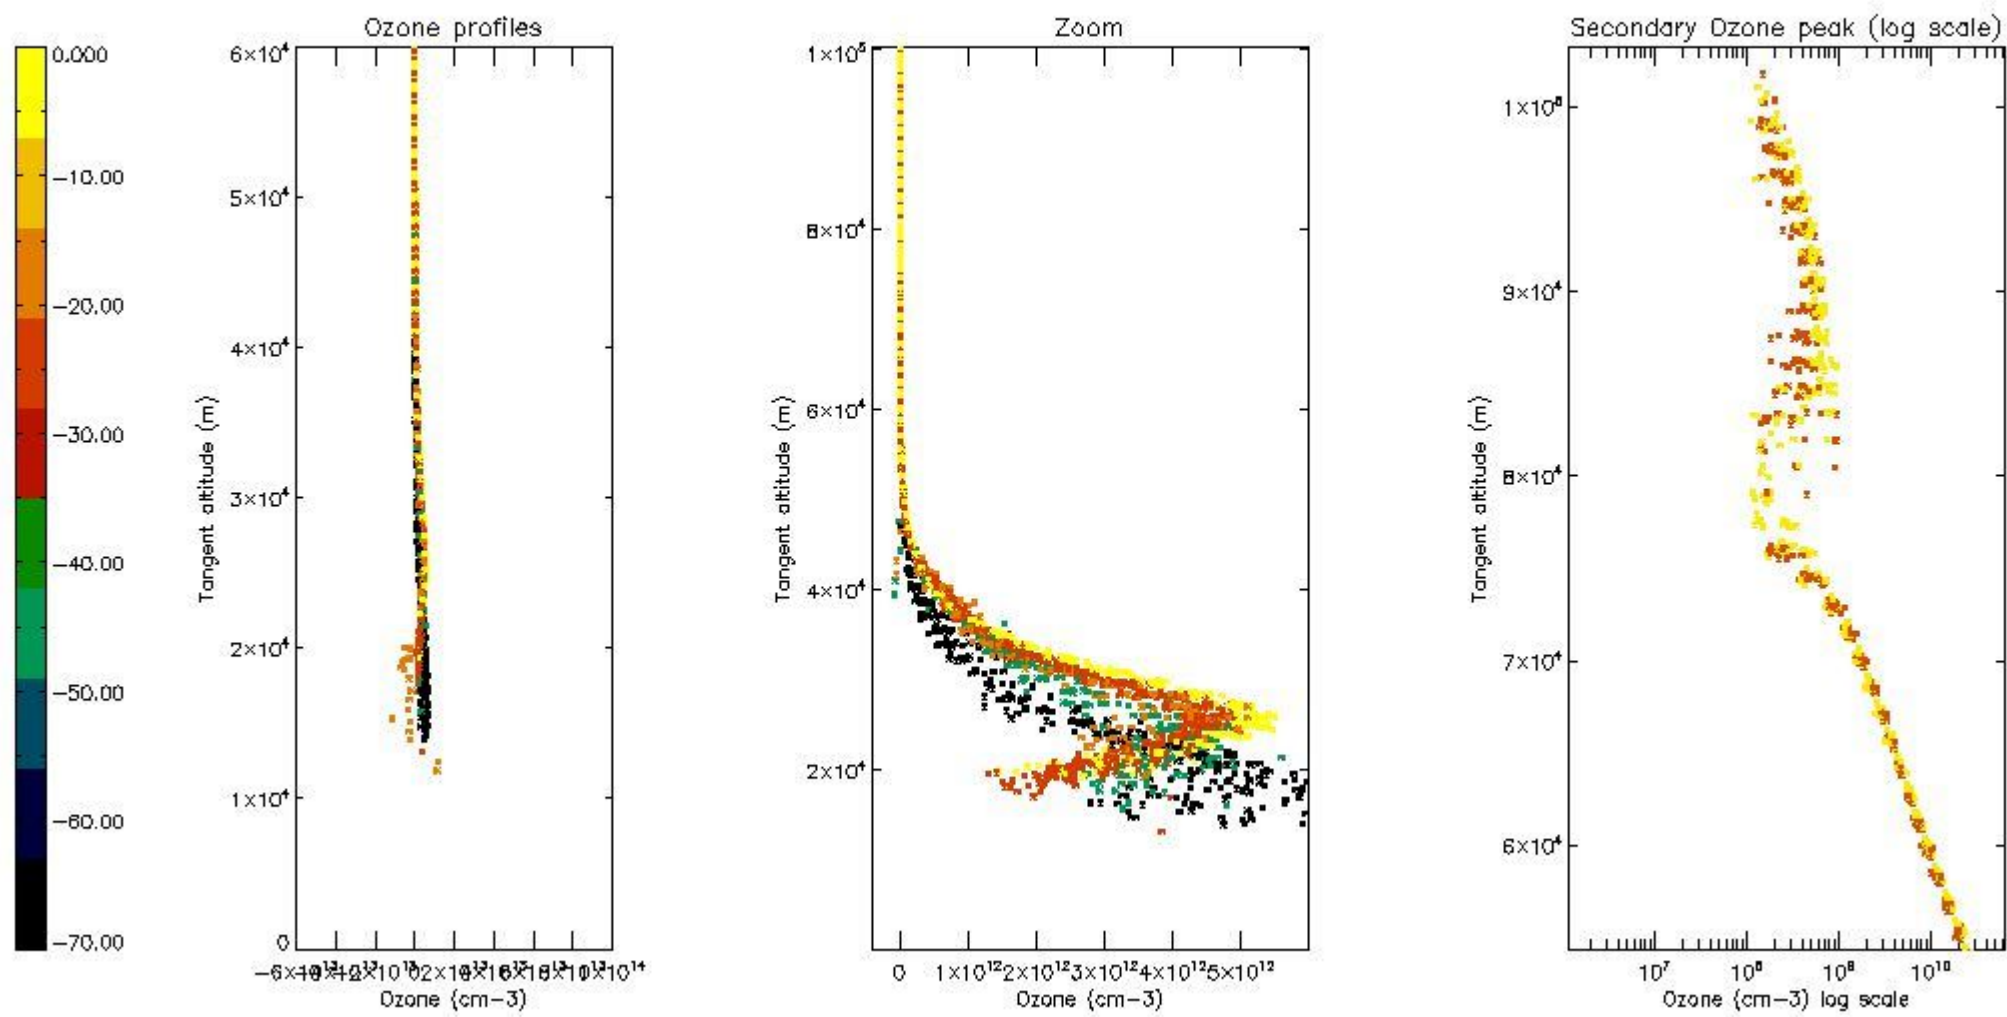

STD < 10	8
STD < 5	5

5.2 Plot ozone profiles for all STD (dark without errors)

The colorbar represents the latitude.

5.3 Plot ozone profiles where STD < 20% (dark without errors)

The colorbar represents the latitude.

5.4 Plot ozone profiles where $STD < 10\%$ (dark without errors)

The colorbar represents the latitude.

5.5 Plot ozone profiles where STD < 5% (dark without errors)

The colorbar represents the latitude.

5.6 Plot NO₂ profiles for all STD (dark without errors)