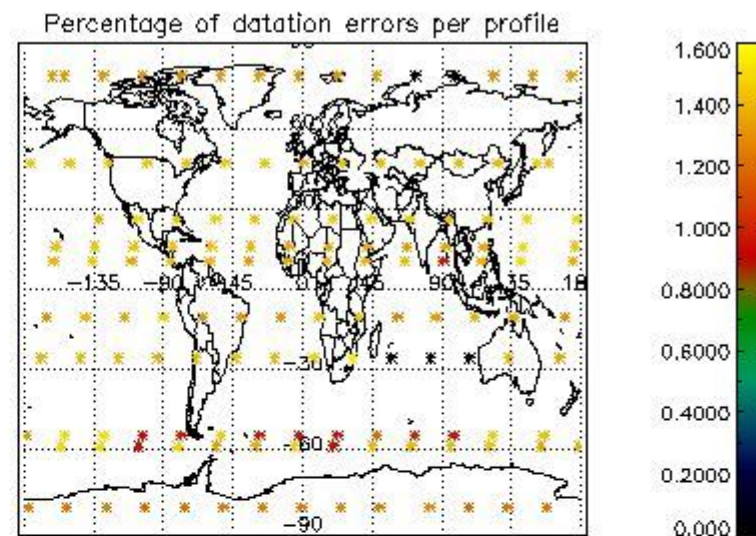

5. Trace gas profiles

5.1 Ozone statistics based on quality of products

The final quality of the products can be "measured" using the STD (Standard Deviation) attached to every point profile. This information is written to the parameter GOM_NL__2P/NL_LOCAL_SPECIES_DENSITY/o3_std of the level 2 products. The table below shows the statistics for given STD ranges.

The statistics are given with respect to the overall valid production:

- Products without fatal errors: GOM_NL__2P/MPH/PRODUCT_ERR=0
- Valid point profile: GOM_NL__2P/NL_LOCAL_SPECIES_DENSITY/pcd(0)=0

The 'Criteria' is applied to valid points of dark limb products:

- Products in dark limb illumination condition: GOM_NL__2P/NL_SUMMARY_QUALITY/obs_ill_cond=0
- Products without fatal errors: GOM_NL__2P/MPH/PRODUCT_ERR=0
- Valid point profile: GOM_NL__2P/NL_LOCAL_SPECIES_DENSITY/pcd(0)=0

So, the table below shows the percentage of dark limb and valid observations for each criteria with respect to the overall valid daily observations.

Criteria	% of total production
All STD	30
STD < 20	12