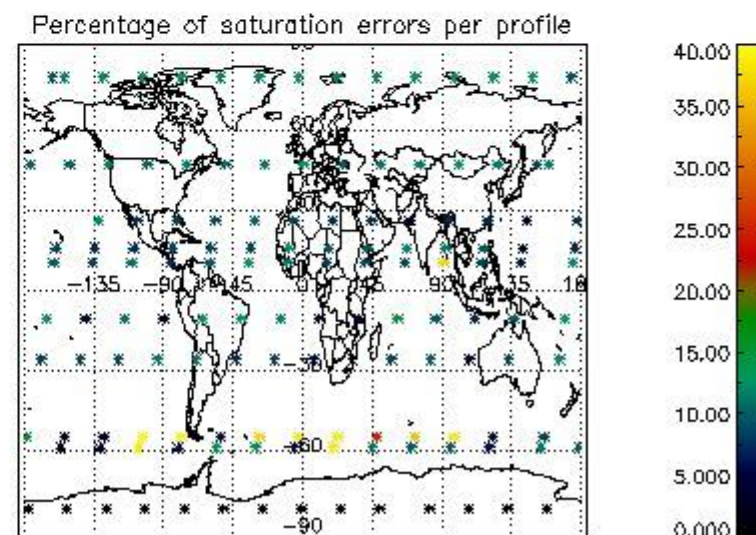

5. Trace gas profiles

5.1 Ozone statistics based on quality of products

The final quality of the products can be "measured" using the STD (Standard Deviation) attached to every point profile. This information is written to the parameter GOM_NL__2P/NL_LOCAL_SPECIES_DENSITY/o3_std of the level 2 products. The table below shows the statistics for given STD ranges.

The statistics are given with respect to the overall valid production:

- Products without fatal errors: GOM_NL__2P/MPH/PRODUCT_ERR=0
- Valid point profile: GOM_NL__2P/NL_LOCAL_SPECIES_DENSITY/pcd(0)=0

The 'Criteria' is applied to valid points of dark limb products:

- Products in dark limb illumination condition: GOM_NL__2P/NL_SUMMARY_QUALITY/obs_ill_cond=0
- Products without fatal errors: GOM_NL__2P/MPH/PRODUCT_ERR=0
- Valid point profile: GOM_NL__2P/NL_LOCAL_SPECIES_DENSITY/pcd(0)=0

So, the table below shows the percentage of dark limb and valid observations for each criteria with respect to the overall valid daily observations.

Criteria	% of total production
All STD	30
STD < 20	12