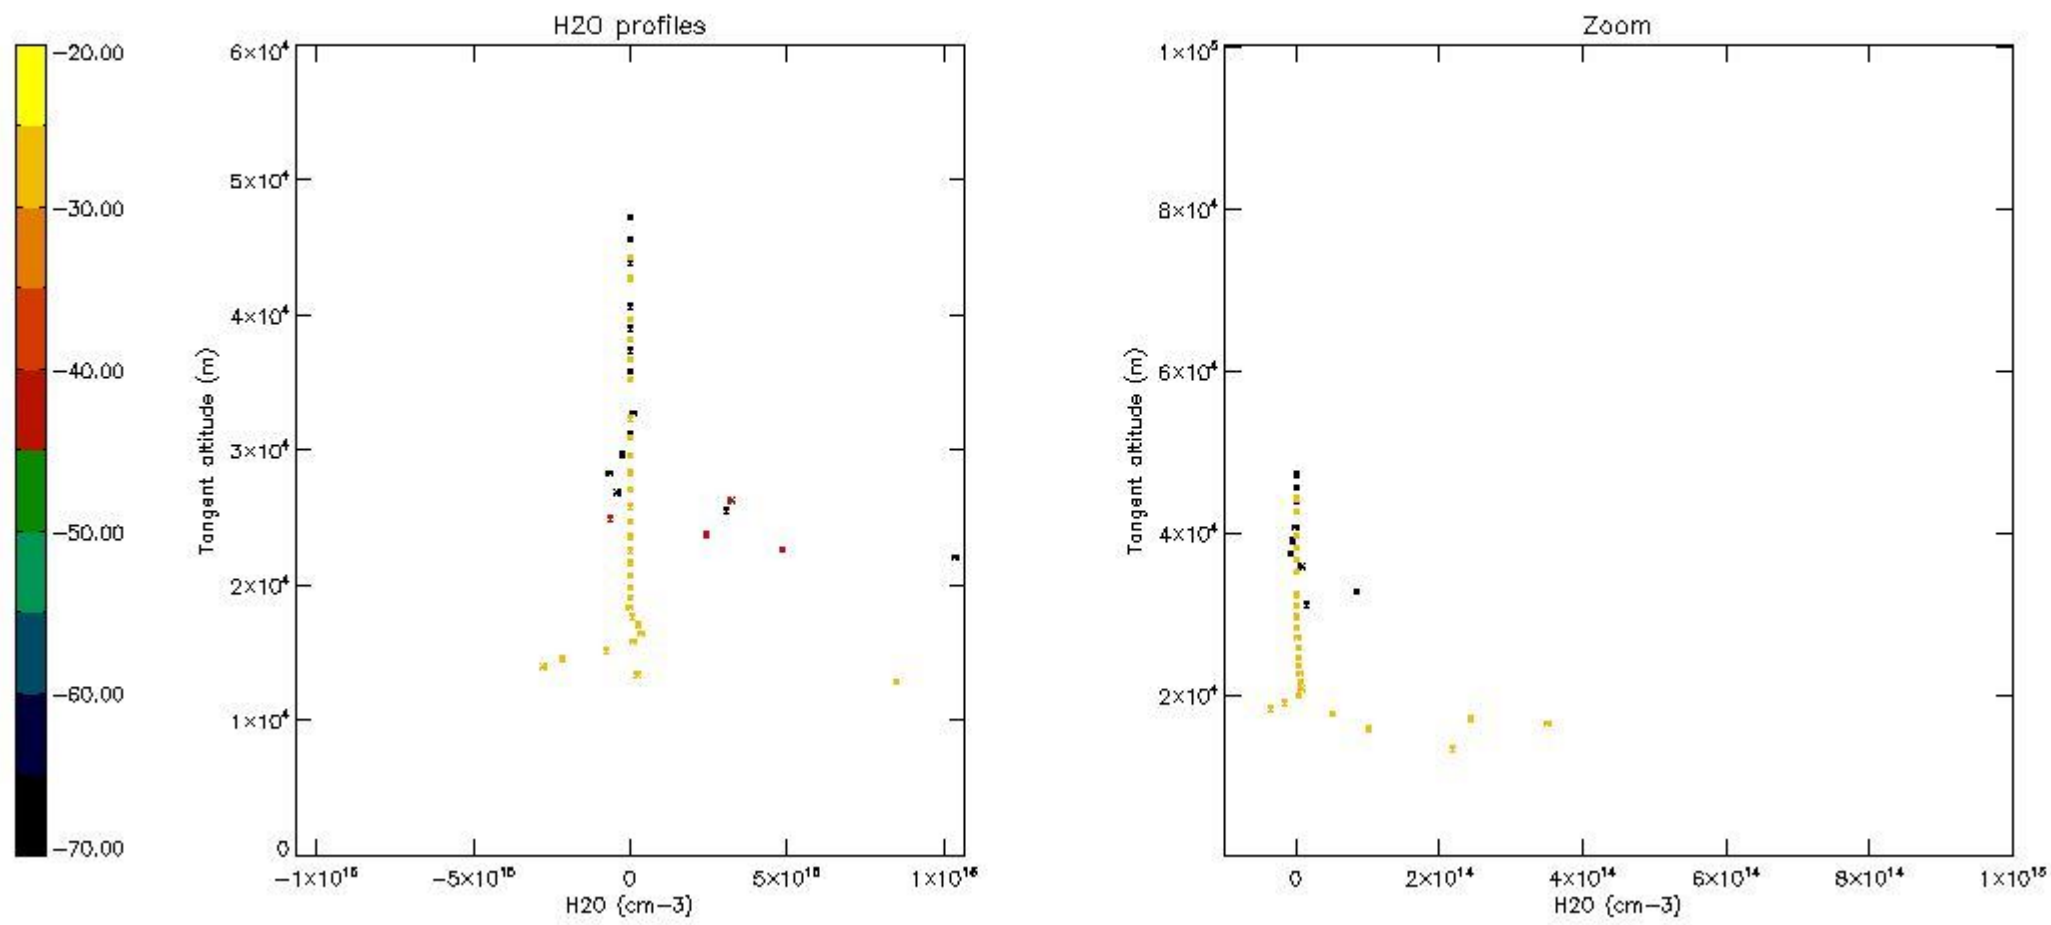

6. Auxiliary Data Files used for the production reported in section 2

The number reported in the third column indicates since which file (see list in section 2) the corresponding auxiliary file has been used. The fourth column is the date of those product files.

Type	Auxiliary Filename	Used since product	Used since product date
INST_PHYS_CHARACTERISTICS	GOM_INS_AXVIEC20091111_143220_20030716_120000_20500101_000000	1	13-MAY-2006 00:05:07
LEVEL-2_PROC_CONFIG	GOM_PR2_AXVIEC20091111_152718_20020301_000000_20500101_000000	1	13-MAY-2006 00:05:07
CROSS_SECTIONS_FILE	GOM_CRS_AXVIEC20091111_154832_20020301_000000_20500101_000000	1	13-MAY-2006 00:05:07