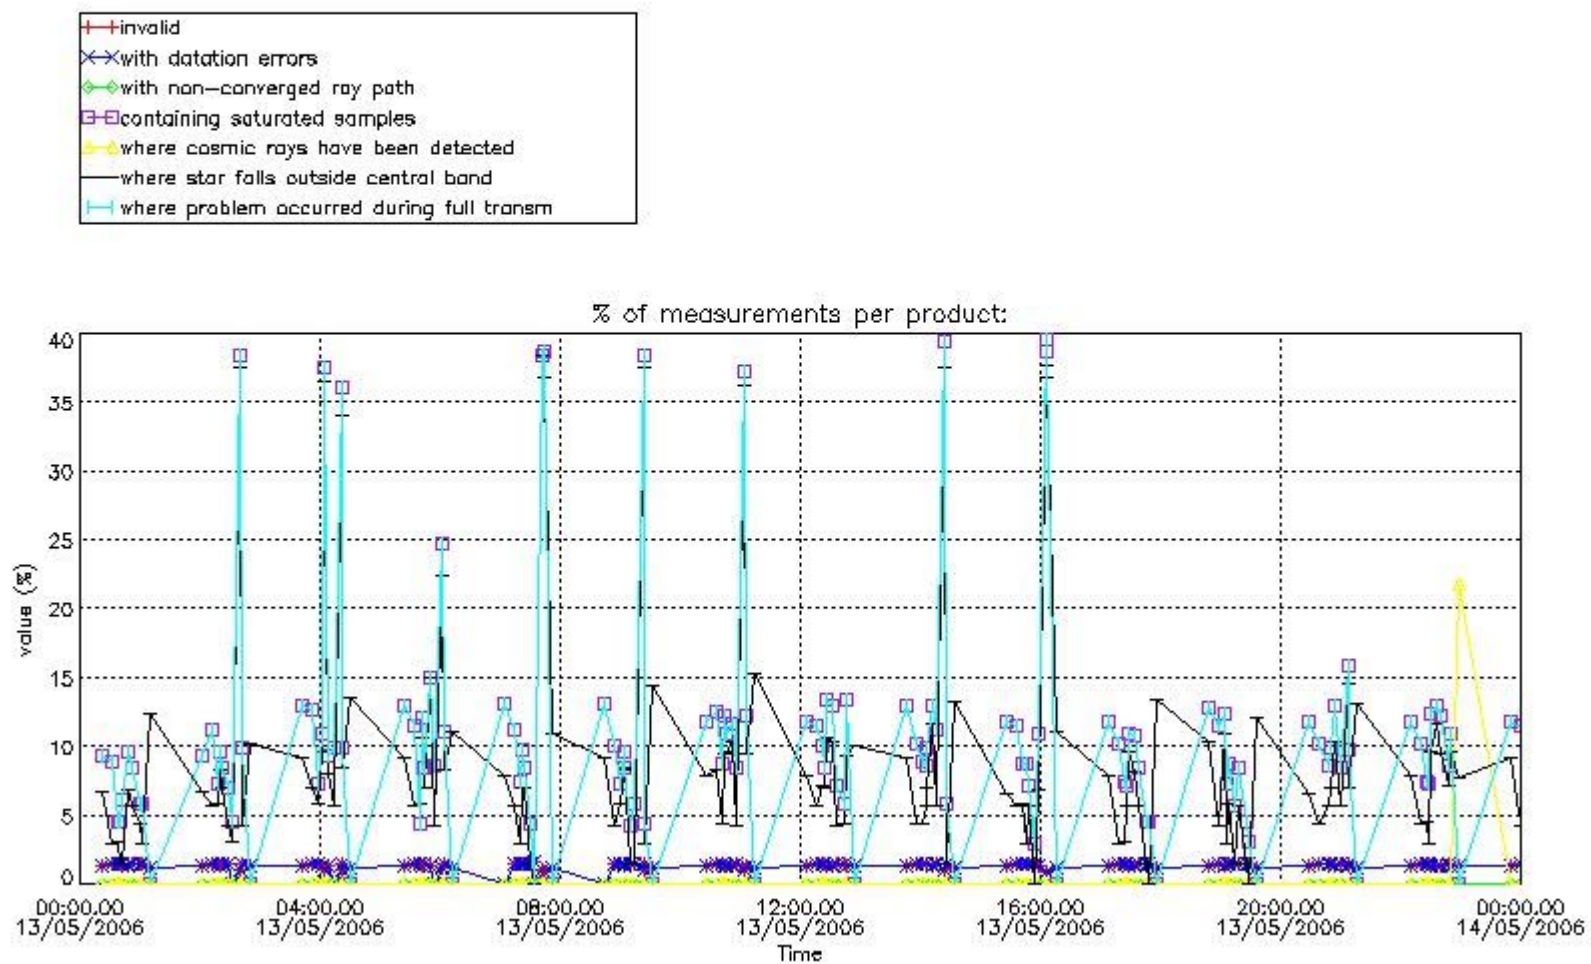

4.2 Plot quality information per product coming from level 1b processing (world map)

4.2.1 Plot level 1 quality information per product (world map): ENVISAT ASCENDING passes