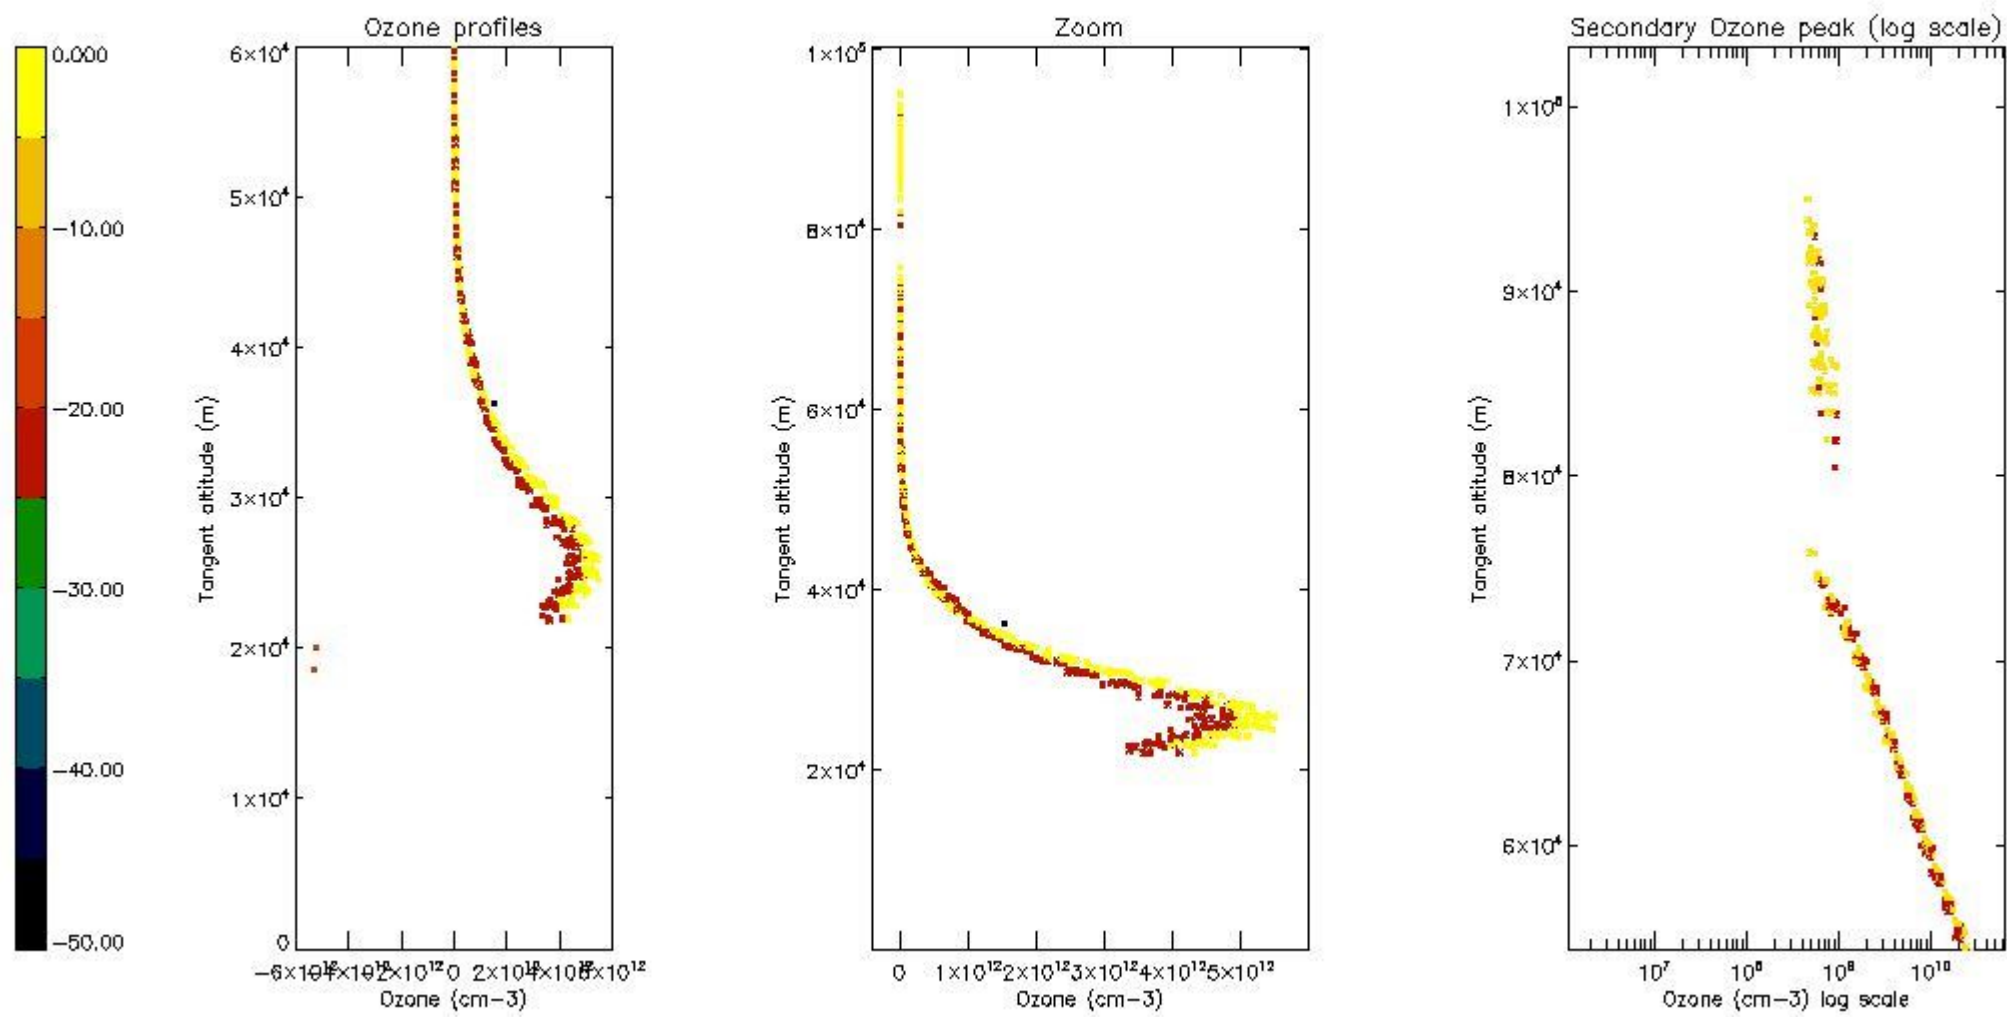

5.6 Plot NO₂ profiles for all STD (dark without errors)

The colorbar represents the latitude.