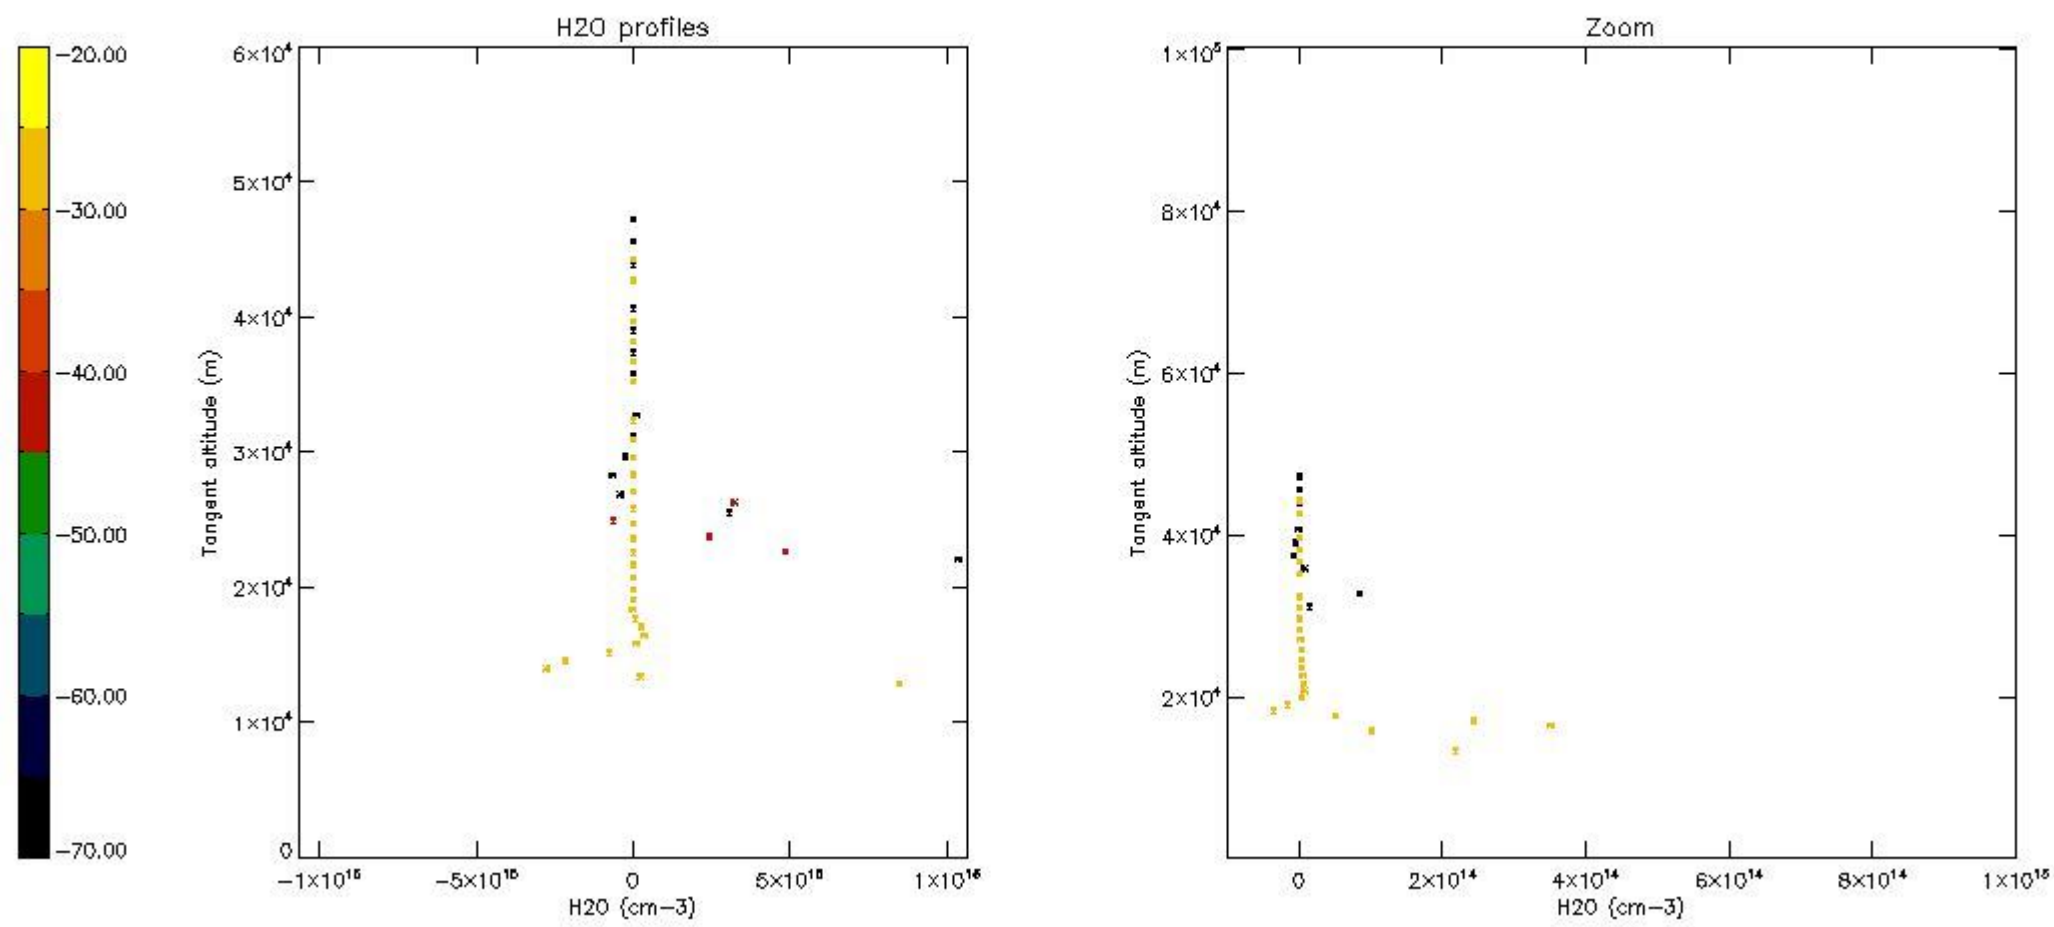

6. Auxiliary Data Files used for the production reported in section 2

The number reported in the third column indicates since which file (see list in section 2) the corresponding auxiliary file has been used. The fourth column is the date of those product files.

Type	Auxiliary Filename	Used since product	Used since product date
INST_PHYS_CHARACTERISTICS	GOM_INS_AXVIEC20091111_143220_20030716_120000_20500101_000000	1	13-MAY-2006 00:05:07
LEVEL-2_PROC_CONFIG	GOM_PR2_AXVIEC20091111_152718_20020301_000000_20500101_000000	1	13-MAY-2006 00:05:07
CROSS_SECTIONS_FILE	GOM_CRS_AXVIEC20091111_154832_20020301_000000_20500101_000000	1	13-MAY-2006 00:05:07