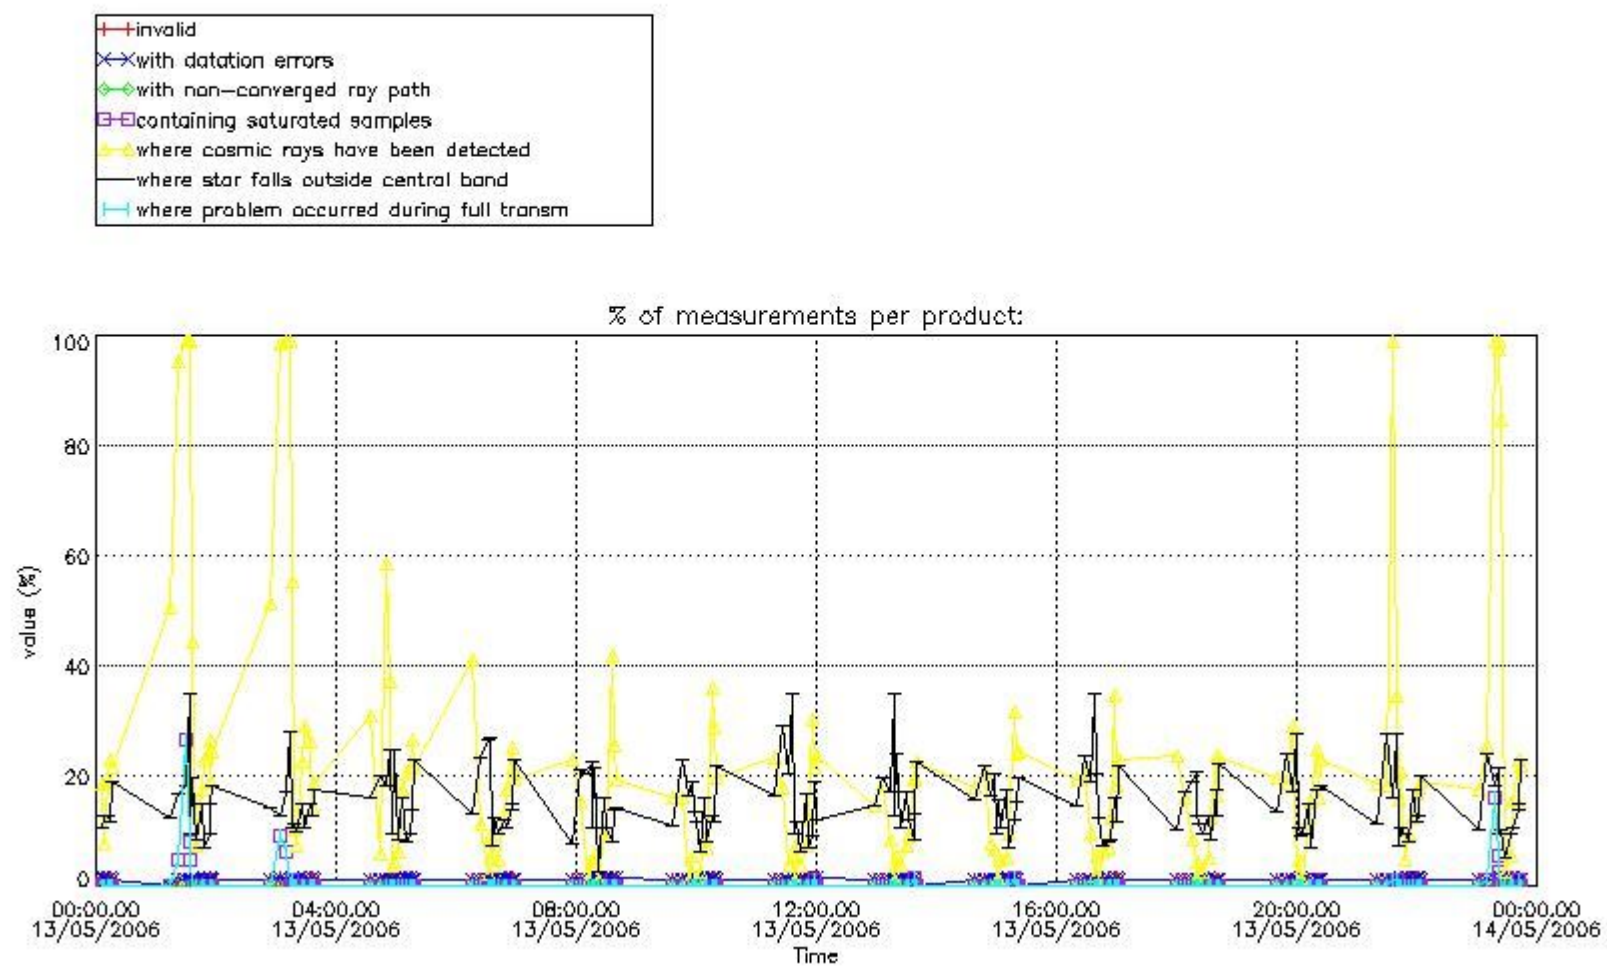

4.1.2 Plot level 1 quality information per product (time dependant): ENVI SAT DESCENDING passes