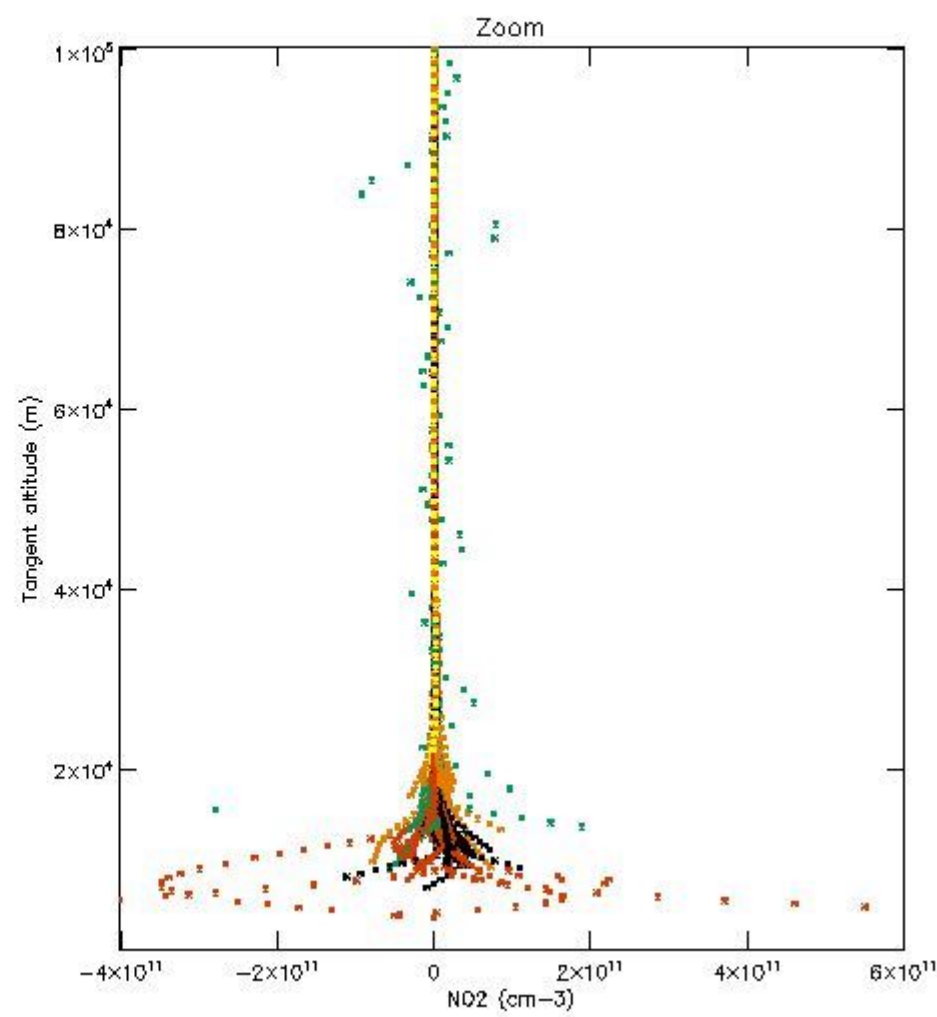

STD < 10	8
STD < 5	5

5.2 Plot ozone profiles for all STD (dark without errors)

The colorbar represents the latitude.

5.3 Plot ozone profiles where STD < 20% (dark without errors)

The colorbar represents the latitude.

5.4 Plot ozone profiles where $STD < 10\%$ (dark without errors)

The colorbar represents the latitude.

5.5 Plot ozone profiles where STD < 5% (dark without errors)

The colorbar represents the latitude.

5.6 Plot NO₂ profiles for all STD (dark without errors)

The colorbar represents the latitude.

5.7 Plot NO3 profiles for all STD (dark without errors)

The colorbar represents the latitude.

5.8 Plot H2O profiles for all STD (only for occultations of stars 1,2,3,4,13,14,16,26,63 dark without errors)