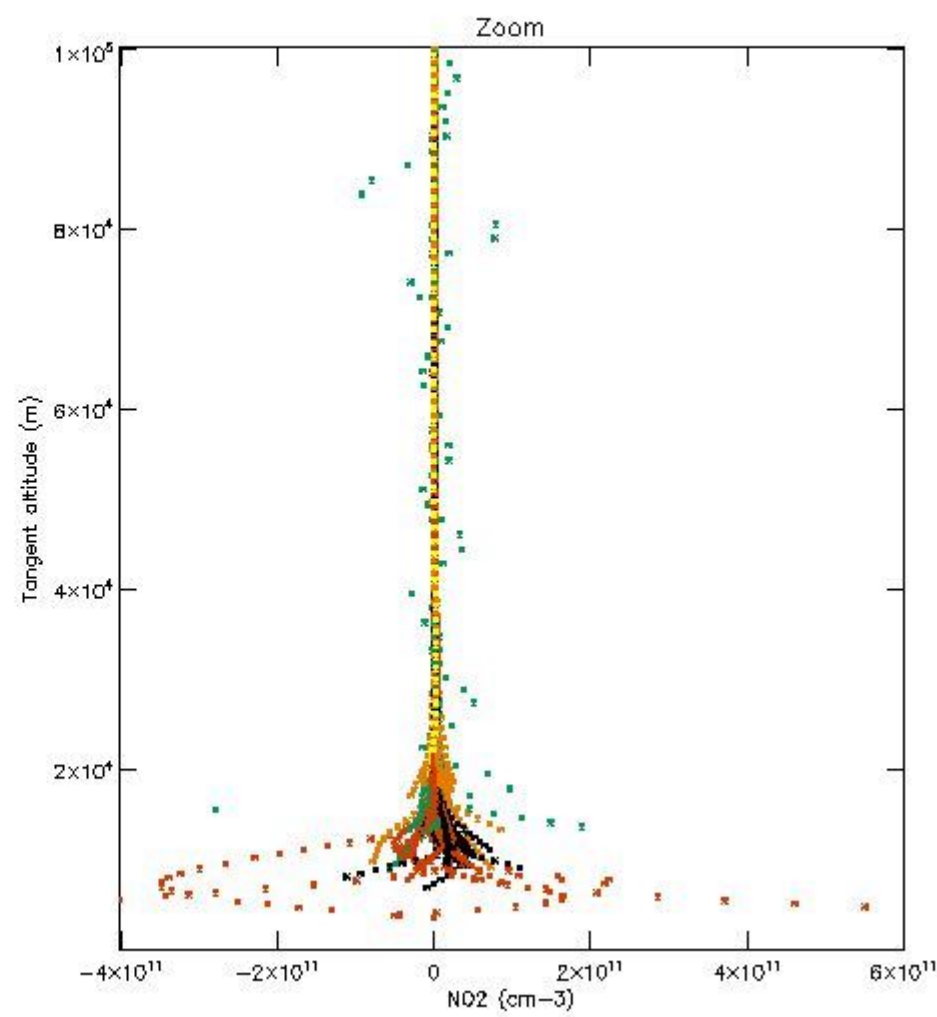

5.4 Plot ozone profiles where $STD < 10\%$ (dark without errors)

The colorbar represents the latitude.

5.5 Plot ozone profiles where STD < 5% (dark without errors)

The colorbar represents the latitude.

5.6 Plot NO₂ profiles for all STD (dark without errors)

The colorbar represents the latitude.

5.7 Plot NO3 profiles for all STD (dark without errors)

The colorbar represents the latitude.

5.8 Plot H2O profiles for all STD (only for occultations of stars 1,2,3,4,13,14,16,26,63 dark without errors)