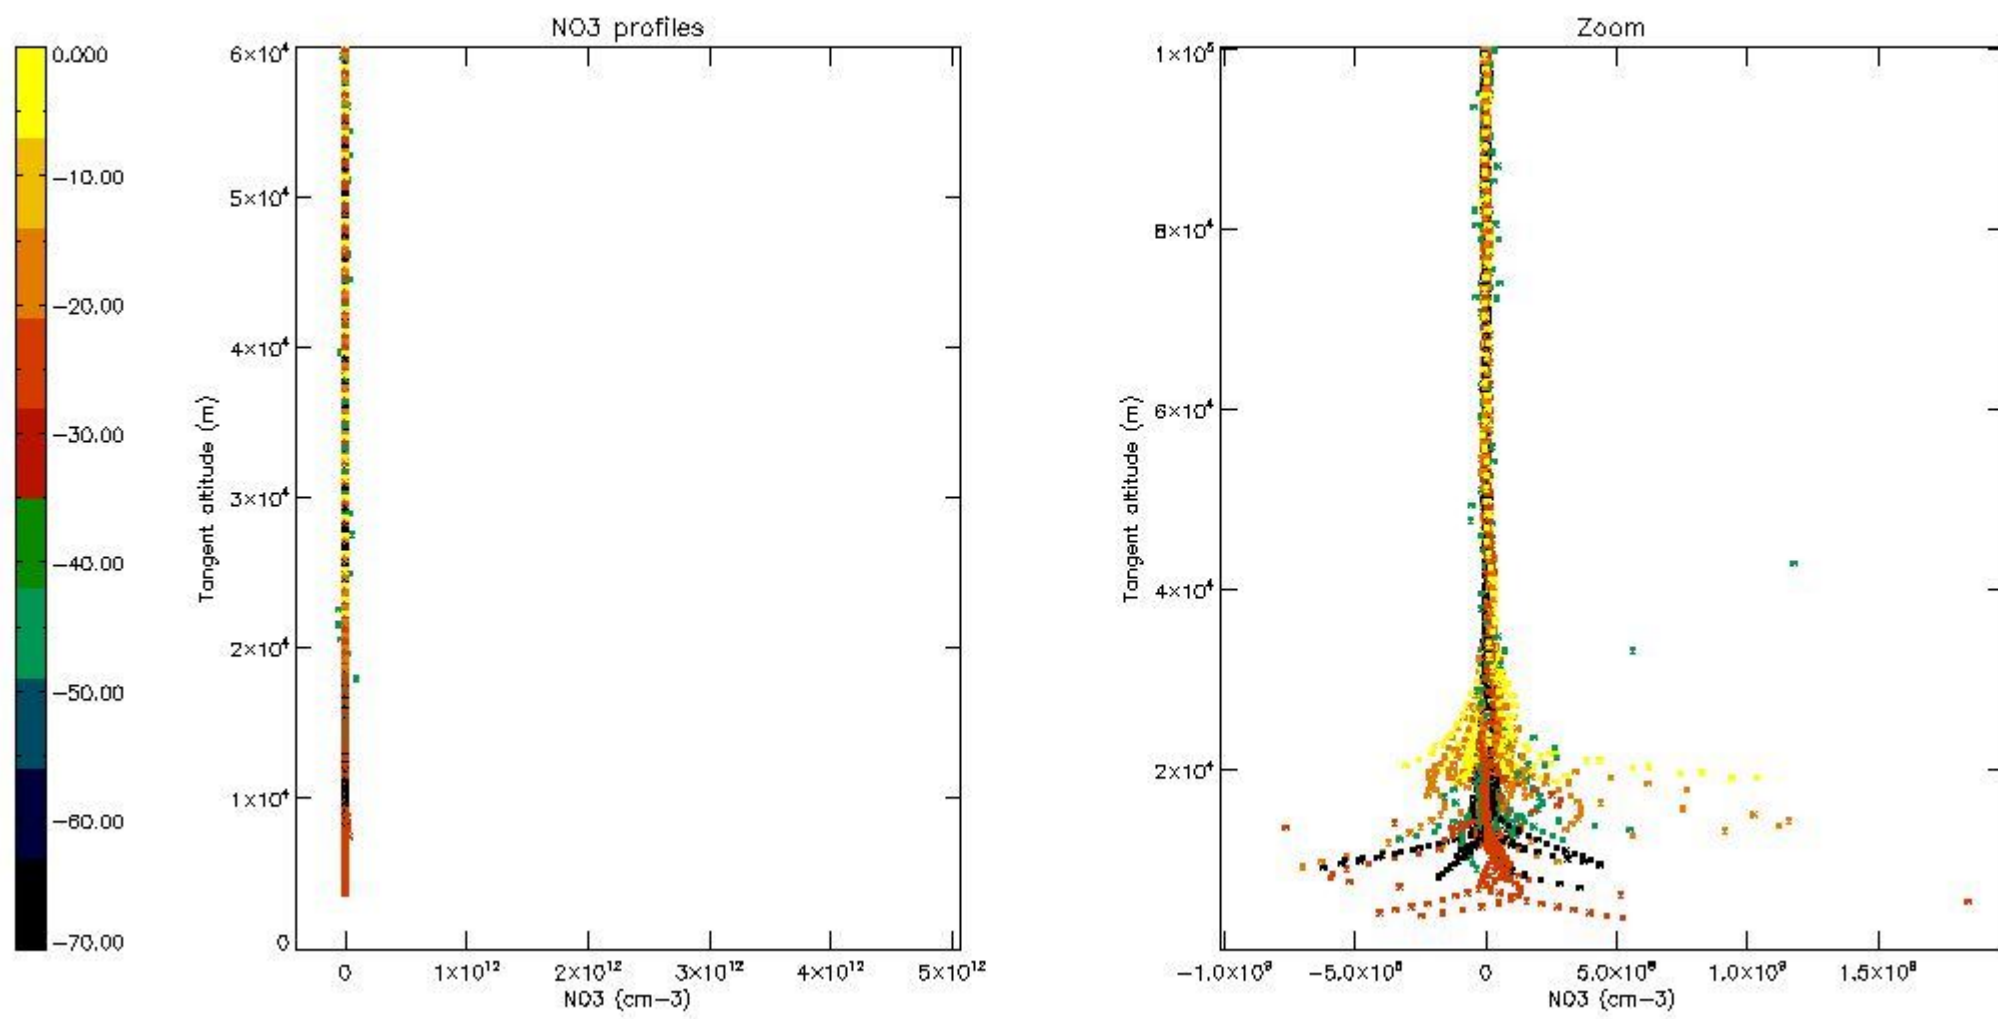

5.4 Plot ozone profiles where $STD < 10\%$ (dark without errors)

The colorbar represents the latitude.

5.5 Plot ozone profiles where STD < 5% (dark without errors)

The colorbar represents the latitude.

5.6 Plot NO₂ profiles for all STD (dark without errors)

The colorbar represents the latitude.

5.7 Plot NO3 profiles for all STD (dark without errors)

The colorbar represents the latitude.

5.8 Plot H2O profiles for all STD (only for occultations of stars 1,2,3,4,13,14,16,26,63 dark without errors)