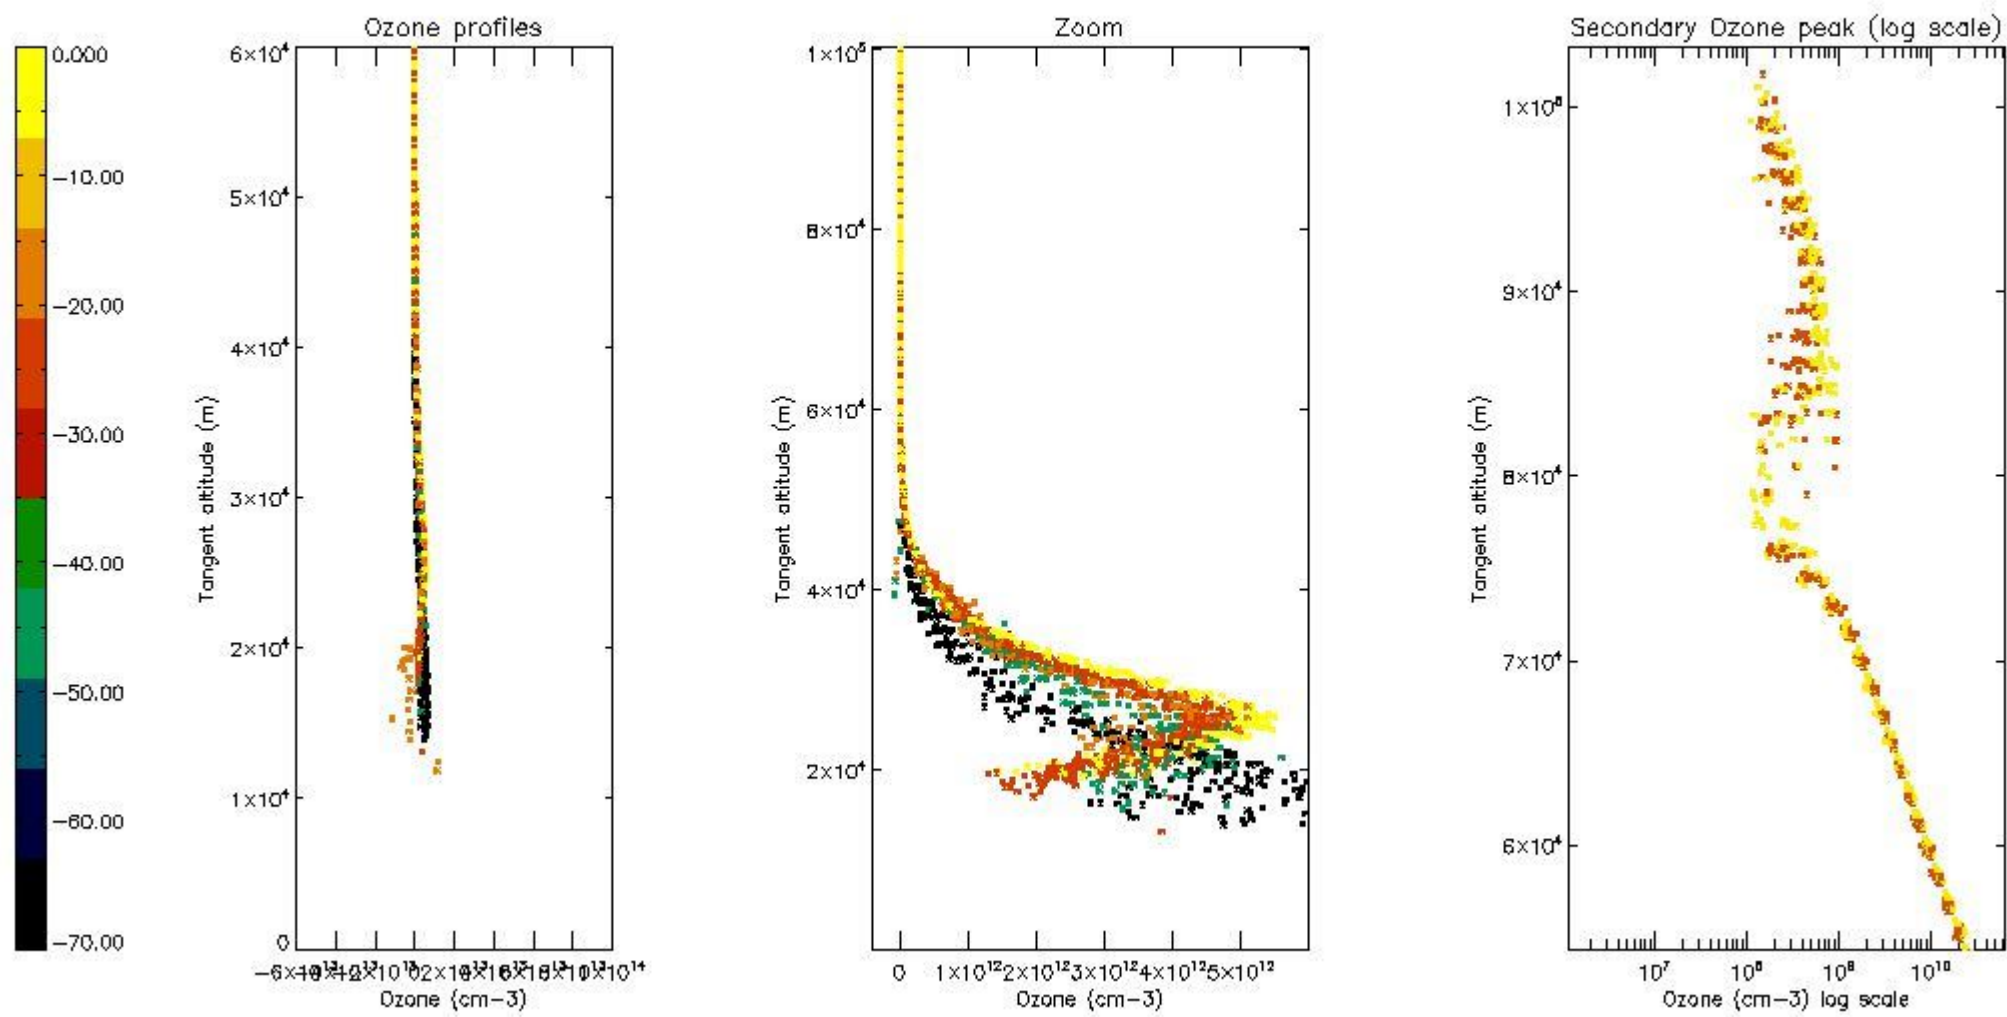

STD < 10	8
STD < 5	5

5.2 Plot ozone profiles for all STD (dark without errors)

The colorbar represents the latitude.

5.3 Plot ozone profiles where STD < 20% (dark without errors)

The colorbar represents the latitude.