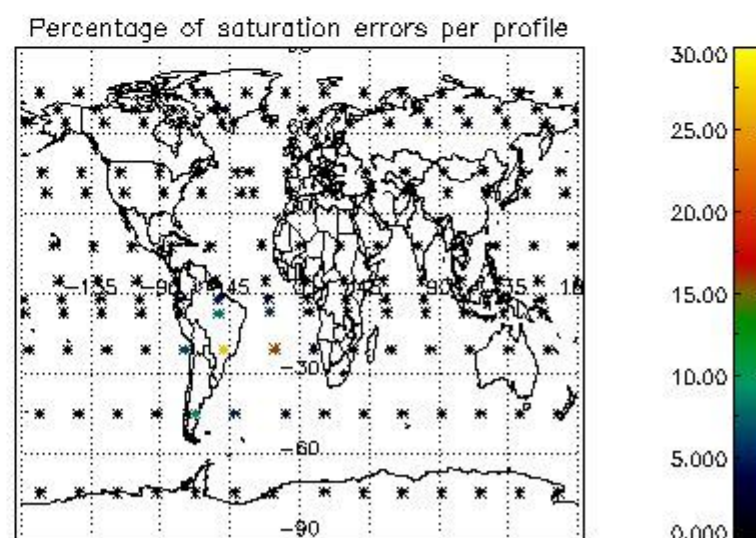

Percentage of flagged data per NO3 profile

4. Level 1 quality information per product

In this section it is plotted some information contained in the Quality Summary data set of the level 2 products that comes from the level 1b processing. Products without errors (error flag in the MPH set to "0") are used.

4.1 Plot quality information per product (time dependant) coming from level 1b processing

4.1.1 Plot level 1 quality information per product (time dependant): ENVISAT ASCENDING passes

4.1.2 Plot level 1 quality information per product (time dependant): ENVI SAT DESCENDING passes

4.2 Plot quality information per product coming from level 1b processing (world map)

4.2.1 Plot level 1 quality information per product (world map): ENVISAT ASCENDING passes

4.2.2 Plot level 1 quality information per product (world map): ENVISAT DESCENDING passes