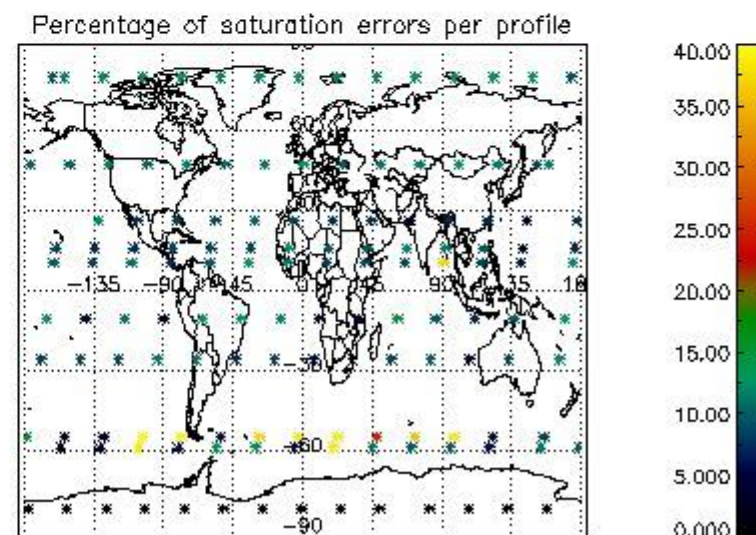

Percentage of flagged data per NO3 profile

4. Level 1 quality information per product

In this section it is plotted some information contained in the Quality Summary data set of the level 2 products that comes from the level 1b processing. Products without errors (error flag in the MPH set to "0") are used.

4.1 Plot quality information per product (time dependant) coming from level 1b processing

4.1.1 Plot level 1 quality information per product (time dependant): ENVISAT ASCENDING passes

4.1.2 Plot level 1 quality information per product (time dependant): ENVI SAT DESCENDING passes

4.2 Plot quality information per product coming from level 1b processing (world map)

4.2.1 Plot level 1 quality information per product (world map): ENVISAT ASCENDING passes

4.2.2 Plot level 1 quality information per product (world map): ENVISAT DESCENDING passes