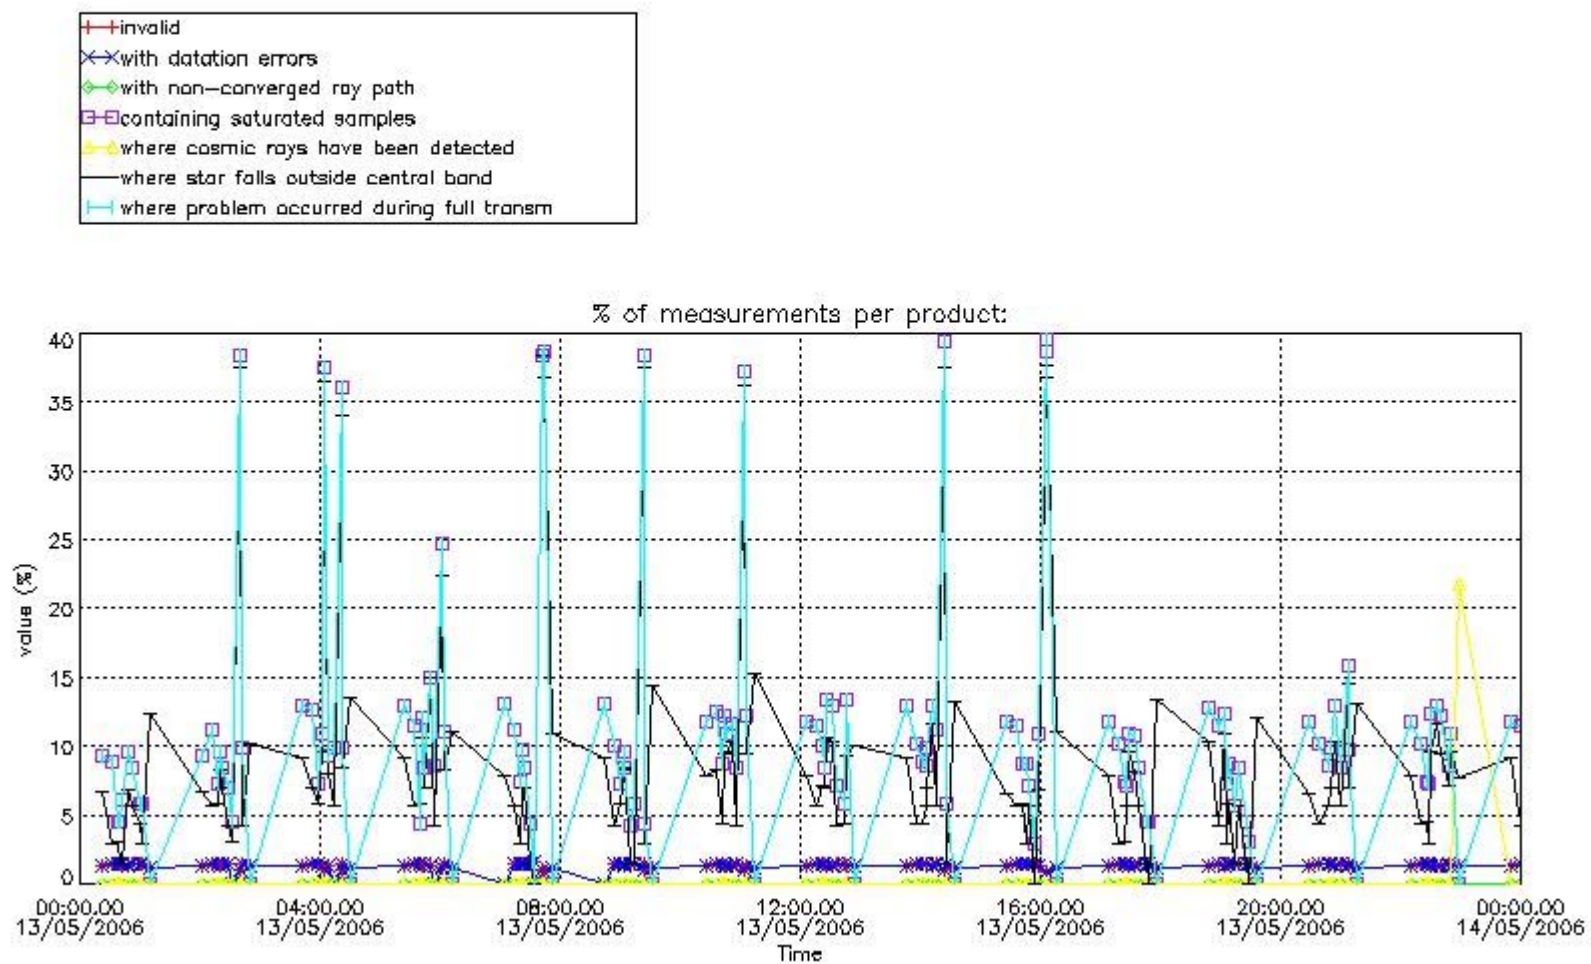

3.1 Plot quality information per product (time dependant)

3.2 Plot quality information per product (world map)

Percentage of flagged data per O3 profile

Percentage of flagged data per H2O profile

Percentage of flagged data per NO2 profile

Percentage of flagged data per NO3 profile

4. Level 1 quality information per product

In this section it is plotted some information contained in the Quality Summary data set of the level 2 products that comes from the level 1b processing. Products without errors (error flag in the MPH set to "0") are used.

4.1 Plot quality information per product (time dependant) coming from level 1b processing

4.1.1 Plot level 1 quality information per product (time dependant): ENVISAT ASCENDING passes

4.1.2 Plot level 1 quality information per product (time dependant): ENVI SAT DESCENDING passes

5. Trace gas profiles

5.1 Ozone statistics based on quality of products

The final quality of the products can be "measured" using the STD (Standard Deviation) attached to every point profile. This information is written to the parameter GOM_NL__2P/NL_LOCAL_SPECIES_DENSITY/o3_std of the level 2 products. The table below shows the statistics for given STD ranges.