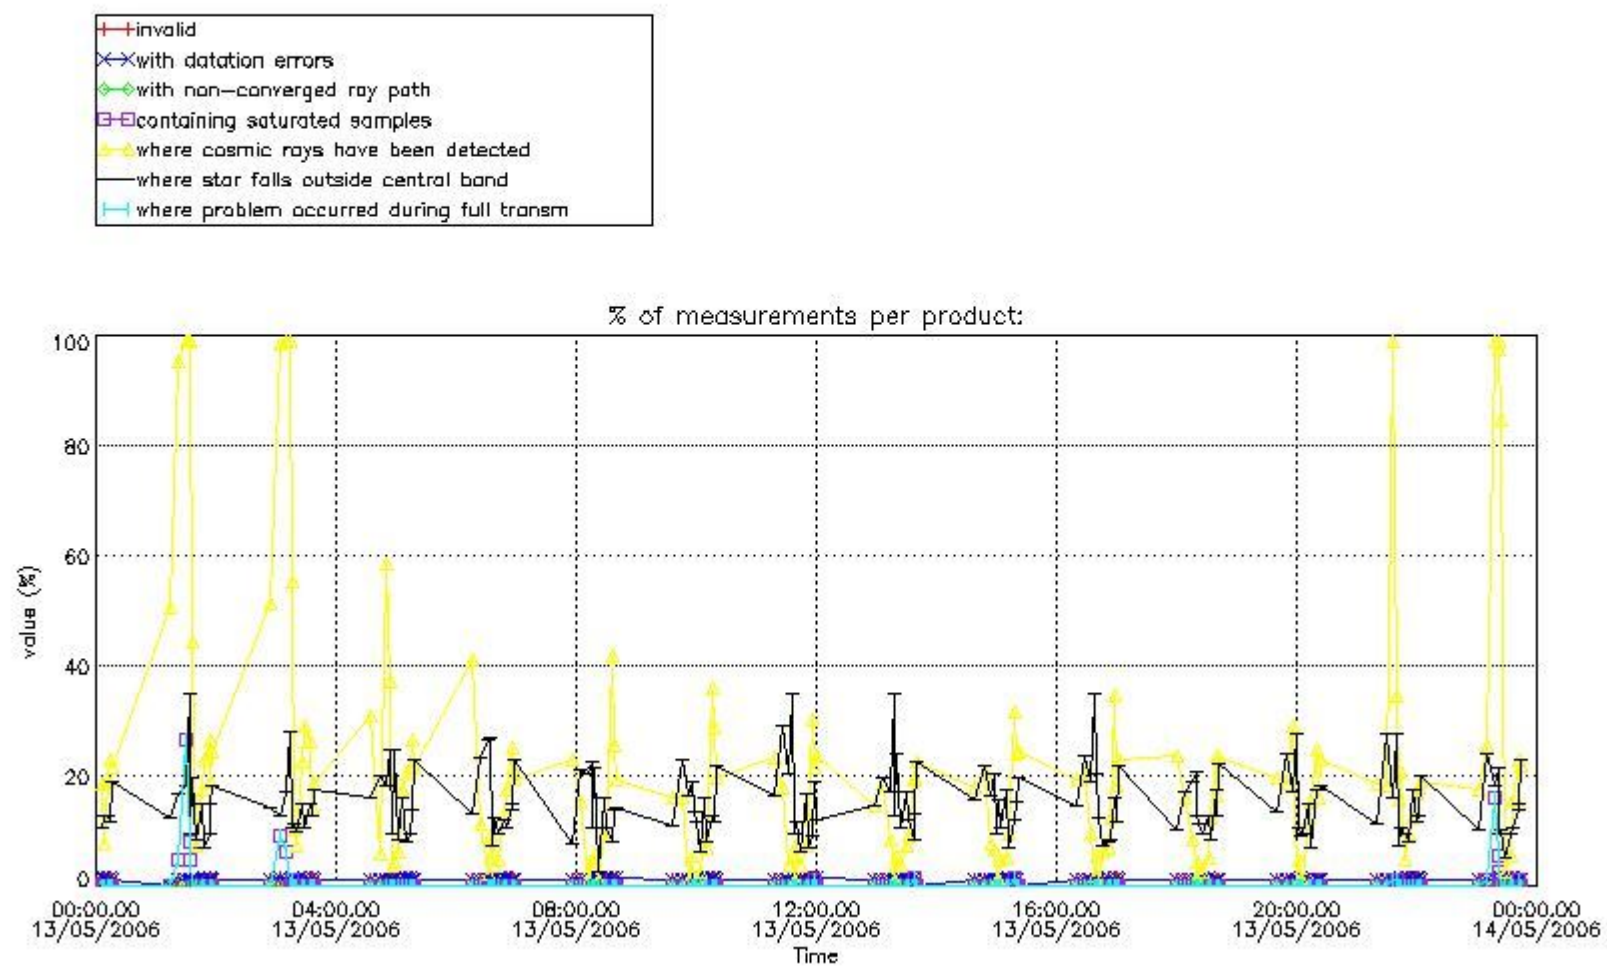

Percentage of flagged data per NO3 profile

4. Level 1 quality information per product

In this section it is plotted some information contained in the Quality Summary data set of the level 2 products that comes from the level 1b processing. Products without errors (error flag in the MPH set to "0") are used.

4.1 Plot quality information per product (time dependant) coming from level 1b processing

4.1.1 Plot level 1 quality information per product (time dependant): ENVISAT ASCENDING passes

4.1.2 Plot level 1 quality information per product (time dependant): ENVI SAT DESCENDING passes