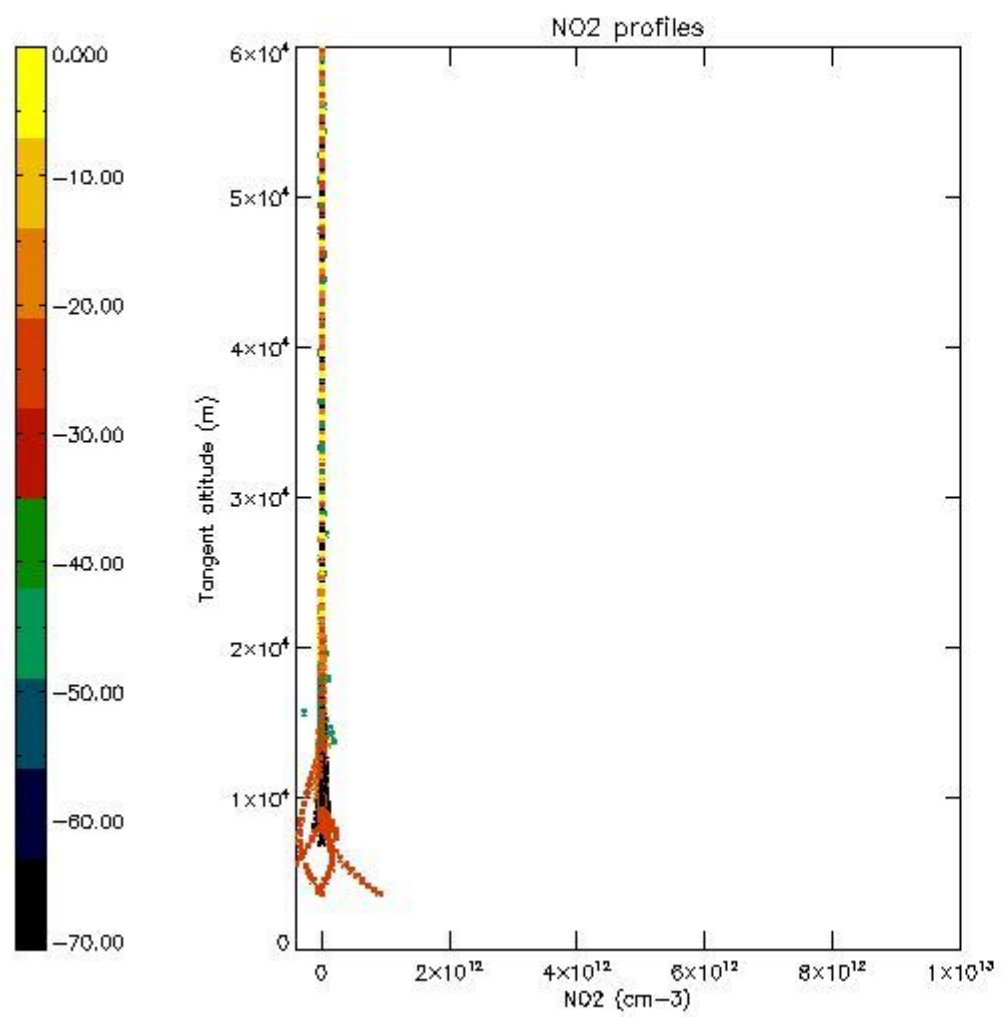

5.4 Plot ozone profiles where $STD < 10\%$ (dark without errors)

The colorbar represents the latitude.

5.5 Plot ozone profiles where STD < 5% (dark without errors)

The colorbar represents the latitude.

5.6 Plot NO₂ profiles for all STD (dark without errors)

The colorbar represents the latitude.

5.7 Plot NO3 profiles for all STD (dark without errors)

The colorbar represents the latitude.

5.8 Plot H2O profiles for all STD (only for occultations of stars 1,2,3,4,13,14,16,26,63 dark without errors)