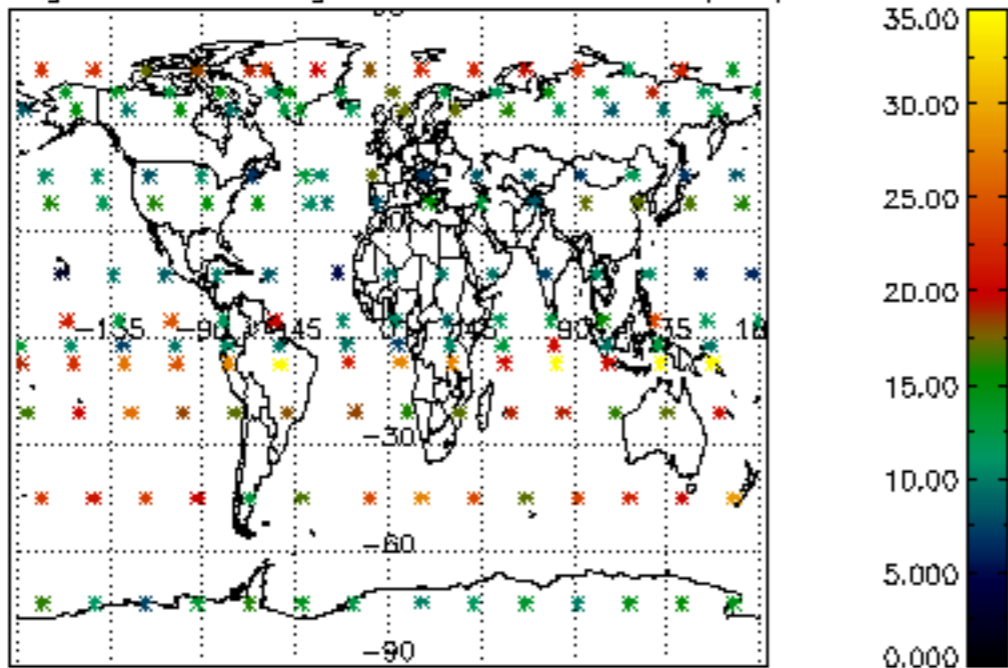

Percentage of cosmic ray hits per profile

Percentage of star falling outside central band per profile