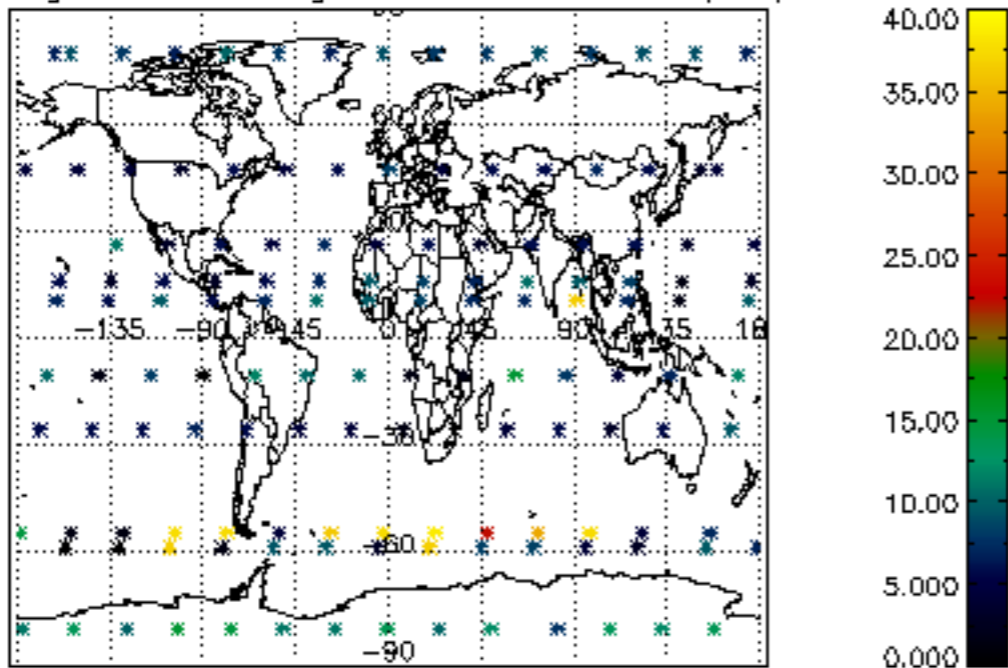

Percentage of star falling outside central band per profile