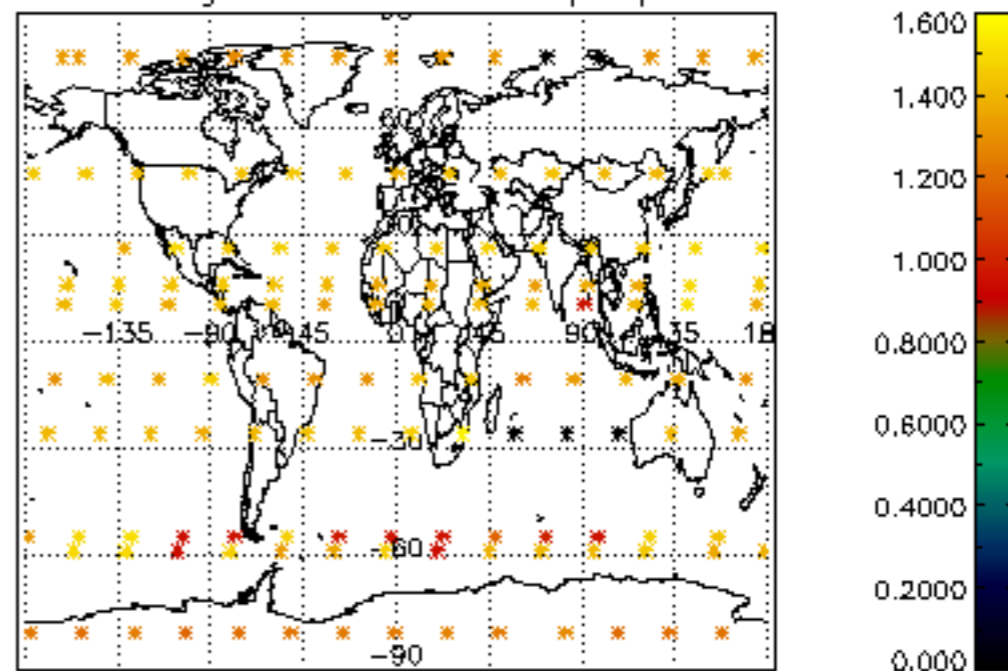

Percentage of datation errors per profile

Percentage of star falling outside central band per profile

Percentage of saturation errors per profile

Percentage of cosmic ray hits per profile

Percentage of datation errors per profile