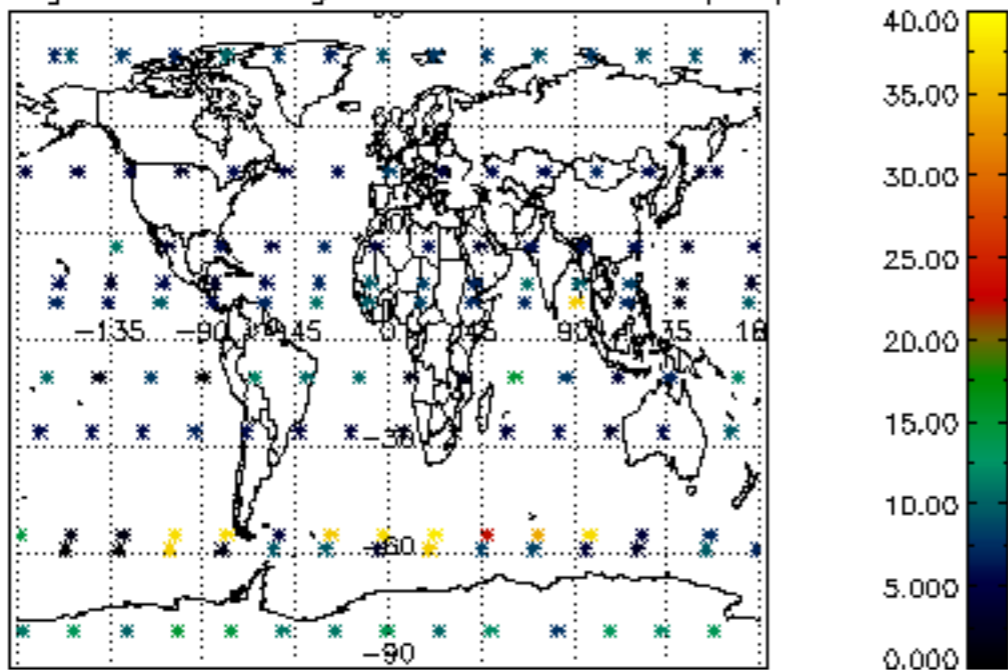

Percentage of star falling outside central band per profile