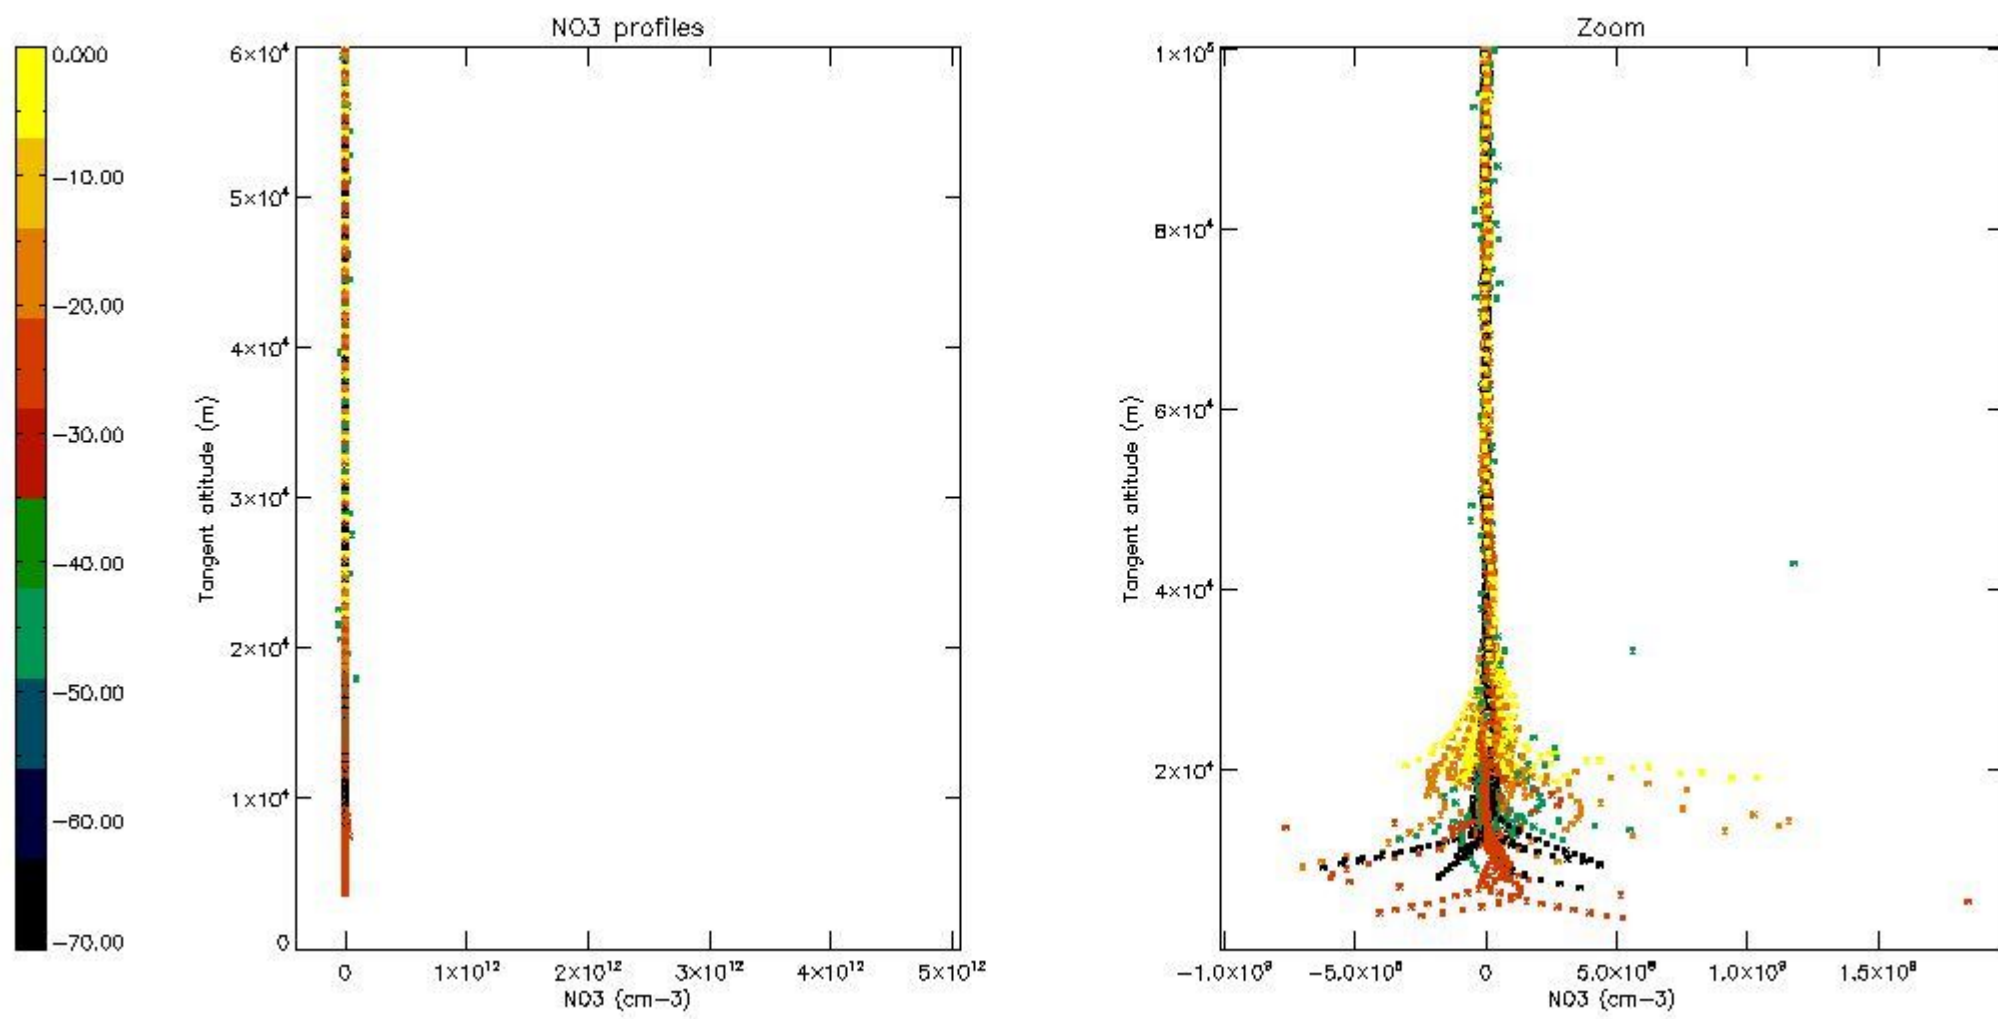

The colorbar represents the latitude.

5.7 Plot NO3 profiles for all STD (dark without errors)

The colorbar represents the latitude.

5.8 Plot H2O profiles for all STD (only for occultations of stars 1,2,3,4,13,14,16,26,63 dark without errors)