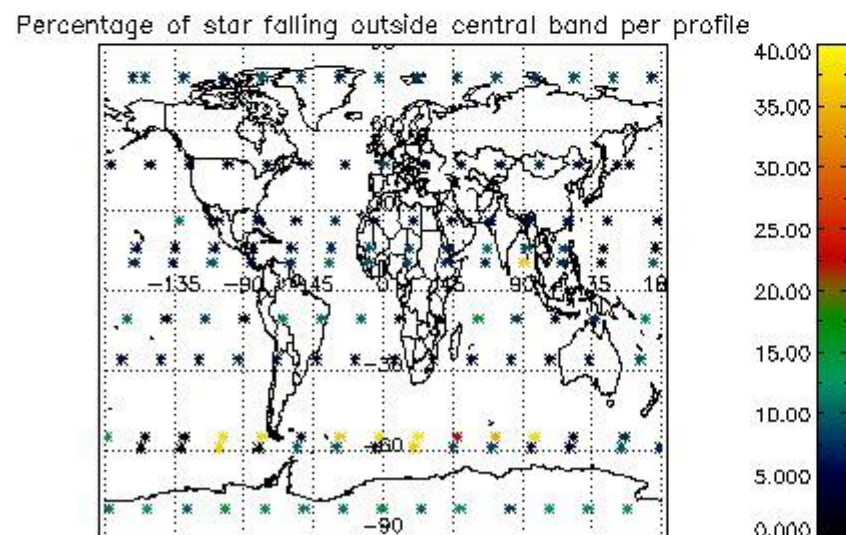

5. Trace gas profiles

5.1 Ozone statistics based on quality of products

The final quality of the products can be "measured" using the STD (Standard Deviation) attached to every point profile. This information is written to the parameter GOM_NL__2P/NL_LOCAL_SPECIES_DENSITY/o3_std of the level 2 products. The table below shows the statistics for given STD ranges.

The statistics are given with respect to the overall valid production:

- Products without fatal errors: GOM_NL__2P/MPH/PRODUCT_ERR=0
- Valid point profile: GOM_NL__2P/NL_LOCAL_SPECIES_DENSITY/pcd(0)=0

The 'Criteria' is applied to valid points of dark limb products:

- Products in dark limb illumination condition: GOM_NL__2P/NL_SUMMARY_QUALITY/obs_ill_cond=0
- Products without fatal errors: GOM_NL__2P/MPH/PRODUCT_ERR=0
- Valid point profile: GOM_NL__2P/NL_LOCAL_SPECIES_DENSITY/pcd(0)=0

So, the table below shows the percentage of dark limb and valid observations for each criteria with respect to the overall valid daily observations.

Criteria	% of total production
All STD	30
STD < 20	12