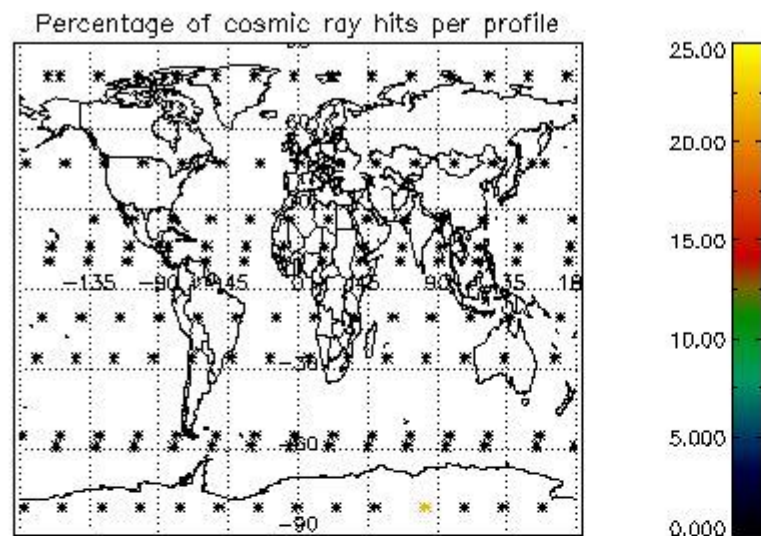

4.2.2 Plot level 1 quality information per product (world map): ENVISAT DESCENDING passes

5. Trace gas profiles

5.1 Ozone statistics based on quality of products

The final quality of the products can be "measured" using the STD (Standard Deviation) attached to every point profile. This information is written to the parameter GOM_NL__2P/NL_LOCAL_SPECIES_DENSITY/o3_std of the level 2 products. The table below shows the statistics for given STD ranges.

The statistics are given with respect to the overall valid production:

- Products without fatal errors: GOM_NL__2P/MPH/PRODUCT_ERR=0
- Valid point profile: GOM_NL__2P/NL_LOCAL_SPECIES_DENSITY/pcd(0)=0

The 'Criteria' is applied to valid points of dark limb products:

- Products in dark limb illumination condition: GOM_NL__2P/NL_SUMMARY_QUALITY/obs_ill_cond=0
- Products without fatal errors: GOM_NL__2P/MPH/PRODUCT_ERR=0
- Valid point profile: GOM_NL__2P/NL_LOCAL_SPECIES_DENSITY/pcd(0)=0

So, the table below shows the percentage of dark limb and valid observations for each criteria with respect to the overall valid daily observations.

Criteria	% of total production
All STD	30
STD < 20	12