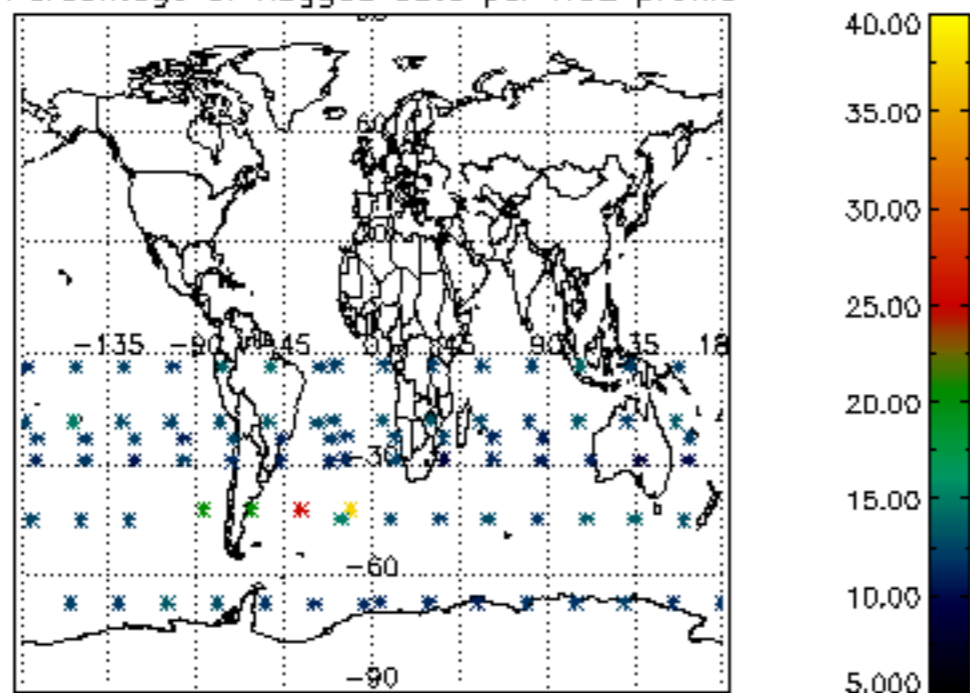

Percentage of flagged data per NO2 profile