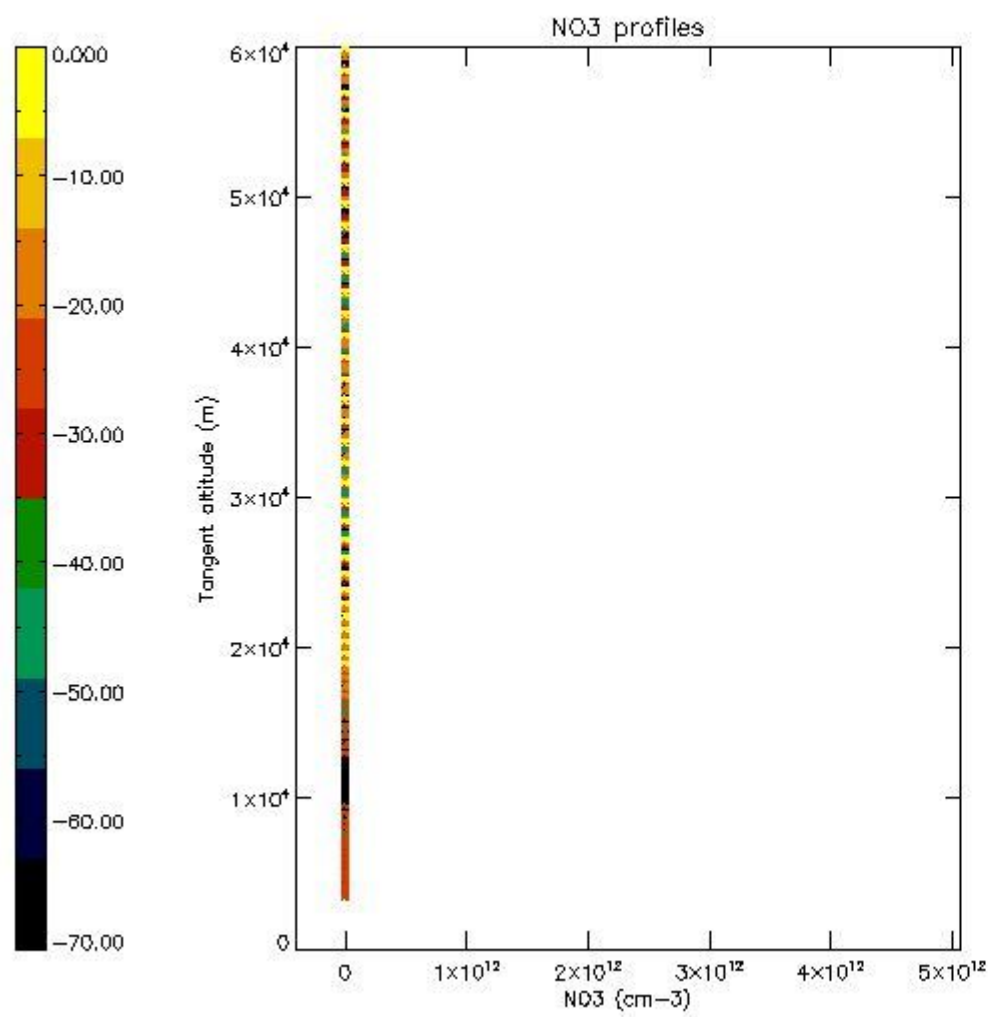

STD < 10	8
STD < 5	5

5.2 Plot ozone profiles for all STD (dark without errors)

The colorbar represents the latitude.

5.3 Plot ozone profiles where STD < 20% (dark without errors)

The colorbar represents the latitude.

5.4 Plot ozone profiles where STD < 10% (dark without errors)

The colorbar represents the latitude.

5.5 Plot ozone profiles where STD < 5% (dark without errors)

The colorbar represents the latitude.

5.6 Plot NO₂ profiles for all STD (dark without errors)

The colorbar represents the latitude.

5.7 Plot NO3 profiles for all STD (dark without errors)

The colorbar represents the latitude.

5.8 Plot H₂O profiles for all STD (only for occultations of stars 1,2,3,4,13,14,16,26,63 dark without errors)