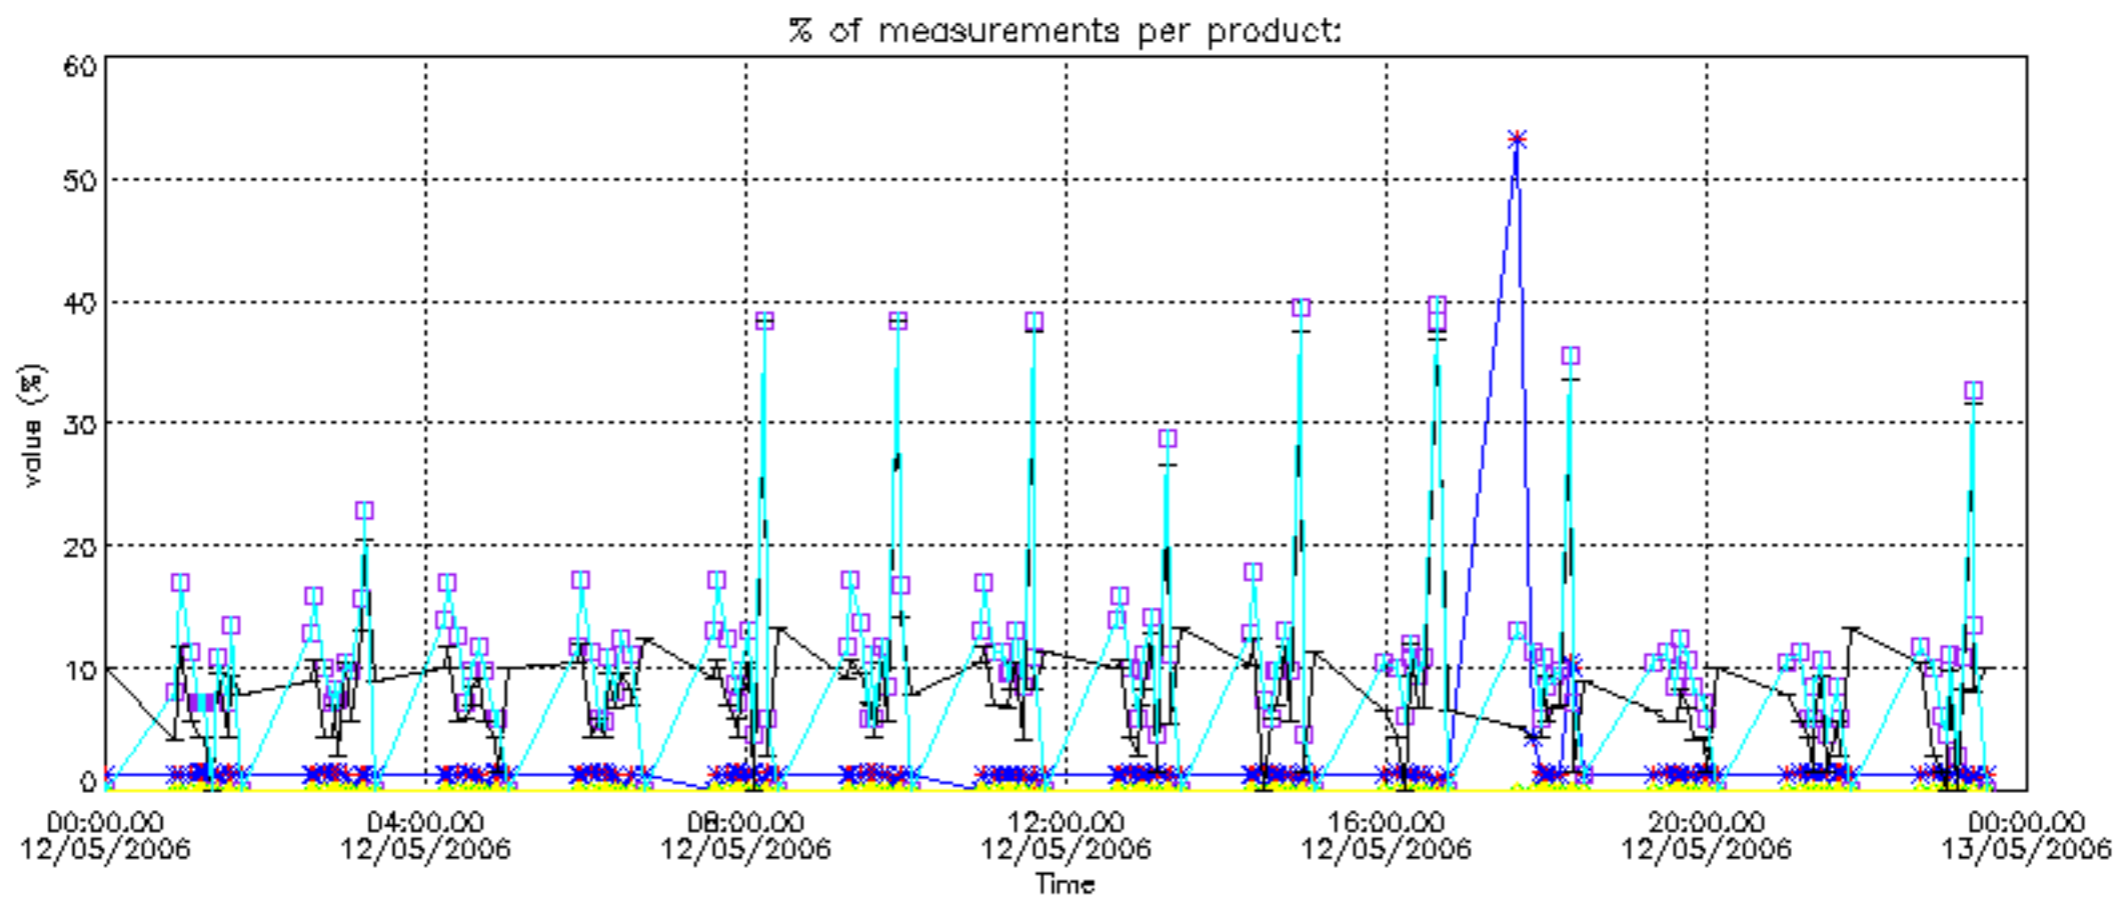

Percentage of cosmic ray hits per profile

Percentage of datation errors per profile