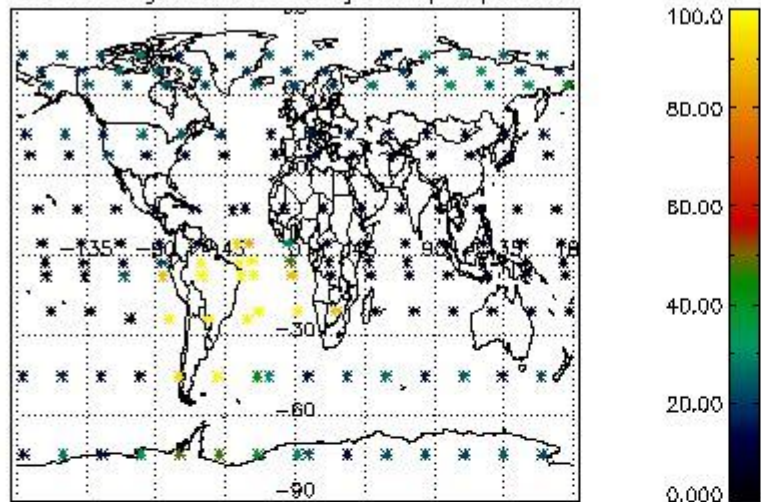

Percentage of cosmic ray hits per profile