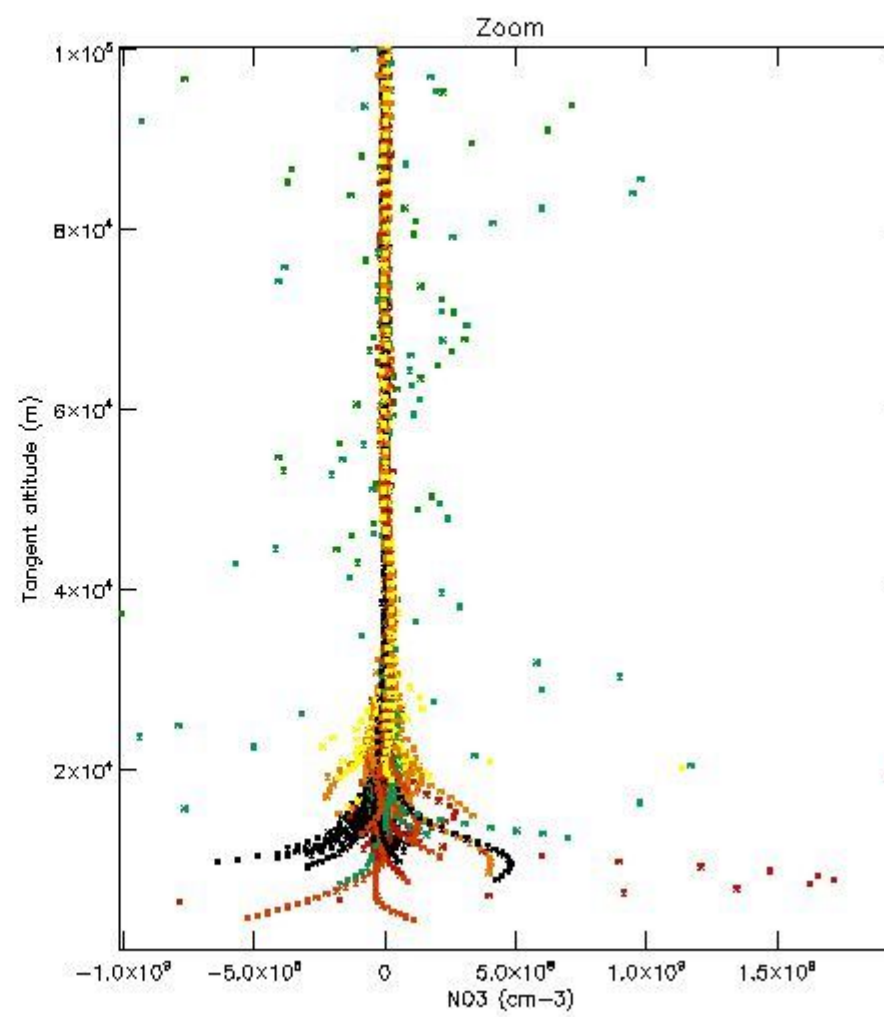

STD < 10	8
STD < 5	5

5.2 Plot ozone profiles for all STD (dark without errors)

The colorbar represents the latitude.

5.3 Plot ozone profiles where STD < 20% (dark without errors)

The colorbar represents the latitude.

5.4 Plot ozone profiles where STD < 10% (dark without errors)

The colorbar represents the latitude.

5.5 Plot ozone profiles where STD < 5% (dark without errors)

The colorbar represents the latitude.

5.6 Plot NO₂ profiles for all STD (dark without errors)

The colorbar represents the latitude.

5.7 Plot NO3 profiles for all STD (dark without errors)

The colorbar represents the latitude.

5.8 Plot H₂O profiles for all STD (only for occultations of stars 1,2,3,4,13,14,16,26,63 dark without errors)