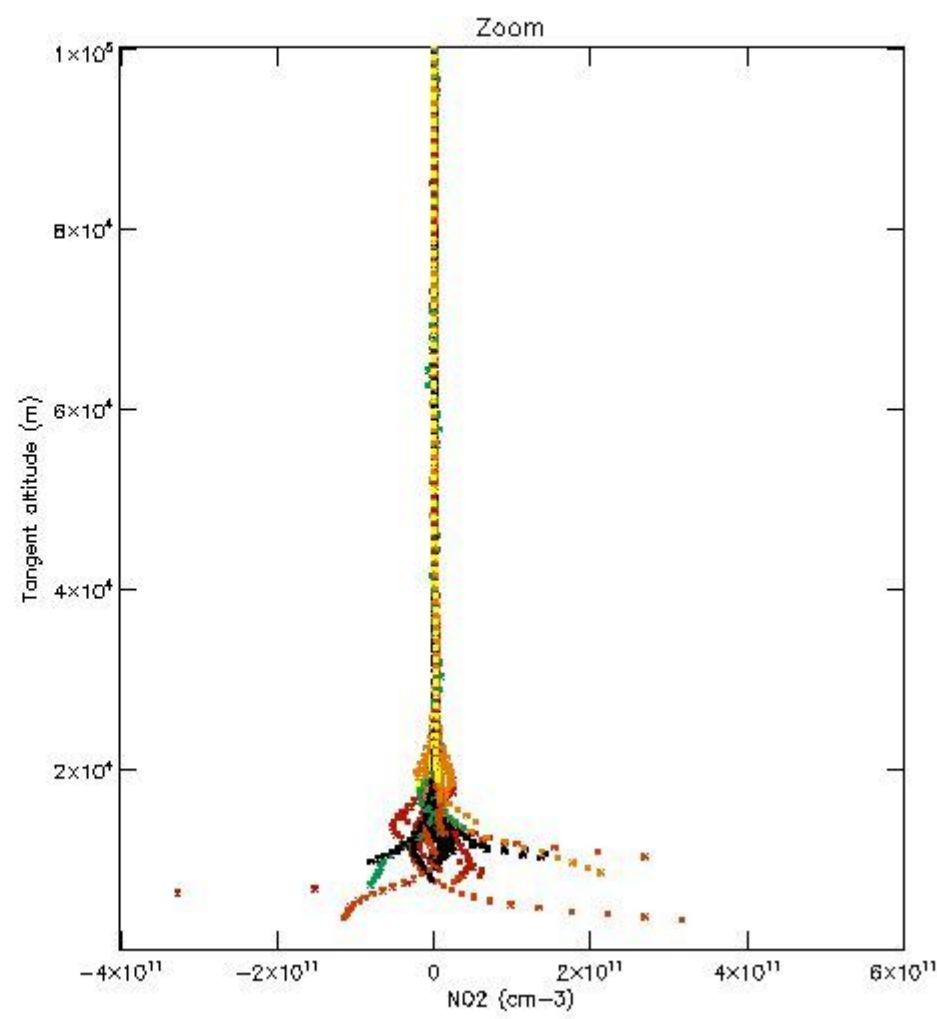

5.4 Plot ozone profiles where STD < 10% (dark without errors)

The colorbar represents the latitude.

5.5 Plot ozone profiles where STD < 5% (dark without errors)

The colorbar represents the latitude.

5.6 Plot NO₂ profiles for all STD (dark without errors)

The colorbar represents the latitude.

5.7 Plot NO3 profiles for all STD (dark without errors)

The colorbar represents the latitude.

5.8 Plot H2O profiles for all STD (only for occultations of stars 1,2,3,4,13,14,16,26,63 dark without errors)