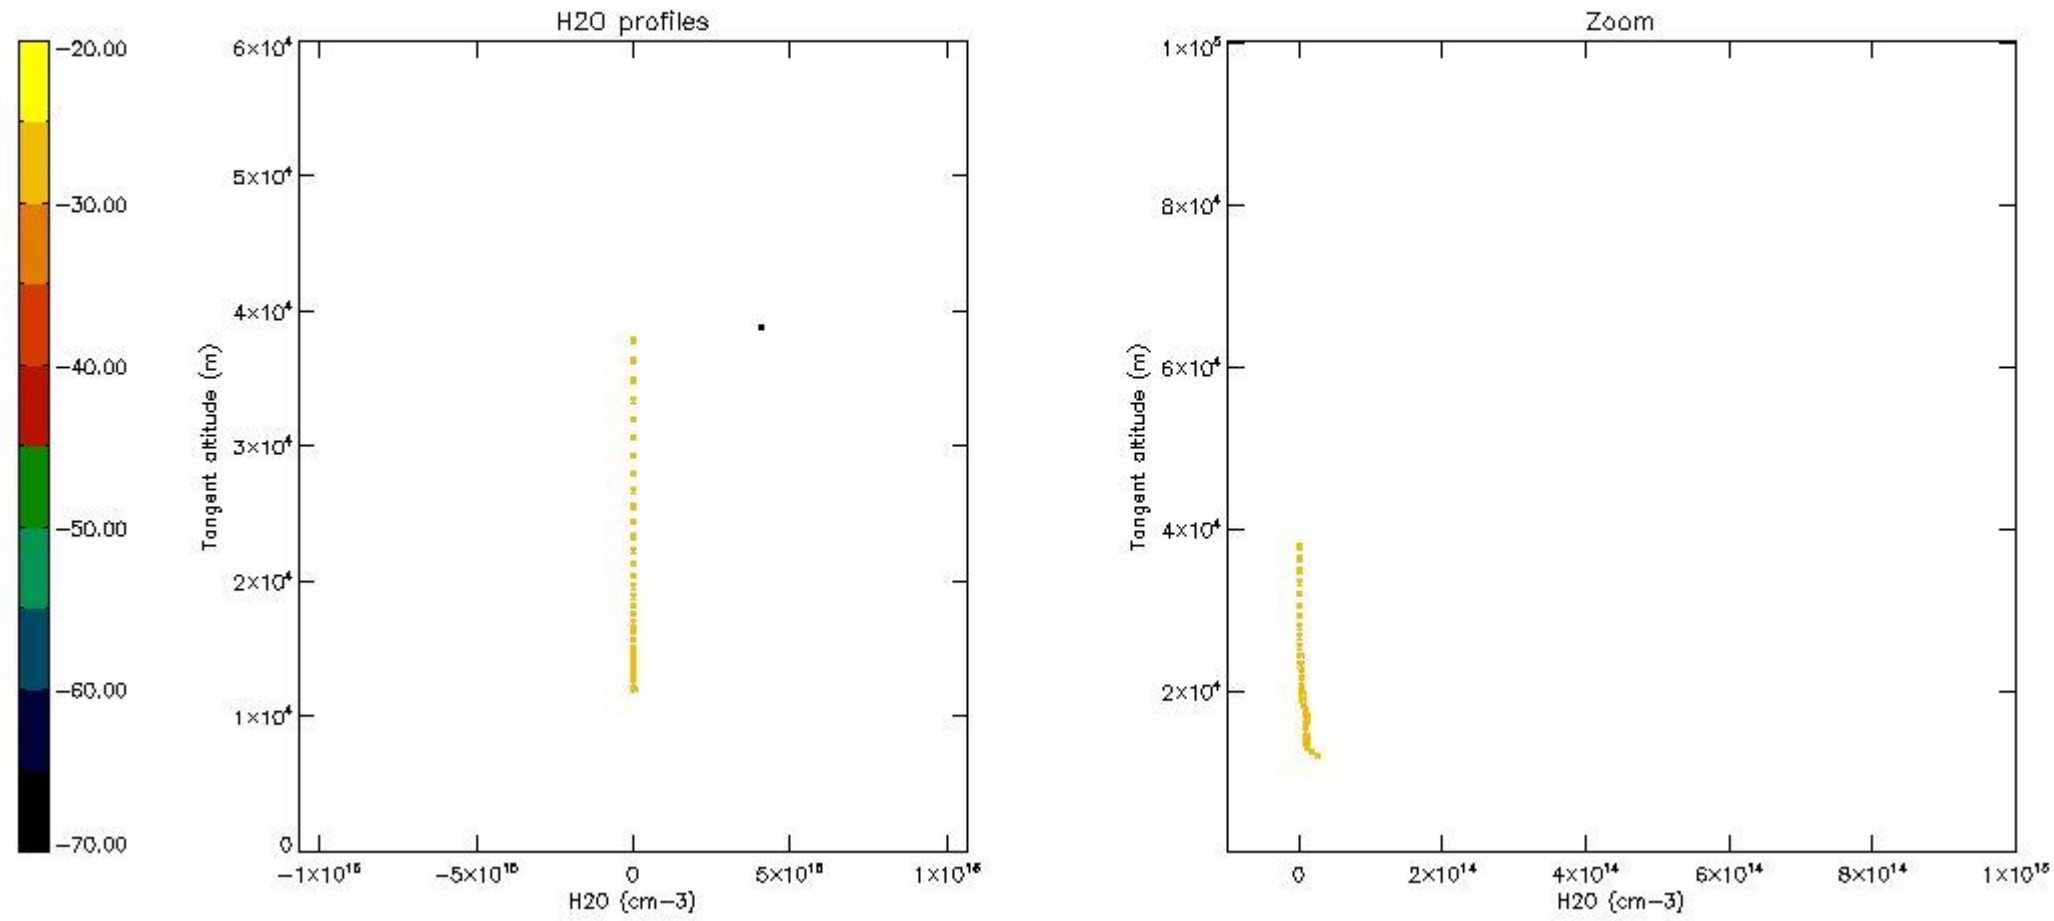

6. Auxiliary Data Files used for the production reported in section 2

The number reported in the third column indicates since which file (see list in section 2) the corresponding auxiliary file has been used. The fourth column is the date of those product files.

Type	Auxiliary Filename	Used since product	Used since product date
INST_PHYS_CHARACTERISTICS	GOM_INS_AXVIEC20091111_143220_20030716_120000_20500101_000000	1	12-MAY-2006 00:00:39
LEVEL-2_PROC_CONFIG	GOM_PR2_AXVIEC20091111_152718_20020301_000000_20500101_000000	1	12-MAY-2006 00:00:39
CROSS_SECTIONS_FILE	GOM_CRS_AXVIEC20091111_154832_20020301_000000_20500101_000000	1	12-MAY-2006 00:00:39