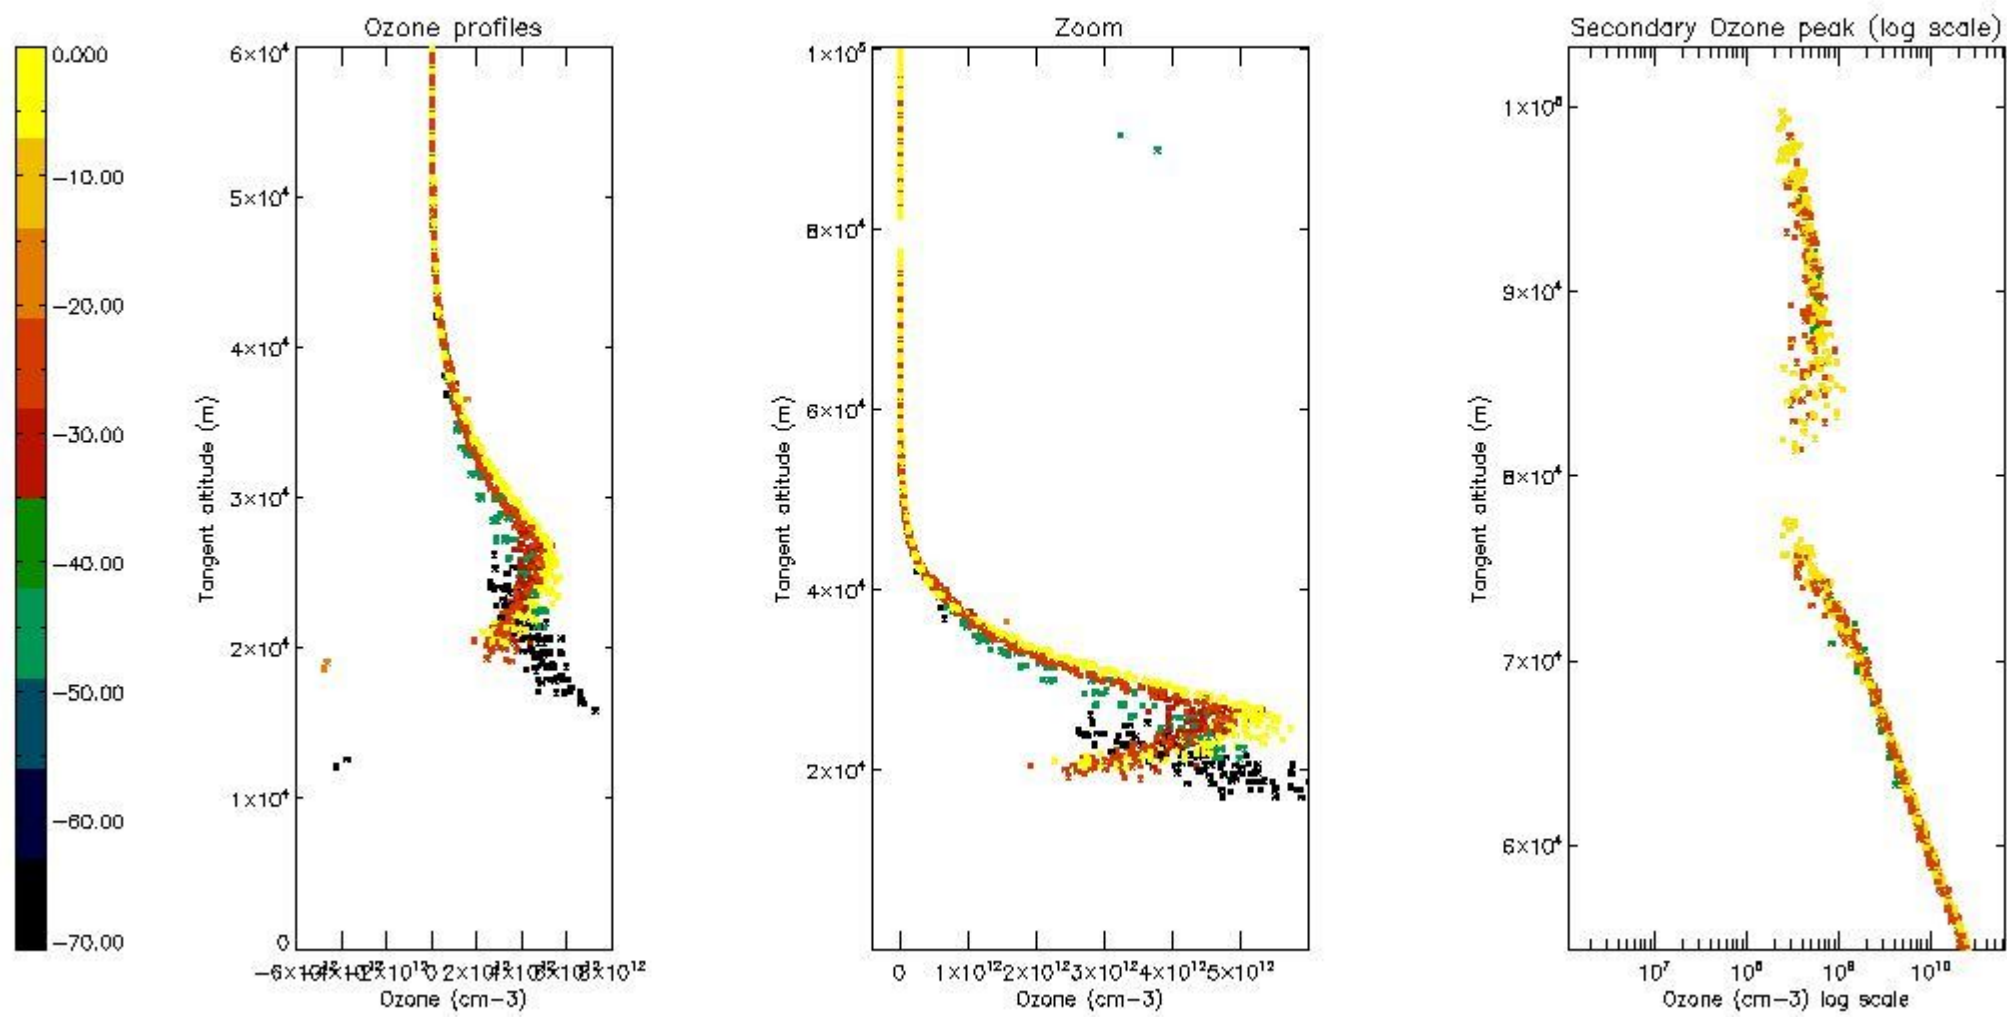

STD < 10	8
STD < 5	5

5.2 Plot ozone profiles for all STD (dark without errors)

The colorbar represents the latitude.

5.3 Plot ozone profiles where STD < 20% (dark without errors)

The colorbar represents the latitude.

5.4 Plot ozone profiles where STD < 10% (dark without errors)

The colorbar represents the latitude.

5.5 Plot ozone profiles where STD < 5% (dark without errors)

The colorbar represents the latitude.

5.6 Plot NO₂ profiles for all STD (dark without errors)

The colorbar represents the latitude.

5.7 Plot NO3 profiles for all STD (dark without errors)

The colorbar represents the latitude.

5.8 Plot H₂O profiles for all STD (only for occultations of stars 1,2,3,4,13,14,16,26,63 dark without errors)