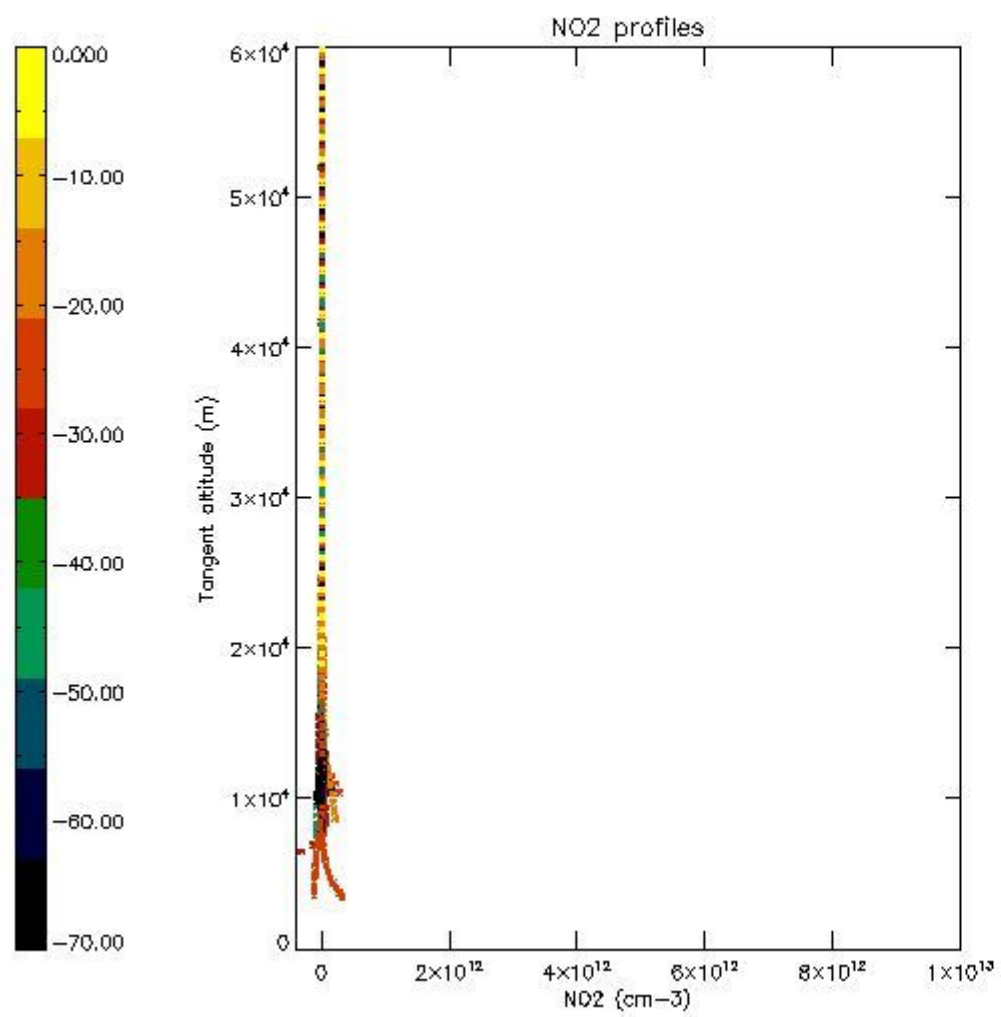

STD < 10	8
STD < 5	5

5.2 Plot ozone profiles for all STD (dark without errors)

The colorbar represents the latitude.

5.3 Plot ozone profiles where STD < 20% (dark without errors)

The colorbar represents the latitude.

5.4 Plot ozone profiles where STD < 10% (dark without errors)

The colorbar represents the latitude.

5.5 Plot ozone profiles where STD < 5% (dark without errors)

The colorbar represents the latitude.

5.6 Plot NO₂ profiles for all STD (dark without errors)

The colorbar represents the latitude.

5.7 Plot NO3 profiles for all STD (dark without errors)

The colorbar represents the latitude.

5.8 Plot H₂O profiles for all STD (only for occultations of stars 1,2,3,4,13,14,16,26,63 dark without errors)