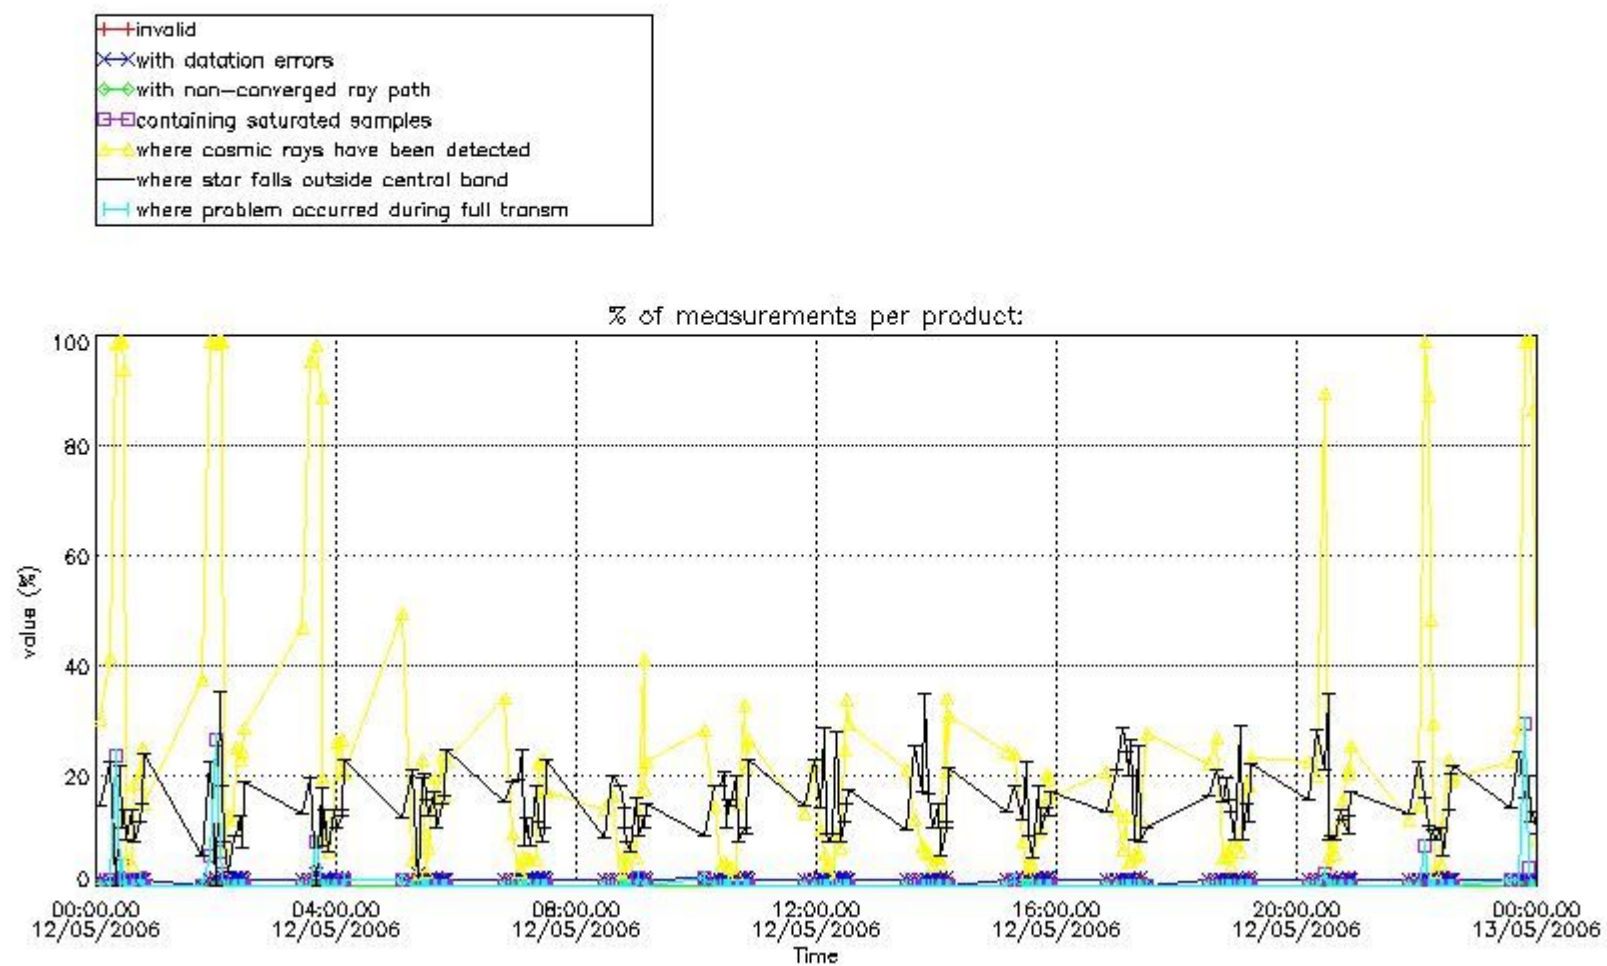

4.1.2 Plot level 1 quality information per product (time dependant): ENVI SAT DESCENDING passes