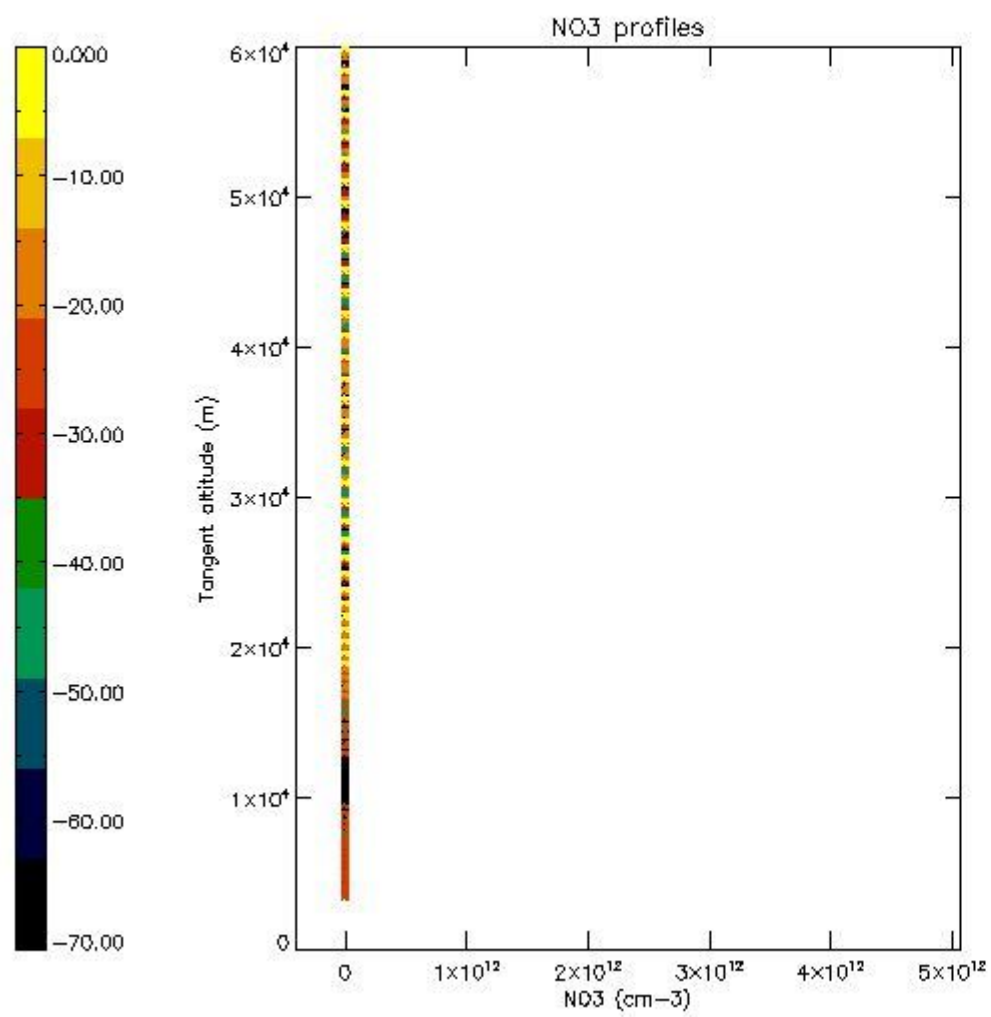

5.4 Plot ozone profiles where STD < 10% (dark without errors)

The colorbar represents the latitude.

5.5 Plot ozone profiles where STD < 5% (dark without errors)

The colorbar represents the latitude.

5.6 Plot NO₂ profiles for all STD (dark without errors)

The colorbar represents the latitude.

5.7 Plot NO3 profiles for all STD (dark without errors)

The colorbar represents the latitude.

5.8 Plot H2O profiles for all STD (only for occultations of stars 1,2,3,4,13,14,16,26,63 dark without errors)