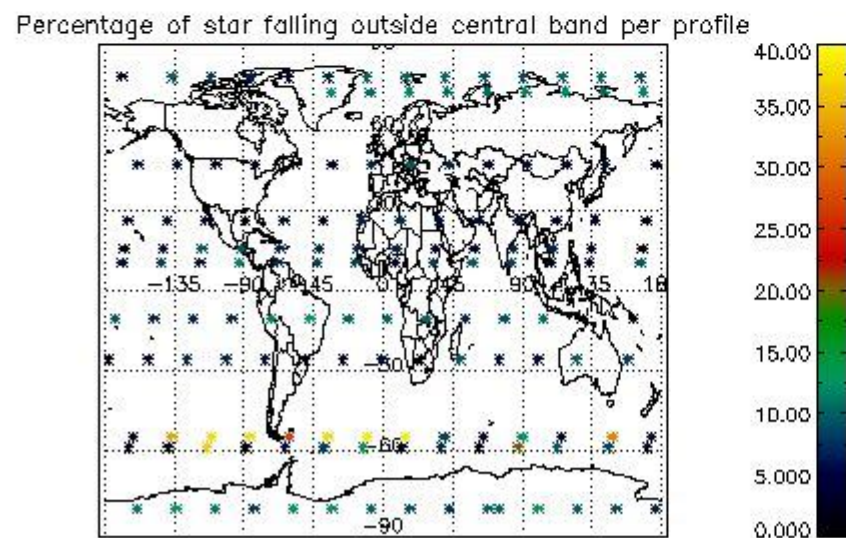

Percentage of datation errors per profile

Percentage of star falling outside central band per profile

Percentage of saturation errors per profile

4.2.2 Plot level 1 quality information per product (world map): ENVISAT DESCENDING passes