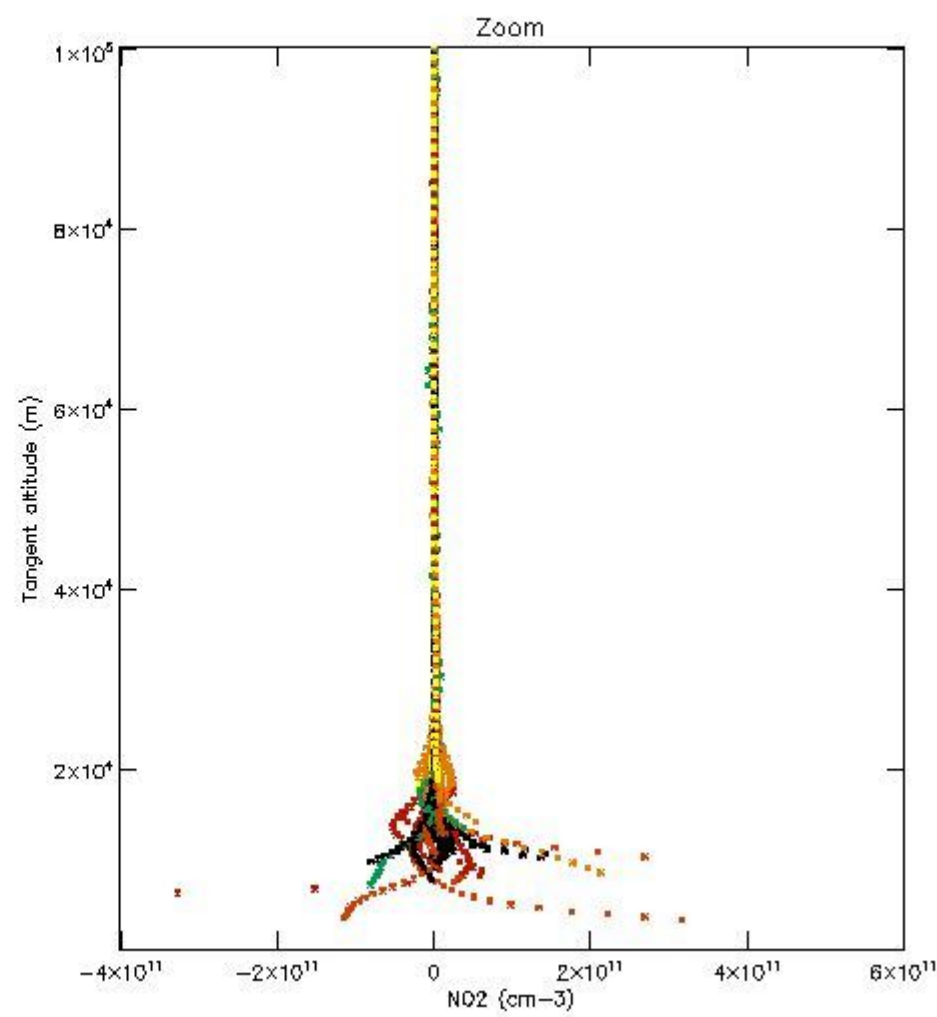

STD < 10	8
STD < 5	5

5.2 Plot ozone profiles for all STD (dark without errors)

The colorbar represents the latitude.

5.3 Plot ozone profiles where STD < 20% (dark without errors)

The colorbar represents the latitude.

5.4 Plot ozone profiles where STD < 10% (dark without errors)

The colorbar represents the latitude.

5.5 Plot ozone profiles where STD < 5% (dark without errors)

The colorbar represents the latitude.

5.6 Plot NO₂ profiles for all STD (dark without errors)

The colorbar represents the latitude.

5.7 Plot NO3 profiles for all STD (dark without errors)

The colorbar represents the latitude.

5.8 Plot H₂O profiles for all STD (only for occultations of stars 1,2,3,4,13,14,16,26,63 dark without errors)