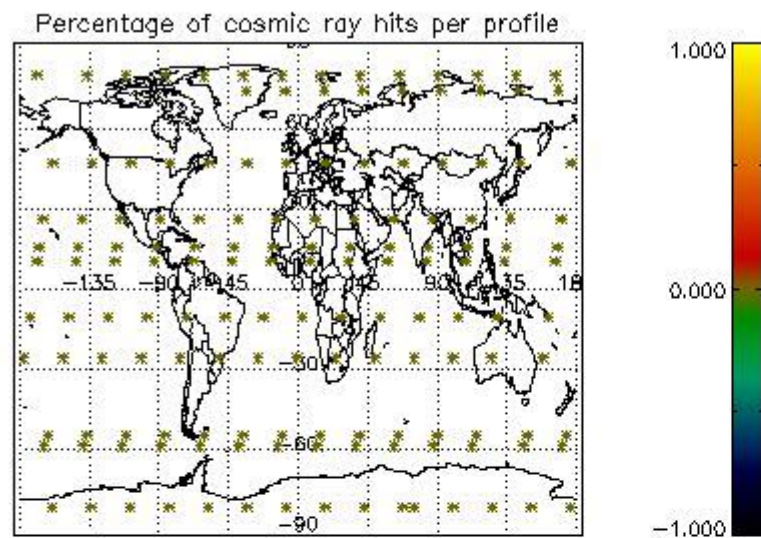

4.2.2 Plot level 1 quality information per product (world map): ENVISAT DESCENDING passes

5. Trace gas profiles

5.1 Ozone statistics based on quality of products

The final quality of the products can be "measured" using the STD (Standard Deviation) attached to every point profile. This information is written to the parameter GOM_NL__2P/NL_LOCAL_SPECIES_DENSITY/o3_std of the level 2 products. The table below shows the statistics for given STD ranges.

The statistics are given with respect to the overall valid production:

- Products without fatal errors: GOM_NL__2P/MPH/PRODUCT_ERR=0
- Valid point profile: GOM_NL__2P/NL_LOCAL_SPECIES_DENSITY/pcd(0)=0

The 'Criteria' is applied to valid points of dark limb products:

- Products in dark limb illumination condition: GOM_NL__2P/NL_SUMMARY_QUALITY/obs_ill_cond=0
- Products without fatal errors: GOM_NL__2P/MPH/PRODUCT_ERR=0
- Valid point profile: GOM_NL__2P/NL_LOCAL_SPECIES_DENSITY/pcd(0)=0

So, the table below shows the percentage of dark limb and valid observations for each criteria with respect to the overall valid daily observations.

Criteria	% of total production
All STD	30
STD < 20	13