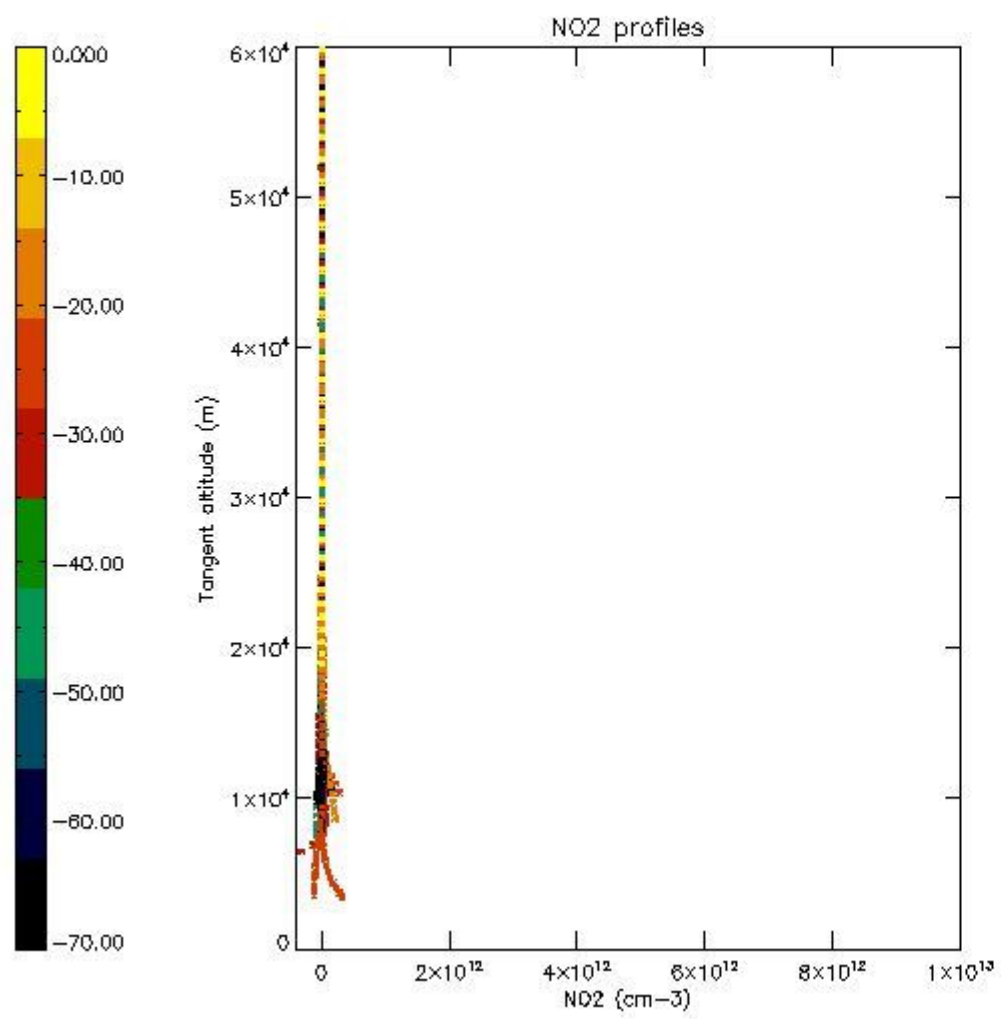

5.4 Plot ozone profiles where STD < 10% (dark without errors)

The colorbar represents the latitude.

5.5 Plot ozone profiles where STD < 5% (dark without errors)

The colorbar represents the latitude.

5.6 Plot NO₂ profiles for all STD (dark without errors)

The colorbar represents the latitude.

5.7 Plot NO3 profiles for all STD (dark without errors)

The colorbar represents the latitude.

5.8 Plot H2O profiles for all STD (only for occultations of stars 1,2,3,4,13,14,16,26,63 dark without errors)