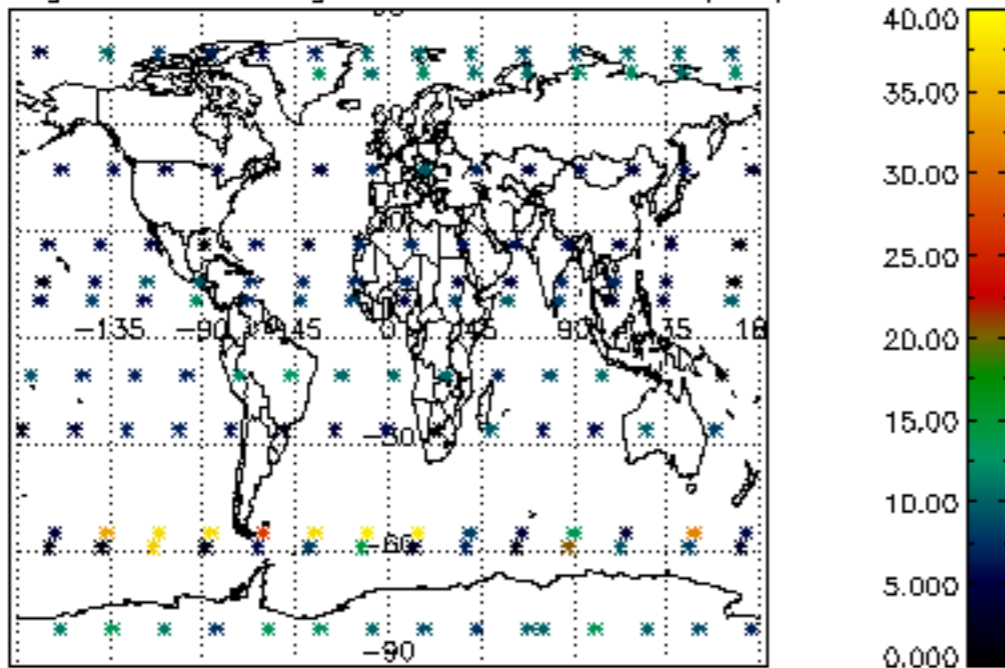

Percentage of star falling outside central band per profile