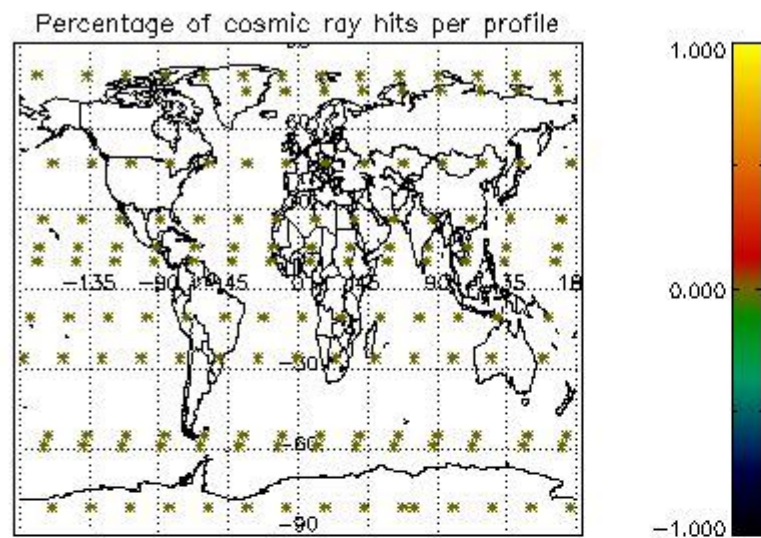

Percentage of datation errors per profile

Percentage of star falling outside central band per profile

Percentage of saturation errors per profile

4.2.2 Plot level 1 quality information per product (world map): ENVISAT DESCENDING passes