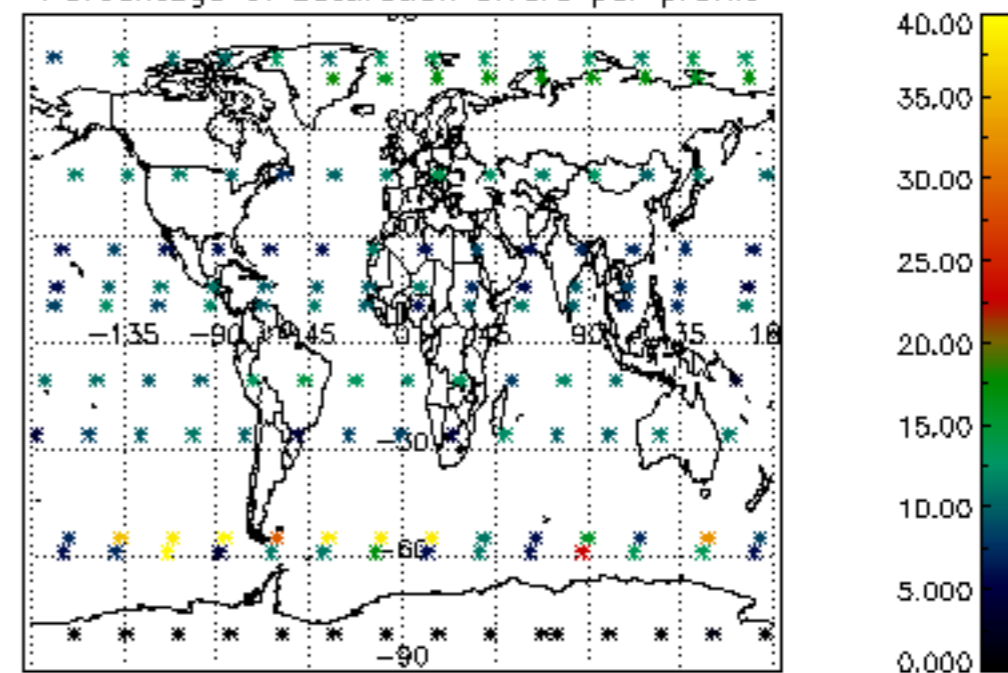

Percentage of saturation errors per profile