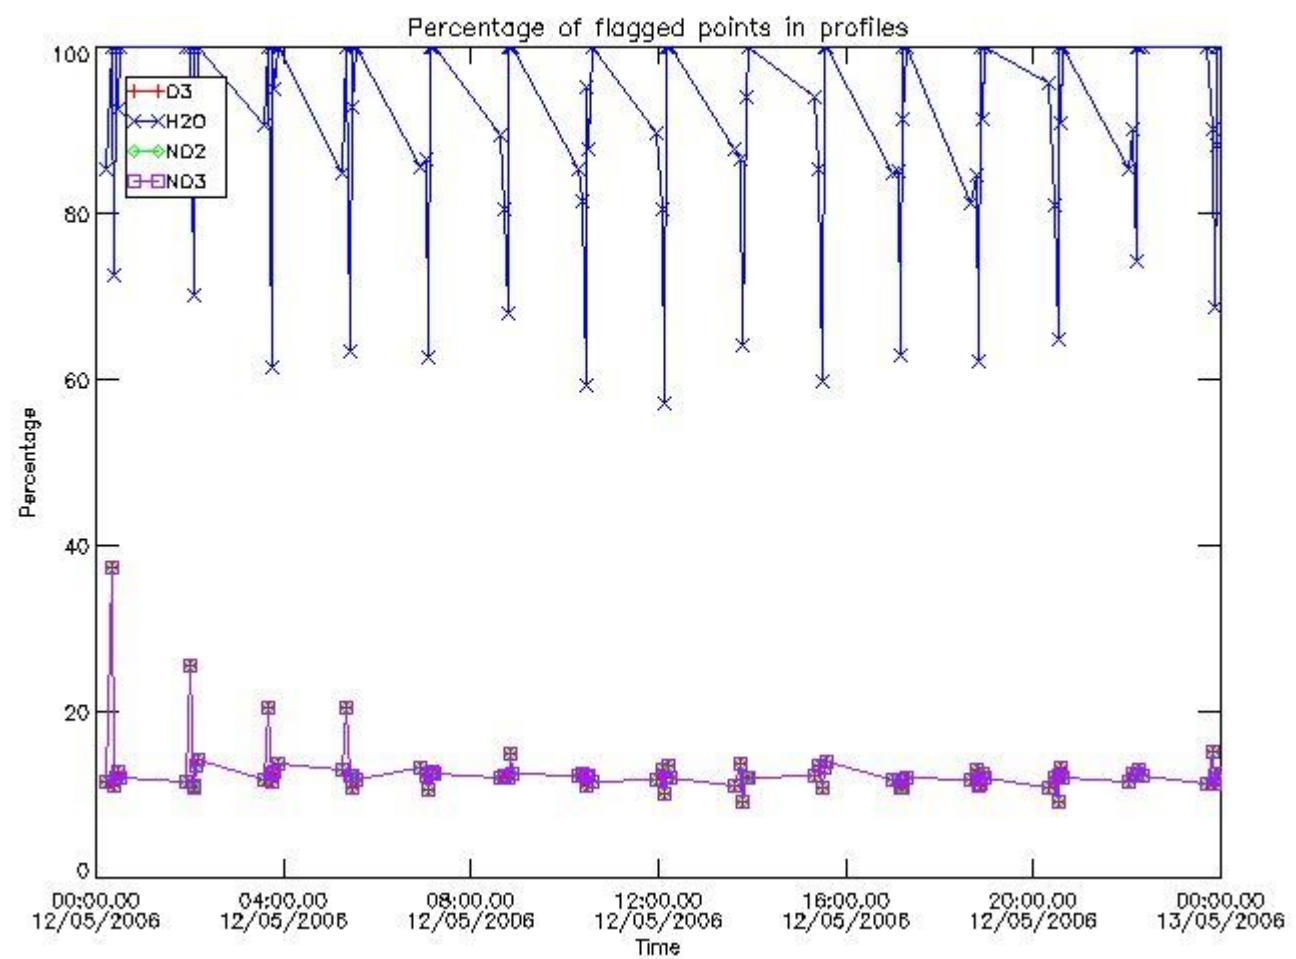

3. Quality information per product

In this section it is plotted some information contained in the Quality Summary data set of the level 2 products. Only products in dark limb conditions and without errors (error flag in the MPH set to "0") are used.

3.1 Plot quality information per product (time dependant)

3.2 Plot quality information per product (world map)