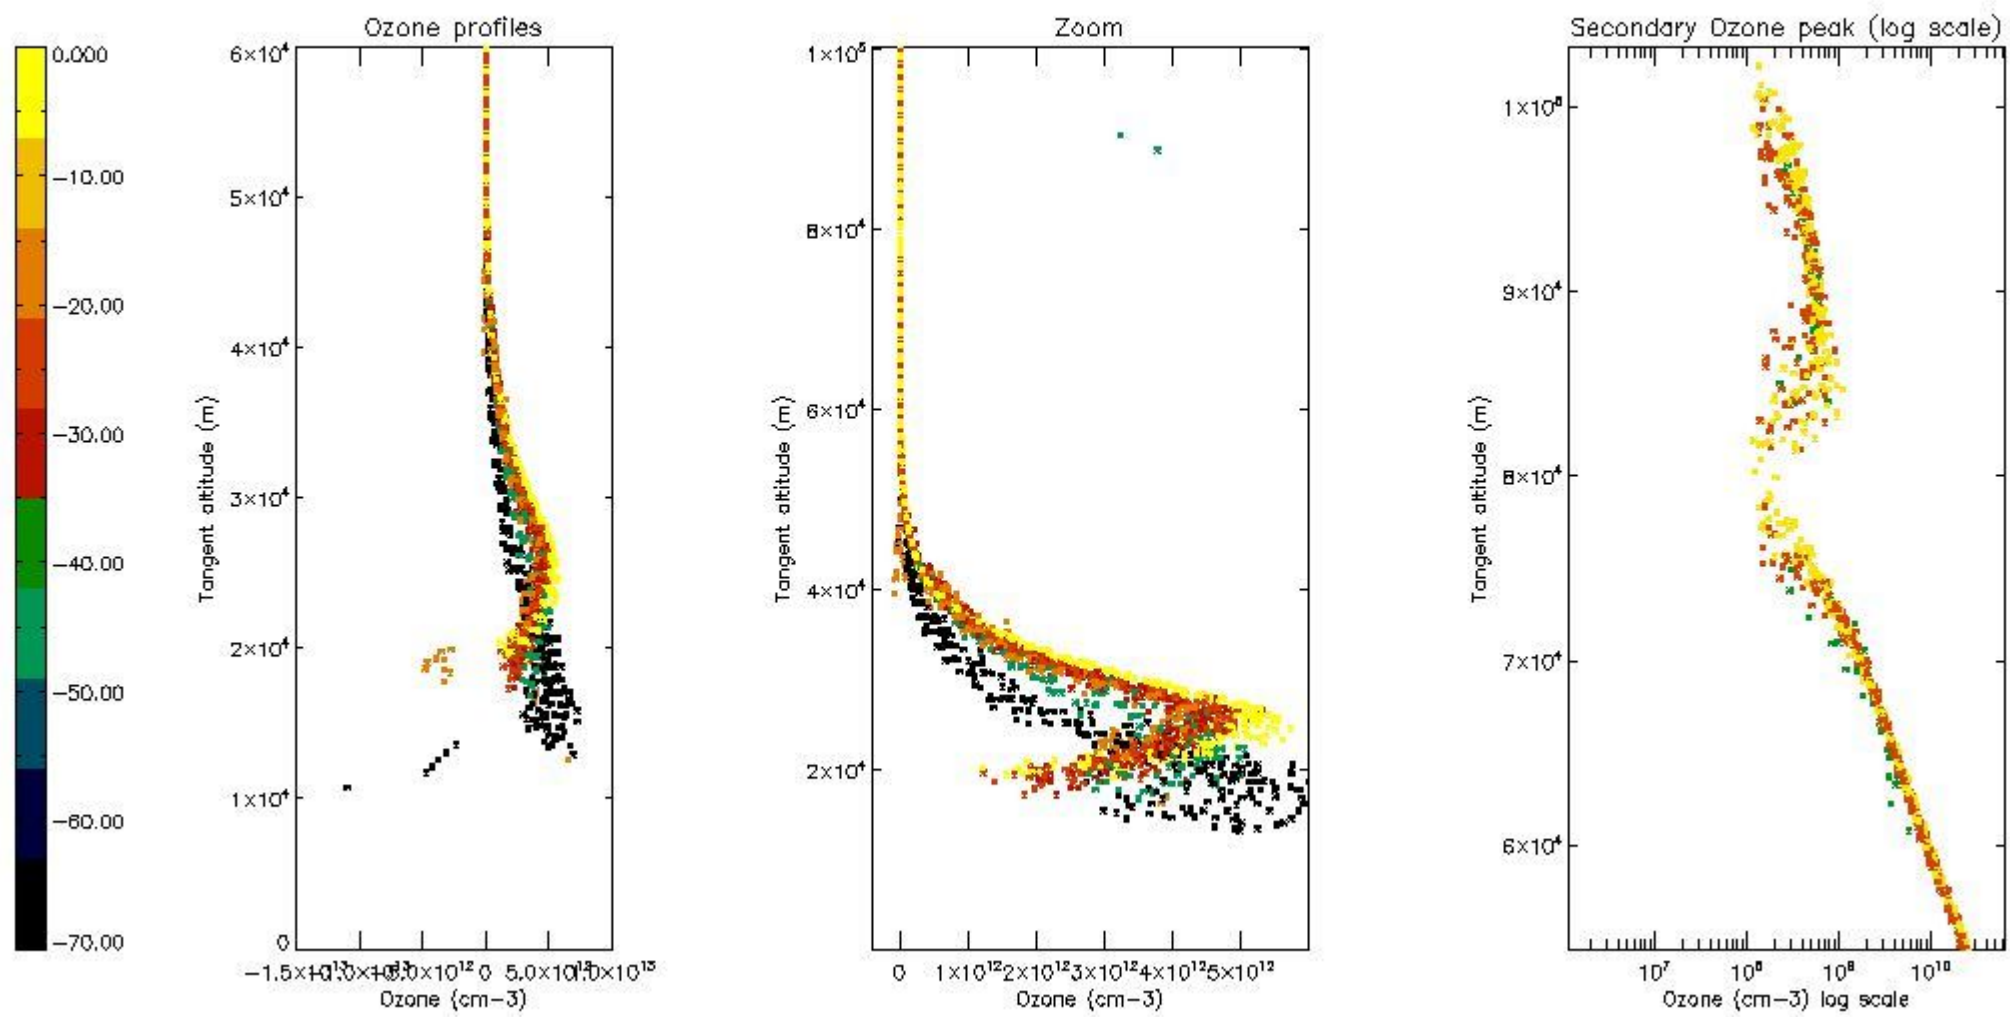

STD < 10	8
STD < 5	5

5.2 Plot ozone profiles for all STD (dark without errors)

The colorbar represents the latitude.

5.3 Plot ozone profiles where STD < 20% (dark without errors)

The colorbar represents the latitude.