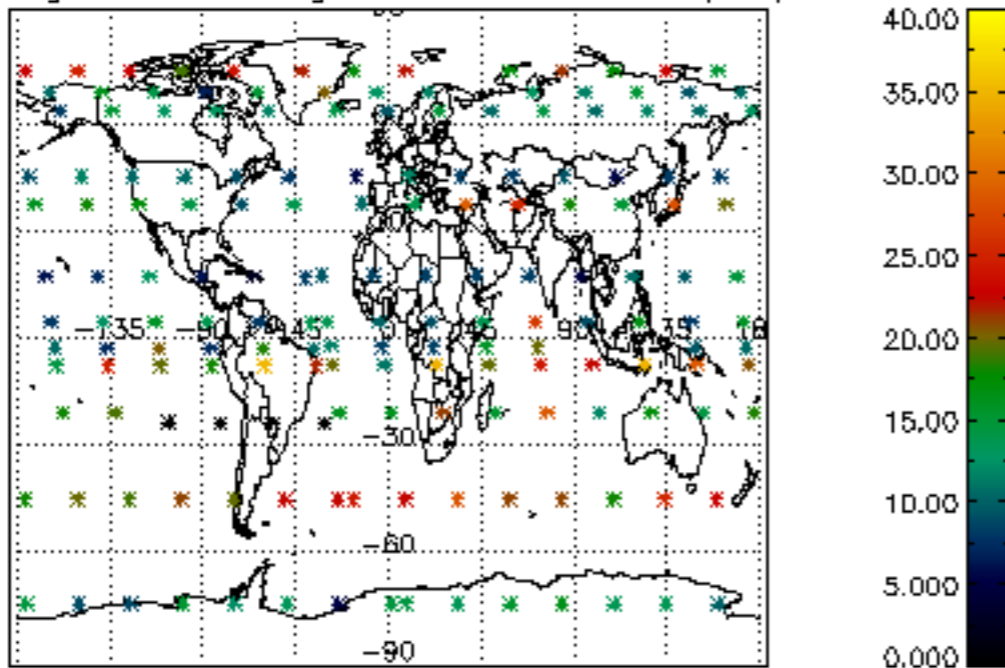

Percentage of cosmic ray hits per profile

Percentage of star falling outside central band per profile