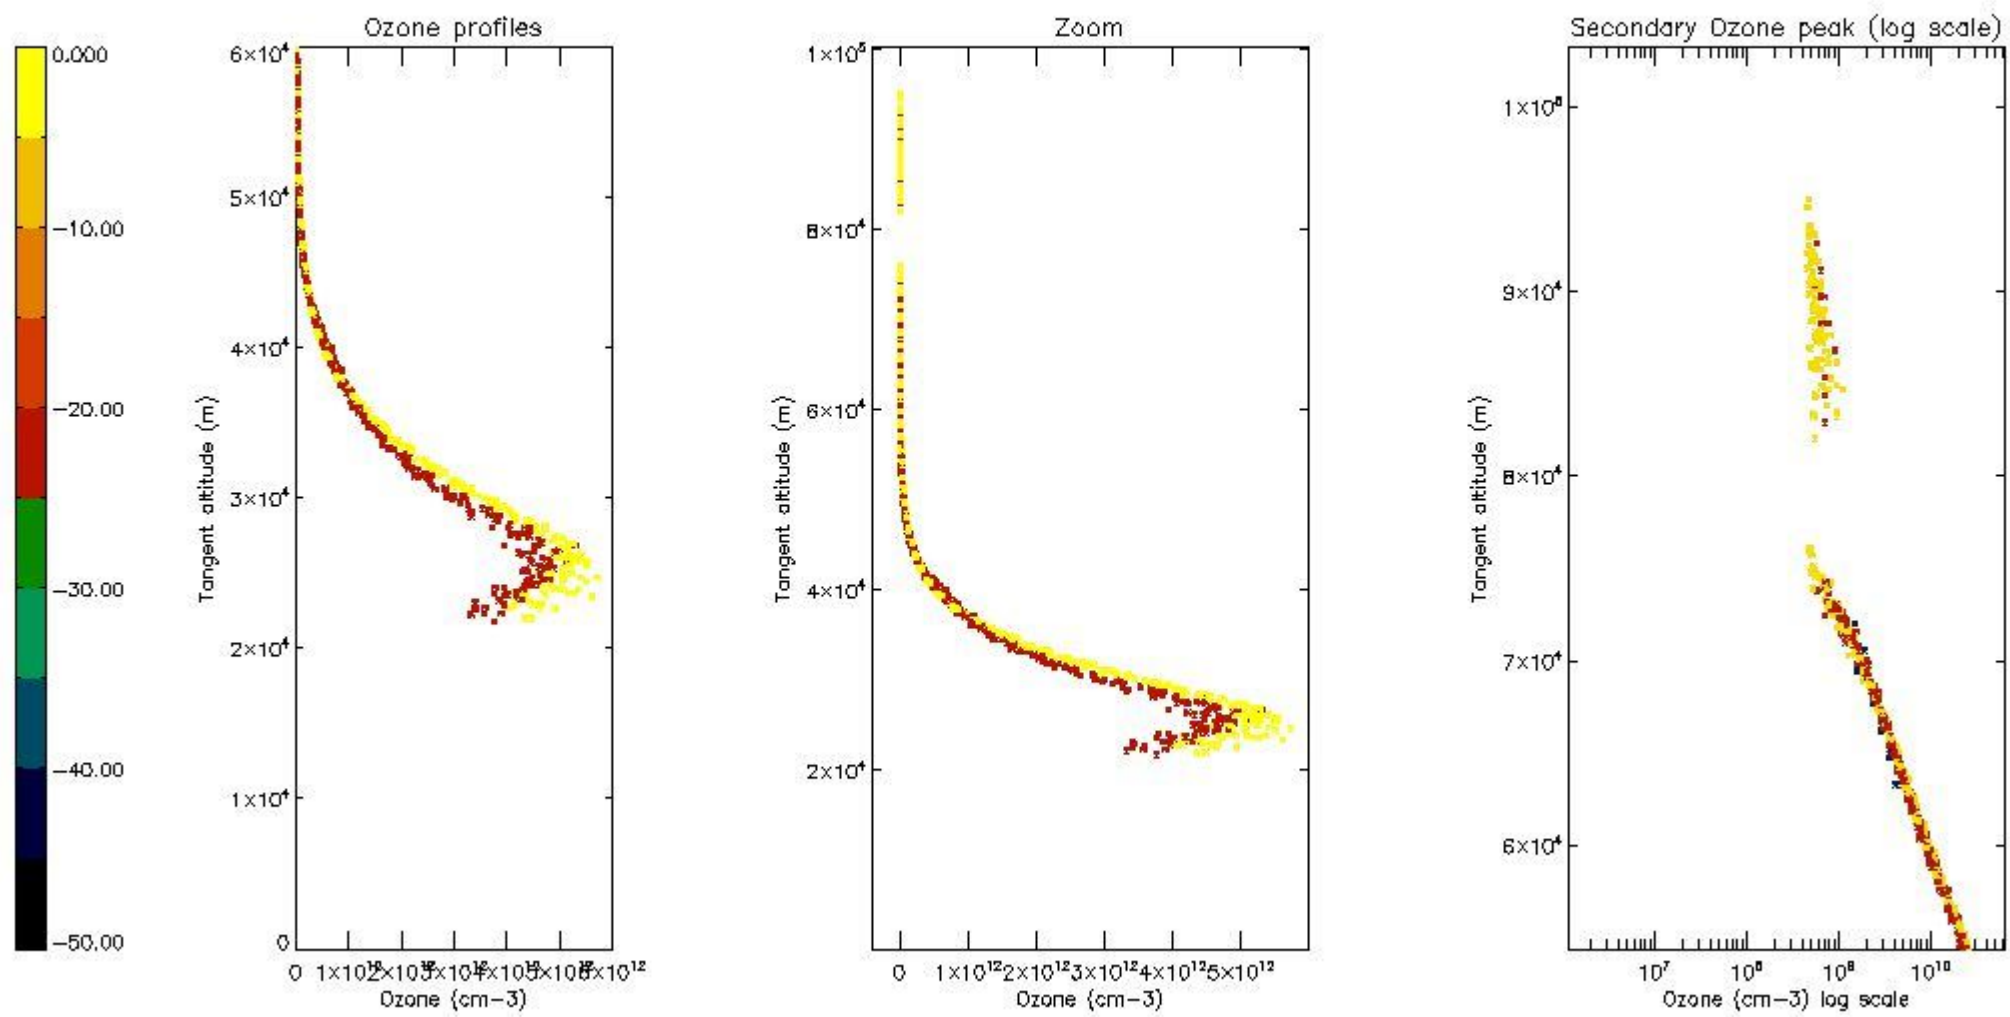

STD < 10	8
STD < 5	5

5.2 Plot ozone profiles for all STD (dark without errors)

The colorbar represents the latitude.

5.3 Plot ozone profiles where STD < 20% (dark without errors)

The colorbar represents the latitude.

5.4 Plot ozone profiles where STD < 10% (dark without errors)

The colorbar represents the latitude.

5.5 Plot ozone profiles where STD < 5% (dark without errors)

The colorbar represents the latitude.

5.6 Plot NO₂ profiles for all STD (dark without errors)