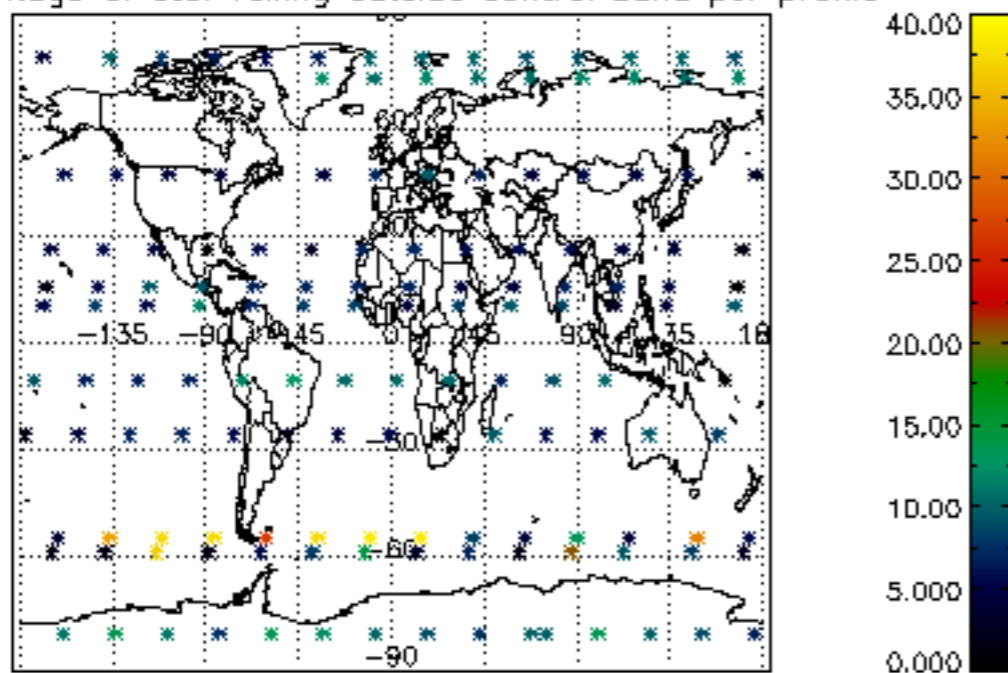

Percentage of star falling outside central band per profile