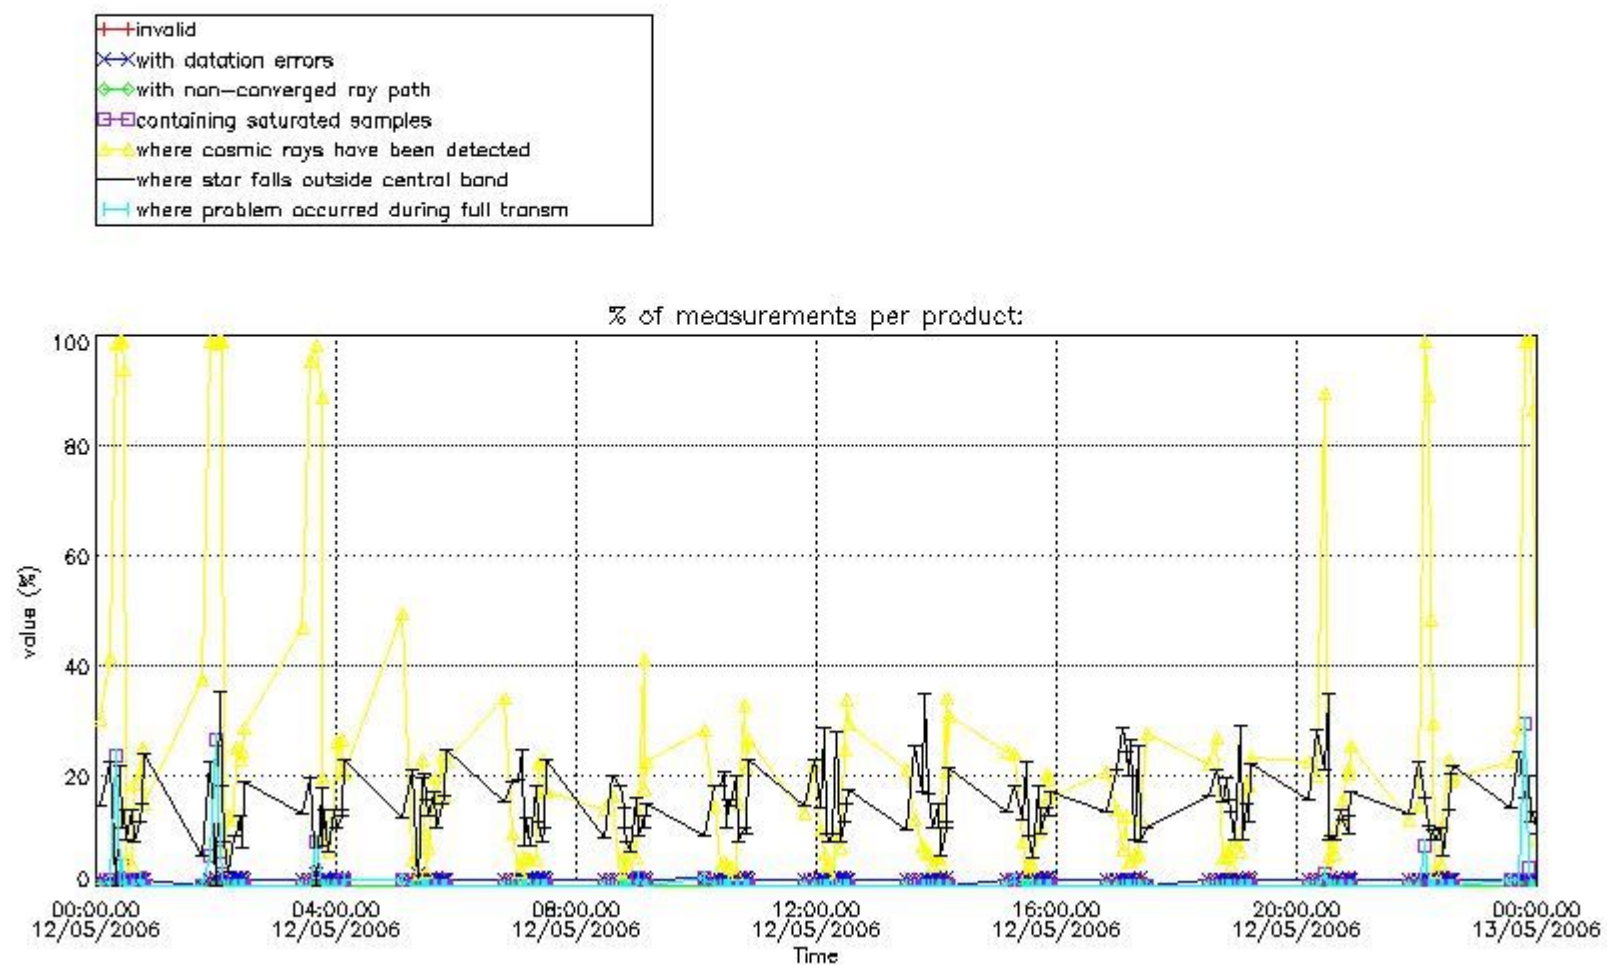

3.1 Plot quality information per product (time dependant)

3.2 Plot quality information per product (world map)

Percentage of flagged data per O3 profile

Percentage of flagged data per H2O profile

Percentage of flagged data per NO2 profile

Percentage of flagged data per NO3 profile

4. Level 1 quality information per product

In this section it is plotted some information contained in the Quality Summary data set of the level 2 products that comes from the level 1b processing. Products without errors (error flag in the MPH set to "0") are used.

4.1 Plot quality information per product (time dependant) coming from level 1b processing

4.1.1 Plot level 1 quality information per product (time dependant): ENVISAT ASCENDING passes

4.1.2 Plot level 1 quality information per product (time dependant): ENVI SAT DESCENDING passes