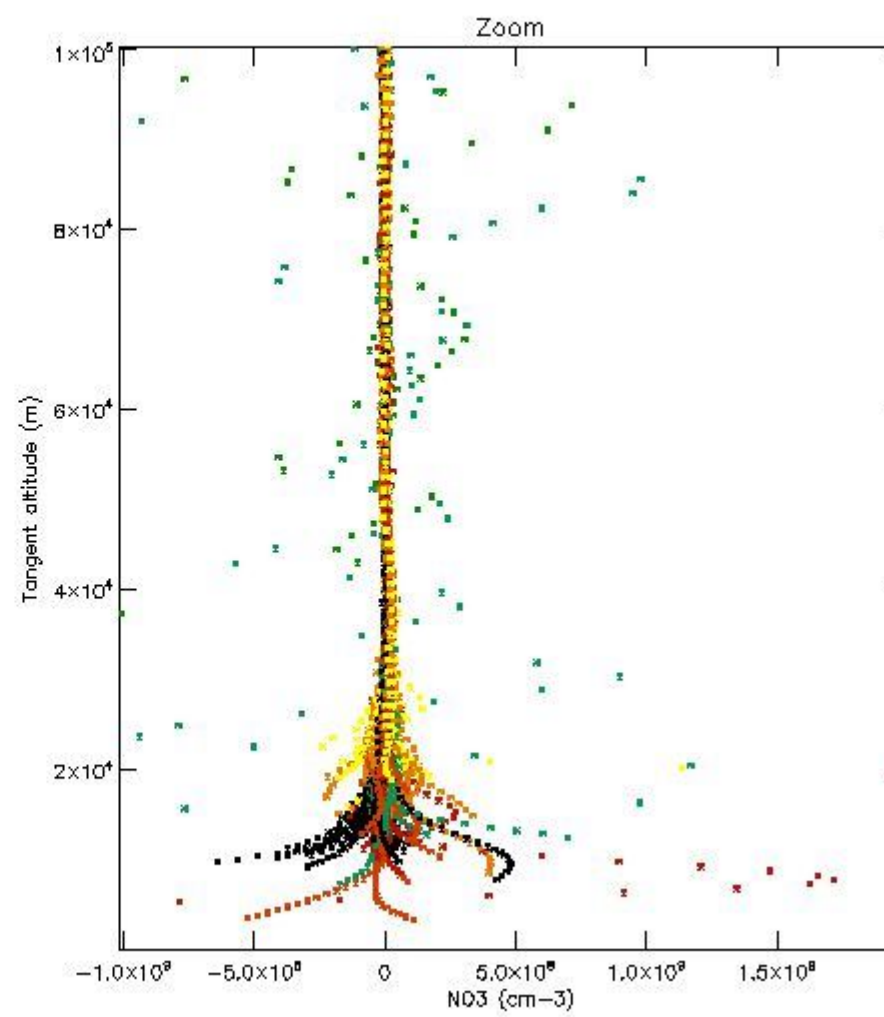

5.4 Plot ozone profiles where STD < 10% (dark without errors)

The colorbar represents the latitude.

5.5 Plot ozone profiles where STD < 5% (dark without errors)

The colorbar represents the latitude.

5.6 Plot NO₂ profiles for all STD (dark without errors)

The colorbar represents the latitude.

5.7 Plot NO3 profiles for all STD (dark without errors)

The colorbar represents the latitude.

5.8 Plot H2O profiles for all STD (only for occultations of stars 1,2,3,4,13,14,16,26,63 dark without errors)