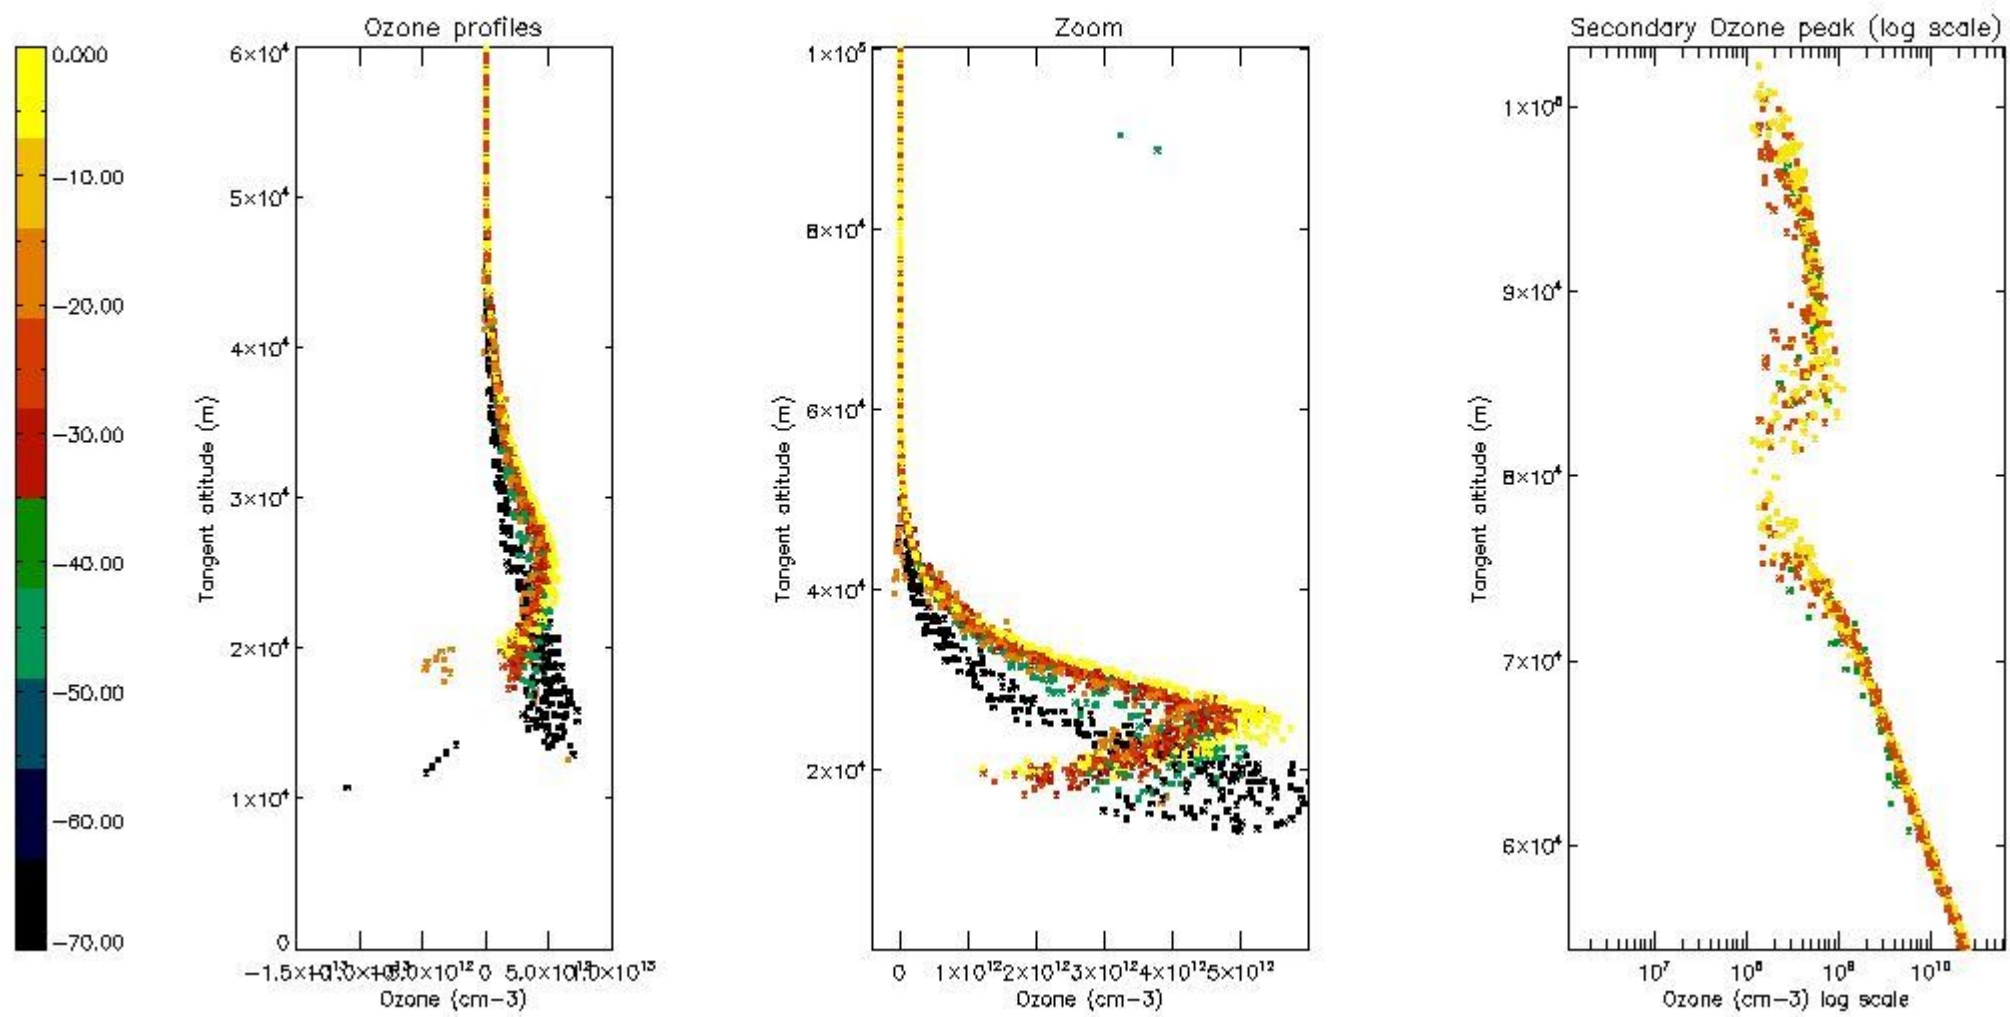

STD < 10	8
STD < 5	5

5.2 Plot ozone profiles for all STD (dark without errors)

The colorbar represents the latitude.

5.3 Plot ozone profiles where STD < 20% (dark without errors)

The colorbar represents the latitude.

5.4 Plot ozone profiles where STD < 10% (dark without errors)

The colorbar represents the latitude.

5.5 Plot ozone profiles where STD < 5% (dark without errors)

The colorbar represents the latitude.

5.6 Plot NO₂ profiles for all STD (dark without errors)

The colorbar represents the latitude.

5.7 Plot NO3 profiles for all STD (dark without errors)

The colorbar represents the latitude.

5.8 Plot H₂O profiles for all STD (only for occultations of stars 1,2,3,4,13,14,16,26,63 dark without errors)