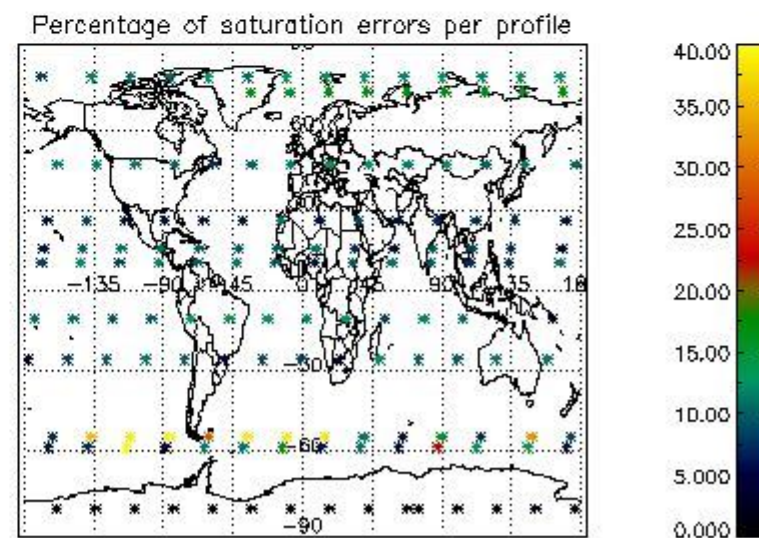

Percentage of datation errors per profile

Percentage of star falling outside central band per profile

Percentage of saturation errors per profile

4.2.2 Plot level 1 quality information per product (world map): ENVISAT DESCENDING passes