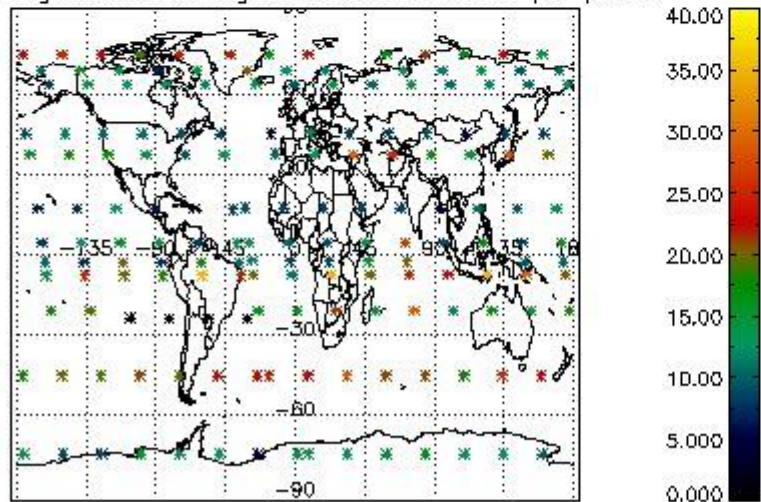

Percentage of star falling outside central band per profile