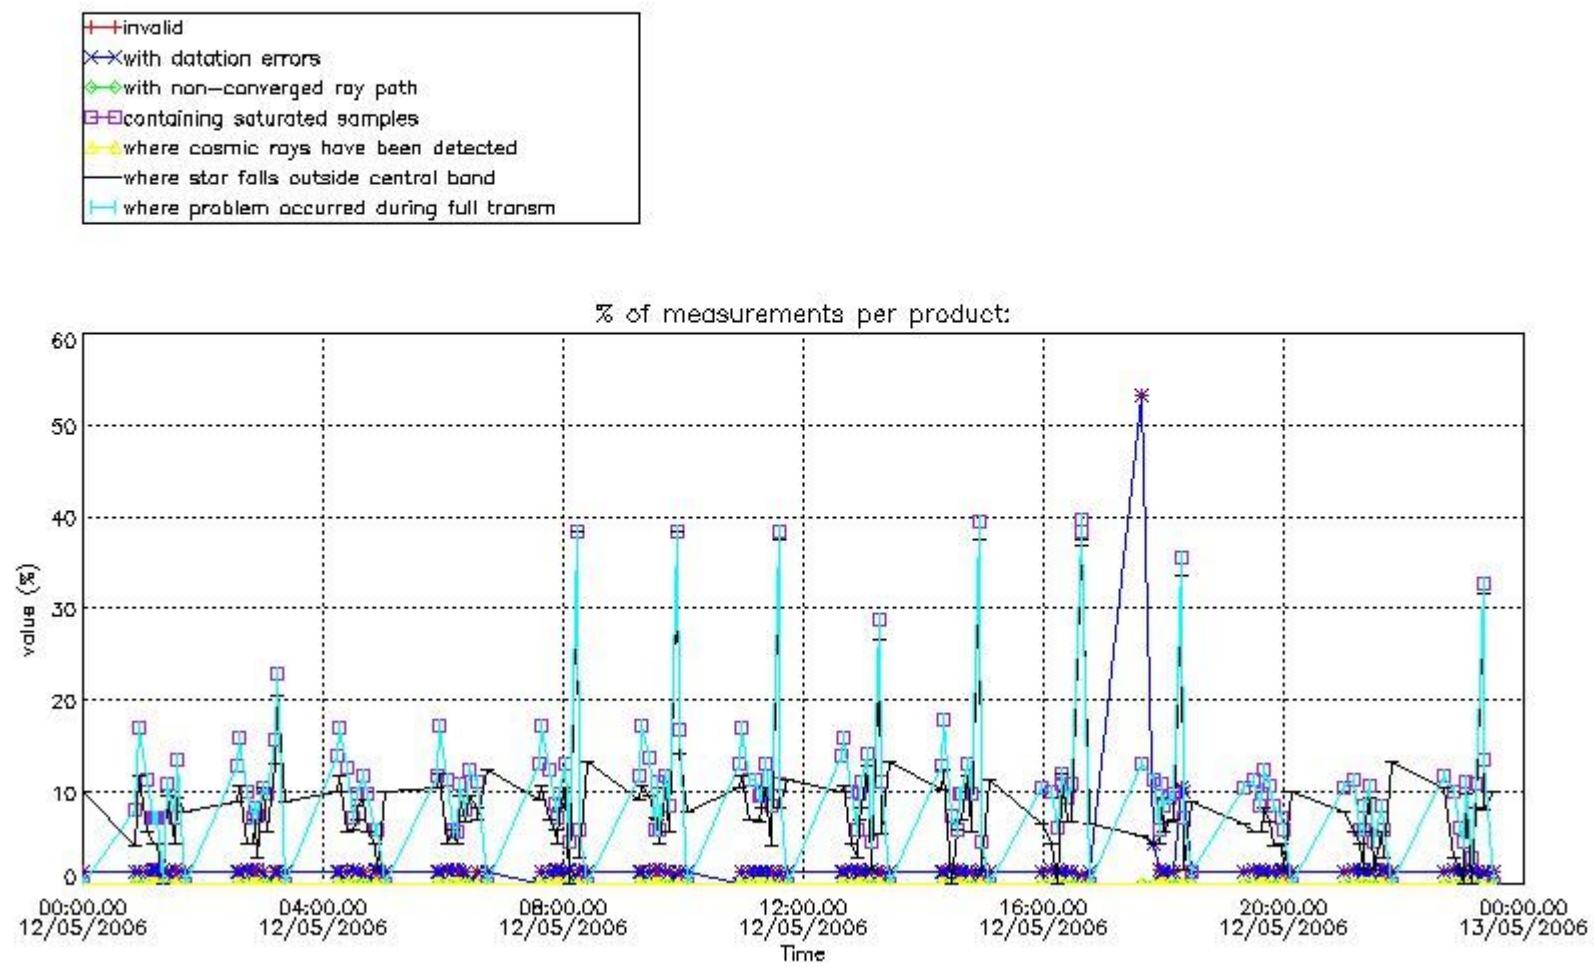

3.1 Plot quality information per product (time dependant)

3.2 Plot quality information per product (world map)

Percentage of flagged data per O3 profile

Percentage of flagged data per H2O profile

Percentage of flagged data per NO2 profile

Percentage of flagged data per NO3 profile

4. Level 1 quality information per product

In this section it is plotted some information contained in the Quality Summary data set of the level 2 products that comes from the level 1b processing. Products without errors (error flag in the MPH set to "0") are used.

4.1 Plot quality information per product (time dependant) coming from level 1b processing

4.1.1 Plot level 1 quality information per product (time dependant): ENVISAT ASCENDING passes

4.1.2 Plot level 1 quality information per product (time dependant): ENVI SAT DESCENDING passes

5. Trace gas profiles

5.1 Ozone statistics based on quality of products

The final quality of the products can be "measured" using the STD (Standard Deviation) attached to every point profile. This information is written to the parameter GOM_NL__2P/NL_LOCAL_SPECIES_DENSITY/o3_std of the level 2 products. The table below shows the statistics for given STD ranges.