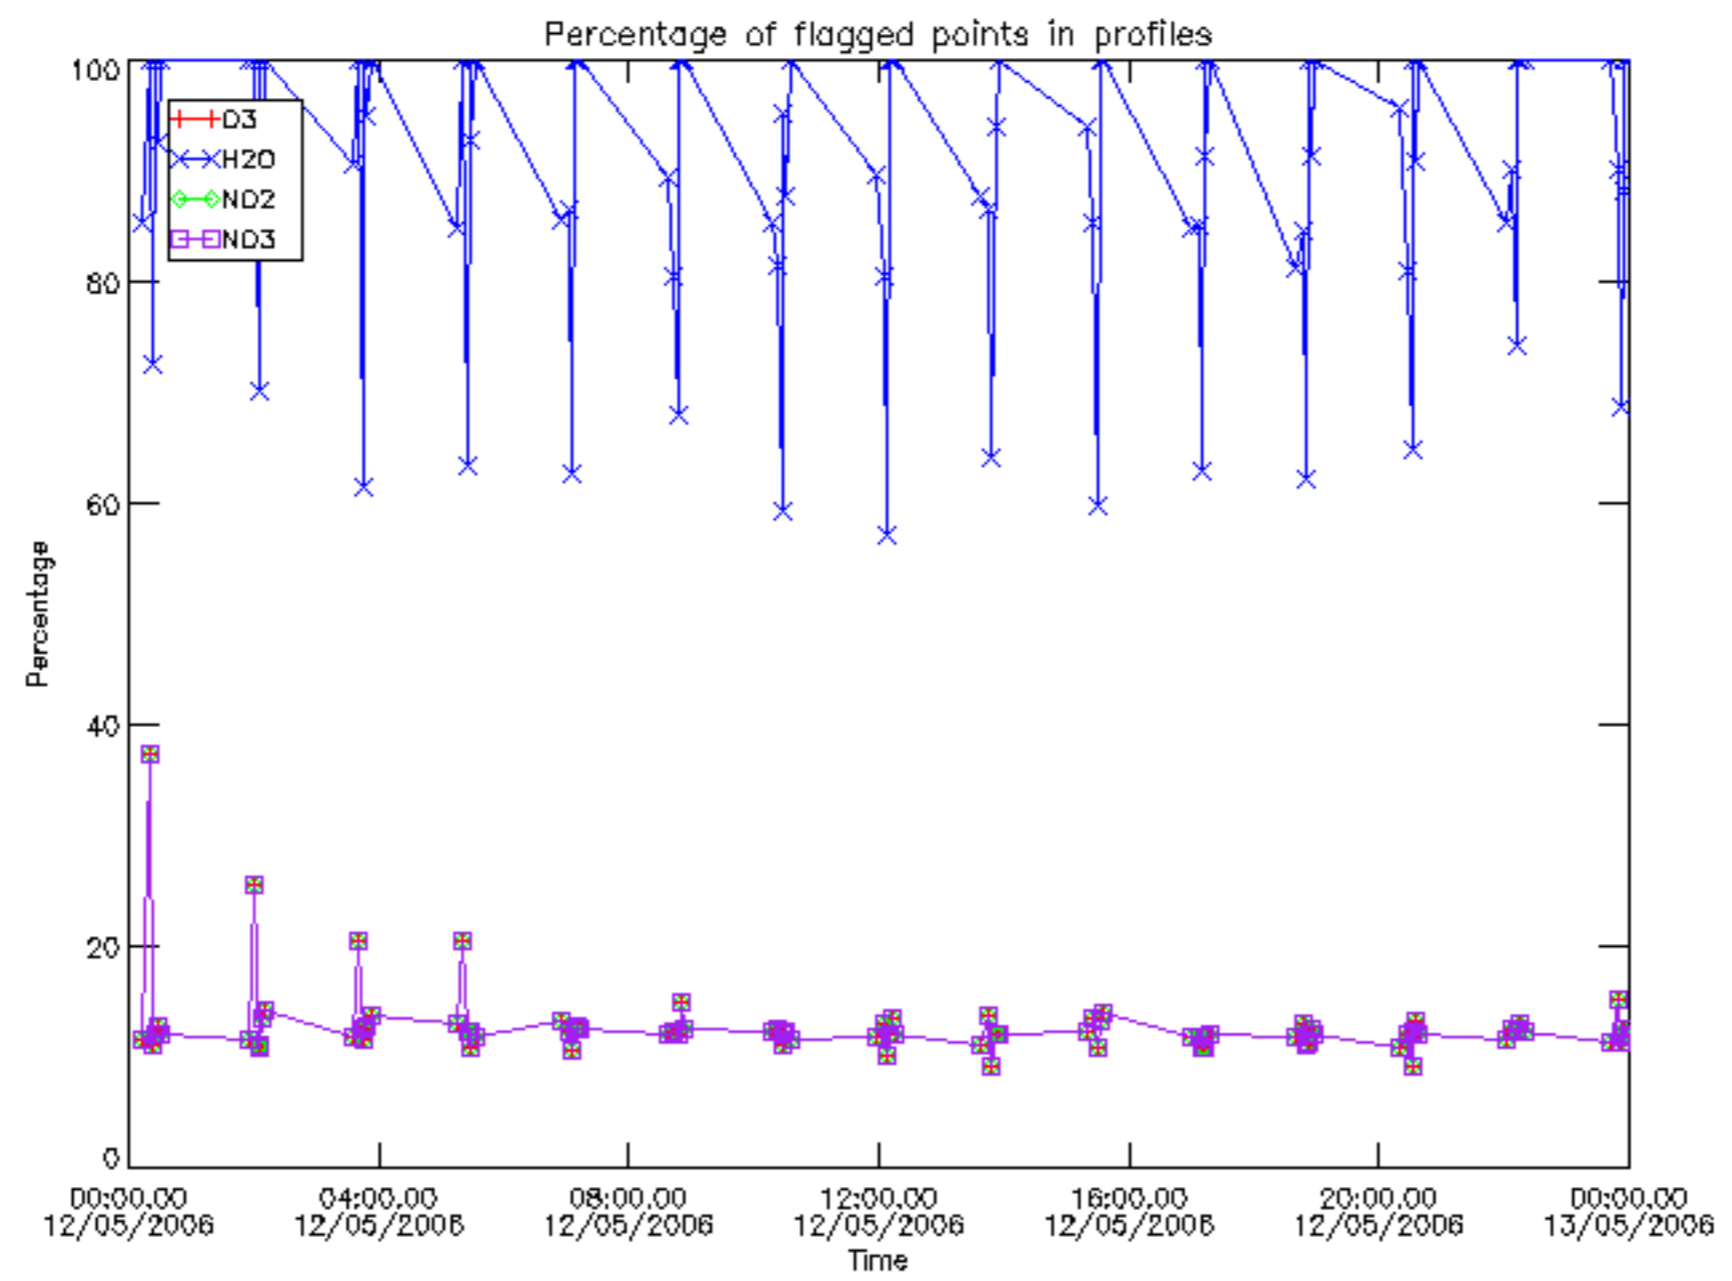

Percentage of flagged data per D3 profile

Percentage of flagged data per H2O profile