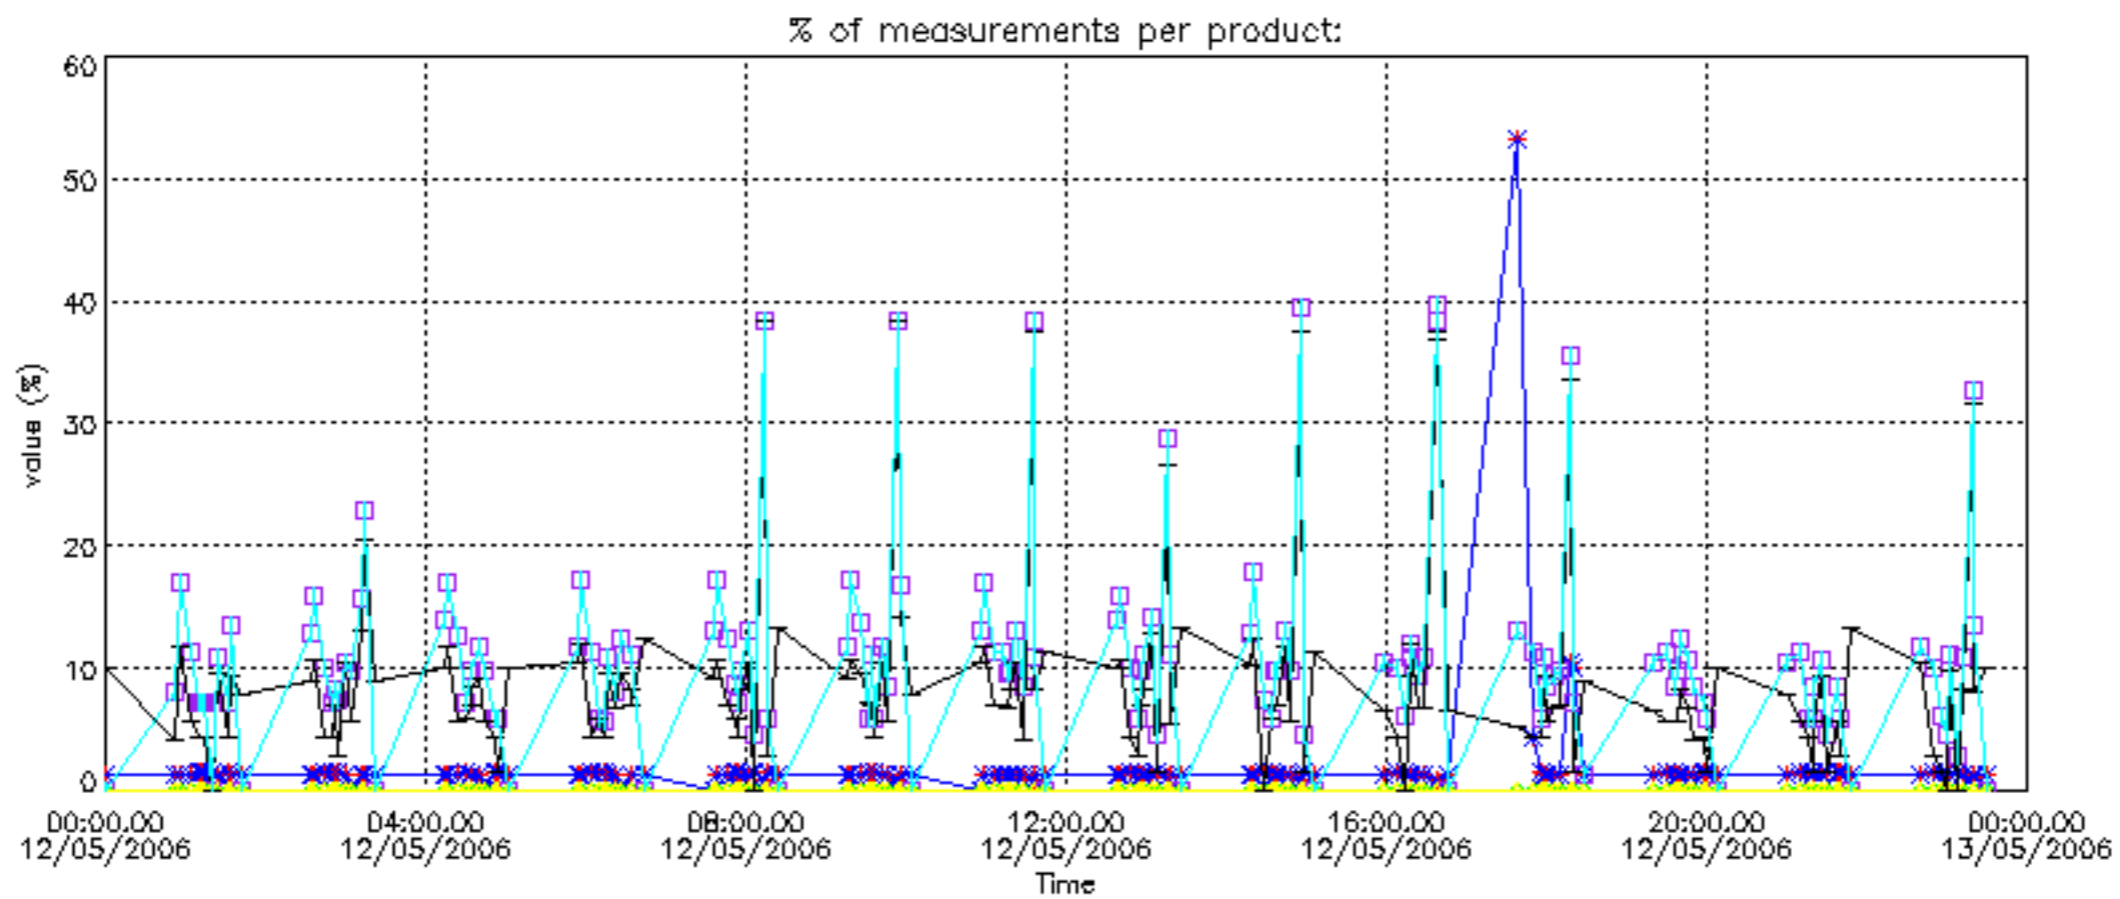

Percentage of cosmic ray hits per profile

Percentage of datation errors per profile