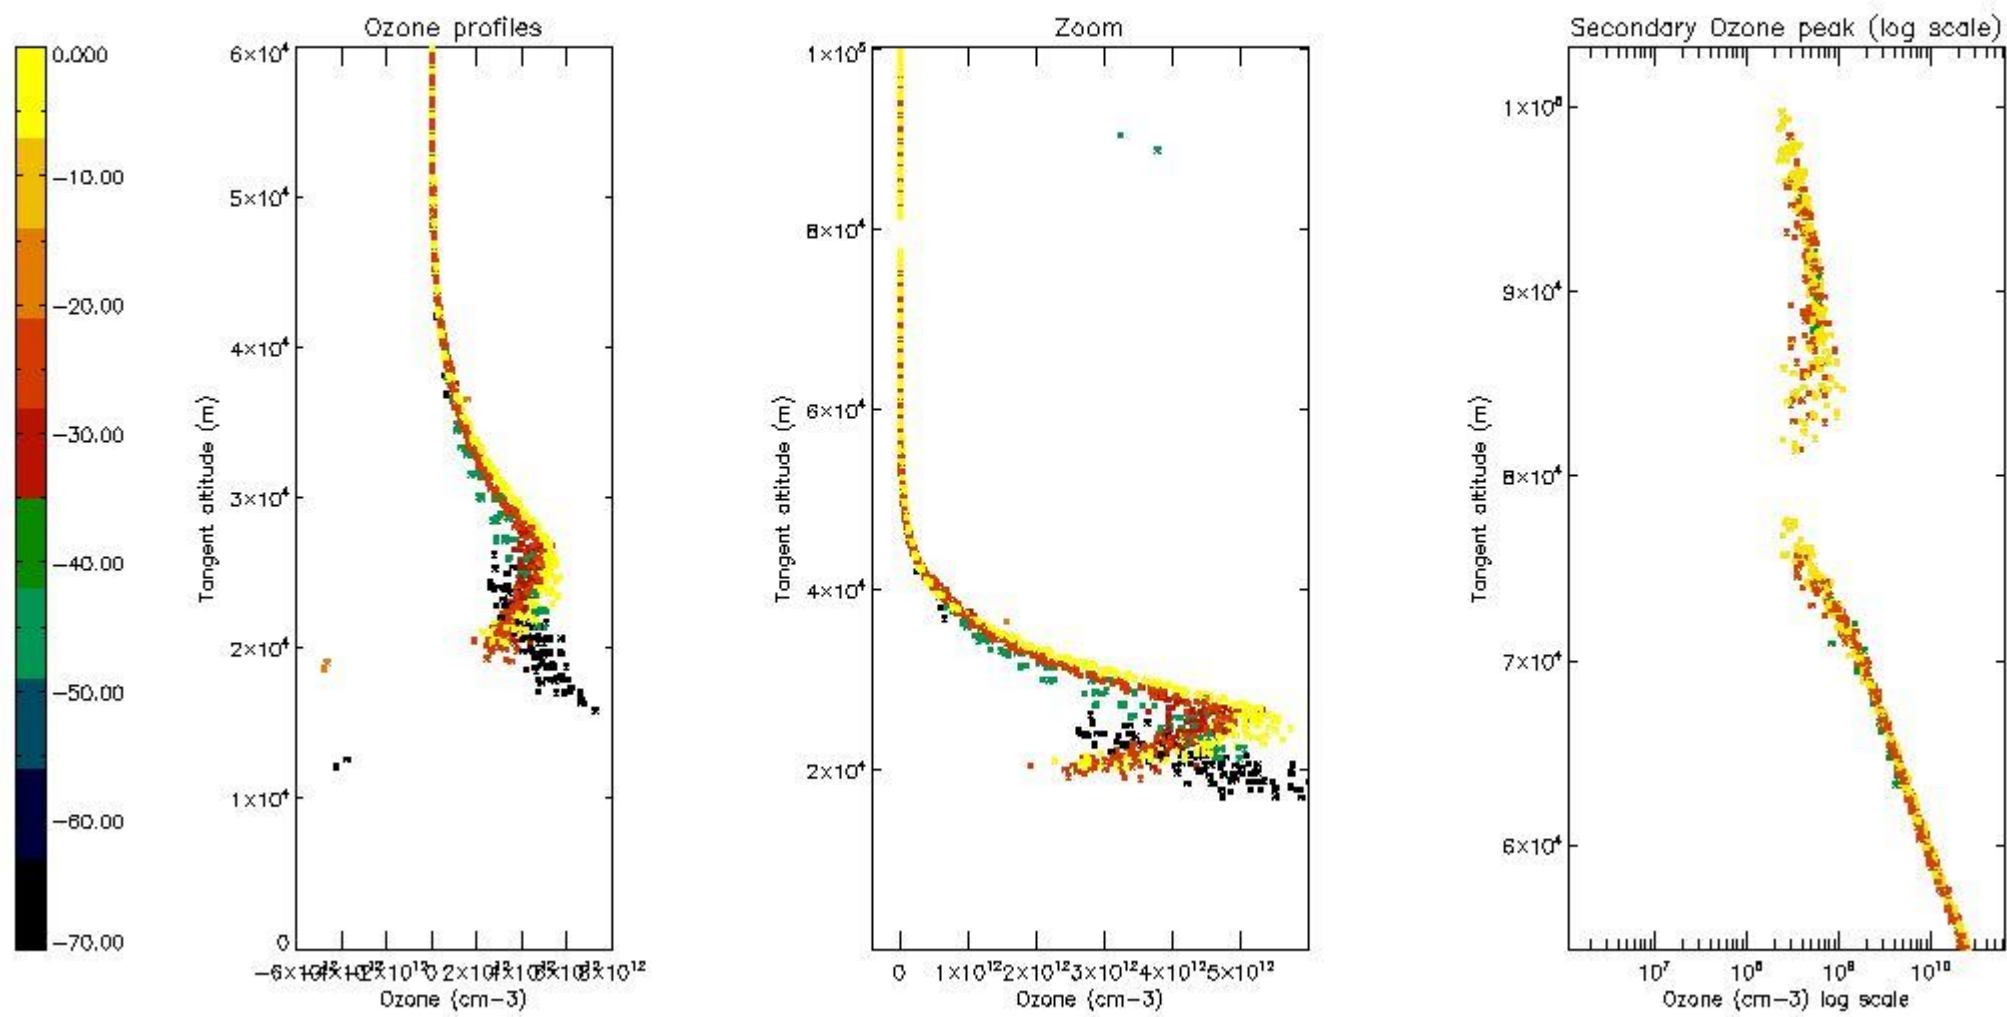

5.5 Plot ozone profiles where STD < 5% (dark without errors)

The colorbar represents the latitude.