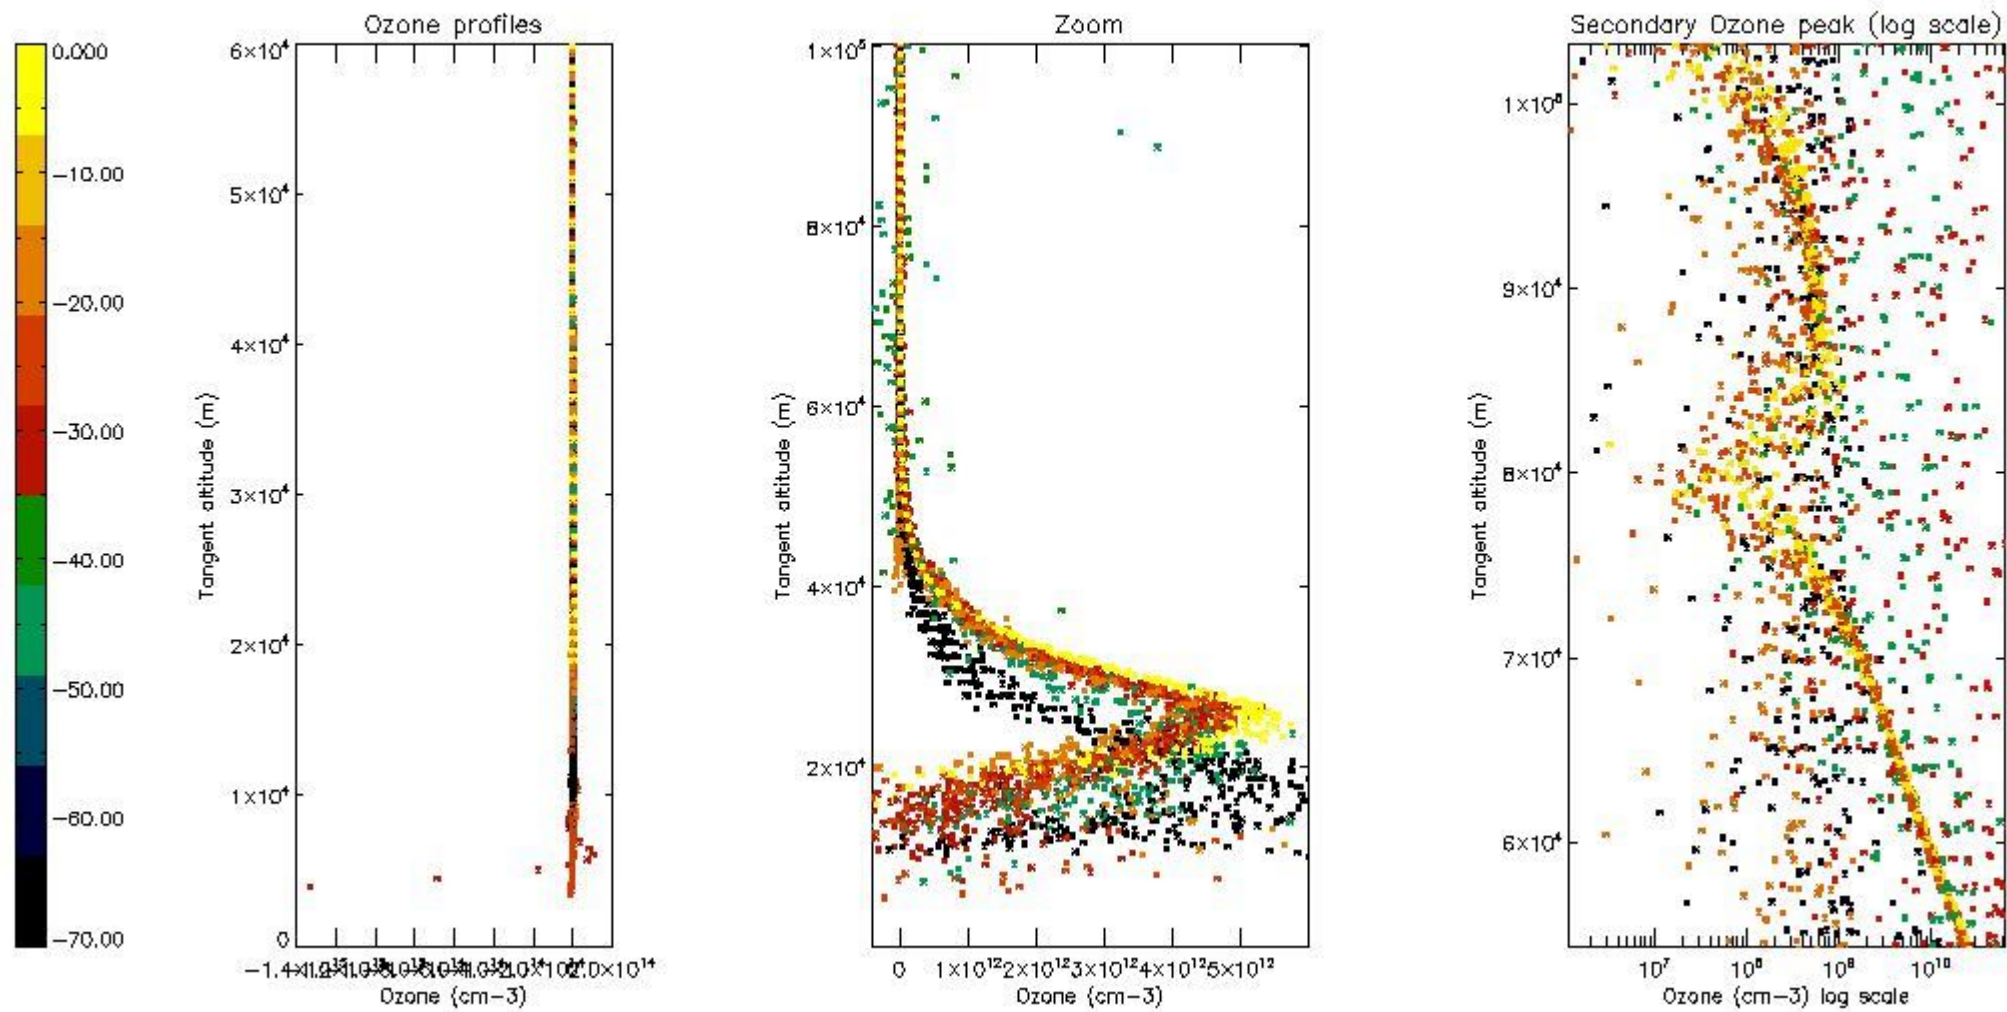

STD < 10	8
STD < 5	5

5.2 Plot ozone profiles for all STD (dark without errors)

The colorbar represents the latitude.

5.3 Plot ozone profiles where STD < 20% (dark without errors)

The colorbar represents the latitude.