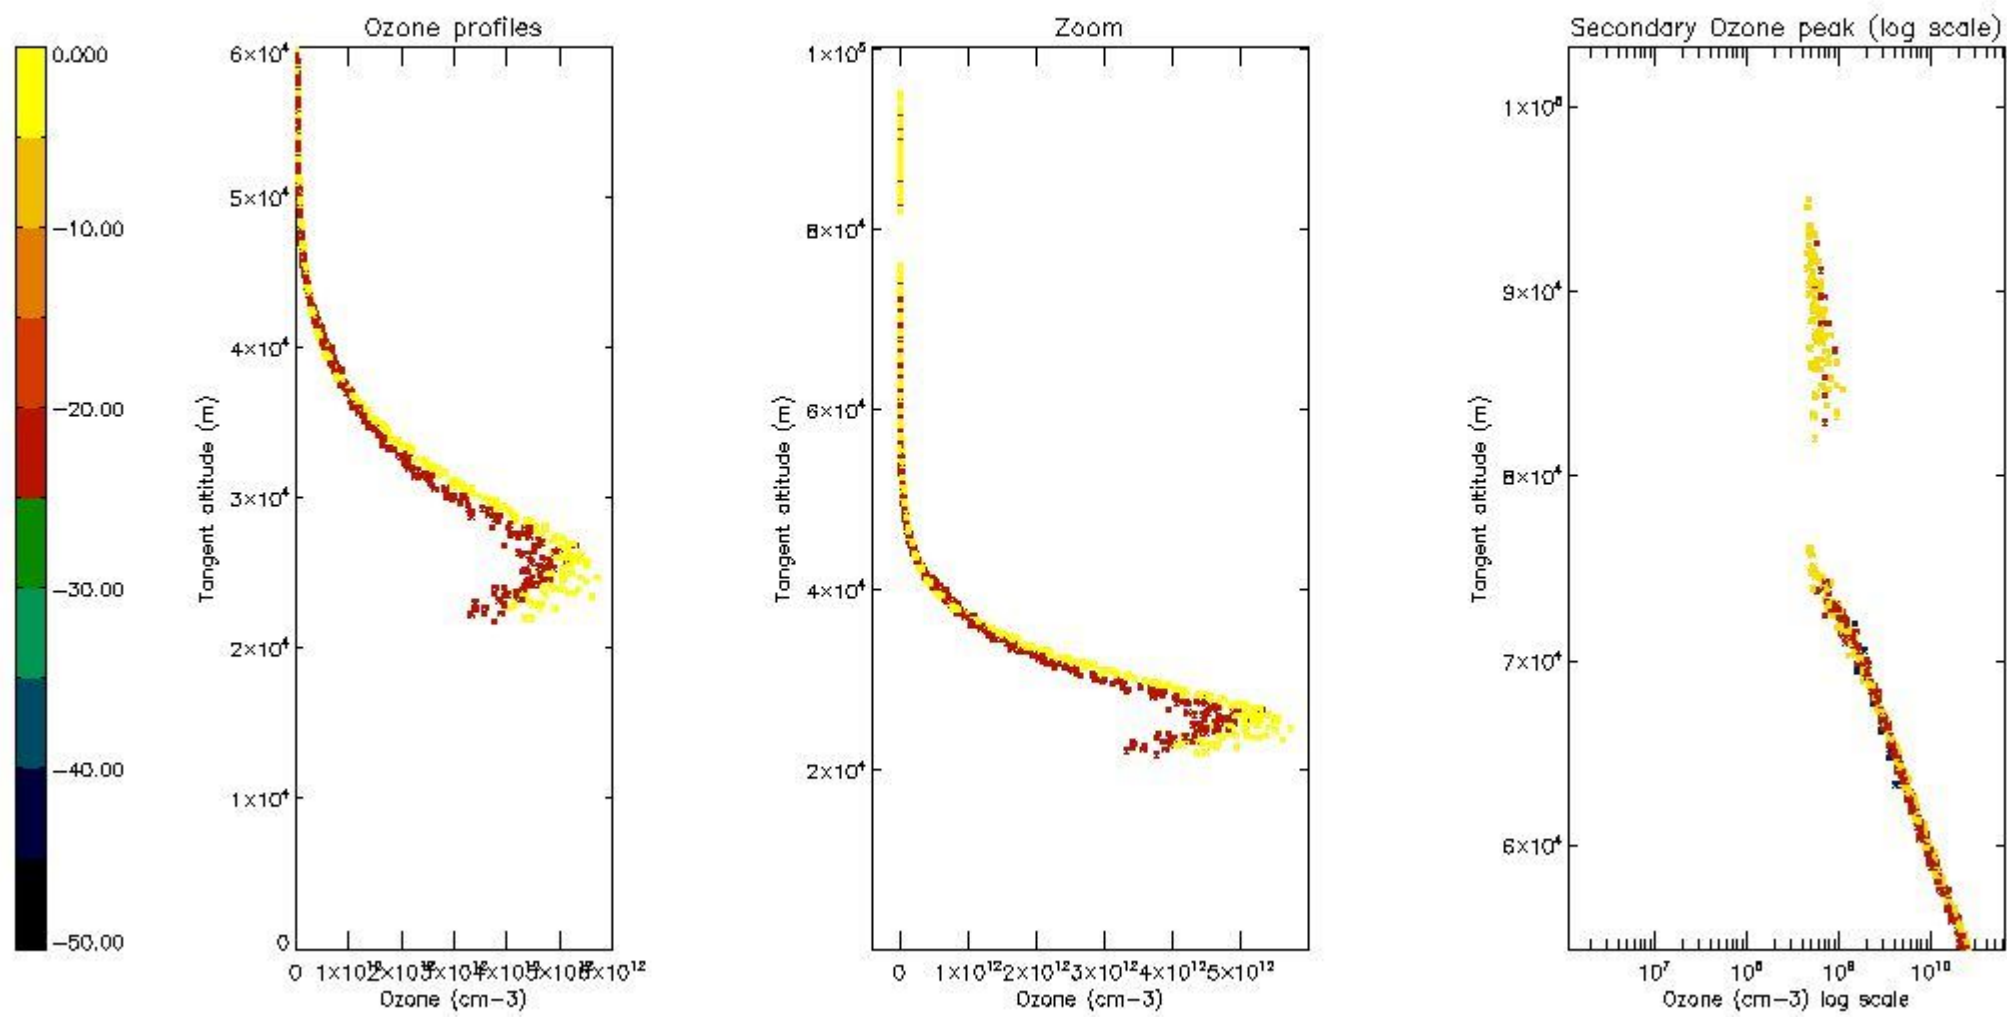

5.6 Plot NO₂ profiles for all STD (dark without errors)

The colorbar represents the latitude.