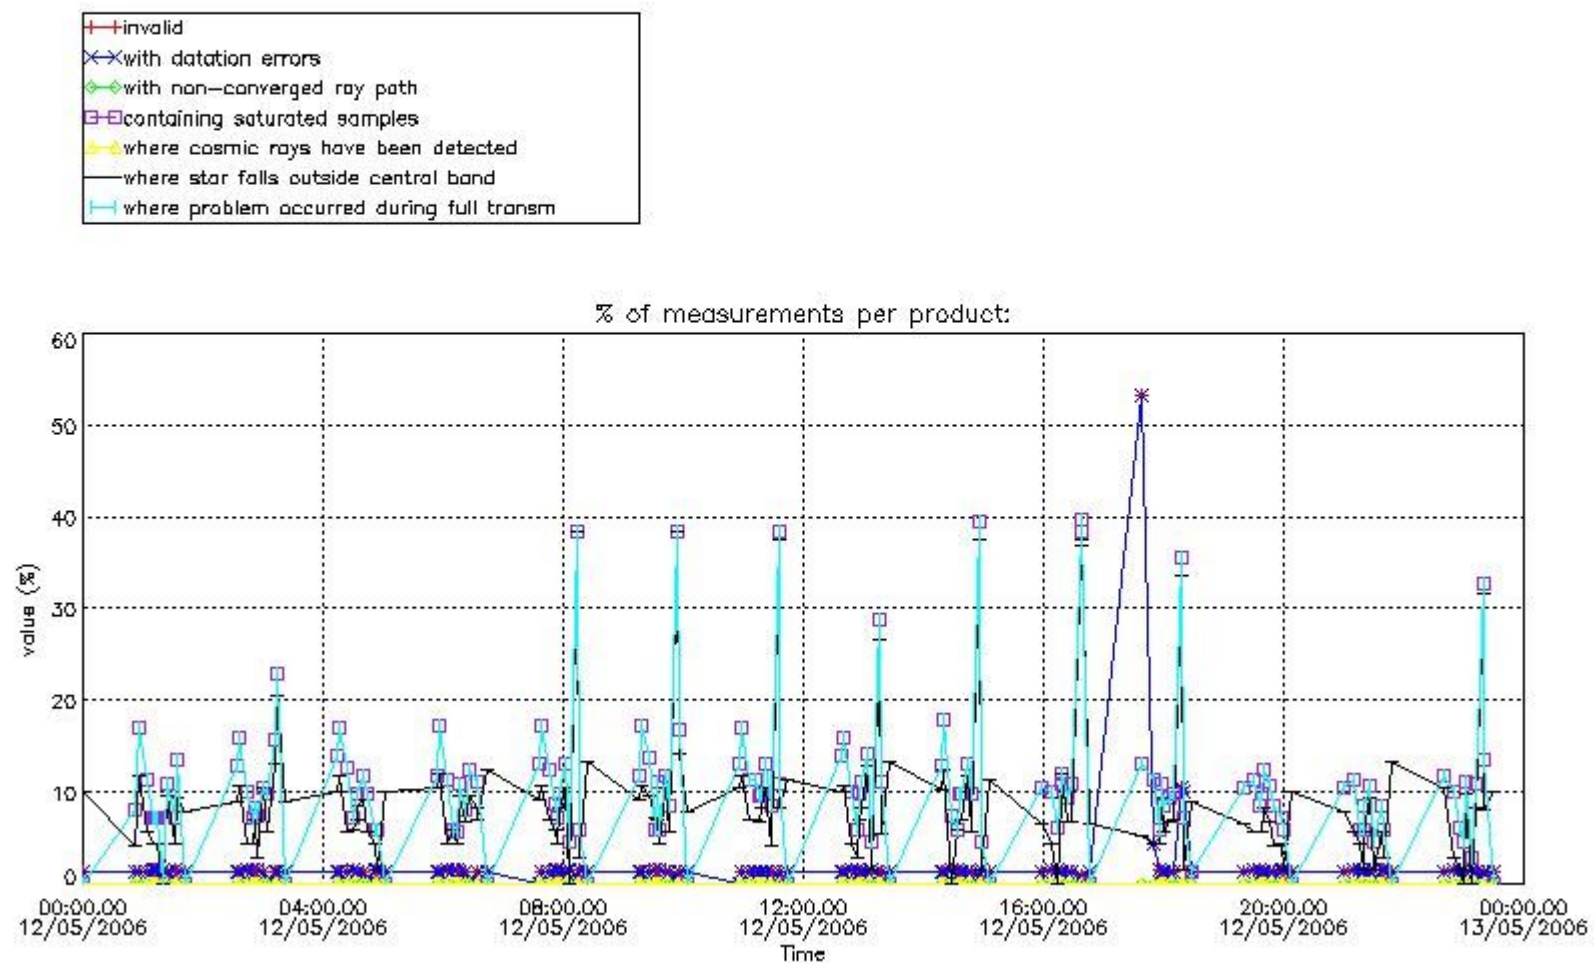

4.2 Plot quality information per product coming from level 1b processing (world map)

4.2.1 Plot level 1 quality information per product (world map): ENVISAT ASCENDING passes