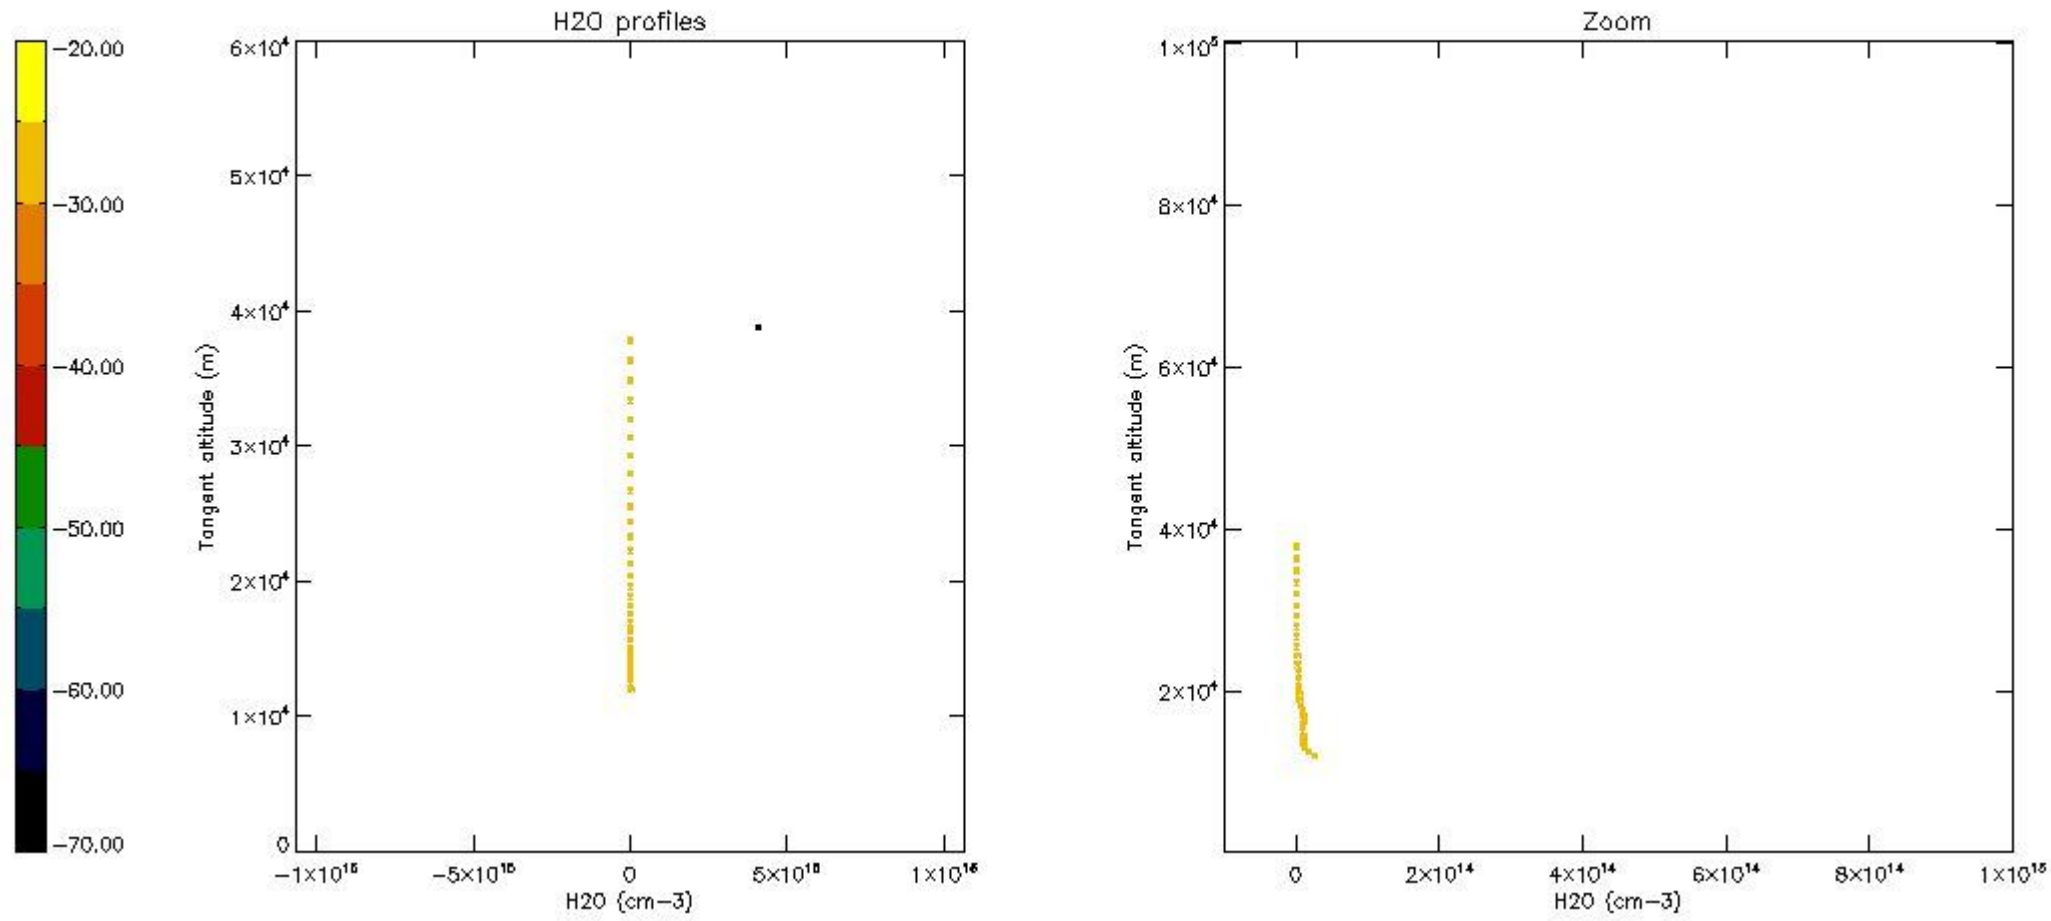

6. Auxiliary Data Files used for the production reported in section 2

The number reported in the third column indicates since which file (see list in section 2) the corresponding auxiliary file has been used. The fourth column is the date of those product files.

Type	Auxiliary Filename	Used since product	Used since product date
INST_PHYS_CHARACTERISTICS	GOM_INS_AXVIEC20091111_143220_20030716_120000_20500101_000000	1	12-MAY-2006 00:00:39
LEVEL-2_PROC_CONFIG	GOM_PR2_AXVIEC20091111_152718_20020301_000000_20500101_000000	1	12-MAY-2006 00:00:39
CROSS_SECTIONS_FILE	GOM_CRS_AXVIEC20091111_154832_20020301_000000_20500101_000000	1	12-MAY-2006 00:00:39