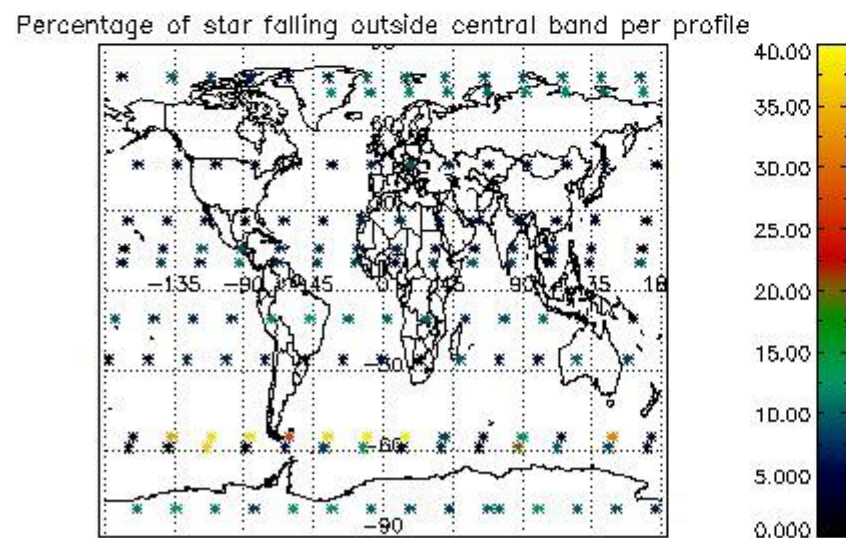

5. Trace gas profiles

5.1 Ozone statistics based on quality of products

The final quality of the products can be "measured" using the STD (Standard Deviation) attached to every point profile. This information is written to the parameter GOM_NL__2P/NL_LOCAL_SPECIES_DENSITY/o3_std of the level 2 products. The table below shows the statistics for given STD ranges.

The statistics are given with respect to the overall valid production:

- Products without fatal errors: GOM_NL__2P/MPH/PRODUCT_ERR=0
- Valid point profile: GOM_NL__2P/NL_LOCAL_SPECIES_DENSITY/pcd(0)=0

The 'Criteria' is applied to valid points of dark limb products:

- Products in dark limb illumination condition: GOM_NL__2P/NL_SUMMARY_QUALITY/obs_ill_cond=0
- Products without fatal errors: GOM_NL__2P/MPH/PRODUCT_ERR=0
- Valid point profile: GOM_NL__2P/NL_LOCAL_SPECIES_DENSITY/pcd(0)=0

So, the table below shows the percentage of dark limb and valid observations for each criteria with respect to the overall valid daily observations.

Criteria	% of total production
All STD	30
STD < 20	13