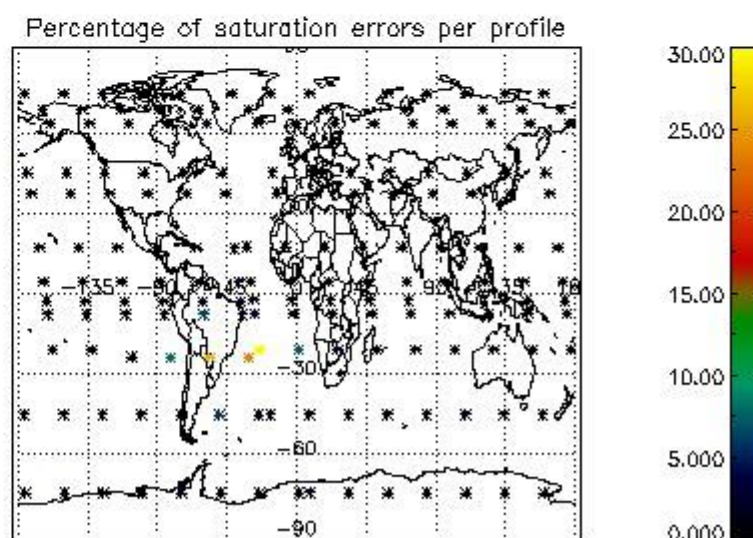

Percentage of flagged data per NO3 profile

4. Level 1 quality information per product

In this section it is plotted some information contained in the Quality Summary data set of the level 2 products that comes from the level 1b processing. Products without errors (error flag in the MPH set to "0") are used.

4.1 Plot quality information per product (time dependant) coming from level 1b processing

4.1.1 Plot level 1 quality information per product (time dependant): ENVISAT ASCENDING passes

4.1.2 Plot level 1 quality information per product (time dependant): ENVI SAT DESCENDING passes

4.2 Plot quality information per product coming from level 1b processing (world map)

4.2.1 Plot level 1 quality information per product (world map): ENVISAT ASCENDING passes

4.2.2 Plot level 1 quality information per product (world map): ENVISAT DESCENDING passes