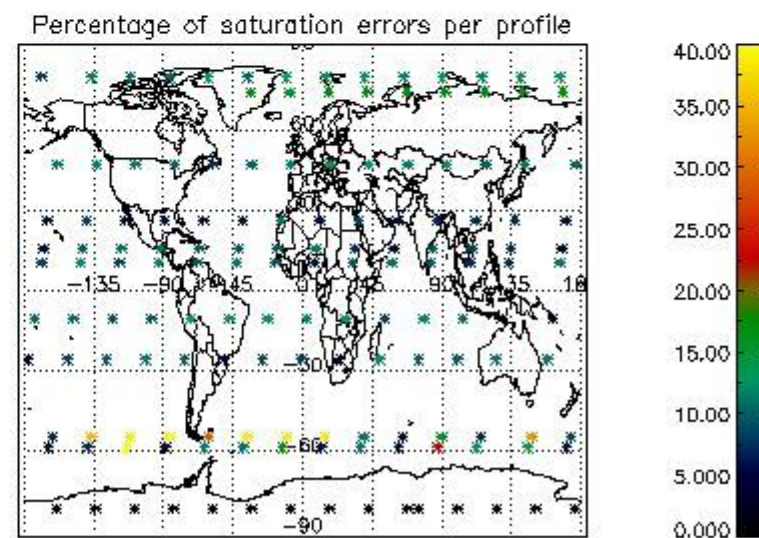

Percentage of flagged data per NO3 profile

4. Level 1 quality information per product

In this section it is plotted some information contained in the Quality Summary data set of the level 2 products that comes from the level 1b processing. Products without errors (error flag in the MPH set to "0") are used.

4.1 Plot quality information per product (time dependant) coming from level 1b processing

4.1.1 Plot level 1 quality information per product (time dependant): ENVISAT ASCENDING passes

4.1.2 Plot level 1 quality information per product (time dependant): ENVI SAT DESCENDING passes

4.2 Plot quality information per product coming from level 1b processing (world map)

4.2.1 Plot level 1 quality information per product (world map): ENVISAT ASCENDING passes

4.2.2 Plot level 1 quality information per product (world map): ENVISAT DESCENDING passes