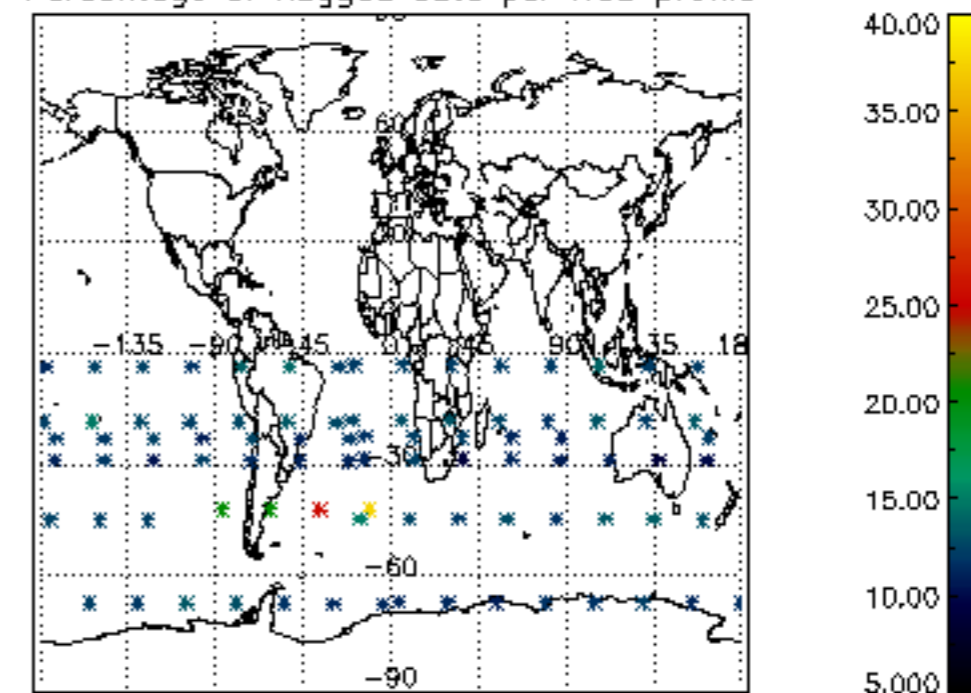

Percentage of flagged data per NO3 profile