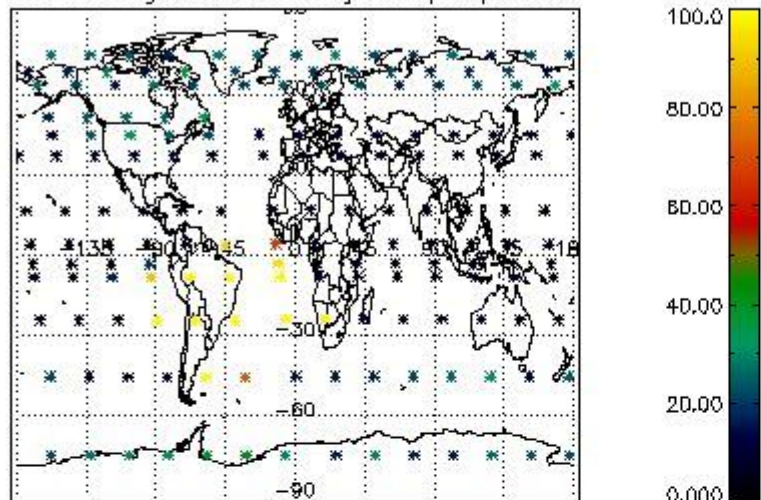

Percentage of cosmic ray hits per profile