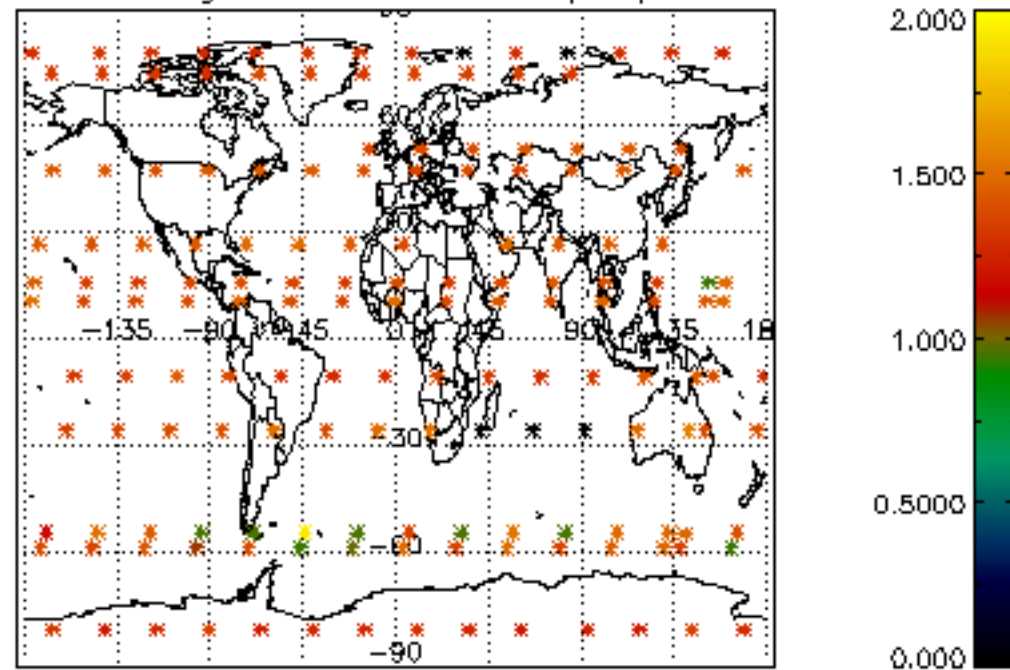

Percentage of datation errors per profile

Percentage of star falling outside central band per profile

Percentage of saturation errors per profile

Percentage of cosmic ray hits per profile

Percentage of datation errors per profile