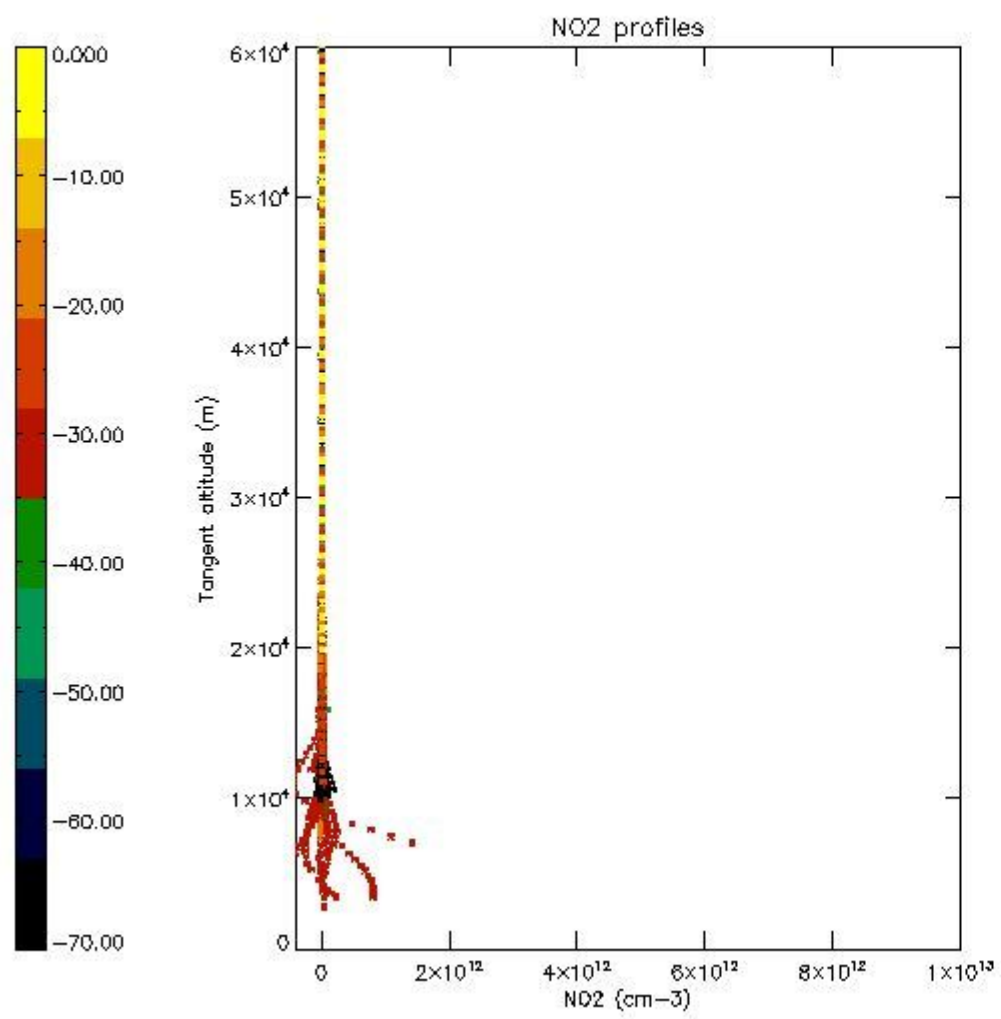

STD < 10	9
STD < 5	7

5.2 Plot ozone profiles for all STD (dark without errors)

The colorbar represents the latitude.

5.3 Plot ozone profiles where STD < 20% (dark without errors)

The colorbar represents the latitude.

5.4 Plot ozone profiles where STD < 10% (dark without errors)

The colorbar represents the latitude.

5.5 Plot ozone profiles where STD < 5% (dark without errors)

The colorbar represents the latitude.

5.6 Plot NO₂ profiles for all STD (dark without errors)

The colorbar represents the latitude.

5.7 Plot NO3 profiles for all STD (dark without errors)

The colorbar represents the latitude.

5.8 Plot H₂O profiles for all STD (only for occultations of stars 1,2,3,4,13,14,16,26,63 dark without errors)