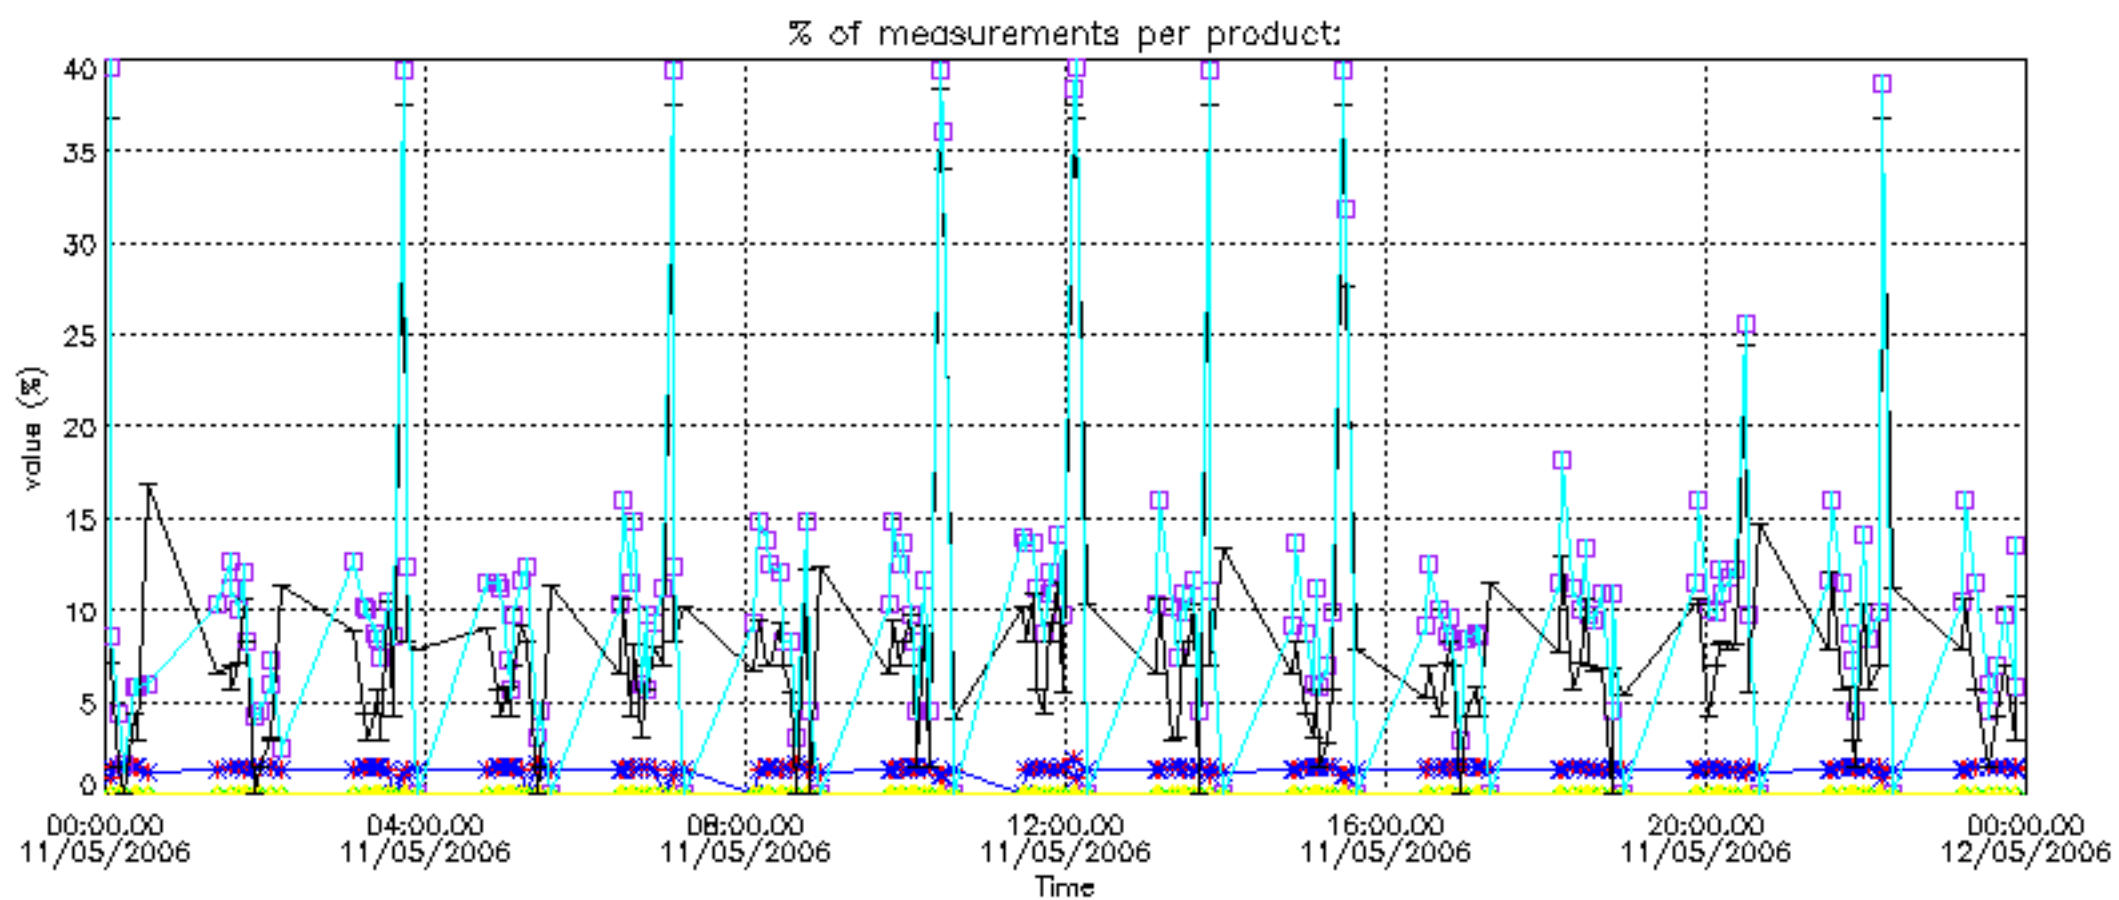

Percentage of cosmic ray hits per profile

Percentage of datation errors per profile