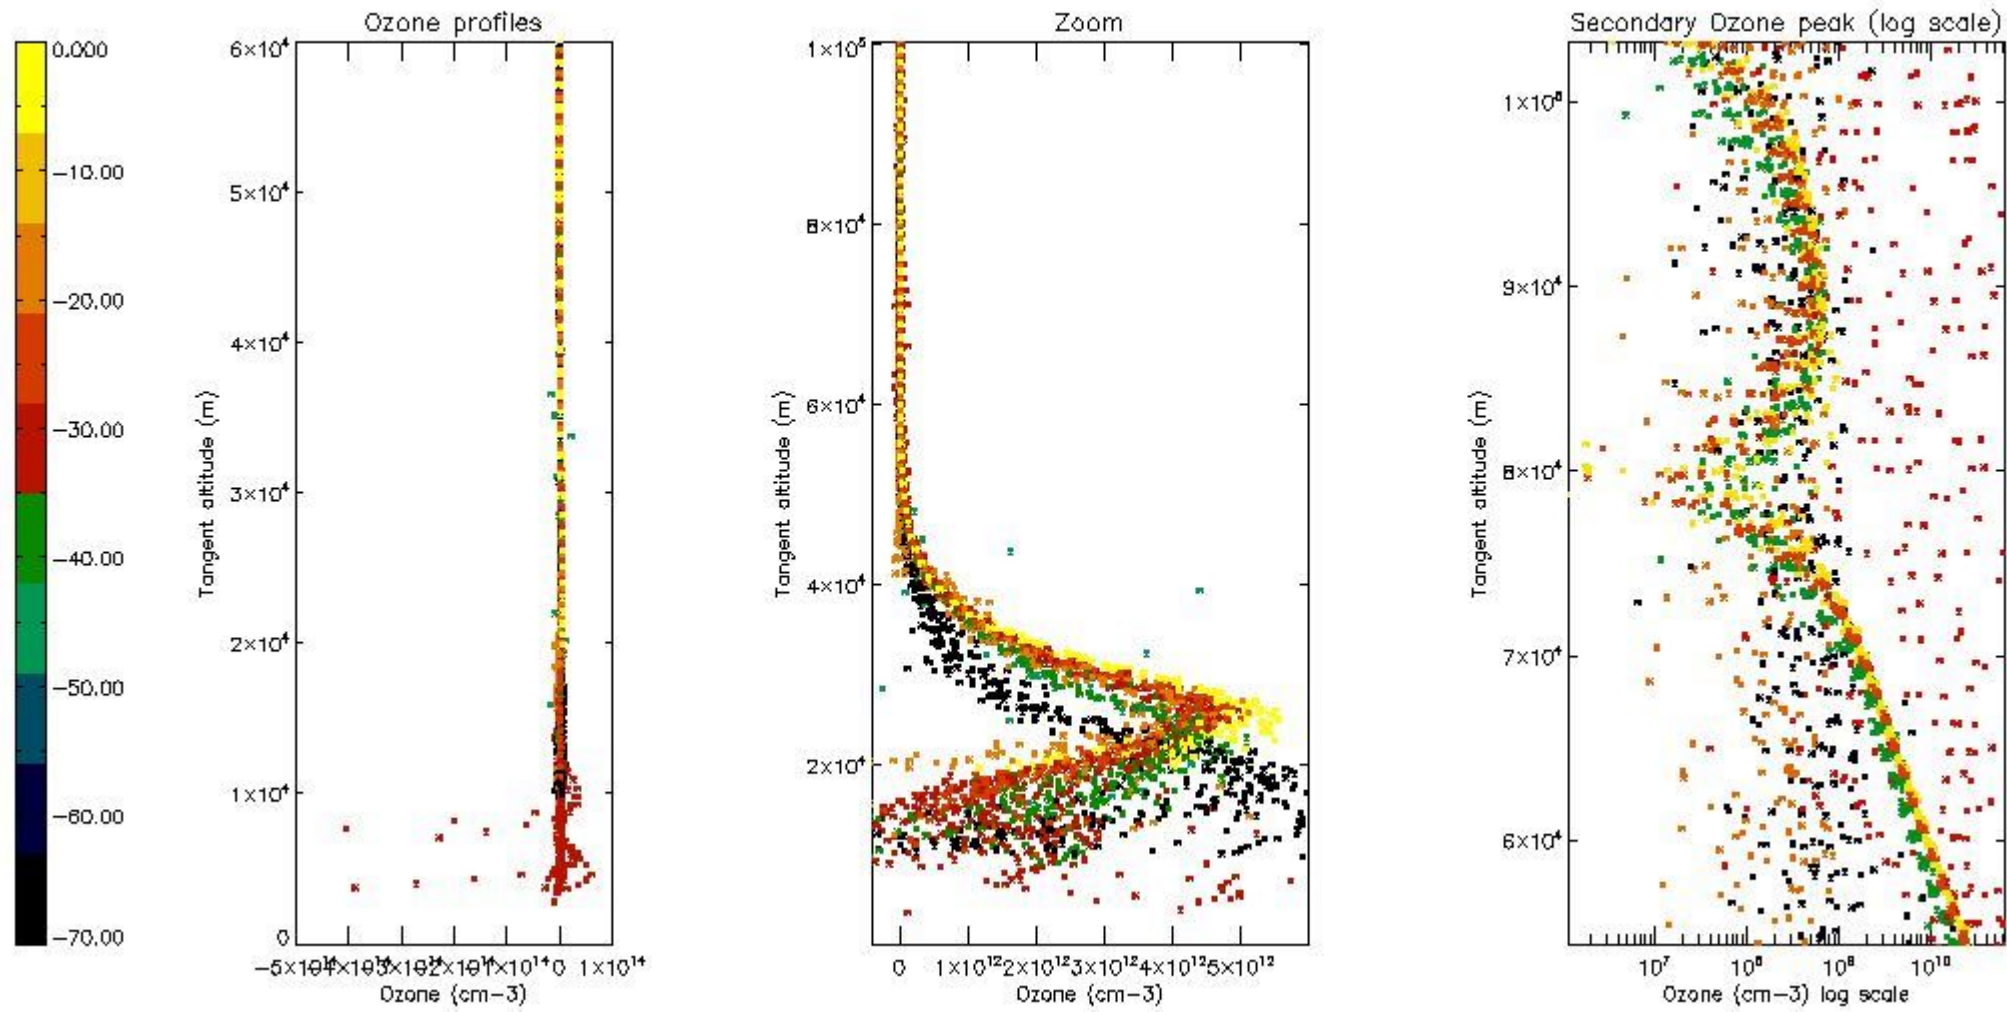

STD < 10	9
STD < 5	7

5.2 Plot ozone profiles for all STD (dark without errors)

The colorbar represents the latitude.

5.3 Plot ozone profiles where STD < 20% (dark without errors)

The colorbar represents the latitude.