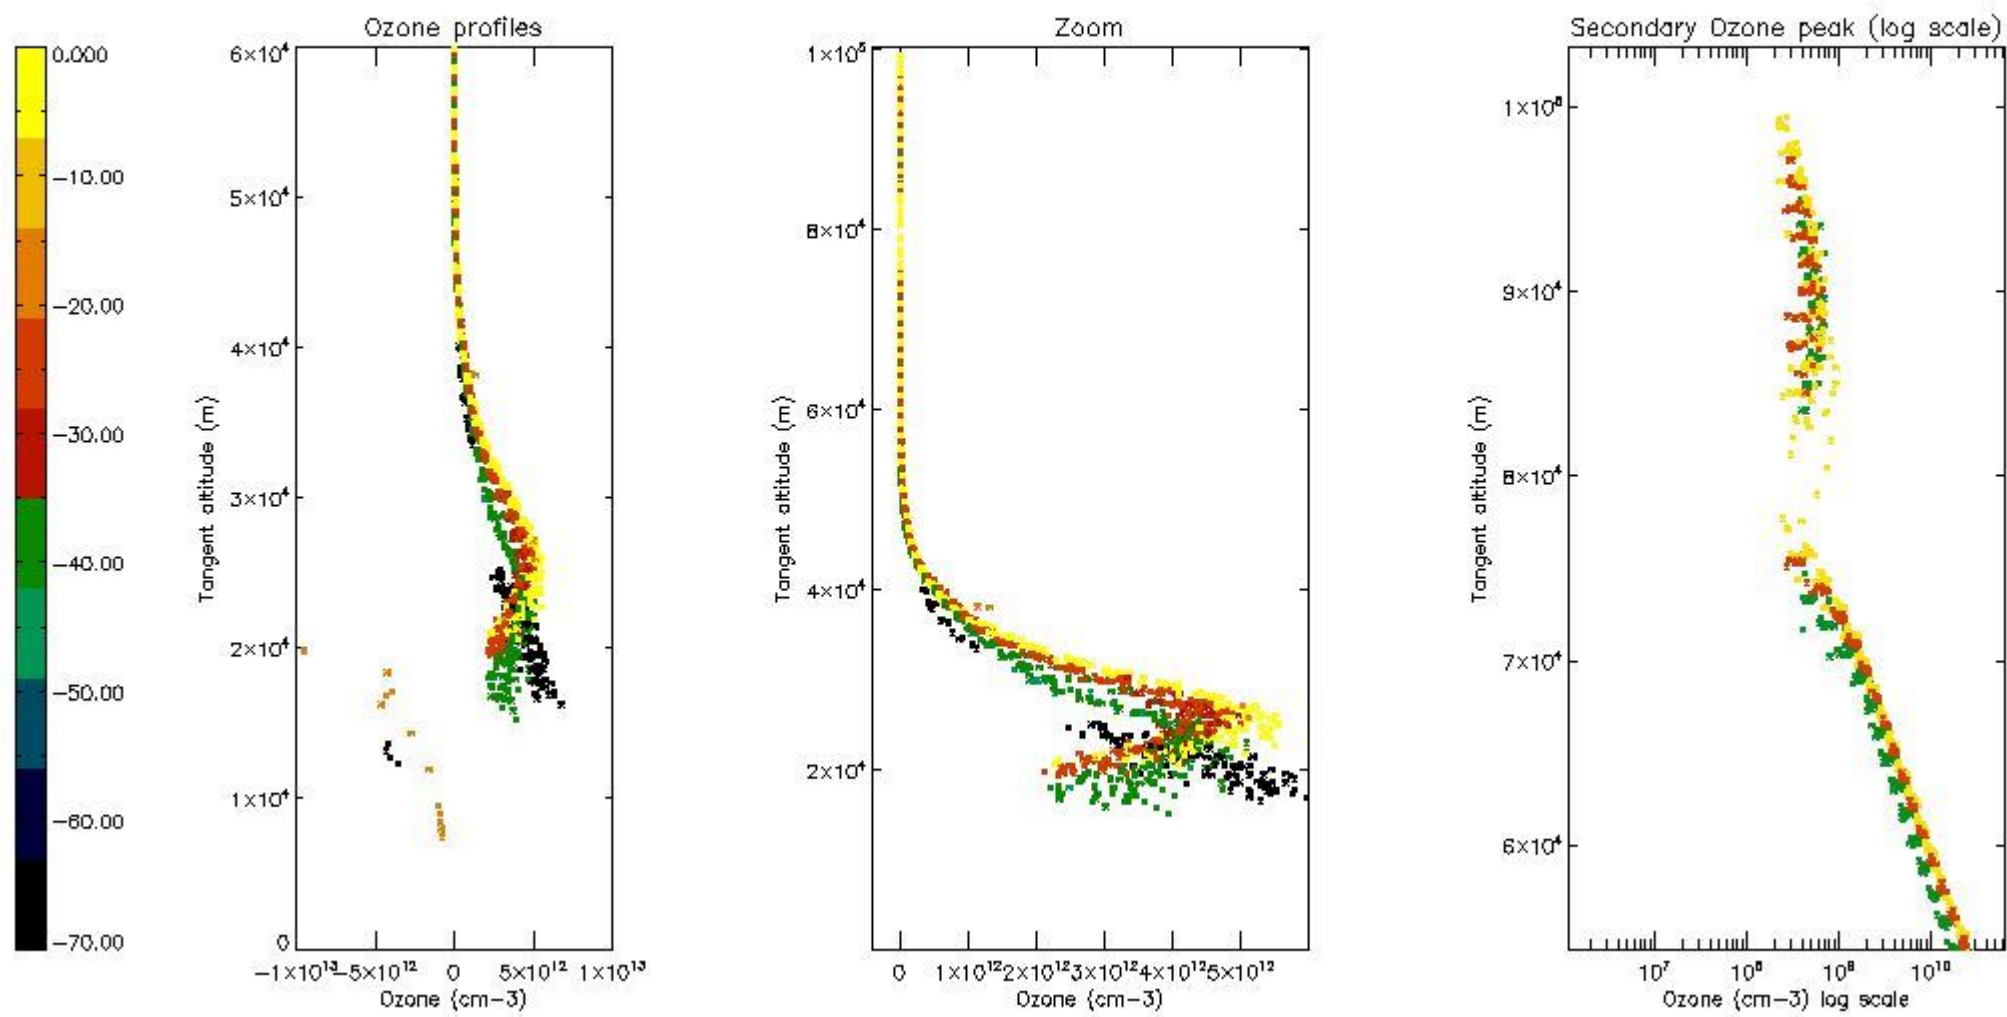

STD < 10	9
STD < 5	7

5.2 Plot ozone profiles for all STD (dark without errors)

The colorbar represents the latitude.

5.3 Plot ozone profiles where STD < 20% (dark without errors)

The colorbar represents the latitude.

5.4 Plot ozone profiles where STD < 10% (dark without errors)

The colorbar represents the latitude.

5.5 Plot ozone profiles where STD < 5% (dark without errors)

The colorbar represents the latitude.

5.6 Plot NO₂ profiles for all STD (dark without errors)

The colorbar represents the latitude.

5.7 Plot NO3 profiles for all STD (dark without errors)

The colorbar represents the latitude.

5.8 Plot H₂O profiles for all STD (only for occultations of stars 1,2,3,4,13,14,16,26,63 dark without errors)