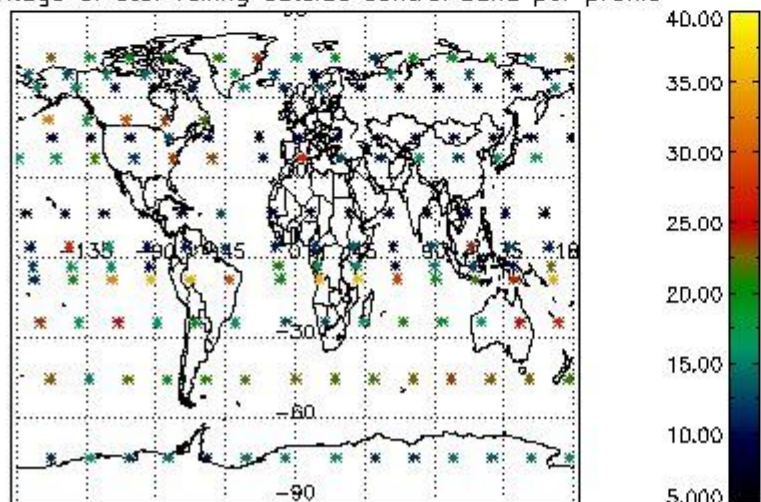

Percentage of star falling outside central band per profile