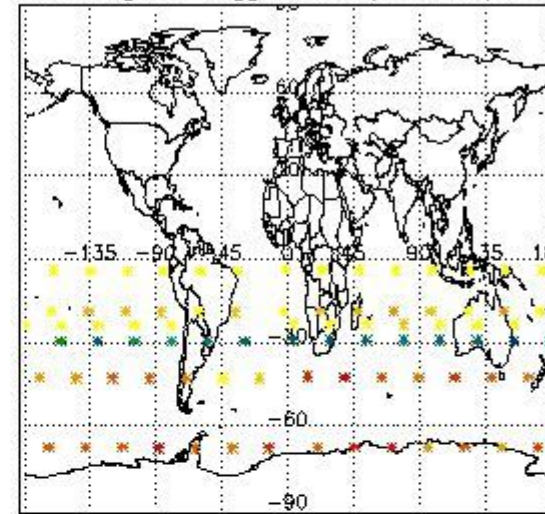

3.1 Plot quality information per product (time dependant)

3.2 Plot quality information per product (world map)

Percentage of flagged data per O3 profile

Percentage of flagged data per H2O profile

Percentage of flagged data per NO2 profile