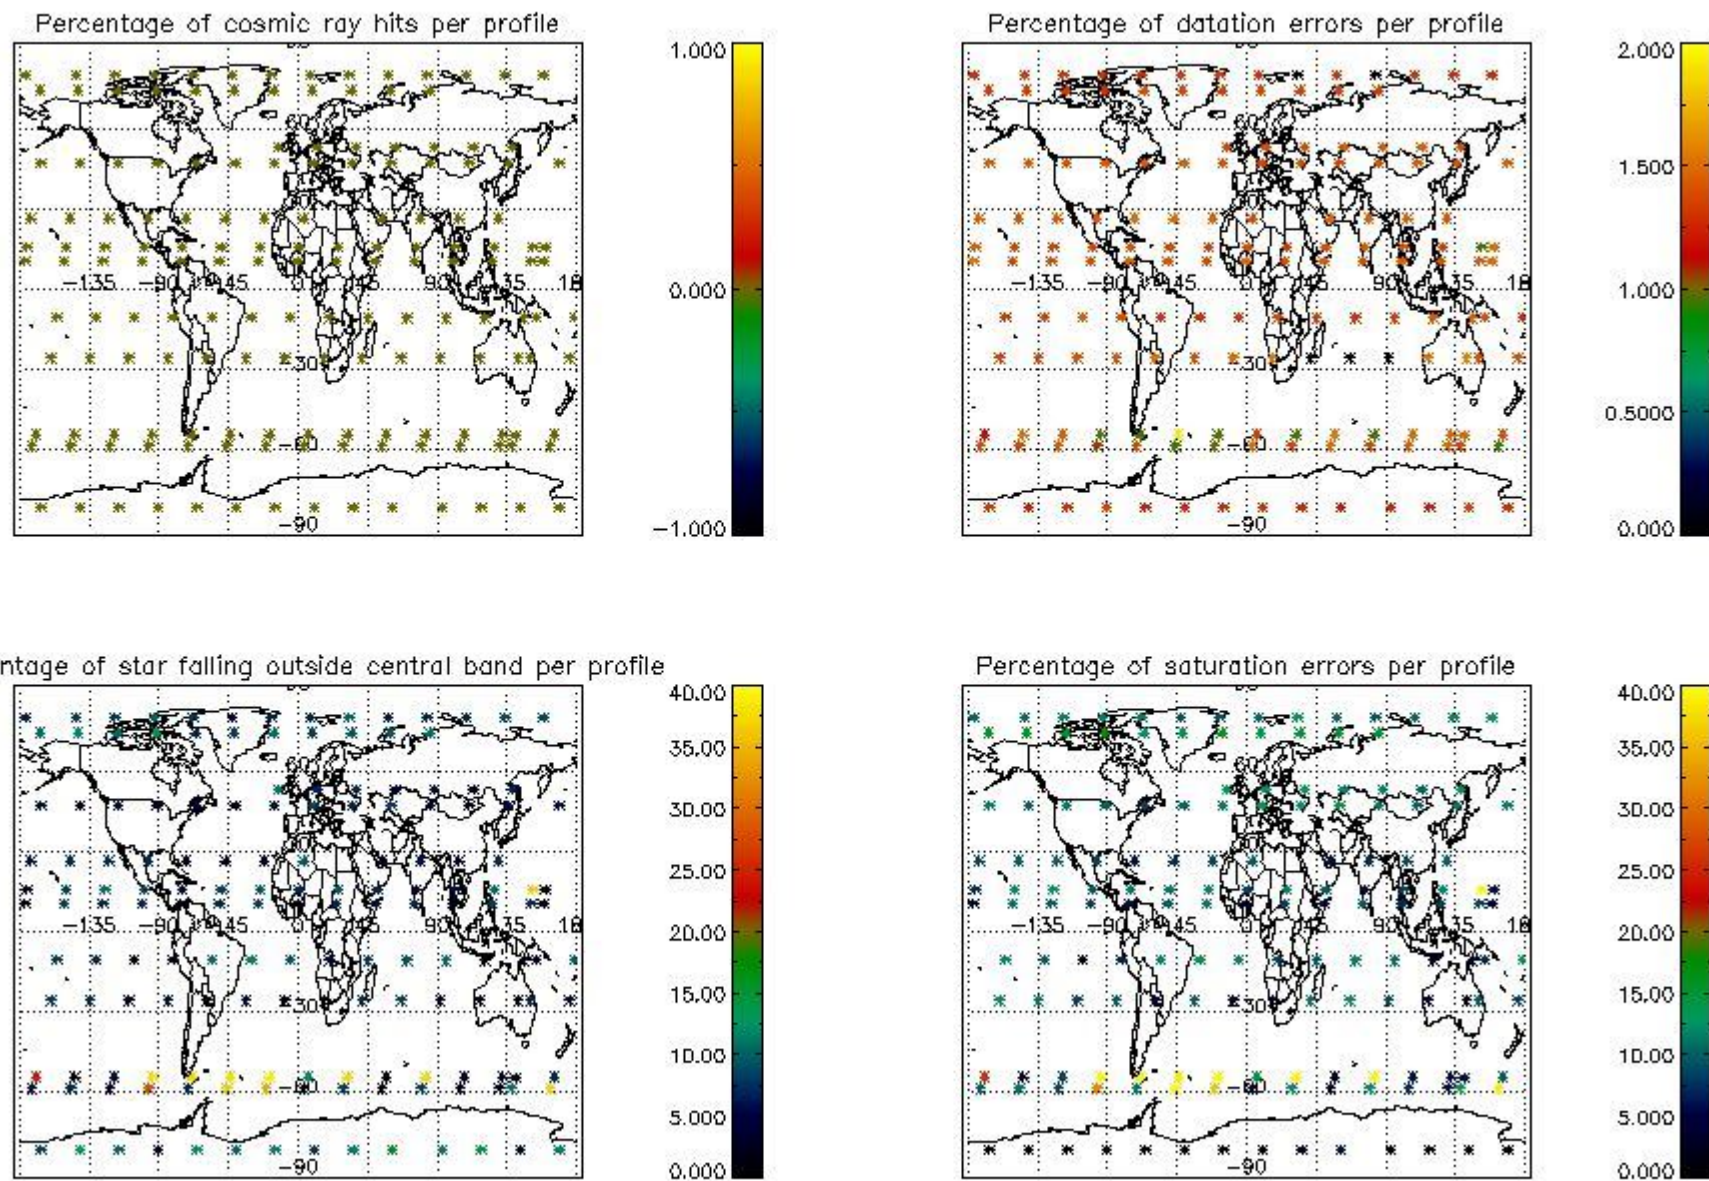

Percentage of datation errors per profile

Percentage of star falling outside central band per profile

Percentage of saturation errors per profile

4.2.2 Plot level 1 quality information per product (world map): ENVISAT DESCENDING passes