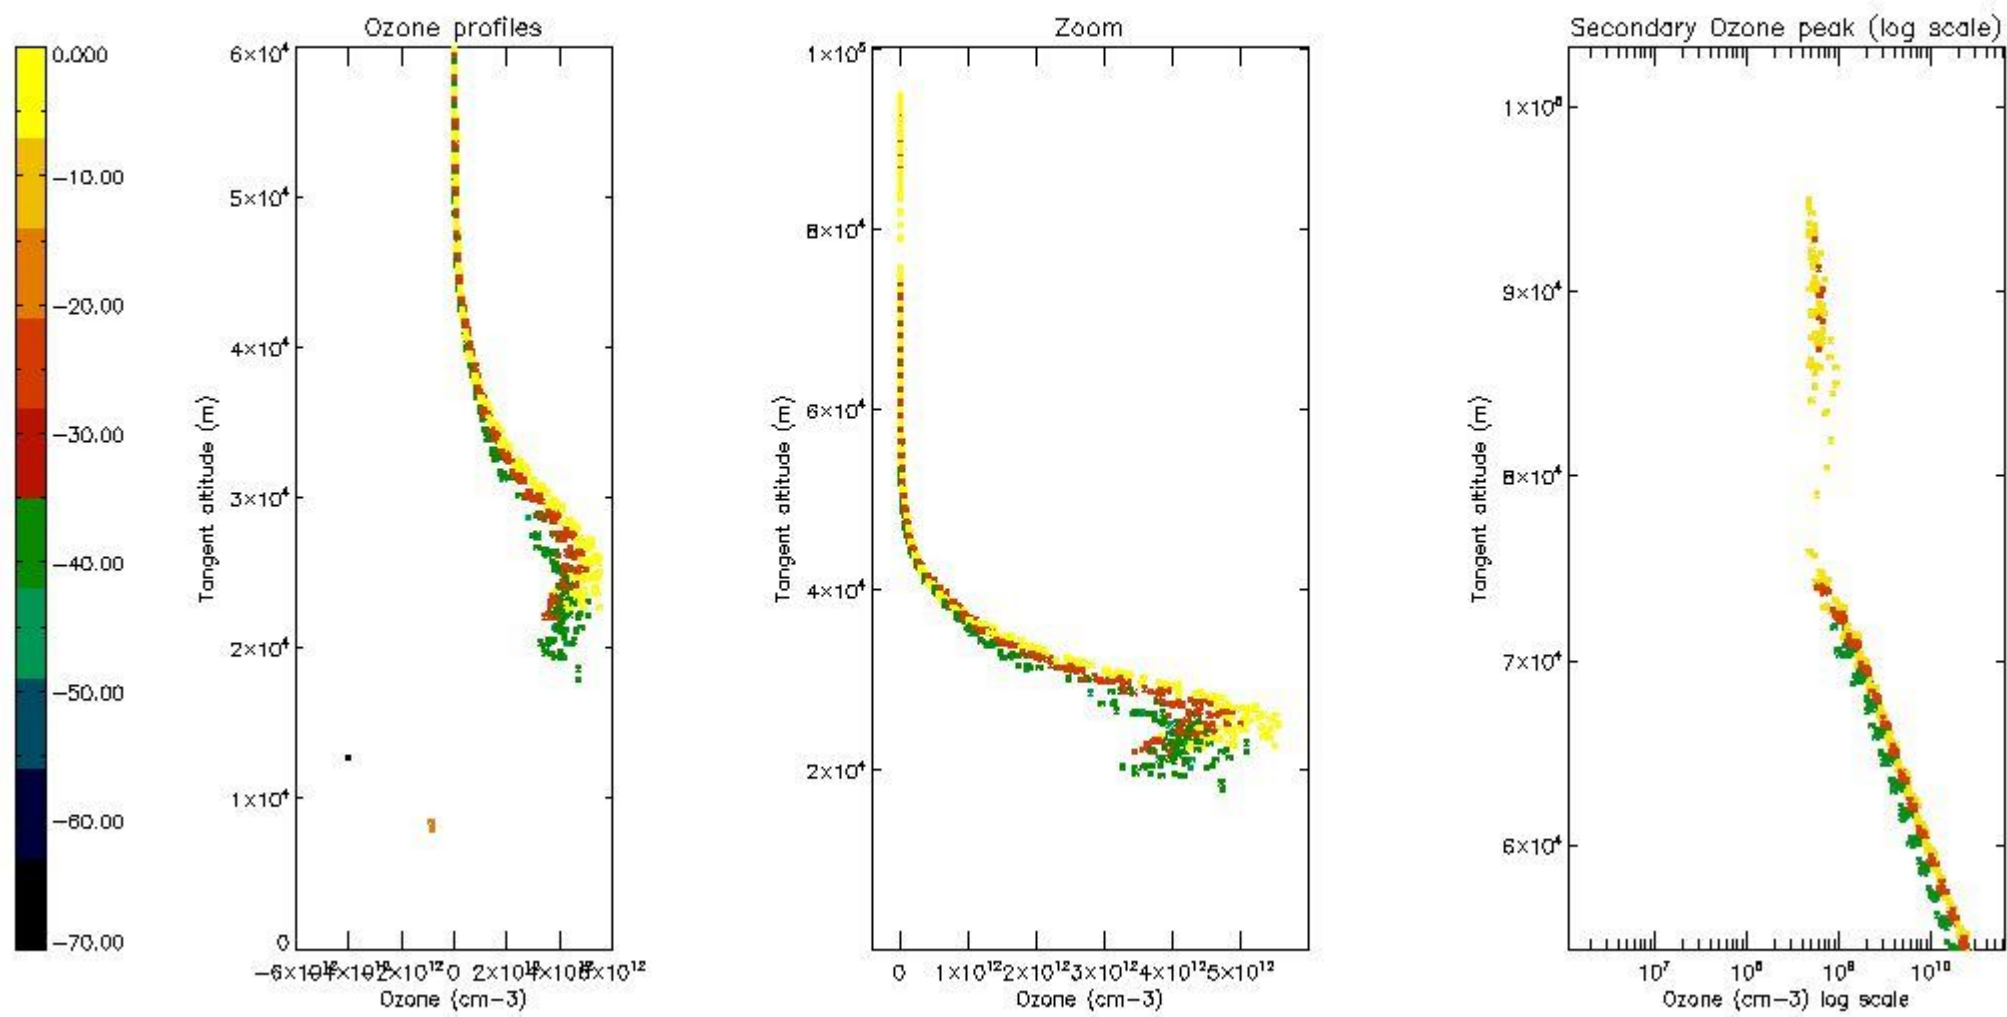

5.6 Plot NO₂ profiles for all STD (dark without errors)

The colorbar represents the latitude.