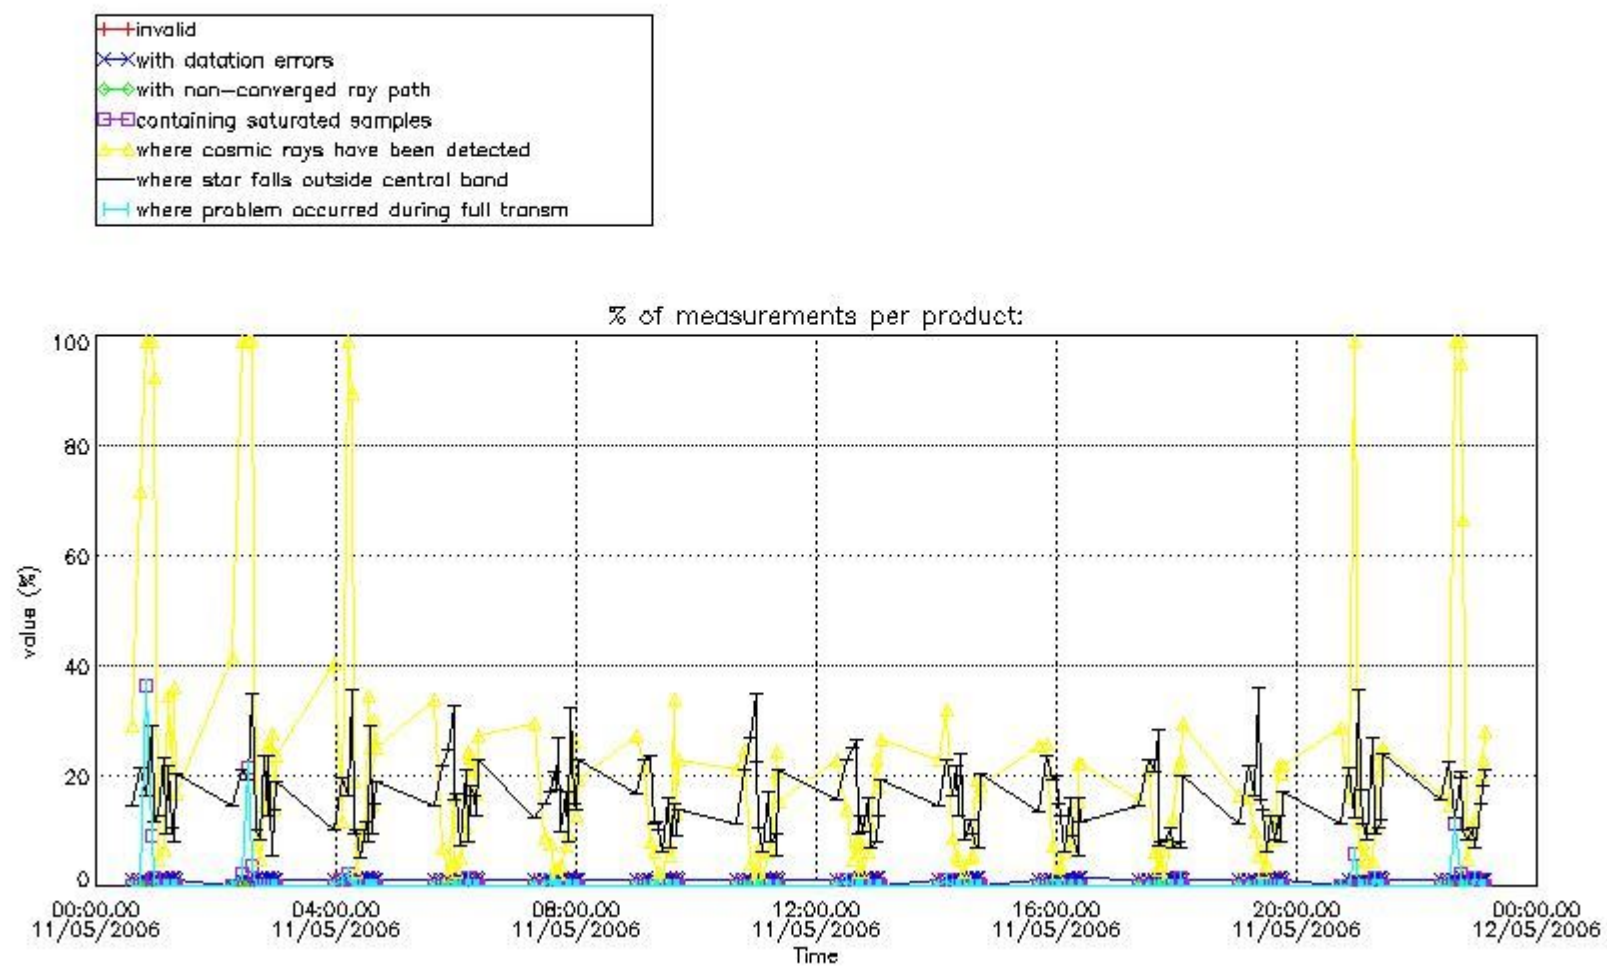

4.1.2 Plot level 1 quality information per product (time dependant): ENVI SAT DESCENDING passes