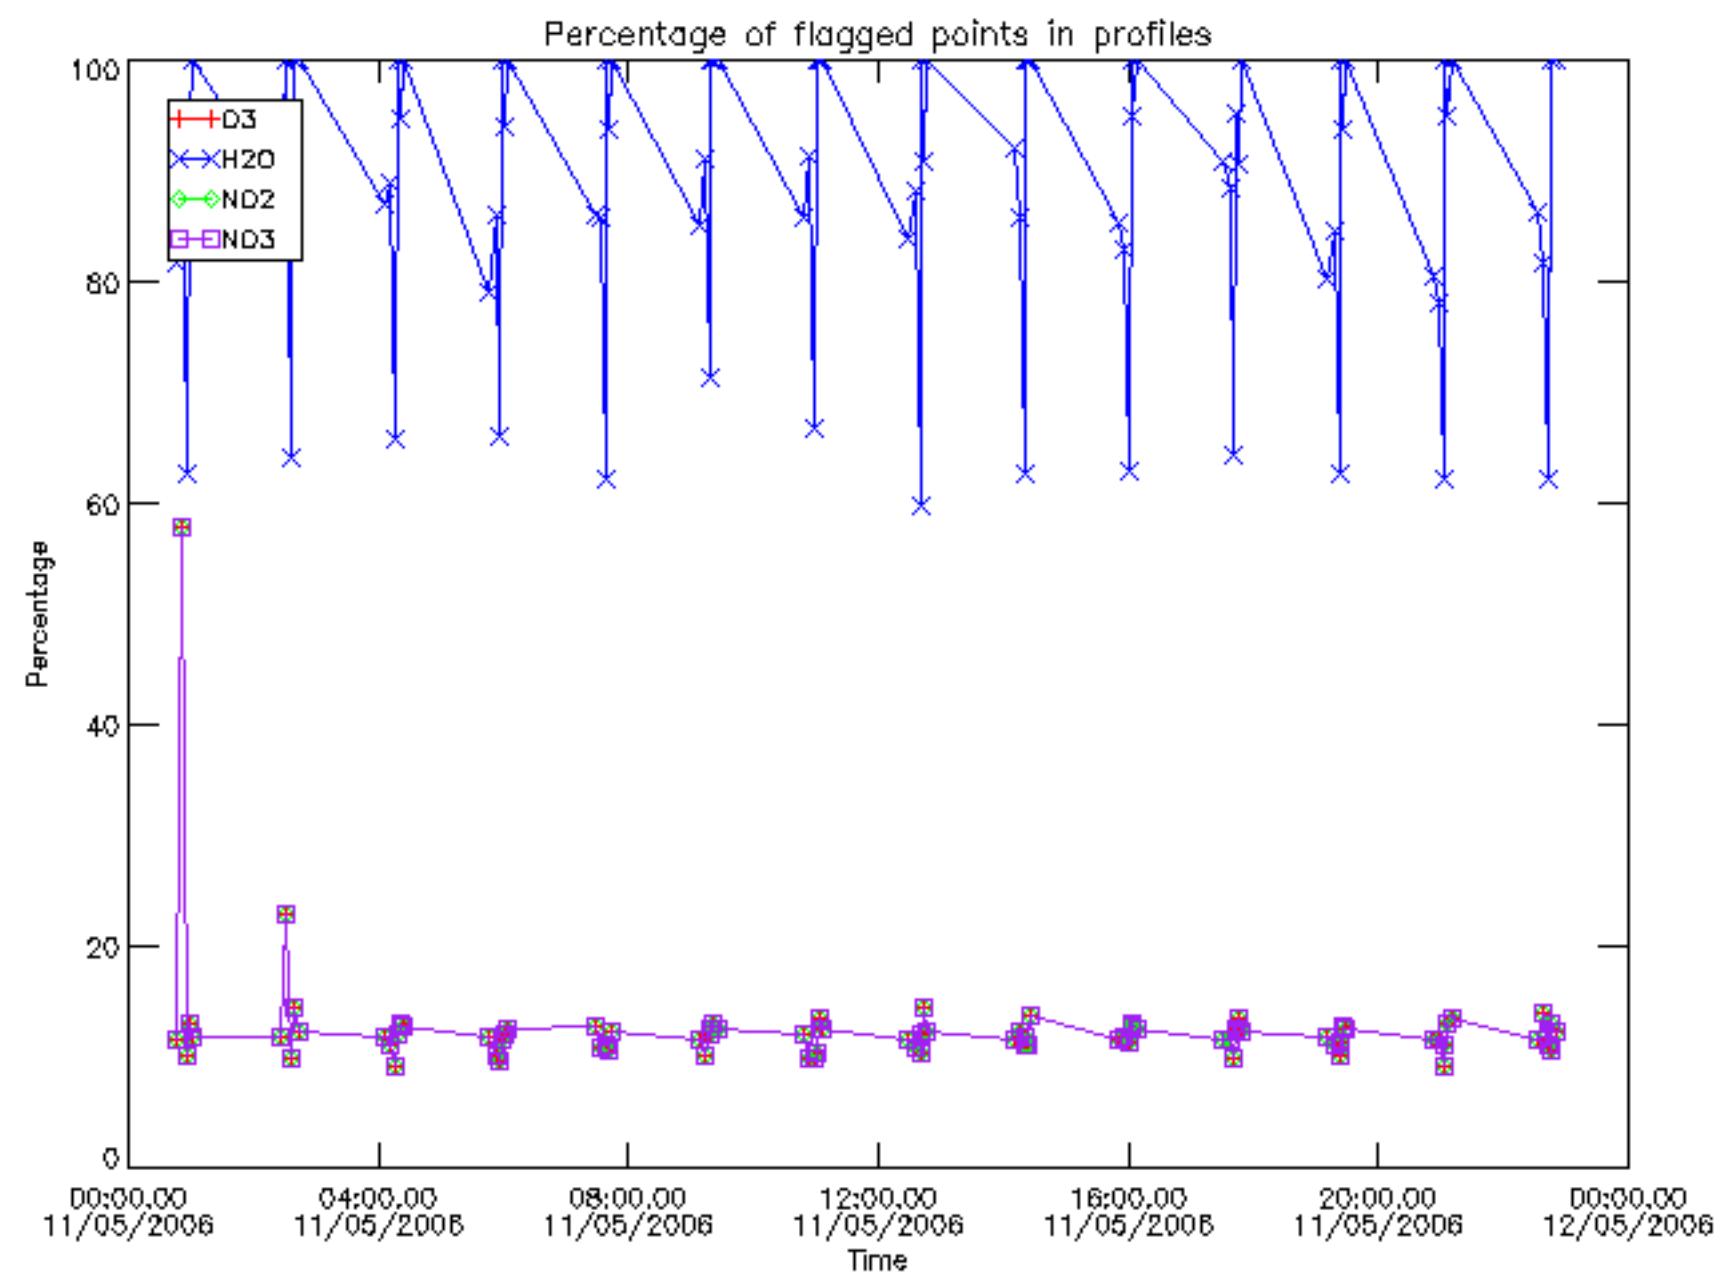

Percentage of flagged data per D3 profile

Percentage of flagged data per H2O profile