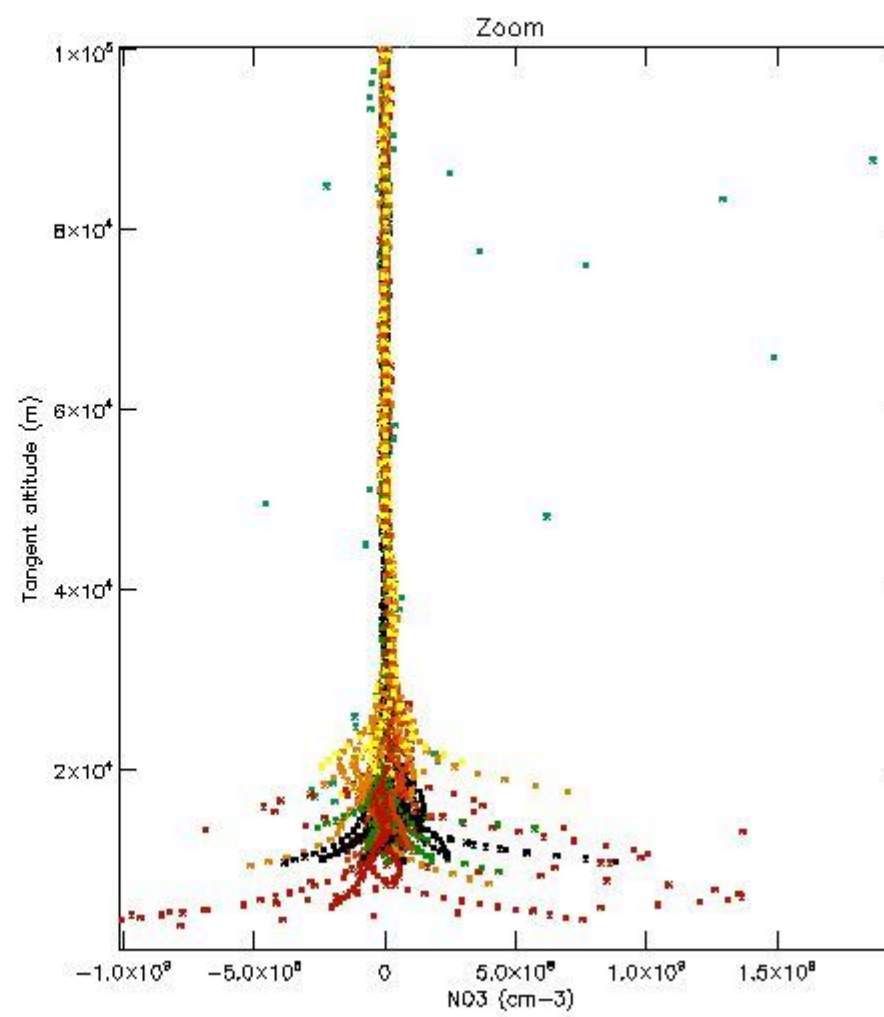

5.4 Plot ozone profiles where STD < 10% (dark without errors)

The colorbar represents the latitude.

5.5 Plot ozone profiles where STD < 5% (dark without errors)

The colorbar represents the latitude.

5.6 Plot NO₂ profiles for all STD (dark without errors)

The colorbar represents the latitude.

5.7 Plot NO3 profiles for all STD (dark without errors)

The colorbar represents the latitude.

5.8 Plot H₂O profiles for all STD (only for occultations of stars 1,2,3,4,13,14,16,26,63 dark without errors)