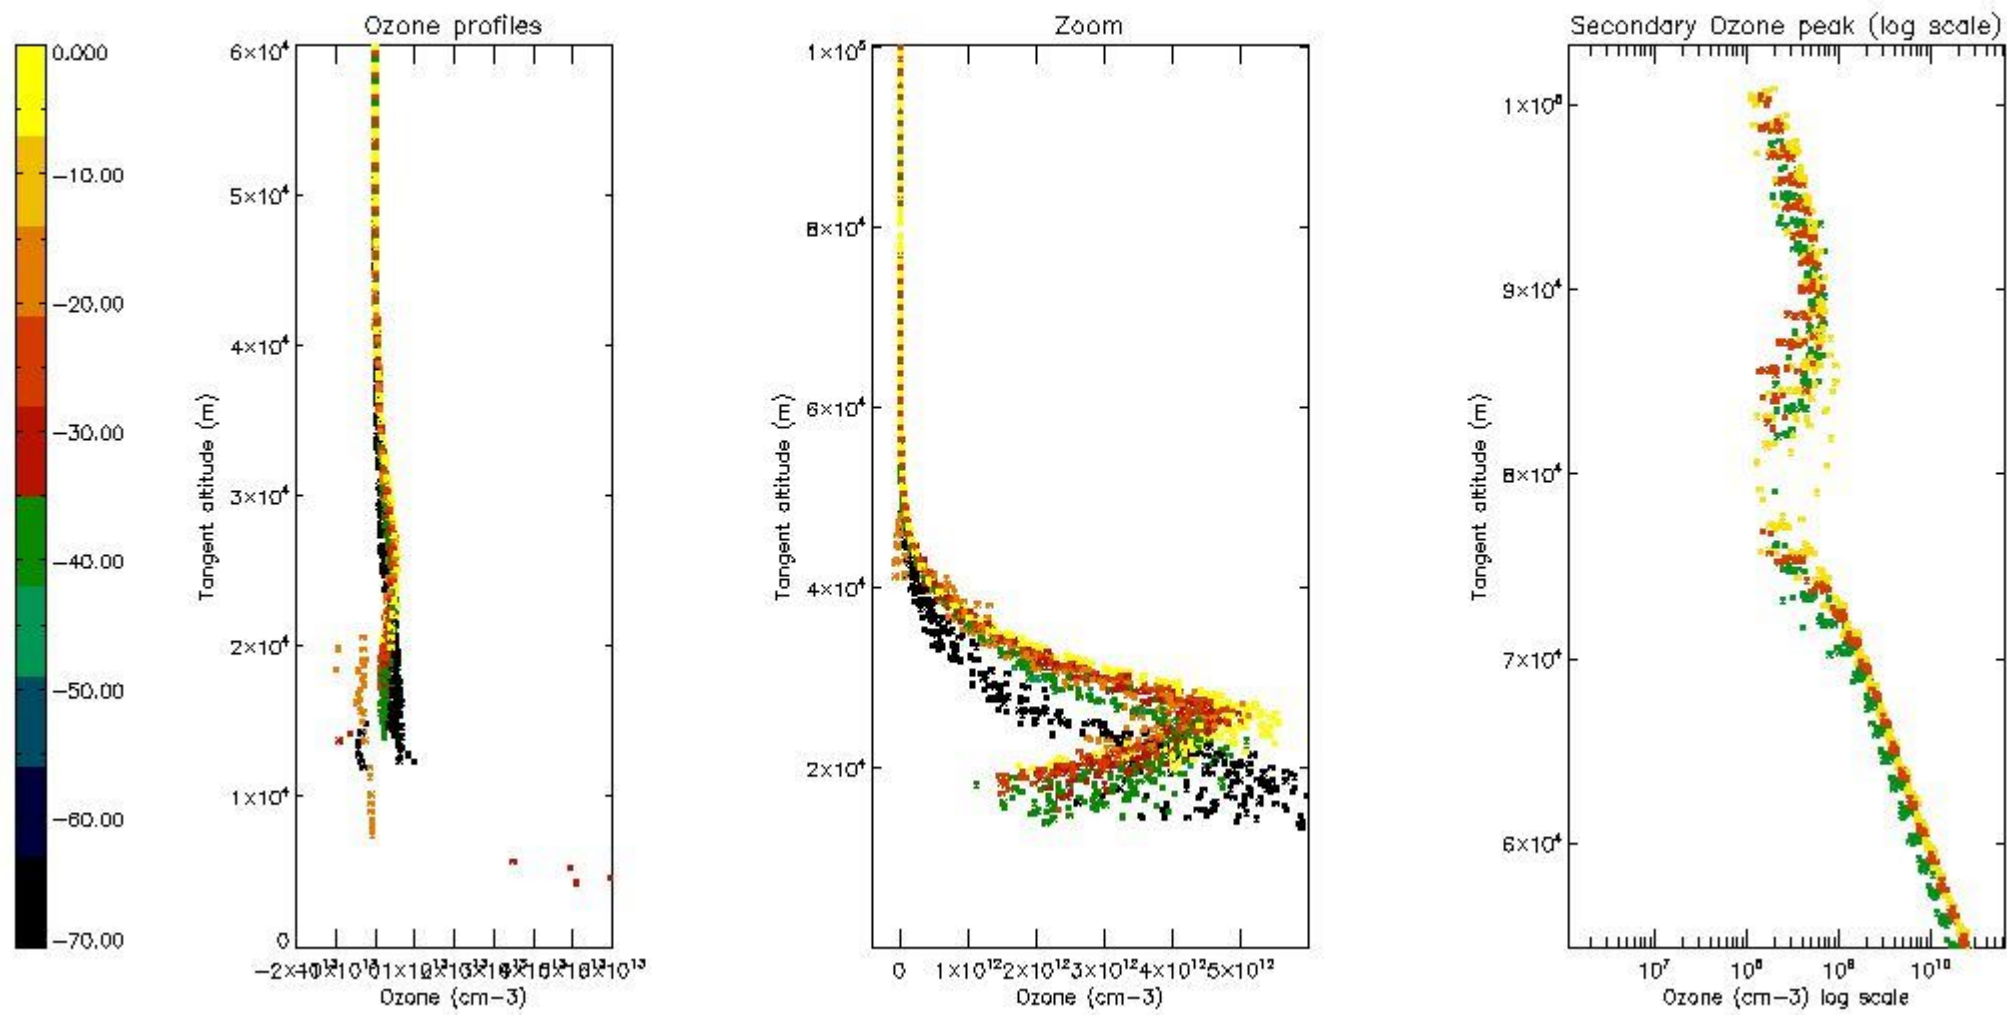

STD < 10	9
STD < 5	7

5.2 Plot ozone profiles for all STD (dark without errors)

The colorbar represents the latitude.

5.3 Plot ozone profiles where STD < 20% (dark without errors)

The colorbar represents the latitude.

5.4 Plot ozone profiles where STD < 10% (dark without errors)

The colorbar represents the latitude.

5.5 Plot ozone profiles where STD < 5% (dark without errors)

The colorbar represents the latitude.

5.6 Plot NO₂ profiles for all STD (dark without errors)

The colorbar represents the latitude.

5.7 Plot NO3 profiles for all STD (dark without errors)

The colorbar represents the latitude.

5.8 Plot H₂O profiles for all STD (only for occultations of stars 1,2,3,4,13,14,16,26,63 dark without errors)