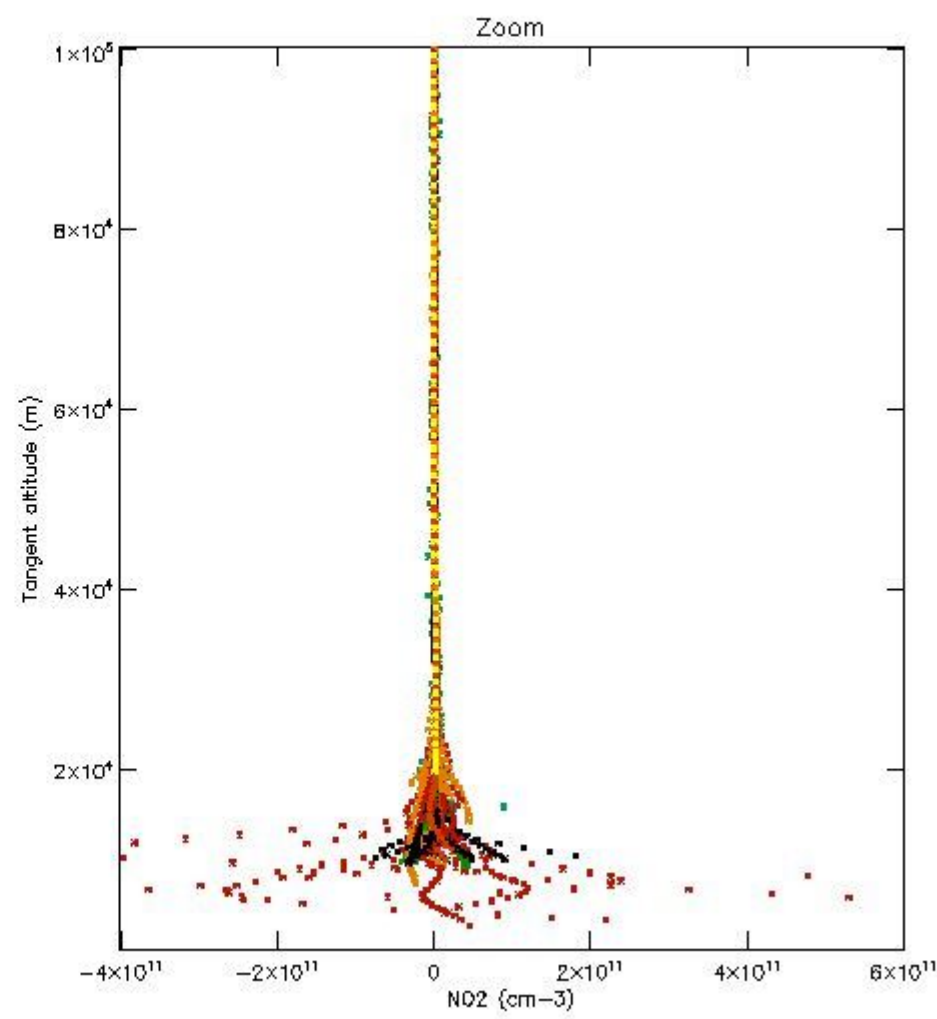

5.4 Plot ozone profiles where STD < 10% (dark without errors)

The colorbar represents the latitude.

5.5 Plot ozone profiles where STD < 5% (dark without errors)

The colorbar represents the latitude.

5.6 Plot NO₂ profiles for all STD (dark without errors)

The colorbar represents the latitude.

5.7 Plot NO3 profiles for all STD (dark without errors)

The colorbar represents the latitude.

5.8 Plot H2O profiles for all STD (only for occultations of stars 1,2,3,4,13,14,16,26,63 dark without errors)