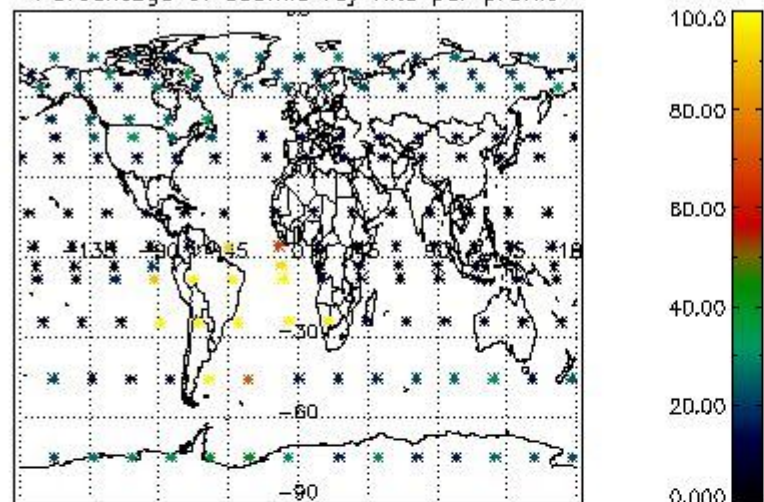

4.1 Plot quality information per product (time dependant) coming from level 1b processing

4.1.1 Plot level 1 quality information per product (time dependant): ENVISAT ASCENDING passes

4.1.2 Plot level 1 quality information per product (time dependant): ENVI SAT DESCENDING passes

4.2 Plot quality information per product coming from level 1b processing (world map)

4.2.1 Plot level 1 quality information per product (world map): ENVISAT ASCENDING passes

Percentage of cosmic ray hits per profile