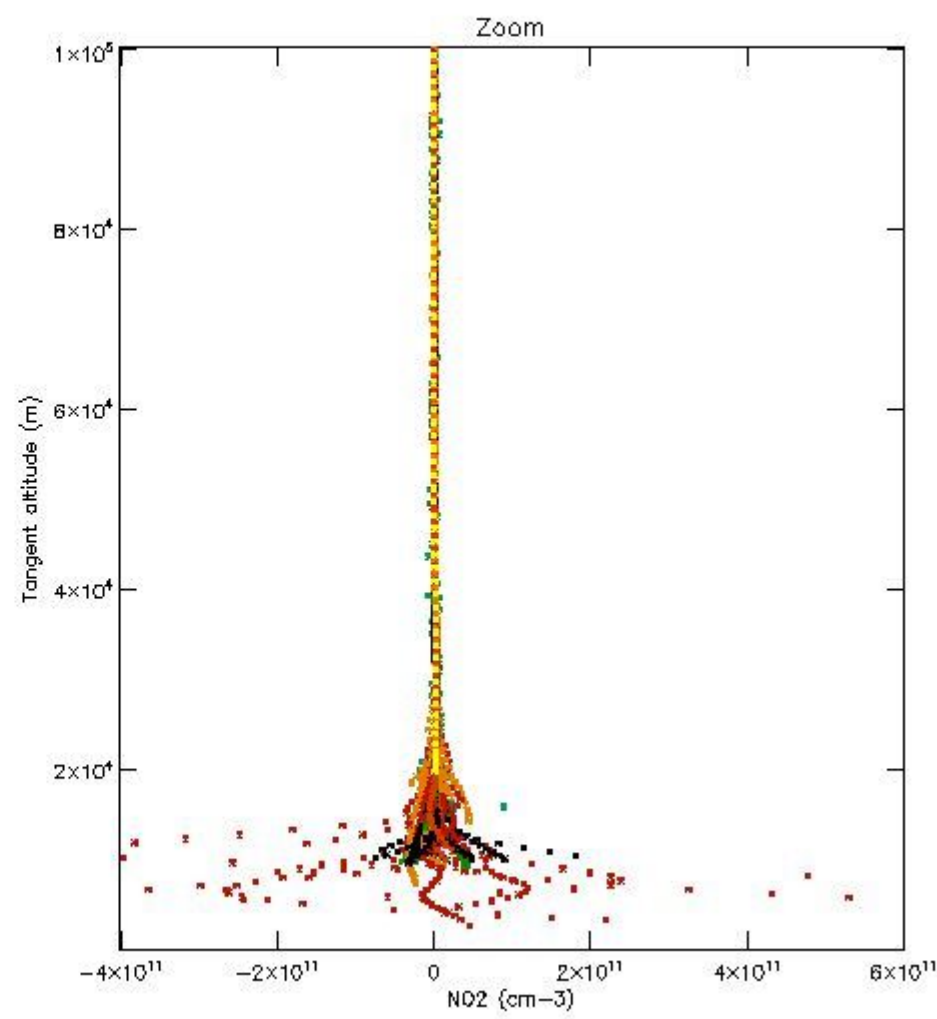

STD < 10	9
STD < 5	7

5.2 Plot ozone profiles for all STD (dark without errors)

The colorbar represents the latitude.

5.3 Plot ozone profiles where STD < 20% (dark without errors)

The colorbar represents the latitude.

5.4 Plot ozone profiles where STD < 10% (dark without errors)

The colorbar represents the latitude.

5.5 Plot ozone profiles where STD < 5% (dark without errors)

The colorbar represents the latitude.

5.6 Plot NO₂ profiles for all STD (dark without errors)

The colorbar represents the latitude.

5.7 Plot NO3 profiles for all STD (dark without errors)

The colorbar represents the latitude.

5.8 Plot H₂O profiles for all STD (only for occultations of stars 1,2,3,4,13,14,16,26,63 dark without errors)