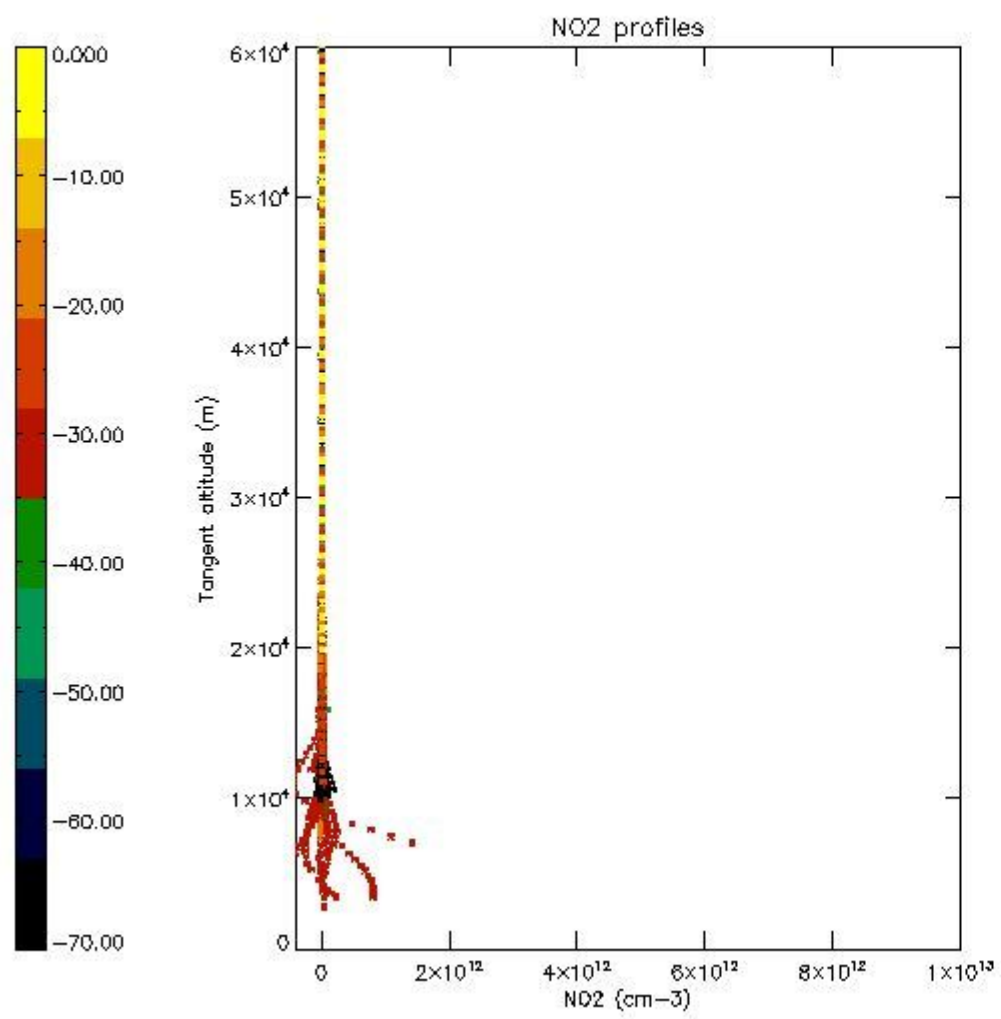

5.4 Plot ozone profiles where STD < 10% (dark without errors)

The colorbar represents the latitude.

5.5 Plot ozone profiles where STD < 5% (dark without errors)

The colorbar represents the latitude.

5.6 Plot NO₂ profiles for all STD (dark without errors)

The colorbar represents the latitude.

5.7 Plot NO3 profiles for all STD (dark without errors)

The colorbar represents the latitude.

5.8 Plot H2O profiles for all STD (only for occultations of stars 1,2,3,4,13,14,16,26,63 dark without errors)