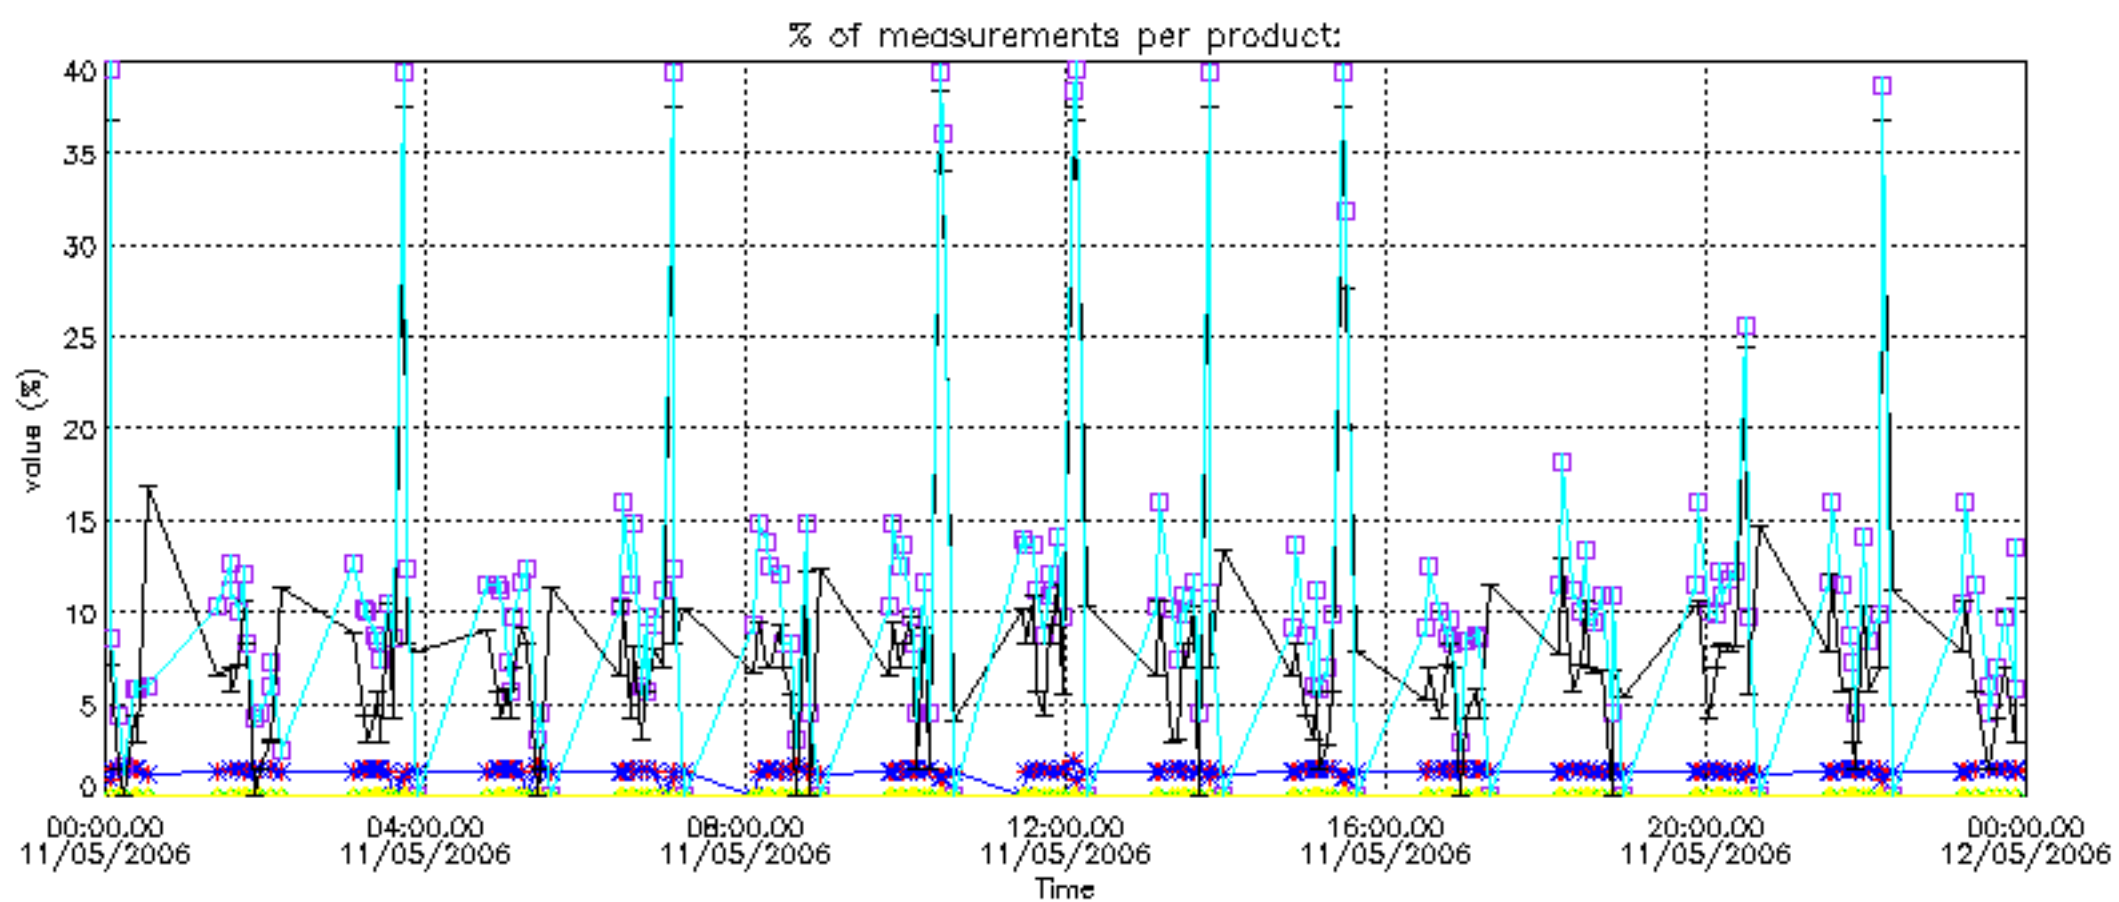

Percentage of cosmic ray hits per profile

Percentage of datation errors per profile