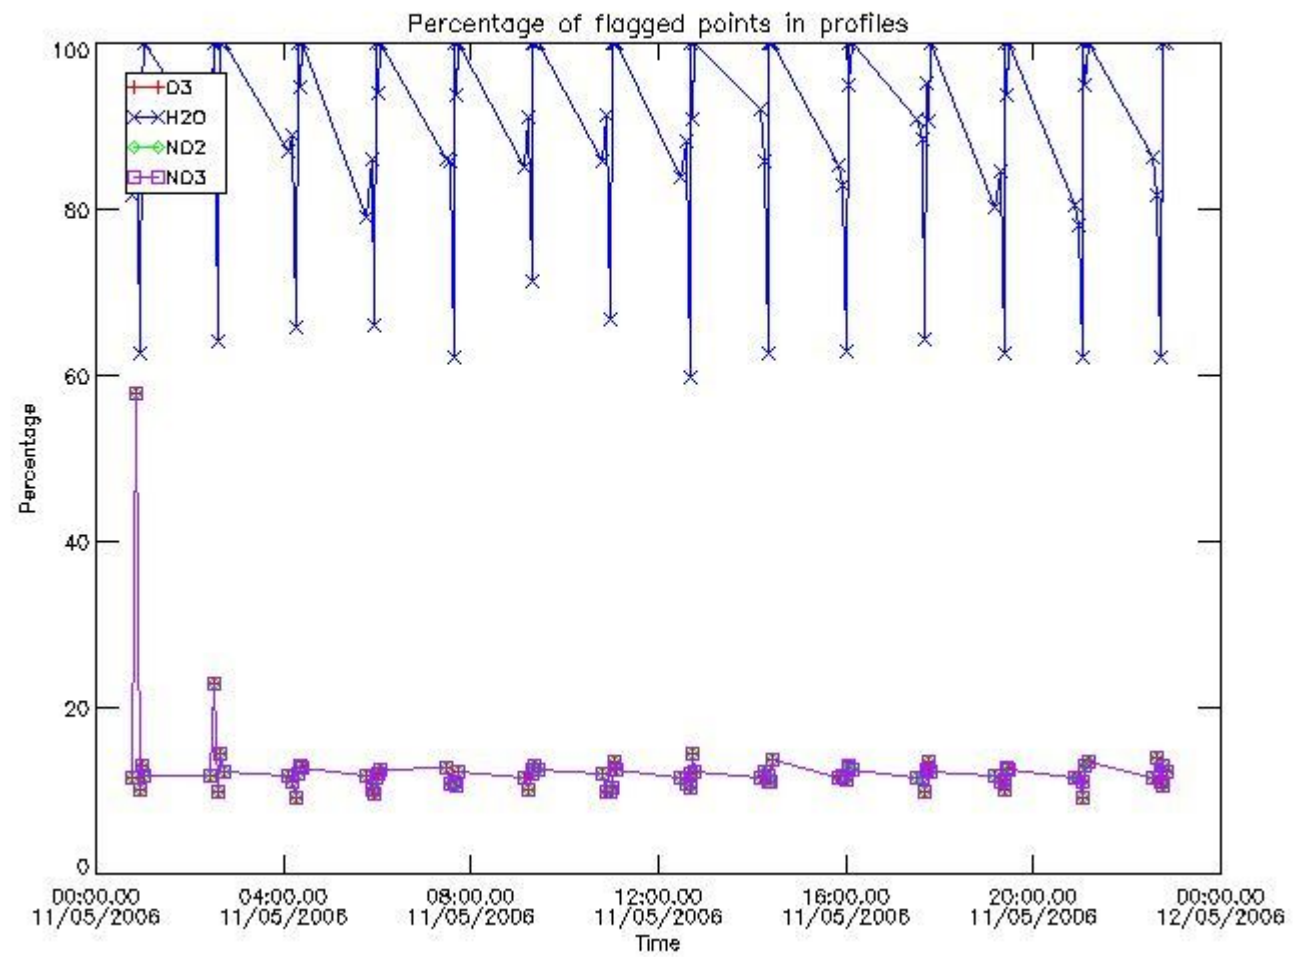

In this section it is plotted some information contained in the Quality Summary data set of the level 2 products. Only products in dark limb conditions and without errors (error flag in the MPH set to "0") are used.

3.1 Plot quality information per product (time dependant)

3.2 Plot quality information per product (world map)