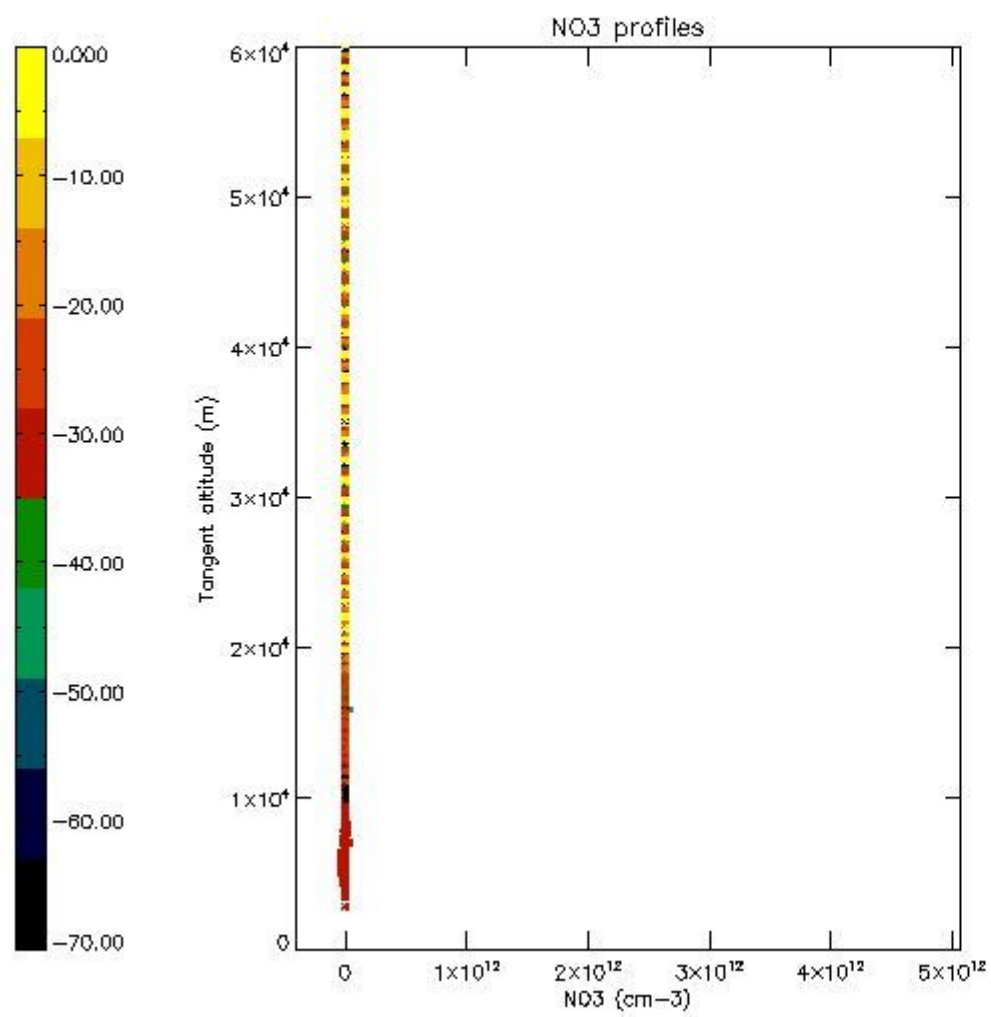

STD < 10	9
STD < 5	7

5.2 Plot ozone profiles for all STD (dark without errors)

The colorbar represents the latitude.

5.3 Plot ozone profiles where STD < 20% (dark without errors)

The colorbar represents the latitude.

5.4 Plot ozone profiles where STD < 10% (dark without errors)

The colorbar represents the latitude.

5.5 Plot ozone profiles where STD < 5% (dark without errors)

The colorbar represents the latitude.

5.6 Plot NO₂ profiles for all STD (dark without errors)

The colorbar represents the latitude.

5.7 Plot NO3 profiles for all STD (dark without errors)

The colorbar represents the latitude.

5.8 Plot H₂O profiles for all STD (only for occultations of stars 1,2,3,4,13,14,16,26,63 dark without errors)