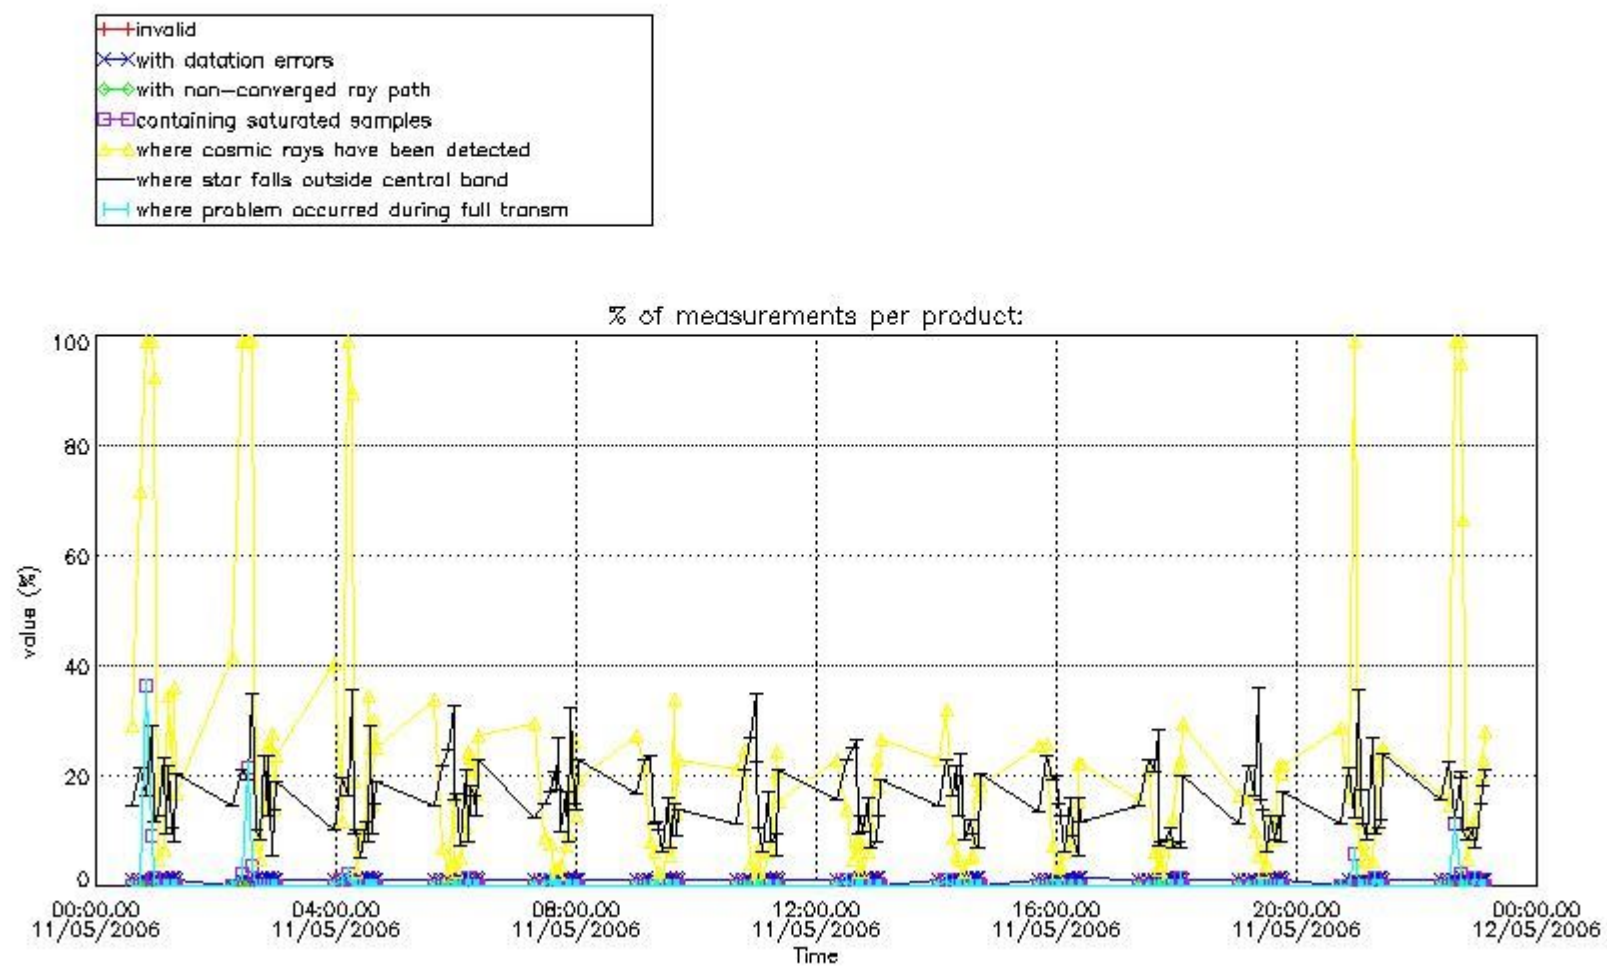

3.1 Plot quality information per product (time dependant)

3.2 Plot quality information per product (world map)

Percentage of flagged data per O3 profile

Percentage of flagged data per H2O profile

Percentage of flagged data per NO2 profile

Percentage of flagged data per NO3 profile

4. Level 1 quality information per product

In this section it is plotted some information contained in the Quality Summary data set of the level 2 products that comes from the level 1b processing. Products without errors (error flag in the MPH set to "0") are used.

4.1 Plot quality information per product (time dependant) coming from level 1b processing

4.1.1 Plot level 1 quality information per product (time dependant): ENVISAT ASCENDING passes

4.1.2 Plot level 1 quality information per product (time dependant): ENVI SAT DESCENDING passes