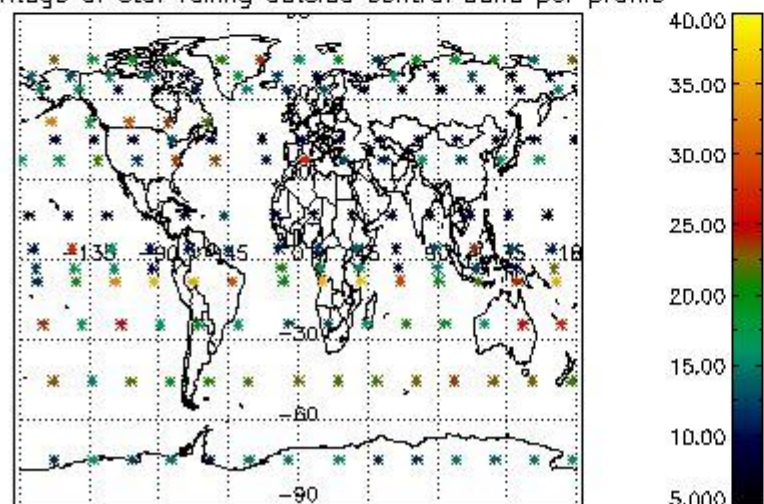

Percentage of star falling outside central band per profile