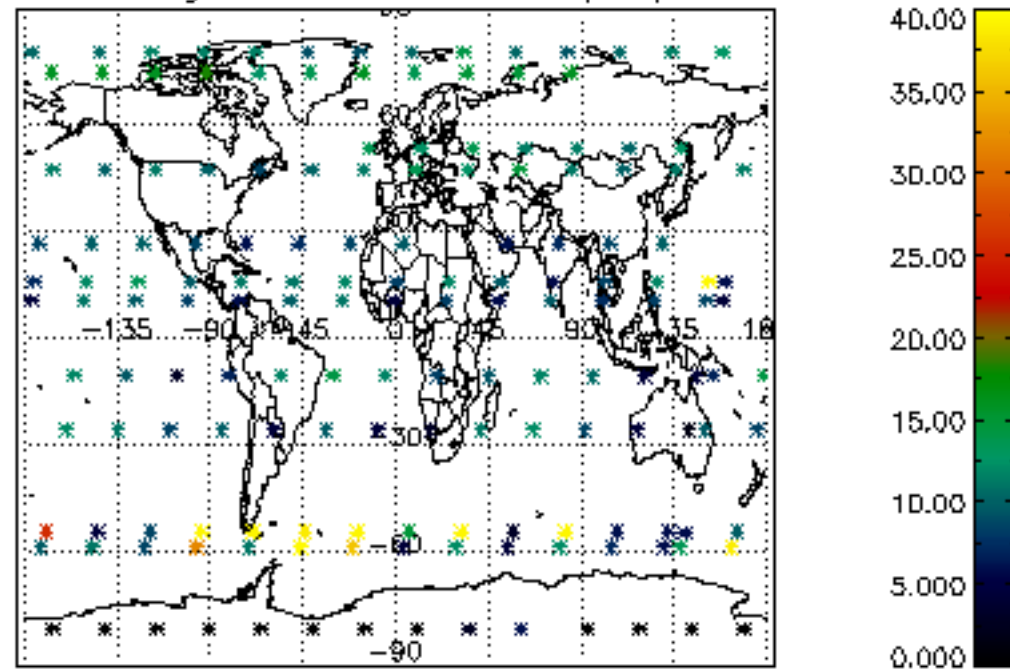

Percentage of saturation errors per profile