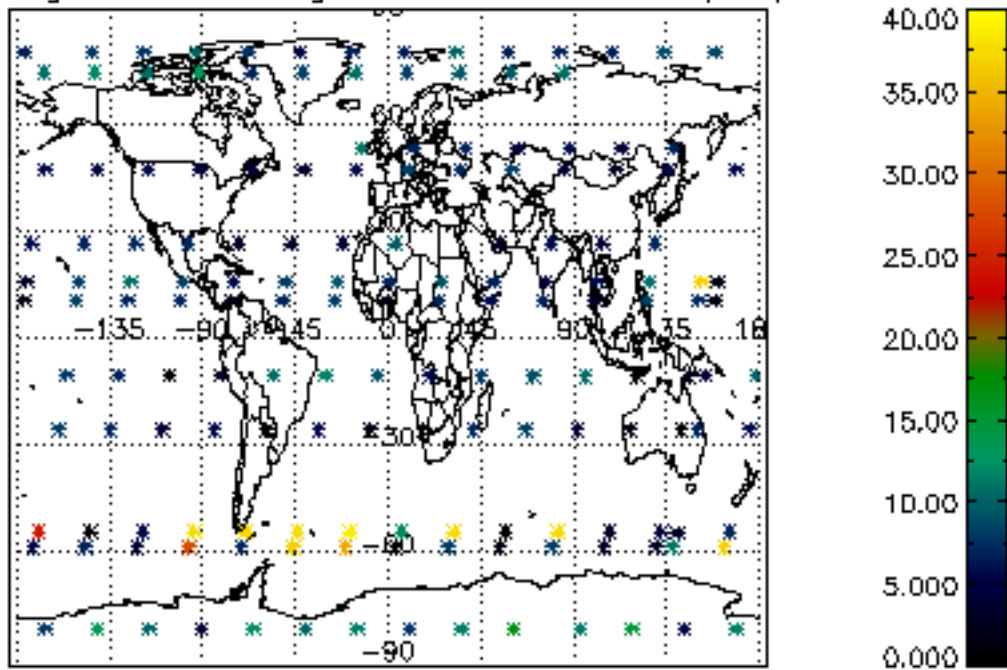

Percentage of star falling outside central band per profile