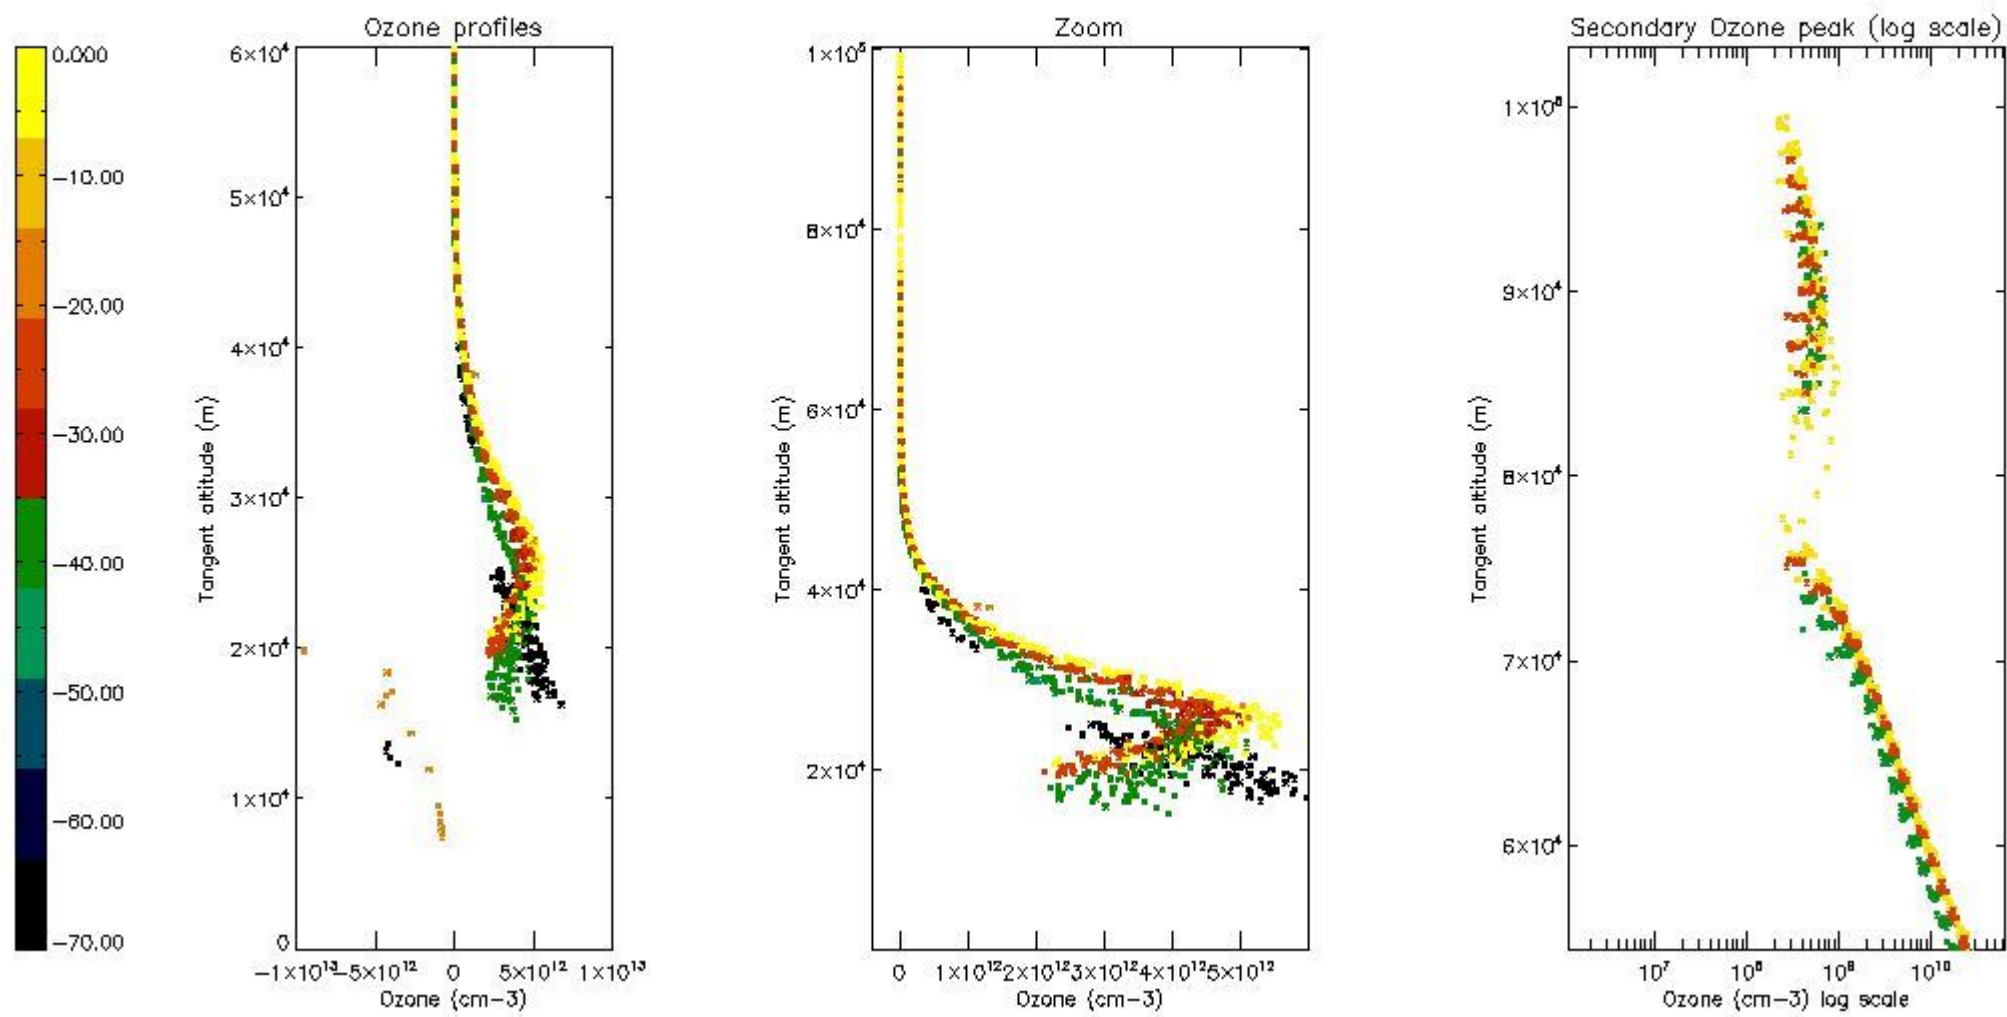

5.5 Plot ozone profiles where STD < 5% (dark without errors)

The colorbar represents the latitude.