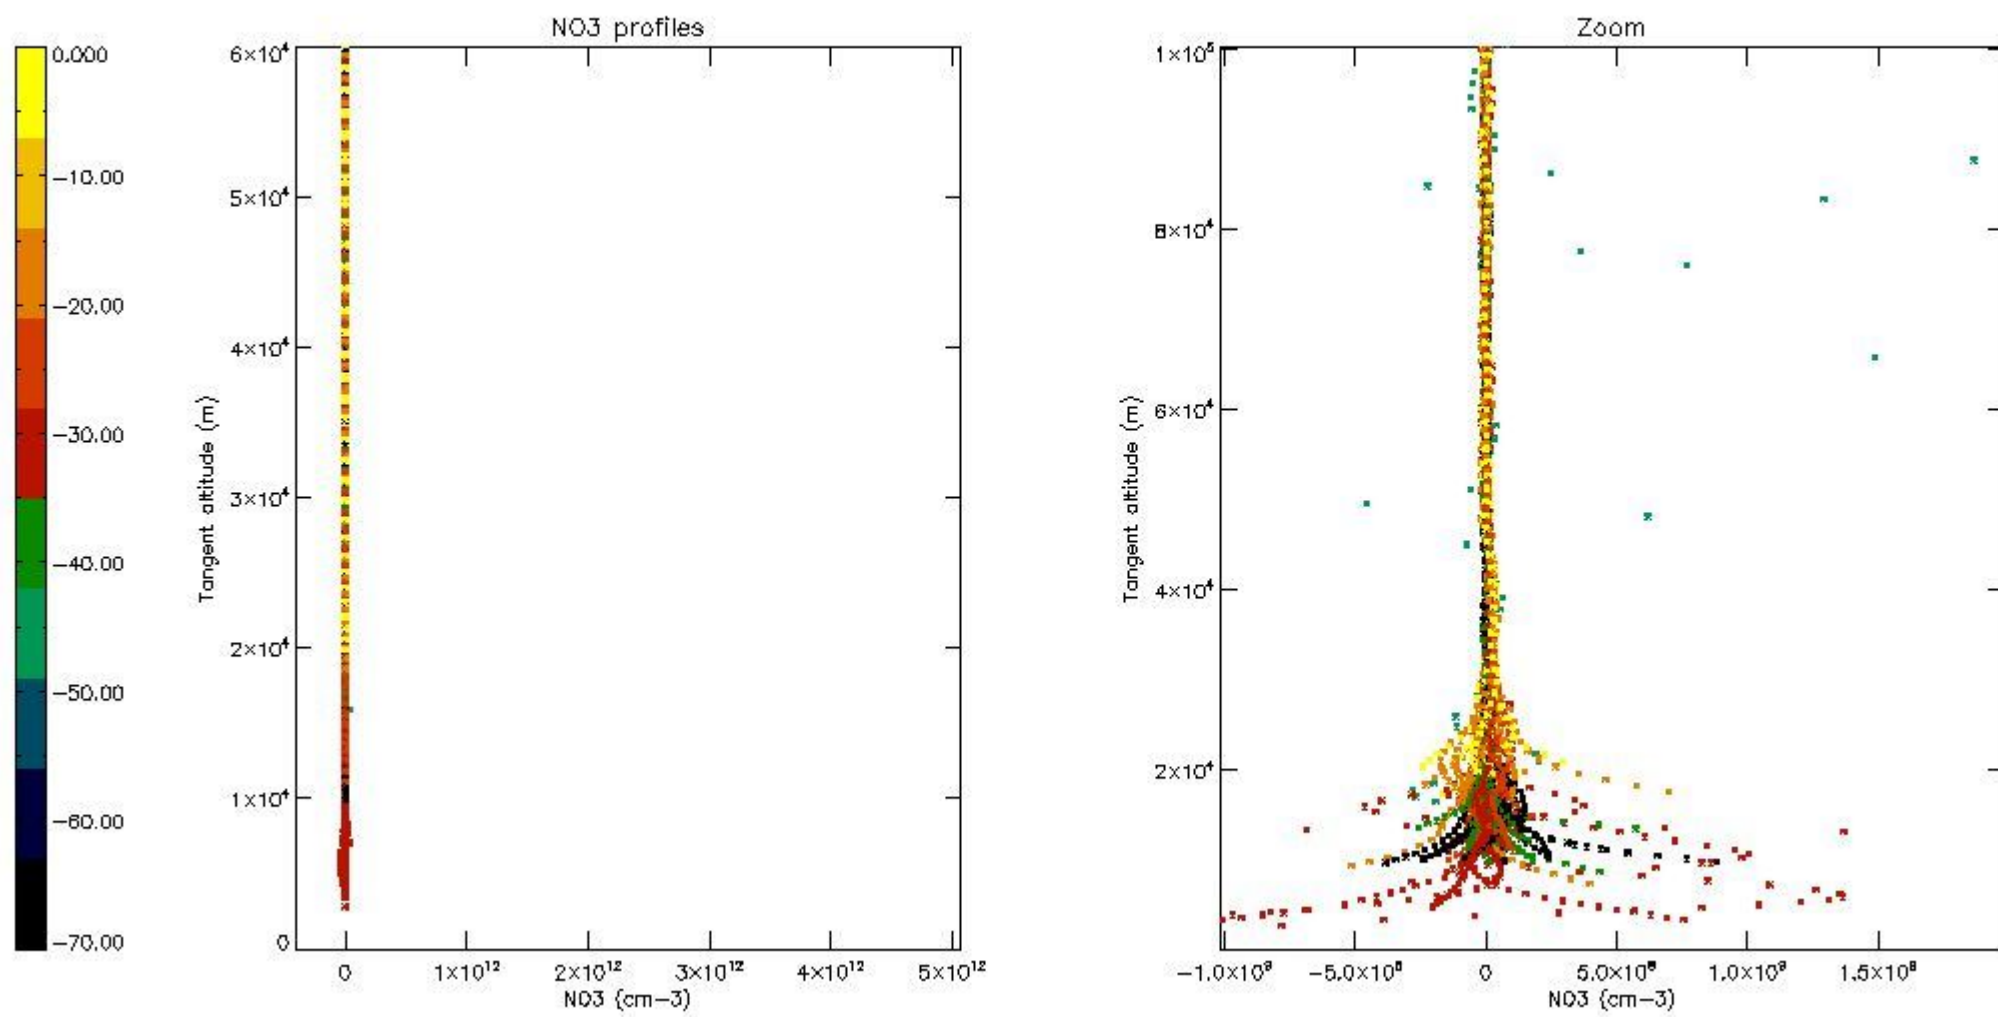

5.8 Plot H2O profiles for all STD (only for occultations of stars 1,2,3,4,13,14,16,26,63 dark without errors)

The colorbar represents the latitude.