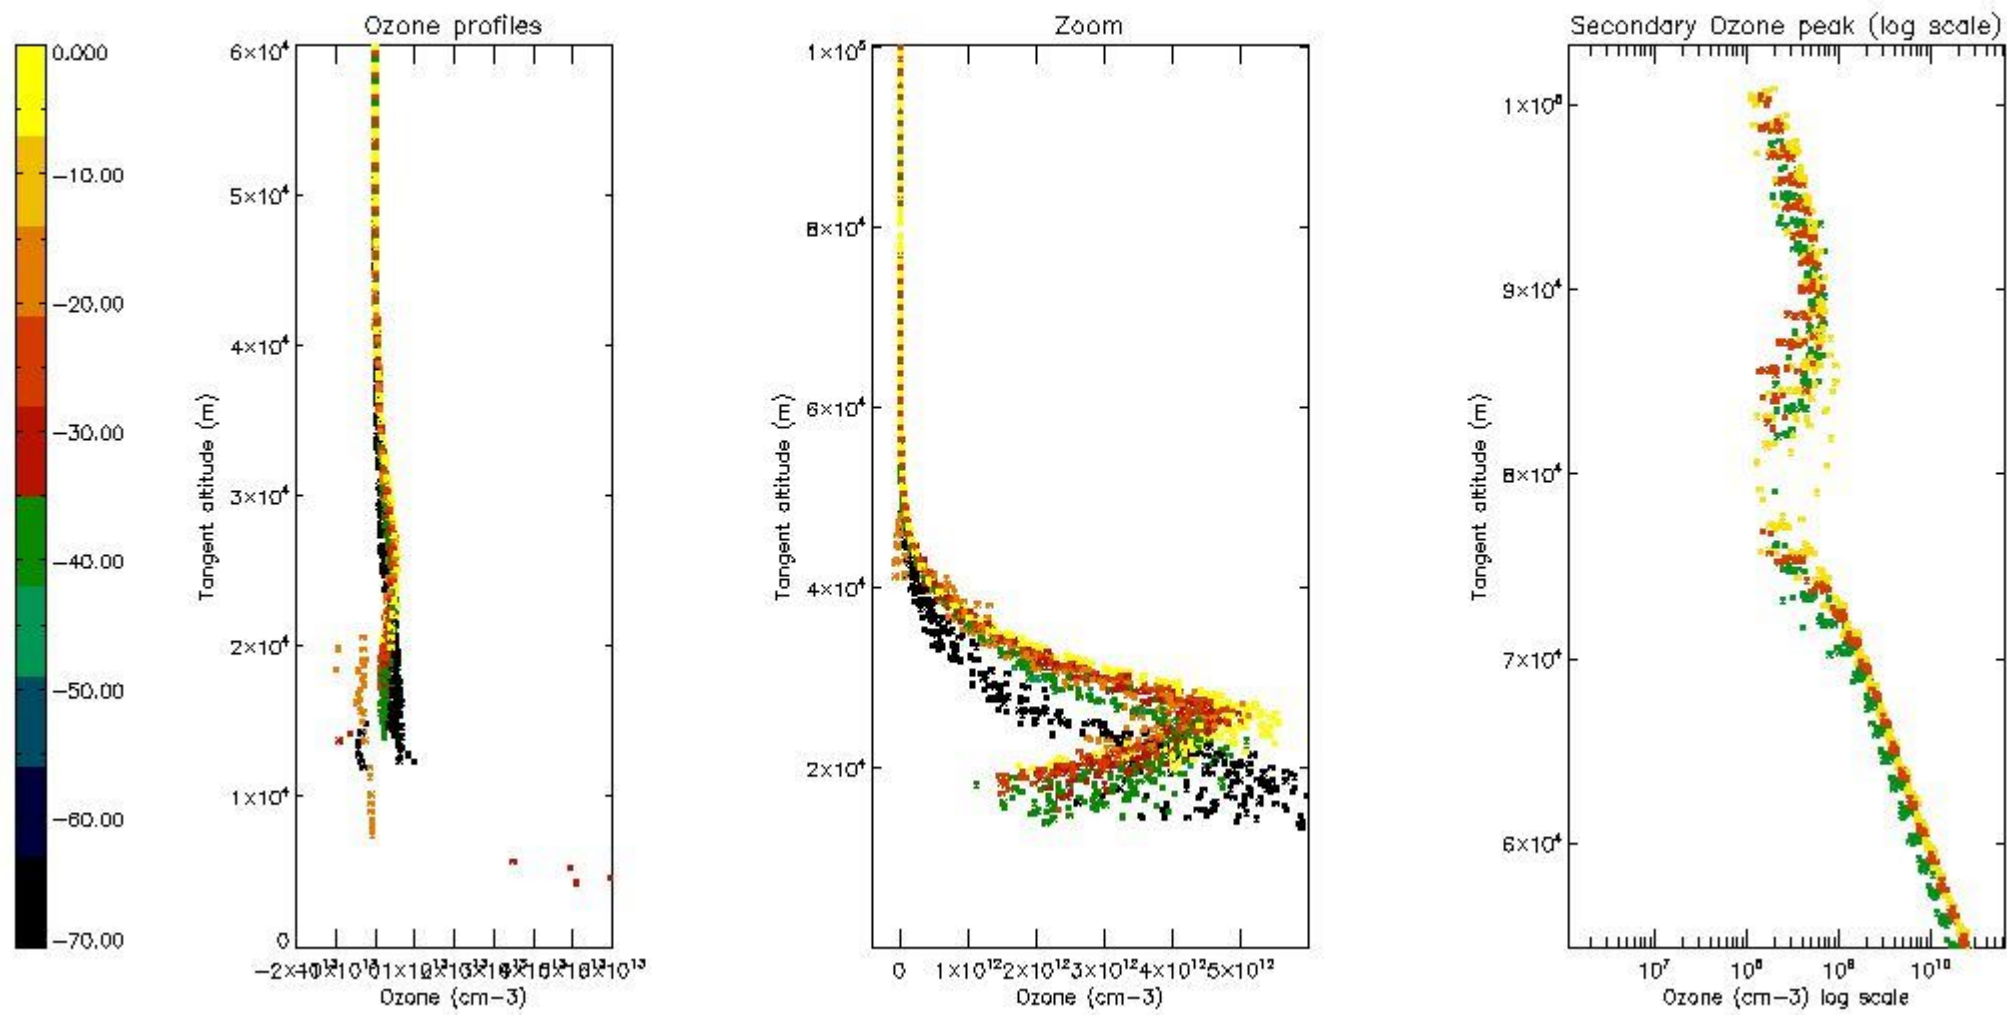

STD < 10	9
STD < 5	7

5.2 Plot ozone profiles for all STD (dark without errors)

The colorbar represents the latitude.

5.3 Plot ozone profiles where STD < 20% (dark without errors)

The colorbar represents the latitude.