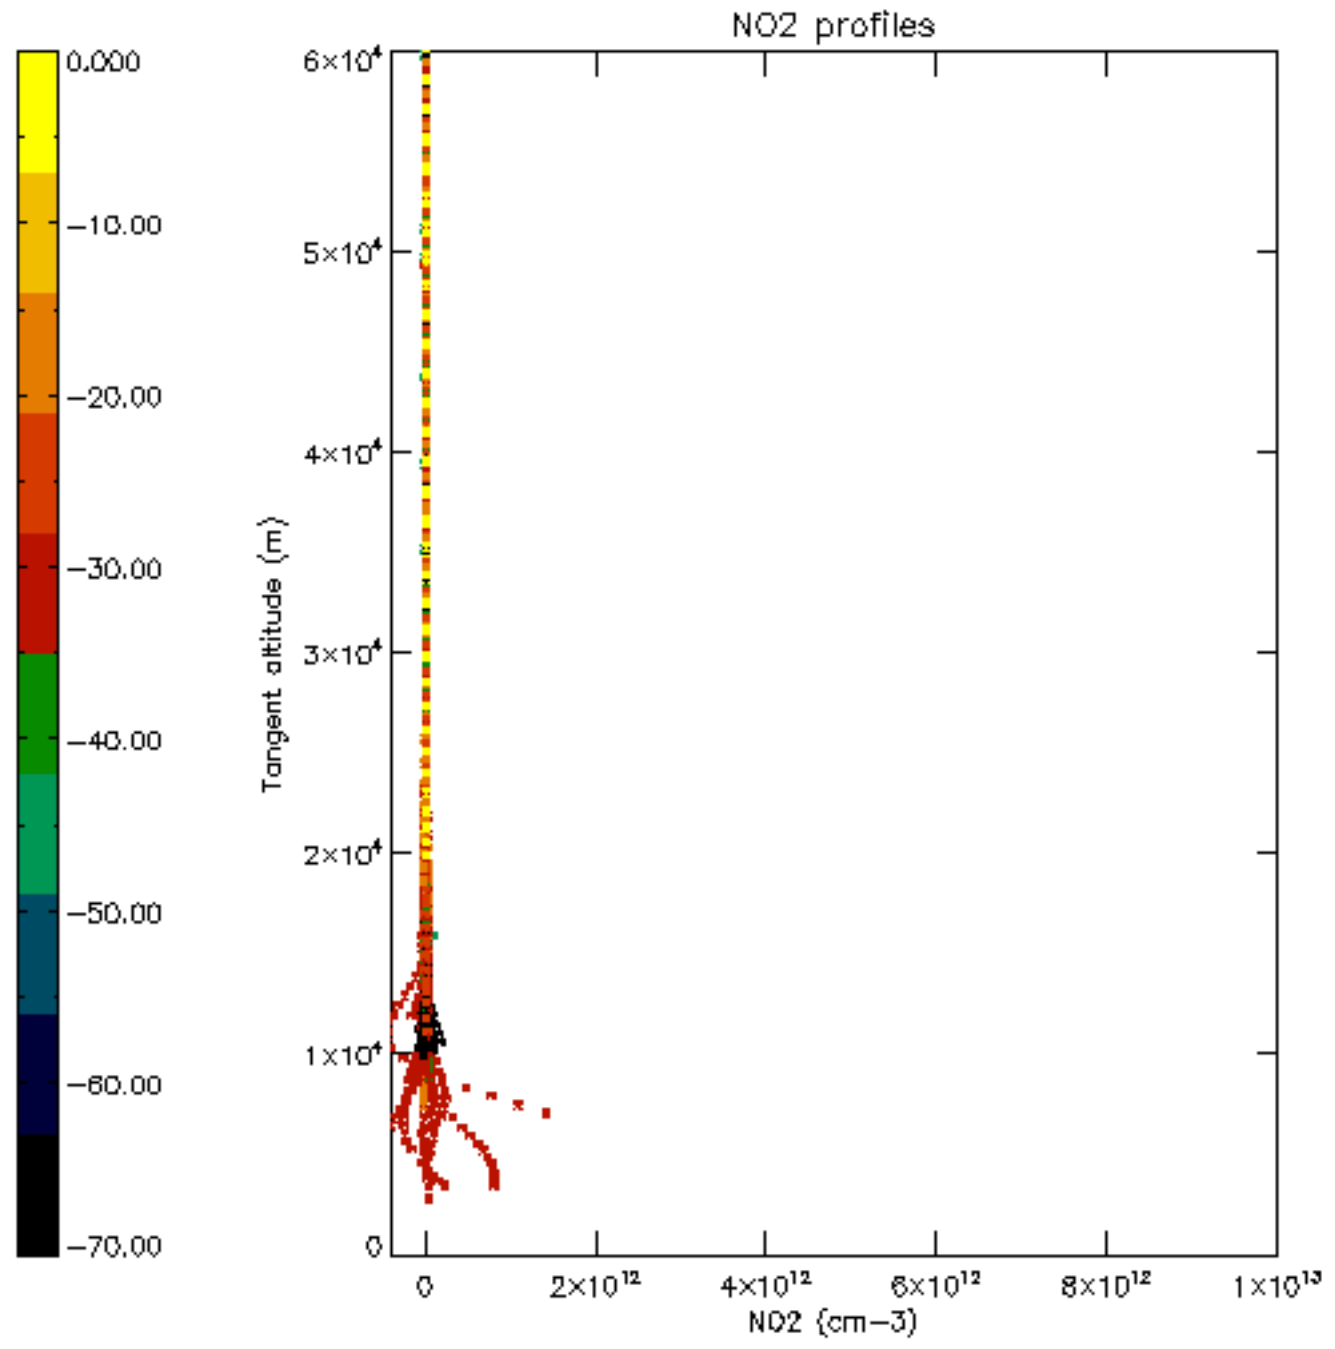

Percentage of star falling outside central band per profile

Percentage of saturation errors per profile

Percentage of flagged data per D3 profile

Percentage of flagged data per H2O profile

Percentage of flagged data per NO2 profile