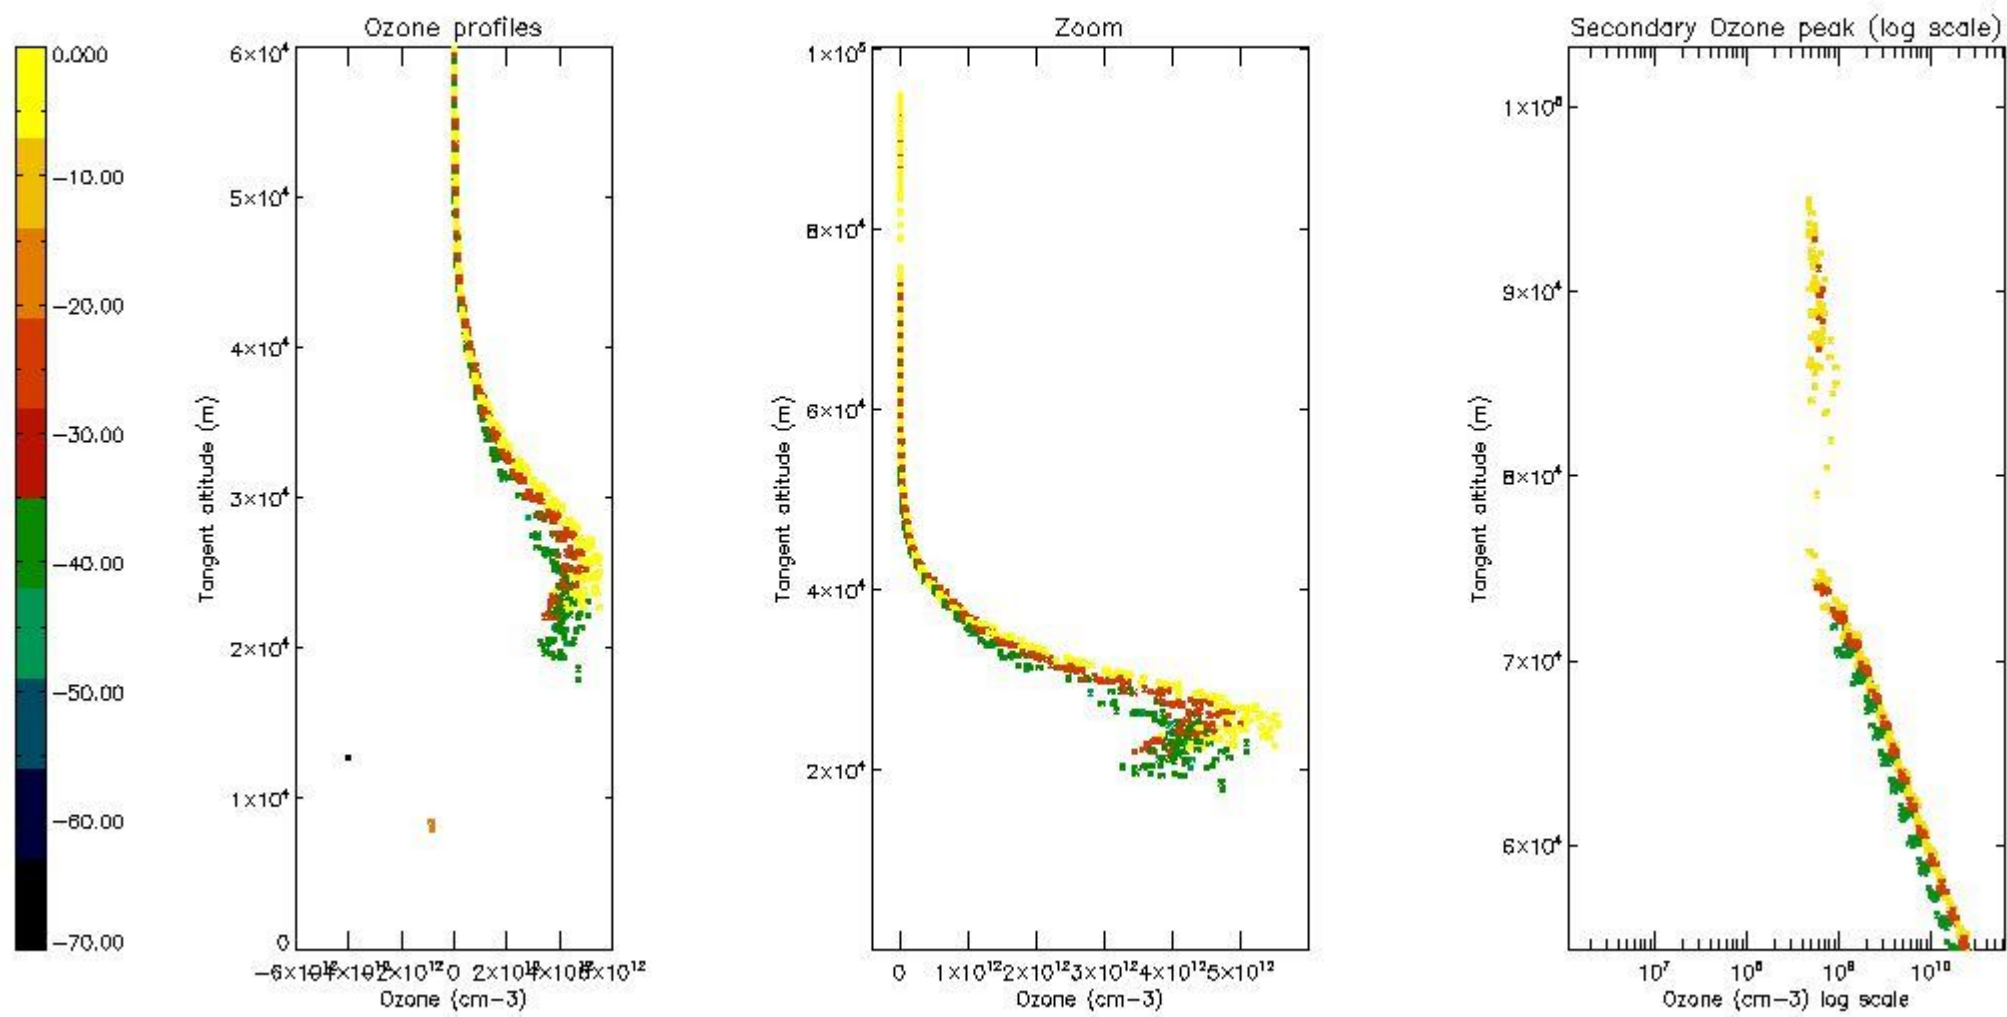

STD < 10	9
STD < 5	7

5.2 Plot ozone profiles for all STD (dark without errors)

The colorbar represents the latitude.

5.3 Plot ozone profiles where STD < 20% (dark without errors)

The colorbar represents the latitude.

5.4 Plot ozone profiles where STD < 10% (dark without errors)

The colorbar represents the latitude.

5.5 Plot ozone profiles where STD < 5% (dark without errors)

The colorbar represents the latitude.

5.6 Plot NO₂ profiles for all STD (dark without errors)

The colorbar represents the latitude.

5.7 Plot NO3 profiles for all STD (dark without errors)

The colorbar represents the latitude.

5.8 Plot H₂O profiles for all STD (only for occultations of stars 1,2,3,4,13,14,16,26,63 dark without errors)