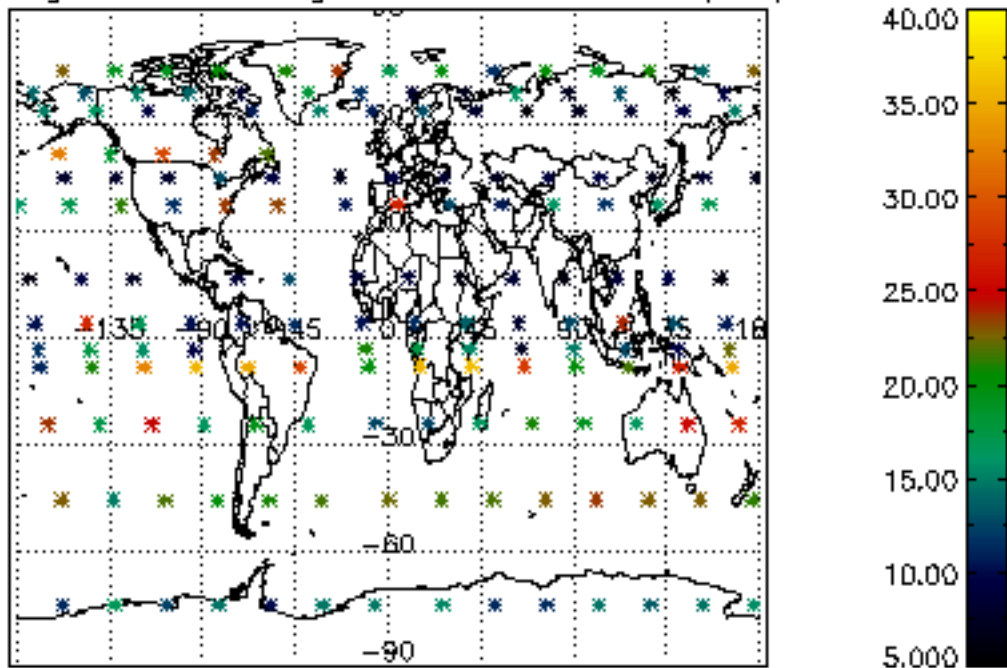

Percentage of cosmic ray hits per profile

Percentage of star falling outside central band per profile