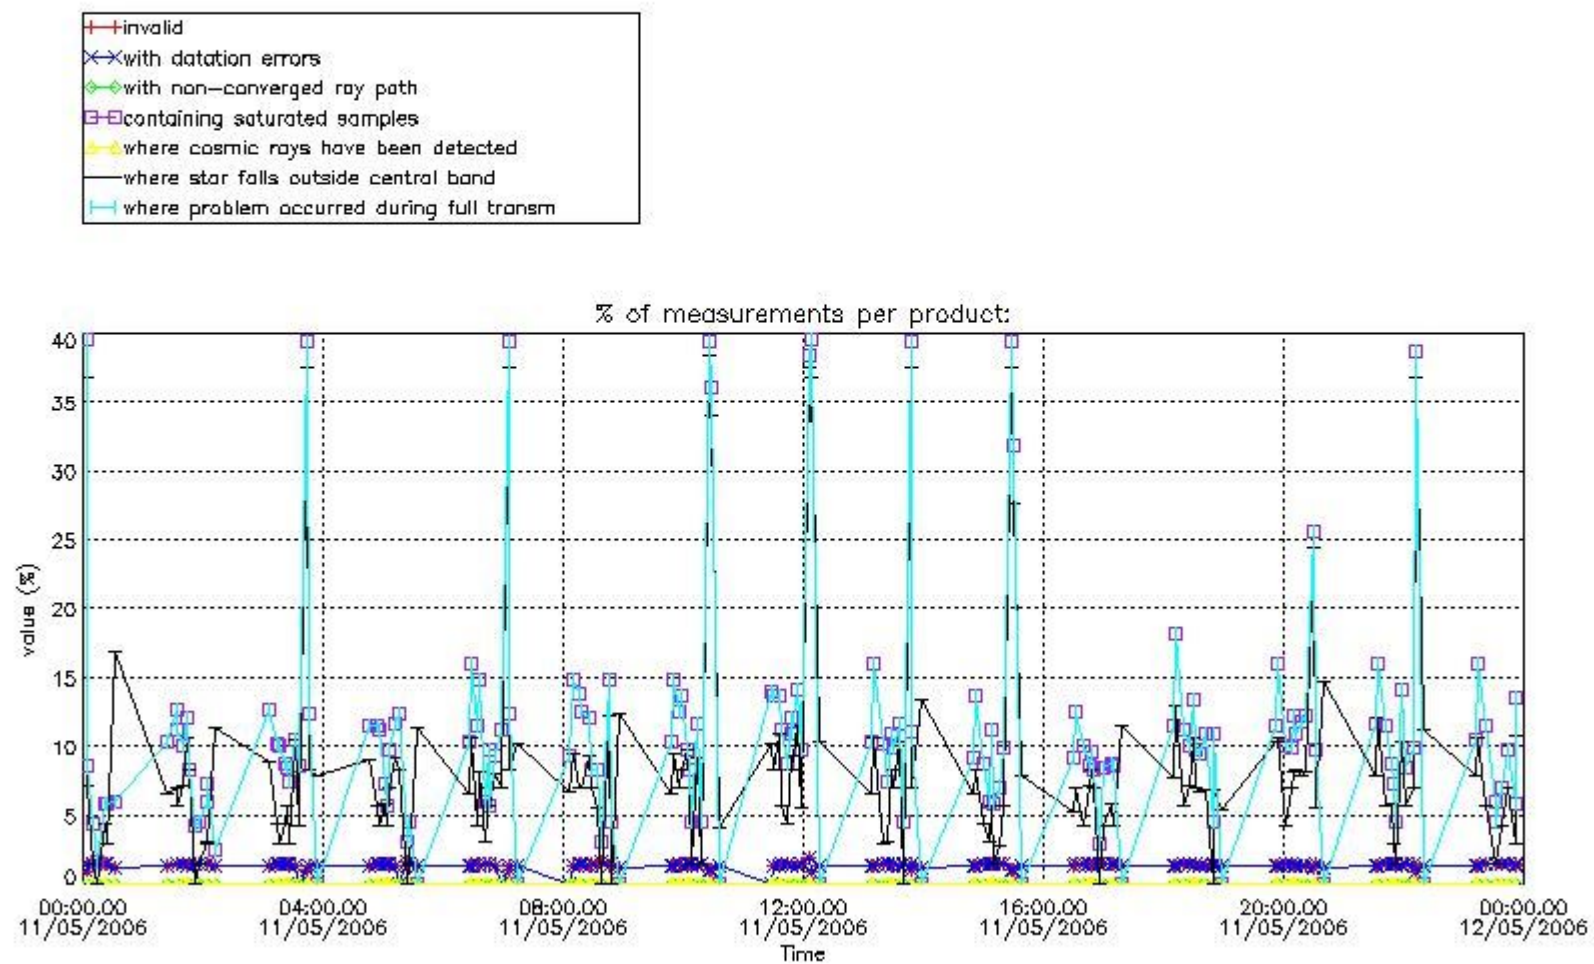

3.1 Plot quality information per product (time dependant)

3.2 Plot quality information per product (world map)

Percentage of flagged data per O3 profile

Percentage of flagged data per H2O profile

Percentage of flagged data per NO2 profile

Percentage of flagged data per NO3 profile

4. Level 1 quality information per product

In this section it is plotted some information contained in the Quality Summary data set of the level 2 products that comes from the level 1b processing. Products without errors (error flag in the MPH set to "0") are used.

4.1 Plot quality information per product (time dependant) coming from level 1b processing

4.1.1 Plot level 1 quality information per product (time dependant): ENVISAT ASCENDING passes

4.1.2 Plot level 1 quality information per product (time dependant): ENVI SAT DESCENDING passes