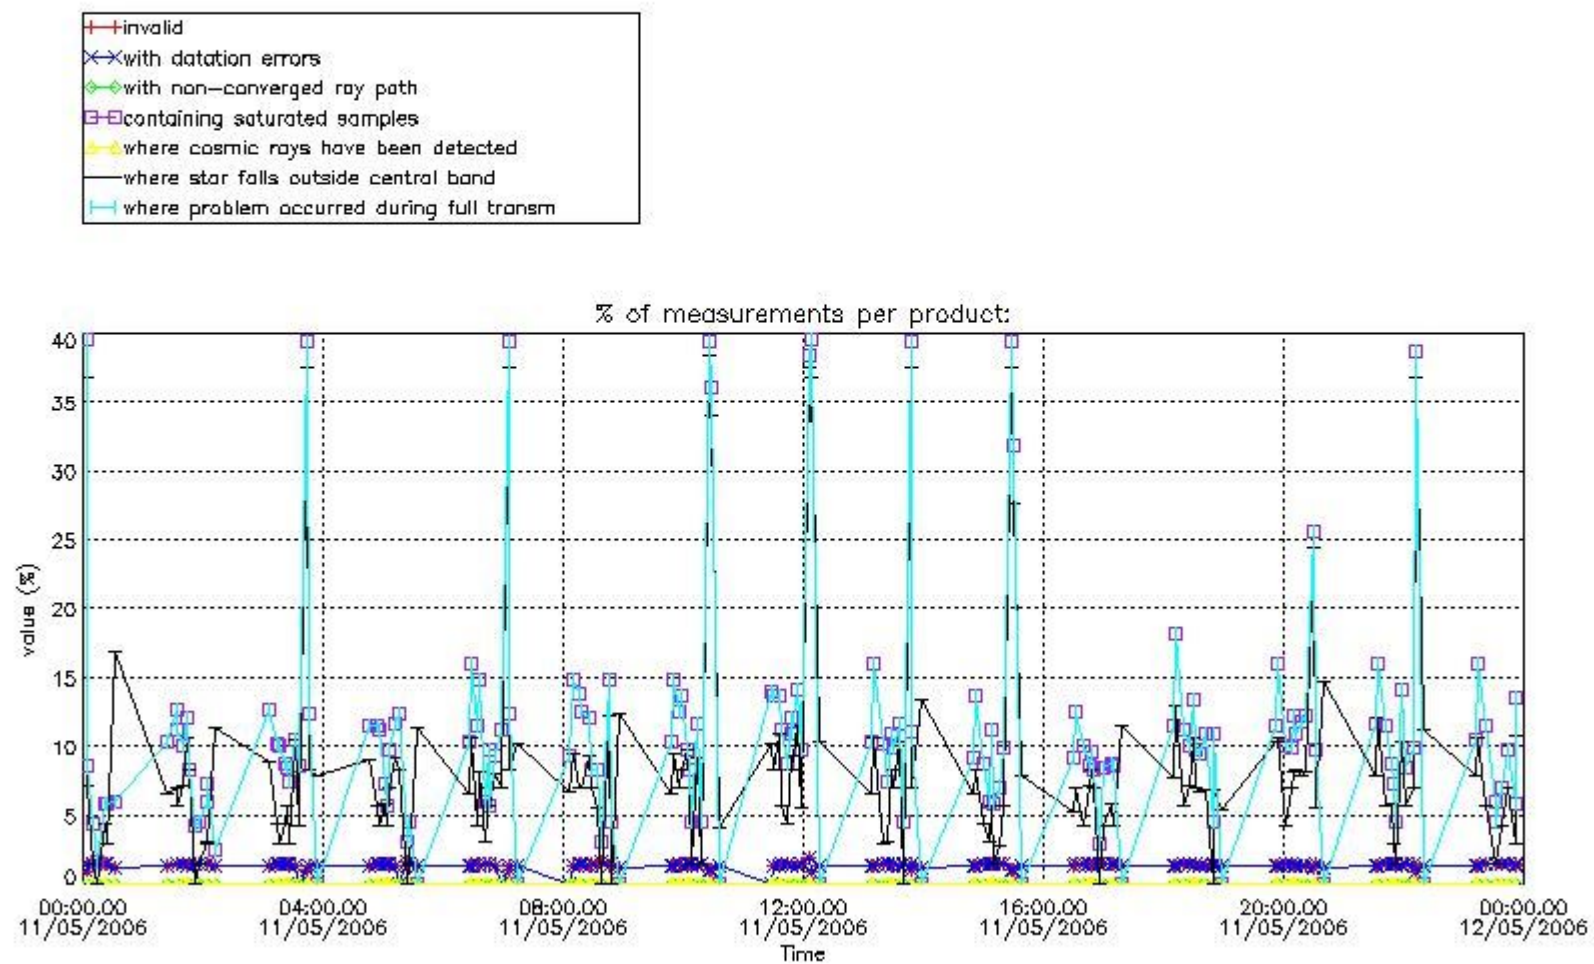

4.2 Plot quality information per product coming from level 1b processing (world map)

4.2.1 Plot level 1 quality information per product (world map): ENVISAT ASCENDING passes