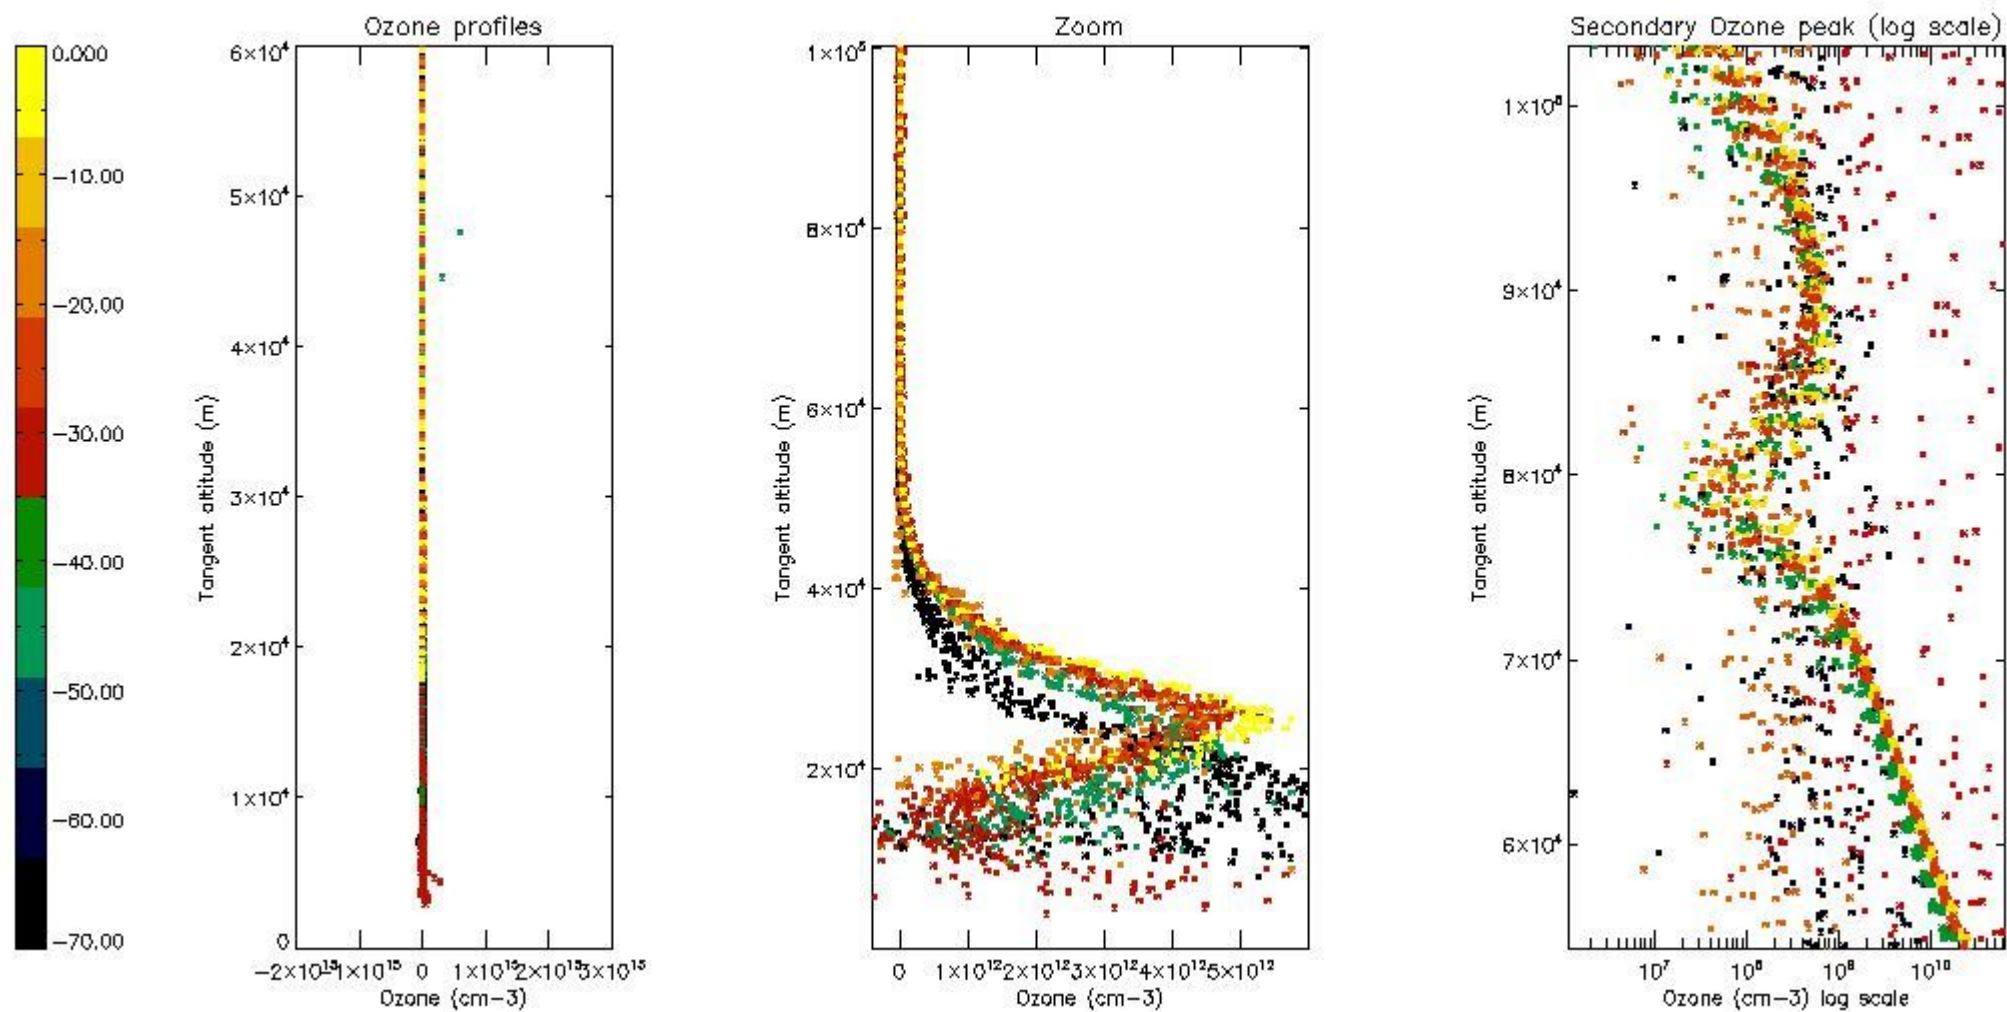

STD < 10	9
STD < 5	7

5.2 Plot ozone profiles for all STD (dark without errors)

The colorbar represents the latitude.

5.3 Plot ozone profiles where STD < 20% (dark without errors)

The colorbar represents the latitude.