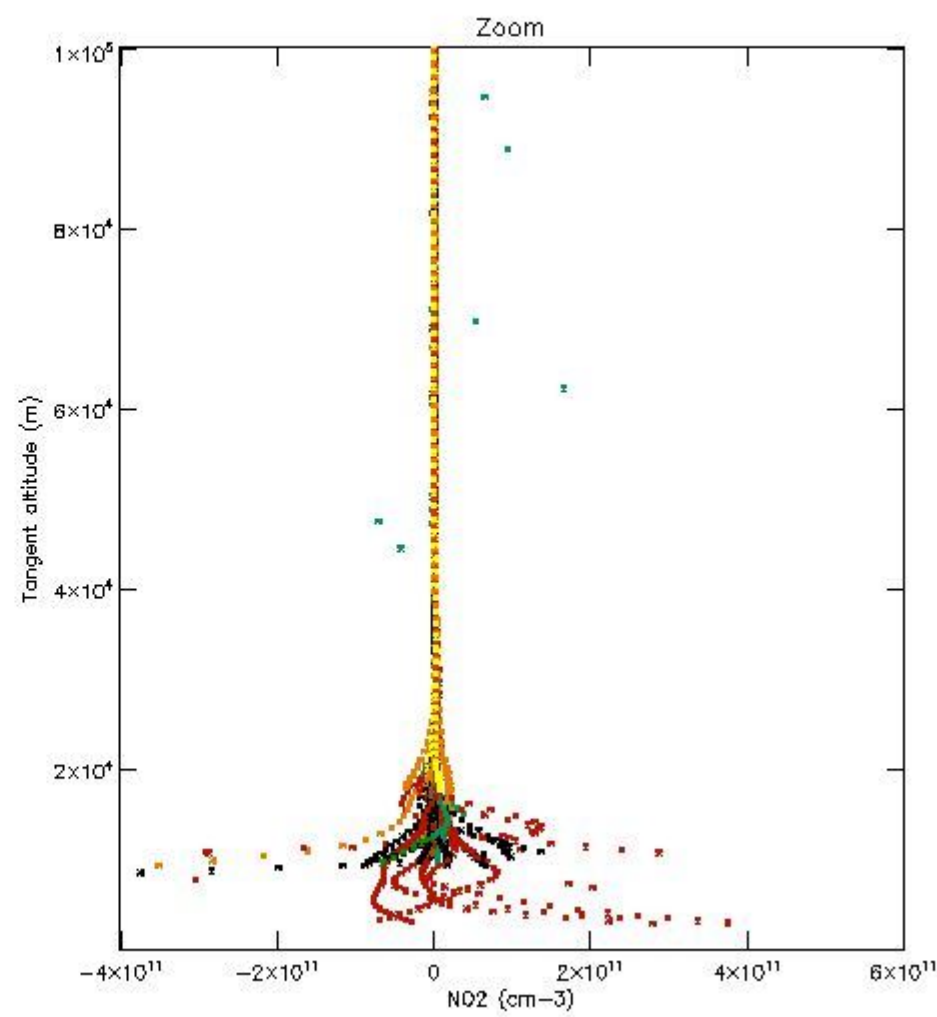

5.7 Plot NO3 profiles for all STD (dark without errors)

The colorbar represents the latitude.