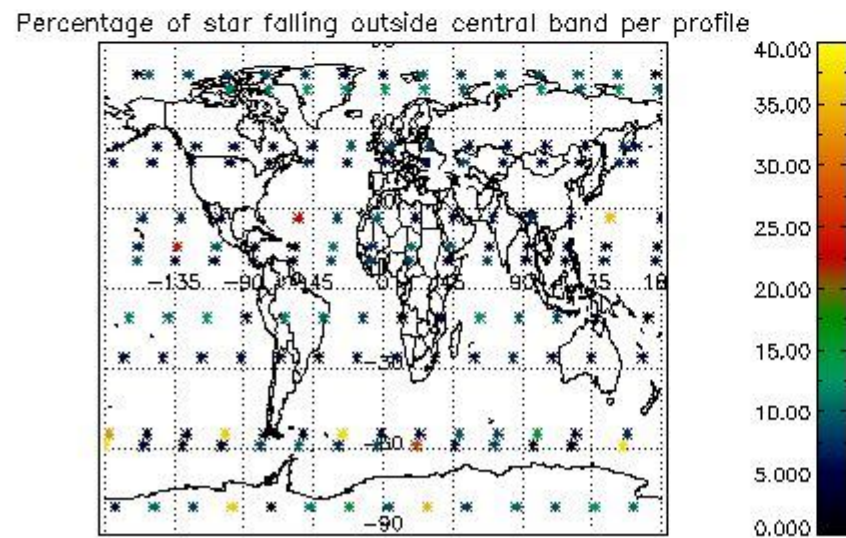

Percentage of datation errors per profile

Percentage of star falling outside central band per profile

Percentage of saturation errors per profile

4.2.2 Plot level 1 quality information per product (world map): ENVISAT DESCENDING passes