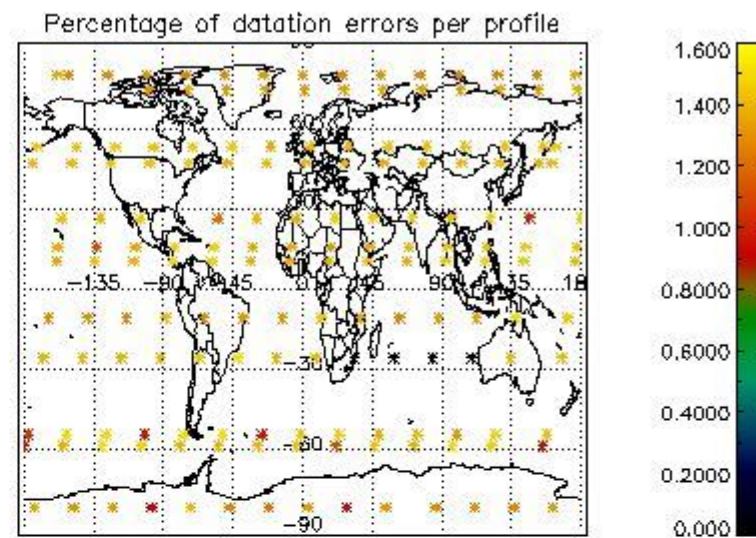

5. Trace gas profiles

5.1 Ozone statistics based on quality of products

The final quality of the products can be "measured" using the STD (Standard Deviation) attached to every point profile. This information is written to the parameter GOM_NL__2P/NL_LOCAL_SPECIES_DENSITY/o3_std of the level 2 products. The table below shows the statistics for given STD ranges.

The statistics are given with respect to the overall valid production:

- Products without fatal errors: GOM_NL__2P/MPH/PRODUCT_ERR=0
- Valid point profile: GOM_NL__2P/NL_LOCAL_SPECIES_DENSITY/pcd(0)=0

The 'Criteria' is applied to valid points of dark limb products:

- Products in dark limb illumination condition: GOM_NL__2P/NL_SUMMARY_QUALITY/obs_ill_cond=0
- Products without fatal errors: GOM_NL__2P/MPH/PRODUCT_ERR=0
- Valid point profile: GOM_NL__2P/NL_LOCAL_SPECIES_DENSITY/pcd(0)=0

So, the table below shows the percentage of dark limb and valid observations for each criteria with respect to the overall valid daily observations.

Criteria	% of total production
All STD	27
STD < 20	13