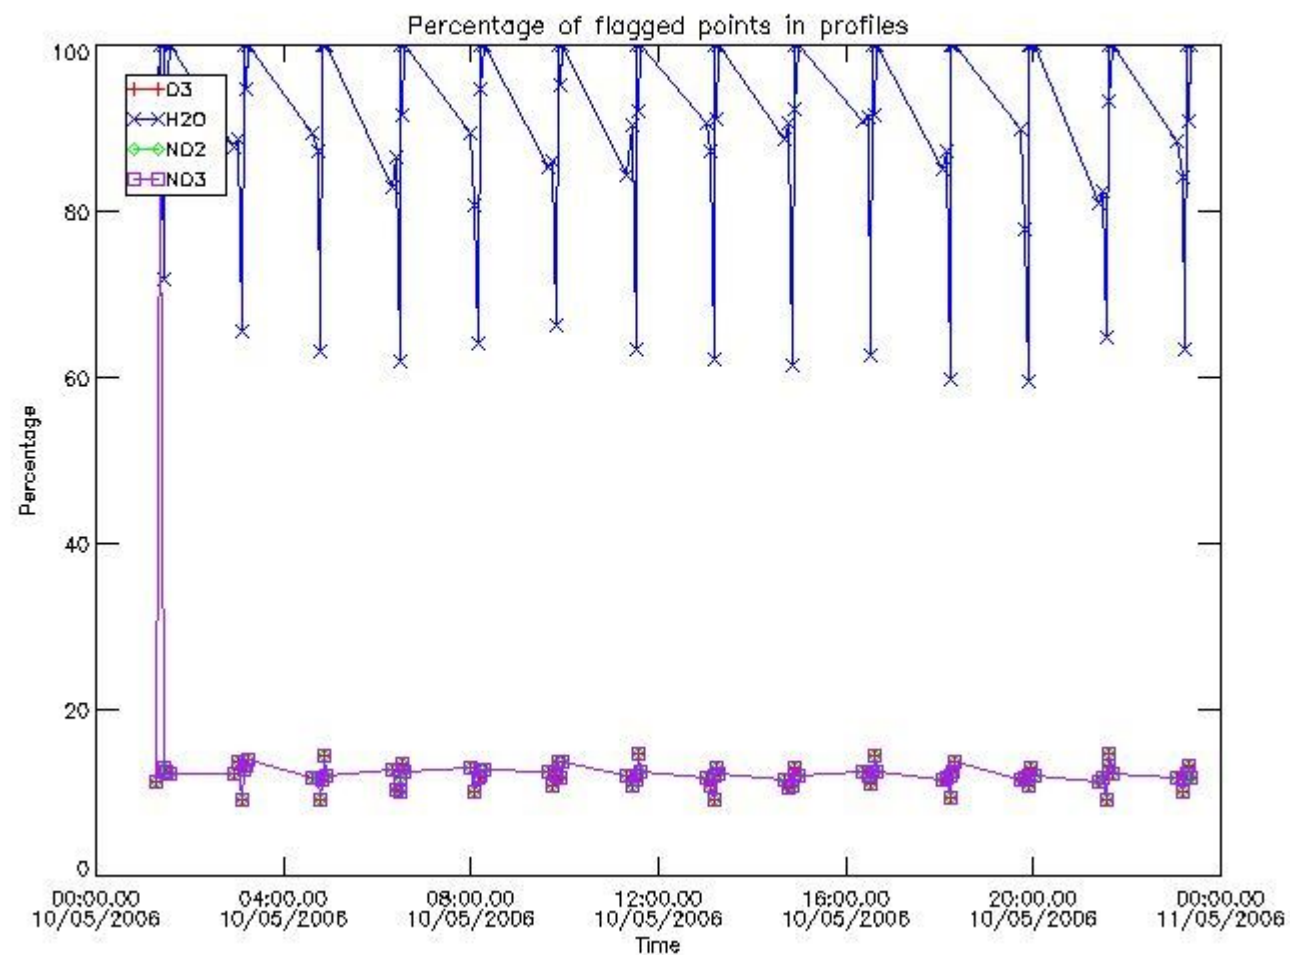

3. Quality information per product

In this section it is plotted some information contained in the Quality Summary data set of the level 2 products. Only products in dark limb conditions and without errors (error flag in the MPH set to "0") are used.

3.1 Plot quality information per product (time dependant)