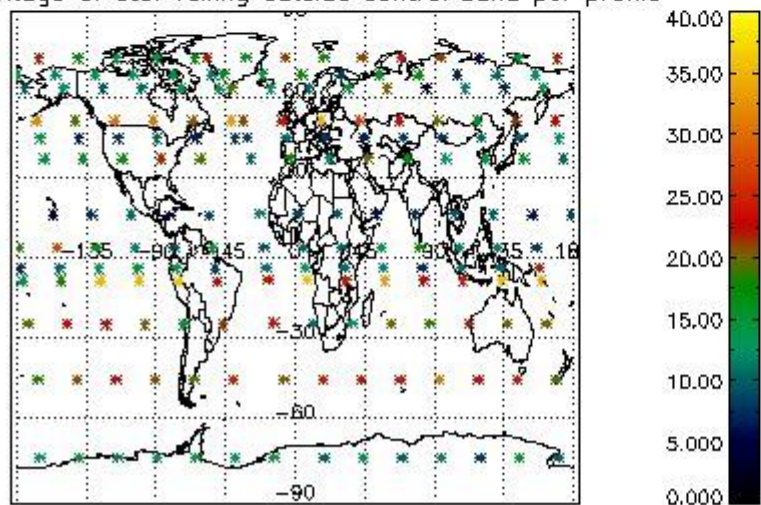

Percentage of star falling outside central band per profile