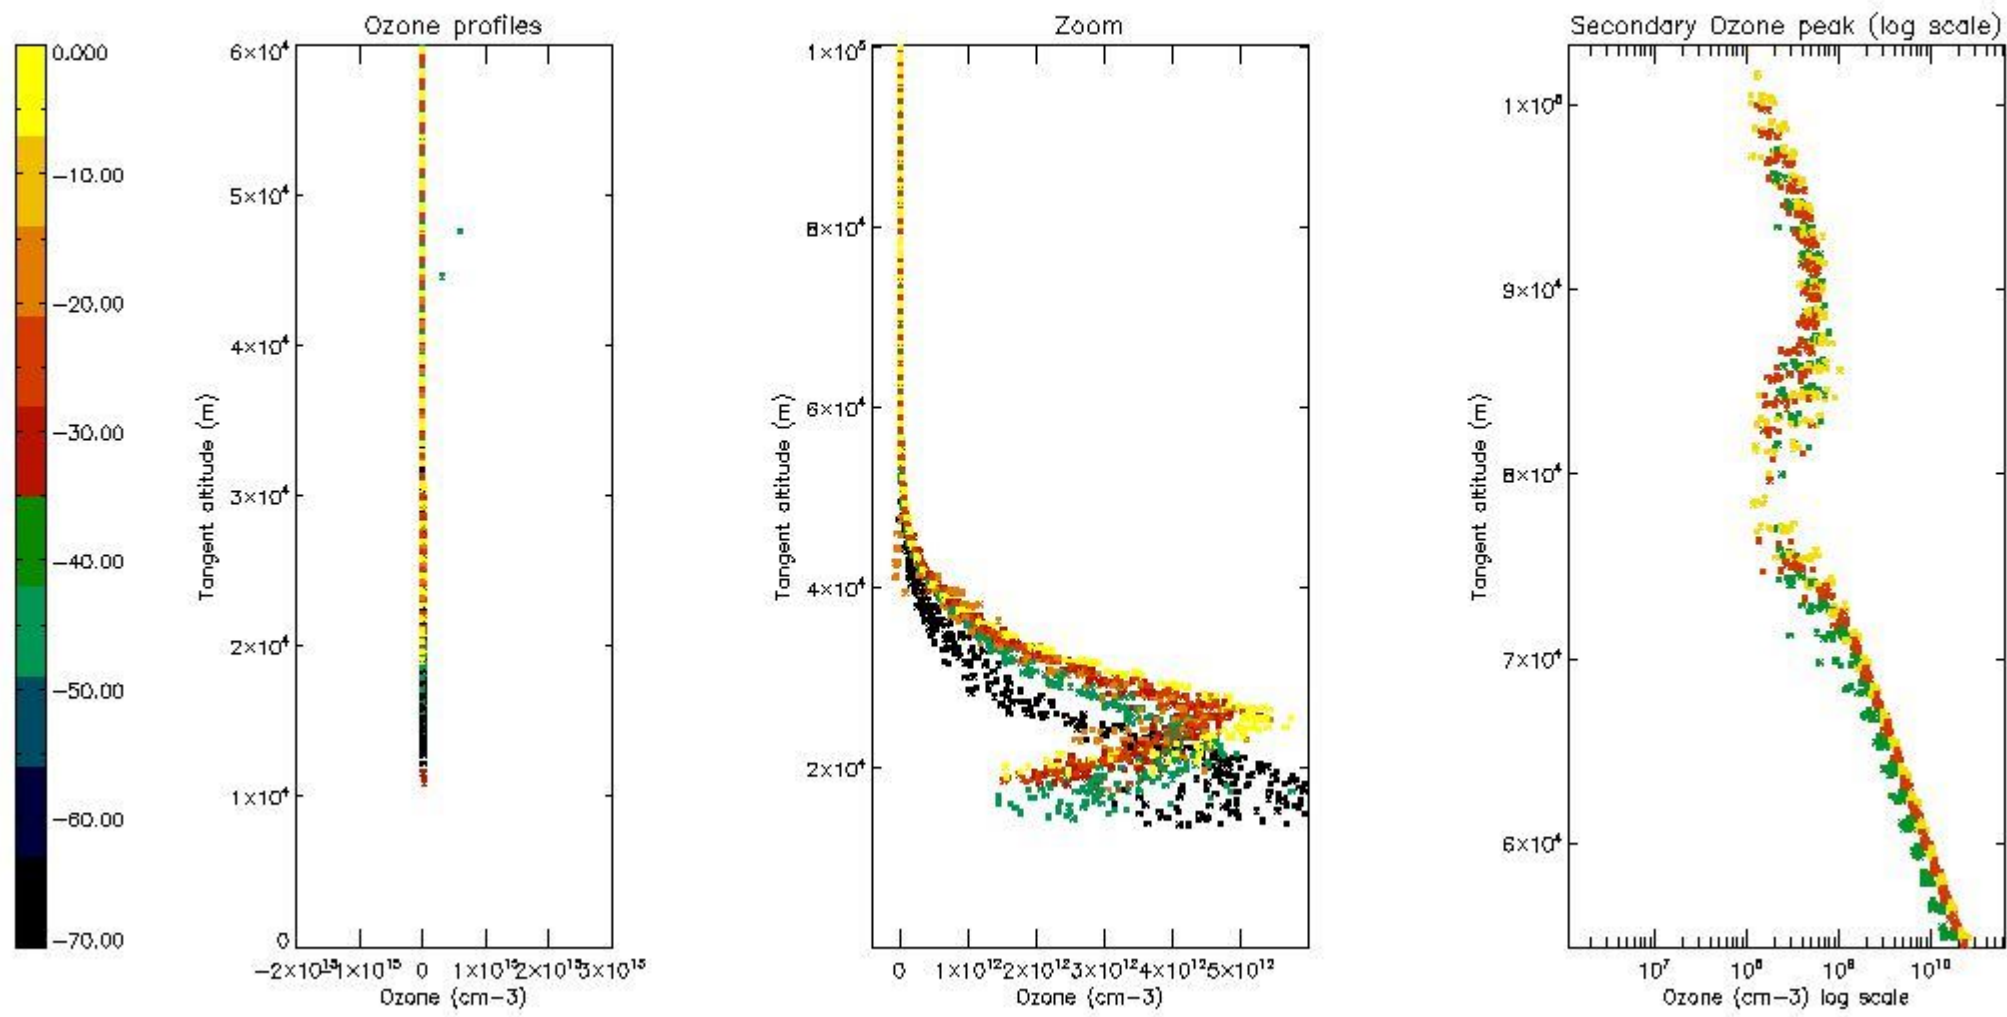

STD < 10	9
STD < 5	7

5.2 Plot ozone profiles for all STD (dark without errors)

The colorbar represents the latitude.

5.3 Plot ozone profiles where STD < 20% (dark without errors)

The colorbar represents the latitude.

5.4 Plot ozone profiles where STD < 10% (dark without errors)

The colorbar represents the latitude.

5.5 Plot ozone profiles where STD < 5% (dark without errors)

The colorbar represents the latitude.

5.6 Plot NO₂ profiles for all STD (dark without errors)

The colorbar represents the latitude.

5.7 Plot NO3 profiles for all STD (dark without errors)

The colorbar represents the latitude.

5.8 Plot H2O profiles for all STD (only for occultations of stars 1,2,3,4,13,14,16,26,63 dark without errors)