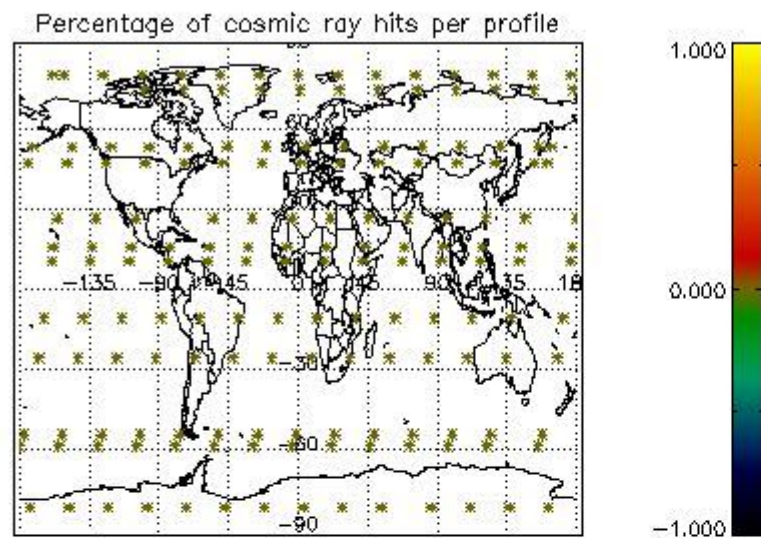

4.2 Plot quality information per product coming from level 1b processing (world map)

4.2.1 Plot level 1 quality information per product (world map): ENVISAT ASCENDING passes

Percentage of cosmic ray hits per profile

Percentage of datation errors per profile

Percentage of star falling outside central band per profile

Percentage of saturation errors per profile

4.2.2 Plot level 1 quality information per product (world map): ENVISAT DESCENDING passes