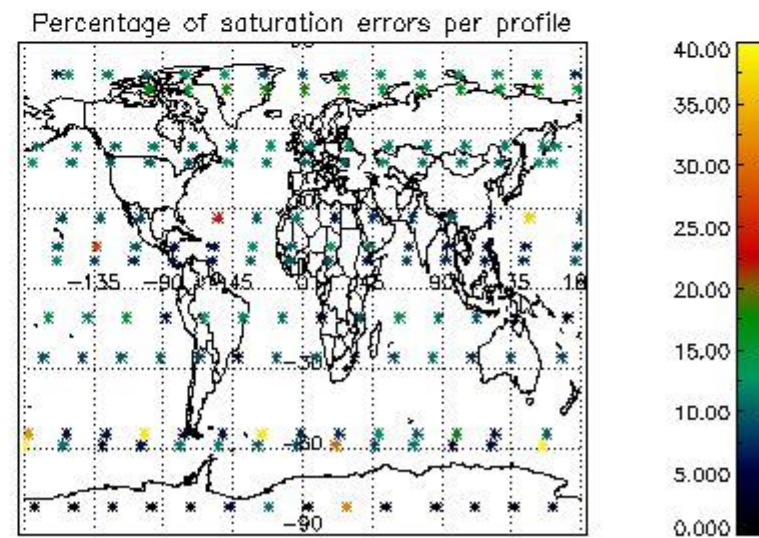

3.1 Plot quality information per product (time dependant)

3.2 Plot quality information per product (world map)

4. Level 1 quality information per product

In this section it is plotted some information contained in the Quality Summary data set of the level 2 products that comes from the level 1b processing. Products without errors (error flag in the MPH set to "0") are used.

4.2 Plot quality information per product coming from level 1b processing (world map)

4.2.1 Plot level 1 quality information per product (world map): ENVISAT ASCENDING passes

Percentage of cosmic ray hits per profile

Percentage of datation errors per profile

Percentage of star falling outside central band per profile

Percentage of saturation errors per profile

4.2.2 Plot level 1 quality information per product (world map): ENVISAT DESCENDING passes

5. Trace gas profiles

5.1 Ozone statistics based on quality of products

The final quality of the products can be "measured" using the STD (Standard Deviation) attached to every point profile. This information is written to the parameter GOM_NL__2P/NL_LOCAL_SPECIES_DENSITY/o3_std of the level 2 products. The table below shows the statistics for given STD ranges.