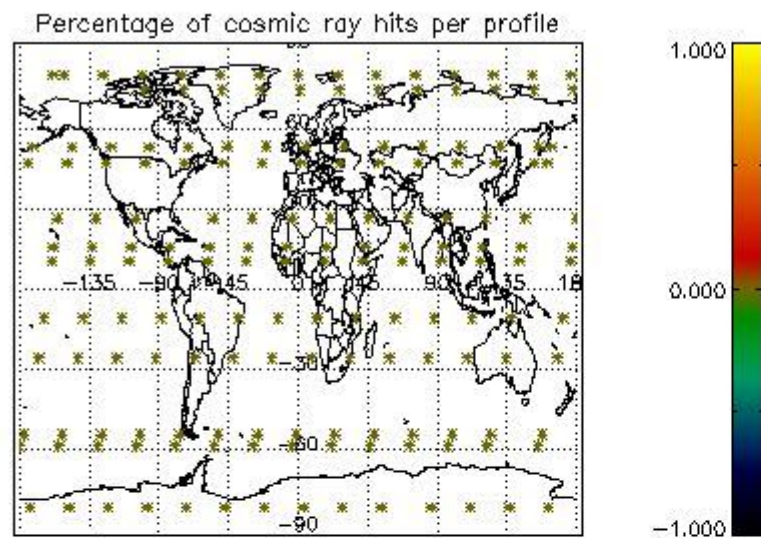

4.2.2 Plot level 1 quality information per product (world map): ENVISAT DESCENDING passes

5. Trace gas profiles

5.1 Ozone statistics based on quality of products

The final quality of the products can be "measured" using the STD (Standard Deviation) attached to every point profile. This information is written to the parameter GOM_NL__2P/NL_LOCAL_SPECIES_DENSITY/o3_std of the level 2 products. The table below shows the statistics for given STD ranges.

The statistics are given with respect to the overall valid production:

- Products without fatal errors: GOM_NL__2P/MPH/PRODUCT_ERR=0
- Valid point profile: GOM_NL__2P/NL_LOCAL_SPECIES_DENSITY/pcd(0)=0

The 'Criteria' is applied to valid points of dark limb products:

- Products in dark limb illumination condition: GOM_NL__2P/NL_SUMMARY_QUALITY/obs_ill_cond=0
- Products without fatal errors: GOM_NL__2P/MPH/PRODUCT_ERR=0
- Valid point profile: GOM_NL__2P/NL_LOCAL_SPECIES_DENSITY/pcd(0)=0

So, the table below shows the percentage of dark limb and valid observations for each criteria with respect to the overall valid daily observations.

Criteria	% of total production
All STD	27
STD < 20	13