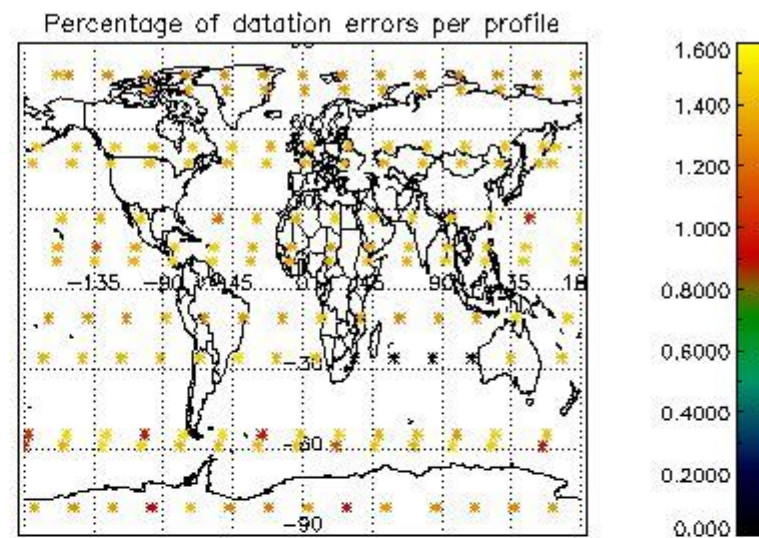

3.1 Plot quality information per product (time dependant)

3.2 Plot quality information per product (world map)

4. Level 1 quality information per product

In this section it is plotted some information contained in the Quality Summary data set of the level 2 products that comes from the level 1b processing. Products without errors (error flag in the MPH set to "0") are used.

Percentage of datation errors per profile

Percentage of star falling outside central band per profile

Percentage of saturation errors per profile

4.2.2 Plot level 1 quality information per product (world map): ENVISAT DESCENDING passes