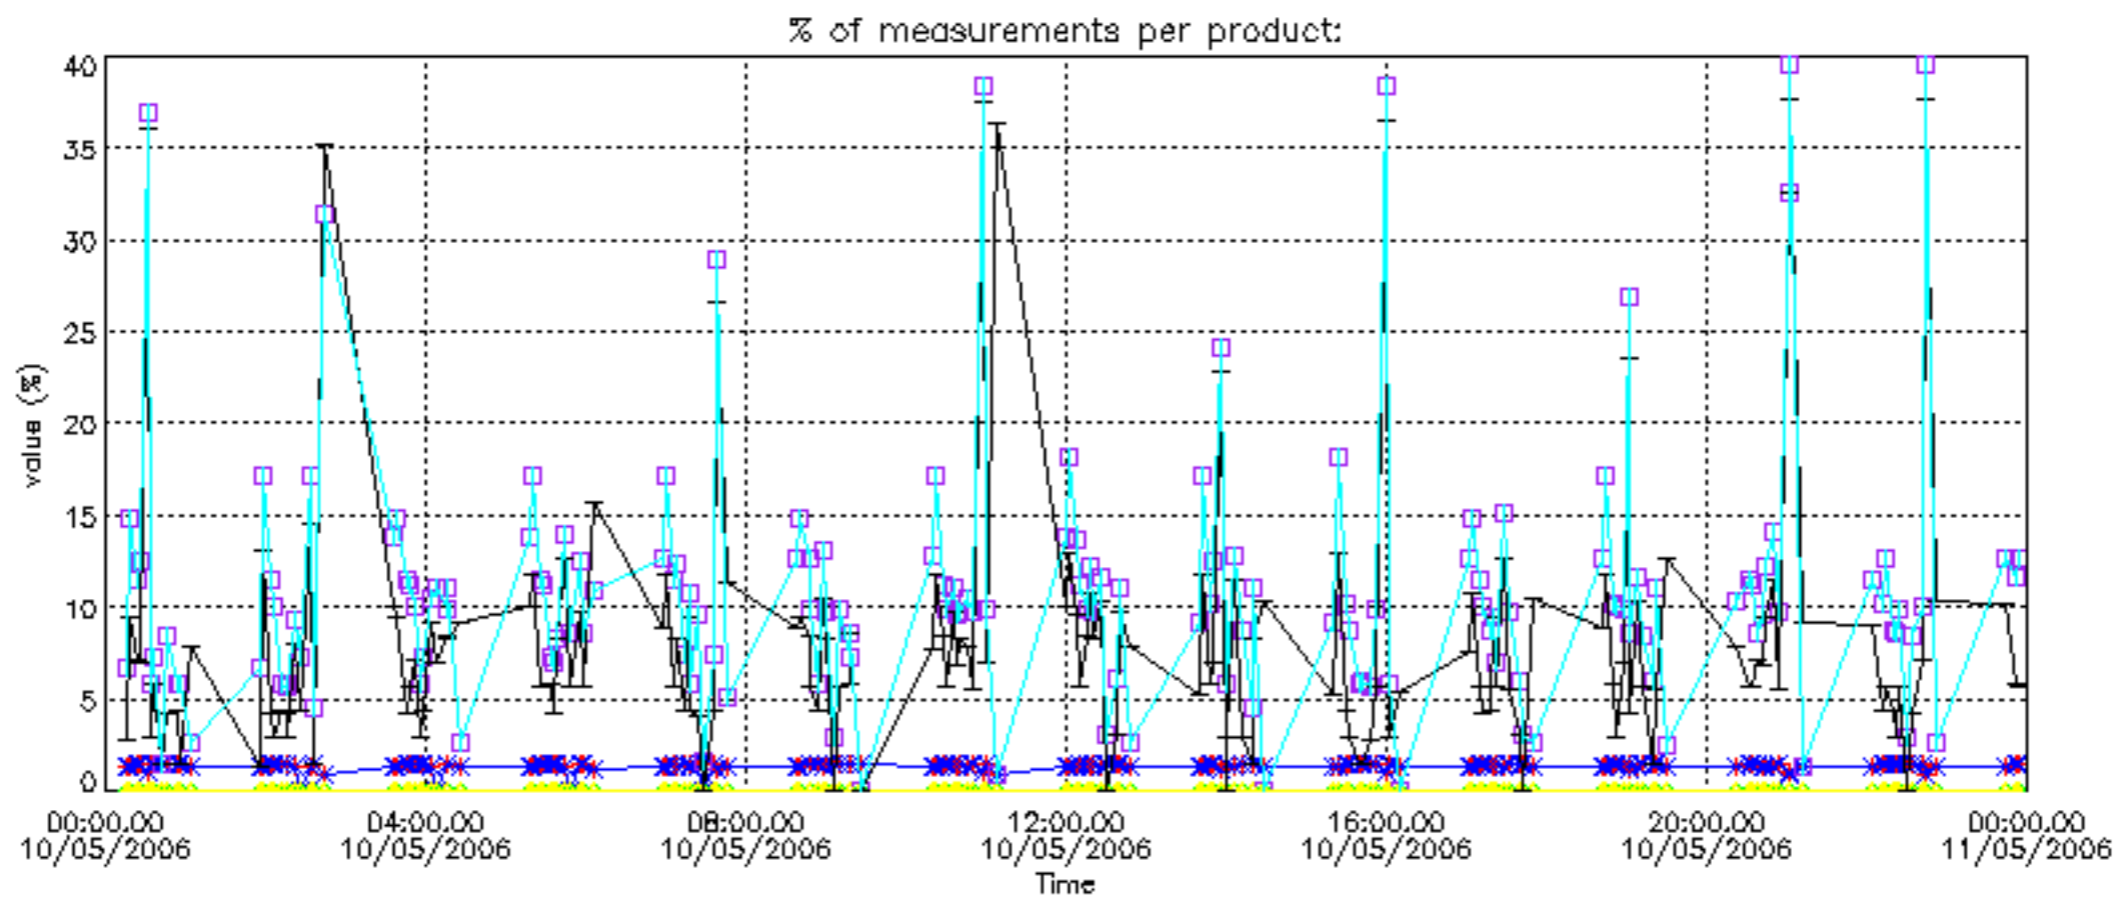

Percentage of cosmic ray hits per profile

Percentage of datation errors per profile