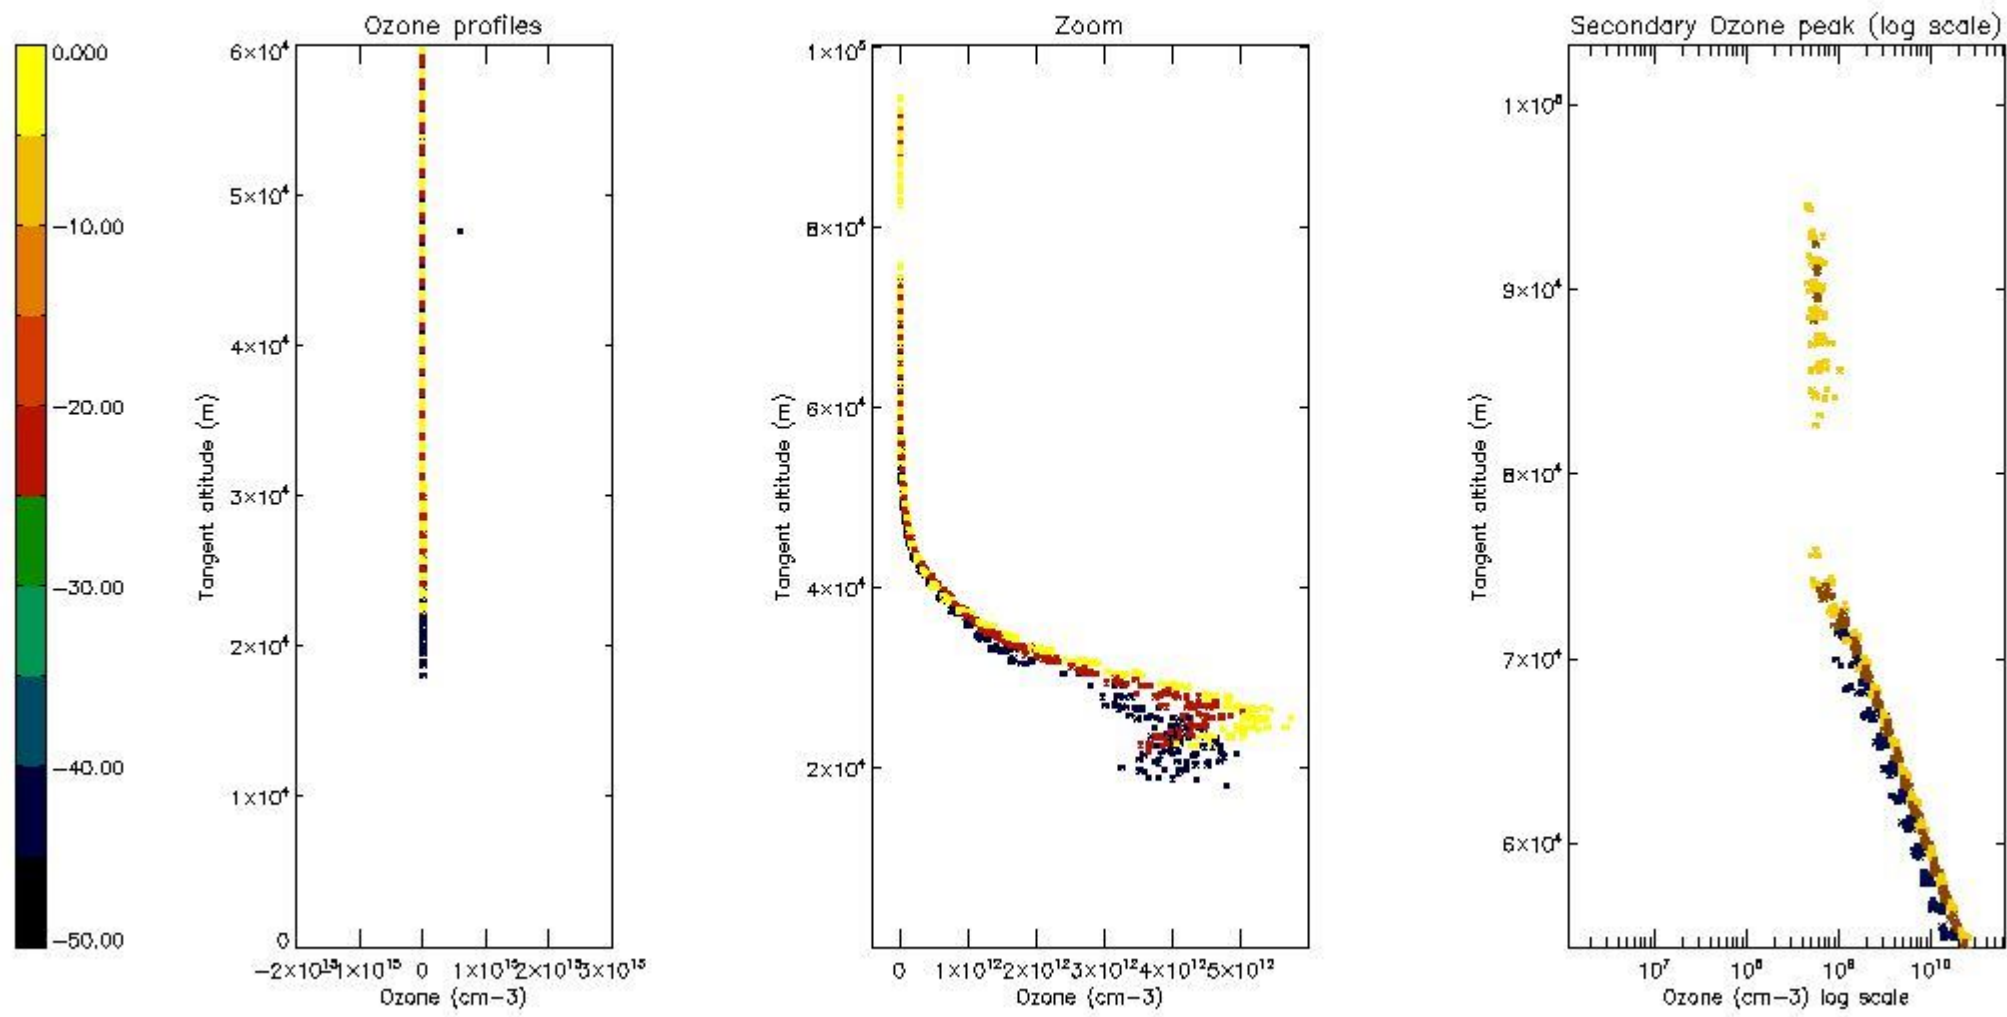

5.6 Plot NO₂ profiles for all STD (dark without errors)

The colorbar represents the latitude.