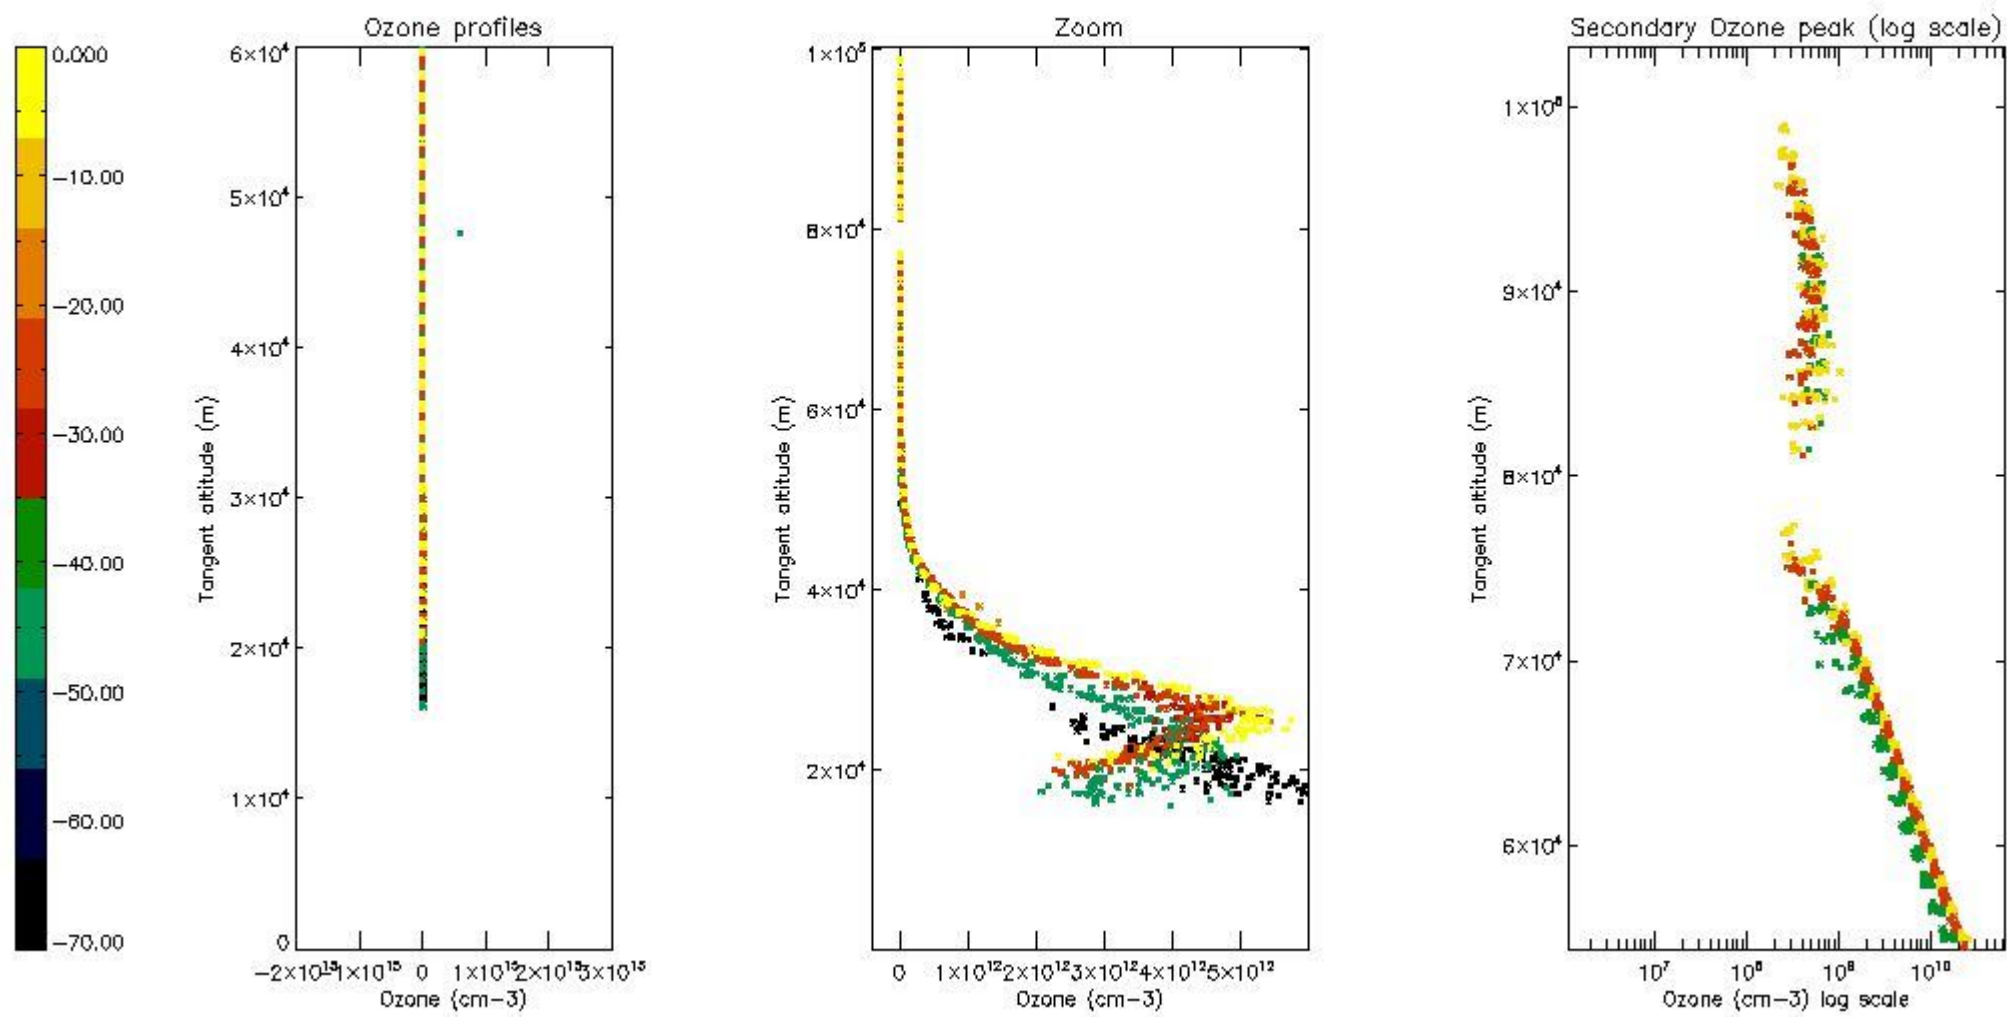

3.1 Plot quality information per product (time dependant)

3.2 Plot quality information per product (world map)

4. Level 1 quality information per product

In this section it is plotted some information contained in the Quality Summary data set of the level 2 products that comes from the level 1b processing. Products without errors (error flag in the MPH set to "0") are used.

STD < 10	9
STD < 5	7

5.2 Plot ozone profiles for all STD (dark without errors)

The colorbar represents the latitude.

5.3 Plot ozone profiles where STD < 20% (dark without errors)

The colorbar represents the latitude.

5.4 Plot ozone profiles where STD < 10% (dark without errors)

The colorbar represents the latitude.

5.5 Plot ozone profiles where STD < 5% (dark without errors)

The colorbar represents the latitude.

5.6 Plot NO₂ profiles for all STD (dark without errors)