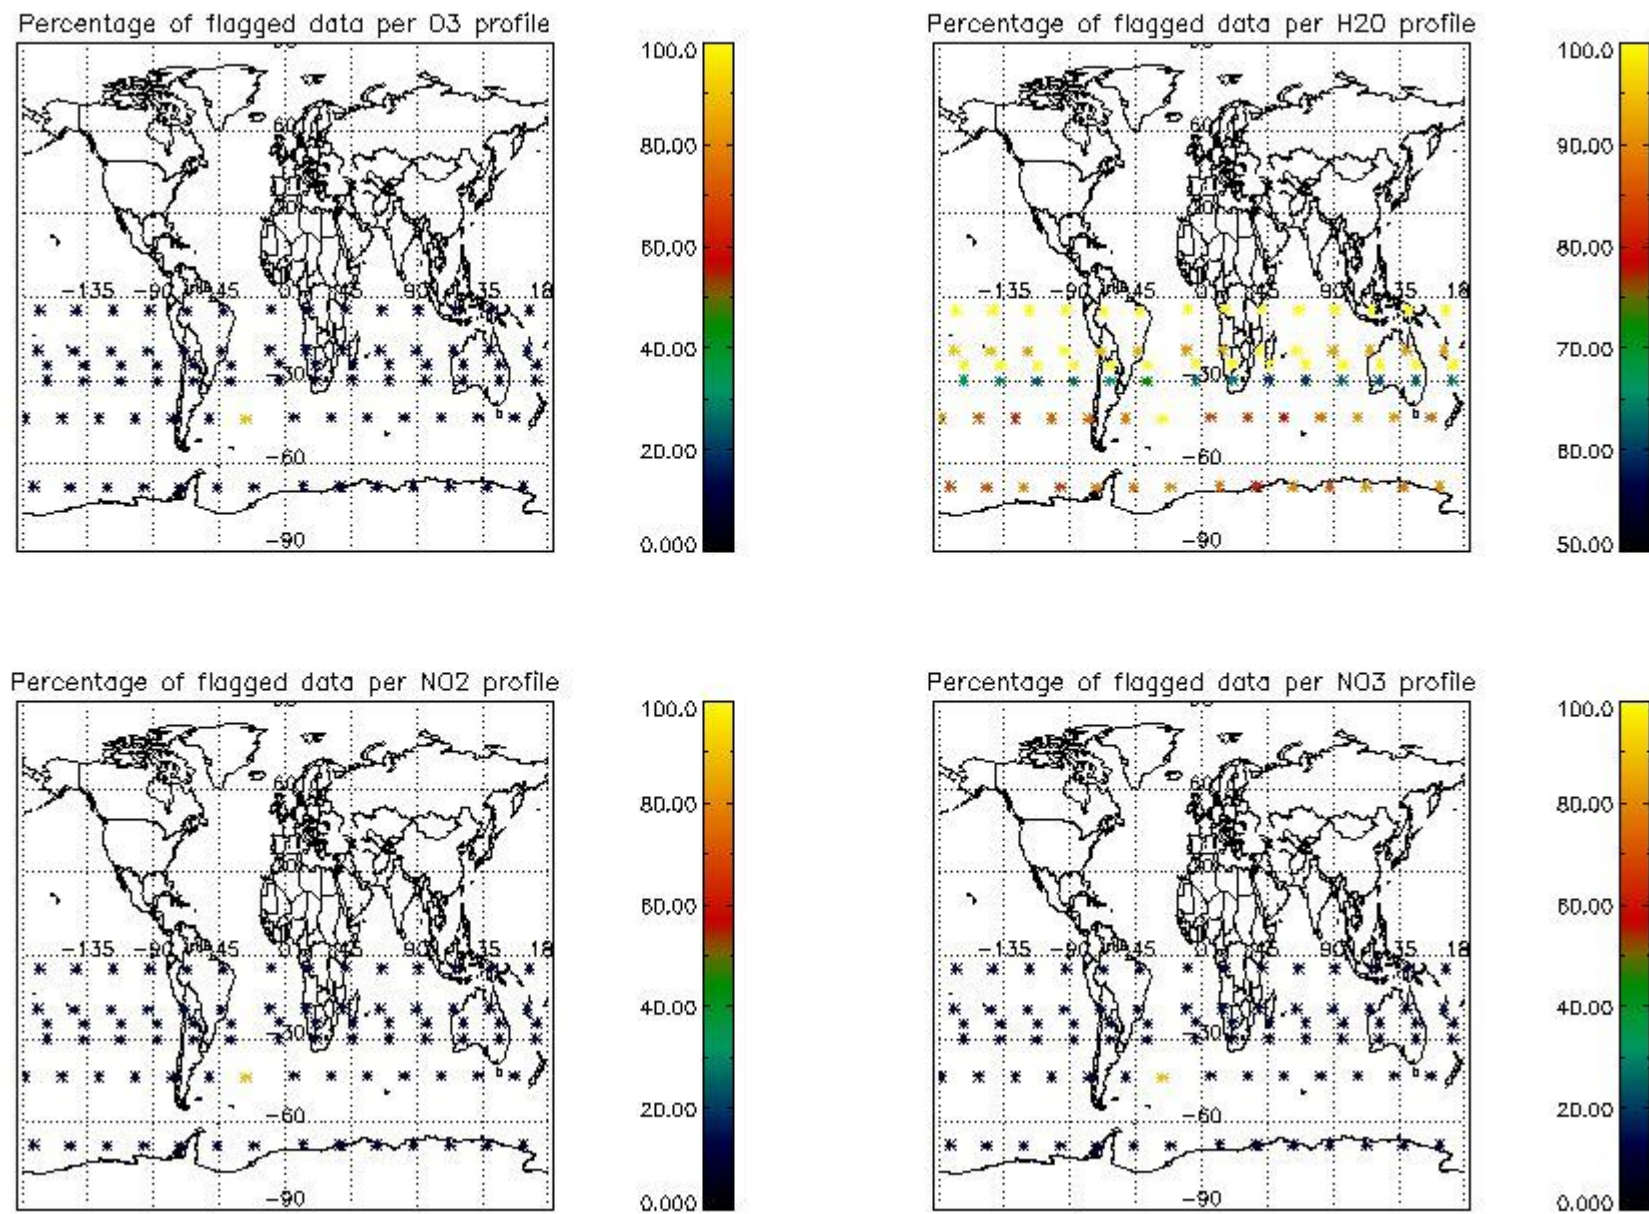

3.2 Plot quality information per product (world map)

4. Level 1 quality information per product

In this section it is plotted some information contained in the Quality Summary data set of the level 2 products that comes from the level 1b processing. Products without errors (error flag in the MPH set to "0") are used.

4.1 Plot quality information per product (time dependant) coming from level 1b processing

4.1.1 Plot level 1 quality information per product (time dependant): ENVISAT ASCENDING passes