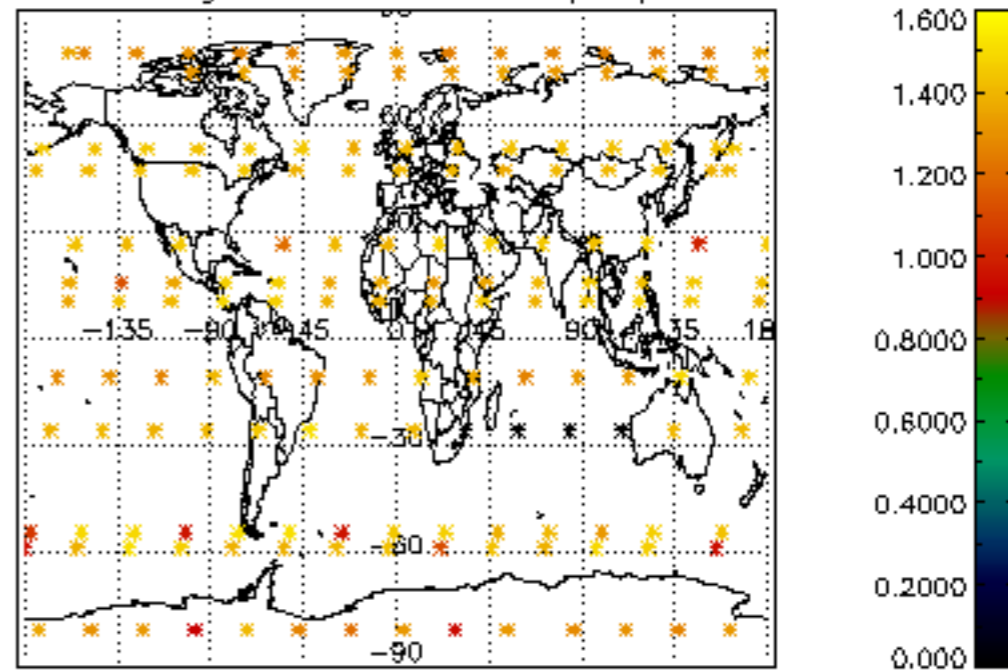

Percentage of datation errors per profile

Percentage of star falling outside central band per profile

Percentage of saturation errors per profile

Percentage of cosmic ray hits per profile

Percentage of datation errors per profile