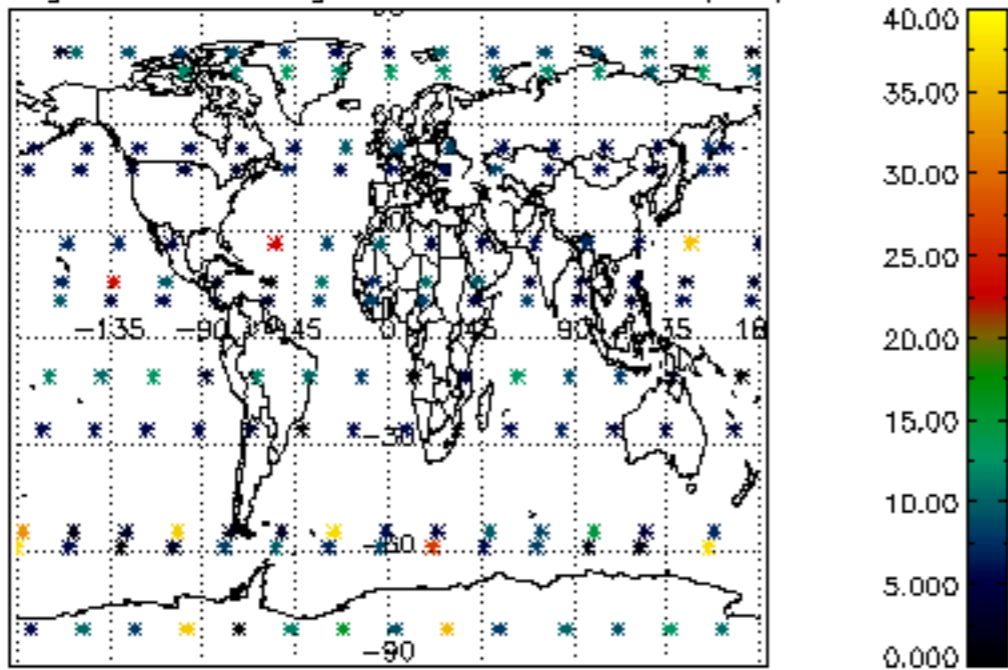

Percentage of star falling outside central band per profile