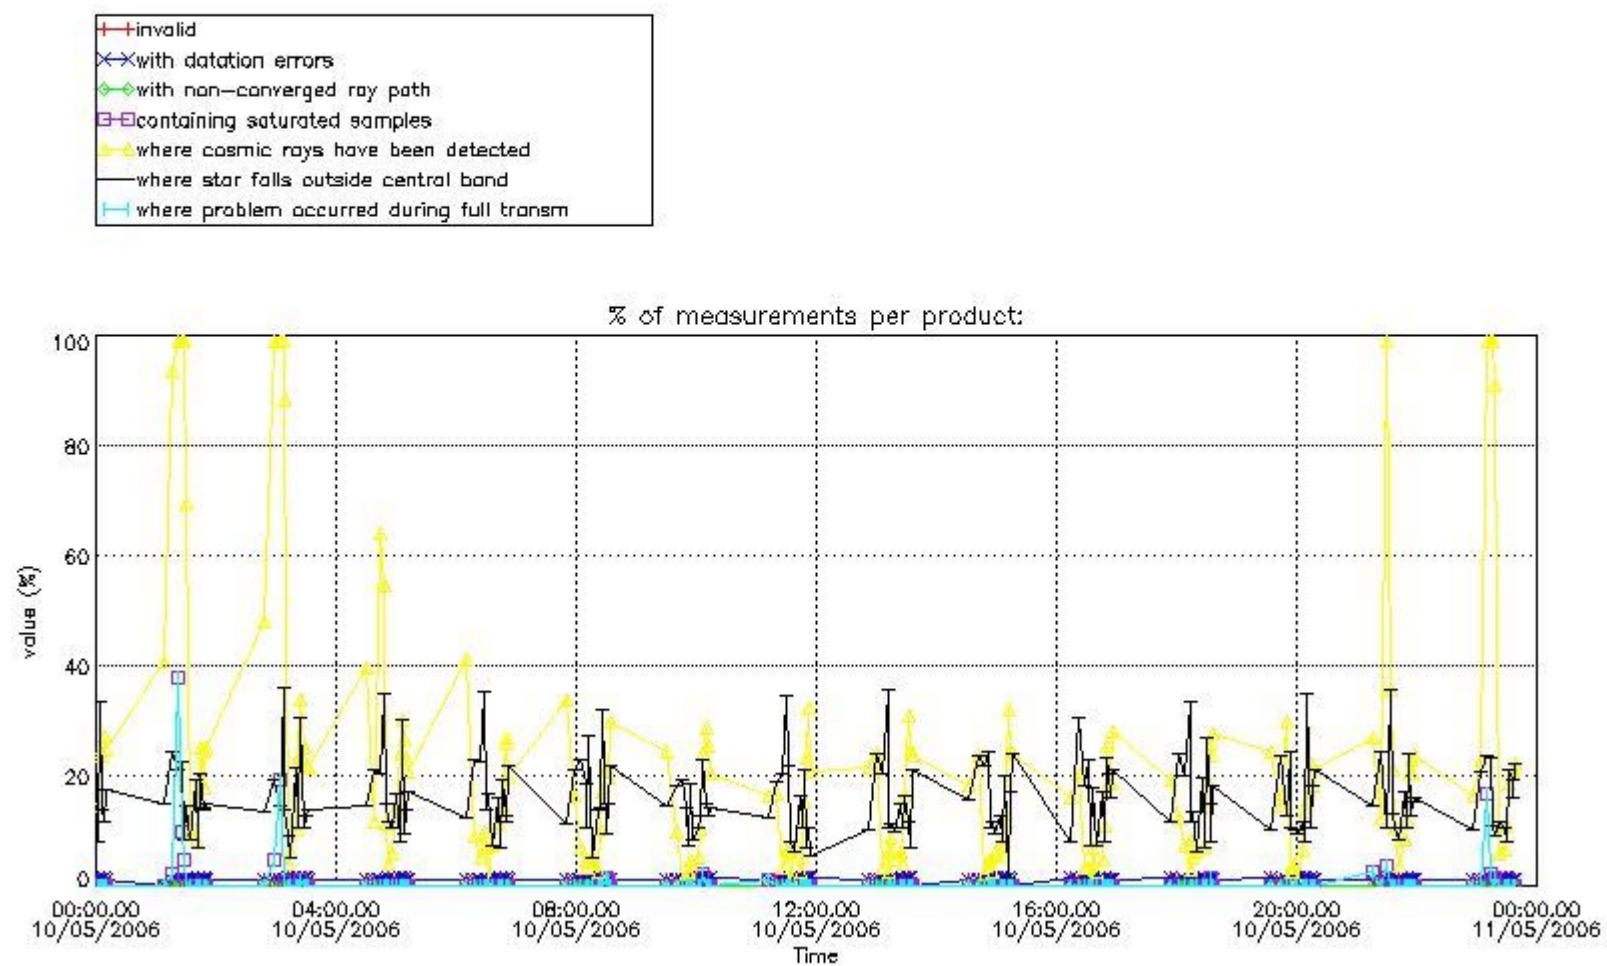

3. Quality information per product

In this section it is plotted some information contained in the Quality Summary data set of the level 2 products. Only products in dark limb conditions and without errors (error flag in the MPH set to "0") are used.

3.1 Plot quality information per product (time dependant)

3.2 Plot quality information per product (world map)

4. Level 1 quality information per product

In this section it is plotted some information contained in the Quality Summary data set of the level 2 products that comes from the level 1b processing. Products without errors (error flag in the MPH set to "0") are used.

4.1 Plot quality information per product (time dependant) coming from level 1b processing

4.1.1 Plot level 1 quality information per product (time dependant): ENVISAT ASCENDING passes

4.1.2 Plot level 1 quality information per product (time dependant): ENVI SAT DESCENDING passes