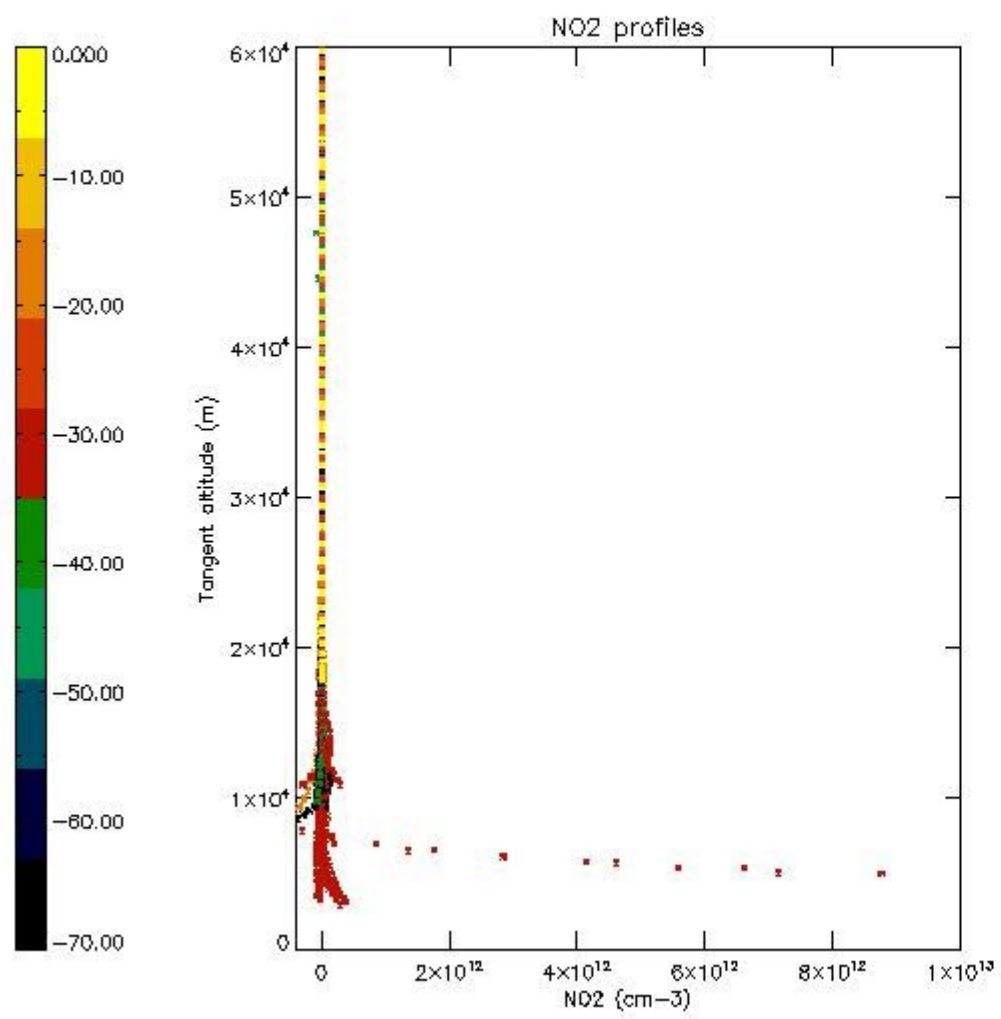

STD < 10	9
STD < 5	7

5.2 Plot ozone profiles for all STD (dark without errors)

The colorbar represents the latitude.

5.3 Plot ozone profiles where STD < 20% (dark without errors)

The colorbar represents the latitude.

5.4 Plot ozone profiles where STD < 10% (dark without errors)

The colorbar represents the latitude.

5.5 Plot ozone profiles where STD < 5% (dark without errors)

The colorbar represents the latitude.

5.6 Plot NO₂ profiles for all STD (dark without errors)

The colorbar represents the latitude.

5.7 Plot NO3 profiles for all STD (dark without errors)

The colorbar represents the latitude.

5.8 Plot H2O profiles for all STD (only for occultations of stars 1,2,3,4,13,14,16,26,63 dark without errors)