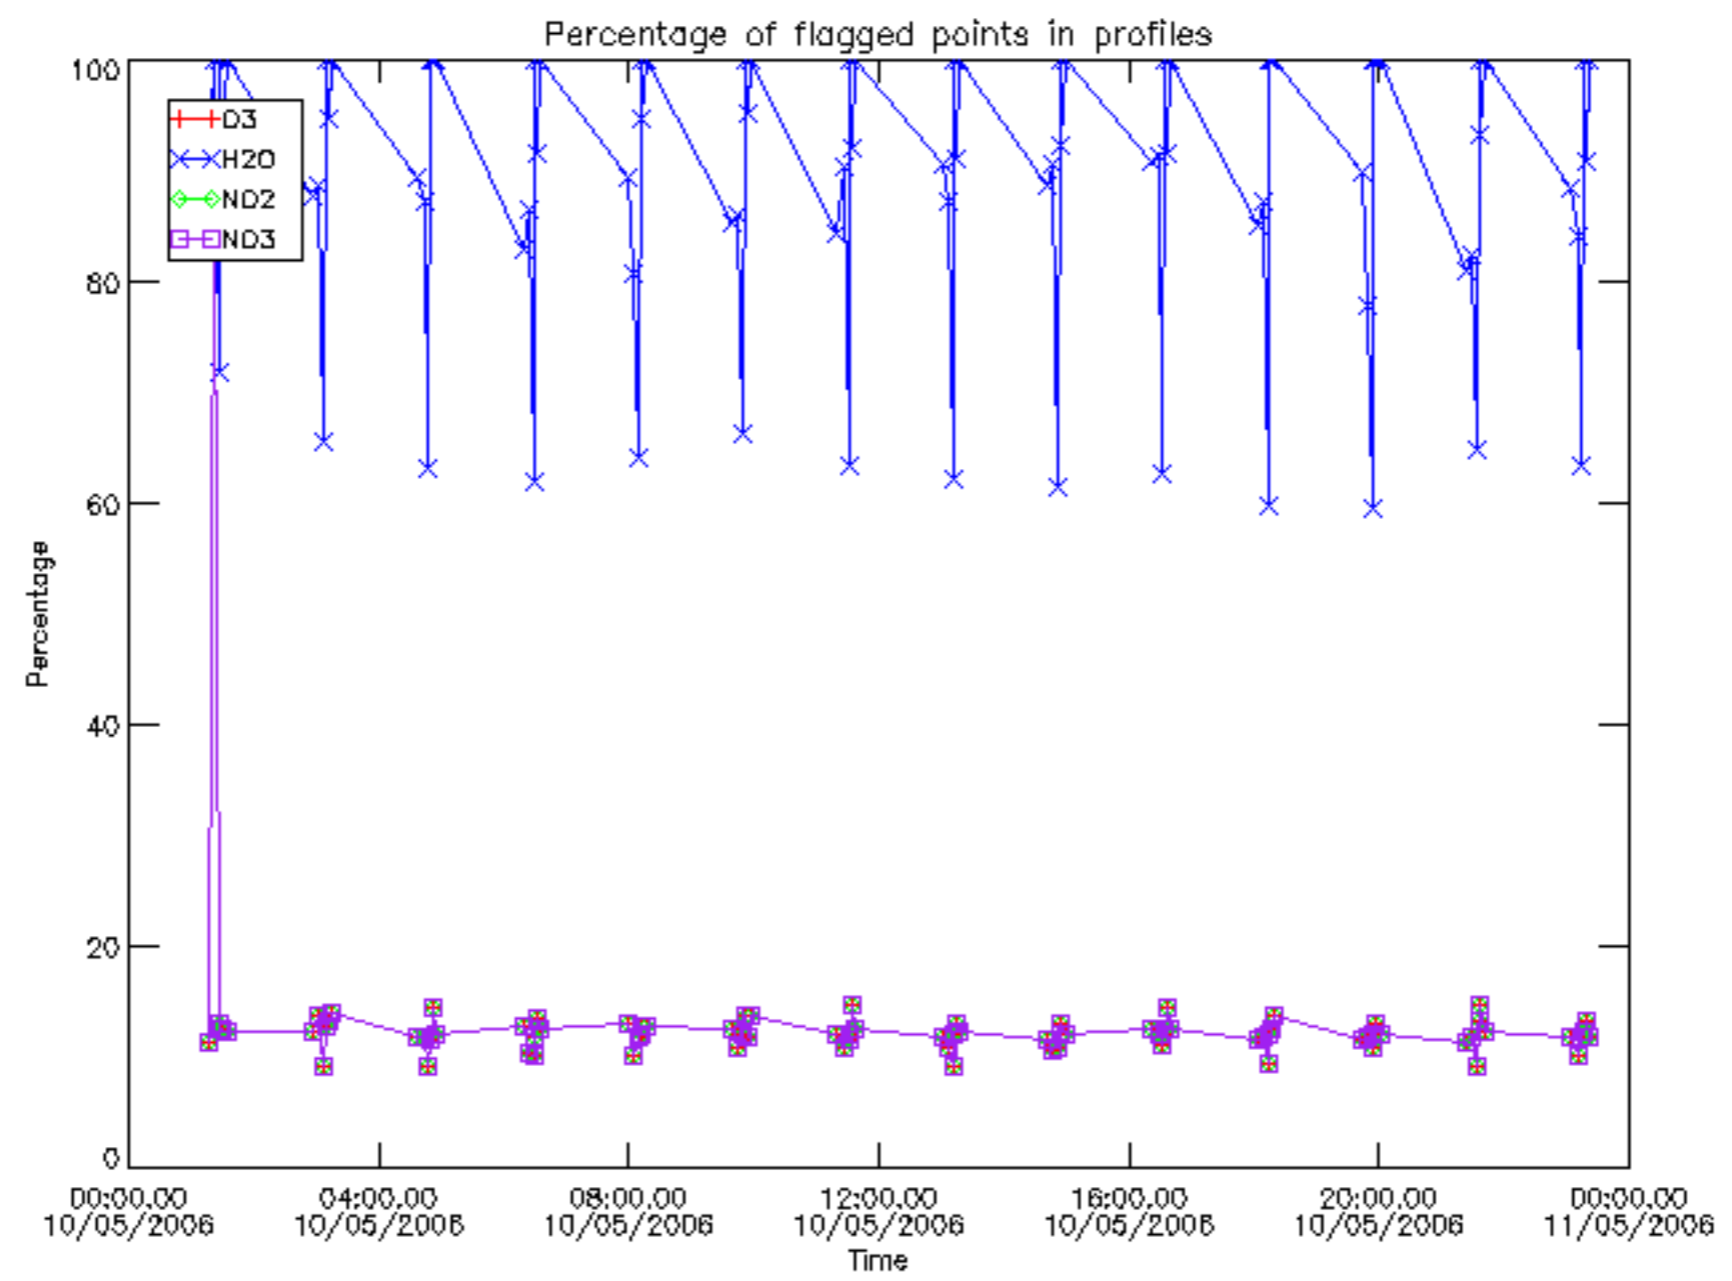

Percentage of flagged data per D3 profile

Percentage of flagged data per H2O profile