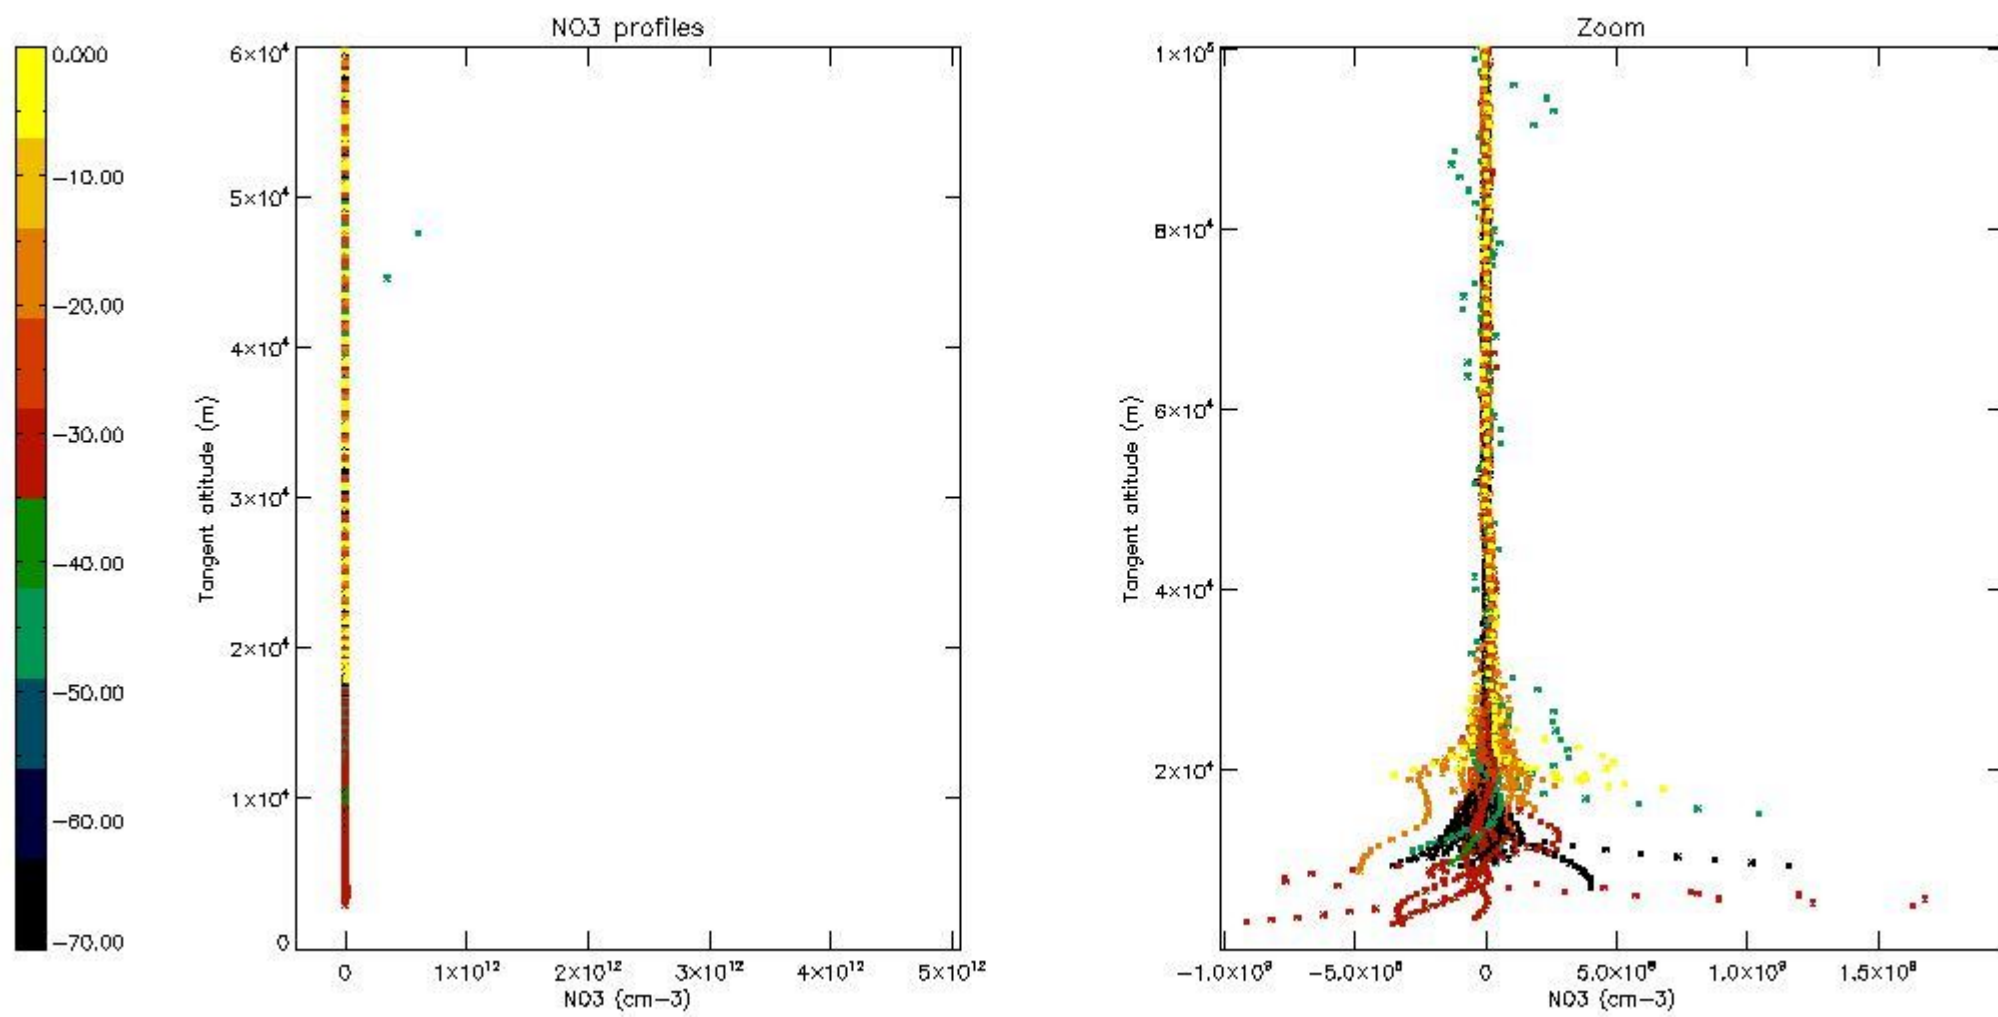

5.8 Plot H2O profiles for all STD (only for occultations of stars 1,2,3,4,13,14,16,26,63 dark without errors)

The colorbar represents the latitude.