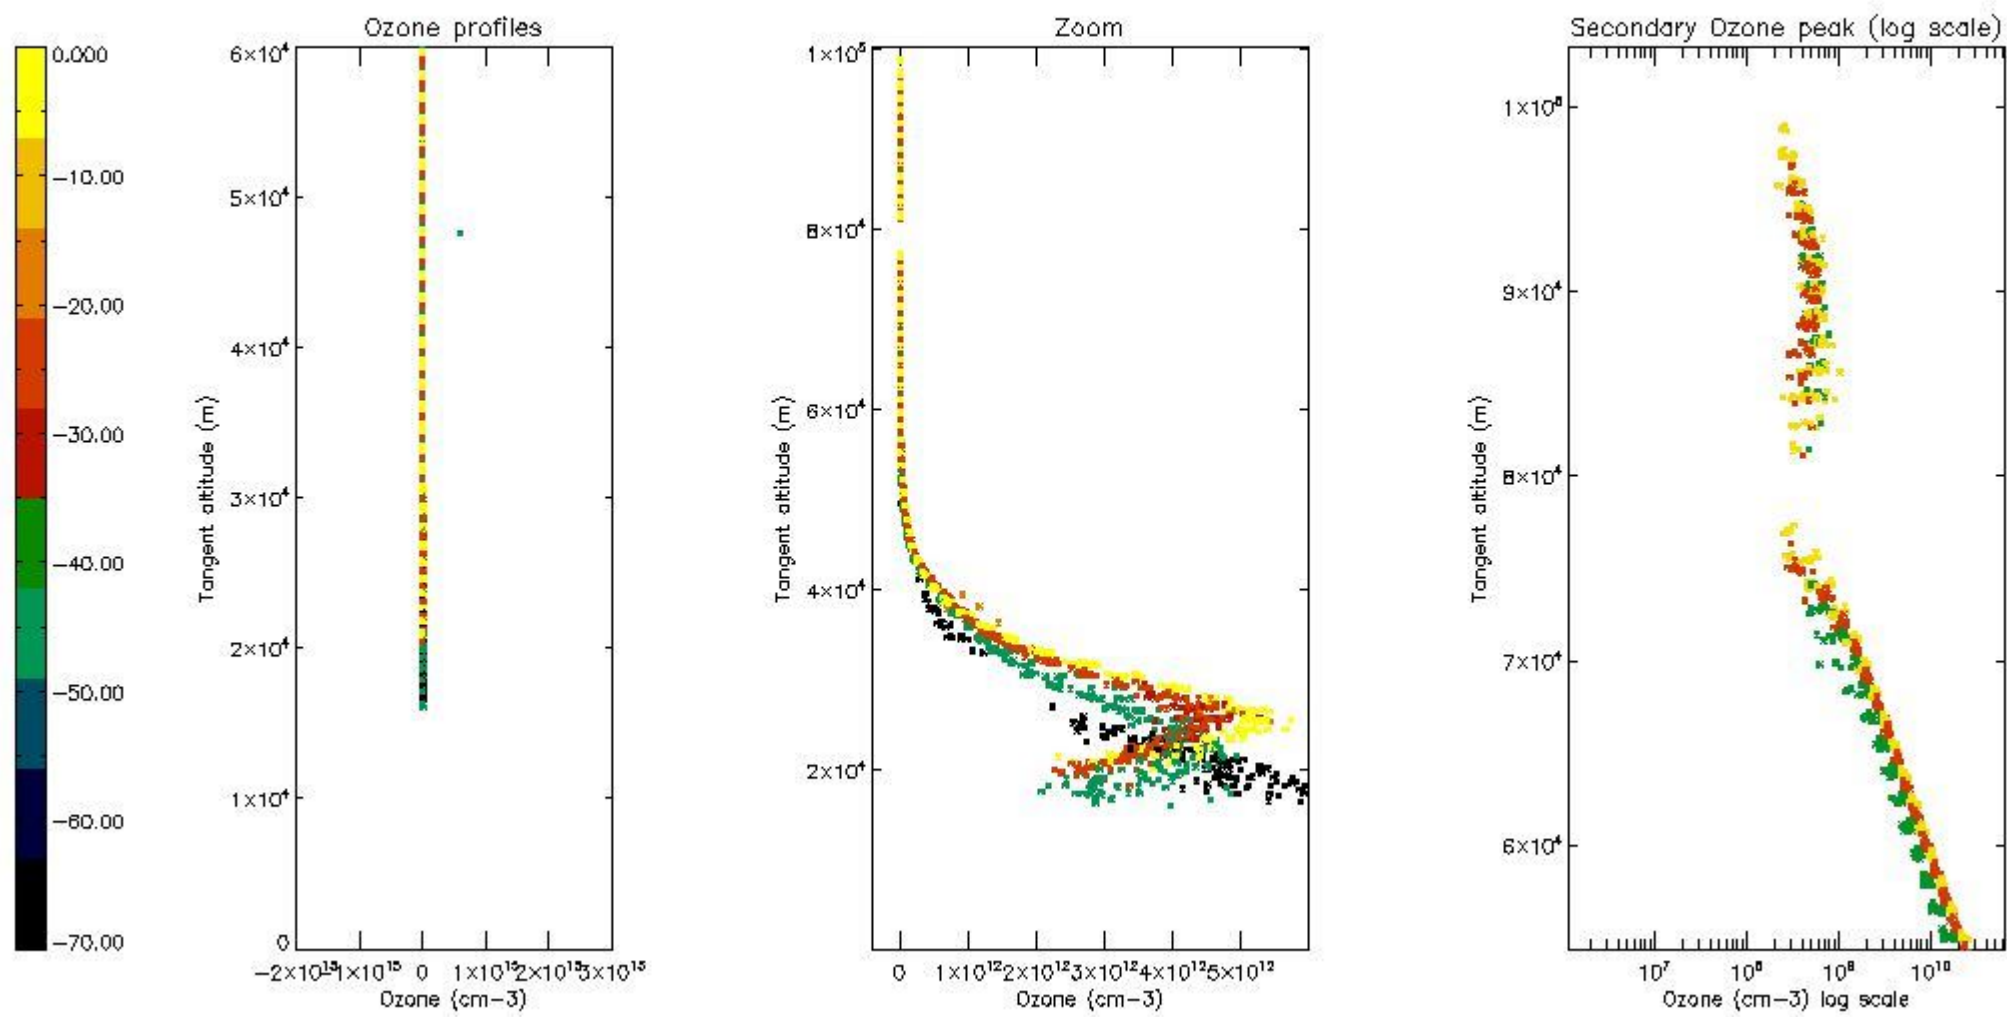

5.5 Plot ozone profiles where STD < 5% (dark without errors)

The colorbar represents the latitude.