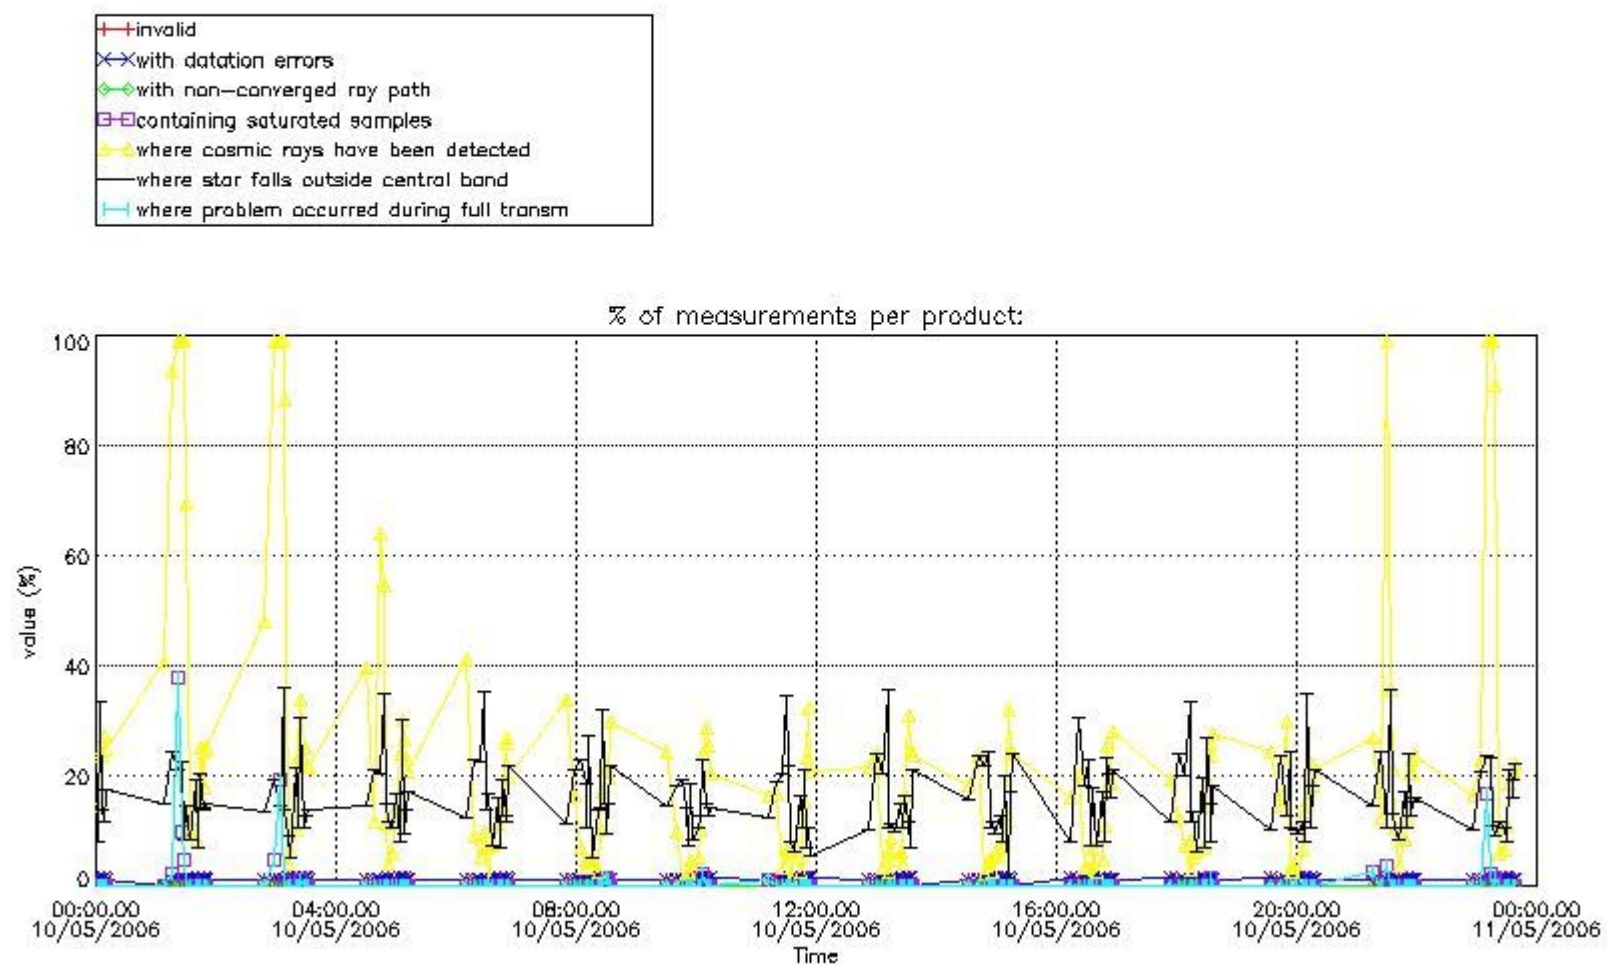

4.1.2 Plot level 1 quality information per product (time dependant): ENVI SAT DESCENDING passes