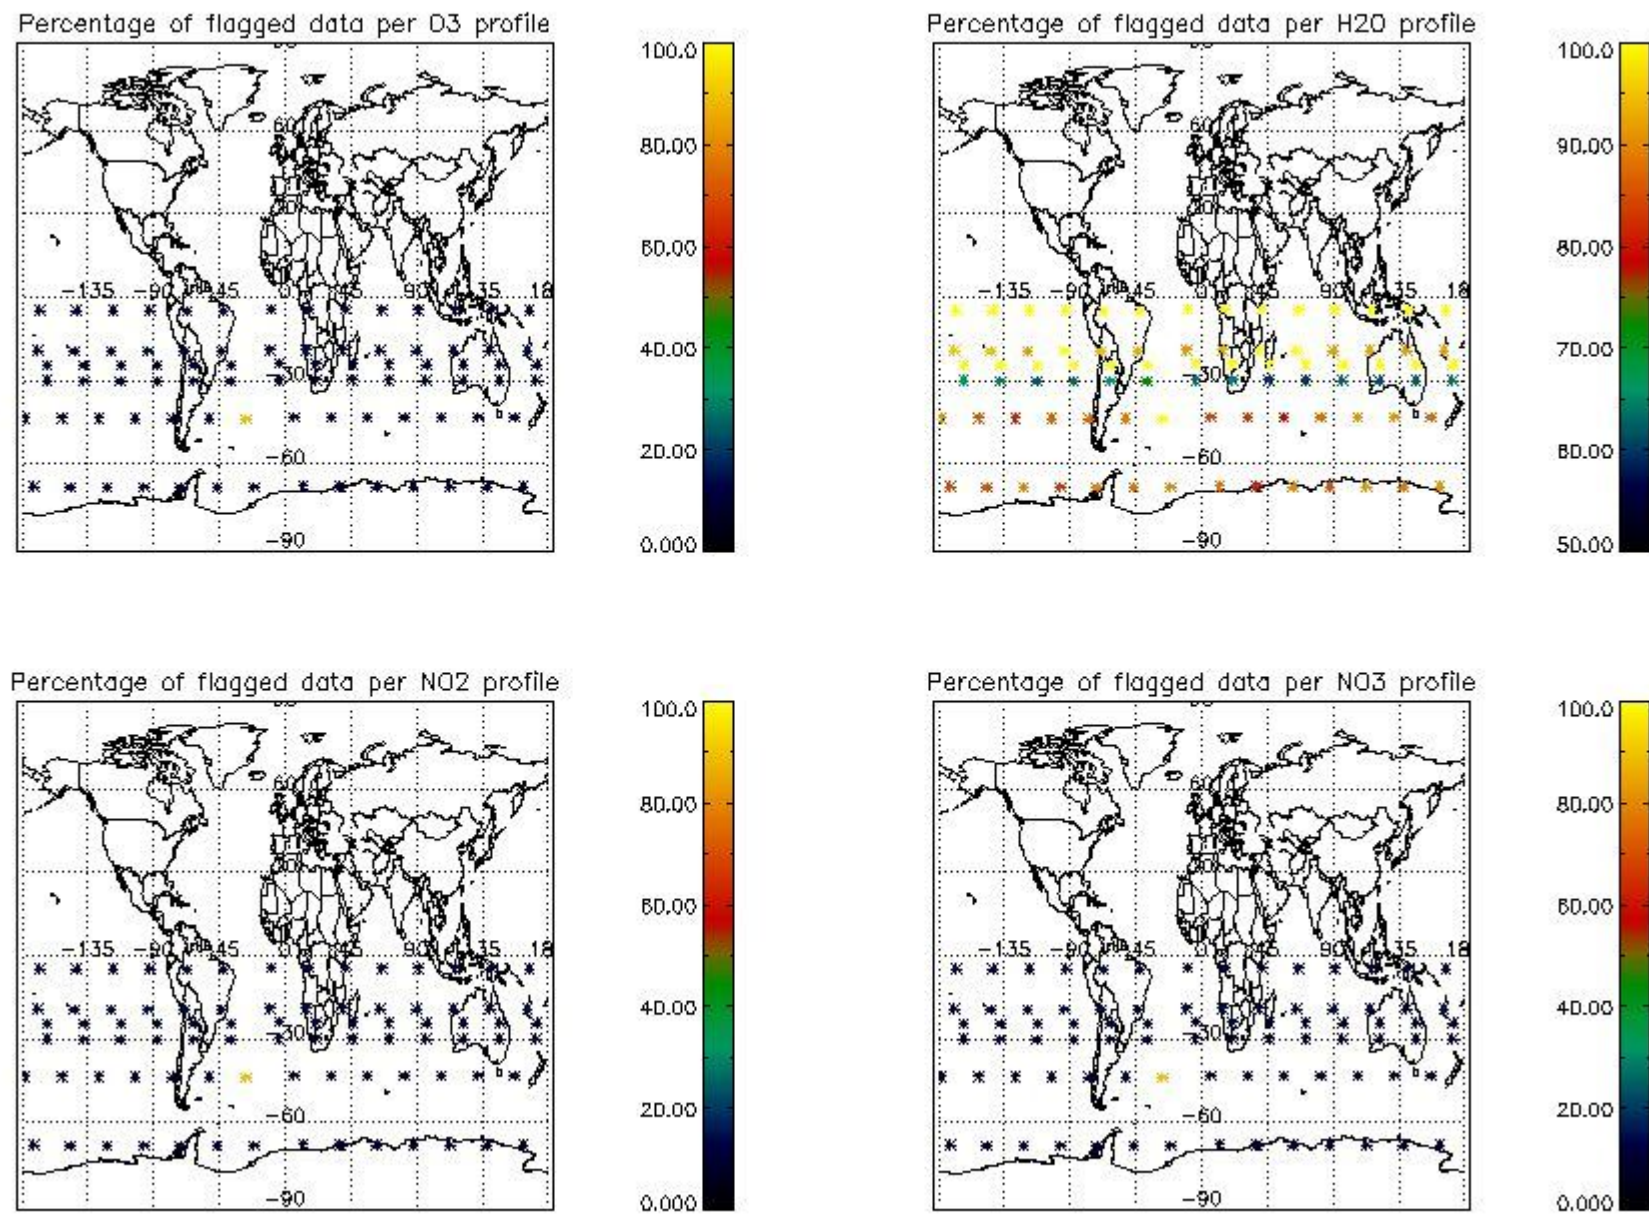

3.1 Plot quality information per product (time dependant)

3.2 Plot quality information per product (world map)

4. Level 1 quality information per product

In this section it is plotted some information contained in the Quality Summary data set of the level 2 products that comes from the level 1b processing. Products without errors (error flag in the MPH set to "0") are used.