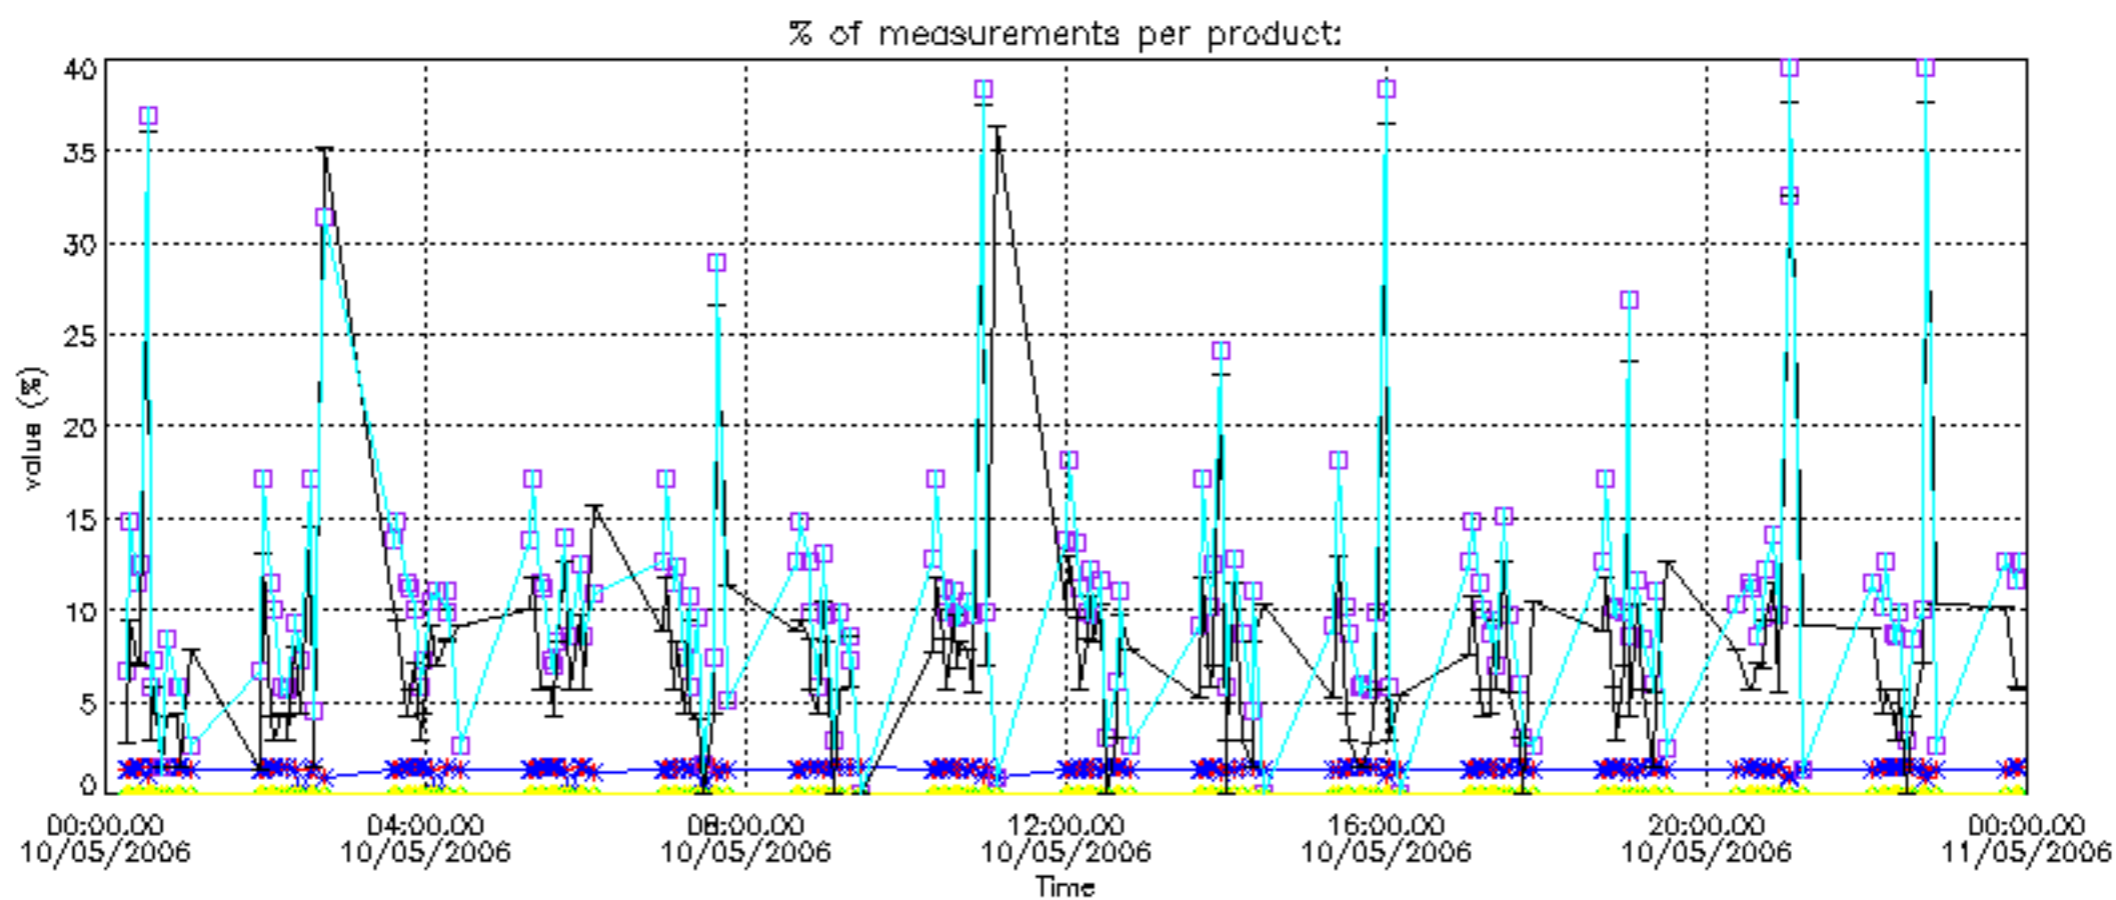

Percentage of cosmic ray hits per profile

Percentage of datation errors per profile