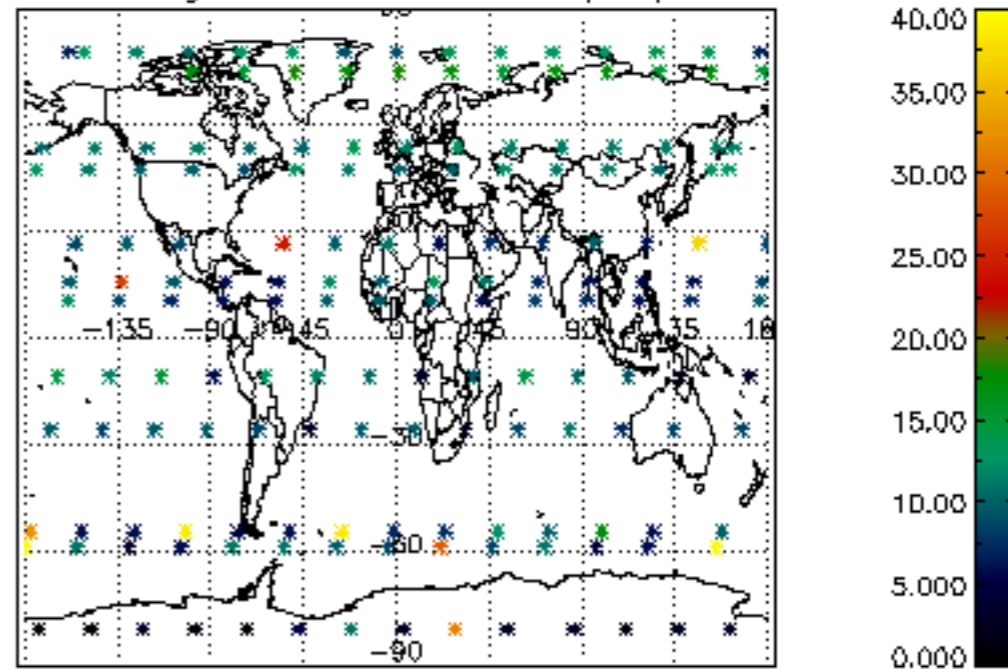

Percentage of saturation errors per profile