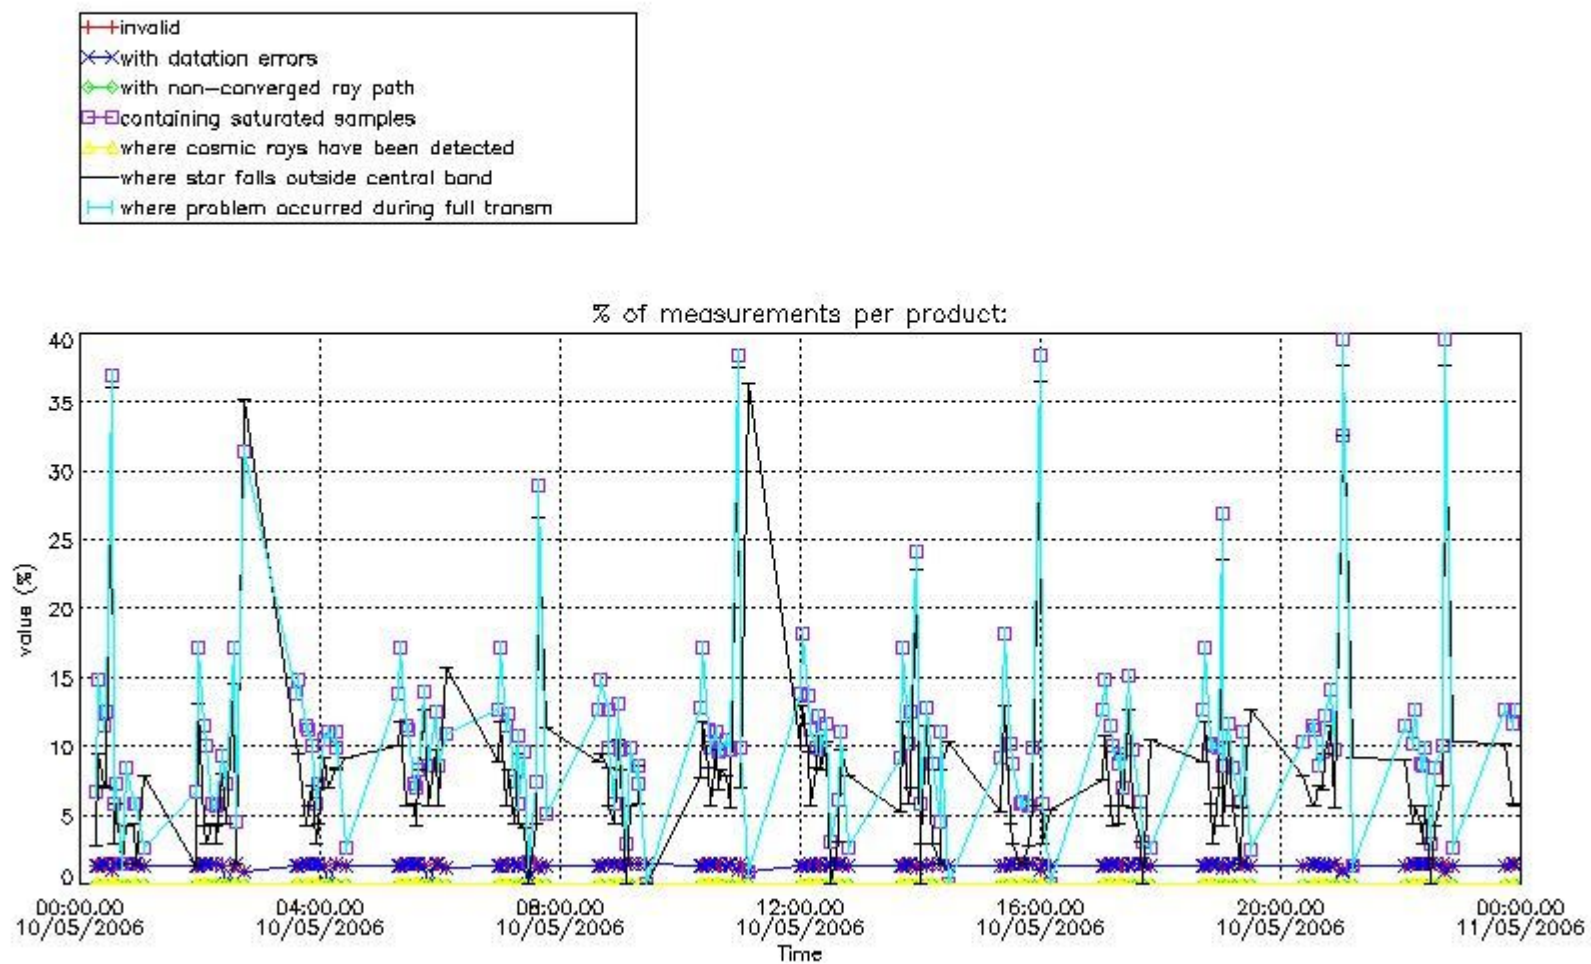

3. Quality information per product

In this section it is plotted some information contained in the Quality Summary data set of the level 2 products. Only products in dark limb conditions and without errors (error flag in the MPH set to "0") are used.

3.1 Plot quality information per product (time dependant)

3.2 Plot quality information per product (world map)

4. Level 1 quality information per product

In this section it is plotted some information contained in the Quality Summary data set of the level 2 products that comes from the level 1b processing. Products without errors (error flag in the MPH set to "0") are used.

4.1 Plot quality information per product (time dependant) coming from level 1b processing

4.1.1 Plot level 1 quality information per product (time dependant): ENVISAT ASCENDING passes

4.1.2 Plot level 1 quality information per product (time dependant): ENVI SAT DESCENDING passes