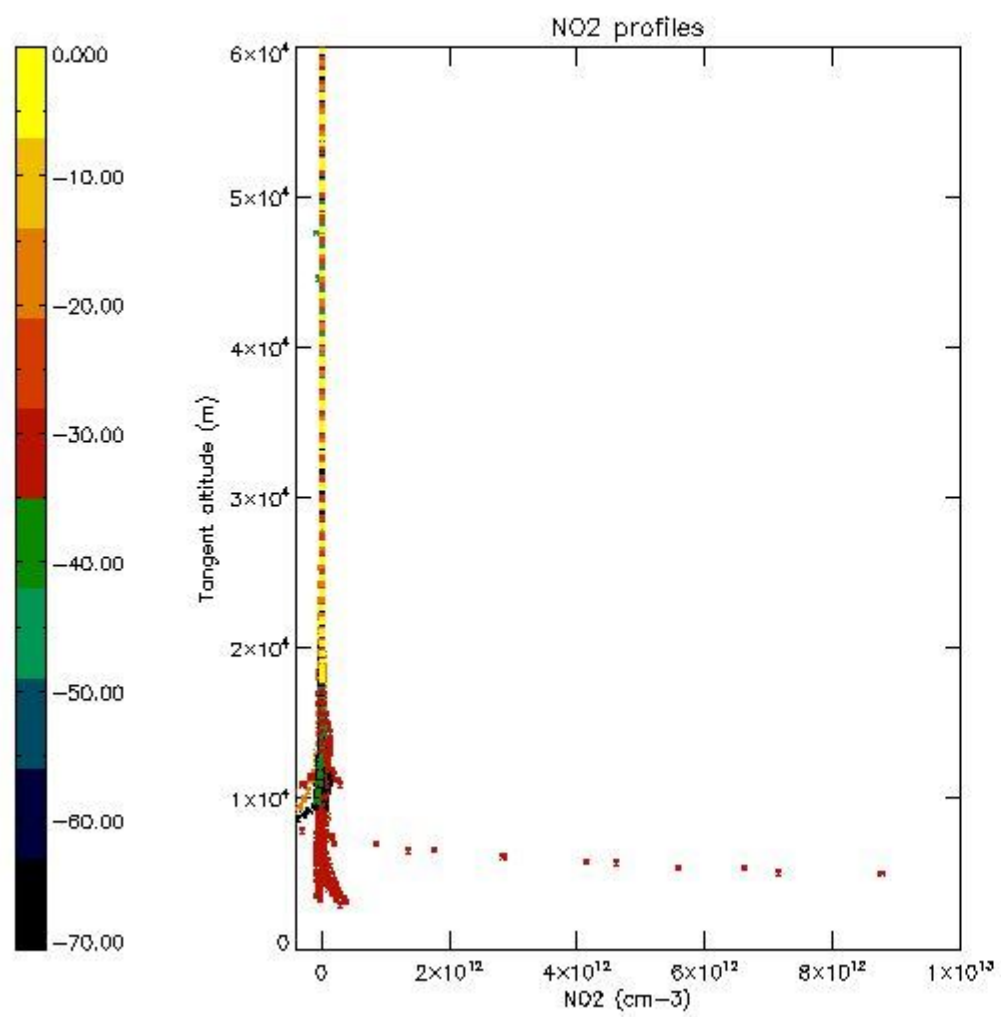

5.4 Plot ozone profiles where STD < 10% (dark without errors)

The colorbar represents the latitude.

5.5 Plot ozone profiles where STD < 5% (dark without errors)

The colorbar represents the latitude.

5.6 Plot NO₂ profiles for all STD (dark without errors)

The colorbar represents the latitude.

5.7 Plot NO3 profiles for all STD (dark without errors)

The colorbar represents the latitude.

5.8 Plot H2O profiles for all STD (only for occultations of stars 1,2,3,4,13,14,16,26,63 dark without errors)