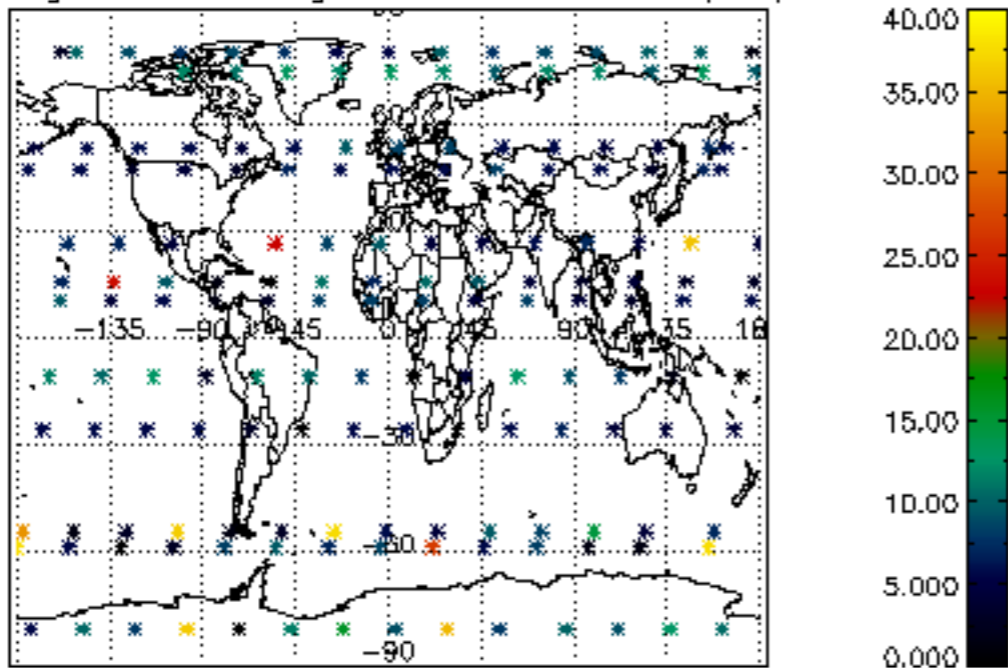

Percentage of star falling outside central band per profile