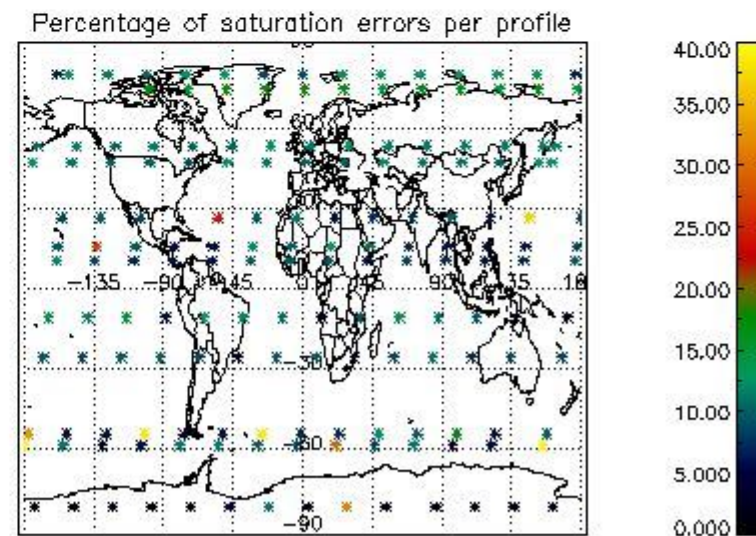

5. Trace gas profiles

5.1 Ozone statistics based on quality of products

The final quality of the products can be "measured" using the STD (Standard Deviation) attached to every point profile. This information is written to the parameter GOM_NL__2P/NL_LOCAL_SPECIES_DENSITY/o3_std of the level 2 products. The table below shows the statistics for given STD ranges.

The statistics are given with respect to the overall valid production:

- Products without fatal errors: GOM_NL__2P/MPH/PRODUCT_ERR=0
- Valid point profile: GOM_NL__2P/NL_LOCAL_SPECIES_DENSITY/pcd(0)=0

The 'Criteria' is applied to valid points of dark limb products:

- Products in dark limb illumination condition: GOM_NL__2P/NL_SUMMARY_QUALITY/obs_ill_cond=0
- Products without fatal errors: GOM_NL__2P/MPH/PRODUCT_ERR=0
- Valid point profile: GOM_NL__2P/NL_LOCAL_SPECIES_DENSITY/pcd(0)=0

So, the table below shows the percentage of dark limb and valid observations for each criteria with respect to the overall valid daily observations.

Criteria	% of total production
All STD	27
STD < 20	13