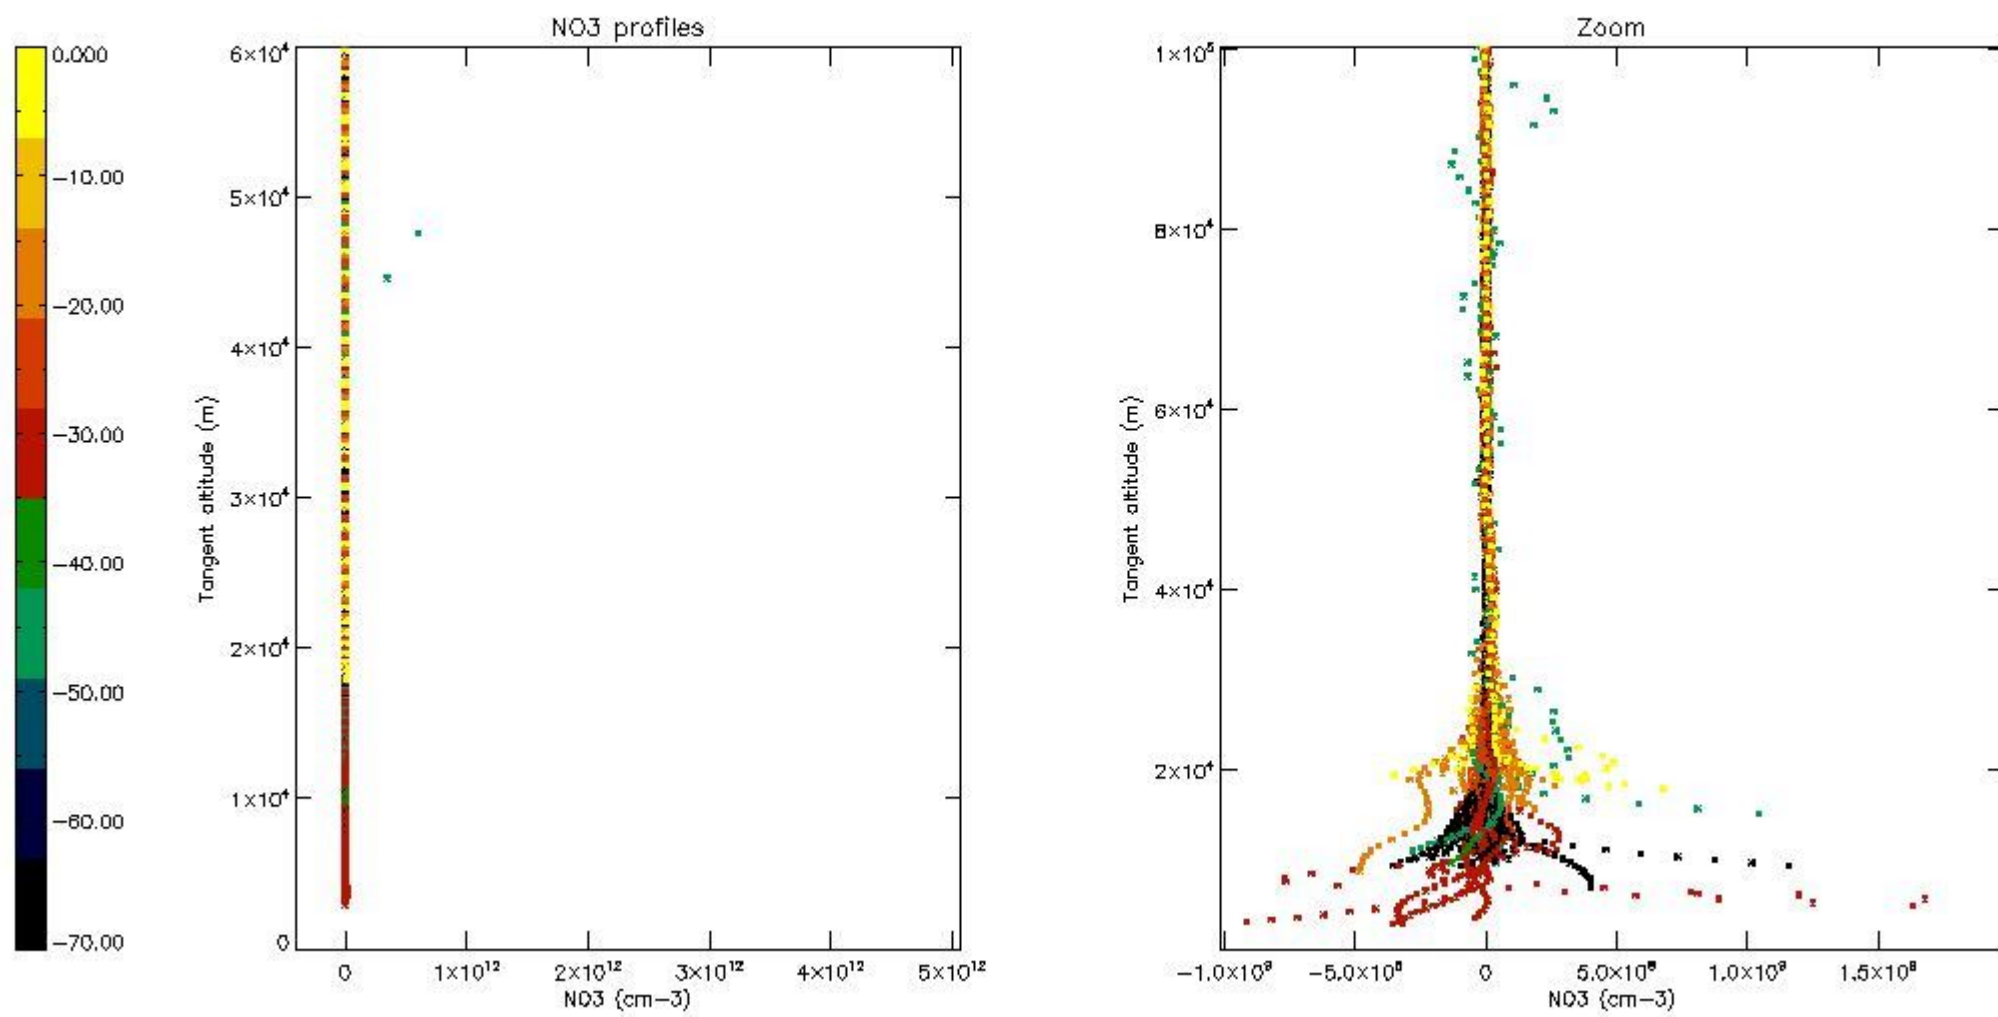

5.4 Plot ozone profiles where STD < 10% (dark without errors)

The colorbar represents the latitude.

5.5 Plot ozone profiles where STD < 5% (dark without errors)

The colorbar represents the latitude.

5.6 Plot NO₂ profiles for all STD (dark without errors)

The colorbar represents the latitude.

5.7 Plot NO3 profiles for all STD (dark without errors)

The colorbar represents the latitude.

5.8 Plot H2O profiles for all STD (only for occultations of stars 1,2,3,4,13,14,16,26,63 dark without errors)