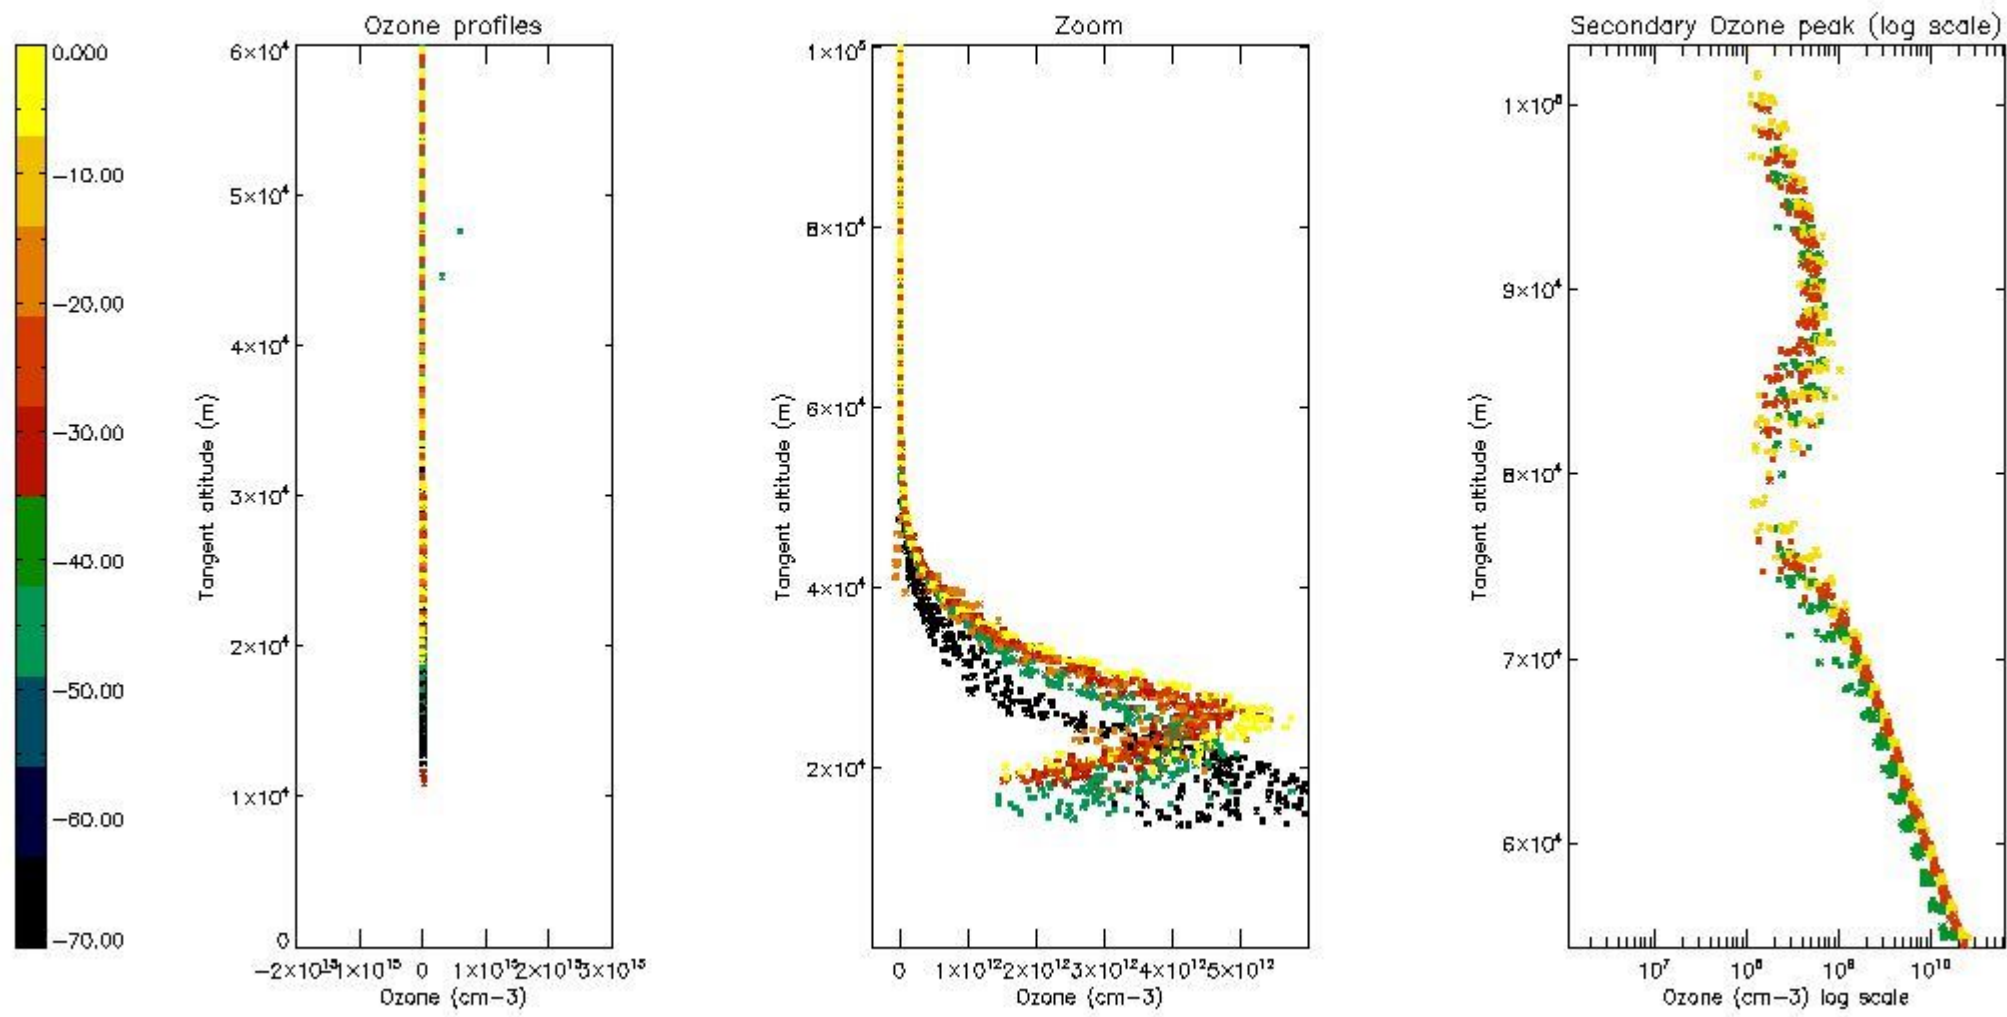

STD < 10	9
STD < 5	7

5.2 Plot ozone profiles for all STD (dark without errors)

The colorbar represents the latitude.

5.3 Plot ozone profiles where STD < 20% (dark without errors)

The colorbar represents the latitude.