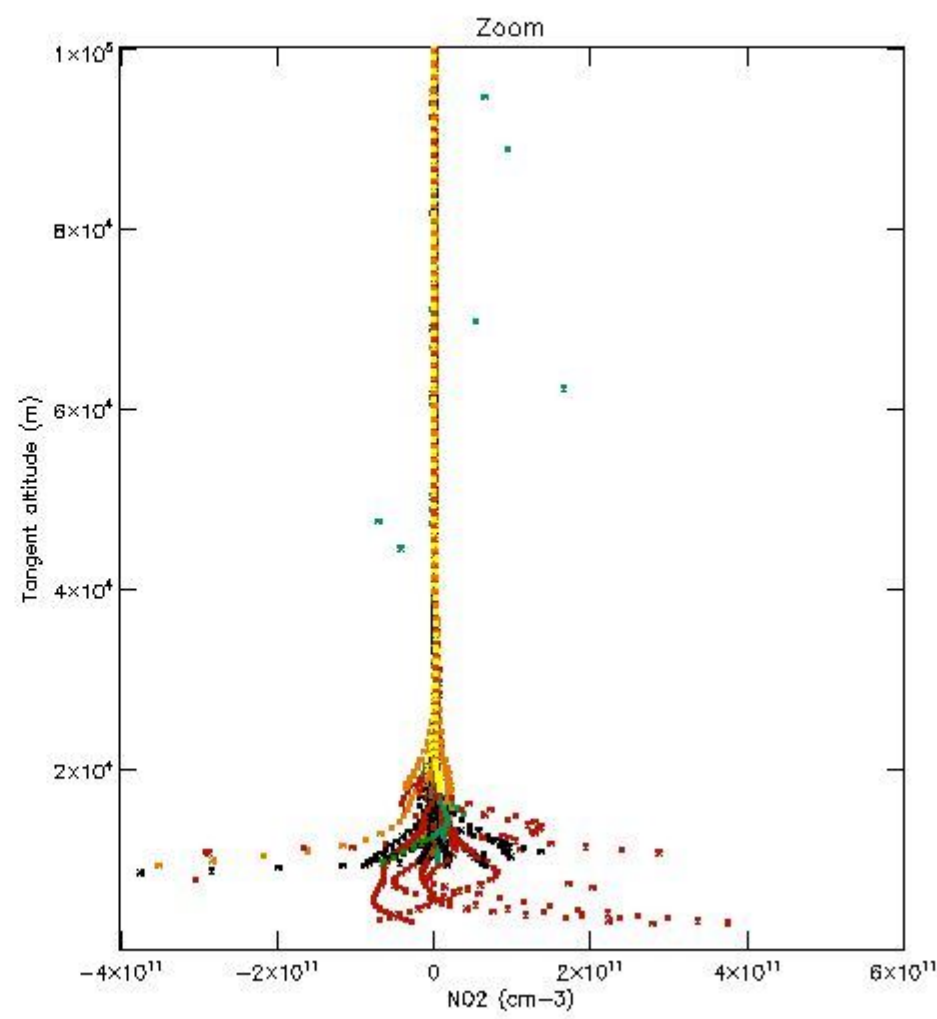

3.1 Plot quality information per product (time dependant)

3.2 Plot quality information per product (world map)

4. Level 1 quality information per product

In this section it is plotted some information contained in the Quality Summary data set of the level 2 products that comes from the level 1b processing. Products without errors (error flag in the MPH set to "0") are used.

5.4 Plot ozone profiles where STD < 10% (dark without errors)

The colorbar represents the latitude.

5.5 Plot ozone profiles where STD < 5% (dark without errors)

The colorbar represents the latitude.

5.6 Plot NO₂ profiles for all STD (dark without errors)

The colorbar represents the latitude.

5.7 Plot NO3 profiles for all STD (dark without errors)

The colorbar represents the latitude.

5.8 Plot H2O profiles for all STD (only for occultations of stars 1,2,3,4,13,14,16,26,63 dark without errors)