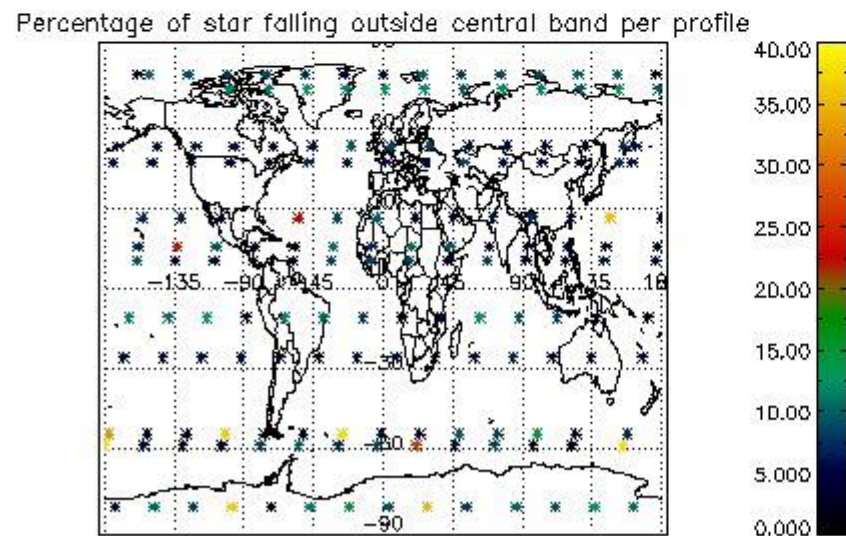

5. Trace gas profiles

5.1 Ozone statistics based on quality of products

The final quality of the products can be "measured" using the STD (Standard Deviation) attached to every point profile. This information is written to the parameter GOM_NL__2P/NL_LOCAL_SPECIES_DENSITY/o3_std of the level 2 products. The table below shows the statistics for given STD ranges.

The statistics are given with respect to the overall valid production:

- Products without fatal errors: GOM_NL__2P/MPH/PRODUCT_ERR=0
- Valid point profile: GOM_NL__2P/NL_LOCAL_SPECIES_DENSITY/pcd(0)=0

The 'Criteria' is applied to valid points of dark limb products:

- Products in dark limb illumination condition: GOM_NL__2P/NL_SUMMARY_QUALITY/obs_ill_cond=0
- Products without fatal errors: GOM_NL__2P/MPH/PRODUCT_ERR=0
- Valid point profile: GOM_NL__2P/NL_LOCAL_SPECIES_DENSITY/pcd(0)=0

So, the table below shows the percentage of dark limb and valid observations for each criteria with respect to the overall valid daily observations.

Criteria	% of total production
All STD	27
STD < 20	13