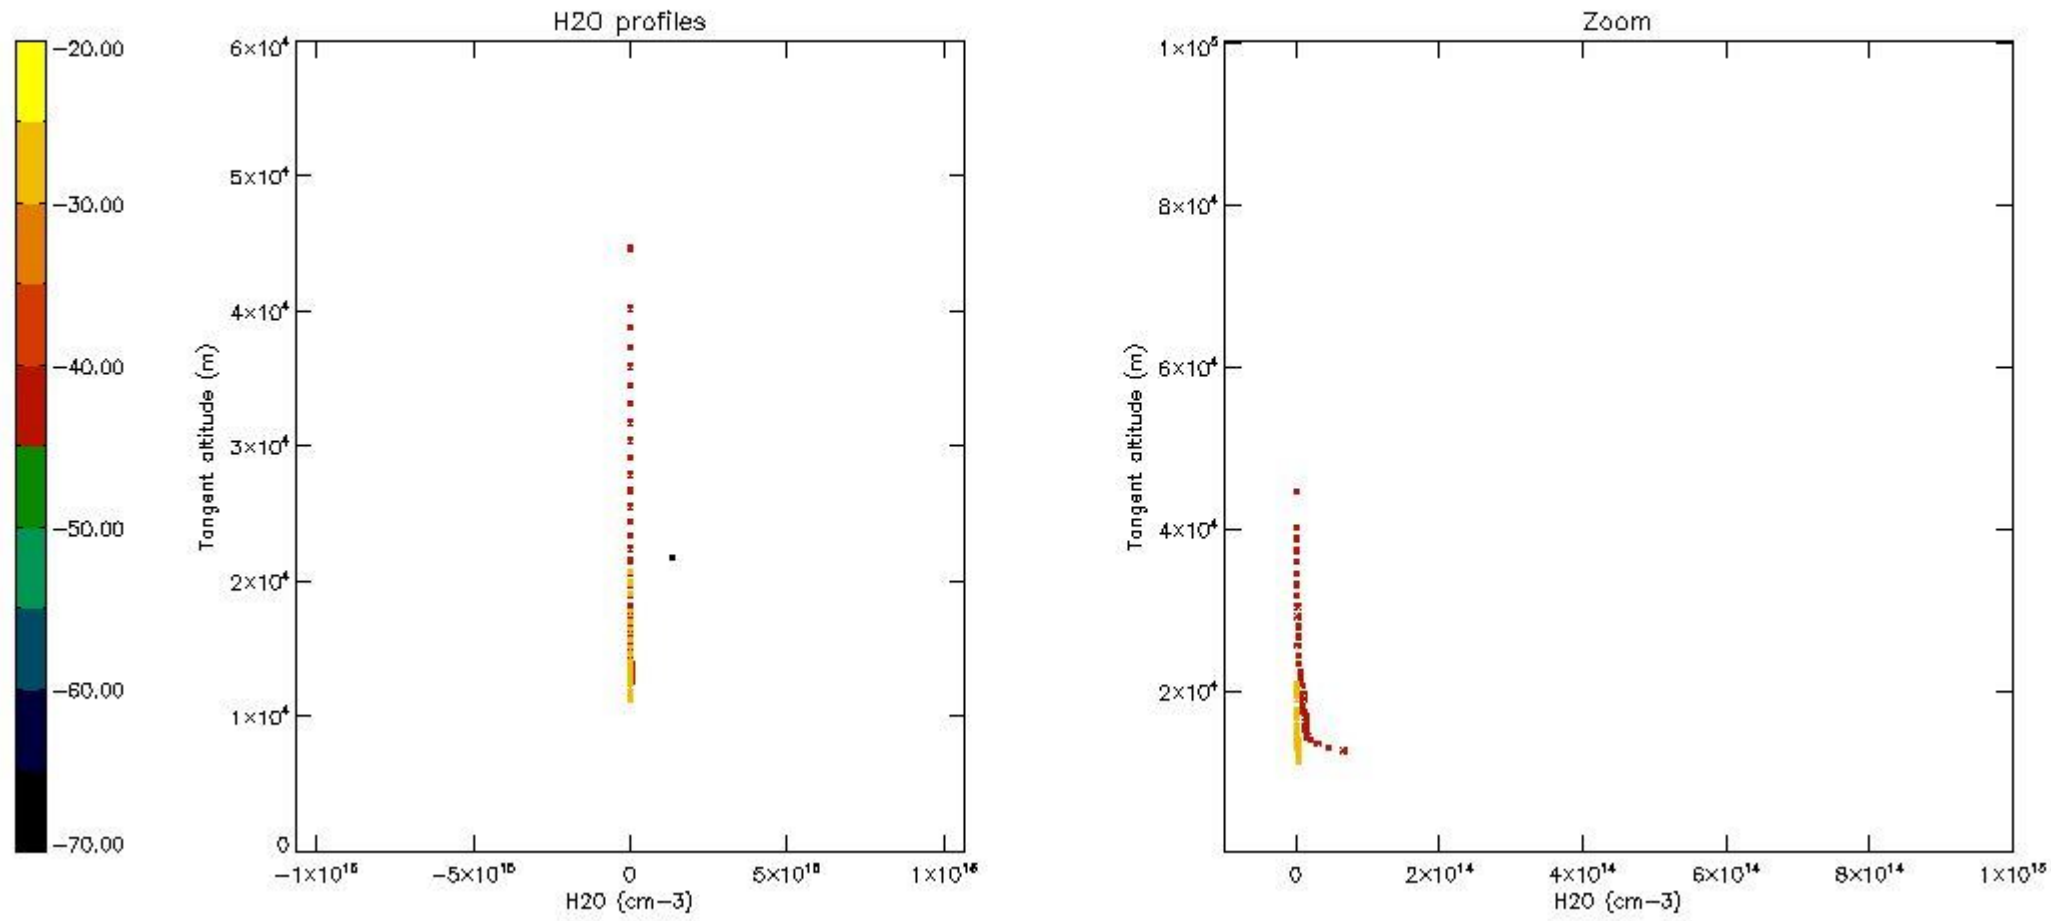

6. Auxiliary Data Files used for the production reported in section 2

The number reported in the third column indicates since which file (see list in section 2) the corresponding auxiliary file has been used. The fourth column is the date of those product files.

Type	Auxiliary Filename	Used since product	Used since product date
INST_PHYS_CHARACTERISTICS	GOM_INS_AXVIEC20091111_143220_20030716_120000_20500101_000000	1	10-MAY-2006 00:01:20
LEVEL-2_PROC_CONFIG	GOM_PR2_AXVIEC20091111_152718_20020301_000000_20500101_000000	1	10-MAY-2006 00:01:20
CROSS_SECTIONS_FILE	GOM_CRS_AXVIEC20091111_154832_20020301_000000_20500101_000000	1	10-MAY-2006 00:01:20