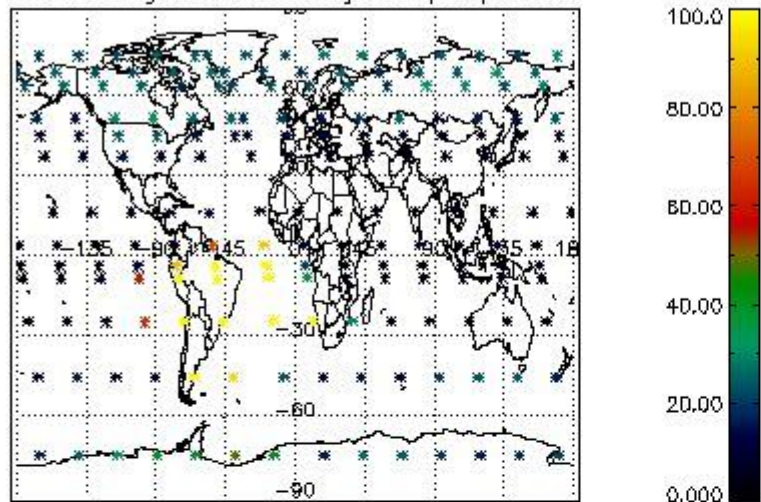

3.1 Plot quality information per product (time dependant)

3.2 Plot quality information per product (world map)

4. Level 1 quality information per product

In this section it is plotted some information contained in the Quality Summary data set of the level 2 products that comes from the level 1b processing. Products without errors (error flag in the MPH set to "0") are used.

4.1 Plot quality information per product (time dependant) coming from level 1b processing

4.1.1 Plot level 1 quality information per product (time dependant): ENVISAT ASCENDING passes

4.1.2 Plot level 1 quality information per product (time dependant): ENVI SAT DESCENDING passes

4.2 Plot quality information per product coming from level 1b processing (world map)

4.2.1 Plot level 1 quality information per product (world map): ENVISAT ASCENDING passes

Percentage of cosmic ray hits per profile