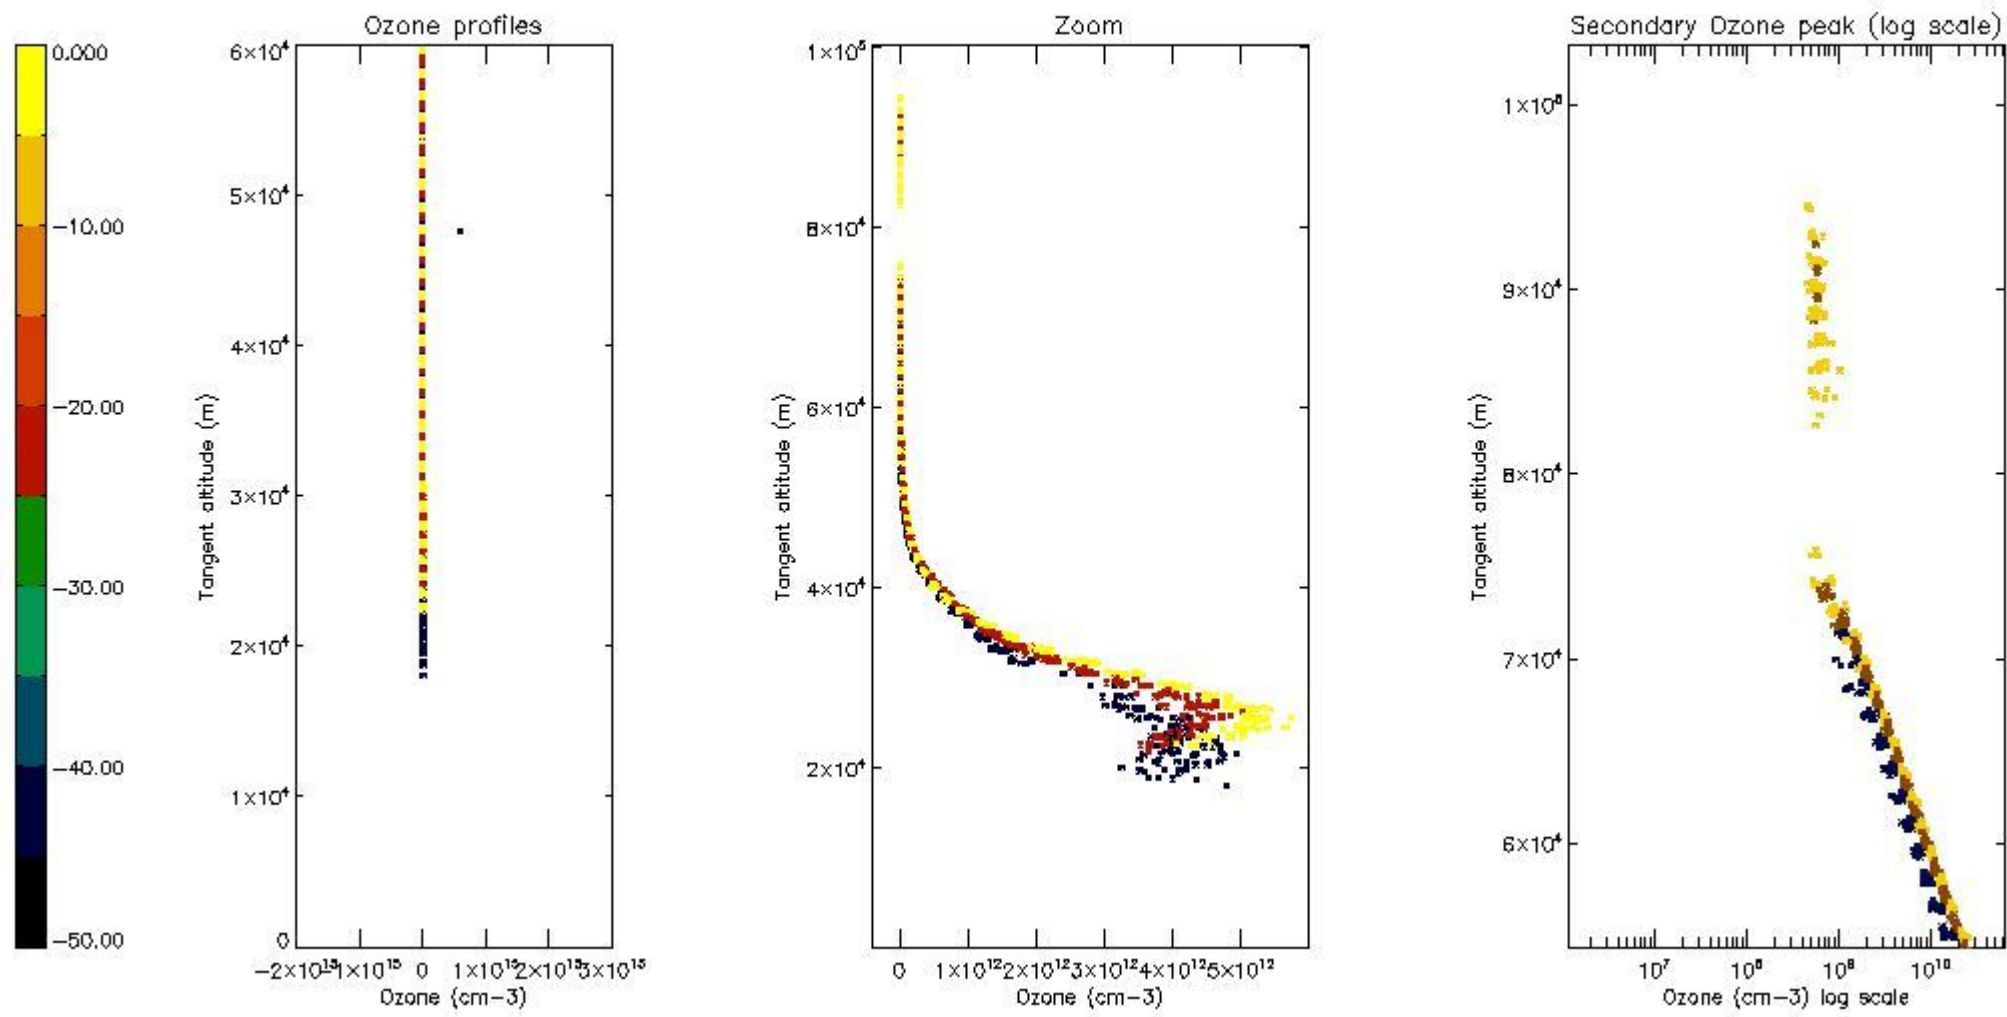

STD < 10	9
STD < 5	7

5.2 Plot ozone profiles for all STD (dark without errors)

The colorbar represents the latitude.

5.3 Plot ozone profiles where STD < 20% (dark without errors)

The colorbar represents the latitude.

5.4 Plot ozone profiles where STD < 10% (dark without errors)

The colorbar represents the latitude.

5.5 Plot ozone profiles where STD < 5% (dark without errors)

The colorbar represents the latitude.

5.6 Plot NO₂ profiles for all STD (dark without errors)