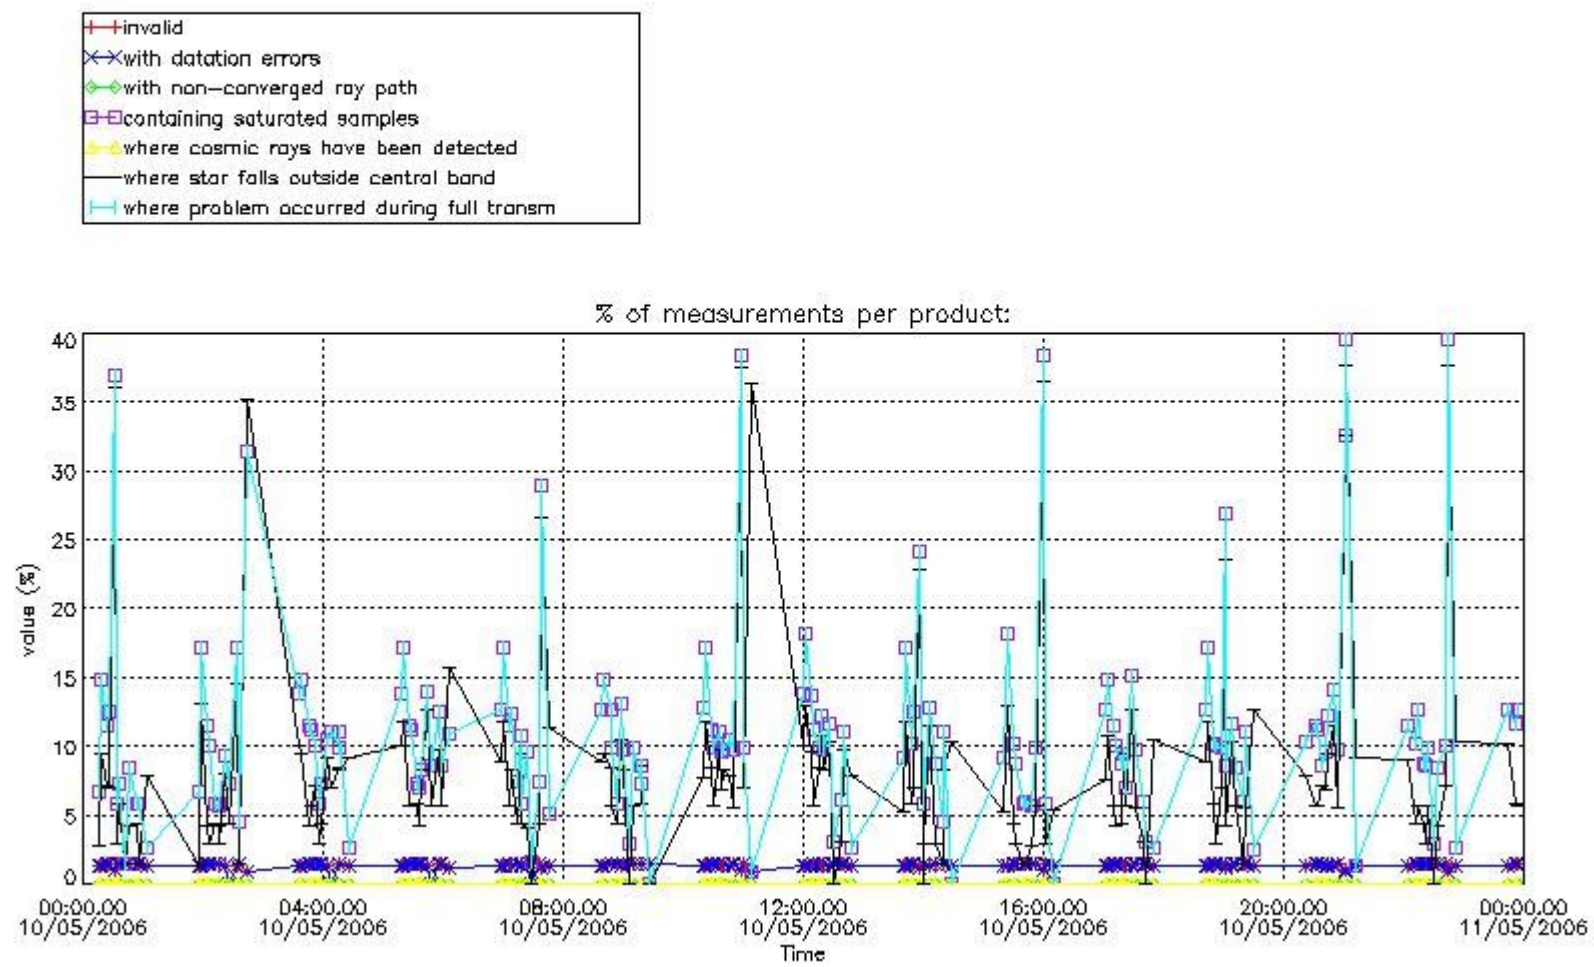

4.2 Plot quality information per product coming from level 1b processing (world map)

4.2.1 Plot level 1 quality information per product (world map): ENVISAT ASCENDING passes