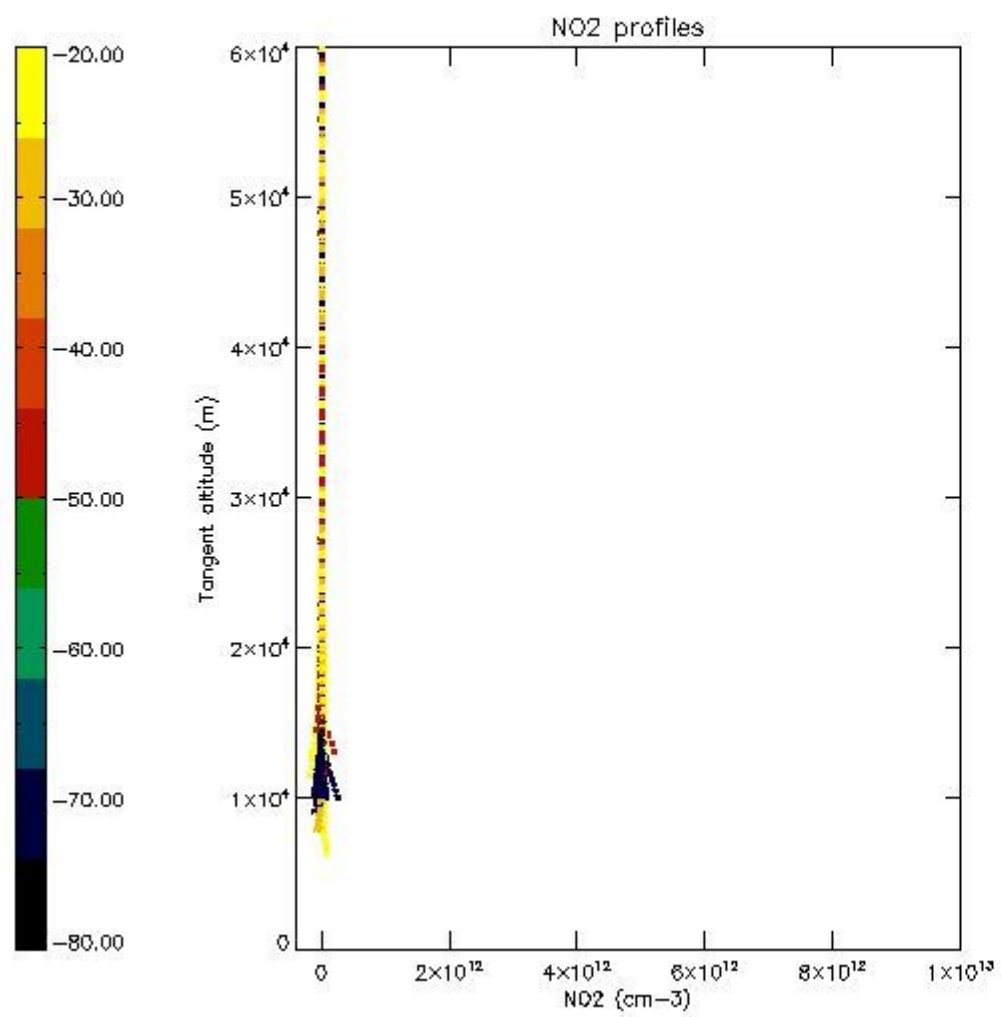

*5.4 Plot ozone profiles where STD < 10% (dark without errors)*

The colorbar represents the latitude.

*5.5 Plot ozone profiles where STD < 5% (dark without errors)*

The colorbar represents the latitude.

*5.6 Plot NO<sub>2</sub> profiles for all STD (dark without errors)*

The colorbar represents the latitude.

*5.7 Plot NO3 profiles for all STD (dark without errors)*

The colorbar represents the latitude.

5.8 Plot H2O profiles for all STD (only for occultations of stars 1,2,3,4,13,14,16,26,63 dark without errors)