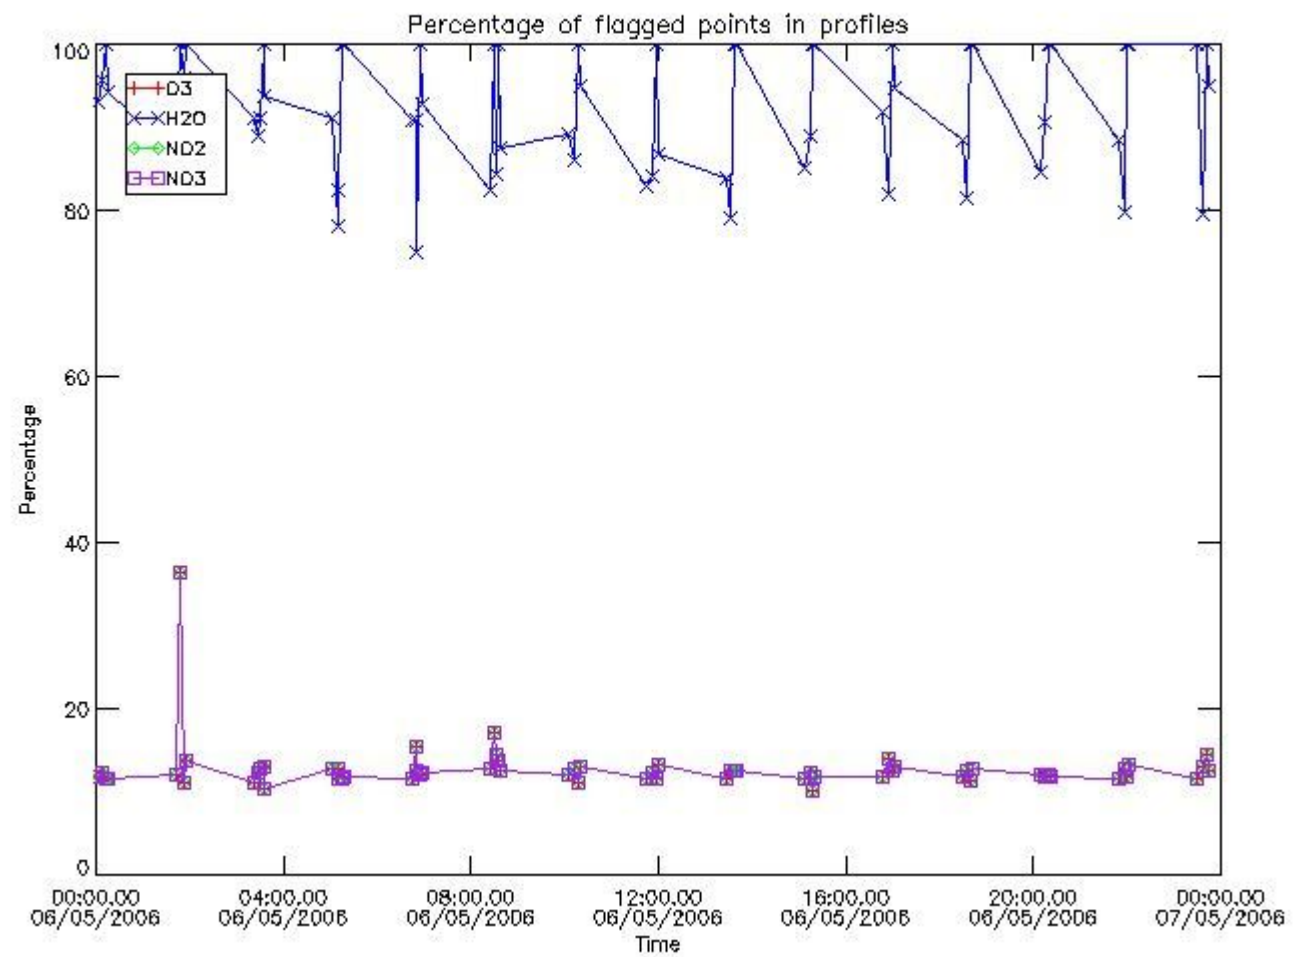

3. Quality information per product

In this section it is plotted some information contained in the Quality Summary data set of the level 2 products. Only products in dark limb conditions and without errors (error flag in the MPH set to "0") are used.

3.1 Plot quality information per product (time dependant)

3.2 Plot quality information per product (world map)