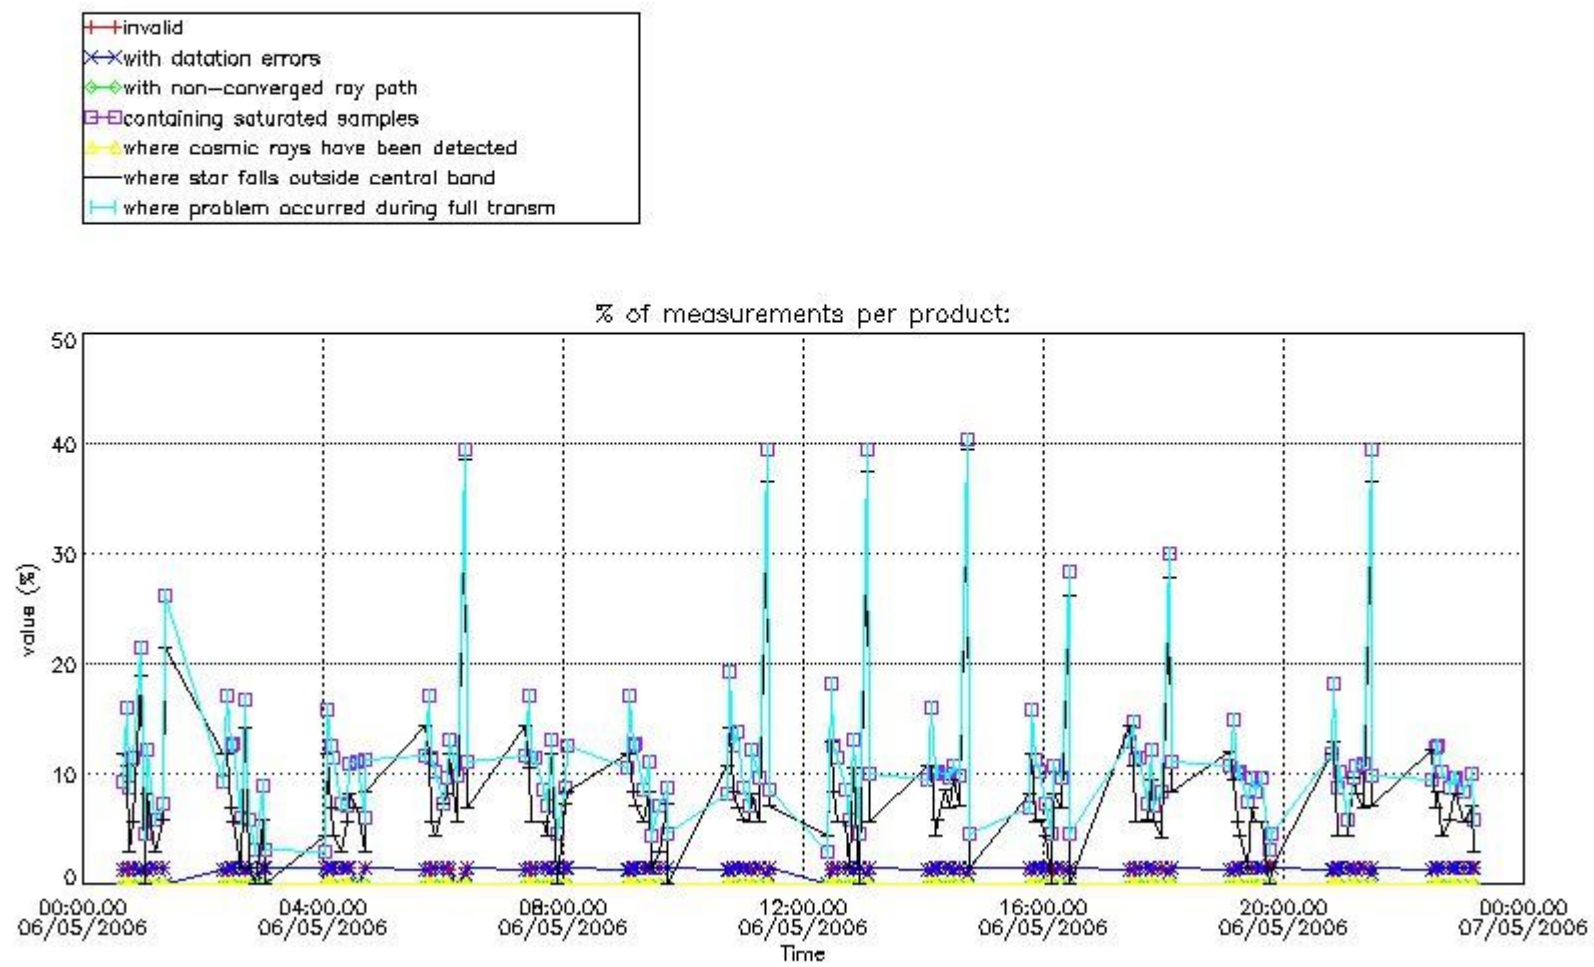

4.2 Plot quality information per product coming from level 1b processing (world map)

4.2.1 Plot level 1 quality information per product (world map): ENVISAT ASCENDING passes