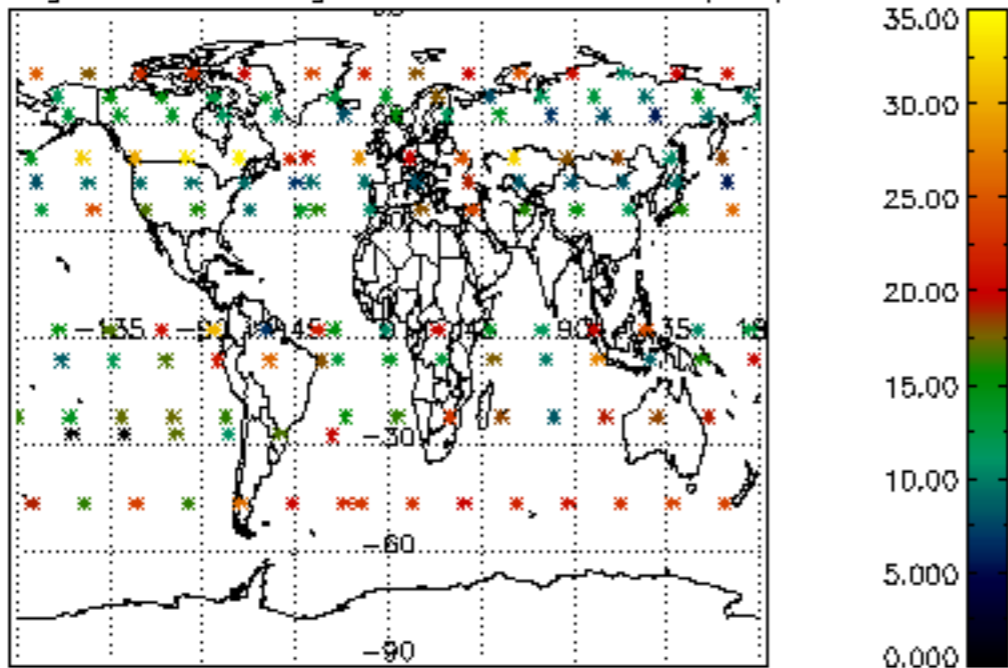

Percentage of cosmic ray hits per profile

Percentage of star falling outside central band per profile