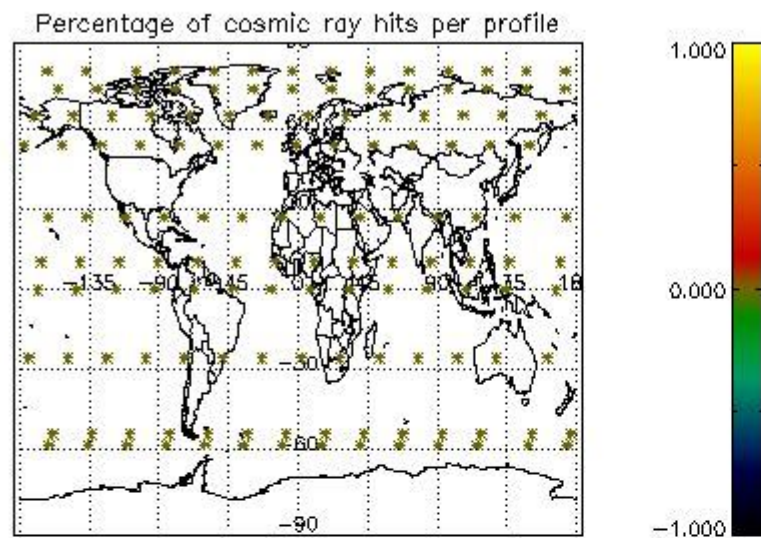

4.2.2 Plot level 1 quality information per product (world map): ENVISAT DESCENDING passes

5. Trace gas profiles

5.1 Ozone statistics based on quality of products

The final quality of the products can be "measured" using the STD (Standard Deviation) attached to every point profile. This information is written to the parameter GOM_NL__2P/NL_LOCAL_SPECIES_DENSITY/o3_std of the level 2 products. The table below shows the statistics for given STD ranges.

The statistics are given with respect to the overall valid production:

- Products without fatal errors: GOM_NL__2P/MPH/PRODUCT_ERR=0
- Valid point profile: GOM_NL__2P/NL_LOCAL_SPECIES_DENSITY/pcd(0)=0

The 'Criteria' is applied to valid points of dark limb products:

- Products in dark limb illumination condition: GOM_NL__2P/NL_SUMMARY_QUALITY/obs_ill_cond=0
- Products without fatal errors: GOM_NL__2P/MPH/PRODUCT_ERR=0
- Valid point profile: GOM_NL__2P/NL_LOCAL_SPECIES_DENSITY/pcd(0)=0

So, the table below shows the percentage of dark limb and valid observations for each criteria with respect to the overall valid daily observations.

Criteria	% of total production
All STD	24
STD < 20	10