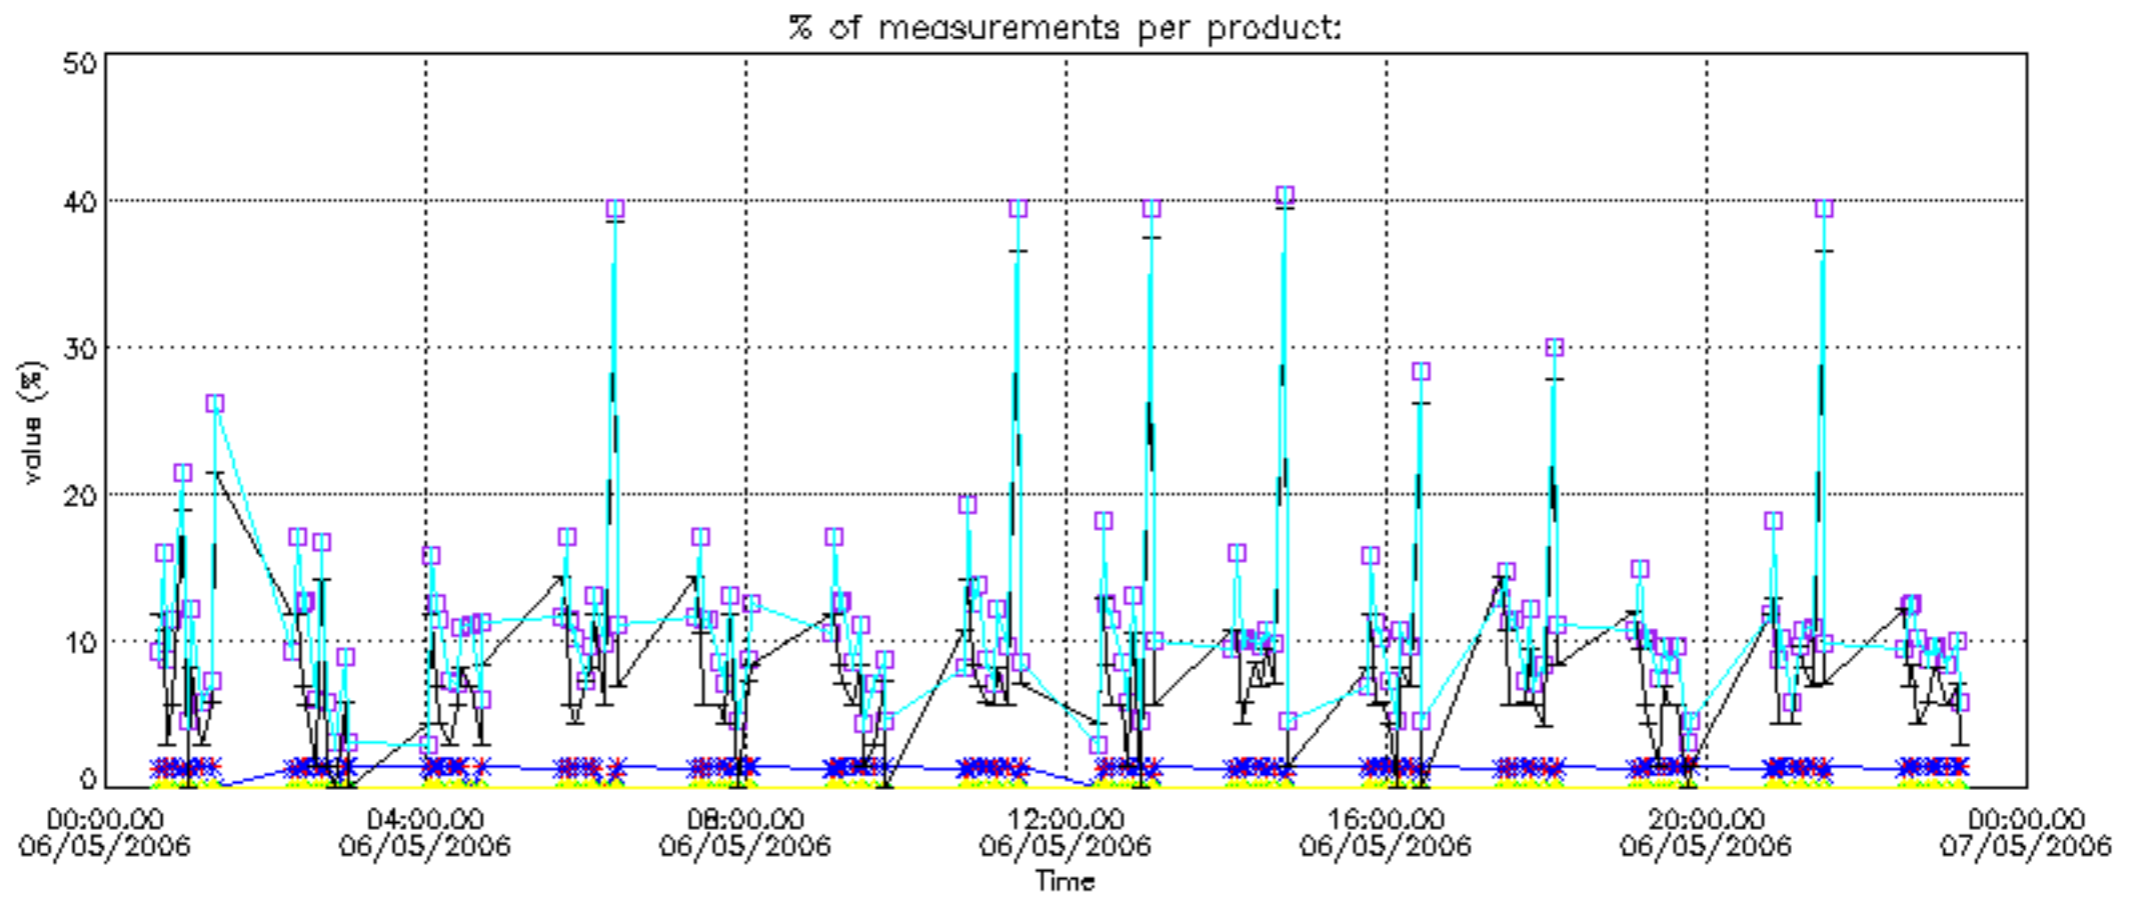

Percentage of cosmic ray hits per profile

Percentage of datation errors per profile