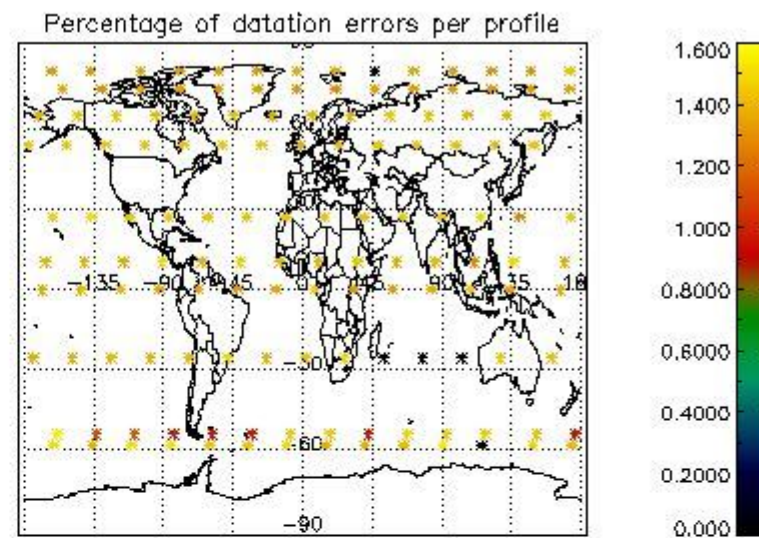

5. Trace gas profiles

5.1 Ozone statistics based on quality of products

The final quality of the products can be "measured" using the STD (Standard Deviation) attached to every point profile. This information is written to the parameter GOM_NL__2P/NL_LOCAL_SPECIES_DENSITY/o3_std of the level 2 products. The table below shows the statistics for given STD ranges.

The statistics are given with respect to the overall valid production:

- Products without fatal errors: GOM_NL__2P/MPH/PRODUCT_ERR=0
- Valid point profile: GOM_NL__2P/NL_LOCAL_SPECIES_DENSITY/pcd(0)=0

The 'Criteria' is applied to valid points of dark limb products:

- Products in dark limb illumination condition: GOM_NL__2P/NL_SUMMARY_QUALITY/obs_ill_cond=0
- Products without fatal errors: GOM_NL__2P/MPH/PRODUCT_ERR=0
- Valid point profile: GOM_NL__2P/NL_LOCAL_SPECIES_DENSITY/pcd(0)=0

So, the table below shows the percentage of dark limb and valid observations for each criteria with respect to the overall valid daily observations.

Criteria	% of total production
All STD	24
STD < 20	10