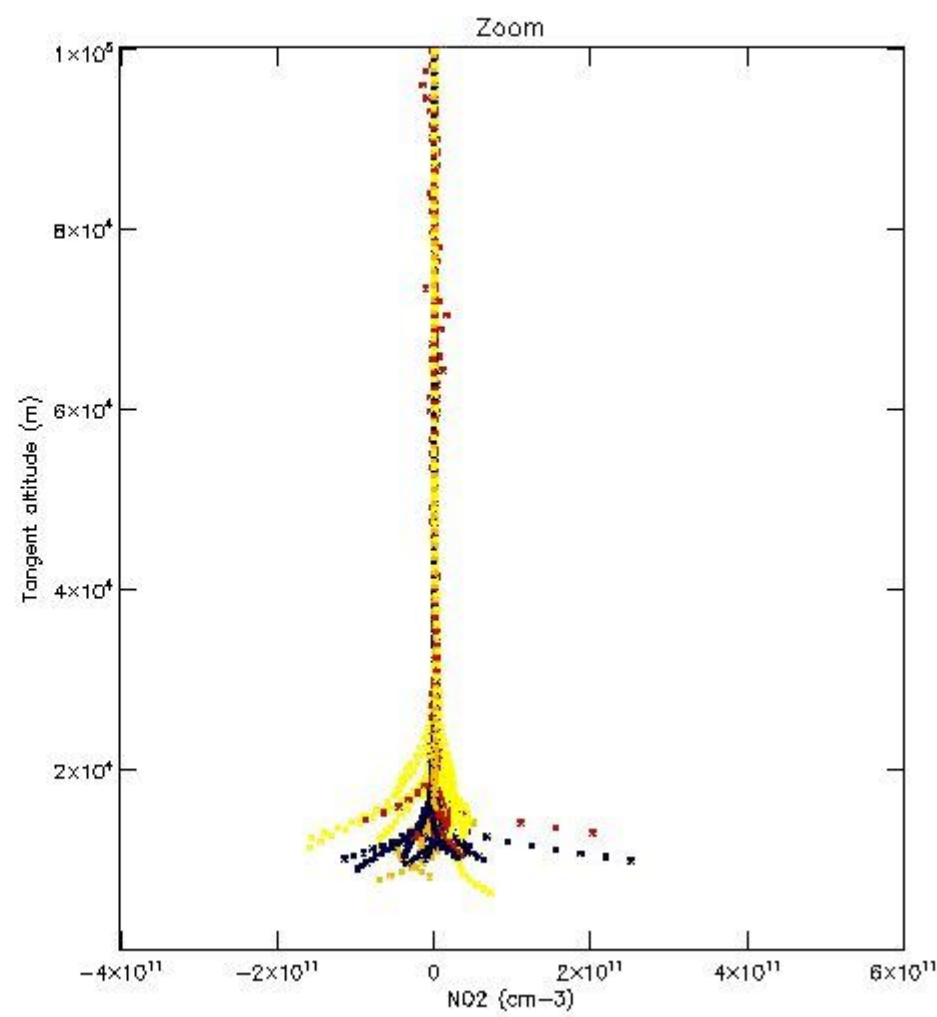

*5.4 Plot ozone profiles where STD < 10% (dark without errors)*

The colorbar represents the latitude.

*5.5 Plot ozone profiles where STD < 5% (dark without errors)*

The colorbar represents the latitude.

*5.6 Plot NO<sub>2</sub> profiles for all STD (dark without errors)*

The colorbar represents the latitude.

*5.7 Plot NO3 profiles for all STD (dark without errors)*

The colorbar represents the latitude.

5.8 Plot H2O profiles for all STD (only for occultations of stars 1,2,3,4,13,14,16,26,63 dark without errors)