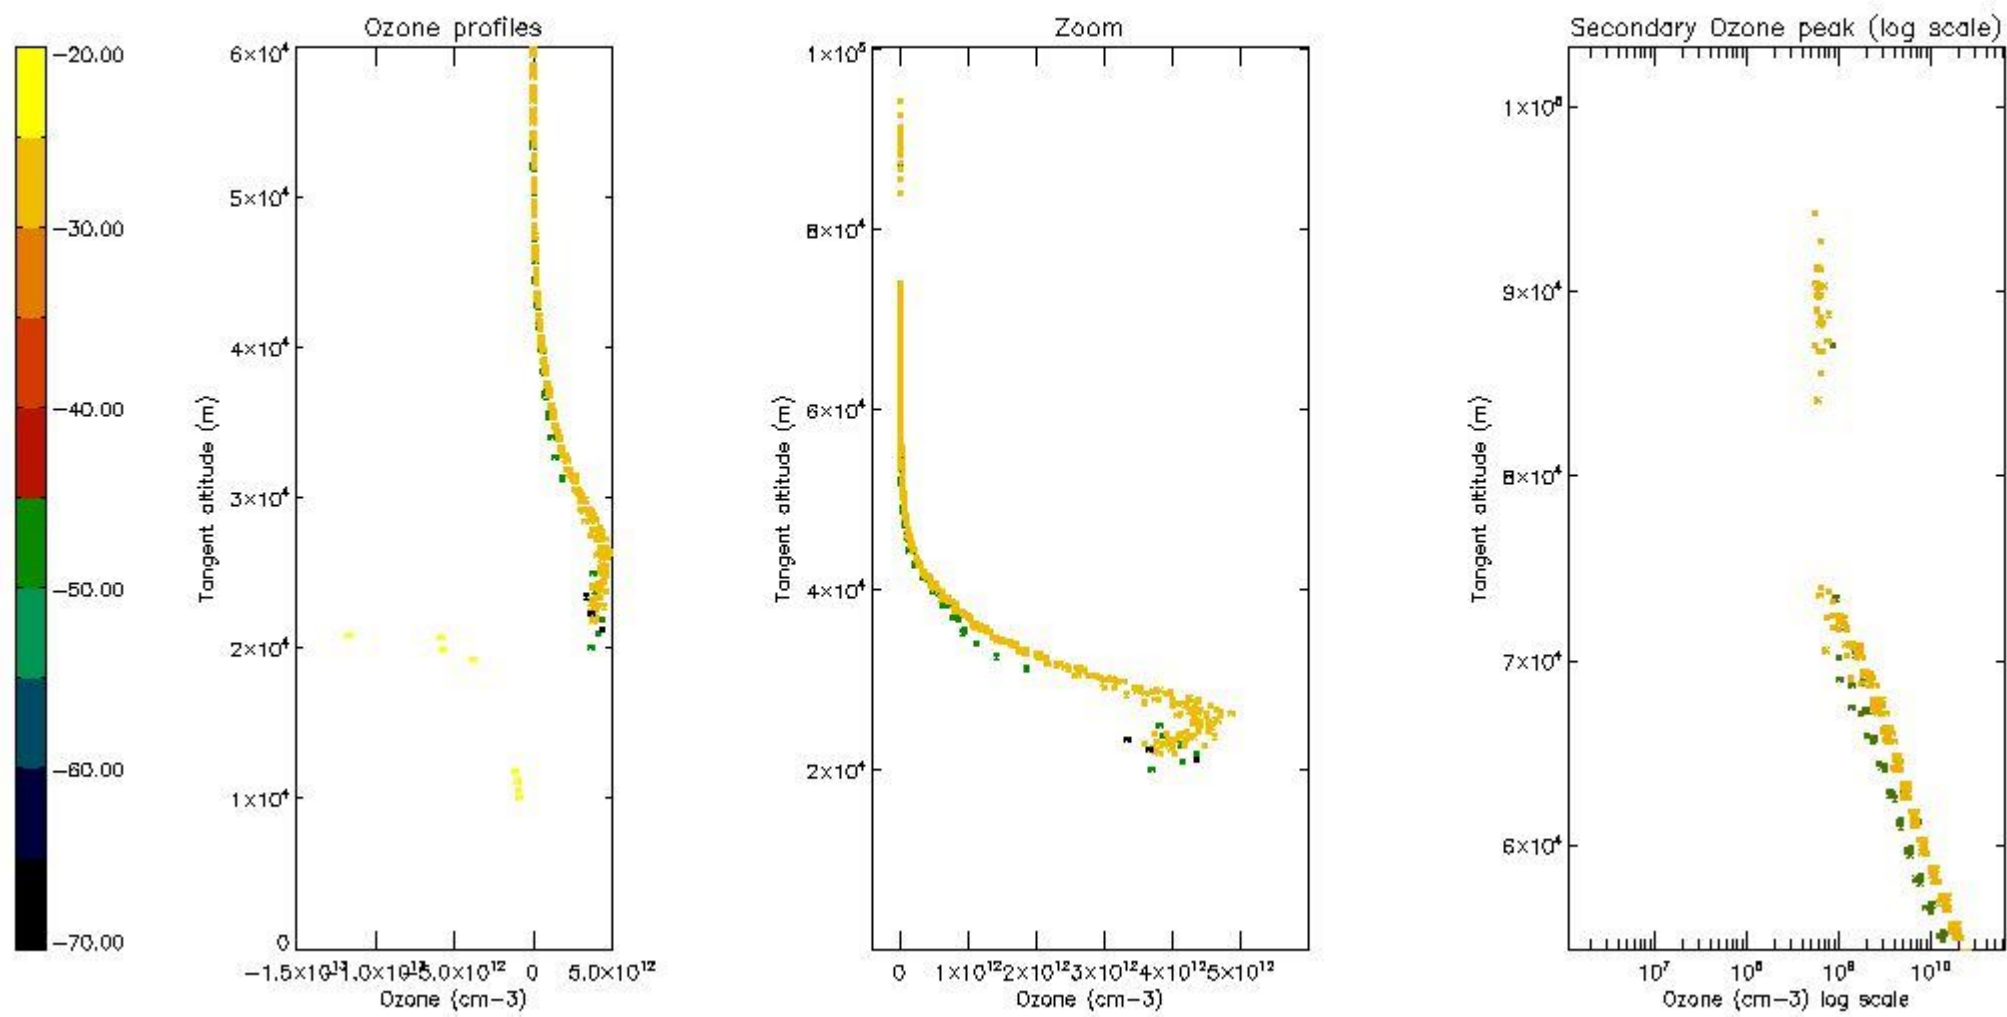

5.6 Plot NO₂ profiles for all STD (dark without errors)

The colorbar represents the latitude.