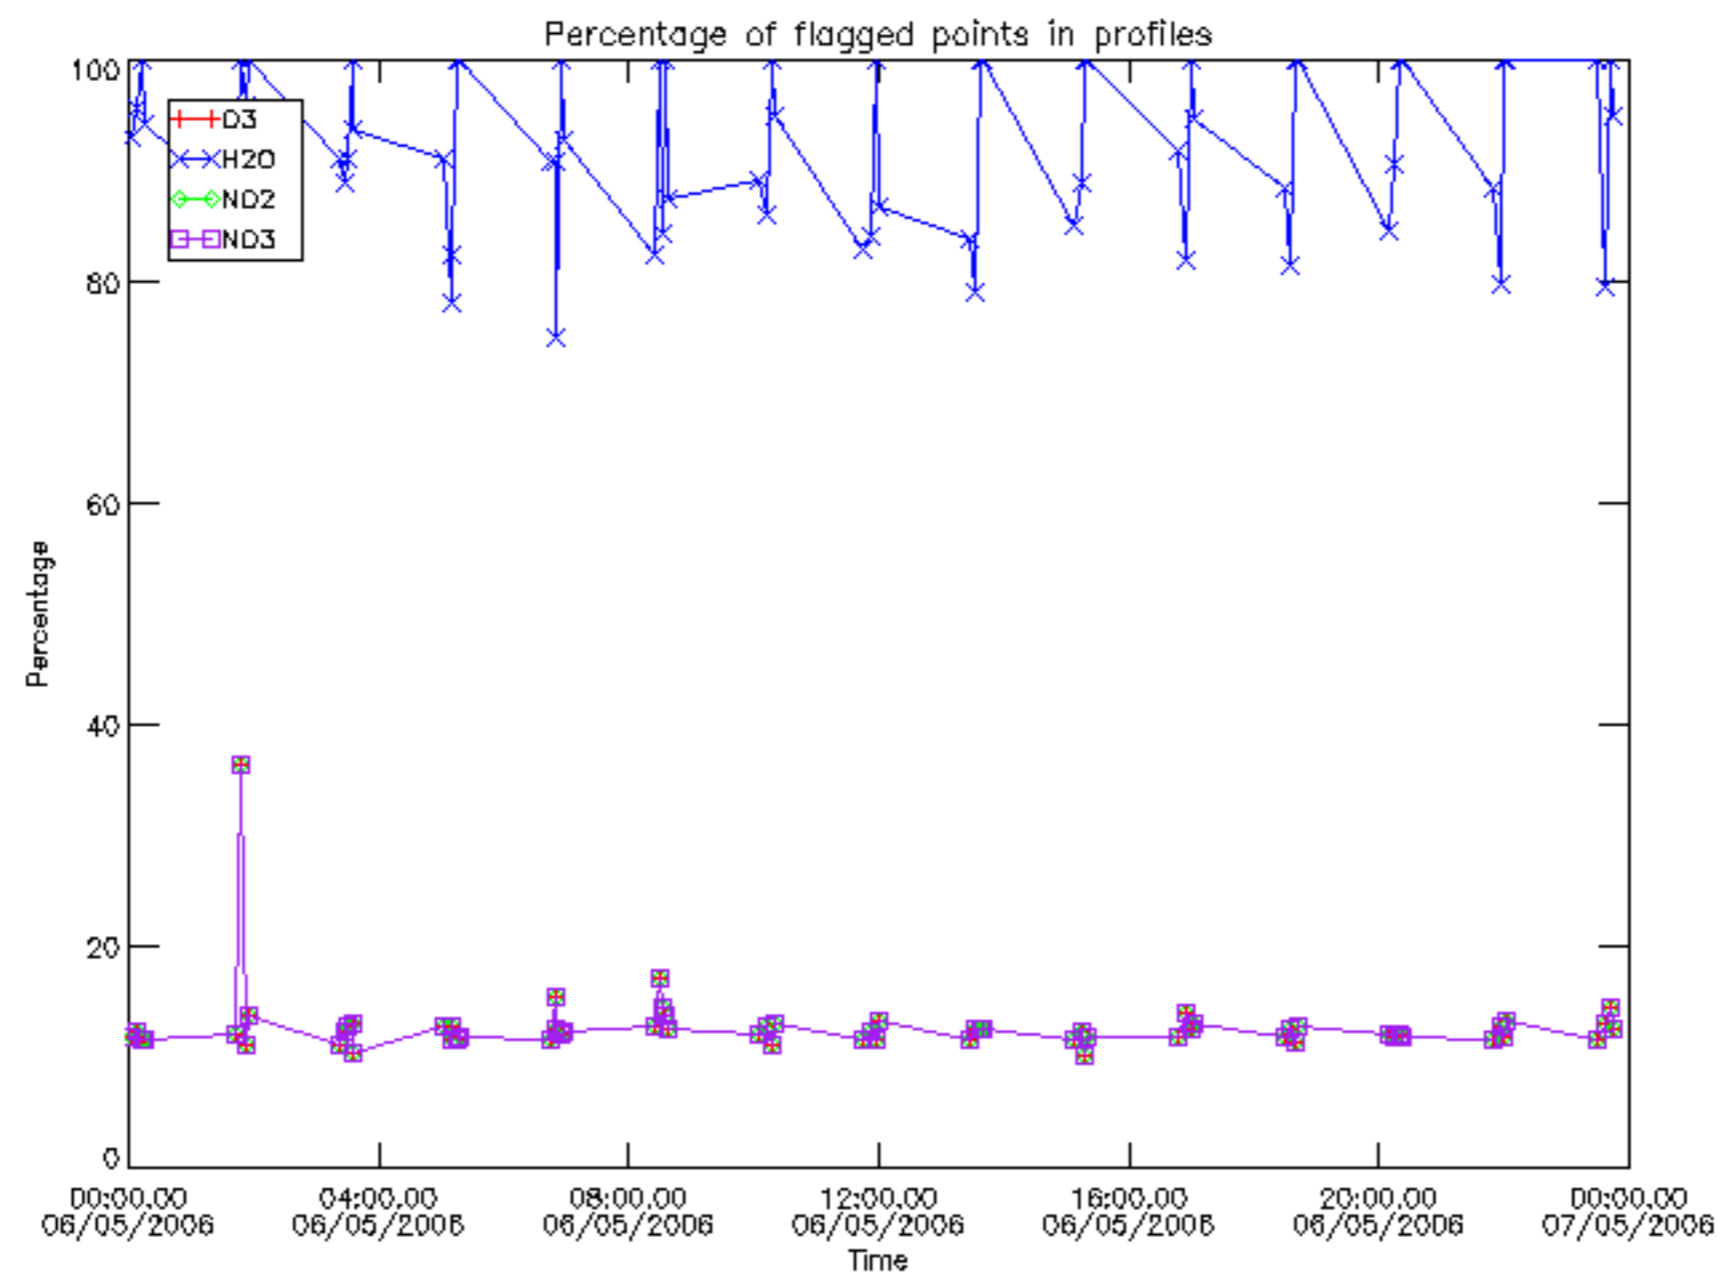

Percentage of flagged data per D3 profile

Percentage of flagged data per H2O profile