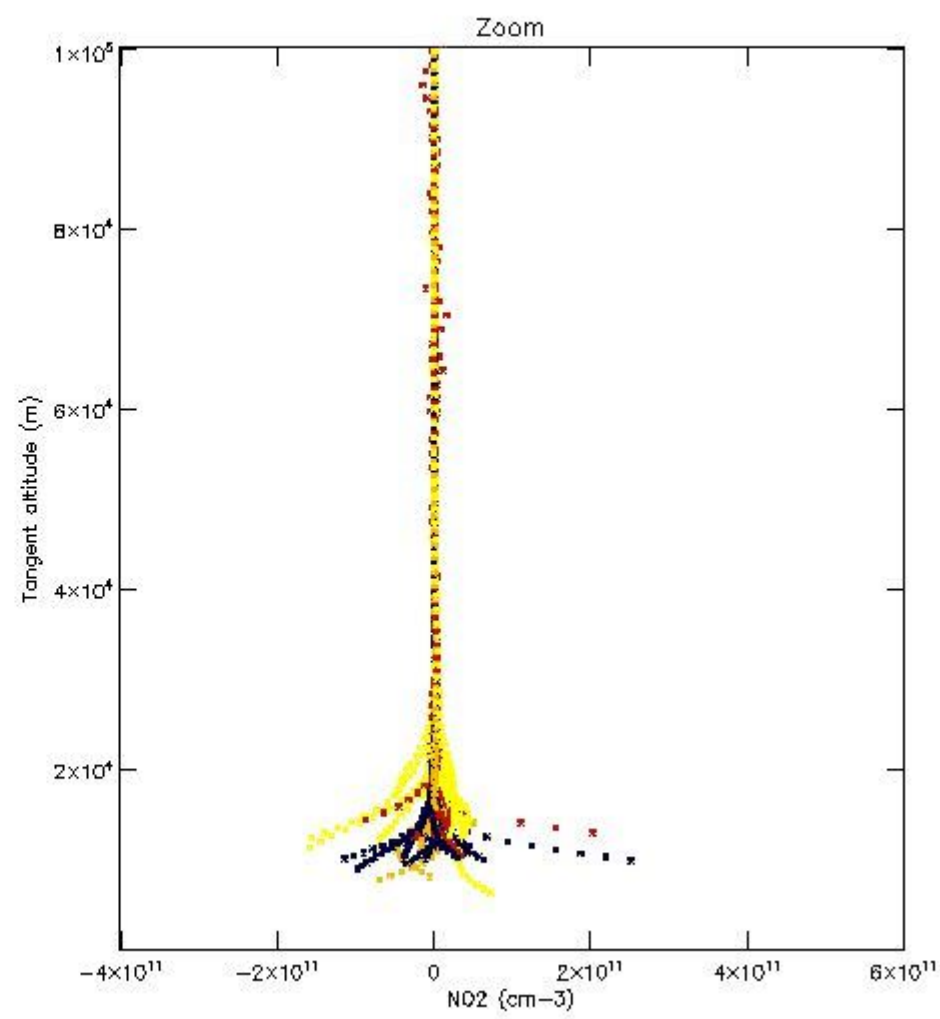

5.7 Plot NO3 profiles for all STD (dark without errors)

The colorbar represents the latitude.