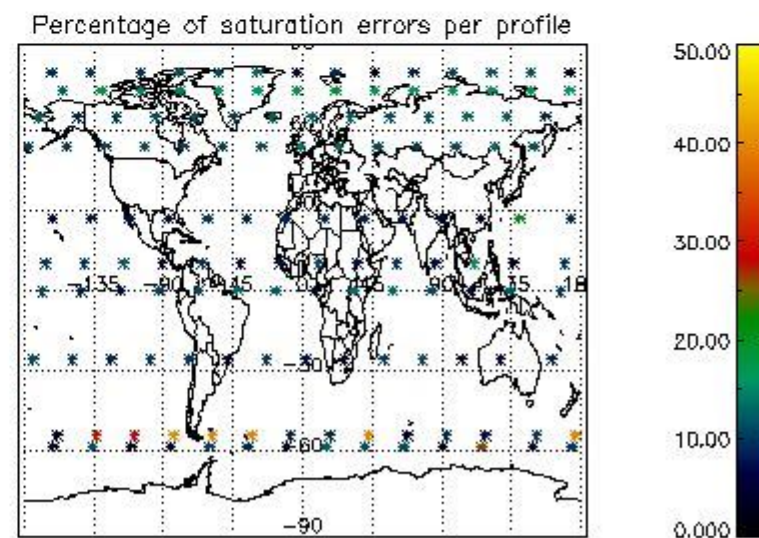

5. Trace gas profiles

5.1 Ozone statistics based on quality of products

The final quality of the products can be "measured" using the STD (Standard Deviation) attached to every point profile. This information is written to the parameter GOM_NL__2P/NL_LOCAL_SPECIES_DENSITY/o3_std of the level 2 products. The table below shows the statistics for given STD ranges.

The statistics are given with respect to the overall valid production:

- Products without fatal errors: GOM_NL__2P/MPH/PRODUCT_ERR=0
- Valid point profile: GOM_NL__2P/NL_LOCAL_SPECIES_DENSITY/pcd(0)=0

The 'Criteria' is applied to valid points of dark limb products:

- Products in dark limb illumination condition: GOM_NL__2P/NL_SUMMARY_QUALITY/obs_ill_cond=0
- Products without fatal errors: GOM_NL__2P/MPH/PRODUCT_ERR=0
- Valid point profile: GOM_NL__2P/NL_LOCAL_SPECIES_DENSITY/pcd(0)=0

So, the table below shows the percentage of dark limb and valid observations for each criteria with respect to the overall valid daily observations.

Criteria	% of total production
All STD	24
STD < 20	10