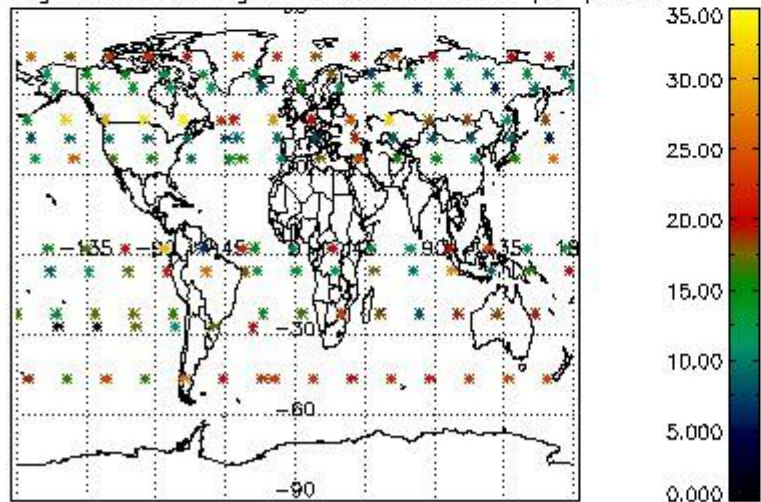

*4.2.1 Plot level 1 quality information per product (world map): ENVISAT ASCENDING passes*

Percentage of cosmic ray hits per profile

Percentage of datation errors per profile

Percentage of star falling outside central band per profile