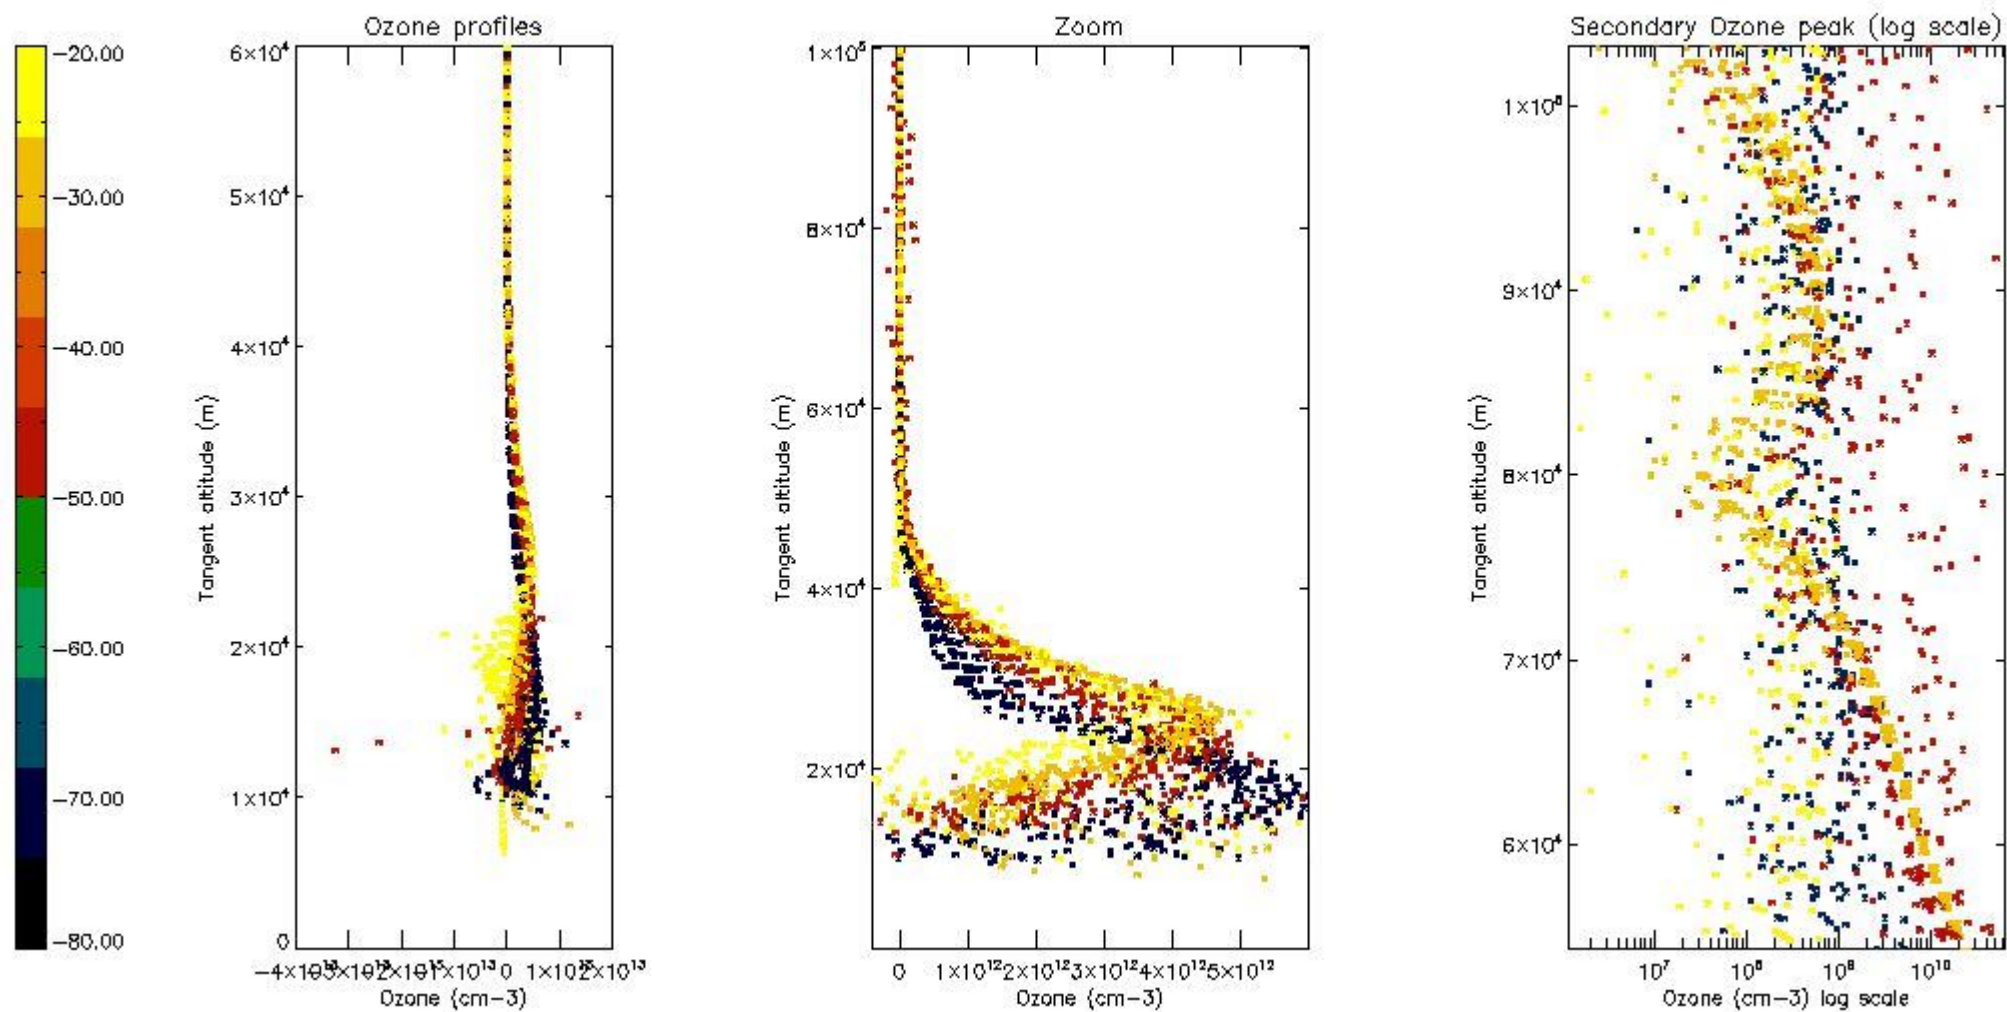

STD < 10	6
STD < 5	3

5.2 Plot ozone profiles for all STD (dark without errors)

The colorbar represents the latitude.

5.3 Plot ozone profiles where STD < 20% (dark without errors)

The colorbar represents the latitude.