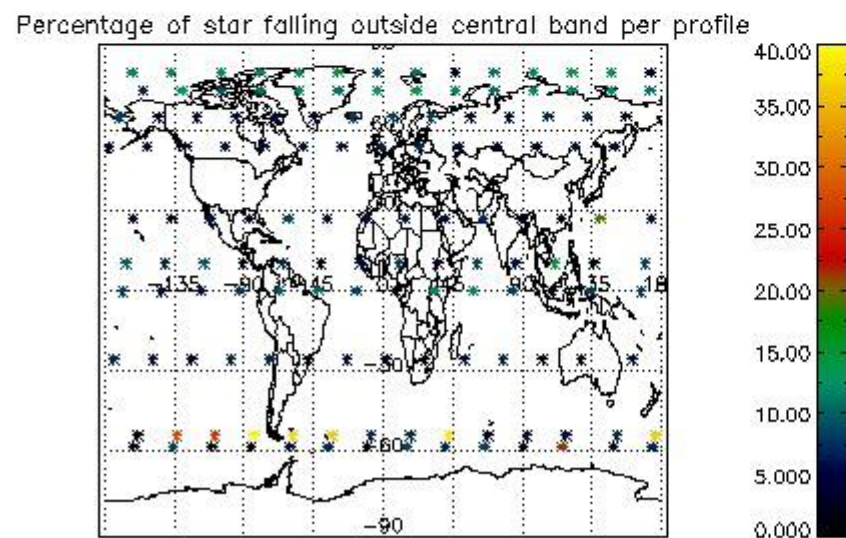

5. Trace gas profiles

5.1 Ozone statistics based on quality of products

The final quality of the products can be "measured" using the STD (Standard Deviation) attached to every point profile. This information is written to the parameter GOM_NL__2P/NL_LOCAL_SPECIES_DENSITY/o3_std of the level 2 products. The table below shows the statistics for given STD ranges.

The statistics are given with respect to the overall valid production:

- Products without fatal errors: GOM_NL__2P/MPH/PRODUCT_ERR=0
- Valid point profile: GOM_NL__2P/NL_LOCAL_SPECIES_DENSITY/pcd(0)=0

The 'Criteria' is applied to valid points of dark limb products:

- Products in dark limb illumination condition: GOM_NL__2P/NL_SUMMARY_QUALITY/obs_ill_cond=0
- Products without fatal errors: GOM_NL__2P/MPH/PRODUCT_ERR=0
- Valid point profile: GOM_NL__2P/NL_LOCAL_SPECIES_DENSITY/pcd(0)=0

So, the table below shows the percentage of dark limb and valid observations for each criteria with respect to the overall valid daily observations.

Criteria	% of total production
All STD	24
STD < 20	10