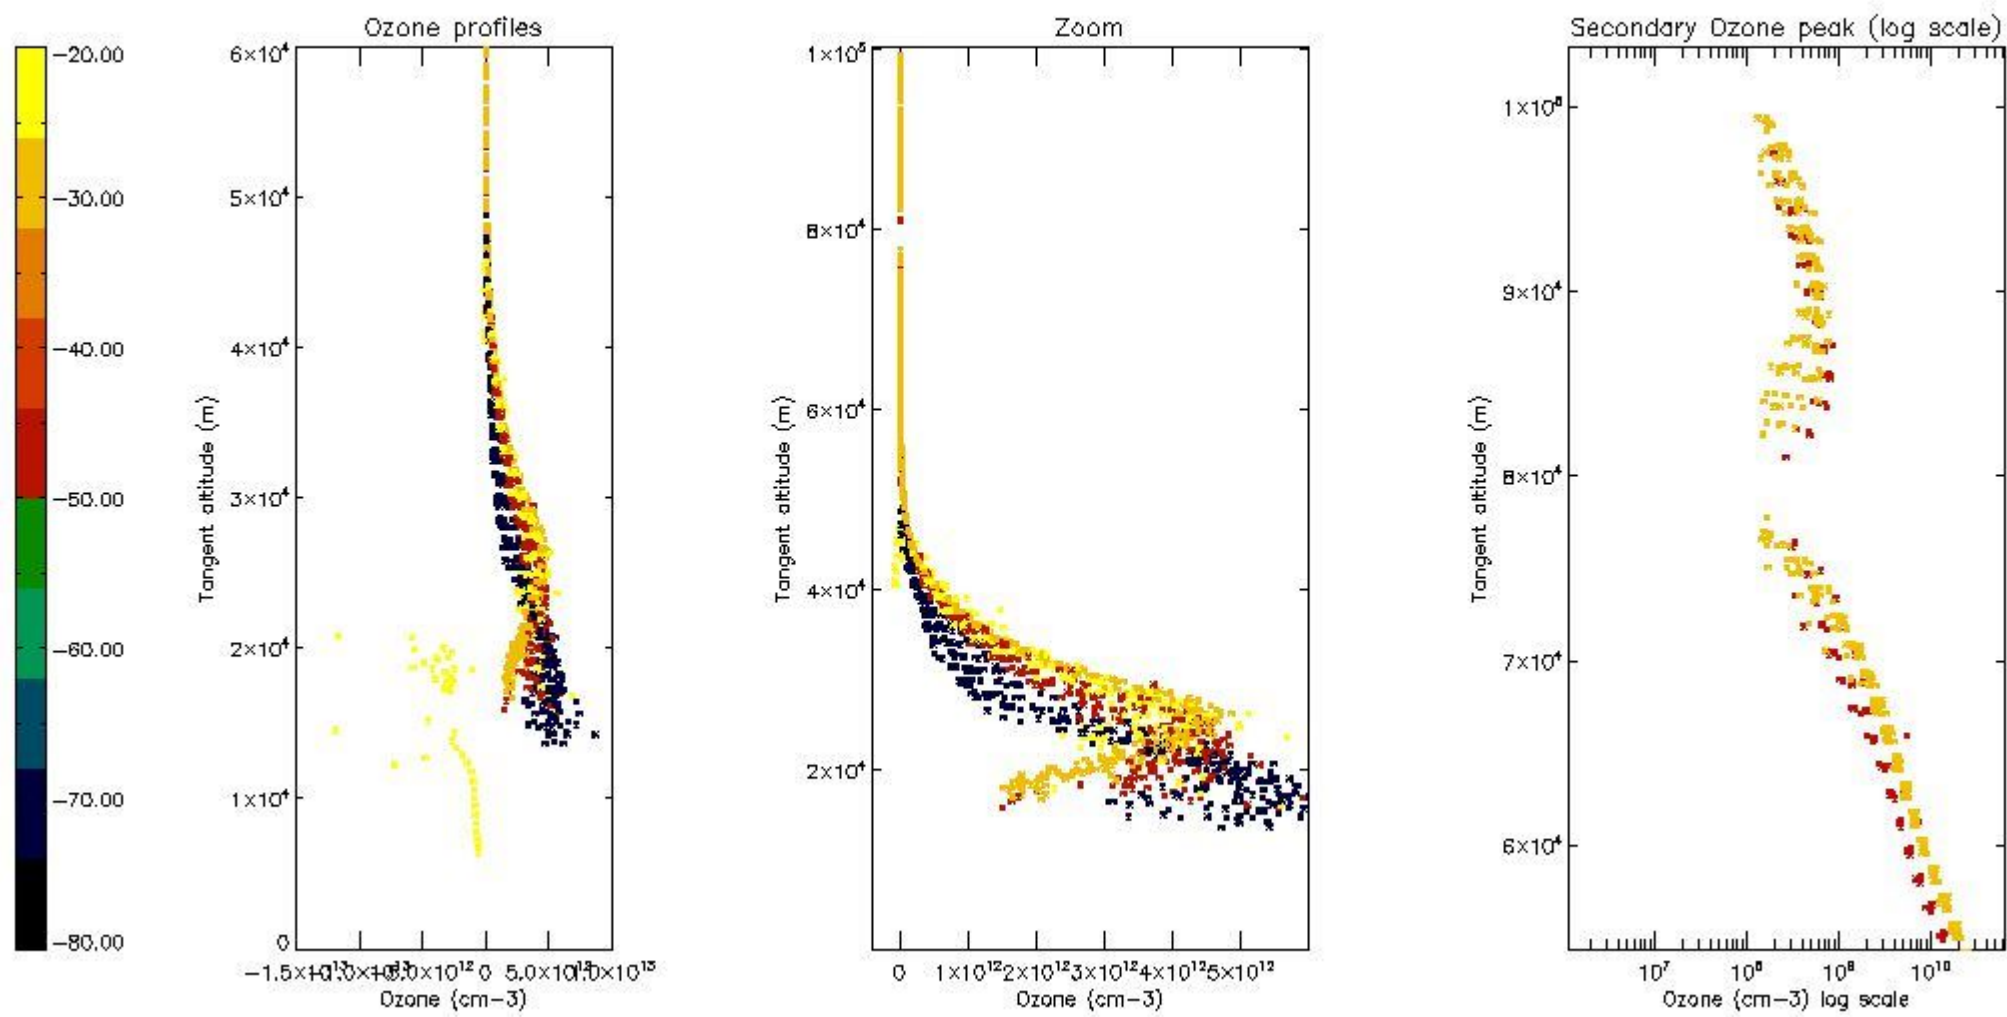

STD < 10	6
STD < 5	3

5.2 Plot ozone profiles for all STD (dark without errors)

The colorbar represents the latitude.

5.3 Plot ozone profiles where STD < 20% (dark without errors)

The colorbar represents the latitude.