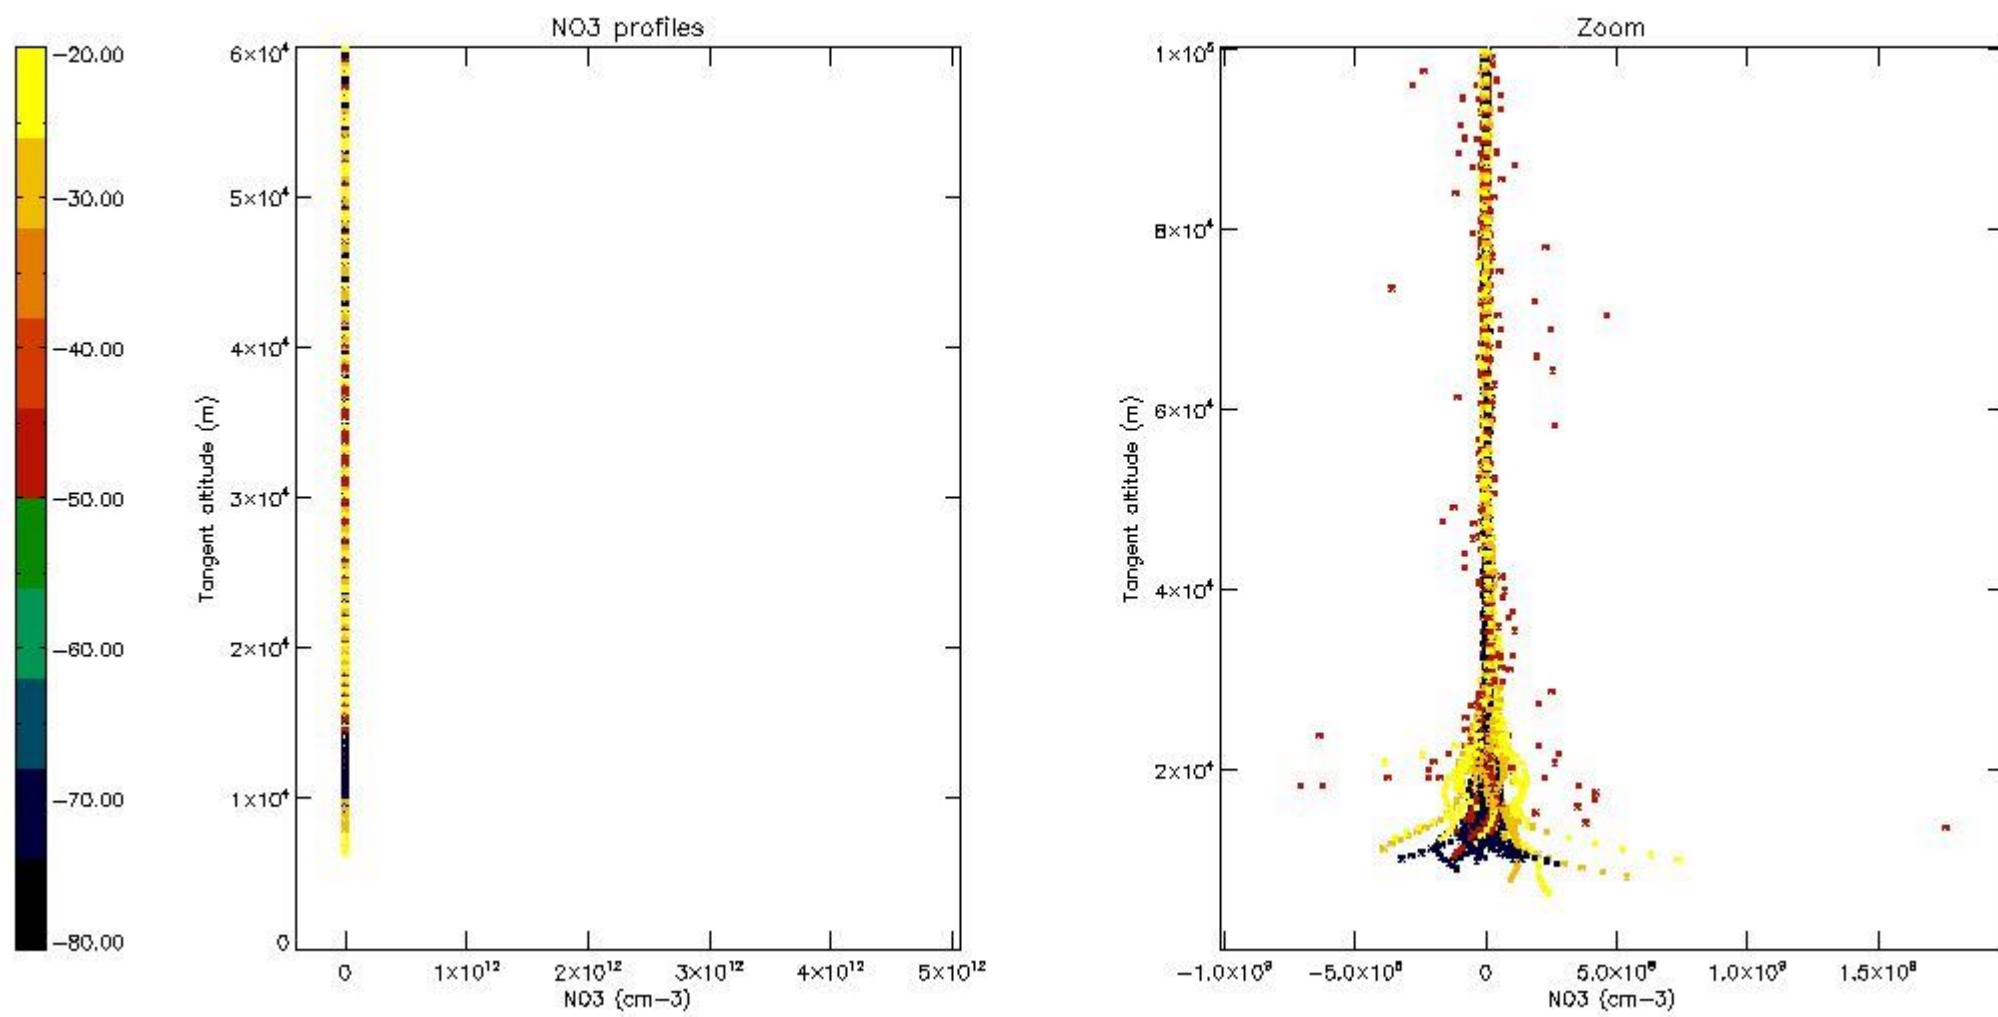

5.8 Plot H2O profiles for all STD (only for occultations of stars 1,2,3,4,13,14,16,26,63 dark without errors)

The colorbar represents the latitude.