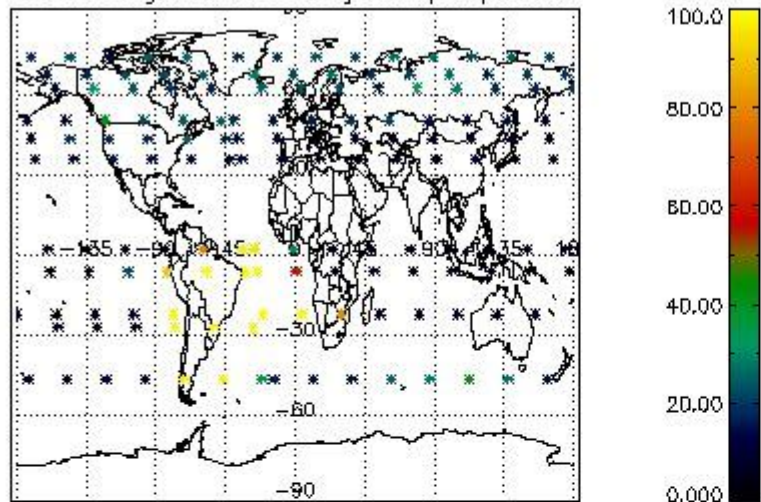

Percentage of cosmic ray hits per profile