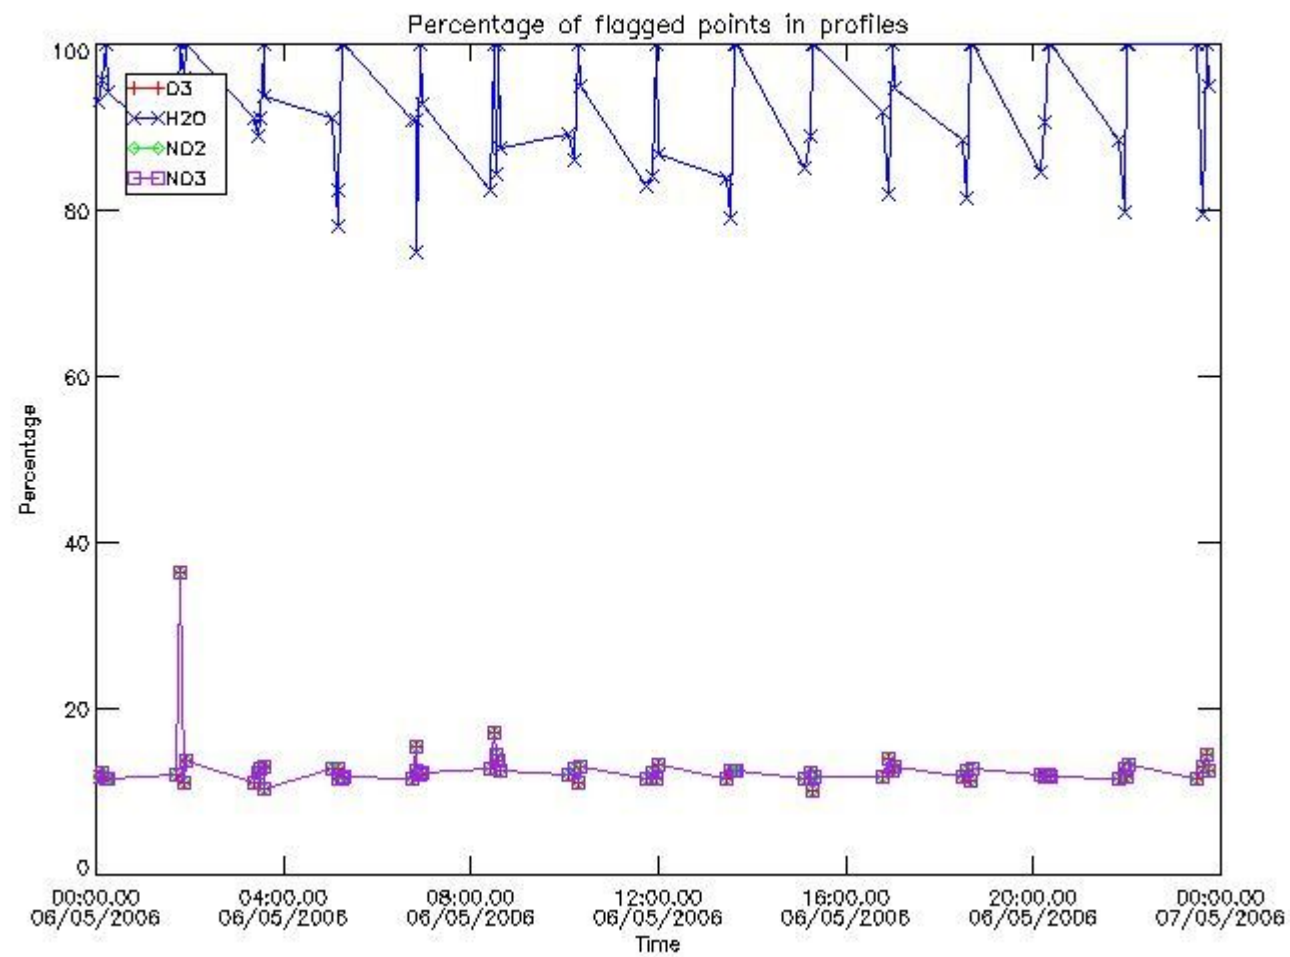

3. Quality information per product

In this section it is plotted some information contained in the Quality Summary data set of the level 2 products. Only products in dark limb conditions and without errors (error flag in the MPH set to "0") are used.

3.1 Plot quality information per product (time dependant)

3.2 Plot quality information per product (world map)