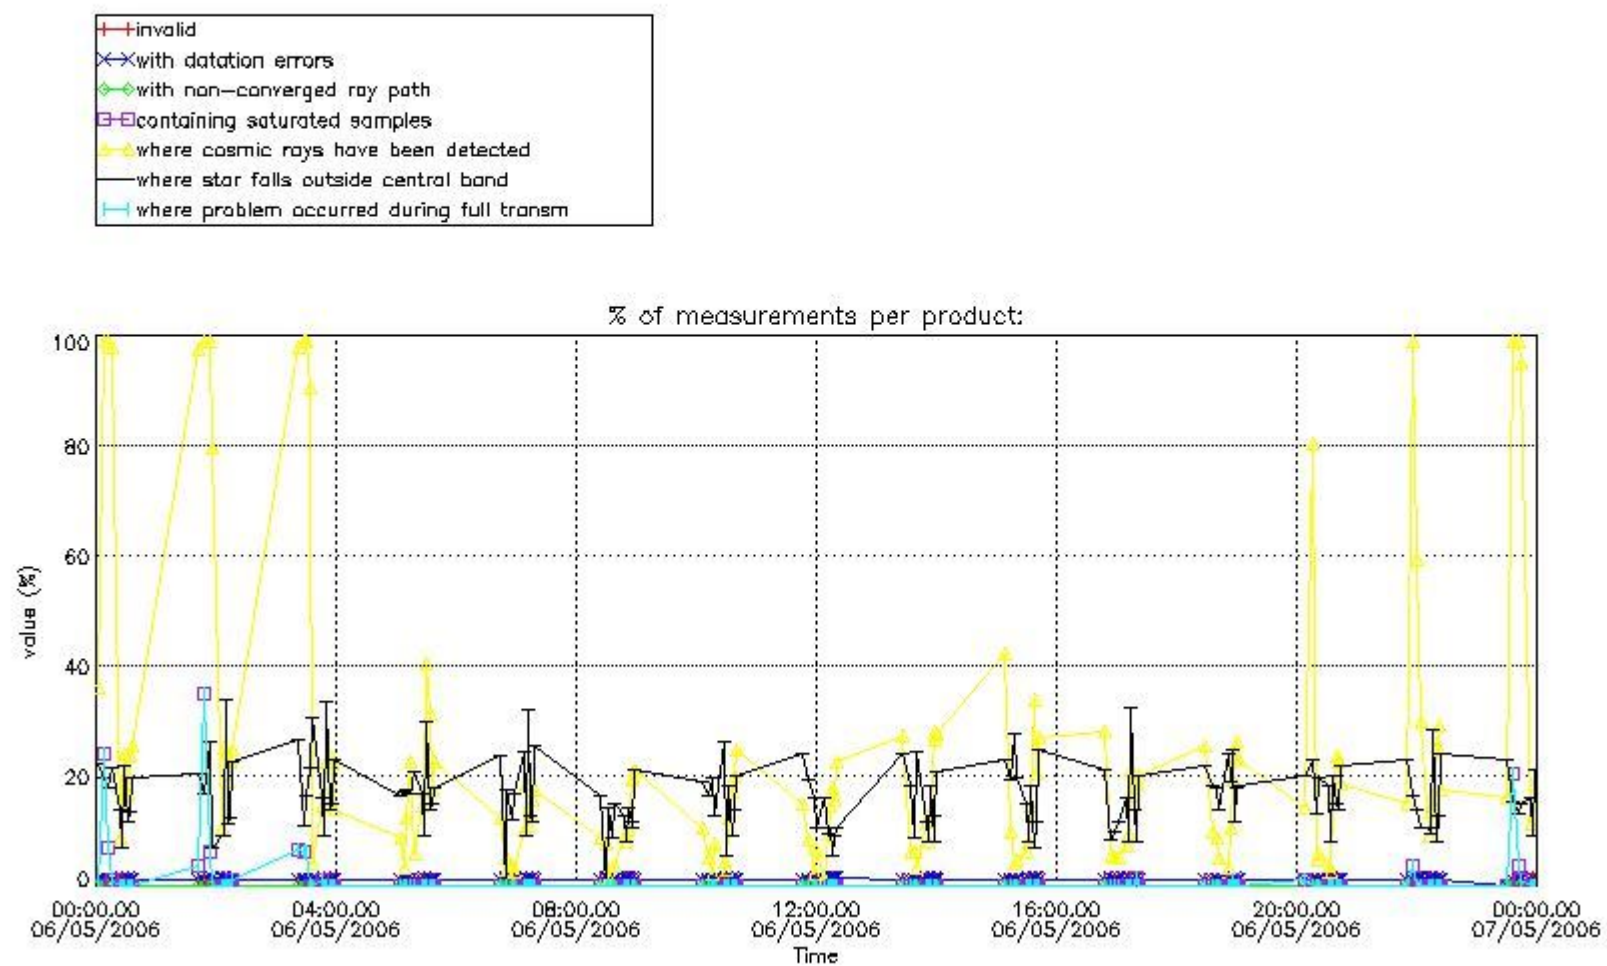

4.1.2 Plot level 1 quality information per product (time dependant): ENVI SAT DESCENDING passes