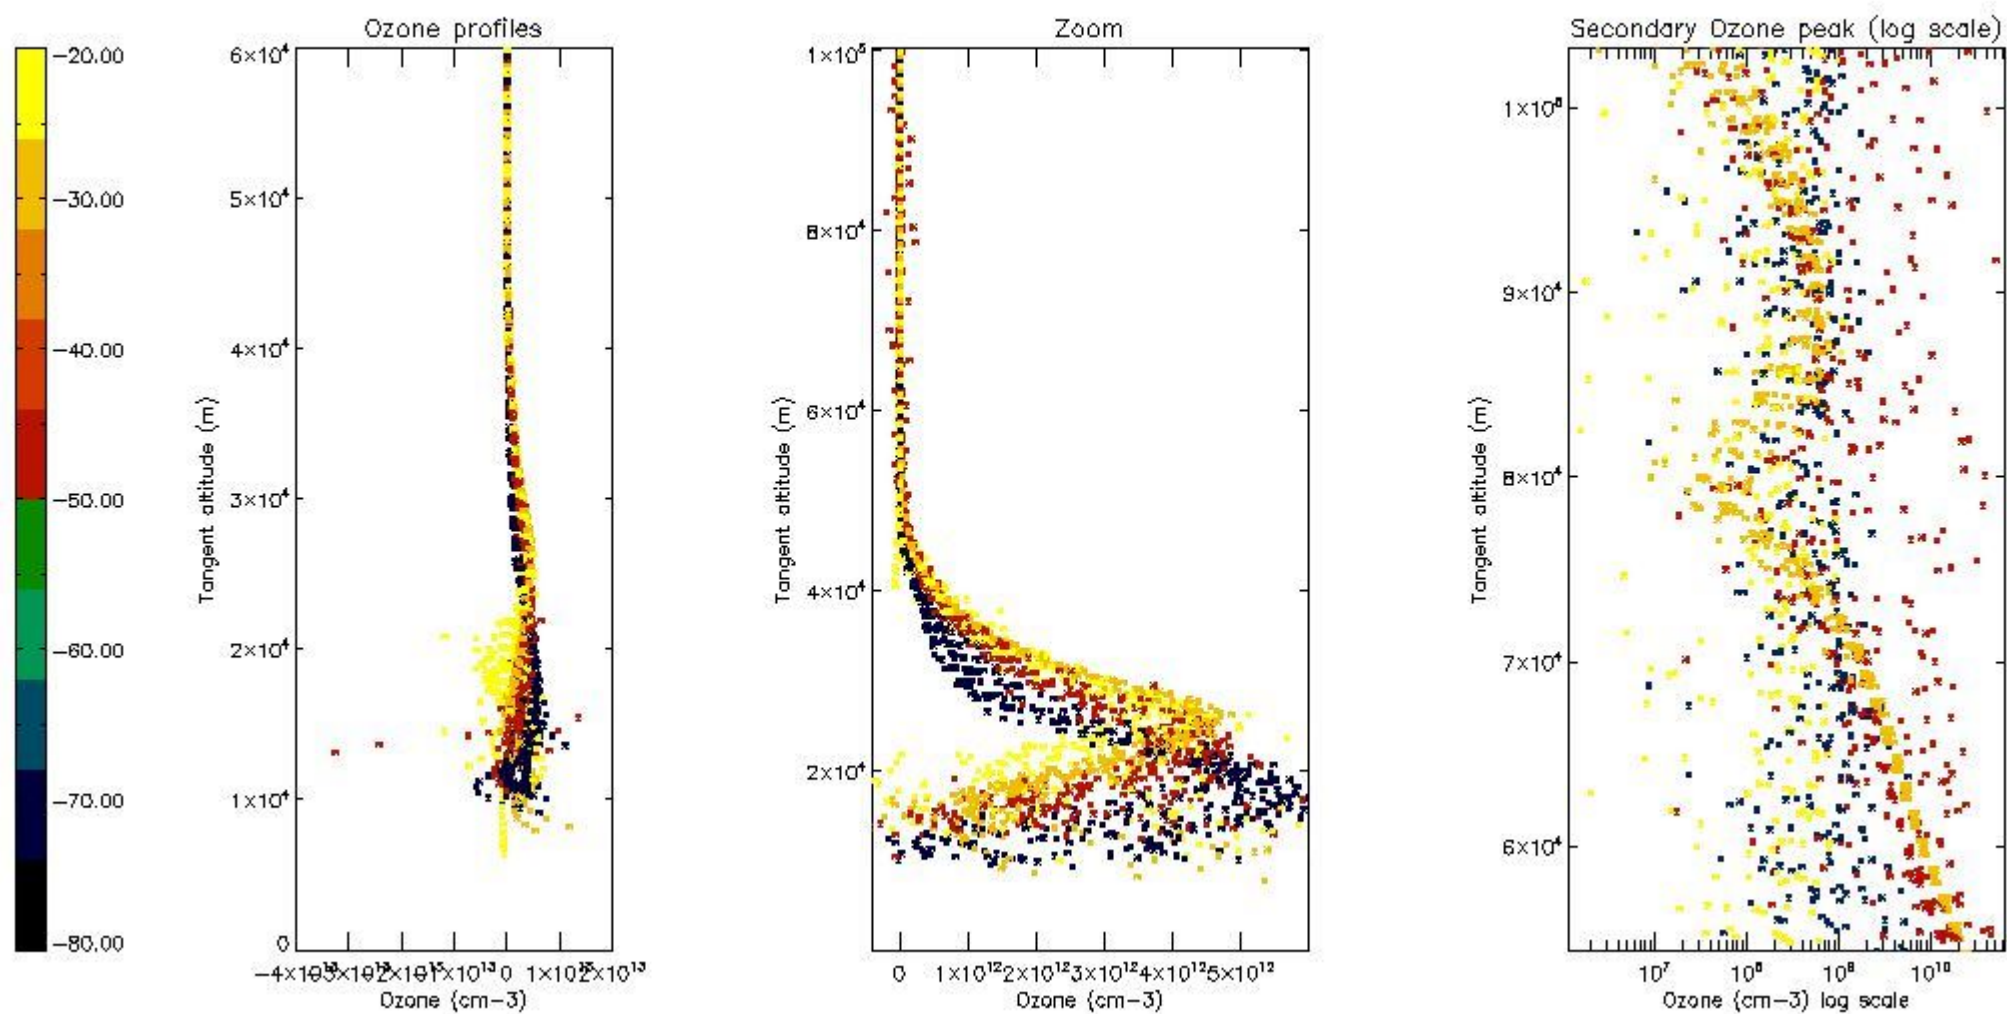

STD < 10	6
STD < 5	3

5.2 Plot ozone profiles for all STD (dark without errors)

The colorbar represents the latitude.

5.3 Plot ozone profiles where STD < 20% (dark without errors)

The colorbar represents the latitude.