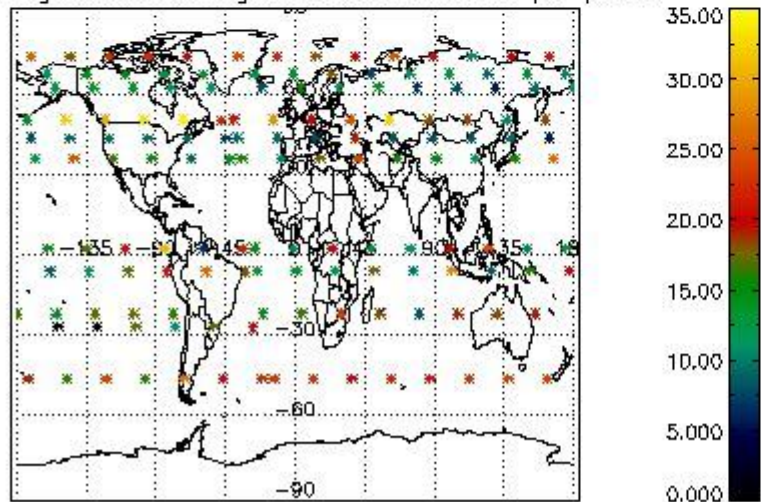

4.2.1 Plot level 1 quality information per product (world map): ENVISAT ASCENDING passes

Percentage of cosmic ray hits per profile

Percentage of datation errors per profile

Percentage of star falling outside central band per profile