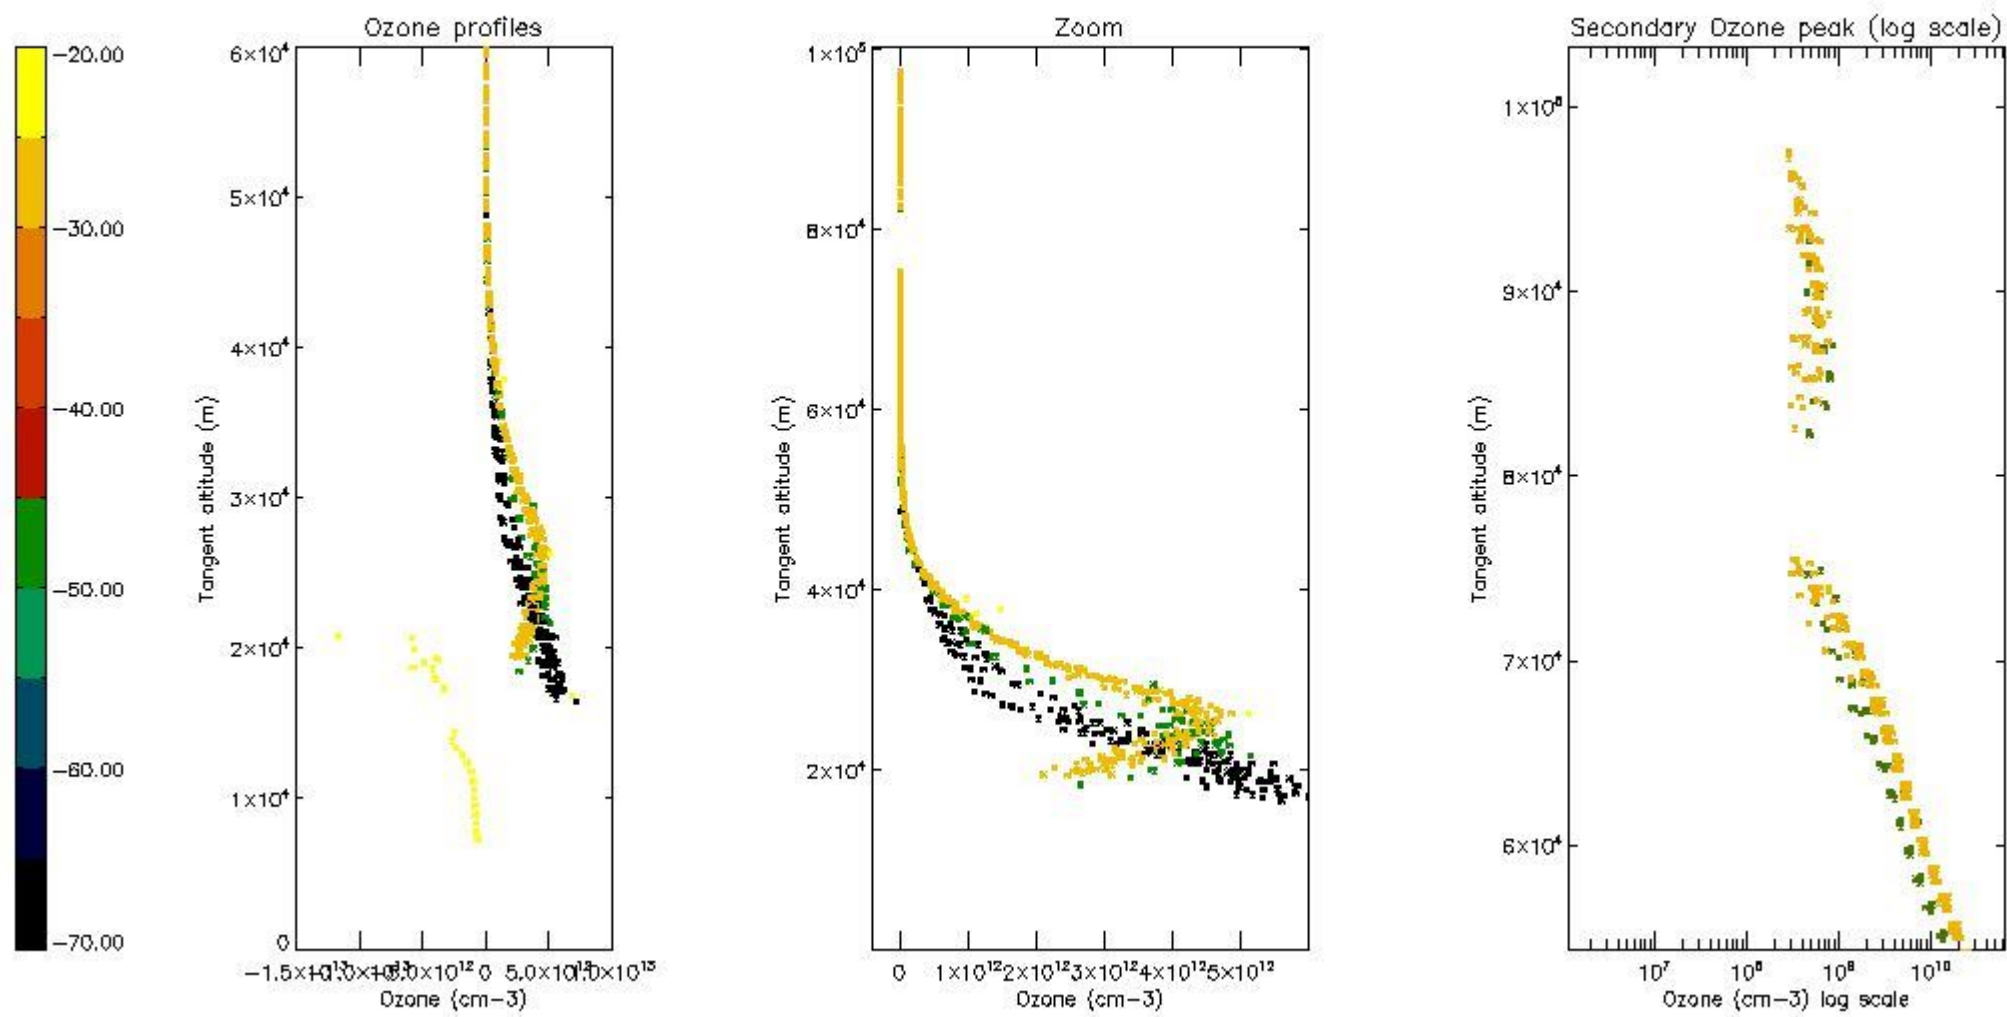

5.5 Plot ozone profiles where STD < 5% (dark without errors)

The colorbar represents the latitude.