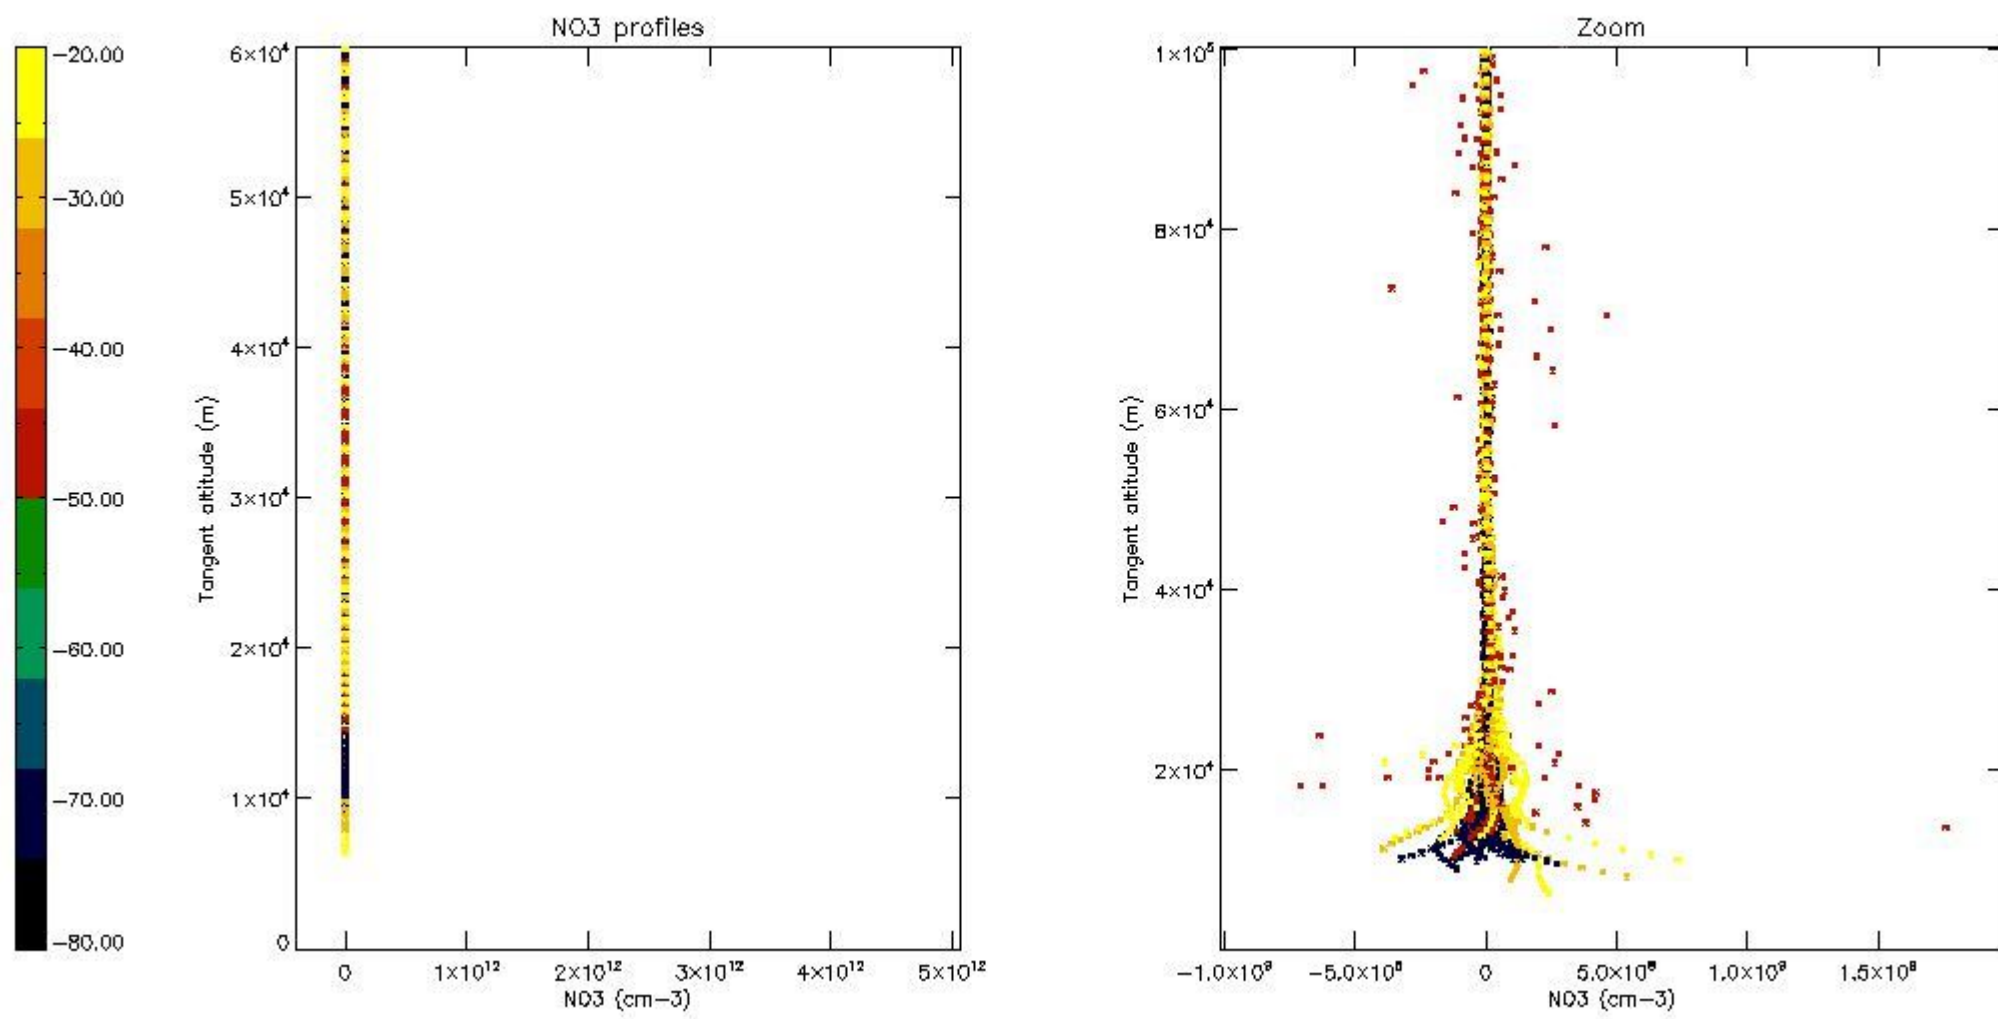

5.8 Plot H₂O profiles for all STD (only for occultations of stars 1,2,3,4,13,14,16,26,63 dark without errors)

The colorbar represents the latitude.