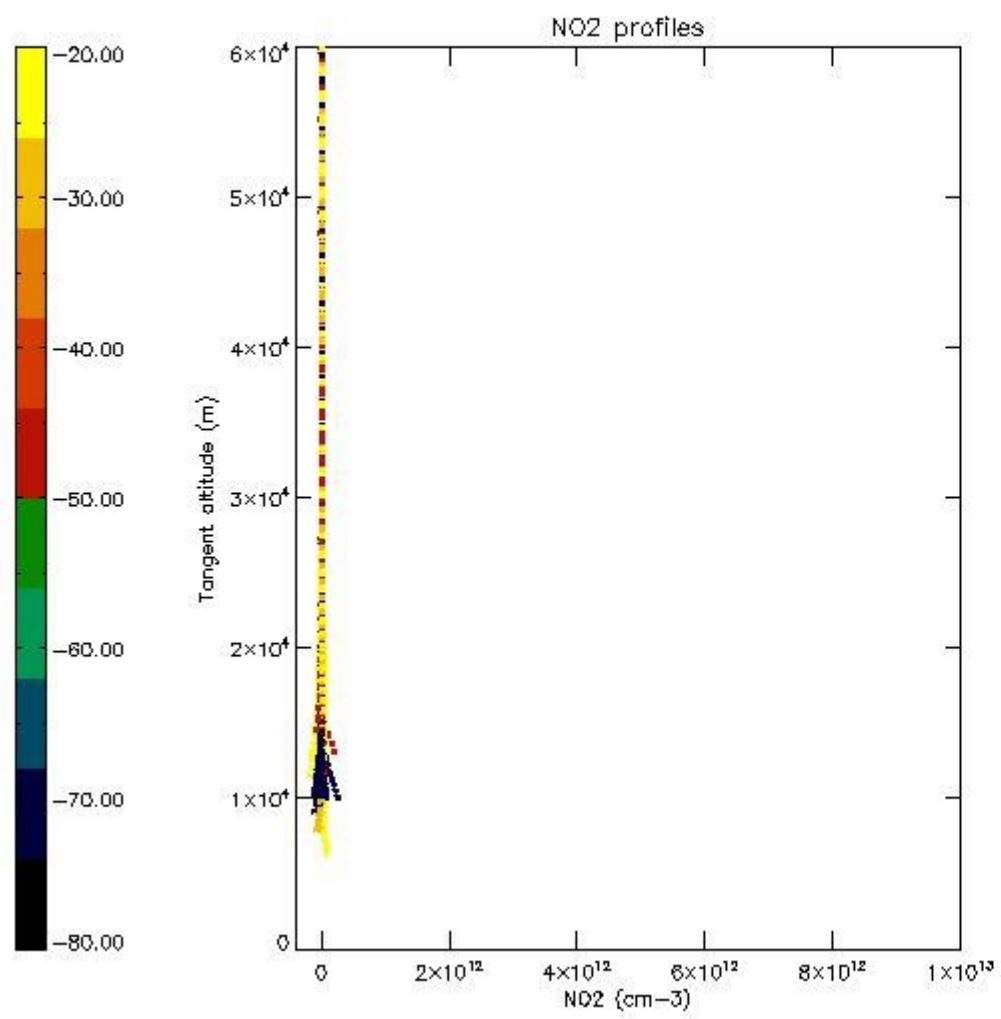

5.7 Plot NO3 profiles for all STD (dark without errors)

The colorbar represents the latitude.