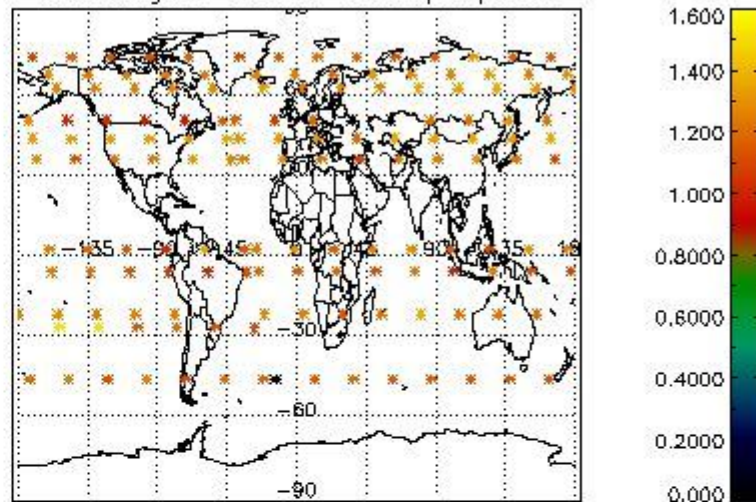

Percentage of datation errors per profile