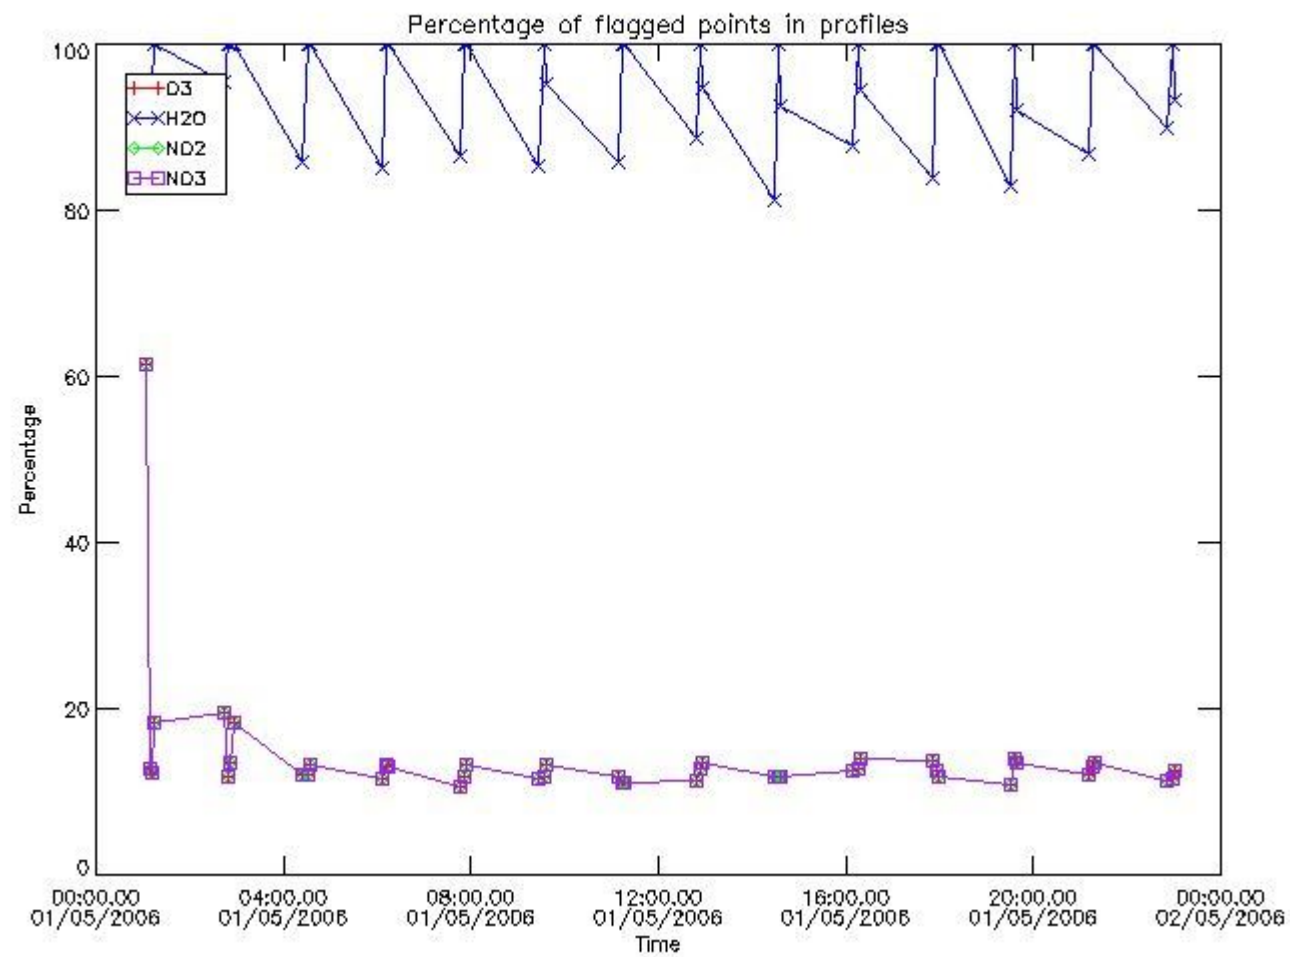

3. Quality information per product

In this section it is plotted some information contained in the Quality Summary data set of the level 2 products. Only products in dark limb conditions and without errors (error flag in the MPH set to "0") are used.

3.1 Plot quality information per product (time dependant)

3.2 Plot quality information per product (world map)