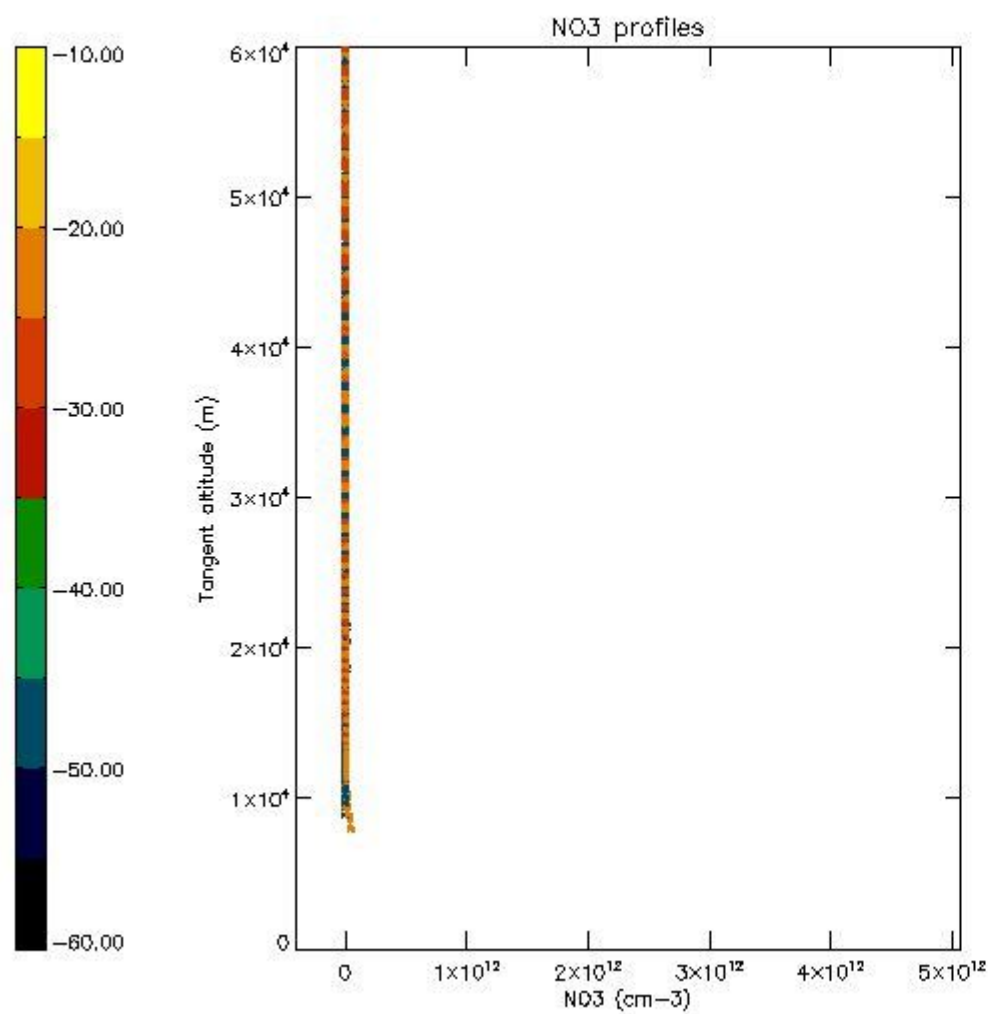

6. Auxiliary Data Files used for the production reported in section 2

The number reported in the third column indicates since which file (see list in section 2) the corresponding auxiliary file has been used. The fourth column is the date of those product files.

Type	Auxiliary Filename	Used since product	Used since product date
INST_PHYS_CHARACTERISTICS	GOM_INS_AXVIEC20091111_143220_20030716_120000_20500101_000000	1	01-MAY-2006 00:00:05
LEVEL-2_PROC_CONFIG	GOM_PR2_AXVIEC20091111_152718_20020301_000000_20500101_000000	1	01-MAY-2006 00:00:05
CROSS_SECTIONS_FILE	GOM_CRS_AXVIEC20091111_154832_20020301_000000_20500101_000000	1	01-MAY-2006 00:00:05