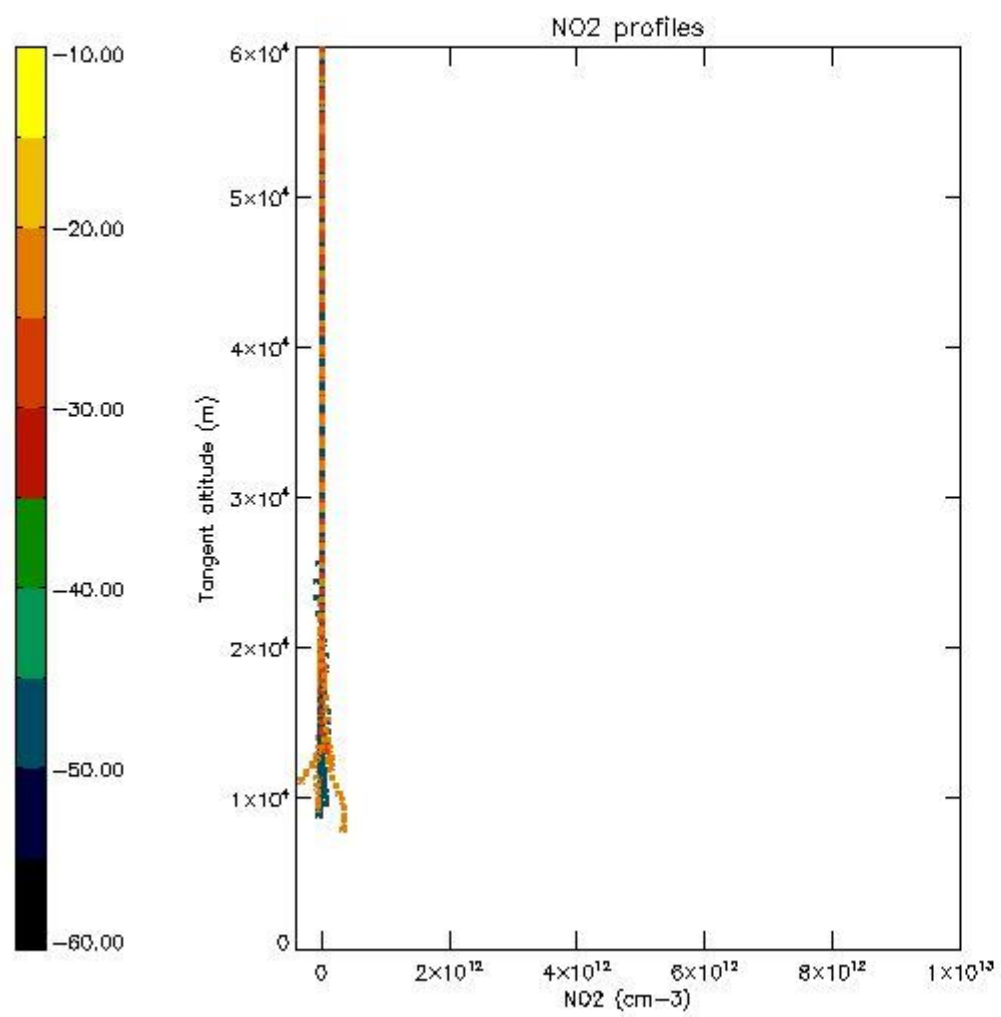

5.7 Plot NO3 profiles for all STD (dark without errors)

The colorbar represents the latitude.