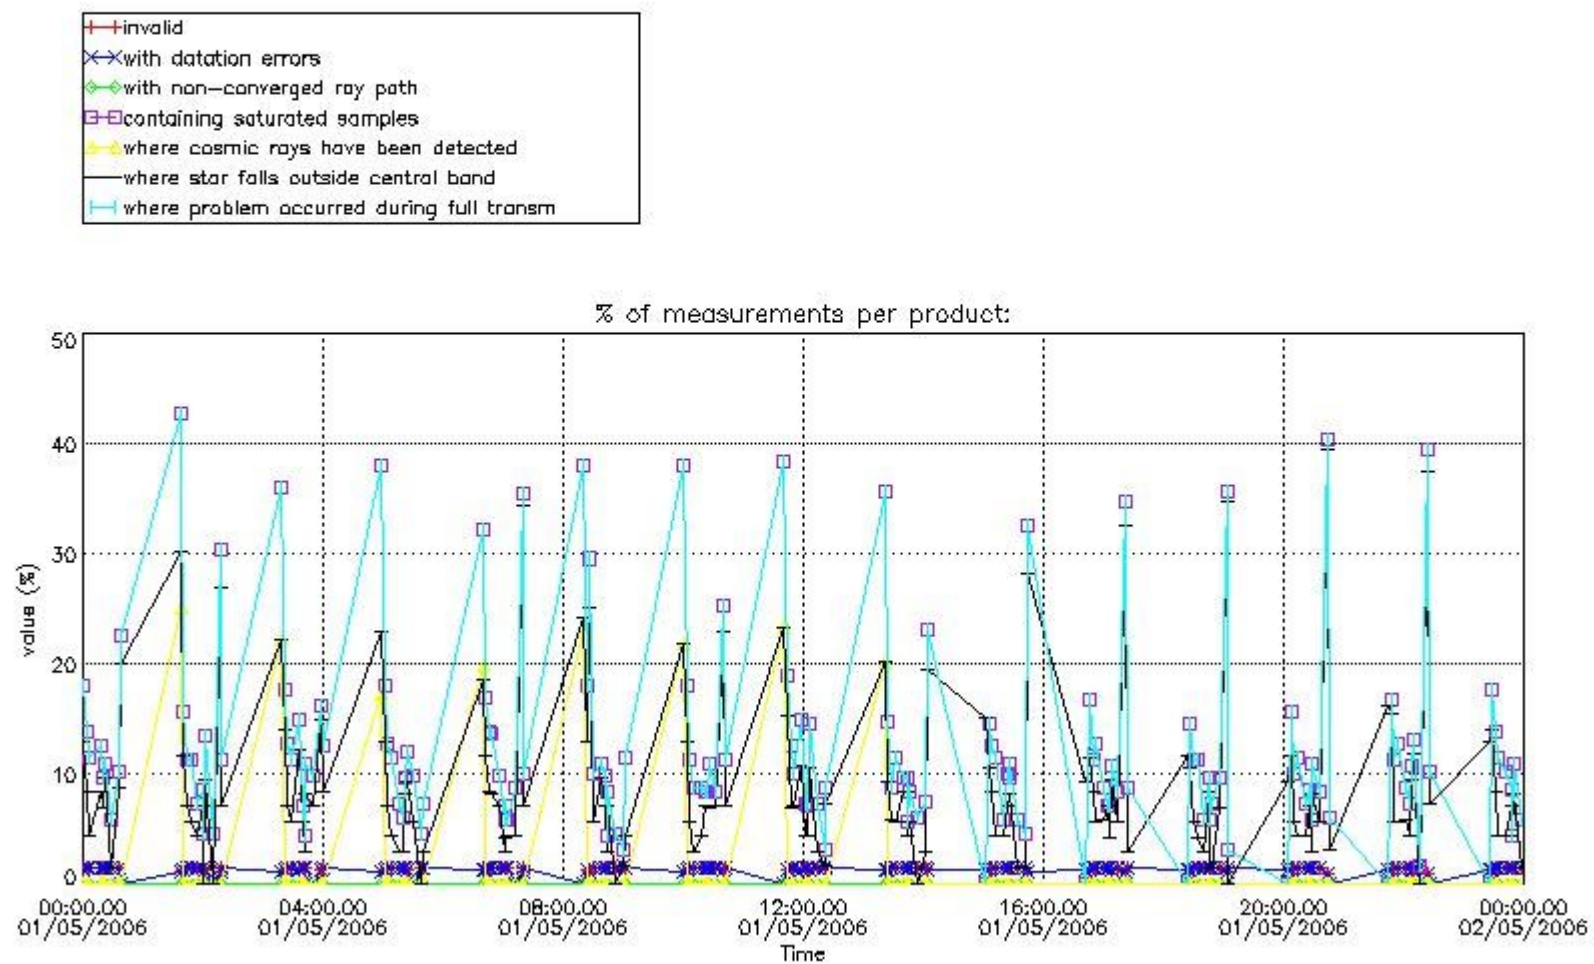

4.2 Plot quality information per product coming from level 1b processing (world map)

4.2.1 Plot level 1 quality information per product (world map): ENVISAT ASCENDING passes