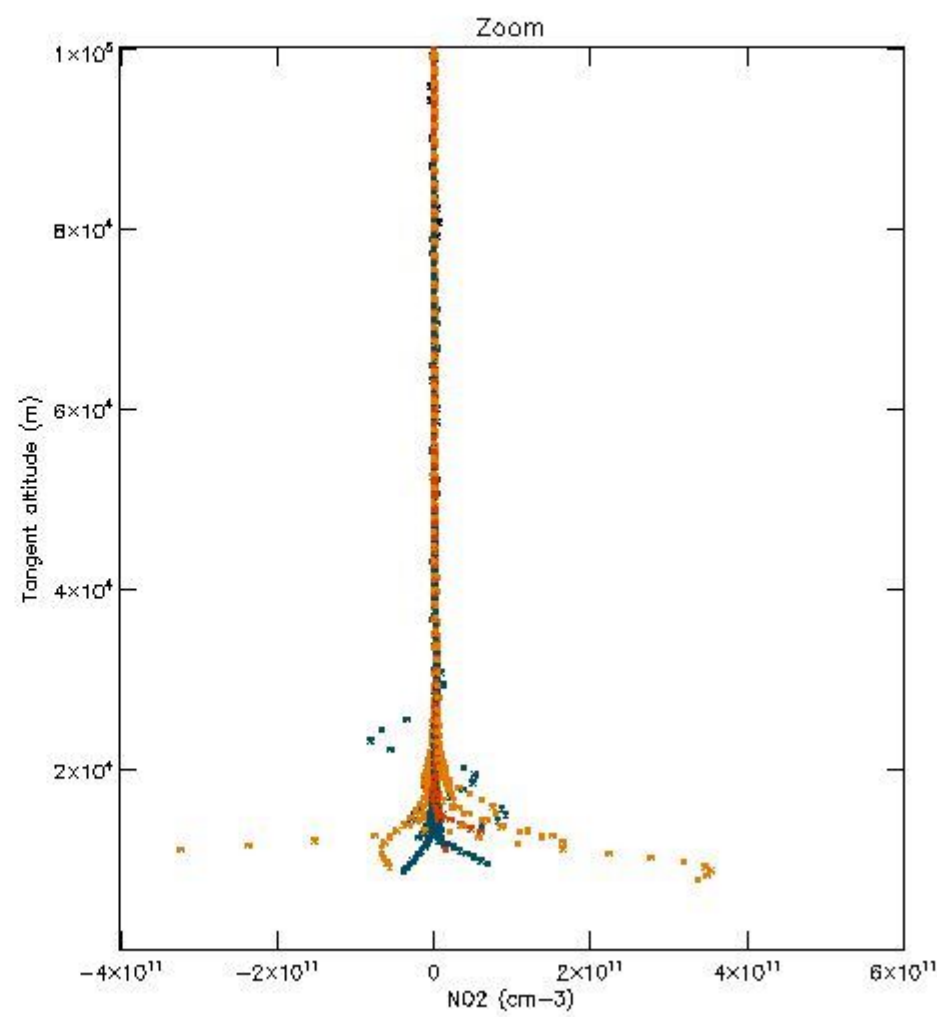

5.7 Plot NO3 profiles for all STD (dark without errors)

The colorbar represents the latitude.