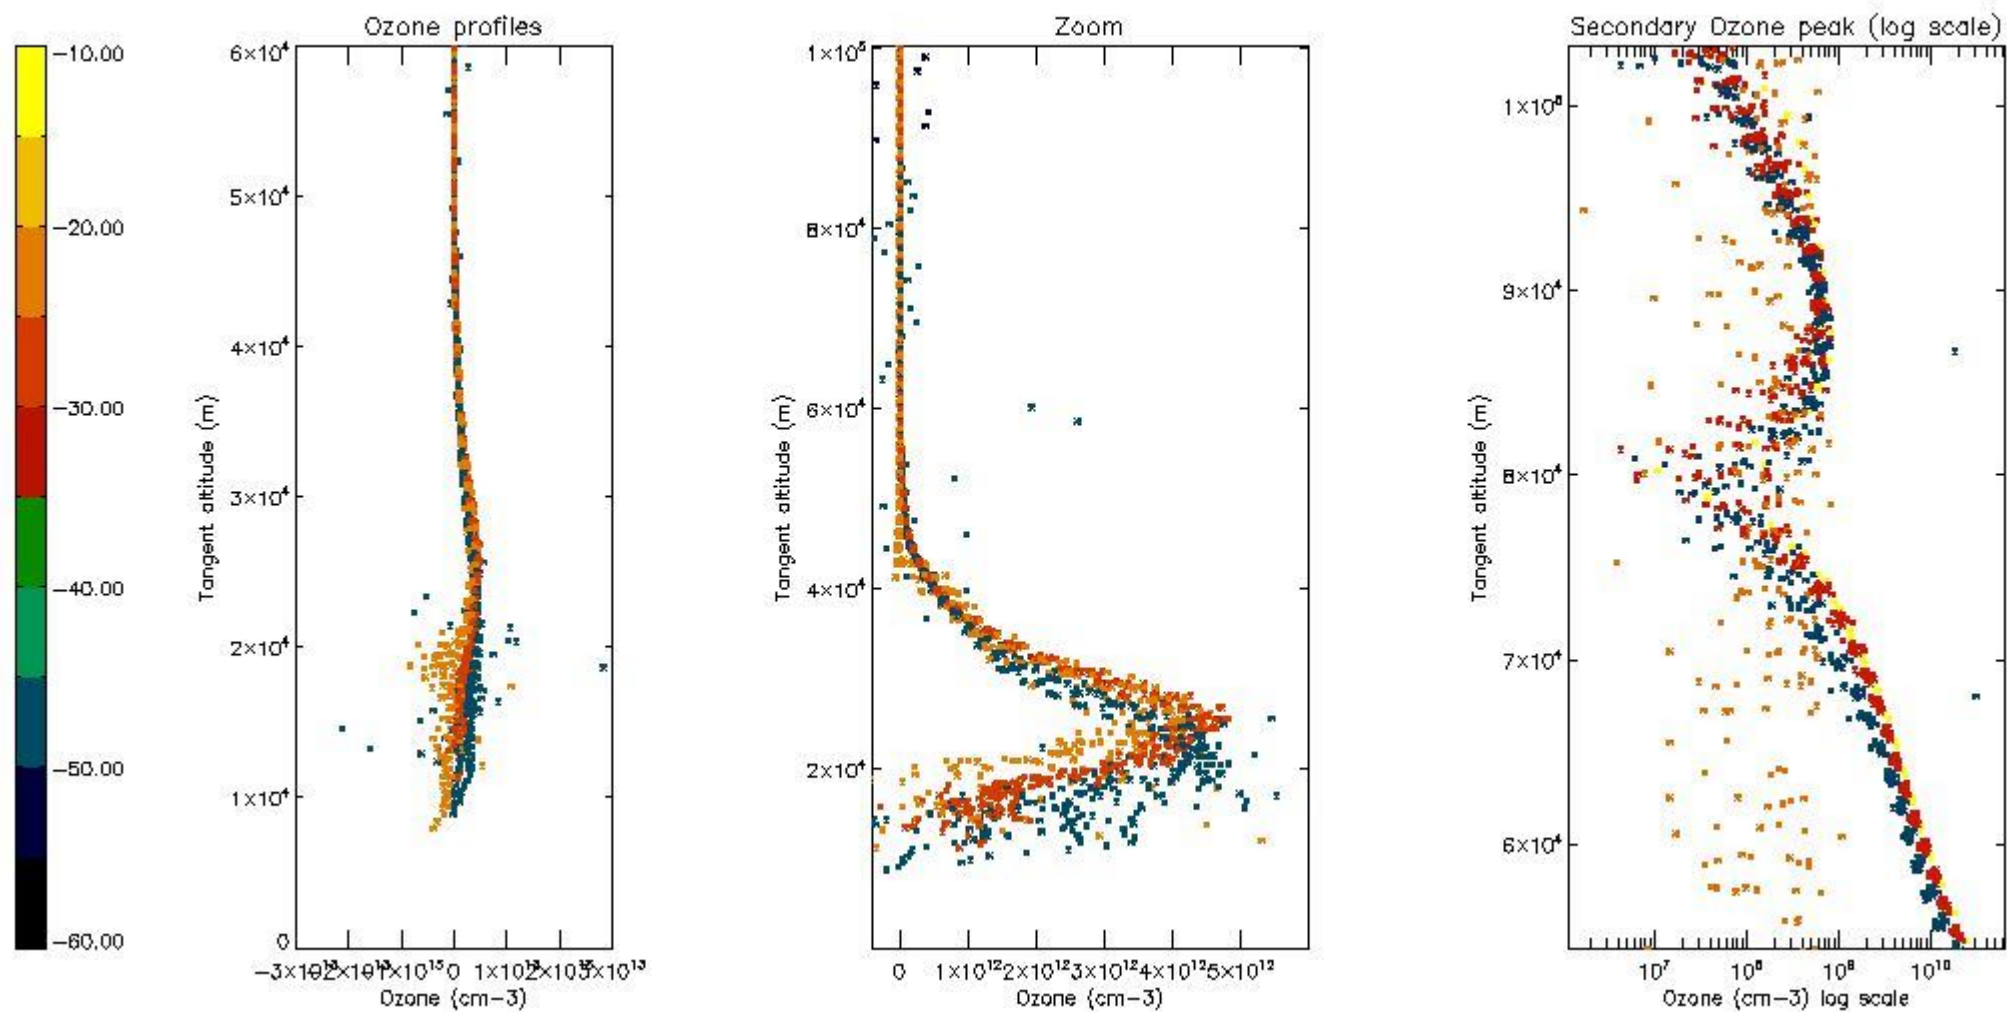

STD < 10	7
STD < 5	5

5.2 Plot ozone profiles for all STD (dark without errors)

The colorbar represents the latitude.

5.3 Plot ozone profiles where STD < 20% (dark without errors)

The colorbar represents the latitude.