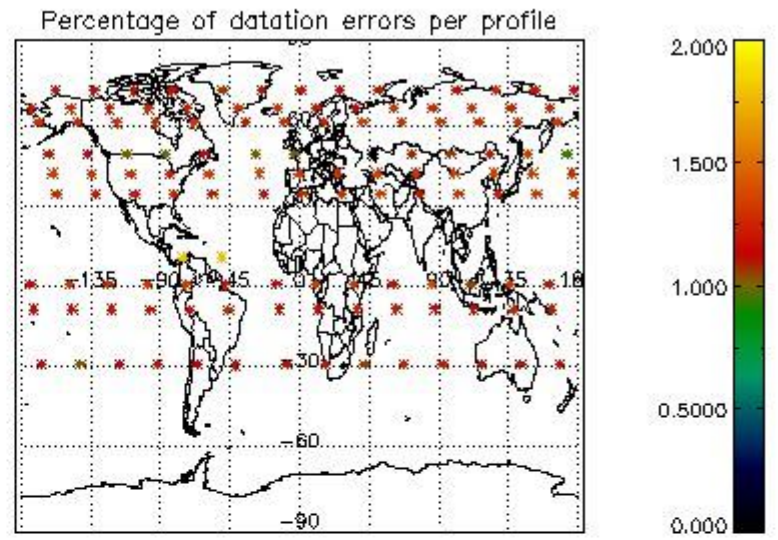

Percentage of flagged data per NO3 profile

4. Level 1 quality information per product

In this section it is plotted some information contained in the Quality Summary data set of the level 2 products that comes from the level 1b processing. Products without errors (error flag in the MPH set to "0") are used.

4.1 Plot quality information per product (time dependant) coming from level 1b processing

4.1.1 Plot level 1 quality information per product (time dependant): ENVISAT ASCENDING passes

4.1.2 Plot level 1 quality information per product (time dependant): ENVI SAT DESCENDING passes

4.2 Plot quality information per product coming from level 1b processing (world map)

4.2.1 Plot level 1 quality information per product (world map): ENVISAT ASCENDING passes

4.2.2 Plot level 1 quality information per product (world map): ENVISAT DESCENDING passes