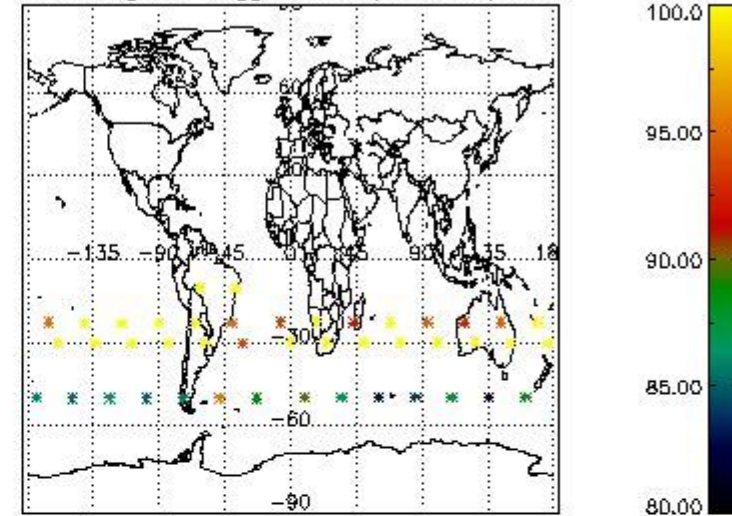

3.1 Plot quality information per product (time dependant)

3.2 Plot quality information per product (world map)

Percentage of flagged data per O3 profile

Percentage of flagged data per H2O profile

Percentage of flagged data per NO2 profile