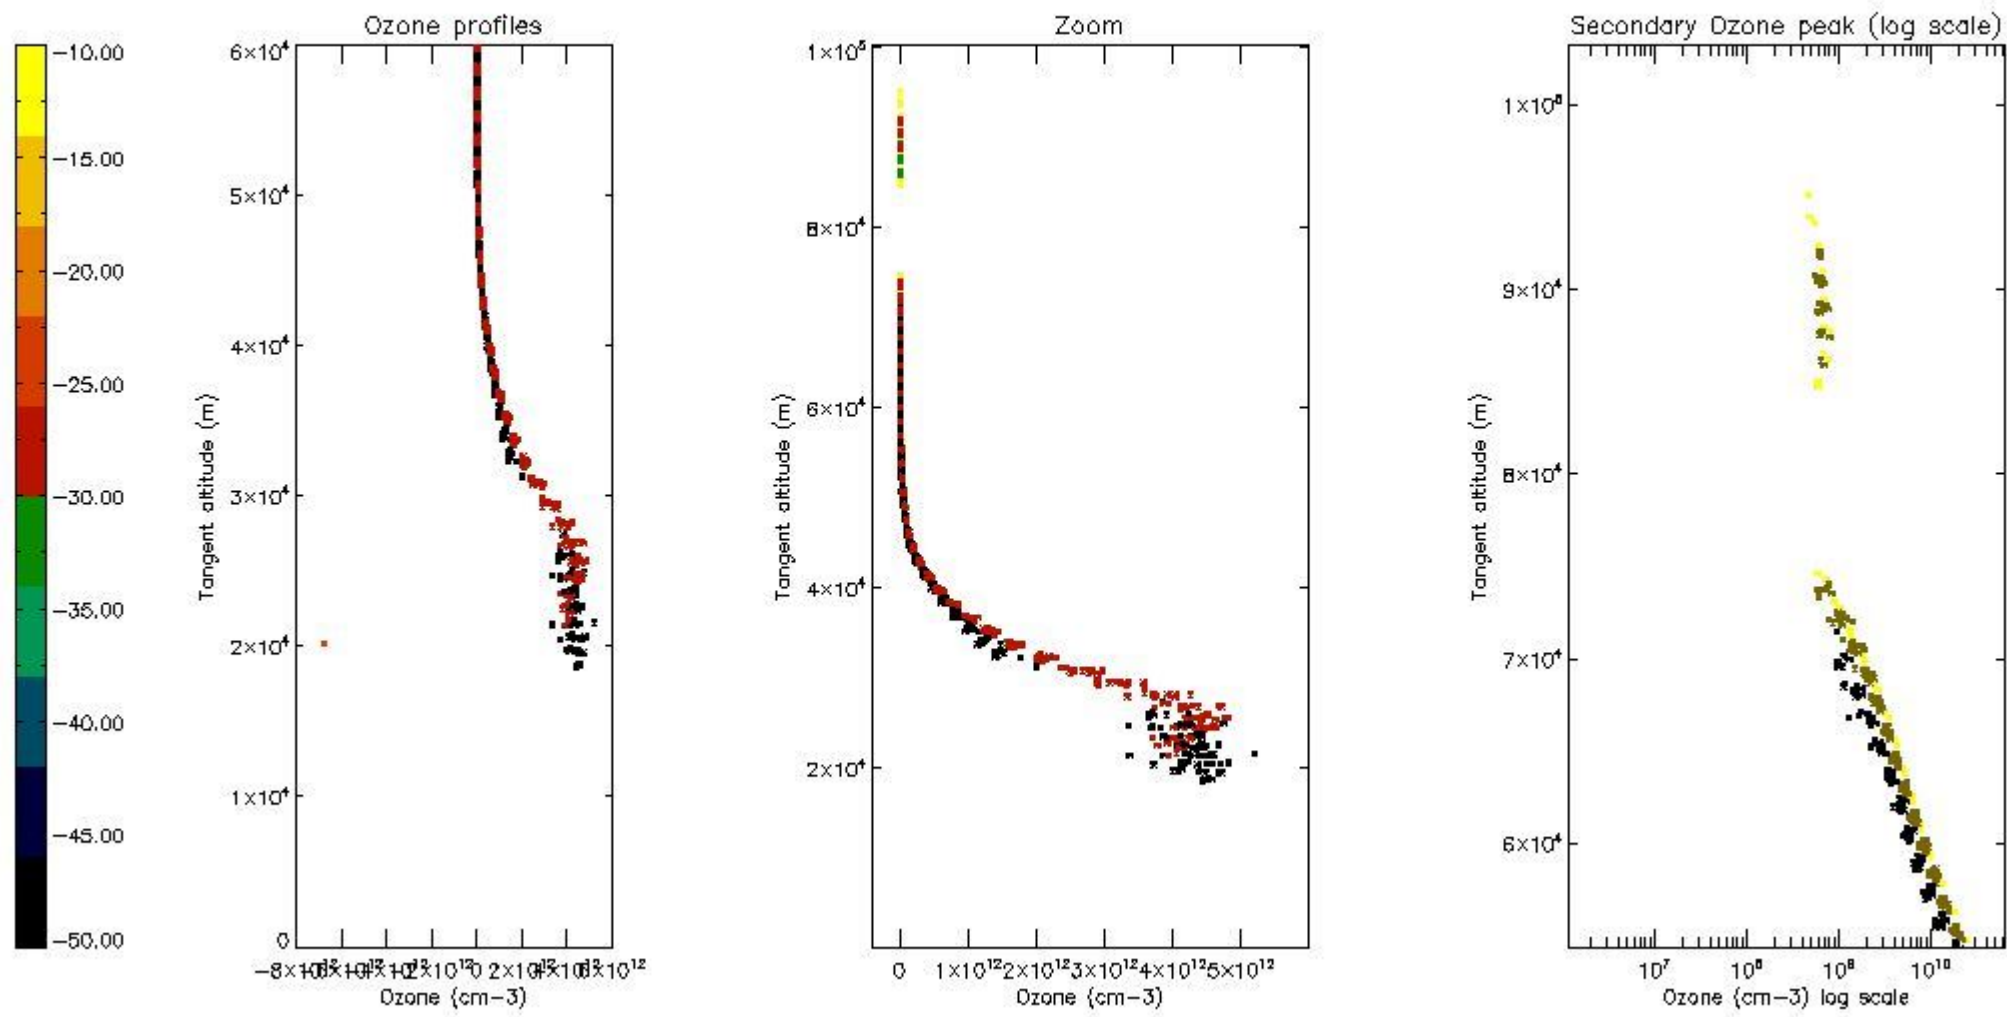

5.6 Plot NO₂ profiles for all STD (dark without errors)

The colorbar represents the latitude.