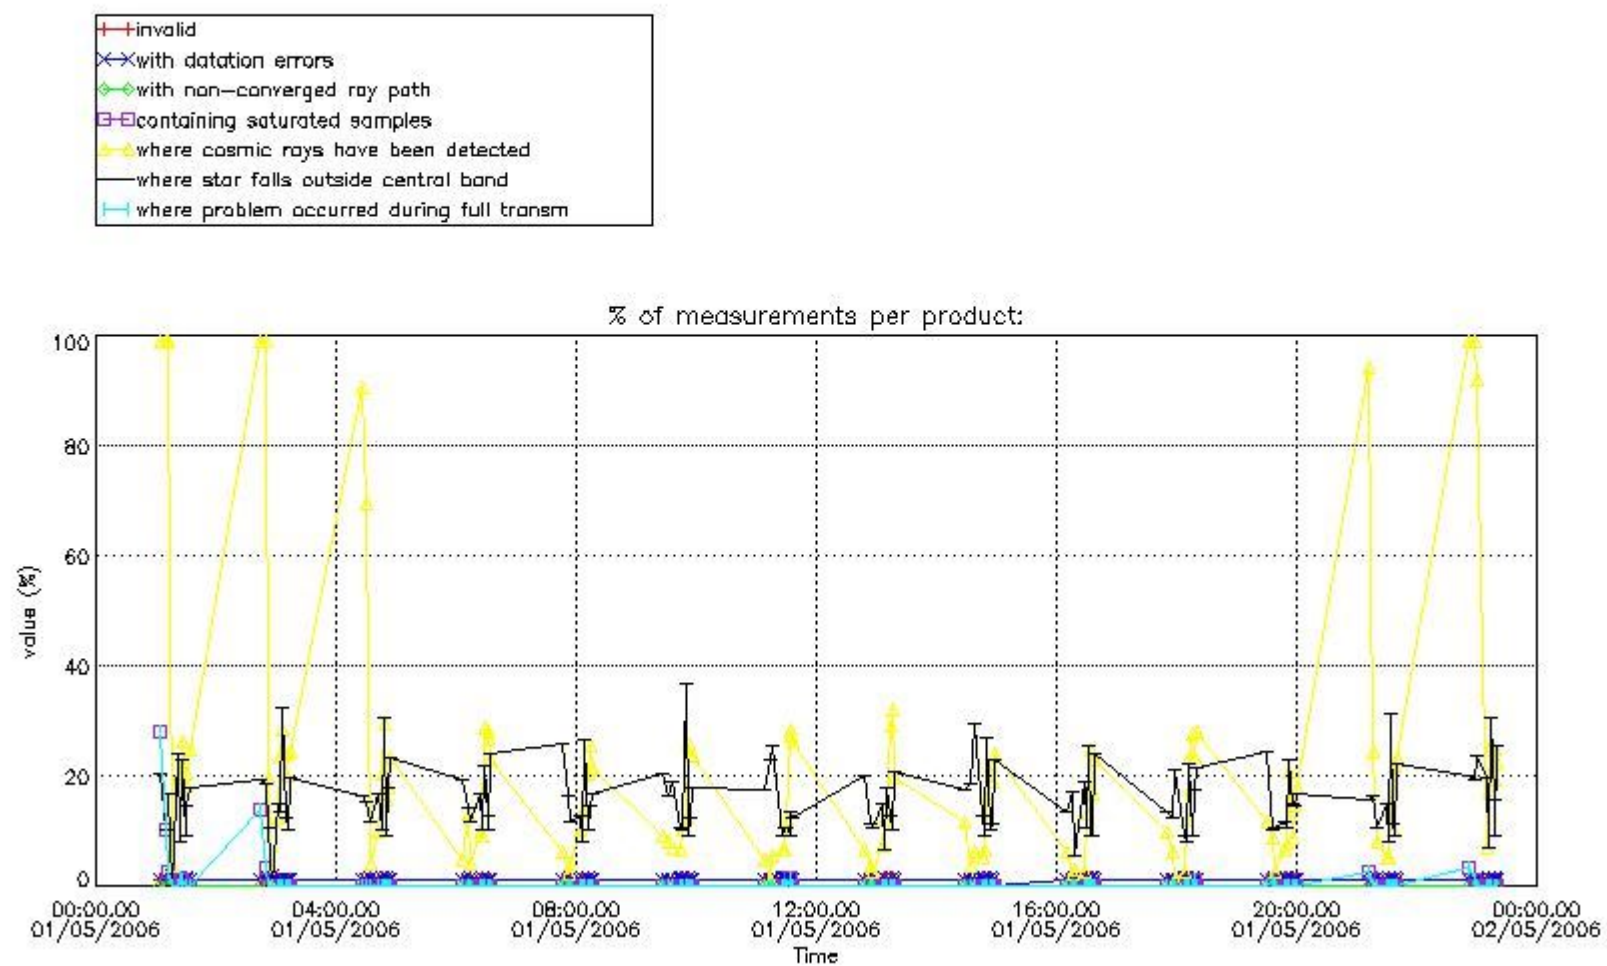

3.1 Plot quality information per product (time dependant)

3.2 Plot quality information per product (world map)

Percentage of flagged data per O3 profile

Percentage of flagged data per H2O profile

Percentage of flagged data per NO2 profile

Percentage of flagged data per NO3 profile

4. Level 1 quality information per product

In this section it is plotted some information contained in the Quality Summary data set of the level 2 products that comes from the level 1b processing. Products without errors (error flag in the MPH set to "0") are used.

4.1 Plot quality information per product (time dependant) coming from level 1b processing

4.1.1 Plot level 1 quality information per product (time dependant): ENVISAT ASCENDING passes

4.1.2 Plot level 1 quality information per product (time dependant): ENVI SAT DESCENDING passes

5. Trace gas profiles

5.1 Ozone statistics based on quality of products

The final quality of the products can be "measured" using the STD (Standard Deviation) attached to every point profile. This information is written to the parameter GOM_NL__2P/NL_LOCAL_SPECIES_DENSITY/o3_std of the level 2 products. The table below shows the statistics for given STD ranges.