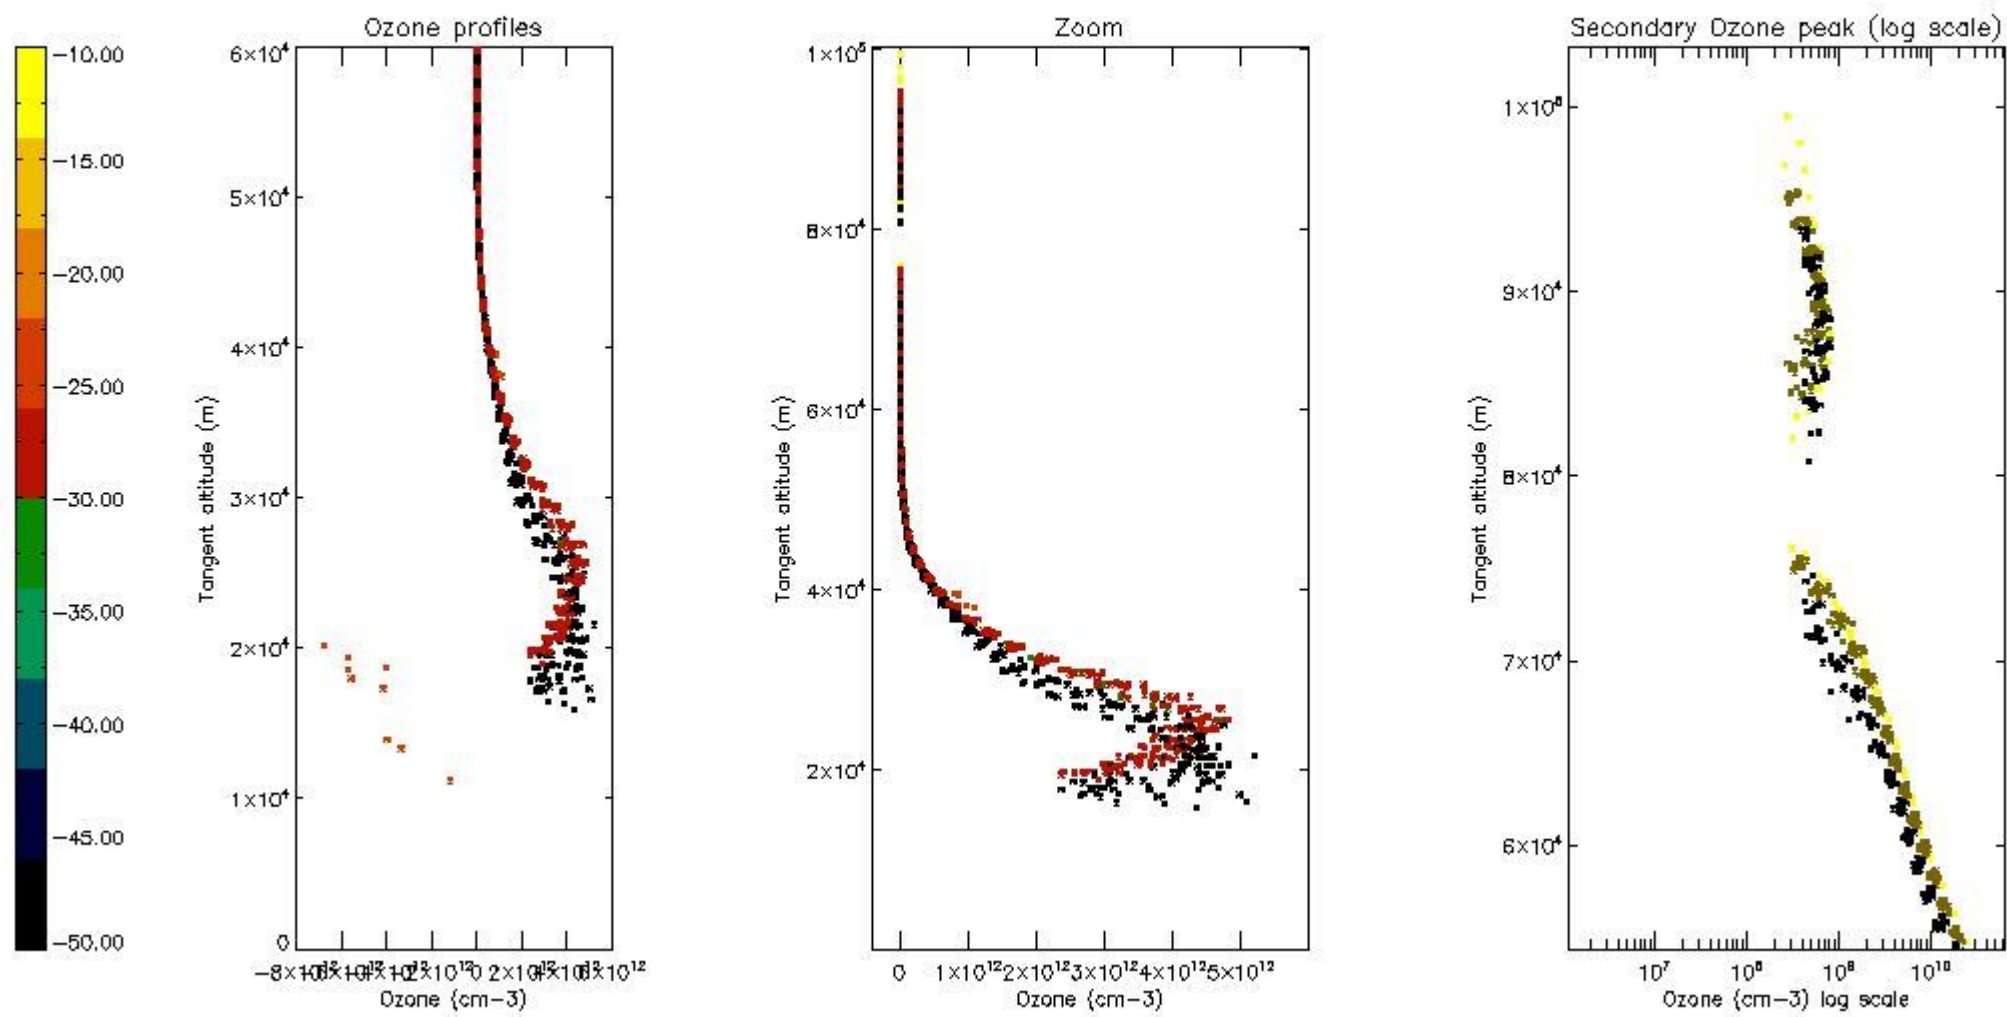

STD < 10	7
STD < 5	5

5.2 Plot ozone profiles for all STD (dark without errors)

The colorbar represents the latitude.

5.3 Plot ozone profiles where STD < 20% (dark without errors)

The colorbar represents the latitude.

5.4 Plot ozone profiles where STD < 10% (dark without errors)

The colorbar represents the latitude.

5.5 Plot ozone profiles where STD < 5% (dark without errors)

The colorbar represents the latitude.

5.6 Plot NO₂ profiles for all STD (dark without errors)