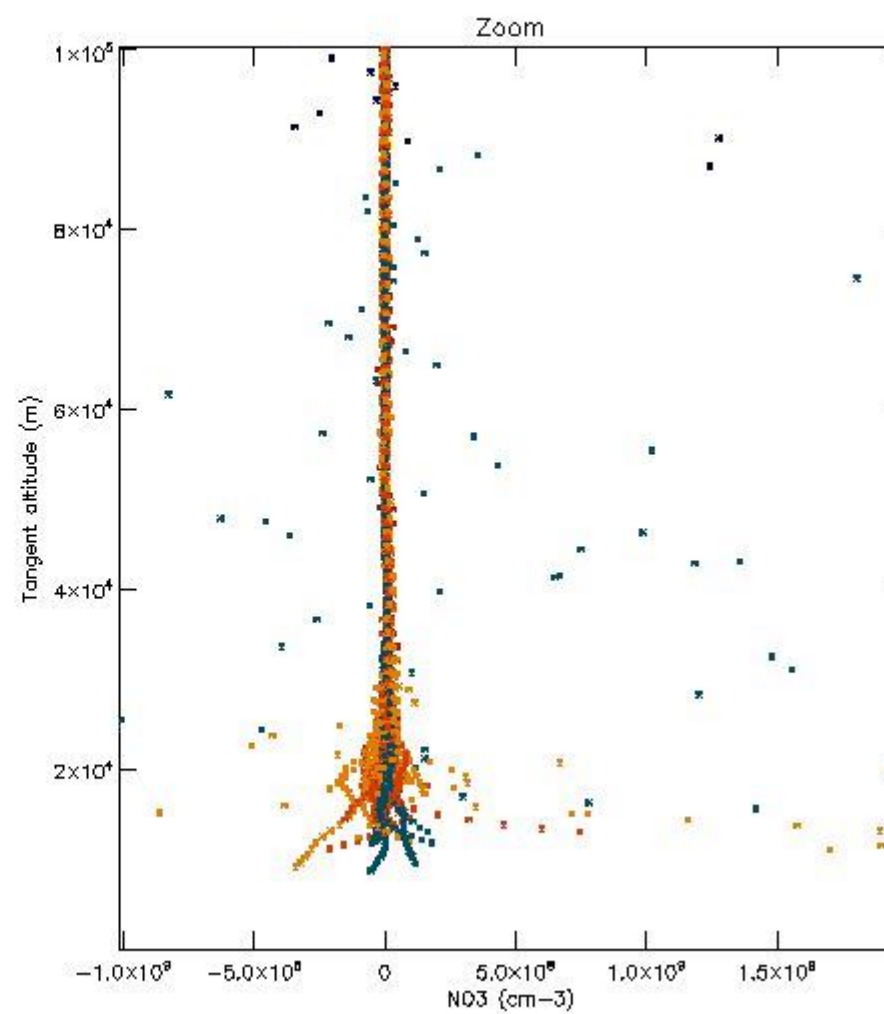

6. Auxiliary Data Files used for the production reported in section 2

The number reported in the third column indicates since which file (see list in section 2) the corresponding auxiliary file has been used. The fourth column is the date of those product files.

Type	Auxiliary Filename	Used since product	Used since product date
INST_PHYS_CHARACTERISTICS	GOM_INS_AXVIEC20091111_143220_20030716_120000_20500101_000000	1	01-MAY-2006 00:00:05
LEVEL-2_PROC_CONFIG	GOM_PR2_AXVIEC20091111_152718_20020301_000000_20500101_000000	1	01-MAY-2006 00:00:05
CROSS_SECTIONS_FILE	GOM_CRS_AXVIEC20091111_154832_20020301_000000_20500101_000000	1	01-MAY-2006 00:00:05