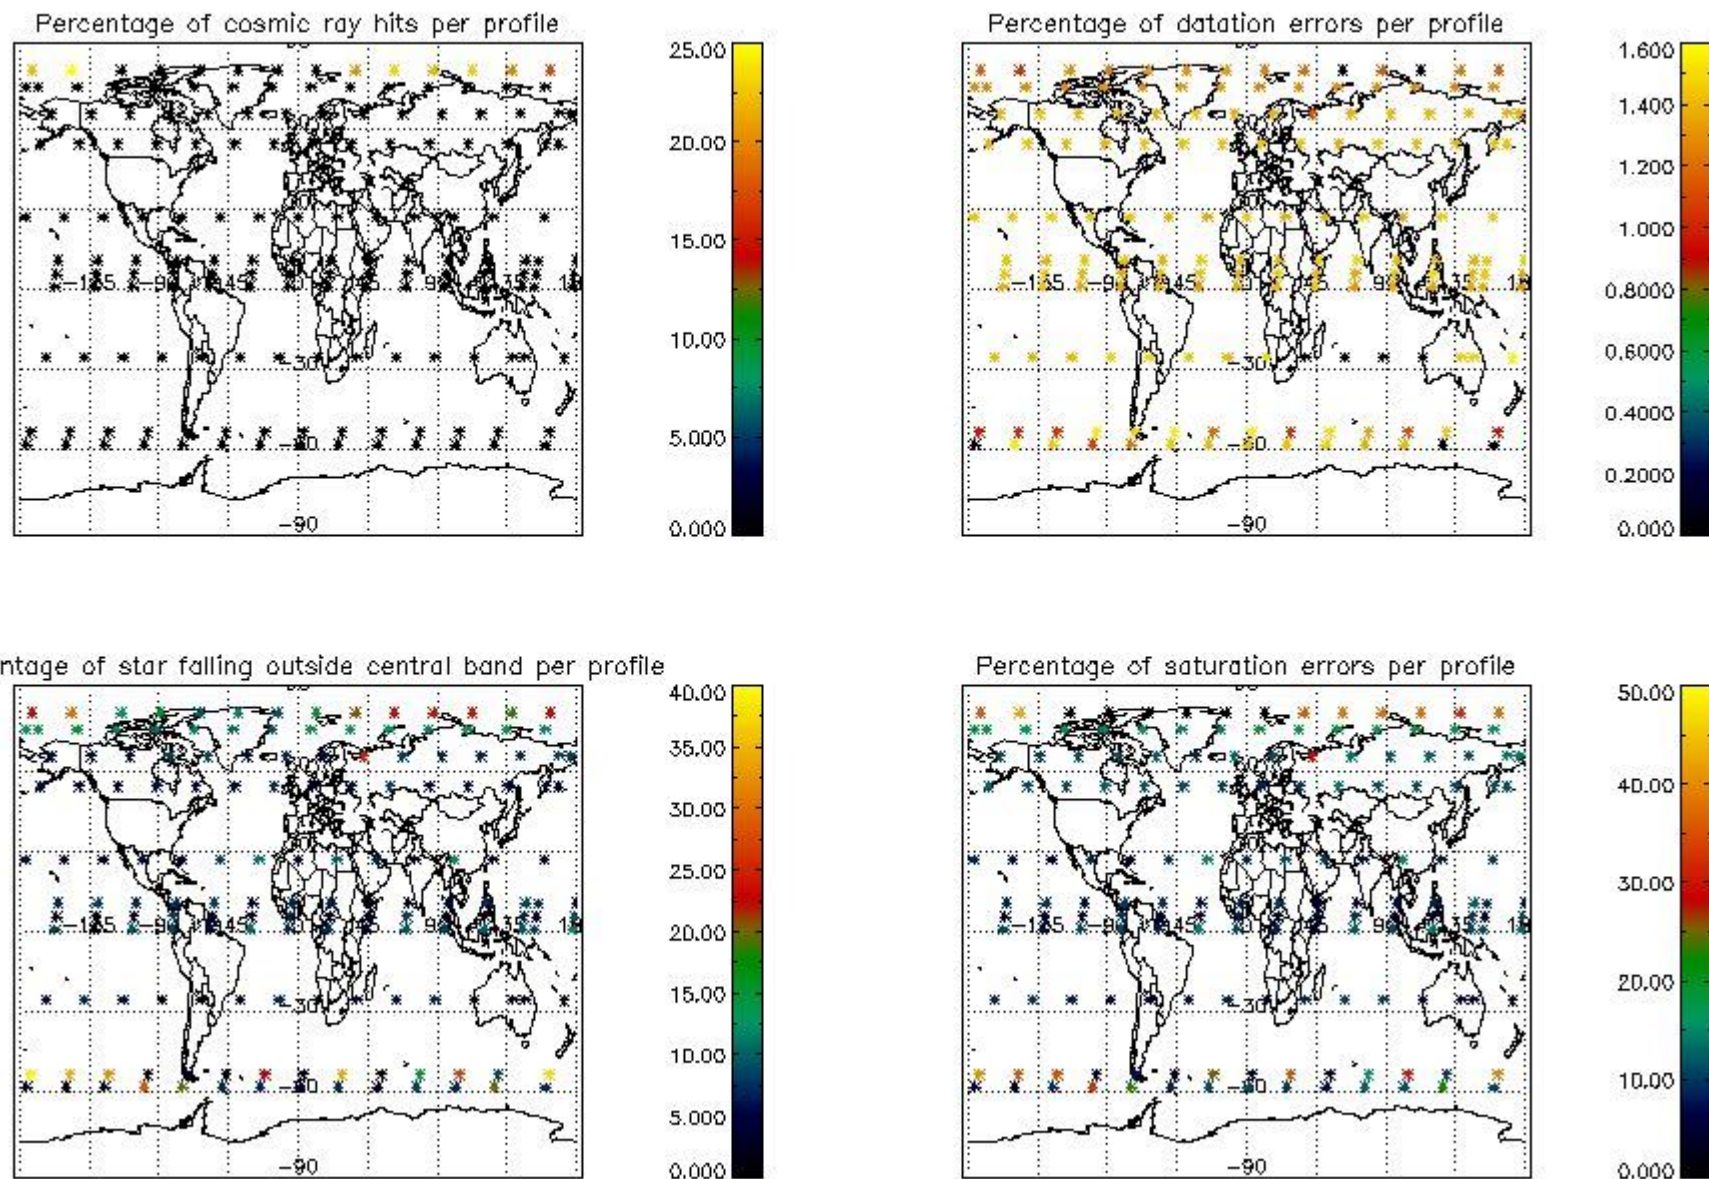

4.2.2 Plot level 1 quality information per product (world map): ENVISAT DESCENDING passes

5. Trace gas profiles

5.1 Ozone statistics based on quality of products

The final quality of the products can be "measured" using the STD (Standard Deviation) attached to every point profile. This information is written to the parameter GOM_NL__2P/NL_LOCAL_SPECIES_DENSITY/o3_std of the level 2 products. The table below shows the statistics for given STD ranges.

The statistics are given with respect to the overall valid production:

- Products without fatal errors: GOM_NL__2P/MPH/PRODUCT_ERR=0
- Valid point profile: GOM_NL__2P/NL_LOCAL_SPECIES_DENSITY/pcd(0)=0

The 'Criteria' is applied to valid points of dark limb products:

- Products in dark limb illumination condition: GOM_NL__2P/NL_SUMMARY_QUALITY/obs_ill_cond=0
- Products without fatal errors: GOM_NL__2P/MPH/PRODUCT_ERR=0
- Valid point profile: GOM_NL__2P/NL_LOCAL_SPECIES_DENSITY/pcd(0)=0

So, the table below shows the percentage of dark limb and valid observations for each criteria with respect to the overall valid daily observations.

Criteria	% of total production
All STD	17
STD < 20	9