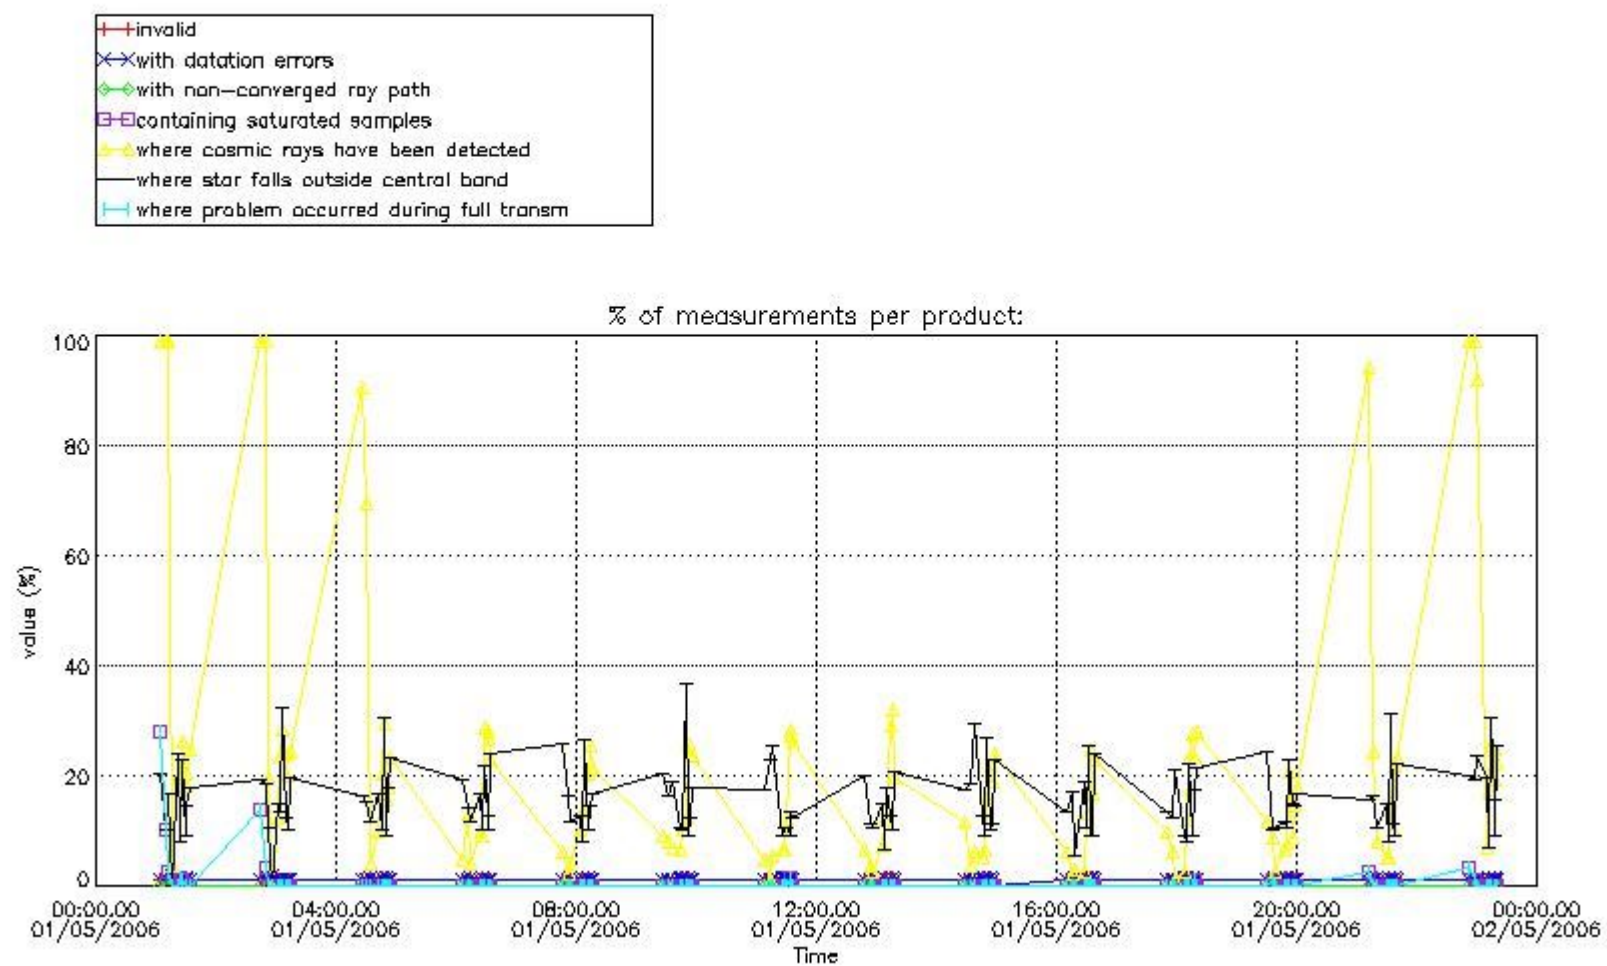

4.1.2 Plot level 1 quality information per product (time dependant): ENVI SAT DESCENDING passes