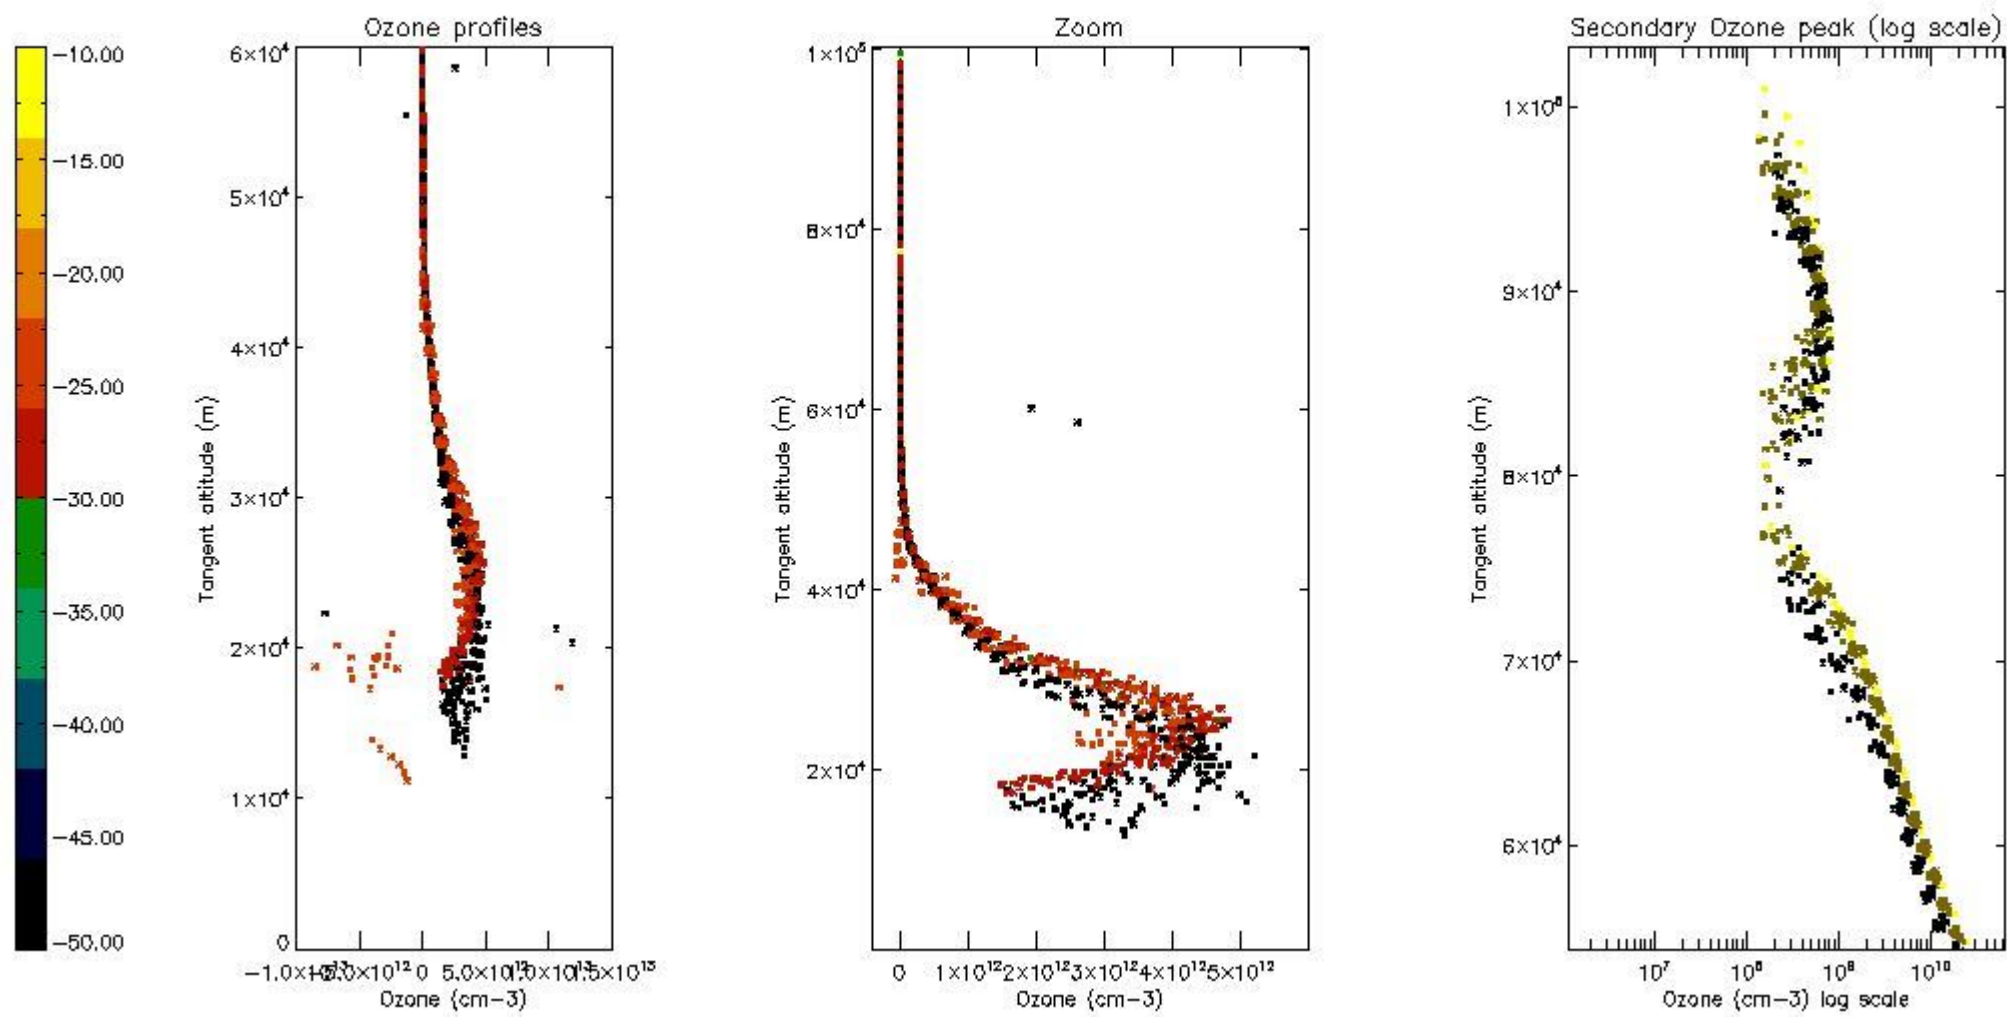

STD < 10	7
STD < 5	5

5.2 Plot ozone profiles for all STD (dark without errors)

The colorbar represents the latitude.

5.3 Plot ozone profiles where STD < 20% (dark without errors)

The colorbar represents the latitude.