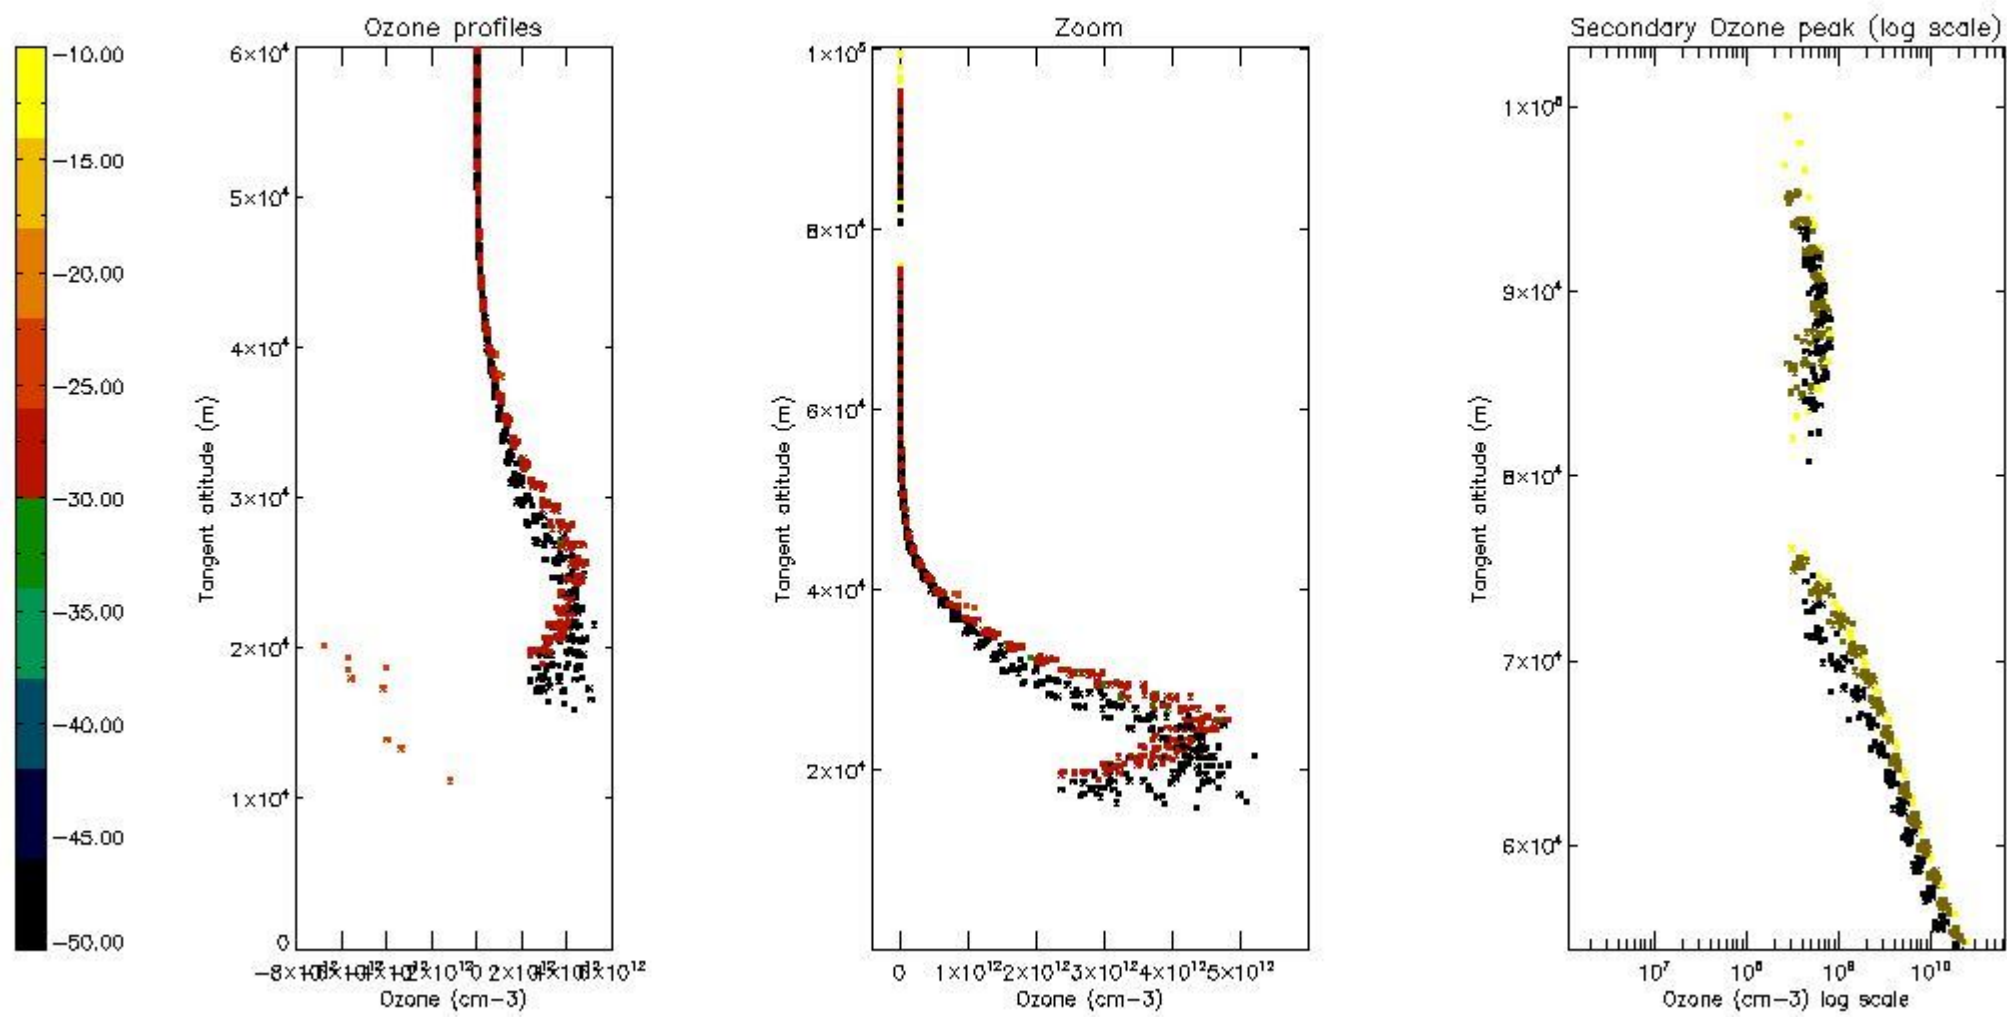

5.5 Plot ozone profiles where STD < 5% (dark without errors)

The colorbar represents the latitude.