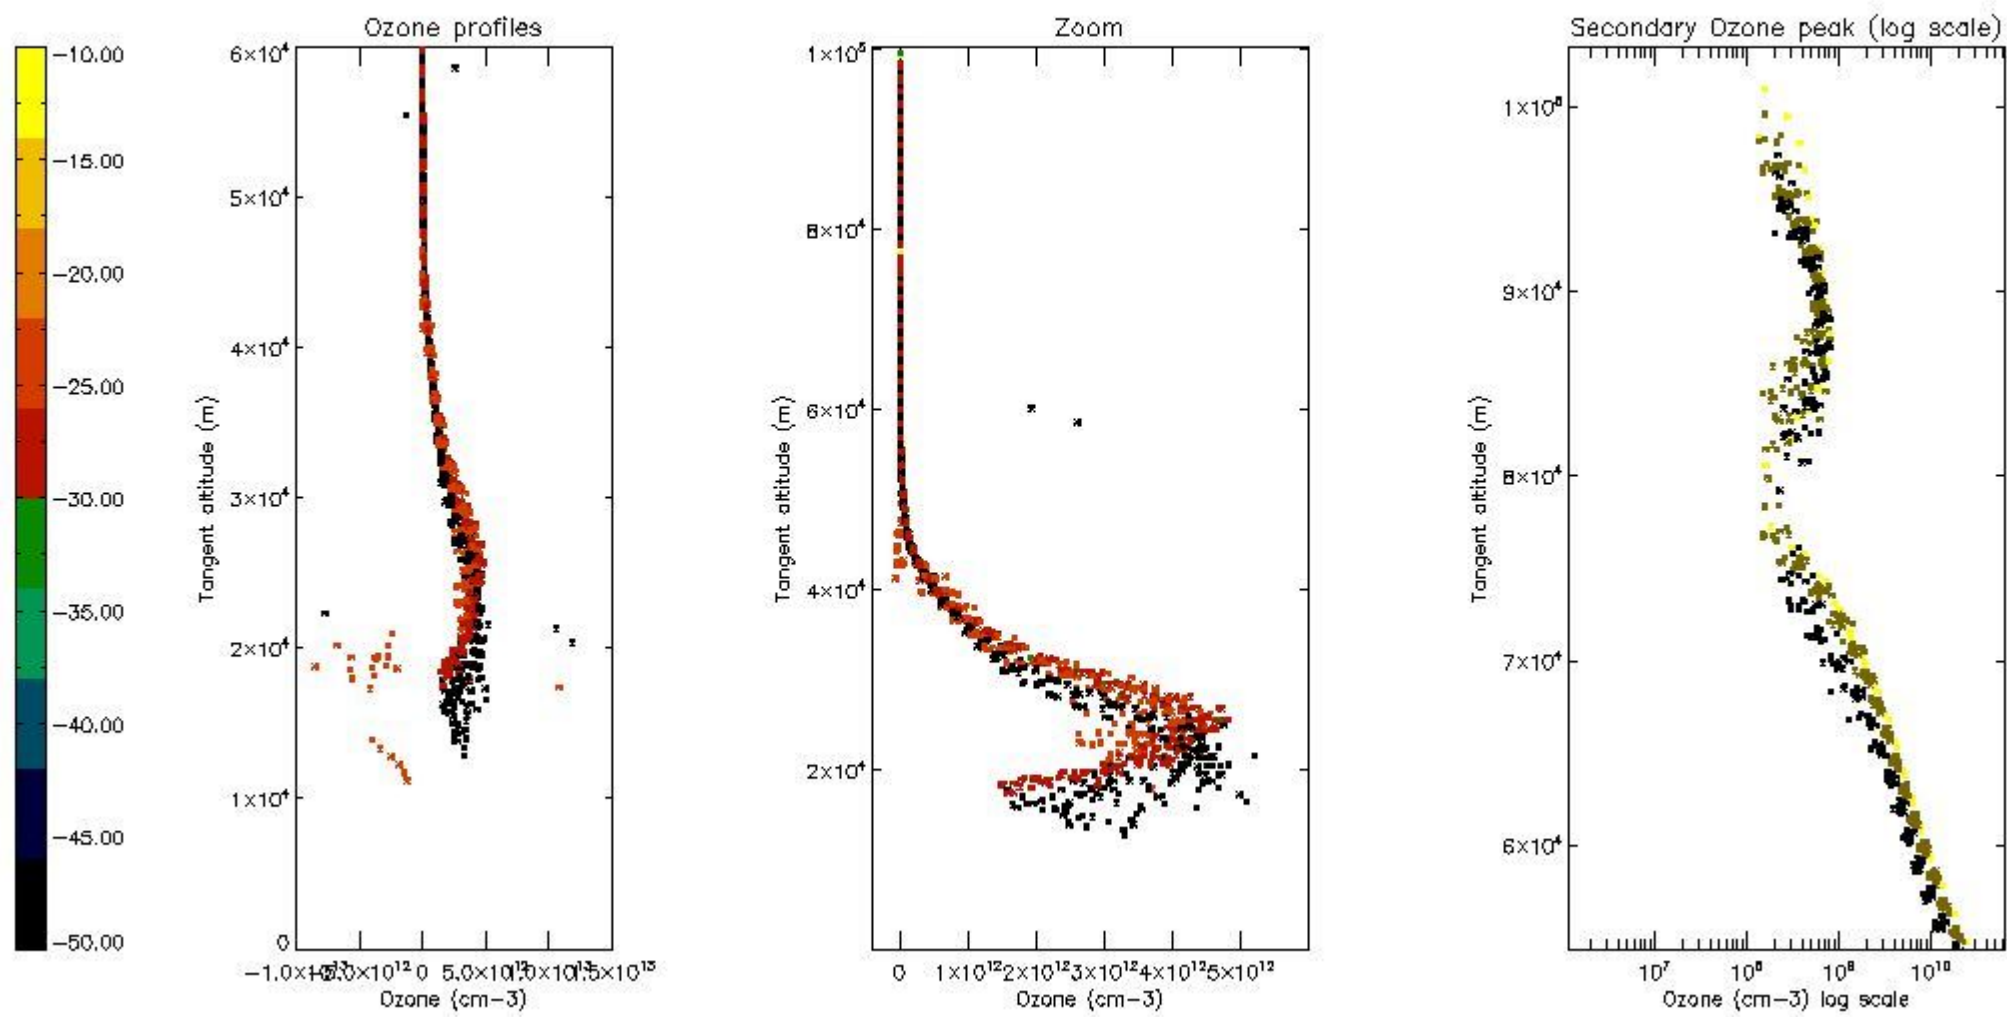

STD < 10	7
STD < 5	5

5.2 Plot ozone profiles for all STD (dark without errors)

The colorbar represents the latitude.

5.3 Plot ozone profiles where STD < 20% (dark without errors)

The colorbar represents the latitude.

5.4 Plot ozone profiles where STD < 10% (dark without errors)

The colorbar represents the latitude.

5.5 Plot ozone profiles where STD < 5% (dark without errors)

The colorbar represents the latitude.

5.6 Plot NO₂ profiles for all STD (dark without errors)