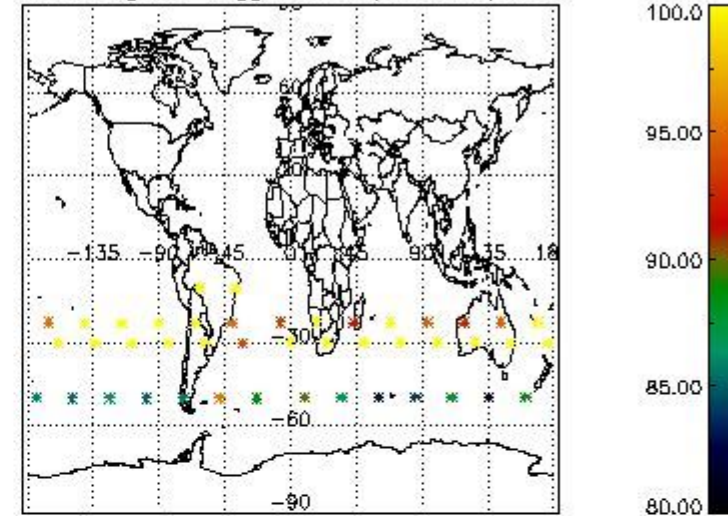

3.1 Plot quality information per product (time dependant)

3.2 Plot quality information per product (world map)

Percentage of flagged data per O3 profile

Percentage of flagged data per H2O profile

Percentage of flagged data per NO2 profile