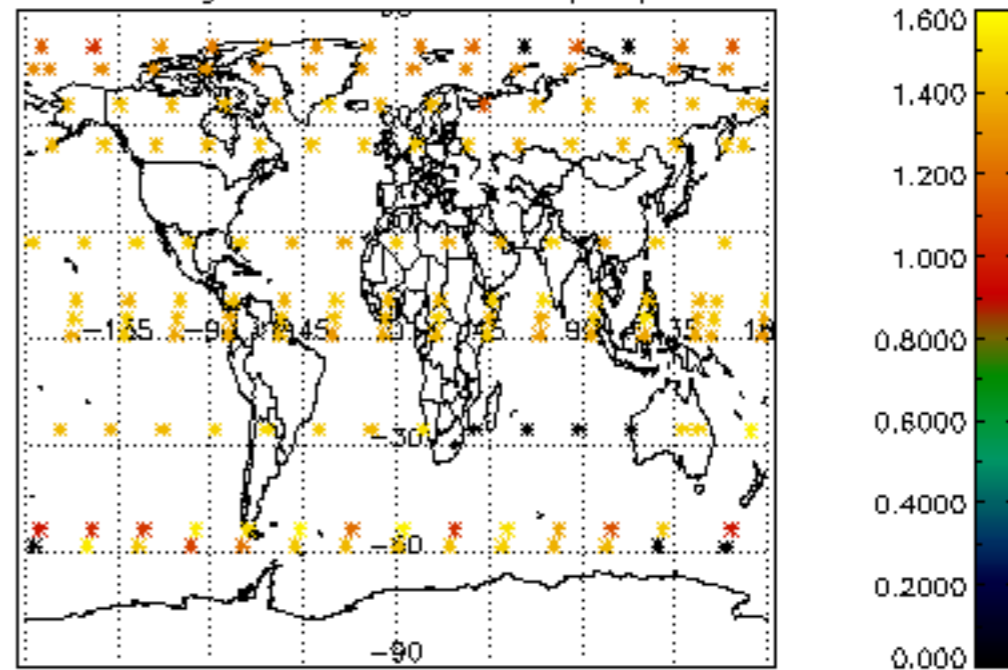

Percentage of datation errors per profile

Percentage of star falling outside central band per profile

Percentage of saturation errors per profile

Percentage of cosmic ray hits per profile

Percentage of datation errors per profile