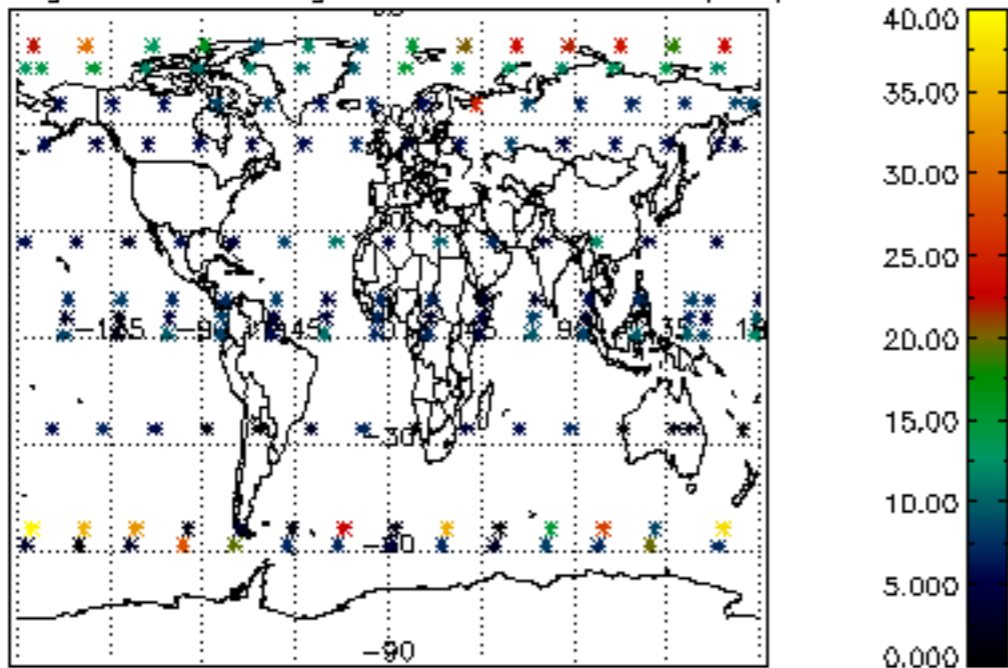

Percentage of star falling outside central band per profile