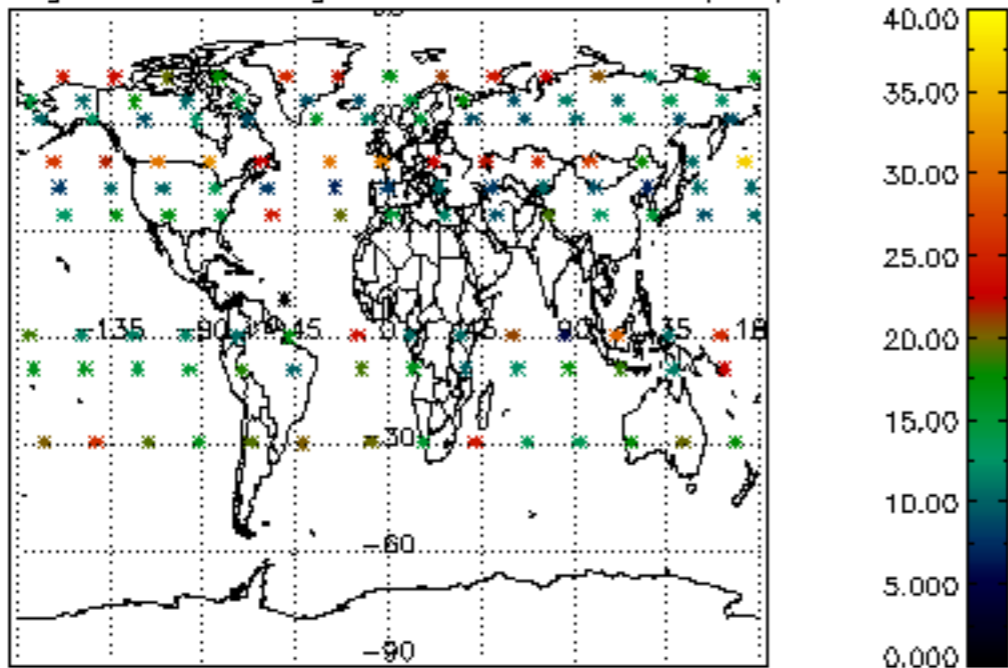

Percentage of cosmic ray hits per profile

Percentage of star falling outside central band per profile