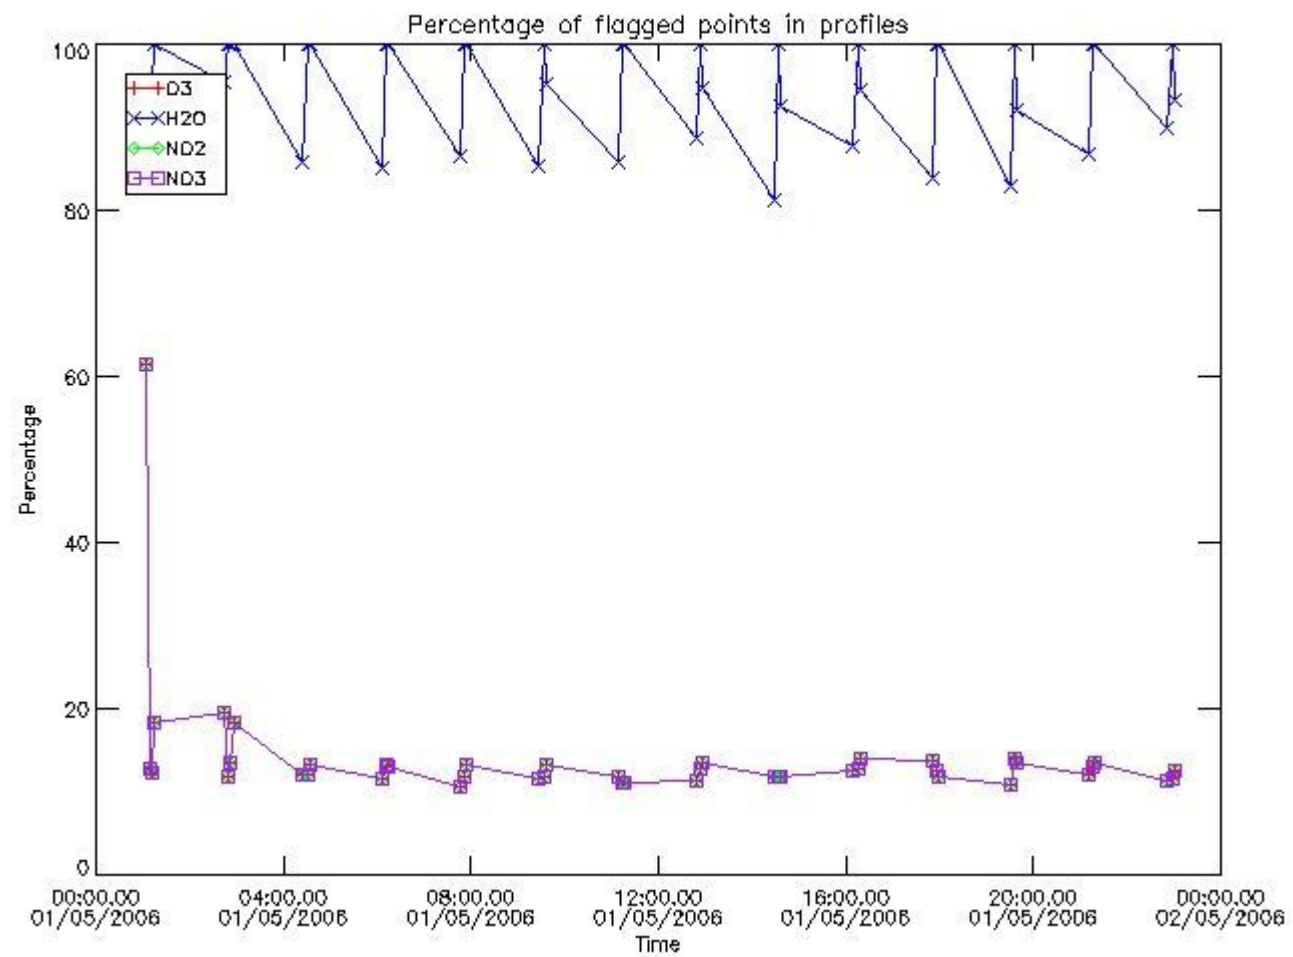

3. Quality information per product

In this section it is plotted some information contained in the Quality Summary data set of the level 2 products. Only products in dark limb conditions and without errors (error flag in the MPH set to "0") are used.

3.1 Plot quality information per product (time dependant)

3.2 Plot quality information per product (world map)