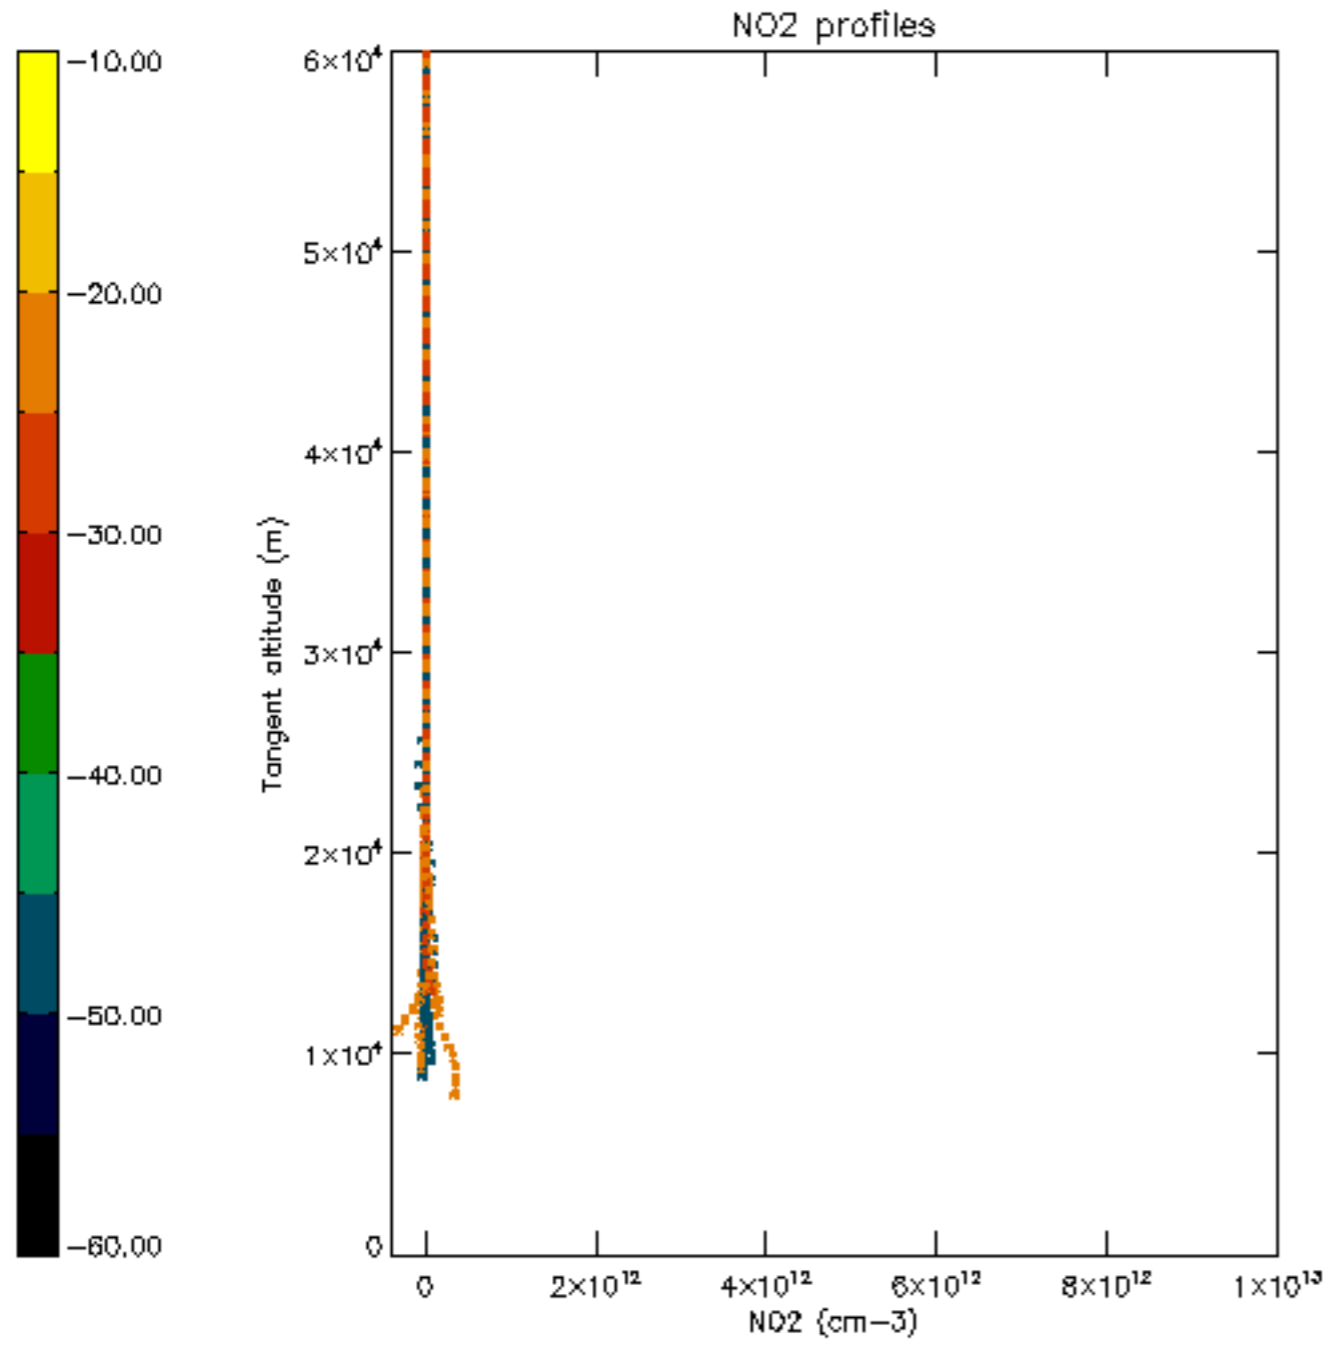

Percentage of star falling outside central band per profile

Percentage of saturation errors per profile

Percentage of flagged data per D3 profile

Percentage of flagged data per H2O profile

Percentage of flagged data per NO2 profile