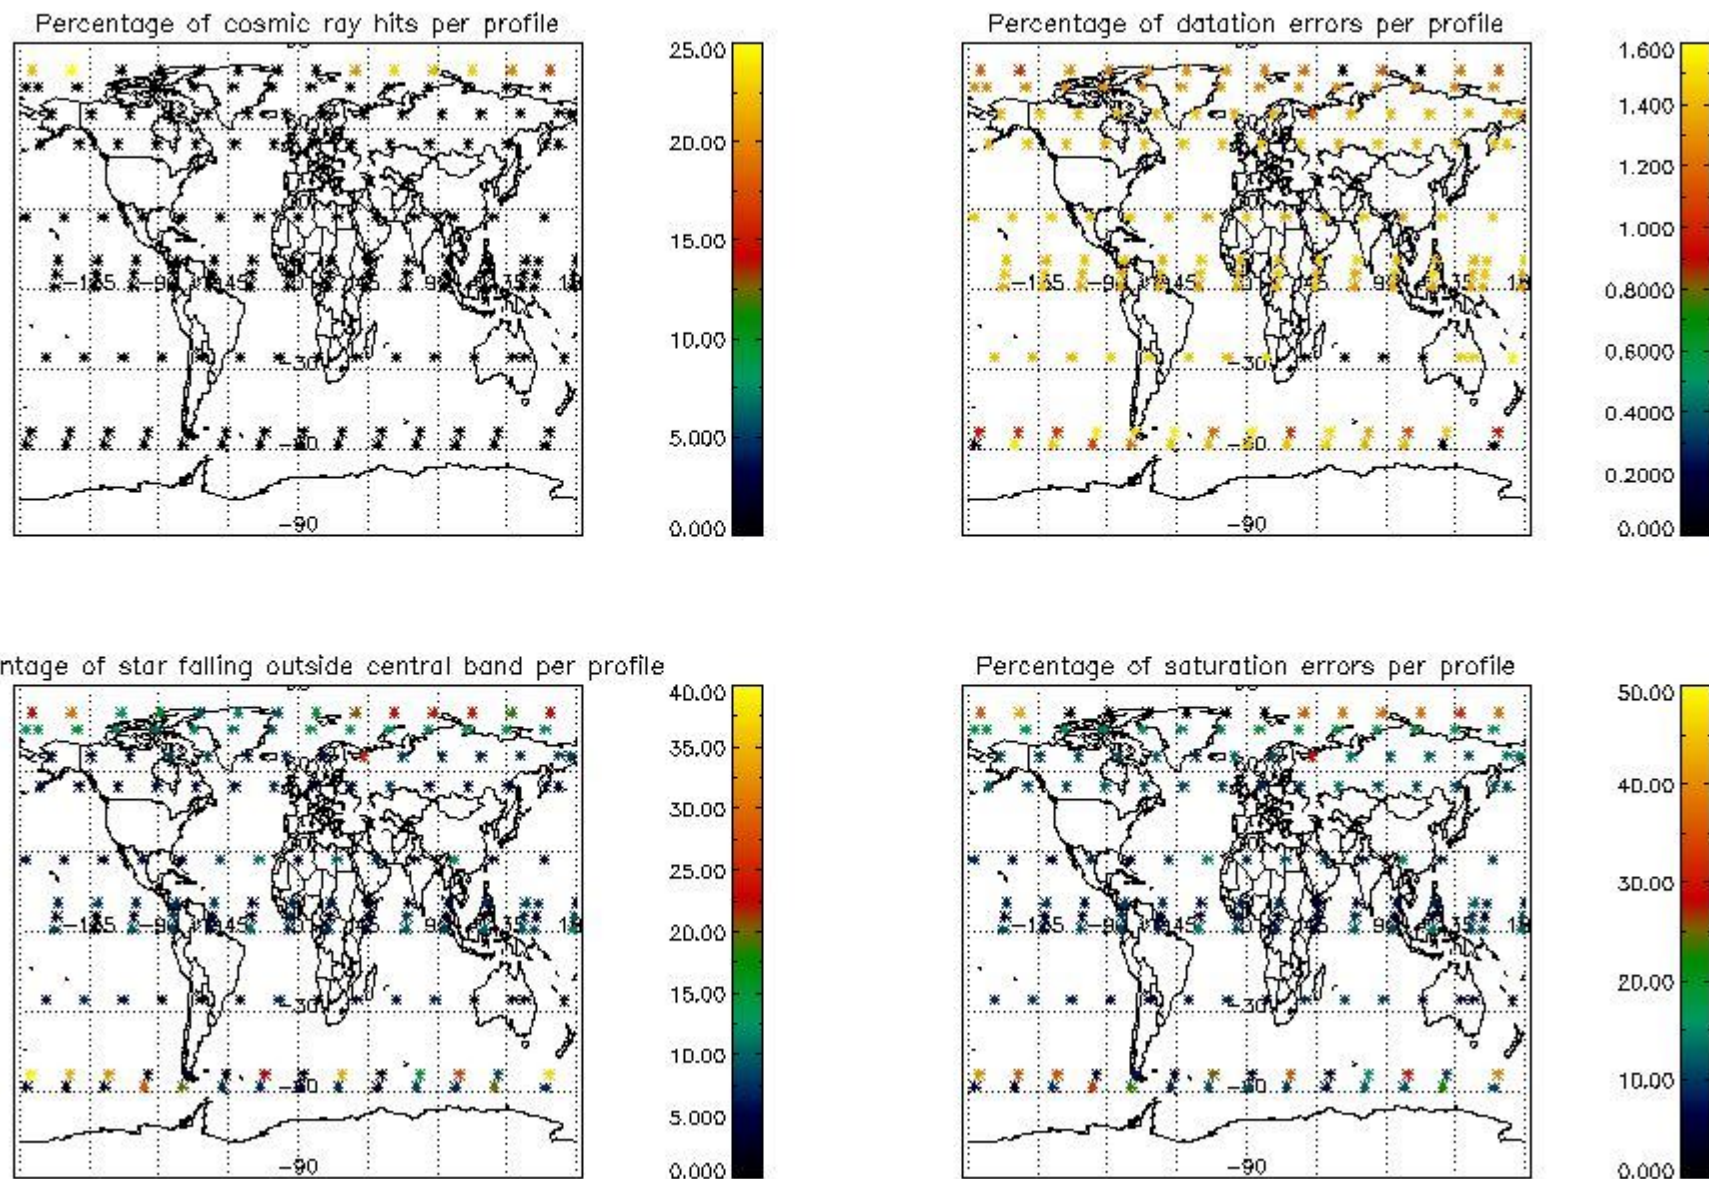

Percentage of flagged data per NO3 profile

4. Level 1 quality information per product

In this section it is plotted some information contained in the Quality Summary data set of the level 2 products that comes from the level 1b processing. Products without errors (error flag in the MPH set to "0") are used.

4.1 Plot quality information per product (time dependant) coming from level 1b processing

4.1.1 Plot level 1 quality information per product (time dependant): ENVISAT ASCENDING passes

4.1.2 Plot level 1 quality information per product (time dependant): ENVI SAT DESCENDING passes

4.2 Plot quality information per product coming from level 1b processing (world map)

4.2.1 Plot level 1 quality information per product (world map): ENVISAT ASCENDING passes

4.2.2 Plot level 1 quality information per product (world map): ENVISAT DESCENDING passes