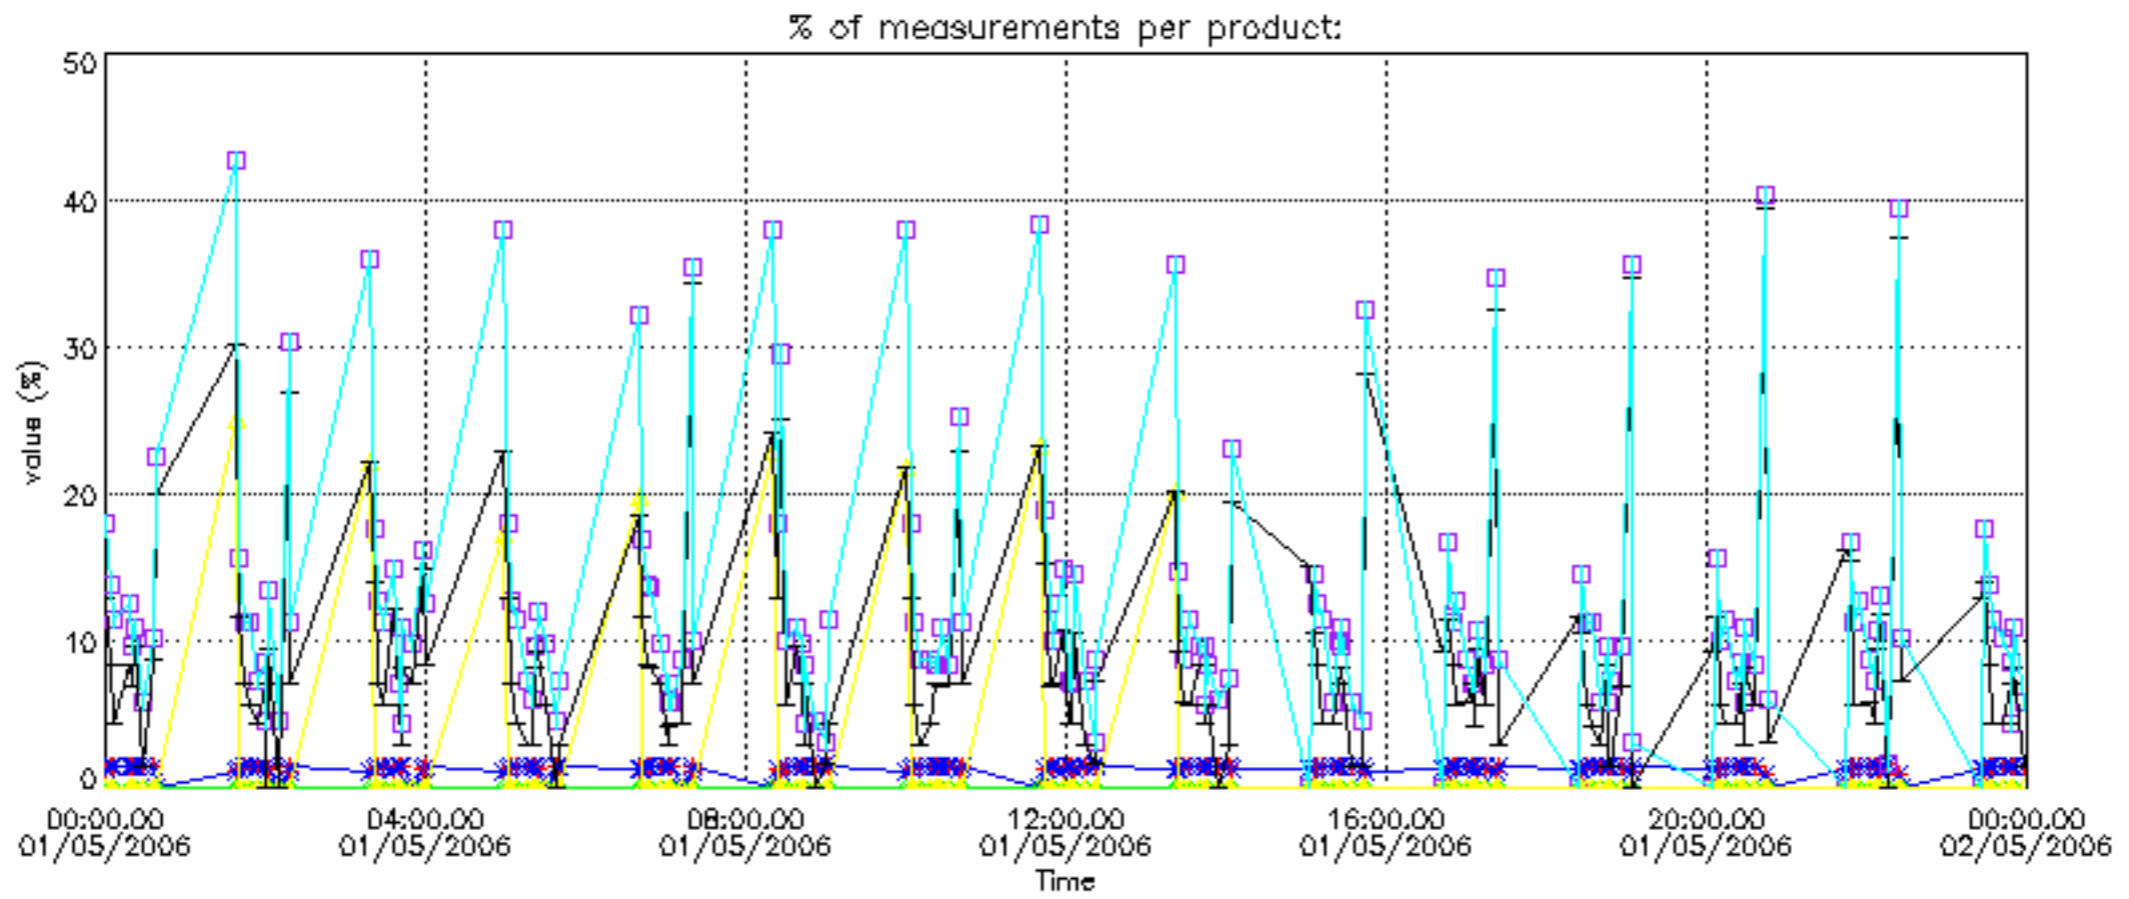

Percentage of cosmic ray hits per profile

Percentage of datation errors per profile