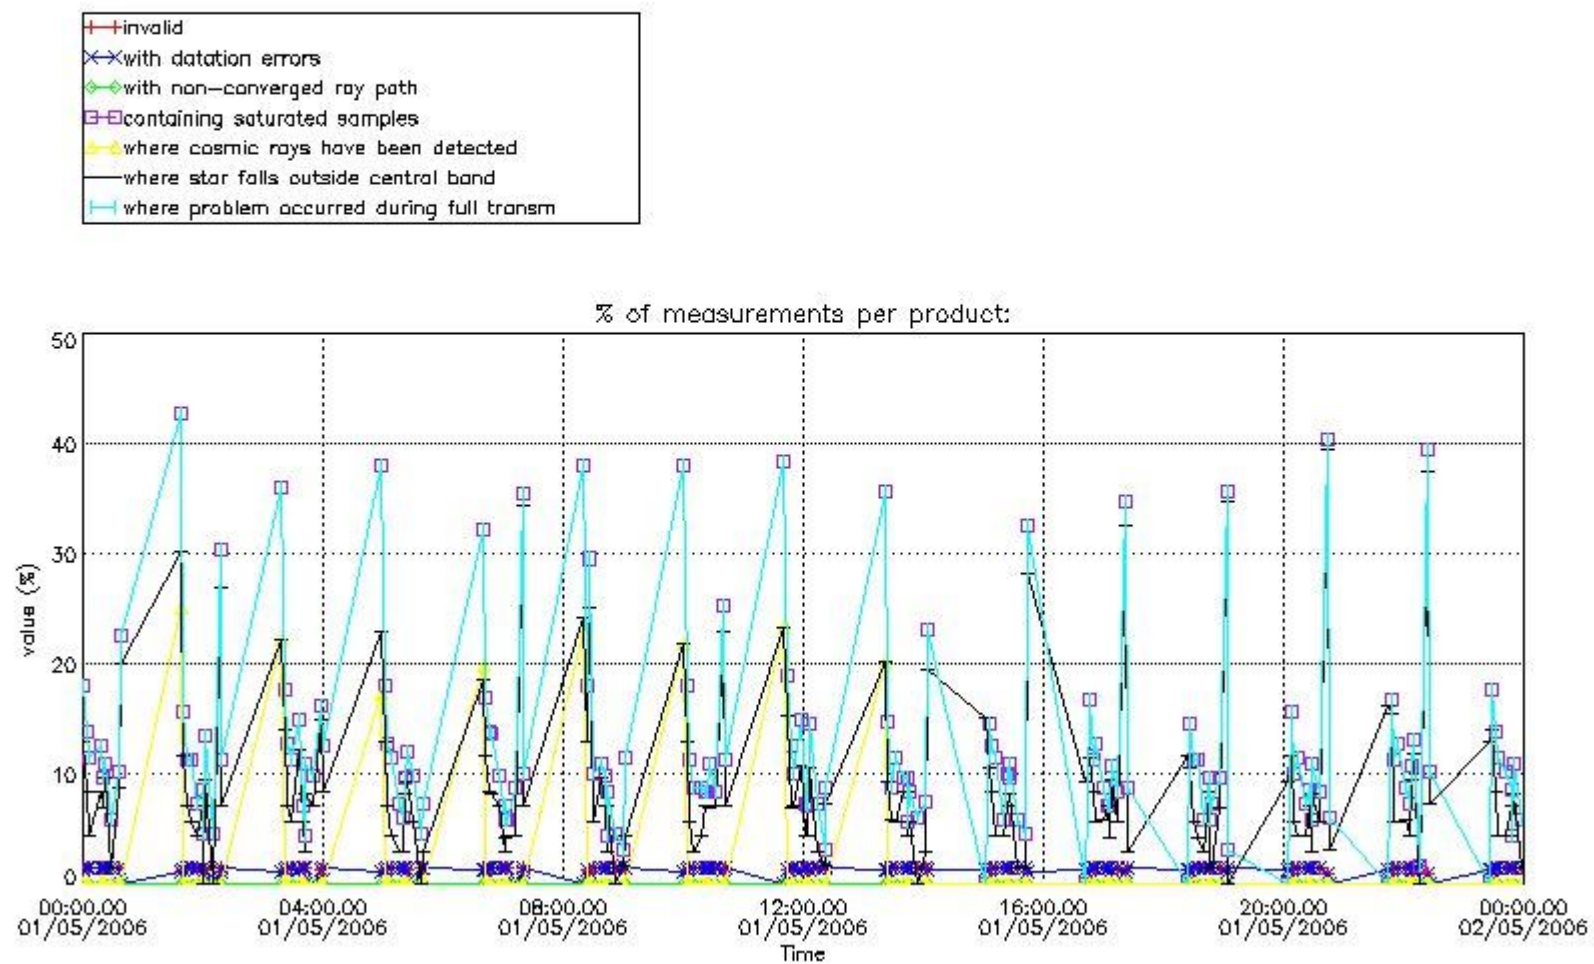

3.1 Plot quality information per product (time dependant)

3.2 Plot quality information per product (world map)

Percentage of flagged data per O3 profile

Percentage of flagged data per H2O profile

Percentage of flagged data per NO2 profile

Percentage of flagged data per NO3 profile

4. Level 1 quality information per product

In this section it is plotted some information contained in the Quality Summary data set of the level 2 products that comes from the level 1b processing. Products without errors (error flag in the MPH set to "0") are used.

4.1 Plot quality information per product (time dependant) coming from level 1b processing

4.1.1 Plot level 1 quality information per product (time dependant): ENVISAT ASCENDING passes

4.1.2 Plot level 1 quality information per product (time dependant): ENVI SAT DESCENDING passes

5. Trace gas profiles

5.1 Ozone statistics based on quality of products

The final quality of the products can be "measured" using the STD (Standard Deviation) attached to every point profile. This information is written to the parameter GOM_NL__2P/NL_LOCAL_SPECIES_DENSITY/o3_std of the level 2 products. The table below shows the statistics for given STD ranges.