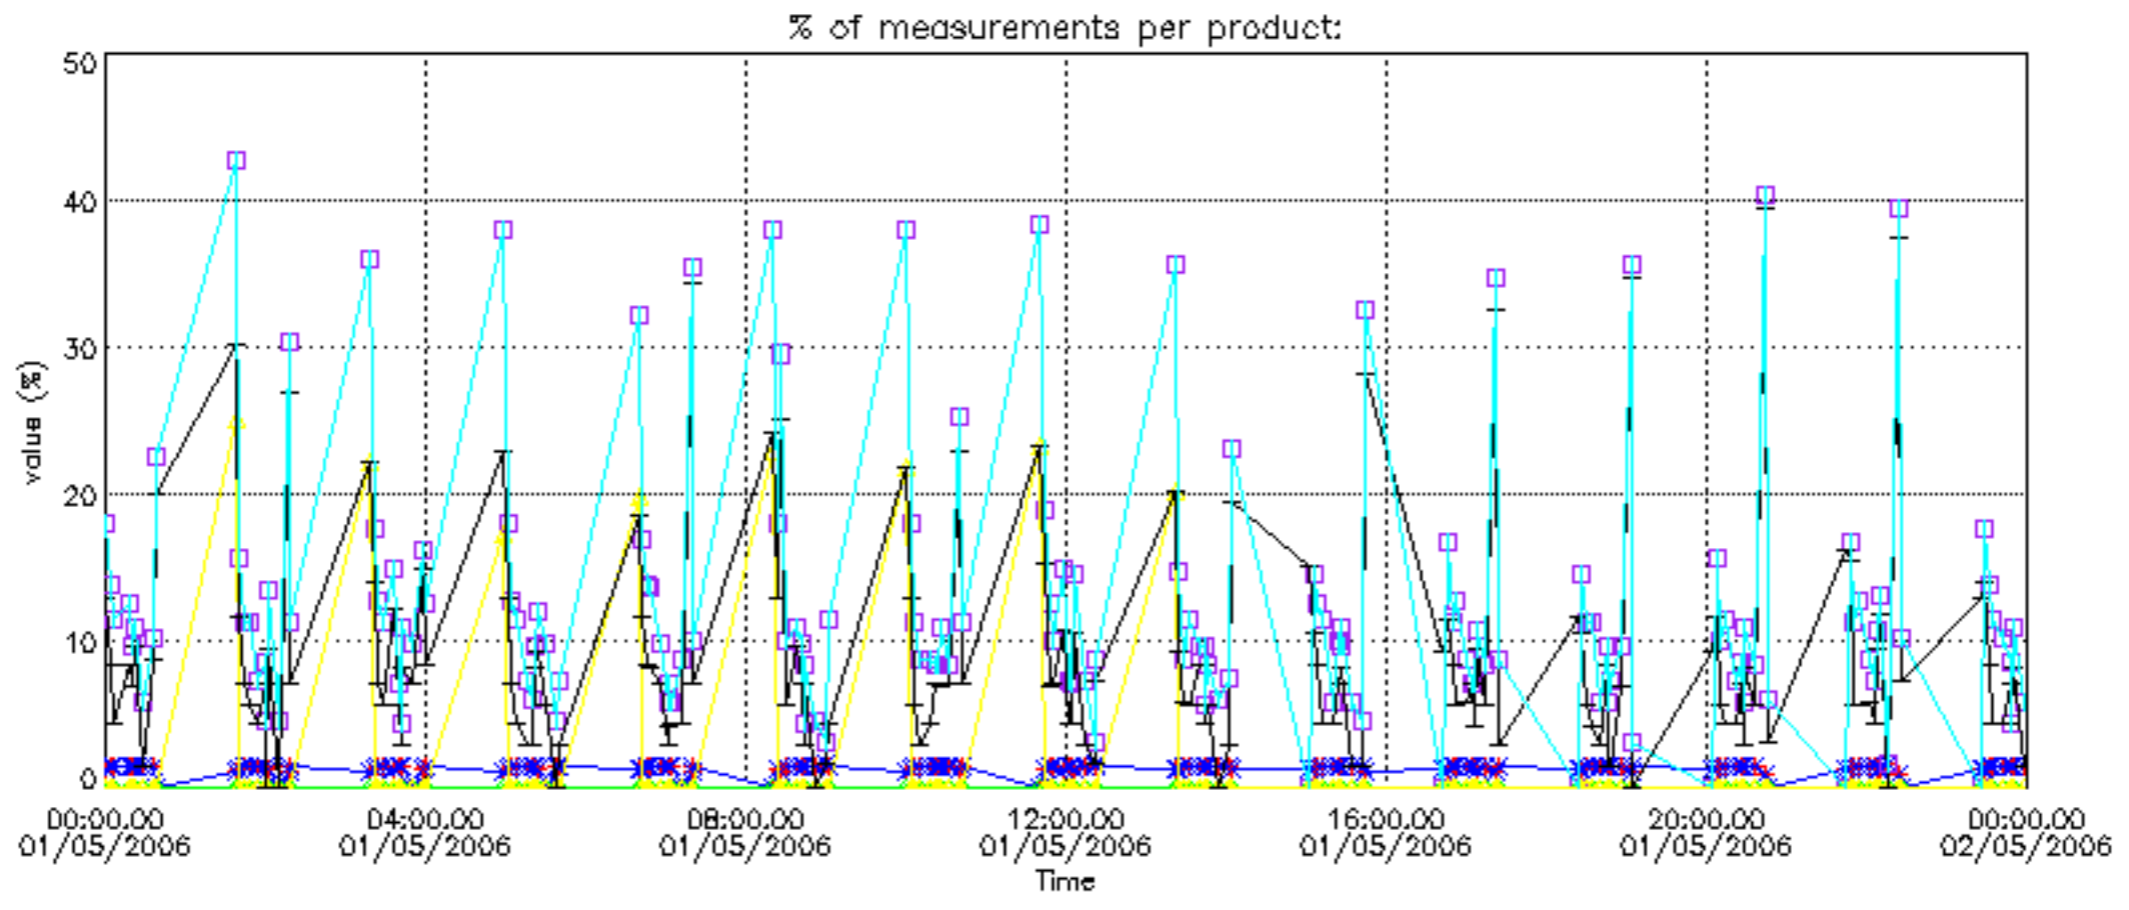

Percentage of cosmic ray hits per profile

Percentage of datation errors per profile