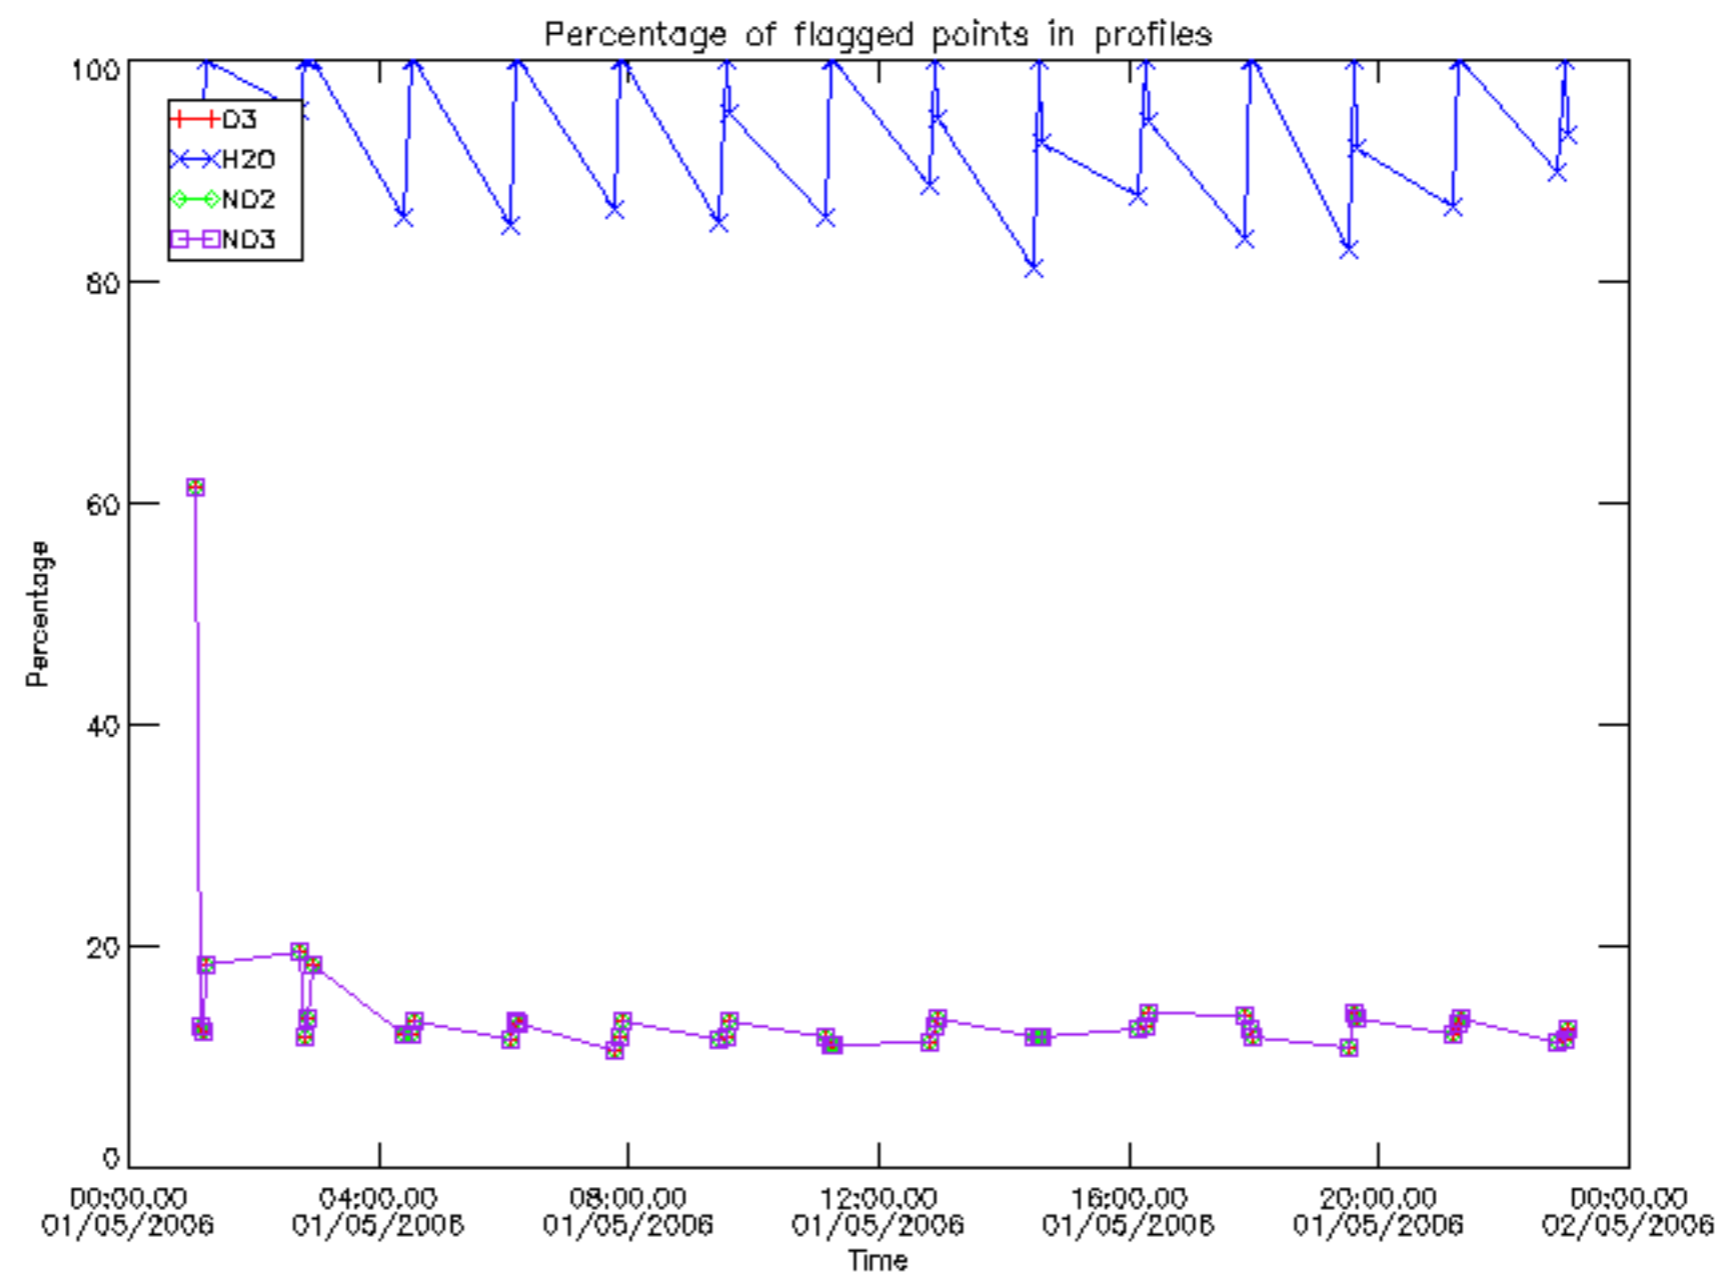

Percentage of flagged data per D3 profile

Percentage of flagged data per H2O profile