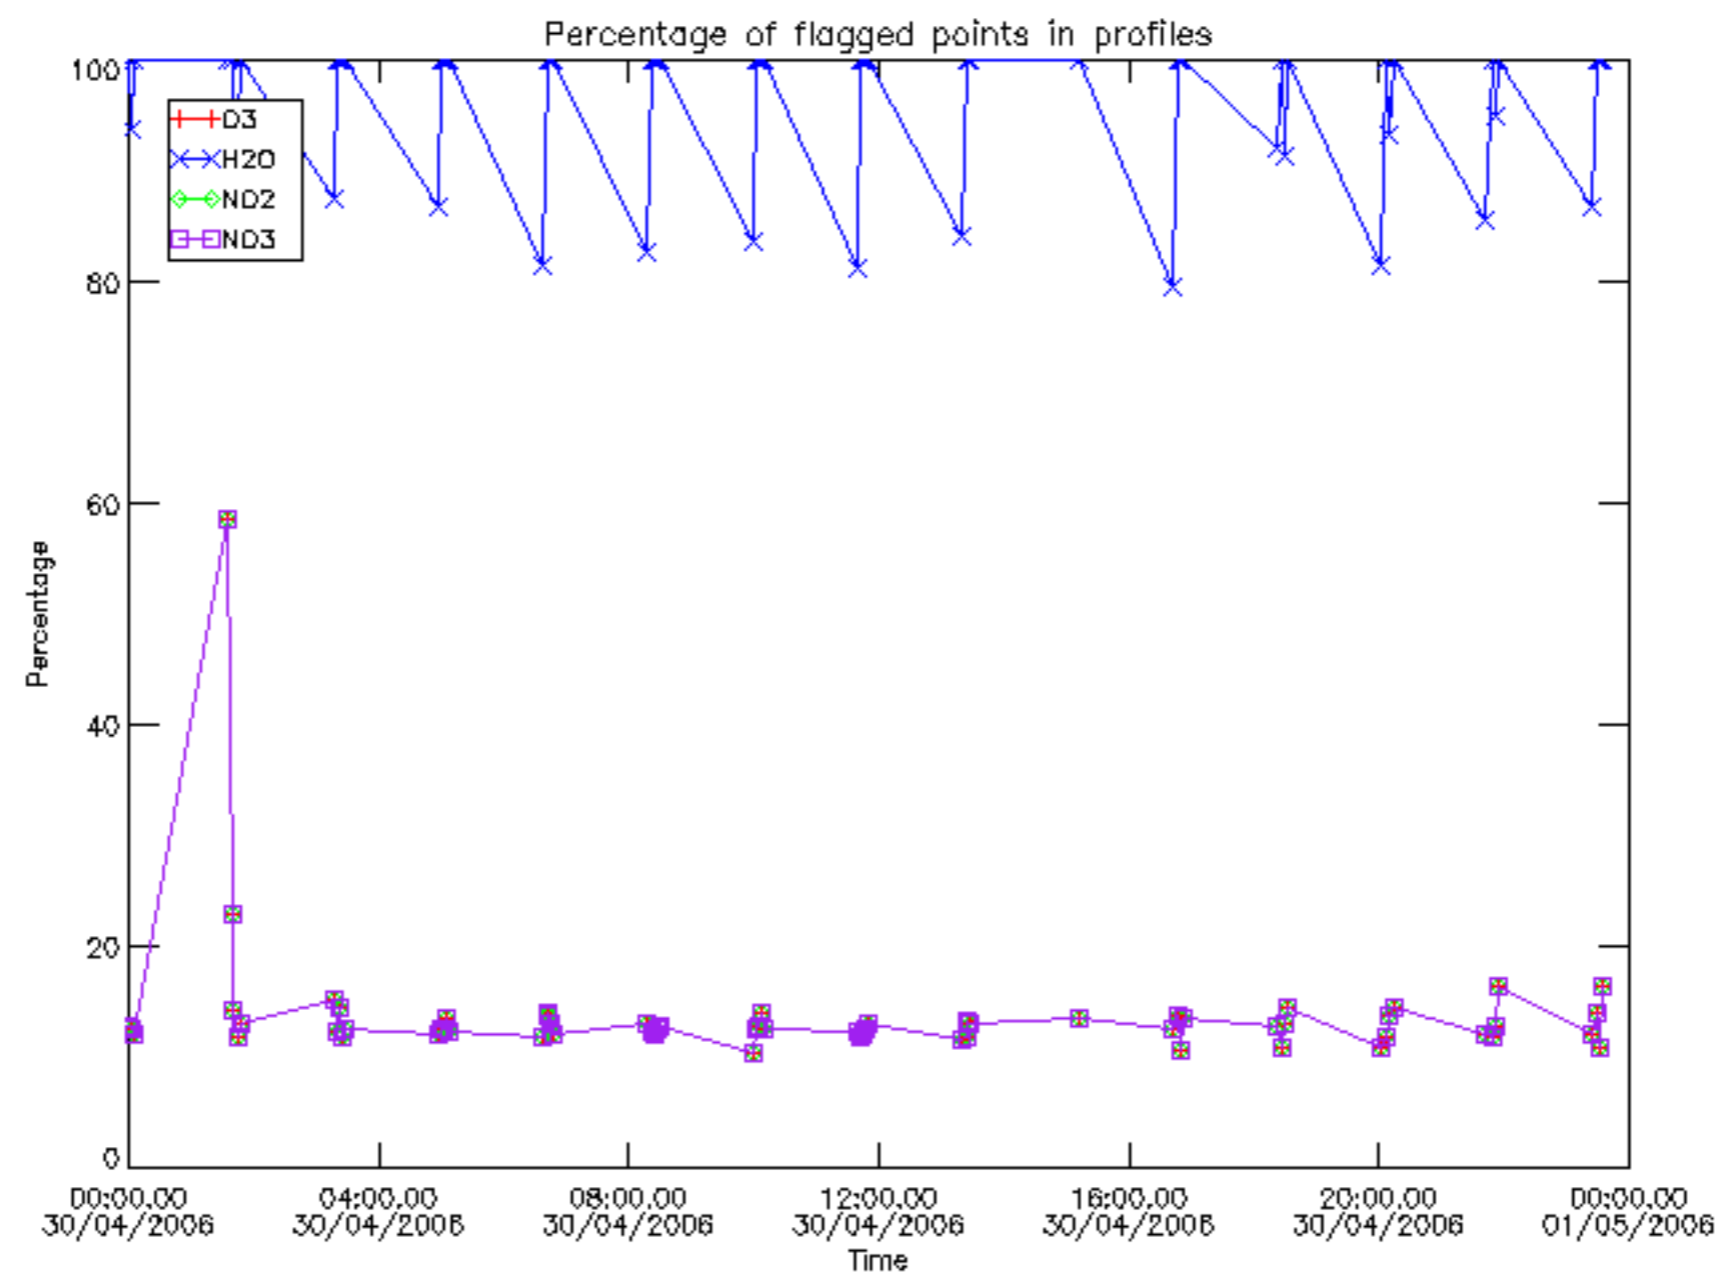

Percentage of flagged data per D3 profile

Percentage of flagged data per H2O profile