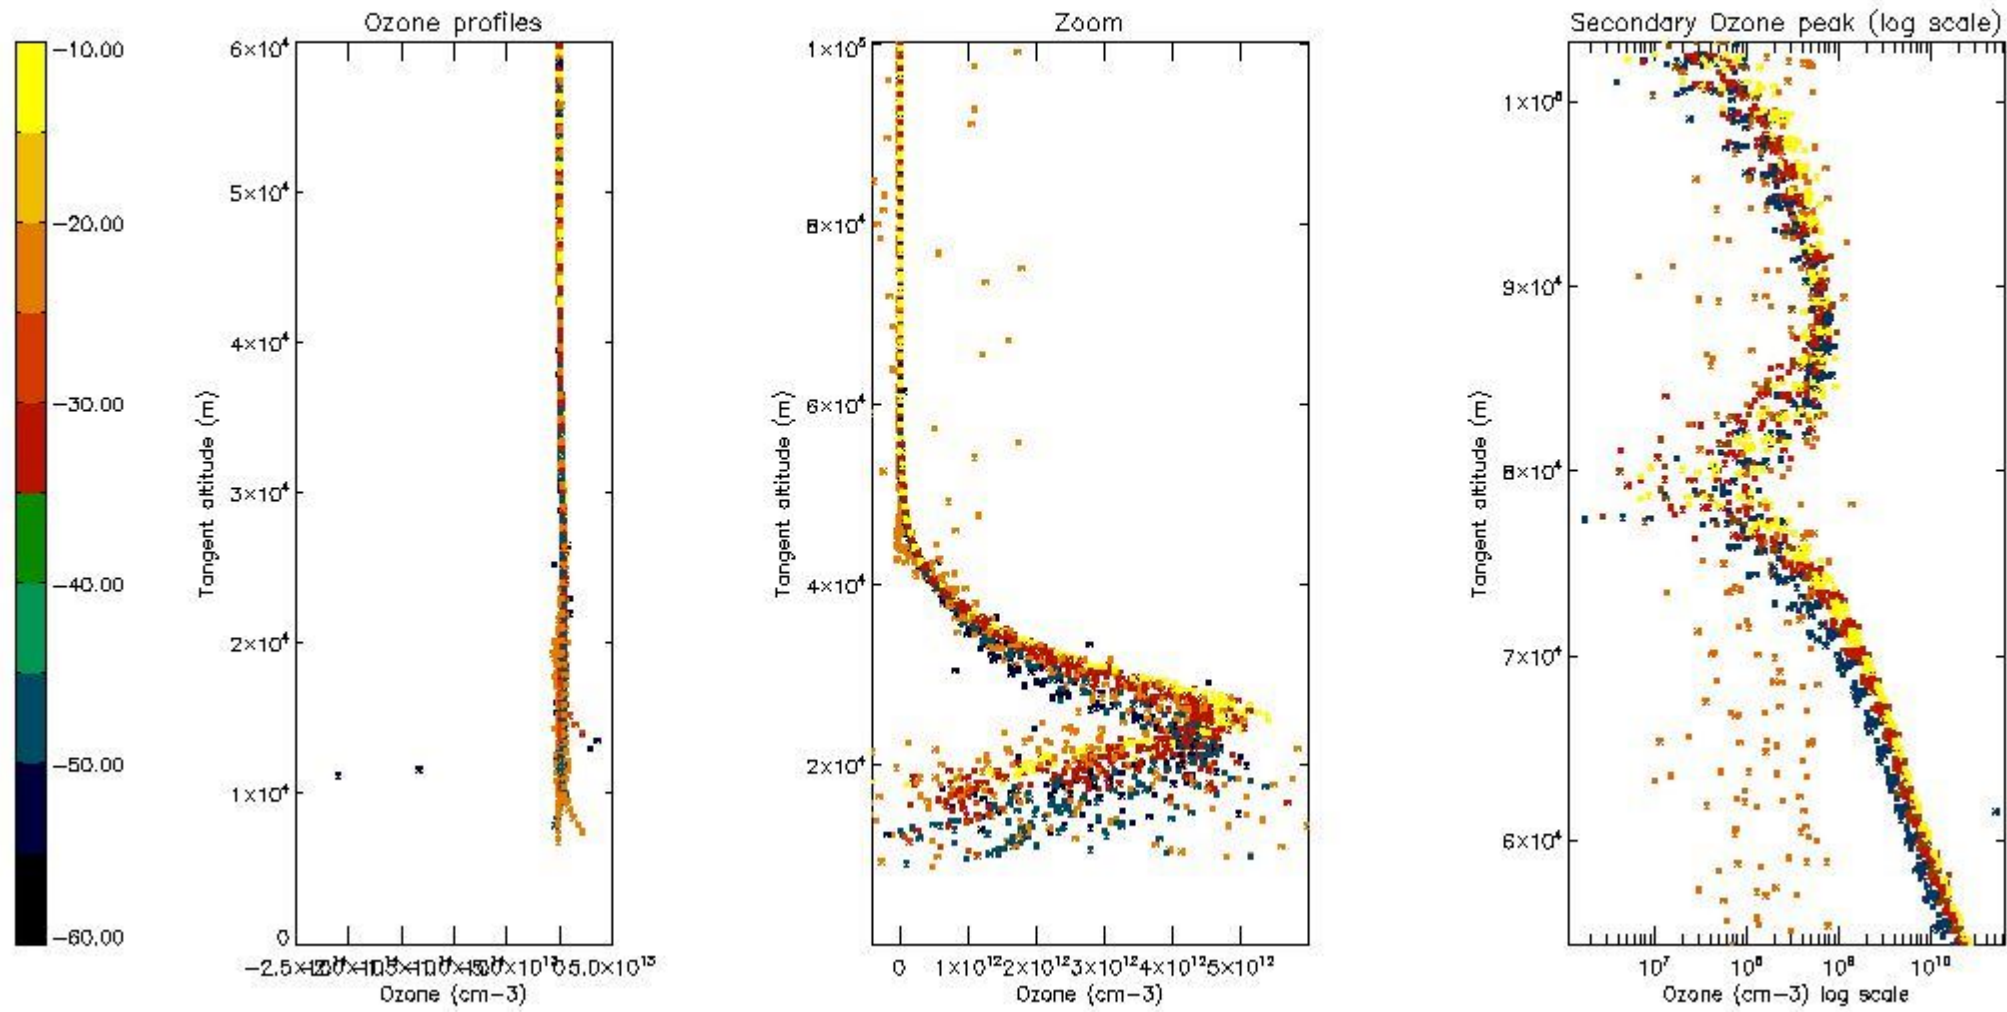

STD < 10	11
STD < 5	8

5.2 Plot ozone profiles for all STD (dark without errors)

The colorbar represents the latitude.

5.3 Plot ozone profiles where STD < 20% (dark without errors)

The colorbar represents the latitude.