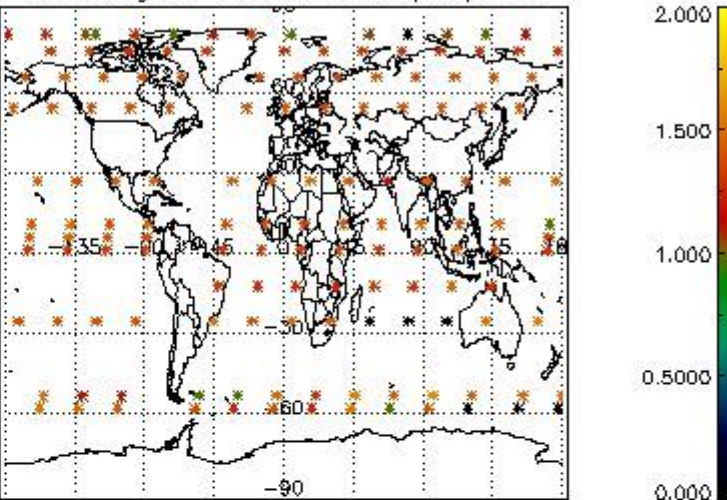

4.2 Plot quality information per product coming from level 1b processing (world map)

4.2.1 Plot level 1 quality information per product (world map): ENVISAT ASCENDING passes

4.2.2 Plot level 1 quality information per product (world map): ENVISAT DESCENDING passes

Percentage of cosmic ray hits per profile

Percentage of datation errors per profile

Percentage of star falling outside central band per profile

Percentage of saturation errors per profile

5. Trace gas profiles