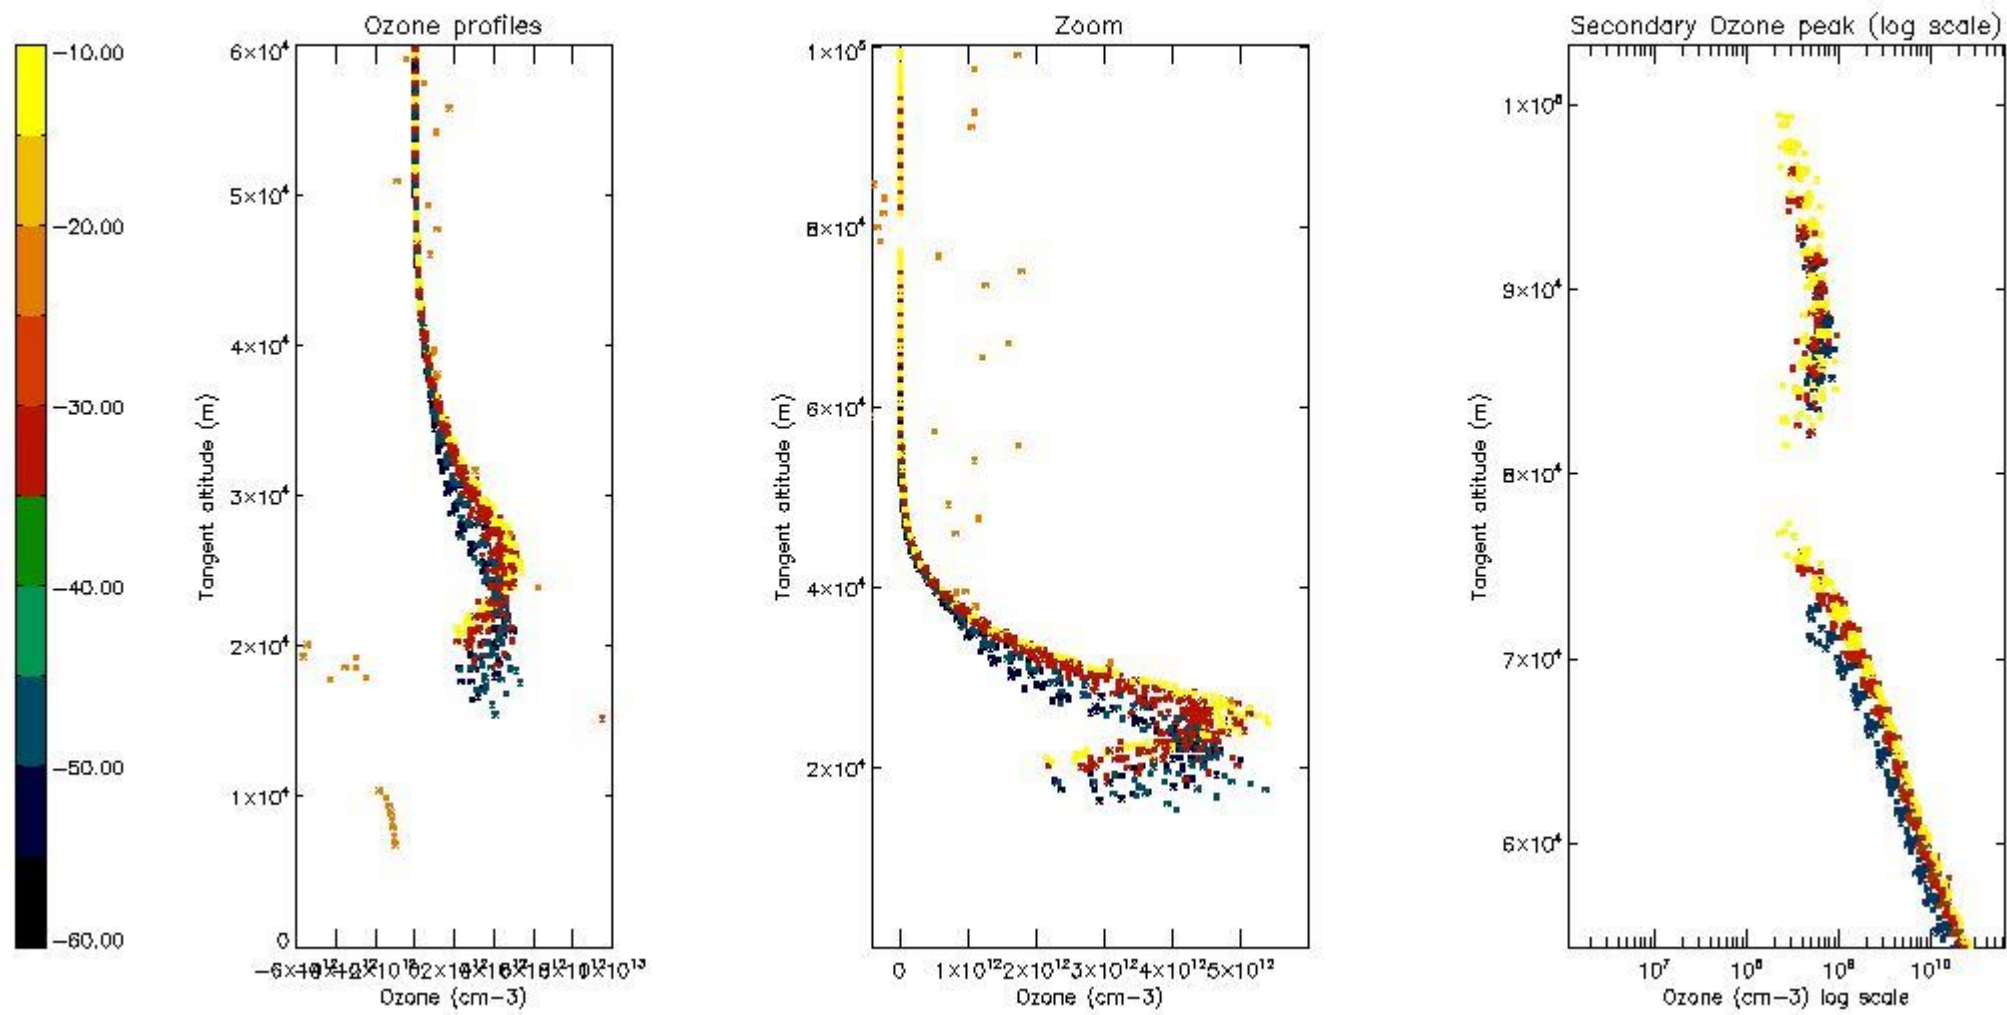

5.5 Plot ozone profiles where STD < 5% (dark without errors)

The colorbar represents the latitude.