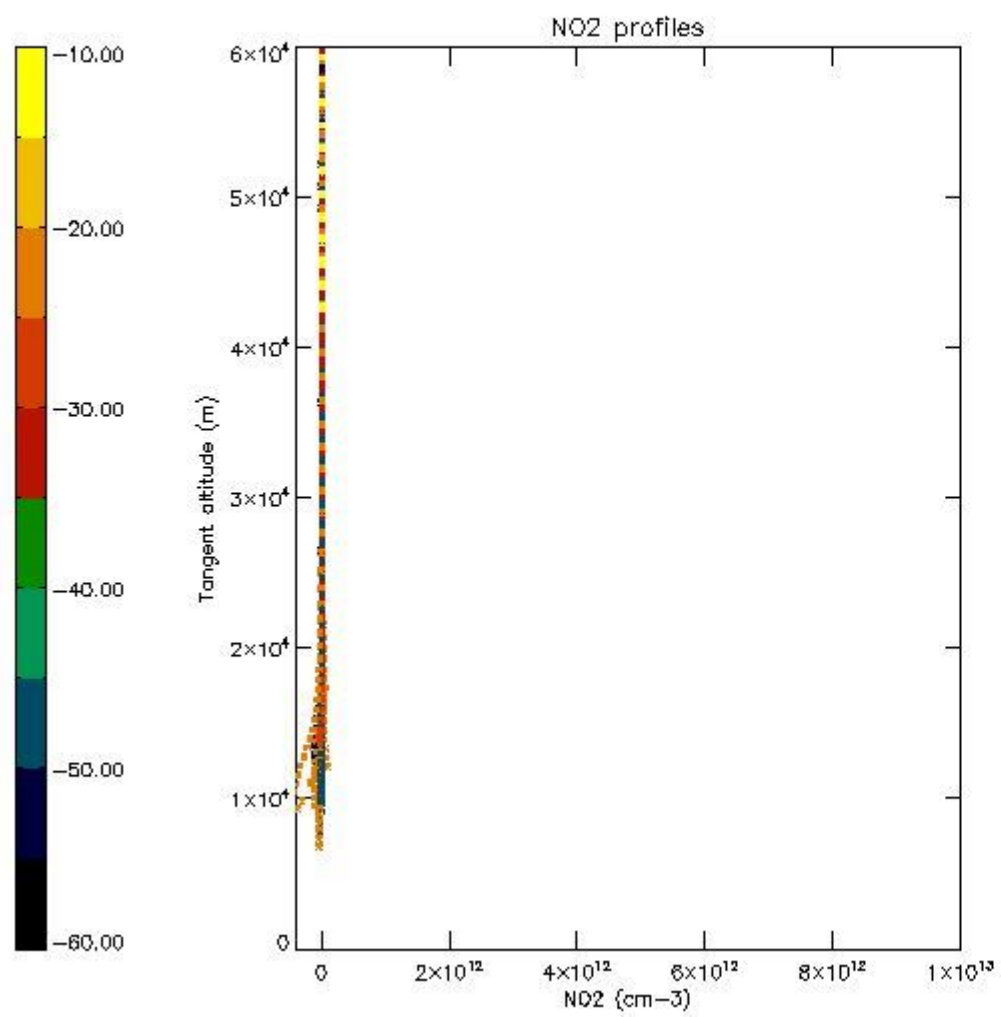

5.7 Plot NO3 profiles for all STD (dark without errors)

The colorbar represents the latitude.