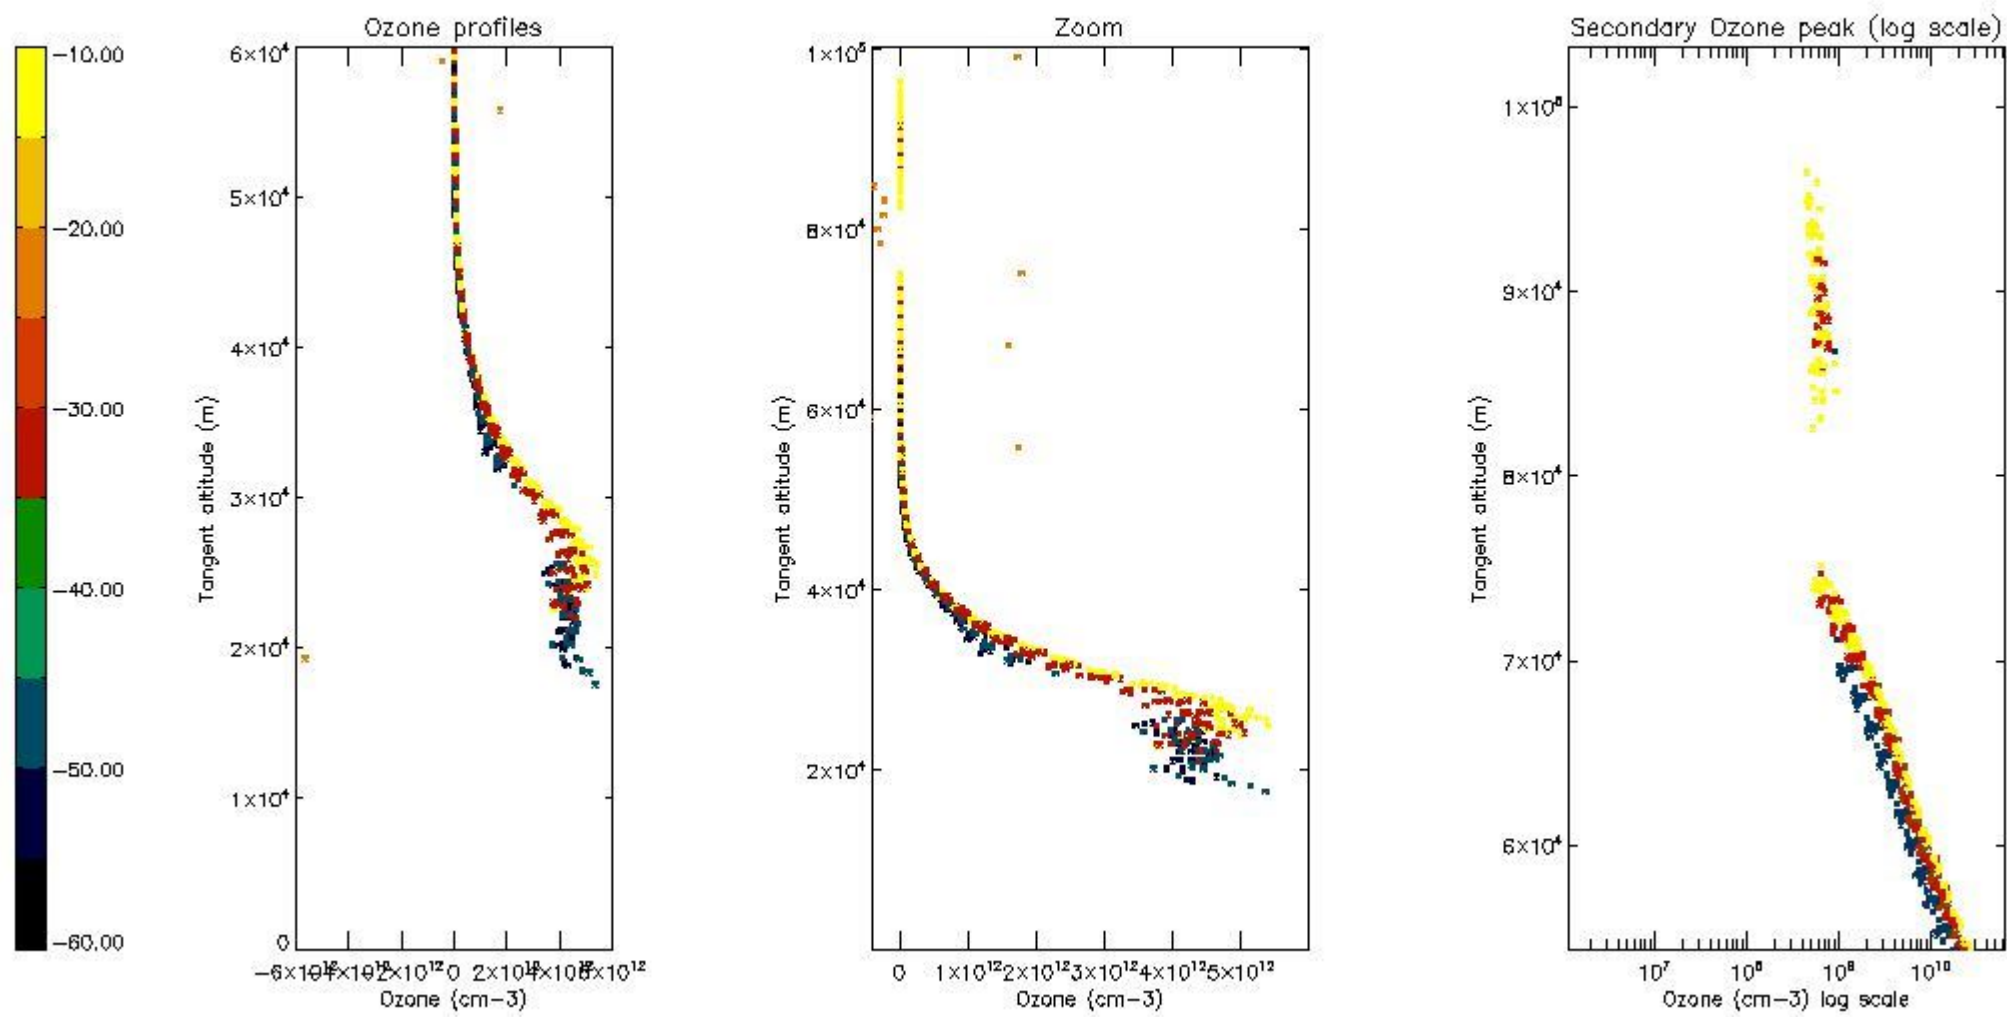

5.6 Plot NO₂ profiles for all STD (dark without errors)

The colorbar represents the latitude.