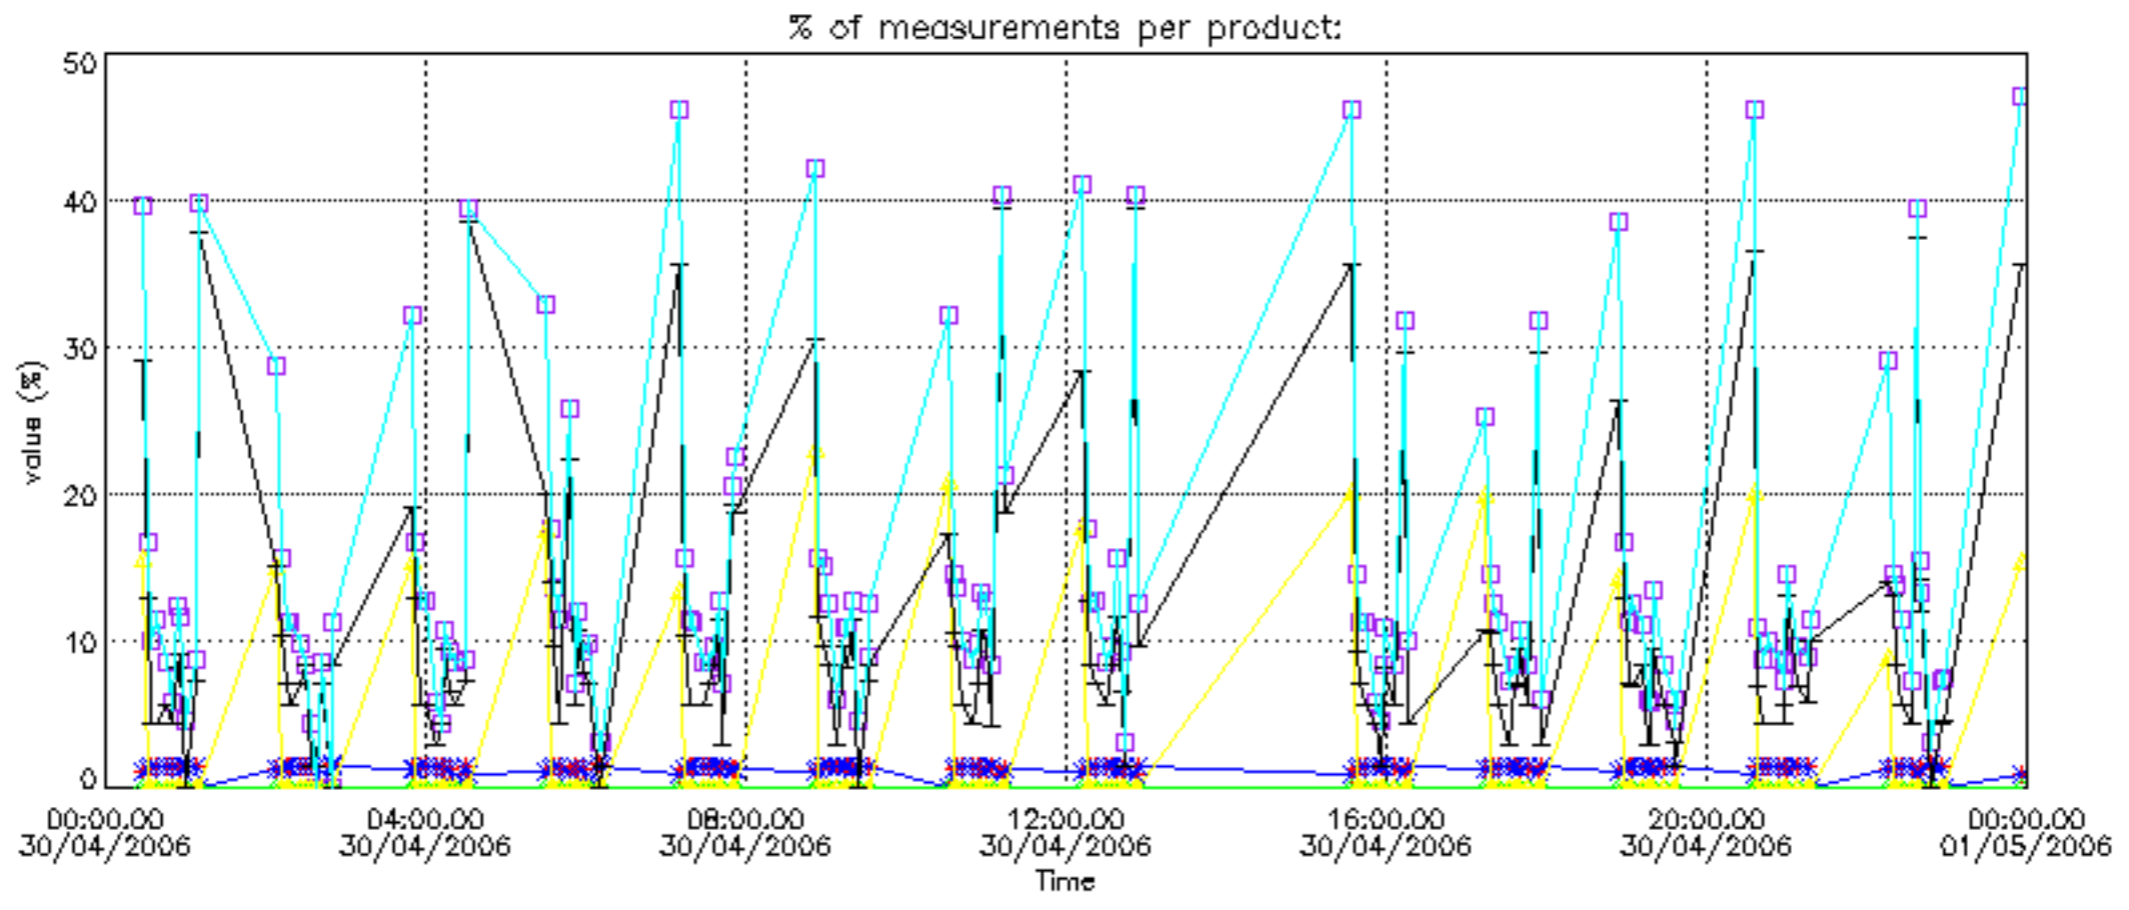

Percentage of cosmic ray hits per profile

Percentage of datation errors per profile