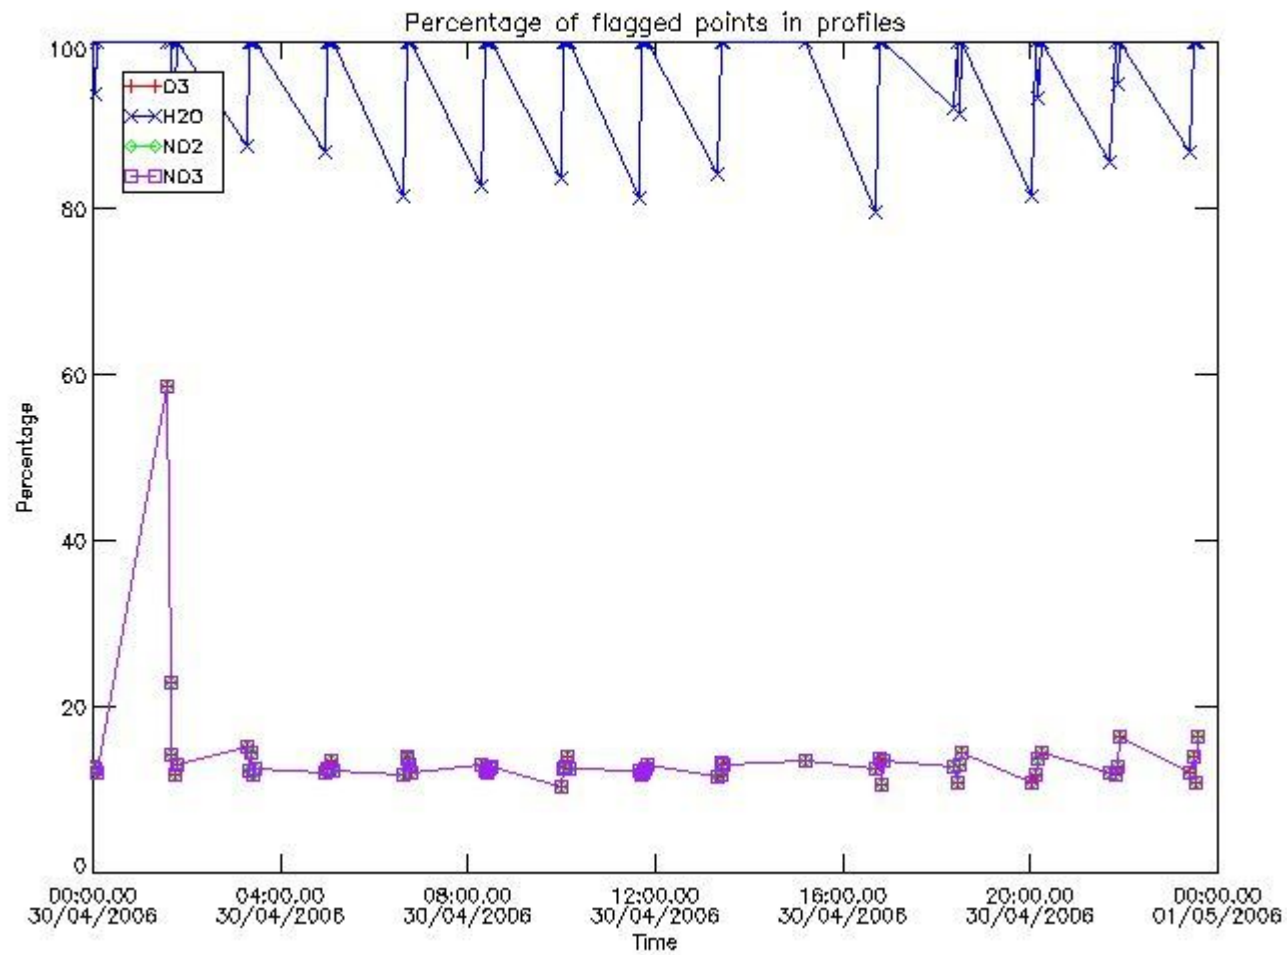

3. Quality information per product

In this section it is plotted some information contained in the Quality Summary data set of the level 2 products. Only products in dark limb conditions and without errors (error flag in the MPH set to "0") are used.

3.1 Plot quality information per product (time dependant)

3.2 Plot quality information per product (world map)