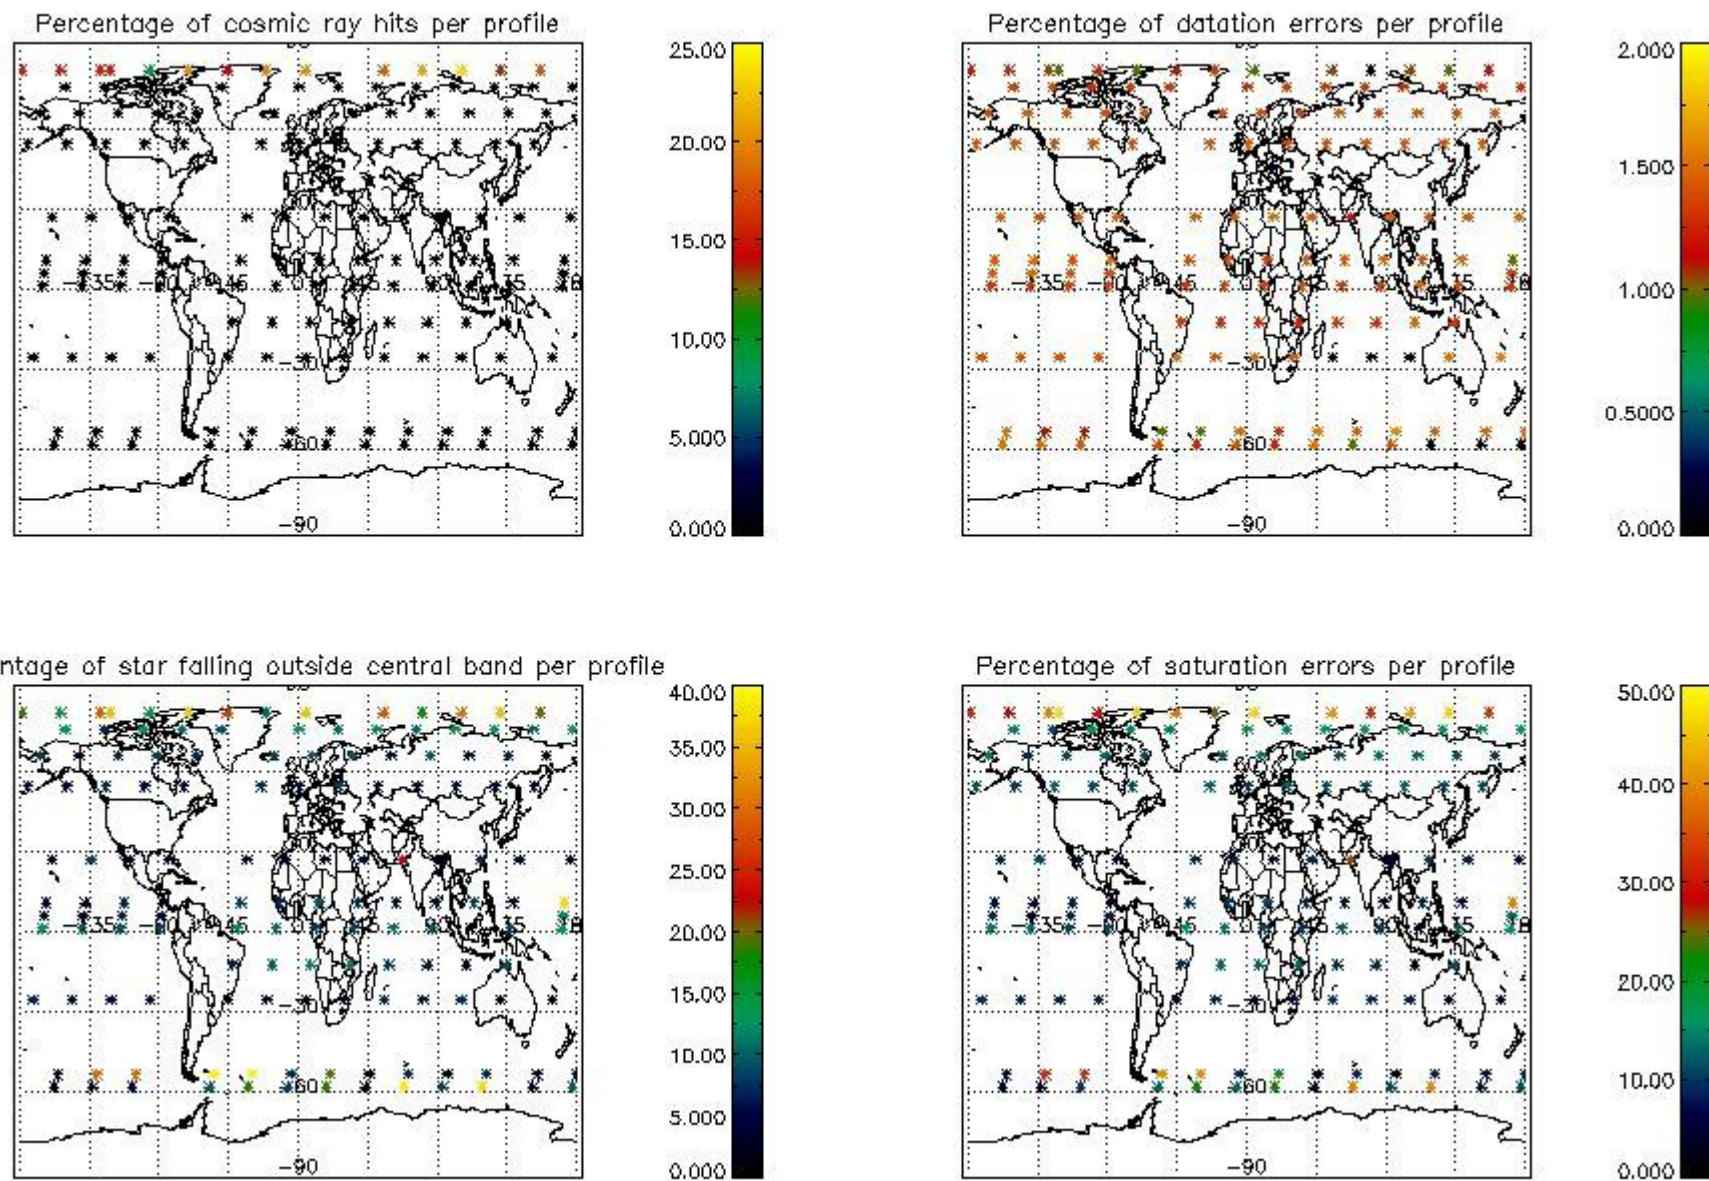

4.2.2 Plot level 1 quality information per product (world map): ENVISAT DESCENDING passes

5. Trace gas profiles

5.1 Ozone statistics based on quality of products

The final quality of the products can be "measured" using the STD (Standard Deviation) attached to every point profile. This information is written to the parameter GOM_NL__2P/NL_LOCAL_SPECIES_DENSITY/o3_std of the level 2 products. The table below shows the statistics for given STD ranges.

The statistics are given with respect to the overall valid production:

- Products without fatal errors: GOM_NL__2P/MPH/PRODUCT_ERR=0
- Valid point profile: GOM_NL__2P/NL_LOCAL_SPECIES_DENSITY/pcd(0)=0

The 'Criteria' is applied to valid points of dark limb products:

- Products in dark limb illumination condition: GOM_NL__2P/NL_SUMMARY_QUALITY/obs_ill_cond=0
- Products without fatal errors: GOM_NL__2P/MPH/PRODUCT_ERR=0
- Valid point profile: GOM_NL__2P/NL_LOCAL_SPECIES_DENSITY/pcd(0)=0

So, the table below shows the percentage of dark limb and valid observations for each criteria with respect to the overall valid daily observations.

Criteria	% of total production
All STD	23
STD < 20	14