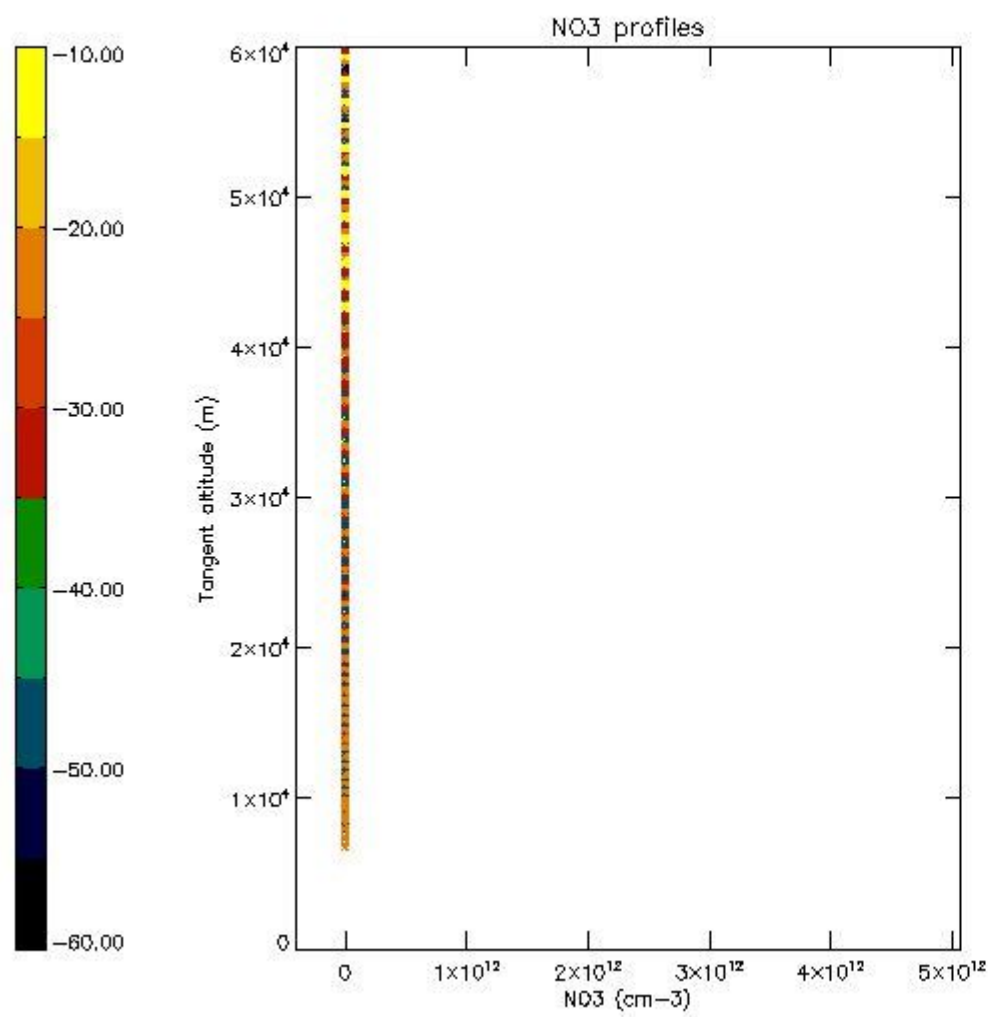

5.8 Plot H2O profiles for all STD (only for occultations of stars 1,2,3,4,13,14,16,26,63 dark without errors)

The colorbar represents the latitude.