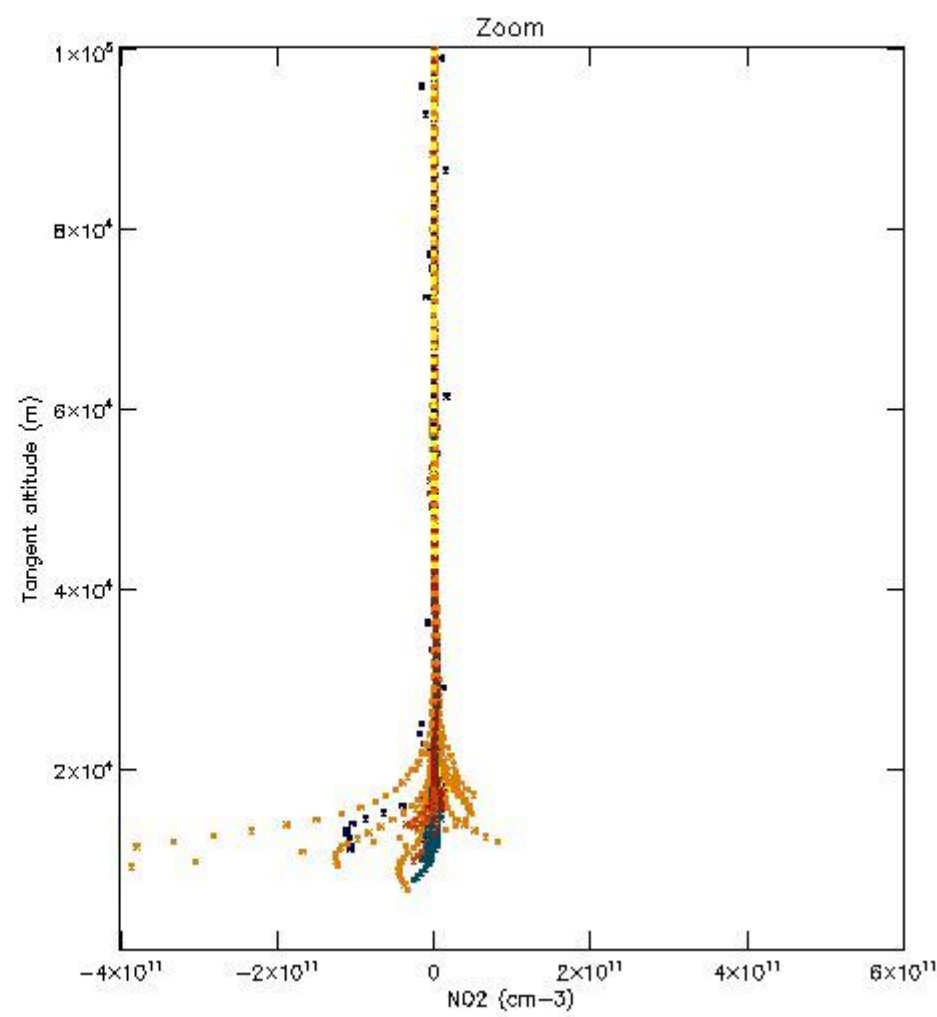

5.7 Plot NO3 profiles for all STD (dark without errors)

The colorbar represents the latitude.