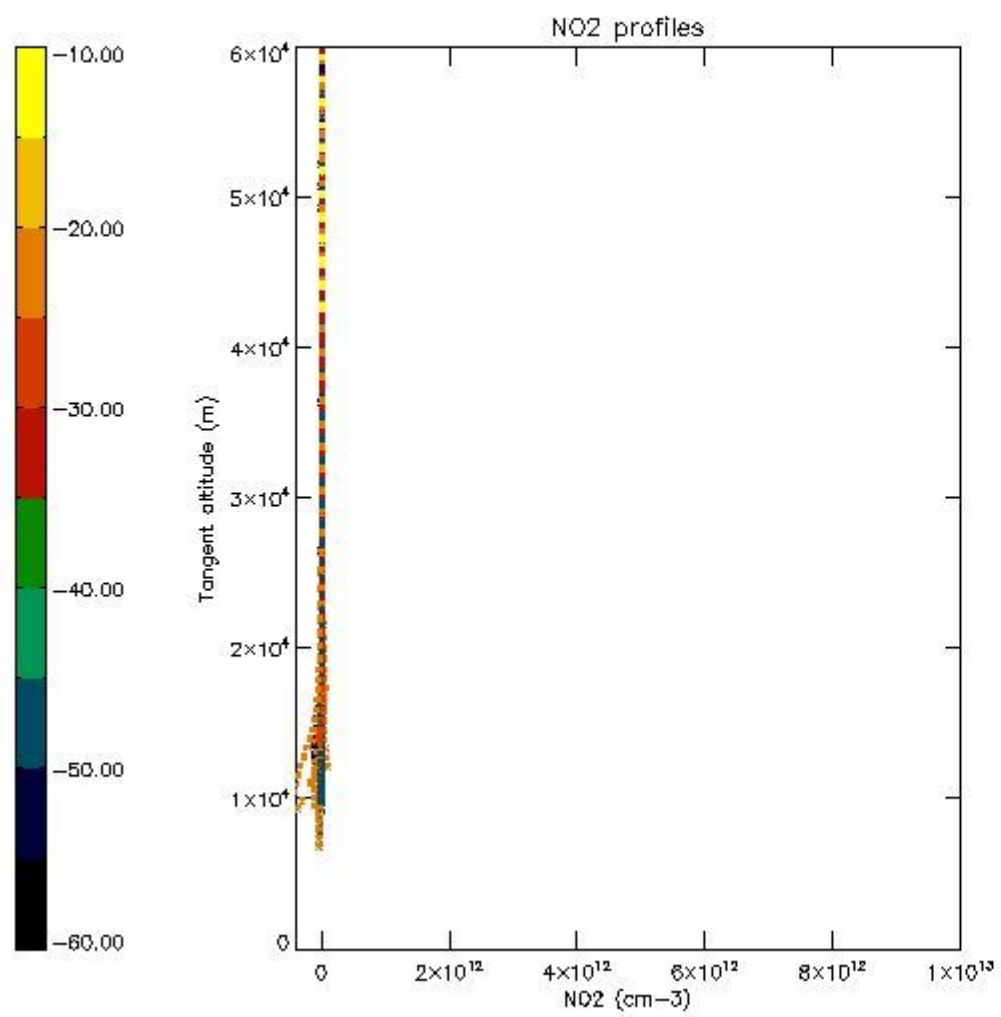

5.4 Plot ozone profiles where $STD < 10\%$ (dark without errors)

The colorbar represents the latitude.

5.5 Plot ozone profiles where STD < 5% (dark without errors)

The colorbar represents the latitude.

5.6 Plot NO₂ profiles for all STD (dark without errors)

The colorbar represents the latitude.

5.7 Plot NO3 profiles for all STD (dark without errors)

The colorbar represents the latitude.

5.8 Plot H2O profiles for all STD (only for occultations of stars 1,2,3,4,13,14,16,26,63 dark without errors)