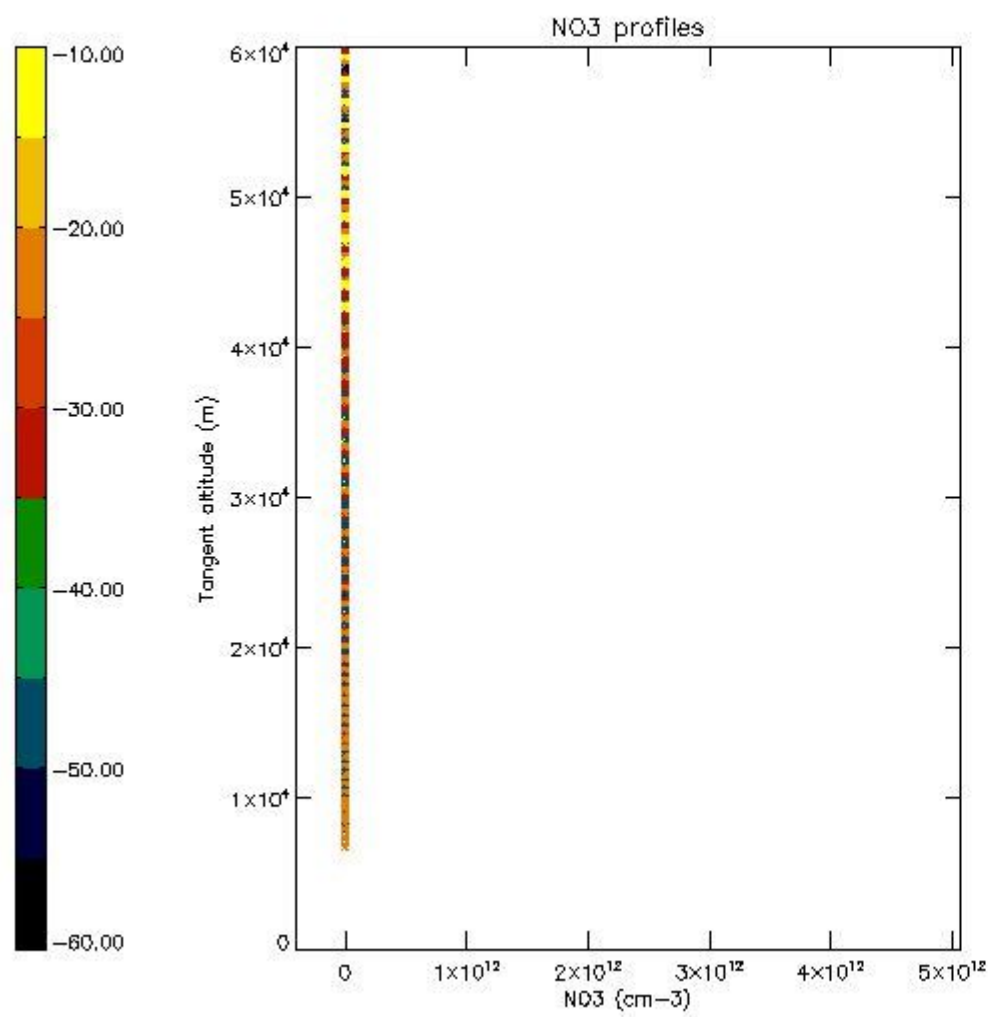

STD < 10	11
STD < 5	8

5.2 Plot ozone profiles for all STD (dark without errors)

The colorbar represents the latitude.

5.3 Plot ozone profiles where STD < 20% (dark without errors)

The colorbar represents the latitude.

5.4 Plot ozone profiles where $STD < 10\%$ (dark without errors)

The colorbar represents the latitude.

5.5 Plot ozone profiles where STD < 5% (dark without errors)

The colorbar represents the latitude.

5.6 Plot NO₂ profiles for all STD (dark without errors)

The colorbar represents the latitude.

5.7 Plot NO3 profiles for all STD (dark without errors)

The colorbar represents the latitude.

5.8 Plot H2O profiles for all STD (only for occultations of stars 1,2,3,4,13,14,16,26,63 dark without errors)