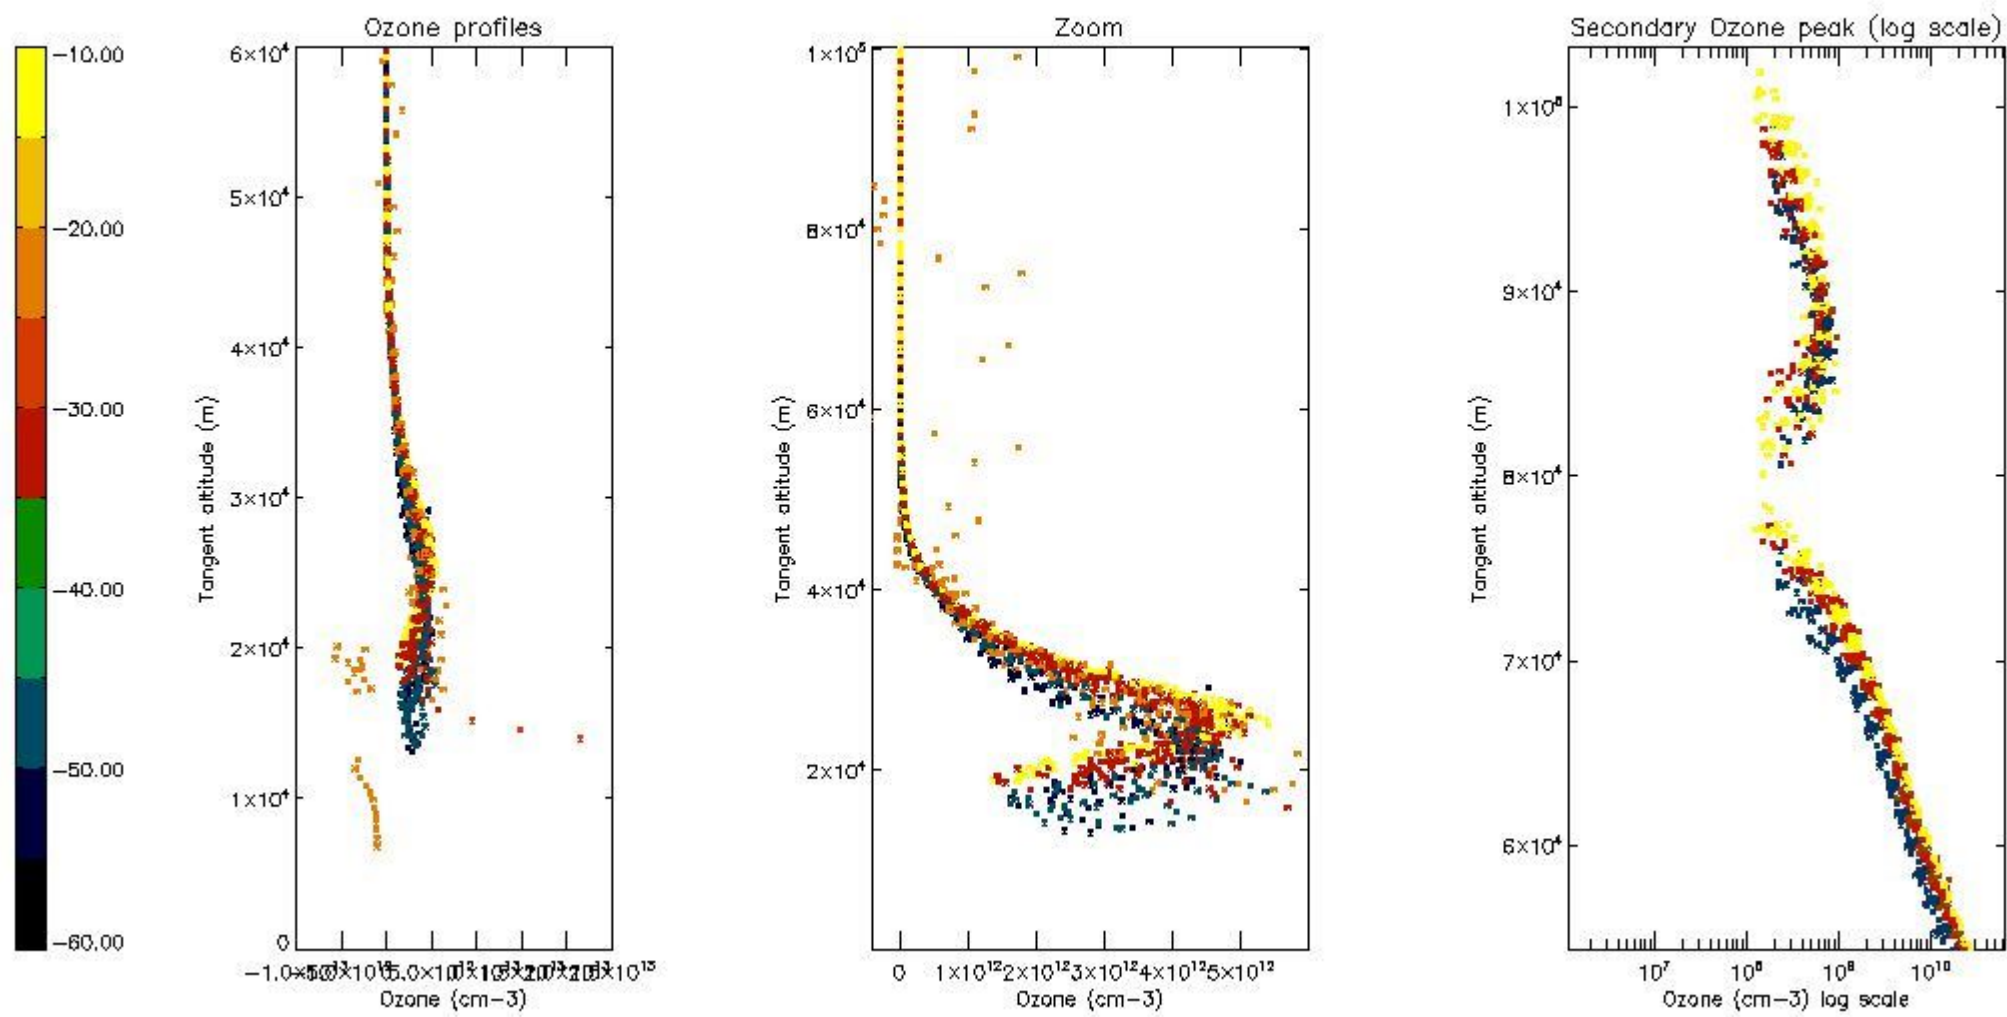

STD < 10	11
STD < 5	8

5.2 Plot ozone profiles for all STD (dark without errors)

The colorbar represents the latitude.

5.3 Plot ozone profiles where STD < 20% (dark without errors)

The colorbar represents the latitude.