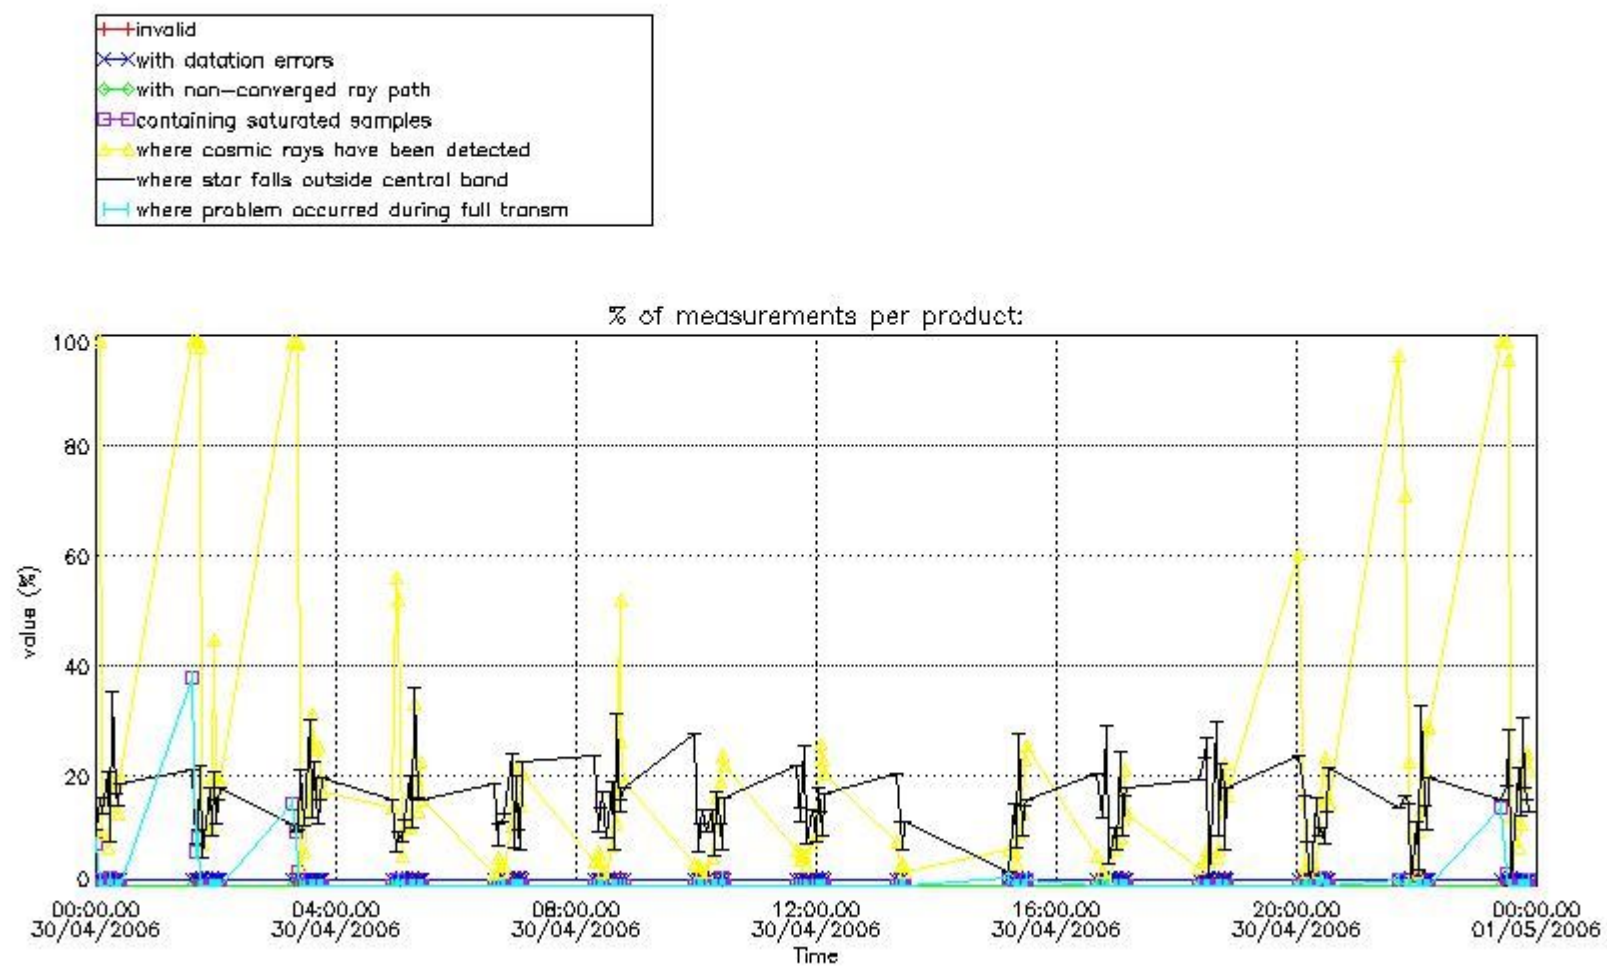

3.1 Plot quality information per product (time dependant)

3.2 Plot quality information per product (world map)

Percentage of flagged data per O3 profile

Percentage of flagged data per H2O profile

Percentage of flagged data per NO2 profile

Percentage of flagged data per NO3 profile

4. Level 1 quality information per product

In this section it is plotted some information contained in the Quality Summary data set of the level 2 products that comes from the level 1b processing. Products without errors (error flag in the MPH set to "0") are used.

4.1 Plot quality information per product (time dependant) coming from level 1b processing

4.1.1 Plot level 1 quality information per product (time dependant): ENVISAT ASCENDING passes

4.1.2 Plot level 1 quality information per product (time dependant): ENVI SAT DESCENDING passes