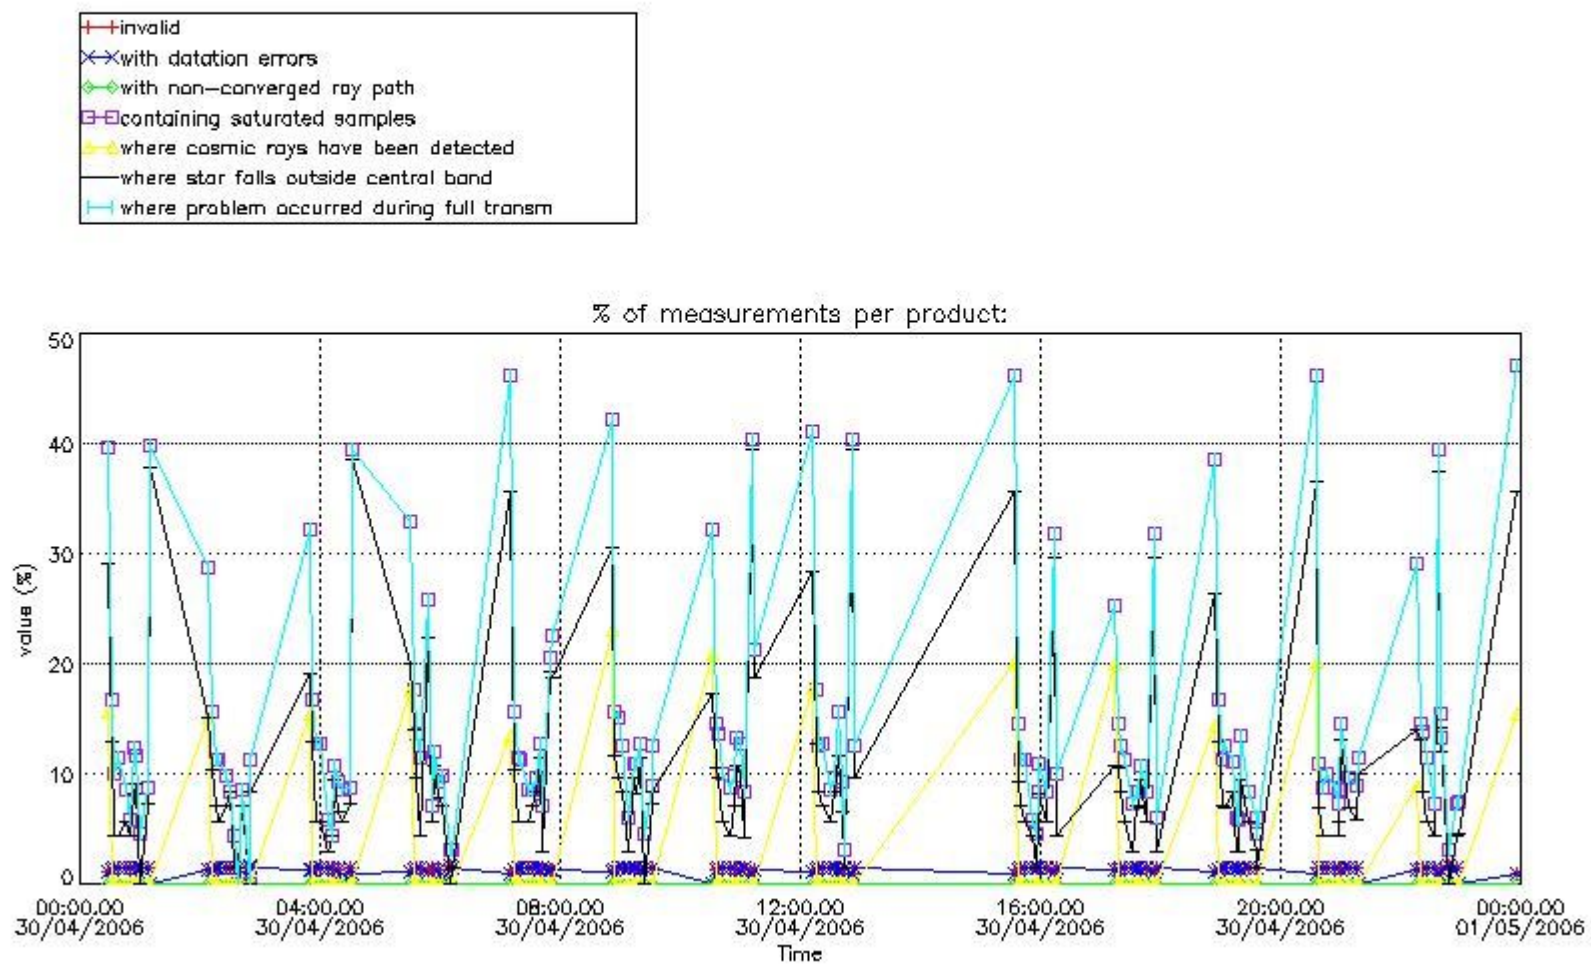

3. Quality information per product

In this section it is plotted some information contained in the Quality Summary data set of the level 2 products. Only products in dark limb conditions and without errors (error flag in the MPH set to "0") are used.

3.1 Plot quality information per product (time dependant)

3.2 Plot quality information per product (world map)

Percentage of flagged data per O3 profile

Percentage of flagged data per H2O profile

Percentage of flagged data per NO2 profile

Percentage of flagged data per NO3 profile

4. Level 1 quality information per product

In this section it is plotted some information contained in the Quality Summary data set of the level 2 products that comes from the level 1b processing. Products without errors (error flag in the MPH set to "0") are used.

4.1 Plot quality information per product (time dependant) coming from level 1b processing

4.1.1 Plot level 1 quality information per product (time dependant): ENVISAT ASCENDING passes

4.1.2 Plot level 1 quality information per product (time dependant): ENVI SAT DESCENDING passes