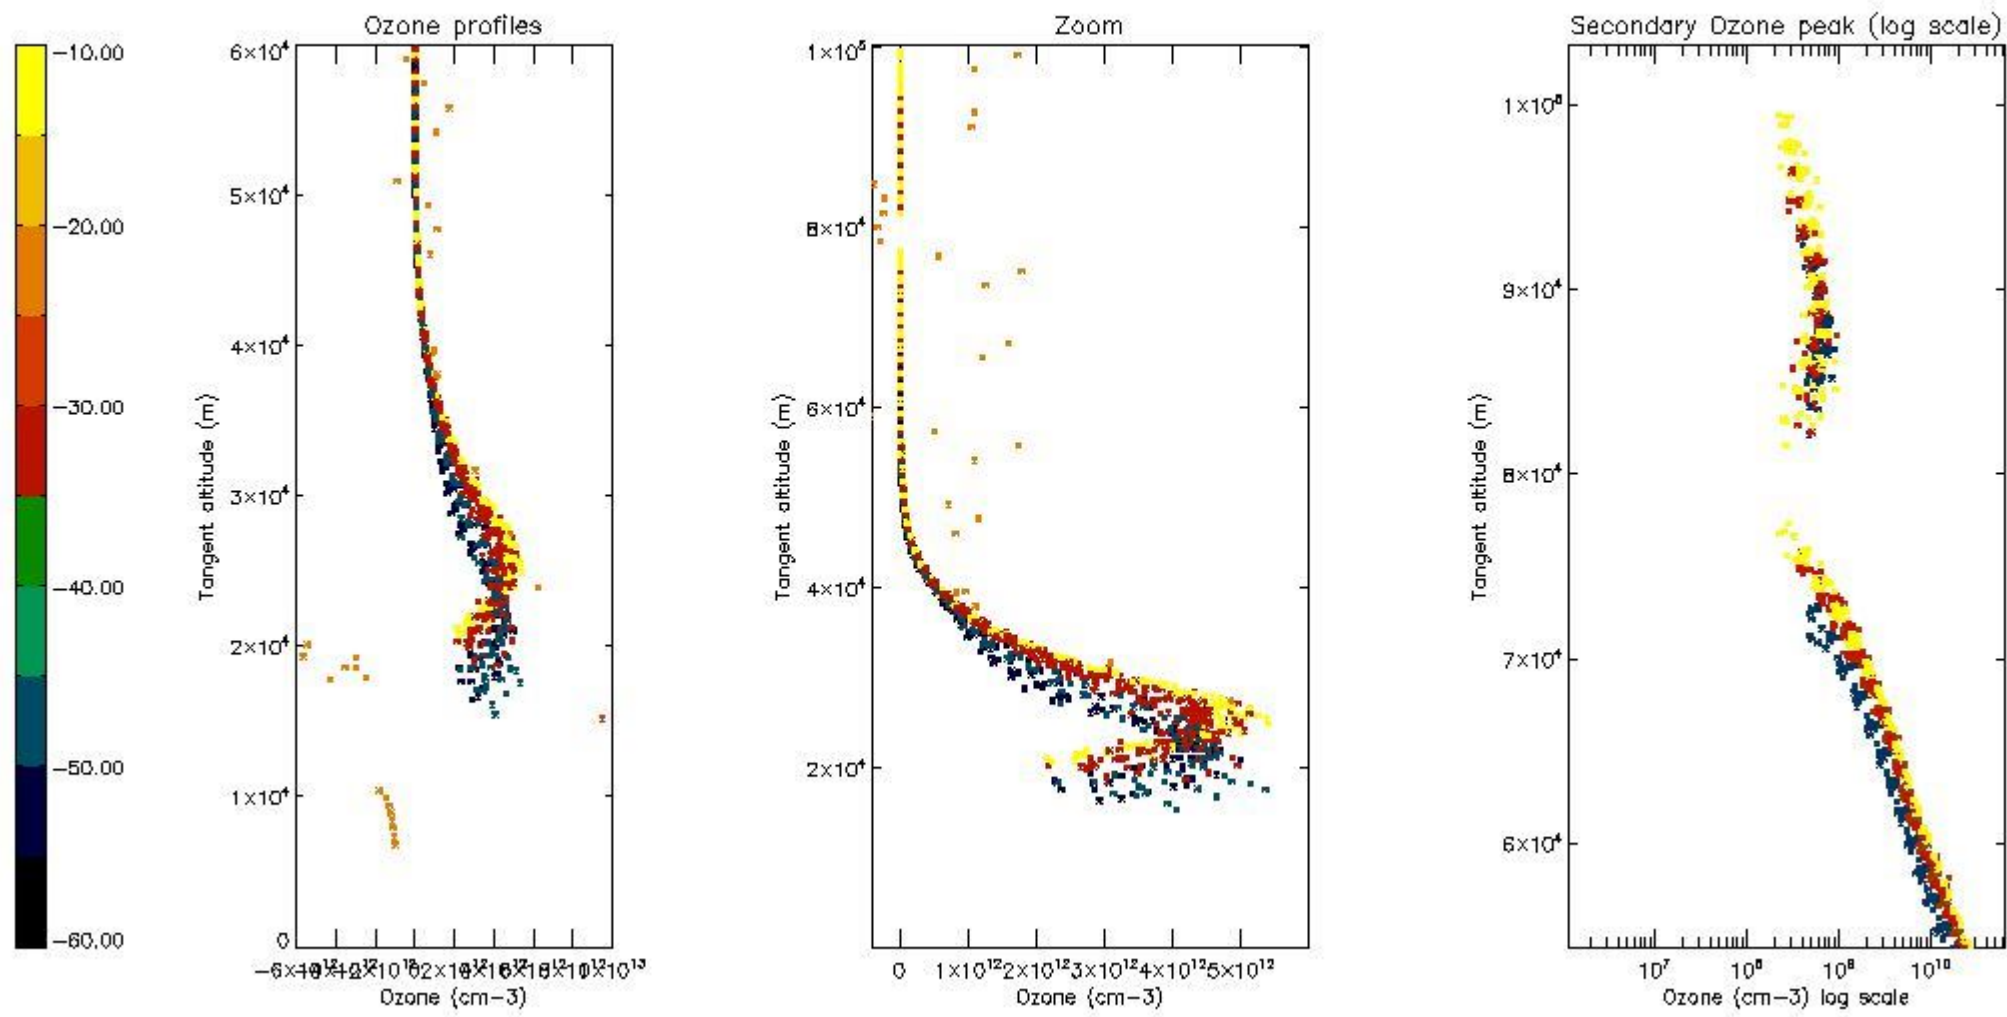

STD < 10	11
STD < 5	8

5.2 Plot ozone profiles for all STD (dark without errors)

The colorbar represents the latitude.

5.3 Plot ozone profiles where STD < 20% (dark without errors)

The colorbar represents the latitude.

5.4 Plot ozone profiles where $STD < 10\%$ (dark without errors)

The colorbar represents the latitude.

5.5 Plot ozone profiles where STD < 5% (dark without errors)

The colorbar represents the latitude.

5.6 Plot NO₂ profiles for all STD (dark without errors)