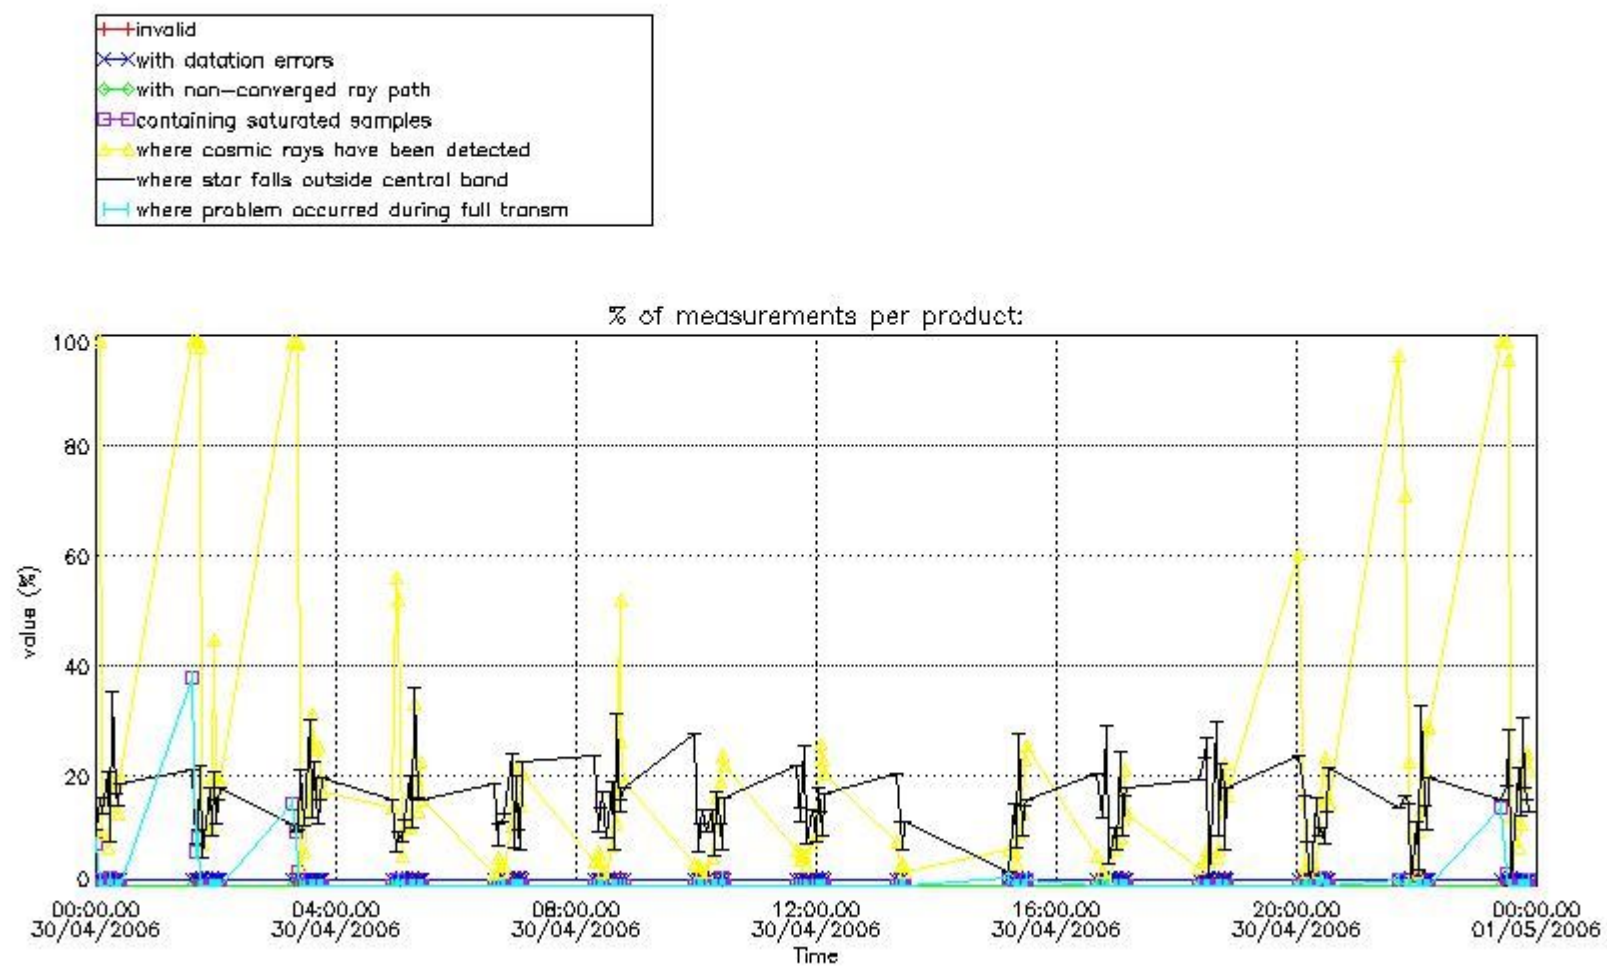

4.1.2 Plot level 1 quality information per product (time dependant): ENVI SAT DESCENDING passes