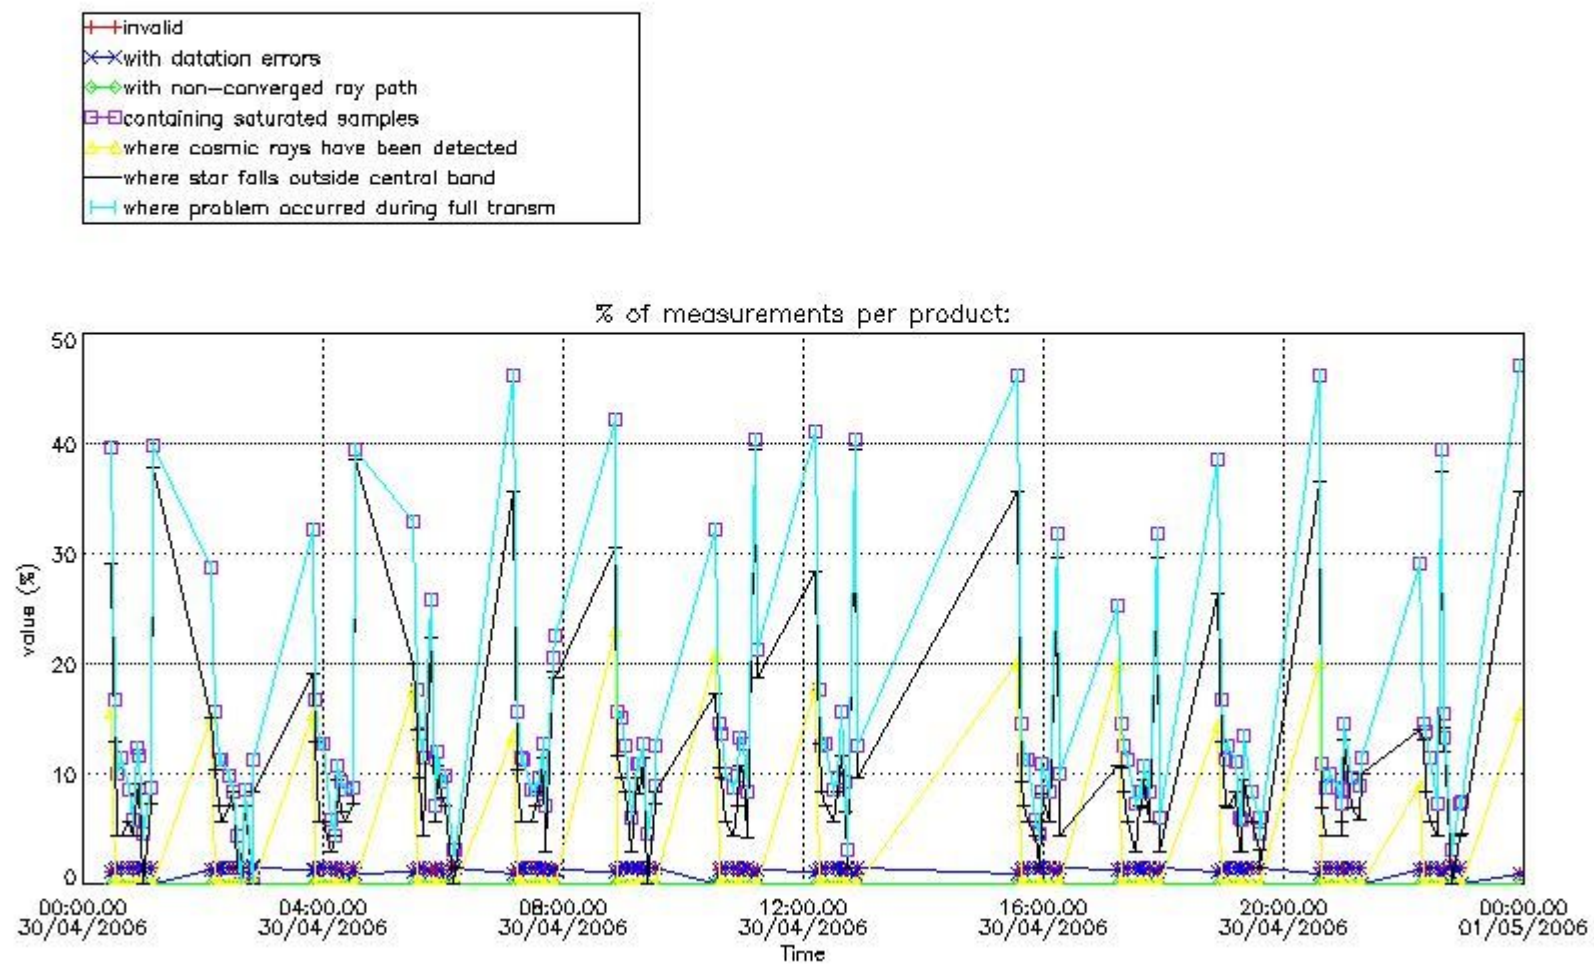

4.2 Plot quality information per product coming from level 1b processing (world map)

4.2.1 Plot level 1 quality information per product (world map): ENVISAT ASCENDING passes