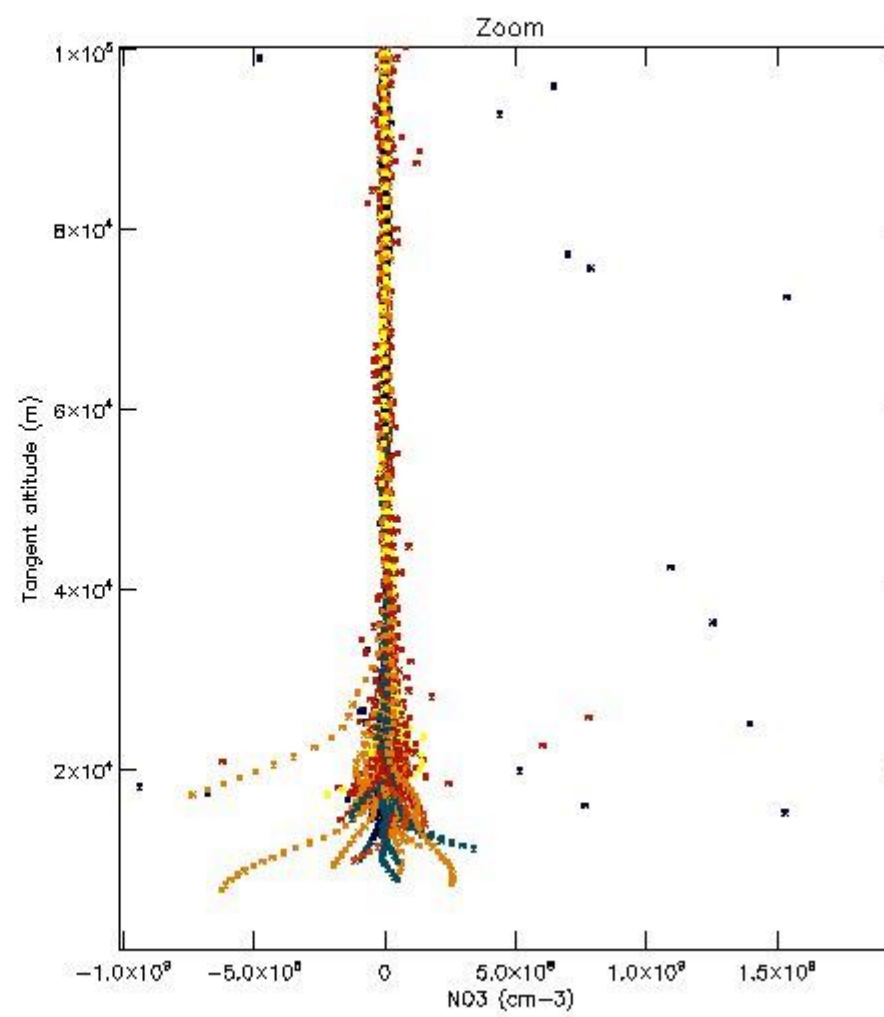

5.4 Plot ozone profiles where $STD < 10\%$ (dark without errors)

The colorbar represents the latitude.

5.5 Plot ozone profiles where STD < 5% (dark without errors)

The colorbar represents the latitude.

5.6 Plot NO₂ profiles for all STD (dark without errors)

The colorbar represents the latitude.

5.7 Plot NO3 profiles for all STD (dark without errors)

The colorbar represents the latitude.

5.8 Plot H2O profiles for all STD (only for occultations of stars 1,2,3,4,13,14,16,26,63 dark without errors)