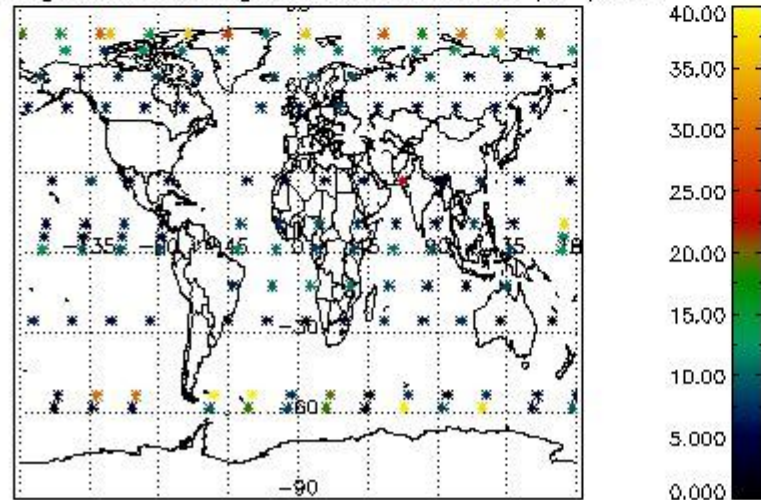

4.1 Plot quality information per product (time dependant) coming from level 1b processing

4.1.1 Plot level 1 quality information per product (time dependant): ENVISAT ASCENDING passes

4.1.2 Plot level 1 quality information per product (time dependant): ENVI SAT DESCENDING passes

4.2 Plot quality information per product coming from level 1b processing (world map)

4.2.1 Plot level 1 quality information per product (world map): ENVISAT ASCENDING passes

4.2.2 Plot level 1 quality information per product (world map): ENVISAT DESCENDING passes

Percentage of cosmic ray hits per profile

Percentage of datation errors per profile

Percentage of star falling outside central band per profile

Percentage of saturation errors per profile

5. Trace gas profiles