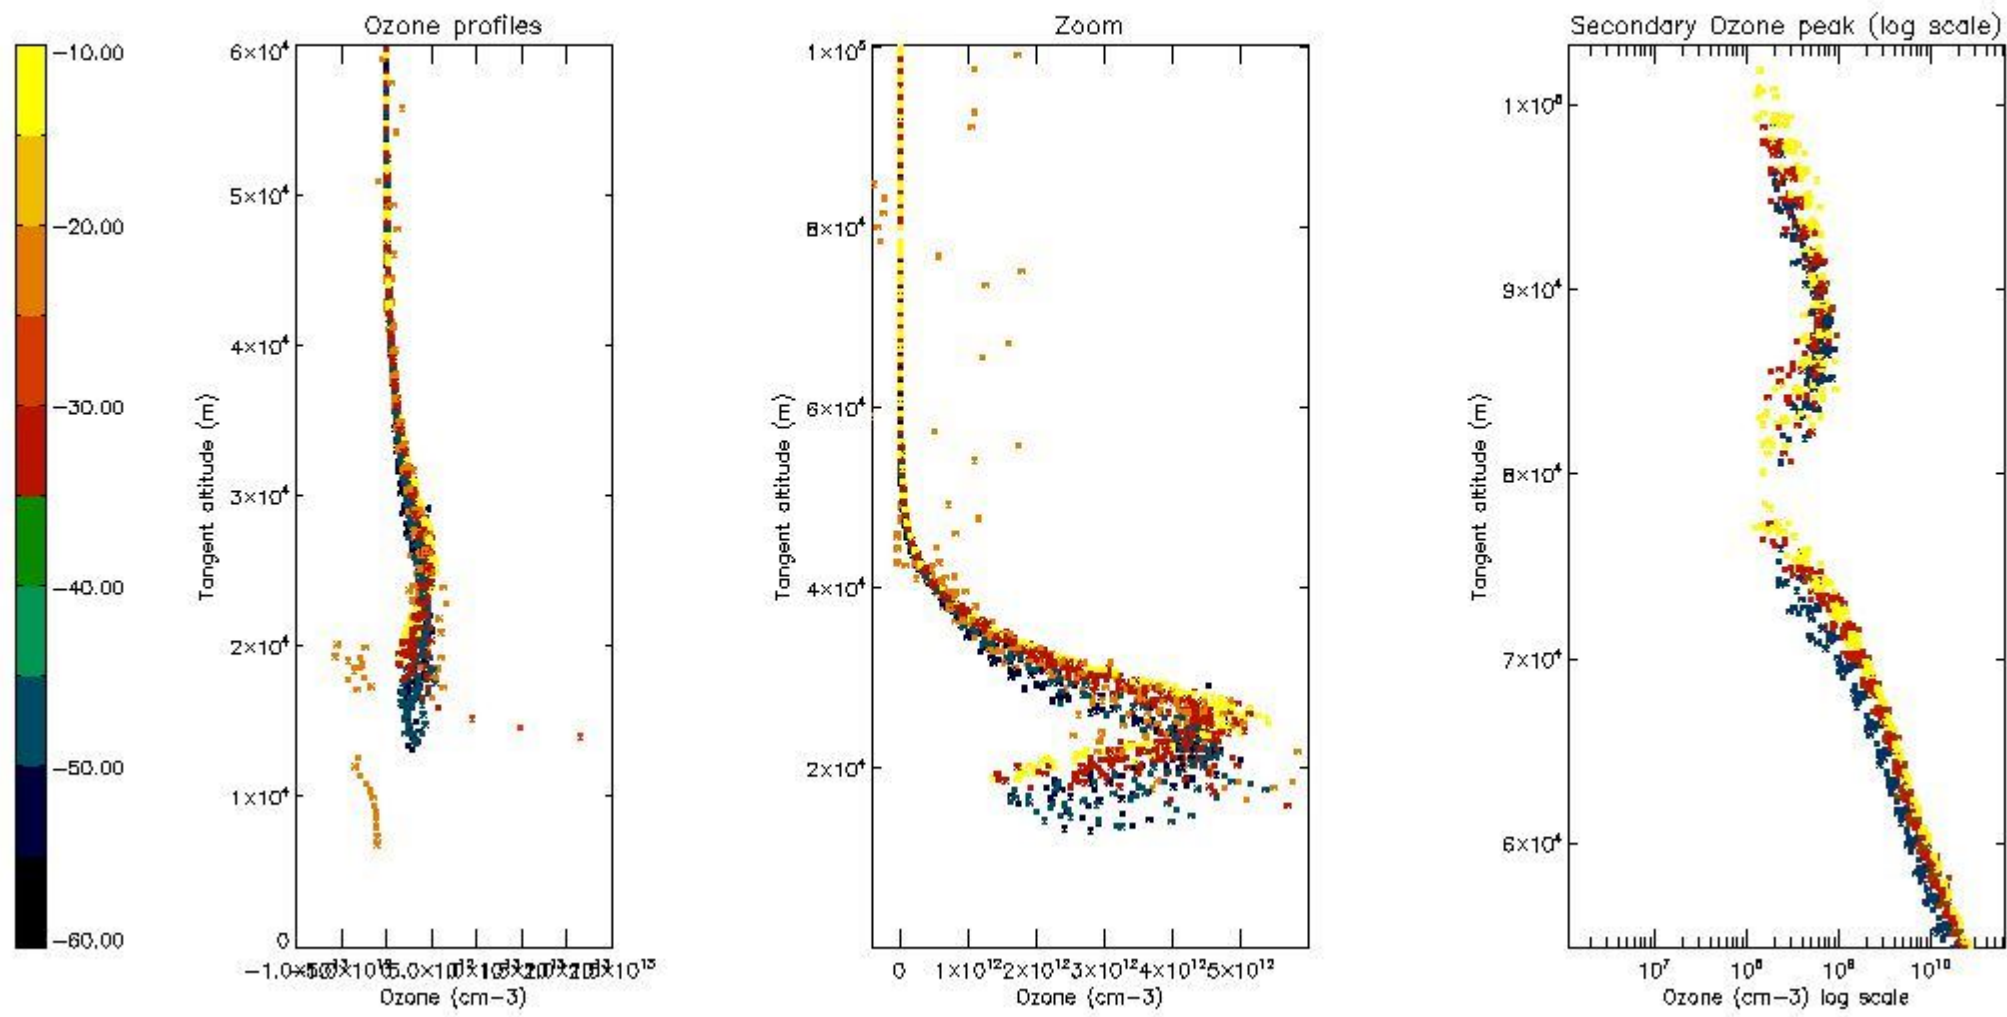

STD < 10	11
STD < 5	8

5.2 Plot ozone profiles for all STD (dark without errors)

The colorbar represents the latitude.

5.3 Plot ozone profiles where STD < 20% (dark without errors)

The colorbar represents the latitude.

5.4 Plot ozone profiles where $STD < 10\%$ (dark without errors)

The colorbar represents the latitude.

5.5 Plot ozone profiles where STD < 5% (dark without errors)

The colorbar represents the latitude.

5.6 Plot NO₂ profiles for all STD (dark without errors)