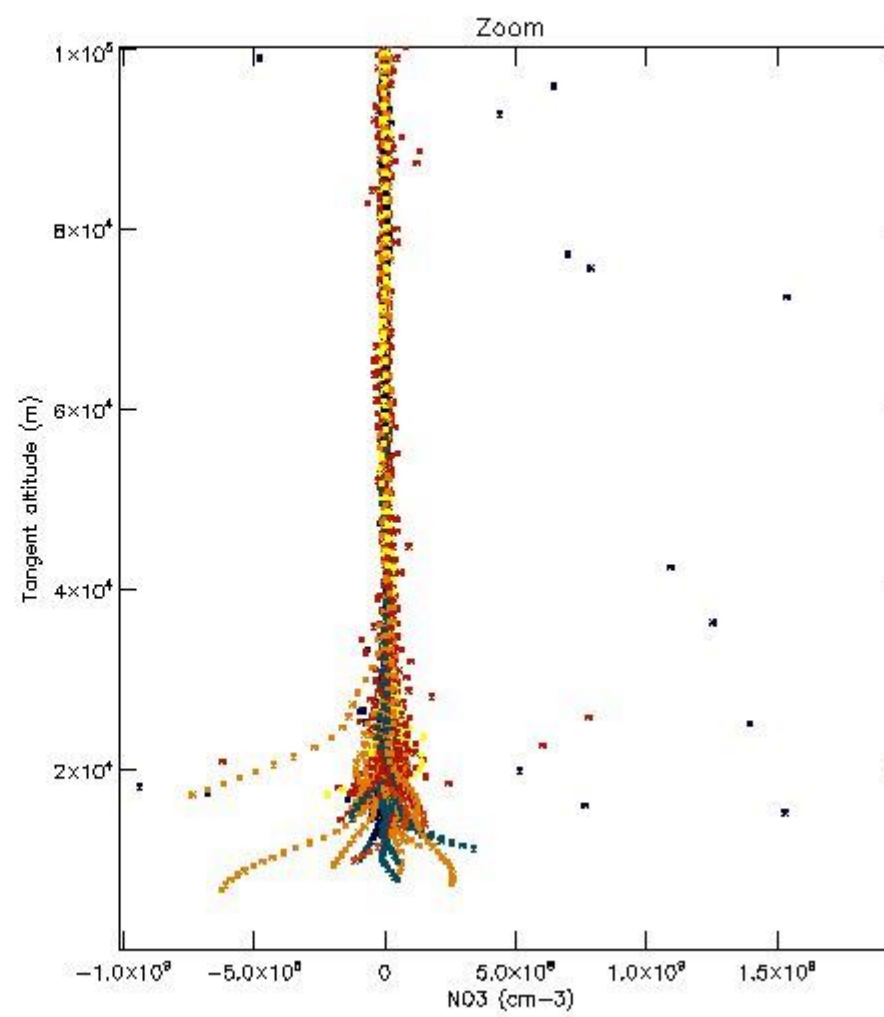

5.8 Plot H2O profiles for all STD (only for occultations of stars 1,2,3,4,13,14,16,26,63 dark without errors)

The colorbar represents the latitude.