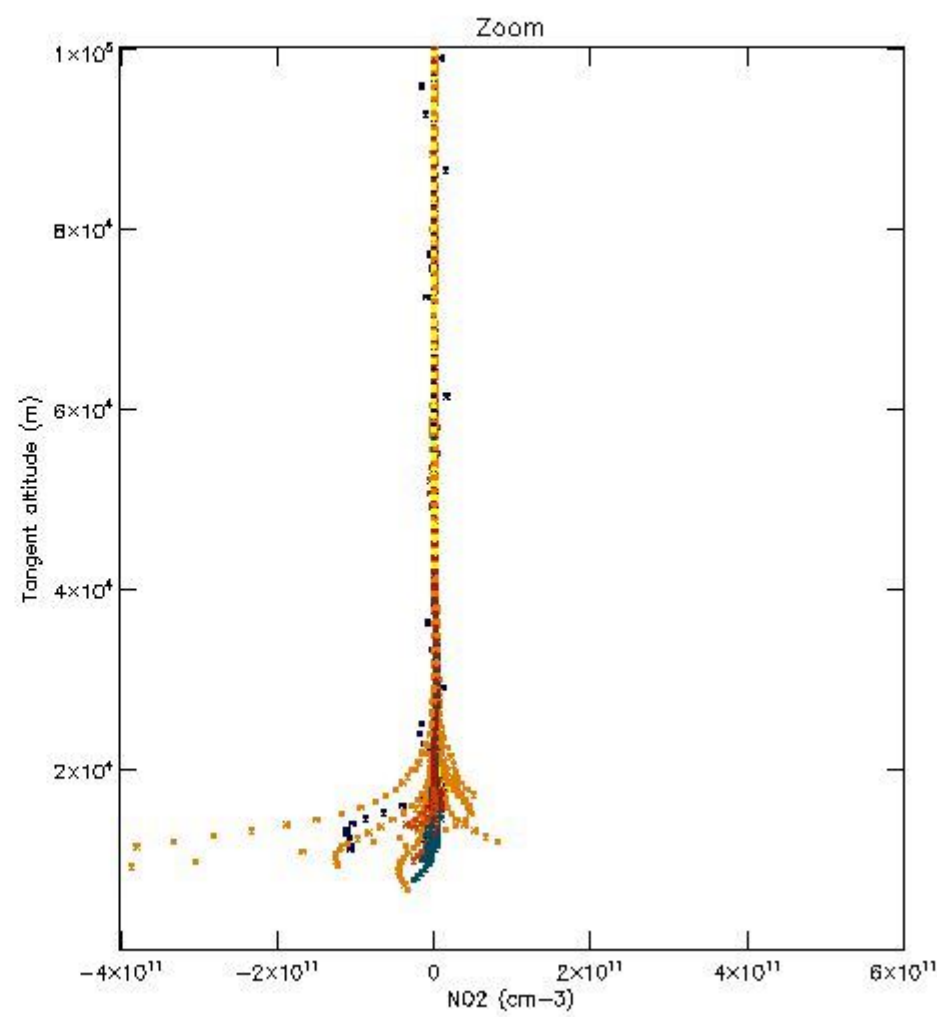

STD < 10	11
STD < 5	8

5.2 Plot ozone profiles for all STD (dark without errors)

The colorbar represents the latitude.

5.3 Plot ozone profiles where STD < 20% (dark without errors)

The colorbar represents the latitude.

5.4 Plot ozone profiles where $STD < 10\%$ (dark without errors)

The colorbar represents the latitude.

5.5 Plot ozone profiles where STD < 5% (dark without errors)

The colorbar represents the latitude.

5.6 Plot NO₂ profiles for all STD (dark without errors)

The colorbar represents the latitude.

5.7 Plot NO3 profiles for all STD (dark without errors)

The colorbar represents the latitude.

5.8 Plot H2O profiles for all STD (only for occultations of stars 1,2,3,4,13,14,16,26,63 dark without errors)