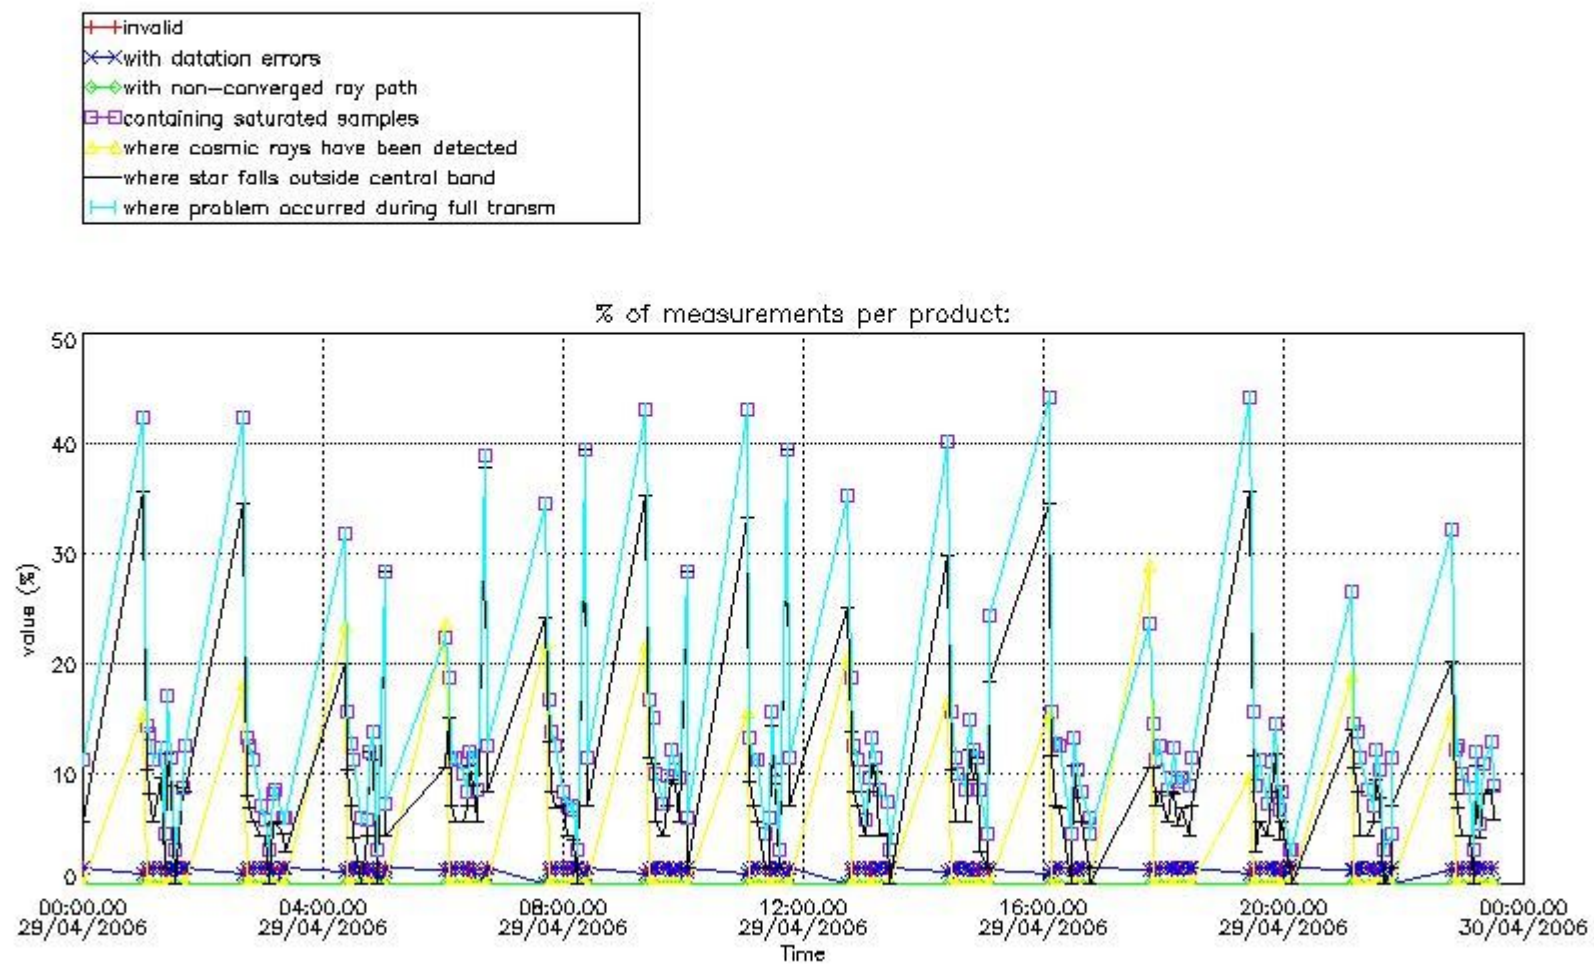

4.2 Plot quality information per product coming from level 1b processing (world map)

4.2.1 Plot level 1 quality information per product (world map): ENVISAT ASCENDING passes