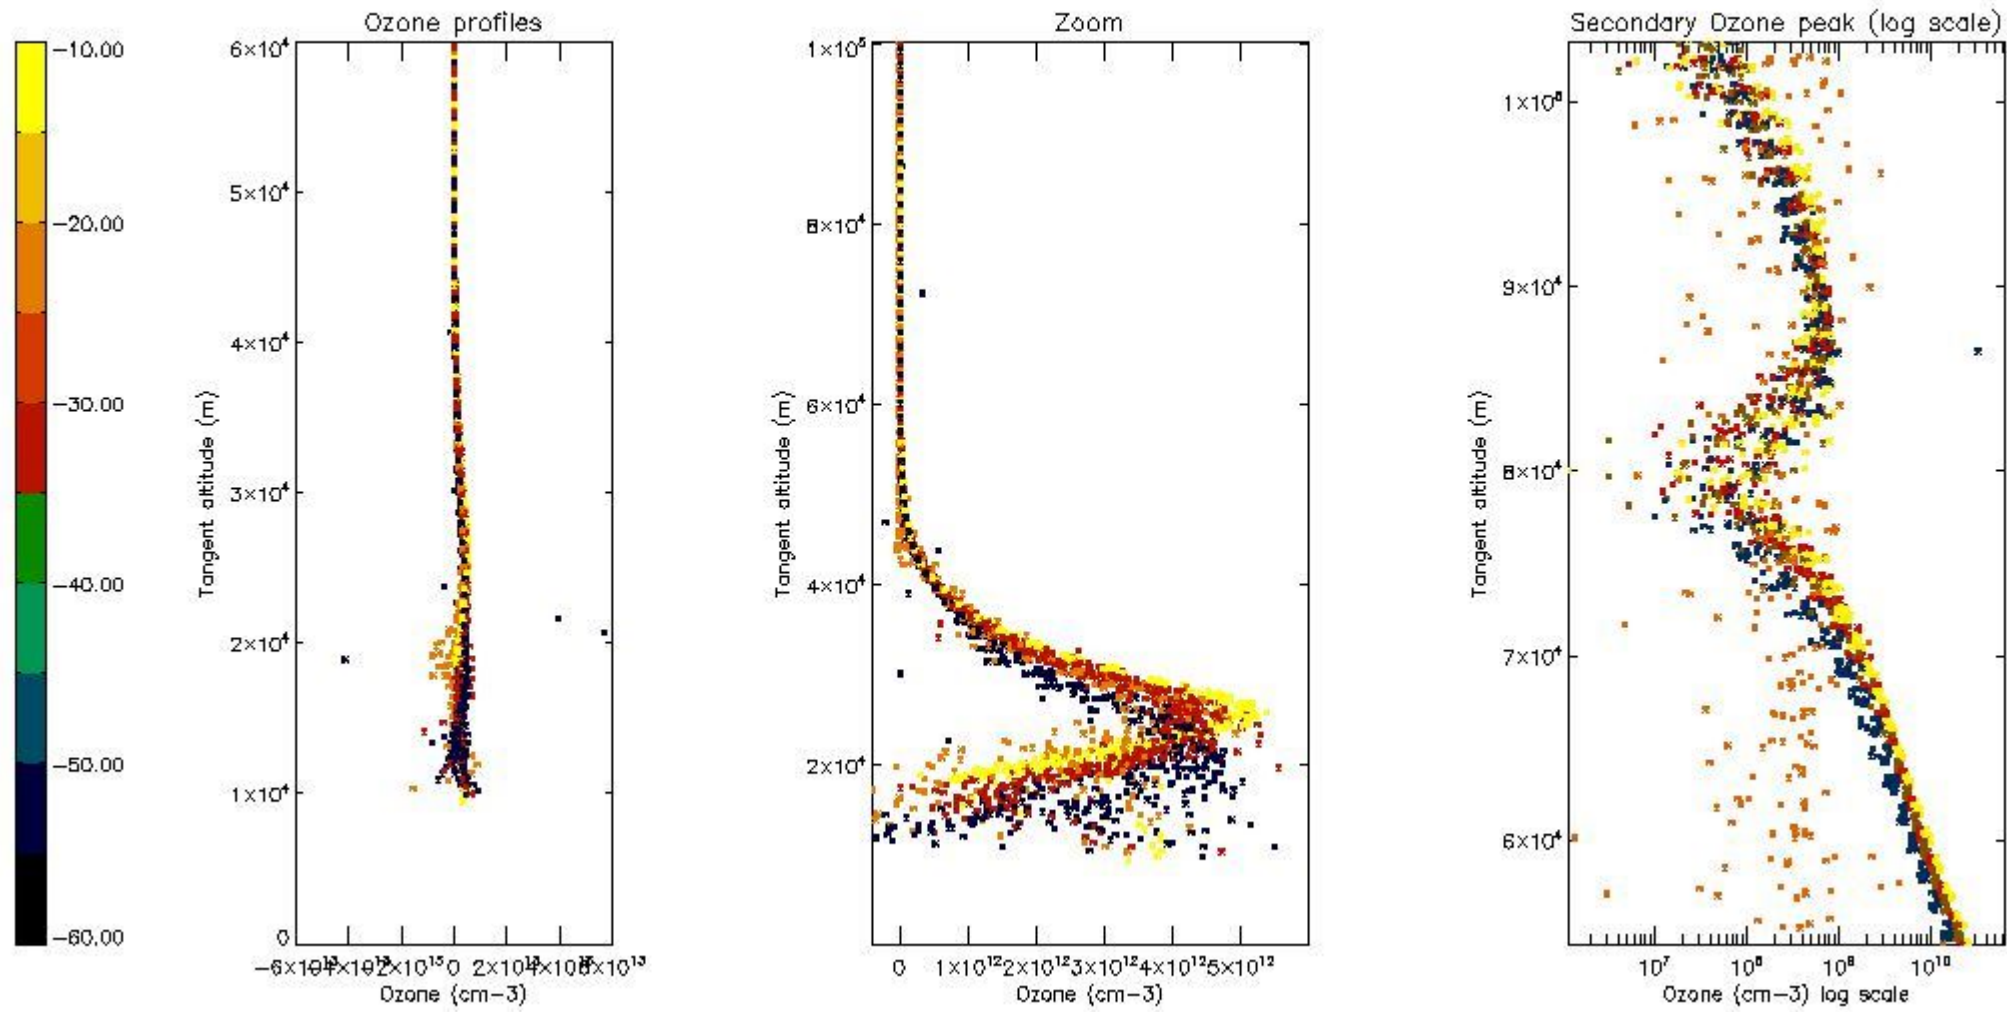

STD < 10	11
STD < 5	8

5.2 Plot ozone profiles for all STD (dark without errors)

The colorbar represents the latitude.

5.3 Plot ozone profiles where STD < 20% (dark without errors)

The colorbar represents the latitude.