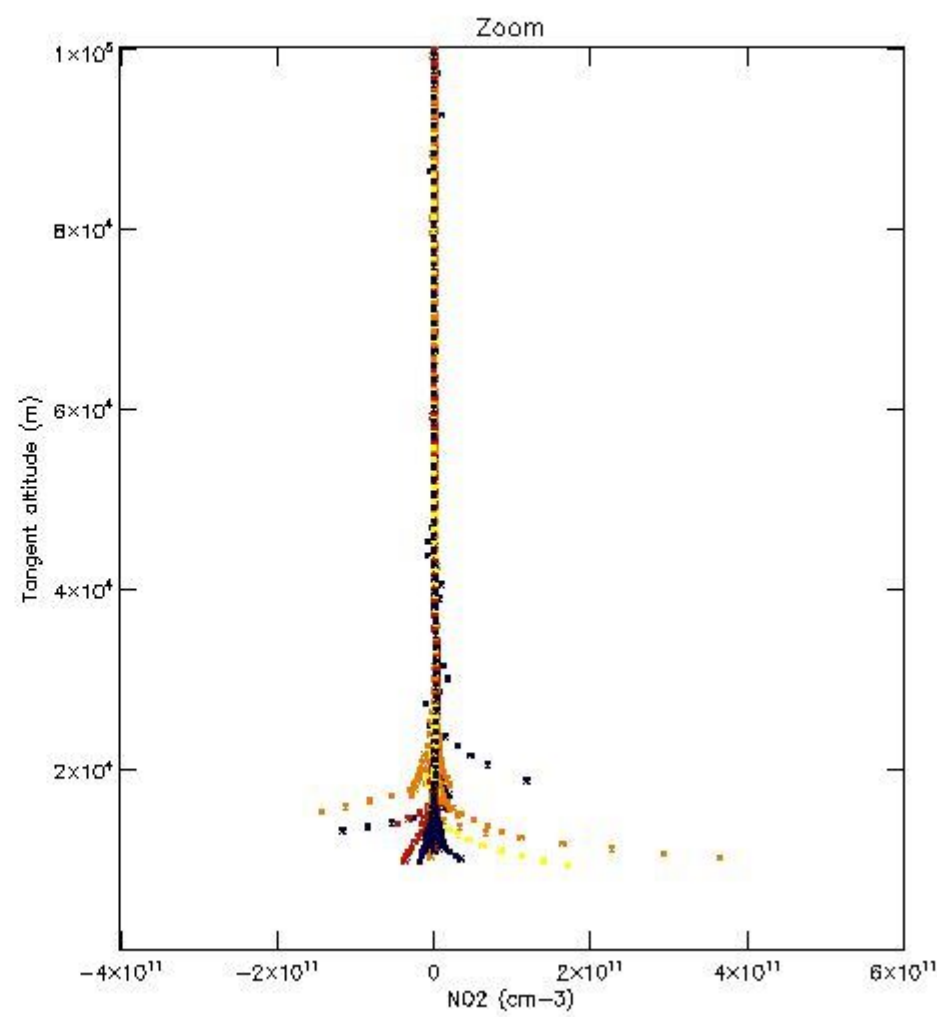

5.7 Plot NO3 profiles for all STD (dark without errors)

The colorbar represents the latitude.