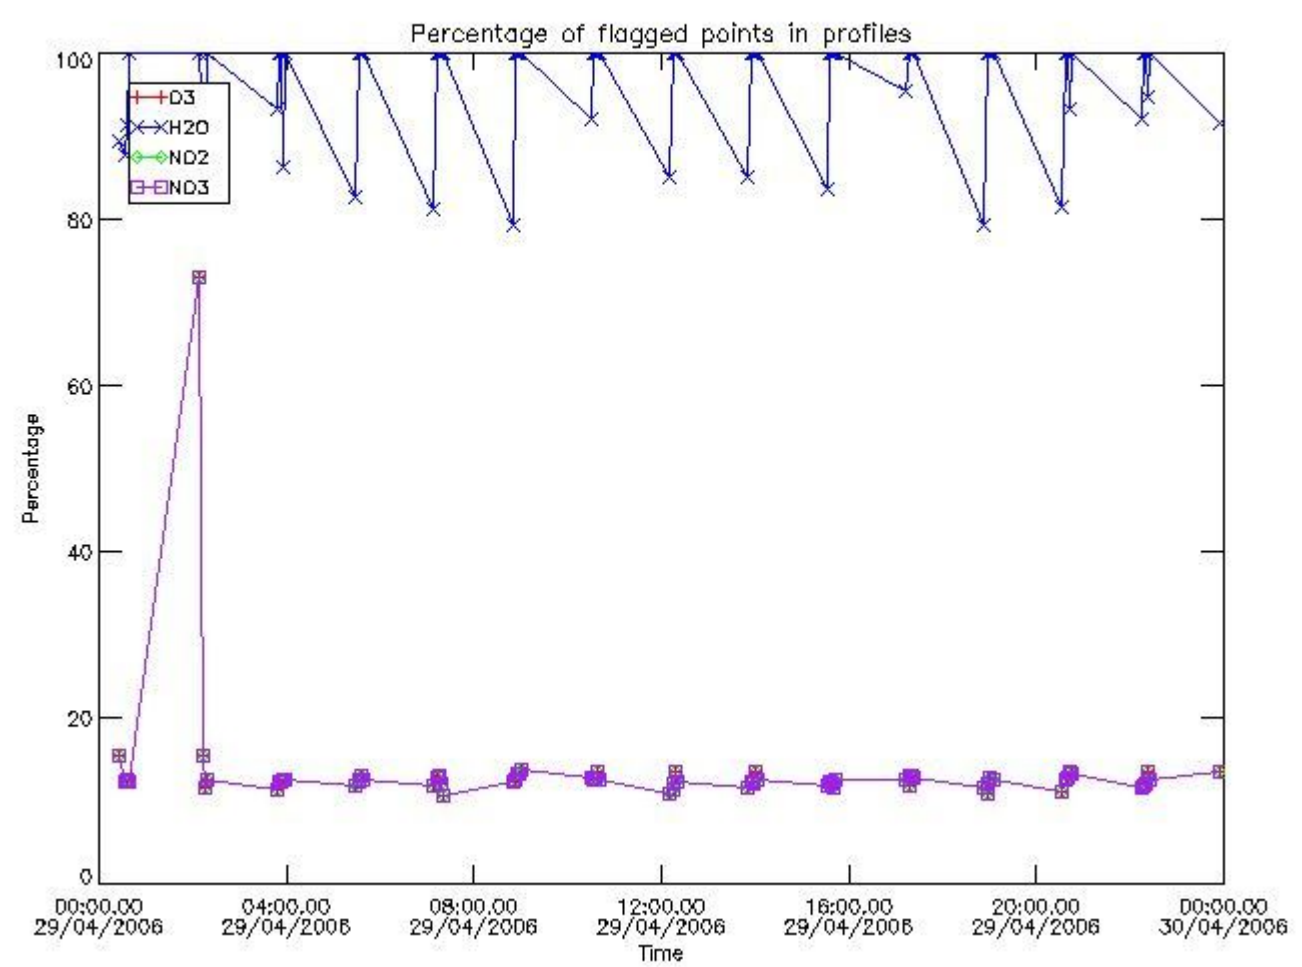

3. Quality information per product

In this section it is plotted some information contained in the Quality Summary data set of the level 2 products. Only products in dark limb conditions and without errors (error flag in the MPH set to "0") are used.

3.1 Plot quality information per product (time dependant)

3.2 Plot quality information per product (world map)