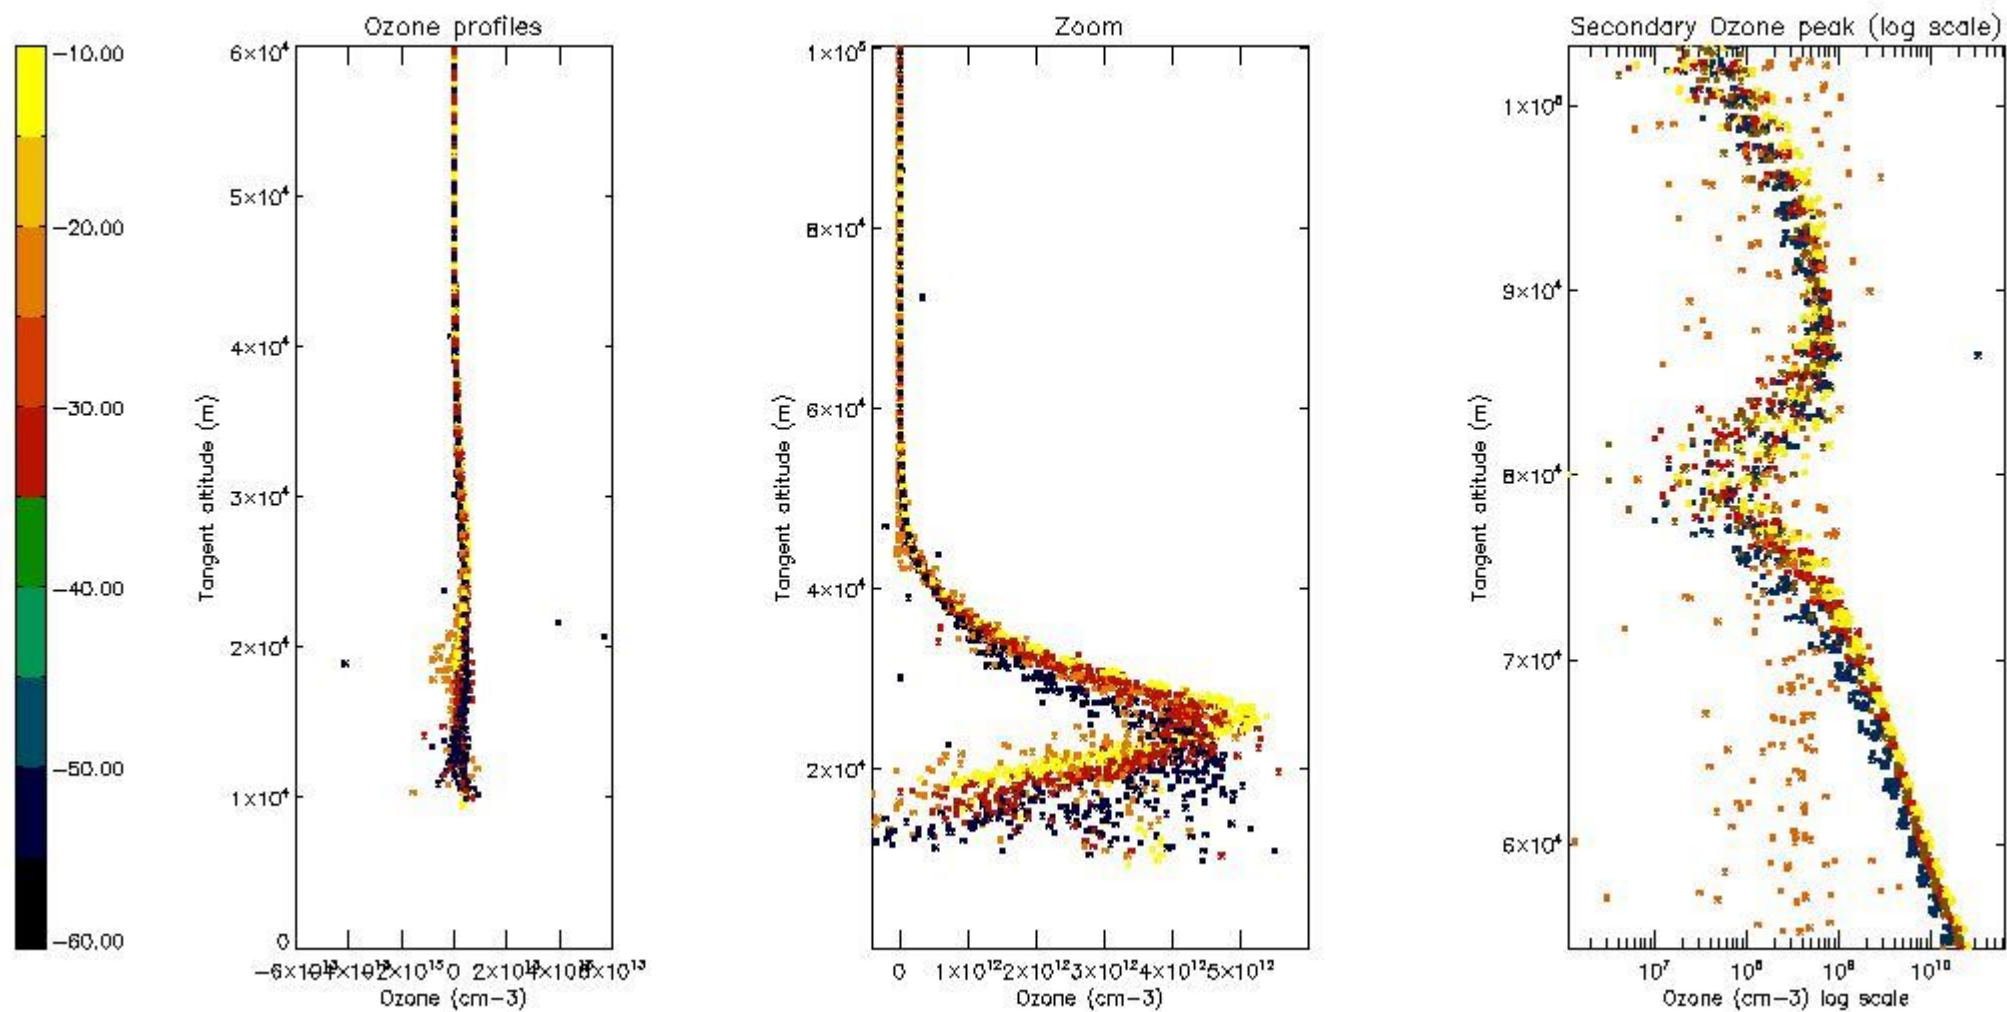

STD < 10	11
STD < 5	8

5.2 Plot ozone profiles for all STD (dark without errors)

The colorbar represents the latitude.

5.3 Plot ozone profiles where STD < 20% (dark without errors)

The colorbar represents the latitude.