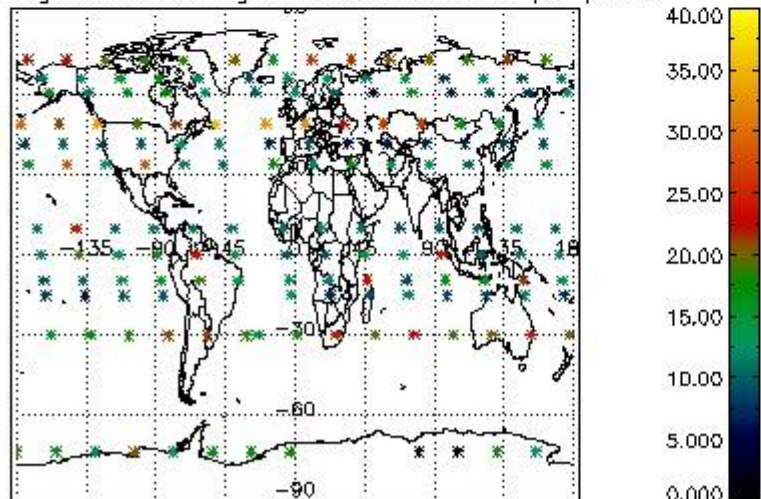

Percentage of star falling outside central band per profile