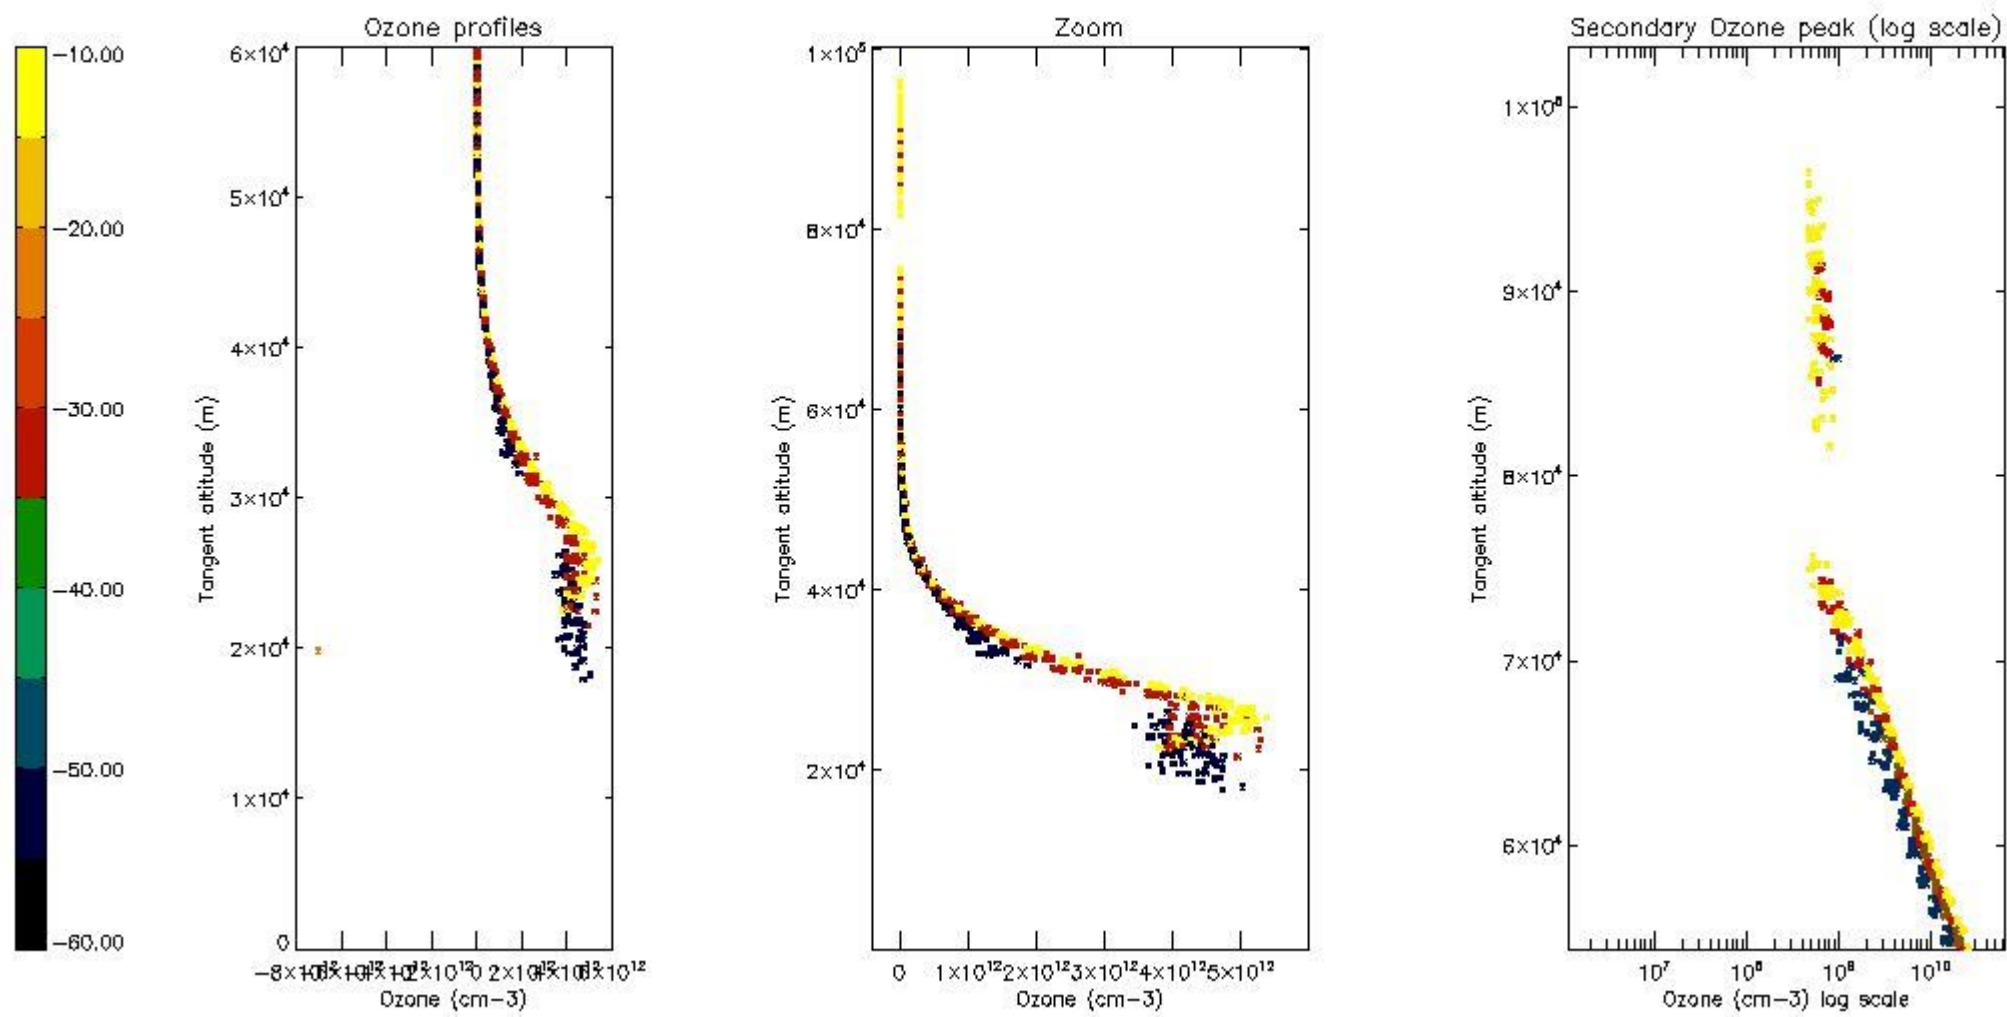

5.6 Plot NO₂ profiles for all STD (dark without errors)

The colorbar represents the latitude.