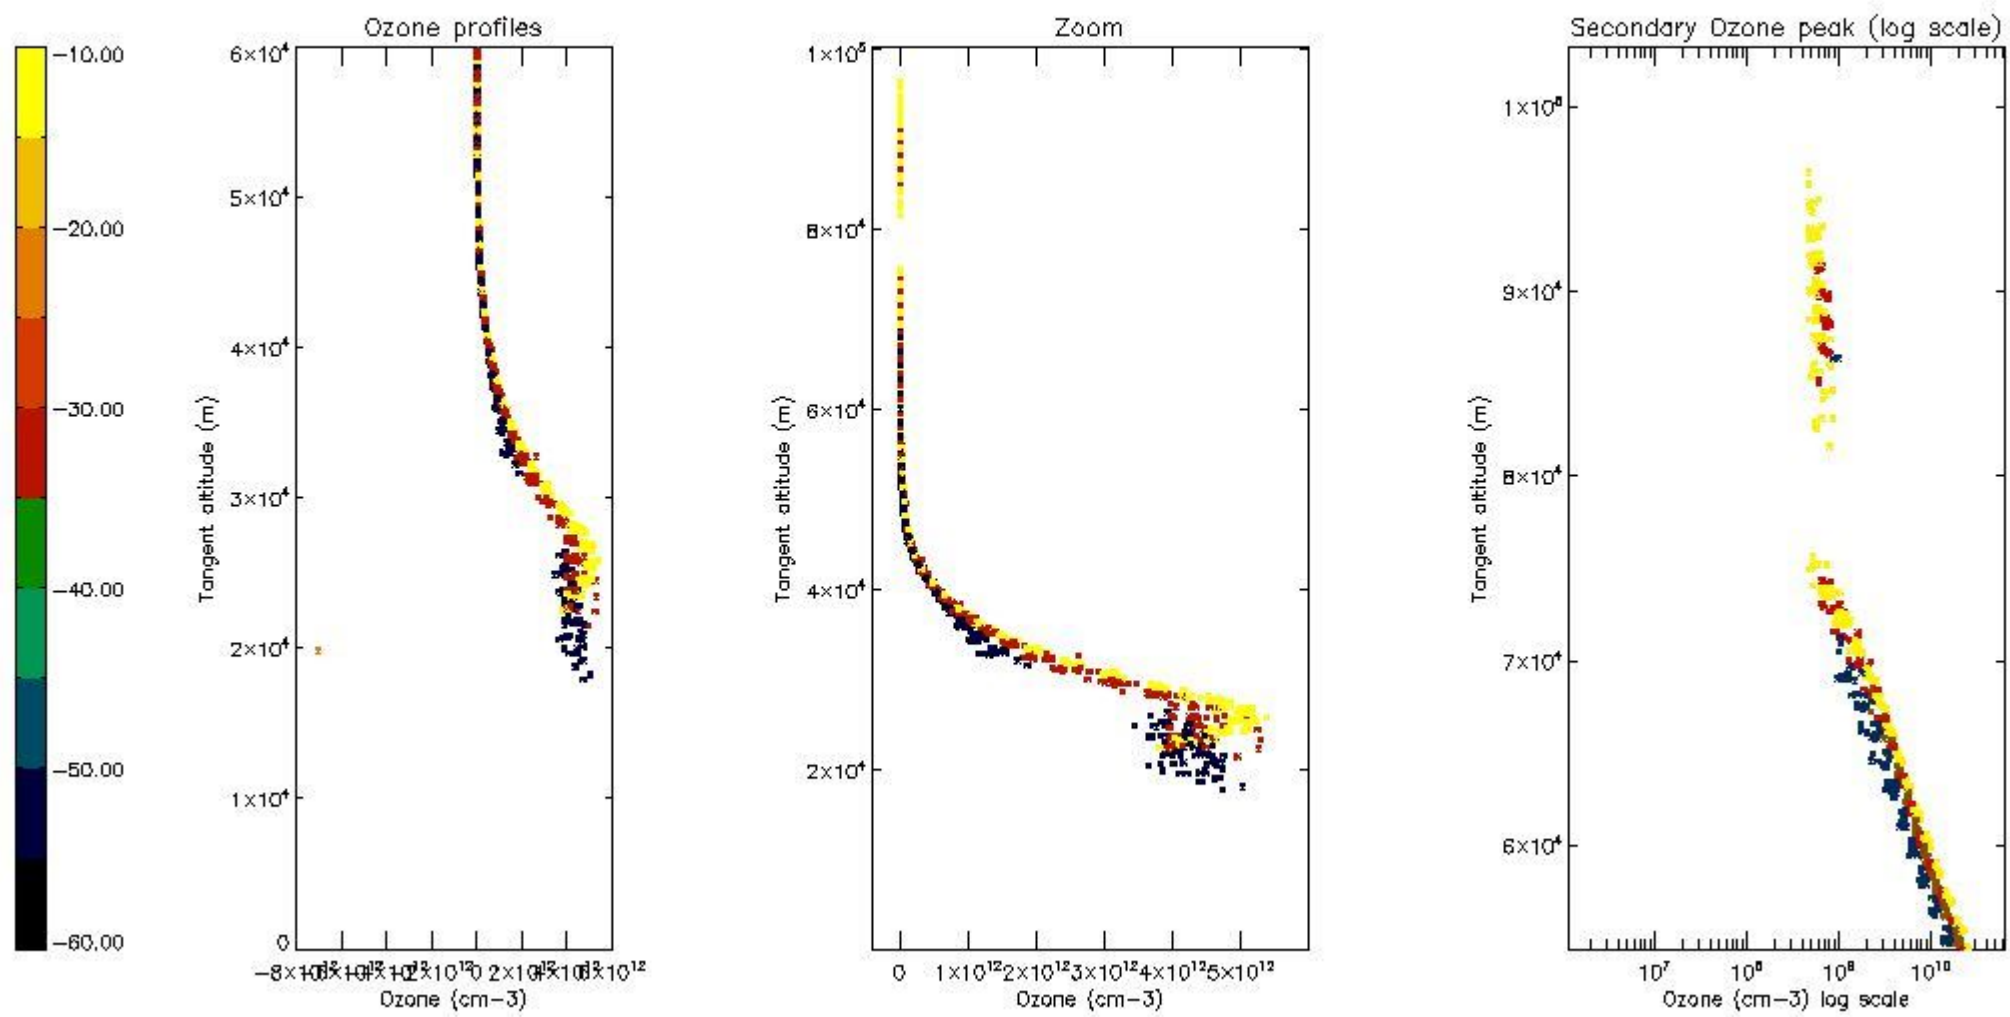

5.6 Plot NO₂ profiles for all STD (dark without errors)

The colorbar represents the latitude.