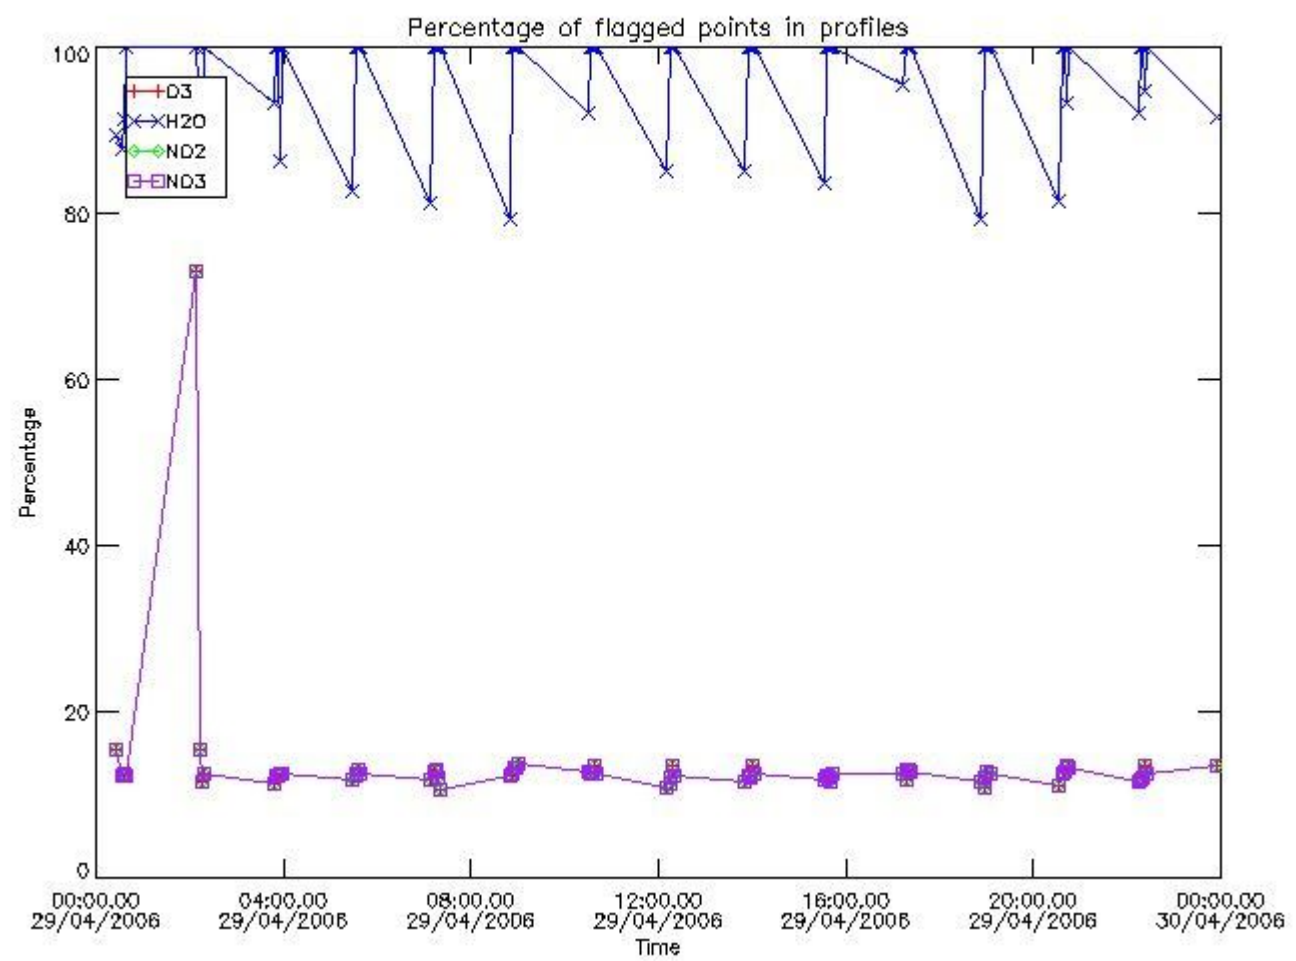

3. Quality information per product

In this section it is plotted some information contained in the Quality Summary data set of the level 2 products. Only products in dark limb conditions and without errors (error flag in the MPH set to "0") are used.

3.1 Plot quality information per product (time dependant)

3.2 Plot quality information per product (world map)