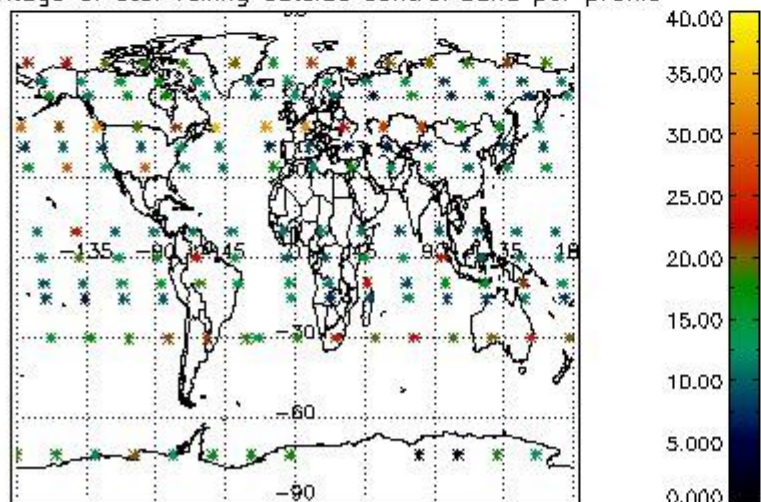

Percentage of star falling outside central band per profile