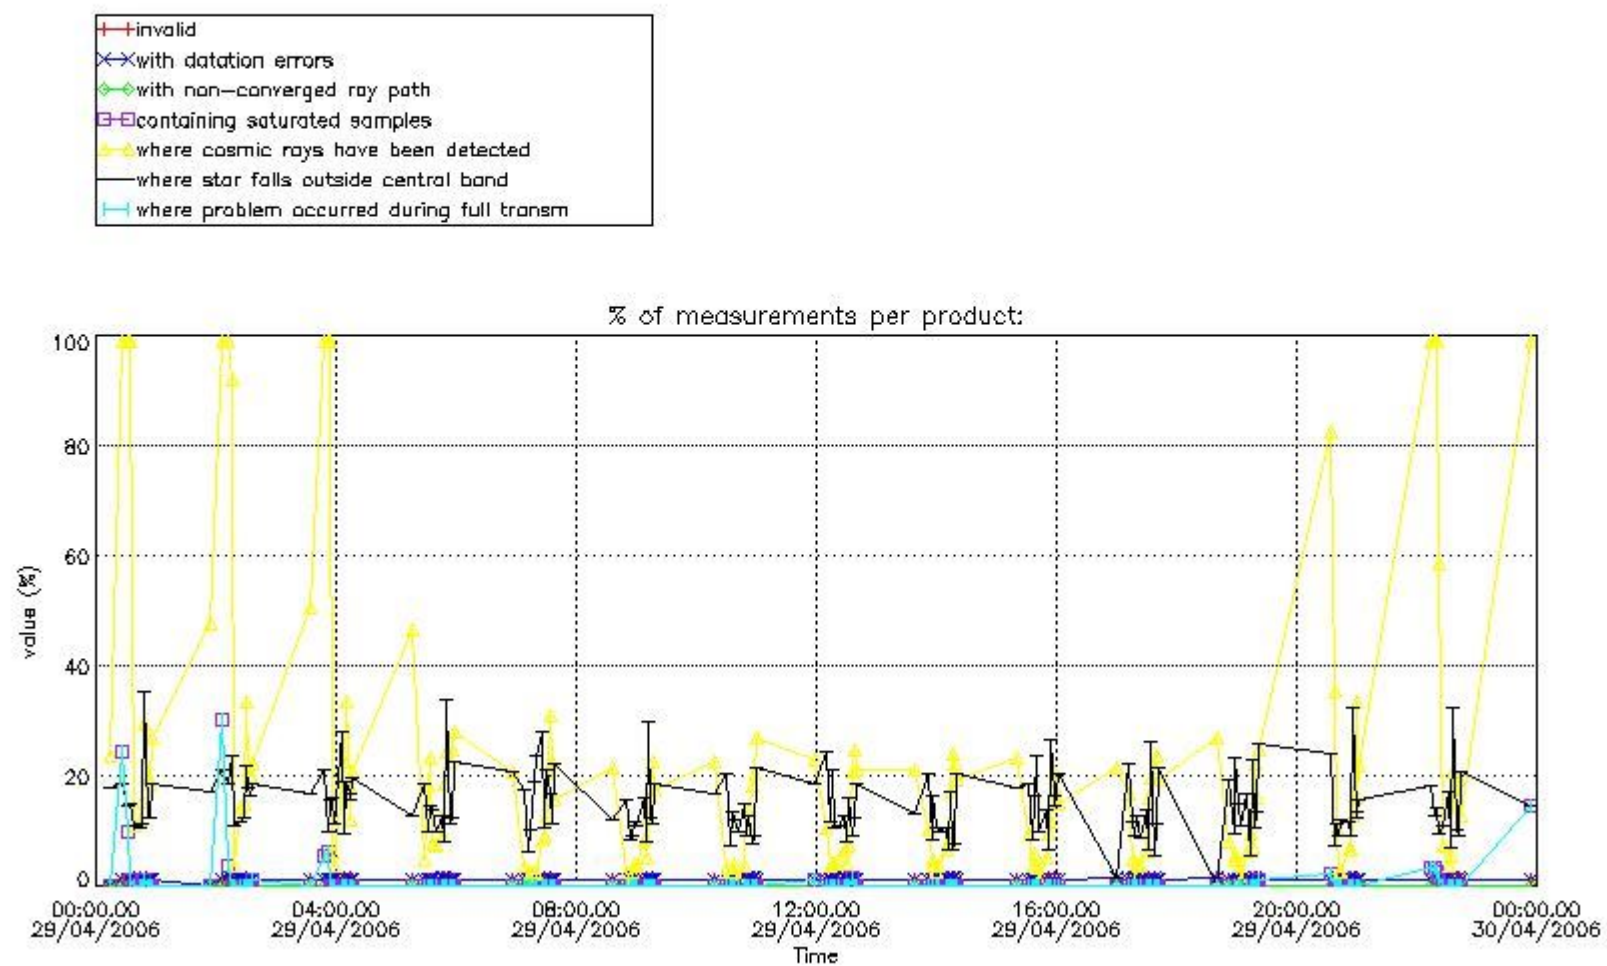

3.1 Plot quality information per product (time dependant)

3.2 Plot quality information per product (world map)

Percentage of flagged data per O3 profile

Percentage of flagged data per H2O profile

Percentage of flagged data per NO2 profile

Percentage of flagged data per NO3 profile

4. Level 1 quality information per product

In this section it is plotted some information contained in the Quality Summary data set of the level 2 products that comes from the level 1b processing. Products without errors (error flag in the MPH set to "0") are used.

4.1 Plot quality information per product (time dependant) coming from level 1b processing

4.1.1 Plot level 1 quality information per product (time dependant): ENVISAT ASCENDING passes

4.1.2 Plot level 1 quality information per product (time dependant): ENVI SAT DESCENDING passes