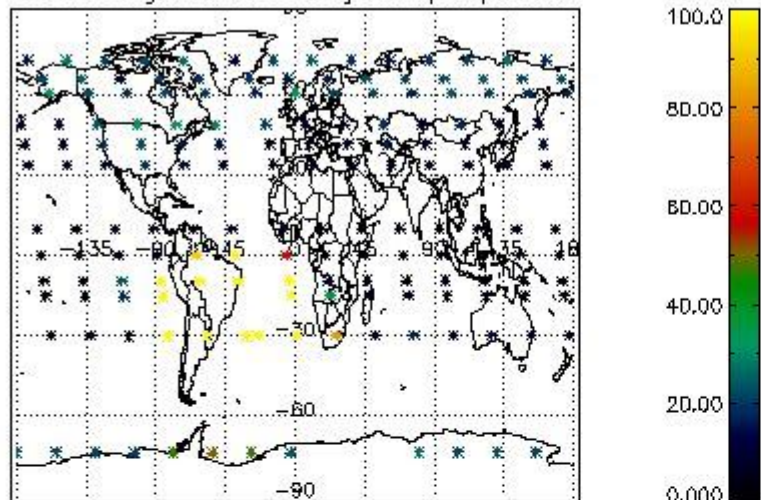

Percentage of cosmic ray hits per profile