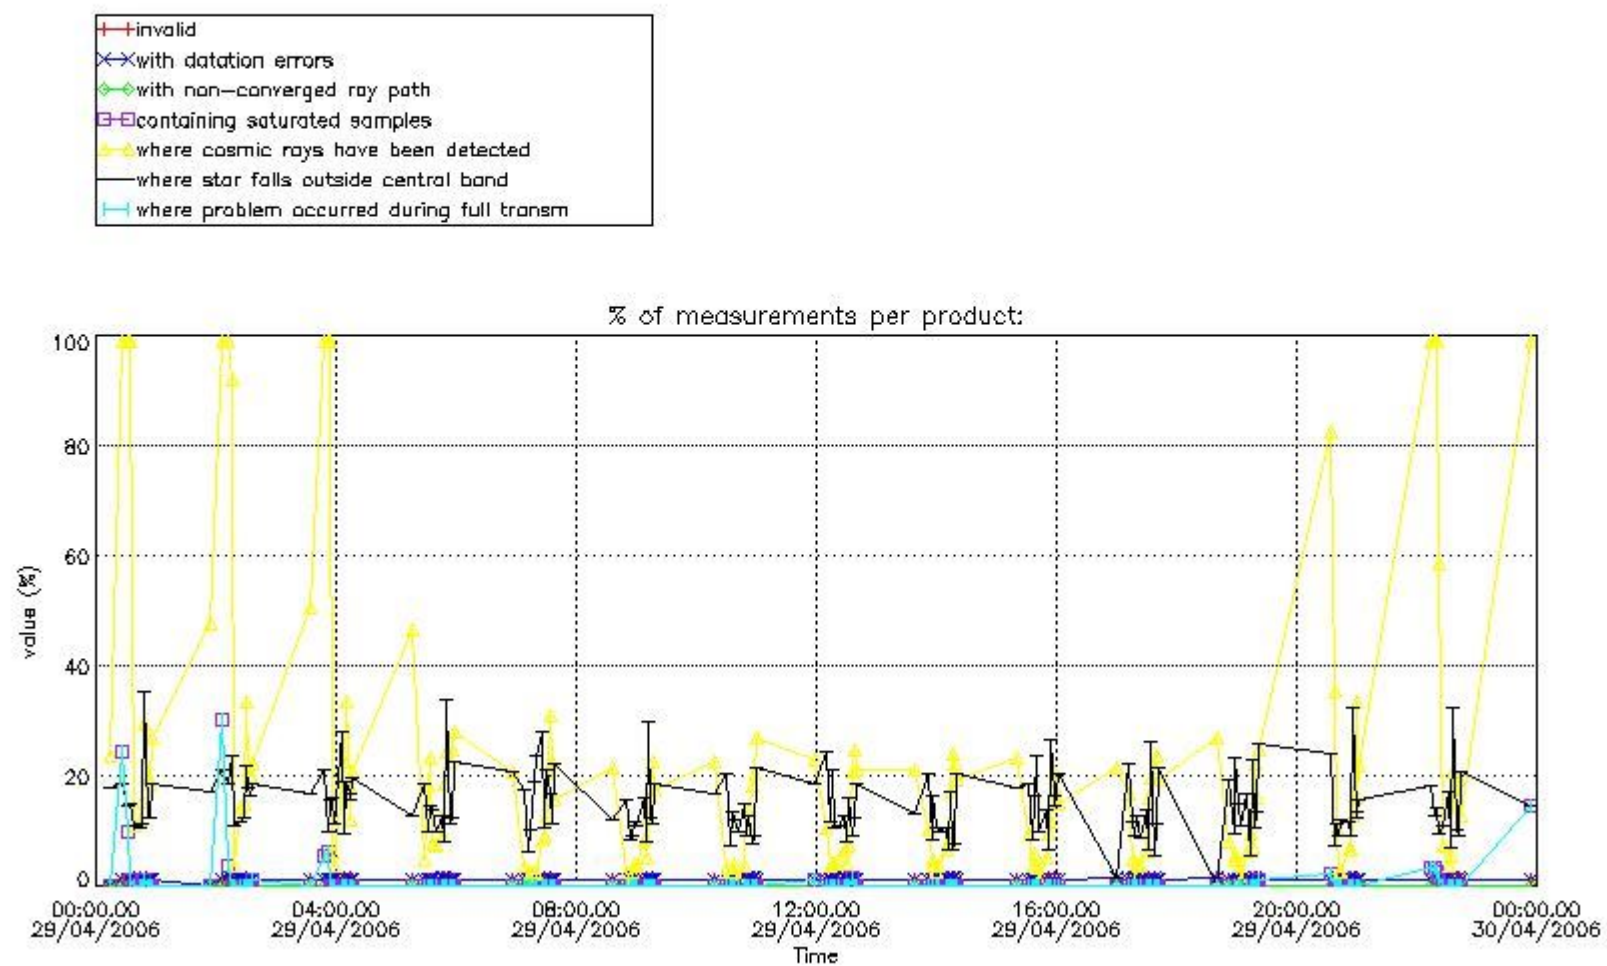

4.1.2 Plot level 1 quality information per product (time dependant): ENVI SAT DESCENDING passes