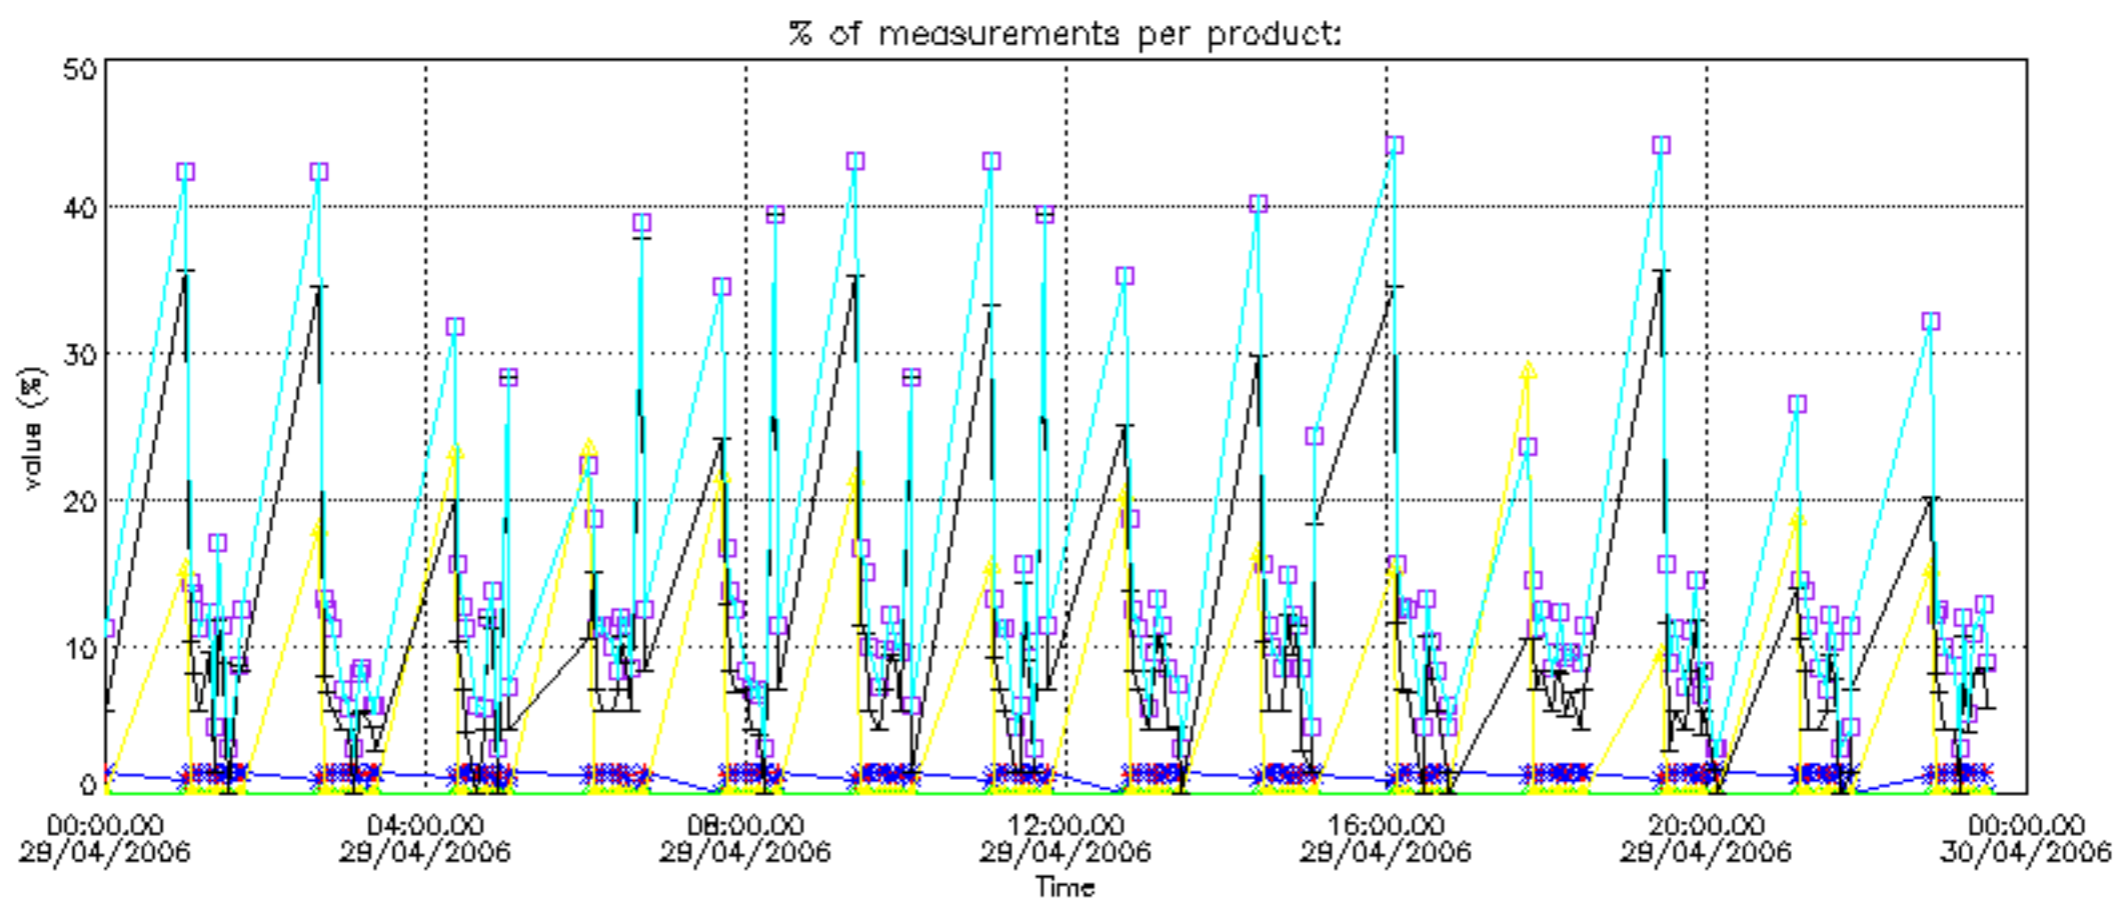

Percentage of cosmic ray hits per profile

Percentage of datation errors per profile