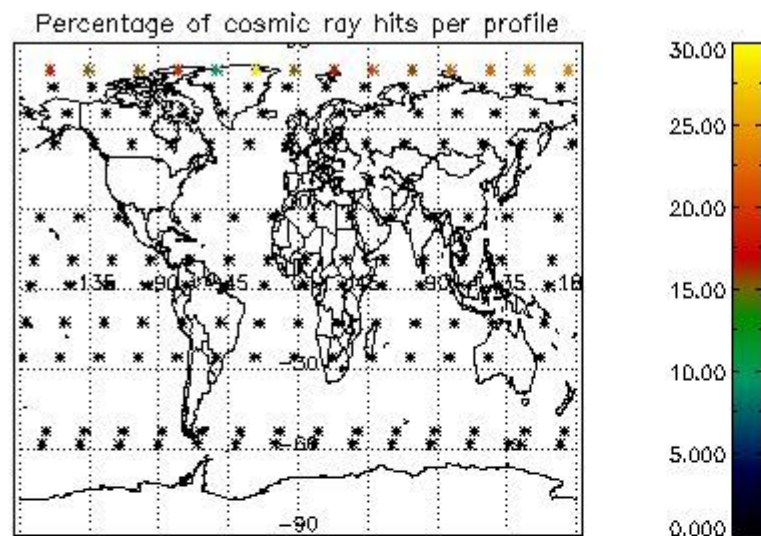

Percentage of datation errors per profile

Percentage of star falling outside central band per profile

Percentage of saturation errors per profile

4.2.2 Plot level 1 quality information per product (world map): ENVISAT DESCENDING passes