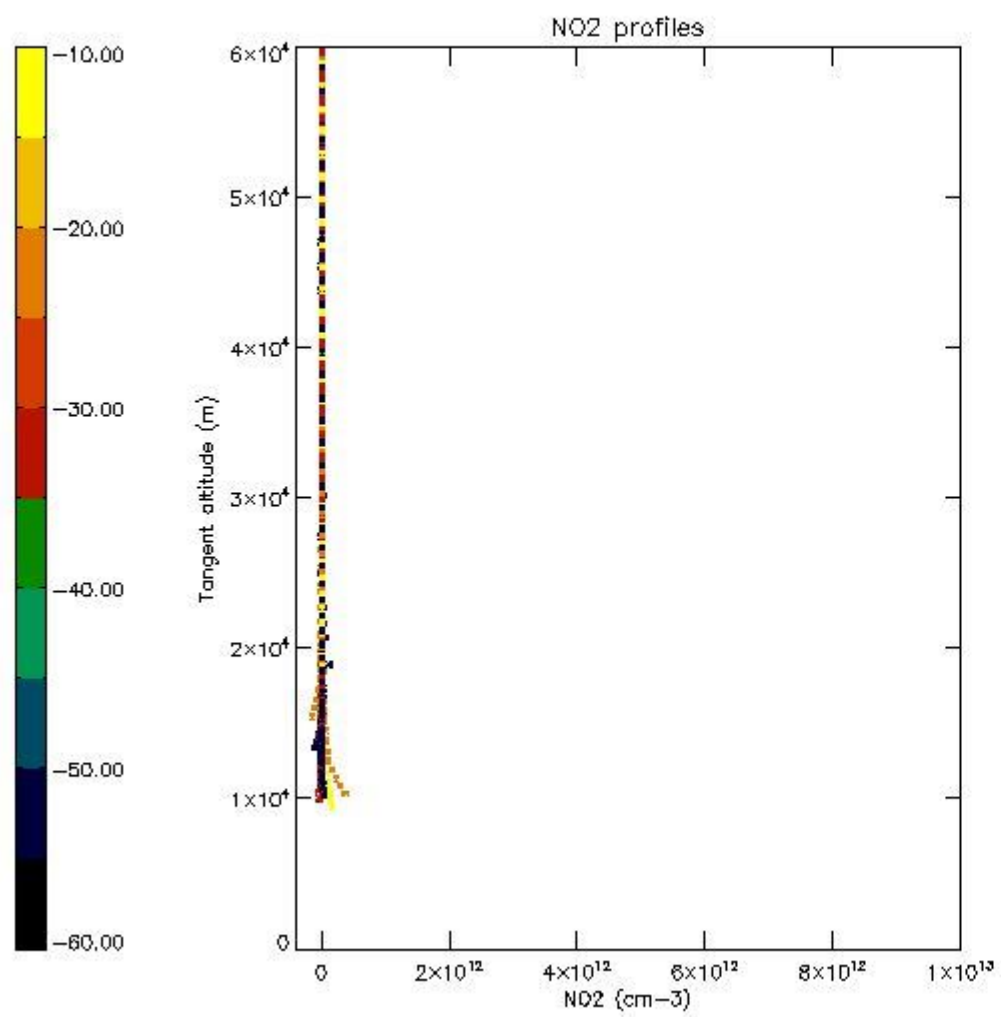

5.4 Plot ozone profiles where STD < 10% (dark without errors)

The colorbar represents the latitude.

5.5 Plot ozone profiles where STD < 5% (dark without errors)

The colorbar represents the latitude.

5.6 Plot NO₂ profiles for all STD (dark without errors)

The colorbar represents the latitude.

5.7 Plot NO3 profiles for all STD (dark without errors)

The colorbar represents the latitude.

5.8 Plot H2O profiles for all STD (only for occultations of stars 1,2,3,4,13,14,16,26,63 dark without errors)