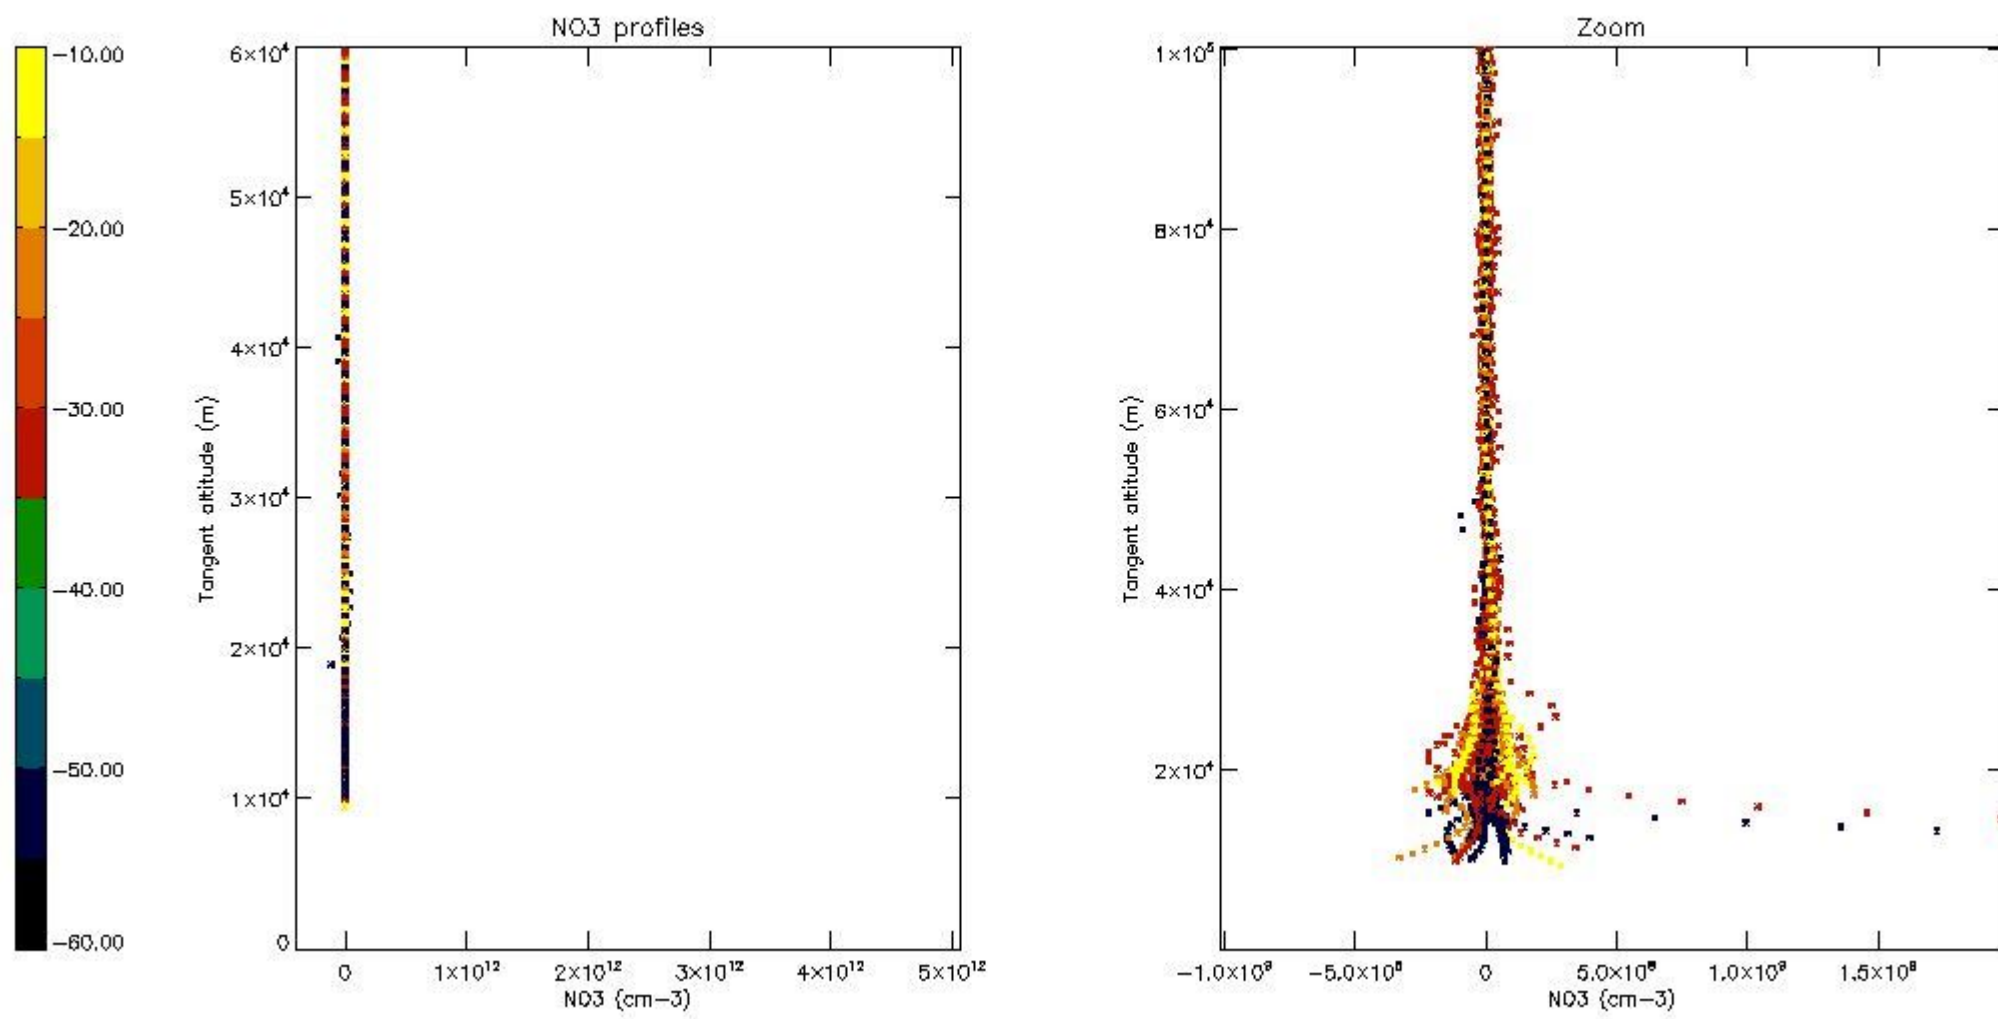

5.8 Plot H₂O profiles for all STD (only for occultations of stars 1,2,3,4,13,14,16,26,63 dark without errors)

The colorbar represents the latitude.