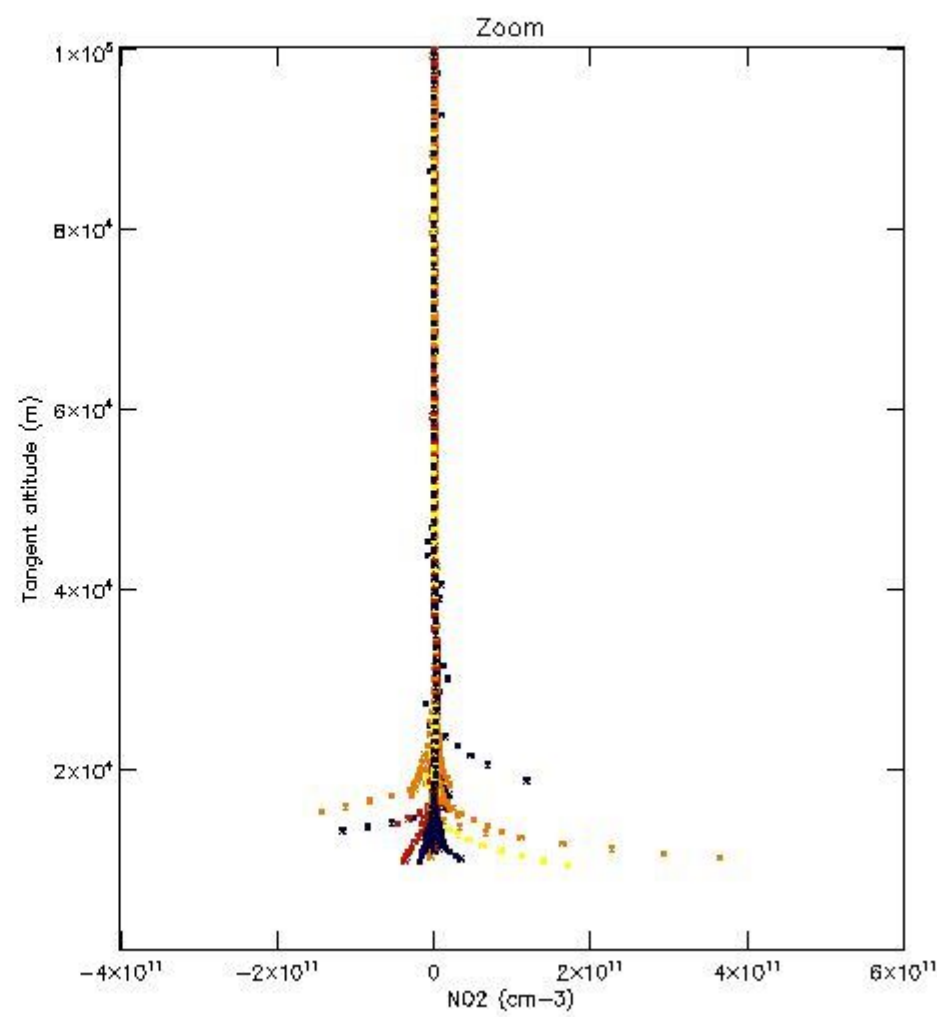

5.4 Plot ozone profiles where STD < 10% (dark without errors)

The colorbar represents the latitude.

5.5 Plot ozone profiles where STD < 5% (dark without errors)

The colorbar represents the latitude.

5.6 Plot NO₂ profiles for all STD (dark without errors)

The colorbar represents the latitude.

5.7 Plot NO3 profiles for all STD (dark without errors)

The colorbar represents the latitude.

5.8 Plot H2O profiles for all STD (only for occultations of stars 1,2,3,4,13,14,16,26,63 dark without errors)