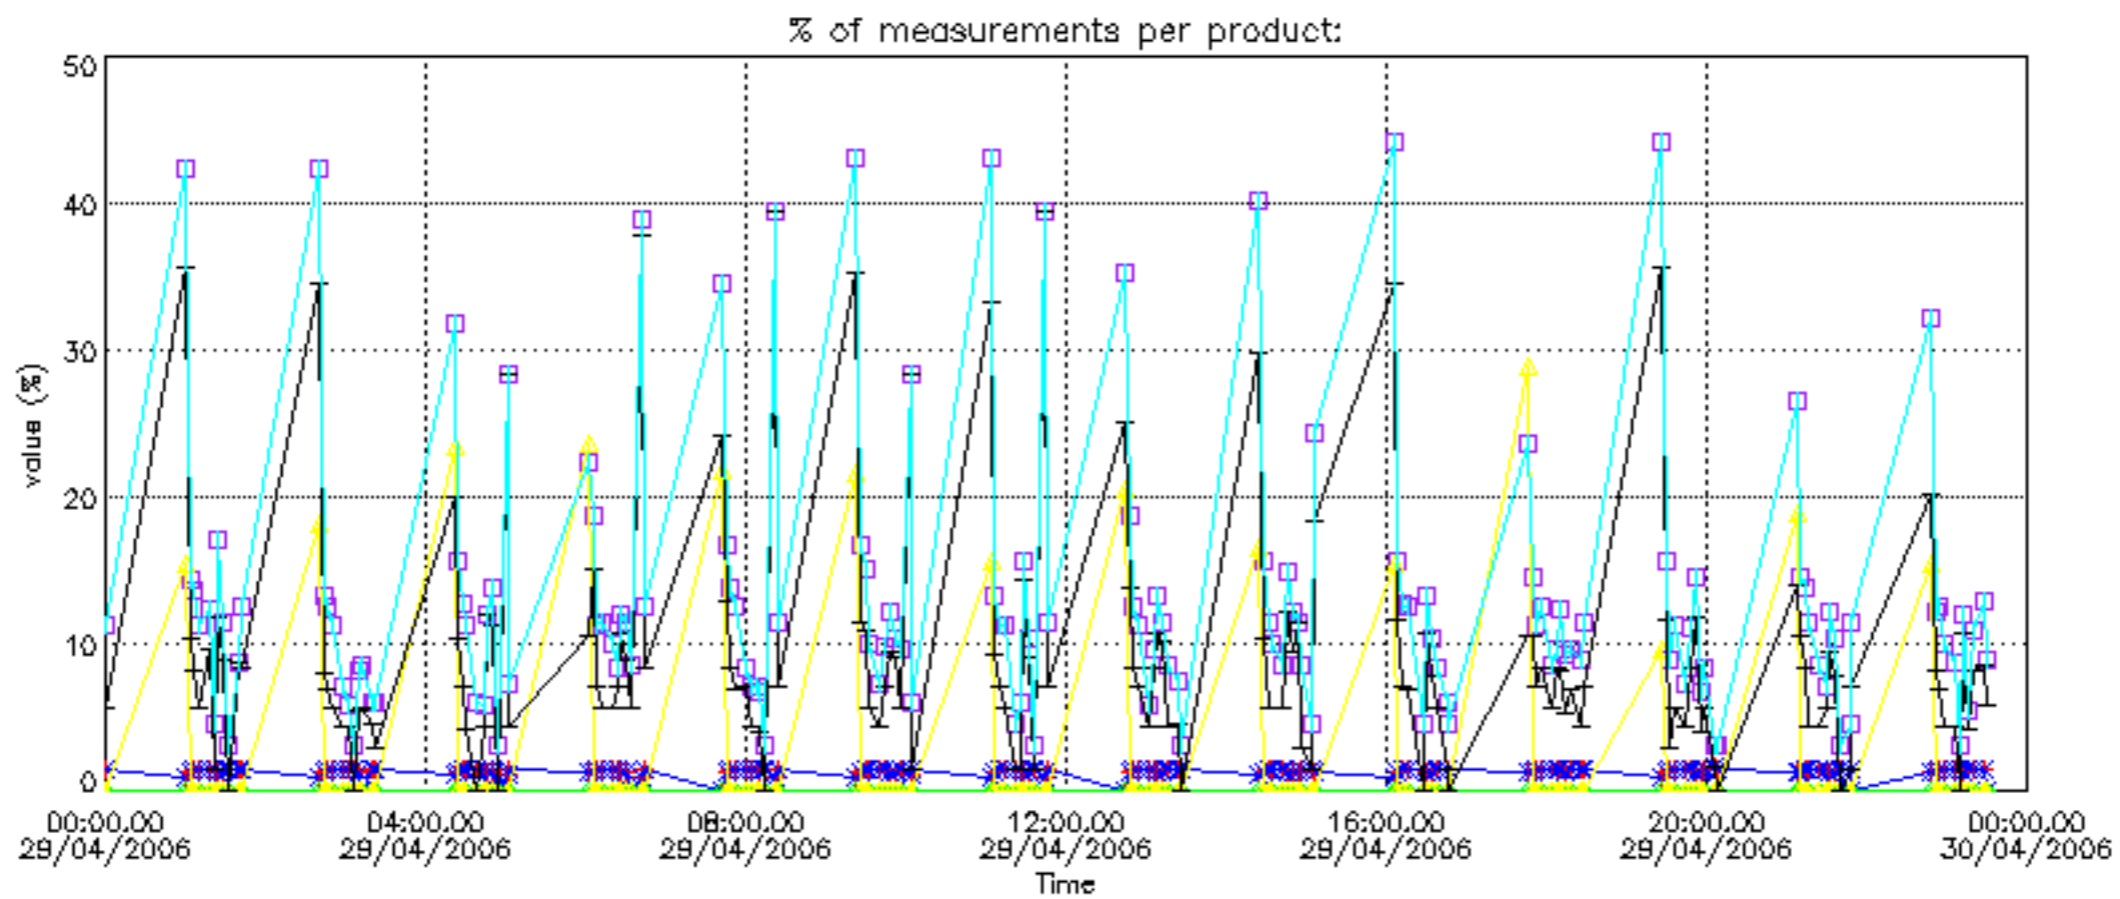

Percentage of cosmic ray hits per profile

Percentage of datation errors per profile