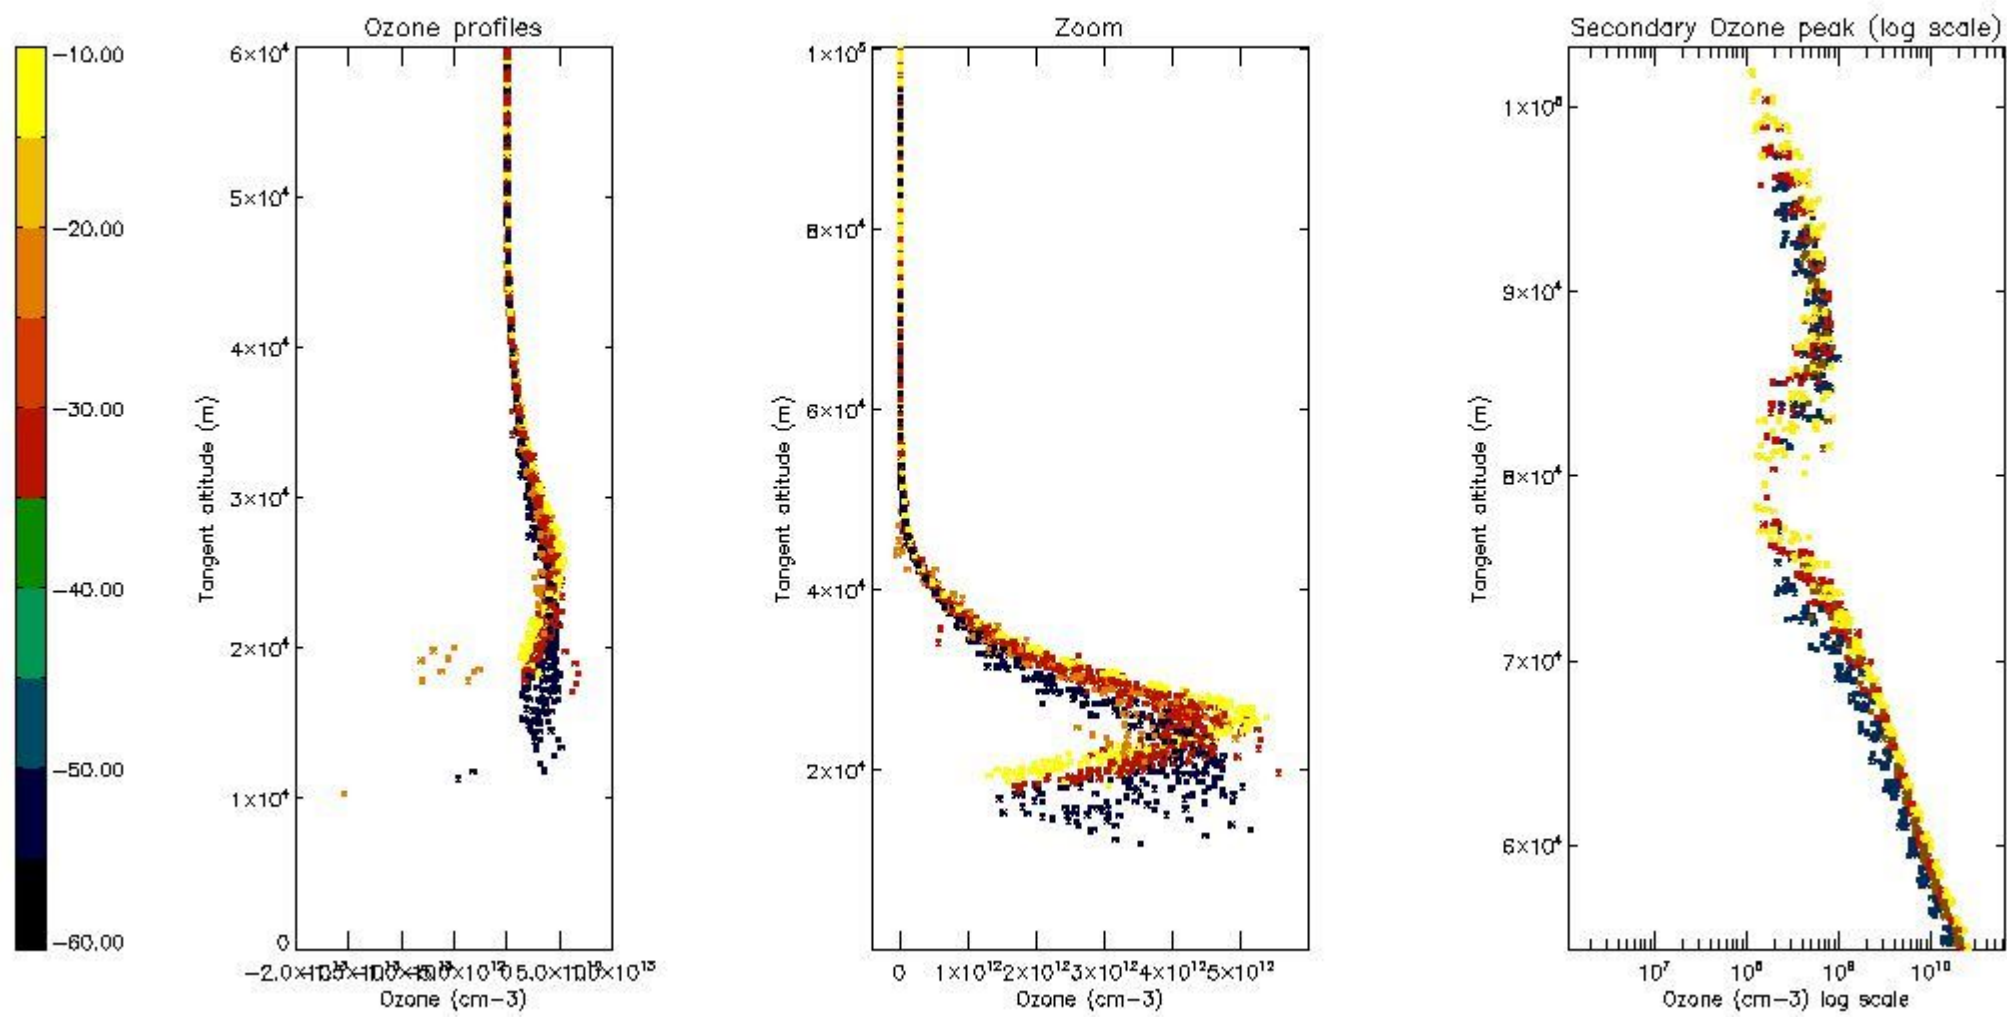

STD < 10	11
STD < 5	8

5.2 Plot ozone profiles for all STD (dark without errors)

The colorbar represents the latitude.

5.3 Plot ozone profiles where STD < 20% (dark without errors)

The colorbar represents the latitude.