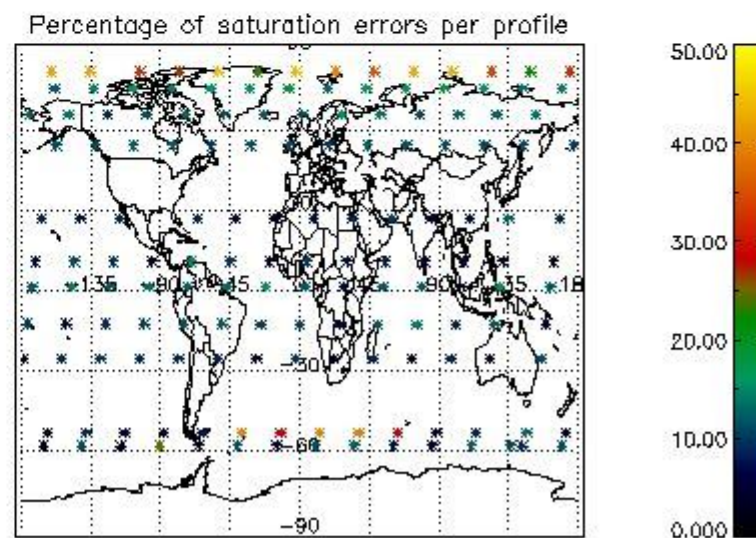

Percentage of datation errors per profile

Percentage of star falling outside central band per profile

Percentage of saturation errors per profile

4.2.2 Plot level 1 quality information per product (world map): ENVISAT DESCENDING passes