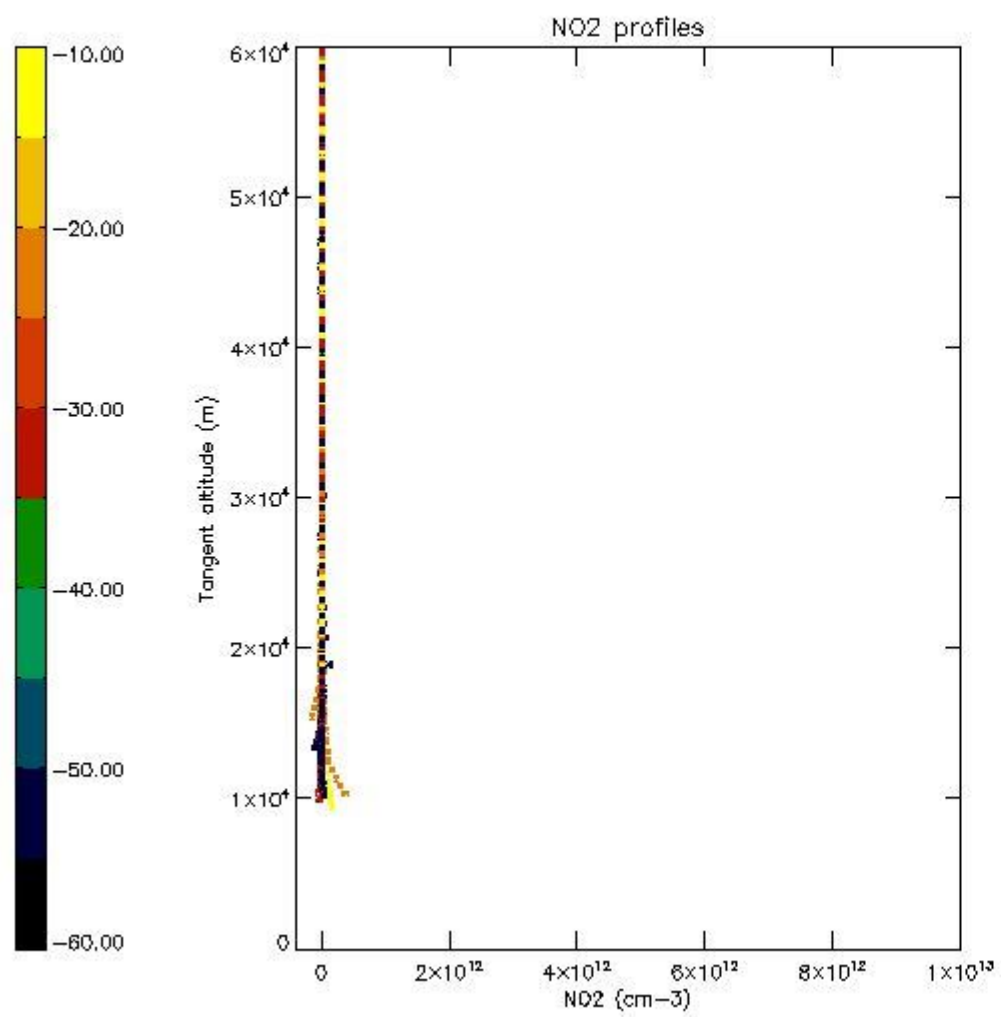

5.7 Plot NO3 profiles for all STD (dark without errors)

The colorbar represents the latitude.