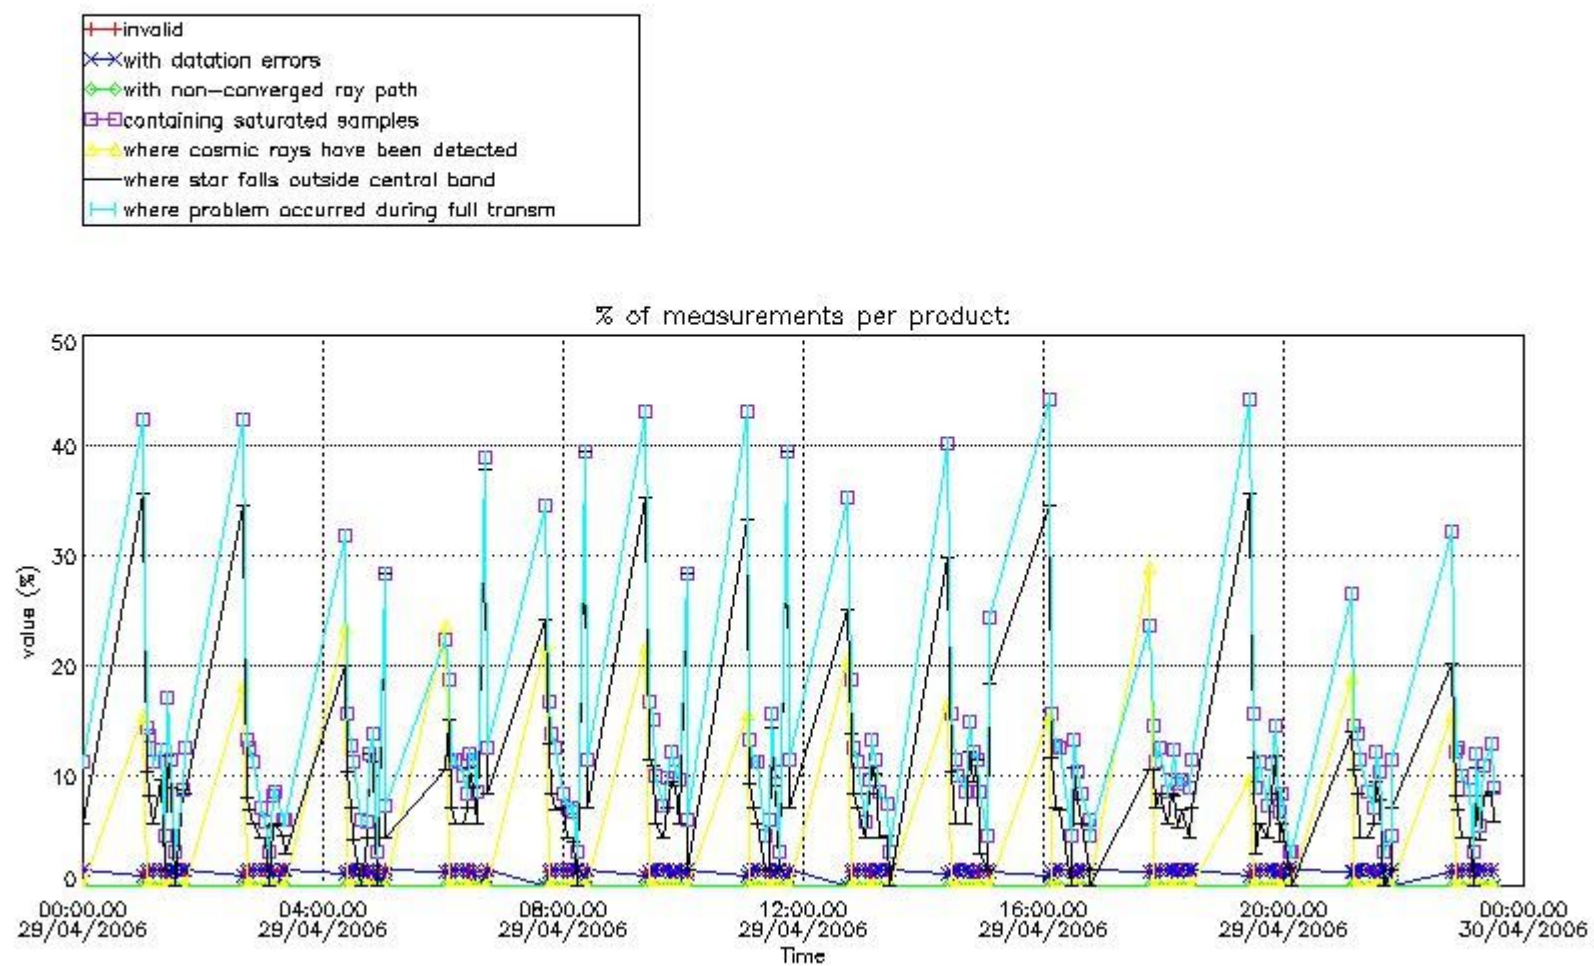

3.1 Plot quality information per product (time dependant)

3.2 Plot quality information per product (world map)

Percentage of flagged data per O3 profile

Percentage of flagged data per H2O profile

Percentage of flagged data per NO2 profile

Percentage of flagged data per NO3 profile

4. Level 1 quality information per product

In this section it is plotted some information contained in the Quality Summary data set of the level 2 products that comes from the level 1b processing. Products without errors (error flag in the MPH set to "0") are used.

4.1 Plot quality information per product (time dependant) coming from level 1b processing

4.1.1 Plot level 1 quality information per product (time dependant): ENVISAT ASCENDING passes

4.1.2 Plot level 1 quality information per product (time dependant): ENVI SAT DESCENDING passes