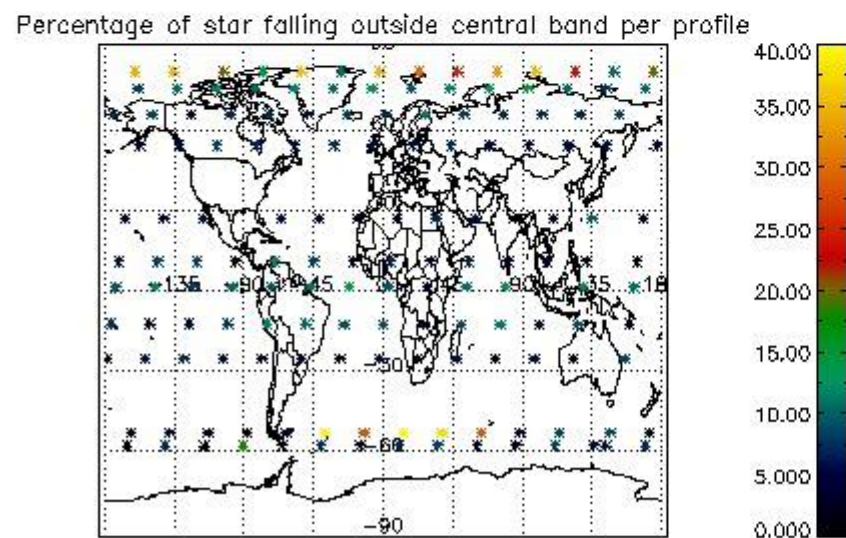

Percentage of datation errors per profile

Percentage of star falling outside central band per profile

Percentage of saturation errors per profile

4.2.2 Plot level 1 quality information per product (world map): ENVISAT DESCENDING passes