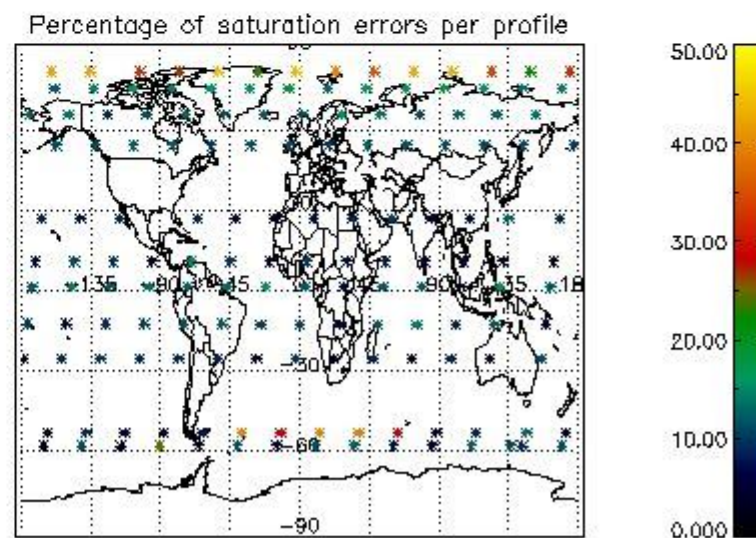

4.2 Plot quality information per product coming from level 1b processing (world map)

4.2.1 Plot level 1 quality information per product (world map): ENVISAT ASCENDING passes

Percentage of cosmic ray hits per profile

Percentage of datation errors per profile

Percentage of star falling outside central band per profile

Percentage of saturation errors per profile

4.2.2 Plot level 1 quality information per product (world map): ENVISAT DESCENDING passes

5. Trace gas profiles

5.1 Ozone statistics based on quality of products

The final quality of the products can be "measured" using the STD (Standard Deviation) attached to every point profile. This information is written to the parameter GOM_NL__2P/NL_LOCAL_SPECIES_DENSITY/o3_std of the level 2 products. The table below shows the statistics for given STD ranges.