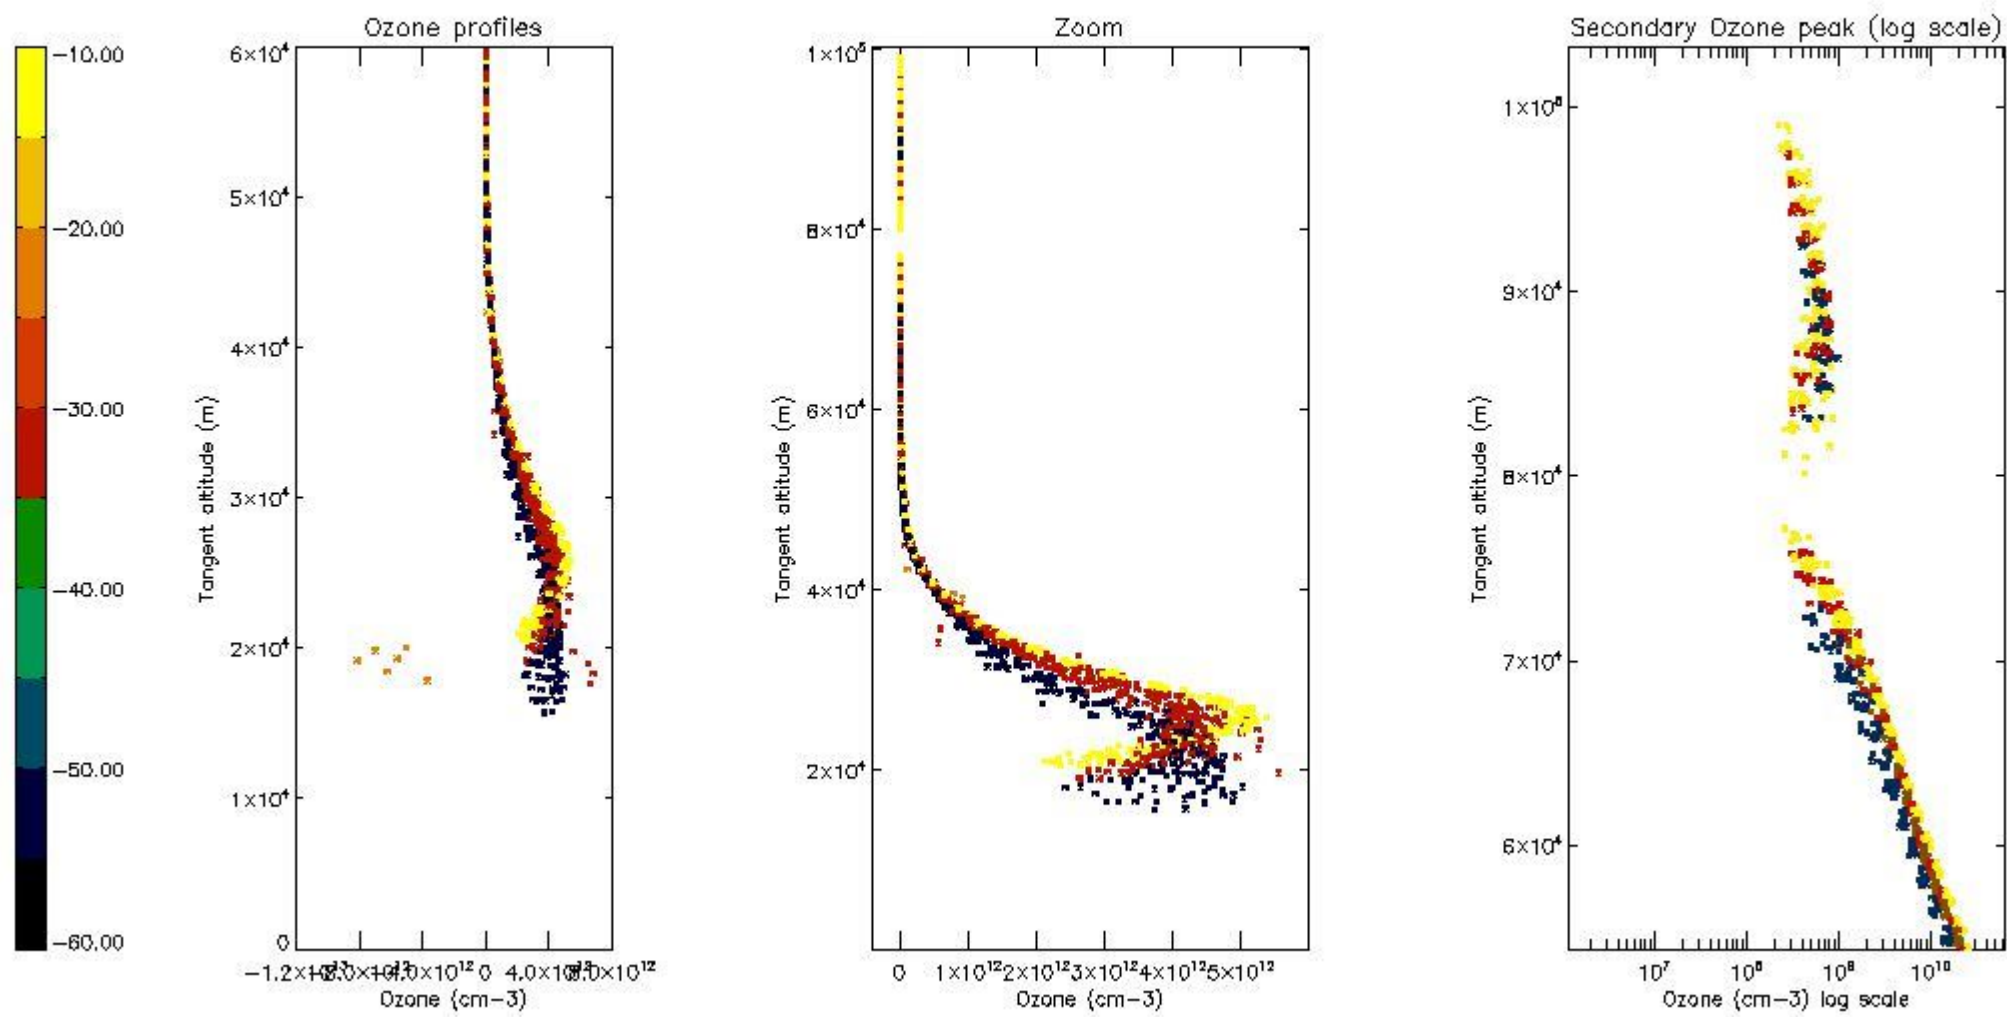

STD < 10	11
STD < 5	8

5.2 Plot ozone profiles for all STD (dark without errors)

The colorbar represents the latitude.

5.3 Plot ozone profiles where STD < 20% (dark without errors)

The colorbar represents the latitude.

5.4 Plot ozone profiles where STD < 10% (dark without errors)

The colorbar represents the latitude.

5.5 Plot ozone profiles where STD < 5% (dark without errors)

The colorbar represents the latitude.

5.6 Plot NO₂ profiles for all STD (dark without errors)