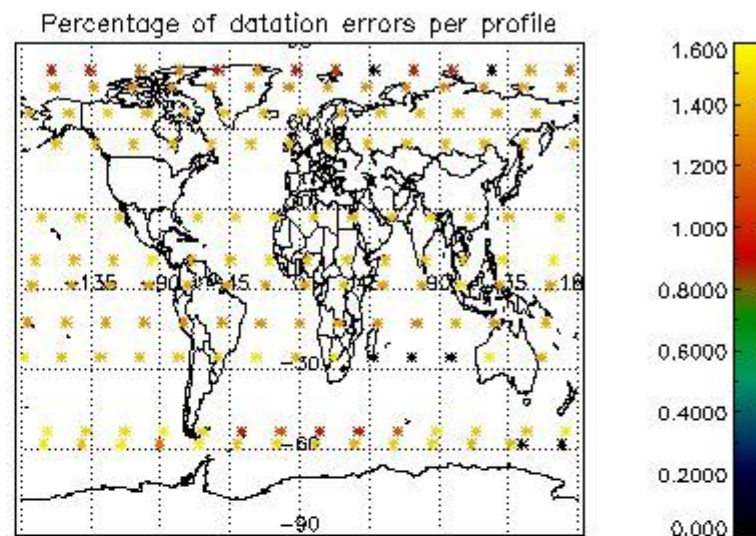

Percentage of datation errors per profile

Percentage of star falling outside central band per profile

Percentage of saturation errors per profile

4.2.2 Plot level 1 quality information per product (world map): ENVISAT DESCENDING passes