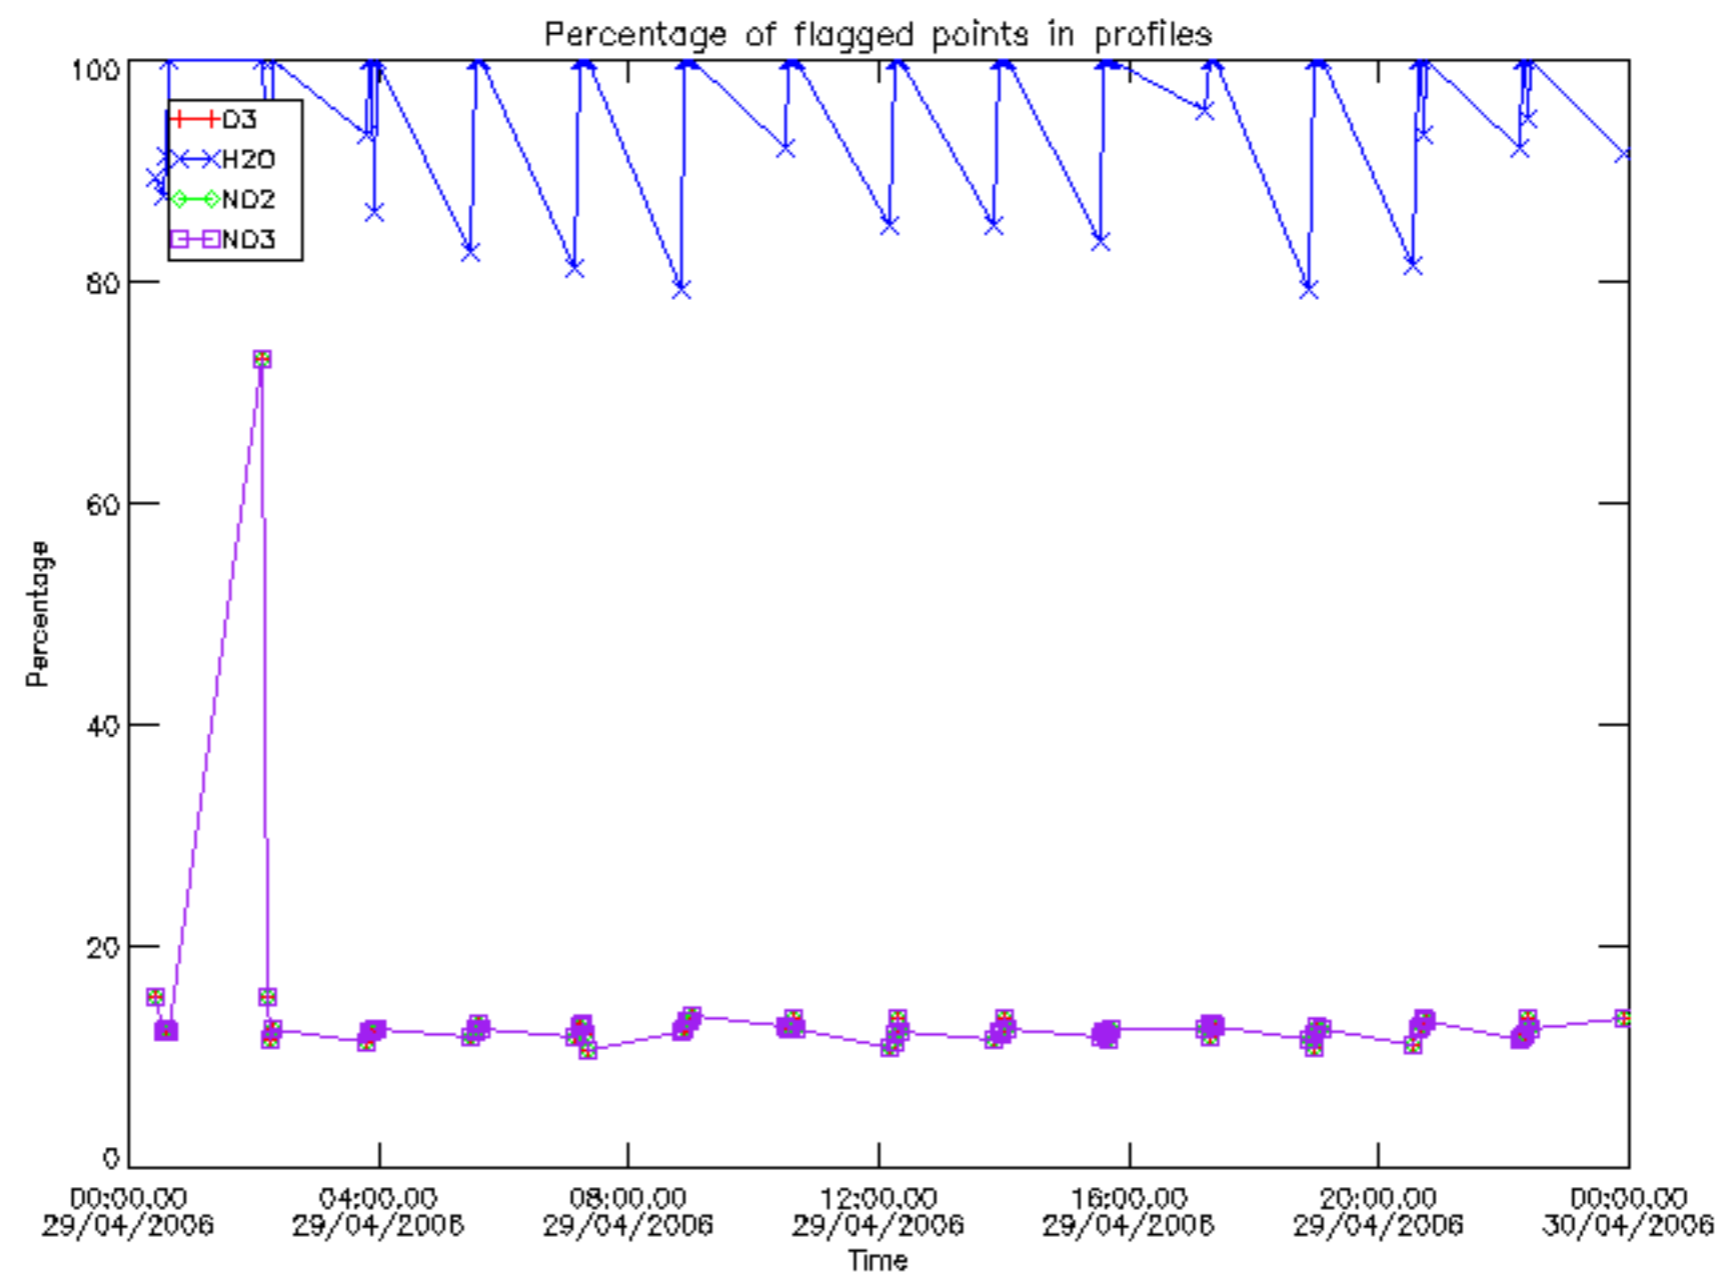

Percentage of flagged data per D3 profile

Percentage of flagged data per H2O profile