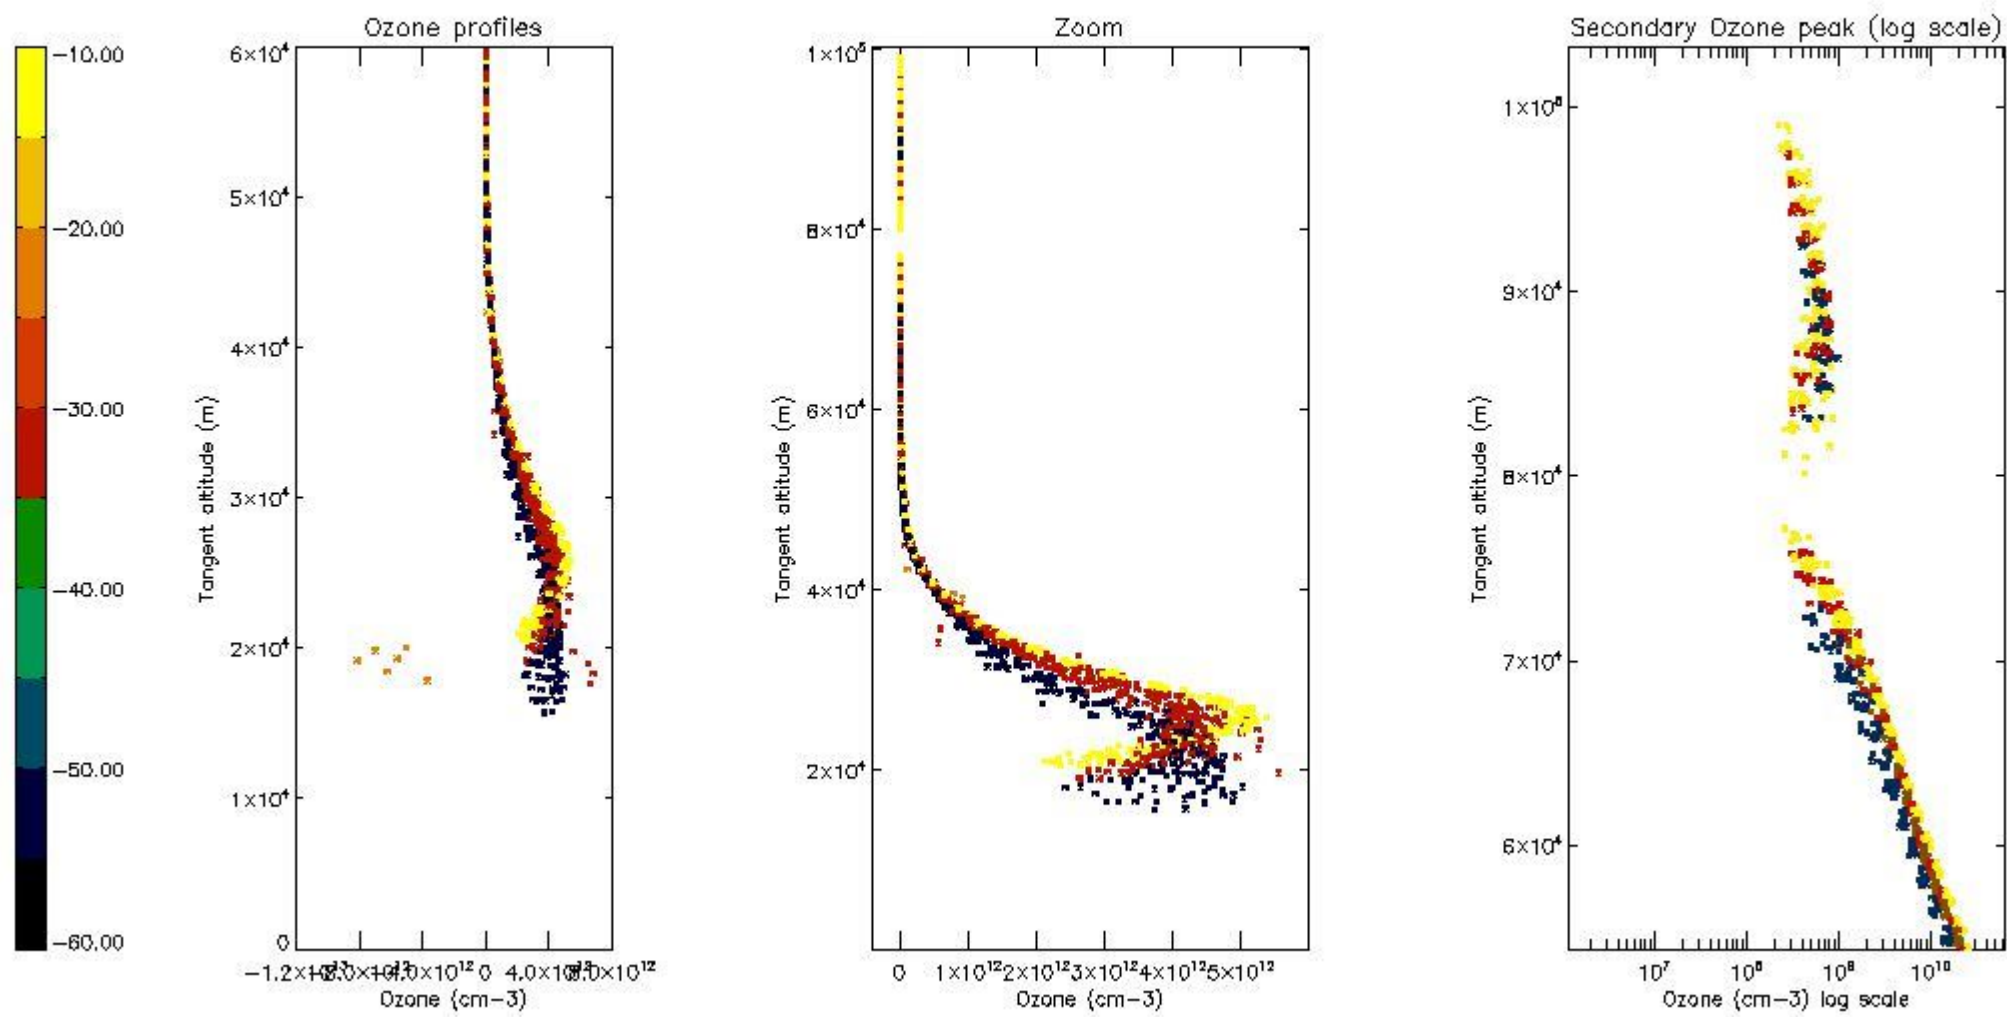

5.5 Plot ozone profiles where STD < 5% (dark without errors)

The colorbar represents the latitude.