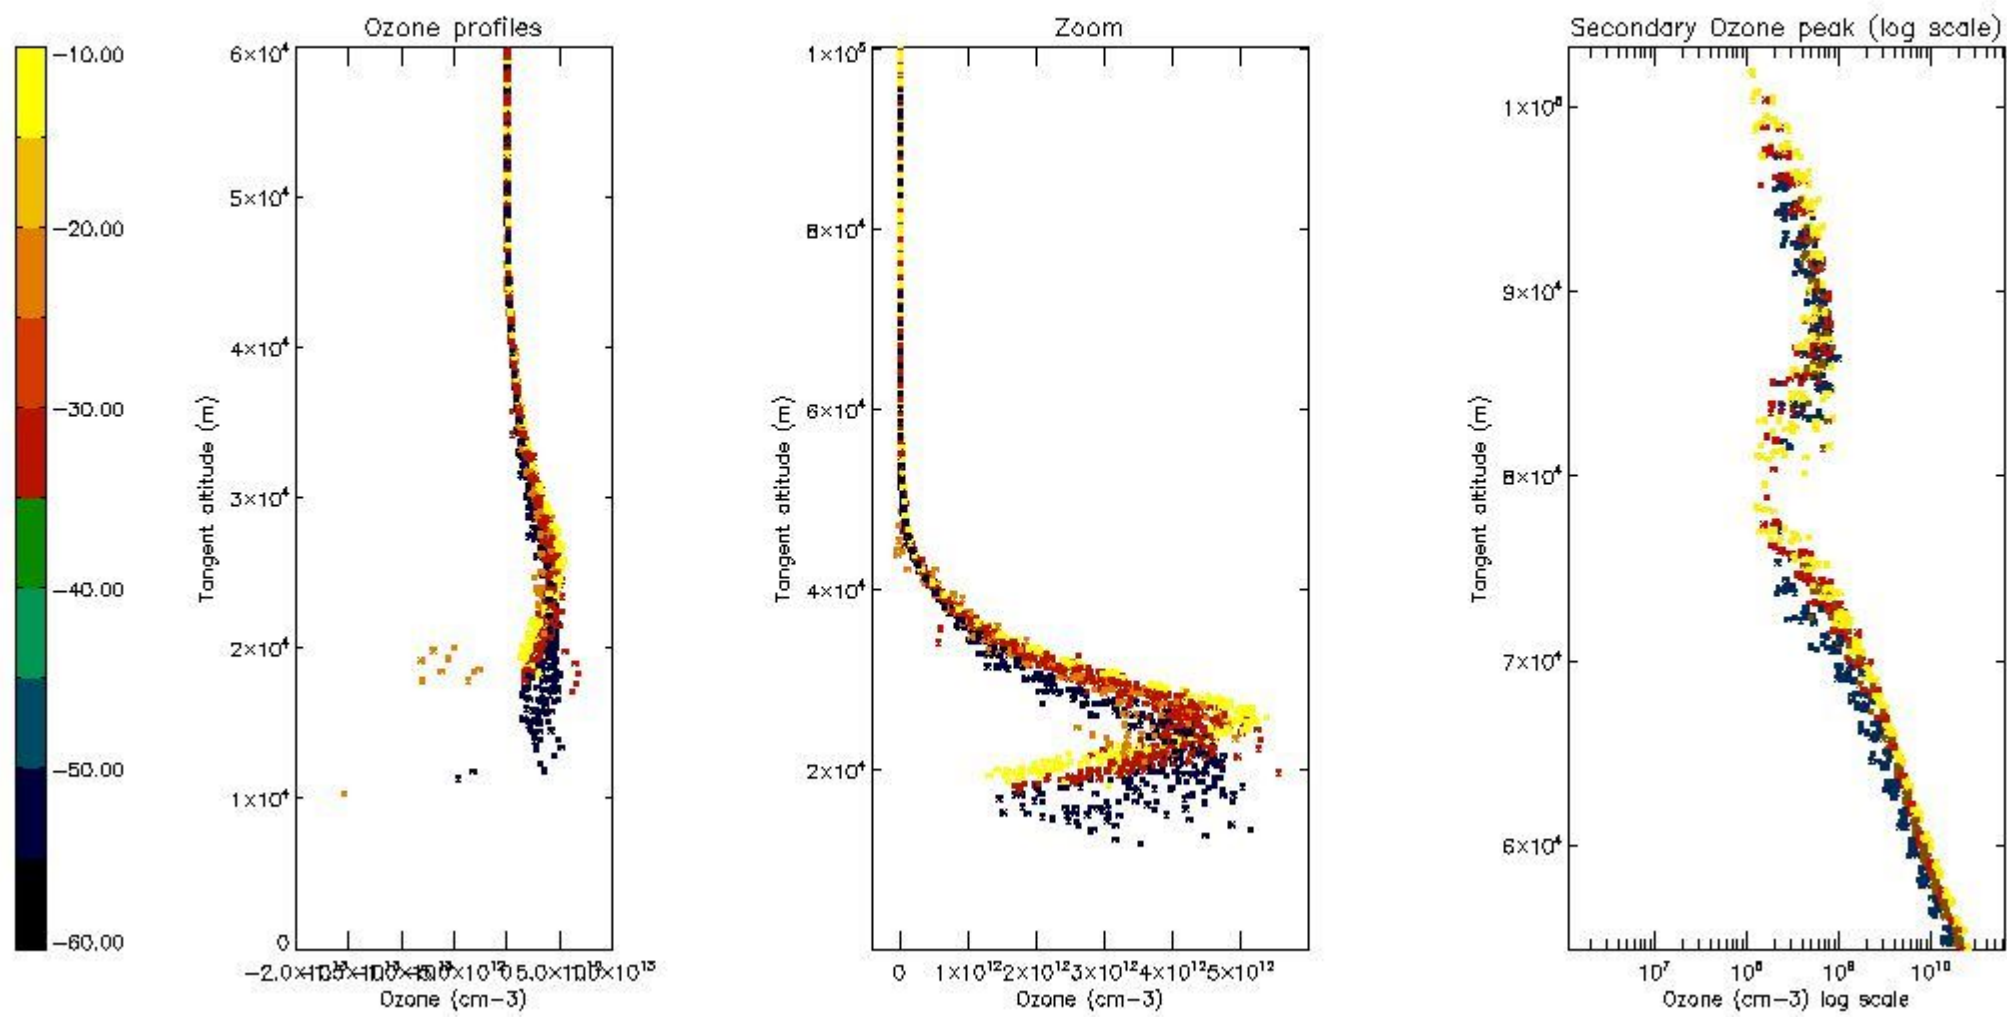

STD < 10	11
STD < 5	8

5.2 Plot ozone profiles for all STD (dark without errors)

The colorbar represents the latitude.

5.3 Plot ozone profiles where STD < 20% (dark without errors)

The colorbar represents the latitude.

5.4 Plot ozone profiles where STD < 10% (dark without errors)

The colorbar represents the latitude.

5.5 Plot ozone profiles where STD < 5% (dark without errors)

The colorbar represents the latitude.

5.6 Plot NO₂ profiles for all STD (dark without errors)