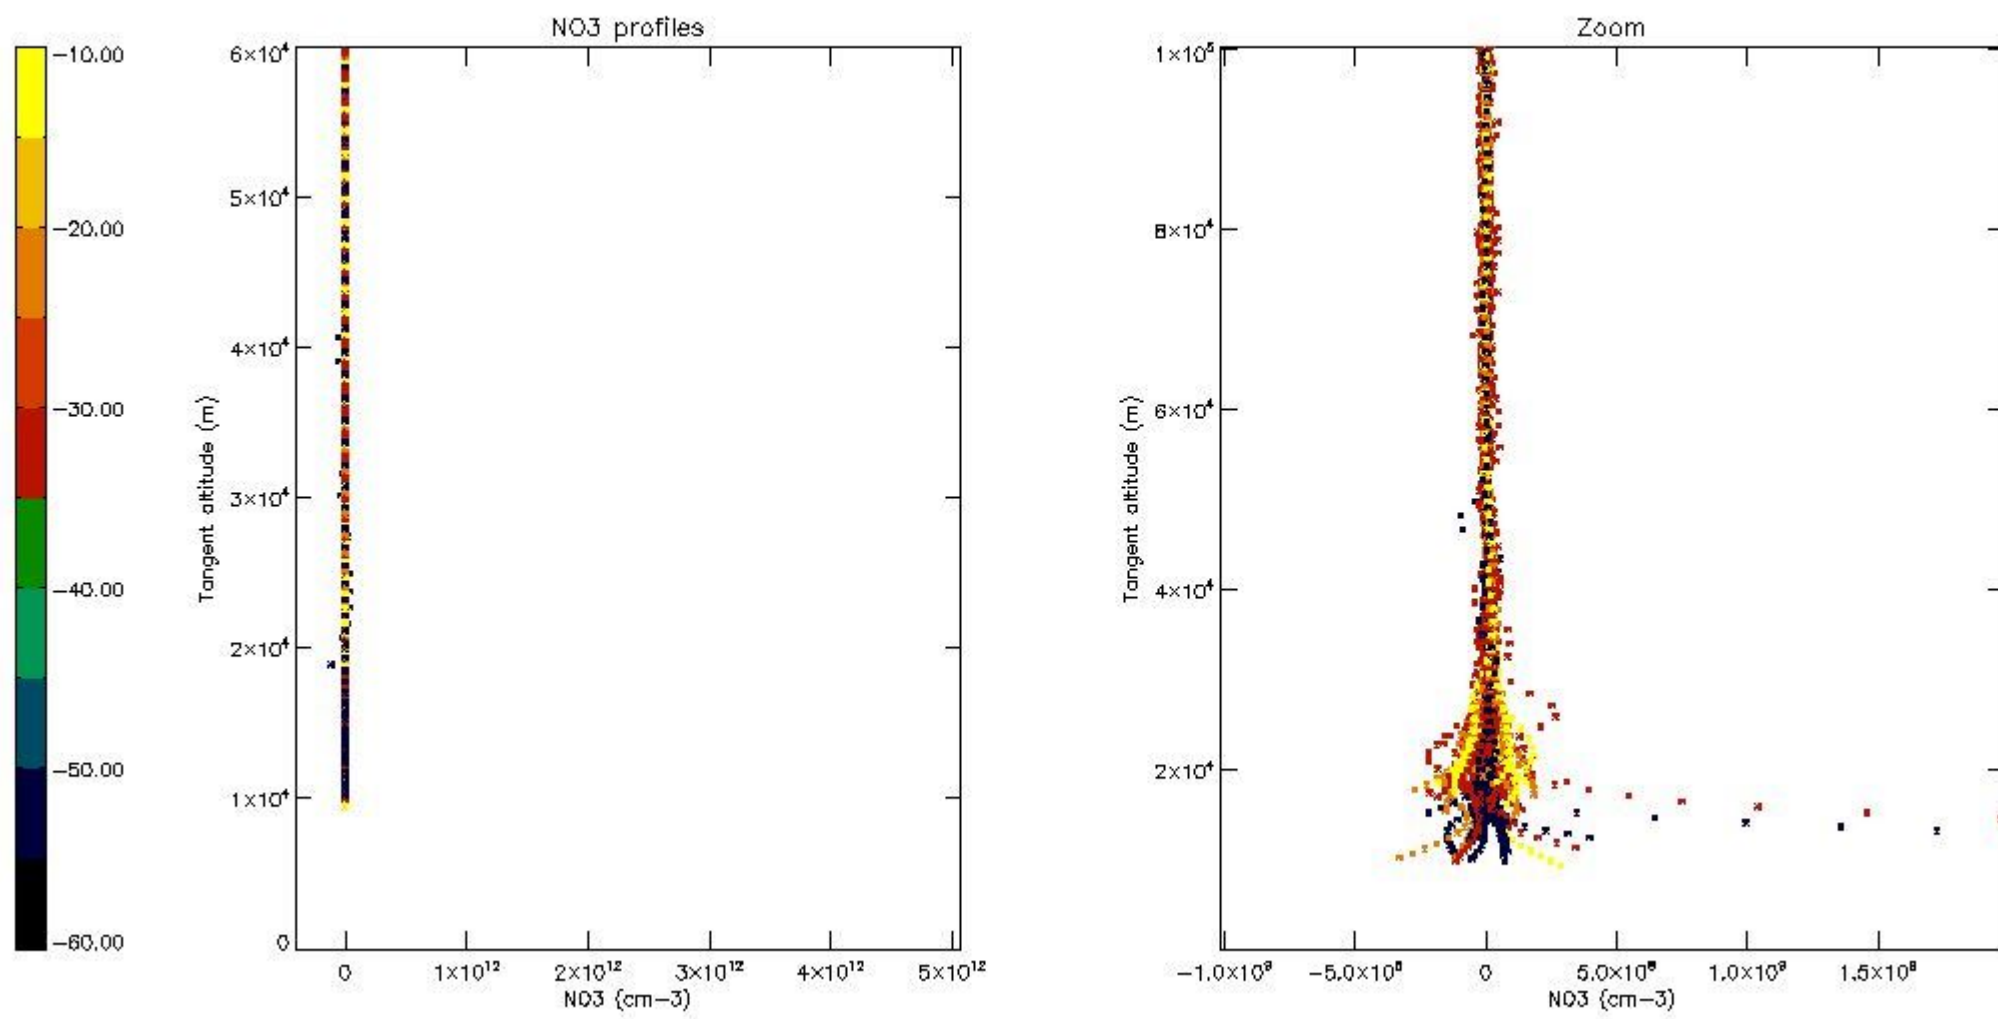

5.4 Plot ozone profiles where STD < 10% (dark without errors)

The colorbar represents the latitude.

5.5 Plot ozone profiles where STD < 5% (dark without errors)

The colorbar represents the latitude.

5.6 Plot NO₂ profiles for all STD (dark without errors)

The colorbar represents the latitude.

5.7 Plot NO3 profiles for all STD (dark without errors)

The colorbar represents the latitude.

5.8 Plot H2O profiles for all STD (only for occultations of stars 1,2,3,4,13,14,16,26,63 dark without errors)