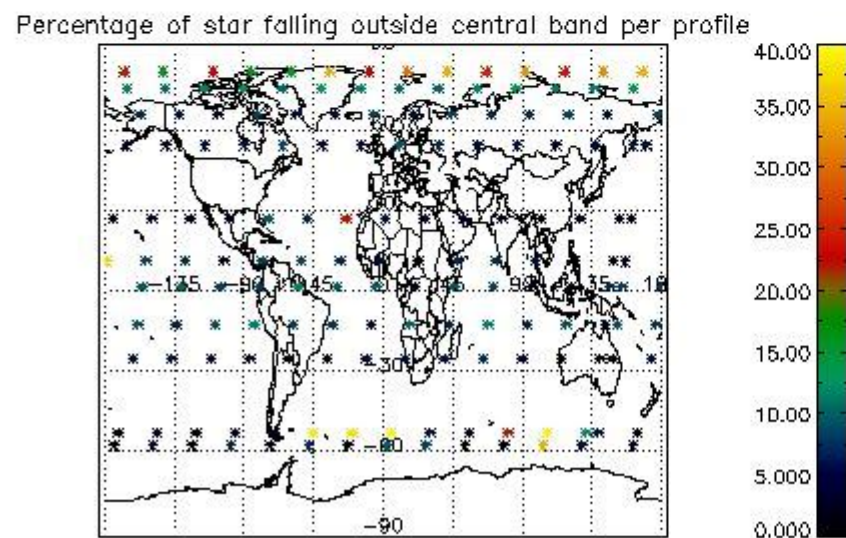

Percentage of datation errors per profile

Percentage of star falling outside central band per profile

Percentage of saturation errors per profile

4.2.2 Plot level 1 quality information per product (world map): ENVISAT DESCENDING passes