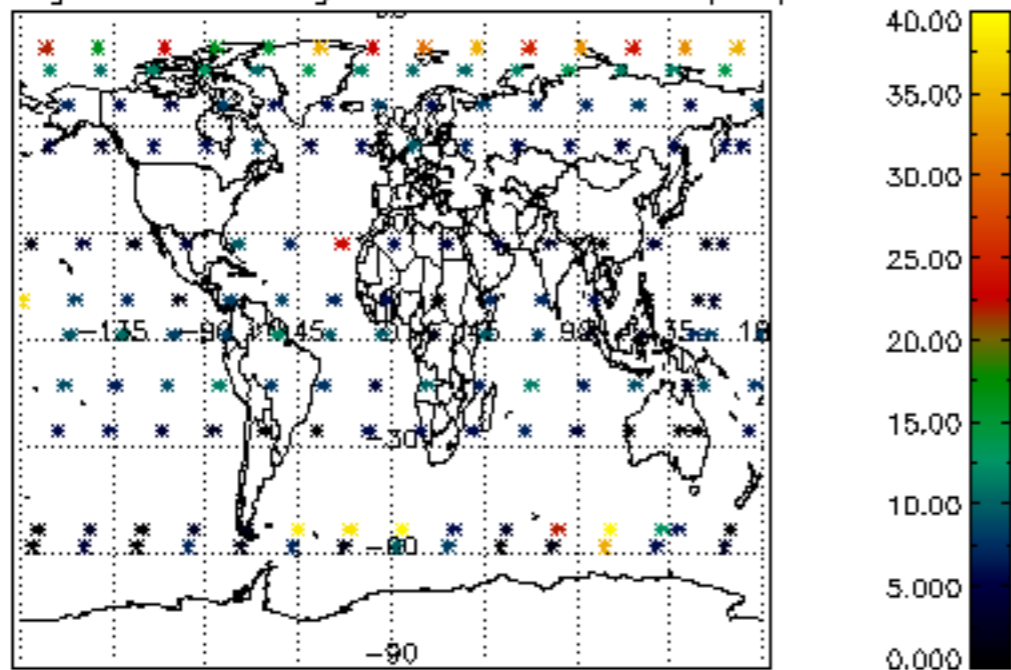

Percentage of star falling outside central band per profile