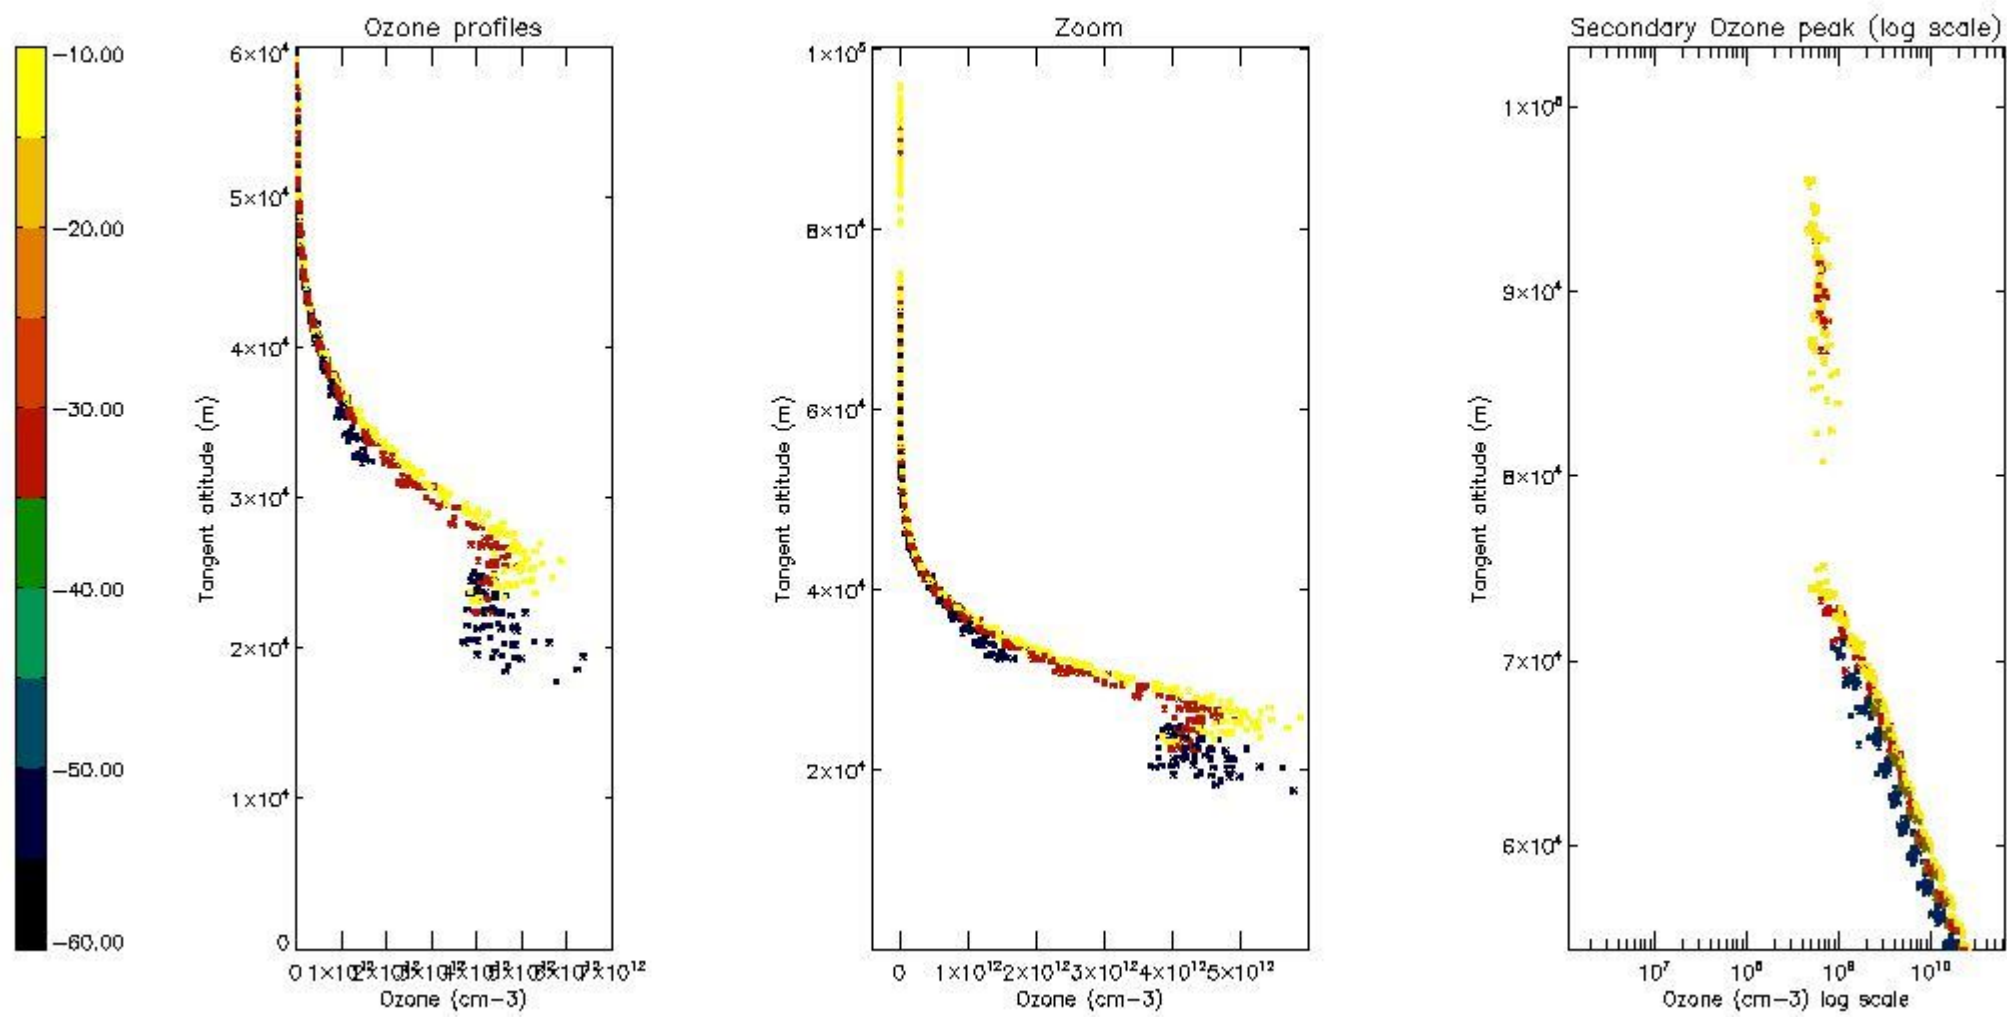

5.6 Plot NO₂ profiles for all STD (dark without errors)

The colorbar represents the latitude.