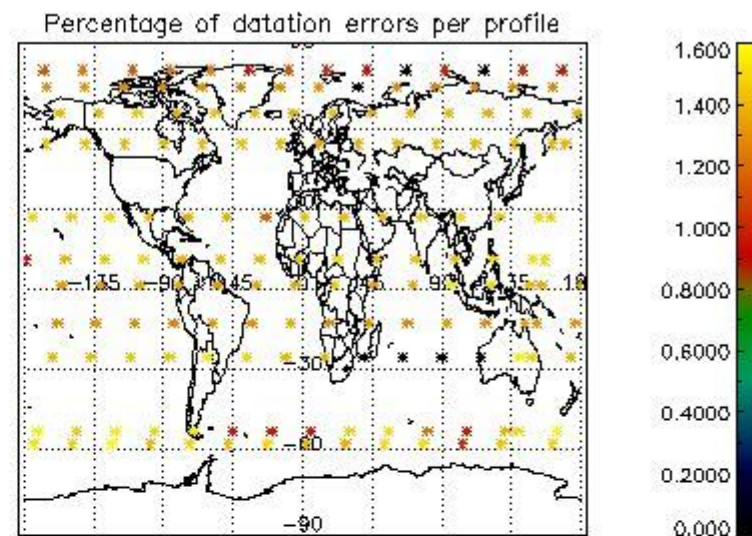

Percentage of datation errors per profile

Percentage of star falling outside central band per profile

Percentage of saturation errors per profile

4.2.2 Plot level 1 quality information per product (world map): ENVISAT DESCENDING passes