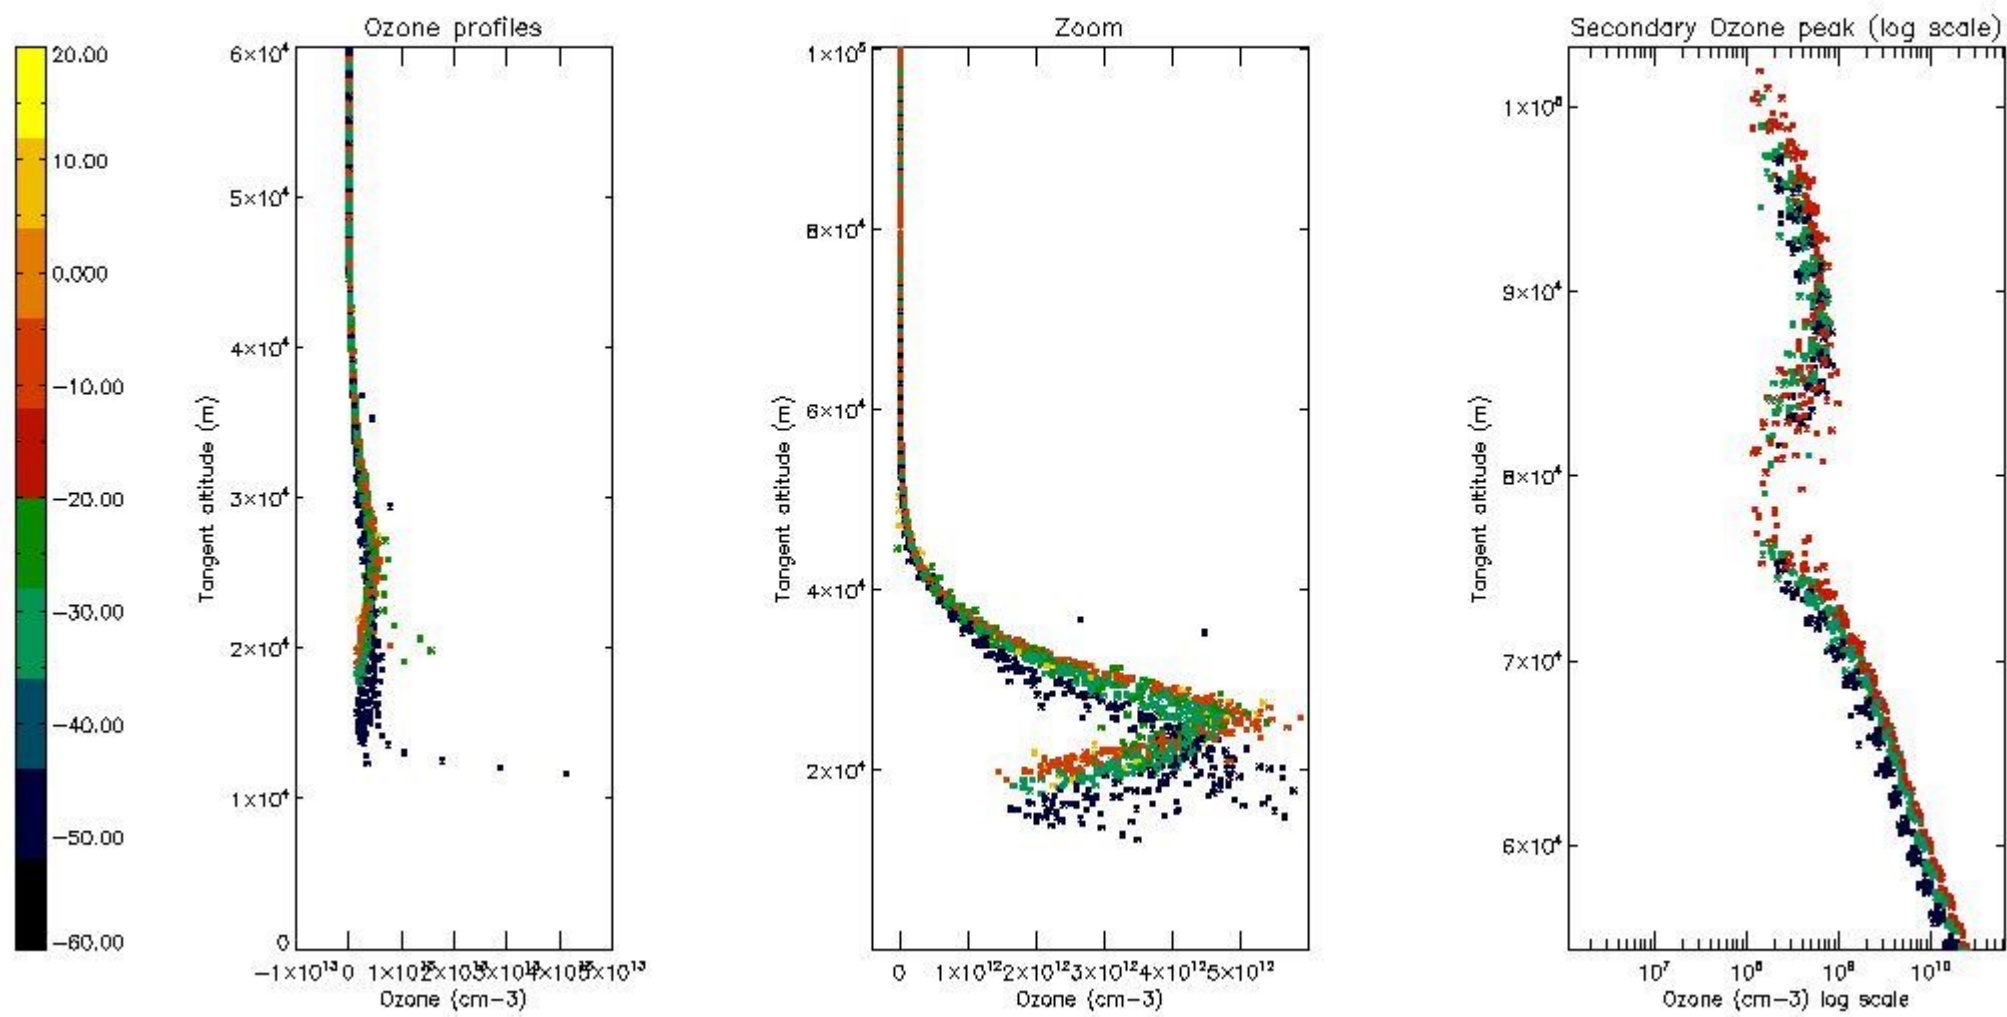

STD < 10	11
STD < 5	8

5.2 Plot ozone profiles for all STD (dark without errors)

The colorbar represents the latitude.

5.3 Plot ozone profiles where STD < 20% (dark without errors)

The colorbar represents the latitude.

5.4 Plot ozone profiles where STD < 10% (dark without errors)

The colorbar represents the latitude.

5.5 Plot ozone profiles where STD < 5% (dark without errors)

The colorbar represents the latitude.

5.6 Plot NO₂ profiles for all STD (dark without errors)