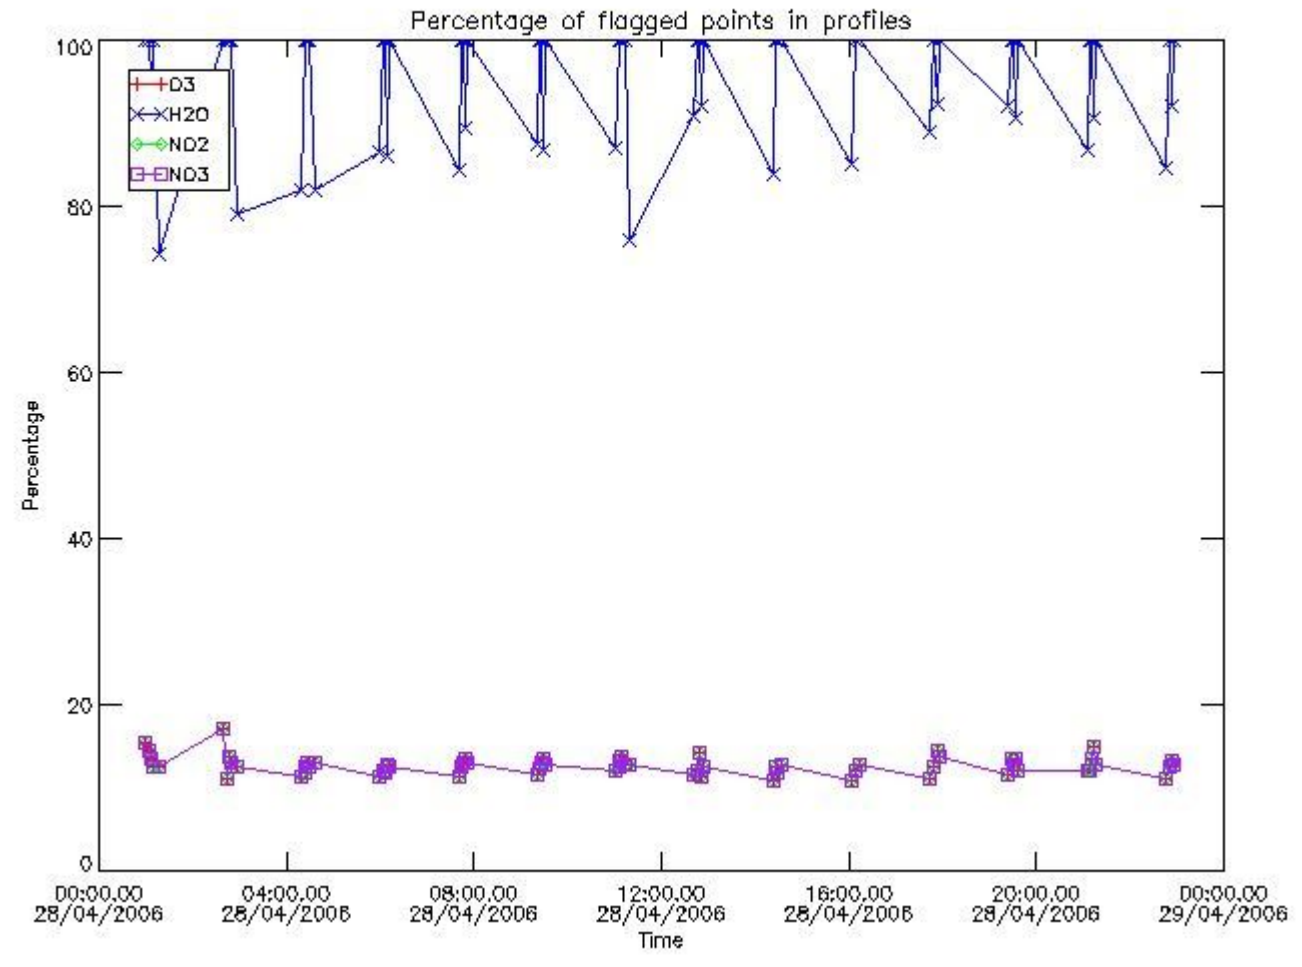

3. Quality information per product

In this section it is plotted some information contained in the Quality Summary data set of

the level 2 products. Only products in dark limb conditions and without errors (error flag in the MPH set to "0") are used.

3.1 Plot quality information per product (time dependant)

3.2 Plot quality information per product (world map)