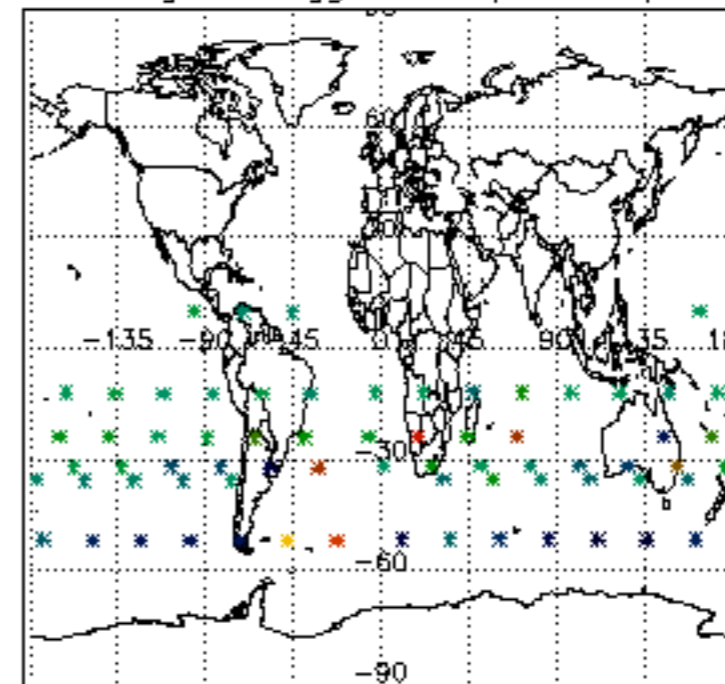

Percentage of flagged data per NO3 profile