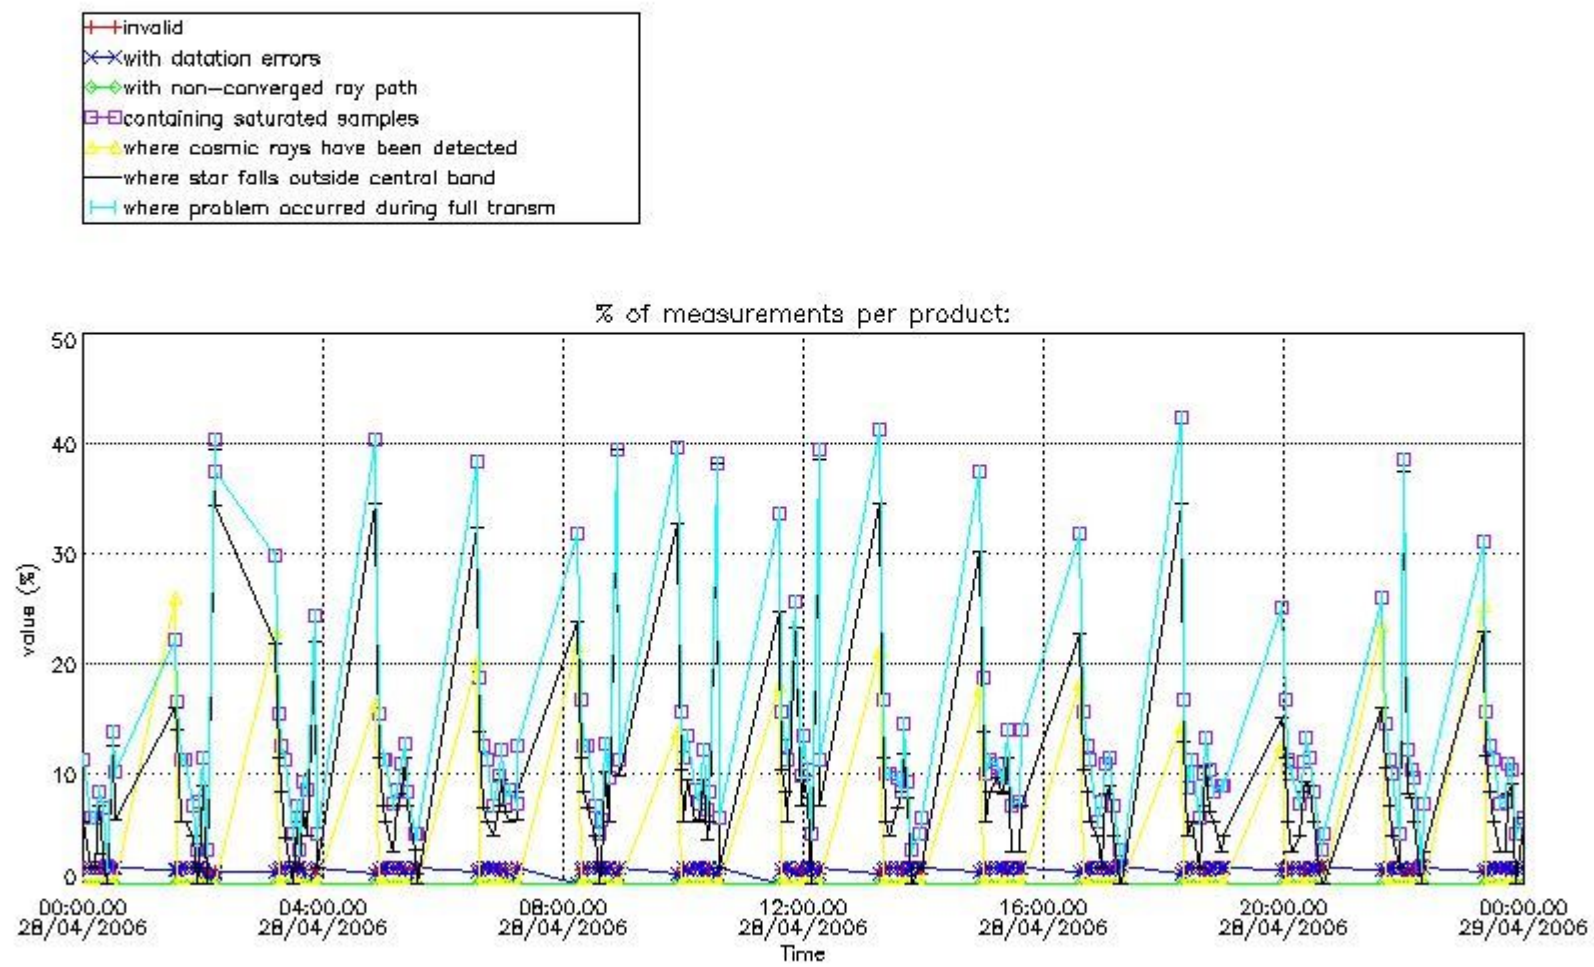

4.2 Plot quality information per product coming from level 1b processing (world map)

4.2.1 Plot level 1 quality information per product (world map): ENVISAT ASCENDING passes