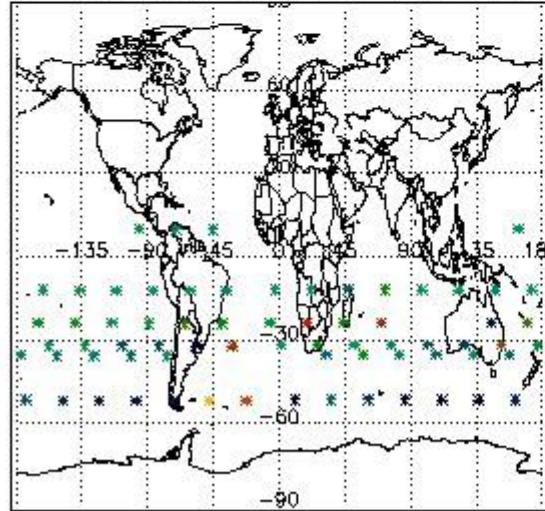

3.1 Plot quality information per product (time dependant)

3.2 Plot quality information per product (world map)

Percentage of flagged data per O3 profile

Percentage of flagged data per H2O profile

Percentage of flagged data per NO2 profile

Percentage of flagged data per NO3 profile

4. Level 1 quality information per product

In this section it is plotted some information contained in the Quality Summary data set of the level 2 products that comes from the level 1b processing. Products without errors (error flag in the MPH set to "0") are used.