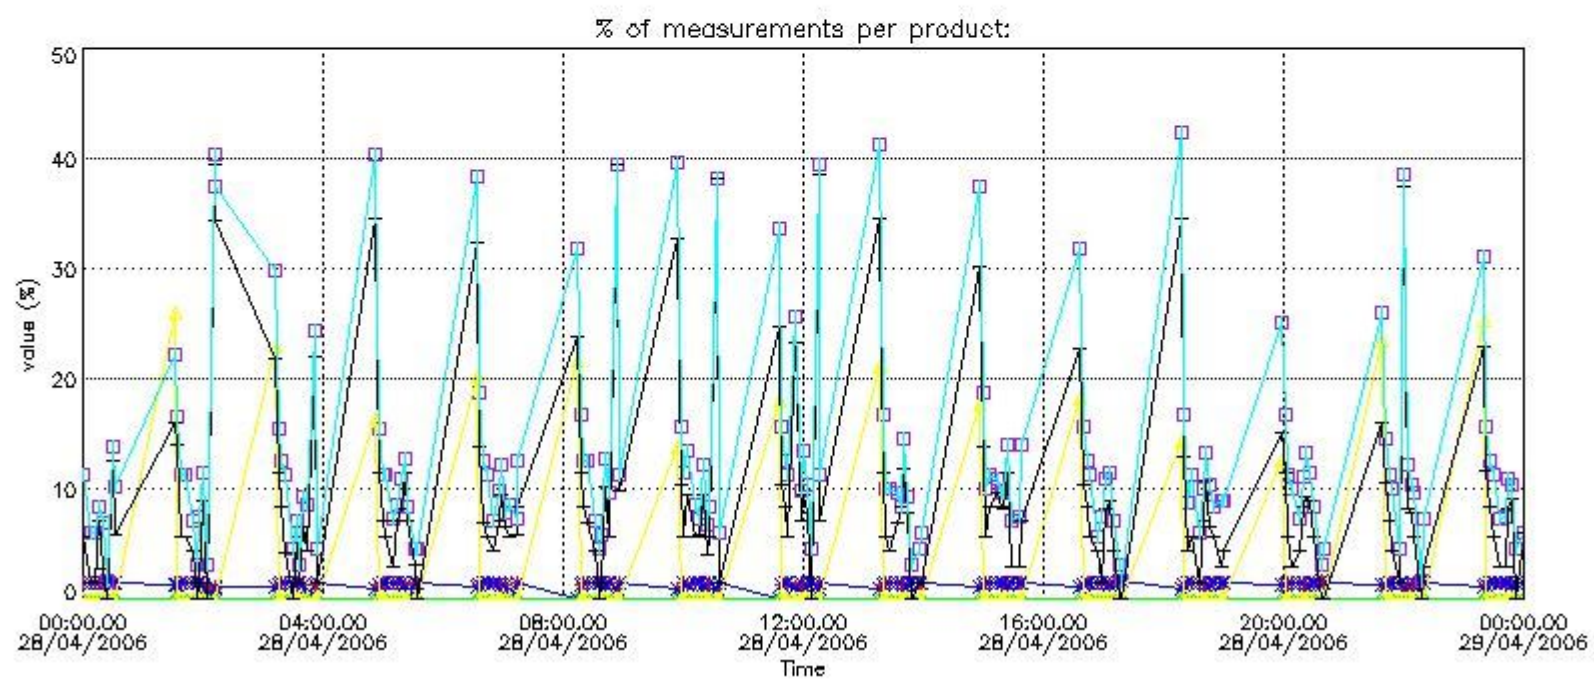

Percentage of flagged data per NO3 profile

4. Level 1 quality information per product

In this section it is plotted some information contained in the Quality Summary data set of the level 2 products that comes from the level 1b processing. Products without errors (error flag in the MPH set to "0") are used.

4.1 Plot quality information per product (time dependant) coming from level 1b processing

4.1.1 Plot level 1 quality information per product (time dependant): ENVISAT ASCENDING passes

4.1.2 Plot level 1 quality information per product (time dependant): ENVI SAT DESCENDING passes