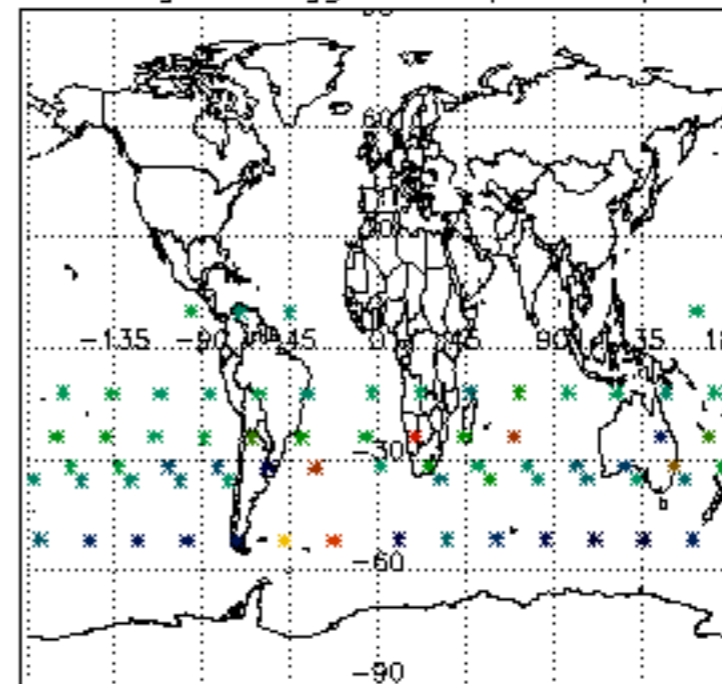

Percentage of flagged data per NO3 profile