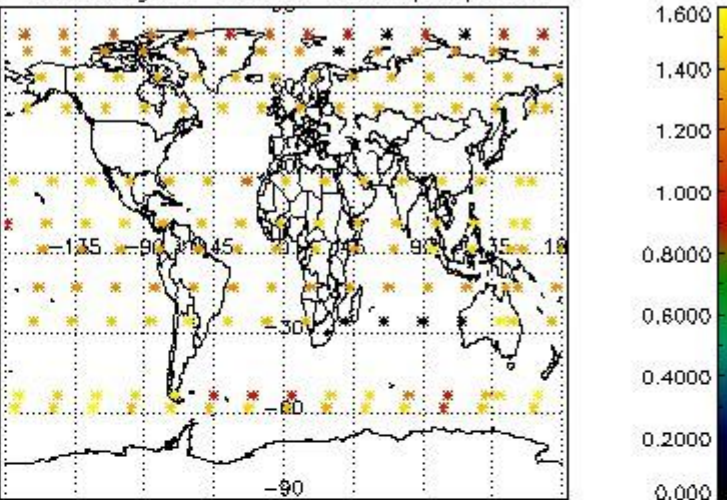

Percentage of datation errors per profile