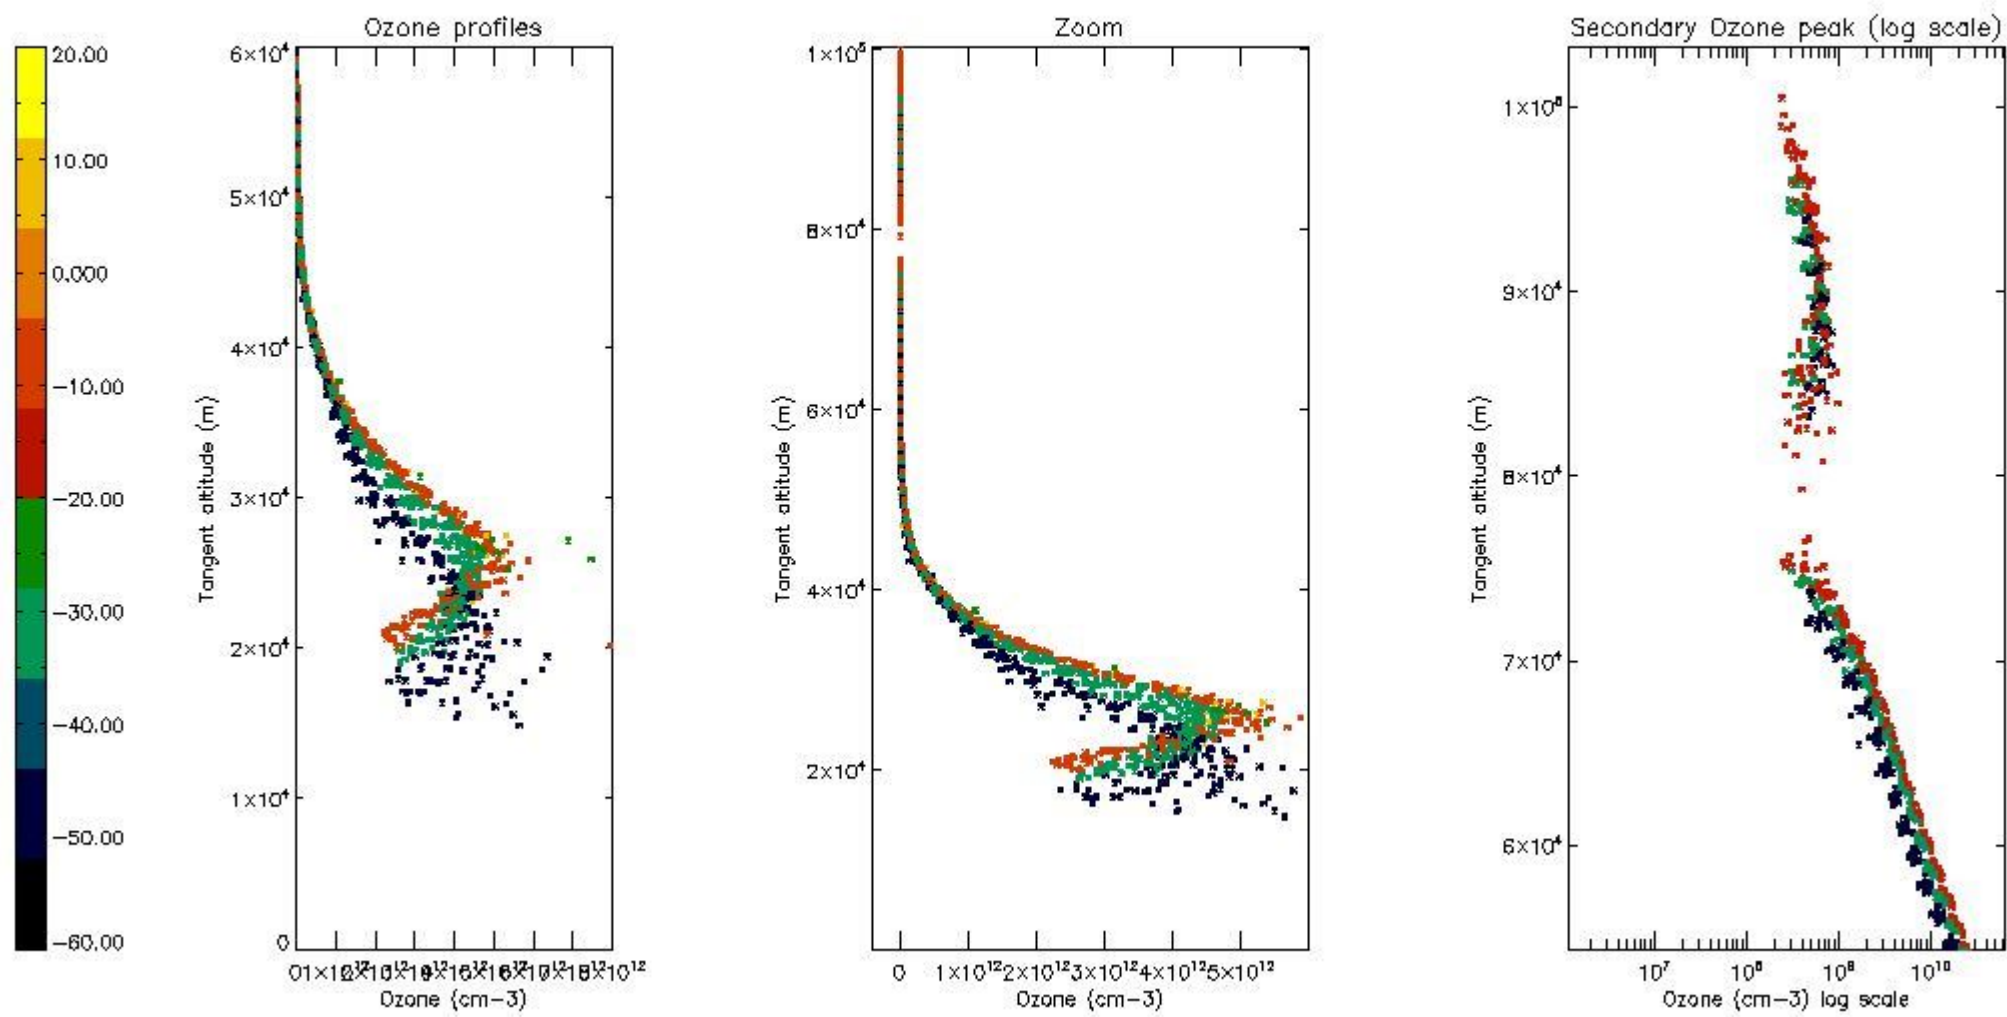

5.5 Plot ozone profiles where STD < 5% (dark without errors)

The colorbar represents the latitude.