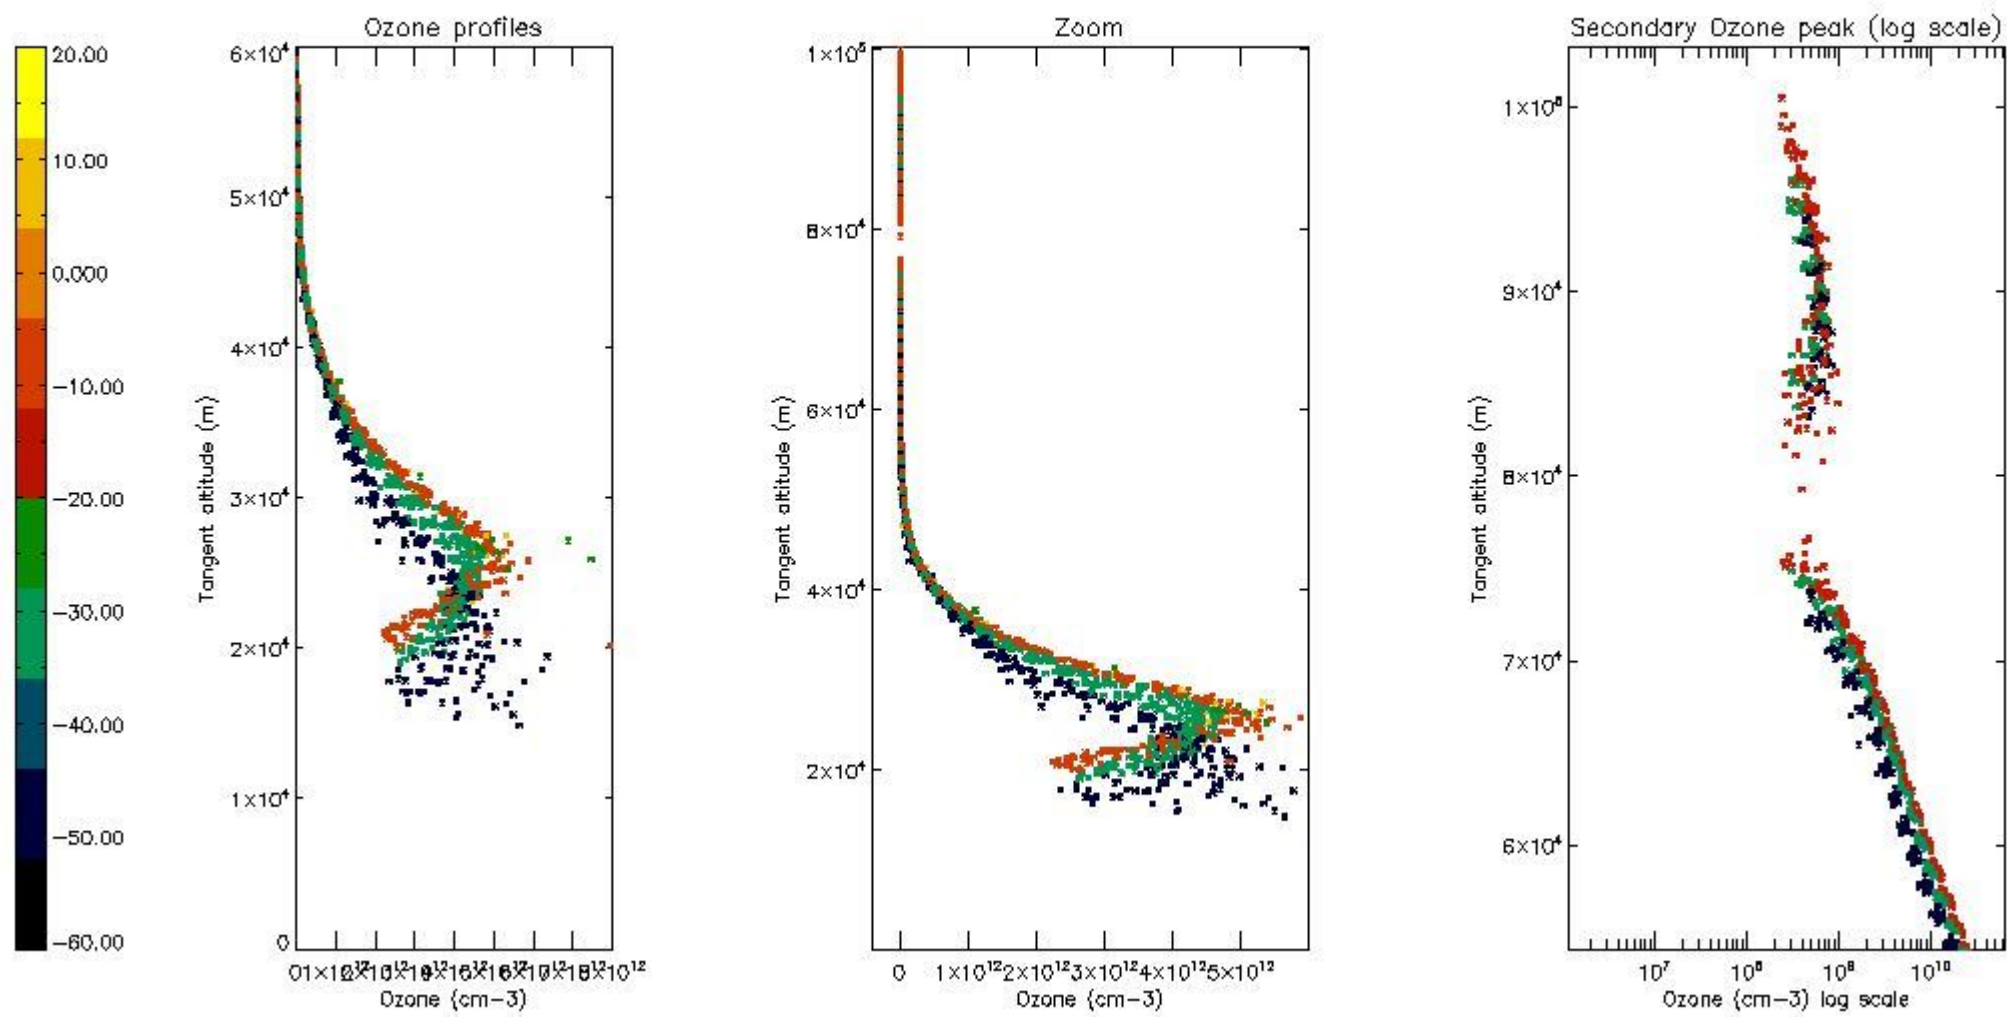

So, the table below shows the percentage of dark limb and valid observations for each criteria with respect to the overall valid daily observations.

Criteria	% of total production
All STD	22
STD < 20	13

STD < 10	11
STD < 5	8

5.2 Plot ozone profiles for all STD (dark without errors)

The colorbar represents the latitude.

5.3 Plot ozone profiles where STD < 20% (dark without errors)

The colorbar represents the latitude.

5.4 Plot ozone profiles where STD < 10% (dark without errors)

The colorbar represents the latitude.

5.5 Plot ozone profiles where STD < 5% (dark without errors)

The colorbar represents the latitude.

5.6 Plot NO₂ profiles for all STD (dark without errors)