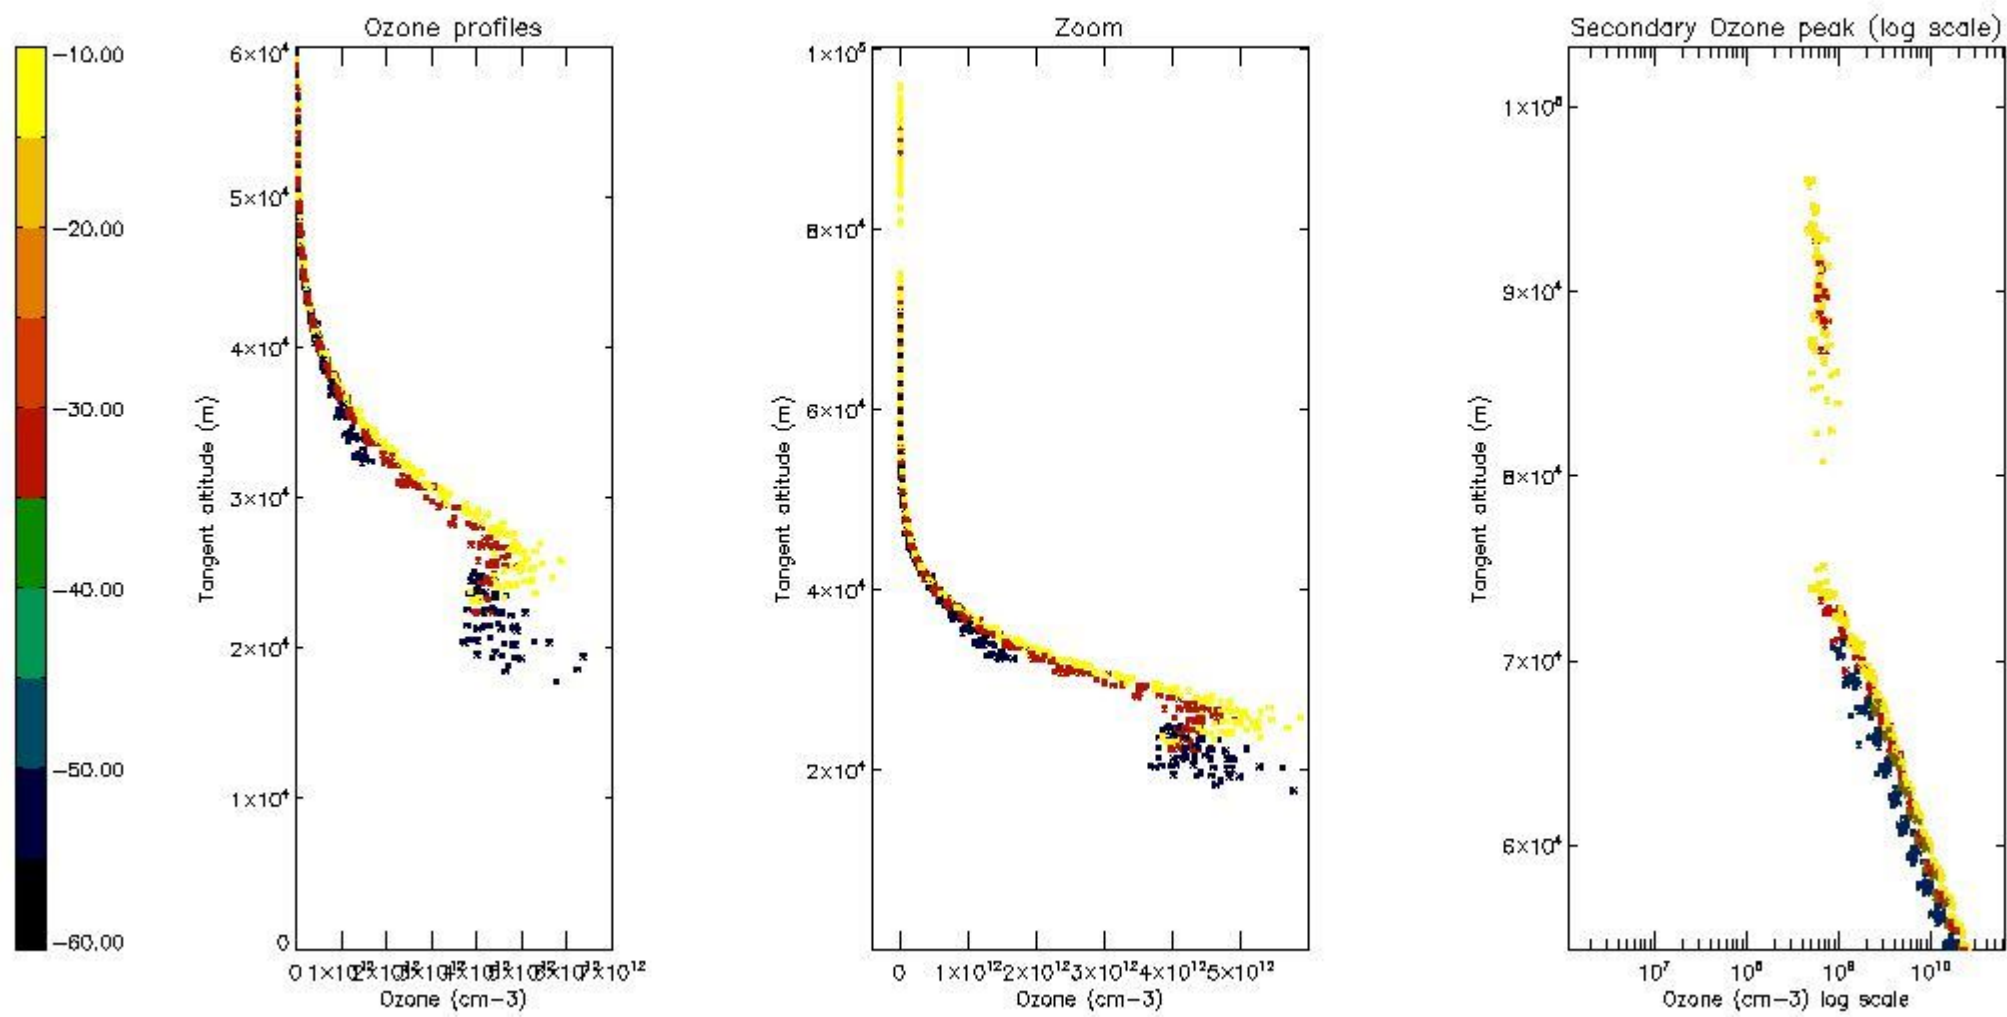

STD < 10	11
STD < 5	8

5.2 Plot ozone profiles for all STD (dark without errors)

The colorbar represents the latitude.

5.3 Plot ozone profiles where STD < 20% (dark without errors)

The colorbar represents the latitude.

5.4 Plot ozone profiles where STD < 10% (dark without errors)

The colorbar represents the latitude.

5.5 Plot ozone profiles where STD < 5% (dark without errors)

The colorbar represents the latitude.

5.6 Plot NO₂ profiles for all STD (dark without errors)