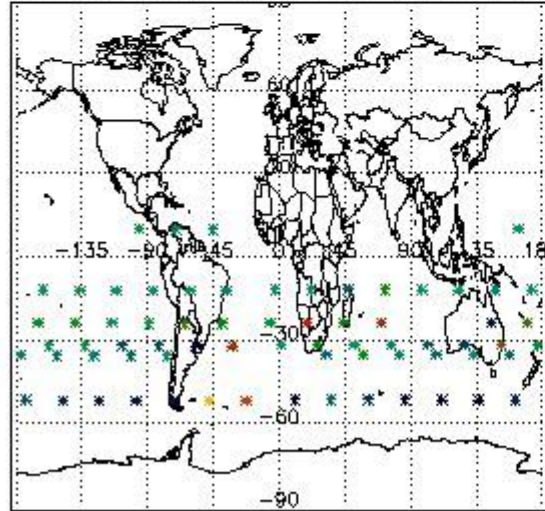

3.1 Plot quality information per product (time dependant)

3.2 Plot quality information per product (world map)

Percentage of flagged data per O3 profile

Percentage of flagged data per H2O profile

Percentage of flagged data per NO2 profile