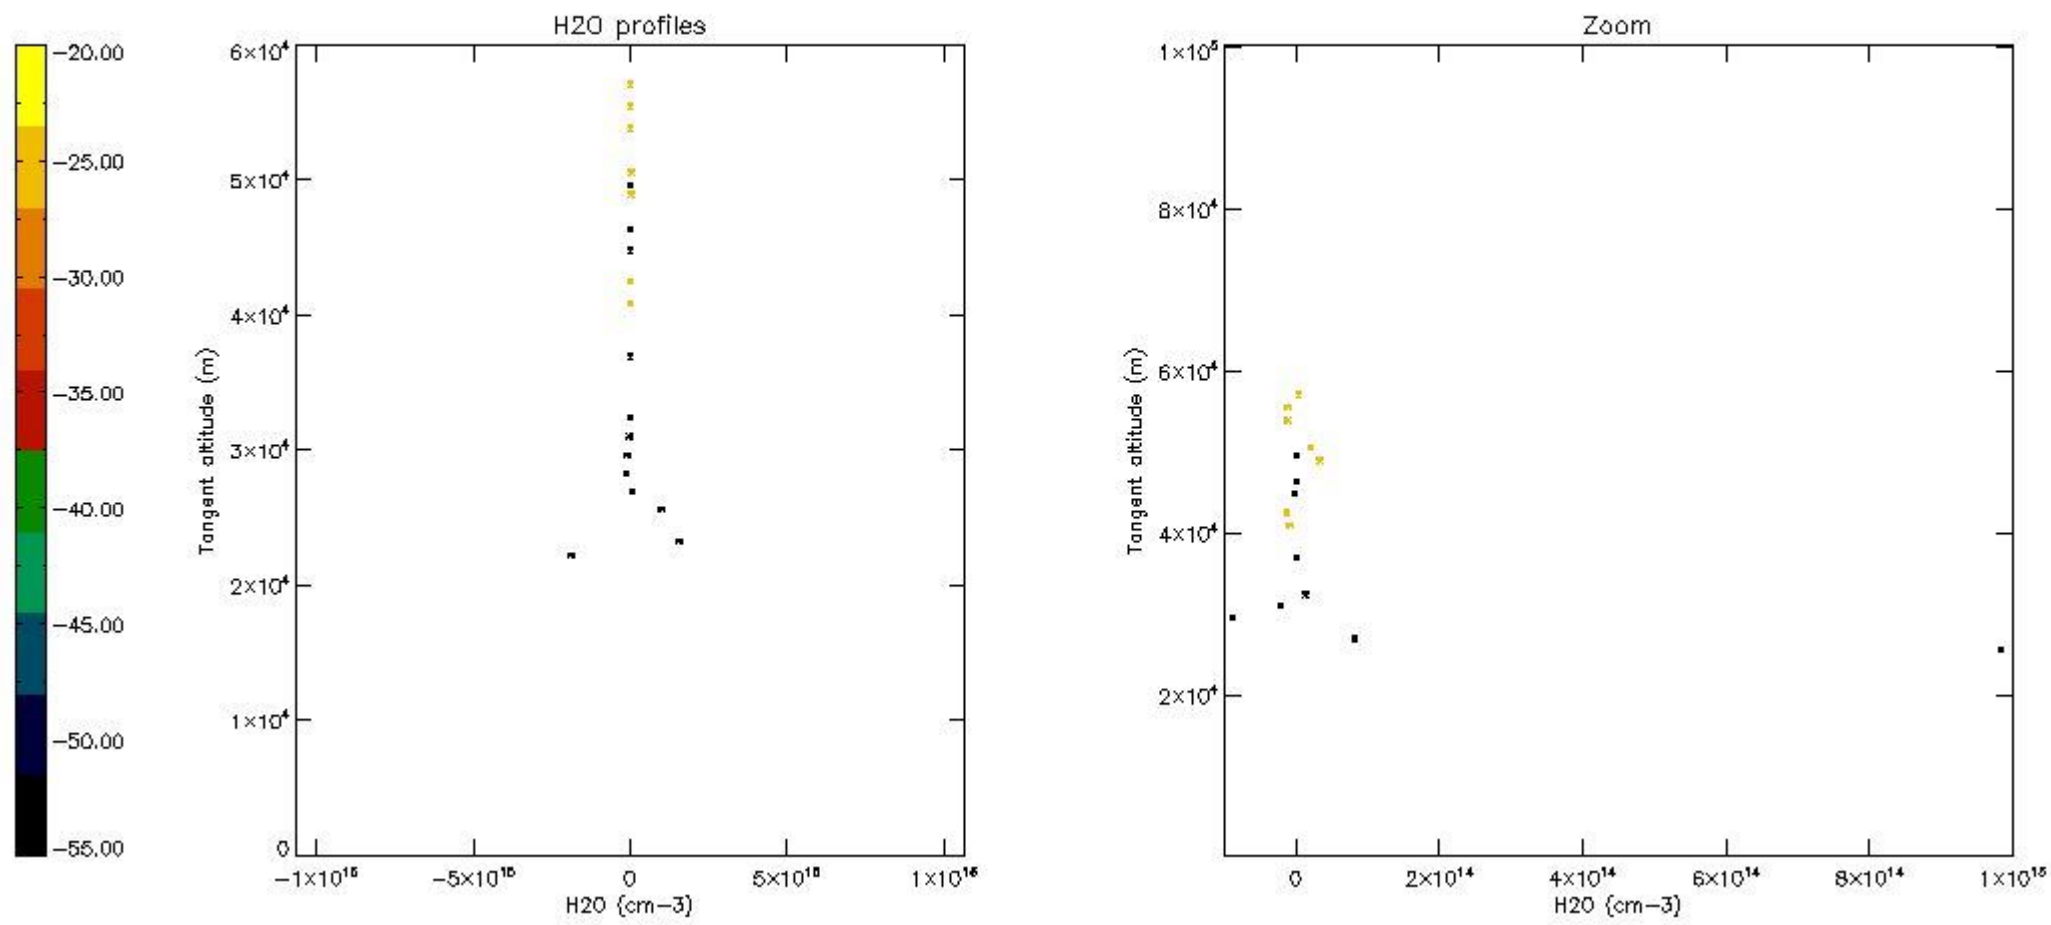

6. Auxiliary Data Files used for the production reported in section 2

The number reported in the third column indicates since which file (see list in section 2) the corresponding auxiliary file has been used. The fourth column is the date of those product files.

Type	Auxiliary Filename	Used since product	Used since product date
INST_PHYS_CHARACTERISTICS	GOM_INS_AXVIEC20091111_143220_20030716_120000_20500101_000000	1	28-APR-2006 00:00:41
LEVEL-2_PROC_CONFIG	GOM_PR2_AXVIEC20091111_152718_20020301_000000_20500101_000000	1	28-APR-2006 00:00:41
CROSS_SECTIONS_FILE	GOM_CRS_AXVIEC20091111_154832_20020301_000000_20500101_000000	1	28-APR-2006 00:00:41