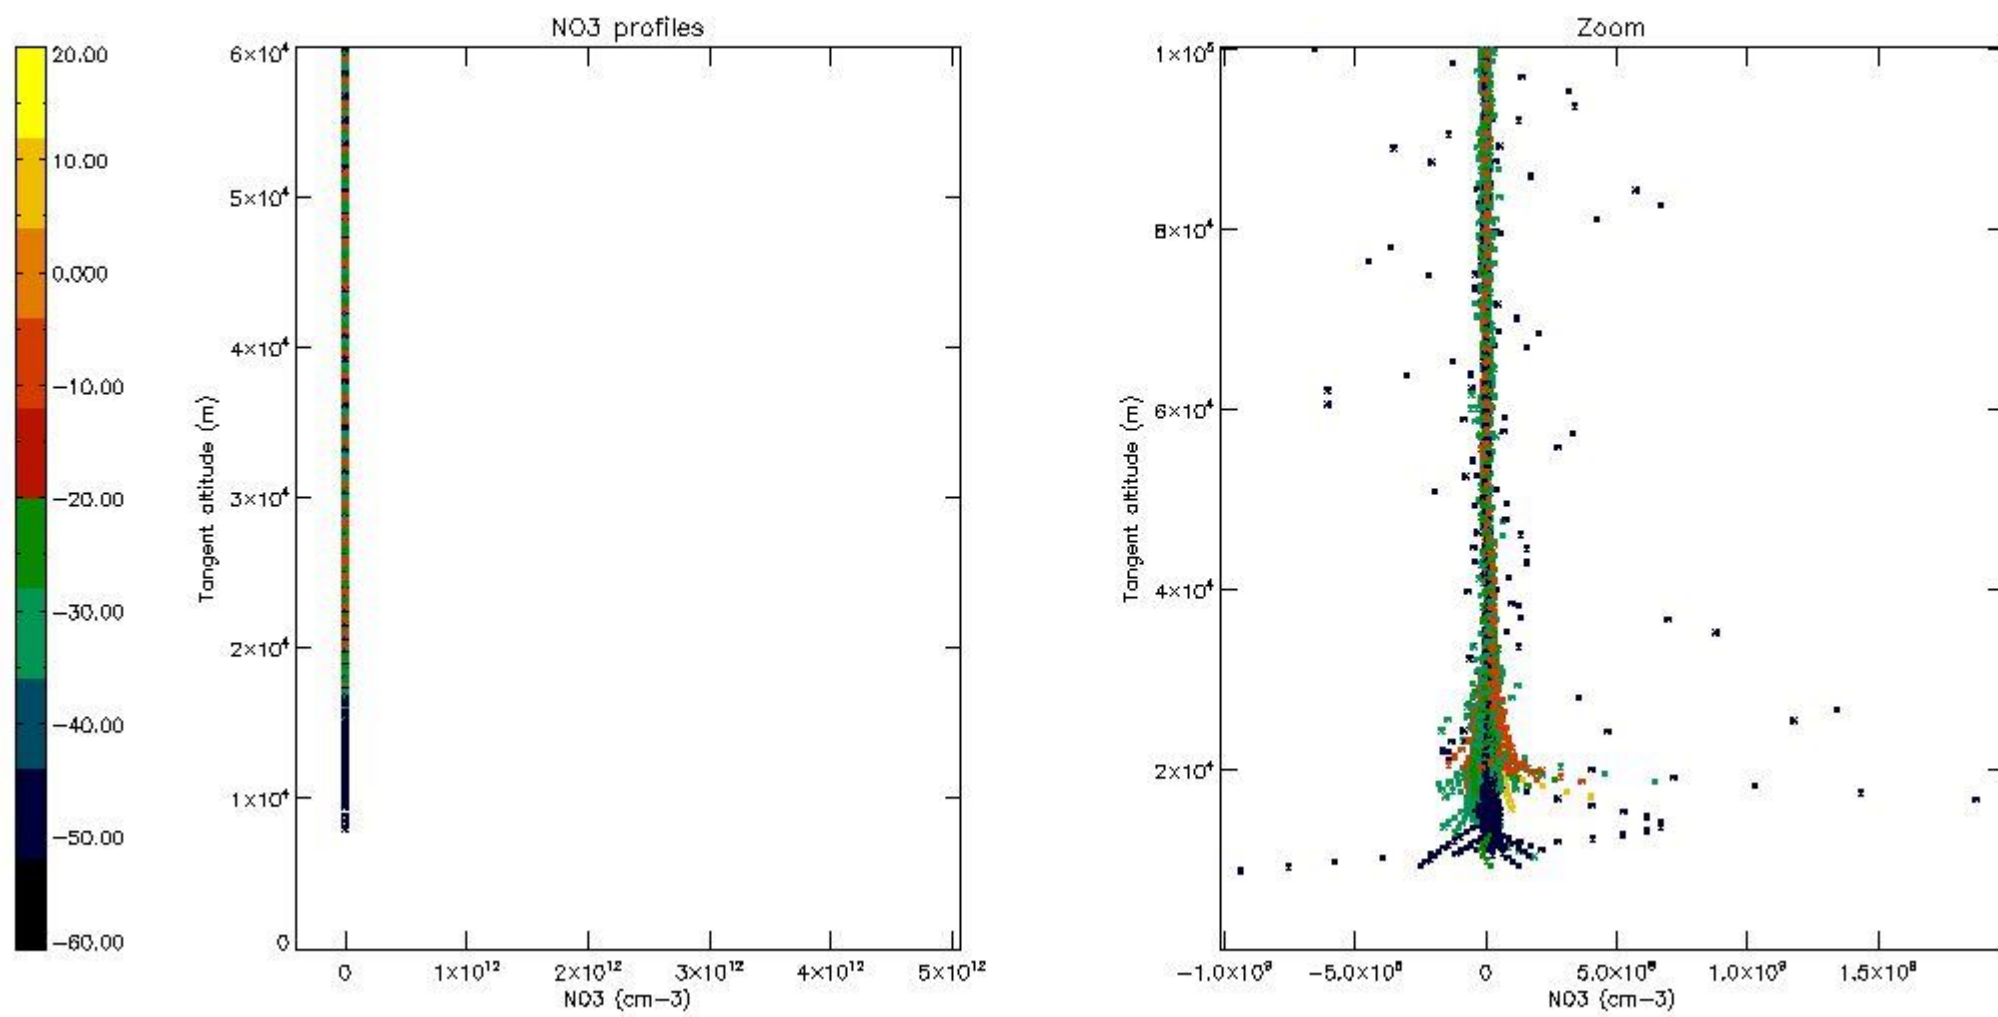

5.4 Plot ozone profiles where STD < 10% (dark without errors)

The colorbar represents the latitude.

5.5 Plot ozone profiles where STD < 5% (dark without errors)

The colorbar represents the latitude.

5.6 Plot NO₂ profiles for all STD (dark without errors)

The colorbar represents the latitude.

5.7 Plot NO3 profiles for all STD (dark without errors)

The colorbar represents the latitude.

5.8 Plot H2O profiles for all STD (only for occultations of stars 1,2,3,4,13,14,16,26,63 dark without errors)