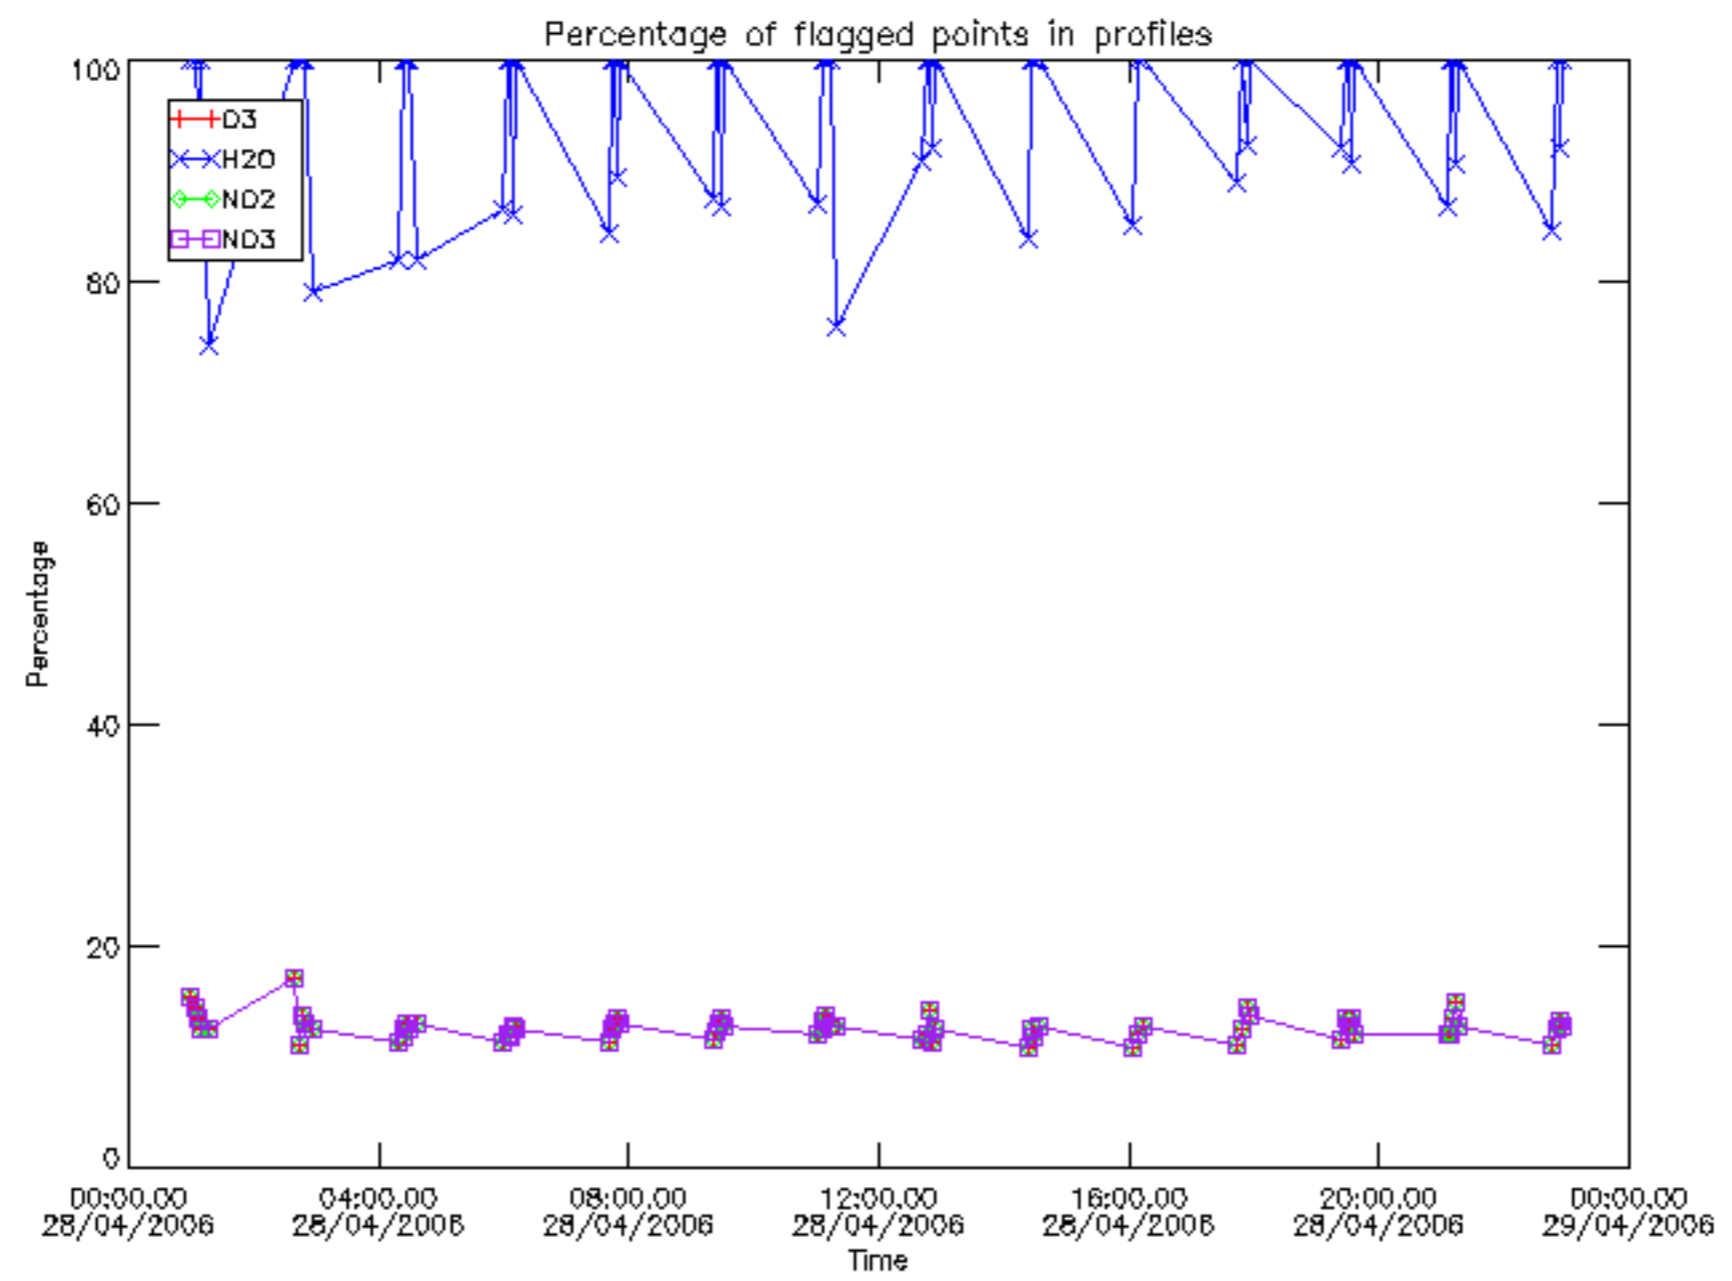

Percentage of flagged data per D3 profile

Percentage of flagged data per H2O profile