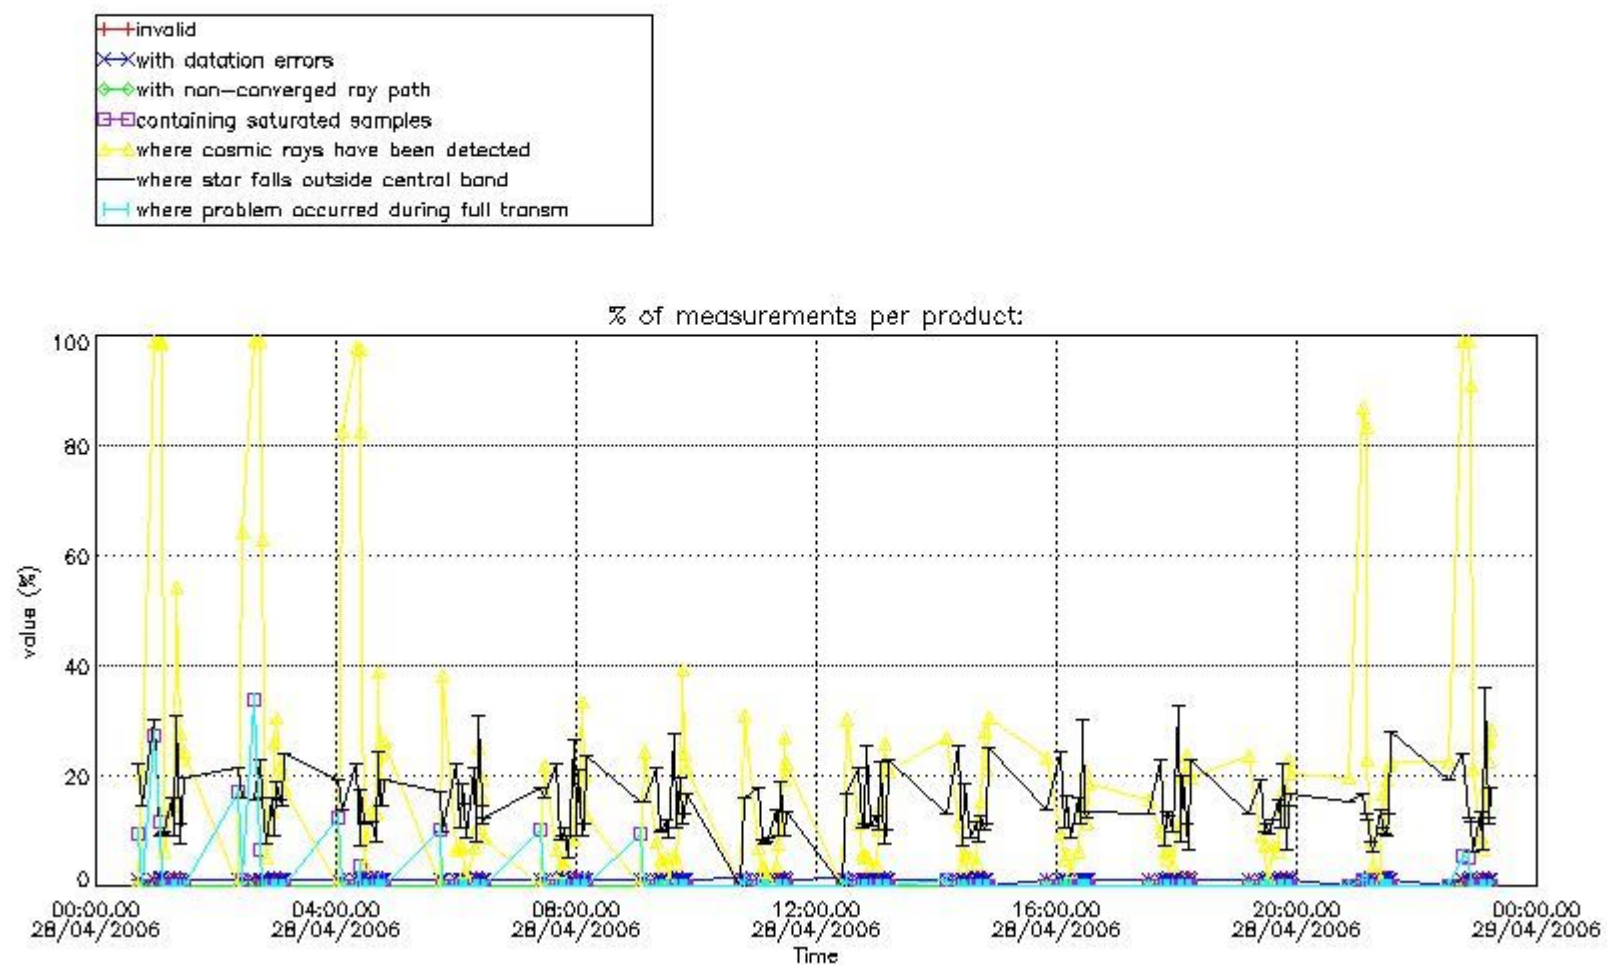

4.1.2 Plot level 1 quality information per product (time dependant): ENVI SAT DESCENDING passes