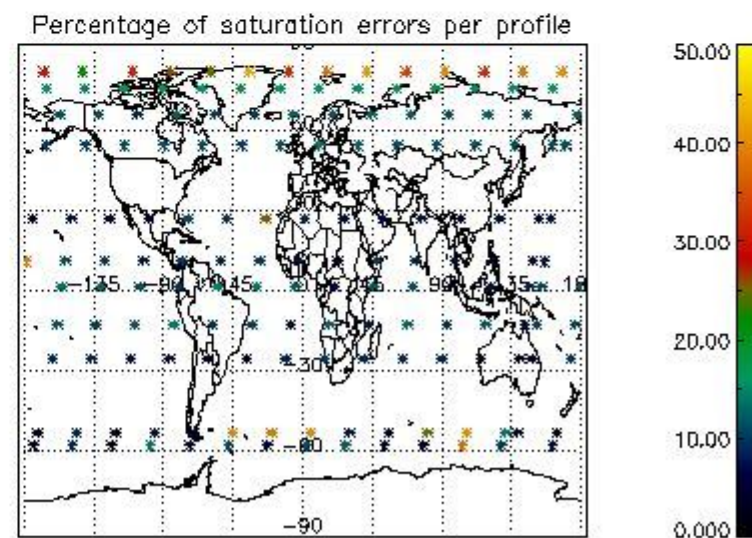

4.2 Plot quality information per product coming from level 1b processing (world map)

4.2.1 Plot level 1 quality information per product (world map): ENVISAT ASCENDING passes

Percentage of cosmic ray hits per profile

Percentage of datation errors per profile

Percentage of star falling outside central band per profile

Percentage of saturation errors per profile

4.2.2 Plot level 1 quality information per product (world map): ENVISAT DESCENDING passes