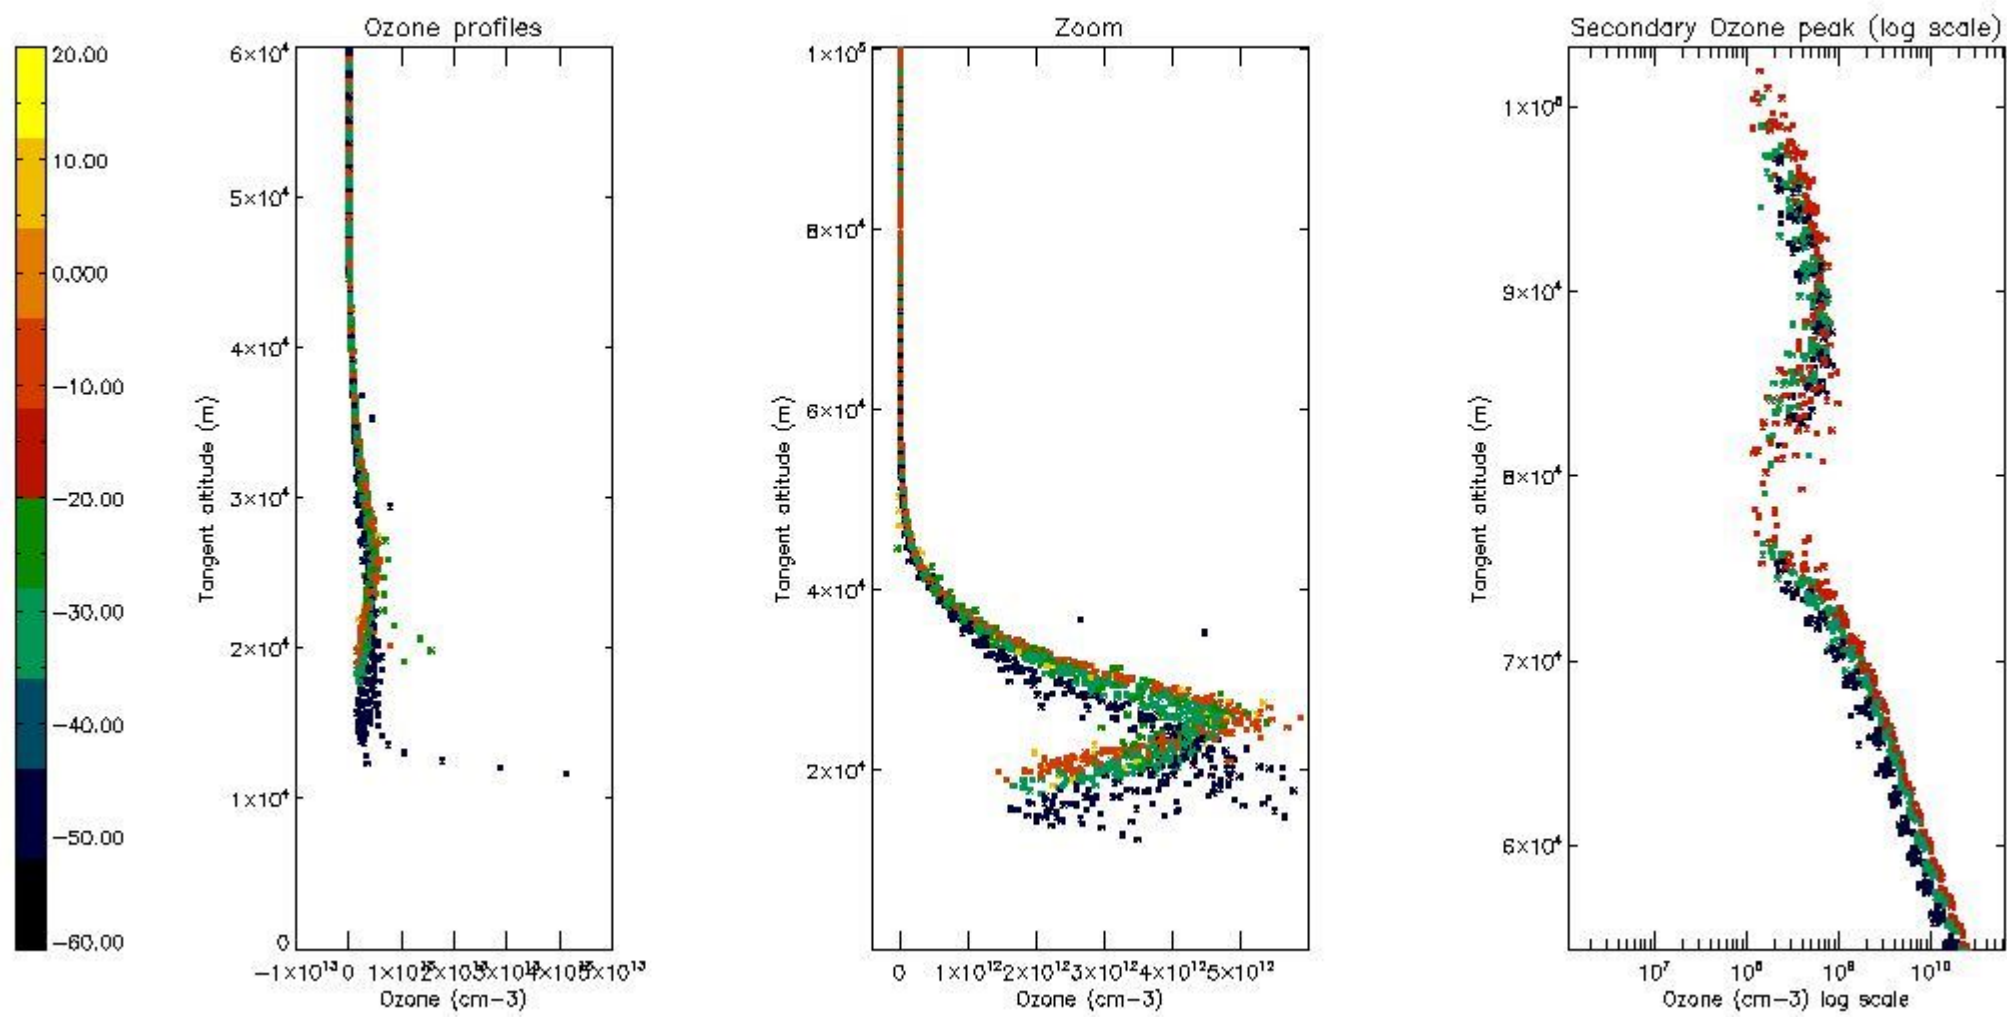

STD < 10	11
STD < 5	8

5.2 Plot ozone profiles for all STD (dark without errors)

The colorbar represents the latitude.

5.3 Plot ozone profiles where STD < 20% (dark without errors)

The colorbar represents the latitude.