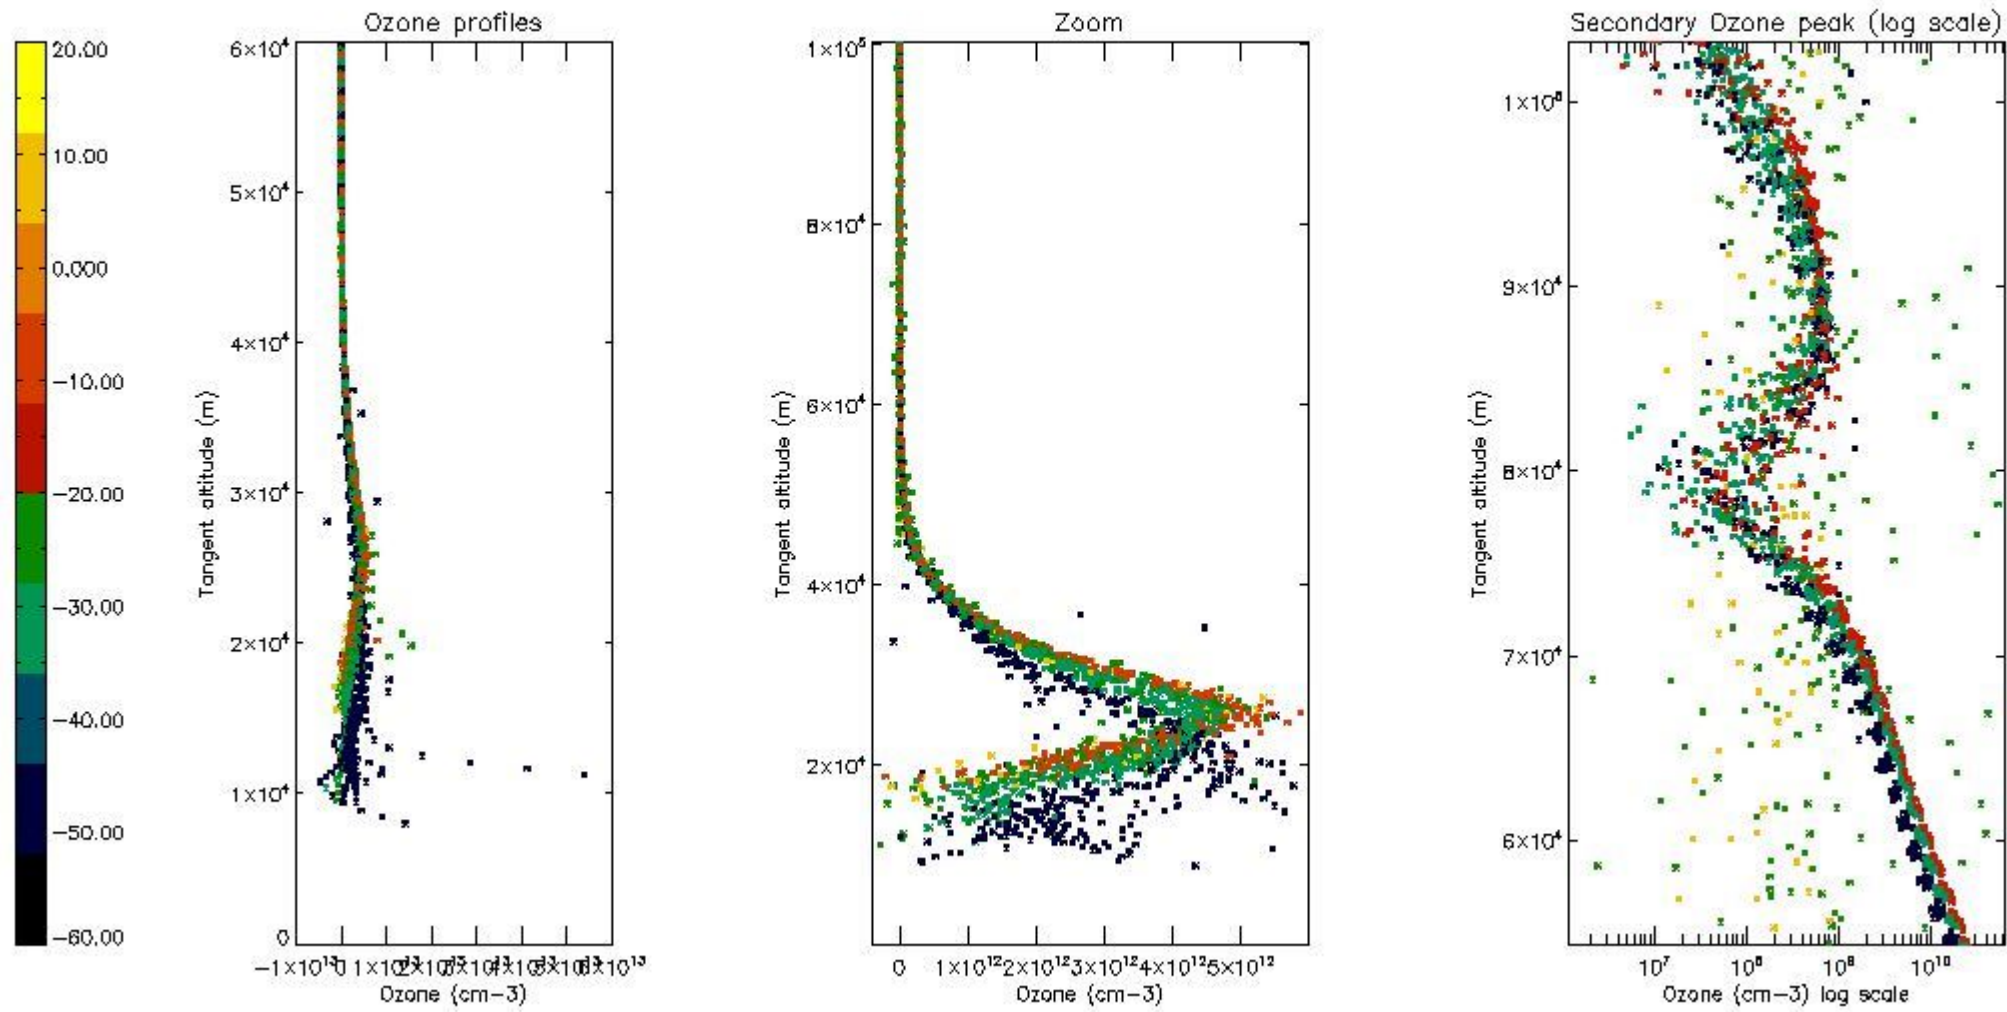

STD < 10	11
STD < 5	8

5.2 Plot ozone profiles for all STD (dark without errors)

The colorbar represents the latitude.

5.3 Plot ozone profiles where STD < 20% (dark without errors)

The colorbar represents the latitude.