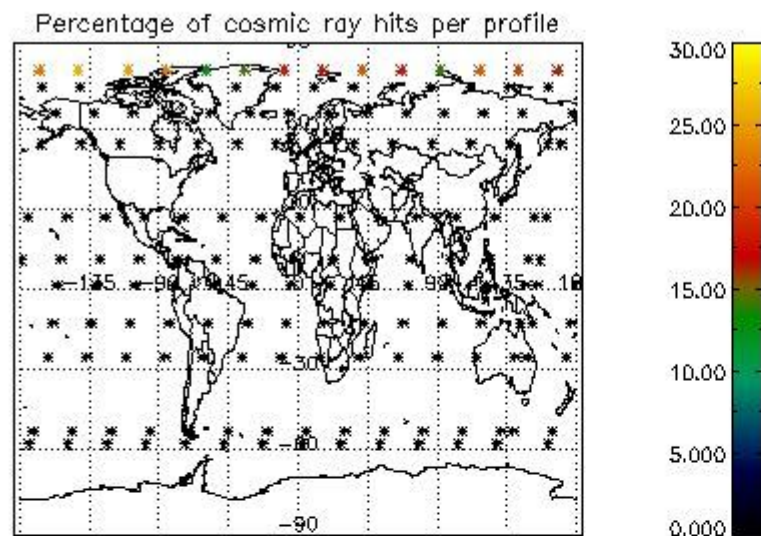

Percentage of datation errors per profile

Percentage of star falling outside central band per profile

Percentage of saturation errors per profile

4.2.2 Plot level 1 quality information per product (world map): ENVISAT DESCENDING passes