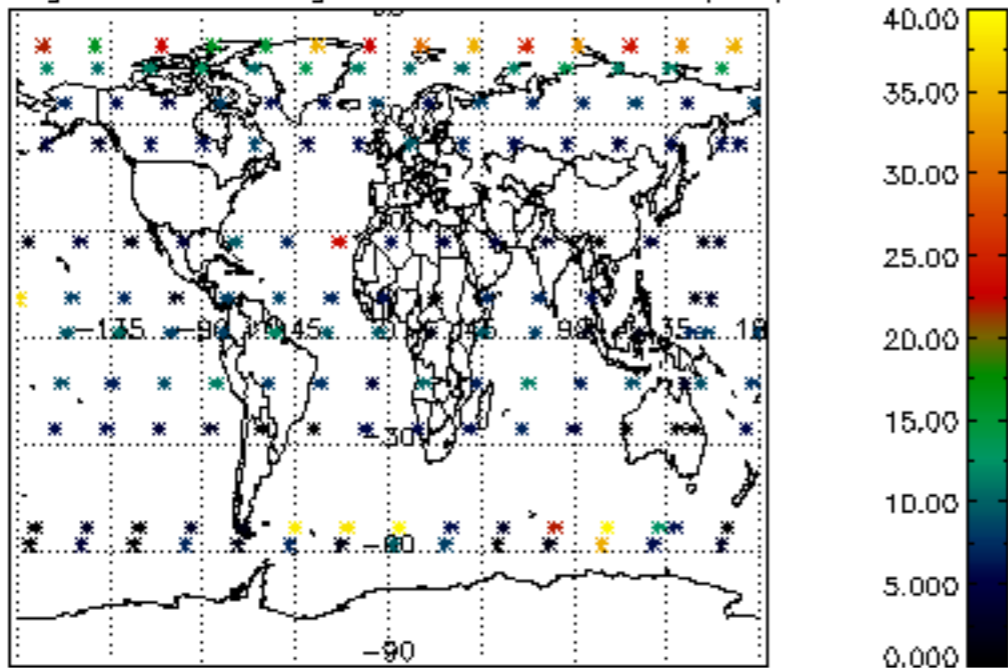

Percentage of star falling outside central band per profile