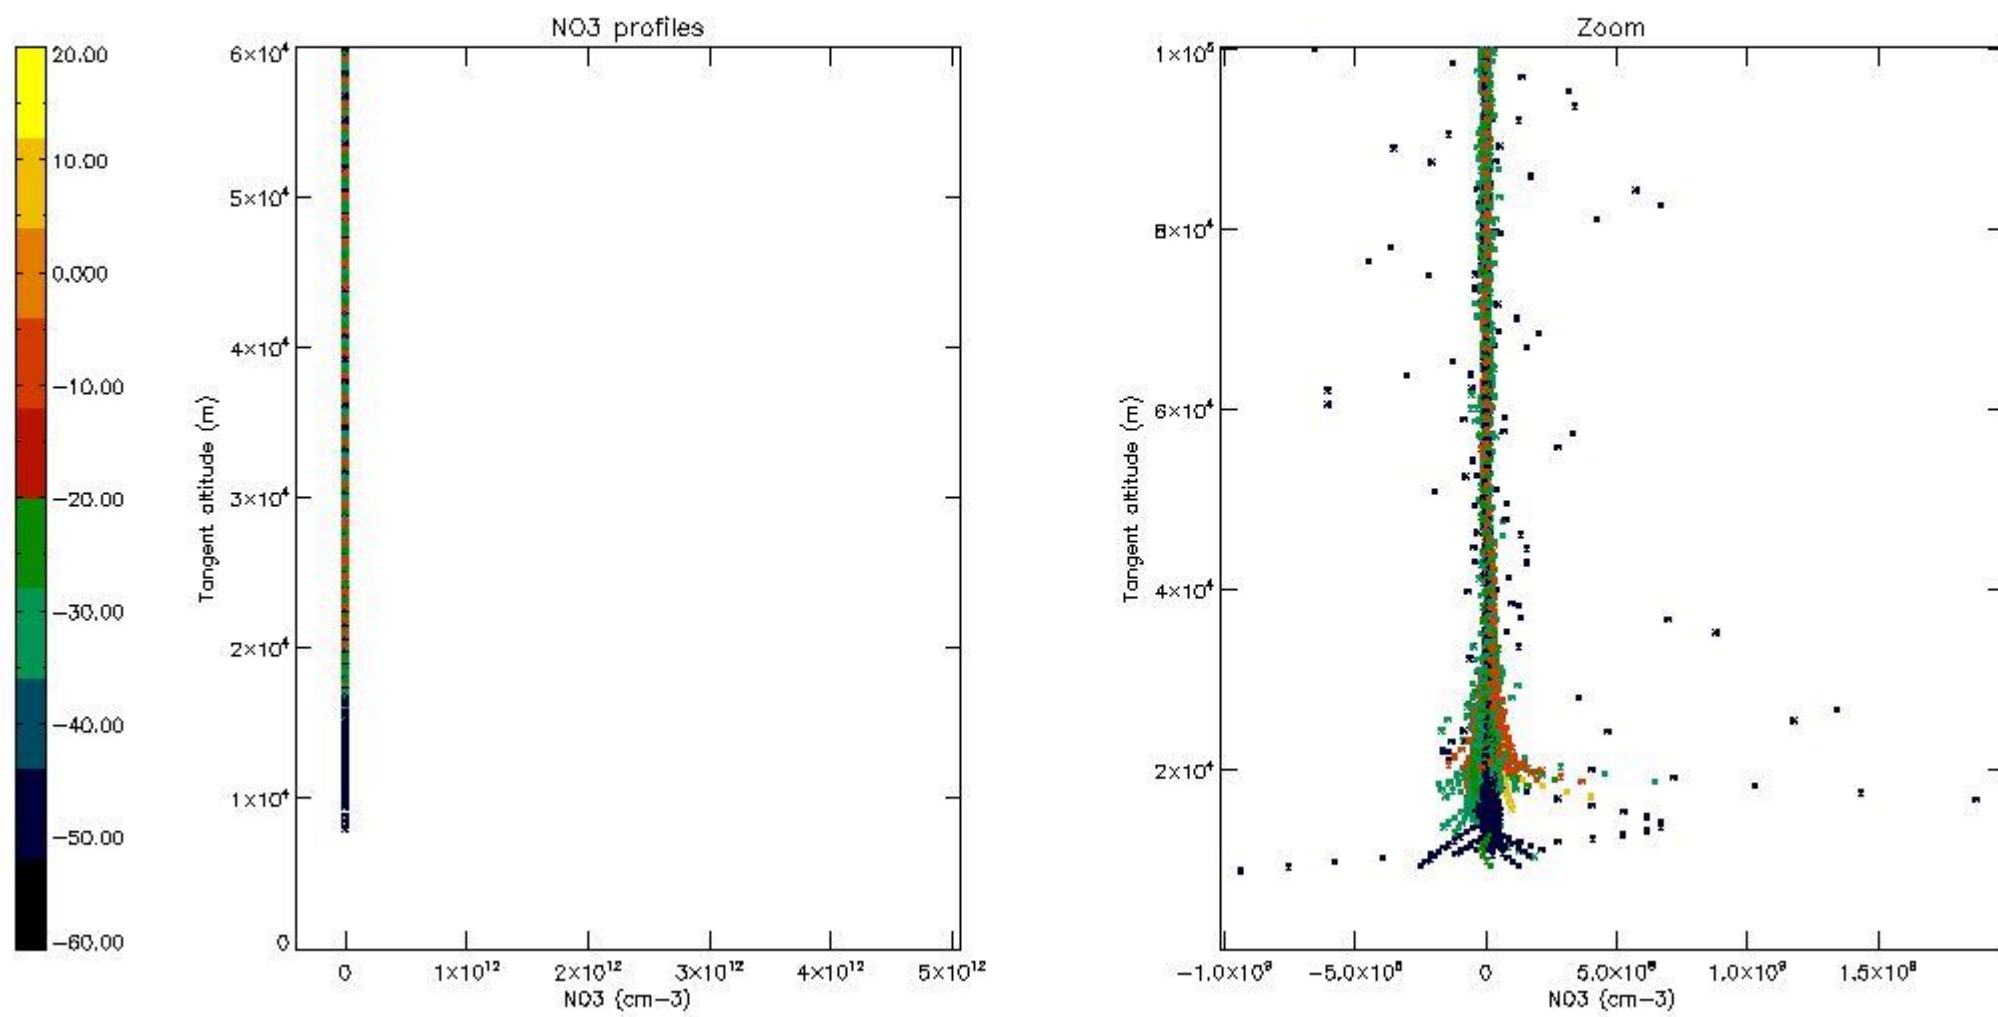

5.8 Plot H2O profiles for all STD (only for occultations of stars 1,2,3,4,13,14,16,26,63 dark without errors)

The colorbar represents the latitude.