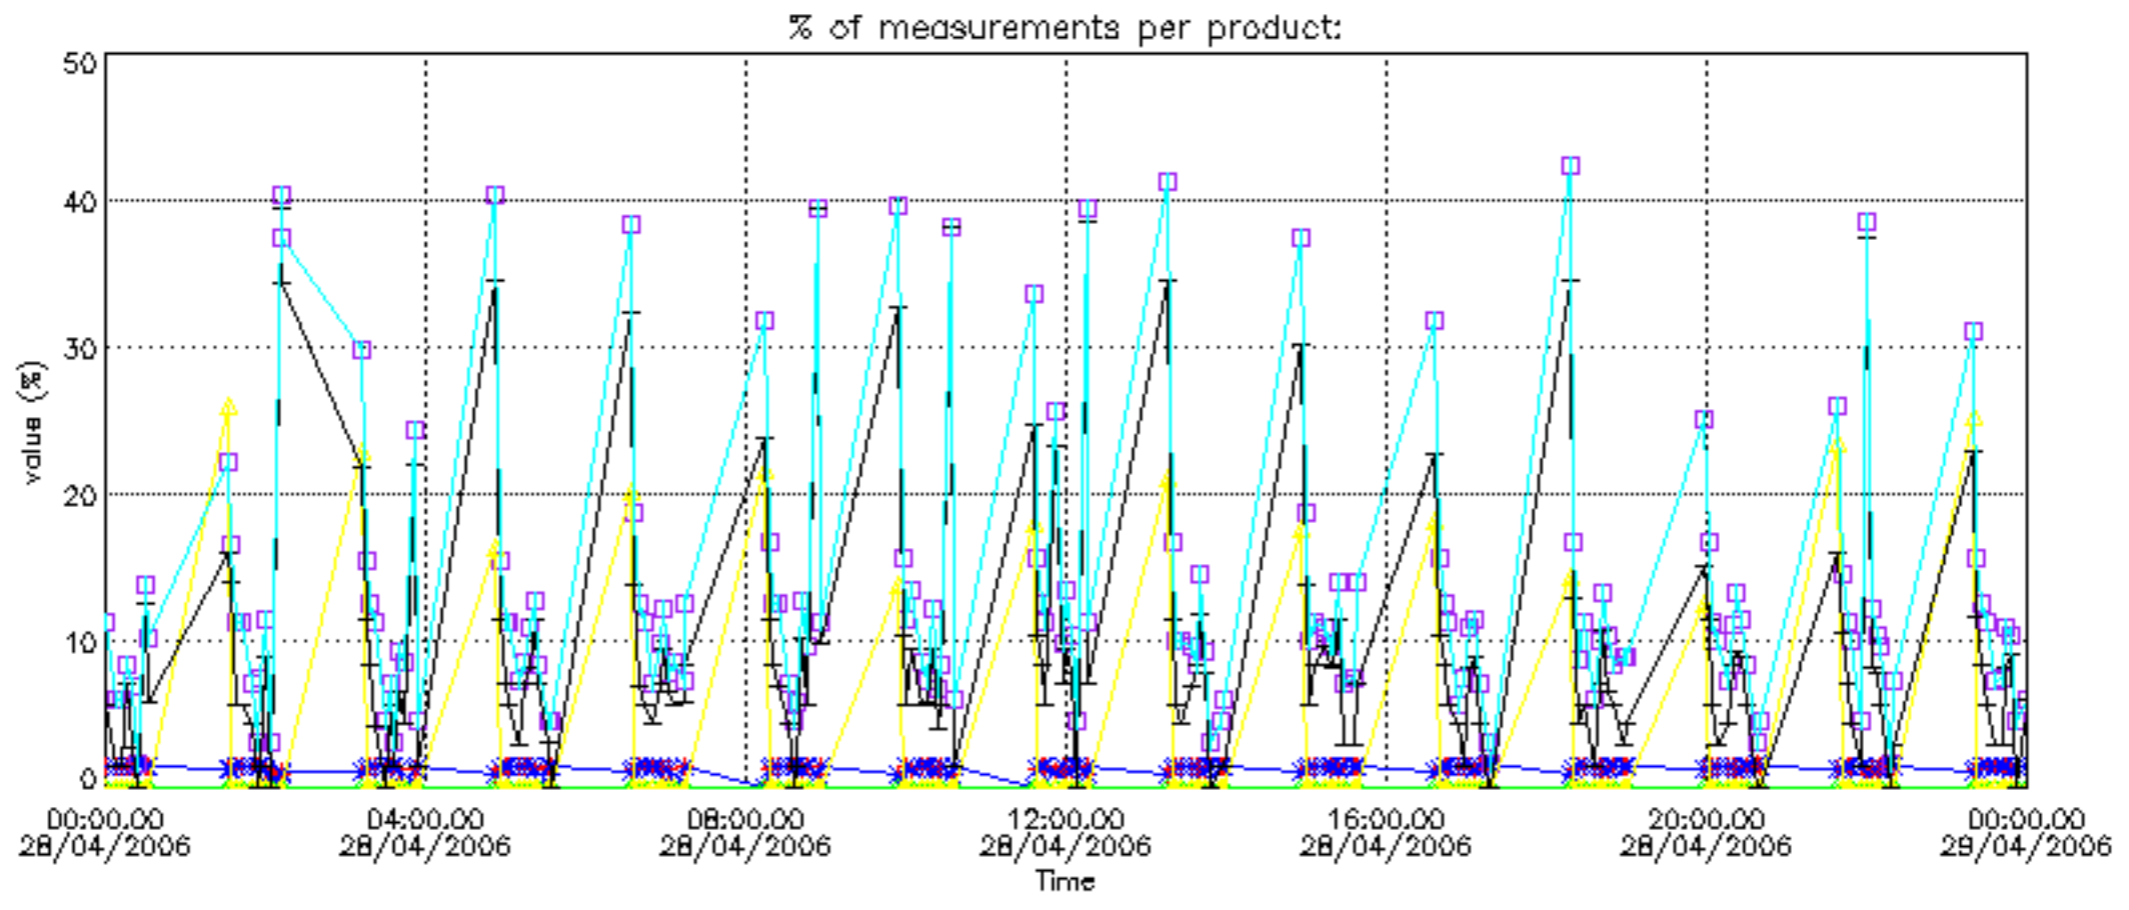

Percentage of cosmic ray hits per profile

Percentage of datation errors per profile