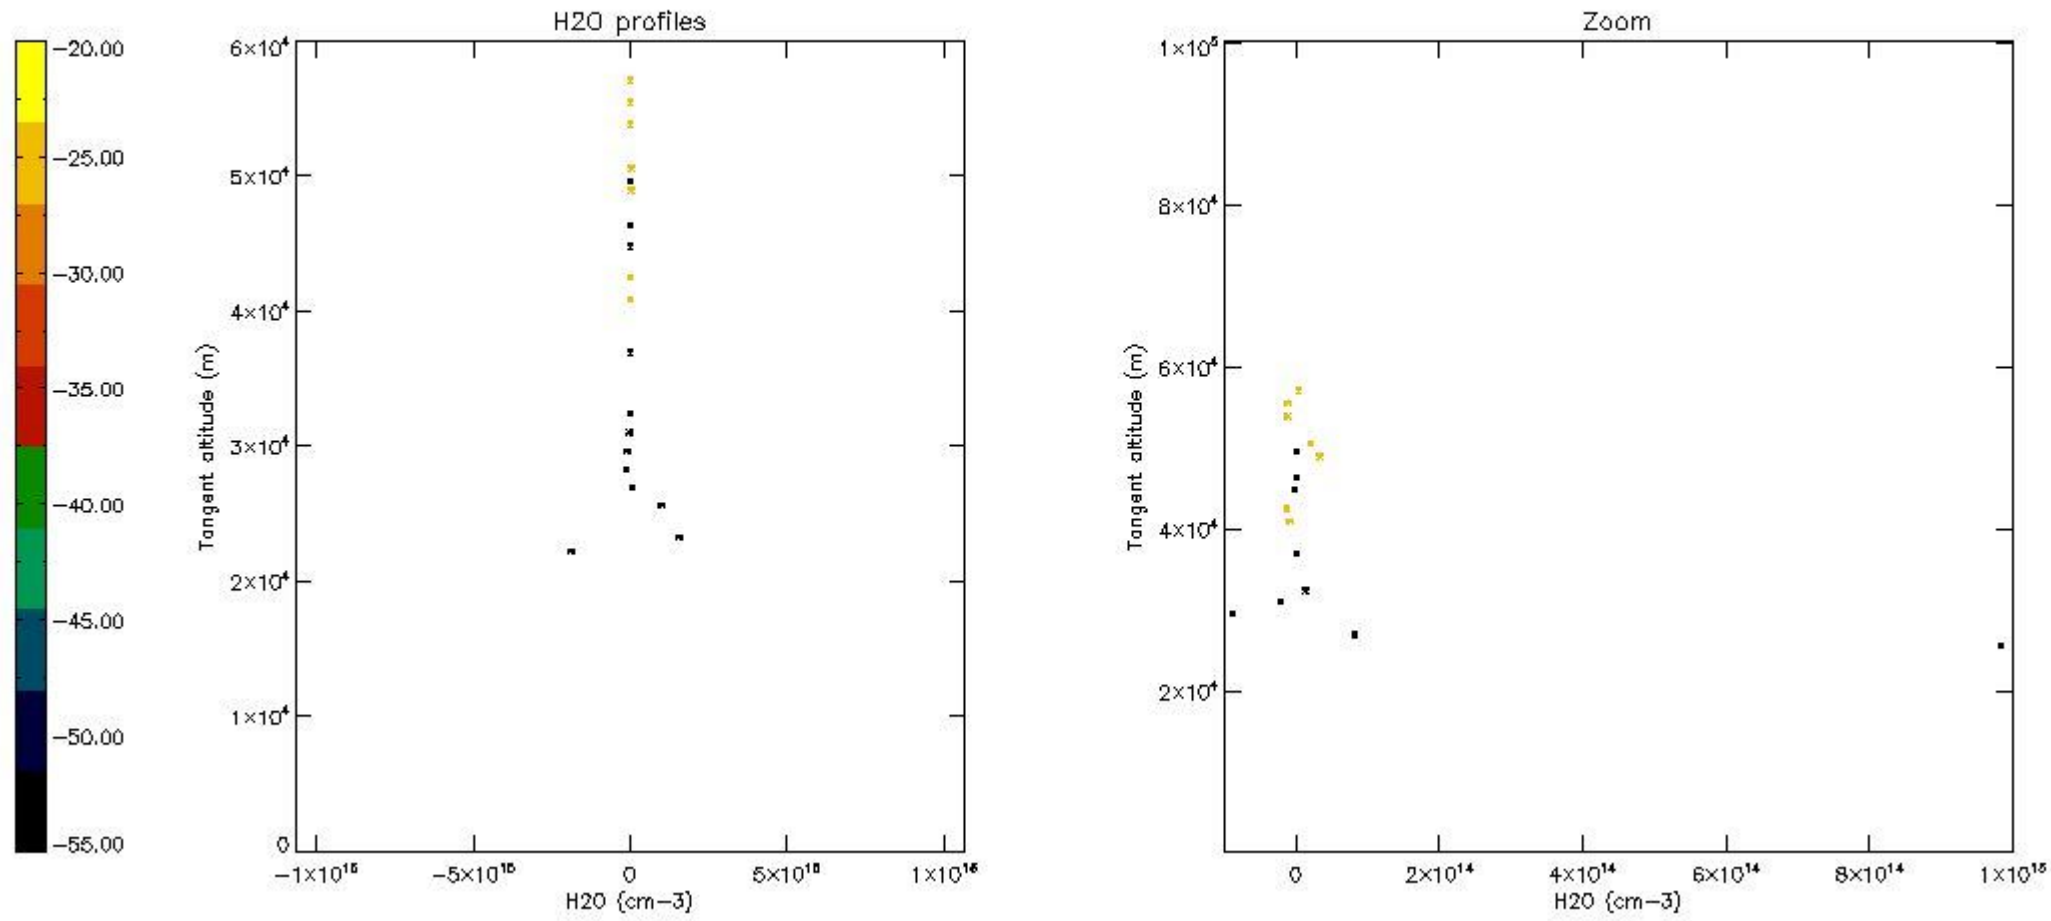

6. Auxiliary Data Files used for the production reported in section 2

The number reported in the third column indicates since which file (see list in section 2) the corresponding auxiliary file has been used. The fourth column is the date of those product files.

Type	Auxiliary Filename	Used since product	Used since product date
INST_PHYS_CHARACTERISTICS	GOM_INS_AXVIEC20091111_143220_20030716_120000_20500101_000000	1	28-APR-2006 00:00:41
LEVEL-2_PROC_CONFIG	GOM_PR2_AXVIEC20091111_152718_20020301_000000_20500101_000000	1	28-APR-2006 00:00:41
CROSS_SECTIONS_FILE	GOM_CRS_AXVIEC20091111_154832_20020301_000000_20500101_000000	1	28-APR-2006 00:00:41