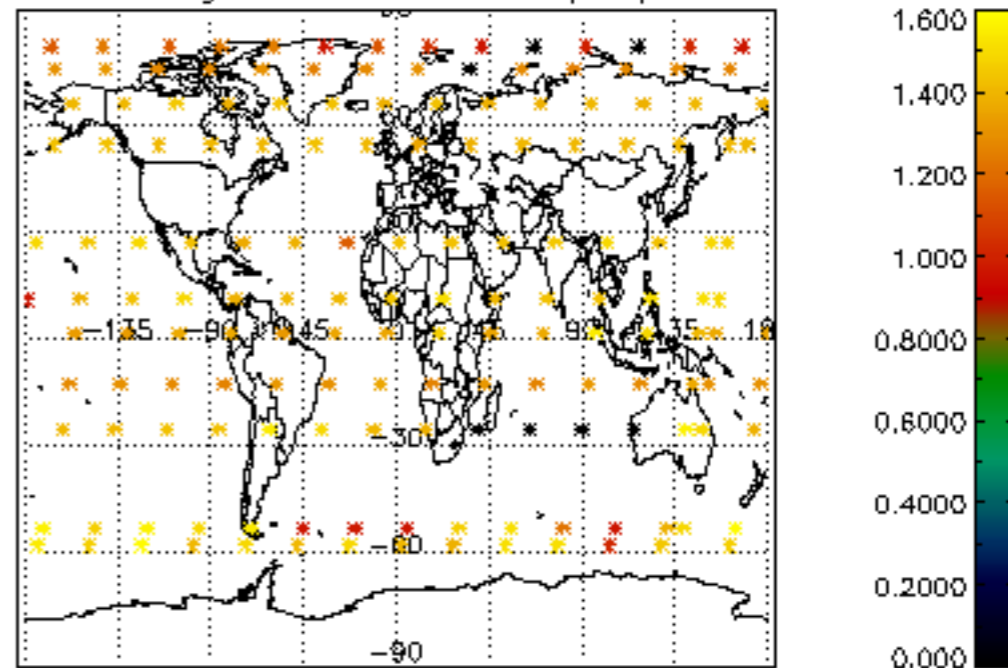

Percentage of datation errors per profile

Percentage of star falling outside central band per profile

Percentage of saturation errors per profile

Percentage of cosmic ray hits per profile

Percentage of datation errors per profile