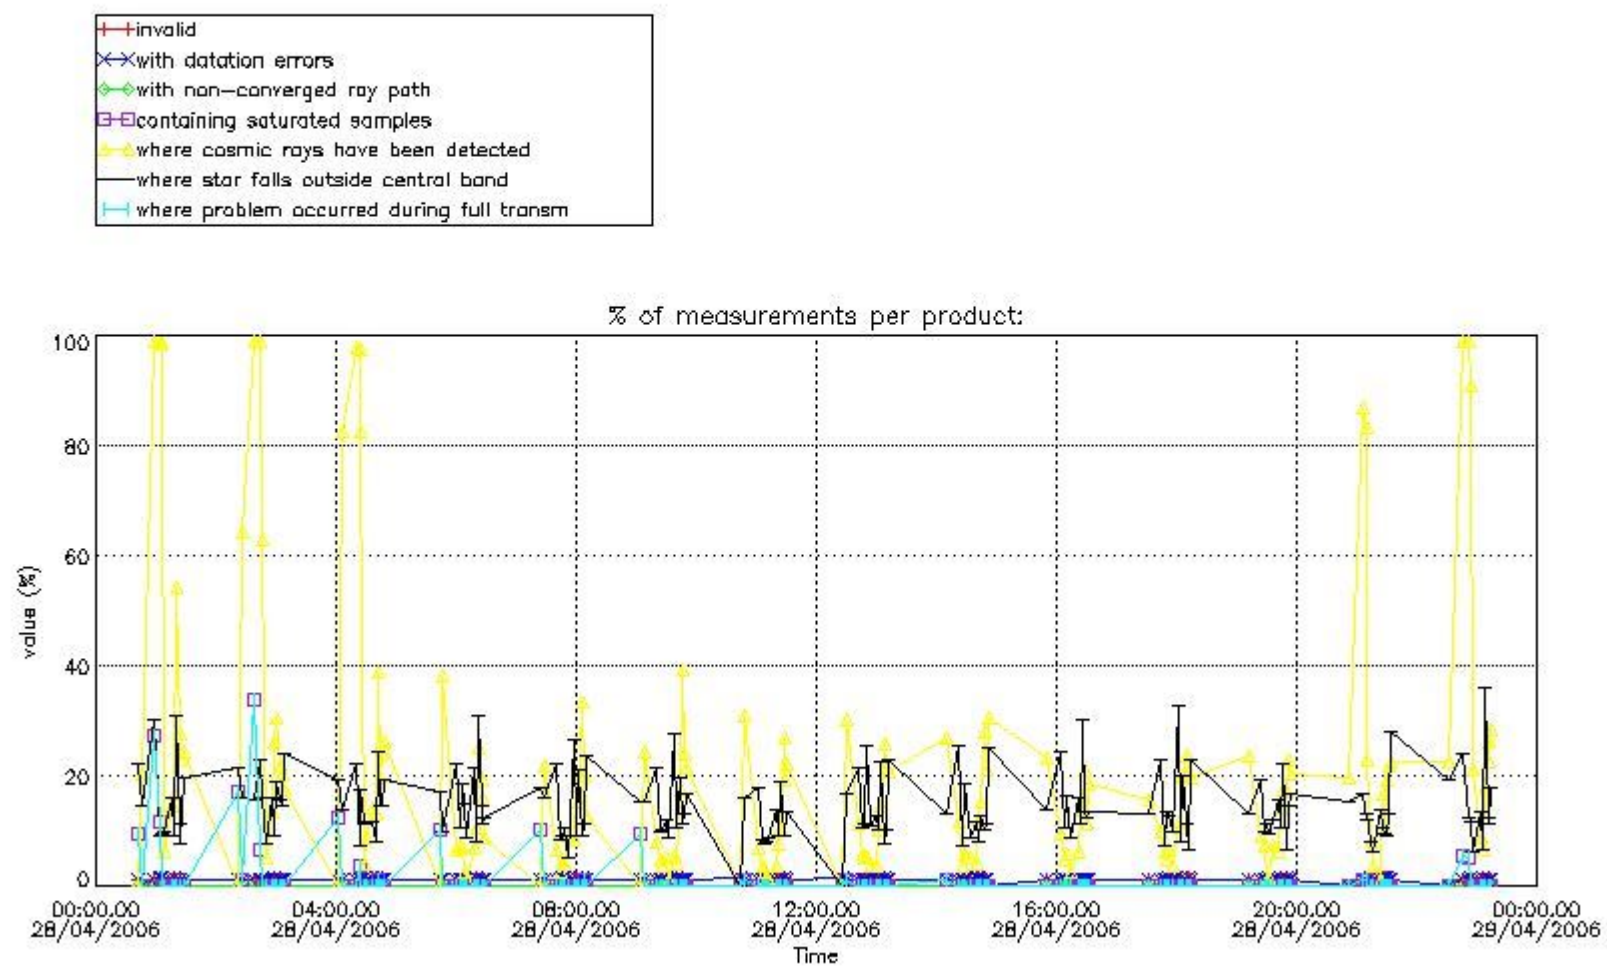

[6. Auxiliary Data Files used for the production reported in section 2](#)

This report presents the daily analysis on parameters extracted from GOMOS level 2 data (GOM_NL__2P). It is intended to monitor some important parameters that will impact the quality of these products. A list of level 2 products (and content) that have arrived during the reporting day to the PCF is also given.

3.1 Plot quality information per product (time dependant)

3.2 Plot quality information per product (world map)

Percentage of flagged data per O3 profile

Percentage of flagged data per H2O profile

Percentage of flagged data per NO2 profile

Percentage of flagged data per NO3 profile

4. Level 1 quality information per product

In this section it is plotted some information contained in the Quality Summary data set of the level 2 products that comes from the level 1b processing. Products without errors (error flag in the MPH set to "0") are used.

4.1 Plot quality information per product (time dependant) coming from level 1b processing

4.1.1 Plot level 1 quality information per product (time dependant): ENVISAT ASCENDING passes

4.1.2 Plot level 1 quality information per product (time dependant): ENVI SAT DESCENDING passes