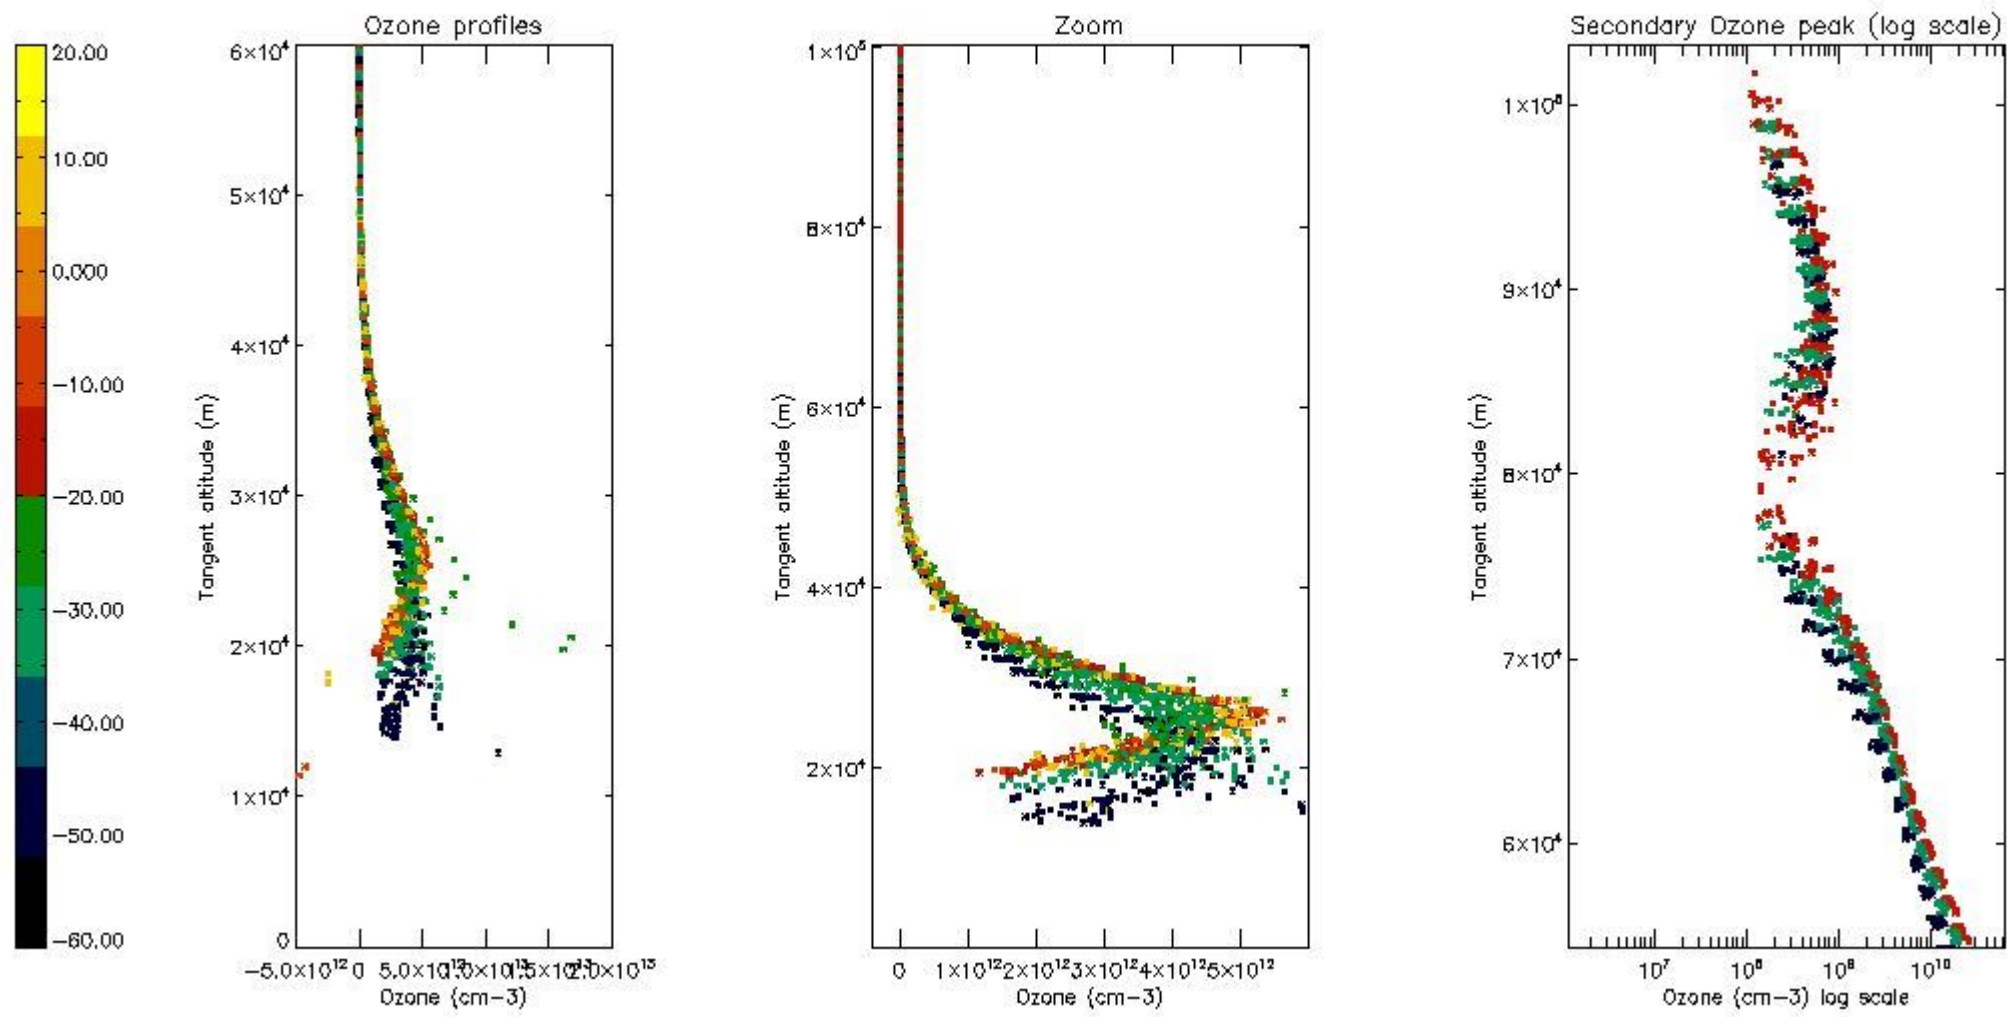

So, the table below shows the percentage of dark limb and valid observations for each criteria with respect to the overall valid daily observations.

Criteria	% of total production
All STD	26
STD < 20	14

STD < 10	11
STD < 5	7

5.2 Plot ozone profiles for all STD (dark without errors)

The colorbar represents the latitude.

5.3 Plot ozone profiles where STD < 20% (dark without errors)

The colorbar represents the latitude.

5.4 Plot ozone profiles where STD < 10% (dark without errors)

The colorbar represents the latitude.

5.5 Plot ozone profiles where STD < 5% (dark without errors)

The colorbar represents the latitude.

5.6 Plot NO₂ profiles for all STD (dark without errors)