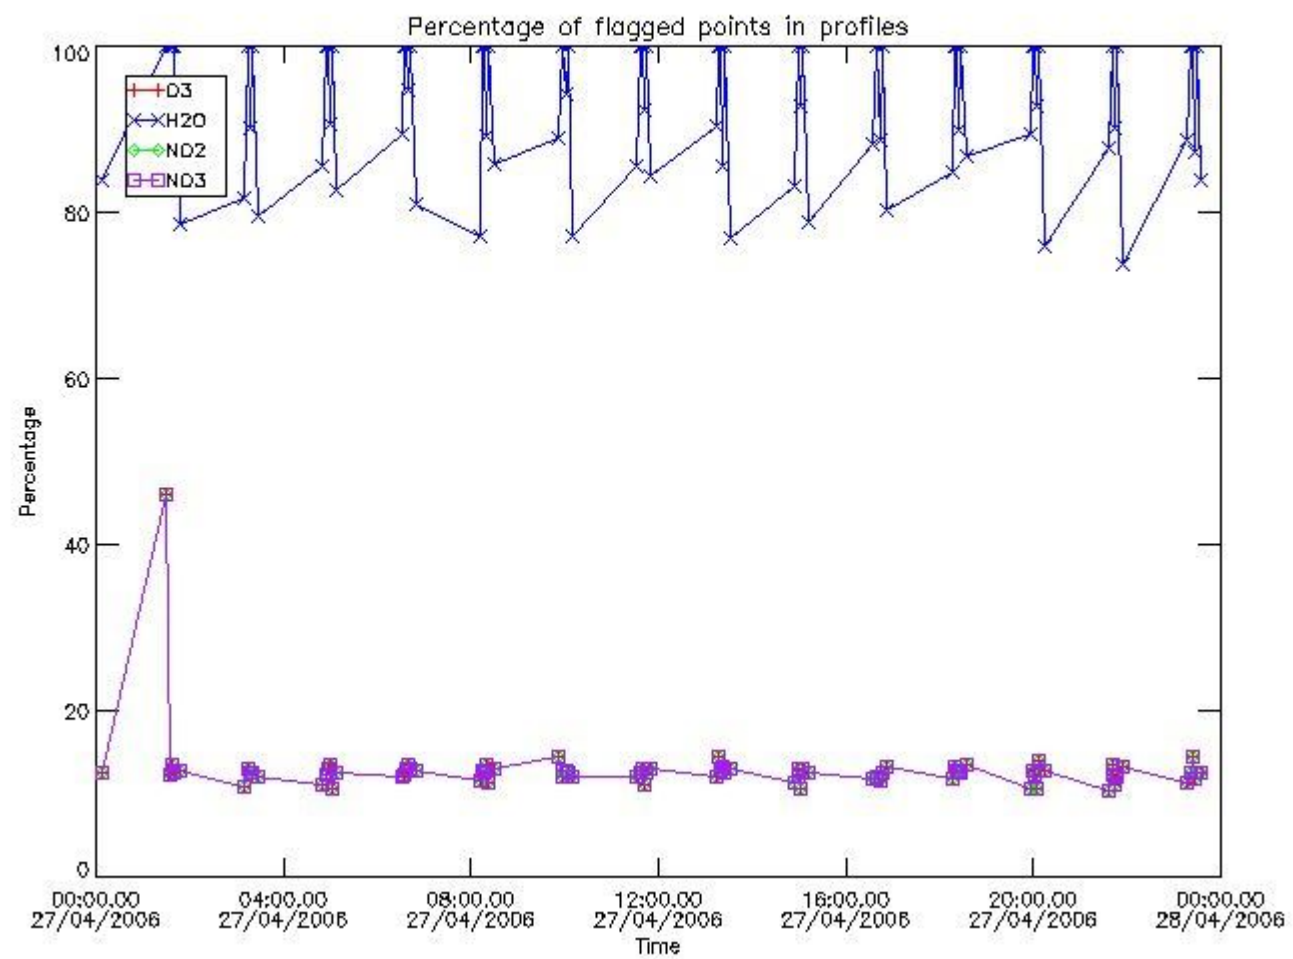

338	GOM_NL__2PRFIN20060427_234250_000000422047_00145_21742_9497.N1	27-APR-2006 23:42:50	Straylight	42.000	78	Alp Lup	2.3040	28000.	84	21742	No
339	GOM_NL__2PRFIN20060427_234423_000000422047_00145_21742_9498.N1	27-APR-2006 23:44:23	Straylight	41.500	81	Eta Cen	2.3560	28000.	83	21742	No
340	GOM_NL__2PRFIN20060427_234632_000000432047_00145_21742_9499.N1	27-APR-2006 23:46:32	Straylight	43.000	54	5The Cen	2.0550	4500.0	86	21742	No
341	GOM_NL__2PRFIN20060427_235052_000000382047_00145_21742_9500.N1	27-APR-2006 23:50:52	Bright	38.000	169	46Gam Hya	2.9910	4700.0	76	21742	No
342	GOM_NL__2PRFIN20060427_235414_000000392047_00145_21742_9501.N1	27-APR-2006 23:54:14	Bright	38.500	15	67Alp Vir	0.97600	28000.	77	21742	No
343	GOM_NL__2PRFIN20060427_235717_000000362047_00145_21742_9502.N1	27-APR-2006 23:57:17	Bright	36.000	121	29Gam Vir	2.7400	7200.0	72	21742	No

3. Quality information per product

In this section it is plotted some information contained in the Quality Summary data set of the level 2 products. Only products in dark limb conditions and without errors (error flag in the MPH set to "0") are used.

3.1 Plot quality information per product (time dependant)

3.2 Plot quality information per product (world map)