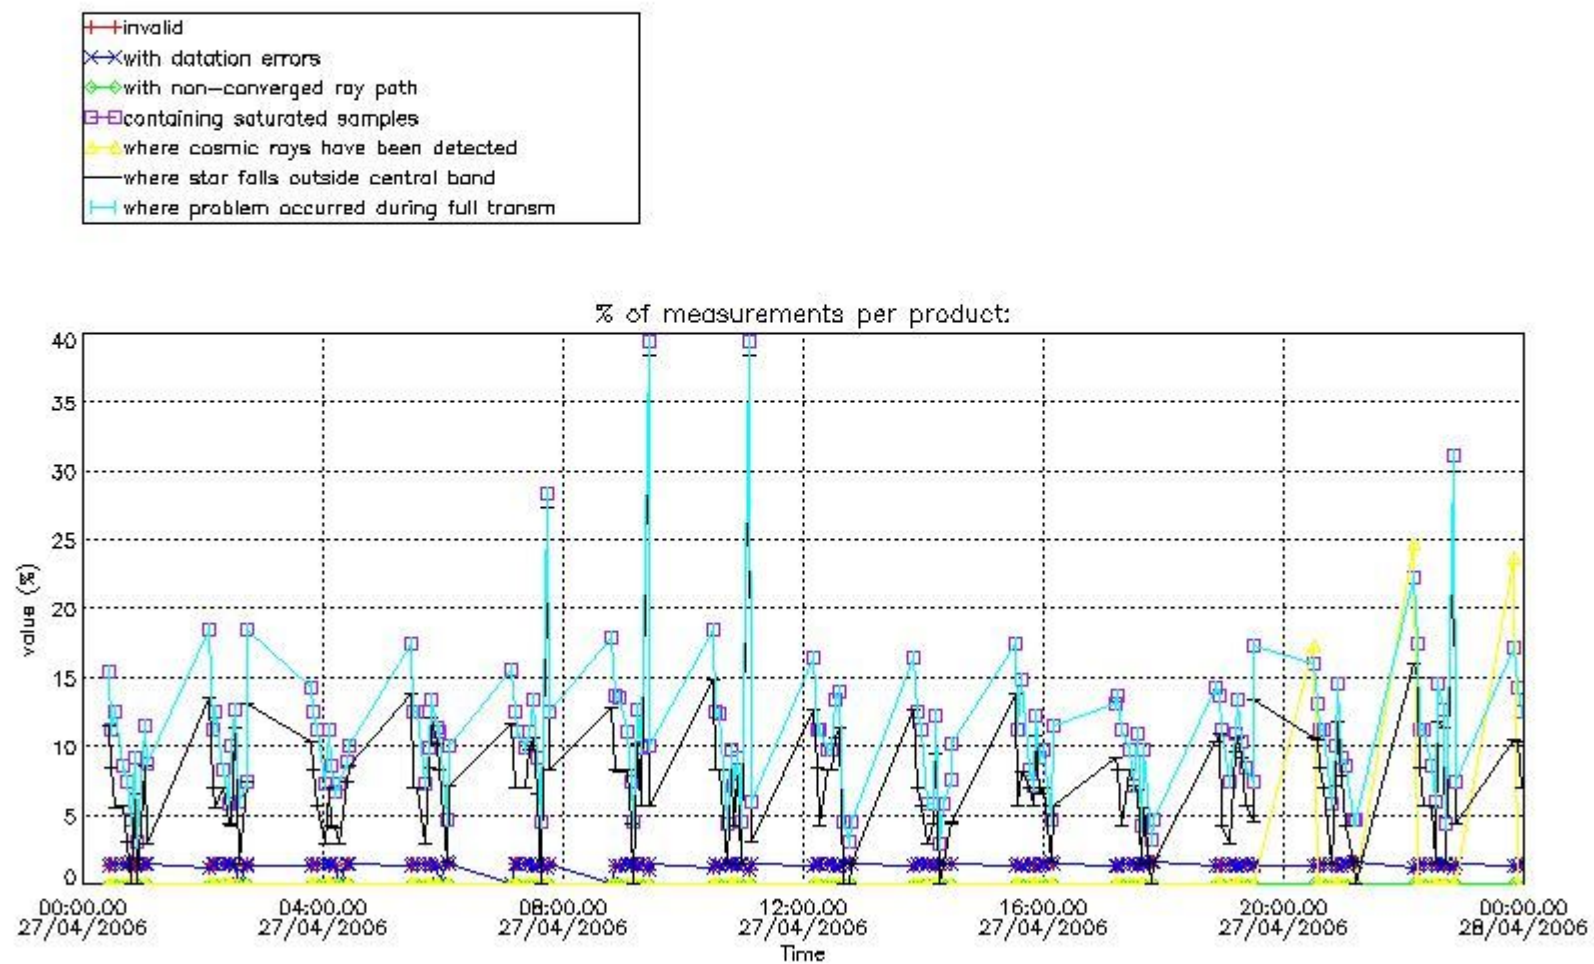

4.2 Plot quality information per product coming from level 1b processing (world map)

4.2.1 Plot level 1 quality information per product (world map): ENVISAT ASCENDING passes