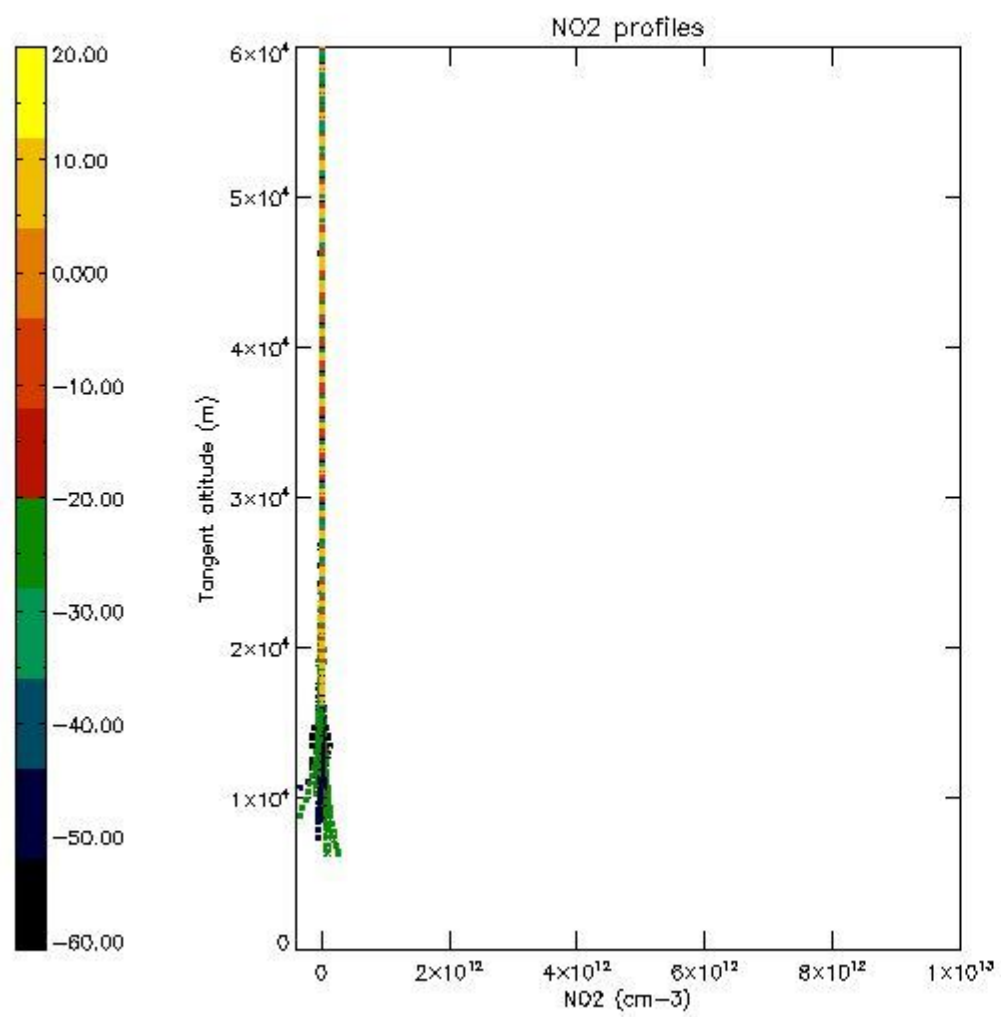

5.7 Plot NO3 profiles for all STD (dark without errors)

The colorbar represents the latitude.