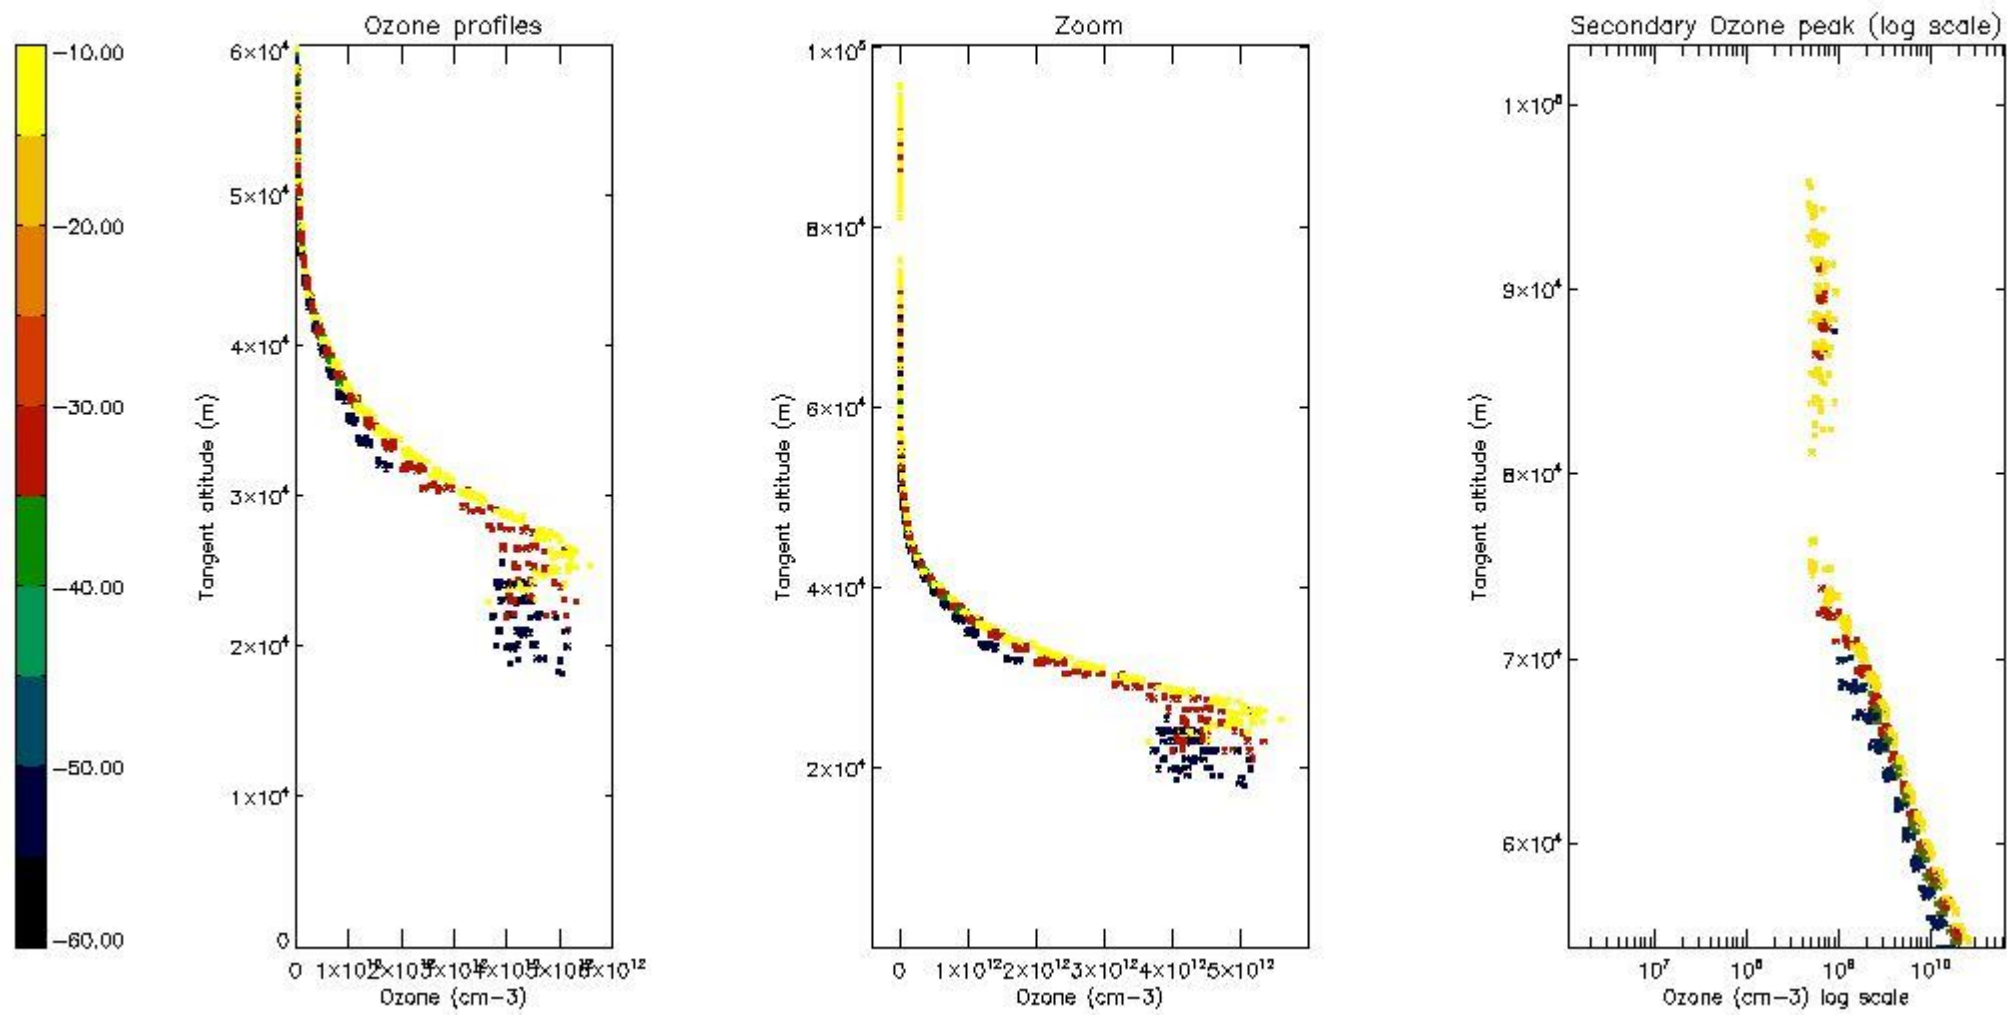

5.6 Plot NO₂ profiles for all STD (dark without errors)

The colorbar represents the latitude.