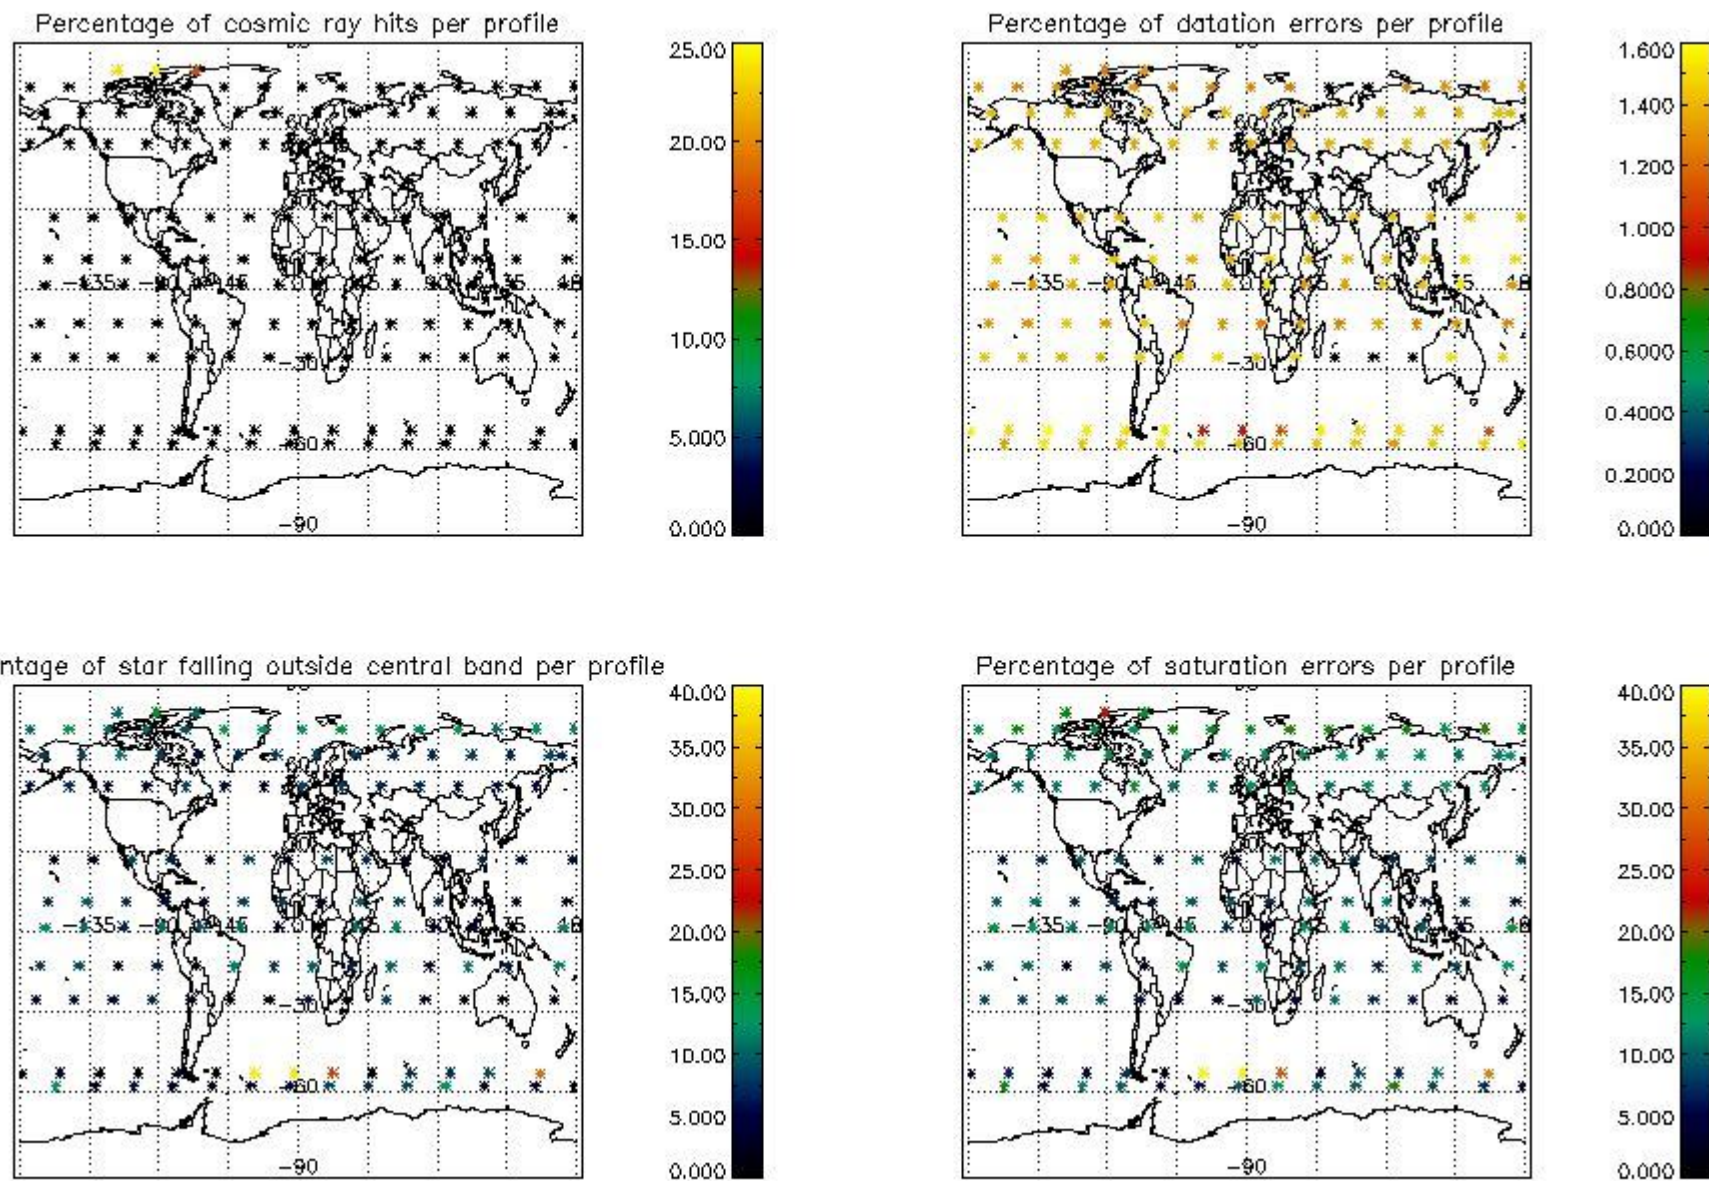

4.1 Plot quality information per product (time dependant) coming from level 1b processing

4.1.1 Plot level 1 quality information per product (time dependant): ENVISAT ASCENDING passes

4.1.2 Plot level 1 quality information per product (time dependant): ENVI SAT DESCENDING passes

4.2 Plot quality information per product coming from level 1b processing (world map)

4.2.1 Plot level 1 quality information per product (world map): ENVISAT ASCENDING passes

4.2.2 Plot level 1 quality information per product (world map): ENVISAT DESCENDING passes