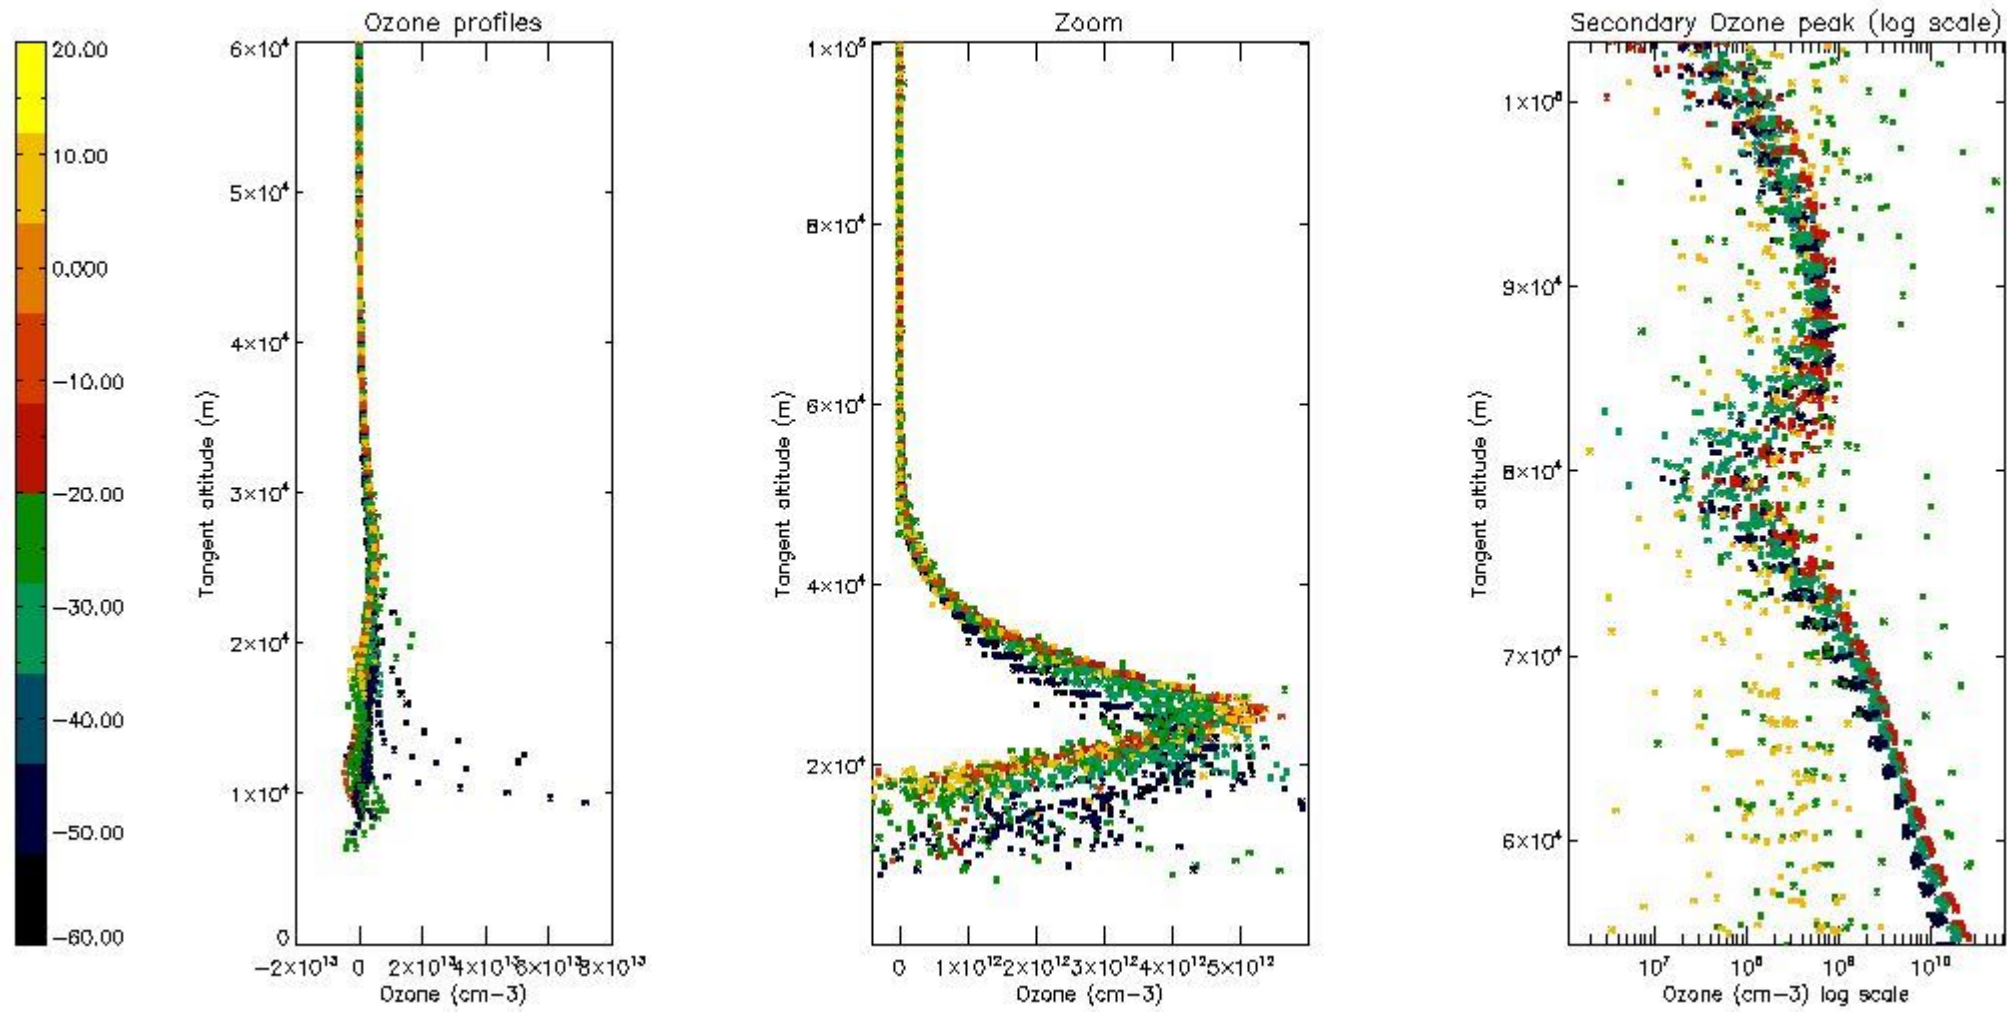

STD < 10	11
STD < 5	7

5.2 Plot ozone profiles for all STD (dark without errors)

The colorbar represents the latitude.

5.3 Plot ozone profiles where STD < 20% (dark without errors)

The colorbar represents the latitude.