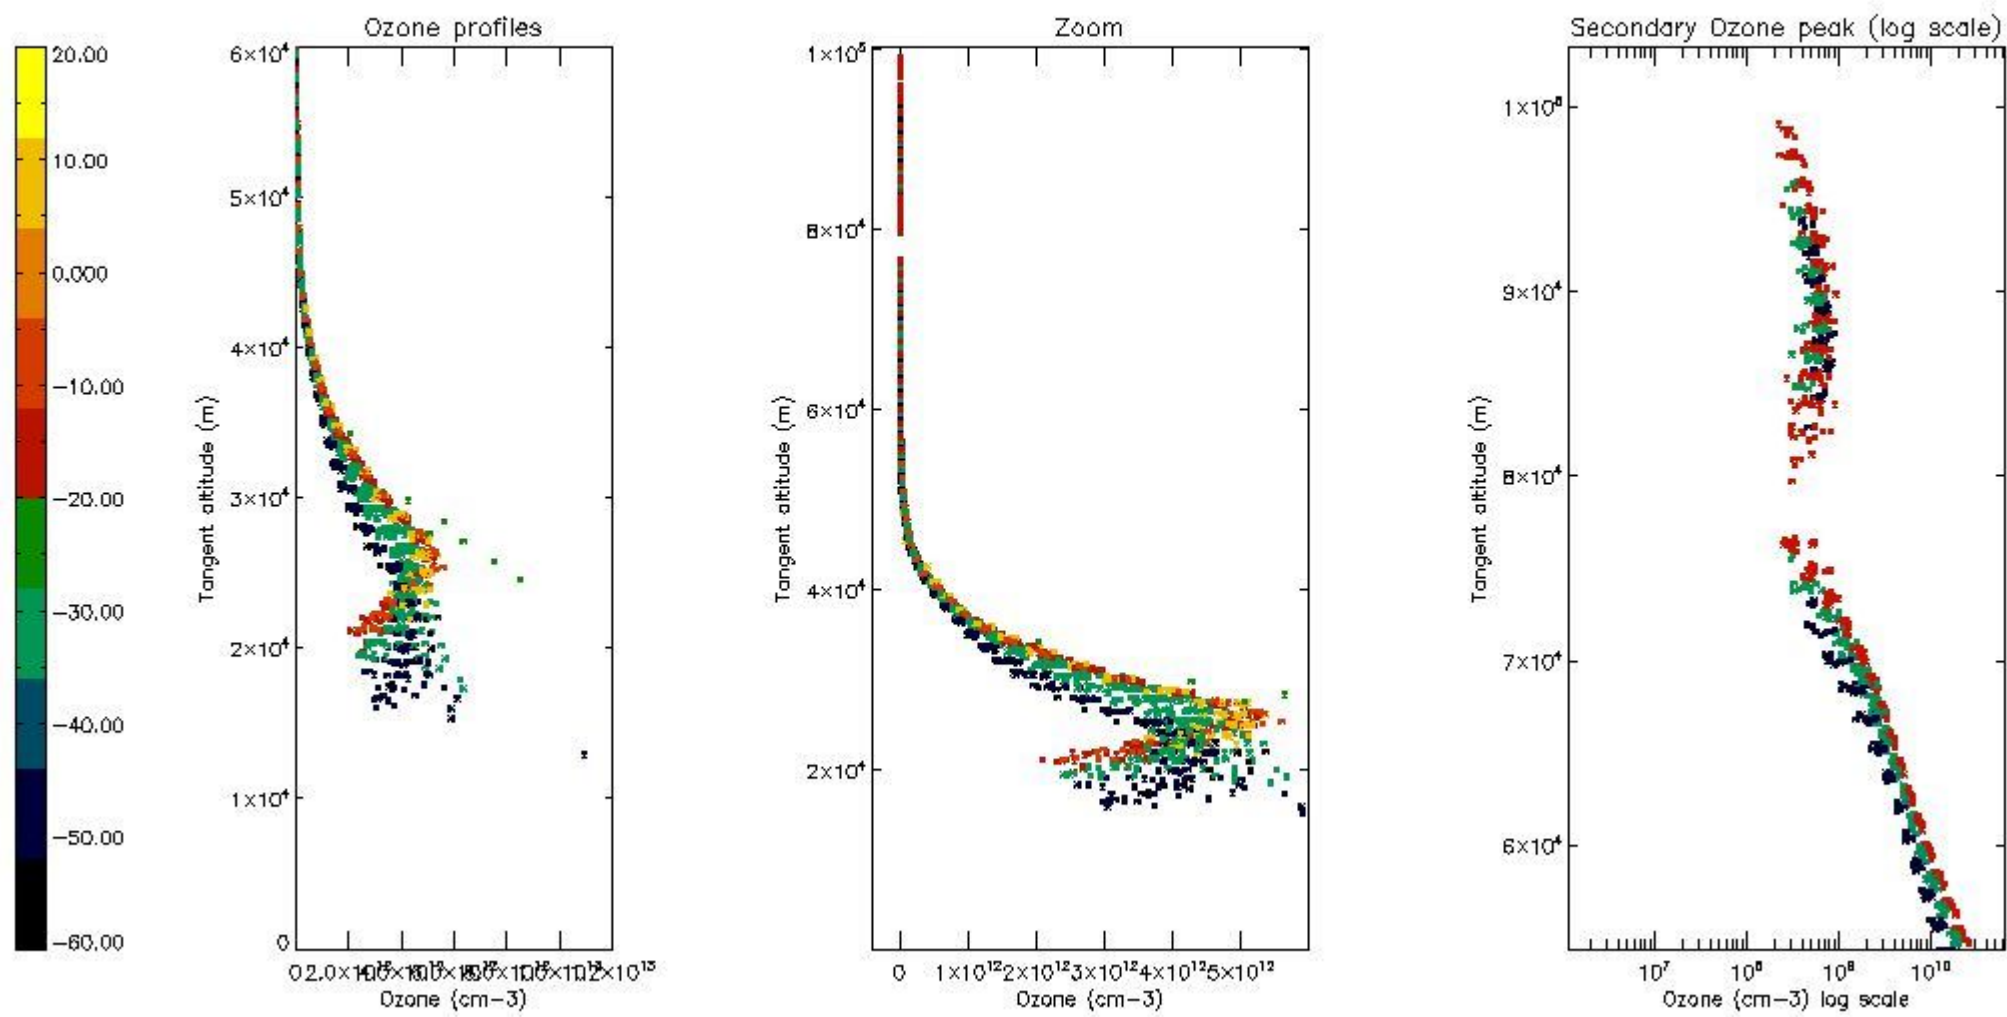

5.5 Plot ozone profiles where STD < 5% (dark without errors)

The colorbar represents the latitude.