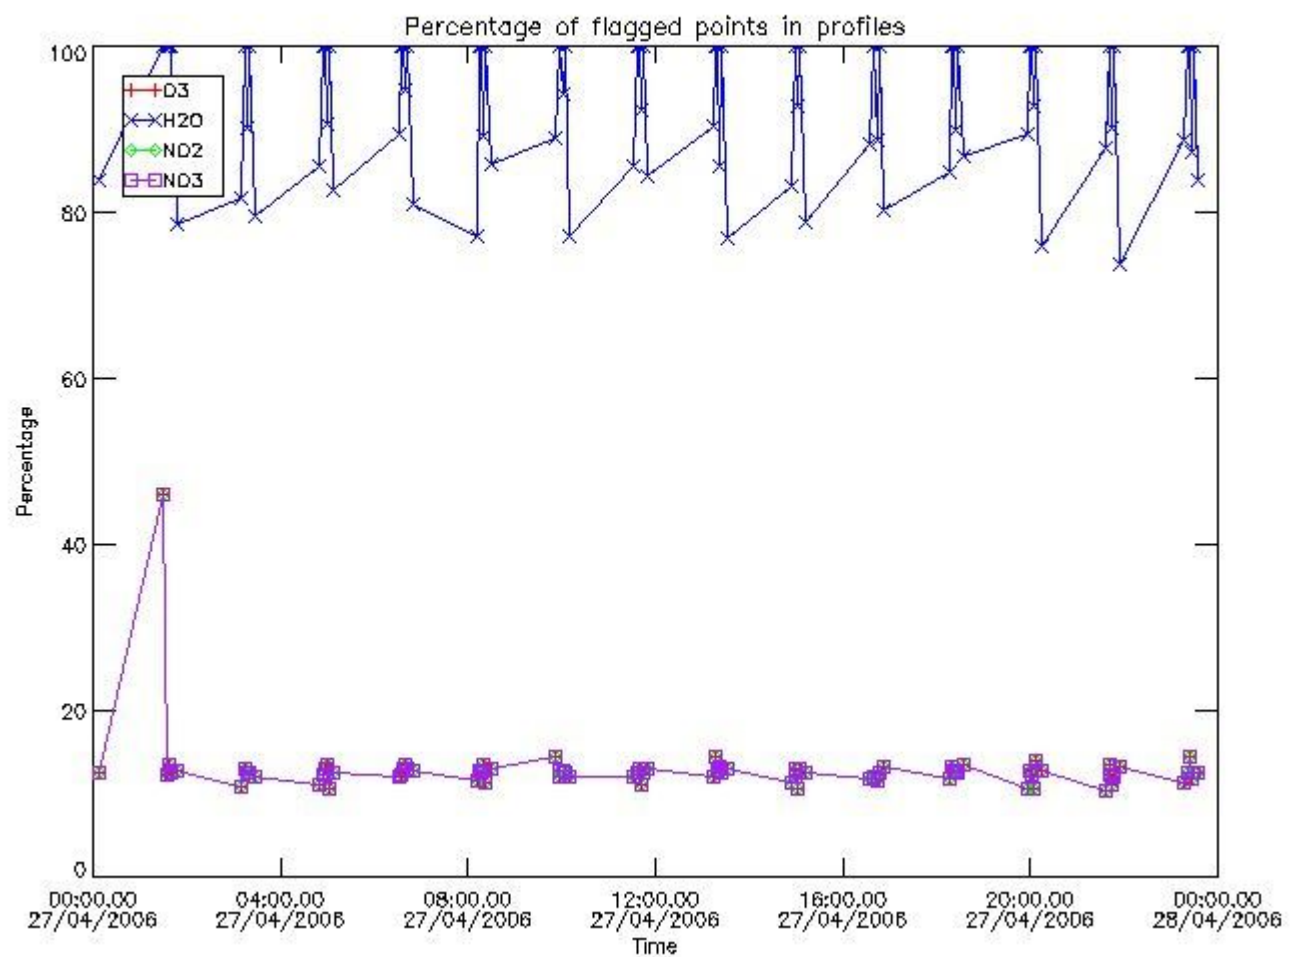

338	GOM_NL__2PRFIN20060427_234250_000000422047_00145_21742_9497.N1	27-APR-2006 23:42:50	Straylight	42.000	78	Alp Lup	2.3040	28000.	84	21742	No
339	GOM_NL__2PRFIN20060427_234423_000000422047_00145_21742_9498.N1	27-APR-2006 23:44:23	Straylight	41.500	81	Eta Cen	2.3560	28000.	83	21742	No
340	GOM_NL__2PRFIN20060427_234632_000000432047_00145_21742_9499.N1	27-APR-2006 23:46:32	Straylight	43.000	54	5The Cen	2.0550	4500.0	86	21742	No
341	GOM_NL__2PRFIN20060427_235052_000000382047_00145_21742_9500.N1	27-APR-2006 23:50:52	Bright	38.000	169	46Gam Hya	2.9910	4700.0	76	21742	No
342	GOM_NL__2PRFIN20060427_235414_000000392047_00145_21742_9501.N1	27-APR-2006 23:54:14	Bright	38.500	15	67Alp Vir	0.97600	28000.	77	21742	No
343	GOM_NL__2PRFIN20060427_235717_000000362047_00145_21742_9502.N1	27-APR-2006 23:57:17	Bright	36.000	121	29Gam Vir	2.7400	7200.0	72	21742	No

3. Quality information per product

In this section it is plotted some information contained in the Quality Summary data set of the level 2 products. Only products in dark limb conditions and without errors (error flag in the MPH set to "0") are used.

3.1 Plot quality information per product (time dependant)

3.2 Plot quality information per product (world map)