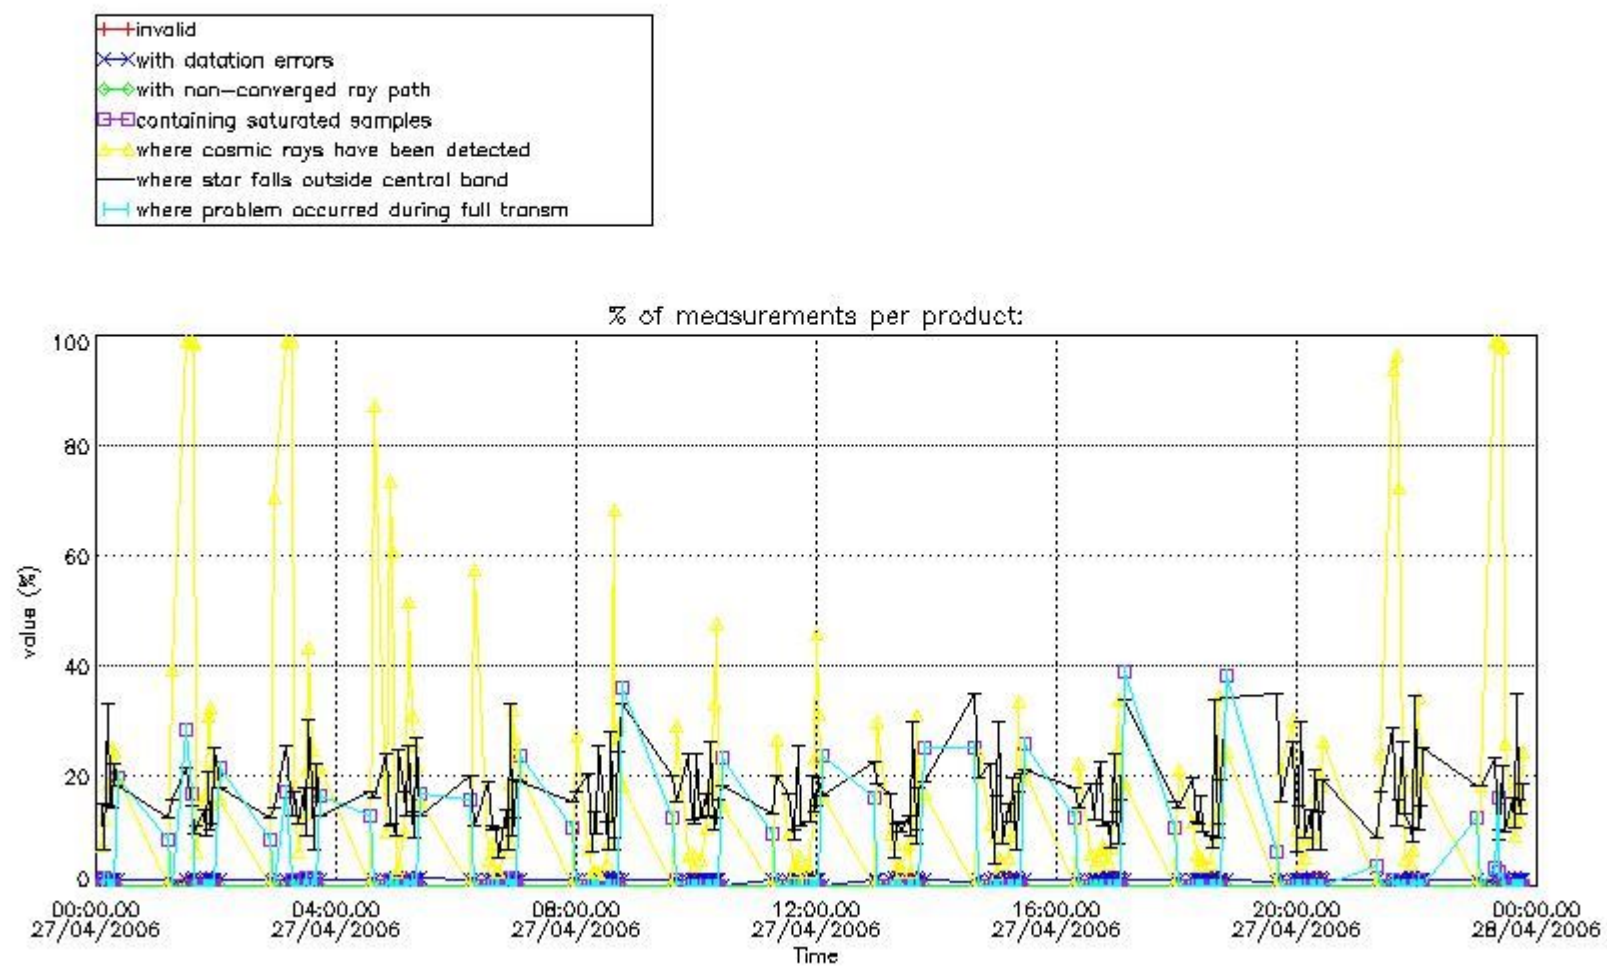

3.1 Plot quality information per product (time dependant)

3.2 Plot quality information per product (world map)

Percentage of flagged data per O3 profile

Percentage of flagged data per H2O profile

Percentage of flagged data per NO2 profile

Percentage of flagged data per NO3 profile

4. Level 1 quality information per product

In this section it is plotted some information contained in the Quality Summary data set of the level 2 products that comes from the level 1b processing. Products without errors (error flag in the MPH set to "0") are used.

4.1 Plot quality information per product (time dependant) coming from level 1b processing

4.1.1 Plot level 1 quality information per product (time dependant): ENVISAT ASCENDING passes

4.1.2 Plot level 1 quality information per product (time dependant): ENVI SAT DESCENDING passes