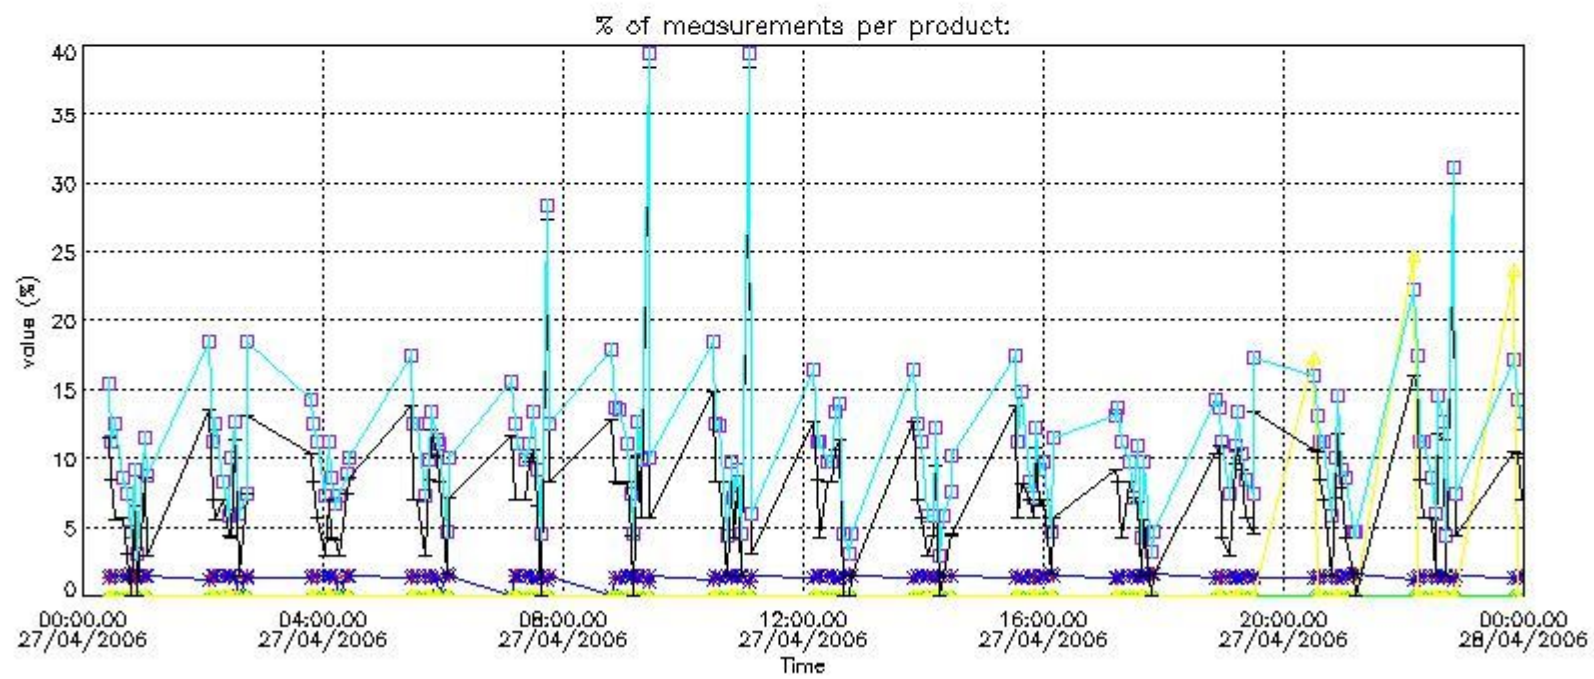

3. Quality information per product

In this section it is plotted some information contained in the Quality Summary data set of the level 2 products. Only products in dark limb conditions and without errors (error flag in the MPH set to "0") are used.

Percentage of flagged data per NO3 profile

4. Level 1 quality information per product

In this section it is plotted some information contained in the Quality Summary data set of the level 2 products that comes from the level 1b processing. Products without errors (error flag in the MPH set to "0") are used.

4.1 Plot quality information per product (time dependant) coming from level 1b processing

4.1.1 Plot level 1 quality information per product (time dependant): ENVISAT ASCENDING passes

4.1.2 Plot level 1 quality information per product (time dependant): ENVI SAT DESCENDING passes