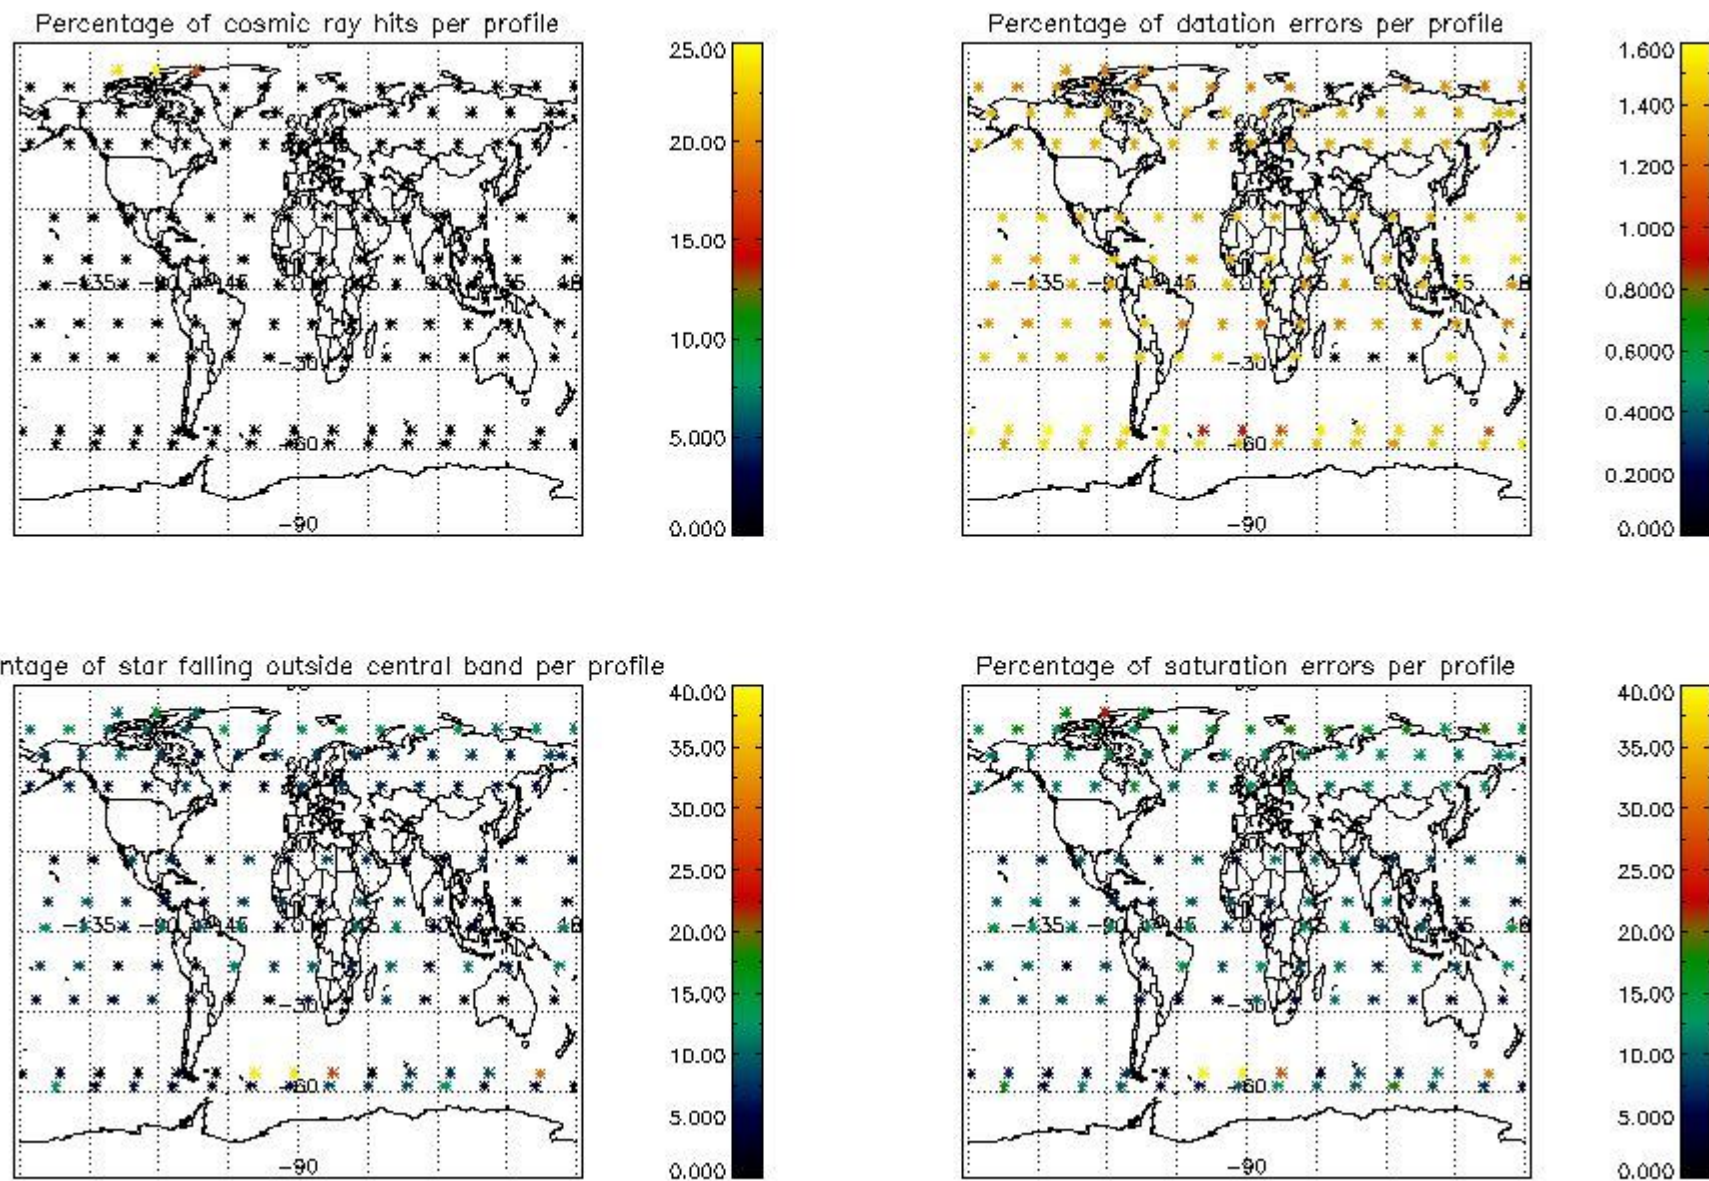

4.2.2 Plot level 1 quality information per product (world map): ENVISAT DESCENDING passes

5. Trace gas profiles

5.1 Ozone statistics based on quality of products

The final quality of the products can be "measured" using the STD (Standard Deviation) attached to every point profile. This information is written to the parameter GOM_NL__2P/NL_LOCAL_SPECIES_DENSITY/o3_std of the level 2 products. The table below shows the statistics for given STD ranges.

The statistics are given with respect to the overall valid production:

- Products without fatal errors: GOM_NL__2P/MPH/PRODUCT_ERR=0
- Valid point profile: GOM_NL__2P/NL_LOCAL_SPECIES_DENSITY/pcd(0)=0

The 'Criteria' is applied to valid points of dark limb products:

- Products in dark limb illumination condition: GOM_NL__2P/NL_SUMMARY_QUALITY/obs_ill_cond=0
- Products without fatal errors: GOM_NL__2P/MPH/PRODUCT_ERR=0
- Valid point profile: GOM_NL__2P/NL_LOCAL_SPECIES_DENSITY/pcd(0)=0

So, the table below shows the percentage of dark limb and valid observations for each criteria with respect to the overall valid daily observations.

Criteria	% of total production
All STD	26
STD < 20	14