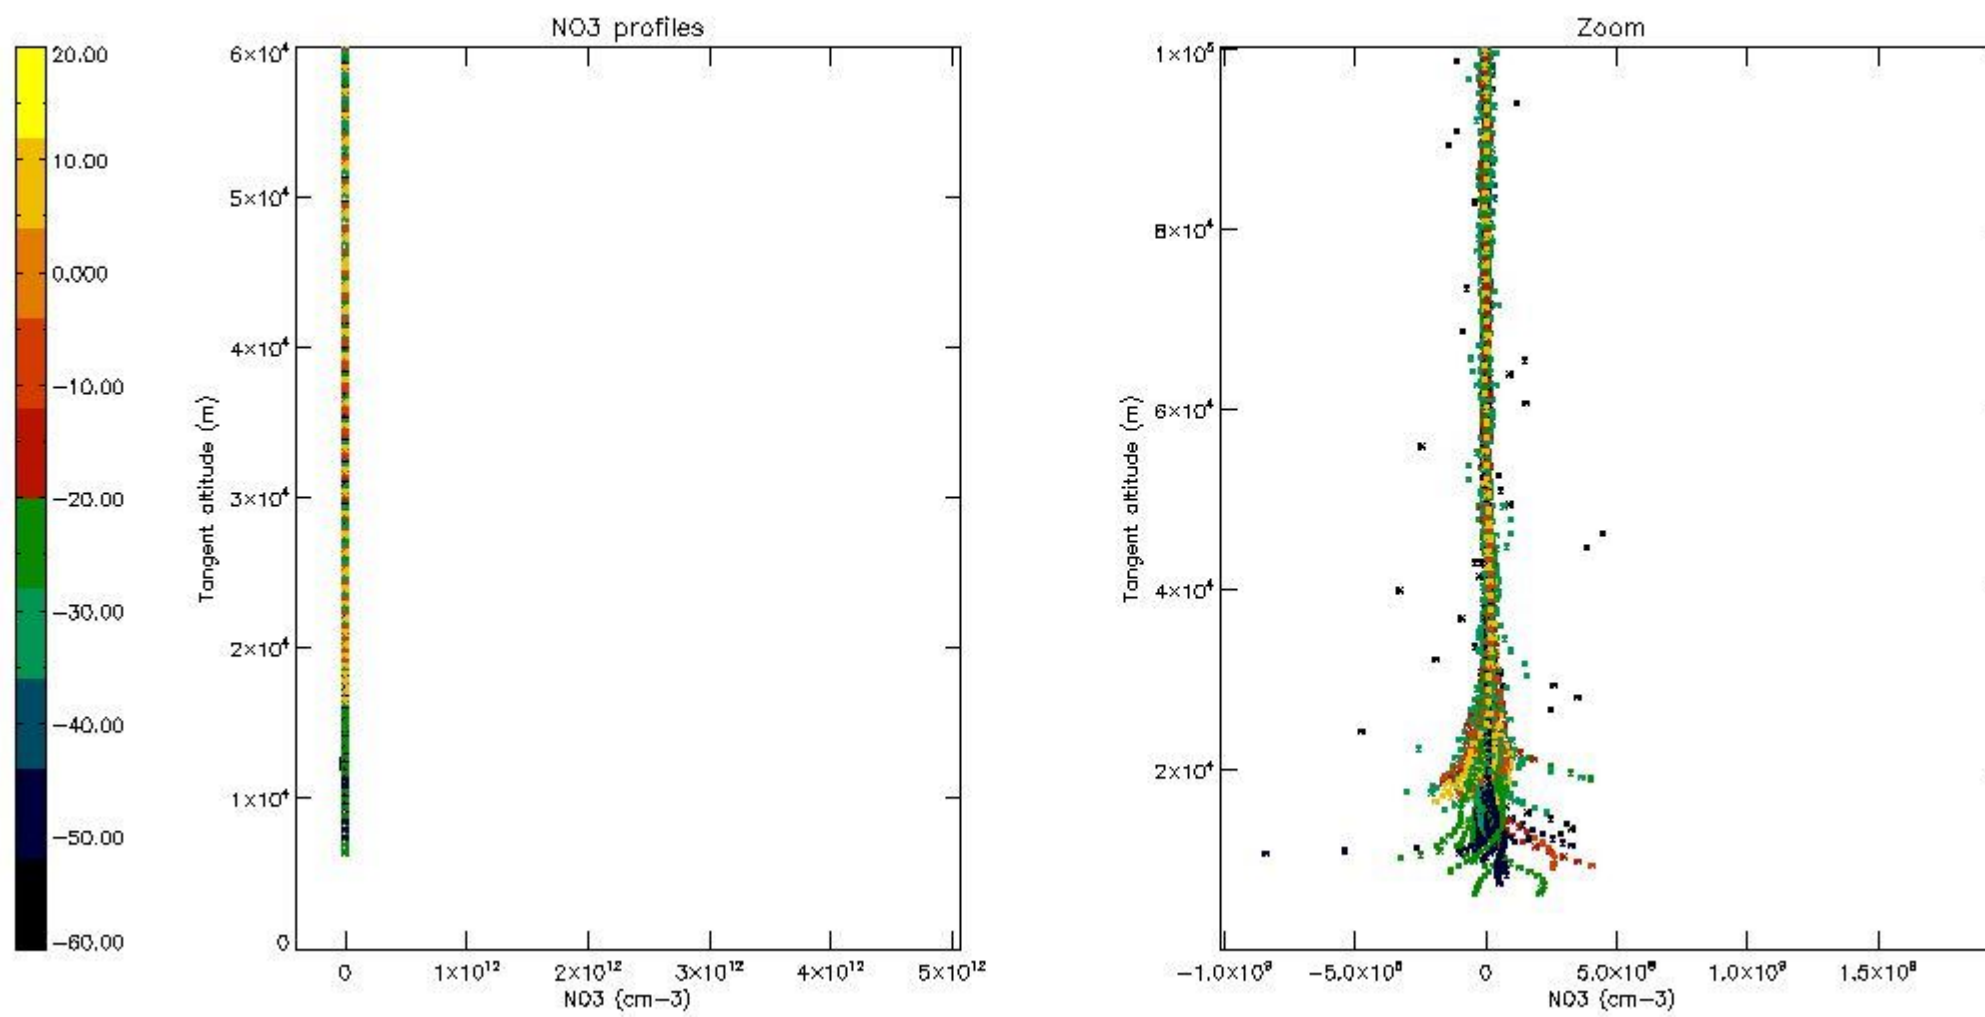

6. Auxiliary Data Files used for the production reported in section 2

The number reported in the third column indicates since which file (see list in section 2) the corresponding auxiliary file has been used. The fourth column is the date of those product files.

Type	Auxiliary Filename	Used since product	Used since product date
INST_PHYS_CHARACTERISTICS	GOM_INS_AXVIEC20091111_143220_20030716_120000_20500101_000000	1	27-APR-2006 00:06:40
LEVEL-2_PROC_CONFIG	GOM_PR2_AXVIEC20091111_152718_20020301_000000_20500101_000000	1	27-APR-2006 00:06:40
CROSS_SECTIONS_FILE	GOM_CRS_AXVIEC20091111_154832_20020301_000000_20500101_000000	1	27-APR-2006 00:06:40