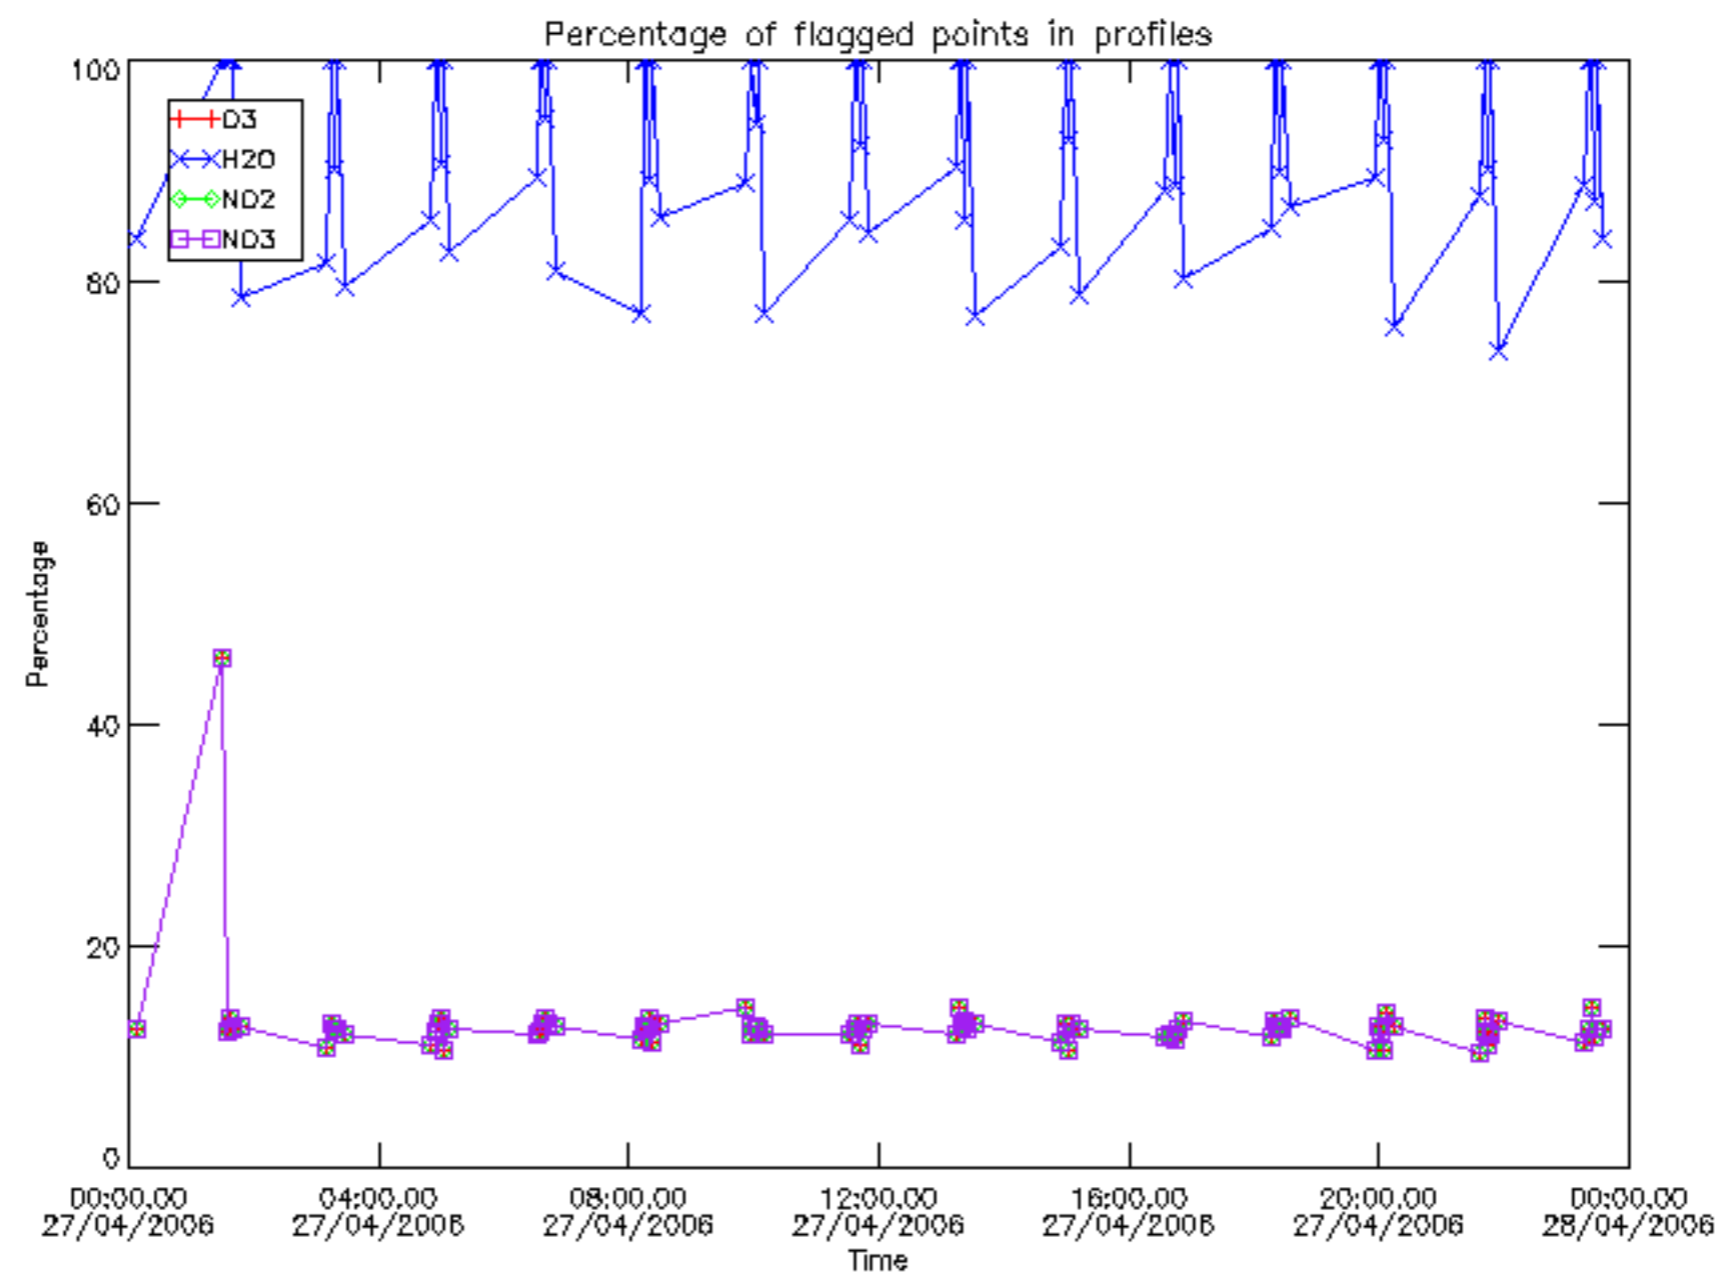

Percentage of flagged data per D3 profile

Percentage of flagged data per H2O profile