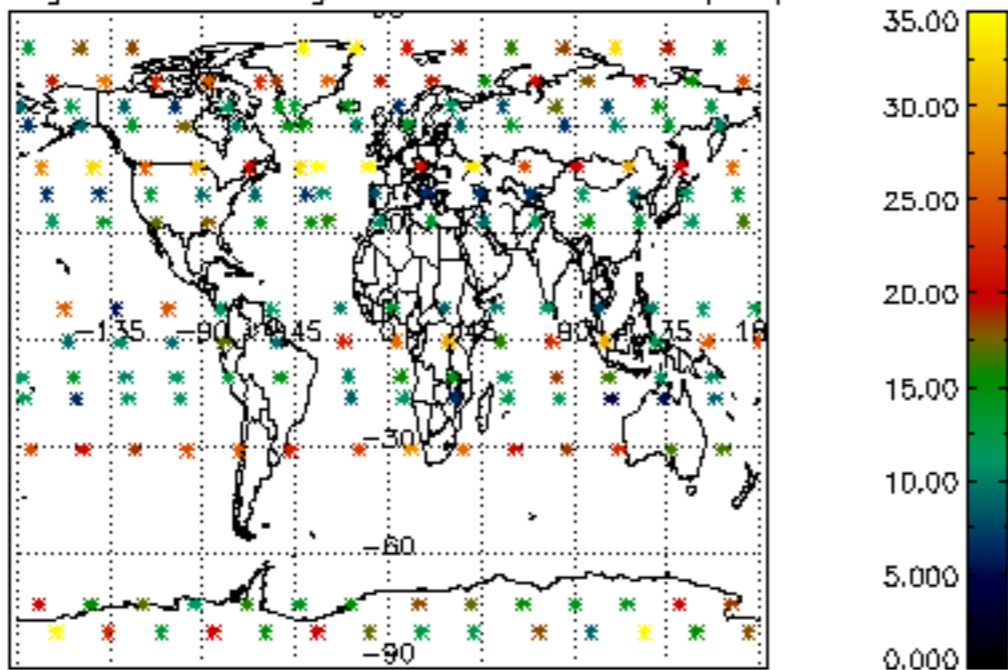

Percentage of cosmic ray hits per profile

Percentage of star falling outside central band per profile