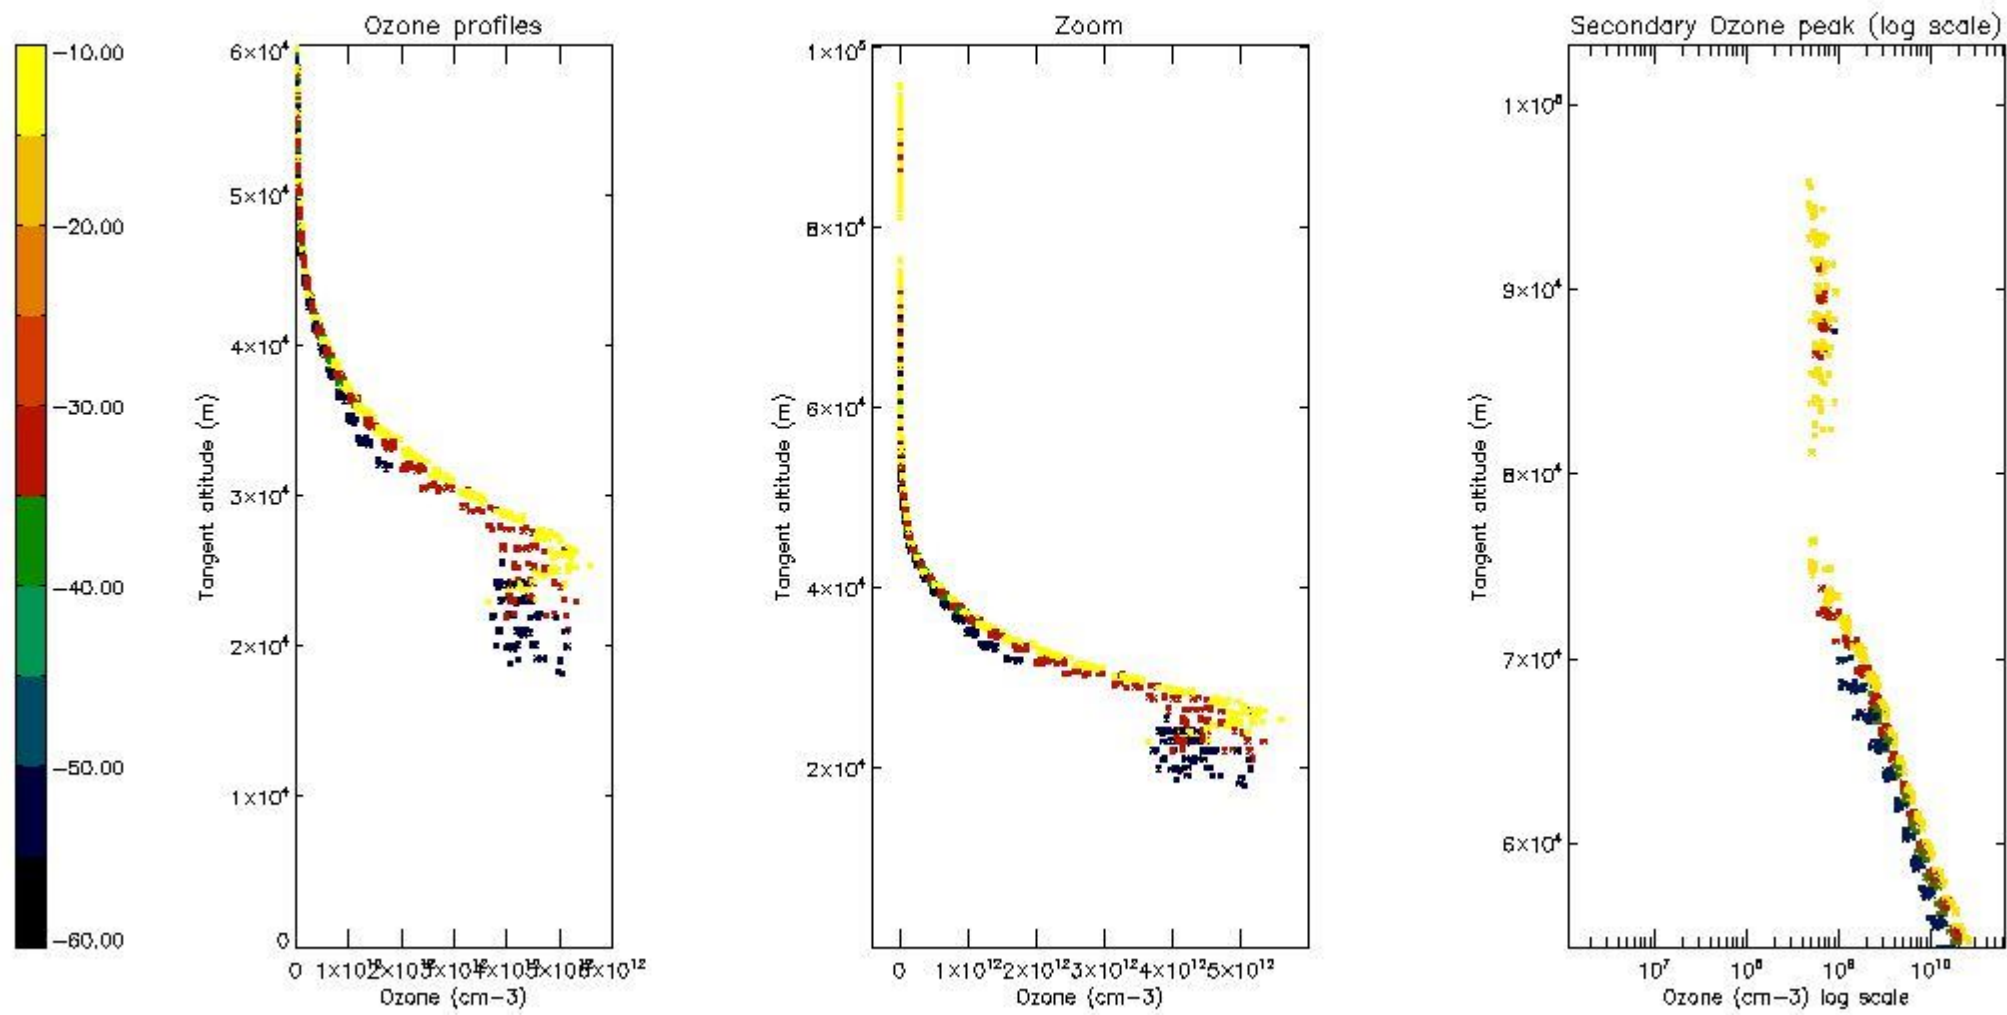

So, the table below shows the percentage of dark limb and valid observations for each criteria with respect to the overall valid daily observations.

Criteria	% of total production
All STD	26
STD < 20	14

STD < 10	11
STD < 5	7

5.2 Plot ozone profiles for all STD (dark without errors)

The colorbar represents the latitude.

5.3 Plot ozone profiles where STD < 20% (dark without errors)

The colorbar represents the latitude.

5.4 Plot ozone profiles where STD < 10% (dark without errors)

The colorbar represents the latitude.

5.5 Plot ozone profiles where STD < 5% (dark without errors)

The colorbar represents the latitude.

5.6 Plot NO₂ profiles for all STD (dark without errors)