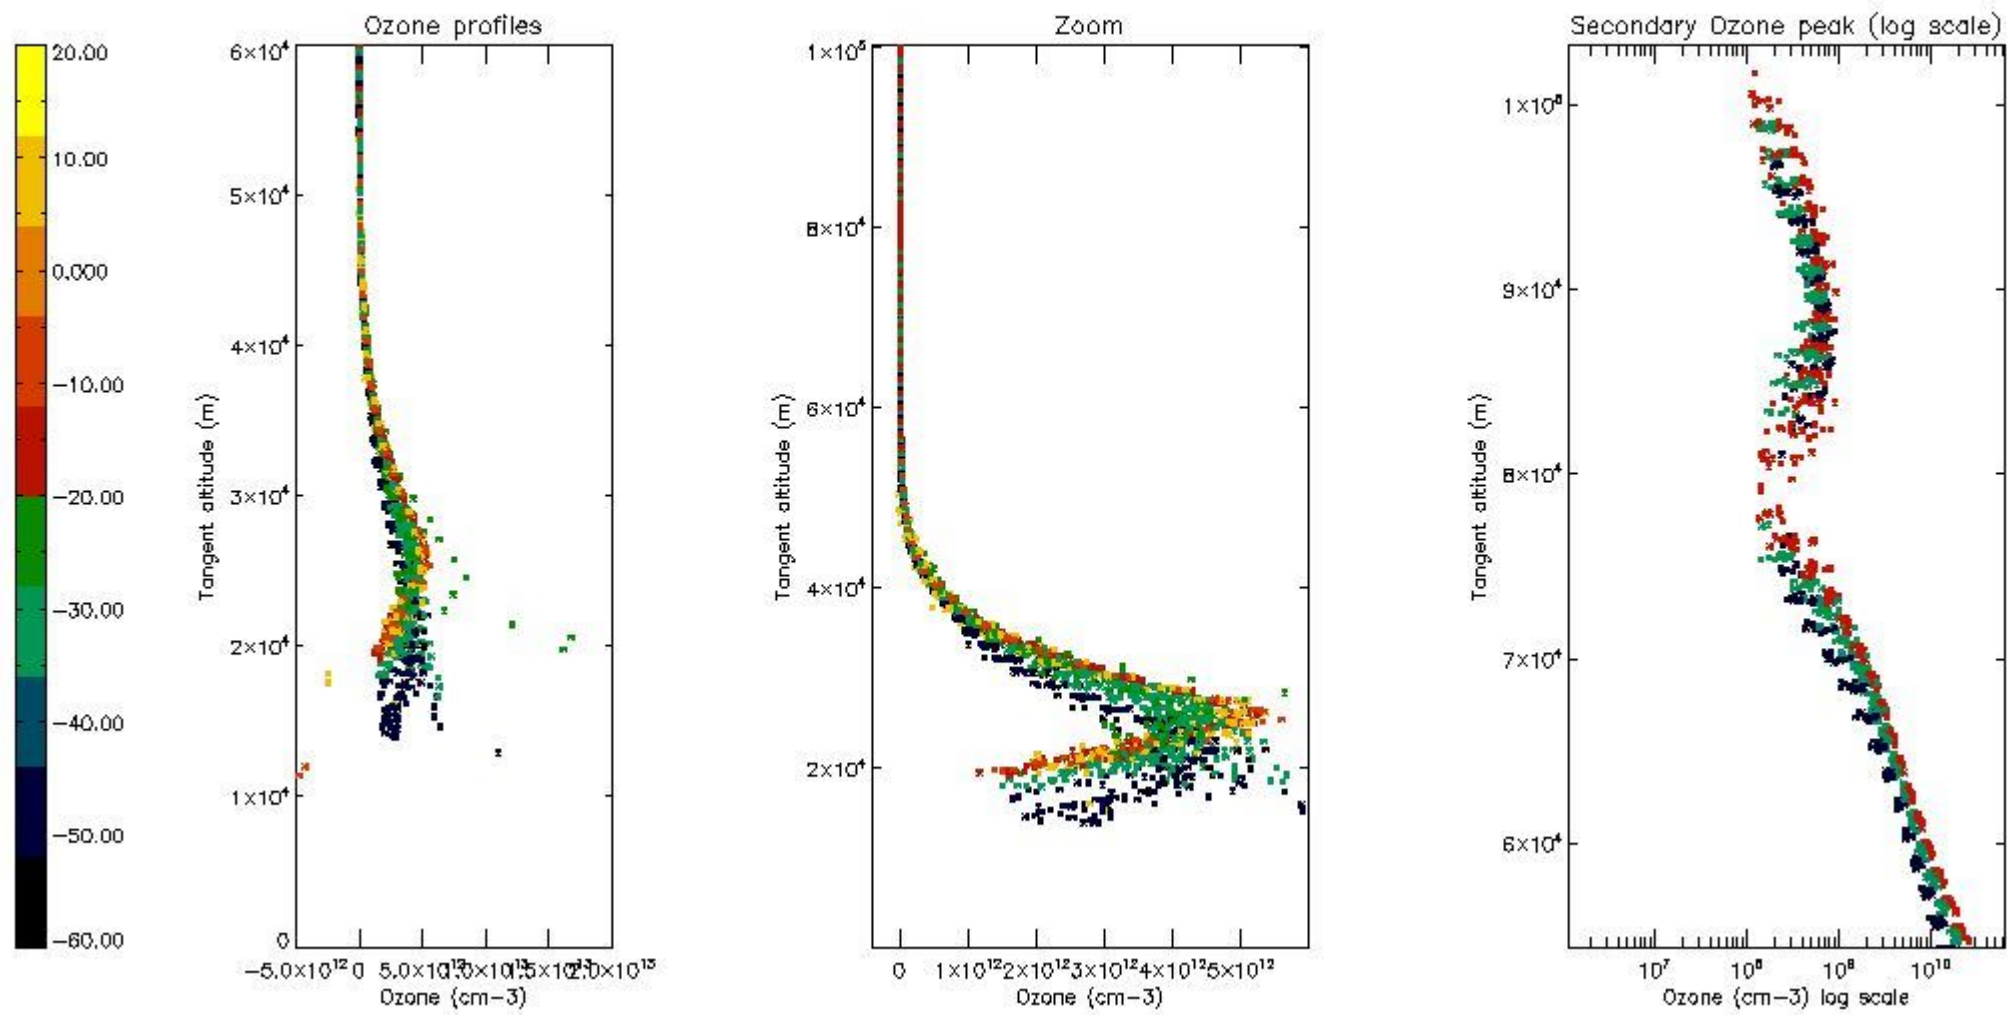

STD < 10	11
STD < 5	7

5.2 Plot ozone profiles for all STD (dark without errors)

The colorbar represents the latitude.

5.3 Plot ozone profiles where STD < 20% (dark without errors)

The colorbar represents the latitude.