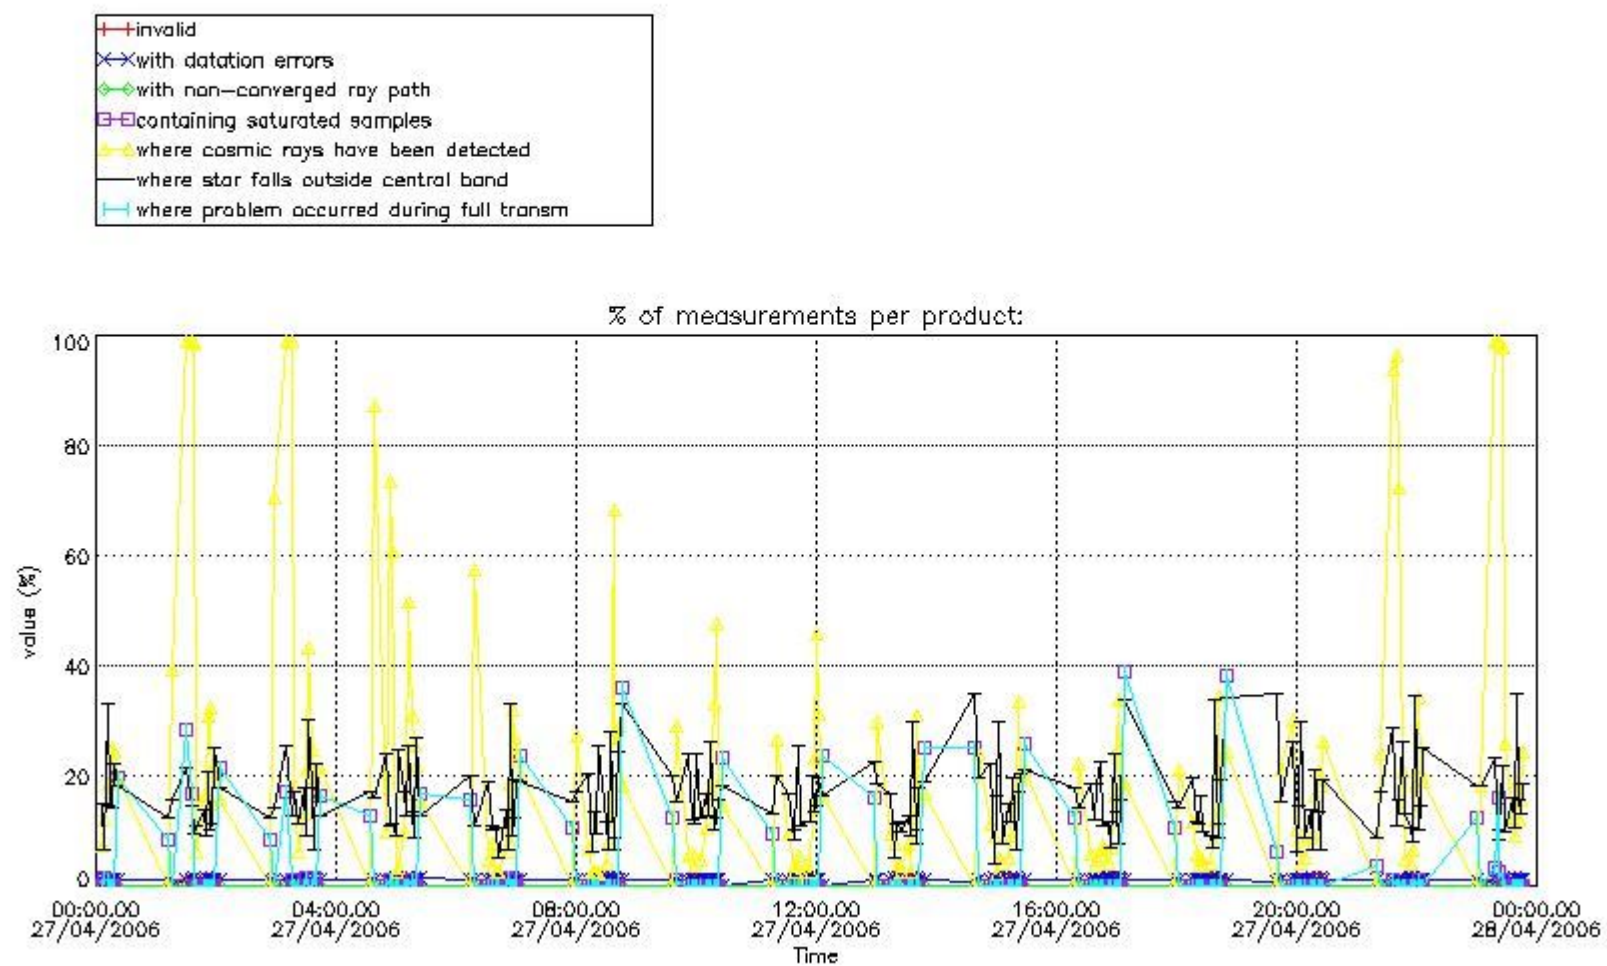

4.1.2 Plot level 1 quality information per product (time dependant): ENVI SAT DESCENDING passes