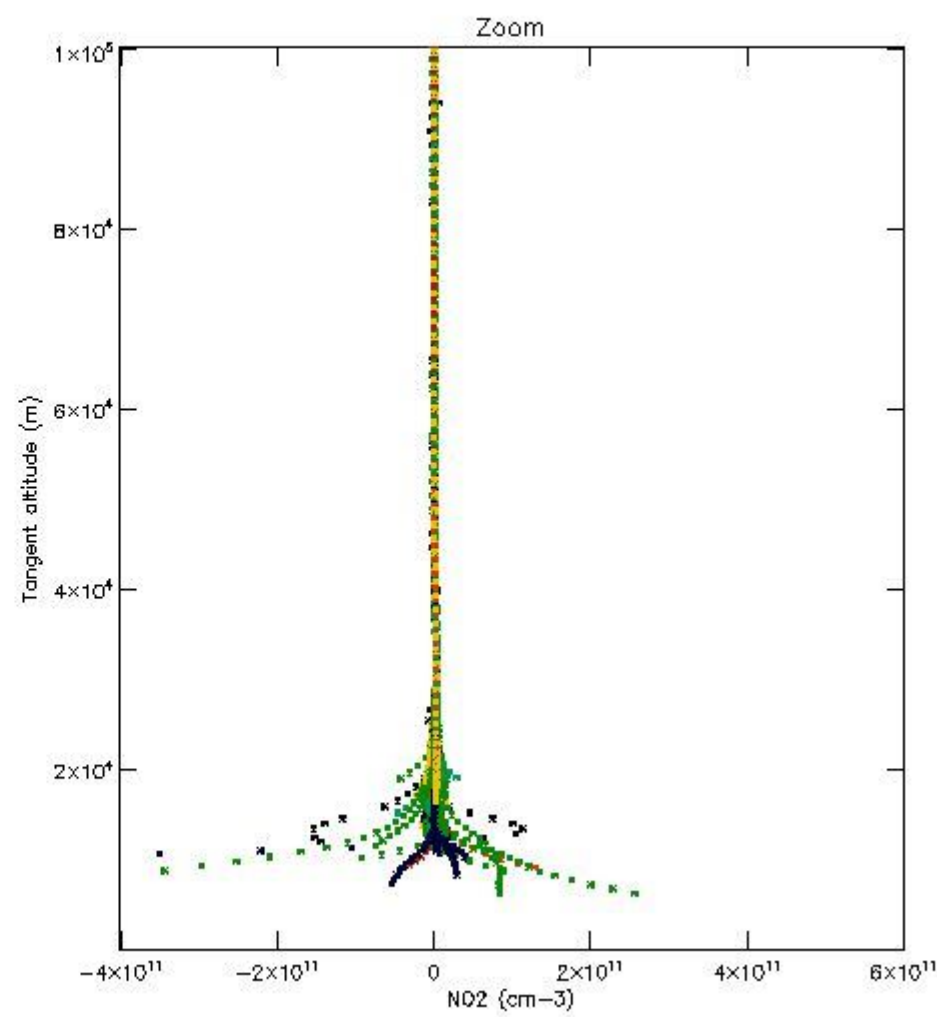

5.7 Plot NO3 profiles for all STD (dark without errors)

The colorbar represents the latitude.