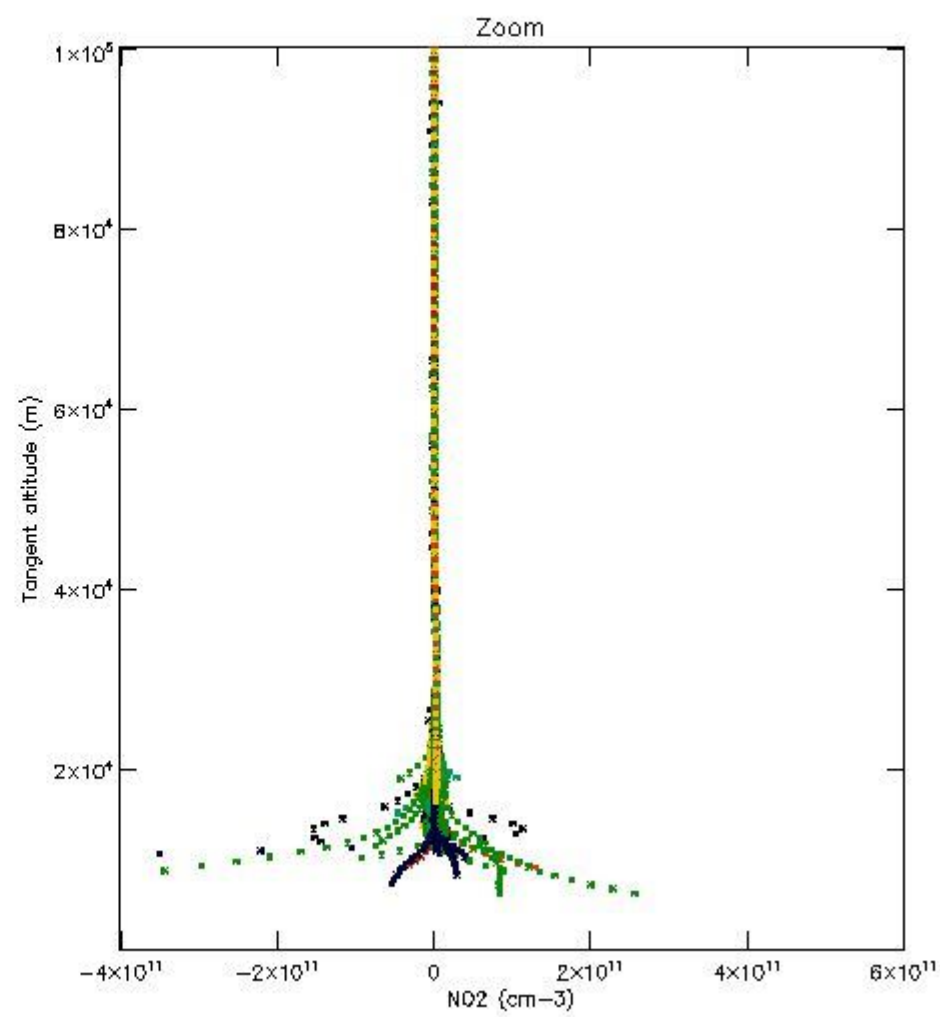

5.7 Plot NO3 profiles for all STD (dark without errors)

The colorbar represents the latitude.