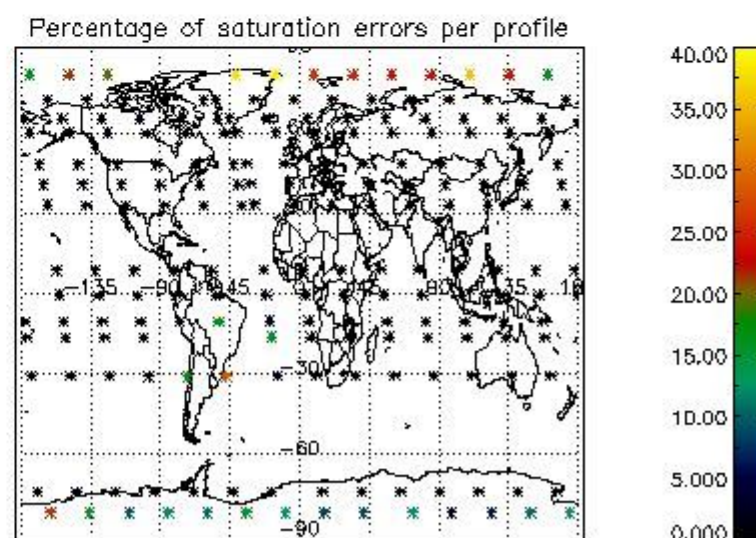

Percentage of flagged data per NO3 profile

4. Level 1 quality information per product

In this section it is plotted some information contained in the Quality Summary data set of the level 2 products that comes from the level 1b processing. Products without errors (error flag in the MPH set to "0") are used.

4.1 Plot quality information per product (time dependant) coming from level 1b processing

4.1.1 Plot level 1 quality information per product (time dependant): ENVISAT ASCENDING passes

4.1.2 Plot level 1 quality information per product (time dependant): ENVI SAT DESCENDING passes

4.2 Plot quality information per product coming from level 1b processing (world map)

4.2.1 Plot level 1 quality information per product (world map): ENVISAT ASCENDING passes

4.2.2 Plot level 1 quality information per product (world map): ENVISAT DESCENDING passes