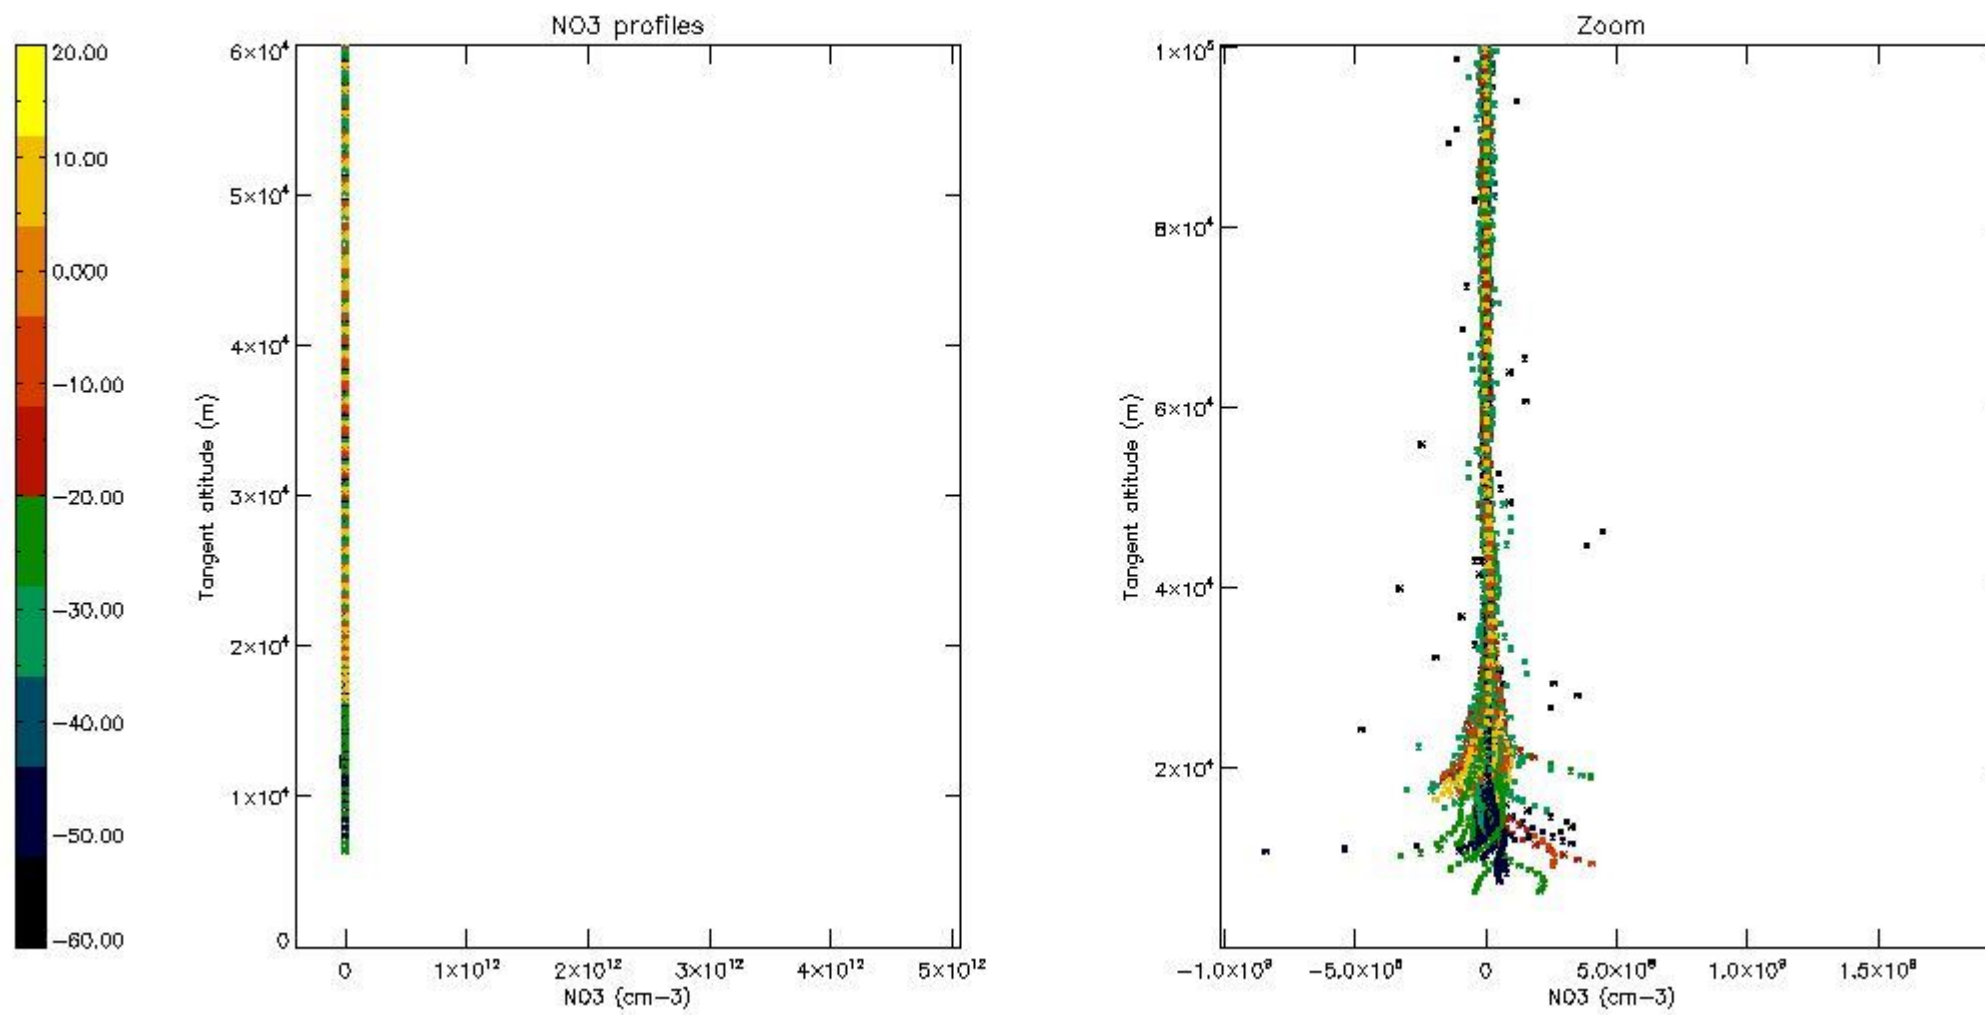

6. Auxiliary Data Files used for the production reported in section 2

The number reported in the third column indicates since which file (see list in section 2) the corresponding auxiliary file has been used. The fourth column is the date of those product files.

Type	Auxiliary Filename	Used since product	Used since product date
INST_PHYS_CHARACTERISTICS	GOM_INS_AXVIEC20091111_143220_20030716_120000_20500101_000000	1	27-APR-2006 00:06:40
LEVEL-2_PROC_CONFIG	GOM_PR2_AXVIEC20091111_152718_20020301_000000_20500101_000000	1	27-APR-2006 00:06:40
CROSS_SECTIONS_FILE	GOM_CRS_AXVIEC20091111_154832_20020301_000000_20500101_000000	1	27-APR-2006 00:06:40