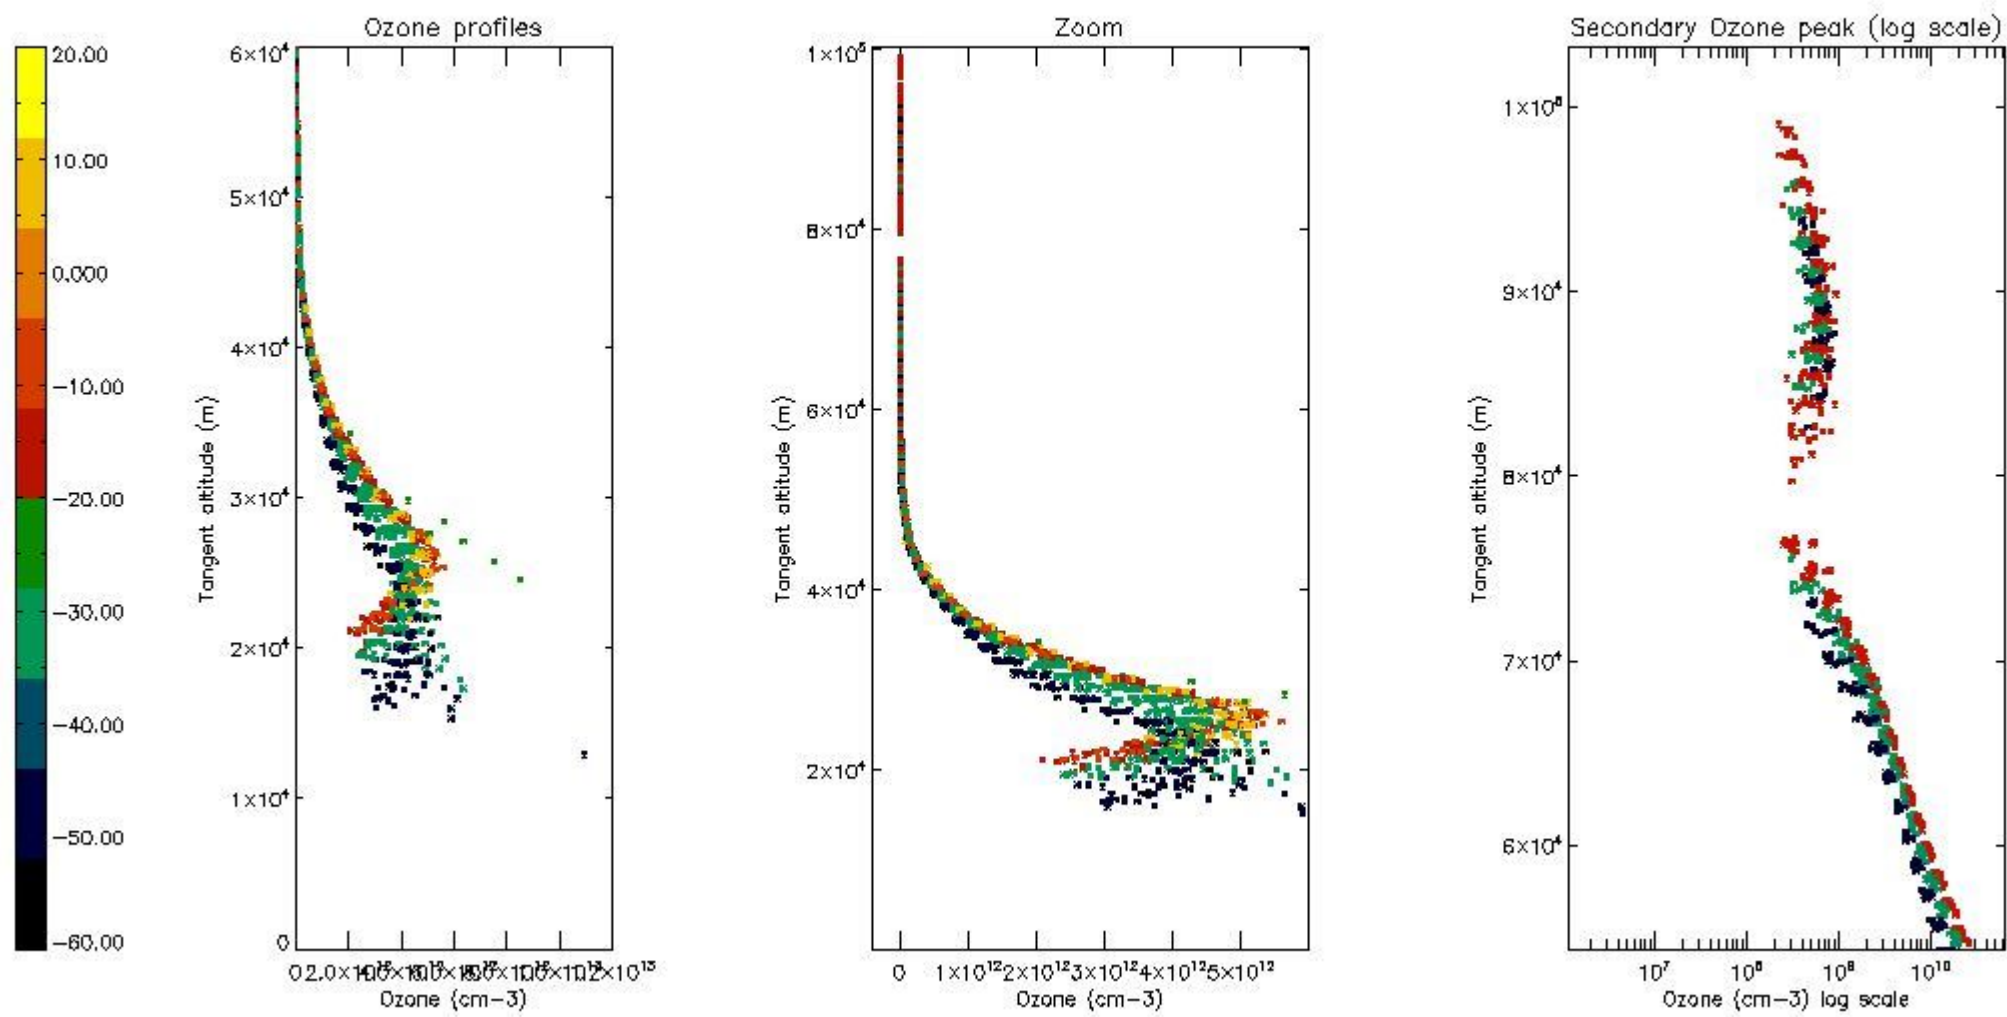

So, the table below shows the percentage of dark limb and valid observations for each criteria with respect to the overall valid daily observations.

Criteria	% of total production
All STD	26
STD < 20	14

STD < 10	11
STD < 5	7

5.2 Plot ozone profiles for all STD (dark without errors)

The colorbar represents the latitude.

5.3 Plot ozone profiles where STD < 20% (dark without errors)

The colorbar represents the latitude.

5.4 Plot ozone profiles where STD < 10% (dark without errors)

The colorbar represents the latitude.

5.5 Plot ozone profiles where STD < 5% (dark without errors)

The colorbar represents the latitude.

5.6 Plot NO₂ profiles for all STD (dark without errors)