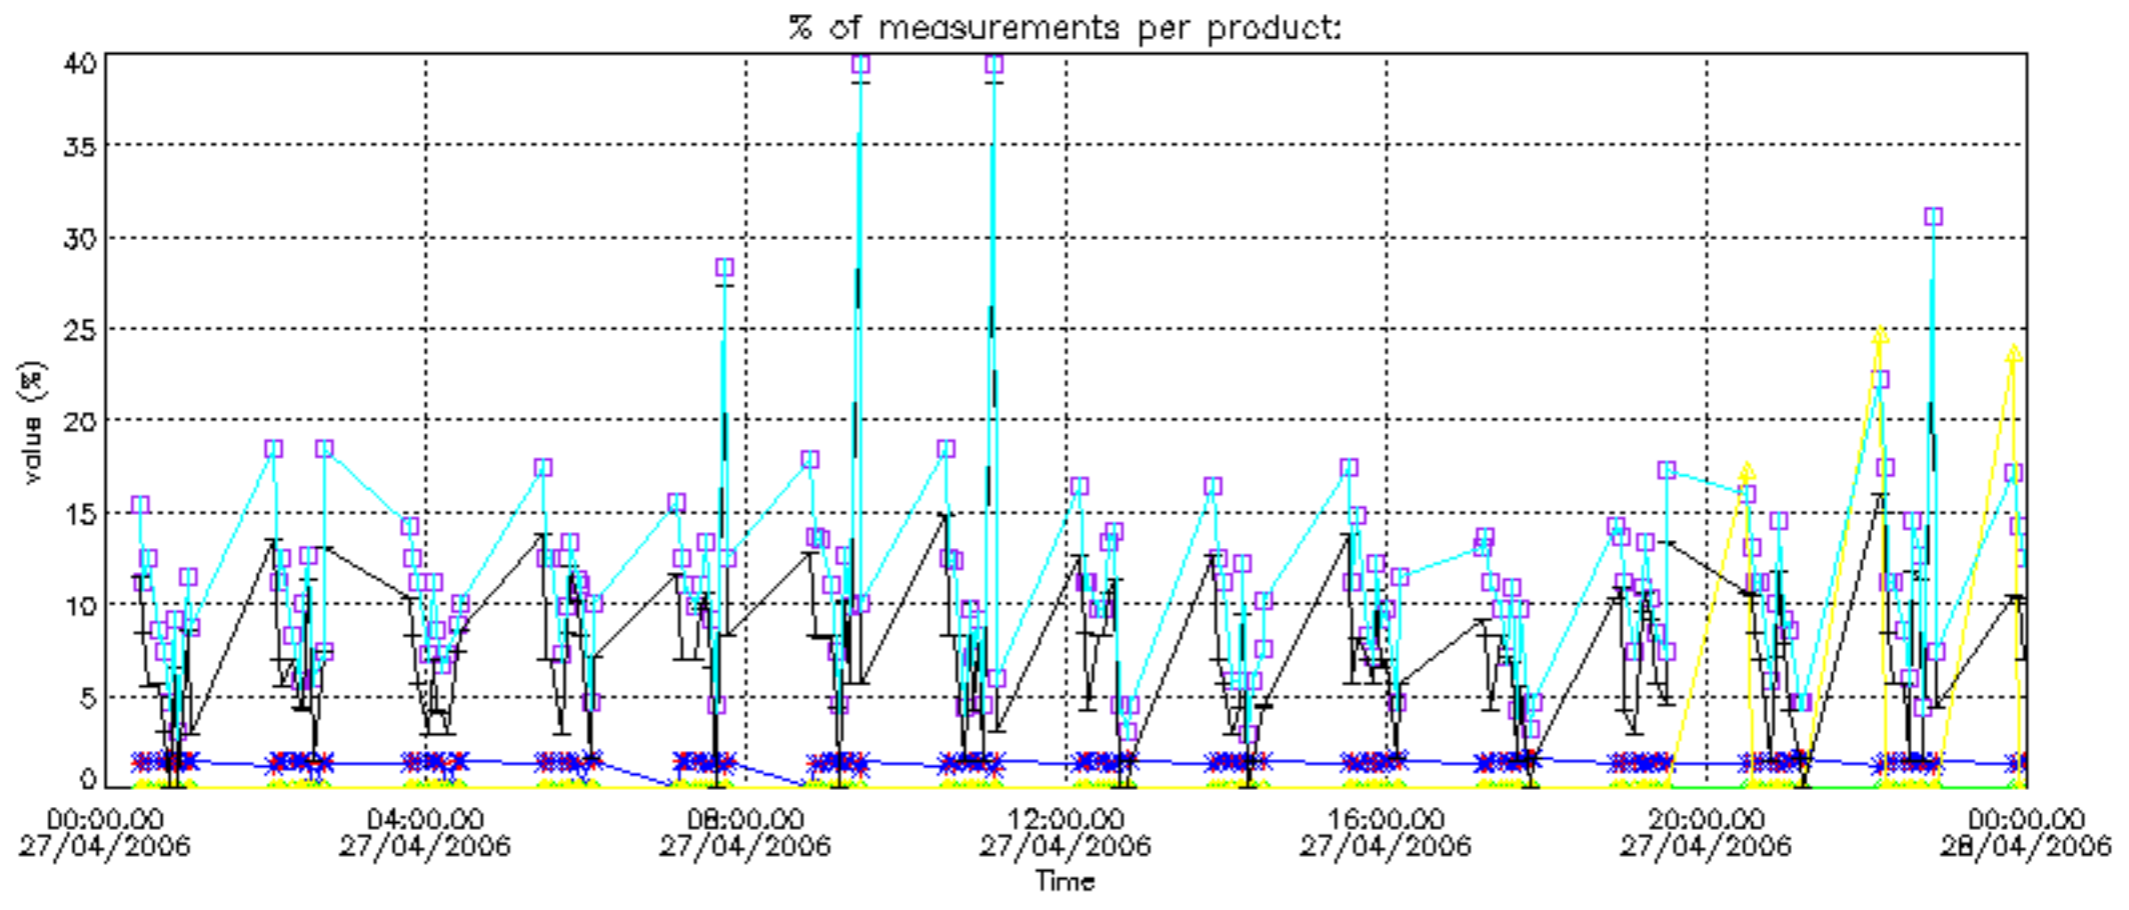

Percentage of cosmic ray hits per profile

Percentage of datation errors per profile