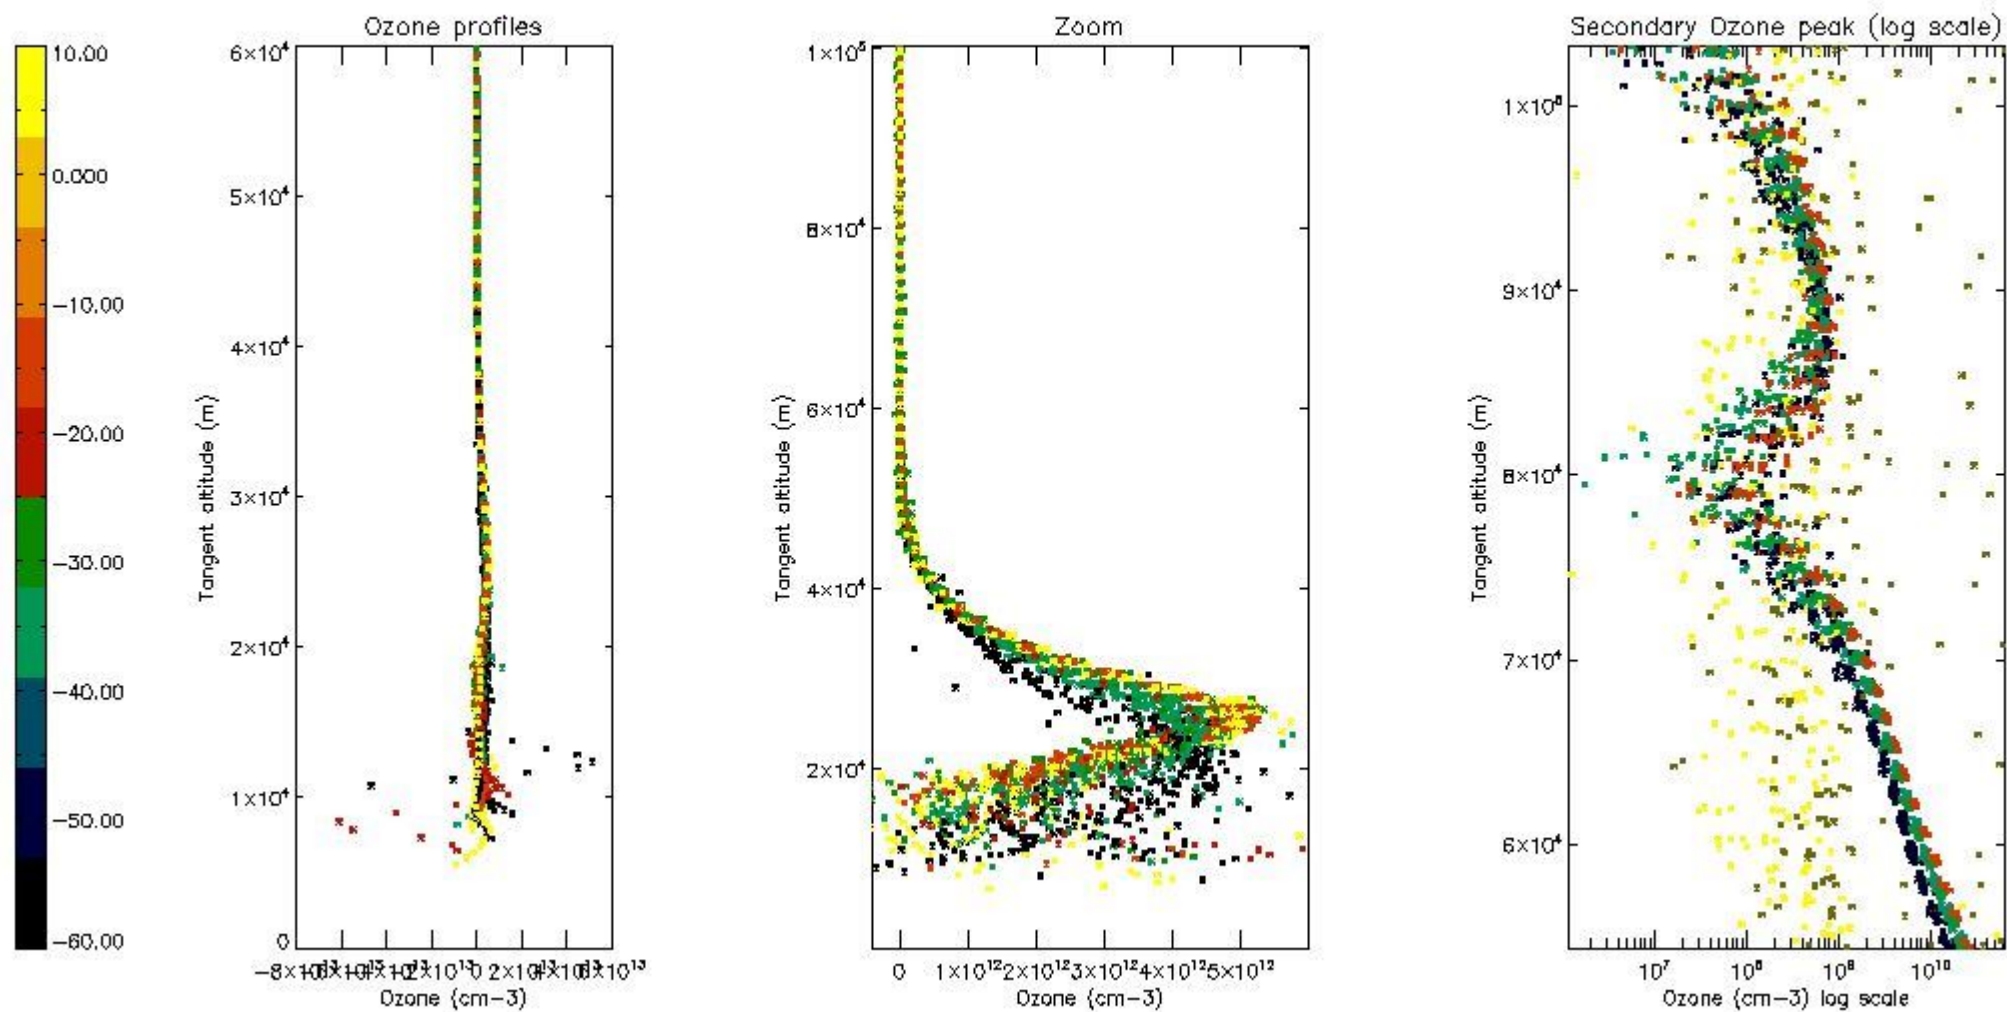

STD < 10	10
STD < 5	7

5.2 Plot ozone profiles for all STD (dark without errors)

The colorbar represents the latitude.

5.3 Plot ozone profiles where STD < 20% (dark without errors)

The colorbar represents the latitude.