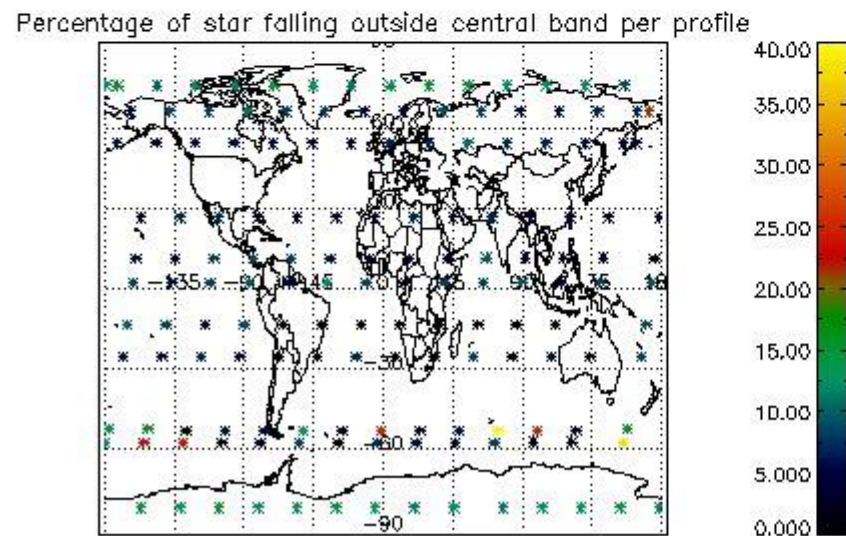

5. Trace gas profiles

5.1 Ozone statistics based on quality of products

The final quality of the products can be "measured" using the STD (Standard Deviation) attached to every point profile. This information is written to the parameter GOM_NL__2P/NL_LOCAL_SPECIES_DENSITY/o3_std of the level 2 products. The table below shows the statistics for given STD ranges.

The statistics are given with respect to the overall valid production:

- Products without fatal errors: GOM_NL__2P/MPH/PRODUCT_ERR=0
- Valid point profile: GOM_NL__2P/NL_LOCAL_SPECIES_DENSITY/pcd(0)=0

The 'Criteria' is applied to valid points of dark limb products:

- Products in dark limb illumination condition: GOM_NL__2P/NL_SUMMARY_QUALITY/obs_ill_cond=0
- Products without fatal errors: GOM_NL__2P/MPH/PRODUCT_ERR=0
- Valid point profile: GOM_NL__2P/NL_LOCAL_SPECIES_DENSITY/pcd(0)=0

So, the table below shows the percentage of dark limb and valid observations for each criteria with respect to the overall valid daily observations.

Criteria	% of total production
All STD	26
STD < 20	14