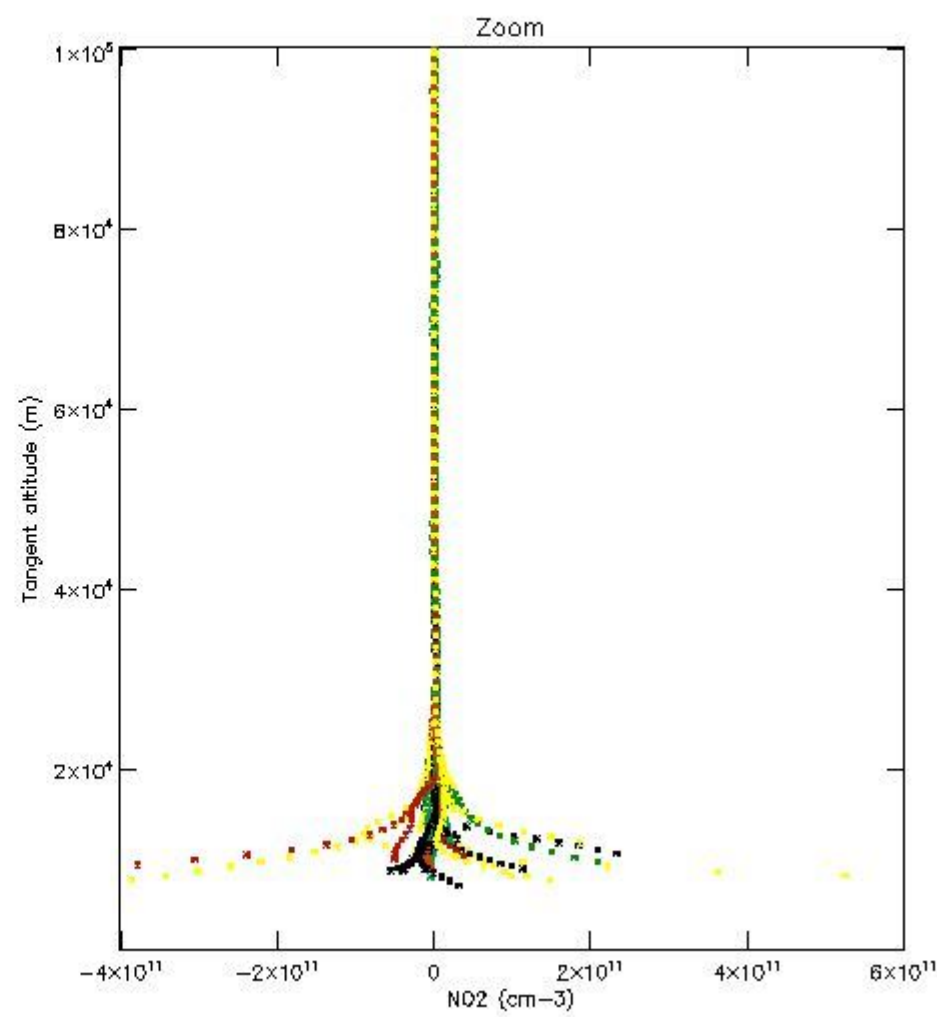

STD < 10	10
STD < 5	7

5.2 Plot ozone profiles for all STD (dark without errors)

The colorbar represents the latitude.

5.3 Plot ozone profiles where STD < 20% (dark without errors)

The colorbar represents the latitude.

5.4 Plot ozone profiles where STD < 10% (dark without errors)

The colorbar represents the latitude.

5.5 Plot ozone profiles where STD < 5% (dark without errors)

The colorbar represents the latitude.

5.6 Plot NO₂ profiles for all STD (dark without errors)

The colorbar represents the latitude.

5.7 Plot NO3 profiles for all STD (dark without errors)

The colorbar represents the latitude.

5.8 Plot H₂O profiles for all STD (only for occultations of stars 1,2,3,4,13,14,16,26,63 dark without errors)