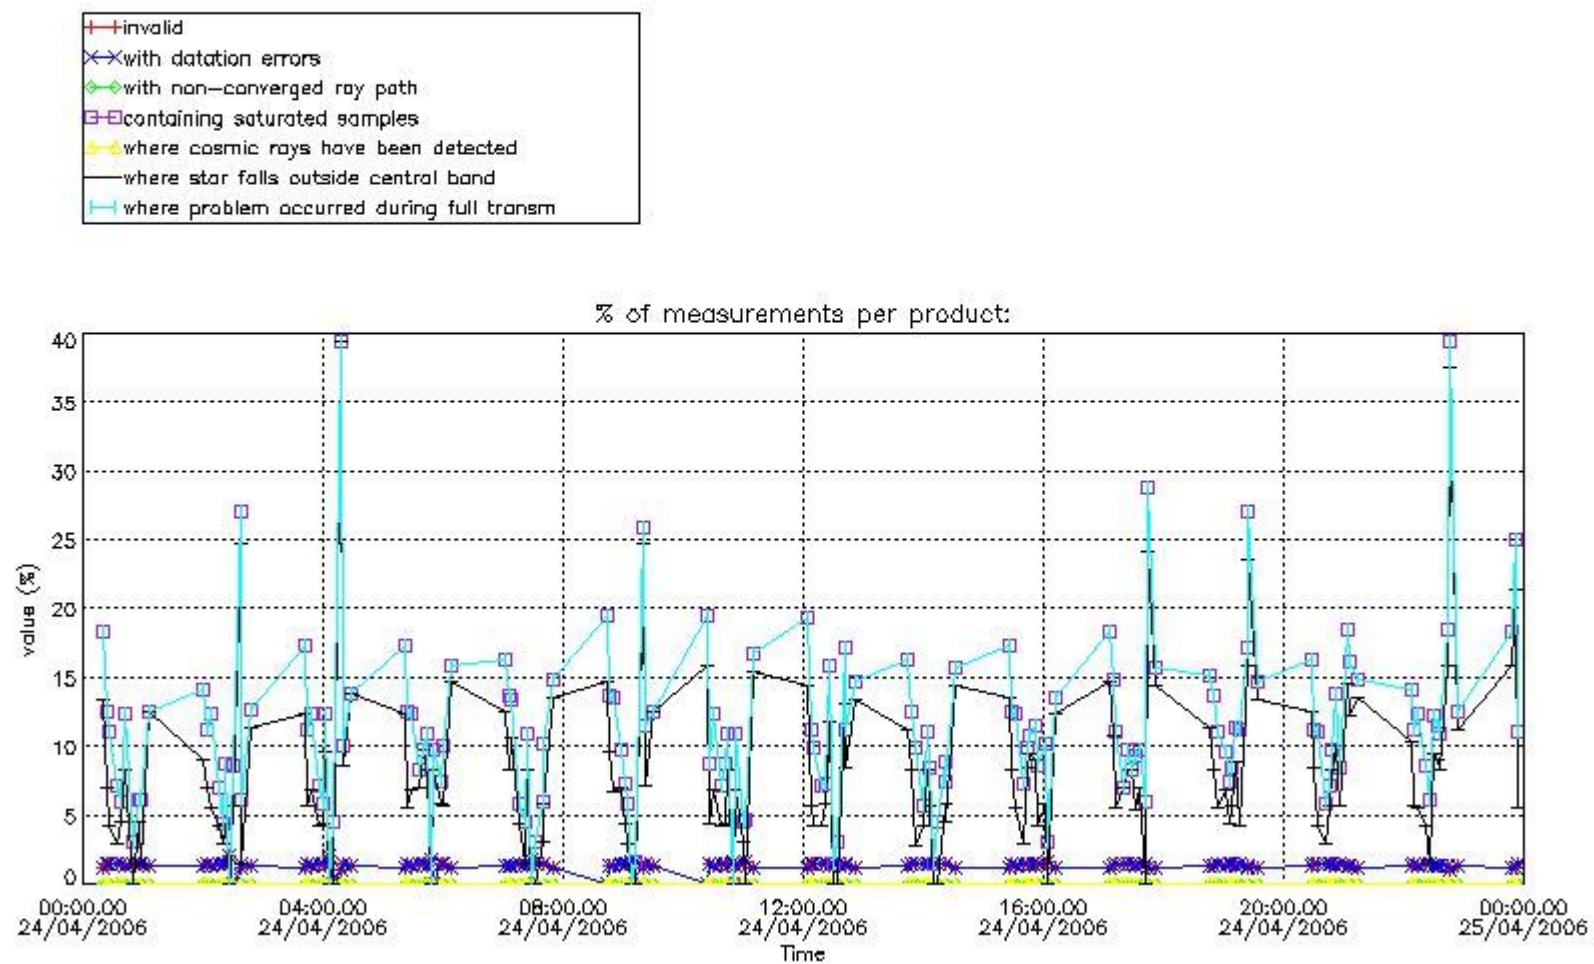

4.2 Plot quality information per product coming from level 1b processing (world map)

4.2.1 Plot level 1 quality information per product (world map): ENVISAT ASCENDING passes