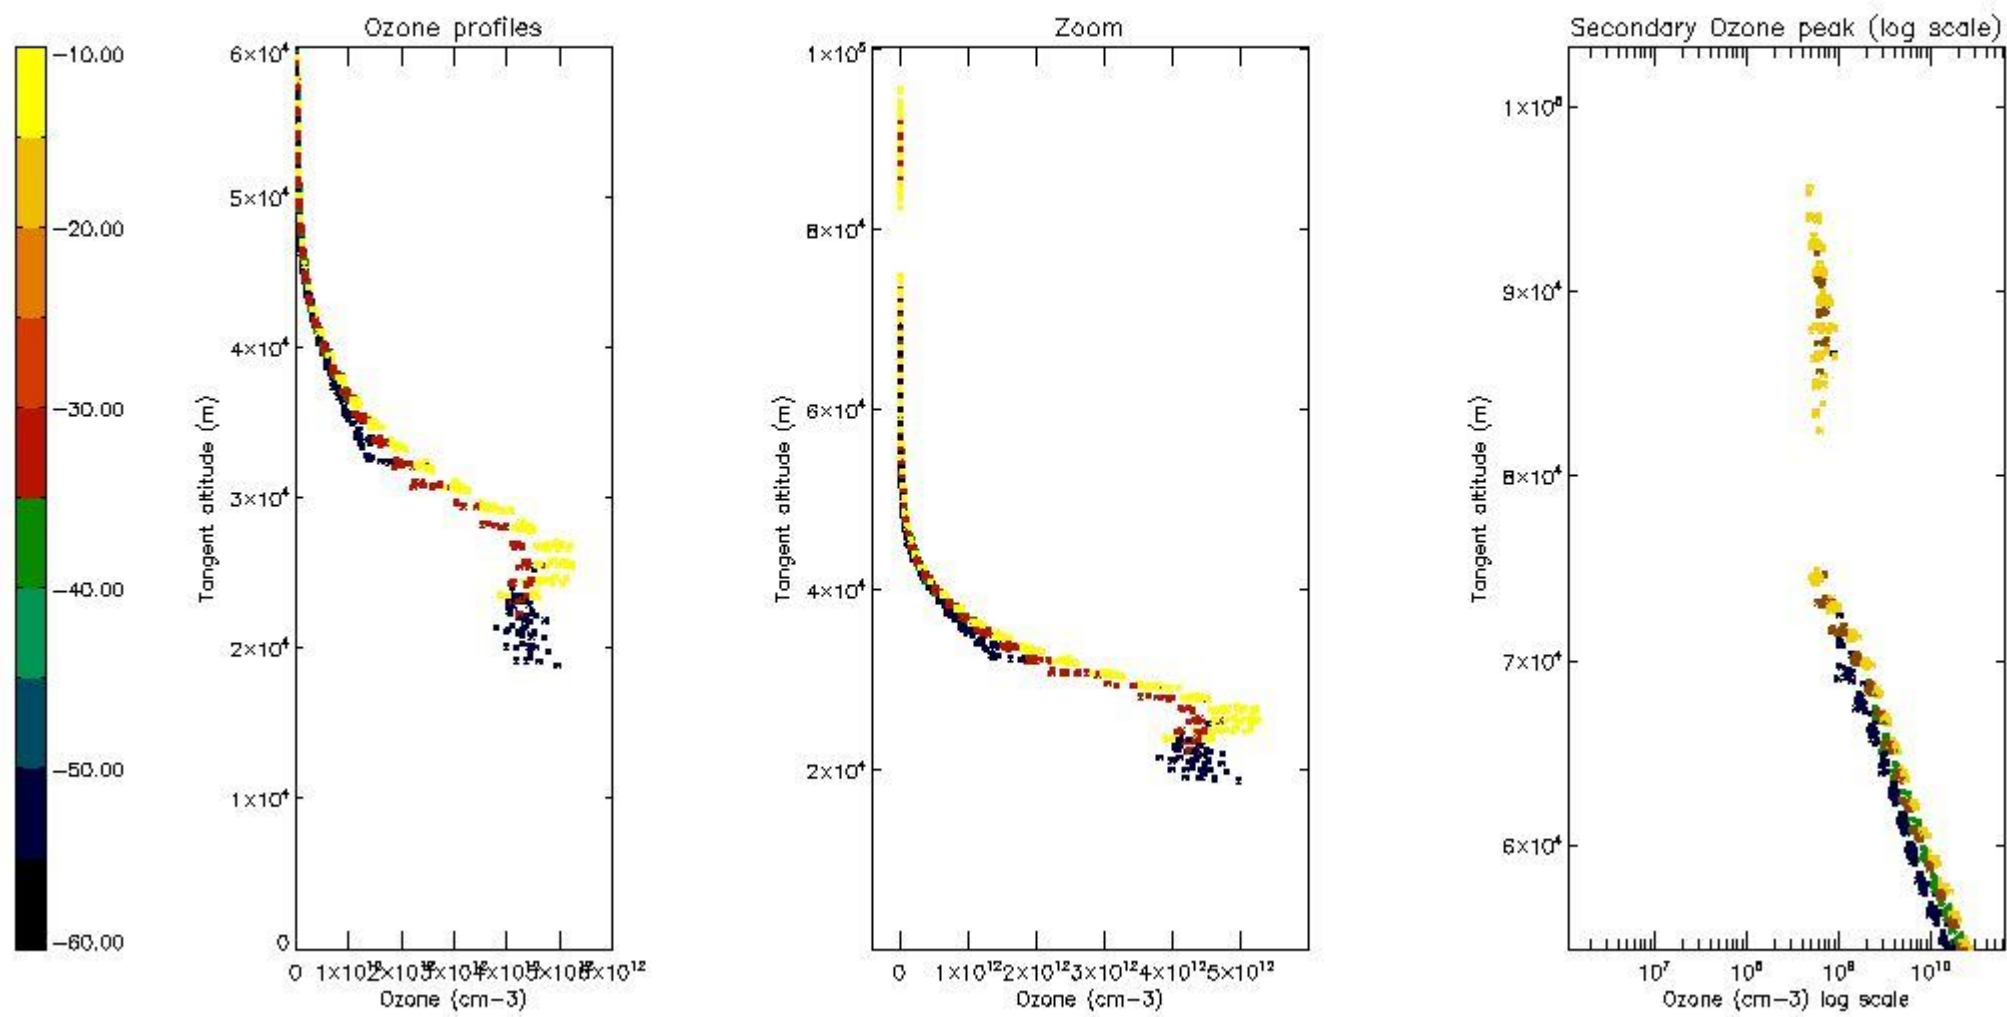

5.6 Plot NO₂ profiles for all STD (dark without errors)

The colorbar represents the latitude.