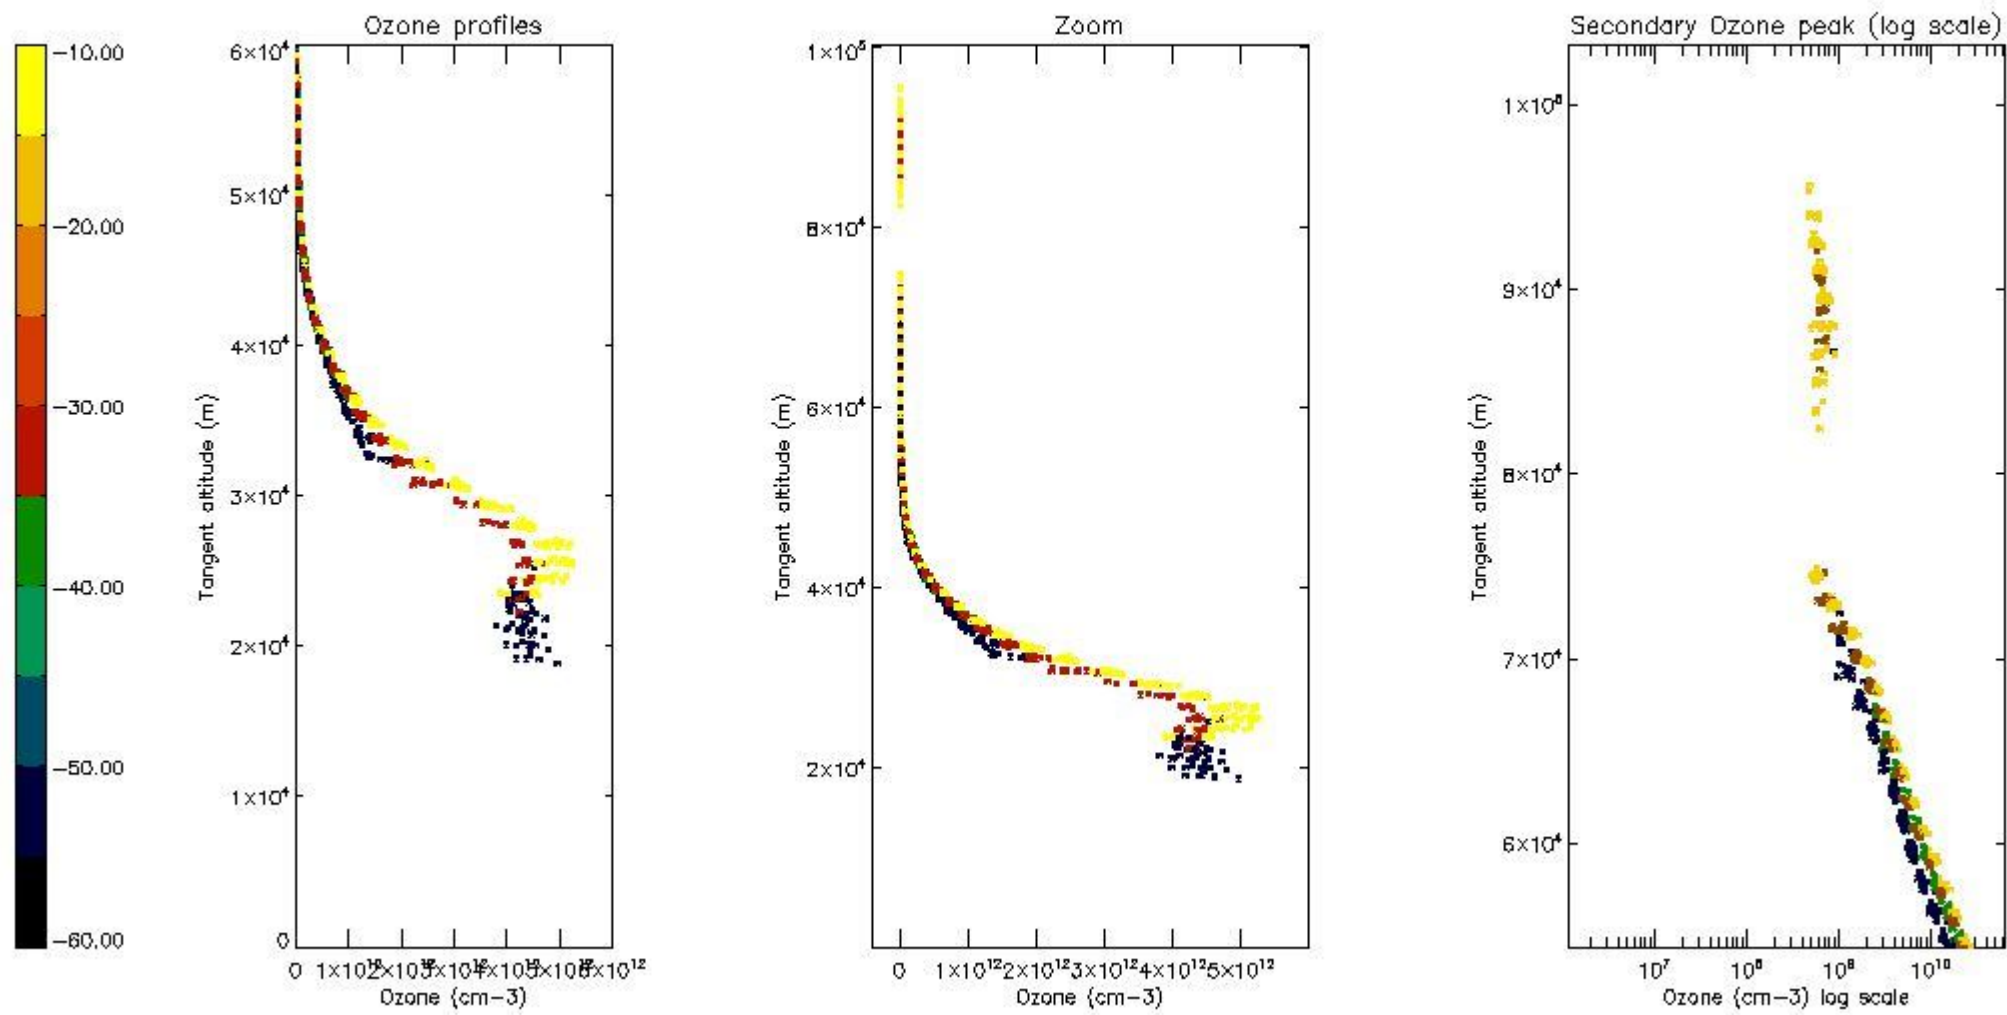

STD < 10	10
STD < 5	7

5.2 Plot ozone profiles for all STD (dark without errors)

The colorbar represents the latitude.

5.3 Plot ozone profiles where STD < 20% (dark without errors)

The colorbar represents the latitude.

5.4 Plot ozone profiles where STD < 10% (dark without errors)

The colorbar represents the latitude.

5.5 Plot ozone profiles where STD < 5% (dark without errors)

The colorbar represents the latitude.

5.6 Plot NO₂ profiles for all STD (dark without errors)