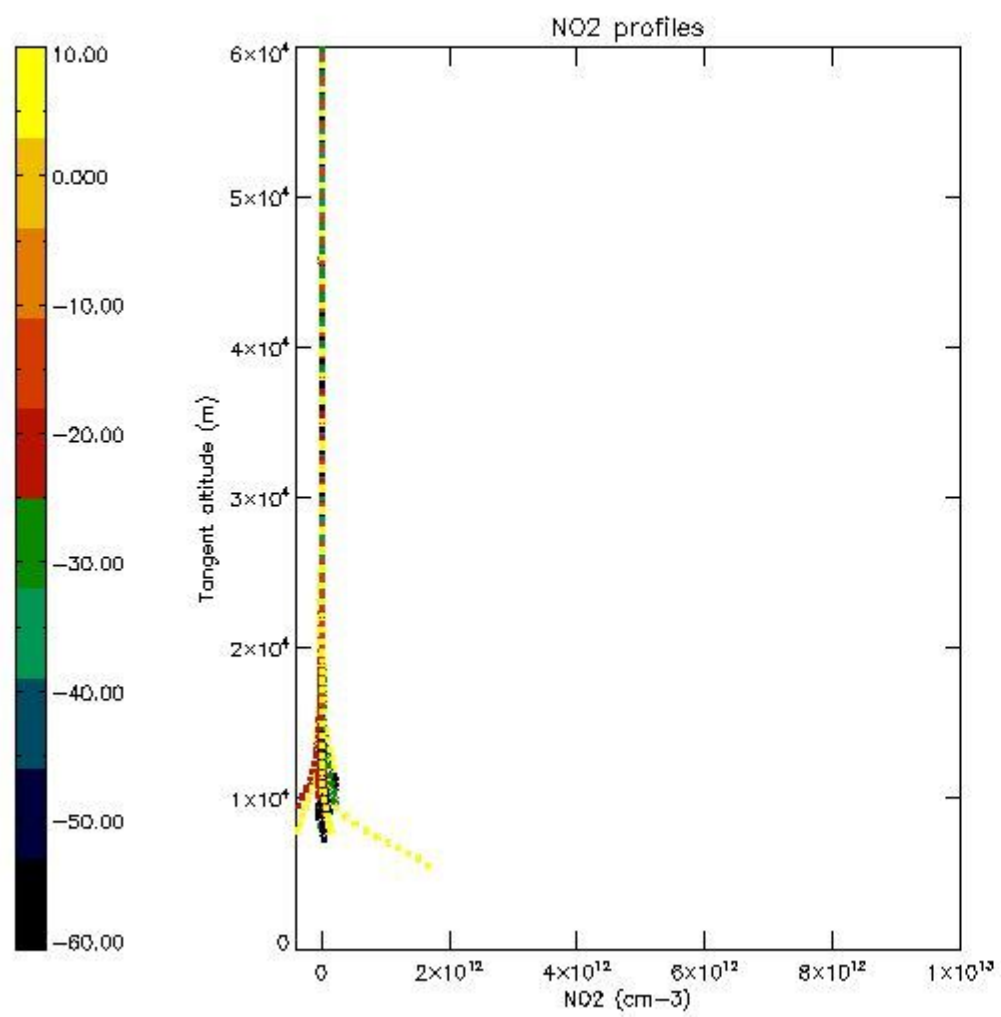

5.4 Plot ozone profiles where STD < 10% (dark without errors)

The colorbar represents the latitude.

5.5 Plot ozone profiles where STD < 5% (dark without errors)

The colorbar represents the latitude.

5.6 Plot NO₂ profiles for all STD (dark without errors)

The colorbar represents the latitude.

5.7 Plot NO3 profiles for all STD (dark without errors)

The colorbar represents the latitude.

5.8 Plot H₂O profiles for all STD (only for occultations of stars 1,2,3,4,13,14,16,26,63 dark without errors)