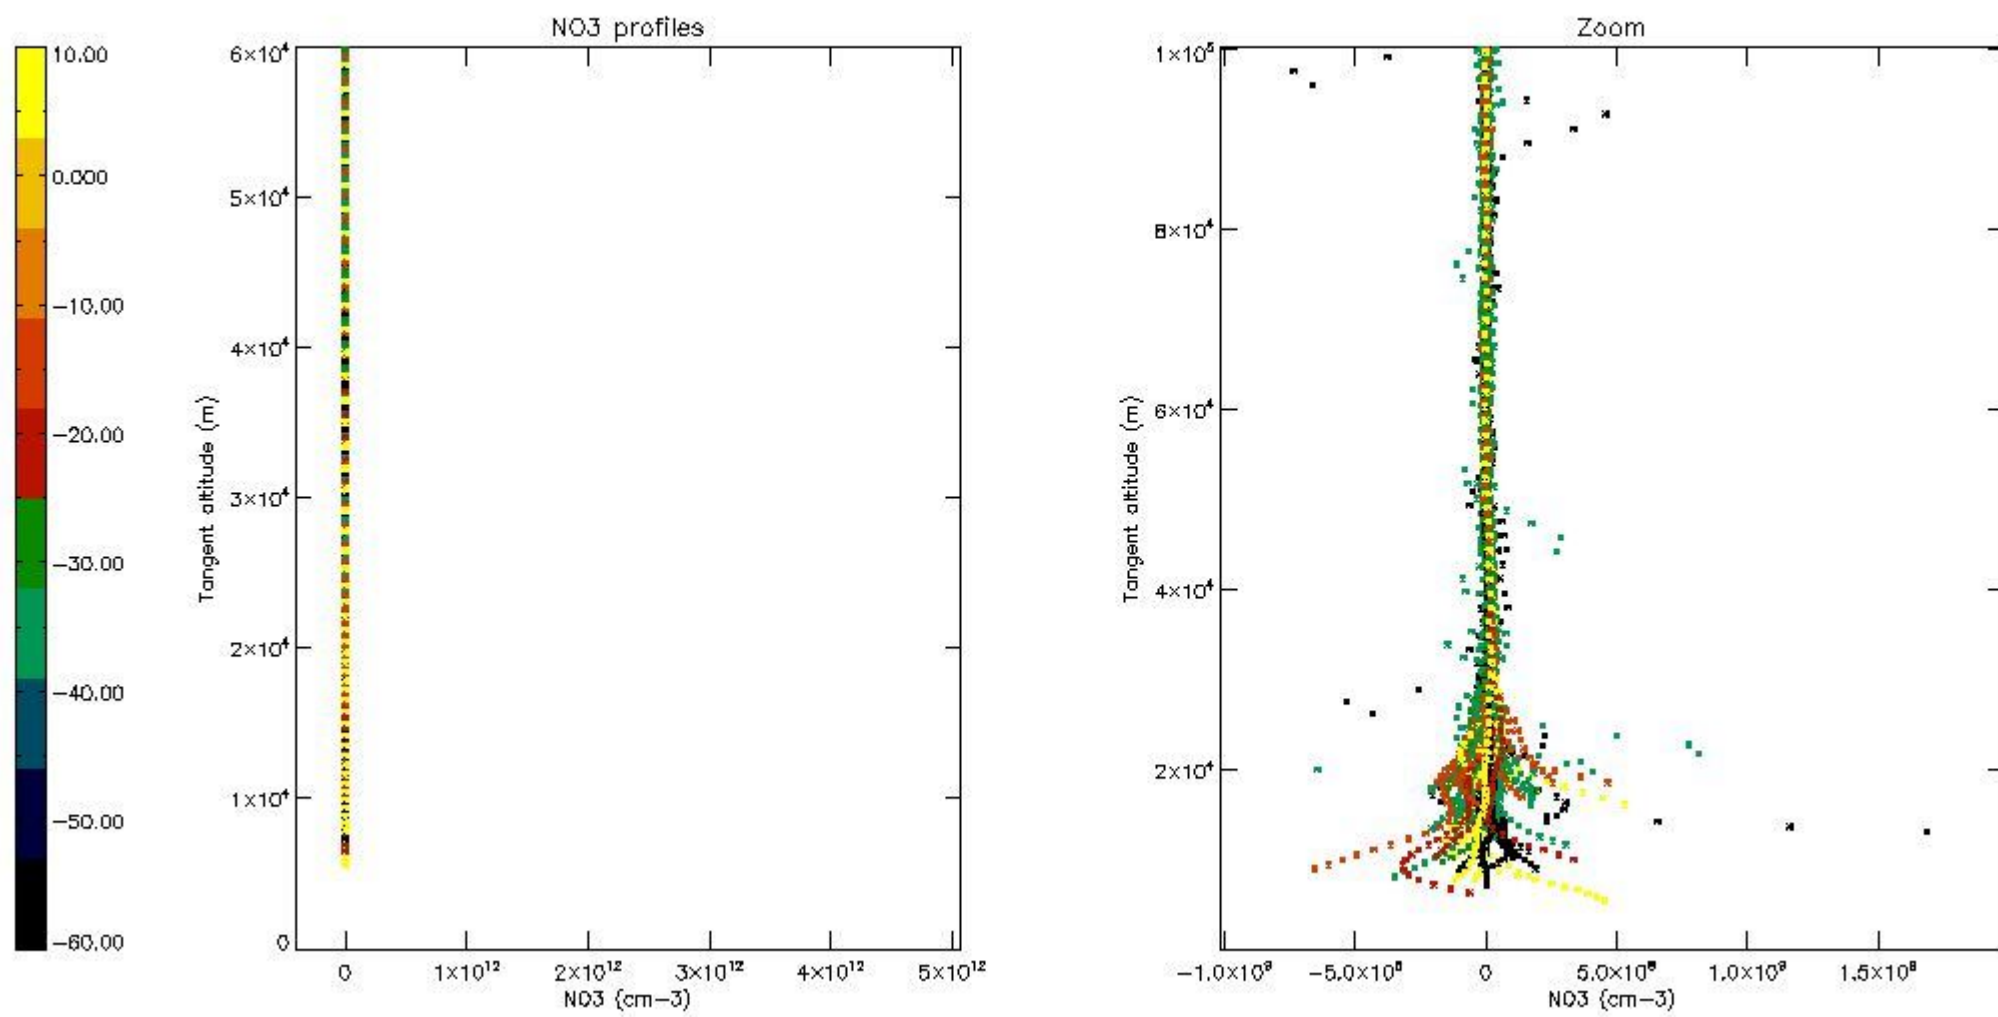

5.8 Plot H₂O profiles for all STD (only for occultations of stars 1,2,3,4,13,14,16,26,63 dark without errors)

The colorbar represents the latitude.