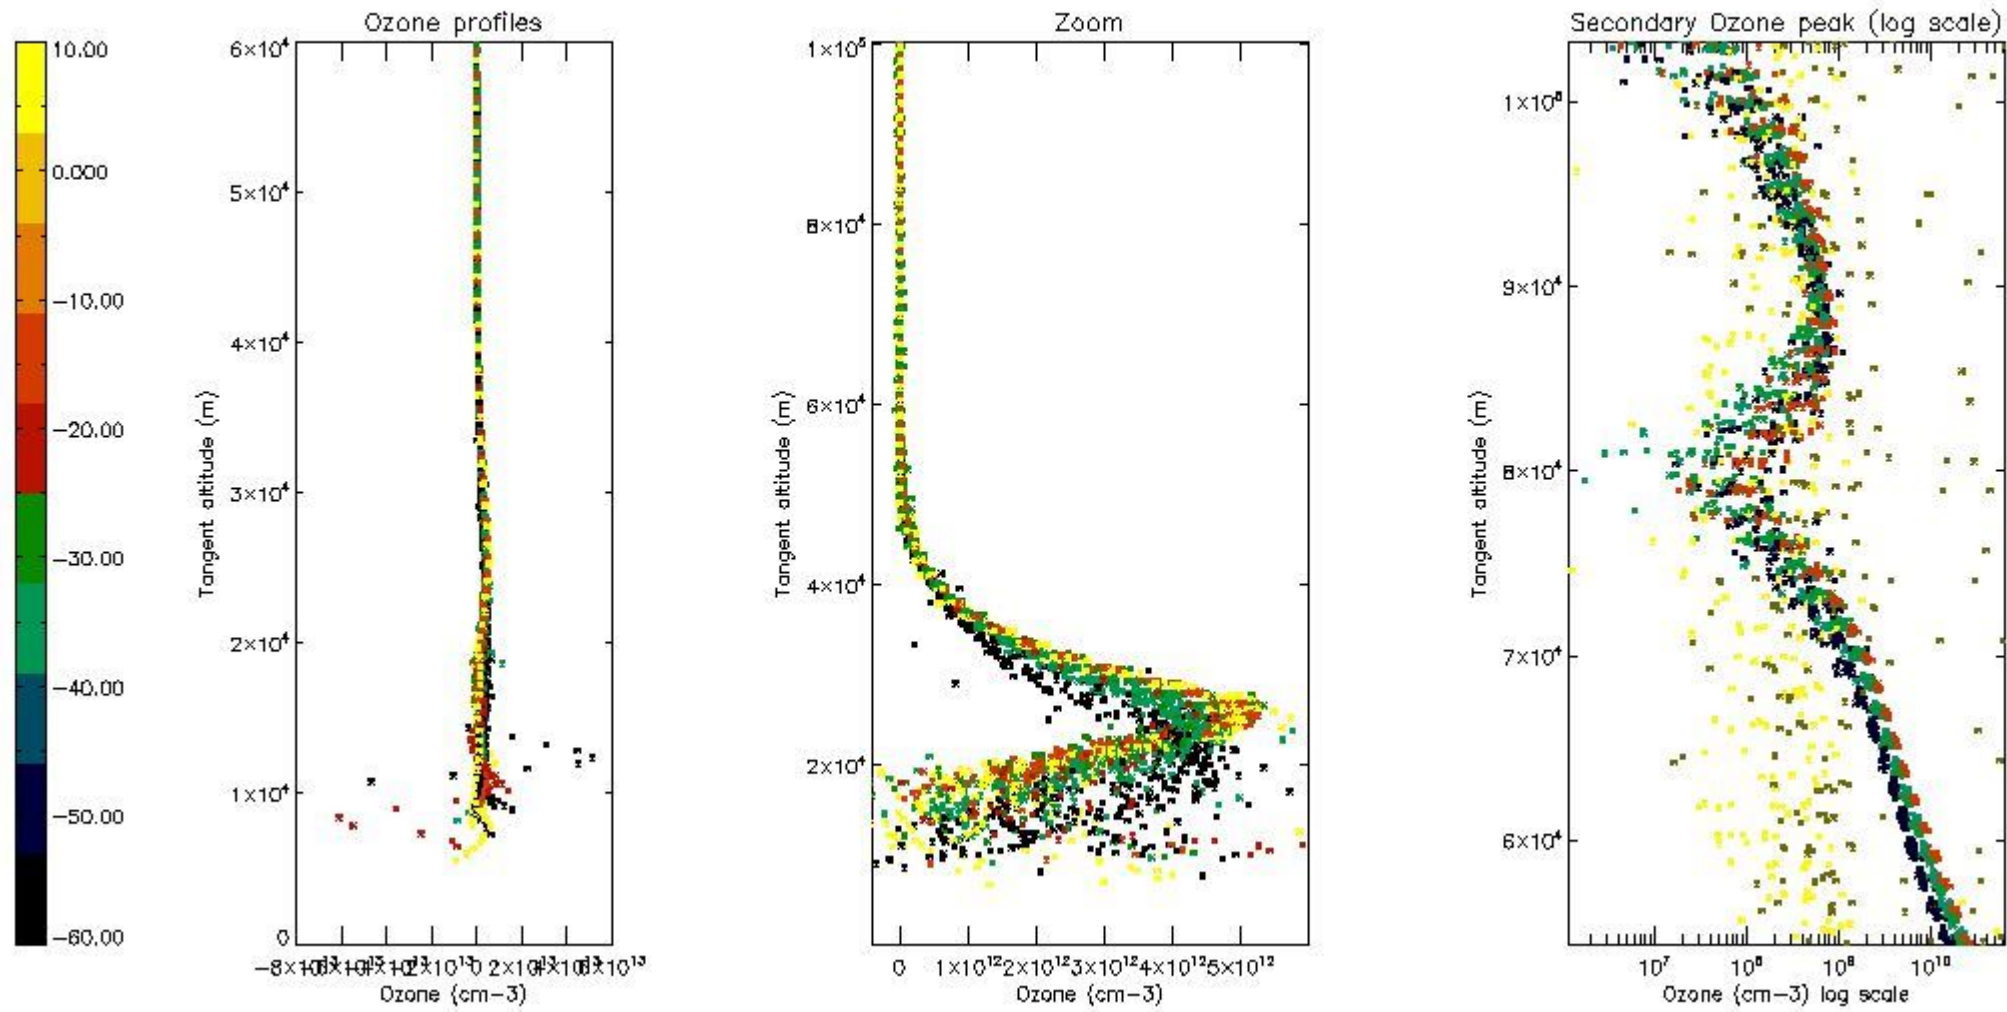

STD < 10	10
STD < 5	7

5.2 Plot ozone profiles for all STD (dark without errors)

The colorbar represents the latitude.

5.3 Plot ozone profiles where STD < 20% (dark without errors)

The colorbar represents the latitude.