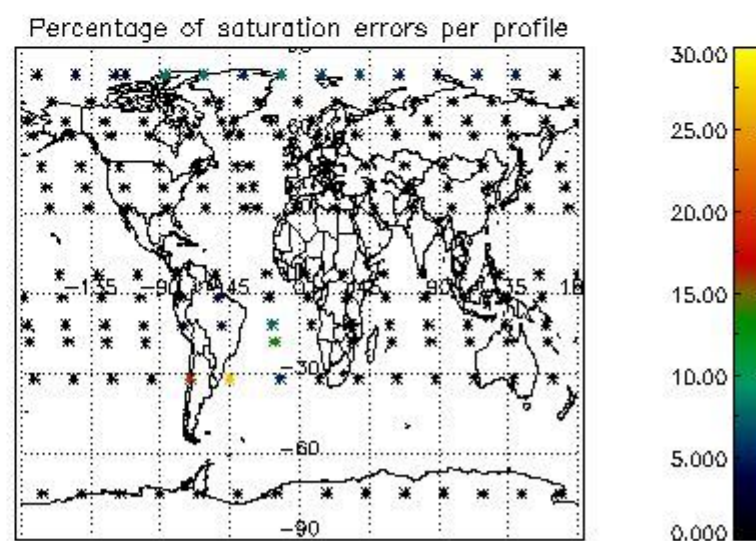

Percentage of flagged data per NO3 profile

4. Level 1 quality information per product

In this section it is plotted some information contained in the Quality Summary data set of the level 2 products that comes from the level 1b processing. Products without errors (error flag in the MPH set to "0") are used.

4.1 Plot quality information per product (time dependant) coming from level 1b processing

4.1.1 Plot level 1 quality information per product (time dependant): ENVISAT ASCENDING passes

4.1.2 Plot level 1 quality information per product (time dependant): ENVI SAT DESCENDING passes

4.2 Plot quality information per product coming from level 1b processing (world map)

4.2.1 Plot level 1 quality information per product (world map): ENVISAT ASCENDING passes

4.2.2 Plot level 1 quality information per product (world map): ENVISAT DESCENDING passes