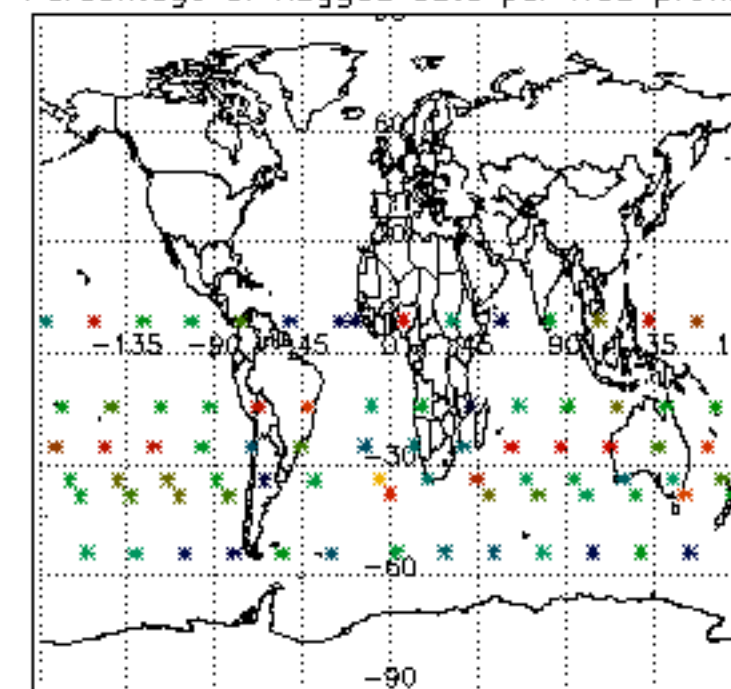

Percentage of flagged data per NO3 profile