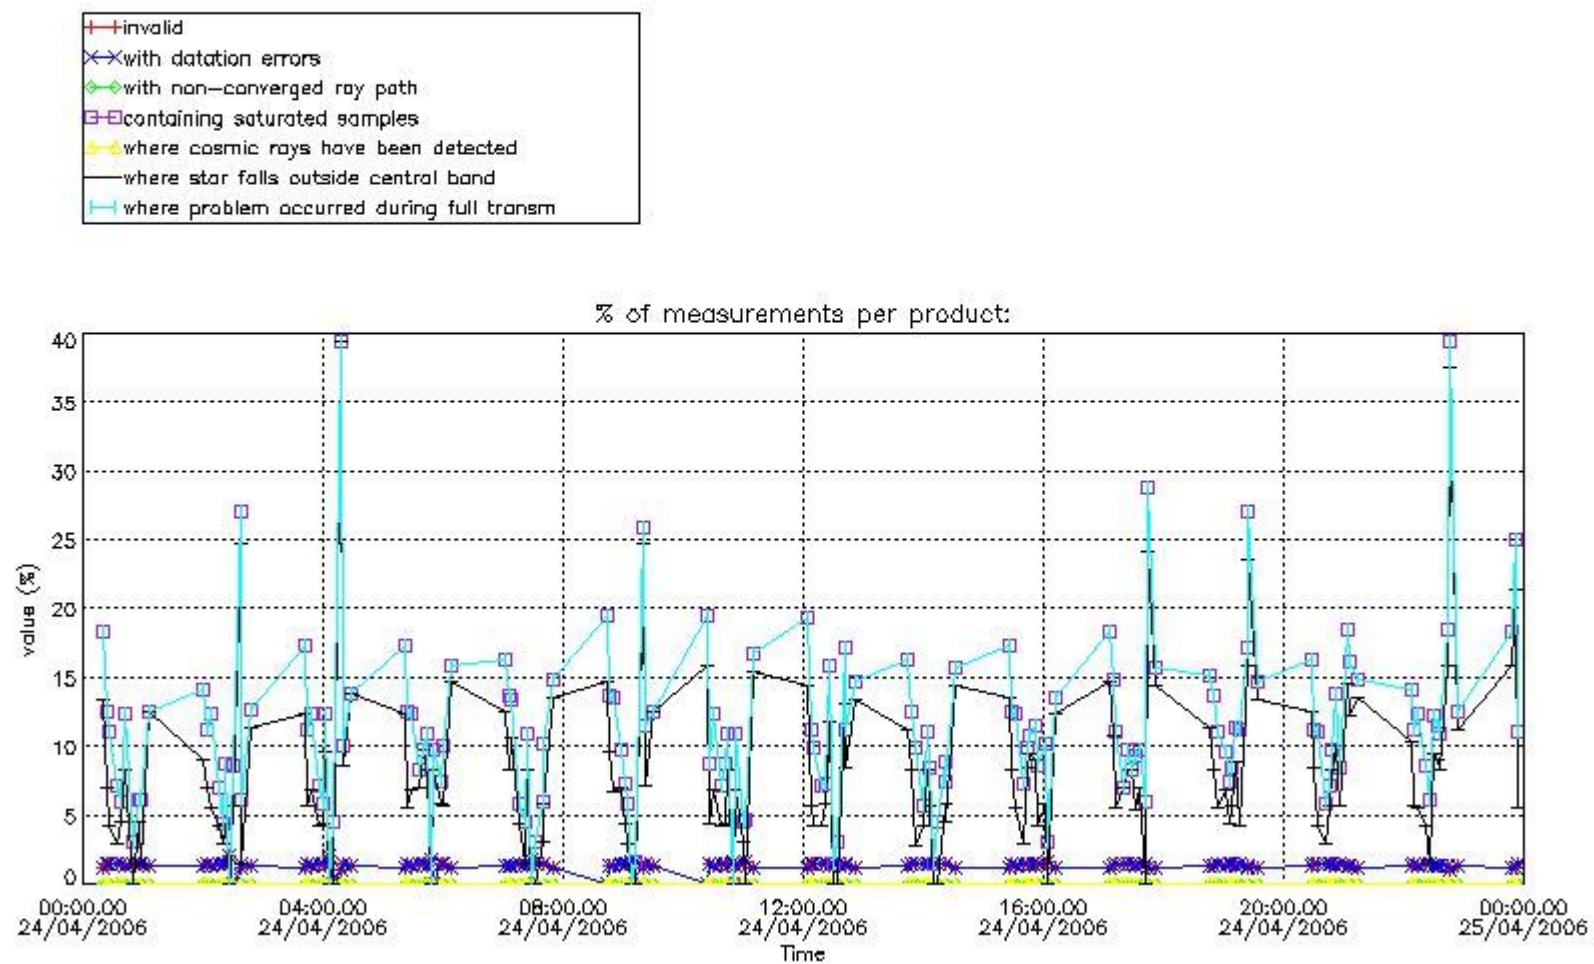

3.1 Plot quality information per product (time dependant)

3.2 Plot quality information per product (world map)

Percentage of flagged data per O3 profile

Percentage of flagged data per H2O profile

Percentage of flagged data per NO2 profile

Percentage of flagged data per NO3 profile

4. Level 1 quality information per product

In this section it is plotted some information contained in the Quality Summary data set of the level 2 products that comes from the level 1b processing. Products without errors (error flag in the MPH set to "0") are used.

4.1 Plot quality information per product (time dependant) coming from level 1b processing

4.1.1 Plot level 1 quality information per product (time dependant): ENVISAT ASCENDING passes

4.1.2 Plot level 1 quality information per product (time dependant): ENVI SAT DESCENDING passes