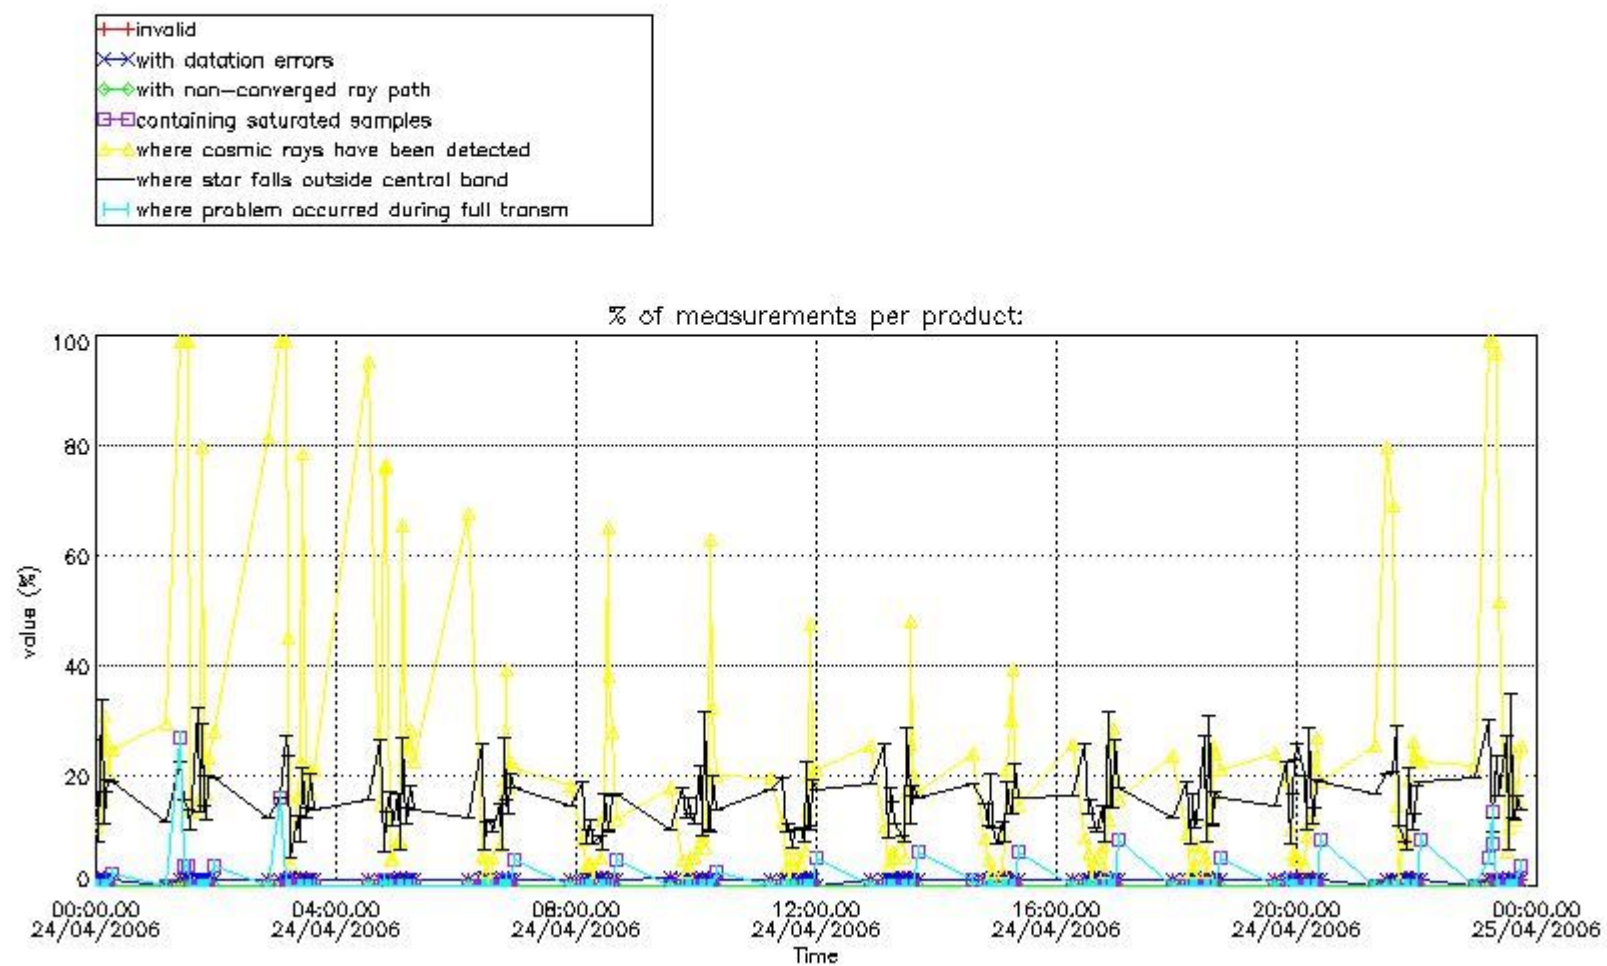

3.1 Plot quality information per product (time dependant)

3.2 Plot quality information per product (world map)

Percentage of flagged data per O3 profile

Percentage of flagged data per H2O profile

Percentage of flagged data per NO2 profile

Percentage of flagged data per NO3 profile

4. Level 1 quality information per product

In this section it is plotted some information contained in the Quality Summary data set of the level 2 products that comes from the level 1b processing. Products without errors (error flag in the MPH set to "0") are used.

4.1 Plot quality information per product (time dependant) coming from level 1b processing

4.1.1 Plot level 1 quality information per product (time dependant): ENVISAT ASCENDING passes

4.1.2 Plot level 1 quality information per product (time dependant): ENVI SAT DESCENDING passes