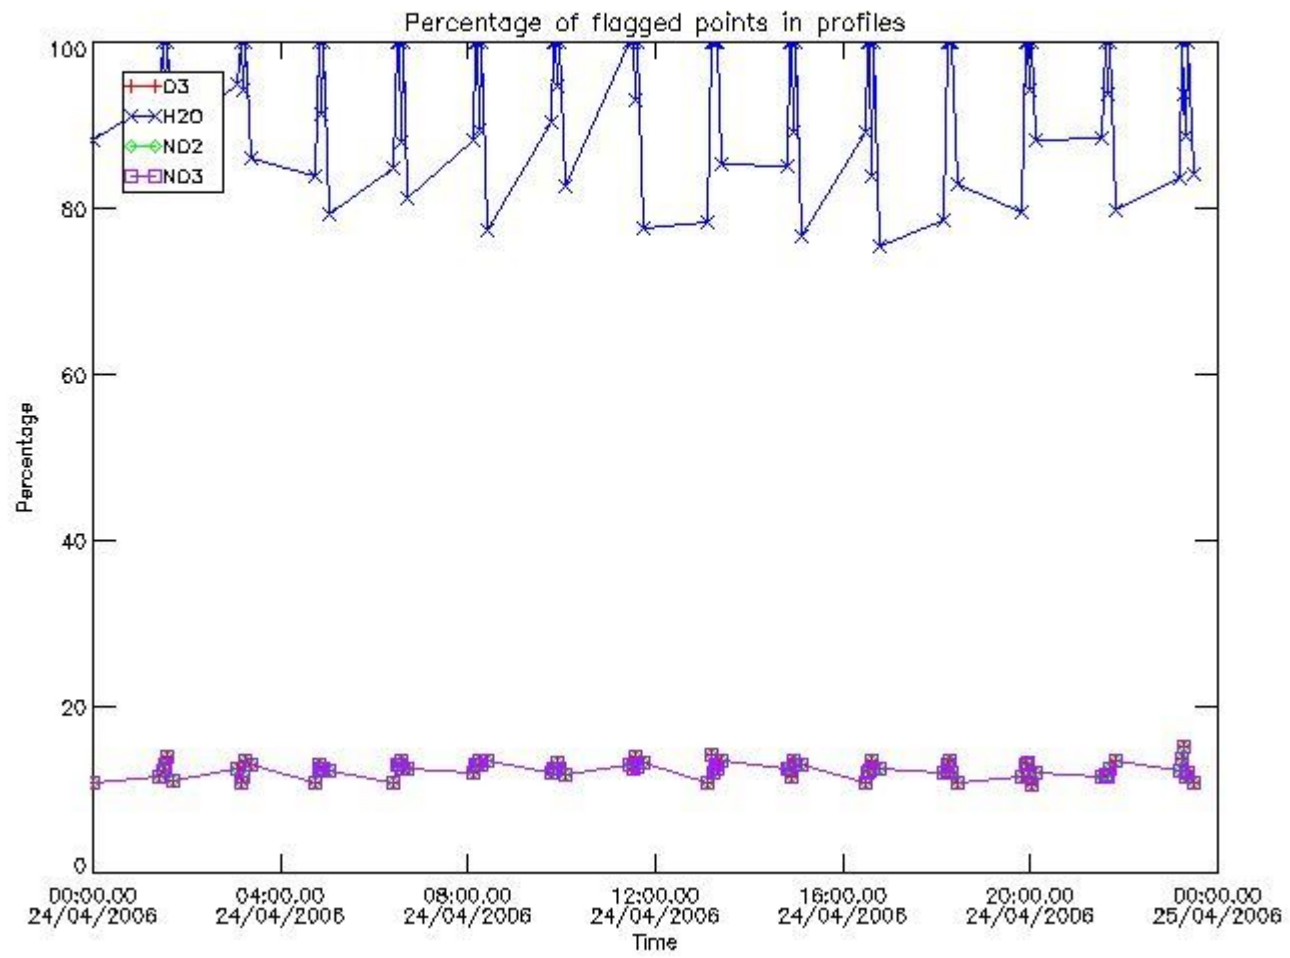

338	GOM_NL__2PRFIN20060424_234034_000000432047_00102_21699_9322.N1	24-APR-2006 23:40:34	Straylight	42.500	54	5The Cen	2.0550	4500.0	85	21699	No
339	GOM_NL__2PRFIN20060424_234459_000000402047_00102_21699_9323.N1	24-APR-2006 23:44:59	Twilight_stray	39.500	169	46Gam Hya	2.9910	4700.0	79	21699	No
340	GOM_NL__2PRFIN20060424_234824_000000412047_00102_21699_9324.N1	24-APR-2006 23:48:24	Bright	41.000	15	67Alp Vir	0.97600	28000.	82	21699	No
341	GOM_NL__2PRFIN20060424_235127_000000422047_00102_21699_9325.N1	24-APR-2006 23:51:27	Bright	42.000	121	29Gam Vir	2.7400	7200.0	84	21699	No
342	GOM_NL__2PRFIN20060424_235455_000000362047_00102_21699_9326.N1	24-APR-2006 23:54:55	Bright	36.000	138	47Eps Vir	2.8280	4700.0	72	21699	No

3. Quality information per product

In this section it is plotted some information contained in the Quality Summary data set of the level 2 products. Only products in dark limb conditions and without errors (error flag in the MPH set to "0") are used.

3.1 Plot quality information per product (time dependant)

3.2 Plot quality information per product (world map)