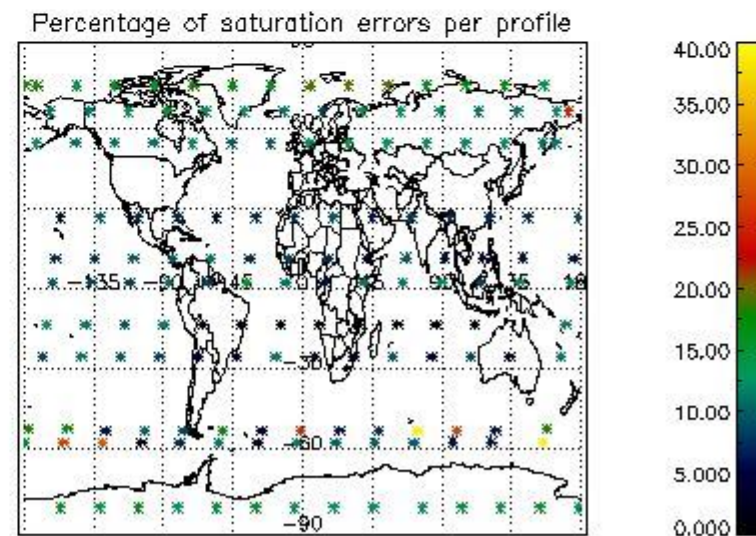

5. Trace gas profiles

5.1 Ozone statistics based on quality of products

The final quality of the products can be "measured" using the STD (Standard Deviation) attached to every point profile. This information is written to the parameter GOM_NL__2P/NL_LOCAL_SPECIES_DENSITY/o3_std of the level 2 products. The table below shows the statistics for given STD ranges.

The statistics are given with respect to the overall valid production:

- Products without fatal errors: GOM_NL__2P/MPH/PRODUCT_ERR=0
- Valid point profile: GOM_NL__2P/NL_LOCAL_SPECIES_DENSITY/pcd(0)=0

The 'Criteria' is applied to valid points of dark limb products:

- Products in dark limb illumination condition: GOM_NL__2P/NL_SUMMARY_QUALITY/obs_ill_cond=0
- Products without fatal errors: GOM_NL__2P/MPH/PRODUCT_ERR=0
- Valid point profile: GOM_NL__2P/NL_LOCAL_SPECIES_DENSITY/pcd(0)=0

So, the table below shows the percentage of dark limb and valid observations for each criteria with respect to the overall valid daily observations.

Criteria	% of total production
All STD	26
STD < 20	14