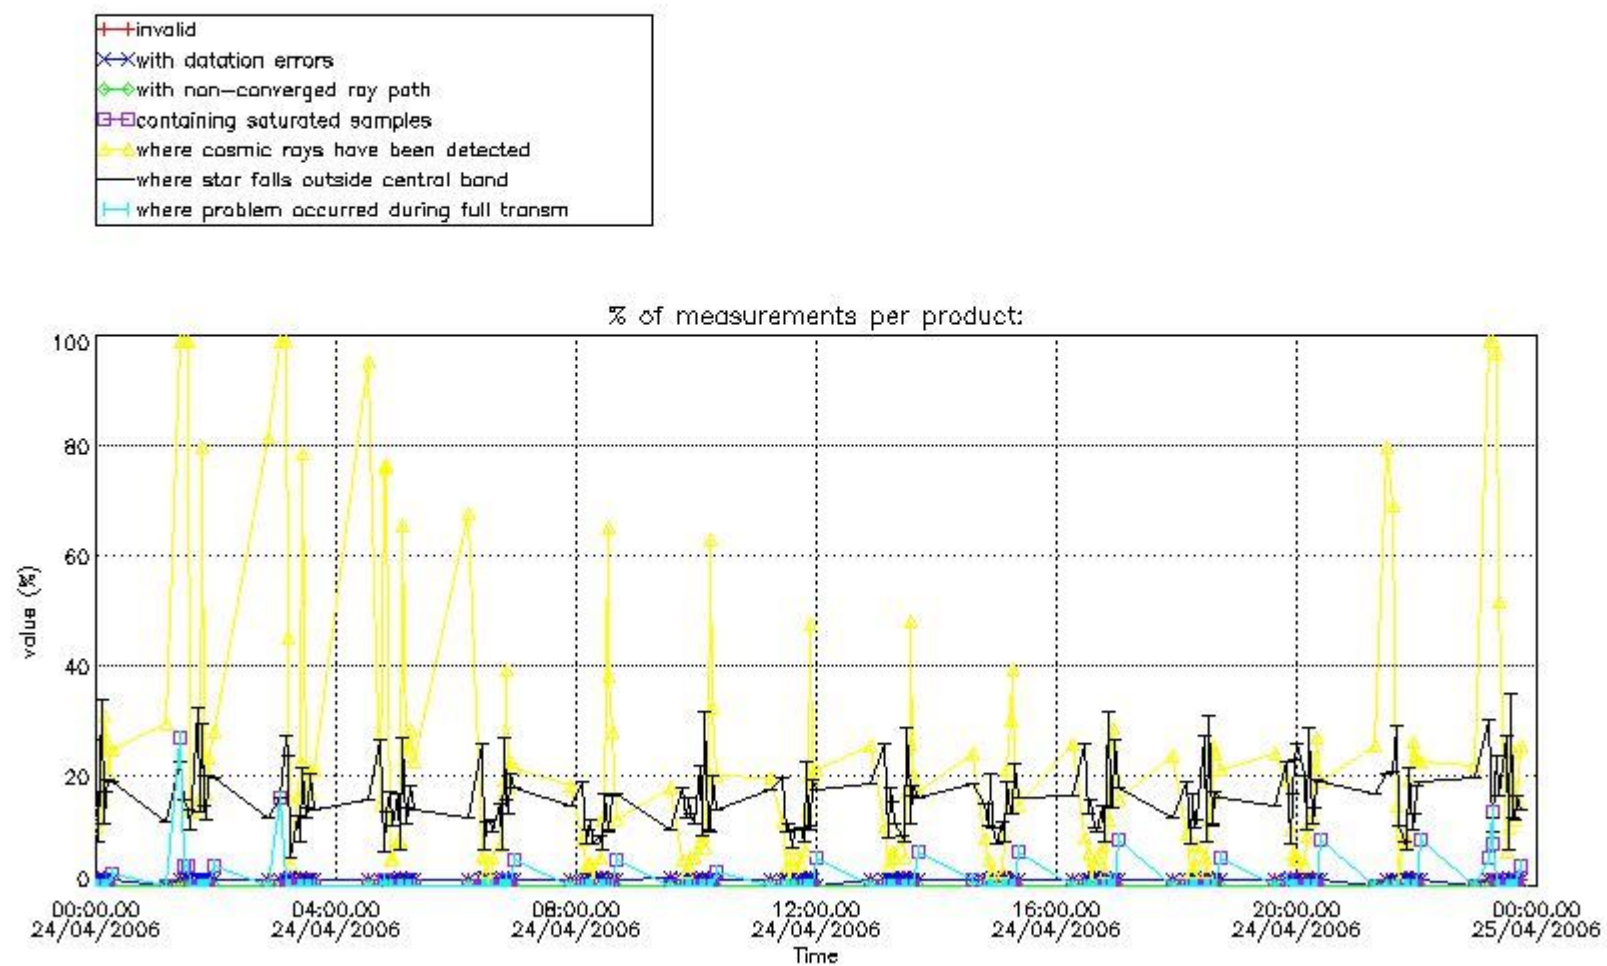

4.1.2 Plot level 1 quality information per product (time dependant): ENVI SAT DESCENDING passes