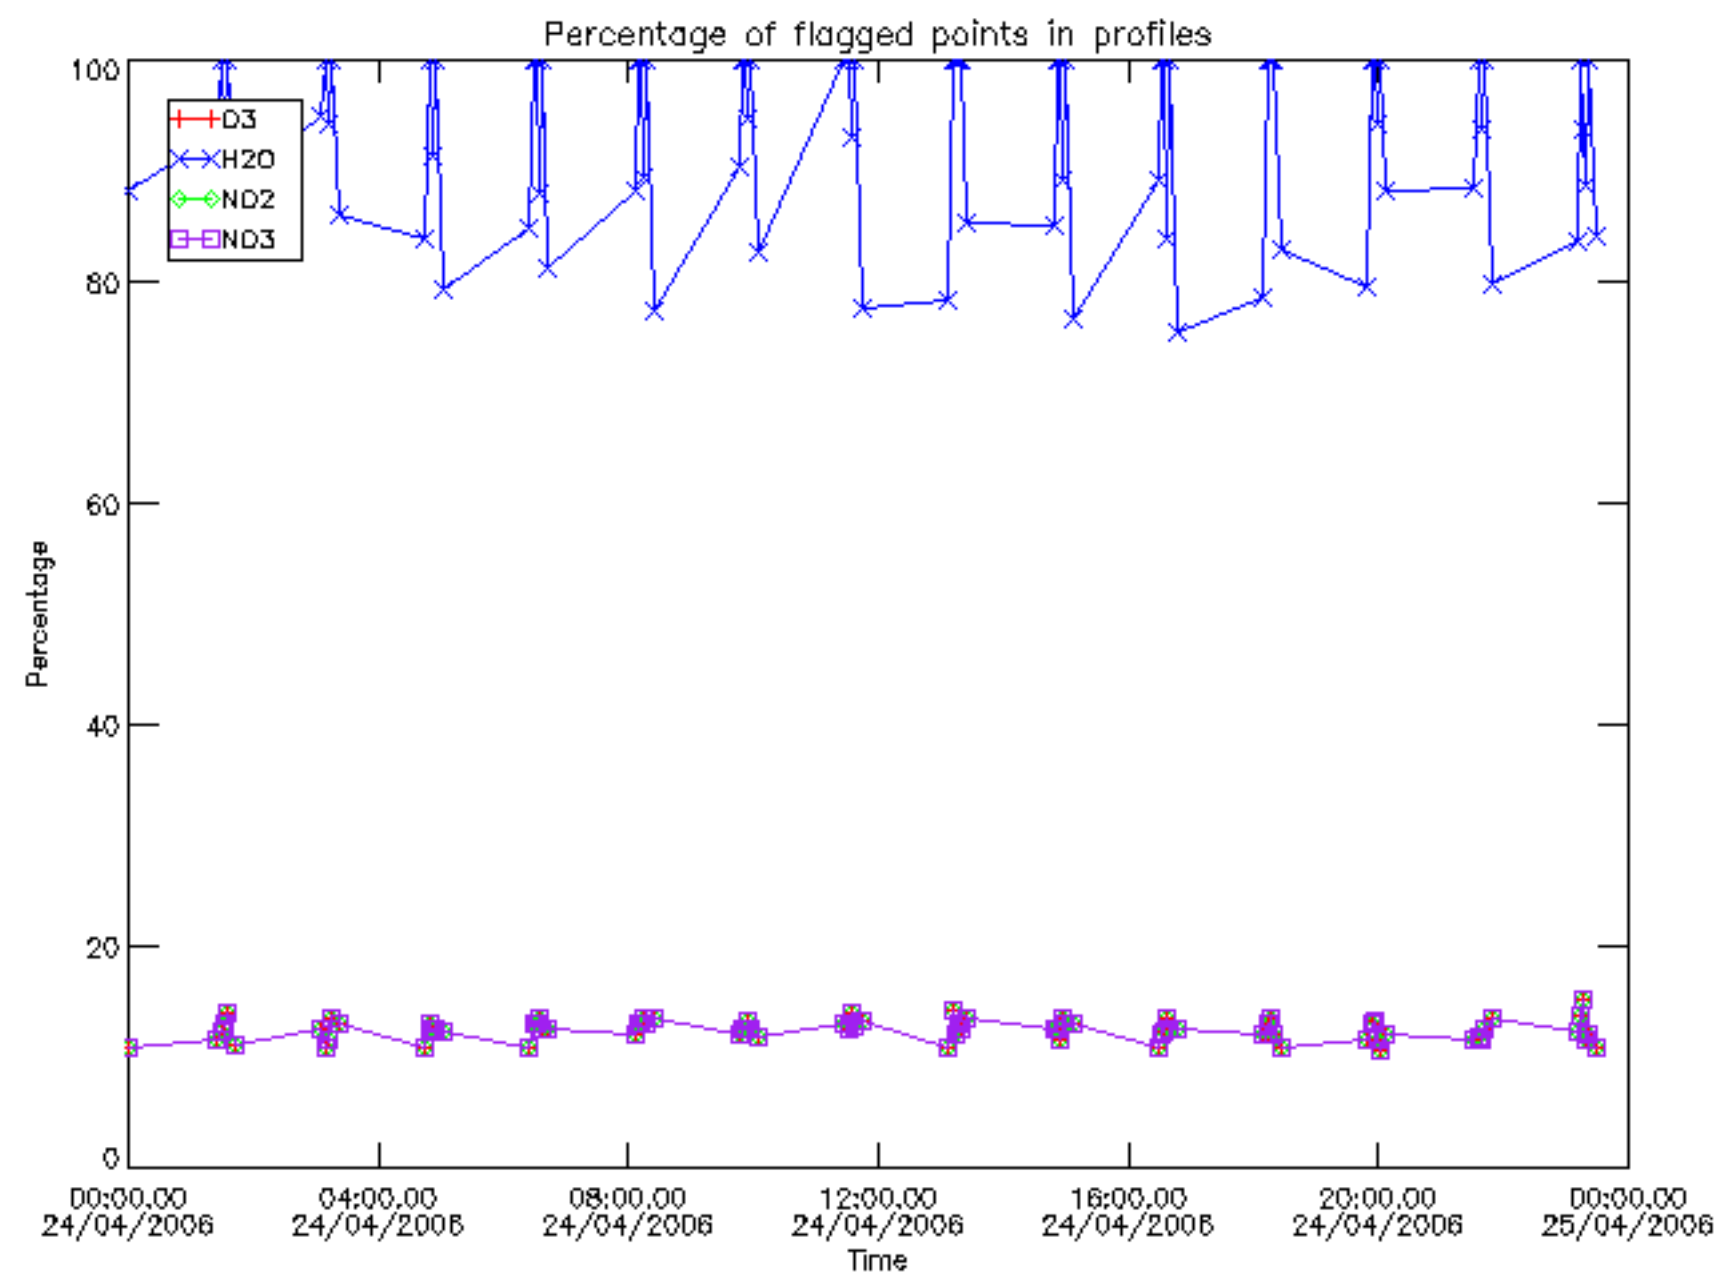

Percentage of flagged data per D3 profile

Percentage of flagged data per H2O profile