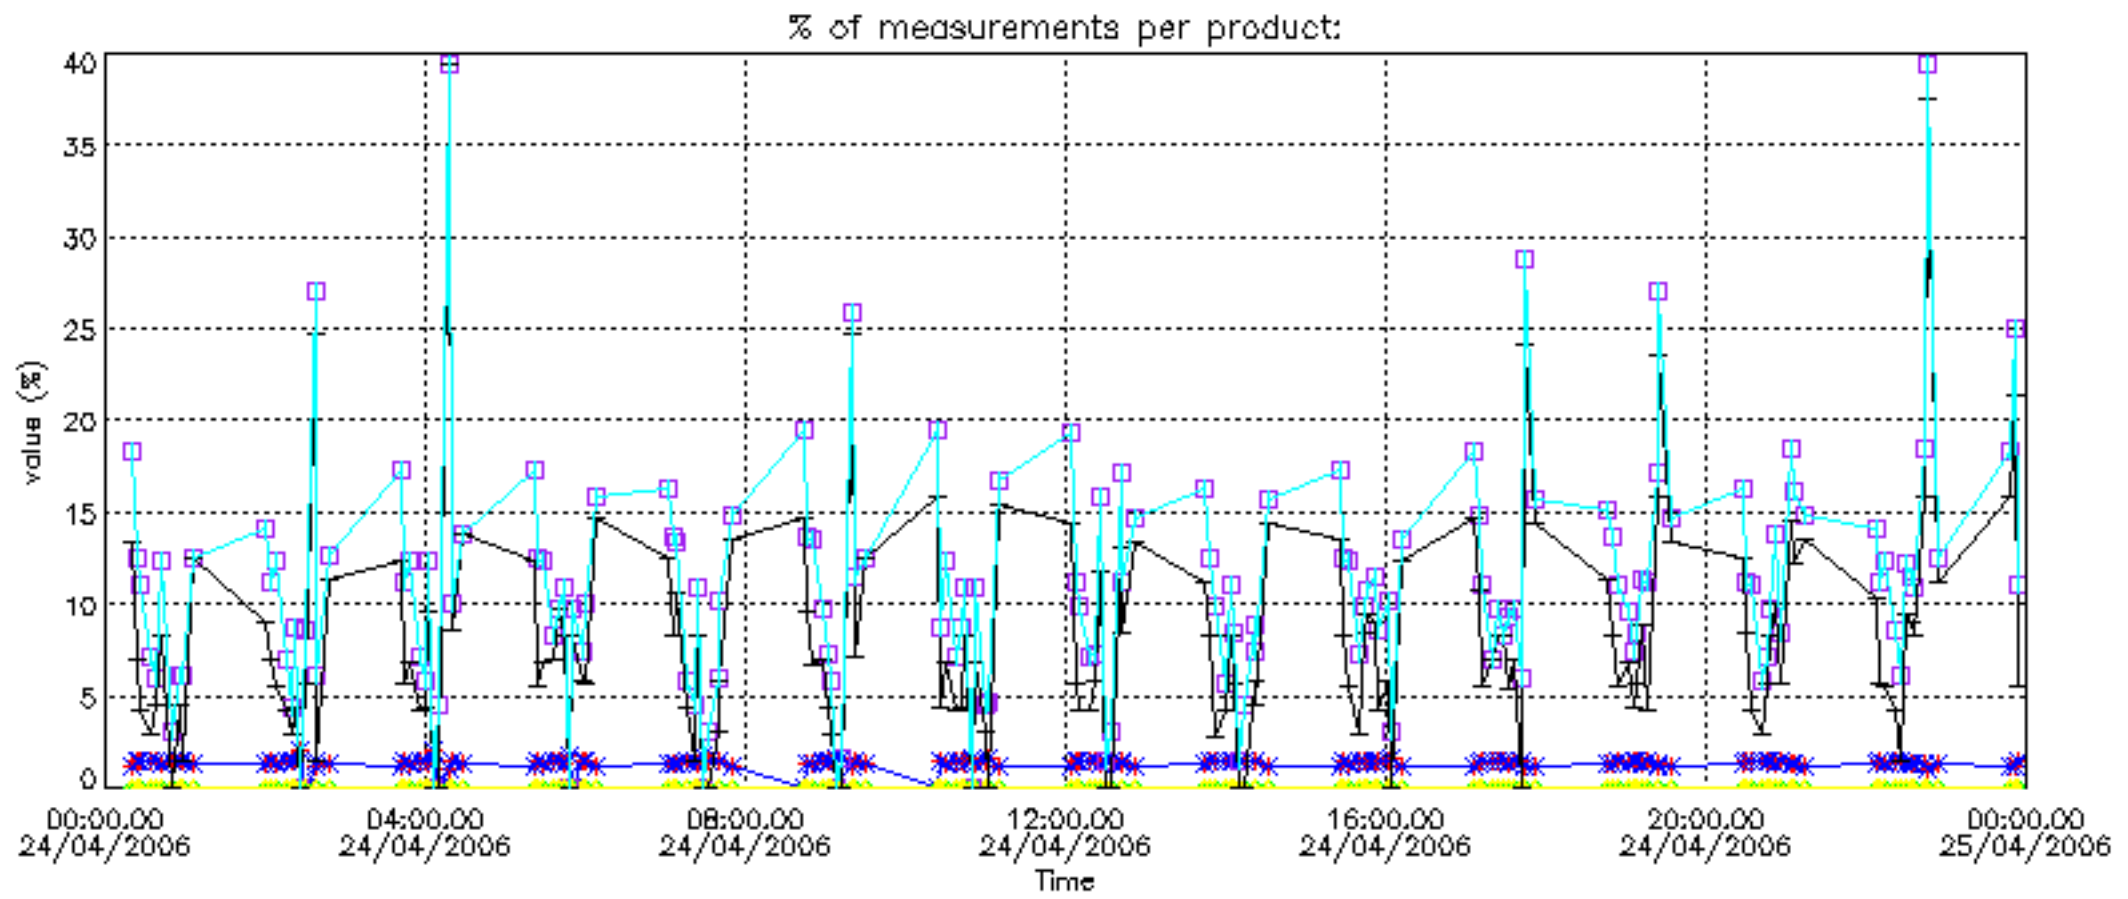

Percentage of cosmic ray hits per profile

Percentage of datation errors per profile