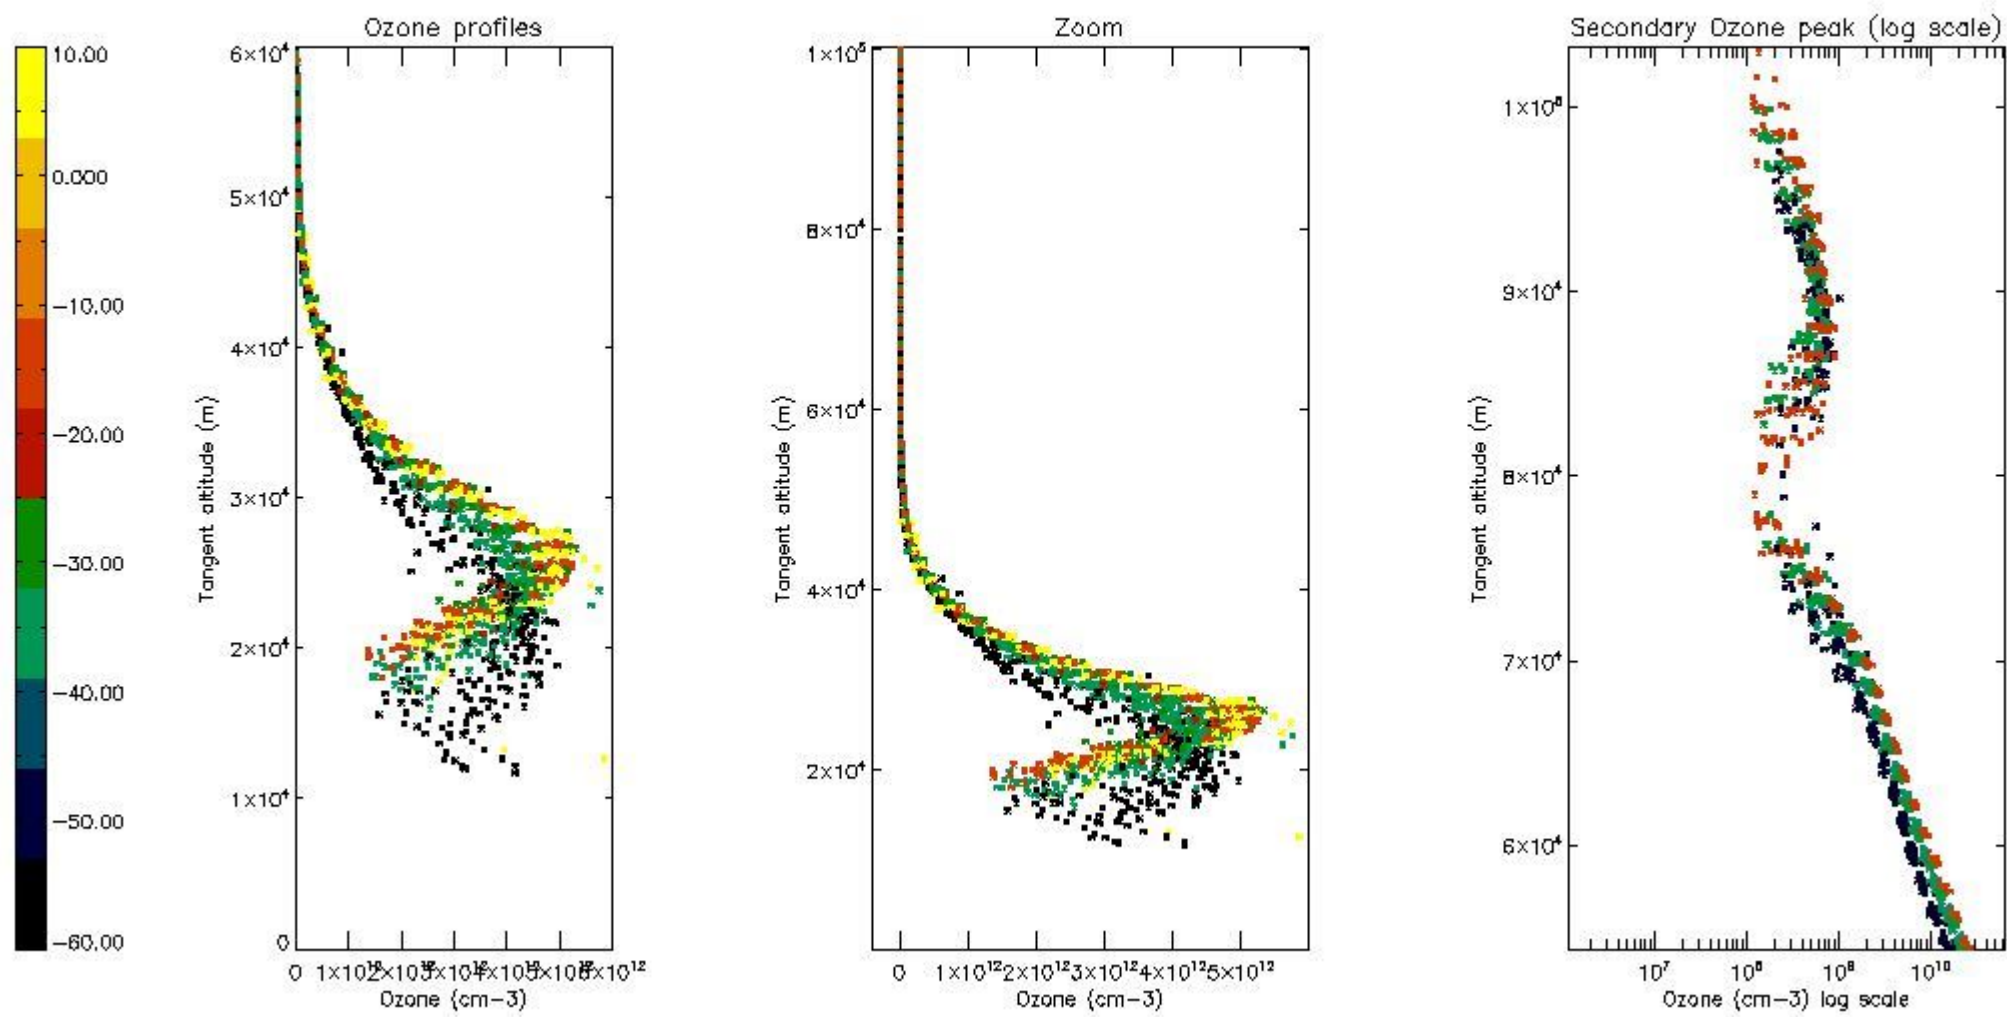

STD < 10	10
STD < 5	7

5.2 Plot ozone profiles for all STD (dark without errors)

The colorbar represents the latitude.

5.3 Plot ozone profiles where STD < 20% (dark without errors)

The colorbar represents the latitude.