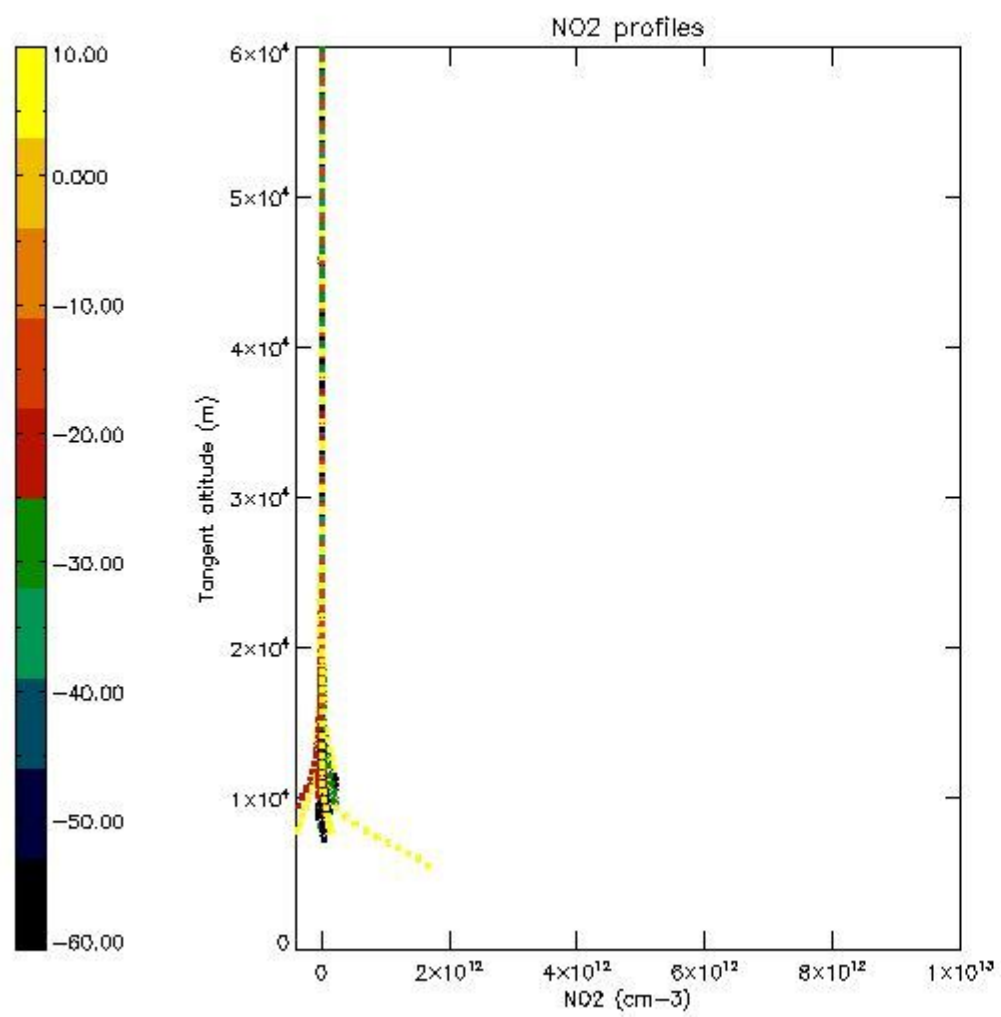

5.7 Plot NO3 profiles for all STD (dark without errors)

The colorbar represents the latitude.