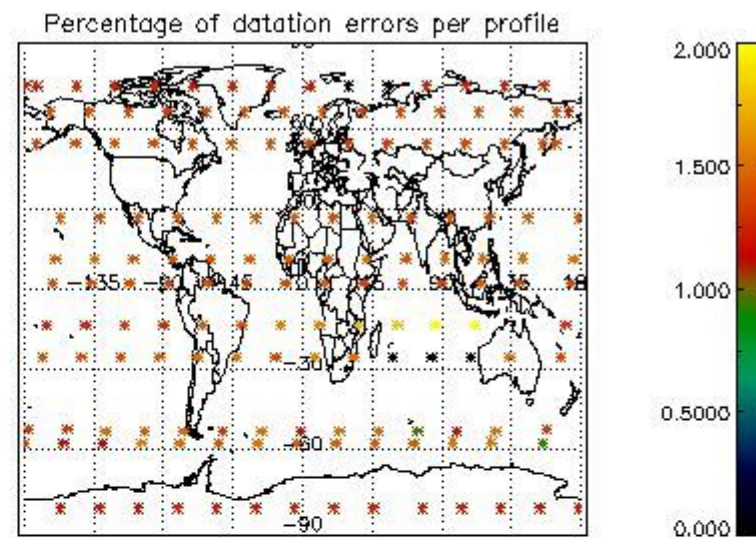

5. Trace gas profiles

5.1 Ozone statistics based on quality of products

The final quality of the products can be "measured" using the STD (Standard Deviation) attached to every point profile. This information is written to the parameter GOM_NL__2P/NL_LOCAL_SPECIES_DENSITY/o3_std of the level 2 products. The table below shows the statistics for given STD ranges.

The statistics are given with respect to the overall valid production:

- Products without fatal errors: GOM_NL__2P/MPH/PRODUCT_ERR=0
- Valid point profile: GOM_NL__2P/NL_LOCAL_SPECIES_DENSITY/pcd(0)=0

The 'Criteria' is applied to valid points of dark limb products:

- Products in dark limb illumination condition: GOM_NL__2P/NL_SUMMARY_QUALITY/obs_ill_cond=0
- Products without fatal errors: GOM_NL__2P/MPH/PRODUCT_ERR=0
- Valid point profile: GOM_NL__2P/NL_LOCAL_SPECIES_DENSITY/pcd(0)=0

So, the table below shows the percentage of dark limb and valid observations for each criteria with respect to the overall valid daily observations.

Criteria	% of total production
All STD	26
STD < 20	14