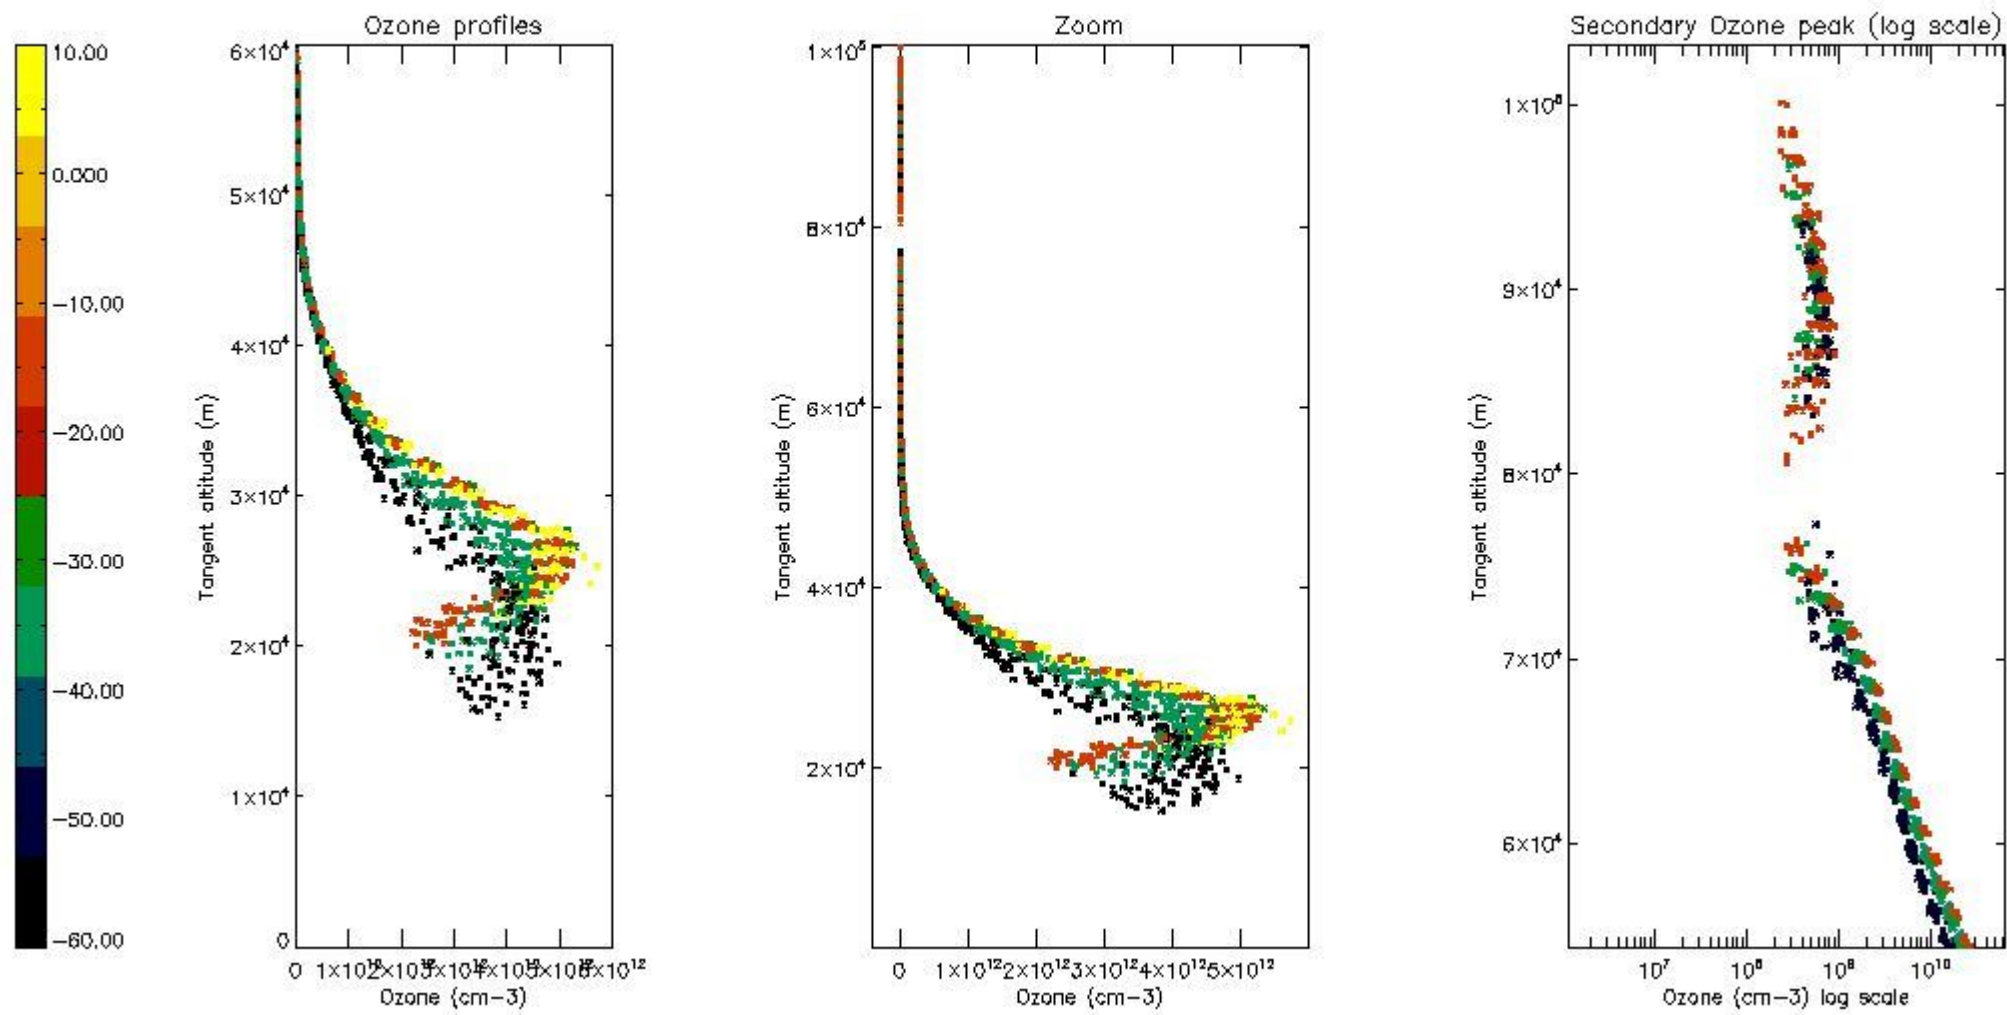

5.5 Plot ozone profiles where STD < 5% (dark without errors)

The colorbar represents the latitude.