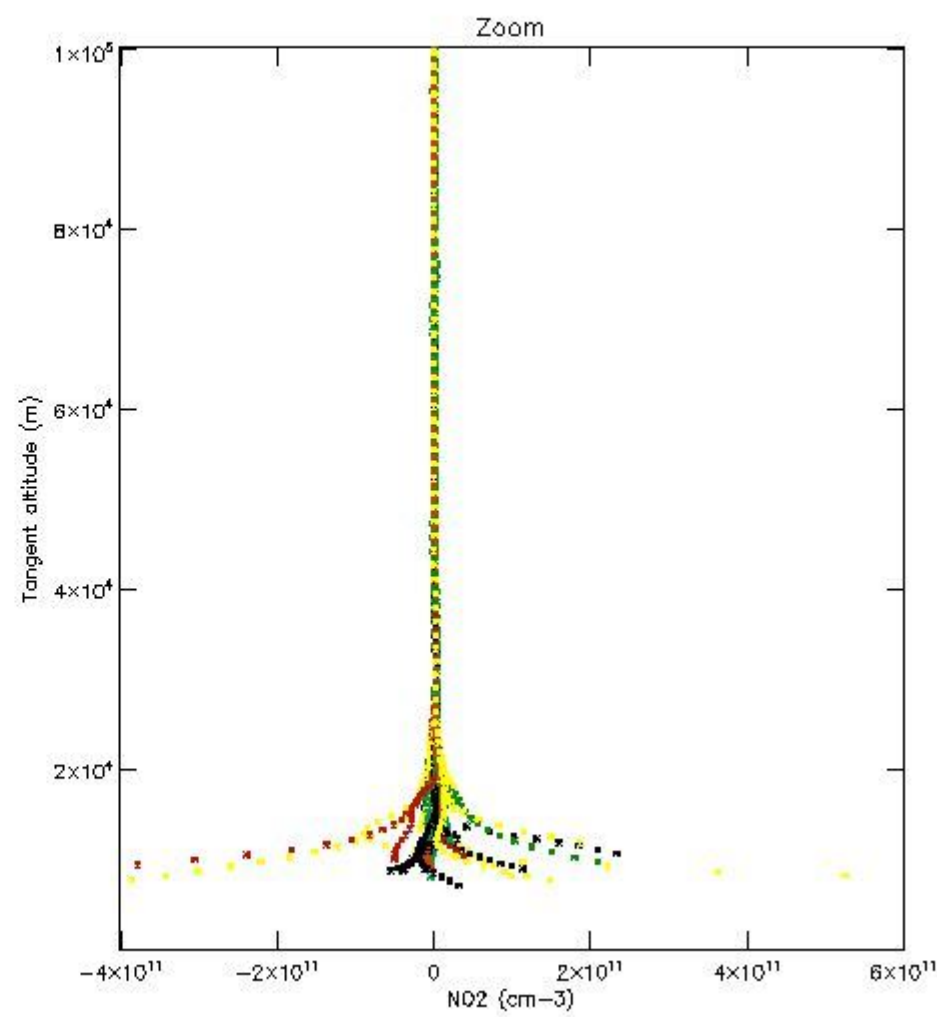

5.4 Plot ozone profiles where STD < 10% (dark without errors)

The colorbar represents the latitude.

5.5 Plot ozone profiles where STD < 5% (dark without errors)

The colorbar represents the latitude.

5.6 Plot NO₂ profiles for all STD (dark without errors)

The colorbar represents the latitude.

5.7 Plot NO3 profiles for all STD (dark without errors)

The colorbar represents the latitude.

5.8 Plot H₂O profiles for all STD (only for occultations of stars 1,2,3,4,13,14,16,26,63 dark without errors)