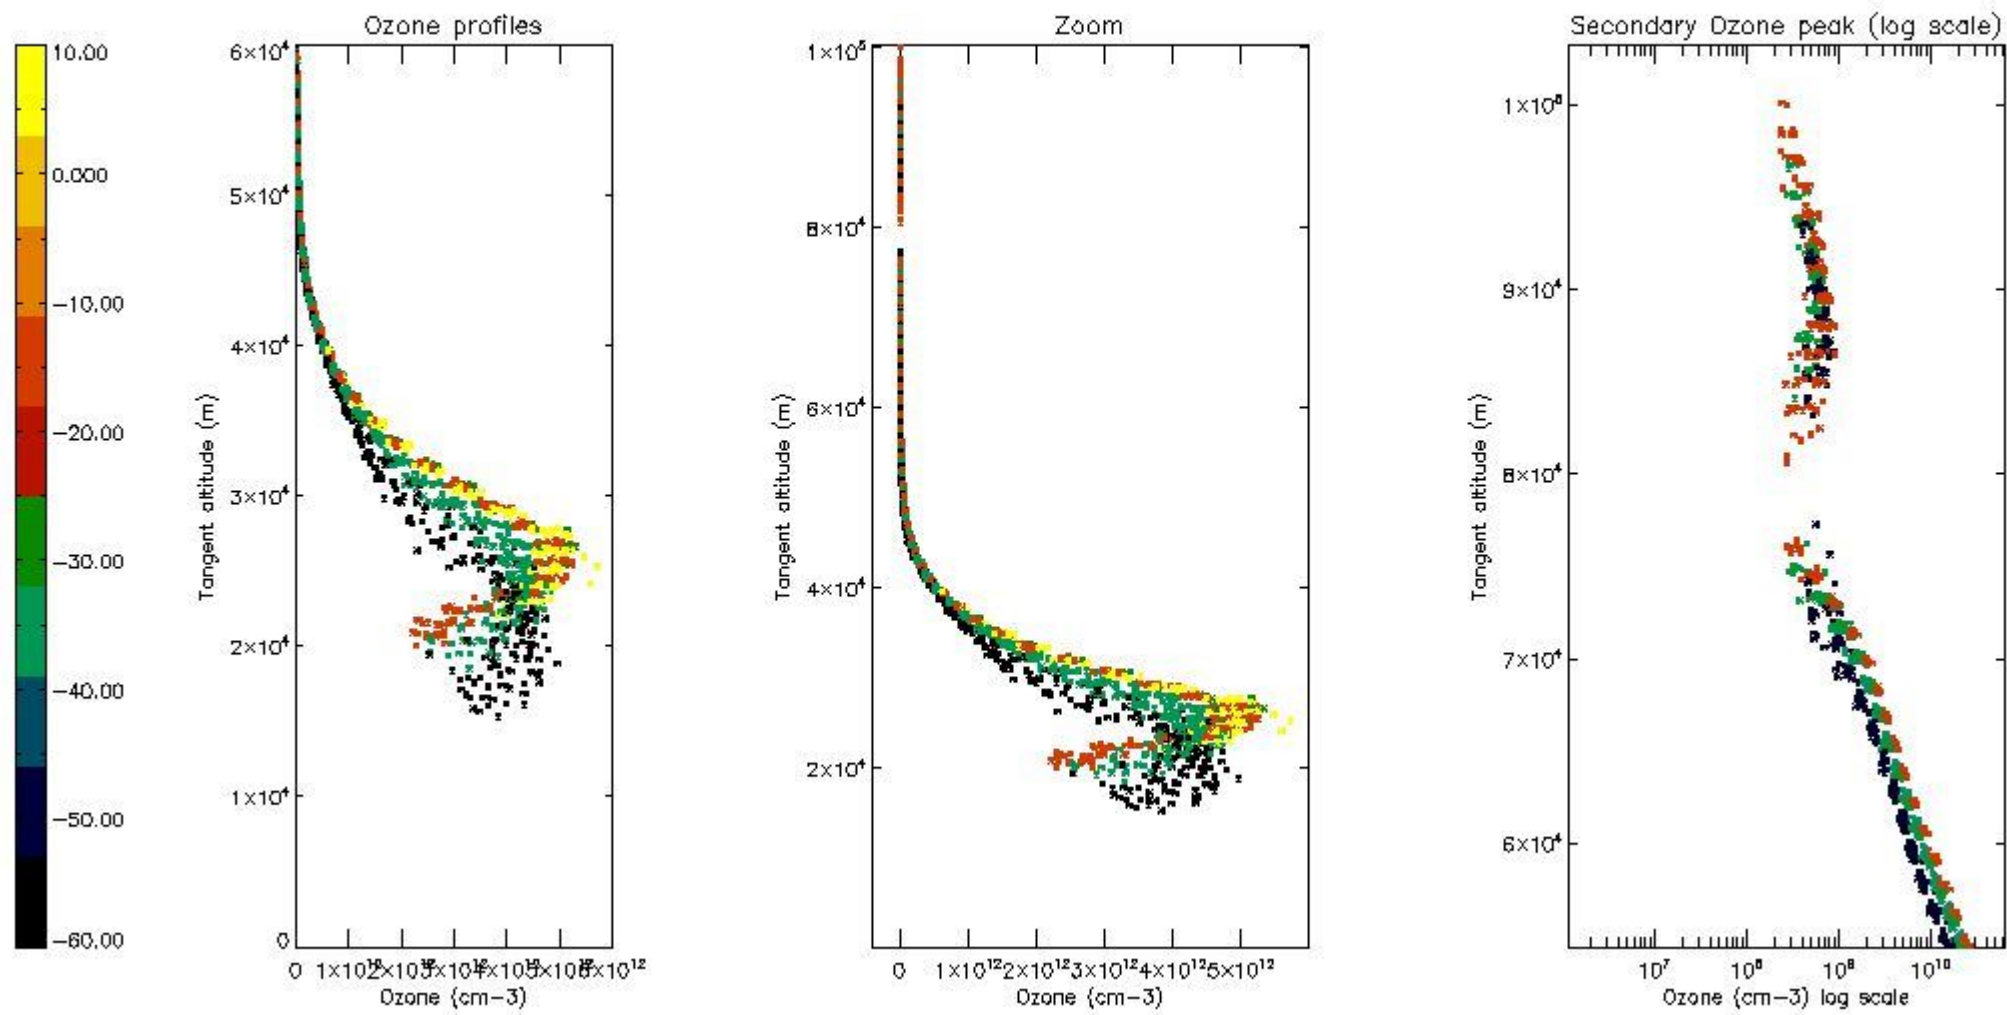

So, the table below shows the percentage of dark limb and valid observations for each criteria with respect to the overall valid daily observations.

Criteria	% of total production
All STD	26
STD < 20	14

STD < 10	10
STD < 5	7

5.2 Plot ozone profiles for all STD (dark without errors)

The colorbar represents the latitude.

5.3 Plot ozone profiles where STD < 20% (dark without errors)

The colorbar represents the latitude.

5.4 Plot ozone profiles where STD < 10% (dark without errors)

The colorbar represents the latitude.

5.5 Plot ozone profiles where STD < 5% (dark without errors)

The colorbar represents the latitude.

5.6 Plot NO₂ profiles for all STD (dark without errors)