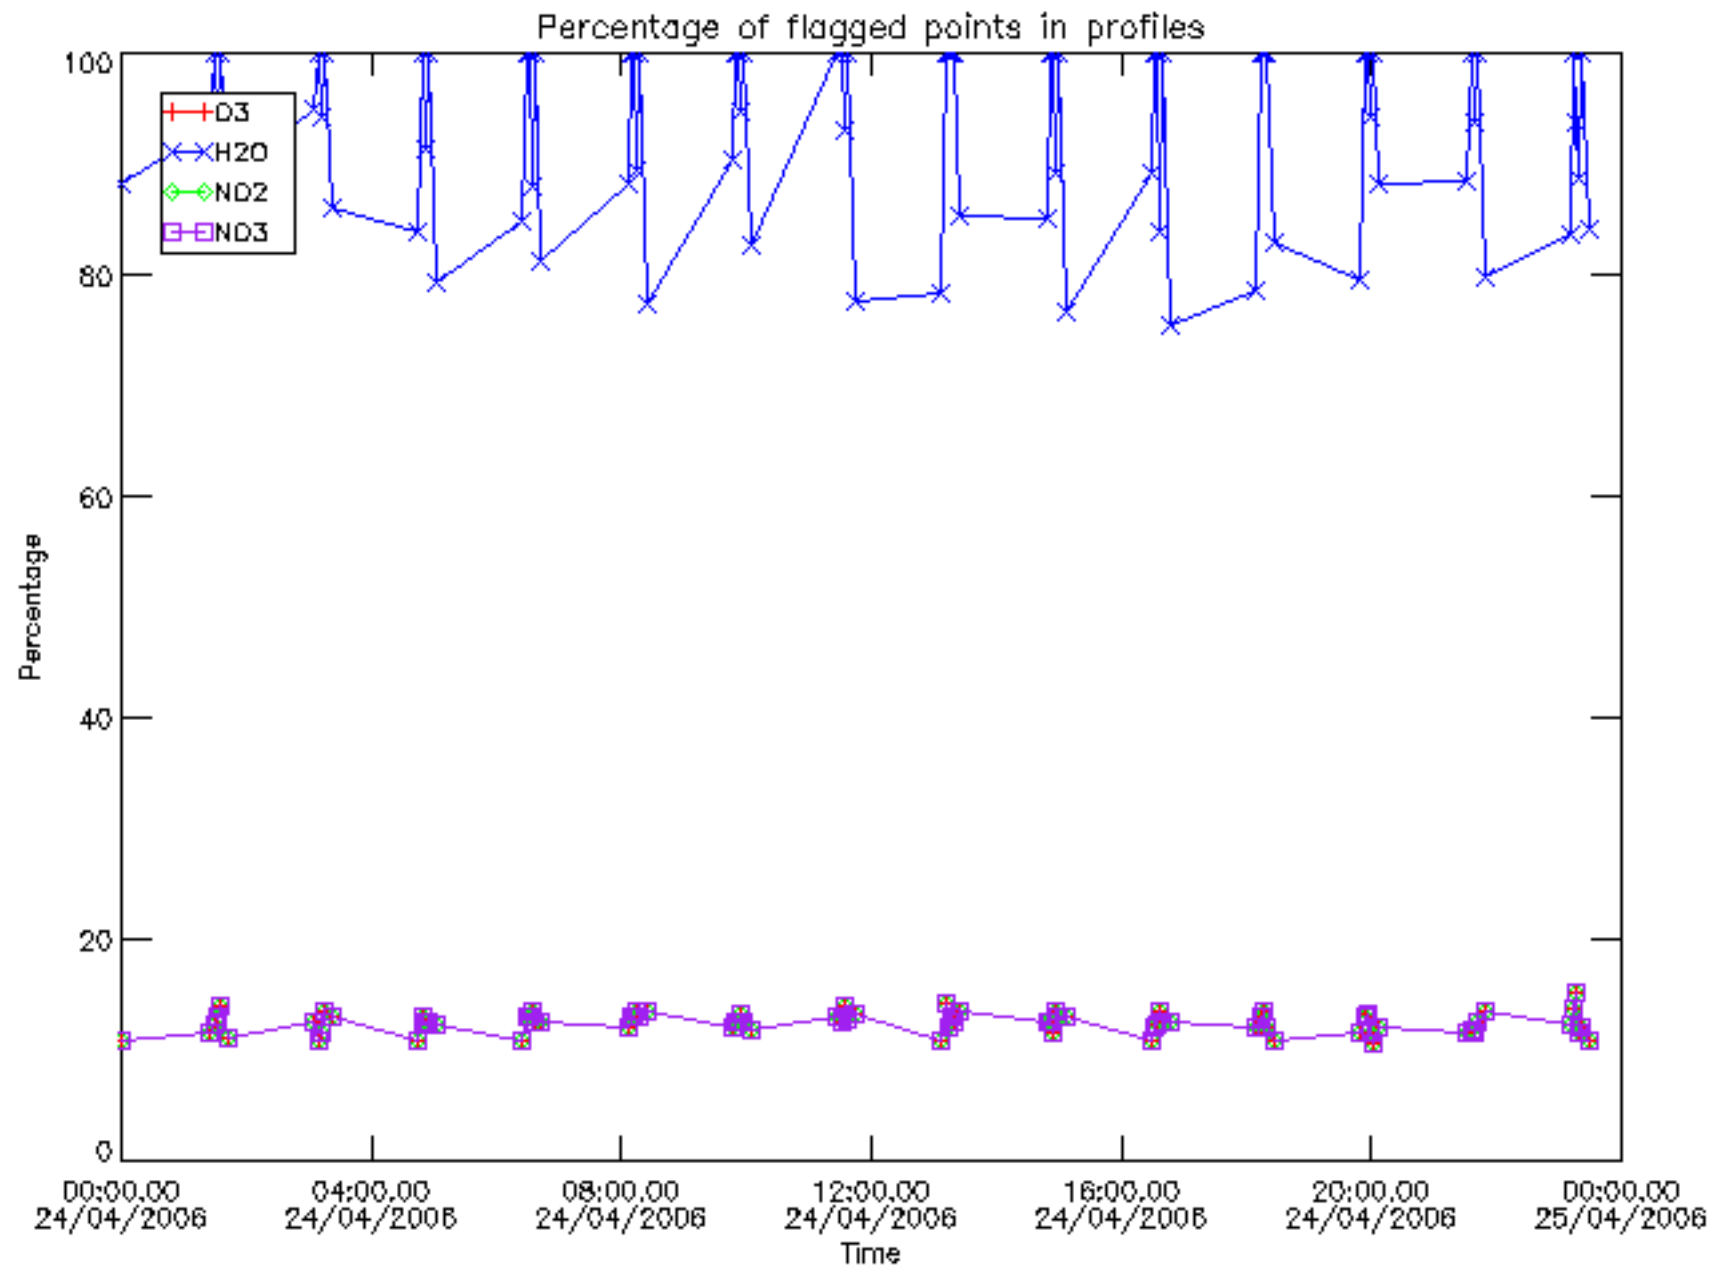

Percentage of flagged data per D3 profile

Percentage of flagged data per H2O profile