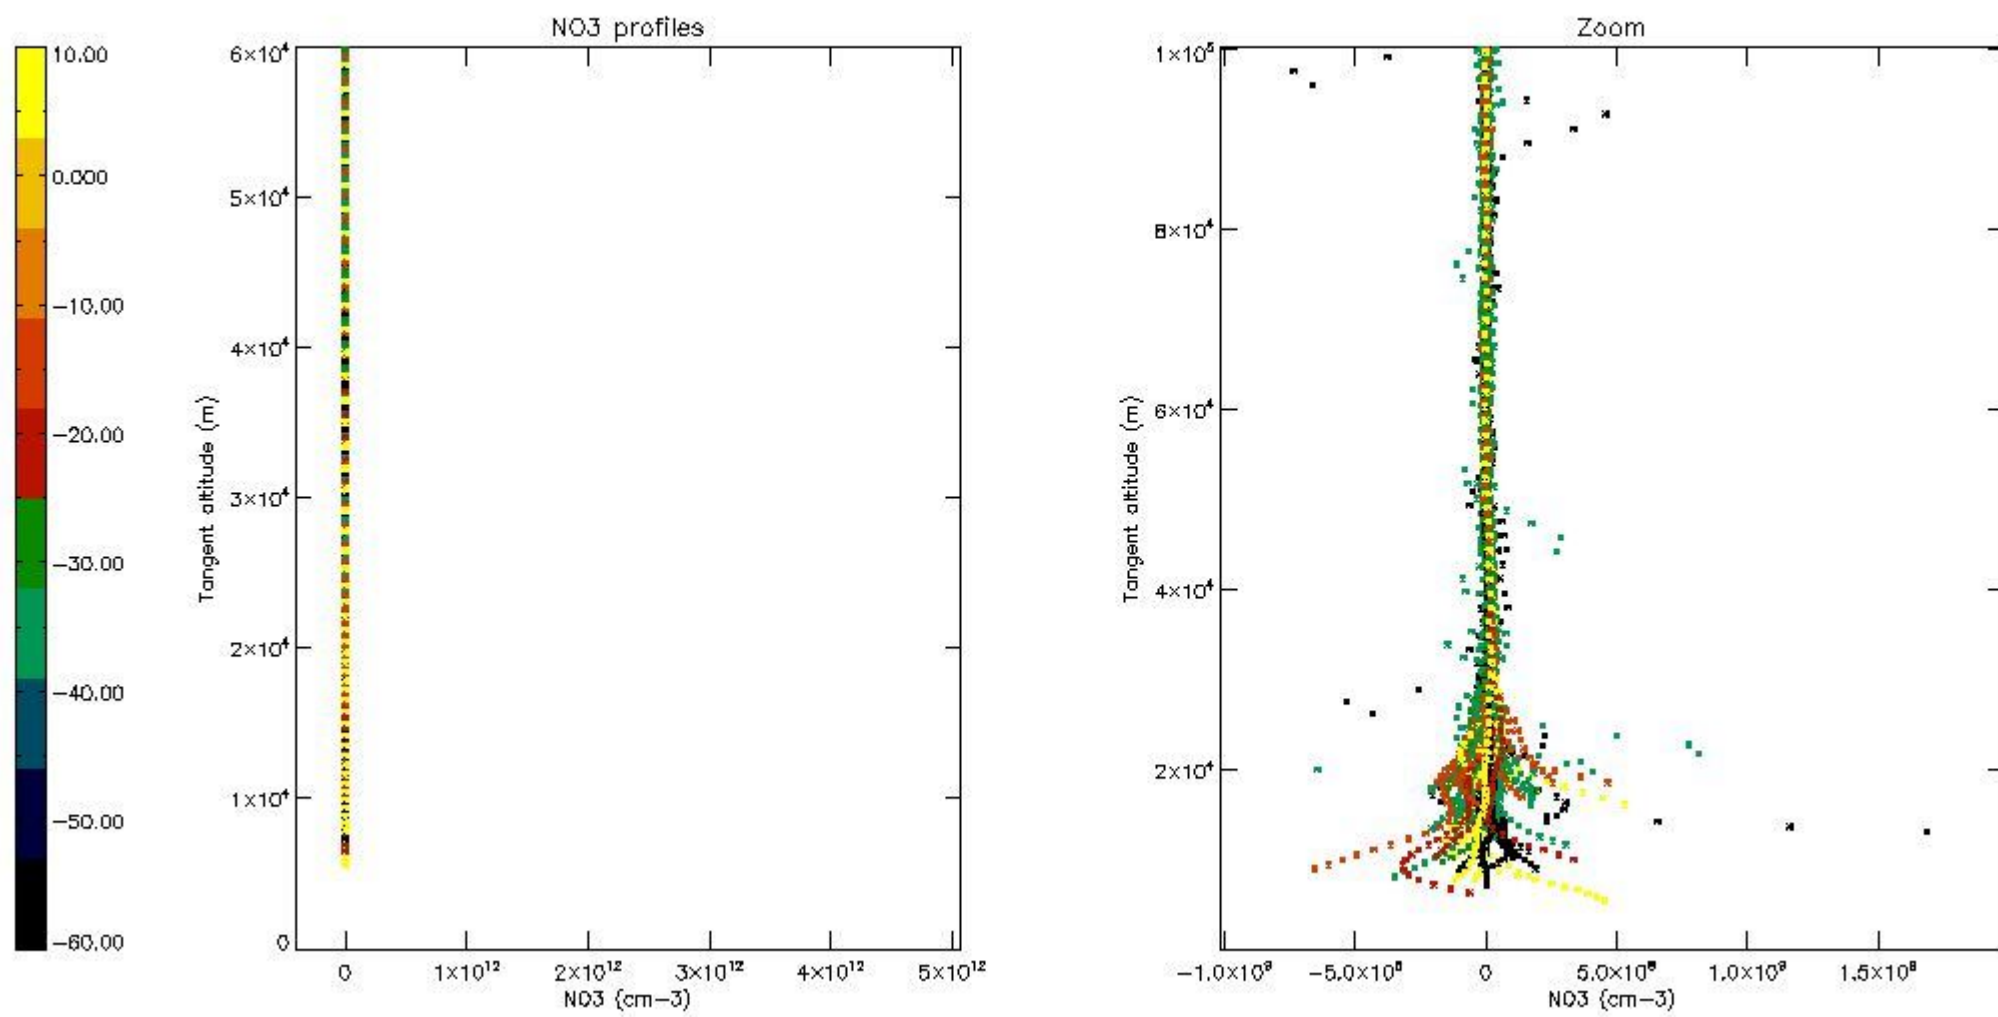

5.4 Plot ozone profiles where STD < 10% (dark without errors)

The colorbar represents the latitude.

5.5 Plot ozone profiles where STD < 5% (dark without errors)

The colorbar represents the latitude.

5.6 Plot NO₂ profiles for all STD (dark without errors)

The colorbar represents the latitude.

5.7 Plot NO3 profiles for all STD (dark without errors)

The colorbar represents the latitude.

5.8 Plot H₂O profiles for all STD (only for occultations of stars 1,2,3,4,13,14,16,26,63 dark without errors)