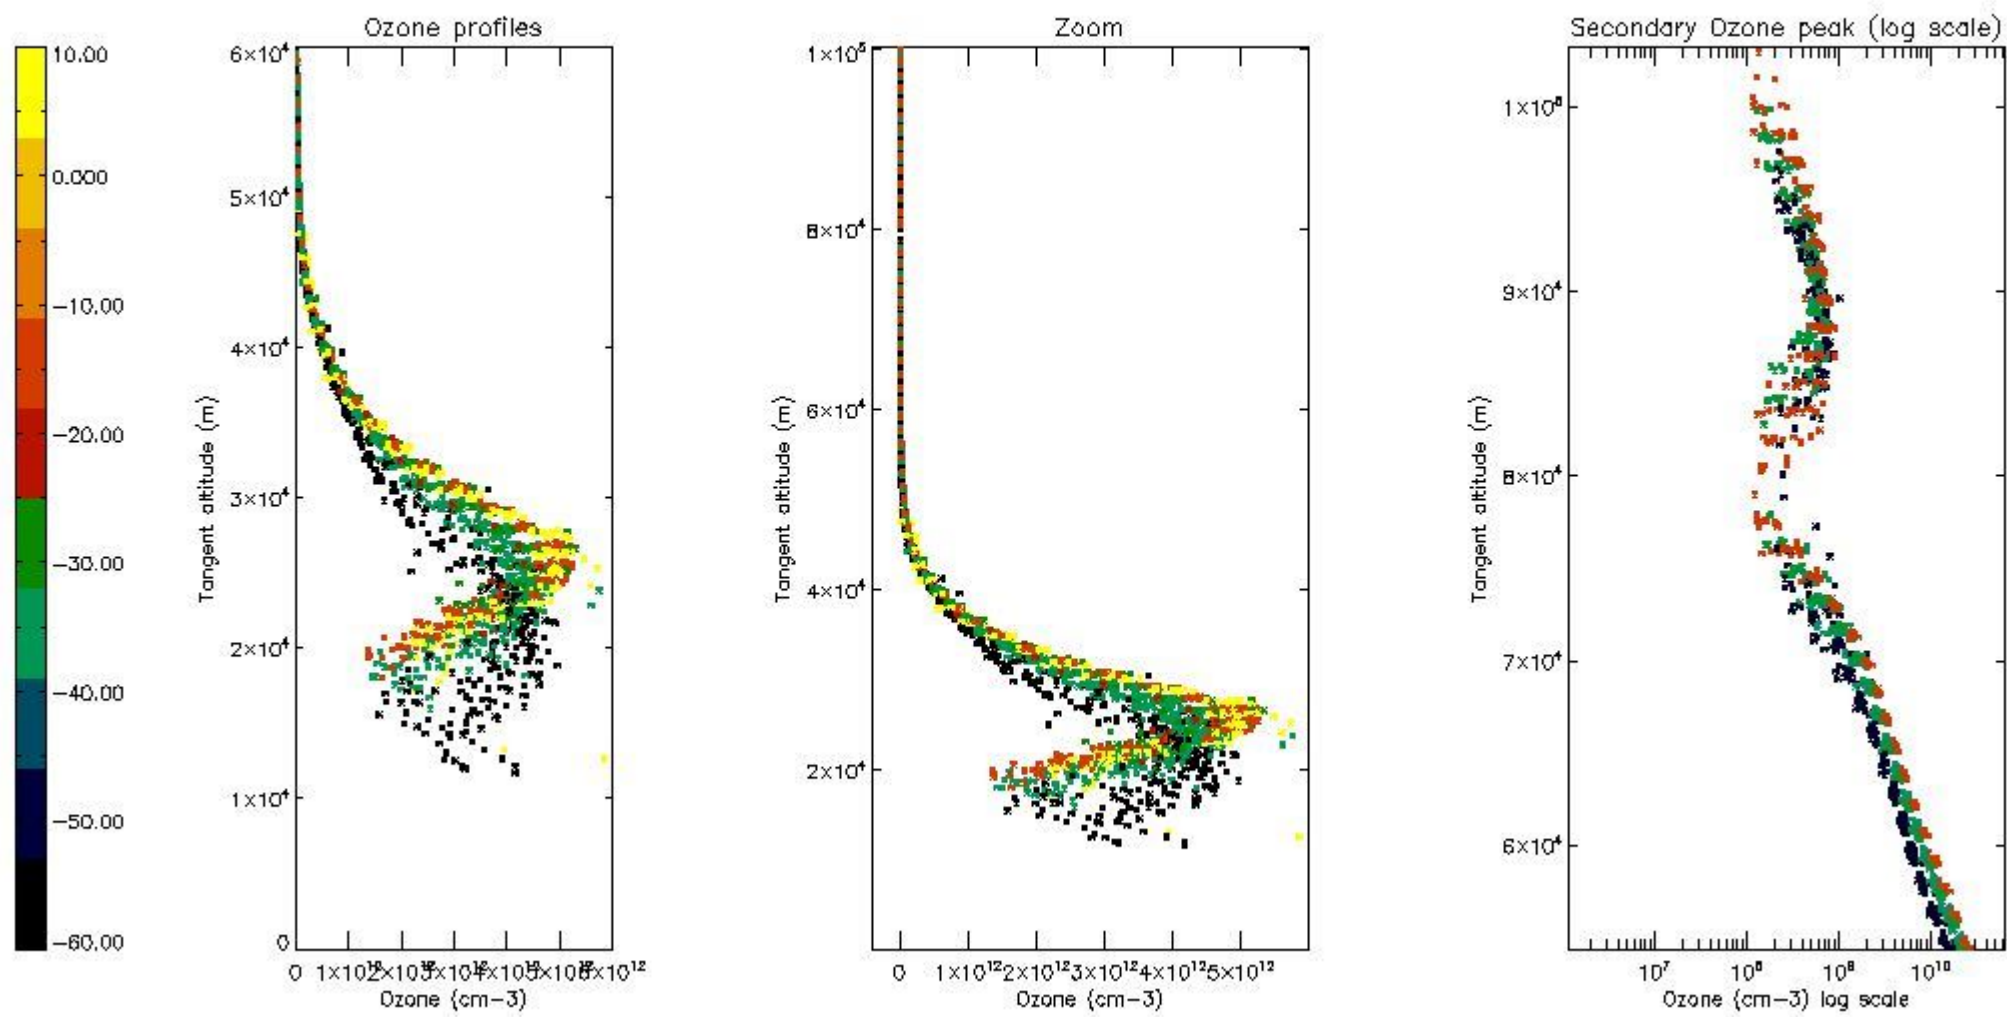

STD < 10	10
STD < 5	7

5.2 Plot ozone profiles for all STD (dark without errors)

The colorbar represents the latitude.

5.3 Plot ozone profiles where STD < 20% (dark without errors)

The colorbar represents the latitude.

5.4 Plot ozone profiles where STD < 10% (dark without errors)

The colorbar represents the latitude.

5.5 Plot ozone profiles where STD < 5% (dark without errors)

The colorbar represents the latitude.

5.6 Plot NO₂ profiles for all STD (dark without errors)

The colorbar represents the latitude.

5.7 Plot NO3 profiles for all STD (dark without errors)

The colorbar represents the latitude.

5.8 Plot H₂O profiles for all STD (only for occultations of stars 1,2,3,4,13,14,16,26,63 dark without errors)