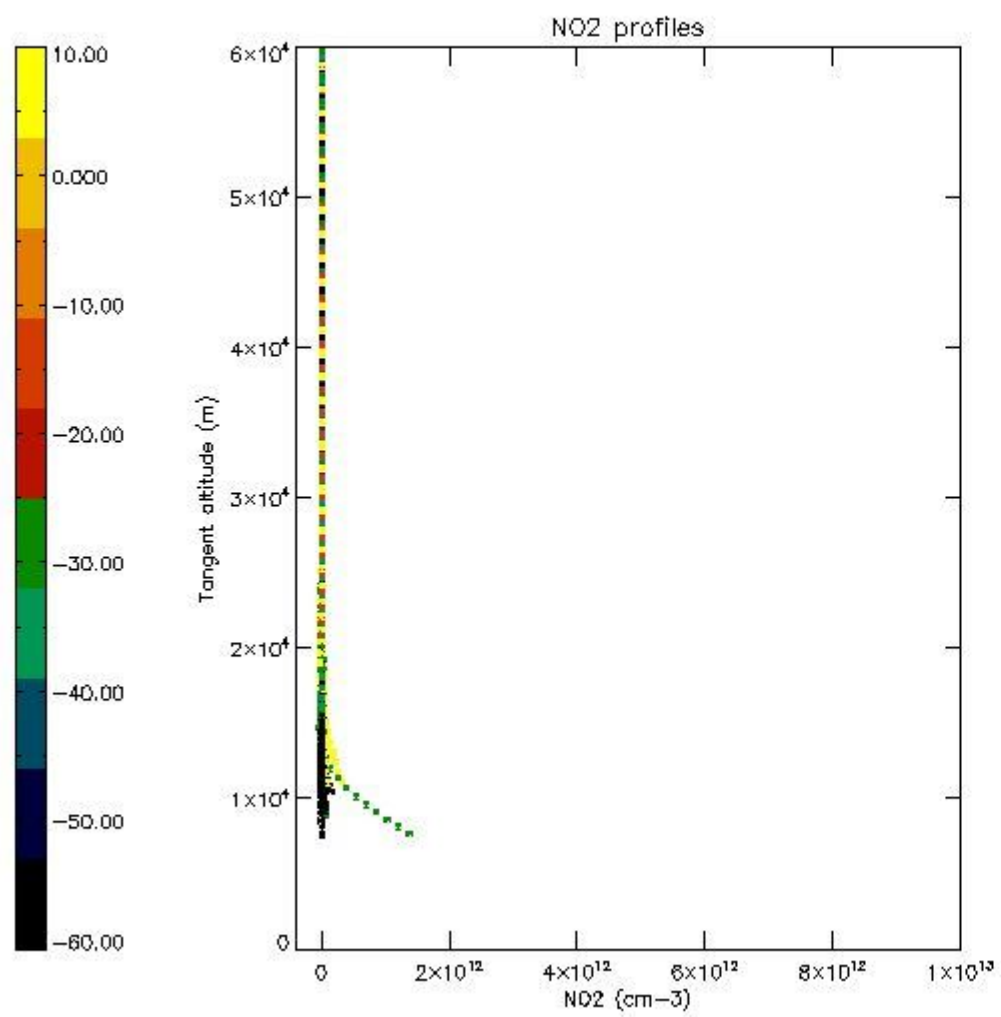

5.7 Plot NO3 profiles for all STD (dark without errors)

The colorbar represents the latitude.