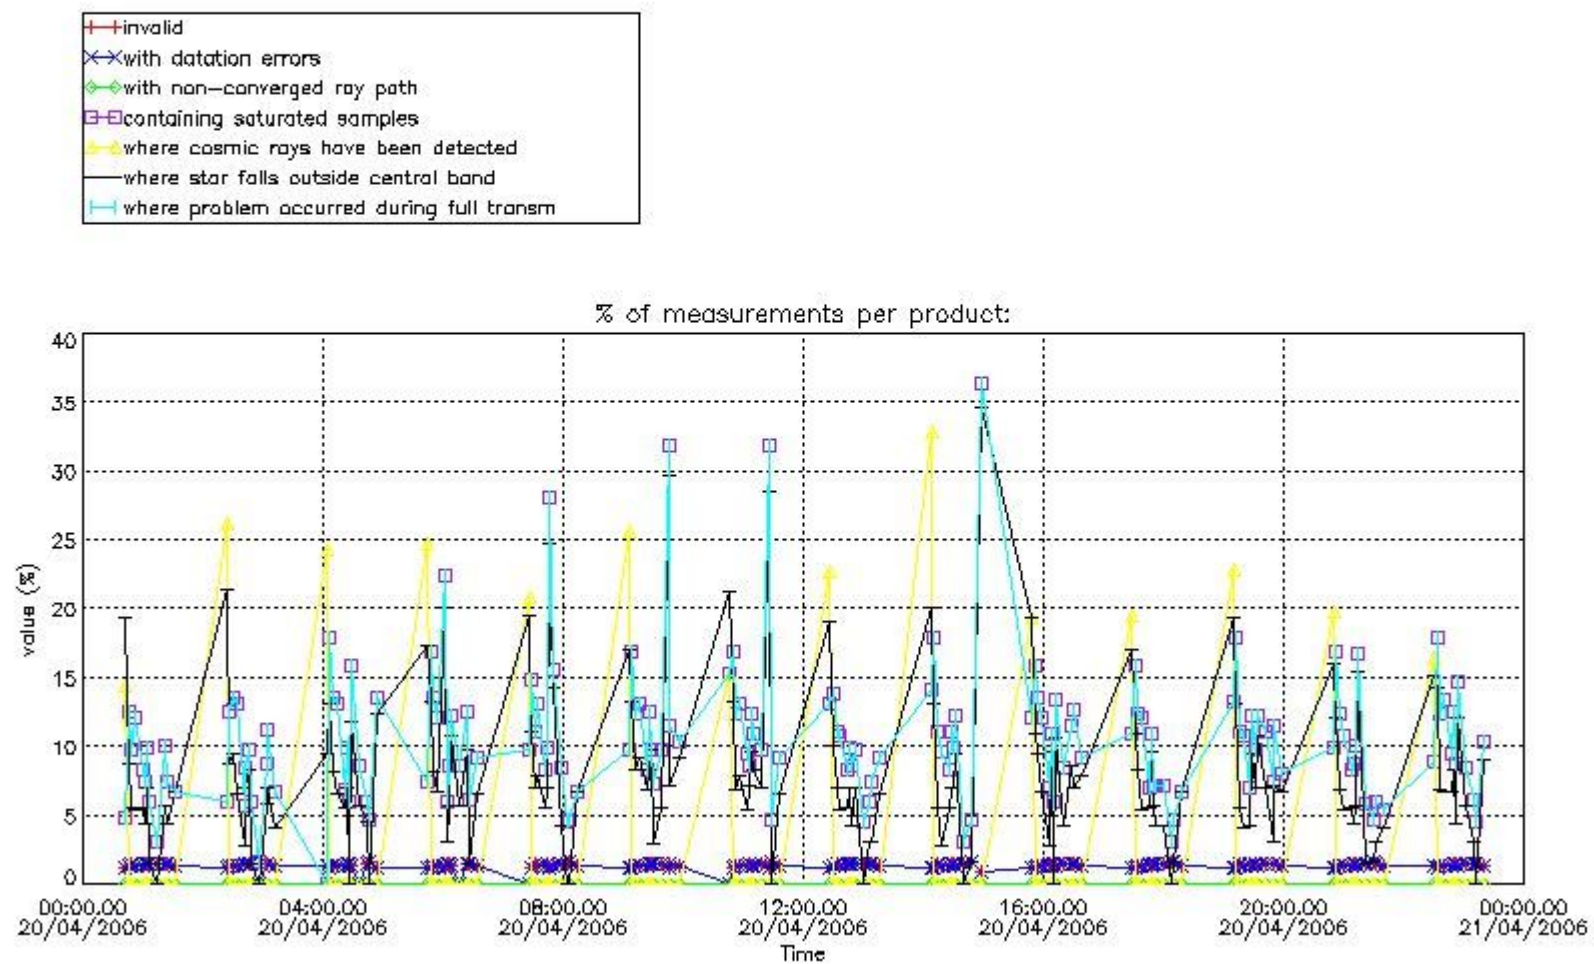

3.1 Plot quality information per product (time dependant)

3.2 Plot quality information per product (world map)

Percentage of flagged data per O3 profile

Percentage of flagged data per H2O profile

Percentage of flagged data per NO2 profile

Percentage of flagged data per NO3 profile

4. Level 1 quality information per product

In this section it is plotted some information contained in the Quality Summary data set of the level 2 products that comes from the level 1b processing. Products without errors (error flag in the MPH set to "0") are used.

4.1 Plot quality information per product (time dependant) coming from level 1b processing

4.1.1 Plot level 1 quality information per product (time dependant): ENVISAT ASCENDING passes

4.1.2 Plot level 1 quality information per product (time dependant): ENVI SAT DESCENDING passes