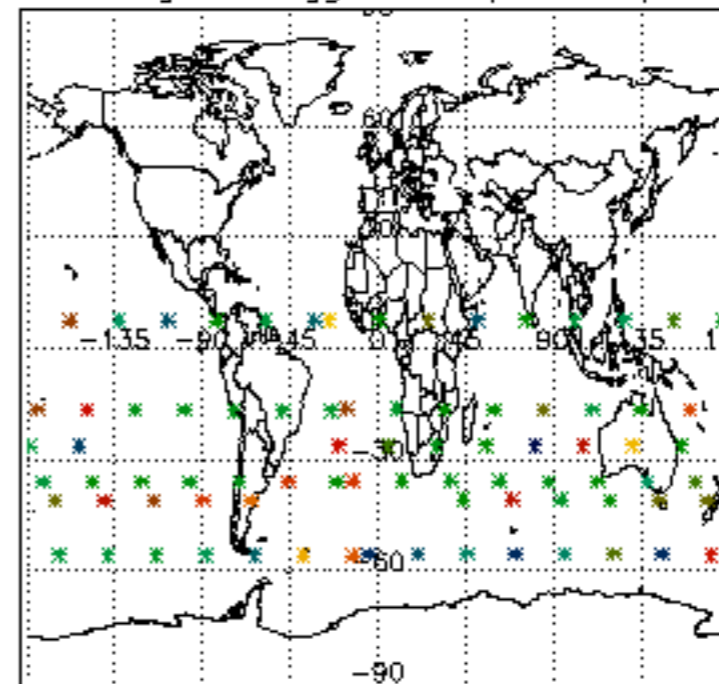

Percentage of flagged data per NO3 profile