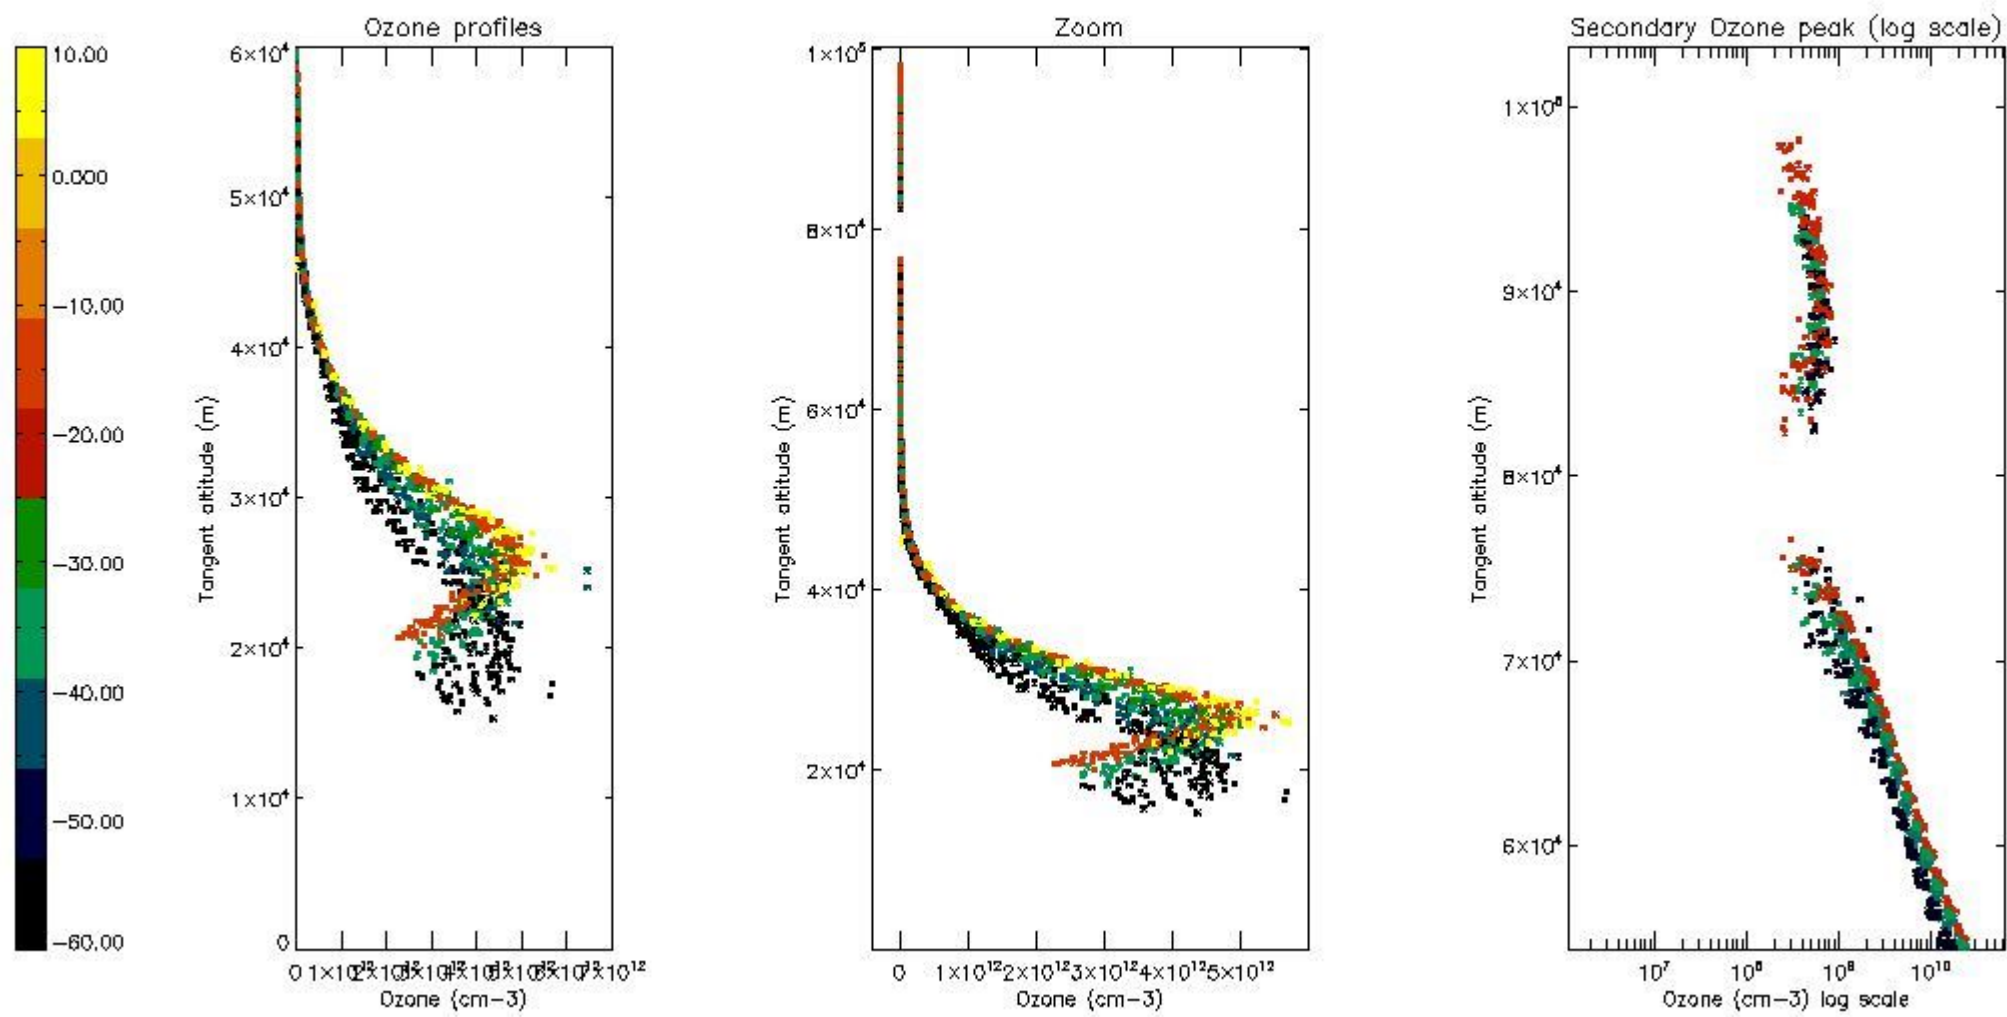

5.5 Plot ozone profiles where STD < 5% (dark without errors)

The colorbar represents the latitude.