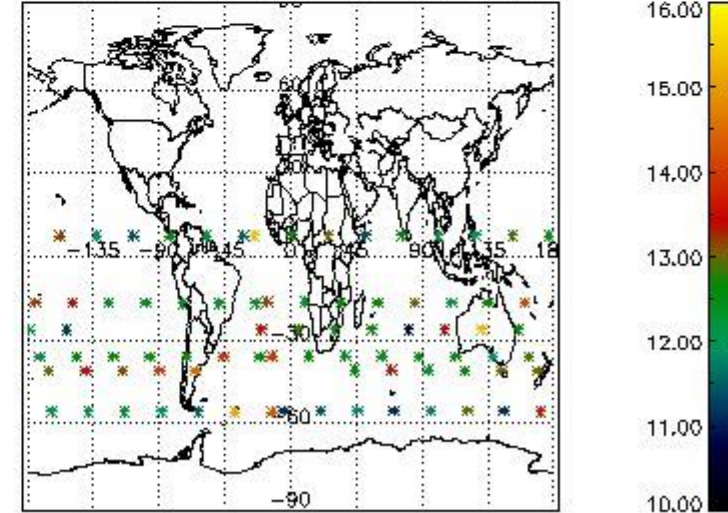

Percentage of flagged data per NO3 profile

4. Level 1 quality information per product

In this section it is plotted some information contained in the Quality Summary data set of the level 2 products that comes from the level 1b processing. Products without errors (error flag in the MPH set to "0") are used.

4.1 Plot quality information per product (time dependant) coming from level 1b processing

4.1.1 Plot level 1 quality information per product (time dependant): ENVISAT ASCENDING passes