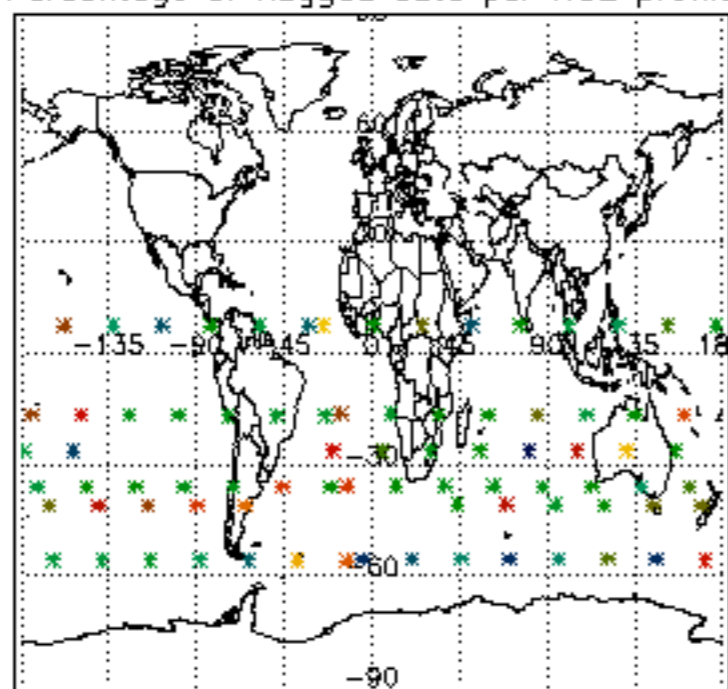

Percentage of flagged data per NO2 profile