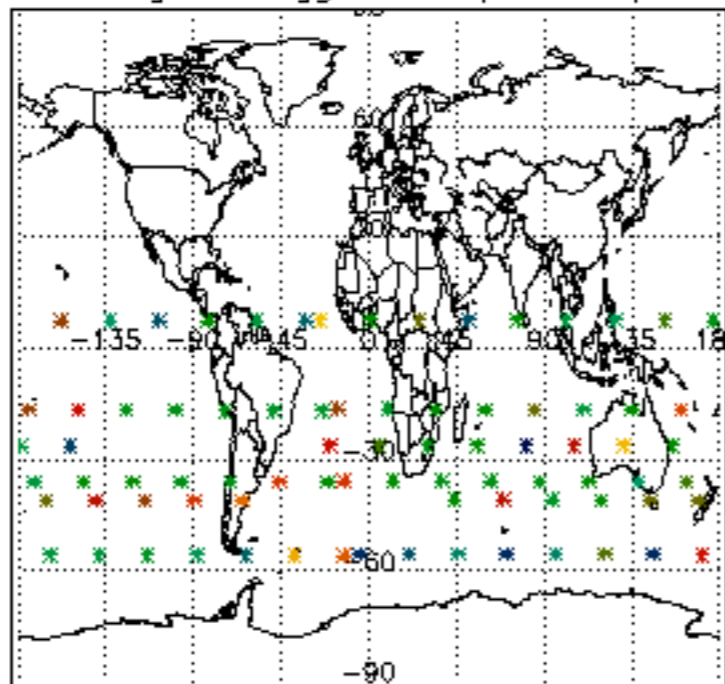

Percentage of flagged data per NO2 profile