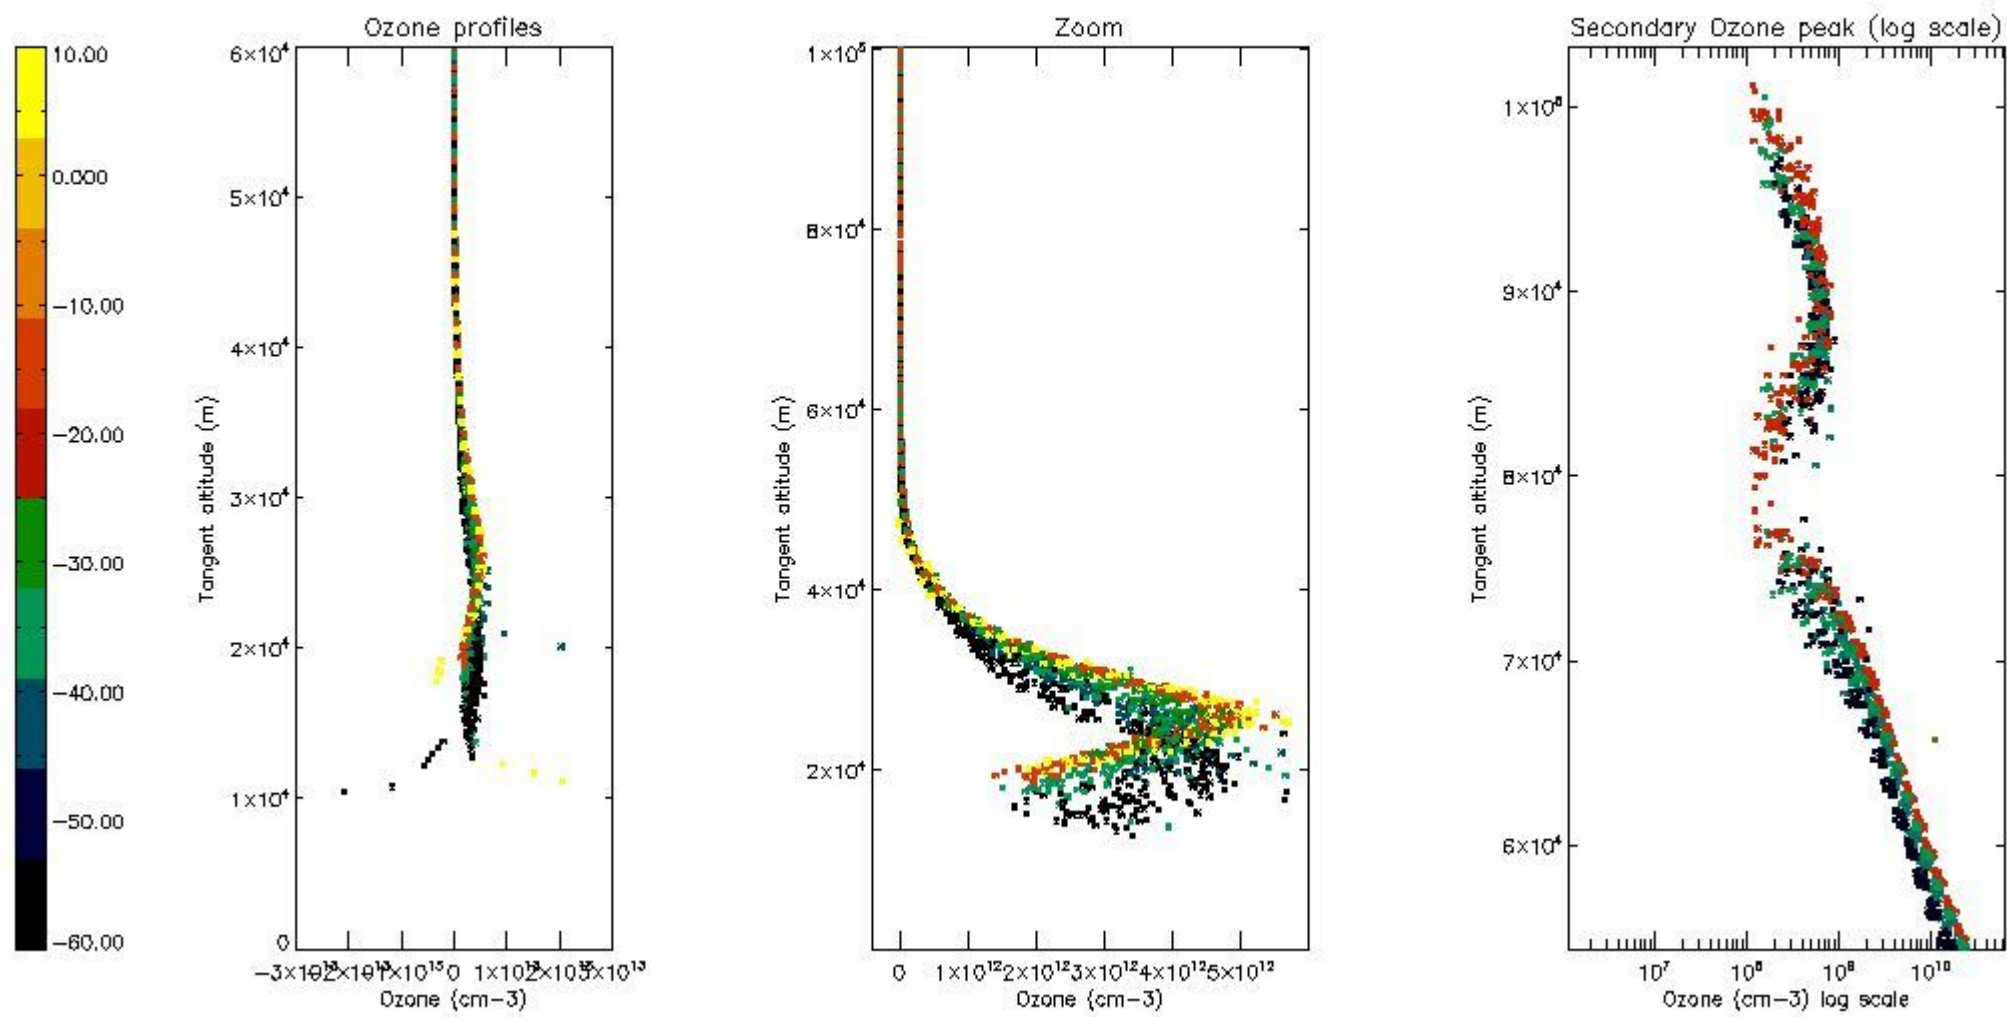

STD < 10	11
STD < 5	7

5.2 Plot ozone profiles for all STD (dark without errors)

The colorbar represents the latitude.

5.3 Plot ozone profiles where STD < 20% (dark without errors)

The colorbar represents the latitude.