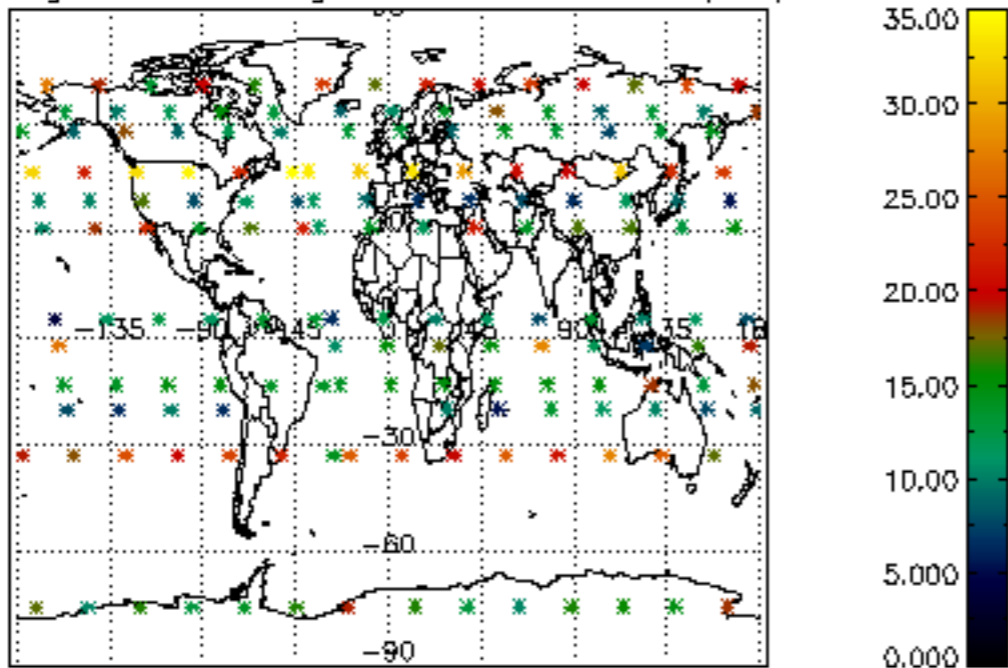

Percentage of cosmic ray hits per profile

Percentage of star falling outside central band per profile