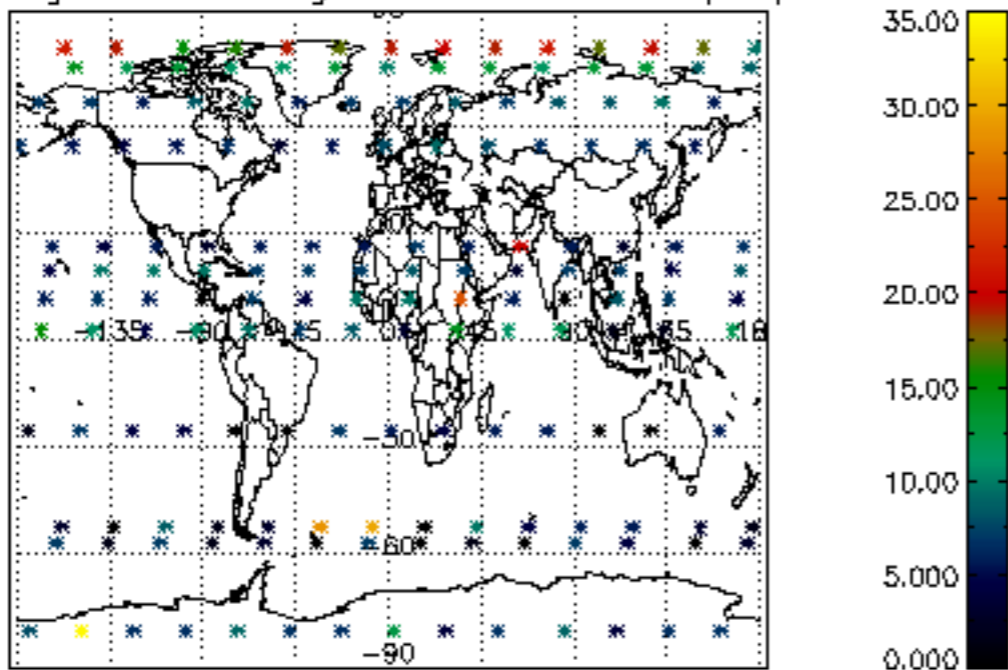

Percentage of star falling outside central band per profile