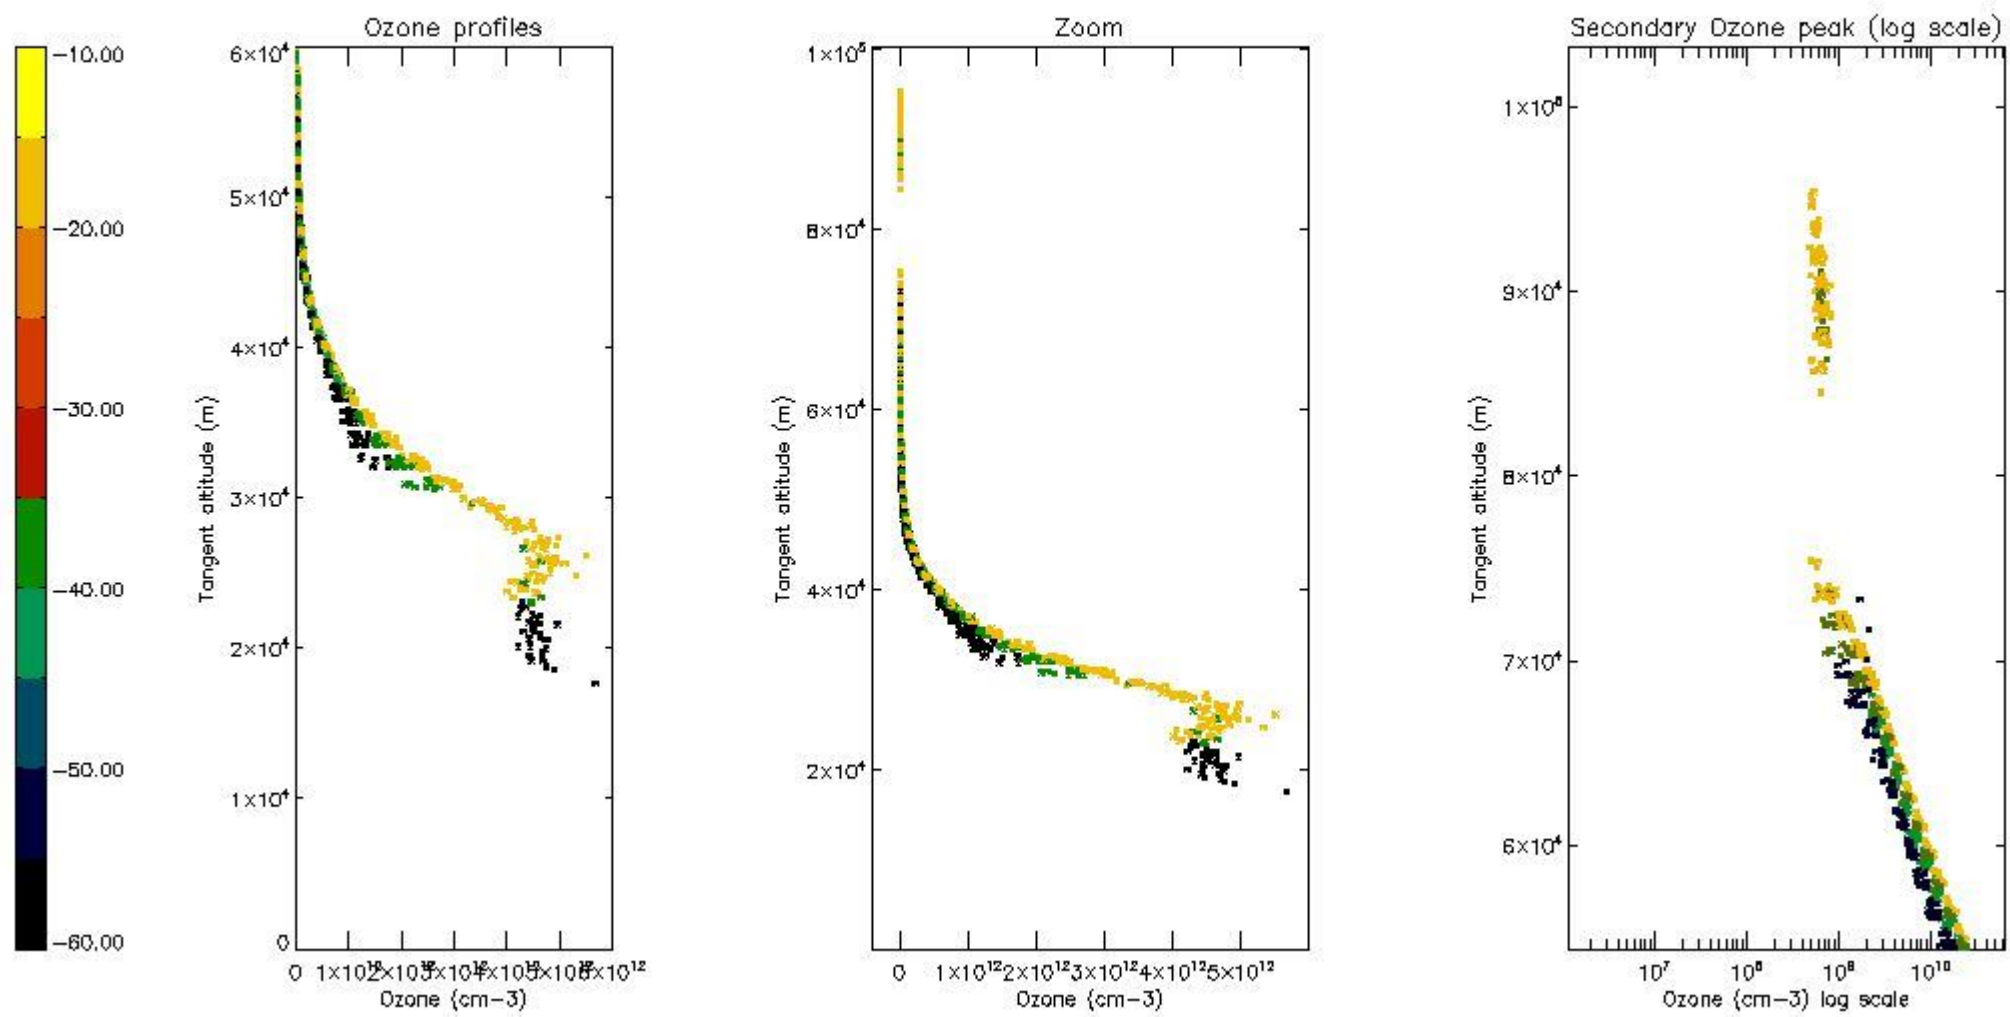

So, the table below shows the percentage of dark limb and valid observations for each criteria with respect to the overall valid daily observations.

Criteria	% of total production
All STD	26
STD < 20	14

STD < 10	11
STD < 5	7

5.2 Plot ozone profiles for all STD (dark without errors)

The colorbar represents the latitude.

5.3 Plot ozone profiles where STD < 20% (dark without errors)

The colorbar represents the latitude.

5.4 Plot ozone profiles where STD < 10% (dark without errors)

The colorbar represents the latitude.

5.5 Plot ozone profiles where STD < 5% (dark without errors)

The colorbar represents the latitude.

5.6 Plot NO₂ profiles for all STD (dark without errors)

The colorbar represents the latitude.

5.7 Plot NO3 profiles for all STD (dark without errors)

The colorbar represents the latitude.

5.8 Plot H₂O profiles for all STD (only for occultations of stars 1,2,3,4,13,14,16,26,63 dark without errors)