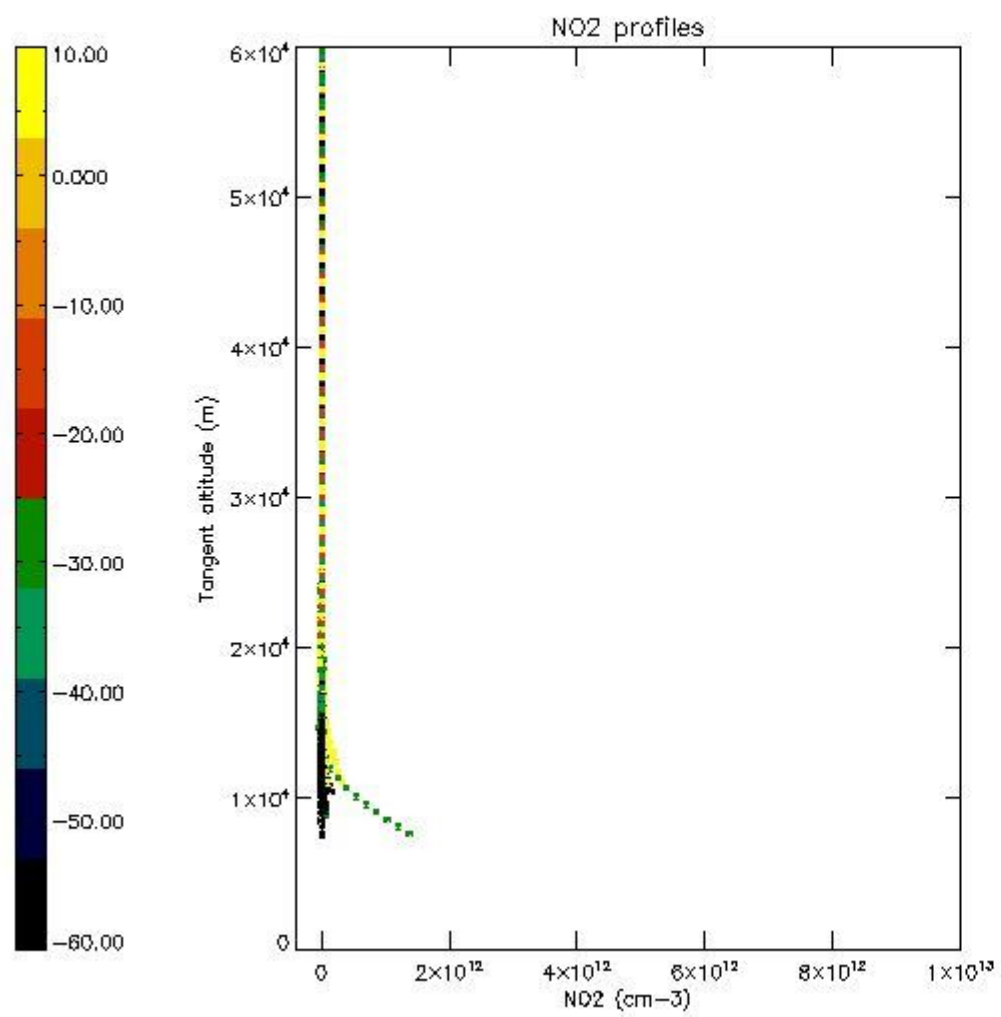

STD < 10	11
STD < 5	7

5.2 Plot ozone profiles for all STD (dark without errors)

The colorbar represents the latitude.

5.3 Plot ozone profiles where STD < 20% (dark without errors)

The colorbar represents the latitude.

5.4 Plot ozone profiles where STD < 10% (dark without errors)

The colorbar represents the latitude.

5.5 Plot ozone profiles where STD < 5% (dark without errors)

The colorbar represents the latitude.

5.6 Plot NO₂ profiles for all STD (dark without errors)

The colorbar represents the latitude.

5.7 Plot NO3 profiles for all STD (dark without errors)

The colorbar represents the latitude.

5.8 Plot H₂O profiles for all STD (only for occultations of stars 1,2,3,4,13,14,16,26,63 dark without errors)