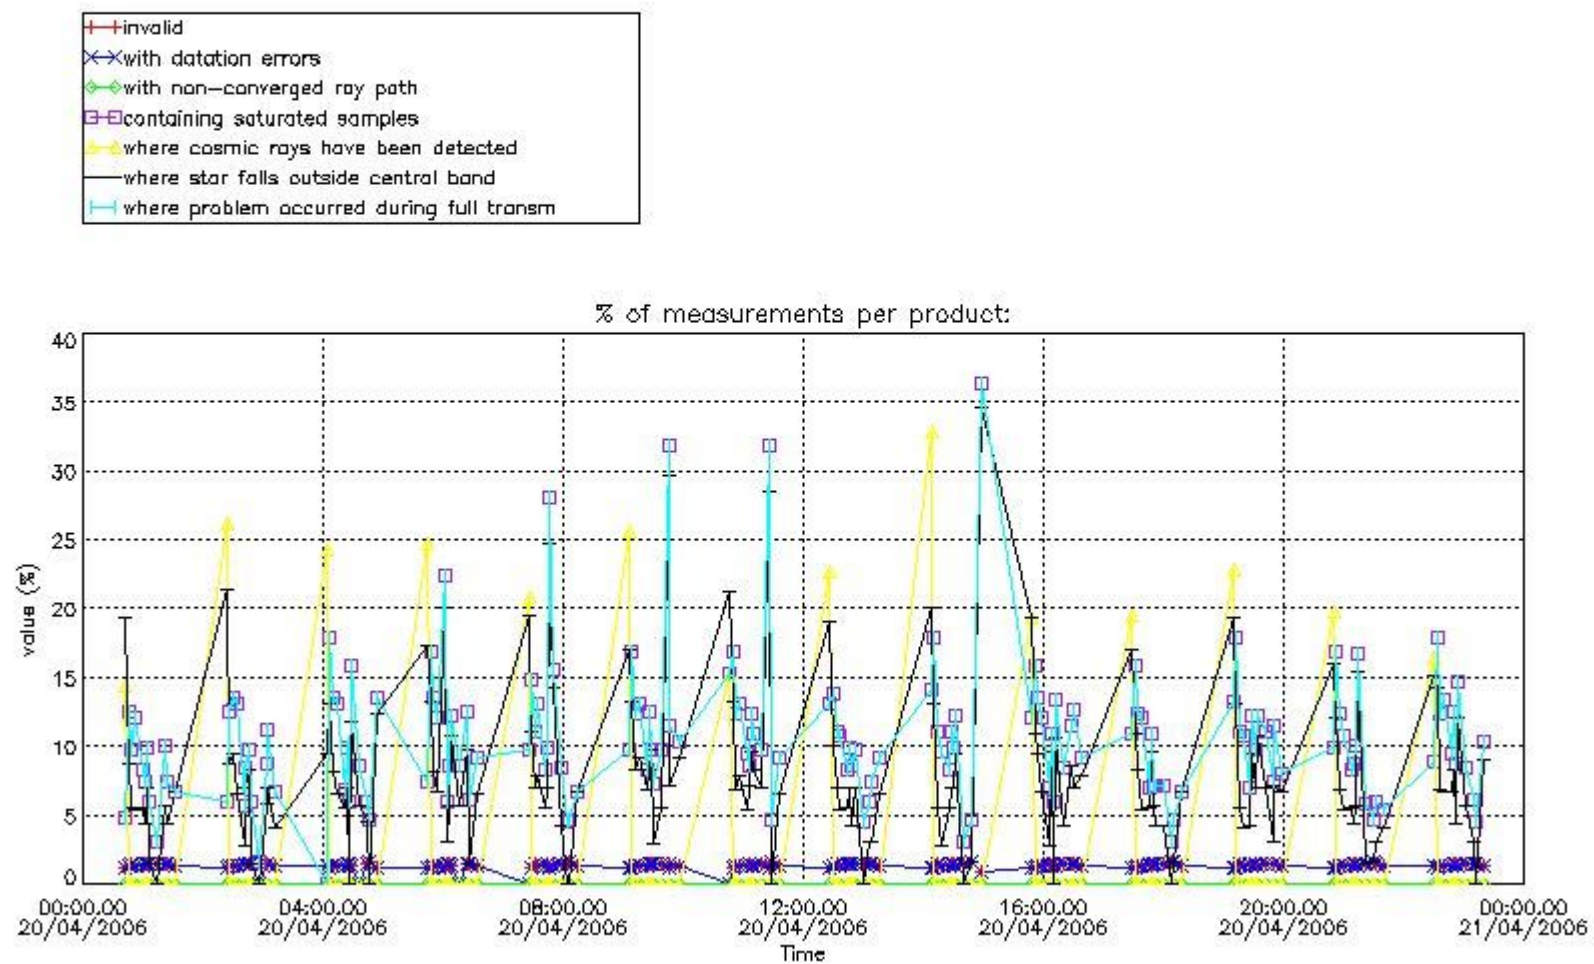

4.2 Plot quality information per product coming from level 1b processing (world map)

4.2.1 Plot level 1 quality information per product (world map): ENVISAT ASCENDING passes