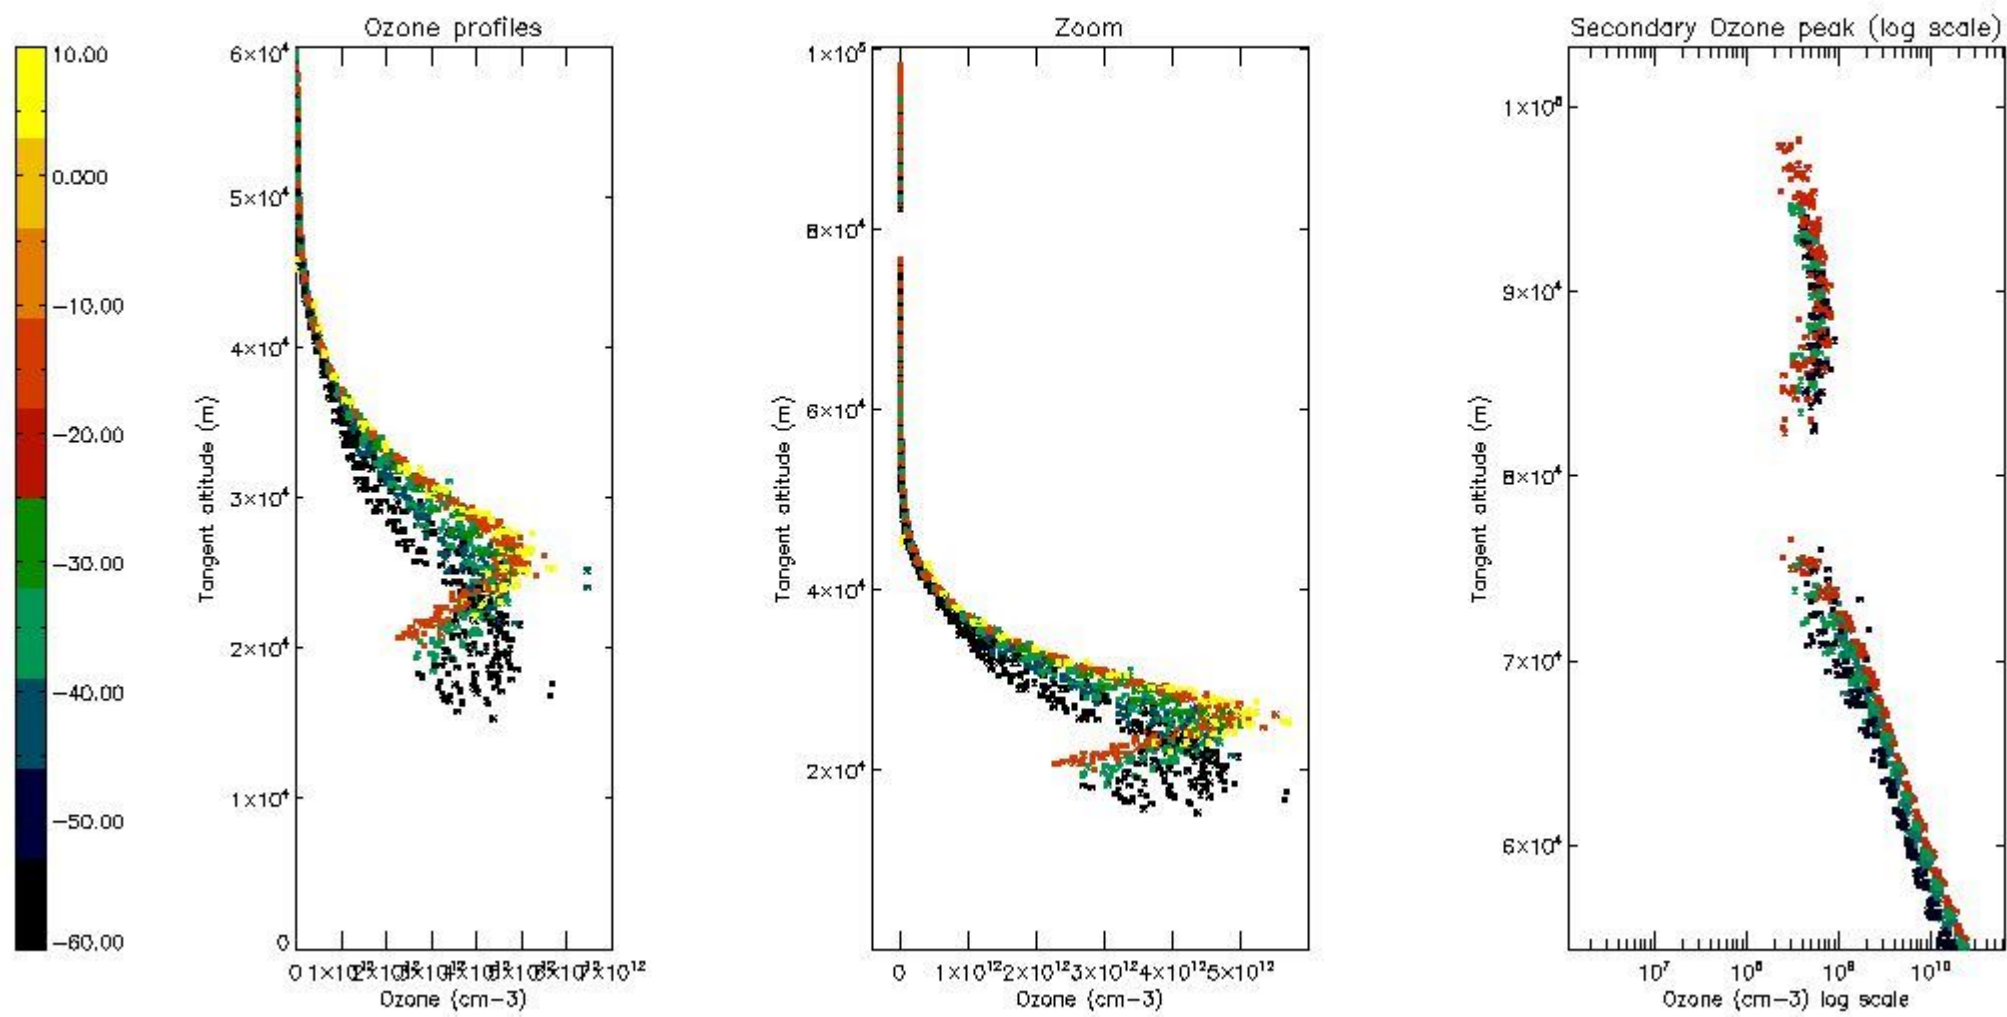

STD < 10	11
STD < 5	7

5.2 Plot ozone profiles for all STD (dark without errors)

The colorbar represents the latitude.

5.3 Plot ozone profiles where STD < 20% (dark without errors)

The colorbar represents the latitude.

5.4 Plot ozone profiles where STD < 10% (dark without errors)

The colorbar represents the latitude.

5.5 Plot ozone profiles where STD < 5% (dark without errors)

The colorbar represents the latitude.

5.6 Plot NO₂ profiles for all STD (dark without errors)