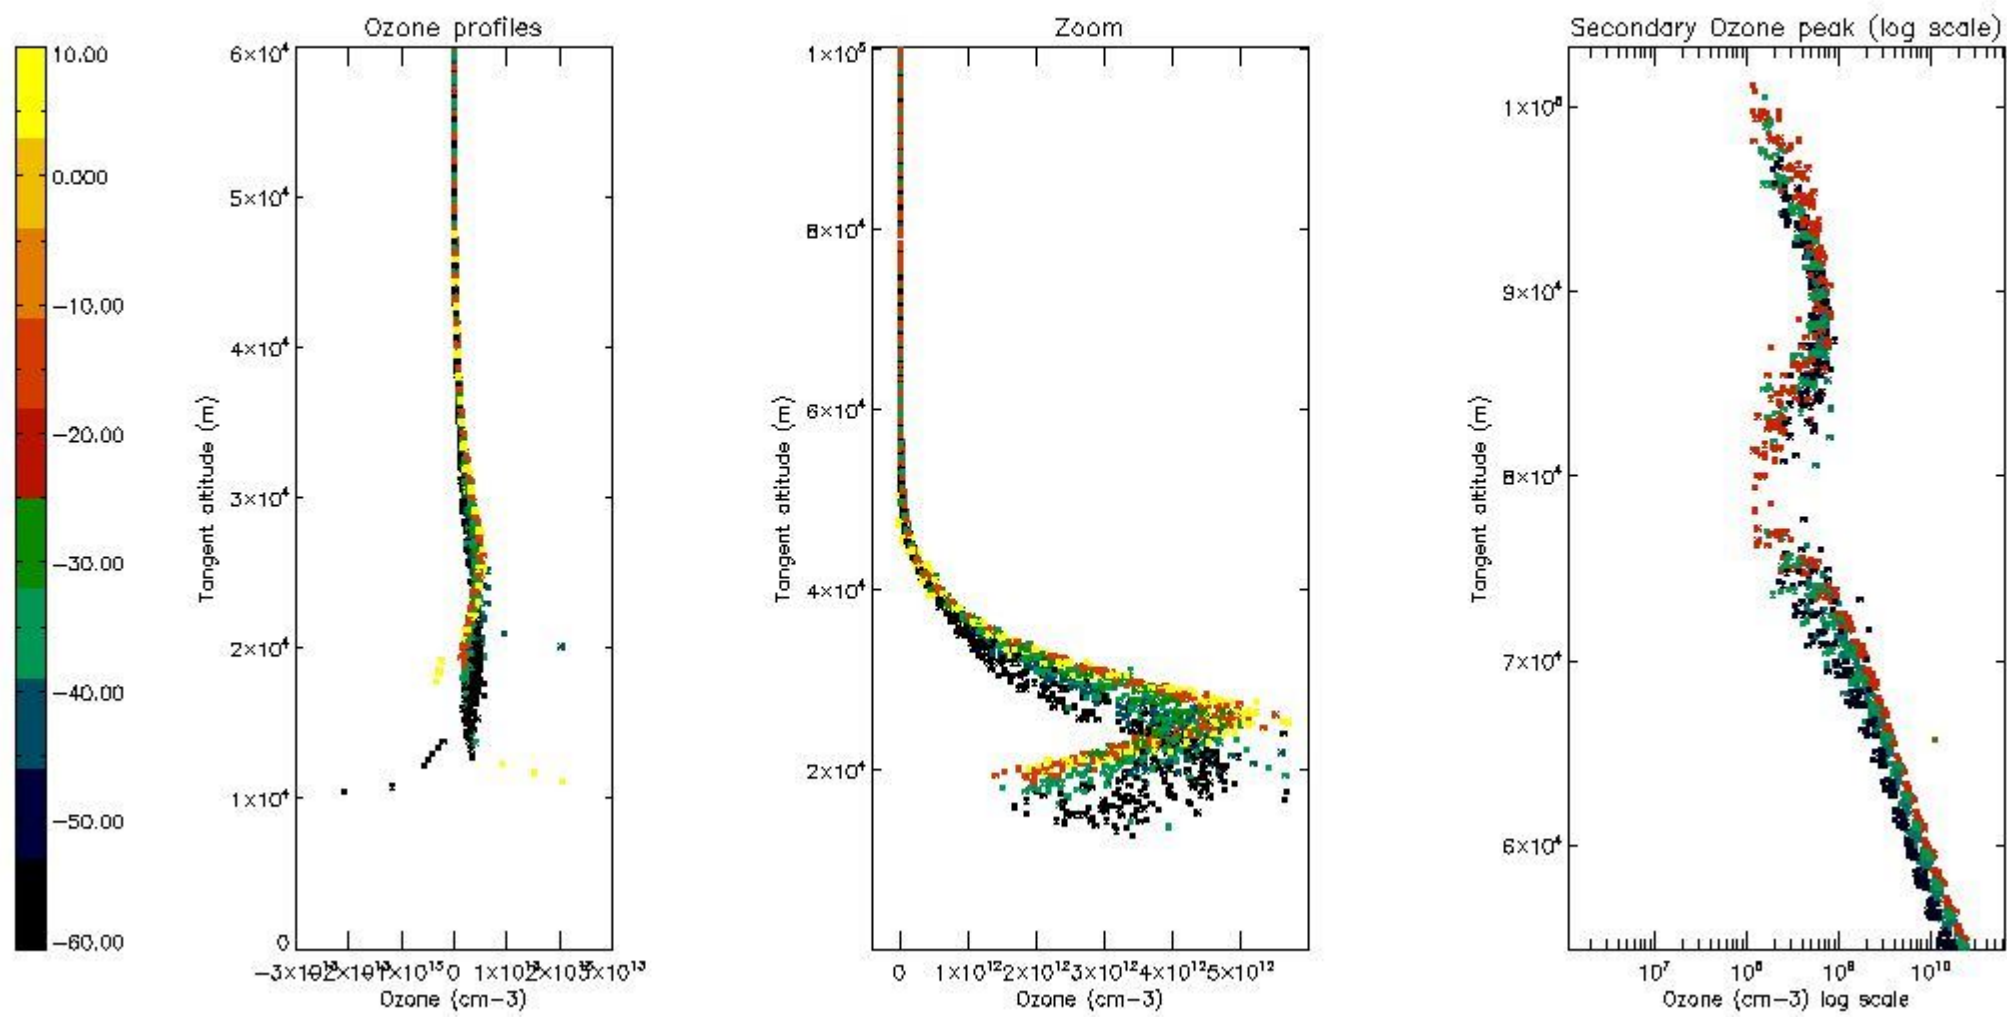

STD < 10	11
STD < 5	7

5.2 Plot ozone profiles for all STD (dark without errors)

The colorbar represents the latitude.

5.3 Plot ozone profiles where STD < 20% (dark without errors)

The colorbar represents the latitude.

5.4 Plot ozone profiles where STD < 10% (dark without errors)

The colorbar represents the latitude.

5.5 Plot ozone profiles where STD < 5% (dark without errors)

The colorbar represents the latitude.

5.6 Plot NO₂ profiles for all STD (dark without errors)