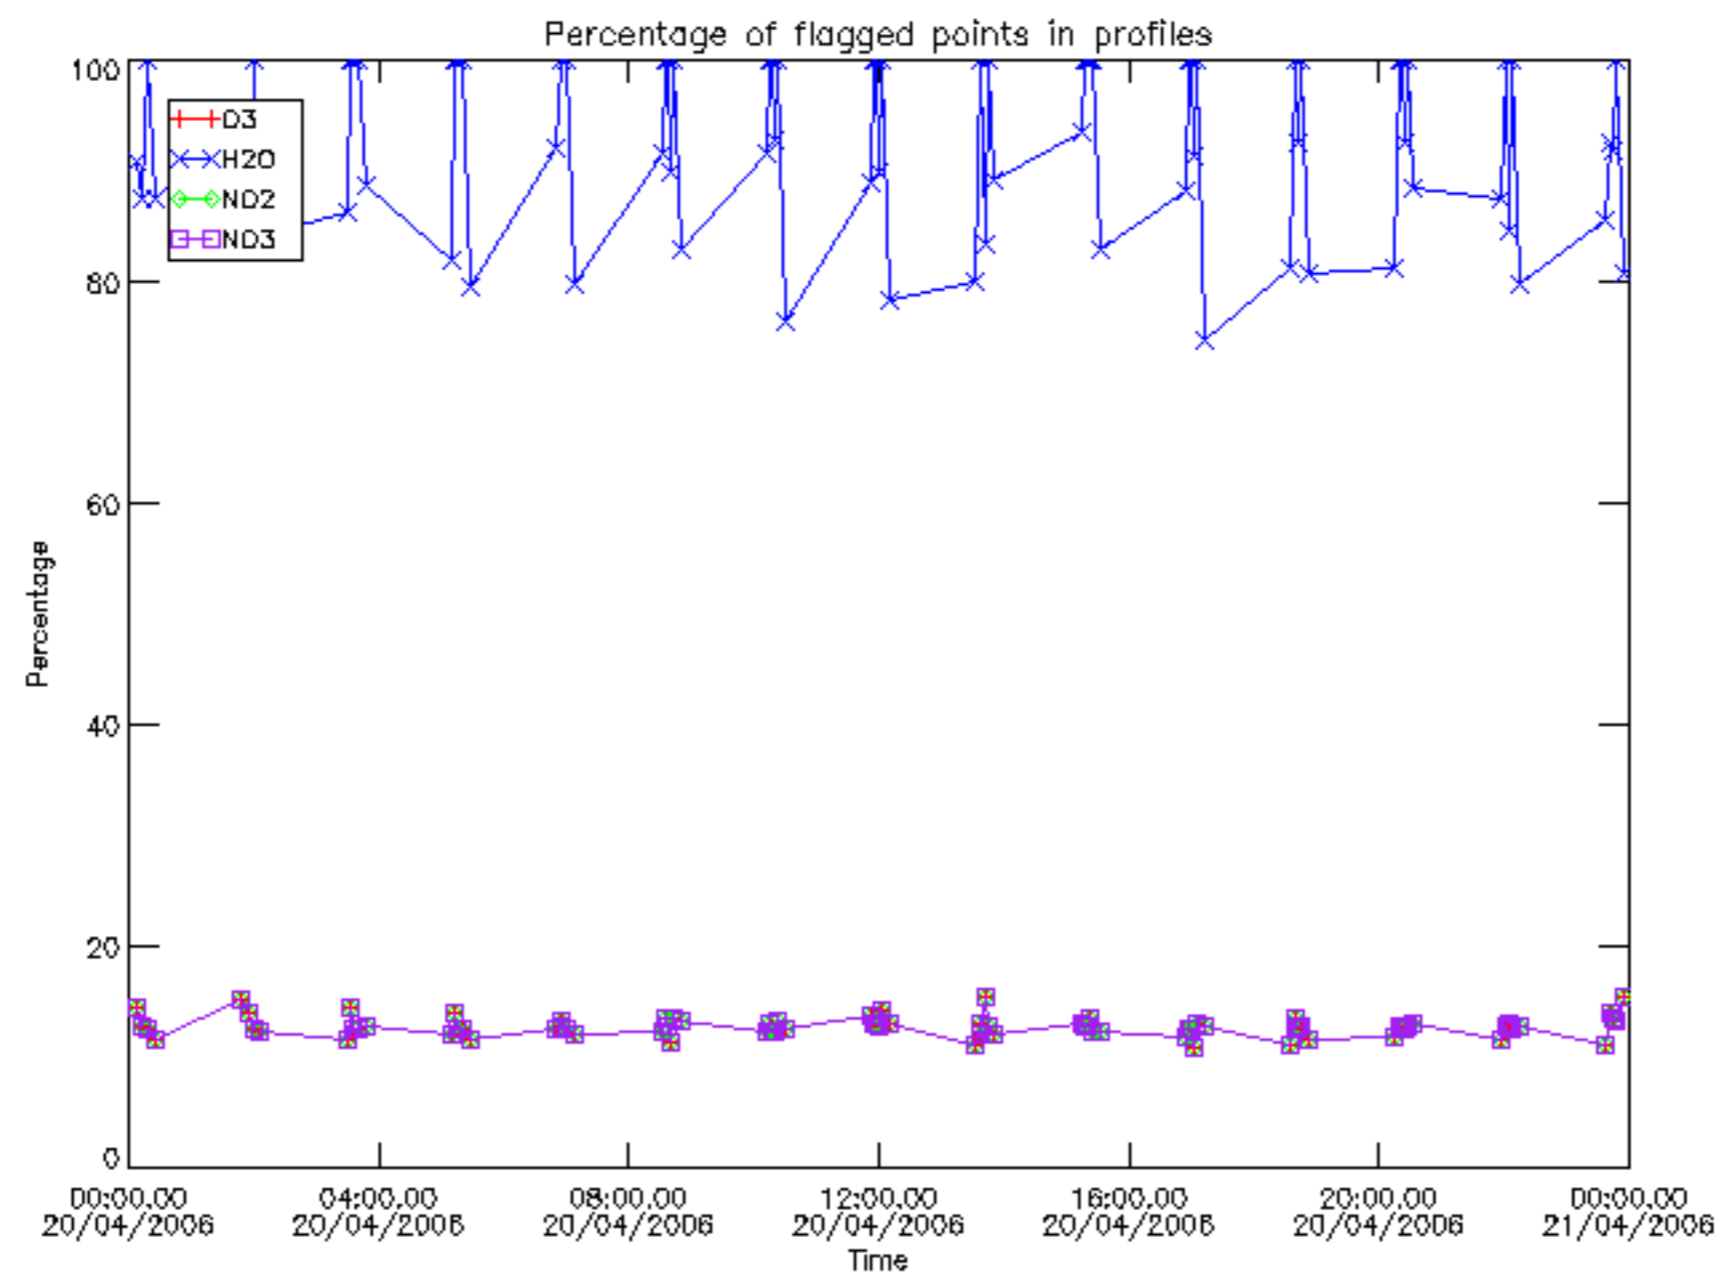

Percentage of flagged data per D3 profile

Percentage of flagged data per H2O profile