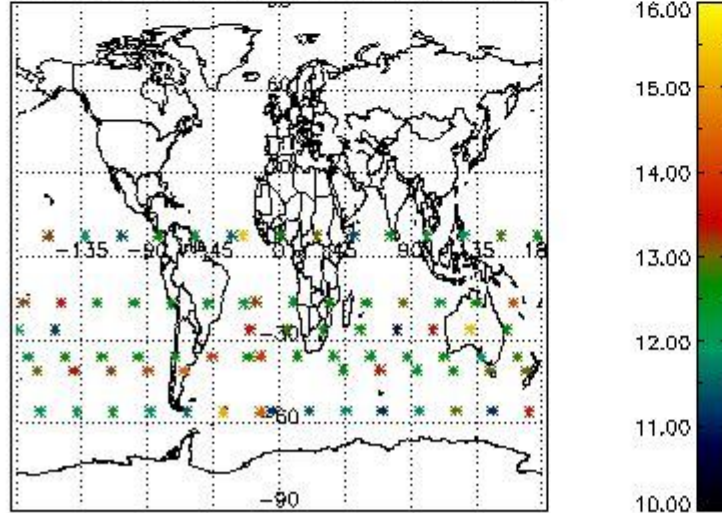

3.1 Plot quality information per product (time dependant)

3.2 Plot quality information per product (world map)

Percentage of flagged data per O3 profile

Percentage of flagged data per H2O profile

Percentage of flagged data per NO2 profile