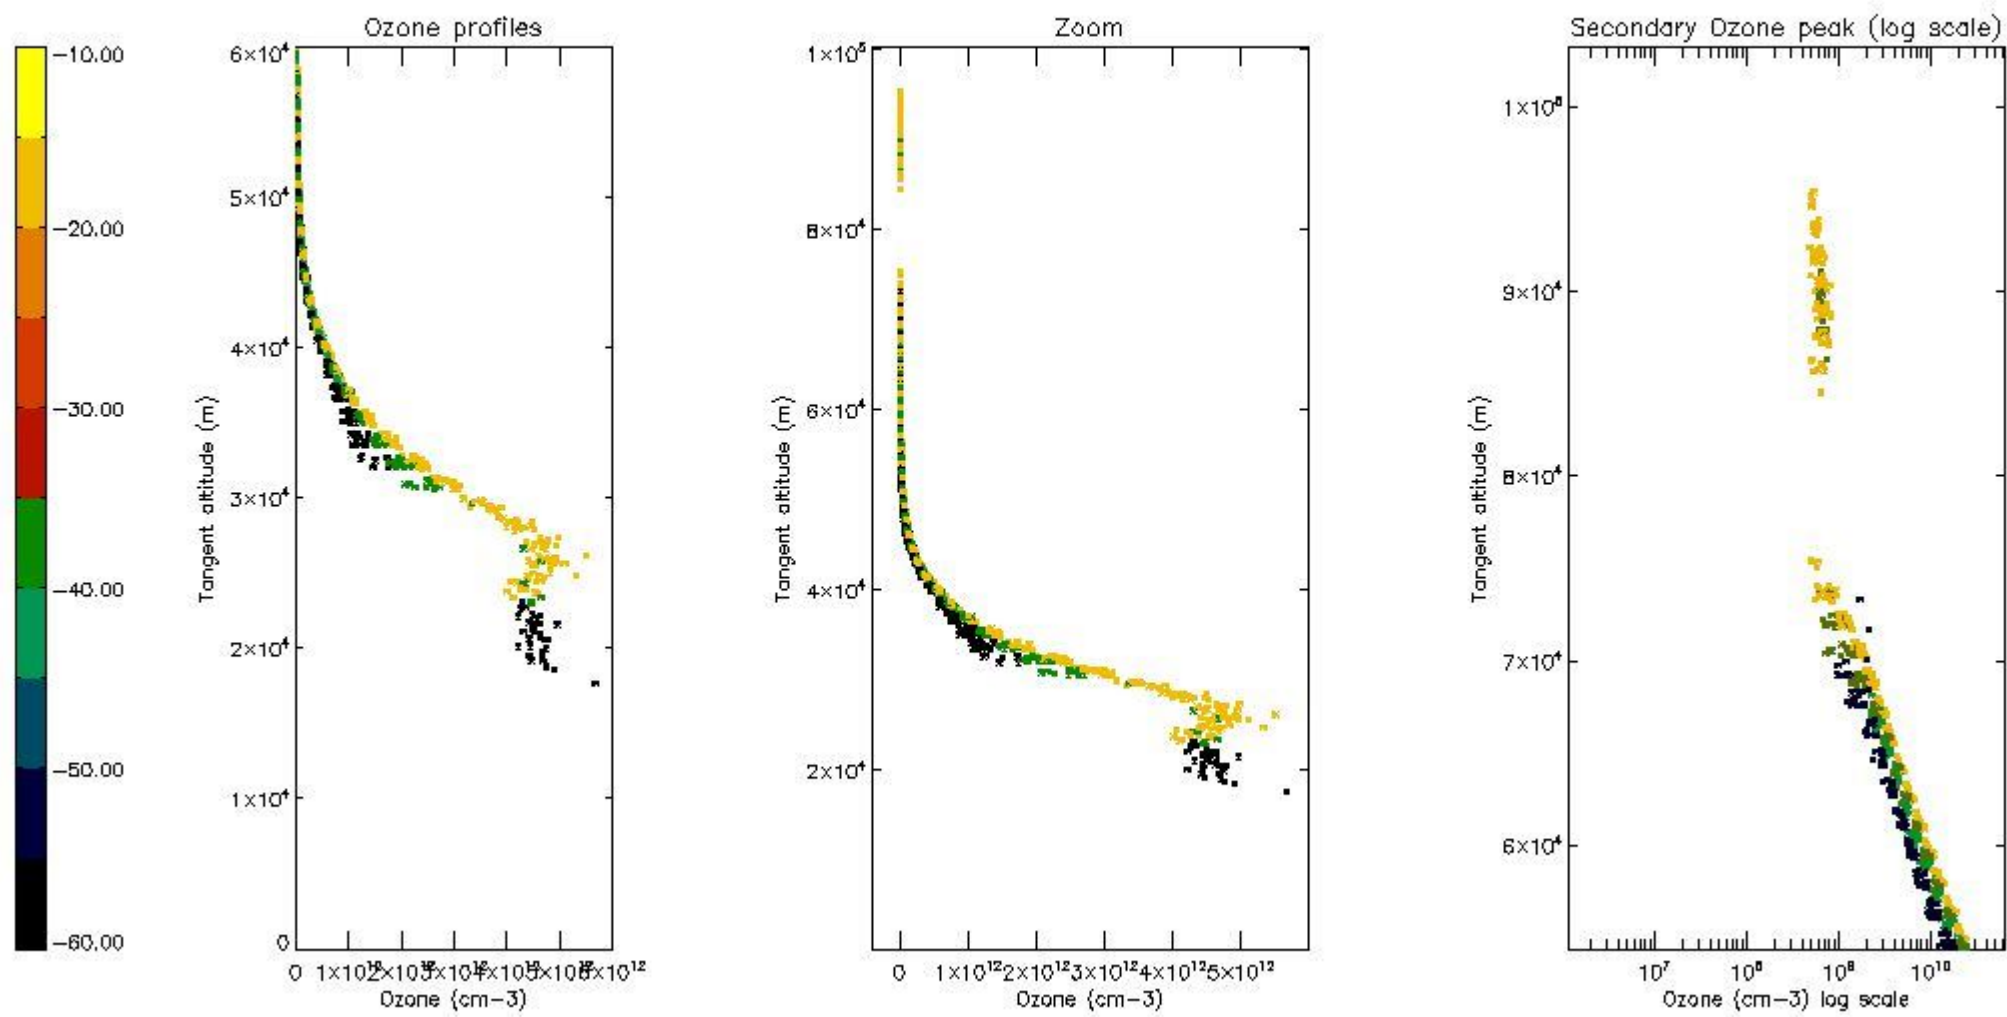

5.6 Plot NO₂ profiles for all STD (dark without errors)

The colorbar represents the latitude.