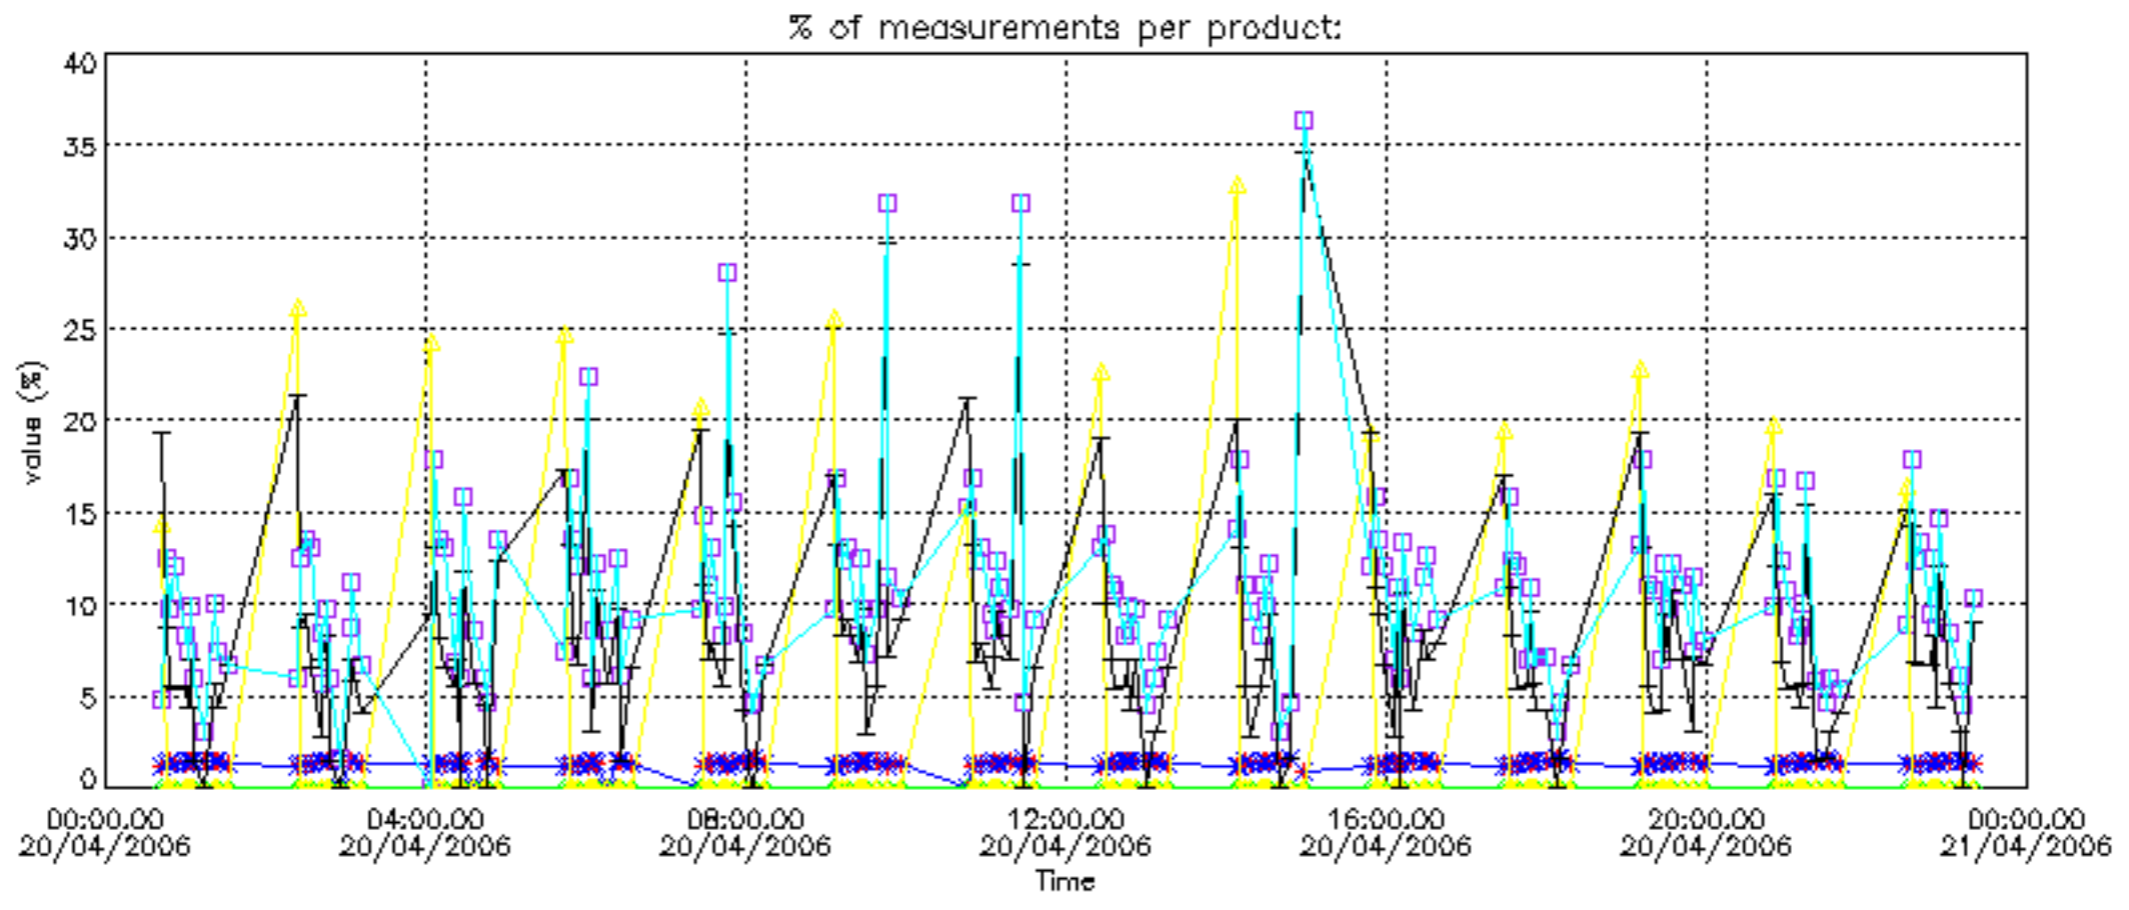

Percentage of cosmic ray hits per profile

Percentage of datation errors per profile