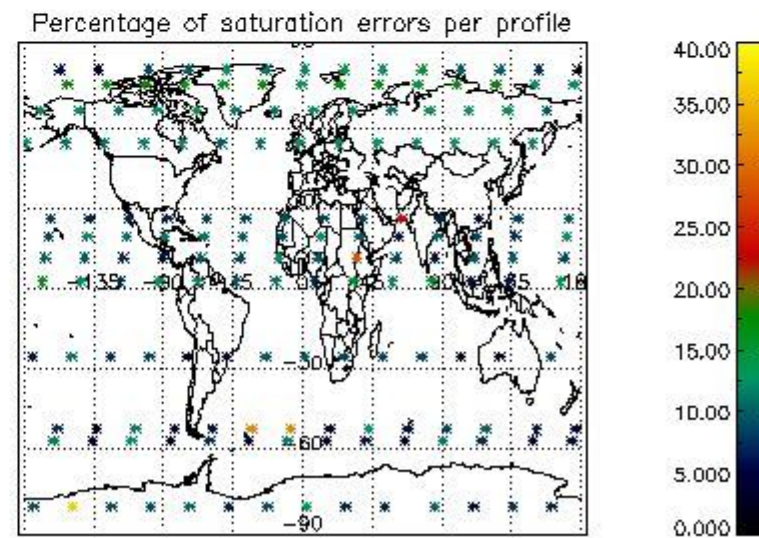

5. Trace gas profiles

5.1 Ozone statistics based on quality of products

The final quality of the products can be "measured" using the STD (Standard Deviation) attached to every point profile. This information is written to the parameter GOM_NL__2P/NL_LOCAL_SPECIES_DENSITY/o3_std of the level 2 products. The table below shows the statistics for given STD ranges.

The statistics are given with respect to the overall valid production:

- Products without fatal errors: GOM_NL__2P/MPH/PRODUCT_ERR=0
- Valid point profile: GOM_NL__2P/NL_LOCAL_SPECIES_DENSITY/pcd(0)=0

The 'Criteria' is applied to valid points of dark limb products:

- Products in dark limb illumination condition: GOM_NL__2P/NL_SUMMARY_QUALITY/obs_ill_cond=0
- Products without fatal errors: GOM_NL__2P/MPH/PRODUCT_ERR=0
- Valid point profile: GOM_NL__2P/NL_LOCAL_SPECIES_DENSITY/pcd(0)=0

So, the table below shows the percentage of dark limb and valid observations for each criteria with respect to the overall valid daily observations.

Criteria	% of total production
All STD	26
STD < 20	14