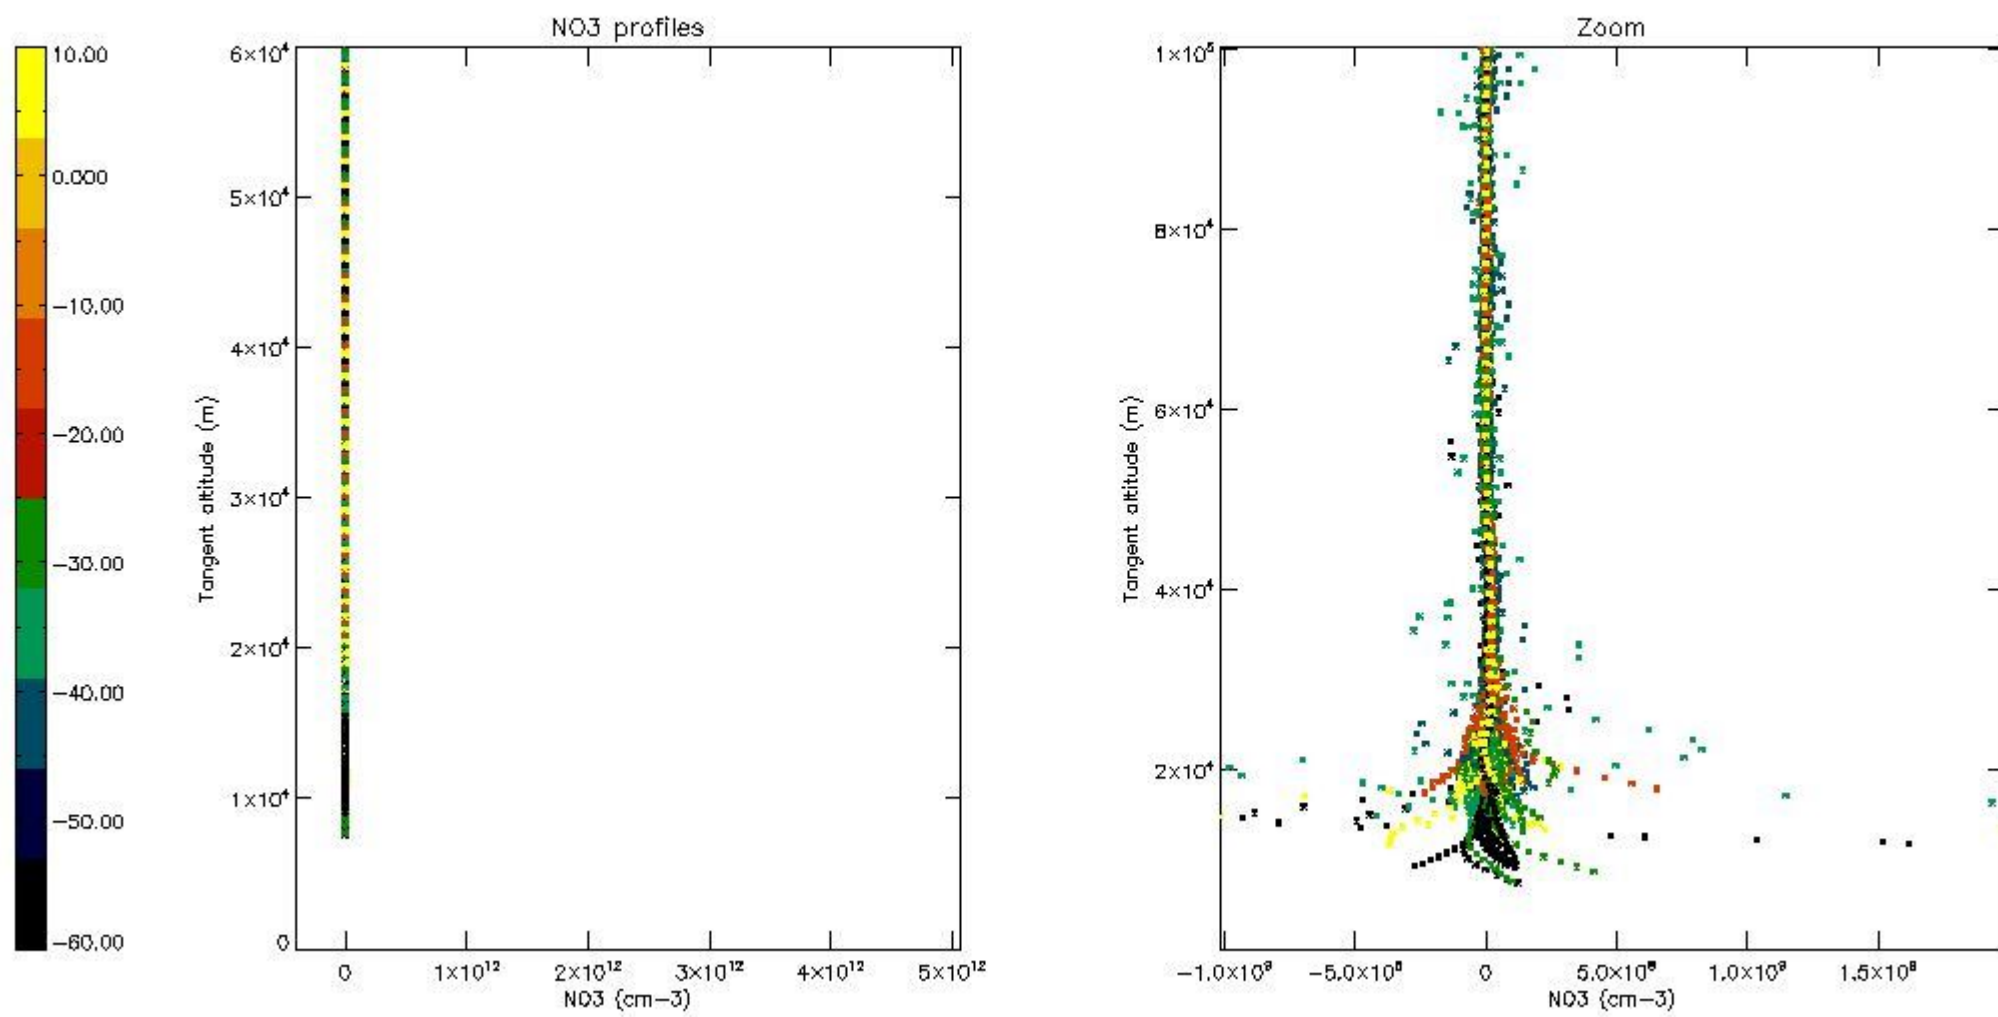

5.8 Plot H2O profiles for all STD (only for occultations of stars 1,2,3,4,13,14,16,26,63 dark without errors)

The colorbar represents the latitude.