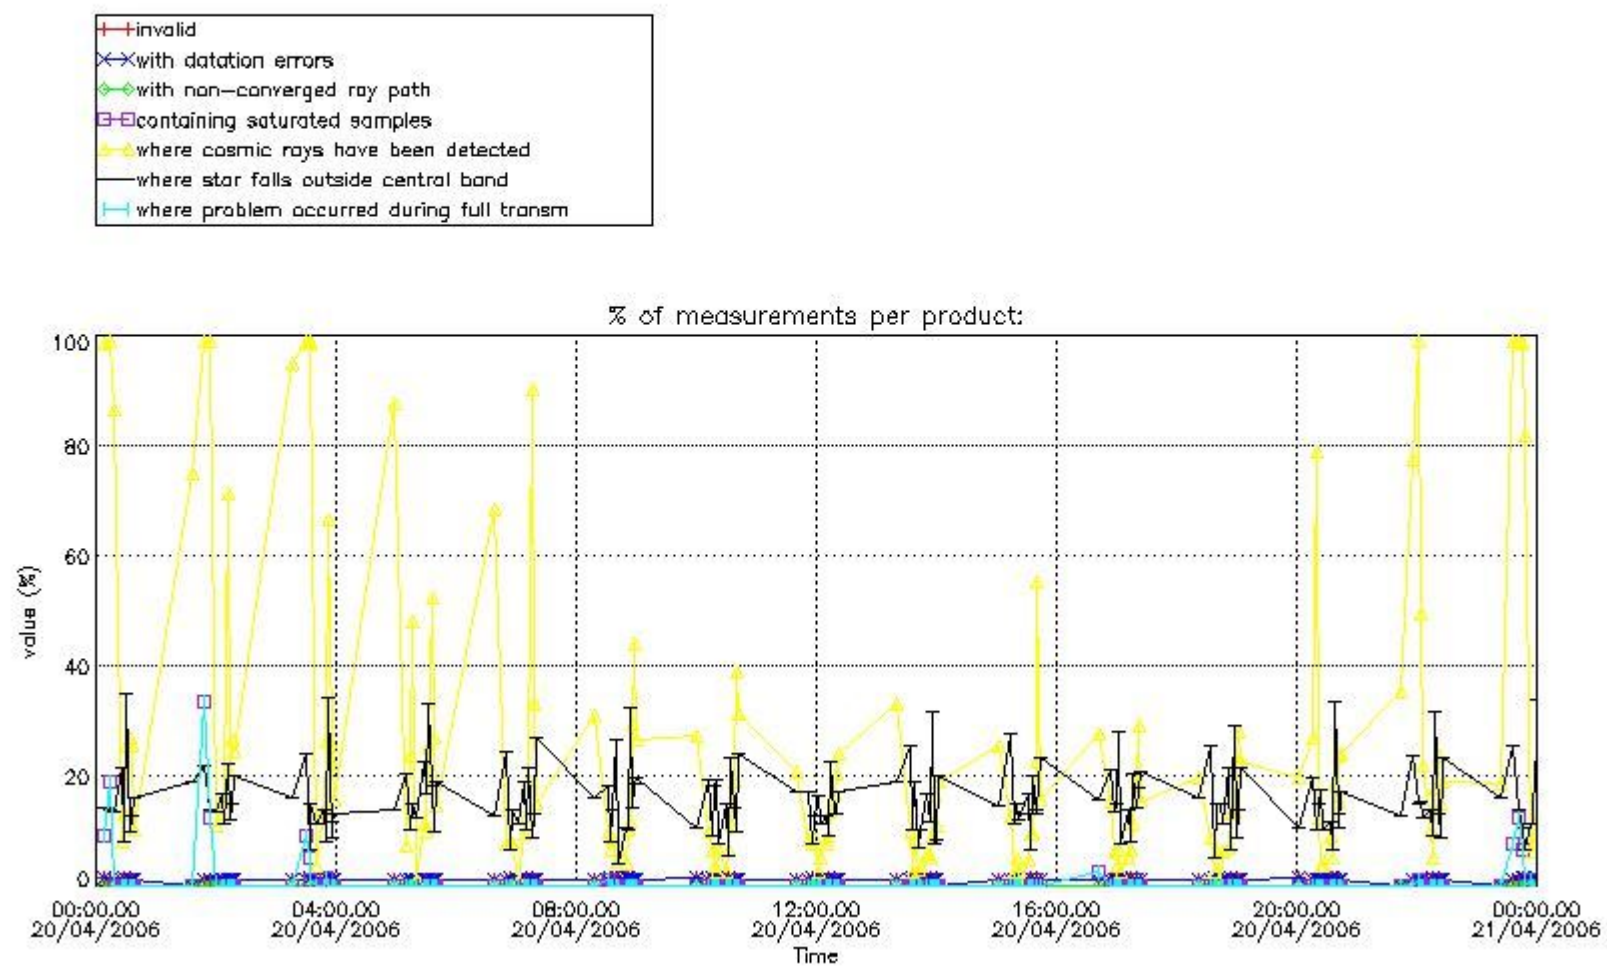

4.1.2 Plot level 1 quality information per product (time dependant): ENVI SAT DESCENDING passes