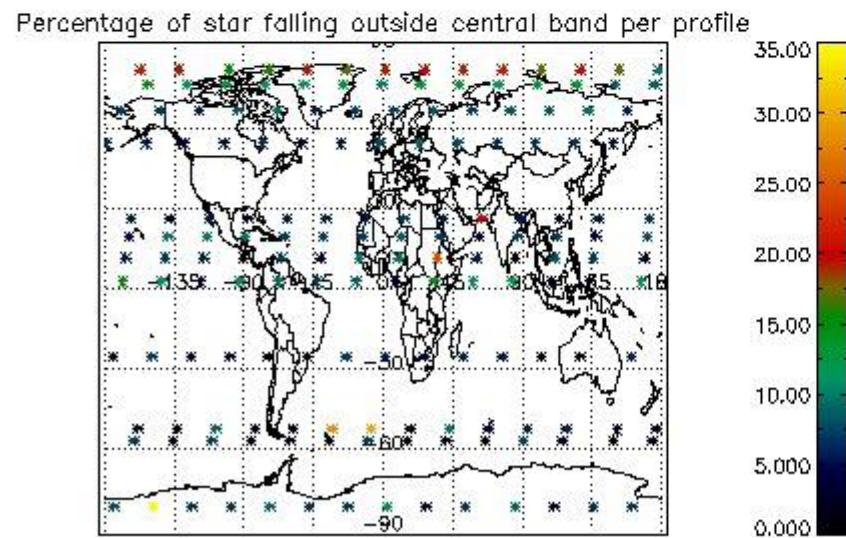

5. Trace gas profiles

5.1 Ozone statistics based on quality of products

The final quality of the products can be "measured" using the STD (Standard Deviation) attached to every point profile. This information is written to the parameter GOM_NL__2P/NL_LOCAL_SPECIES_DENSITY/o3_std of the level 2 products. The table below shows the statistics for given STD ranges.

The statistics are given with respect to the overall valid production:

- Products without fatal errors: GOM_NL__2P/MPH/PRODUCT_ERR=0
- Valid point profile: GOM_NL__2P/NL_LOCAL_SPECIES_DENSITY/pcd(0)=0

The 'Criteria' is applied to valid points of dark limb products:

- Products in dark limb illumination condition: GOM_NL__2P/NL_SUMMARY_QUALITY/obs_ill_cond=0
- Products without fatal errors: GOM_NL__2P/MPH/PRODUCT_ERR=0
- Valid point profile: GOM_NL__2P/NL_LOCAL_SPECIES_DENSITY/pcd(0)=0

So, the table below shows the percentage of dark limb and valid observations for each criteria with respect to the overall valid daily observations.

Criteria	% of total production
All STD	26
STD < 20	14