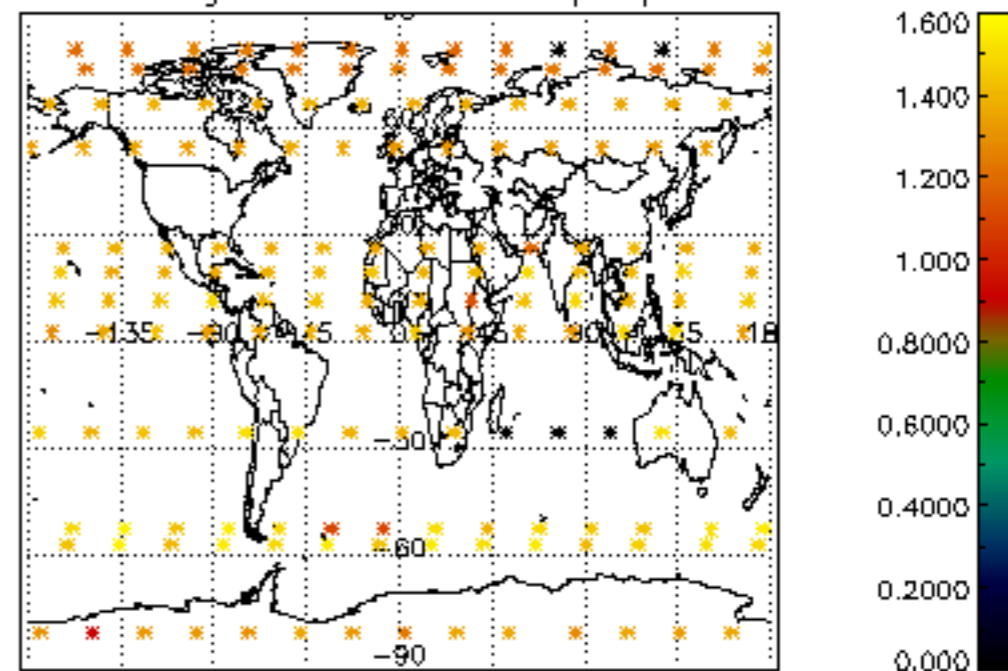

Percentage of datation errors per profile

Percentage of star falling outside central band per profile

Percentage of saturation errors per profile

Percentage of cosmic ray hits per profile

Percentage of datation errors per profile