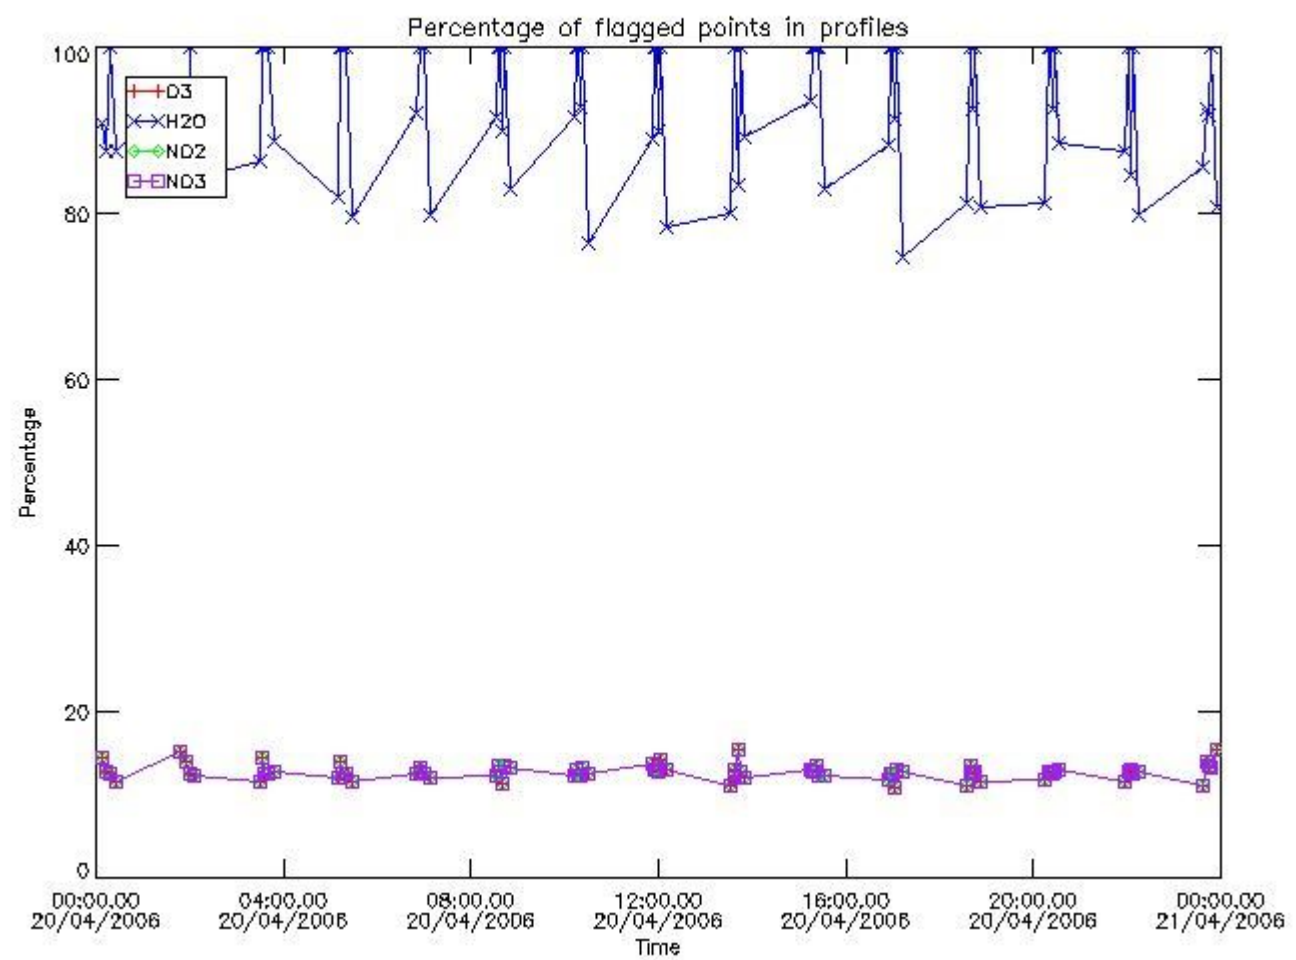

3. Quality information per product

In this section it is plotted some information contained in the Quality Summary data set of the level 2 products. Only products in dark limb conditions and without errors (error flag in the MPH set to "0") are used.

3.1 Plot quality information per product (time dependant)

3.2 Plot quality information per product (world map)