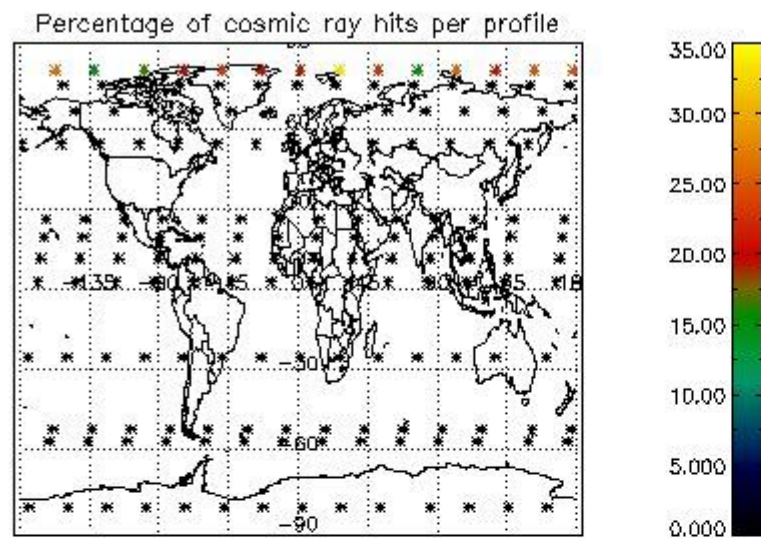

4.2.2 Plot level 1 quality information per product (world map): ENVISAT DESCENDING passes

5. Trace gas profiles

5.1 Ozone statistics based on quality of products

The final quality of the products can be "measured" using the STD (Standard Deviation) attached to every point profile. This information is written to the parameter GOM_NL__2P/NL_LOCAL_SPECIES_DENSITY/o3_std of the level 2 products. The table below shows the statistics for given STD ranges.

The statistics are given with respect to the overall valid production:

- Products without fatal errors: GOM_NL__2P/MPH/PRODUCT_ERR=0
- Valid point profile: GOM_NL__2P/NL_LOCAL_SPECIES_DENSITY/pcd(0)=0

The 'Criteria' is applied to valid points of dark limb products:

- Products in dark limb illumination condition: GOM_NL__2P/NL_SUMMARY_QUALITY/obs_ill_cond=0
- Products without fatal errors: GOM_NL__2P/MPH/PRODUCT_ERR=0
- Valid point profile: GOM_NL__2P/NL_LOCAL_SPECIES_DENSITY/pcd(0)=0

So, the table below shows the percentage of dark limb and valid observations for each criteria with respect to the overall valid daily observations.

Criteria	% of total production
All STD	26
STD < 20	14