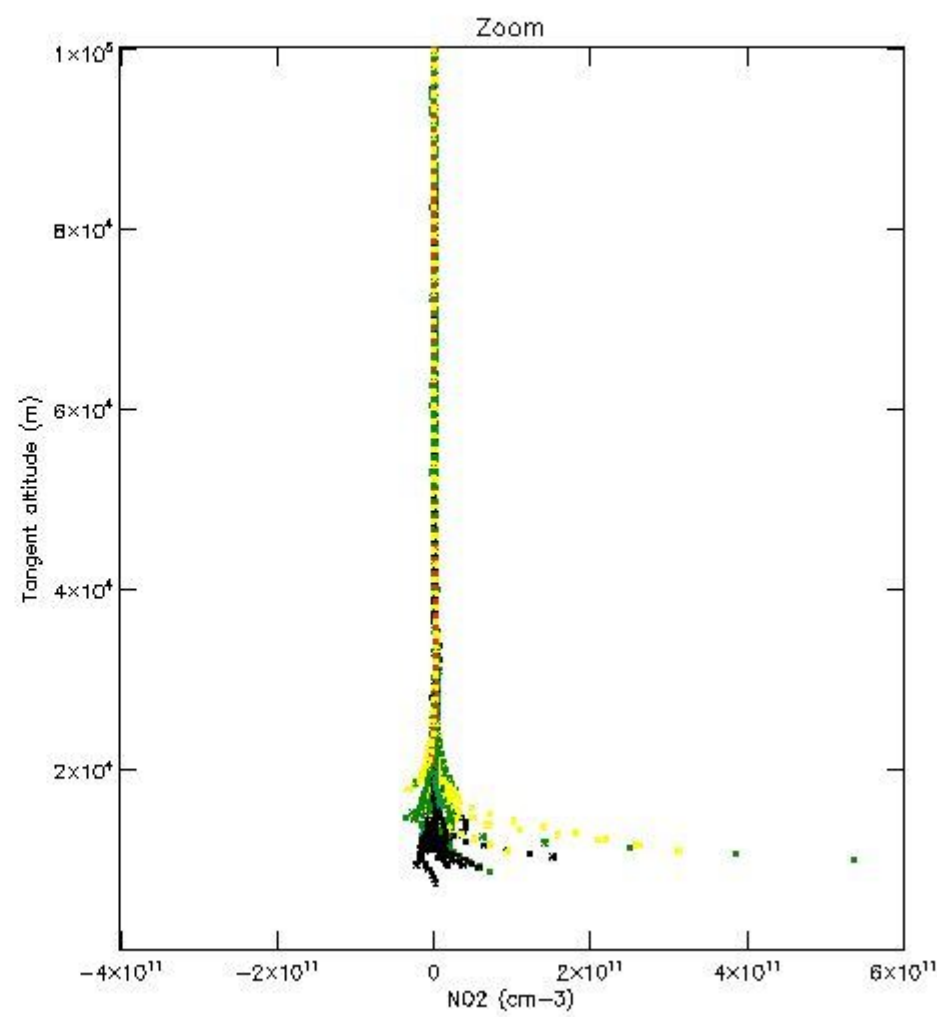

5.4 Plot ozone profiles where STD < 10% (dark without errors)

The colorbar represents the latitude.

5.5 Plot ozone profiles where STD < 5% (dark without errors)

The colorbar represents the latitude.

5.6 Plot NO₂ profiles for all STD (dark without errors)

The colorbar represents the latitude.

5.7 Plot NO3 profiles for all STD (dark without errors)

The colorbar represents the latitude.

5.8 Plot H₂O profiles for all STD (only for occultations of stars 1,2,3,4,13,14,16,26,63 dark without errors)