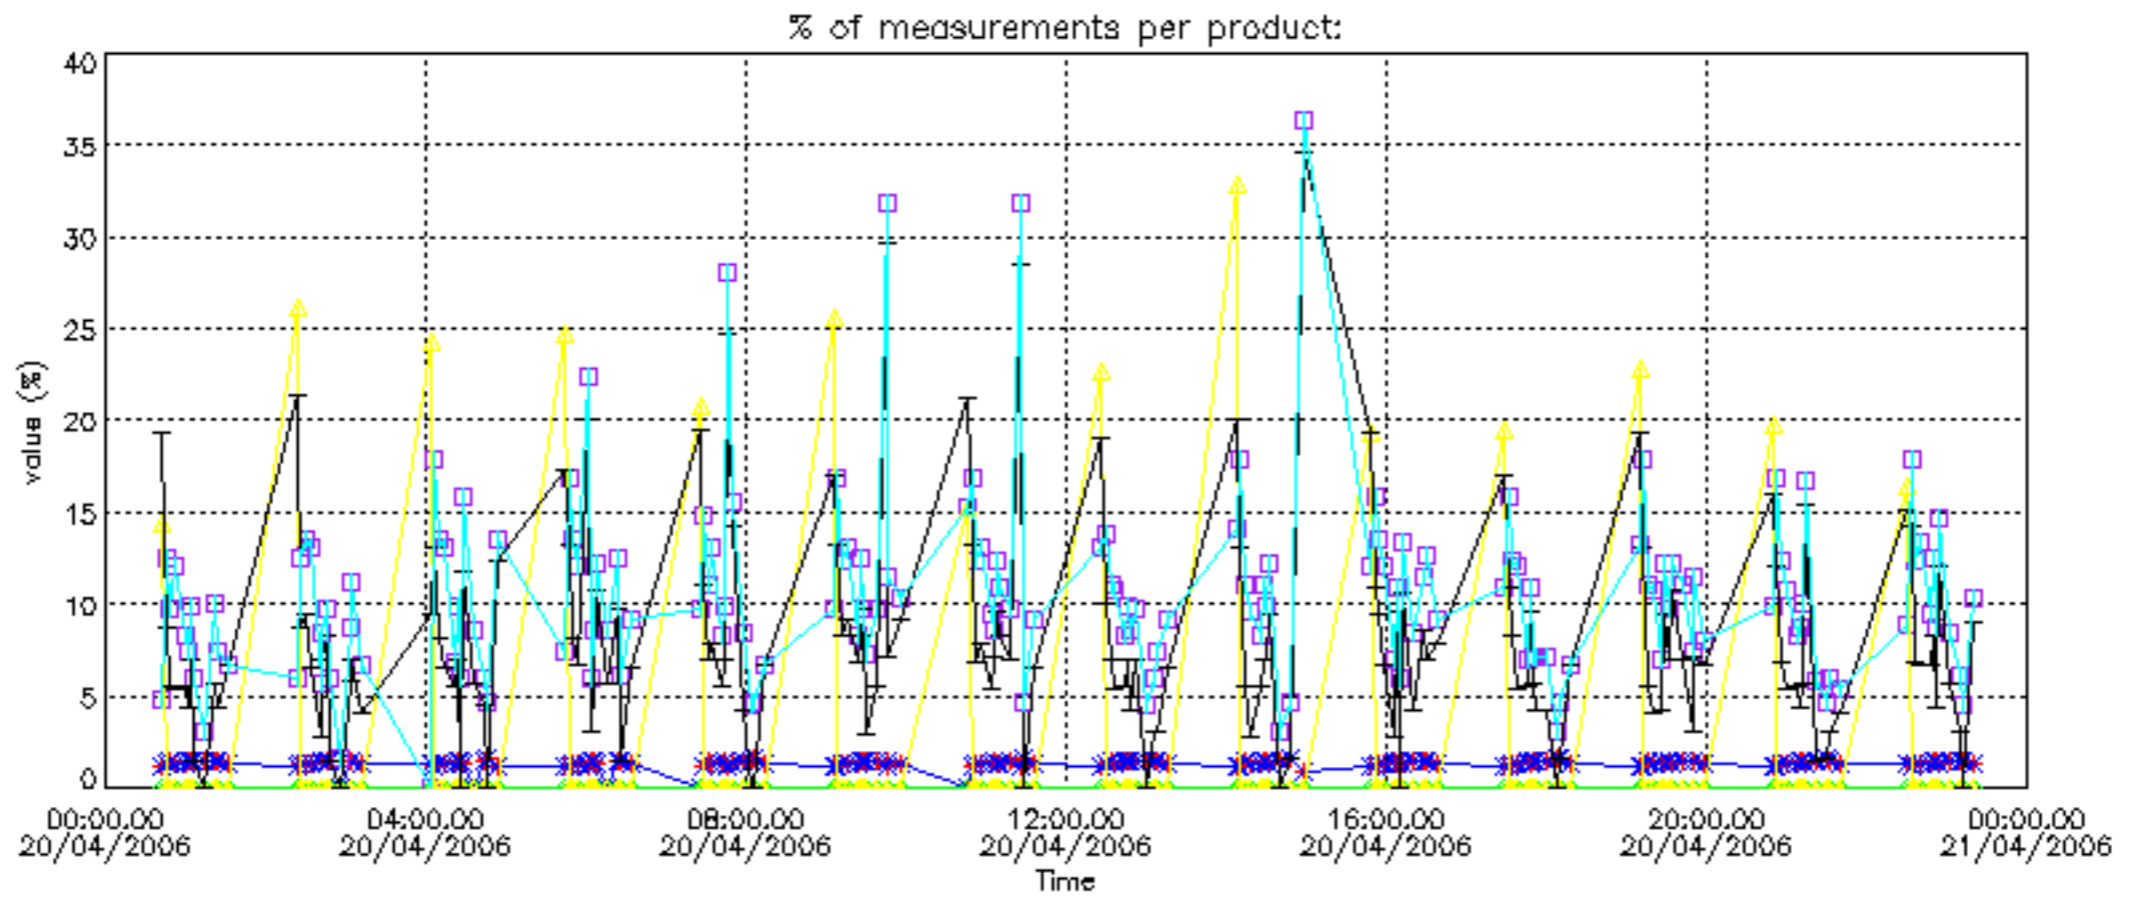

Percentage of cosmic ray hits per profile

Percentage of datation errors per profile