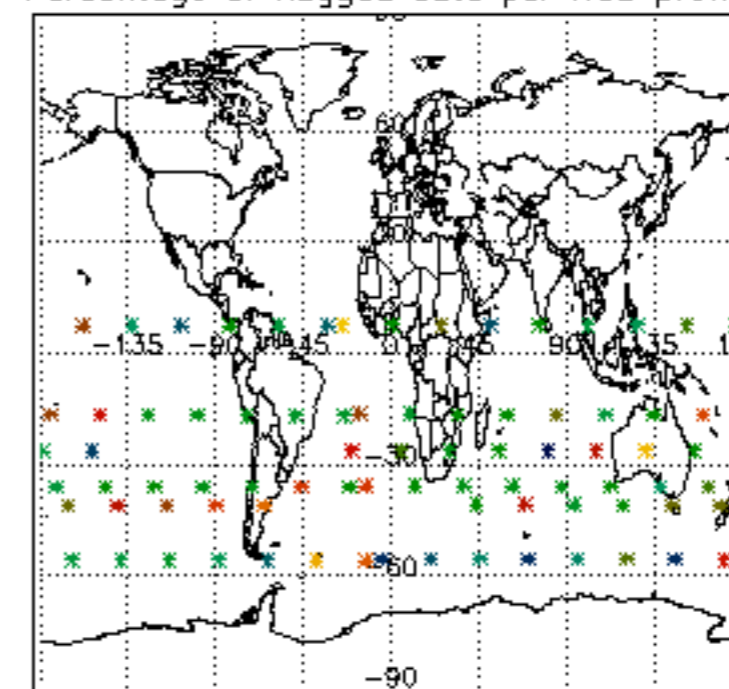

Percentage of flagged data per NO3 profile