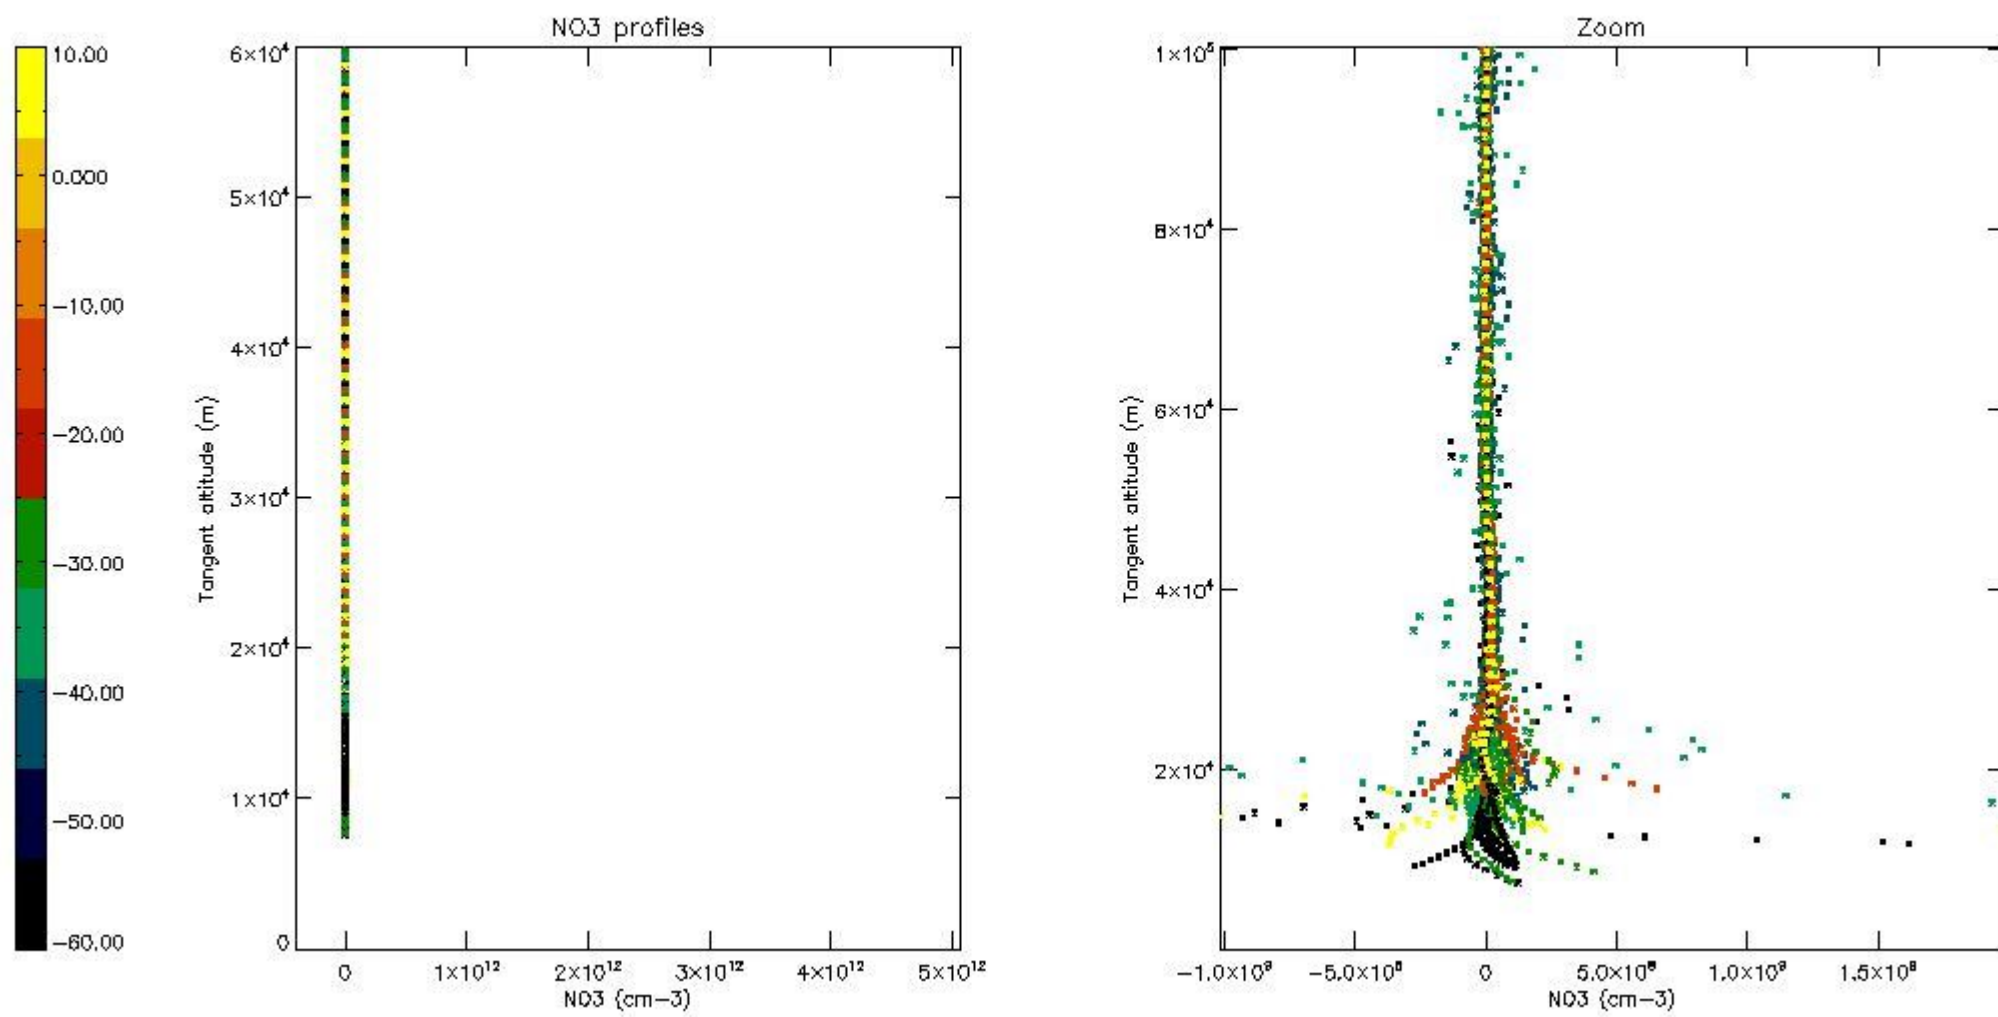

5.4 Plot ozone profiles where STD < 10% (dark without errors)

The colorbar represents the latitude.

5.5 Plot ozone profiles where STD < 5% (dark without errors)

The colorbar represents the latitude.

5.6 Plot NO₂ profiles for all STD (dark without errors)

The colorbar represents the latitude.

5.7 Plot NO3 profiles for all STD (dark without errors)

The colorbar represents the latitude.

5.8 Plot H₂O profiles for all STD (only for occultations of stars 1,2,3,4,13,14,16,26,63 dark without errors)