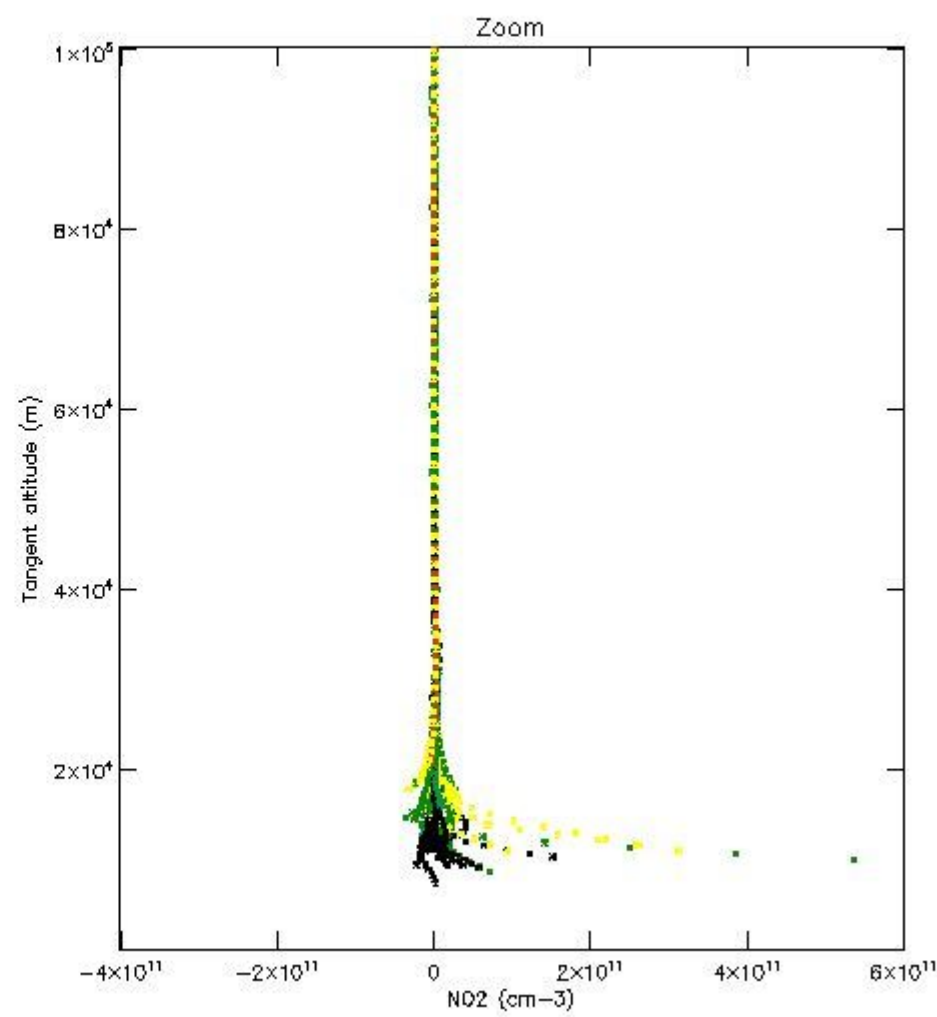

5.7 Plot NO3 profiles for all STD (dark without errors)

The colorbar represents the latitude.