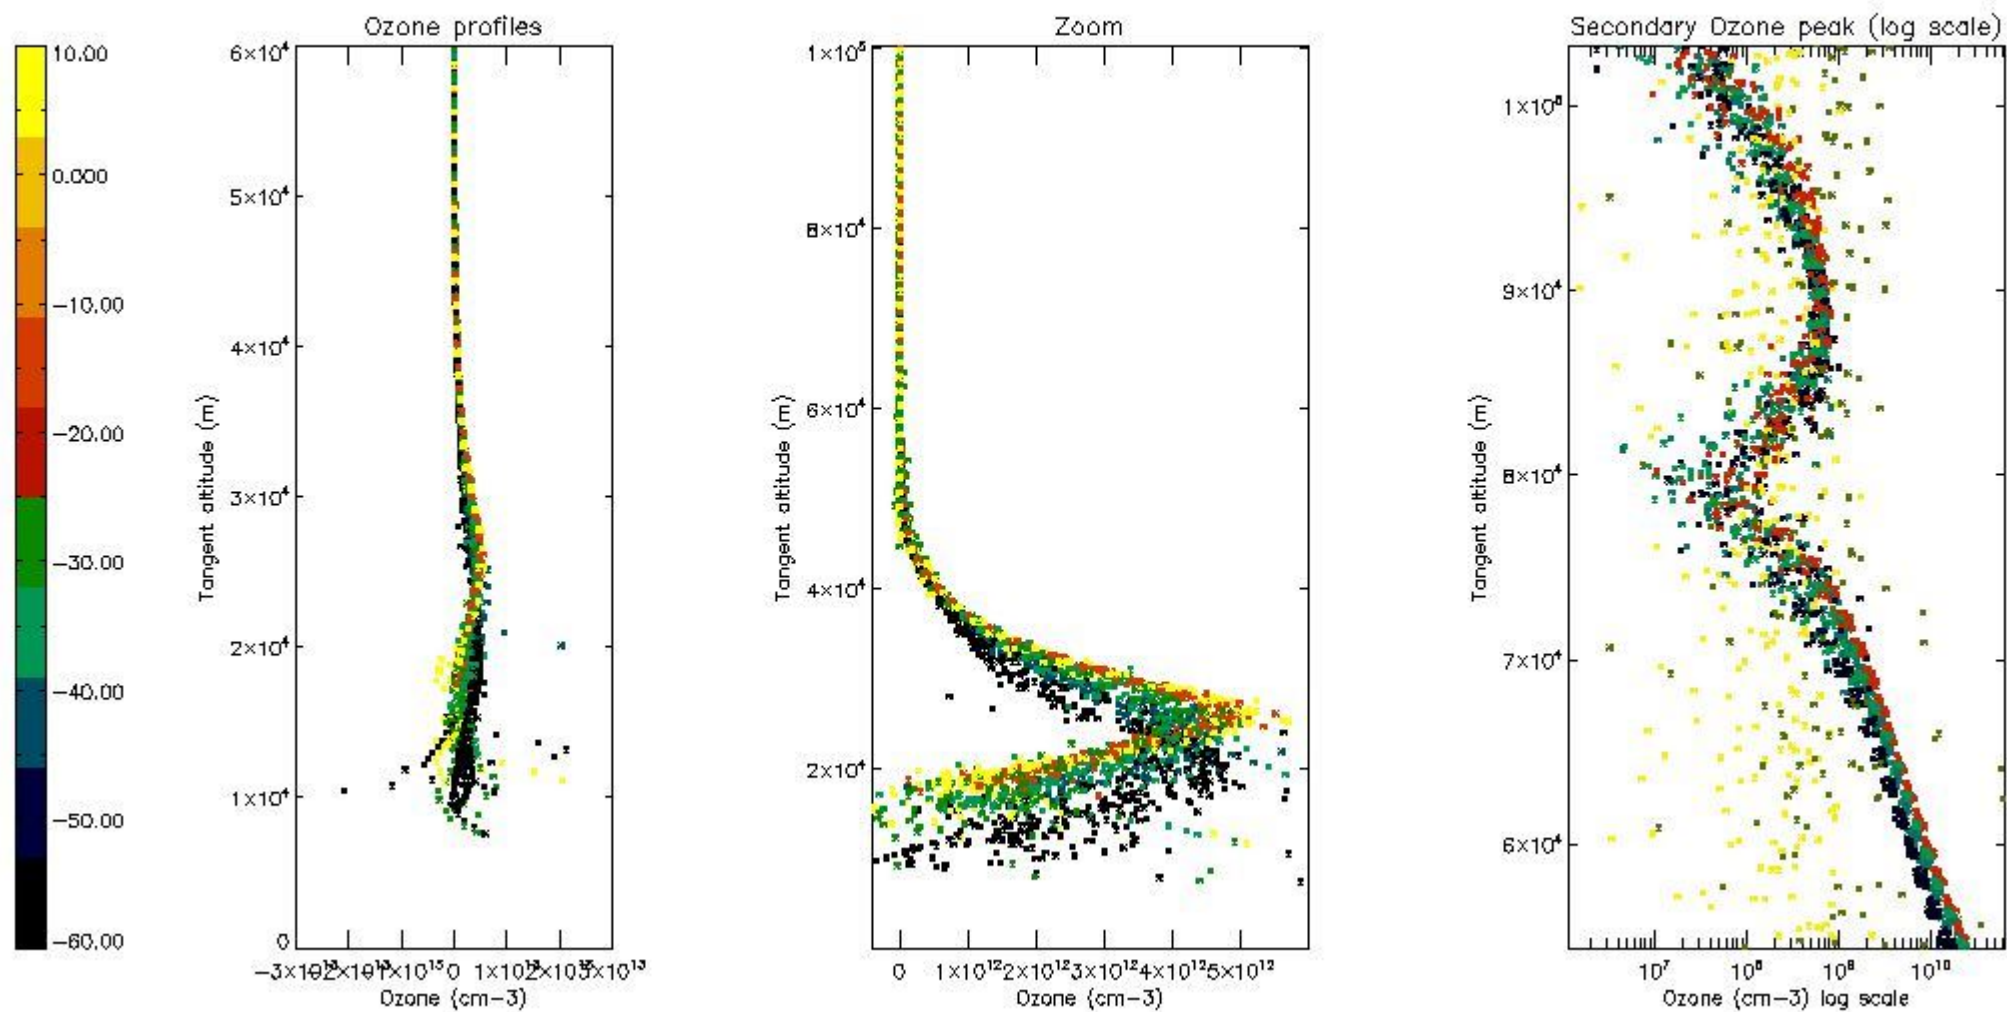

STD < 10	11
STD < 5	7

5.2 Plot ozone profiles for all STD (dark without errors)

The colorbar represents the latitude.

5.3 Plot ozone profiles where STD < 20% (dark without errors)

The colorbar represents the latitude.