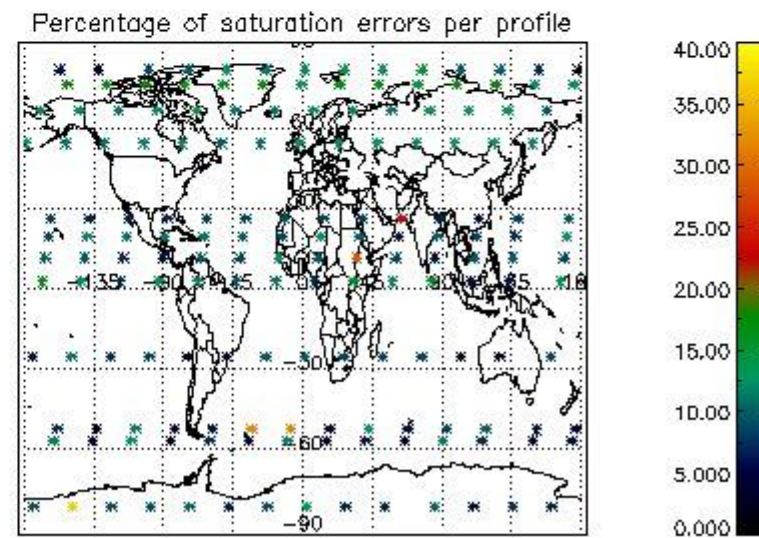

Percentage of flagged data per NO3 profile

4. Level 1 quality information per product

In this section it is plotted some information contained in the Quality Summary data set of the level 2 products that comes from the level 1b processing. Products without errors (error flag in the MPH set to "0") are used.

4.1 Plot quality information per product (time dependant) coming from level 1b processing

4.1.1 Plot level 1 quality information per product (time dependant): ENVISAT ASCENDING passes

4.1.2 Plot level 1 quality information per product (time dependant): ENVI SAT DESCENDING passes

4.2 Plot quality information per product coming from level 1b processing (world map)

4.2.1 Plot level 1 quality information per product (world map): ENVISAT ASCENDING passes

4.2.2 Plot level 1 quality information per product (world map): ENVISAT DESCENDING passes