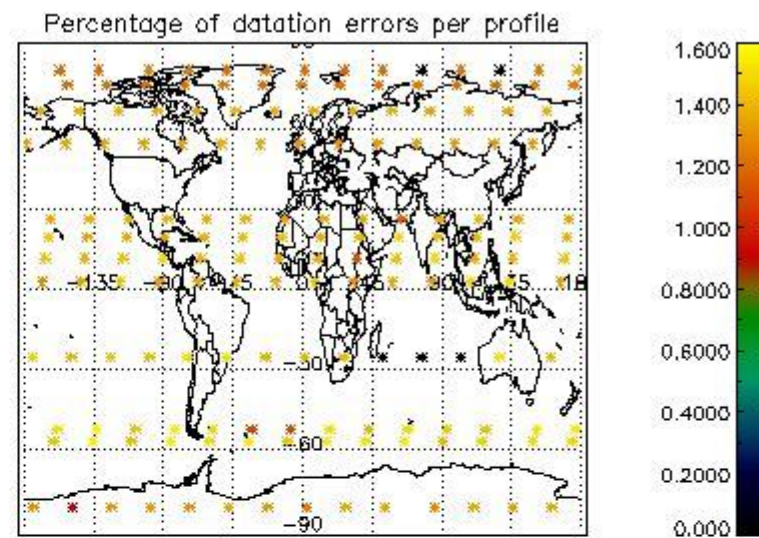

5. Trace gas profiles

5.1 Ozone statistics based on quality of products

The final quality of the products can be "measured" using the STD (Standard Deviation) attached to every point profile. This information is written to the parameter GOM_NL__2P/NL_LOCAL_SPECIES_DENSITY/o3_std of the level 2 products. The table below shows the statistics for given STD ranges.

The statistics are given with respect to the overall valid production:

- Products without fatal errors: GOM_NL__2P/MPH/PRODUCT_ERR=0
- Valid point profile: GOM_NL__2P/NL_LOCAL_SPECIES_DENSITY/pcd(0)=0

The 'Criteria' is applied to valid points of dark limb products:

- Products in dark limb illumination condition: GOM_NL__2P/NL_SUMMARY_QUALITY/obs_ill_cond=0
- Products without fatal errors: GOM_NL__2P/MPH/PRODUCT_ERR=0
- Valid point profile: GOM_NL__2P/NL_LOCAL_SPECIES_DENSITY/pcd(0)=0

So, the table below shows the percentage of dark limb and valid observations for each criteria with respect to the overall valid daily observations.

Criteria	% of total production
All STD	26
STD < 20	14