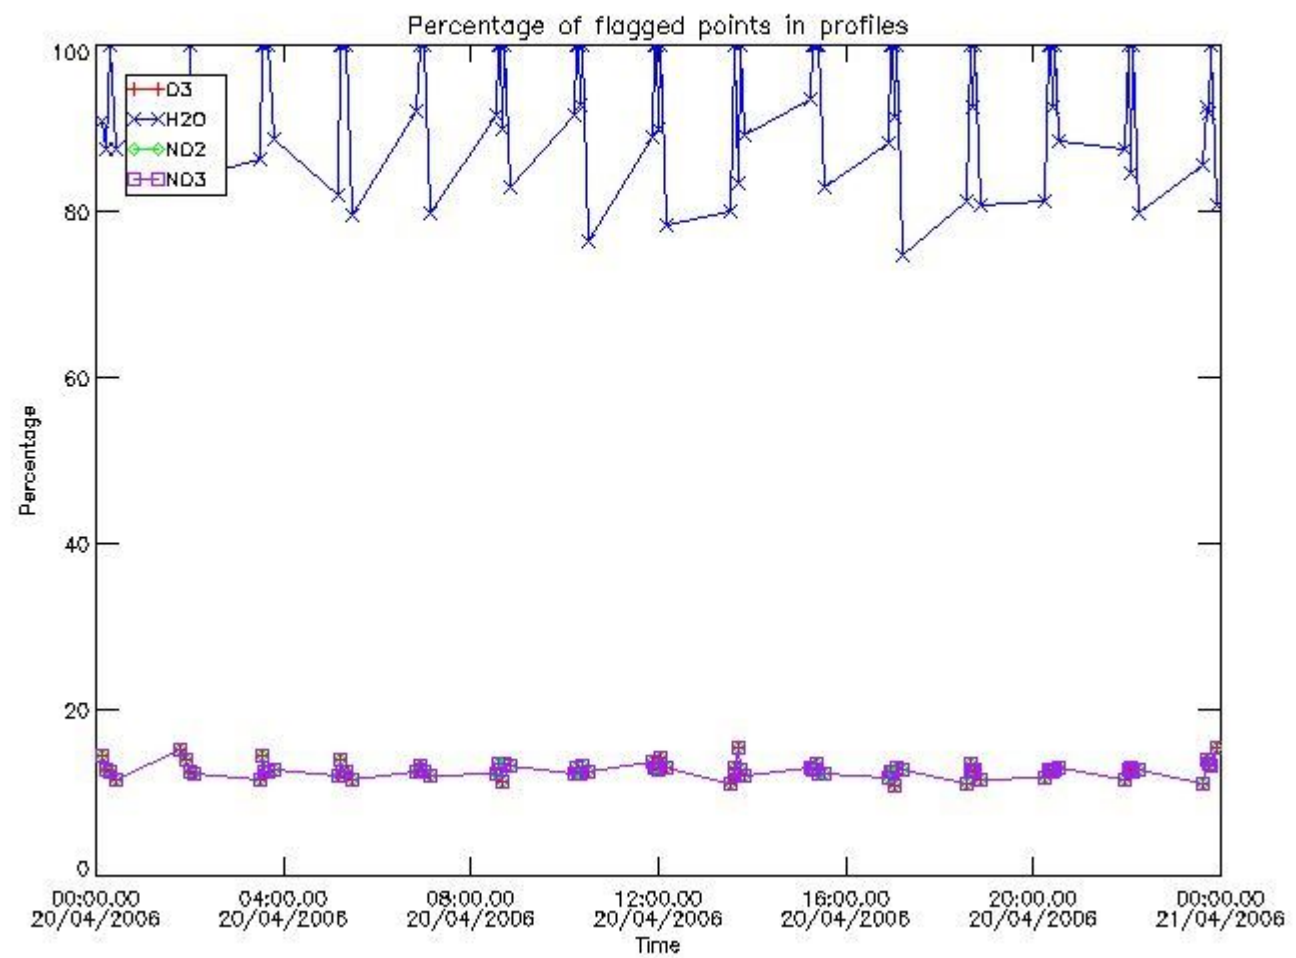

3. Quality information per product

In this section it is plotted some information contained in the Quality Summary data set of the level 2 products. Only products in dark limb conditions and without errors (error flag in the MPH set to "0") are used.

3.1 Plot quality information per product (time dependant)

3.2 Plot quality information per product (world map)