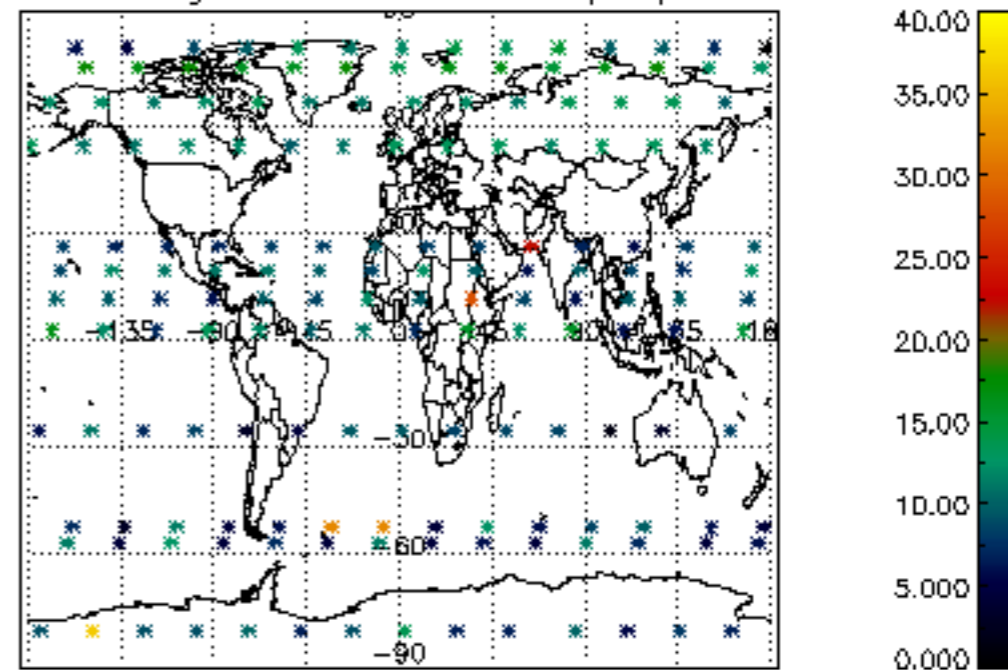

Percentage of saturation errors per profile