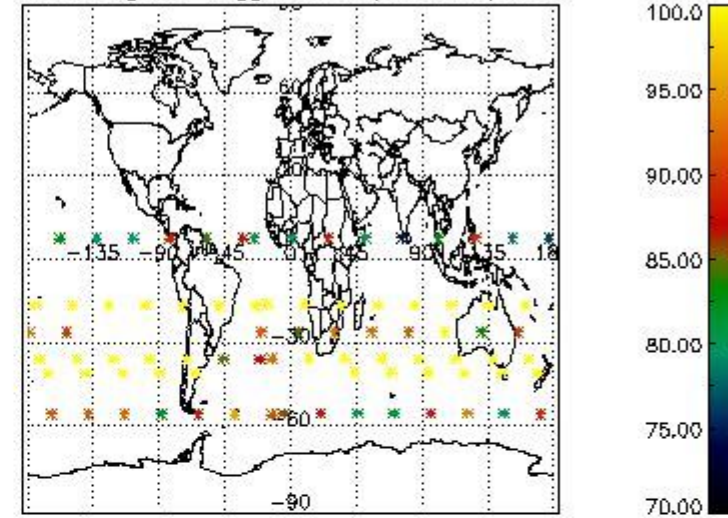

3.1 Plot quality information per product (time dependant)

3.2 Plot quality information per product (world map)

Percentage of flagged data per O3 profile

Percentage of flagged data per H2O profile

Percentage of flagged data per NO2 profile