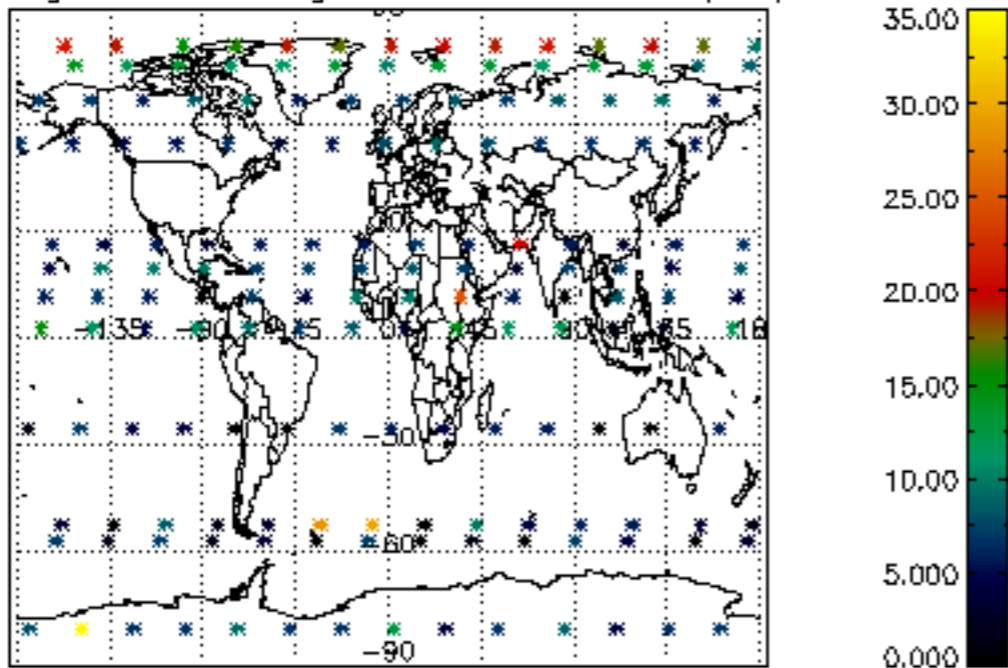

Percentage of star falling outside central band per profile