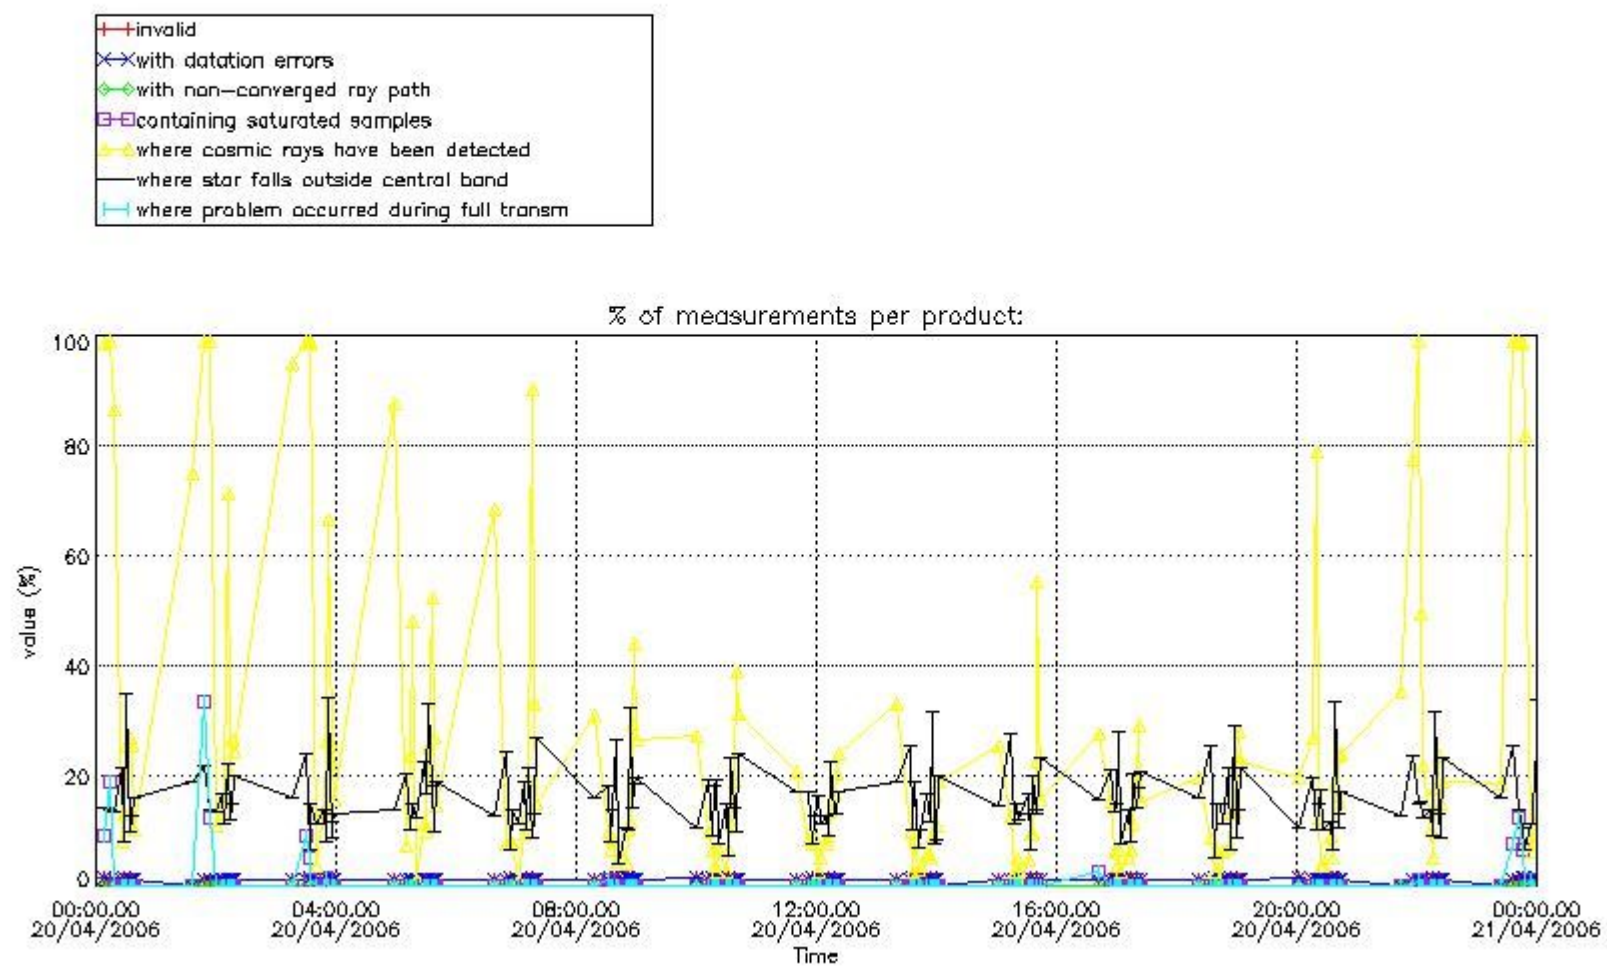

3.1 Plot quality information per product (time dependant)

3.2 Plot quality information per product (world map)

Percentage of flagged data per O3 profile

Percentage of flagged data per H2O profile

Percentage of flagged data per NO2 profile

Percentage of flagged data per NO3 profile

4. Level 1 quality information per product

In this section it is plotted some information contained in the Quality Summary data set of the level 2 products that comes from the level 1b processing. Products without errors (error flag in the MPH set to "0") are used.

4.1 Plot quality information per product (time dependant) coming from level 1b processing

4.1.1 Plot level 1 quality information per product (time dependant): ENVISAT ASCENDING passes

4.1.2 Plot level 1 quality information per product (time dependant): ENVI SAT DESCENDING passes