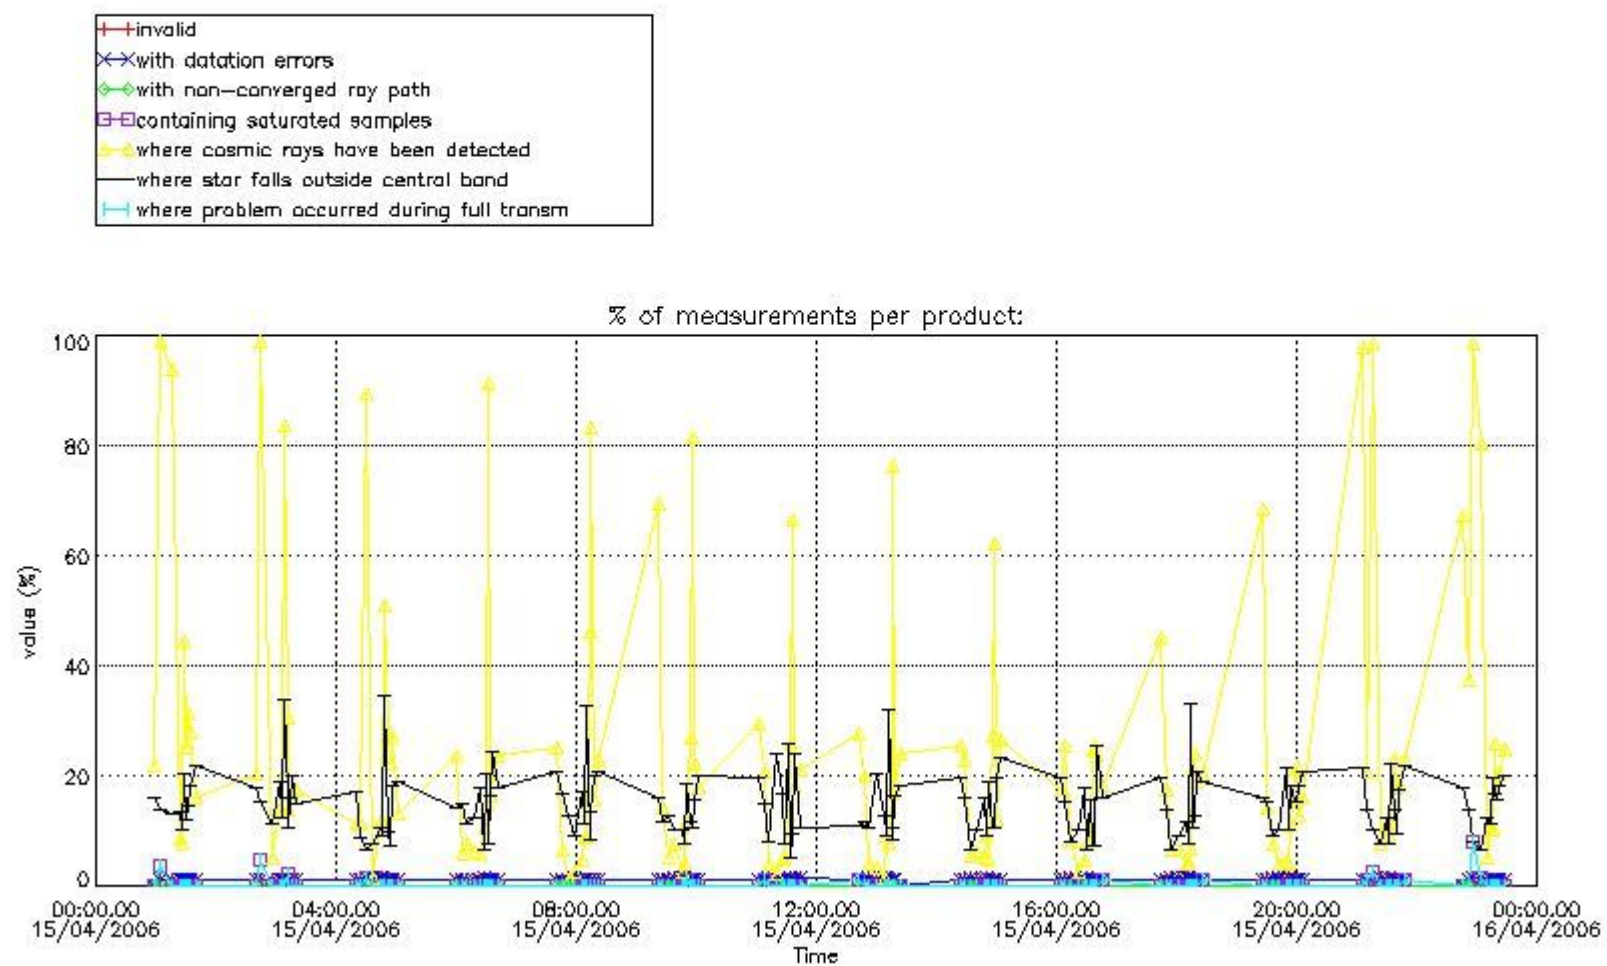

Percentage of flagged data per NO3 profile

4. Level 1 quality information per product

In this section it is plotted some information contained in the Quality Summary data set of the level 2 products that comes from the level 1b processing. Products without errors (error flag in the MPH set to "0") are used.

4.1 Plot quality information per product (time dependant) coming from level 1b processing

4.1.1 Plot level 1 quality information per product (time dependant): ENVISAT ASCENDING passes

4.1.2 Plot level 1 quality information per product (time dependant): ENVI SAT DESCENDING passes