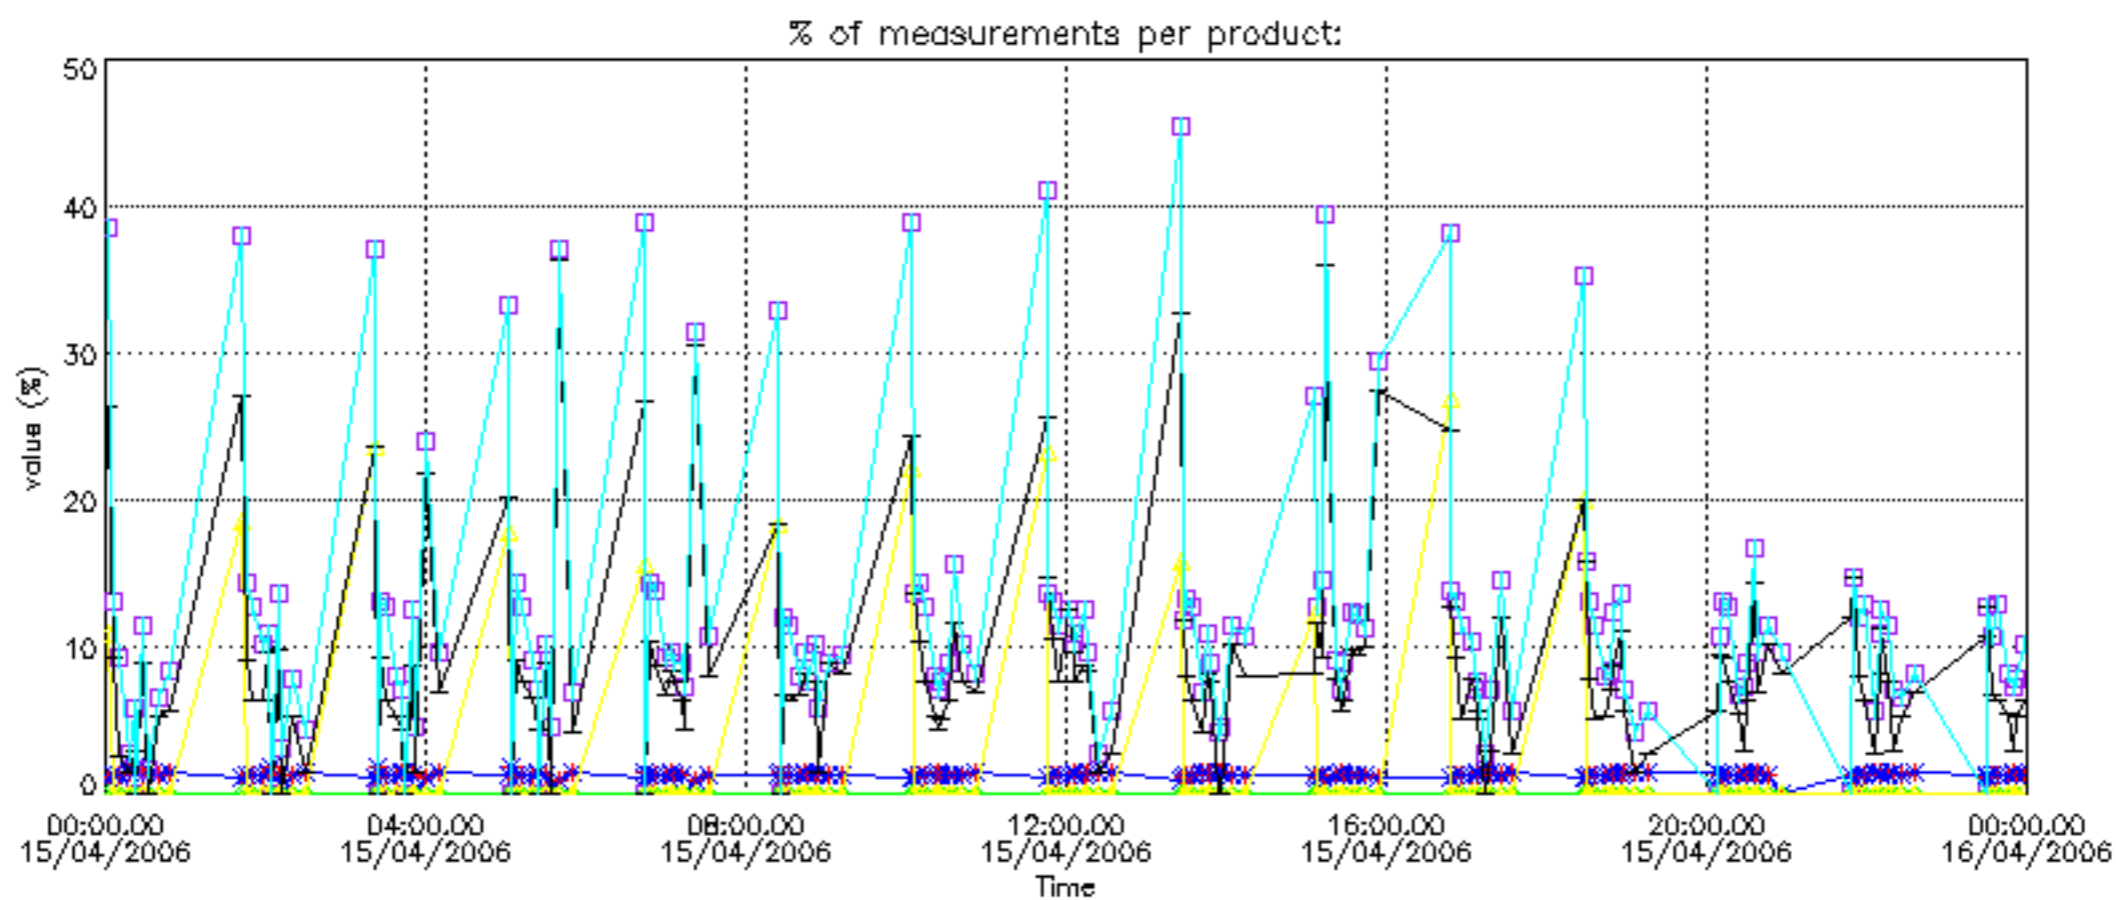

Percentage of cosmic ray hits per profile

Percentage of datation errors per profile