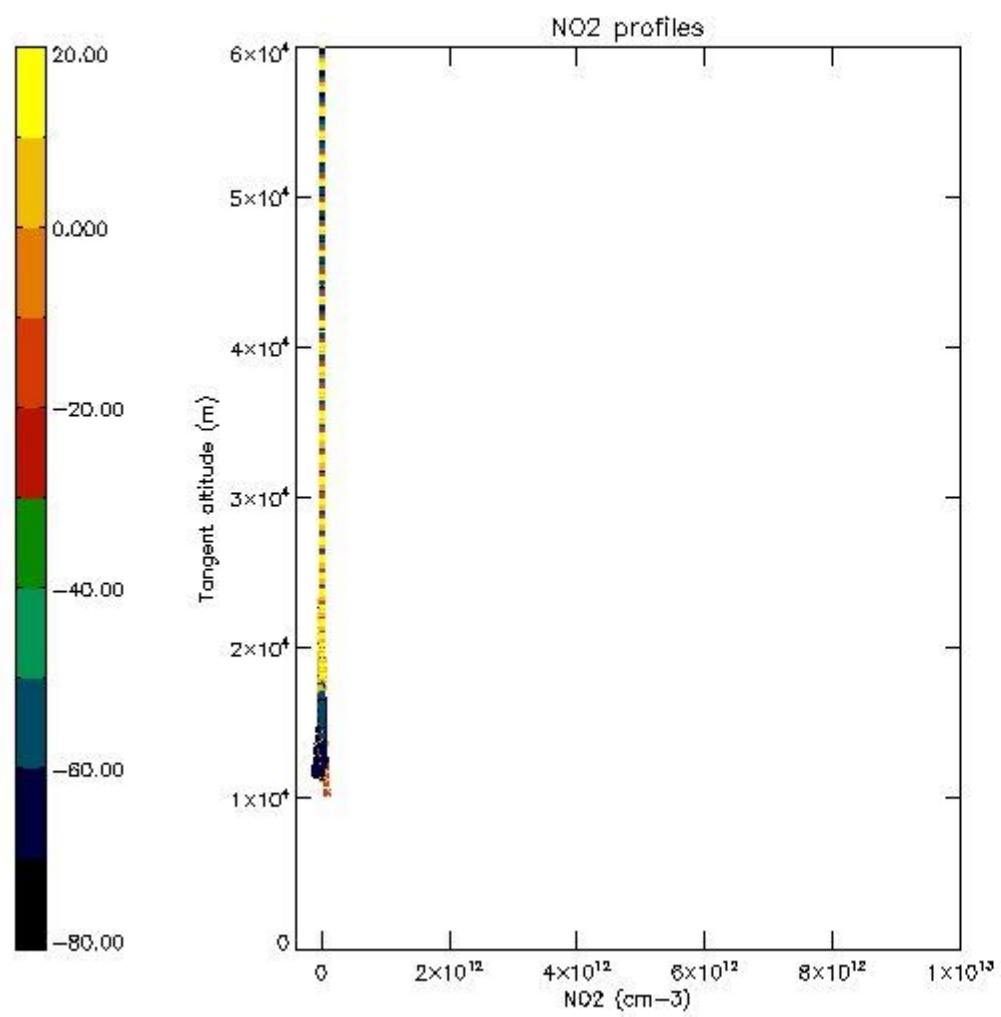

5.7 Plot NO3 profiles for all STD (dark without errors)

The colorbar represents the latitude.