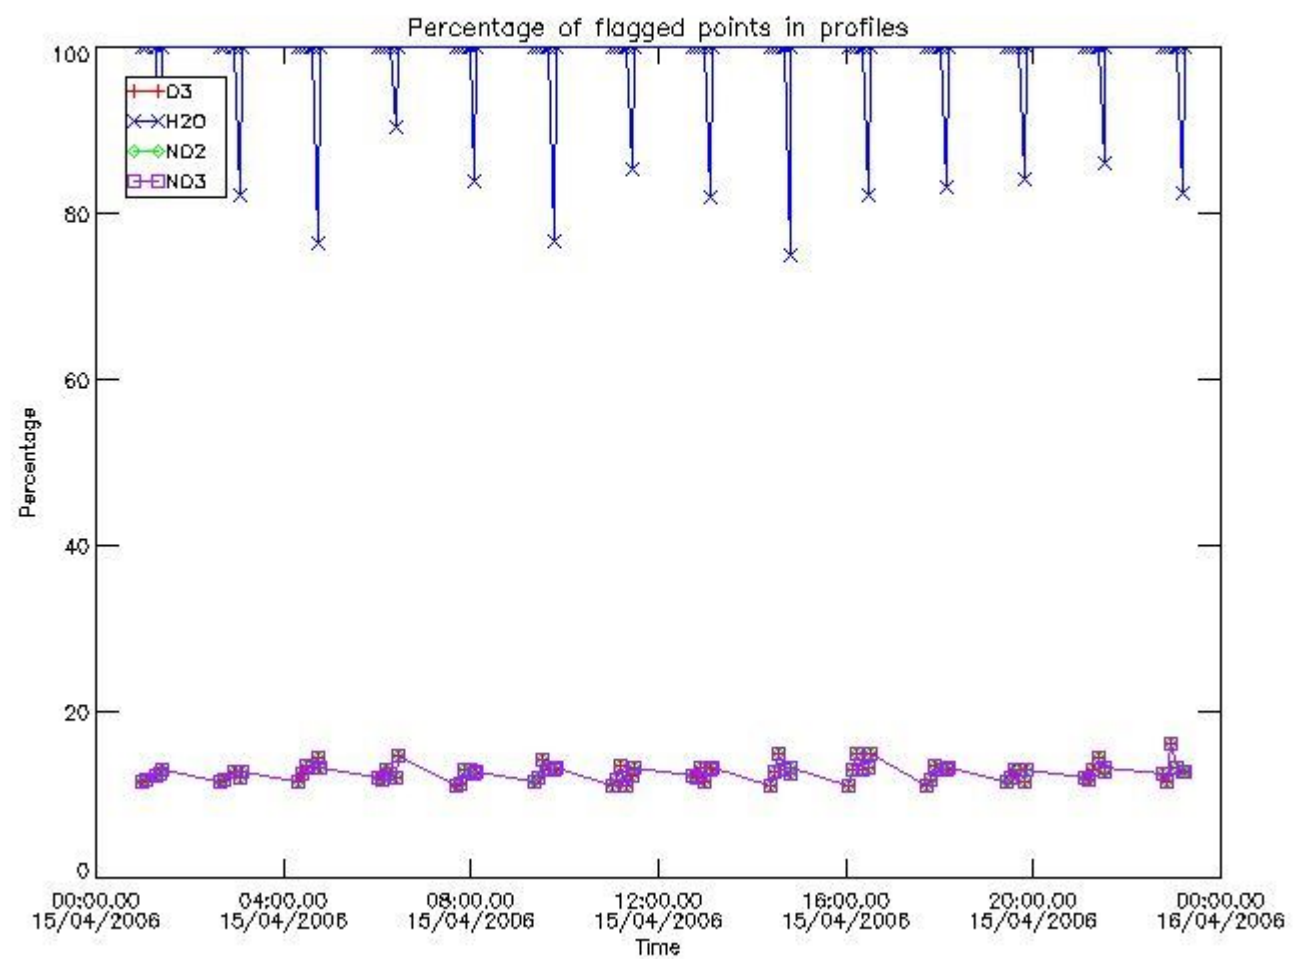

3. Quality information per product

In this section it is plotted some information contained in the Quality Summary data set of the level 2 products. Only products in dark limb conditions and without errors (error flag in the MPH set to "0") are used.

3.1 Plot quality information per product (time dependant)

3.2 Plot quality information per product (world map)