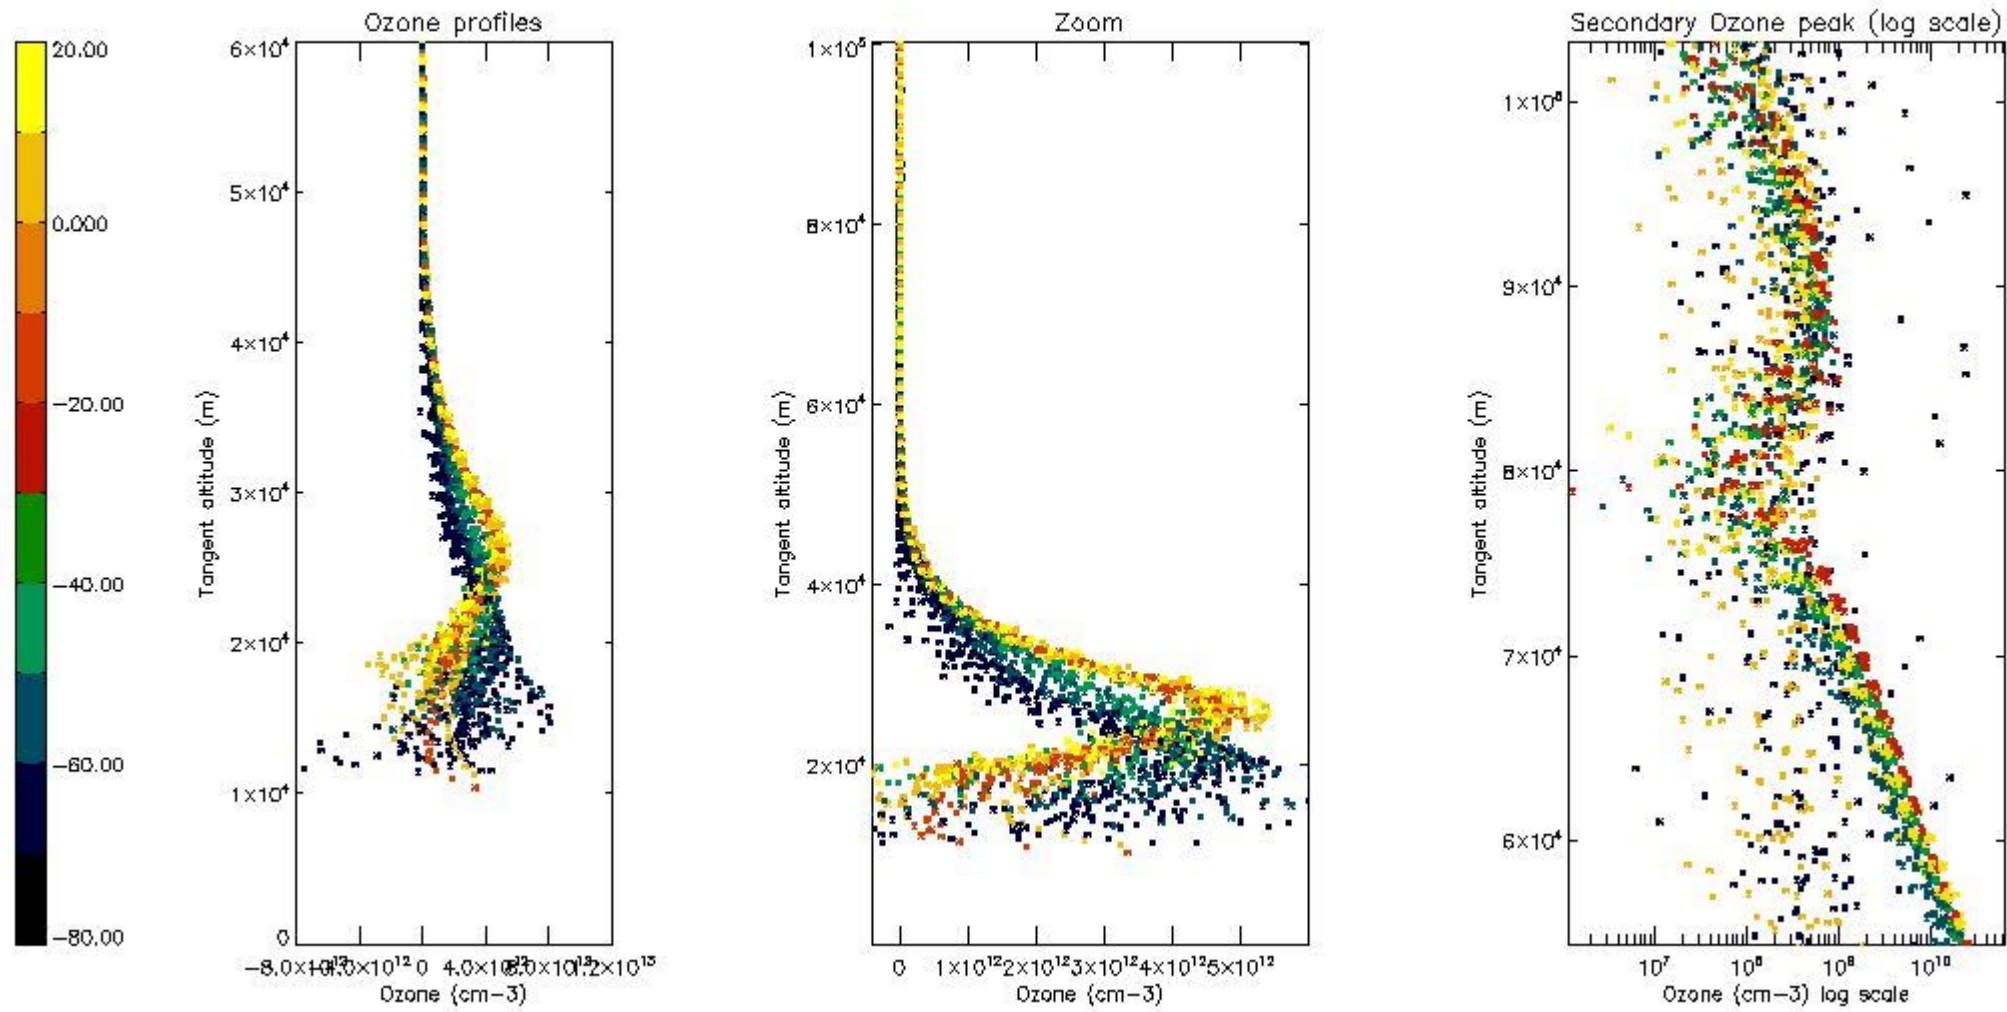

STD < 10	9
STD < 5	4

5.2 Plot ozone profiles for all STD (dark without errors)

The colorbar represents the latitude.

5.3 Plot ozone profiles where STD < 20% (dark without errors)

The colorbar represents the latitude.