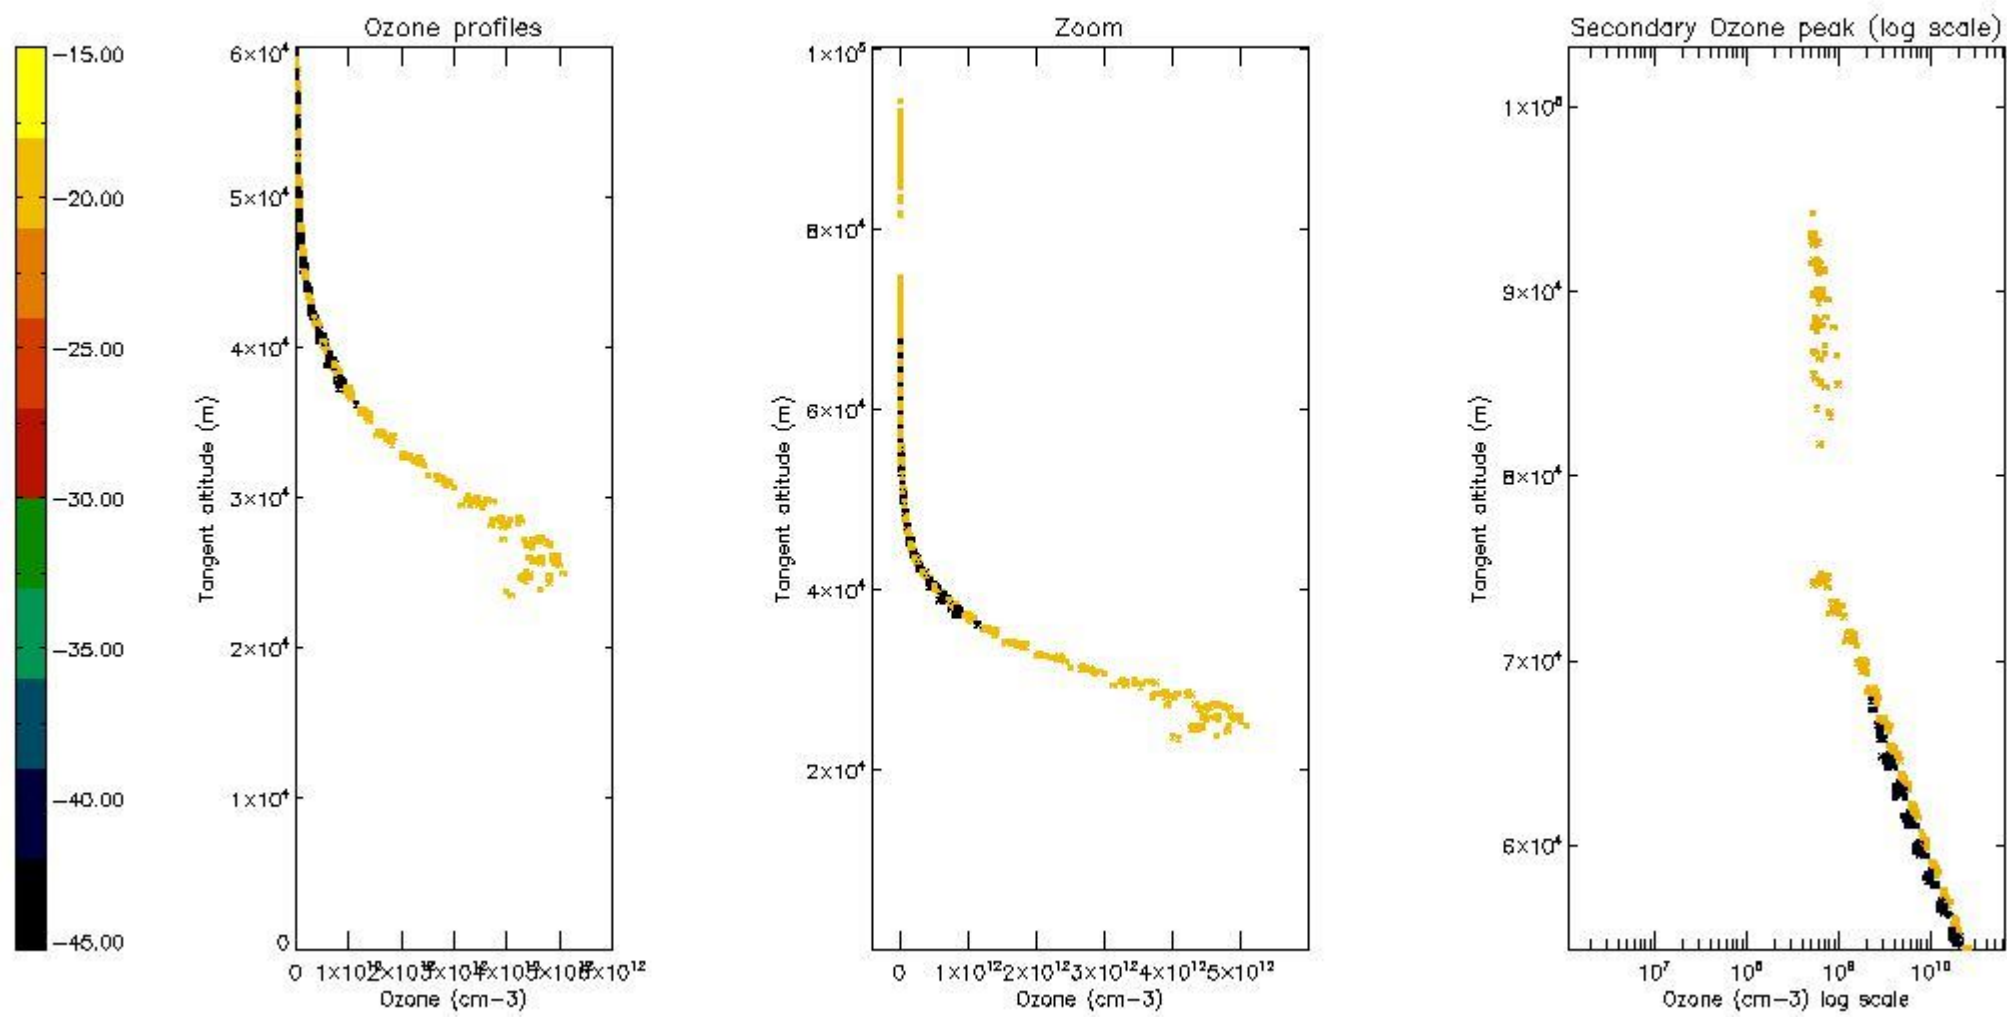

5.6 Plot NO₂ profiles for all STD (dark without errors)

The colorbar represents the latitude.