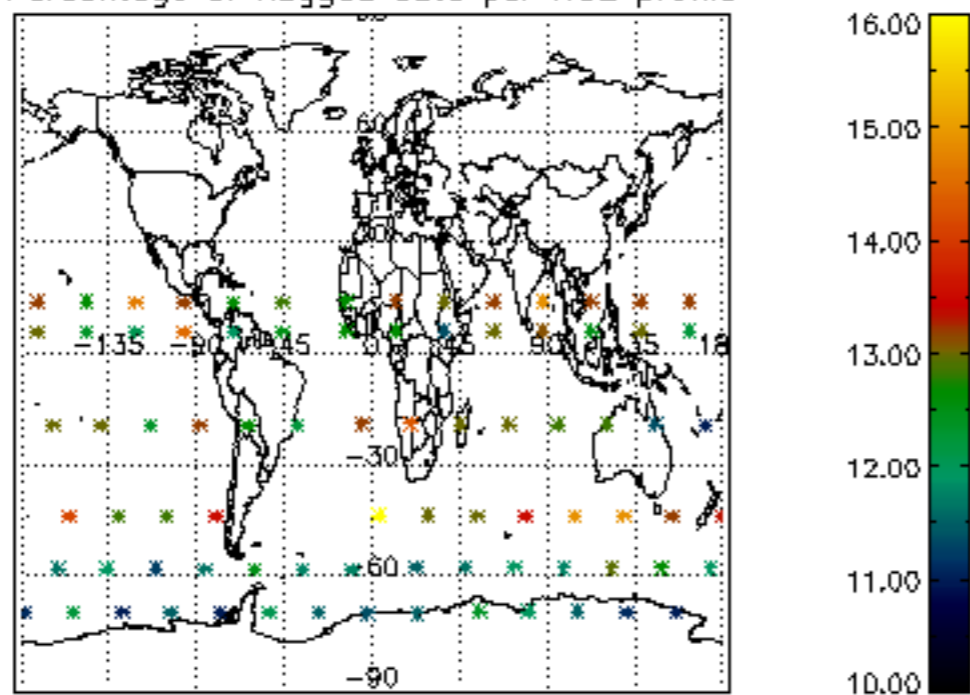

Percentage of flagged data per NO2 profile