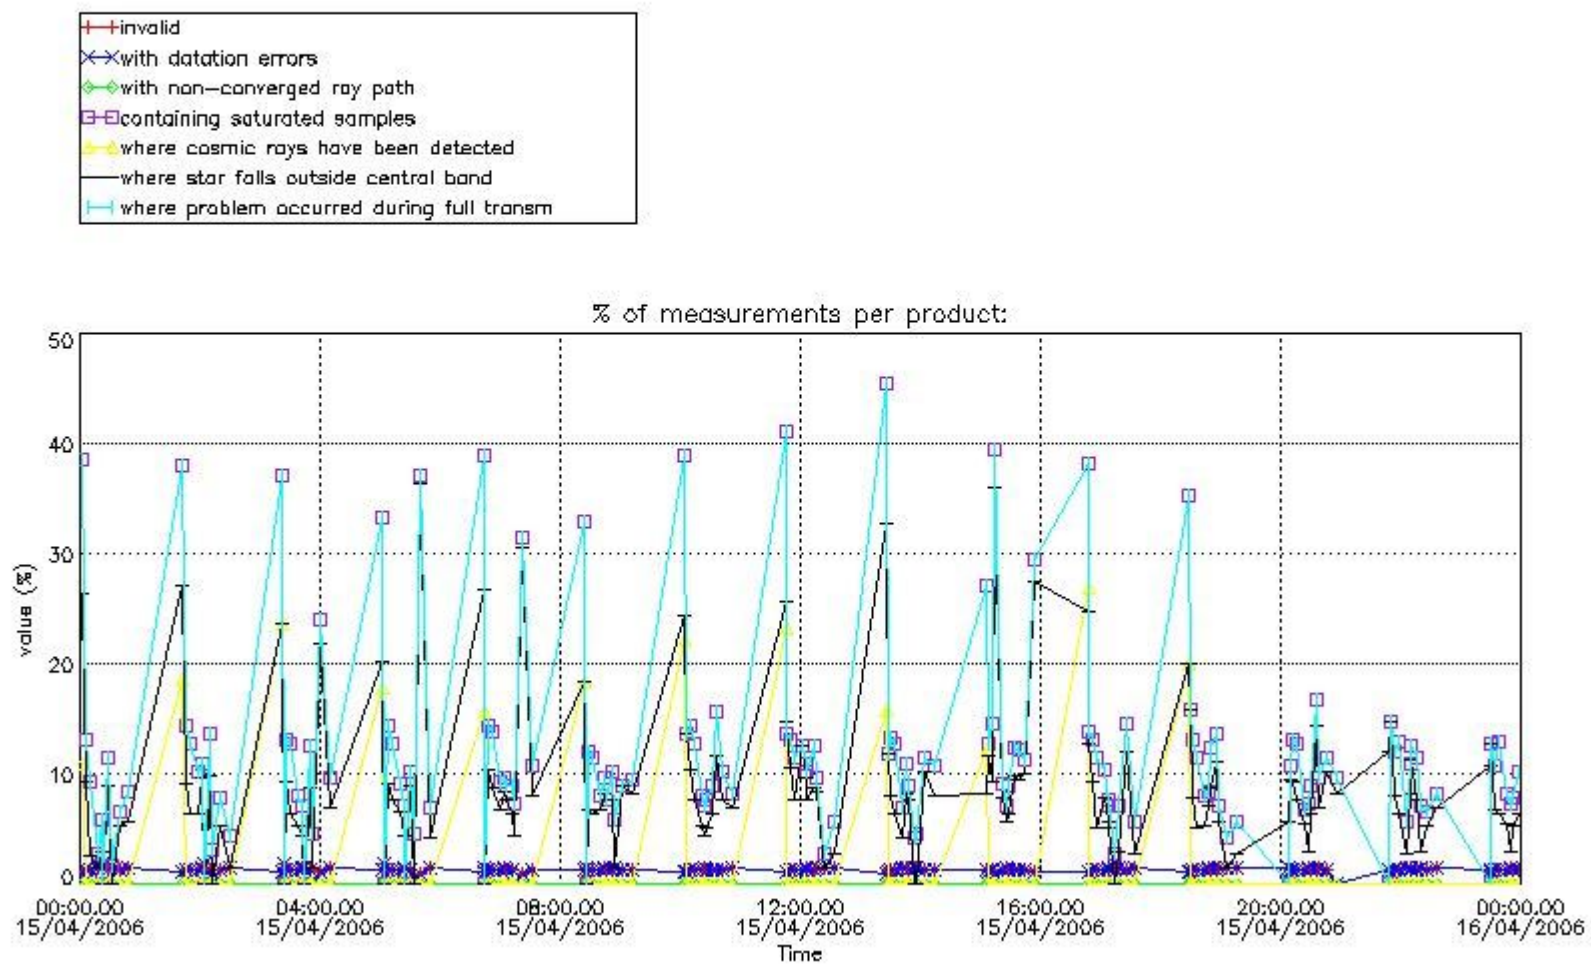

3.1 Plot quality information per product (time dependant)

3.2 Plot quality information per product (world map)

Percentage of flagged data per O3 profile

Percentage of flagged data per H2O profile

Percentage of flagged data per NO2 profile

Percentage of flagged data per NO3 profile

4. Level 1 quality information per product

In this section it is plotted some information contained in the Quality Summary data set of the level 2 products that comes from the level 1b processing. Products without errors (error flag in the MPH set to "0") are used.

4.1 Plot quality information per product (time dependant) coming from level 1b processing

4.1.1 Plot level 1 quality information per product (time dependant): ENVISAT ASCENDING passes

4.1.2 Plot level 1 quality information per product (time dependant): ENVI SAT DESCENDING passes