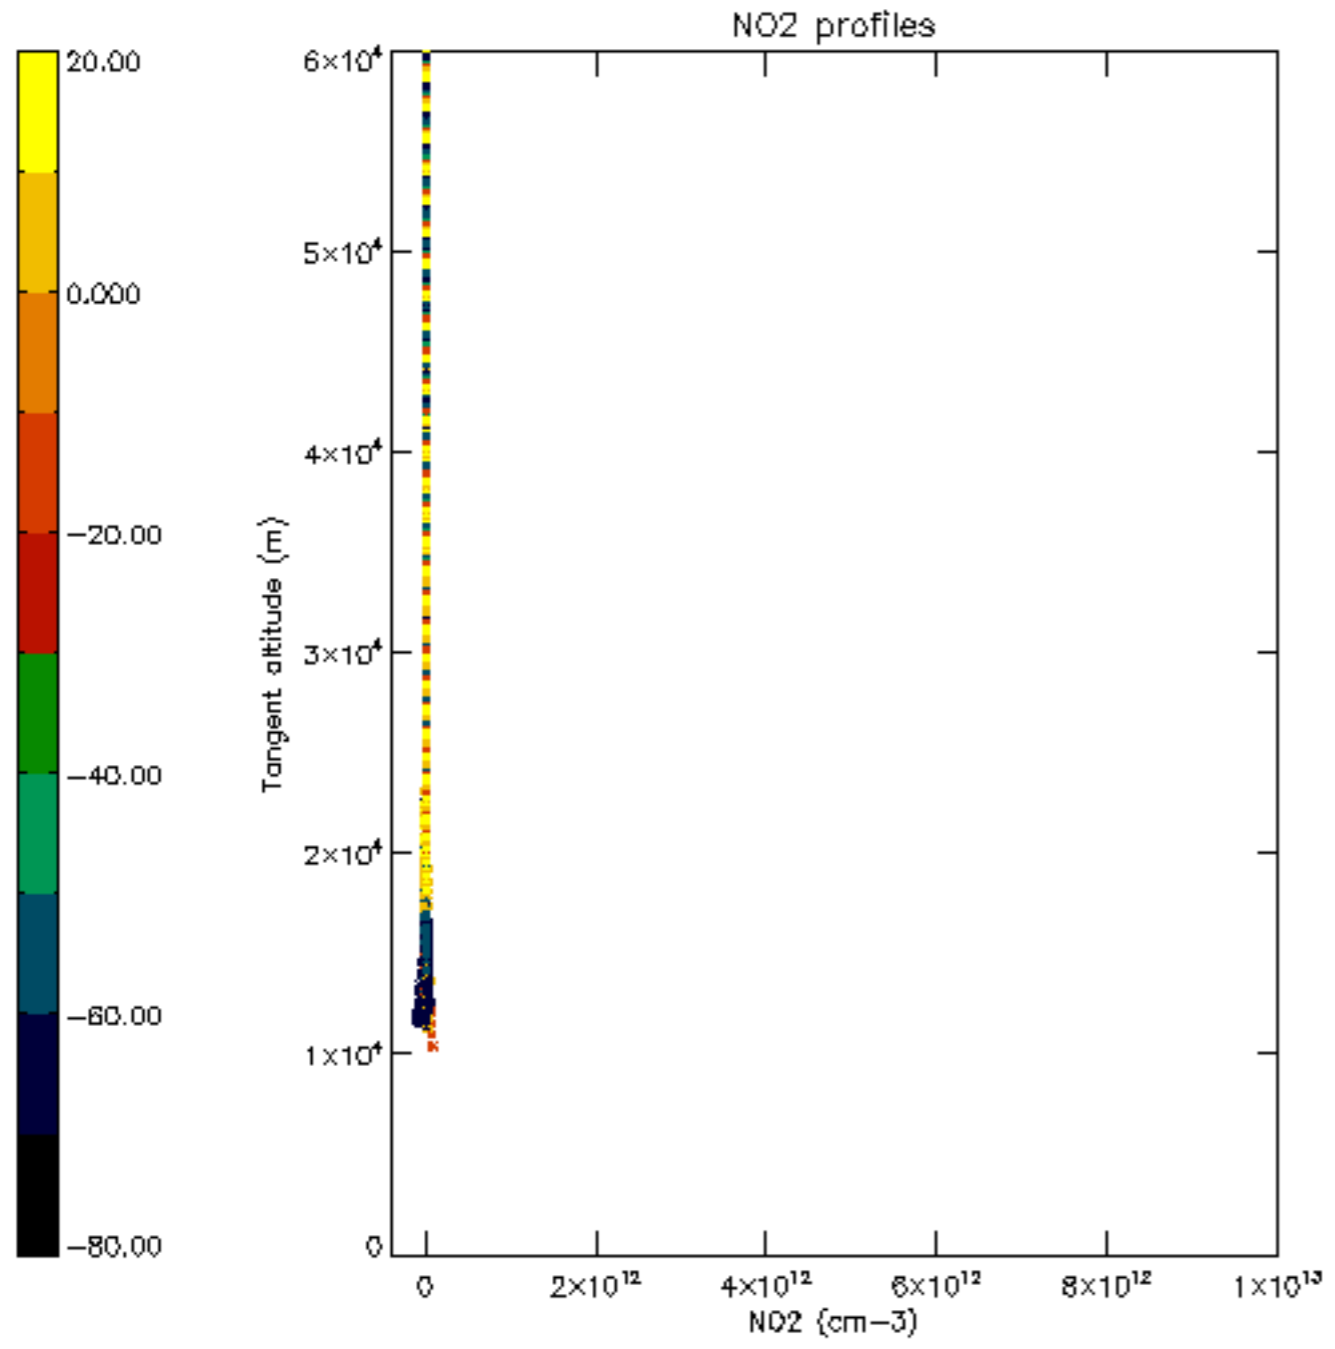

Percentage of star falling outside central band per profile

Percentage of saturation errors per profile

Percentage of flagged data per D3 profile

Percentage of flagged data per H2O profile

Percentage of flagged data per NO2 profile