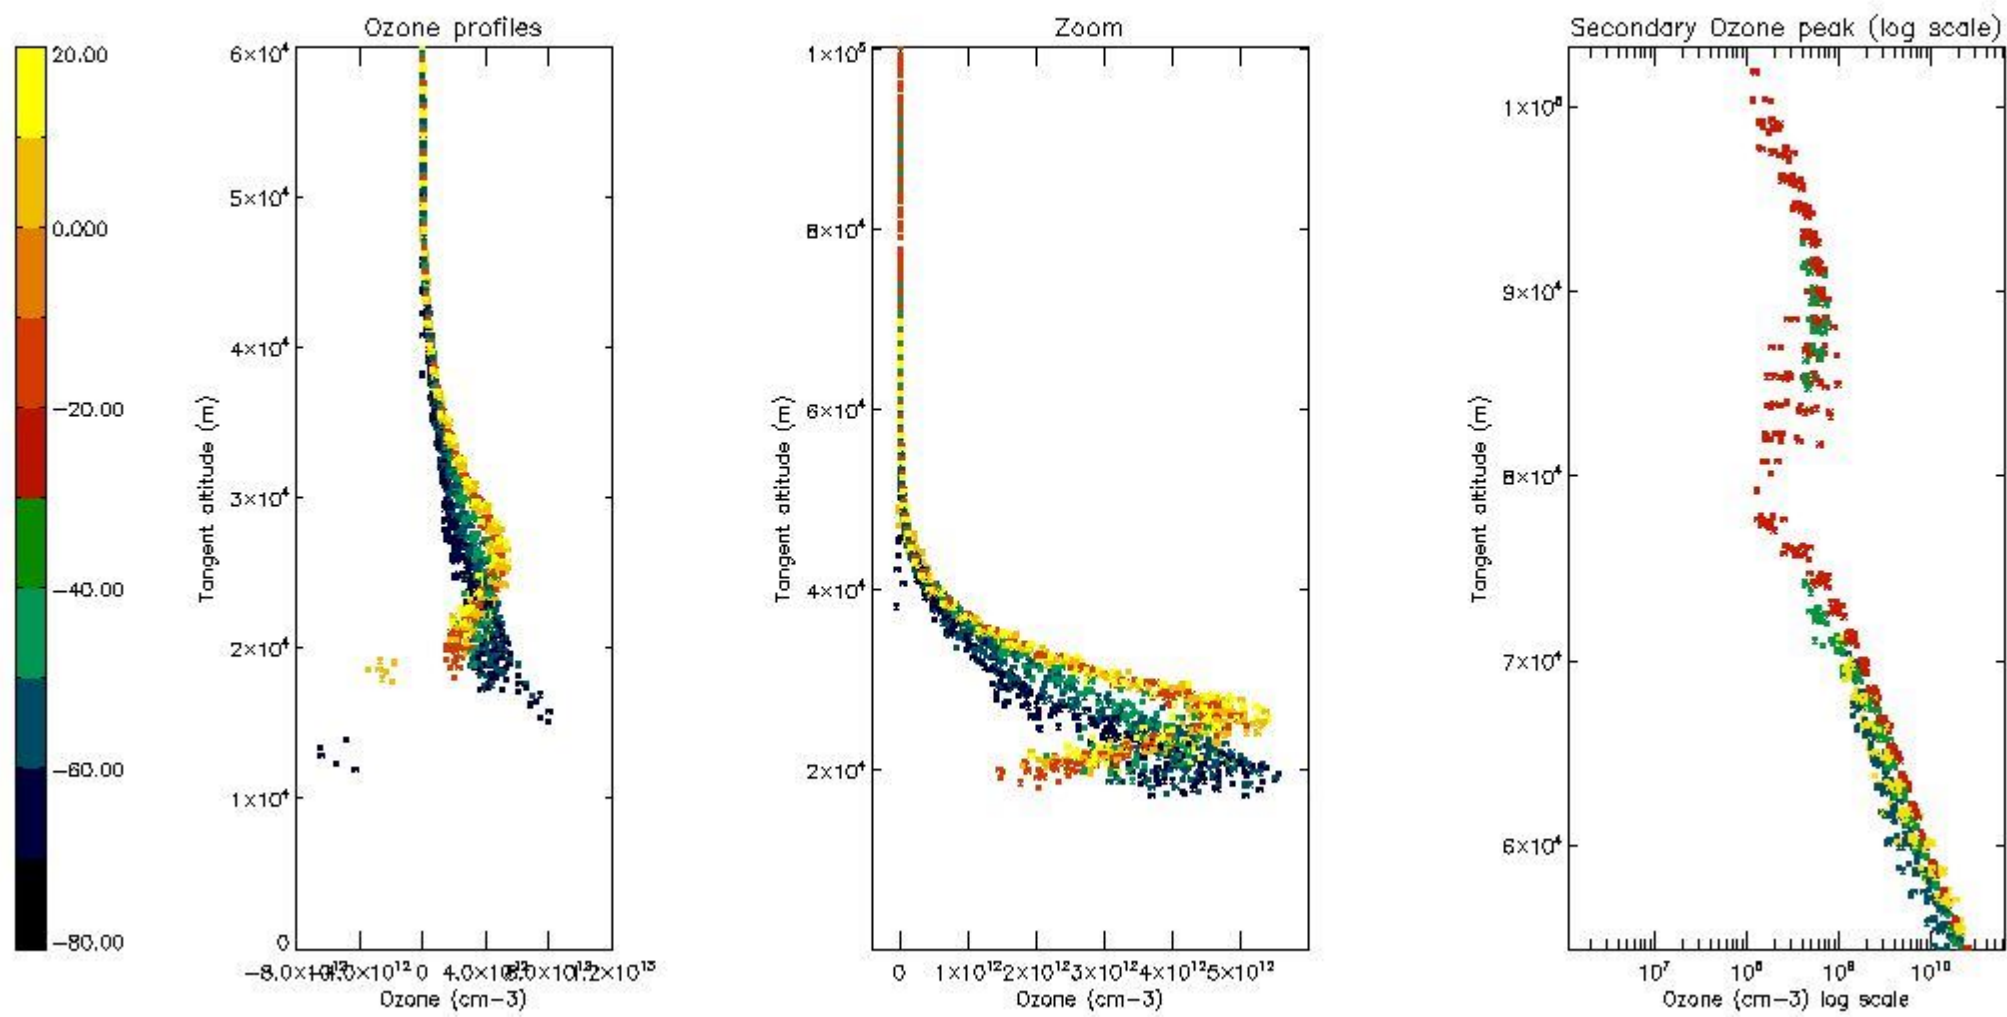

STD < 10	9
STD < 5	4

5.2 Plot ozone profiles for all STD (dark without errors)

The colorbar represents the latitude.

5.3 Plot ozone profiles where STD < 20% (dark without errors)

The colorbar represents the latitude.