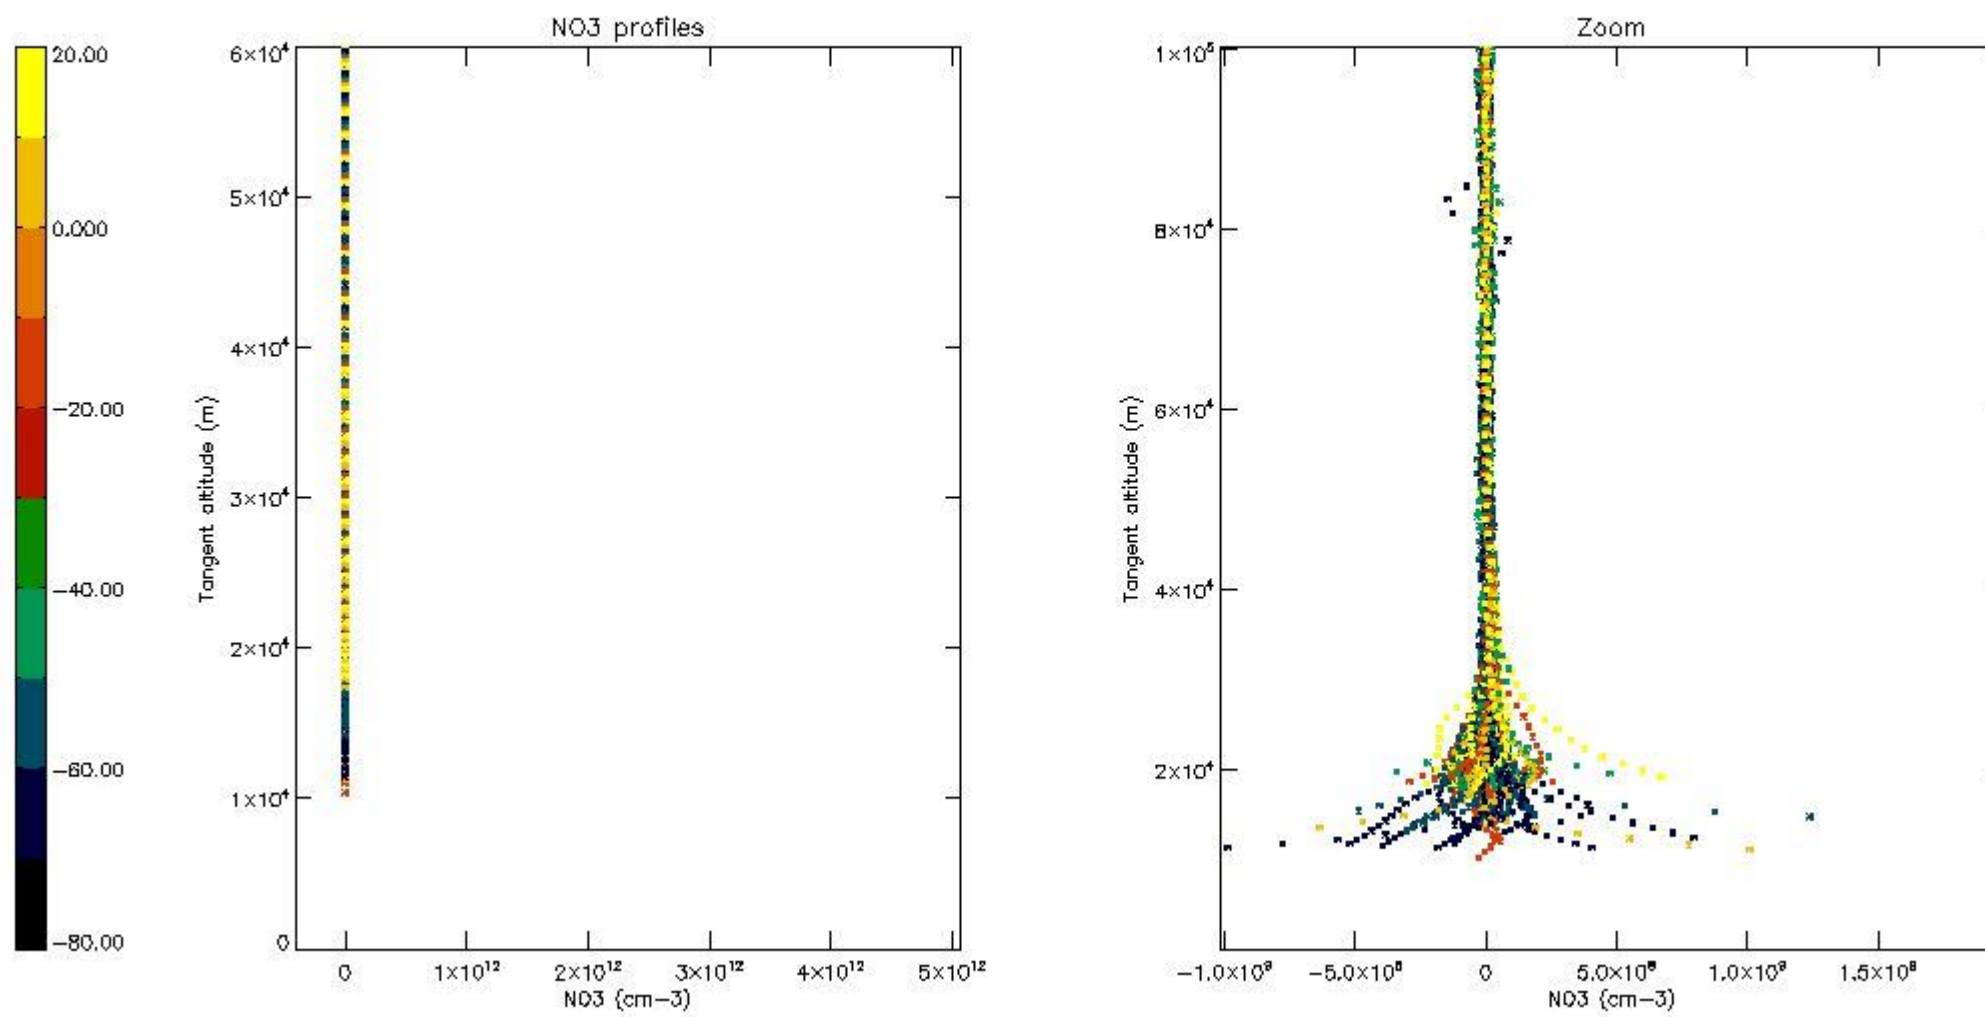

6. Auxiliary Data Files used for the production reported in section 2

The number reported in the third column indicates since which file (see list in section 2) the corresponding auxiliary file has been used. The fourth column is the date of those product files.

Type	Auxiliary Filename	Used since product	Used since product date
INST_PHYS_CHARACTERISTICS	GOM_INS_AXVIEC20091111_143220_20030716_120000_20500101_000000	1	15-APR-2006 00:01:09
LEVEL-2_PROC_CONFIG	GOM_PR2_AXVIEC20091111_152718_20020301_000000_20500101_000000	1	15-APR-2006 00:01:09
CROSS_SECTIONS_FILE	GOM_CRS_AXVIEC20091111_154832_20020301_000000_20500101_000000	1	15-APR-2006 00:01:09