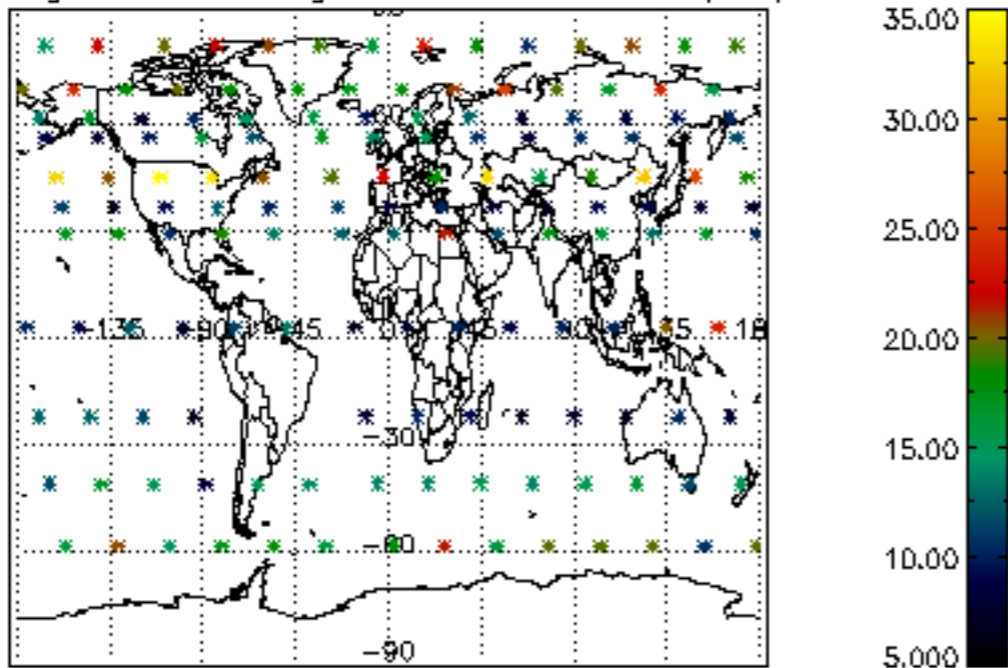

Percentage of cosmic ray hits per profile

Percentage of star falling outside central band per profile