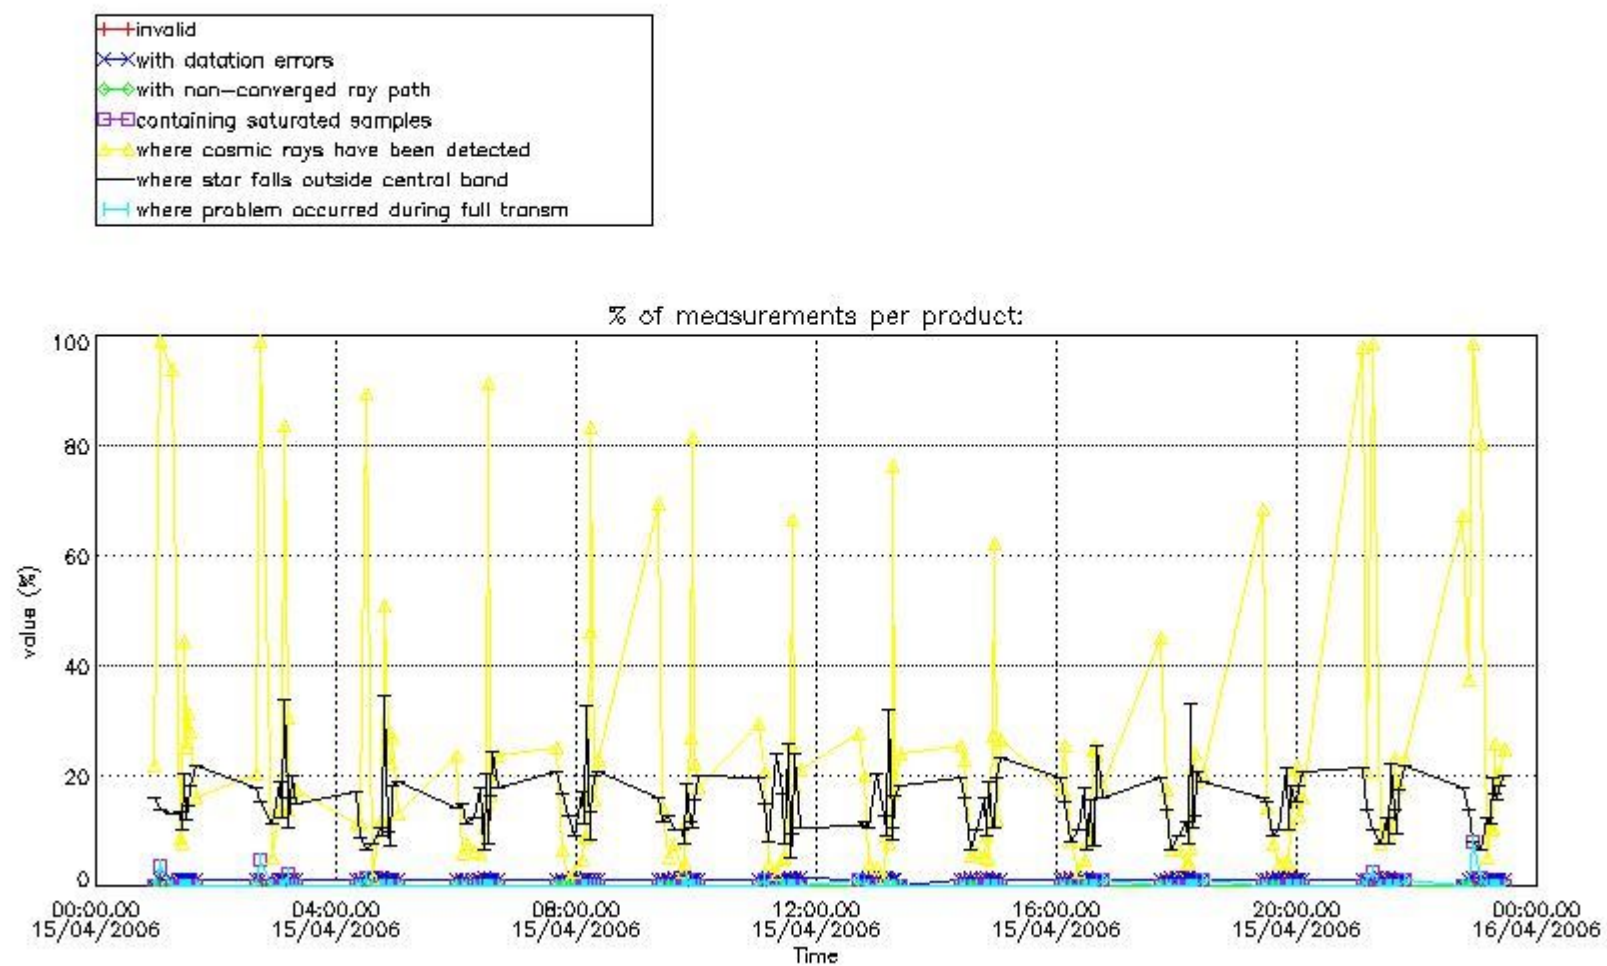

4.1.2 Plot level 1 quality information per product (time dependant): ENVI SAT DESCENDING passes