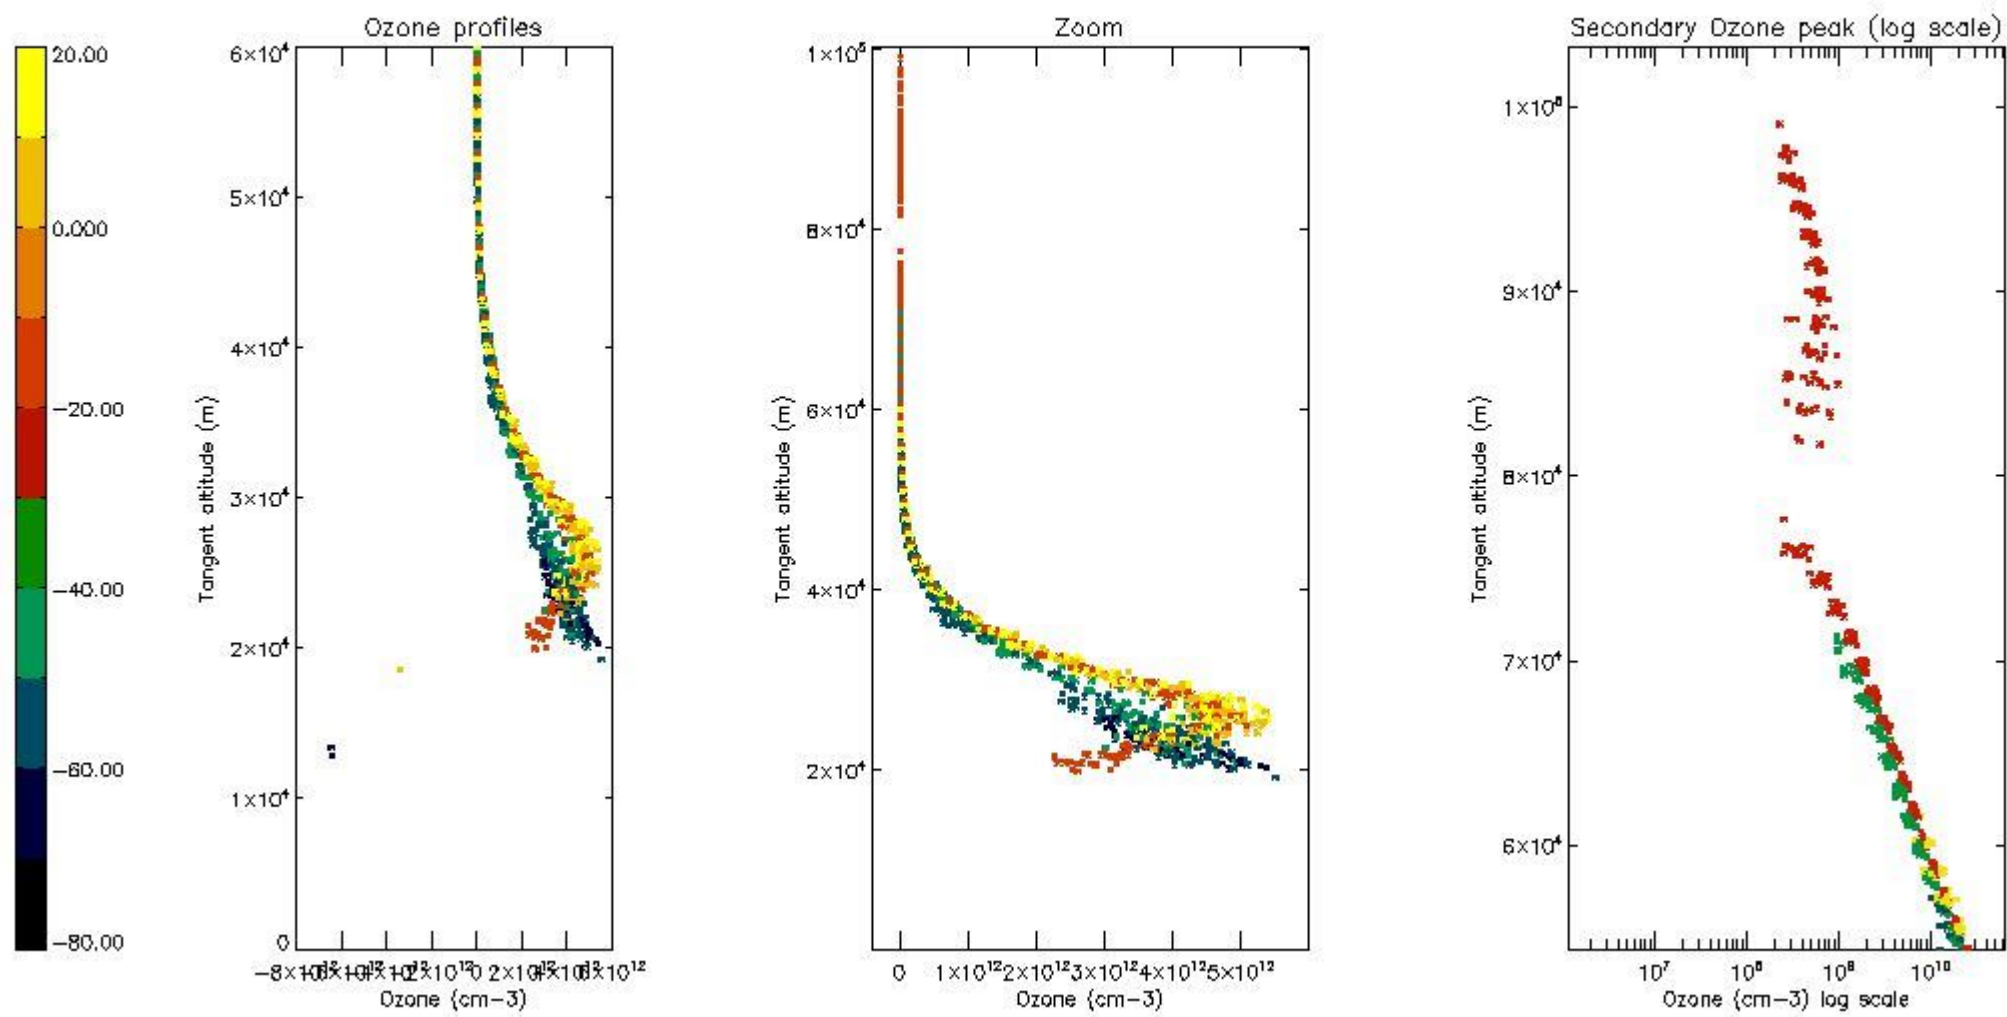

5.5 Plot ozone profiles where STD < 5% (dark without errors)

The colorbar represents the latitude.