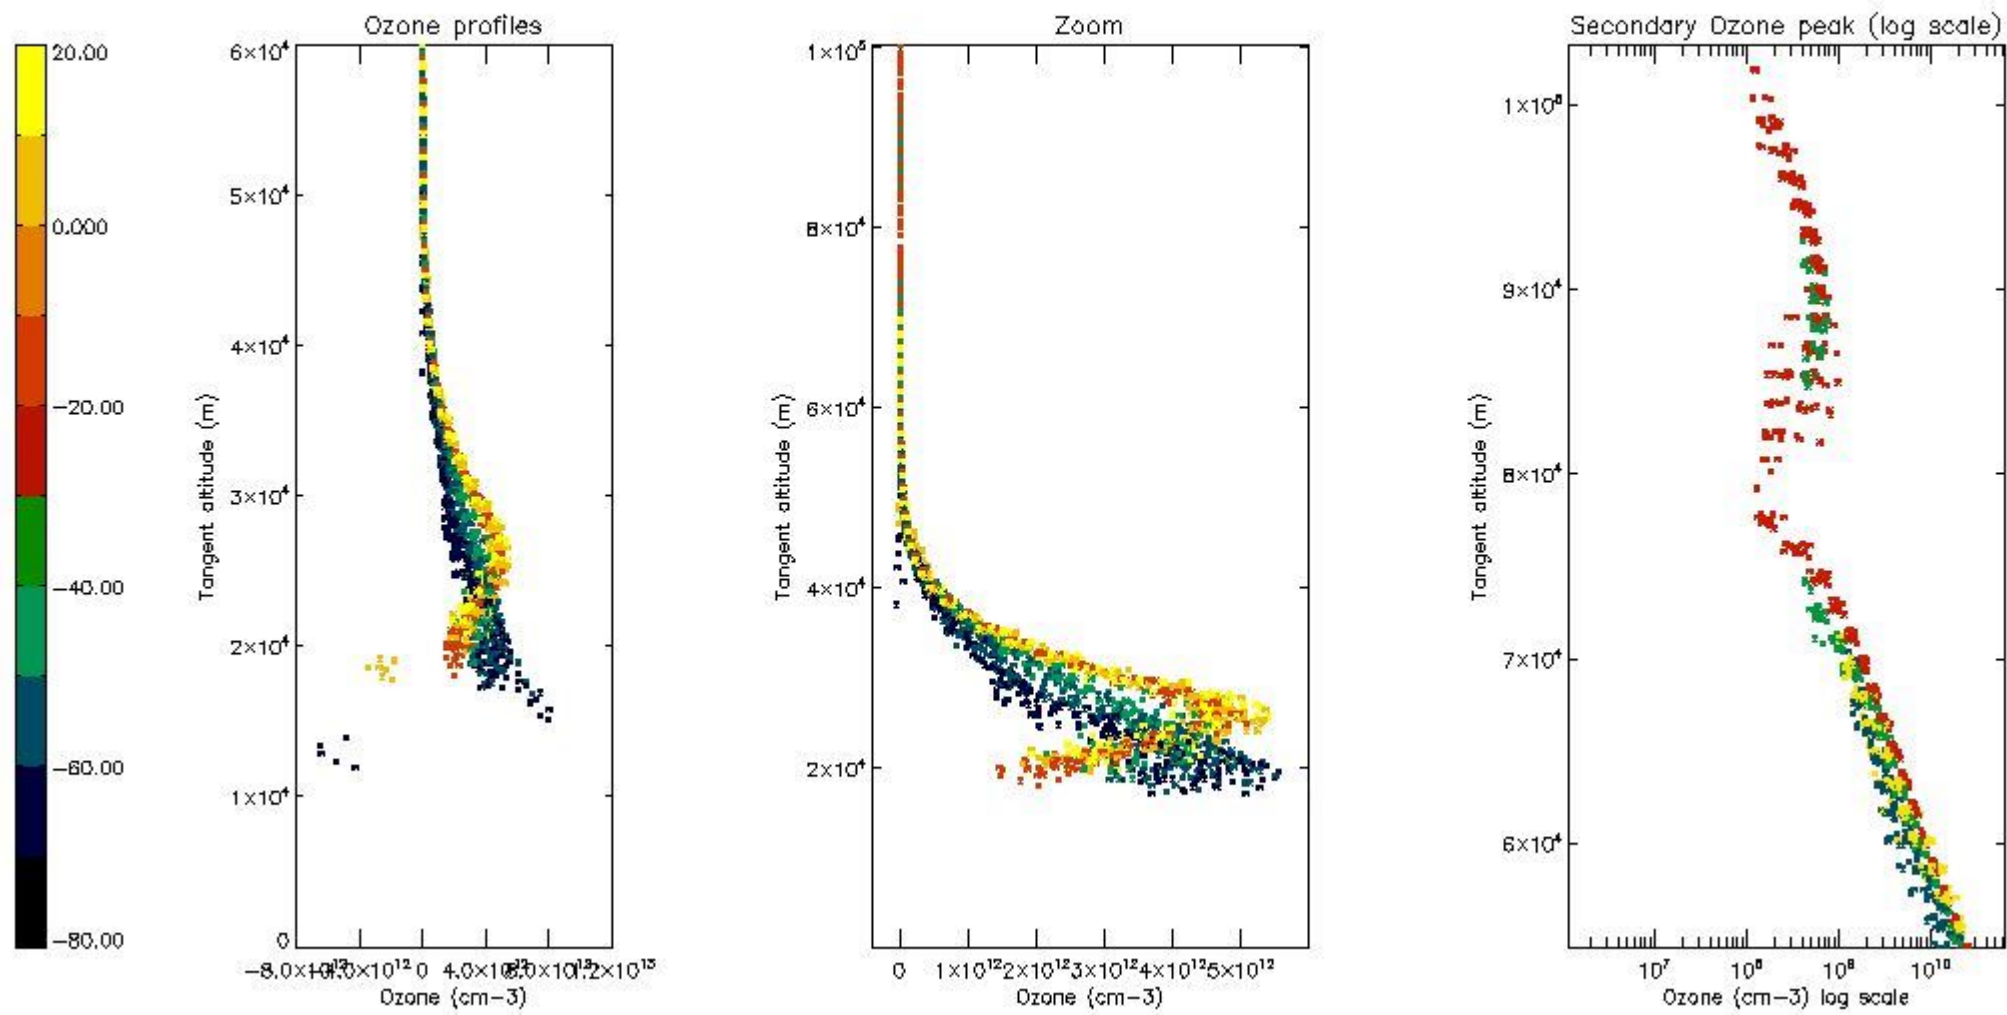

STD < 10	9
STD < 5	4

5.2 Plot ozone profiles for all STD (dark without errors)

The colorbar represents the latitude.

5.3 Plot ozone profiles where STD < 20% (dark without errors)

The colorbar represents the latitude.

5.4 Plot ozone profiles where STD < 10% (dark without errors)

The colorbar represents the latitude.

5.5 Plot ozone profiles where STD < 5% (dark without errors)

The colorbar represents the latitude.

5.6 Plot NO₂ profiles for all STD (dark without errors)