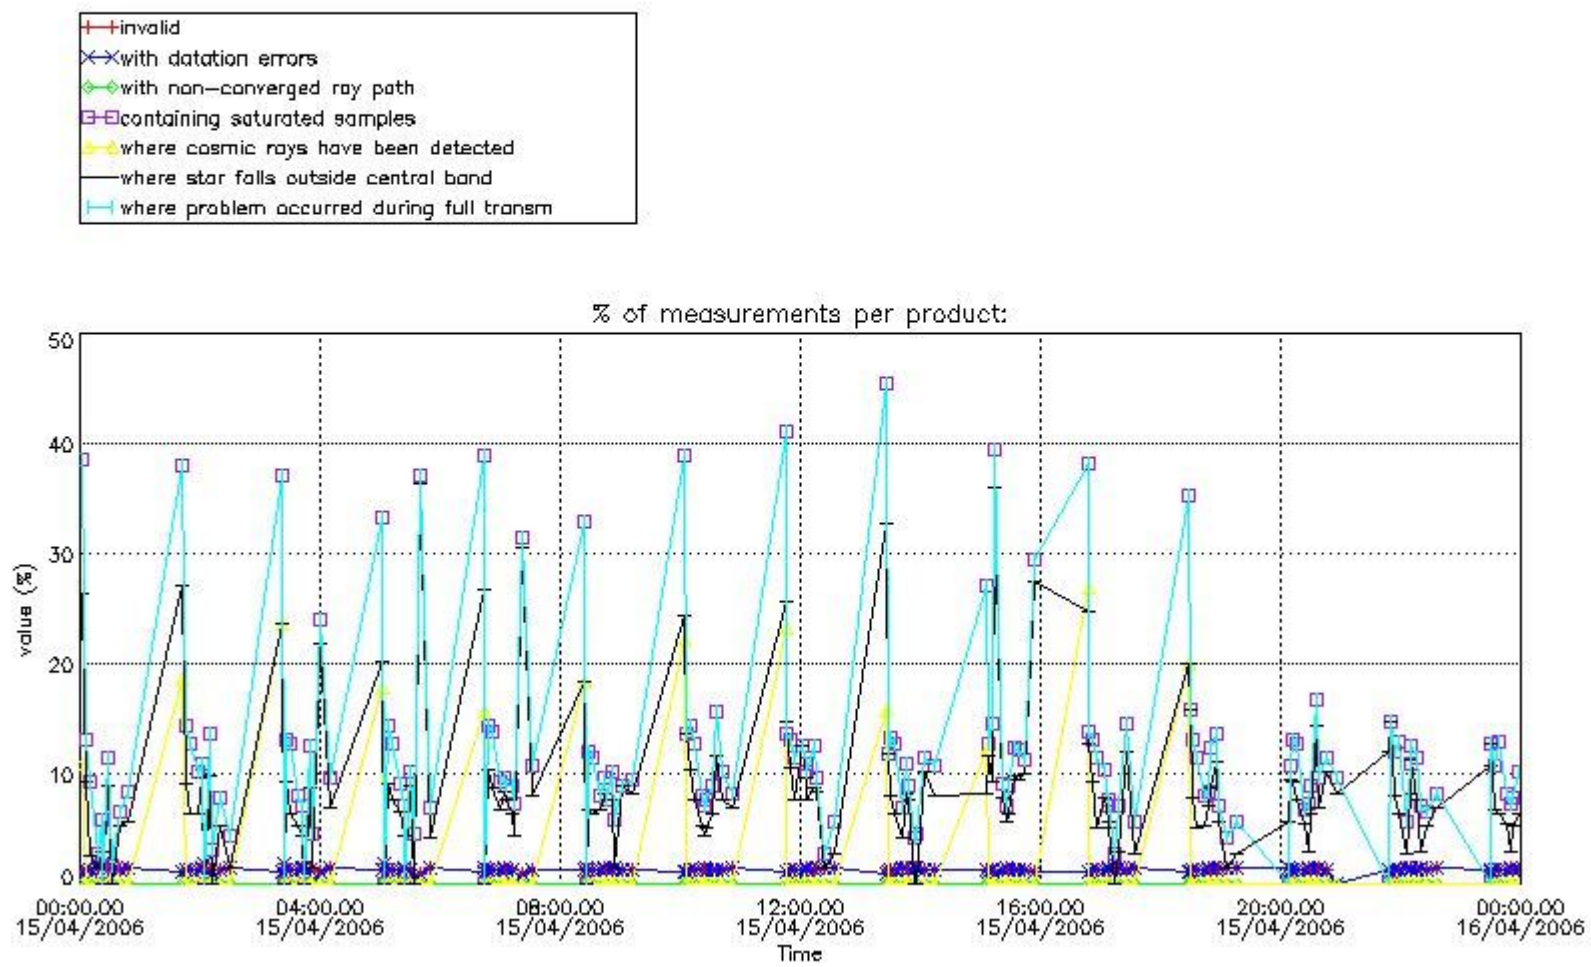

4.2 Plot quality information per product coming from level 1b processing (world map)

4.2.1 Plot level 1 quality information per product (world map): ENVISAT ASCENDING passes