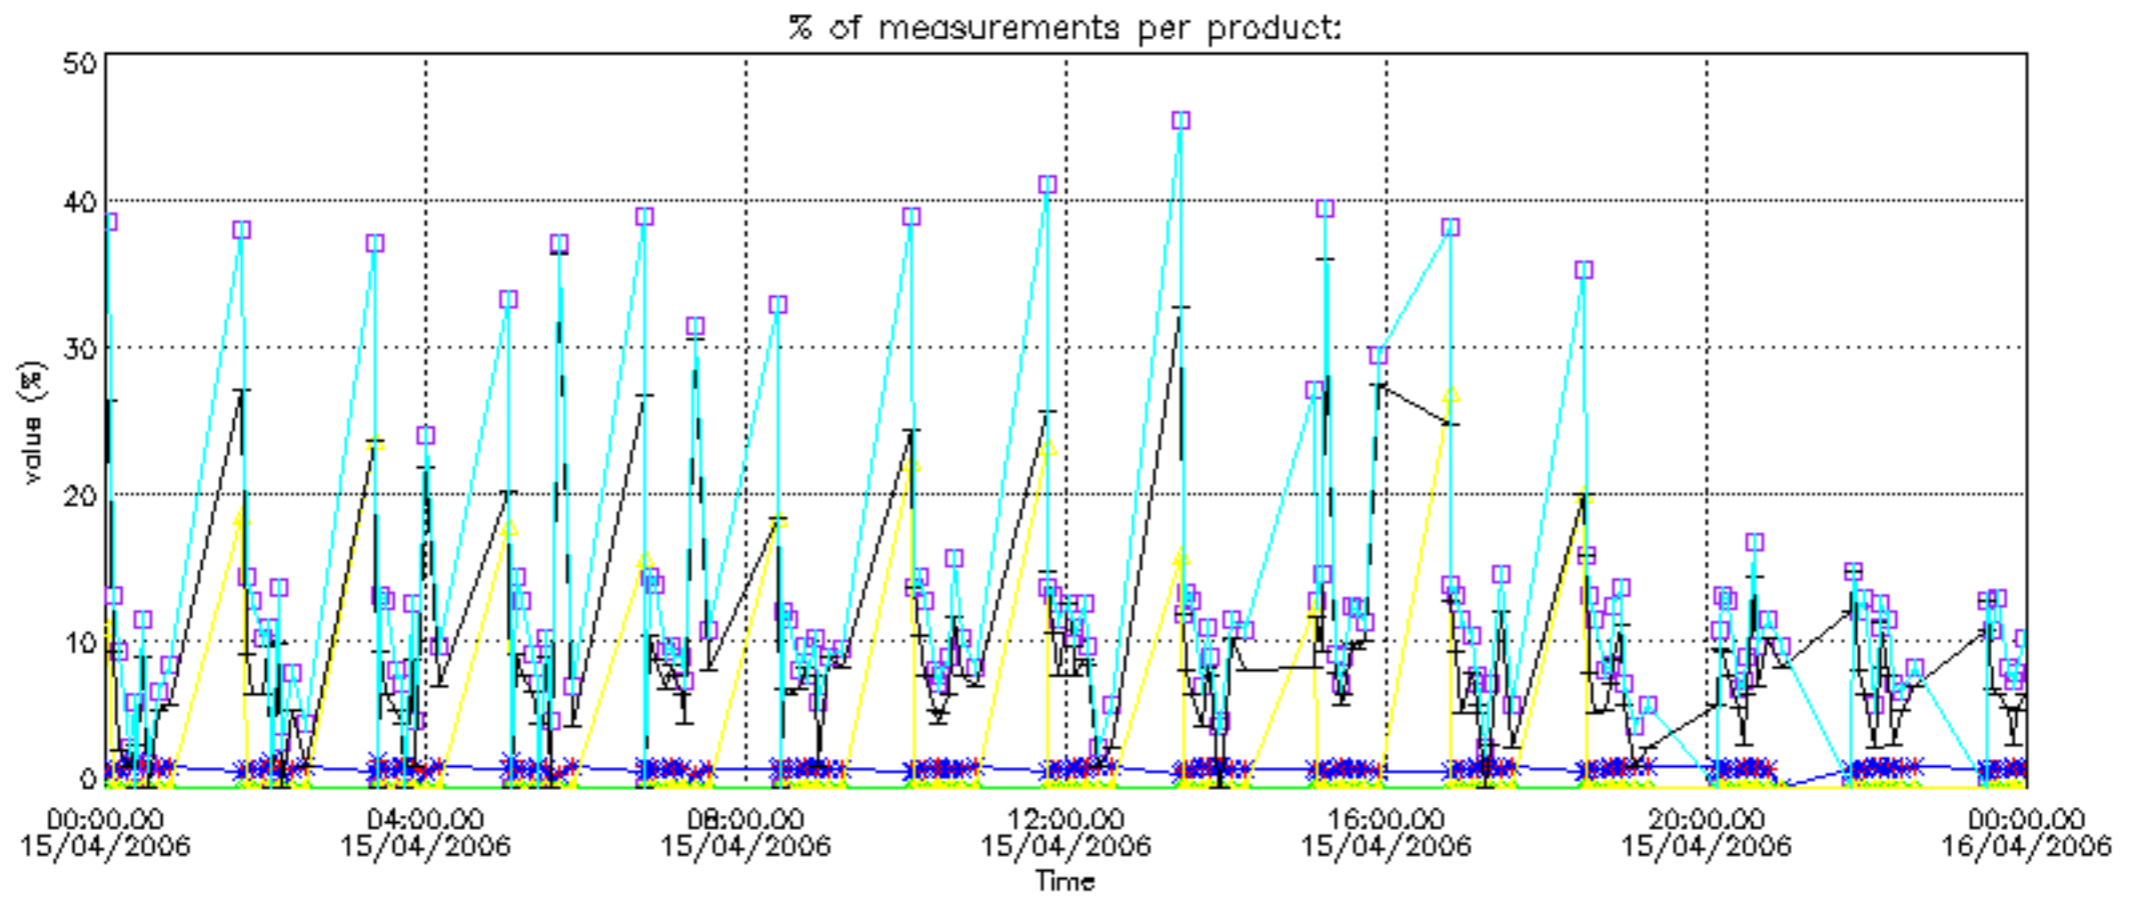

Percentage of cosmic ray hits per profile

Percentage of datation errors per profile