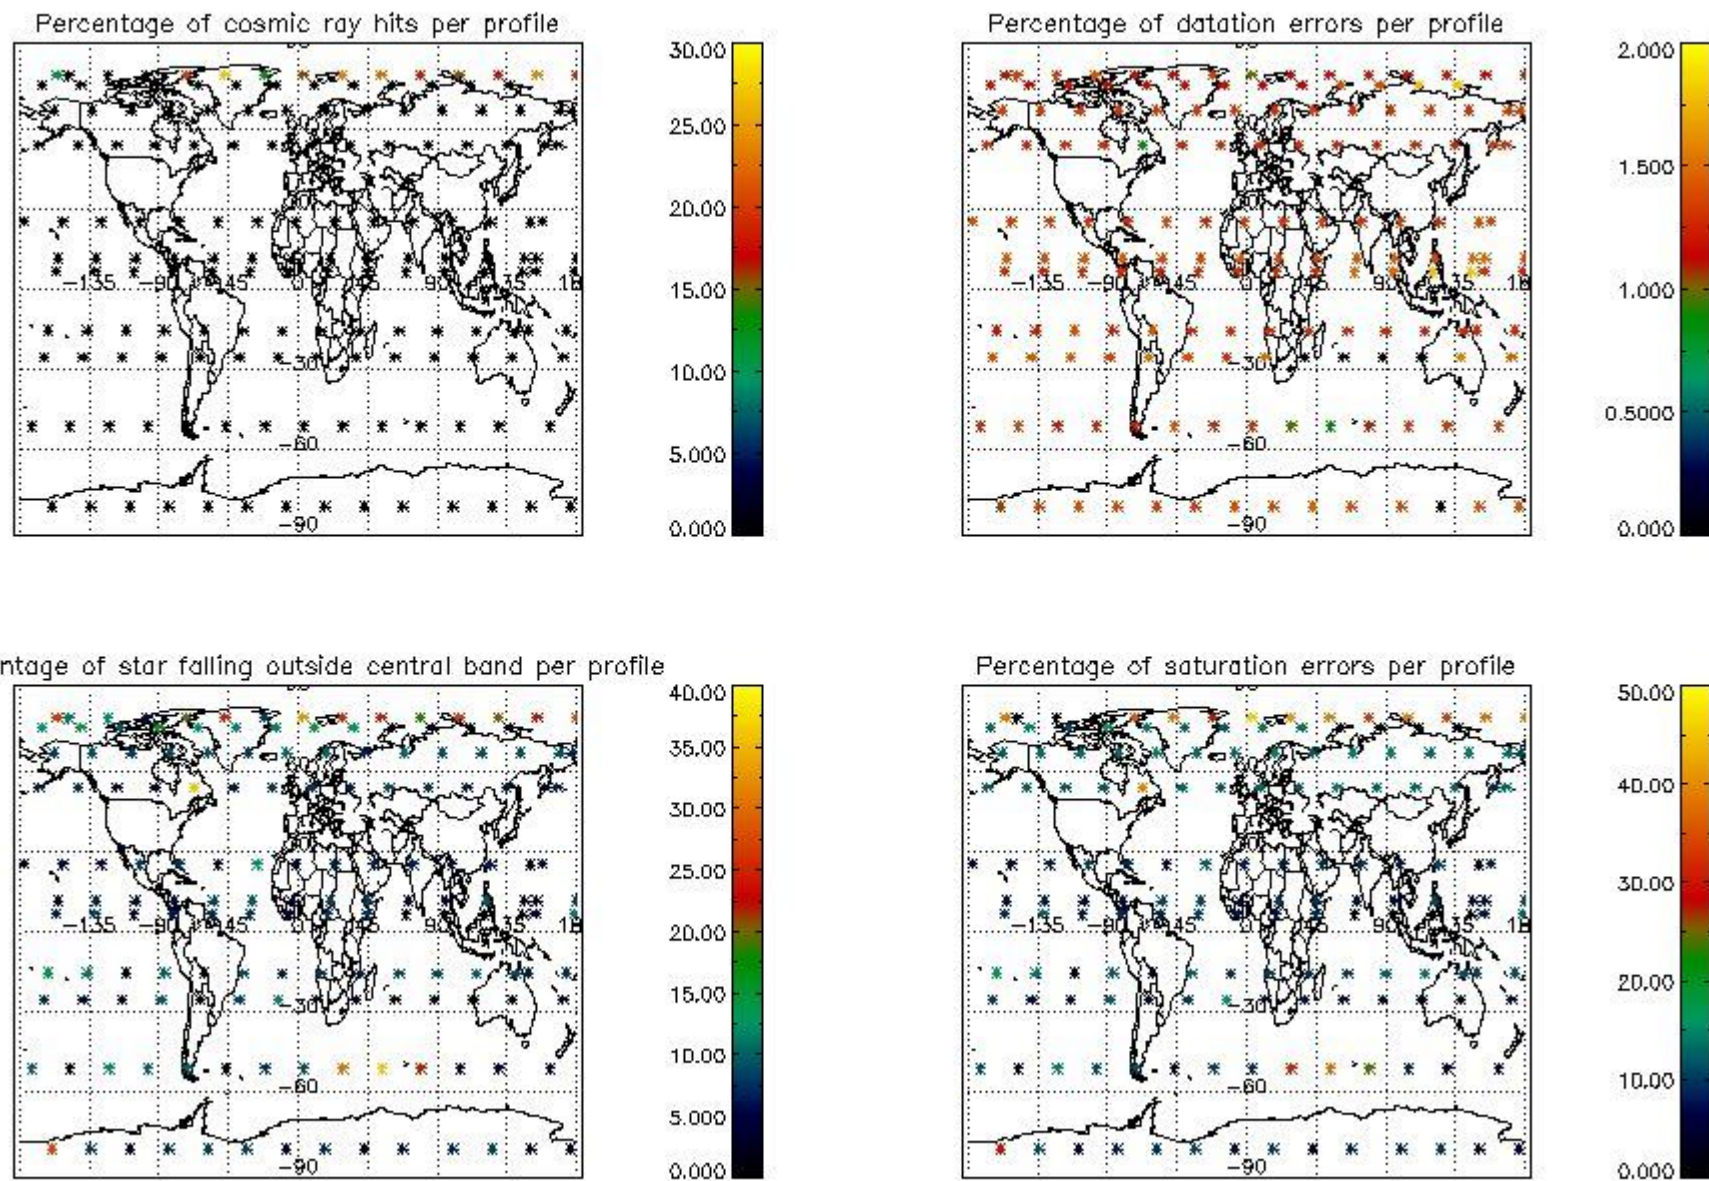

4.2.2 Plot level 1 quality information per product (world map): ENVISAT DESCENDING passes

5. Trace gas profiles

5.1 Ozone statistics based on quality of products

The final quality of the products can be "measured" using the STD (Standard Deviation) attached to every point profile. This information is written to the parameter GOM_NL__2P/NL_LOCAL_SPECIES_DENSITY/o3_std of the level 2 products. The table below shows the statistics for given STD ranges.

The statistics are given with respect to the overall valid production:

- Products without fatal errors: GOM_NL__2P/MPH/PRODUCT_ERR=0
- Valid point profile: GOM_NL__2P/NL_LOCAL_SPECIES_DENSITY/pcd(0)=0

The 'Criteria' is applied to valid points of dark limb products:

- Products in dark limb illumination condition: GOM_NL__2P/NL_SUMMARY_QUALITY/obs_ill_cond=0
- Products without fatal errors: GOM_NL__2P/MPH/PRODUCT_ERR=0
- Valid point profile: GOM_NL__2P/NL_LOCAL_SPECIES_DENSITY/pcd(0)=0

So, the table below shows the percentage of dark limb and valid observations for each criteria with respect to the overall valid daily observations.

Criteria	% of total production
All STD	27
STD < 20	13