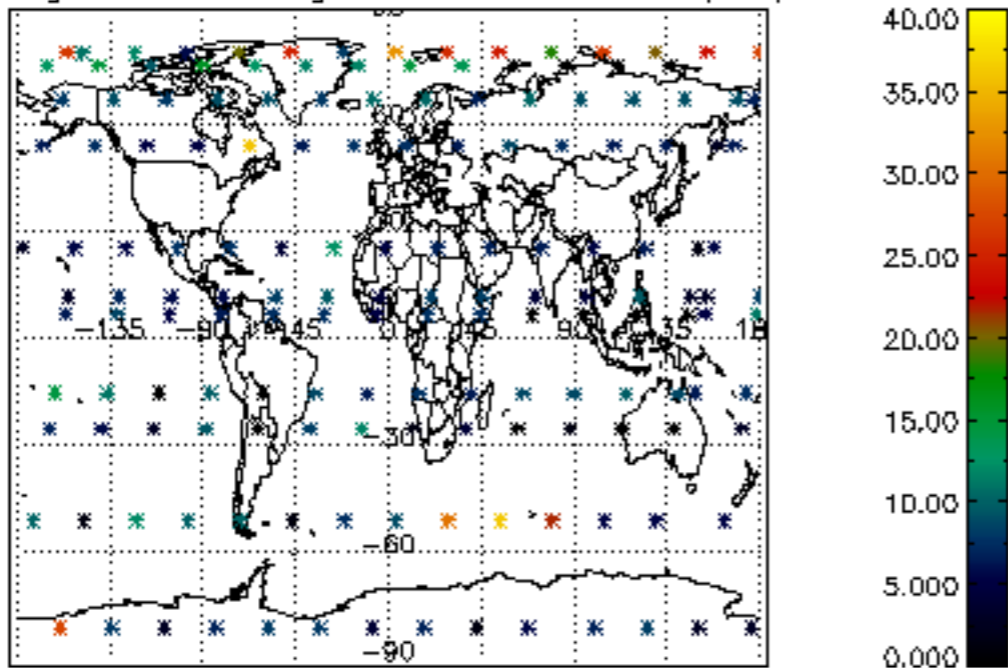

Percentage of star falling outside central band per profile