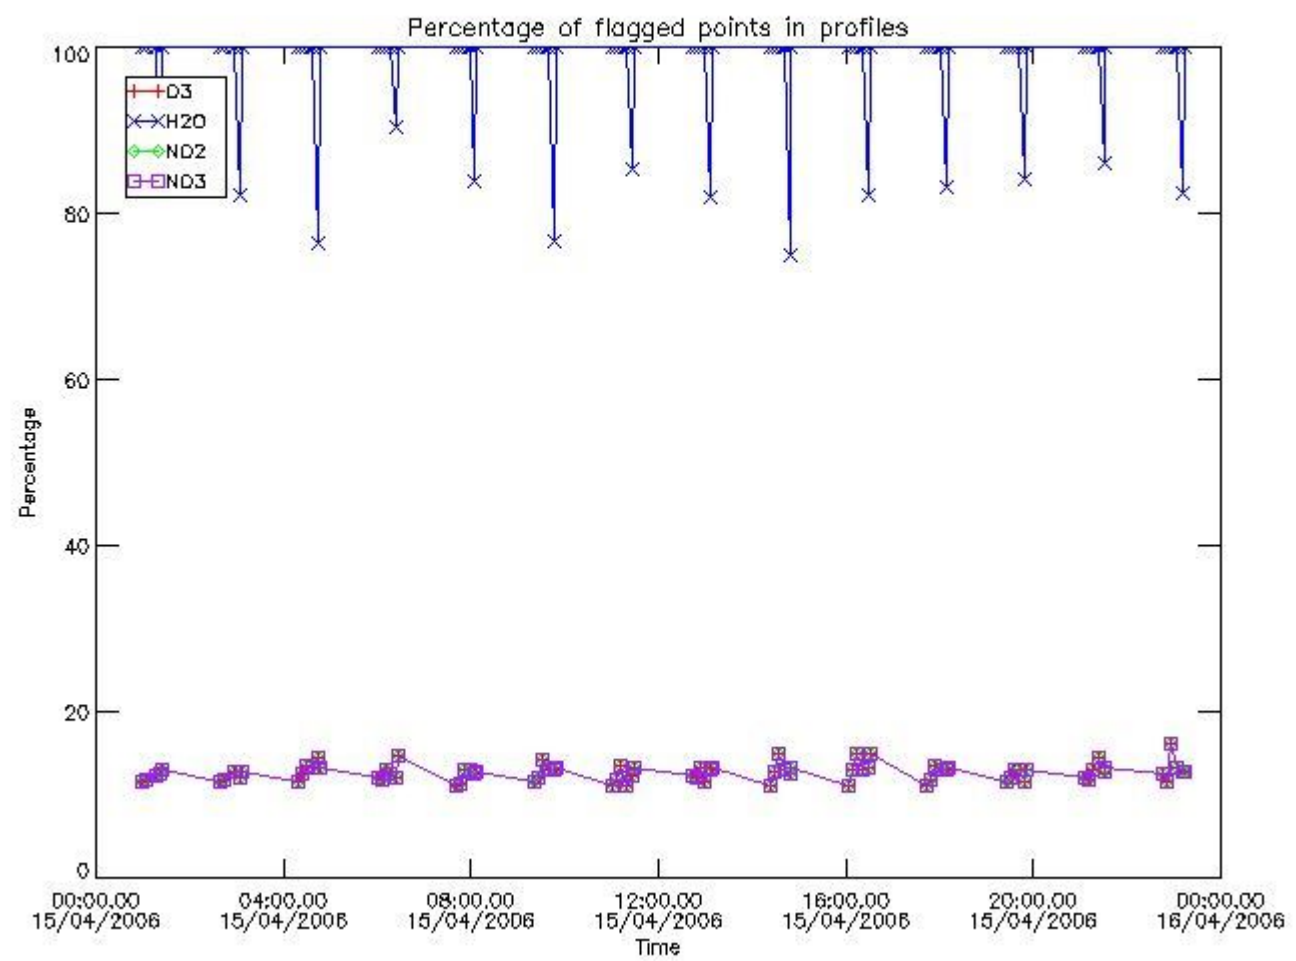

3. Quality information per product

In this section it is plotted some information contained in the Quality Summary data set of the level 2 products. Only products in dark limb conditions and without errors (error flag in the MPH set to "0") are used.

3.1 Plot quality information per product (time dependant)

3.2 Plot quality information per product (world map)