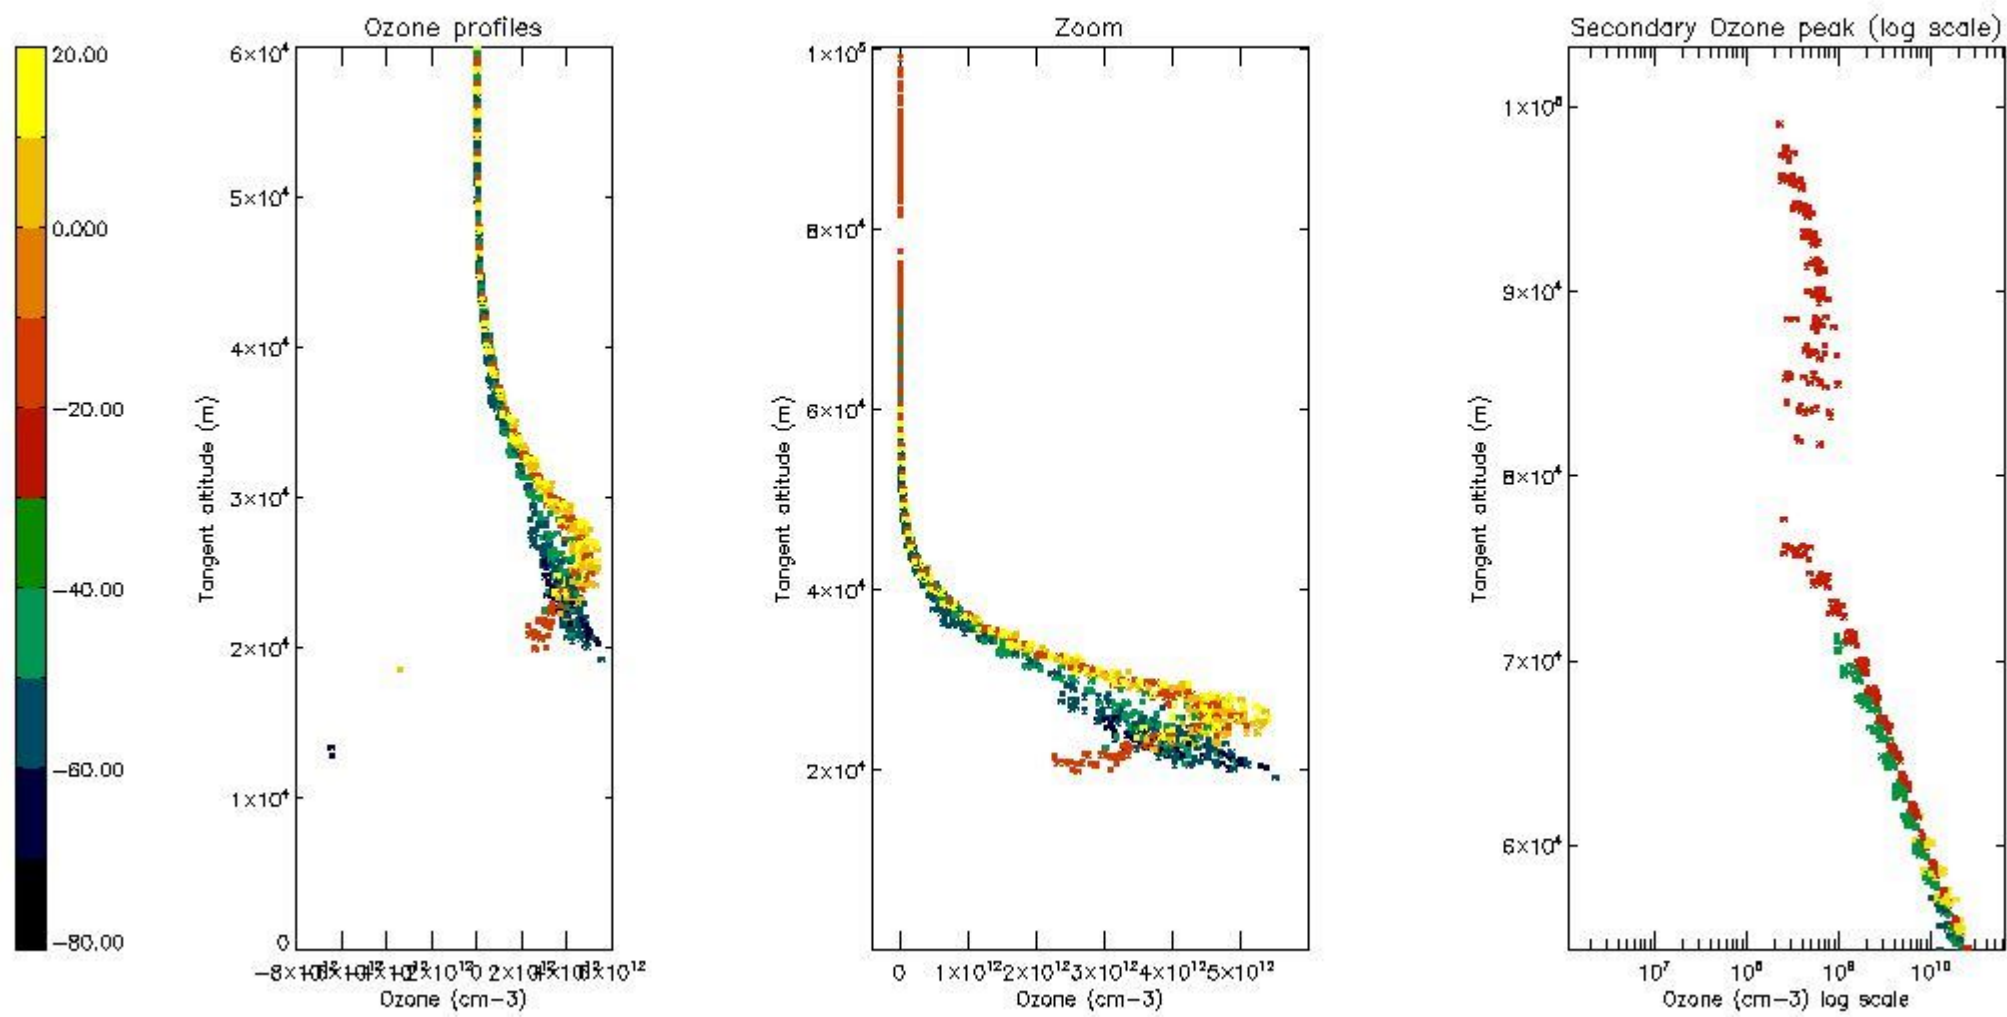

STD < 10	9
STD < 5	4

5.2 Plot ozone profiles for all STD (dark without errors)

The colorbar represents the latitude.

5.3 Plot ozone profiles where STD < 20% (dark without errors)

The colorbar represents the latitude.

5.4 Plot ozone profiles where STD < 10% (dark without errors)

The colorbar represents the latitude.

5.5 Plot ozone profiles where STD < 5% (dark without errors)

The colorbar represents the latitude.

5.6 Plot NO₂ profiles for all STD (dark without errors)