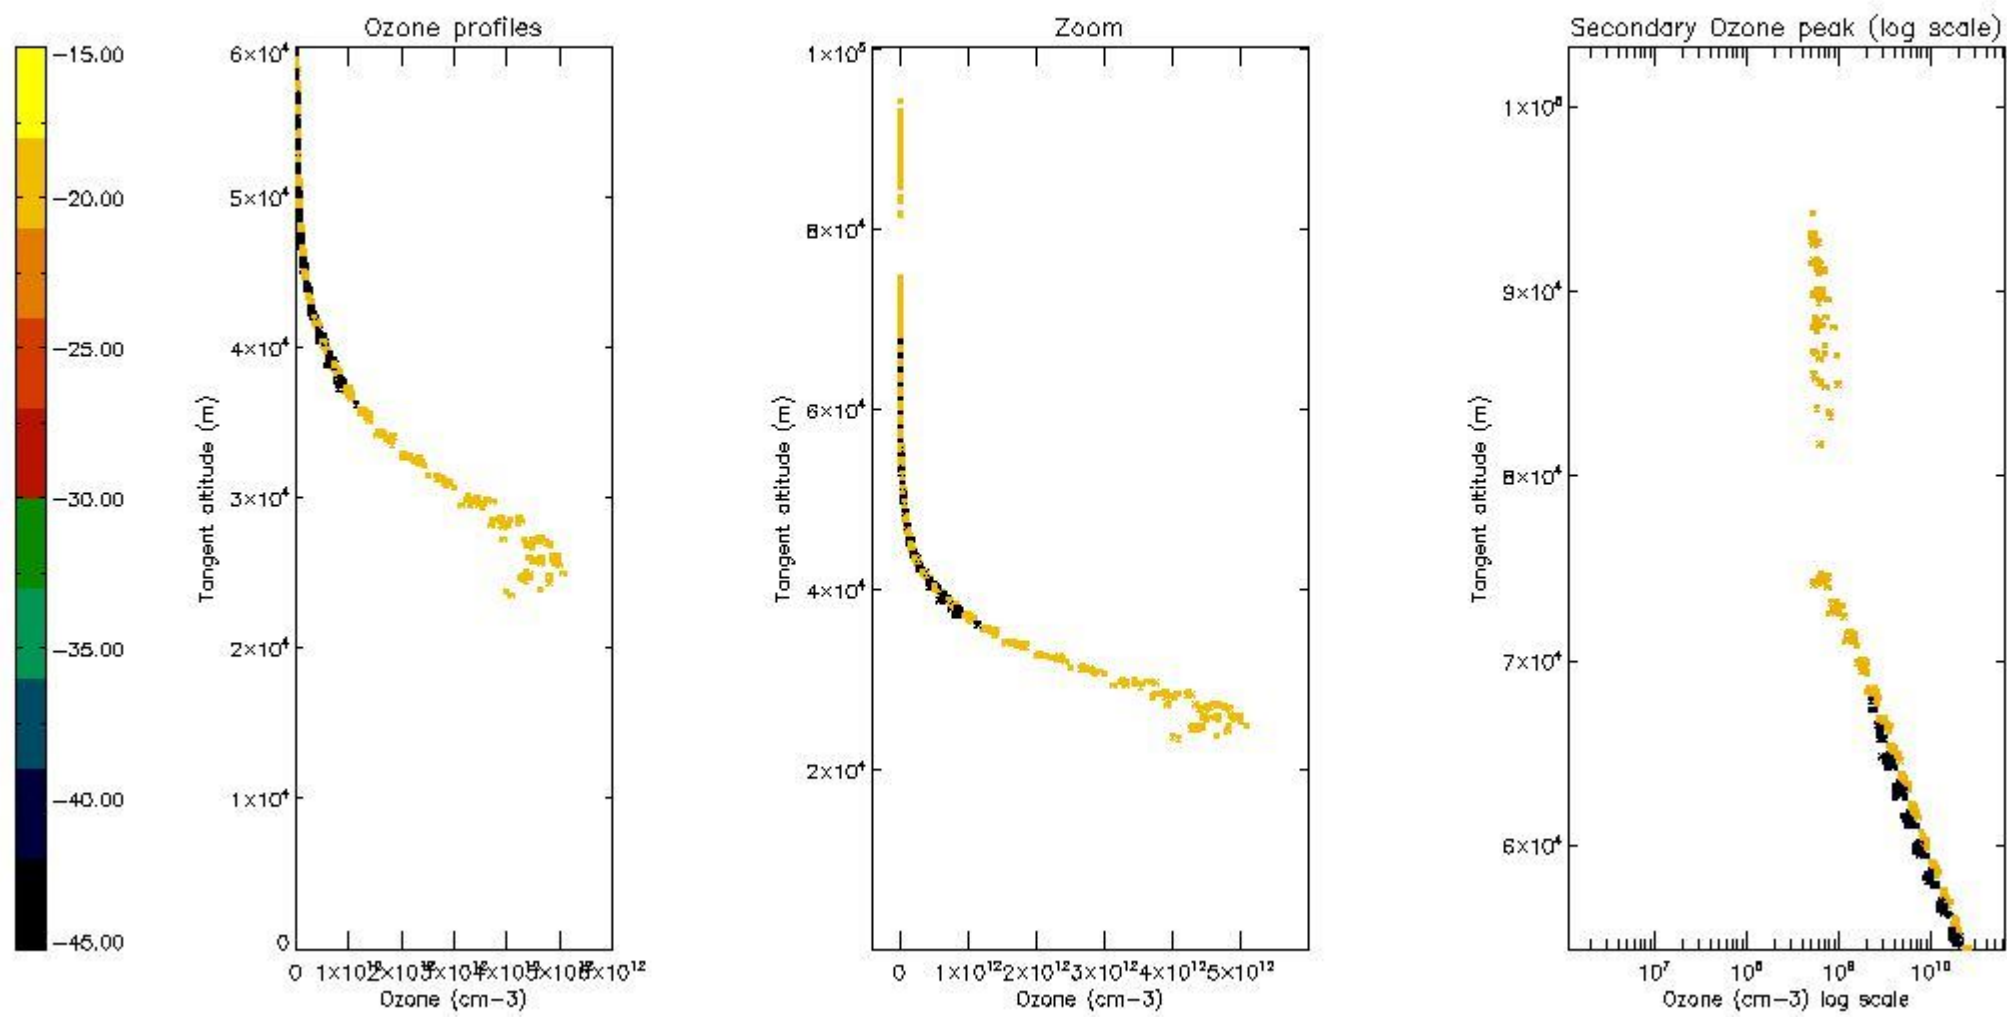

STD < 10	9
STD < 5	4

5.2 Plot ozone profiles for all STD (dark without errors)

The colorbar represents the latitude.

5.3 Plot ozone profiles where STD < 20% (dark without errors)

The colorbar represents the latitude.

5.4 Plot ozone profiles where STD < 10% (dark without errors)

The colorbar represents the latitude.

5.5 Plot ozone profiles where STD < 5% (dark without errors)

The colorbar represents the latitude.

5.6 Plot NO₂ profiles for all STD (dark without errors)