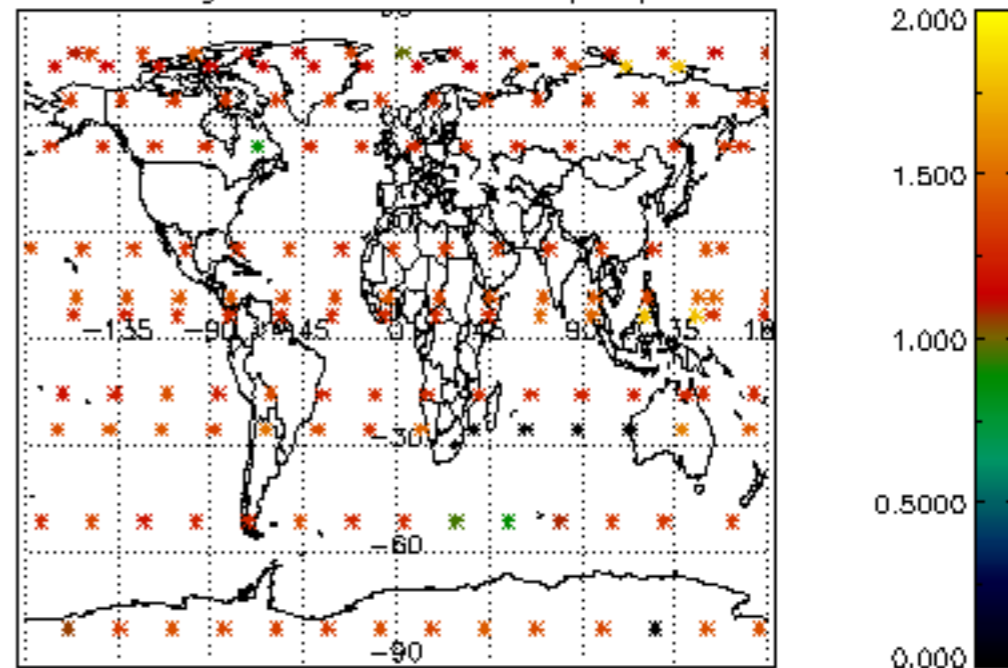

Percentage of datation errors per profile

Percentage of star falling outside central band per profile

Percentage of saturation errors per profile

Percentage of cosmic ray hits per profile

Percentage of datation errors per profile