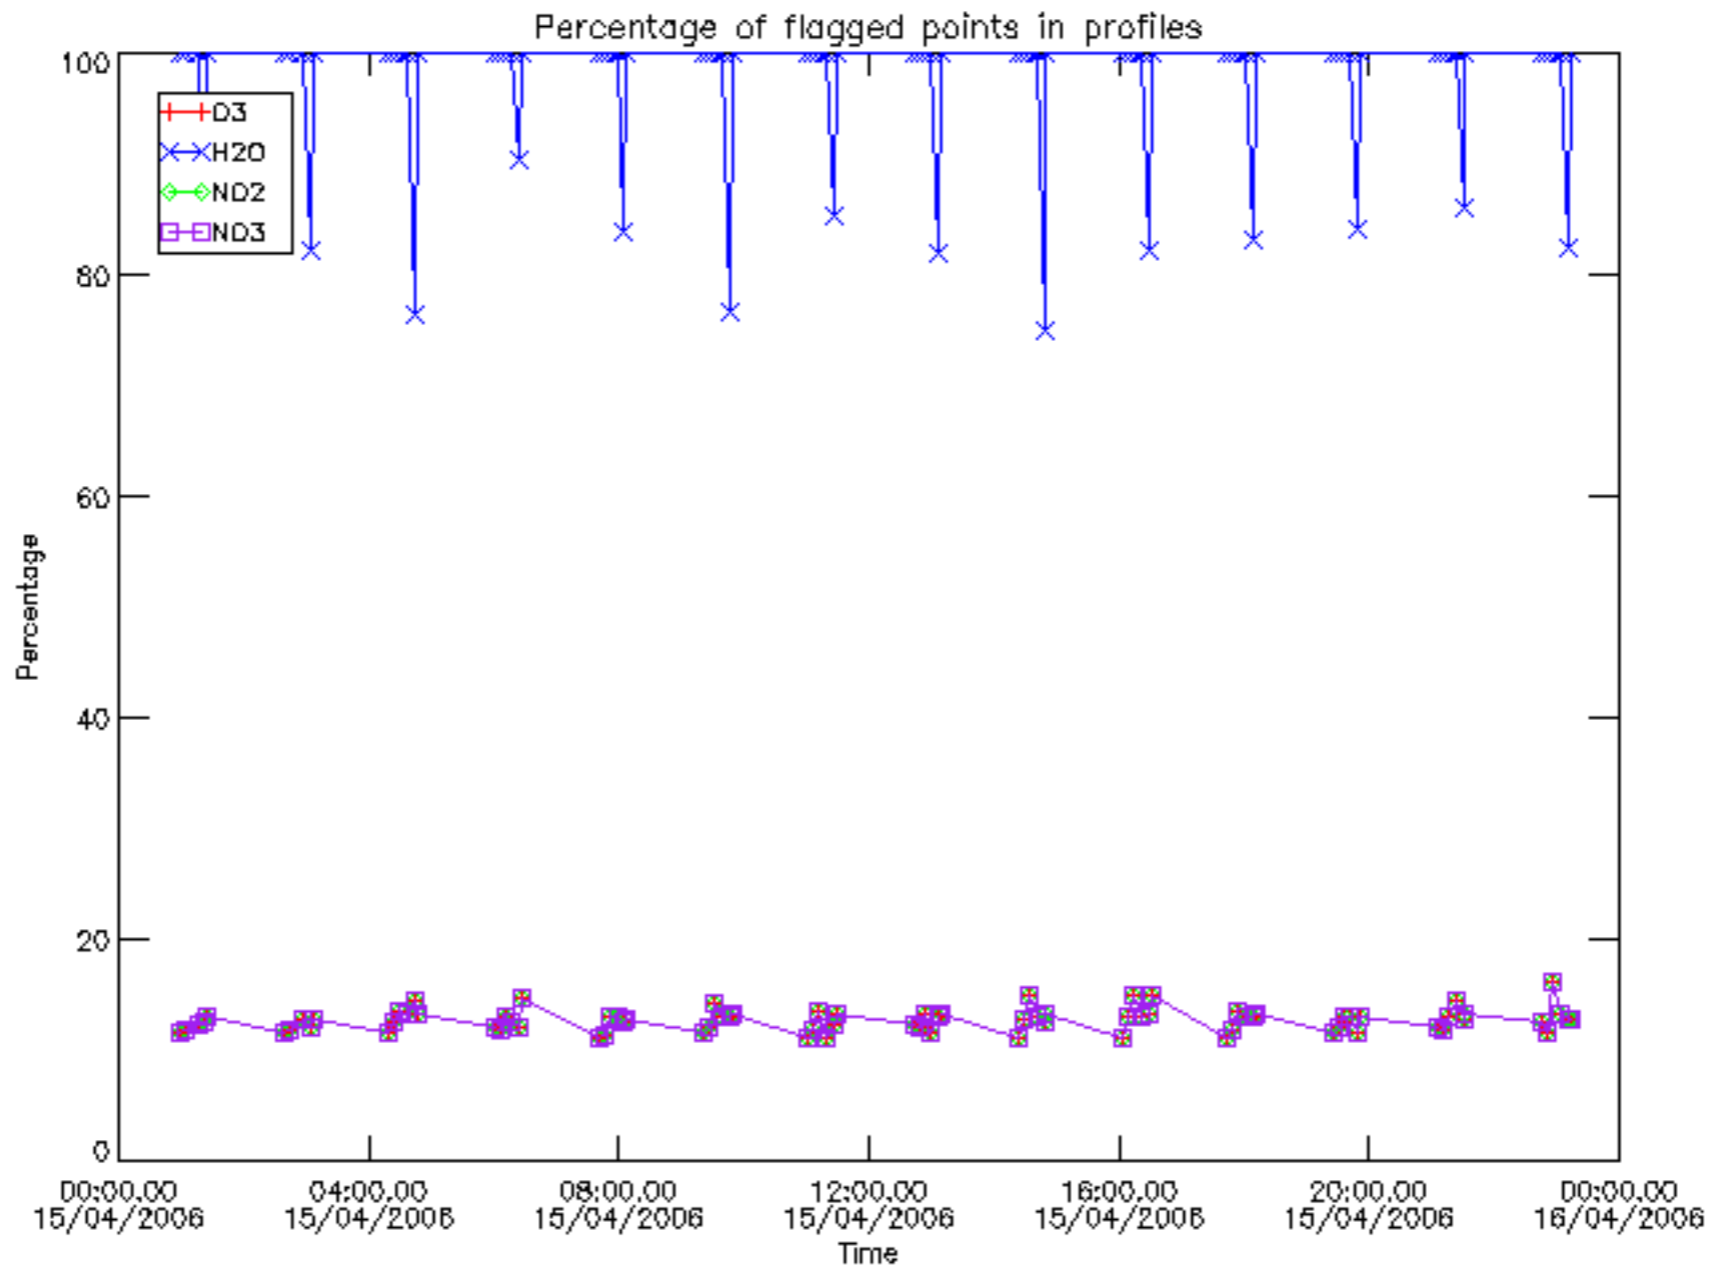

Percentage of flagged data per D3 profile

Percentage of flagged data per H2O profile