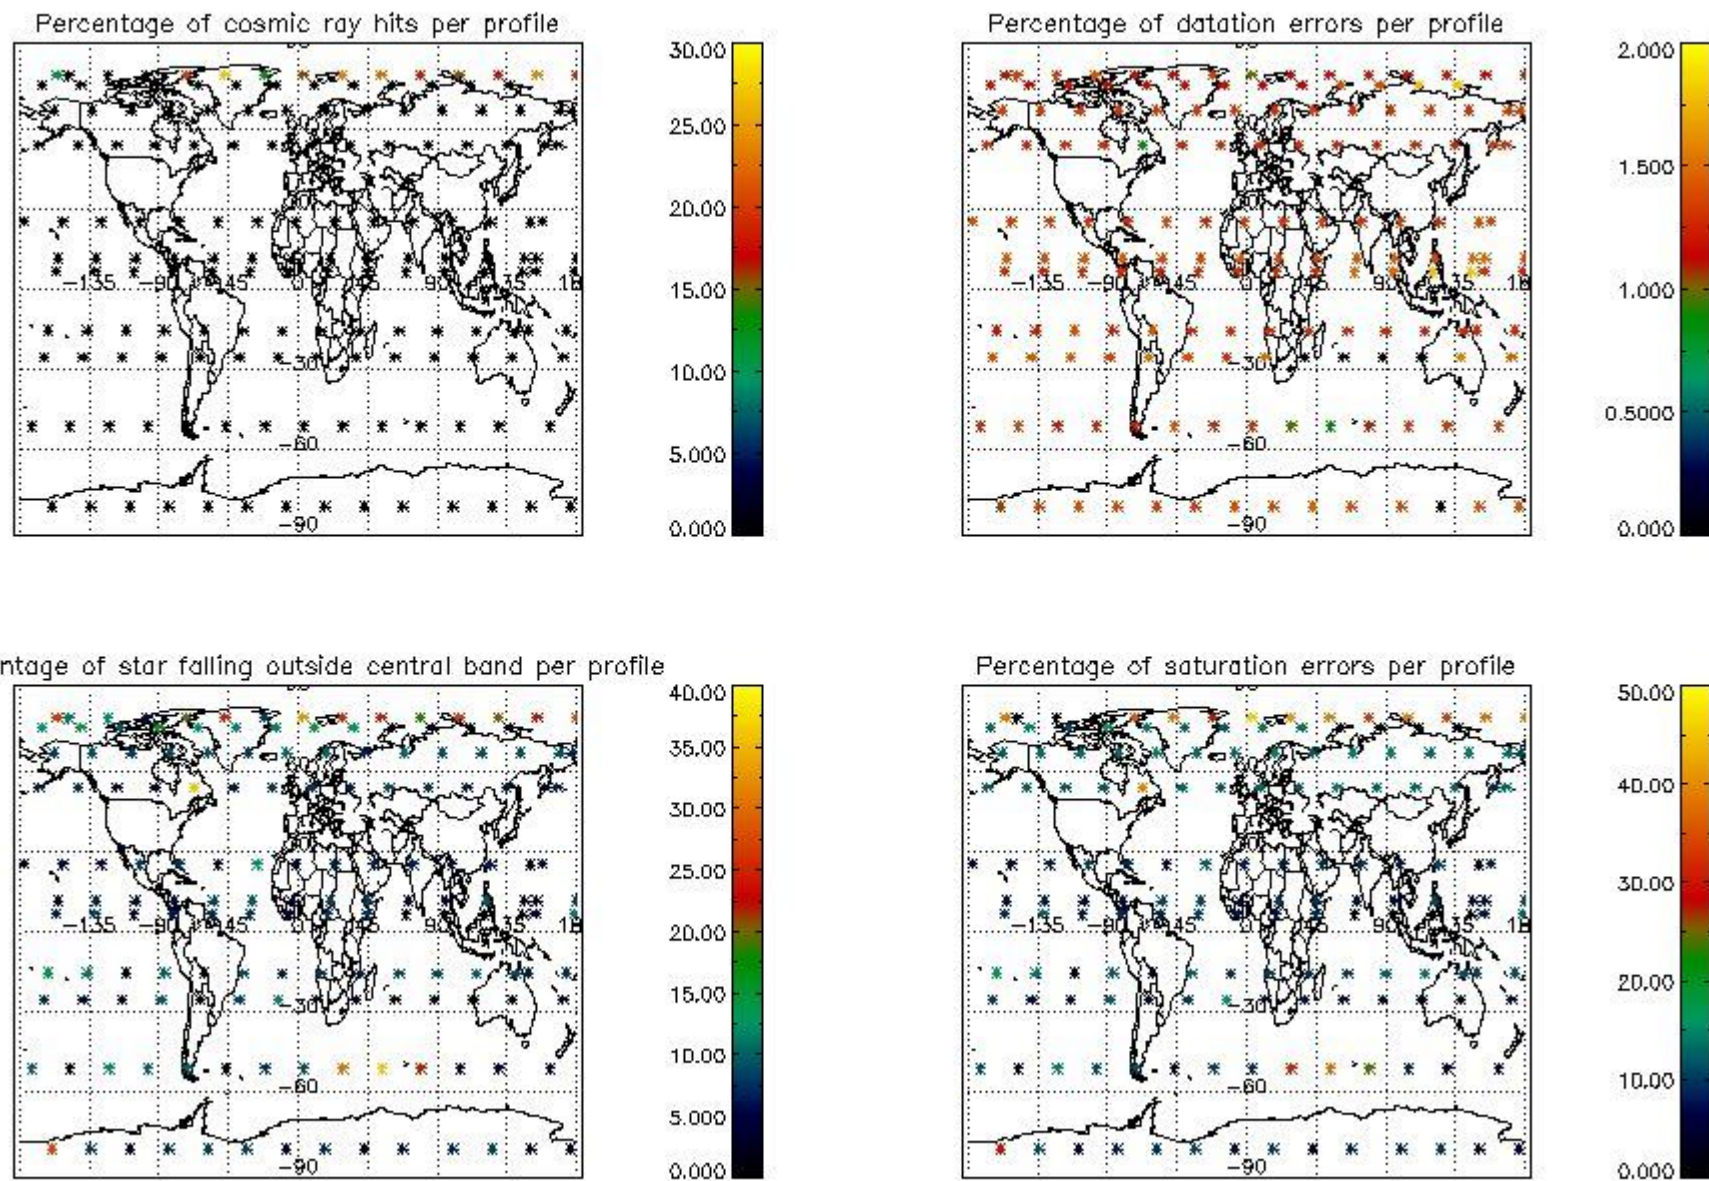

Percentage of flagged data per NO3 profile

4. Level 1 quality information per product

In this section it is plotted some information contained in the Quality Summary data set of the level 2 products that comes from the level 1b processing. Products without errors (error flag in the MPH set to "0") are used.

4.1 Plot quality information per product (time dependant) coming from level 1b processing

4.1.1 Plot level 1 quality information per product (time dependant): ENVISAT ASCENDING passes

4.1.2 Plot level 1 quality information per product (time dependant): ENVI SAT DESCENDING passes

4.2 Plot quality information per product coming from level 1b processing (world map)

4.2.1 Plot level 1 quality information per product (world map): ENVISAT ASCENDING passes

4.2.2 Plot level 1 quality information per product (world map): ENVISAT DESCENDING passes