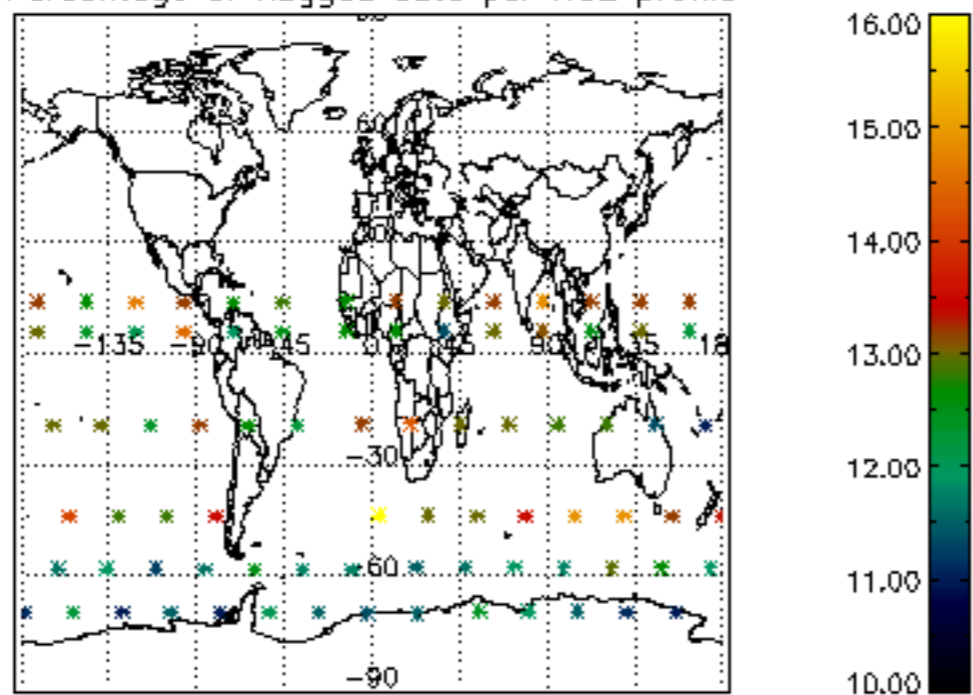

Percentage of flagged data per NO2 profile