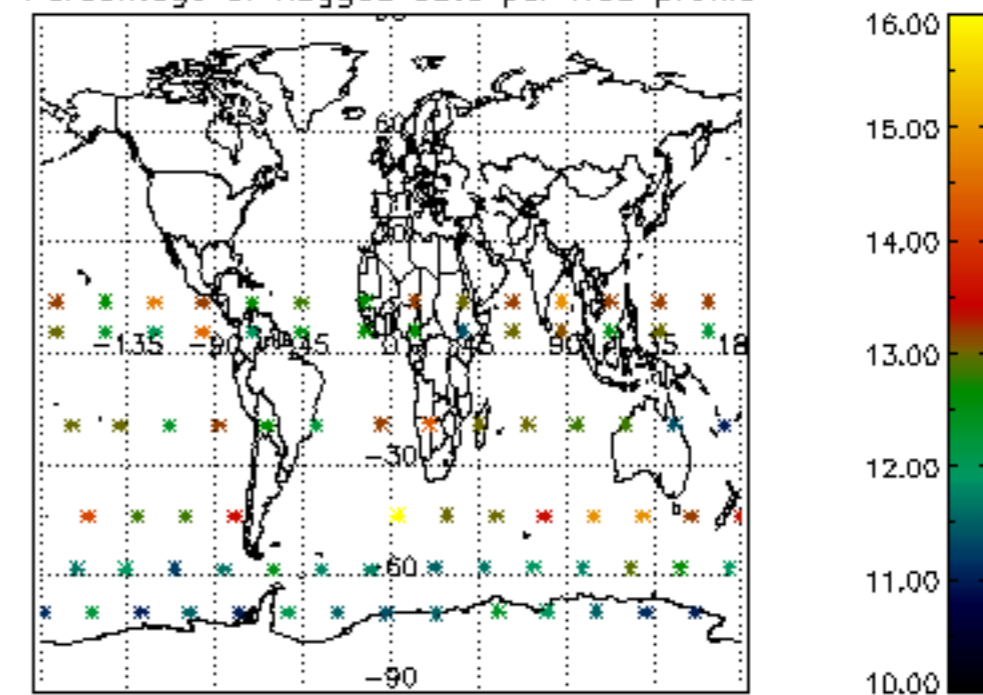

Percentage of flagged data per NO3 profile