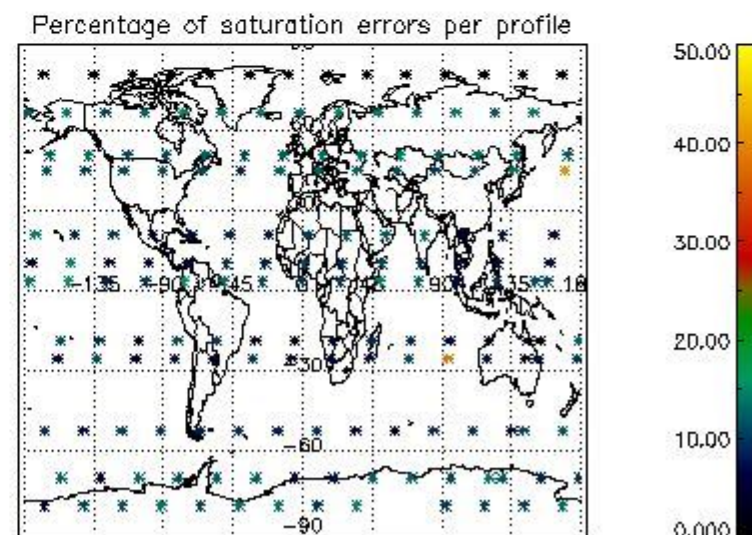

5. Trace gas profiles

5.1 Ozone statistics based on quality of products

The final quality of the products can be "measured" using the STD (Standard Deviation) attached to every point profile. This information is written to the parameter GOM_NL__2P/NL_LOCAL_SPECIES_DENSITY/o3_std of the level 2 products. The table below shows the statistics for given STD ranges.

The statistics are given with respect to the overall valid production:

- Products without fatal errors: GOM_NL__2P/MPH/PRODUCT_ERR=0
- Valid point profile: GOM_NL__2P/NL_LOCAL_SPECIES_DENSITY/pcd(0)=0

The 'Criteria' is applied to valid points of dark limb products:

- Products in dark limb illumination condition: GOM_NL__2P/NL_SUMMARY_QUALITY/obs_ill_cond=0
- Products without fatal errors: GOM_NL__2P/MPH/PRODUCT_ERR=0
- Valid point profile: GOM_NL__2P/NL_LOCAL_SPECIES_DENSITY/pcd(0)=0

So, the table below shows the percentage of dark limb and valid observations for each criteria with respect to the overall valid daily observations.

Criteria	% of total production
All STD	18
STD < 20	7