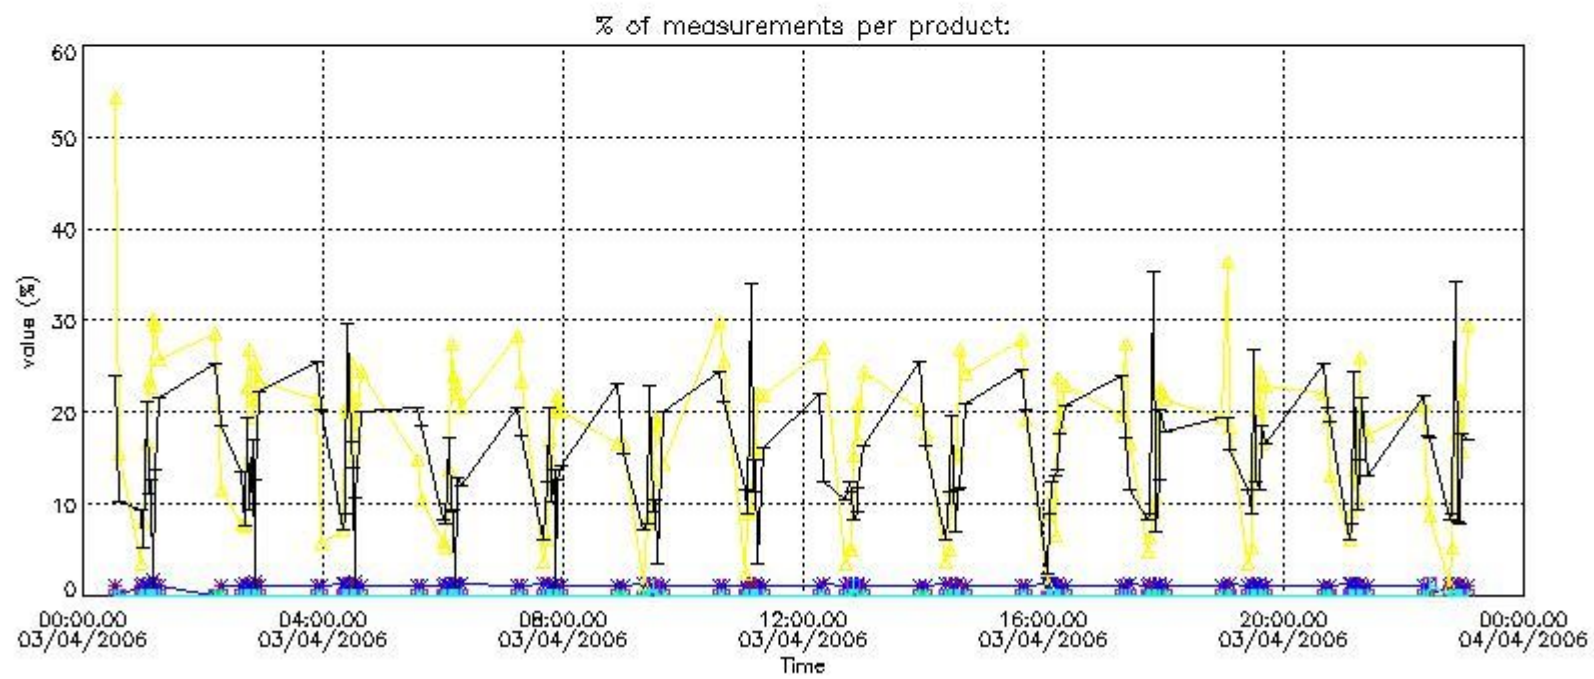

Percentage of flagged data per NO3 profile

4. Level 1 quality information per product

In this section it is plotted some information contained in the Quality Summary data set of the level 2 products that comes from the level 1b processing. Products without errors (error flag in the MPH set to "0") are used.

4.1 Plot quality information per product (time dependant) coming from level 1b processing

4.1.1 Plot level 1 quality information per product (time dependant): ENVISAT ASCENDING passes

4.1.2 Plot level 1 quality information per product (time dependant): ENVI SAT DESCENDING passes