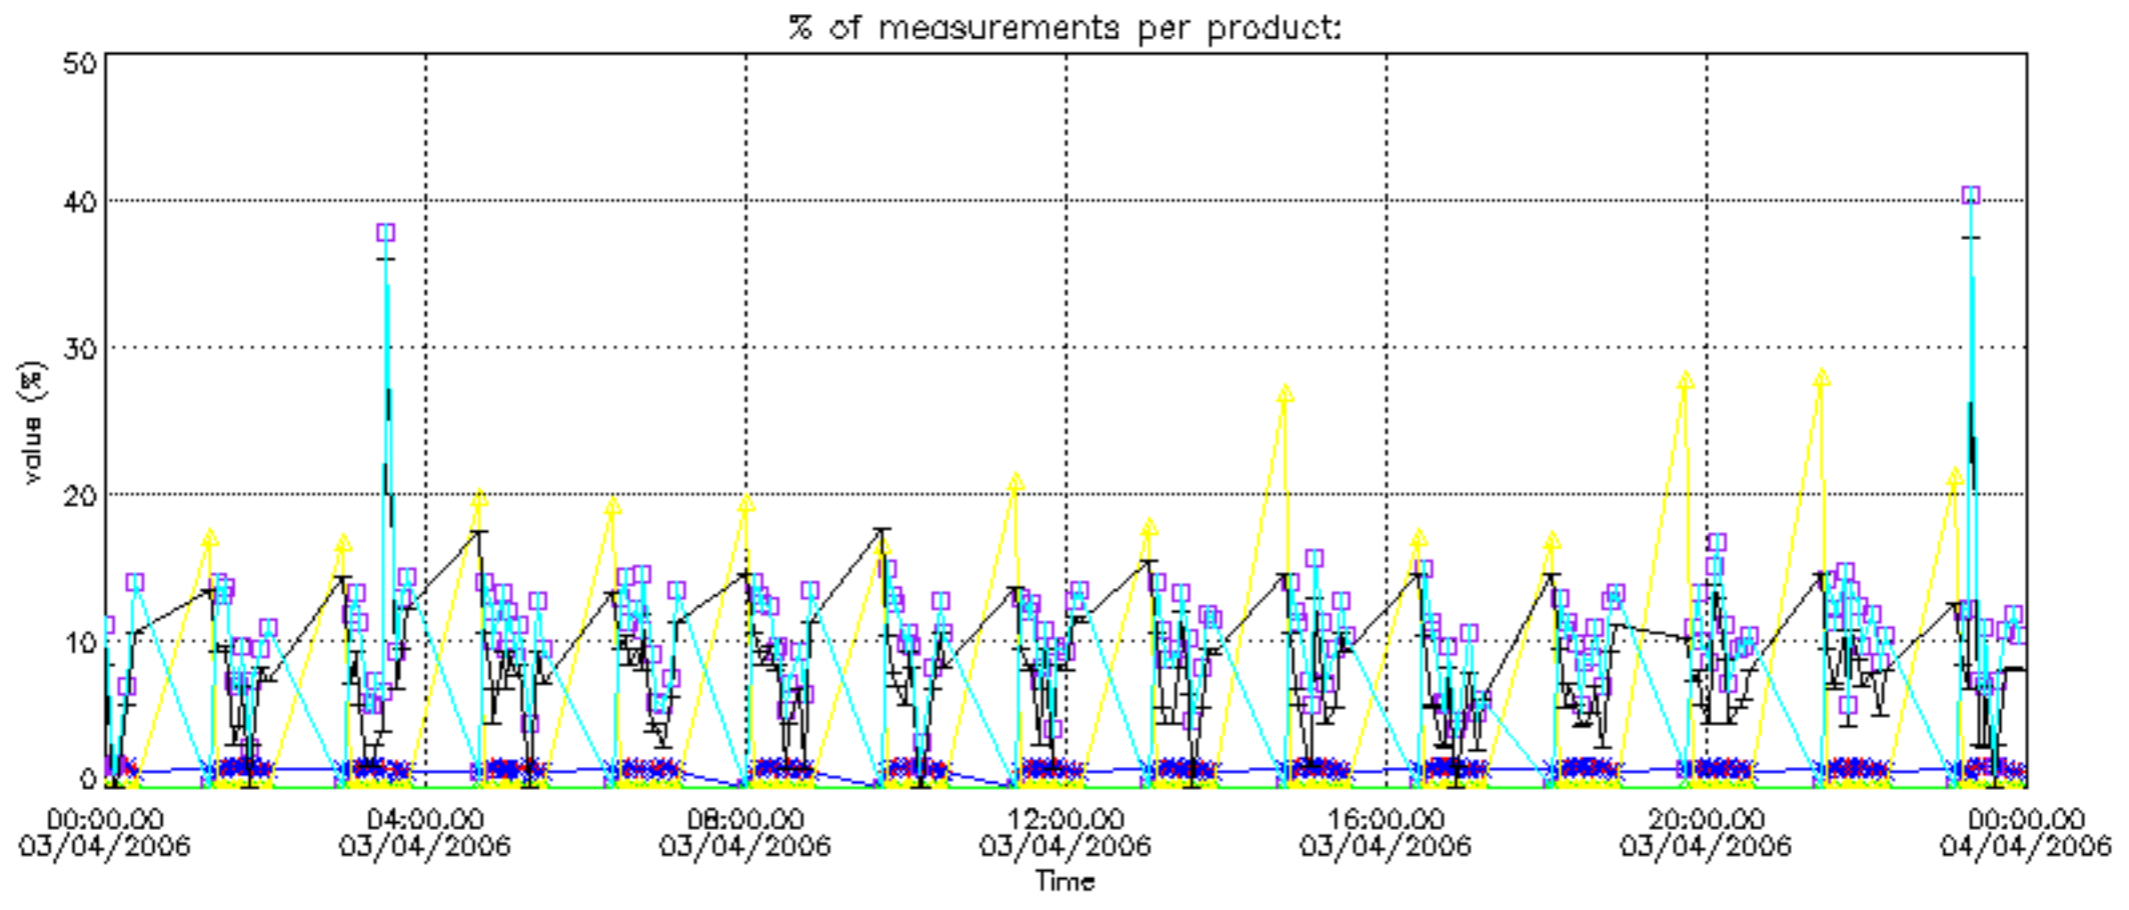

Percentage of cosmic ray hits per profile

Percentage of datation errors per profile