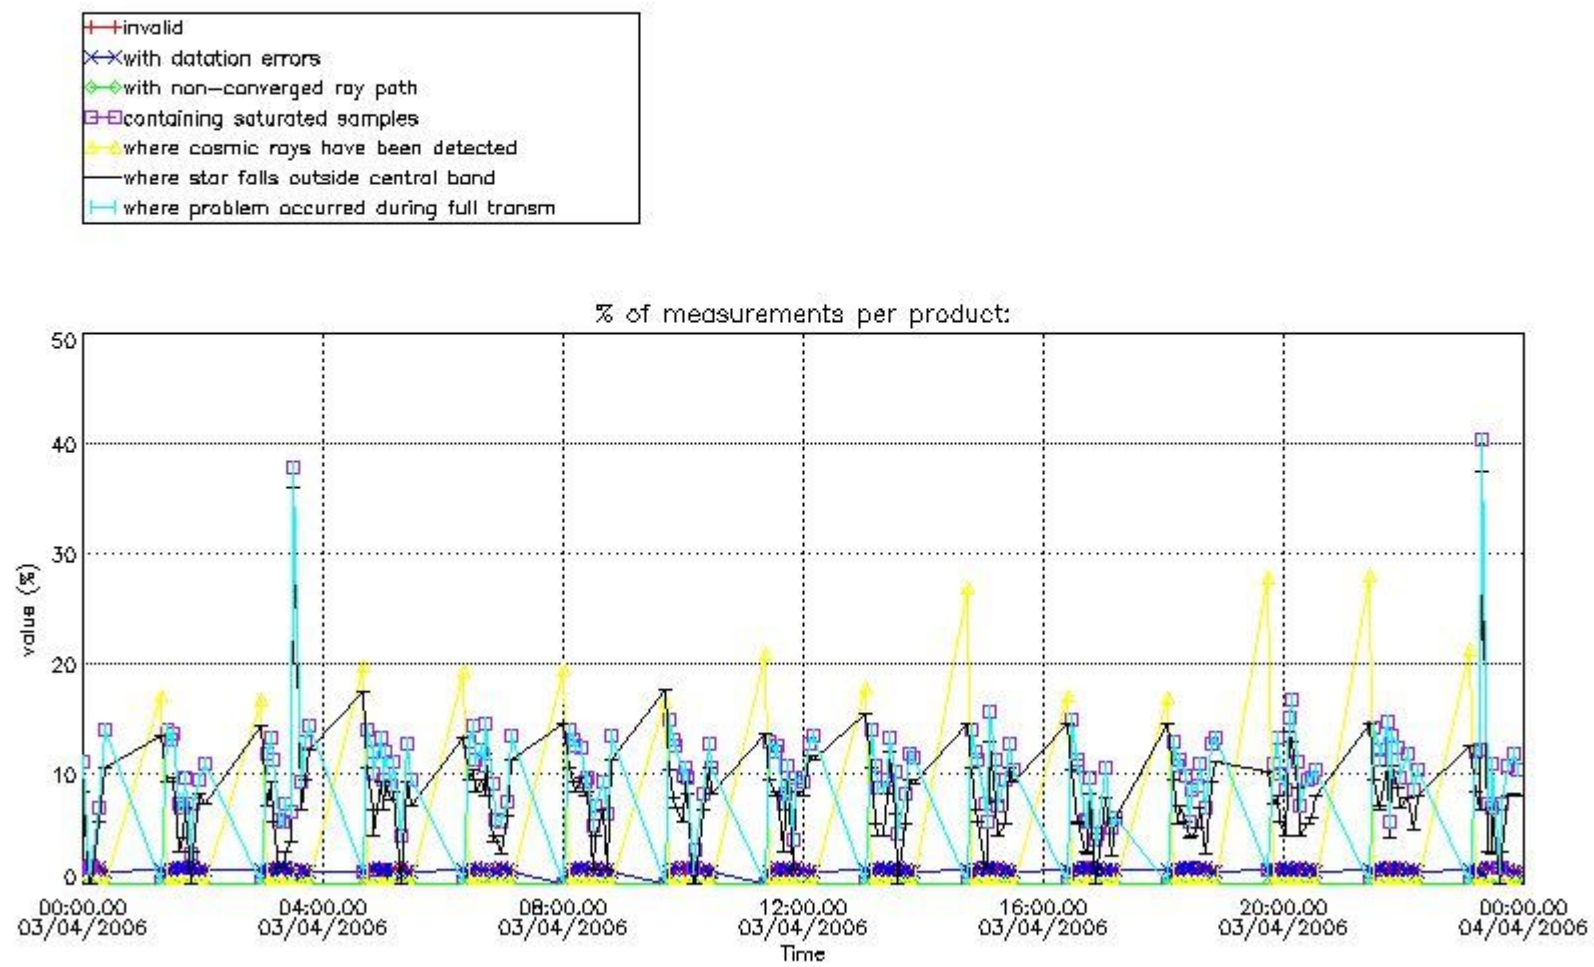

4.2 Plot quality information per product coming from level 1b processing (world map)

4.2.1 Plot level 1 quality information per product (world map): ENVISAT ASCENDING passes