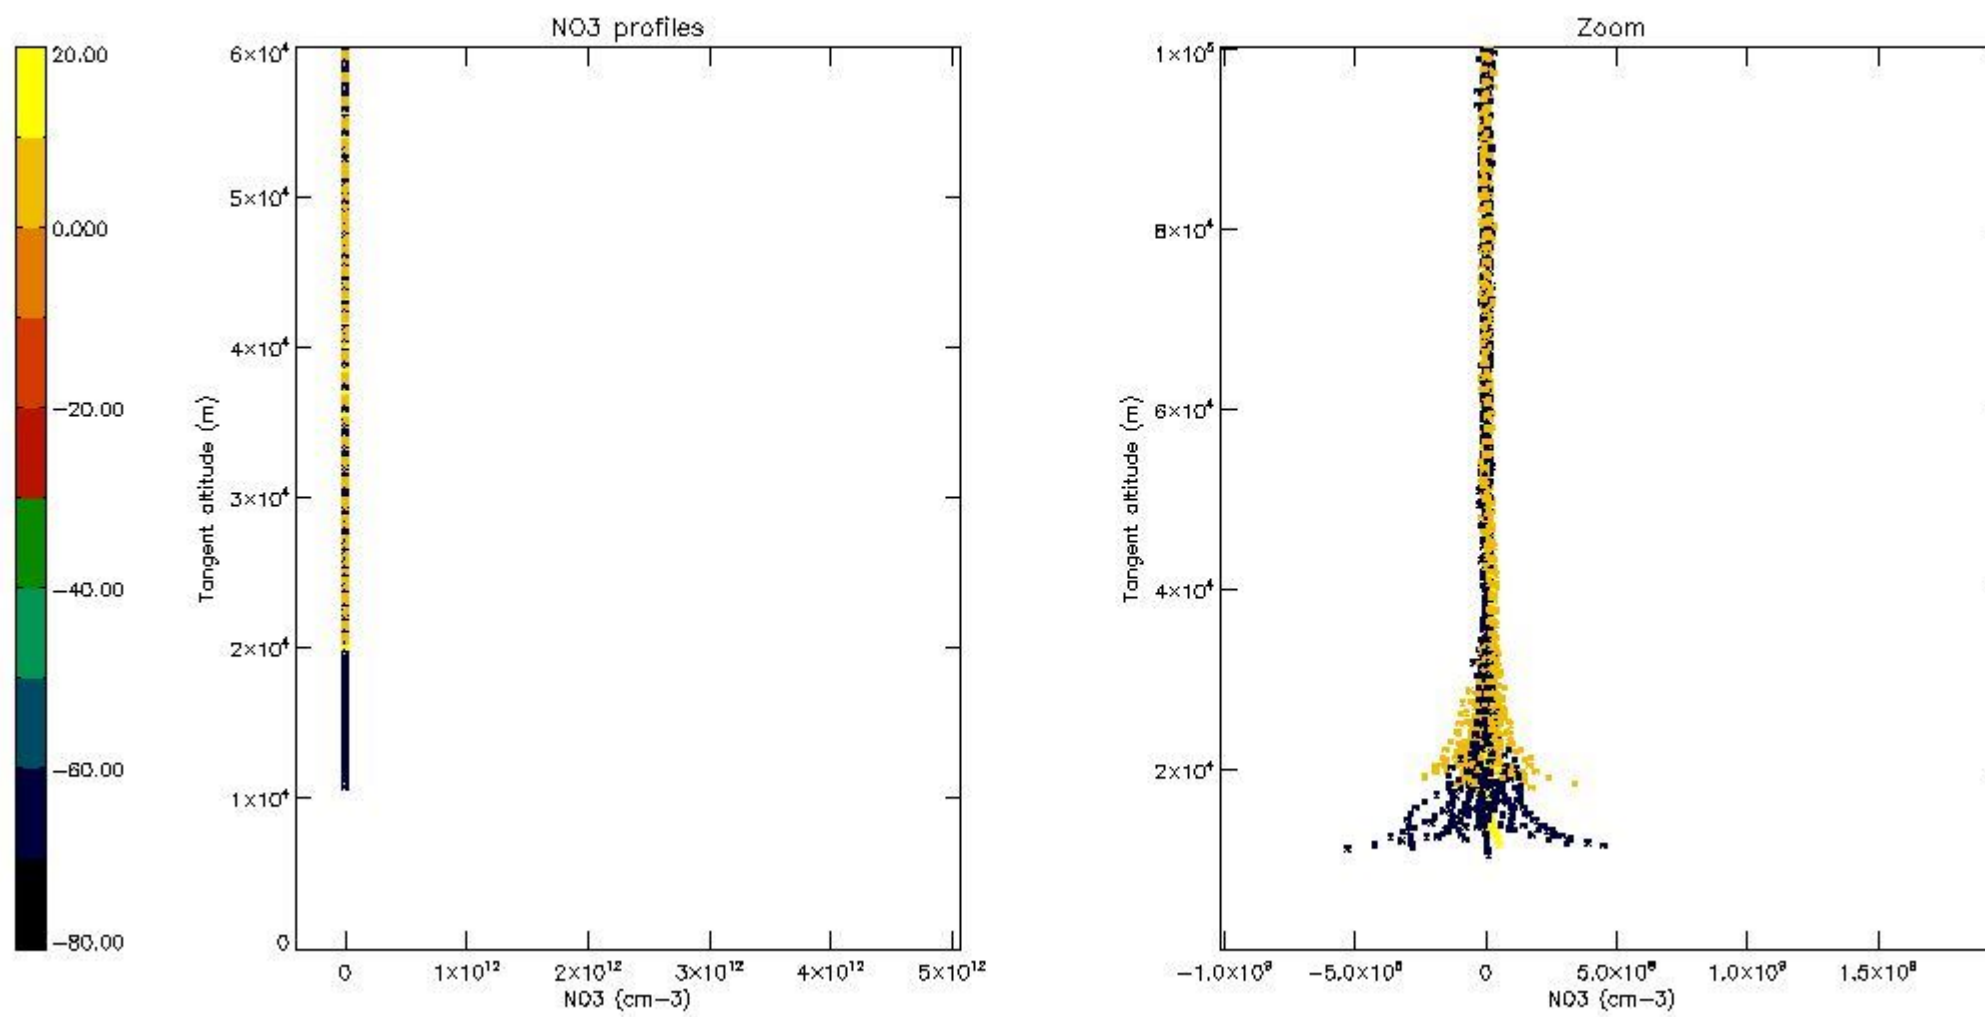

The colorbar represents the latitude.

5.7 Plot NO3 profiles for all STD (dark without errors)

The colorbar represents the latitude.

5.8 Plot H₂O profiles for all STD (only for occultations of stars 1,2,3,4,13,14,16,26,63 dark without errors)