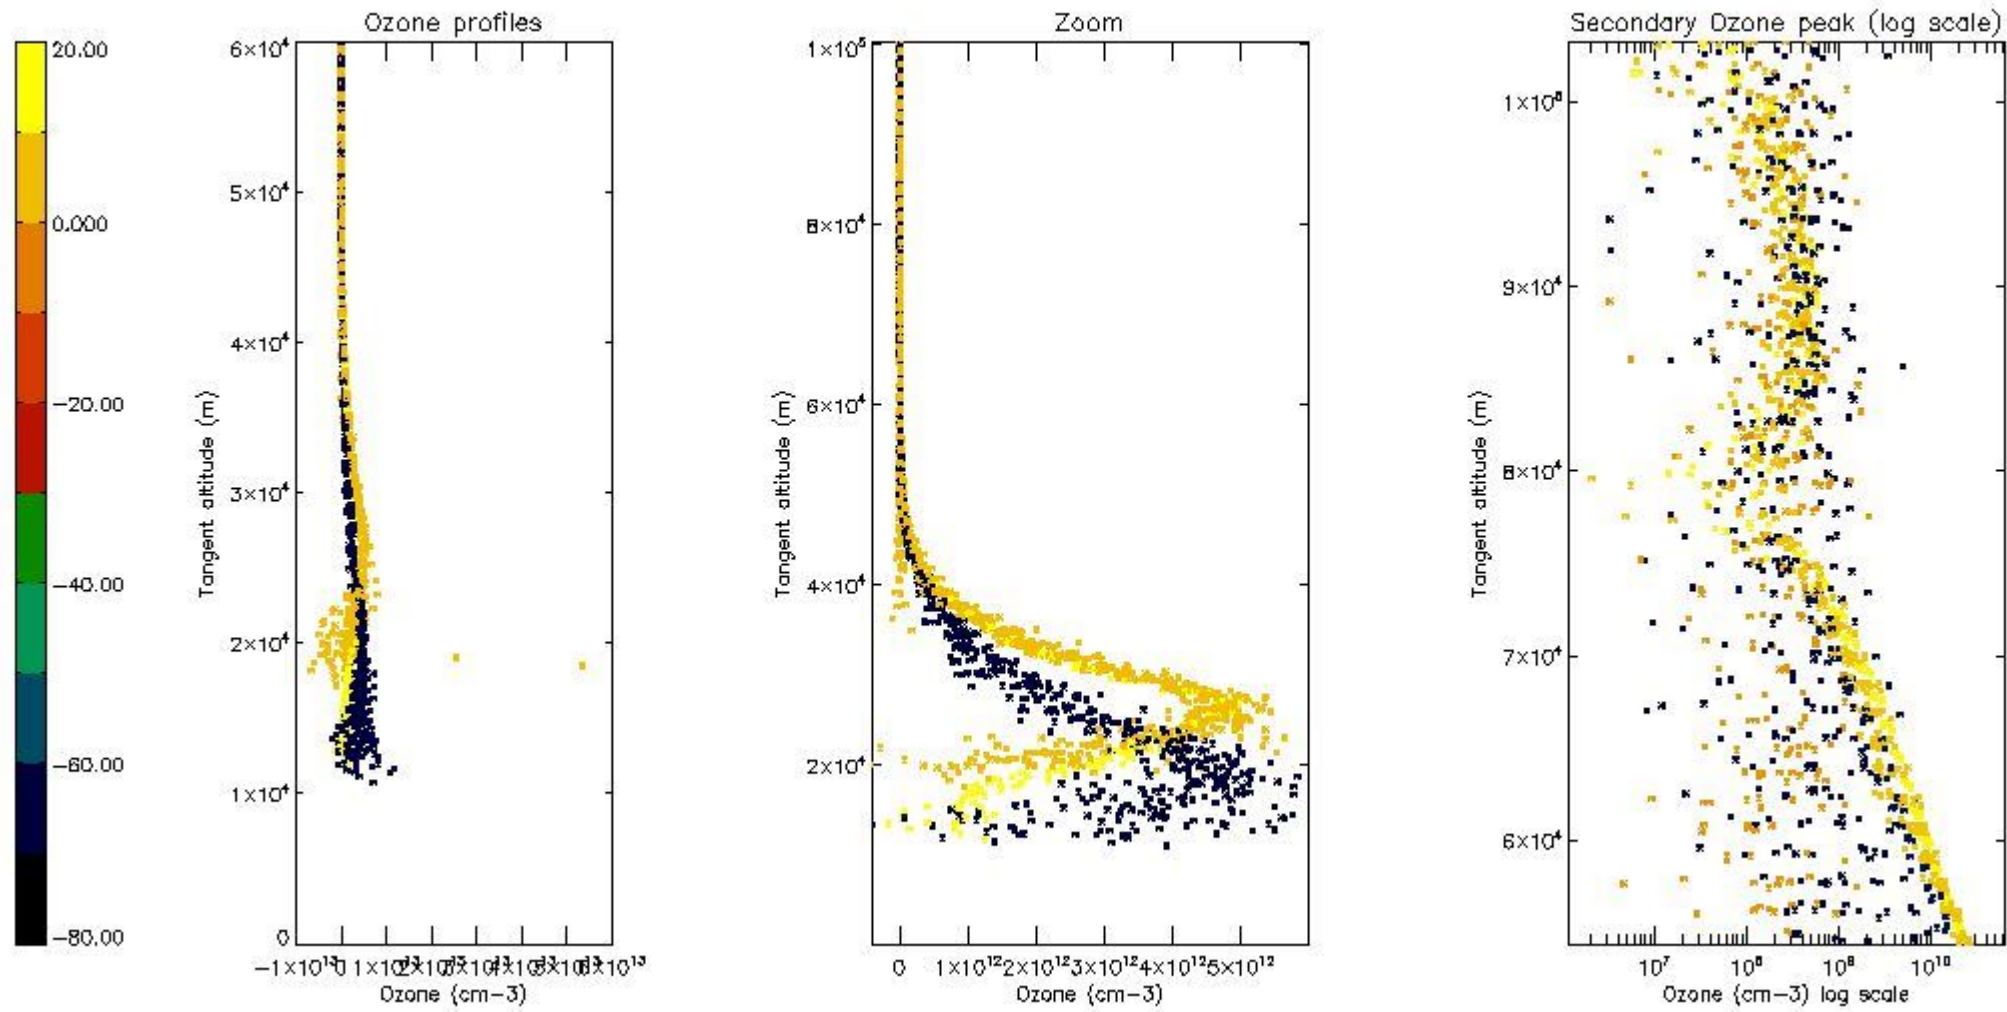

STD < 10	4
STD < 5	1

5.2 Plot ozone profiles for all STD (dark without errors)

The colorbar represents the latitude.

5.3 Plot ozone profiles where STD < 20% (dark without errors)

The colorbar represents the latitude.