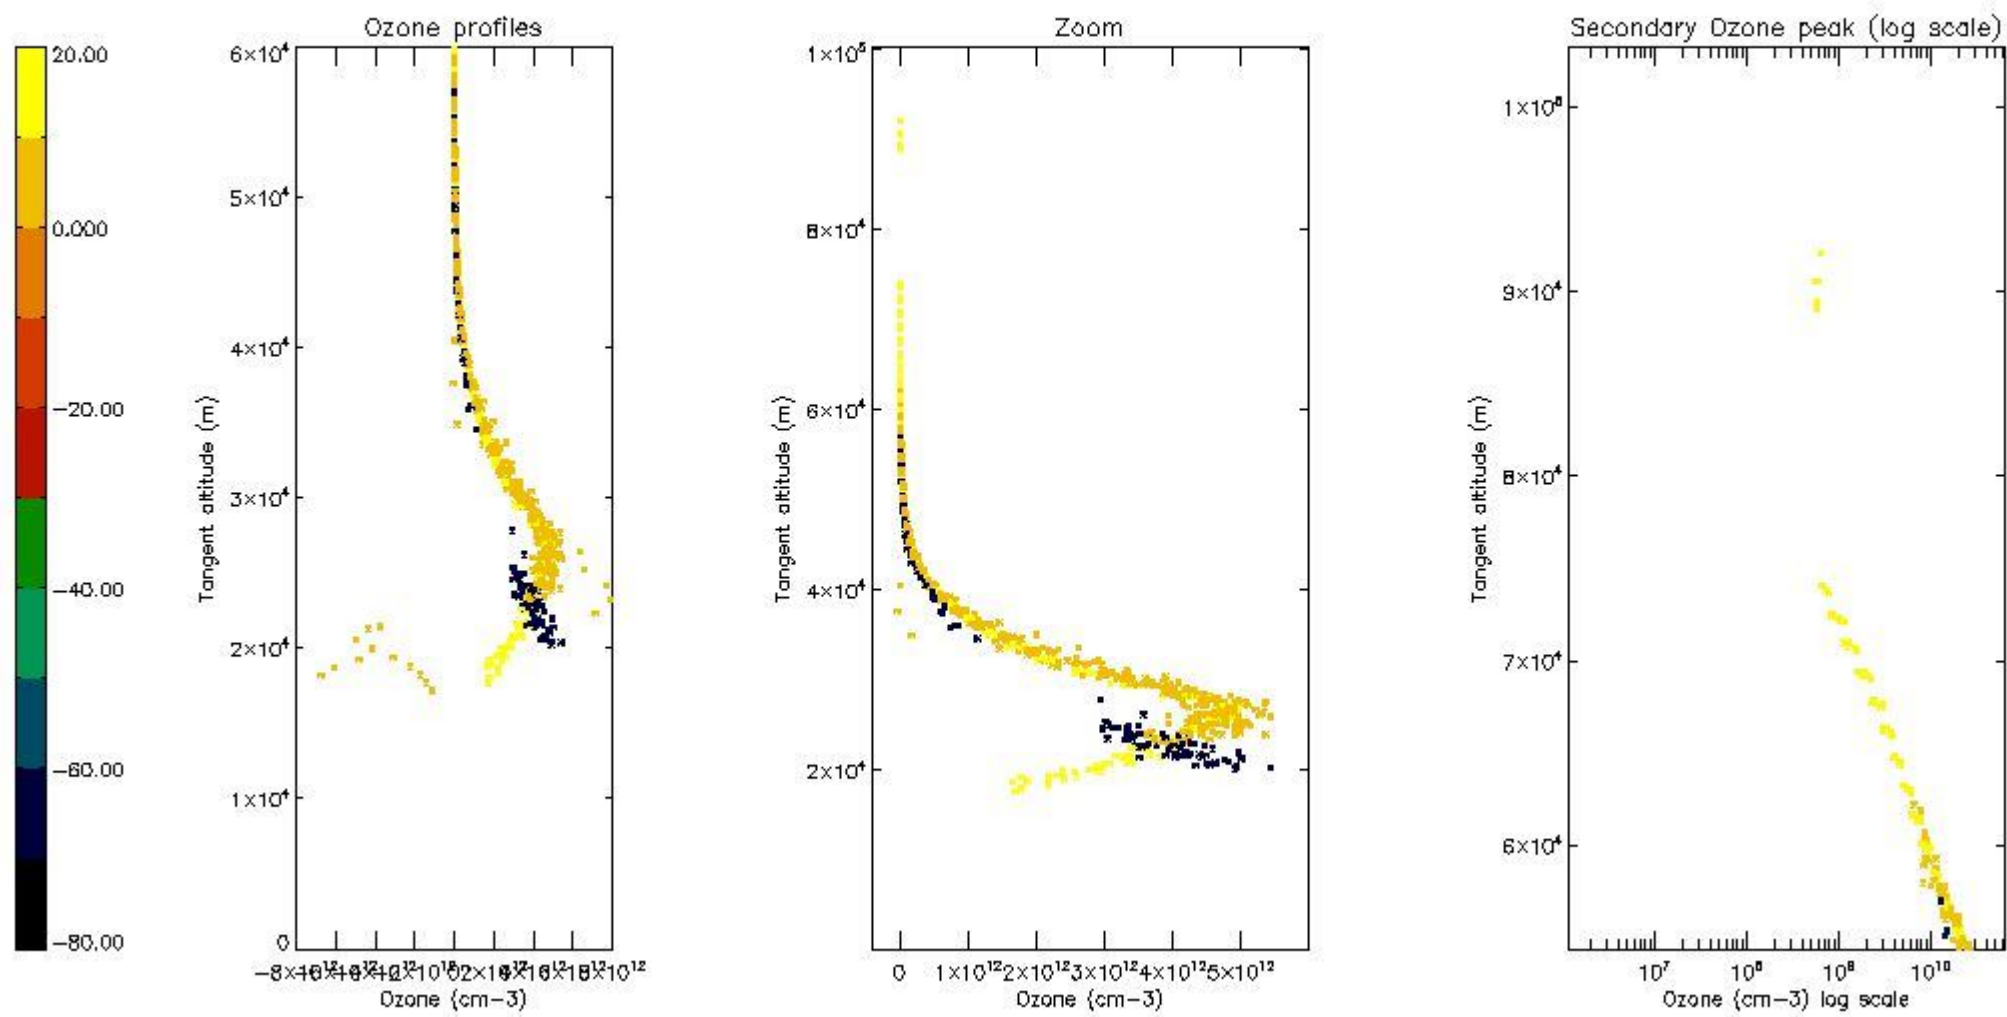

5.5 Plot ozone profiles where STD < 5% (dark without errors)

The colorbar represents the latitude.