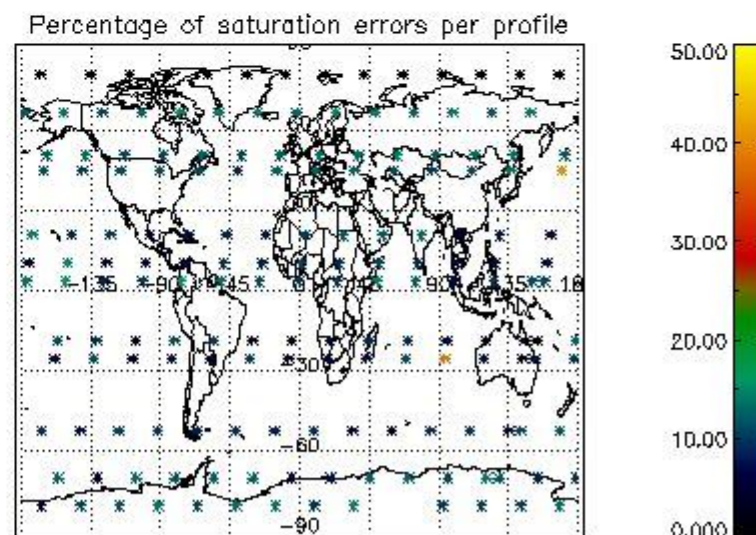

Percentage of flagged data per NO3 profile

4. Level 1 quality information per product

In this section it is plotted some information contained in the Quality Summary data set of the level 2 products that comes from the level 1b processing. Products without errors (error flag in the MPH set to "0") are used.

4.1 Plot quality information per product (time dependant) coming from level 1b processing

4.1.1 Plot level 1 quality information per product (time dependant): ENVISAT ASCENDING passes

4.1.2 Plot level 1 quality information per product (time dependant): ENVI SAT DESCENDING passes

4.2 Plot quality information per product coming from level 1b processing (world map)

4.2.1 Plot level 1 quality information per product (world map): ENVISAT ASCENDING passes

4.2.2 Plot level 1 quality information per product (world map): ENVISAT DESCENDING passes