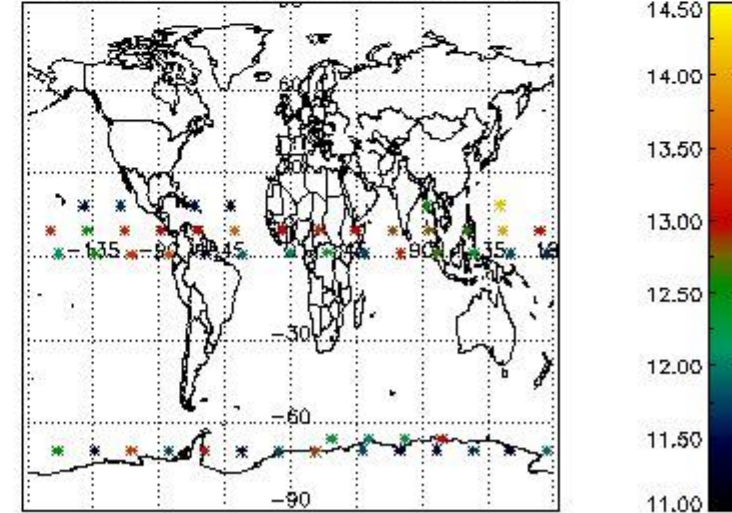

Percentage of flagged data per NO3 profile

4. Level 1 quality information per product

In this section it is plotted some information contained in the Quality Summary data set of the level 2 products that comes from the level 1b processing. Products without errors (error flag in the MPH set to "0") are used.

4.1 Plot quality information per product (time dependant) coming from level 1b processing

4.1.1 Plot level 1 quality information per product (time dependant): ENVISAT ASCENDING passes