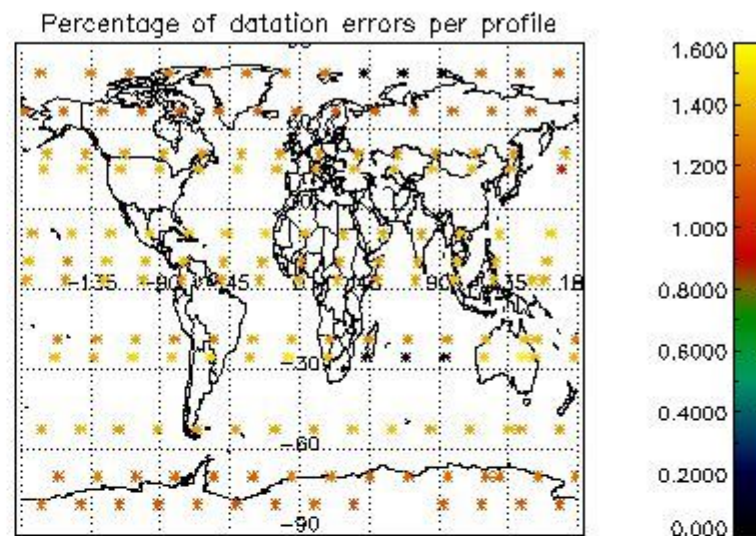

5. Trace gas profiles

5.1 Ozone statistics based on quality of products

The final quality of the products can be "measured" using the STD (Standard Deviation) attached to every point profile. This information is written to the parameter GOM_NL__2P/NL_LOCAL_SPECIES_DENSITY/o3_std of the level 2 products. The table below shows the statistics for given STD ranges.

The statistics are given with respect to the overall valid production:

- Products without fatal errors: GOM_NL__2P/MPH/PRODUCT_ERR=0
- Valid point profile: GOM_NL__2P/NL_LOCAL_SPECIES_DENSITY/pcd(0)=0

The 'Criteria' is applied to valid points of dark limb products:

- Products in dark limb illumination condition: GOM_NL__2P/NL_SUMMARY_QUALITY/obs_ill_cond=0
- Products without fatal errors: GOM_NL__2P/MPH/PRODUCT_ERR=0
- Valid point profile: GOM_NL__2P/NL_LOCAL_SPECIES_DENSITY/pcd(0)=0

So, the table below shows the percentage of dark limb and valid observations for each criteria with respect to the overall valid daily observations.

Criteria	% of total production
All STD	18
STD < 20	7