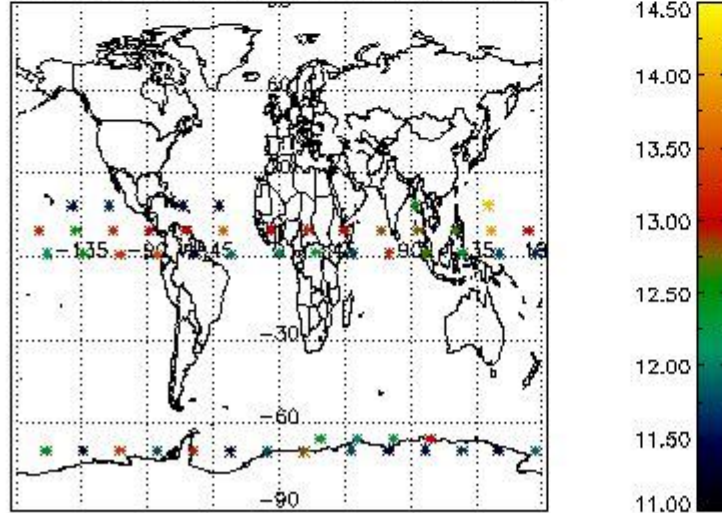

3.1 Plot quality information per product (time dependant)

3.2 Plot quality information per product (world map)

Percentage of flagged data per O3 profile

Percentage of flagged data per H2O profile

Percentage of flagged data per NO2 profile