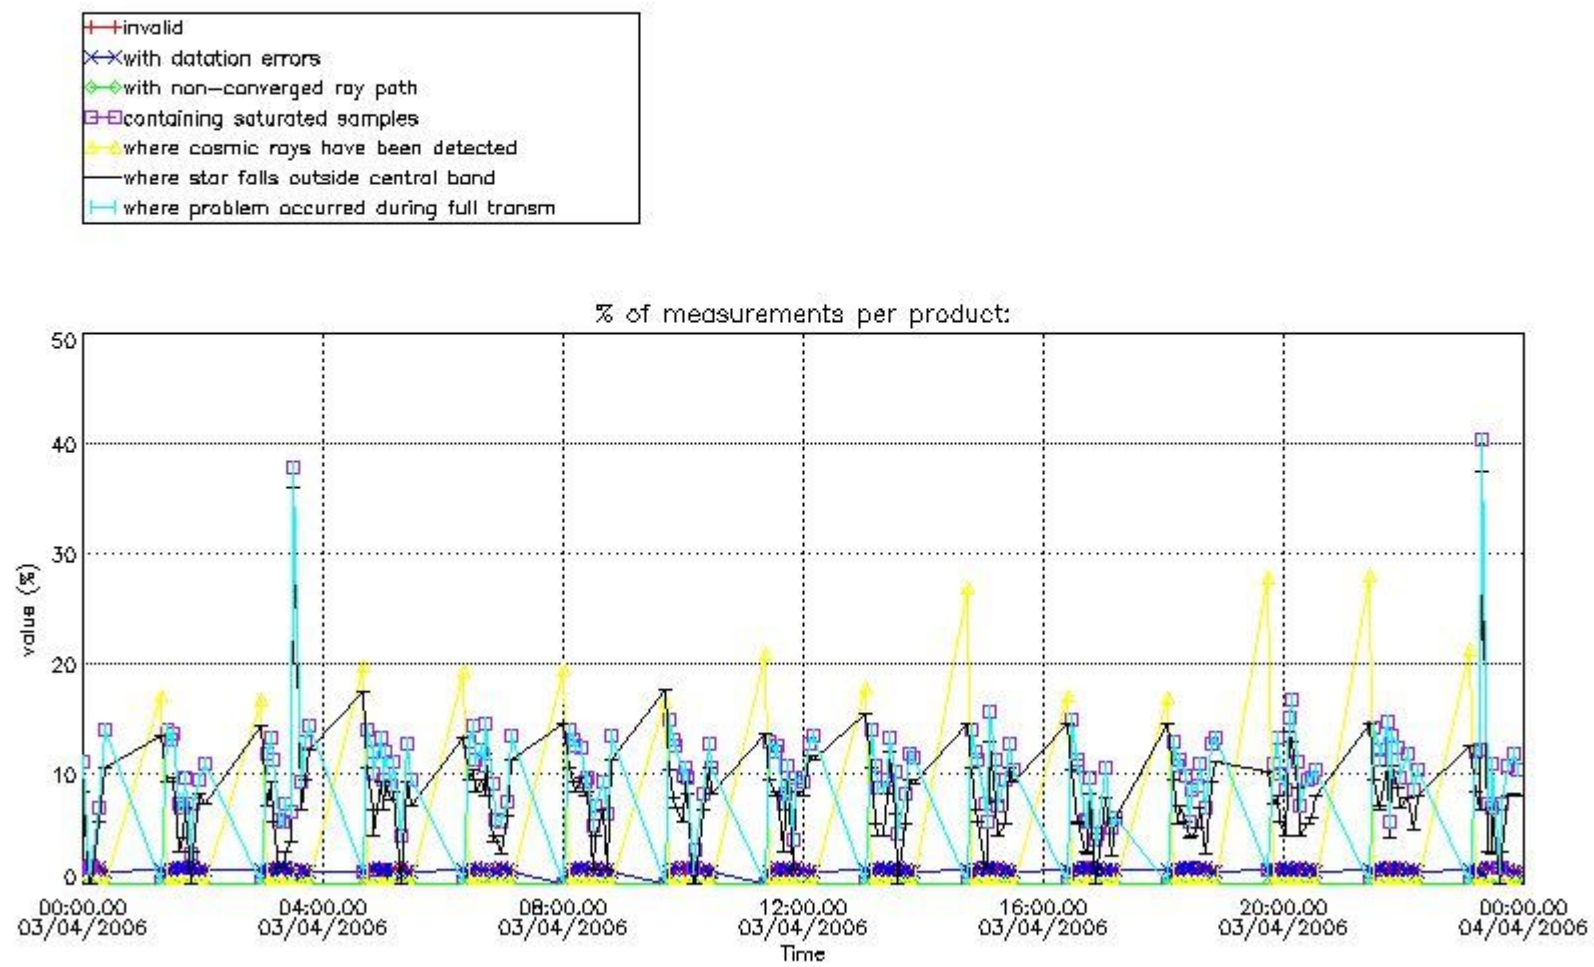

[6. Auxiliary Data Files used for the production reported in section 2](#)

This report presents the daily analysis on parameters extracted from GOMOS level 2 data (GOM_NL__2P). It is intended to monitor some important parameters that will impact the quality of these products. A list of level 2 products (and content) that have arrived during the reporting day to the PCF is also given.

3.1 Plot quality information per product (time dependant)

3.2 Plot quality information per product (world map)

Percentage of flagged data per O3 profile

Percentage of flagged data per H2O profile

Percentage of flagged data per NO2 profile

Percentage of flagged data per NO3 profile

4. Level 1 quality information per product

In this section it is plotted some information contained in the Quality Summary data set of the level 2 products that comes from the level 1b processing. Products without errors (error flag in the MPH set to "0") are used.

4.1 Plot quality information per product (time dependant) coming from level 1b processing

4.1.1 Plot level 1 quality information per product (time dependant): ENVISAT ASCENDING passes

4.1.2 Plot level 1 quality information per product (time dependant): ENVI SAT DESCENDING passes