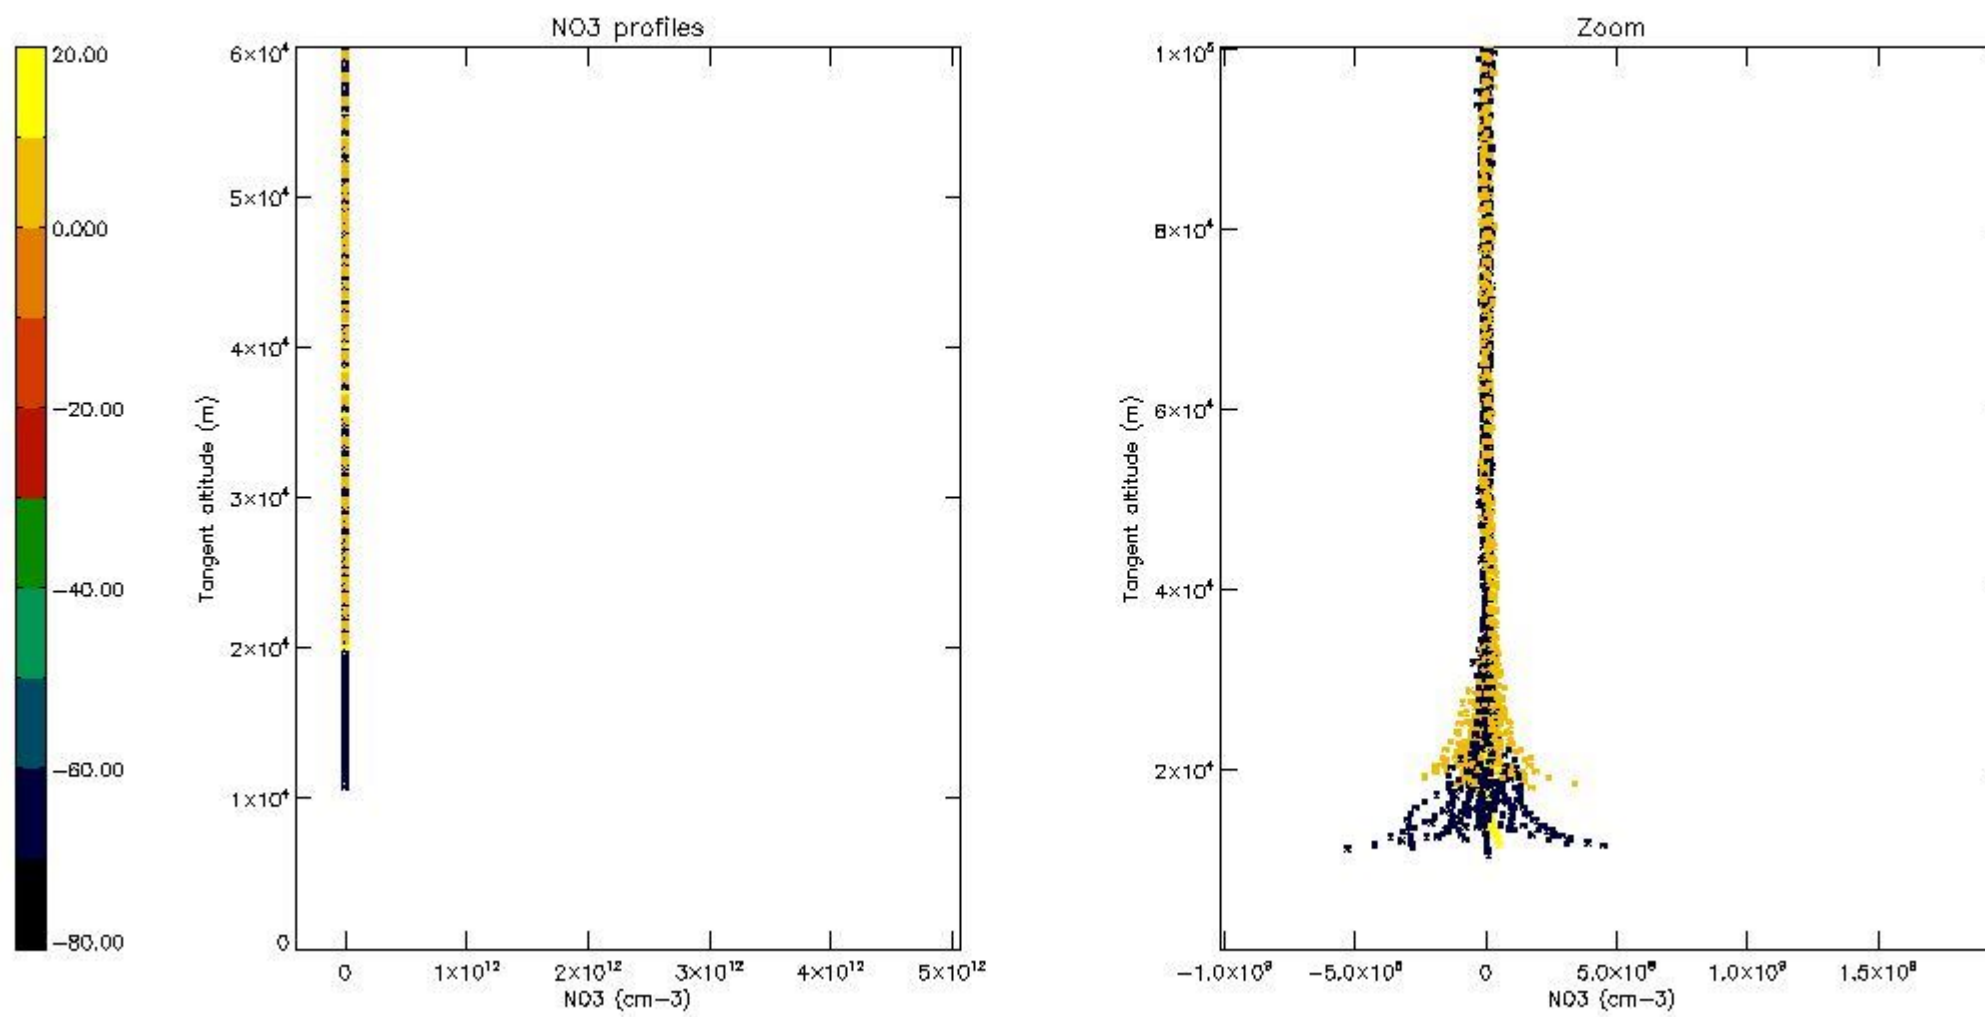

5.4 Plot ozone profiles where $STD < 10\%$ (dark without errors)

The colorbar represents the latitude.

5.5 Plot ozone profiles where STD < 5% (dark without errors)

The colorbar represents the latitude.

5.6 Plot NO₂ profiles for all STD (dark without errors)

The colorbar represents the latitude.

5.7 Plot NO3 profiles for all STD (dark without errors)

The colorbar represents the latitude.

5.8 Plot H2O profiles for all STD (only for occultations of stars 1,2,3,4,13,14,16,26,63 dark without errors)