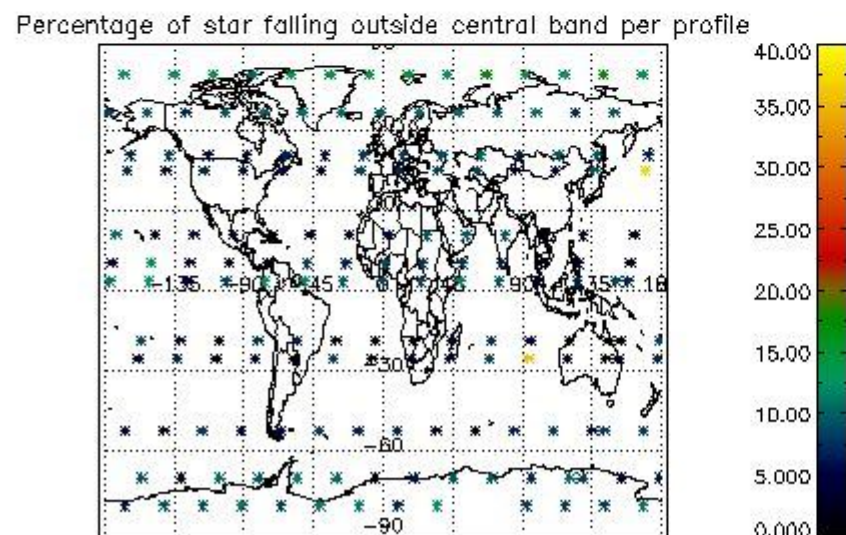

5. Trace gas profiles

5.1 Ozone statistics based on quality of products

The final quality of the products can be "measured" using the STD (Standard Deviation) attached to every point profile. This information is written to the parameter GOM_NL__2P/NL_LOCAL_SPECIES_DENSITY/o3_std of the level 2 products. The table below shows the statistics for given STD ranges.

The statistics are given with respect to the overall valid production:

- Products without fatal errors: GOM_NL__2P/MPH/PRODUCT_ERR=0
- Valid point profile: GOM_NL__2P/NL_LOCAL_SPECIES_DENSITY/pcd(0)=0

The 'Criteria' is applied to valid points of dark limb products:

- Products in dark limb illumination condition: GOM_NL__2P/NL_SUMMARY_QUALITY/obs_ill_cond=0
- Products without fatal errors: GOM_NL__2P/MPH/PRODUCT_ERR=0
- Valid point profile: GOM_NL__2P/NL_LOCAL_SPECIES_DENSITY/pcd(0)=0

So, the table below shows the percentage of dark limb and valid observations for each criteria with respect to the overall valid daily observations.

Criteria	% of total production
All STD	18
STD < 20	7