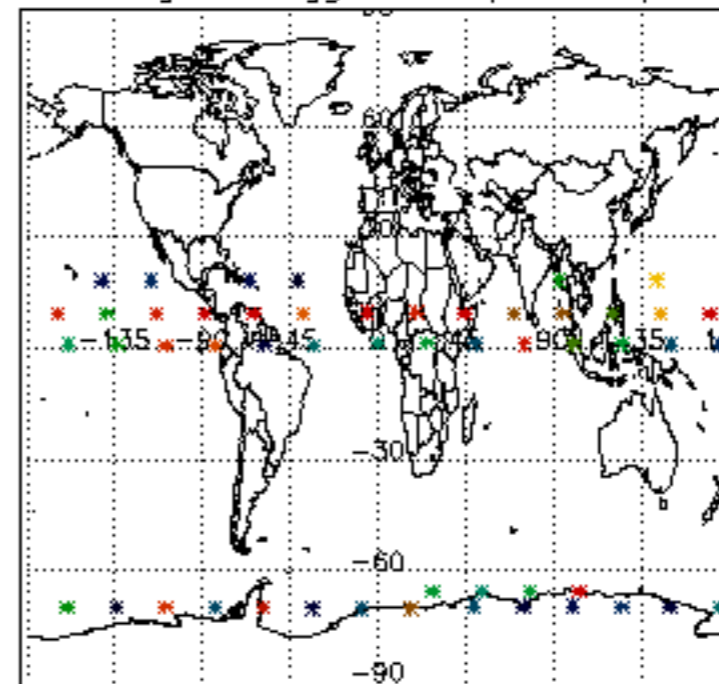

Percentage of flagged data per NO3 profile