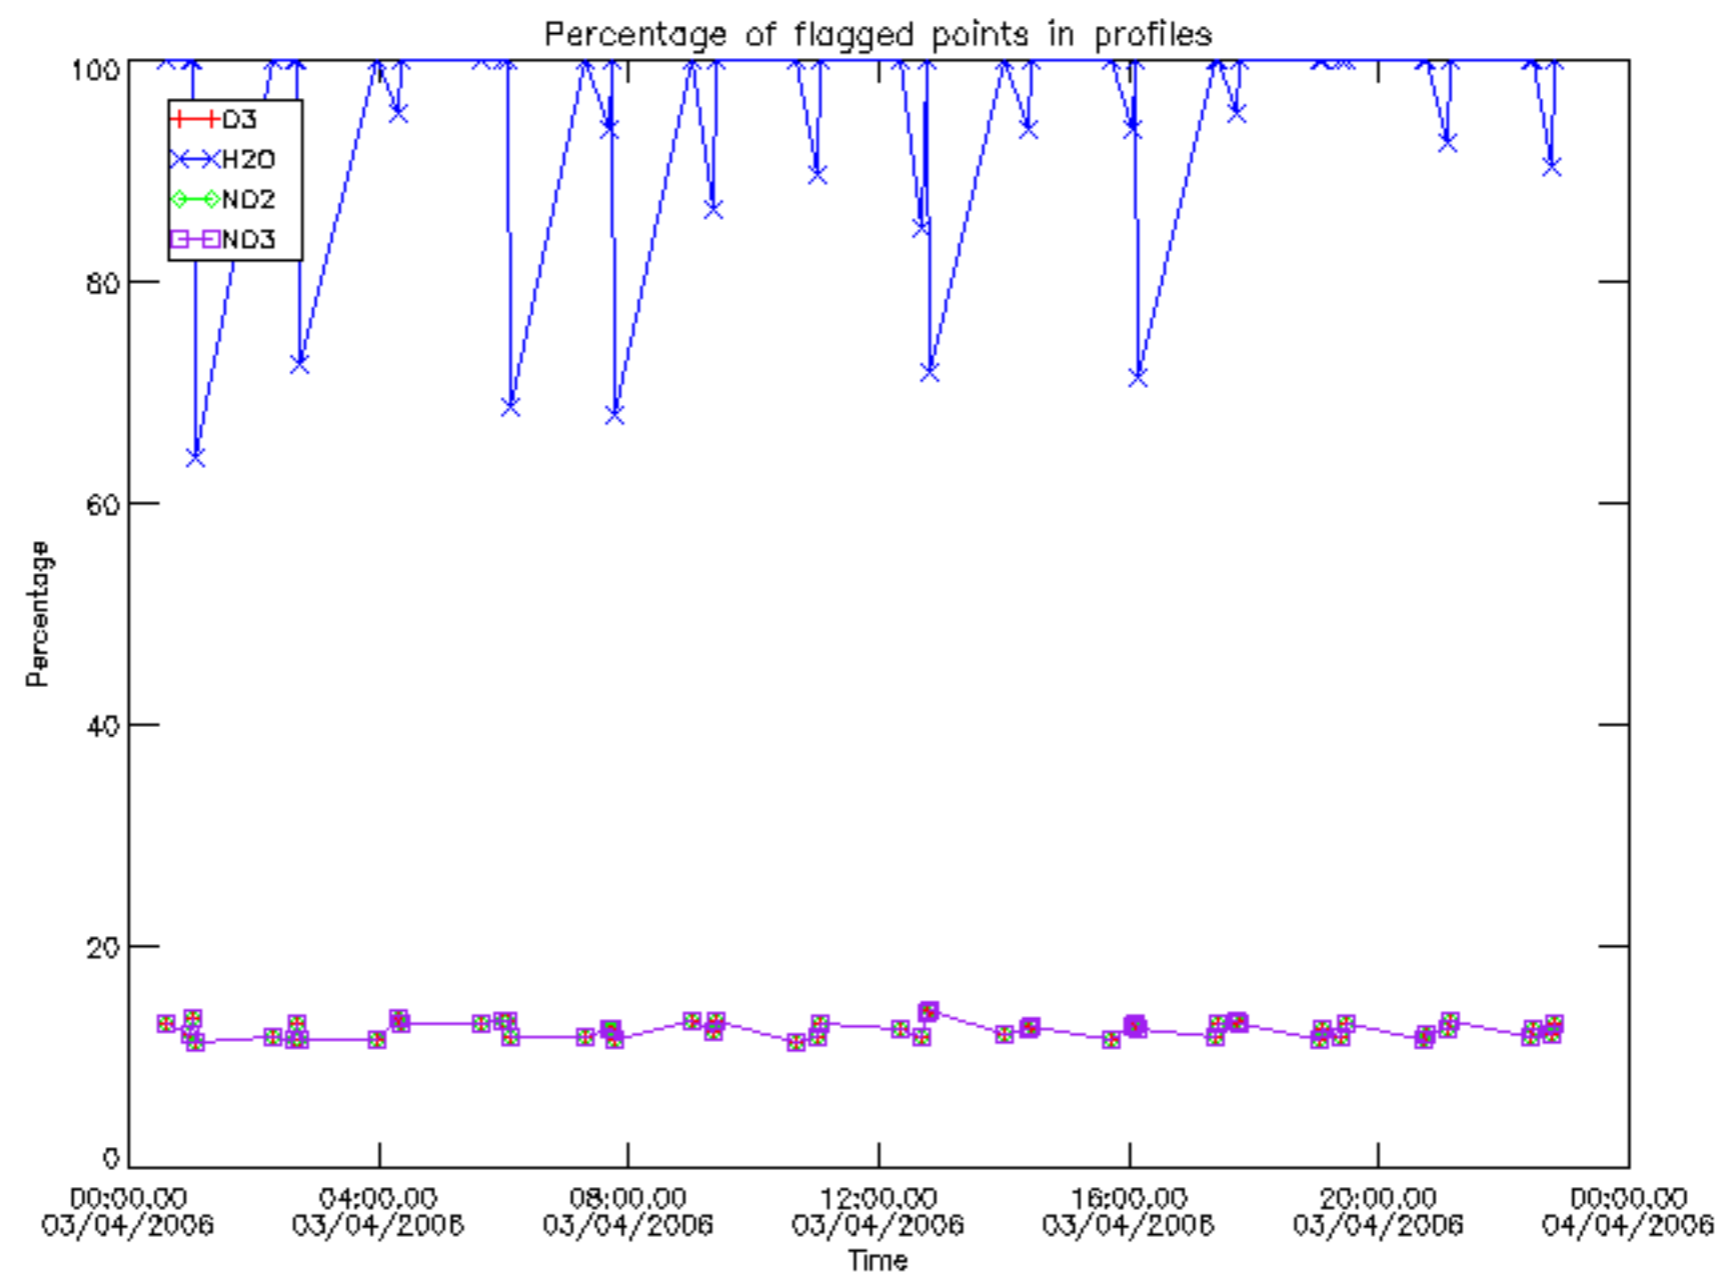

Percentage of flagged data per D3 profile

Percentage of flagged data per H2O profile