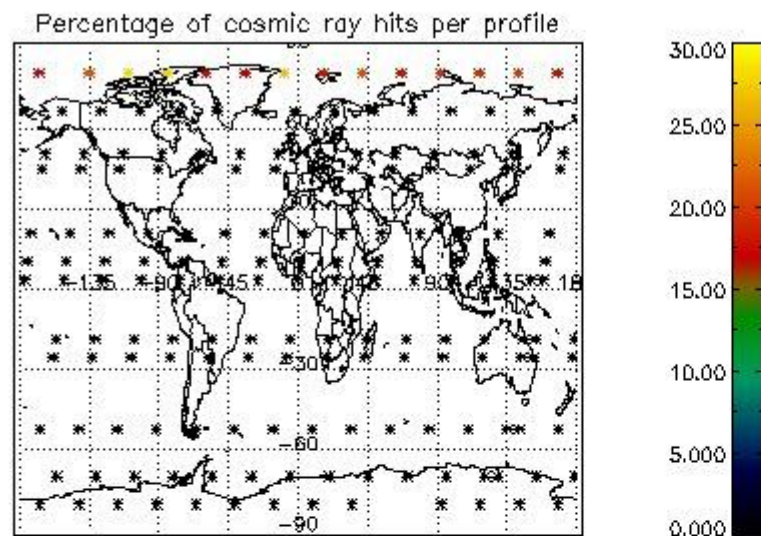

4.2.2 Plot level 1 quality information per product (world map): ENVISAT DESCENDING passes

5. Trace gas profiles

5.1 Ozone statistics based on quality of products

The final quality of the products can be "measured" using the STD (Standard Deviation) attached to every point profile. This information is written to the parameter GOM_NL__2P/NL_LOCAL_SPECIES_DENSITY/o3_std of the level 2 products. The table below shows the statistics for given STD ranges.

The statistics are given with respect to the overall valid production:

- Products without fatal errors: GOM_NL__2P/MPH/PRODUCT_ERR=0
- Valid point profile: GOM_NL__2P/NL_LOCAL_SPECIES_DENSITY/pcd(0)=0

The 'Criteria' is applied to valid points of dark limb products:

- Products in dark limb illumination condition: GOM_NL__2P/NL_SUMMARY_QUALITY/obs_ill_cond=0
- Products without fatal errors: GOM_NL__2P/MPH/PRODUCT_ERR=0
- Valid point profile: GOM_NL__2P/NL_LOCAL_SPECIES_DENSITY/pcd(0)=0

So, the table below shows the percentage of dark limb and valid observations for each criteria with respect to the overall valid daily observations.

Criteria	% of total production
All STD	18
STD < 20	7