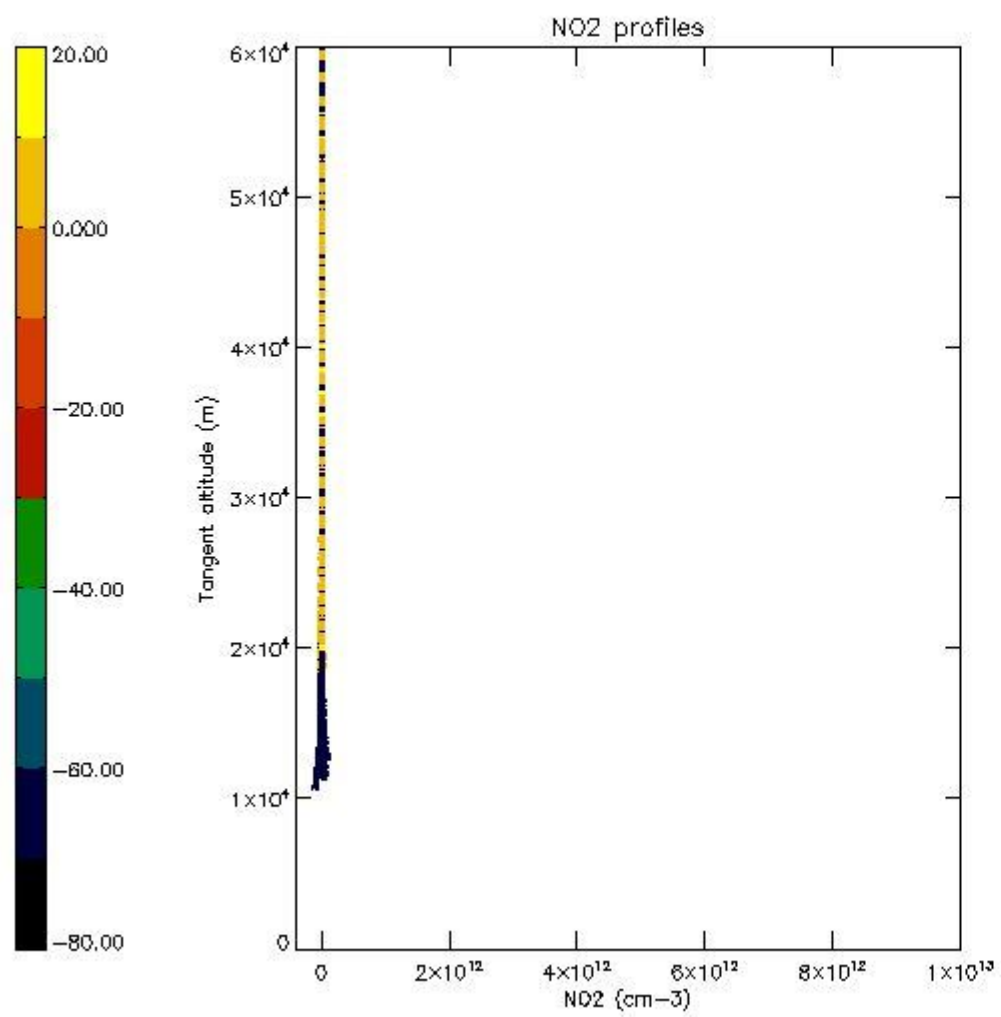

5.4 Plot ozone profiles where $STD < 10\%$ (dark without errors)

The colorbar represents the latitude.

5.5 Plot ozone profiles where STD < 5% (dark without errors)

The colorbar represents the latitude.

5.6 Plot NO₂ profiles for all STD (dark without errors)

The colorbar represents the latitude.

5.7 Plot NO3 profiles for all STD (dark without errors)

The colorbar represents the latitude.

5.8 Plot H2O profiles for all STD (only for occultations of stars 1,2,3,4,13,14,16,26,63 dark without errors)