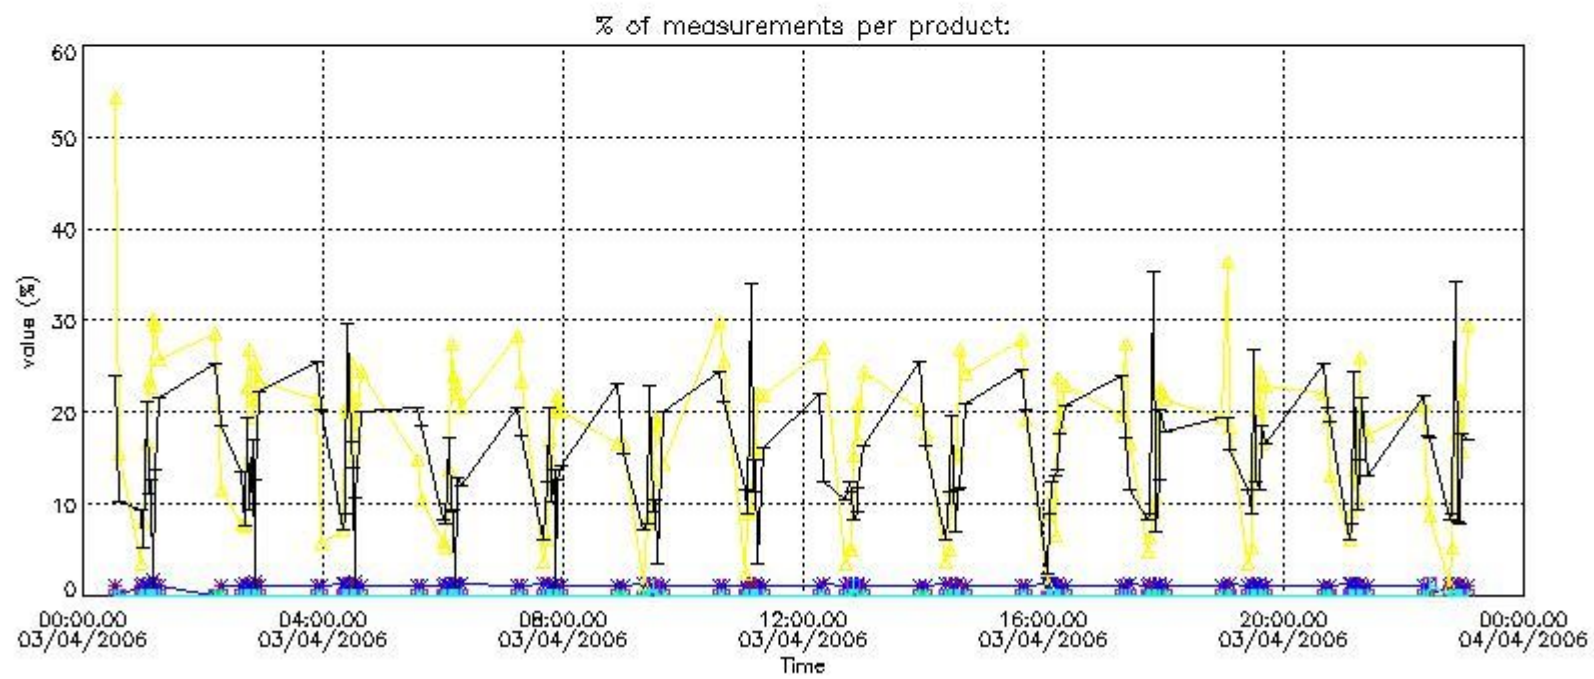

4.1.2 Plot level 1 quality information per product (time dependant): ENVI SAT DESCENDING passes