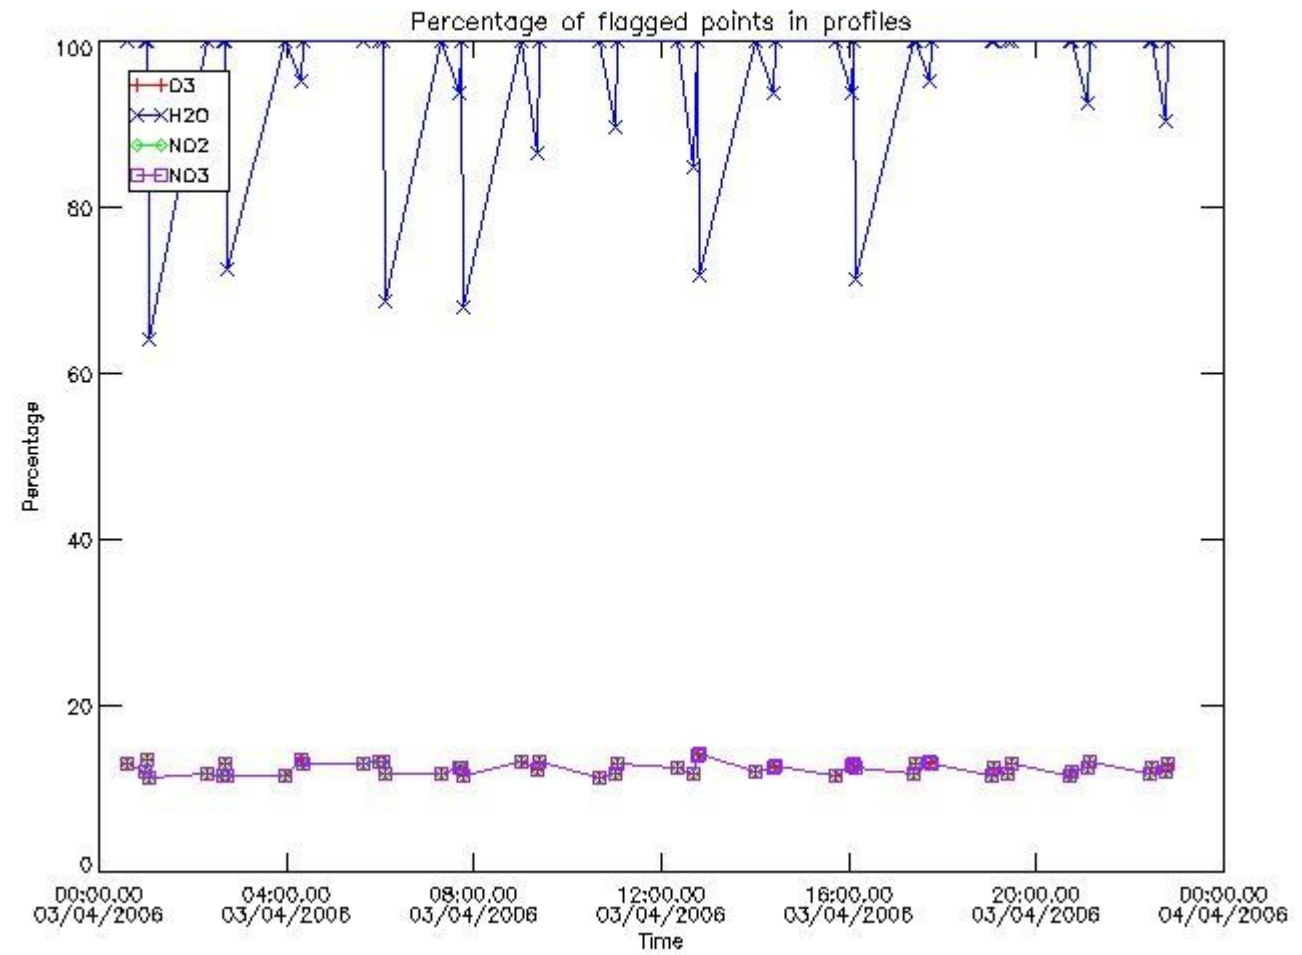

3. Quality information per product

In this section it is plotted some information contained in the Quality Summary data set of the level 2 products. Only products in dark limb conditions and without errors (error flag in the MPH set to "0") are used.

3.1 Plot quality information per product (time dependant)

3.2 Plot quality information per product (world map)