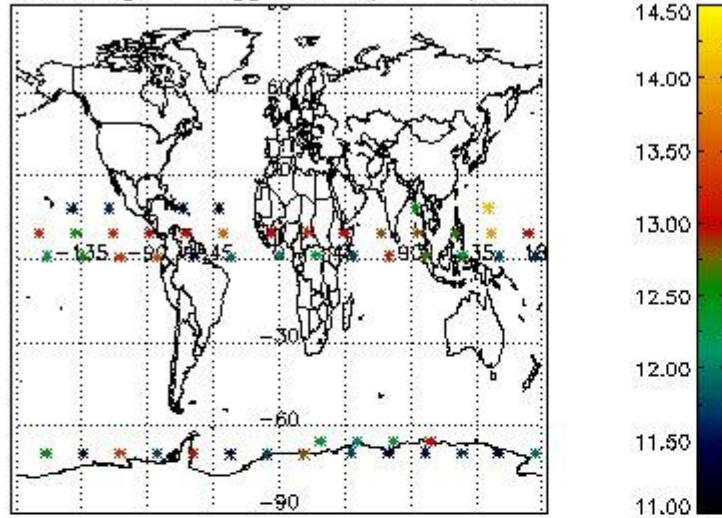

3.2 Plot quality information per product (world map)