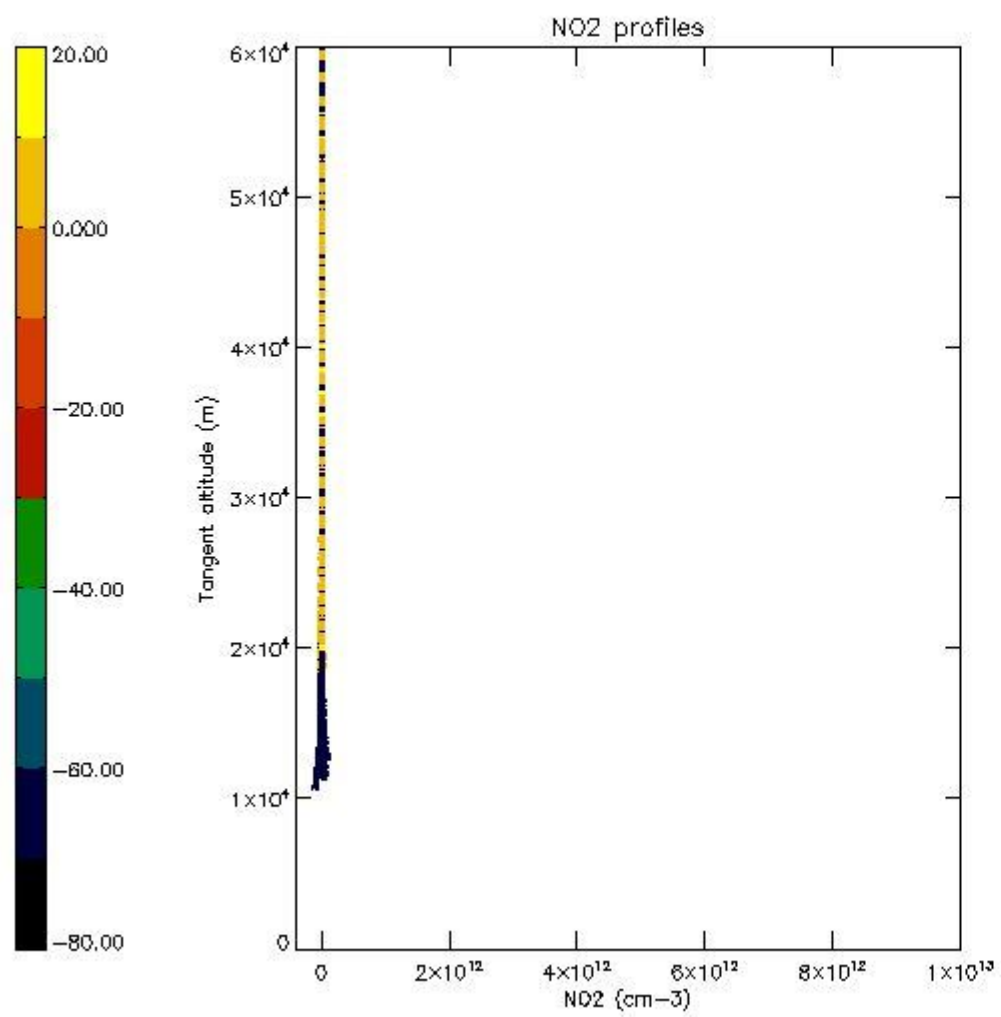

5.7 Plot NO3 profiles for all STD (dark without errors)

The colorbar represents the latitude.