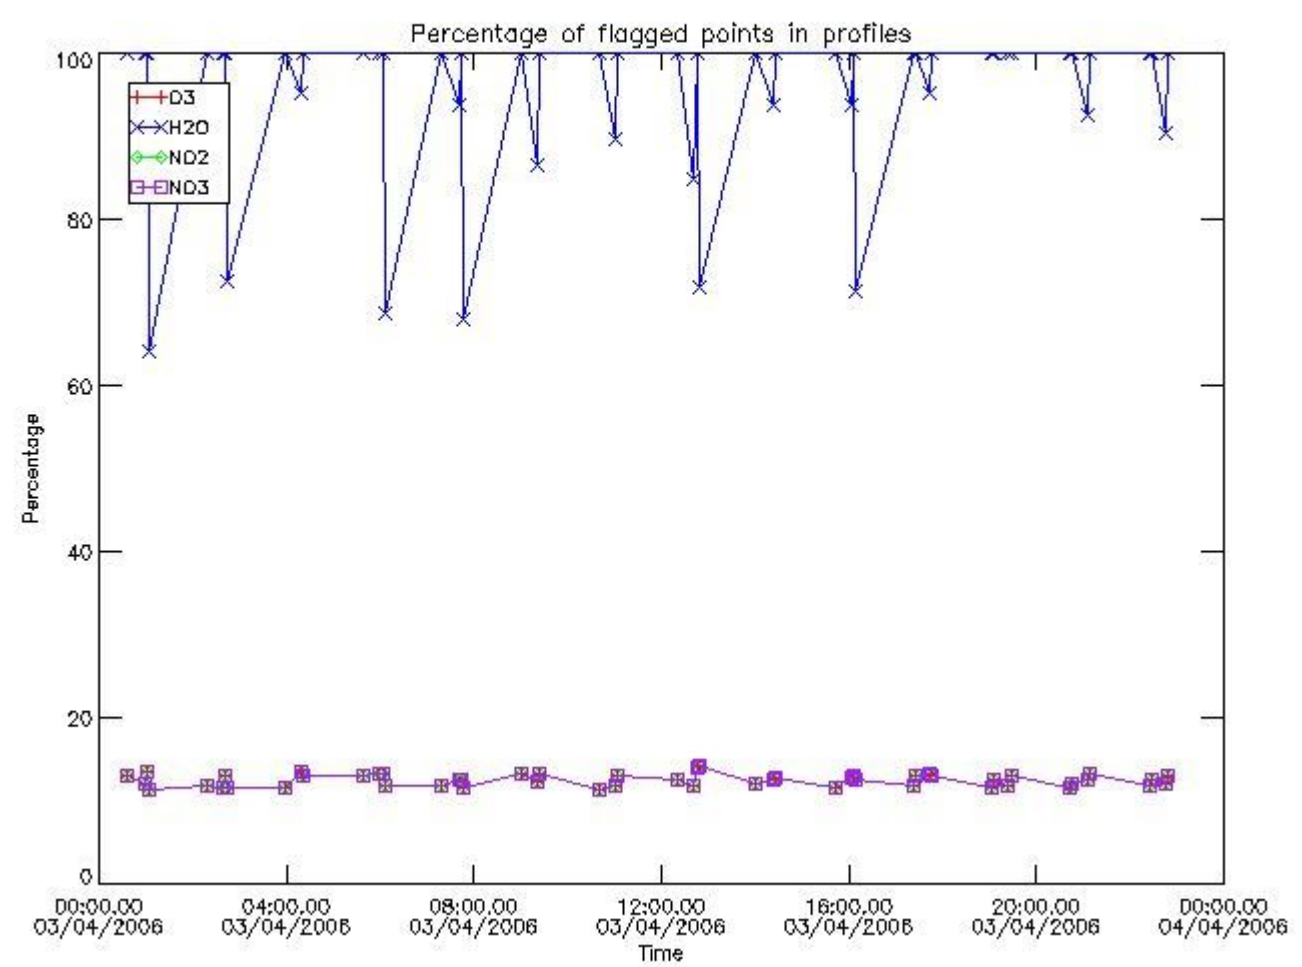

3. Quality information per product

In this section it is plotted some information contained in the Quality Summary data set of the level 2 products. Only products in dark limb conditions and without errors (error flag in the MPH set to "0") are used.

3.1 Plot quality information per product (time dependant)

Percentage of flagged data per O3 profile

Percentage of flagged data per H2O profile