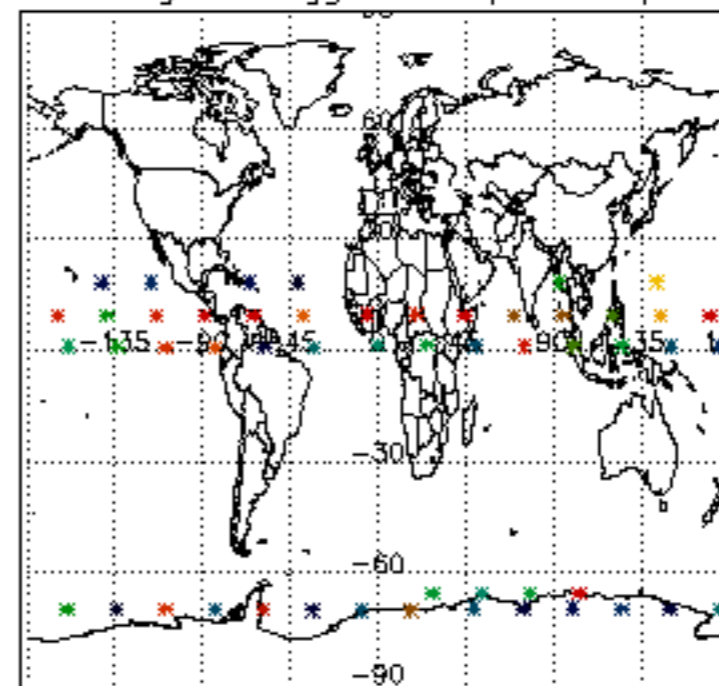

Percentage of flagged data per NO3 profile