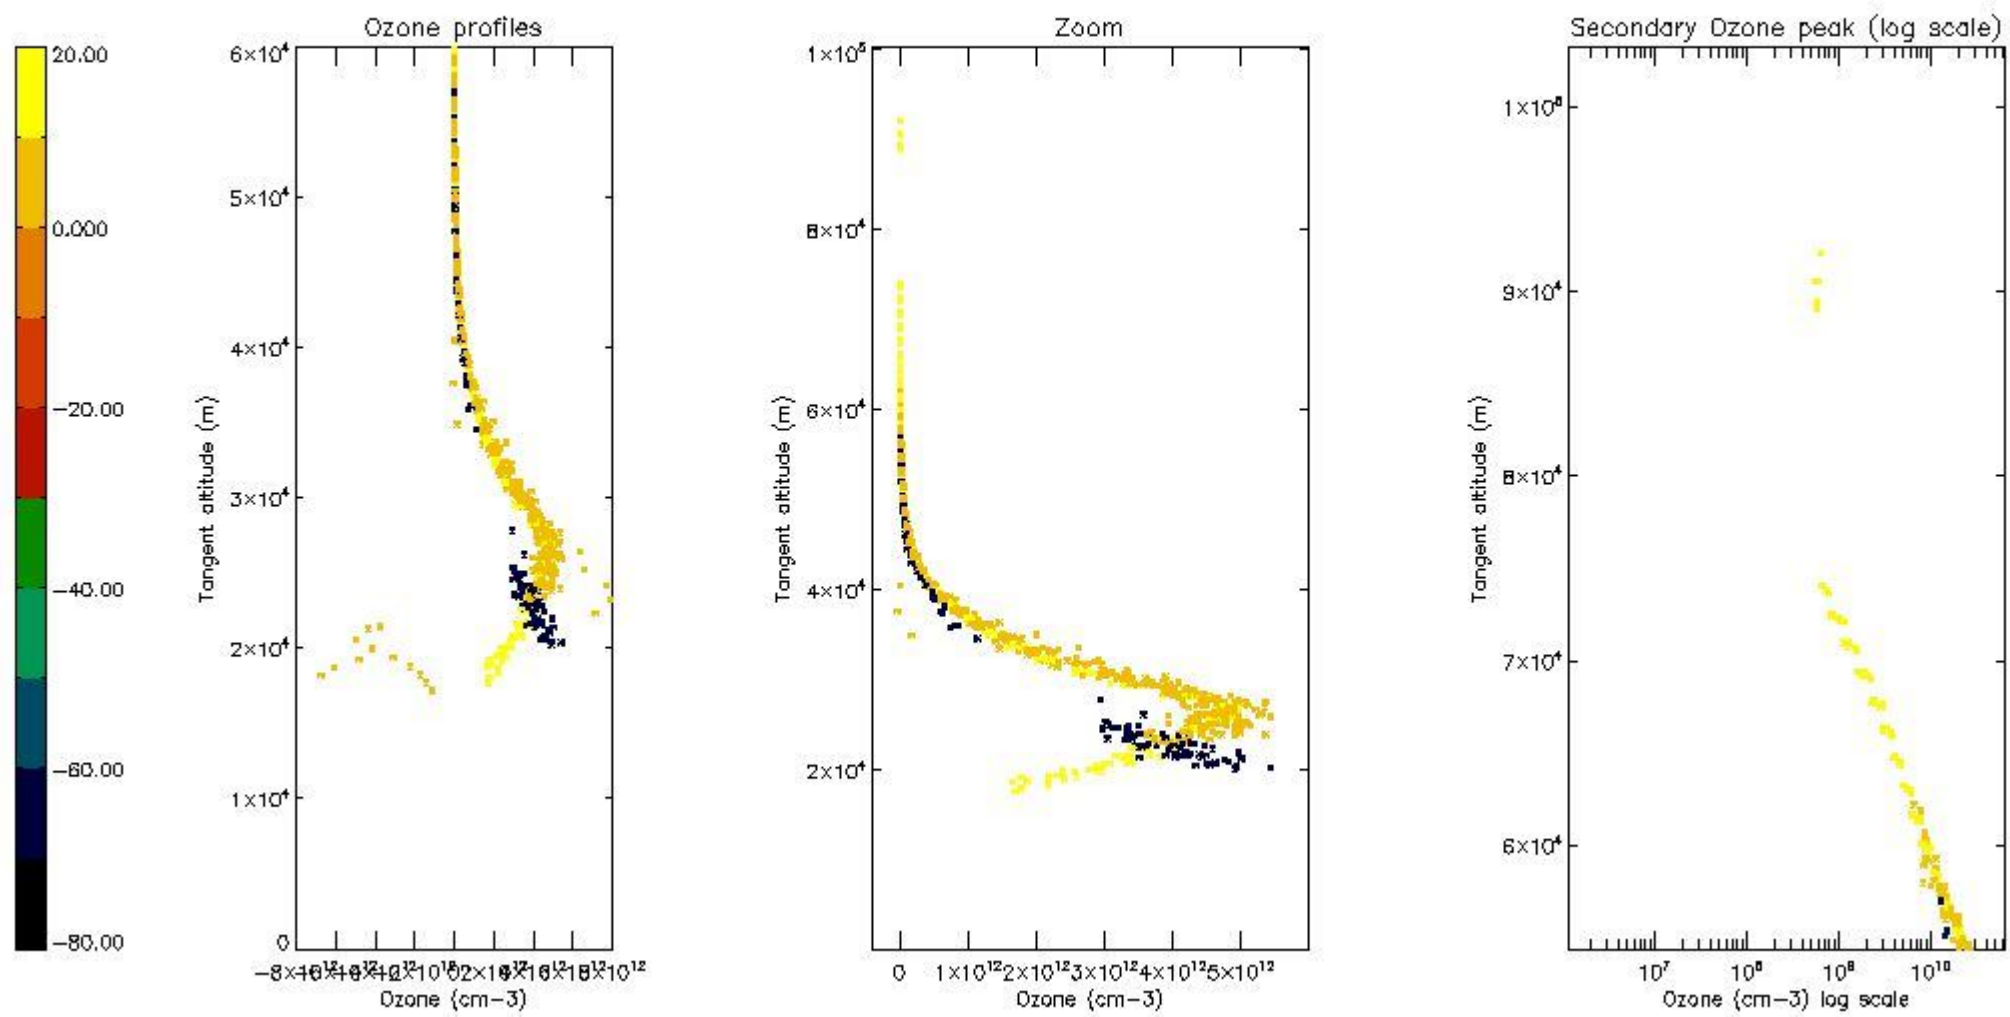

STD < 10	4
STD < 5	1

5.2 Plot ozone profiles for all STD (dark without errors)

The colorbar represents the latitude.

5.3 Plot ozone profiles where STD < 20% (dark without errors)

The colorbar represents the latitude.

5.4 Plot ozone profiles where $STD < 10\%$ (dark without errors)

The colorbar represents the latitude.

5.5 Plot ozone profiles where STD < 5% (dark without errors)

The colorbar represents the latitude.

5.6 Plot NO₂ profiles for all STD (dark without errors)