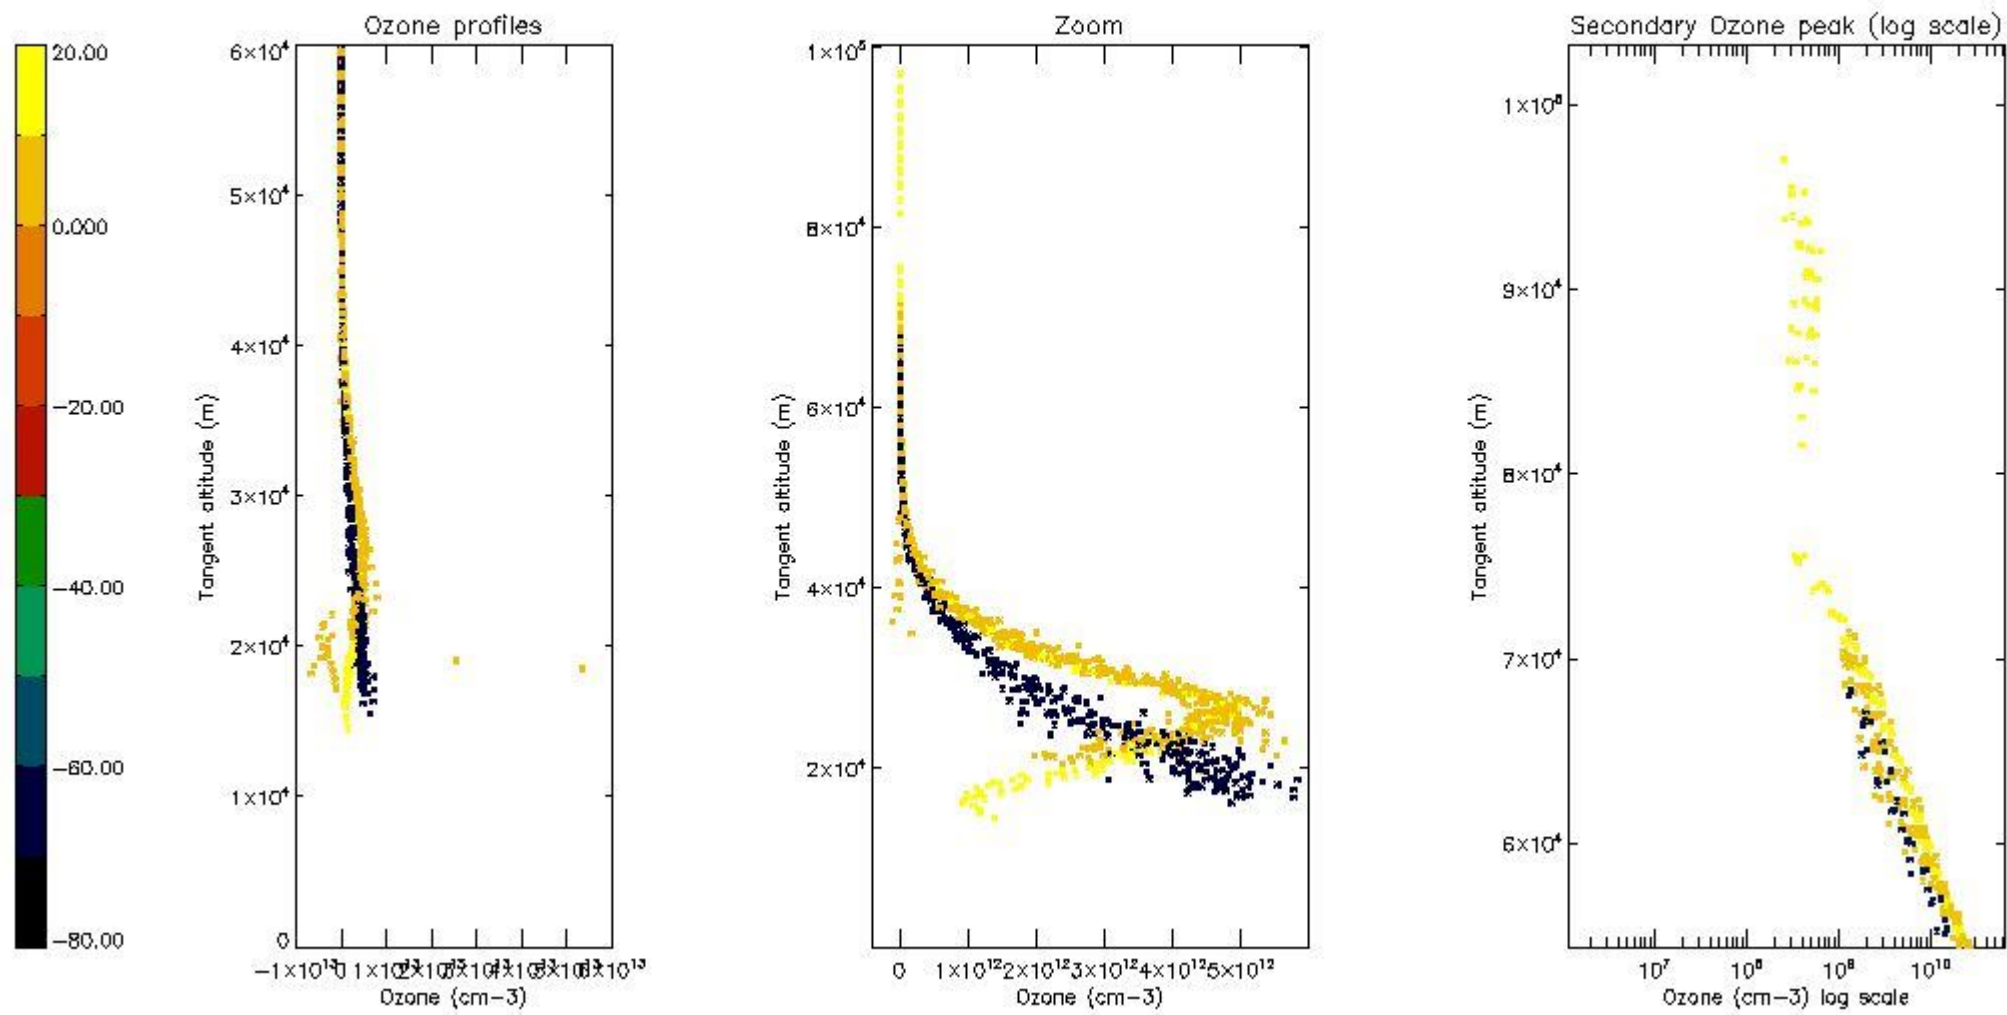

STD < 10	4
STD < 5	1

5.2 Plot ozone profiles for all STD (dark without errors)

The colorbar represents the latitude.

5.3 Plot ozone profiles where STD < 20% (dark without errors)

The colorbar represents the latitude.