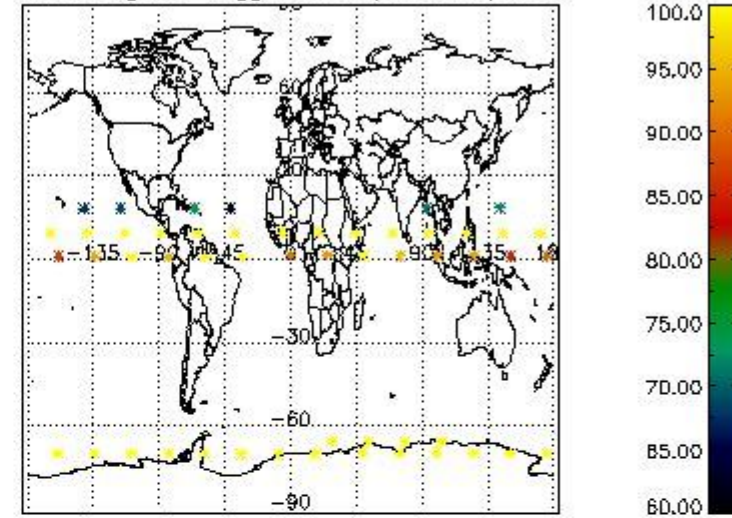

3.1 Plot quality information per product (time dependant)

3.2 Plot quality information per product (world map)

Percentage of flagged data per O3 profile

Percentage of flagged data per H2O profile

Percentage of flagged data per NO2 profile