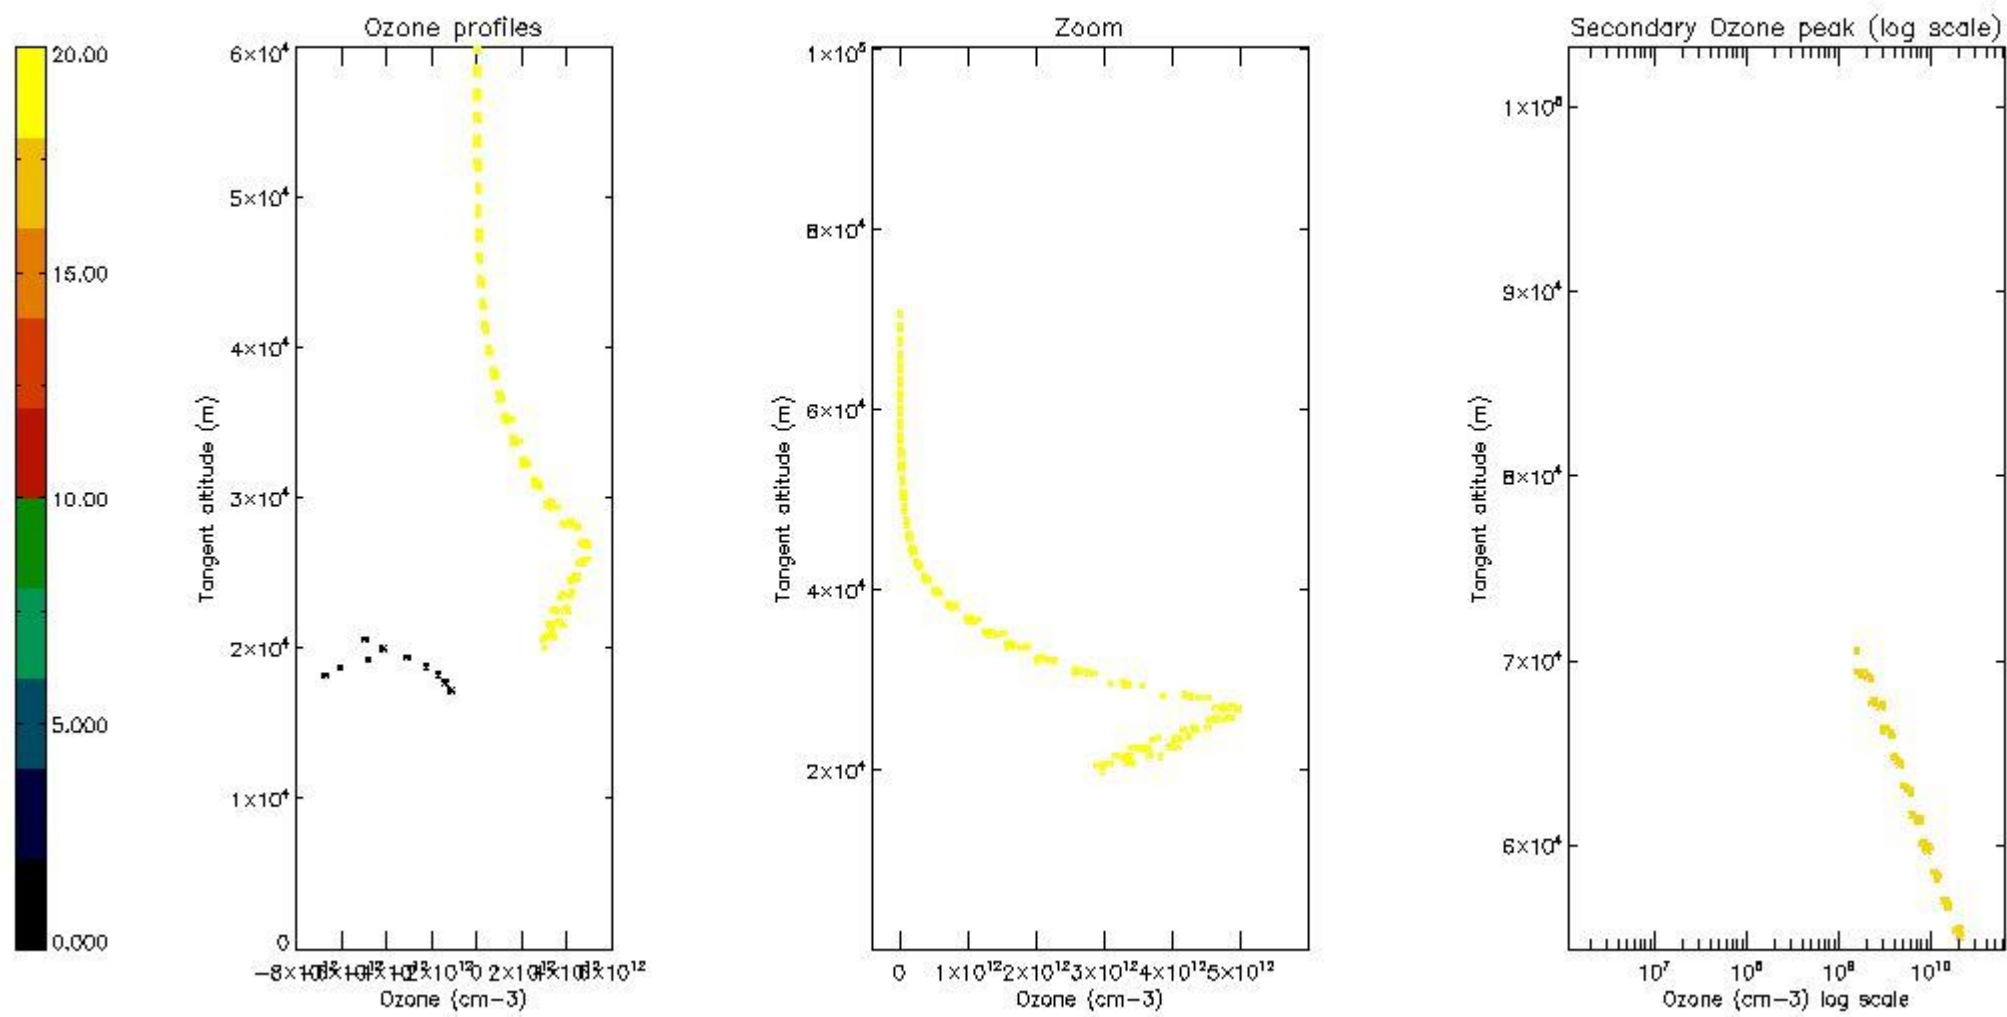

5.6 Plot NO₂ profiles for all STD (dark without errors)

The colorbar represents the latitude.