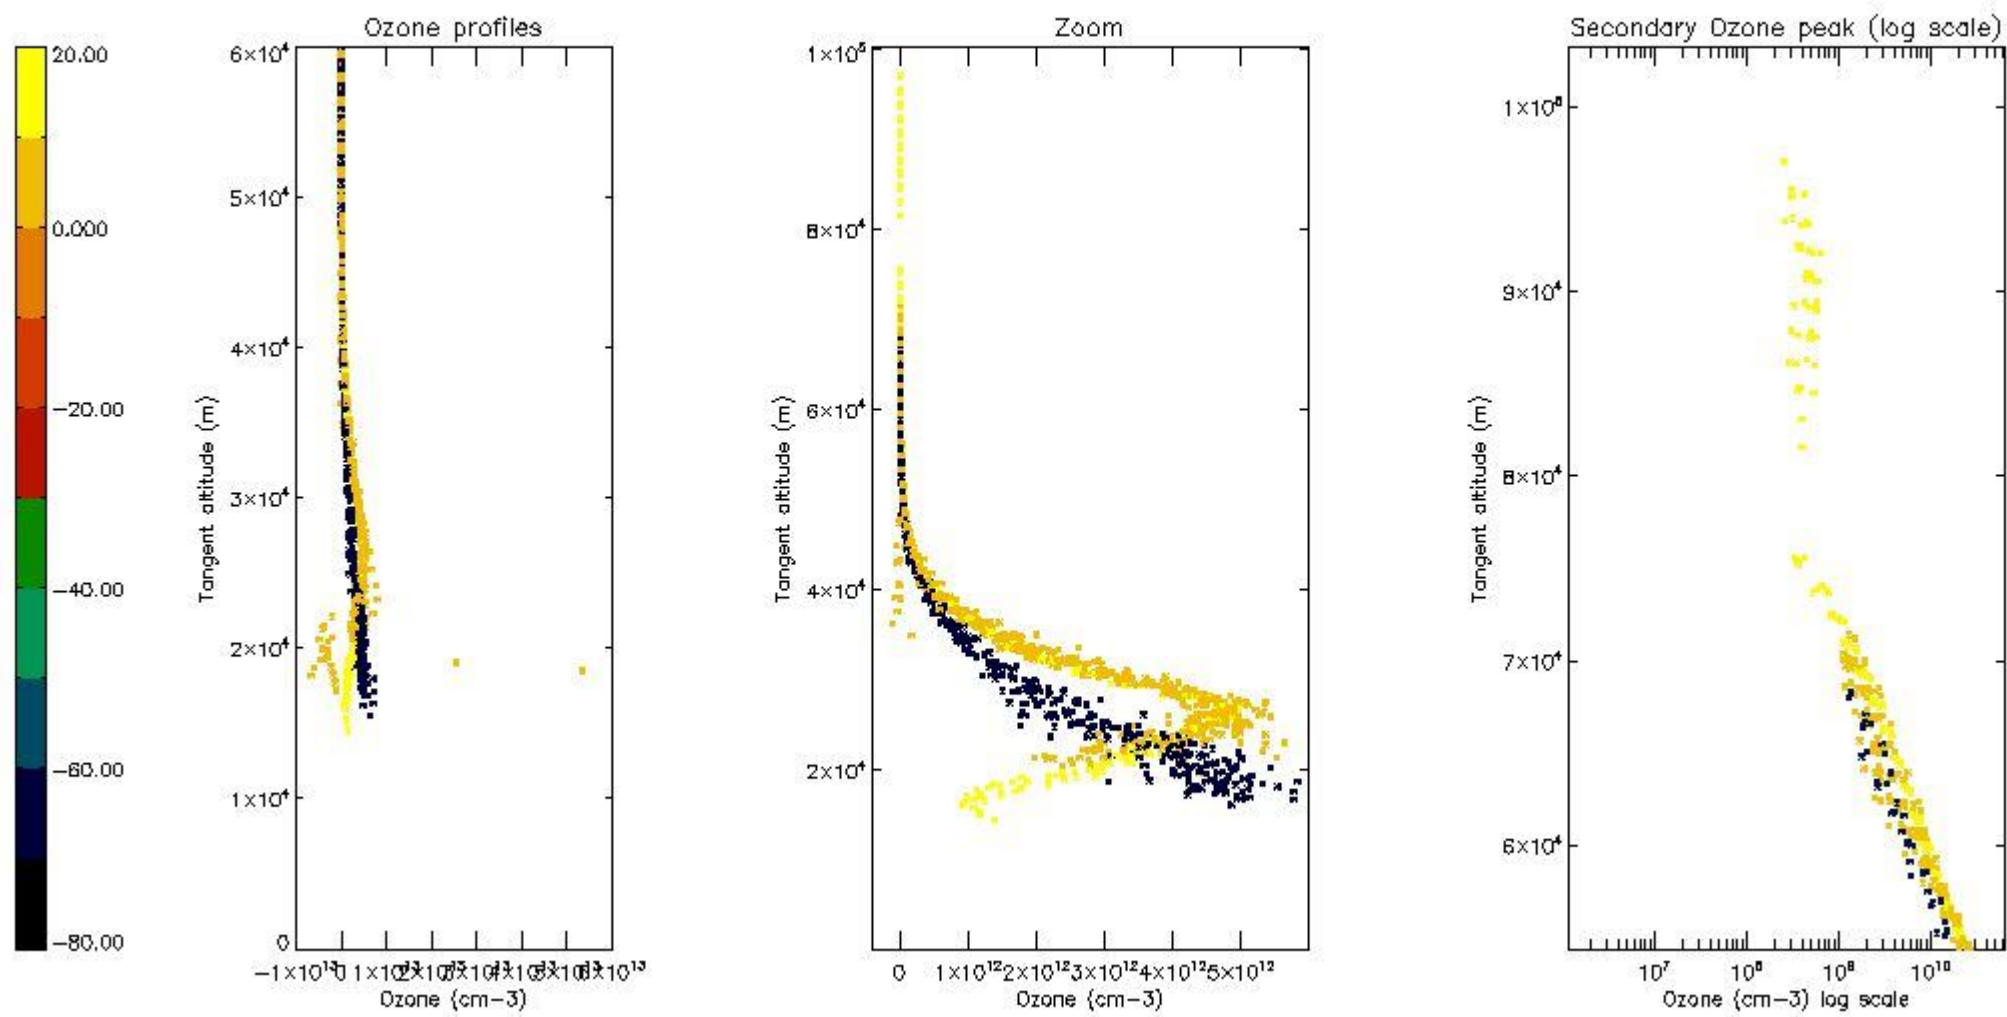

STD < 10	4
STD < 5	1

5.2 Plot ozone profiles for all STD (dark without errors)

The colorbar represents the latitude.

5.3 Plot ozone profiles where STD < 20% (dark without errors)

The colorbar represents the latitude.