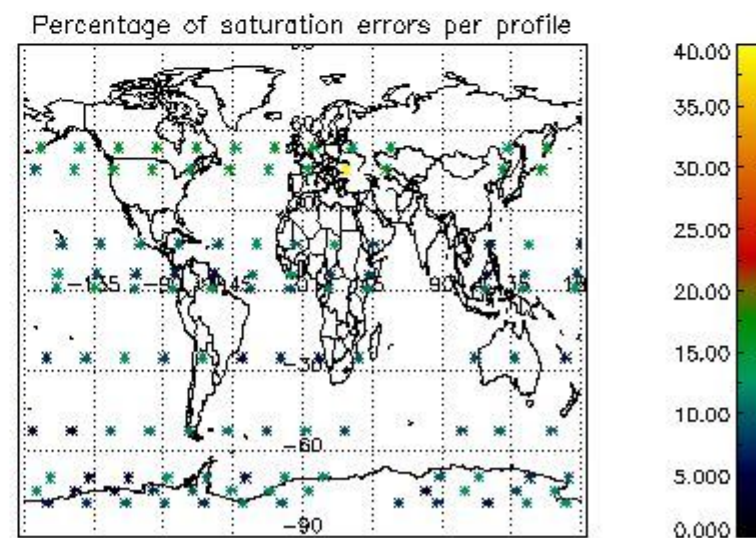

5. Trace gas profiles

5.1 Ozone statistics based on quality of products

The final quality of the products can be "measured" using the STD (Standard Deviation) attached to every point profile. This information is written to the parameter GOM_NL__2P/NL_LOCAL_SPECIES_DENSITY/o3_std of the level 2 products. The table below shows the statistics for given STD ranges.

The statistics are given with respect to the overall valid production:

- Products without fatal errors: GOM_NL__2P/MPH/PRODUCT_ERR=0
- Valid point profile: GOM_NL__2P/NL_LOCAL_SPECIES_DENSITY/pcd(0)=0

The 'Criteria' is applied to valid points of dark limb products:

- Products in dark limb illumination condition: GOM_NL__2P/NL_SUMMARY_QUALITY/obs_ill_cond=0
- Products without fatal errors: GOM_NL__2P/MPH/PRODUCT_ERR=0
- Valid point profile: GOM_NL__2P/NL_LOCAL_SPECIES_DENSITY/pcd(0)=0

So, the table below shows the percentage of dark limb and valid observations for each criteria with respect to the overall valid daily observations.

Criteria	% of total production
All STD	42
STD < 20	24