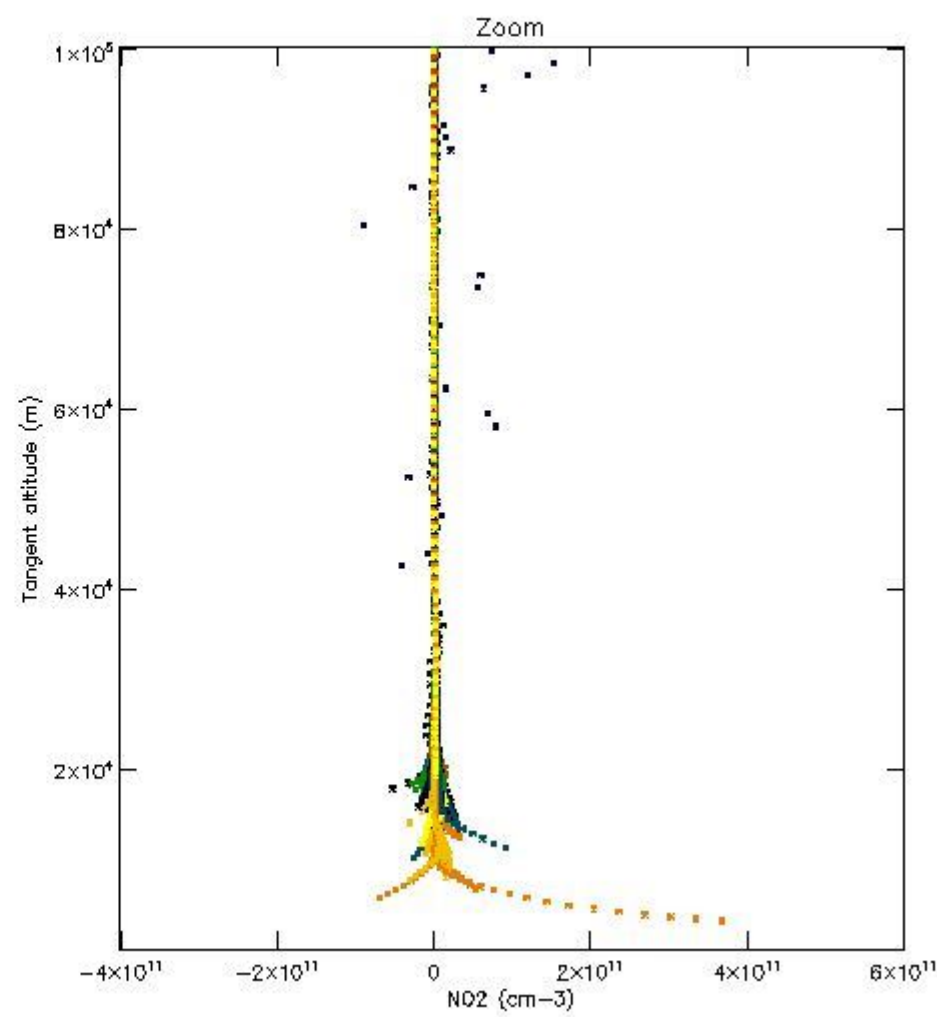

The colorbar represents the latitude.

*5.4 Plot ozone profiles where  $STD < 10\%$  (dark without errors)*

The colorbar represents the latitude.

*5.5 Plot ozone profiles where STD < 5% (dark without errors)*

The colorbar represents the latitude.

*5.6 Plot NO<sub>2</sub> profiles for all STD (dark without errors)*

The colorbar represents the latitude.

*5.7 Plot NO3 profiles for all STD (dark without errors)*

The colorbar represents the latitude.