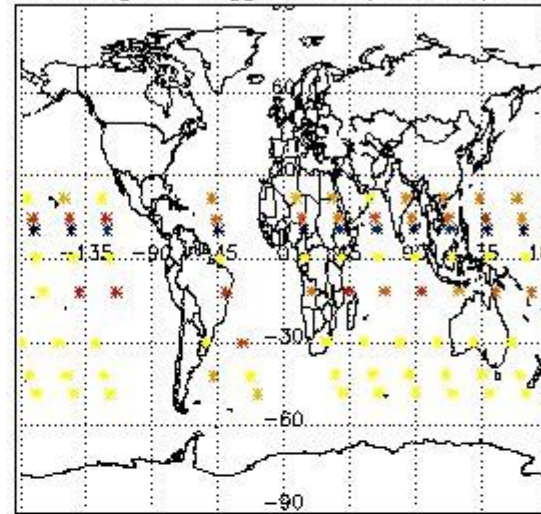

Percentage of flagged data per H2O profile