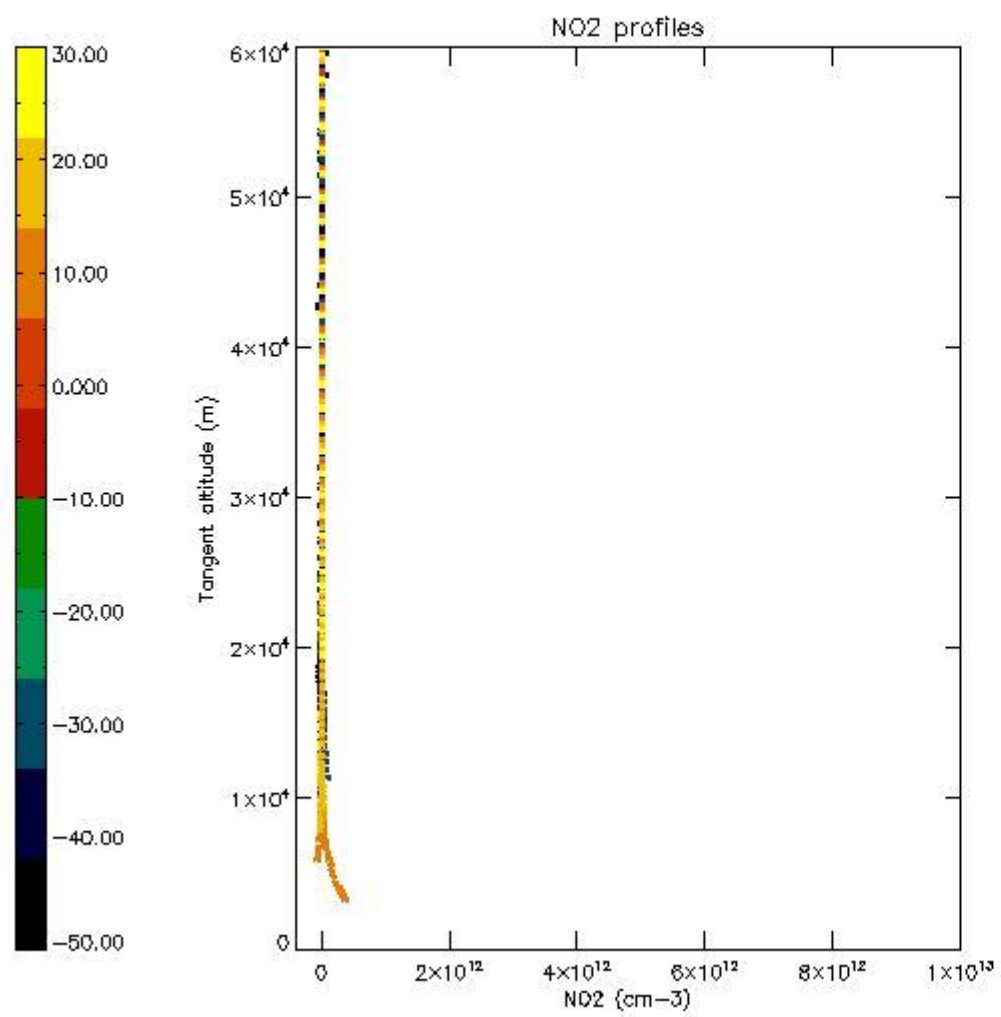

The colorbar represents the latitude.

*5.4 Plot ozone profiles where  $STD < 10\%$  (dark without errors)*

The colorbar represents the latitude.

*5.5 Plot ozone profiles where STD < 5% (dark without errors)*

The colorbar represents the latitude.

*5.6 Plot NO<sub>2</sub> profiles for all STD (dark without errors)*

The colorbar represents the latitude.

*5.7 Plot NO3 profiles for all STD (dark without errors)*

The colorbar represents the latitude.