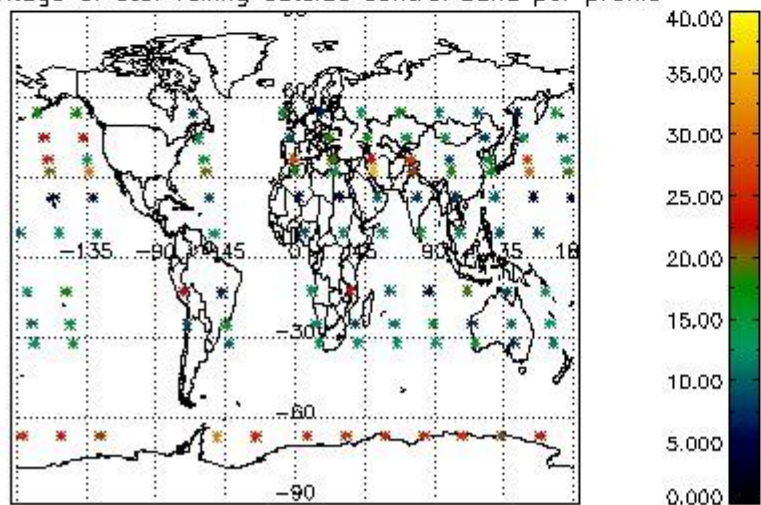

4.2.1 Plot level 1 quality information per product (world map): ENVISAT ASCENDING passes

Percentage of cosmic ray hits per profile

Percentage of datation errors per profile

Percentage of star falling outside central band per profile