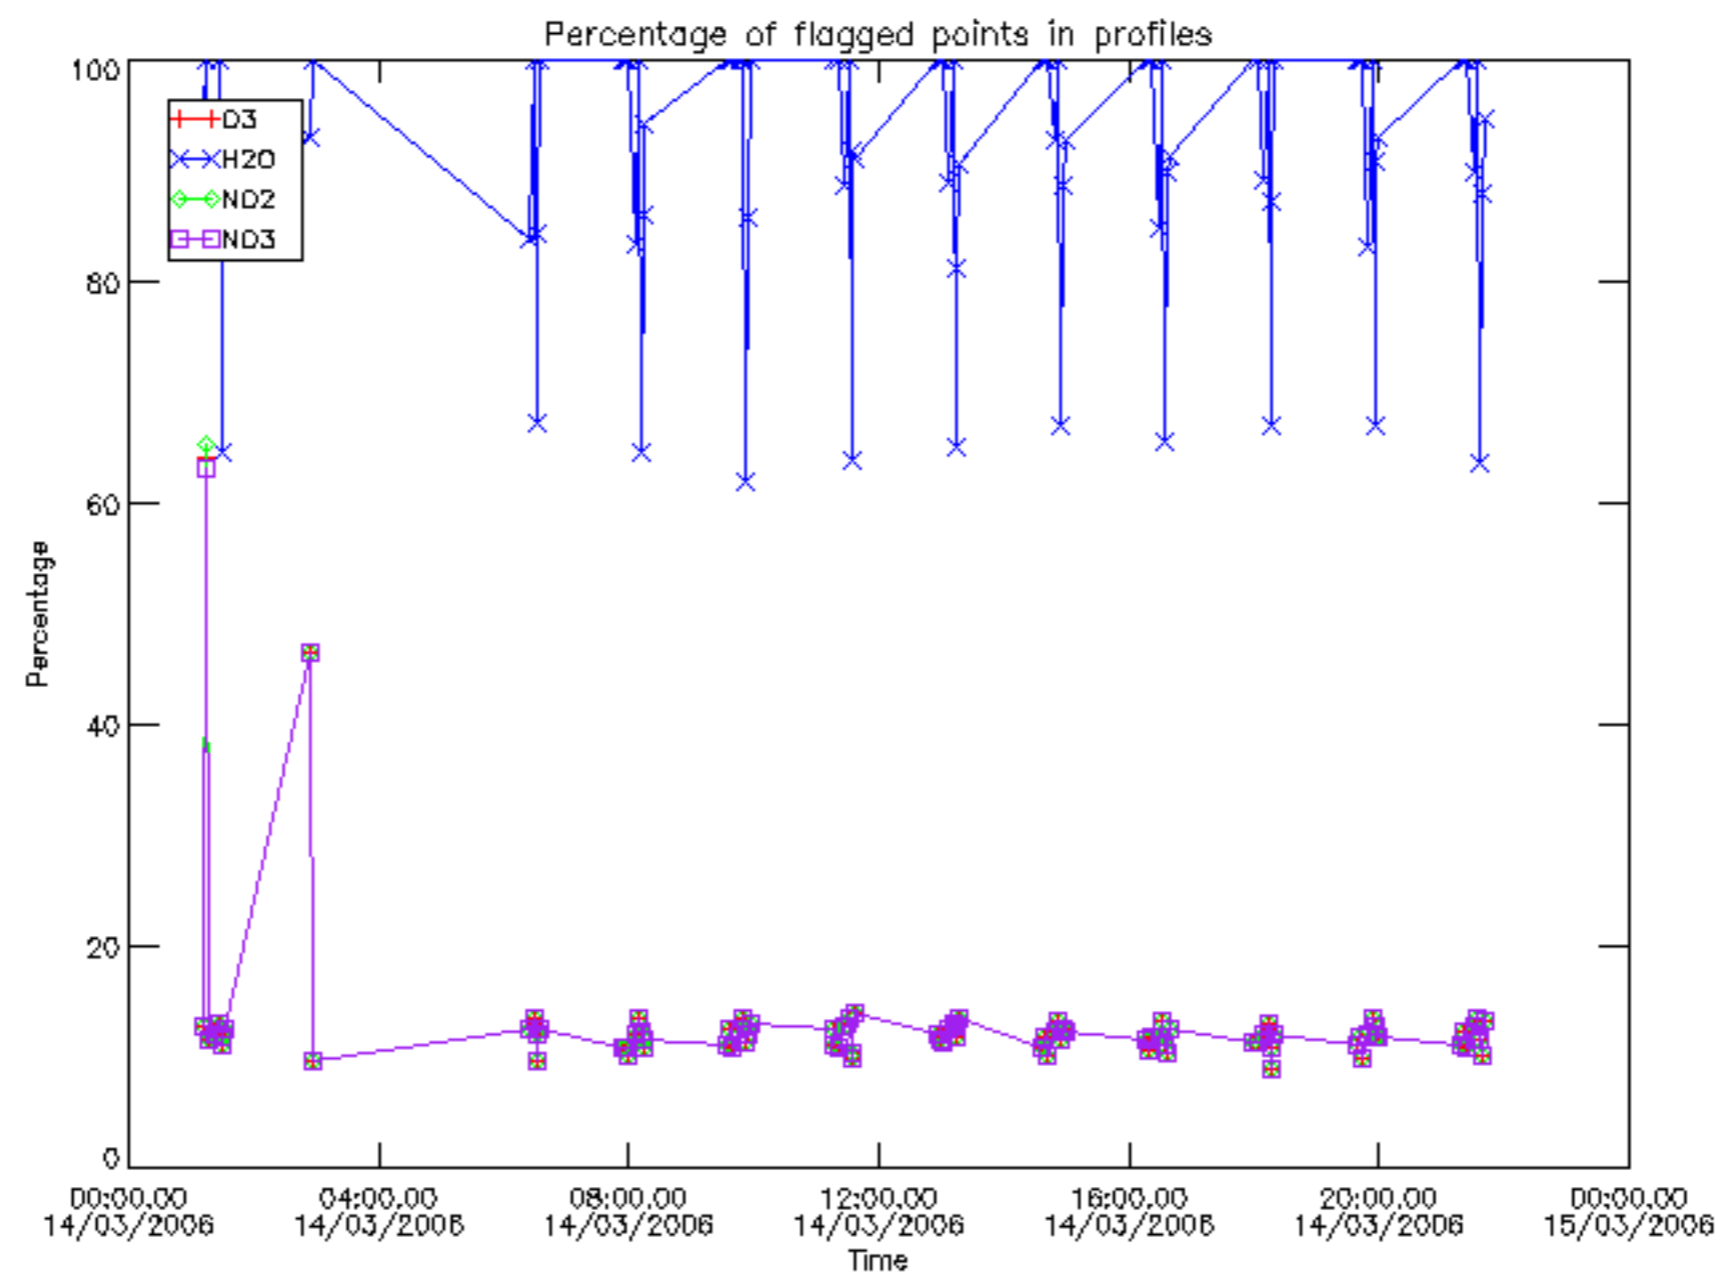

Percentage of flagged data per D3 profile

Percentage of flagged data per H2O profile