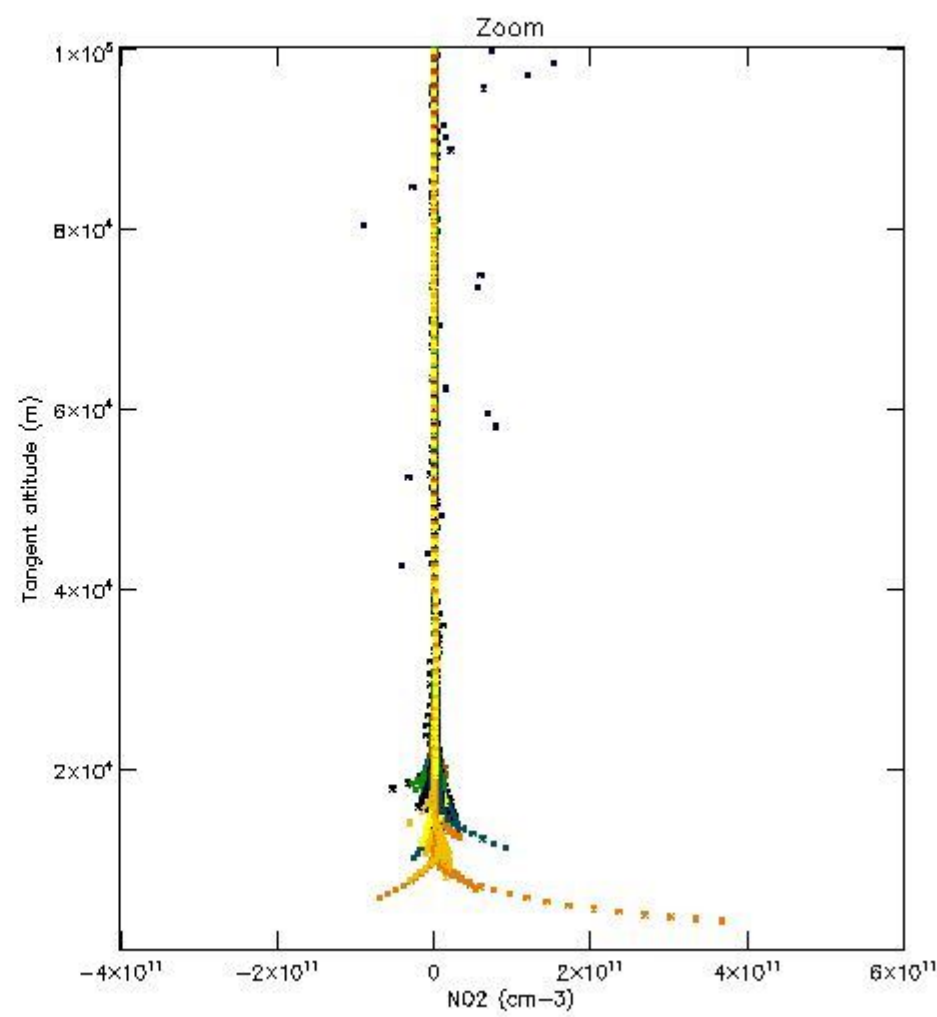

5.7 Plot NO3 profiles for all STD (dark without errors)

The colorbar represents the latitude.