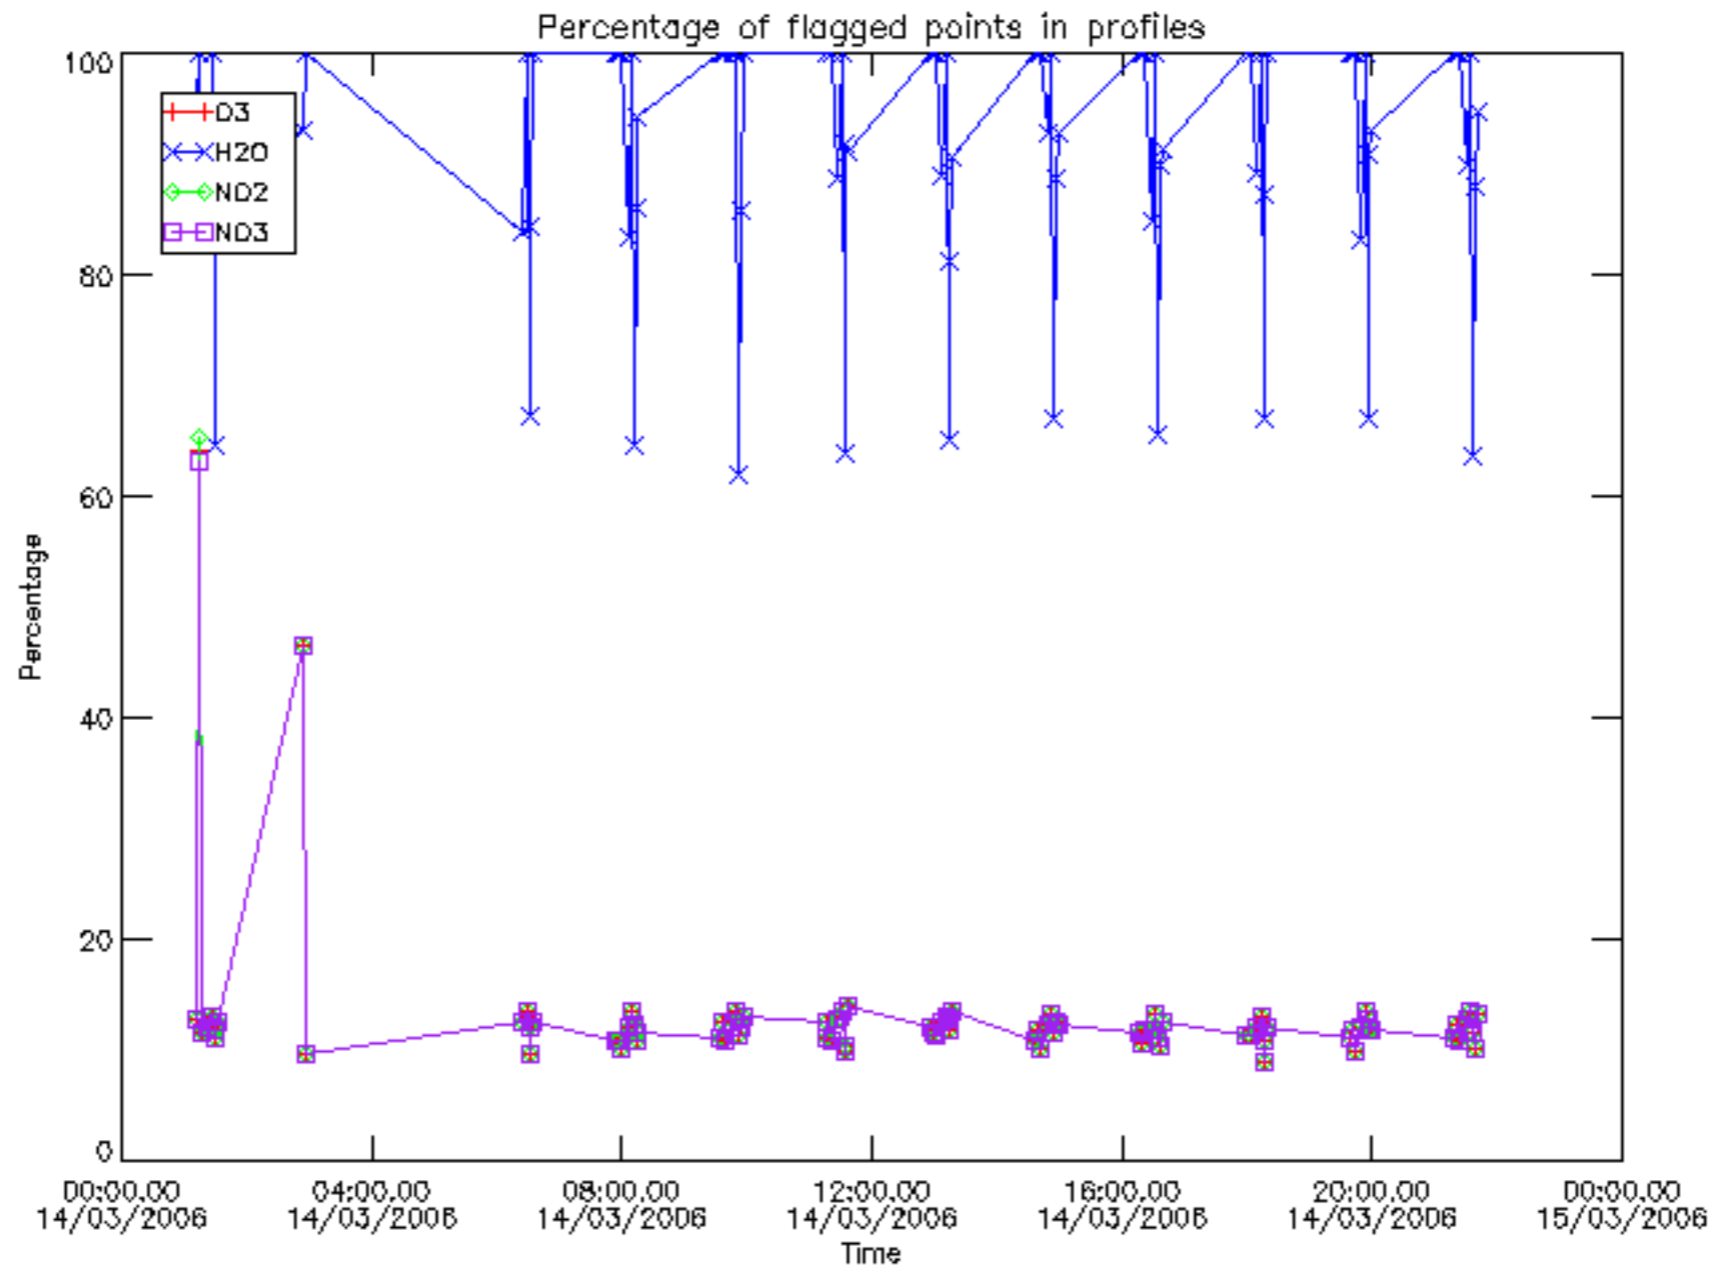

Percentage of flagged data per D3 profile

Percentage of flagged data per H2O profile