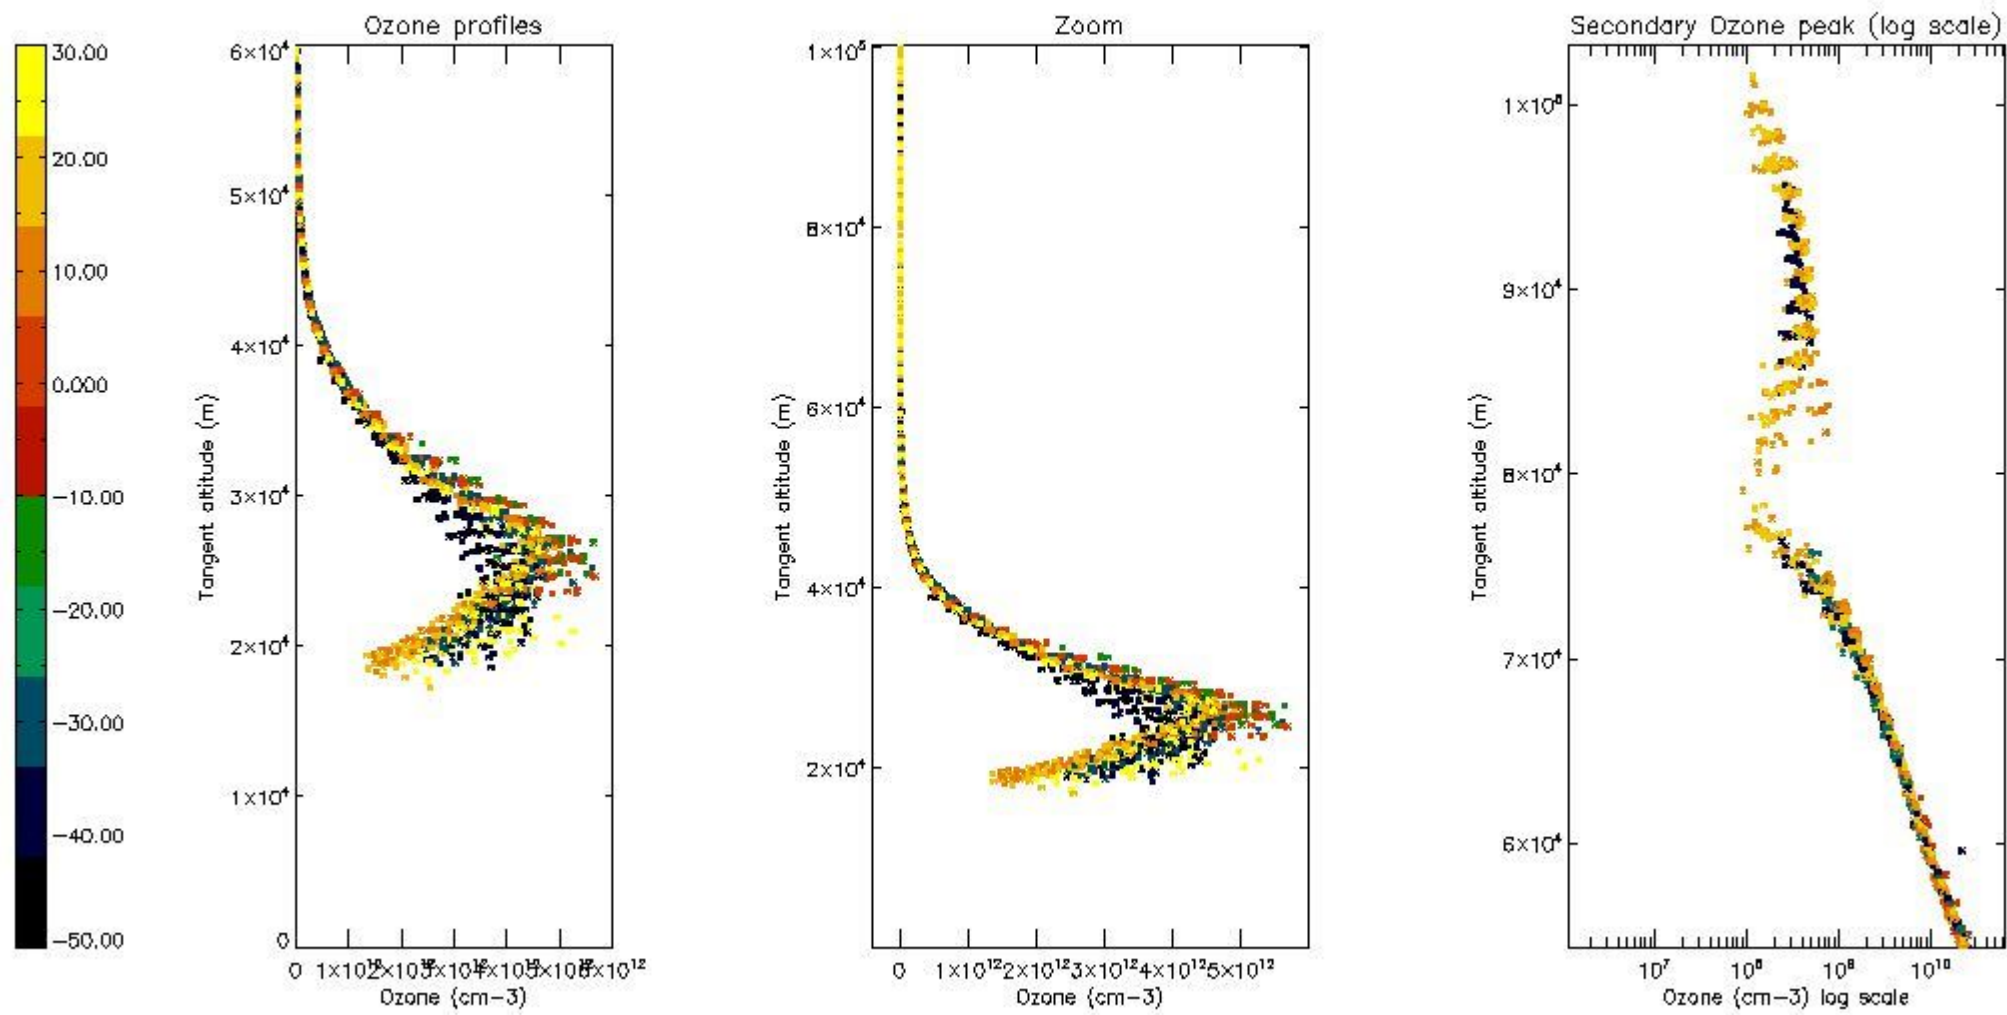

5.5 Plot ozone profiles where STD < 5% (dark without errors)

The colorbar represents the latitude.