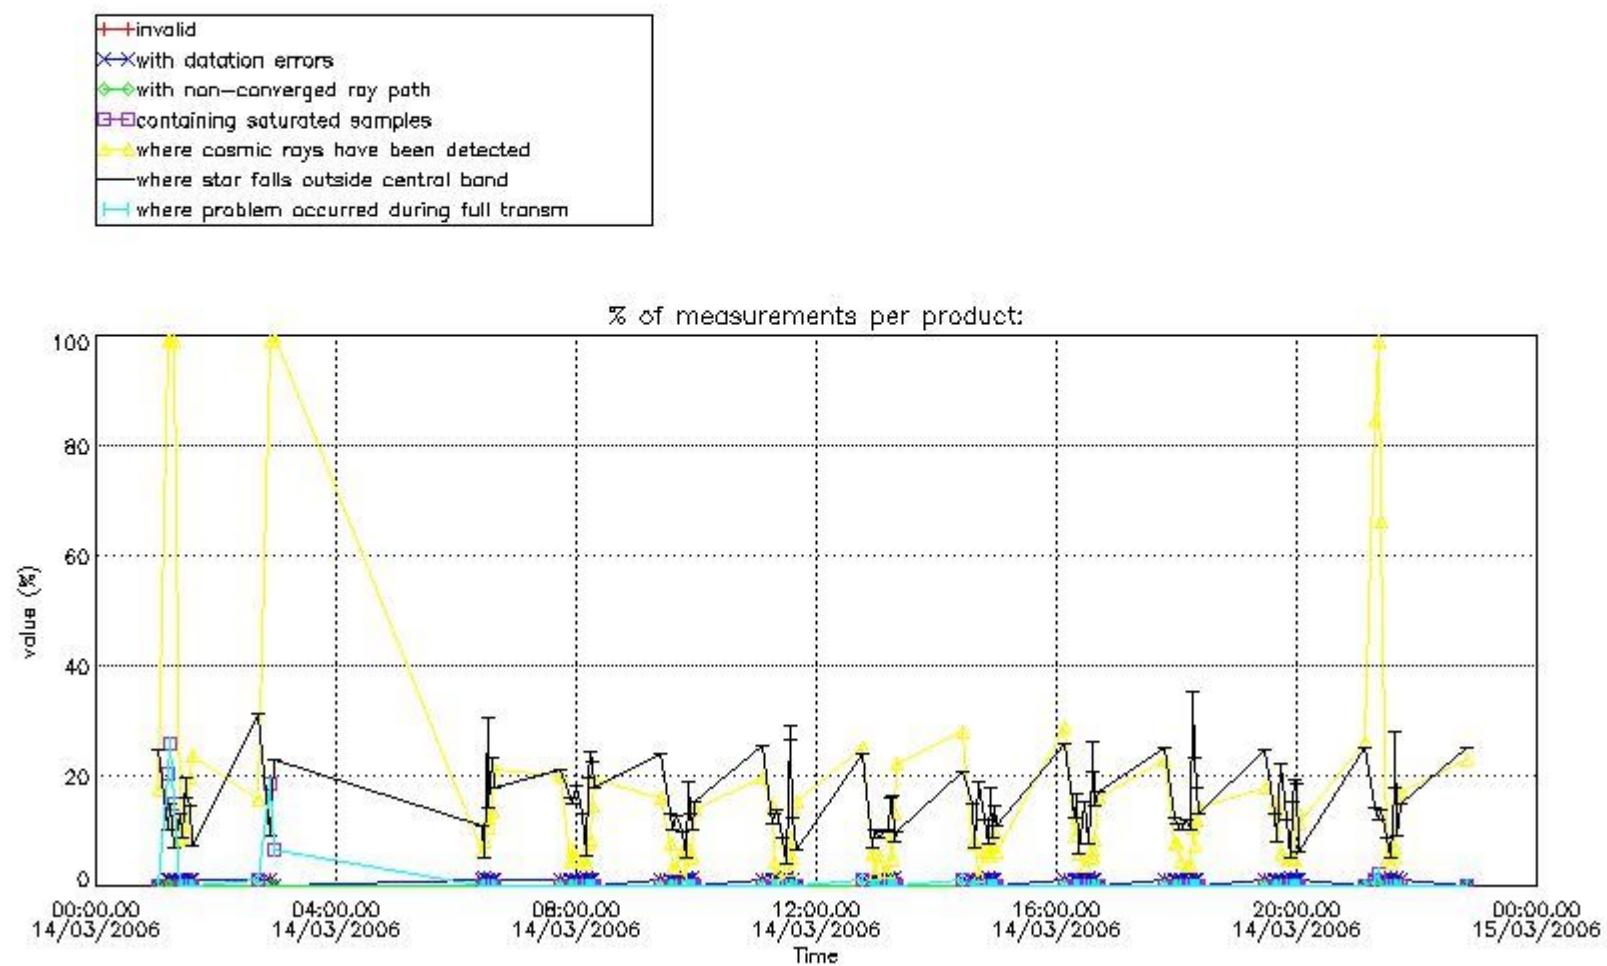

4.1.2 Plot level 1 quality information per product (time dependant): ENVI SAT DESCENDING passes