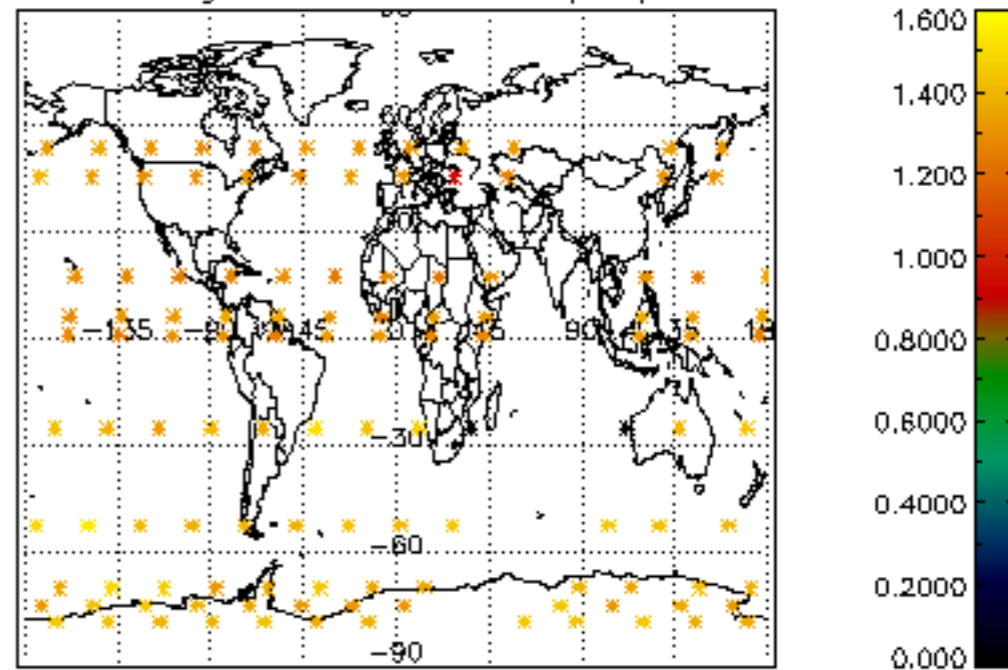

Percentage of datation errors per profile

Percentage of star falling outside central band per profile

Percentage of saturation errors per profile

Percentage of cosmic ray hits per profile

Percentage of datation errors per profile