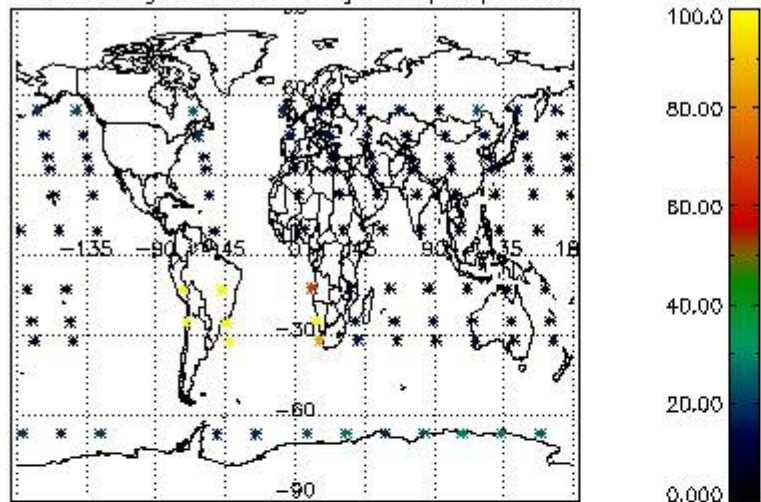

Percentage of cosmic ray hits per profile