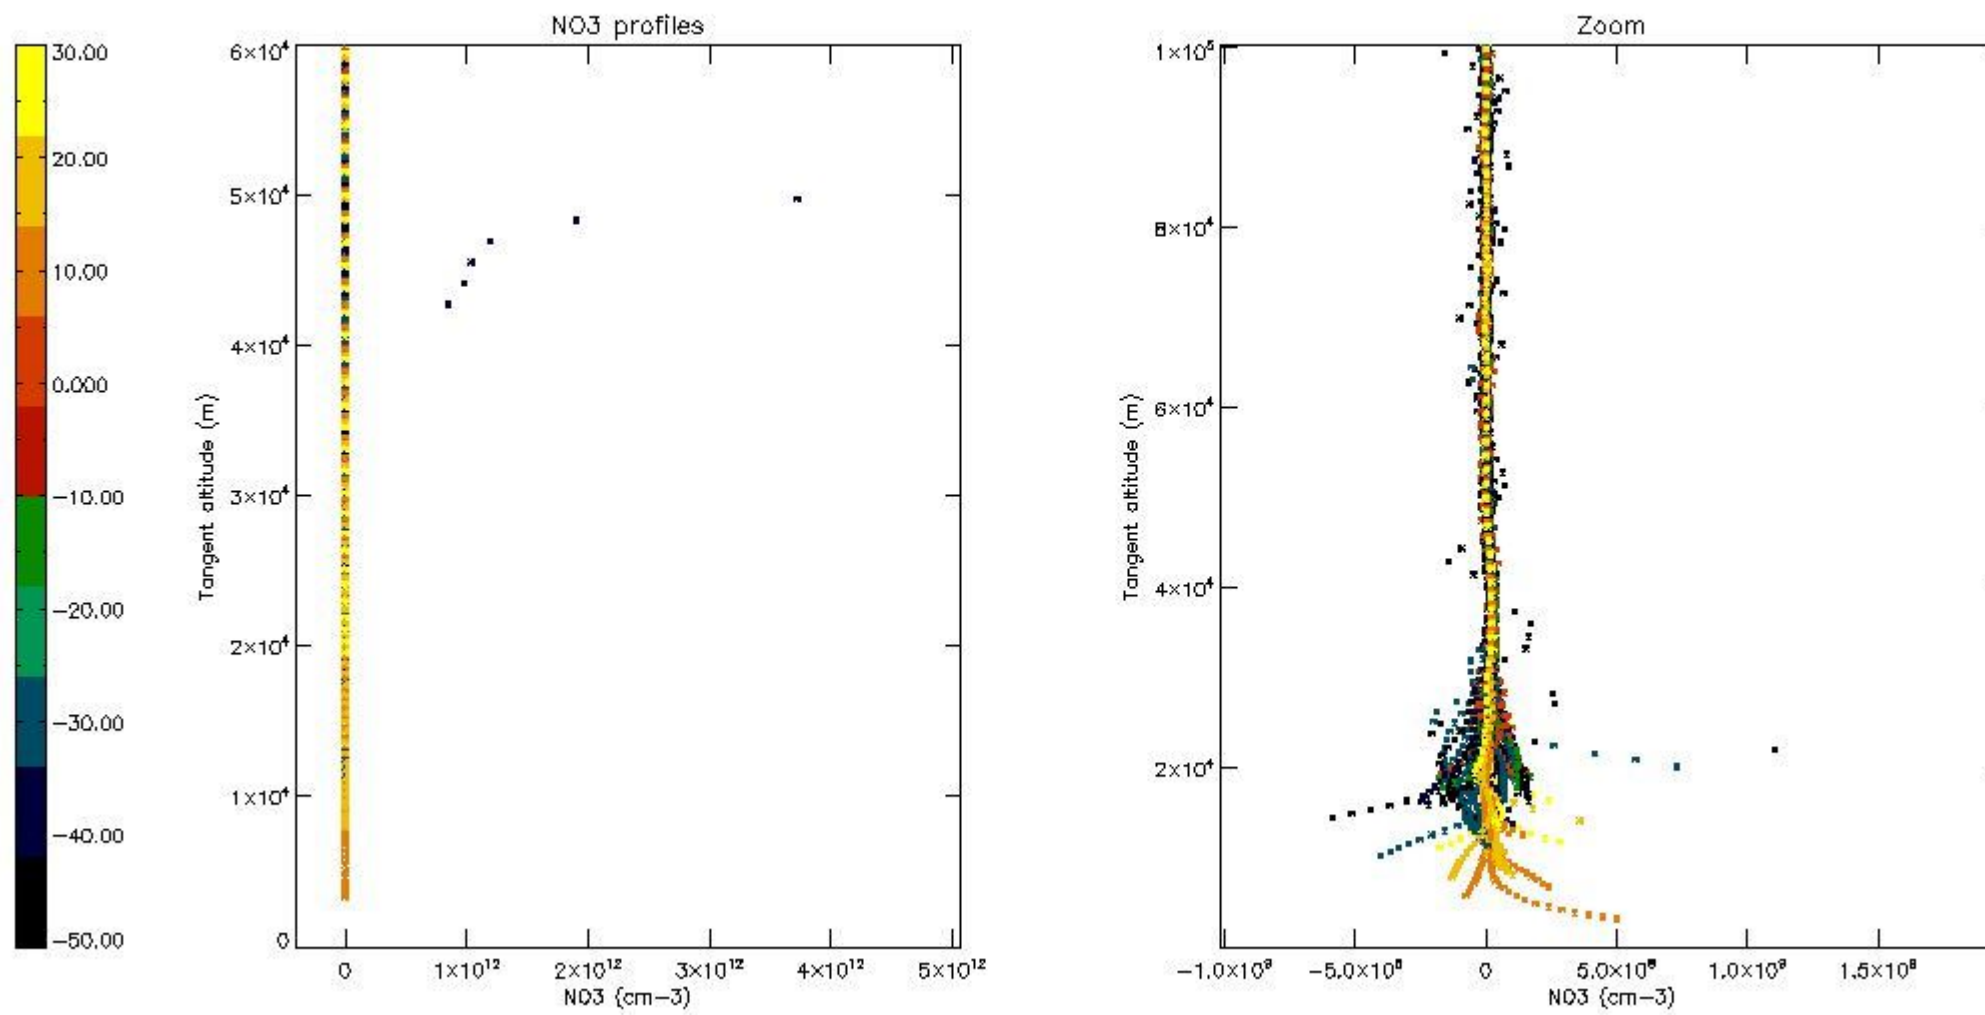

The colorbar represents the latitude.

*5.6 Plot NO<sub>2</sub> profiles for all STD (dark without errors)*

The colorbar represents the latitude.

*5.7 Plot NO3 profiles for all STD (dark without errors)*

The colorbar represents the latitude.