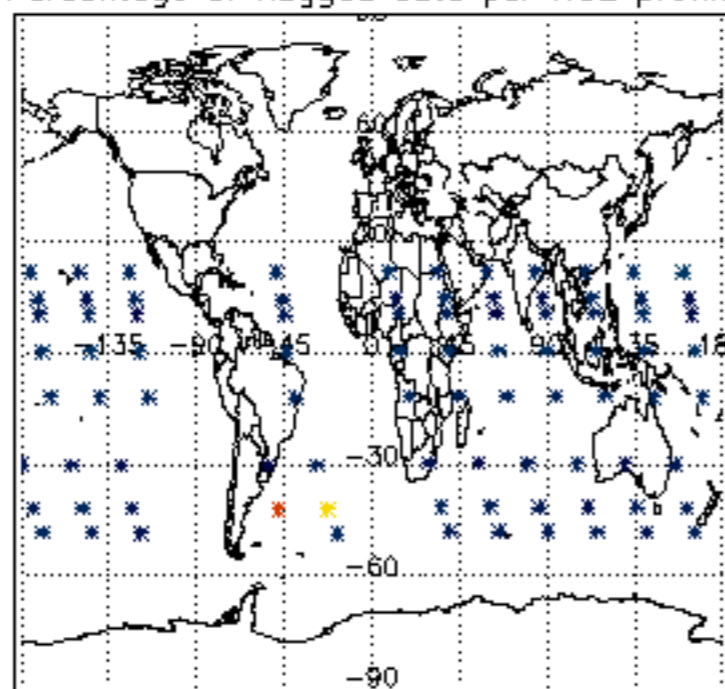

Percentage of flagged data per NO2 profile