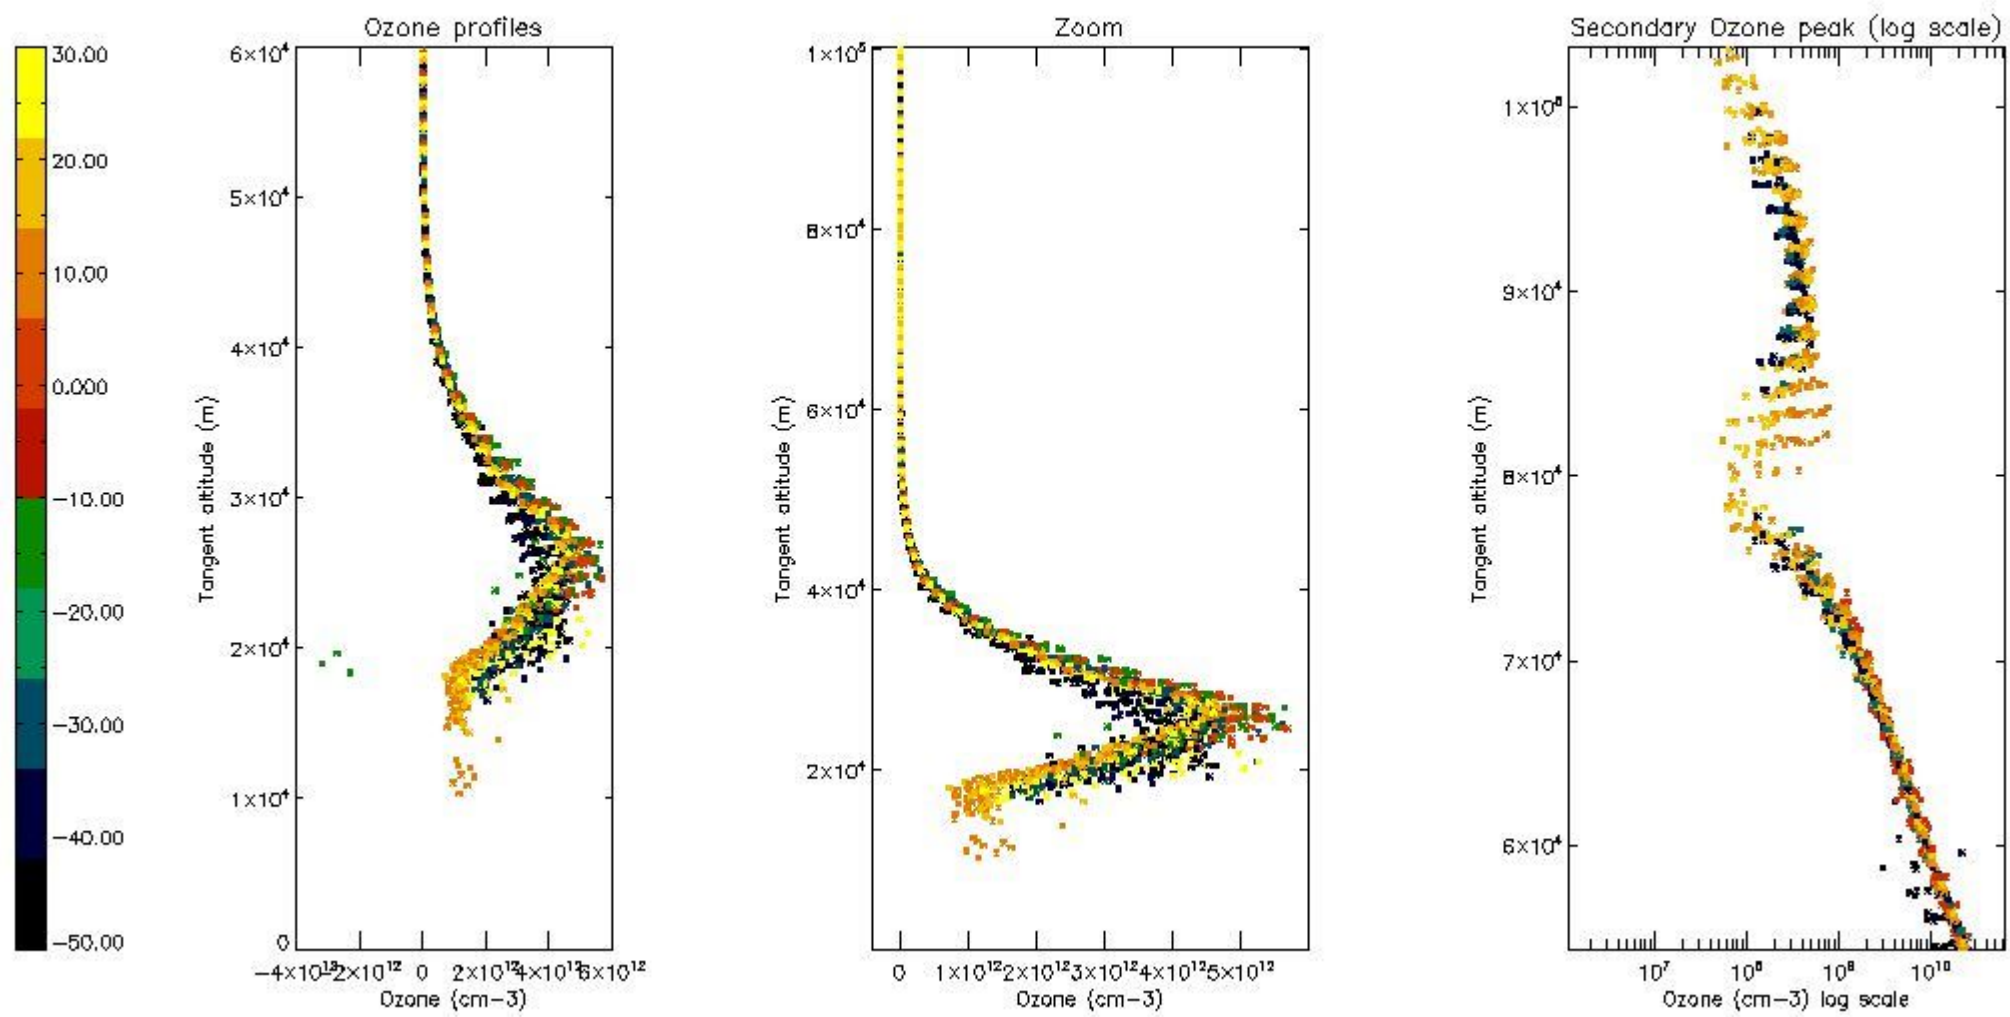

5.4 Plot ozone profiles where $STD < 10\%$ (dark without errors)

The colorbar represents the latitude.