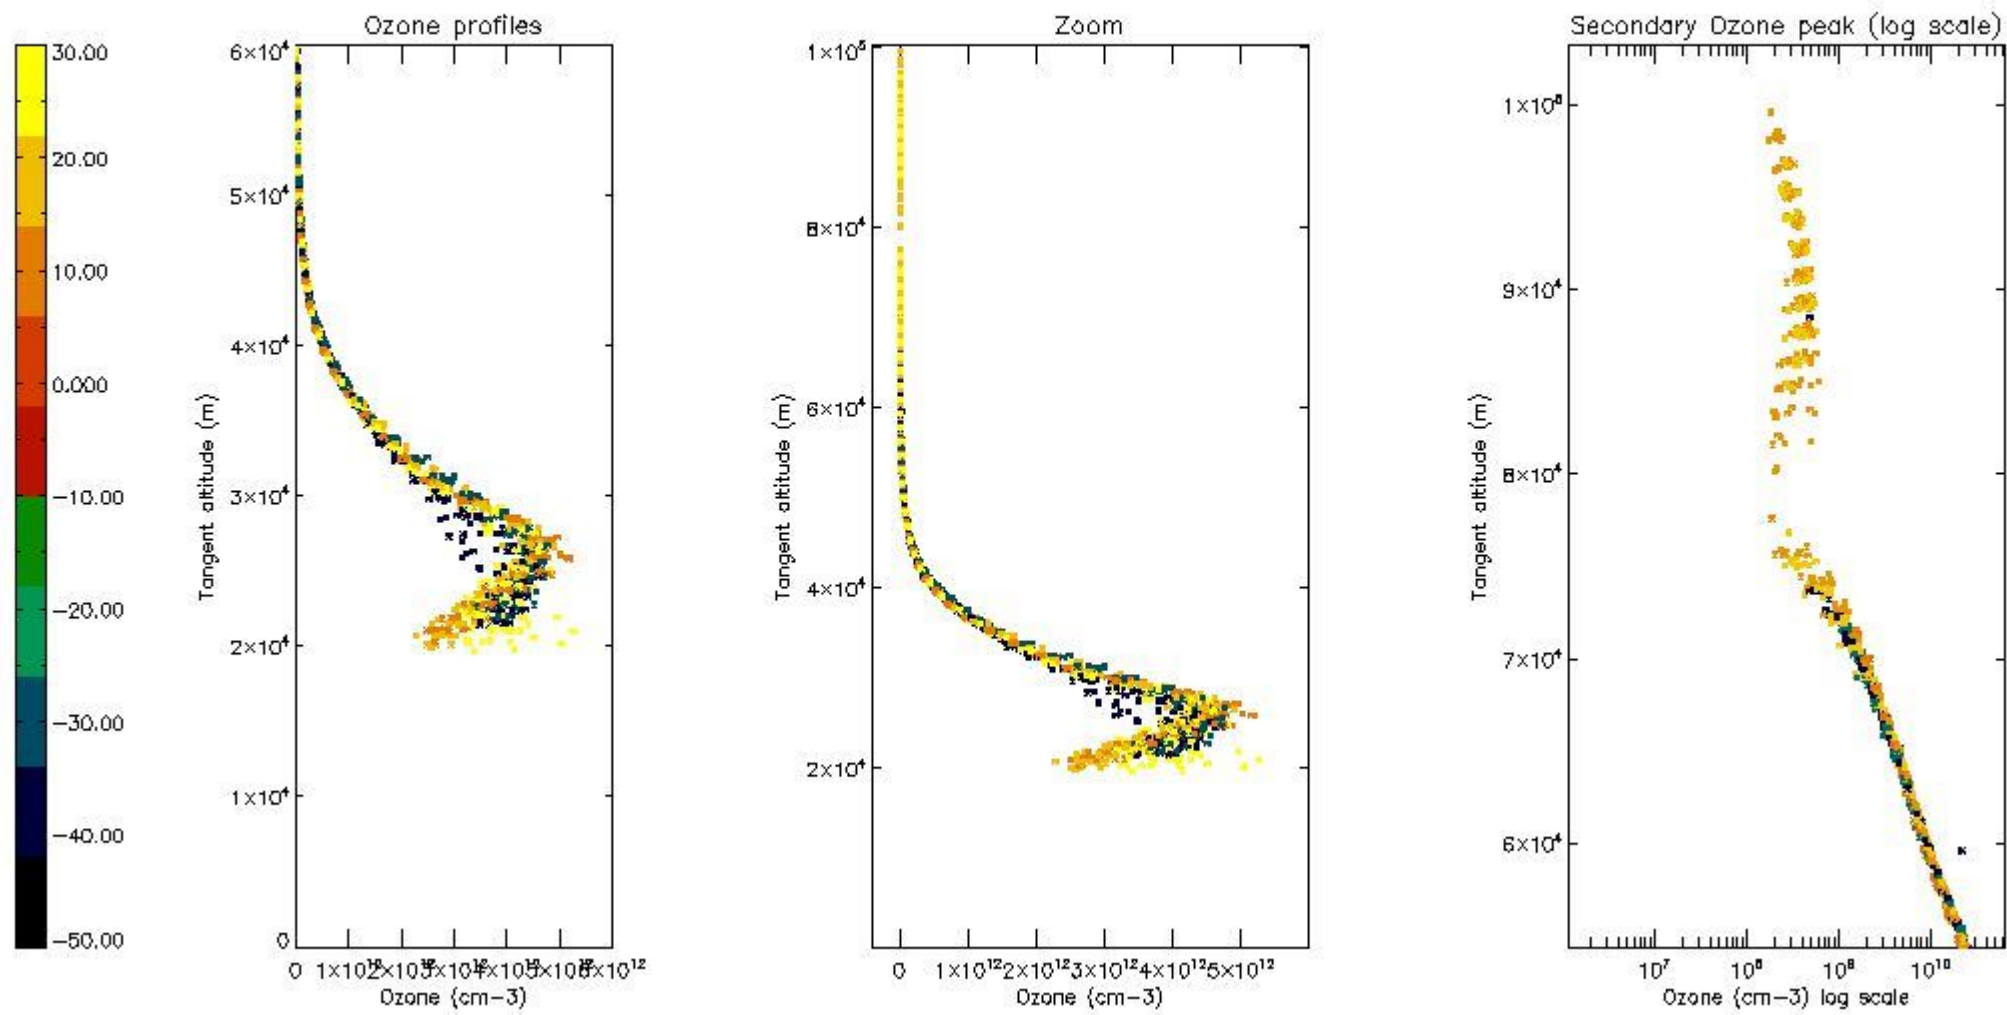

5.6 Plot NO₂ profiles for all STD (dark without errors)

The colorbar represents the latitude.