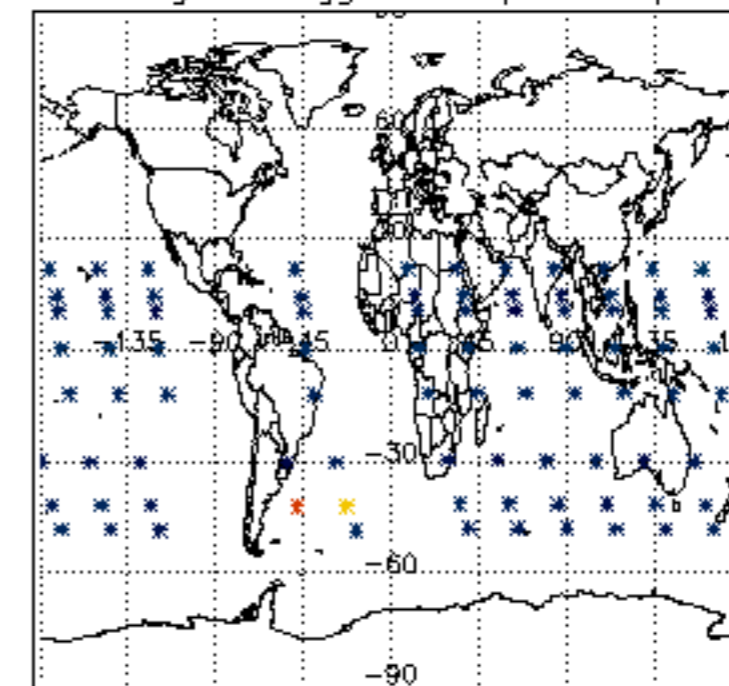

Percentage of flagged data per NO3 profile