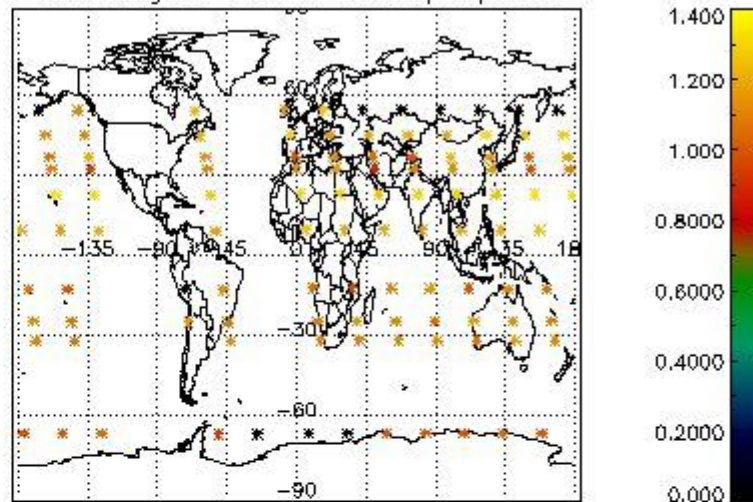

Percentage of datation errors per profile