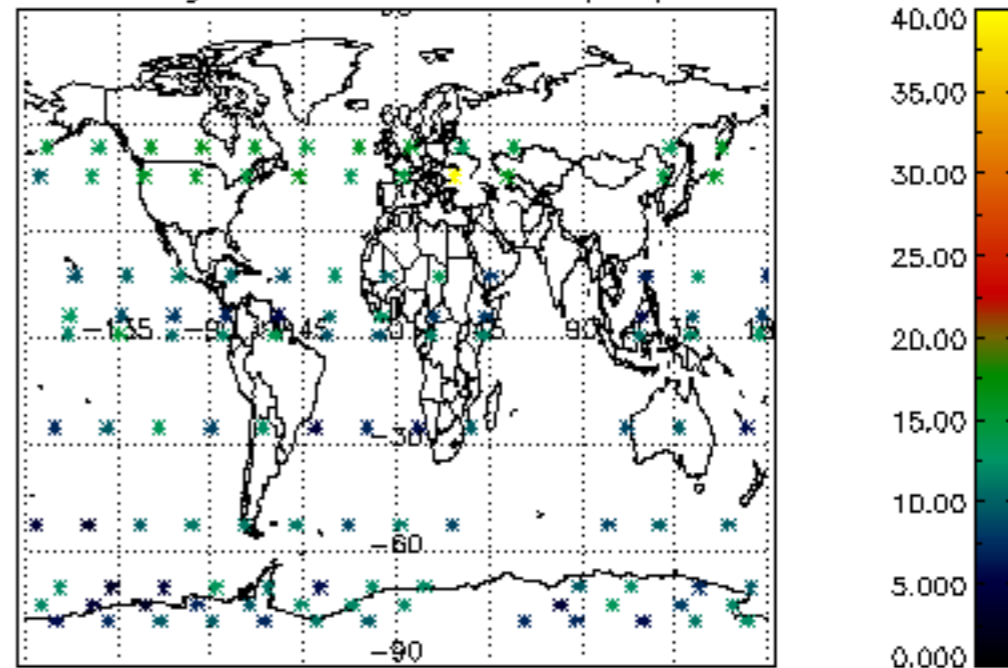

Percentage of saturation errors per profile