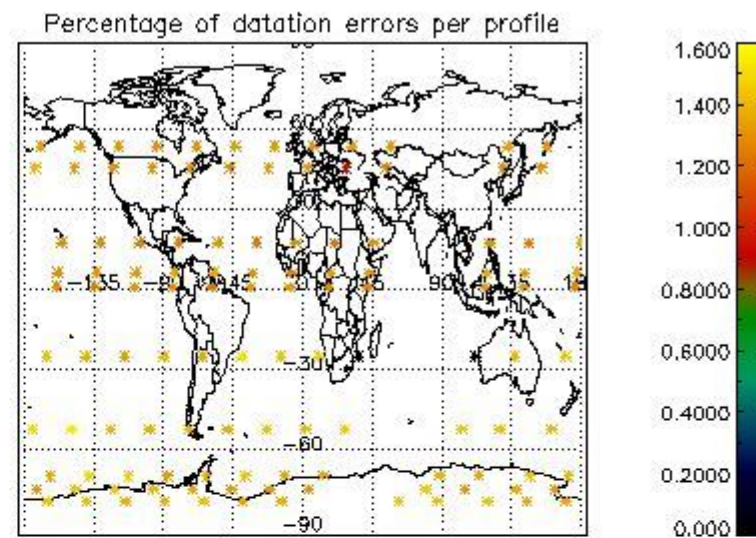

5. Trace gas profiles

5.1 Ozone statistics based on quality of products

The final quality of the products can be "measured" using the STD (Standard Deviation) attached to every point profile. This information is written to the parameter GOM_NL__2P/NL_LOCAL_SPECIES_DENSITY/o3_std of the level 2 products. The table below shows the statistics for given STD ranges.

The statistics are given with respect to the overall valid production:

- Products without fatal errors: GOM_NL__2P/MPH/PRODUCT_ERR=0
- Valid point profile: GOM_NL__2P/NL_LOCAL_SPECIES_DENSITY/pcd(0)=0

The 'Criteria' is applied to valid points of dark limb products:

- Products in dark limb illumination condition: GOM_NL__2P/NL_SUMMARY_QUALITY/obs_ill_cond=0
- Products without fatal errors: GOM_NL__2P/MPH/PRODUCT_ERR=0
- Valid point profile: GOM_NL__2P/NL_LOCAL_SPECIES_DENSITY/pcd(0)=0

So, the table below shows the percentage of dark limb and valid observations for each criteria with respect to the overall valid daily observations.

Criteria	% of total production
All STD	42
STD < 20	24