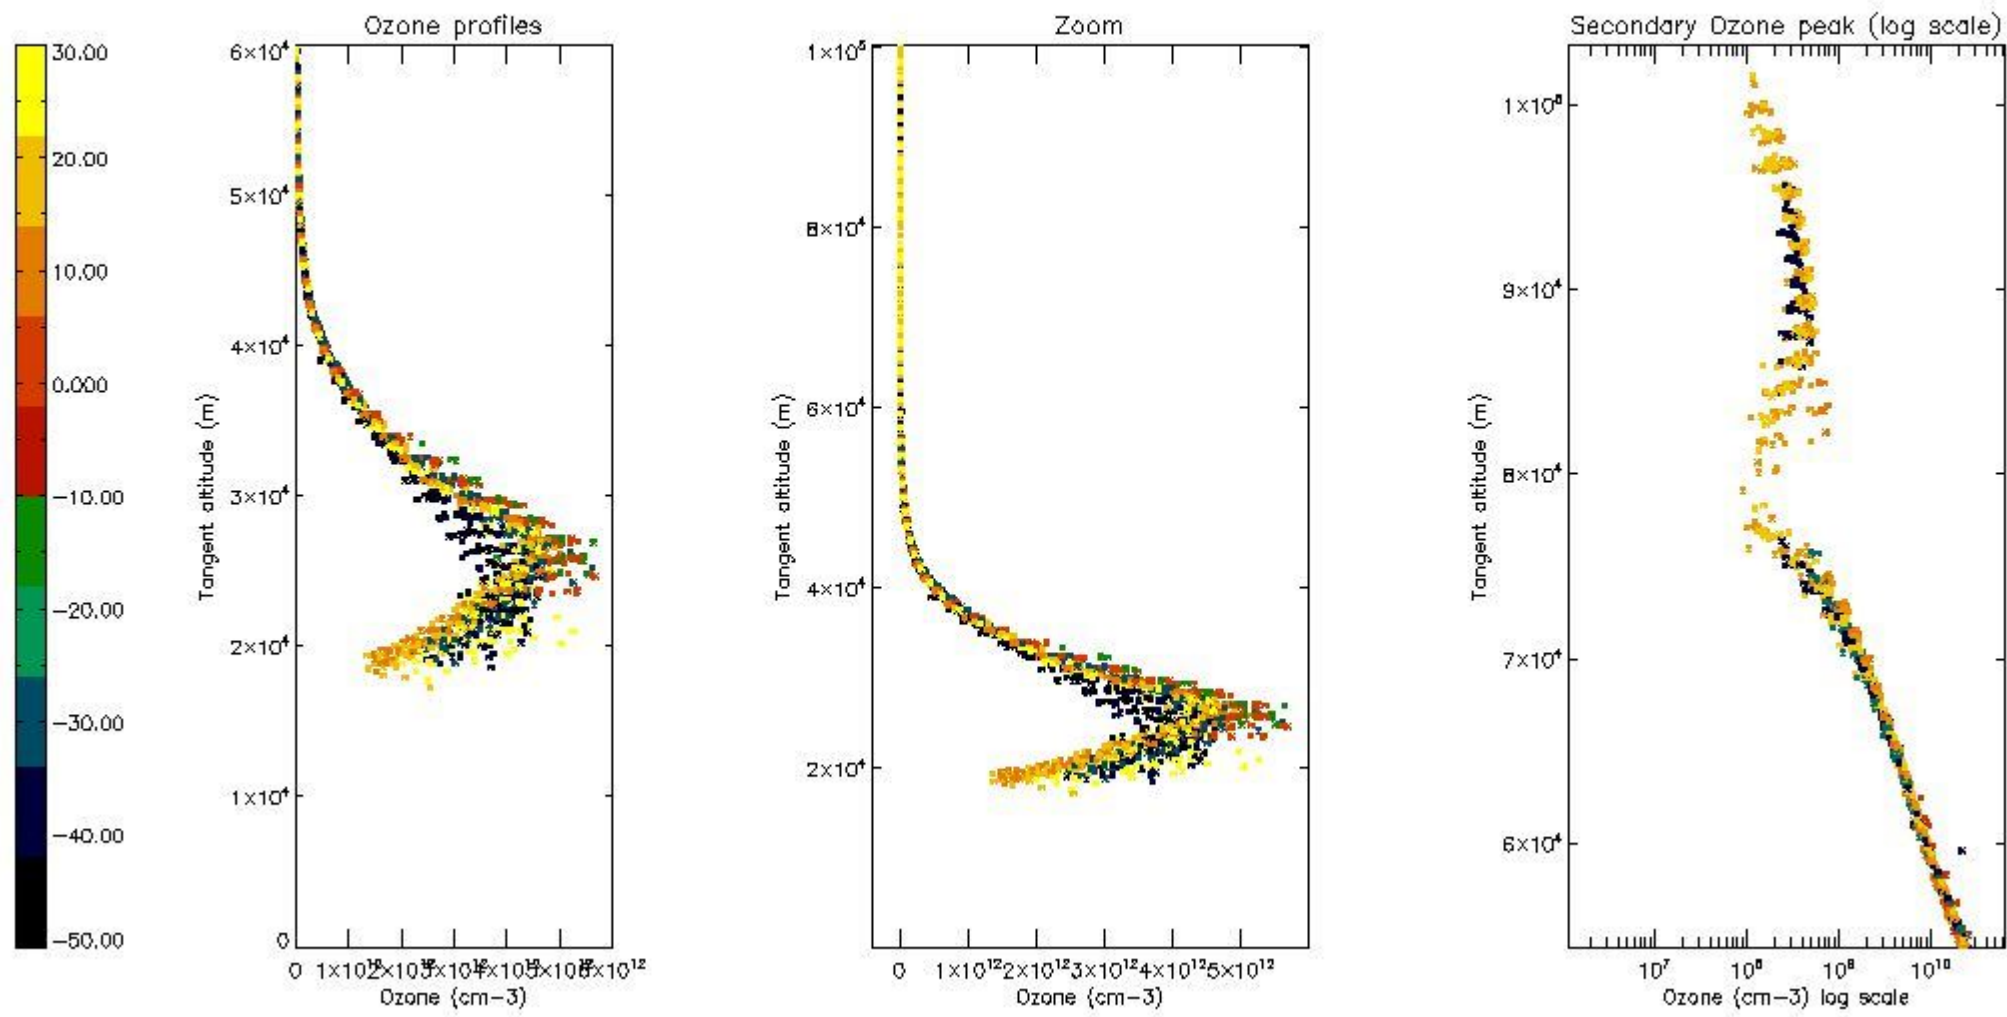

5.5 Plot ozone profiles where STD < 5% (dark without errors)

The colorbar represents the latitude.