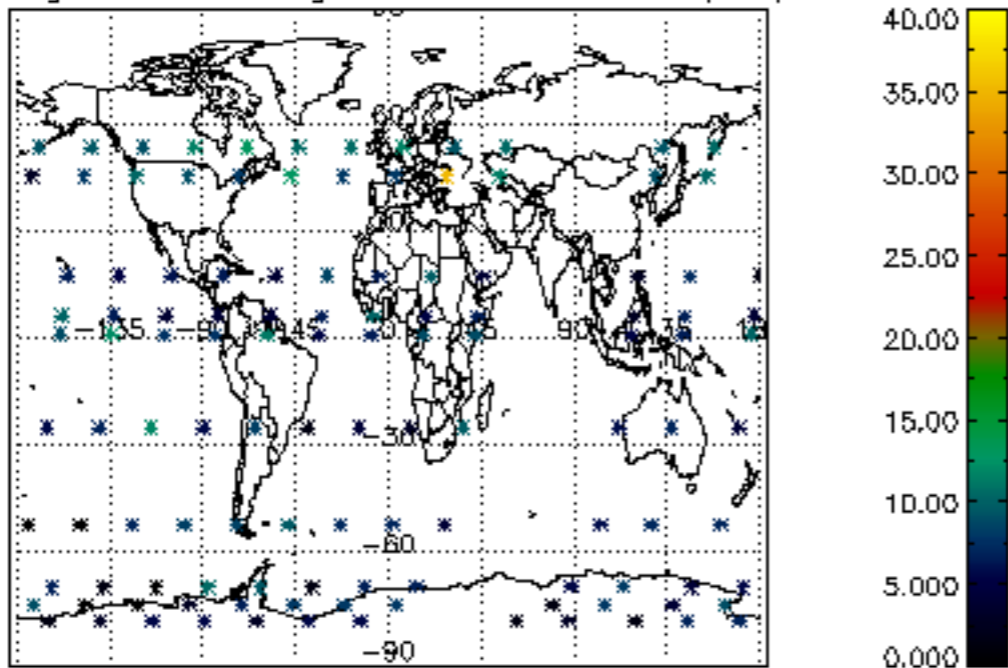

Percentage of star falling outside central band per profile