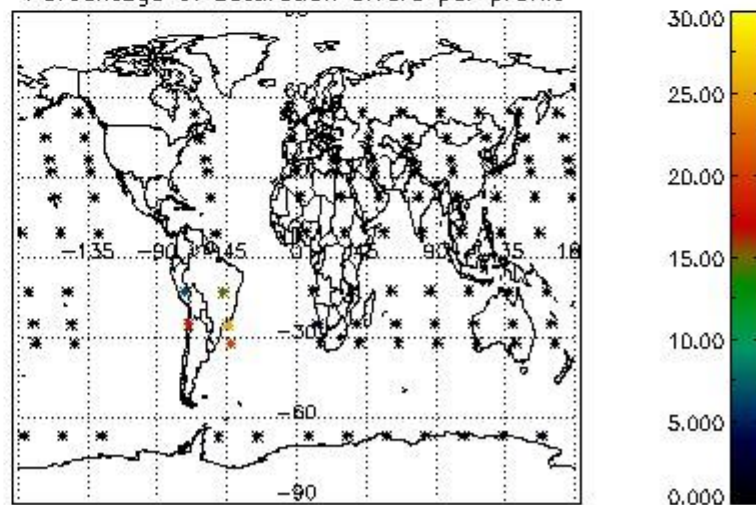

Percentage of saturation errors per profile