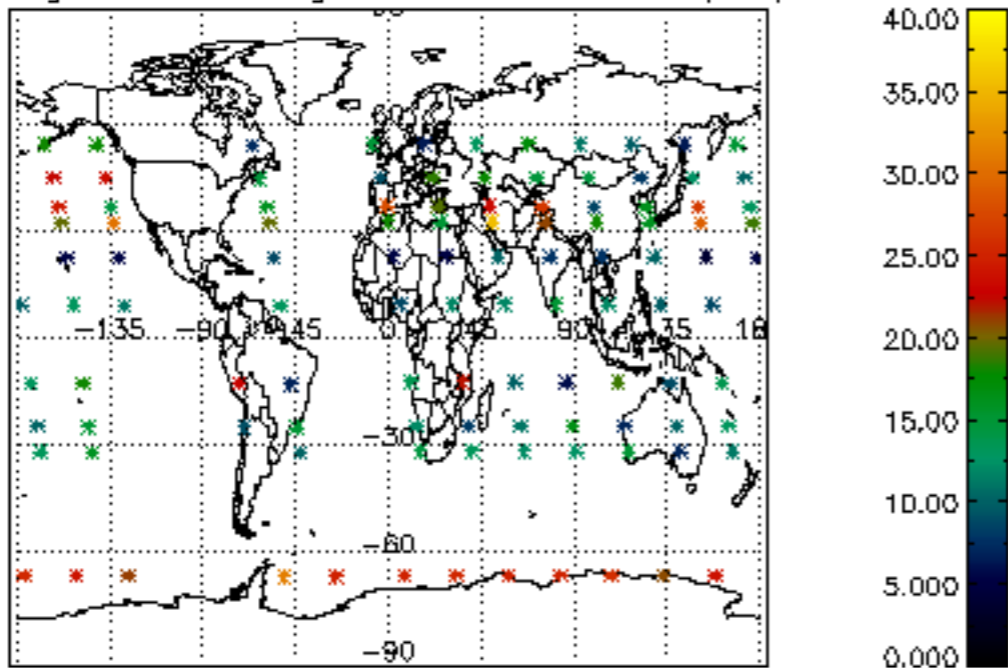

Percentage of cosmic ray hits per profile

Percentage of star falling outside central band per profile