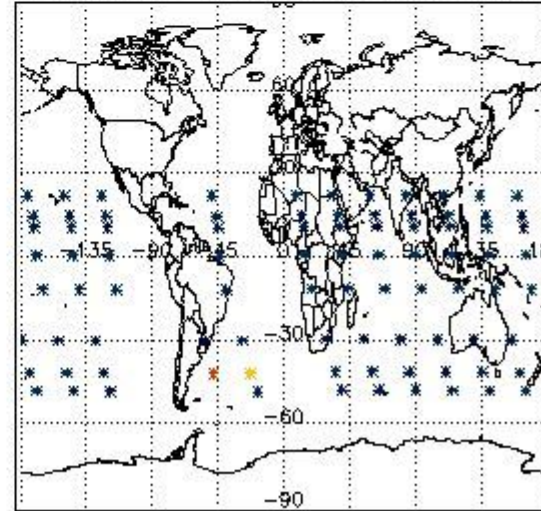

#### 3.2 Plot quality information per product (world map)

Percentage of flagged data per O3 profile

Percentage of flagged data per H2O profile

Percentage of flagged data per NO2 profile

Percentage of flagged data per NO3 profile