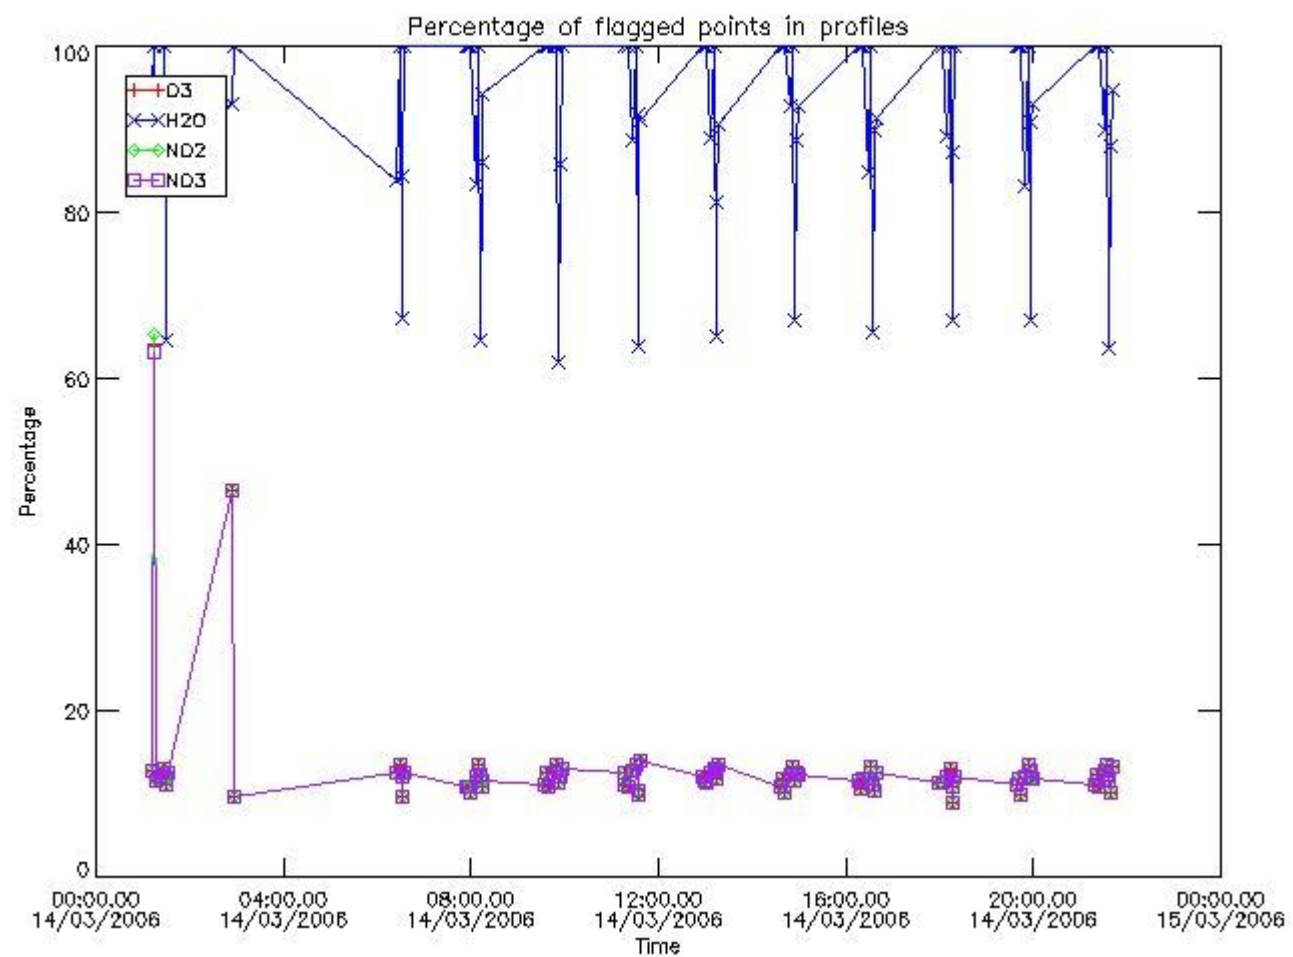

3. Quality information per product

In this section it is plotted some information contained in the Quality Summary data set of the level 2 products. Only products in dark limb conditions and without errors (error flag in the MPH set to "0") are used.

3.1 Plot quality information per product (time dependant)

3.2 Plot quality information per product (world map)