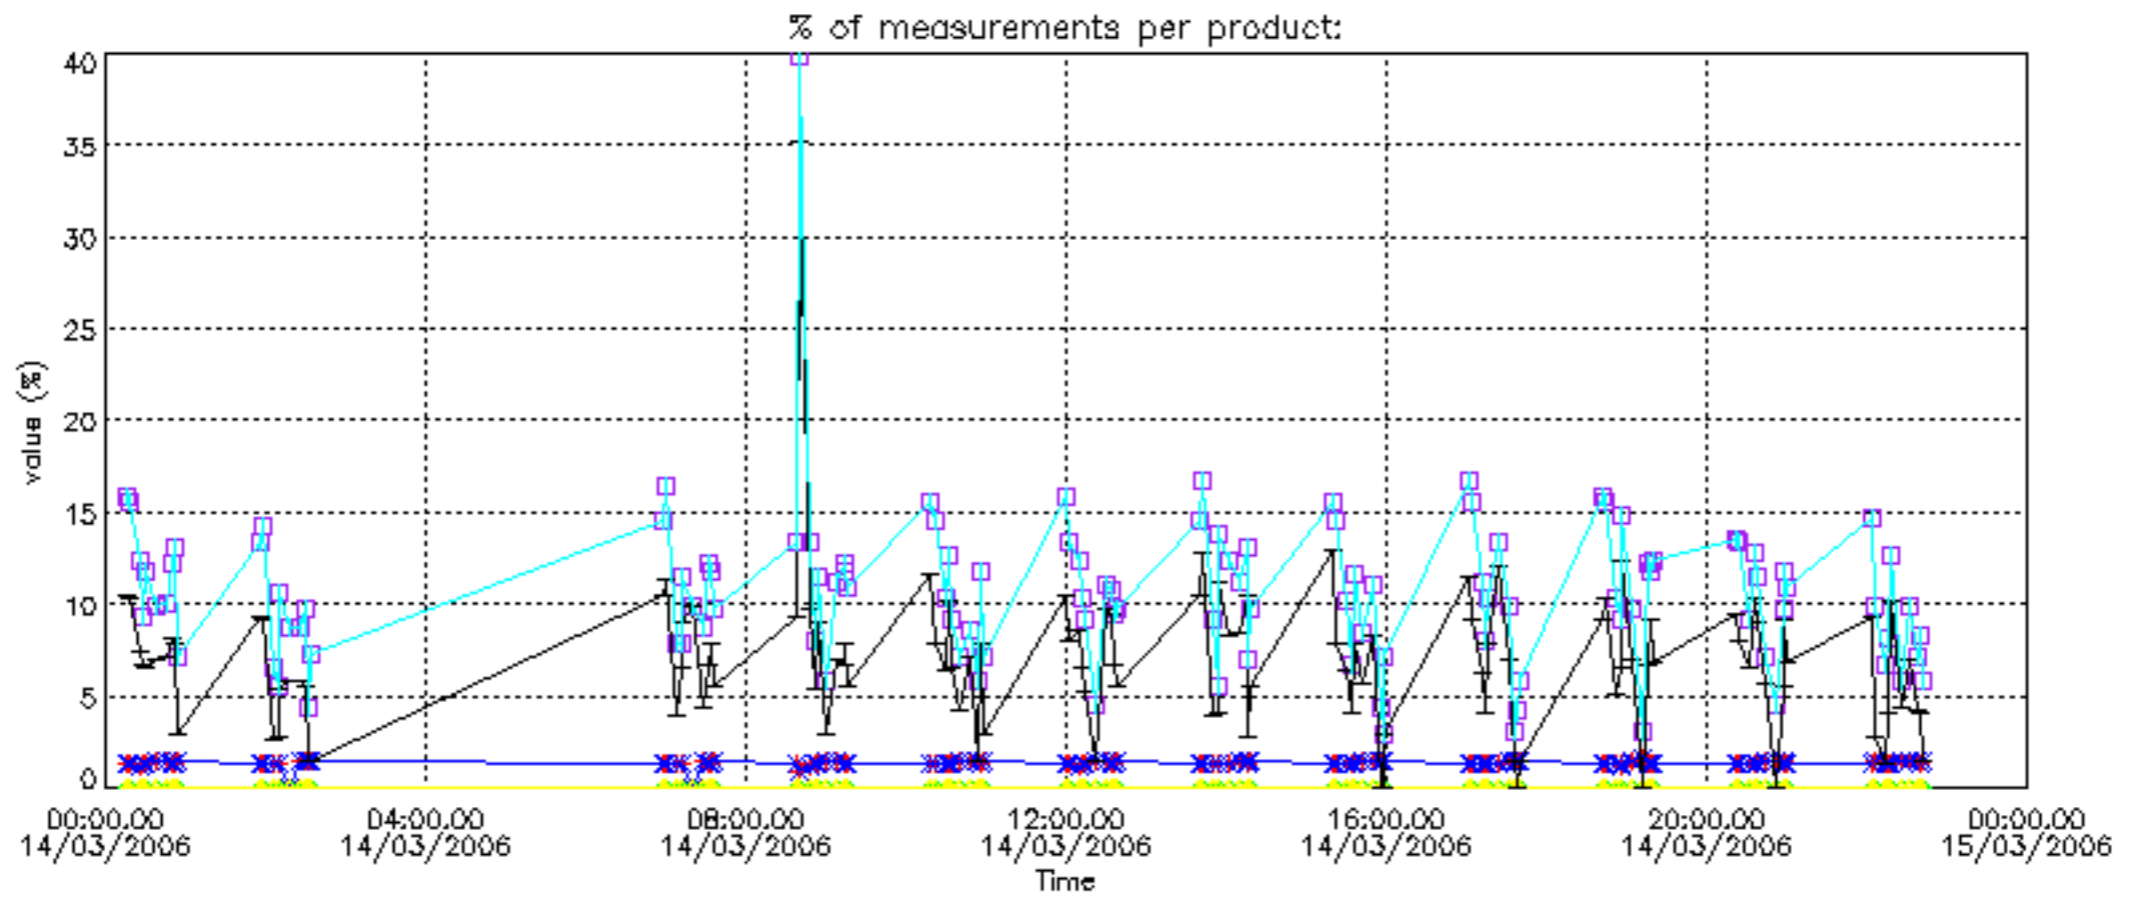

Percentage of cosmic ray hits per profile

Percentage of datation errors per profile