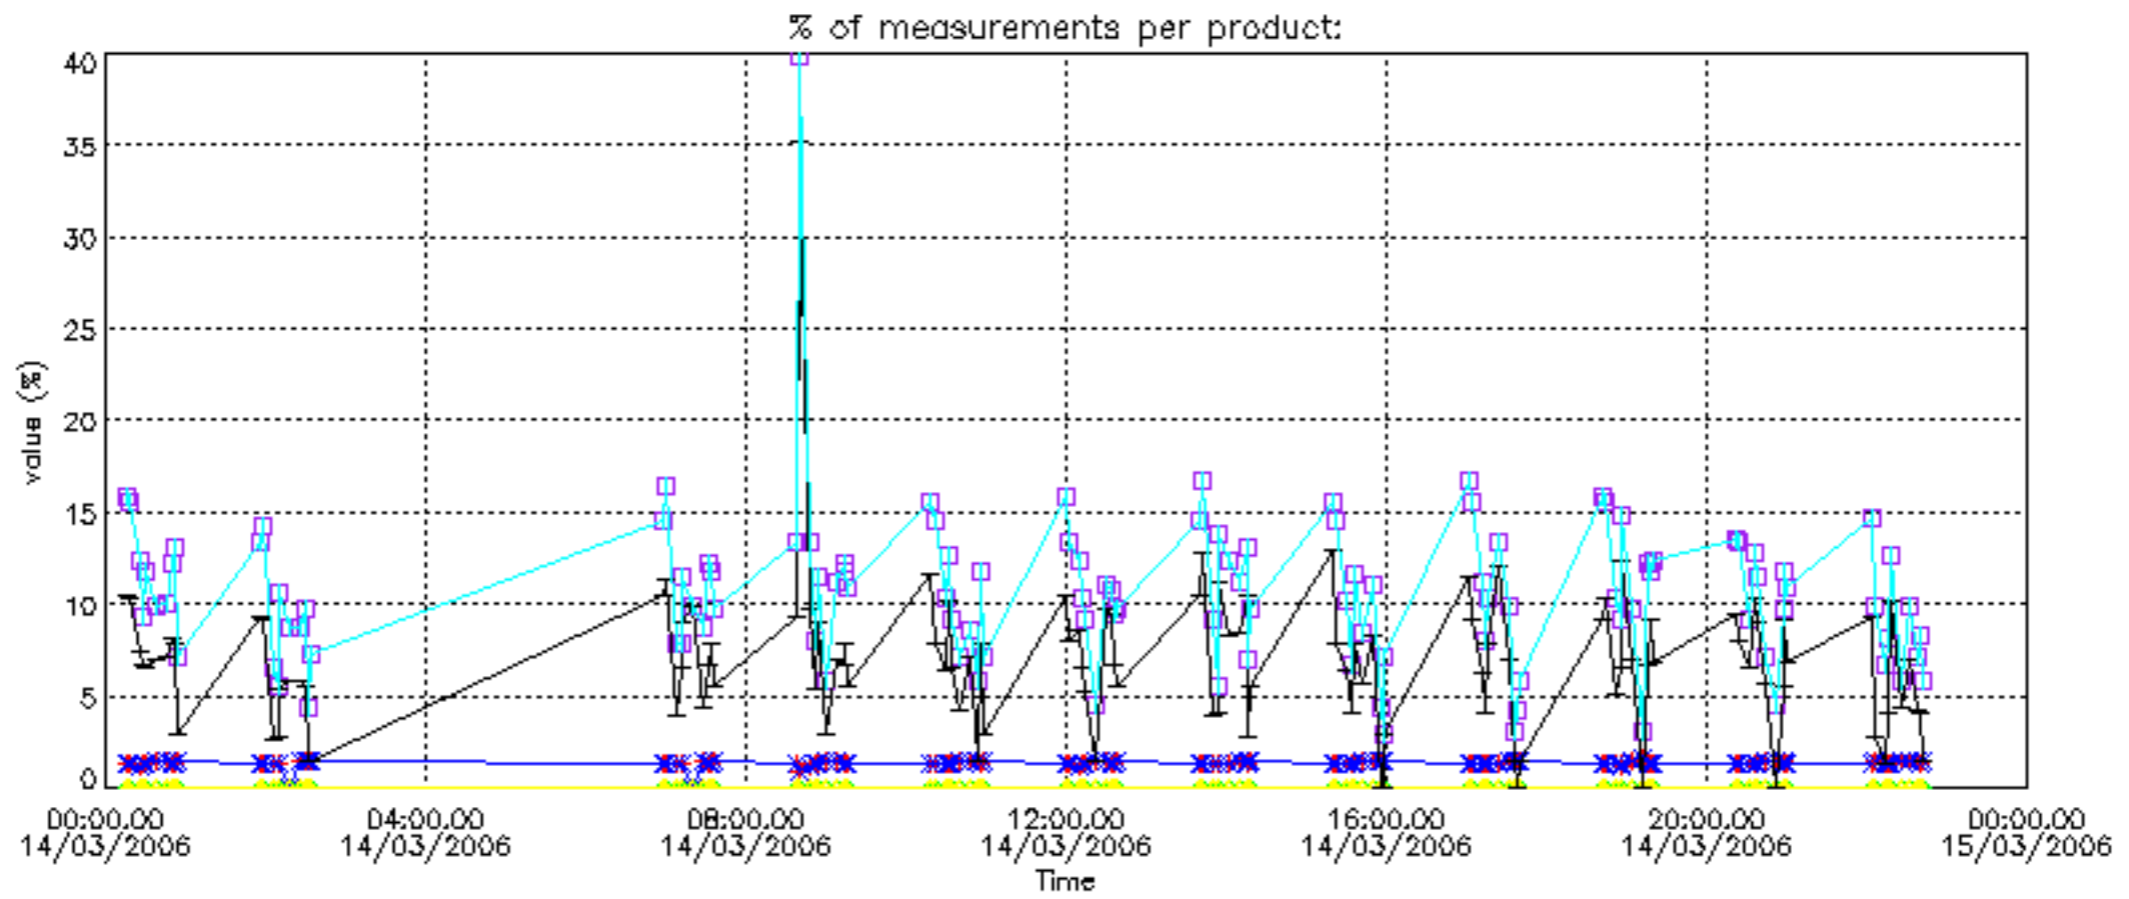

Percentage of cosmic ray hits per profile

Percentage of datation errors per profile