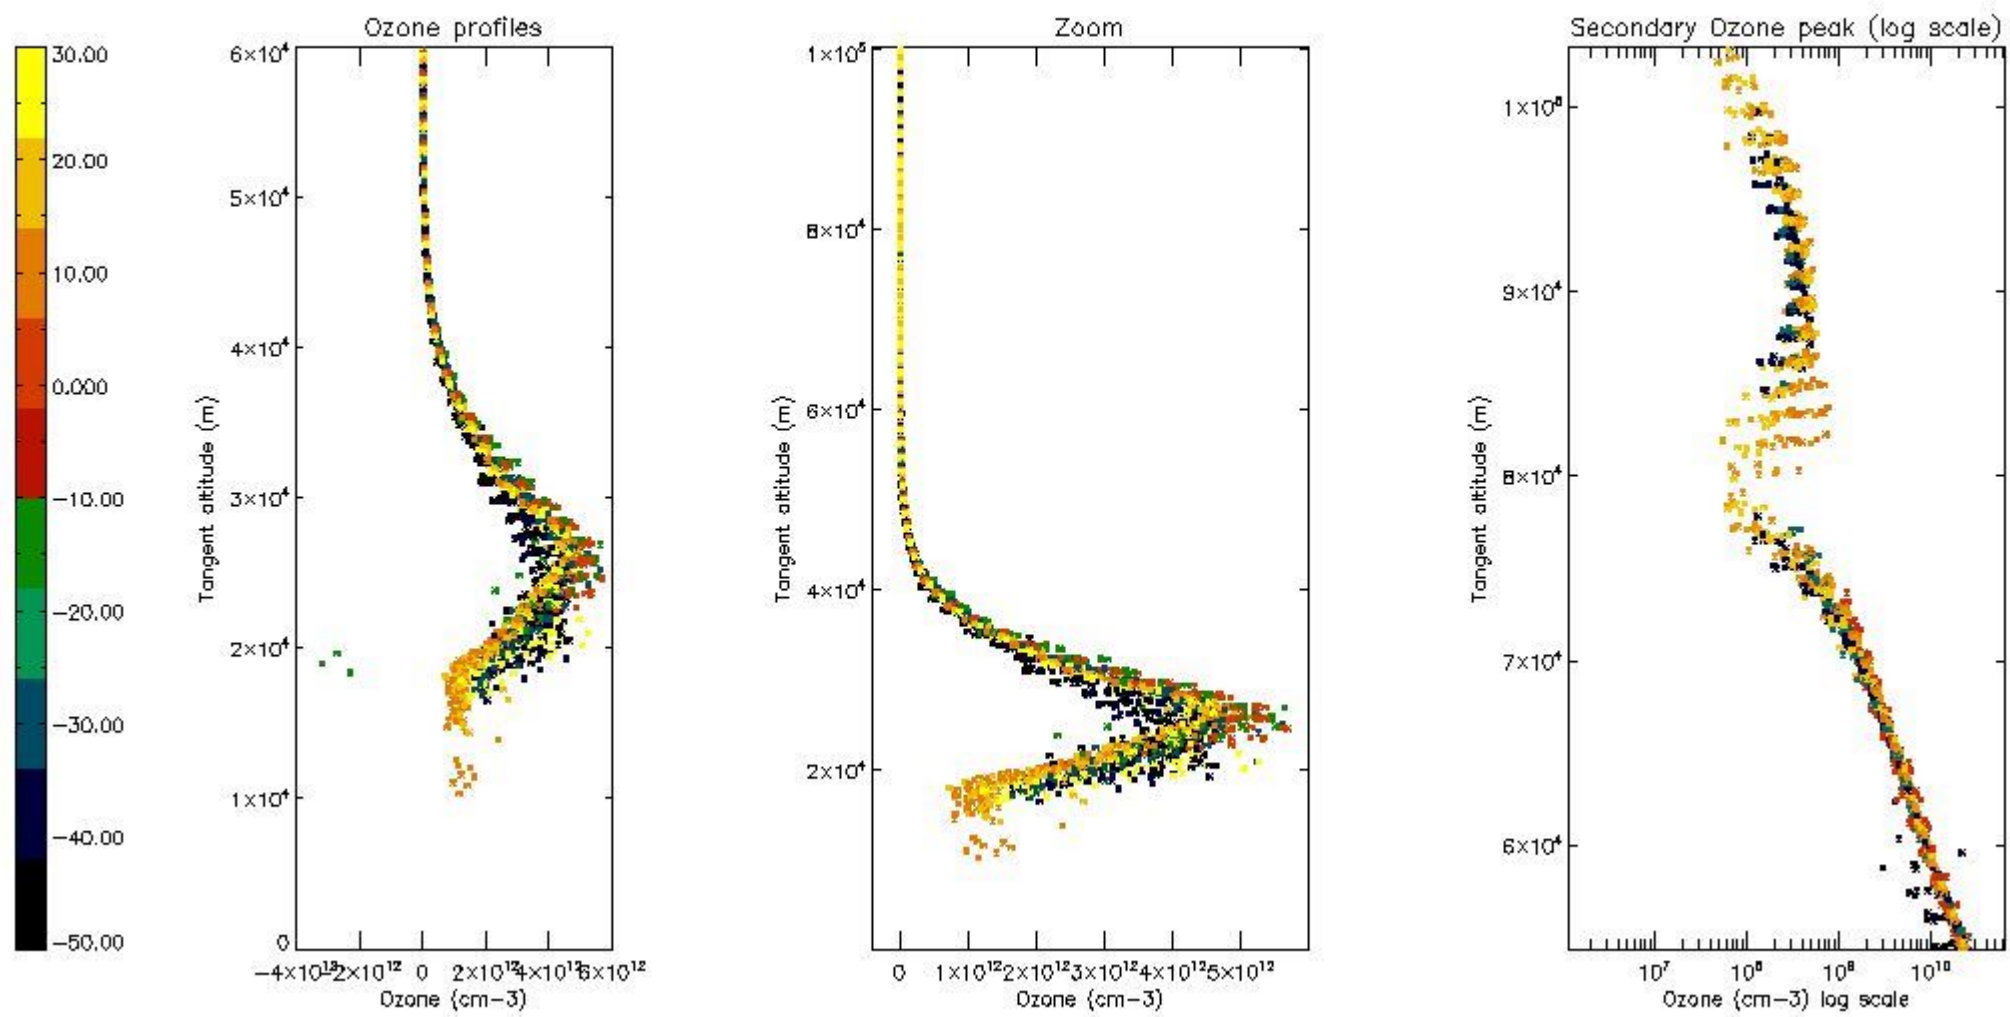

|          |    |
|----------|----|
| STD < 10 | 19 |
| STD < 5  | 14 |

5.2 Plot ozone profiles for all STD (dark without errors)

The colorbar represents the latitude.

5.3 Plot ozone profiles where STD < 20% (dark without errors)

The colorbar represents the latitude.

*5.4 Plot ozone profiles where  $STD < 10\%$  (dark without errors)*

The colorbar represents the latitude.

*5.5 Plot ozone profiles where STD < 5% (dark without errors)*