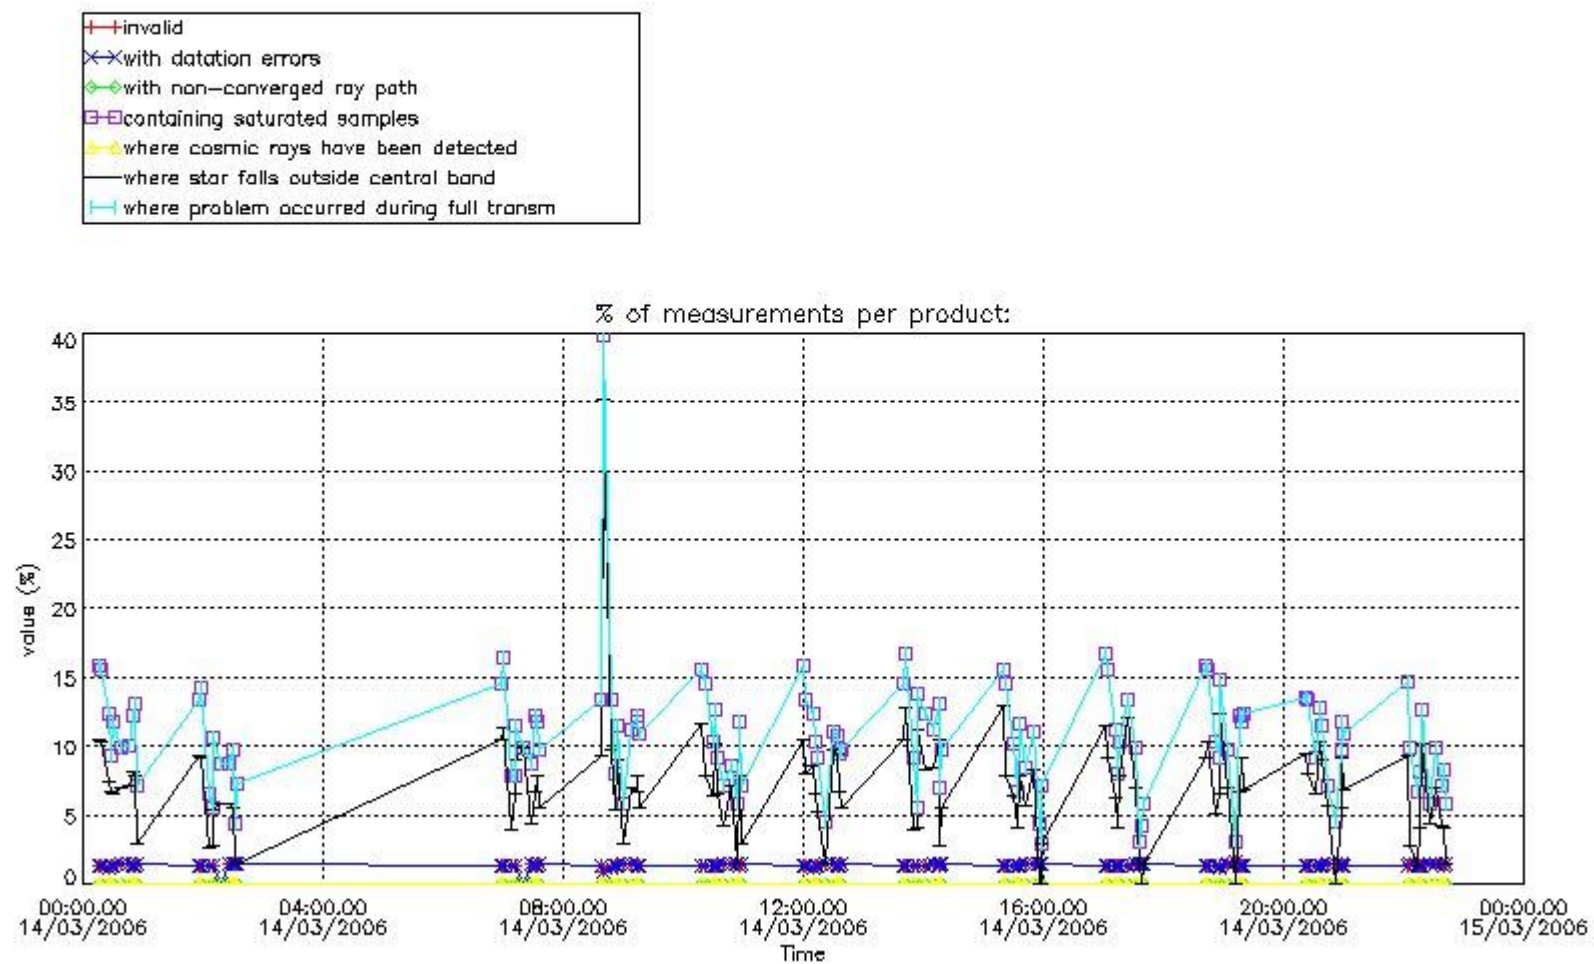

4.2 Plot quality information per product coming from level 1b processing (world map)

4.2.1 Plot level 1 quality information per product (world map): ENVISAT ASCENDING passes