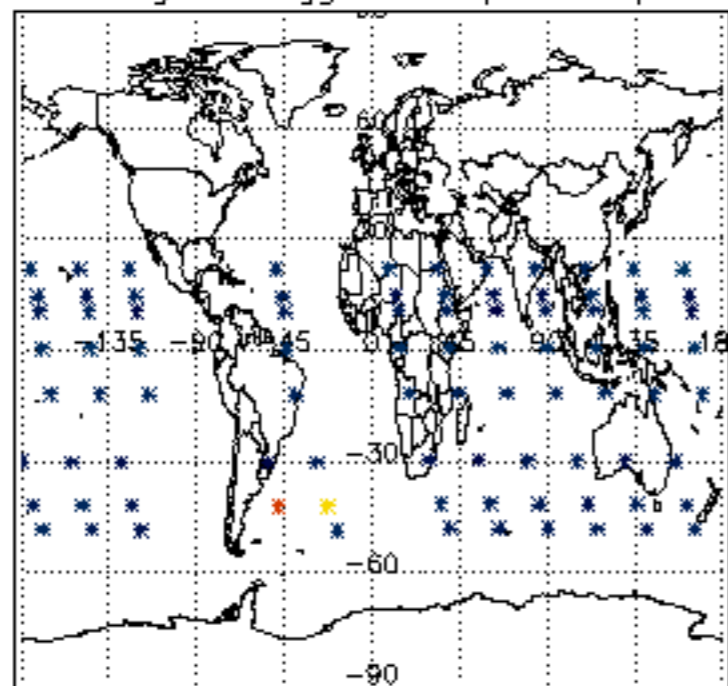

Percentage of flagged data per NO2 profile