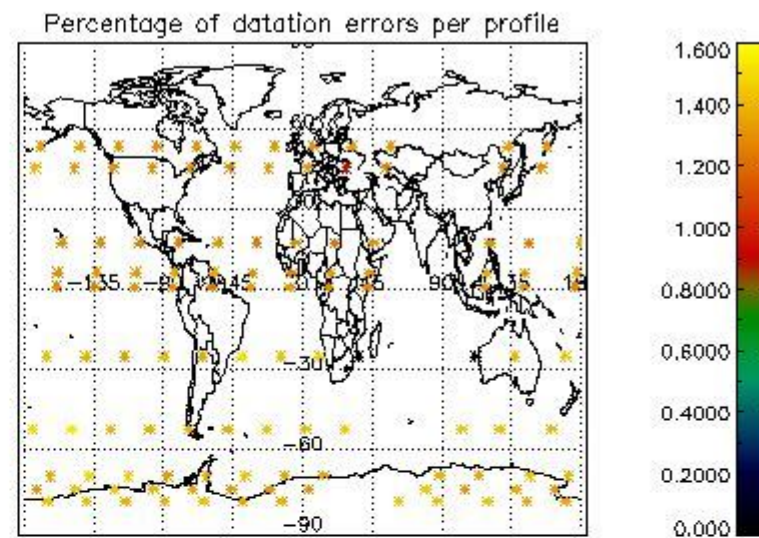

5. Trace gas profiles

5.1 Ozone statistics based on quality of products

The final quality of the products can be "measured" using the STD (Standard Deviation) attached to every point profile. This information is written to the parameter GOM_NL__2P/NL_LOCAL_SPECIES_DENSITY/o3_std of the level 2 products. The table below shows the statistics for given STD ranges.

The statistics are given with respect to the overall valid production:

- Products without fatal errors: GOM_NL__2P/MPH/PRODUCT_ERR=0
- Valid point profile: GOM_NL__2P/NL_LOCAL_SPECIES_DENSITY/pcd(0)=0

The 'Criteria' is applied to valid points of dark limb products:

- Products in dark limb illumination condition: GOM_NL__2P/NL_SUMMARY_QUALITY/obs_ill_cond=0
- Products without fatal errors: GOM_NL__2P/MPH/PRODUCT_ERR=0
- Valid point profile: GOM_NL__2P/NL_LOCAL_SPECIES_DENSITY/pcd(0)=0

So, the table below shows the percentage of dark limb and valid observations for each criteria with respect to the overall valid daily observations.

Criteria	% of total production
All STD	42
STD < 20	24