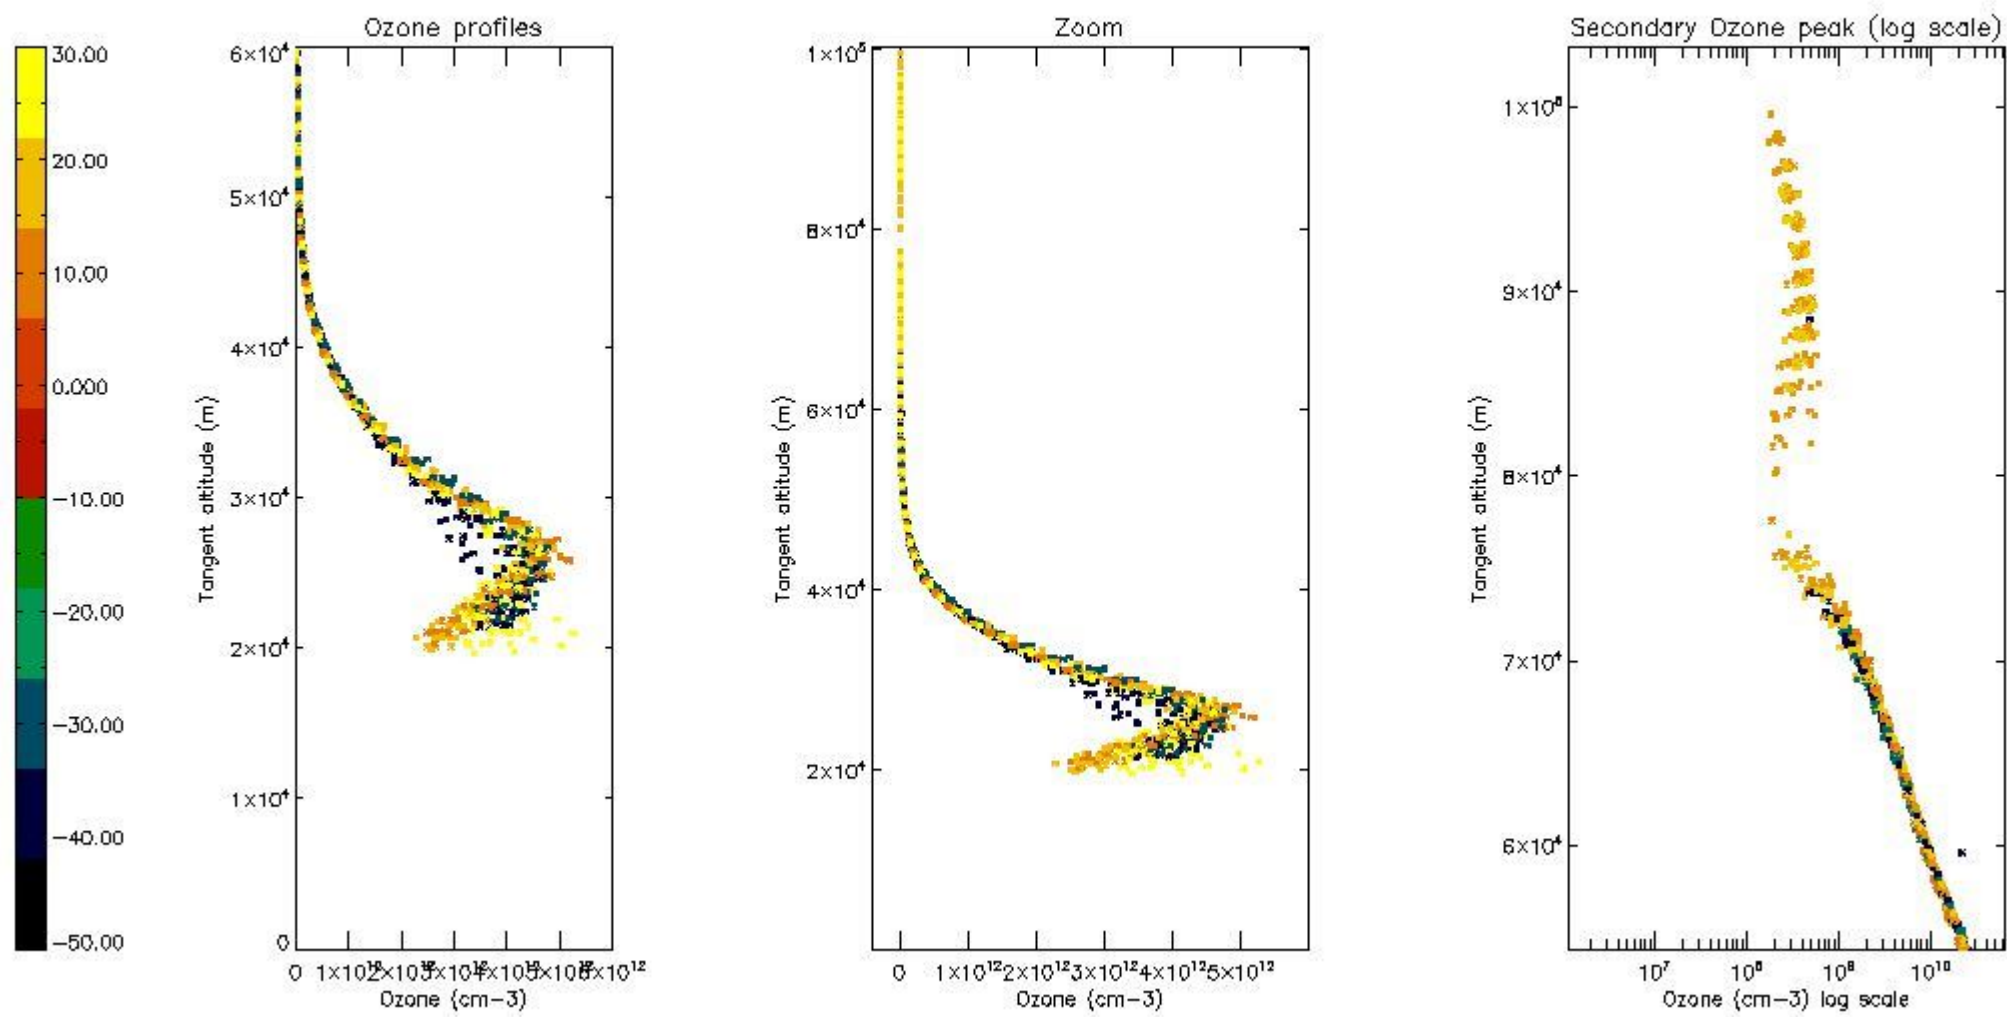

The colorbar represents the latitude.

*5.4 Plot ozone profiles where  $STD < 10\%$  (dark without errors)*

The colorbar represents the latitude.

*5.5 Plot ozone profiles where STD < 5% (dark without errors)*

The colorbar represents the latitude.

*5.6 Plot NO<sub>2</sub> profiles for all STD (dark without errors)*

The colorbar represents the latitude.

*5.7 Plot NO3 profiles for all STD (dark without errors)*

The colorbar represents the latitude.