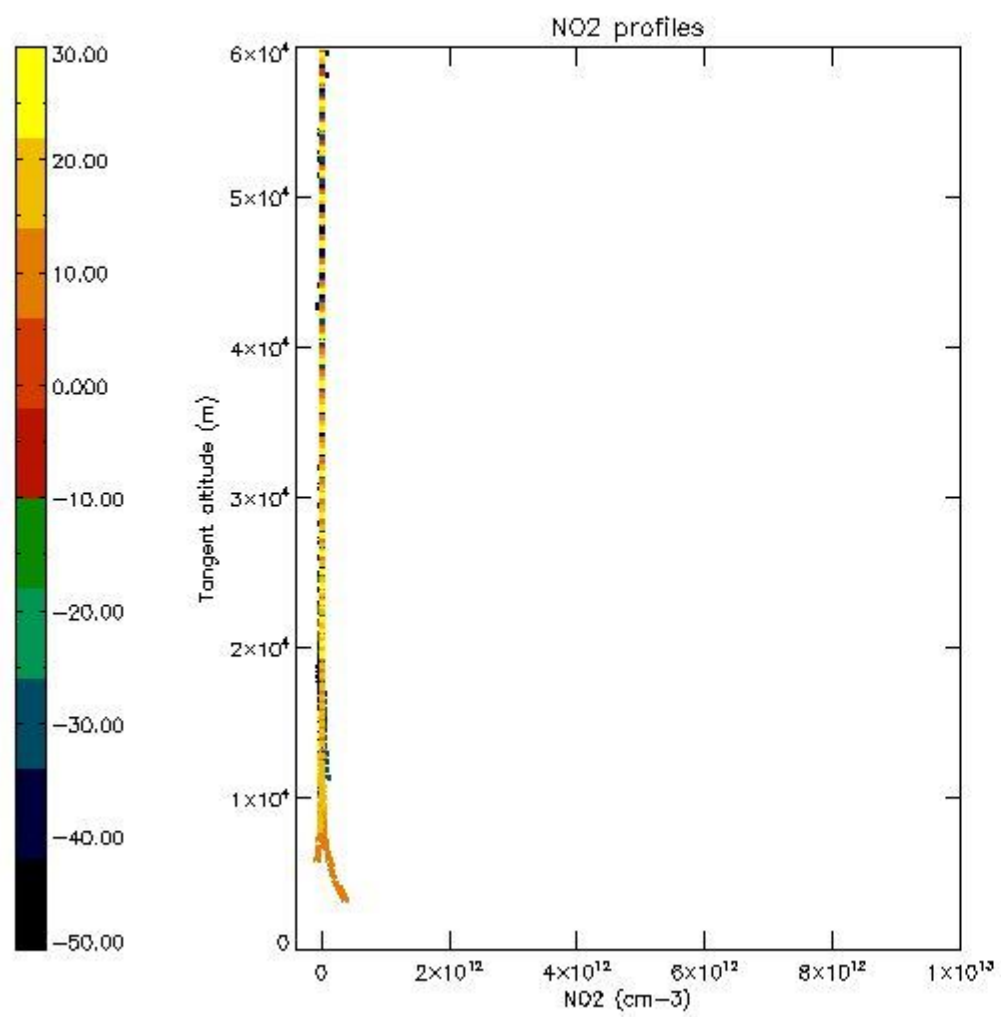

5.7 Plot NO3 profiles for all STD (dark without errors)

The colorbar represents the latitude.