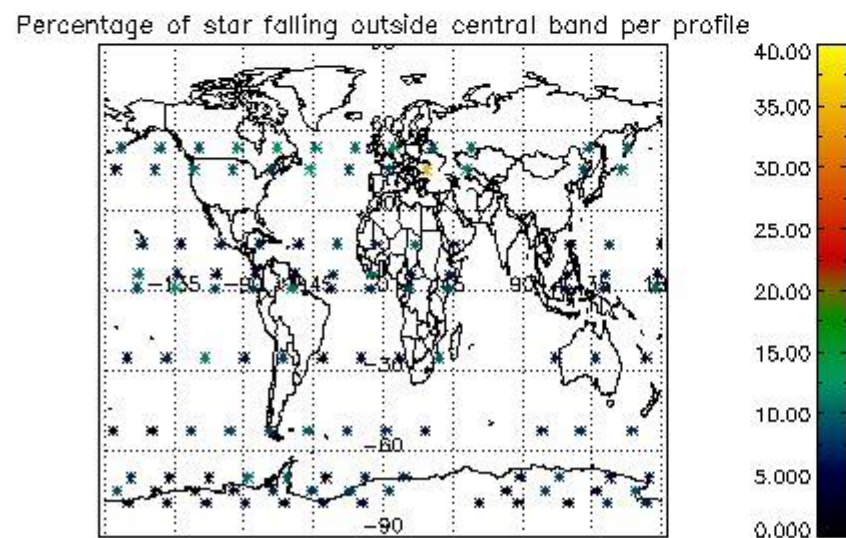

5. Trace gas profiles

5.1 Ozone statistics based on quality of products

The final quality of the products can be "measured" using the STD (Standard Deviation) attached to every point profile. This information is written to the parameter GOM_NL__2P/NL_LOCAL_SPECIES_DENSITY/o3_std of the level 2 products. The table below shows the statistics for given STD ranges.

The statistics are given with respect to the overall valid production:

- Products without fatal errors: GOM_NL__2P/MPH/PRODUCT_ERR=0
- Valid point profile: GOM_NL__2P/NL_LOCAL_SPECIES_DENSITY/pcd(0)=0

The 'Criteria' is applied to valid points of dark limb products:

- Products in dark limb illumination condition: GOM_NL__2P/NL_SUMMARY_QUALITY/obs_ill_cond=0
- Products without fatal errors: GOM_NL__2P/MPH/PRODUCT_ERR=0
- Valid point profile: GOM_NL__2P/NL_LOCAL_SPECIES_DENSITY/pcd(0)=0

So, the table below shows the percentage of dark limb and valid observations for each criteria with respect to the overall valid daily observations.

Criteria	% of total production
All STD	42
STD < 20	24