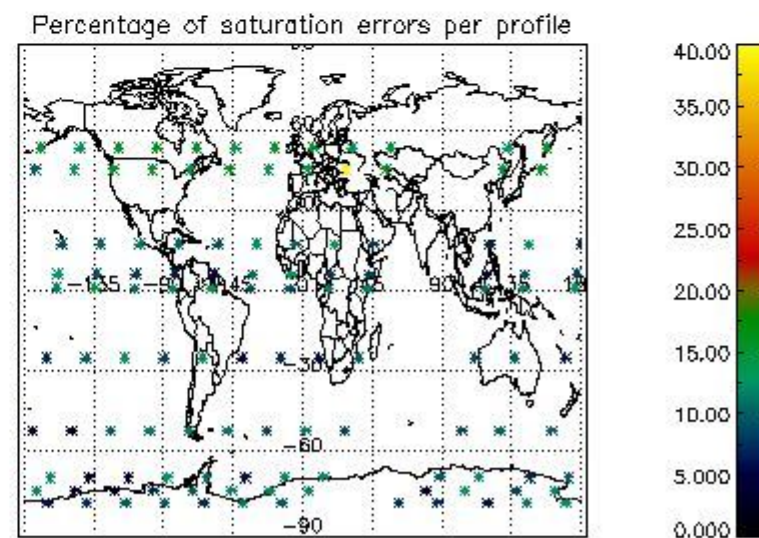

5. Trace gas profiles

5.1 Ozone statistics based on quality of products

The final quality of the products can be "measured" using the STD (Standard Deviation) attached to every point profile. This information is written to the parameter GOM_NL__2P/NL_LOCAL_SPECIES_DENSITY/o3_std of the level 2 products. The table below shows the statistics for given STD ranges.

The statistics are given with respect to the overall valid production:

- Products without fatal errors: GOM_NL__2P/MPH/PRODUCT_ERR=0
- Valid point profile: GOM_NL__2P/NL_LOCAL_SPECIES_DENSITY/pcd(0)=0

The 'Criteria' is applied to valid points of dark limb products:

- Products in dark limb illumination condition: GOM_NL__2P/NL_SUMMARY_QUALITY/obs_ill_cond=0
- Products without fatal errors: GOM_NL__2P/MPH/PRODUCT_ERR=0
- Valid point profile: GOM_NL__2P/NL_LOCAL_SPECIES_DENSITY/pcd(0)=0

So, the table below shows the percentage of dark limb and valid observations for each criteria with respect to the overall valid daily observations.

Criteria	% of total production
All STD	42
STD < 20	24