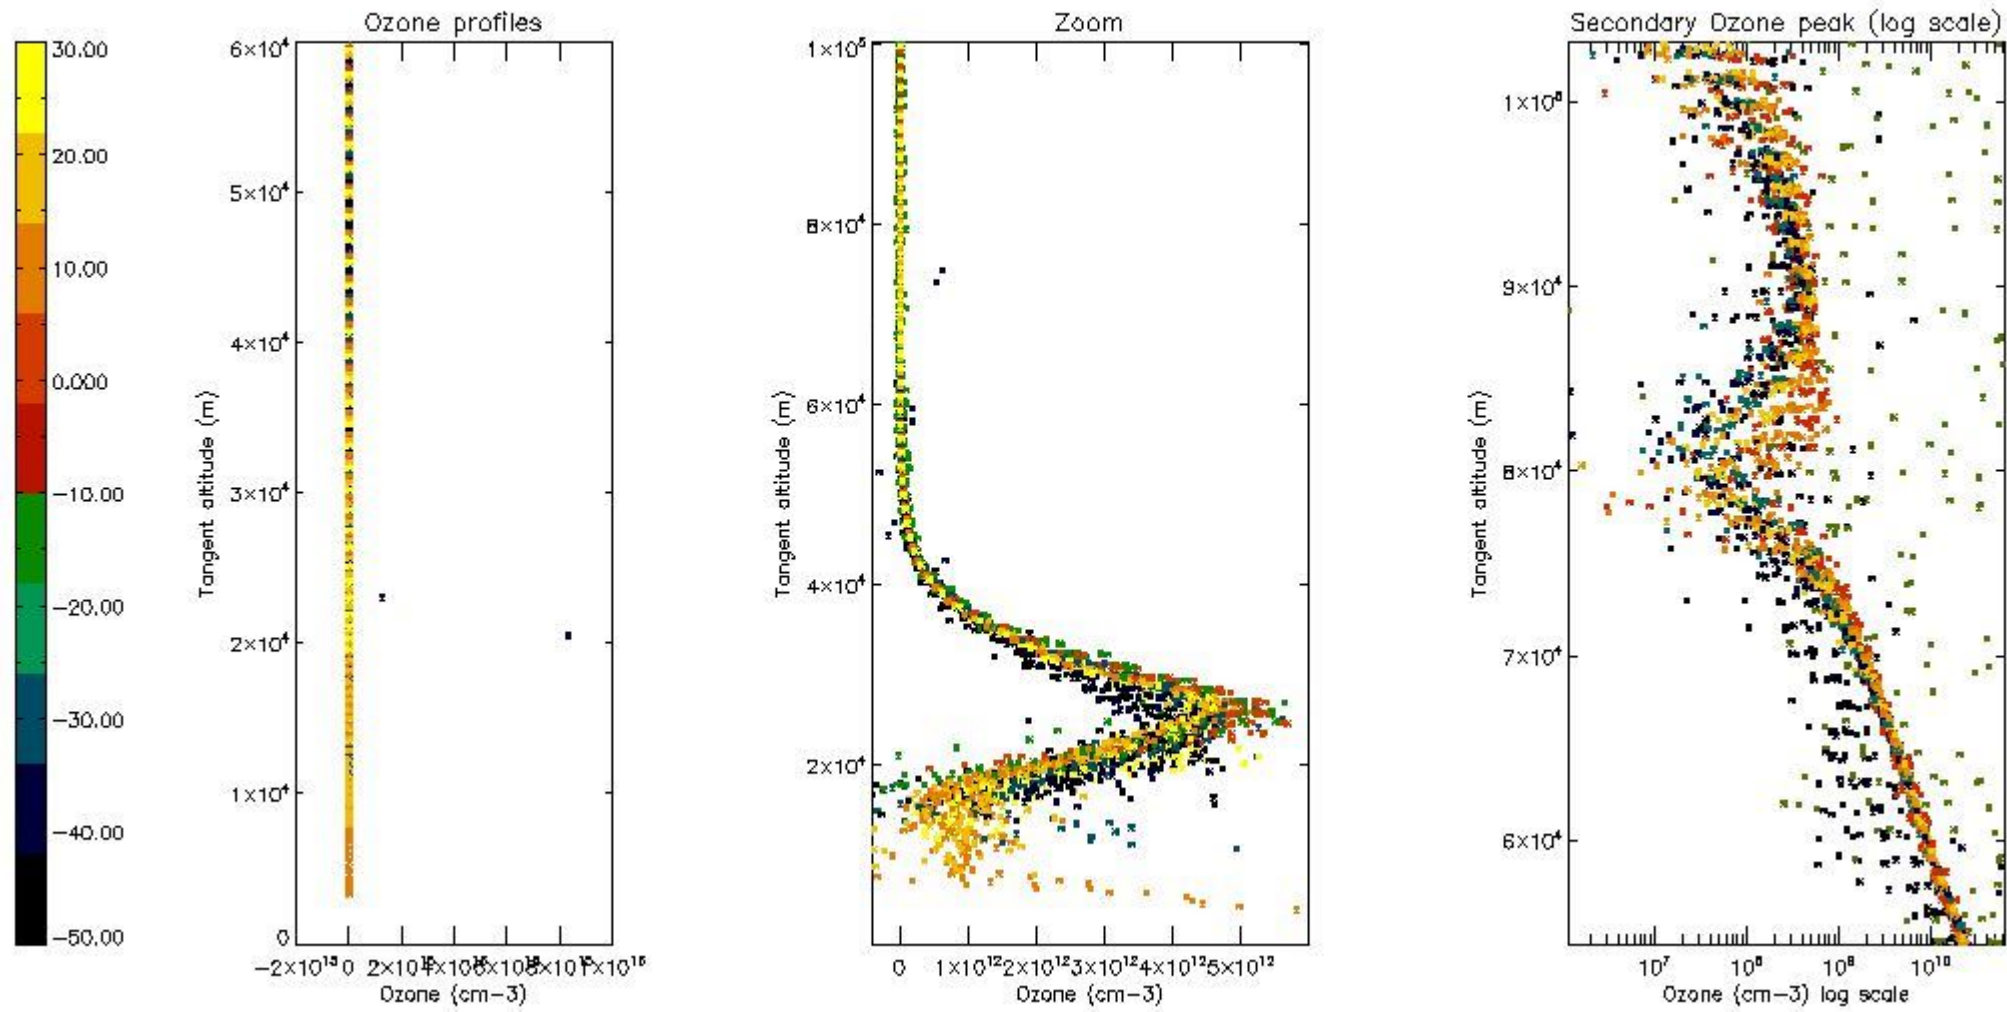

STD < 10	19
STD < 5	14

5.2 Plot ozone profiles for all STD (dark without errors)

The colorbar represents the latitude.

5.3 Plot ozone profiles where STD < 20% (dark without errors)

The colorbar represents the latitude.