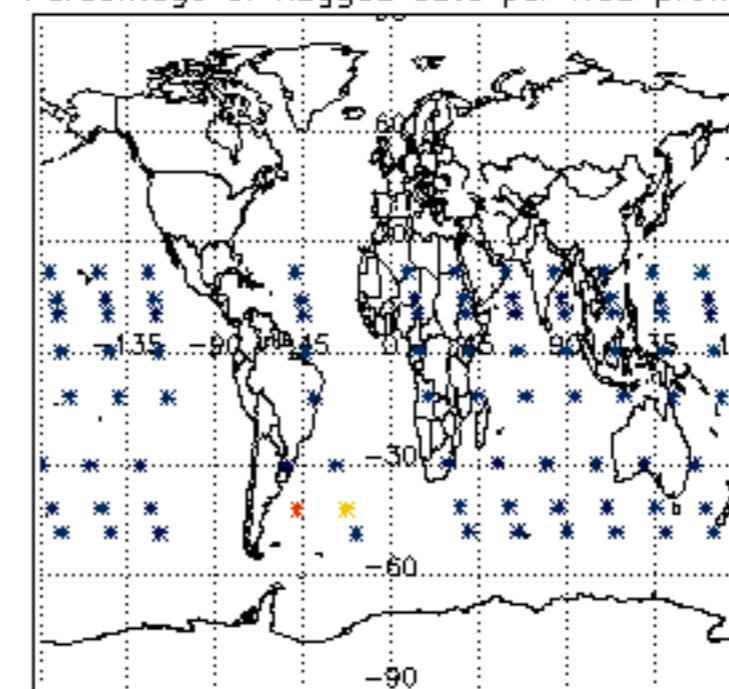

Percentage of flagged data per NO3 profile