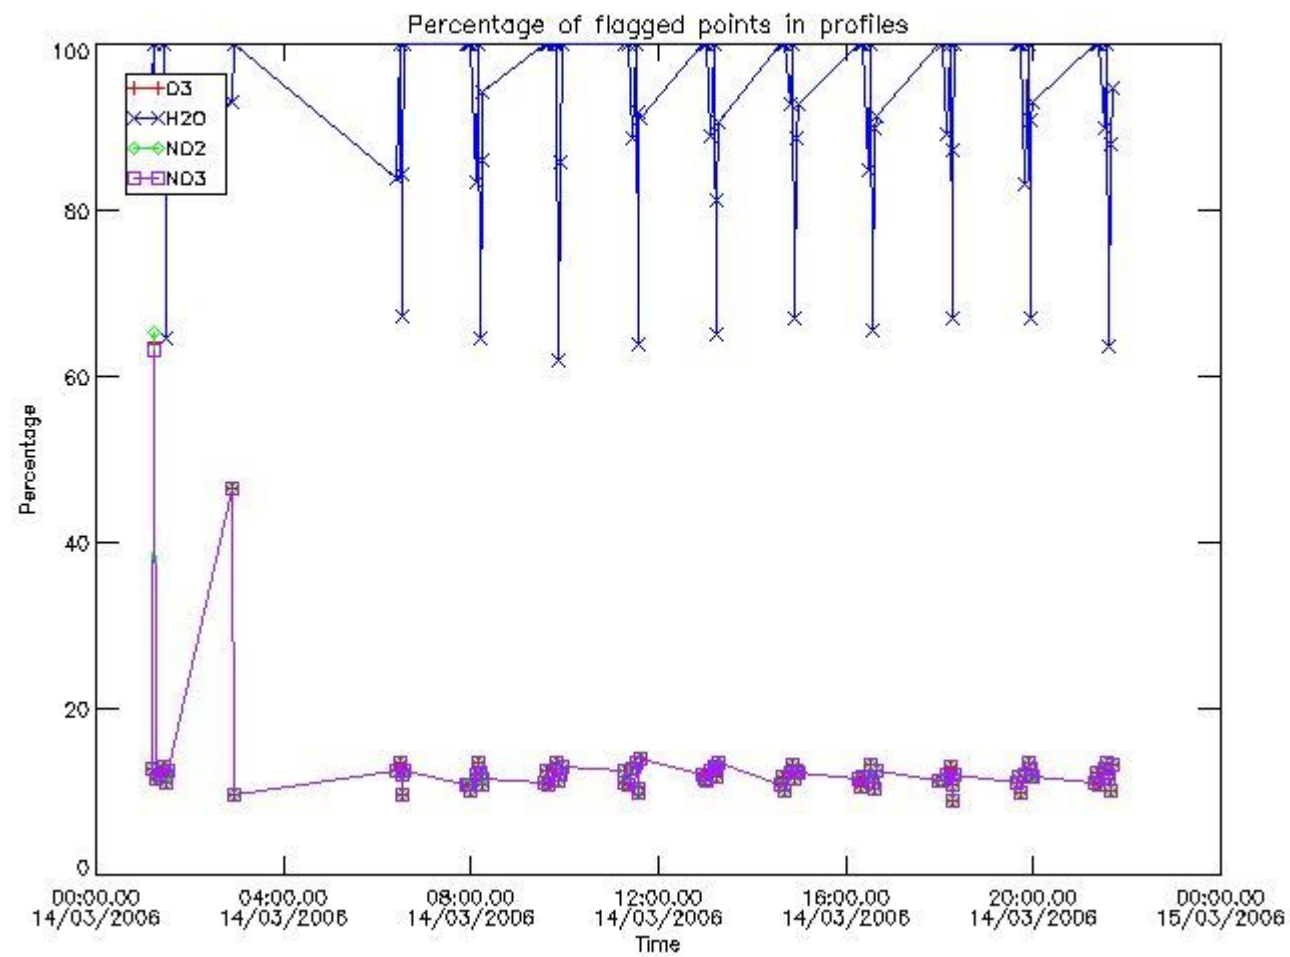

3. Quality information per product

In this section it is plotted some information contained in the Quality Summary data set of the level 2 products. Only products in dark limb conditions and without errors (error flag in the MPH set to "0") are used.

3.1 Plot quality information per product (time dependant)

3.2 Plot quality information per product (world map)