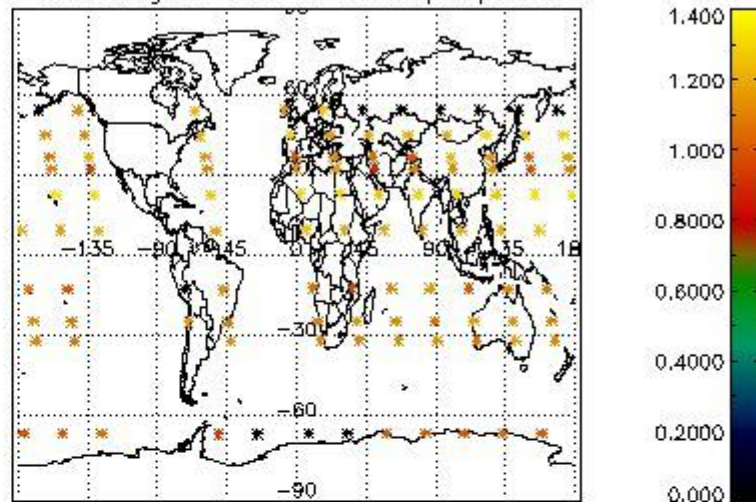

Percentage of datation errors per profile