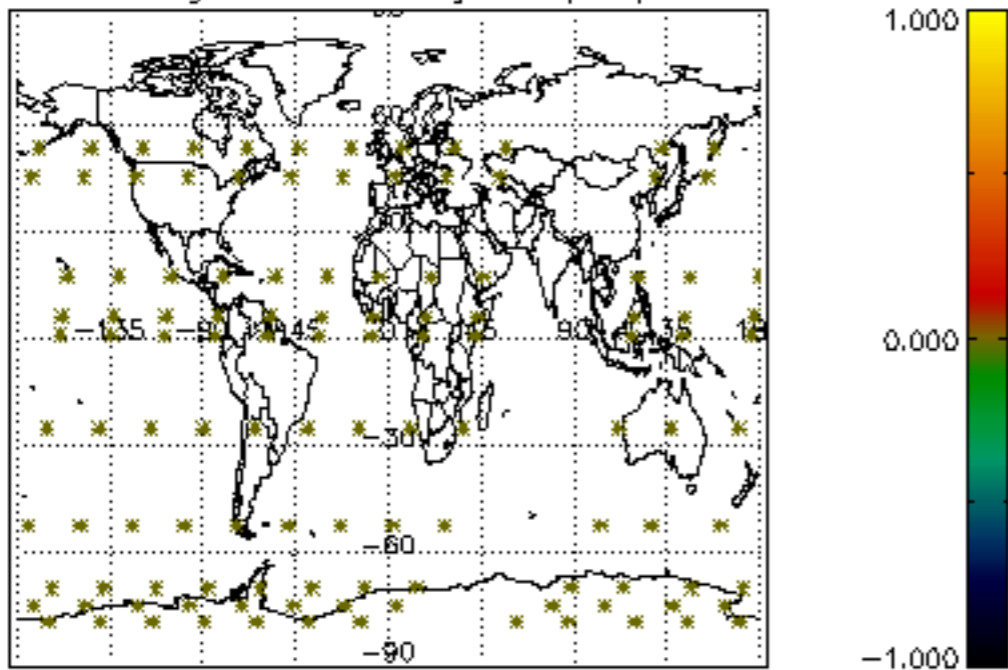

Percentage of datation errors per profile

Percentage of star falling outside central band per profile

Percentage of saturation errors per profile

Percentage of cosmic ray hits per profile

Percentage of datation errors per profile