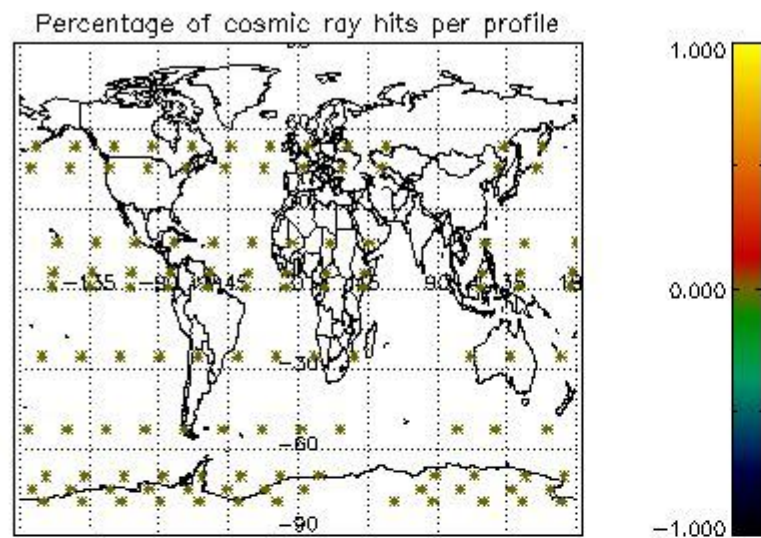

4.2.2 Plot level 1 quality information per product (world map): ENVISAT DESCENDING passes

5. Trace gas profiles

5.1 Ozone statistics based on quality of products

The final quality of the products can be "measured" using the STD (Standard Deviation) attached to every point profile. This information is written to the parameter GOM_NL__2P/NL_LOCAL_SPECIES_DENSITY/o3_std of the level 2 products. The table below shows the statistics for given STD ranges.

The statistics are given with respect to the overall valid production:

- Products without fatal errors: GOM_NL__2P/MPH/PRODUCT_ERR=0
- Valid point profile: GOM_NL__2P/NL_LOCAL_SPECIES_DENSITY/pcd(0)=0

The 'Criteria' is applied to valid points of dark limb products:

- Products in dark limb illumination condition: GOM_NL__2P/NL_SUMMARY_QUALITY/obs_ill_cond=0
- Products without fatal errors: GOM_NL__2P/MPH/PRODUCT_ERR=0
- Valid point profile: GOM_NL__2P/NL_LOCAL_SPECIES_DENSITY/pcd(0)=0

So, the table below shows the percentage of dark limb and valid observations for each criteria with respect to the overall valid daily observations.

Criteria	% of total production
All STD	42
STD < 20	24