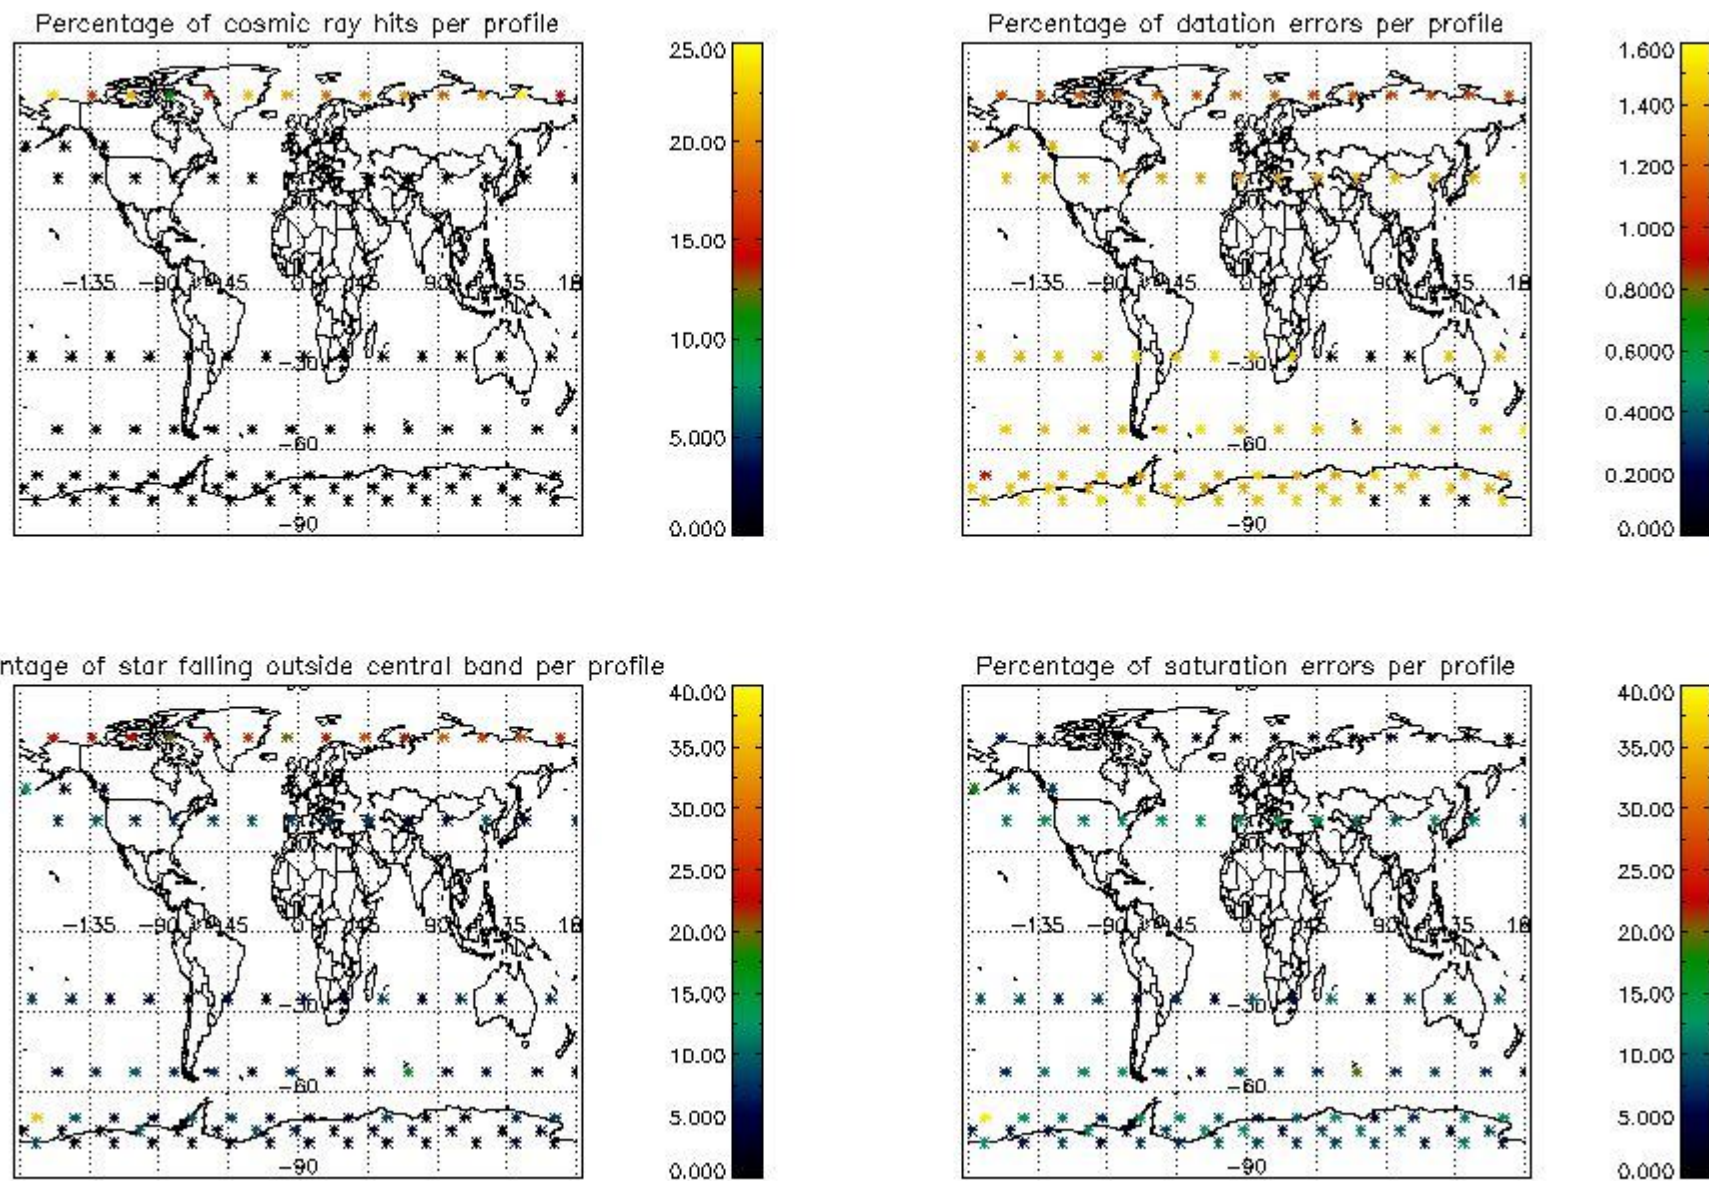

Percentage of datation errors per profile

Percentage of star falling outside central band per profile

Percentage of saturation errors per profile

4.2.2 Plot level 1 quality information per product (world map): ENVISAT DESCENDING passes