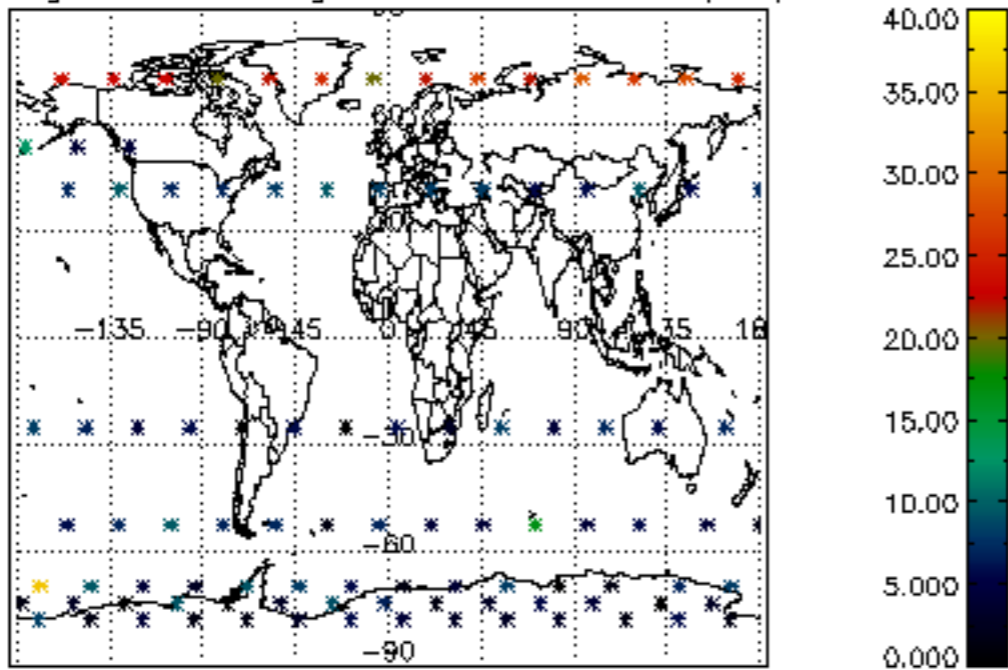

Percentage of star falling outside central band per profile