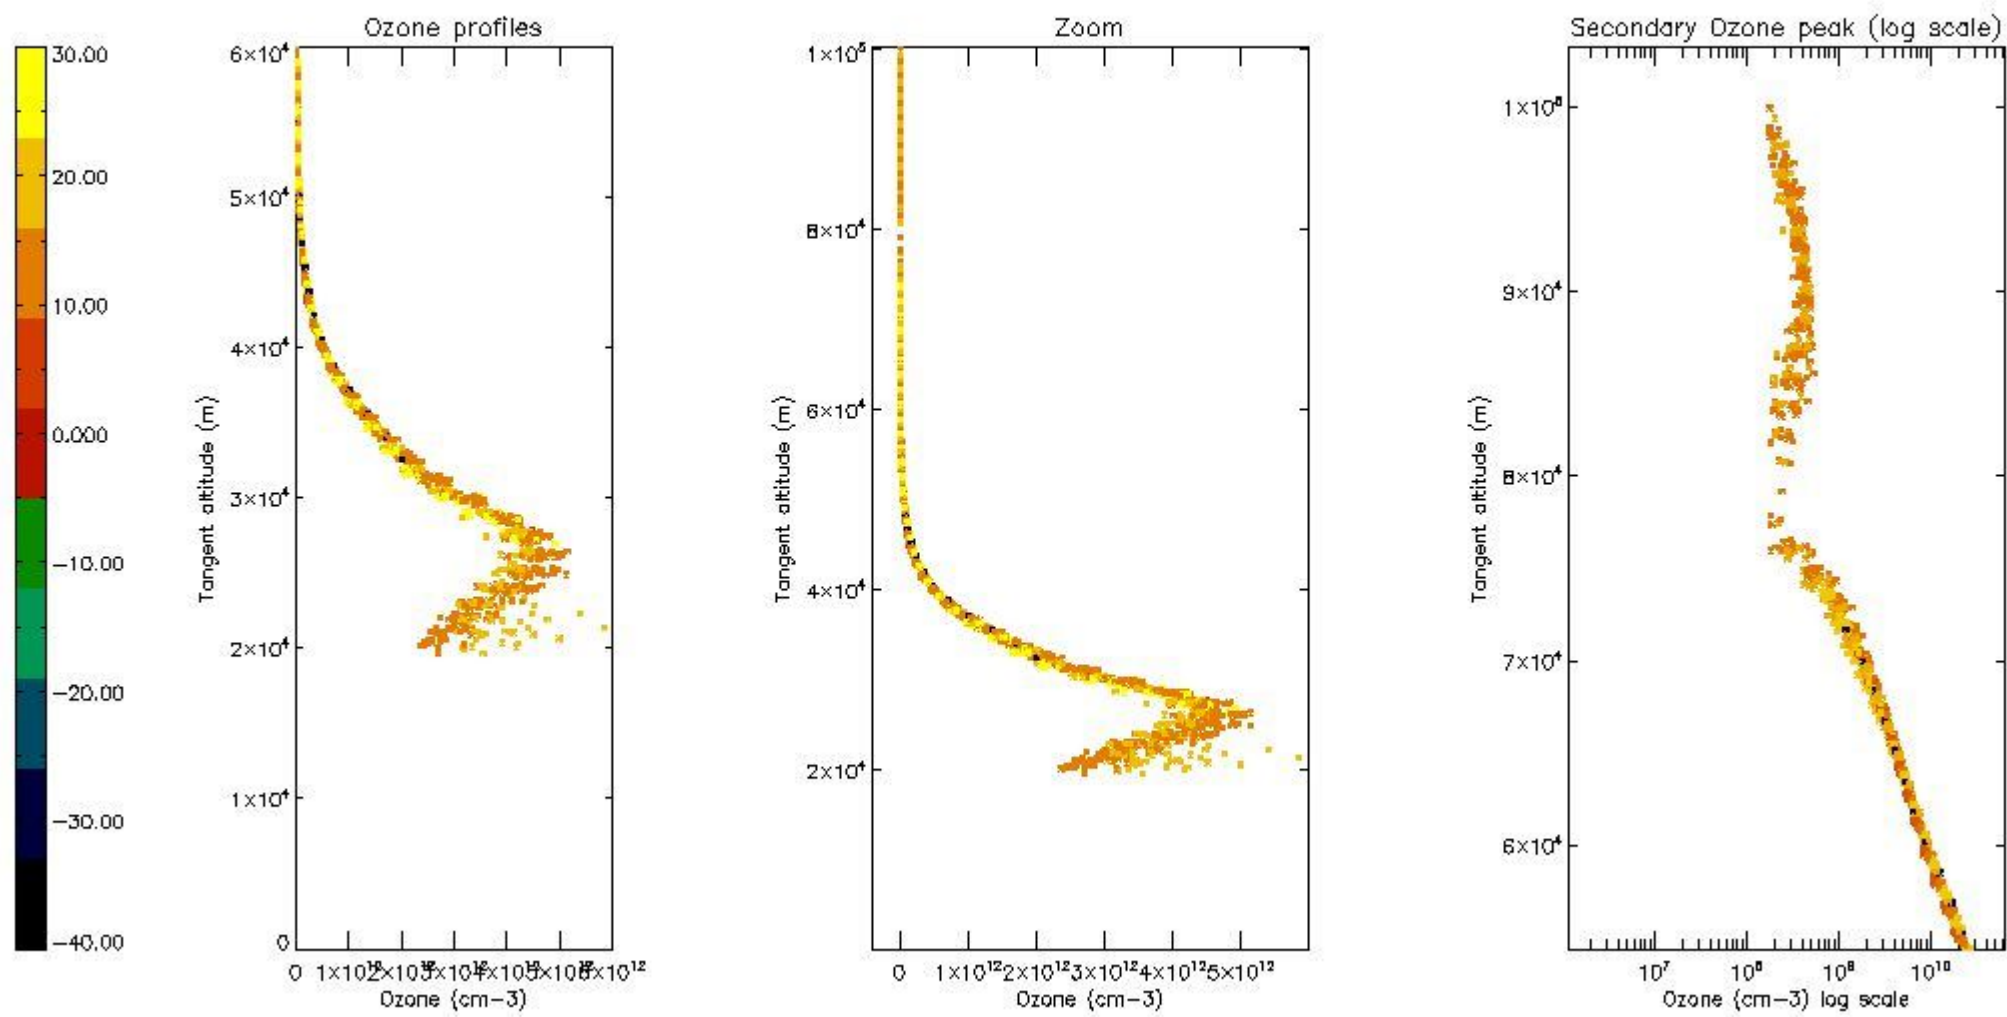

STD < 10	24
STD < 5	17

5.2 Plot ozone profiles for all STD (dark without errors)

The colorbar represents the latitude.

5.3 Plot ozone profiles where STD < 20% (dark without errors)

The colorbar represents the latitude.

5.4 Plot ozone profiles where STD < 10% (dark without errors)

The colorbar represents the latitude.

5.5 Plot ozone profiles where STD < 5% (dark without errors)

The colorbar represents the latitude.

5.6 Plot NO₂ profiles for all STD (dark without errors)