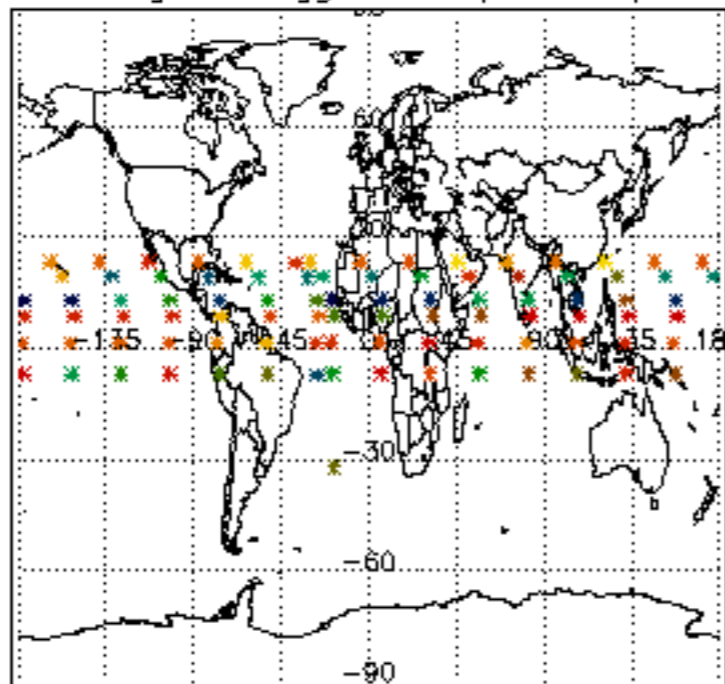

Percentage of flagged data per NO2 profile