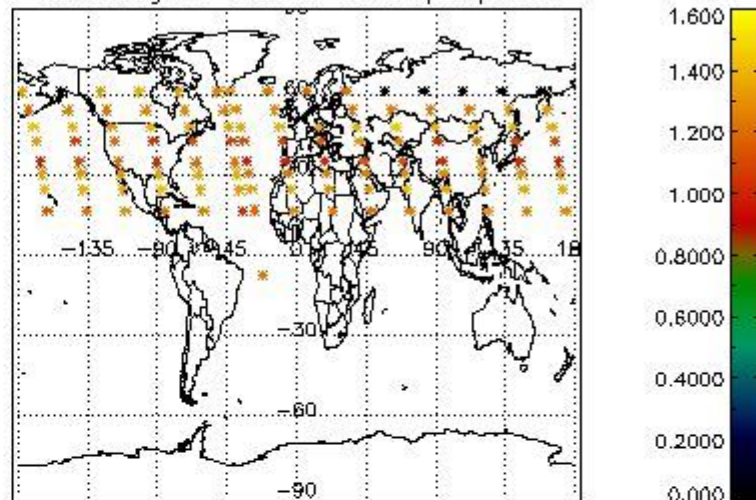

Percentage of datation errors per profile