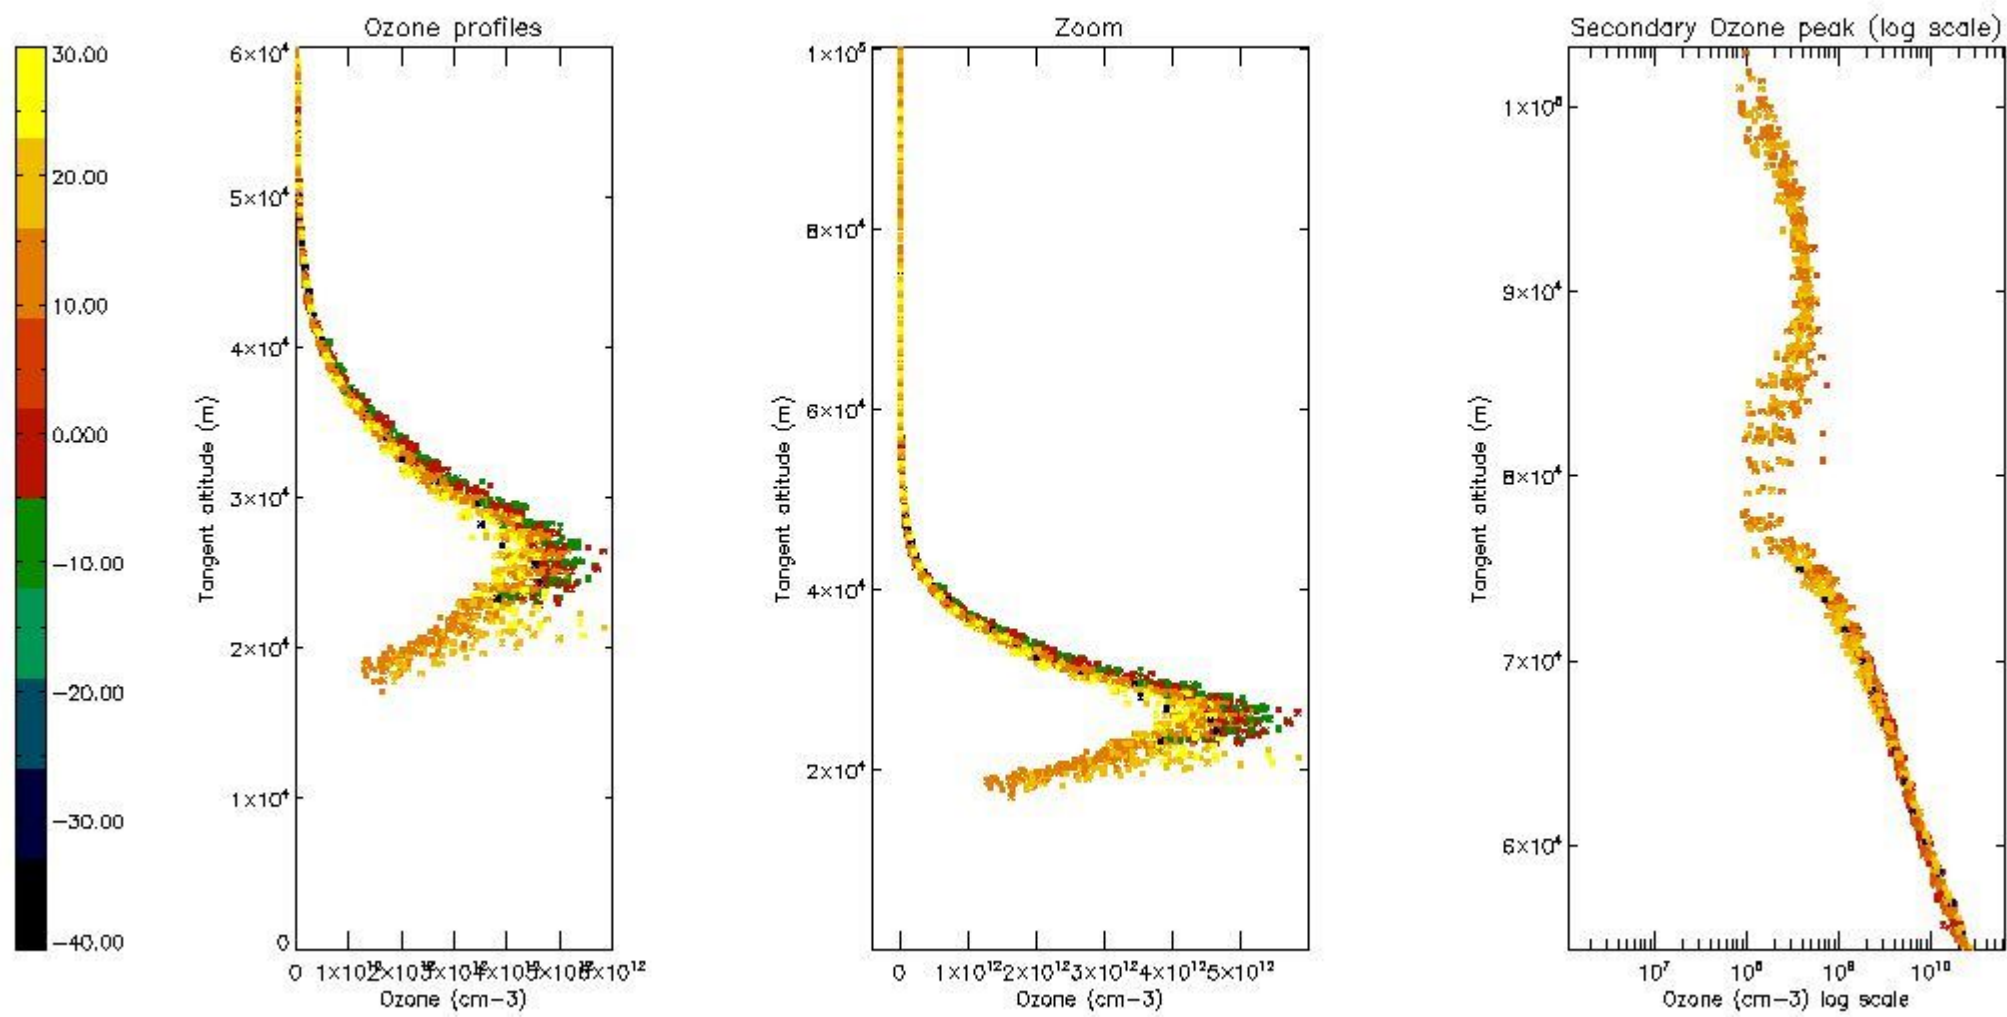

STD < 10	24
STD < 5	17

5.2 Plot ozone profiles for all STD (dark without errors)

The colorbar represents the latitude.

5.3 Plot ozone profiles where STD < 20% (dark without errors)

The colorbar represents the latitude.

5.4 Plot ozone profiles where STD < 10% (dark without errors)

The colorbar represents the latitude.

5.5 Plot ozone profiles where STD < 5% (dark without errors)

The colorbar represents the latitude.

5.6 Plot NO₂ profiles for all STD (dark without errors)