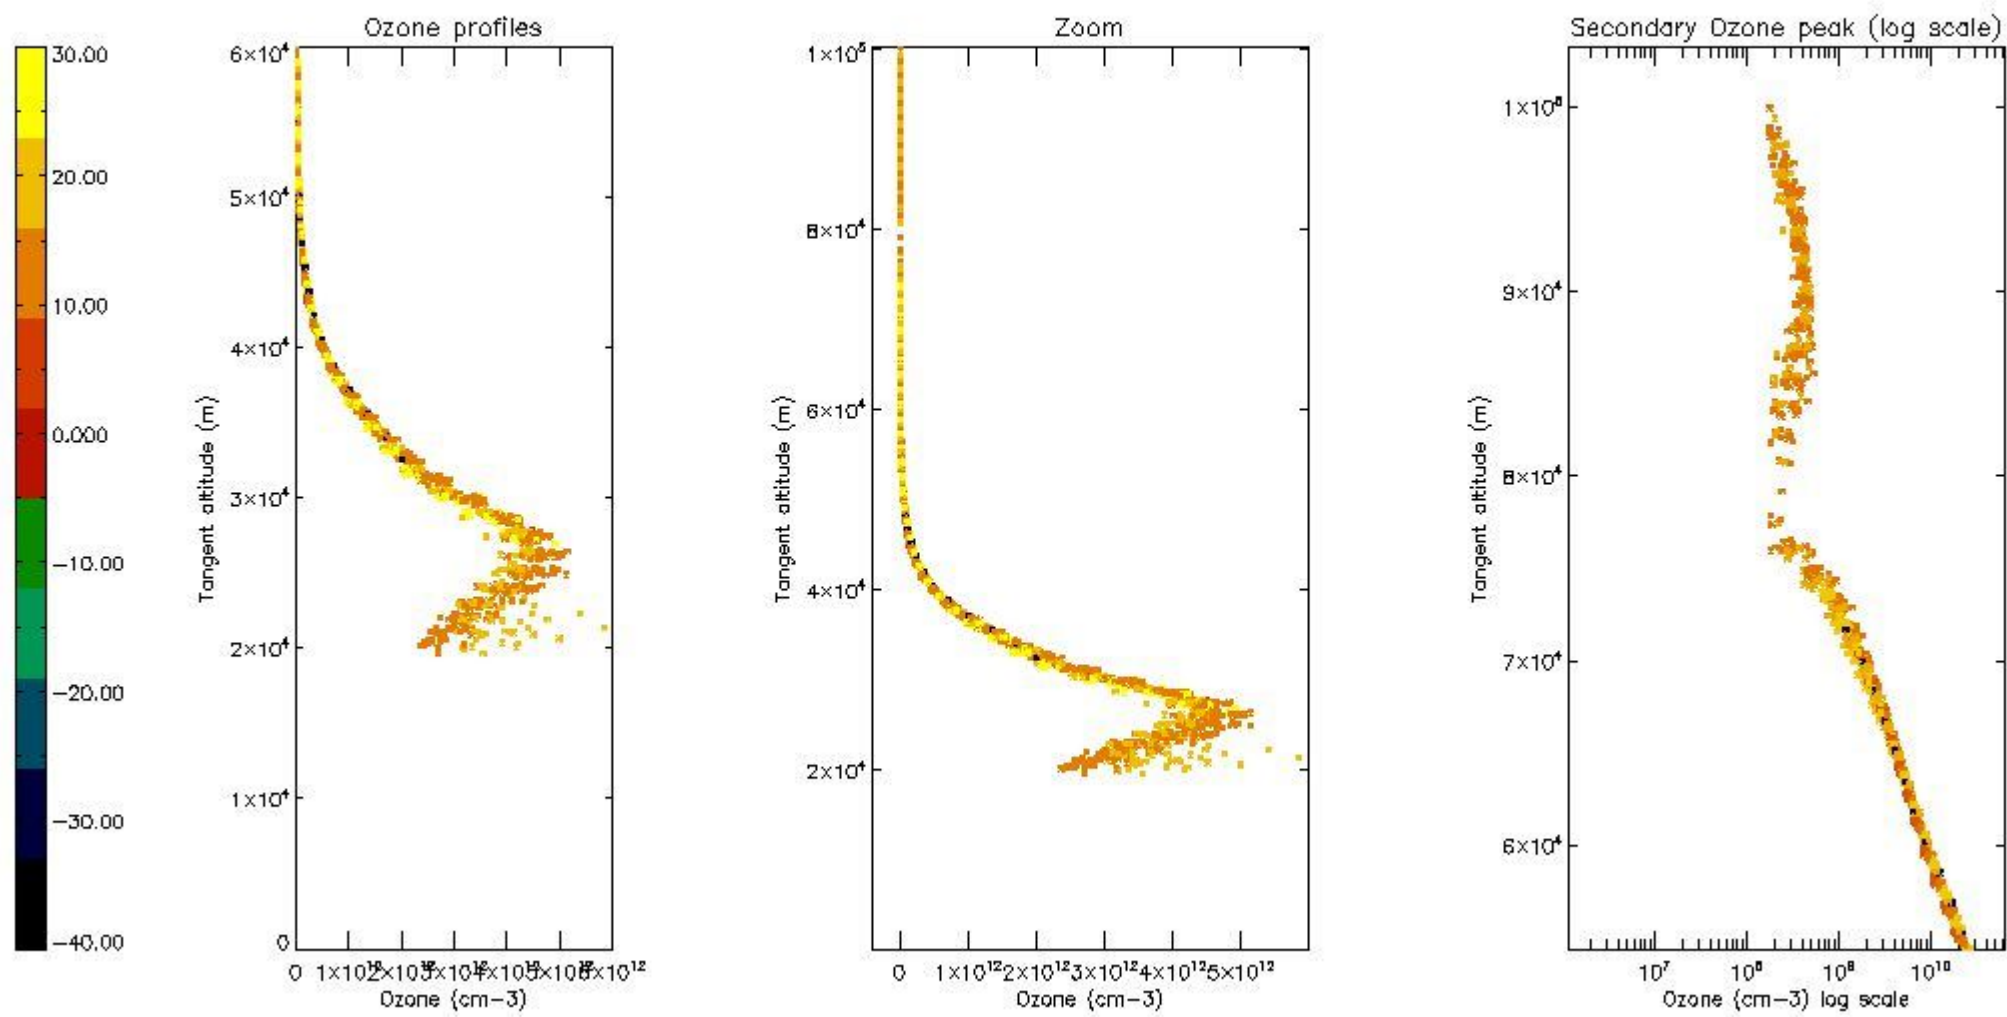

5.6 Plot NO₂ profiles for all STD (dark without errors)

The colorbar represents the latitude.