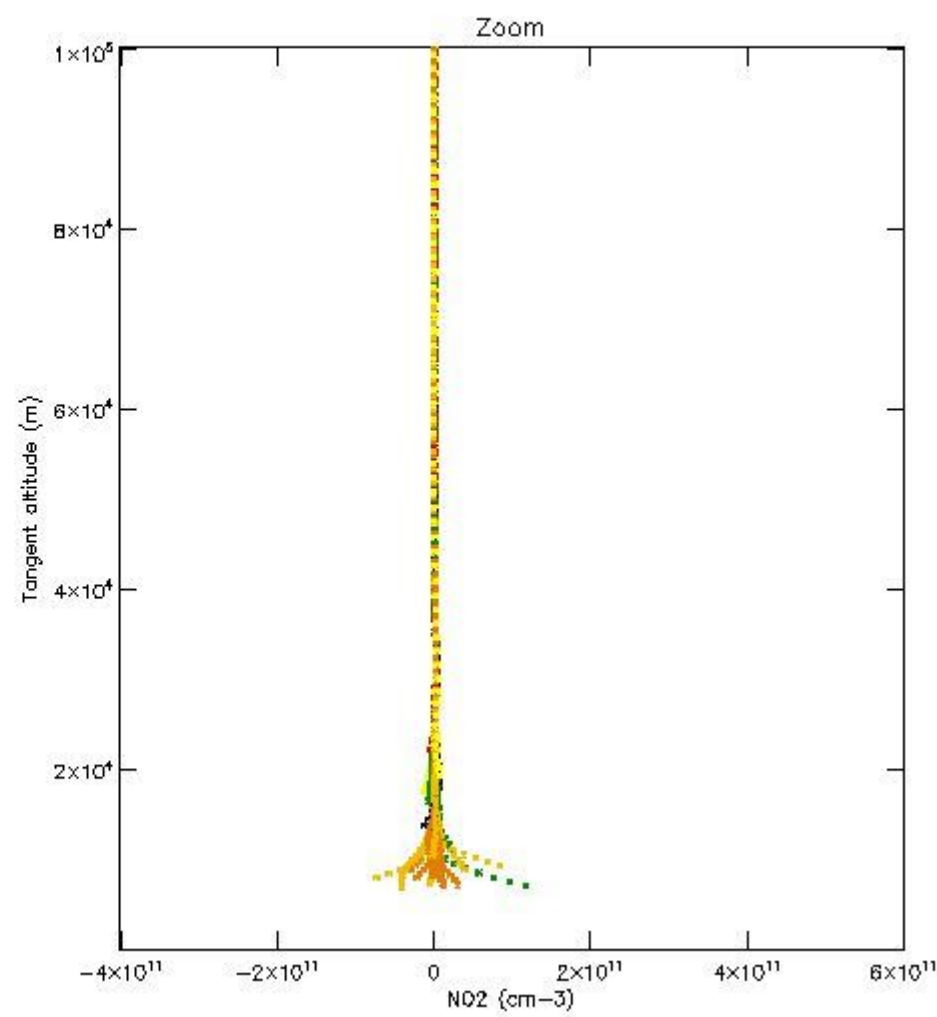

5.4 Plot ozone profiles where STD < 10% (dark without errors)

The colorbar represents the latitude.

5.5 Plot ozone profiles where STD < 5% (dark without errors)

The colorbar represents the latitude.

5.6 Plot NO₂ profiles for all STD (dark without errors)

The colorbar represents the latitude.

5.7 Plot NO3 profiles for all STD (dark without errors)

The colorbar represents the latitude.

5.8 Plot H2O profiles for all STD (only for occultations of stars 1,2,3,4,13,14,16,26,63 dark without errors)