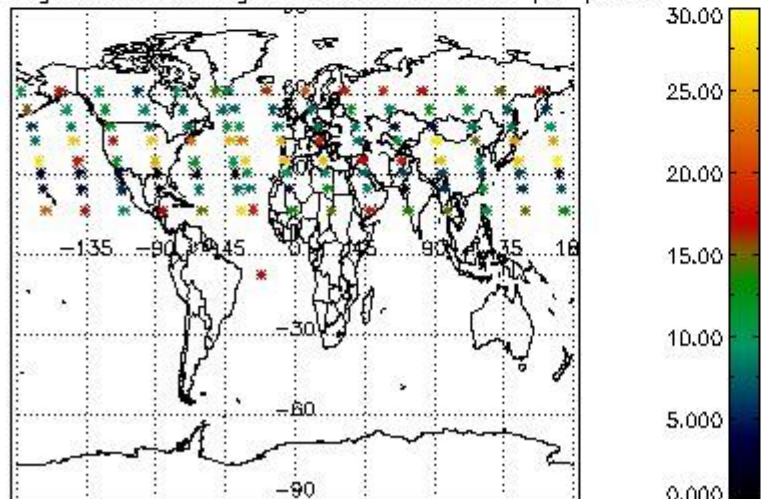

Percentage of star falling outside central band per profile