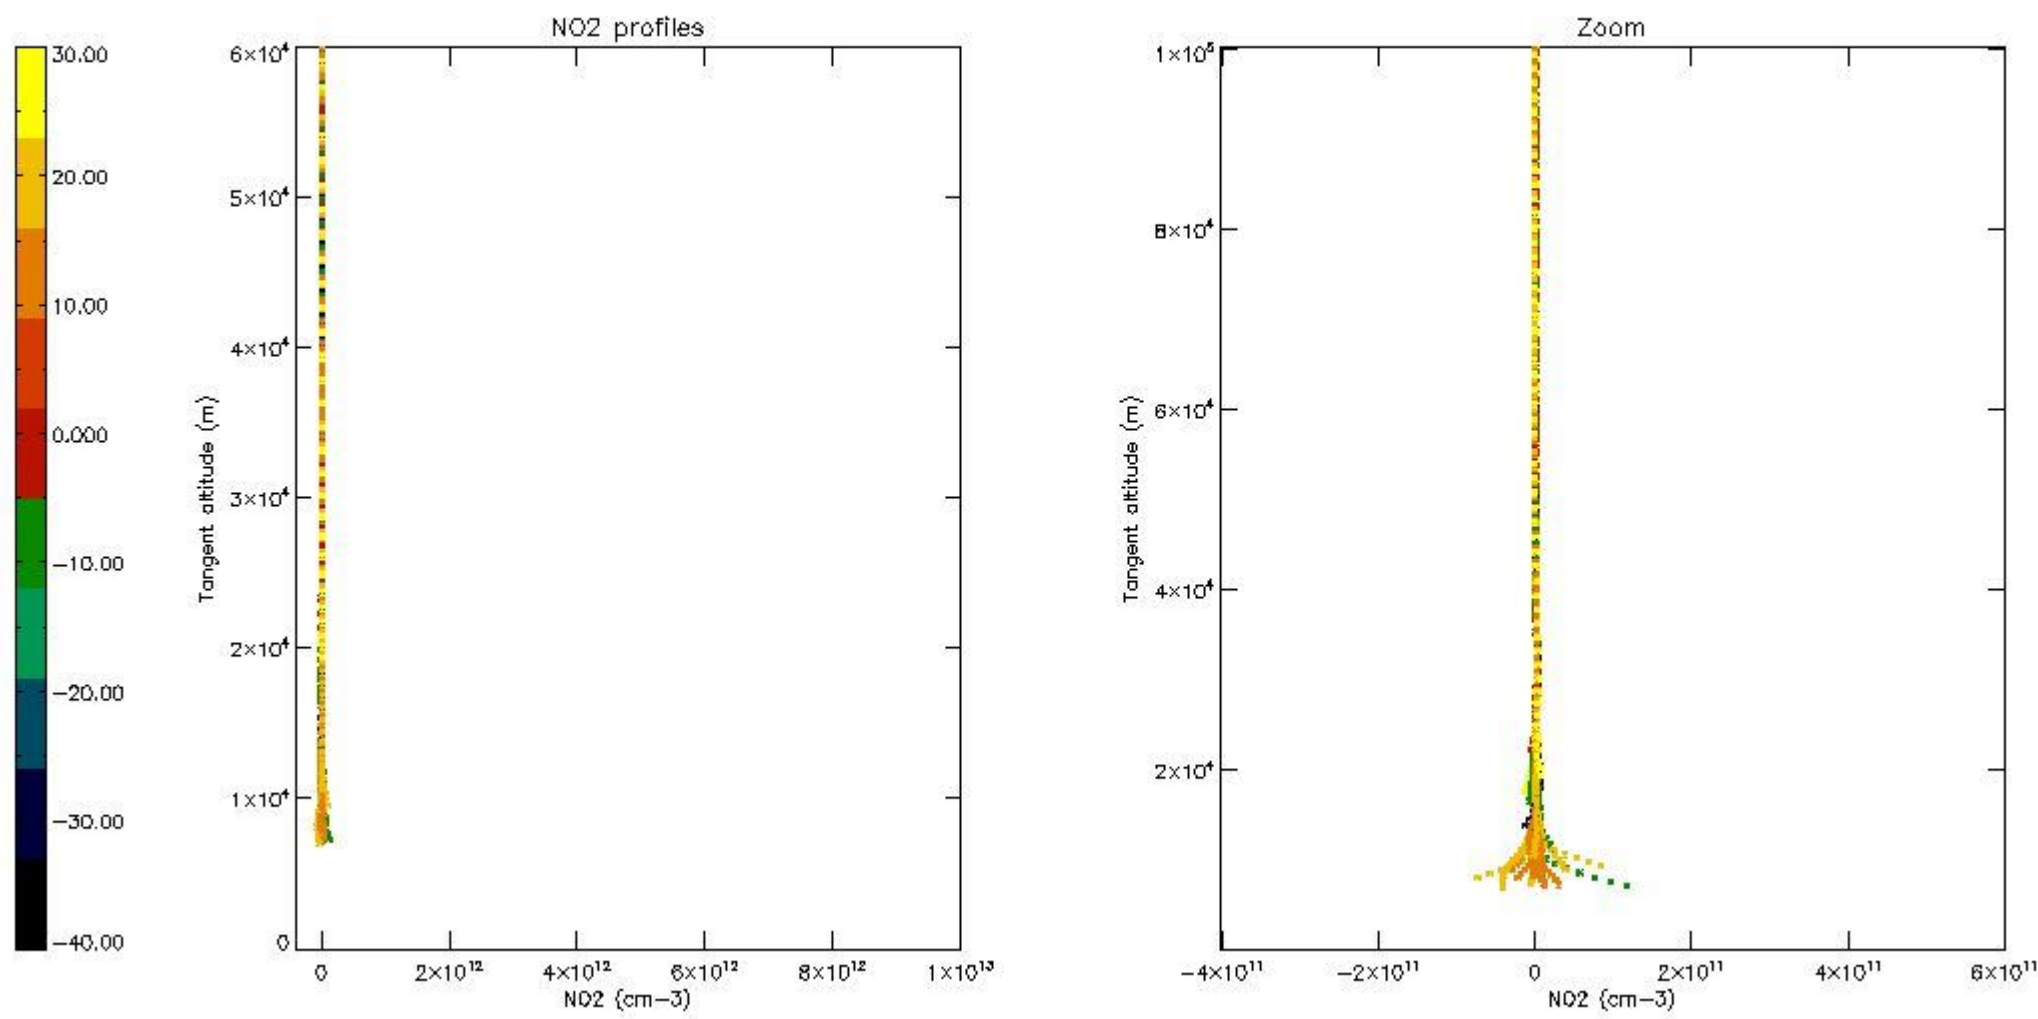

5.7 Plot NO3 profiles for all STD (dark without errors)

The colorbar represents the latitude.