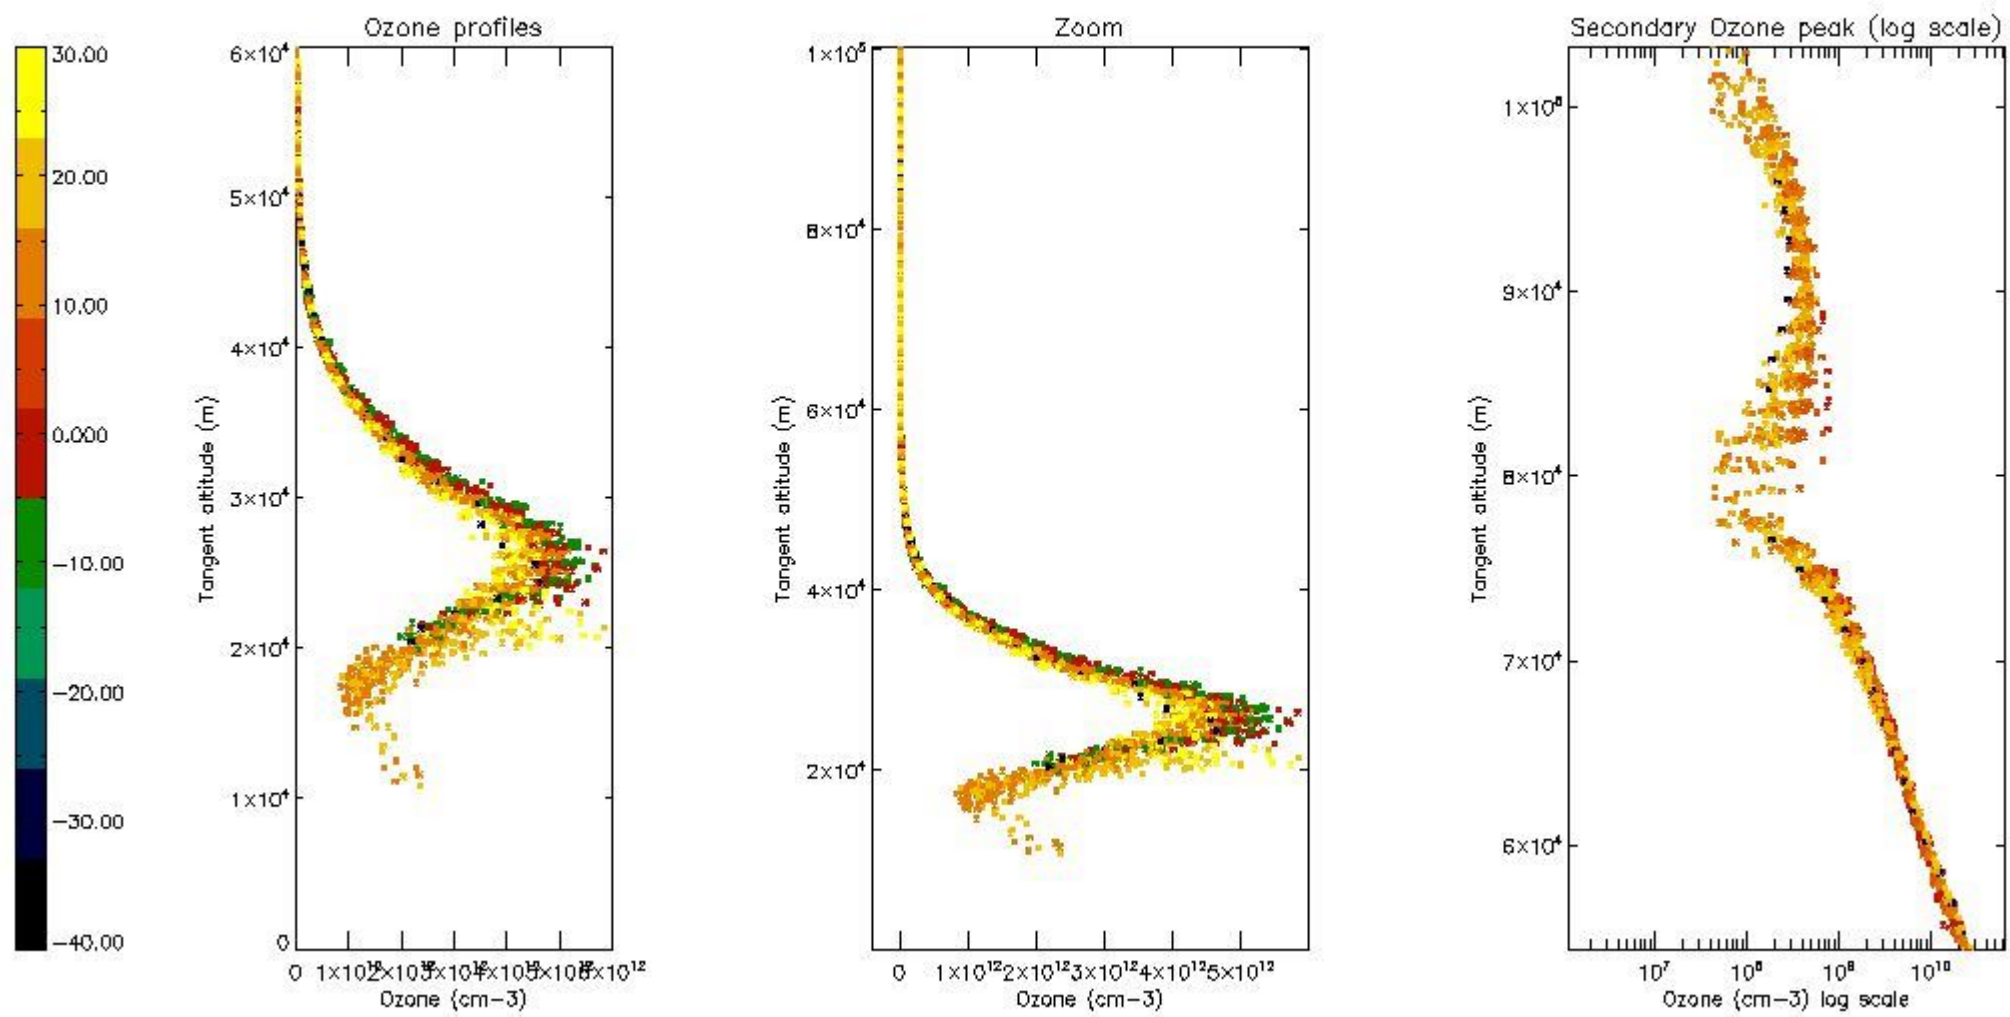

STD < 10	24
STD < 5	17

5.2 Plot ozone profiles for all STD (dark without errors)

The colorbar represents the latitude.

5.3 Plot ozone profiles where STD < 20% (dark without errors)

The colorbar represents the latitude.