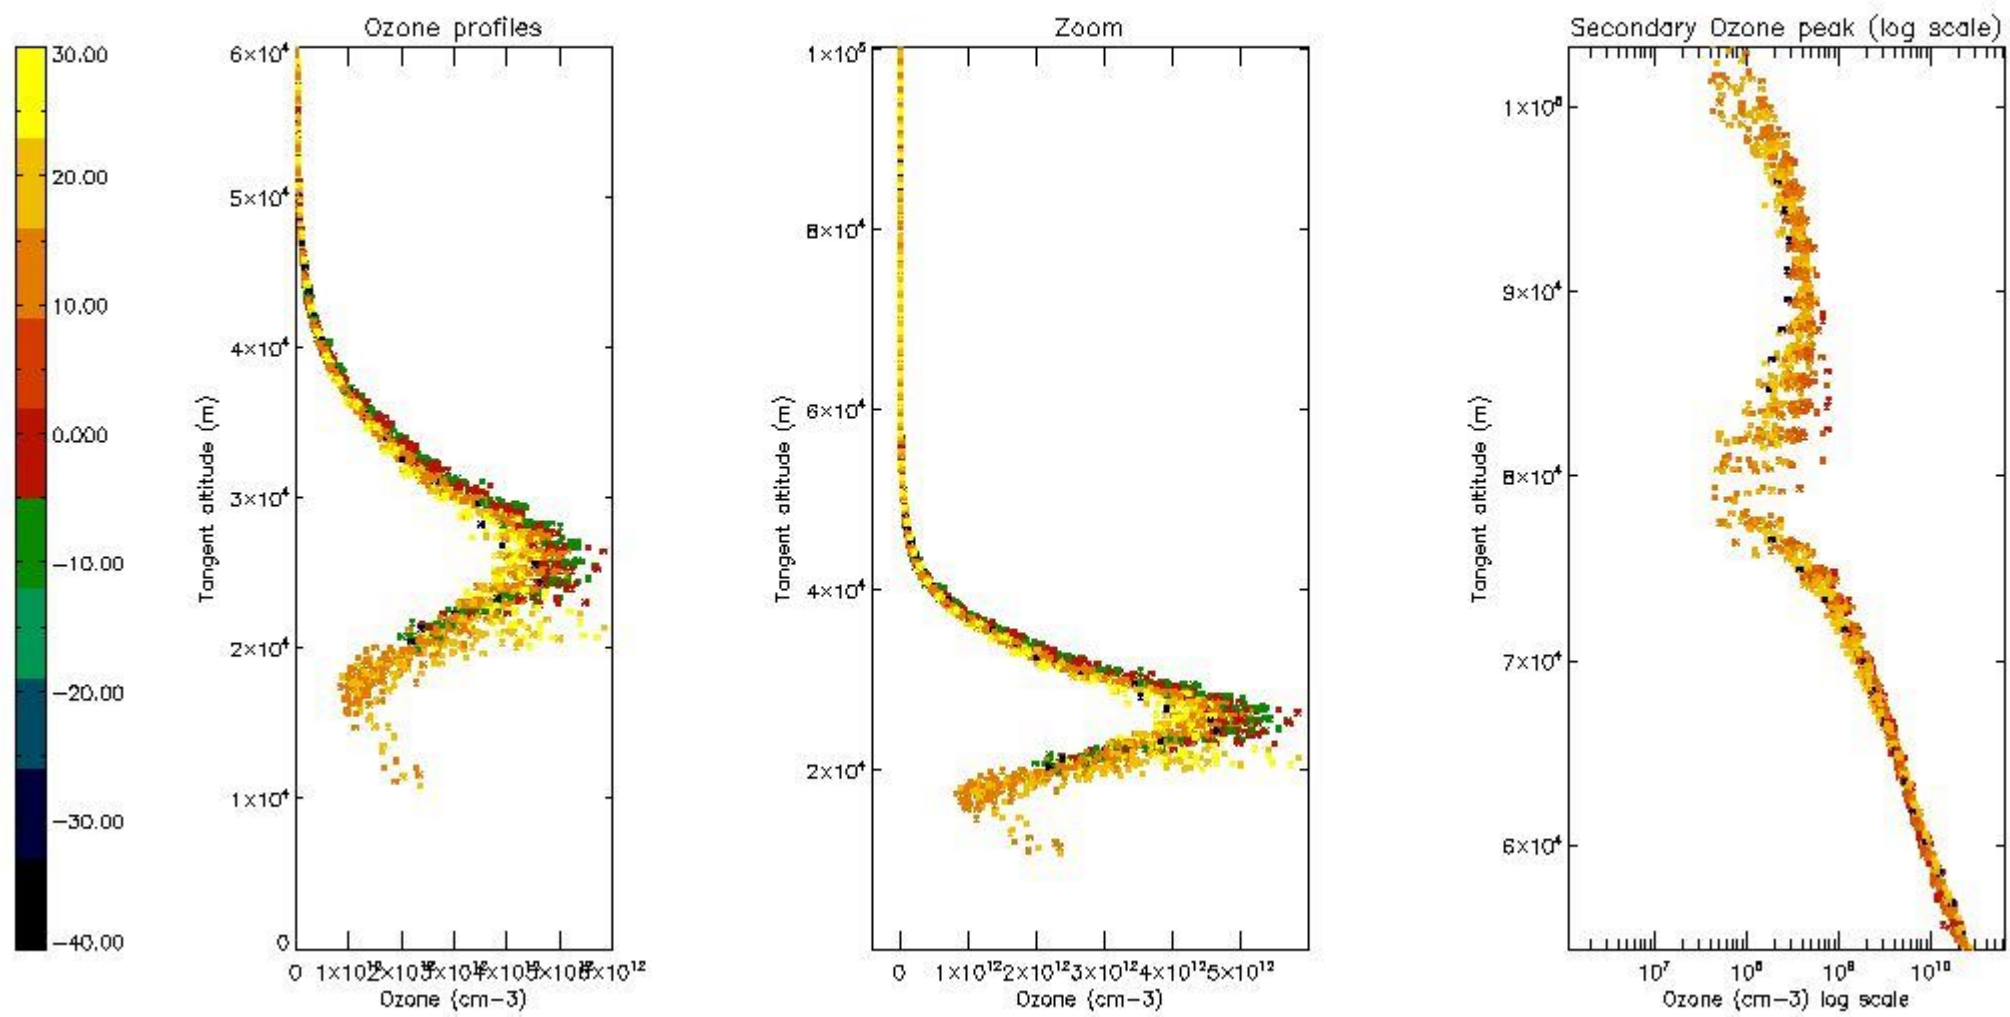

STD < 10	24
STD < 5	17

5.2 Plot ozone profiles for all STD (dark without errors)

The colorbar represents the latitude.

5.3 Plot ozone profiles where STD < 20% (dark without errors)

The colorbar represents the latitude.

5.4 Plot ozone profiles where STD < 10% (dark without errors)

The colorbar represents the latitude.

5.5 Plot ozone profiles where STD < 5% (dark without errors)

The colorbar represents the latitude.

5.6 Plot NO₂ profiles for all STD (dark without errors)

The colorbar represents the latitude.

5.7 Plot NO3 profiles for all STD (dark without errors)

The colorbar represents the latitude.

5.8 Plot H2O profiles for all STD (only for occultations of stars 1,2,3,4,13,14,16,26,63 dark without errors)