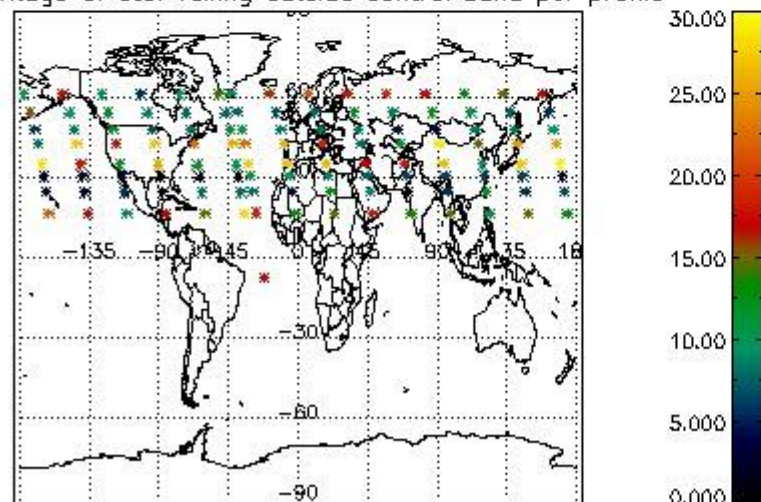

Percentage of star falling outside central band per profile