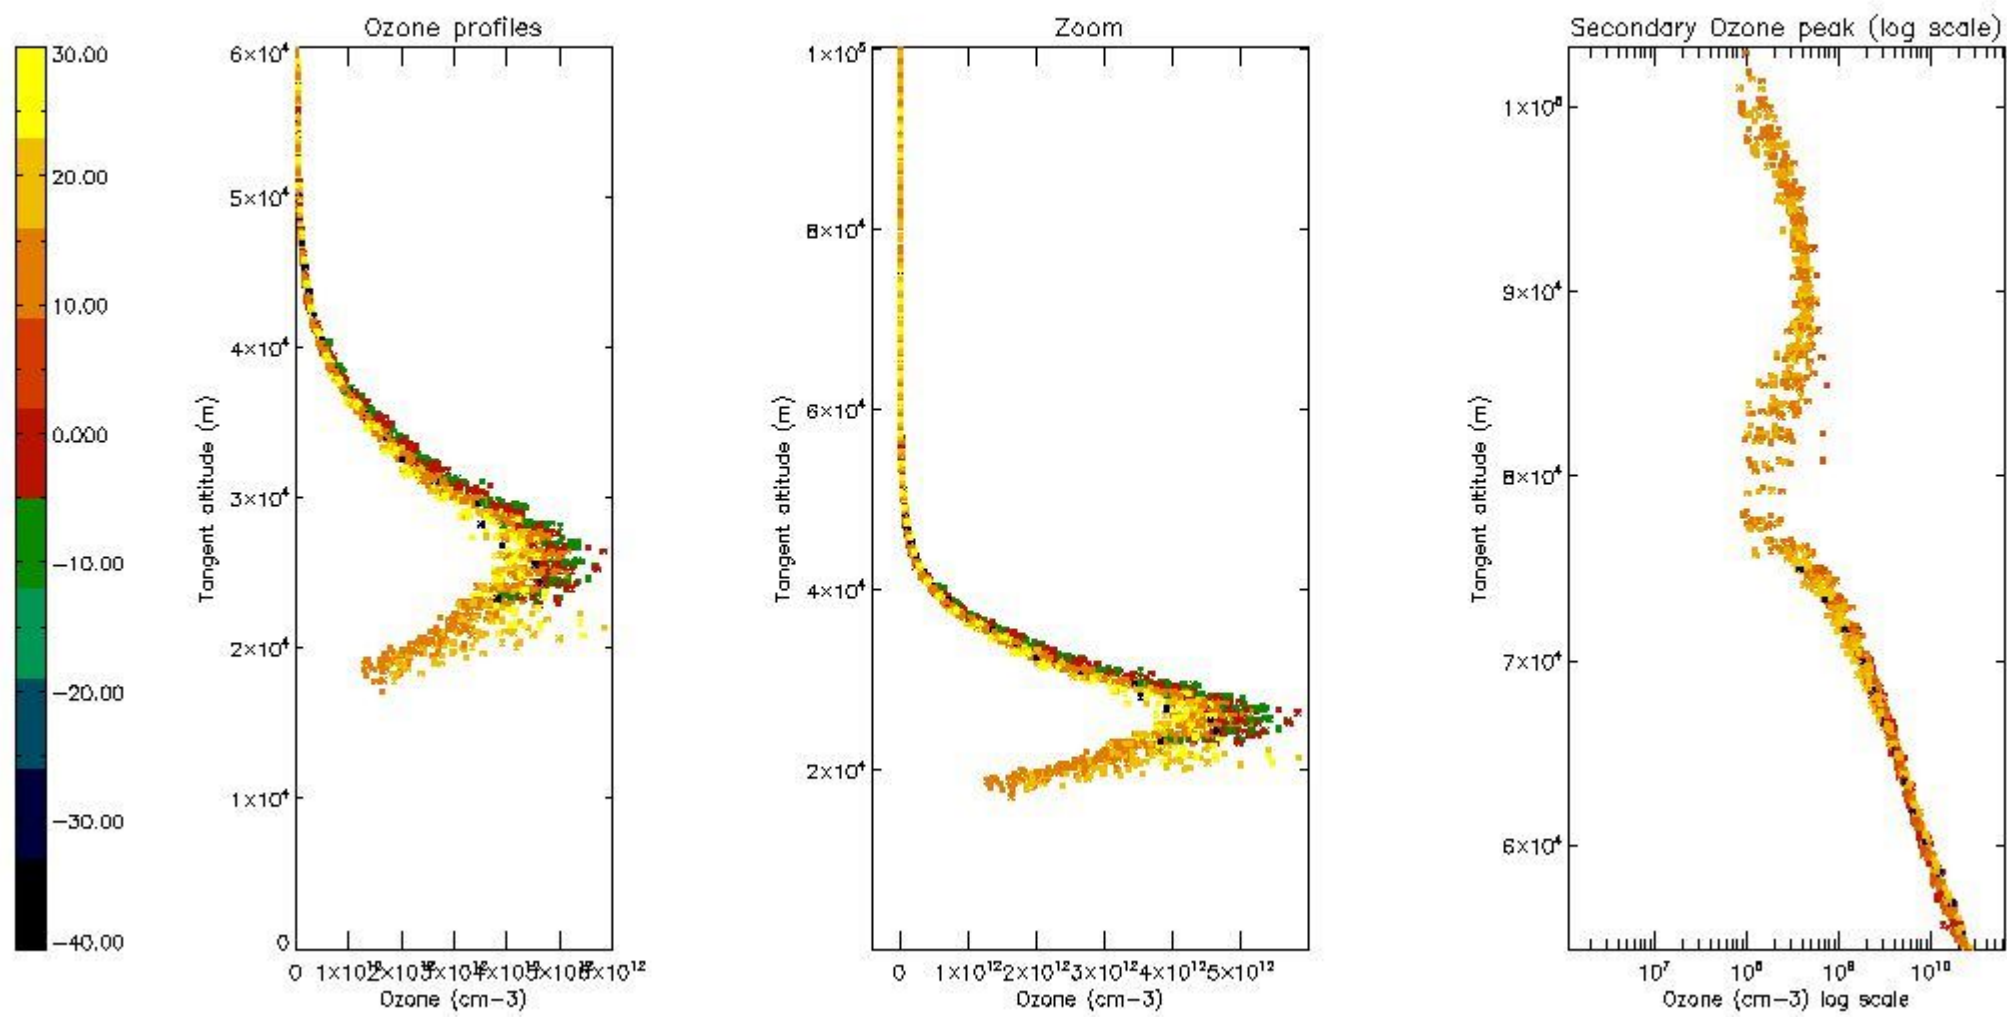

5.5 Plot ozone profiles where STD < 5% (dark without errors)

The colorbar represents the latitude.