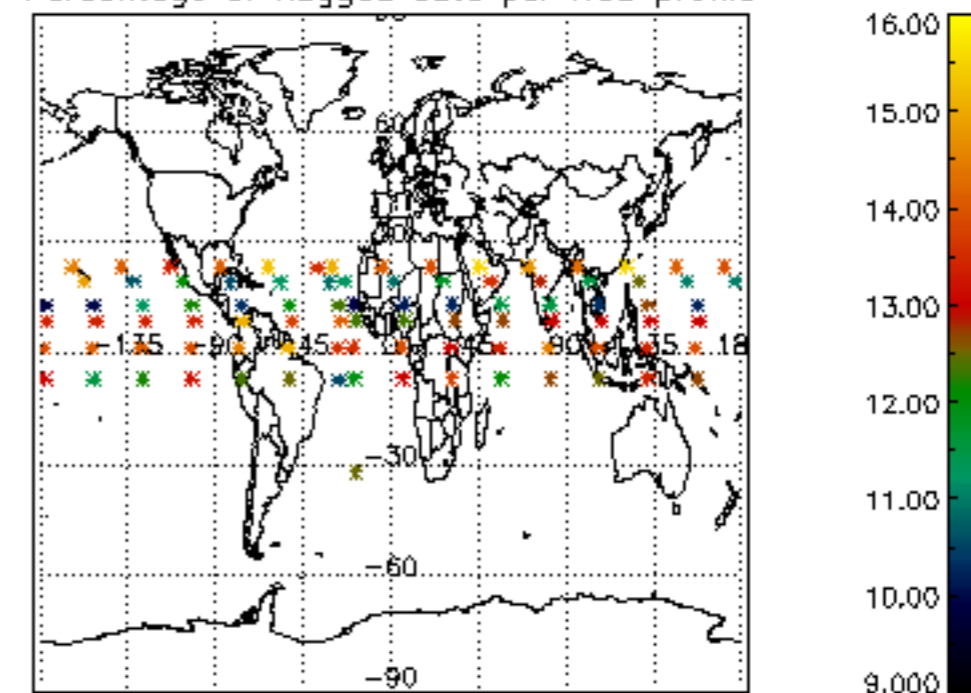

Percentage of flagged data per NO3 profile