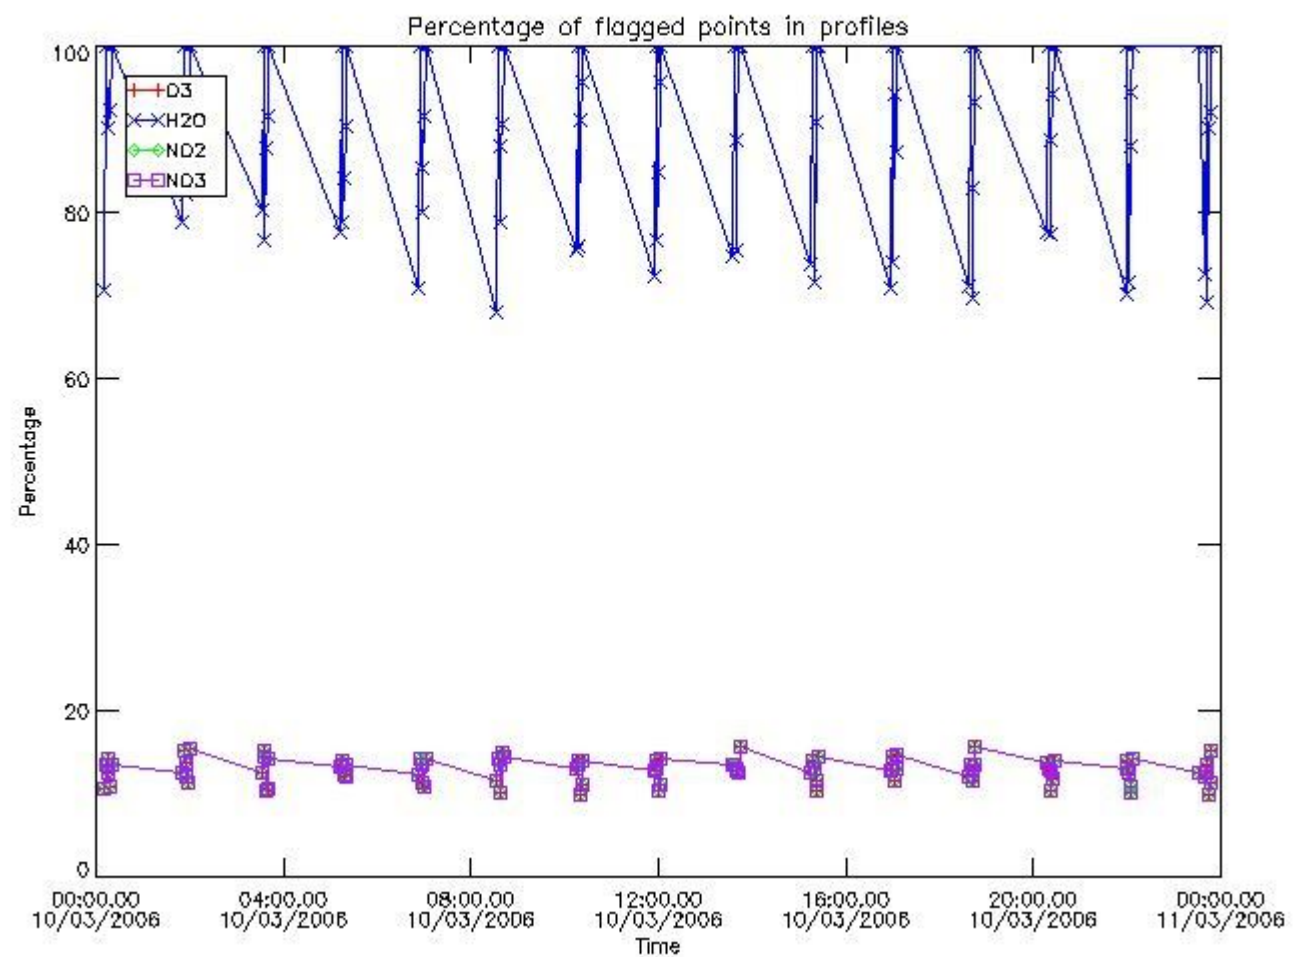

220	GOM_NL__2PRFIN20060310_234748_000000372045_00460_21055_7953.N1	10-MAR-2006 23:47:48	Dark	37.000	124	The Car	2.7640	30000.	74	21055	No
221	GOM_NL__2PRFIN20060310_234941_000000392045_00460_21055_7954.N1	10-MAR-2006 23:49:41	Straylight	39.000	99	Del Cen	2.5750	26000.	78	21055	No
222	GOM_NL__2PRFIN20060310_235140_000000382045_00460_21055_7955.N1	10-MAR-2006 23:51:40	Straylight	37.500	113	Mu Vel	2.6920	5000.0	75	21055	No

3. Quality information per product

In this section it is plotted some information contained in the Quality Summary data set of the level 2 products. Only products in dark limb conditions and without errors (error flag in the MPH set to "0") are used.

3.1 Plot quality information per product (time dependant)

3.2 Plot quality information per product (world map)