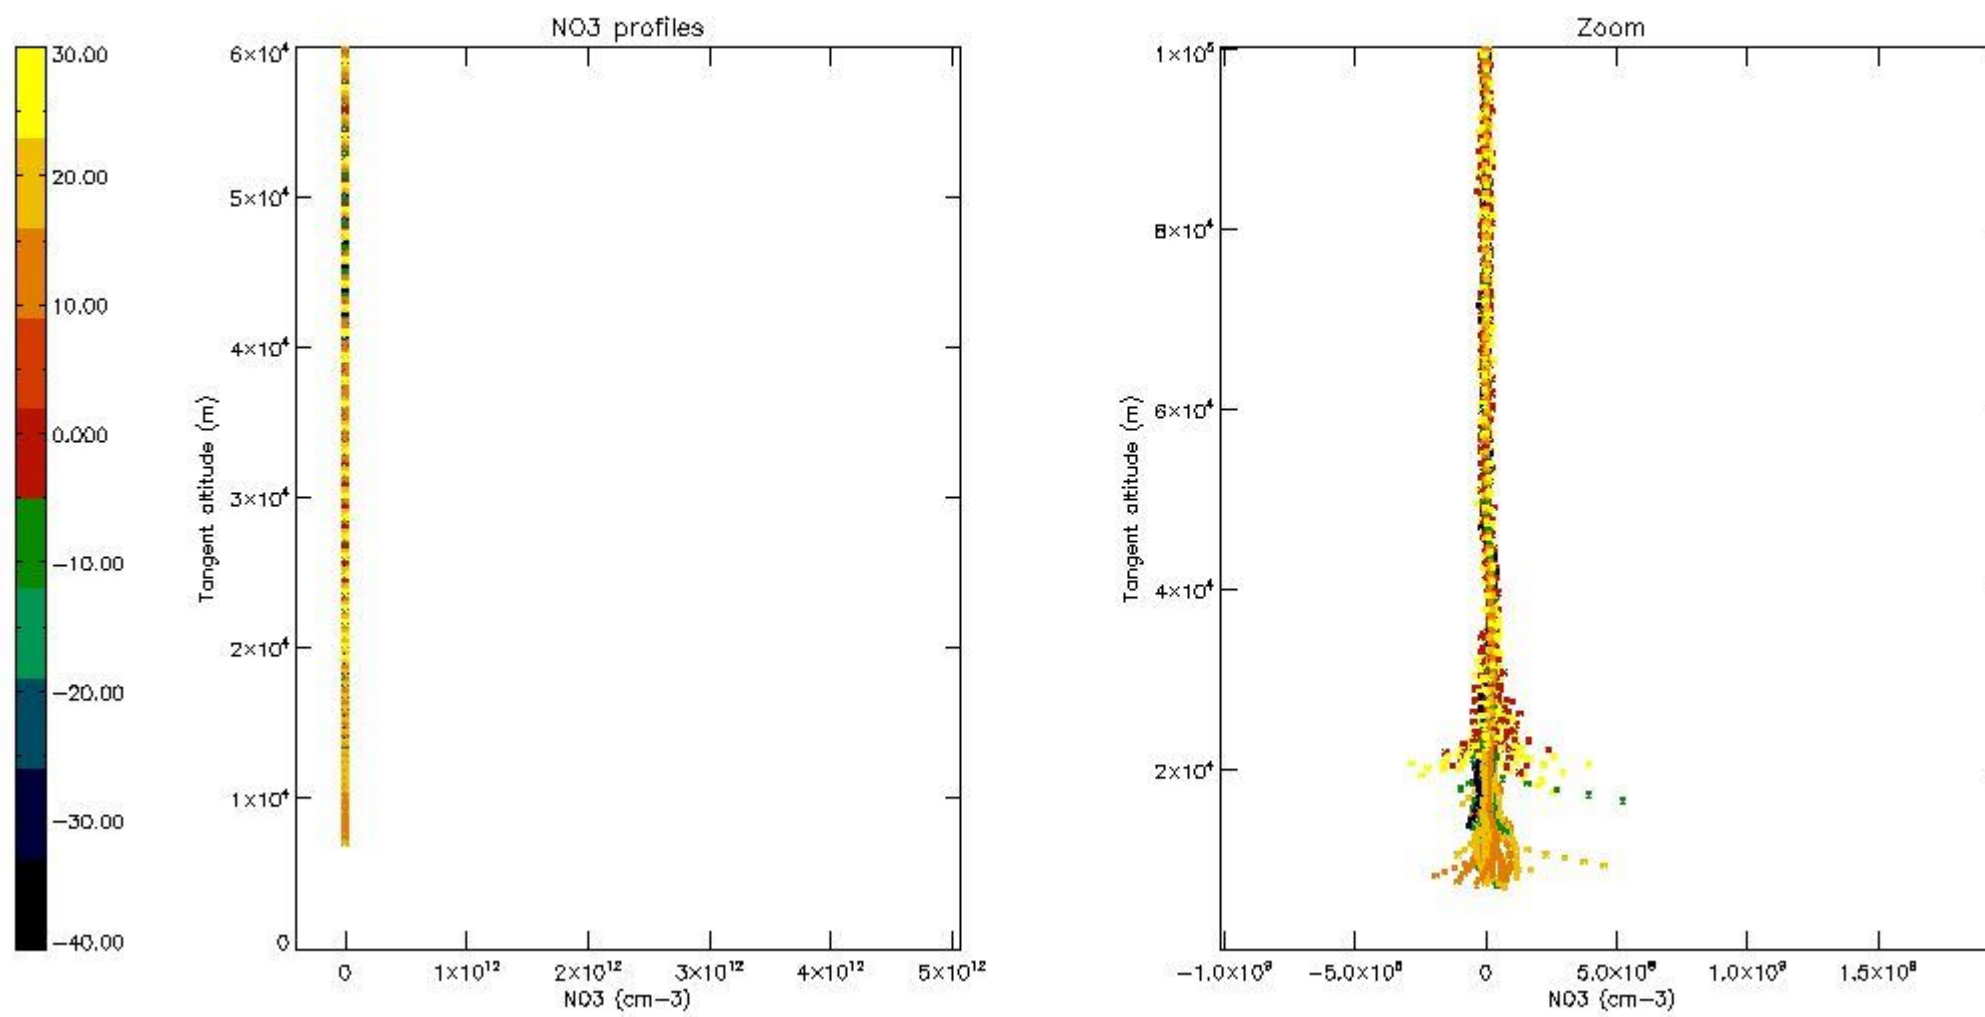

5.4 Plot ozone profiles where STD < 10% (dark without errors)

The colorbar represents the latitude.

5.5 Plot ozone profiles where STD < 5% (dark without errors)

The colorbar represents the latitude.

5.6 Plot NO₂ profiles for all STD (dark without errors)

The colorbar represents the latitude.

5.7 Plot NO3 profiles for all STD (dark without errors)

The colorbar represents the latitude.

5.8 Plot H2O profiles for all STD (only for occultations of stars 1,2,3,4,13,14,16,26,63 dark without errors)