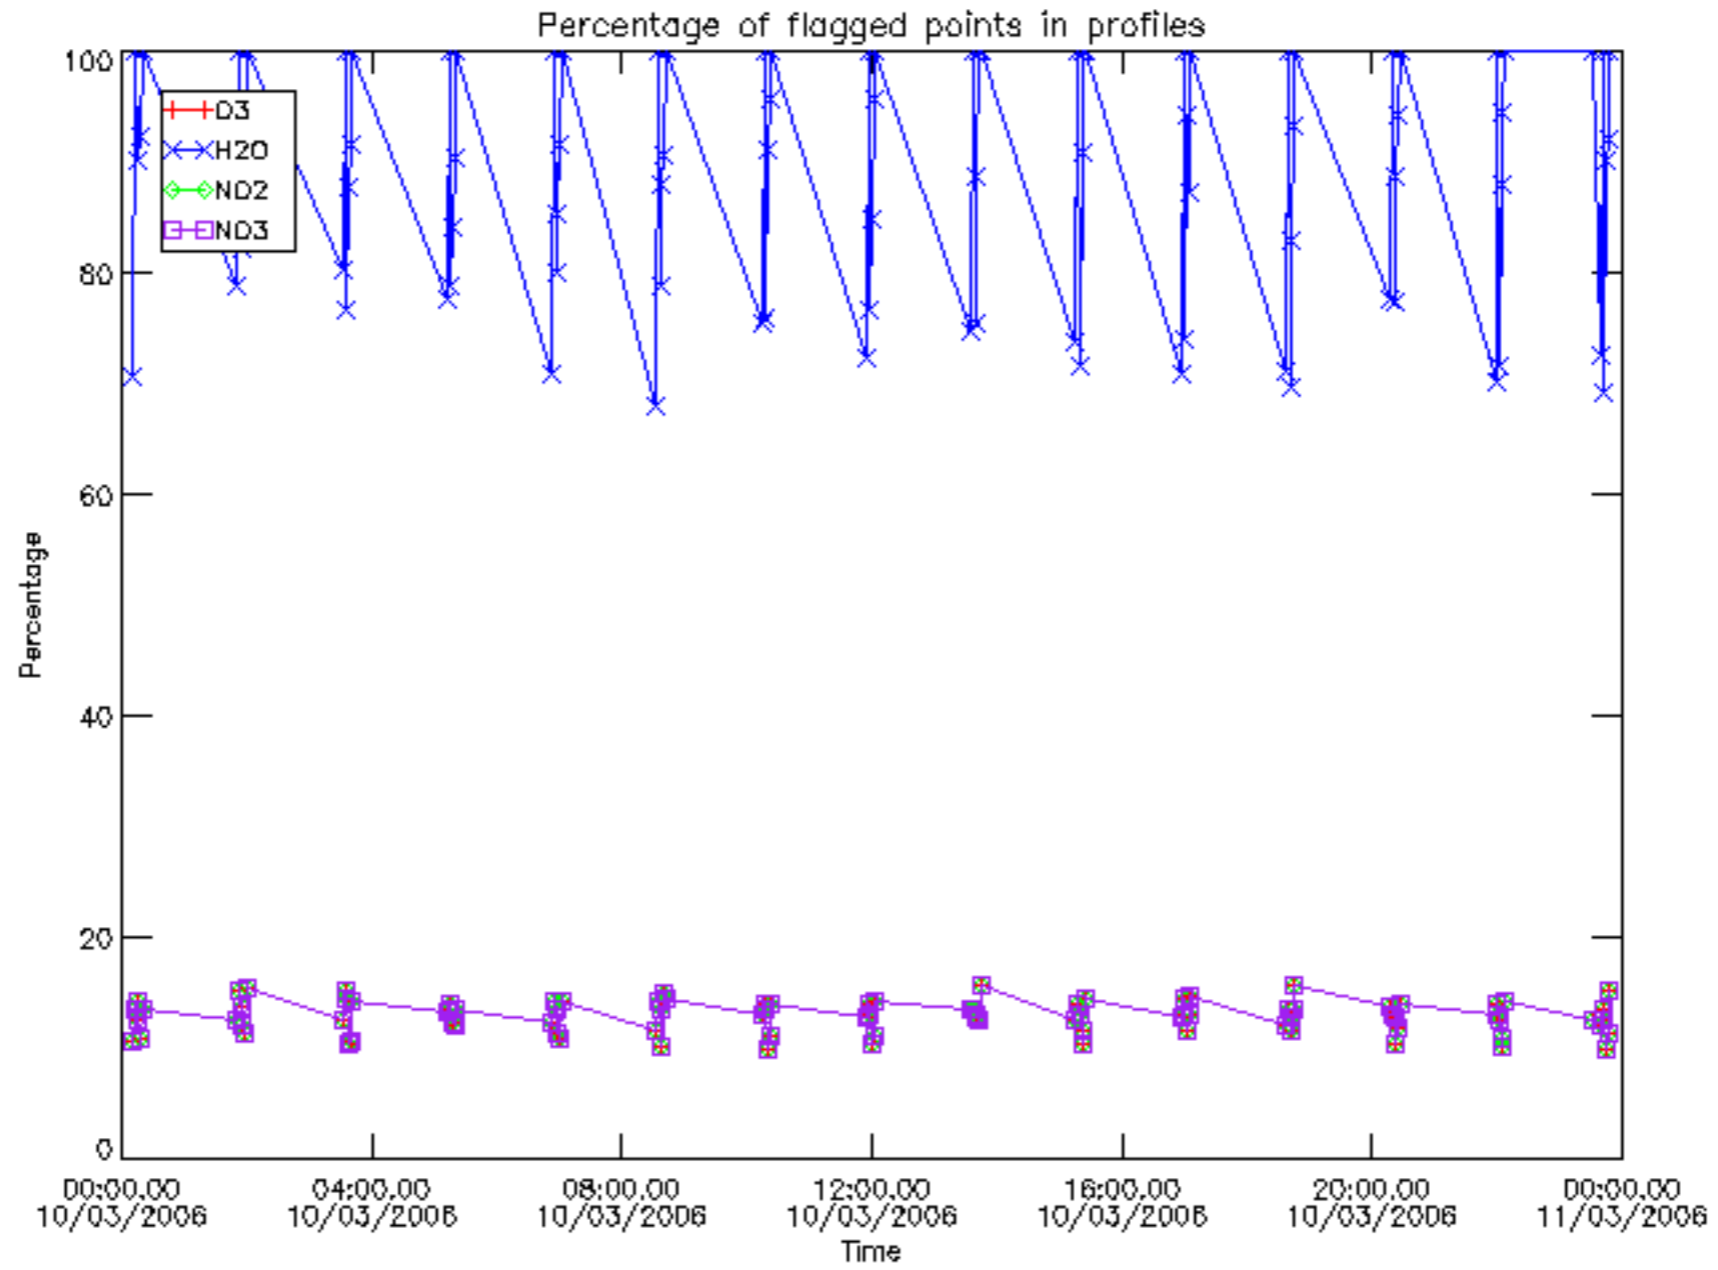

Percentage of flagged data per D3 profile

Percentage of flagged data per H2O profile