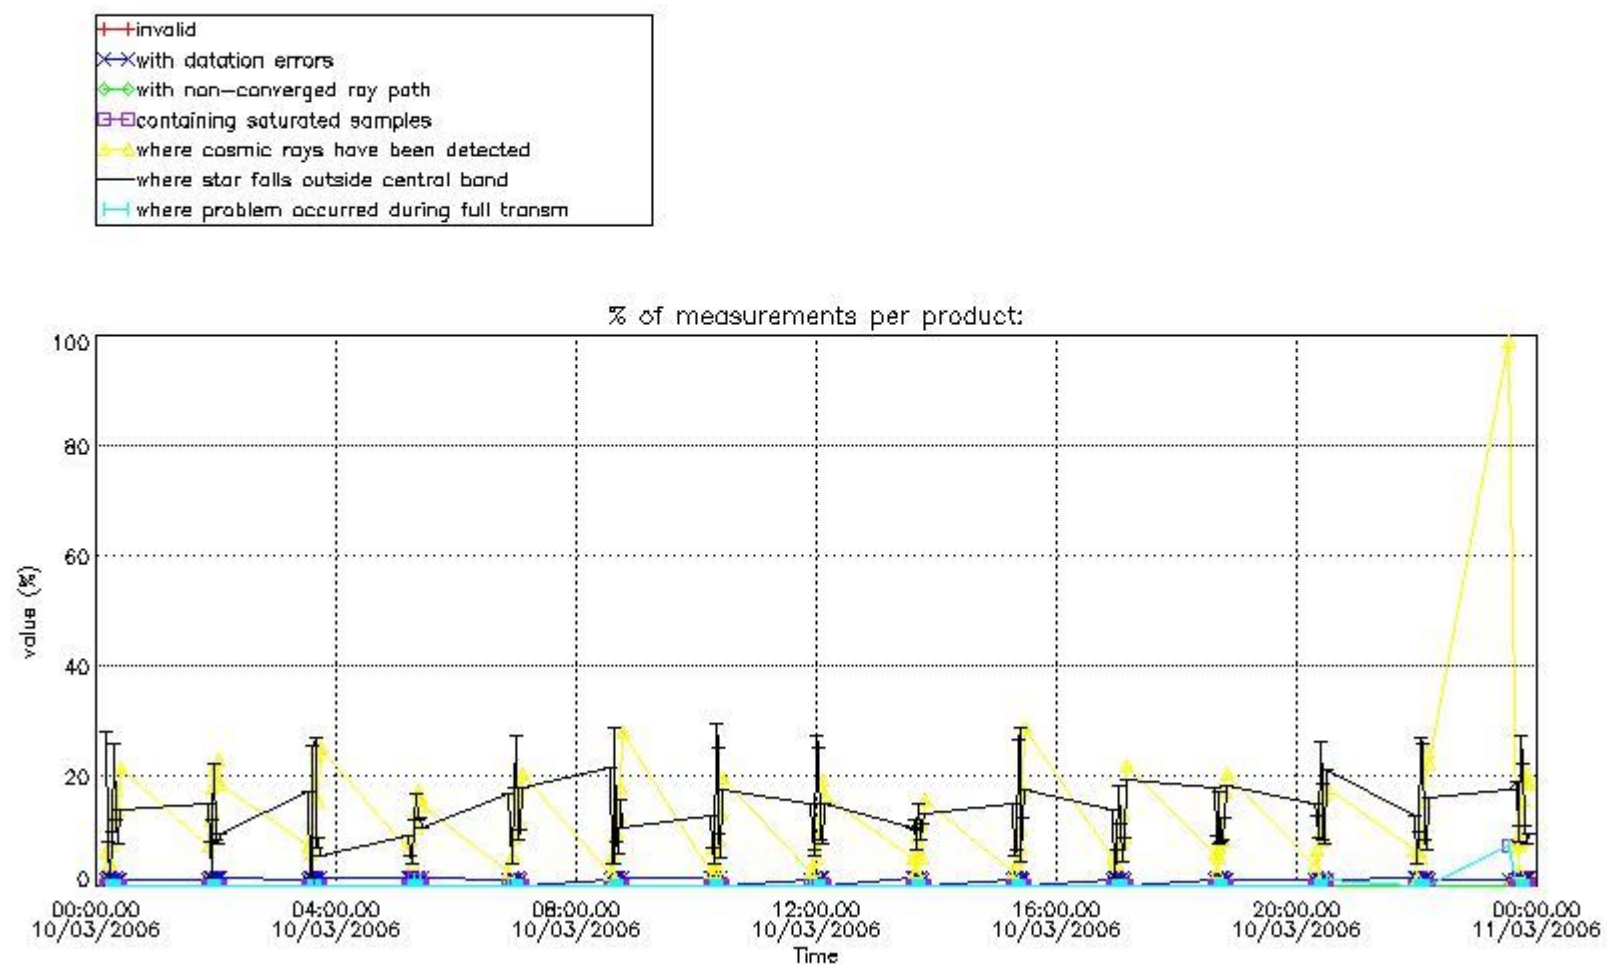

3.1 Plot quality information per product (time dependant)

3.2 Plot quality information per product (world map)

Percentage of flagged data per O3 profile

Percentage of flagged data per H2O profile

Percentage of flagged data per NO2 profile

Percentage of flagged data per NO3 profile

4. Level 1 quality information per product

In this section it is plotted some information contained in the Quality Summary data set of the level 2 products that comes from the level 1b processing. Products without errors (error flag in the MPH set to "0") are used.

4.1 Plot quality information per product (time dependant) coming from level 1b processing

4.1.1 Plot level 1 quality information per product (time dependant): ENVISAT ASCENDING passes

4.1.2 Plot level 1 quality information per product (time dependant): ENVI SAT DESCENDING passes