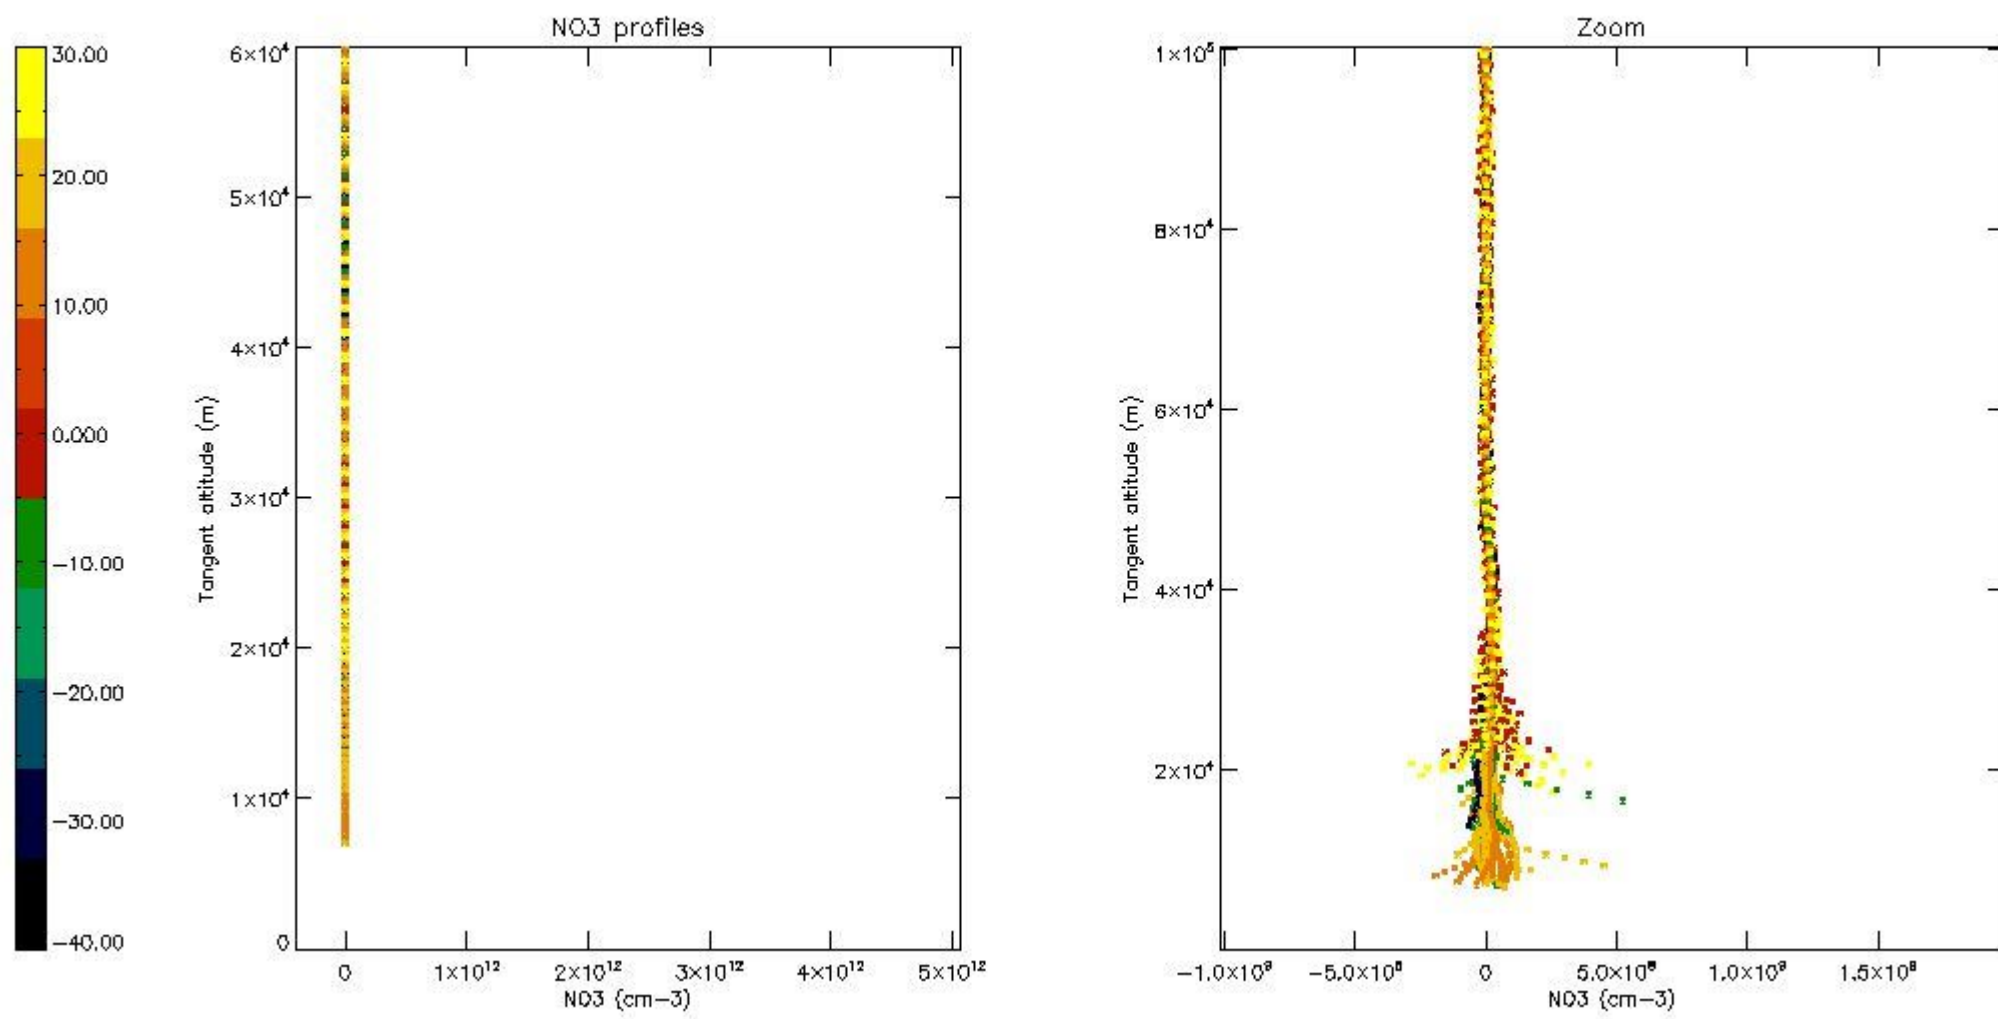

5.8 Plot H2O profiles for all STD (only for occultations of stars 1,2,3,4,13,14,16,26,63 dark without errors)

The colorbar represents the latitude.