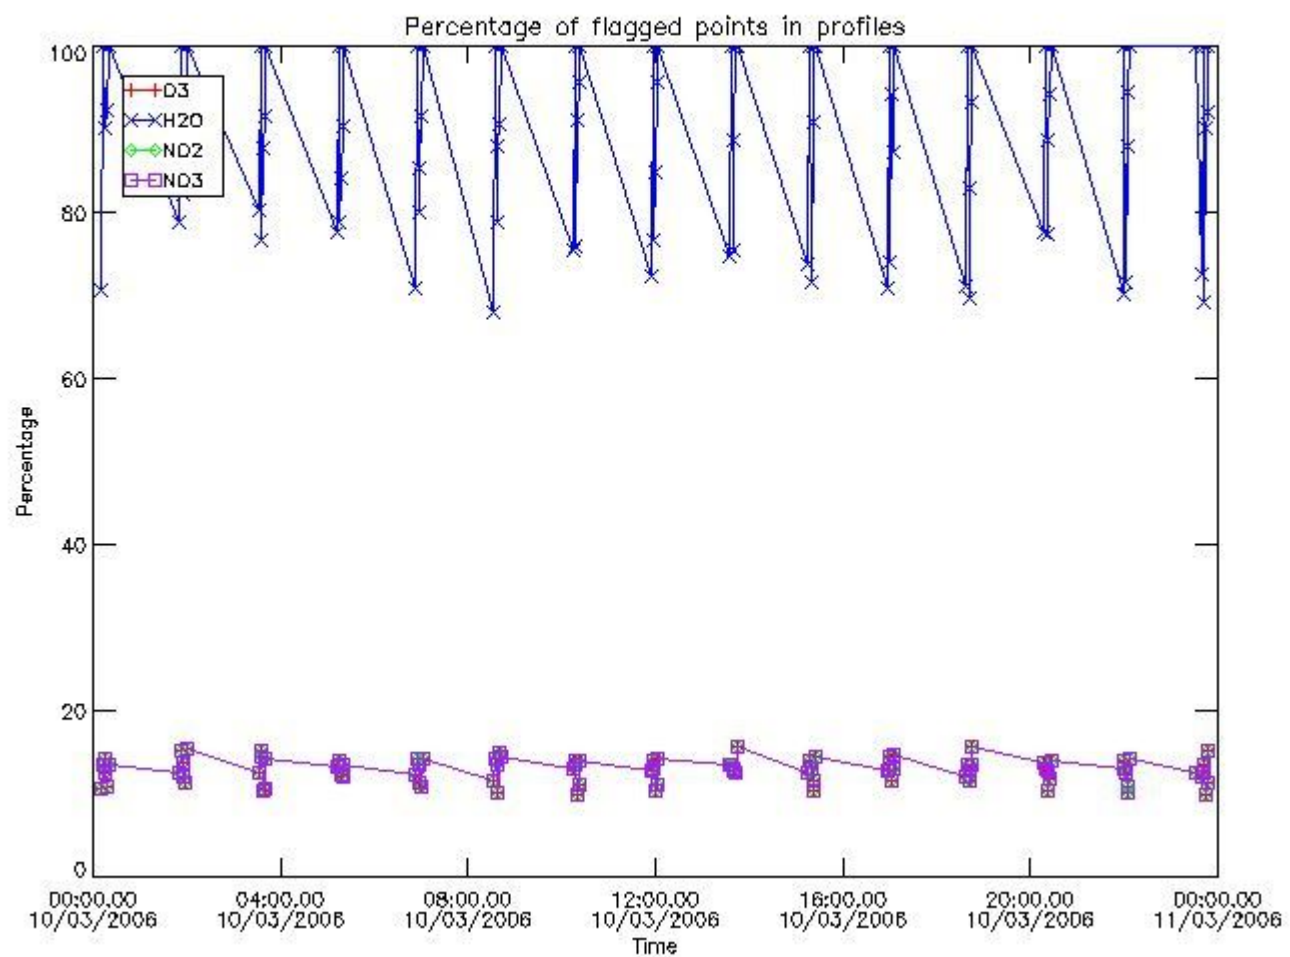

220	GOM_NL__2PRFIN20060310_234748_000000372045_00460_21055_7953.N1	10-MAR-2006 23:47:48	Dark	37.000	124	The Car	2.7640	30000.	74	21055	No
221	GOM_NL__2PRFIN20060310_234941_000000392045_00460_21055_7954.N1	10-MAR-2006 23:49:41	Straylight	39.000	99	Del Cen	2.5750	26000.	78	21055	No
222	GOM_NL__2PRFIN20060310_235140_000000382045_00460_21055_7955.N1	10-MAR-2006 23:51:40	Straylight	37.500	113	Mu Vel	2.6920	5000.0	75	21055	No

3. Quality information per product

In this section it is plotted some information contained in the Quality Summary data set of the level 2 products. Only products in dark limb conditions and without errors (error flag in the MPH set to "0") are used.

3.1 Plot quality information per product (time dependant)

3.2 Plot quality information per product (world map)