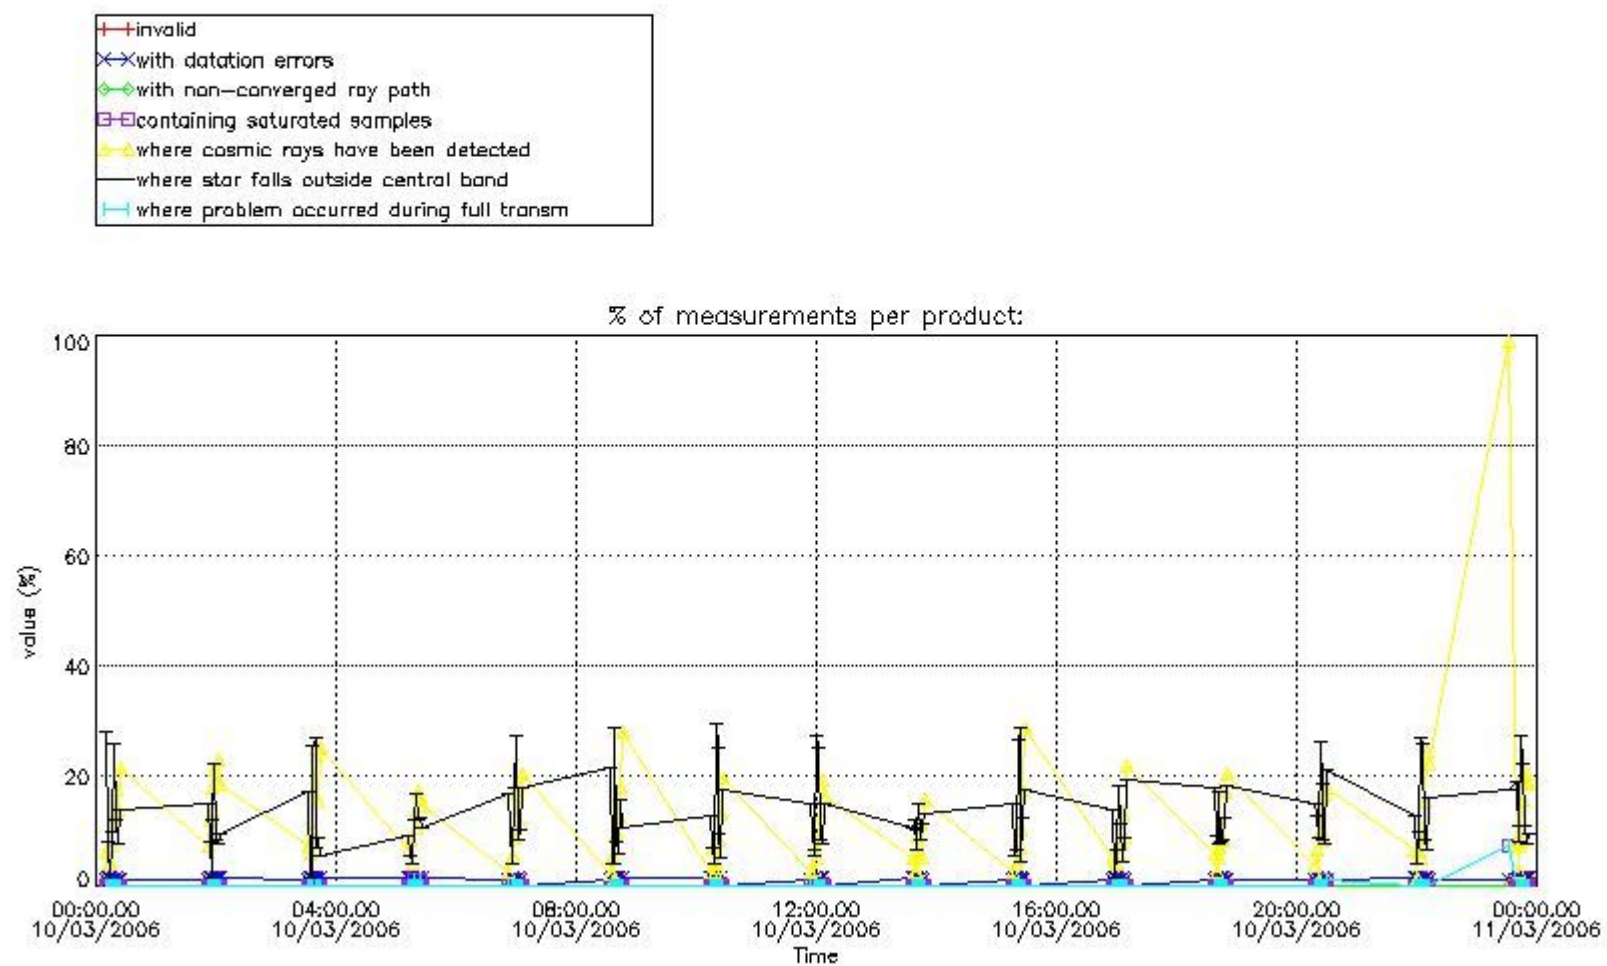

4.1.2 Plot level 1 quality information per product (time dependant): ENVI SAT DESCENDING passes