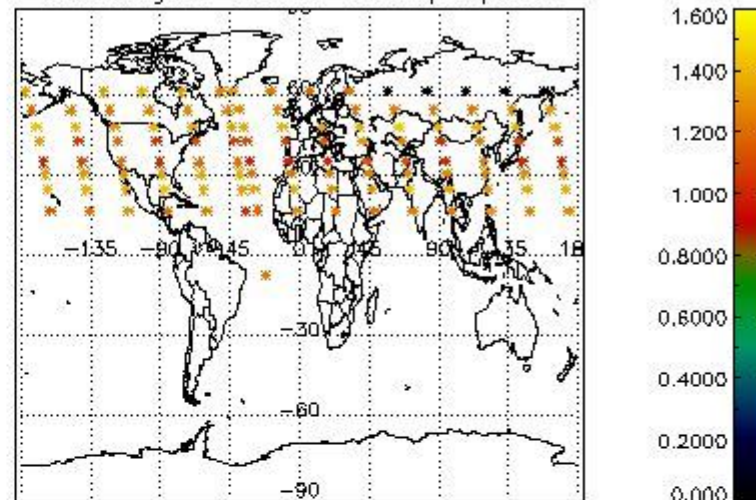

Percentage of datation errors per profile