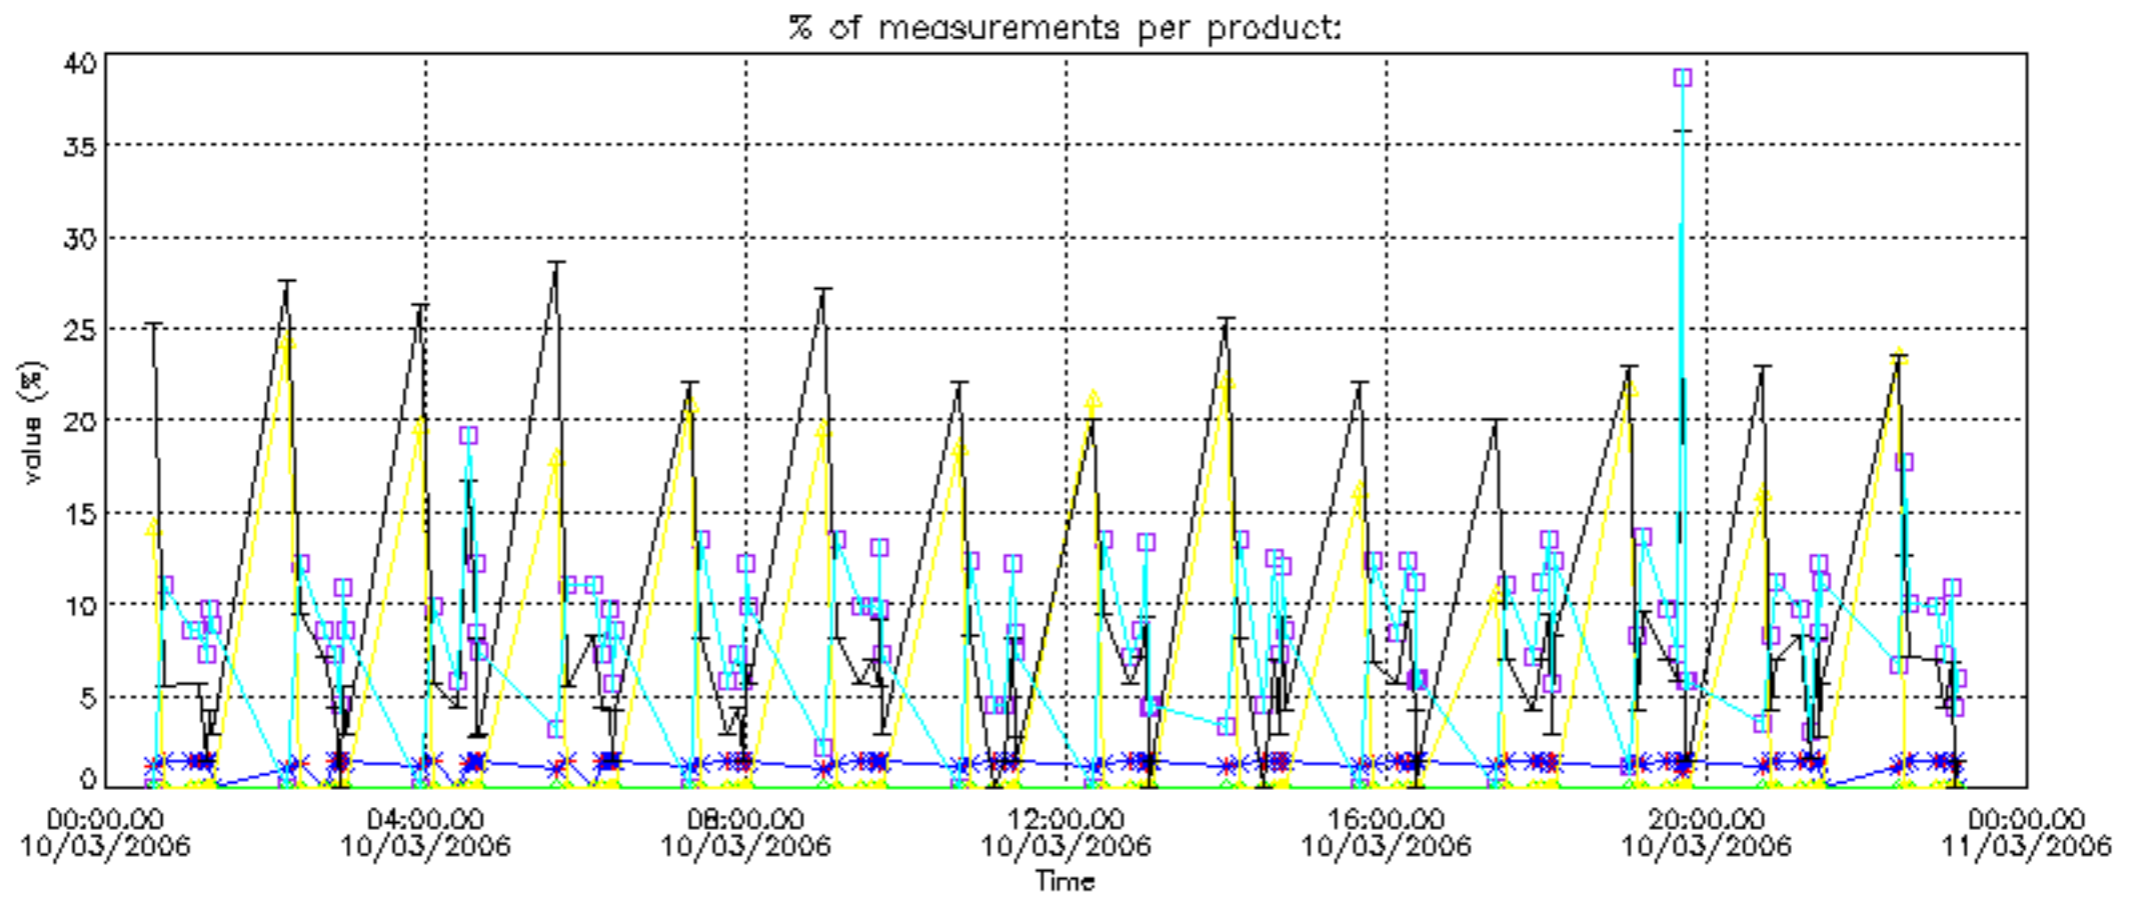

Percentage of cosmic ray hits per profile

Percentage of datation errors per profile