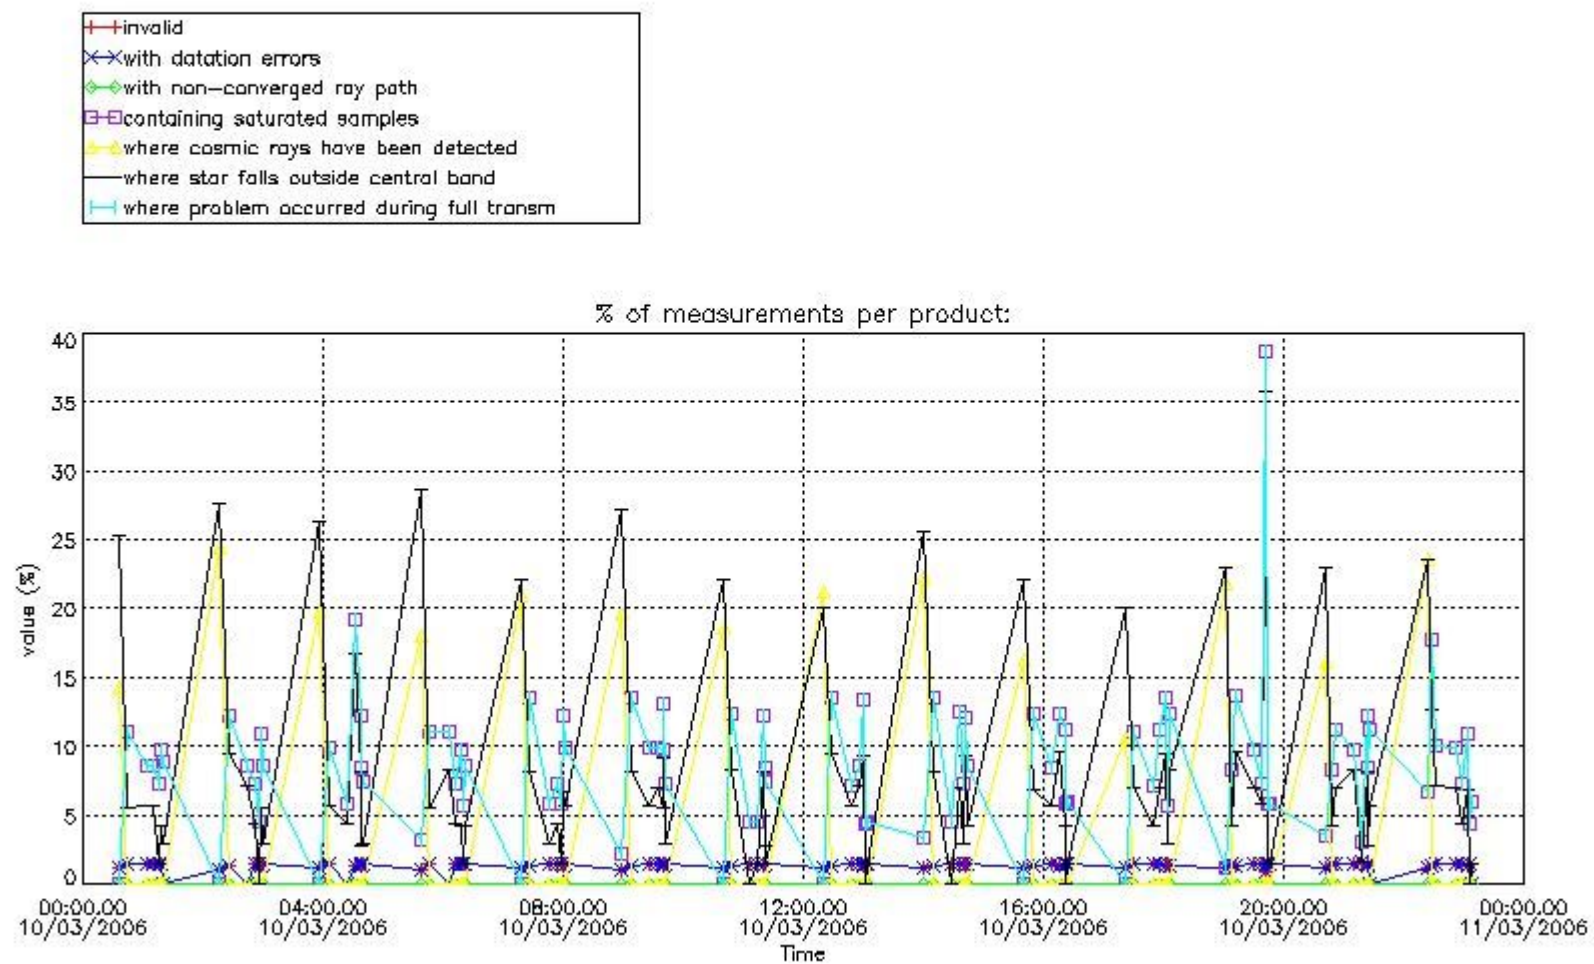

3.1 Plot quality information per product (time dependant)

3.2 Plot quality information per product (world map)

Percentage of flagged data per O3 profile

Percentage of flagged data per H2O profile

Percentage of flagged data per NO2 profile

Percentage of flagged data per NO3 profile

4. Level 1 quality information per product

In this section it is plotted some information contained in the Quality Summary data set of the level 2 products that comes from the level 1b processing. Products without errors (error flag in the MPH set to "0") are used.

4.1 Plot quality information per product (time dependant) coming from level 1b processing

4.1.1 Plot level 1 quality information per product (time dependant): ENVISAT ASCENDING passes

4.1.2 Plot level 1 quality information per product (time dependant): ENVI SAT DESCENDING passes