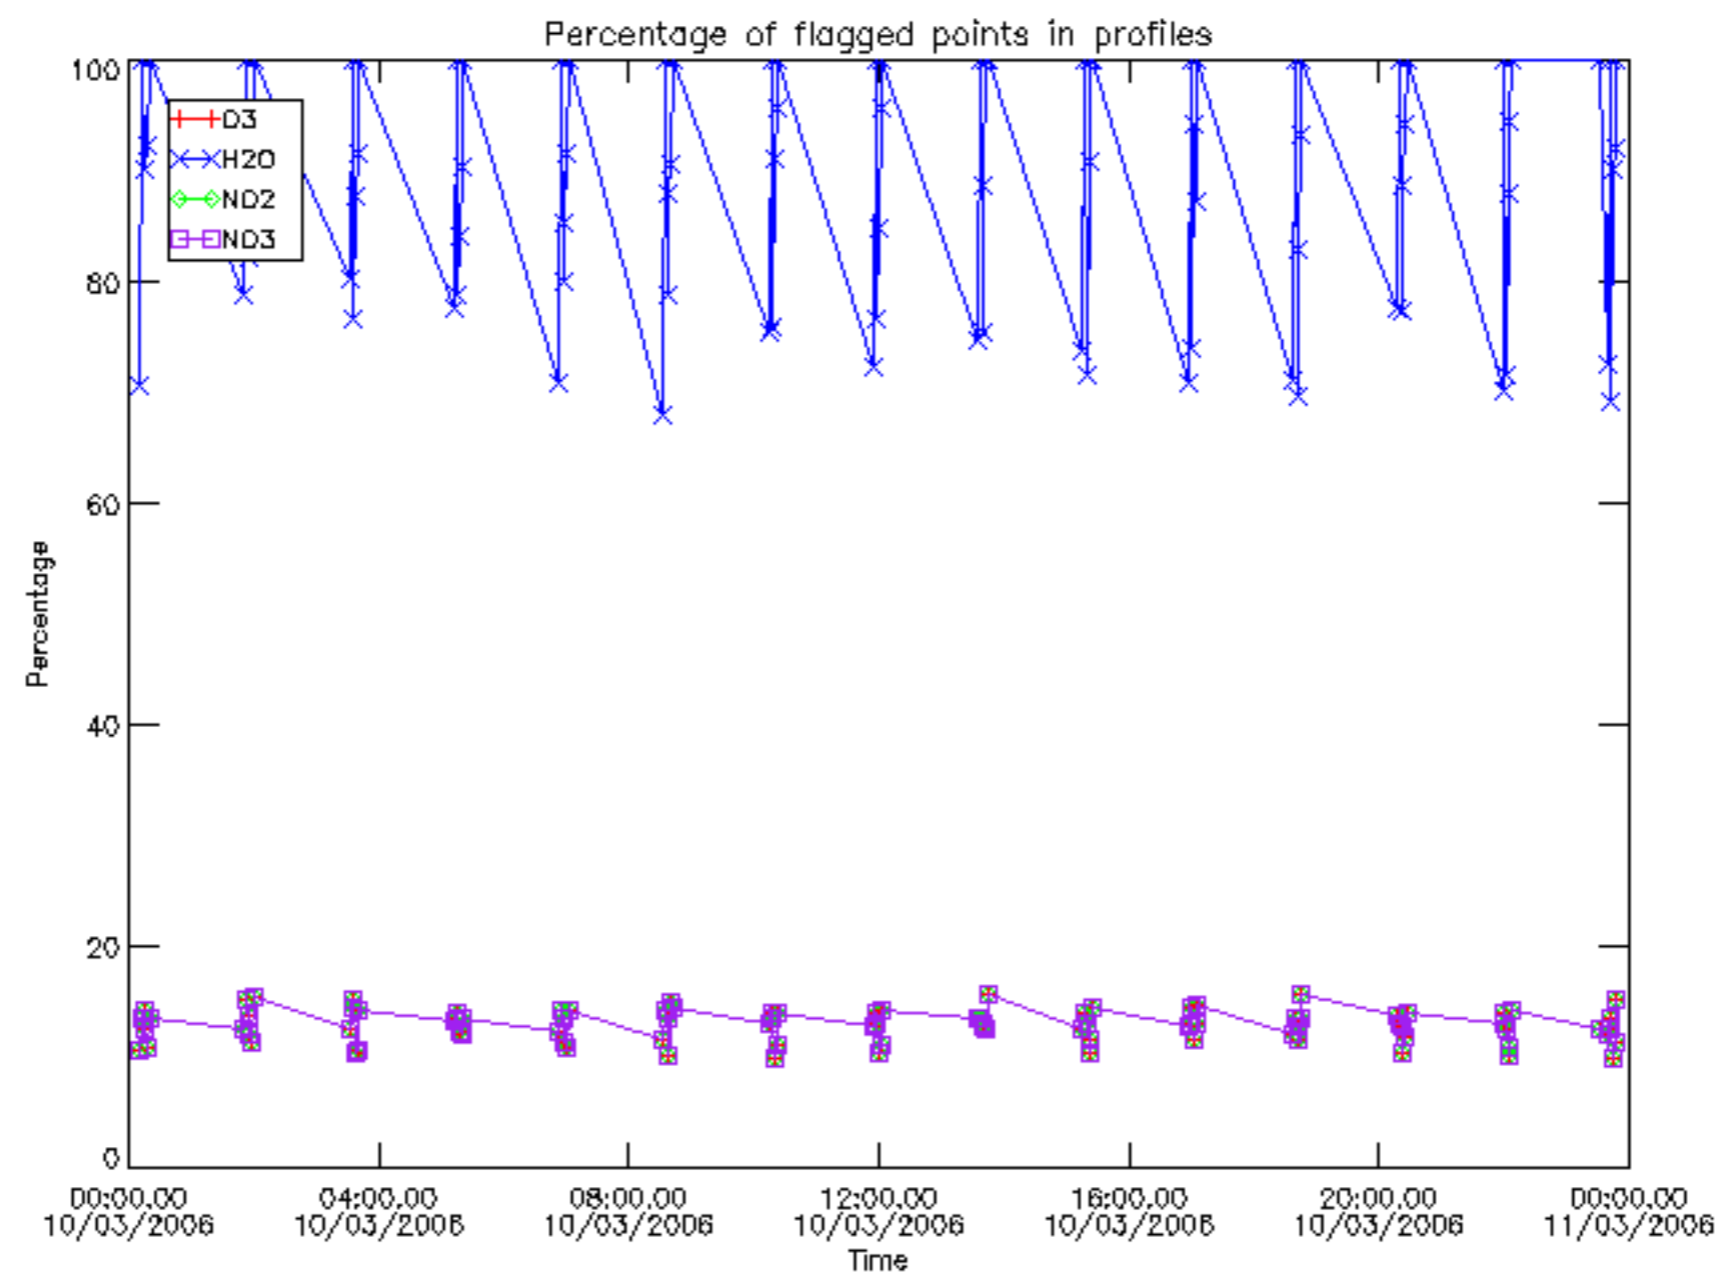

Percentage of flagged data per D3 profile

Percentage of flagged data per H2O profile