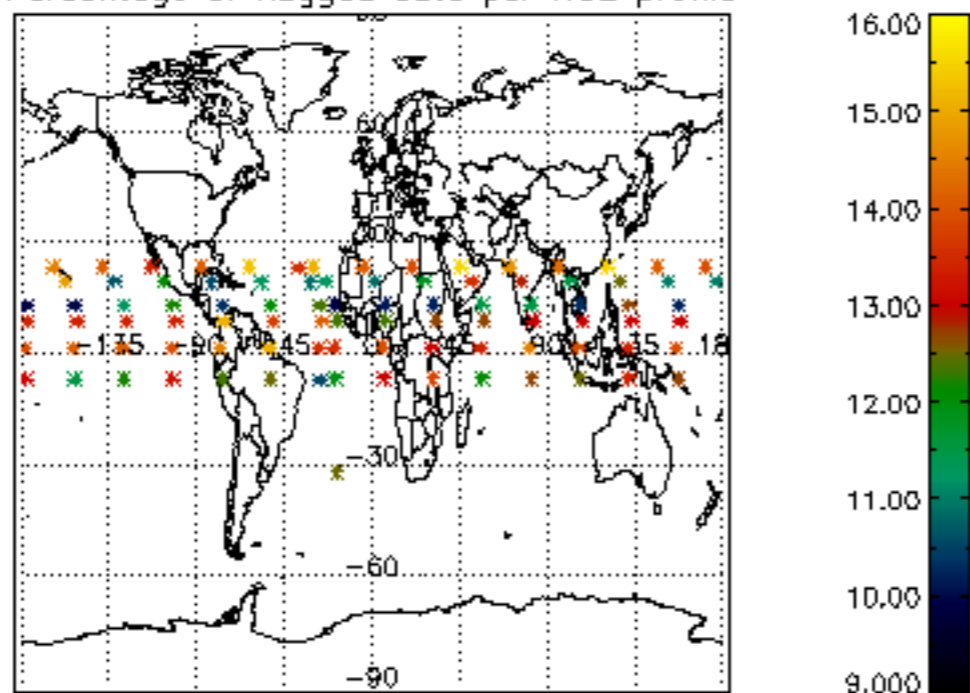

Percentage of flagged data per NO2 profile