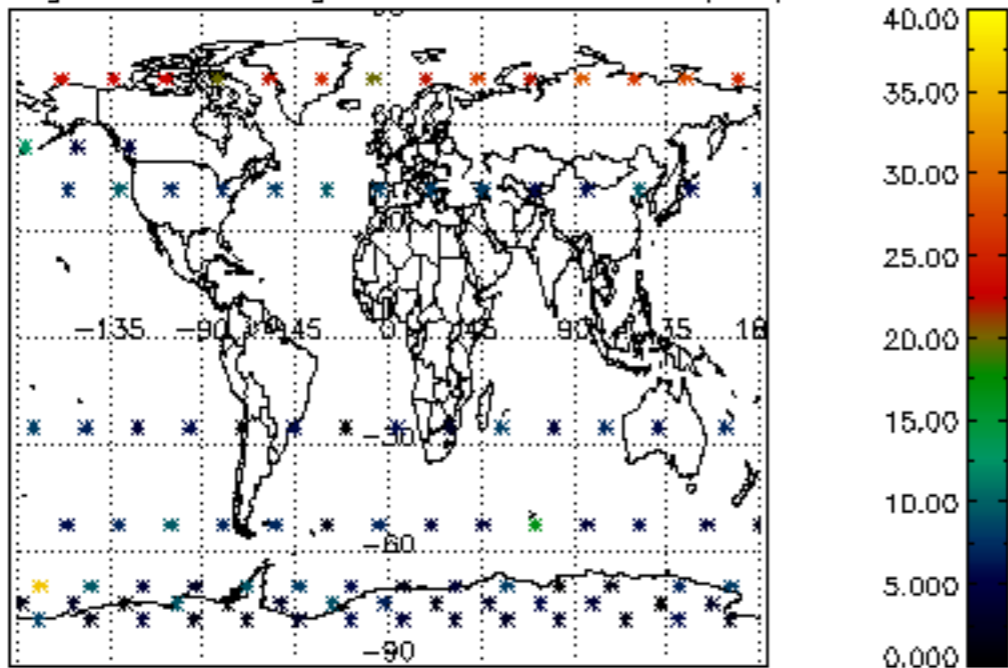

Percentage of star falling outside central band per profile