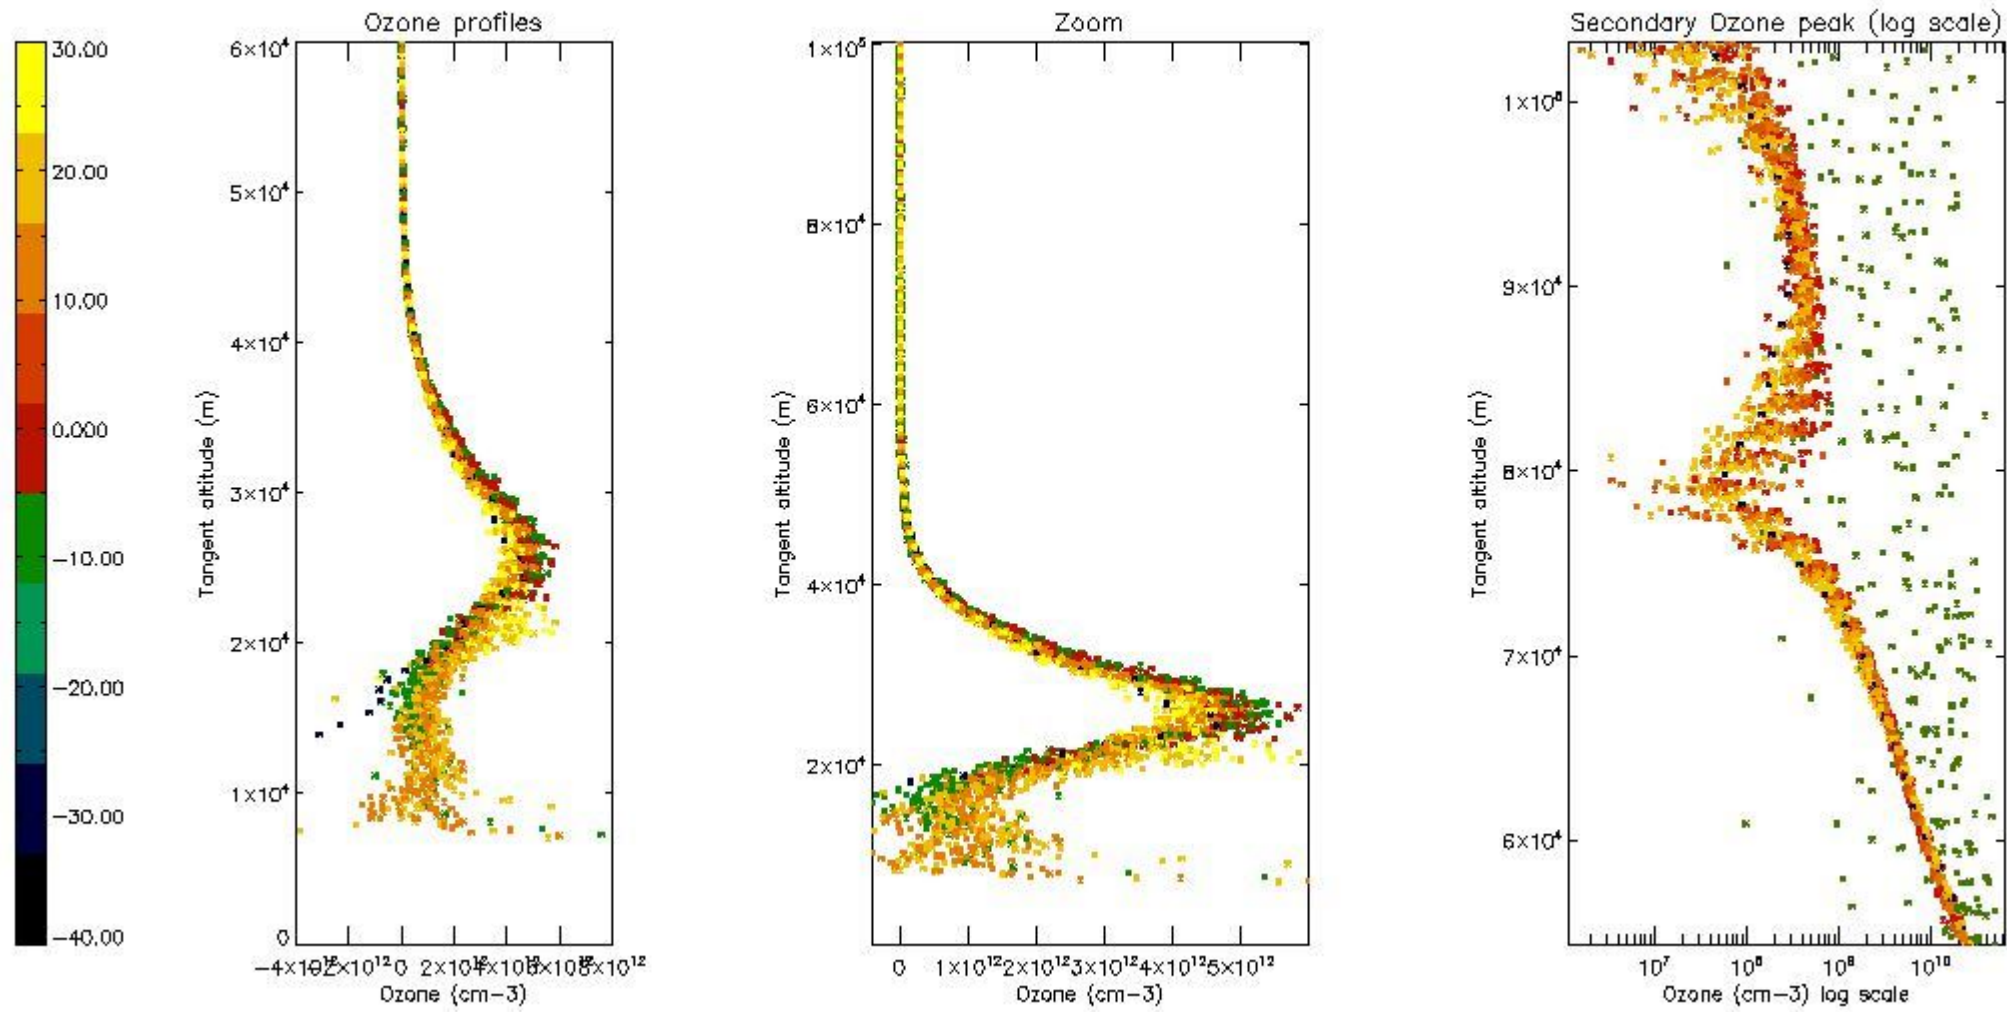

STD < 10	24
STD < 5	17

5.2 Plot ozone profiles for all STD (dark without errors)

The colorbar represents the latitude.

5.3 Plot ozone profiles where STD < 20% (dark without errors)

The colorbar represents the latitude.