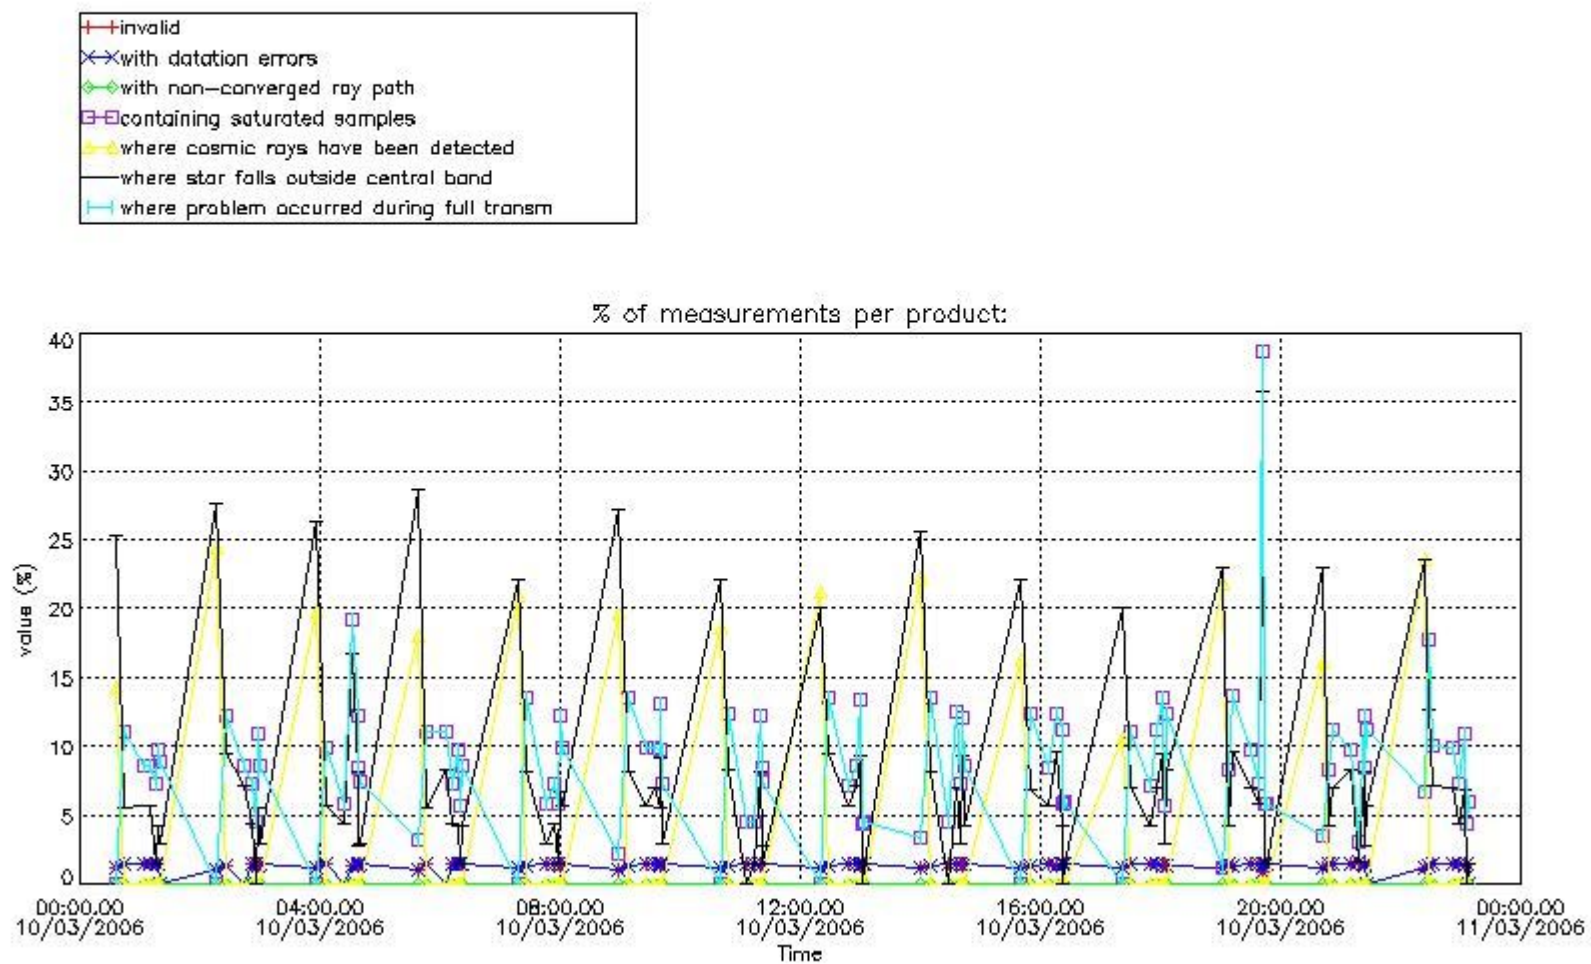

4.2 Plot quality information per product coming from level 1b processing (world map)

4.2.1 Plot level 1 quality information per product (world map): ENVISAT ASCENDING passes