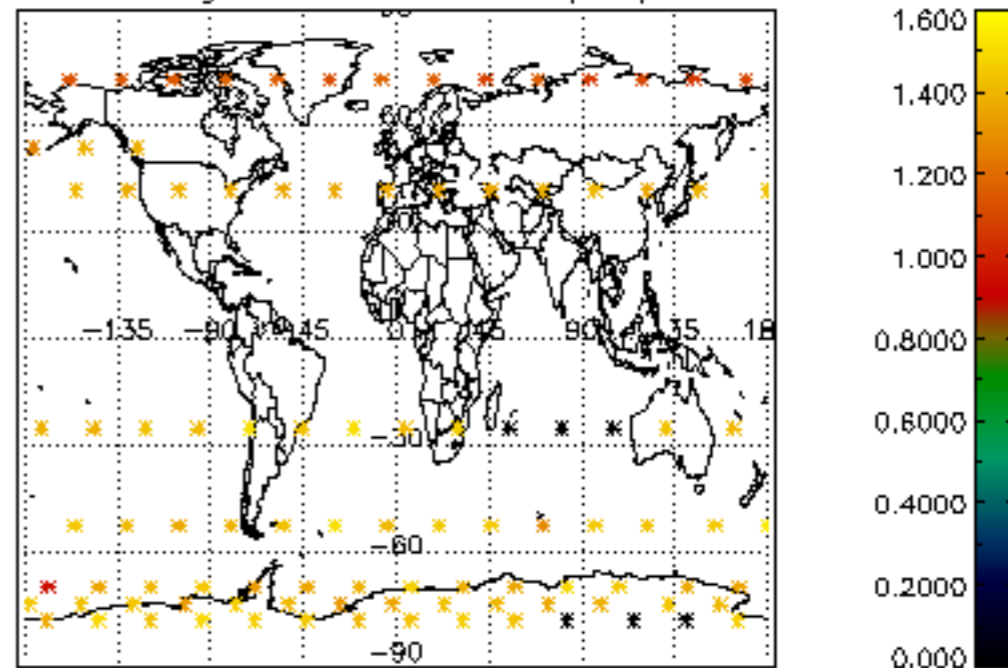

Percentage of datation errors per profile

Percentage of star falling outside central band per profile

Percentage of saturation errors per profile

Percentage of cosmic ray hits per profile

Percentage of datation errors per profile