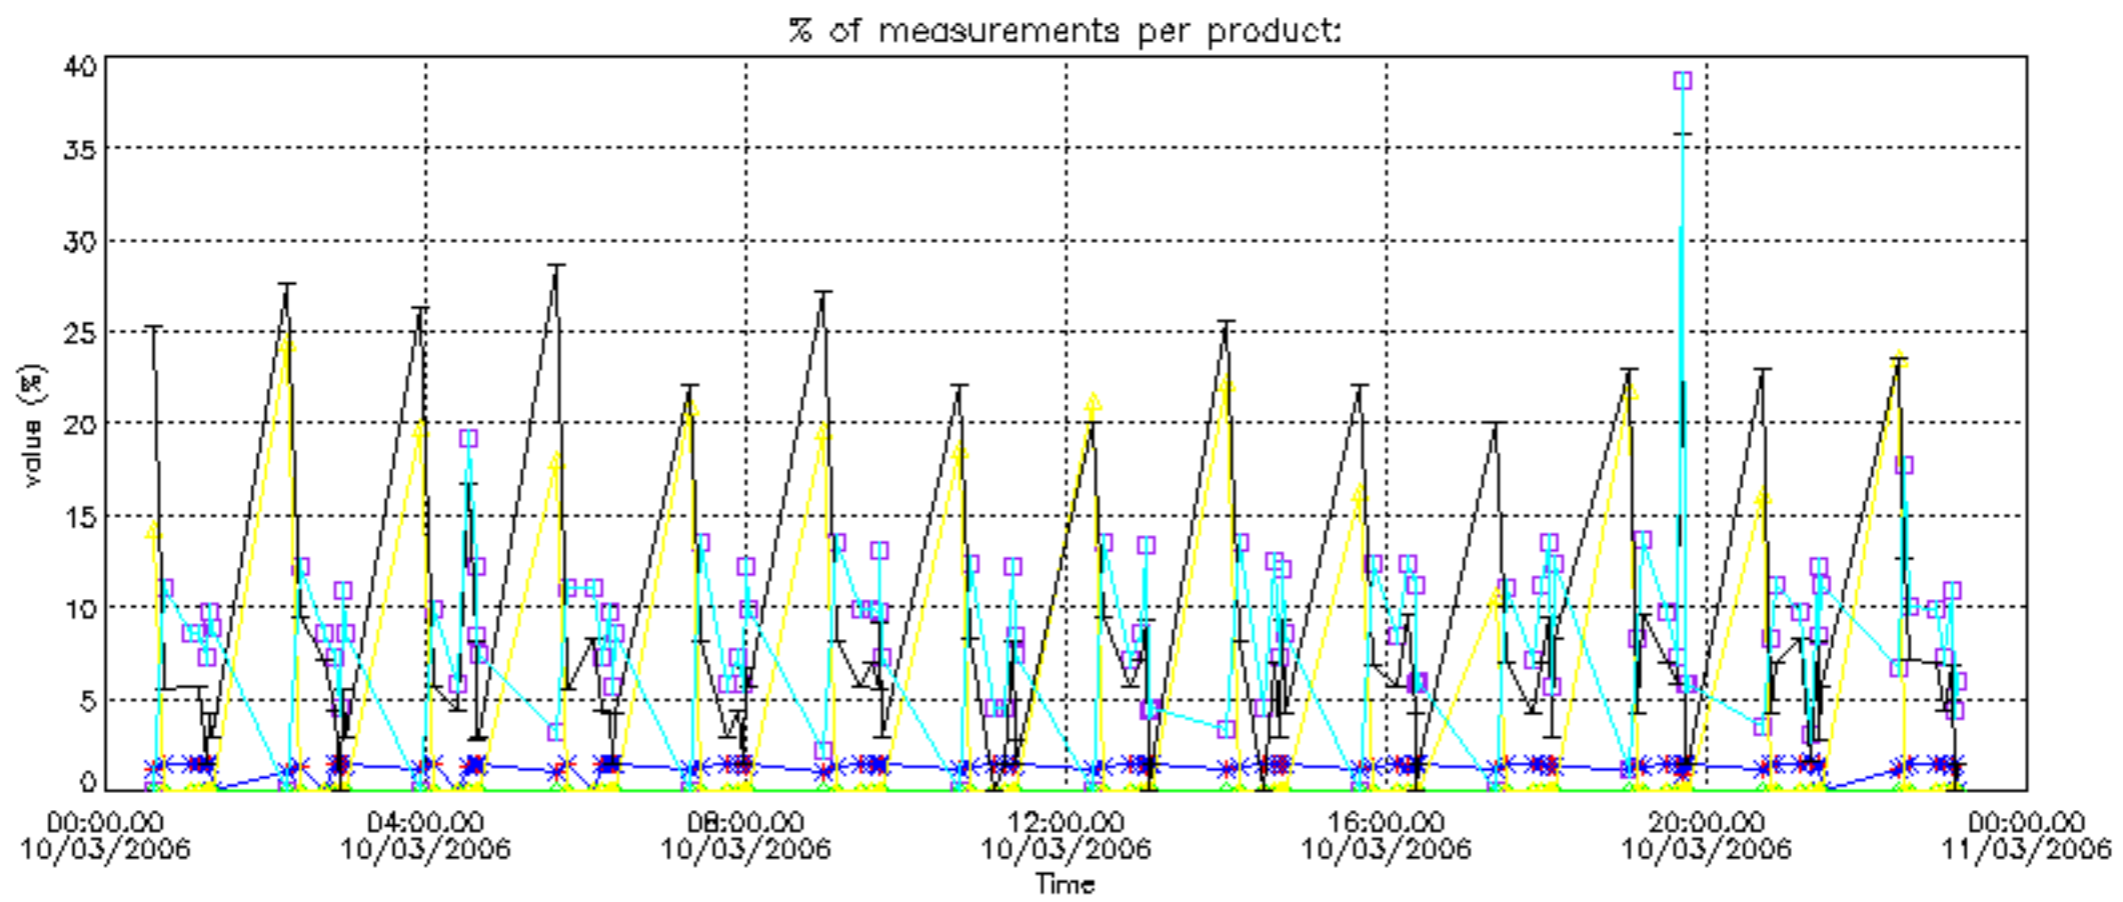

Percentage of cosmic ray hits per profile

Percentage of datation errors per profile