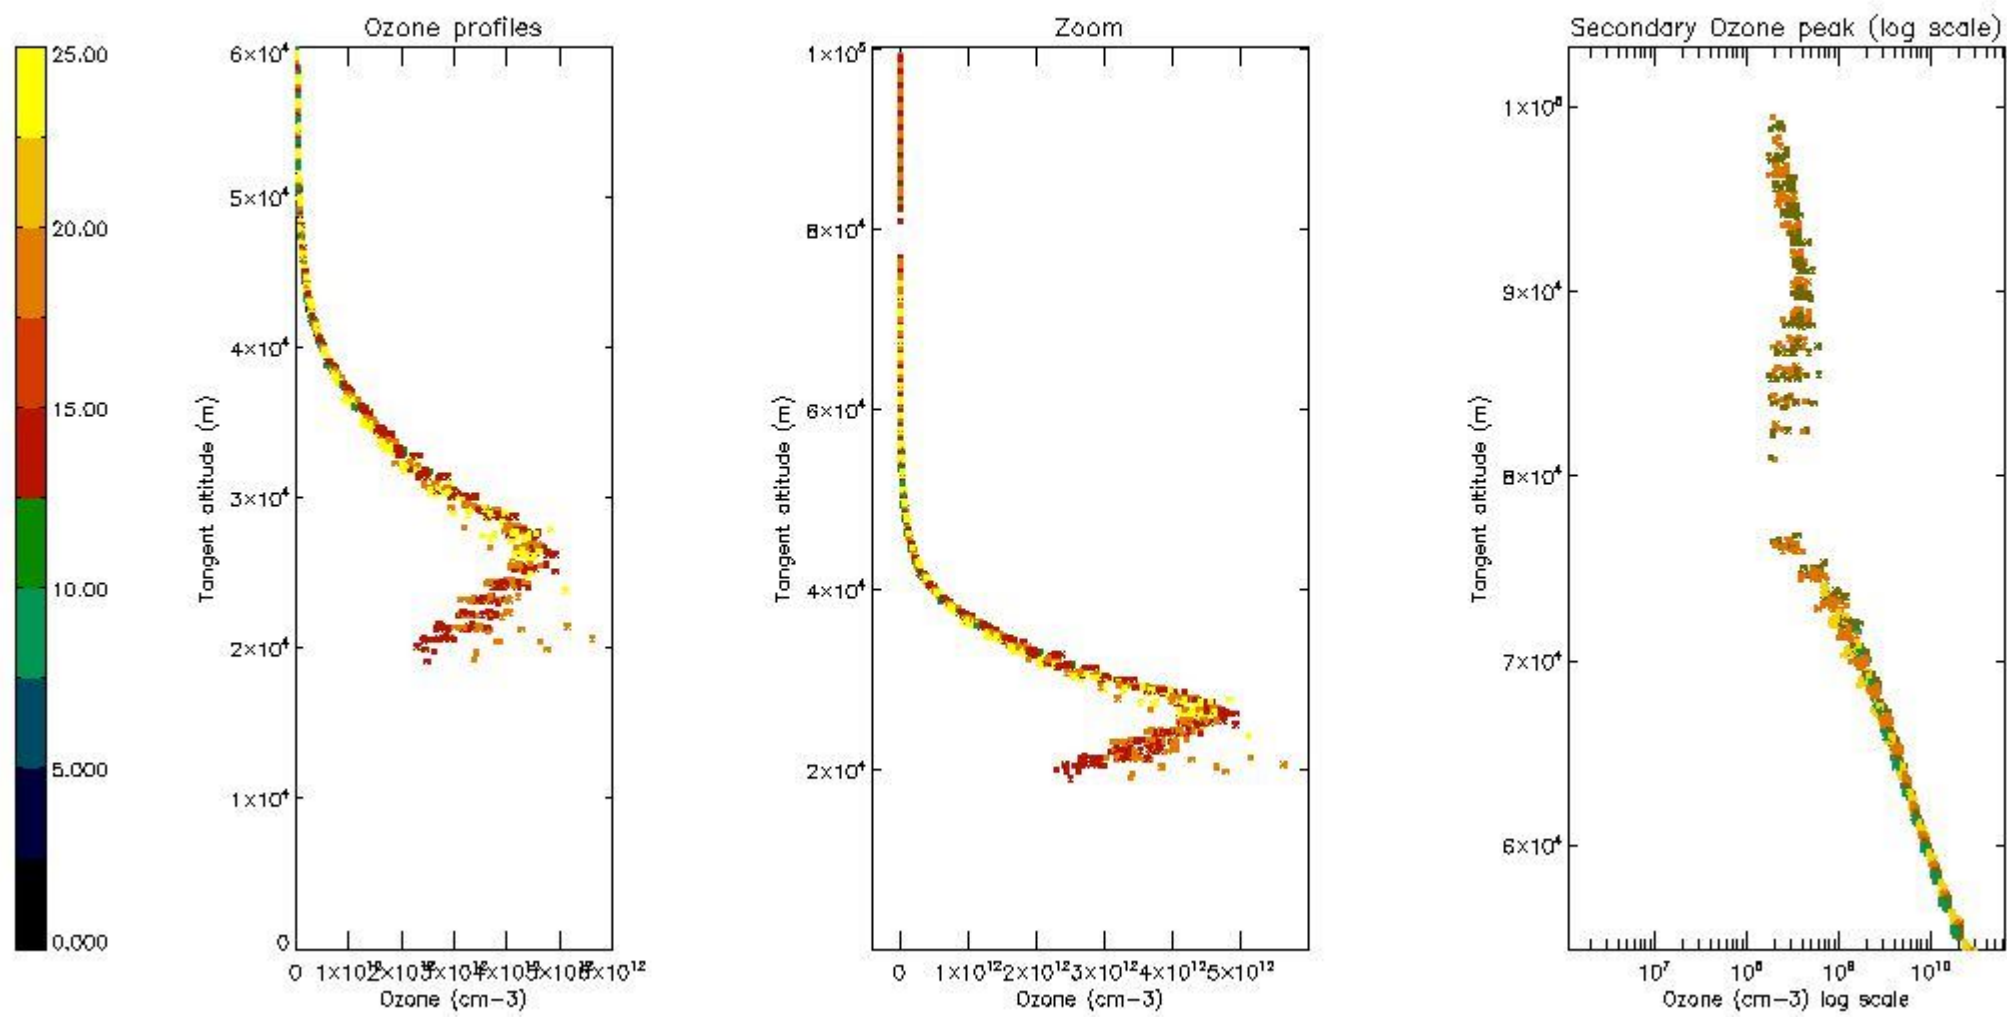

STD < 10	22
STD < 5	15

5.2 Plot ozone profiles for all STD (dark without errors)

The colorbar represents the latitude.

5.3 Plot ozone profiles where STD < 20% (dark without errors)

The colorbar represents the latitude.

5.4 Plot ozone profiles where STD < 10% (dark without errors)

The colorbar represents the latitude.

5.5 Plot ozone profiles where STD < 5% (dark without errors)

The colorbar represents the latitude.

5.6 Plot NO₂ profiles for all STD (dark without errors)