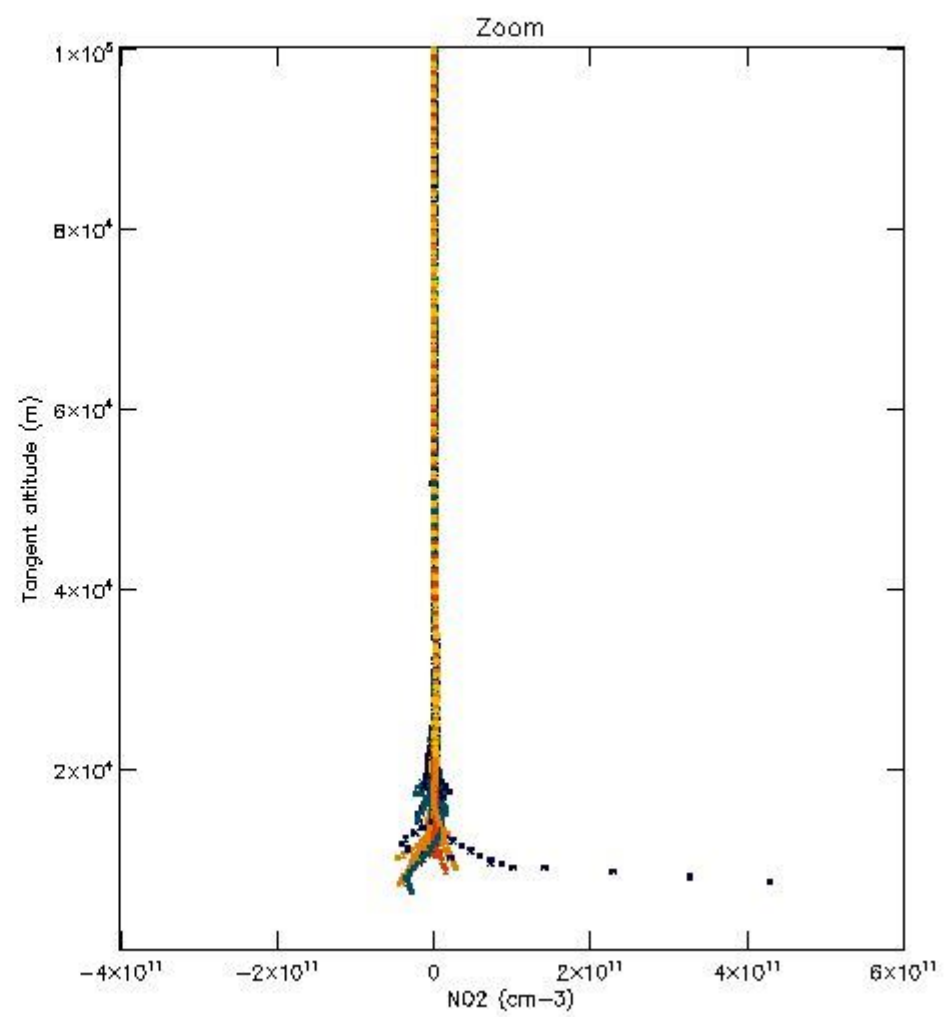

5.7 Plot NO3 profiles for all STD (dark without errors)

The colorbar represents the latitude.