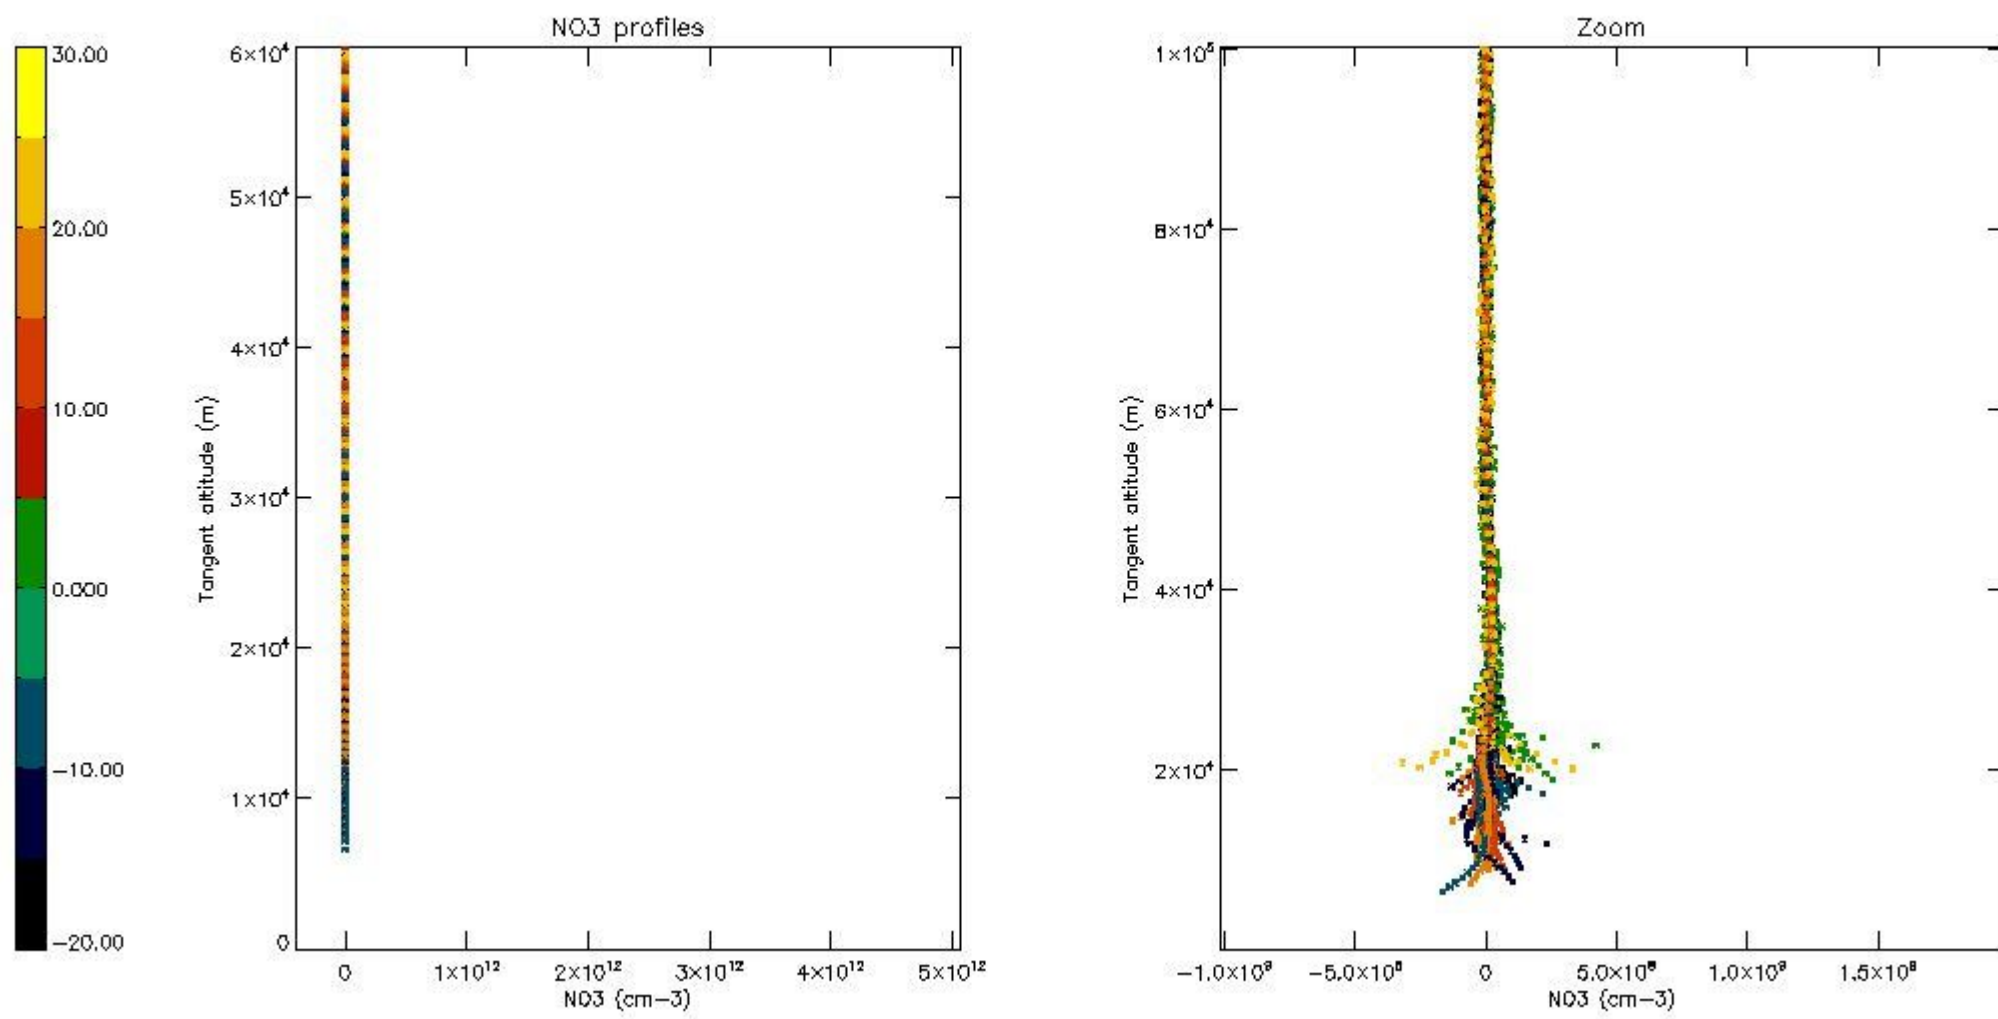

5.8 Plot H2O profiles for all STD (only for occultations of stars 1,2,3,4,13,14,16,26,63 dark without errors)

The colorbar represents the latitude.