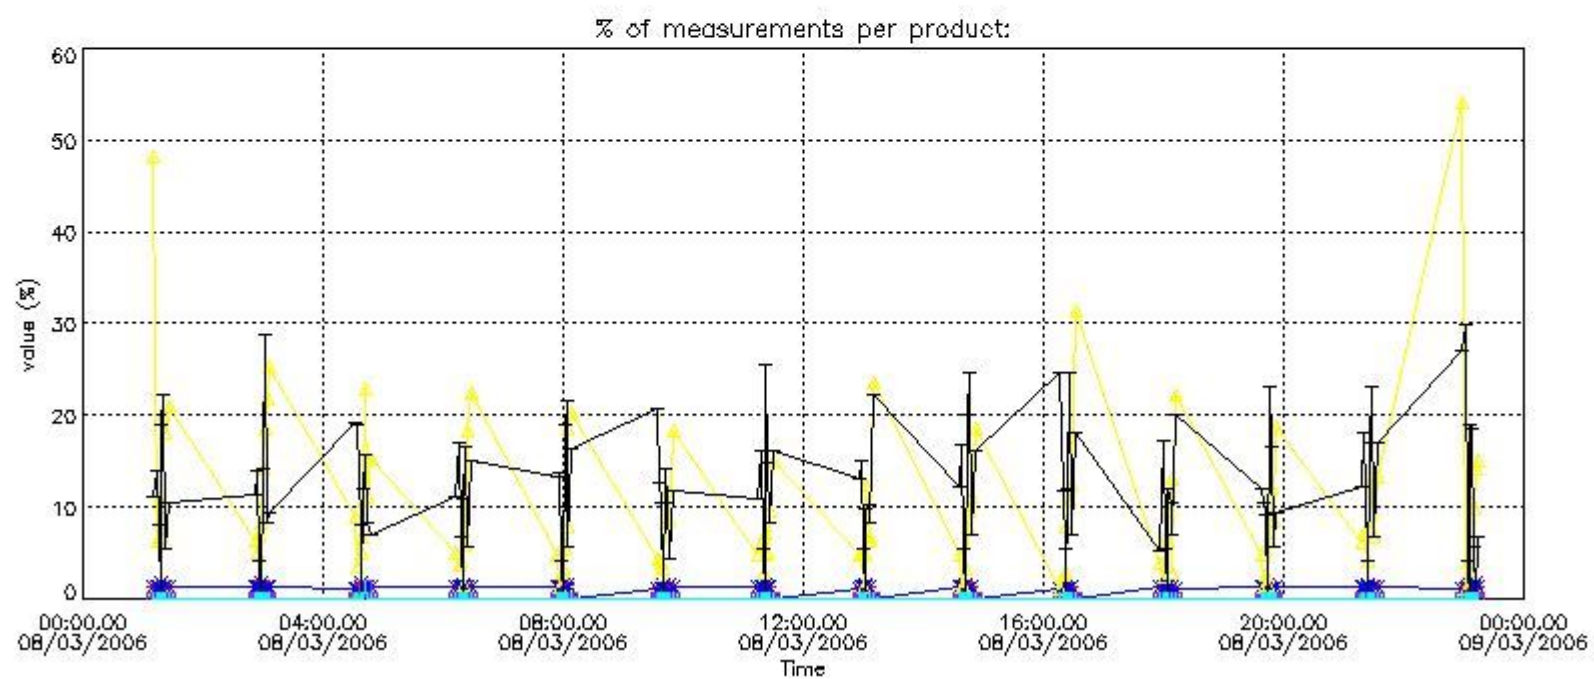

the MPH set to "0") are used.

3.1 Plot quality information per product (time dependant)

3.2 Plot quality information per product (world map)

Percentage of flagged data per O3 profile

Percentage of flagged data per H2O profile

Percentage of flagged data per NO2 profile

Percentage of flagged data per NO3 profile

4. Level 1 quality information per product

In this section it is plotted some information contained in the Quality Summary data set of the level 2 products that comes from the level 1b processing. Products without errors (error flag in the MPH set to "0") are used.

4.1 Plot quality information per product (time dependant) coming from level 1b processing

4.1.1 Plot level 1 quality information per product (time dependant): ENVISAT ASCENDING passes

4.1.2 Plot level 1 quality information per product (time dependant): ENVI SAT DESCENDING passes