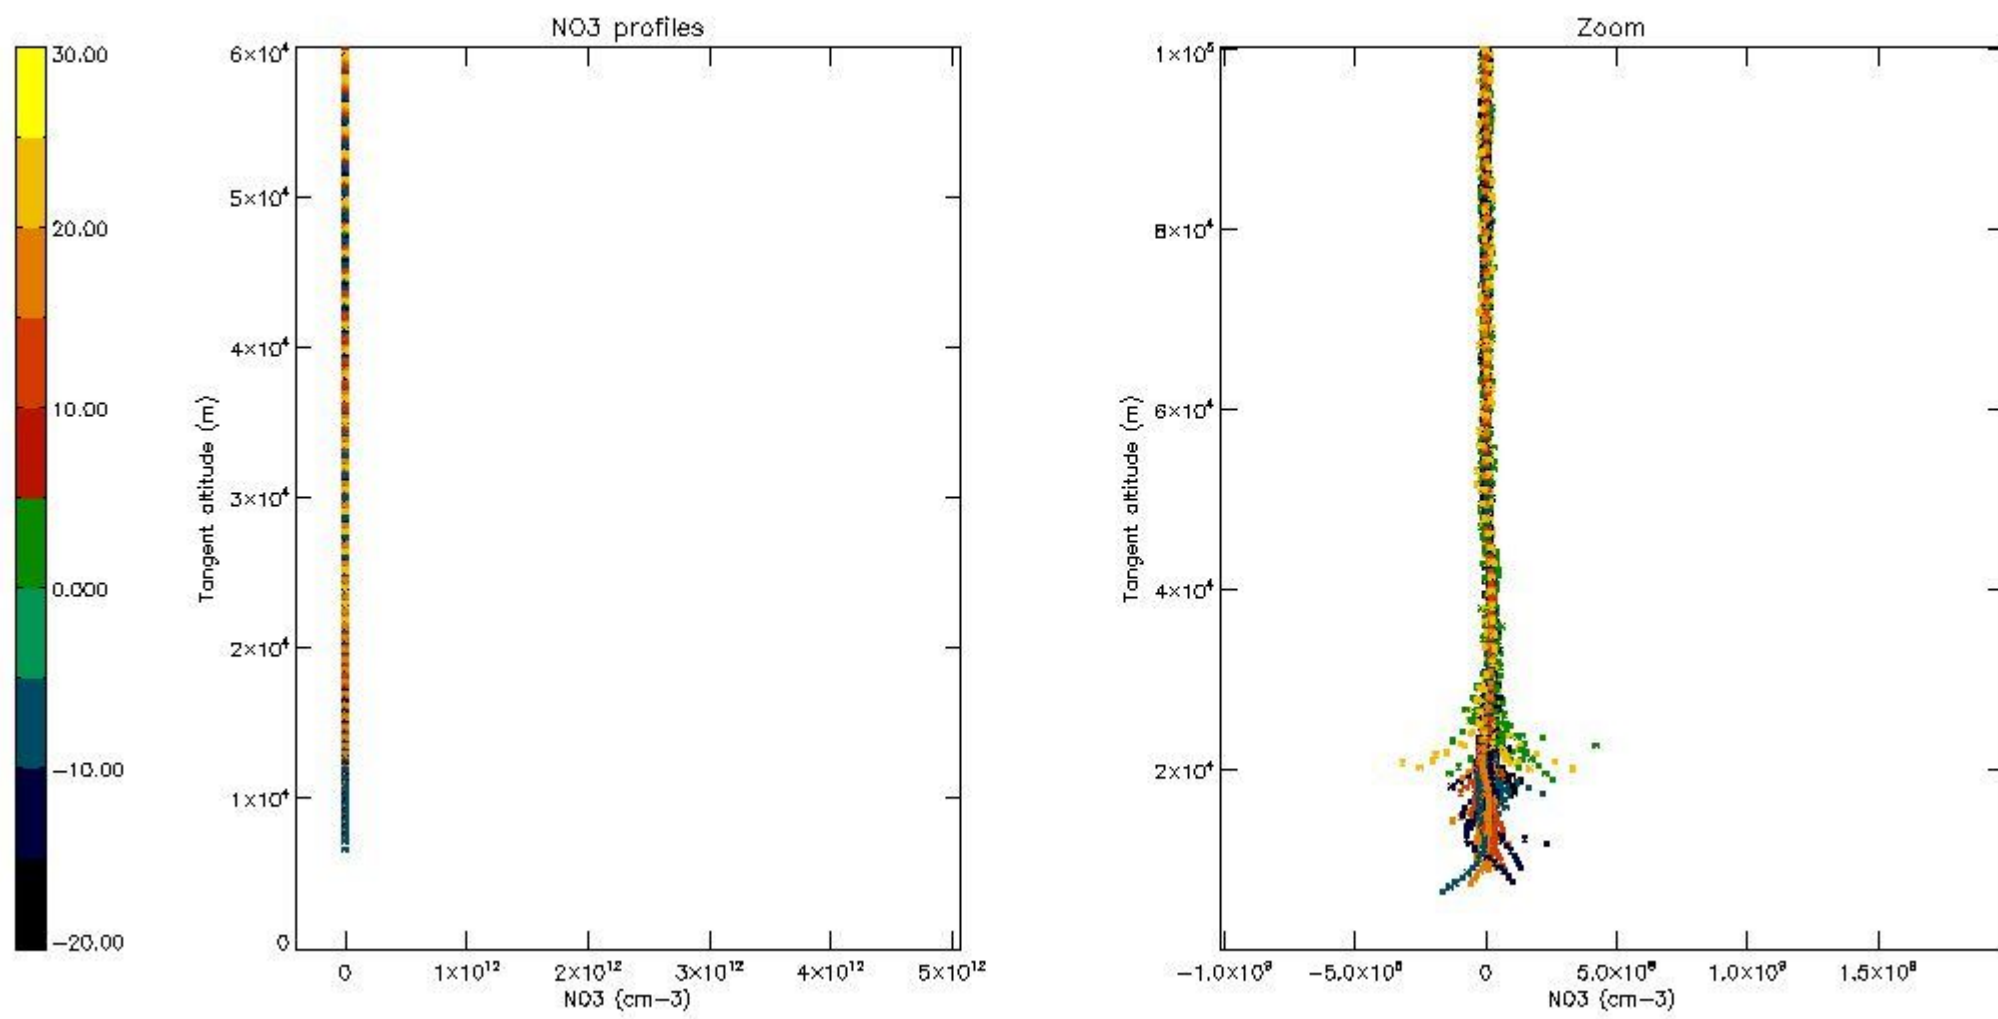

5.4 Plot ozone profiles where STD < 10% (dark without errors)

The colorbar represents the latitude.

5.5 Plot ozone profiles where STD < 5% (dark without errors)

The colorbar represents the latitude.

5.6 Plot NO₂ profiles for all STD (dark without errors)

The colorbar represents the latitude.

5.7 Plot NO3 profiles for all STD (dark without errors)

The colorbar represents the latitude.

5.8 Plot H₂O profiles for all STD (only for occultations of stars 1,2,3,4,13,14,16,26,63 dark without errors)