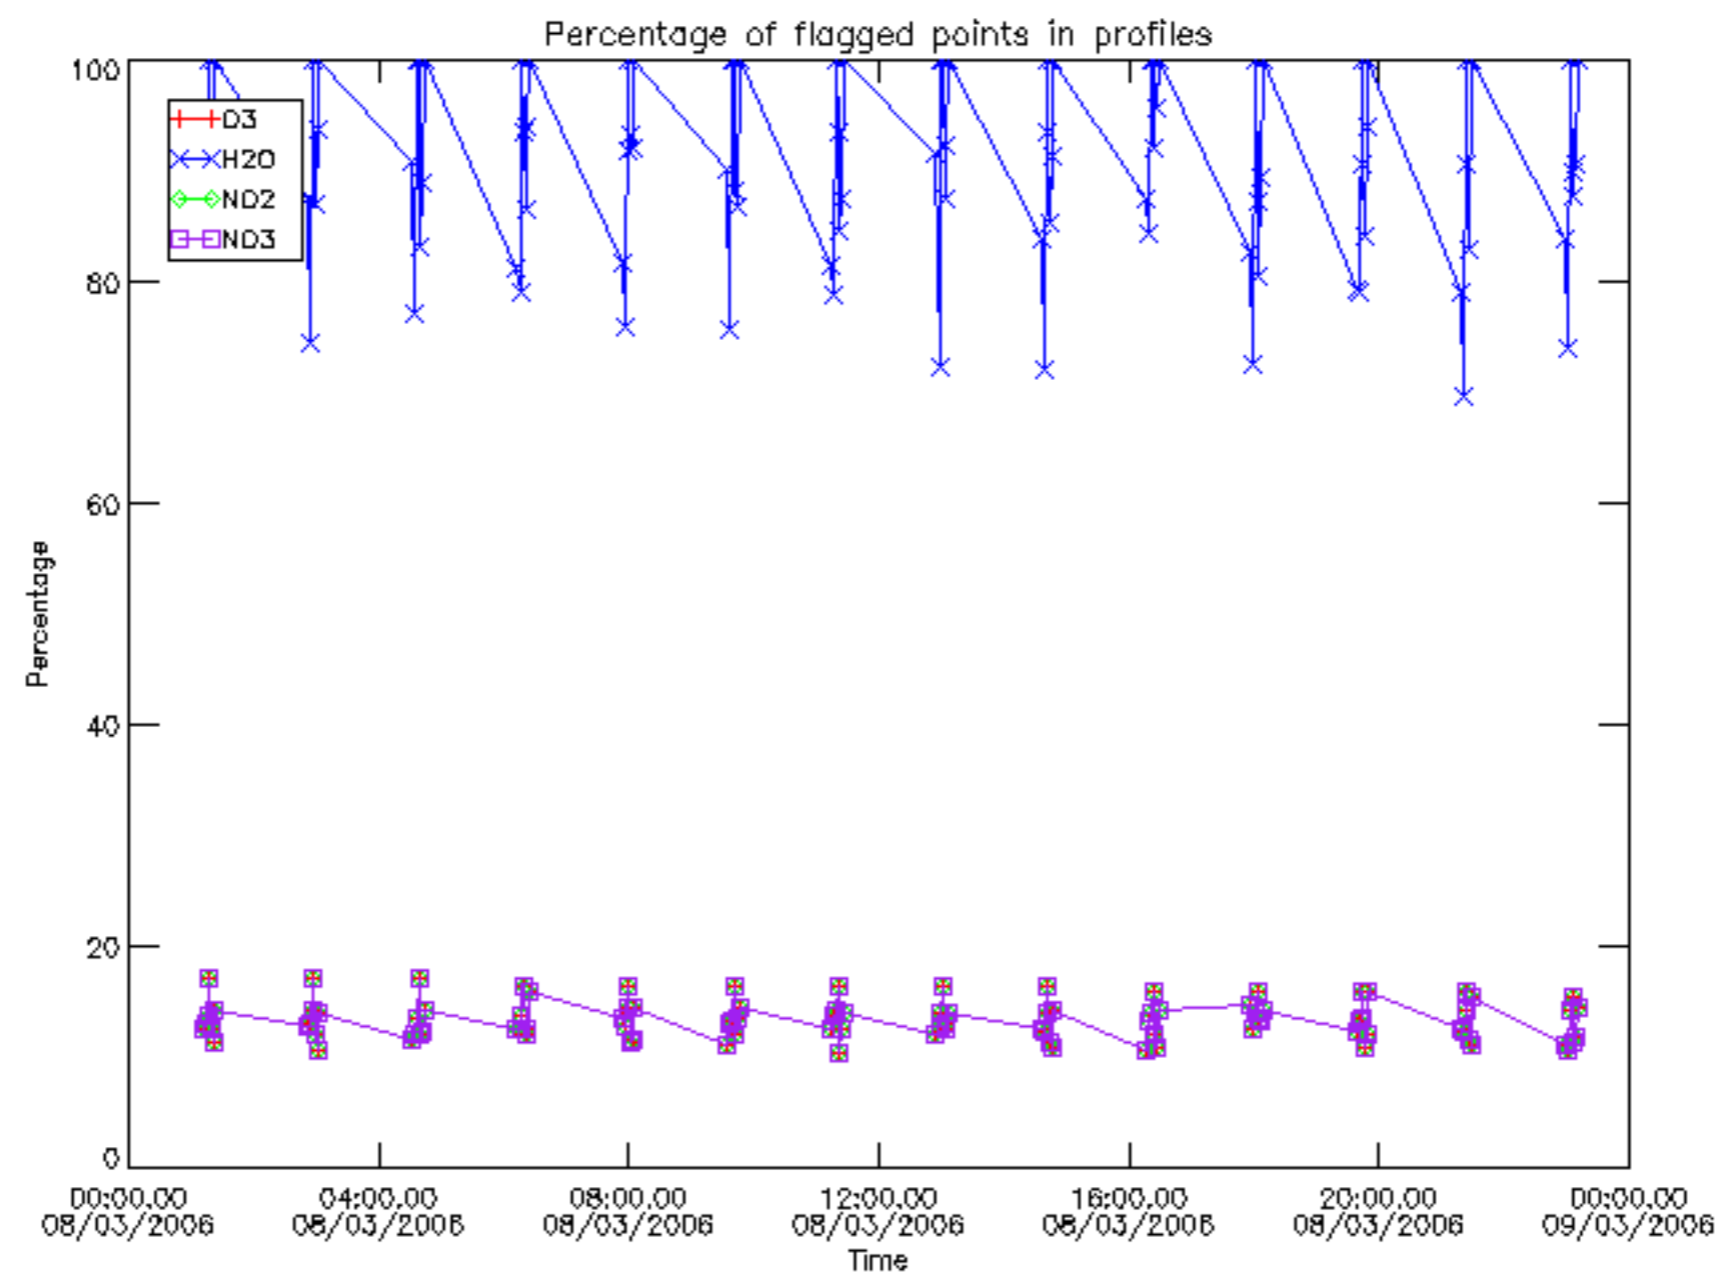

Percentage of flagged data per D3 profile

Percentage of flagged data per H2O profile