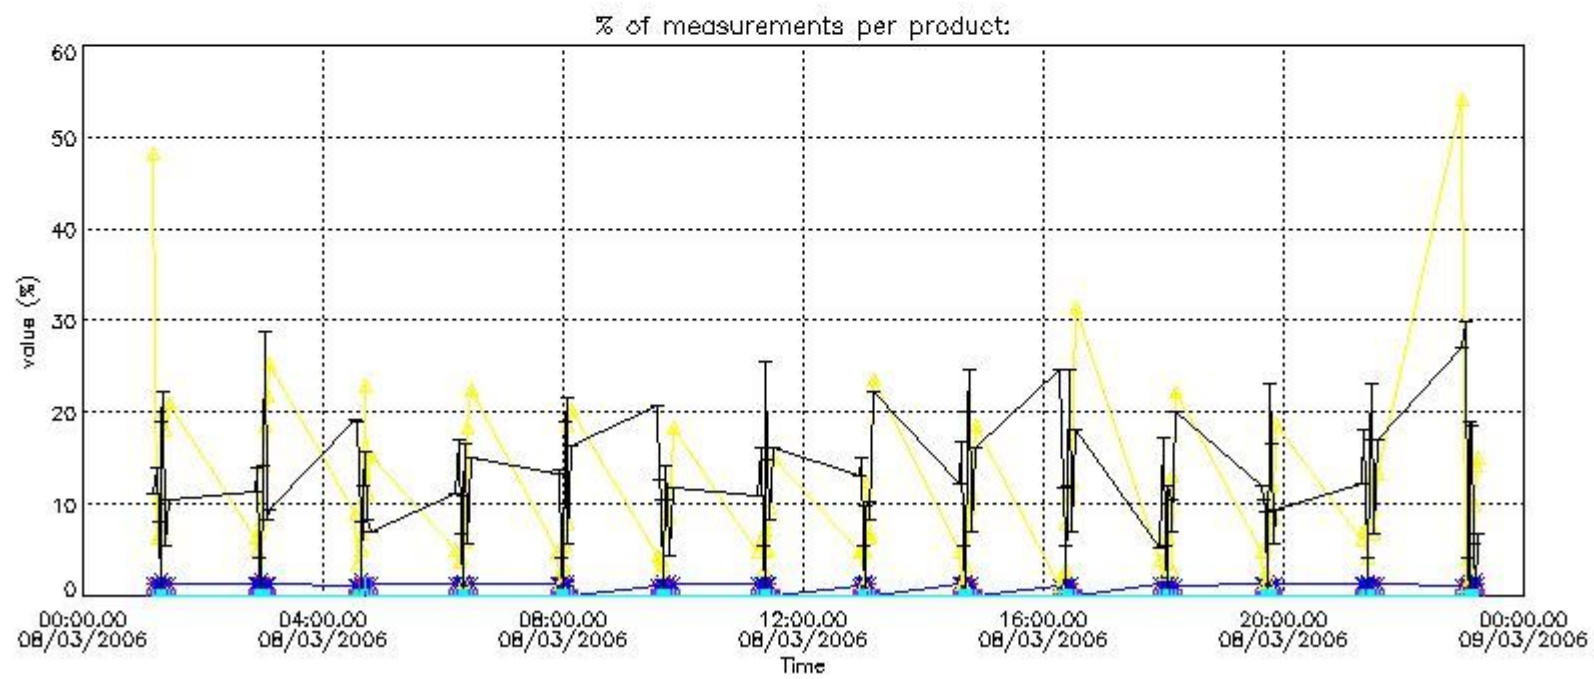

4.1.2 Plot level 1 quality information per product (time dependant): ENVISAT DESCENDING passes