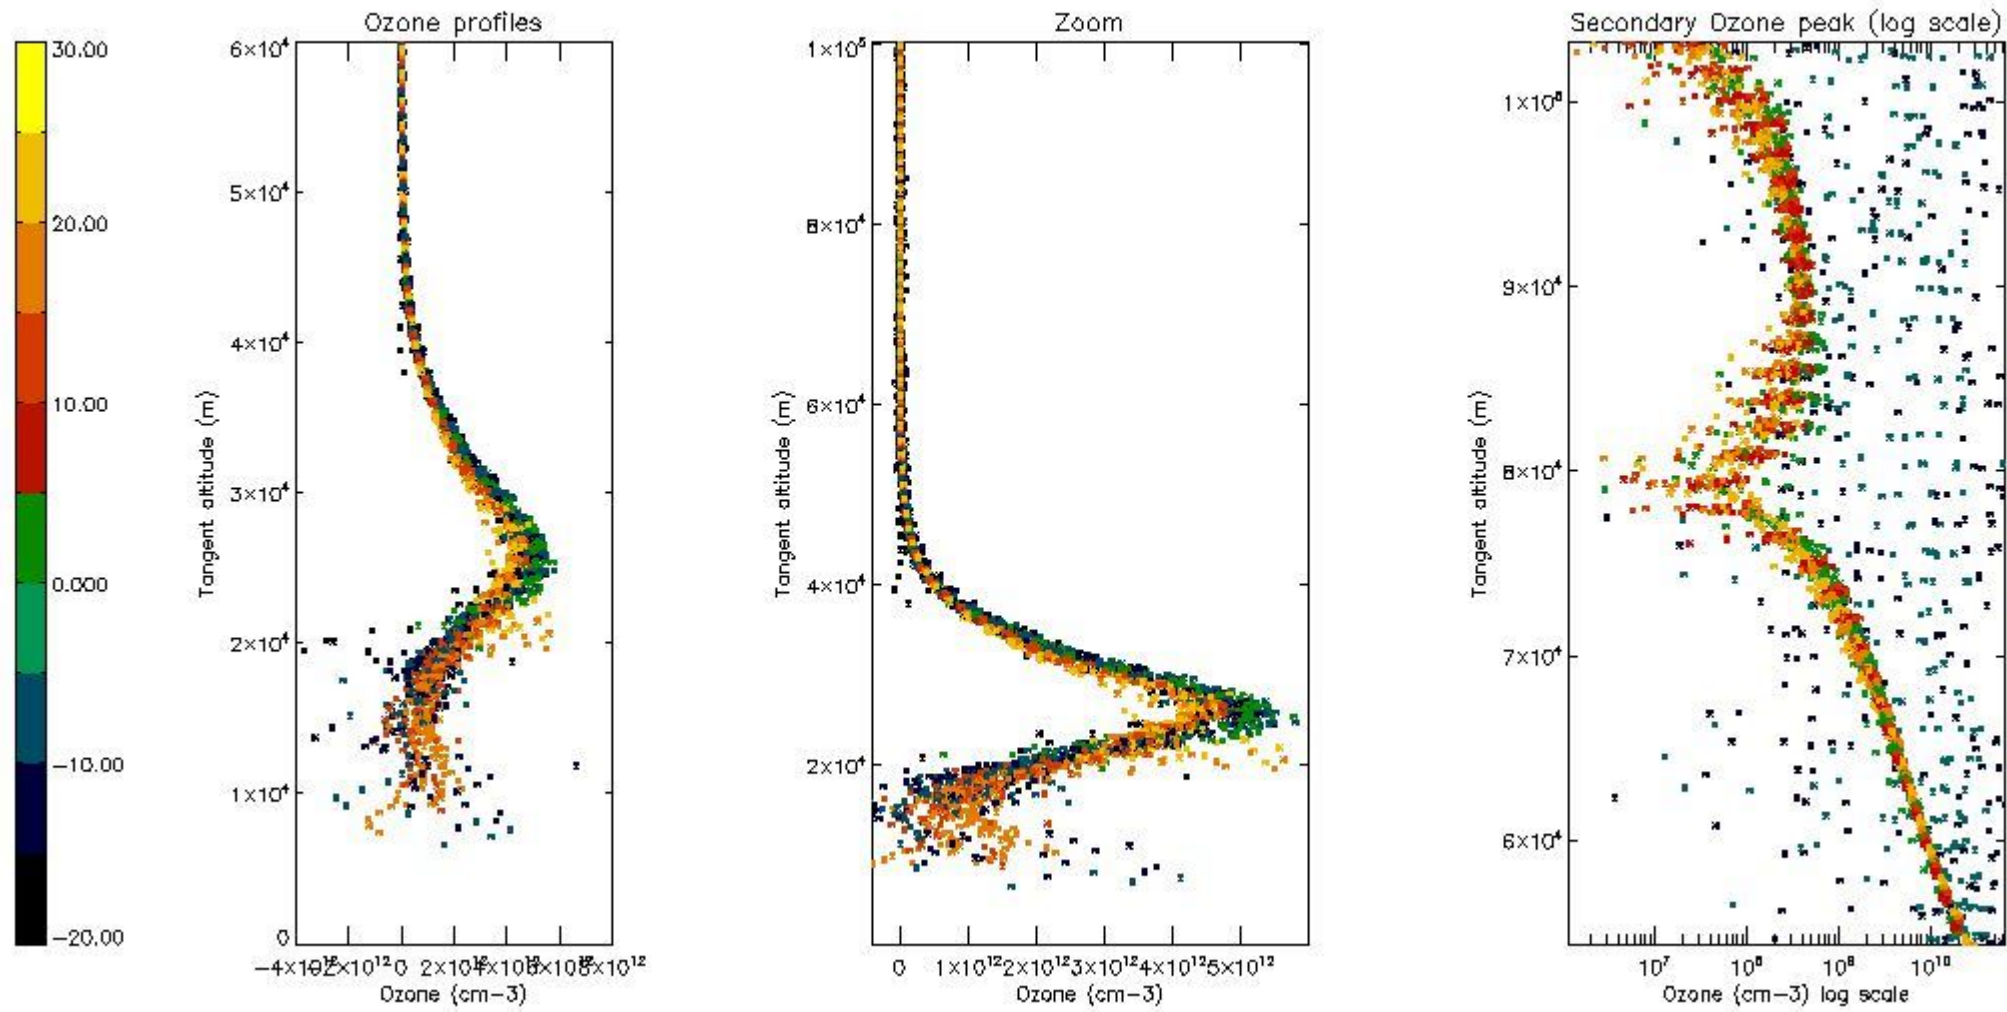

STD < 10	22
STD < 5	15

5.2 Plot ozone profiles for all STD (dark without errors)

The colorbar represents the latitude.

5.3 Plot ozone profiles where STD < 20% (dark without errors)

The colorbar represents the latitude.