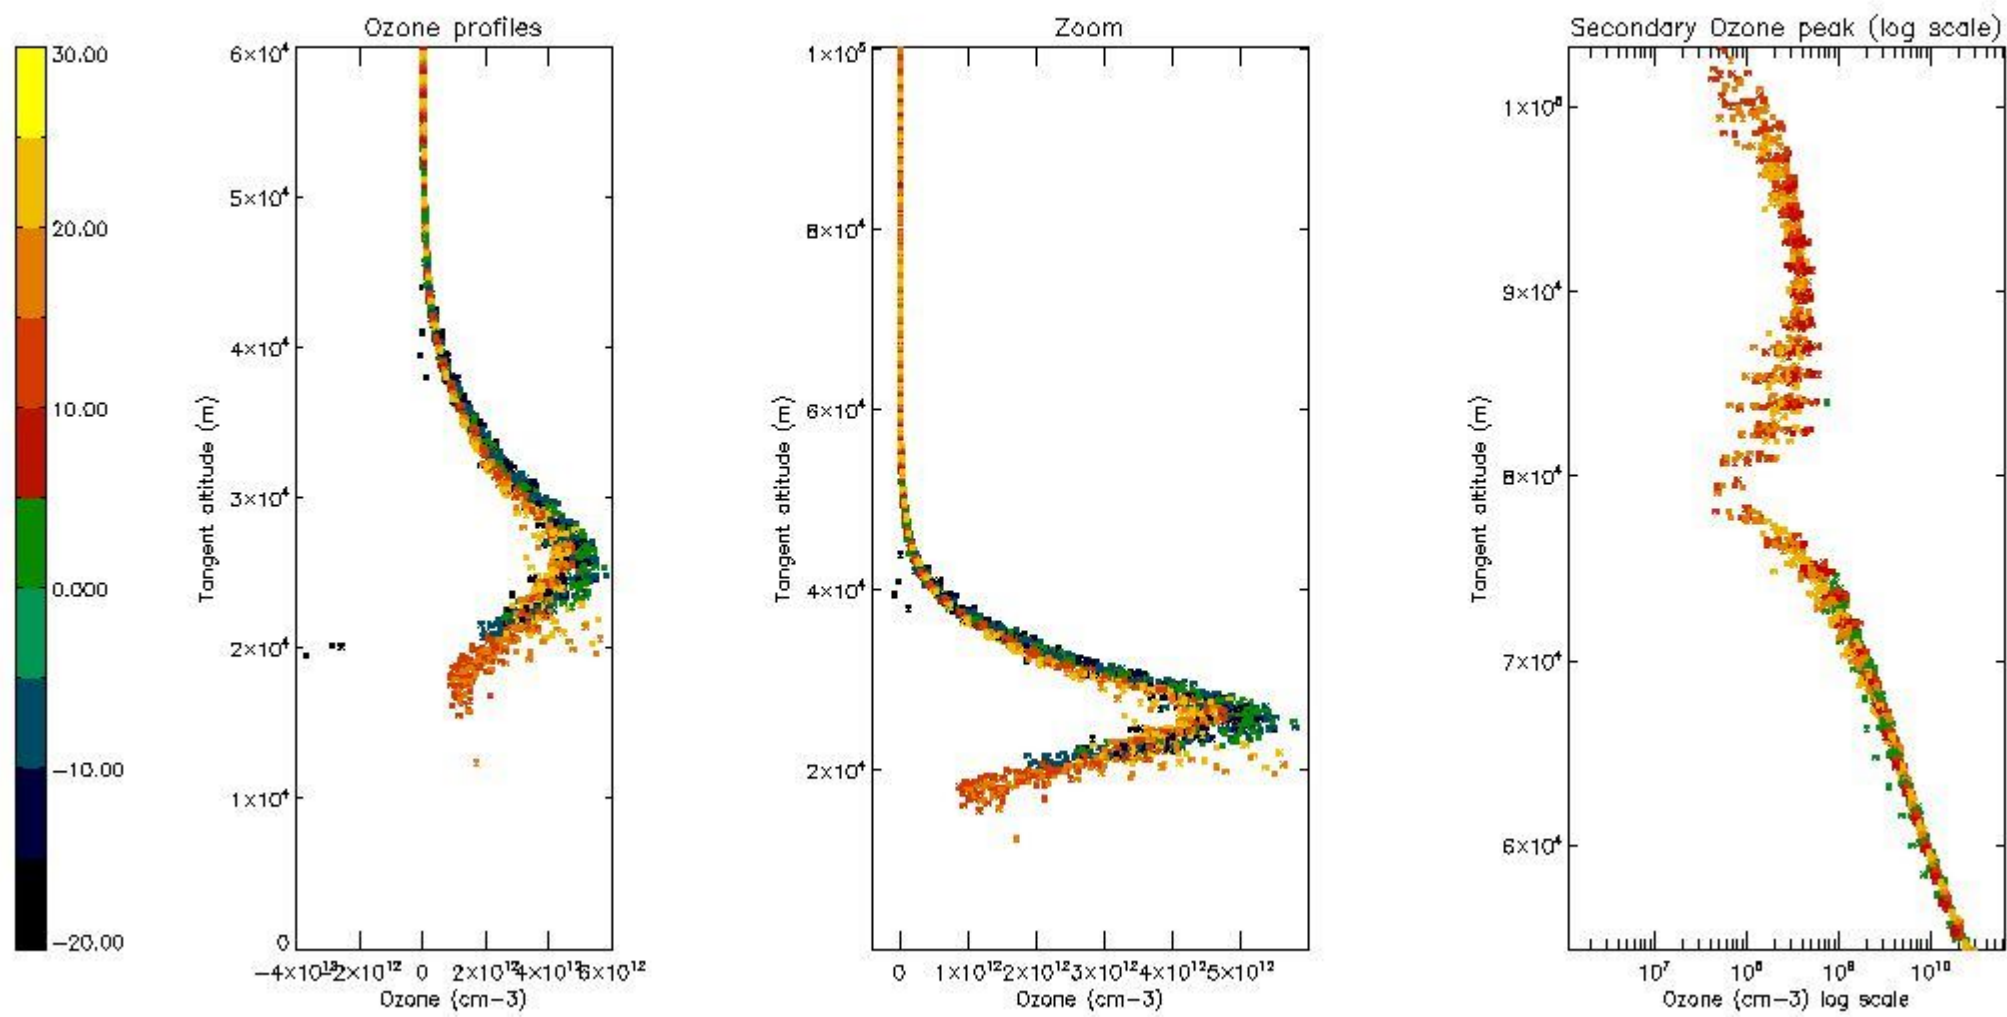

STD < 10	22
STD < 5	15

5.2 Plot ozone profiles for all STD (dark without errors)

The colorbar represents the latitude.

5.3 Plot ozone profiles where STD < 20% (dark without errors)

The colorbar represents the latitude.