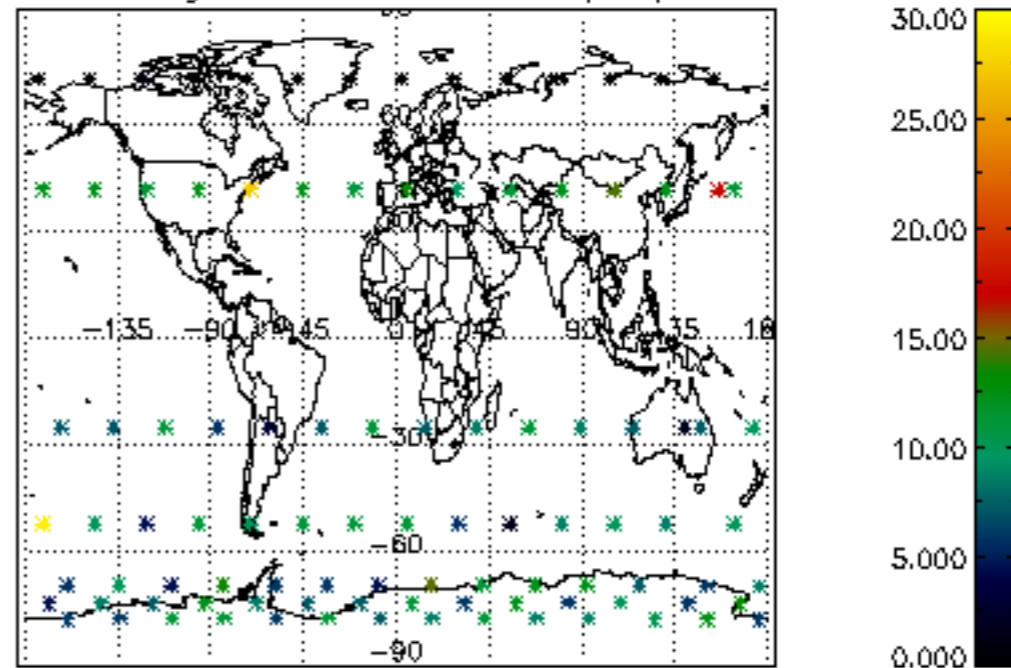

Percentage of saturation errors per profile