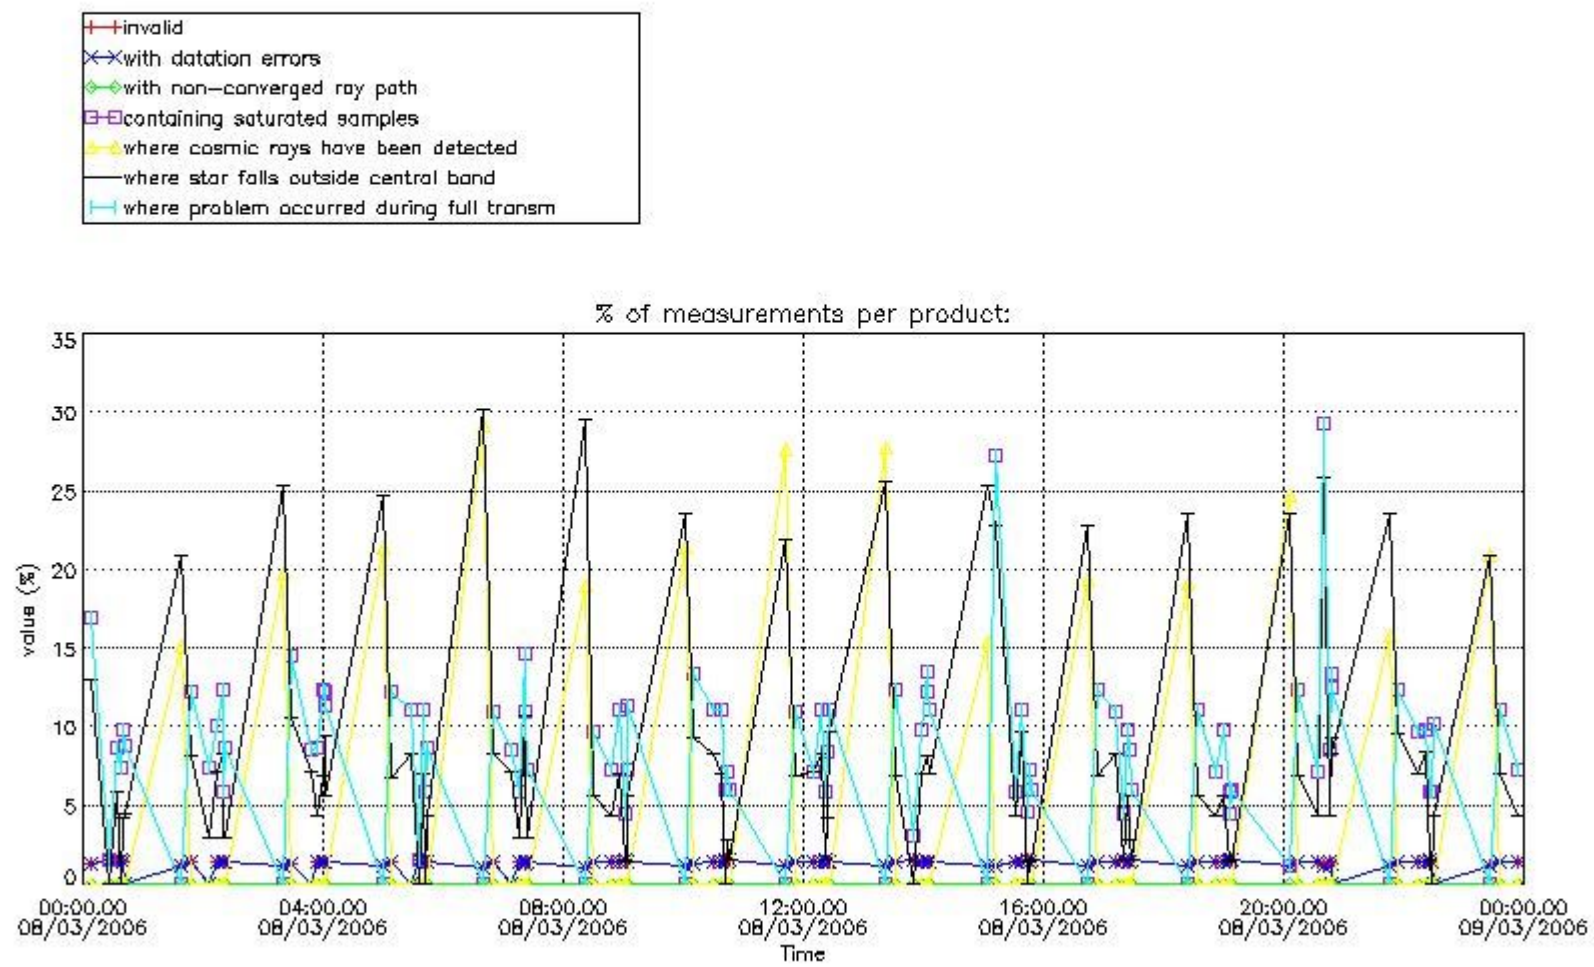

[6. Auxiliary Data Files used for the production reported in section 2](#)

This report presents the daily analysis on parameters extracted from GOMOS level 2 data (GOM_NL__2P). It is intended to monitor some important parameters that will impact the quality of these products. A list of level 2 products (and content) that have arrived during the reporting day to the PCF is also given.

the MPH set to "0") are used.

3.1 Plot quality information per product (time dependant)

3.2 Plot quality information per product (world map)

Percentage of flagged data per O3 profile

Percentage of flagged data per H2O profile

Percentage of flagged data per NO2 profile

Percentage of flagged data per NO3 profile

4. Level 1 quality information per product

In this section it is plotted some information contained in the Quality Summary data set of the level 2 products that comes from the level 1b processing. Products without errors (error flag in the MPH set to "0") are used.

4.1 Plot quality information per product (time dependant) coming from level 1b processing

4.1.1 Plot level 1 quality information per product (time dependant): ENVISAT ASCENDING passes

4.1.2 Plot level 1 quality information per product (time dependant): ENVI SAT DESCENDING passes