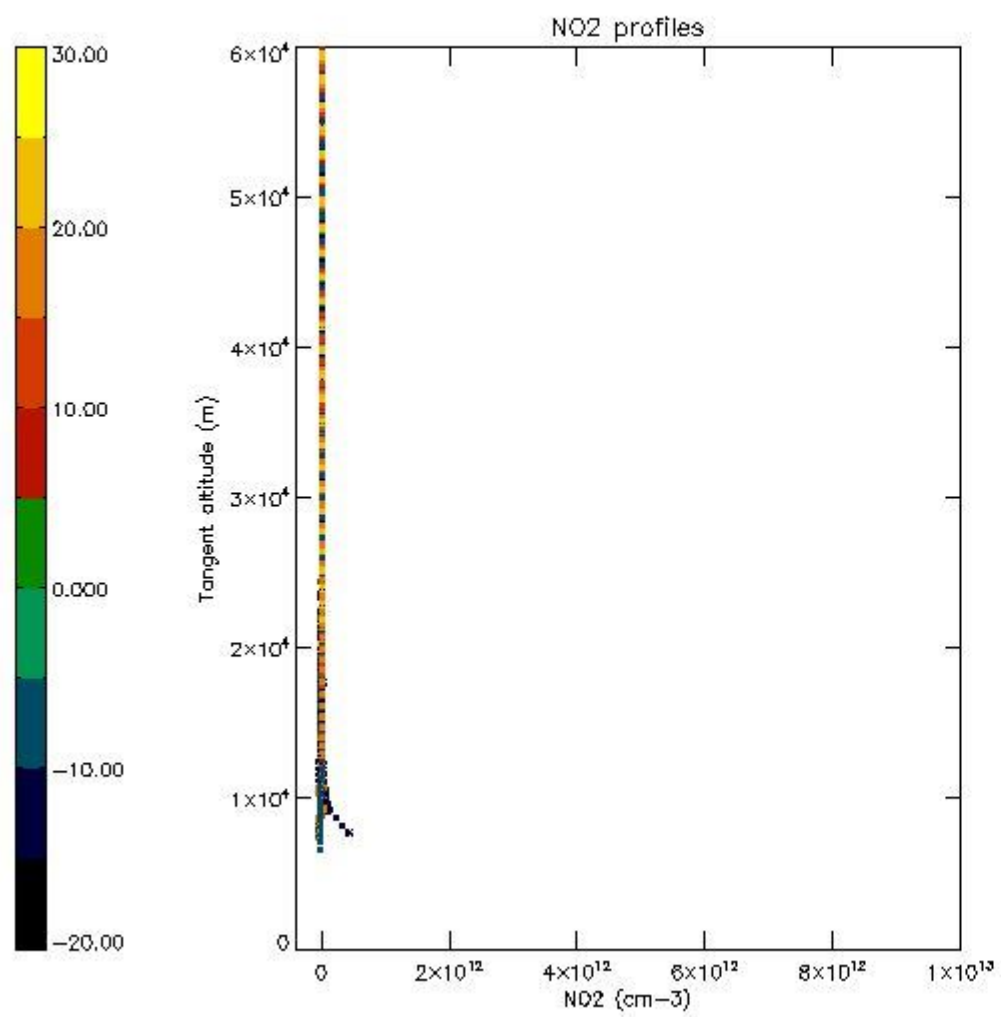

5.4 Plot ozone profiles where STD < 10% (dark without errors)

The colorbar represents the latitude.

5.5 Plot ozone profiles where STD < 5% (dark without errors)

The colorbar represents the latitude.

5.6 Plot NO₂ profiles for all STD (dark without errors)

The colorbar represents the latitude.

5.7 Plot NO3 profiles for all STD (dark without errors)

The colorbar represents the latitude.

5.8 Plot H2O profiles for all STD (only for occultations of stars 1,2,3,4,13,14,16,26,63 dark without errors)