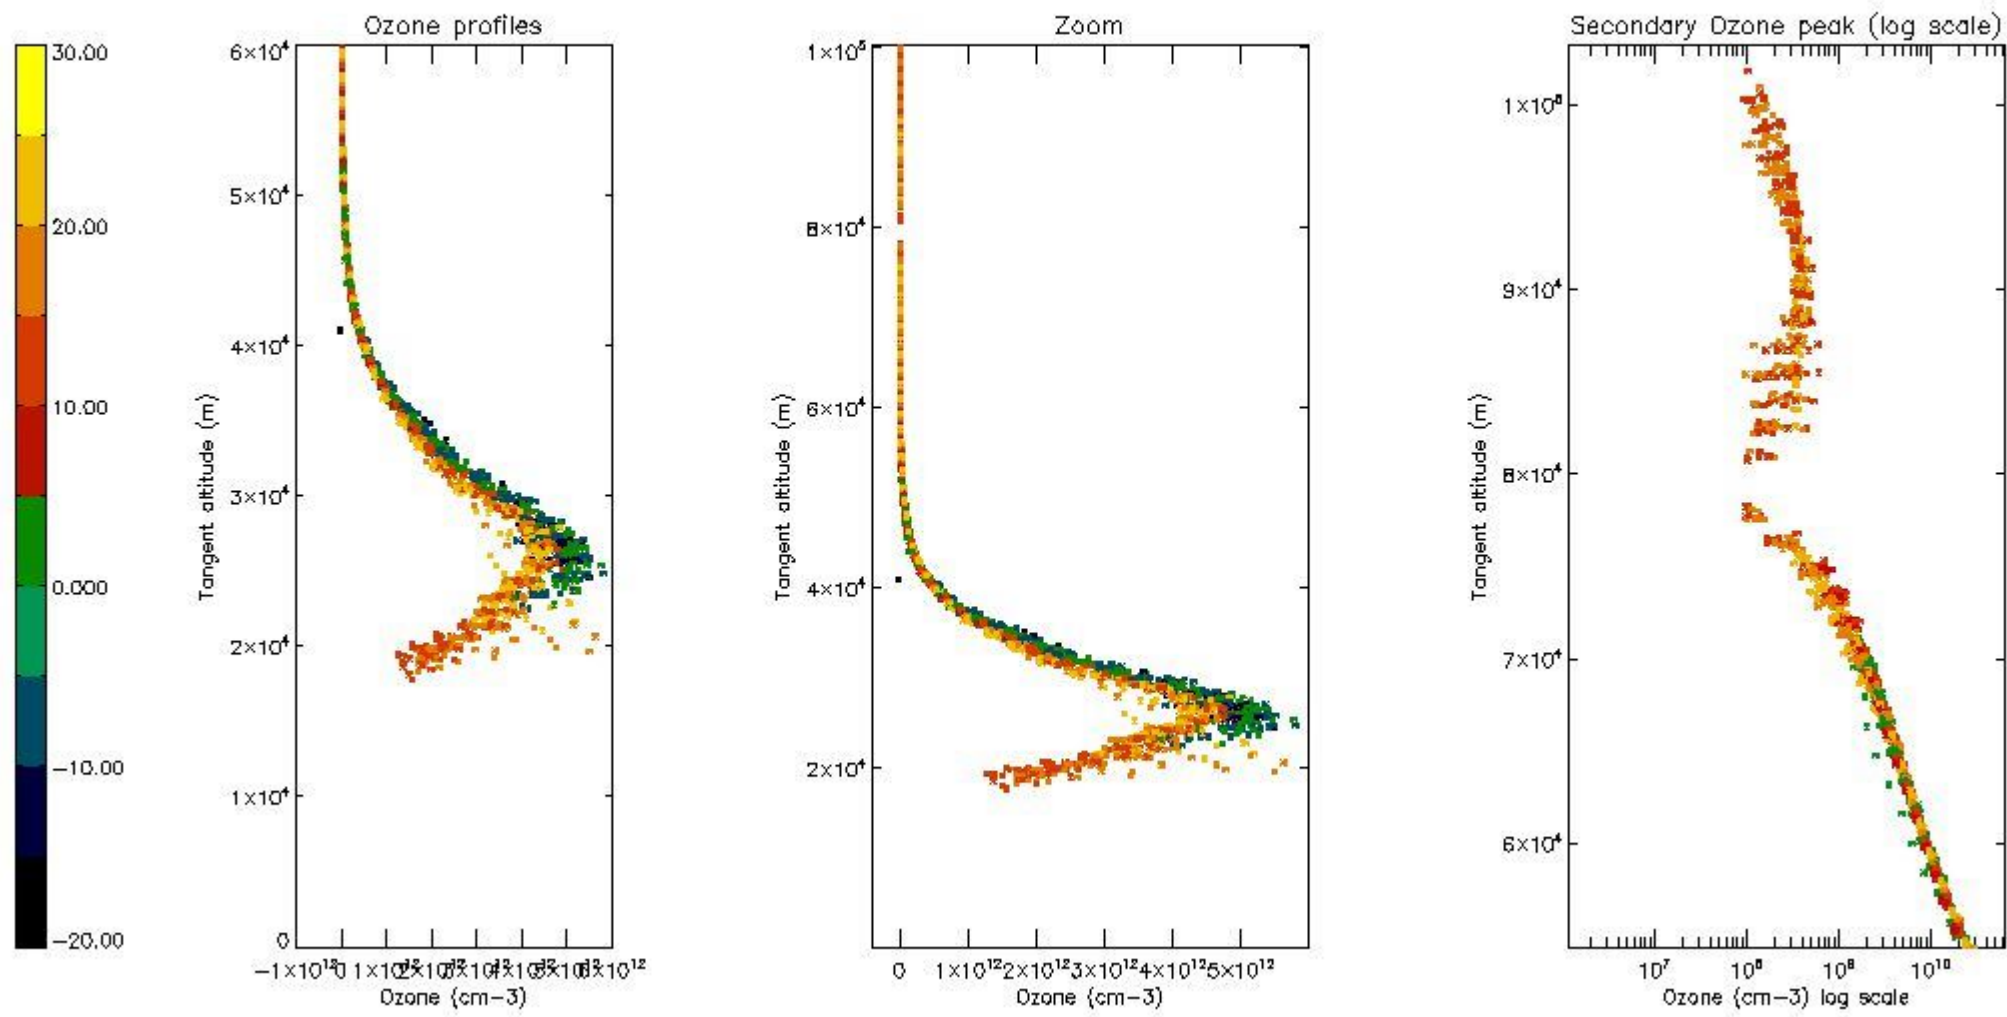

5.5 Plot ozone profiles where STD < 5% (dark without errors)

The colorbar represents the latitude.