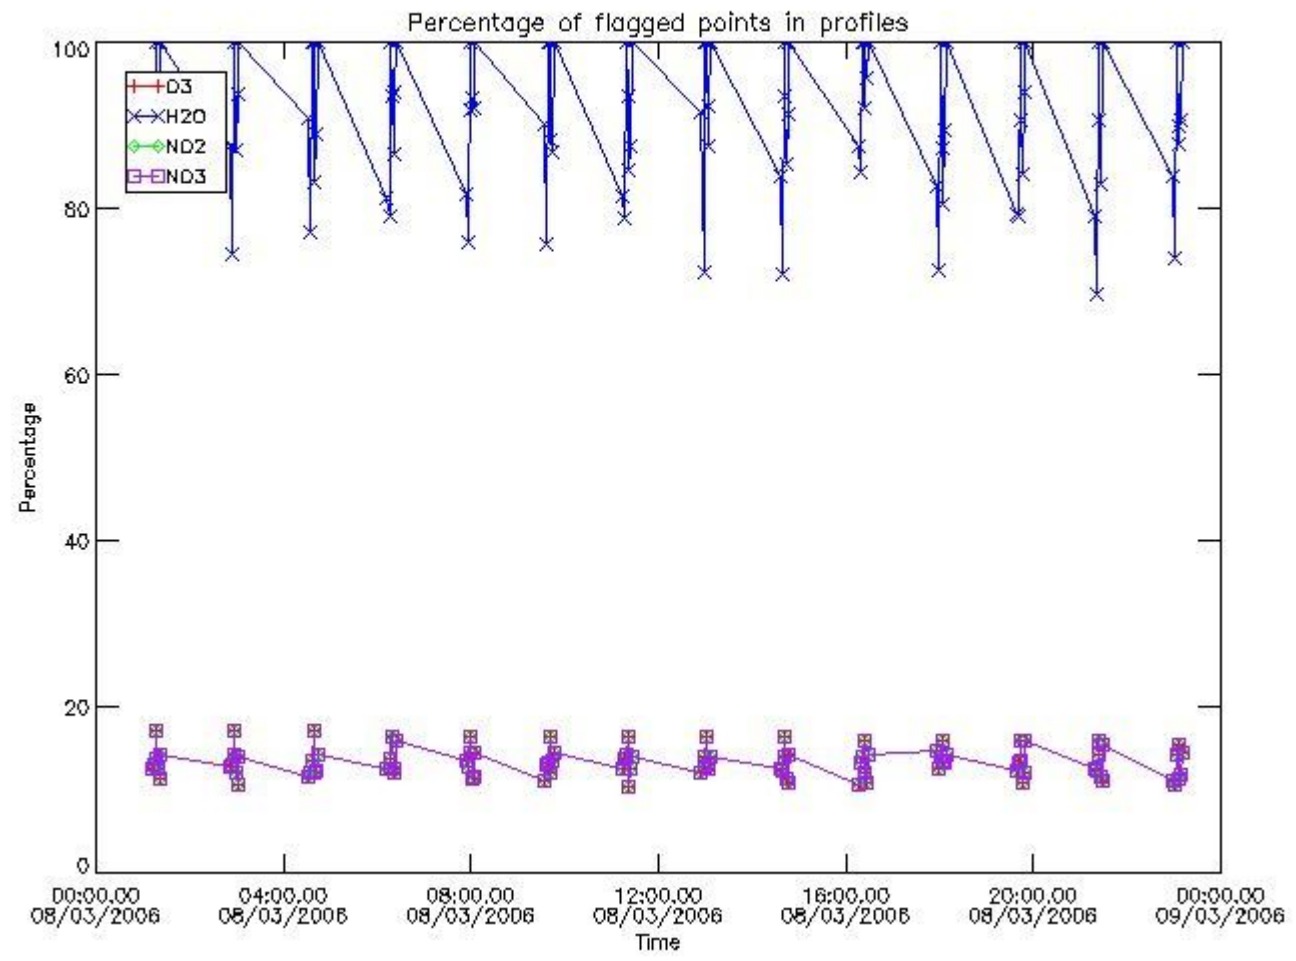

3. Quality information per product

In this section it is plotted some information contained in the Quality Summary data set of the level 2 products. Only products in dark limb conditions and without errors (error flag in

the MPH set to "0") are used.

3.1 Plot quality information per product (time dependant)

3.2 Plot quality information per product (world map)