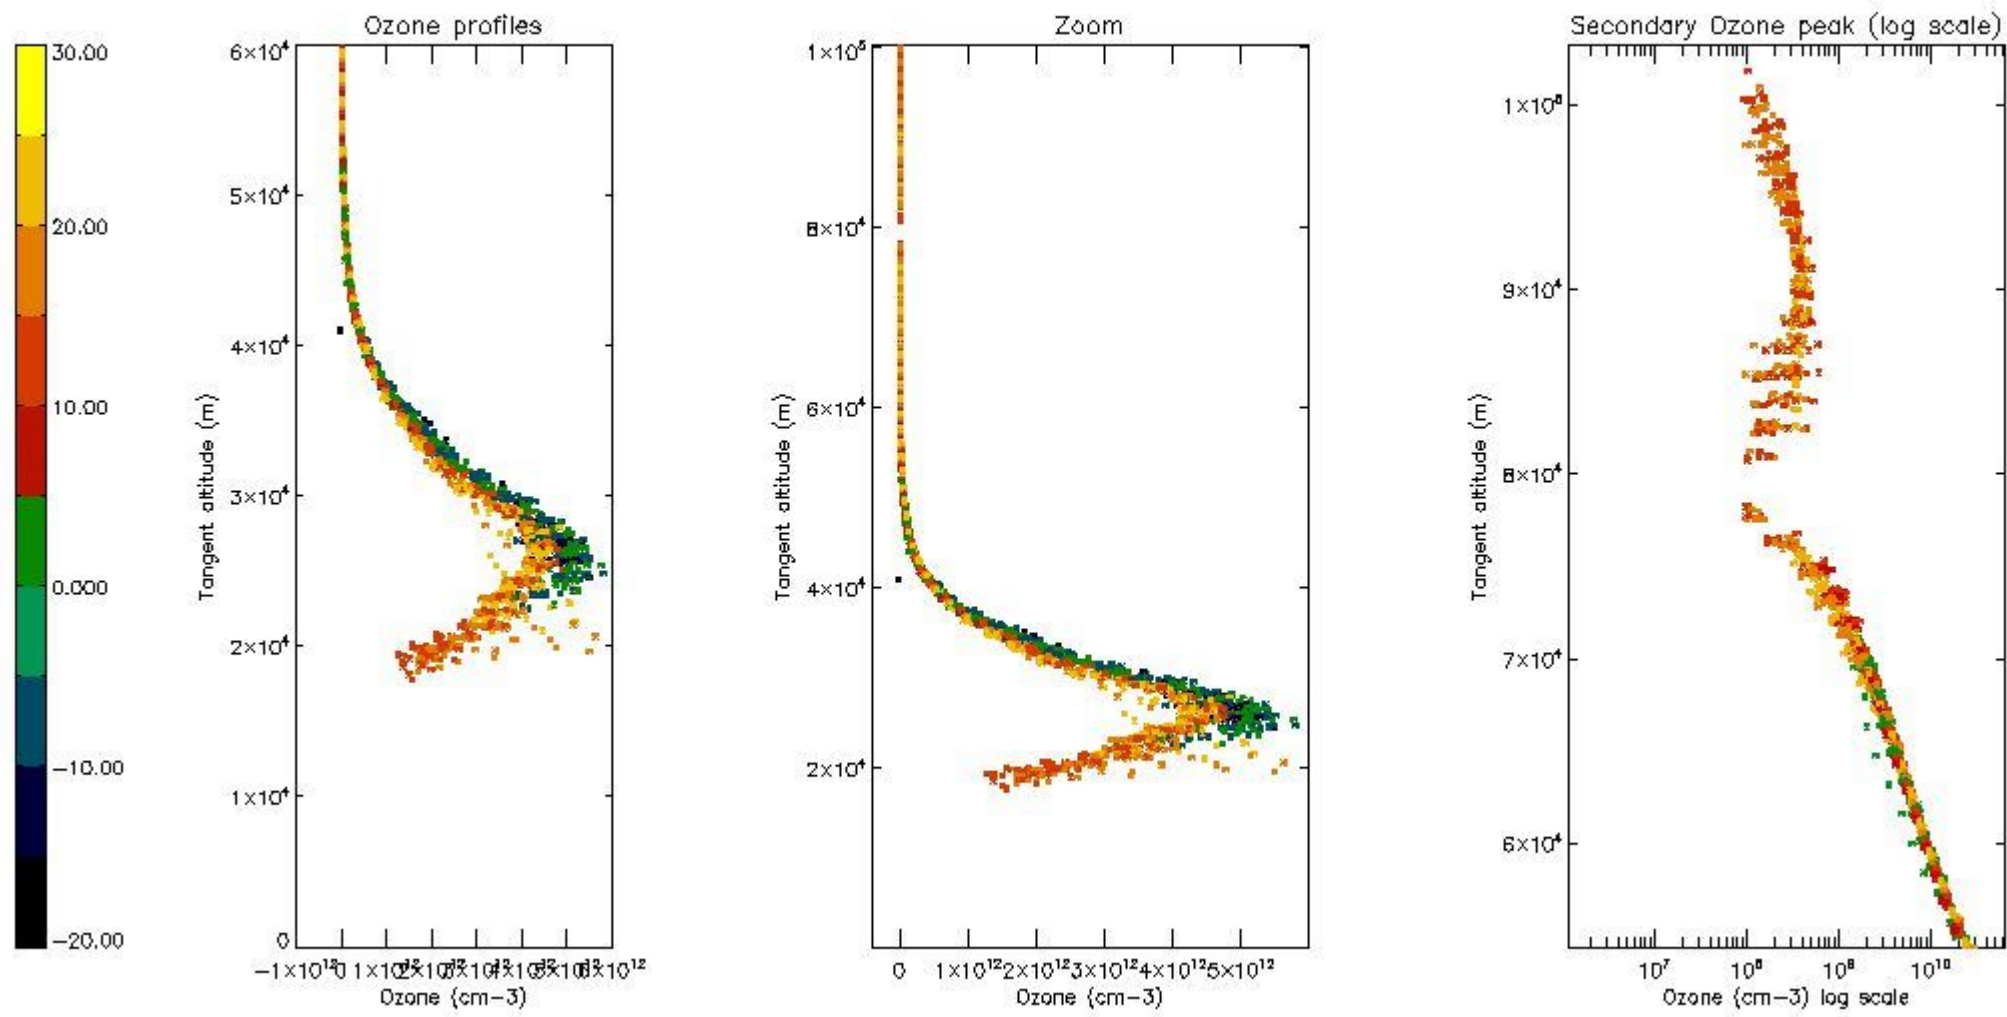

STD < 10	22
STD < 5	15

5.2 Plot ozone profiles for all STD (dark without errors)

The colorbar represents the latitude.

5.3 Plot ozone profiles where STD < 20% (dark without errors)

The colorbar represents the latitude.

5.4 Plot ozone profiles where STD < 10% (dark without errors)

The colorbar represents the latitude.

5.5 Plot ozone profiles where STD < 5% (dark without errors)

The colorbar represents the latitude.

5.6 Plot NO₂ profiles for all STD (dark without errors)