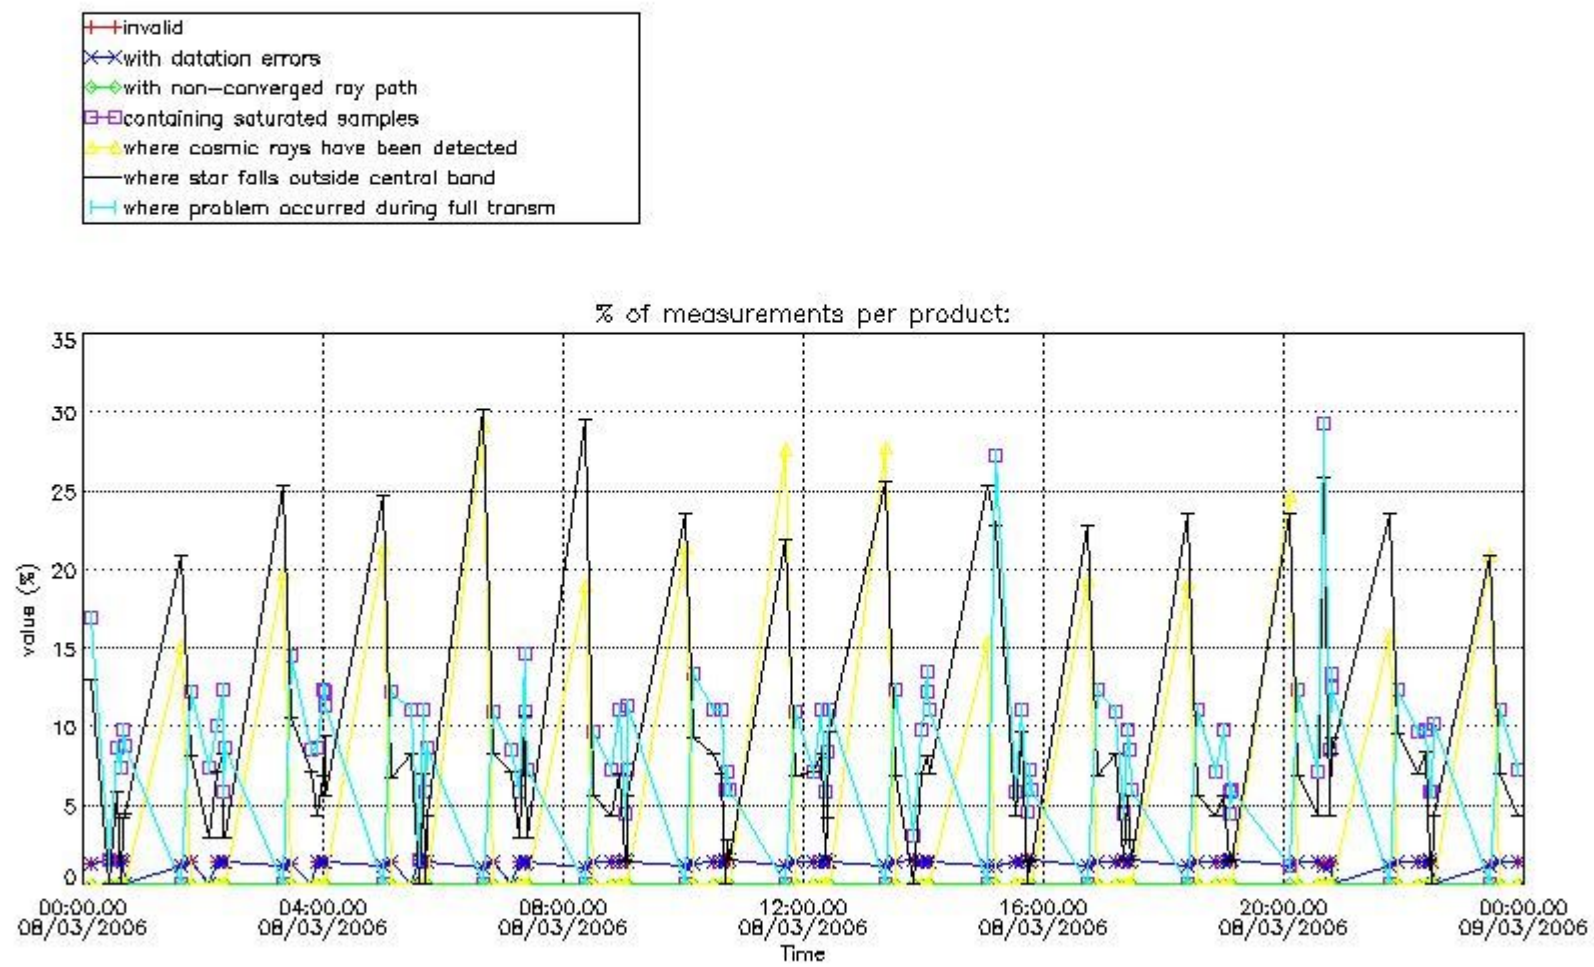

3. Quality information per product

In this section it is plotted some information contained in the Quality Summary data set of the level 2 products. Only products in dark limb conditions and without errors (error flag in

Percentage of flagged data per NO2 profile

Percentage of flagged data per NO3 profile

4. Level 1 quality information per product

In this section it is plotted some information contained in the Quality Summary data set of the level 2 products that comes from the level 1b processing. Products without errors (error flag in the MPH set to "0") are used.

4.1 Plot quality information per product (time dependant) coming from level 1b processing

4.1.1 Plot level 1 quality information per product (time dependant): ENVISAT ASCENDING passes

4.1.2 Plot level 1 quality information per product (time dependant): ENVISAT DESCENDING passes