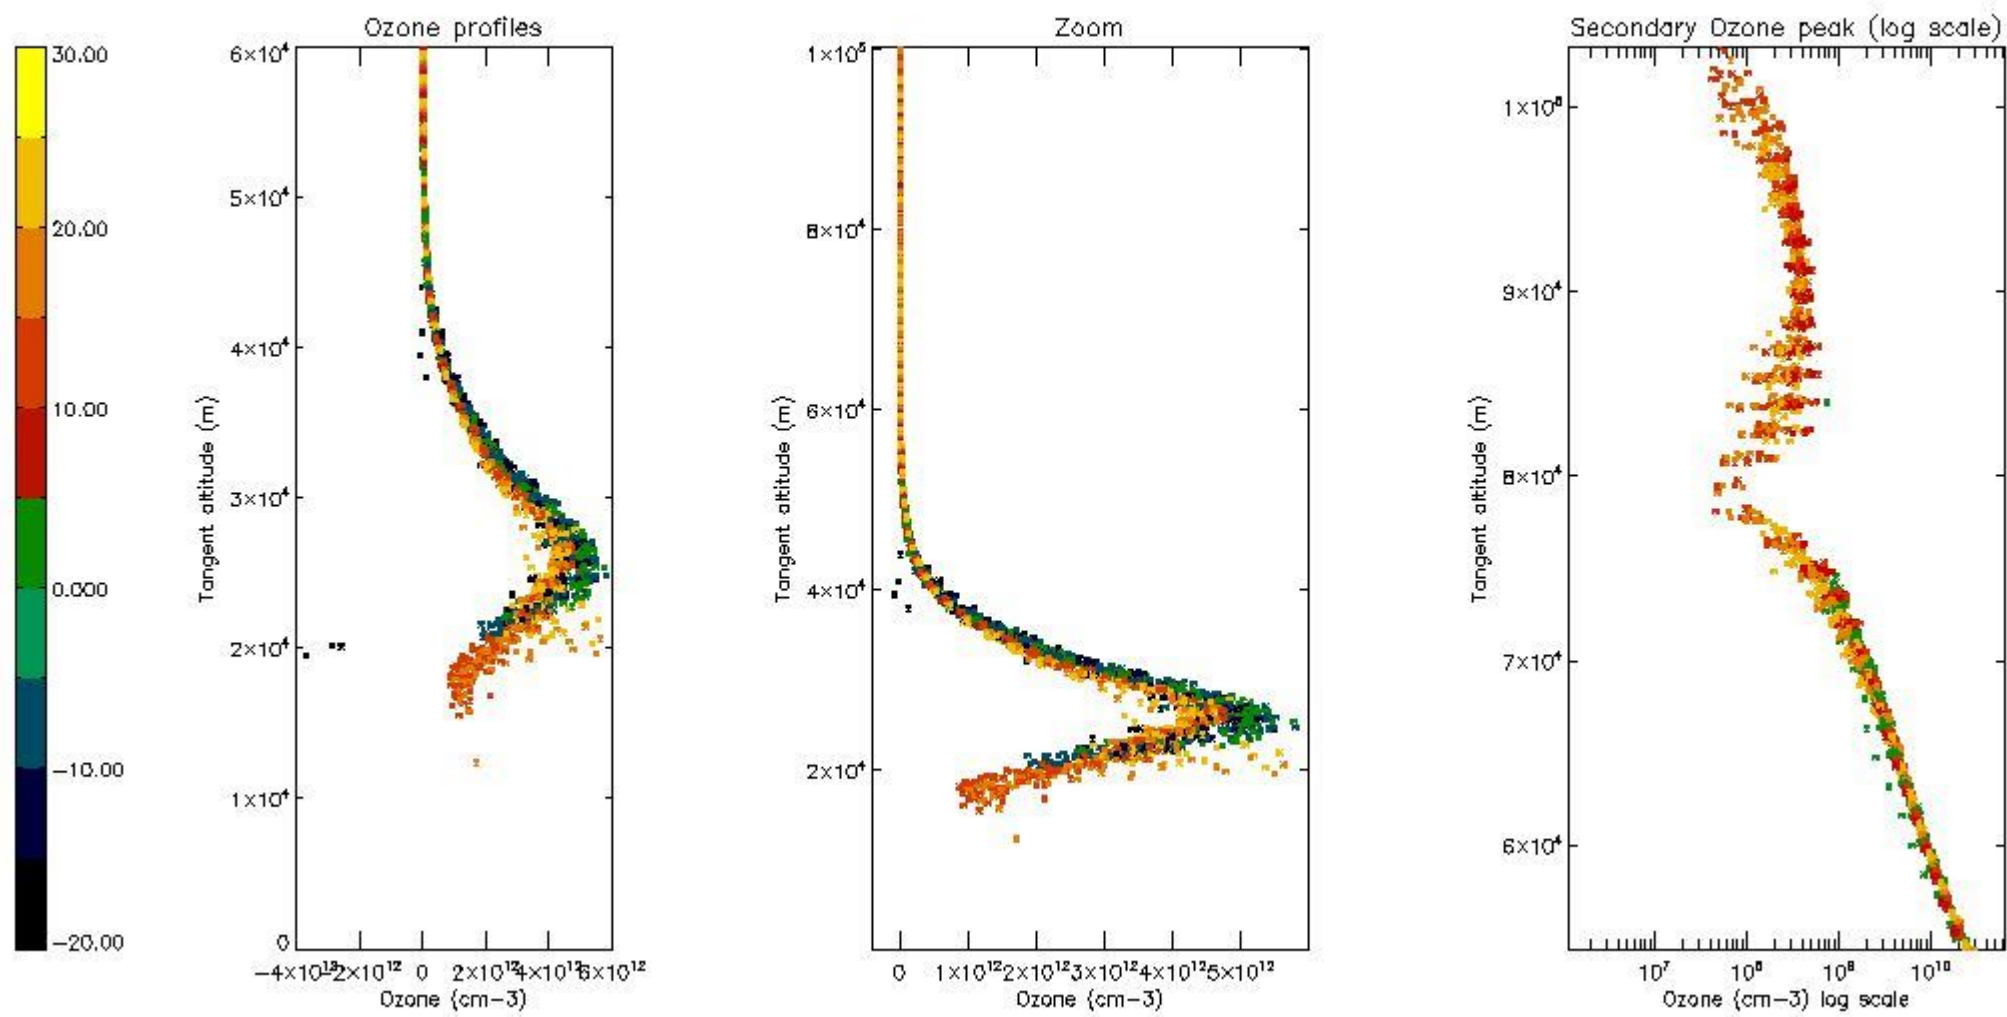

STD < 10	22
STD < 5	15

5.2 Plot ozone profiles for all STD (dark without errors)

The colorbar represents the latitude.

5.3 Plot ozone profiles where STD < 20% (dark without errors)

The colorbar represents the latitude.

5.4 Plot ozone profiles where STD < 10% (dark without errors)

The colorbar represents the latitude.

5.5 Plot ozone profiles where STD < 5% (dark without errors)

The colorbar represents the latitude.

5.6 Plot NO₂ profiles for all STD (dark without errors)

The colorbar represents the latitude.

5.7 Plot NO3 profiles for all STD (dark without errors)

The colorbar represents the latitude.

5.8 Plot H₂O profiles for all STD (only for occultations of stars 1,2,3,4,13,14,16,26,63 dark without errors)