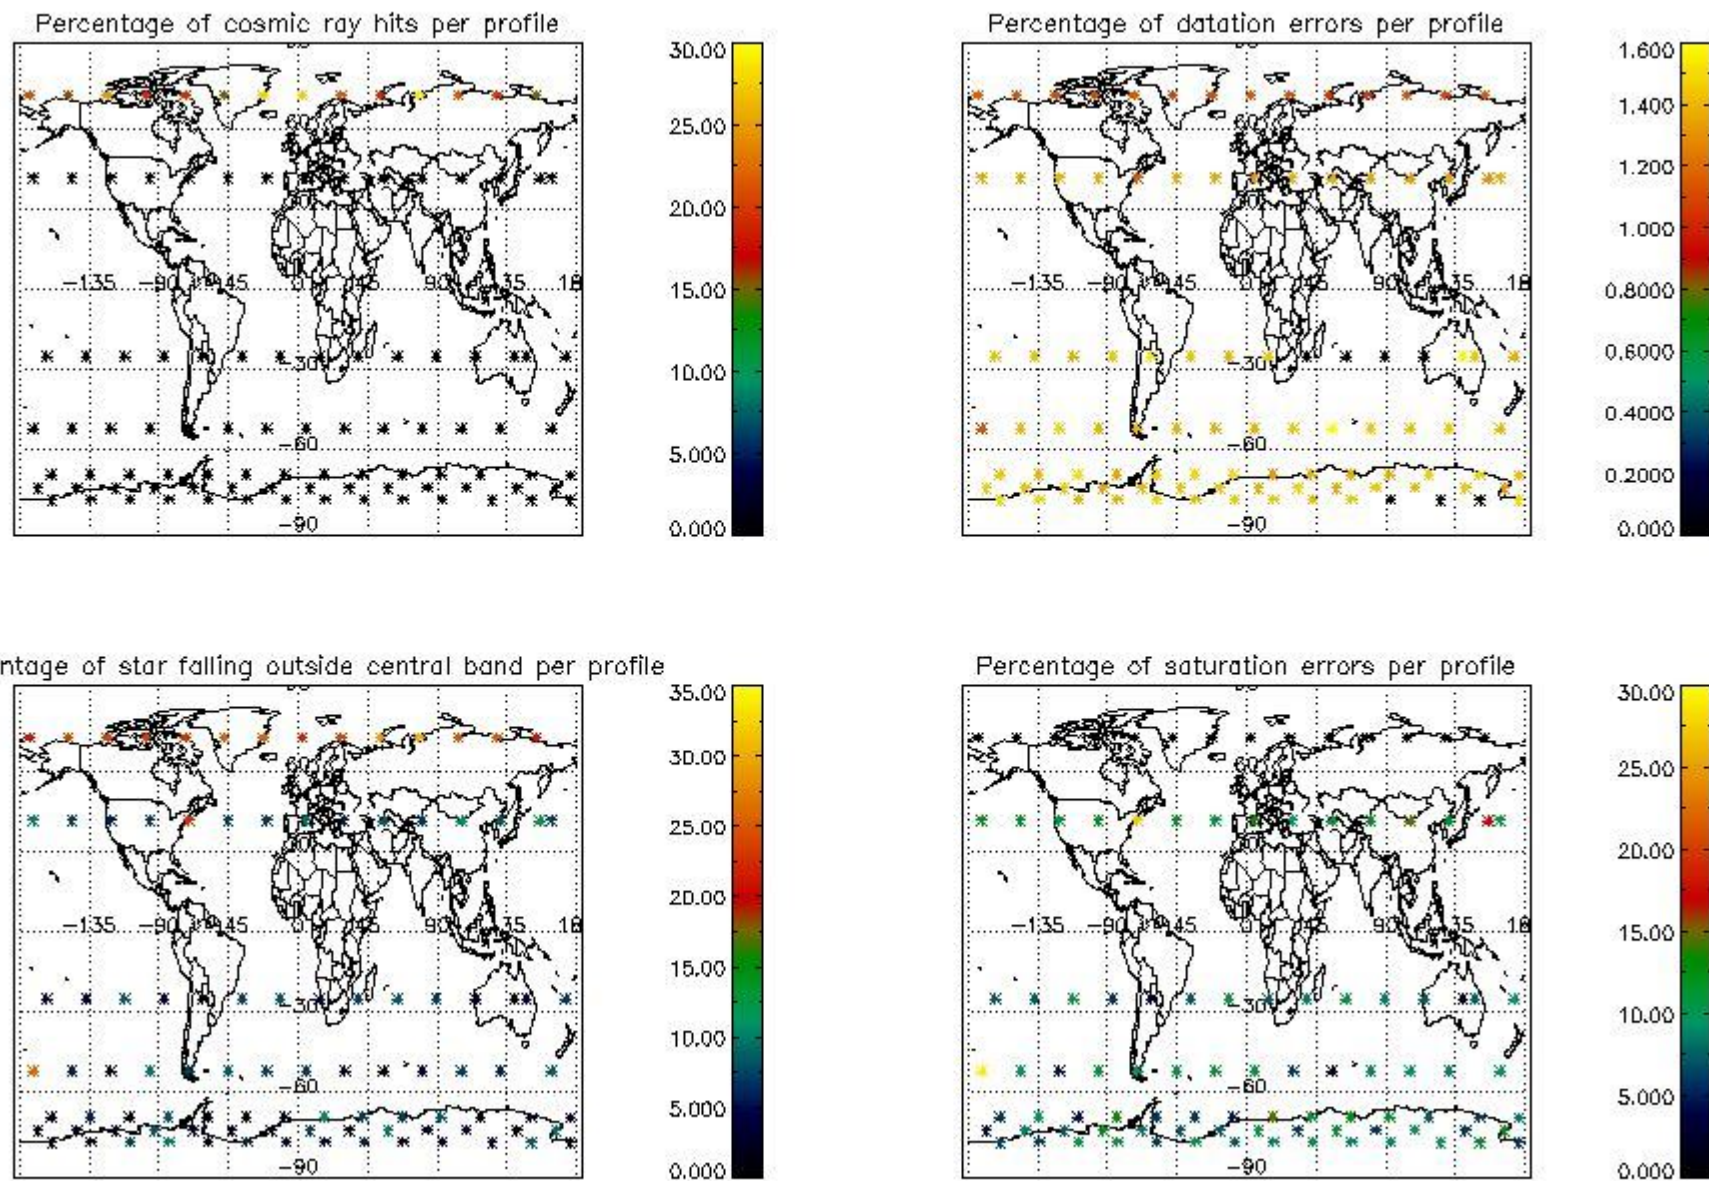

Percentage of datation errors per profile

Percentage of star falling outside central band per profile

Percentage of saturation errors per profile

4.2.2 Plot level 1 quality information per product (world map): ENVISAT DESCENDING passes