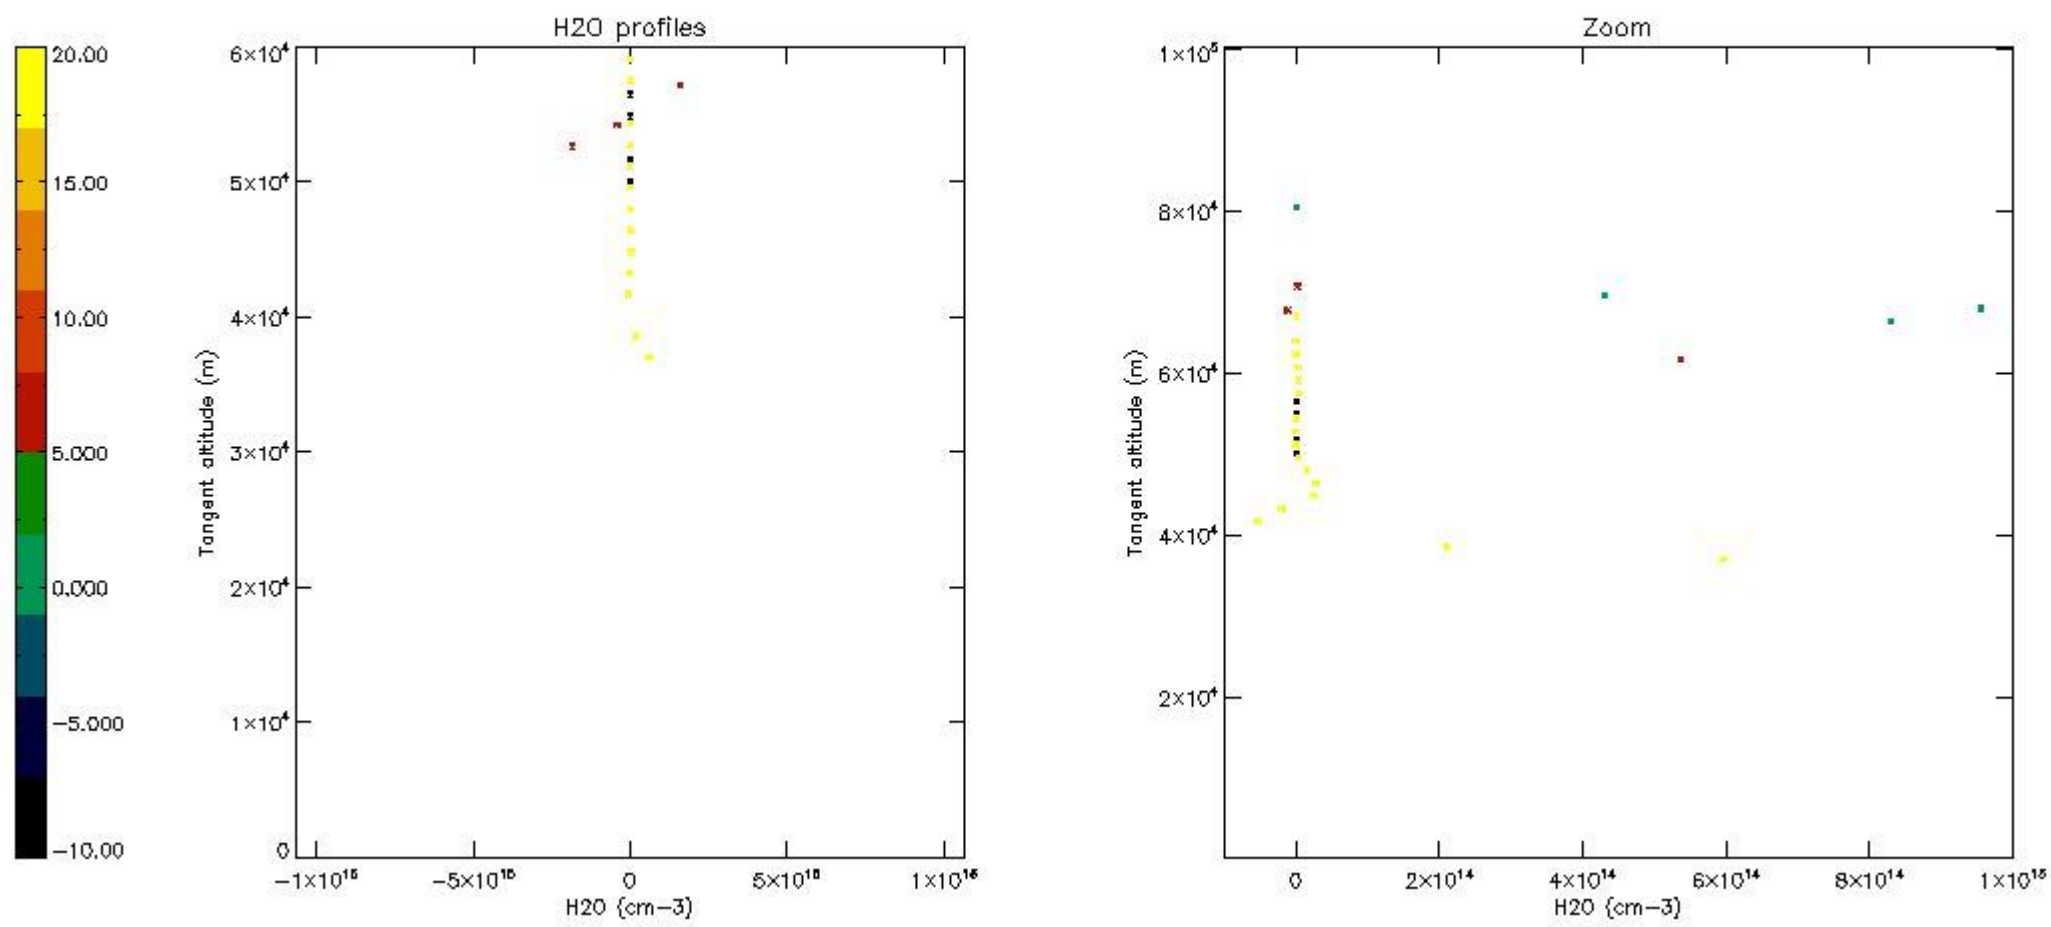

6. Auxiliary Data Files used for the production reported in section 2

The number reported in the third column indicates since which file (see list in section 2) the corresponding auxiliary file has been used. The fourth column is the date of those product files.

Type	Auxiliary Filename	Used since product	Used since product date
INST_PHYS_CHARACTERISTICS	GOM_INS_AXVIEC20091111_143220_20030716_120000_20500101_000000	1	08-MAR-2006 00:07:10
LEVEL-2_PROC_CONFIG	GOM_PR2_AXVIEC20091111_152718_20020301_000000_20500101_000000	1	08-MAR-2006 00:07:10
CROSS_SECTIONS_FILE	GOM_CR2_AXVIEC20091111_154832_20020301_000000_20500101_000000	1	08-MAR-2006 00:07:10