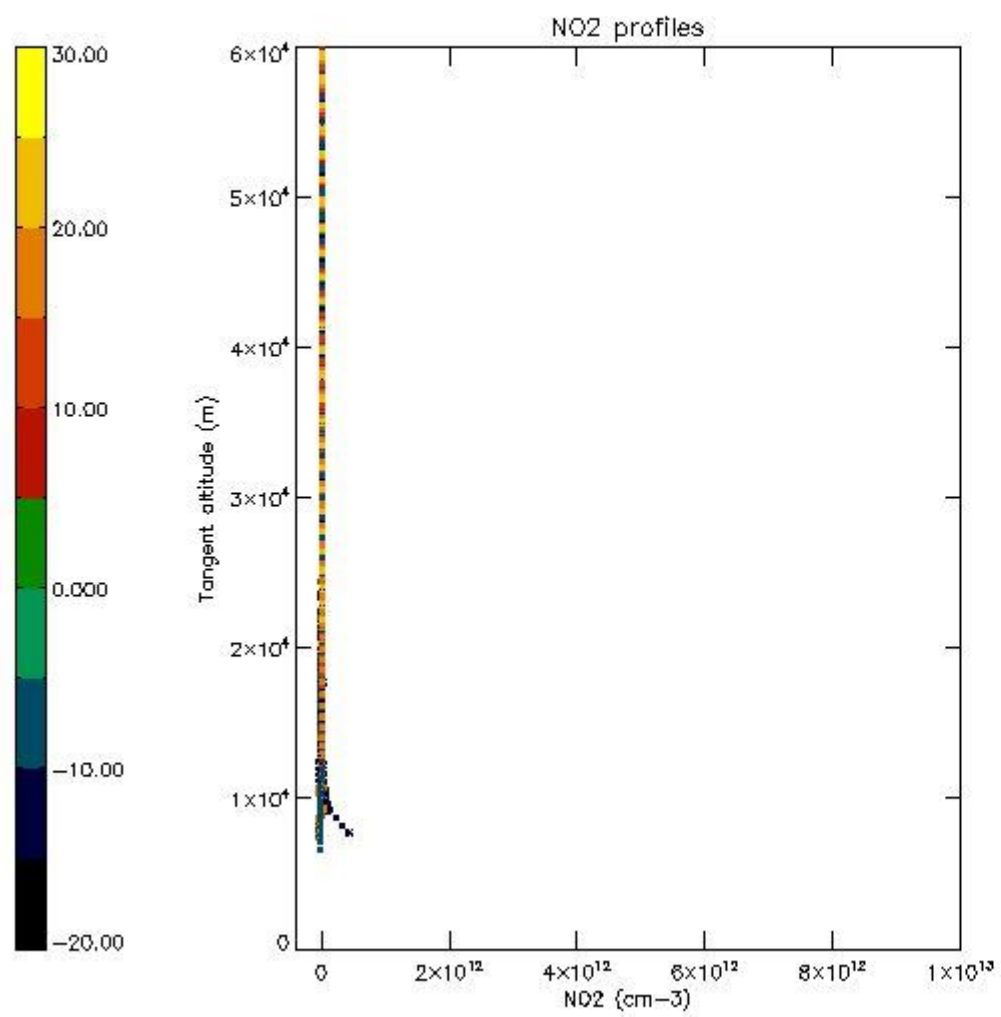

STD < 10	22
STD < 5	15

5.2 Plot ozone profiles for all STD (dark without errors)

The colorbar represents the latitude.

5.3 Plot ozone profiles where STD < 20% (dark without errors)

The colorbar represents the latitude.

5.4 Plot ozone profiles where STD < 10% (dark without errors)

The colorbar represents the latitude.

5.5 Plot ozone profiles where STD < 5% (dark without errors)

The colorbar represents the latitude.

5.6 Plot NO₂ profiles for all STD (dark without errors)

The colorbar represents the latitude.

5.7 Plot NO3 profiles for all STD (dark without errors)

The colorbar represents the latitude.

5.8 Plot H₂O profiles for all STD (only for occultations of stars 1,2,3,4,13,14,16,26,63 dark without errors)