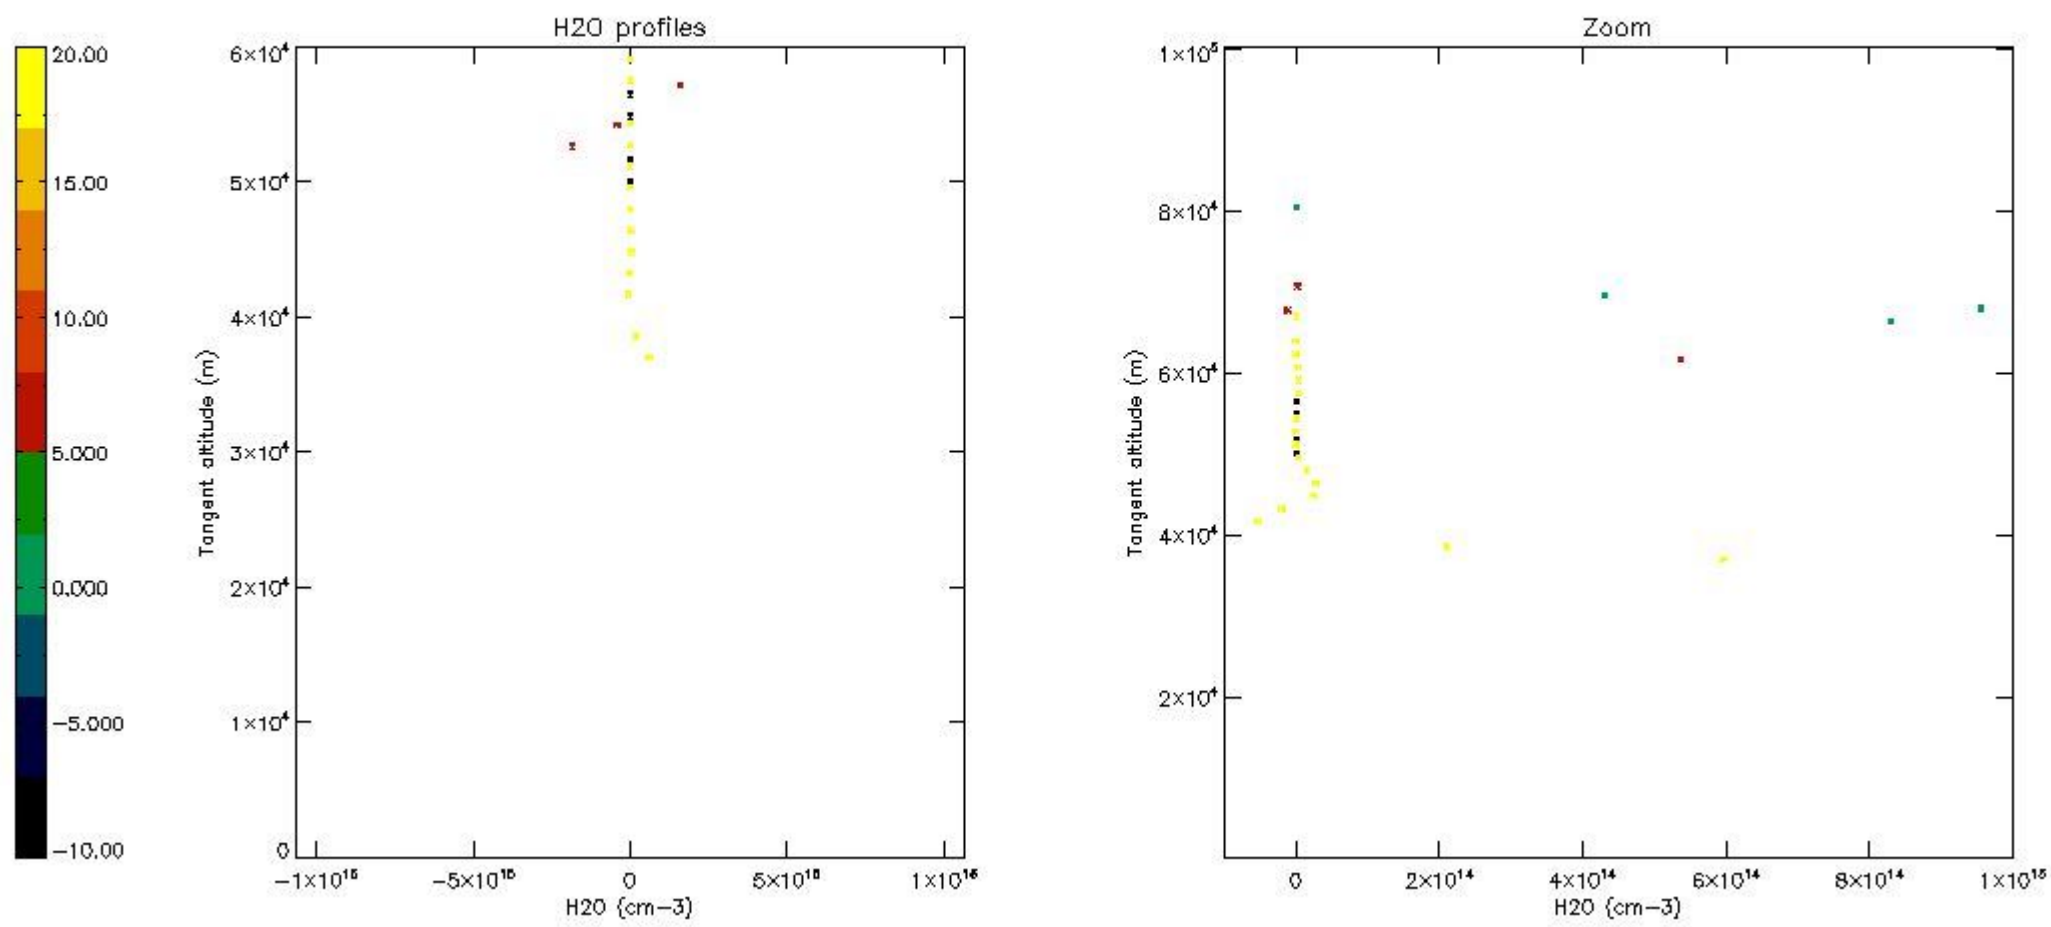

6. Auxiliary Data Files used for the production reported in section 2

The number reported in the third column indicates since which file (see list in section 2) the corresponding auxiliary file has been used. The fourth column is the date of those product files.

Type	Auxiliary Filename	Used since product	Used since product date
INST_PHYS_CHARACTERISTICS	GOM_INS_AXVIEC20091111_143220_20030716_120000_20500101_000000	1	08-MAR-2006 00:07:10
LEVEL-2_PROC_CONFIG	GOM_PR2_AXVIEC20091111_152718_20020301_000000_20500101_000000	1	08-MAR-2006 00:07:10
CROSS_SECTIONS_FILE	GOM_CRS_AXVIEC20091111_154832_20020301_000000_20500101_000000	1	08-MAR-2006 00:07:10