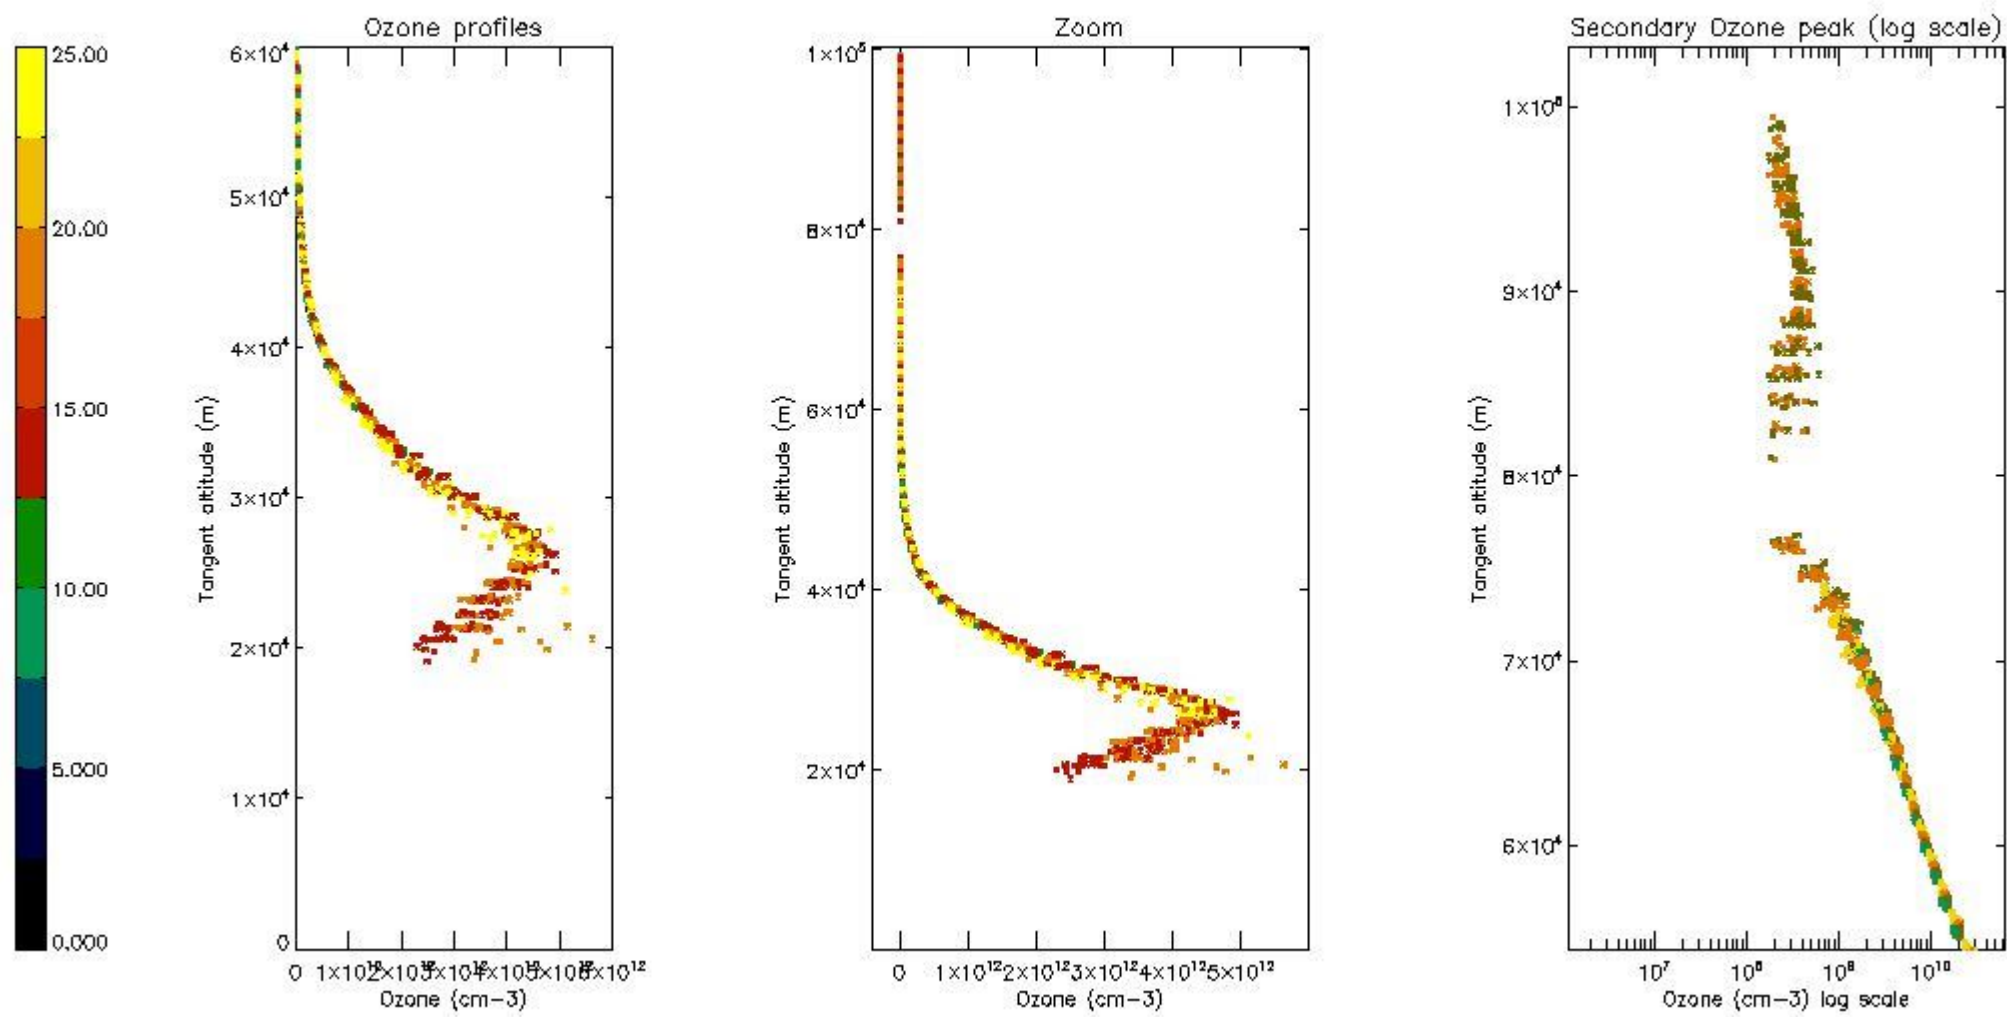

5.6 Plot NO₂ profiles for all STD (dark without errors)

The colorbar represents the latitude.