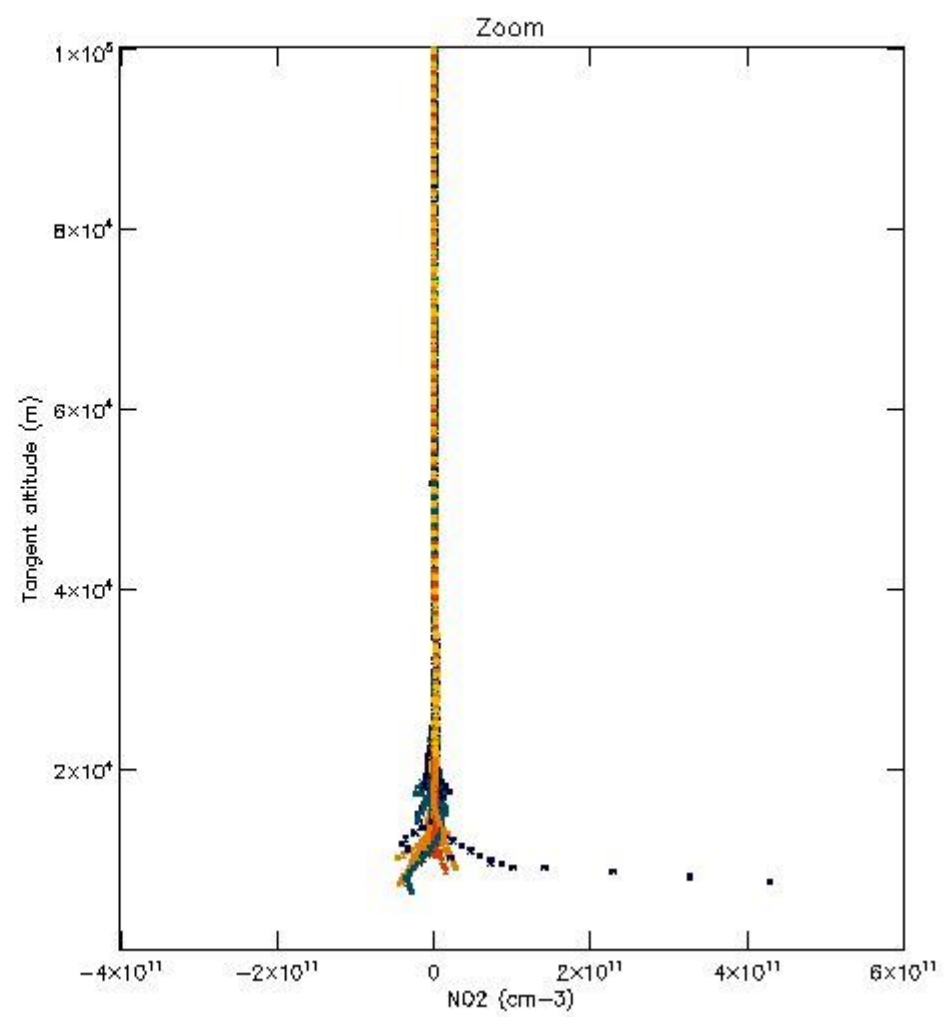

5.4 Plot ozone profiles where STD < 10% (dark without errors)

The colorbar represents the latitude.

5.5 Plot ozone profiles where STD < 5% (dark without errors)

The colorbar represents the latitude.

5.6 Plot NO₂ profiles for all STD (dark without errors)

The colorbar represents the latitude.

5.7 Plot NO3 profiles for all STD (dark without errors)

The colorbar represents the latitude.

5.8 Plot H₂O profiles for all STD (only for occultations of stars 1,2,3,4,13,14,16,26,63 dark without errors)