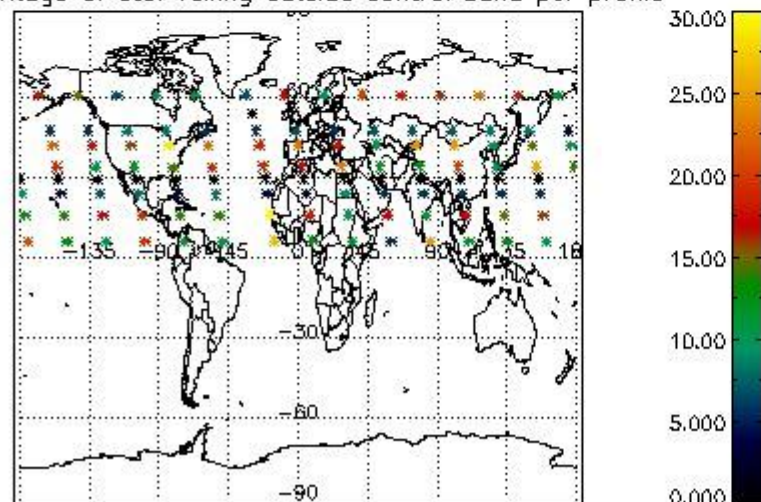

Percentage of star falling outside central band per profile