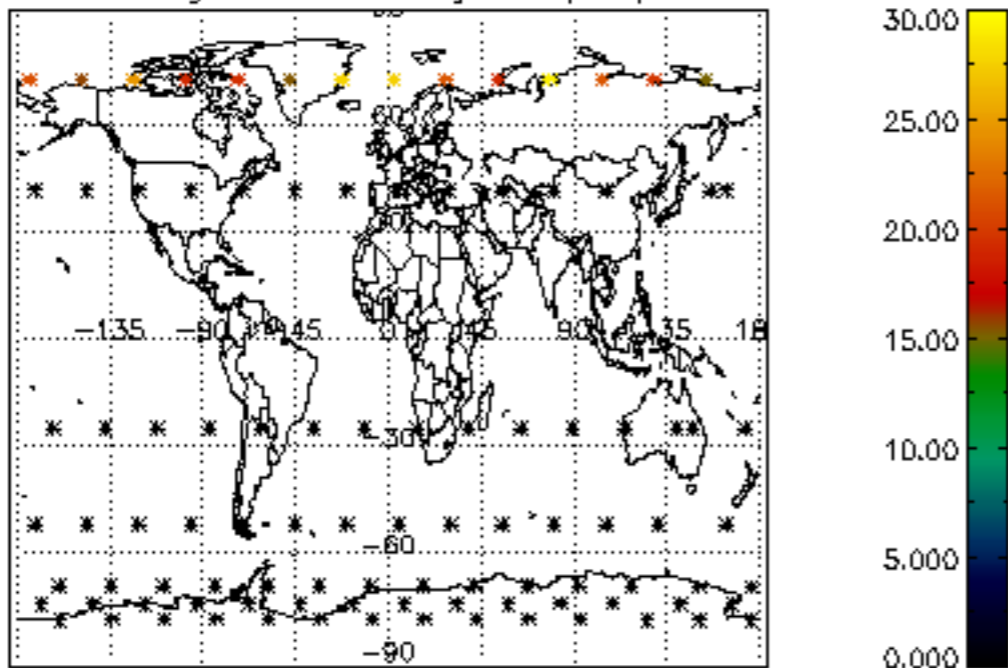

Percentage of datation errors per profile

Percentage of star falling outside central band per profile

Percentage of saturation errors per profile

Percentage of cosmic ray hits per profile

Percentage of datation errors per profile