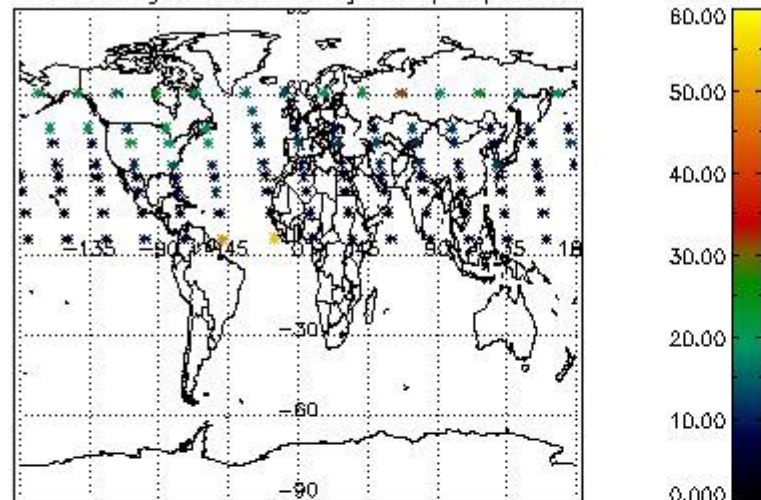

Percentage of cosmic ray hits per profile