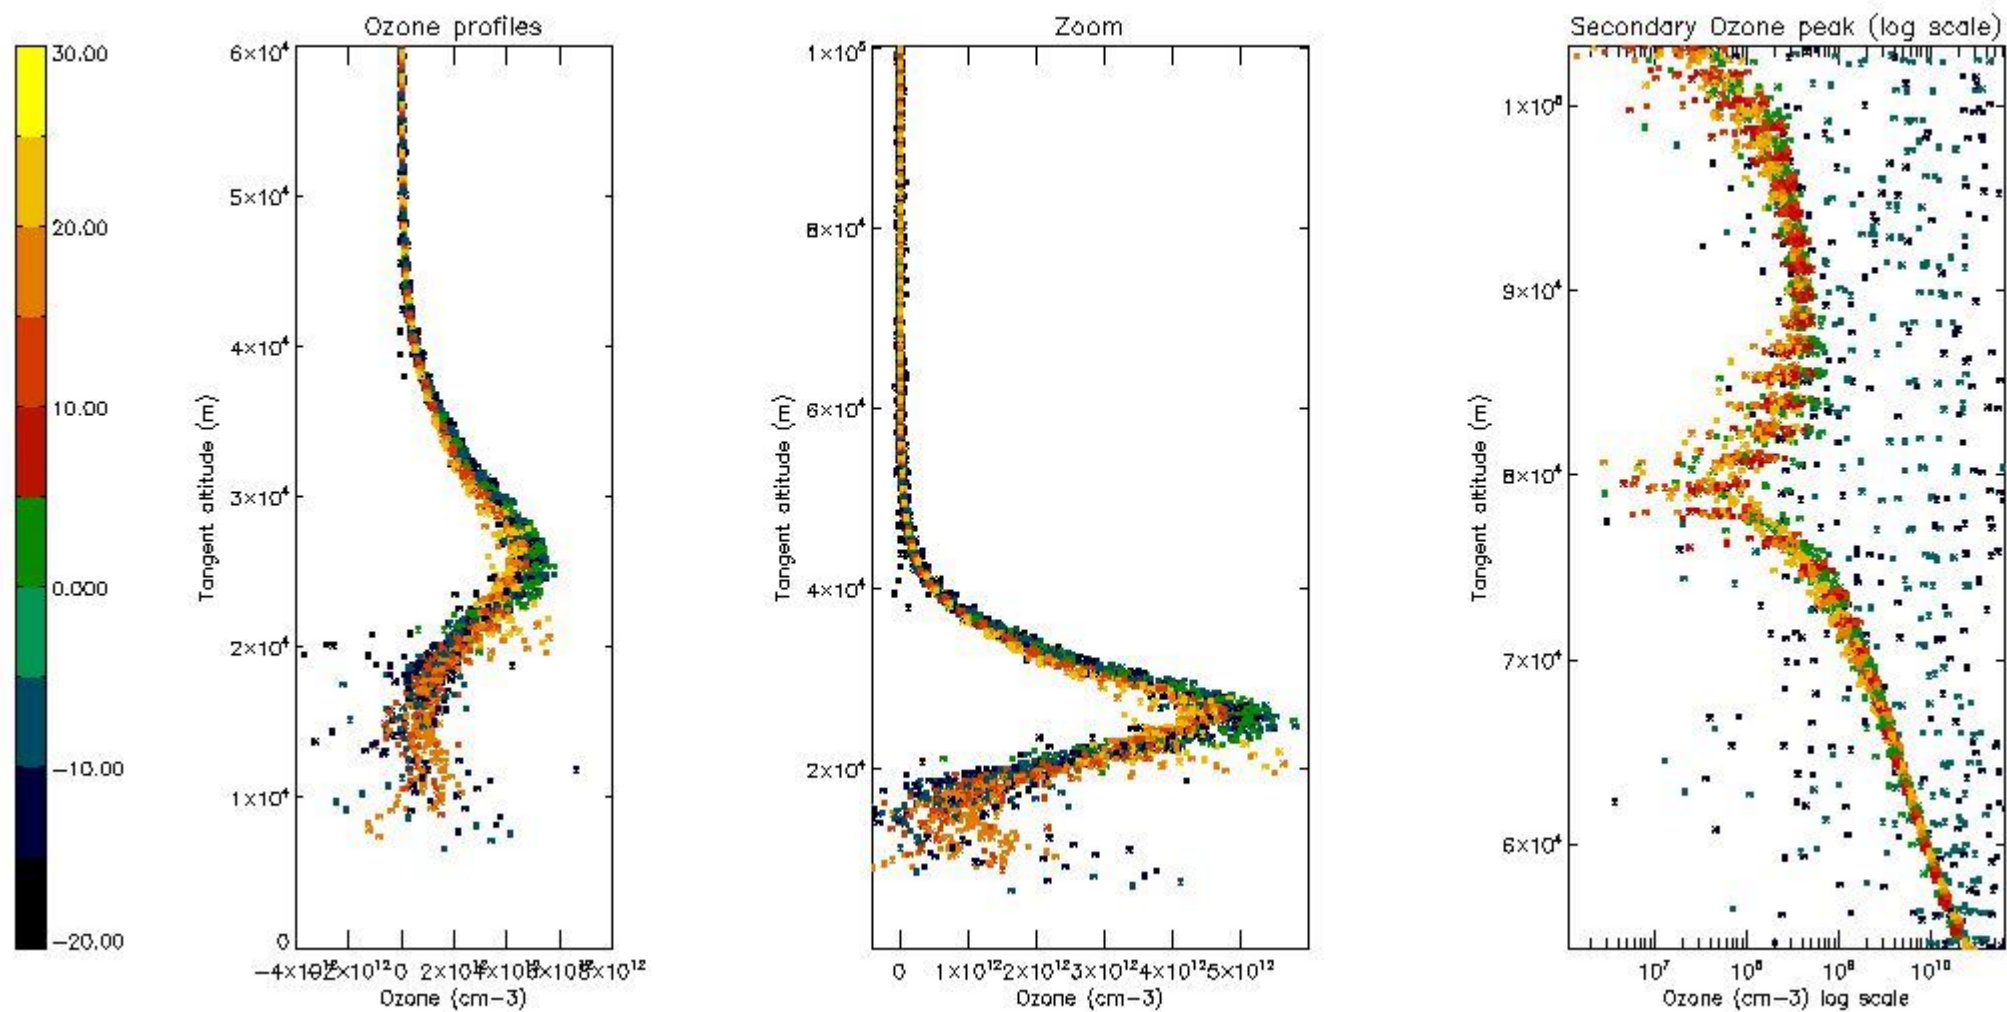

STD < 10	22
STD < 5	15

5.2 Plot ozone profiles for all STD (dark without errors)

The colorbar represents the latitude.

5.3 Plot ozone profiles where STD < 20% (dark without errors)

The colorbar represents the latitude.