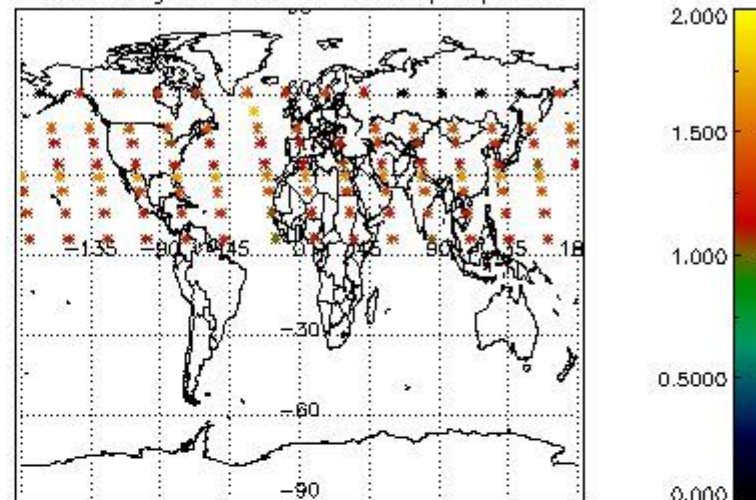

Percentage of datation errors per profile