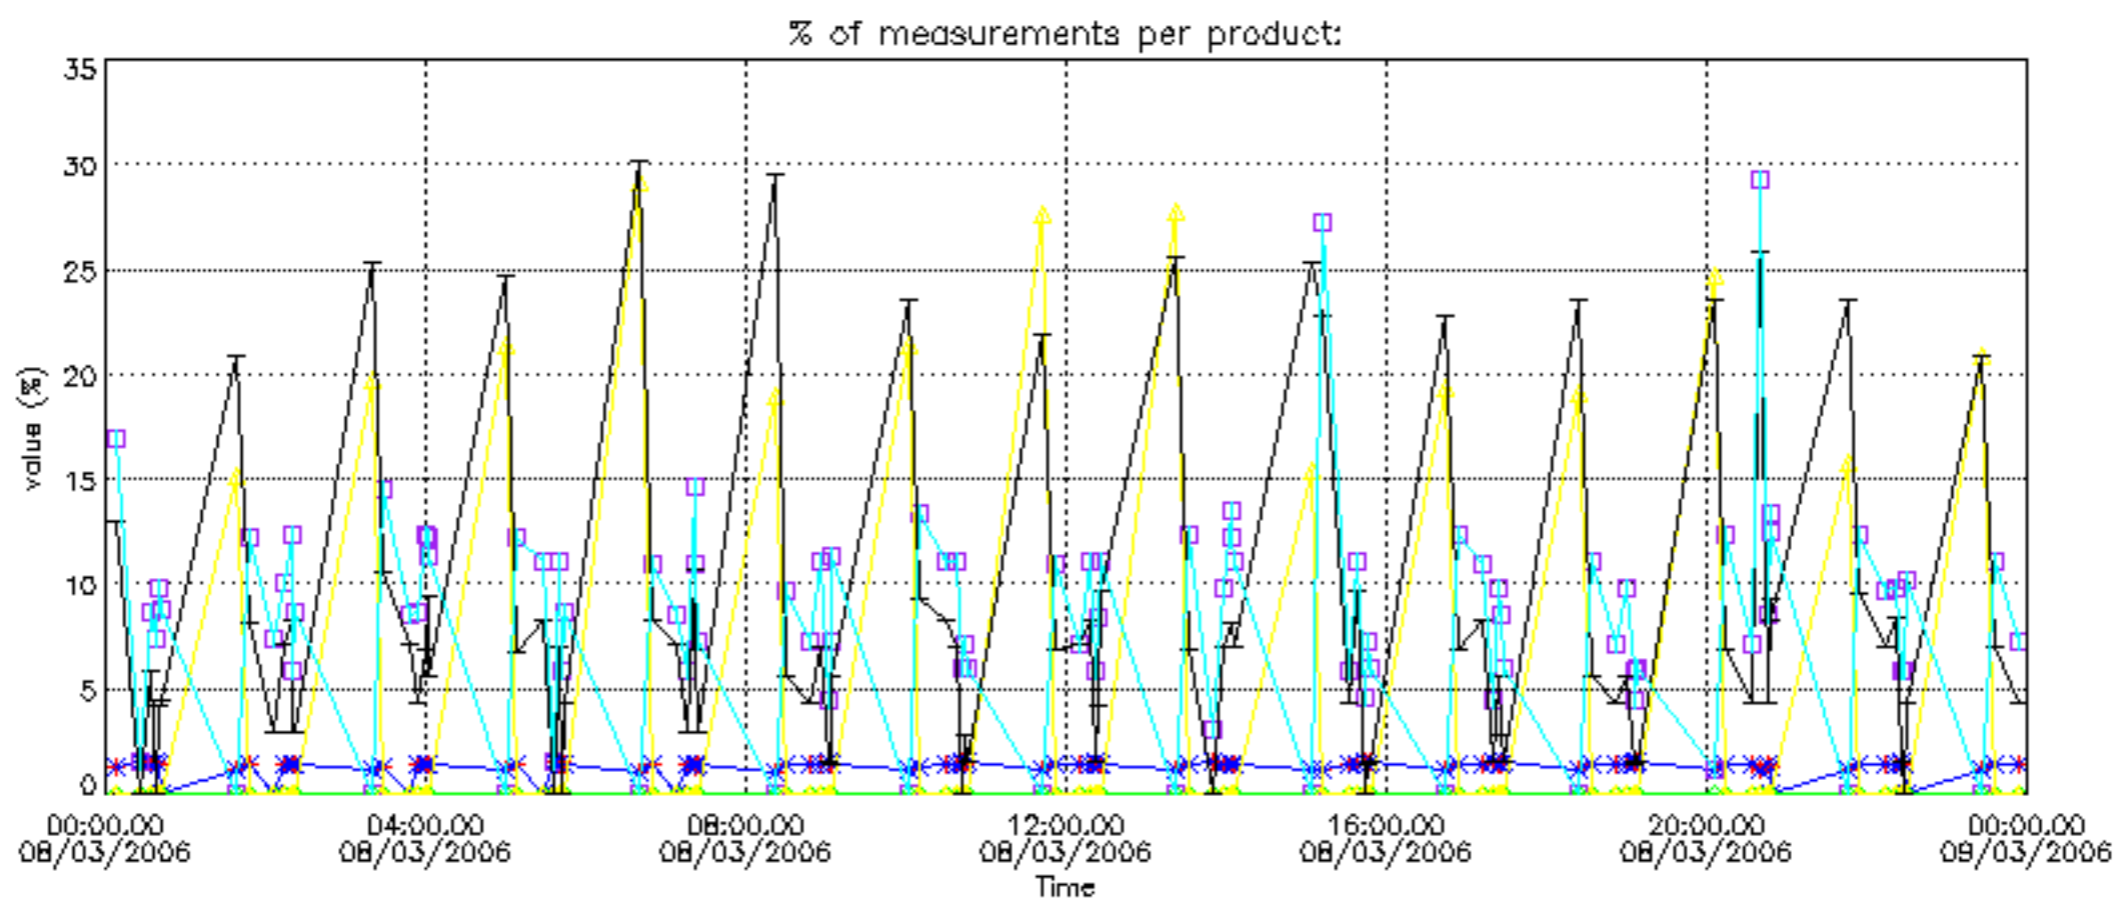

Percentage of cosmic ray hits per profile

Percentage of datation errors per profile