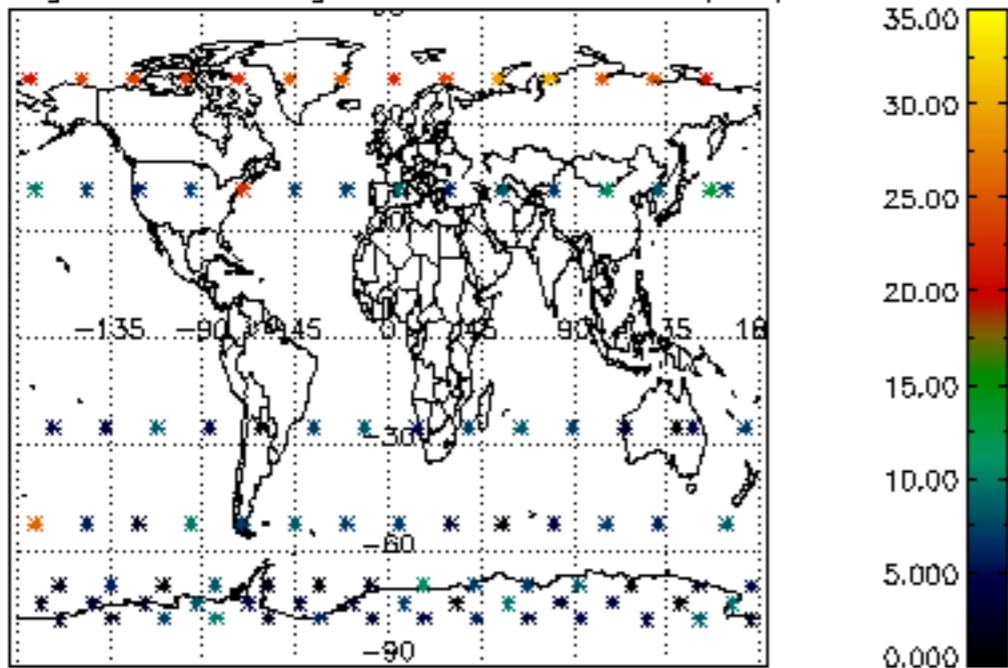

Percentage of star falling outside central band per profile