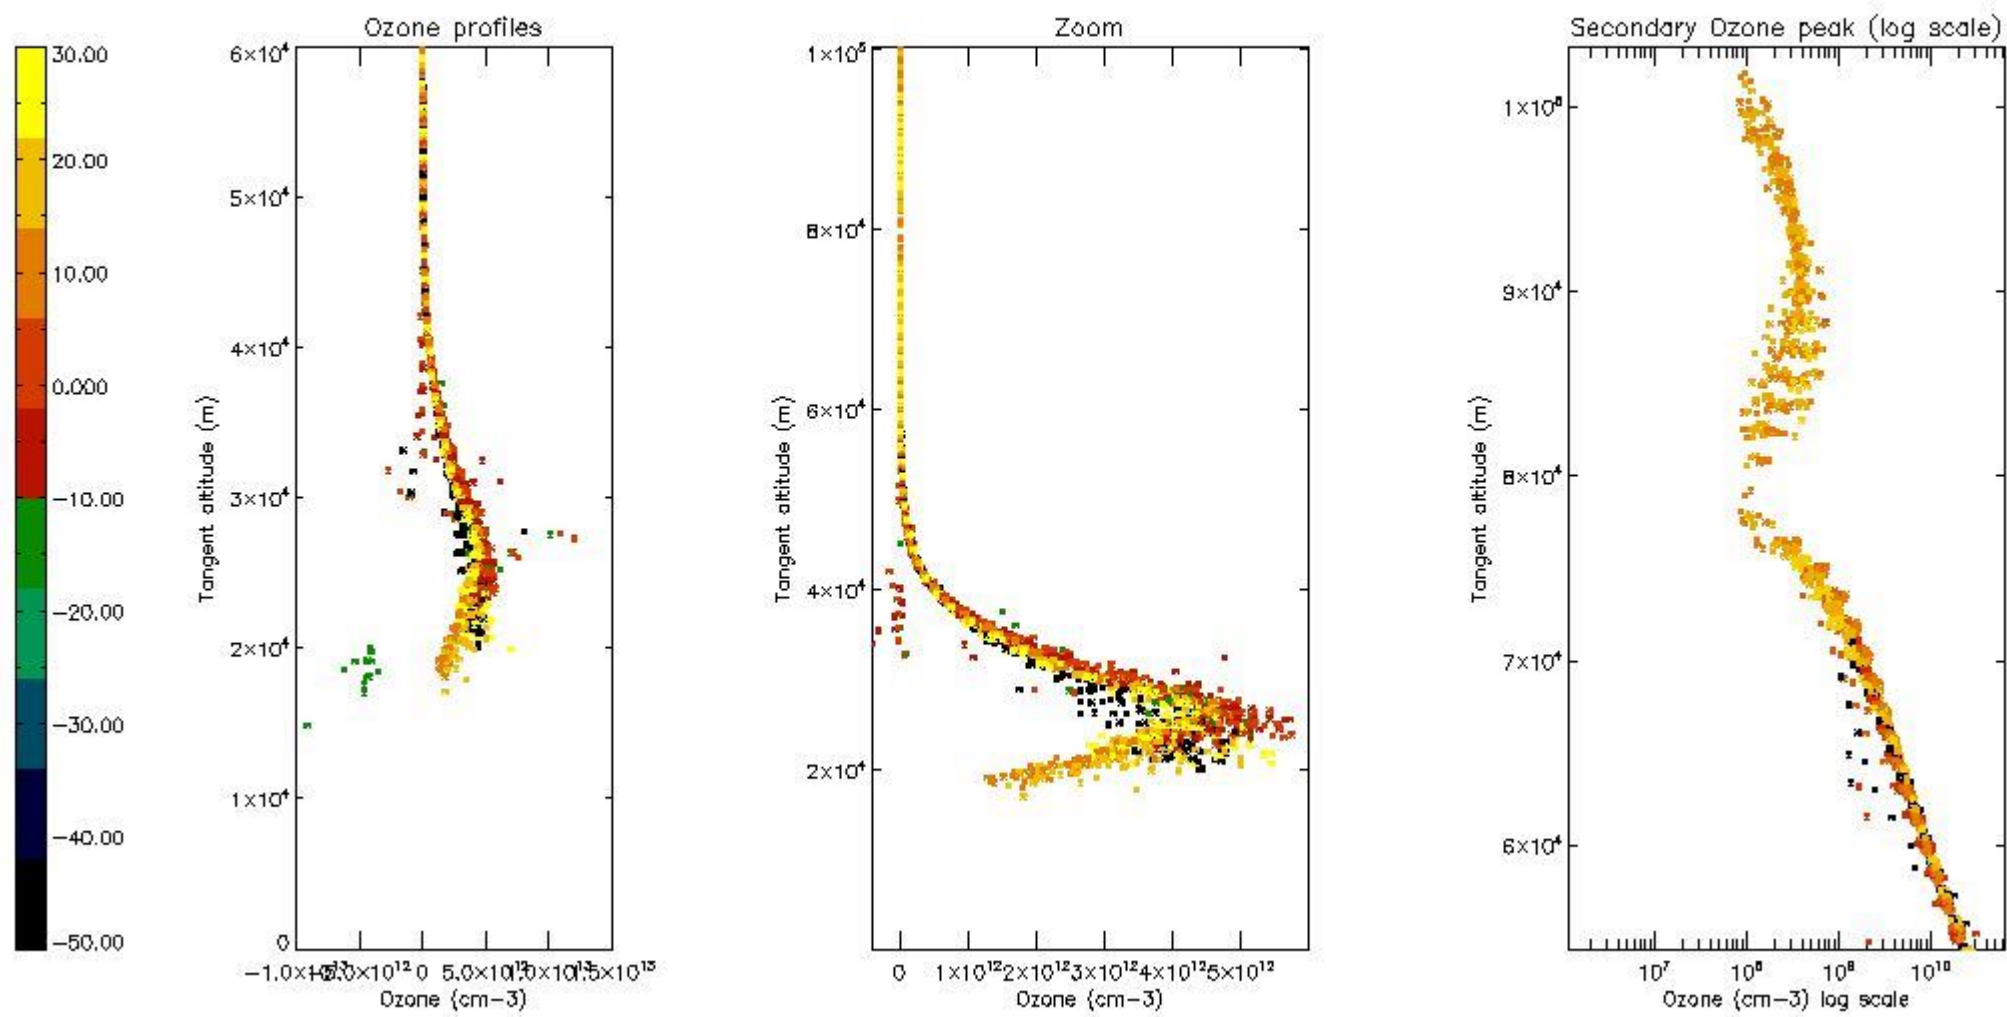

5.5 Plot ozone profiles where STD < 5% (dark without errors)

The colorbar represents the latitude.