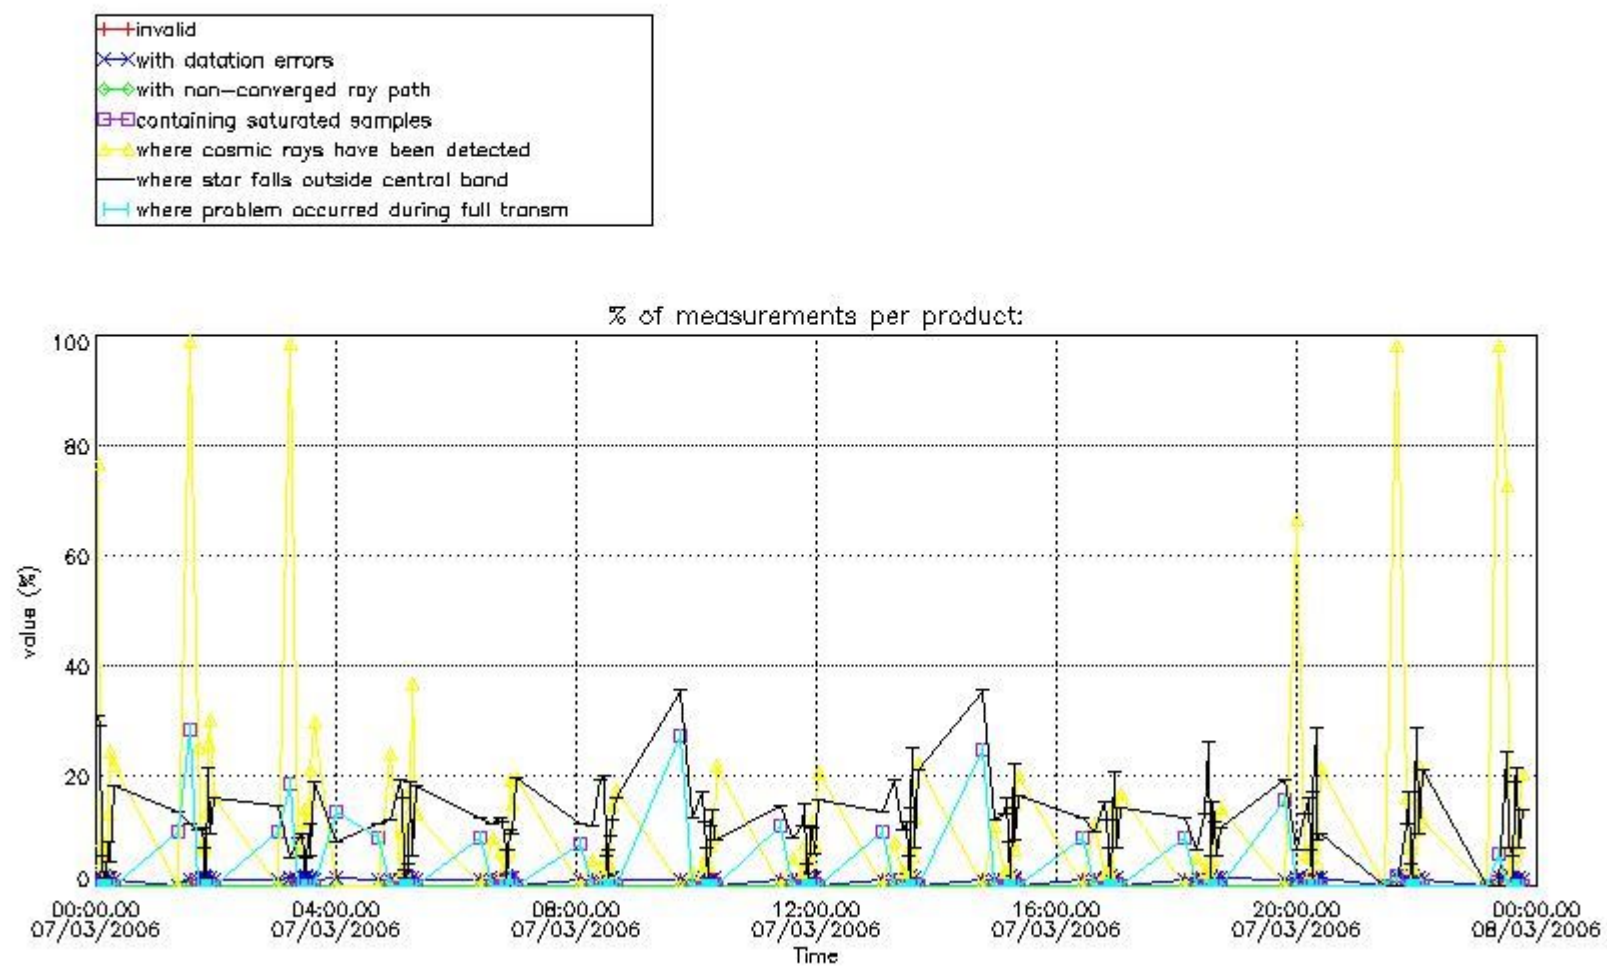

4.1.2 Plot level 1 quality information per product (time dependant): ENVI SAT DESCENDING passes