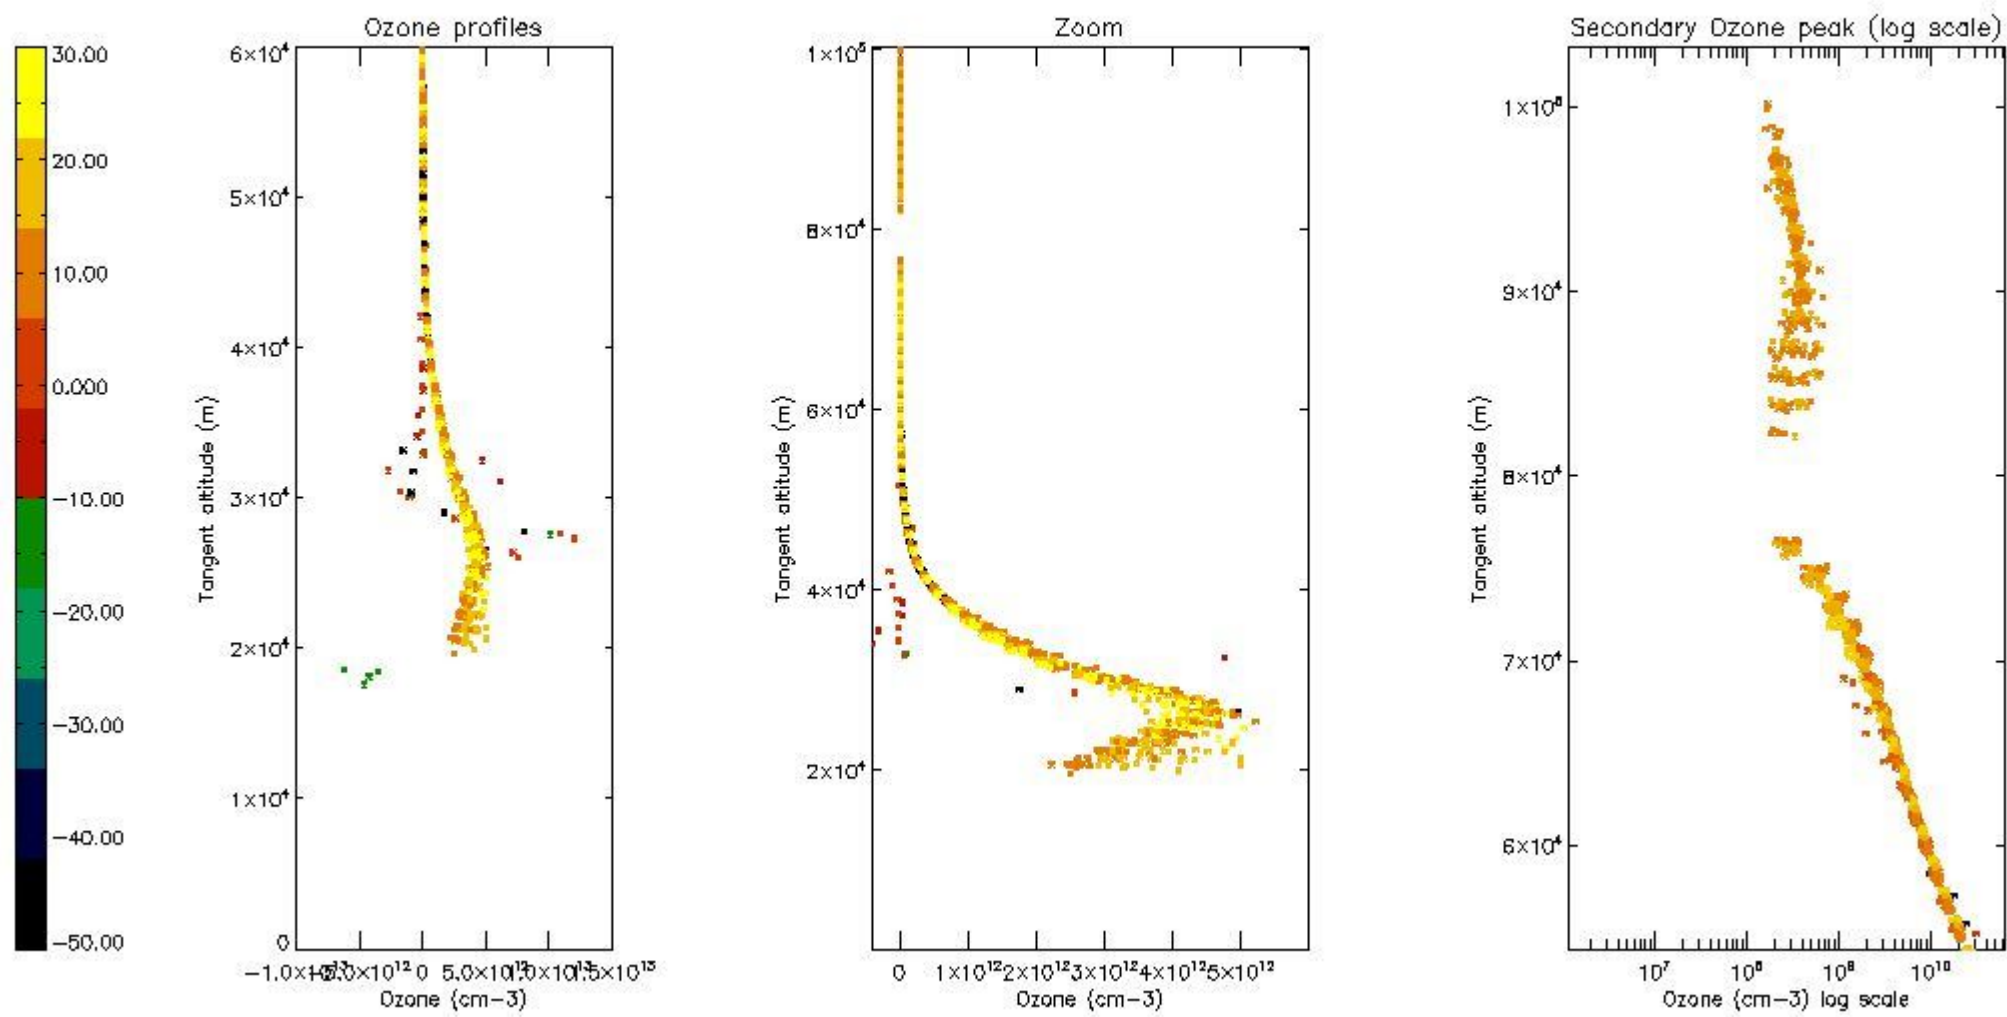

5.6 Plot NO₂ profiles for all STD (dark without errors)

The colorbar represents the latitude.