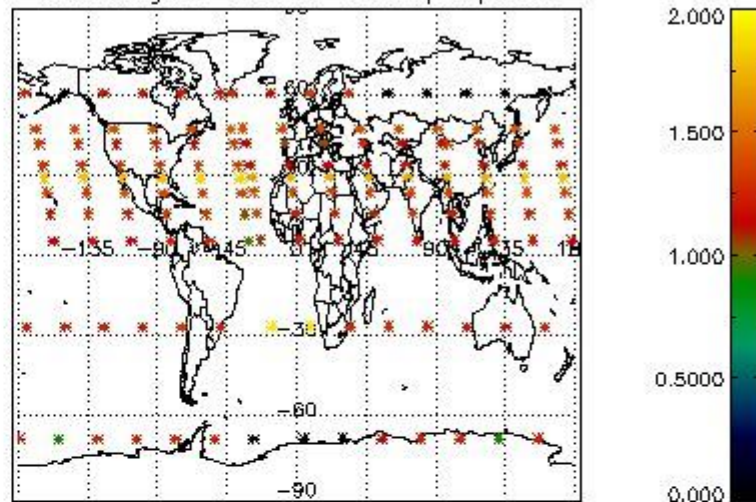

Percentage of datation errors per profile