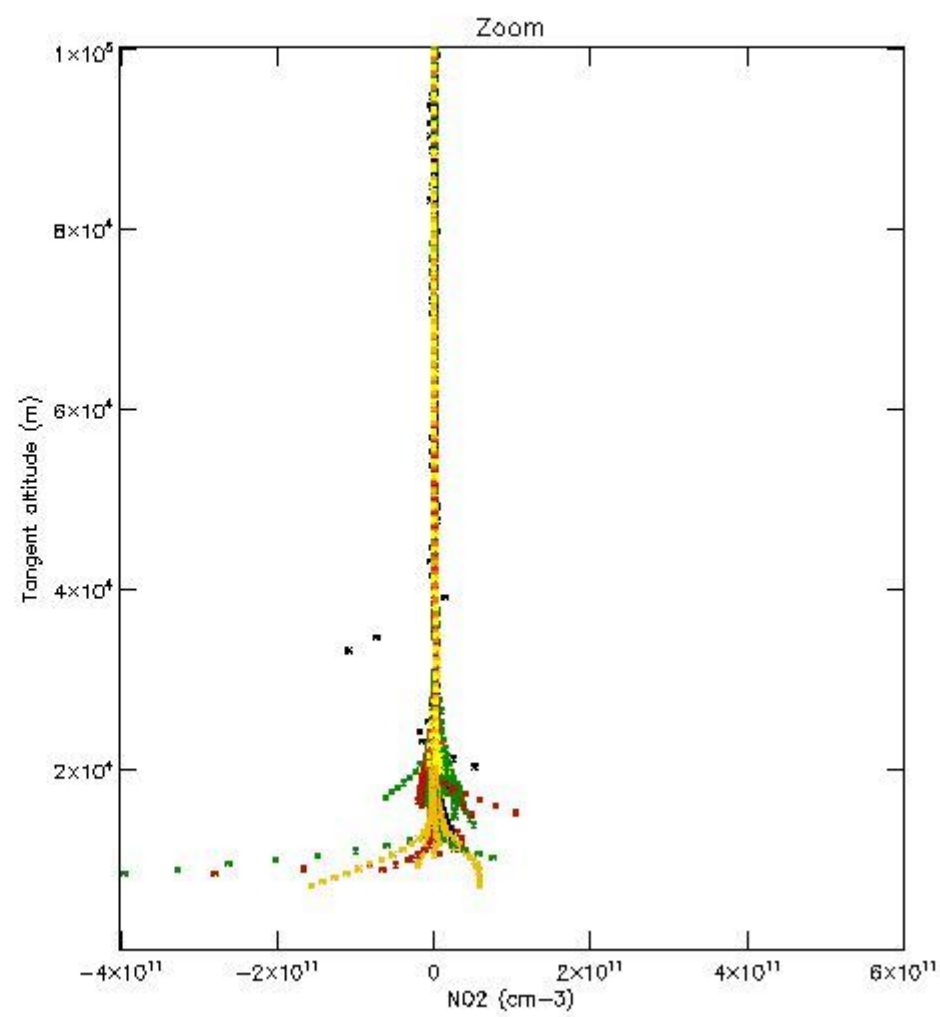

5.7 Plot NO3 profiles for all STD (dark without errors)

The colorbar represents the latitude.