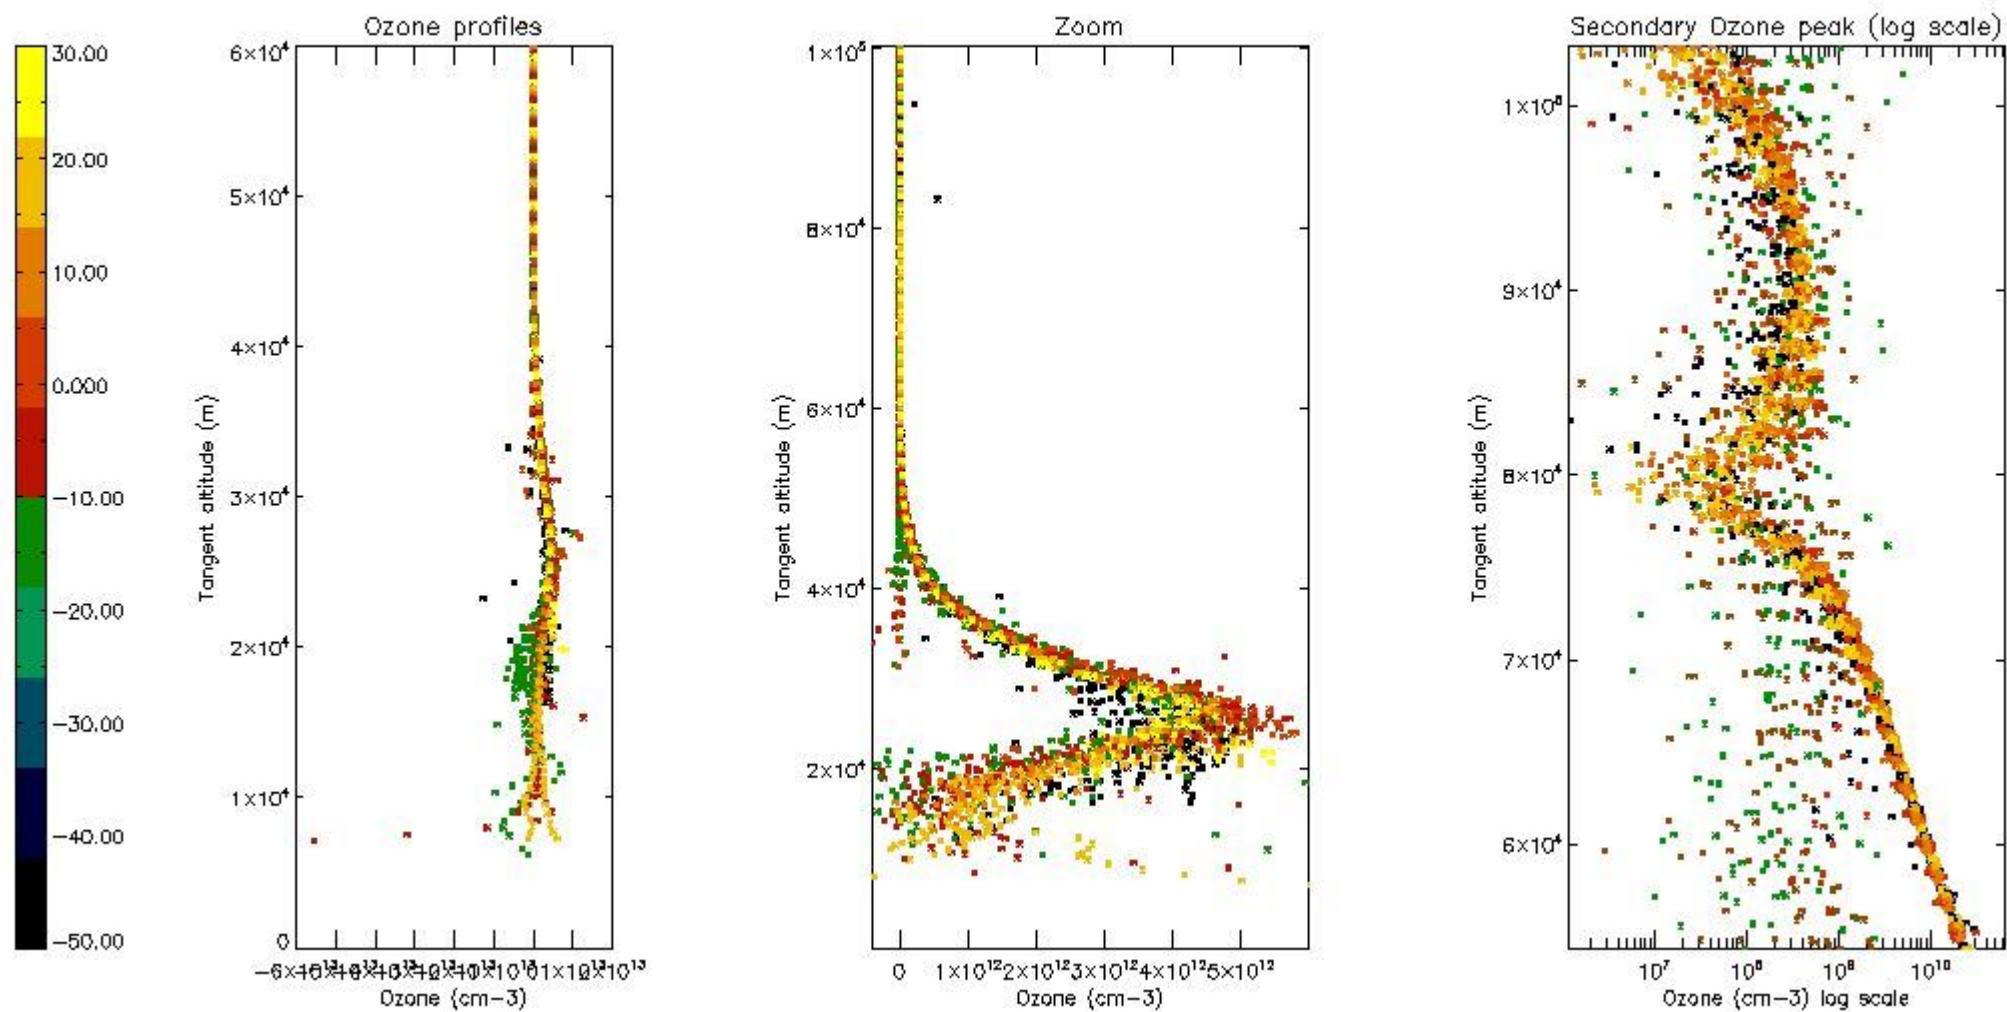

STD < 10	22
STD < 5	14

5.2 Plot ozone profiles for all STD (dark without errors)

The colorbar represents the latitude.

5.3 Plot ozone profiles where STD < 20% (dark without errors)

The colorbar represents the latitude.