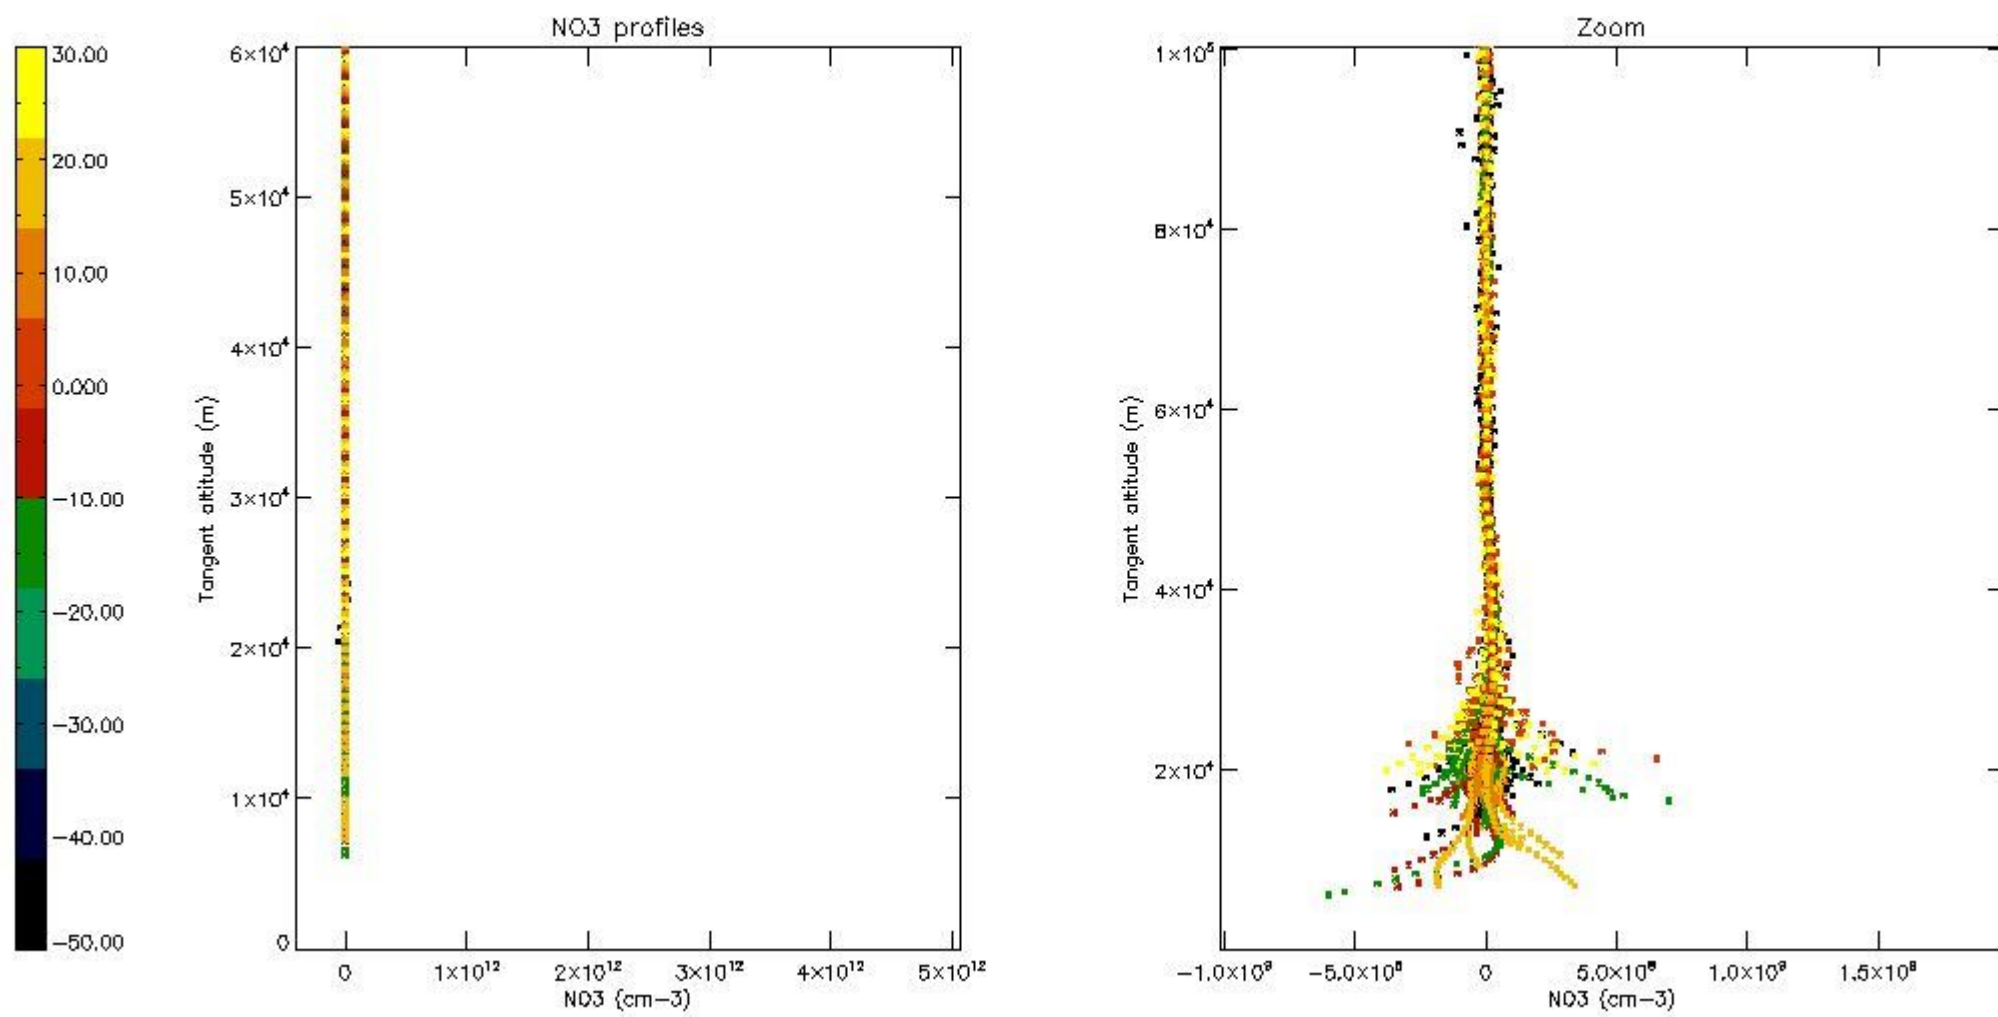

5.4 Plot ozone profiles where STD < 10% (dark without errors)

The colorbar represents the latitude.

5.5 Plot ozone profiles where STD < 5% (dark without errors)

The colorbar represents the latitude.

5.6 Plot NO₂ profiles for all STD (dark without errors)

The colorbar represents the latitude.

5.7 Plot NO3 profiles for all STD (dark without errors)

The colorbar represents the latitude.

5.8 Plot H2O profiles for all STD (only for occultations of stars 1,2,3,4,13,14,16,26,63 dark without errors)