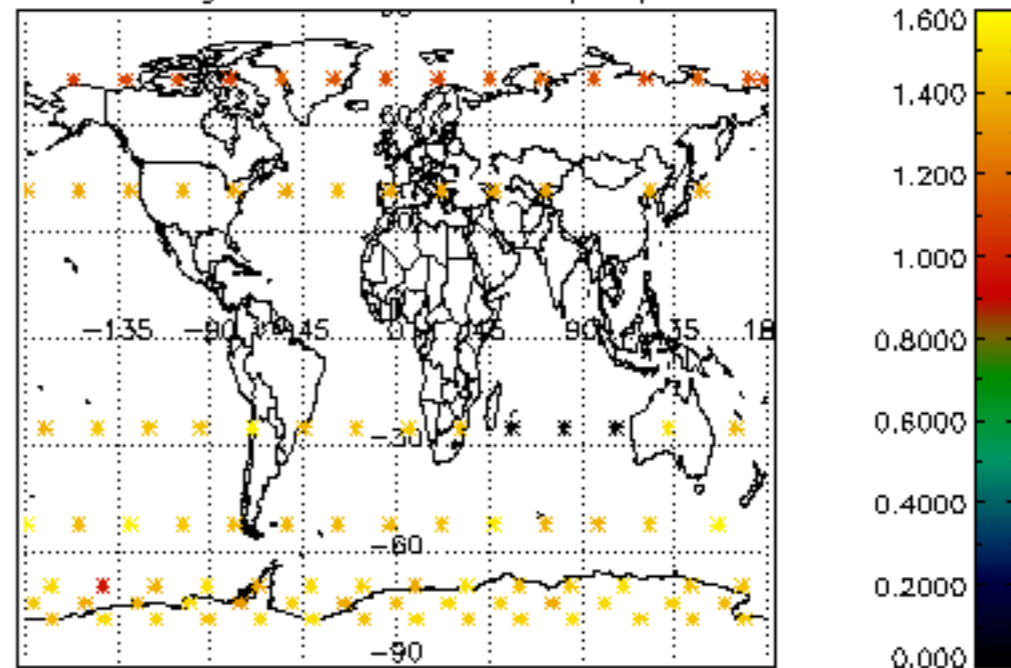

Percentage of datation errors per profile

Percentage of star falling outside central band per profile

Percentage of saturation errors per profile

Percentage of cosmic ray hits per profile

Percentage of datation errors per profile