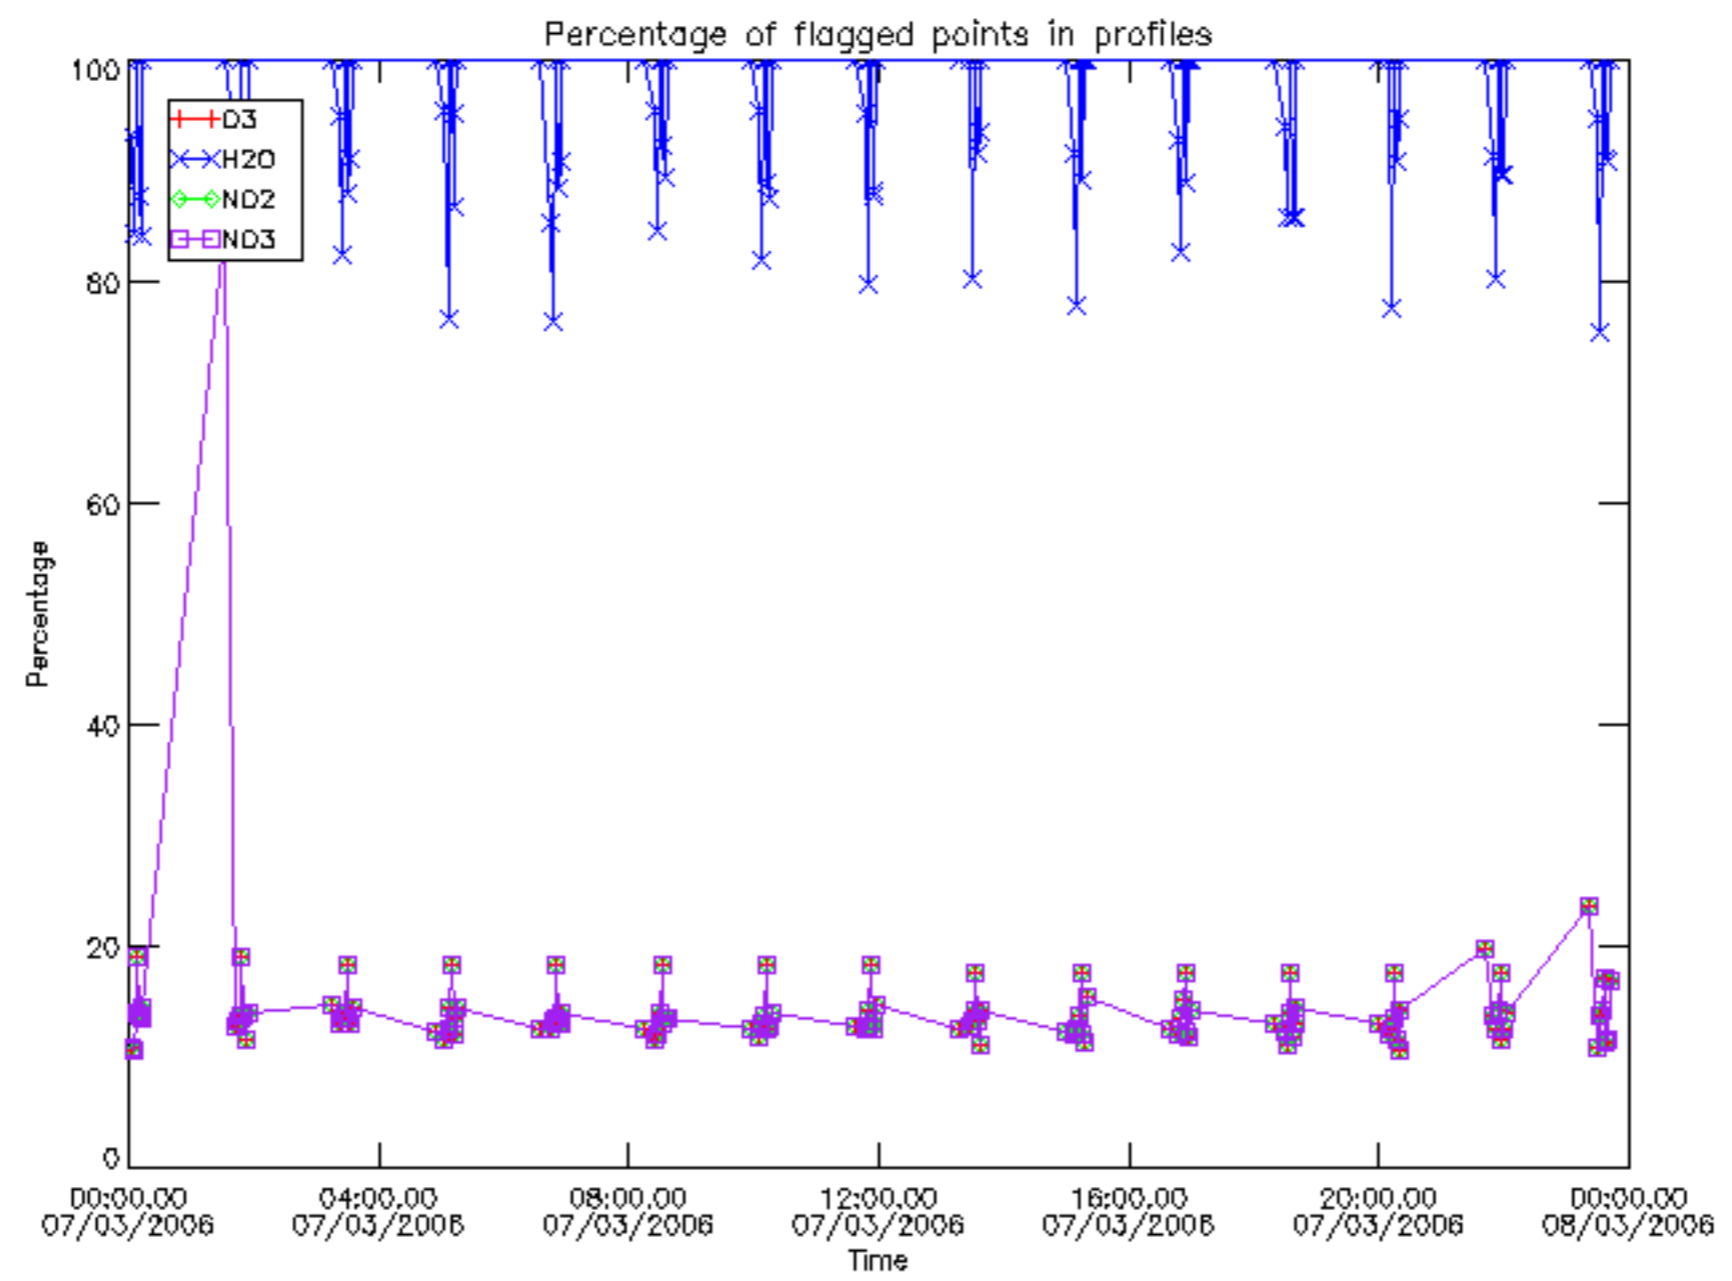

Percentage of flagged data per D3 profile

Percentage of flagged data per H2O profile