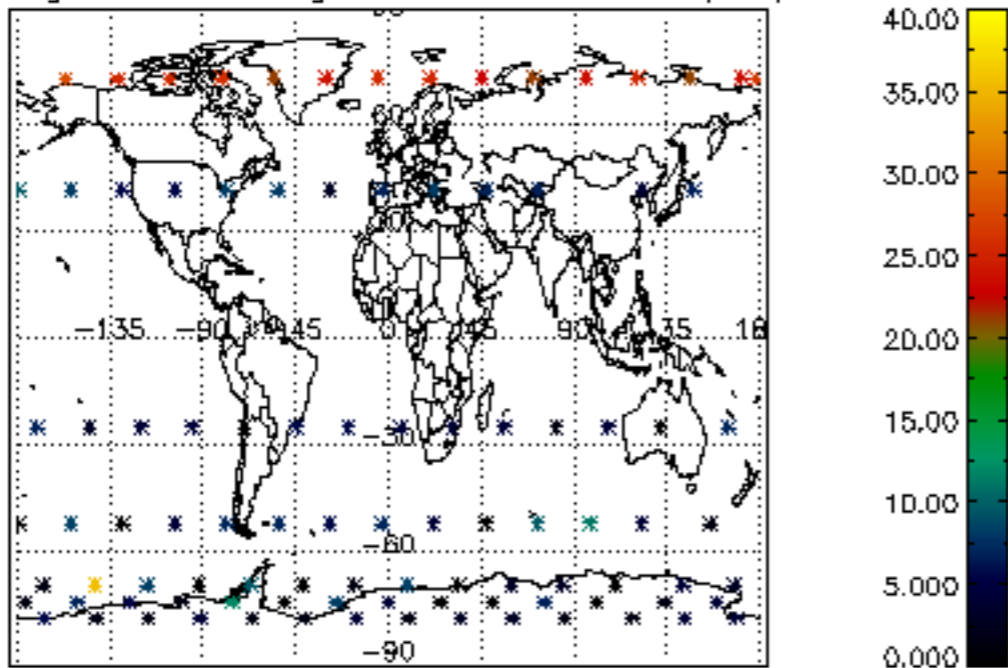

Percentage of star falling outside central band per profile