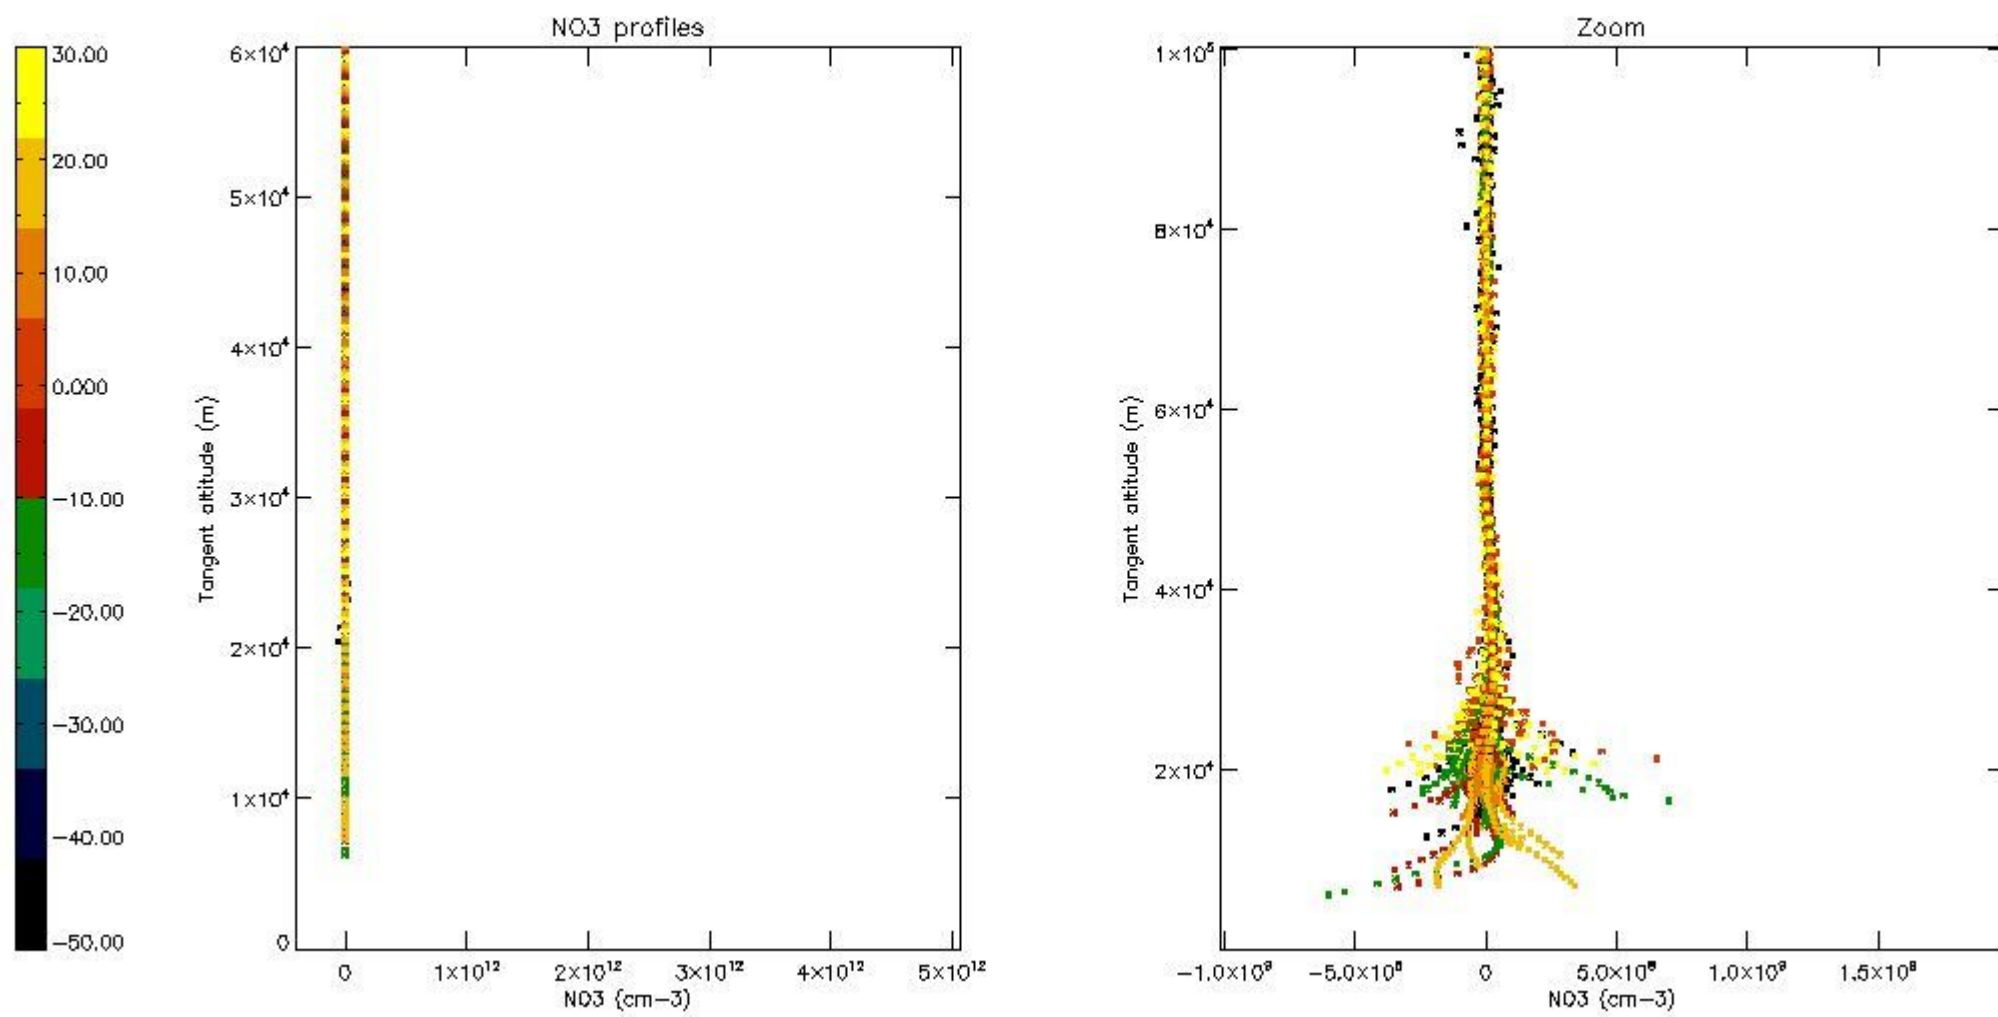

The colorbar represents the latitude.

5.7 Plot NO3 profiles for all STD (dark without errors)

The colorbar represents the latitude.

5.8 Plot H2O profiles for all STD (only for occultations of stars 1,2,3,4,13,14,16,26,63 dark without errors)