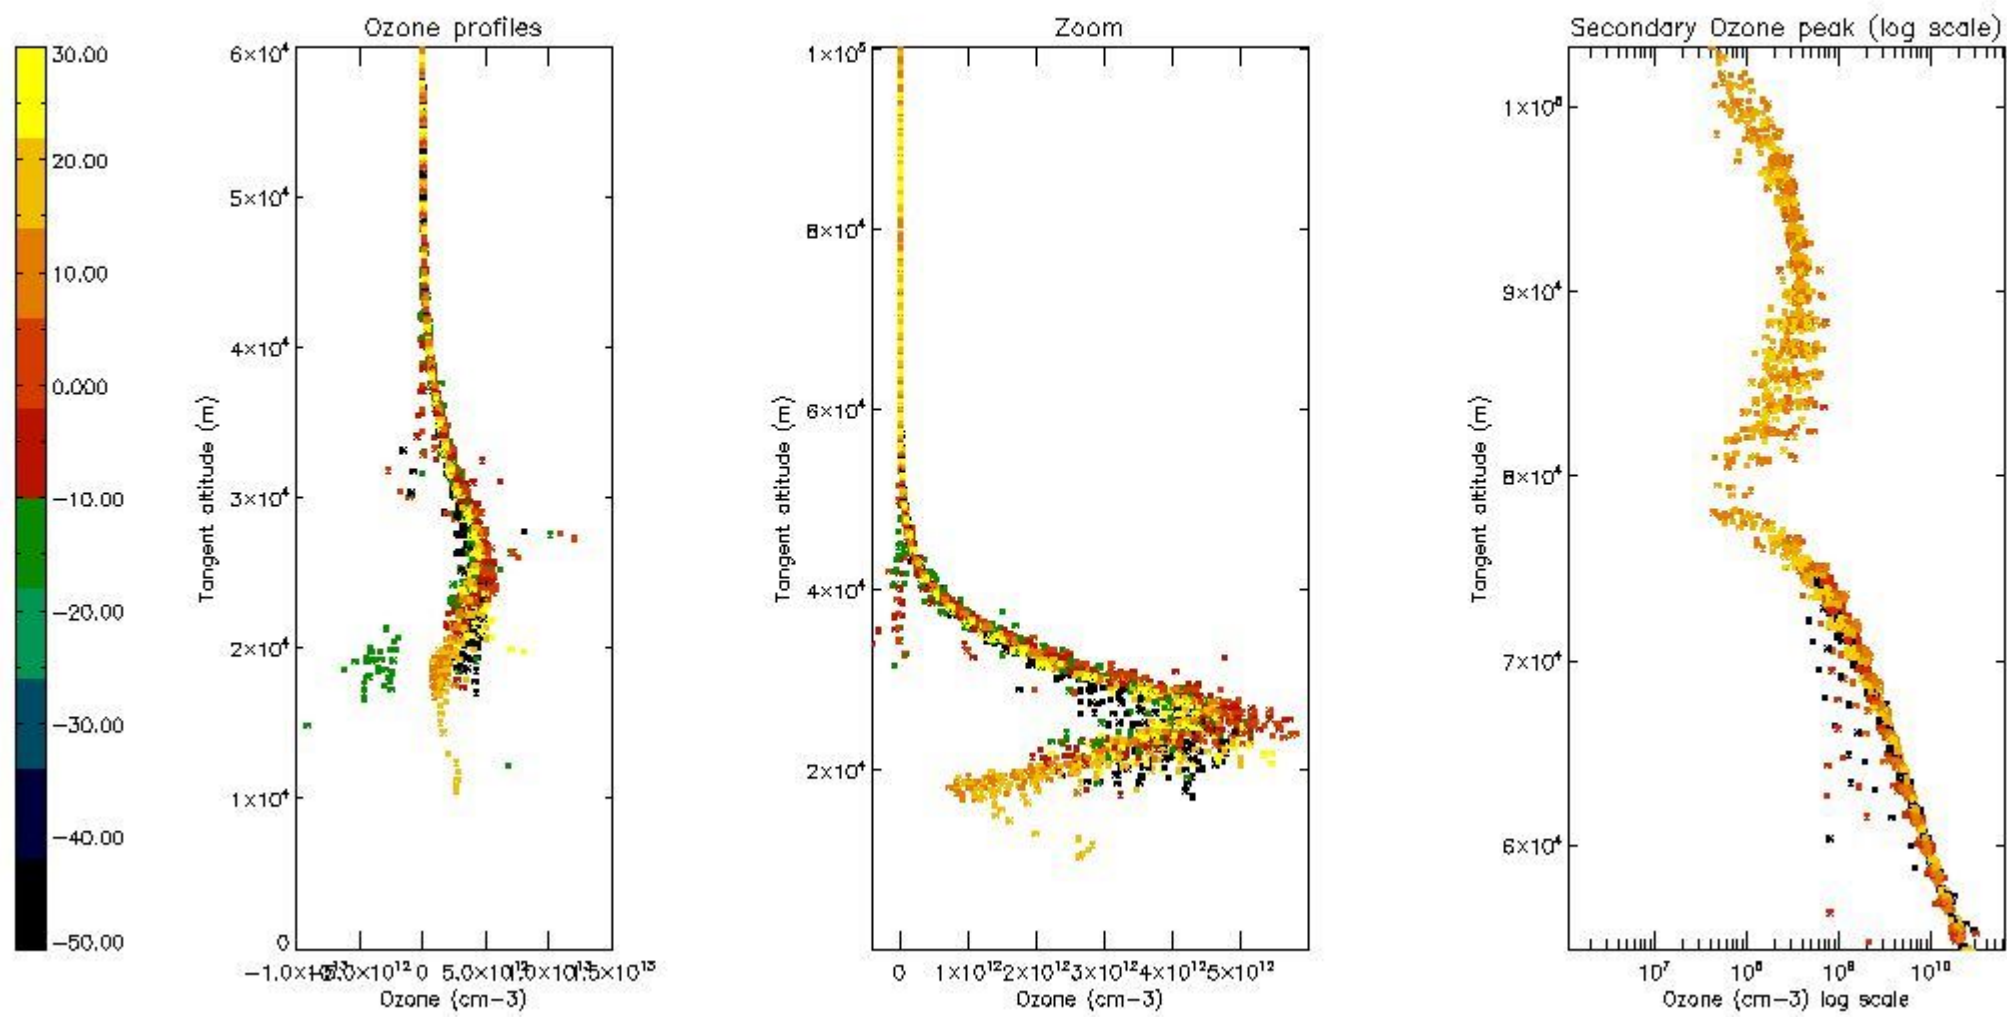

STD < 10	22
STD < 5	14

5.2 Plot ozone profiles for all STD (dark without errors)

The colorbar represents the latitude.

5.3 Plot ozone profiles where STD < 20% (dark without errors)

The colorbar represents the latitude.

5.4 Plot ozone profiles where STD < 10% (dark without errors)

The colorbar represents the latitude.

5.5 Plot ozone profiles where STD < 5% (dark without errors)

The colorbar represents the latitude.

5.6 Plot NO₂ profiles for all STD (dark without errors)

The colorbar represents the latitude.

5.7 Plot NO3 profiles for all STD (dark without errors)

The colorbar represents the latitude.

5.8 Plot H2O profiles for all STD (only for occultations of stars 1,2,3,4,13,14,16,26,63 dark without errors)