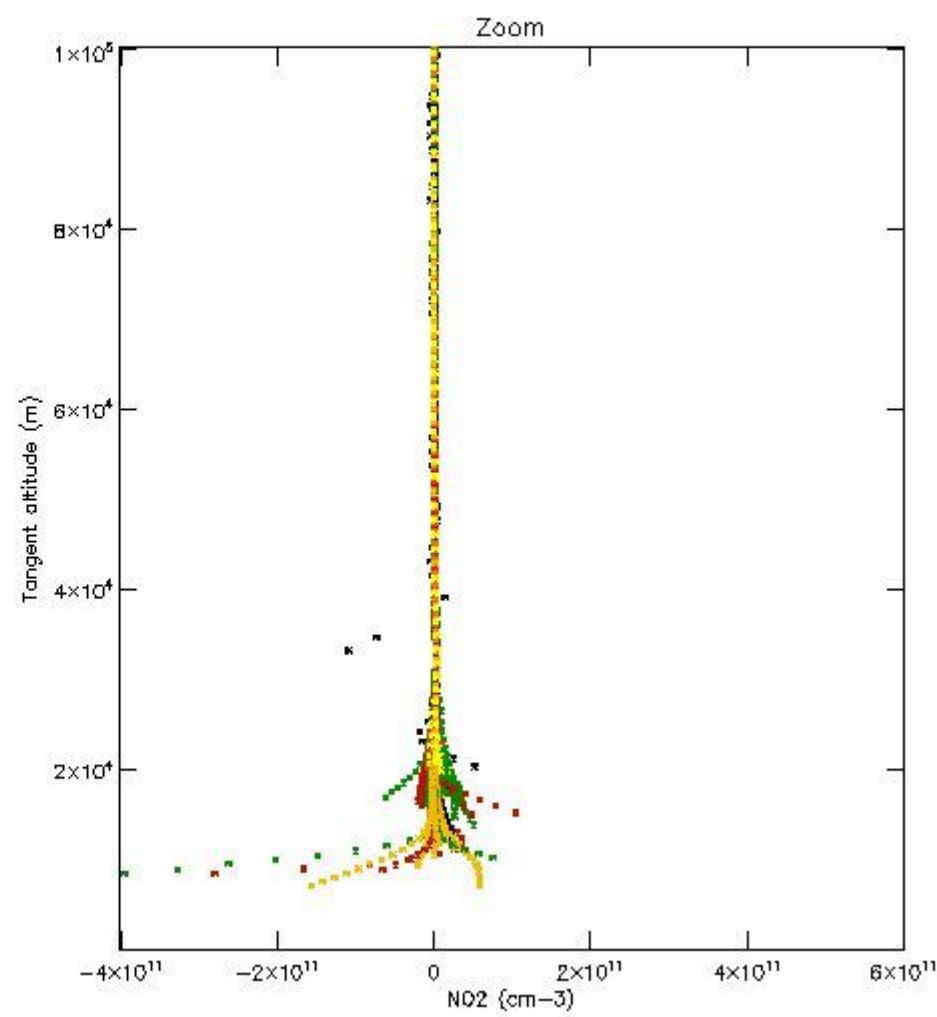

STD < 10	22
STD < 5	14

5.2 Plot ozone profiles for all STD (dark without errors)

The colorbar represents the latitude.

5.3 Plot ozone profiles where STD < 20% (dark without errors)

The colorbar represents the latitude.

5.4 Plot ozone profiles where STD < 10% (dark without errors)

The colorbar represents the latitude.

5.5 Plot ozone profiles where STD < 5% (dark without errors)

The colorbar represents the latitude.

5.6 Plot NO₂ profiles for all STD (dark without errors)

The colorbar represents the latitude.

5.7 Plot NO3 profiles for all STD (dark without errors)

The colorbar represents the latitude.

5.8 Plot H2O profiles for all STD (only for occultations of stars 1,2,3,4,13,14,16,26,63 dark without errors)