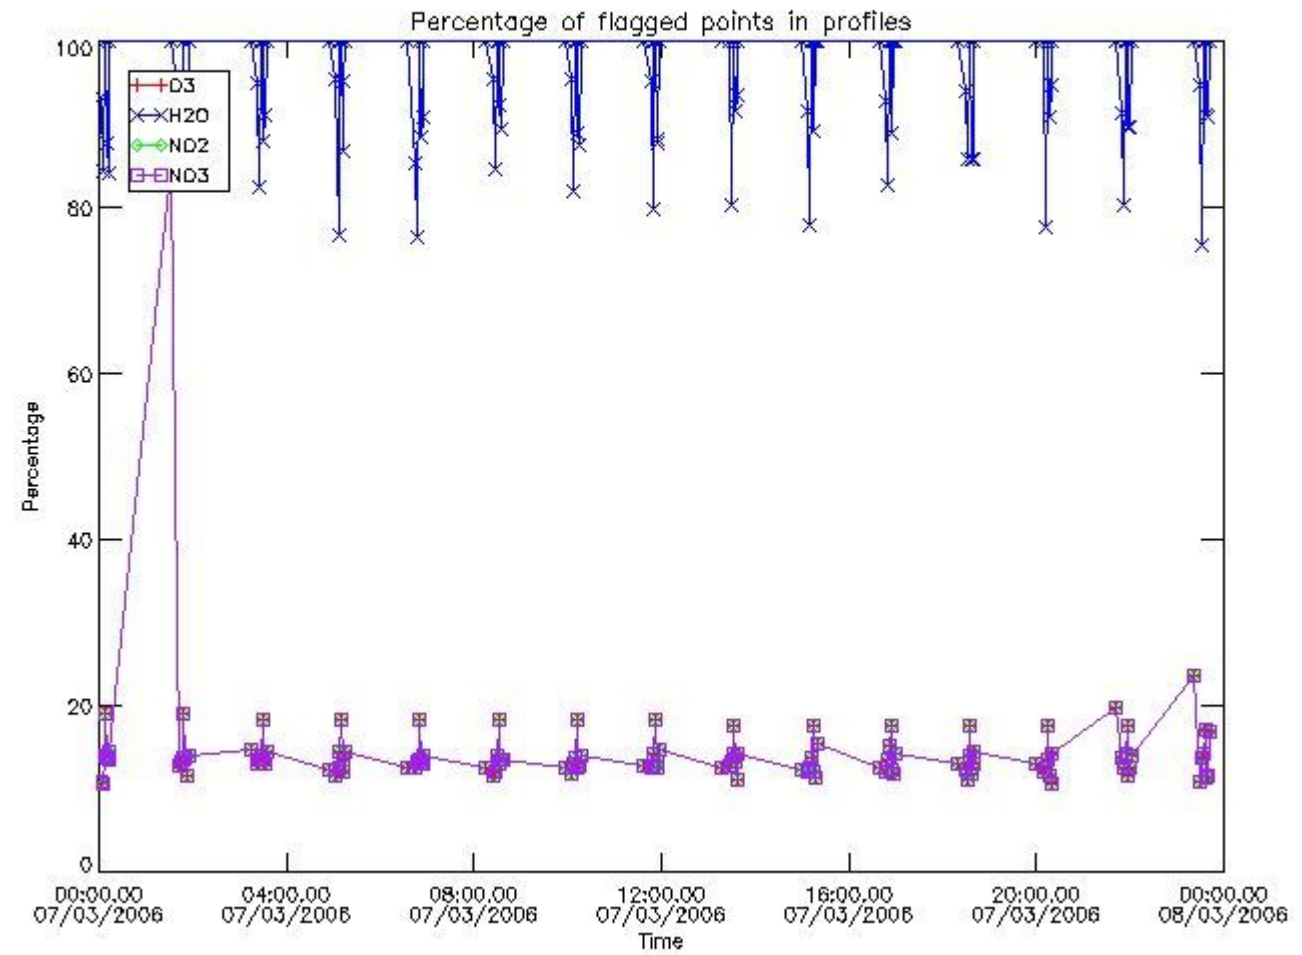

3. Quality information per product

In this section it is plotted some information contained in the Quality Summary data set of the level 2 products. Only products in dark limb conditions and without errors (error flag in the MPH set to "0") are used.

3.1 Plot quality information per product (time dependant)

3.2 Plot quality information per product (world map)