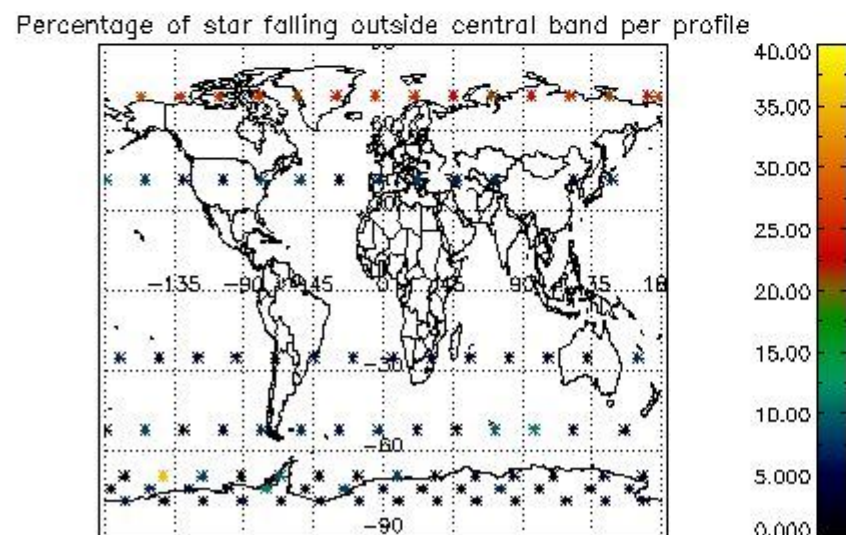

Percentage of datation errors per profile

Percentage of star falling outside central band per profile

Percentage of saturation errors per profile

4.2.2 Plot level 1 quality information per product (world map): ENVISAT DESCENDING passes