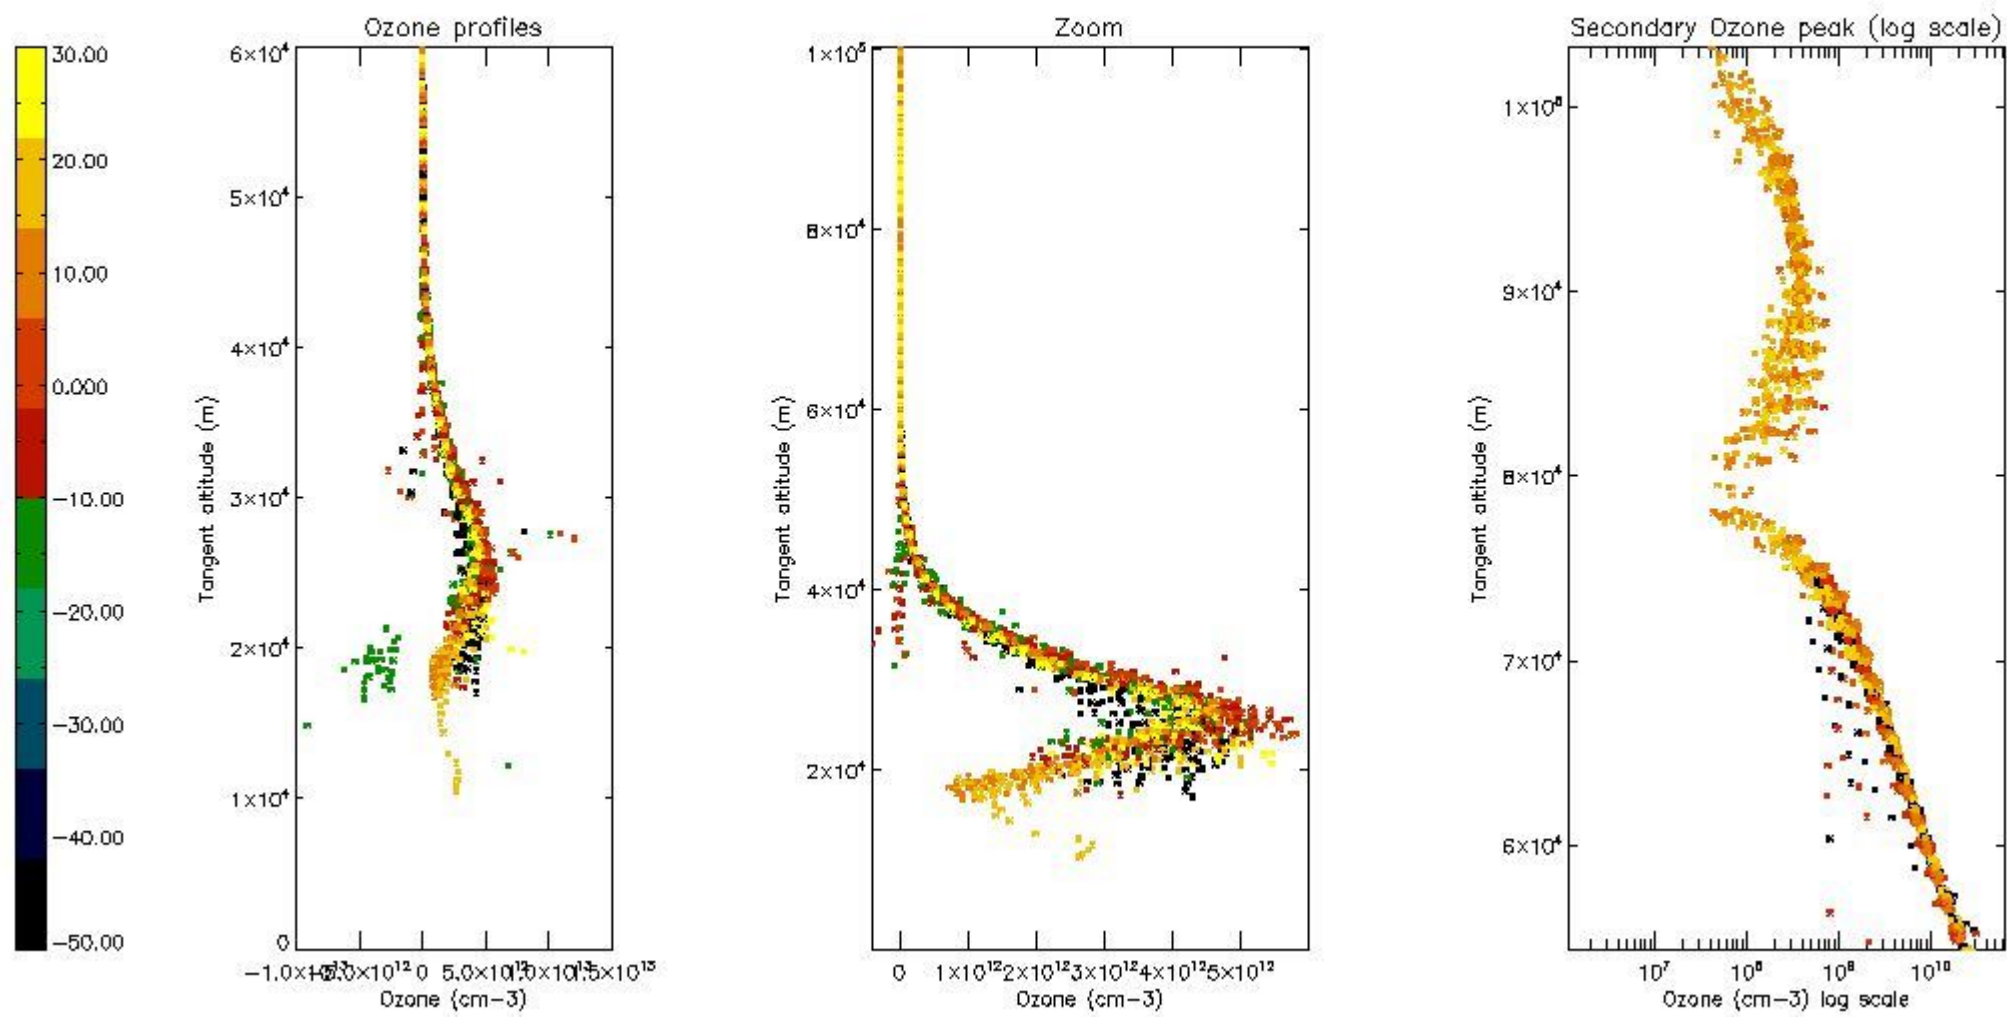

STD < 10	22
STD < 5	14

5.2 Plot ozone profiles for all STD (dark without errors)

The colorbar represents the latitude.

5.3 Plot ozone profiles where STD < 20% (dark without errors)

The colorbar represents the latitude.