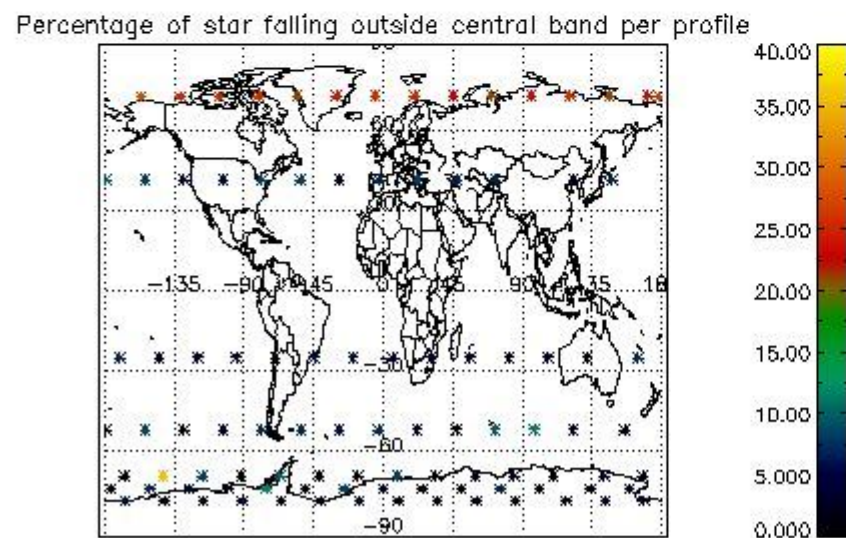

Percentage of datation errors per profile

Percentage of star falling outside central band per profile

Percentage of saturation errors per profile

4.2.2 Plot level 1 quality information per product (world map): ENVISAT DESCENDING passes