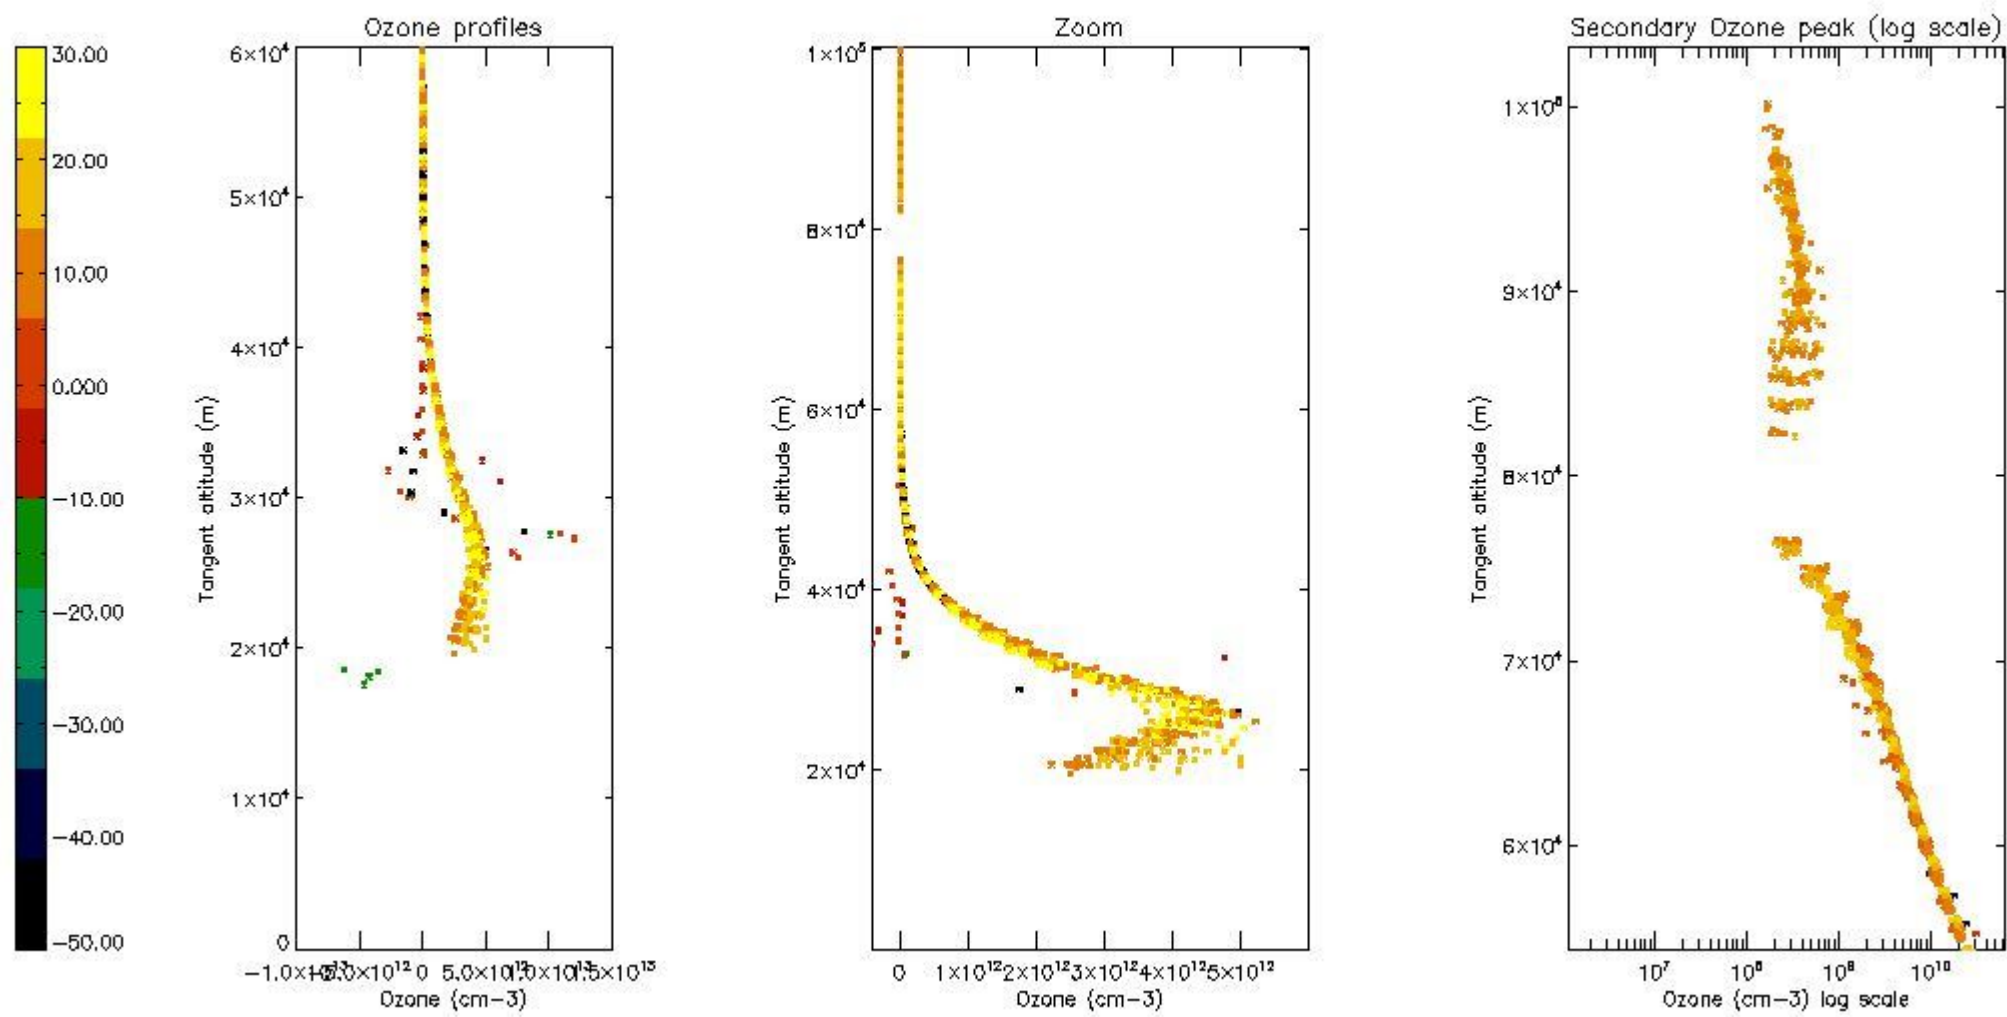

STD < 10	22
STD < 5	14

5.2 Plot ozone profiles for all STD (dark without errors)

The colorbar represents the latitude.

5.3 Plot ozone profiles where STD < 20% (dark without errors)

The colorbar represents the latitude.

5.4 Plot ozone profiles where STD < 10% (dark without errors)

The colorbar represents the latitude.

5.5 Plot ozone profiles where STD < 5% (dark without errors)

The colorbar represents the latitude.

5.6 Plot NO₂ profiles for all STD (dark without errors)

The colorbar represents the latitude.

5.7 Plot NO3 profiles for all STD (dark without errors)

The colorbar represents the latitude.

5.8 Plot H2O profiles for all STD (only for occultations of stars 1,2,3,4,13,14,16,26,63 dark without errors)