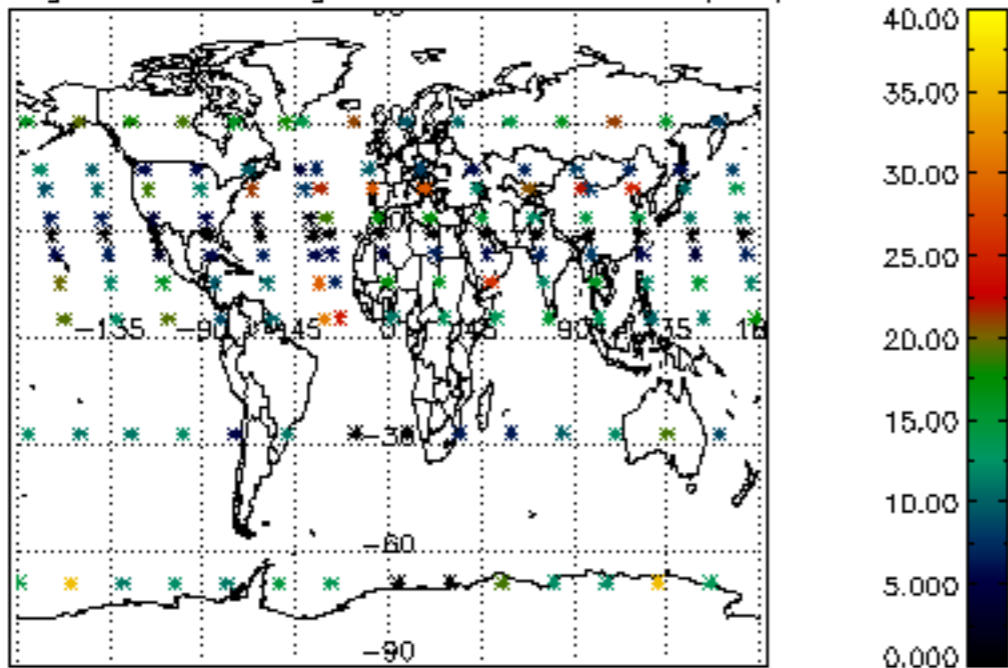

Percentage of cosmic ray hits per profile

Percentage of star falling outside central band per profile