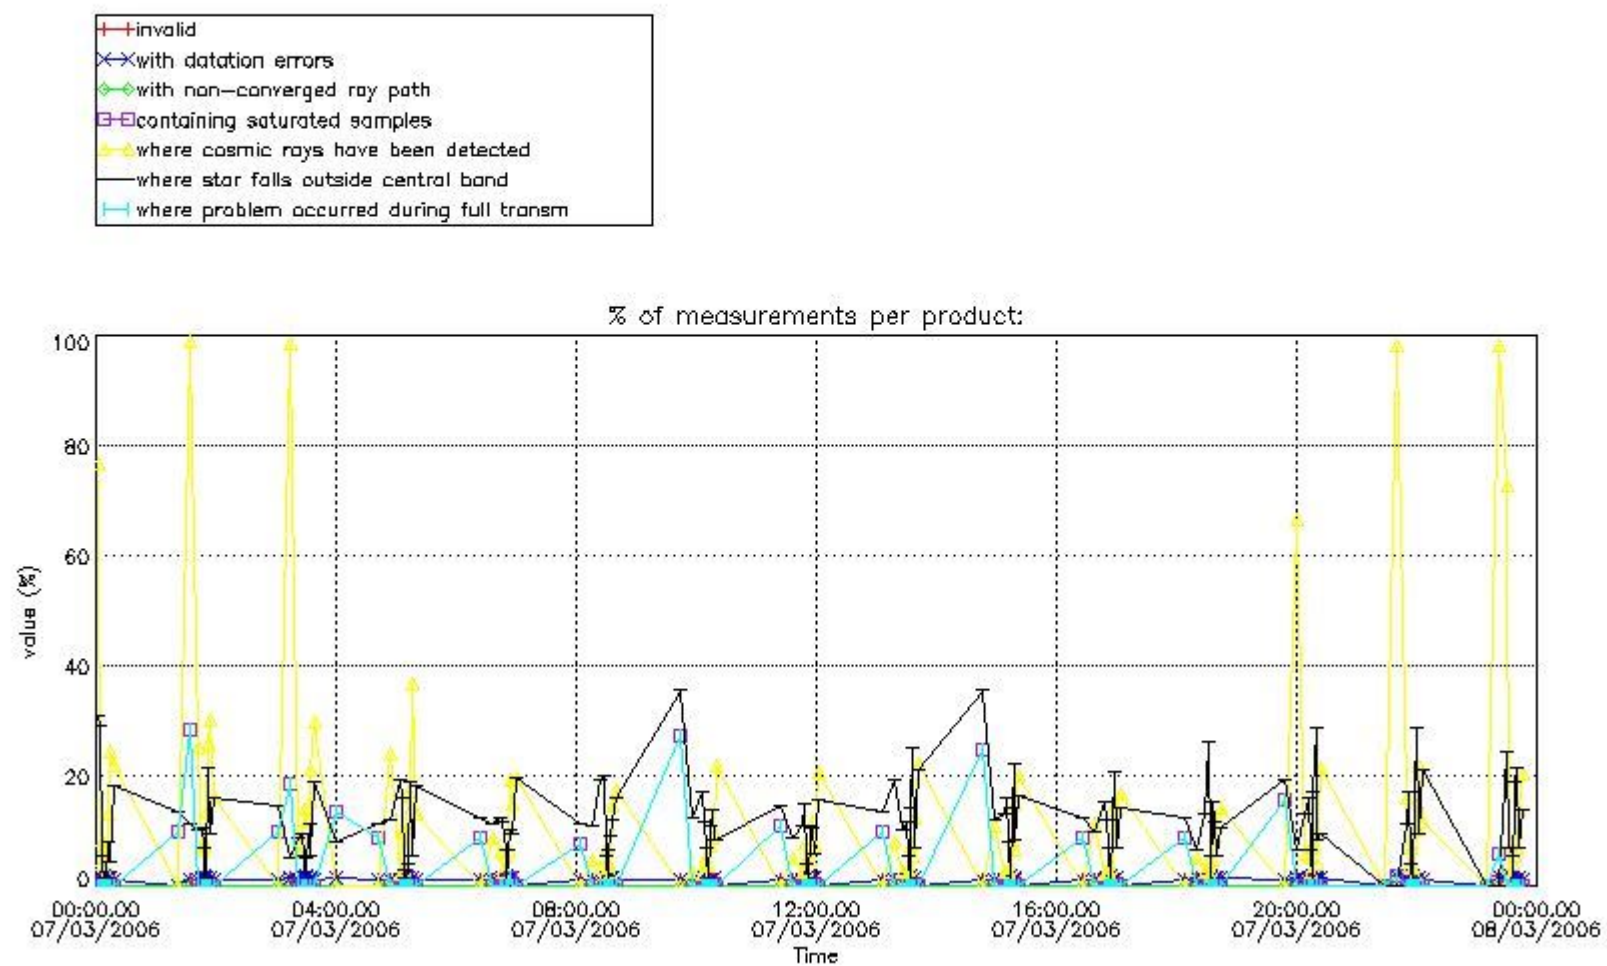

3.1 Plot quality information per product (time dependant)

3.2 Plot quality information per product (world map)

Percentage of flagged data per O3 profile

Percentage of flagged data per H2O profile

Percentage of flagged data per NO2 profile

Percentage of flagged data per NO3 profile

4. Level 1 quality information per product

In this section it is plotted some information contained in the Quality Summary data set of the level 2 products that comes from the level 1b processing. Products without errors (error flag in the MPH set to "0") are used.

4.1 Plot quality information per product (time dependant) coming from level 1b processing

4.1.1 Plot level 1 quality information per product (time dependant): ENVISAT ASCENDING passes

4.1.2 Plot level 1 quality information per product (time dependant): ENVI SAT DESCENDING passes