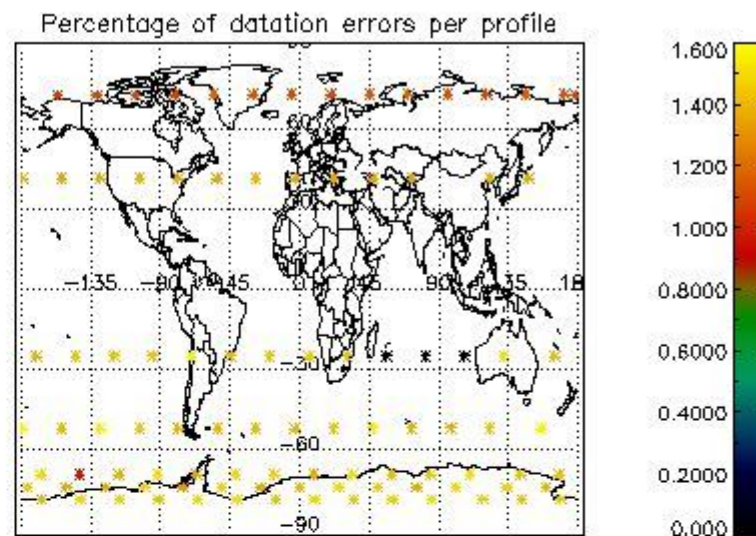

Percentage of datation errors per profile

Percentage of star falling outside central band per profile

Percentage of saturation errors per profile

4.2.2 Plot level 1 quality information per product (world map): ENVISAT DESCENDING passes