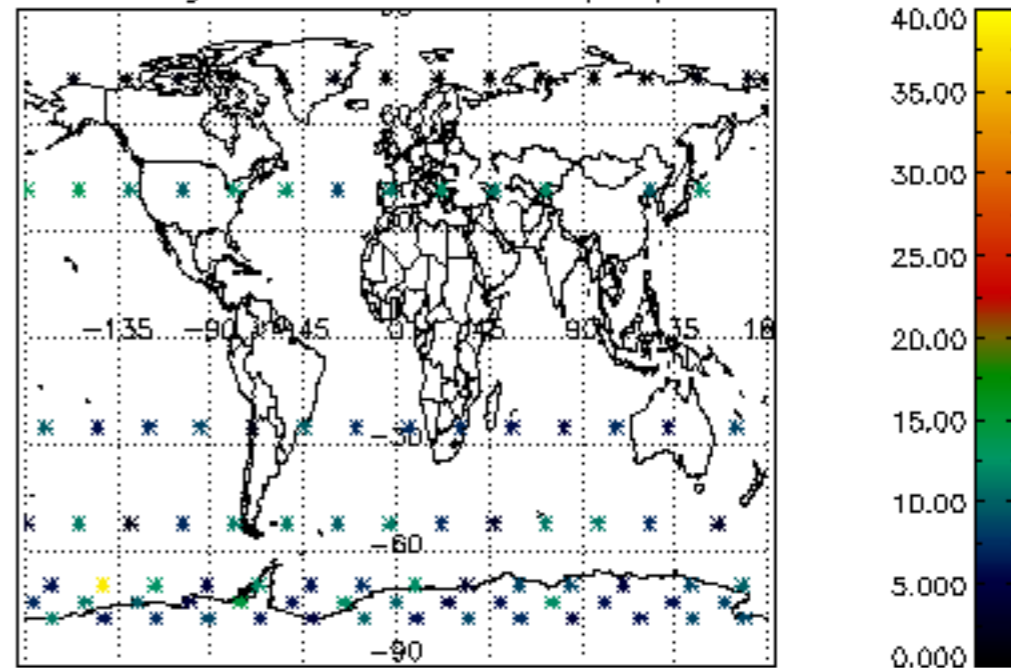

Percentage of saturation errors per profile