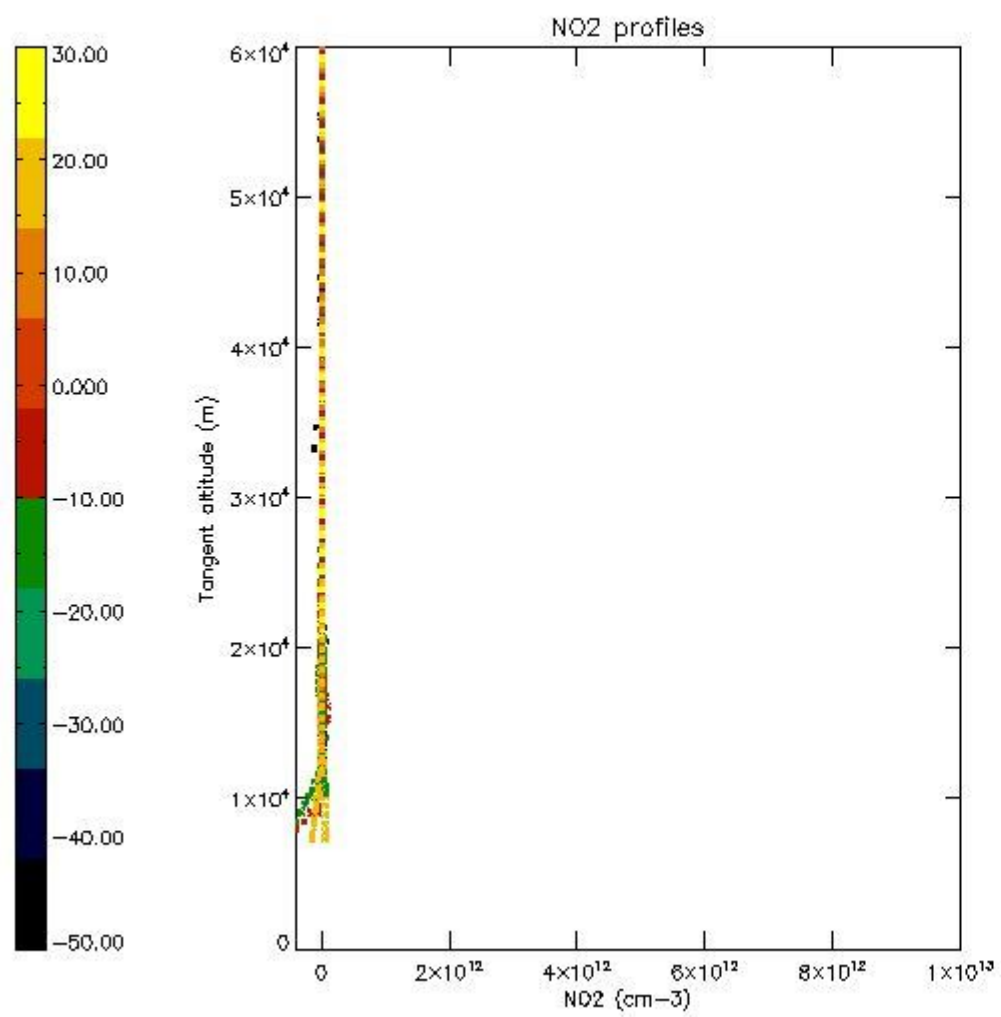

5.4 Plot ozone profiles where STD < 10% (dark without errors)

The colorbar represents the latitude.

5.5 Plot ozone profiles where STD < 5% (dark without errors)

The colorbar represents the latitude.

5.6 Plot NO₂ profiles for all STD (dark without errors)

The colorbar represents the latitude.

5.7 Plot NO3 profiles for all STD (dark without errors)

The colorbar represents the latitude.

5.8 Plot H2O profiles for all STD (only for occultations of stars 1,2,3,4,13,14,16,26,63 dark without errors)