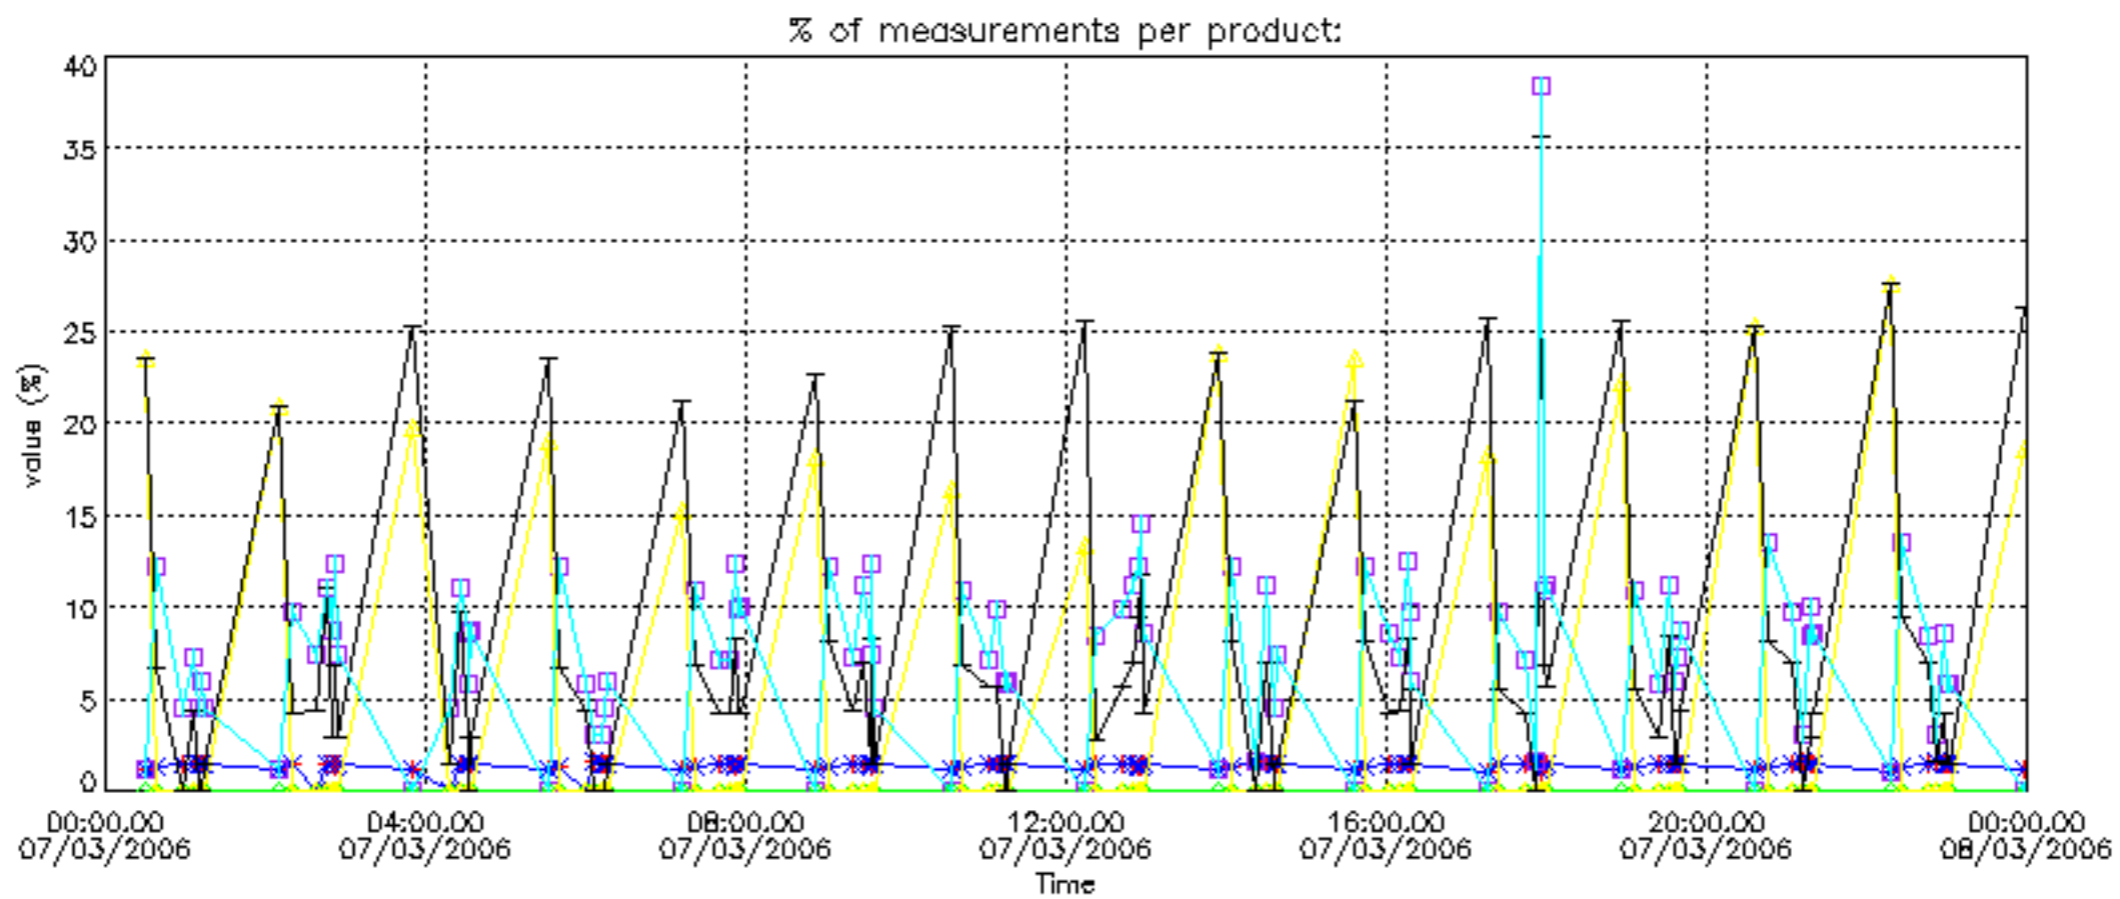

Percentage of cosmic ray hits per profile

Percentage of datation errors per profile