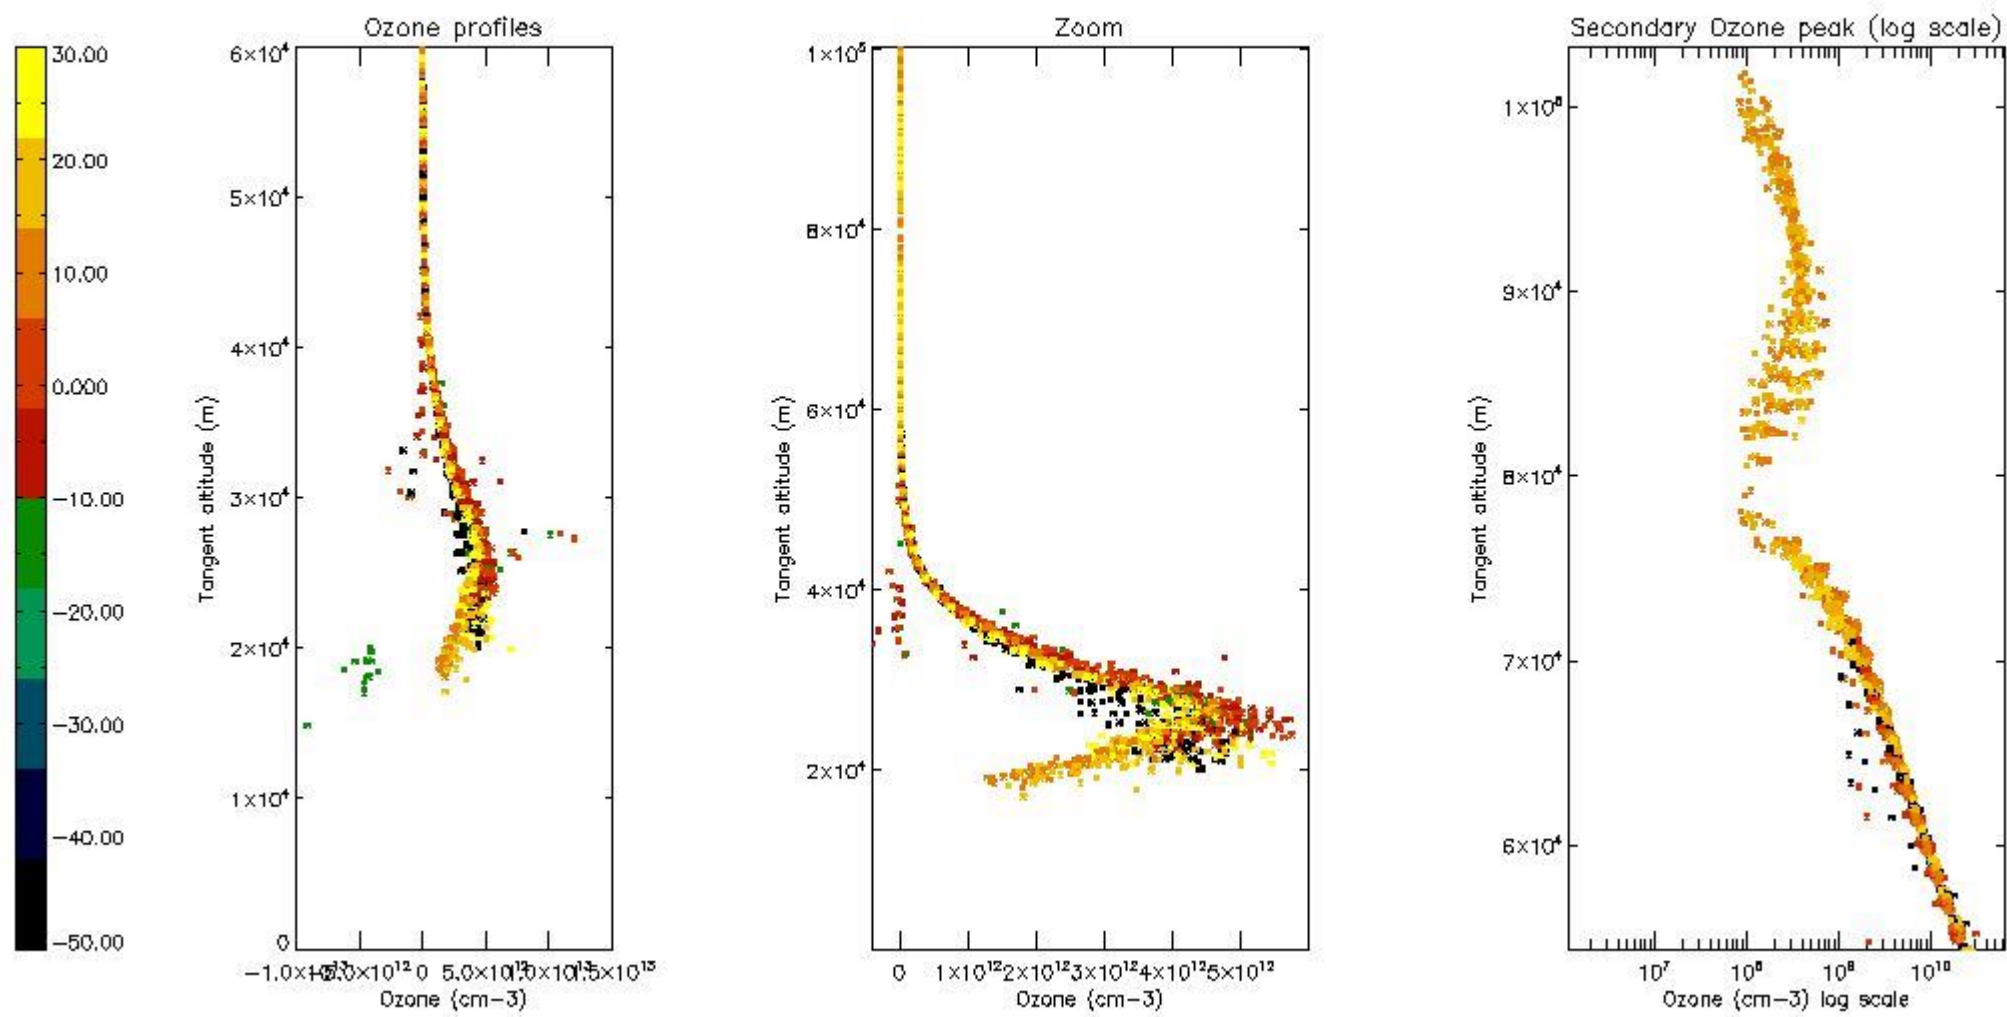

STD < 10	22
STD < 5	14

5.2 Plot ozone profiles for all STD (dark without errors)

The colorbar represents the latitude.

5.3 Plot ozone profiles where STD < 20% (dark without errors)

The colorbar represents the latitude.

5.4 Plot ozone profiles where STD < 10% (dark without errors)

The colorbar represents the latitude.

5.5 Plot ozone profiles where STD < 5% (dark without errors)

The colorbar represents the latitude.

5.6 Plot NO₂ profiles for all STD (dark without errors)

The colorbar represents the latitude.

5.7 Plot NO3 profiles for all STD (dark without errors)

The colorbar represents the latitude.

5.8 Plot H2O profiles for all STD (only for occultations of stars 1,2,3,4,13,14,16,26,63 dark without errors)