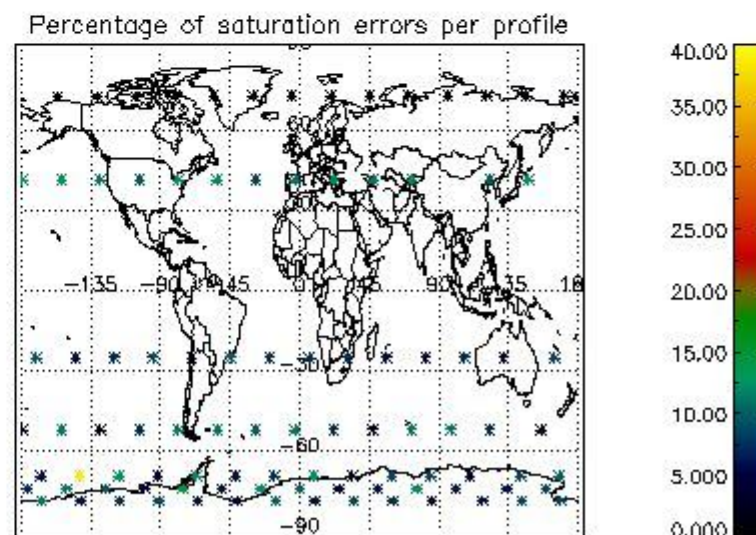

Percentage of datation errors per profile

Percentage of star falling outside central band per profile

Percentage of saturation errors per profile

4.2.2 Plot level 1 quality information per product (world map): ENVISAT DESCENDING passes