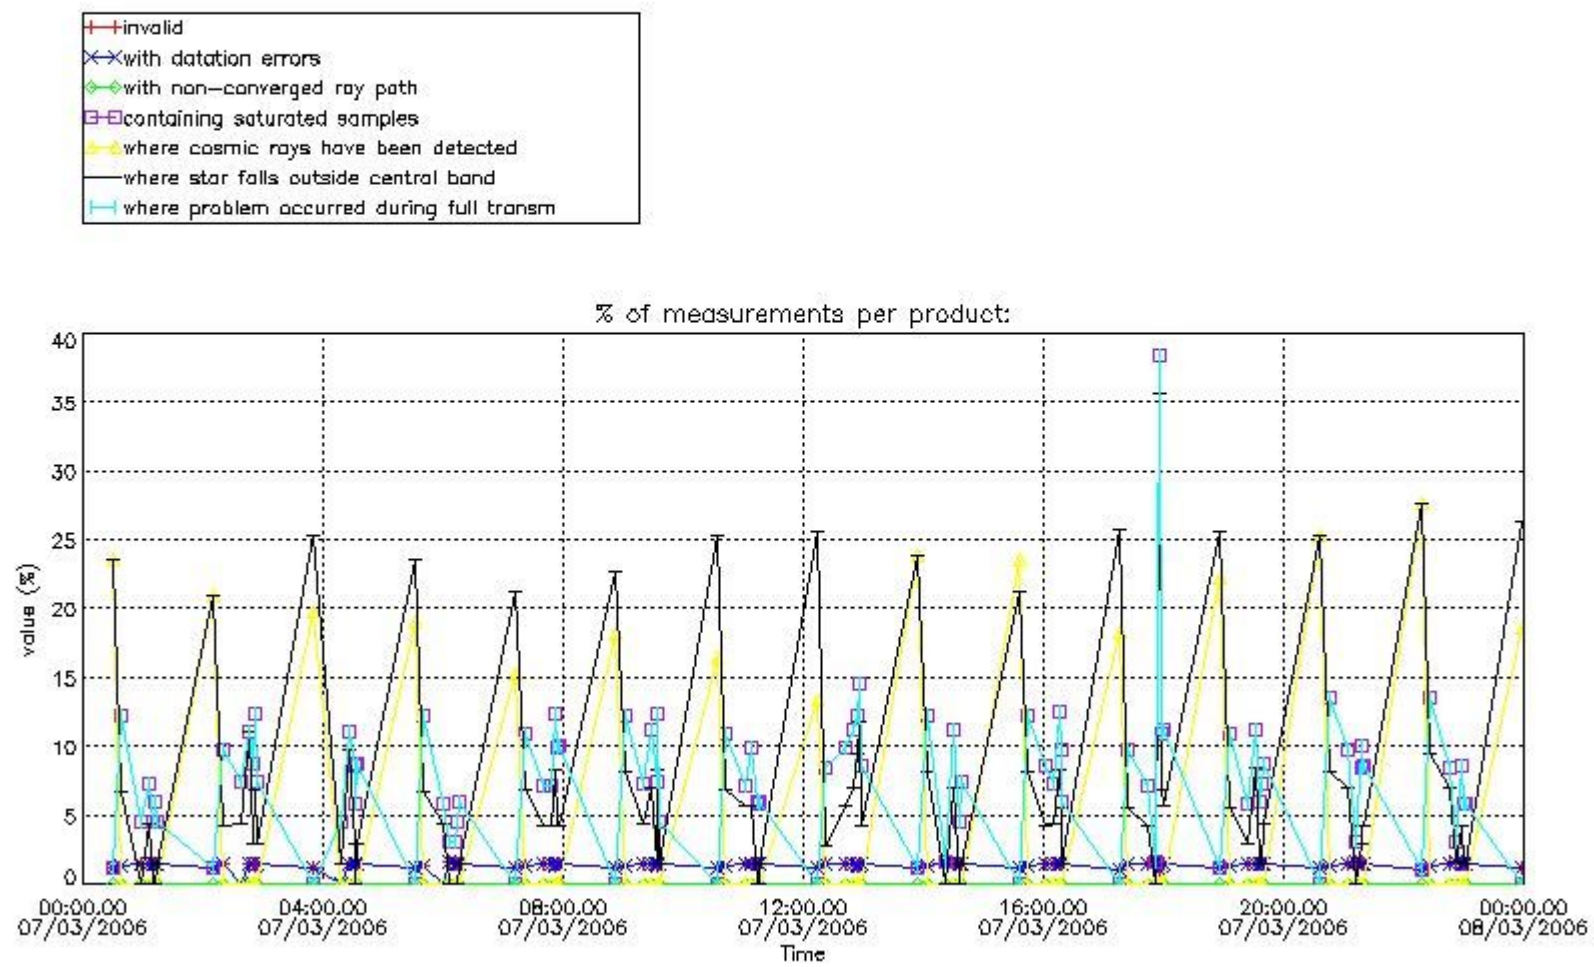

[6. Auxiliary Data Files used for the production reported in section 2](#)

This report presents the daily analysis on parameters extracted from GOMOS level 2 data (GOM_NL__2P). It is intended to monitor some important parameters that will impact the quality of these products. A list of level 2 products (and content) that have arrived during the reporting day to the PCF is also given.

3.1 Plot quality information per product (time dependant)

3.2 Plot quality information per product (world map)

Percentage of flagged data per O3 profile

Percentage of flagged data per H2O profile

Percentage of flagged data per NO2 profile

Percentage of flagged data per NO3 profile

4. Level 1 quality information per product

In this section it is plotted some information contained in the Quality Summary data set of the level 2 products that comes from the level 1b processing. Products without errors (error flag in the MPH set to "0") are used.

4.1 Plot quality information per product (time dependant) coming from level 1b processing

4.1.1 Plot level 1 quality information per product (time dependant): ENVISAT ASCENDING passes

4.1.2 Plot level 1 quality information per product (time dependant): ENVI SAT DESCENDING passes