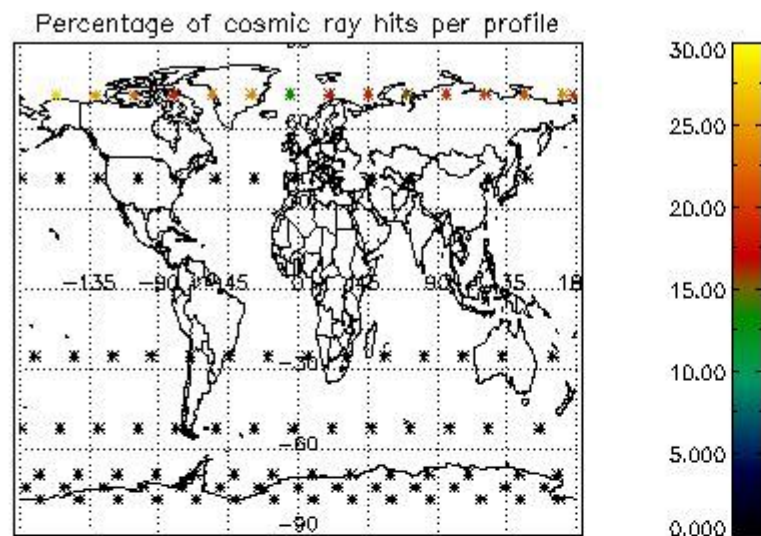

Percentage of datation errors per profile

Percentage of star falling outside central band per profile

Percentage of saturation errors per profile

4.2.2 Plot level 1 quality information per product (world map): ENVISAT DESCENDING passes