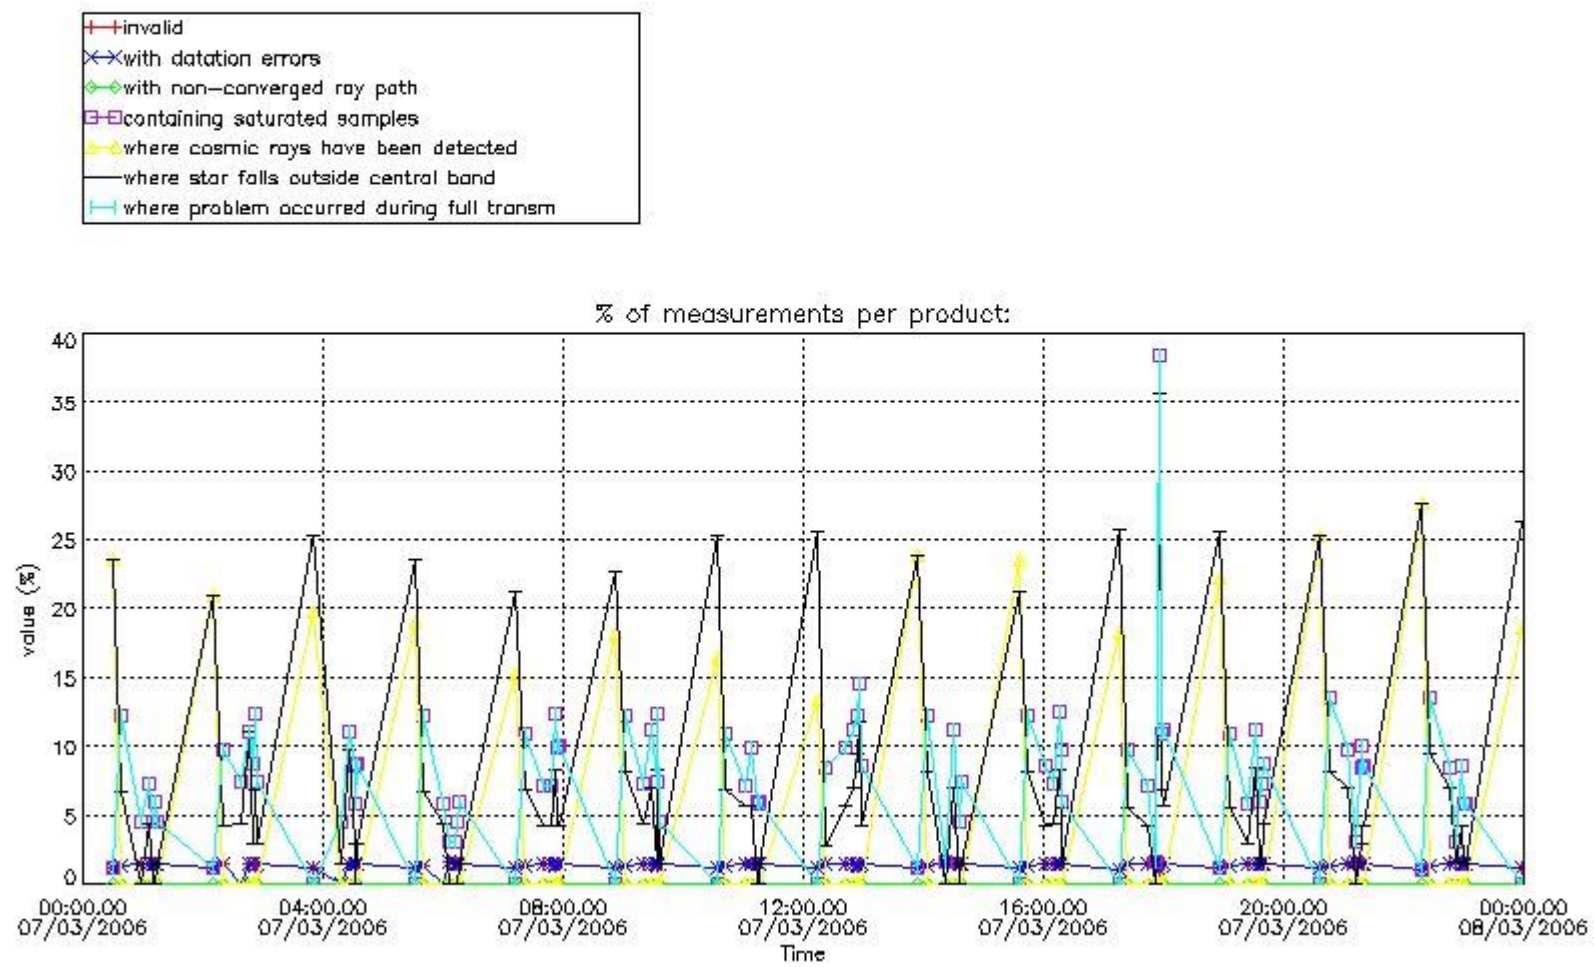

4.2 Plot quality information per product coming from level 1b processing (world map)

4.2.1 Plot level 1 quality information per product (world map): ENVISAT ASCENDING passes