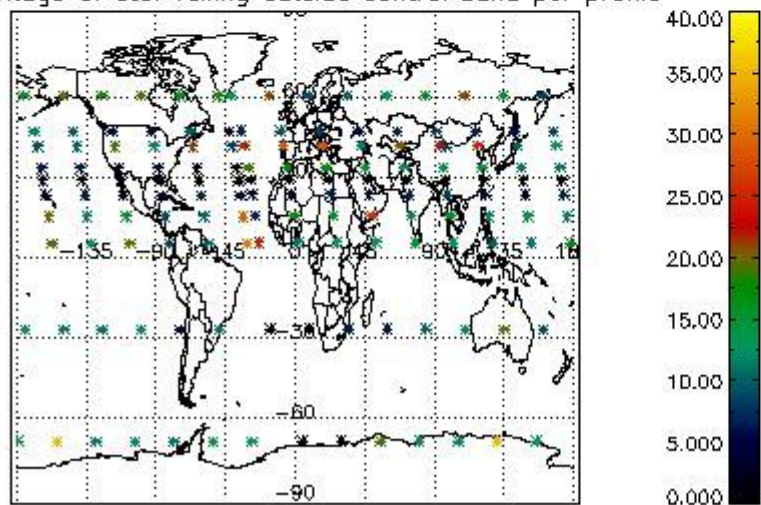

Percentage of star falling outside central band per profile