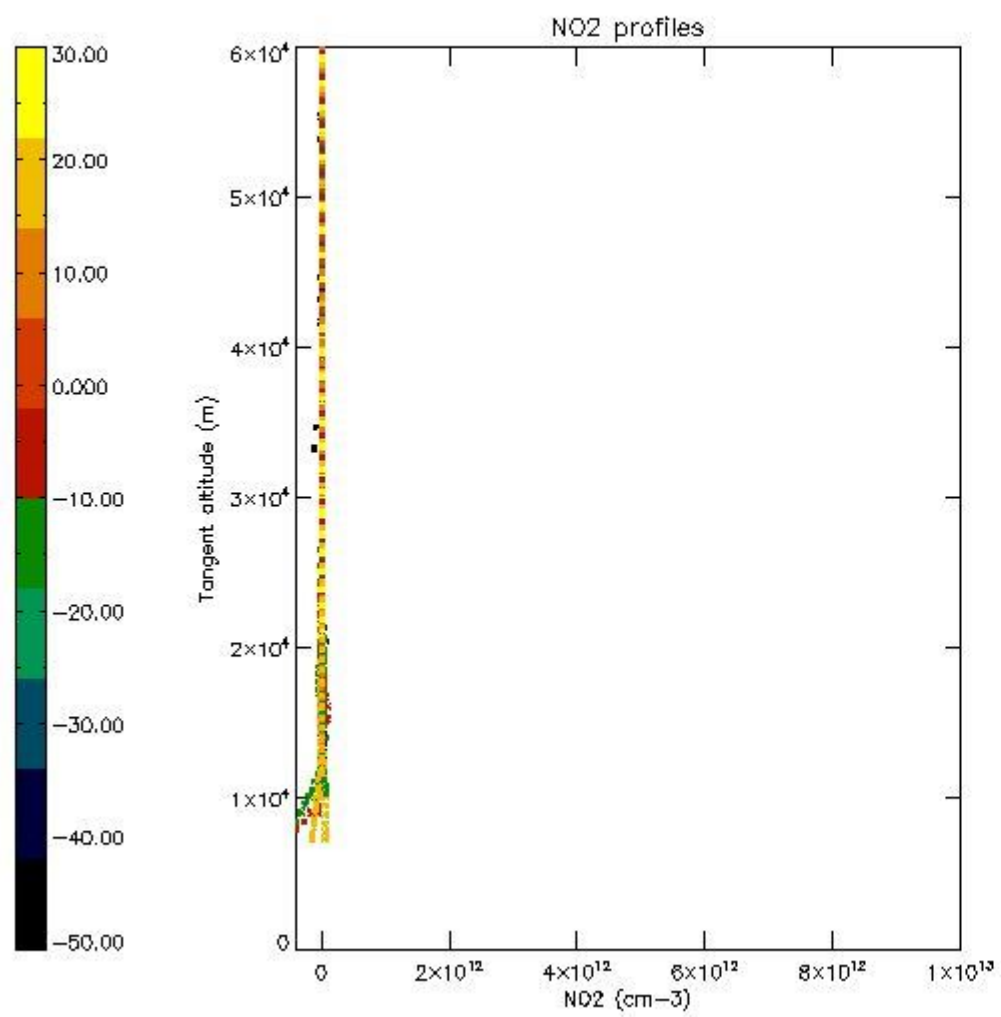

5.7 Plot NO3 profiles for all STD (dark without errors)

The colorbar represents the latitude.