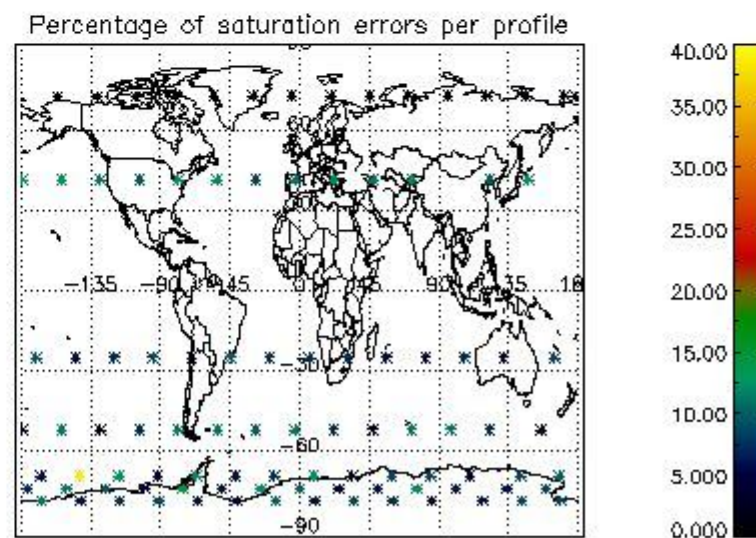

4.2 Plot quality information per product coming from level 1b processing (world map)

4.2.1 Plot level 1 quality information per product (world map): ENVISAT ASCENDING passes

Percentage of cosmic ray hits per profile

Percentage of datation errors per profile

Percentage of star falling outside central band per profile

Percentage of saturation errors per profile

4.2.2 Plot level 1 quality information per product (world map): ENVISAT DESCENDING passes

5. Trace gas profiles

5.1 Ozone statistics based on quality of products

The final quality of the products can be "measured" using the STD (Standard Deviation) attached to every point profile. This information is written to the parameter GOM_NL__2P/NL_LOCAL_SPECIES_DENSITY/o3_std of the level 2 products. The table below shows the statistics for given STD ranges.