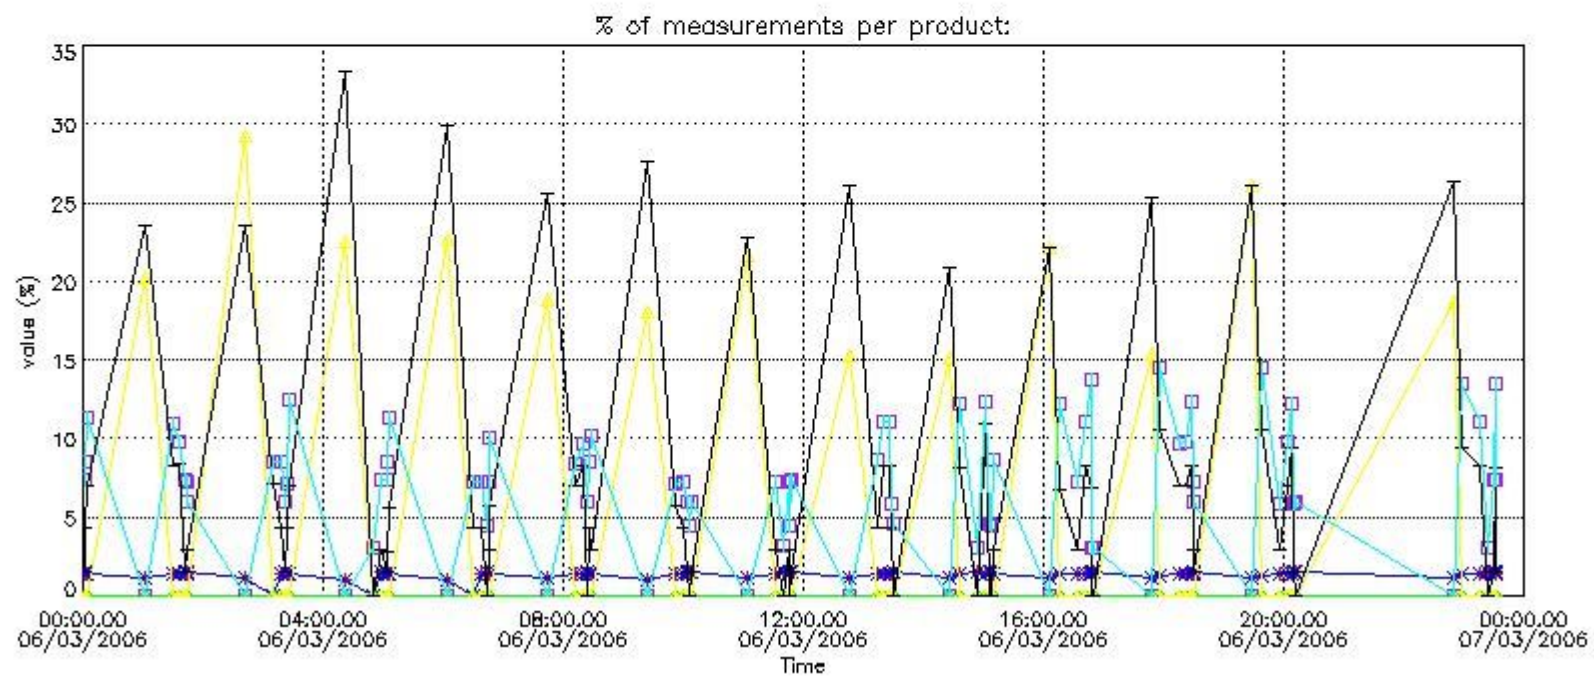

4.2 Plot quality information per product coming from level 1b processing (world map)

4.2.1 Plot level 1 quality information per product (world map): ENVI SAT ASCENDING passes