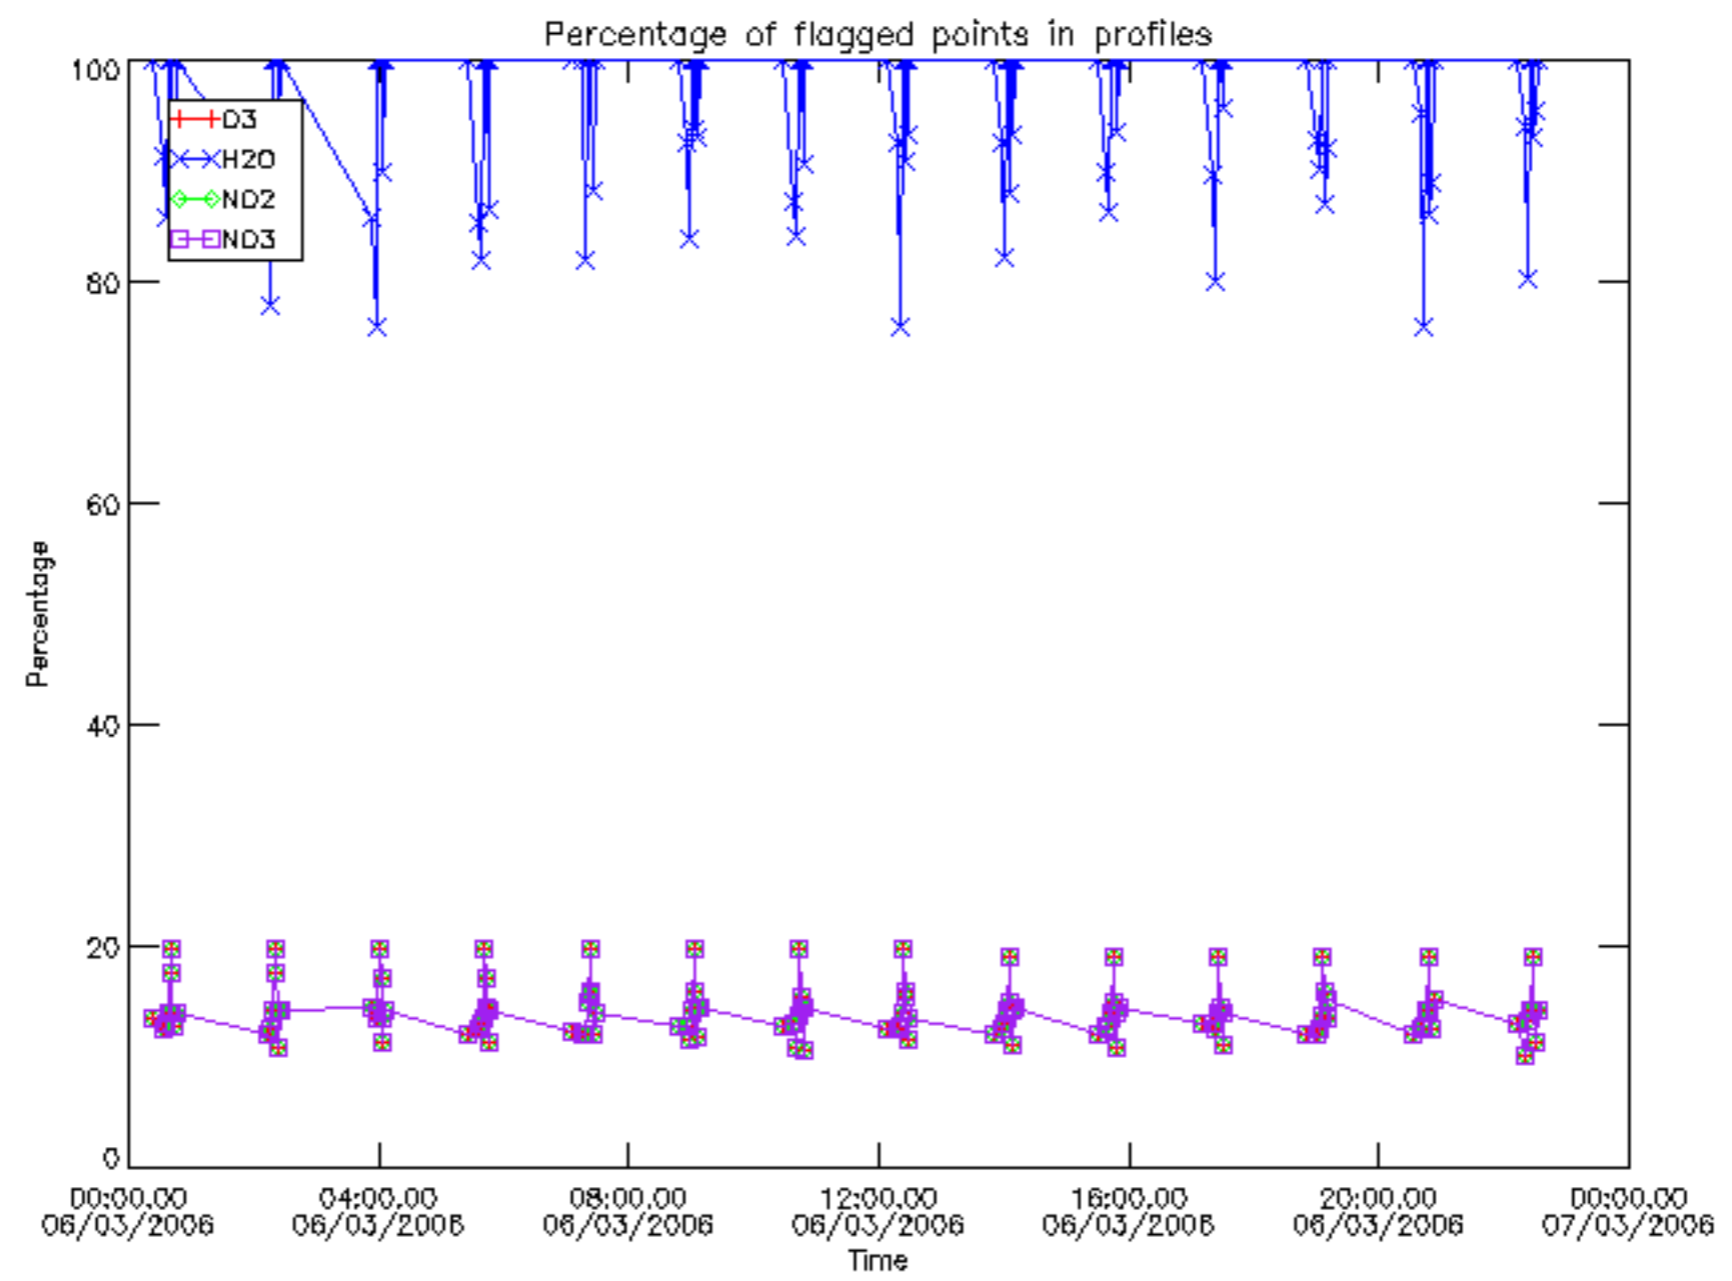

Percentage of flagged data per D3 profile

Percentage of flagged data per H2O profile