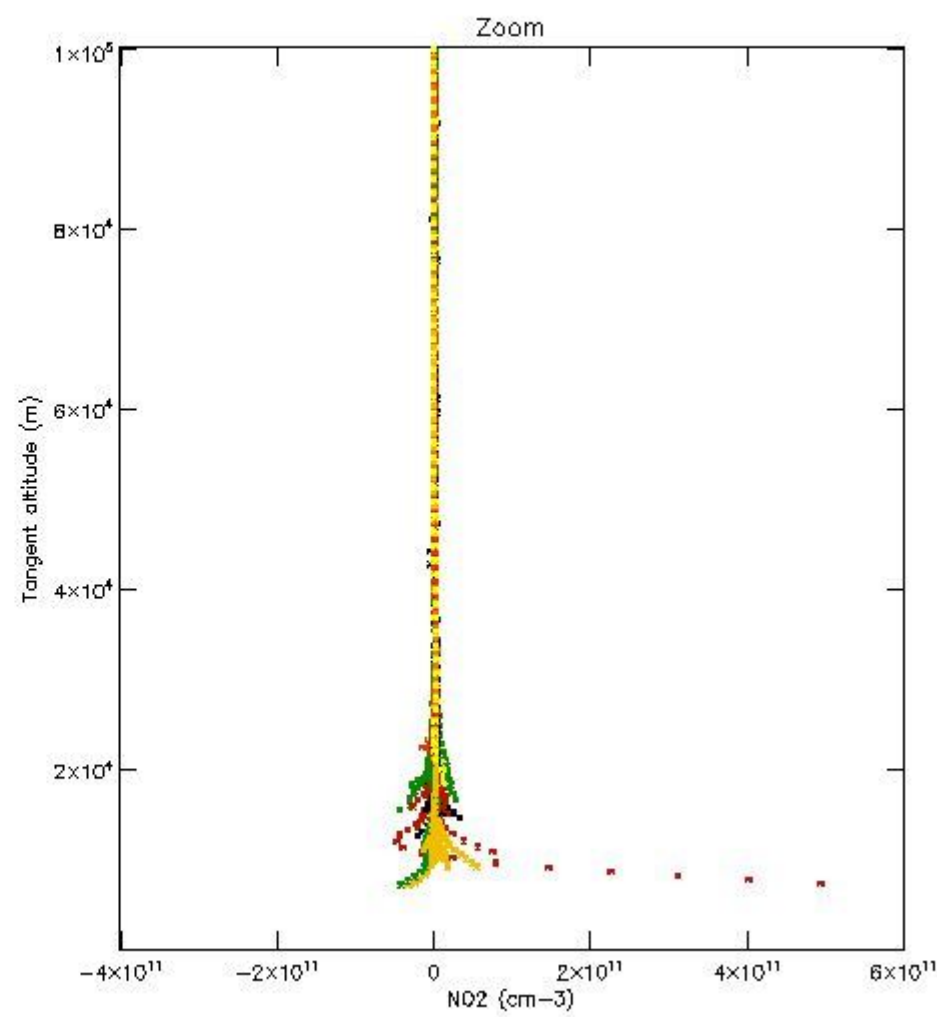

The colorbar represents the latitude.

*5.7 Plot NO3 profiles for all STD (dark without errors)*

The colorbar represents the latitude.