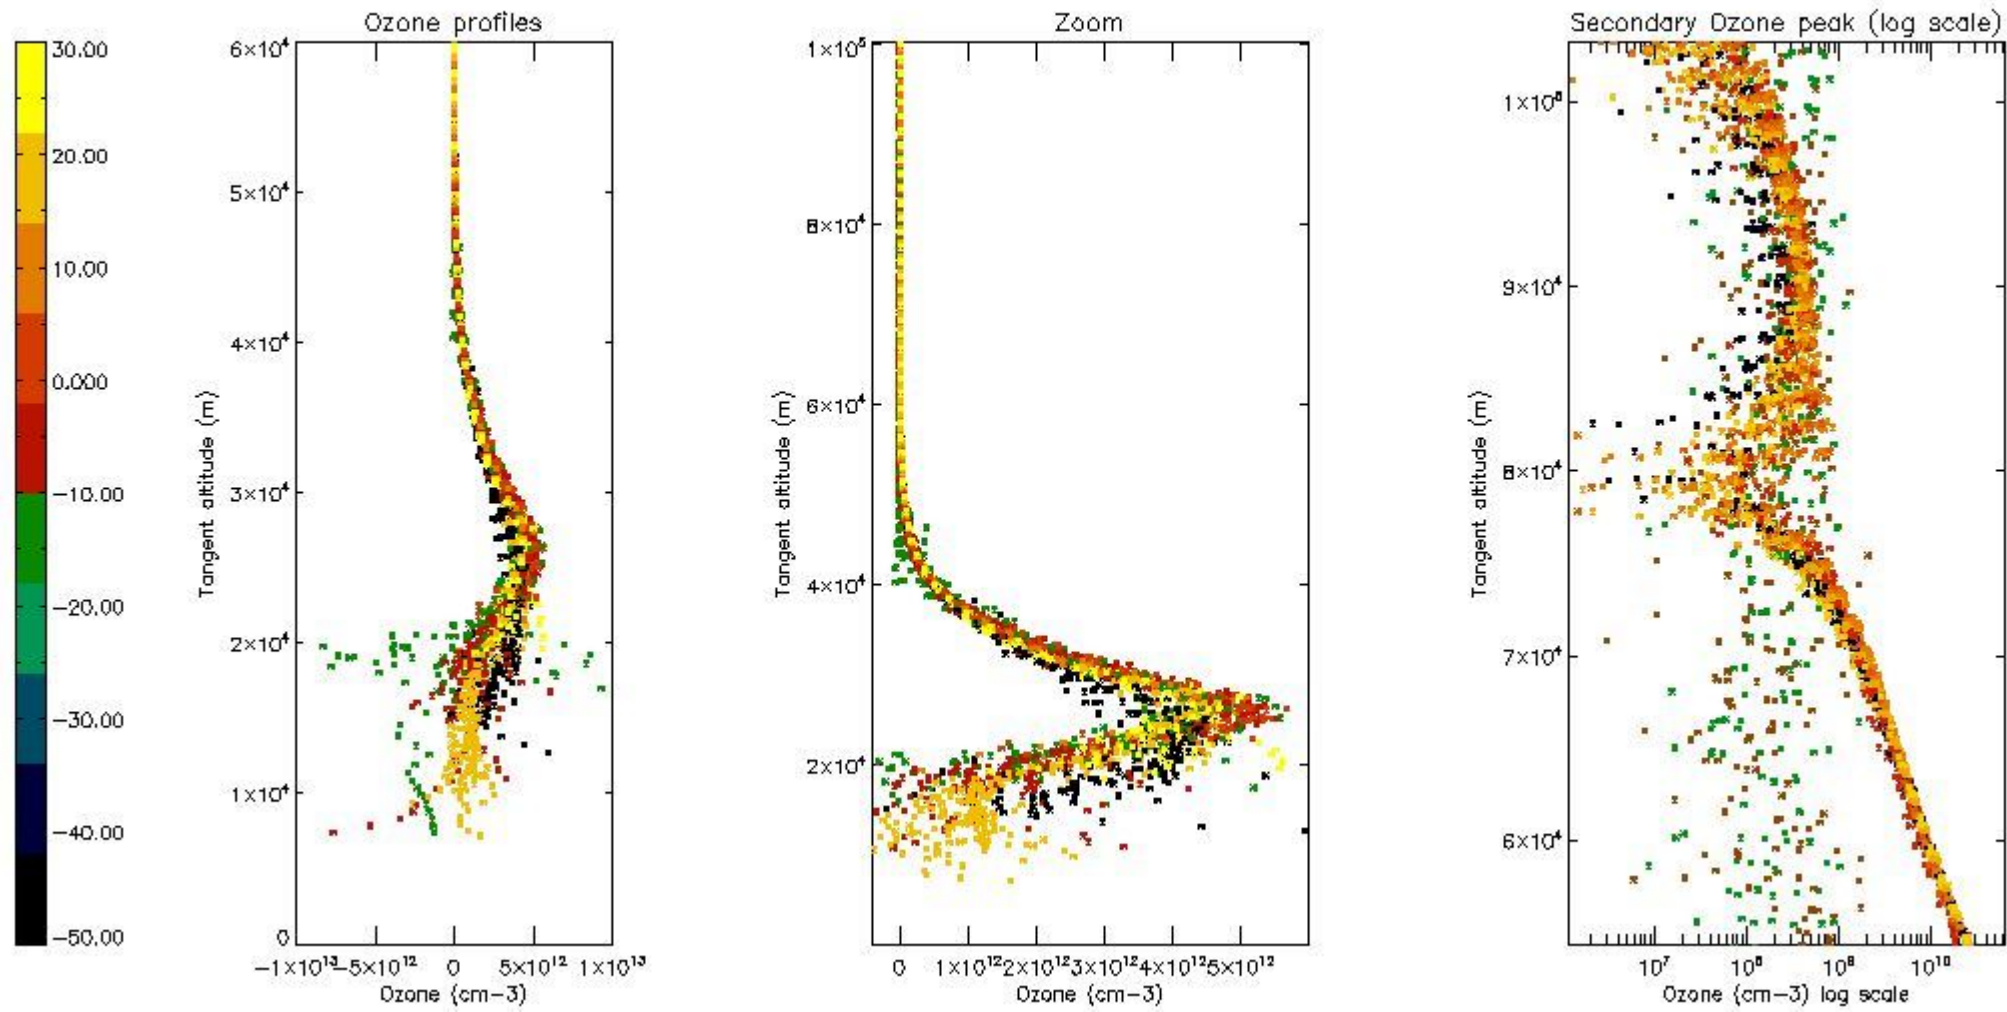

STD < 10	24
STD < 5	15

5.2 Plot ozone profiles for all STD (dark without errors)

The colorbar represents the latitude.

5.3 Plot ozone profiles where STD < 20% (dark without errors)

The colorbar represents the latitude.