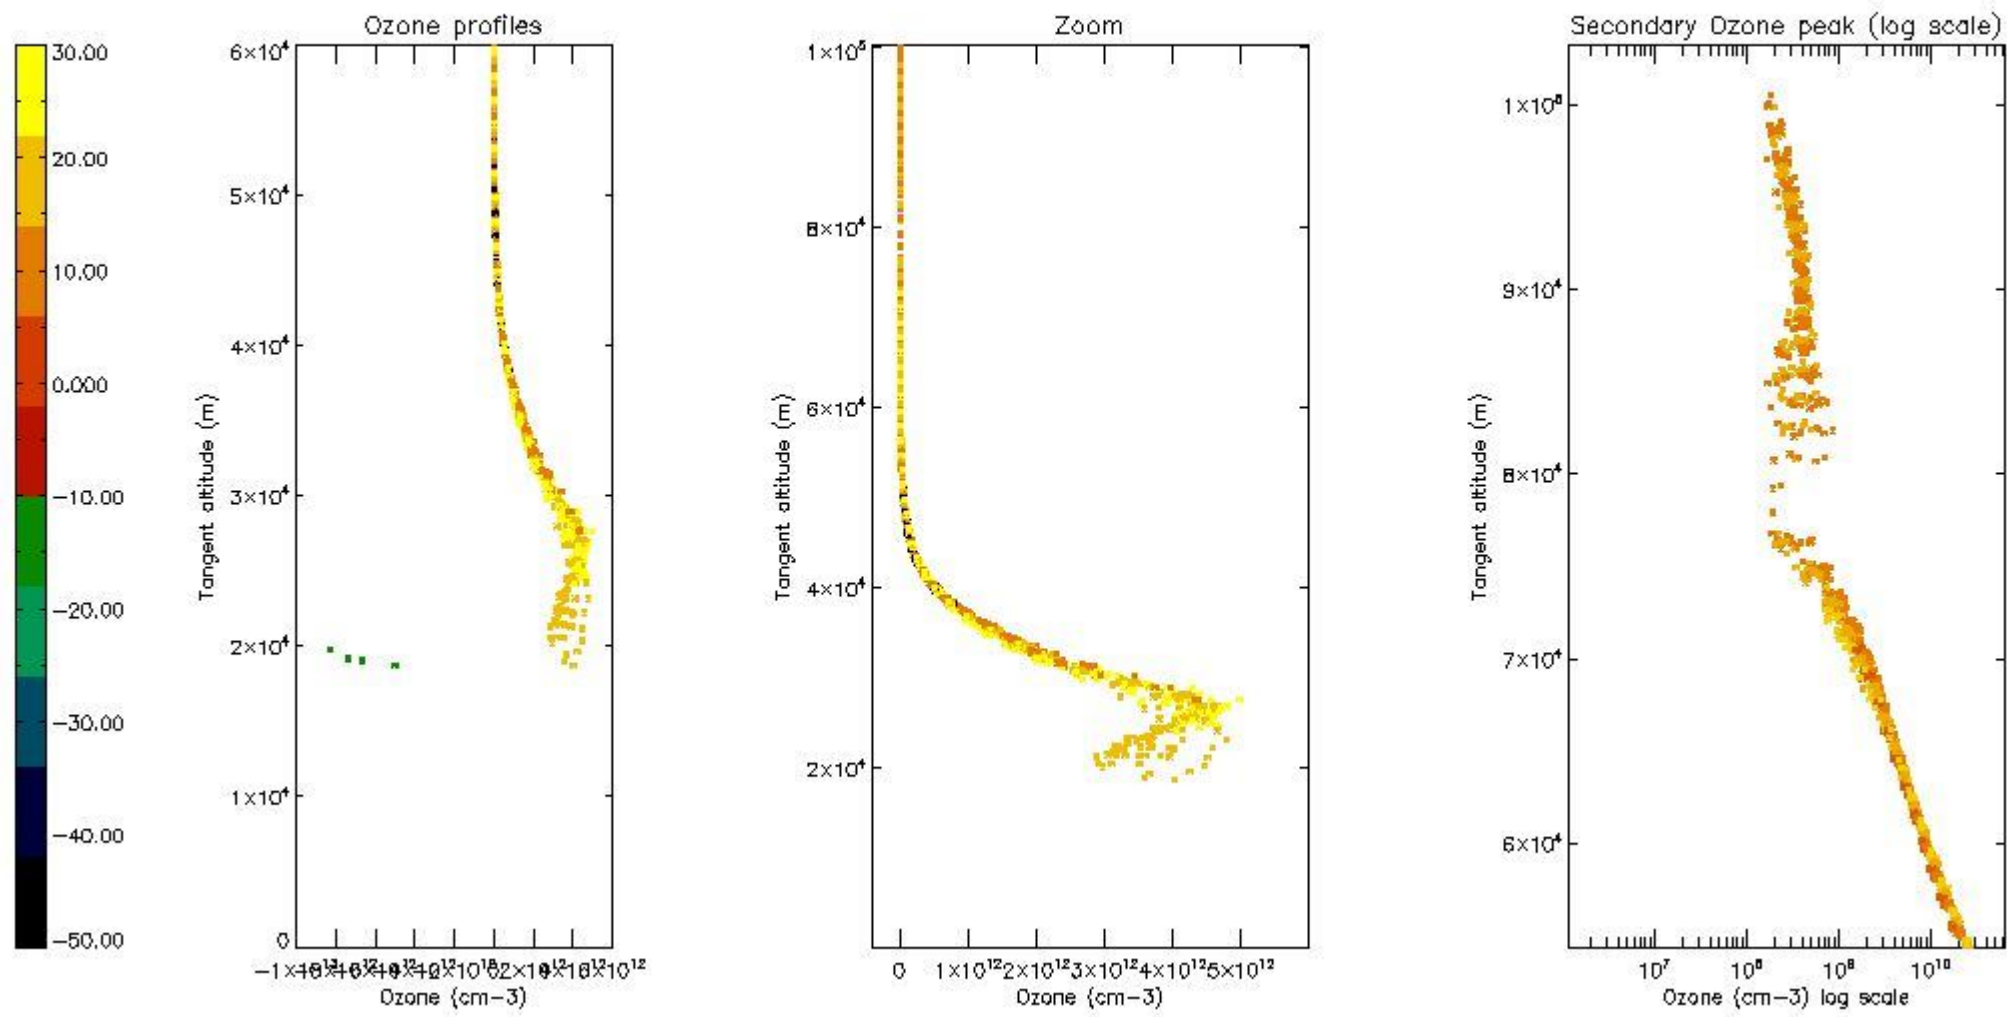

*5.4 Plot ozone profiles where  $STD < 10\%$  (dark without errors)*

The colorbar represents the latitude.

*5.5 Plot ozone profiles where STD < 5% (dark without errors)*

The colorbar represents the latitude.

*5.6 Plot NO<sub>2</sub> profiles for all STD (dark without errors)*

The colorbar represents the latitude.

*5.7 Plot NO3 profiles for all STD (dark without errors)*

The colorbar represents the latitude.