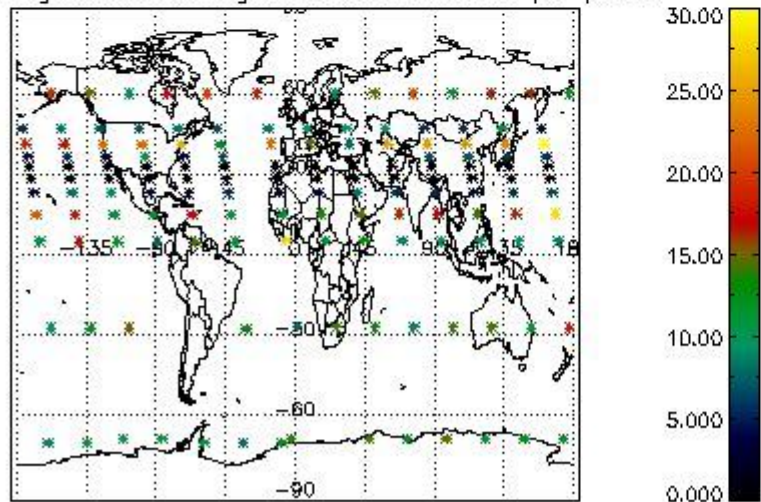

4.2.1 Plot level 1 quality information per product (world map): ENVI SAT ASCENDING passes

Percentage of cosmic ray hits per profile

Percentage of datation errors per profile

Percentage of star falling outside central band per profile