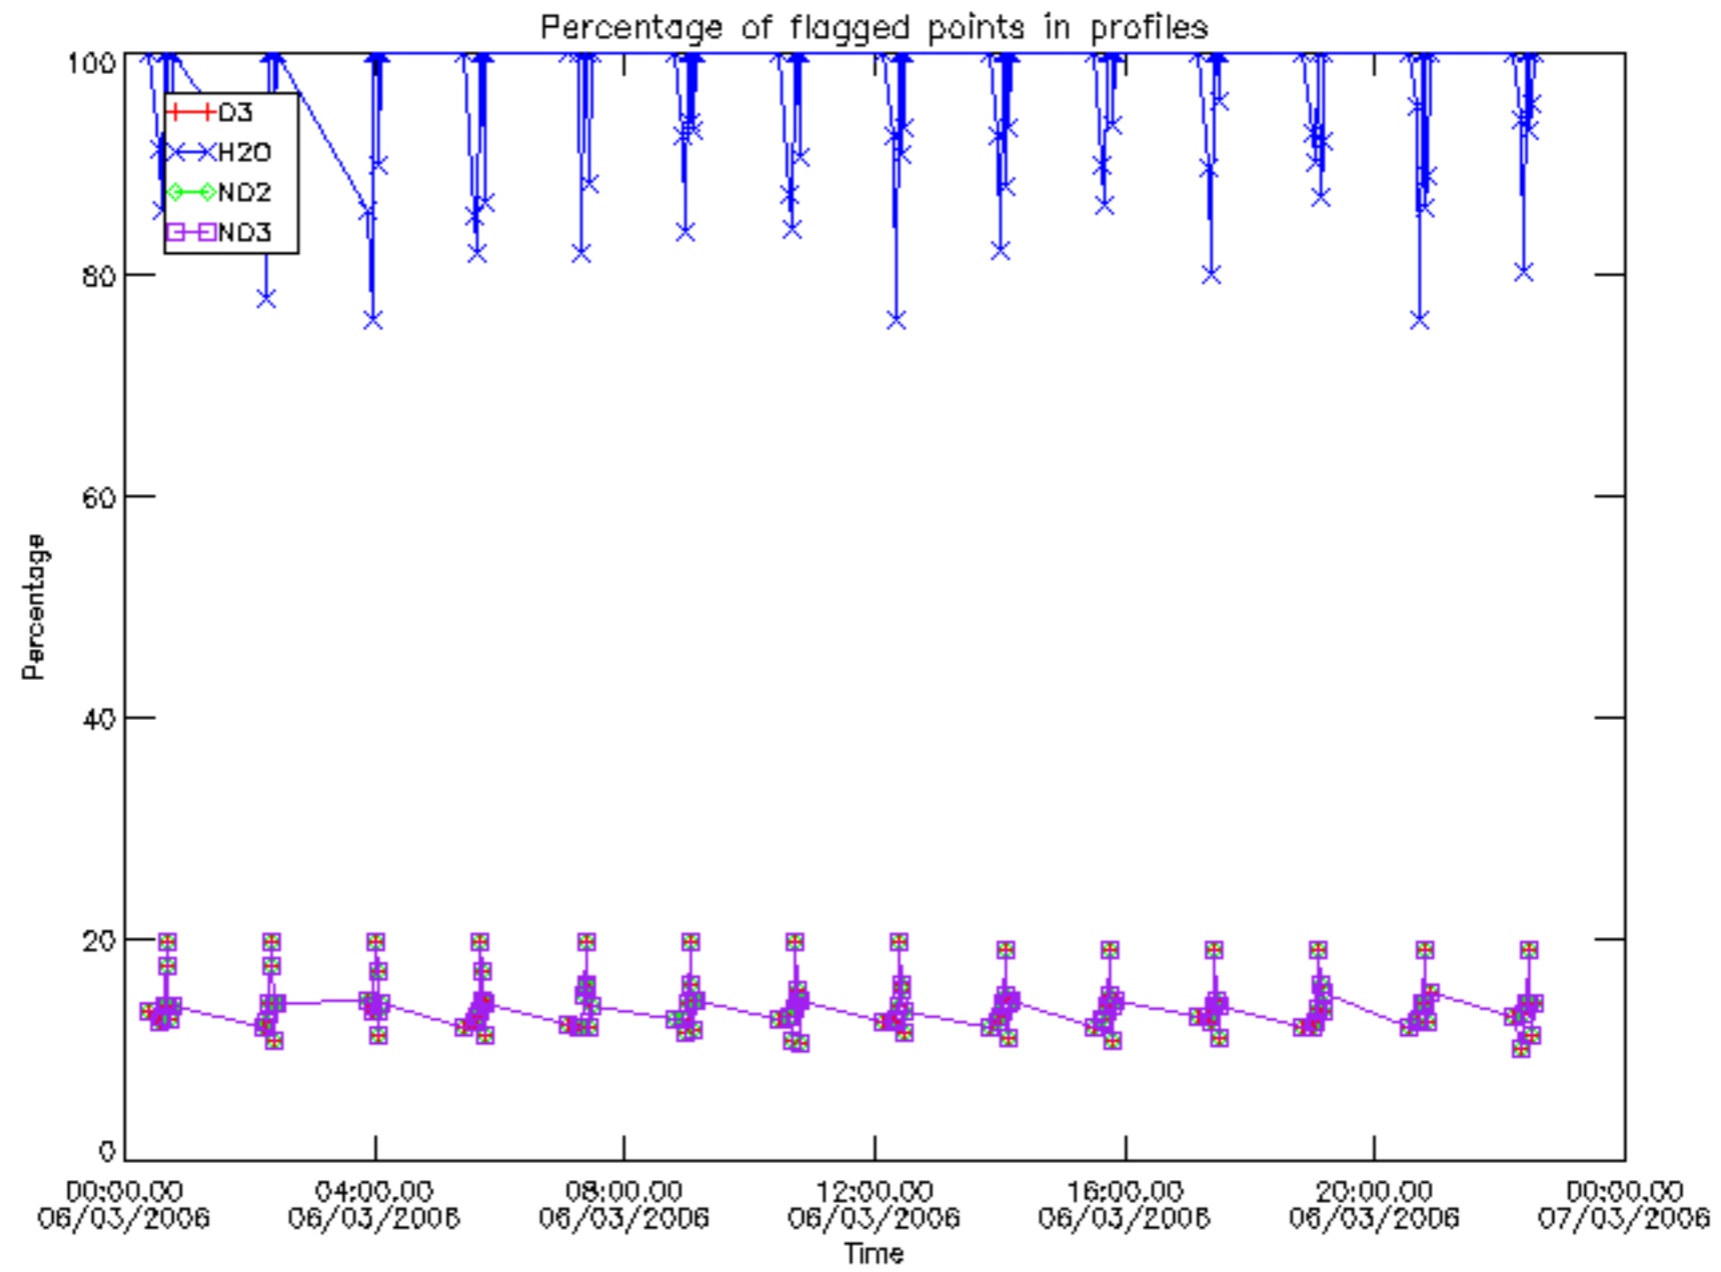

Percentage of flagged data per D3 profile

Percentage of flagged data per H2O profile