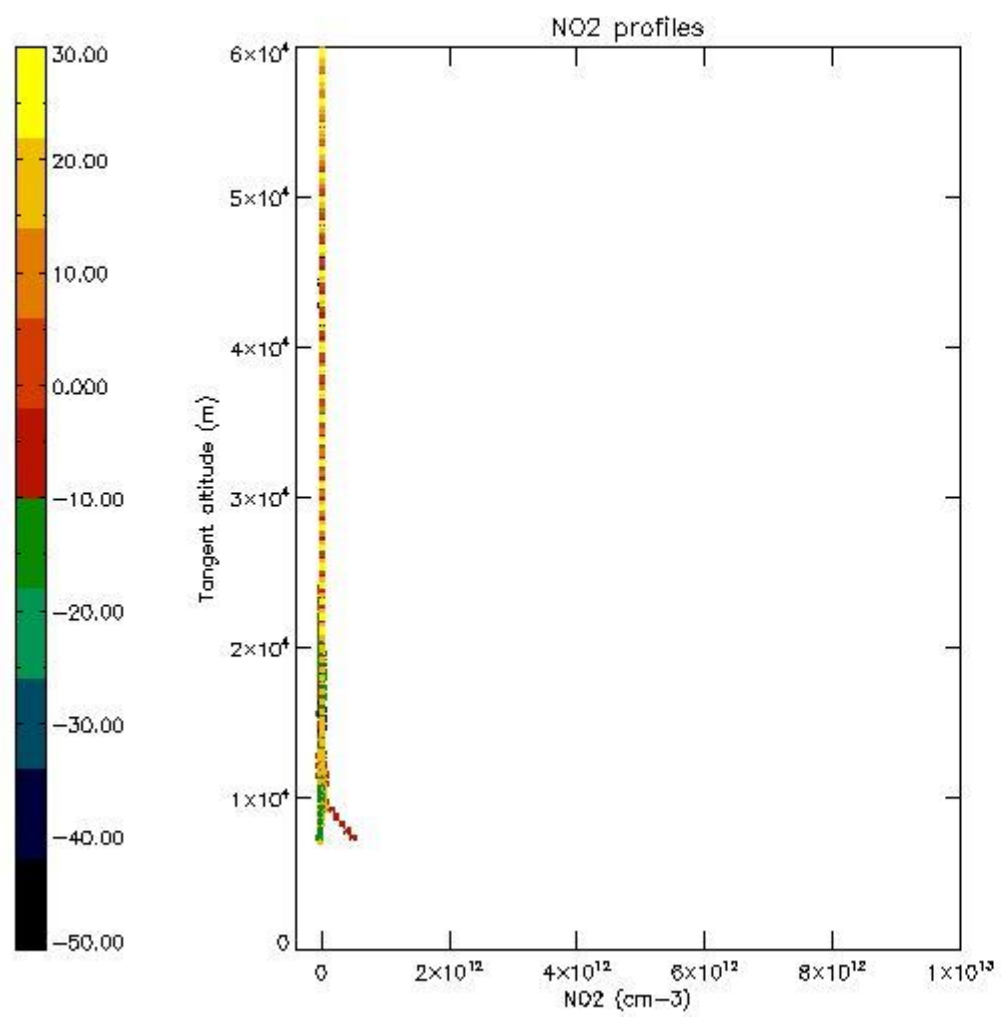

The colorbar represents the latitude.

*5.7 Plot NO3 profiles for all STD (dark without errors)*

The colorbar represents the latitude.