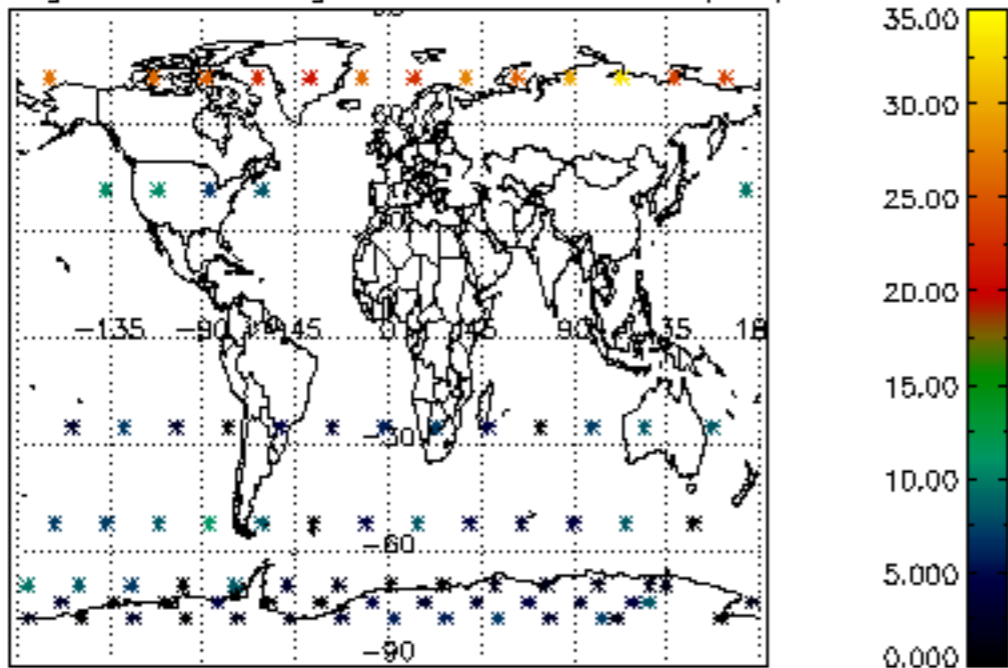

Percentage of star falling outside central band per profile