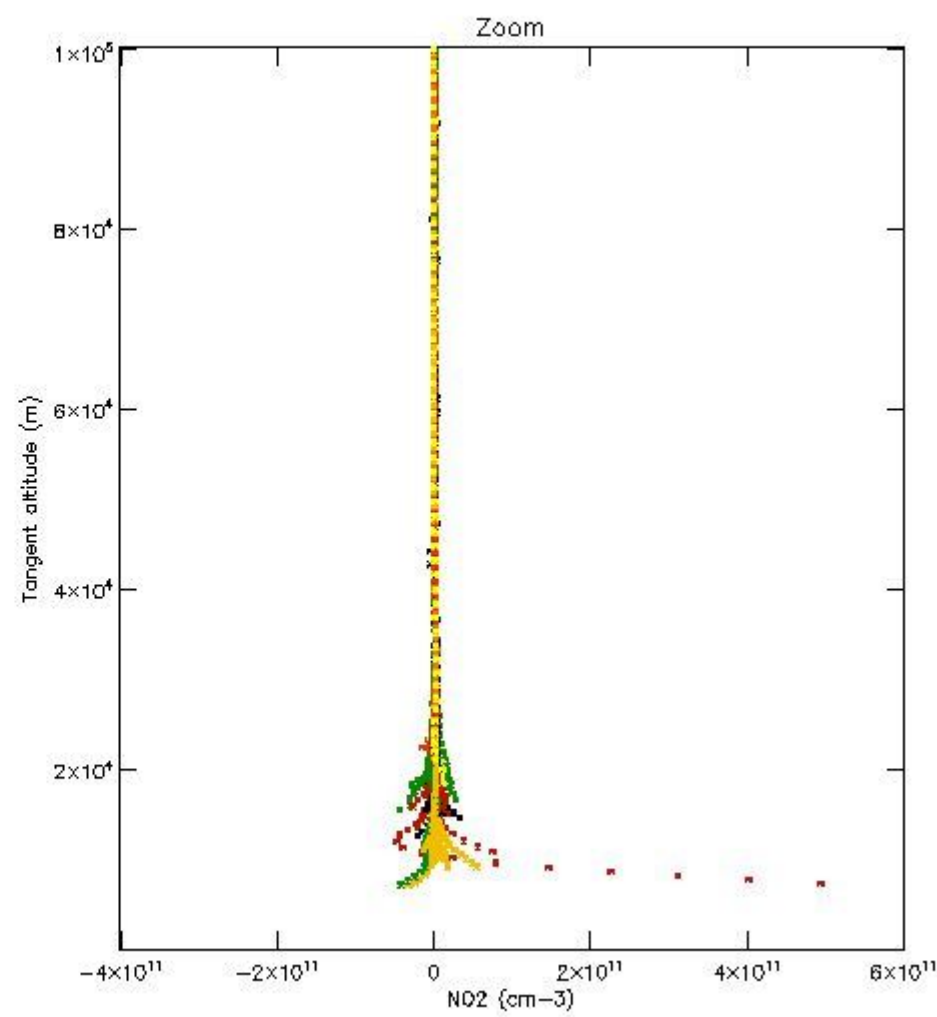

5.7 Plot NO3 profiles for all STD (dark without errors)

The colorbar represents the latitude.