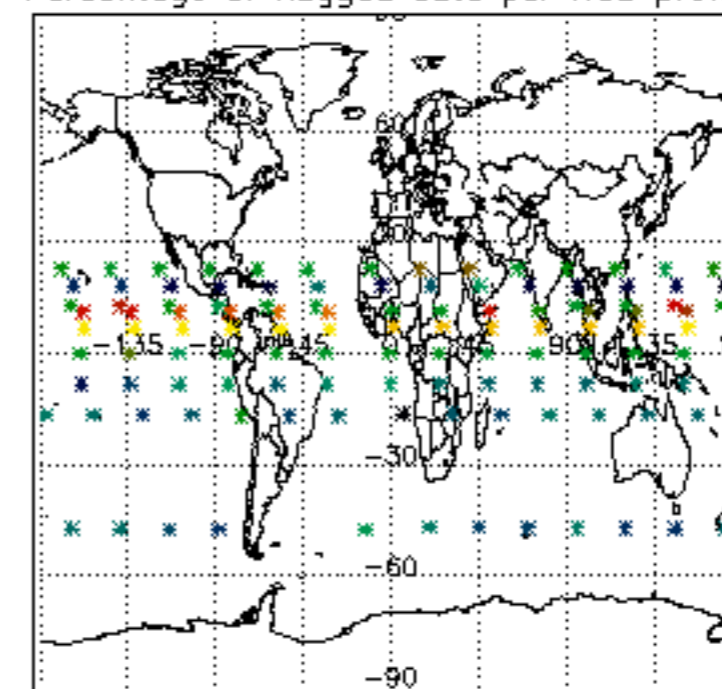

Percentage of flagged data per NO3 profile