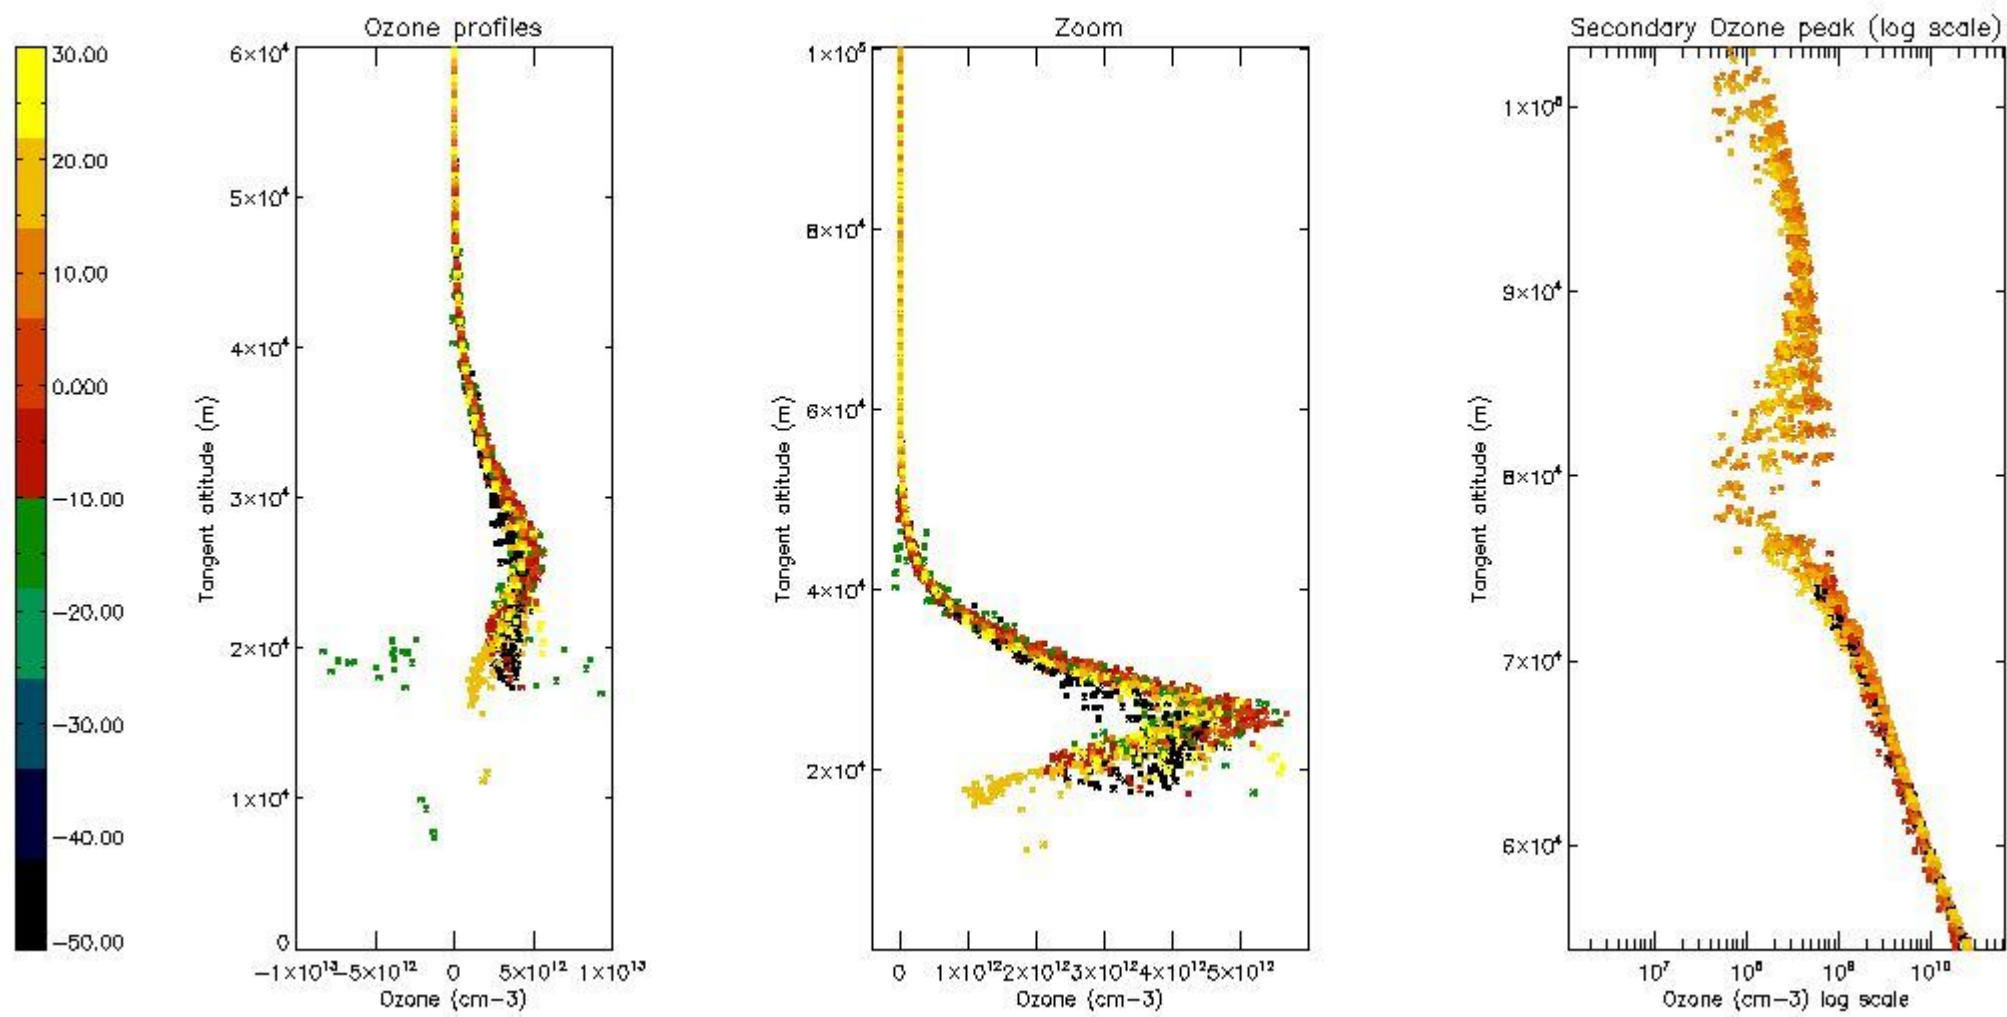

STD < 10	24
STD < 5	15

5.2 Plot ozone profiles for all STD (dark without errors)

The colorbar represents the latitude.

5.3 Plot ozone profiles where STD < 20% (dark without errors)

The colorbar represents the latitude.