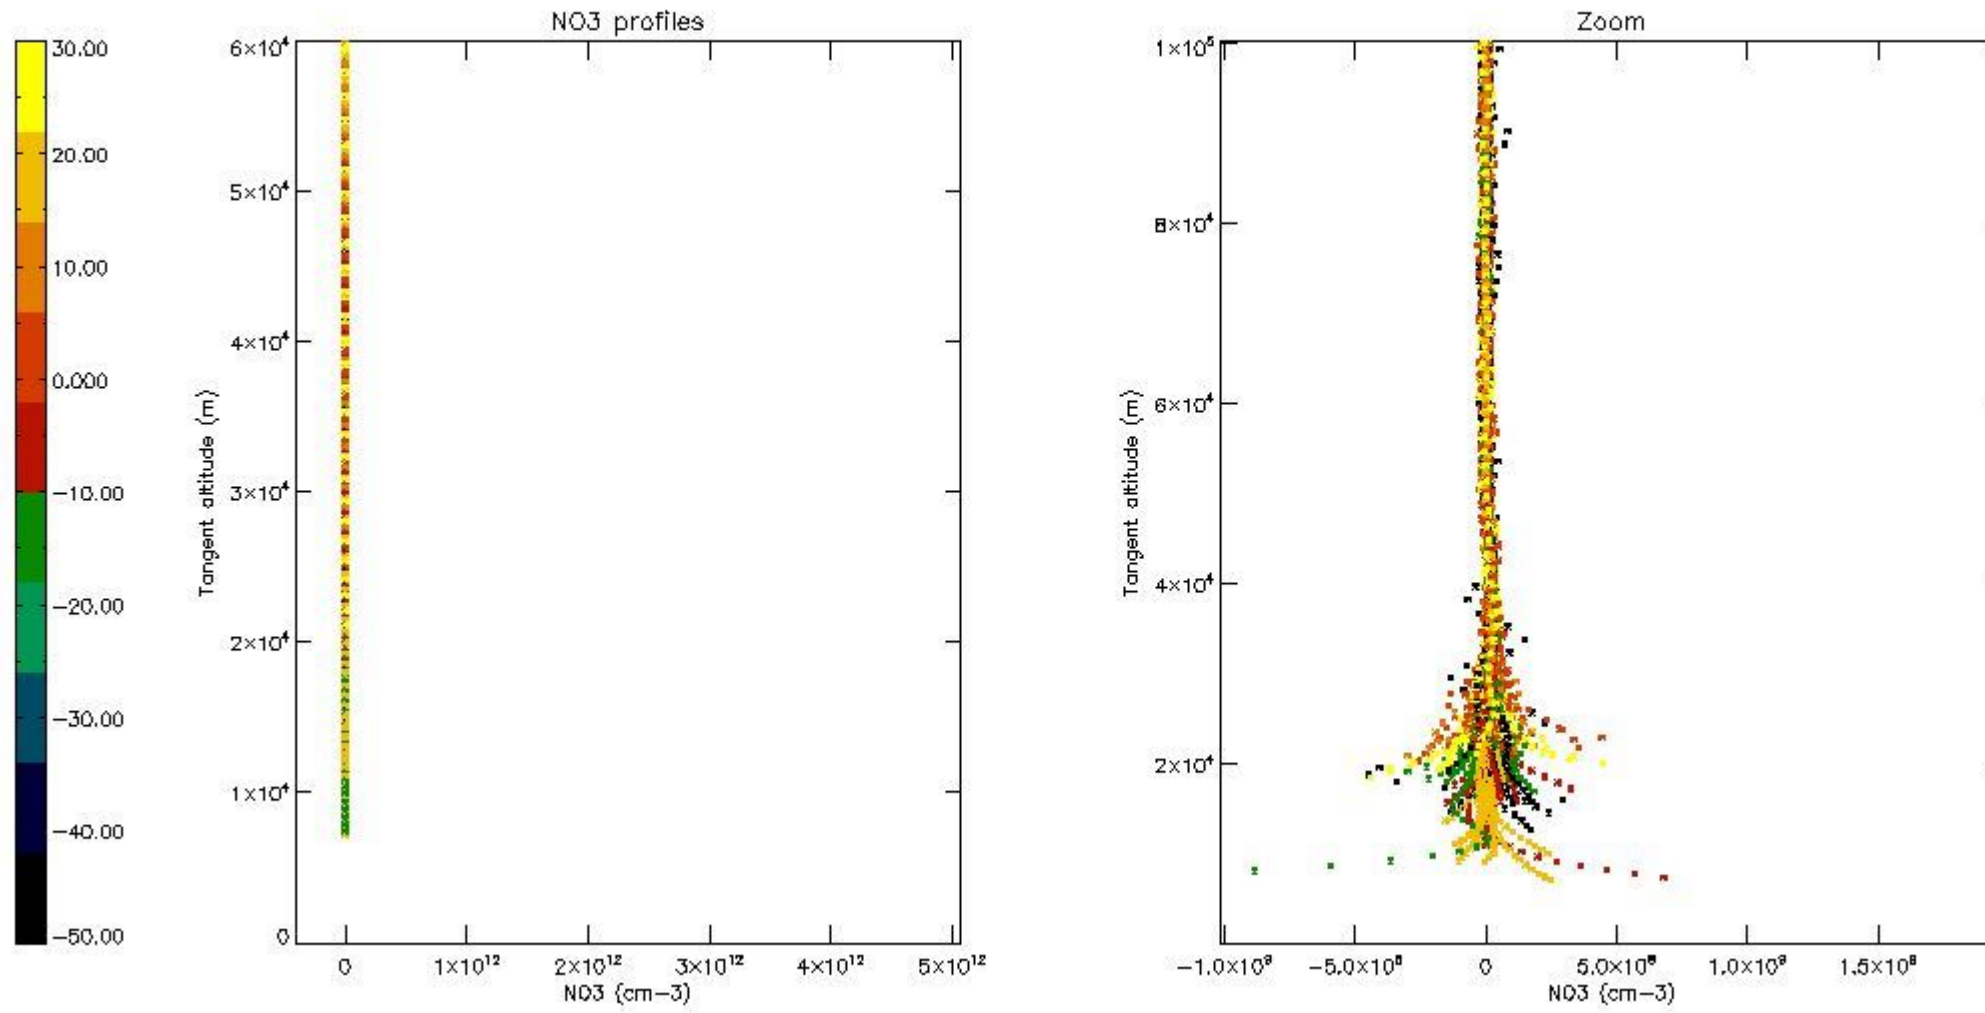

The colorbar represents the latitude.

*5.7 Plot NO3 profiles for all STD (dark without errors)*

The colorbar represents the latitude.