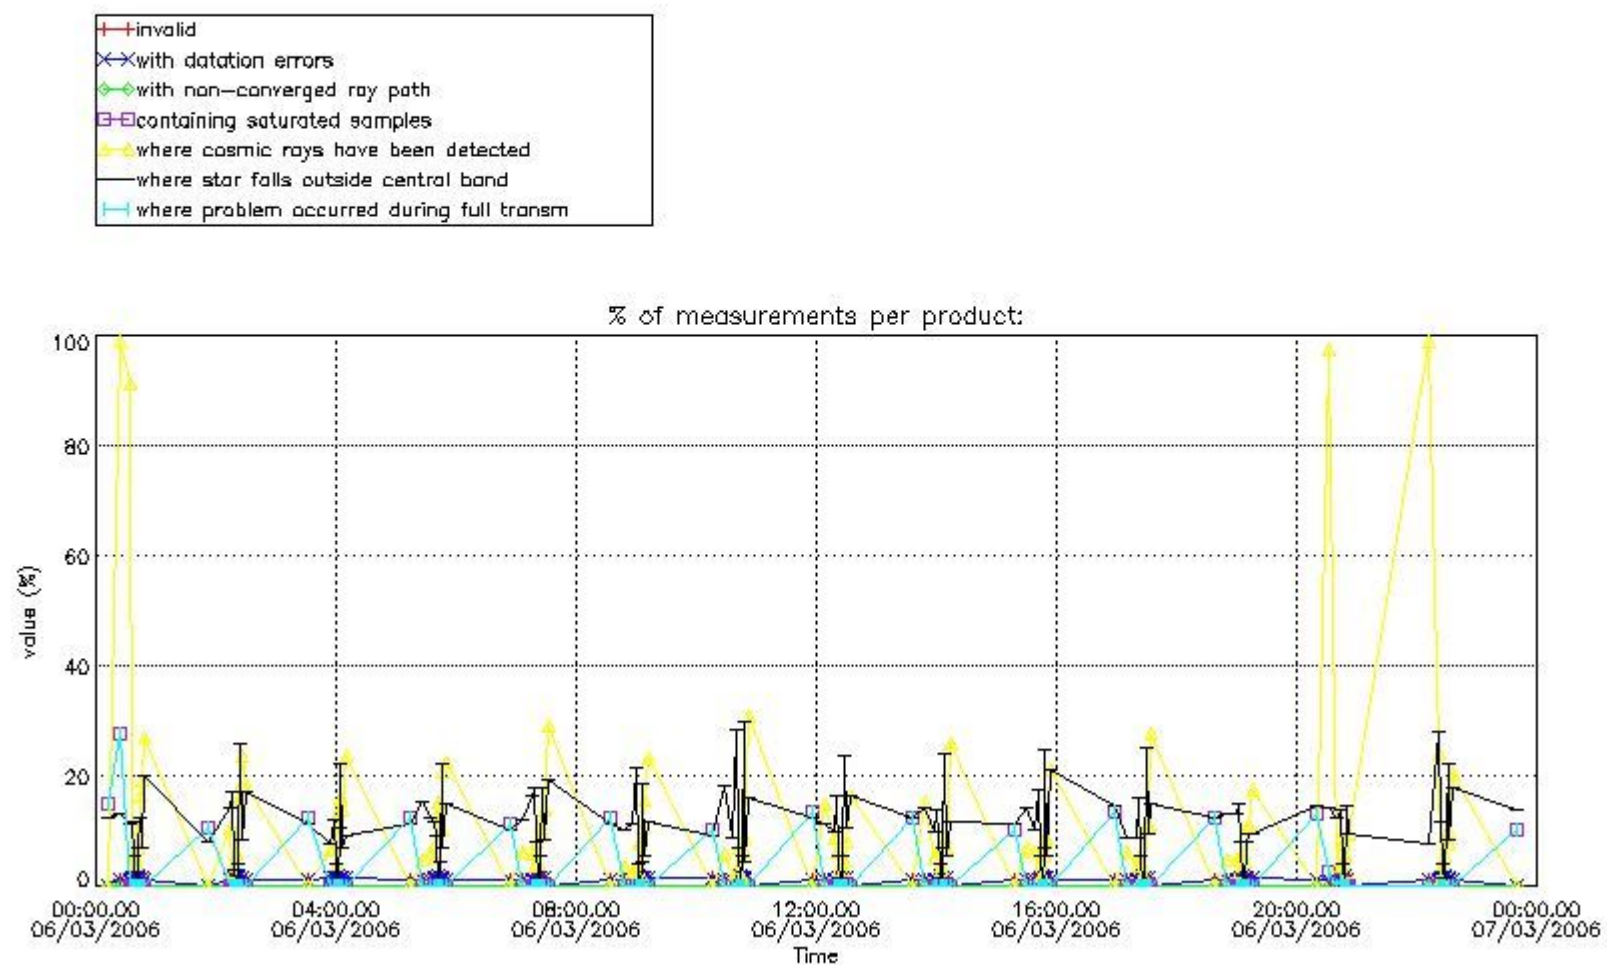

4.1.2 Plot level 1 quality information per product (time dependant): ENVISAT DESCENDING passes