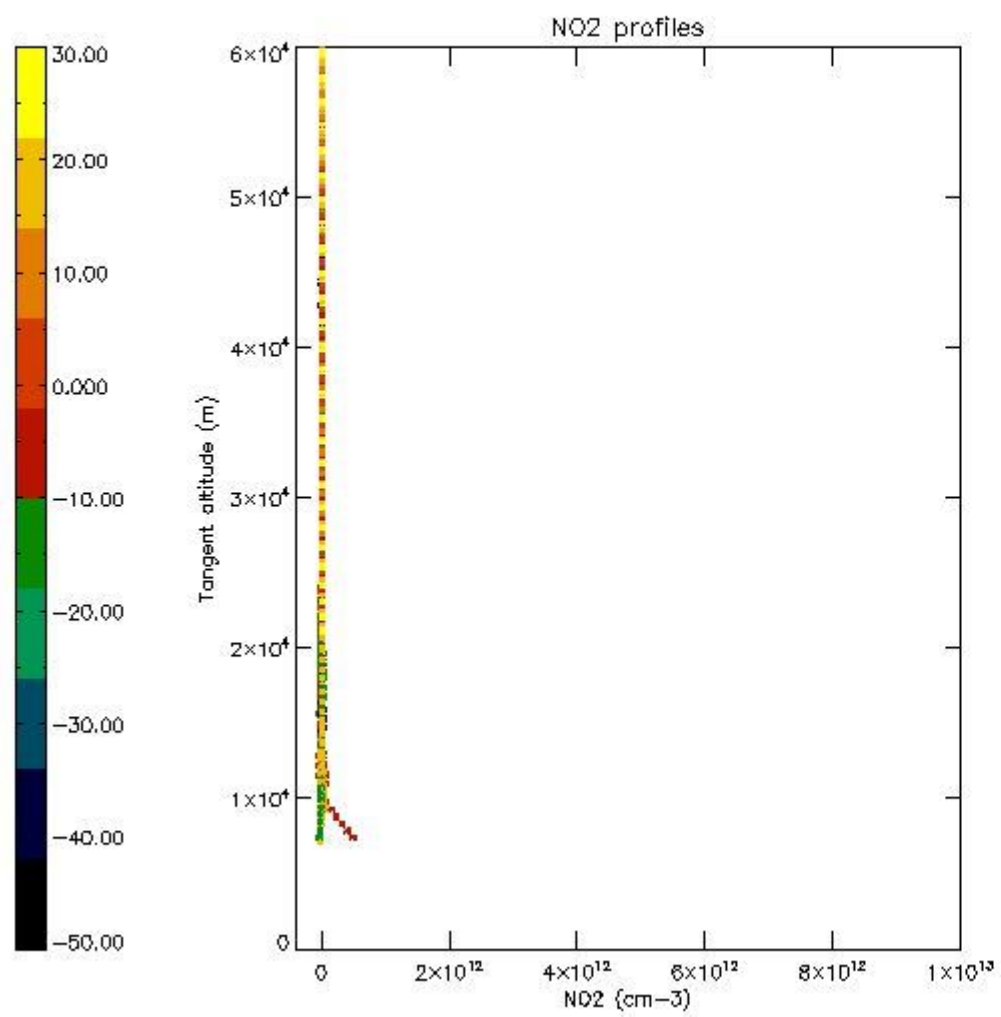

5.7 Plot NO3 profiles for all STD (dark without errors)

The colorbar represents the latitude.