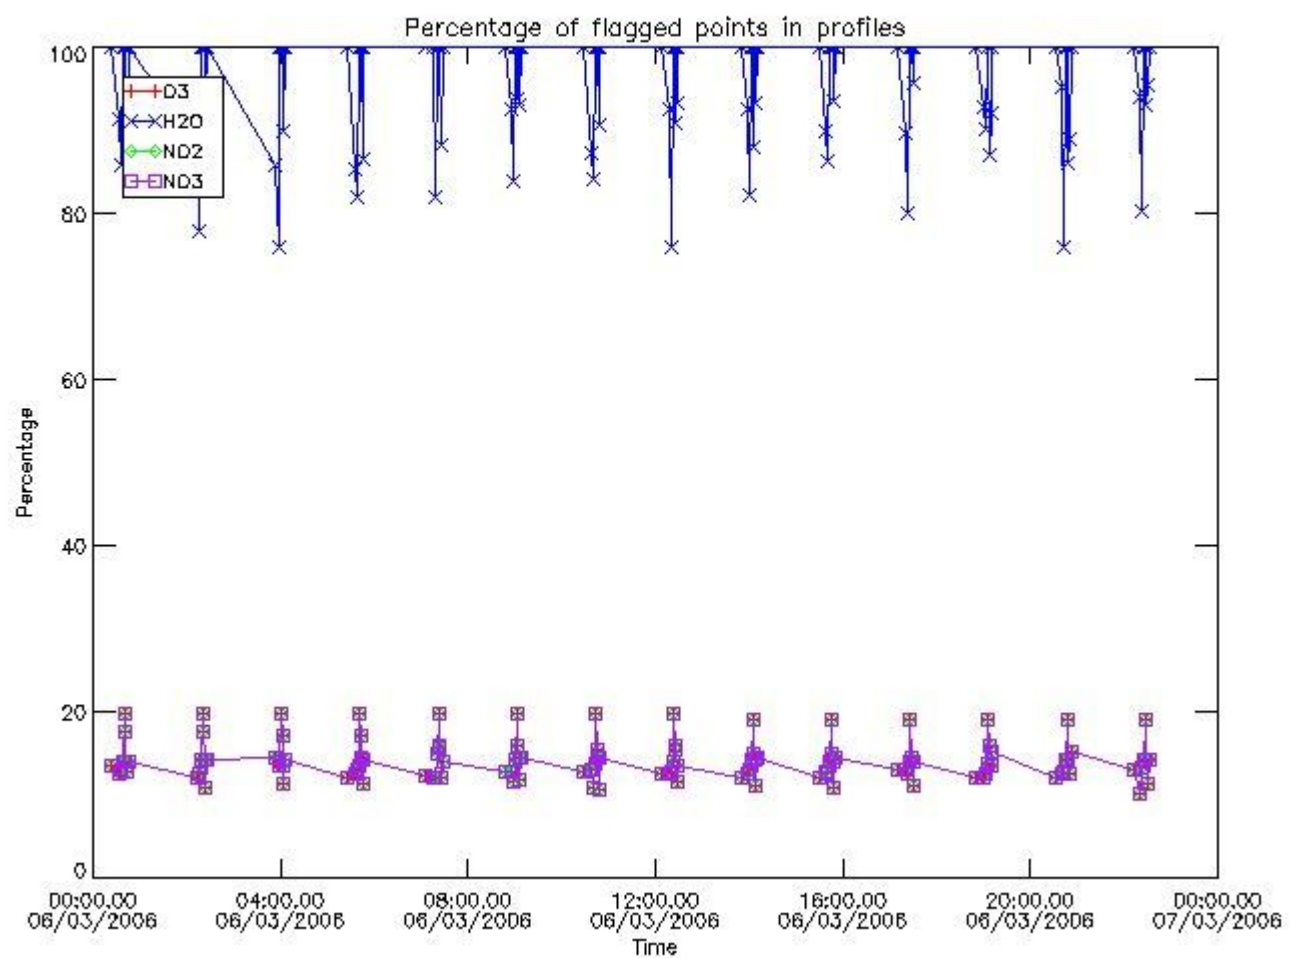

3. Quality information per product

In this section it is plotted some information contained in the Quality Summary data set of the level 2 products. Only products in dark limb conditions and without errors (error flag in the MPH set to "0") are used.

3.1 Plot quality information per product (time dependant)

3.2 Plot quality information per product (world map)