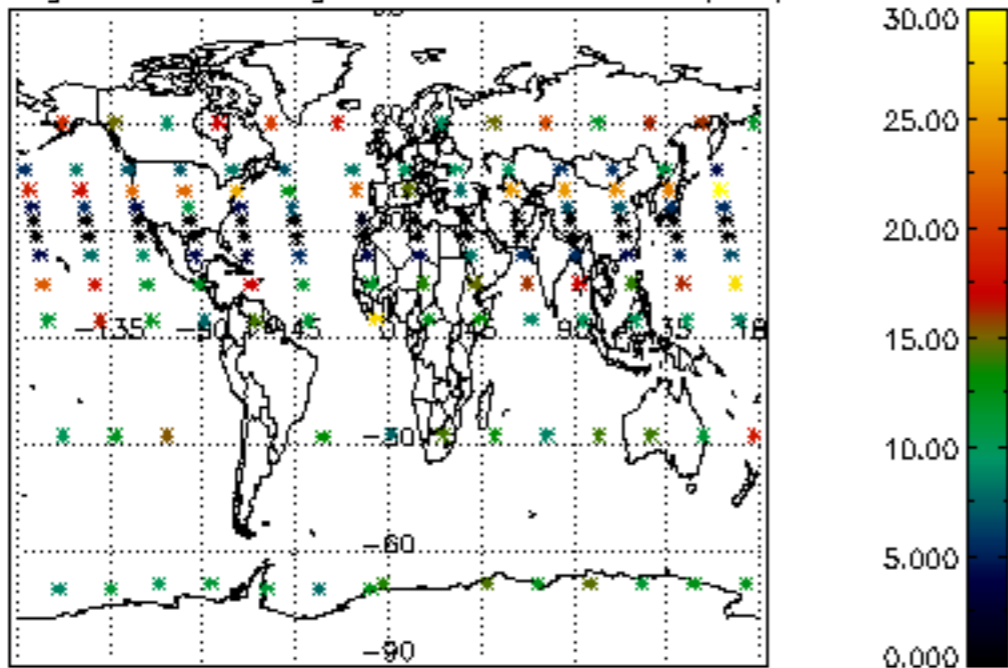

Percentage of cosmic ray hits per profile

Percentage of star falling outside central band per profile