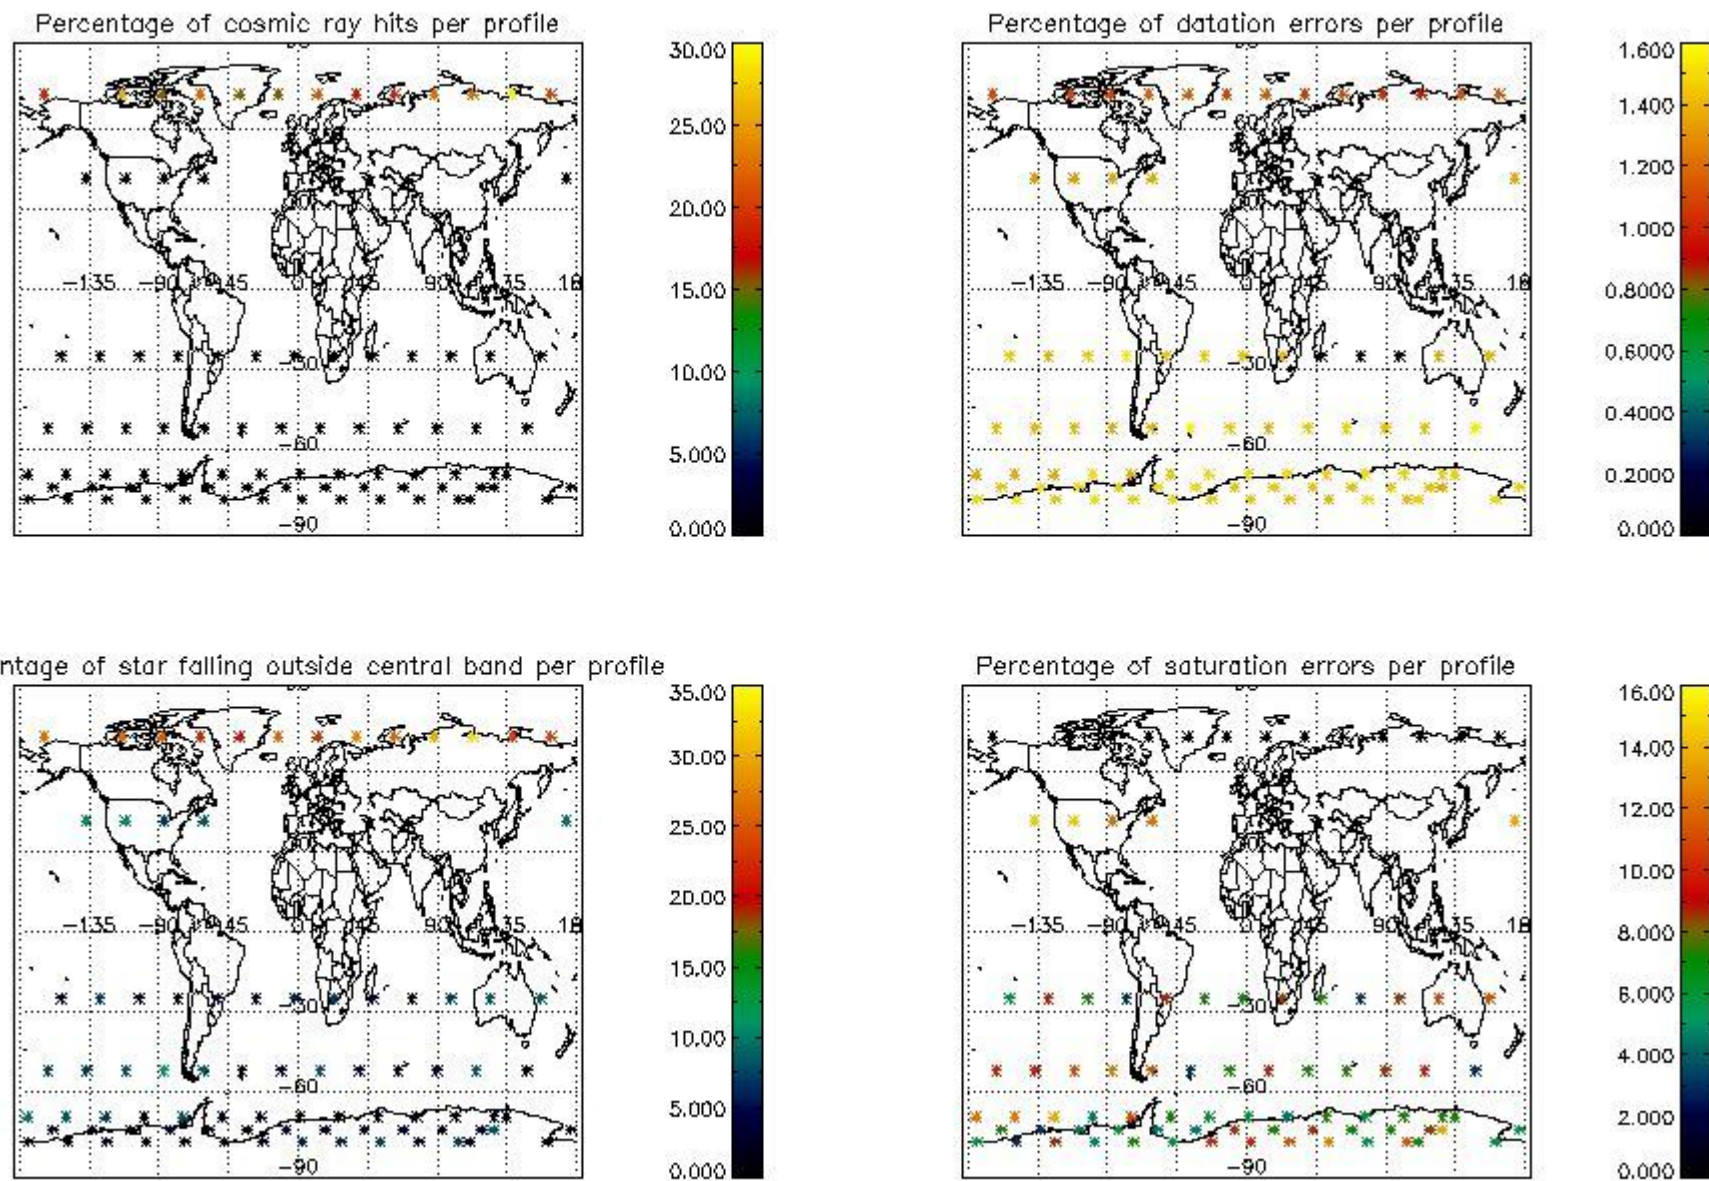

4.2.2 Plot level 1 quality information per product (world map): ENVISAT DESCENDING passes

5. Trace gas profiles

5.1 Ozone statistics based on quality of products

The final quality of the products can be "measured" using the STD (Standard Deviation) attached to every point profile. This information is written to the parameter GOM_NL__2P/NL_LOCAL_SPECIES_DENSITY/o3_std of the level 2 products. The table below shows the statistics for given STD ranges.

The statistics are given with respect to the overall valid production:

- Products without fatal errors: GOM_NL__2P/MPH/PRODUCT_ERR=0
- Valid point profile: GOM_NL__2P/NL_LOCAL_SPECIES_DENSITY/pcd(0)=0

The 'Criteria' is applied to valid points of dark limb products:

- Products in dark limb illumination condition: GOM_NL__2P/NL_SUMMARY_QUALITY/obs_ill_cond=0
- Products without fatal errors: GOM_NL__2P/MPH/PRODUCT_ERR=0
- Valid point profile: GOM_NL__2P/NL_LOCAL_SPECIES_DENSITY/pcd(0)=0

So, the table below shows the percentage of dark limb and valid observations for each criteria with respect to the overall valid daily observations.

Criteria	% of total production
All STD	52
STD < 20	30