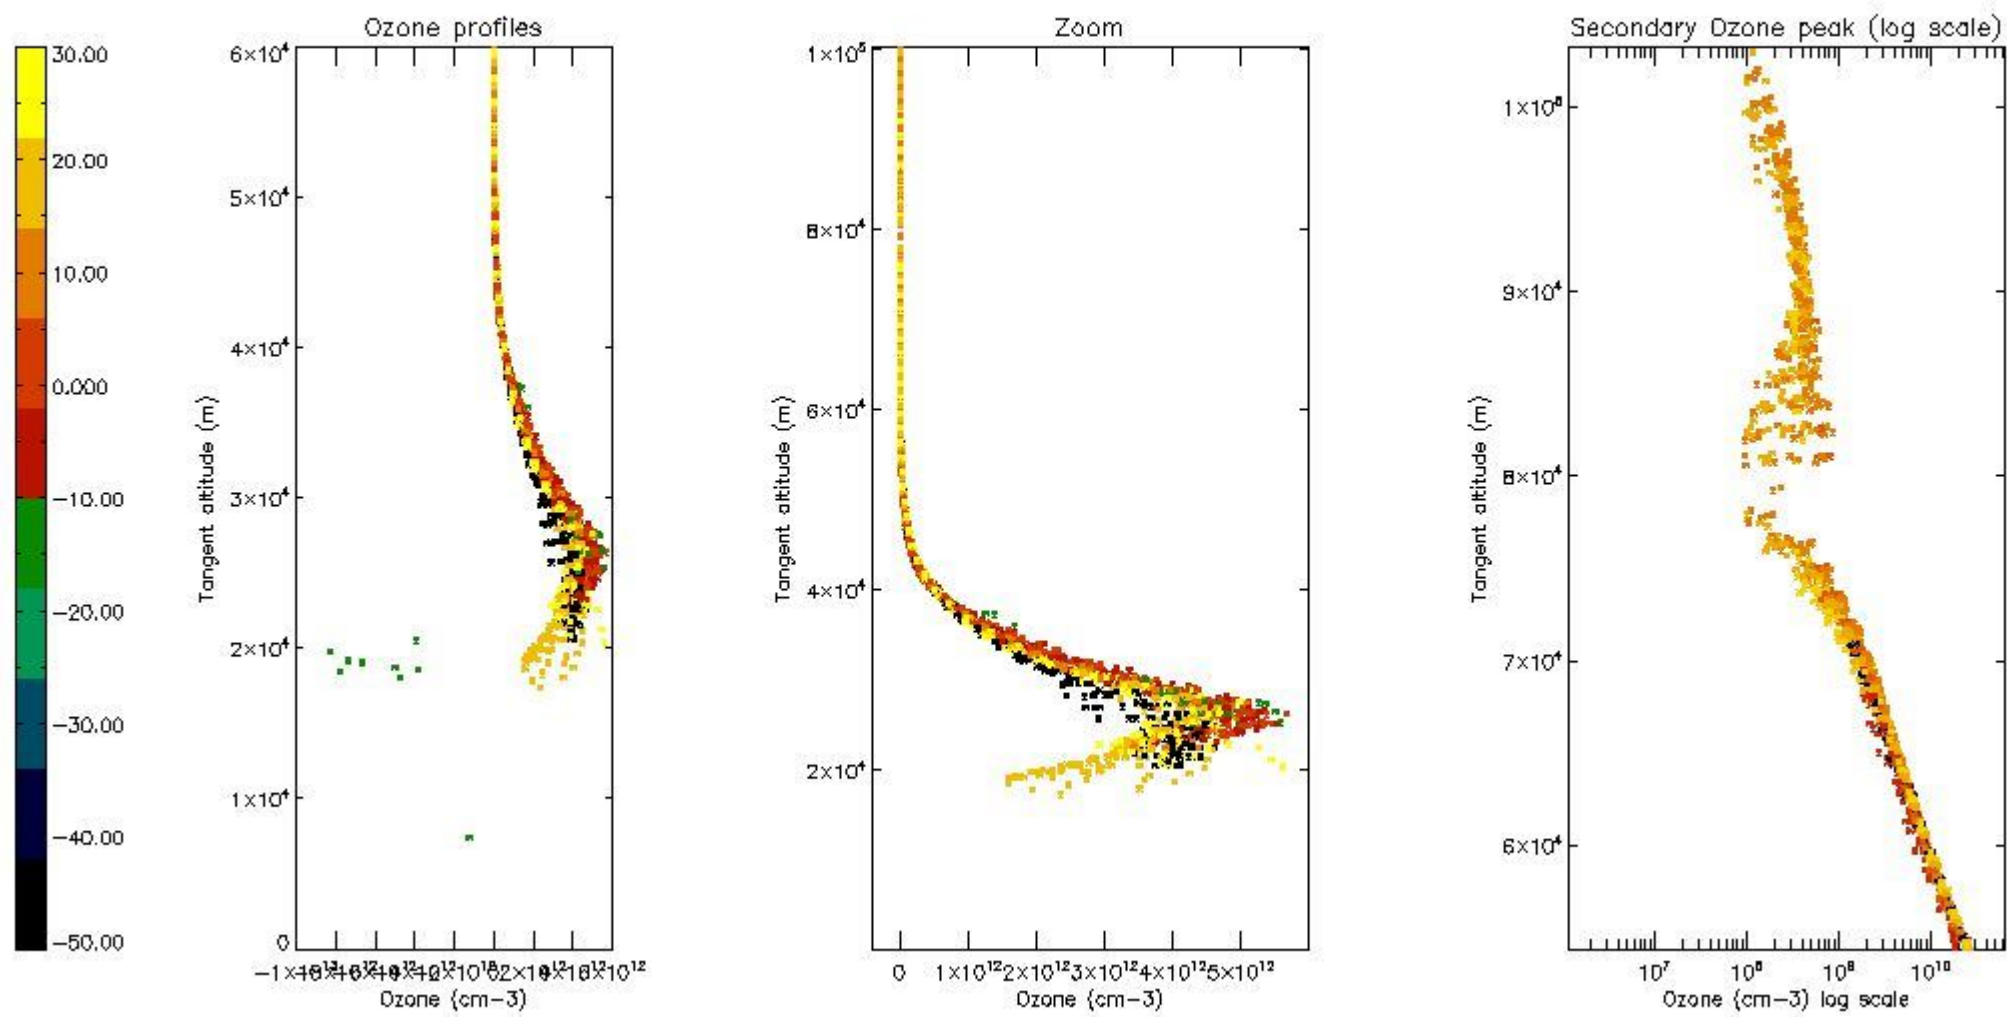

5.5 Plot ozone profiles where STD < 5% (dark without errors)

The colorbar represents the latitude.