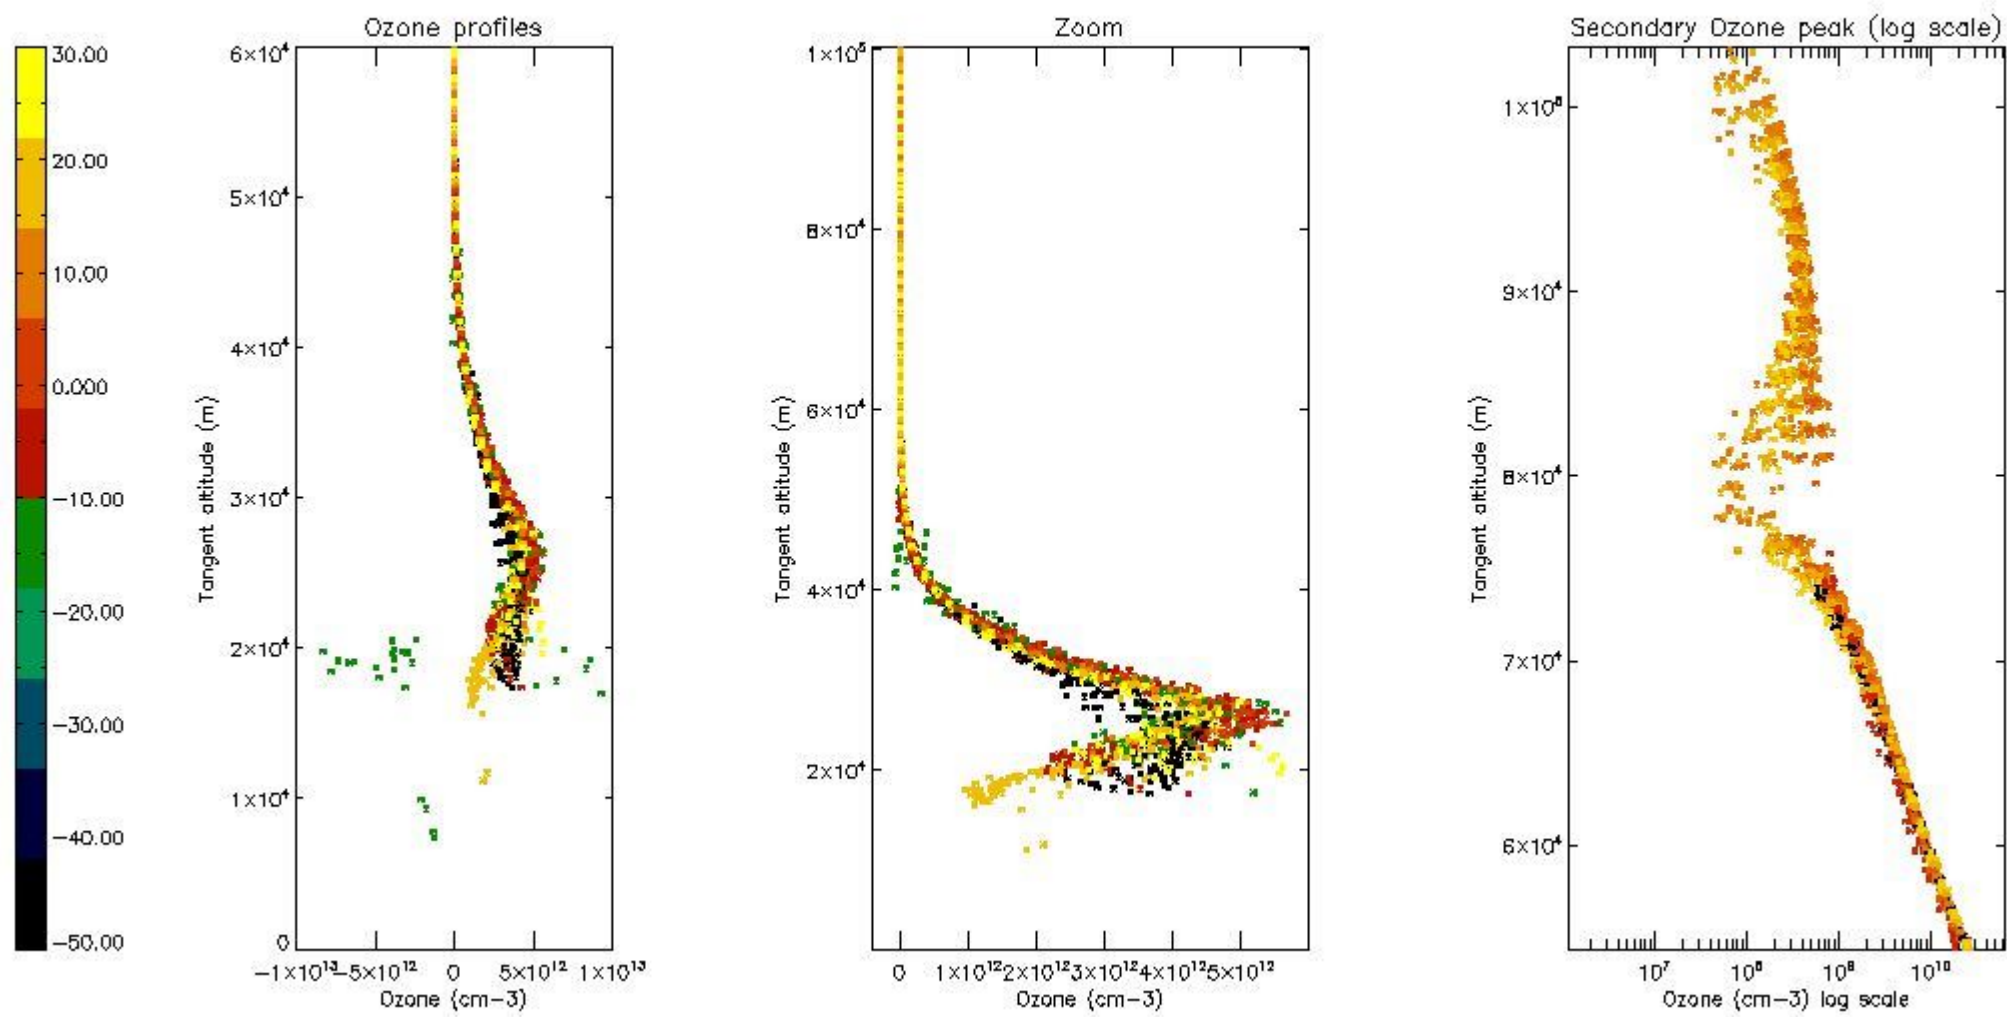

STD < 10	24
STD < 5	15

5.2 Plot ozone profiles for all STD (dark without errors)

The colorbar represents the latitude.

5.3 Plot ozone profiles where STD < 20% (dark without errors)

The colorbar represents the latitude.

*5.4 Plot ozone profiles where  $STD < 10\%$  (dark without errors)*

The colorbar represents the latitude.

*5.5 Plot ozone profiles where STD < 5% (dark without errors)*

The colorbar represents the latitude.