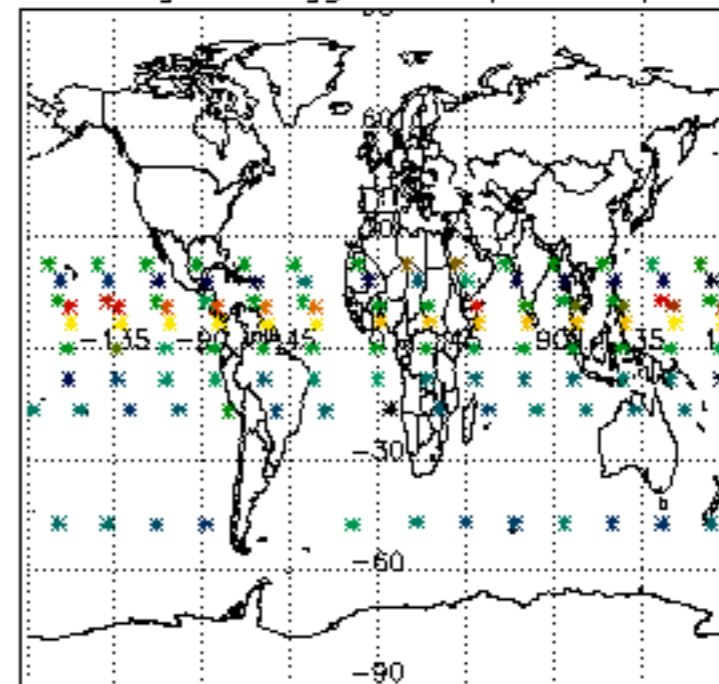

Percentage of flagged data per NO3 profile