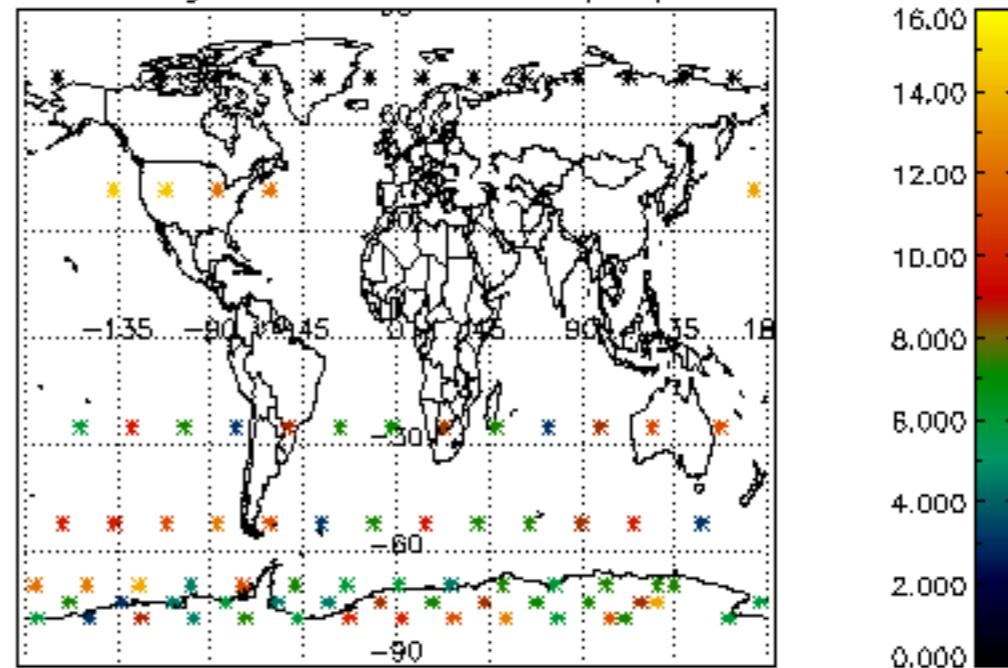

Percentage of saturation errors per profile