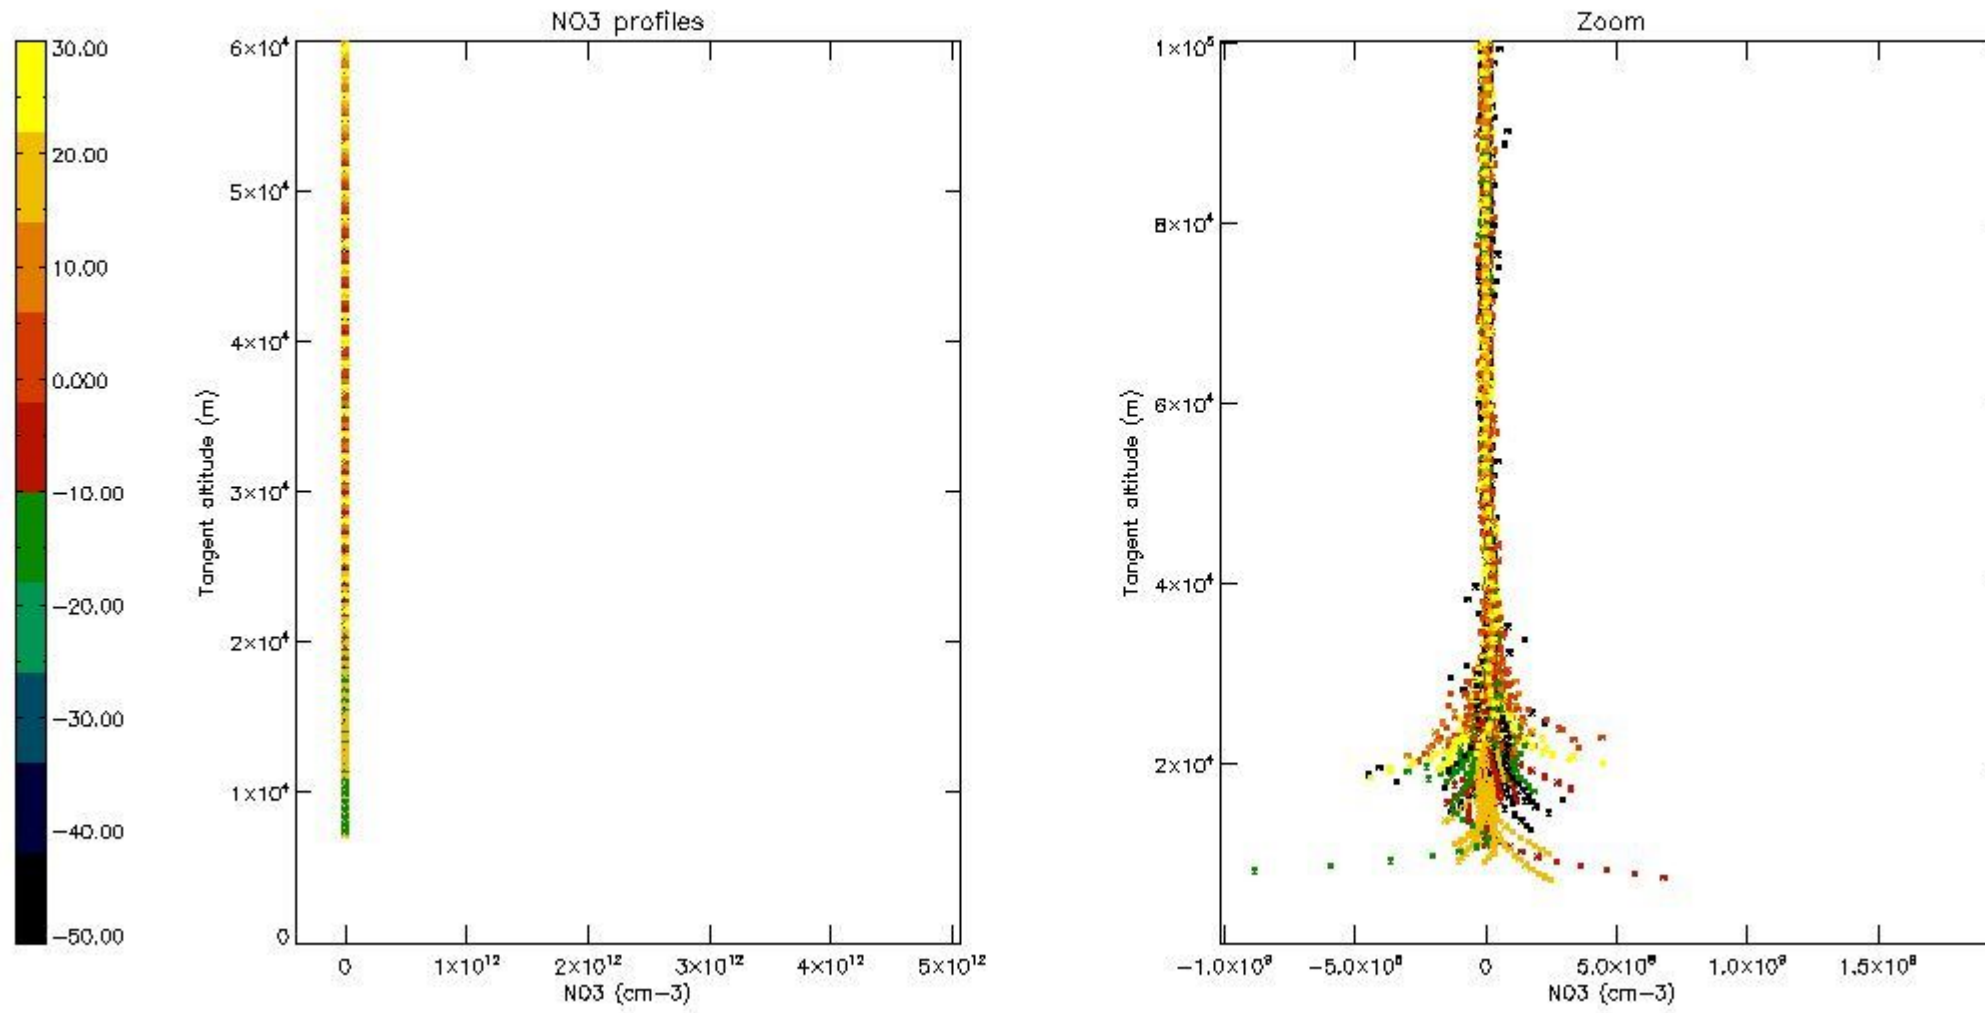

6. Auxiliary Data Files used for the production reported in section 2

The number reported in the third column indicates since which file (see list in section 2) the corresponding auxiliary file has been used. The fourth column is the date of those product files.

Type	Auxiliary Filename	Used since product	Used since product date
INST_PHYS_CHARACTERISTICS	GOM_INS_AXVIEC20091111_143220_20030716_120000_20500101_000000	1	06-MAR-2006 00:01:12
LEVEL-2_PROC_CONFIG	GOM_PR2_AXVIEC20091111_152718_20020301_000000_20500101_000000	1	06-MAR-2006 00:01:12
CROSS_SECTIONS_FILE	GOM_CRS_AXVIEC20091111_154832_20020301_000000_20500101_000000	1	06-MAR-2006 00:01:12