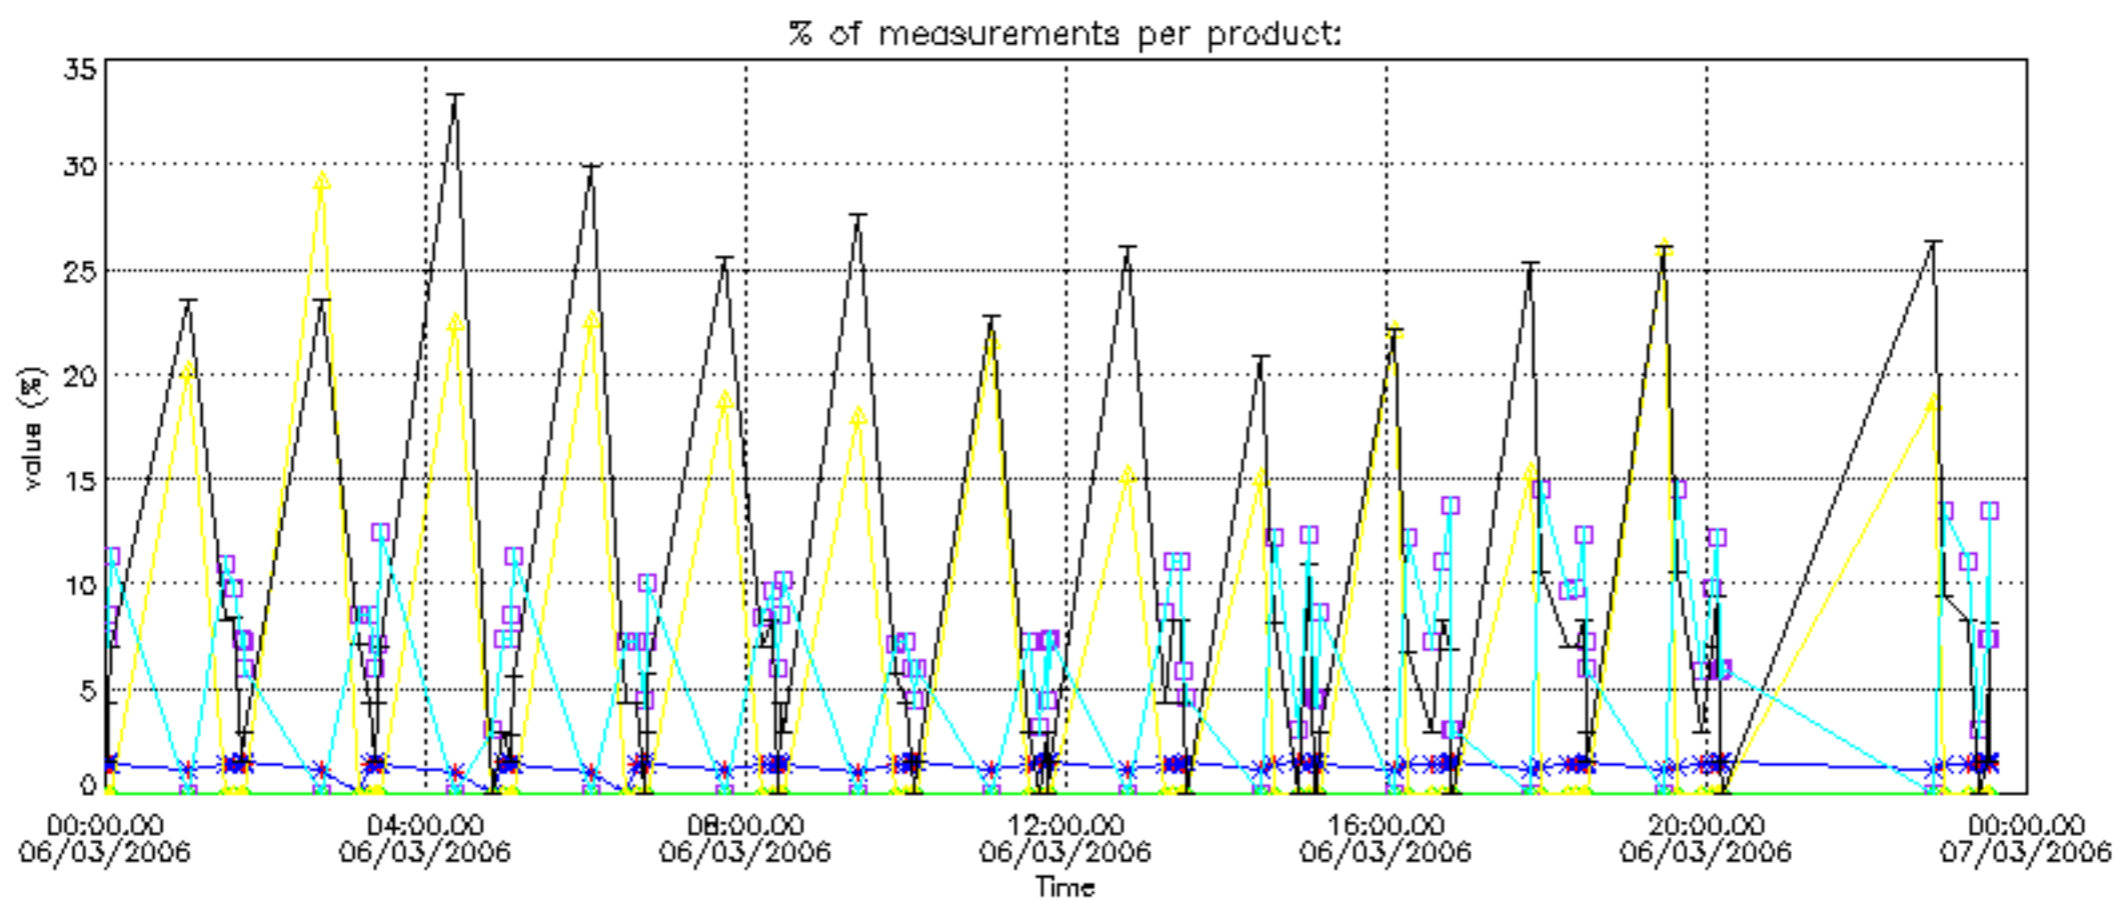

Percentage of cosmic ray hits per profile

Percentage of datation errors per profile