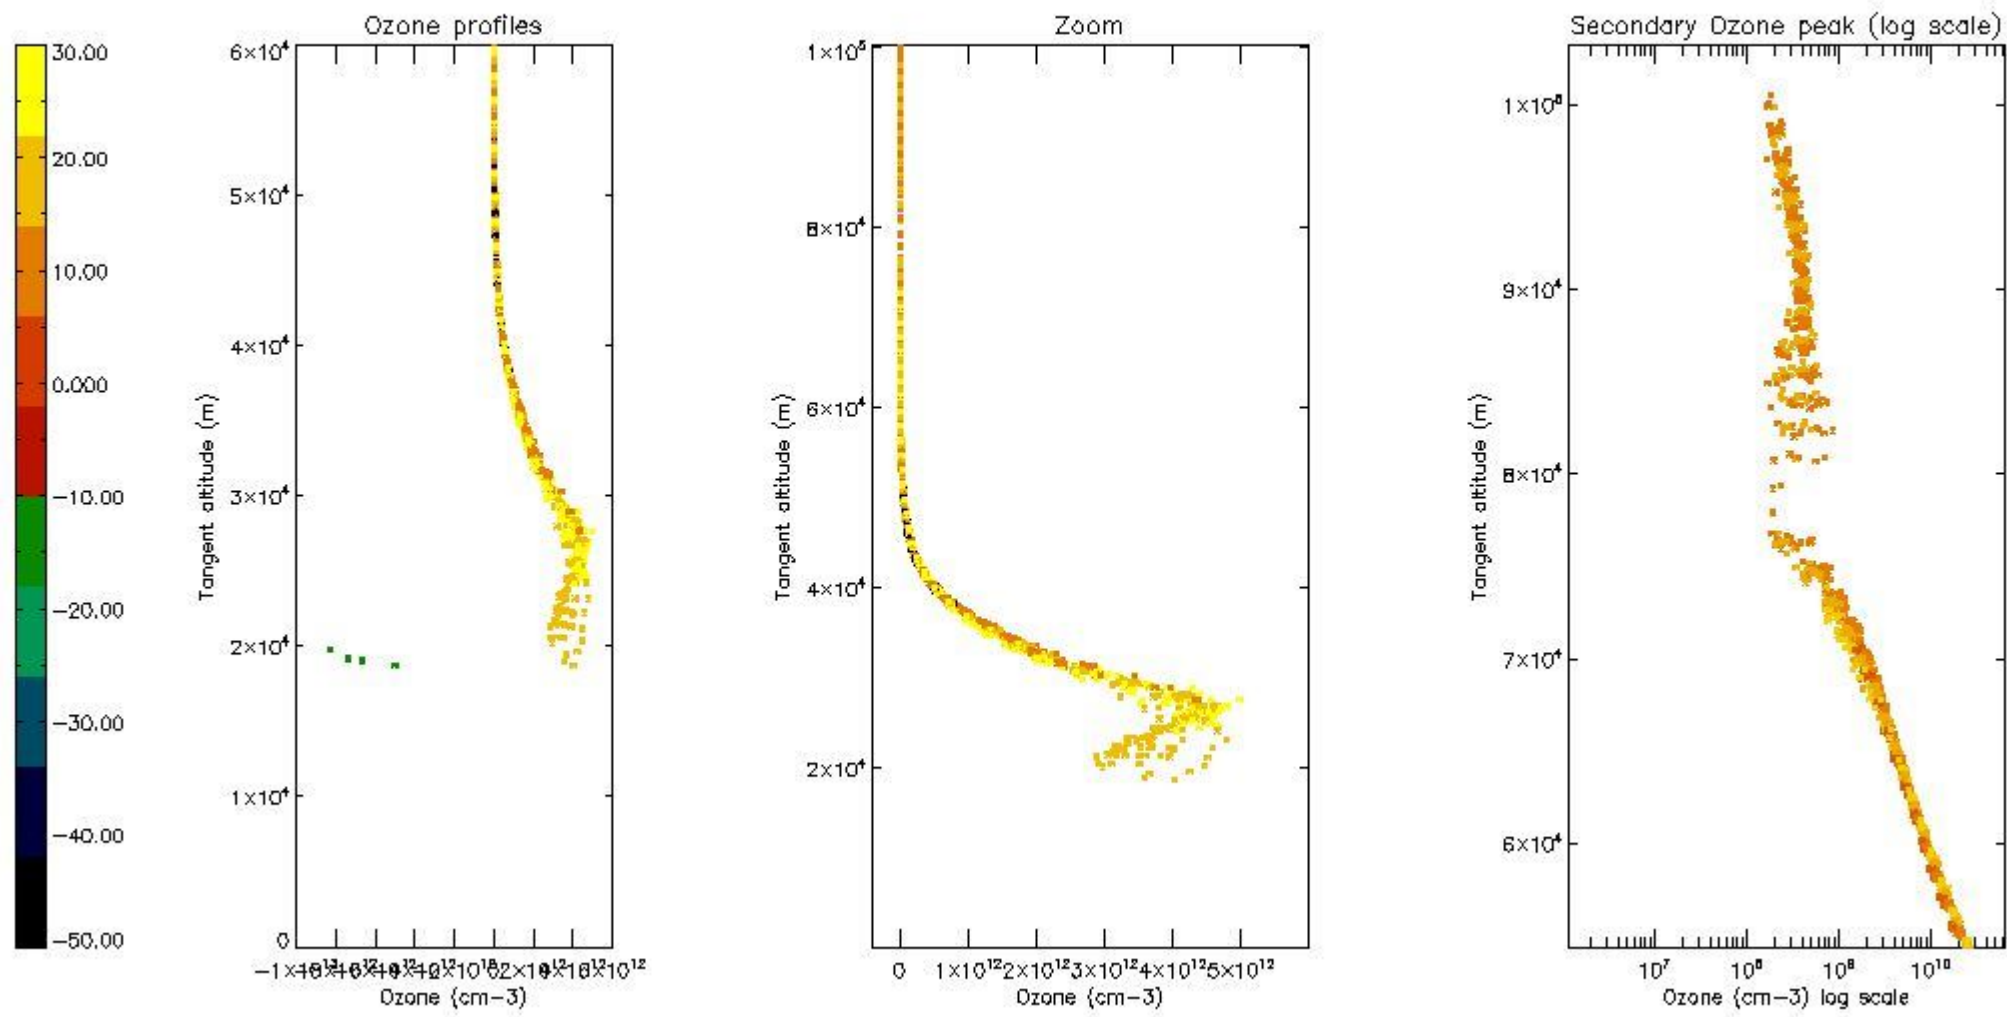

5.6 Plot NO₂ profiles for all STD (dark without errors)

The colorbar represents the latitude.