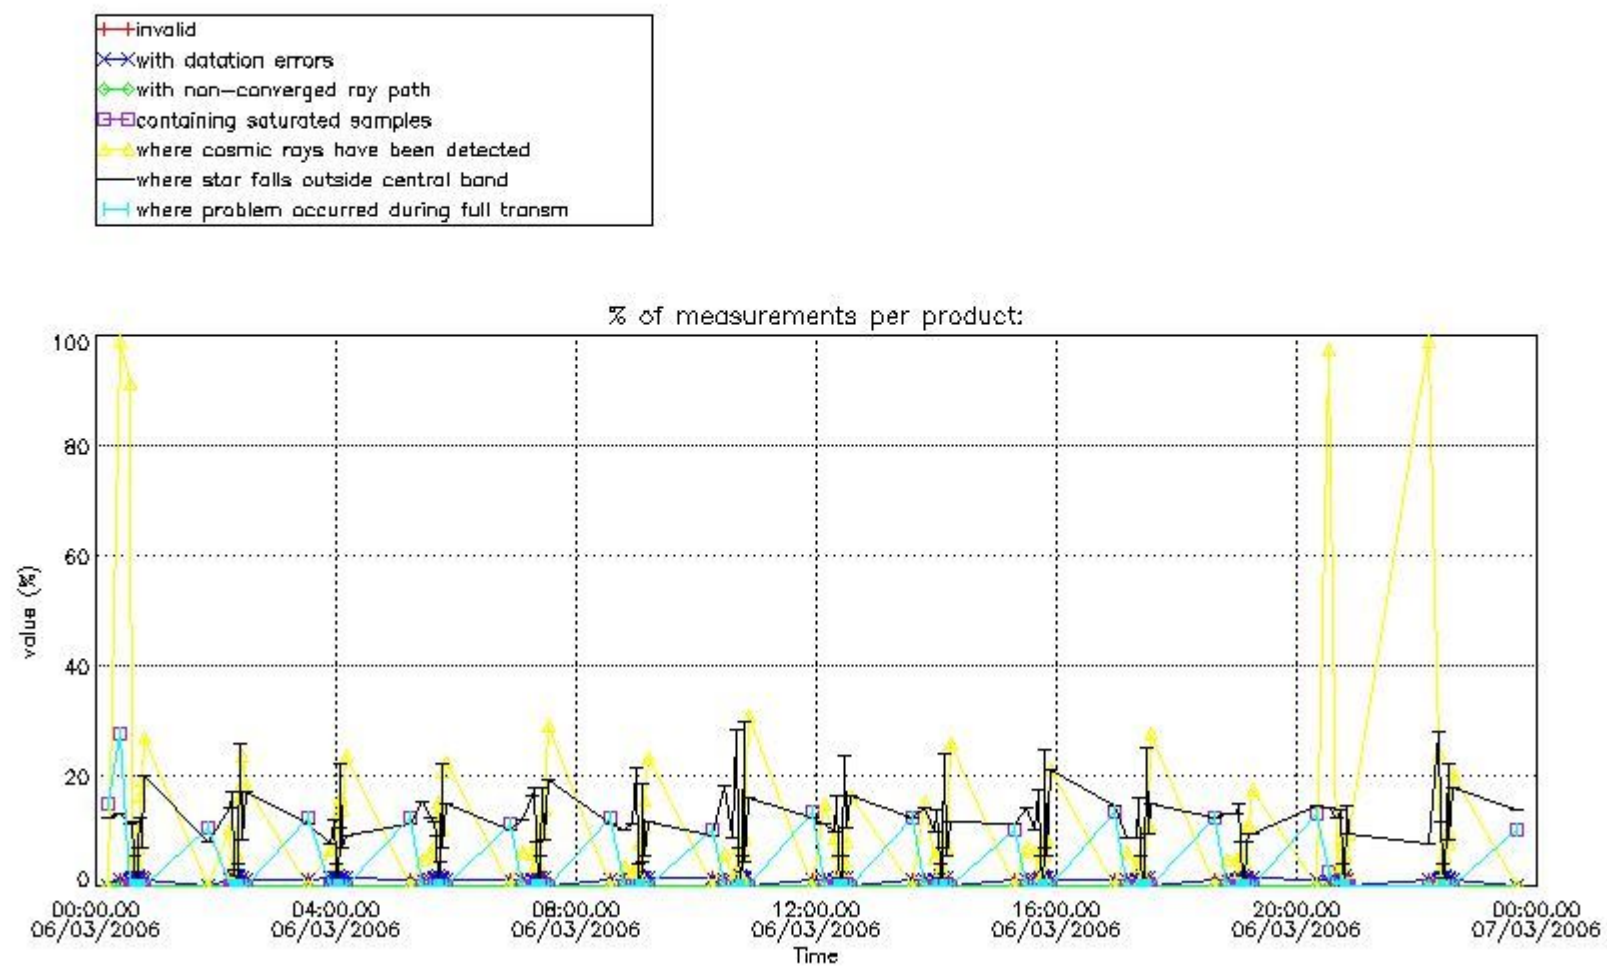

4.1.2 Plot level 1 quality information per product (time dependant): ENVI SAT DESCENDING passes