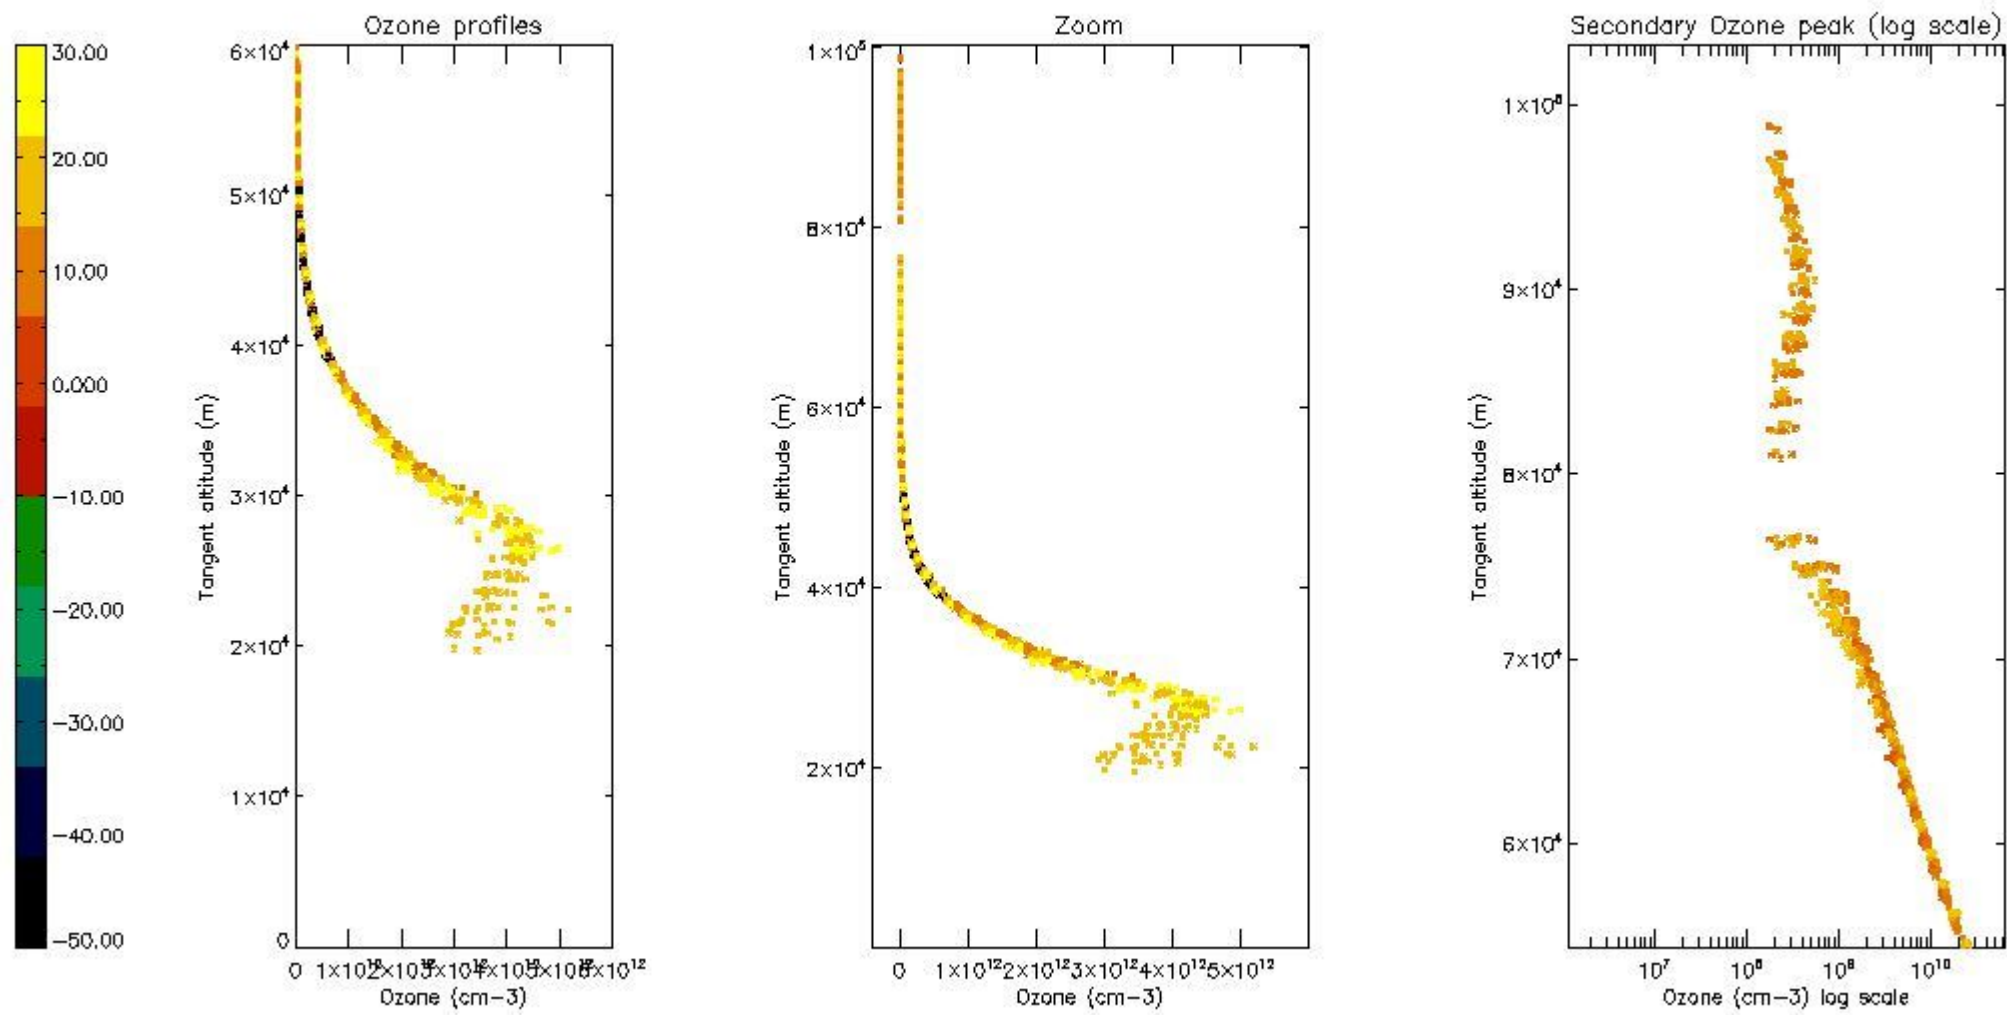

5.6 Plot NO₂ profiles for all STD (dark without errors)

The colorbar represents the latitude.