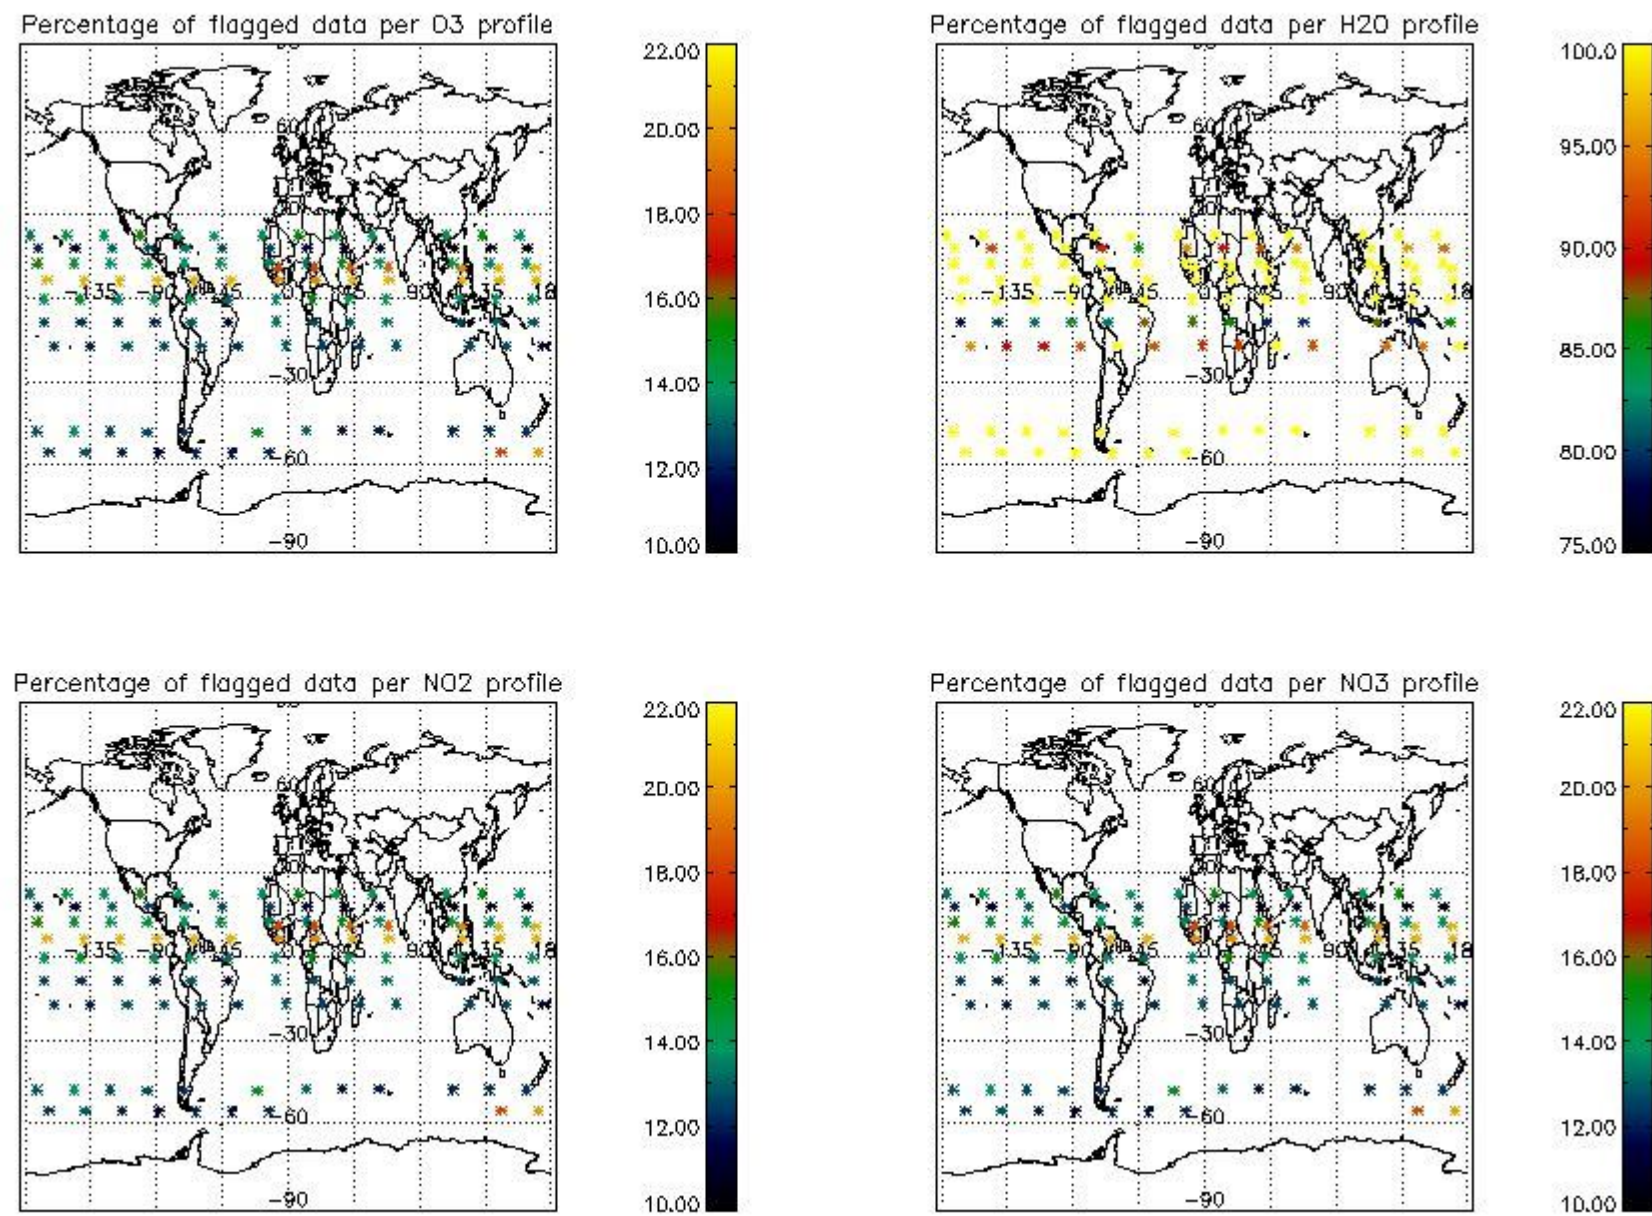

3.1 Plot quality information per product (time dependant)

3.2 Plot quality information per product (world map)

4. Level 1 quality information per product

In this section it is plotted some information contained in the Quality Summary data set of the level 2 products that comes from the level 1b processing. Products without errors (error flag in the MPH set to "0") are used.