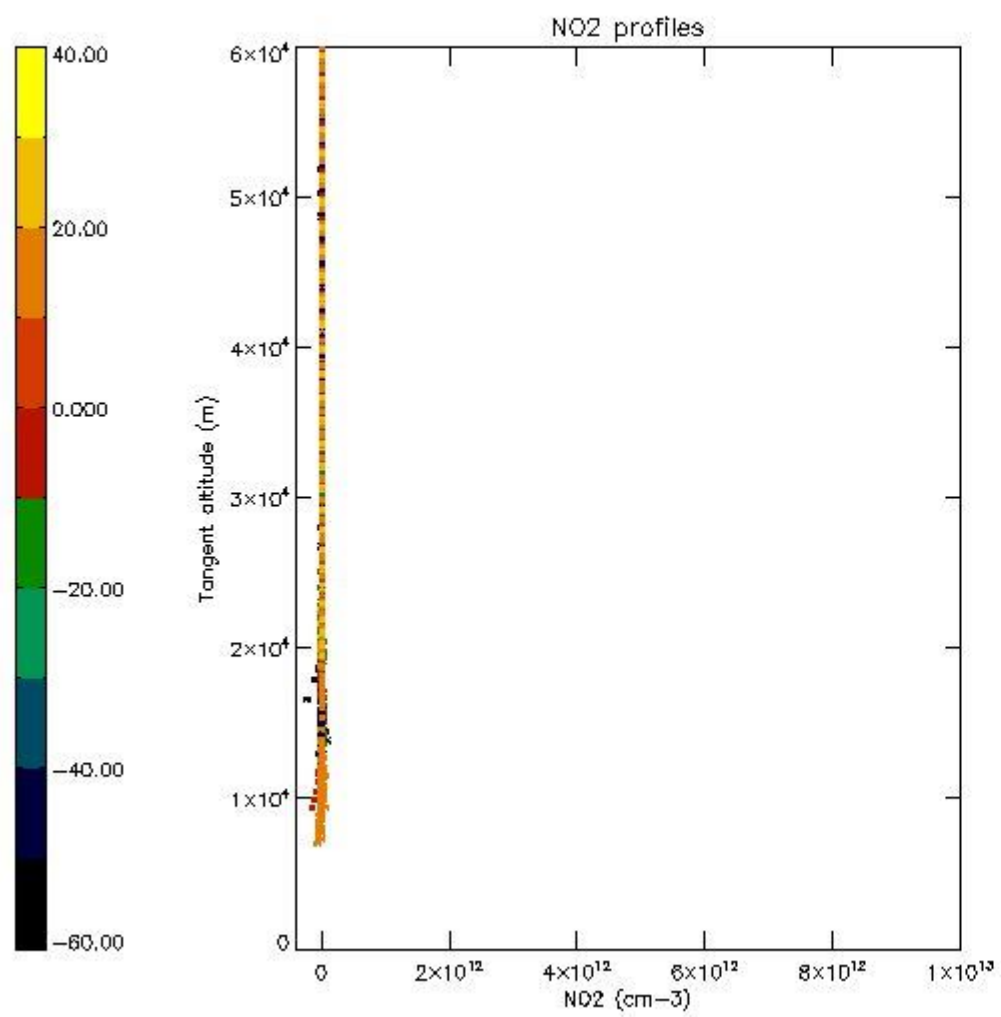

5.7 Plot NO3 profiles for all STD (dark without errors)

The colorbar represents the latitude.