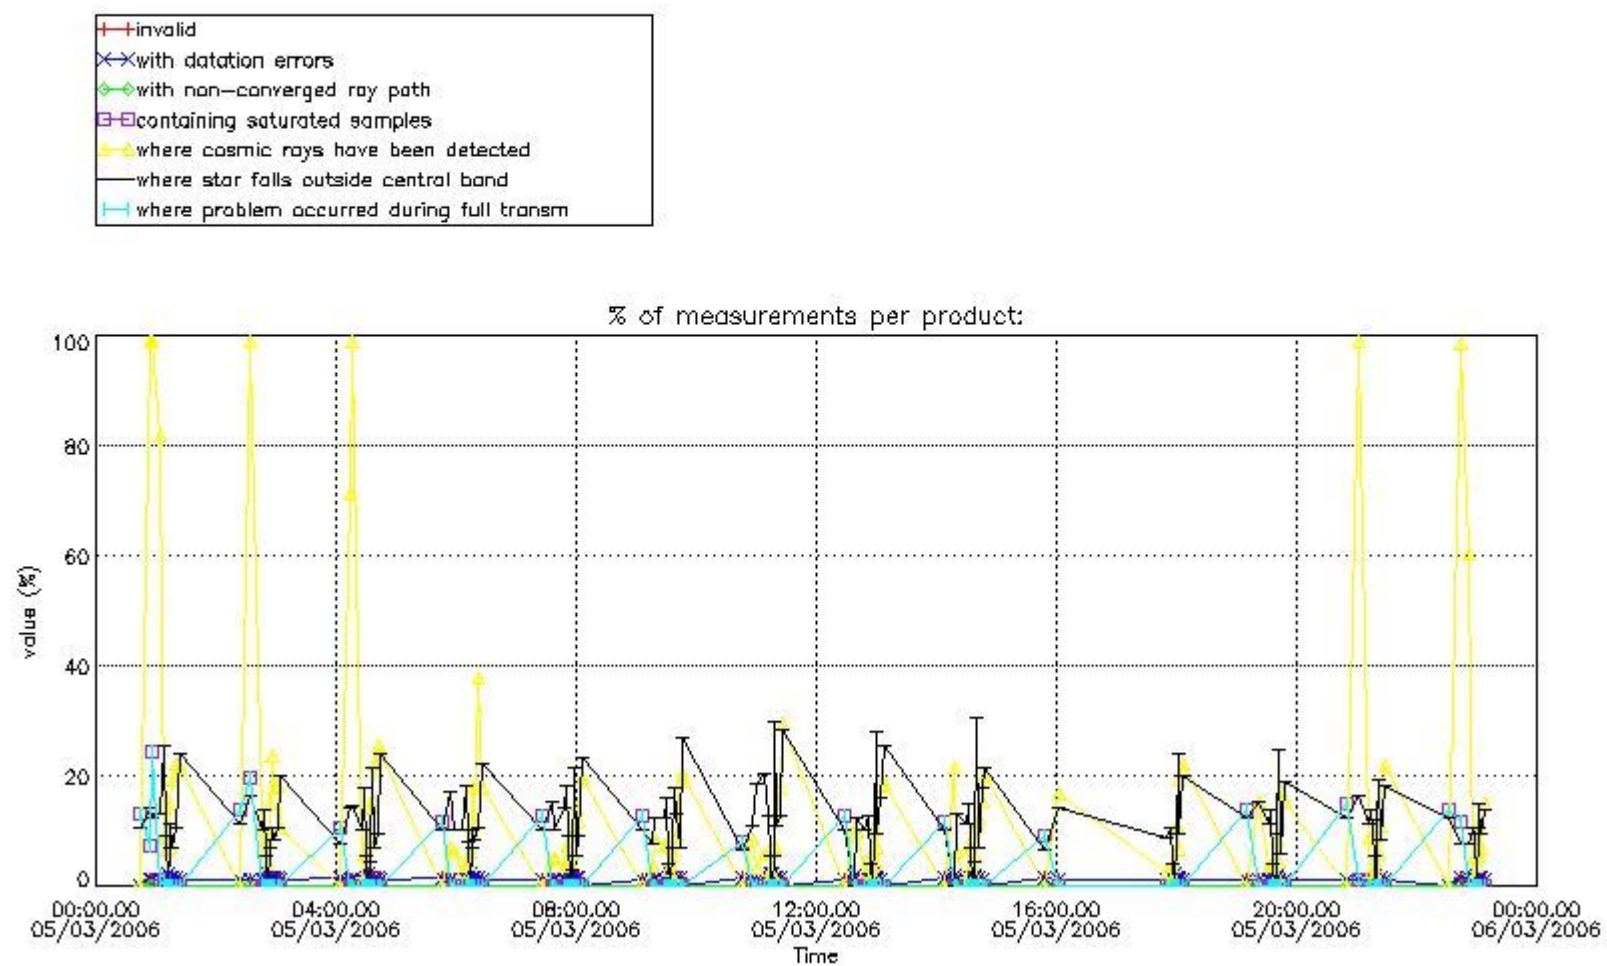

4.1.2 Plot level 1 quality information per product (time dependant): ENVI SAT DESCENDING passes