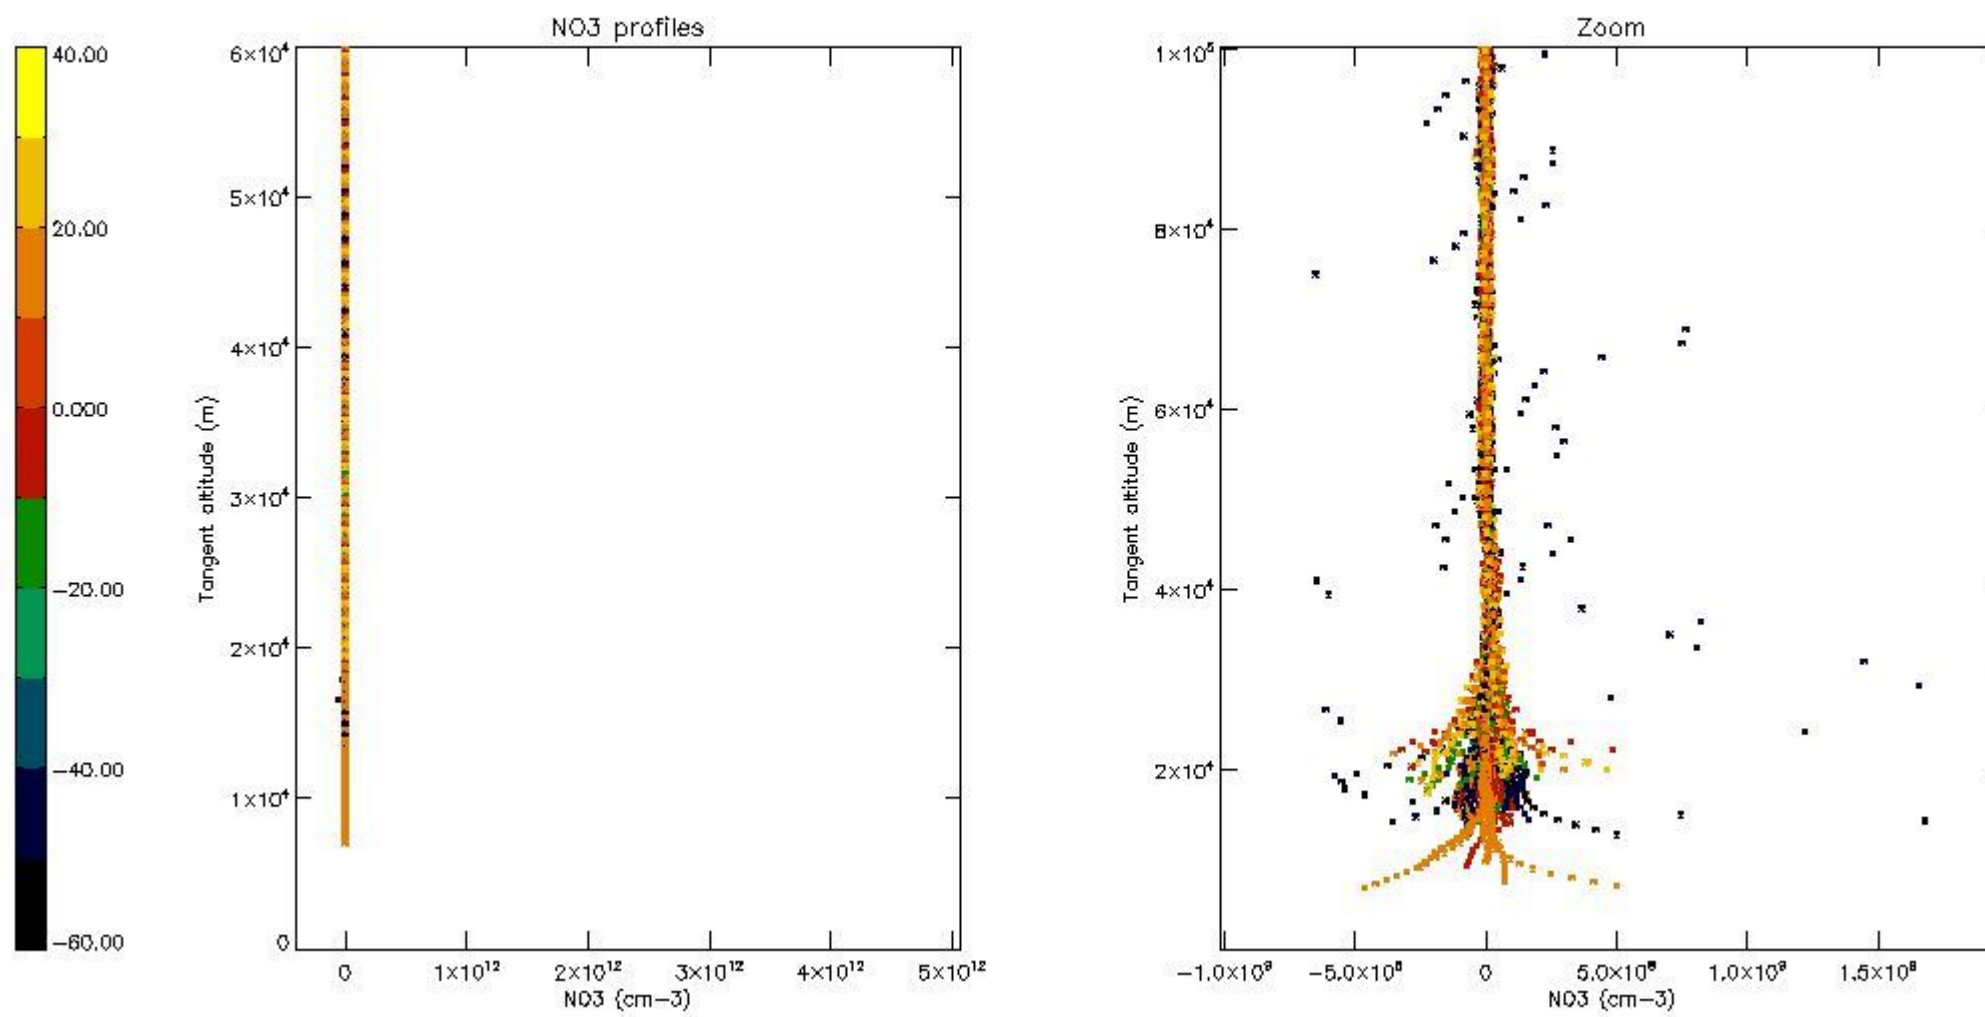

5.4 Plot ozone profiles where STD < 10% (dark without errors)

The colorbar represents the latitude.

5.5 Plot ozone profiles where STD < 5% (dark without errors)

The colorbar represents the latitude.

5.6 Plot NO₂ profiles for all STD (dark without errors)

The colorbar represents the latitude.

5.7 Plot NO3 profiles for all STD (dark without errors)

The colorbar represents the latitude.

5.8 Plot H2O profiles for all STD (only for occultations of stars 1,2,3,4,13,14,16,26,63 dark without errors)