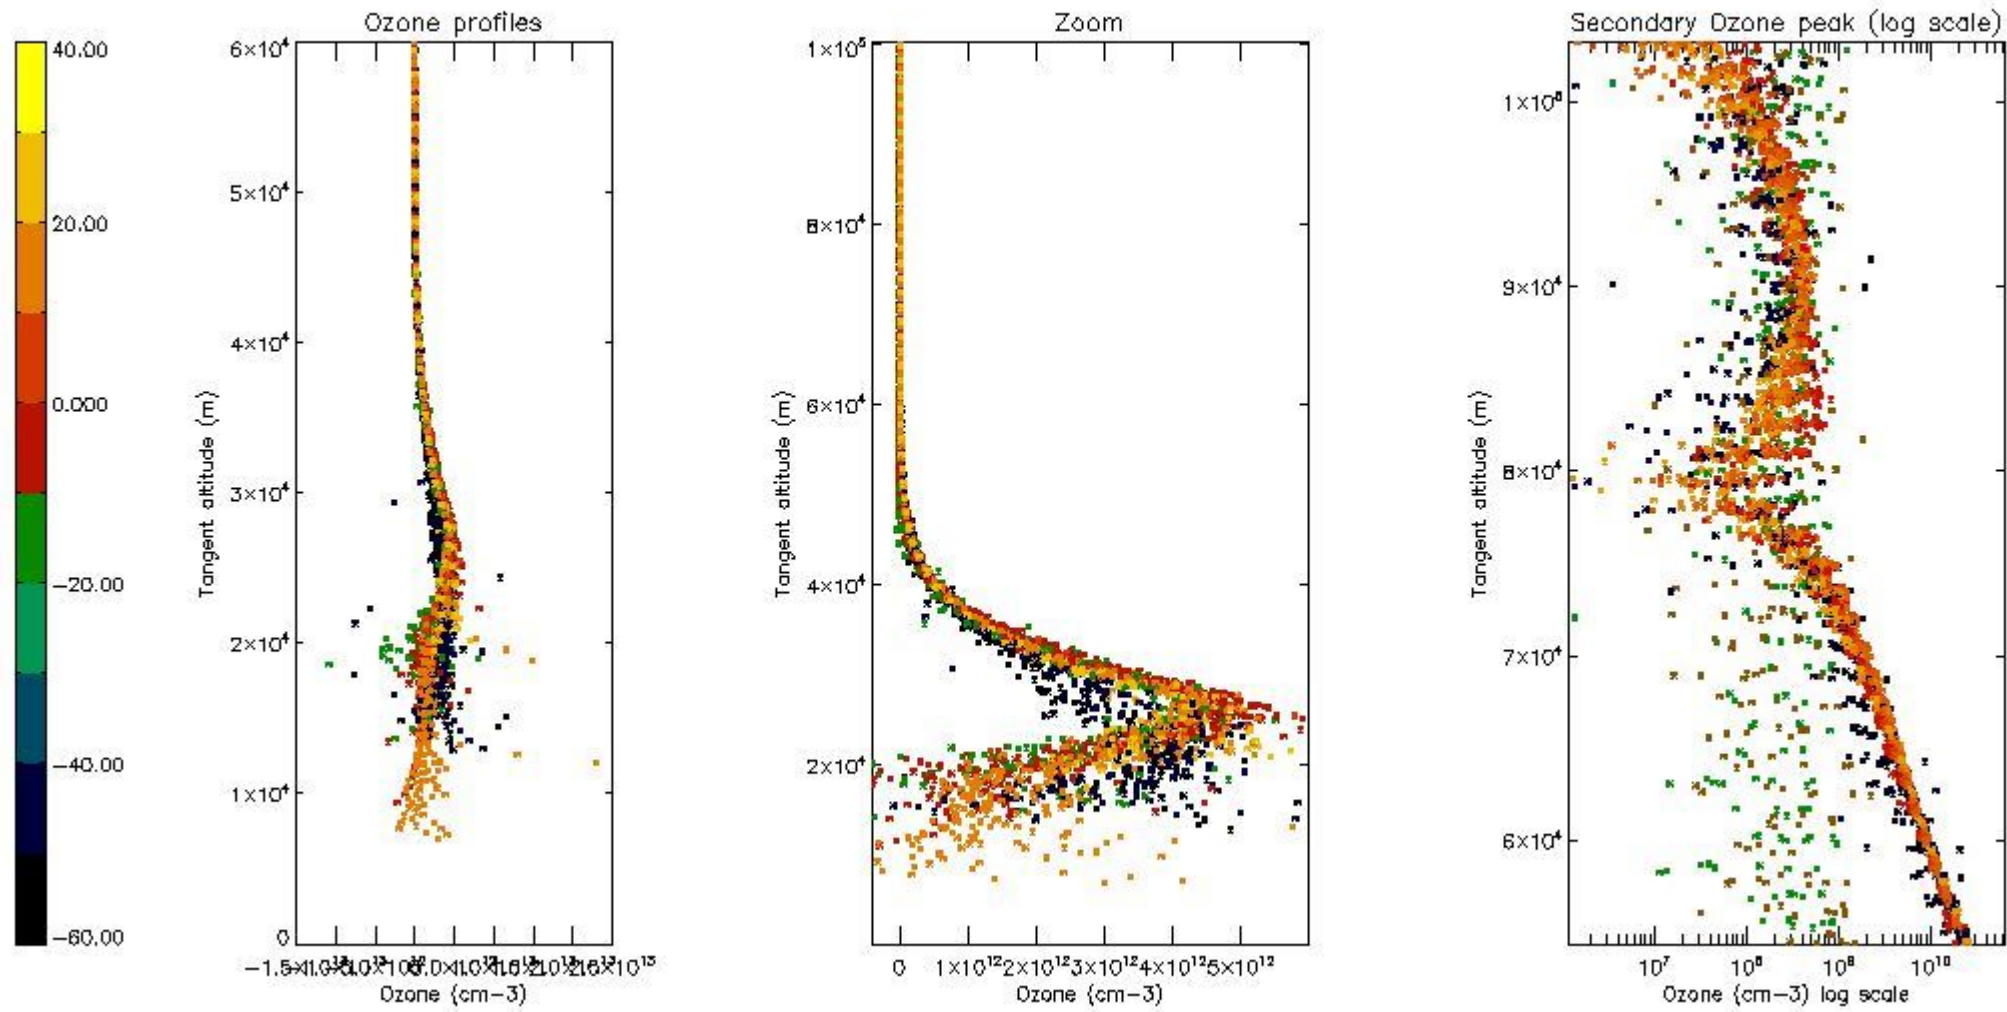

STD < 10	21
STD < 5	12

5.2 Plot ozone profiles for all STD (dark without errors)

The colorbar represents the latitude.

5.3 Plot ozone profiles where STD < 20% (dark without errors)

The colorbar represents the latitude.