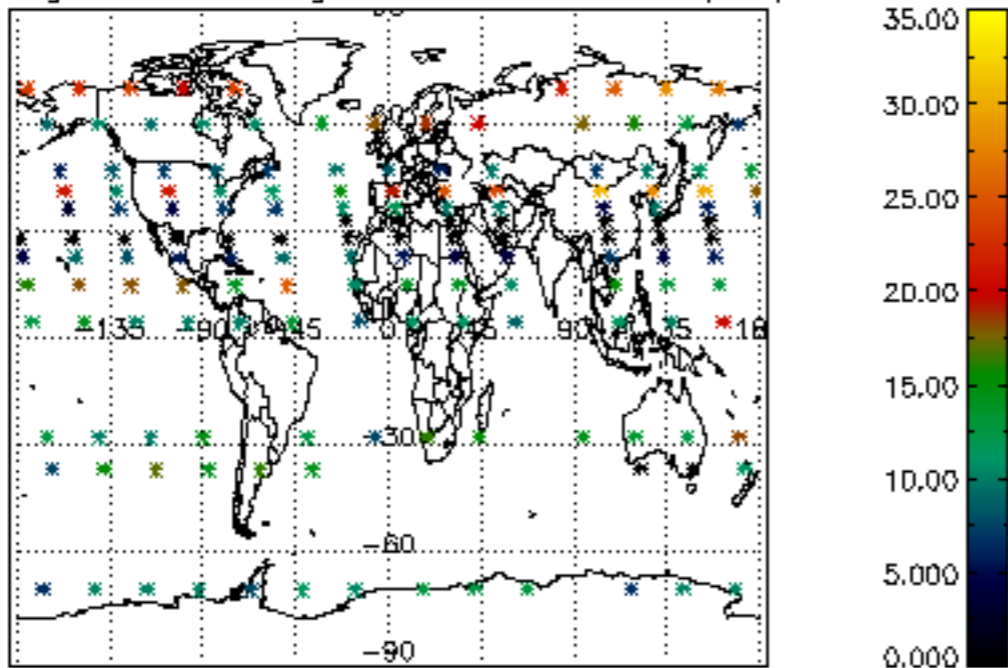

Percentage of cosmic ray hits per profile

Percentage of star falling outside central band per profile