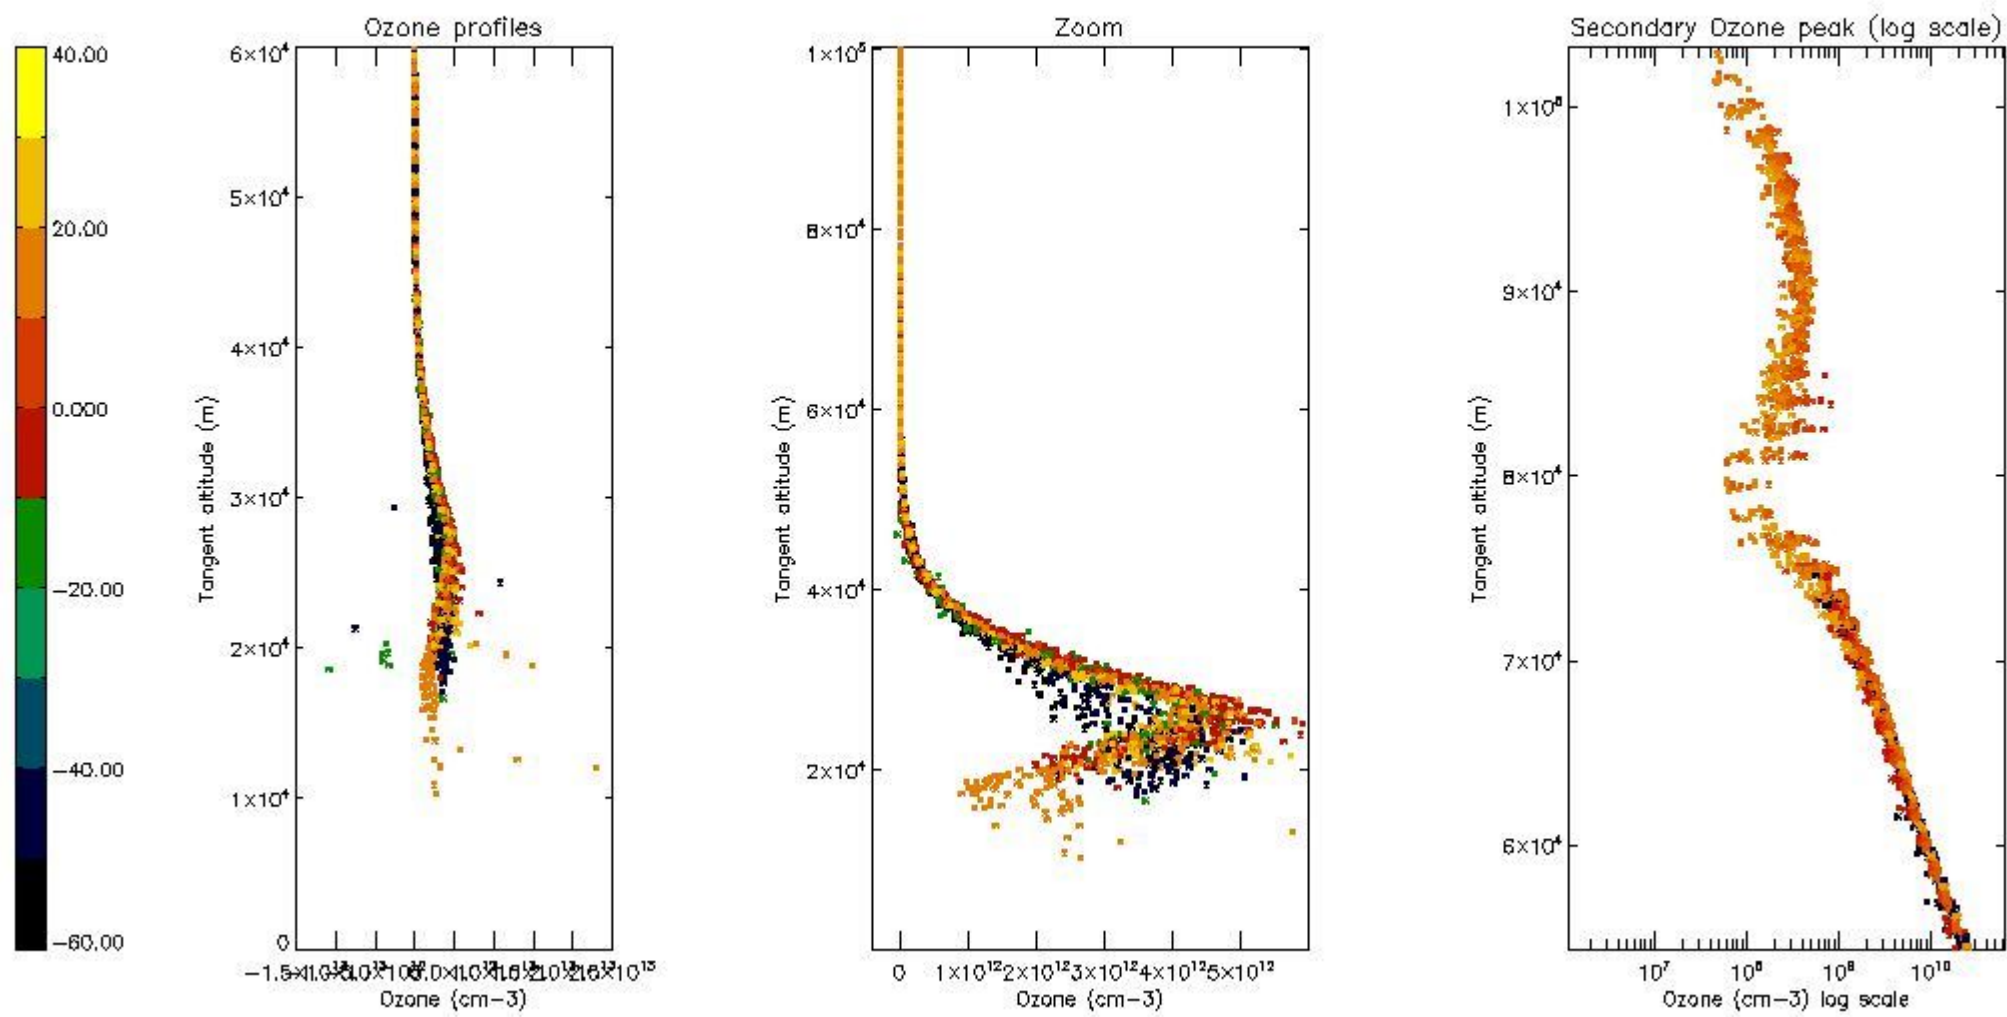

STD < 10	21
STD < 5	12

5.2 Plot ozone profiles for all STD (dark without errors)

The colorbar represents the latitude.

5.3 Plot ozone profiles where STD < 20% (dark without errors)

The colorbar represents the latitude.