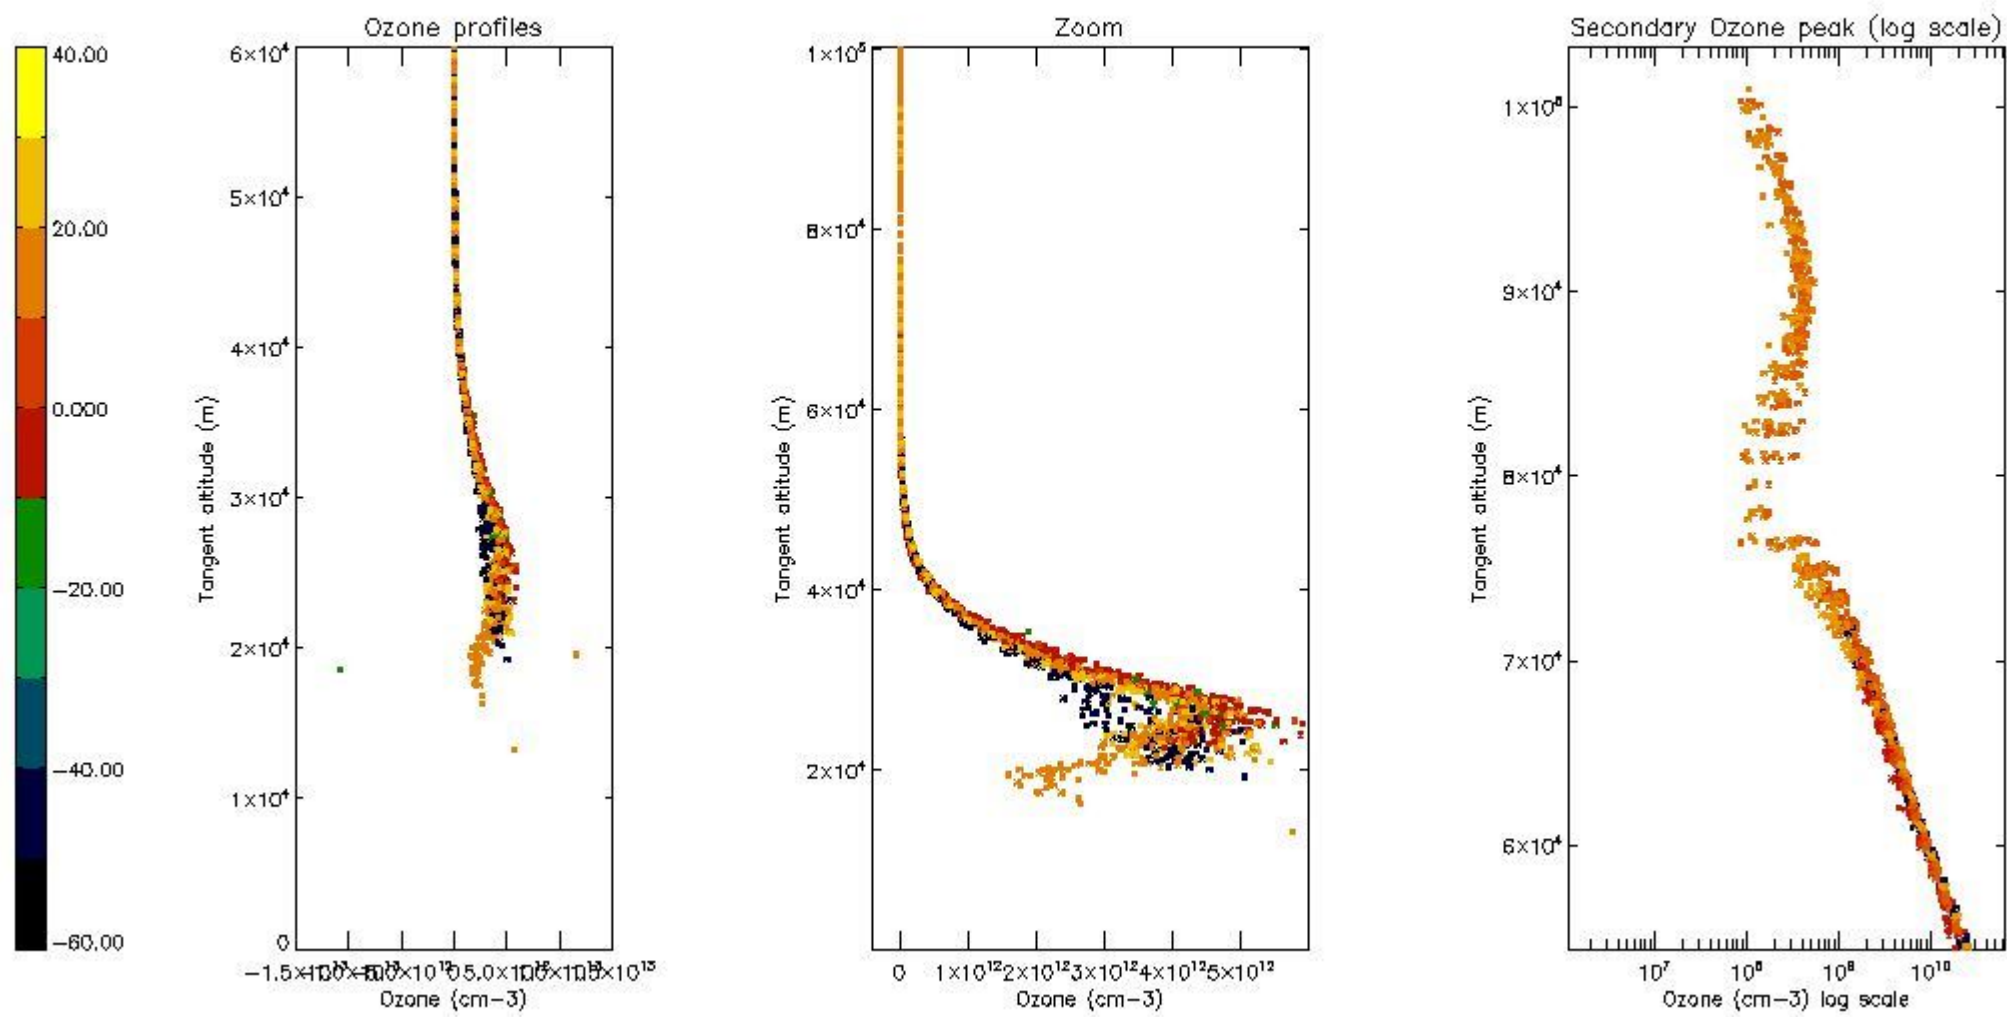

STD < 10	21
STD < 5	12

5.2 Plot ozone profiles for all STD (dark without errors)

The colorbar represents the latitude.

5.3 Plot ozone profiles where STD < 20% (dark without errors)

The colorbar represents the latitude.

5.4 Plot ozone profiles where STD < 10% (dark without errors)

The colorbar represents the latitude.

5.5 Plot ozone profiles where STD < 5% (dark without errors)

The colorbar represents the latitude.

5.6 Plot NO₂ profiles for all STD (dark without errors)