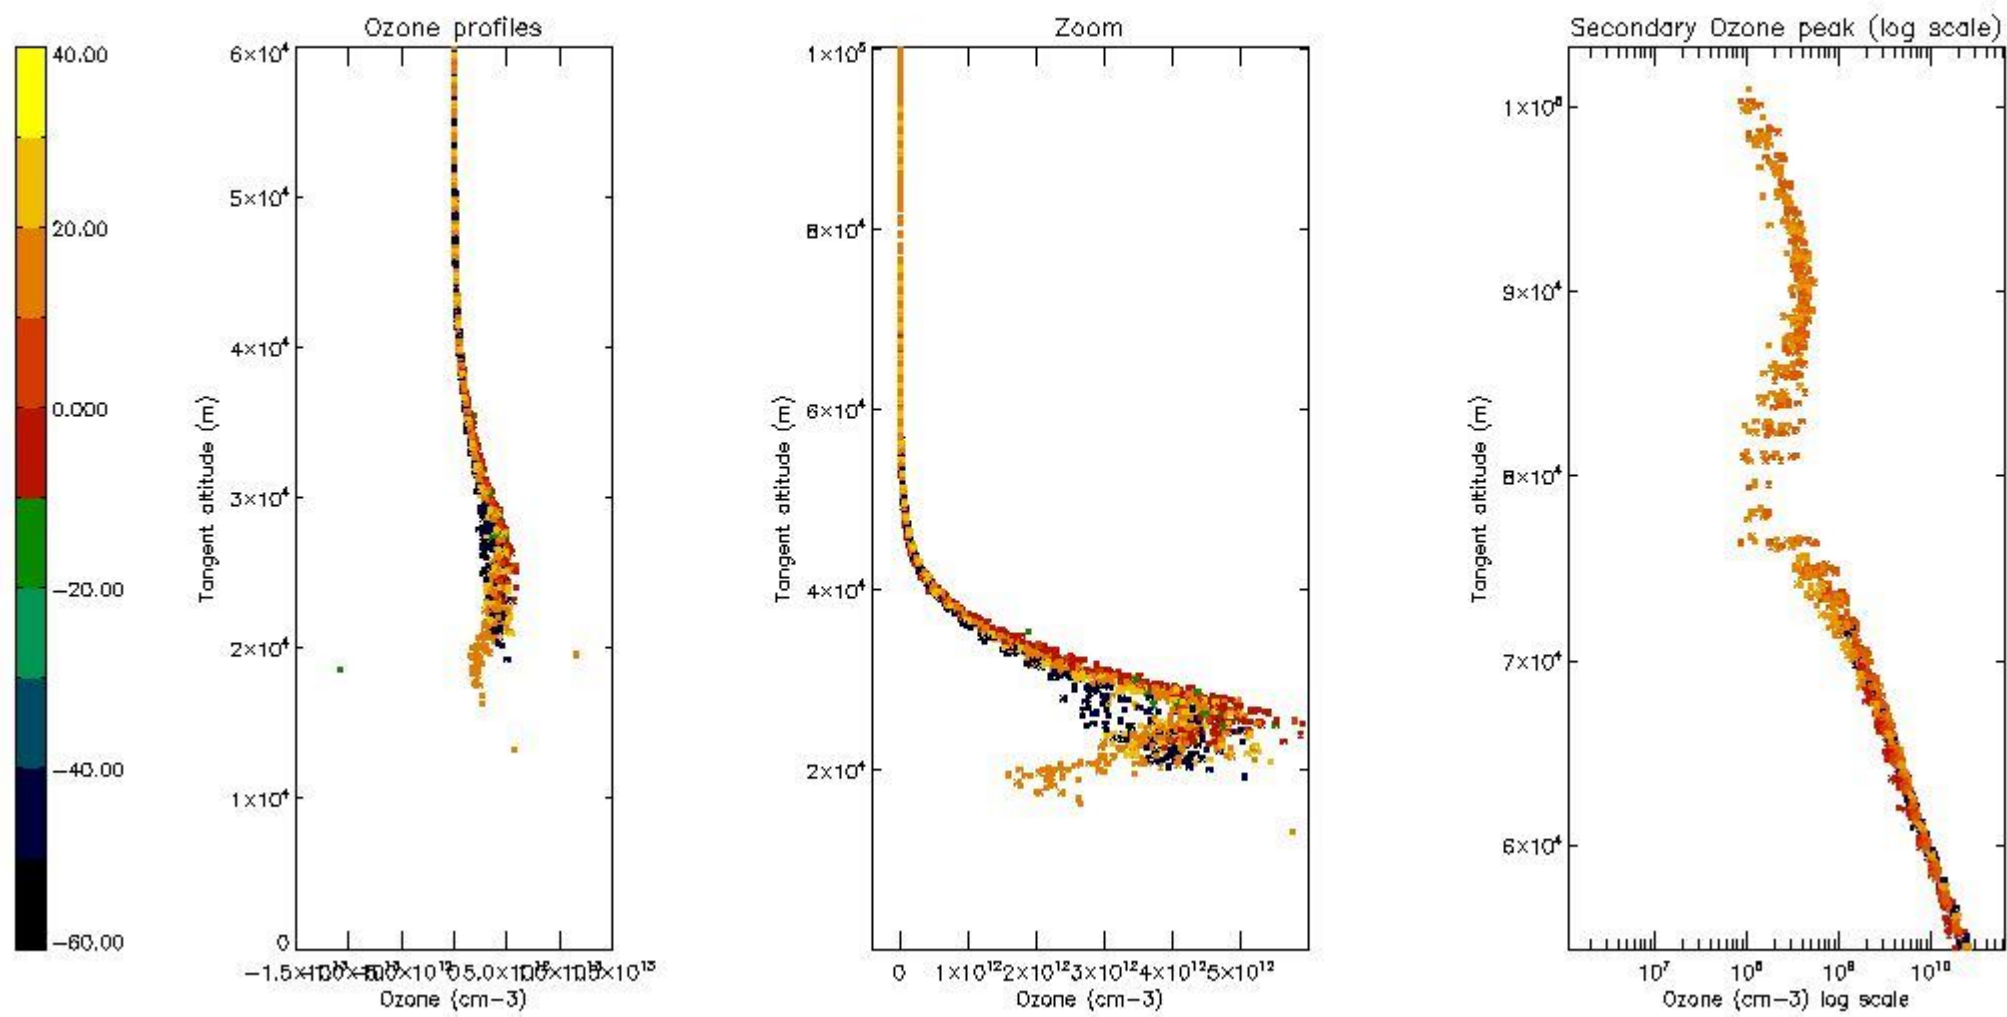

5.5 Plot ozone profiles where STD < 5% (dark without errors)

The colorbar represents the latitude.