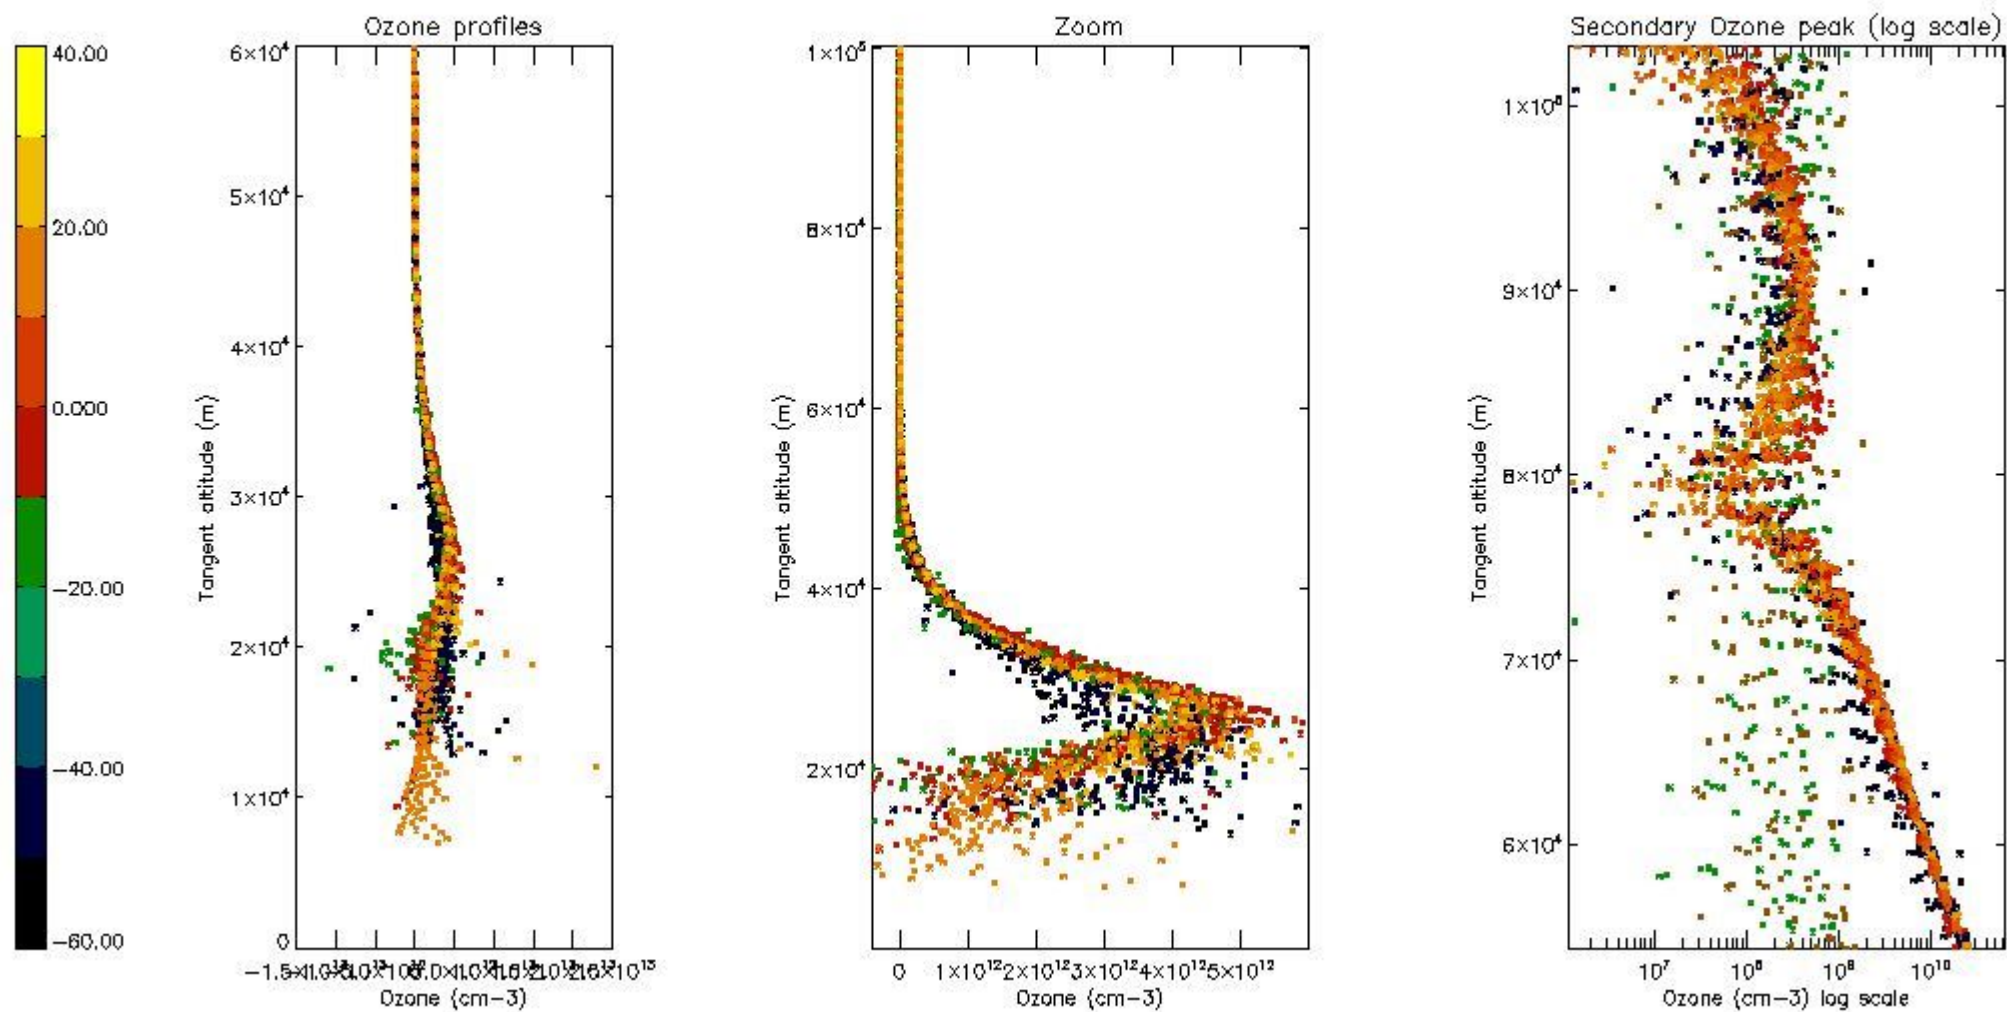

STD < 10	21
STD < 5	12

5.2 Plot ozone profiles for all STD (dark without errors)

The colorbar represents the latitude.

5.3 Plot ozone profiles where STD < 20% (dark without errors)

The colorbar represents the latitude.