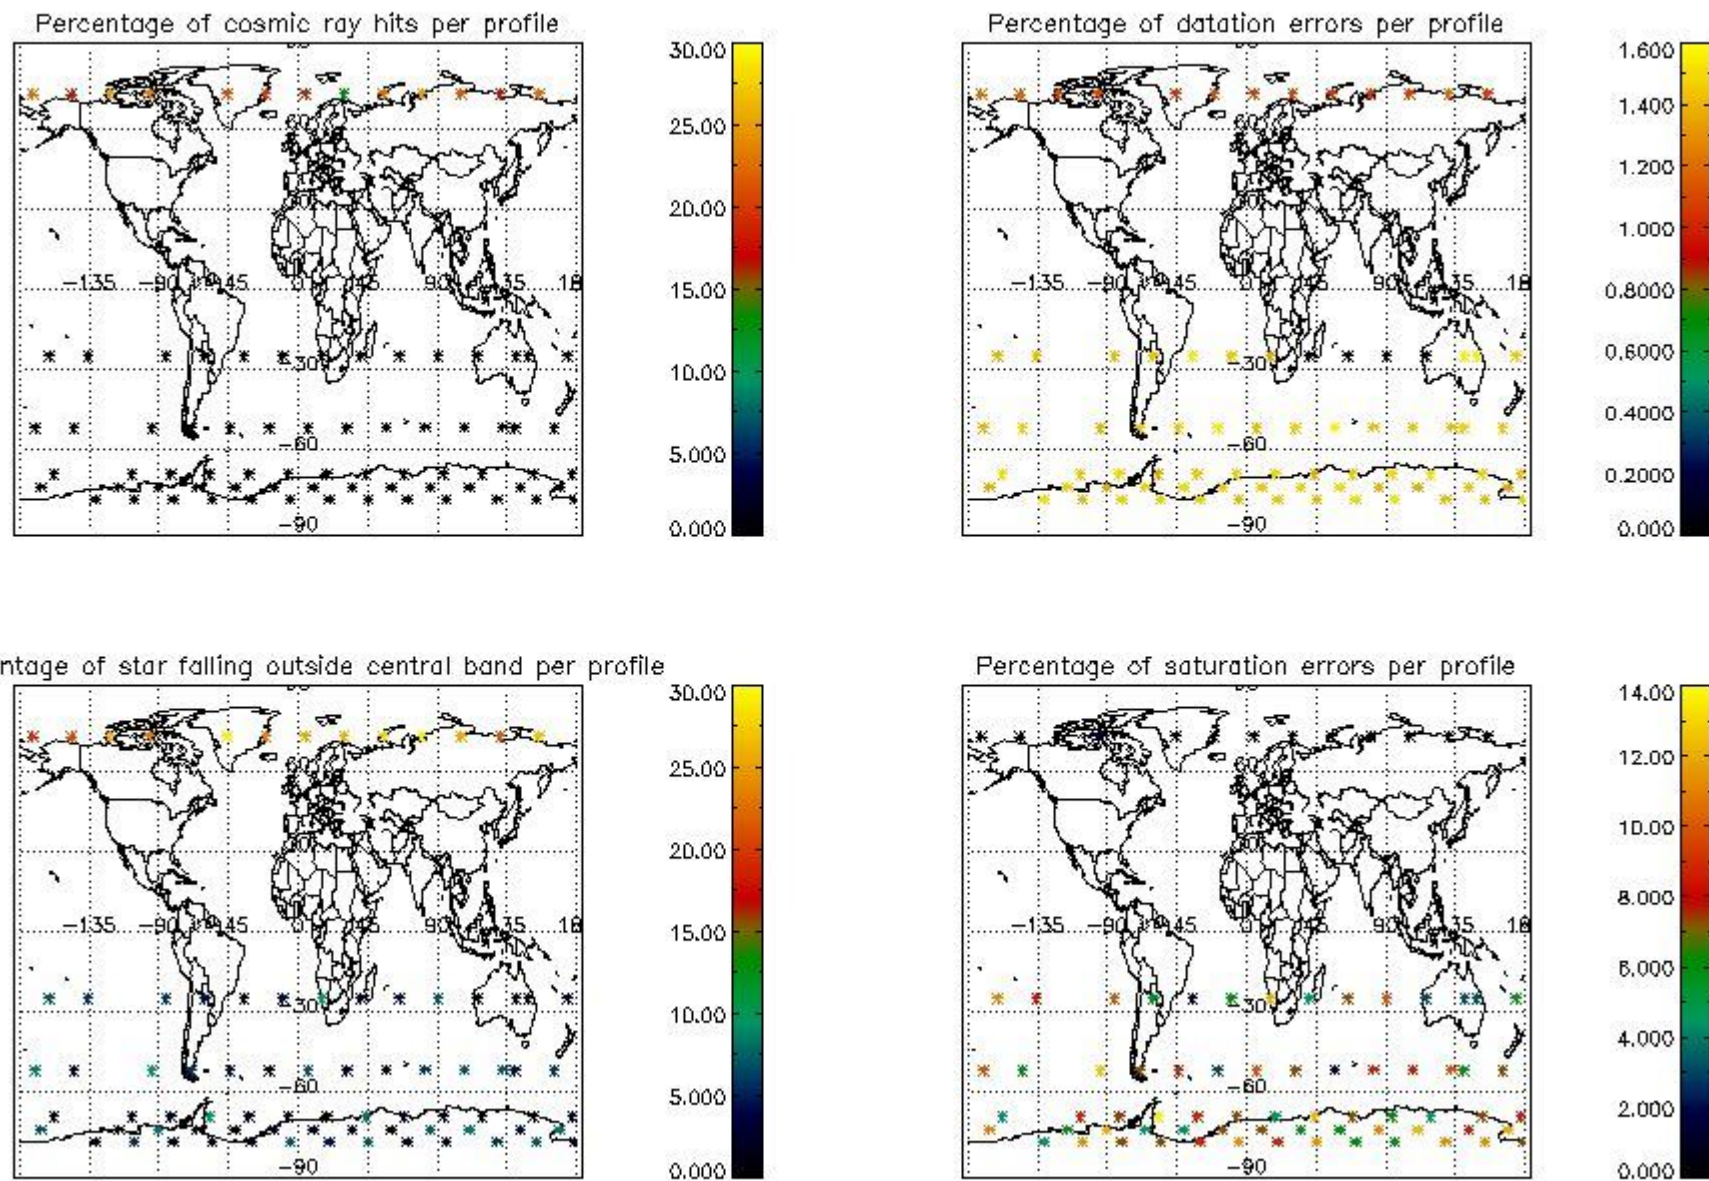

4.2.2 Plot level 1 quality information per product (world map): ENVISAT DESCENDING passes

5. Trace gas profiles

5.1 Ozone statistics based on quality of products

The final quality of the products can be "measured" using the STD (Standard Deviation) attached to every point profile. This information is written to the parameter GOM_NL__2P/NL_LOCAL_SPECIES_DENSITY/o3_std of the level 2 products. The table below shows the statistics for given STD ranges.

The statistics are given with respect to the overall valid production:

- Products without fatal errors: GOM_NL__2P/MPH/PRODUCT_ERR=0
- Valid point profile: GOM_NL__2P/NL_LOCAL_SPECIES_DENSITY/pcd(0)=0

The 'Criteria' is applied to valid points of dark limb products:

- Products in dark limb illumination condition: GOM_NL__2P/NL_SUMMARY_QUALITY/obs_ill_cond=0
- Products without fatal errors: GOM_NL__2P/MPH/PRODUCT_ERR=0
- Valid point profile: GOM_NL__2P/NL_LOCAL_SPECIES_DENSITY/pcd(0)=0

So, the table below shows the percentage of dark limb and valid observations for each criteria with respect to the overall valid daily observations.

Criteria	% of total production
All STD	51
STD < 20	27