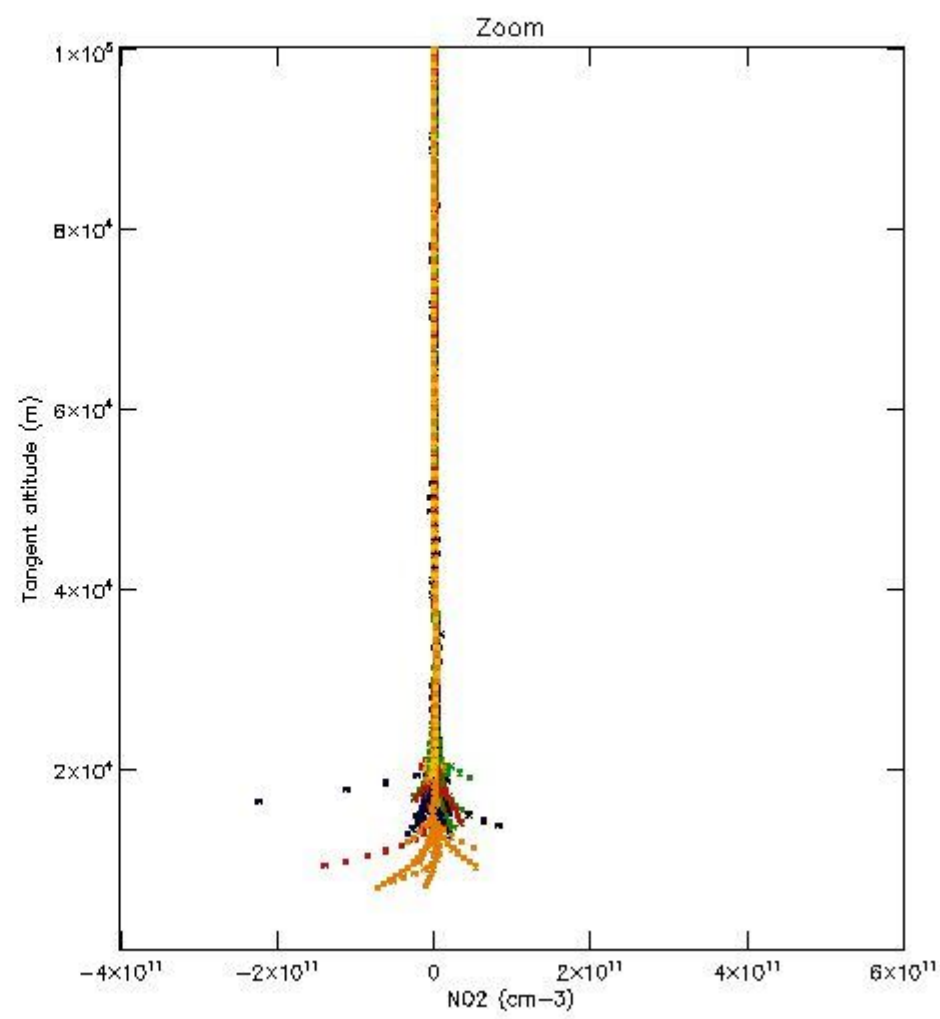

5.4 Plot ozone profiles where STD < 10% (dark without errors)

The colorbar represents the latitude.

5.5 Plot ozone profiles where STD < 5% (dark without errors)

The colorbar represents the latitude.

5.6 Plot NO₂ profiles for all STD (dark without errors)

The colorbar represents the latitude.

5.7 Plot NO3 profiles for all STD (dark without errors)

The colorbar represents the latitude.

5.8 Plot H2O profiles for all STD (only for occultations of stars 1,2,3,4,13,14,16,26,63 dark without errors)