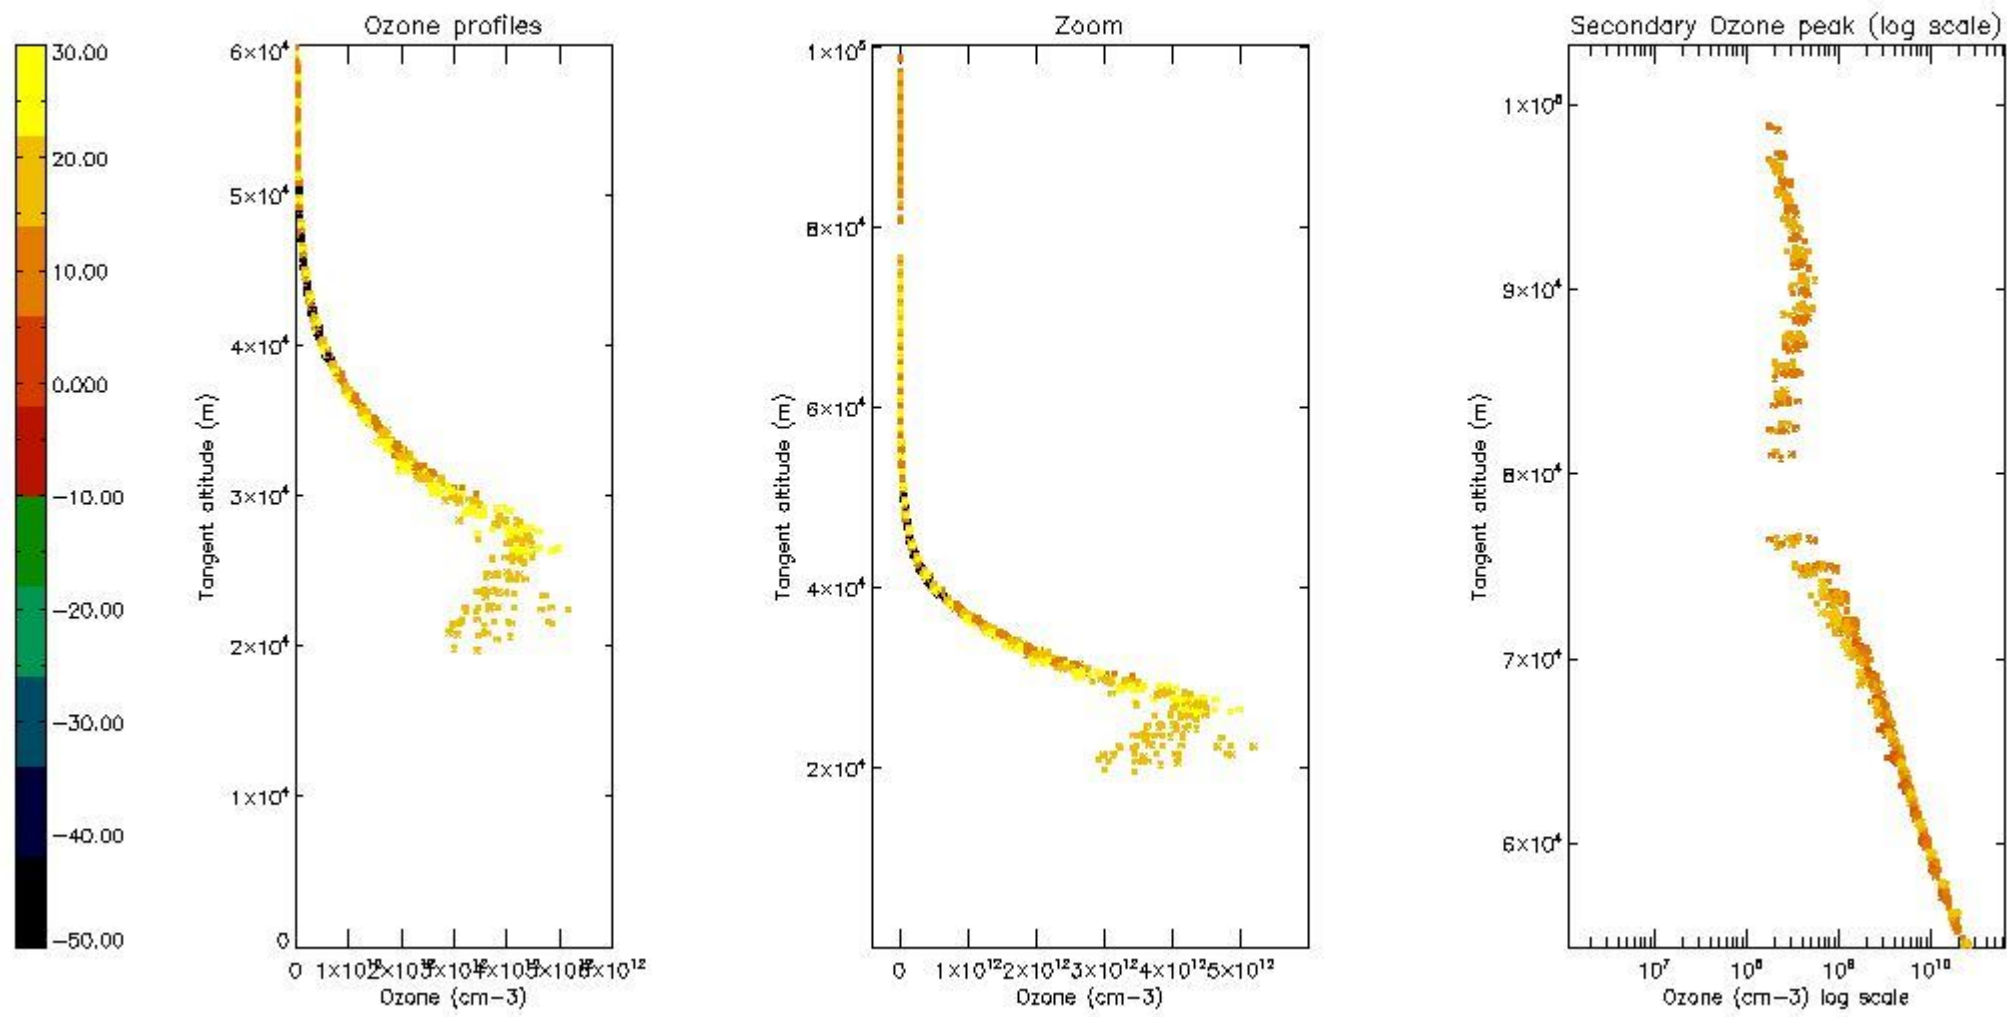

STD < 10	21
STD < 5	12

5.2 Plot ozone profiles for all STD (dark without errors)

The colorbar represents the latitude.

5.3 Plot ozone profiles where STD < 20% (dark without errors)

The colorbar represents the latitude.

5.4 Plot ozone profiles where STD < 10% (dark without errors)

The colorbar represents the latitude.

5.5 Plot ozone profiles where STD < 5% (dark without errors)

The colorbar represents the latitude.

5.6 Plot NO₂ profiles for all STD (dark without errors)