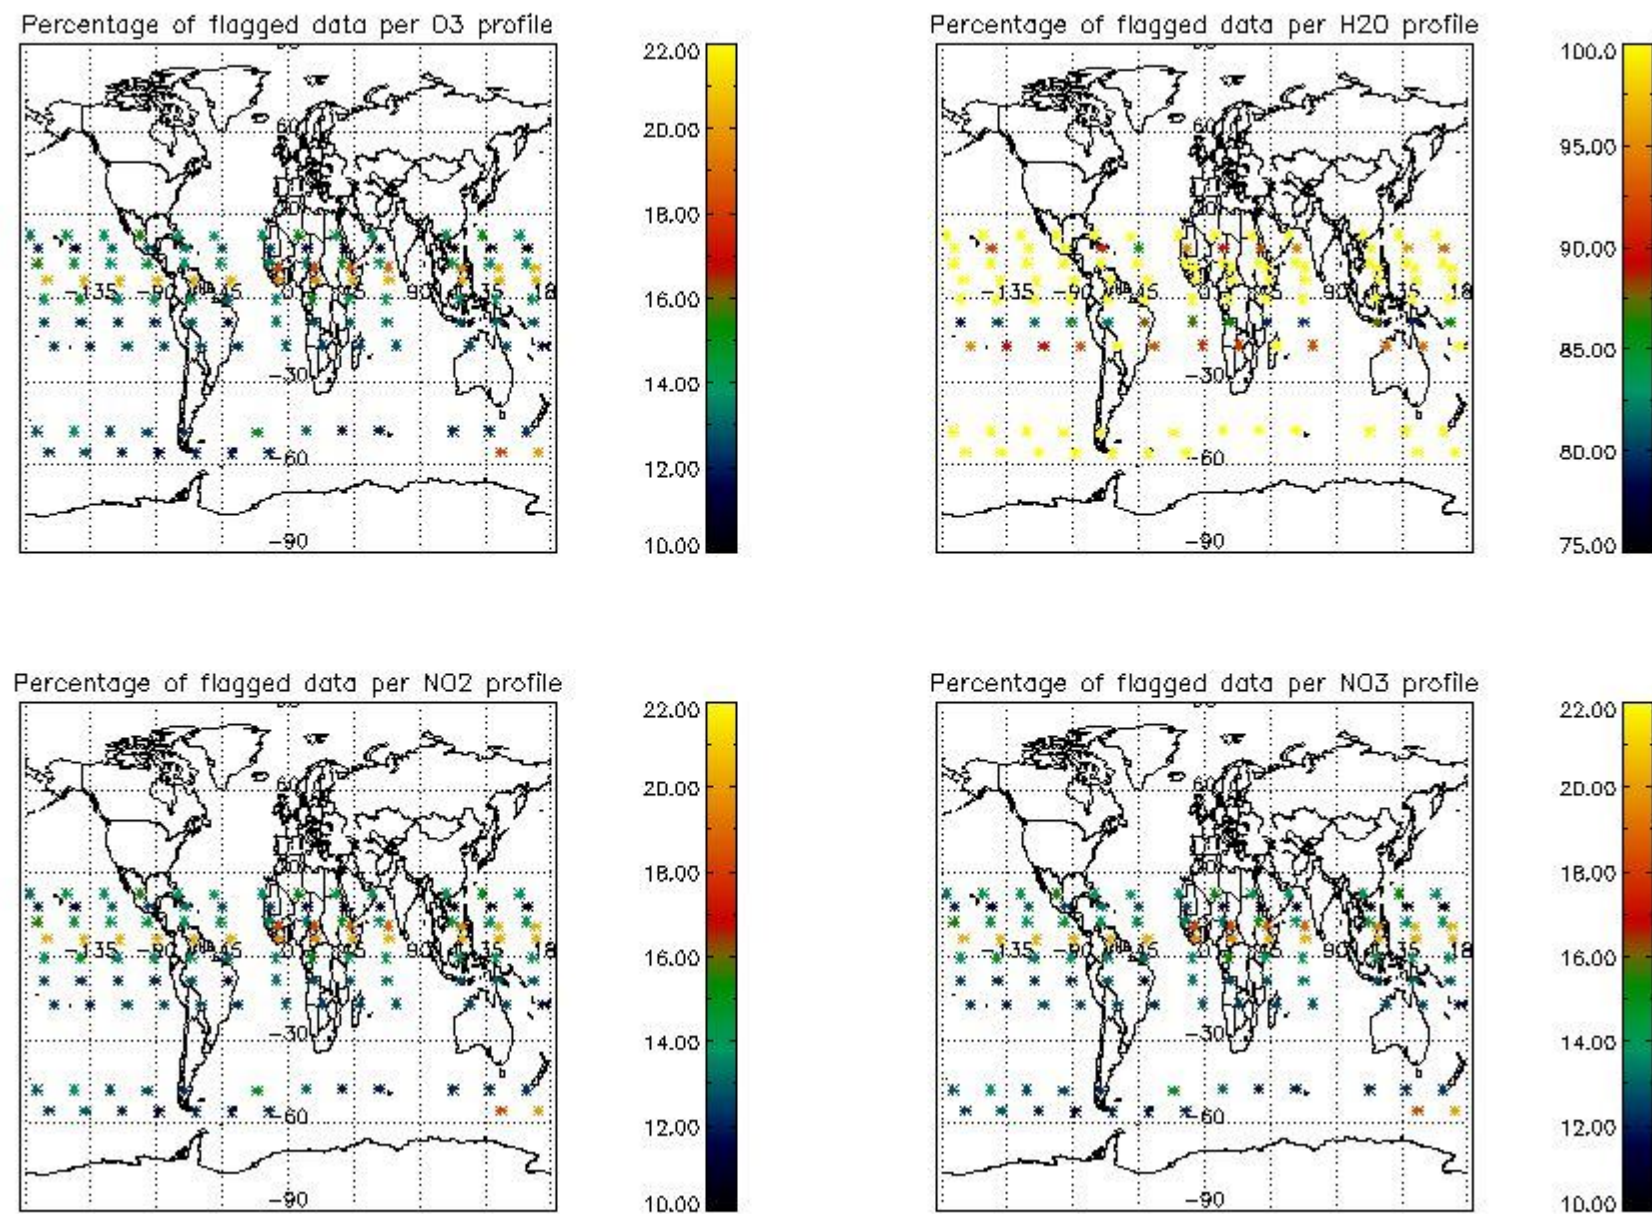

3.2 Plot quality information per product (world map)

4. Level 1 quality information per product

In this section it is plotted some information contained in the Quality Summary data set of the level 2 products that comes from the level 1b processing. Products without errors (error flag in the MPH set to "0") are used.

4.1 Plot quality information per product (time dependant) coming from level 1b processing

4.1.1 Plot level 1 quality information per product (time dependant): ENVISAT ASCENDING passes