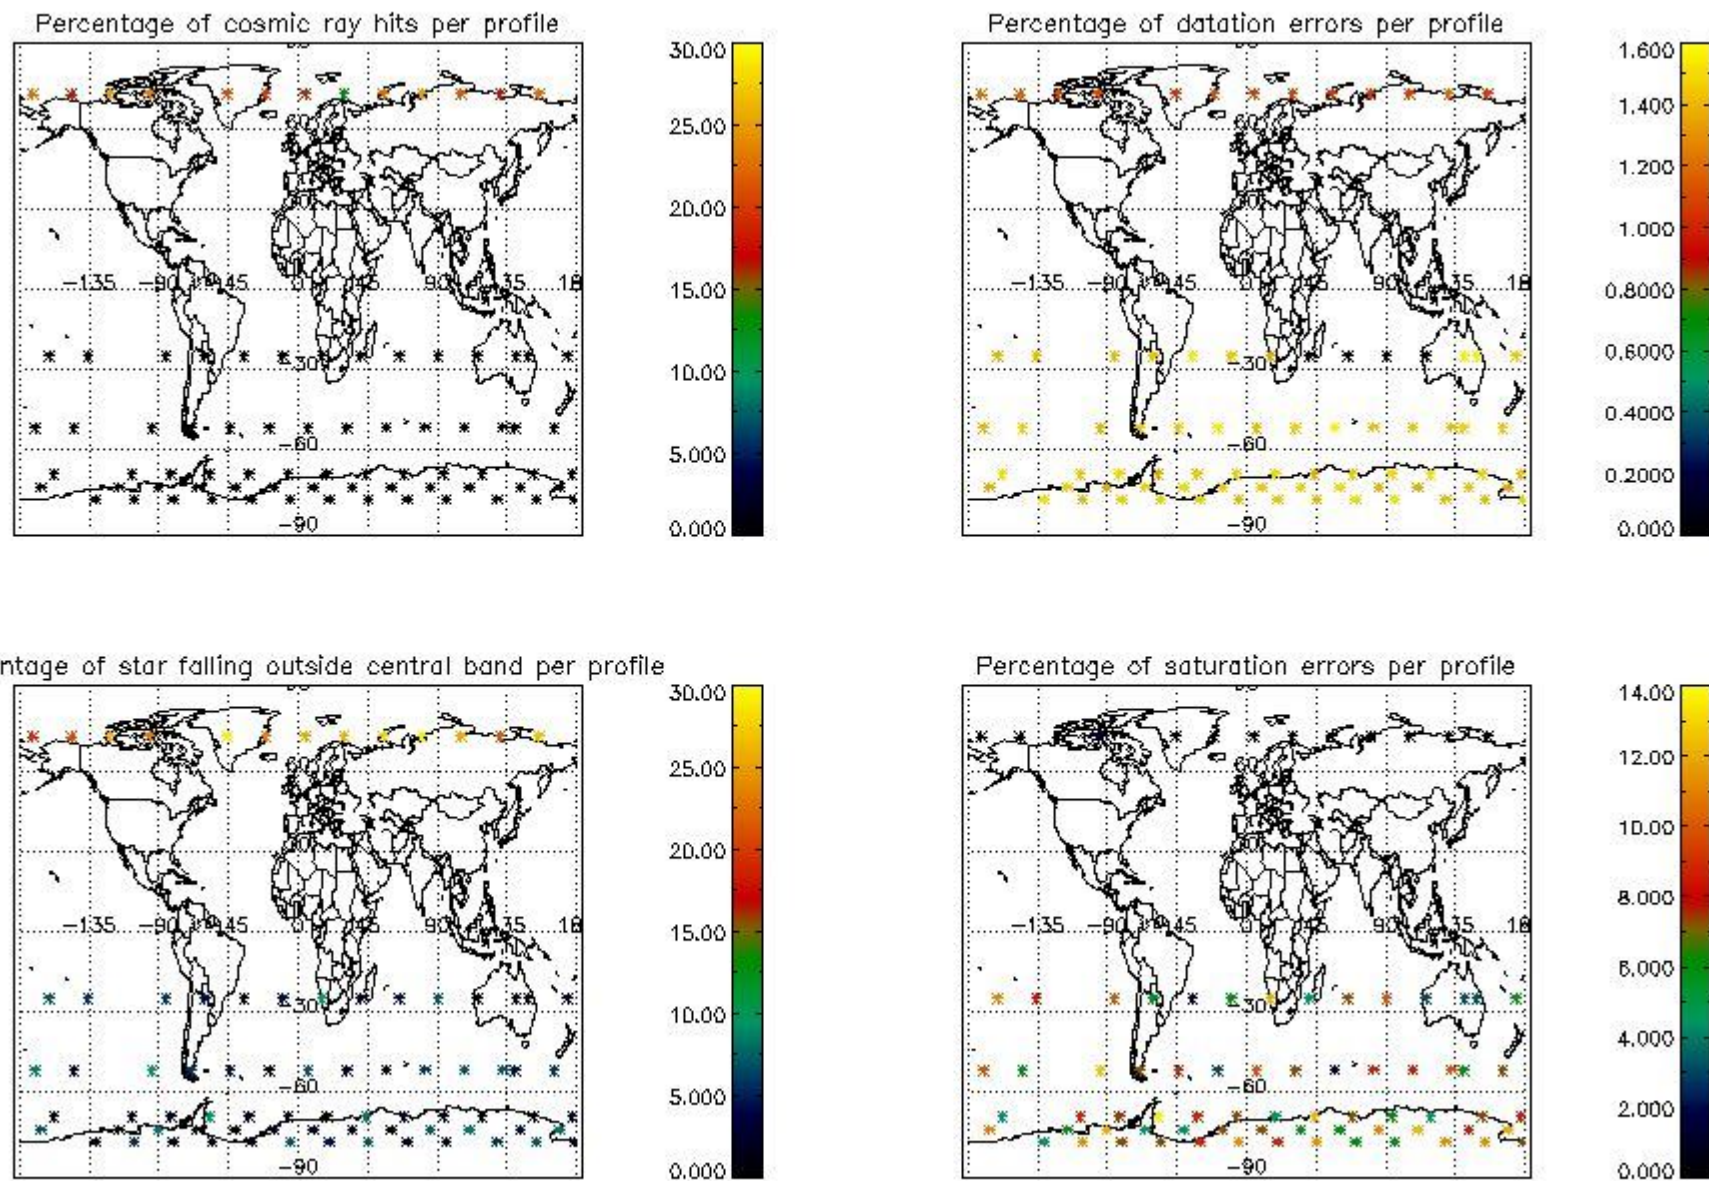

3.1 Plot quality information per product (time dependant)

3.2 Plot quality information per product (world map)

4. Level 1 quality information per product

In this section it is plotted some information contained in the Quality Summary data set of the level 2 products that comes from the level 1b processing. Products without errors (error flag in the MPH set to "0") are used.

Percentage of datation errors per profile

Percentage of star falling outside central band per profile

Percentage of saturation errors per profile

4.2.2 Plot level 1 quality information per product (world map): ENVISAT DESCENDING passes