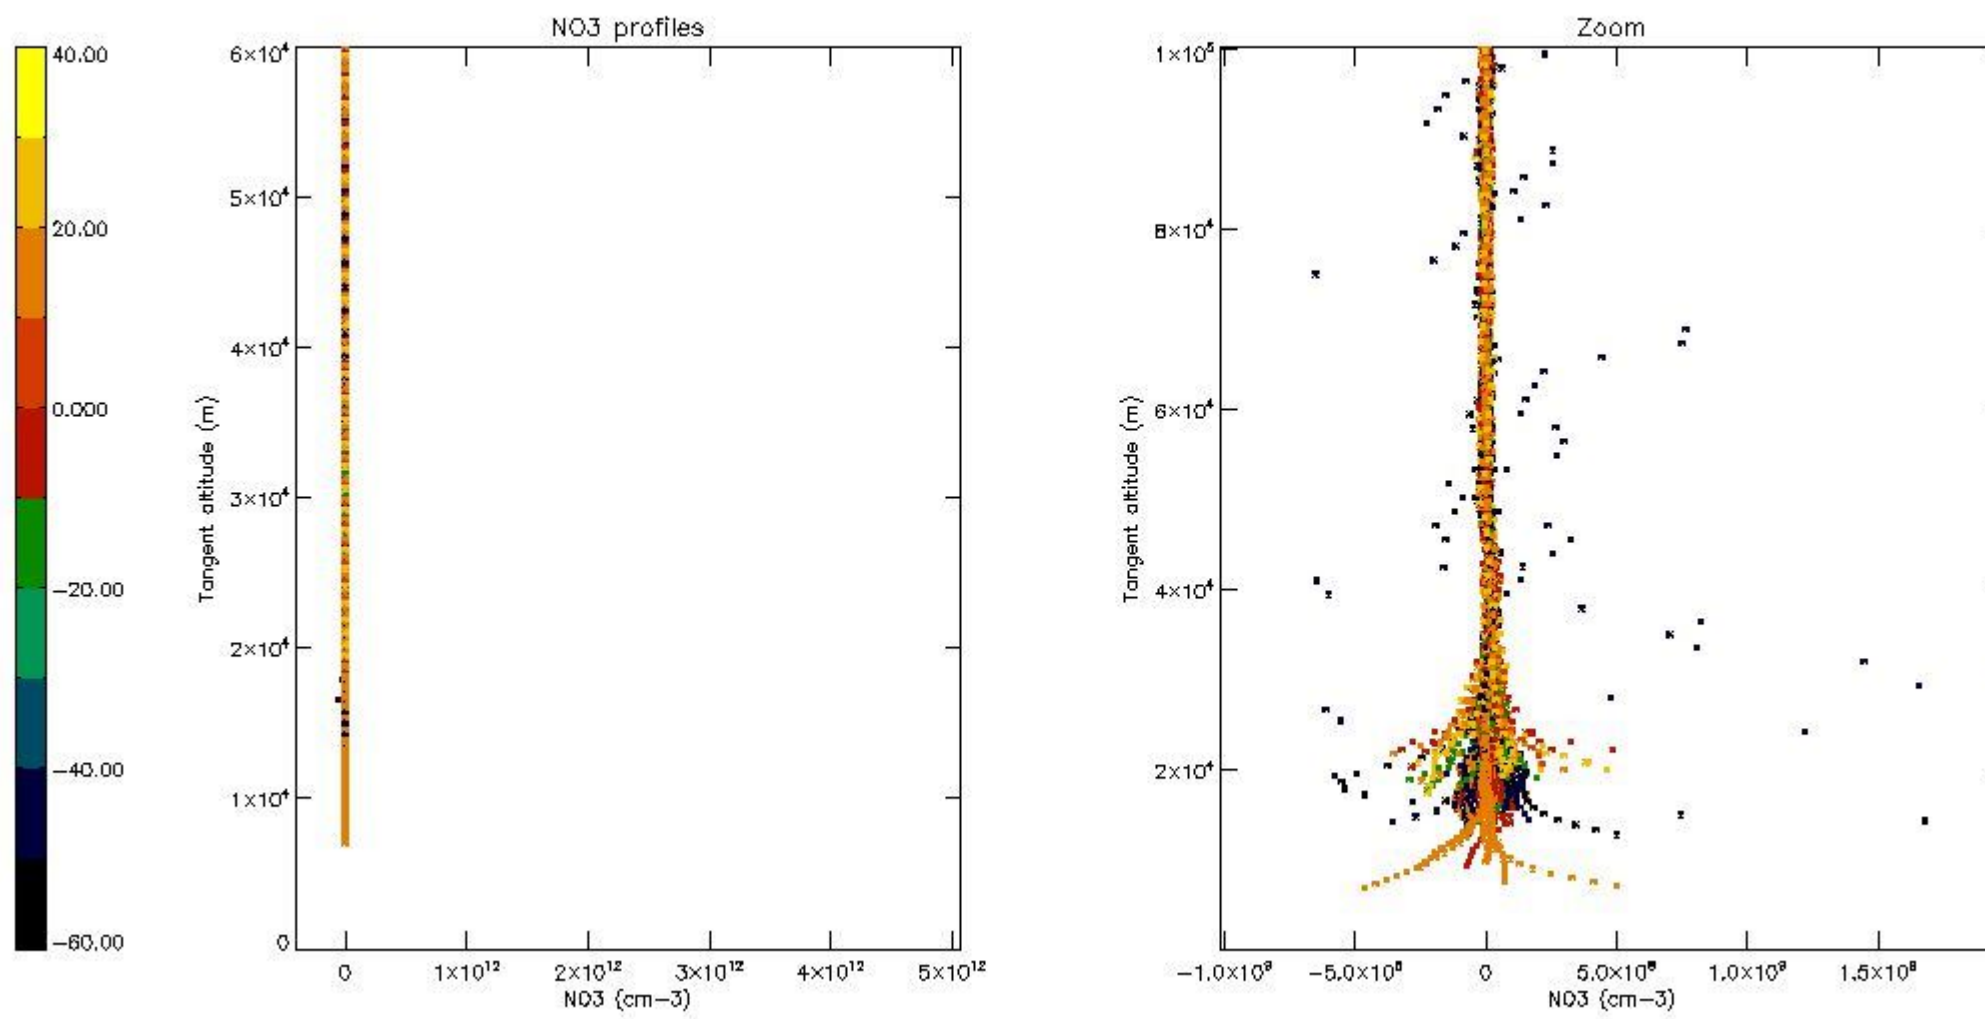

5.8 Plot H2O profiles for all STD (only for occultations of stars 1,2,3,4,13,14,16,26,63 dark without errors)

The colorbar represents the latitude.