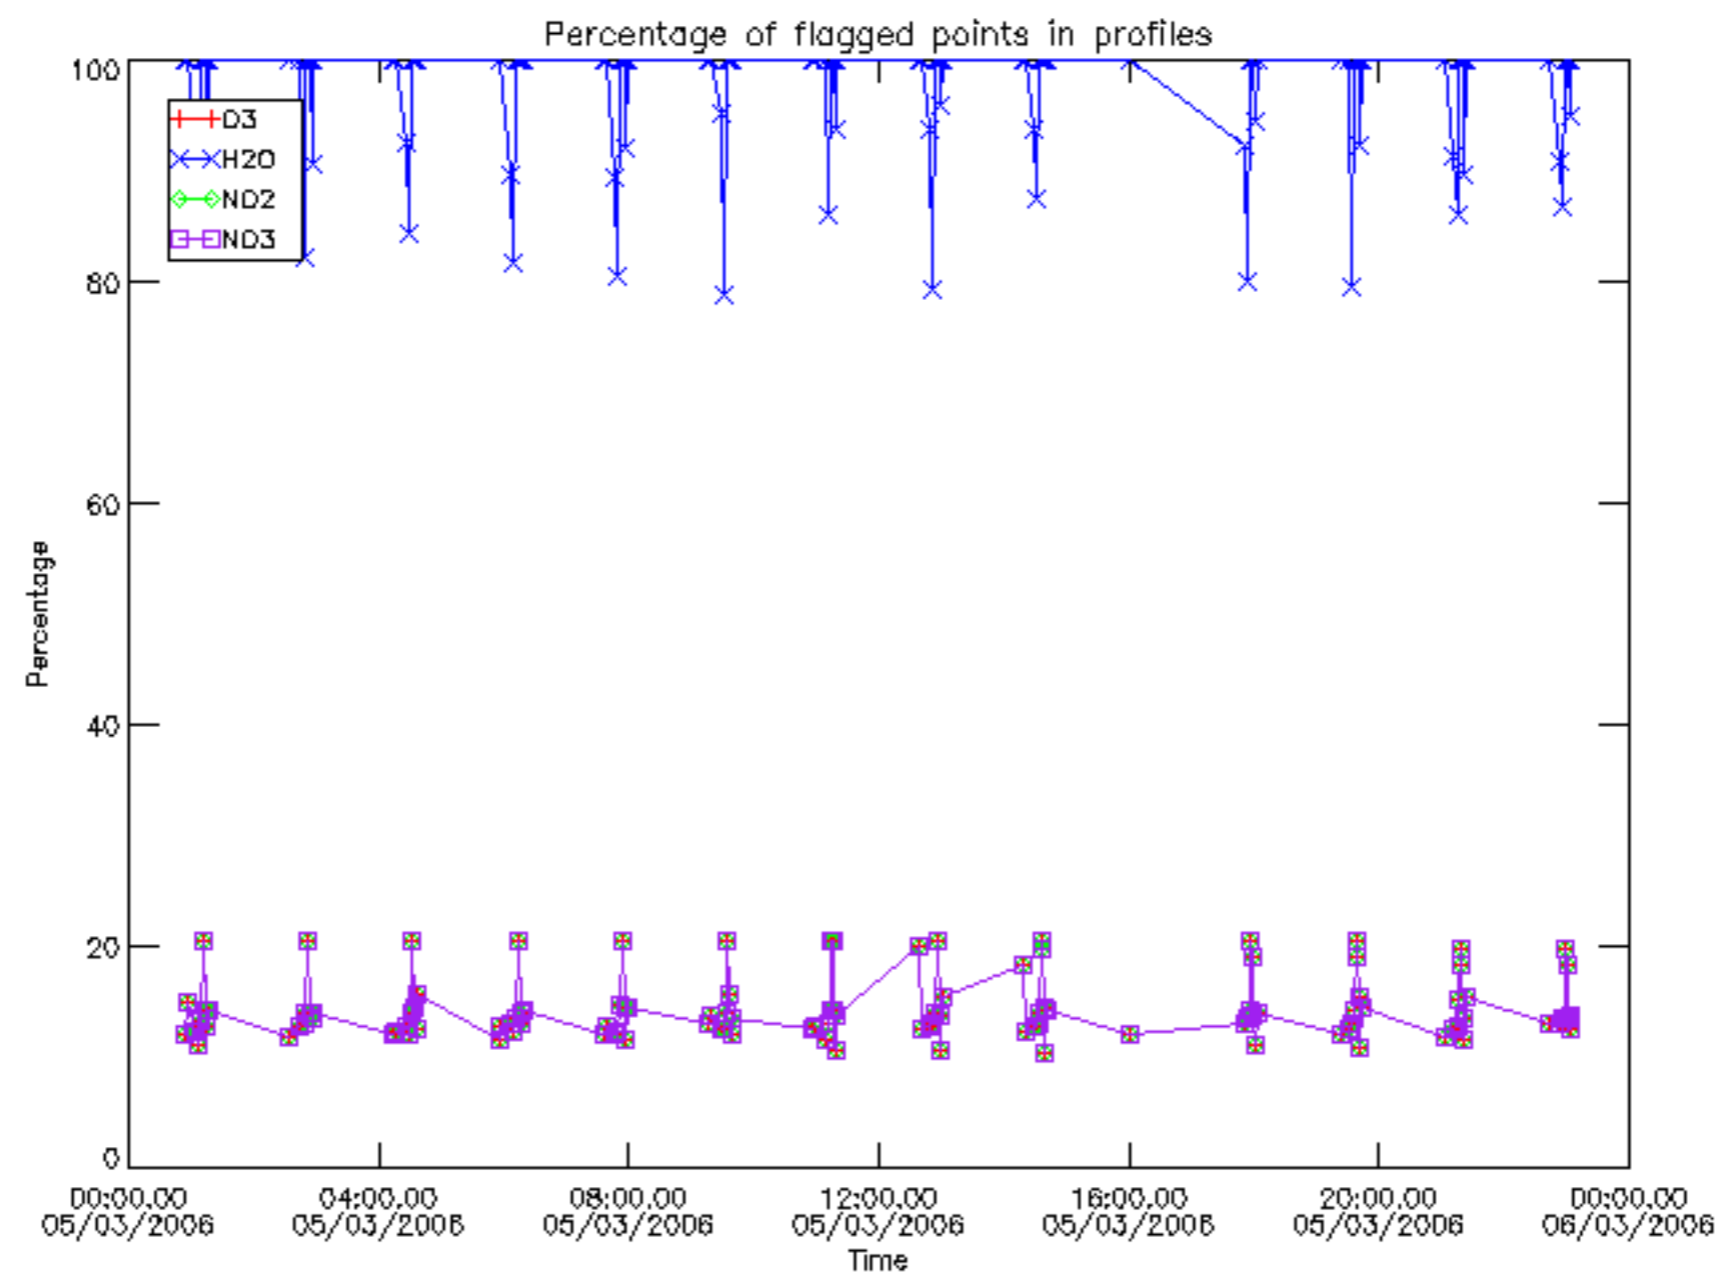

Percentage of flagged data per D3 profile

Percentage of flagged data per H2O profile