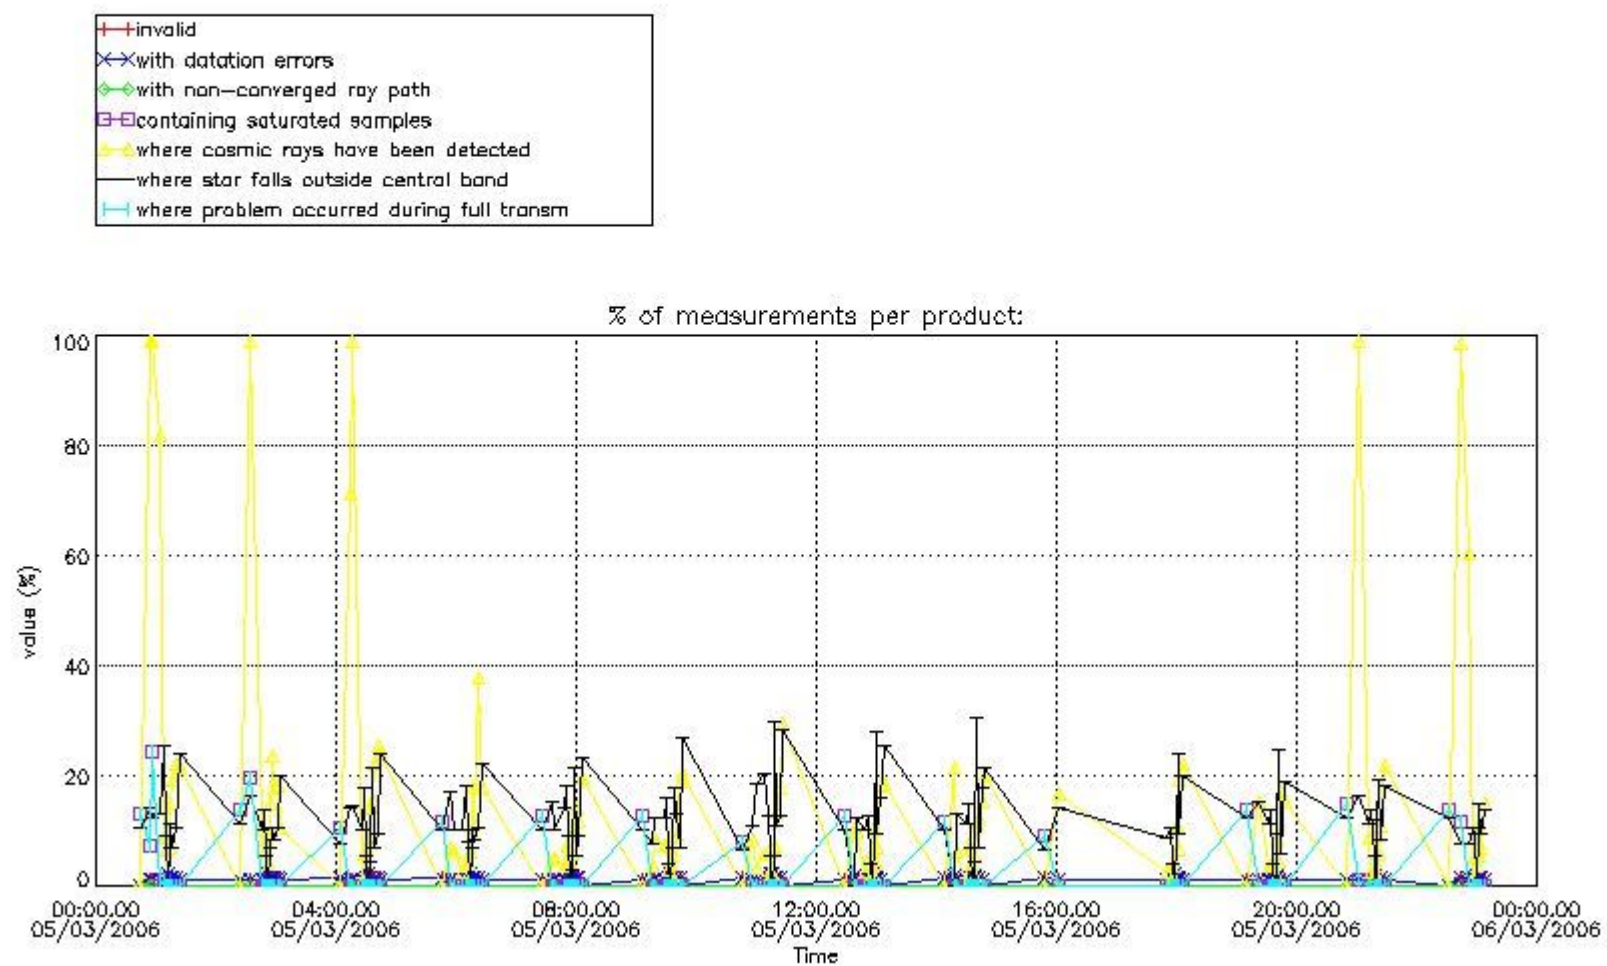

3. Quality information per product

In this section it is plotted some information contained in the Quality Summary data set of the level 2 products. Only products in dark limb conditions and without errors (error flag in the MPH set to "0") are used.

3.1 Plot quality information per product (time dependant)

3.2 Plot quality information per product (world map)

4. Level 1 quality information per product

In this section it is plotted some information contained in the Quality Summary data set of the level 2 products that comes from the level 1b processing. Products without errors (error flag in the MPH set to "0") are used.

4.1 Plot quality information per product (time dependant) coming from level 1b processing

4.1.1 Plot level 1 quality information per product (time dependant): ENVISAT ASCENDING passes

4.1.2 Plot level 1 quality information per product (time dependant): ENVI SAT DESCENDING passes