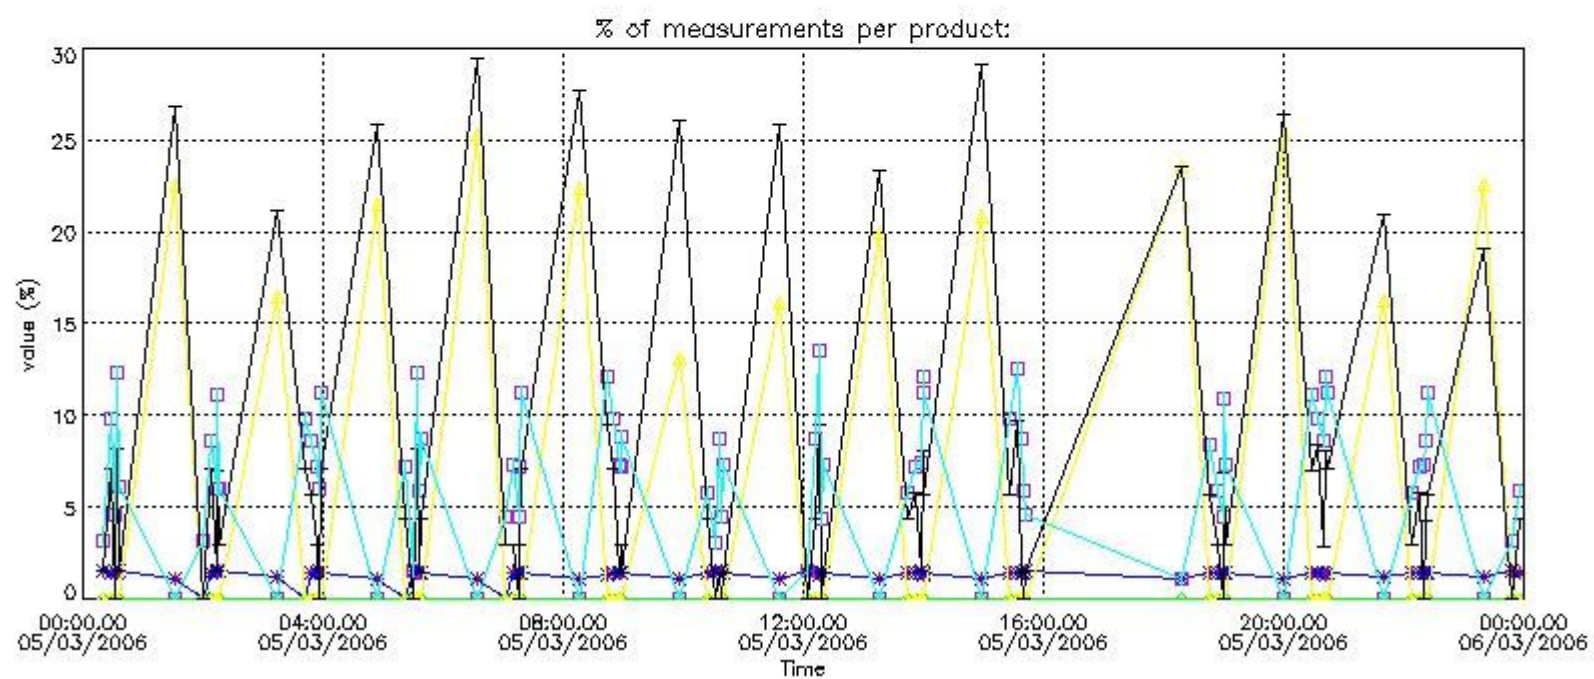

4.2 Plot quality information per product coming from level 1b processing (world map)

4.2.1 Plot level 1 quality information per product (world map): ENVISAT ASCENDING passes