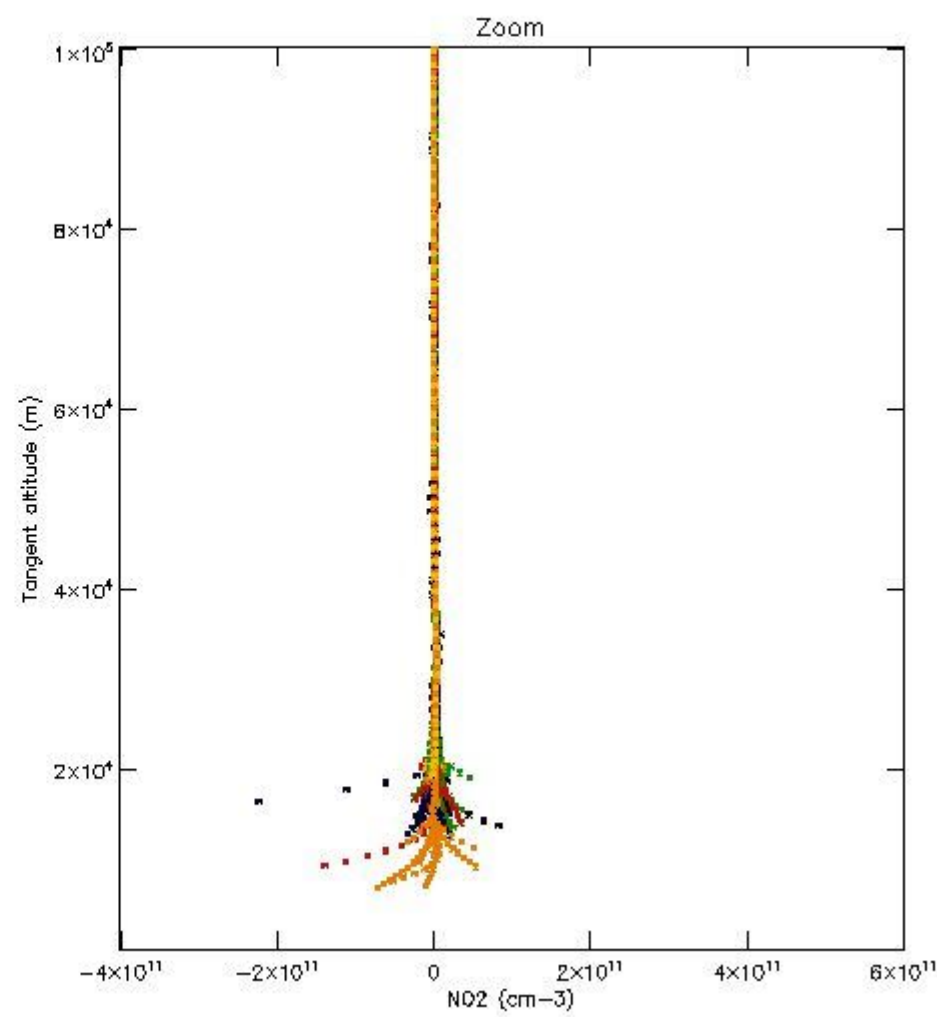

5.7 Plot NO3 profiles for all STD (dark without errors)

The colorbar represents the latitude.