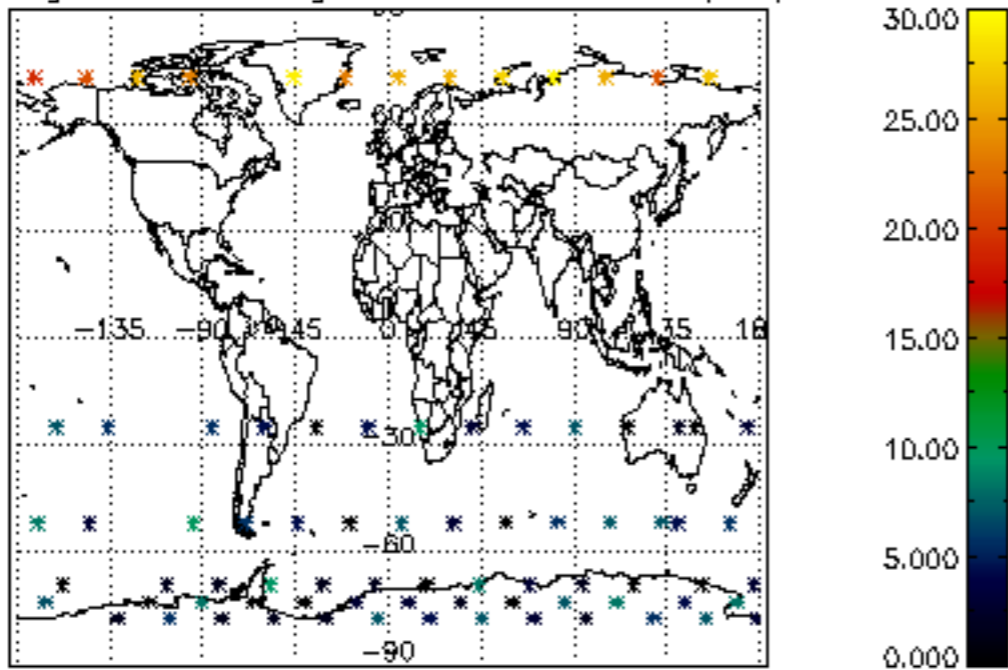

Percentage of star falling outside central band per profile