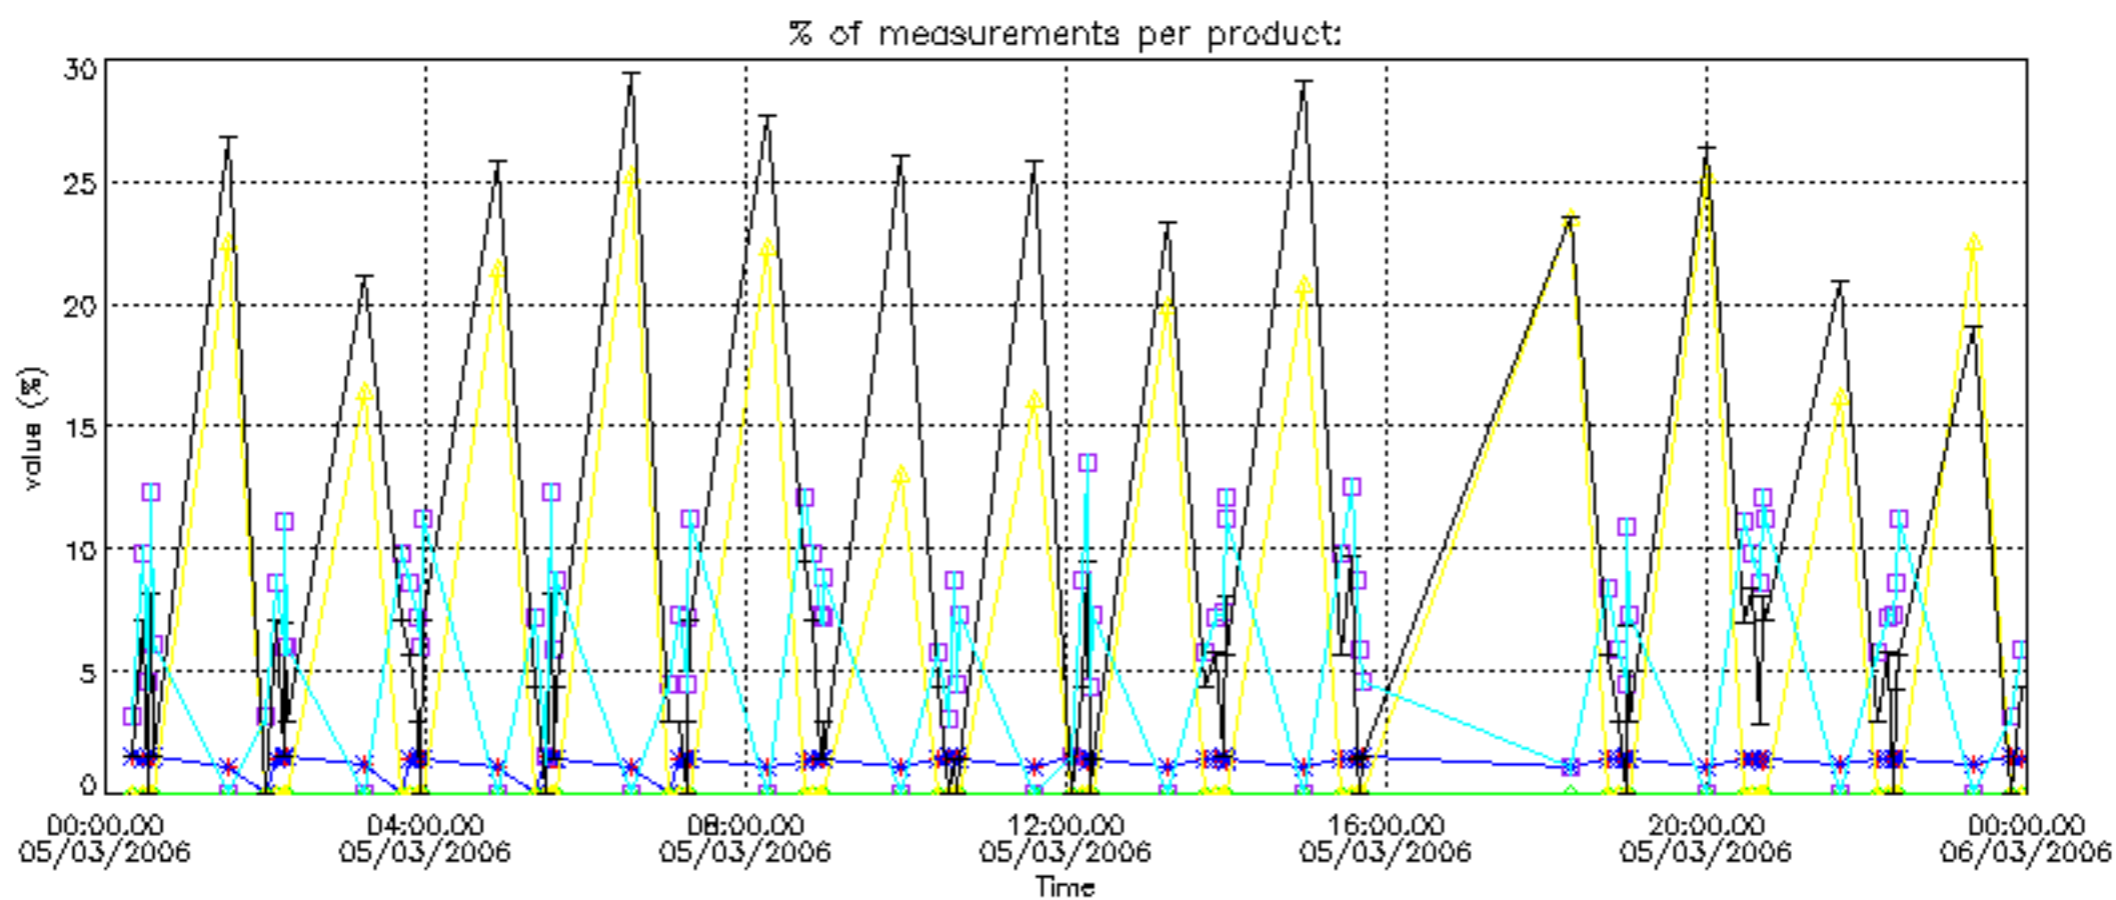

Percentage of cosmic ray hits per profile

Percentage of datation errors per profile