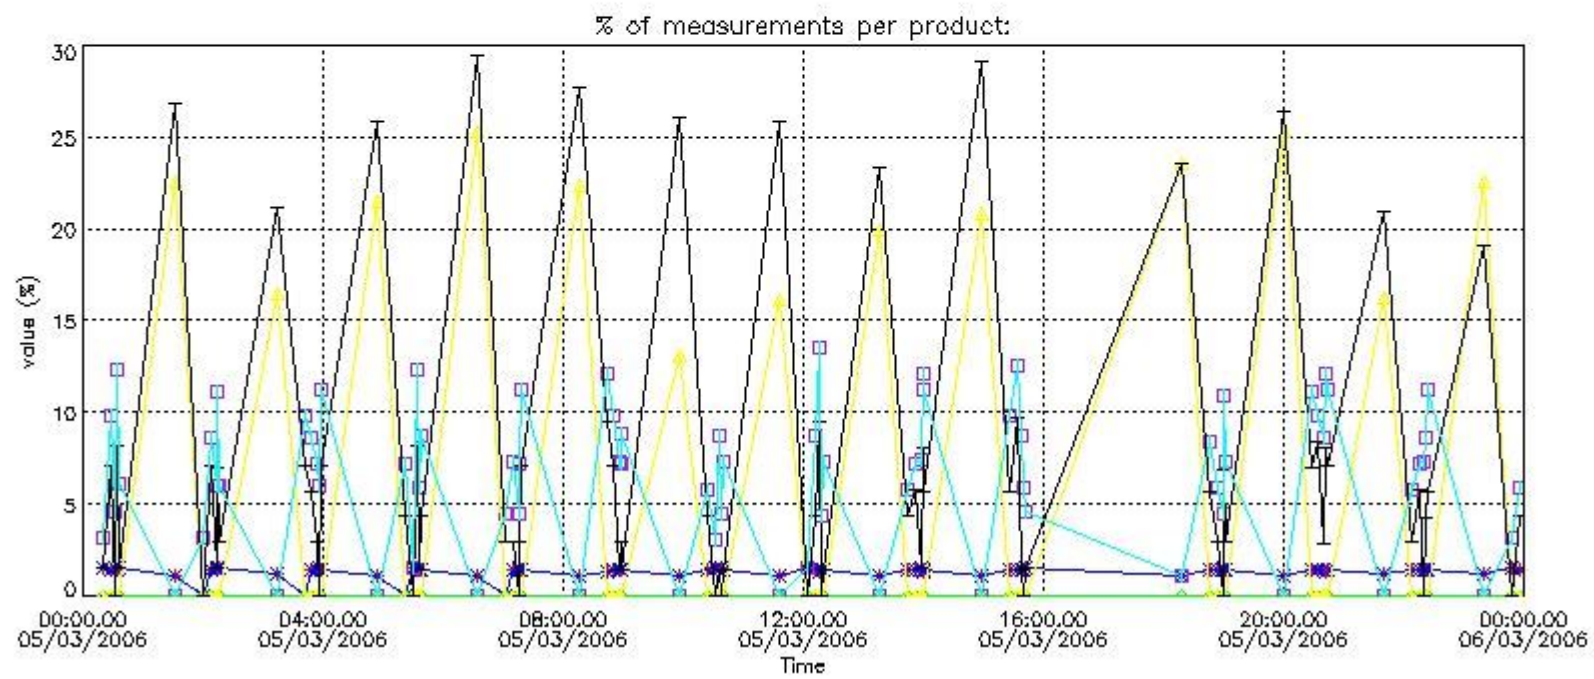

3. Quality information per product

In this section it is plotted some information contained in the Quality Summary data set of the level 2 products. Only products in dark limb conditions and without errors (error flag in the MPH set to "0") are used.

3.1 Plot quality information per product (time dependant)

3.2 Plot quality information per product (world map)

4. Level 1 quality information per product

In this section it is plotted some information contained in the Quality Summary data set of the level 2 products that comes from the level 1b processing. Products without errors (error flag in the MPH set to "0") are used.

4.1 Plot quality information per product (time dependant) coming from level 1b processing

4.1.1 Plot level 1 quality information per product (time dependant): ENVISAT ASCENDING passes

4.1.2 Plot level 1 quality information per product (time dependant): ENVI SAT DESCENDING passes