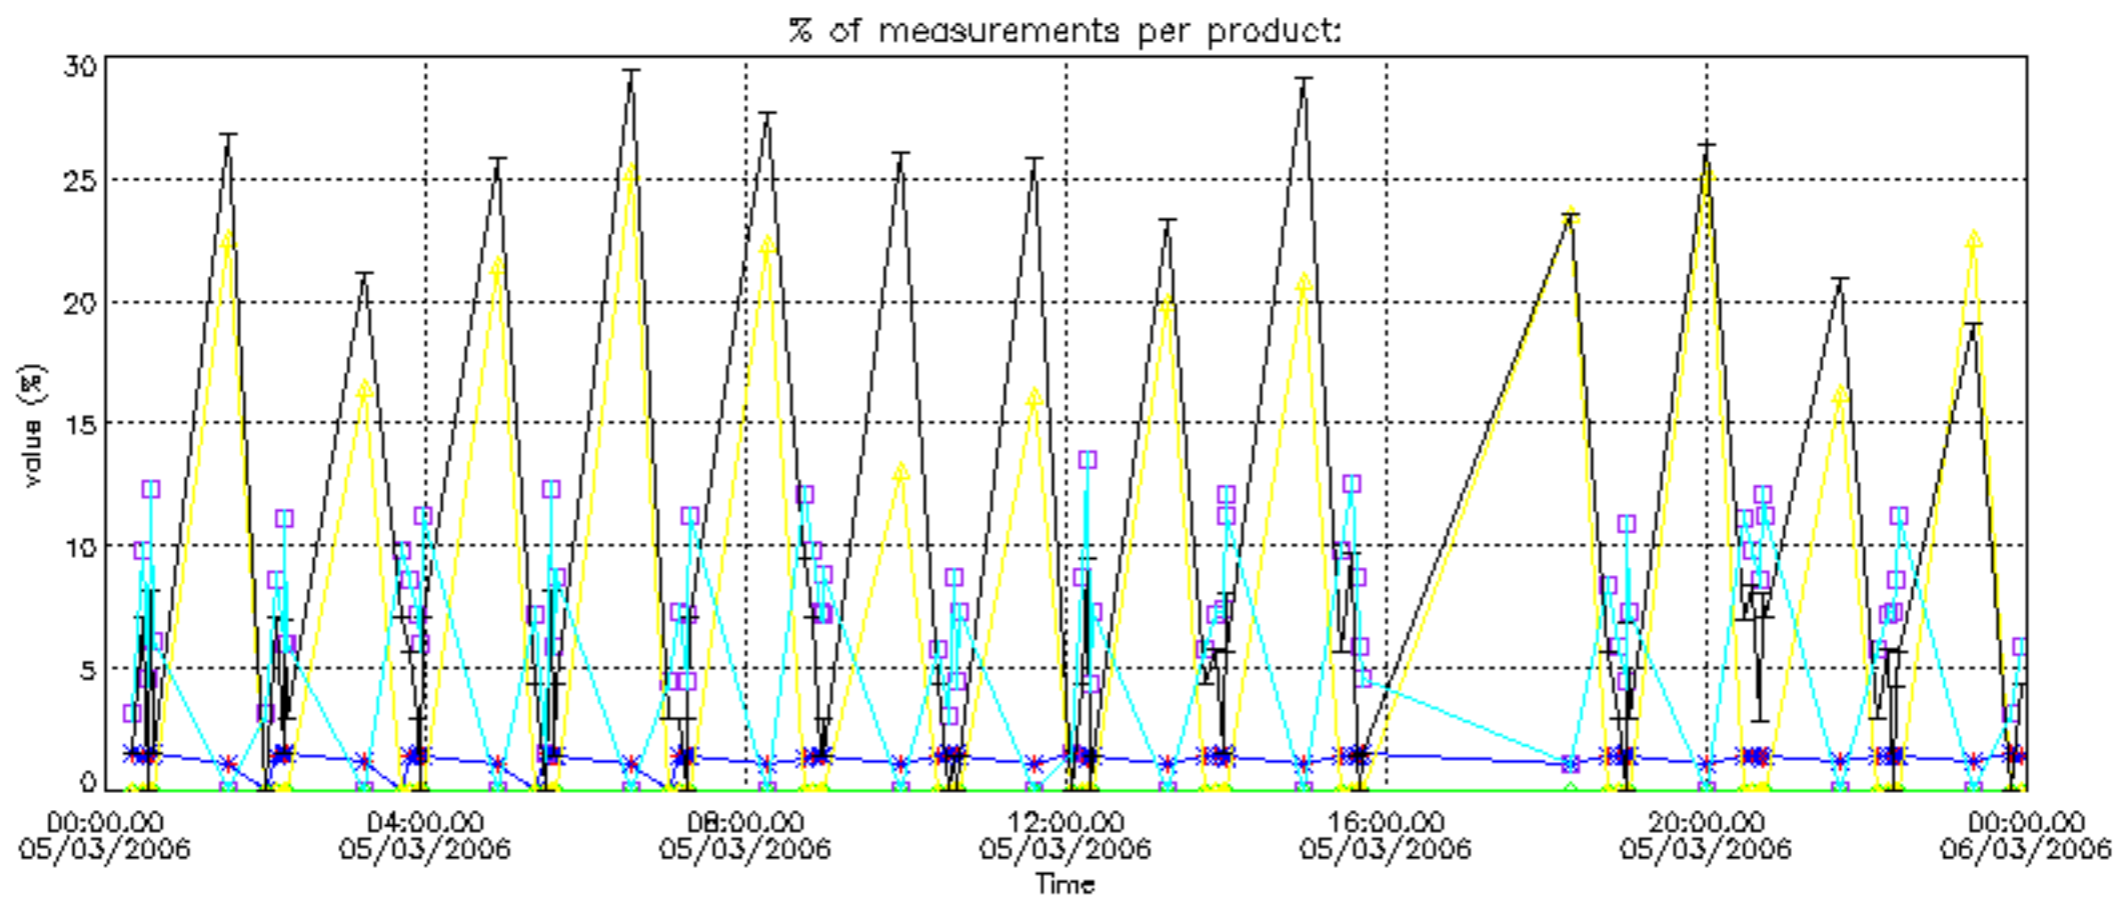

Percentage of cosmic ray hits per profile

Percentage of datation errors per profile