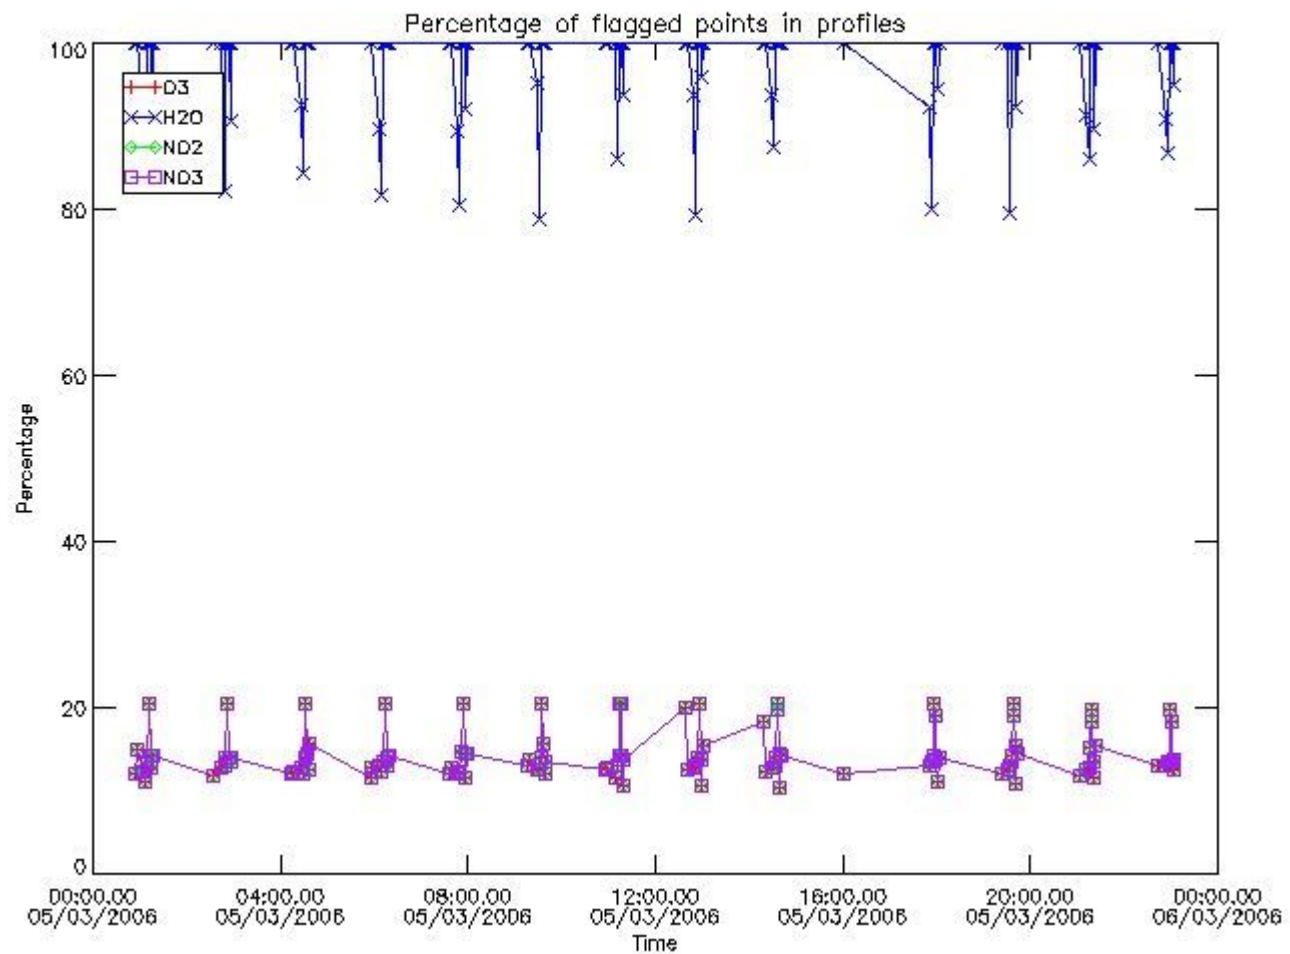

3.1 Plot quality information per product (time dependant)

3.2 Plot quality information per product (world map)

4. Level 1 quality information per product

In this section it is plotted some information contained in the Quality Summary data set of the level 2 products that comes from the level 1b processing. Products without errors (error flag in the MPH set to "0") are used.