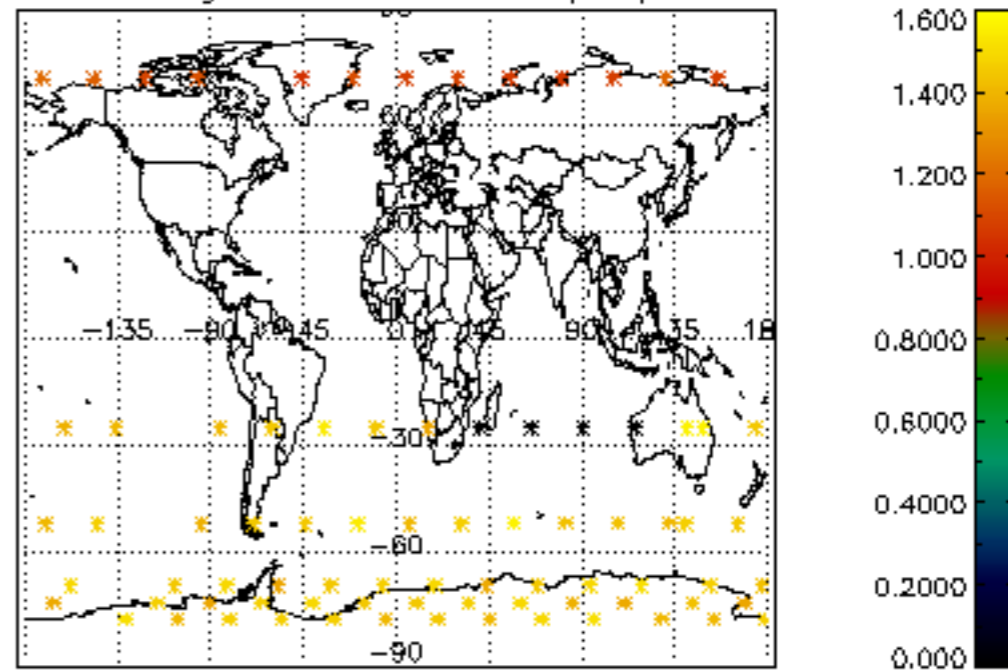

Percentage of datation errors per profile

Percentage of star falling outside central band per profile

Percentage of saturation errors per profile

Percentage of cosmic ray hits per profile

Percentage of datation errors per profile