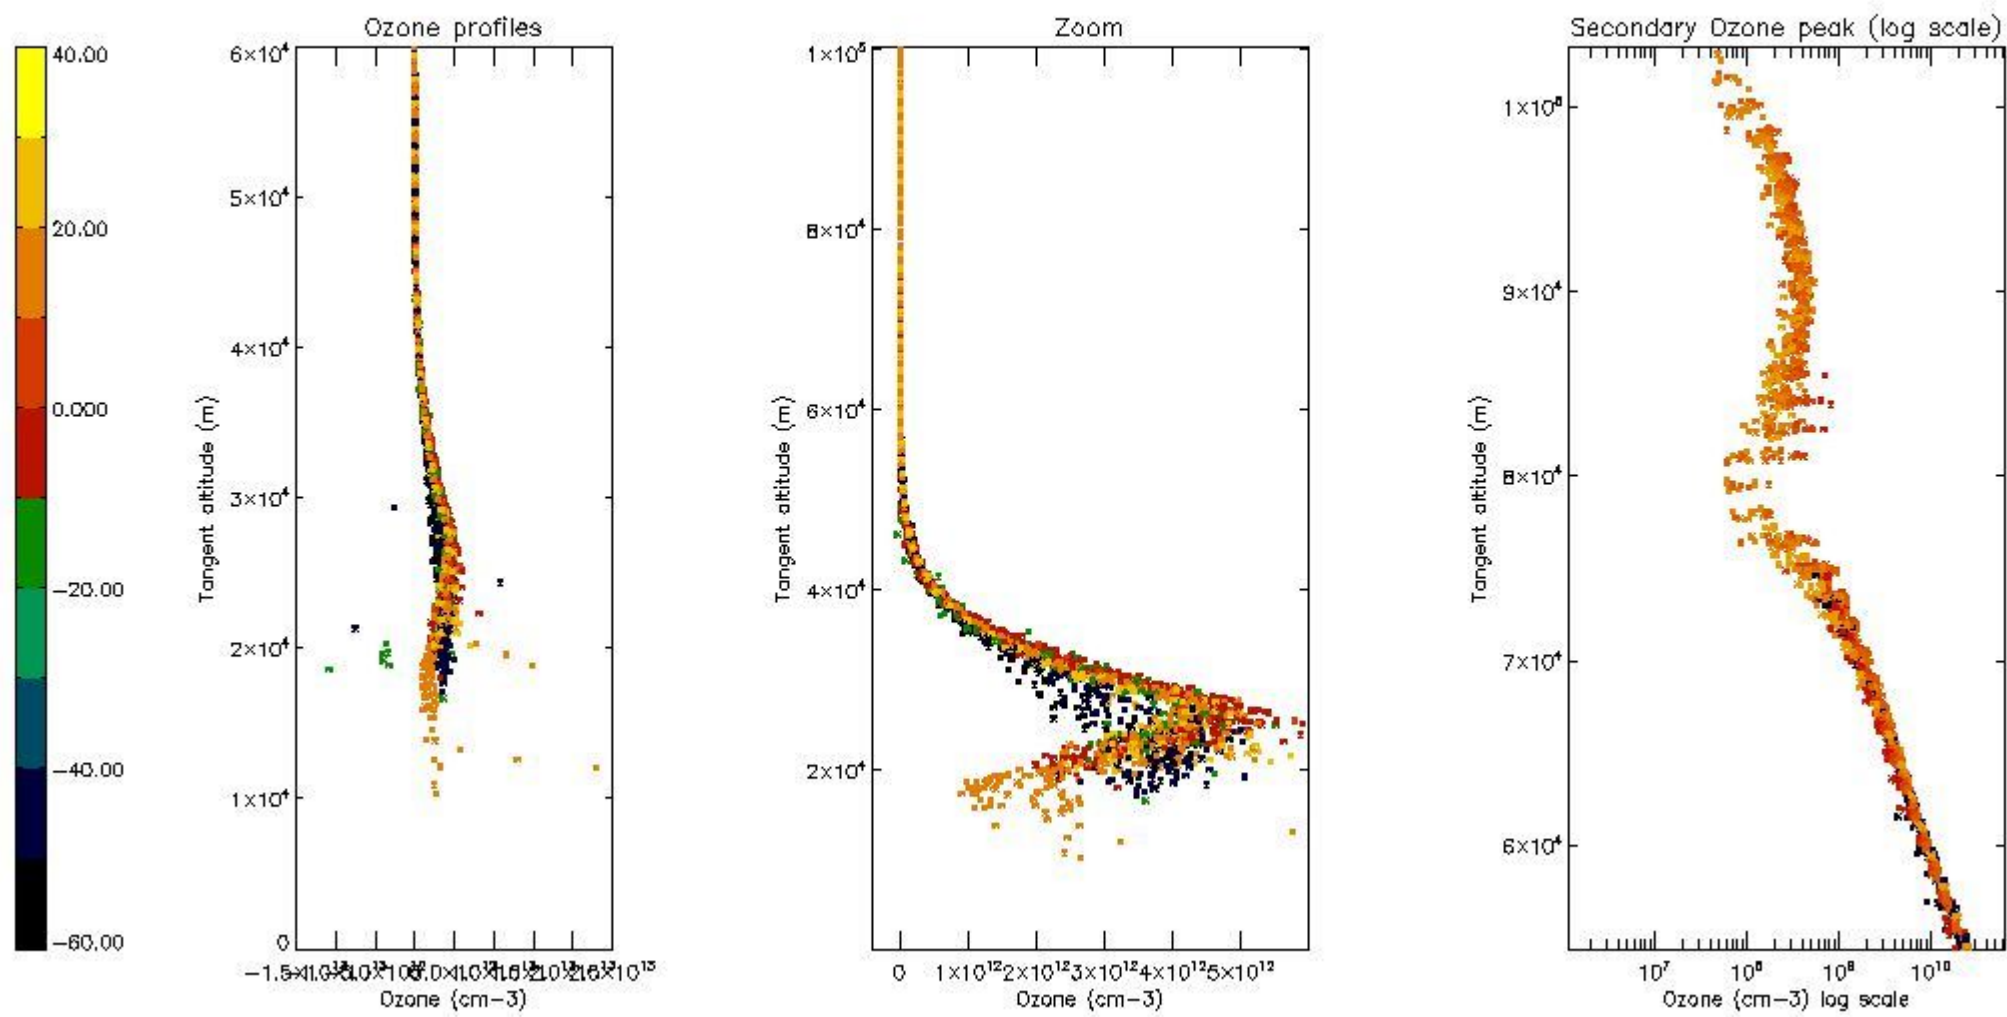

STD < 10	21
STD < 5	12

5.2 Plot ozone profiles for all STD (dark without errors)

The colorbar represents the latitude.

5.3 Plot ozone profiles where STD < 20% (dark without errors)

The colorbar represents the latitude.

5.4 Plot ozone profiles where STD < 10% (dark without errors)

The colorbar represents the latitude.

5.5 Plot ozone profiles where STD < 5% (dark without errors)

The colorbar represents the latitude.

5.6 Plot NO₂ profiles for all STD (dark without errors)

The colorbar represents the latitude.

5.7 Plot NO3 profiles for all STD (dark without errors)

The colorbar represents the latitude.

5.8 Plot H2O profiles for all STD (only for occultations of stars 1,2,3,4,13,14,16,26,63 dark without errors)