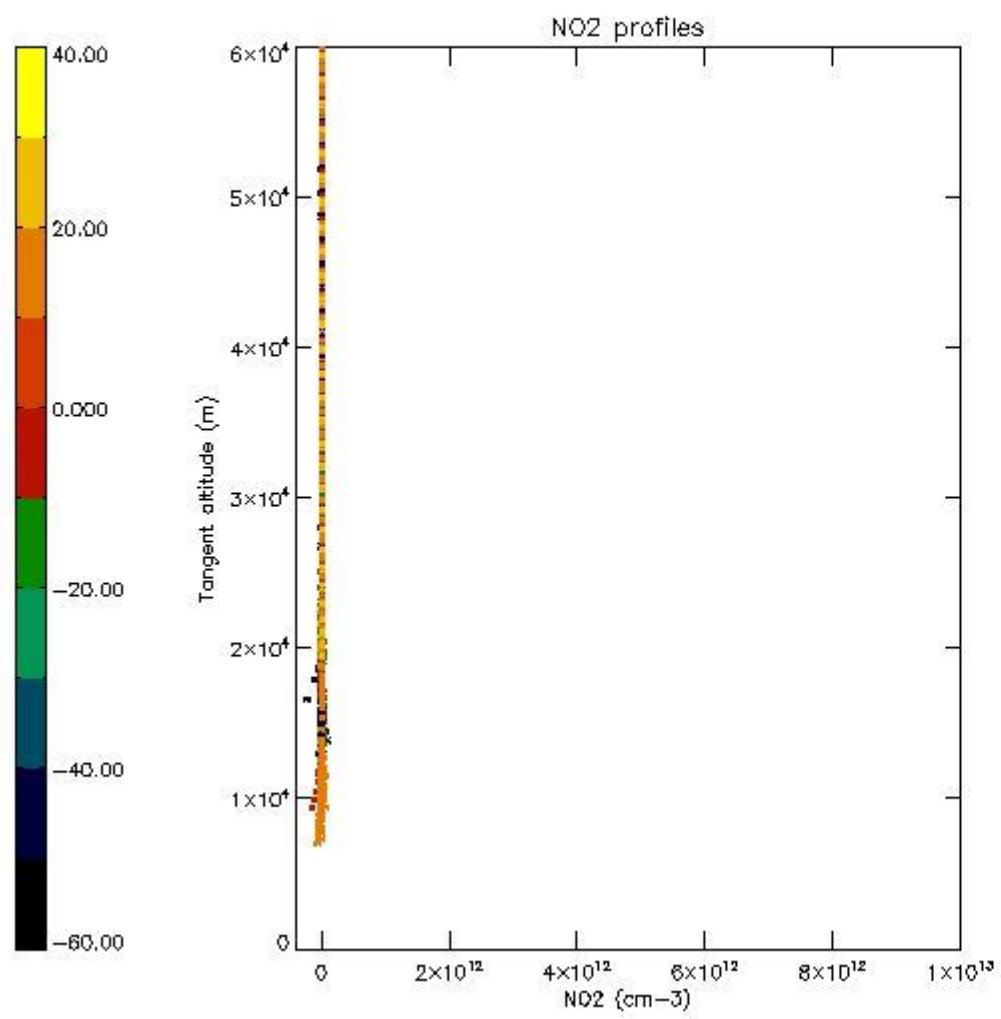

STD < 10	21
STD < 5	12

5.2 Plot ozone profiles for all STD (dark without errors)

The colorbar represents the latitude.

5.3 Plot ozone profiles where STD < 20% (dark without errors)

The colorbar represents the latitude.

5.4 Plot ozone profiles where STD < 10% (dark without errors)

The colorbar represents the latitude.

5.5 Plot ozone profiles where STD < 5% (dark without errors)

The colorbar represents the latitude.

5.6 Plot NO₂ profiles for all STD (dark without errors)

The colorbar represents the latitude.

5.7 Plot NO3 profiles for all STD (dark without errors)

The colorbar represents the latitude.

5.8 Plot H2O profiles for all STD (only for occultations of stars 1,2,3,4,13,14,16,26,63 dark without errors)