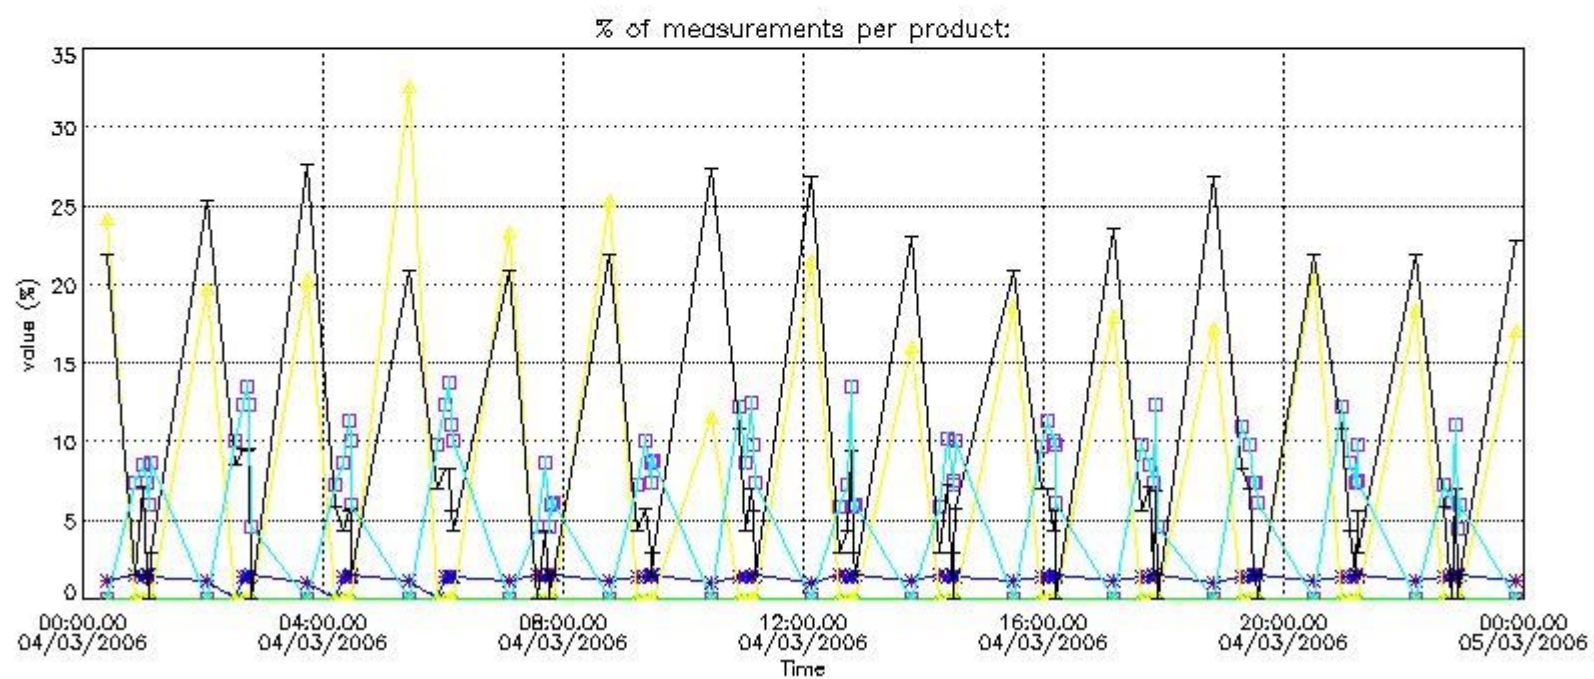

4.2 Plot quality information per product coming from level 1b processing (world map)

4.2.1 Plot level 1 quality information per product (world map): ENVISAT ASCENDING passes