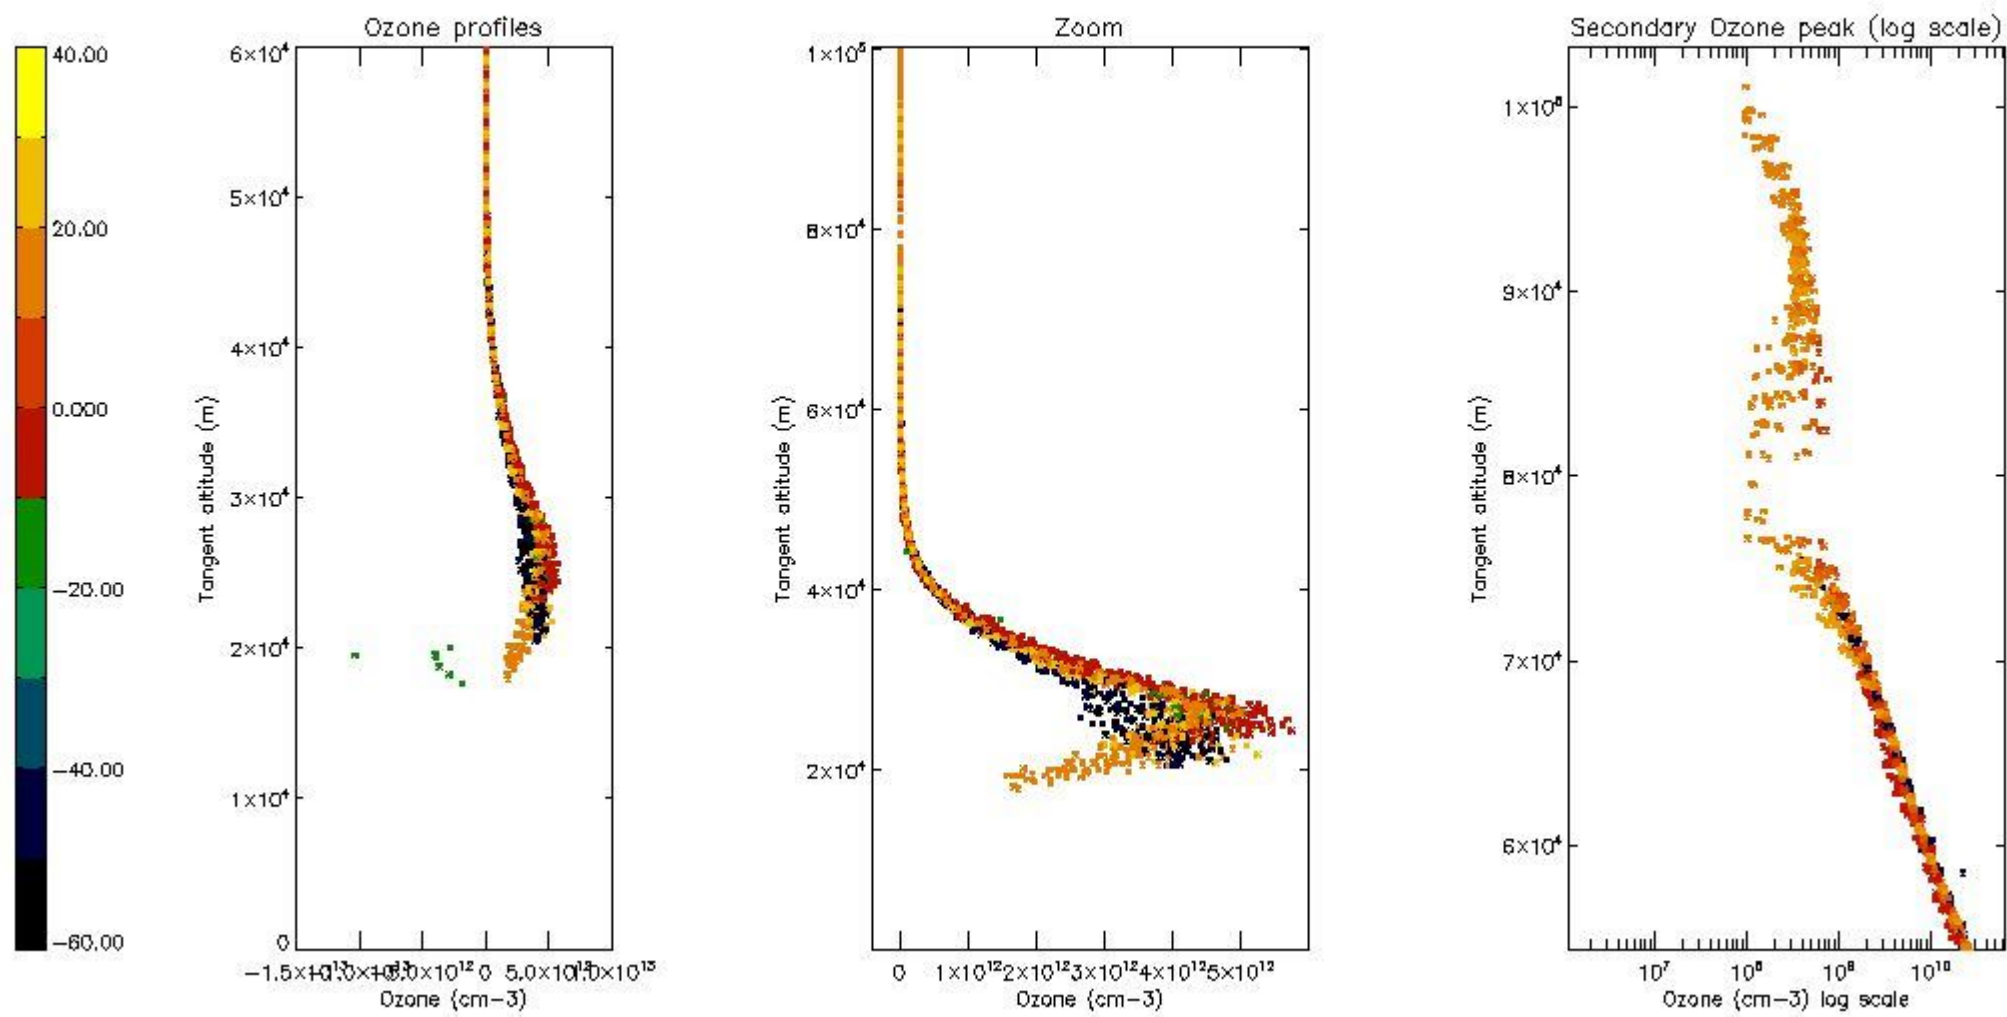

5.5 Plot ozone profiles where STD < 5% (dark without errors)

The colorbar represents the latitude.