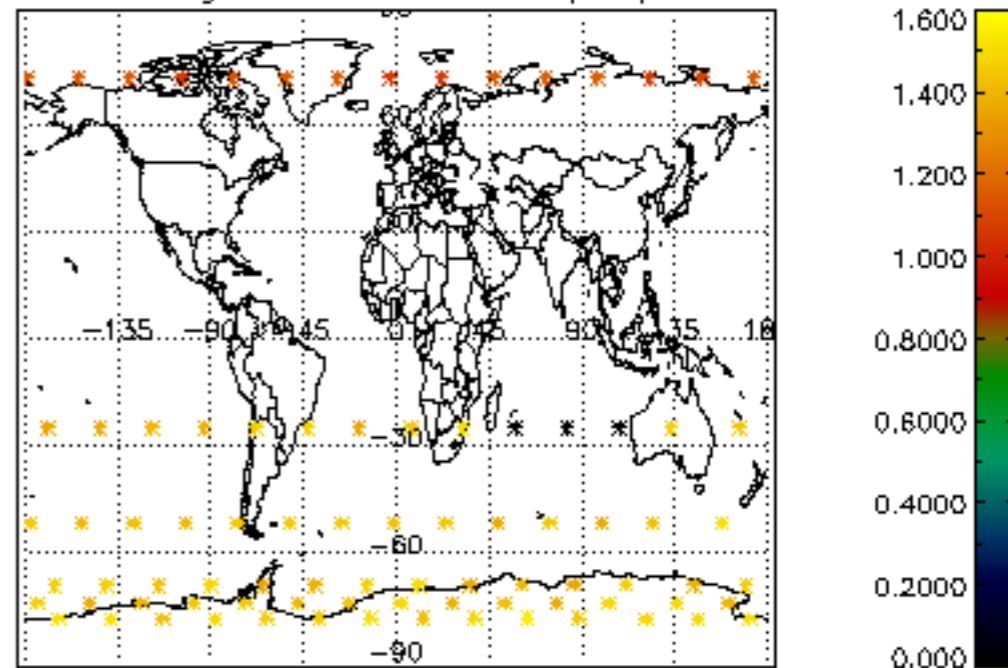

Percentage of datation errors per profile

Percentage of star falling outside central band per profile

Percentage of saturation errors per profile

Percentage of cosmic ray hits per profile

Percentage of datation errors per profile