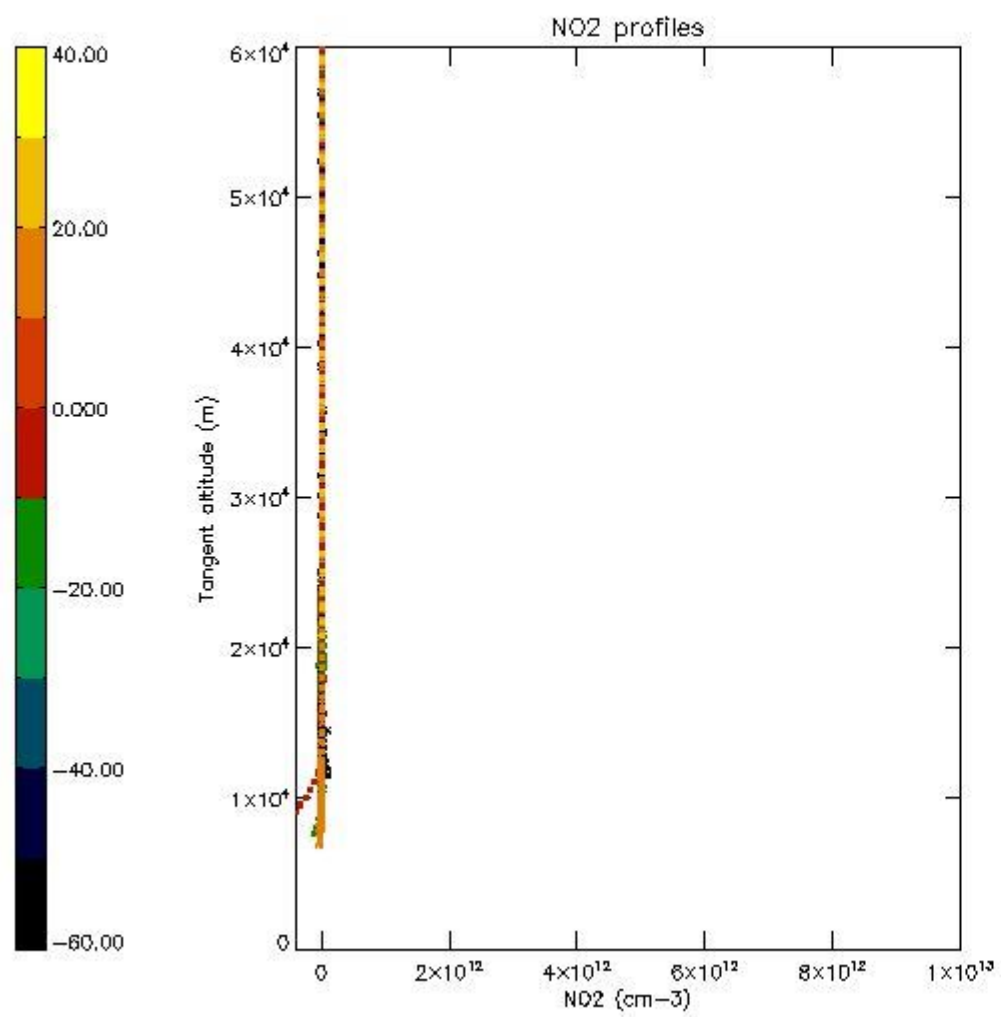

5.7 Plot NO3 profiles for all STD (dark without errors)

The colorbar represents the latitude.