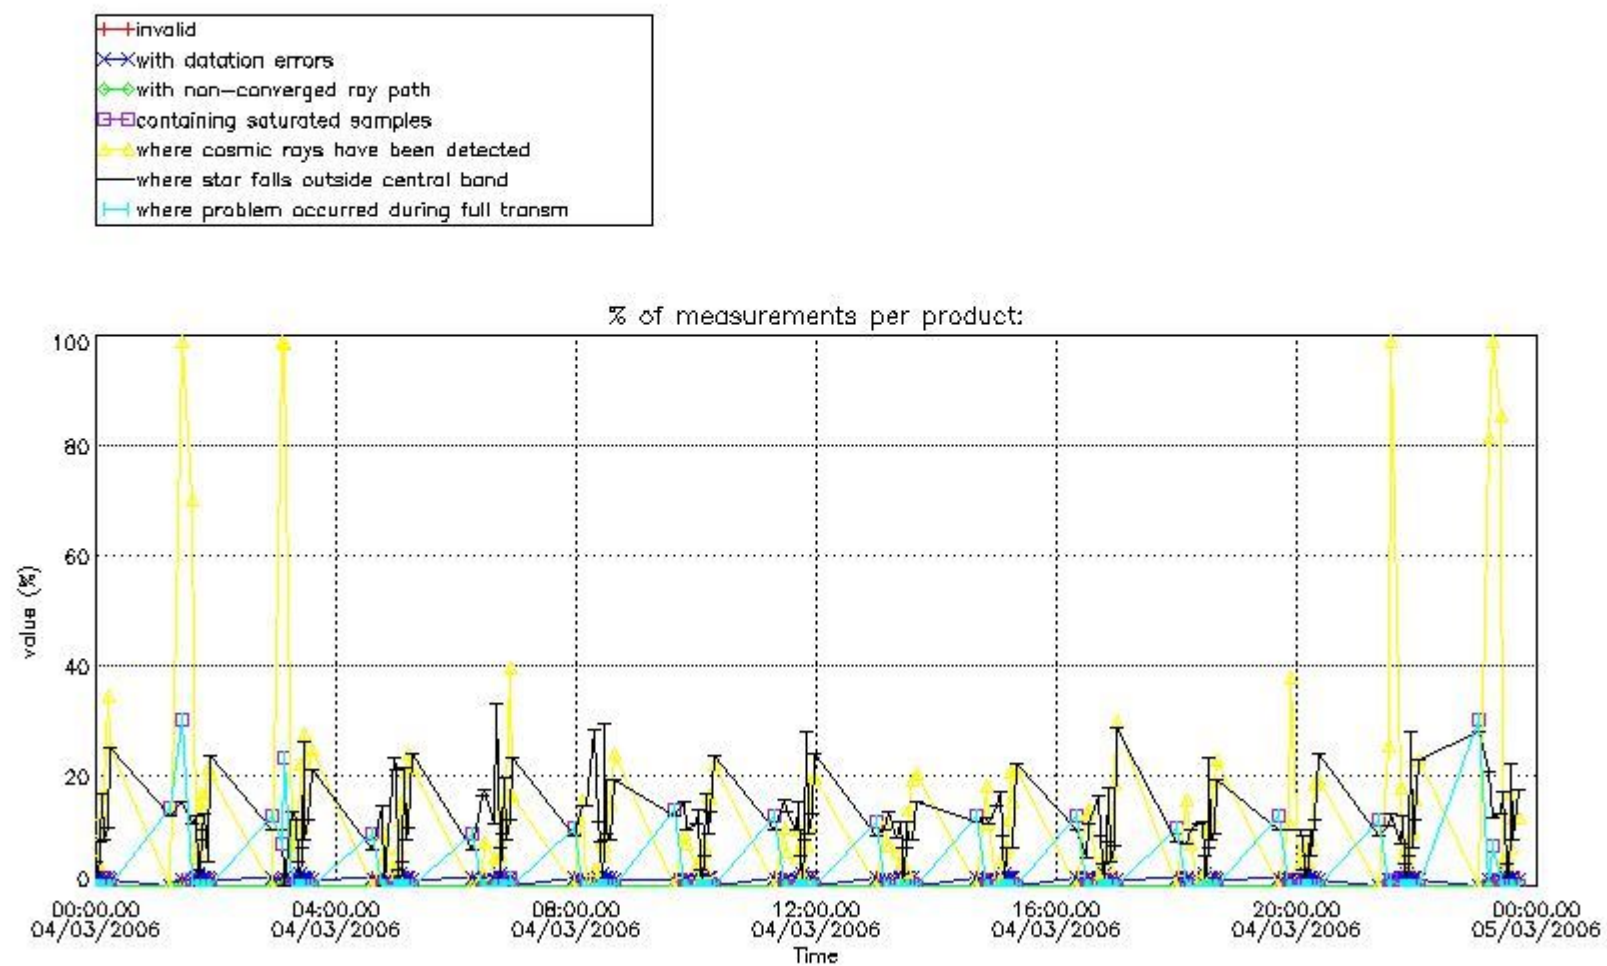

3.1 Plot quality information per product (time dependant)

3.2 Plot quality information per product (world map)

Percentage of flagged data per O3 profile

Percentage of flagged data per H2O profile

Percentage of flagged data per NO2 profile

Percentage of flagged data per NO3 profile

4. Level 1 quality information per product

In this section it is plotted some information contained in the Quality Summary data set of the level 2 products that comes from the level 1b processing. Products without errors (error flag in the MPH set to "0") are used.

4.1 Plot quality information per product (time dependant) coming from level 1b processing

4.1.1 Plot level 1 quality information per product (time dependant): ENVISAT ASCENDING passes

4.1.2 Plot level 1 quality information per product (time dependant): ENVI SAT DESCENDING passes