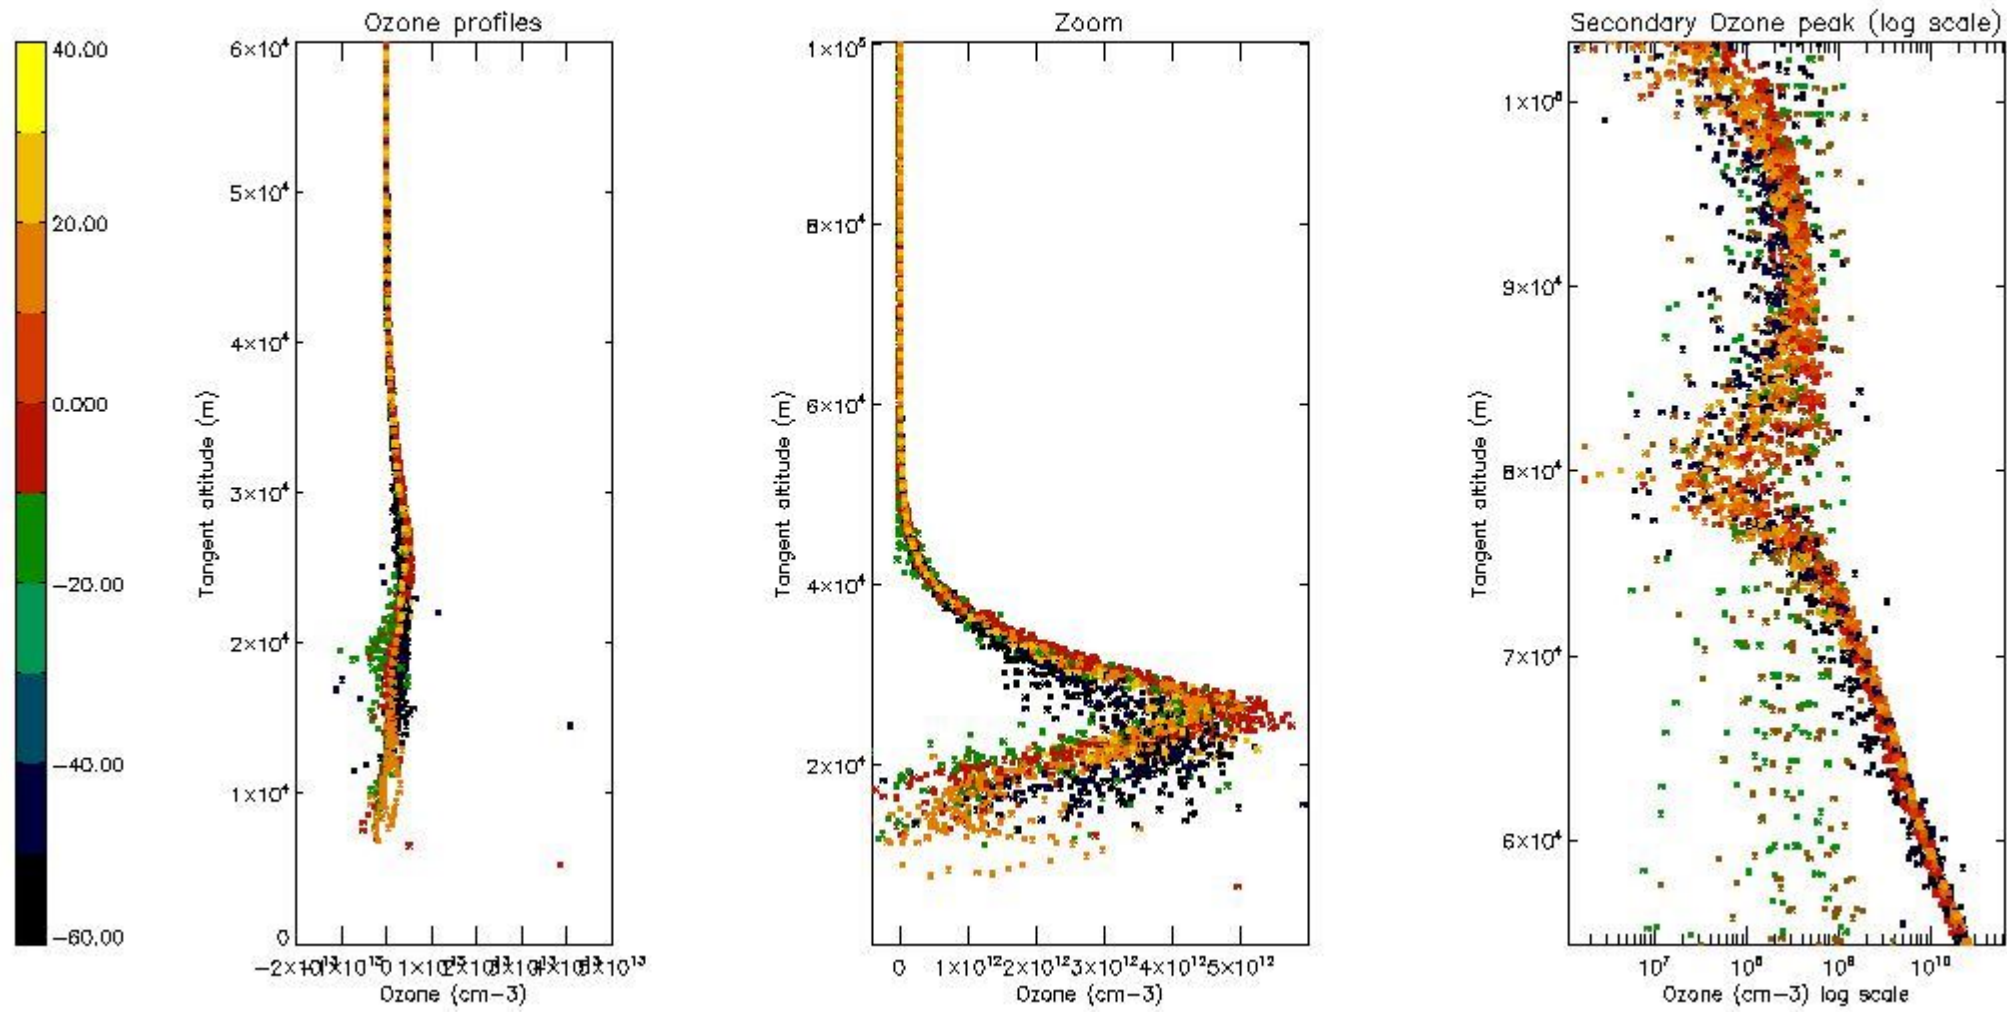

STD < 10	20
STD < 5	11

5.2 Plot ozone profiles for all STD (dark without errors)

The colorbar represents the latitude.

5.3 Plot ozone profiles where STD < 20% (dark without errors)

The colorbar represents the latitude.