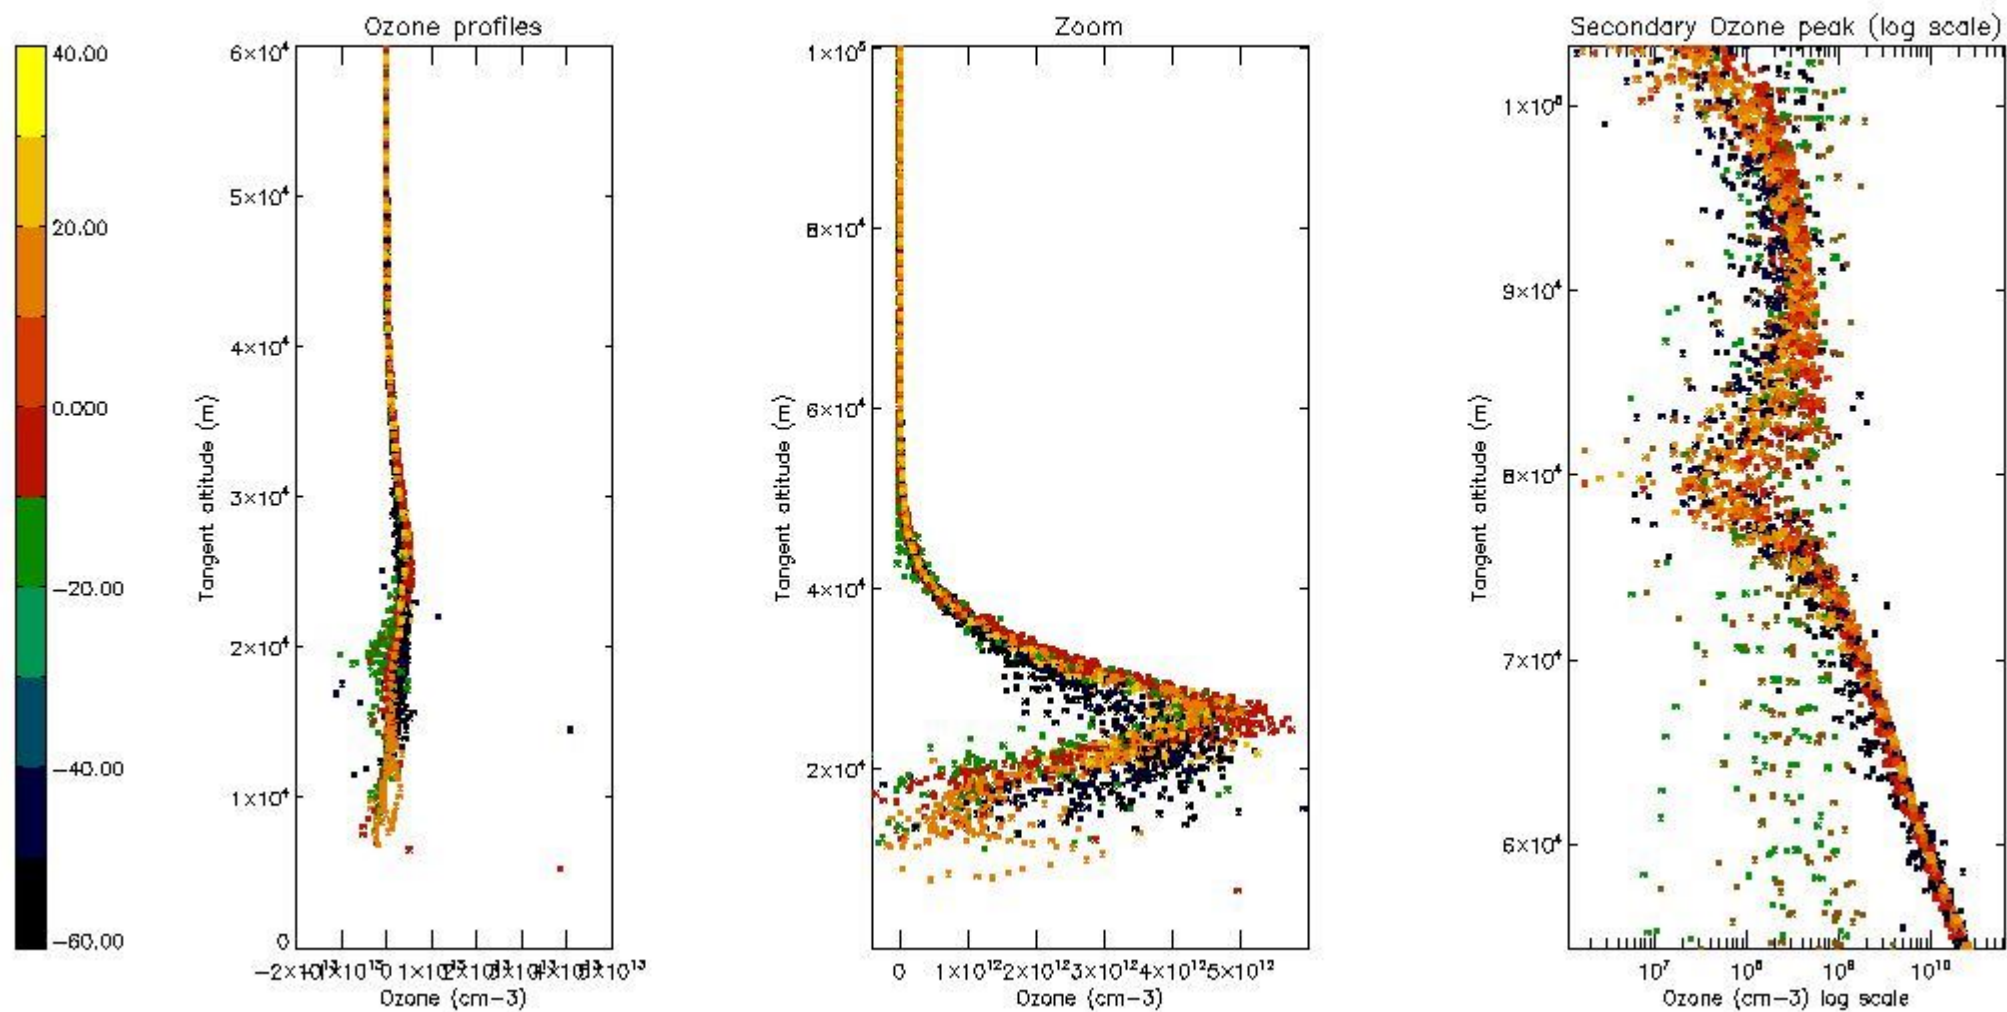

STD < 10	20
STD < 5	11

5.2 Plot ozone profiles for all STD (dark without errors)

The colorbar represents the latitude.

5.3 Plot ozone profiles where STD < 20% (dark without errors)

The colorbar represents the latitude.