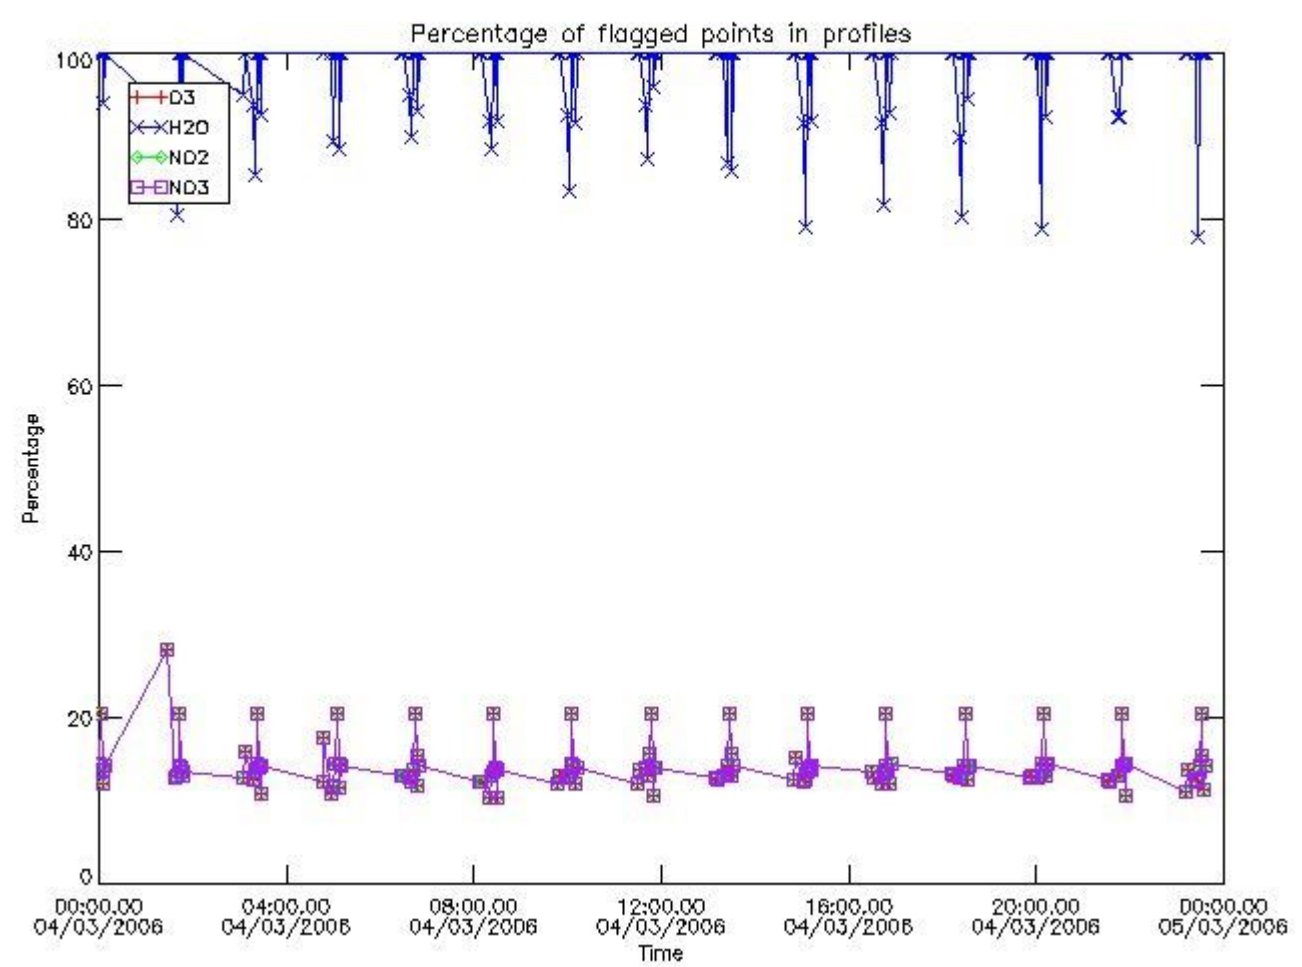

3. Quality information per product

In this section it is plotted some information contained in the Quality Summary data set of the level 2 products. Only products in dark limb conditions and without errors (error flag in the MPH set to "0") are used.

3.1 Plot quality information per product (time dependant)

3.2 Plot quality information per product (world map)