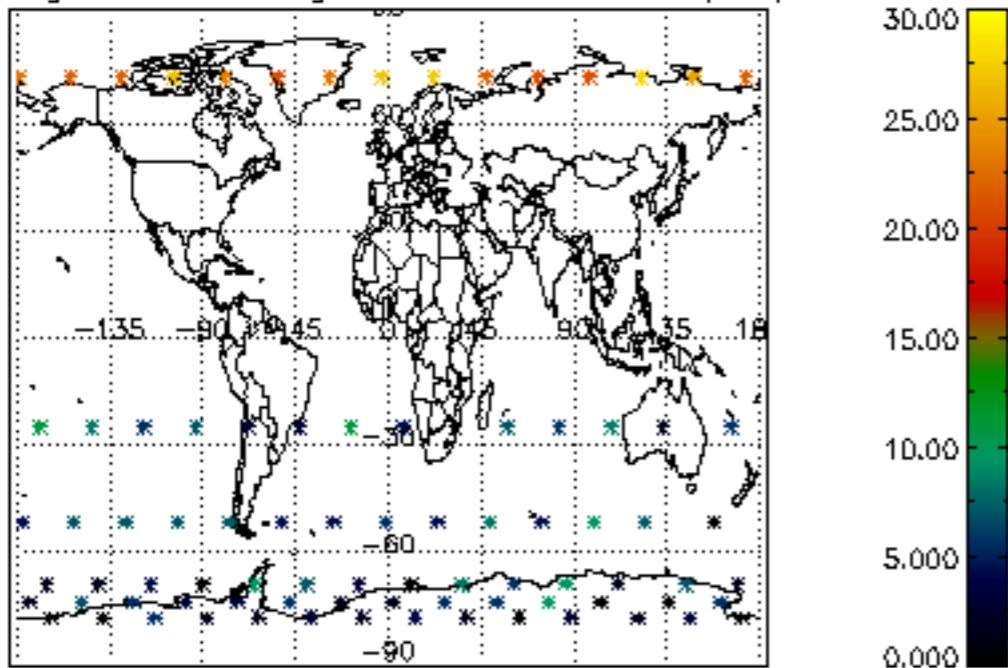

Percentage of star falling outside central band per profile