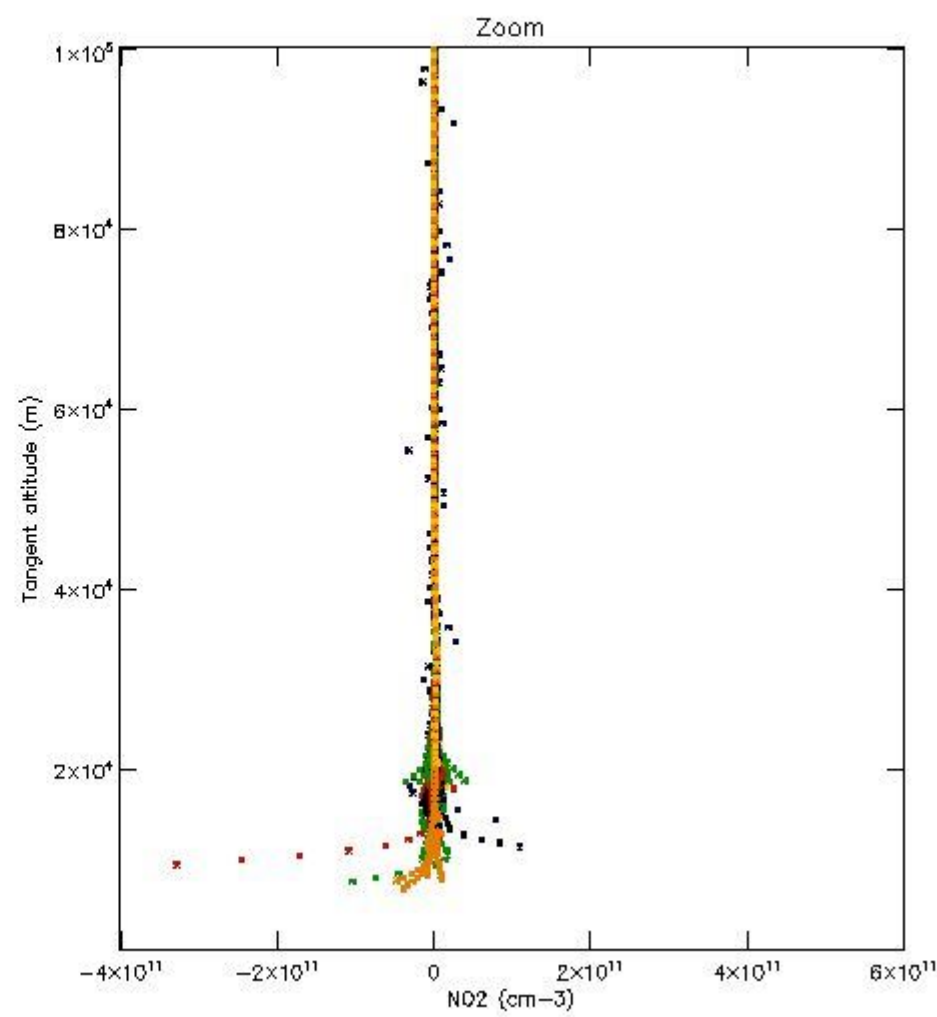

5.7 Plot NO3 profiles for all STD (dark without errors)

The colorbar represents the latitude.