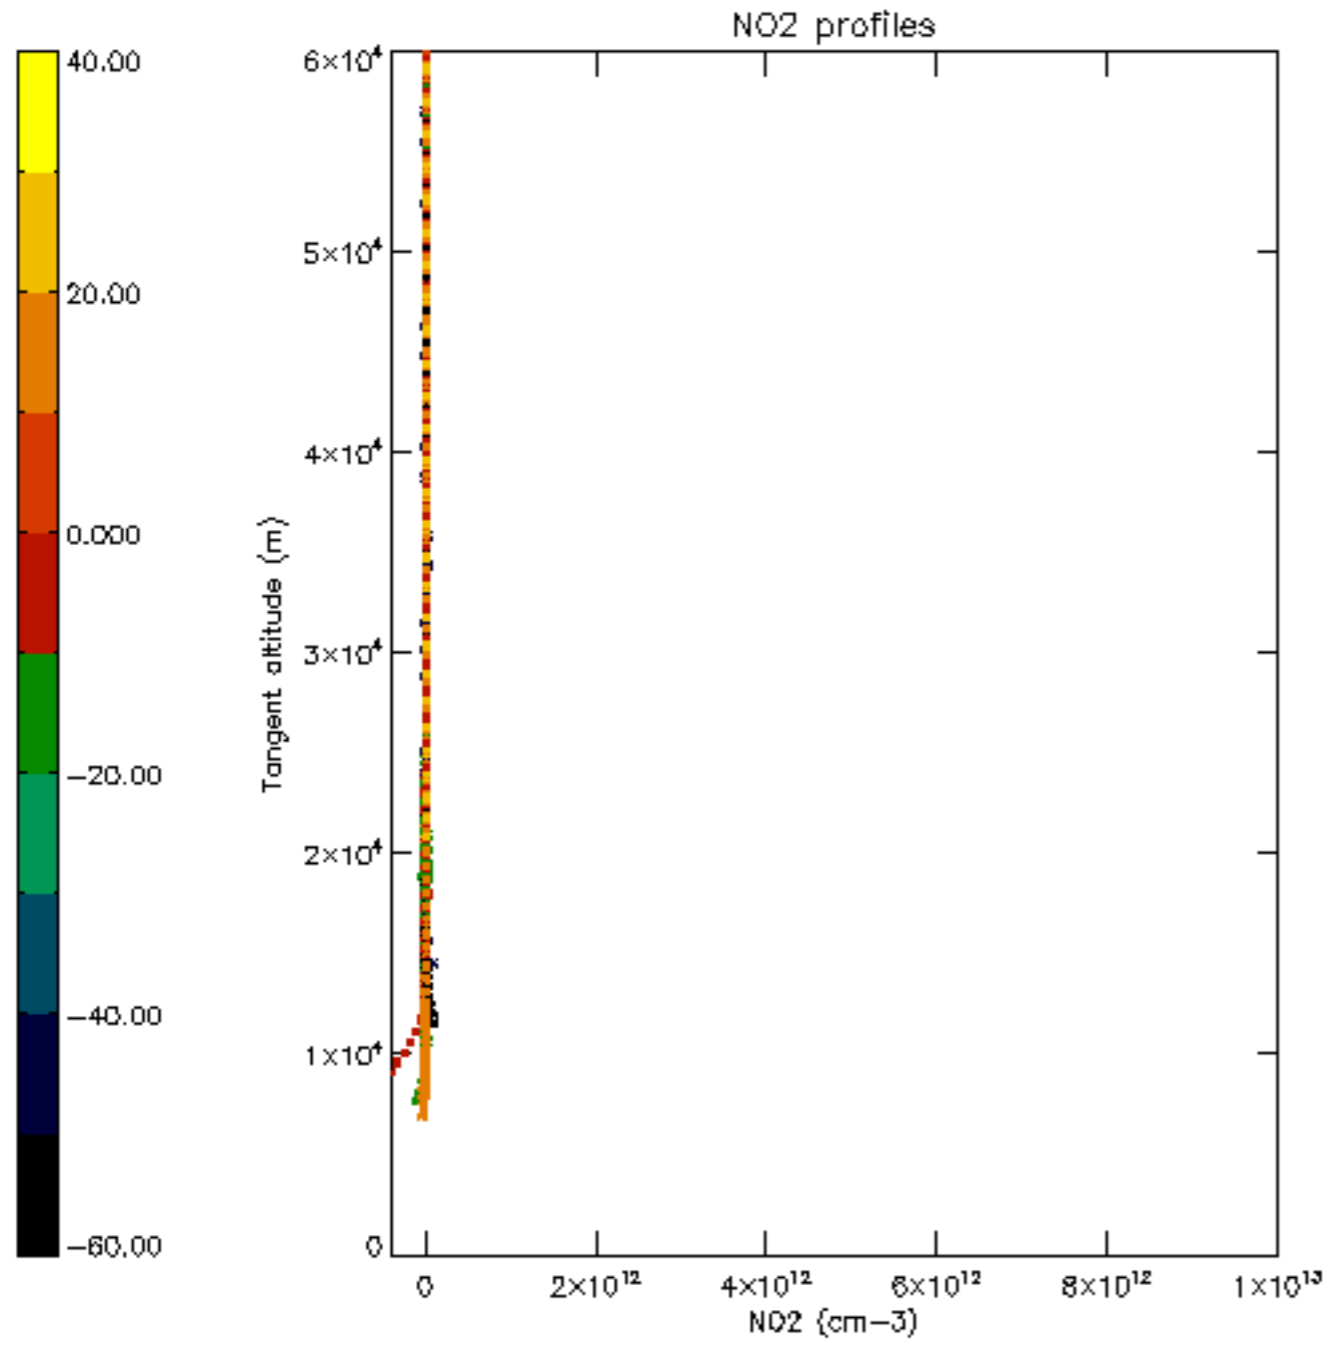

Percentage of star falling outside central band per profile

Percentage of saturation errors per profile

Percentage of flagged data per D3 profile

Percentage of flagged data per H2O profile

Percentage of flagged data per NO2 profile