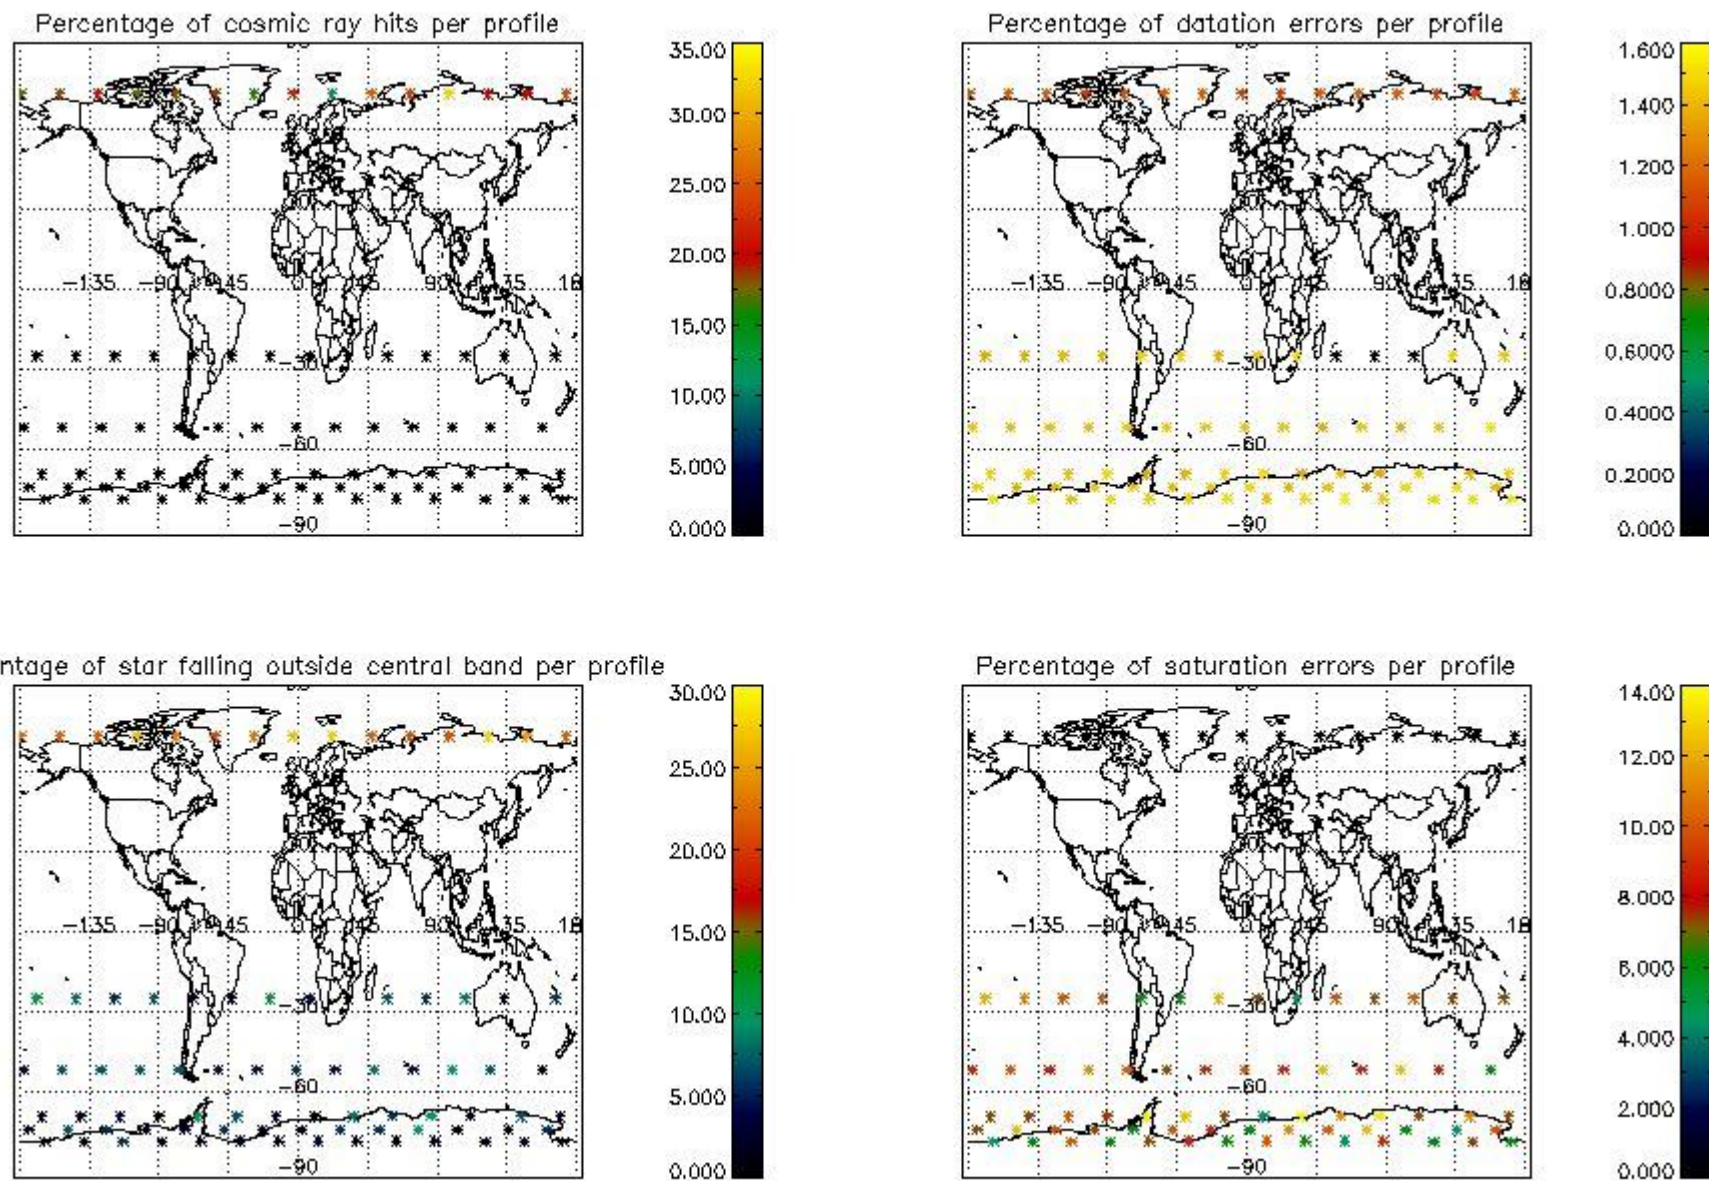

Percentage of datation errors per profile

Percentage of star falling outside central band per profile

Percentage of saturation errors per profile

4.2.2 Plot level 1 quality information per product (world map): ENVISAT DESCENDING passes