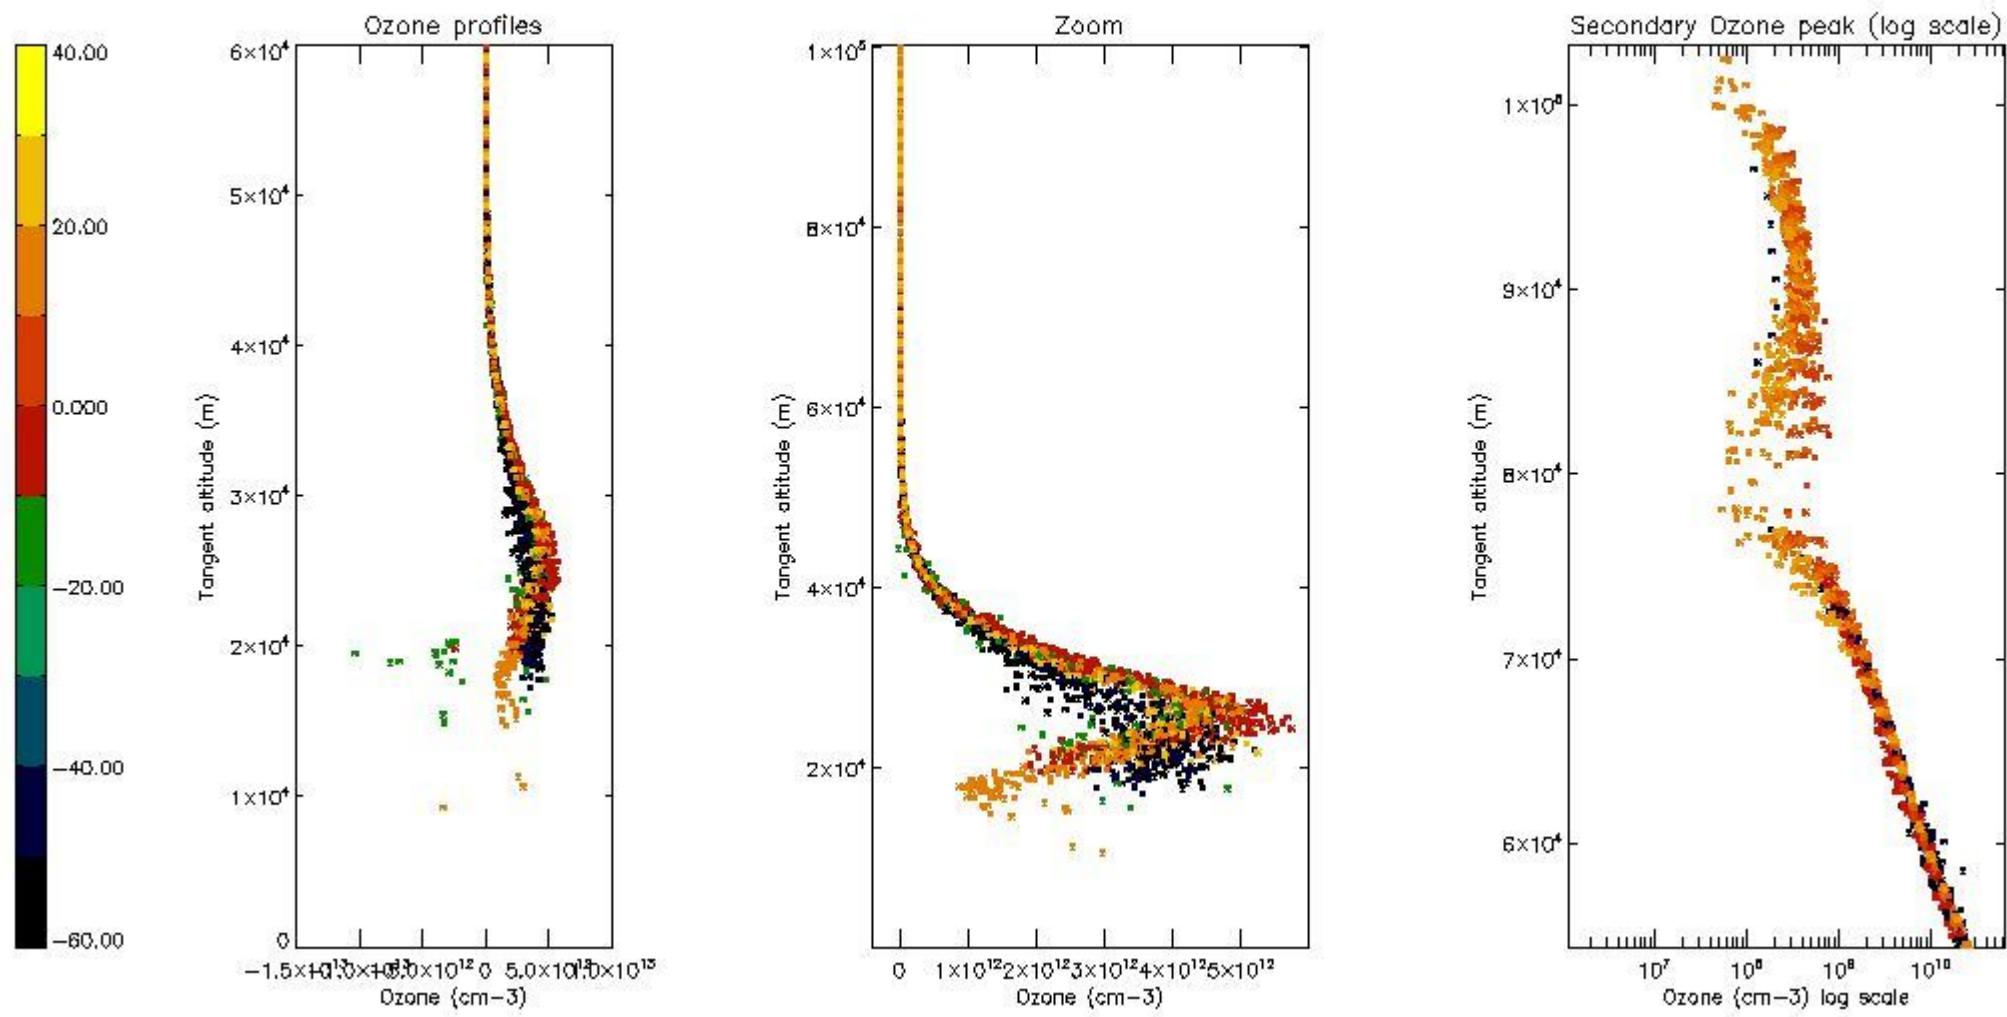

STD < 10	20
STD < 5	11

5.2 Plot ozone profiles for all STD (dark without errors)

The colorbar represents the latitude.

5.3 Plot ozone profiles where STD < 20% (dark without errors)

The colorbar represents the latitude.

5.4 Plot ozone profiles where STD < 10% (dark without errors)

The colorbar represents the latitude.

5.5 Plot ozone profiles where STD < 5% (dark without errors)

The colorbar represents the latitude.

5.6 Plot NO₂ profiles for all STD (dark without errors)