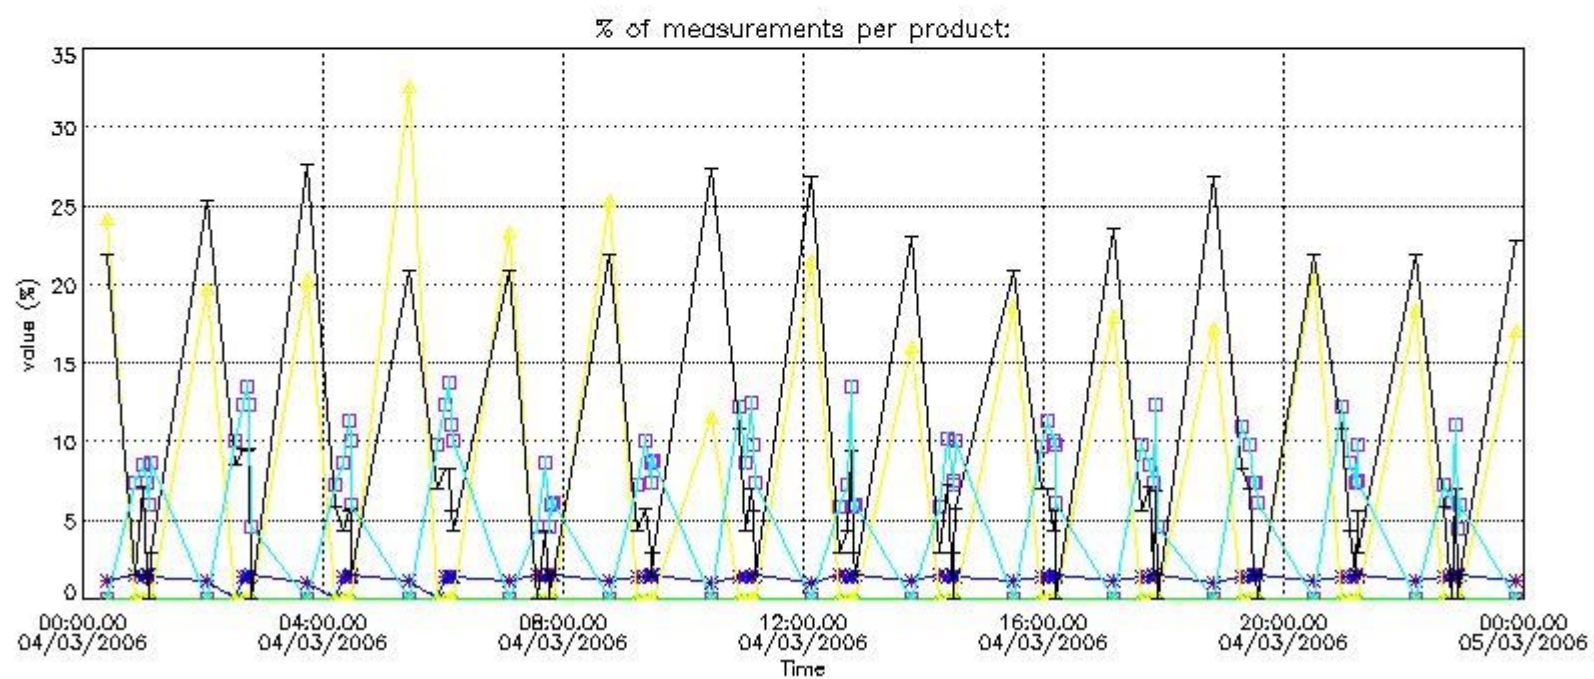

3. Quality information per product

In this section it is plotted some information contained in the Quality Summary data set of the level 2 products. Only products in dark limb conditions and without errors (error flag in the MPH set to "0") are used.

3.1 Plot quality information per product (time dependant)

3.2 Plot quality information per product (world map)

Percentage of flagged data per O3 profile

Percentage of flagged data per H2O profile

Percentage of flagged data per NO2 profile

Percentage of flagged data per NO3 profile

4. Level 1 quality information per product

In this section it is plotted some information contained in the Quality Summary data set of the level 2 products that comes from the level 1b processing. Products without errors (error flag in the MPH set to "0") are used.

4.1 Plot quality information per product (time dependant) coming from level 1b processing

4.1.1 Plot level 1 quality information per product (time dependant): ENVISAT ASCENDING passes

4.1.2 Plot level 1 quality information per product (time dependant): ENVI SAT DESCENDING passes