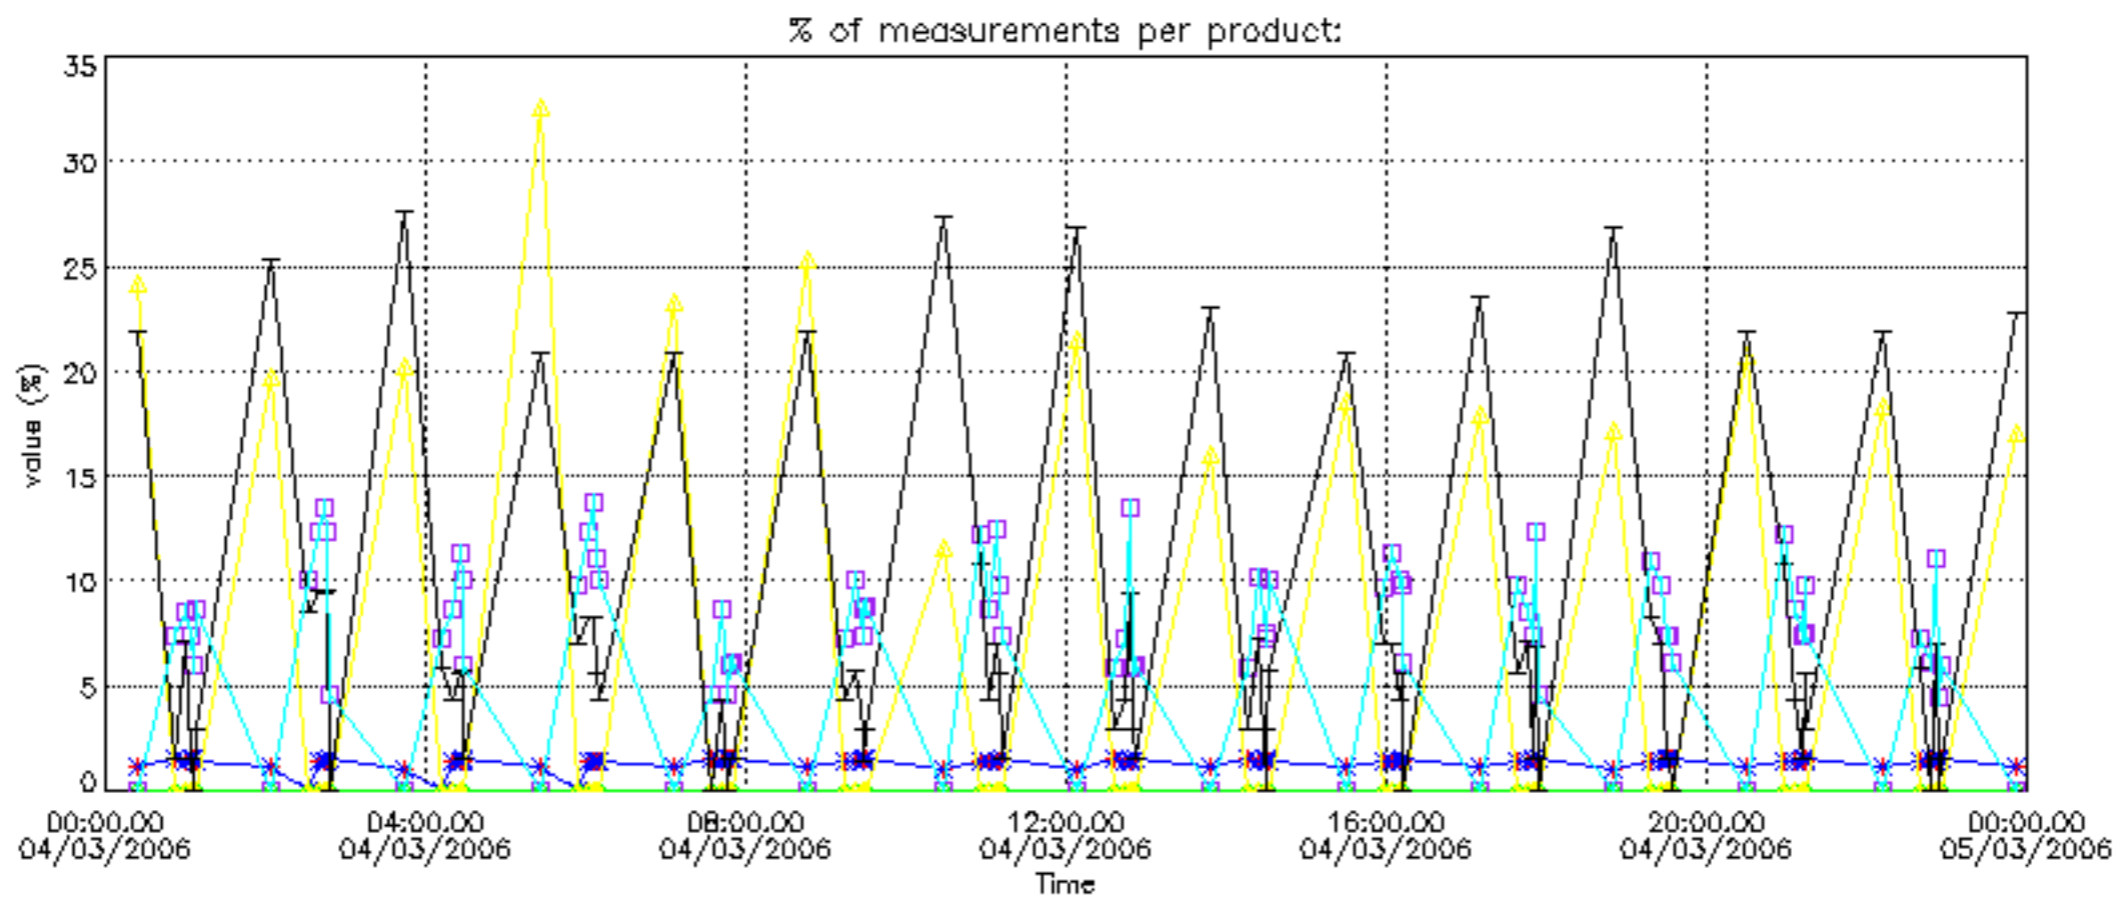

Percentage of cosmic ray hits per profile

Percentage of datation errors per profile