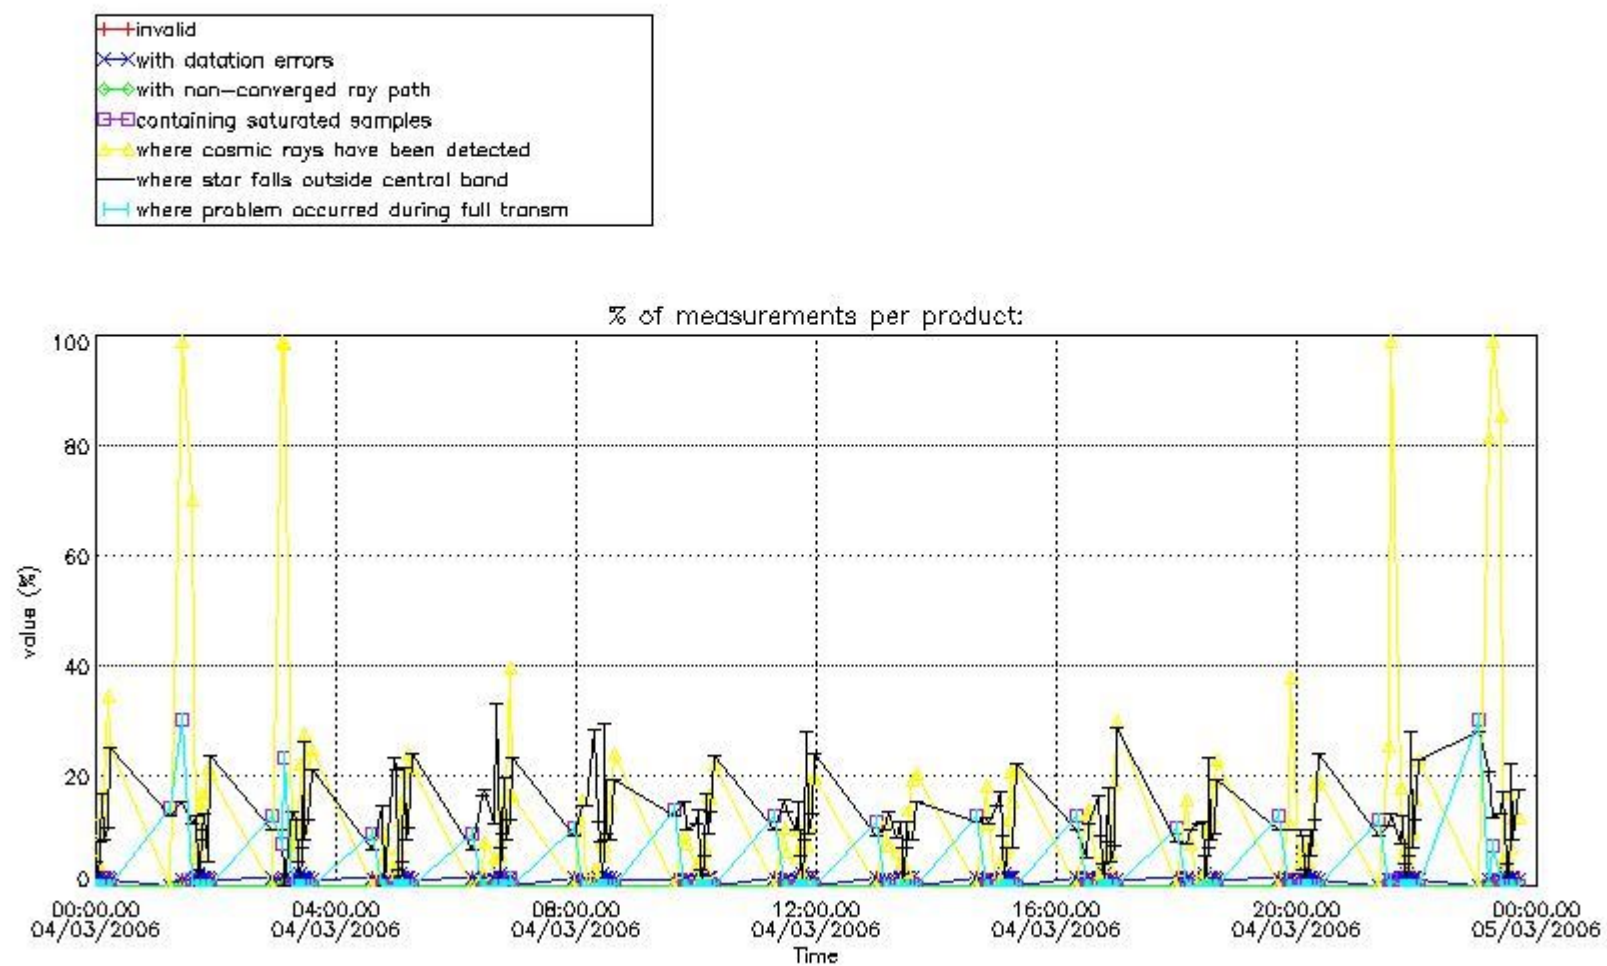

4.1.2 Plot level 1 quality information per product (time dependant): ENVI SAT DESCENDING passes