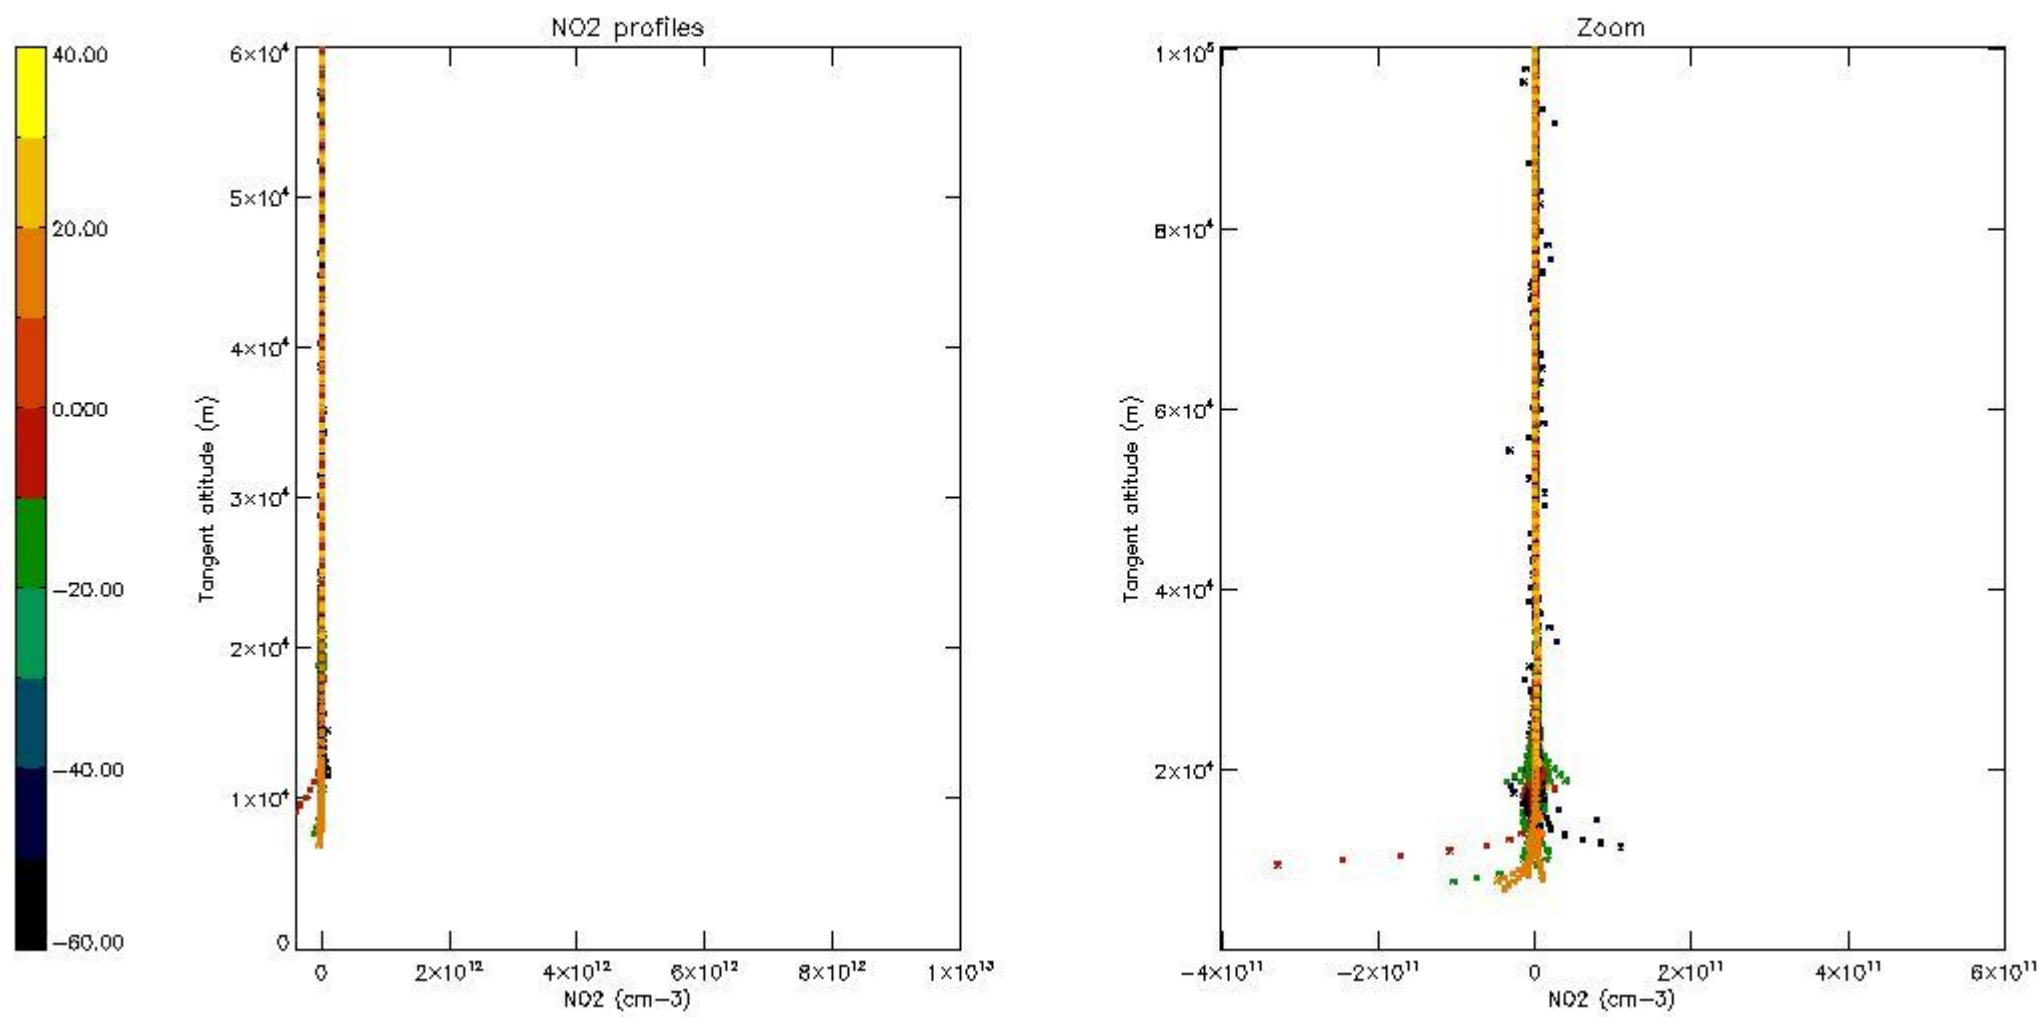

5.7 Plot NO3 profiles for all STD (dark without errors)

The colorbar represents the latitude.