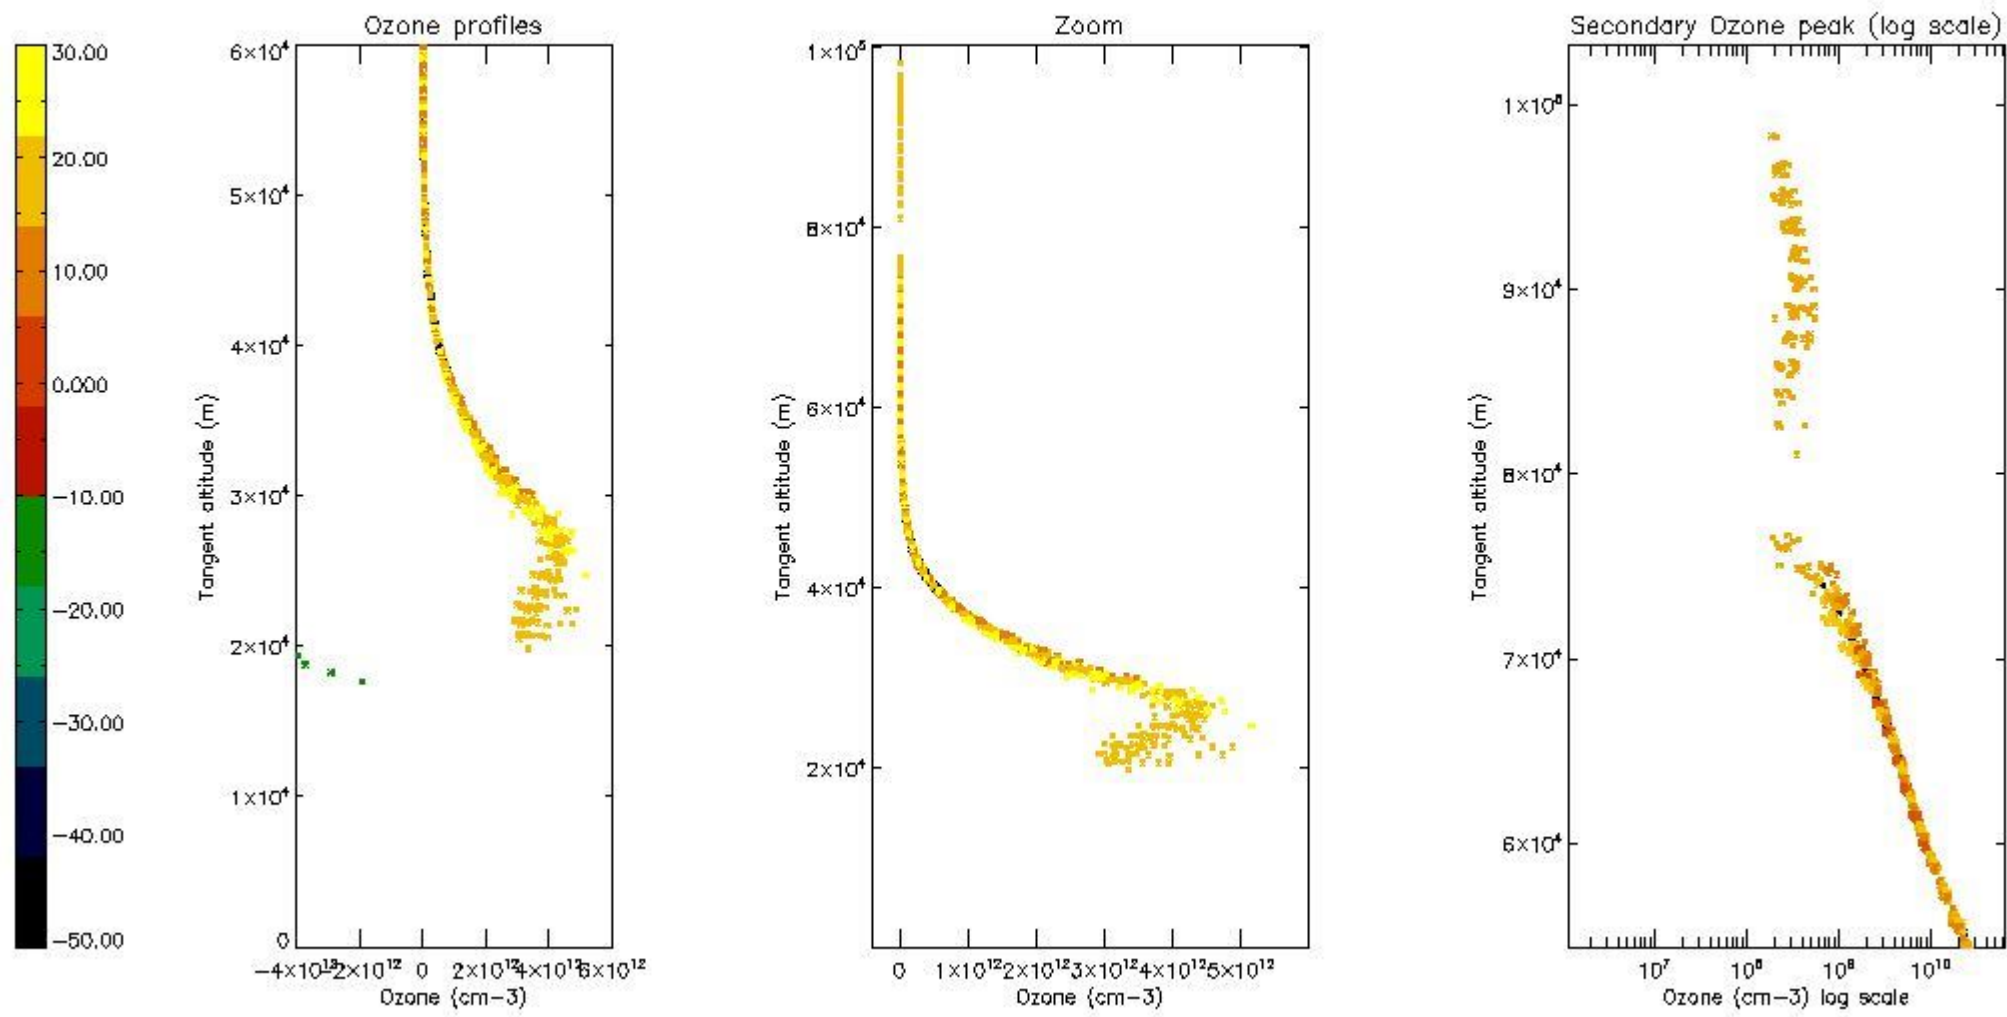

STD < 10	20
STD < 5	11

5.2 Plot ozone profiles for all STD (dark without errors)

The colorbar represents the latitude.

5.3 Plot ozone profiles where STD < 20% (dark without errors)

The colorbar represents the latitude.

5.4 Plot ozone profiles where STD < 10% (dark without errors)

The colorbar represents the latitude.

5.5 Plot ozone profiles where STD < 5% (dark without errors)

The colorbar represents the latitude.

5.6 Plot NO₂ profiles for all STD (dark without errors)