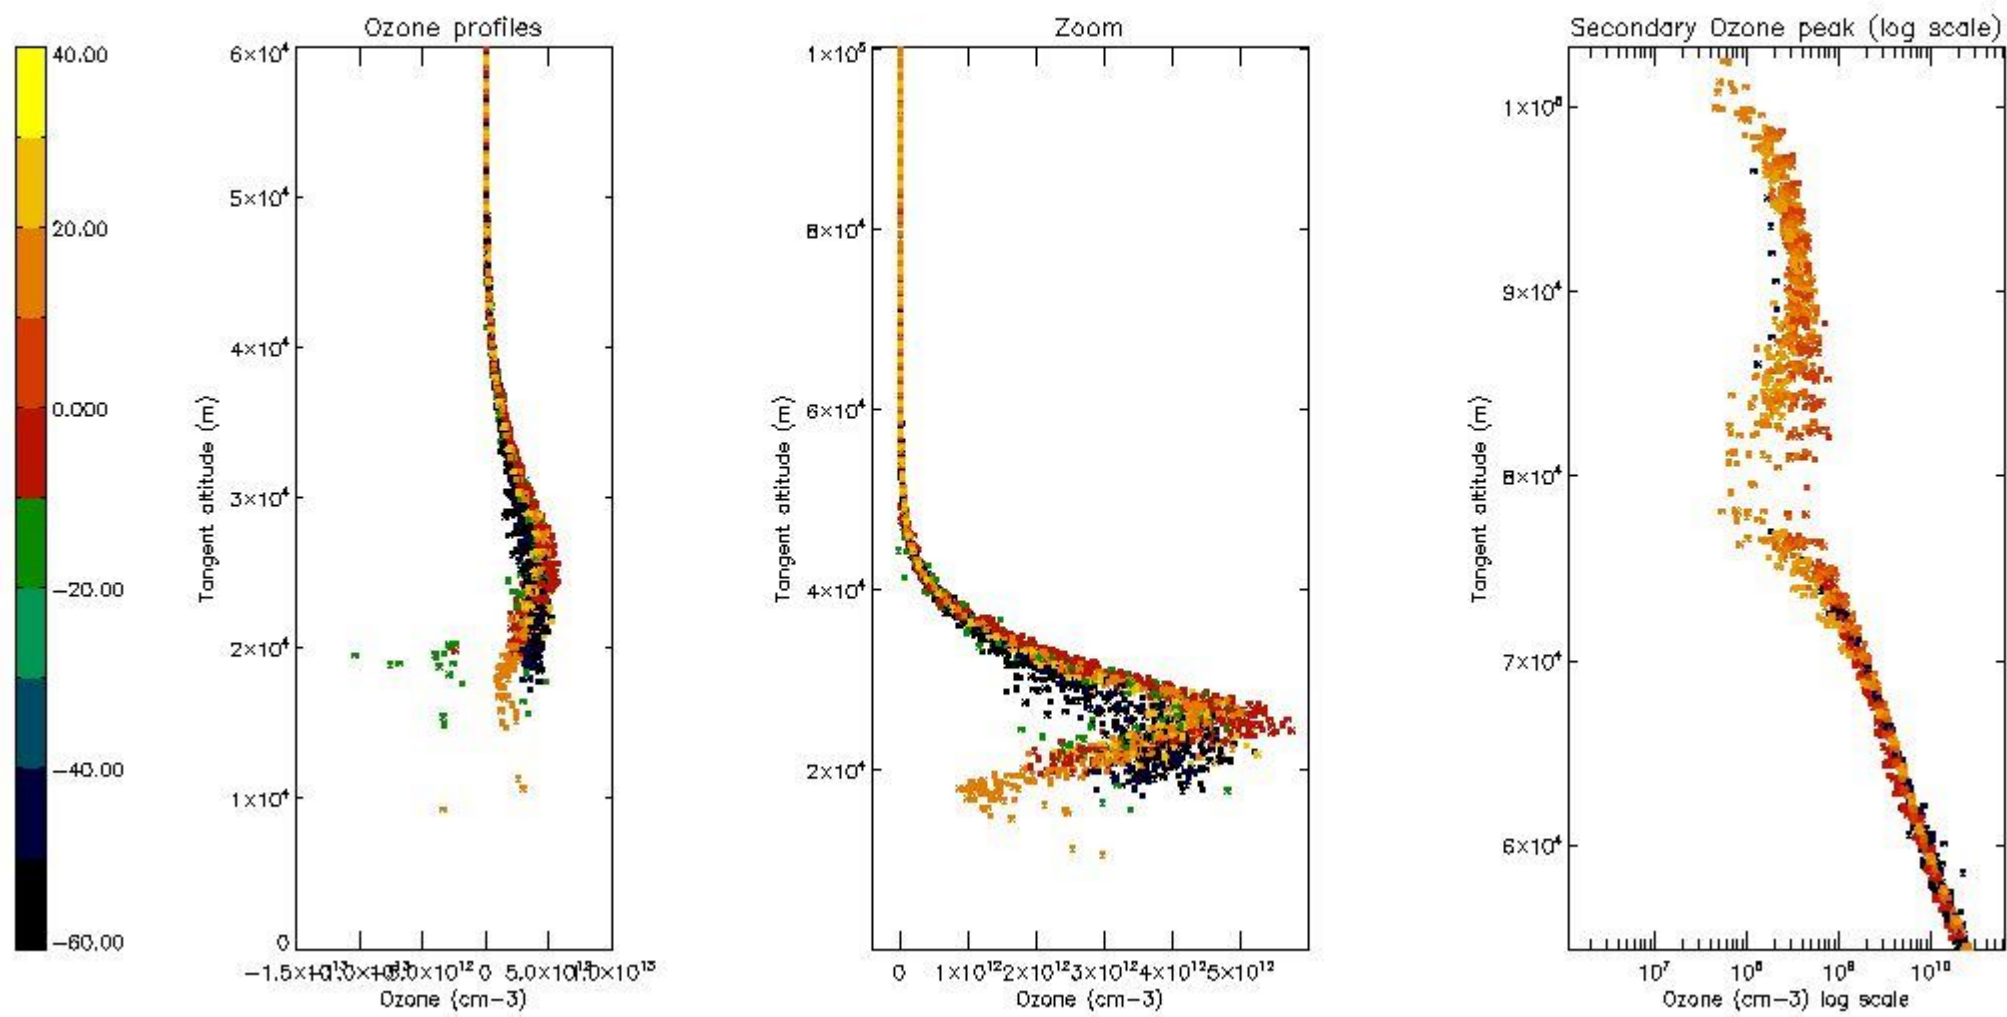

STD < 10	20
STD < 5	11

5.2 Plot ozone profiles for all STD (dark without errors)

The colorbar represents the latitude.

5.3 Plot ozone profiles where STD < 20% (dark without errors)

The colorbar represents the latitude.