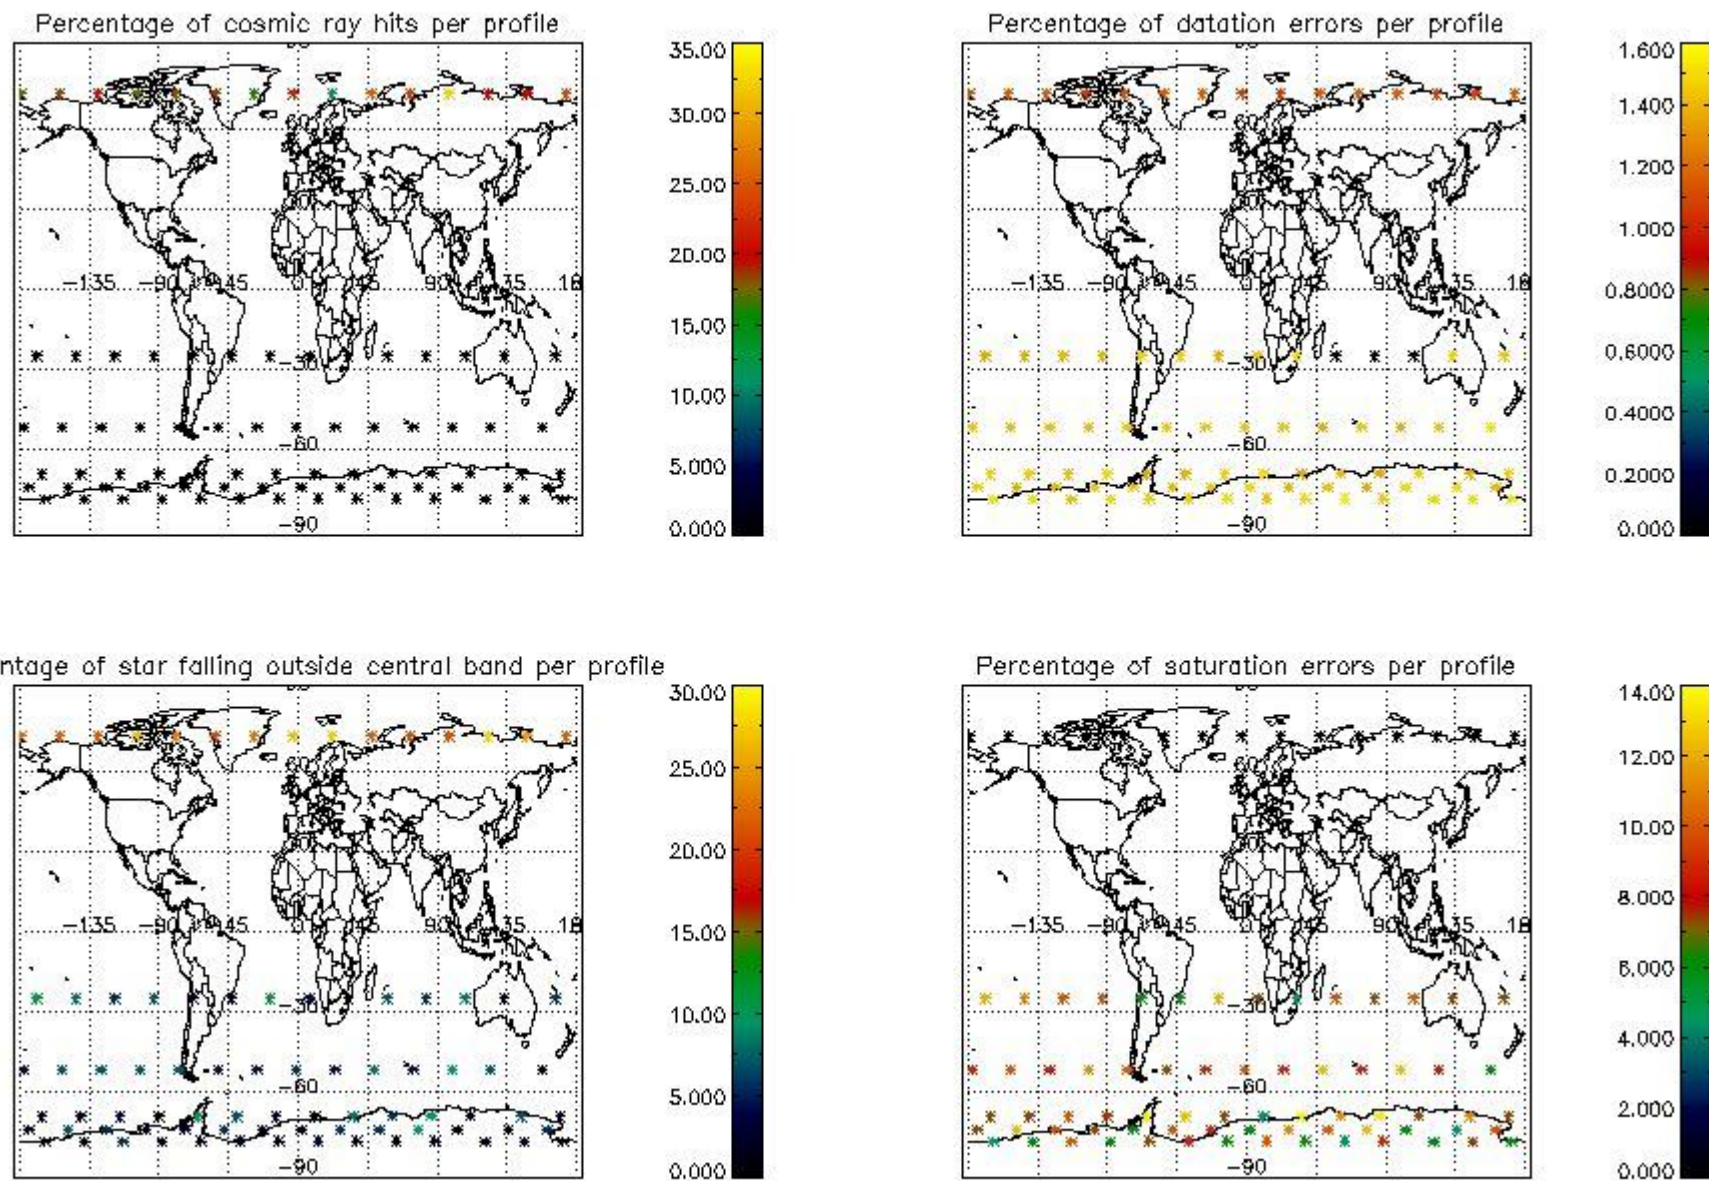

4.2.2 Plot level 1 quality information per product (world map): ENVISAT DESCENDING passes

5. Trace gas profiles

5.1 Ozone statistics based on quality of products

The final quality of the products can be "measured" using the STD (Standard Deviation) attached to every point profile. This information is written to the parameter GOM_NL__2P/NL_LOCAL_SPECIES_DENSITY/o3_std of the level 2 products. The table below shows the statistics for given STD ranges.

The statistics are given with respect to the overall valid production:

- Products without fatal errors: GOM_NL__2P/MPH/PRODUCT_ERR=0
- Valid point profile: GOM_NL__2P/NL_LOCAL_SPECIES_DENSITY/pcd(0)=0

The 'Criteria' is applied to valid points of dark limb products:

- Products in dark limb illumination condition: GOM_NL__2P/NL_SUMMARY_QUALITY/obs_ill_cond=0
- Products without fatal errors: GOM_NL__2P/MPH/PRODUCT_ERR=0
- Valid point profile: GOM_NL__2P/NL_LOCAL_SPECIES_DENSITY/pcd(0)=0

So, the table below shows the percentage of dark limb and valid observations for each criteria with respect to the overall valid daily observations.

Criteria	% of total production
All STD	51
STD < 20	27