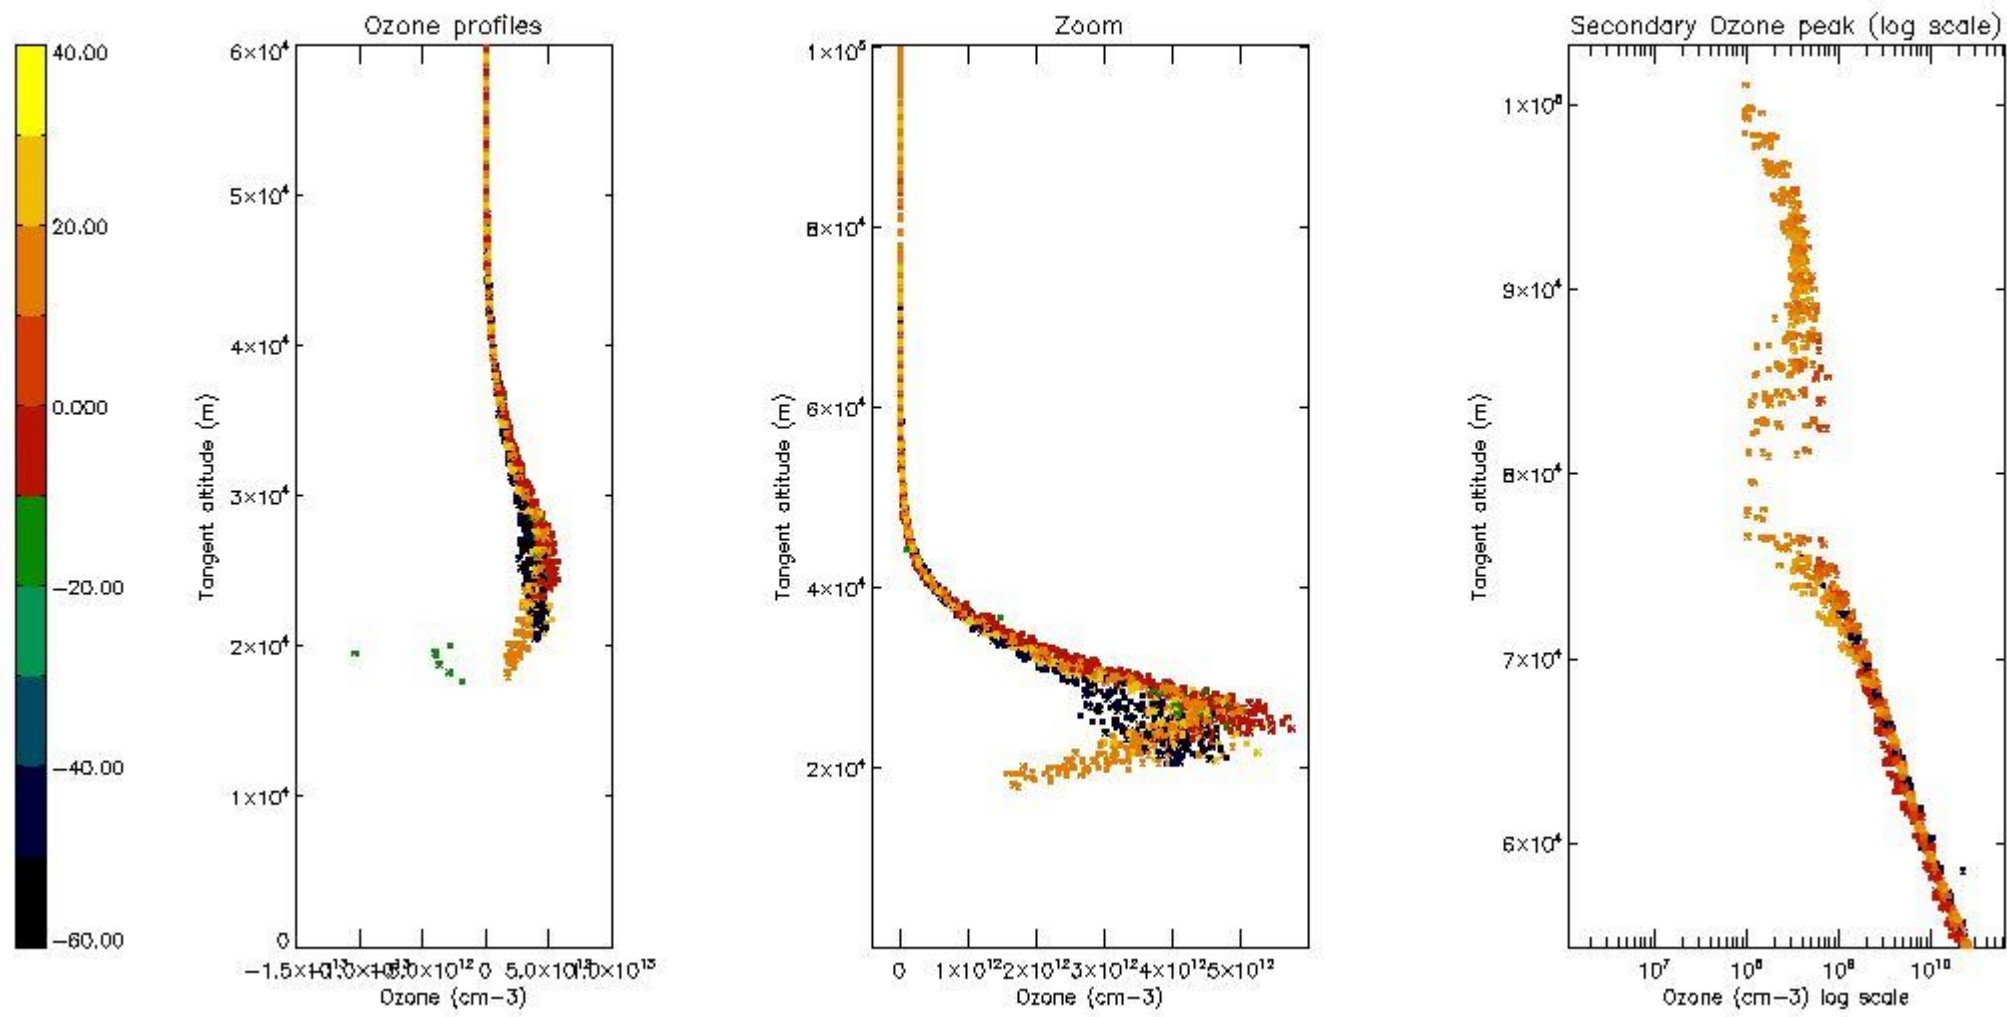

STD < 10	20
STD < 5	11

5.2 Plot ozone profiles for all STD (dark without errors)

The colorbar represents the latitude.

5.3 Plot ozone profiles where STD < 20% (dark without errors)

The colorbar represents the latitude.

5.4 Plot ozone profiles where STD < 10% (dark without errors)

The colorbar represents the latitude.

5.5 Plot ozone profiles where STD < 5% (dark without errors)

The colorbar represents the latitude.

5.6 Plot NO₂ profiles for all STD (dark without errors)