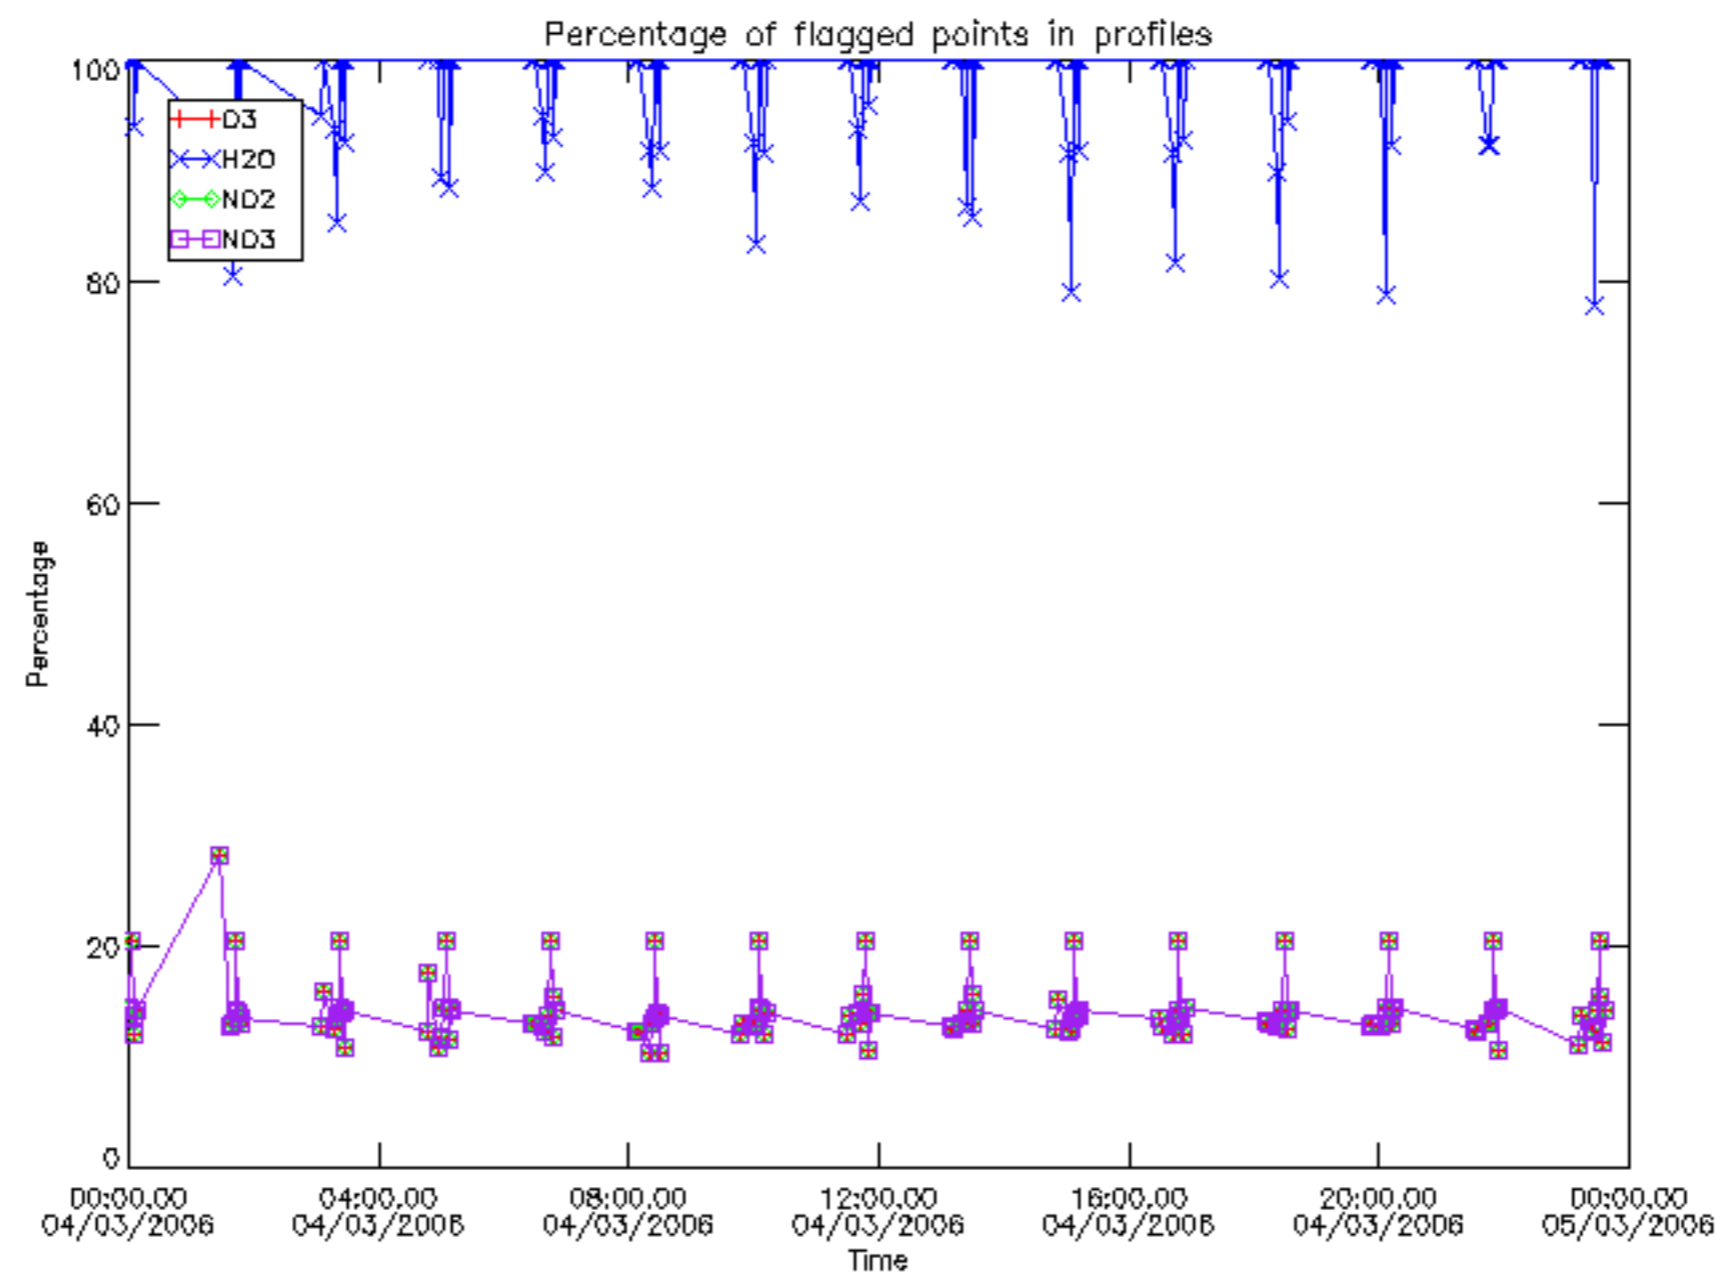

Percentage of flagged data per D3 profile

Percentage of flagged data per H2O profile