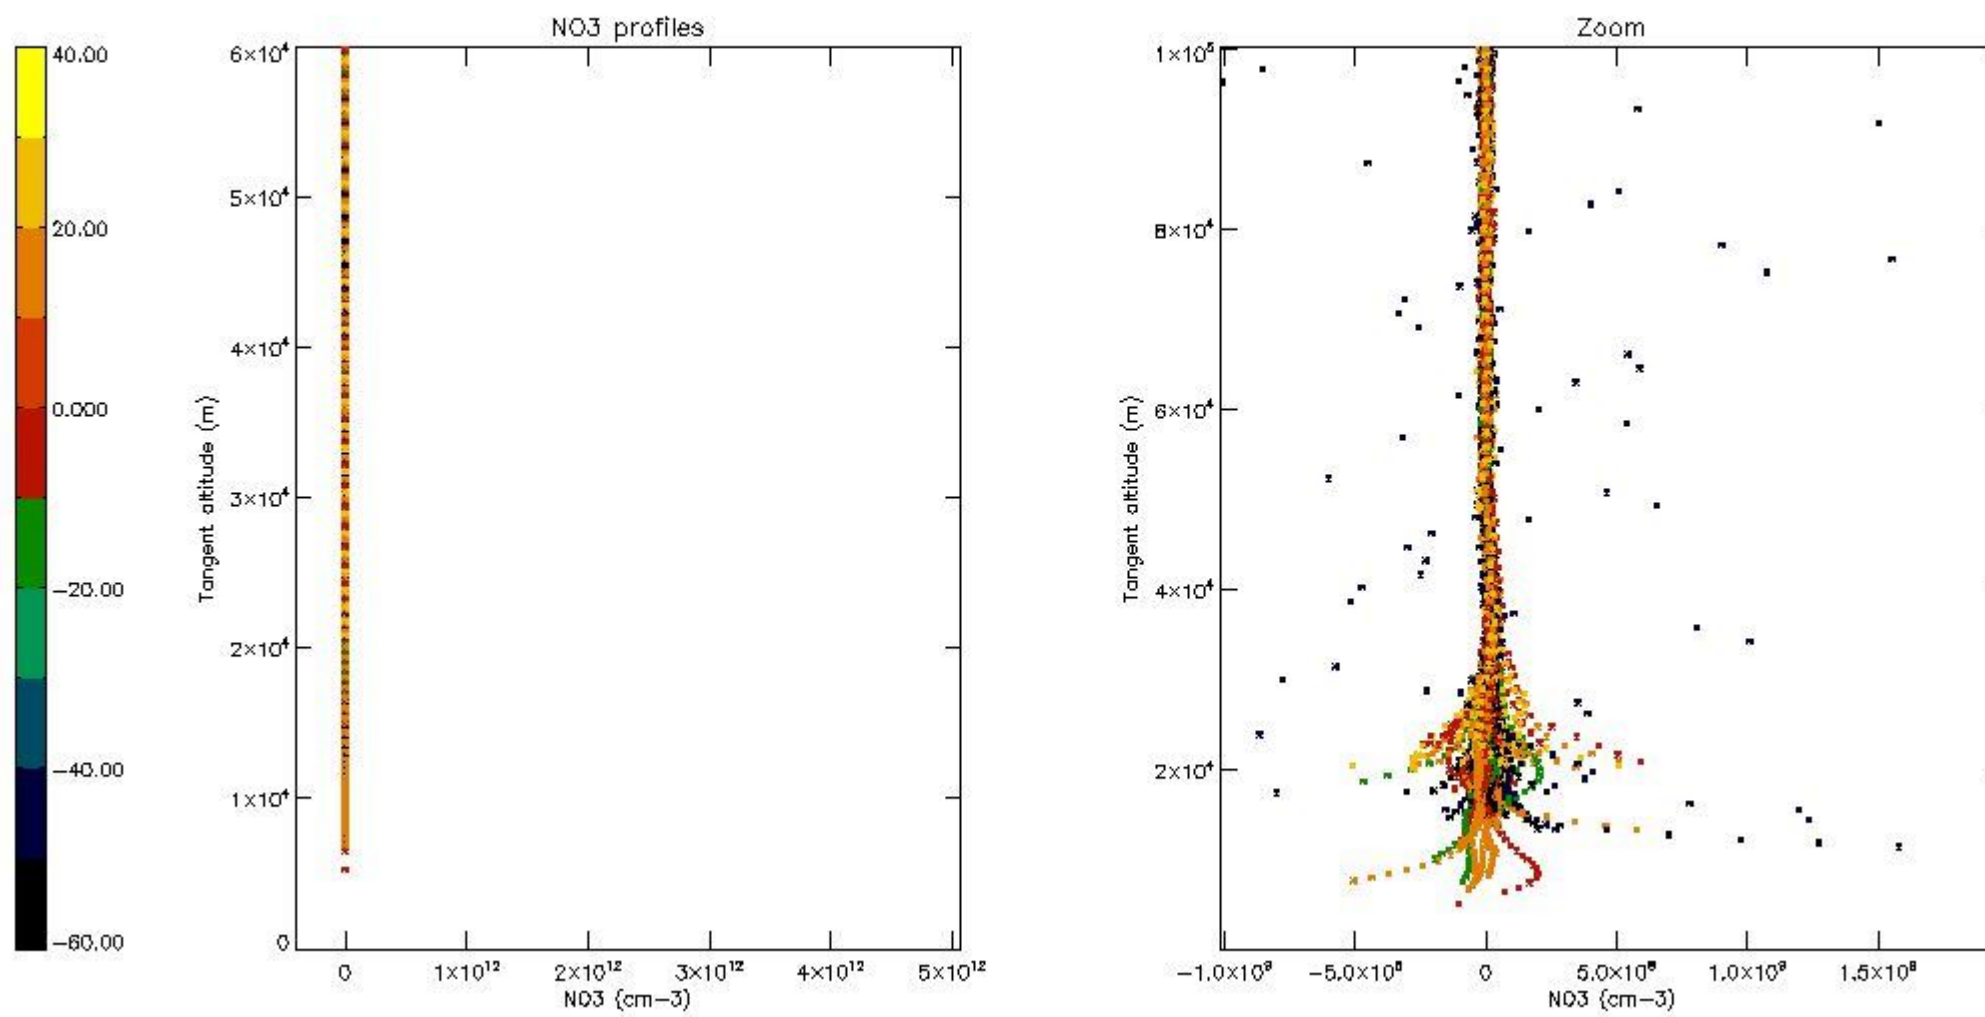

6. Auxiliary Data Files used for the production reported in section 2

The number reported in the third column indicates since which file (see list in section 2) the corresponding auxiliary file has been used. The fourth column is the date of those product files.

Type	Auxiliary Filename	Used since product	Used since product date
INST_PHYS_CHARACTERISTICS	GOM_INS_AXVIEC20091111_143220_20030716_120000_20500101_000000	1	04-MAR-2006 00:00:41
LEVEL-2_PROC_CONFIG	GOM_PR2_AXVIEC20091111_152718_20020301_000000_20500101_000000	1	04-MAR-2006 00:00:41
CROSS_SECTIONS_FILE	GOM_CRS_AXVIEC20091111_154832_20020301_000000_20500101_000000	1	04-MAR-2006 00:00:41