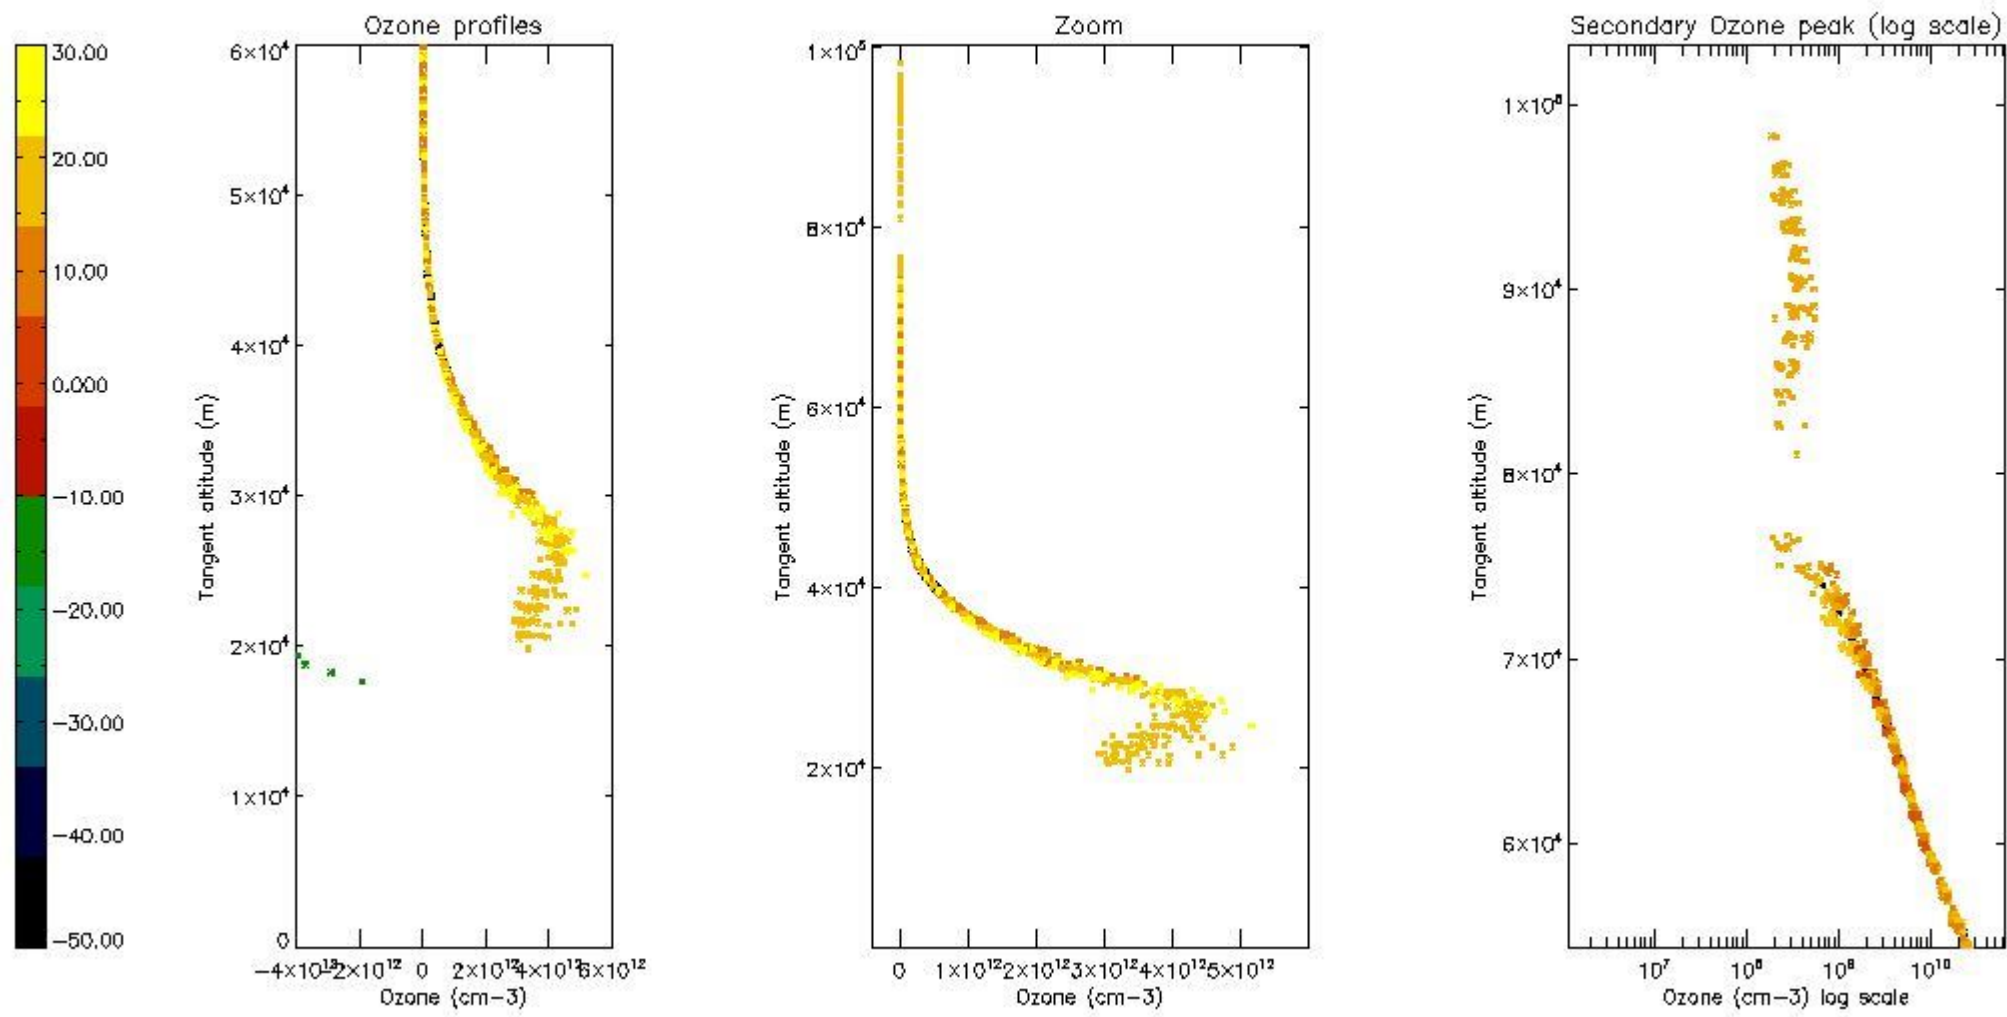

5.6 Plot NO₂ profiles for all STD (dark without errors)

The colorbar represents the latitude.