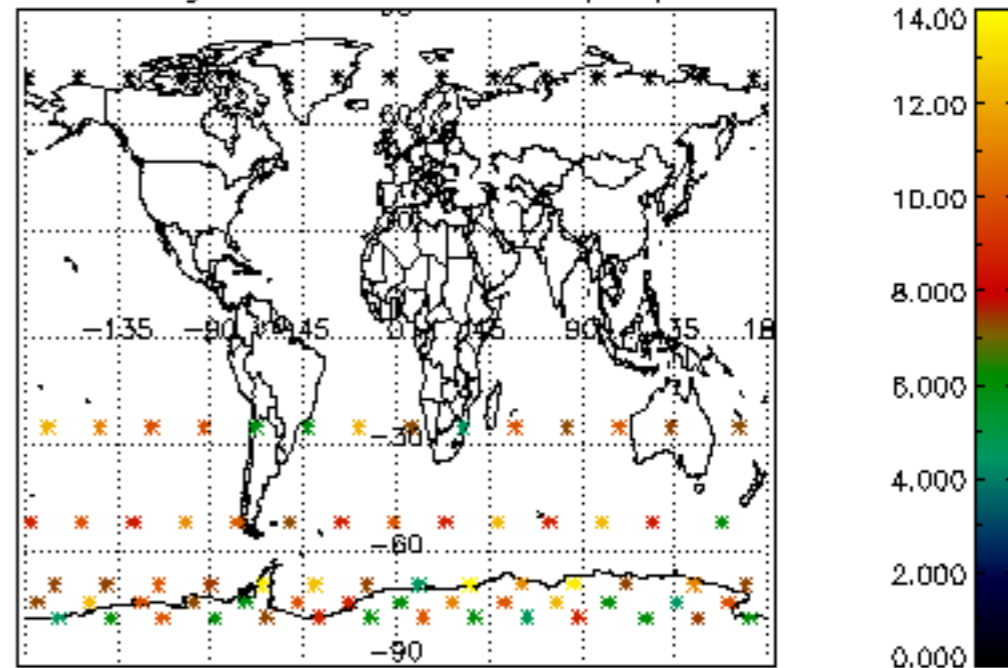

Percentage of saturation errors per profile