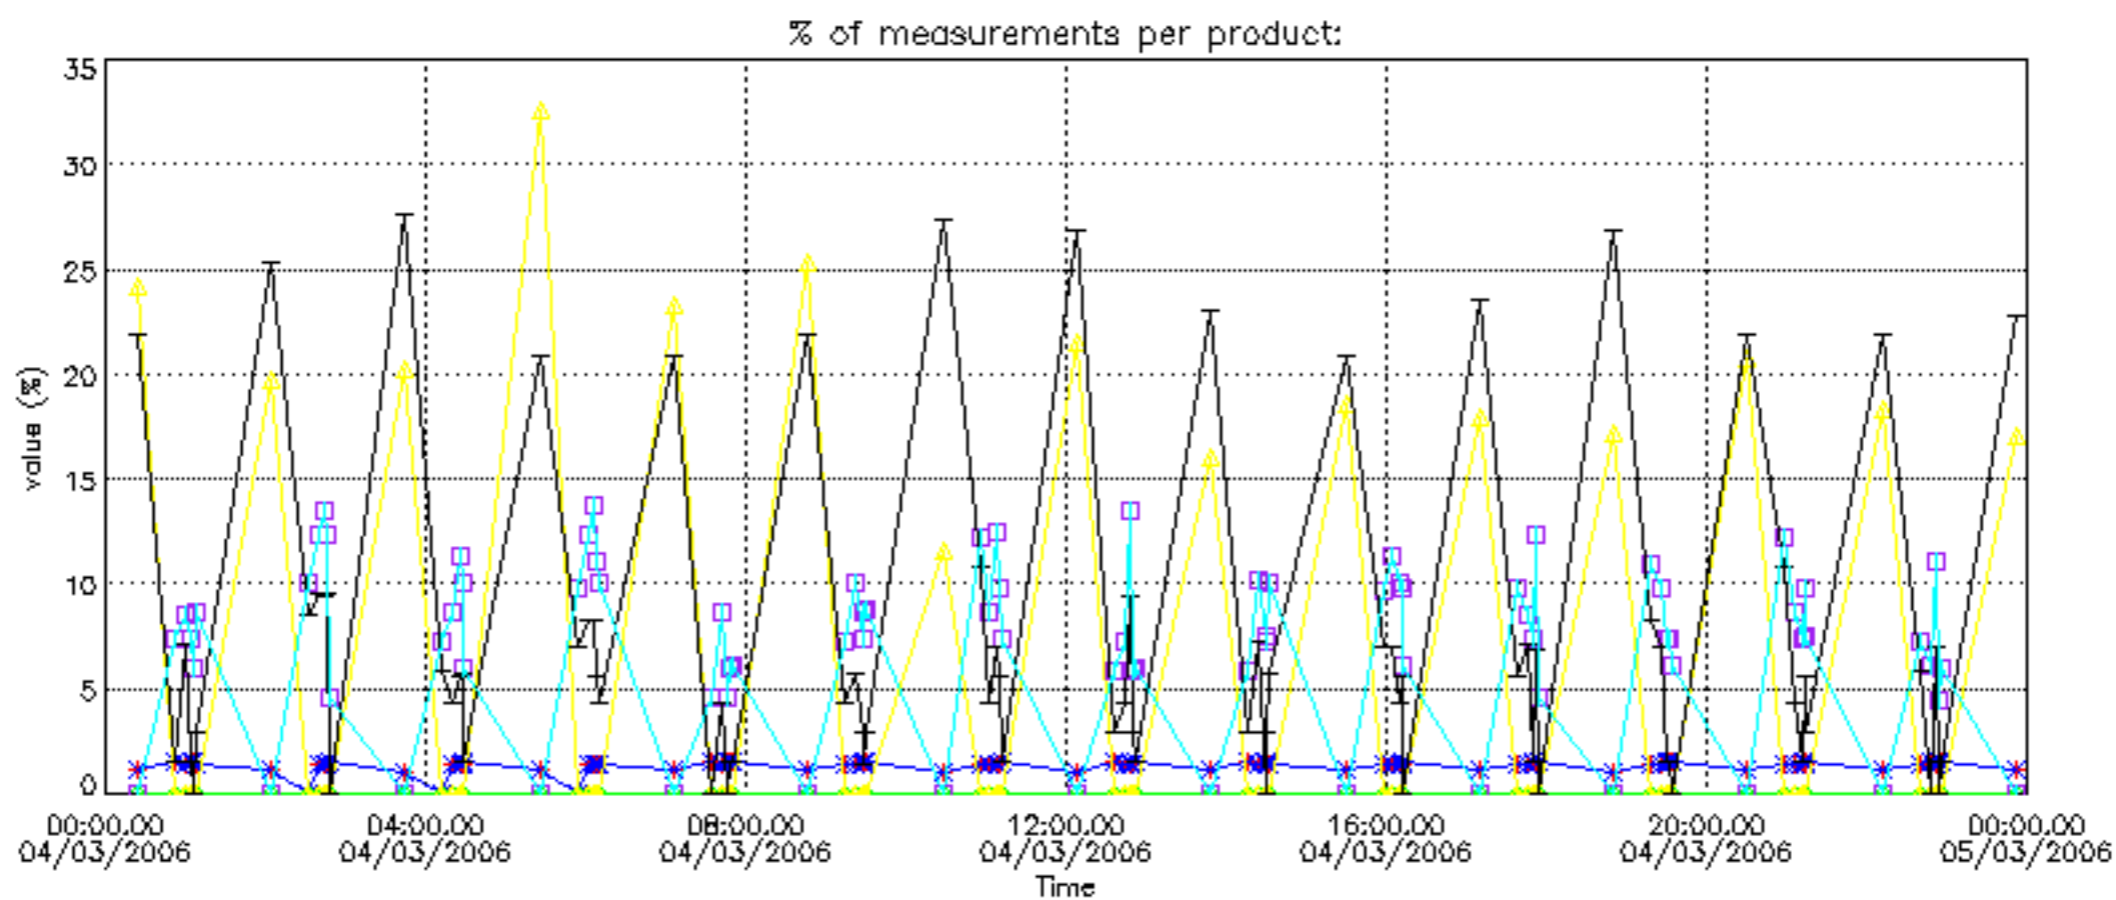

Percentage of cosmic ray hits per profile

Percentage of datation errors per profile