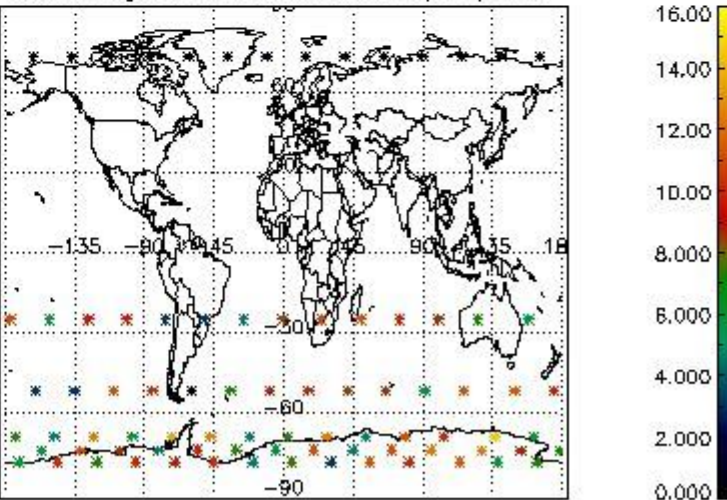

Percentage of cosmic ray hits per profile

Percentage of datation errors per profile

Percentage of star falling outside central band per profile

Percentage of saturation errors per profile

5. Trace gas profiles