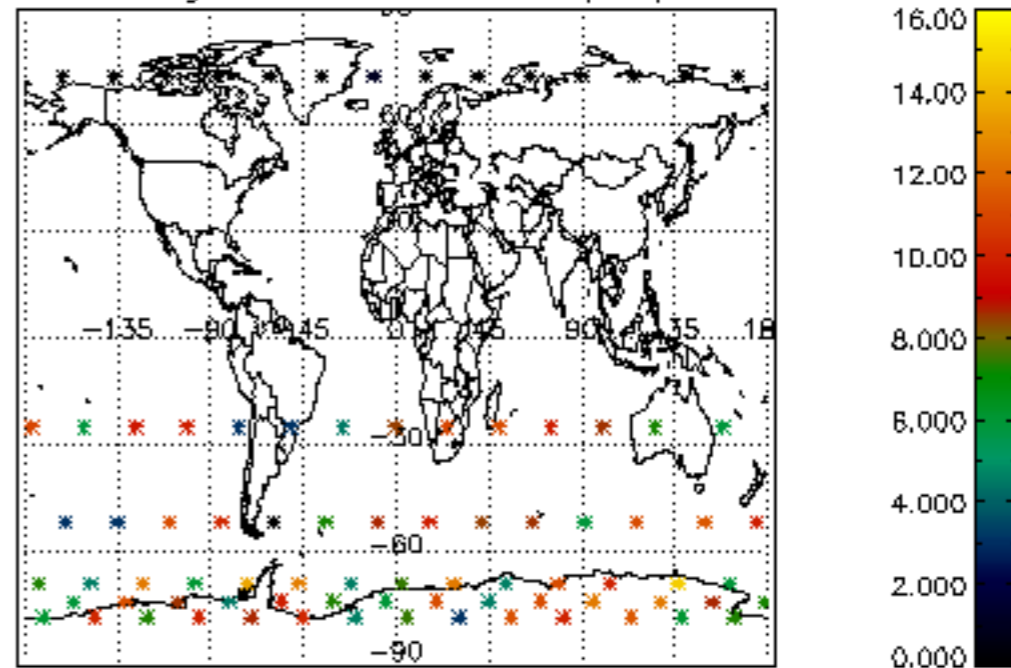

Percentage of saturation errors per profile