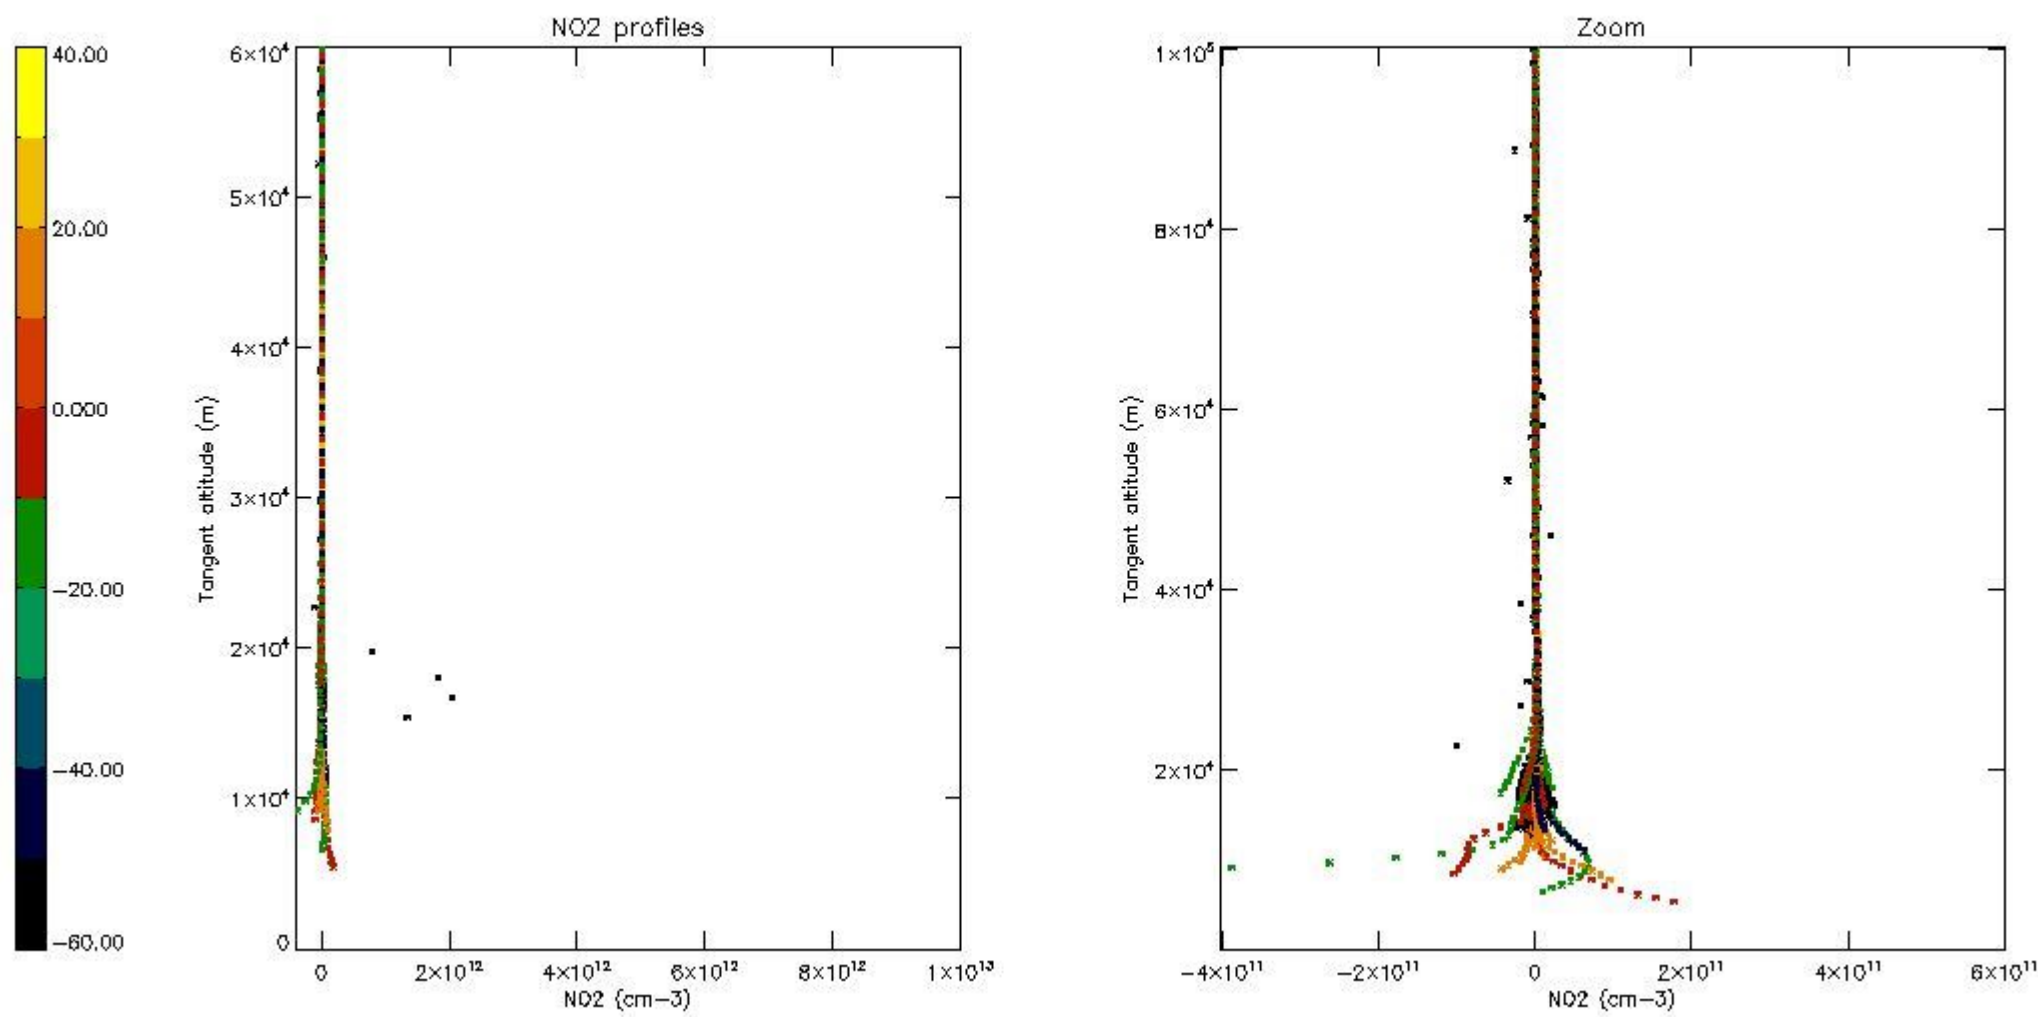

5.4 Plot ozone profiles where STD < 10% (dark without errors)

The colorbar represents the latitude.

5.5 Plot ozone profiles where STD < 5% (dark without errors)

The colorbar represents the latitude.

5.6 Plot NO₂ profiles for all STD (dark without errors)

The colorbar represents the latitude.

5.7 Plot NO3 profiles for all STD (dark without errors)

The colorbar represents the latitude.

5.8 Plot H2O profiles for all STD (only for occultations of stars 1,2,3,4,13,14,16,26,63 dark without errors)