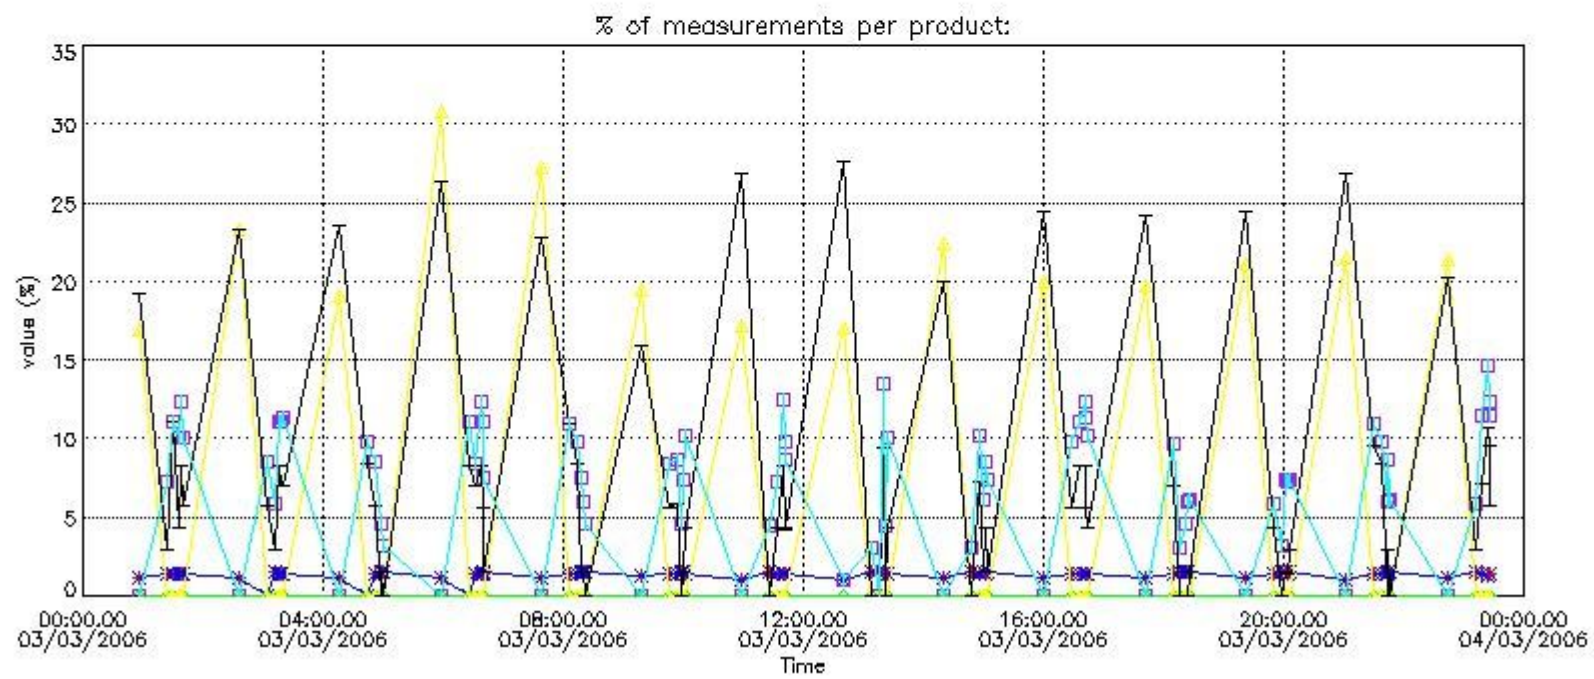

3. Quality information per product

In this section it is plotted some information contained in the Quality Summary data set of the level 2 products. Only products in dark limb conditions and without errors (error flag in the MPH set to "0") are used.

3.1 Plot quality information per product (time dependant)

3.2 Plot quality information per product (world map)

Percentage of flagged data per O3 profile

Percentage of flagged data per H2O profile

Percentage of flagged data per NO2 profile

Percentage of flagged data per NO3 profile

4. Level 1 quality information per product

In this section it is plotted some information contained in the Quality Summary data set of the level 2 products that comes from the level 1b processing. Products without errors (error flag in the MPH set to "0") are used.

4.1 Plot quality information per product (time dependant) coming from level 1b processing

4.1.1 Plot level 1 quality information per product (time dependant): ENVISAT ASCENDING passes

4.1.2 Plot level 1 quality information per product (time dependant): ENVI SAT DESCENDING passes