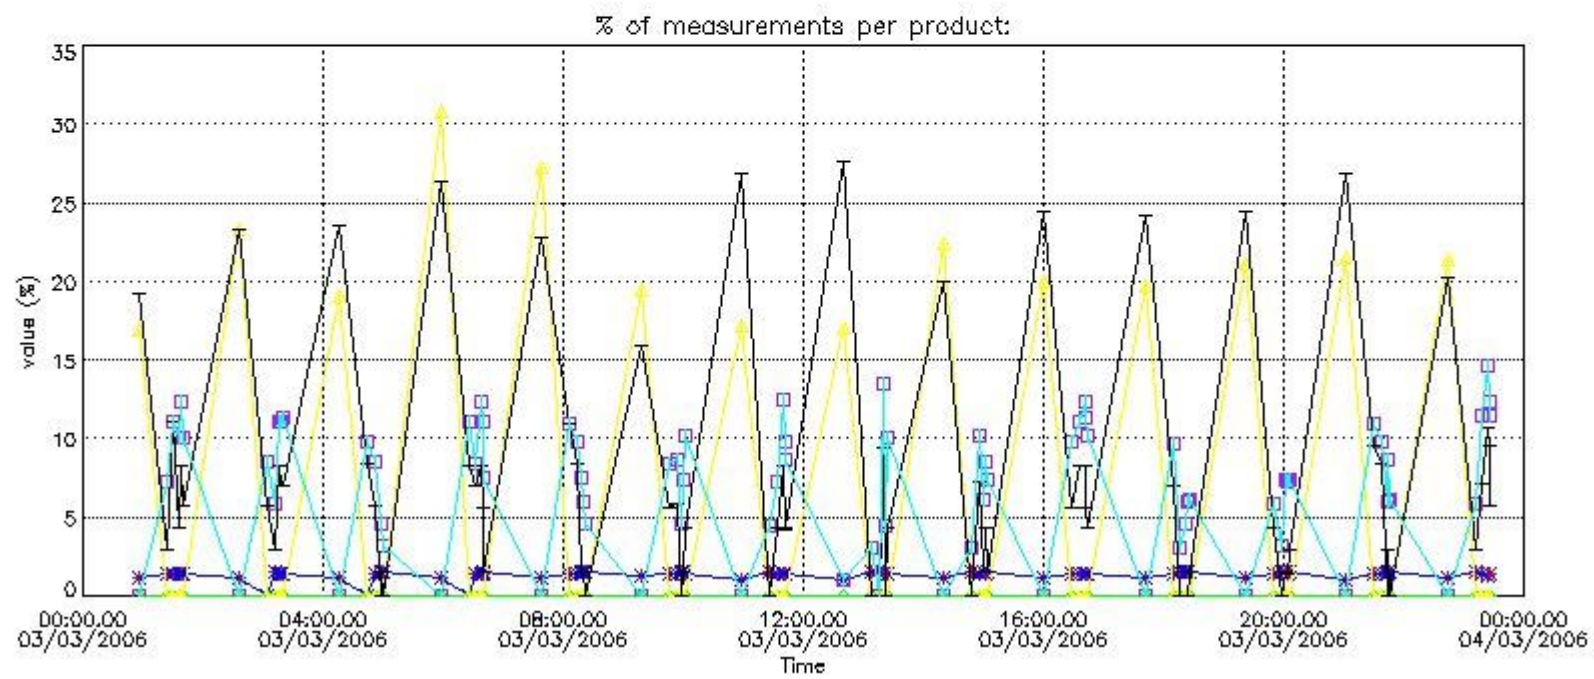

4.2 Plot quality information per product coming from level 1b processing (world map)

4.2.1 Plot level 1 quality information per product (world map): ENVISAT ASCENDING passes