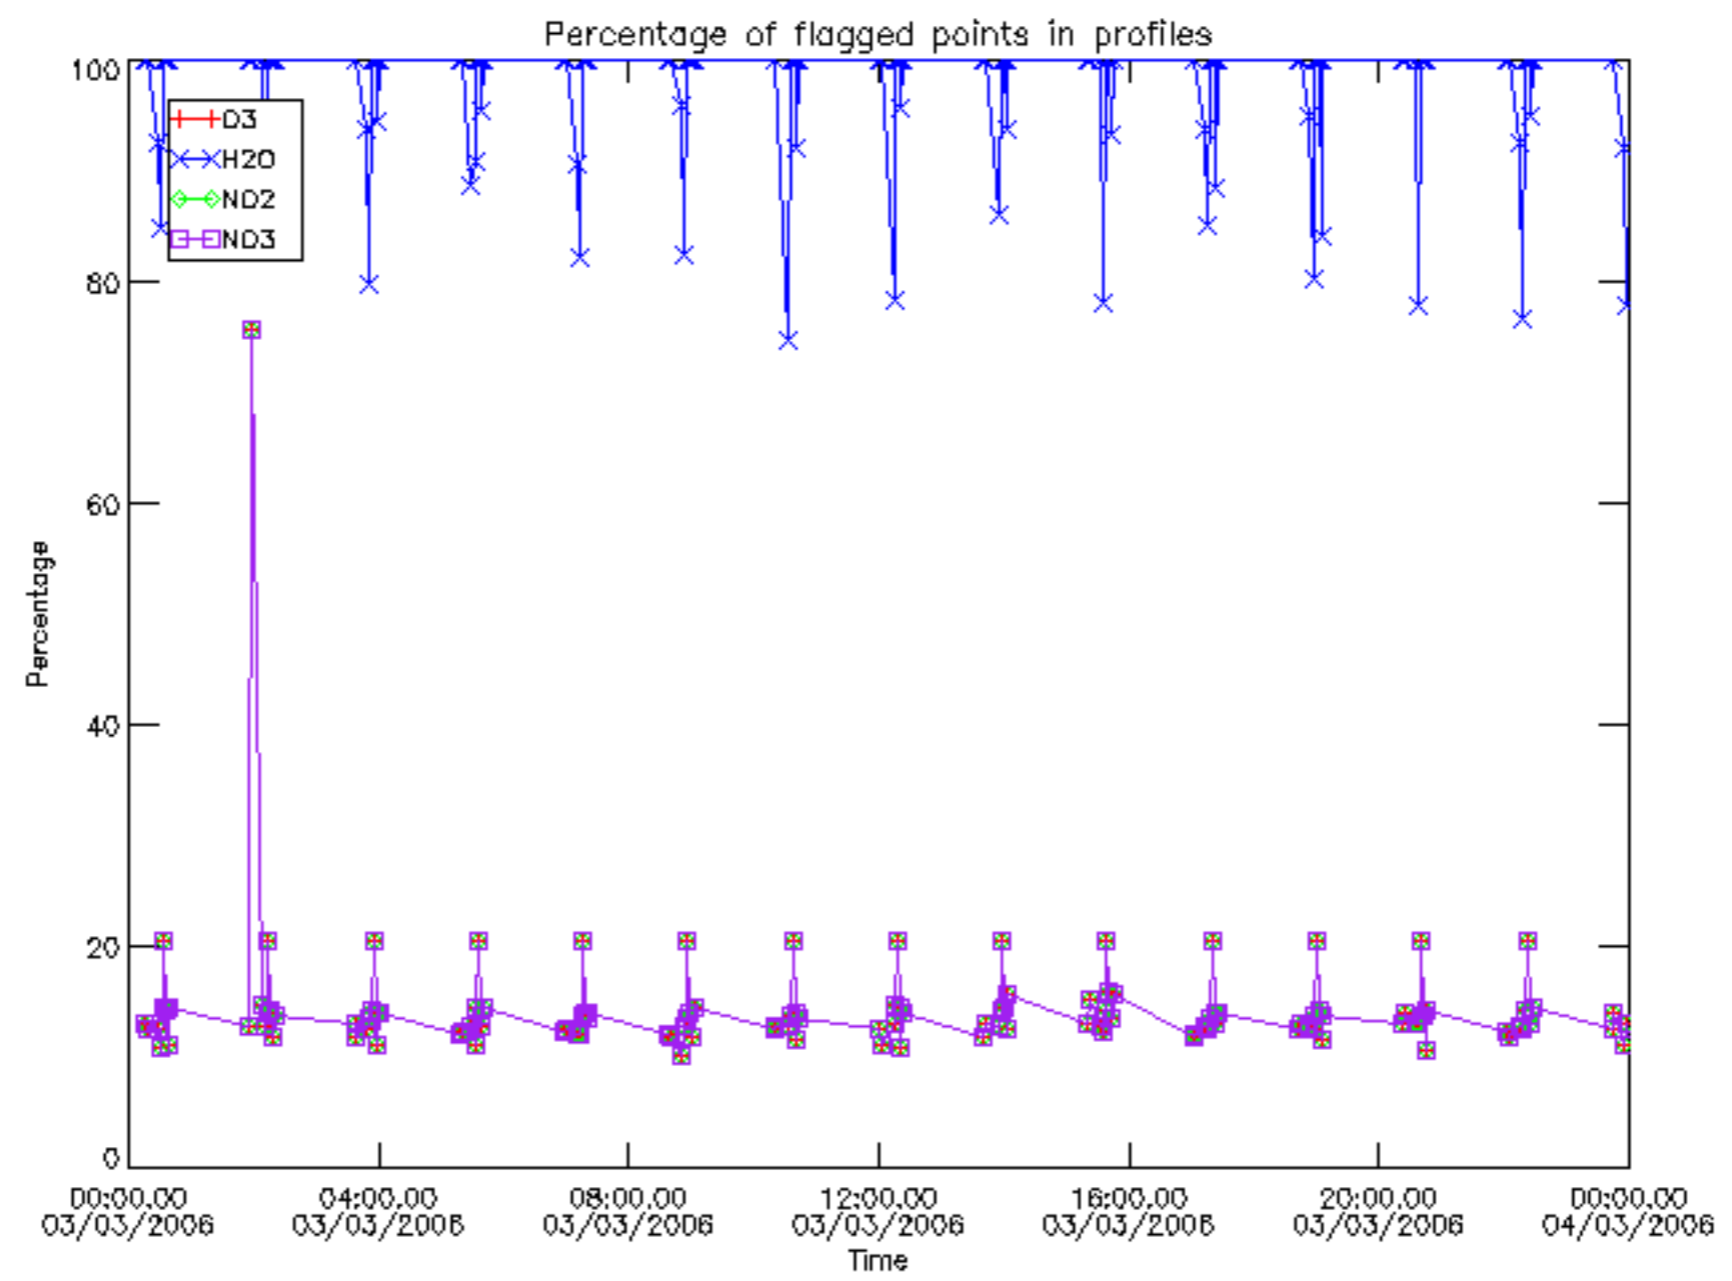

Percentage of flagged data per D3 profile

Percentage of flagged data per H2O profile