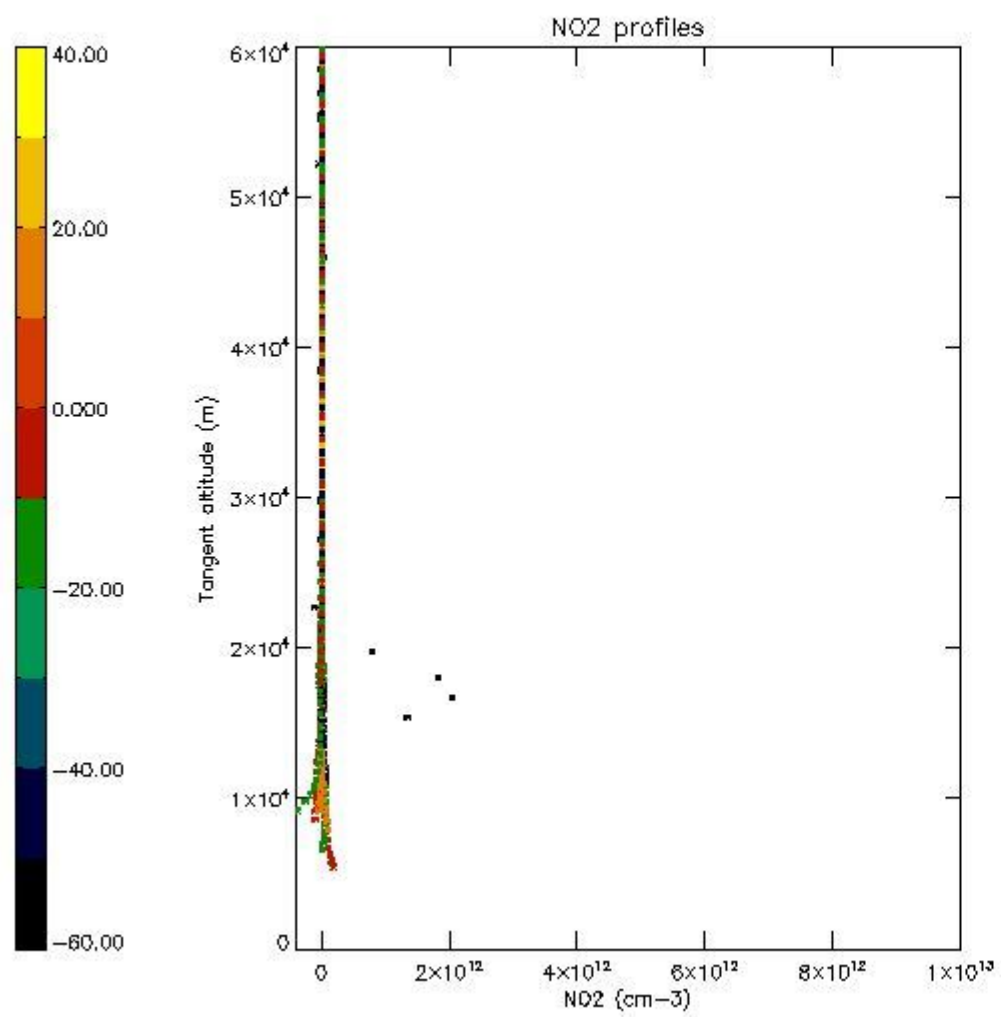

5.7 Plot NO3 profiles for all STD (dark without errors)

The colorbar represents the latitude.