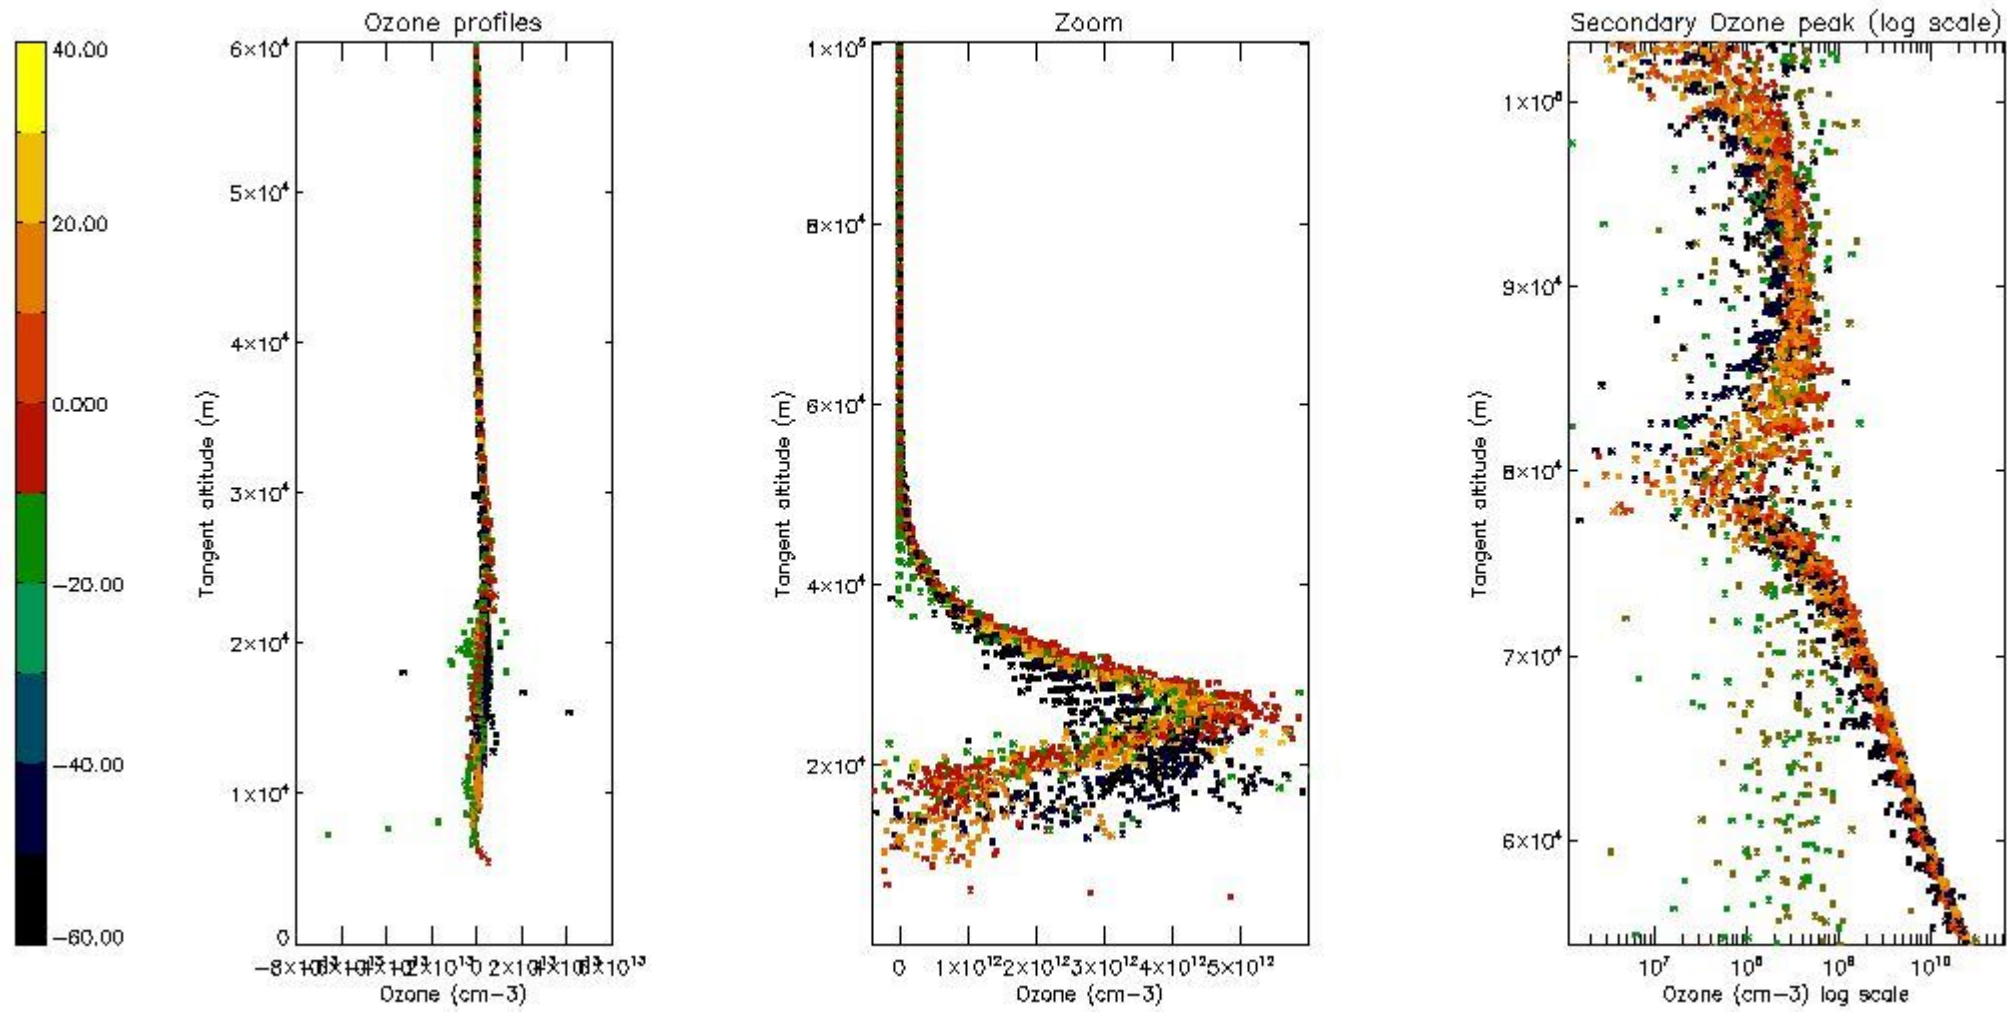

STD < 10	20
STD < 5	13

5.2 Plot ozone profiles for all STD (dark without errors)

The colorbar represents the latitude.

5.3 Plot ozone profiles where STD < 20% (dark without errors)

The colorbar represents the latitude.