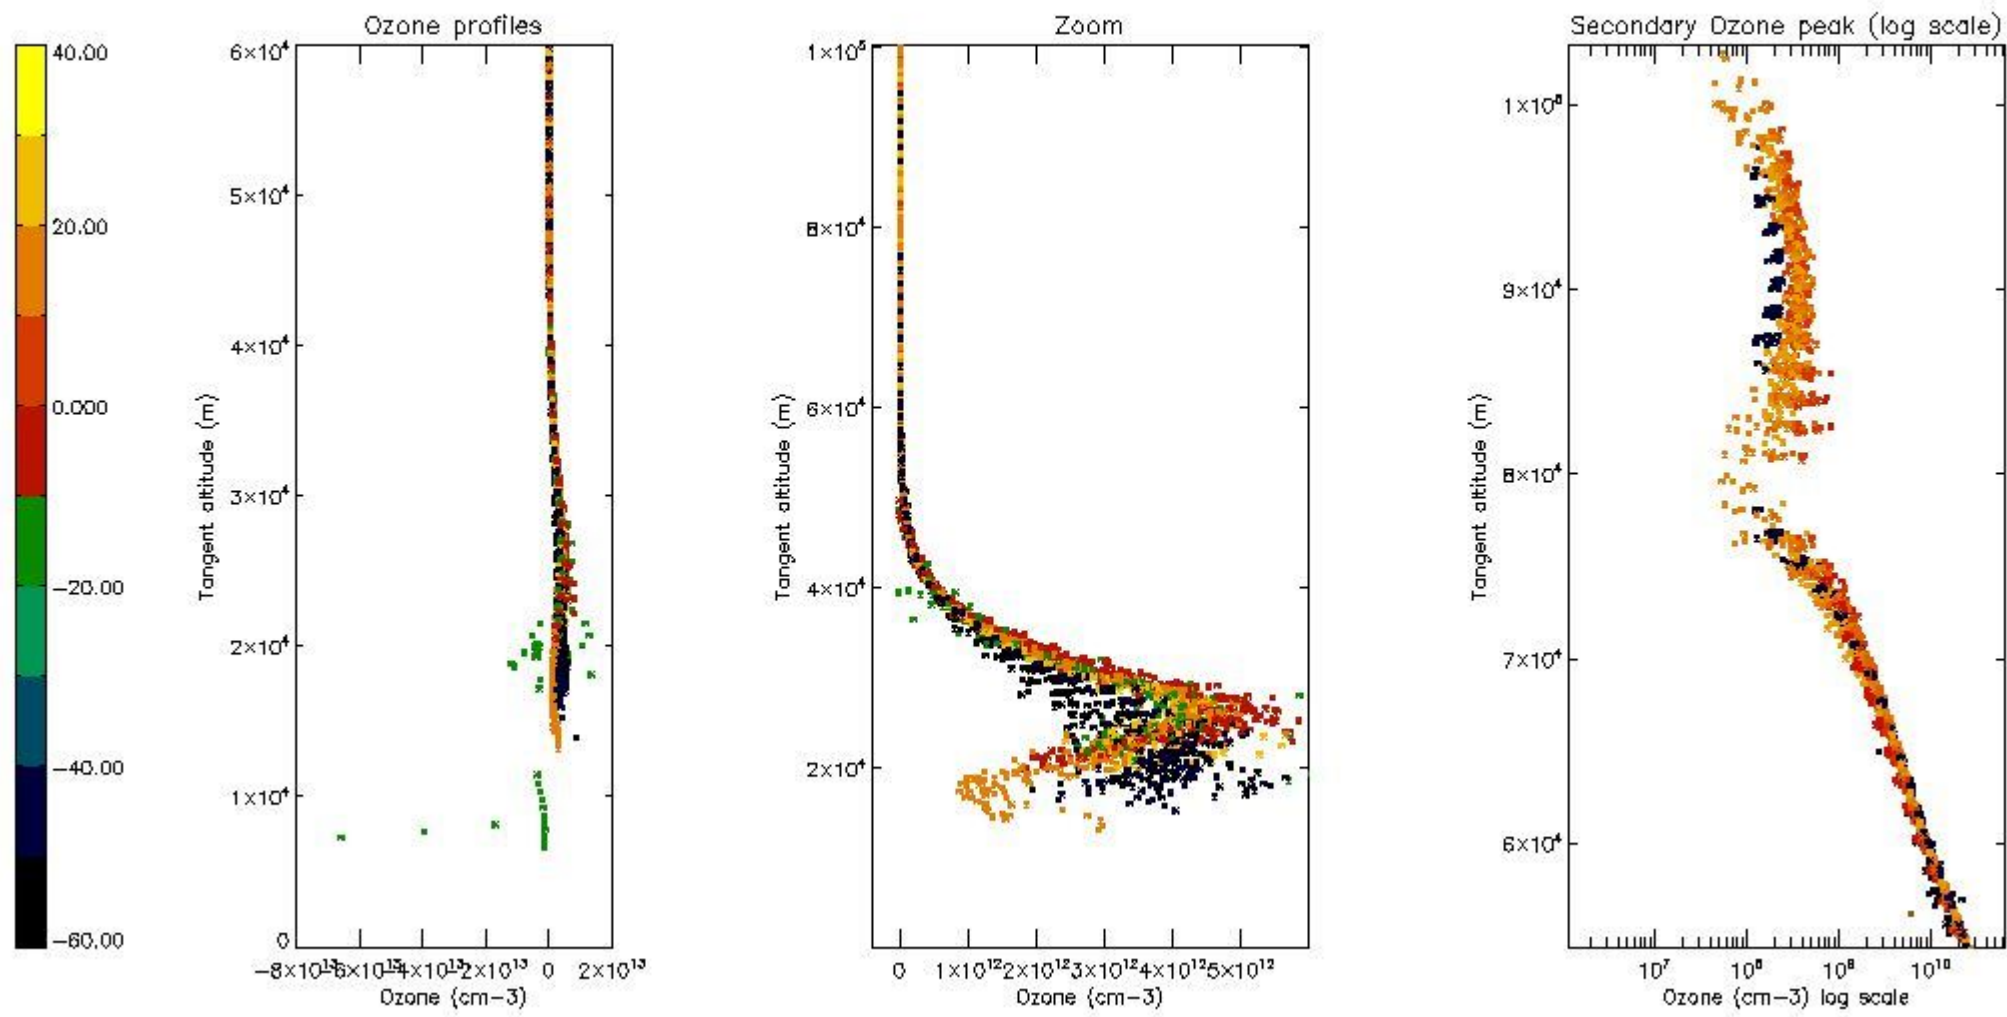

STD < 10	20
STD < 5	13

5.2 Plot ozone profiles for all STD (dark without errors)

The colorbar represents the latitude.

5.3 Plot ozone profiles where STD < 20% (dark without errors)

The colorbar represents the latitude.

5.4 Plot ozone profiles where STD < 10% (dark without errors)

The colorbar represents the latitude.

5.5 Plot ozone profiles where STD < 5% (dark without errors)

The colorbar represents the latitude.

5.6 Plot NO₂ profiles for all STD (dark without errors)

The colorbar represents the latitude.

5.7 Plot NO3 profiles for all STD (dark without errors)

The colorbar represents the latitude.

5.8 Plot H2O profiles for all STD (only for occultations of stars 1,2,3,4,13,14,16,26,63 dark without errors)