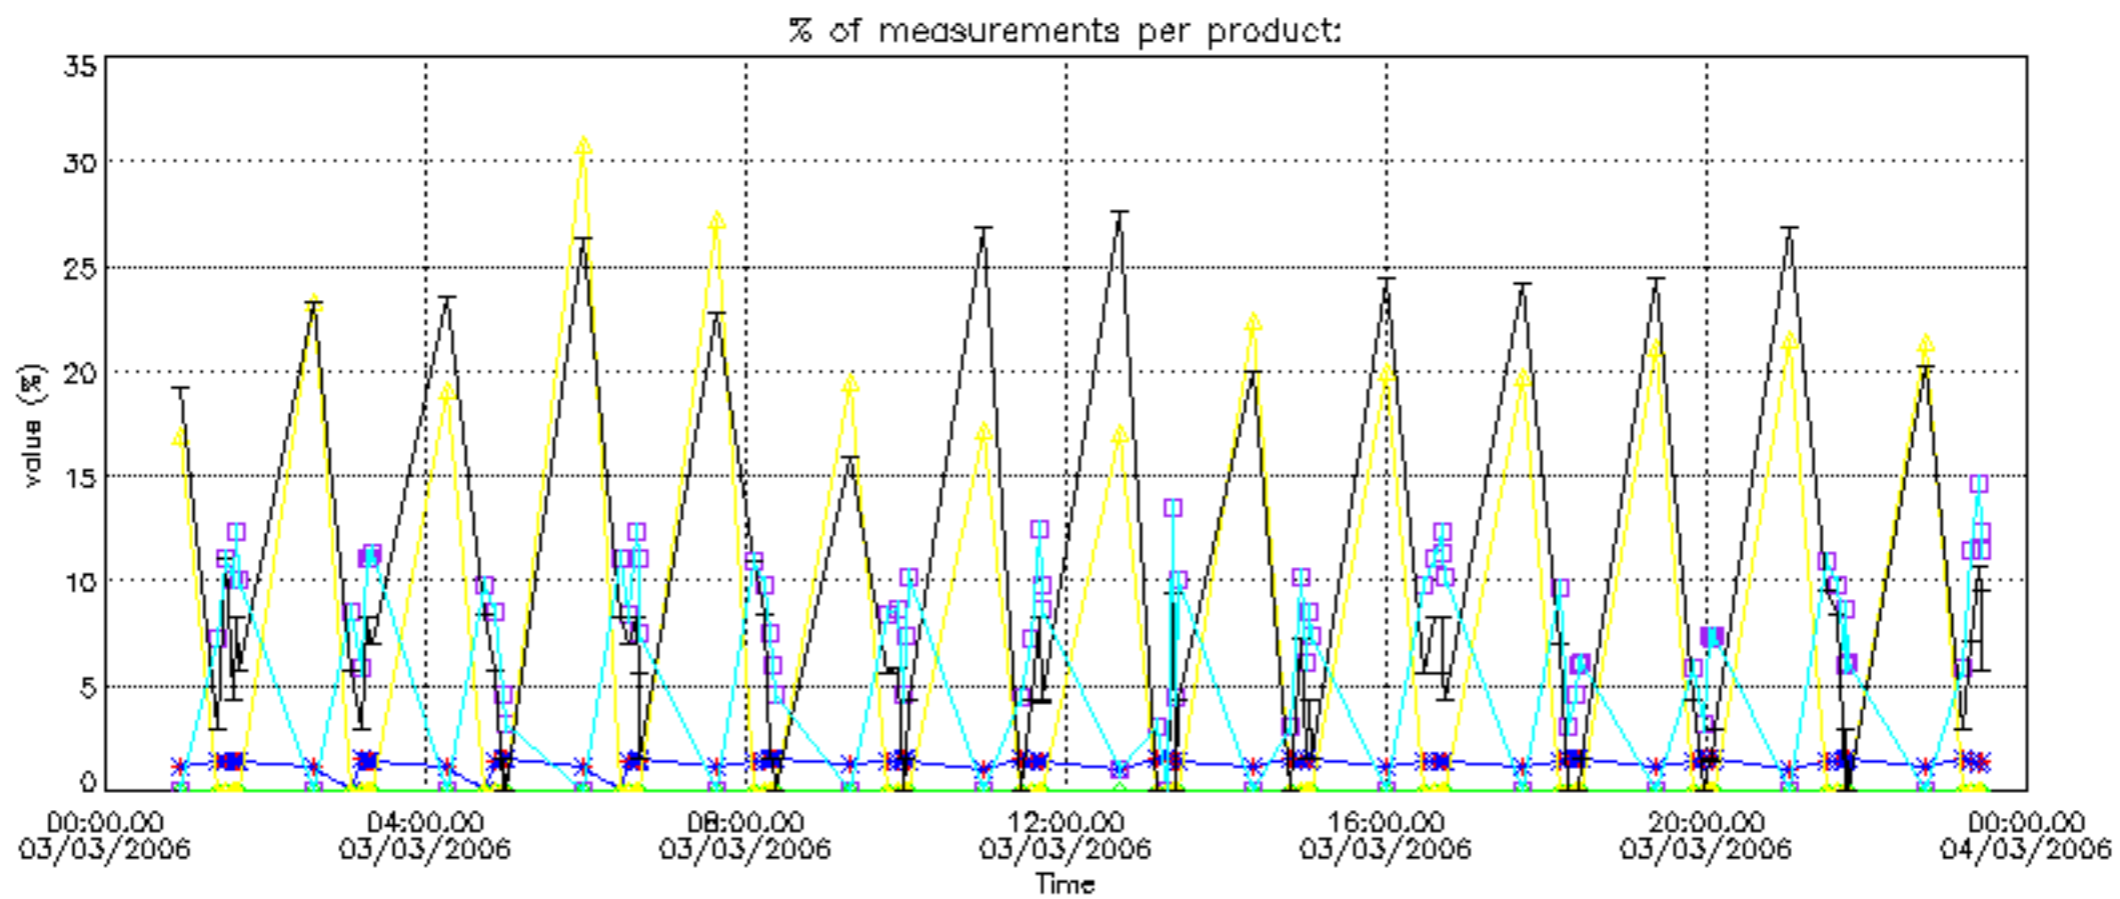

Percentage of cosmic ray hits per profile

Percentage of datation errors per profile