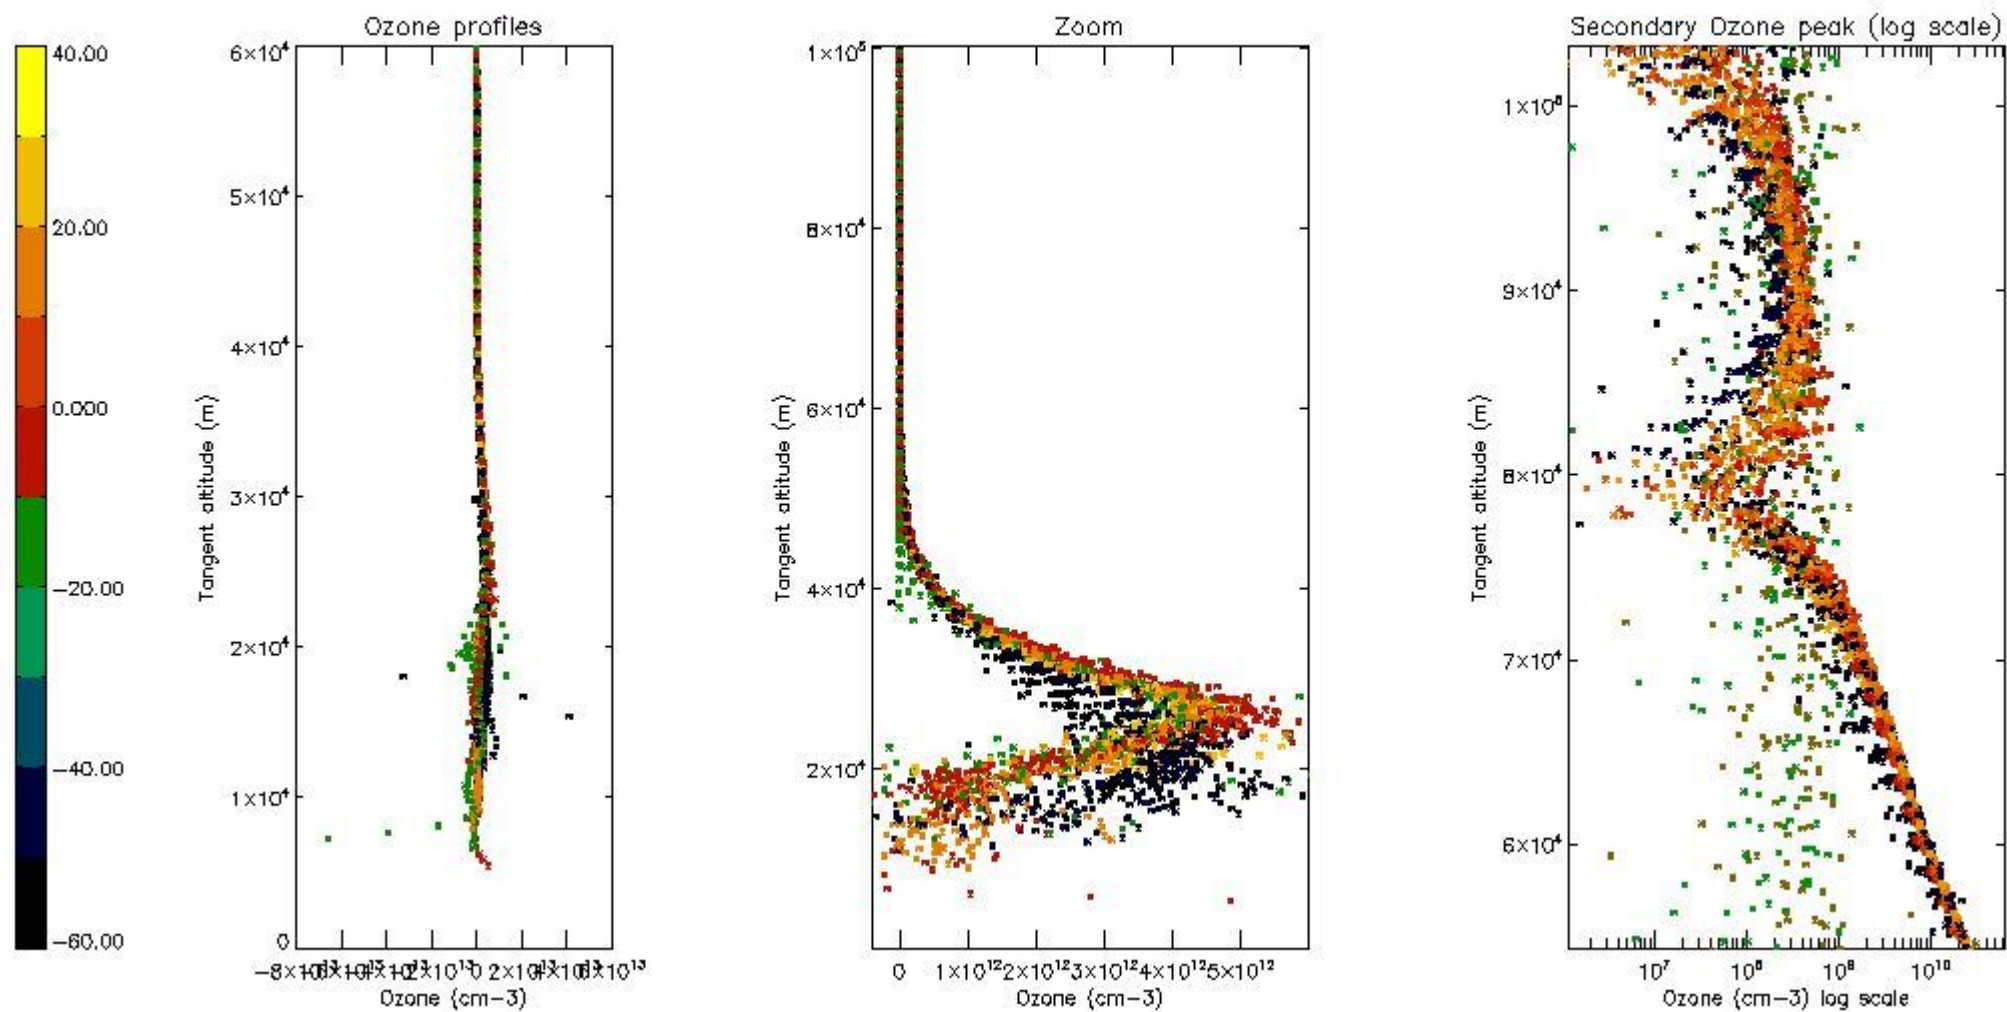

STD < 10	20
STD < 5	13

5.2 Plot ozone profiles for all STD (dark without errors)

The colorbar represents the latitude.

5.3 Plot ozone profiles where STD < 20% (dark without errors)

The colorbar represents the latitude.