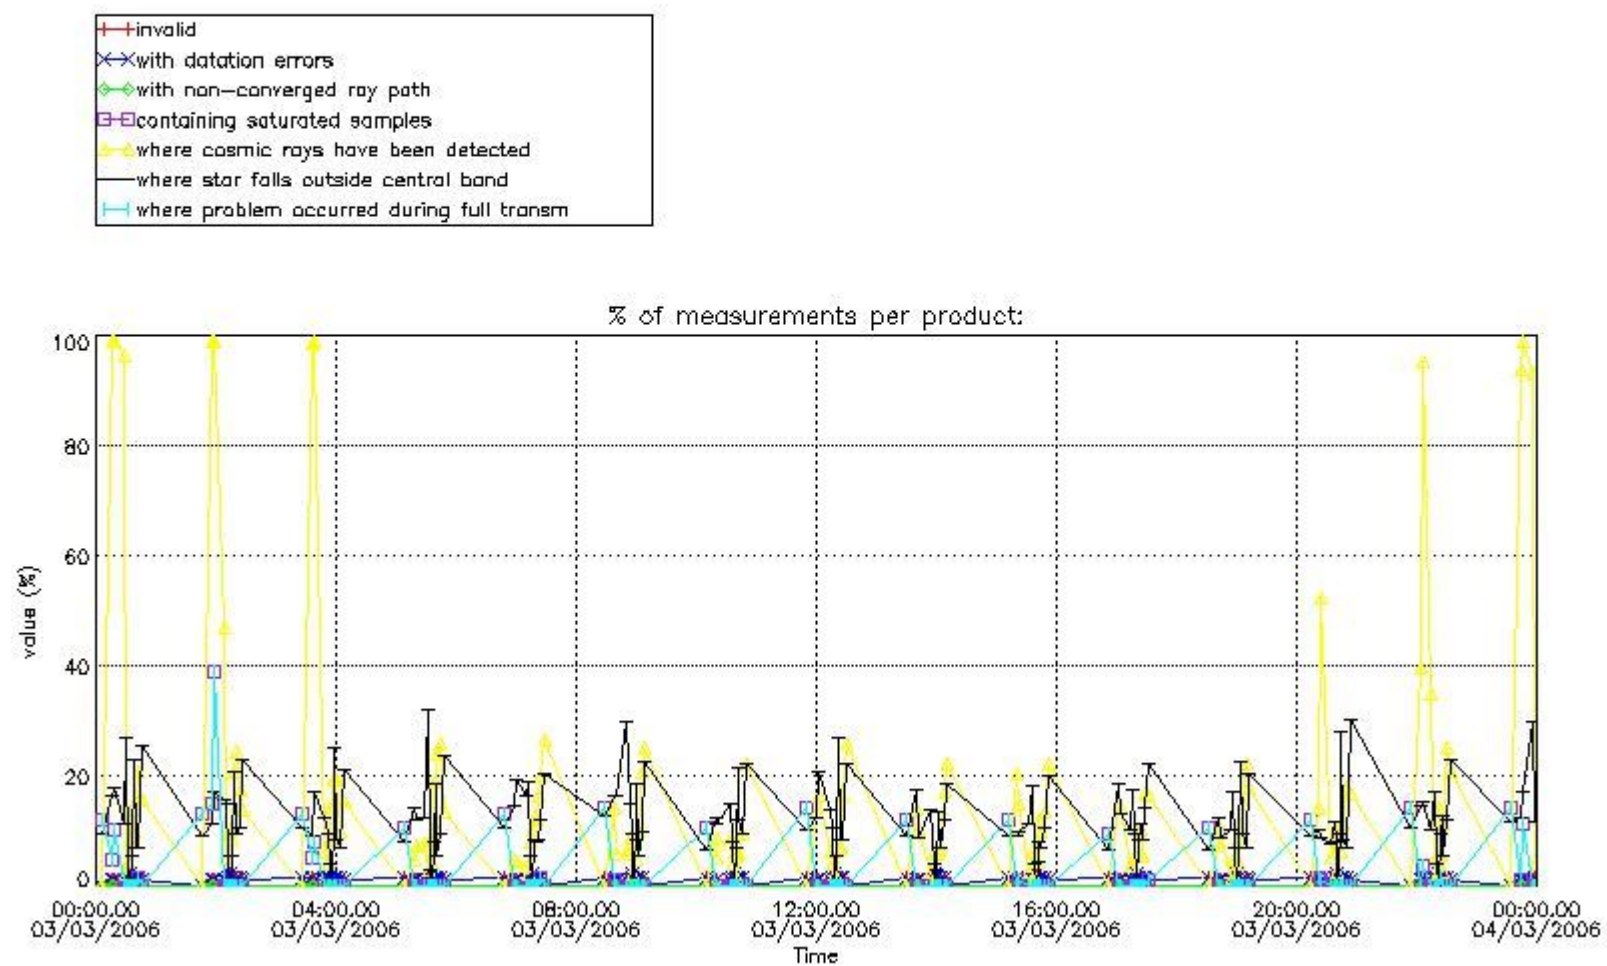

3.1 Plot quality information per product (time dependant)

3.2 Plot quality information per product (world map)

Percentage of flagged data per O3 profile

Percentage of flagged data per H2O profile

Percentage of flagged data per NO2 profile

Percentage of flagged data per NO3 profile

4. Level 1 quality information per product

In this section it is plotted some information contained in the Quality Summary data set of the level 2 products that comes from the level 1b processing. Products without errors (error flag in the MPH set to "0") are used.

4.1 Plot quality information per product (time dependant) coming from level 1b processing

4.1.1 Plot level 1 quality information per product (time dependant): ENVISAT ASCENDING passes

4.1.2 Plot level 1 quality information per product (time dependant): ENVI SAT DESCENDING passes