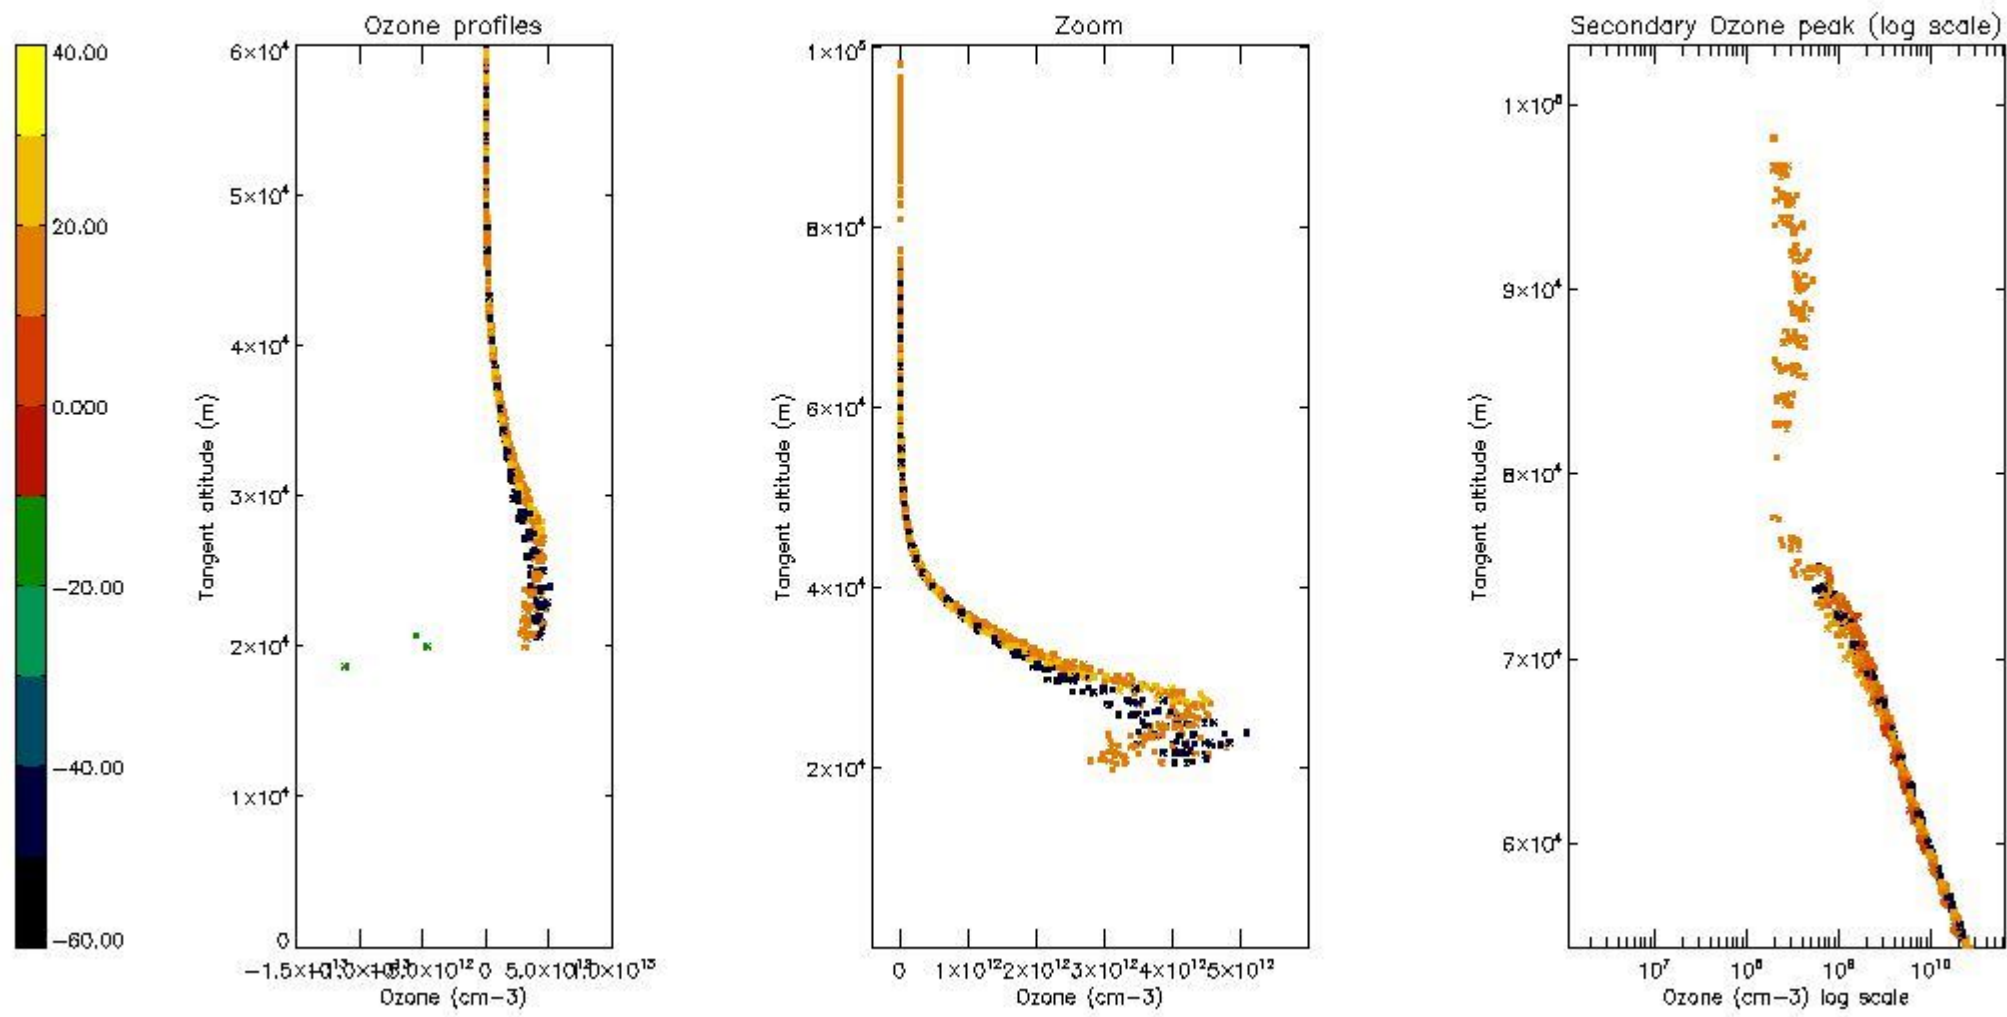

5.6 Plot NO₂ profiles for all STD (dark without errors)

The colorbar represents the latitude.