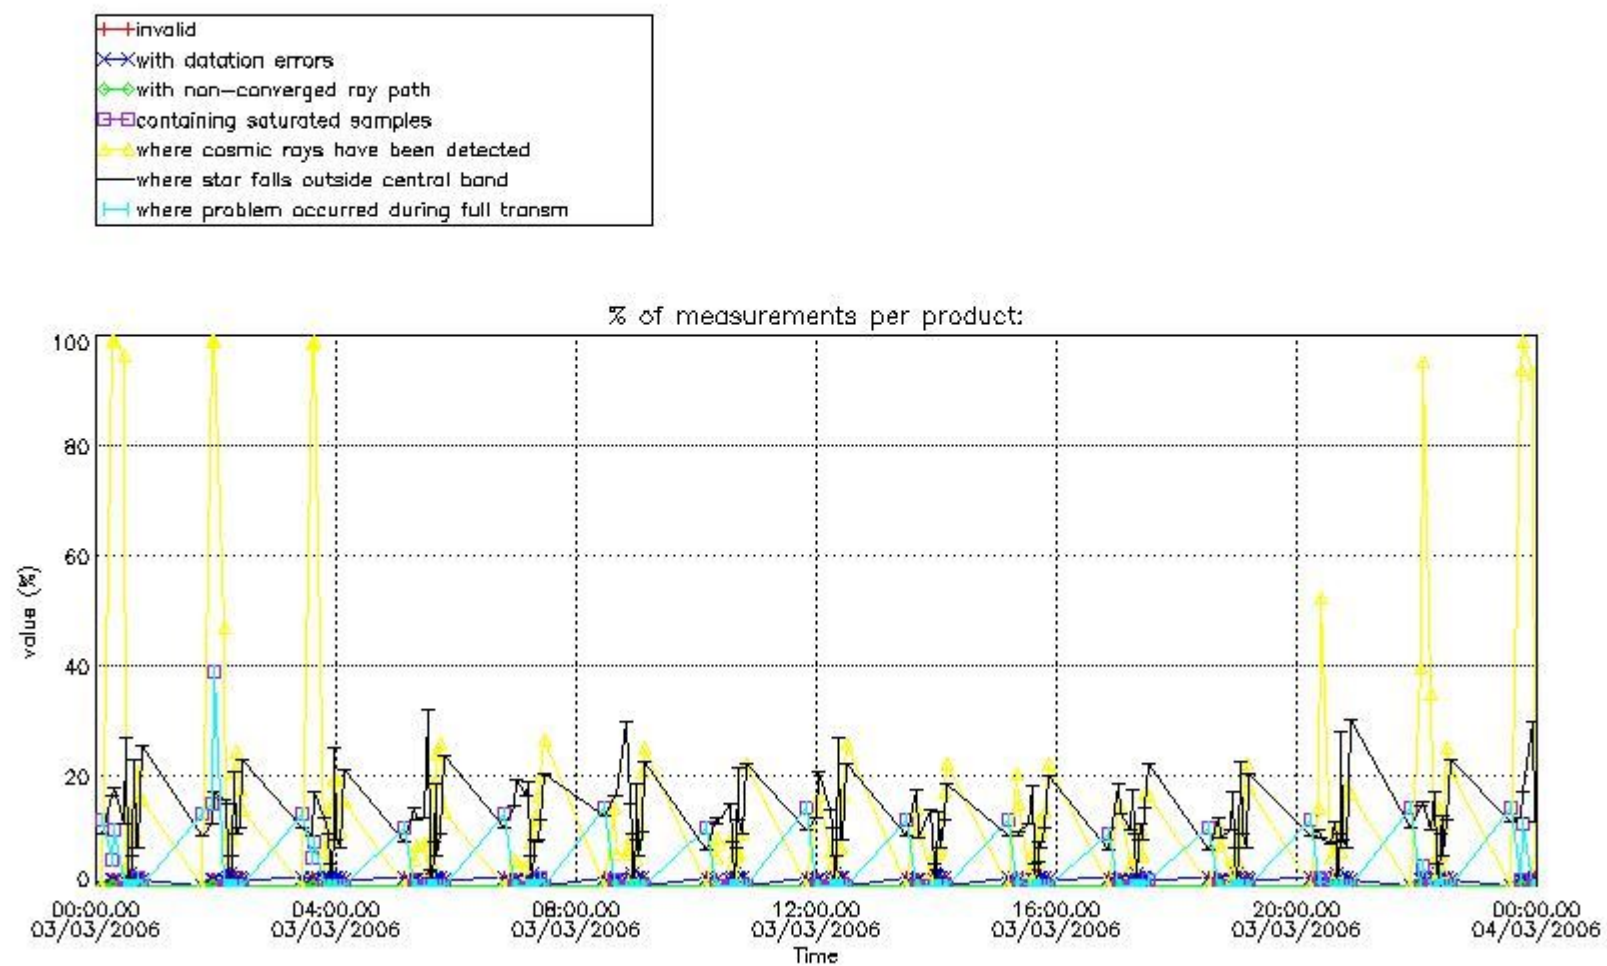

4.1.2 Plot level 1 quality information per product (time dependant): ENVI SAT DESCENDING passes