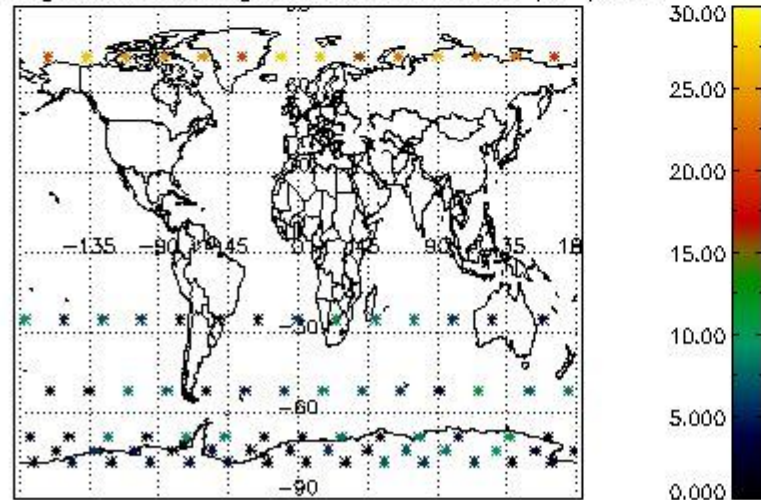

4.2 Plot quality information per product coming from level 1b processing (world map)

4.2.1 Plot level 1 quality information per product (world map): ENVISAT ASCENDING passes

Percentage of cosmic ray hits per profile

Percentage of datation errors per profile

Percentage of star falling outside central band per profile

Percentage of saturation errors per profile

4.2.2 Plot level 1 quality information per product (world map): ENVISAT DESCENDING passes

Percentage of cosmic ray hits per profile

Percentage of datation errors per profile

Percentage of star falling outside central band per profile

Percentage of saturation errors per profile

5. Trace gas profiles