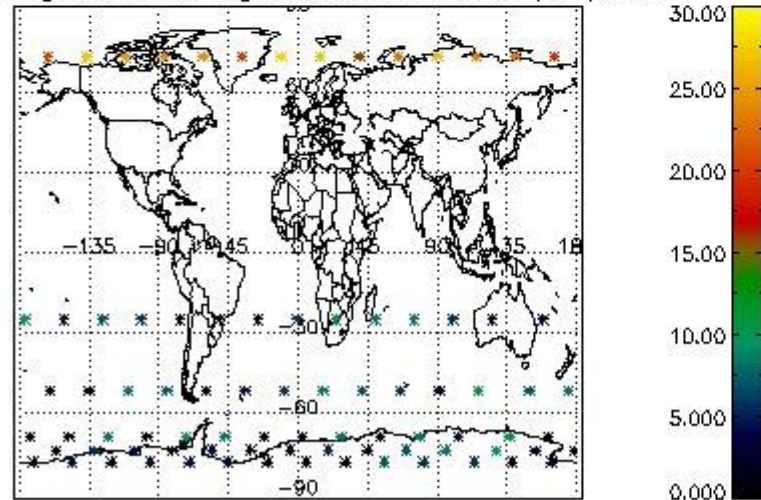

Percentage of star falling outside central band per profile