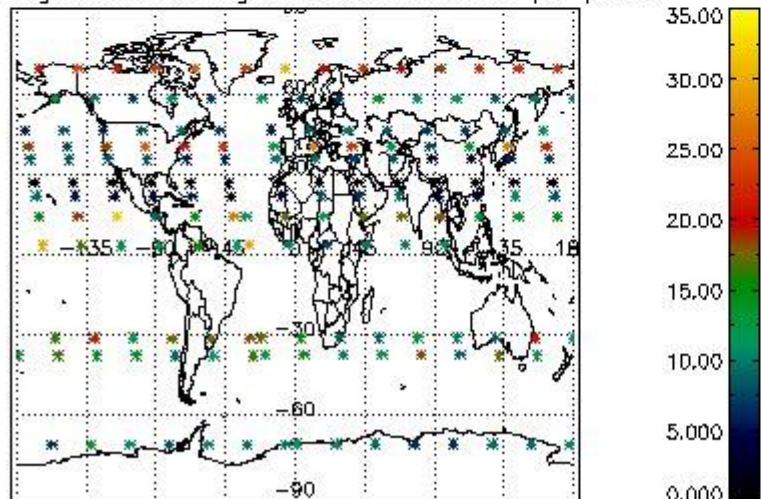

Percentage of star falling outside central band per profile