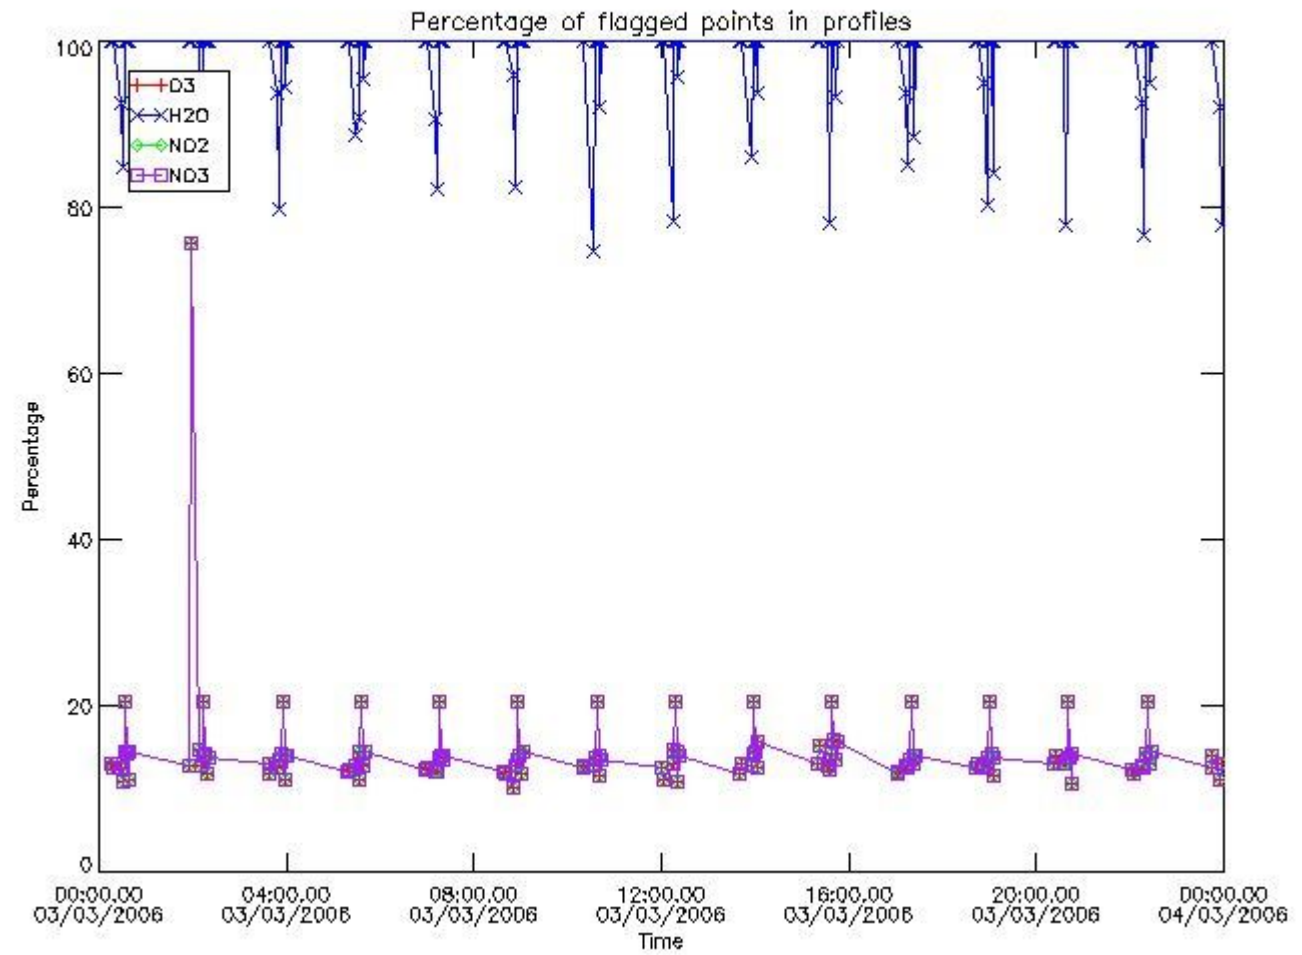

3. Quality information per product

In this section it is plotted some information contained in the Quality Summary data set of the level 2 products. Only products in dark limb conditions and without errors (error flag in the MPH set to "0") are used.

3.1 Plot quality information per product (time dependant)

Percentage of flagged data per O3 profile

Percentage of flagged data per H2O profile