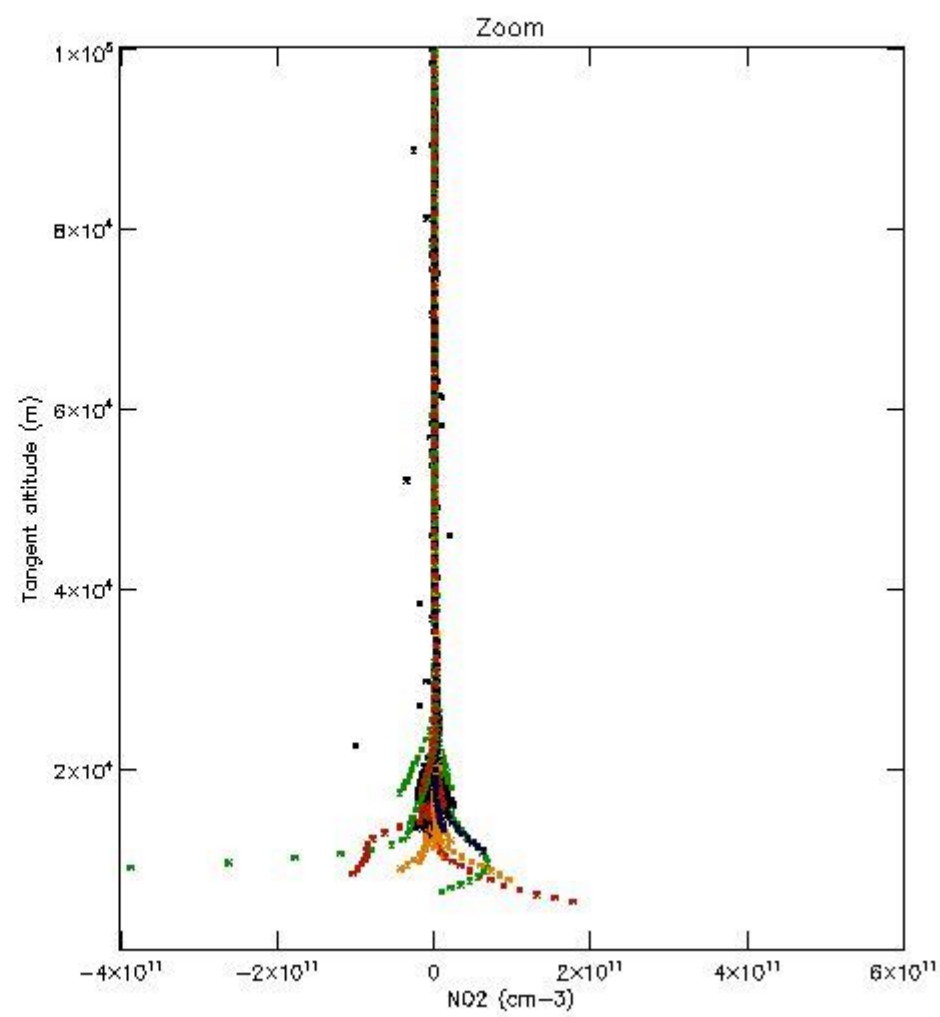

5.7 Plot NO3 profiles for all STD (dark without errors)

The colorbar represents the latitude.