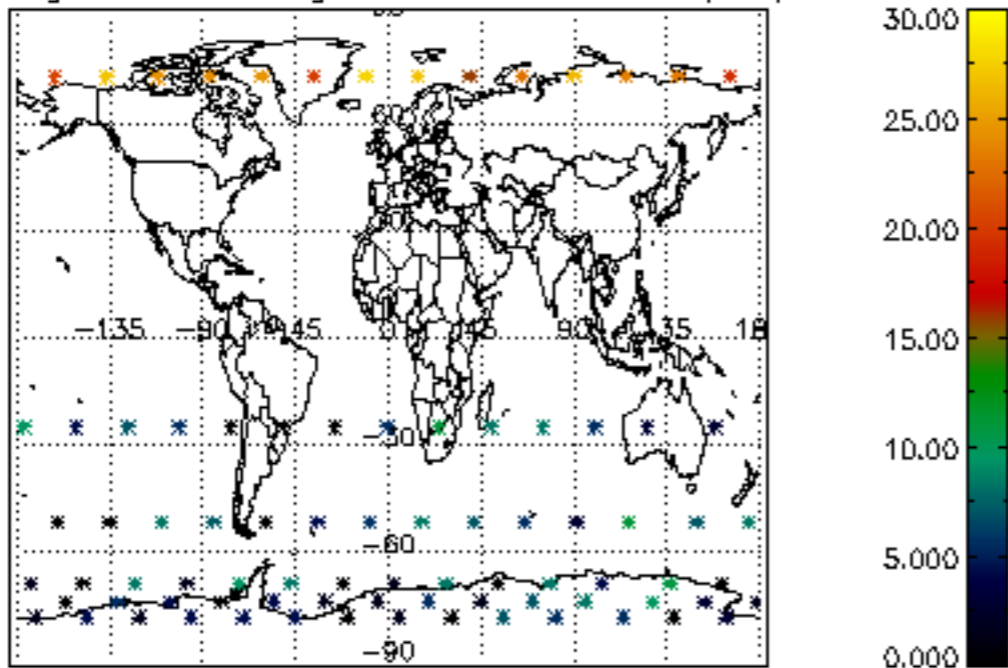

Percentage of star falling outside central band per profile