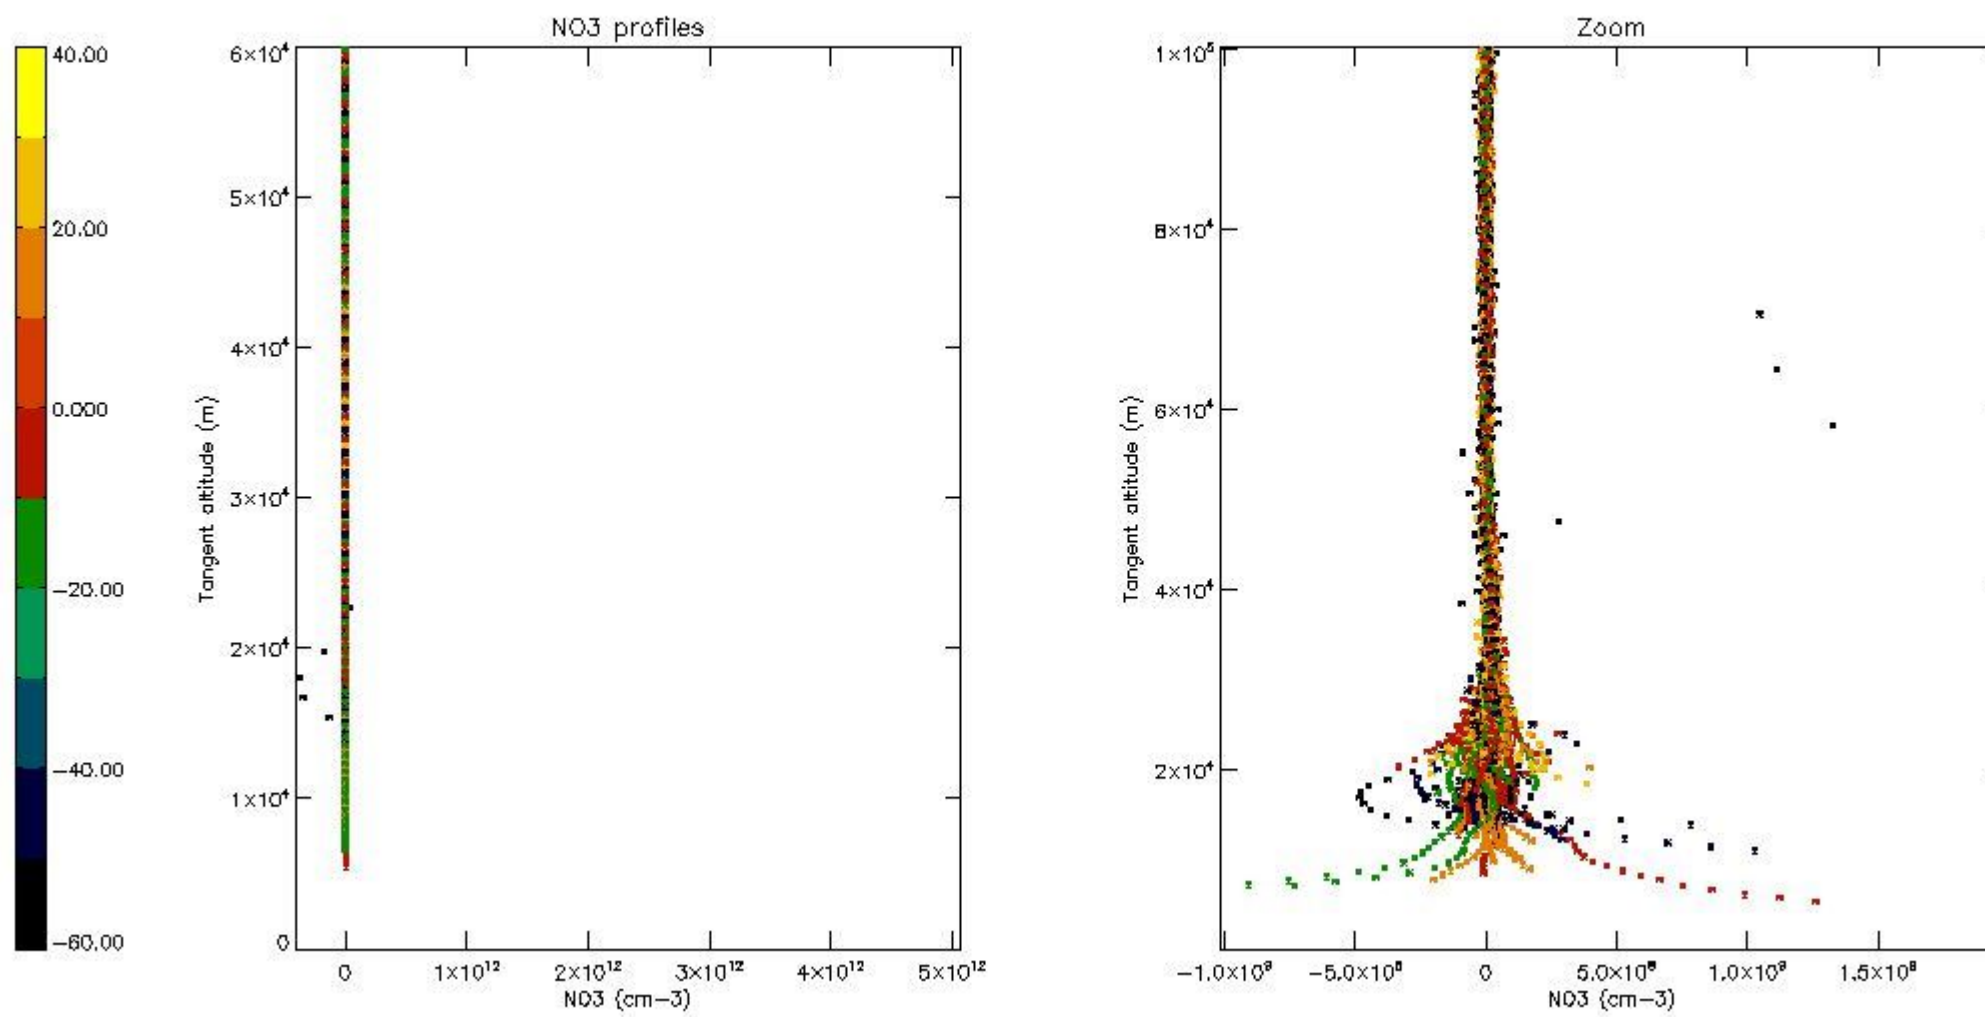

5.8 Plot H₂O profiles for all STD (only for occultations of stars 1,2,3,4,13,14,16,26,63 dark without errors)

The colorbar represents the latitude.