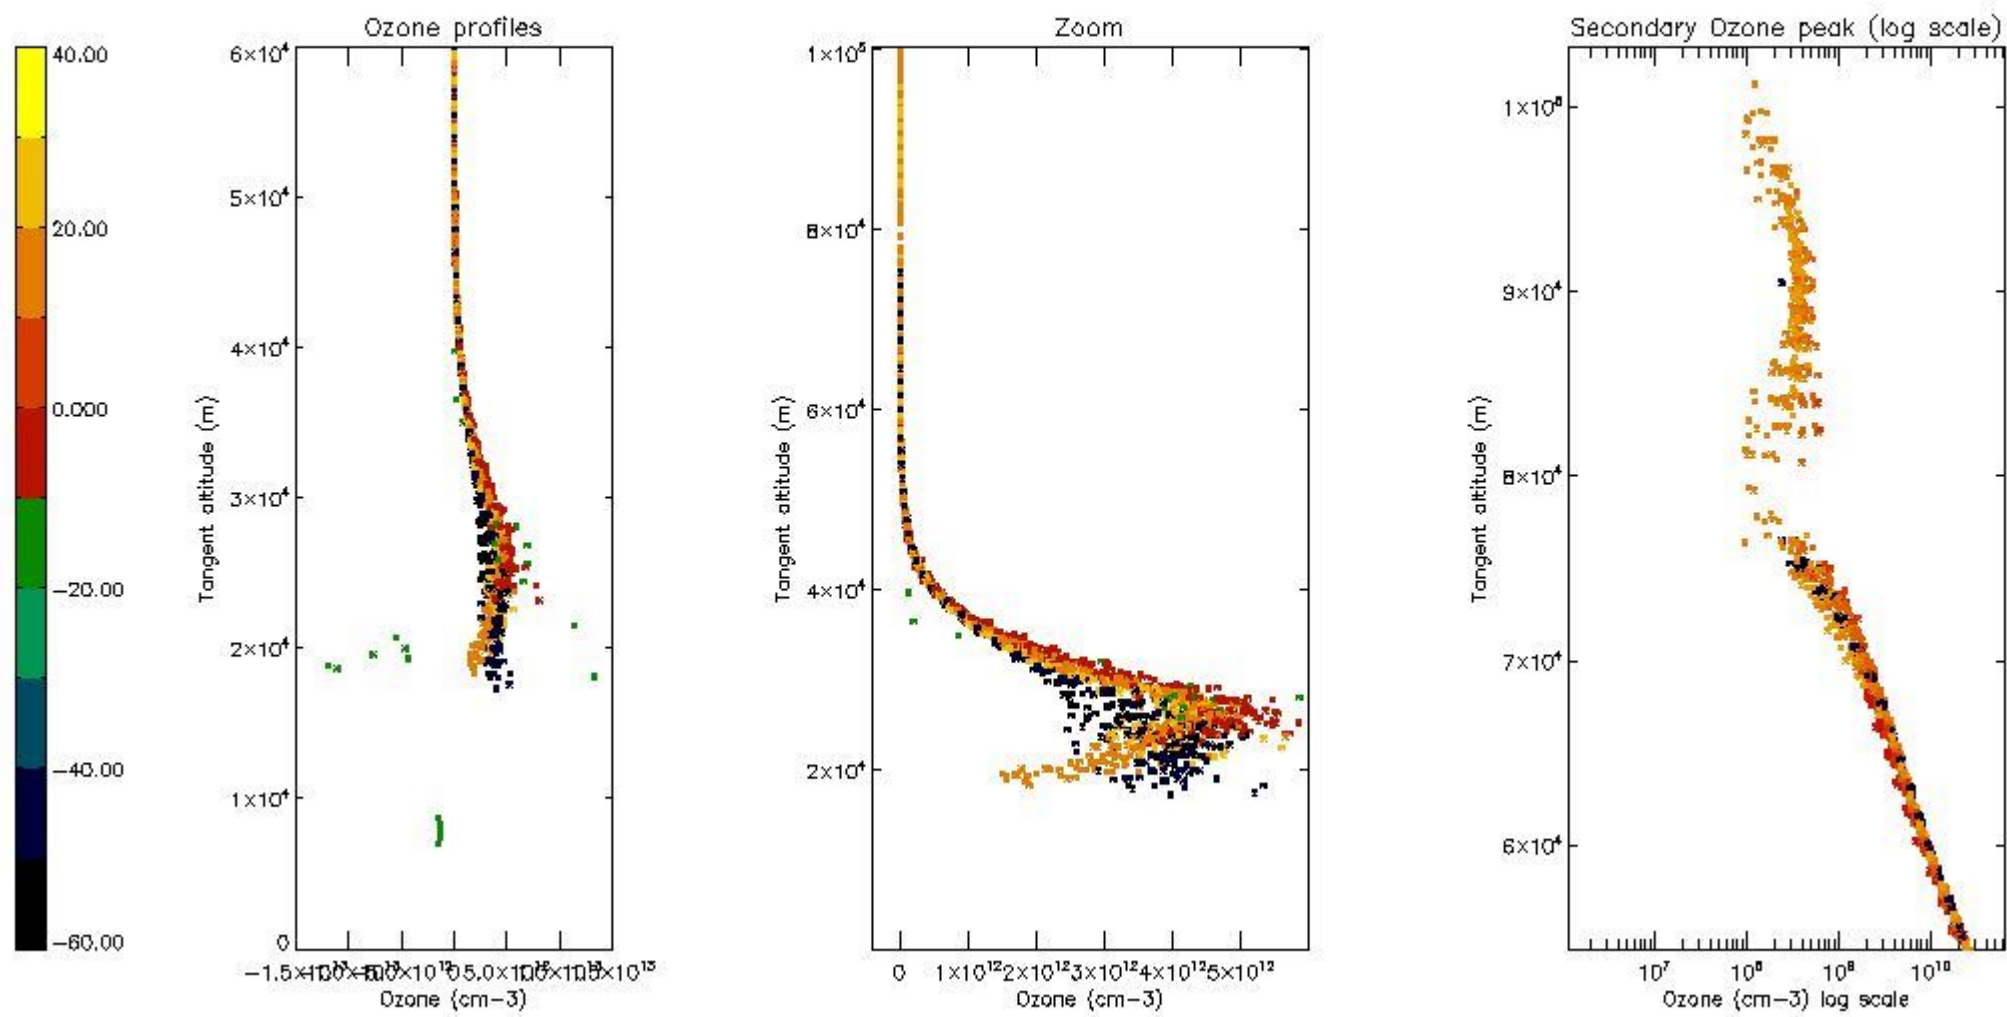

STD < 10	20
STD < 5	13

5.2 Plot ozone profiles for all STD (dark without errors)

The colorbar represents the latitude.

5.3 Plot ozone profiles where STD < 20% (dark without errors)

The colorbar represents the latitude.

5.4 Plot ozone profiles where STD < 10% (dark without errors)

The colorbar represents the latitude.

5.5 Plot ozone profiles where STD < 5% (dark without errors)

The colorbar represents the latitude.

5.6 Plot NO₂ profiles for all STD (dark without errors)

The colorbar represents the latitude.

5.7 Plot NO3 profiles for all STD (dark without errors)

The colorbar represents the latitude.

5.8 Plot H2O profiles for all STD (only for occultations of stars 1,2,3,4,13,14,16,26,63 dark without errors)