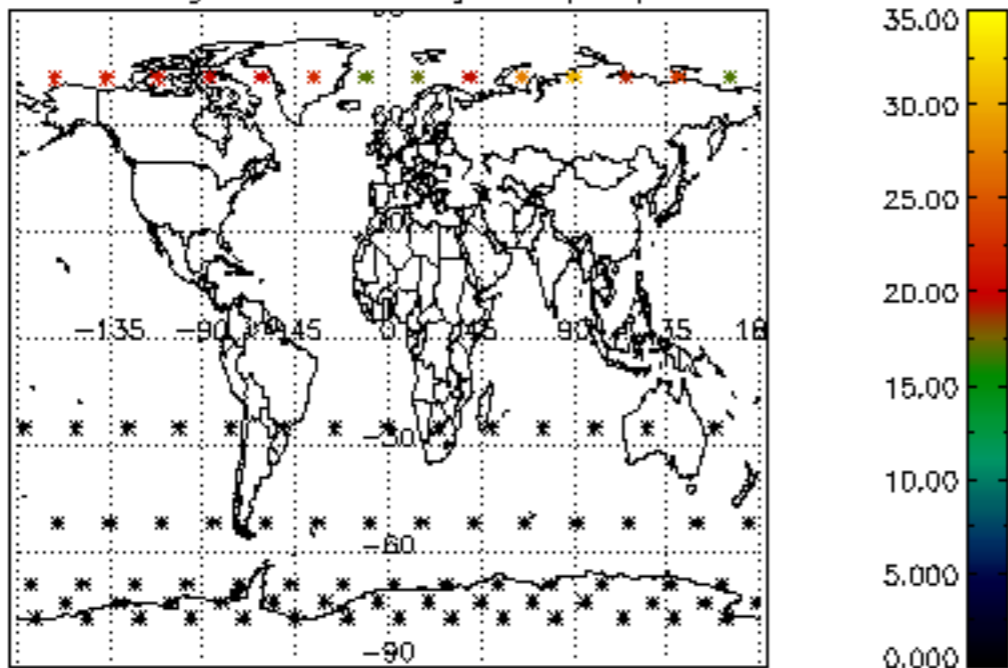

Percentage of datation errors per profile

Percentage of star falling outside central band per profile

Percentage of saturation errors per profile

Percentage of cosmic ray hits per profile

Percentage of datation errors per profile