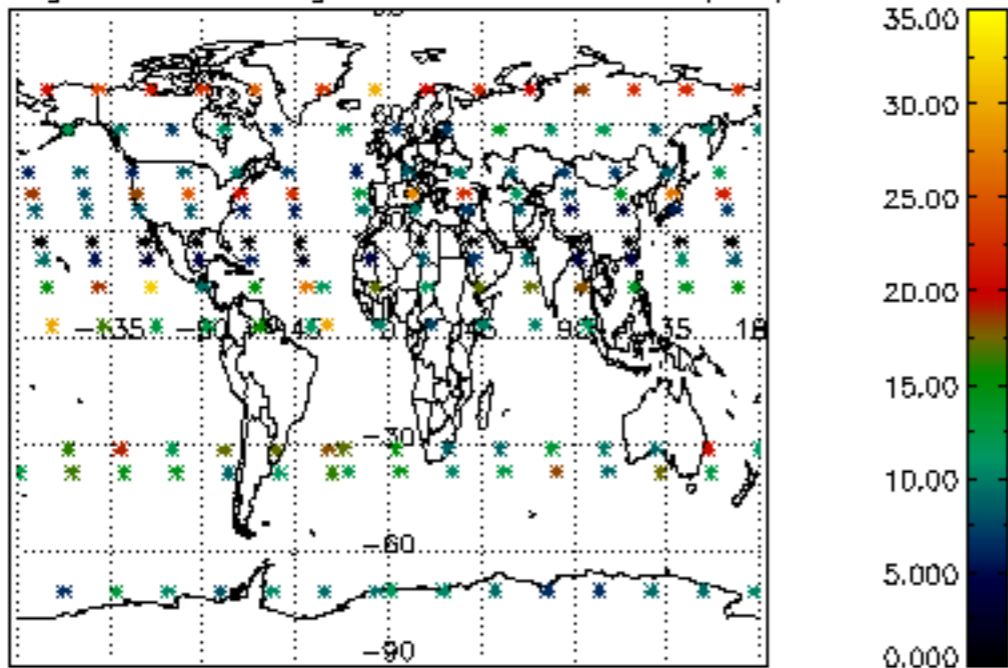

Percentage of cosmic ray hits per profile

Percentage of star falling outside central band per profile