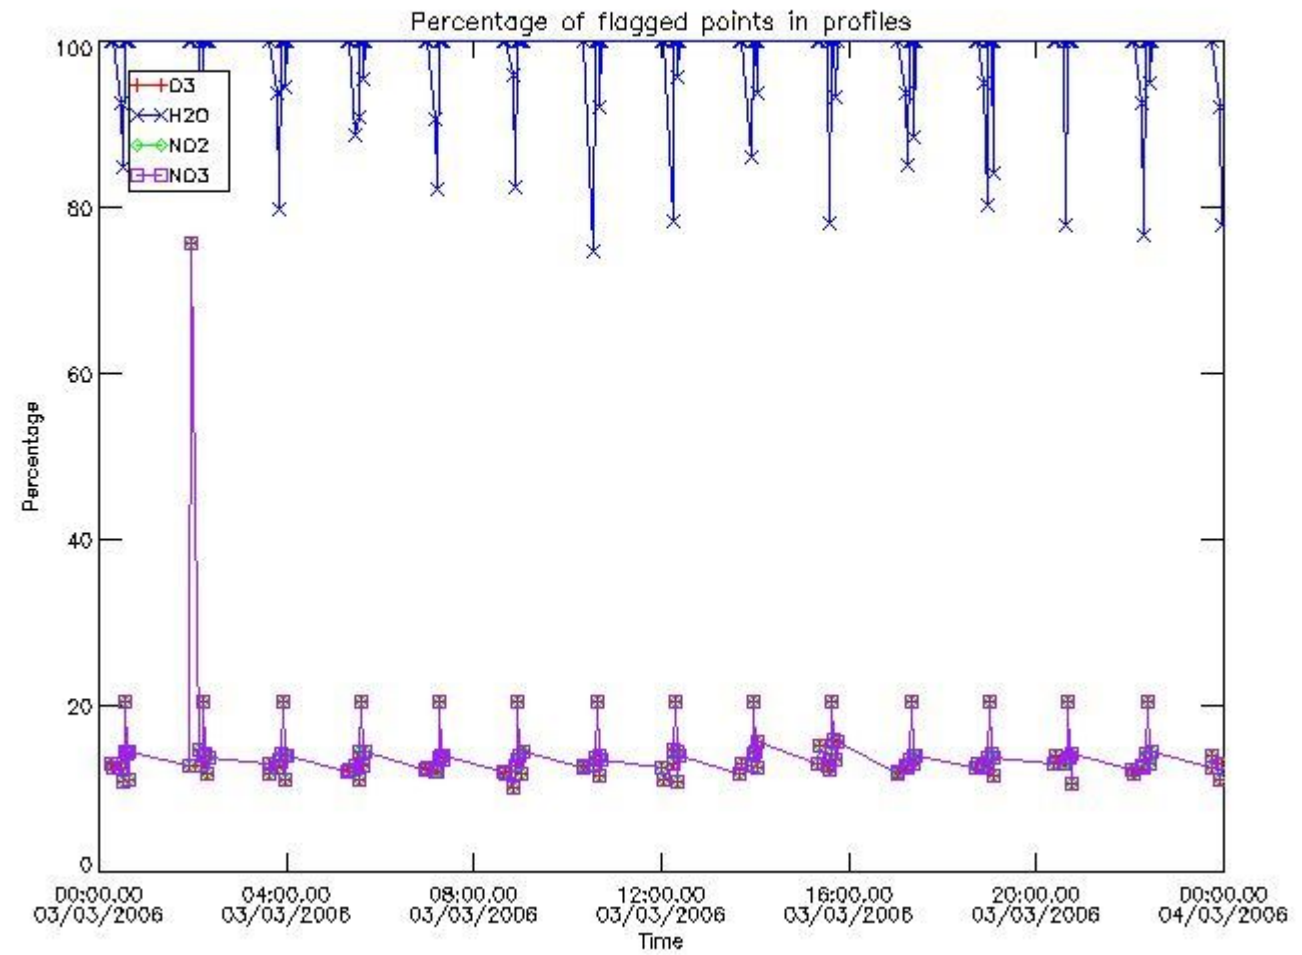

3. Quality information per product

In this section it is plotted some information contained in the Quality Summary data set of the level 2 products. Only products in dark limb conditions and without errors (error flag in the MPH set to "0") are used.

3.1 Plot quality information per product (time dependant)

3.2 Plot quality information per product (world map)