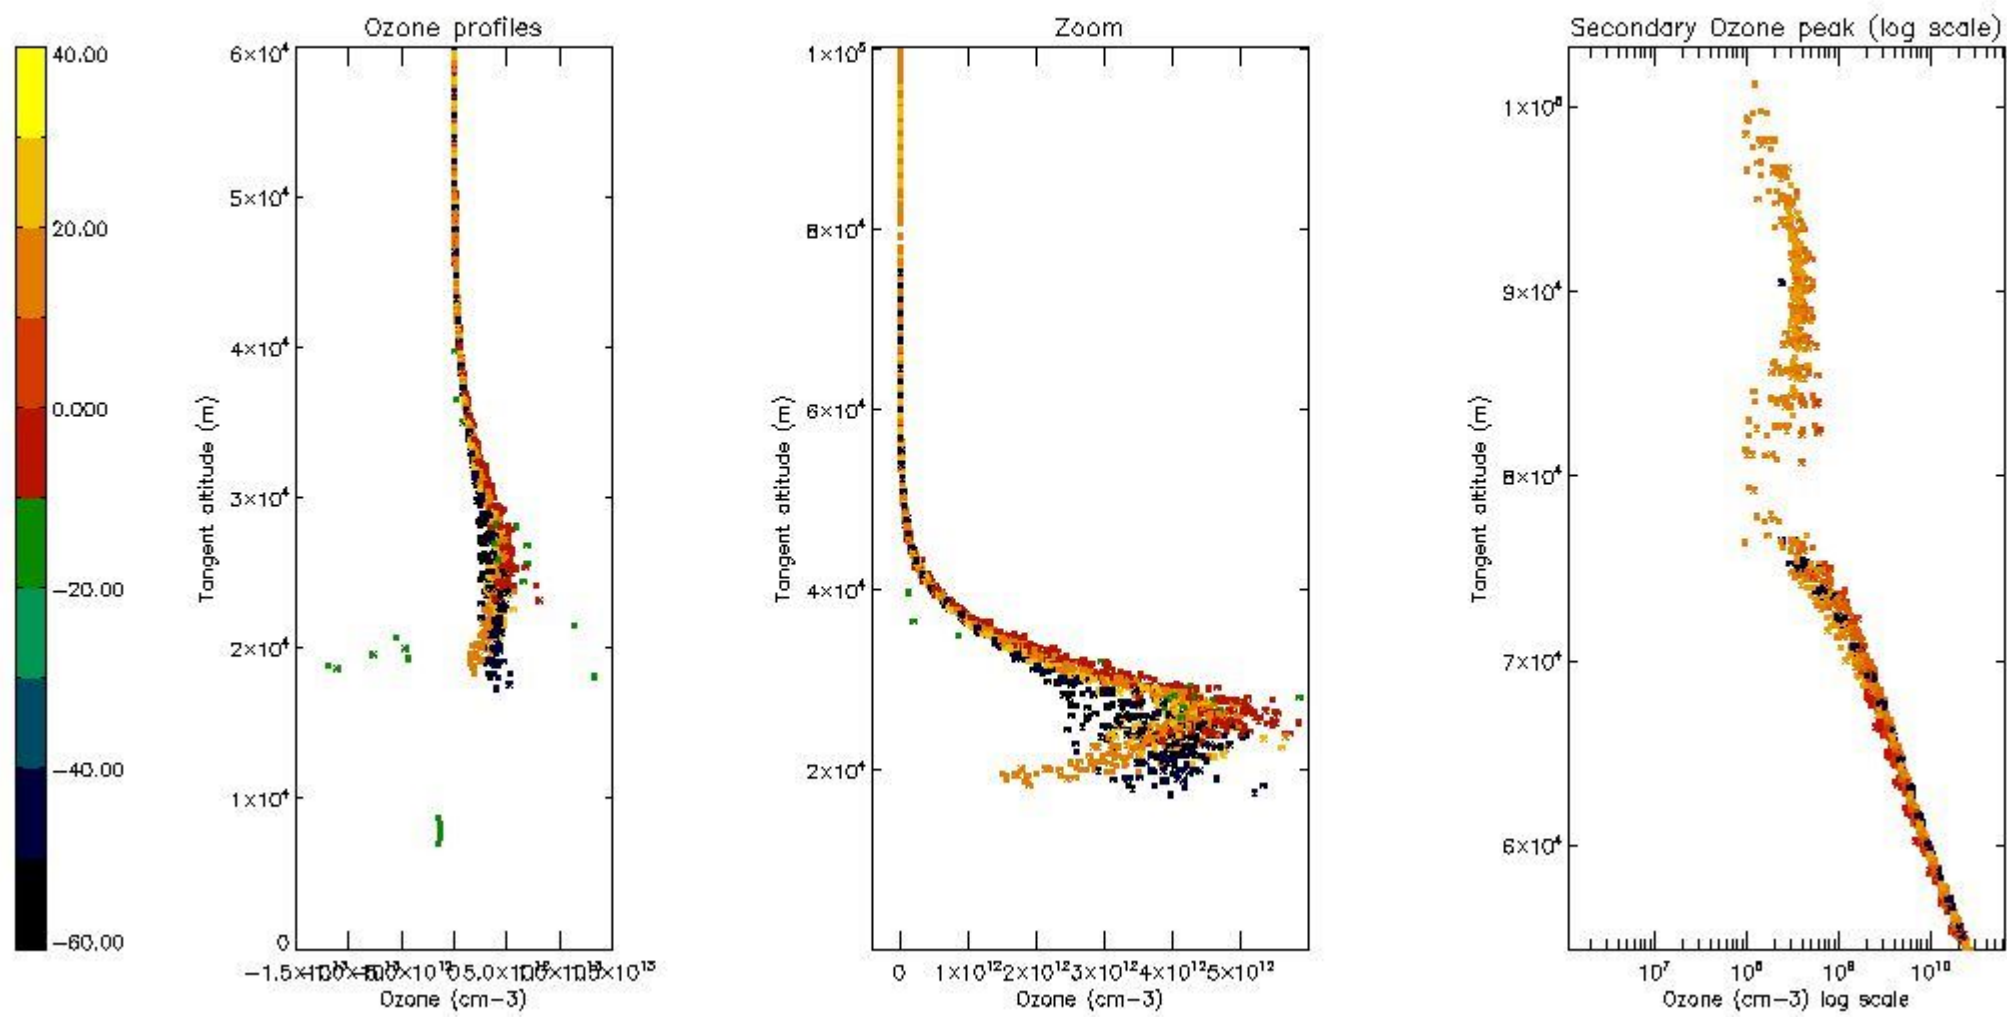

5.5 Plot ozone profiles where $STD < 5\%$ (dark without errors)

The colorbar represents the latitude.