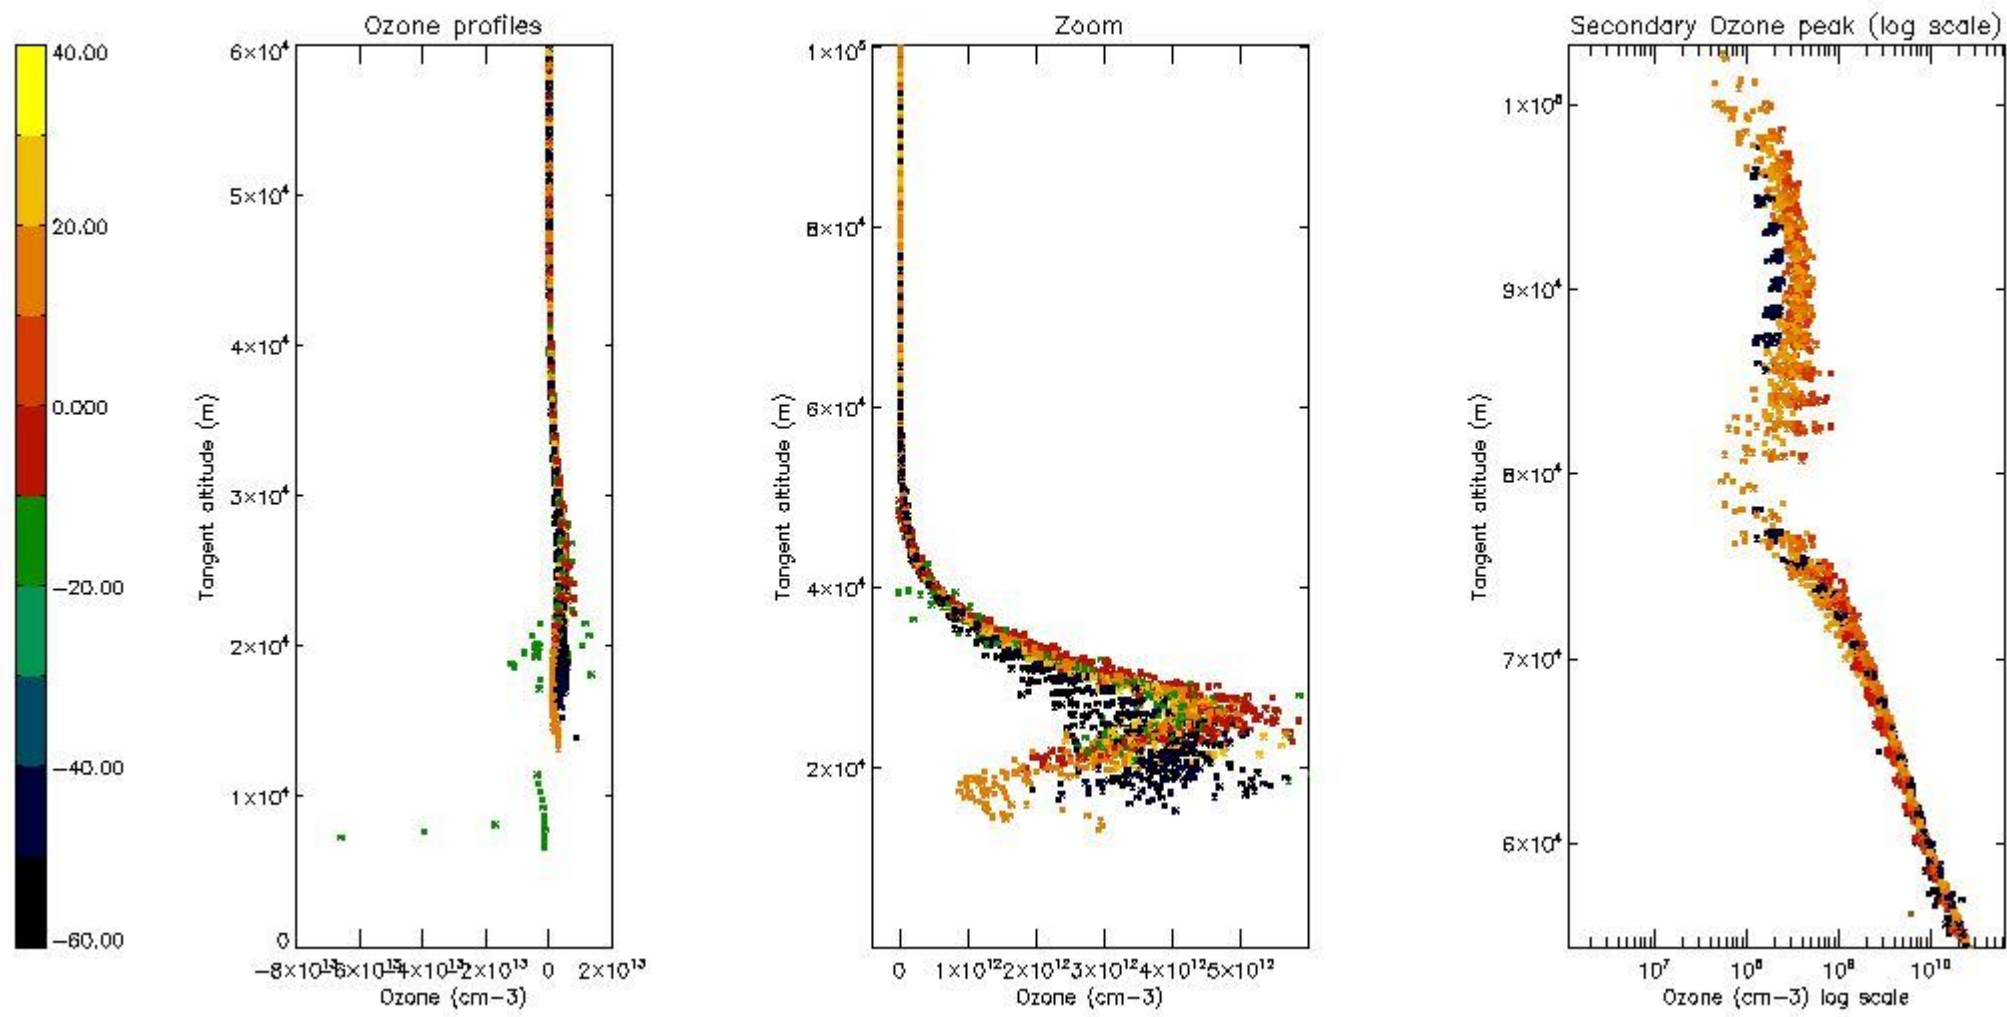

STD < 10	20
STD < 5	13

5.2 Plot ozone profiles for all STD (dark without errors)

The colorbar represents the latitude.

5.3 Plot ozone profiles where STD < 20% (dark without errors)

The colorbar represents the latitude.