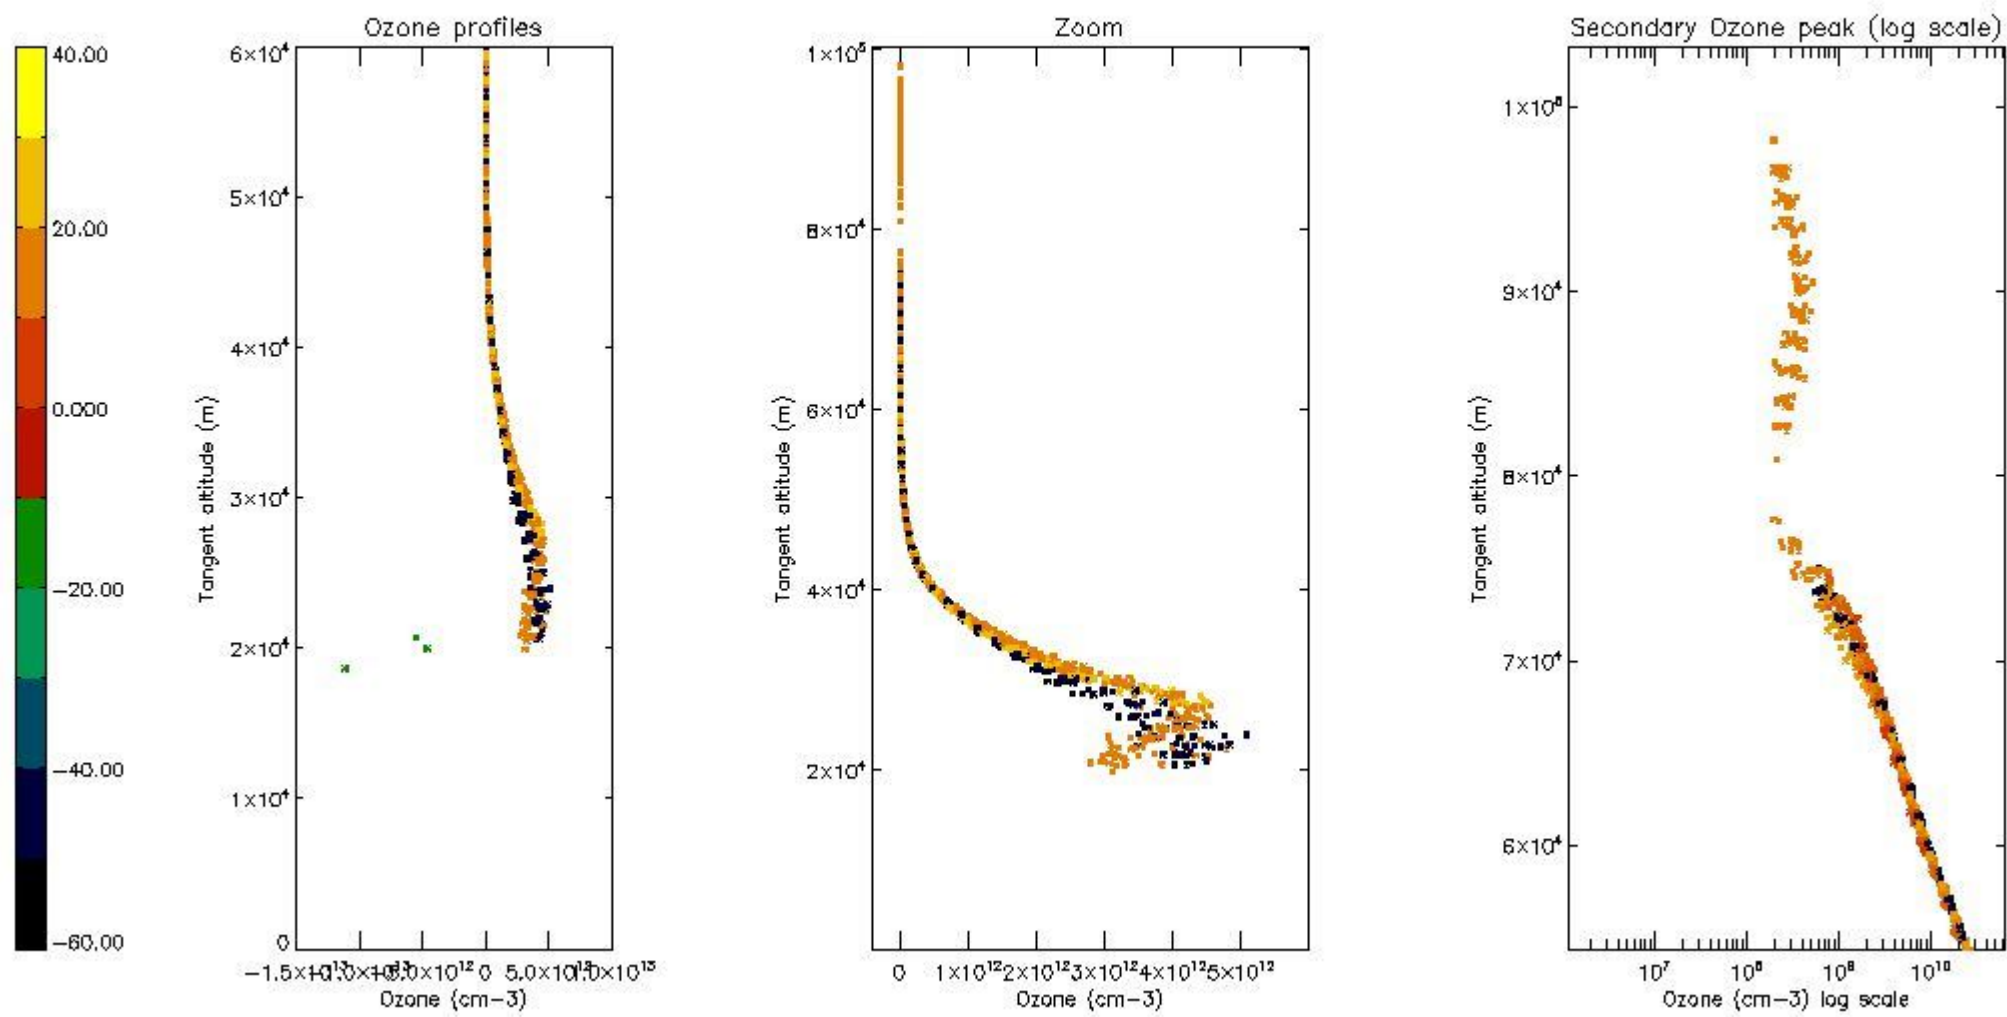

STD < 10	20
STD < 5	13

5.2 Plot ozone profiles for all STD (dark without errors)

The colorbar represents the latitude.

5.3 Plot ozone profiles where STD < 20% (dark without errors)

The colorbar represents the latitude.

5.4 Plot ozone profiles where STD < 10% (dark without errors)

The colorbar represents the latitude.

5.5 Plot ozone profiles where STD < 5% (dark without errors)

The colorbar represents the latitude.

5.6 Plot NO₂ profiles for all STD (dark without errors)