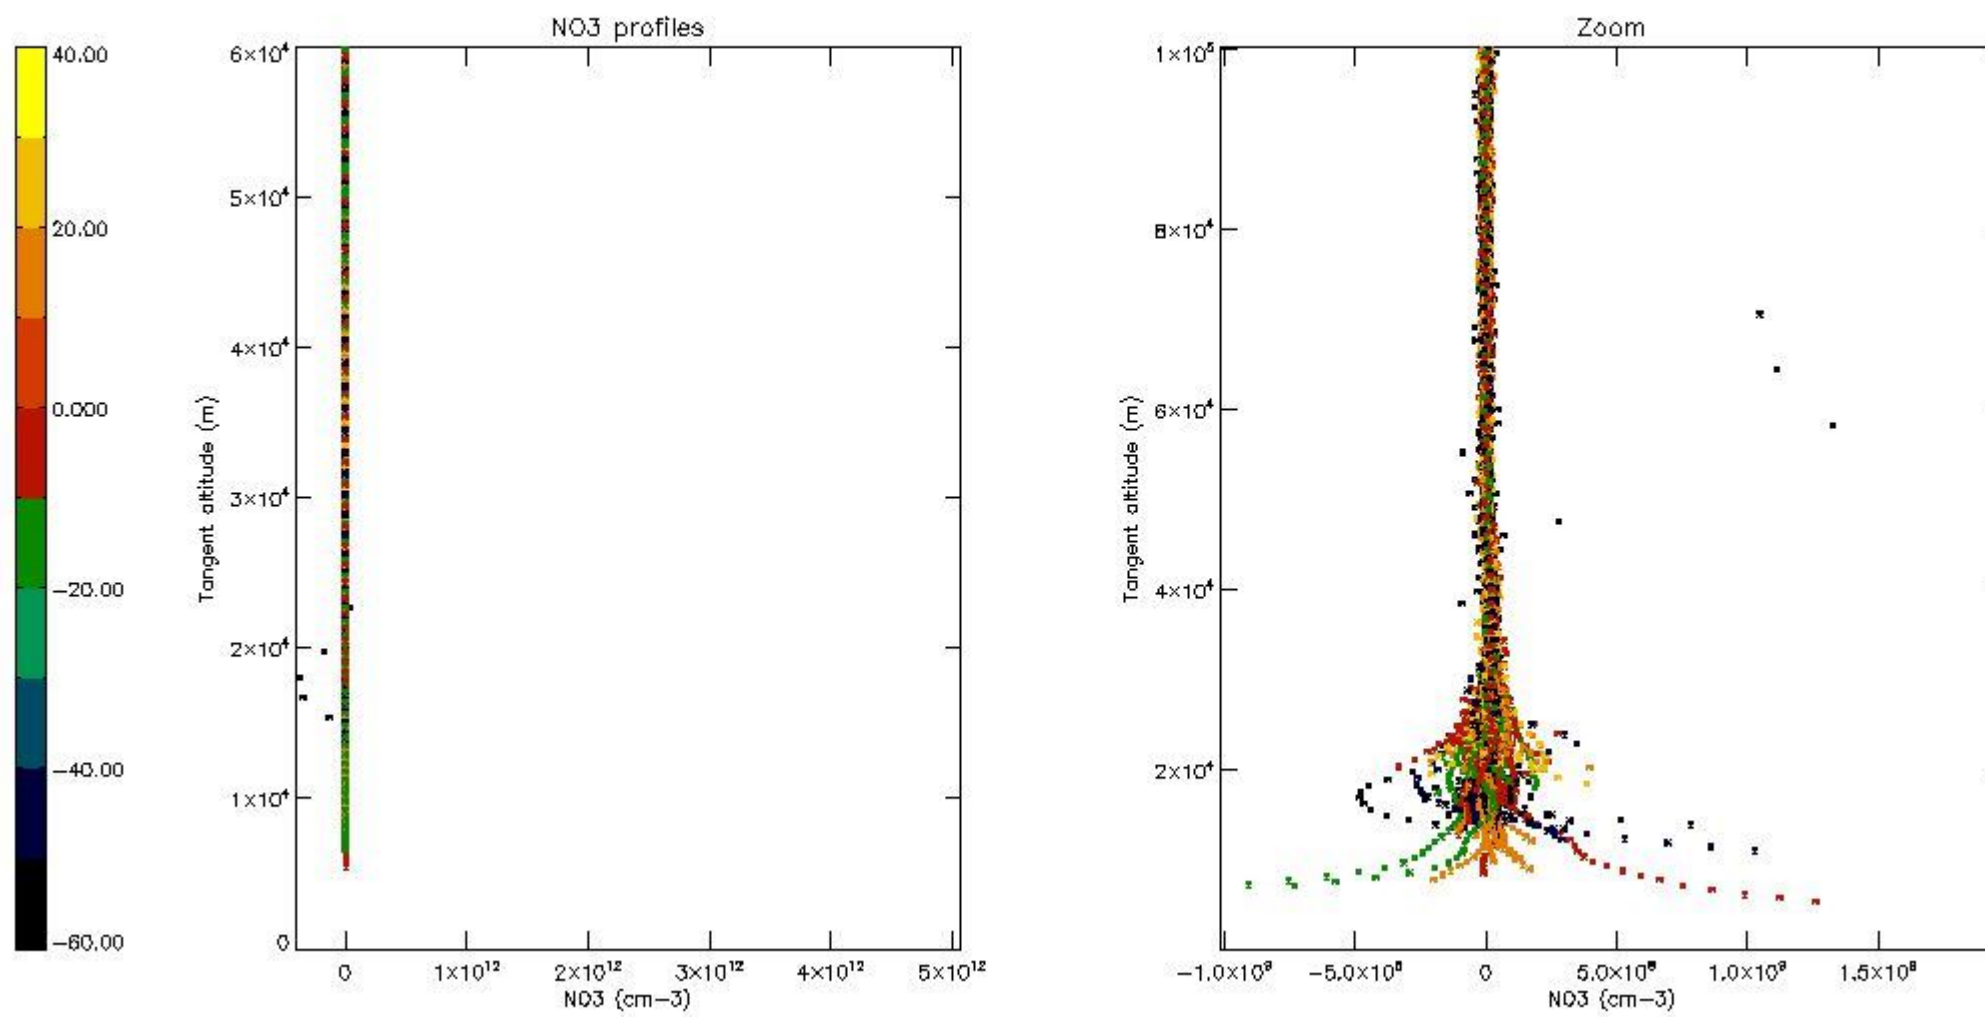

5.4 Plot ozone profiles where STD < 10% (dark without errors)

The colorbar represents the latitude.

5.5 Plot ozone profiles where STD < 5% (dark without errors)

The colorbar represents the latitude.

5.6 Plot NO₂ profiles for all STD (dark without errors)

The colorbar represents the latitude.

5.7 Plot NO3 profiles for all STD (dark without errors)

The colorbar represents the latitude.

5.8 Plot H2O profiles for all STD (only for occultations of stars 1,2,3,4,13,14,16,26,63 dark without errors)