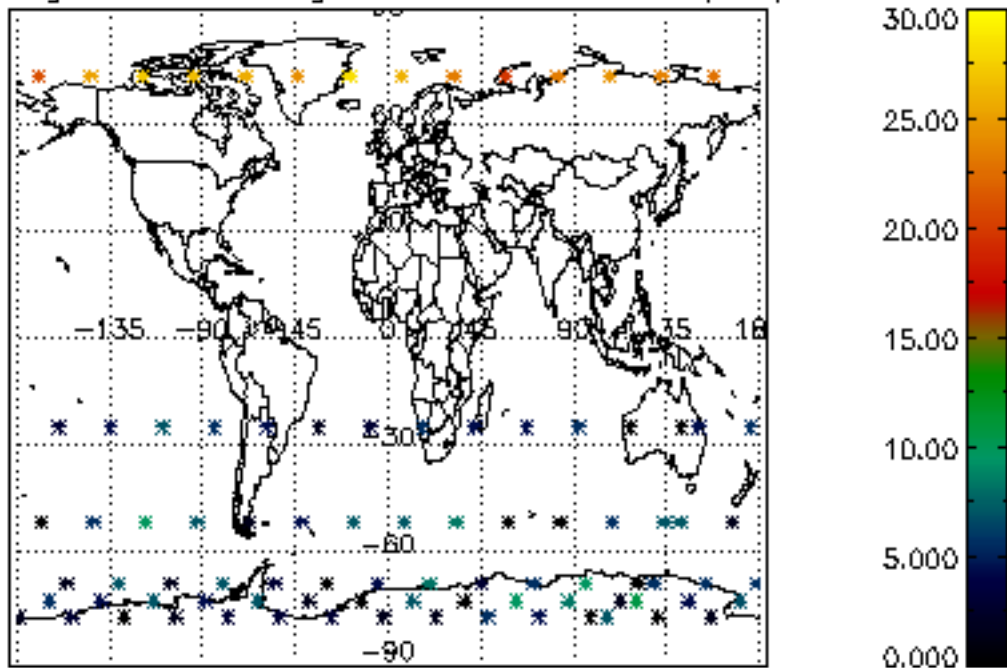

Percentage of star falling outside central band per profile