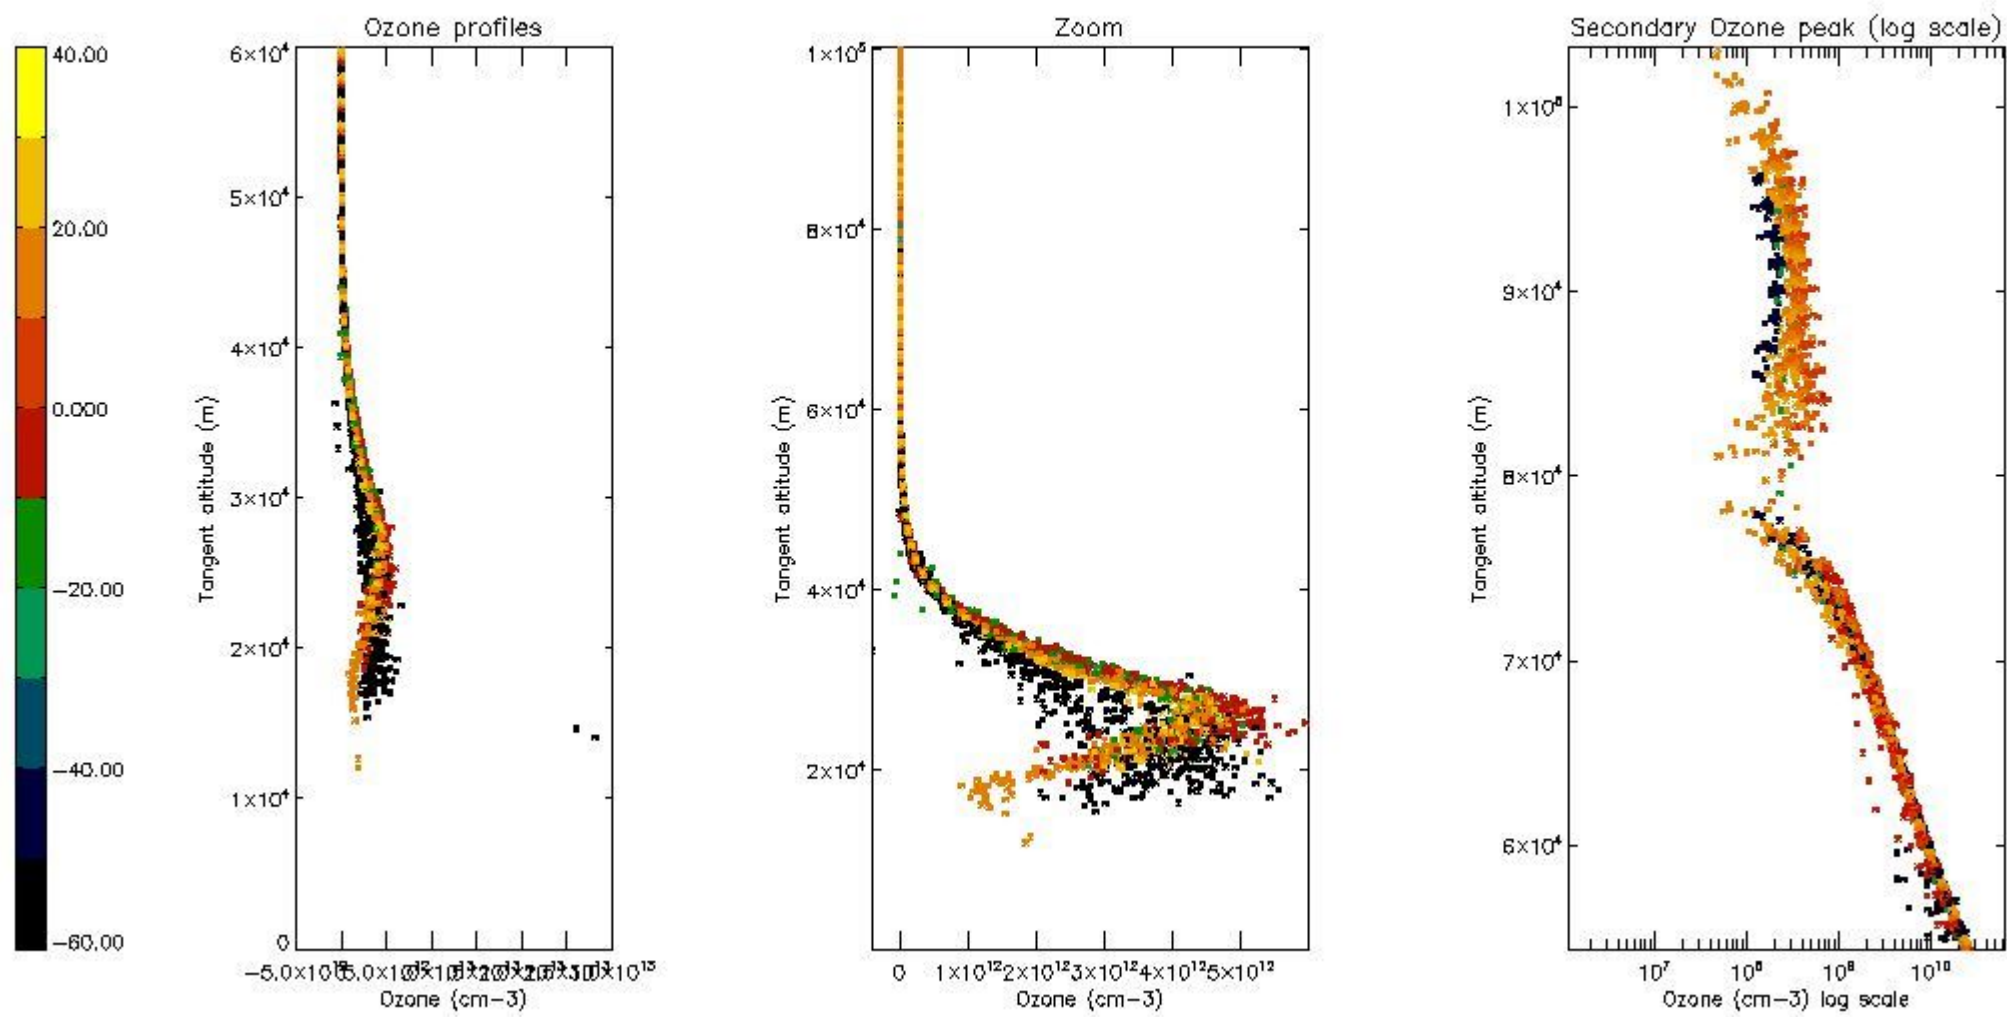

STD < 10	21
STD < 5	13

5.2 Plot ozone profiles for all STD (dark without errors)

The colorbar represents the latitude.

5.3 Plot ozone profiles where STD < 20% (dark without errors)

The colorbar represents the latitude.

5.4 Plot ozone profiles where $STD < 10\%$ (dark without errors)

The colorbar represents the latitude.

5.5 Plot ozone profiles where STD < 5% (dark without errors)

The colorbar represents the latitude.

5.6 Plot NO₂ profiles for all STD (dark without errors)

The colorbar represents the latitude.

5.7 Plot NO3 profiles for all STD (dark without errors)

The colorbar represents the latitude.

5.8 Plot H2O profiles for all STD (only for occultations of stars 1,2,3,4,13,14,16,26,63 dark without errors)