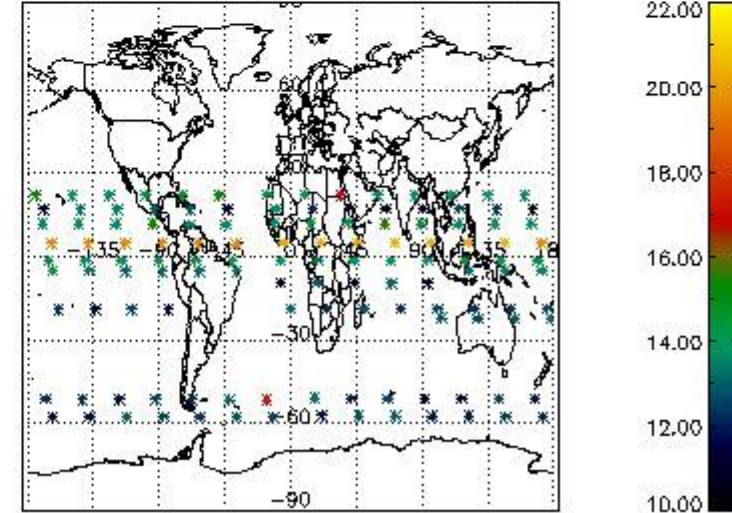

Percentage of flagged data per NO3 profile

4. Level 1 quality information per product

In this section it is plotted some information contained in the Quality Summary data set of the level 2 products that comes from the level 1b processing. Products without errors (error flag in the MPH set to "0") are used.

4.1 Plot quality information per product (time dependant) coming from level 1b processing

4.1.1 Plot level 1 quality information per product (time dependant): ENVISAT ASCENDING passes