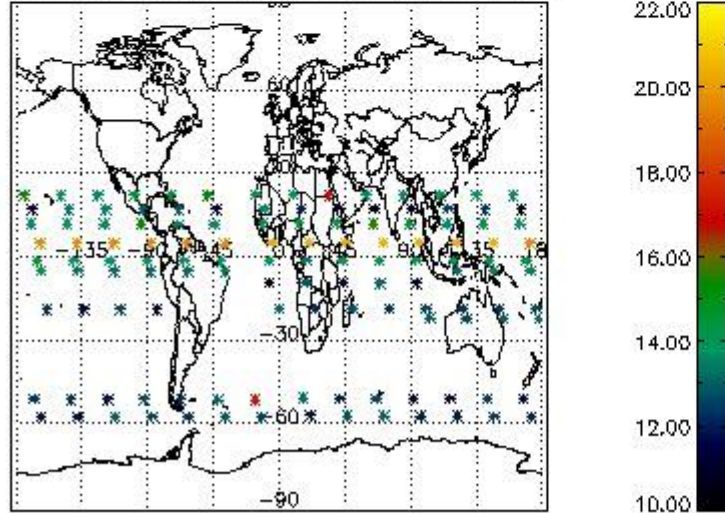

3.1 Plot quality information per product (time dependant)

3.2 Plot quality information per product (world map)

Percentage of flagged data per O3 profile

Percentage of flagged data per H2O profile

Percentage of flagged data per NO2 profile

Percentage of flagged data per NO3 profile

4. Level 1 quality information per product

In this section it is plotted some information contained in the Quality Summary data set of the level 2 products that comes from the level 1b processing. Products without errors (error flag in the MPH set to "0") are used.