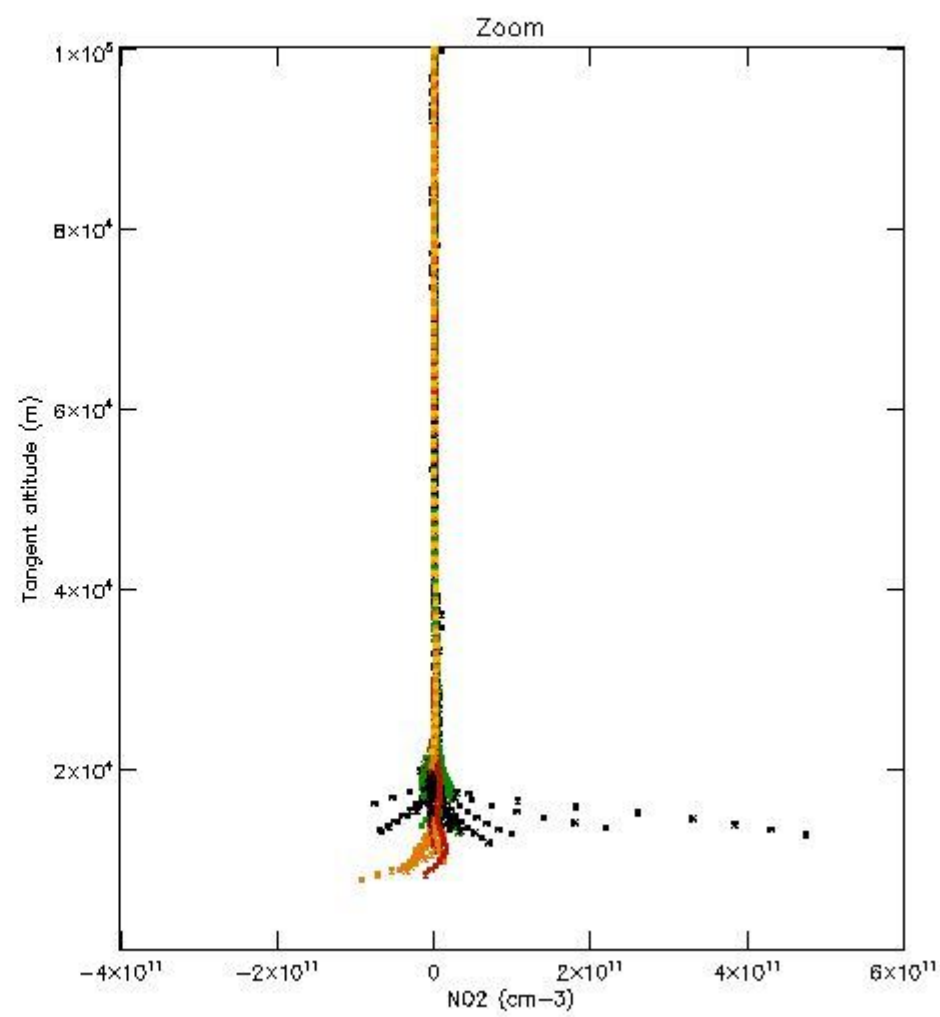

5.4 Plot ozone profiles where $STD < 10\%$ (dark without errors)

The colorbar represents the latitude.

5.5 Plot ozone profiles where STD < 5% (dark without errors)

The colorbar represents the latitude.

5.6 Plot NO₂ profiles for all STD (dark without errors)

The colorbar represents the latitude.

5.7 Plot NO3 profiles for all STD (dark without errors)

The colorbar represents the latitude.

5.8 Plot H2O profiles for all STD (only for occultations of stars 1,2,3,4,13,14,16,26,63 dark without errors)