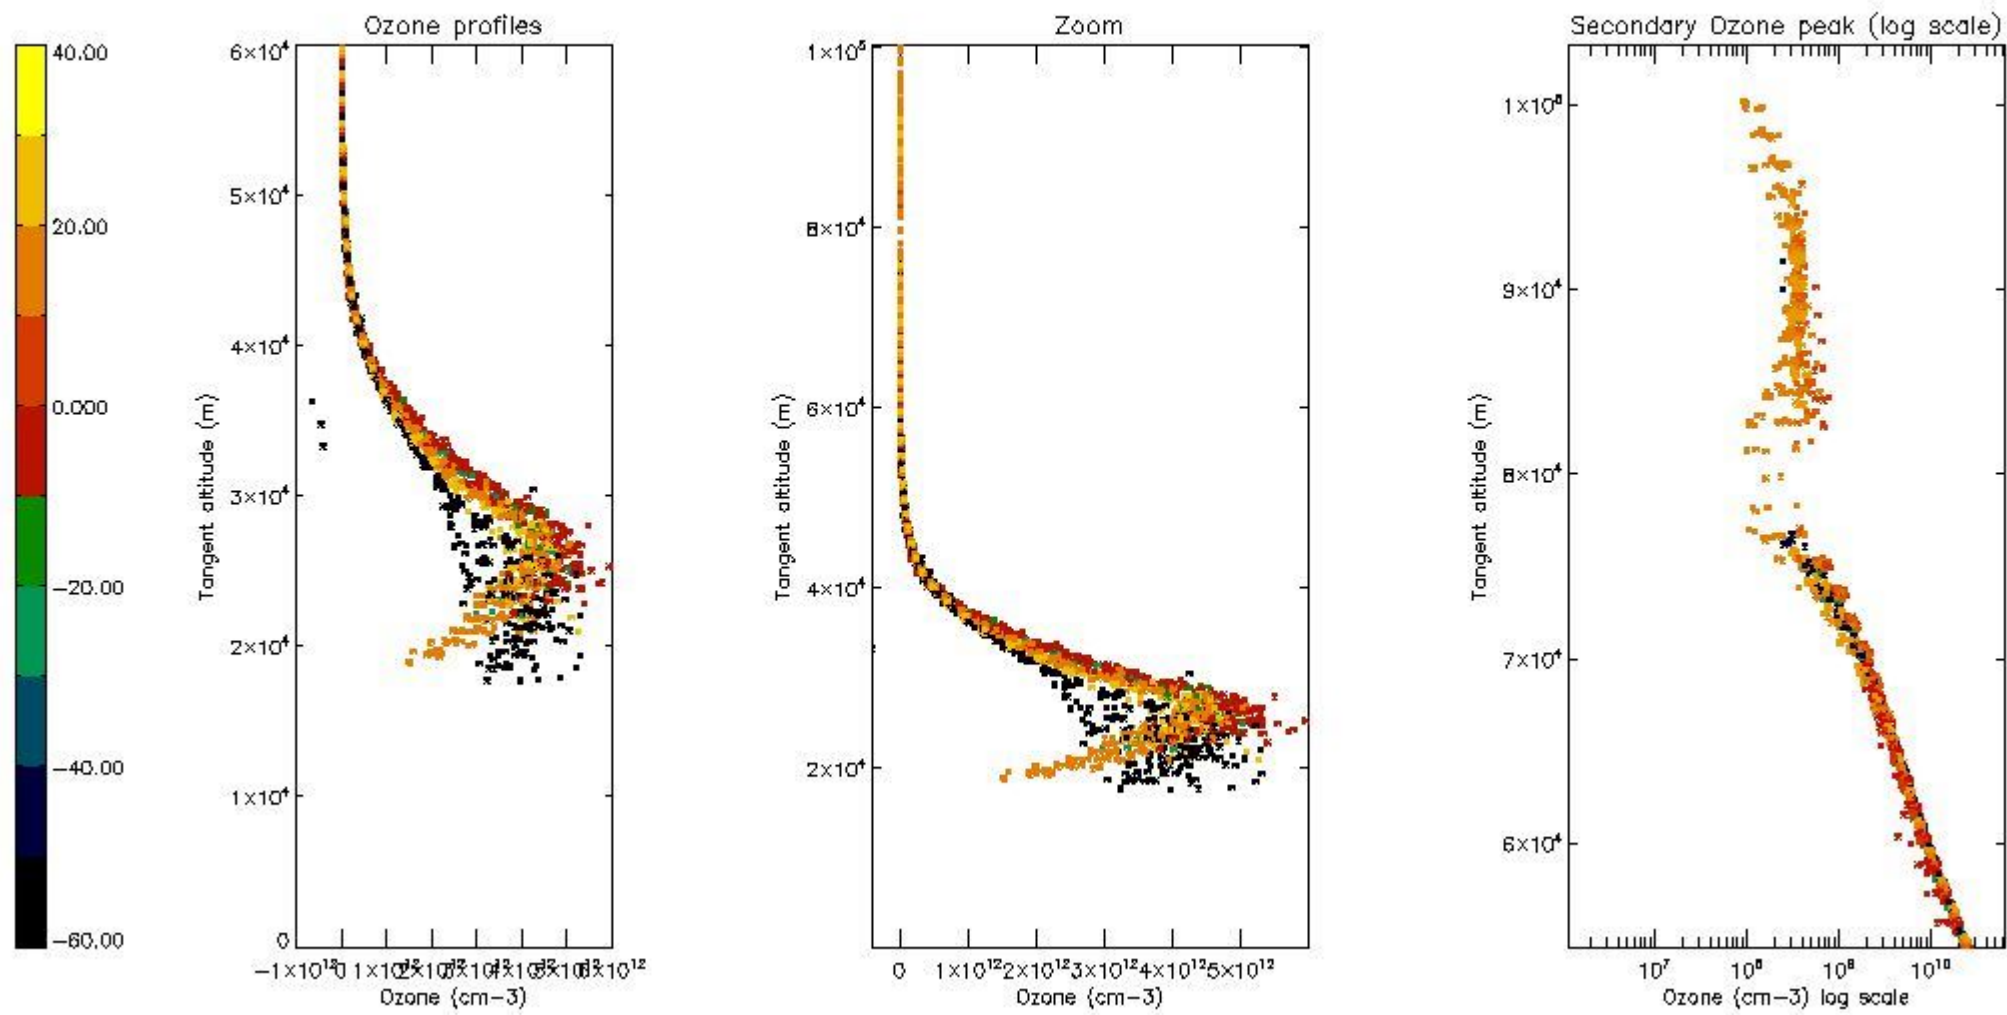

So, the table below shows the percentage of dark limb and valid observations for each criteria with respect to the overall valid daily observations.

Criteria	% of total production
All STD	50
STD < 20	29

STD < 10	21
STD < 5	13

5.2 Plot ozone profiles for all STD (dark without errors)

The colorbar represents the latitude.

5.3 Plot ozone profiles where STD < 20% (dark without errors)

The colorbar represents the latitude.

5.4 Plot ozone profiles where $STD < 10\%$ (dark without errors)

The colorbar represents the latitude.

5.5 Plot ozone profiles where STD < 5% (dark without errors)

The colorbar represents the latitude.

5.6 Plot NO₂ profiles for all STD (dark without errors)

The colorbar represents the latitude.

5.7 Plot NO3 profiles for all STD (dark without errors)

The colorbar represents the latitude.

5.8 Plot H2O profiles for all STD (only for occultations of stars 1,2,3,4,13,14,16,26,63 dark without errors)