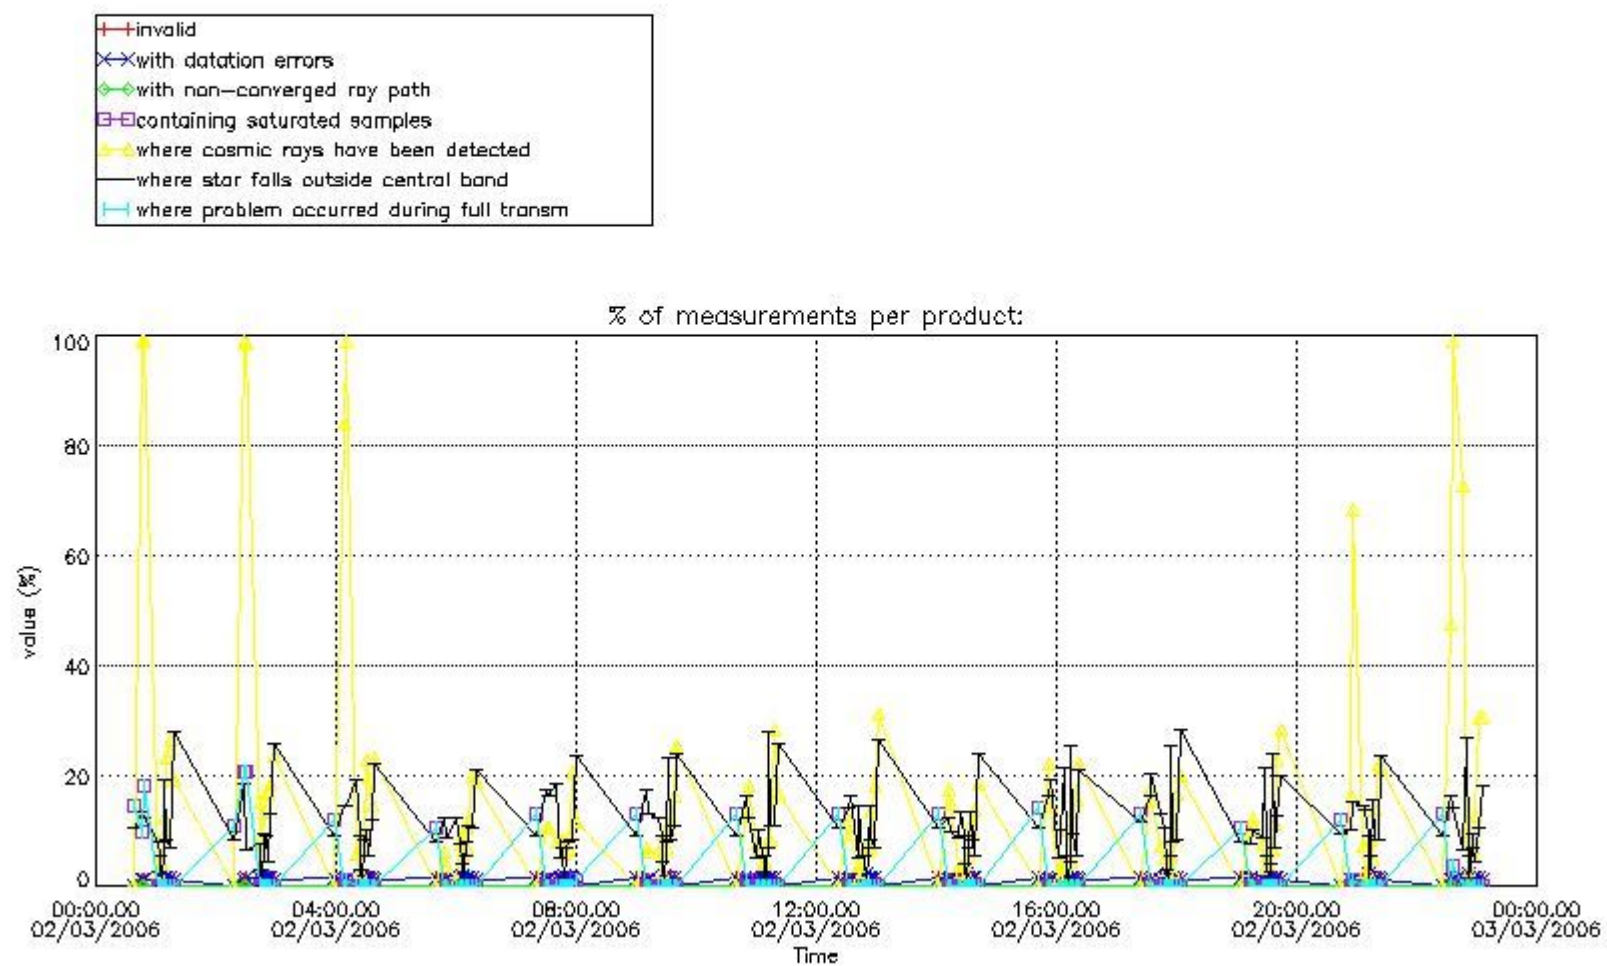

3.1 Plot quality information per product (time dependant)

3.2 Plot quality information per product (world map)

Percentage of flagged data per O3 profile

Percentage of flagged data per H2O profile

Percentage of flagged data per NO2 profile

Percentage of flagged data per NO3 profile

4. Level 1 quality information per product

In this section it is plotted some information contained in the Quality Summary data set of the level 2 products that comes from the level 1b processing. Products without errors (error flag in the MPH set to "0") are used.

4.1 Plot quality information per product (time dependant) coming from level 1b processing

4.1.1 Plot level 1 quality information per product (time dependant): ENVISAT ASCENDING passes

4.1.2 Plot level 1 quality information per product (time dependant): ENVI SAT DESCENDING passes

5. Trace gas profiles

5.1 Ozone statistics based on quality of products

The final quality of the products can be "measured" using the STD (Standard Deviation) attached to every point profile. This information is written to the parameter GOM_NL__2P/NL_LOCAL_SPECIES_DENSITY/o3_std of the level 2 products. The table below shows the statistics for given STD ranges.