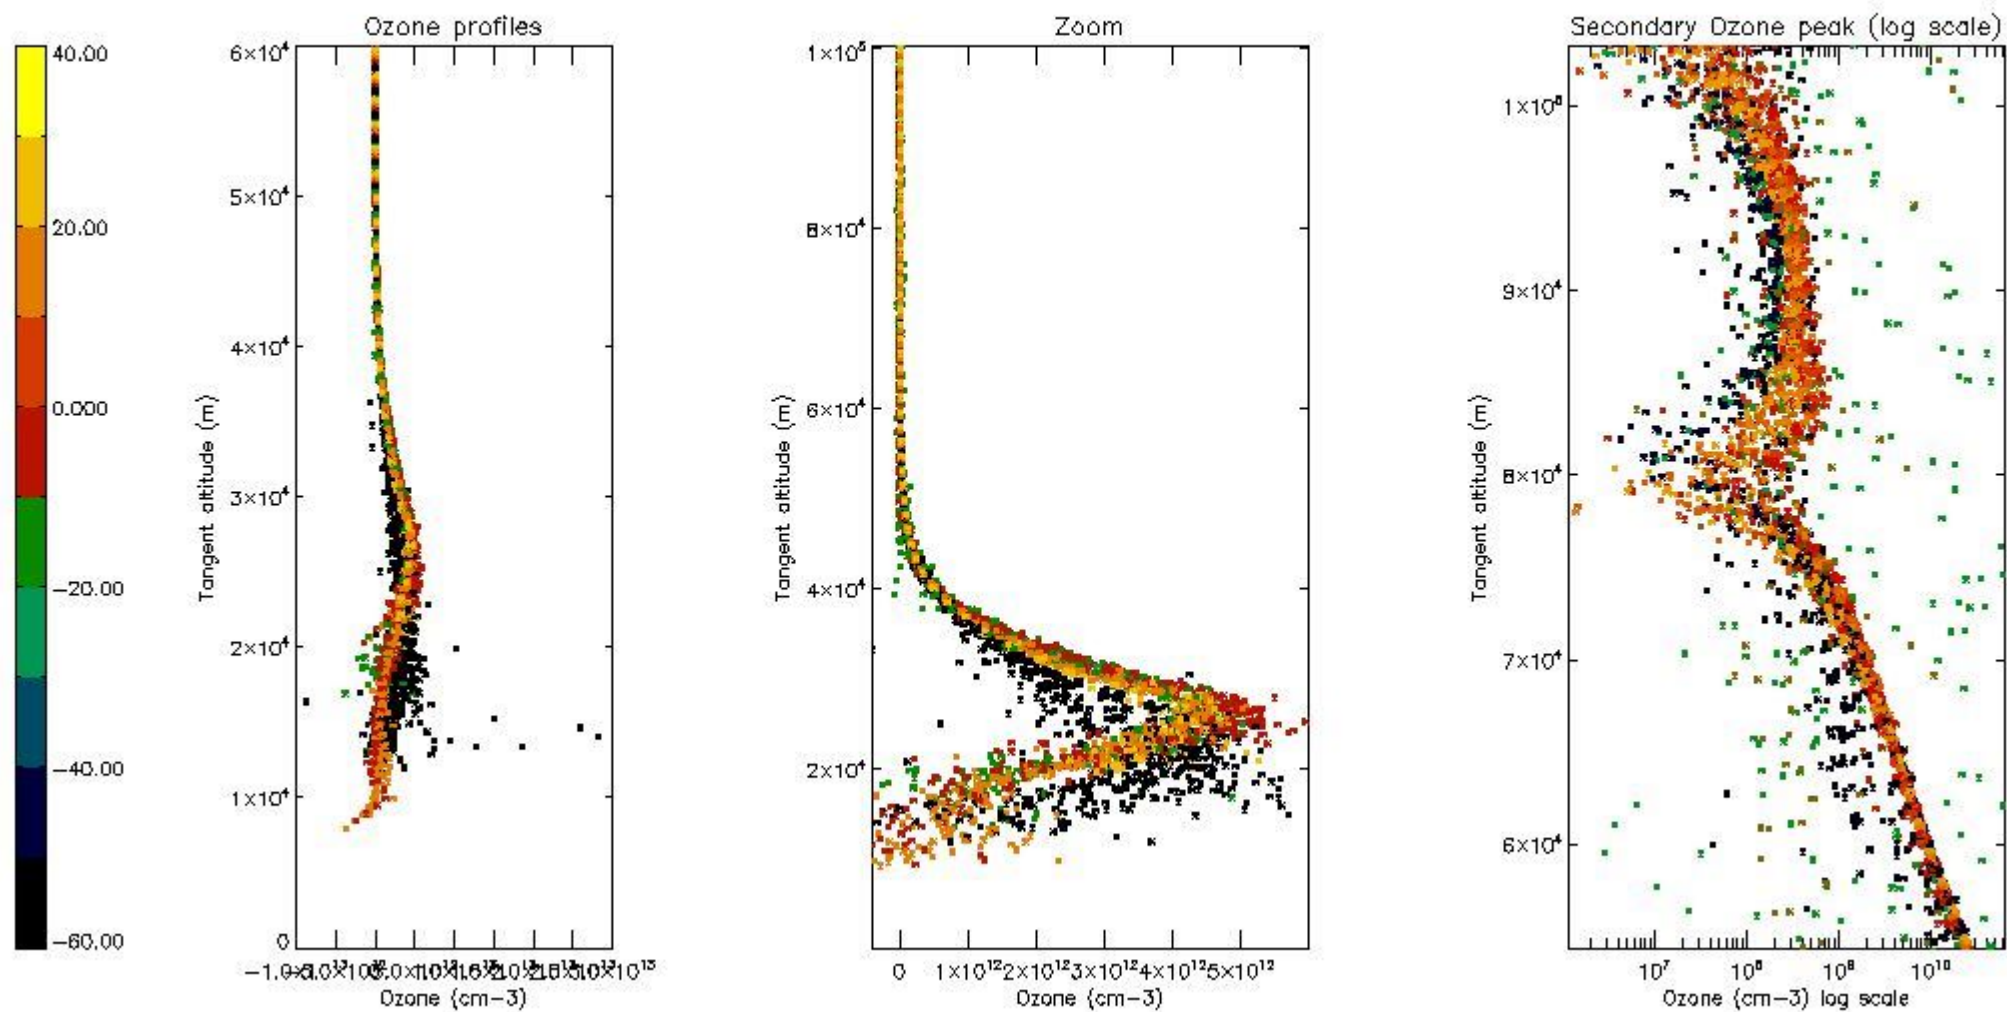

STD < 10	21
STD < 5	13

5.2 Plot ozone profiles for all STD (dark without errors)

The colorbar represents the latitude.

5.3 Plot ozone profiles where STD < 20% (dark without errors)

The colorbar represents the latitude.