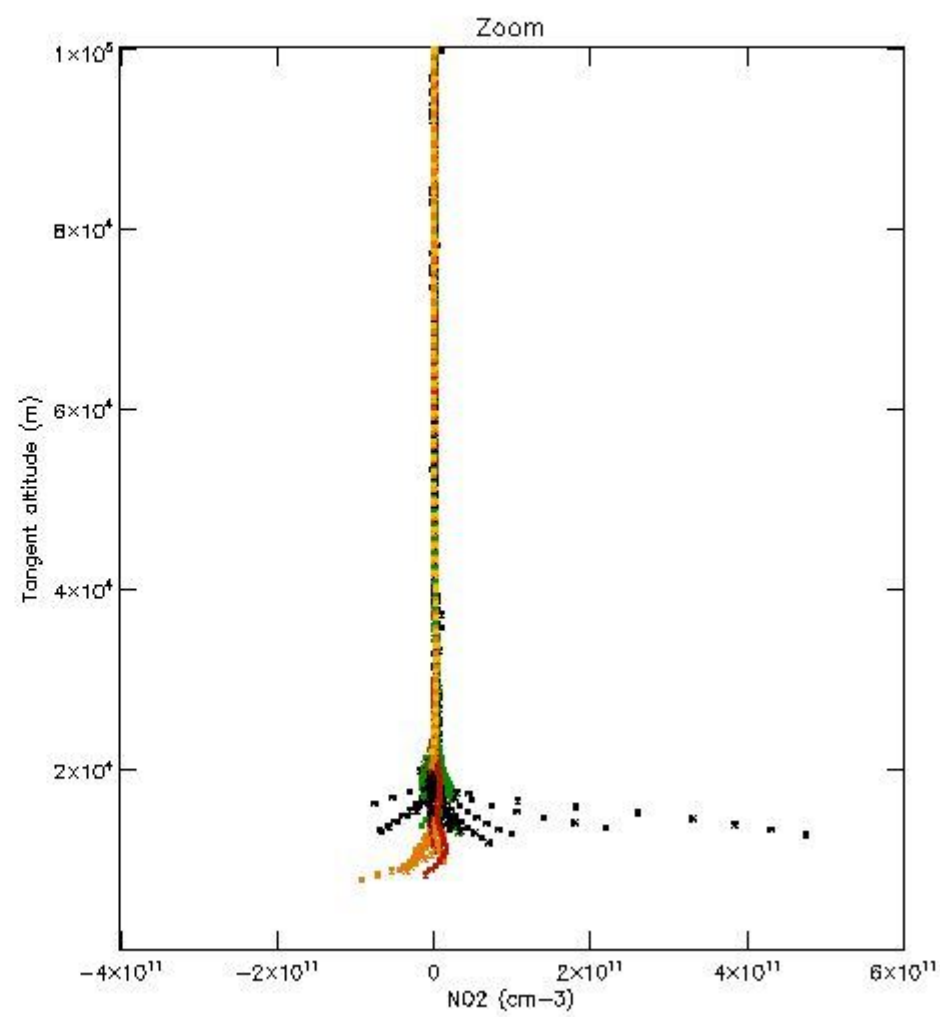

5.7 Plot NO3 profiles for all STD (dark without errors)

The colorbar represents the latitude.