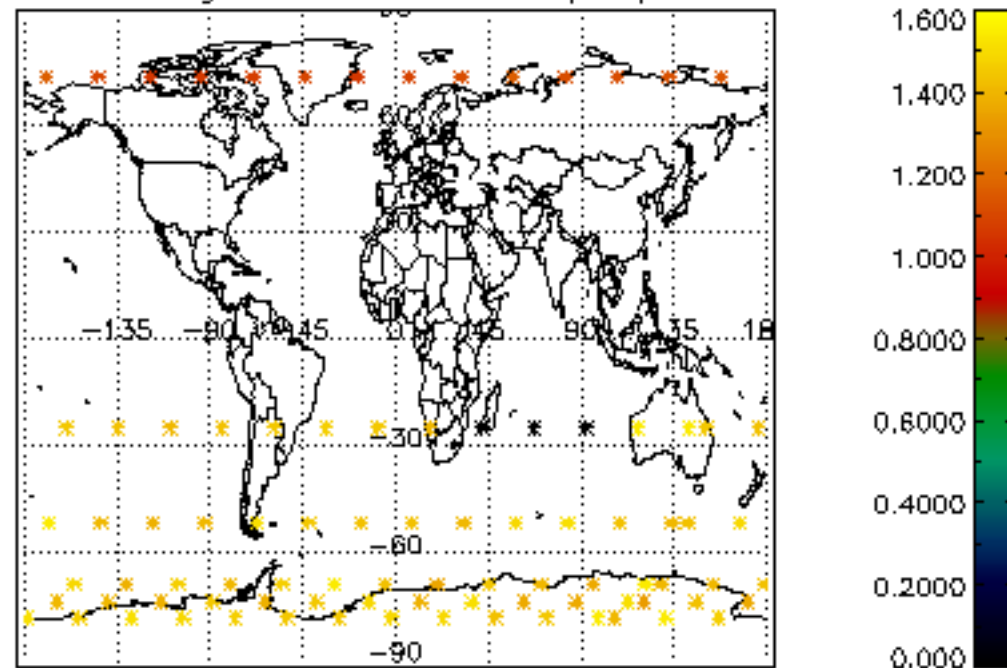

Percentage of datation errors per profile

Percentage of star falling outside central band per profile

Percentage of saturation errors per profile

Percentage of cosmic ray hits per profile

Percentage of datation errors per profile