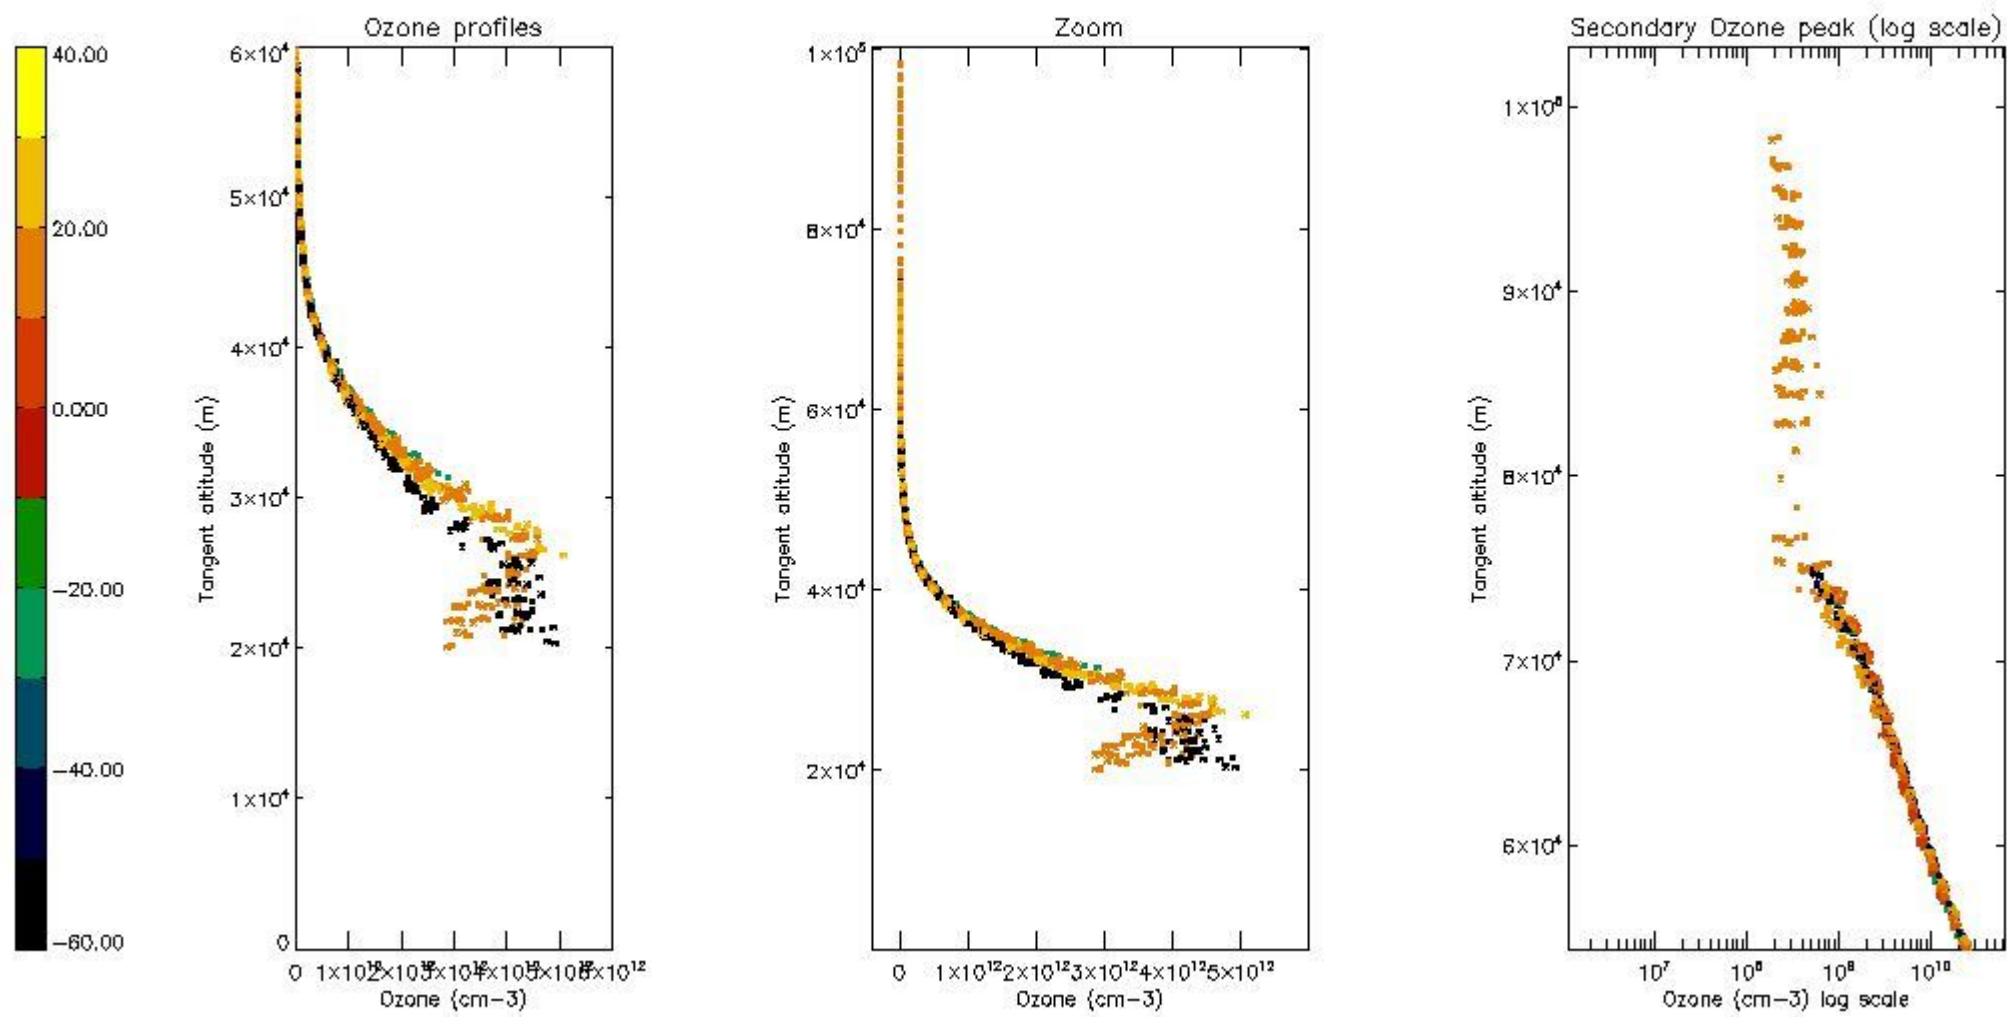

STD < 10	21
STD < 5	13

5.2 Plot ozone profiles for all STD (dark without errors)

The colorbar represents the latitude.

5.3 Plot ozone profiles where STD < 20% (dark without errors)

The colorbar represents the latitude.

5.4 Plot ozone profiles where $STD < 10\%$ (dark without errors)

The colorbar represents the latitude.

5.5 Plot ozone profiles where STD < 5% (dark without errors)

The colorbar represents the latitude.

5.6 Plot NO₂ profiles for all STD (dark without errors)