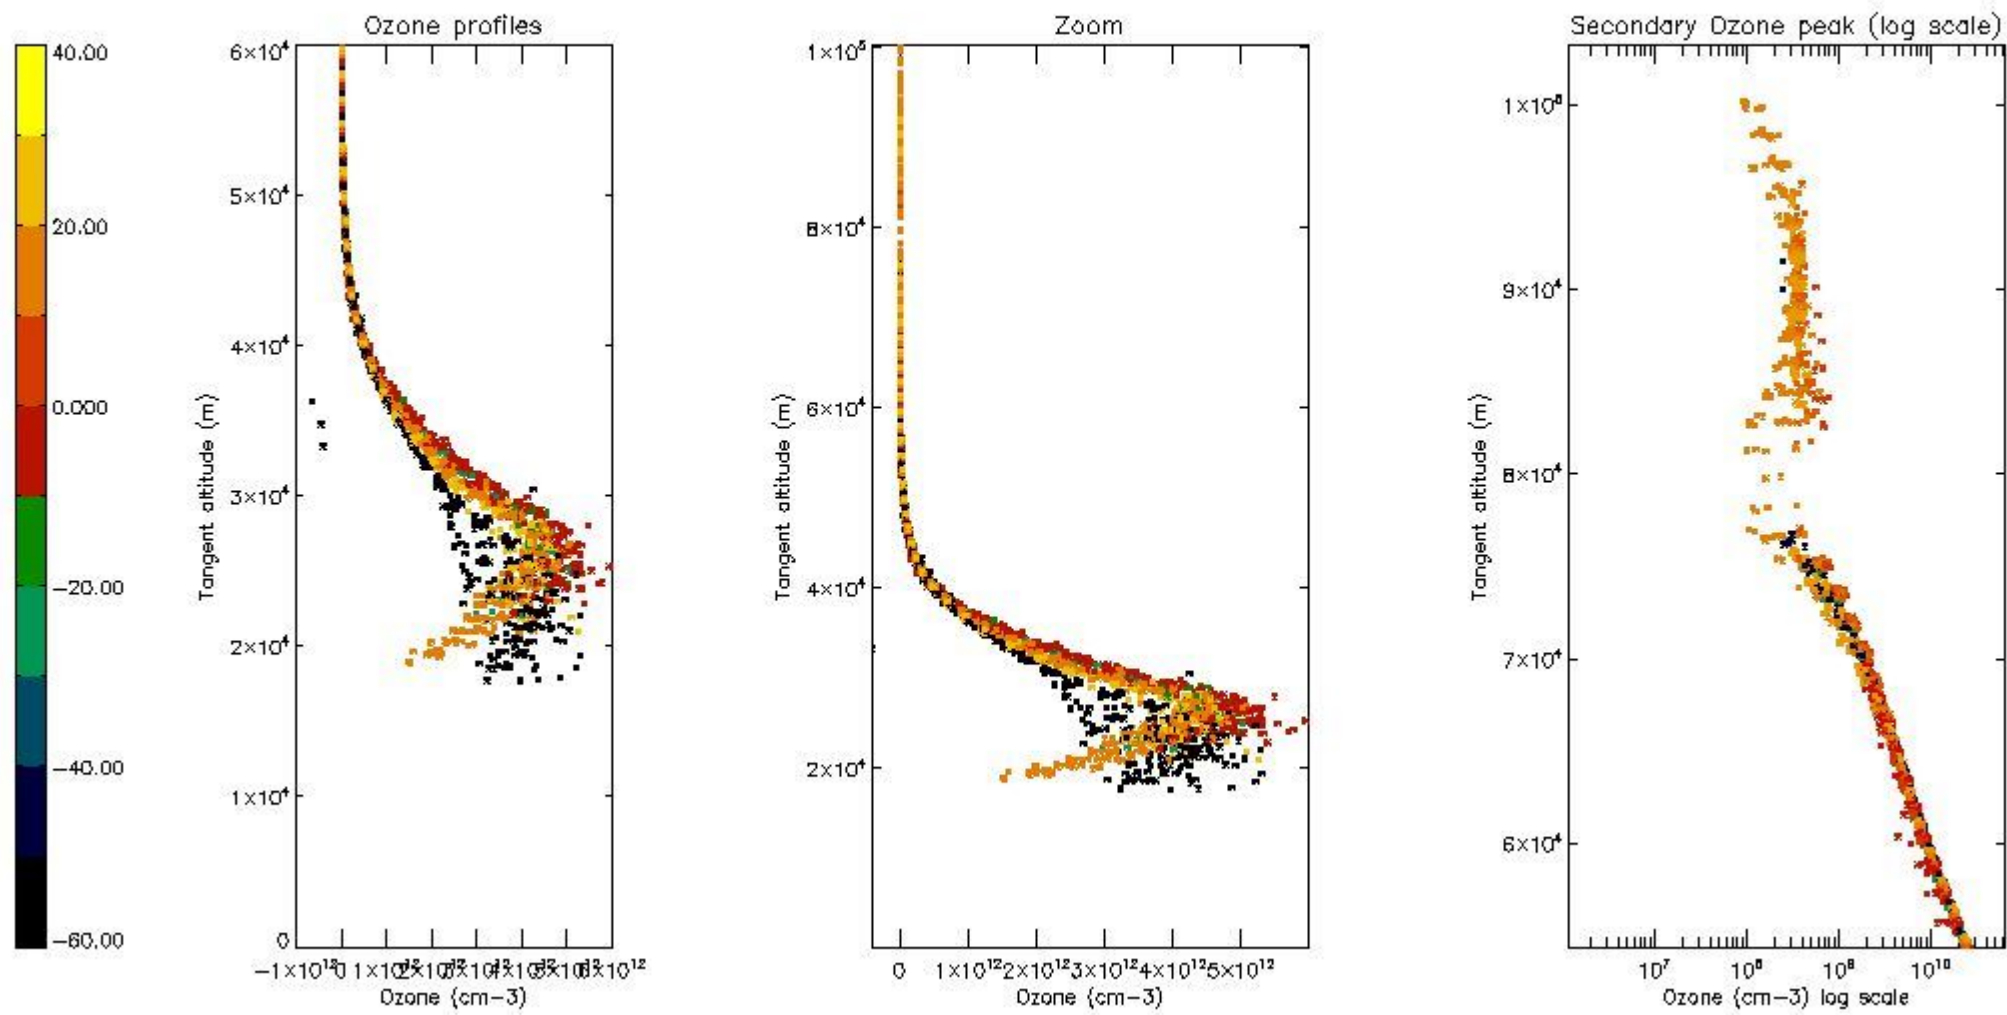

5.5 Plot ozone profiles where STD < 5% (dark without errors)

The colorbar represents the latitude.