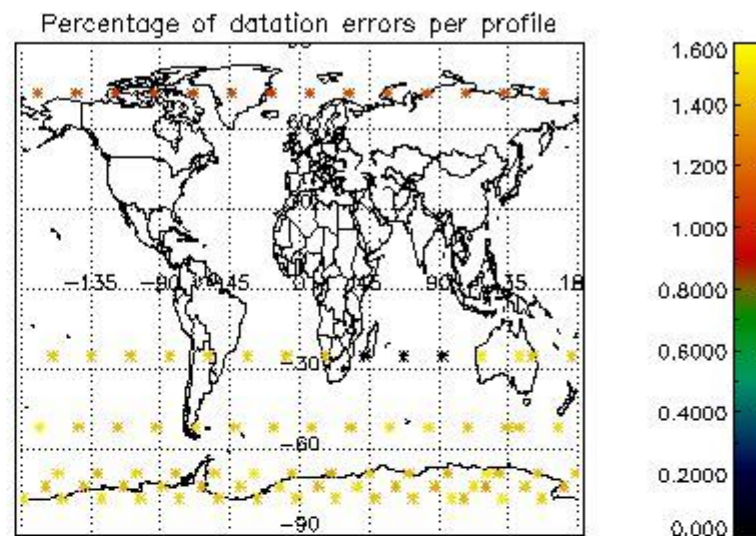

5. Trace gas profiles

5.1 Ozone statistics based on quality of products

The final quality of the products can be "measured" using the STD (Standard Deviation) attached to every point profile. This information is written to the parameter GOM_NL__2P/NL_LOCAL_SPECIES_DENSITY/o3_std of the level 2 products. The table below shows the statistics for given STD ranges.

The statistics are given with respect to the overall valid production:

- Products without fatal errors: GOM_NL__2P/MPH/PRODUCT_ERR=0
- Valid point profile: GOM_NL__2P/NL_LOCAL_SPECIES_DENSITY/pcd(0)=0

The 'Criteria' is applied to valid points of dark limb products:

- Products in dark limb illumination condition: GOM_NL__2P/NL_SUMMARY_QUALITY/obs_ill_cond=0
- Products without fatal errors: GOM_NL__2P/MPH/PRODUCT_ERR=0
- Valid point profile: GOM_NL__2P/NL_LOCAL_SPECIES_DENSITY/pcd(0)=0

So, the table below shows the percentage of dark limb and valid observations for each criteria with respect to the overall valid daily observations.

Criteria	% of total production
All STD	50
STD < 20	29