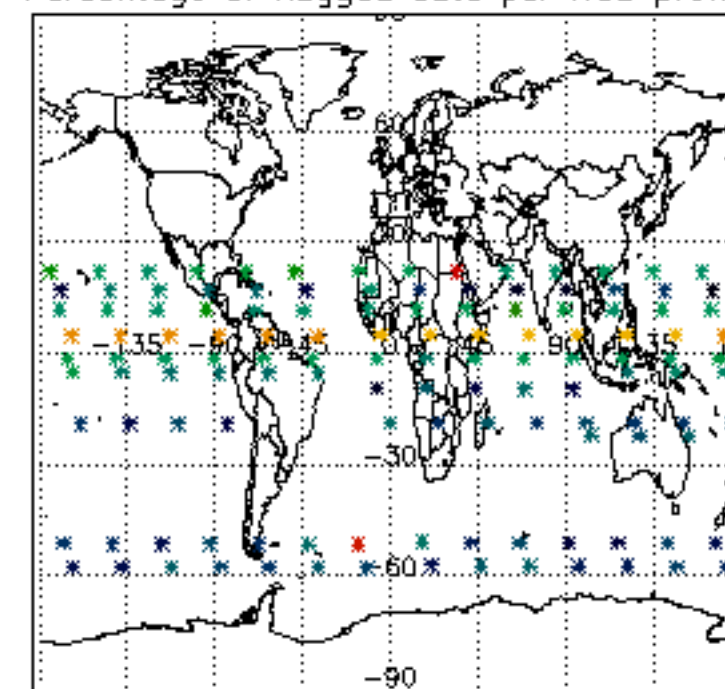

Percentage of flagged data per NO3 profile