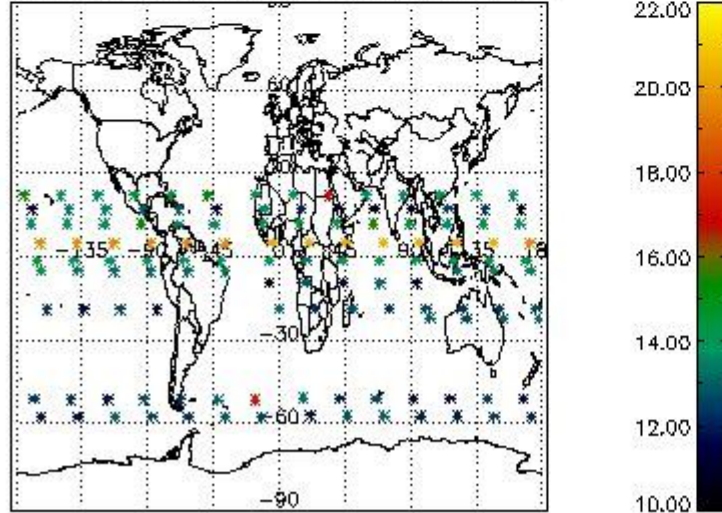

3.1 Plot quality information per product (time dependant)

3.2 Plot quality information per product (world map)

Percentage of flagged data per O3 profile

Percentage of flagged data per H2O profile

Percentage of flagged data per NO2 profile