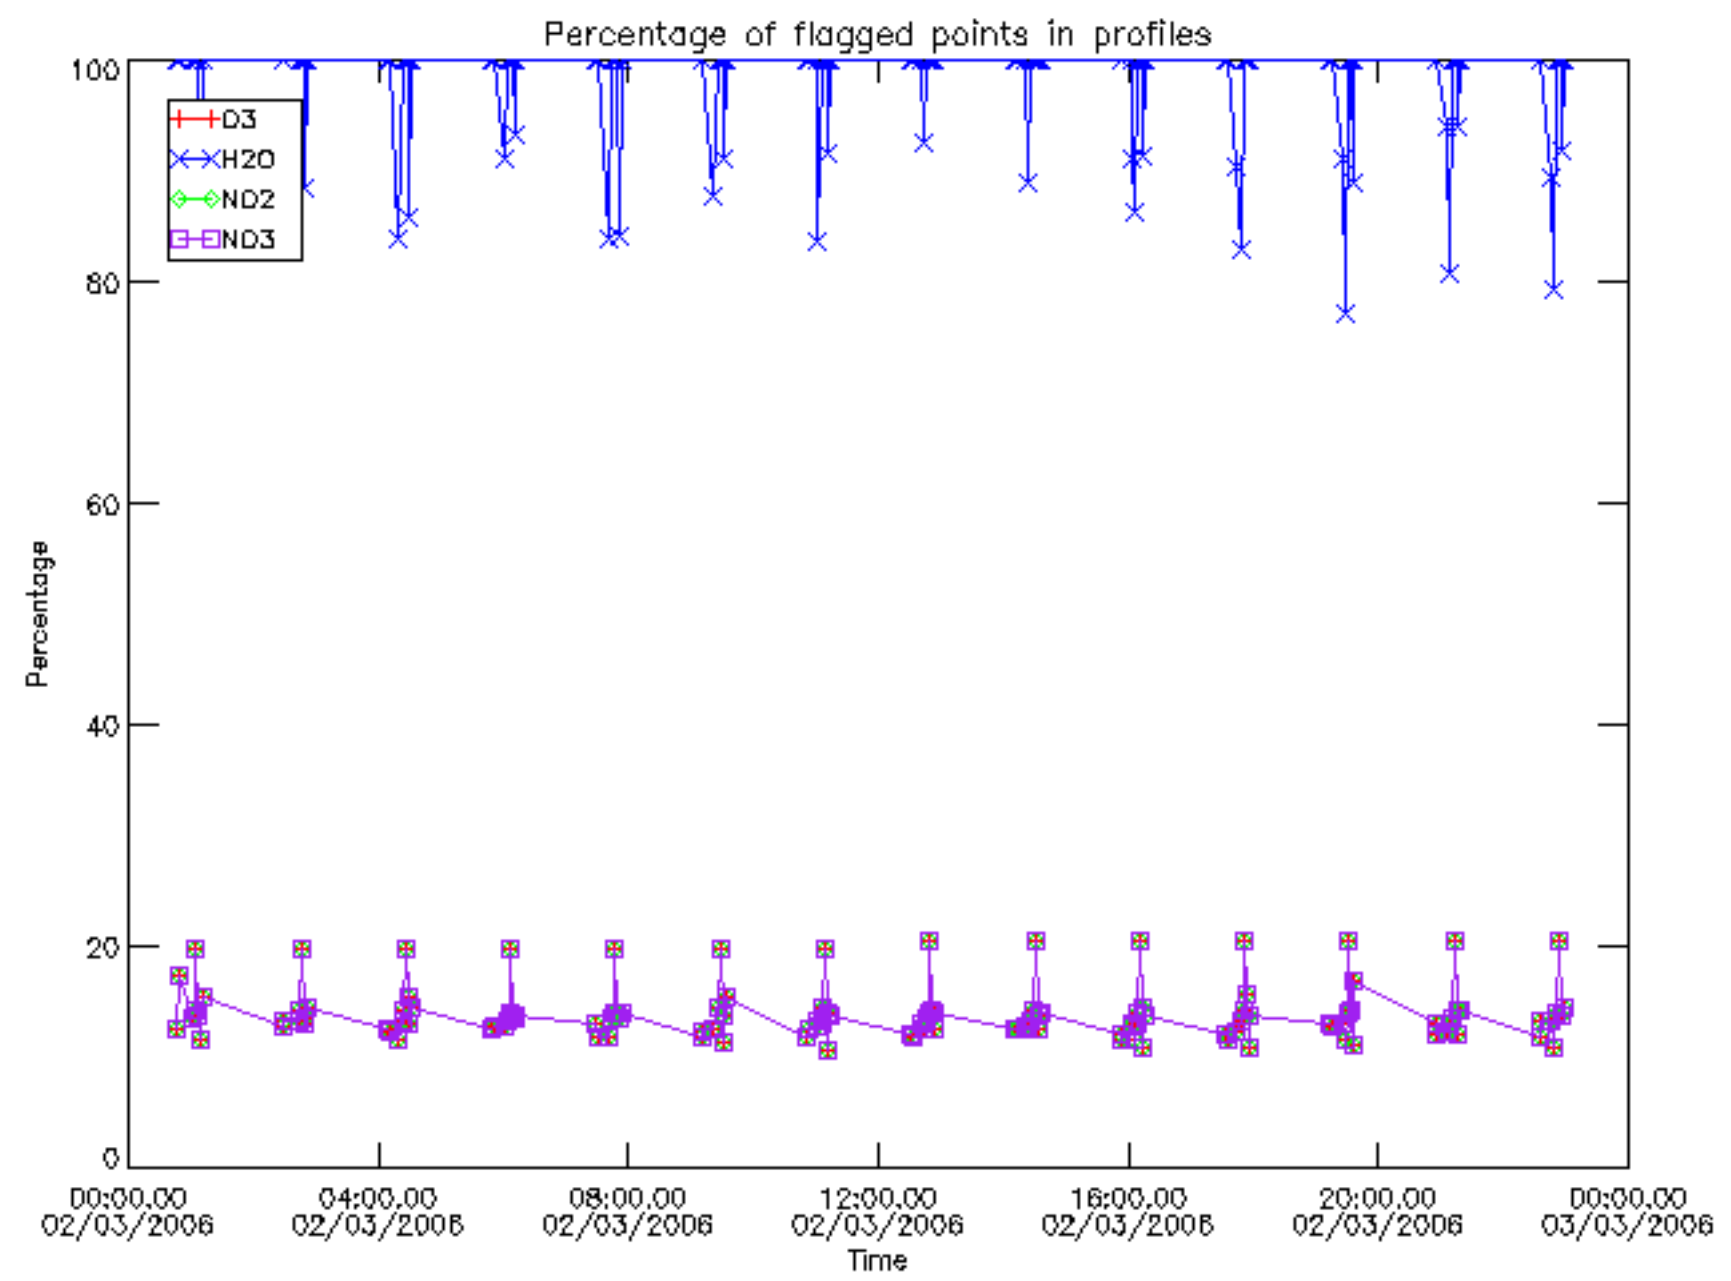

Percentage of flagged data per D3 profile

Percentage of flagged data per H2O profile