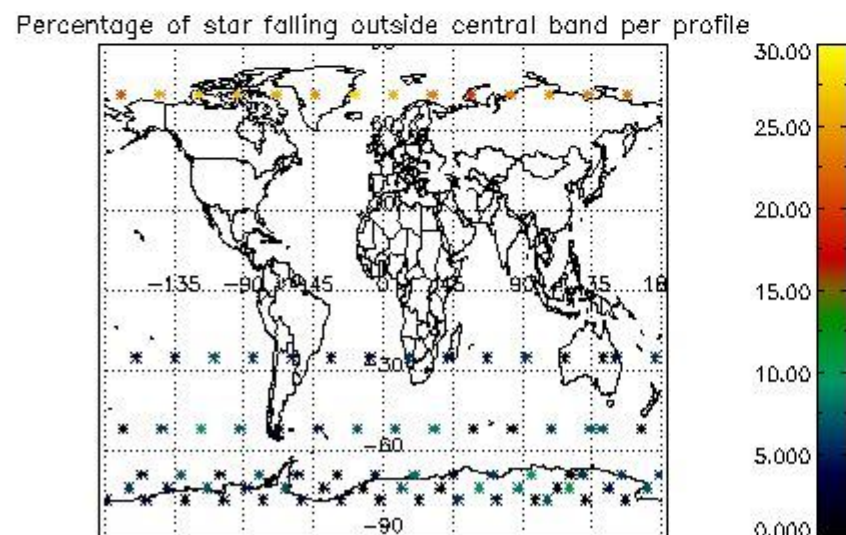

5. Trace gas profiles

5.1 Ozone statistics based on quality of products

The final quality of the products can be "measured" using the STD (Standard Deviation) attached to every point profile. This information is written to the parameter GOM_NL__2P/NL_LOCAL_SPECIES_DENSITY/o3_std of the level 2 products. The table below shows the statistics for given STD ranges.

The statistics are given with respect to the overall valid production:

- Products without fatal errors: GOM_NL__2P/MPH/PRODUCT_ERR=0
- Valid point profile: GOM_NL__2P/NL_LOCAL_SPECIES_DENSITY/pcd(0)=0

The 'Criteria' is applied to valid points of dark limb products:

- Products in dark limb illumination condition: GOM_NL__2P/NL_SUMMARY_QUALITY/obs_ill_cond=0
- Products without fatal errors: GOM_NL__2P/MPH/PRODUCT_ERR=0
- Valid point profile: GOM_NL__2P/NL_LOCAL_SPECIES_DENSITY/pcd(0)=0

So, the table below shows the percentage of dark limb and valid observations for each criteria with respect to the overall valid daily observations.

Criteria	% of total production
All STD	50
STD < 20	29