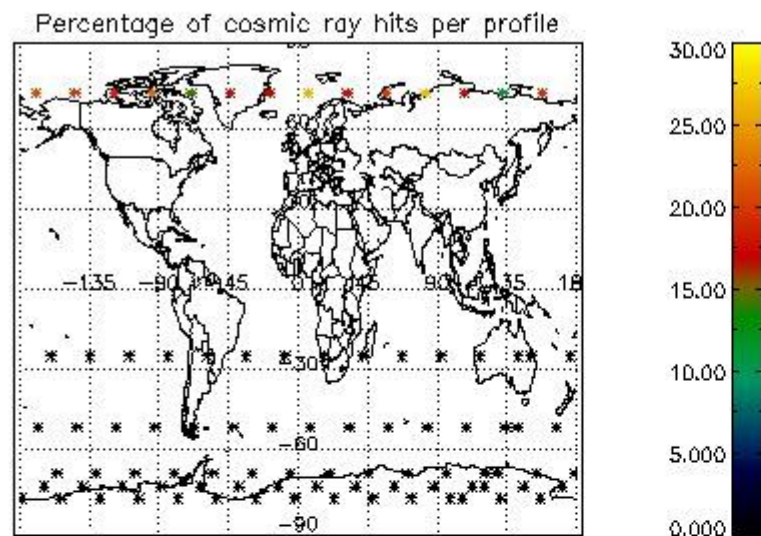

4.2.2 Plot level 1 quality information per product (world map): ENVISAT DESCENDING passes

5. Trace gas profiles

5.1 Ozone statistics based on quality of products

The final quality of the products can be "measured" using the STD (Standard Deviation) attached to every point profile. This information is written to the parameter GOM_NL__2P/NL_LOCAL_SPECIES_DENSITY/o3_std of the level 2 products. The table below shows the statistics for given STD ranges.

The statistics are given with respect to the overall valid production:

- Products without fatal errors: GOM_NL__2P/MPH/PRODUCT_ERR=0
- Valid point profile: GOM_NL__2P/NL_LOCAL_SPECIES_DENSITY/pcd(0)=0

The 'Criteria' is applied to valid points of dark limb products:

- Products in dark limb illumination condition: GOM_NL__2P/NL_SUMMARY_QUALITY/obs_ill_cond=0
- Products without fatal errors: GOM_NL__2P/MPH/PRODUCT_ERR=0
- Valid point profile: GOM_NL__2P/NL_LOCAL_SPECIES_DENSITY/pcd(0)=0

So, the table below shows the percentage of dark limb and valid observations for each criteria with respect to the overall valid daily observations.

Criteria	% of total production
All STD	50
STD < 20	29