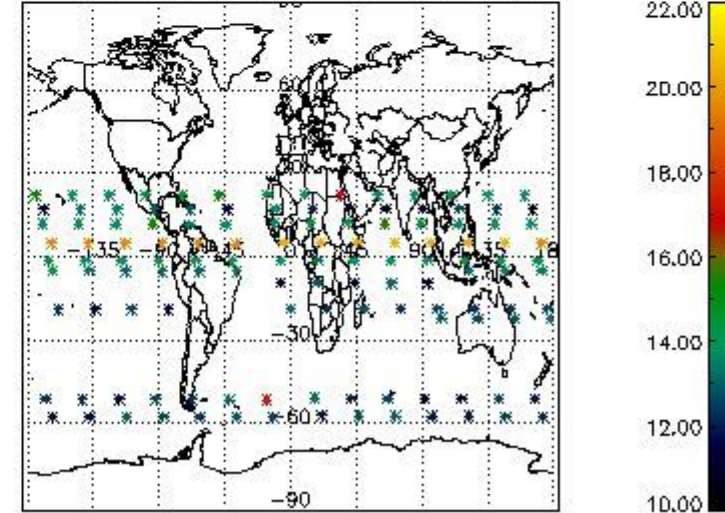

Percentage of flagged data per NO3 profile

4. Level 1 quality information per product

In this section it is plotted some information contained in the Quality Summary data set of the level 2 products that comes from the level 1b processing. Products without errors (error flag in the MPH set to "0") are used.

4.1 Plot quality information per product (time dependant) coming from level 1b processing

4.1.1 Plot level 1 quality information per product (time dependant): ENVISAT ASCENDING passes