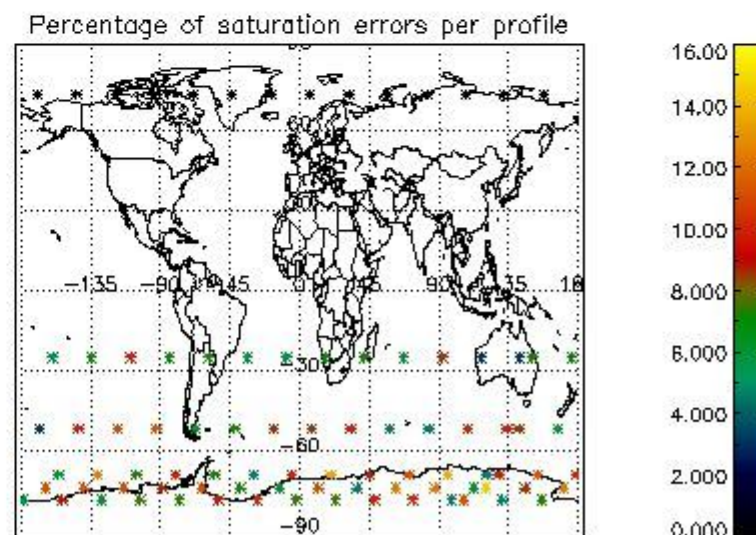

Percentage of flagged data per NO3 profile

4. Level 1 quality information per product

In this section it is plotted some information contained in the Quality Summary data set of the level 2 products that comes from the level 1b processing. Products without errors (error flag in the MPH set to "0") are used.

4.1 Plot quality information per product (time dependant) coming from level 1b processing

4.1.1 Plot level 1 quality information per product (time dependant): ENVISAT ASCENDING passes

4.1.2 Plot level 1 quality information per product (time dependant): ENVI SAT DESCENDING passes

4.2 Plot quality information per product coming from level 1b processing (world map)

4.2.1 Plot level 1 quality information per product (world map): ENVISAT ASCENDING passes

4.2.2 Plot level 1 quality information per product (world map): ENVISAT DESCENDING passes