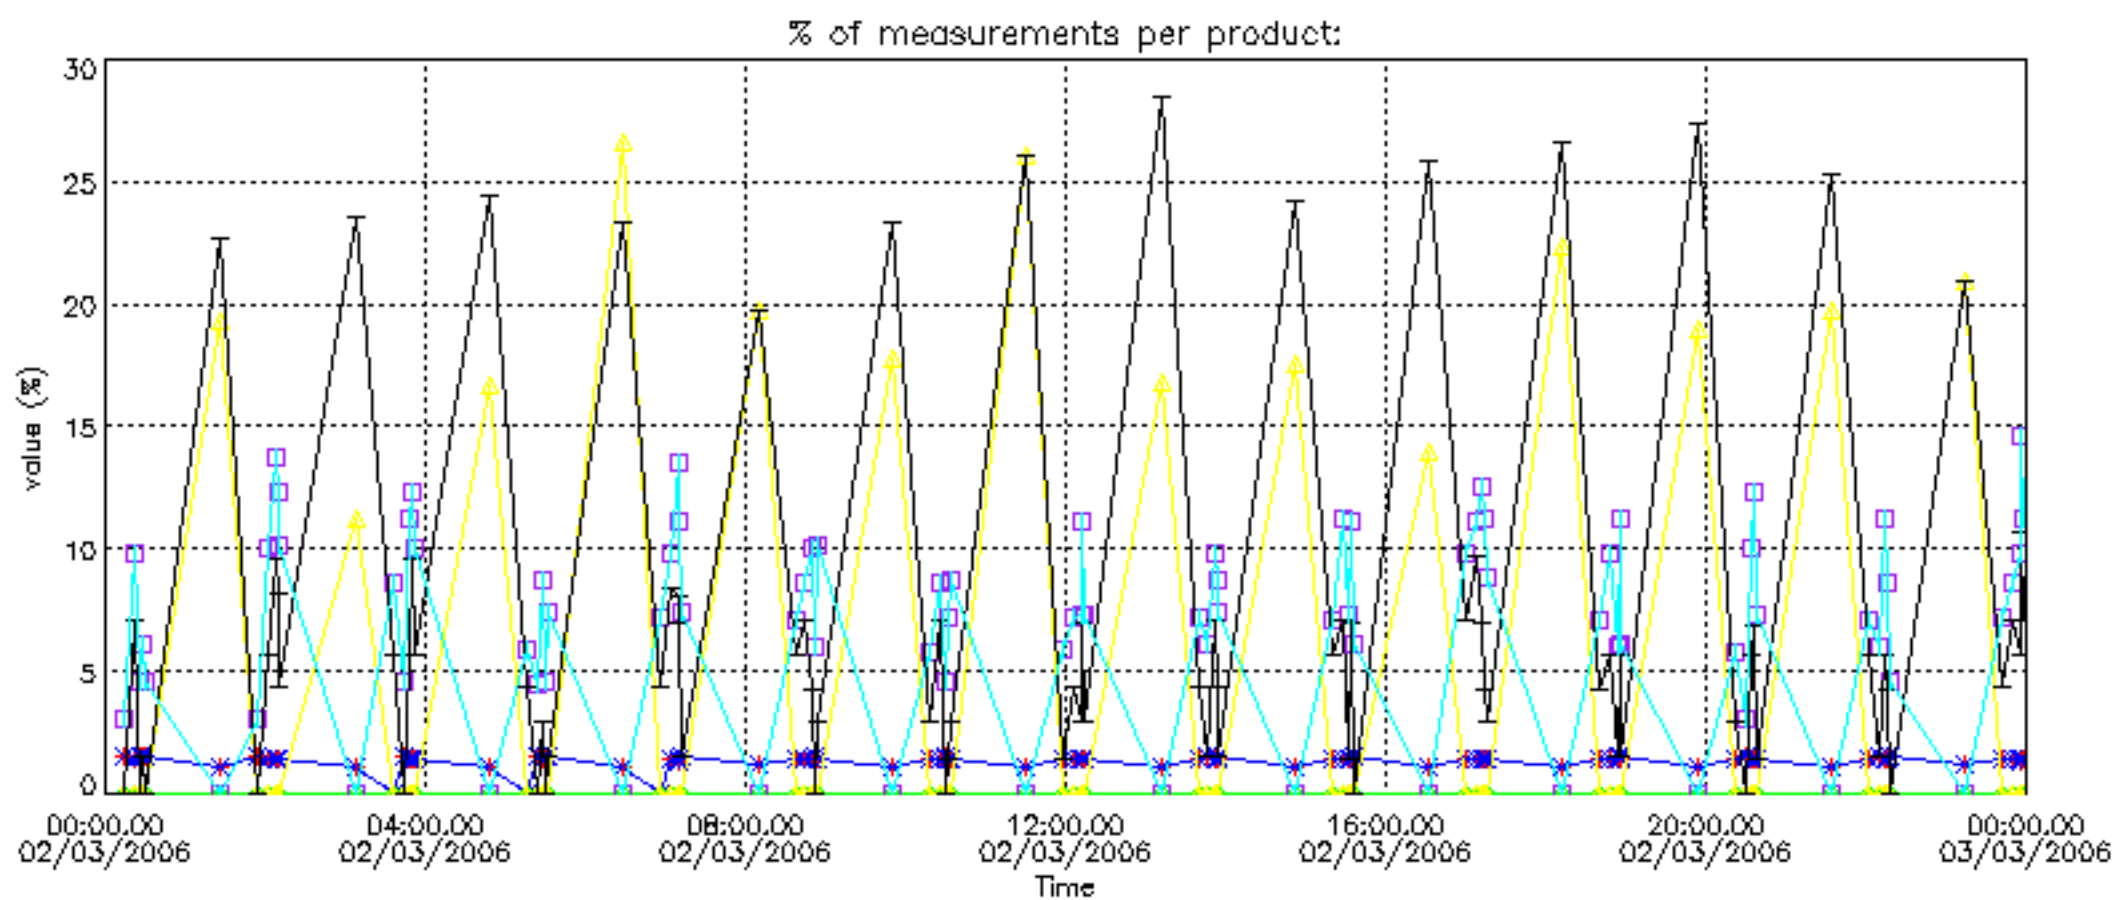

Percentage of cosmic ray hits per profile

Percentage of datation errors per profile