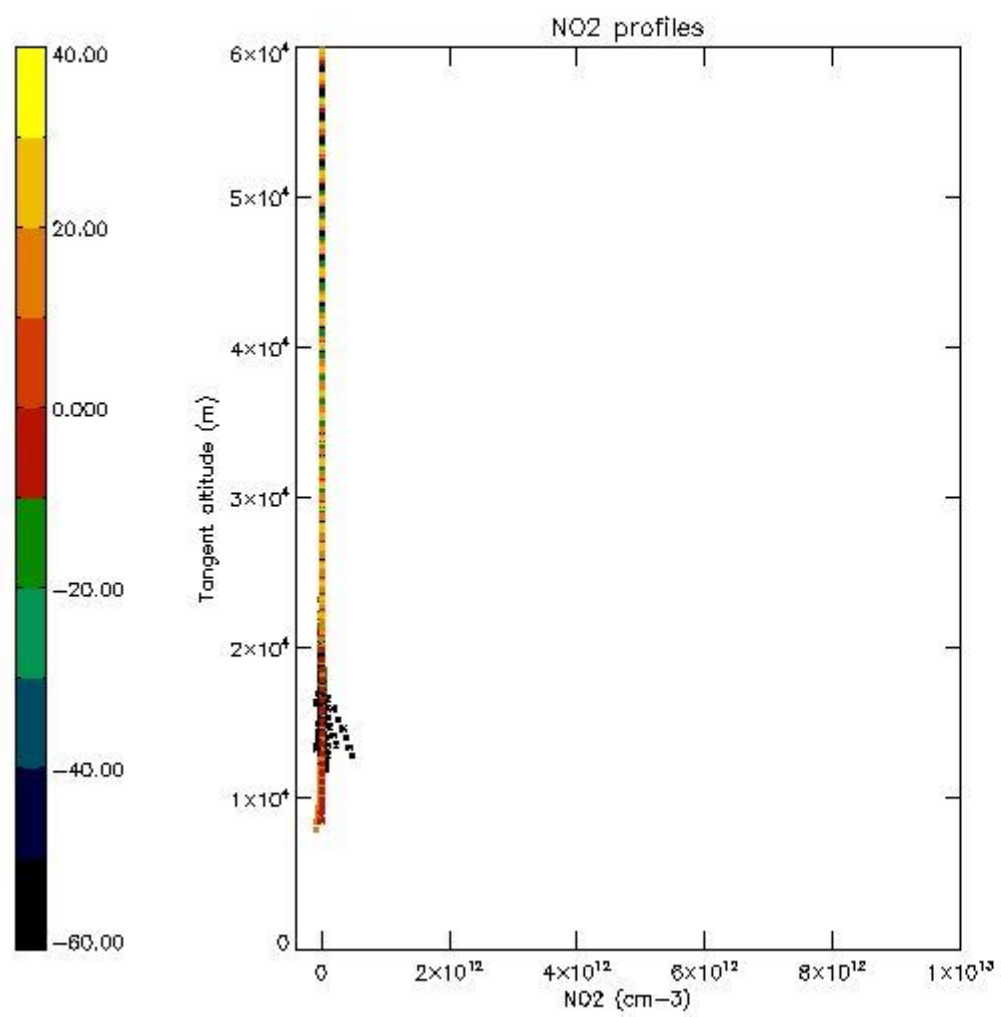

5.7 Plot NO3 profiles for all STD (dark without errors)

The colorbar represents the latitude.