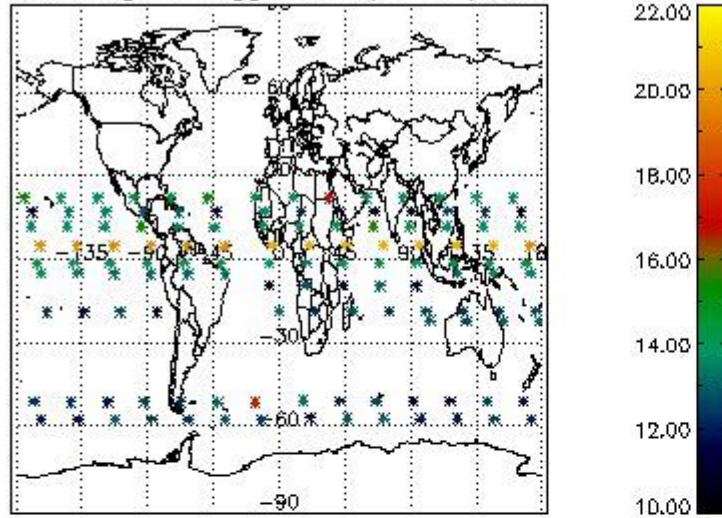

Percentage of flagged data per O3 profile