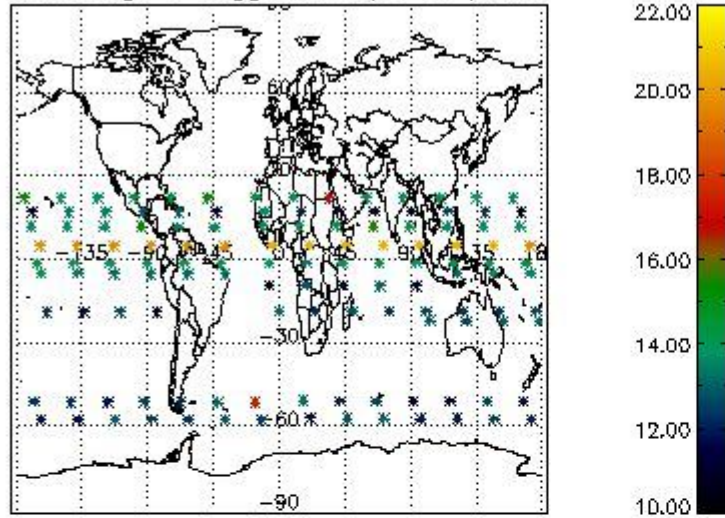

3. Quality information per product

In this section it is plotted some information contained in the Quality Summary data set of the level 2 products. Only products in dark limb conditions and without errors (error flag in the MPH set to "0") are used.

3.1 Plot quality information per product (time dependant)

3.2 Plot quality information per product (world map)

Percentage of flagged data per O3 profile

Percentage of flagged data per H2O profile

Percentage of flagged data per NO2 profile