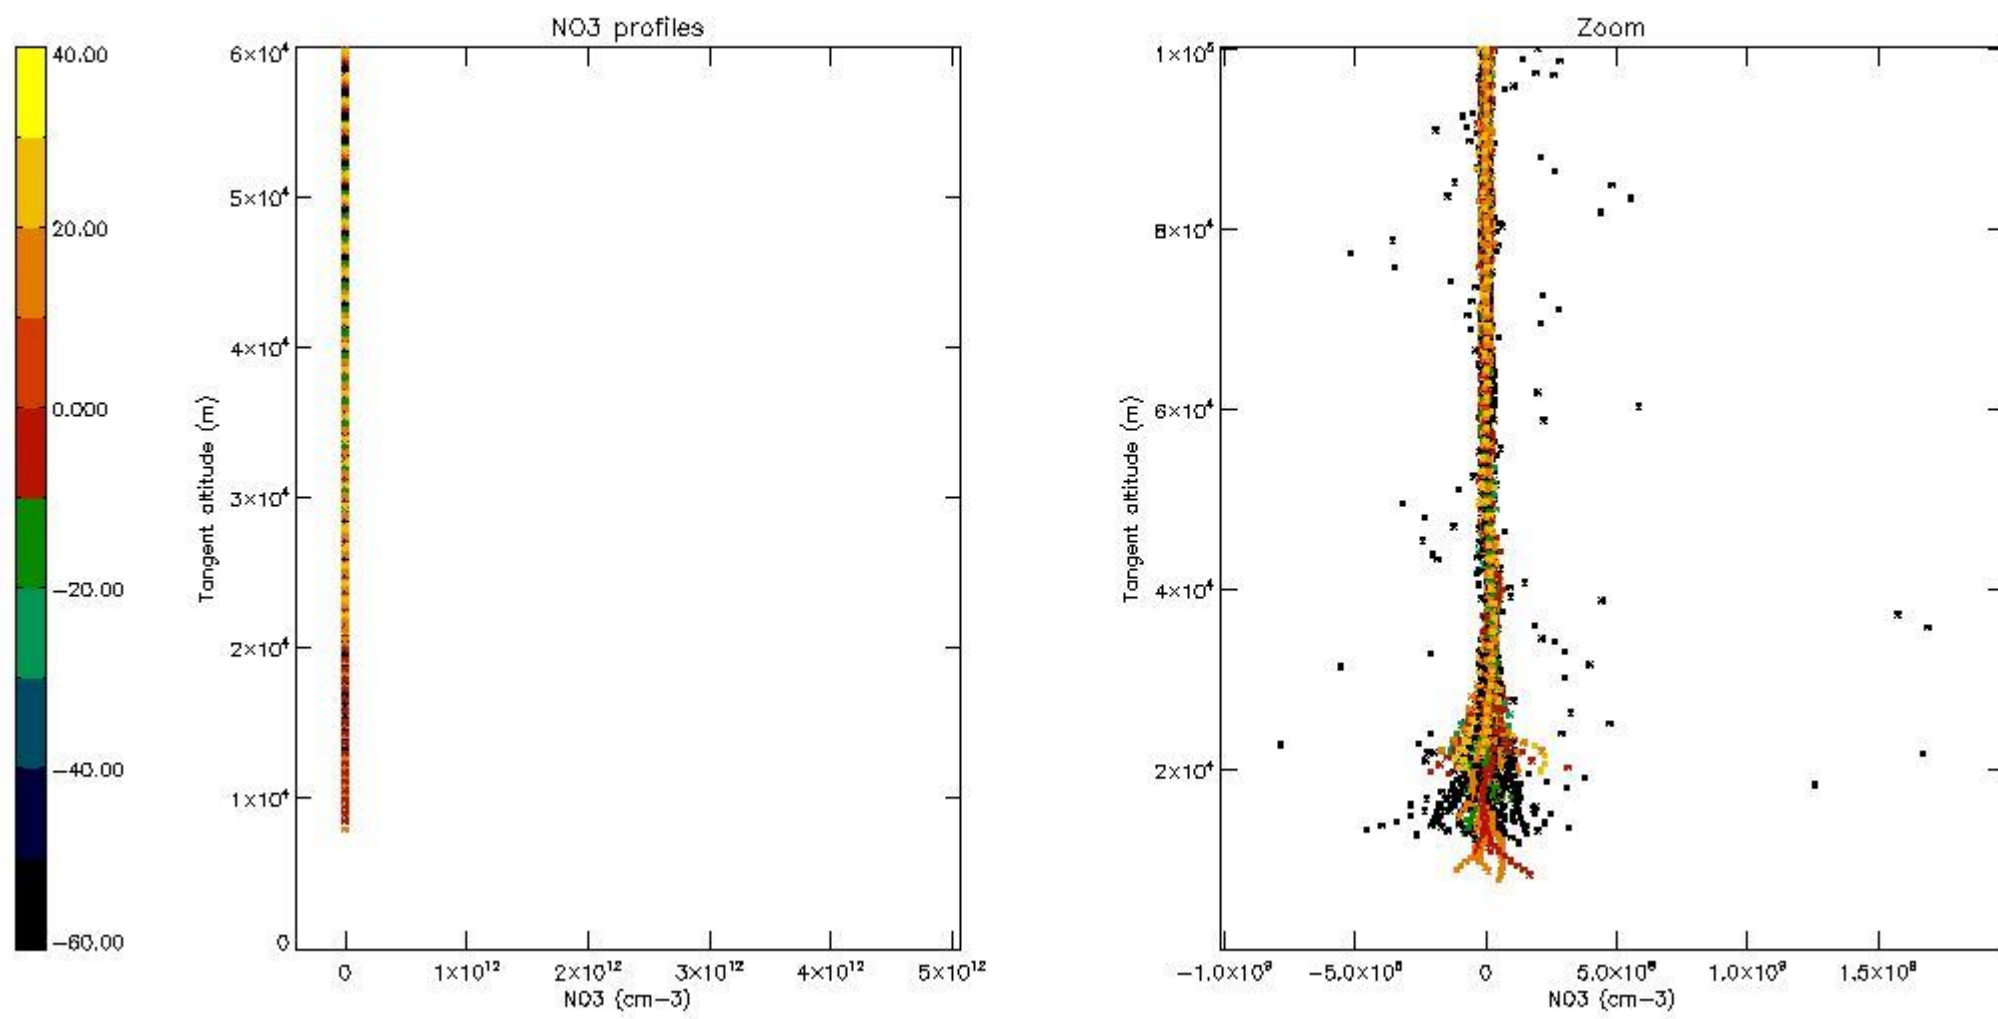

5.4 Plot ozone profiles where $STD < 10\%$ (dark without errors)

The colorbar represents the latitude.

5.5 Plot ozone profiles where STD < 5% (dark without errors)

The colorbar represents the latitude.

5.6 Plot NO₂ profiles for all STD (dark without errors)

The colorbar represents the latitude.

5.7 Plot NO3 profiles for all STD (dark without errors)

The colorbar represents the latitude.

5.8 Plot H2O profiles for all STD (only for occultations of stars 1,2,3,4,13,14,16,26,63 dark without errors)