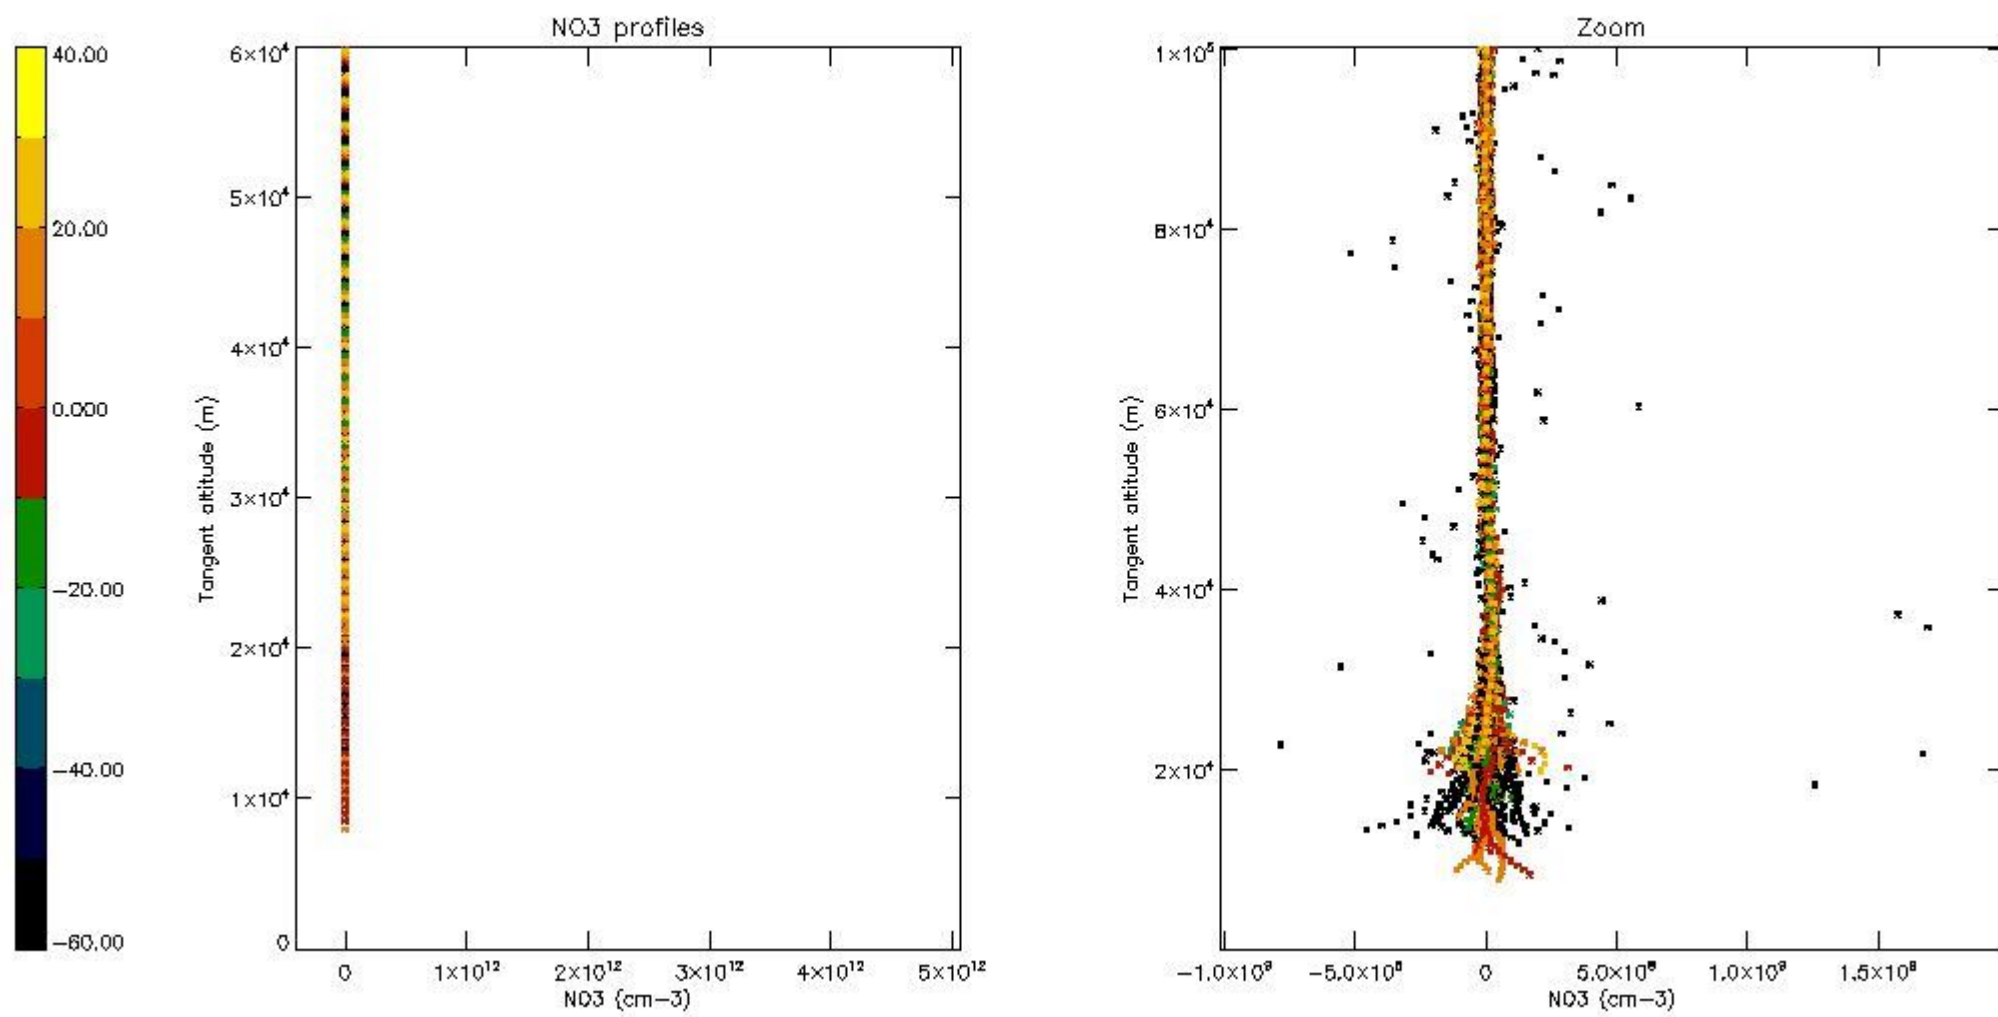

The colorbar represents the latitude.

5.7 Plot NO3 profiles for all STD (dark without errors)

The colorbar represents the latitude.

5.8 Plot H2O profiles for all STD (only for occultations of stars 1,2,3,4,13,14,16,26,63 dark without errors)