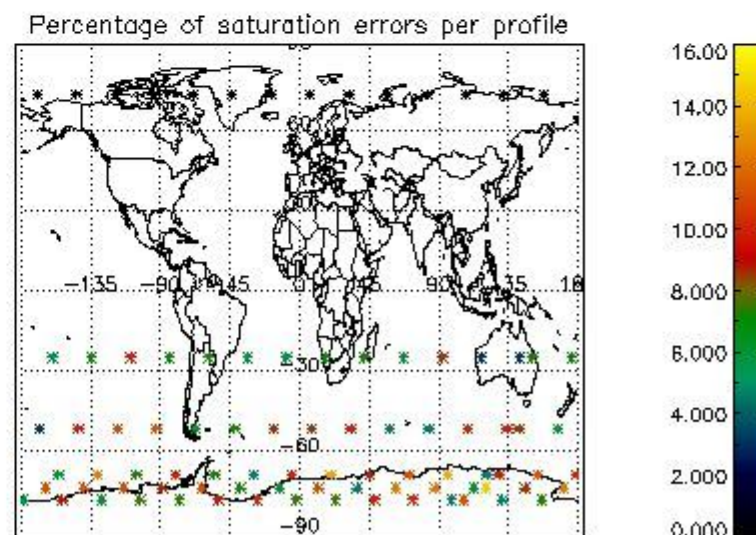

5. Trace gas profiles

5.1 Ozone statistics based on quality of products

The final quality of the products can be "measured" using the STD (Standard Deviation) attached to every point profile. This information is written to the parameter GOM_NL__2P/NL_LOCAL_SPECIES_DENSITY/o3_std of the level 2 products. The table below shows the statistics for given STD ranges.

The statistics are given with respect to the overall valid production:

- Products without fatal errors: GOM_NL__2P/MPH/PRODUCT_ERR=0
- Valid point profile: GOM_NL__2P/NL_LOCAL_SPECIES_DENSITY/pcd(0)=0

The 'Criteria' is applied to valid points of dark limb products:

- Products in dark limb illumination condition: GOM_NL__2P/NL_SUMMARY_QUALITY/obs_ill_cond=0
- Products without fatal errors: GOM_NL__2P/MPH/PRODUCT_ERR=0
- Valid point profile: GOM_NL__2P/NL_LOCAL_SPECIES_DENSITY/pcd(0)=0

So, the table below shows the percentage of dark limb and valid observations for each criteria with respect to the overall valid daily observations.

Criteria	% of total production
All STD	50
STD < 20	29