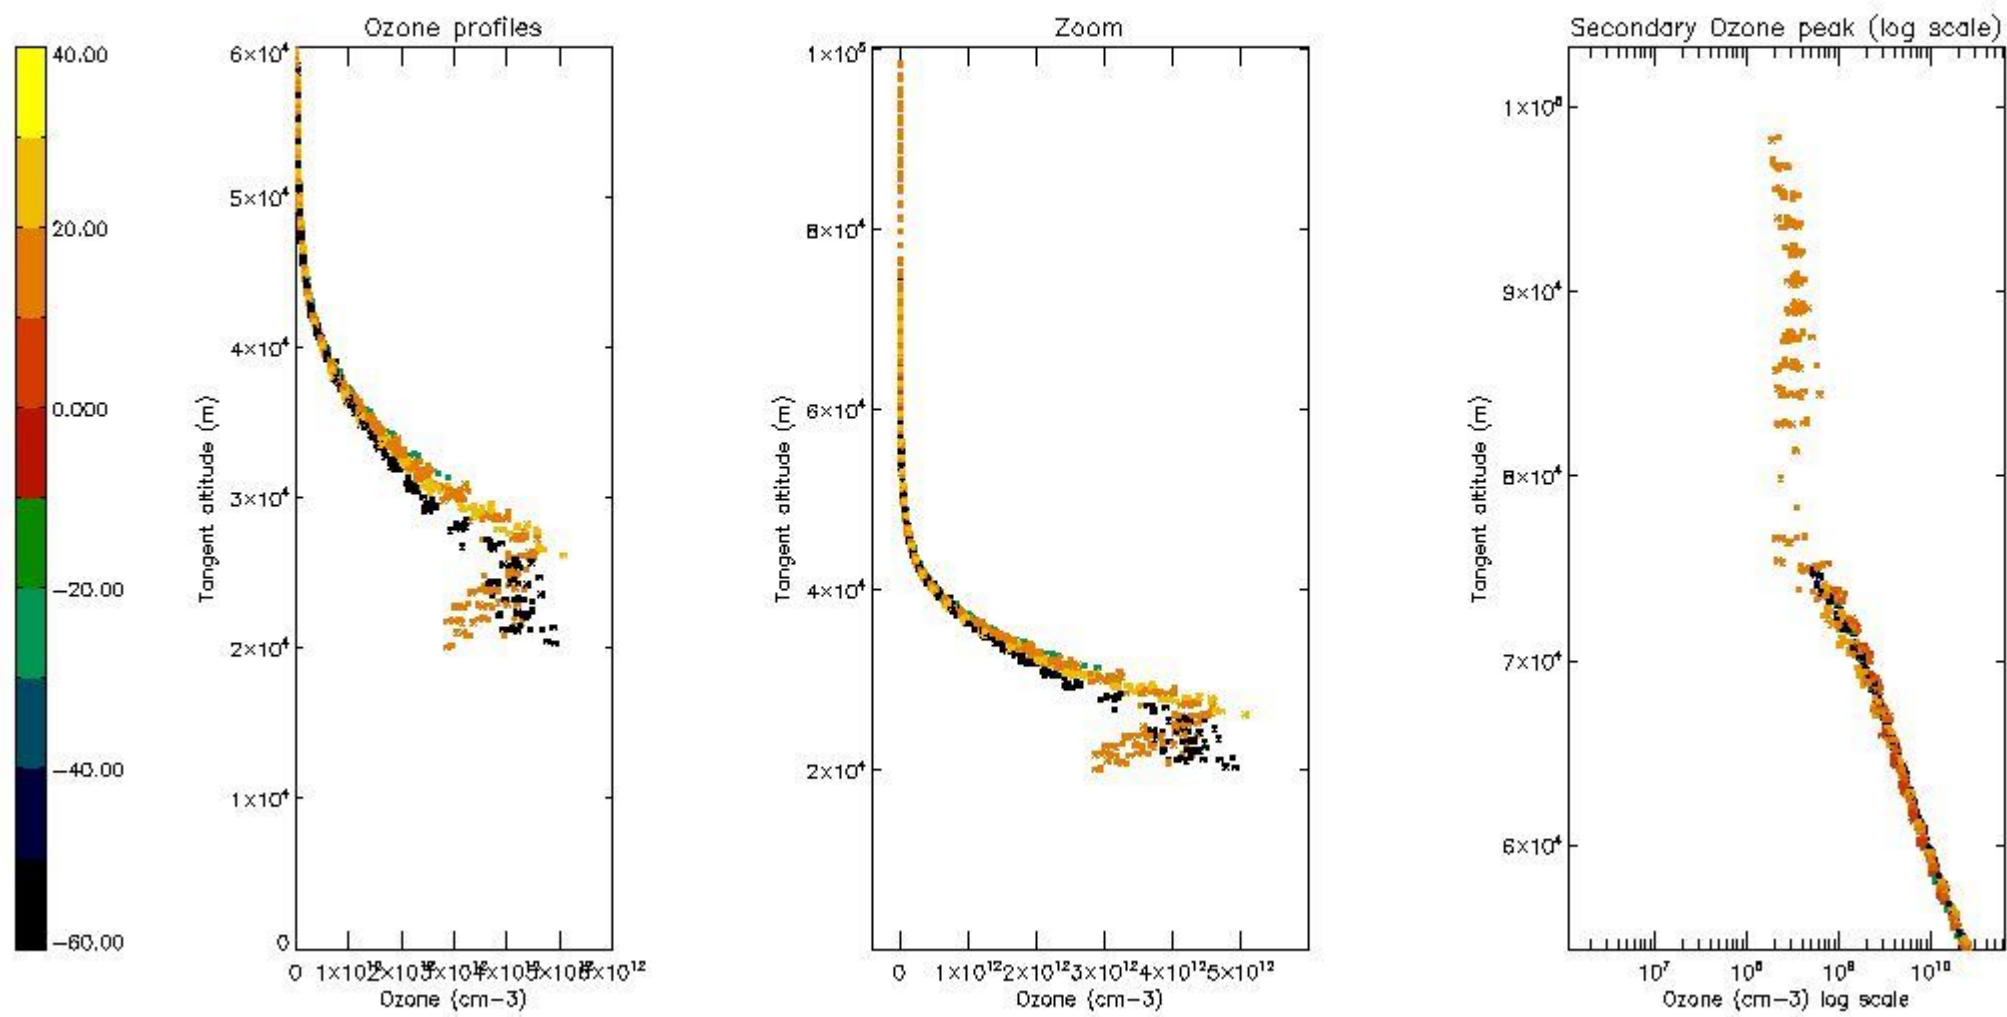

5.6 Plot NO₂ profiles for all STD (dark without errors)

The colorbar represents the latitude.