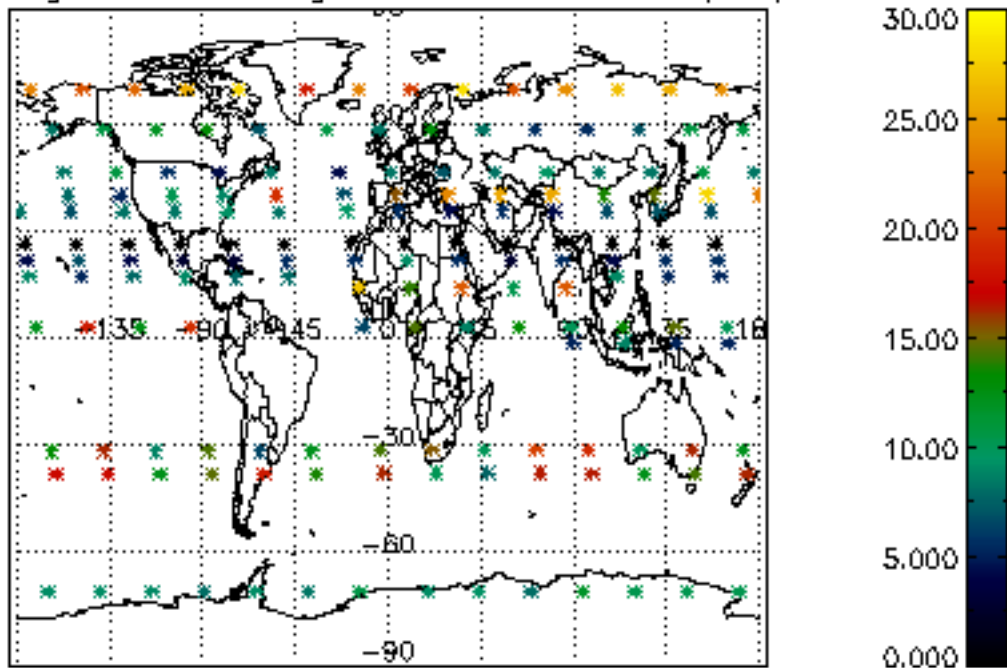

Percentage of cosmic ray hits per profile

Percentage of star falling outside central band per profile