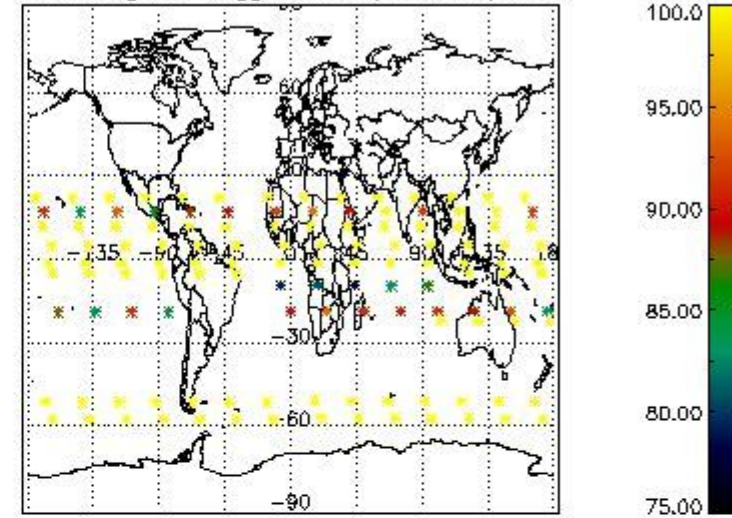

3.1 Plot quality information per product (time dependant)

3.2 Plot quality information per product (world map)

Percentage of flagged data per O3 profile

Percentage of flagged data per H2O profile

Percentage of flagged data per NO2 profile