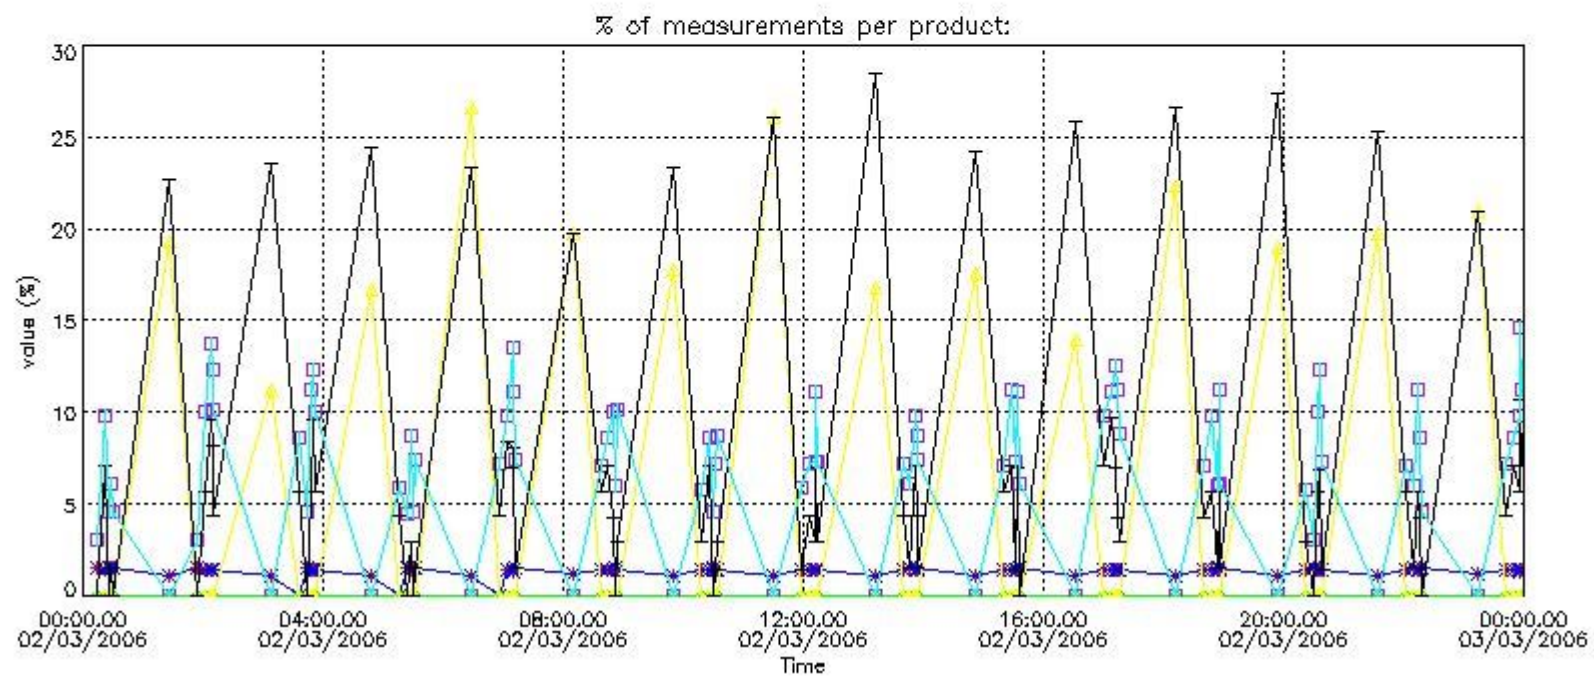

4.2 Plot quality information per product coming from level 1b processing (world map)

4.2.1 Plot level 1 quality information per product (world map): ENVISAT ASCENDING passes