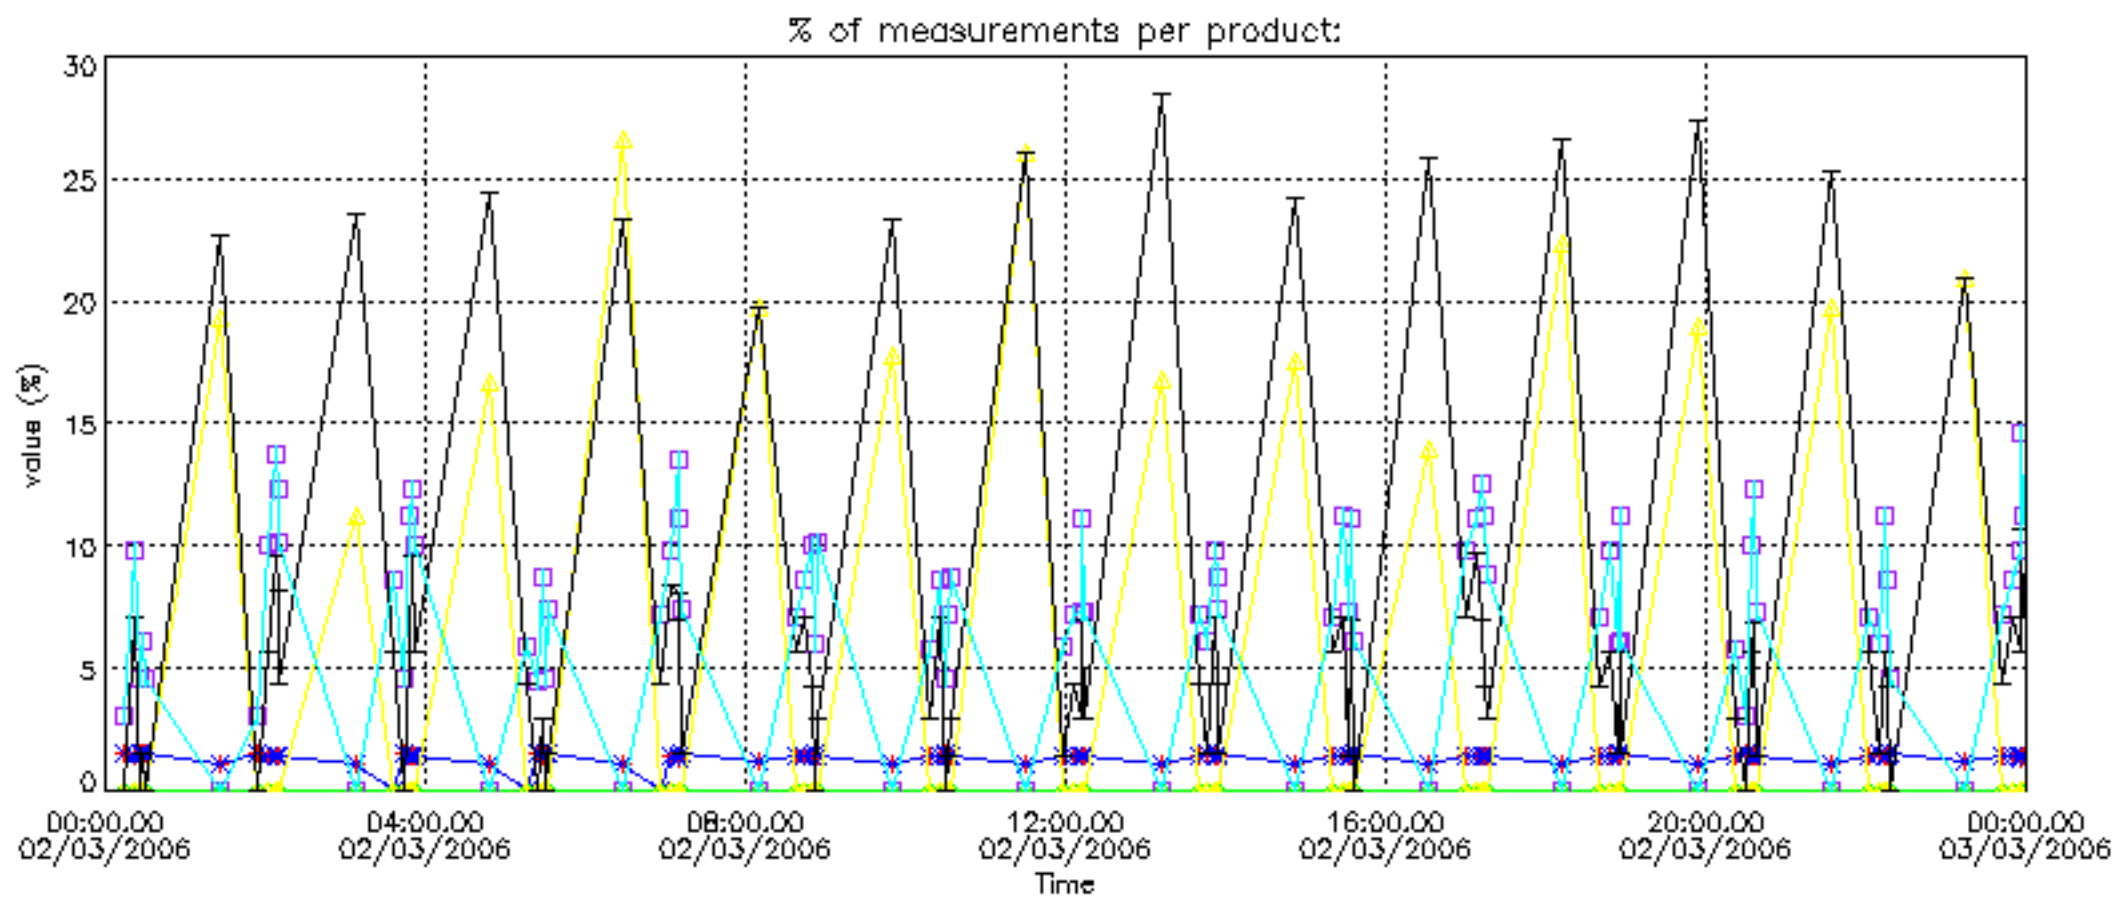

Percentage of cosmic ray hits per profile

Percentage of datation errors per profile