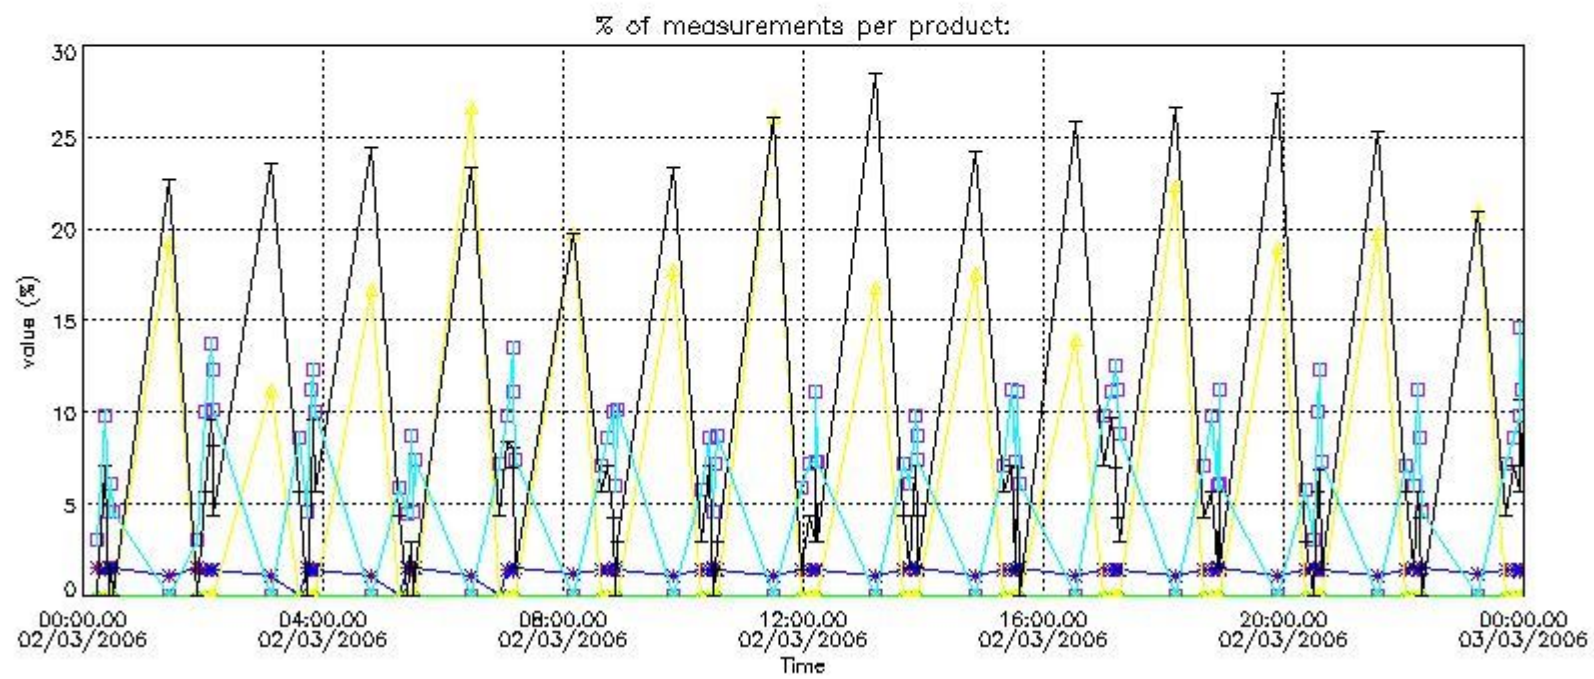

3. Quality information per product

In this section it is plotted some information contained in the Quality Summary data set of the level 2 products. Only products in dark limb conditions and without errors (error flag in the MPH set to "0") are used.

3.1 Plot quality information per product (time dependant)

3.2 Plot quality information per product (world map)

Percentage of flagged data per O3 profile

Percentage of flagged data per H2O profile

Percentage of flagged data per NO2 profile

Percentage of flagged data per NO3 profile

4. Level 1 quality information per product

In this section it is plotted some information contained in the Quality Summary data set of the level 2 products that comes from the level 1b processing. Products without errors (error flag in the MPH set to "0") are used.

4.1 Plot quality information per product (time dependant) coming from level 1b processing

4.1.1 Plot level 1 quality information per product (time dependant): ENVISAT ASCENDING passes

4.1.2 Plot level 1 quality information per product (time dependant): ENVI SAT DESCENDING passes