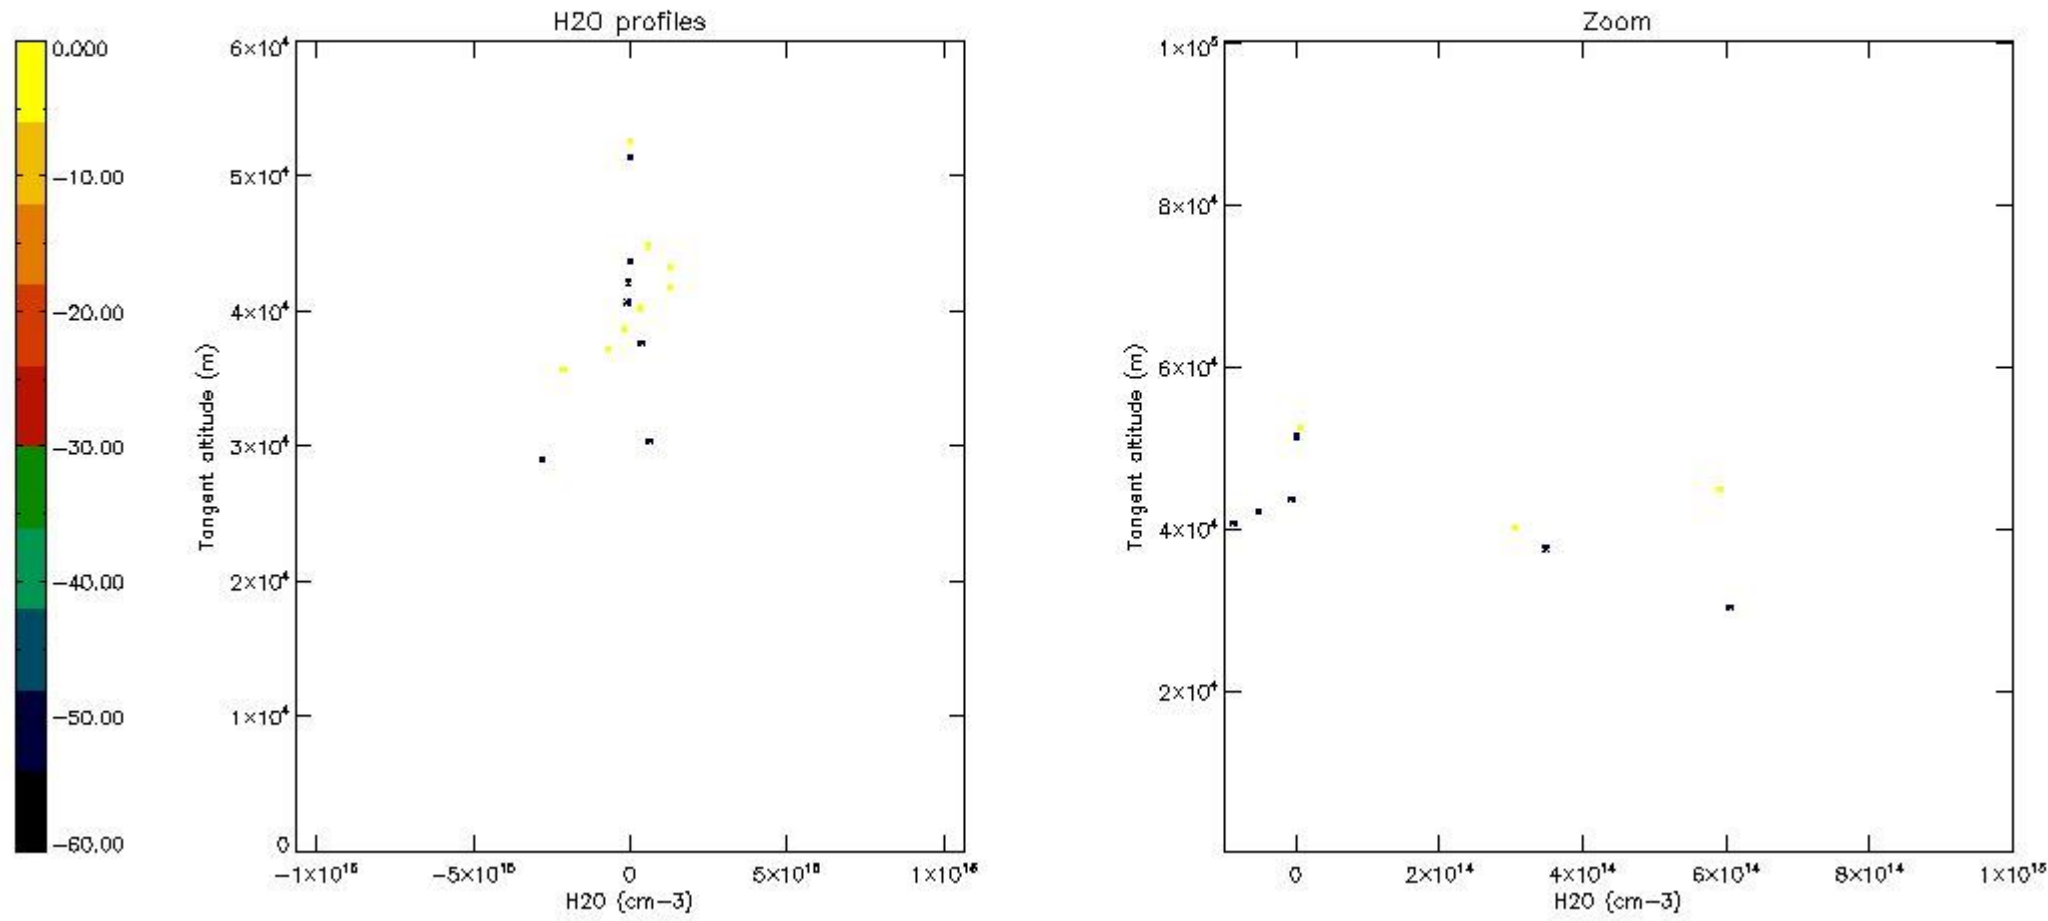

6. Auxiliary Data Files used for the production reported in section 2

The number reported in the third column indicates since which file (see list in section 2) the corresponding auxiliary file has been used. The fourth column is the date of those product files.

Type	Auxiliary Filename	Used since product	Used since product date
INST_PHYS_CHARACTERISTICS	GOM_INS_AXVIEC20091111_143220_20030716_120000_20500101_000000	1	02-MAR-2006 00:14:20
LEVEL-2_PROC_CONFIG	GOM_PR2_AXVIEC20091111_152718_20020301_000000_20500101_000000	1	02-MAR-2006 00:14:20
CROSS_SECTIONS_FILE	GOM_CRS_AXVIEC20091111_154832_20020301_000000_20500101_000000	1	02-MAR-2006 00:14:20