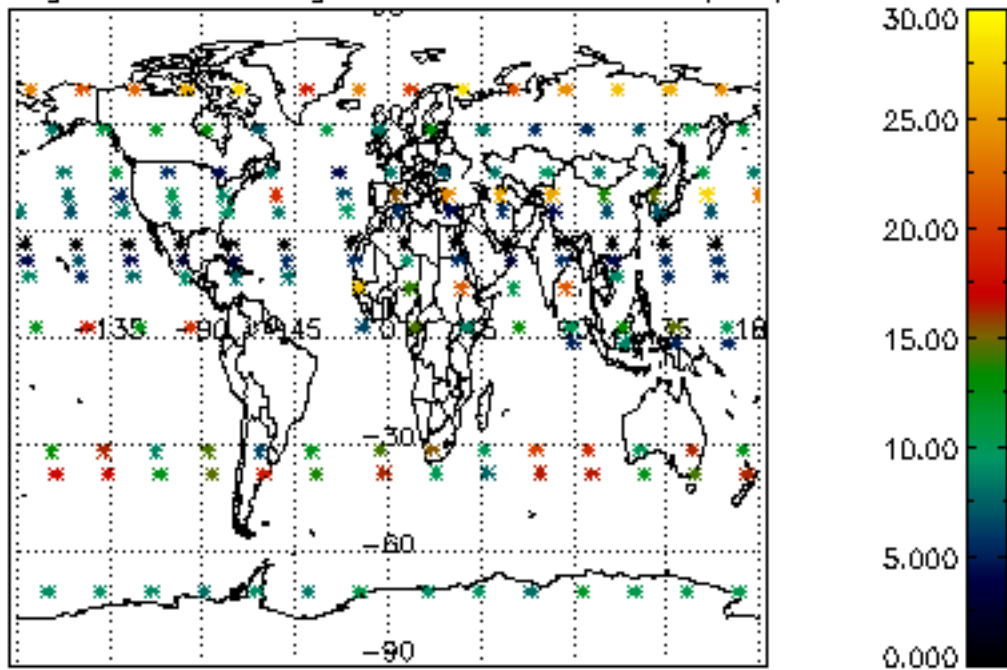

Percentage of cosmic ray hits per profile

Percentage of star falling outside central band per profile