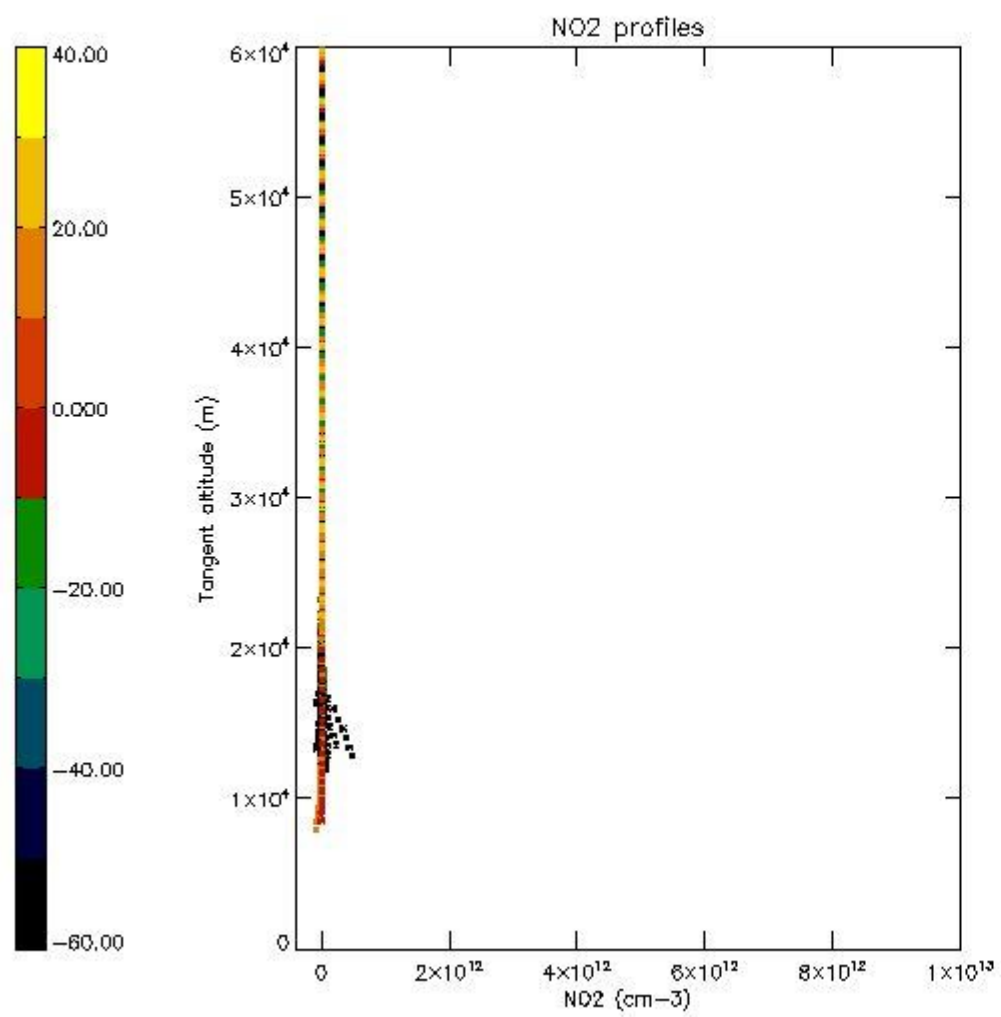

STD < 10	21
STD < 5	13

5.2 Plot ozone profiles for all STD (dark without errors)

The colorbar represents the latitude.

5.3 Plot ozone profiles where STD < 20% (dark without errors)

The colorbar represents the latitude.

5.4 Plot ozone profiles where $STD < 10\%$ (dark without errors)

The colorbar represents the latitude.

5.5 Plot ozone profiles where STD < 5% (dark without errors)

The colorbar represents the latitude.

5.6 Plot NO₂ profiles for all STD (dark without errors)

The colorbar represents the latitude.

5.7 Plot NO3 profiles for all STD (dark without errors)

The colorbar represents the latitude.

5.8 Plot H2O profiles for all STD (only for occultations of stars 1,2,3,4,13,14,16,26,63 dark without errors)