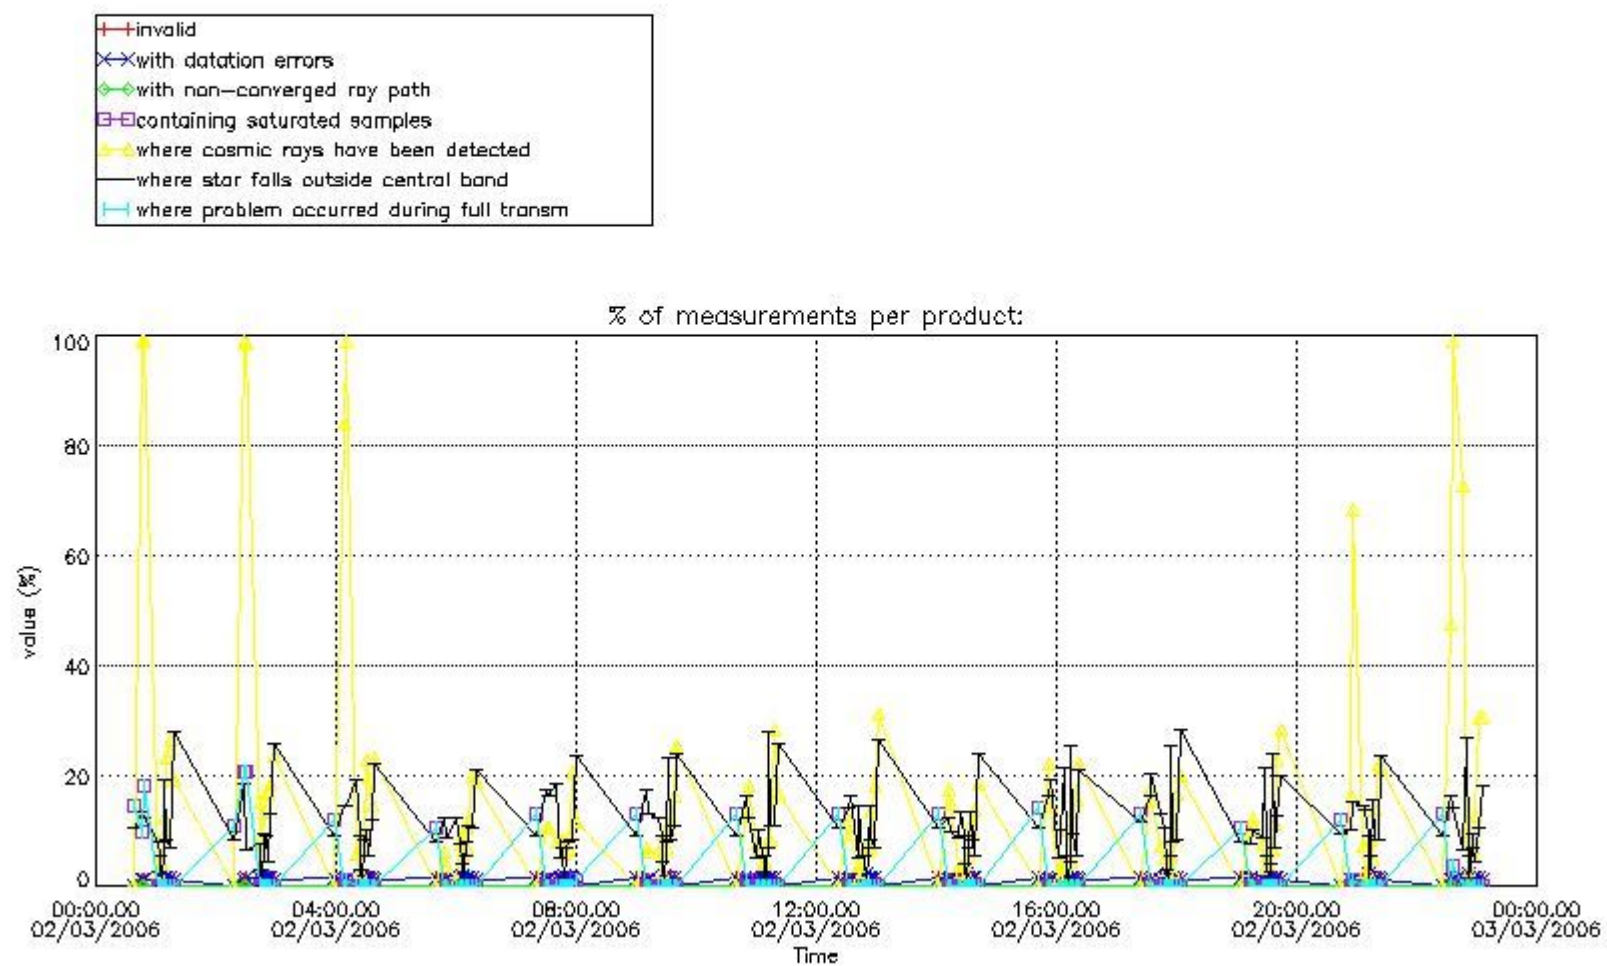

4.1.2 Plot level 1 quality information per product (time dependant): ENVI SAT DESCENDING passes