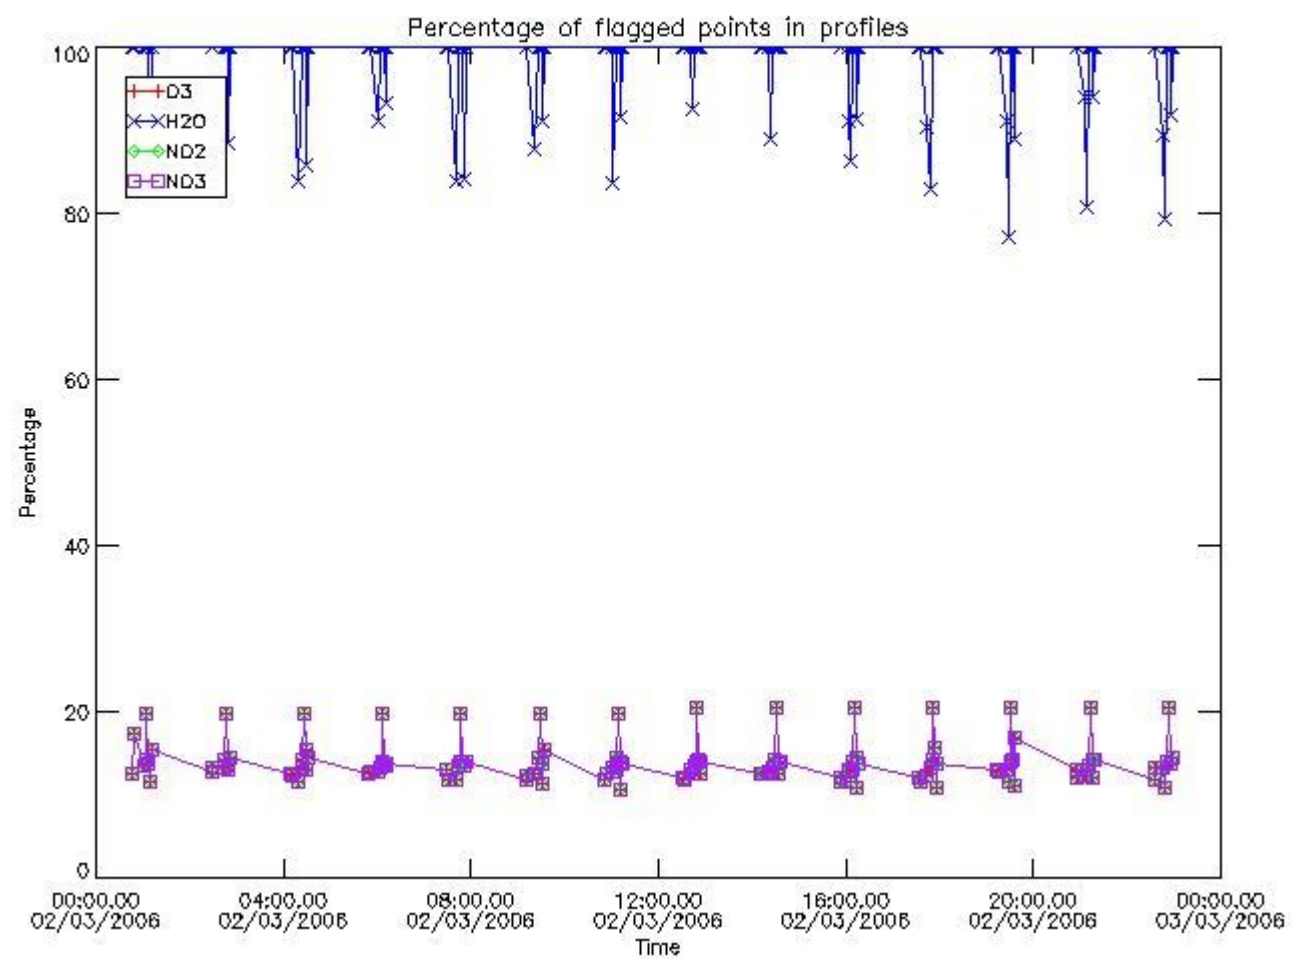

3. Quality information per product

In this section it is plotted some information contained in the Quality Summary data set of the level 2 products. Only products in dark limb conditions and without errors (error flag in the MPH set to "0") are used.

3.1 Plot quality information per product (time dependant)

3.2 Plot quality information per product (world map)