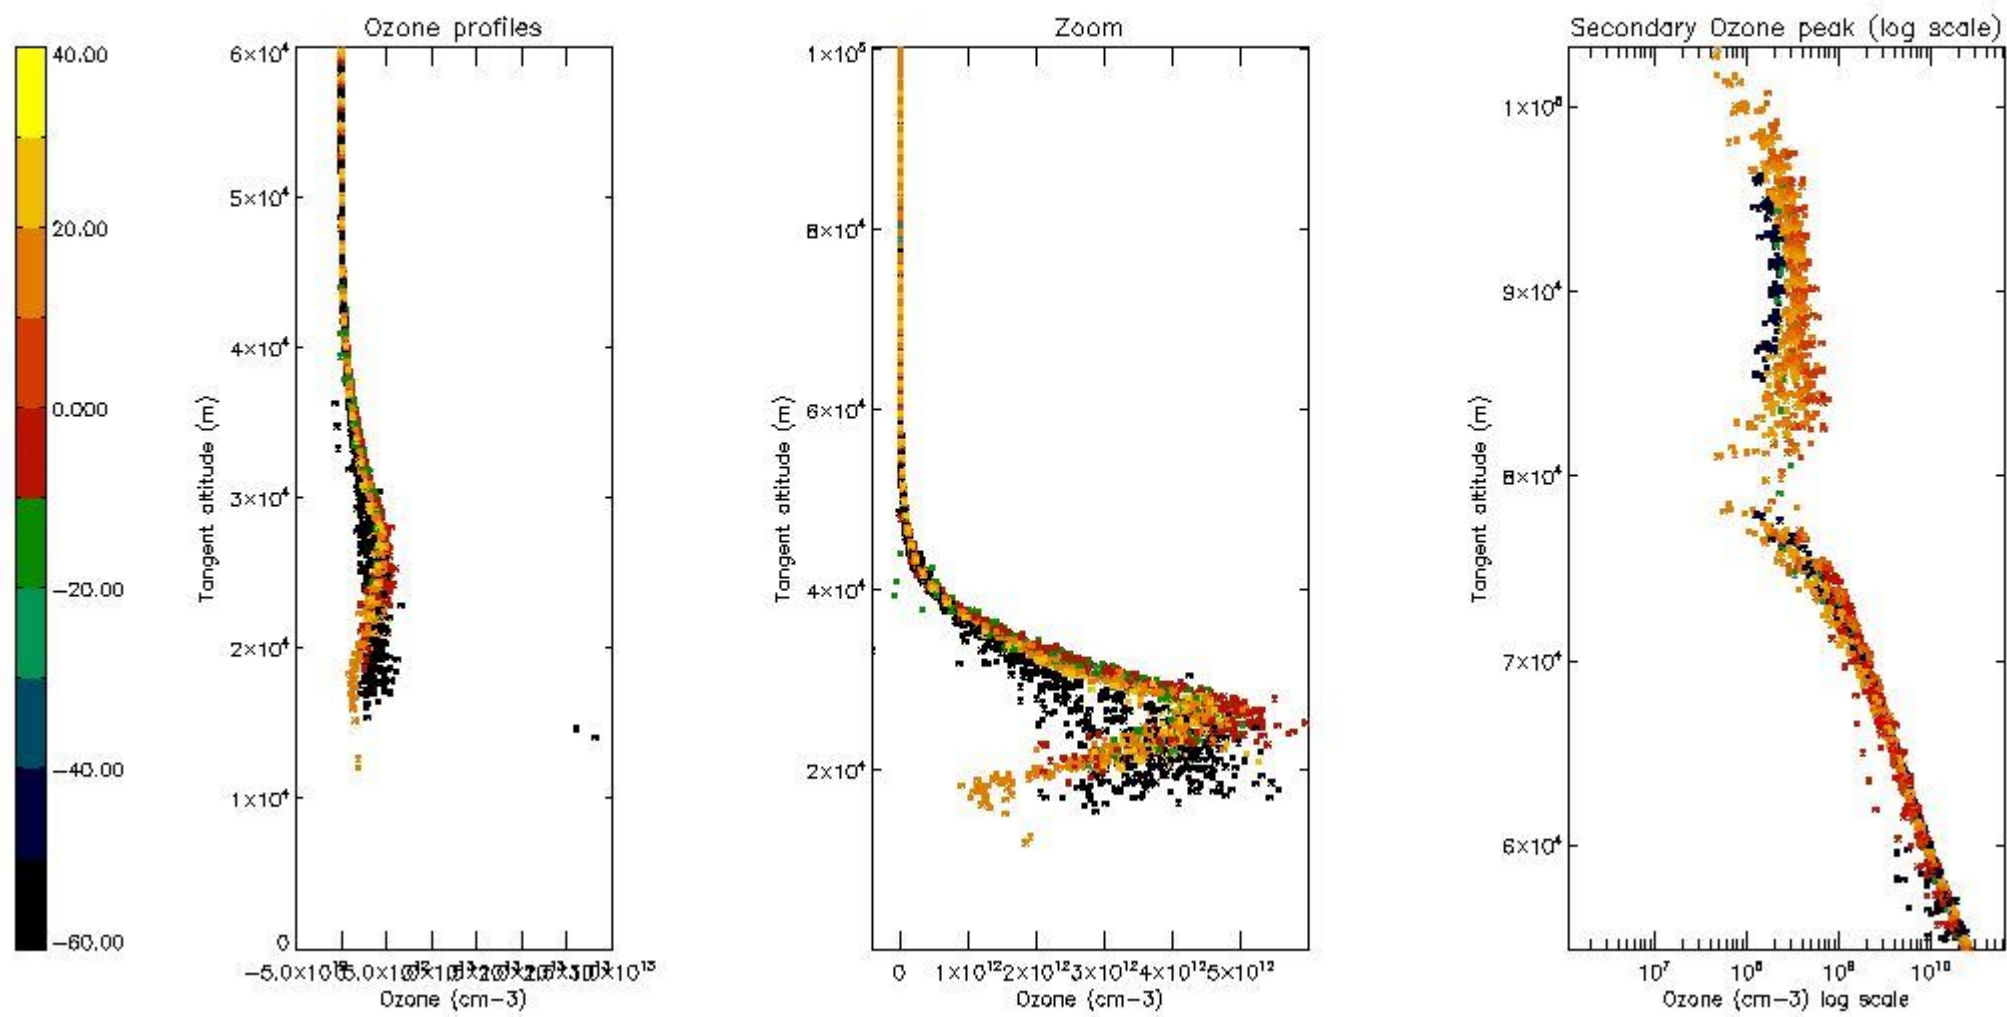

STD < 10	21
STD < 5	13

5.2 Plot ozone profiles for all STD (dark without errors)

The colorbar represents the latitude.

5.3 Plot ozone profiles where STD < 20% (dark without errors)

The colorbar represents the latitude.