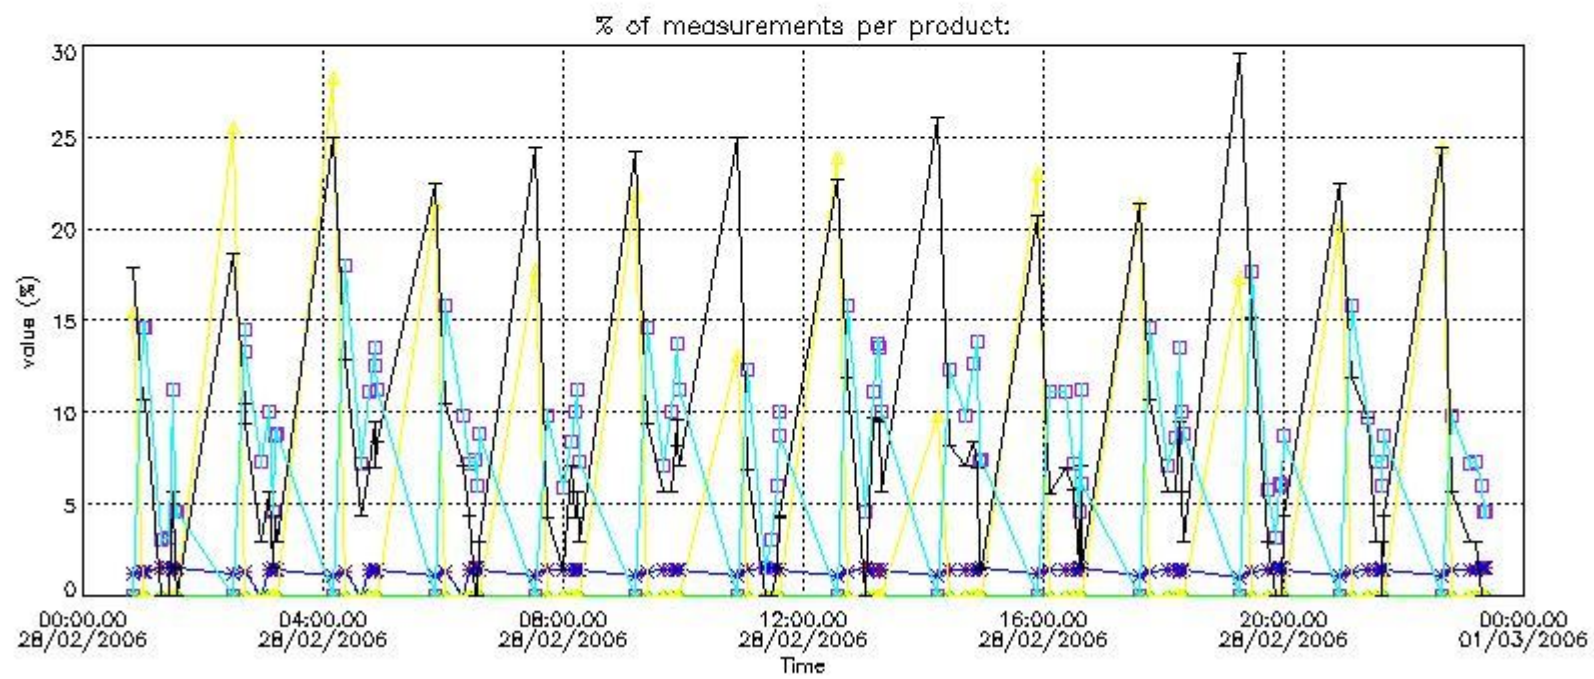

3. Quality information per product

In this section it is plotted some information contained in the Quality Summary data set of the level 2 products. Only products in dark limb conditions and without errors (error flag in the MPH set to "0") are used.

3.1 Plot quality information per product (time dependant)

3.2 Plot quality information per product (world map)

Percentage of flagged data per O3 profile

Percentage of flagged data per H2O profile

Percentage of flagged data per NO2 profile

Percentage of flagged data per NO3 profile

4. Level 1 quality information per product

In this section it is plotted some information contained in the Quality Summary data set of the level 2 products that comes from the level 1b processing. Products without errors (error flag in the MPH set to "0") are used.

4.1 Plot quality information per product (time dependant) coming from level 1b processing

4.1.1 Plot level 1 quality information per product (time dependant): ENVISAT ASCENDING passes

4.1.2 Plot level 1 quality information per product (time dependant): ENVI SAT DESCENDING passes