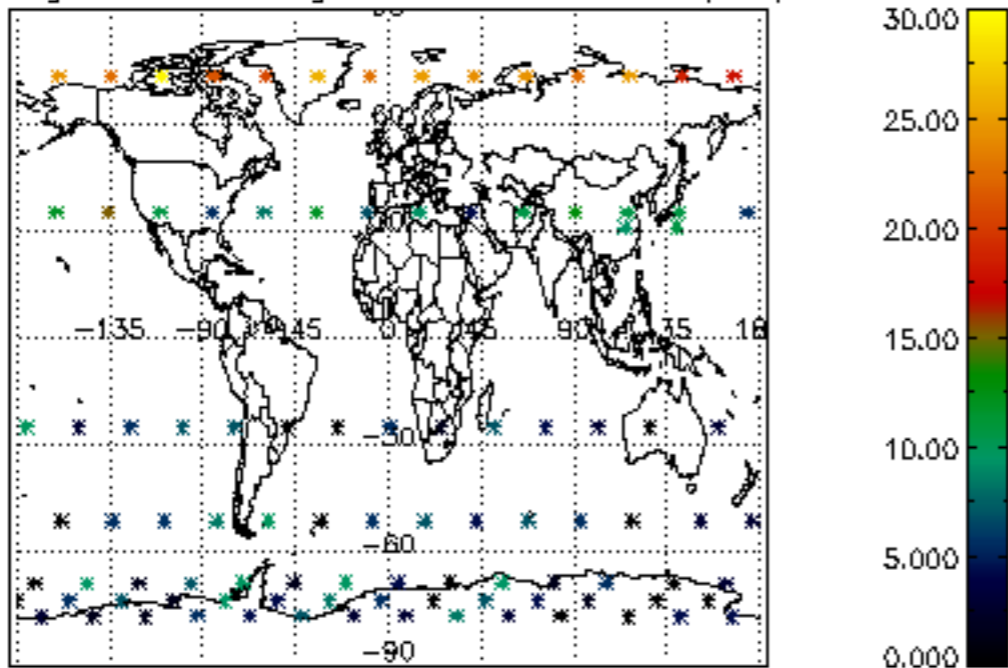

Percentage of star falling outside central band per profile