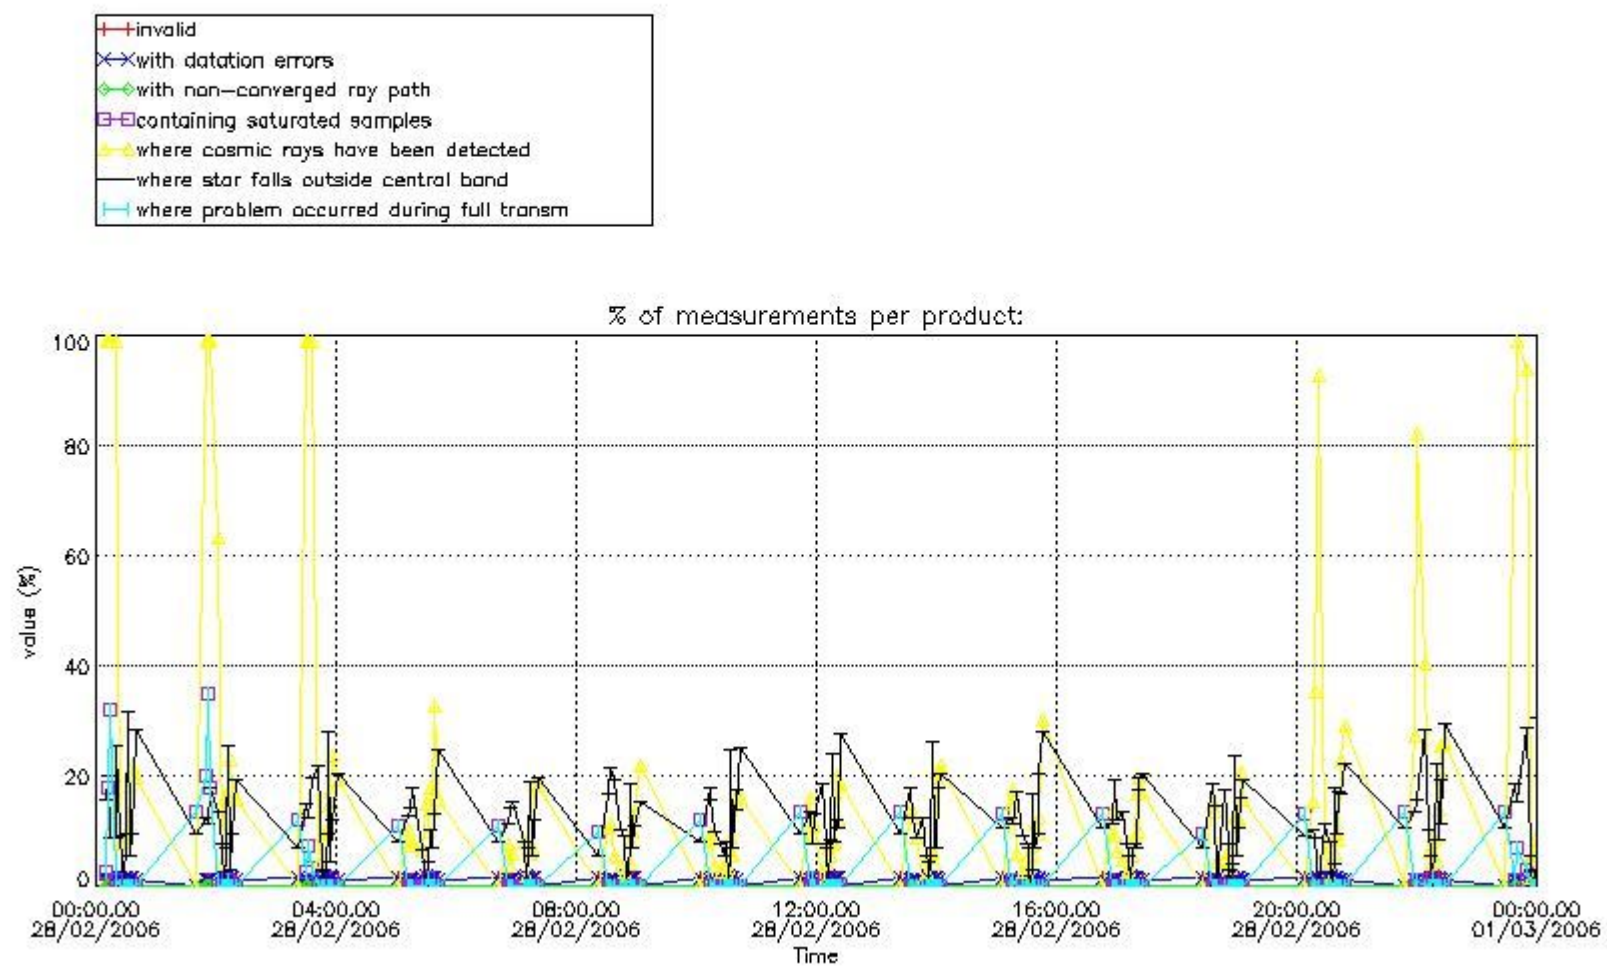

4.1.2 Plot level 1 quality information per product (time dependant): ENVI SAT DESCENDING passes