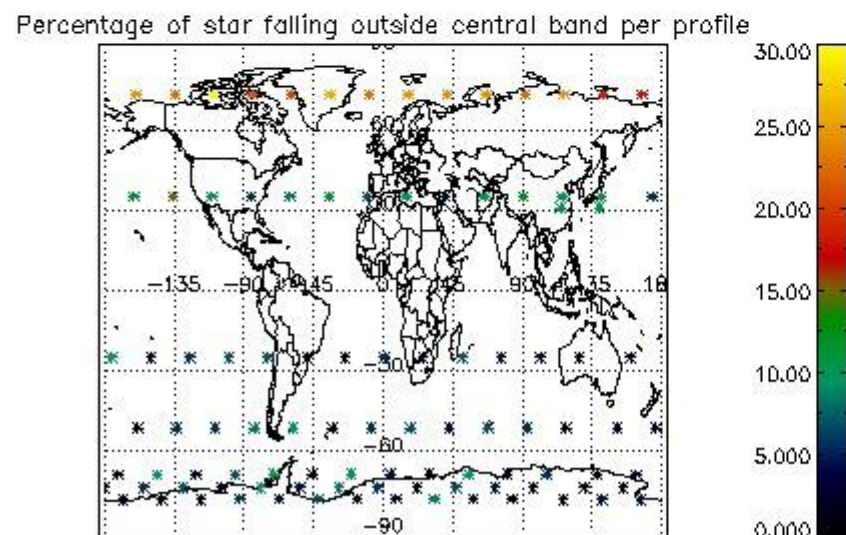

Percentage of datation errors per profile

Percentage of star falling outside central band per profile

Percentage of saturation errors per profile

4.2.2 Plot level 1 quality information per product (world map): ENVISAT DESCENDING passes