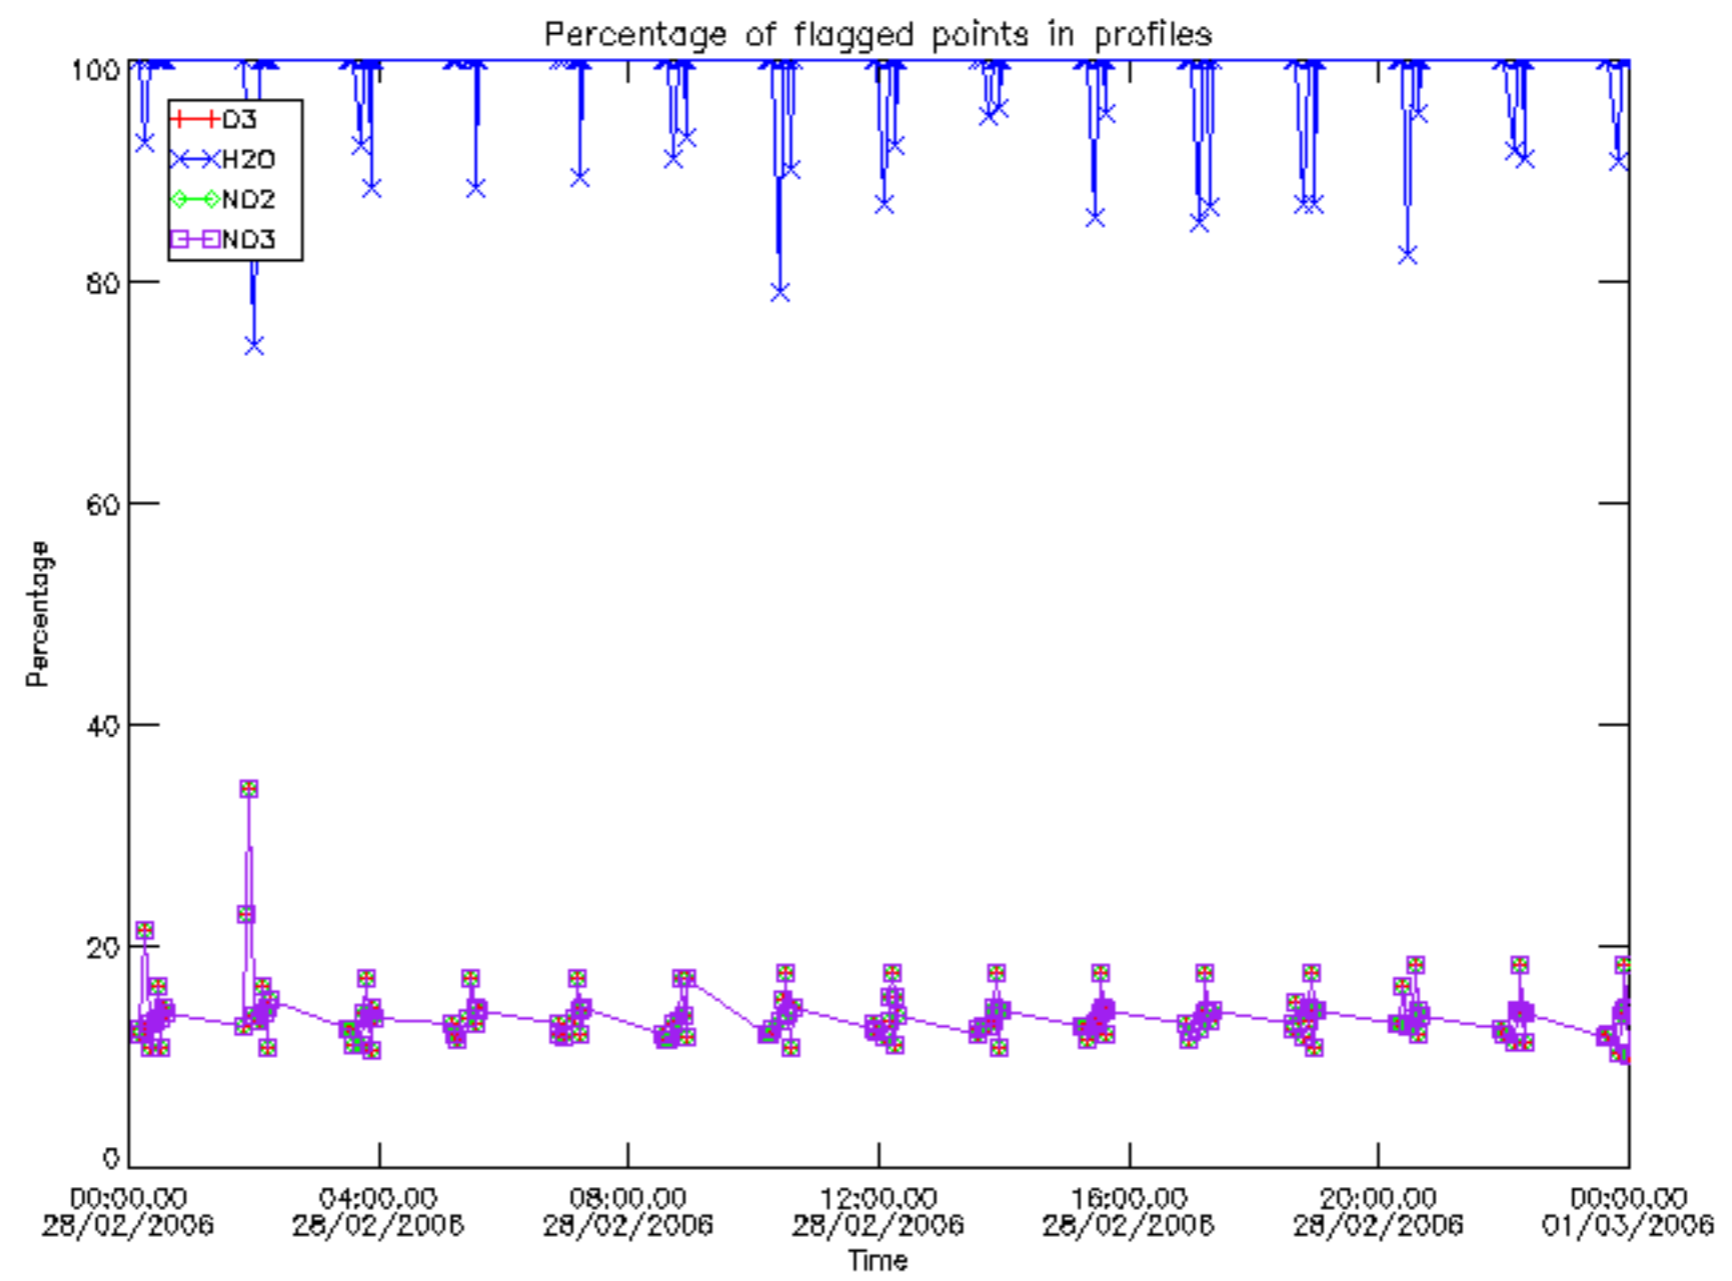

Percentage of flagged data per D3 profile

Percentage of flagged data per H2O profile