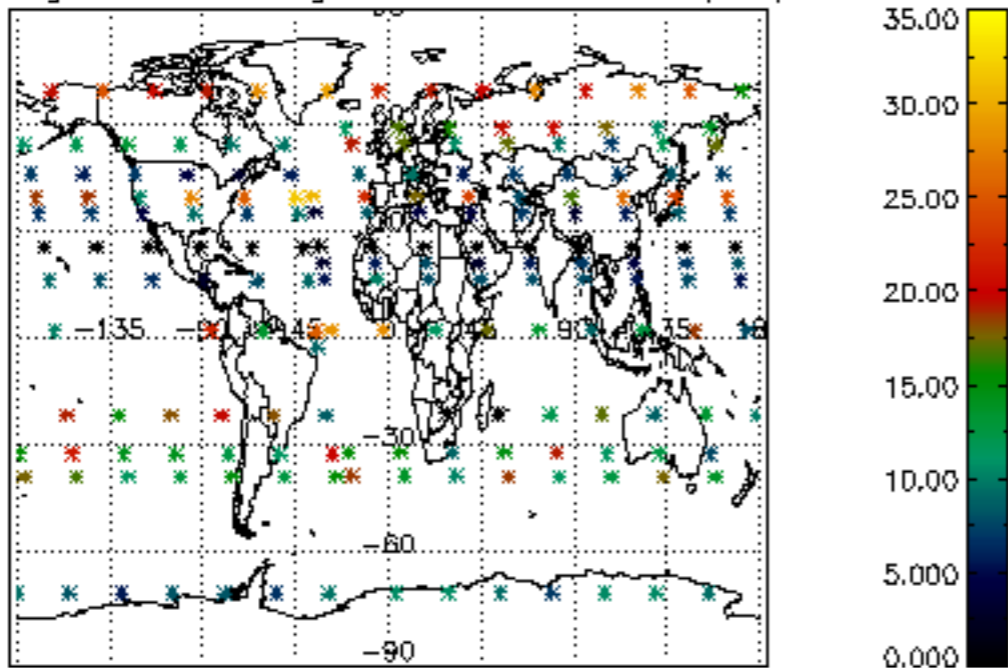

Percentage of cosmic ray hits per profile

Percentage of star falling outside central band per profile