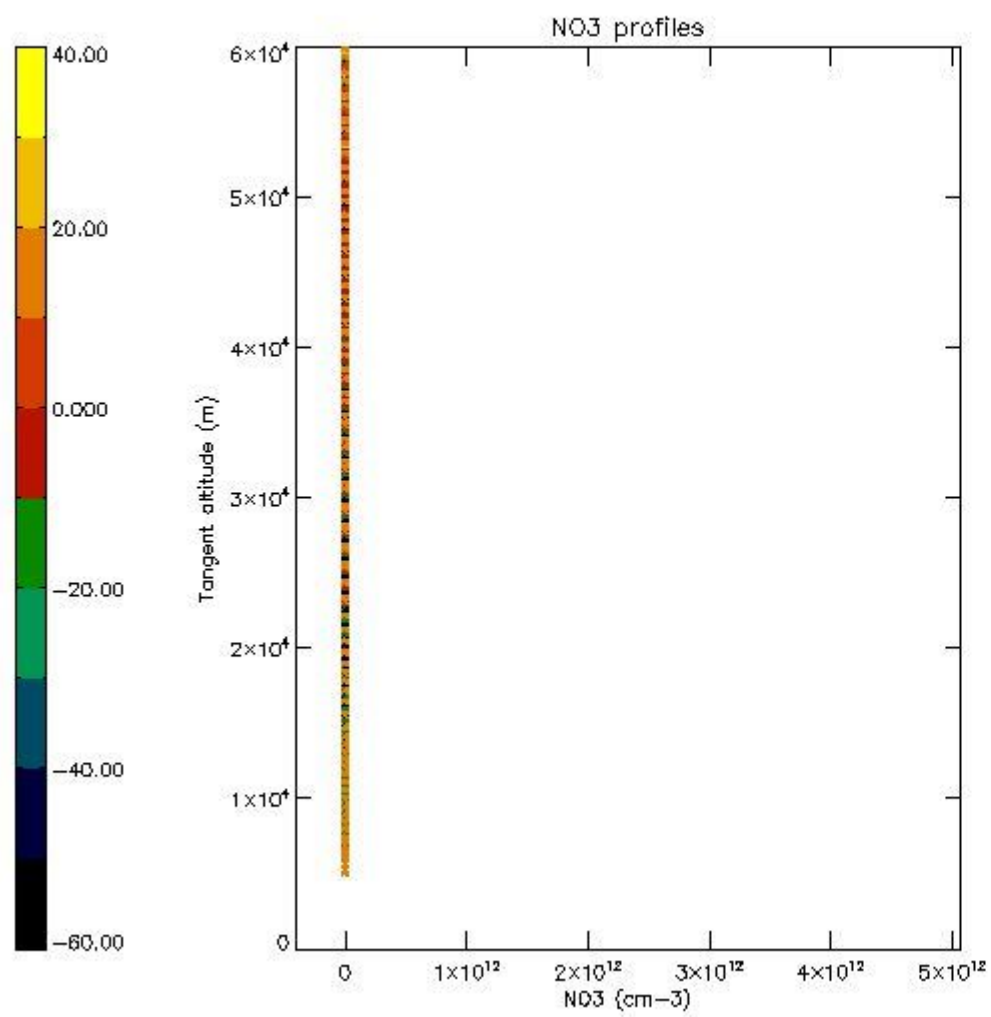

5.4 Plot ozone profiles where STD < 10% (dark without errors)

The colorbar represents the latitude.

5.5 Plot ozone profiles where STD < 5% (dark without errors)

The colorbar represents the latitude.

5.6 Plot NO₂ profiles for all STD (dark without errors)

The colorbar represents the latitude.

5.7 Plot NO3 profiles for all STD (dark without errors)

The colorbar represents the latitude.

5.8 Plot H₂O profiles for all STD (only for occultations of stars 1,2,3,4,13,14,16,26,63 dark without errors)