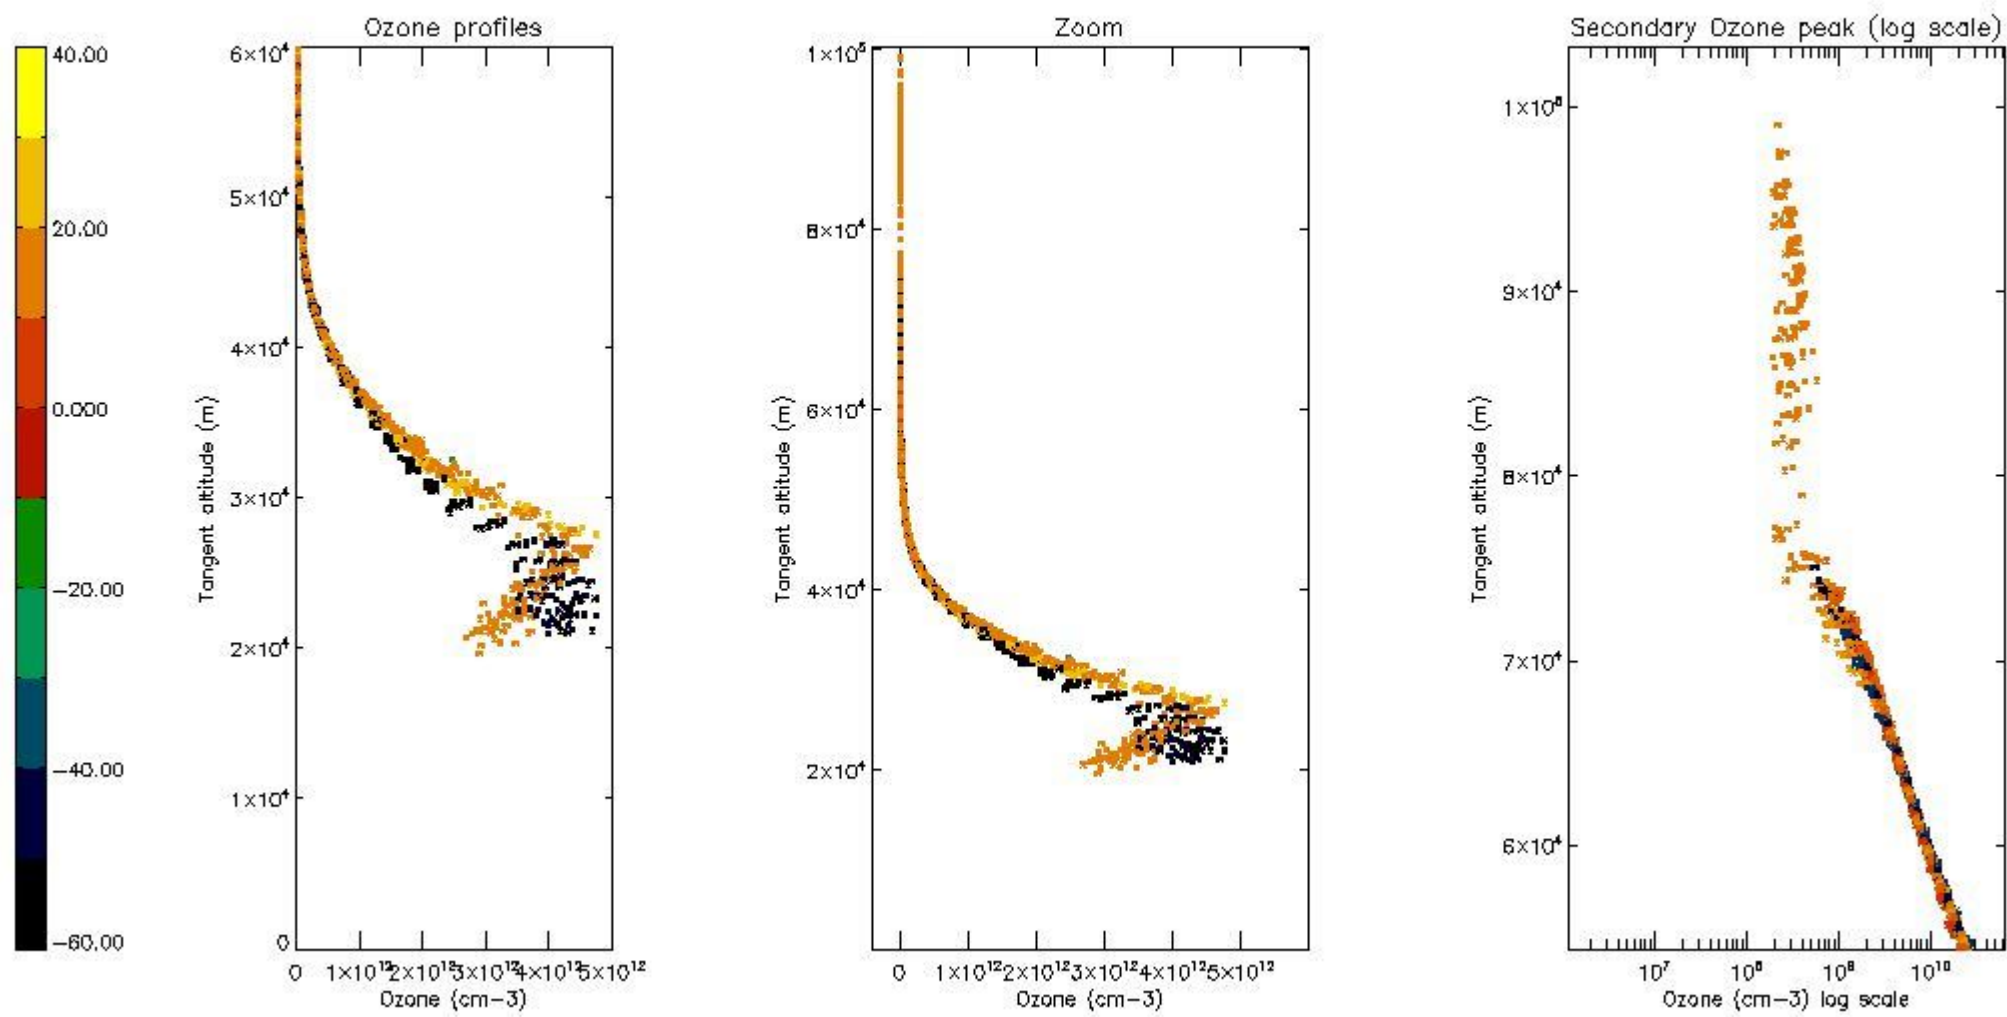

STD < 10	22
STD < 5	14

5.2 Plot ozone profiles for all STD (dark without errors)

The colorbar represents the latitude.

5.3 Plot ozone profiles where STD < 20% (dark without errors)

The colorbar represents the latitude.

5.4 Plot ozone profiles where STD < 10% (dark without errors)

The colorbar represents the latitude.

5.5 Plot ozone profiles where STD < 5% (dark without errors)

The colorbar represents the latitude.

5.6 Plot NO₂ profiles for all STD (dark without errors)