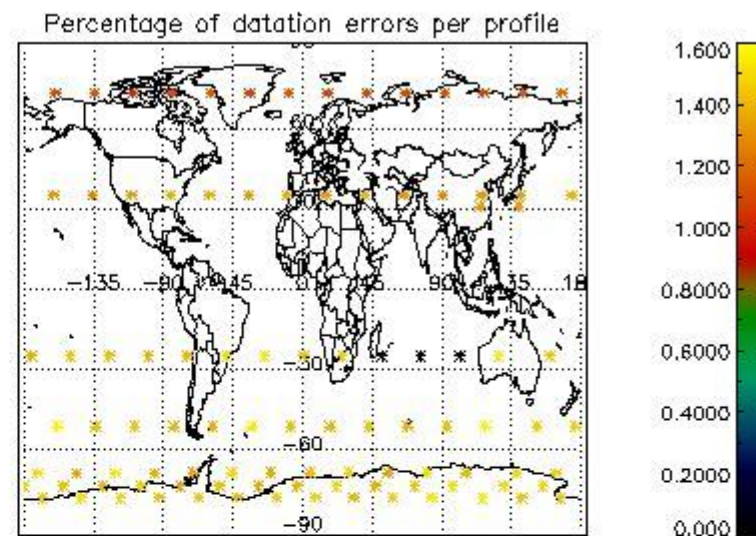

5. Trace gas profiles

5.1 Ozone statistics based on quality of products

The final quality of the products can be "measured" using the STD (Standard Deviation) attached to every point profile. This information is written to the parameter GOM_NL__2P/NL_LOCAL_SPECIES_DENSITY/o3_std of the level 2 products. The table below shows the statistics for given STD ranges.

The statistics are given with respect to the overall valid production:

- Products without fatal errors: GOM_NL__2P/MPH/PRODUCT_ERR=0
- Valid point profile: GOM_NL__2P/NL_LOCAL_SPECIES_DENSITY/pcd(0)=0

The 'Criteria' is applied to valid points of dark limb products:

- Products in dark limb illumination condition: GOM_NL__2P/NL_SUMMARY_QUALITY/obs_ill_cond=0
- Products without fatal errors: GOM_NL__2P/MPH/PRODUCT_ERR=0
- Valid point profile: GOM_NL__2P/NL_LOCAL_SPECIES_DENSITY/pcd(0)=0

So, the table below shows the percentage of dark limb and valid observations for each criteria with respect to the overall valid daily observations.

Criteria	% of total production
All STD	51
STD < 20	29