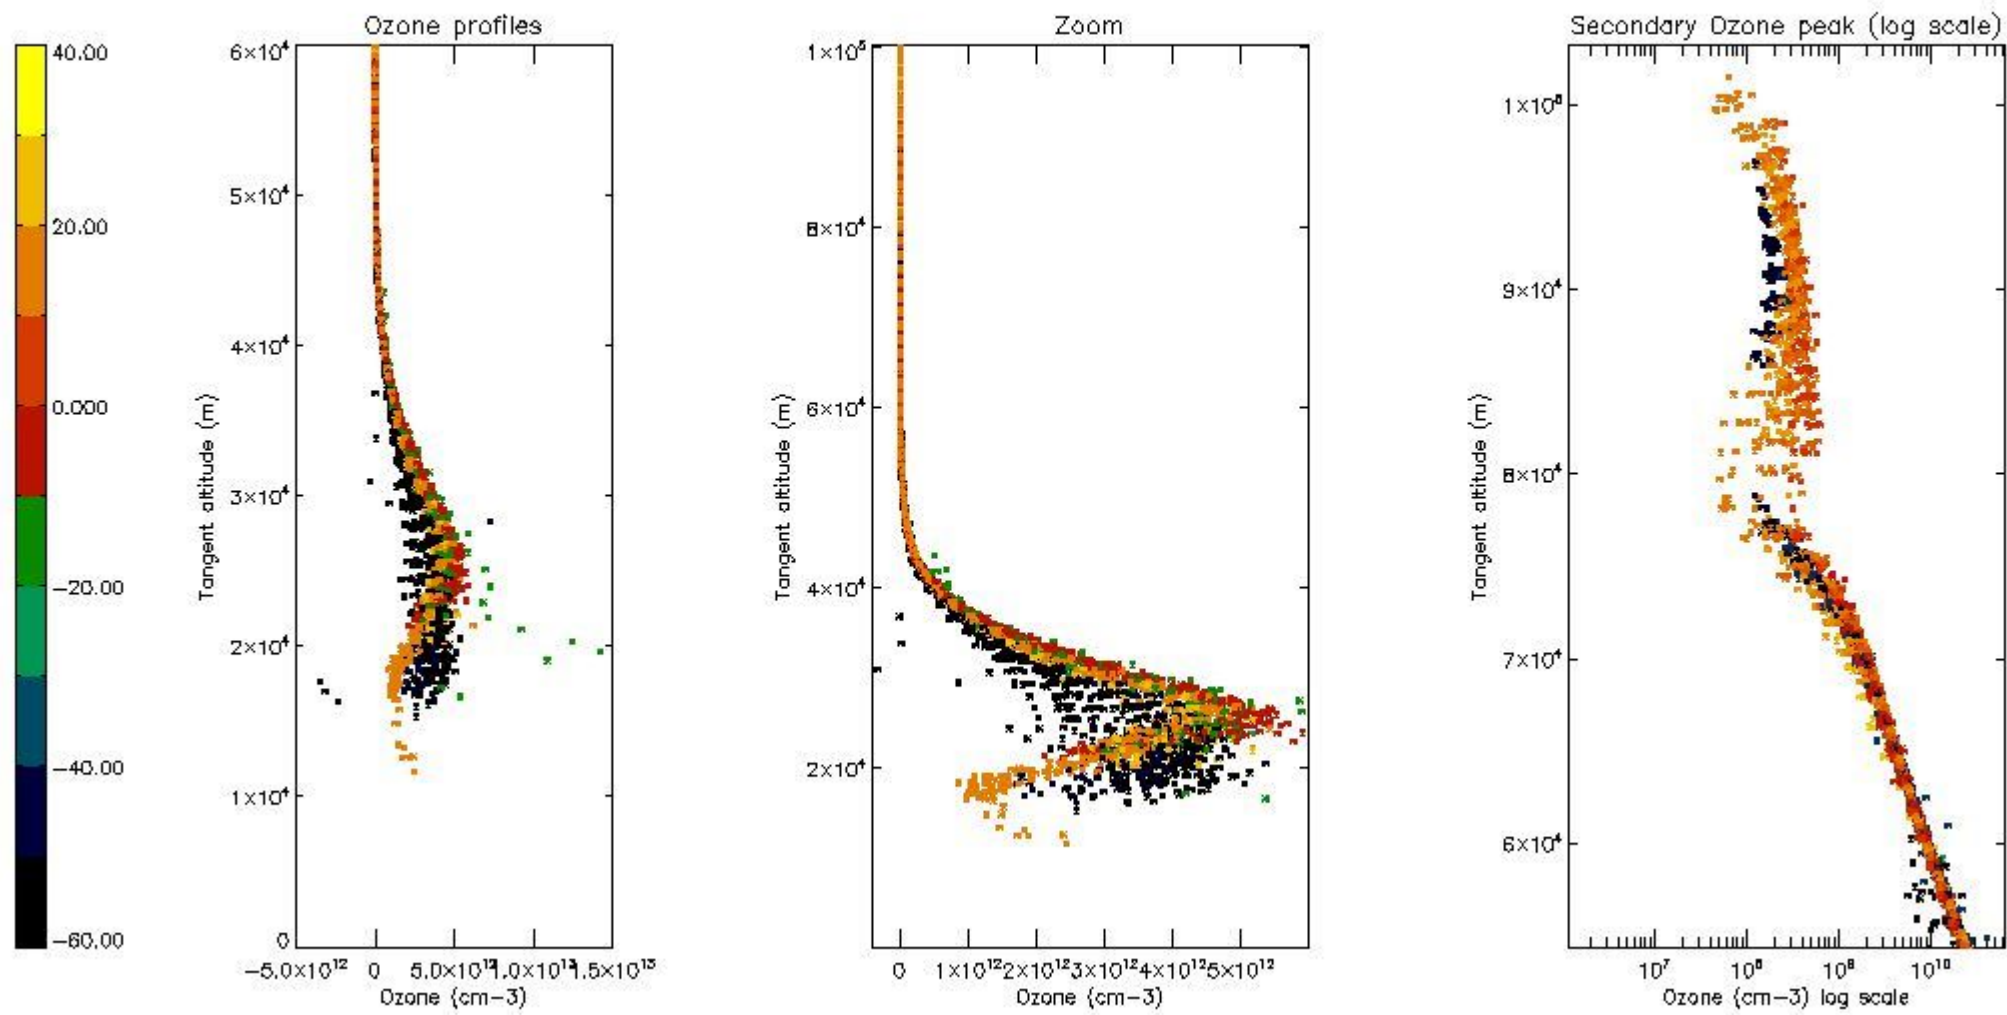

STD < 10	22
STD < 5	14

5.2 Plot ozone profiles for all STD (dark without errors)

The colorbar represents the latitude.

5.3 Plot ozone profiles where STD < 20% (dark without errors)

The colorbar represents the latitude.