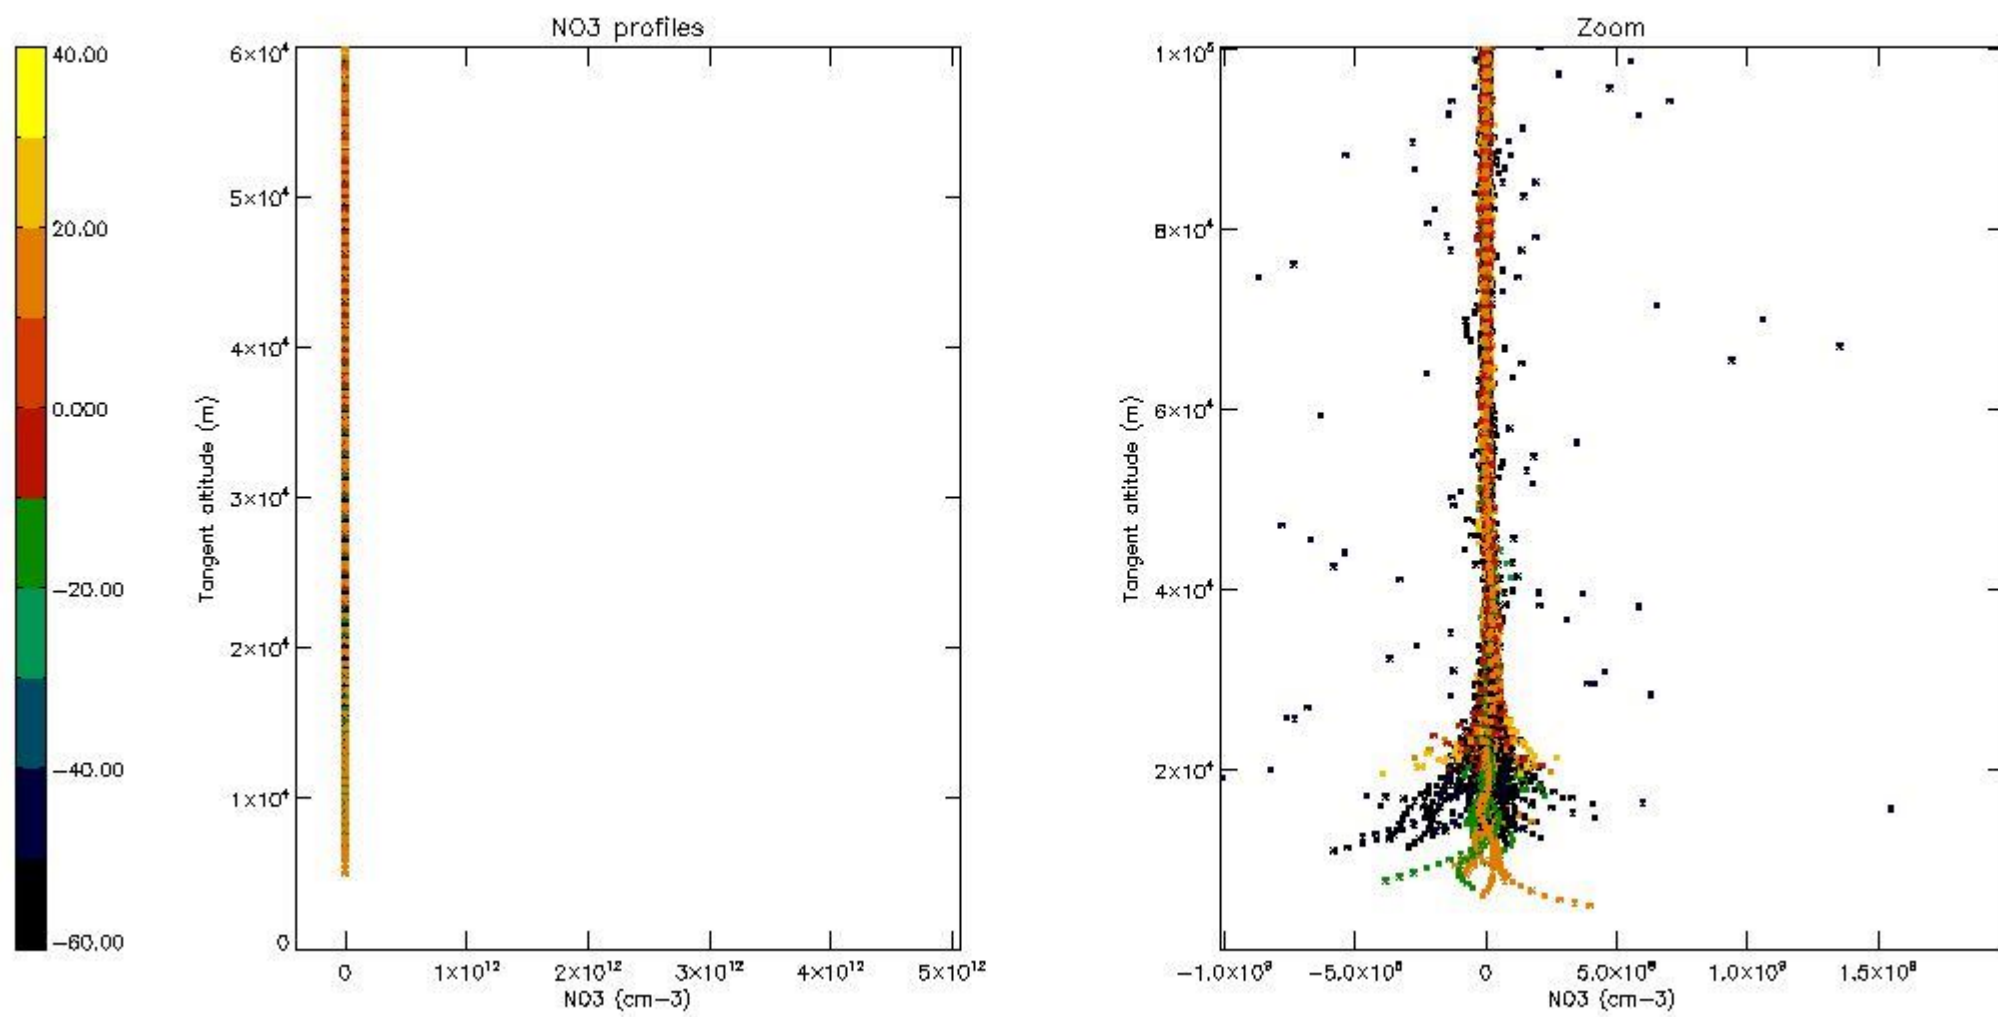

5.4 Plot ozone profiles where STD < 10% (dark without errors)

The colorbar represents the latitude.

5.5 Plot ozone profiles where STD < 5% (dark without errors)

The colorbar represents the latitude.

5.6 Plot NO₂ profiles for all STD (dark without errors)

The colorbar represents the latitude.

5.7 Plot NO3 profiles for all STD (dark without errors)

The colorbar represents the latitude.

5.8 Plot H₂O profiles for all STD (only for occultations of stars 1,2,3,4,13,14,16,26,63 dark without errors)