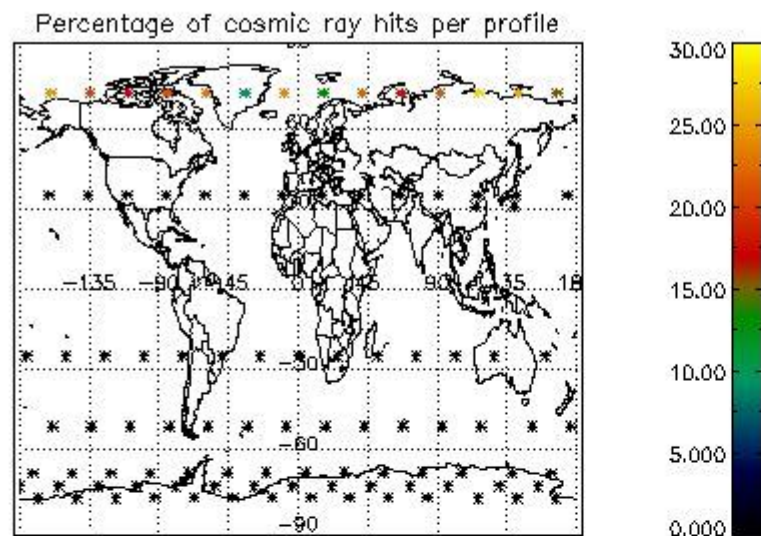

Percentage of datation errors per profile

Percentage of star falling outside central band per profile

Percentage of saturation errors per profile

4.2.2 Plot level 1 quality information per product (world map): ENVISAT DESCENDING passes