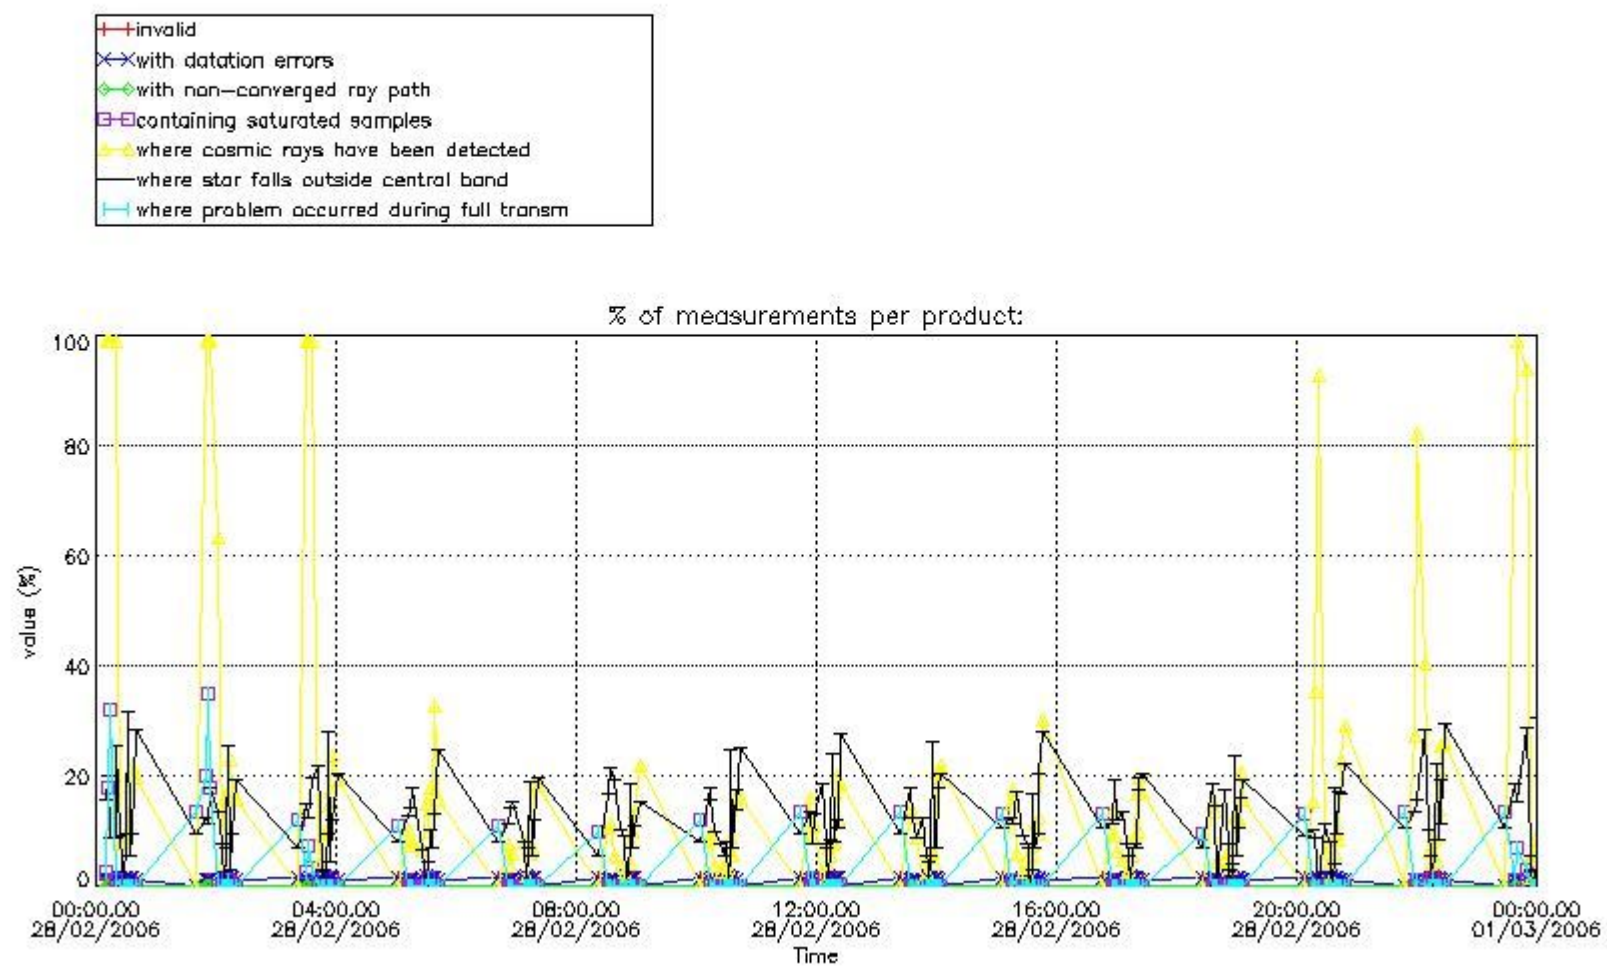

3.1 Plot quality information per product (time dependant)

3.2 Plot quality information per product (world map)

Percentage of flagged data per O3 profile

Percentage of flagged data per H2O profile

Percentage of flagged data per NO2 profile

Percentage of flagged data per NO3 profile

4. Level 1 quality information per product

In this section it is plotted some information contained in the Quality Summary data set of the level 2 products that comes from the level 1b processing. Products without errors (error flag in the MPH set to "0") are used.

4.1 Plot quality information per product (time dependant) coming from level 1b processing

4.1.1 Plot level 1 quality information per product (time dependant): ENVISAT ASCENDING passes

4.1.2 Plot level 1 quality information per product (time dependant): ENVI SAT DESCENDING passes