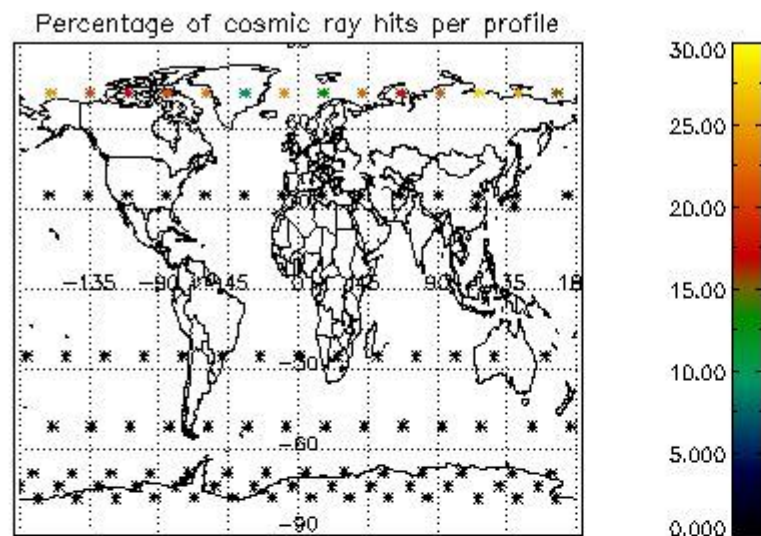

4.2.2 Plot level 1 quality information per product (world map): ENVISAT DESCENDING passes

5. Trace gas profiles

5.1 Ozone statistics based on quality of products

The final quality of the products can be "measured" using the STD (Standard Deviation) attached to every point profile. This information is written to the parameter GOM_NL__2P/NL_LOCAL_SPECIES_DENSITY/o3_std of the level 2 products. The table below shows the statistics for given STD ranges.

The statistics are given with respect to the overall valid production:

- Products without fatal errors: GOM_NL__2P/MPH/PRODUCT_ERR=0
- Valid point profile: GOM_NL__2P/NL_LOCAL_SPECIES_DENSITY/pcd(0)=0

The 'Criteria' is applied to valid points of dark limb products:

- Products in dark limb illumination condition: GOM_NL__2P/NL_SUMMARY_QUALITY/obs_ill_cond=0
- Products without fatal errors: GOM_NL__2P/MPH/PRODUCT_ERR=0
- Valid point profile: GOM_NL__2P/NL_LOCAL_SPECIES_DENSITY/pcd(0)=0

So, the table below shows the percentage of dark limb and valid observations for each criteria with respect to the overall valid daily observations.

Criteria	% of total production
All STD	51
STD < 20	29