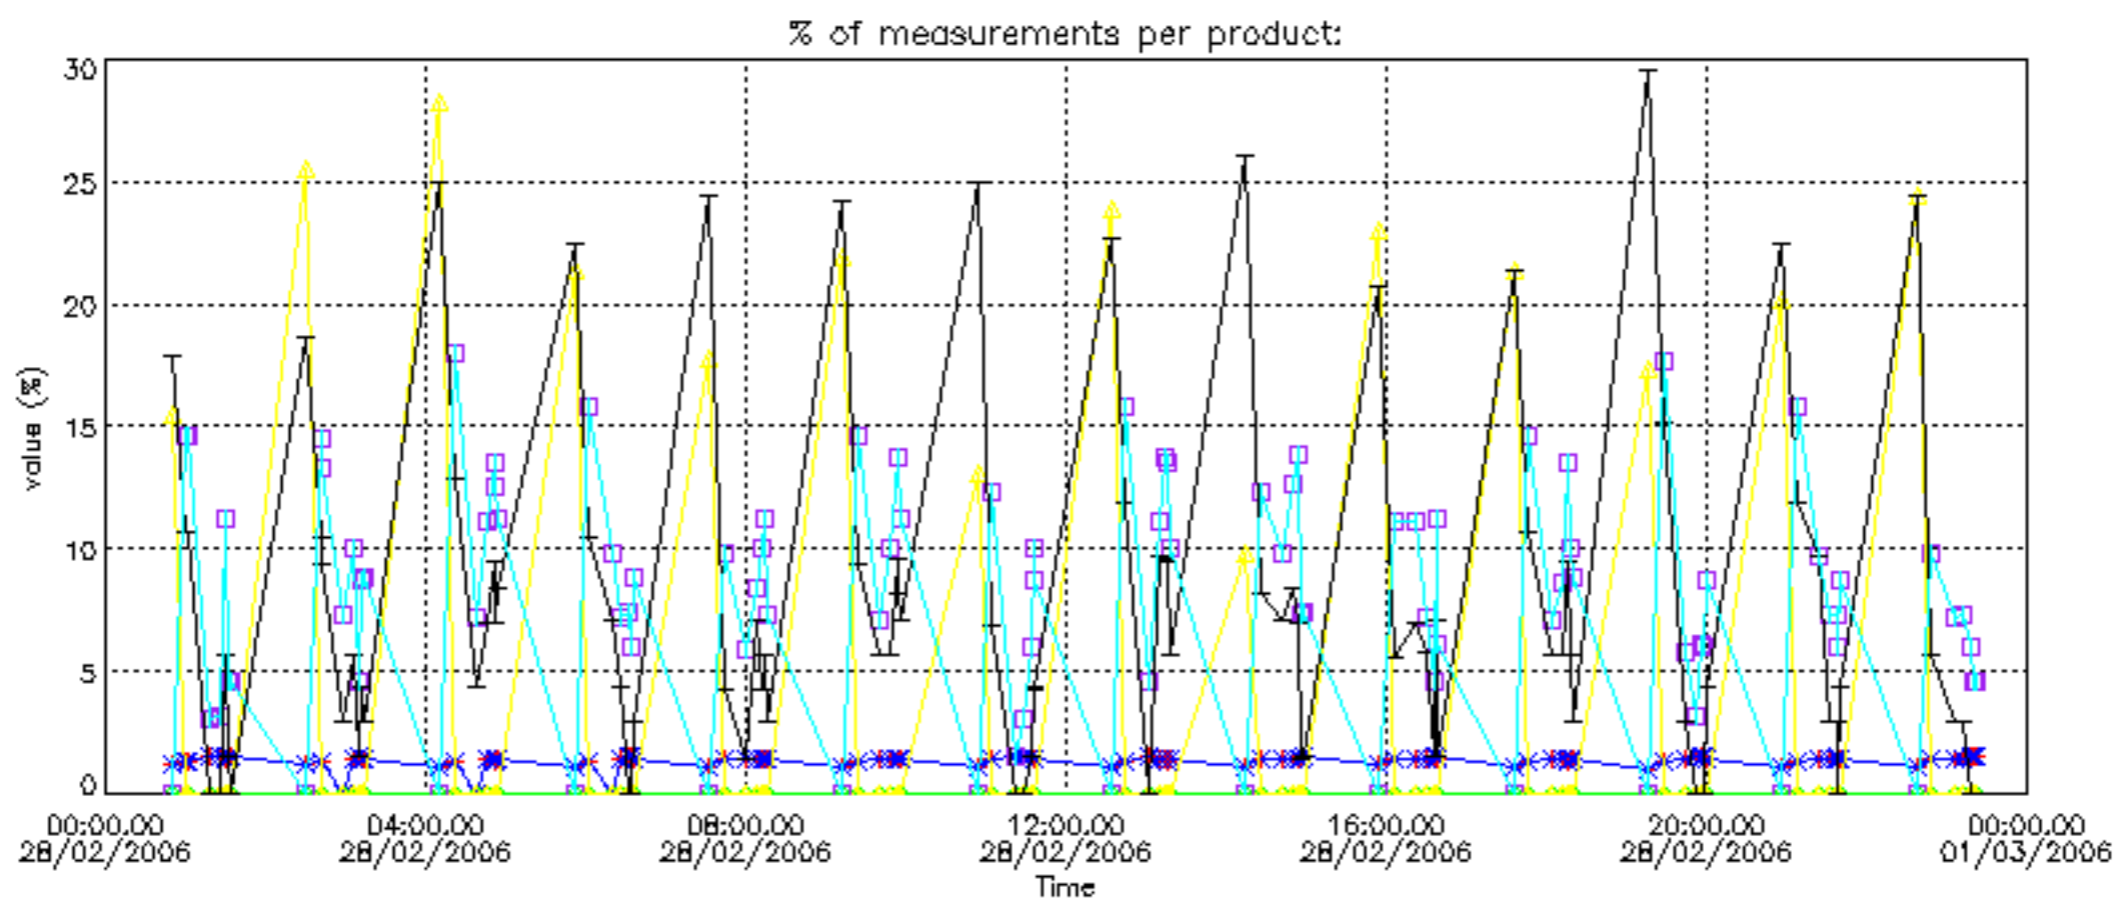

Percentage of cosmic ray hits per profile

Percentage of datation errors per profile