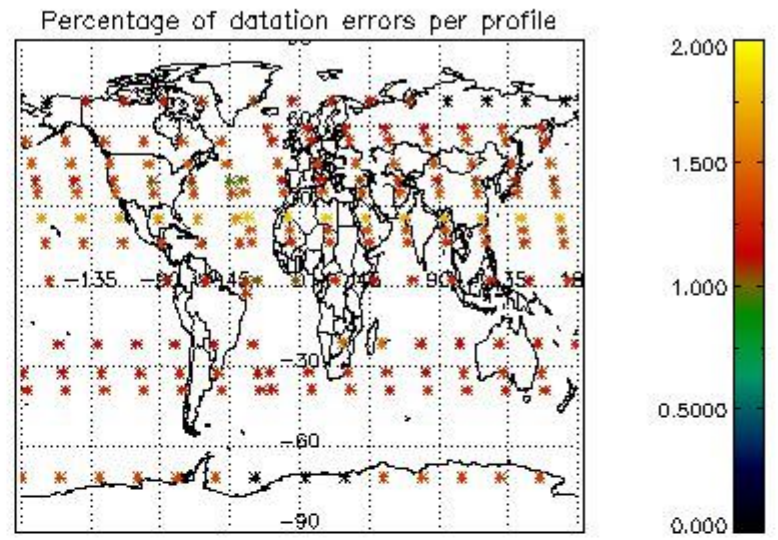

4.1 Plot quality information per product (time dependant) coming from level 1b processing

4.1.1 Plot level 1 quality information per product (time dependant): ENVISAT ASCENDING passes

4.1.2 Plot level 1 quality information per product (time dependant): ENVI SAT DESCENDING passes

4.2 Plot quality information per product coming from level 1b processing (world map)

4.2.1 Plot level 1 quality information per product (world map): ENVISAT ASCENDING passes

4.2.2 Plot level 1 quality information per product (world map): ENVISAT DESCENDING passes