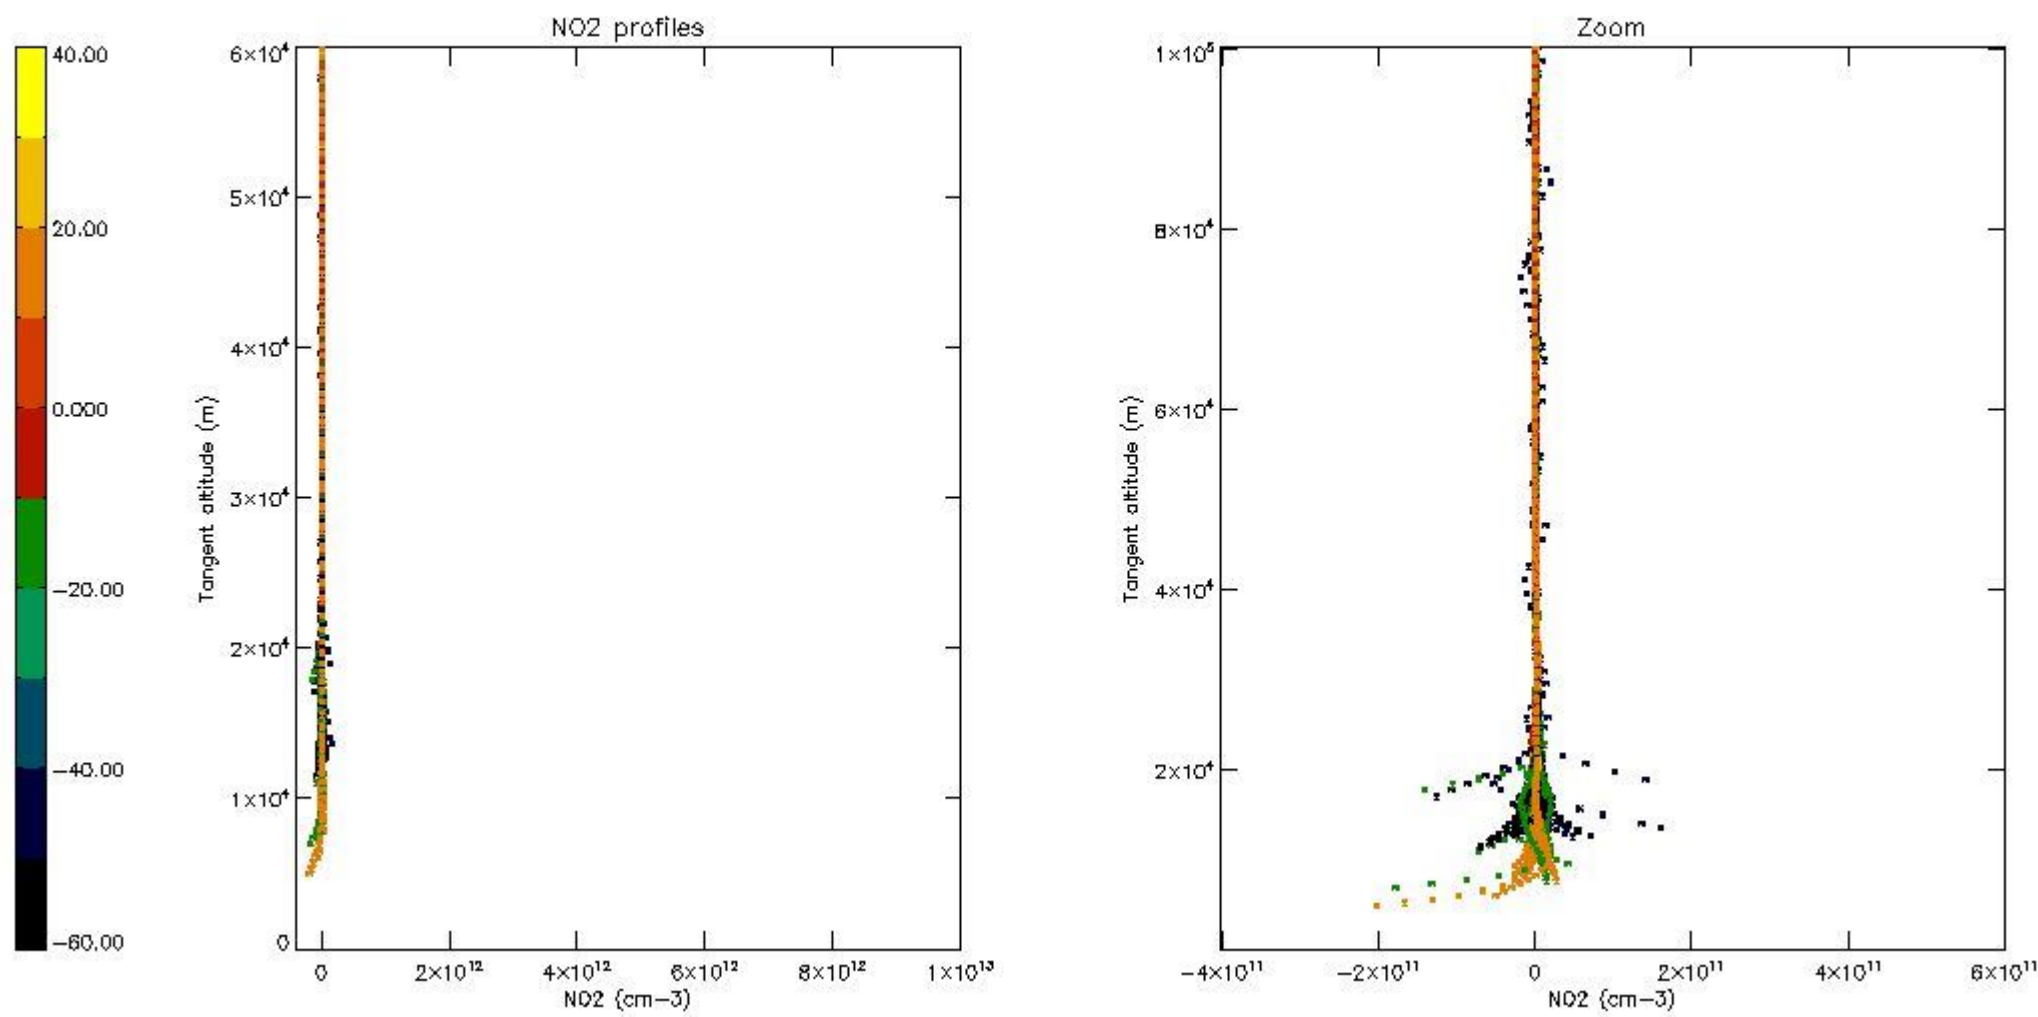

5.7 Plot NO3 profiles for all STD (dark without errors)

The colorbar represents the latitude.