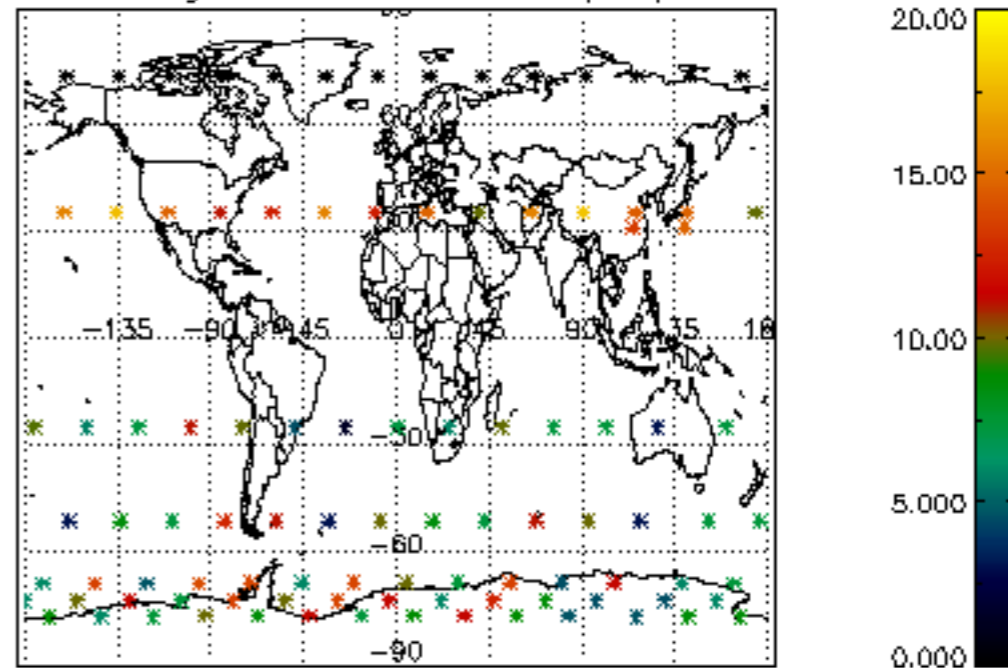

Percentage of saturation errors per profile