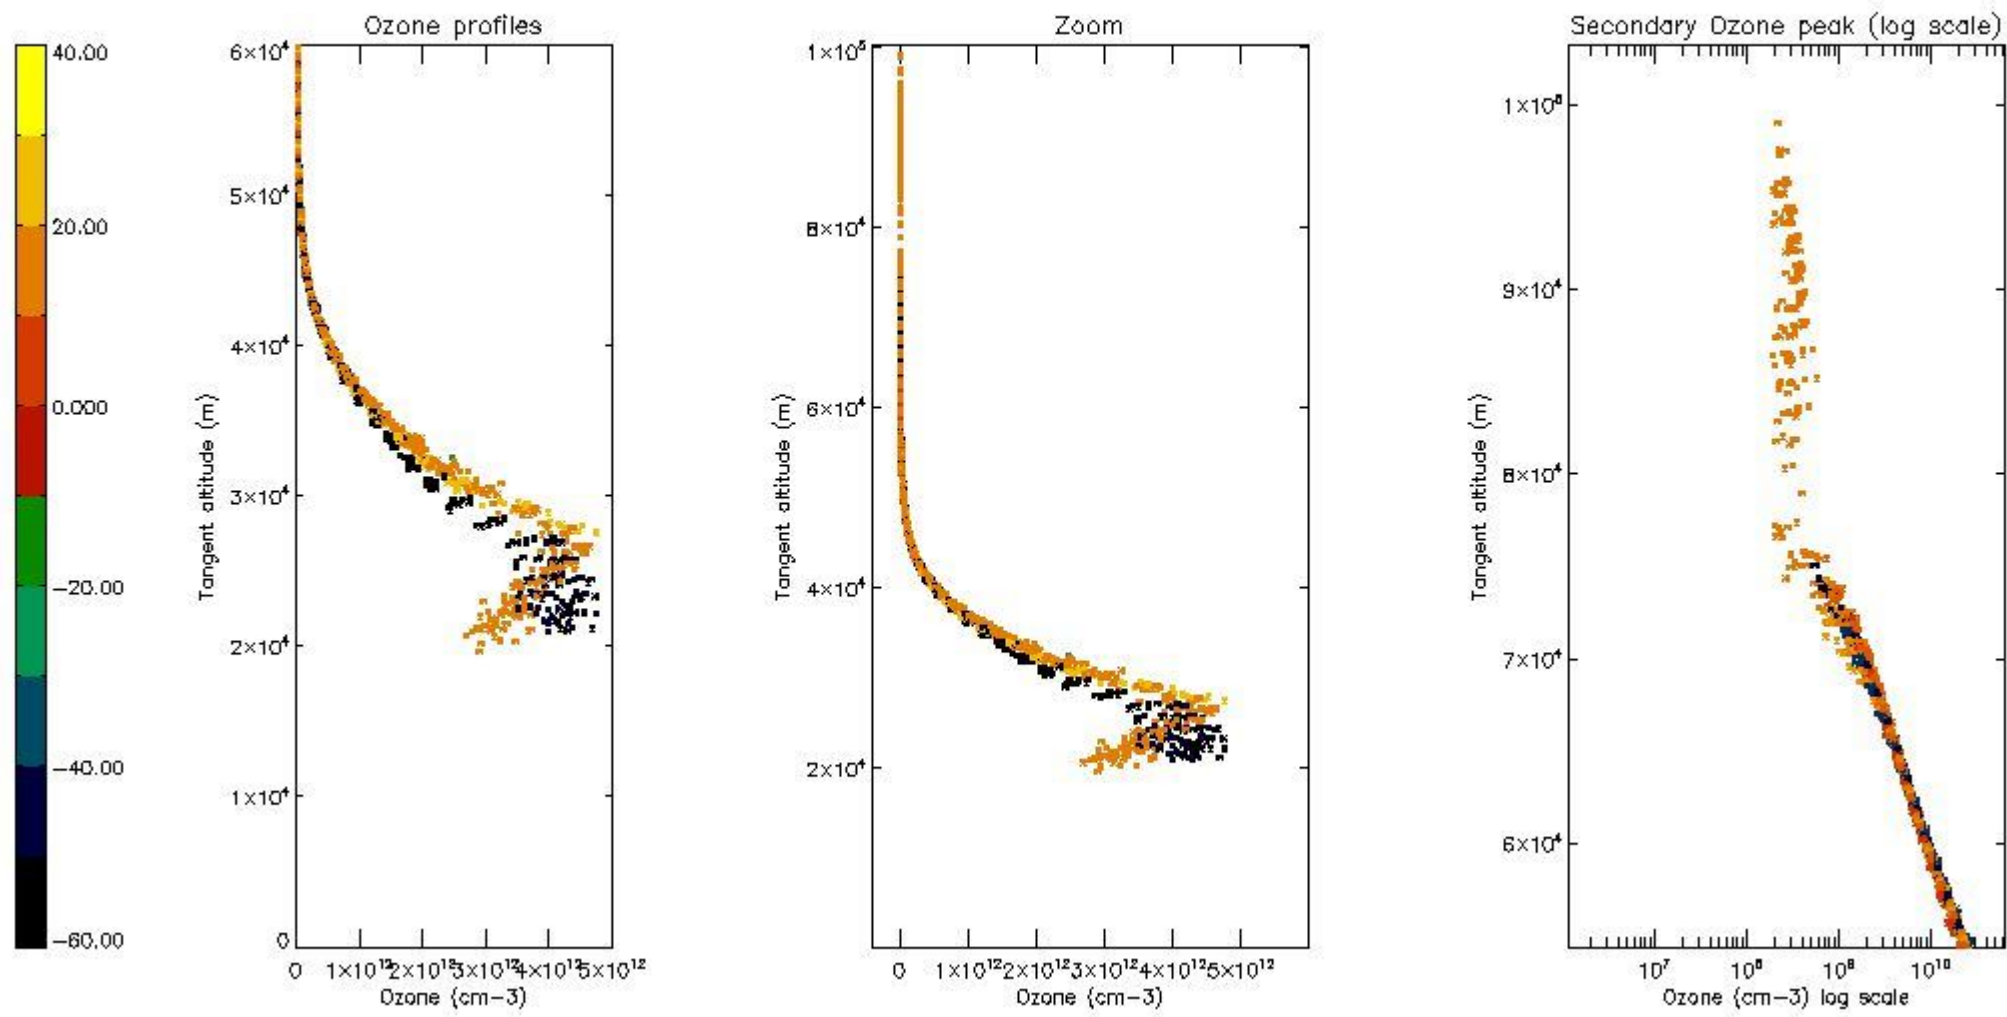

5.6 Plot NO₂ profiles for all STD (dark without errors)

The colorbar represents the latitude.