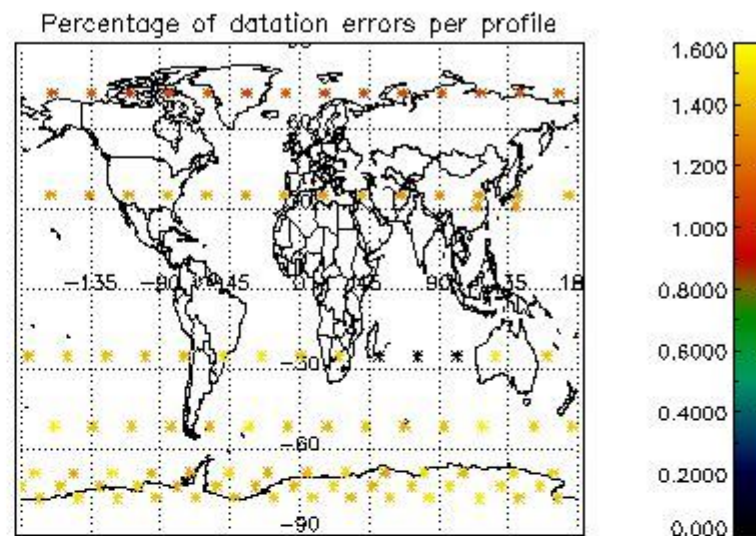

Percentage of datation errors per profile

Percentage of star falling outside central band per profile

Percentage of saturation errors per profile

4.2.2 Plot level 1 quality information per product (world map): ENVISAT DESCENDING passes