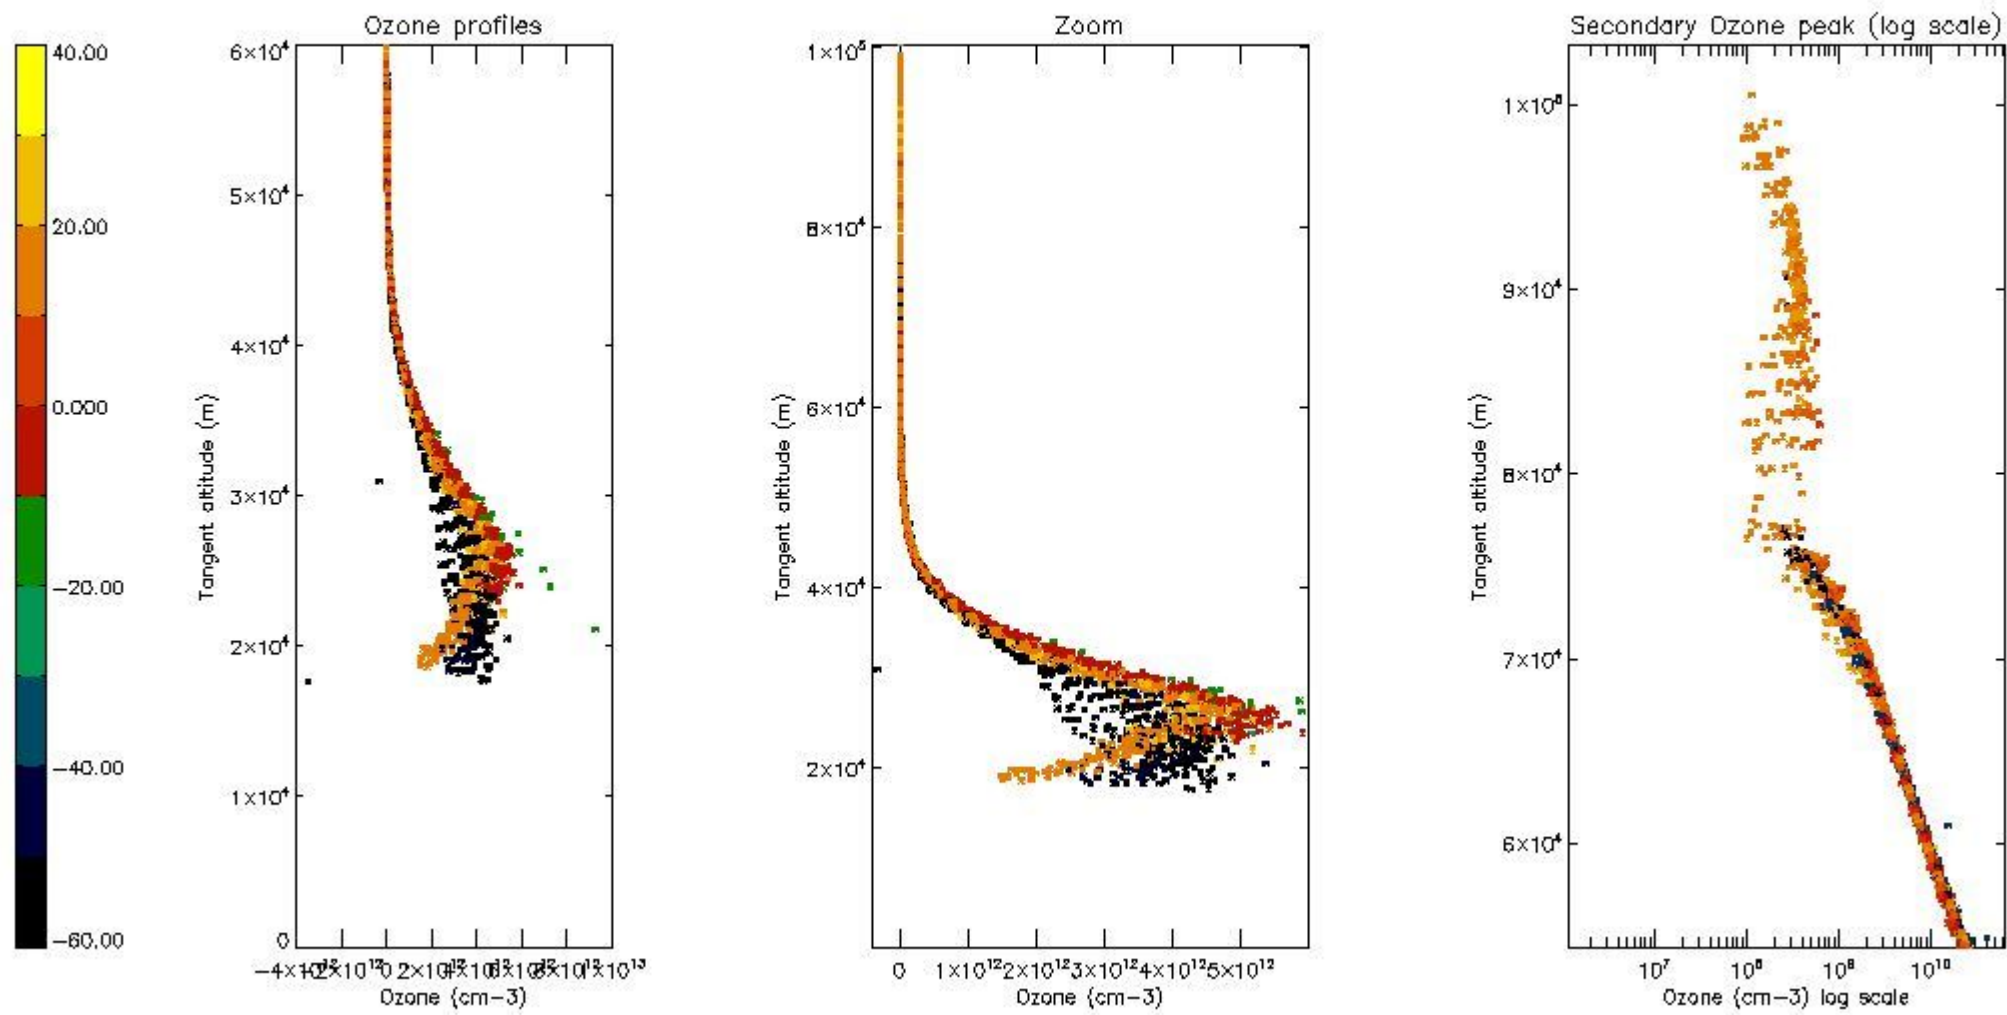

5.5 Plot ozone profiles where STD < 5% (dark without errors)

The colorbar represents the latitude.