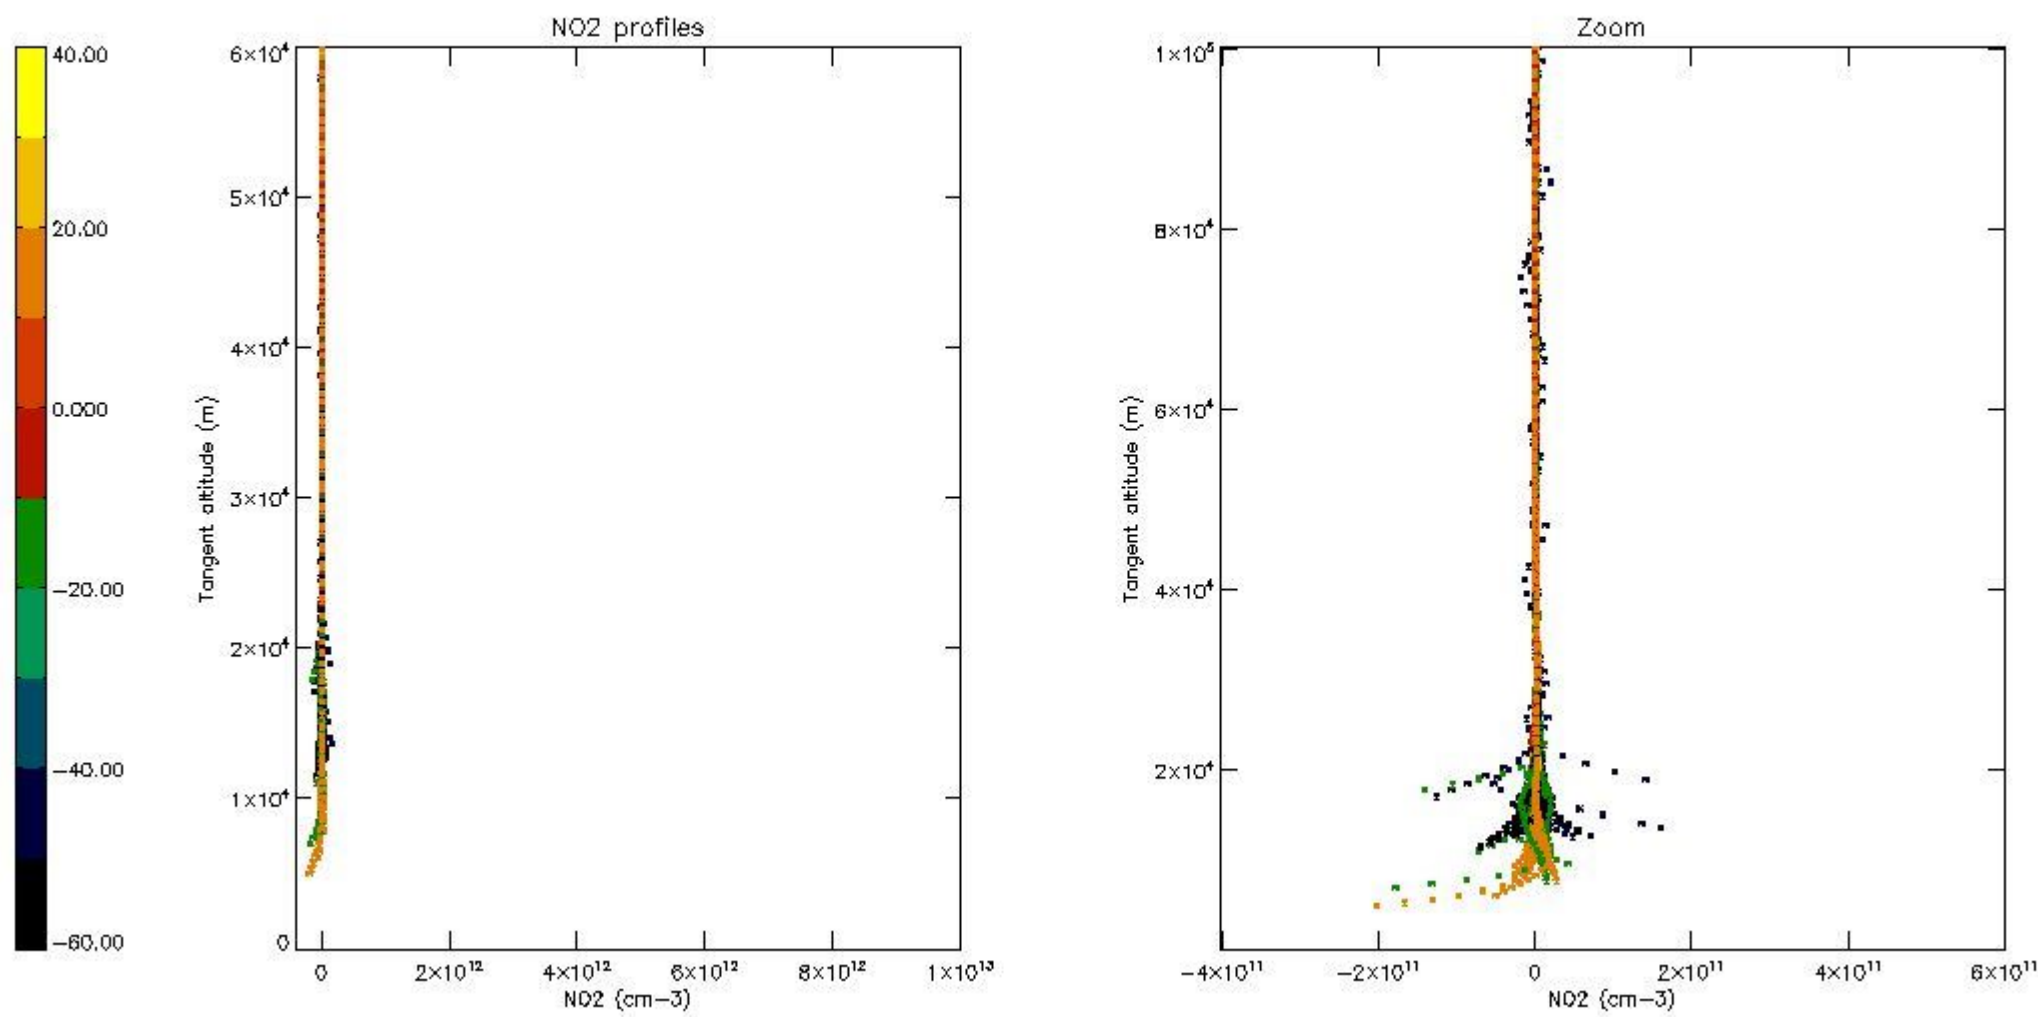

5.4 Plot ozone profiles where STD < 10% (dark without errors)

The colorbar represents the latitude.

5.5 Plot ozone profiles where STD < 5% (dark without errors)

The colorbar represents the latitude.

5.6 Plot NO₂ profiles for all STD (dark without errors)

The colorbar represents the latitude.

5.7 Plot NO3 profiles for all STD (dark without errors)

The colorbar represents the latitude.

5.8 Plot H₂O profiles for all STD (only for occultations of stars 1,2,3,4,13,14,16,26,63 dark without errors)