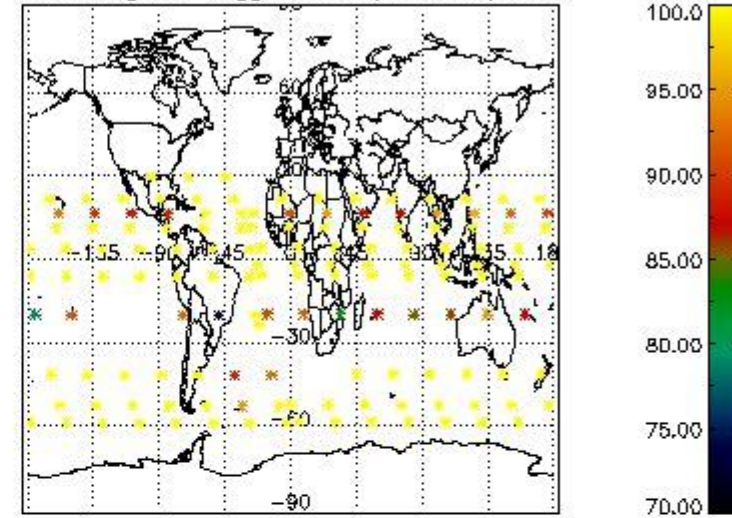

3.1 Plot quality information per product (time dependant)

3.2 Plot quality information per product (world map)

Percentage of flagged data per O3 profile

Percentage of flagged data per H2O profile

Percentage of flagged data per NO2 profile