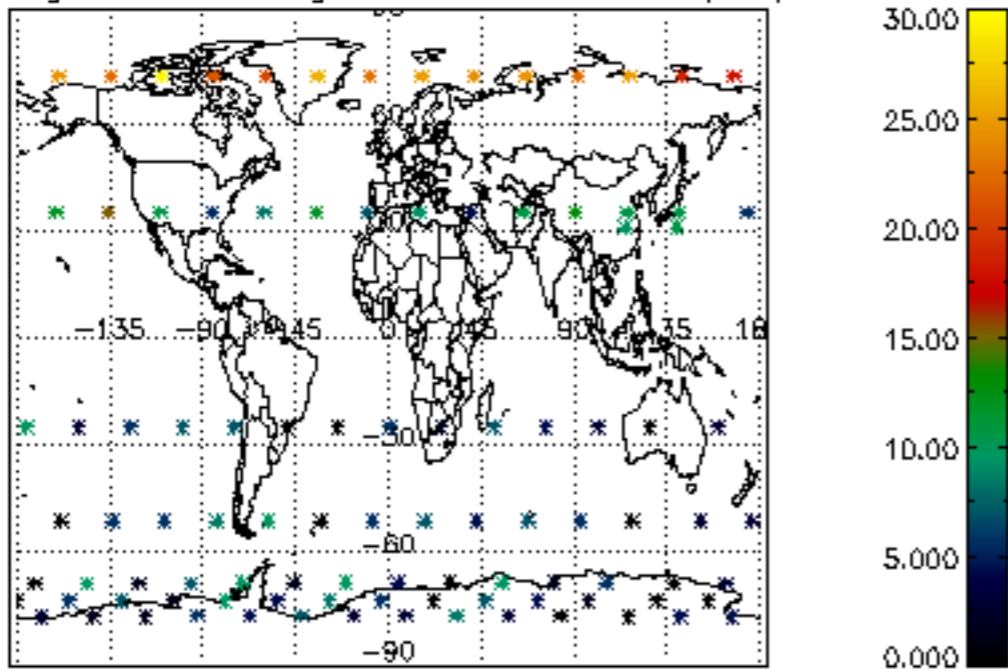

Percentage of star falling outside central band per profile