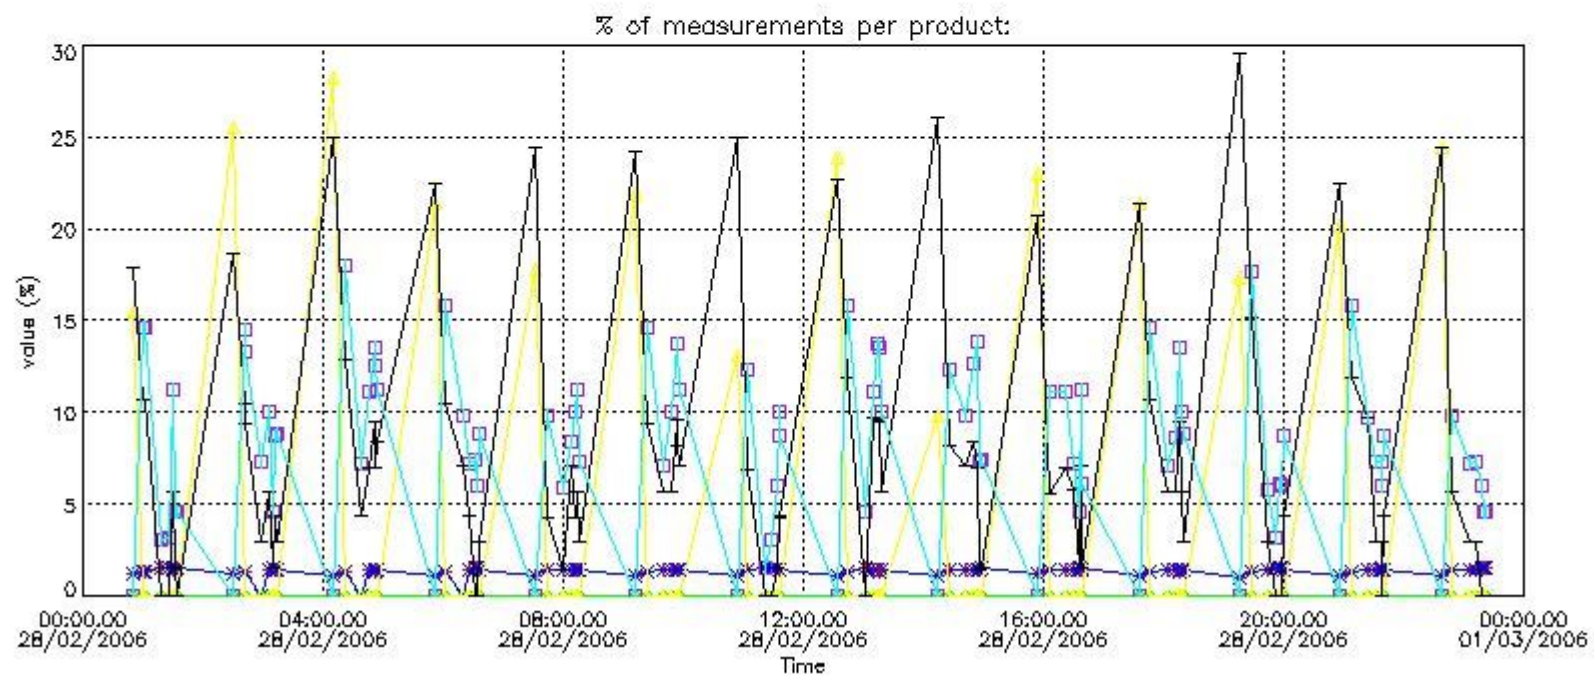

4.2 Plot quality information per product coming from level 1b processing (world map)

4.2.1 Plot level 1 quality information per product (world map): ENVISAT ASCENDING passes