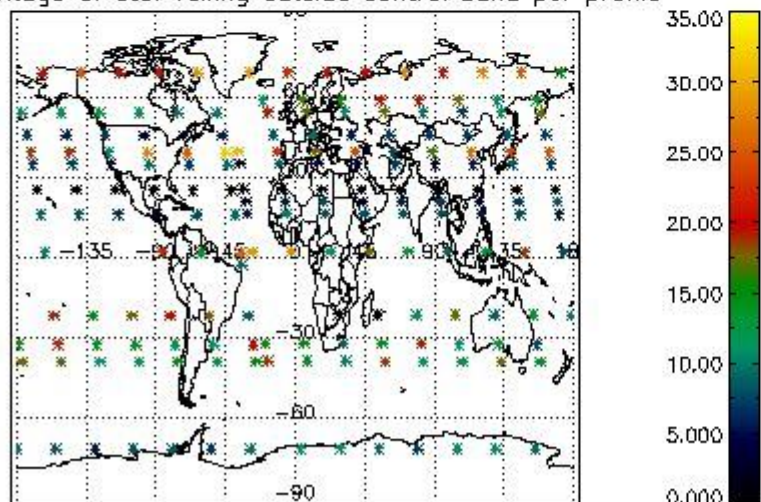

Percentage of star falling outside central band per profile