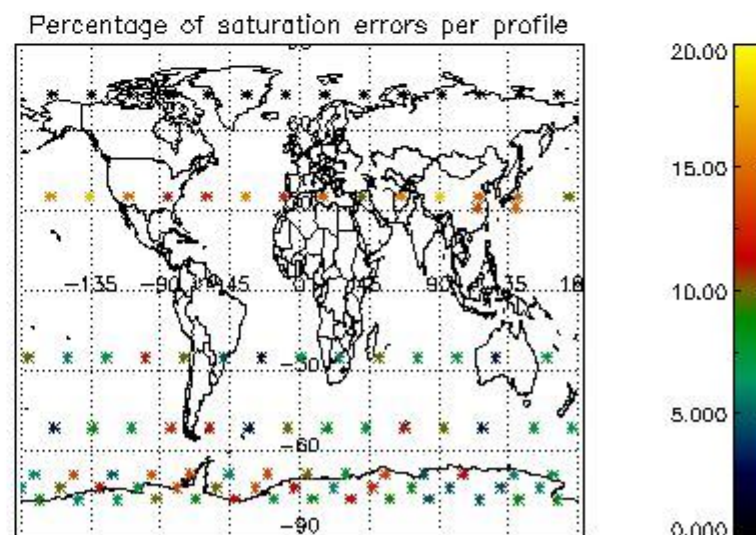

Percentage of datation errors per profile

Percentage of star falling outside central band per profile

Percentage of saturation errors per profile

4.2.2 Plot level 1 quality information per product (world map): ENVISAT DESCENDING passes