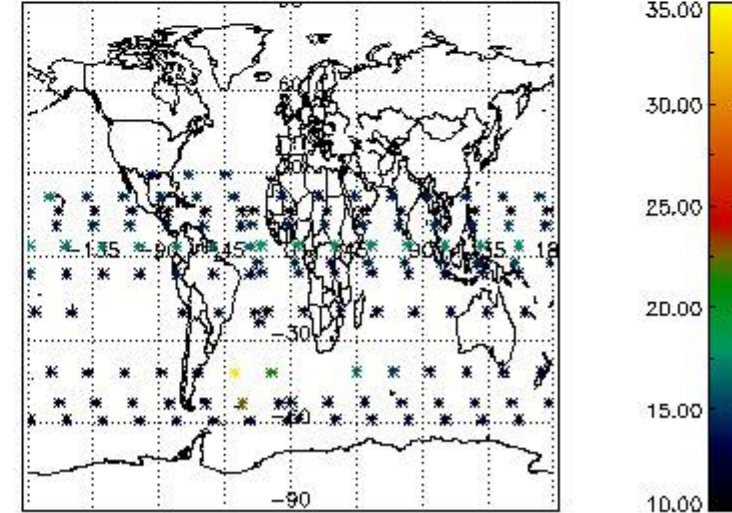

Percentage of flagged data per NO3 profile

4. Level 1 quality information per product

In this section it is plotted some information contained in the Quality Summary data set of the level 2 products that comes from the level 1b processing. Products without errors (error flag in the MPH set to "0") are used.

4.1 Plot quality information per product (time dependant) coming from level 1b processing

4.1.1 Plot level 1 quality information per product (time dependant): ENVISAT ASCENDING passes