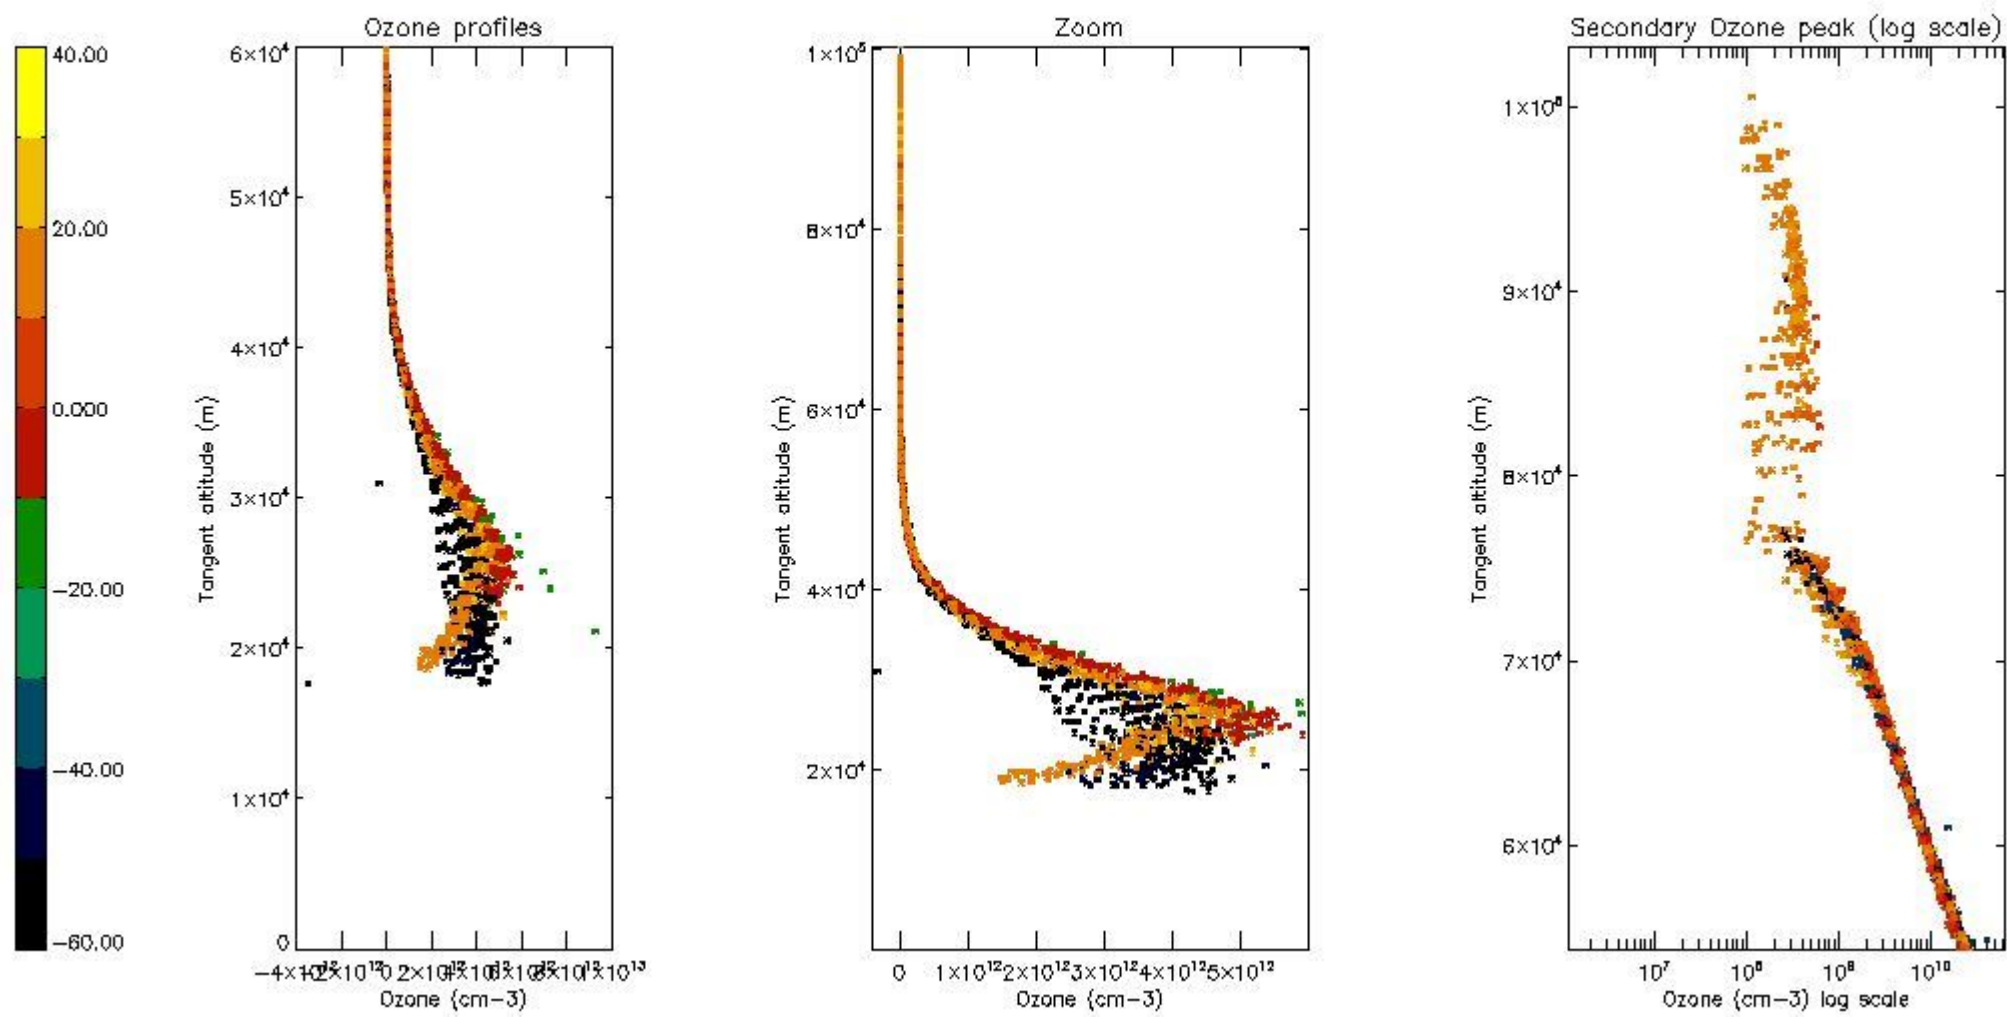

STD < 10	22
STD < 5	14

5.2 Plot ozone profiles for all STD (dark without errors)

The colorbar represents the latitude.

5.3 Plot ozone profiles where STD < 20% (dark without errors)

The colorbar represents the latitude.

5.4 Plot ozone profiles where STD < 10% (dark without errors)

The colorbar represents the latitude.

5.5 Plot ozone profiles where STD < 5% (dark without errors)

The colorbar represents the latitude.

5.6 Plot NO₂ profiles for all STD (dark without errors)