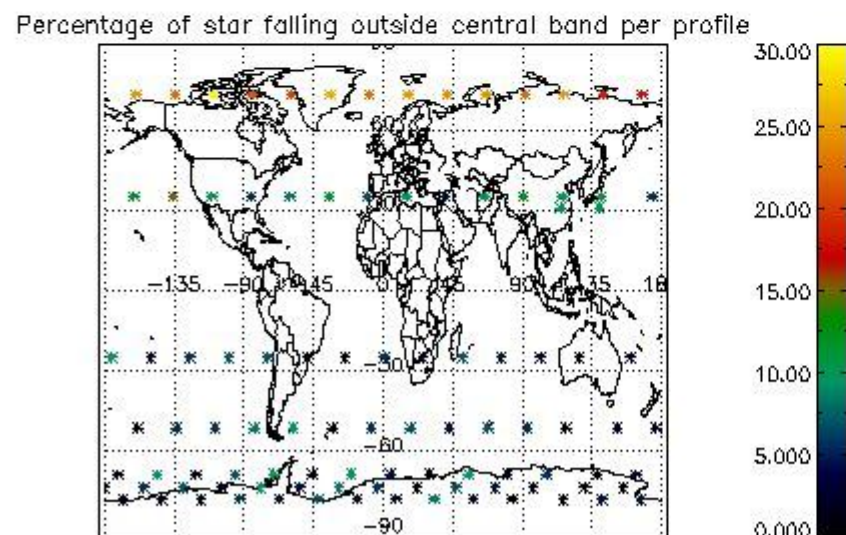

5. Trace gas profiles

5.1 Ozone statistics based on quality of products

The final quality of the products can be "measured" using the STD (Standard Deviation) attached to every point profile. This information is written to the parameter GOM_NL__2P/NL_LOCAL_SPECIES_DENSITY/o3_std of the level 2 products. The table below shows the statistics for given STD ranges.

The statistics are given with respect to the overall valid production:

- Products without fatal errors: GOM_NL__2P/MPH/PRODUCT_ERR=0
- Valid point profile: GOM_NL__2P/NL_LOCAL_SPECIES_DENSITY/pcd(0)=0

The 'Criteria' is applied to valid points of dark limb products:

- Products in dark limb illumination condition: GOM_NL__2P/NL_SUMMARY_QUALITY/obs_ill_cond=0
- Products without fatal errors: GOM_NL__2P/MPH/PRODUCT_ERR=0
- Valid point profile: GOM_NL__2P/NL_LOCAL_SPECIES_DENSITY/pcd(0)=0

So, the table below shows the percentage of dark limb and valid observations for each criteria with respect to the overall valid daily observations.

Criteria	% of total production
All STD	51
STD < 20	29