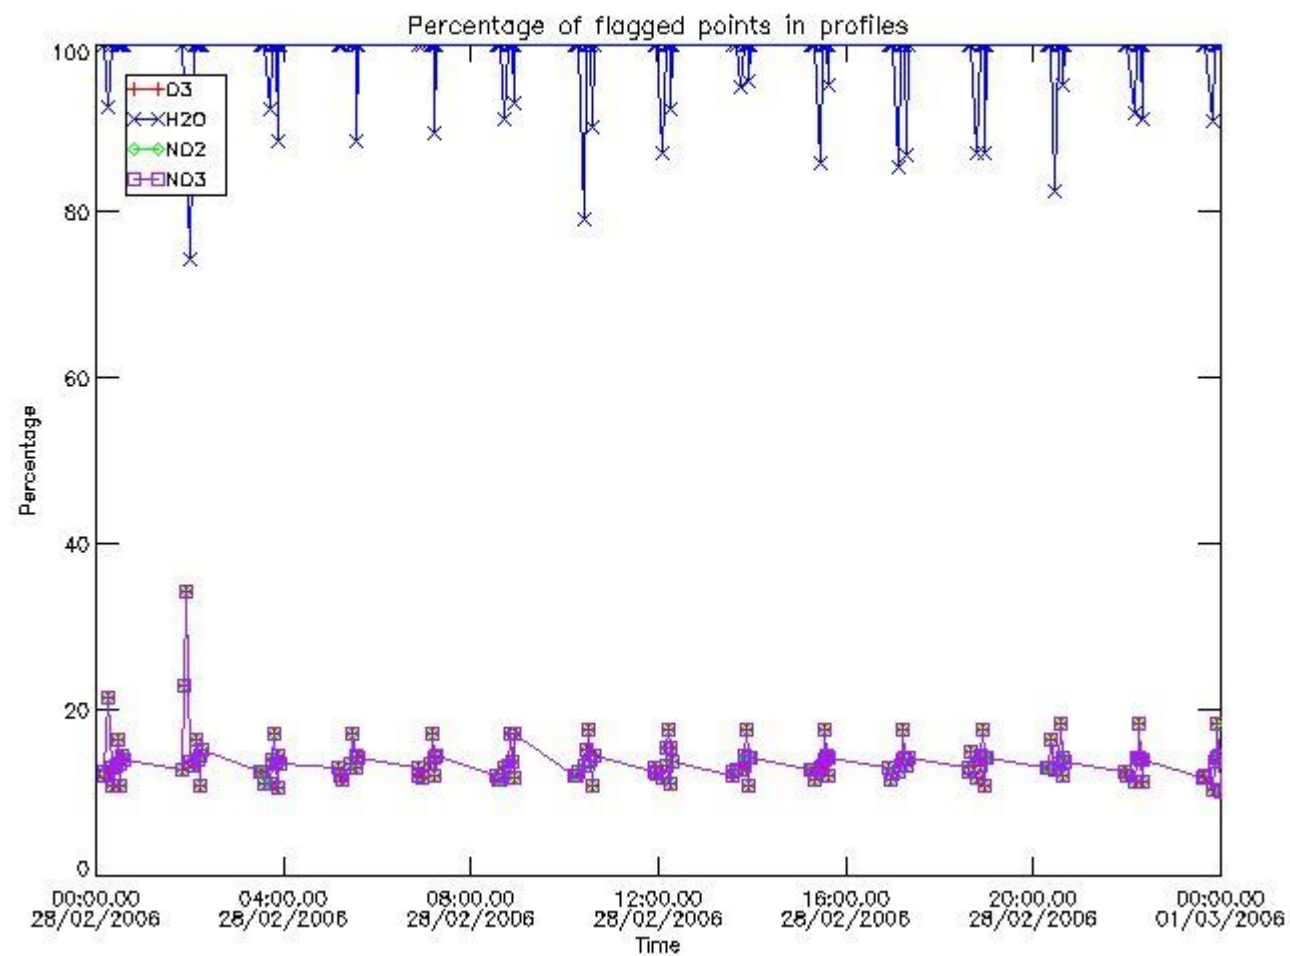

3. Quality information per product

In this section it is plotted some information contained in the Quality Summary data set of the level 2 products. Only products in dark limb conditions and without errors (error flag in the MPH set to "0") are used.

3.1 Plot quality information per product (time dependant)

3.2 Plot quality information per product (world map)