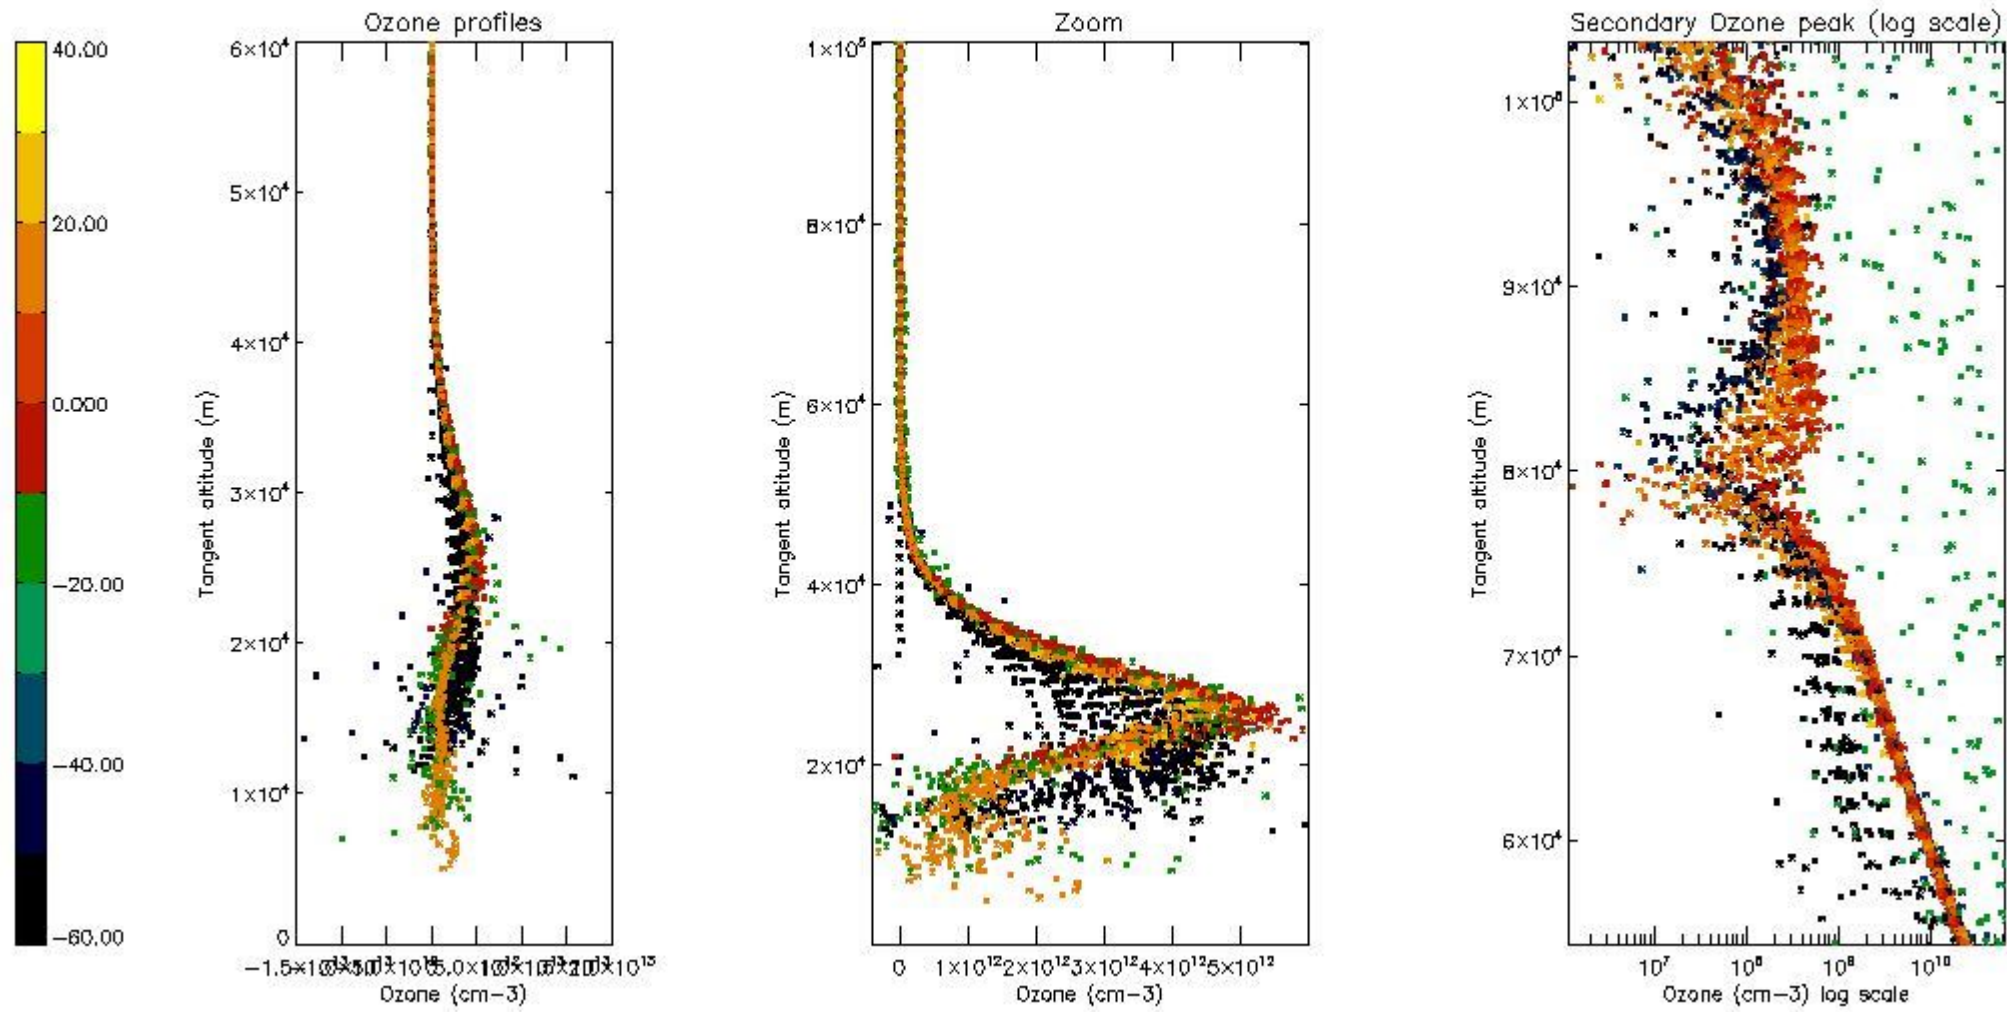

STD < 10	22
STD < 5	14

5.2 Plot ozone profiles for all STD (dark without errors)

The colorbar represents the latitude.

5.3 Plot ozone profiles where STD < 20% (dark without errors)

The colorbar represents the latitude.