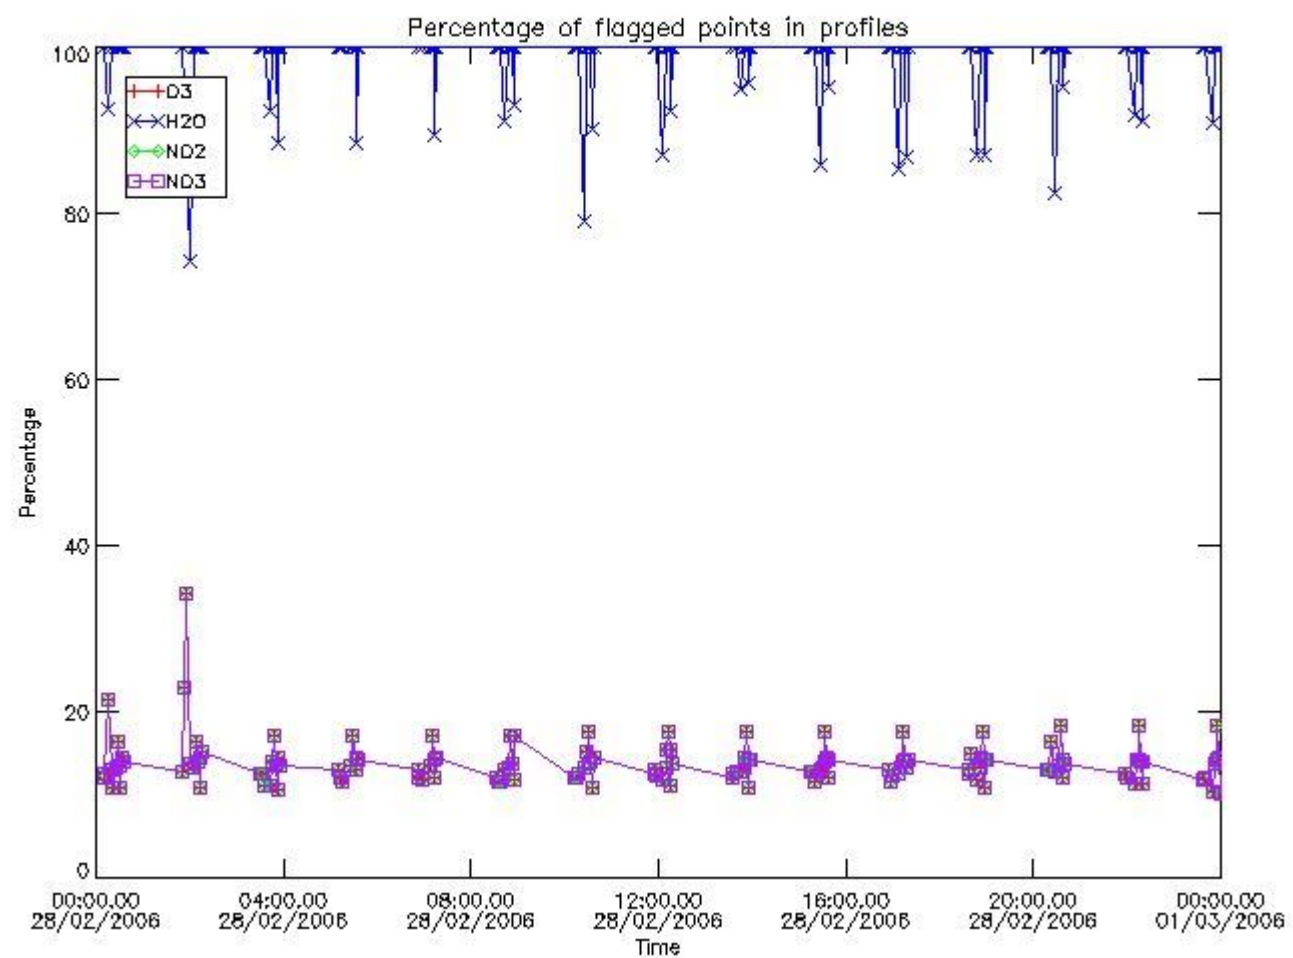

3. Quality information per product

In this section it is plotted some information contained in the Quality Summary data set of the level 2 products. Only products in dark limb conditions and without errors (error flag in the MPH set to "0") are used.

3.1 Plot quality information per product (time dependant)

3.2 Plot quality information per product (world map)