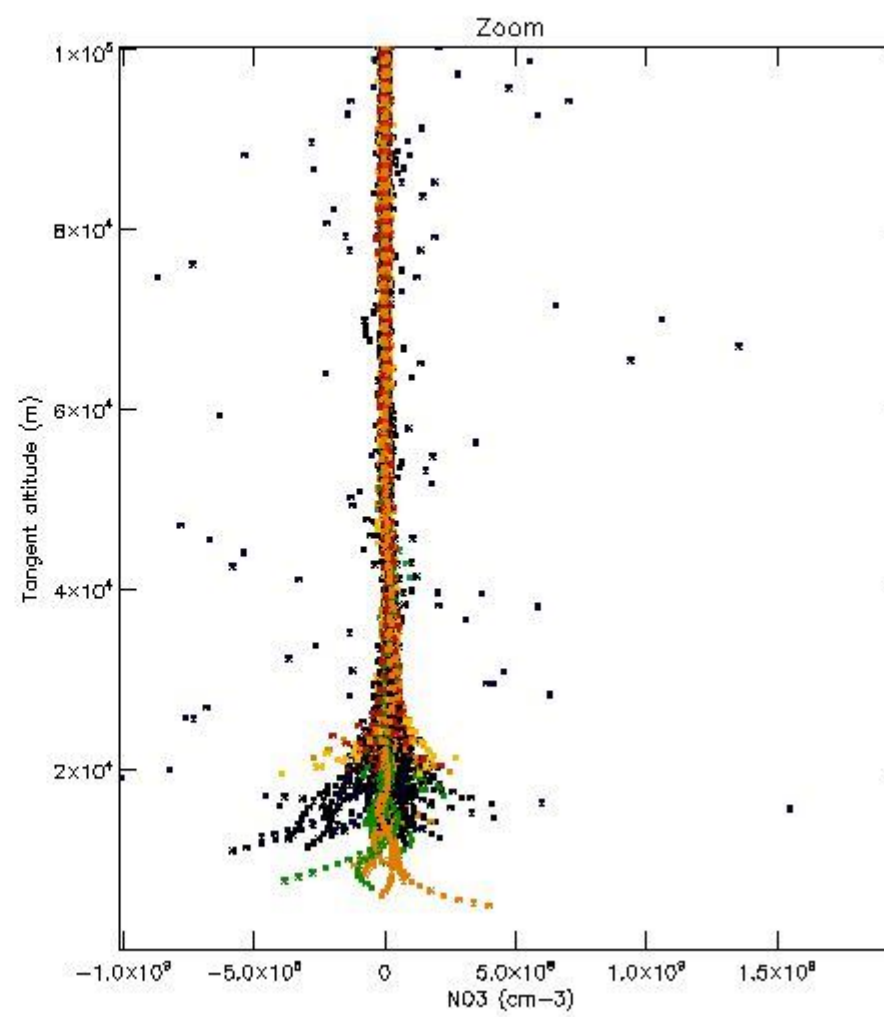

5.8 Plot H₂O profiles for all STD (only for occultations of stars 1,2,3,4,13,14,16,26,63 dark without errors)

The colorbar represents the latitude.