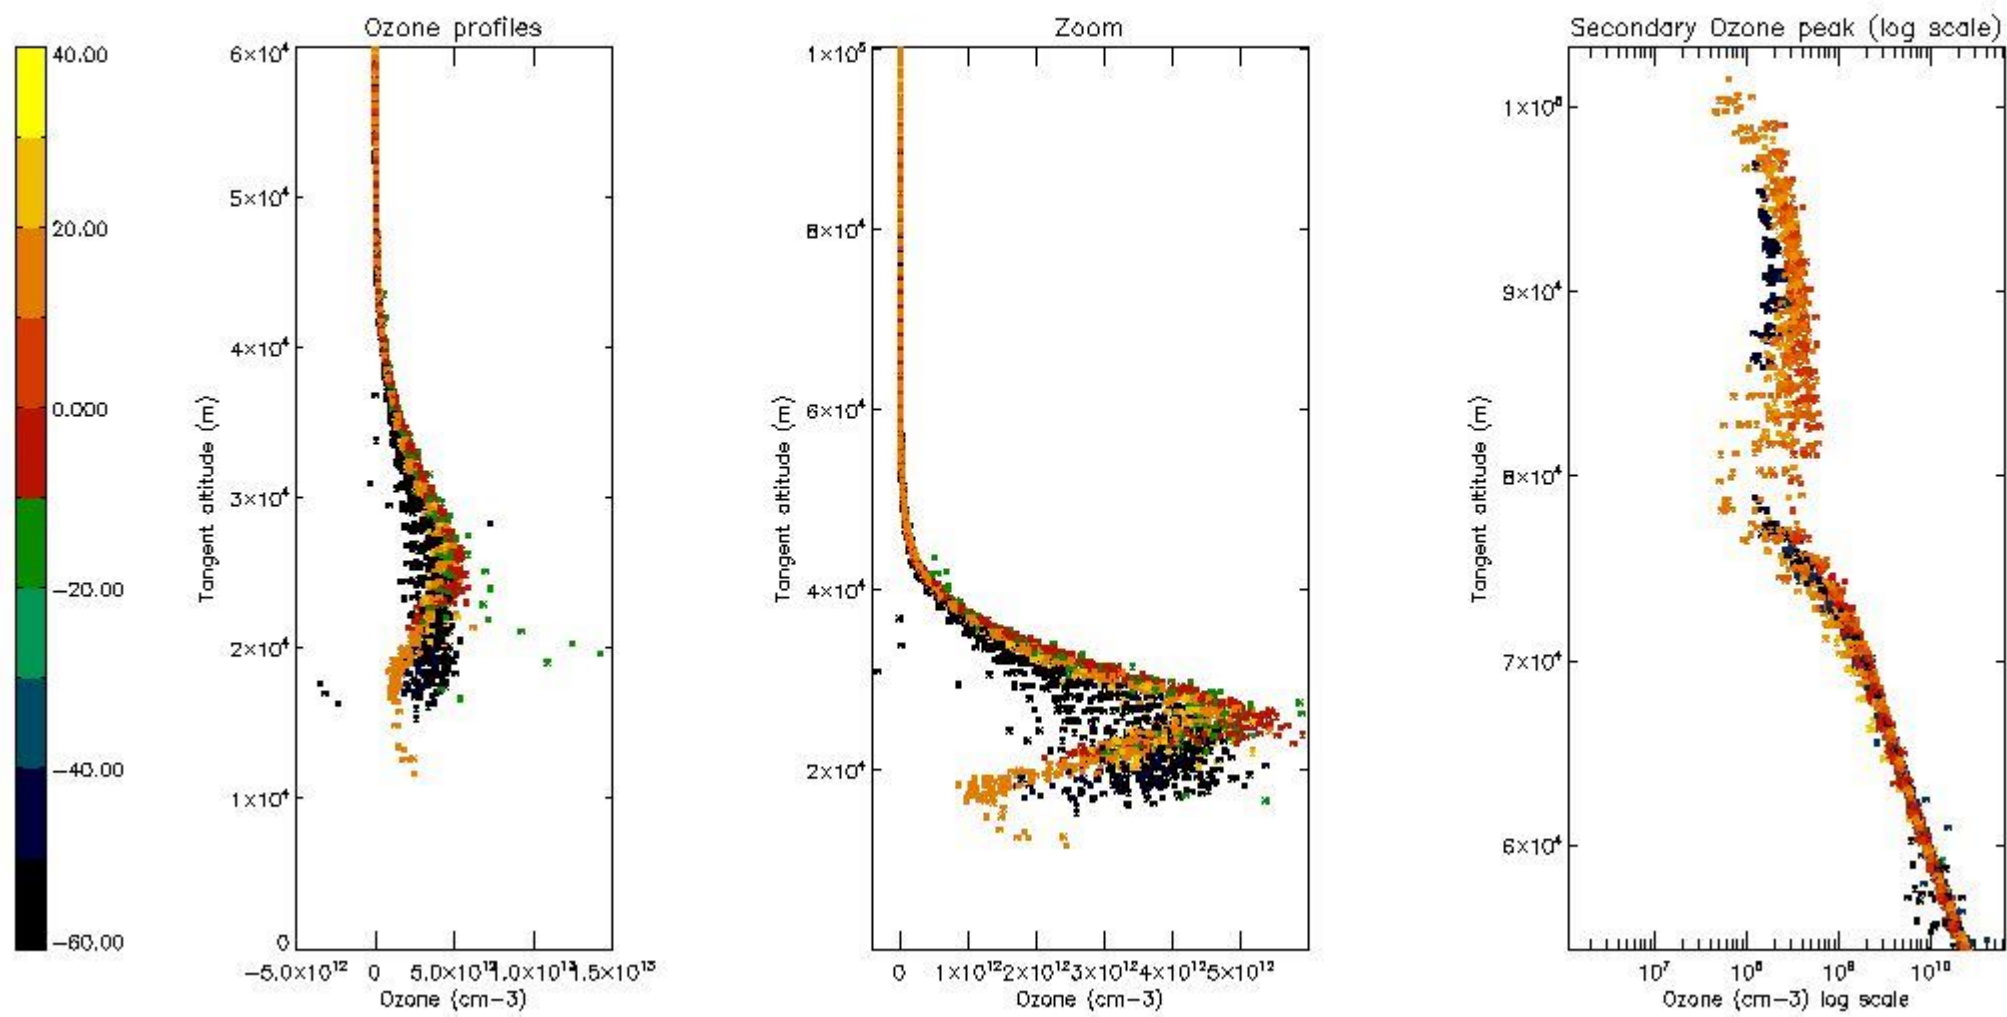

STD < 10	22
STD < 5	14

5.2 Plot ozone profiles for all STD (dark without errors)

The colorbar represents the latitude.

5.3 Plot ozone profiles where STD < 20% (dark without errors)

The colorbar represents the latitude.

5.4 Plot ozone profiles where STD < 10% (dark without errors)

The colorbar represents the latitude.

5.5 Plot ozone profiles where STD < 5% (dark without errors)

The colorbar represents the latitude.

5.6 Plot NO₂ profiles for all STD (dark without errors)