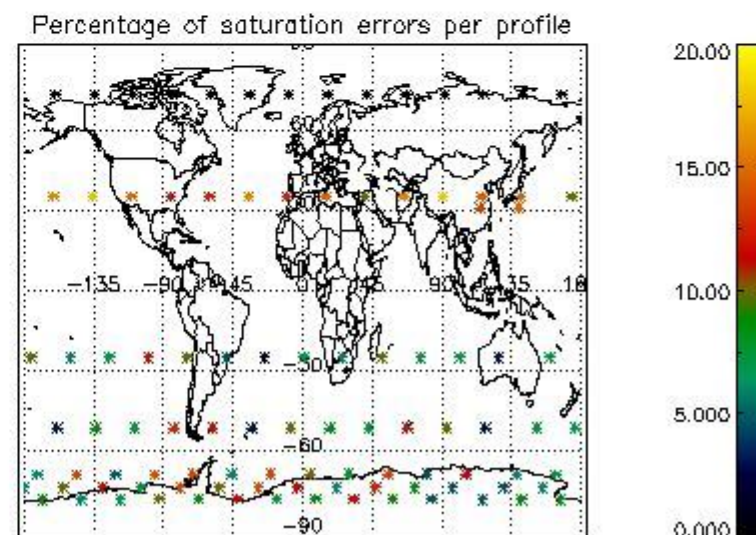

Percentage of flagged data per NO3 profile

4. Level 1 quality information per product

In this section it is plotted some information contained in the Quality Summary data set of the level 2 products that comes from the level 1b processing. Products without errors (error flag in the MPH set to "0") are used.

4.1 Plot quality information per product (time dependant) coming from level 1b processing

4.1.1 Plot level 1 quality information per product (time dependant): ENVISAT ASCENDING passes

4.1.2 Plot level 1 quality information per product (time dependant): ENVI SAT DESCENDING passes

4.2 Plot quality information per product coming from level 1b processing (world map)

4.2.1 Plot level 1 quality information per product (world map): ENVISAT ASCENDING passes

4.2.2 Plot level 1 quality information per product (world map): ENVISAT DESCENDING passes