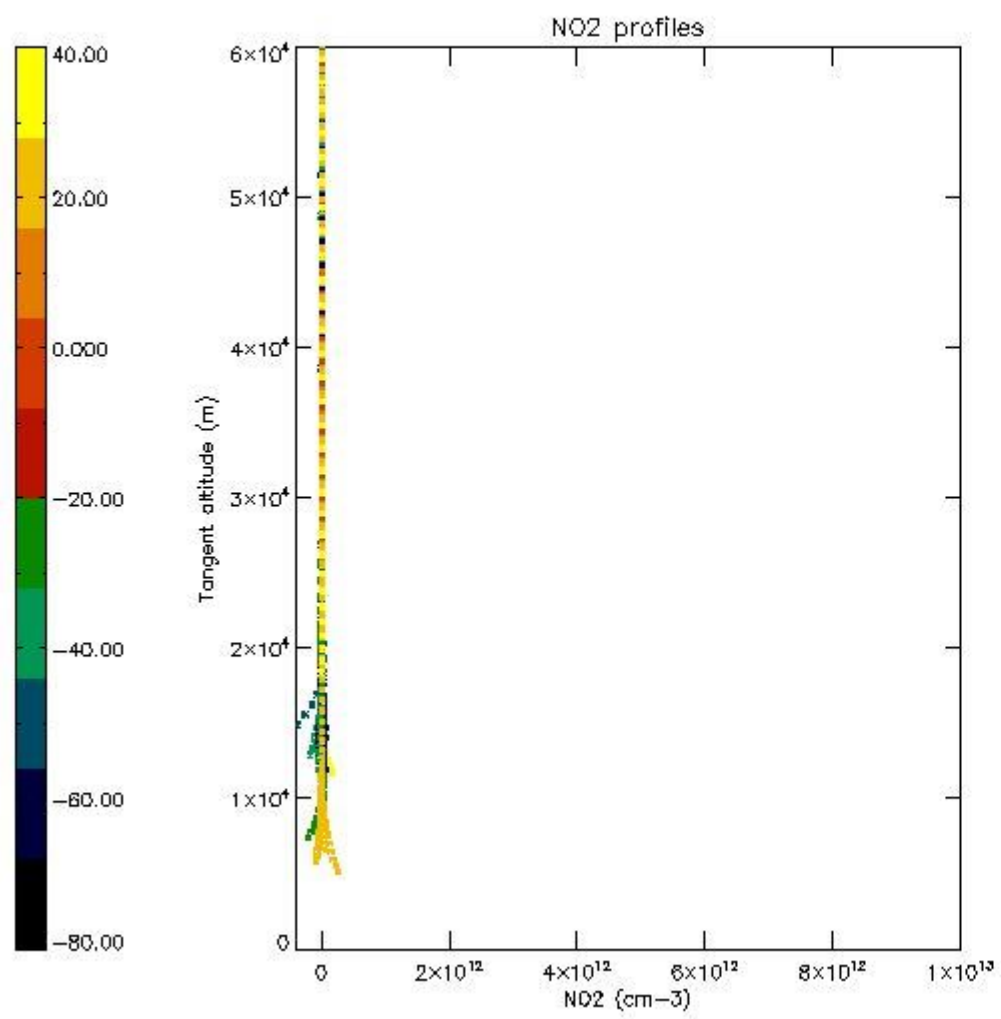

5.4 Plot ozone profiles where STD < 10% (dark without errors)

The colorbar represents the latitude.

5.5 Plot ozone profiles where STD < 5% (dark without errors)

The colorbar represents the latitude.

5.6 Plot NO₂ profiles for all STD (dark without errors)

The colorbar represents the latitude.

5.7 Plot NO3 profiles for all STD (dark without errors)

The colorbar represents the latitude.

5.8 Plot H2O profiles for all STD (only for occultations of stars 1,2,3,4,13,14,16,26,63 dark without errors)