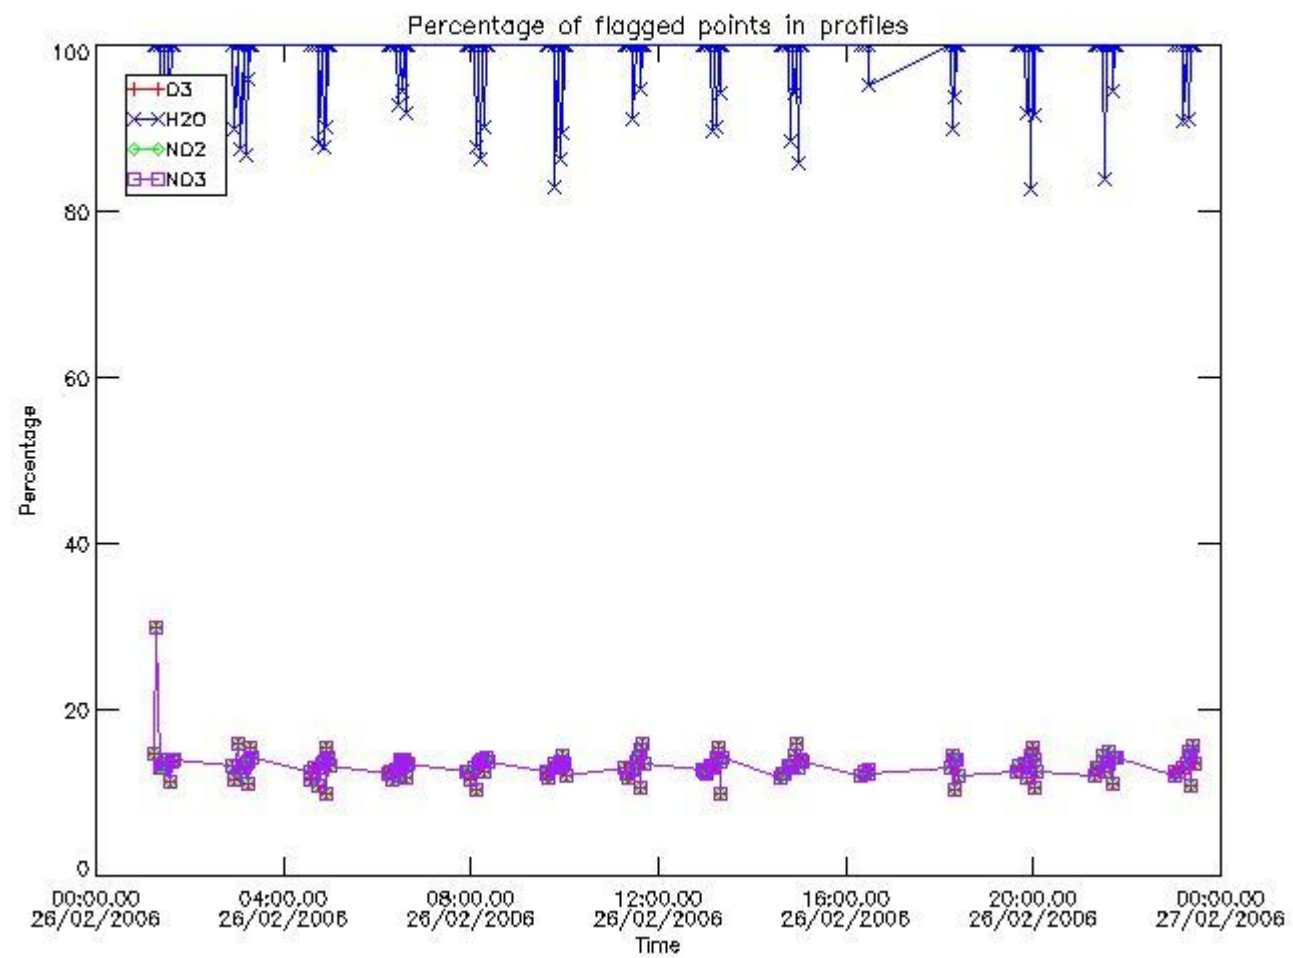

3. Quality information per product

In this section it is plotted some information contained in the Quality Summary data set of the level 2 products. Only products in dark limb conditions and without errors (error flag in the MPH set to "0") are used.

3.1 Plot quality information per product (time dependant)

3.2 Plot quality information per product (world map)