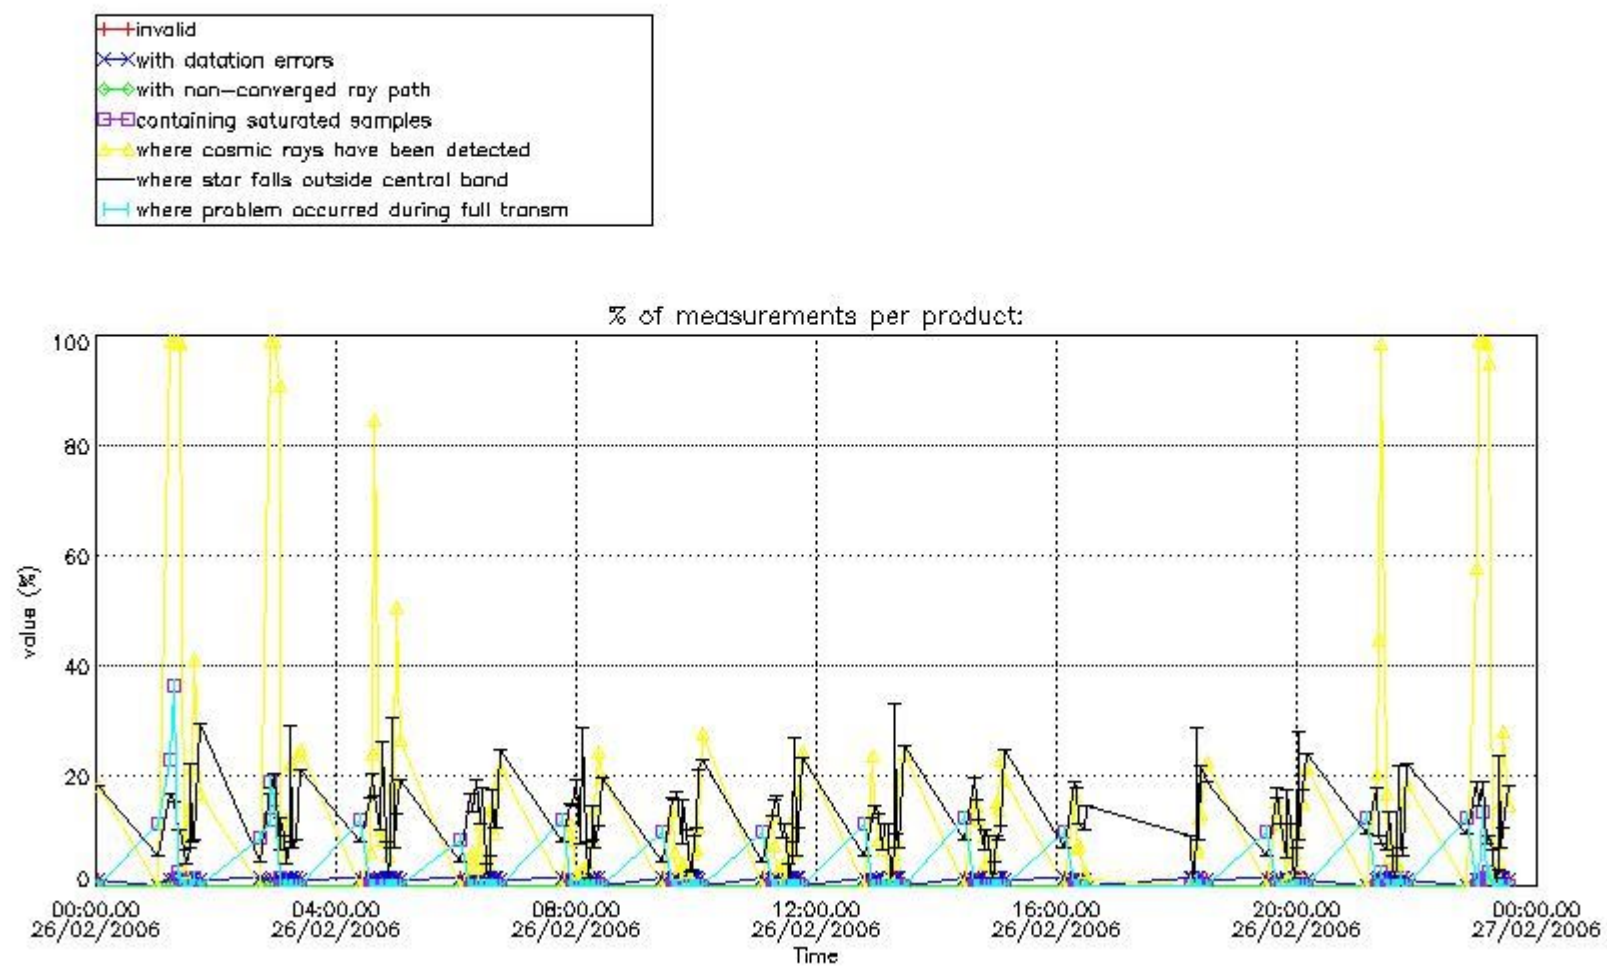

4.1.2 Plot level 1 quality information per product (time dependant): ENVI SAT DESCENDING passes