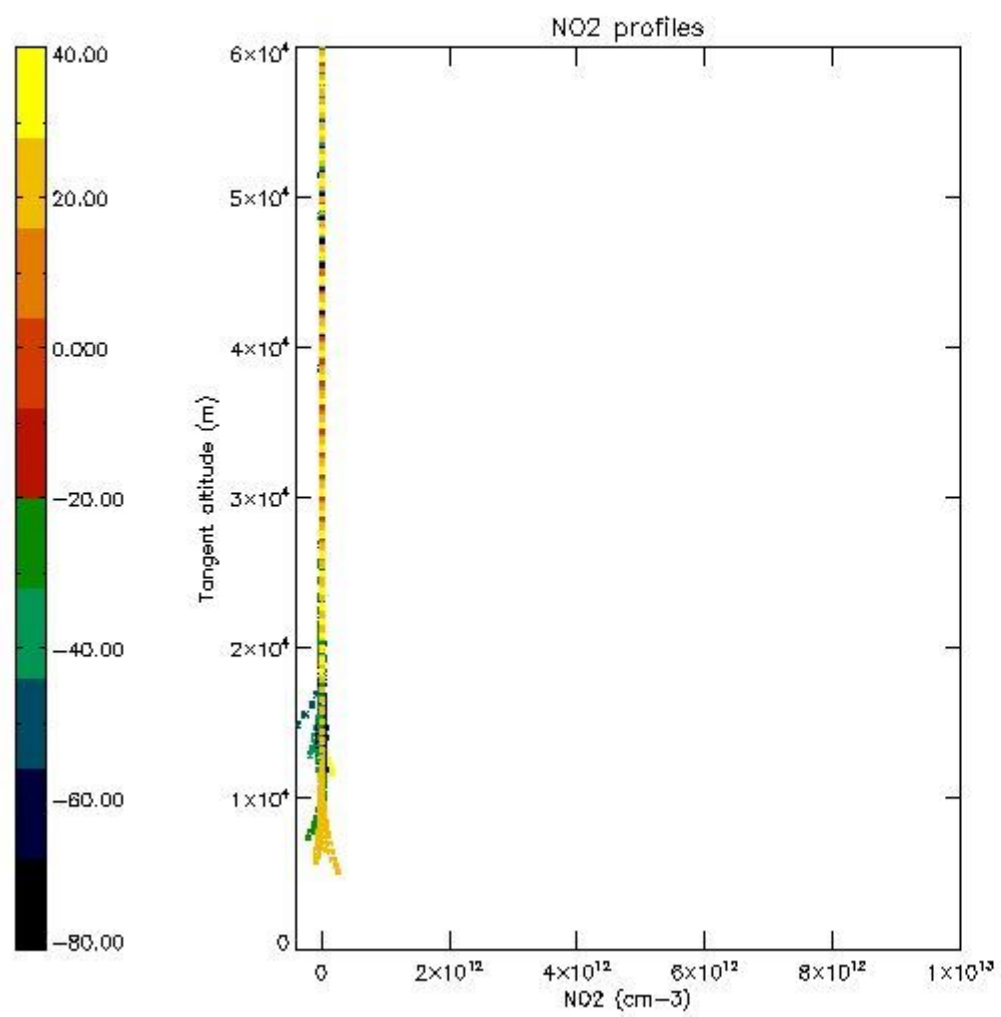

5.4 Plot ozone profiles where STD < 10% (dark without errors)

The colorbar represents the latitude.

5.5 Plot ozone profiles where STD < 5% (dark without errors)

The colorbar represents the latitude.

5.6 Plot NO₂ profiles for all STD (dark without errors)

The colorbar represents the latitude.

5.7 Plot NO3 profiles for all STD (dark without errors)

The colorbar represents the latitude.

5.8 Plot H2O profiles for all STD (only for occultations of stars 1,2,3,4,13,14,16,26,63 dark without errors)