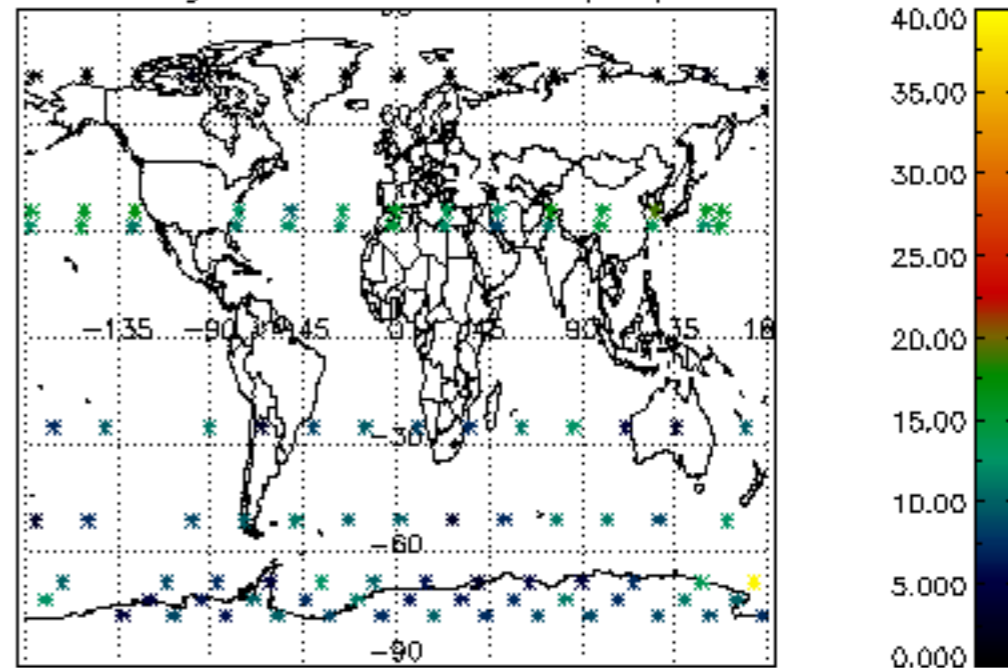

Percentage of saturation errors per profile