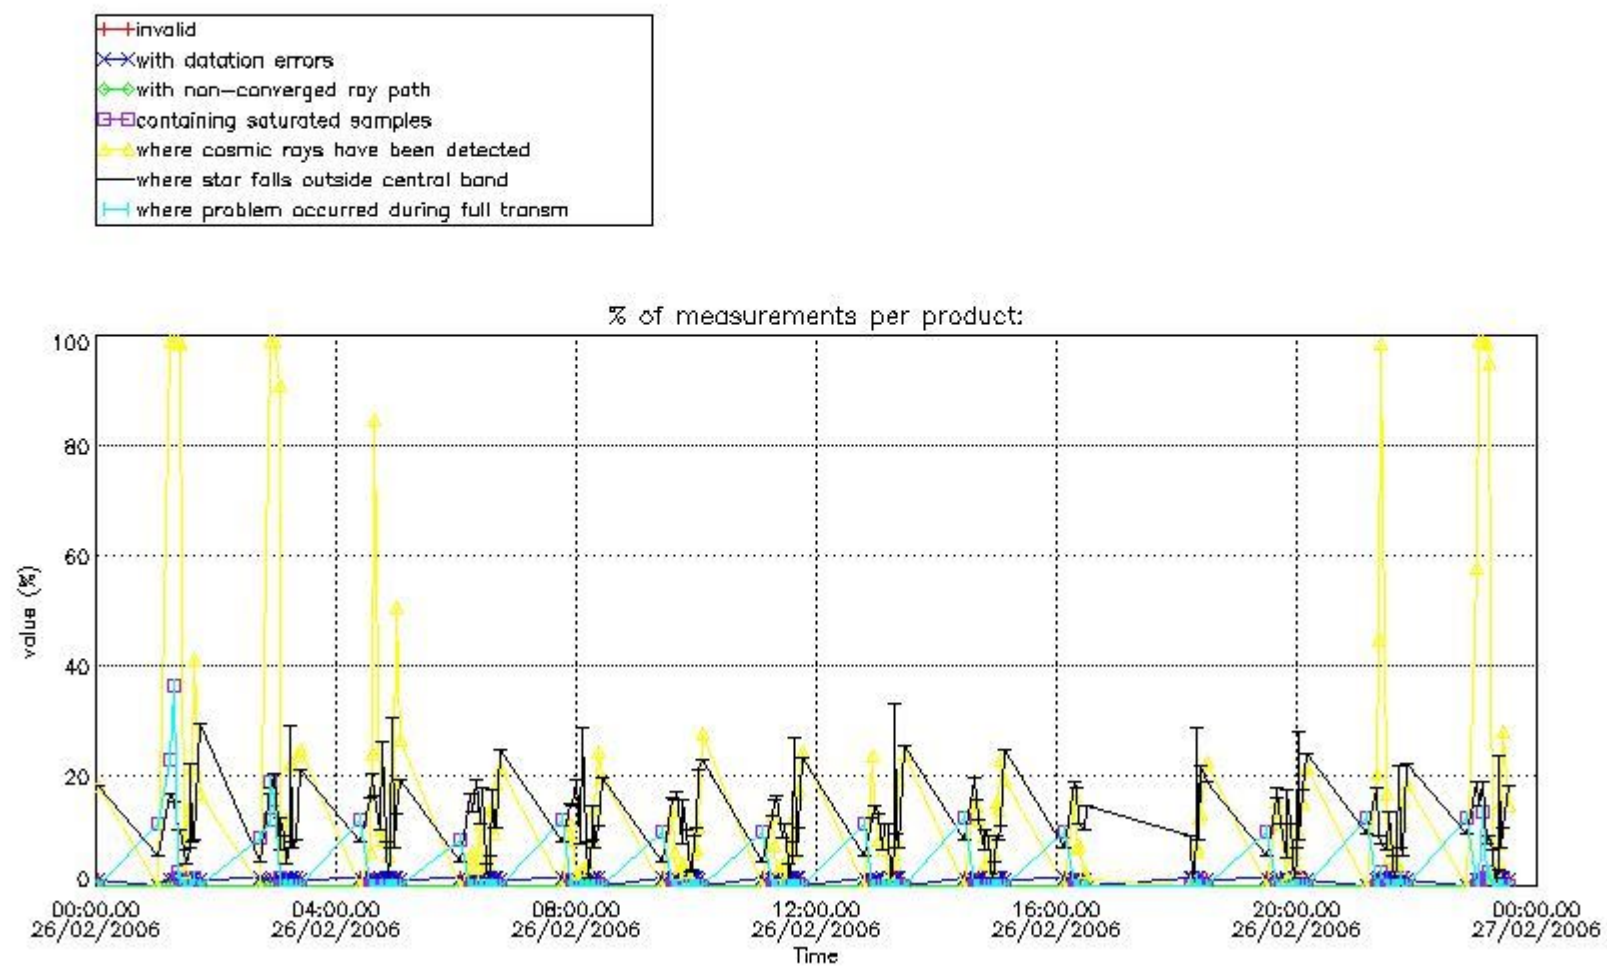

3.1 Plot quality information per product (time dependant)

3.2 Plot quality information per product (world map)

Percentage of flagged data per O3 profile

Percentage of flagged data per H2O profile

Percentage of flagged data per NO2 profile

Percentage of flagged data per NO3 profile

4. Level 1 quality information per product

In this section it is plotted some information contained in the Quality Summary data set of the level 2 products that comes from the level 1b processing. Products without errors (error flag in the MPH set to "0") are used.

4.1 Plot quality information per product (time dependant) coming from level 1b processing

4.1.1 Plot level 1 quality information per product (time dependant): ENVISAT ASCENDING passes

4.1.2 Plot level 1 quality information per product (time dependant): ENVI SAT DESCENDING passes