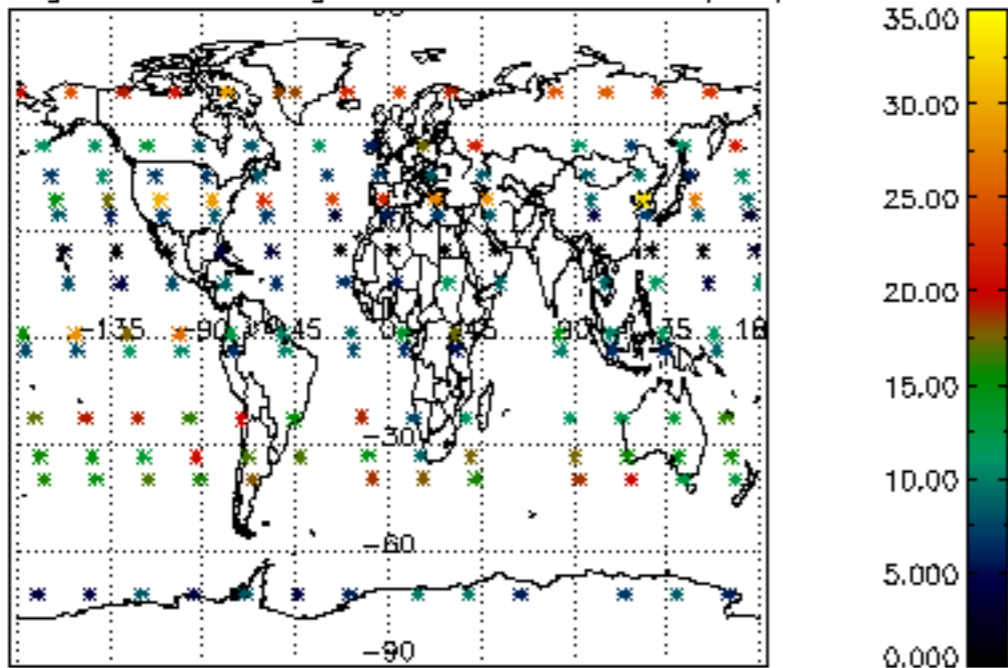

Percentage of cosmic ray hits per profile

Percentage of star falling outside central band per profile