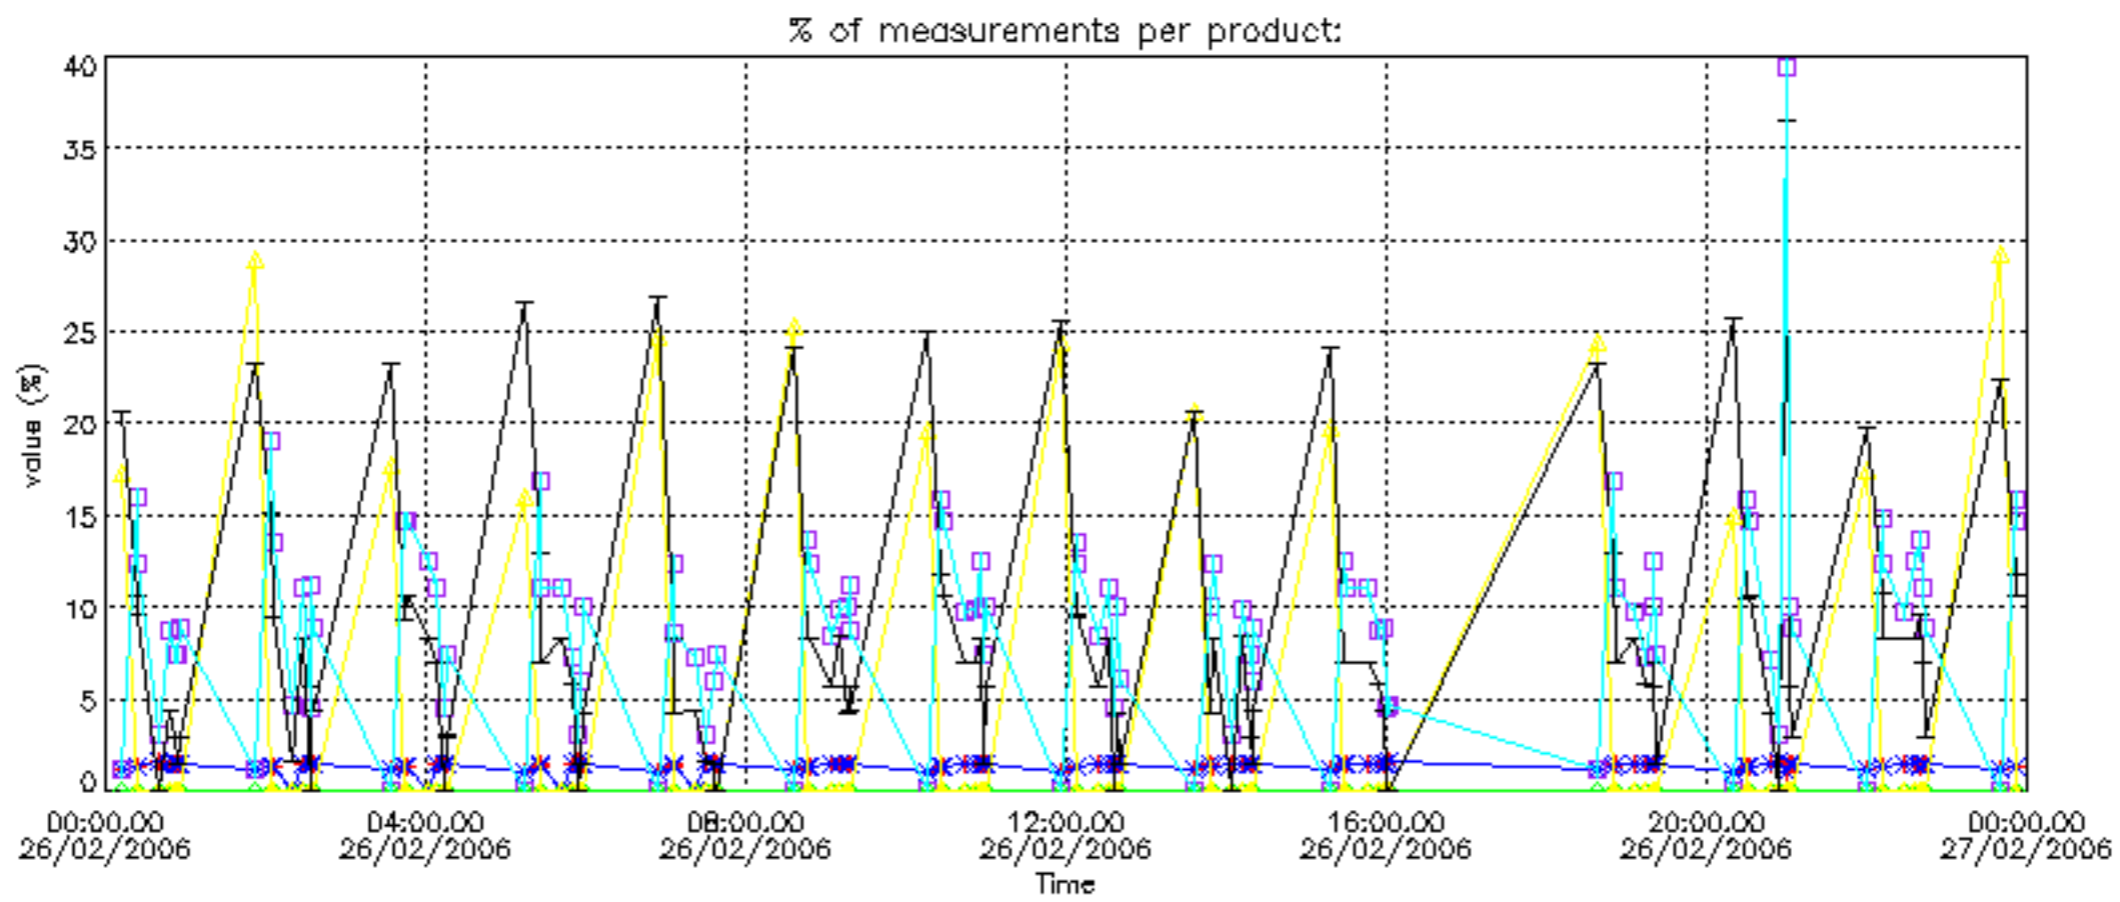

Percentage of cosmic ray hits per profile

Percentage of datation errors per profile