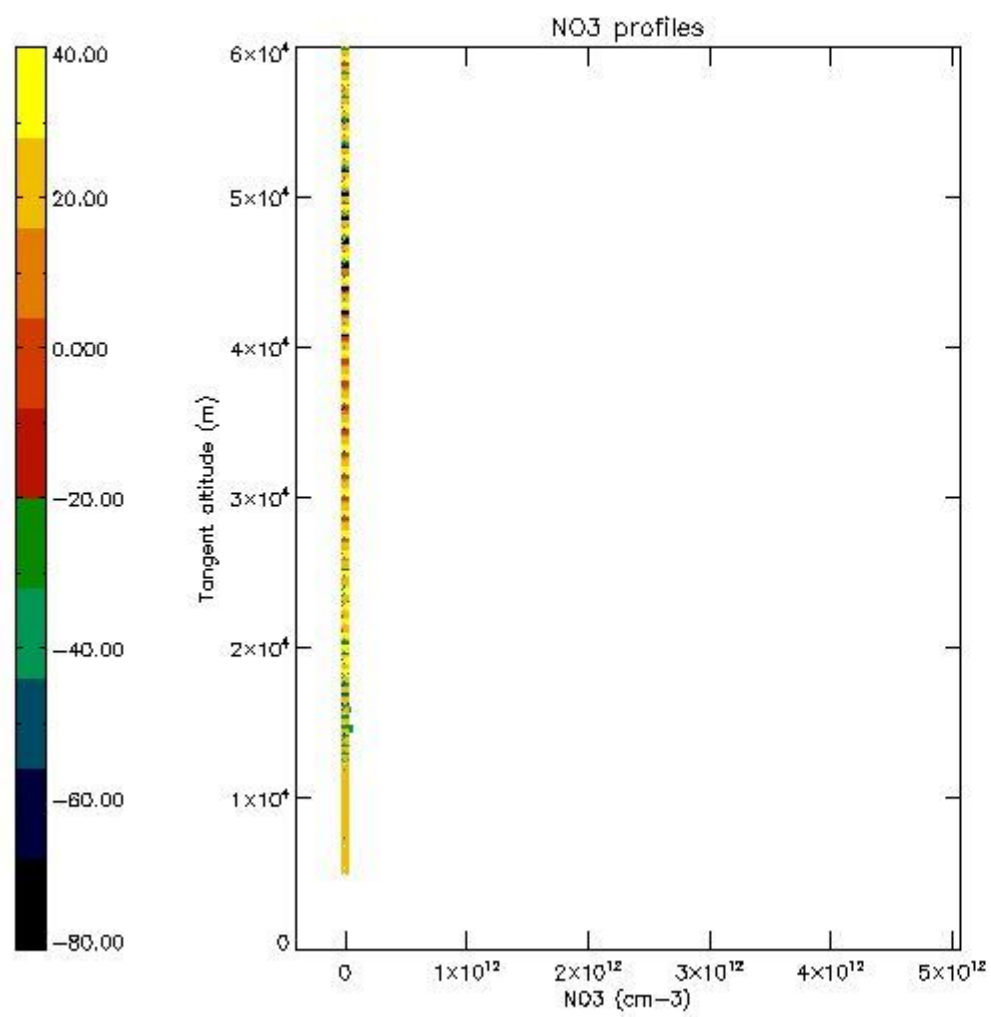

5.4 Plot ozone profiles where STD < 10% (dark without errors)

The colorbar represents the latitude.

5.5 Plot ozone profiles where STD < 5% (dark without errors)

The colorbar represents the latitude.

5.6 Plot NO₂ profiles for all STD (dark without errors)

The colorbar represents the latitude.

5.7 Plot NO3 profiles for all STD (dark without errors)

The colorbar represents the latitude.

5.8 Plot H2O profiles for all STD (only for occultations of stars 1,2,3,4,13,14,16,26,63 dark without errors)