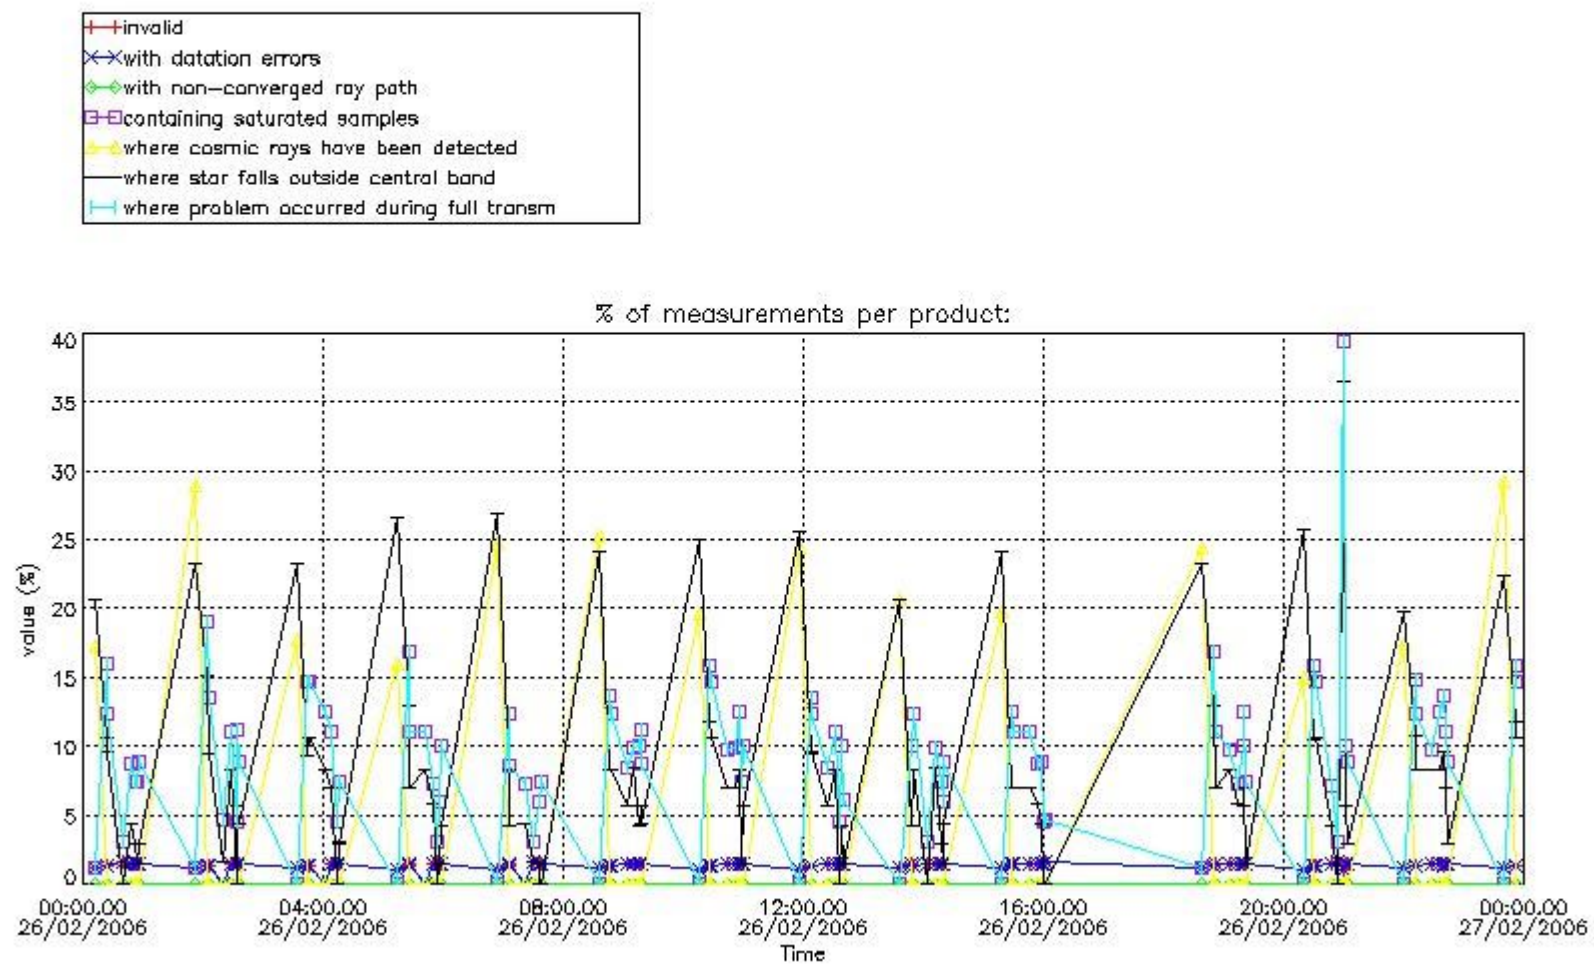

4.2 Plot quality information per product coming from level 1b processing (world map)

4.2.1 Plot level 1 quality information per product (world map): ENVISAT ASCENDING passes