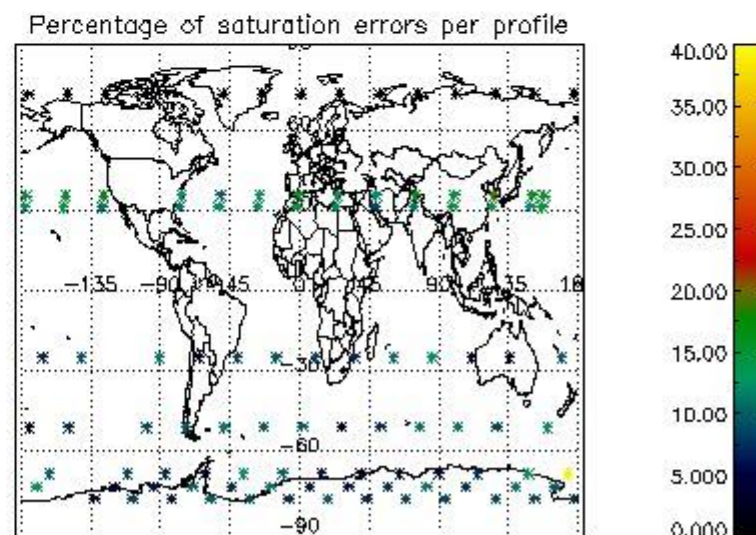

Percentage of datation errors per profile

Percentage of star falling outside central band per profile

Percentage of saturation errors per profile

4.2.2 Plot level 1 quality information per product (world map): ENVISAT DESCENDING passes