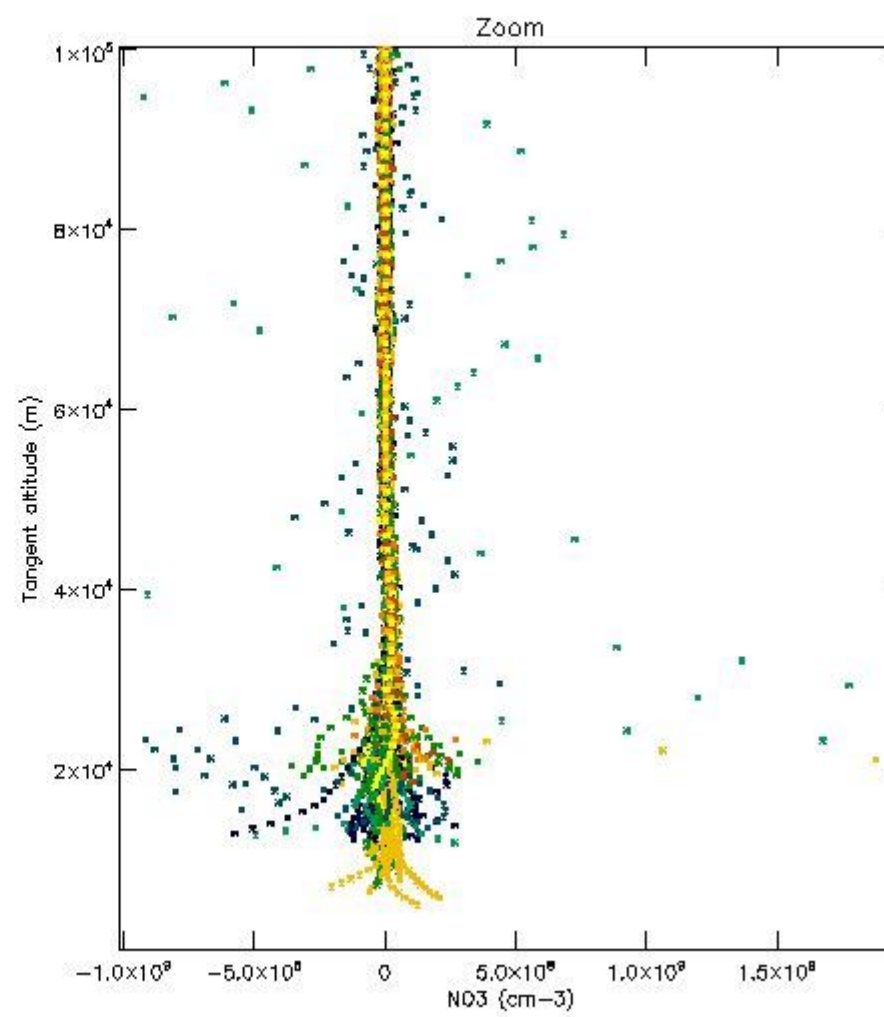

5.4 Plot ozone profiles where STD < 10% (dark without errors)

The colorbar represents the latitude.

5.5 Plot ozone profiles where STD < 5% (dark without errors)

The colorbar represents the latitude.

5.6 Plot NO₂ profiles for all STD (dark without errors)

The colorbar represents the latitude.

5.7 Plot NO3 profiles for all STD (dark without errors)

The colorbar represents the latitude.

5.8 Plot H2O profiles for all STD (only for occultations of stars 1,2,3,4,13,14,16,26,63 dark without errors)