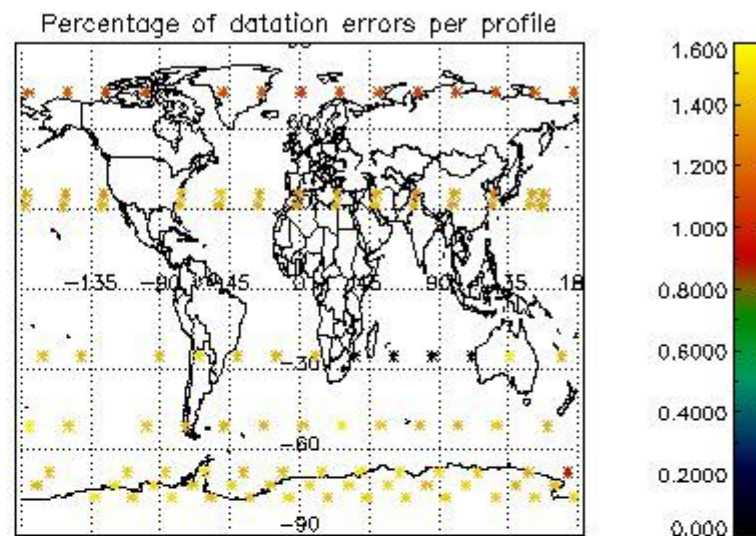

Percentage of datation errors per profile

Percentage of star falling outside central band per profile

Percentage of saturation errors per profile

4.2.2 Plot level 1 quality information per product (world map): ENVISAT DESCENDING passes