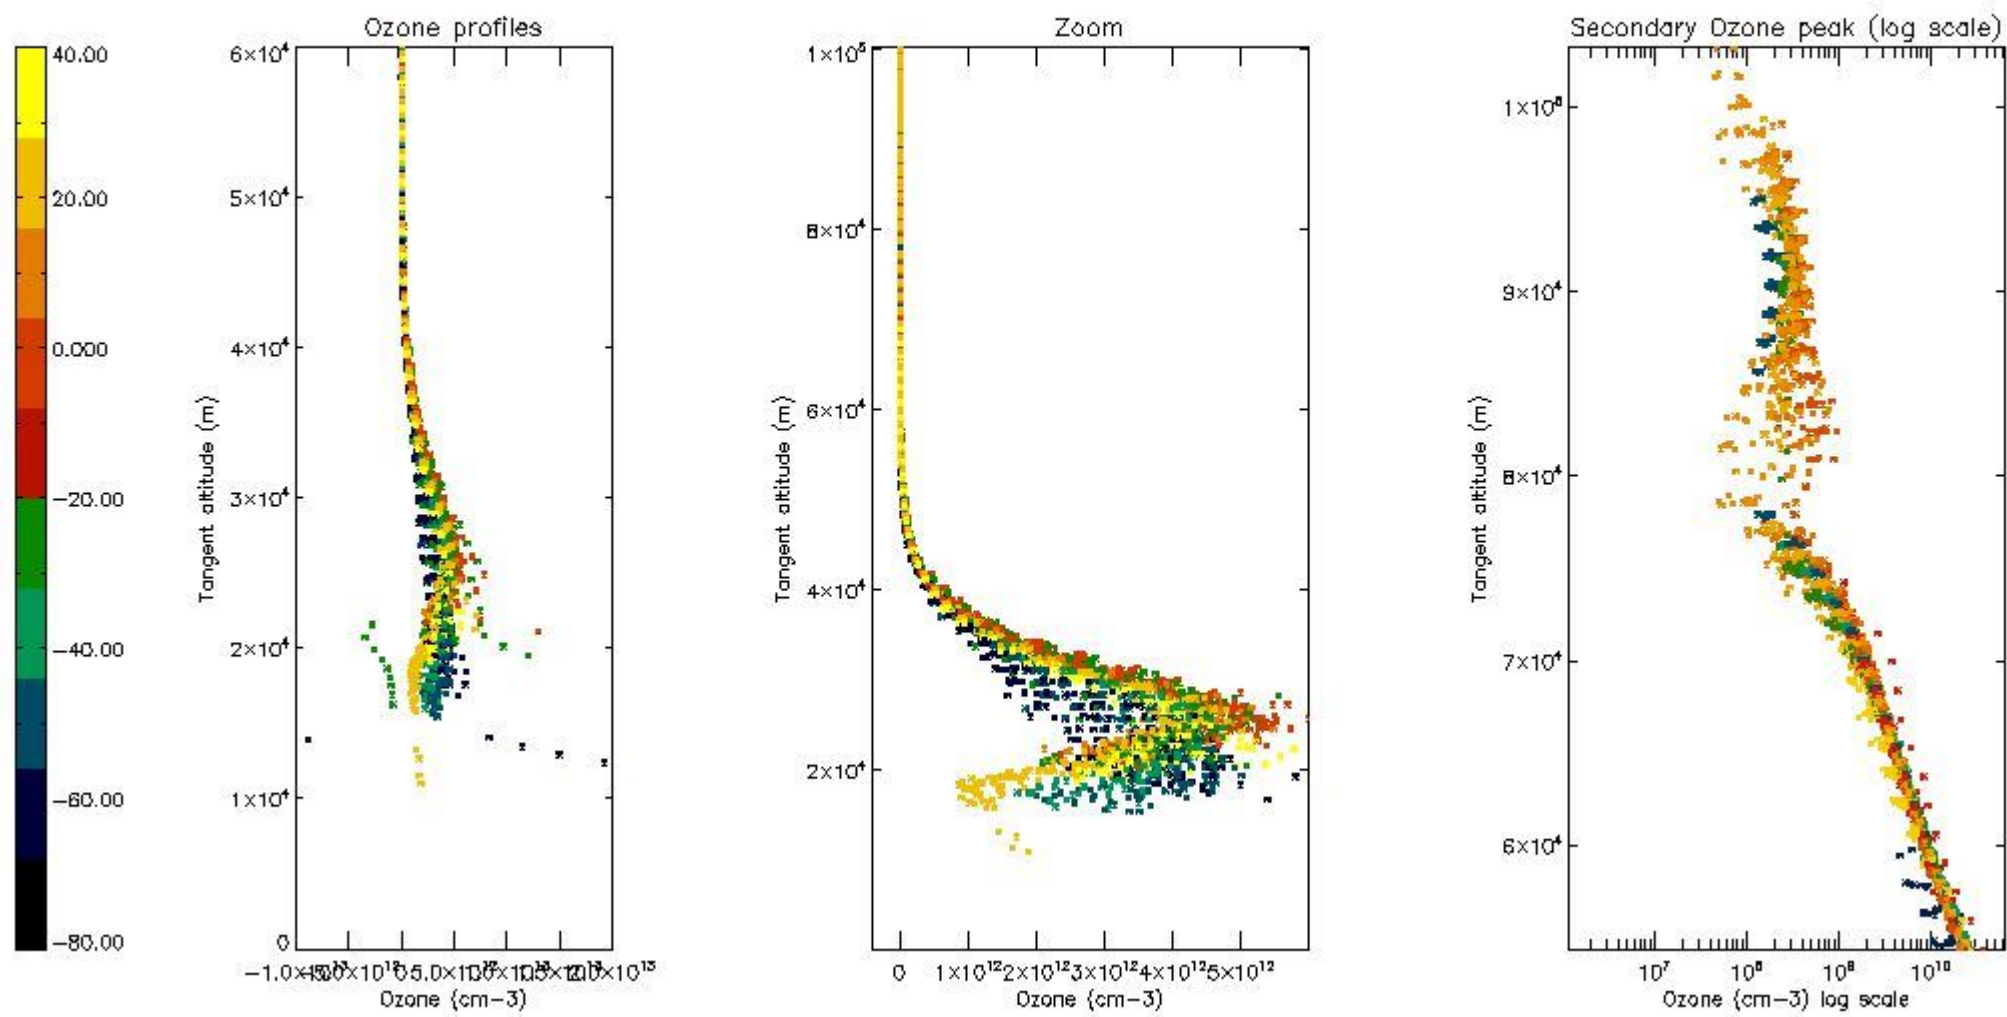

STD < 10	24
STD < 5	16

5.2 Plot ozone profiles for all STD (dark without errors)

The colorbar represents the latitude.

5.3 Plot ozone profiles where STD < 20% (dark without errors)

The colorbar represents the latitude.