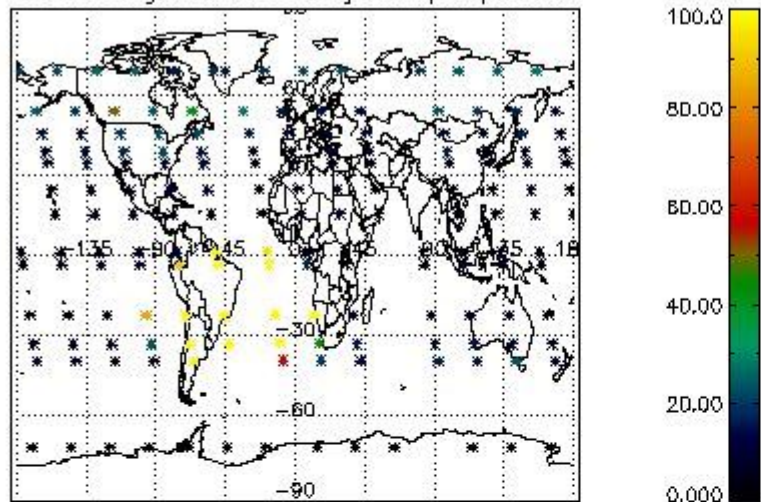

Percentage of cosmic ray hits per profile