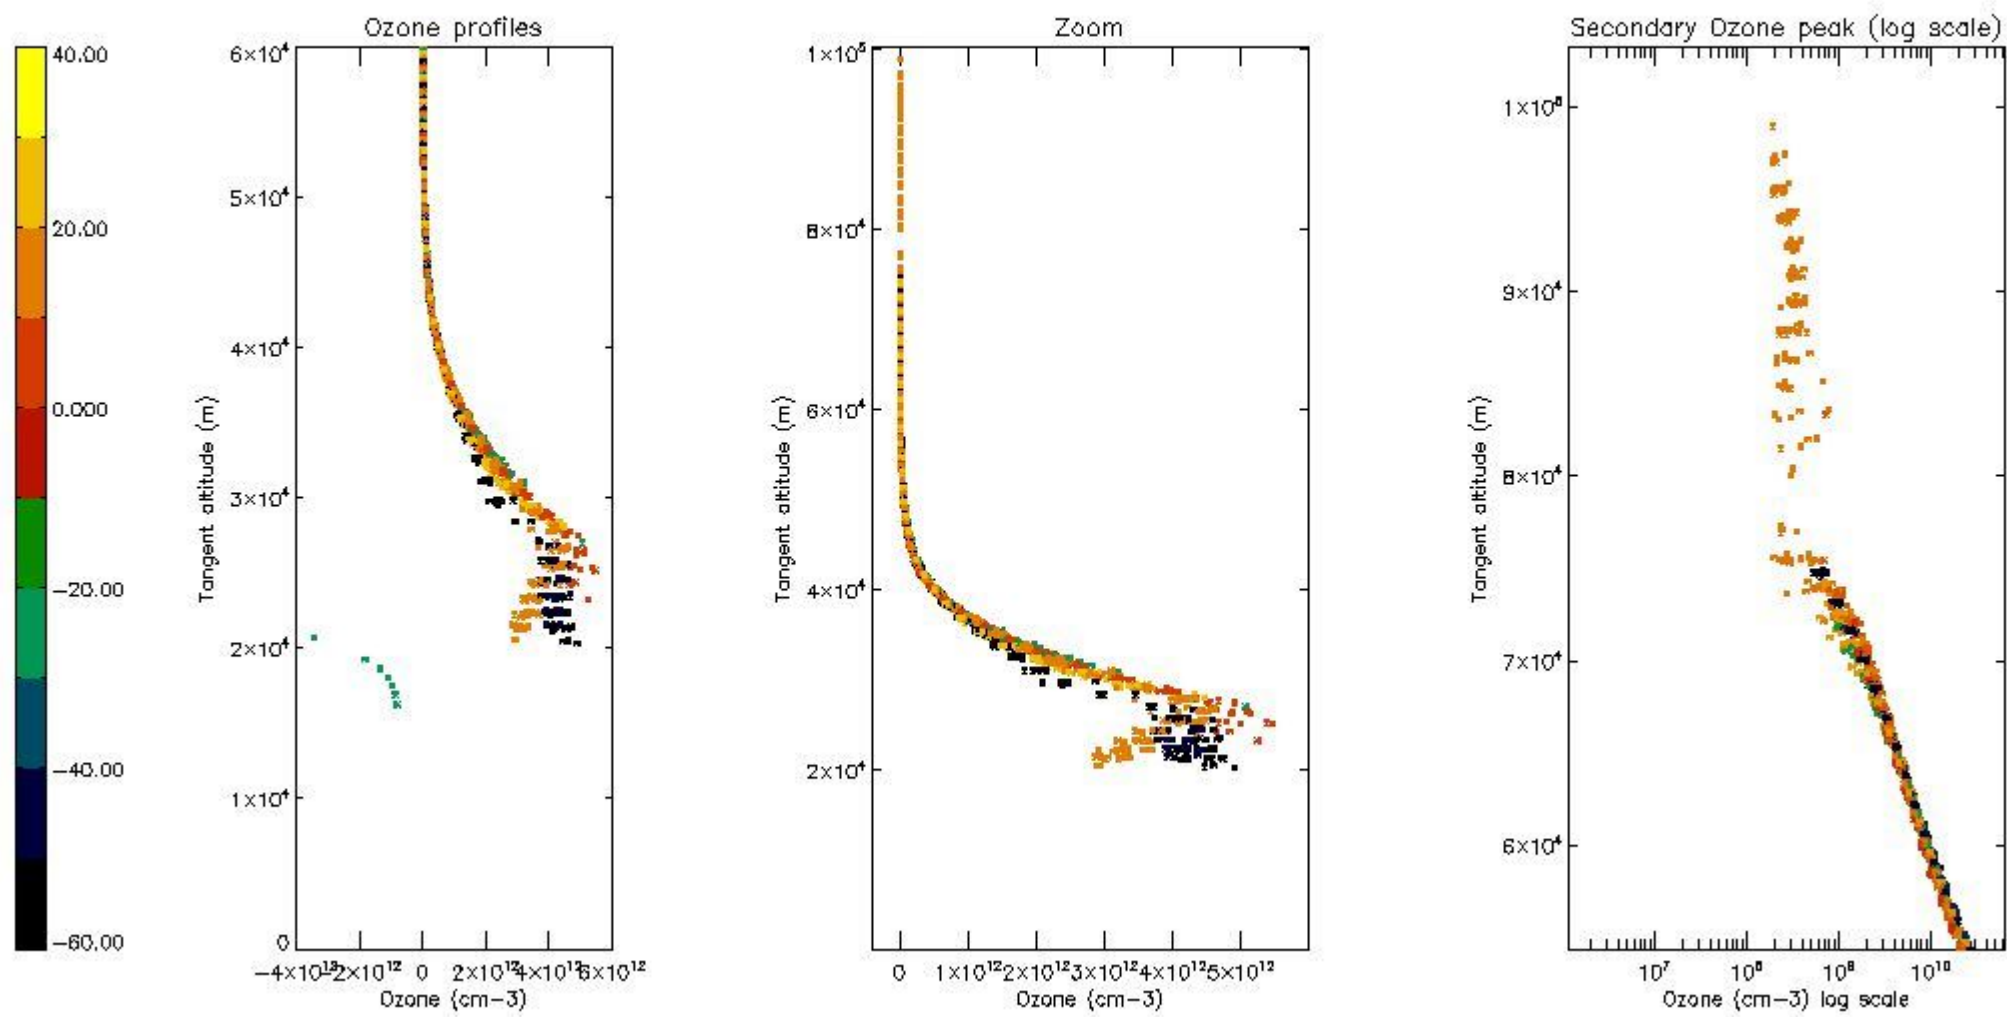

5.6 Plot NO₂ profiles for all STD (dark without errors)

The colorbar represents the latitude.