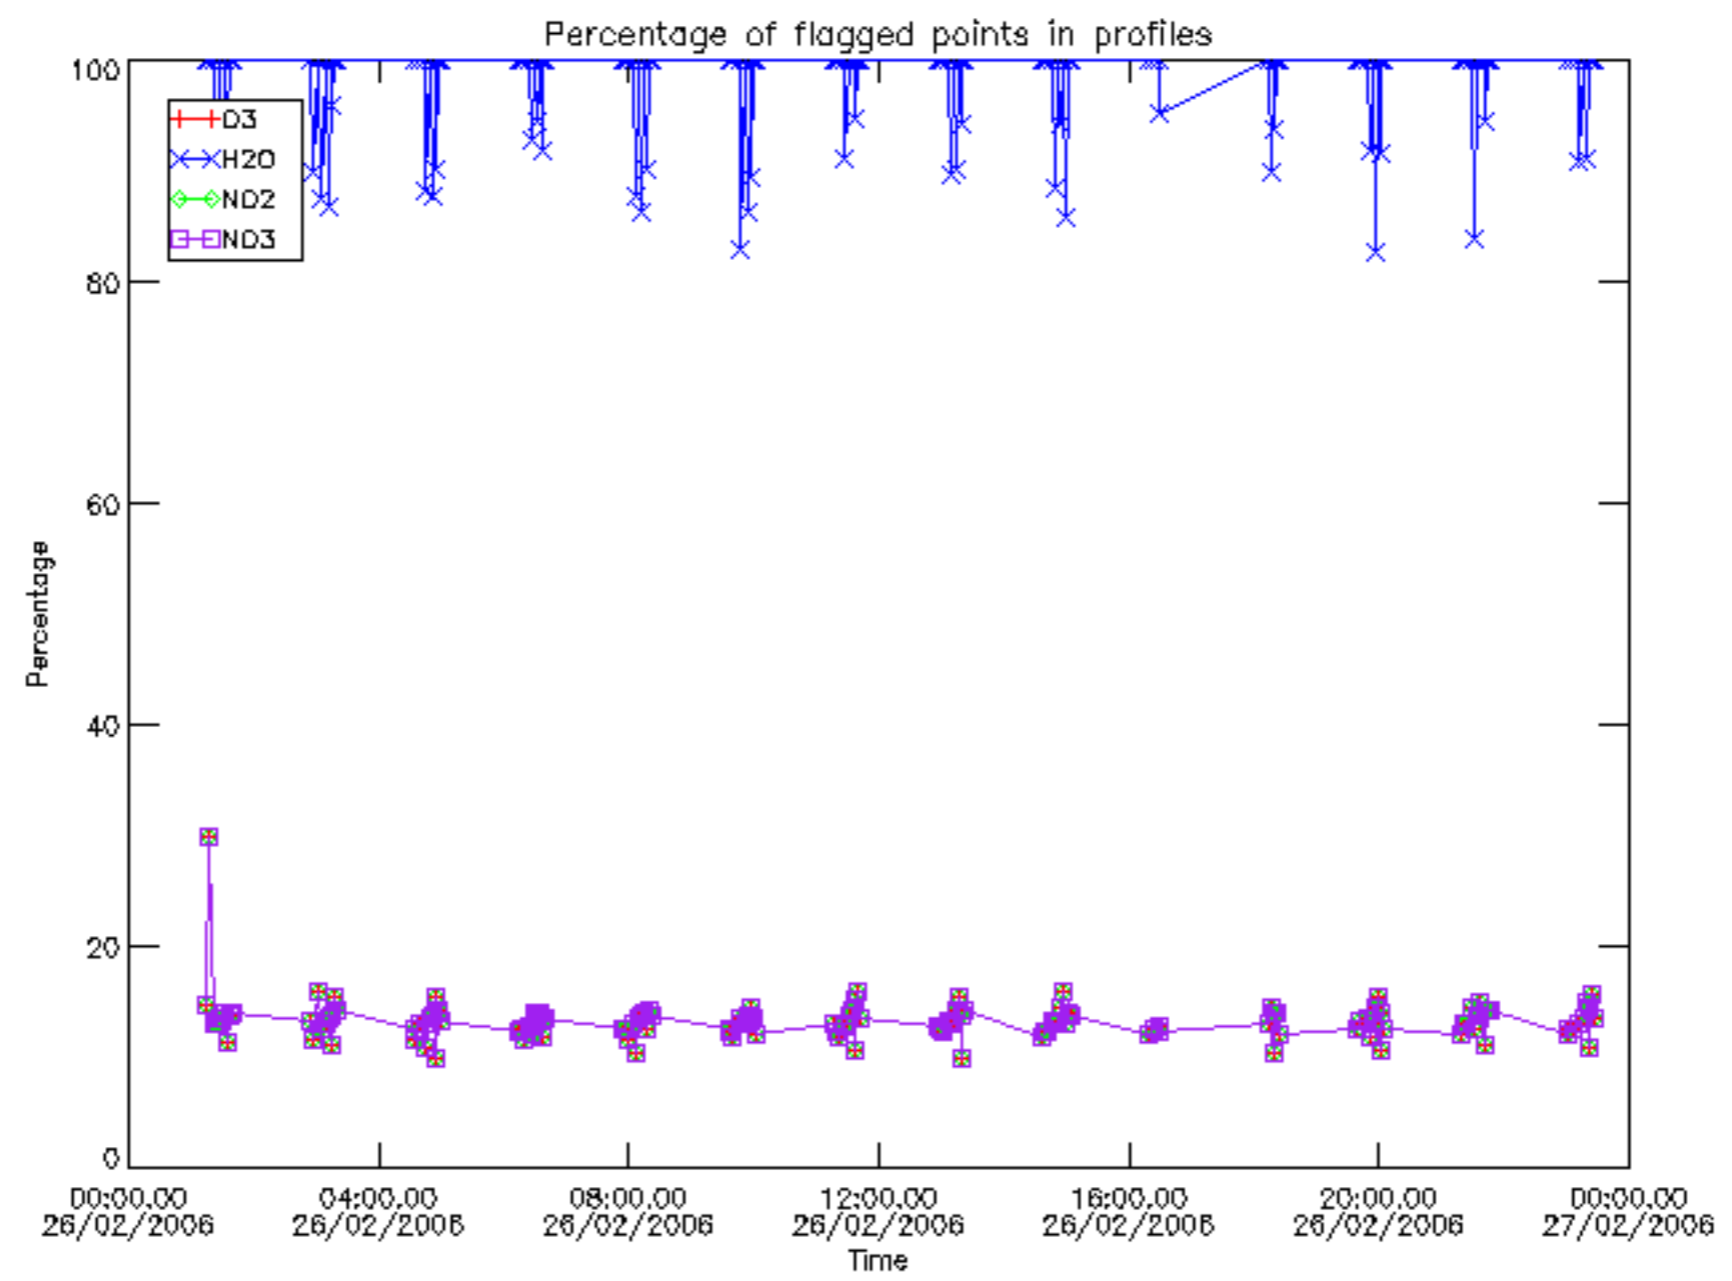

Percentage of flagged data per D3 profile

Percentage of flagged data per H2O profile