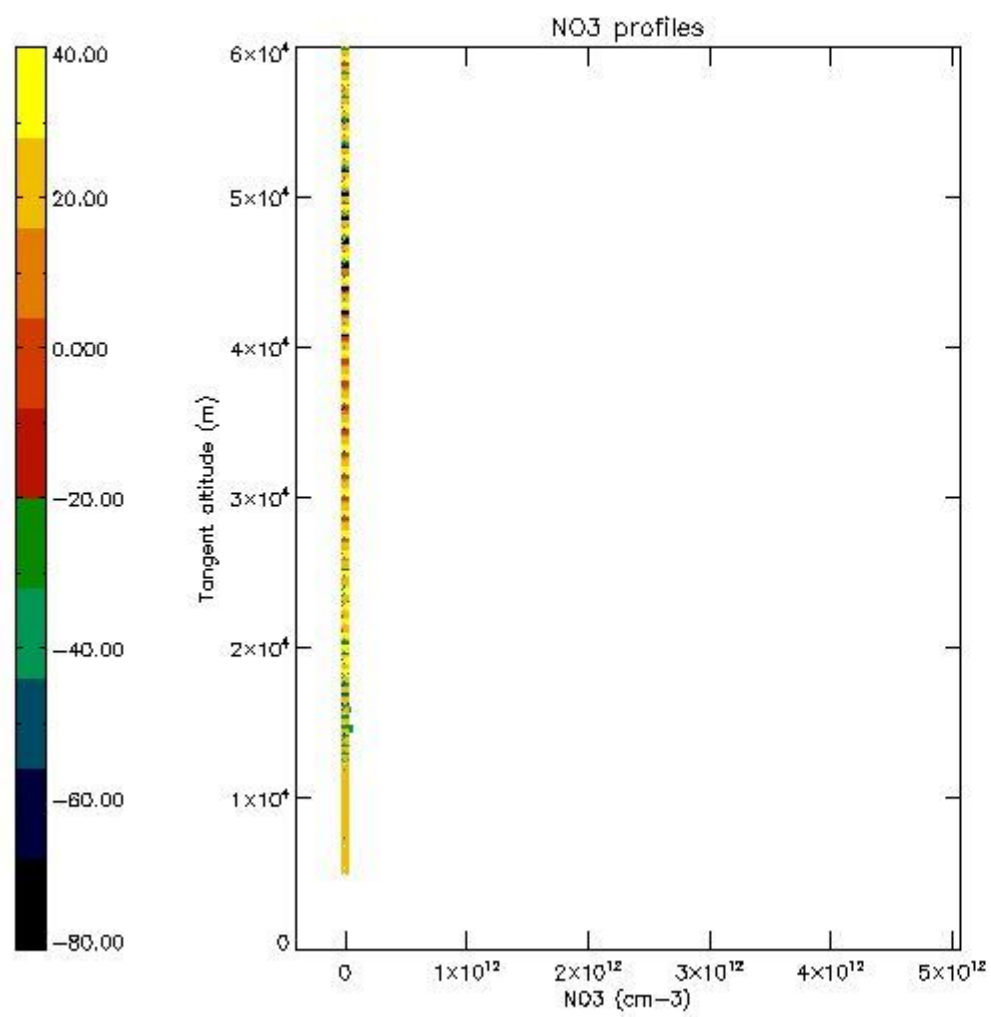

STD < 10	24
STD < 5	16

5.2 Plot ozone profiles for all STD (dark without errors)

The colorbar represents the latitude.

5.3 Plot ozone profiles where STD < 20% (dark without errors)

The colorbar represents the latitude.

5.4 Plot ozone profiles where STD < 10% (dark without errors)

The colorbar represents the latitude.

5.5 Plot ozone profiles where STD < 5% (dark without errors)

The colorbar represents the latitude.

5.6 Plot NO₂ profiles for all STD (dark without errors)

The colorbar represents the latitude.

5.7 Plot NO3 profiles for all STD (dark without errors)

The colorbar represents the latitude.

5.8 Plot H2O profiles for all STD (only for occultations of stars 1,2,3,4,13,14,16,26,63 dark without errors)