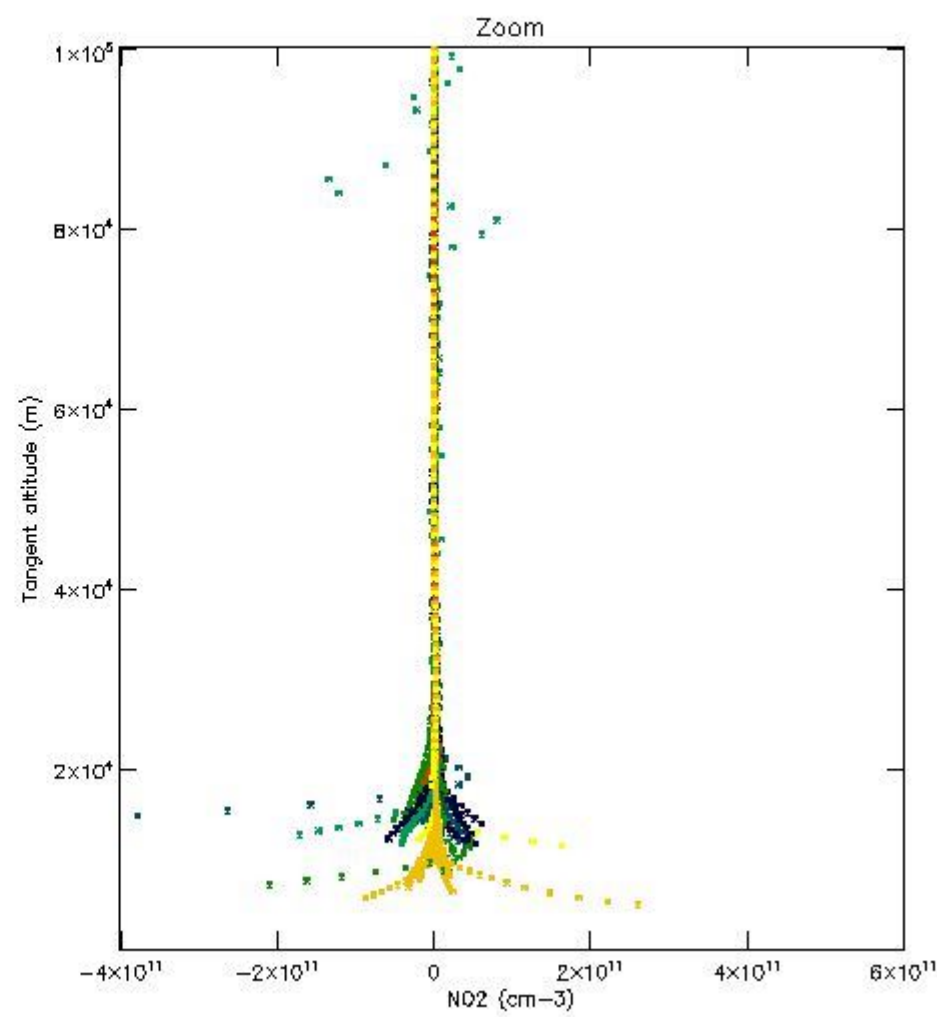

STD < 10	24
STD < 5	16

5.2 Plot ozone profiles for all STD (dark without errors)

The colorbar represents the latitude.

5.3 Plot ozone profiles where STD < 20% (dark without errors)

The colorbar represents the latitude.

5.4 Plot ozone profiles where STD < 10% (dark without errors)

The colorbar represents the latitude.

5.5 Plot ozone profiles where STD < 5% (dark without errors)

The colorbar represents the latitude.

5.6 Plot NO₂ profiles for all STD (dark without errors)

The colorbar represents the latitude.

5.7 Plot NO3 profiles for all STD (dark without errors)

The colorbar represents the latitude.

5.8 Plot H2O profiles for all STD (only for occultations of stars 1,2,3,4,13,14,16,26,63 dark without errors)