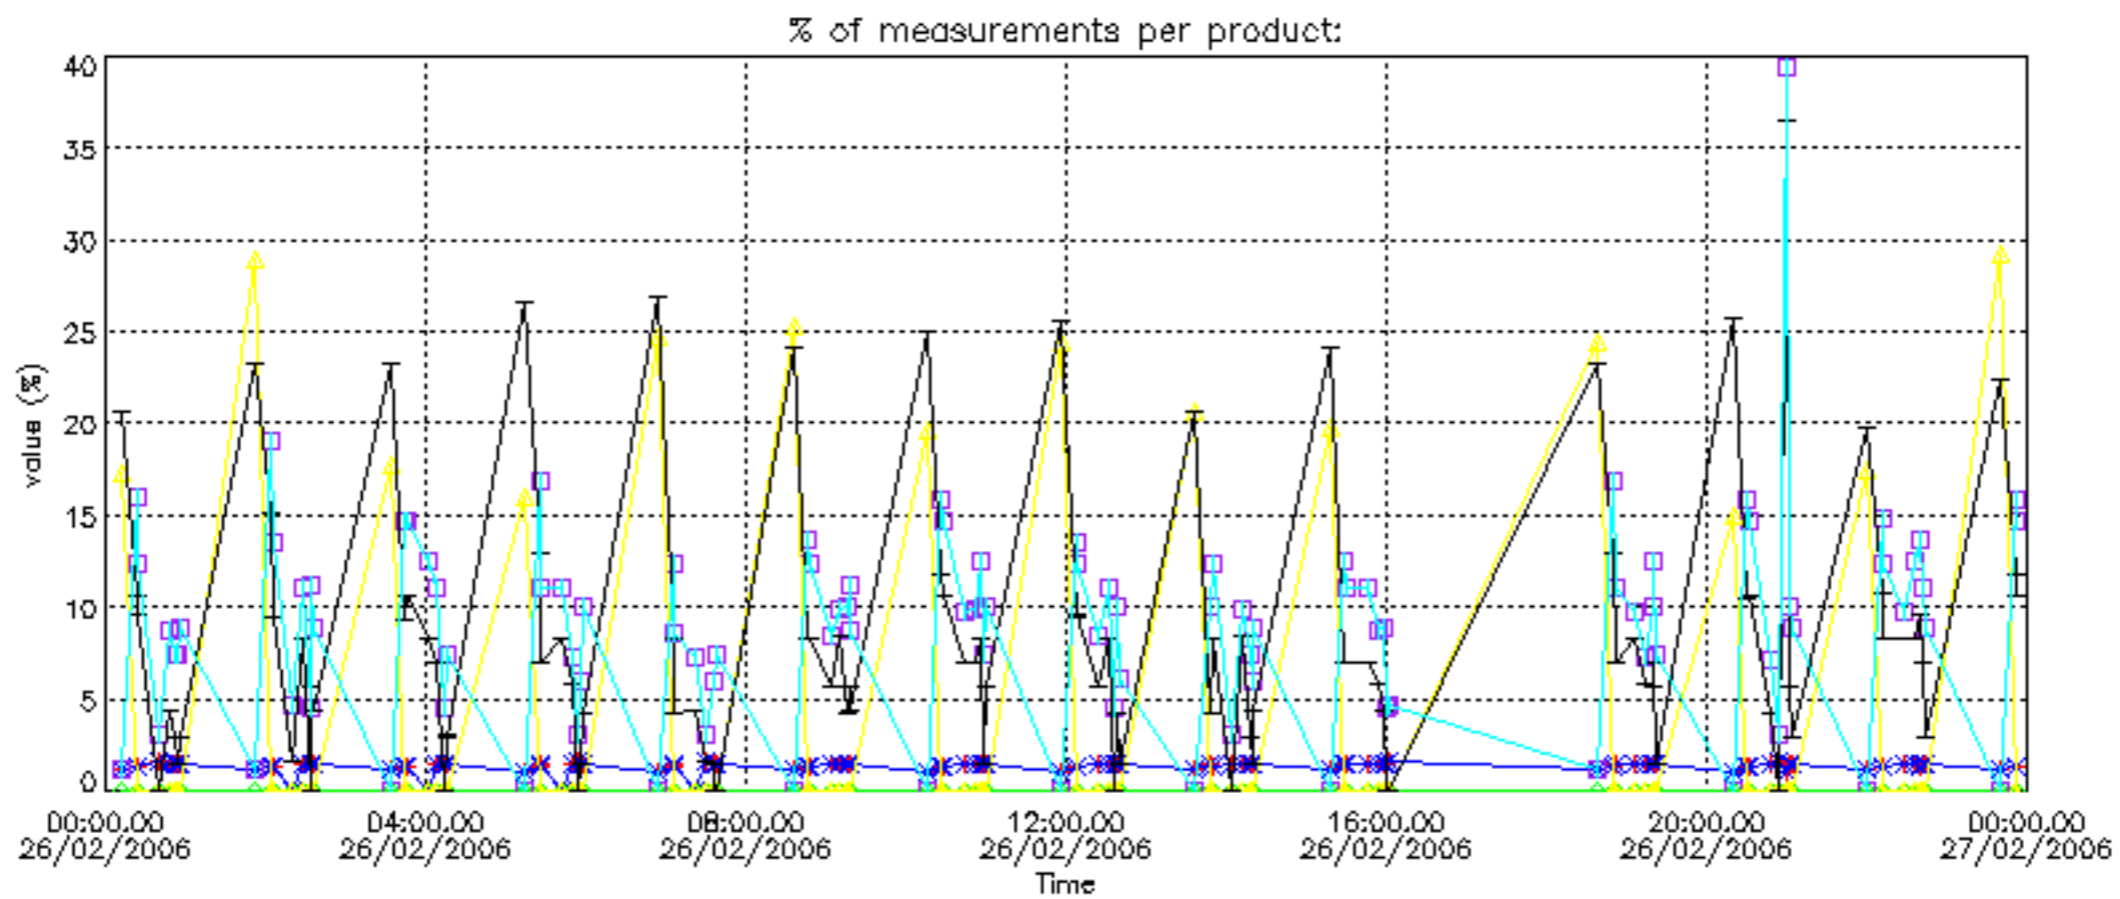

Percentage of cosmic ray hits per profile

Percentage of datation errors per profile