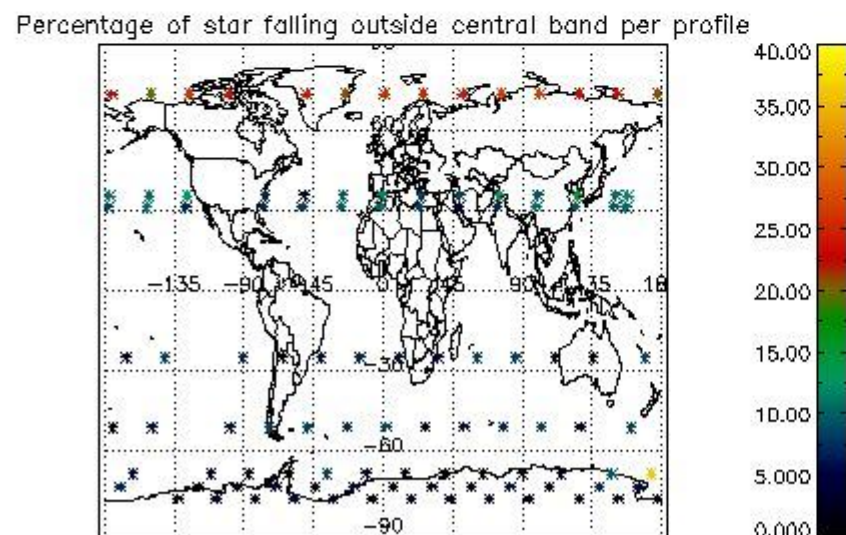

Percentage of datation errors per profile

Percentage of star falling outside central band per profile

Percentage of saturation errors per profile

4.2.2 Plot level 1 quality information per product (world map): ENVISAT DESCENDING passes