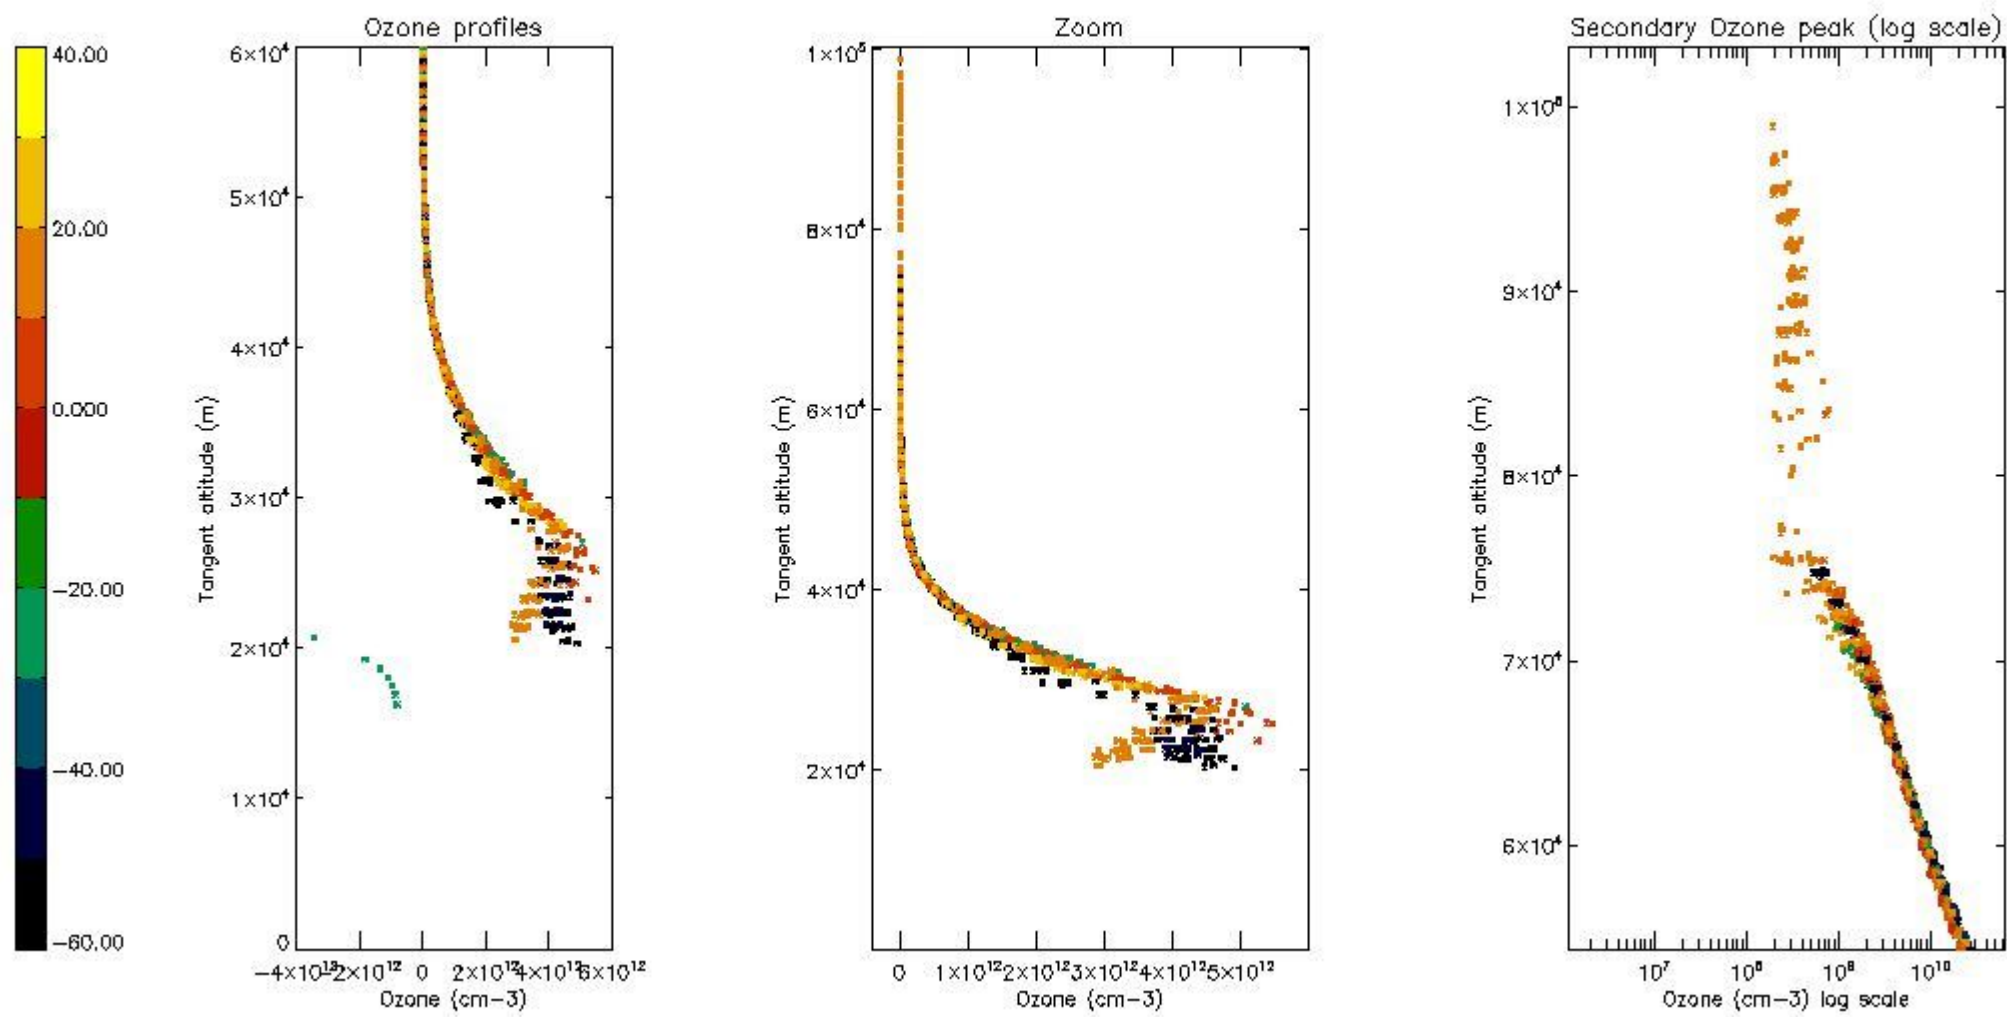

STD < 10	24
STD < 5	16

5.2 Plot ozone profiles for all STD (dark without errors)

The colorbar represents the latitude.

5.3 Plot ozone profiles where STD < 20% (dark without errors)

The colorbar represents the latitude.

5.4 Plot ozone profiles where STD < 10% (dark without errors)

The colorbar represents the latitude.

5.5 Plot ozone profiles where STD < 5% (dark without errors)

The colorbar represents the latitude.

5.6 Plot NO₂ profiles for all STD (dark without errors)