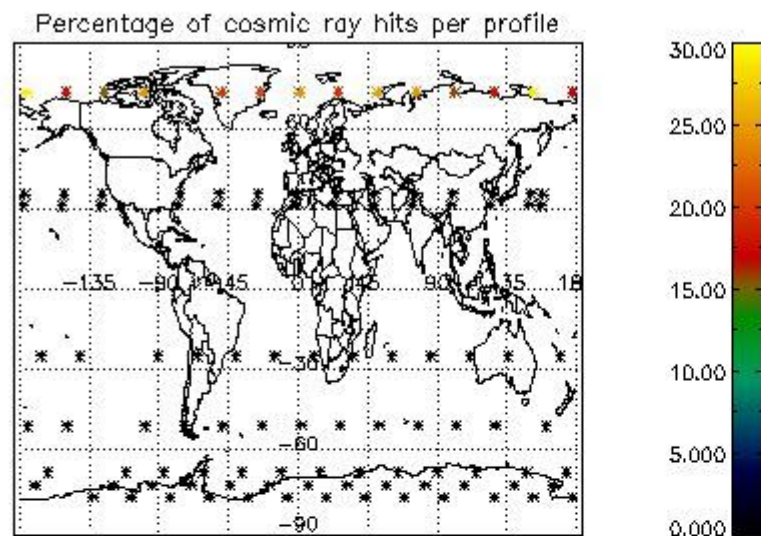

Percentage of datation errors per profile

Percentage of star falling outside central band per profile

Percentage of saturation errors per profile

4.2.2 Plot level 1 quality information per product (world map): ENVISAT DESCENDING passes