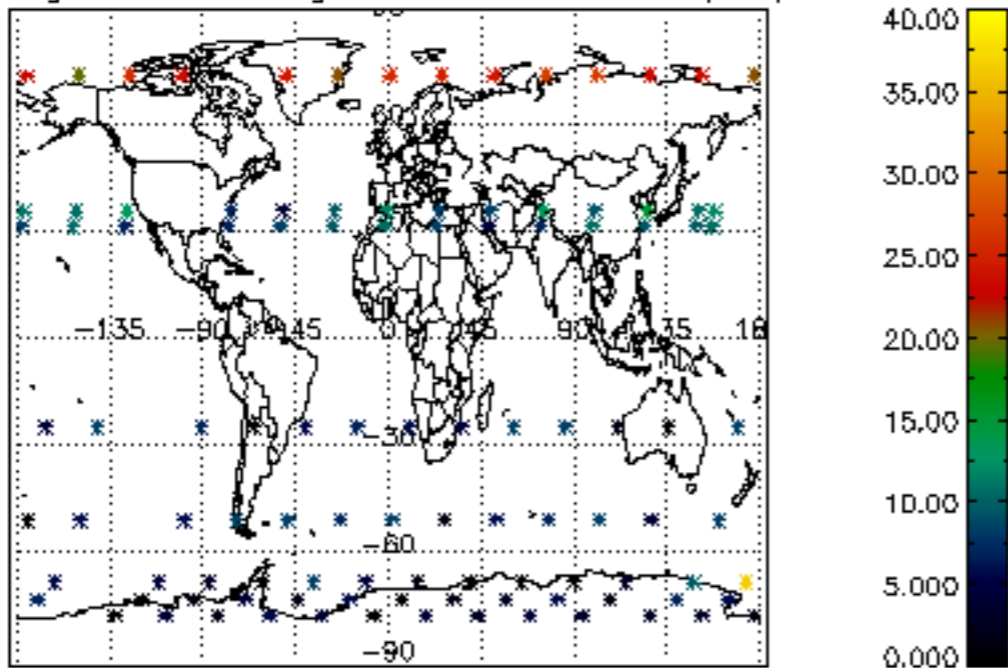

Percentage of star falling outside central band per profile