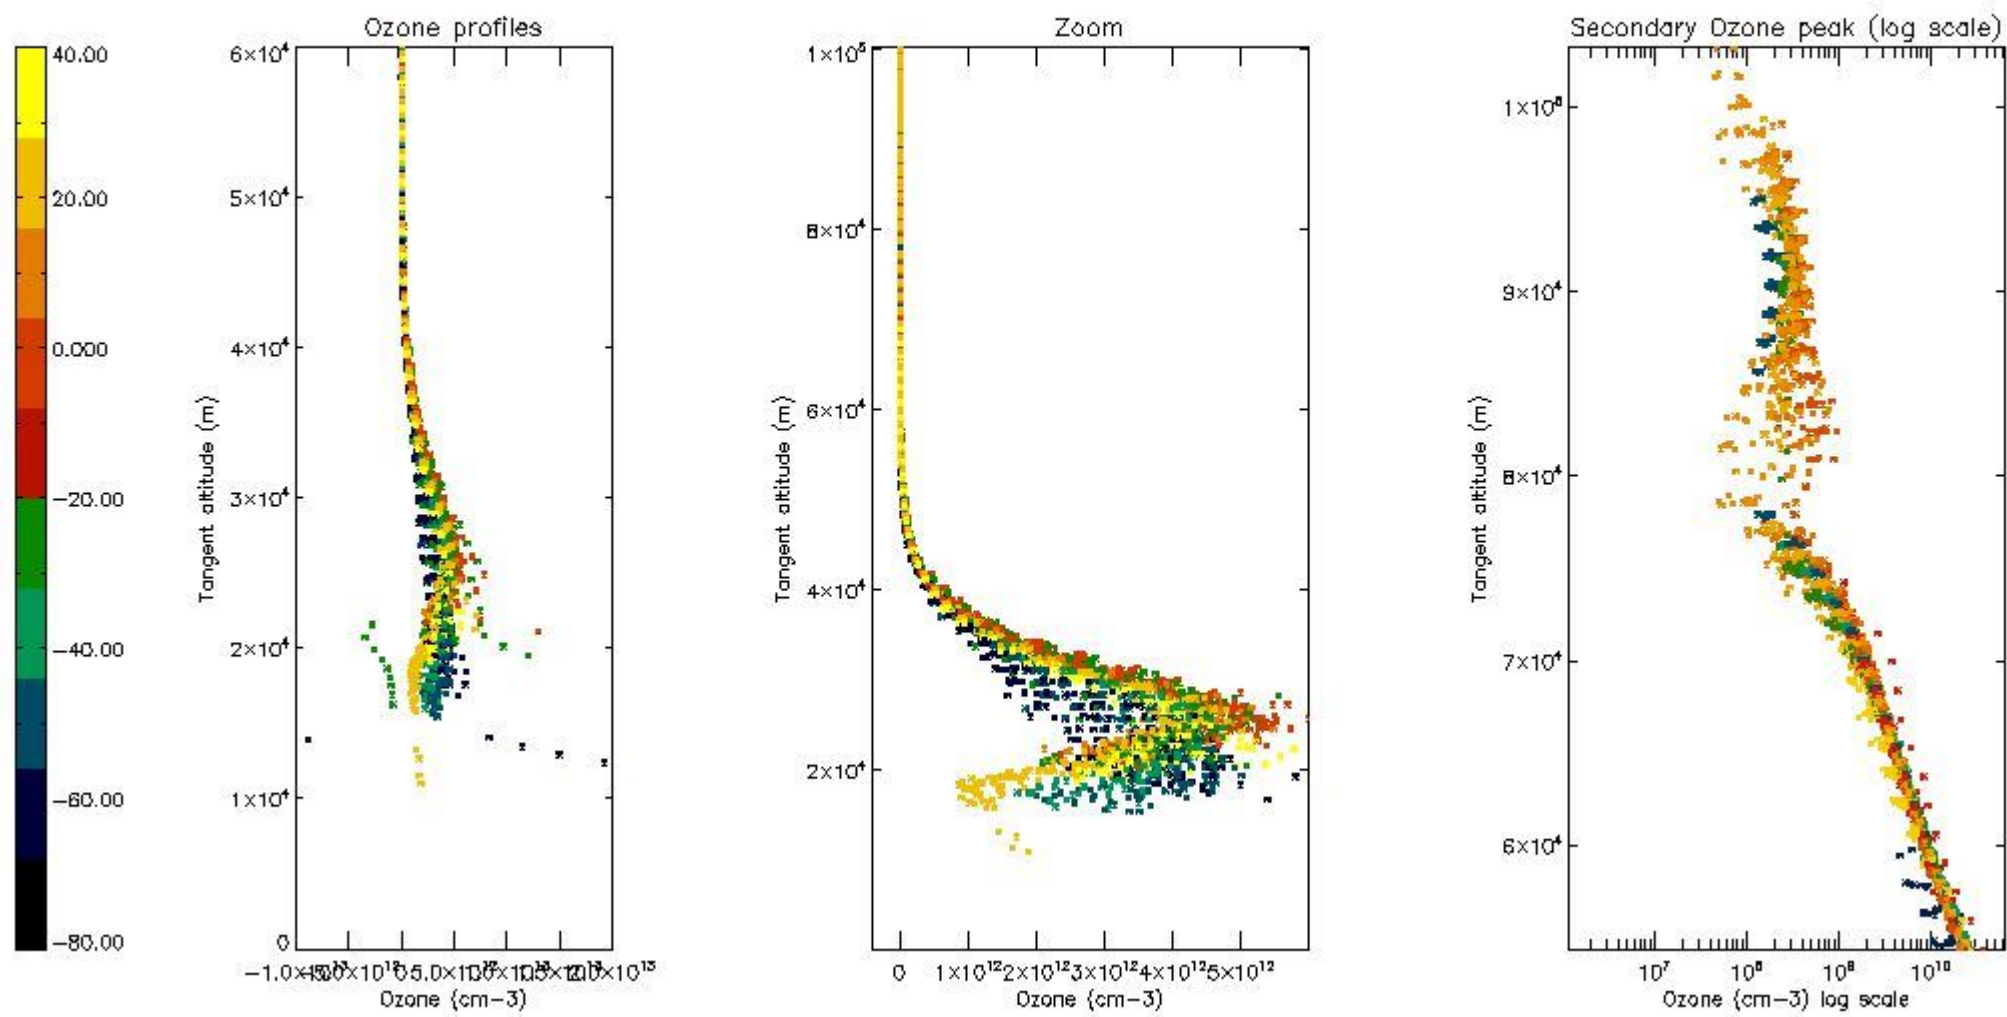

So, the table below shows the percentage of dark limb and valid observations for each criteria with respect to the overall valid daily observations.

Criteria	% of total production
All STD	54
STD < 20	31

STD < 10	24
STD < 5	16

5.2 Plot ozone profiles for all STD (dark without errors)

The colorbar represents the latitude.

5.3 Plot ozone profiles where STD < 20% (dark without errors)

The colorbar represents the latitude.

5.4 Plot ozone profiles where STD < 10% (dark without errors)

The colorbar represents the latitude.

5.5 Plot ozone profiles where STD < 5% (dark without errors)

The colorbar represents the latitude.

5.6 Plot NO₂ profiles for all STD (dark without errors)

The colorbar represents the latitude.

5.7 Plot NO3 profiles for all STD (dark without errors)

The colorbar represents the latitude.

5.8 Plot H2O profiles for all STD (only for occultations of stars 1,2,3,4,13,14,16,26,63 dark without errors)