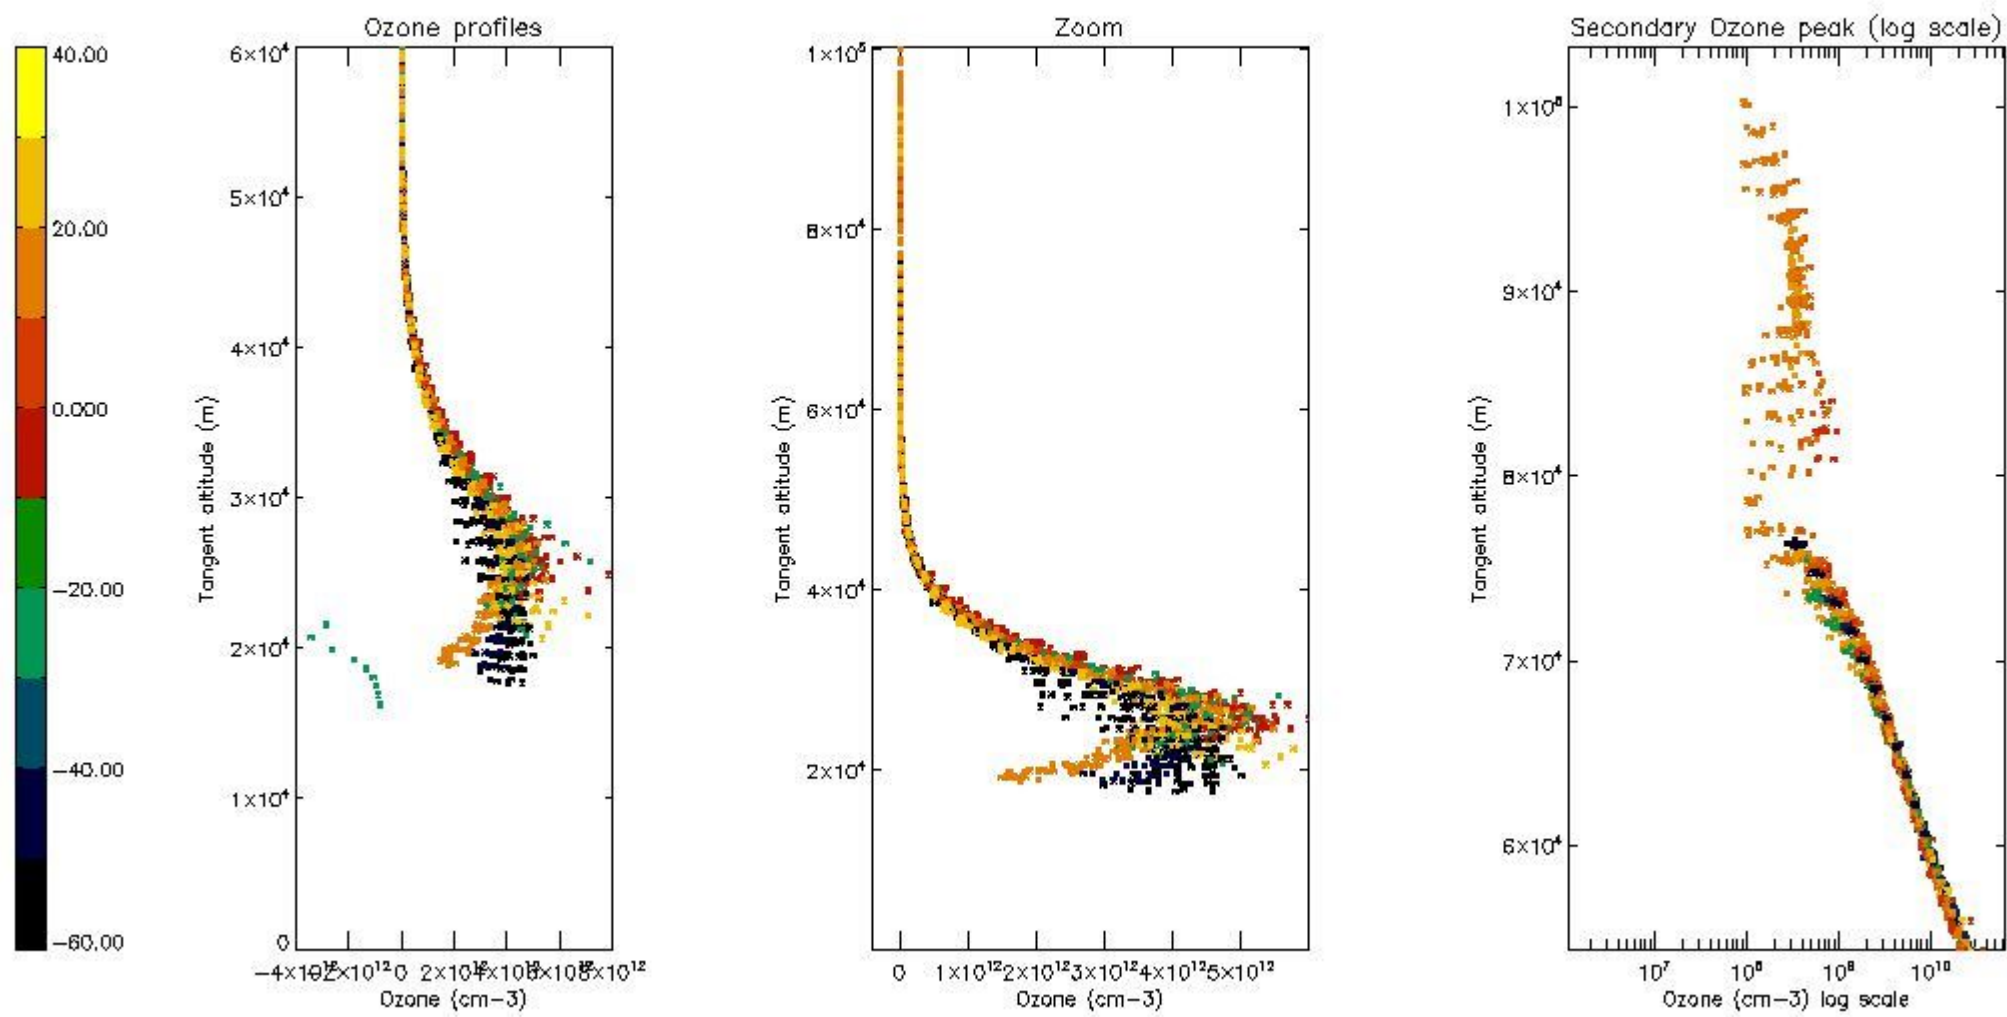

STD < 10	24
STD < 5	16

5.2 Plot ozone profiles for all STD (dark without errors)

The colorbar represents the latitude.

5.3 Plot ozone profiles where STD < 20% (dark without errors)

The colorbar represents the latitude.

5.4 Plot ozone profiles where STD < 10% (dark without errors)

The colorbar represents the latitude.

5.5 Plot ozone profiles where STD < 5% (dark without errors)

The colorbar represents the latitude.

5.6 Plot NO₂ profiles for all STD (dark without errors)

The colorbar represents the latitude.

5.7 Plot NO3 profiles for all STD (dark without errors)

The colorbar represents the latitude.

5.8 Plot H2O profiles for all STD (only for occultations of stars 1,2,3,4,13,14,16,26,63 dark without errors)