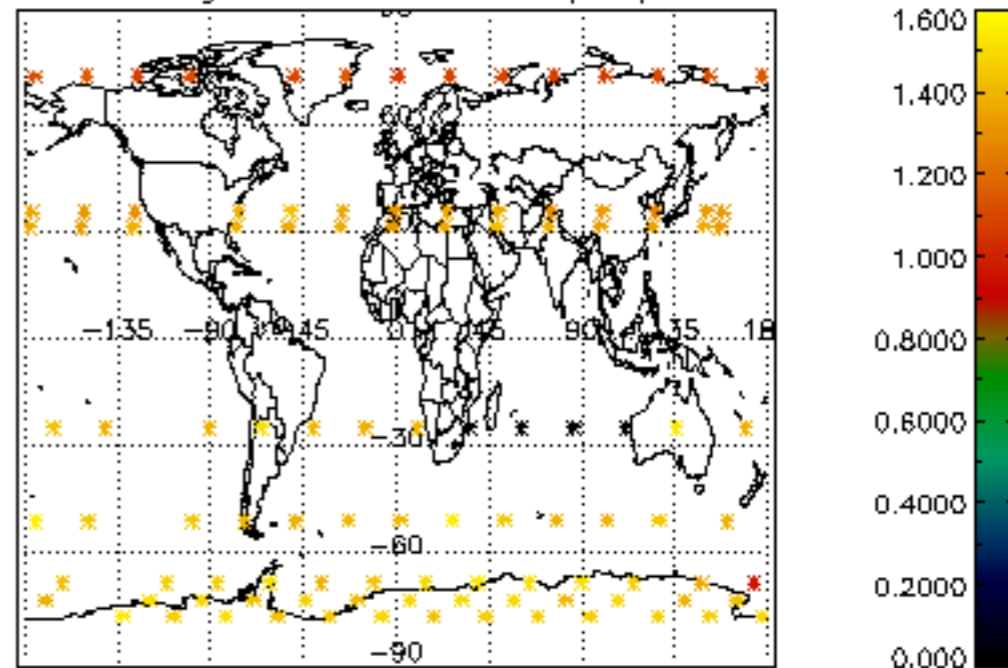

Percentage of datation errors per profile

Percentage of star falling outside central band per profile

Percentage of saturation errors per profile

Percentage of cosmic ray hits per profile

Percentage of datation errors per profile