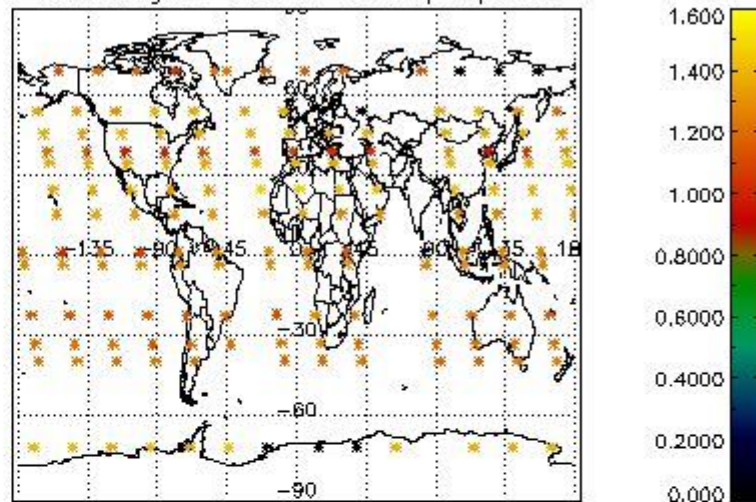

Percentage of datation errors per profile