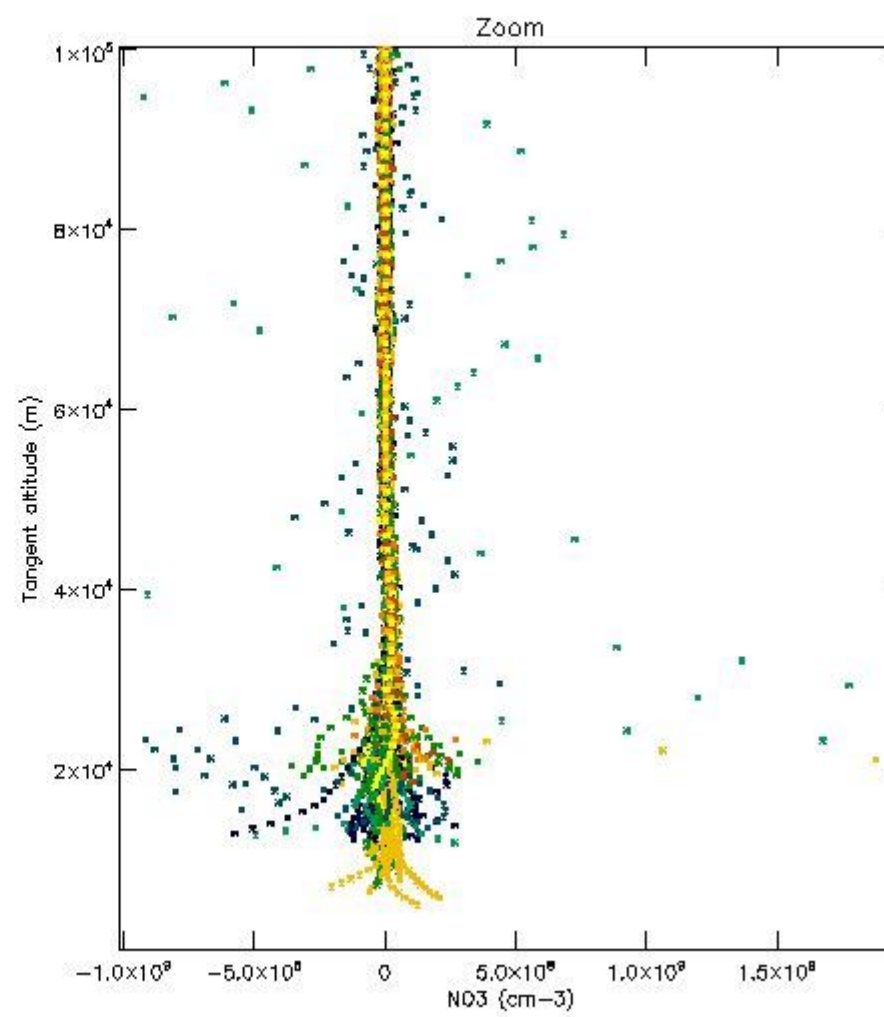

5.8 Plot H2O profiles for all STD (only for occultations of stars 1,2,3,4,13,14,16,26,63 dark without errors)

The colorbar represents the latitude.