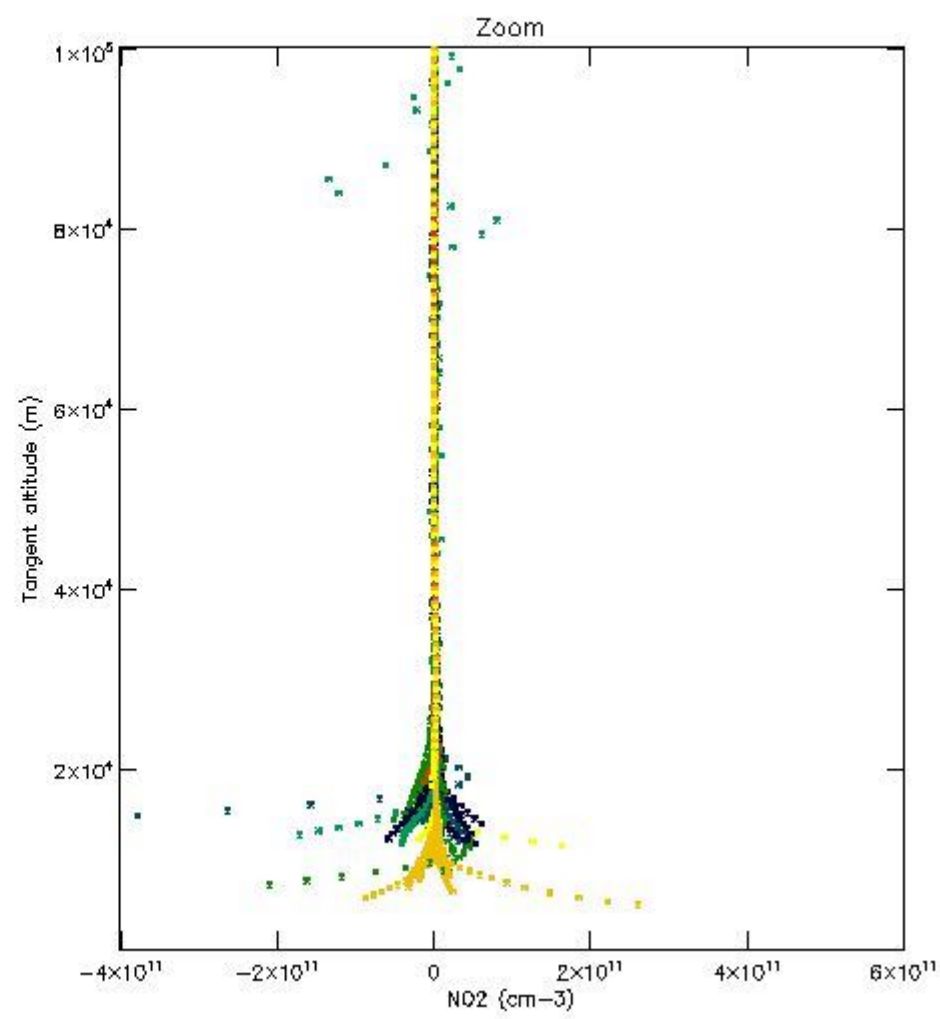

5.4 Plot ozone profiles where STD < 10% (dark without errors)

The colorbar represents the latitude.

5.5 Plot ozone profiles where STD < 5% (dark without errors)

The colorbar represents the latitude.

5.6 Plot NO₂ profiles for all STD (dark without errors)

The colorbar represents the latitude.

5.7 Plot NO3 profiles for all STD (dark without errors)

The colorbar represents the latitude.

5.8 Plot H2O profiles for all STD (only for occultations of stars 1,2,3,4,13,14,16,26,63 dark without errors)