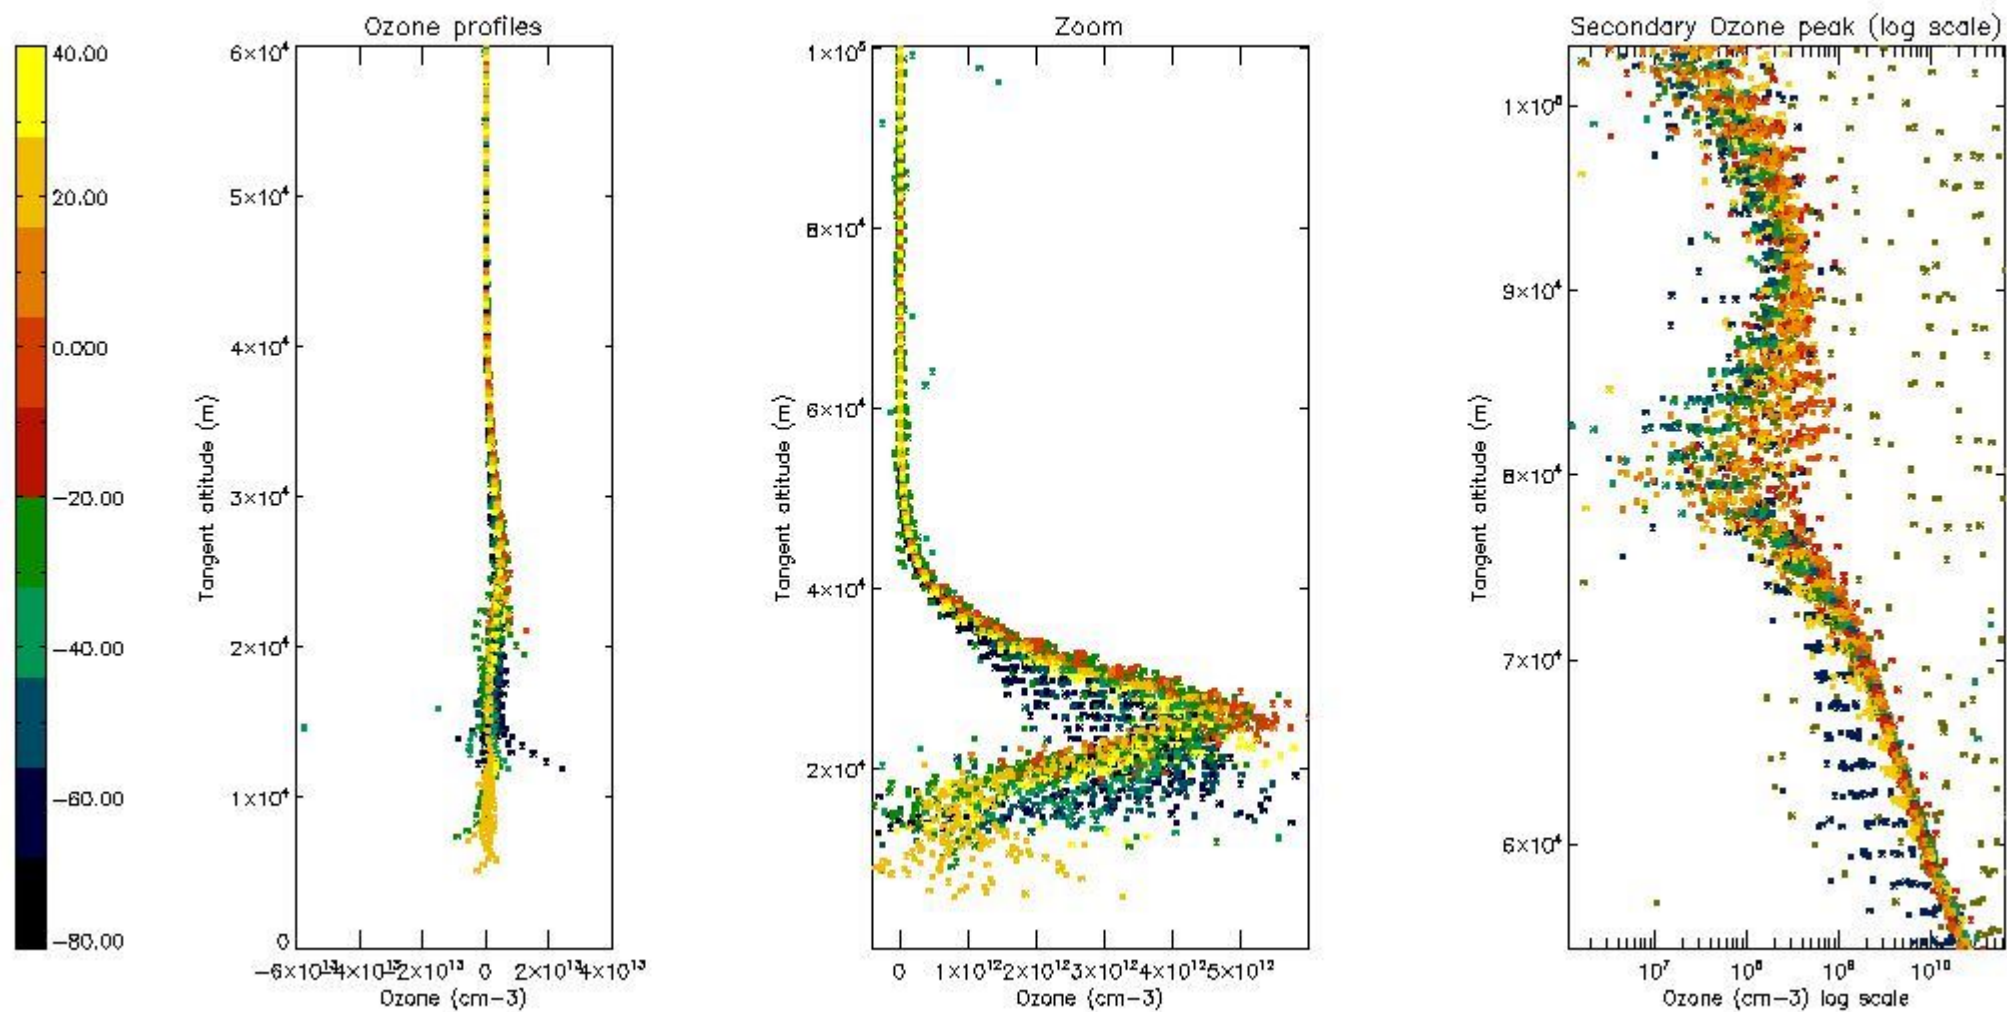

STD < 10	24
STD < 5	16

5.2 Plot ozone profiles for all STD (dark without errors)

The colorbar represents the latitude.

5.3 Plot ozone profiles where STD < 20% (dark without errors)

The colorbar represents the latitude.