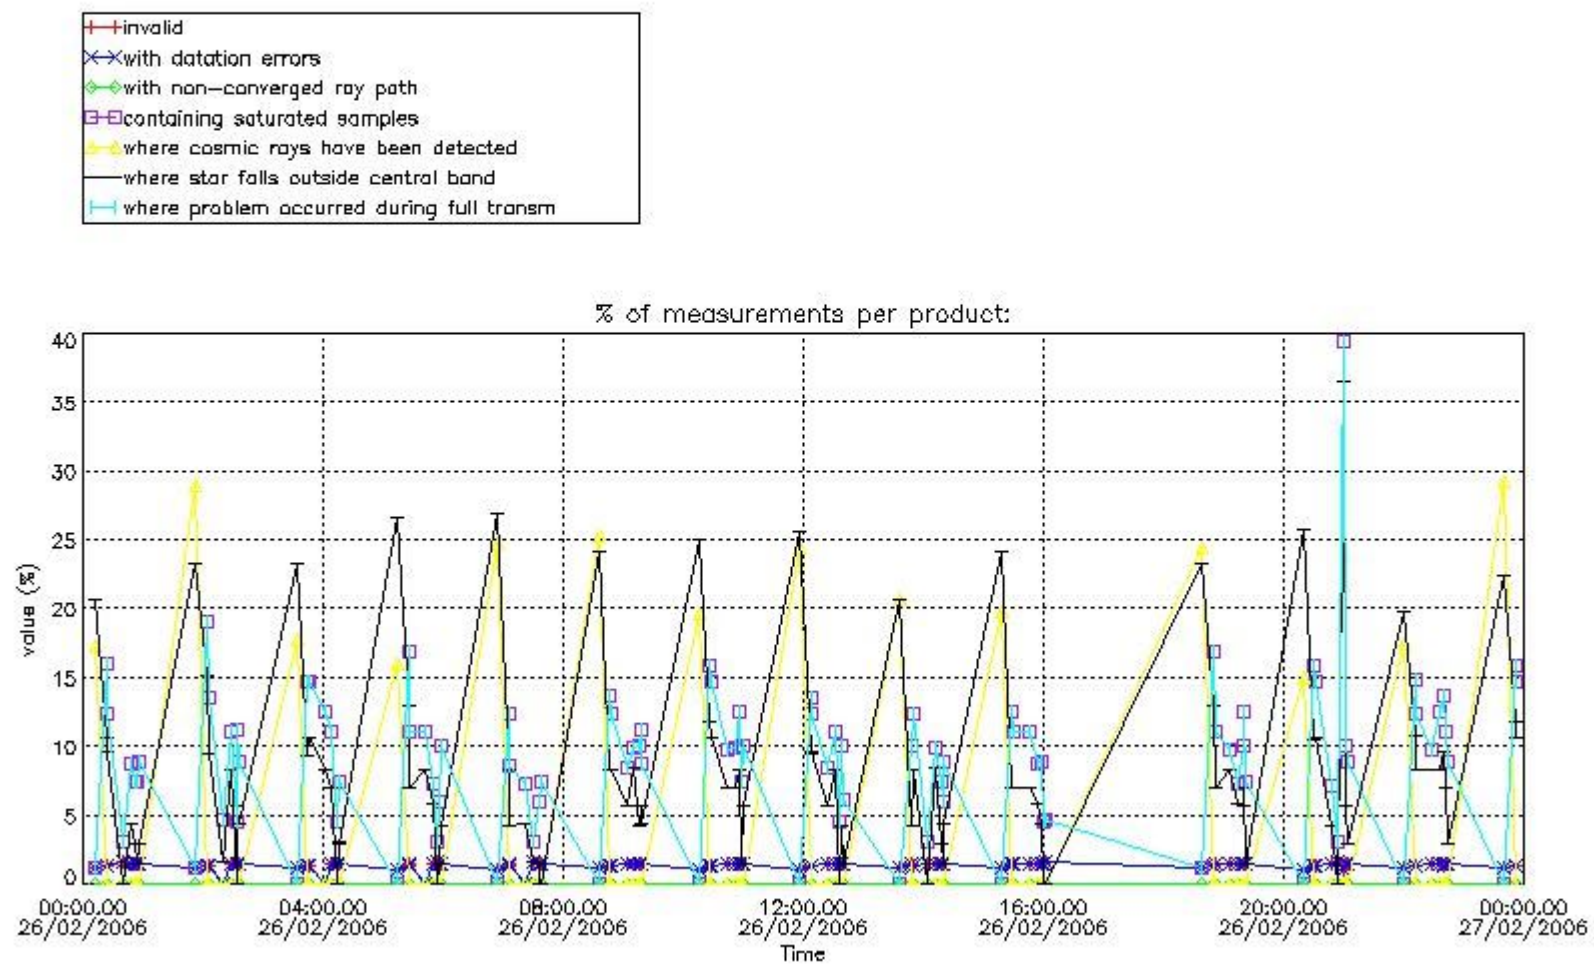

3.1 Plot quality information per product (time dependant)

3.2 Plot quality information per product (world map)

Percentage of flagged data per O3 profile

Percentage of flagged data per H2O profile

Percentage of flagged data per NO2 profile

Percentage of flagged data per NO3 profile

4. Level 1 quality information per product

In this section it is plotted some information contained in the Quality Summary data set of the level 2 products that comes from the level 1b processing. Products without errors (error flag in the MPH set to "0") are used.

4.1 Plot quality information per product (time dependant) coming from level 1b processing

4.1.1 Plot level 1 quality information per product (time dependant): ENVISAT ASCENDING passes

4.1.2 Plot level 1 quality information per product (time dependant): ENVI SAT DESCENDING passes