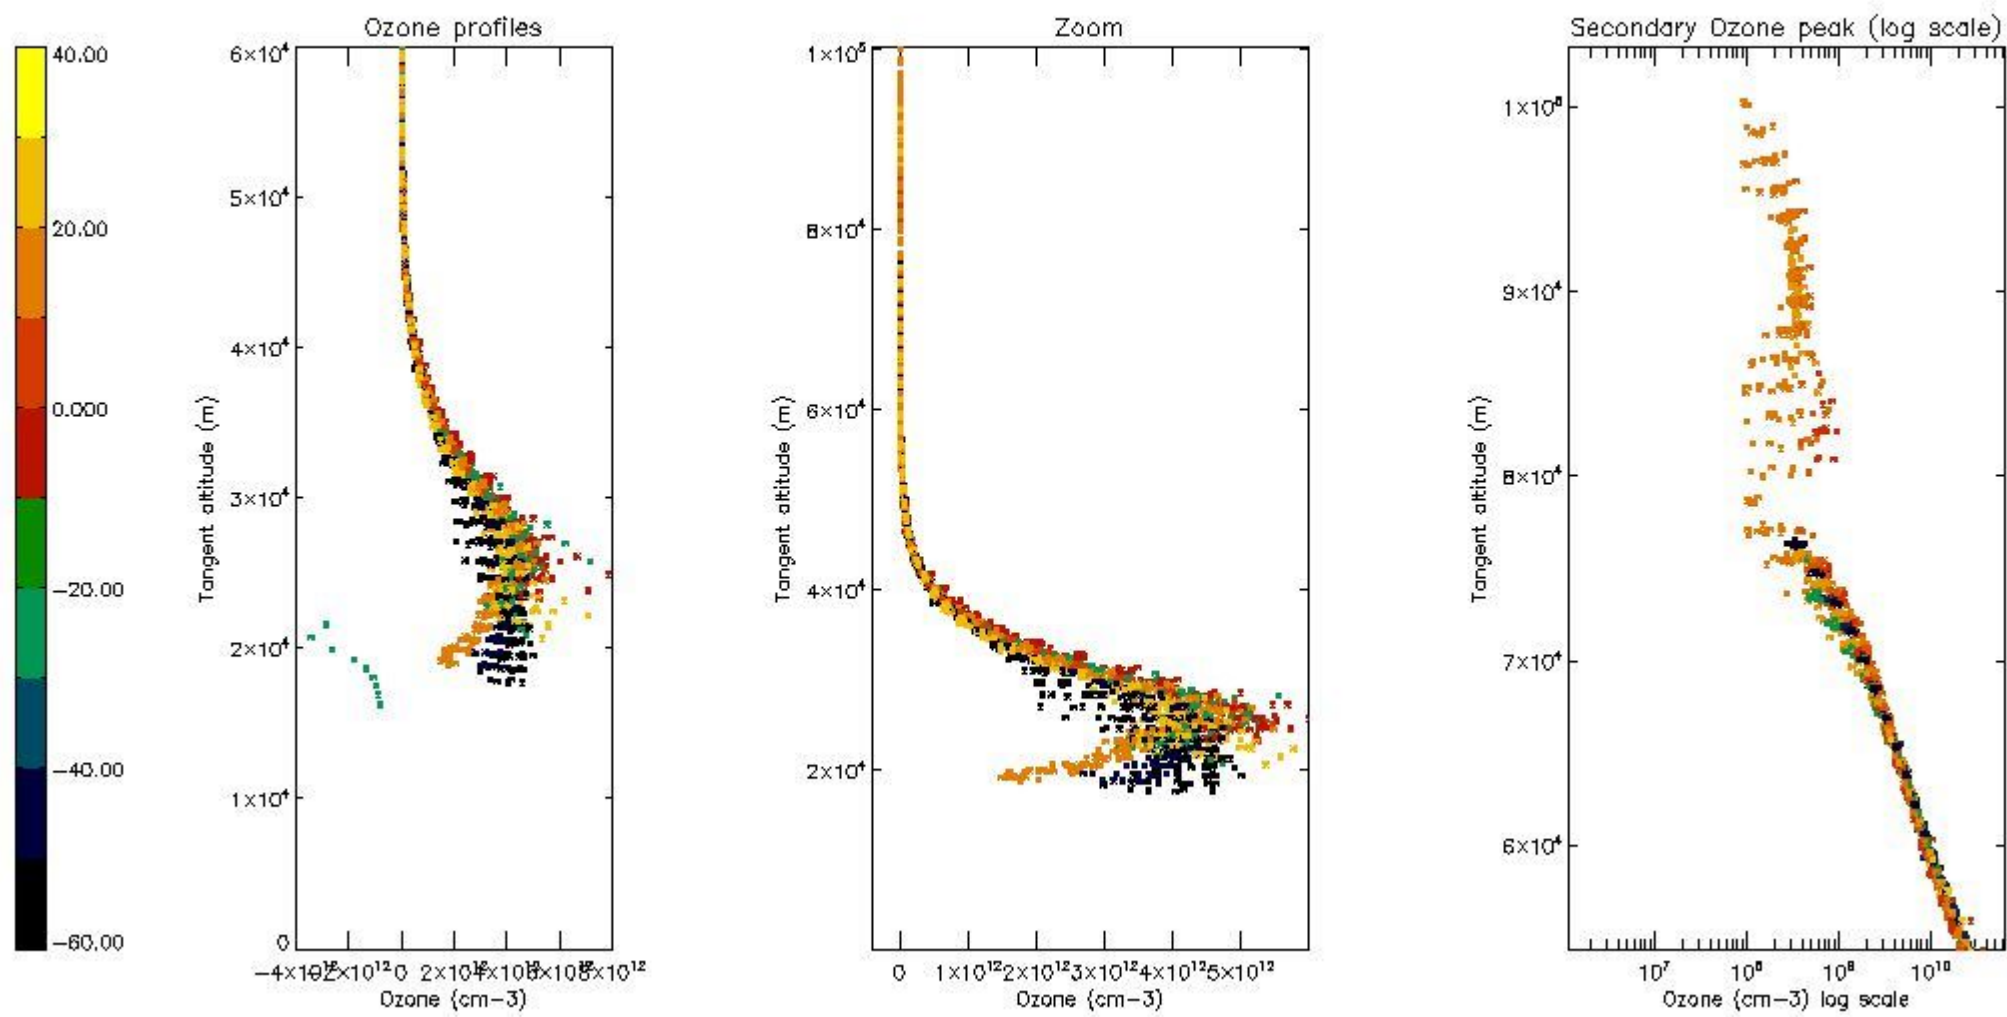

5.5 Plot ozone profiles where STD < 5% (dark without errors)

The colorbar represents the latitude.