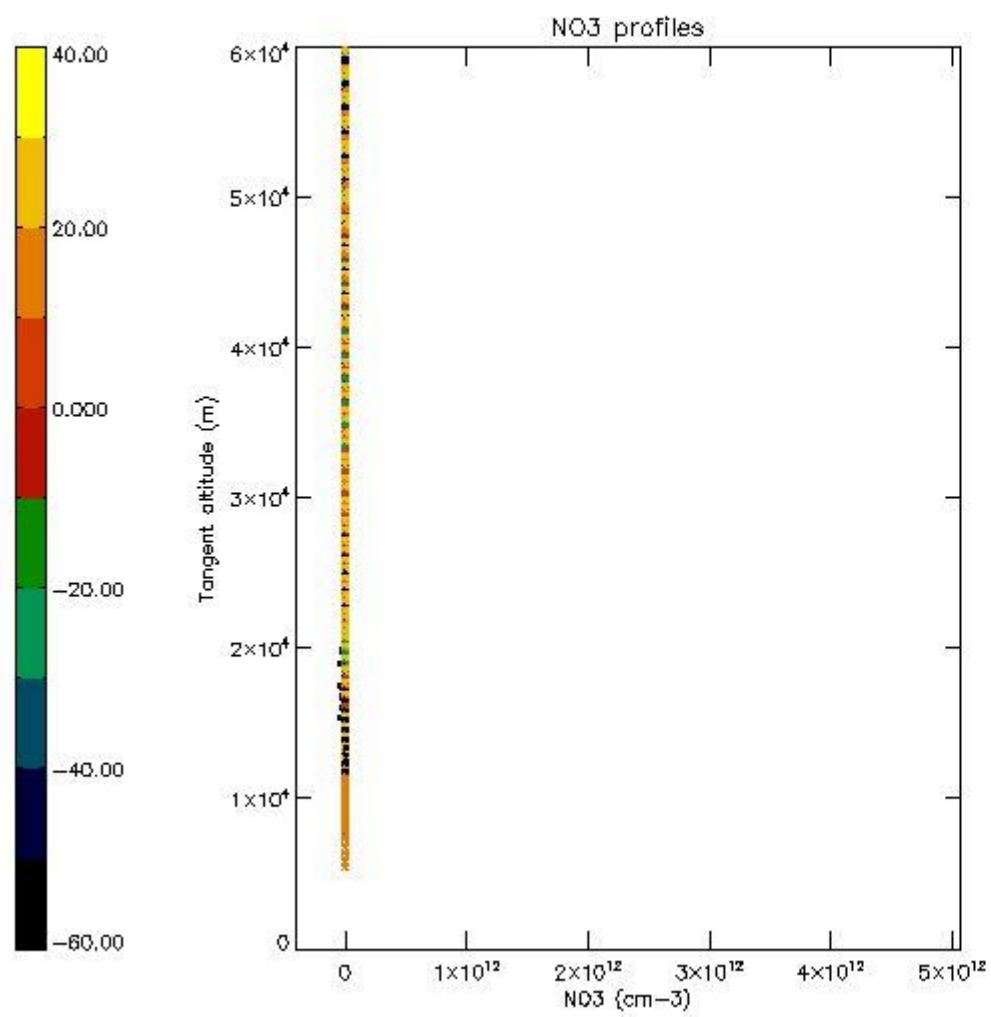

5.4 Plot ozone profiles where STD < 10% (dark without errors)

The colorbar represents the latitude.

5.5 Plot ozone profiles where $STD < 5\%$ (dark without errors)

The colorbar represents the latitude.

5.6 Plot NO₂ profiles for all STD (dark without errors)

The colorbar represents the latitude.

5.7 Plot NO3 profiles for all STD (dark without errors)

The colorbar represents the latitude.

5.8 Plot H₂O profiles for all STD (only for occultations of stars 1,2,3,4,13,14,16,26,63 dark without errors)