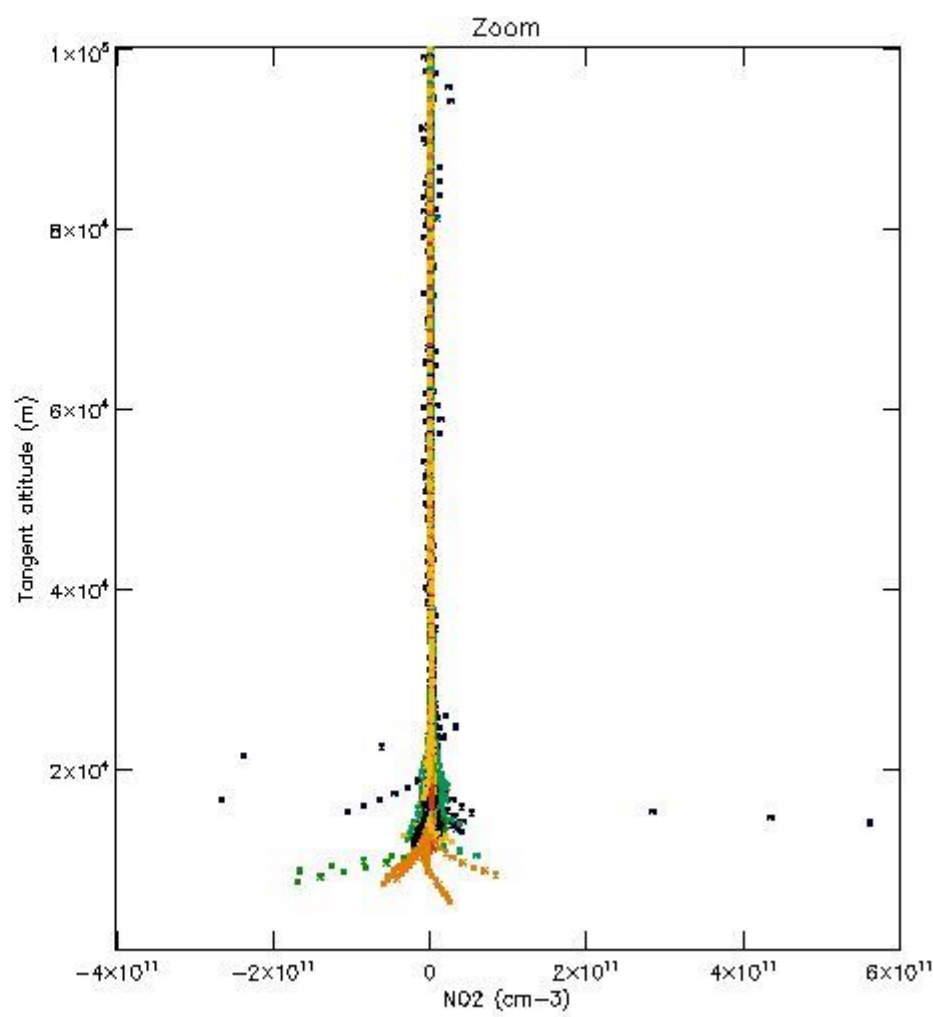

5.7 Plot NO3 profiles for all STD (dark without errors)

The colorbar represents the latitude.