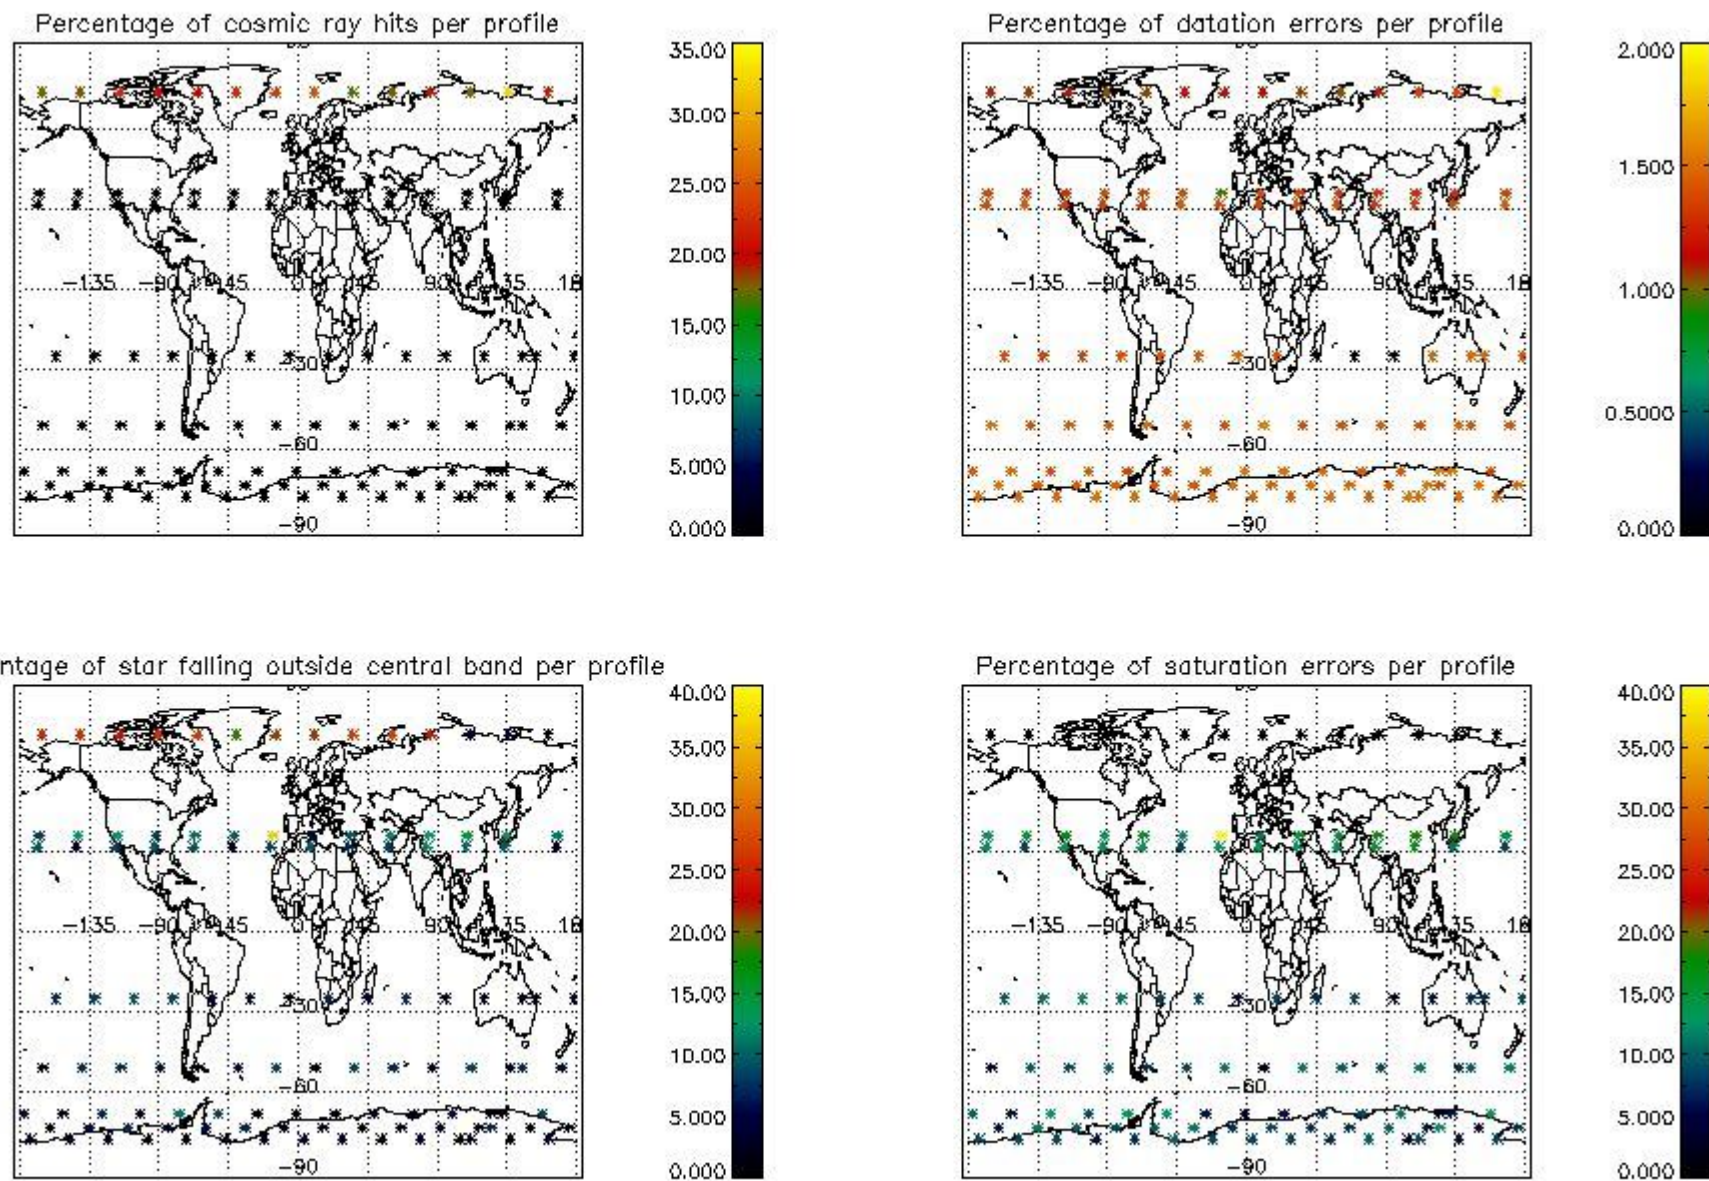

Percentage of datation errors per profile

Percentage of star falling outside central band per profile

Percentage of saturation errors per profile

4.2.2 Plot level 1 quality information per product (world map): ENVISAT DESCENDING passes