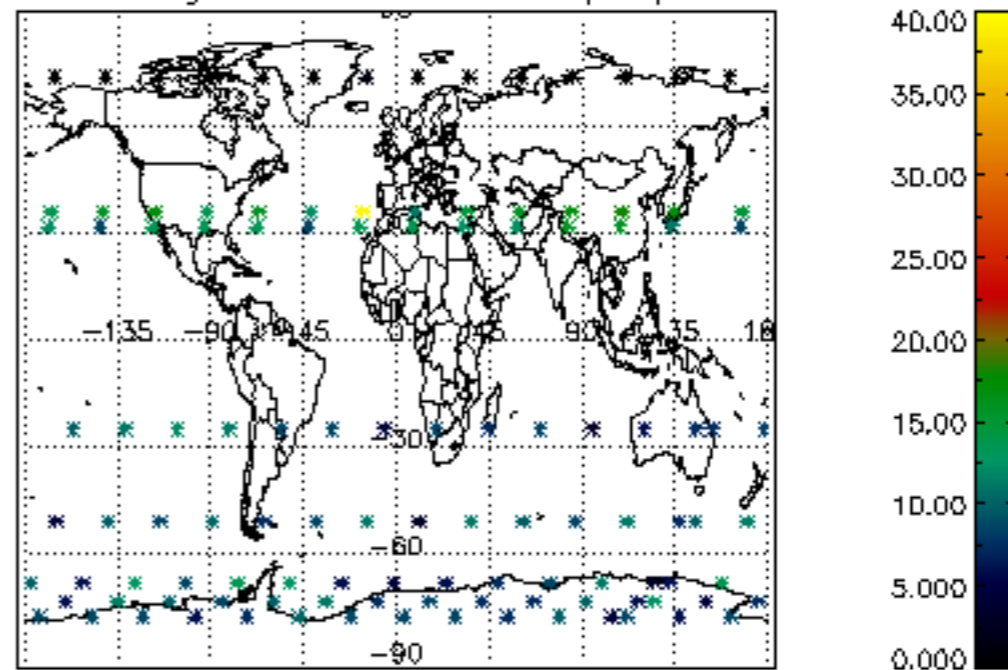

Percentage of saturation errors per profile