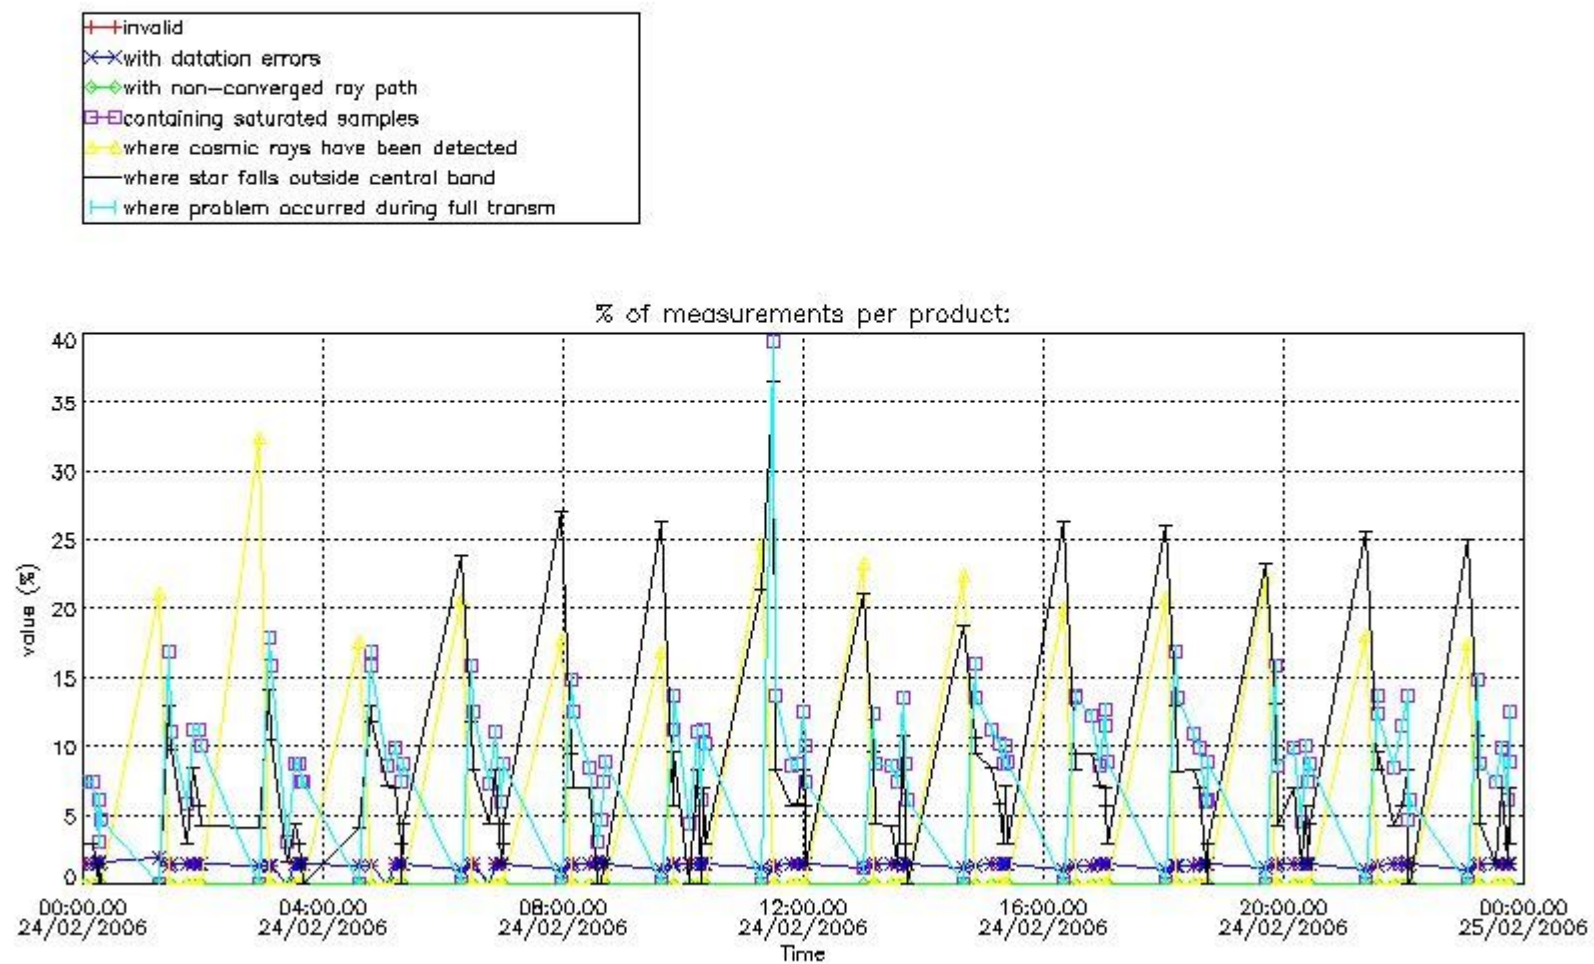

3.1 Plot quality information per product (time dependant)

3.2 Plot quality information per product (world map)

Percentage of flagged data per O3 profile

Percentage of flagged data per H2O profile

Percentage of flagged data per NO2 profile

Percentage of flagged data per NO3 profile

4. Level 1 quality information per product

In this section it is plotted some information contained in the Quality Summary data set of the level 2 products that comes from the level 1b processing. Products without errors (error flag in the MPH set to "0") are used.

4.1 Plot quality information per product (time dependant) coming from level 1b processing

4.1.1 Plot level 1 quality information per product (time dependant): ENVISAT ASCENDING passes

4.1.2 Plot level 1 quality information per product (time dependant): ENVI SAT DESCENDING passes