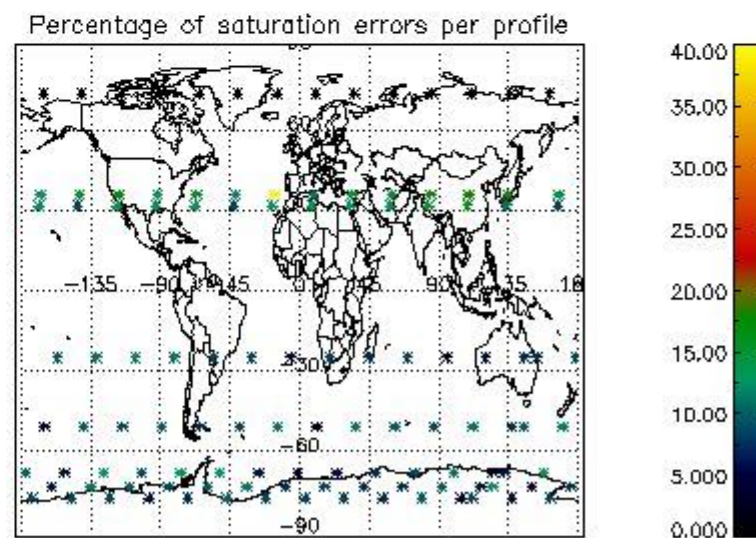

Percentage of datation errors per profile

Percentage of star falling outside central band per profile

Percentage of saturation errors per profile

4.2.2 Plot level 1 quality information per product (world map): ENVISAT DESCENDING passes