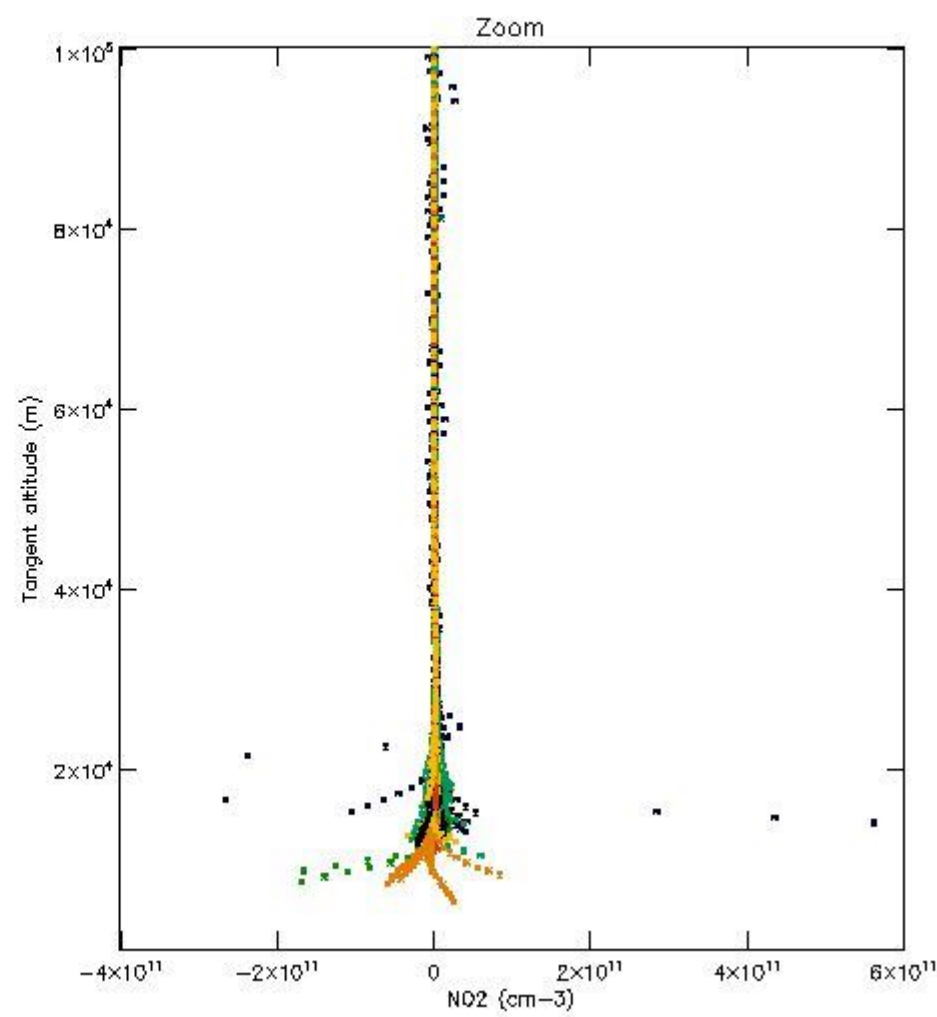

5.4 Plot ozone profiles where STD < 10% (dark without errors)

The colorbar represents the latitude.

5.5 Plot ozone profiles where STD < 5% (dark without errors)

The colorbar represents the latitude.

5.6 Plot NO₂ profiles for all STD (dark without errors)

The colorbar represents the latitude.

5.7 Plot NO3 profiles for all STD (dark without errors)

The colorbar represents the latitude.

5.8 Plot H2O profiles for all STD (only for occultations of stars 1,2,3,4,13,14,16,26,63 dark without errors)