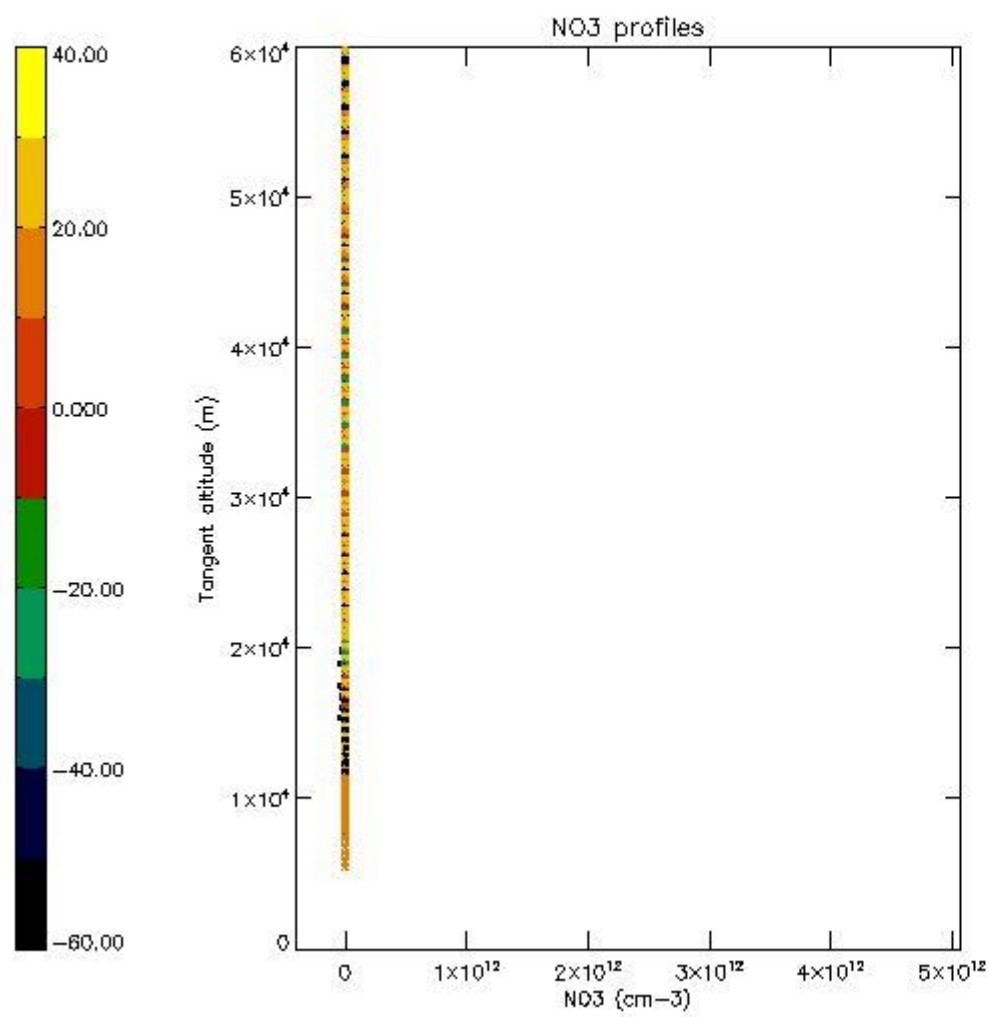

STD < 10	21
STD < 5	14

5.2 Plot ozone profiles for all STD (dark without errors)

The colorbar represents the latitude.

5.3 Plot ozone profiles where STD < 20% (dark without errors)

The colorbar represents the latitude.

5.4 Plot ozone profiles where STD < 10% (dark without errors)

The colorbar represents the latitude.

5.5 Plot ozone profiles where STD < 5% (dark without errors)

The colorbar represents the latitude.

5.6 Plot NO₂ profiles for all STD (dark without errors)

The colorbar represents the latitude.

5.7 Plot NO3 profiles for all STD (dark without errors)

The colorbar represents the latitude.

5.8 Plot H2O profiles for all STD (only for occultations of stars 1,2,3,4,13,14,16,26,63 dark without errors)