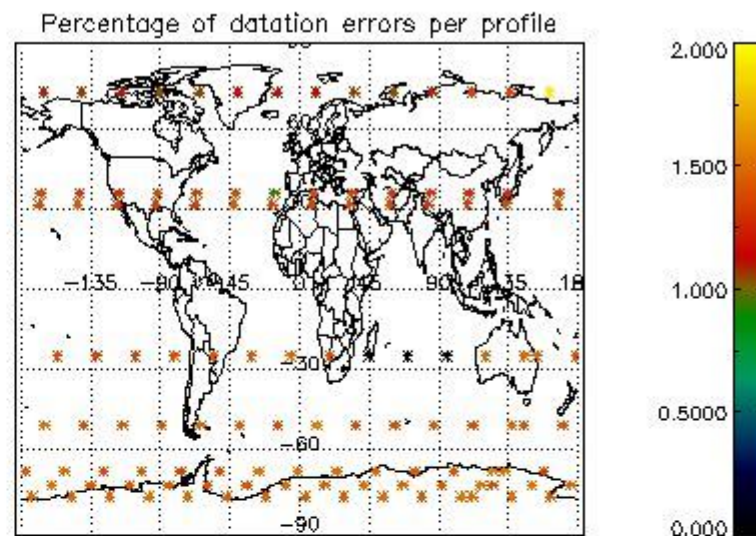

Percentage of datation errors per profile

Percentage of star falling outside central band per profile

Percentage of saturation errors per profile

4.2.2 Plot level 1 quality information per product (world map): ENVISAT DESCENDING passes