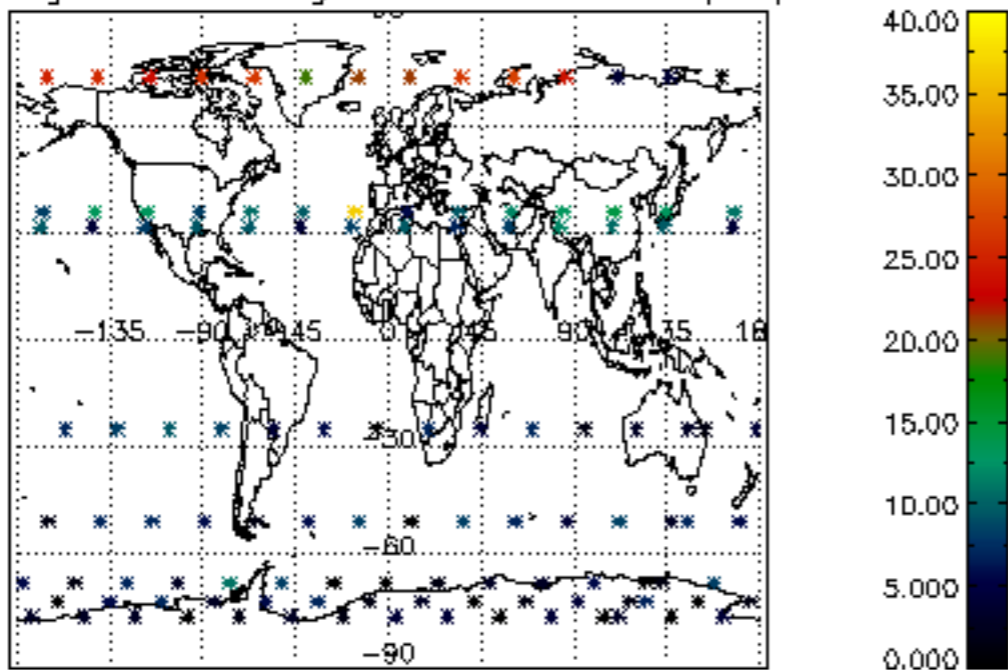

Percentage of star falling outside central band per profile