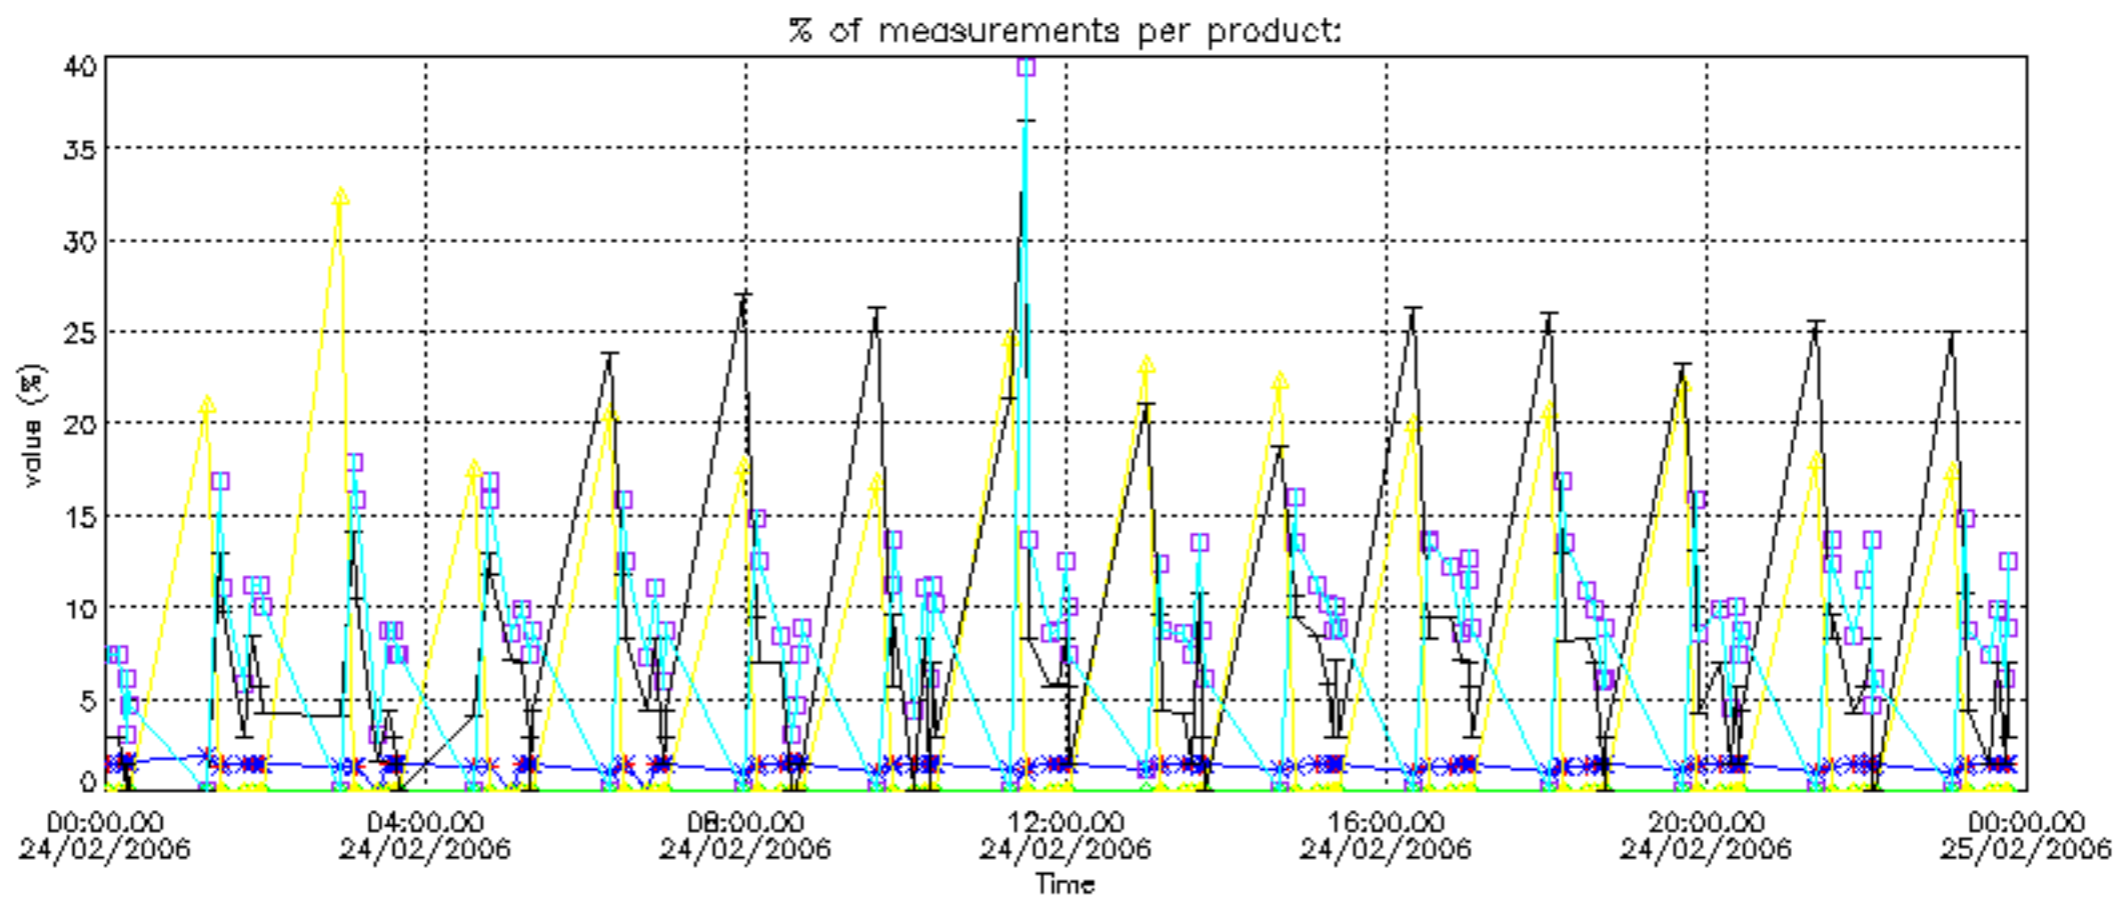

Percentage of cosmic ray hits per profile

Percentage of datation errors per profile