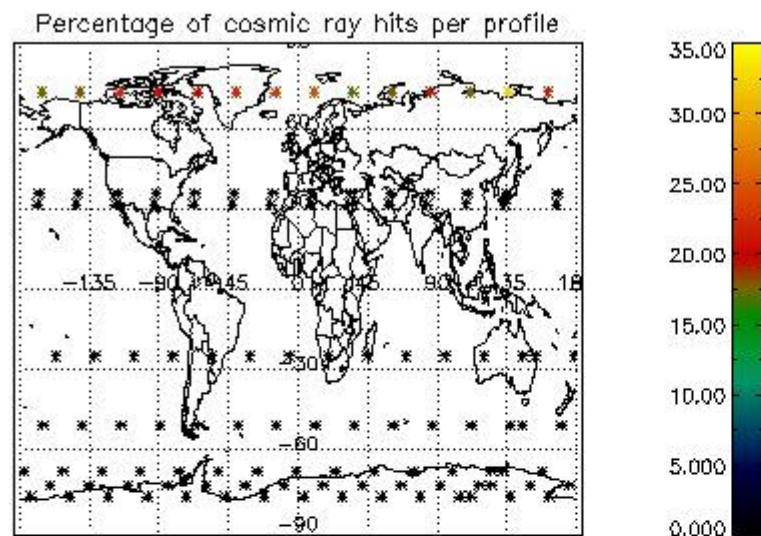

Percentage of datation errors per profile

Percentage of star falling outside central band per profile

Percentage of saturation errors per profile

4.2.2 Plot level 1 quality information per product (world map): ENVISAT DESCENDING passes