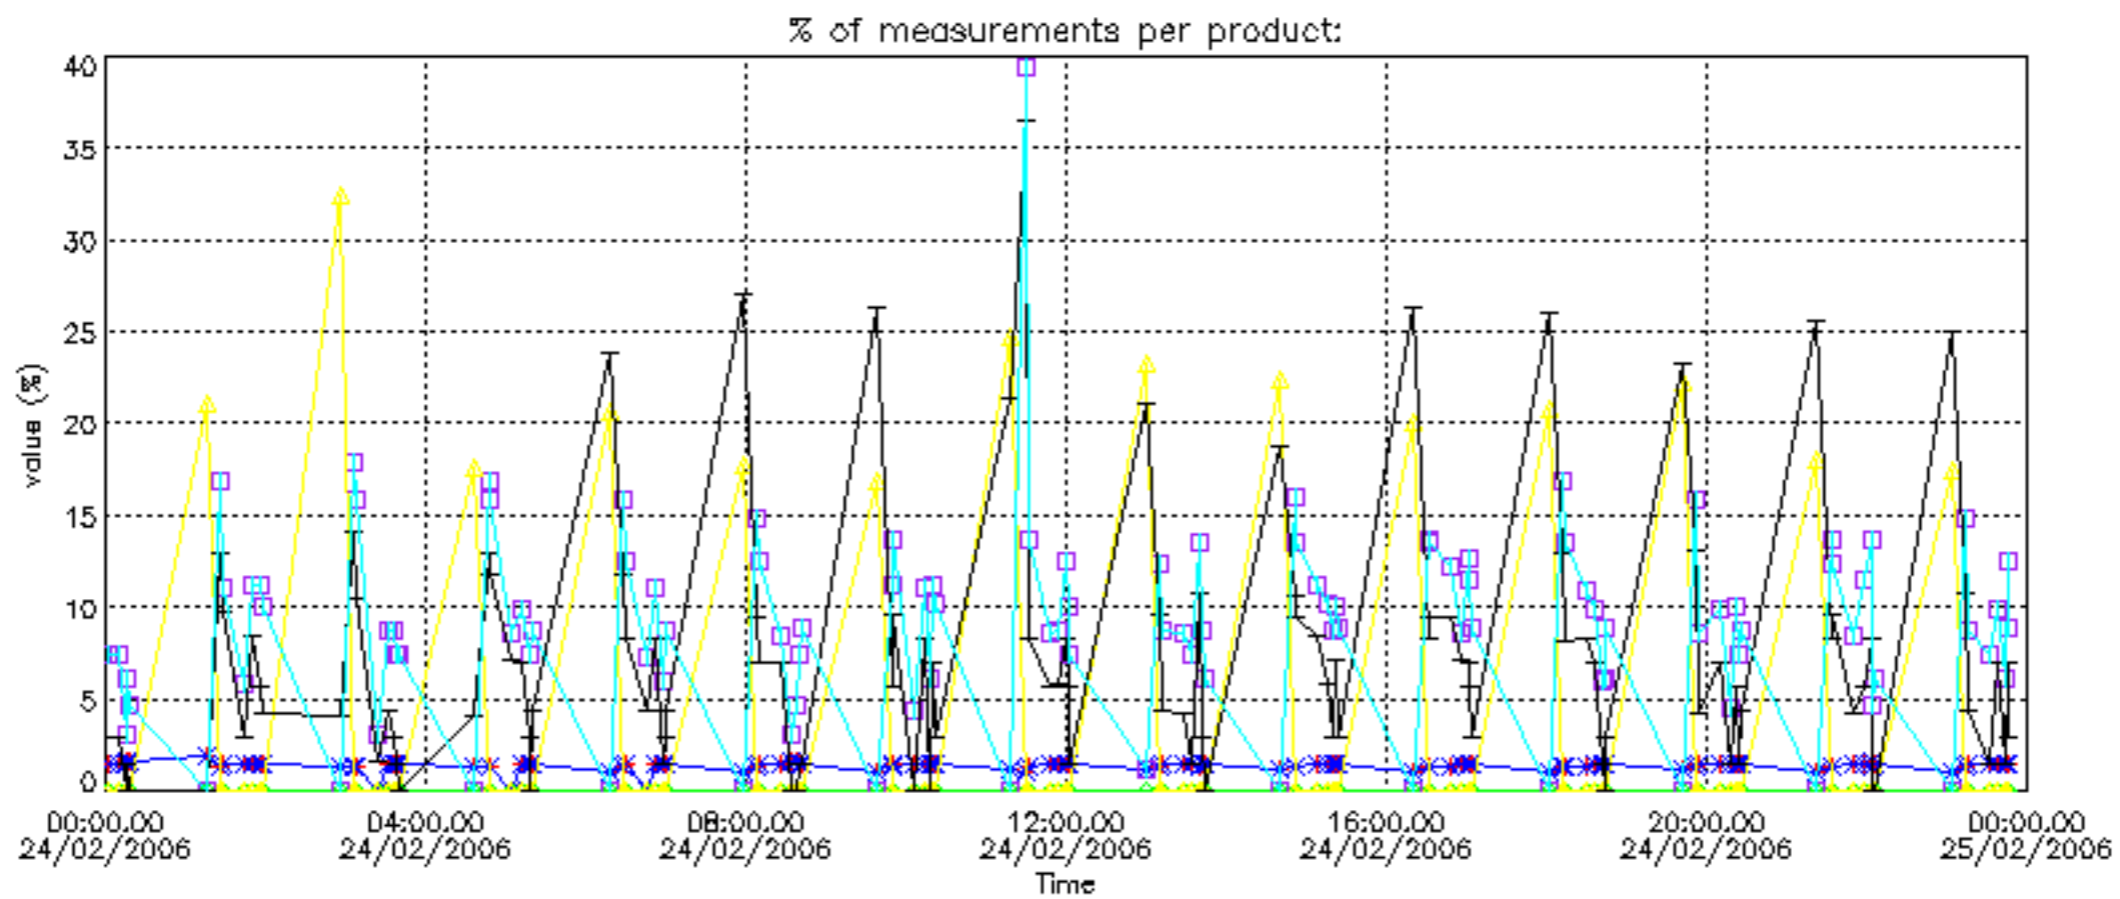

Percentage of cosmic ray hits per profile

Percentage of datation errors per profile