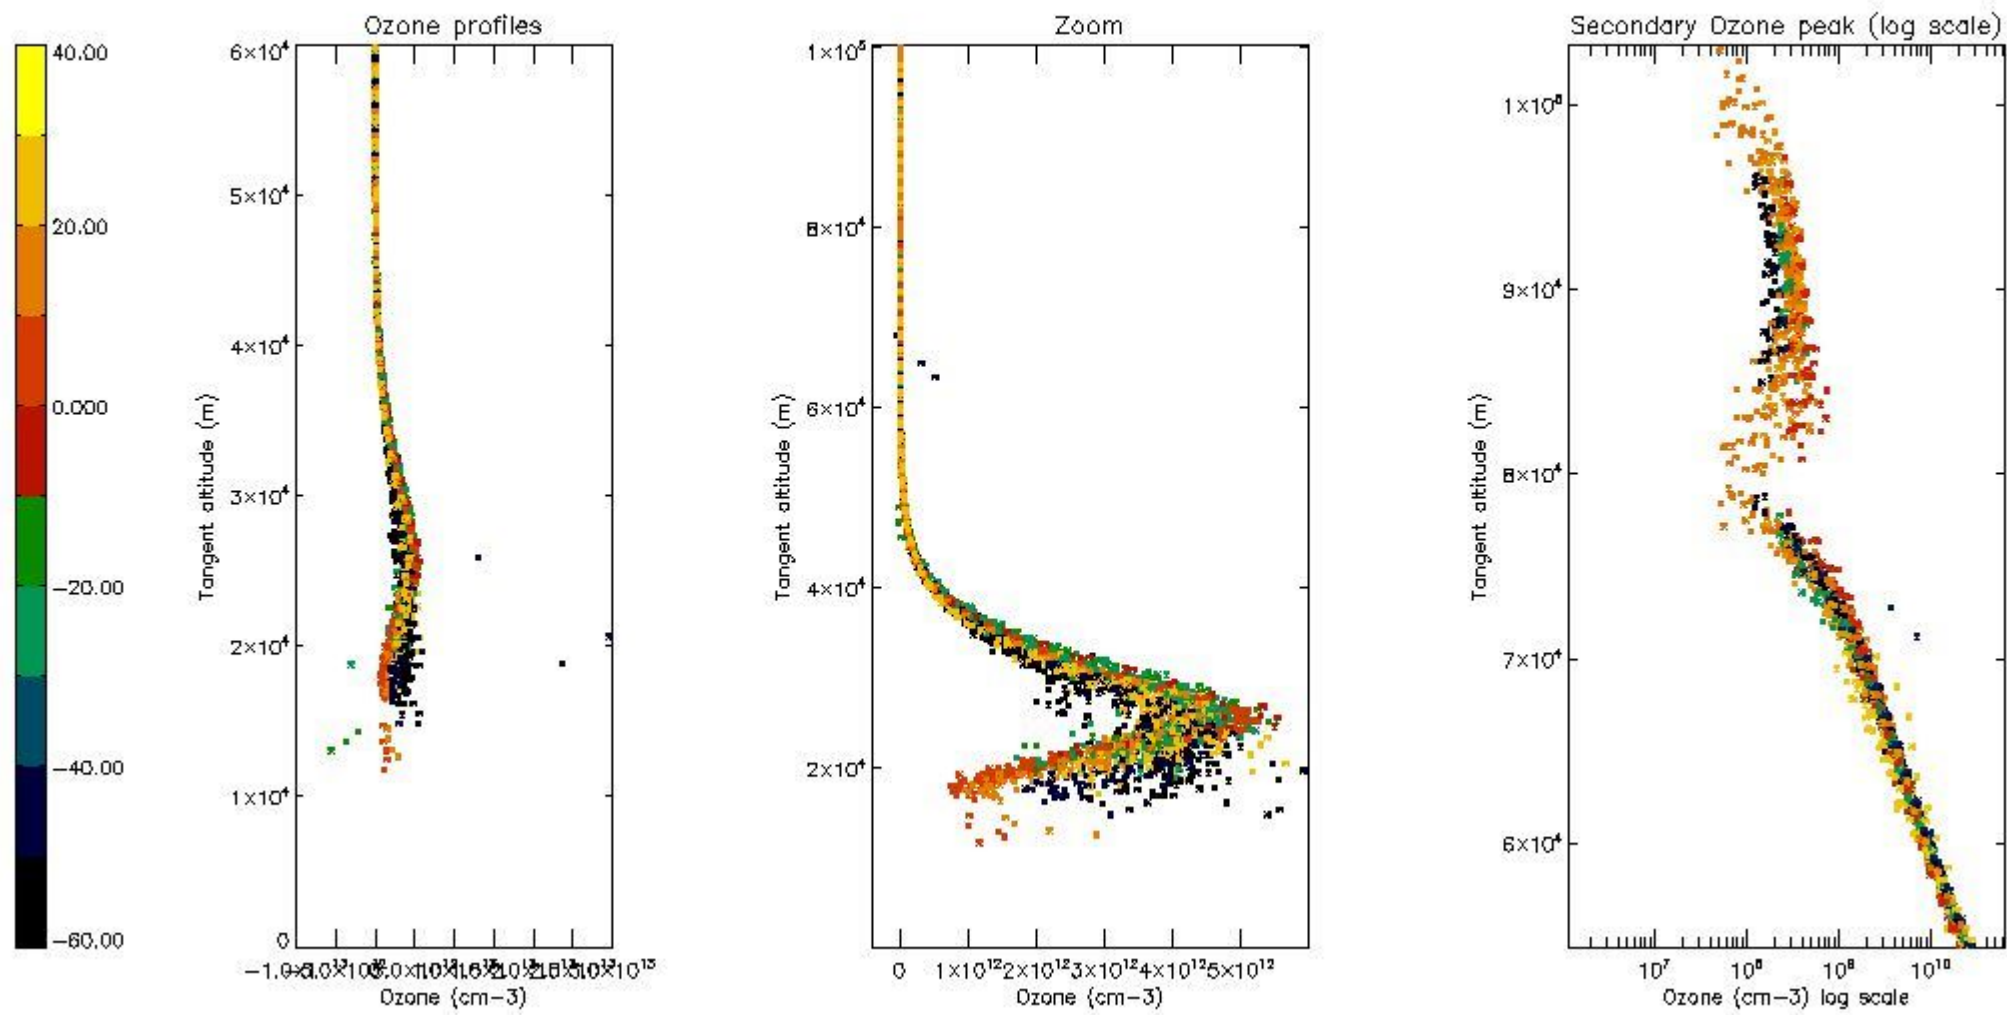

STD < 10	21
STD < 5	14

5.2 Plot ozone profiles for all STD (dark without errors)

The colorbar represents the latitude.

5.3 Plot ozone profiles where STD < 20% (dark without errors)

The colorbar represents the latitude.

5.4 Plot ozone profiles where STD < 10% (dark without errors)

The colorbar represents the latitude.

5.5 Plot ozone profiles where STD < 5% (dark without errors)

The colorbar represents the latitude.

5.6 Plot NO₂ profiles for all STD (dark without errors)

The colorbar represents the latitude.

5.7 Plot NO3 profiles for all STD (dark without errors)

The colorbar represents the latitude.

5.8 Plot H2O profiles for all STD (only for occultations of stars 1,2,3,4,13,14,16,26,63 dark without errors)