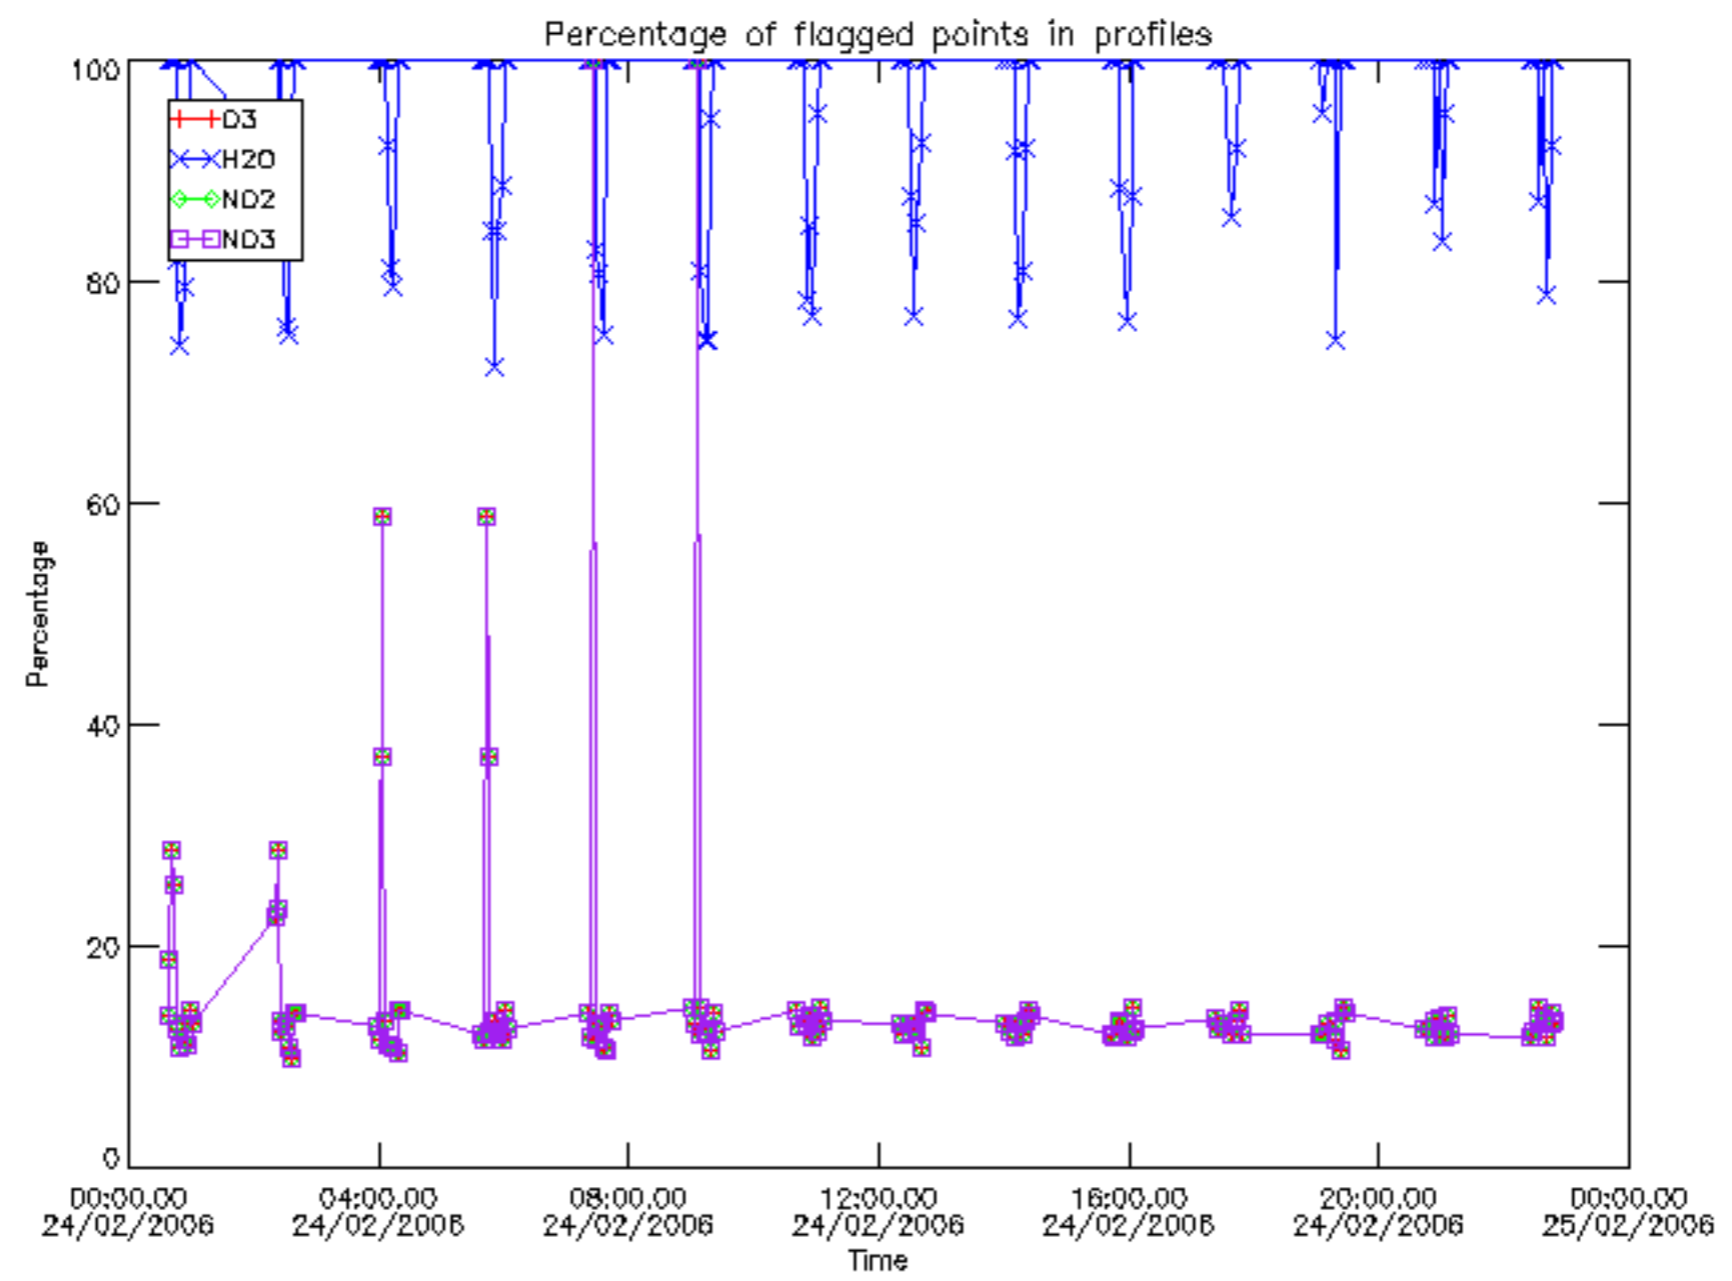

Percentage of flagged data per D3 profile

Percentage of flagged data per H2O profile