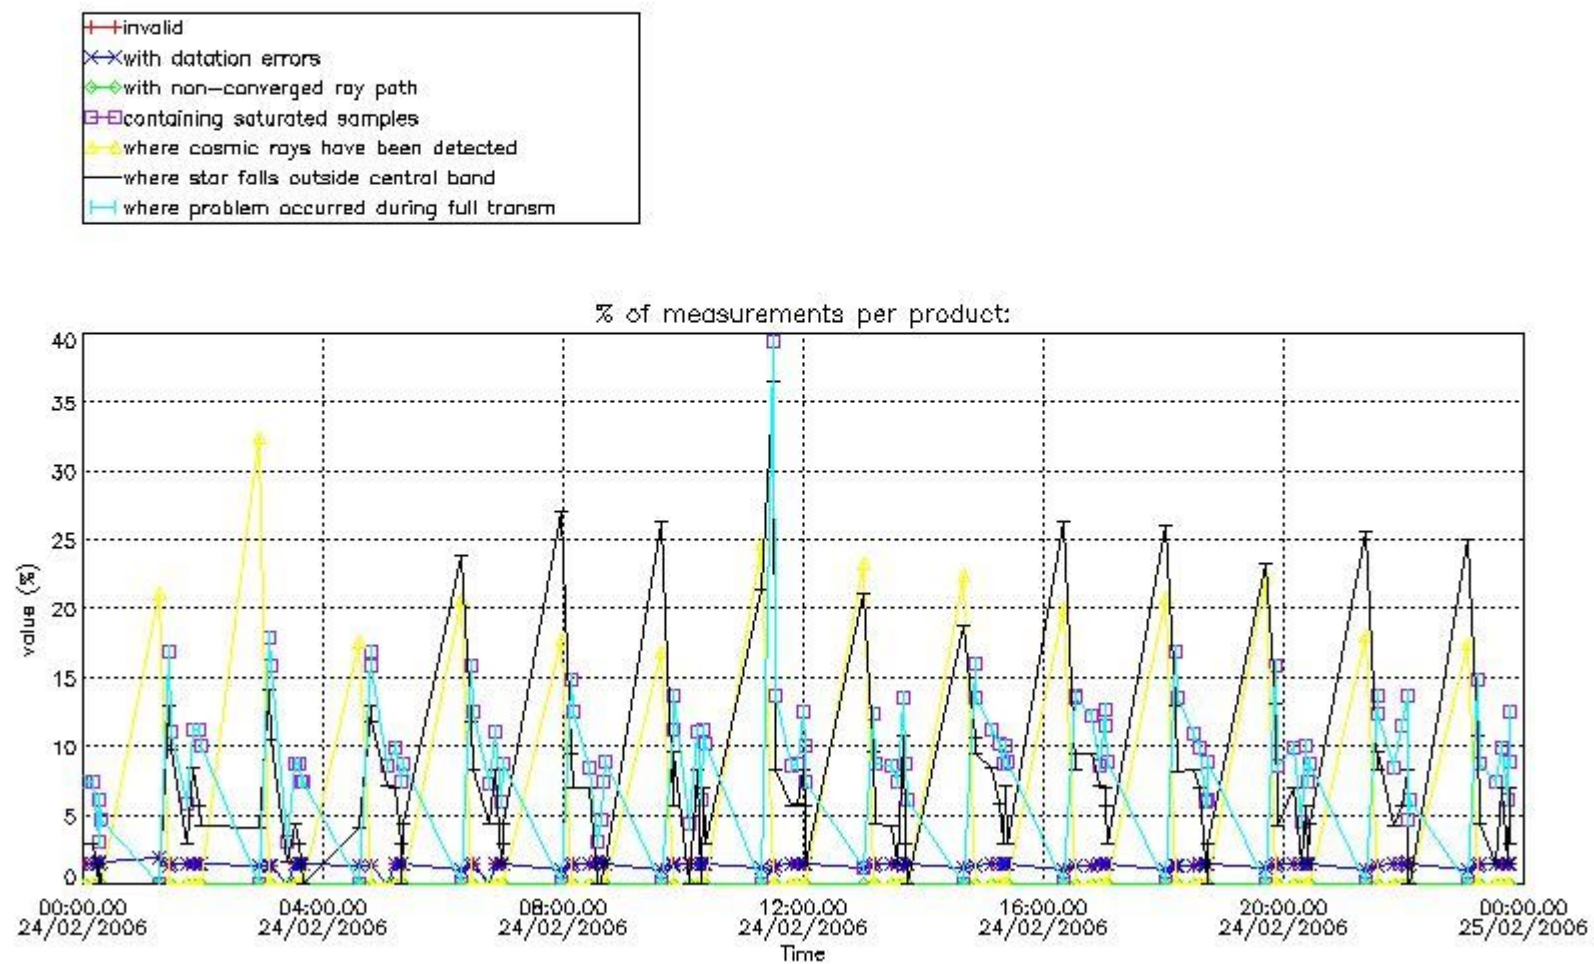

4.2 Plot quality information per product coming from level 1b processing (world map)

4.2.1 Plot level 1 quality information per product (world map): ENVISAT ASCENDING passes