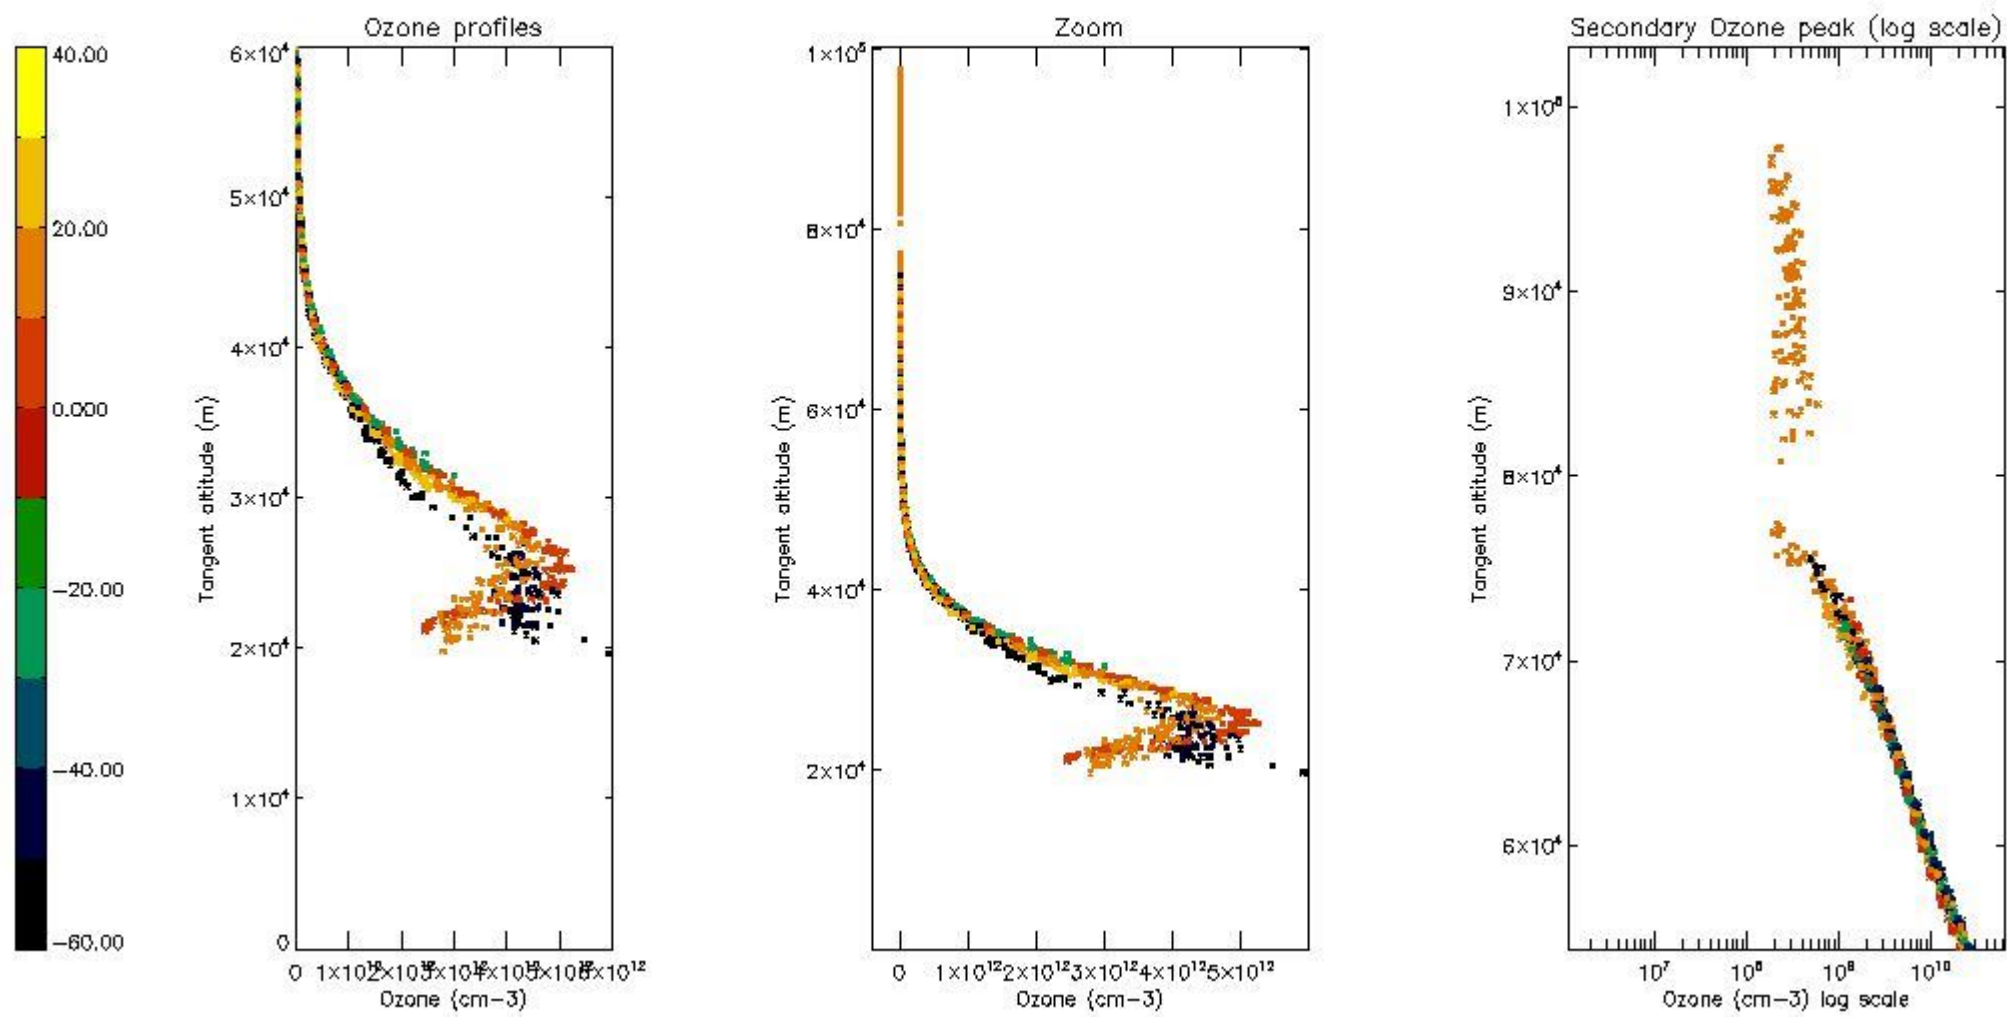

5.6 Plot NO₂ profiles for all STD (dark without errors)

The colorbar represents the latitude.