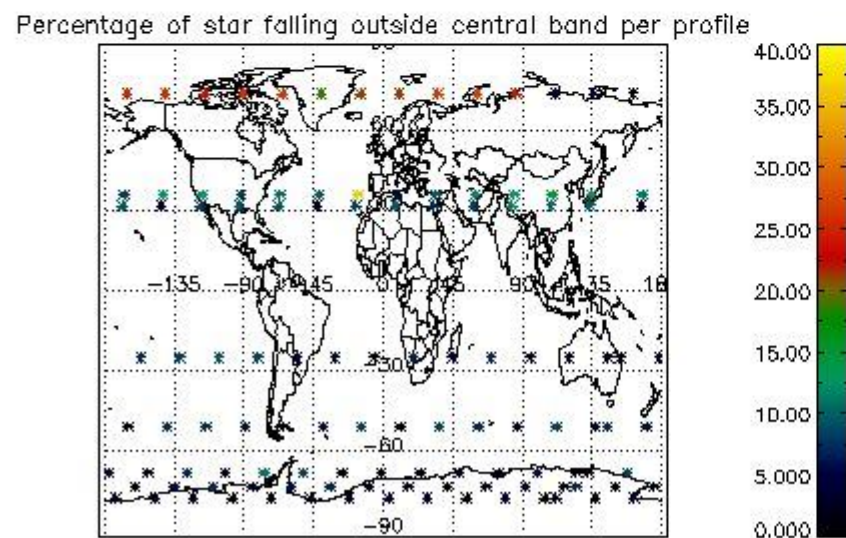

Percentage of datation errors per profile

Percentage of star falling outside central band per profile

Percentage of saturation errors per profile

4.2.2 Plot level 1 quality information per product (world map): ENVISAT DESCENDING passes