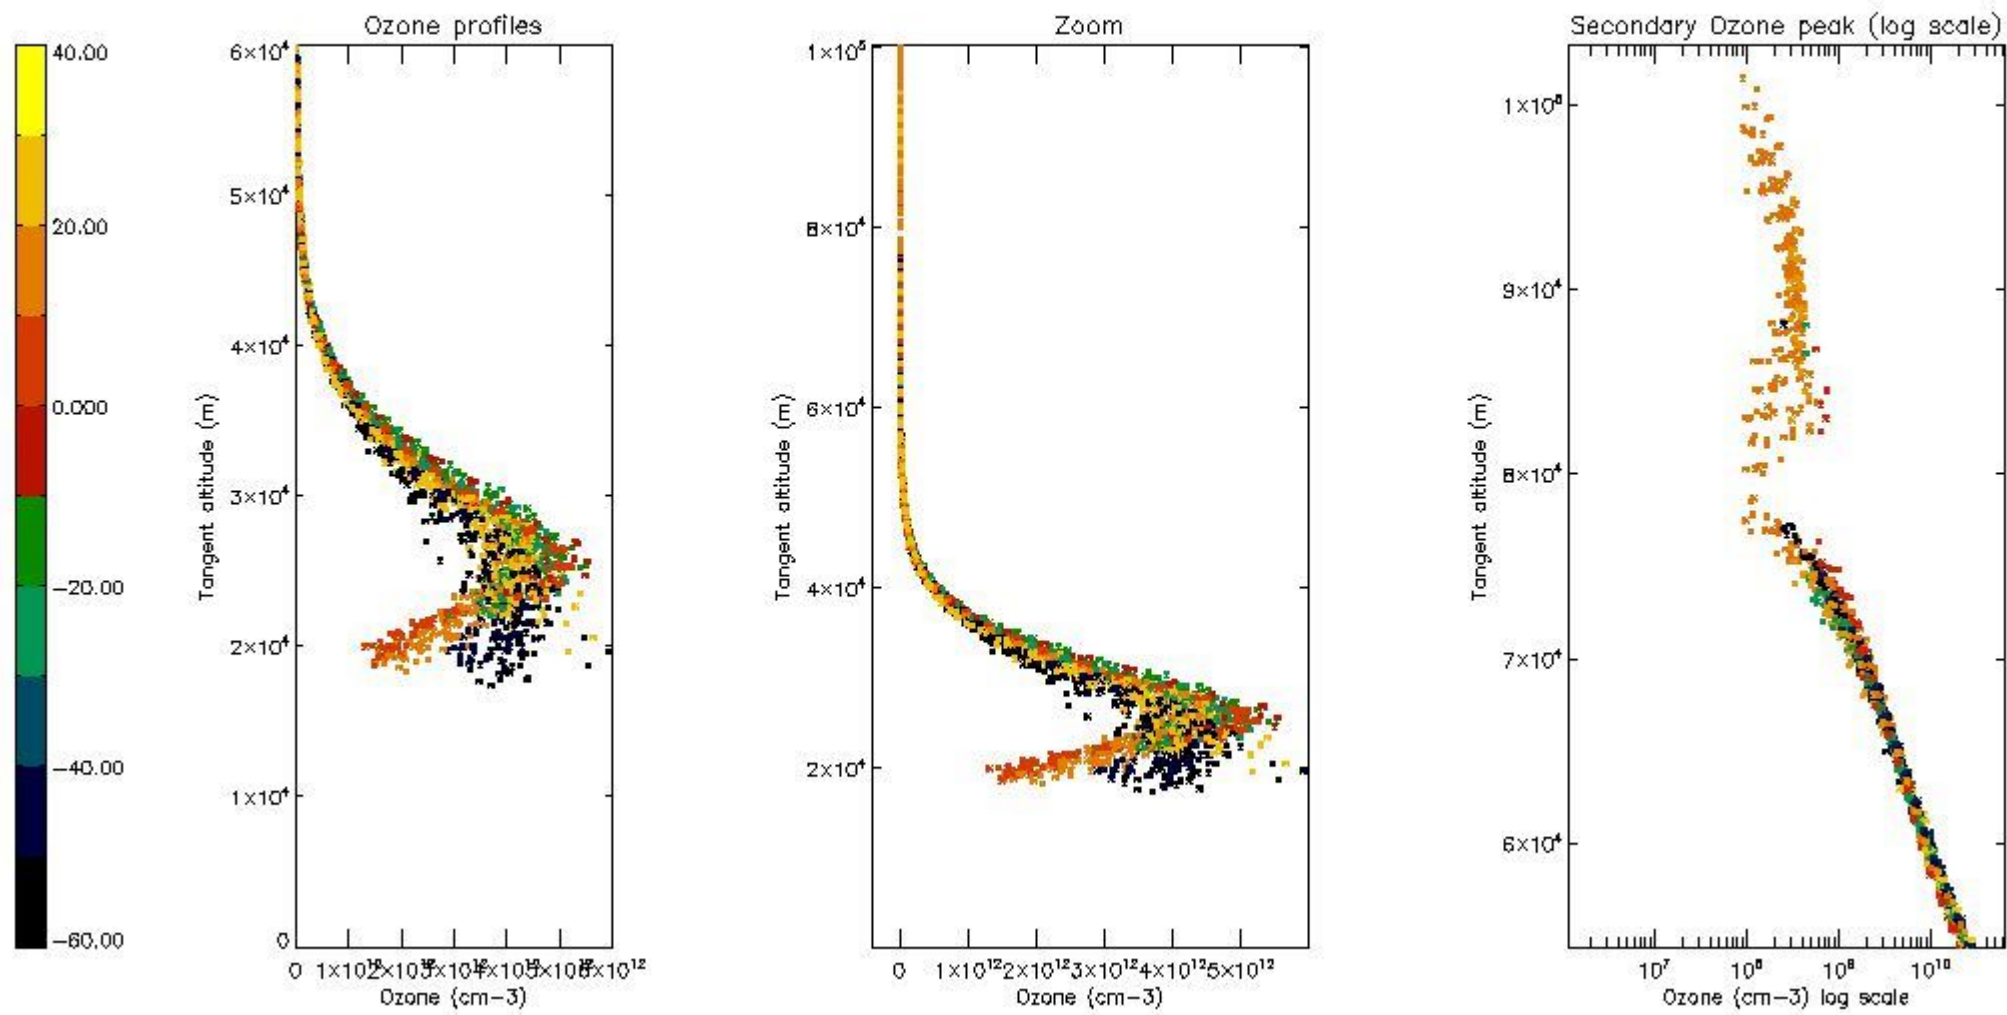

STD < 10	21
STD < 5	14

5.2 Plot ozone profiles for all STD (dark without errors)

The colorbar represents the latitude.

5.3 Plot ozone profiles where STD < 20% (dark without errors)

The colorbar represents the latitude.

5.4 Plot ozone profiles where STD < 10% (dark without errors)

The colorbar represents the latitude.

5.5 Plot ozone profiles where STD < 5% (dark without errors)

The colorbar represents the latitude.

5.6 Plot NO₂ profiles for all STD (dark without errors)