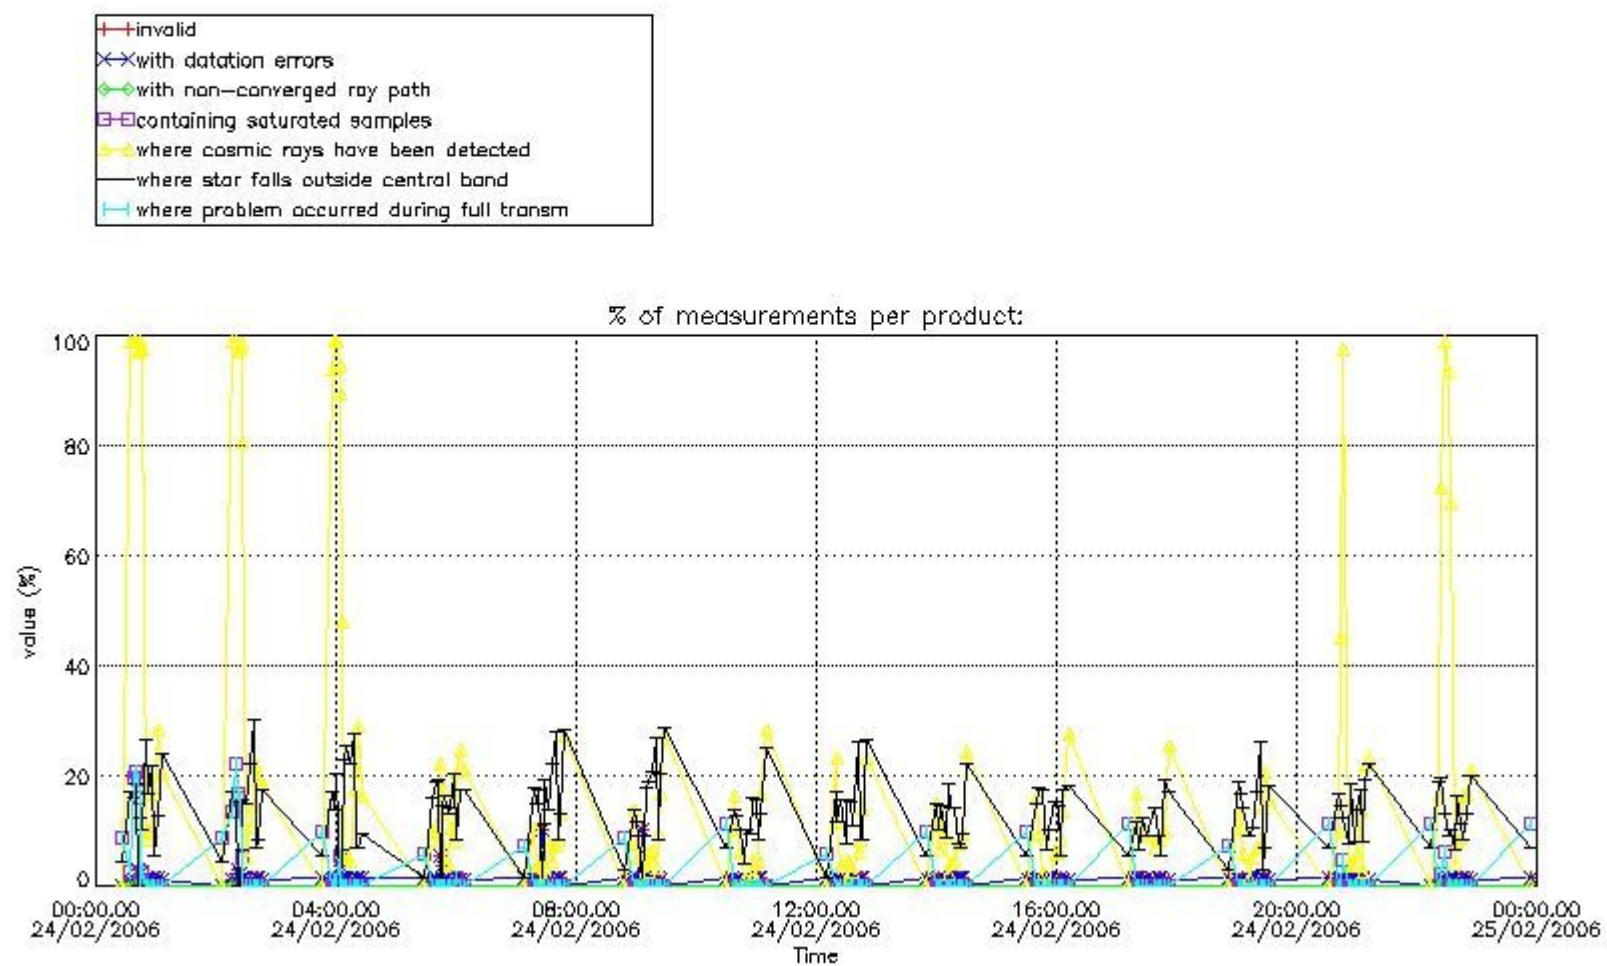

3.1 Plot quality information per product (time dependant)

3.2 Plot quality information per product (world map)

Percentage of flagged data per O3 profile

Percentage of flagged data per H2O profile

Percentage of flagged data per NO2 profile

Percentage of flagged data per NO3 profile

4. Level 1 quality information per product

In this section it is plotted some information contained in the Quality Summary data set of the level 2 products that comes from the level 1b processing. Products without errors (error flag in the MPH set to "0") are used.

4.1 Plot quality information per product (time dependant) coming from level 1b processing

4.1.1 Plot level 1 quality information per product (time dependant): ENVISAT ASCENDING passes

4.1.2 Plot level 1 quality information per product (time dependant): ENVI SAT DESCENDING passes