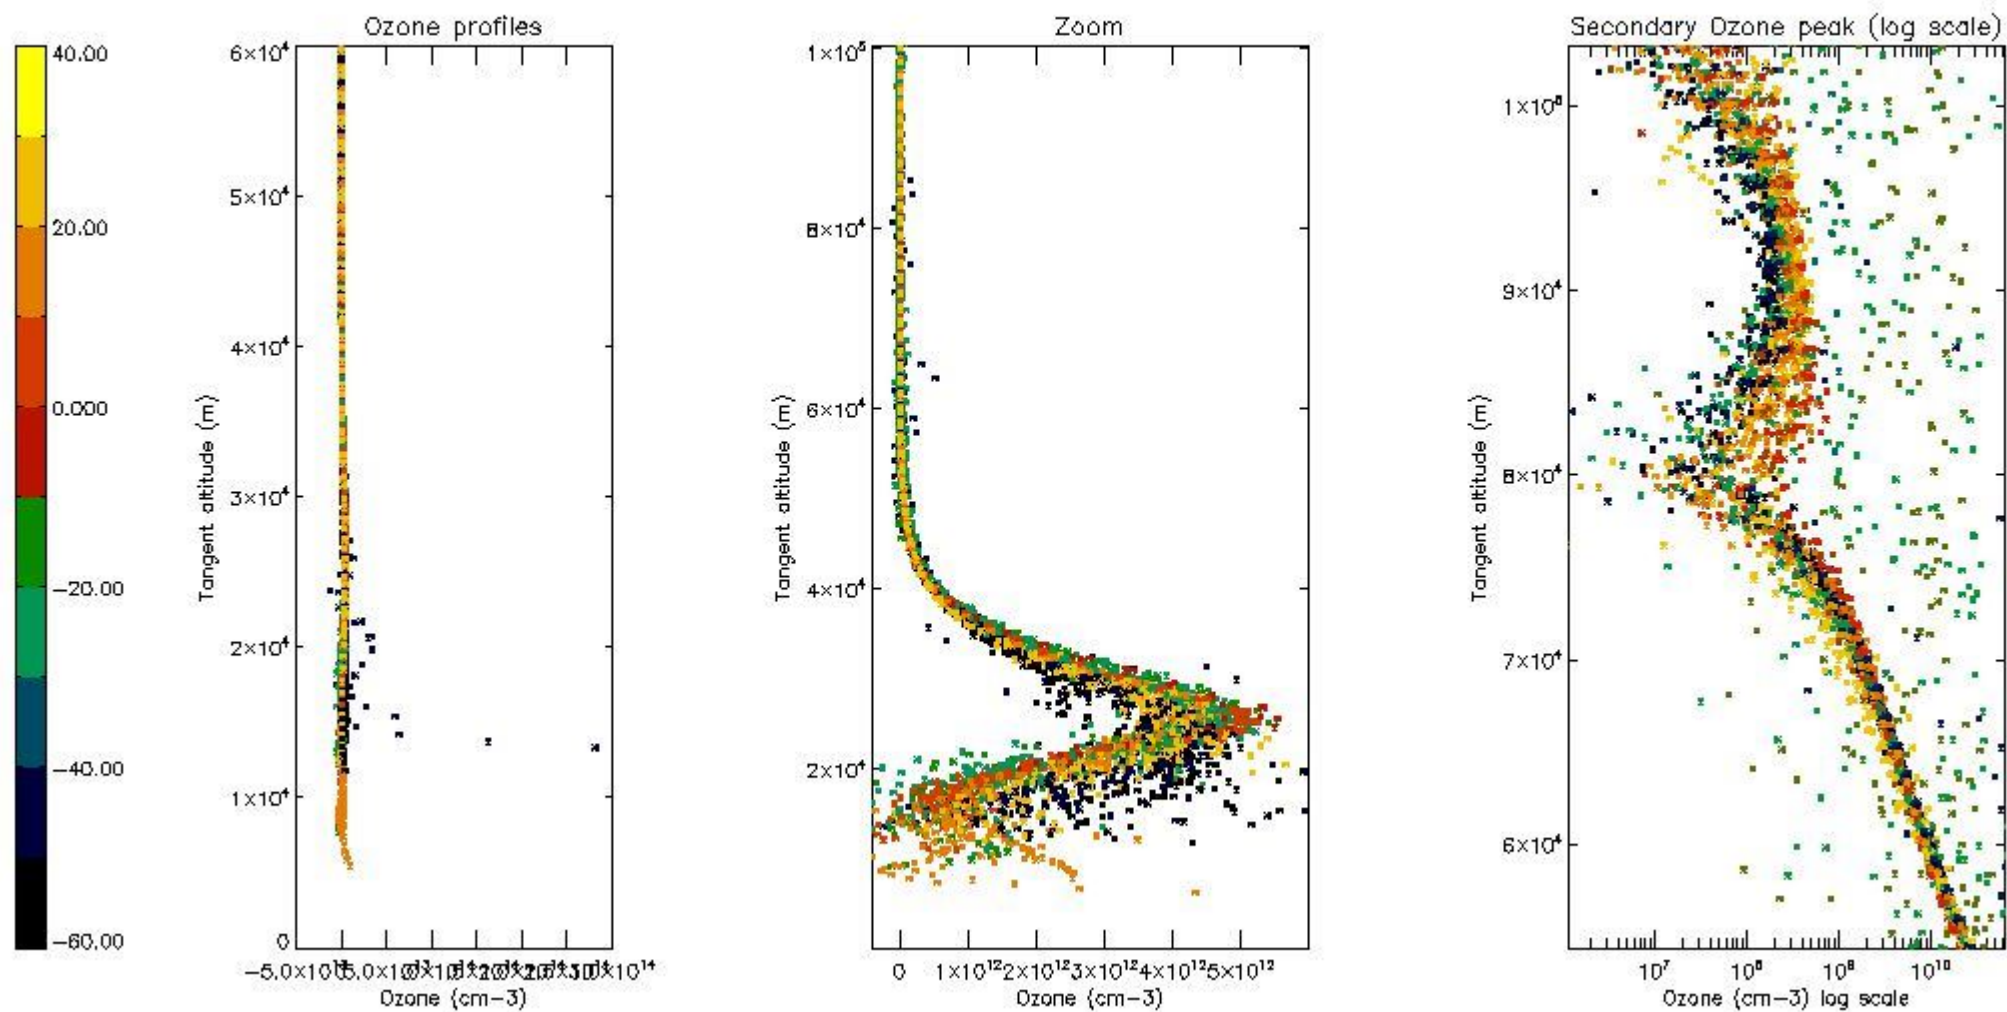

STD < 10	21
STD < 5	14

5.2 Plot ozone profiles for all STD (dark without errors)

The colorbar represents the latitude.

5.3 Plot ozone profiles where STD < 20% (dark without errors)

The colorbar represents the latitude.