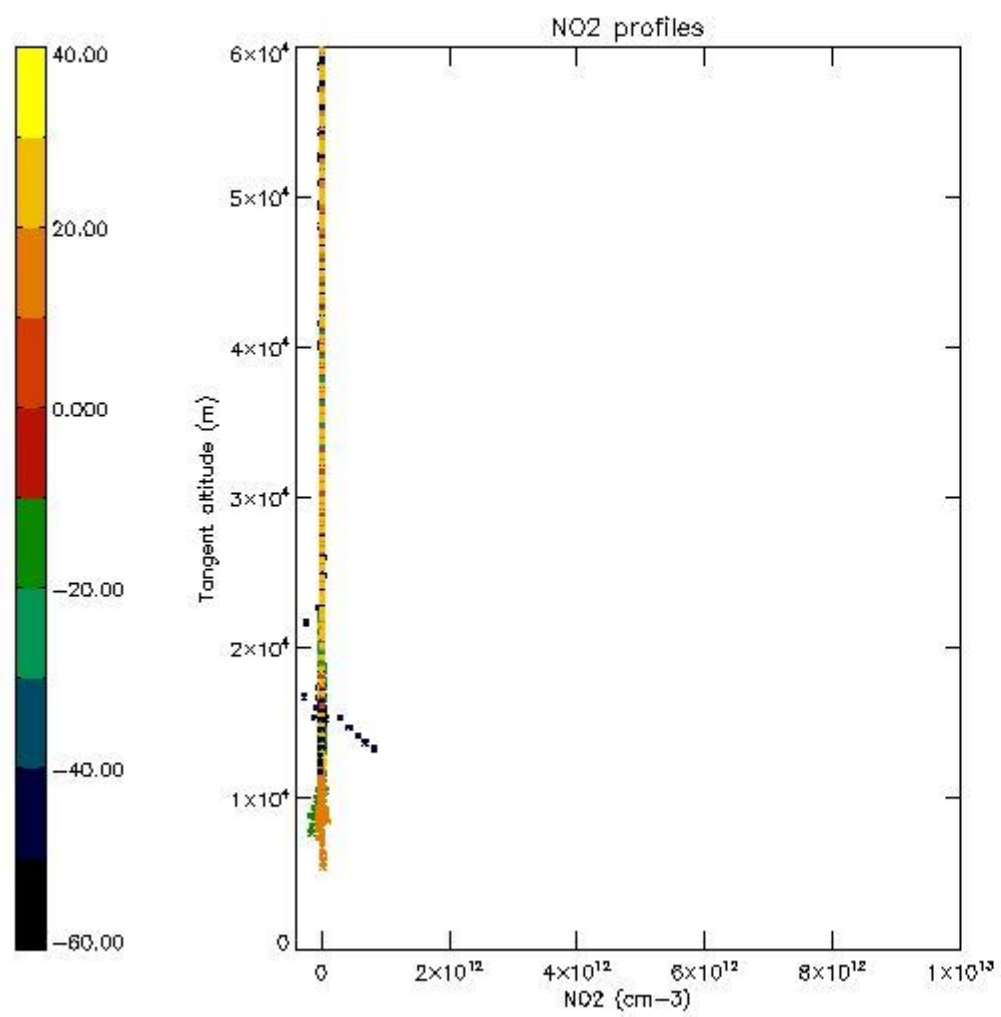

5.4 Plot ozone profiles where STD < 10% (dark without errors)

The colorbar represents the latitude.

5.5 Plot ozone profiles where $STD < 5\%$ (dark without errors)

The colorbar represents the latitude.

5.6 Plot NO₂ profiles for all STD (dark without errors)

The colorbar represents the latitude.

5.7 Plot NO3 profiles for all STD (dark without errors)

The colorbar represents the latitude.

5.8 Plot H₂O profiles for all STD (only for occultations of stars 1,2,3,4,13,14,16,26,63 dark without errors)