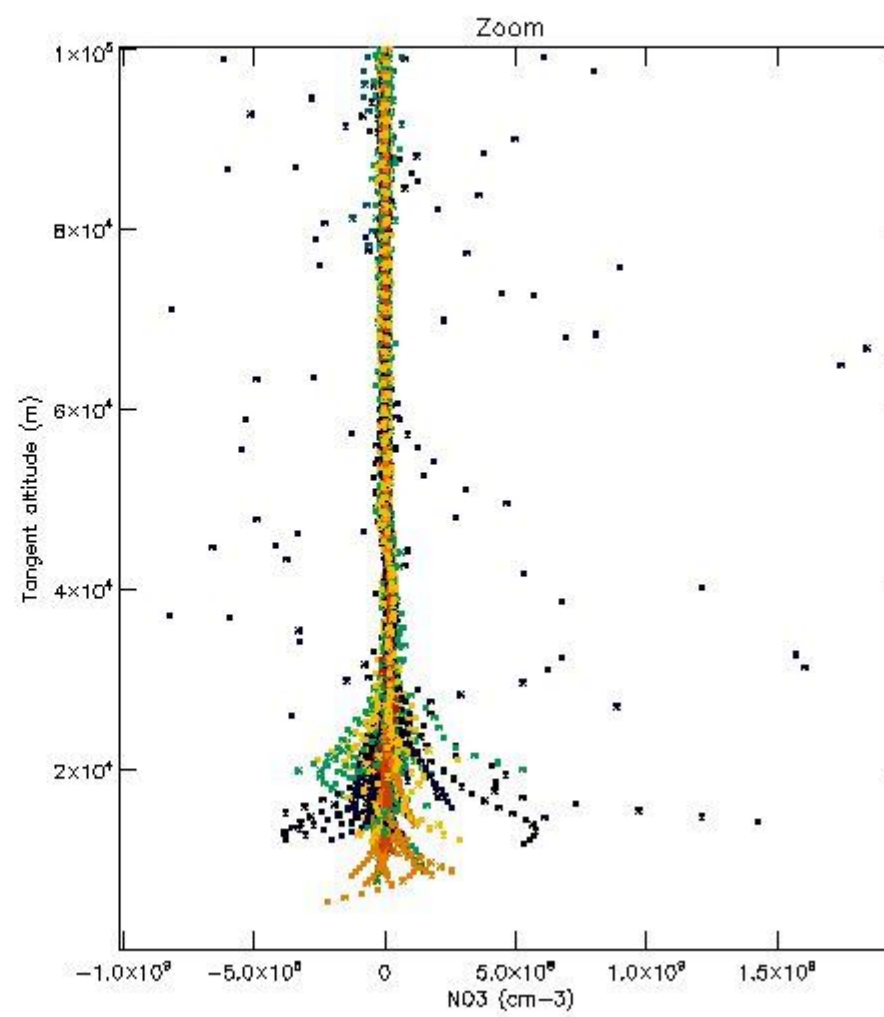

STD < 10	21
STD < 5	14

5.2 Plot ozone profiles for all STD (dark without errors)

The colorbar represents the latitude.

5.3 Plot ozone profiles where STD < 20% (dark without errors)

The colorbar represents the latitude.

5.4 Plot ozone profiles where STD < 10% (dark without errors)

The colorbar represents the latitude.

5.5 Plot ozone profiles where STD < 5% (dark without errors)

The colorbar represents the latitude.

5.6 Plot NO₂ profiles for all STD (dark without errors)

The colorbar represents the latitude.

5.7 Plot NO3 profiles for all STD (dark without errors)

The colorbar represents the latitude.

5.8 Plot H2O profiles for all STD (only for occultations of stars 1,2,3,4,13,14,16,26,63 dark without errors)