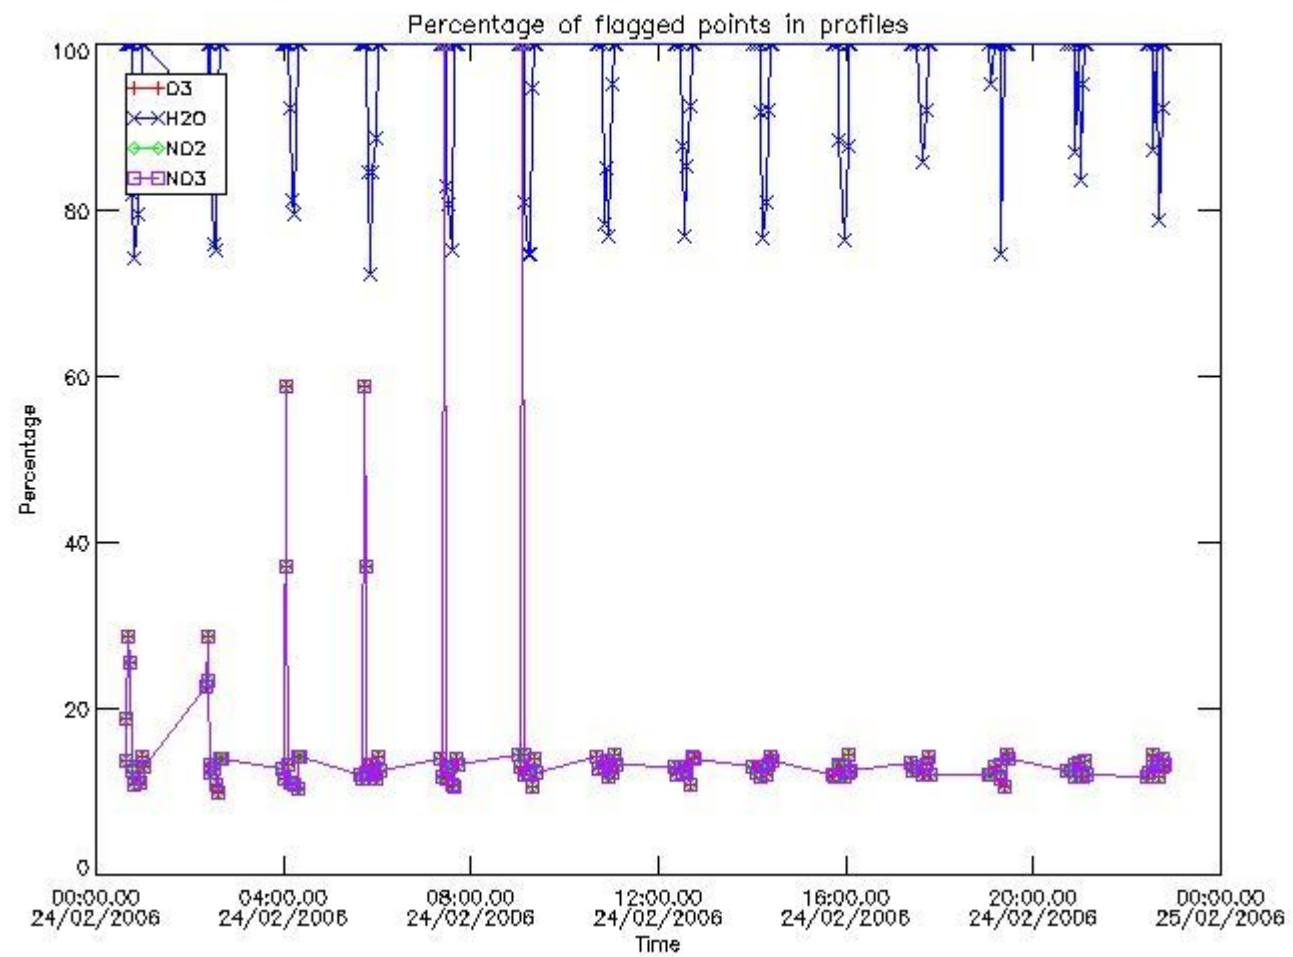

3. Quality information per product

In this section it is plotted some information contained in the Quality Summary data set of the level 2 products. Only products in dark limb conditions and without errors (error flag in the MPH set to "0") are used.

3.1 Plot quality information per product (time dependant)

3.2 Plot quality information per product (world map)