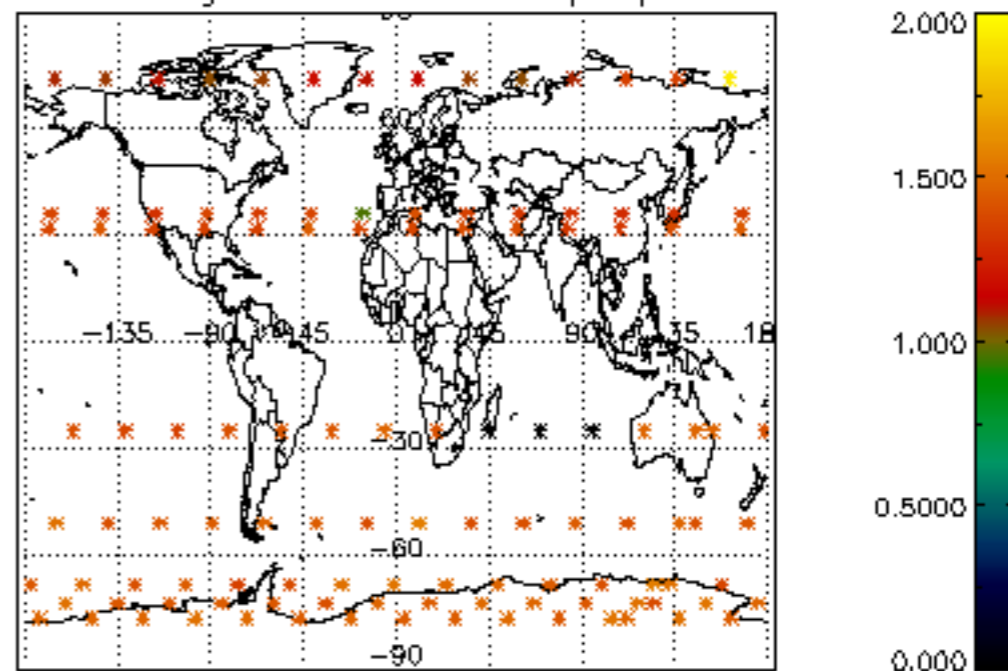

Percentage of datation errors per profile

Percentage of star falling outside central band per profile

Percentage of saturation errors per profile

Percentage of cosmic ray hits per profile

Percentage of datation errors per profile