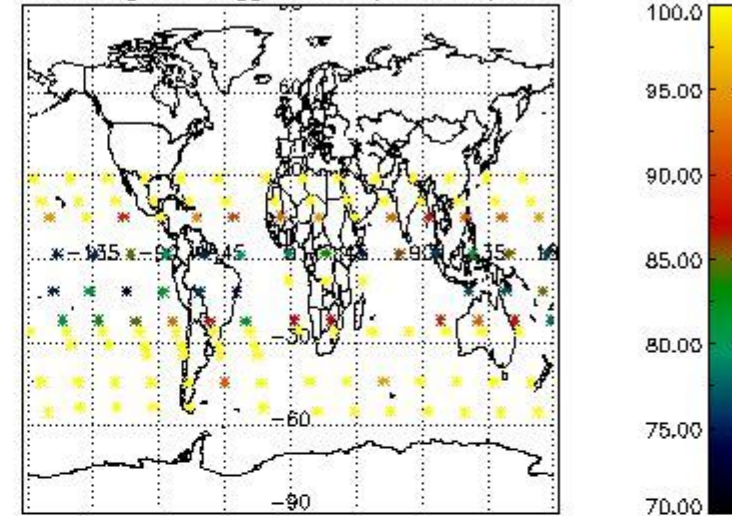

3.1 Plot quality information per product (time dependant)

3.2 Plot quality information per product (world map)

Percentage of flagged data per O3 profile

Percentage of flagged data per H2O profile

Percentage of flagged data per NO2 profile