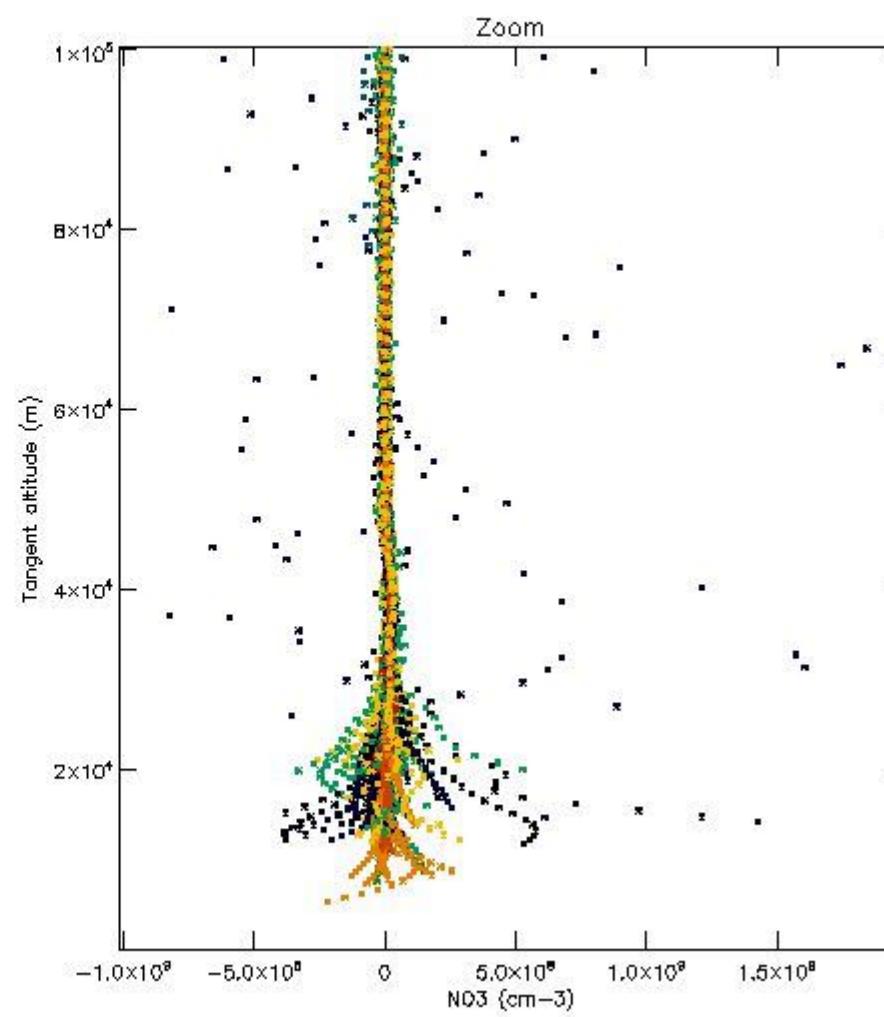

5.4 Plot ozone profiles where STD < 10% (dark without errors)

The colorbar represents the latitude.

5.5 Plot ozone profiles where $STD < 5\%$ (dark without errors)

The colorbar represents the latitude.

5.6 Plot NO₂ profiles for all STD (dark without errors)

The colorbar represents the latitude.

5.7 Plot NO3 profiles for all STD (dark without errors)

The colorbar represents the latitude.

5.8 Plot H₂O profiles for all STD (only for occultations of stars 1,2,3,4,13,14,16,26,63 dark without errors)