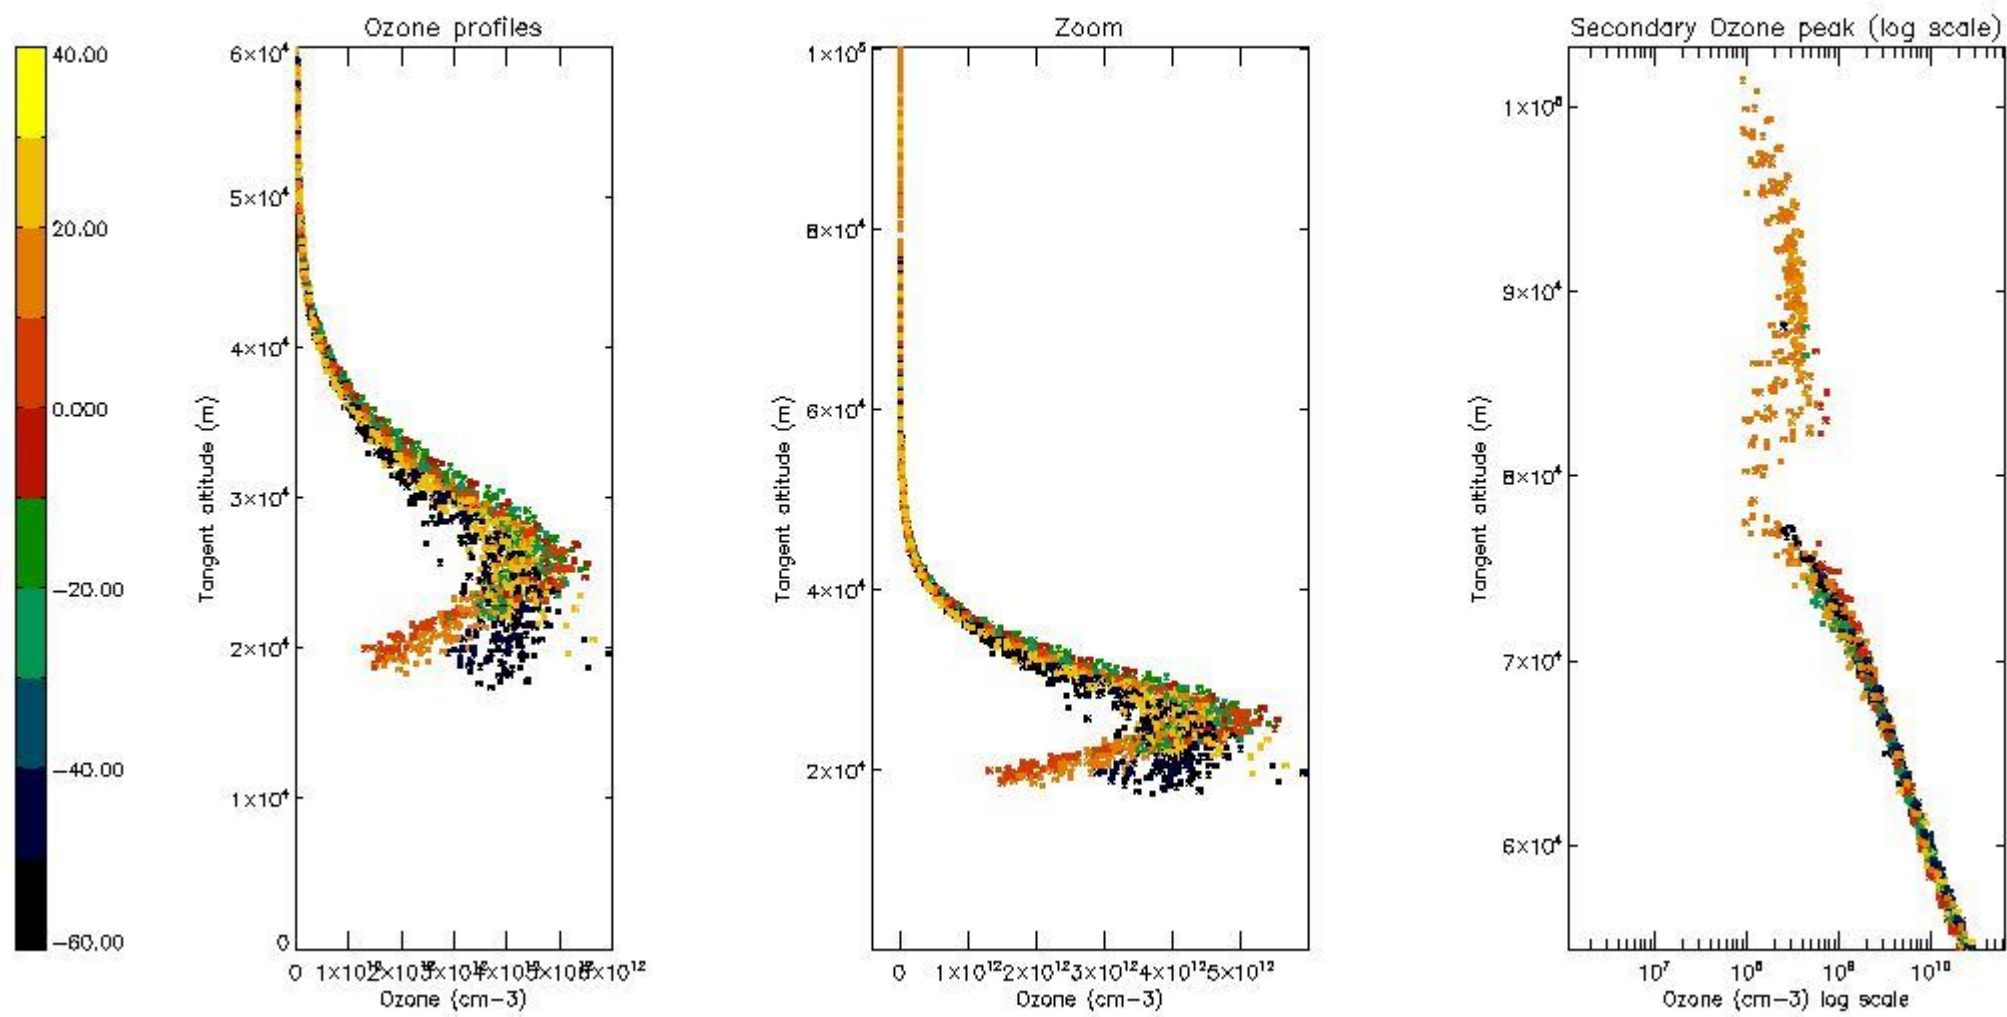

5.5 Plot ozone profiles where $STD < 5\%$ (dark without errors)

The colorbar represents the latitude.