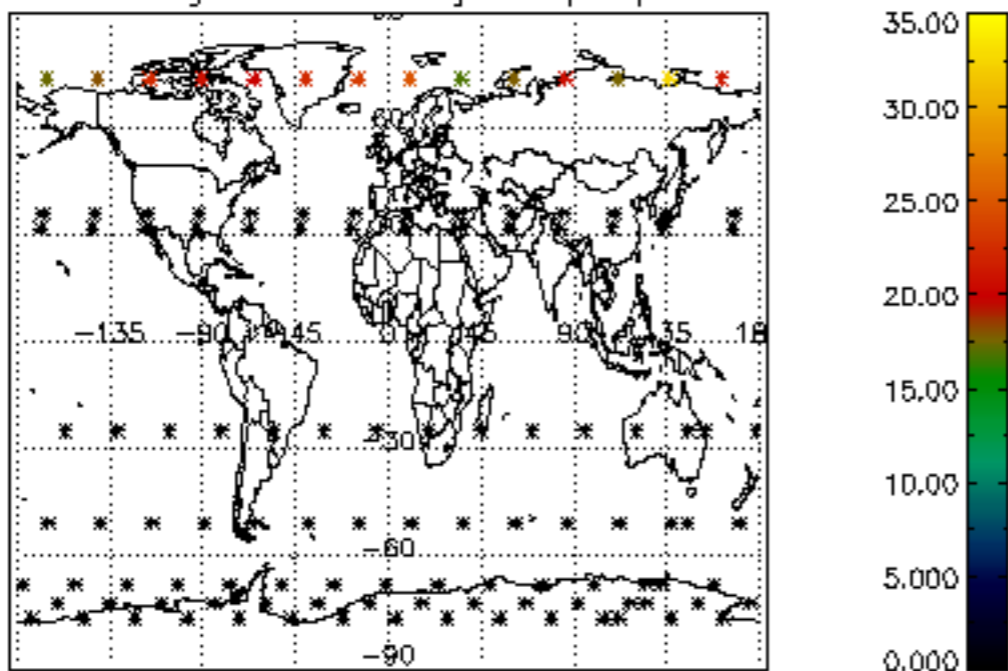

Percentage of datation errors per profile

Percentage of star falling outside central band per profile

Percentage of saturation errors per profile

Percentage of cosmic ray hits per profile

Percentage of datation errors per profile