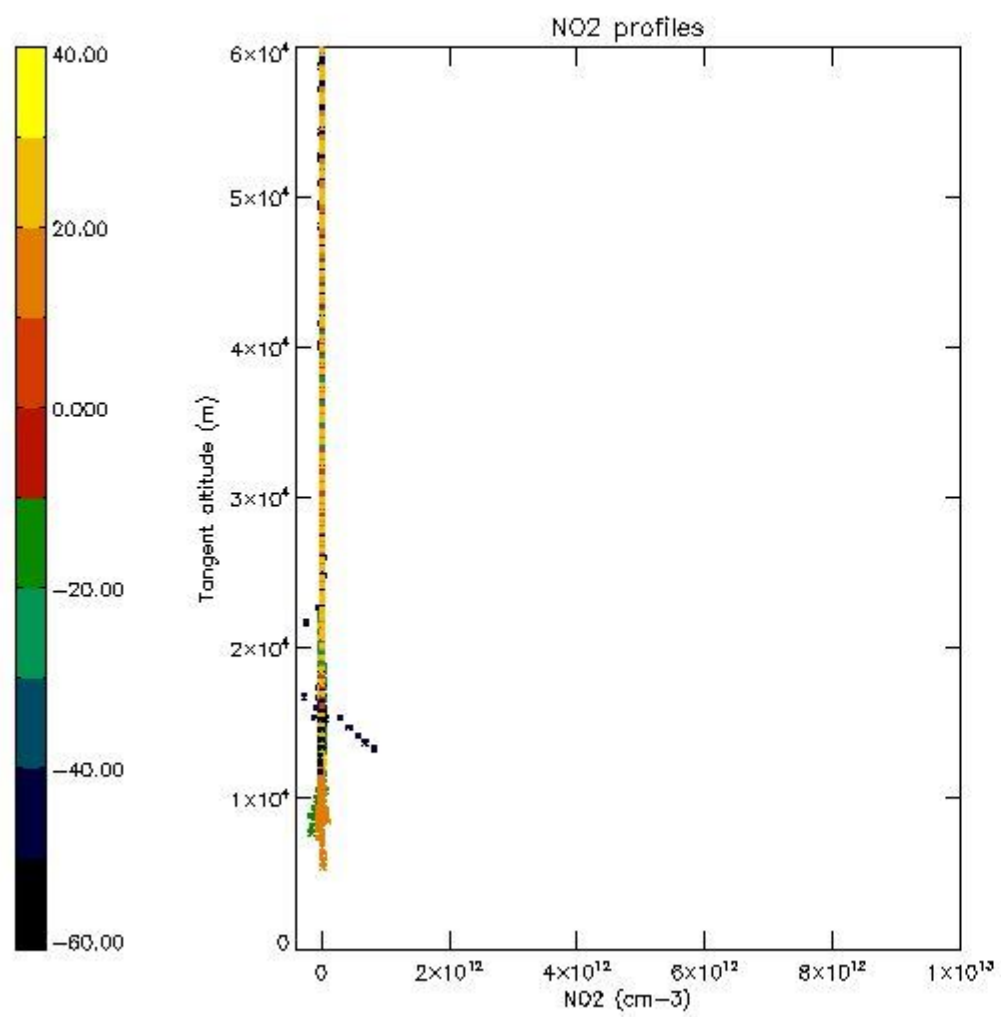

STD < 10	21
STD < 5	14

5.2 Plot ozone profiles for all STD (dark without errors)

The colorbar represents the latitude.

5.3 Plot ozone profiles where STD < 20% (dark without errors)

The colorbar represents the latitude.

5.4 Plot ozone profiles where STD < 10% (dark without errors)

The colorbar represents the latitude.

5.5 Plot ozone profiles where STD < 5% (dark without errors)

The colorbar represents the latitude.

5.6 Plot NO₂ profiles for all STD (dark without errors)

The colorbar represents the latitude.

5.7 Plot NO3 profiles for all STD (dark without errors)

The colorbar represents the latitude.

5.8 Plot H2O profiles for all STD (only for occultations of stars 1,2,3,4,13,14,16,26,63 dark without errors)