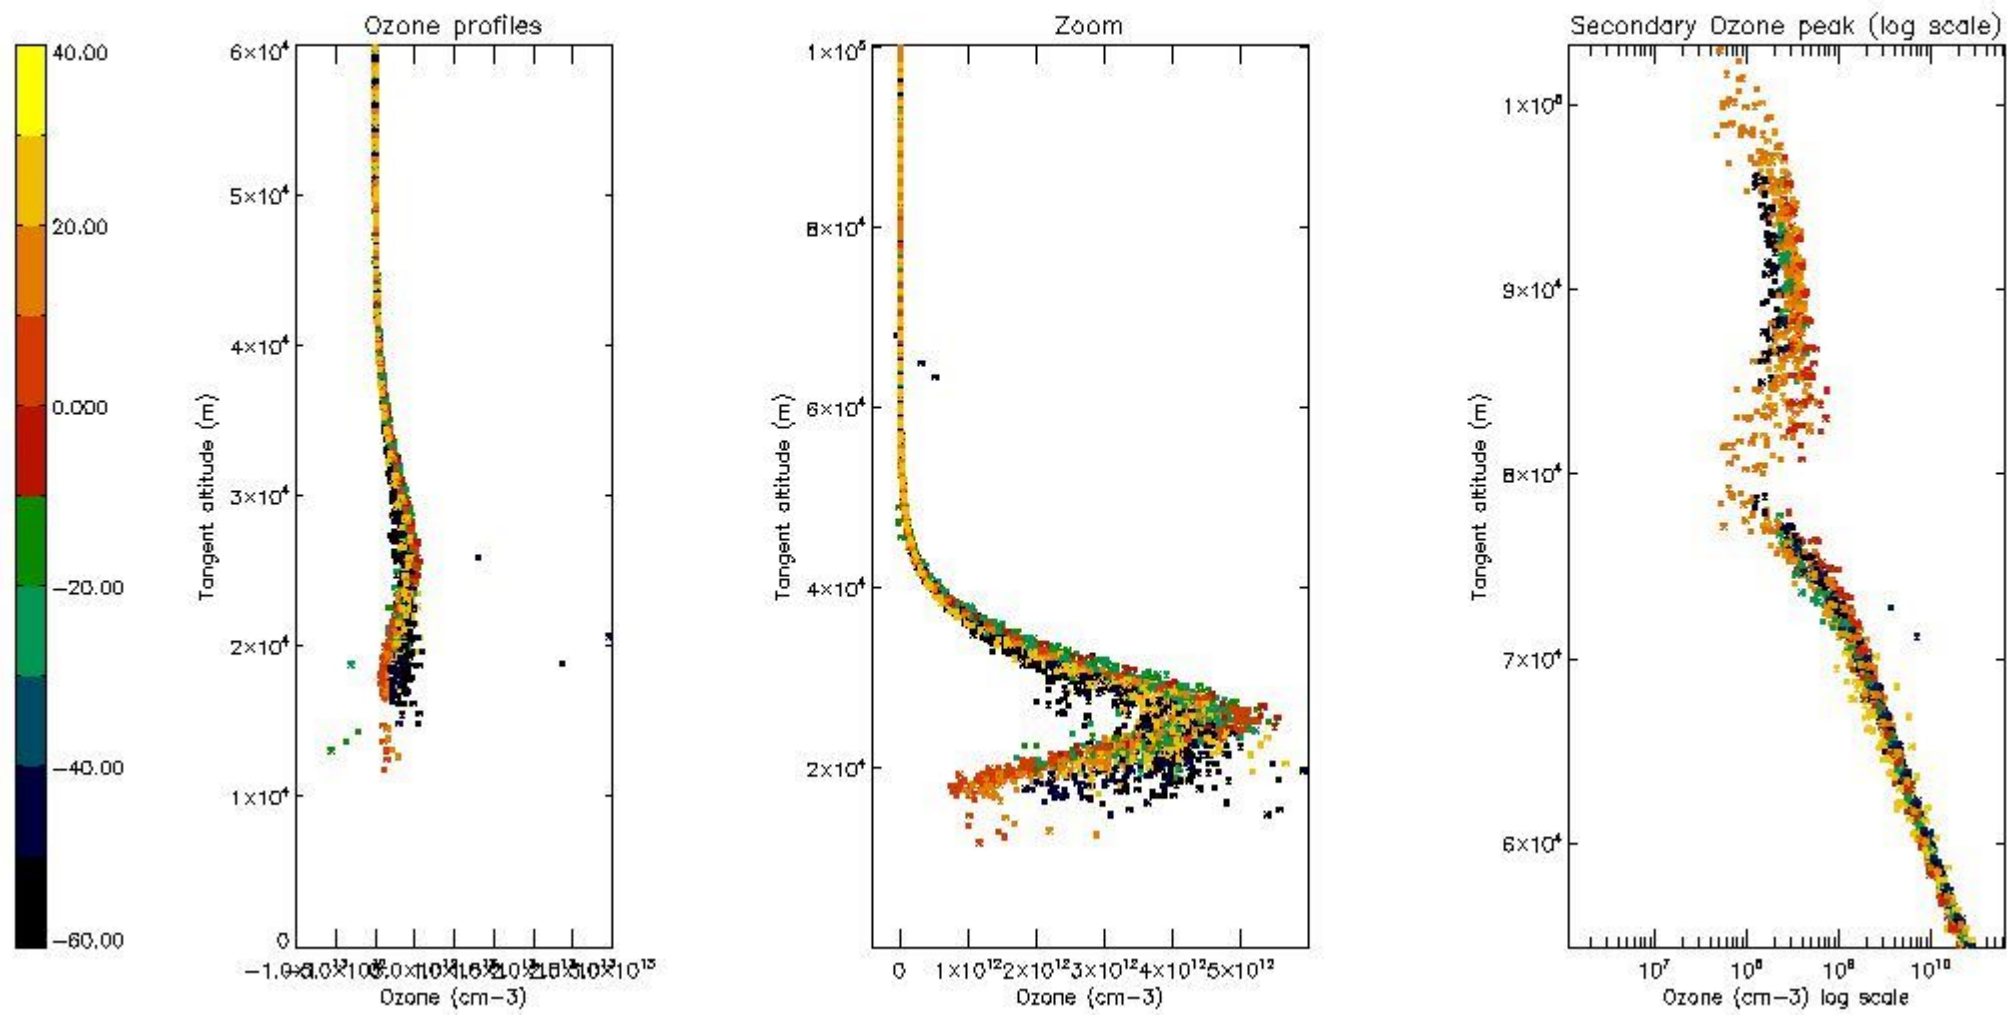

STD < 10	21
STD < 5	14

5.2 Plot ozone profiles for all STD (dark without errors)

The colorbar represents the latitude.

5.3 Plot ozone profiles where STD < 20% (dark without errors)

The colorbar represents the latitude.