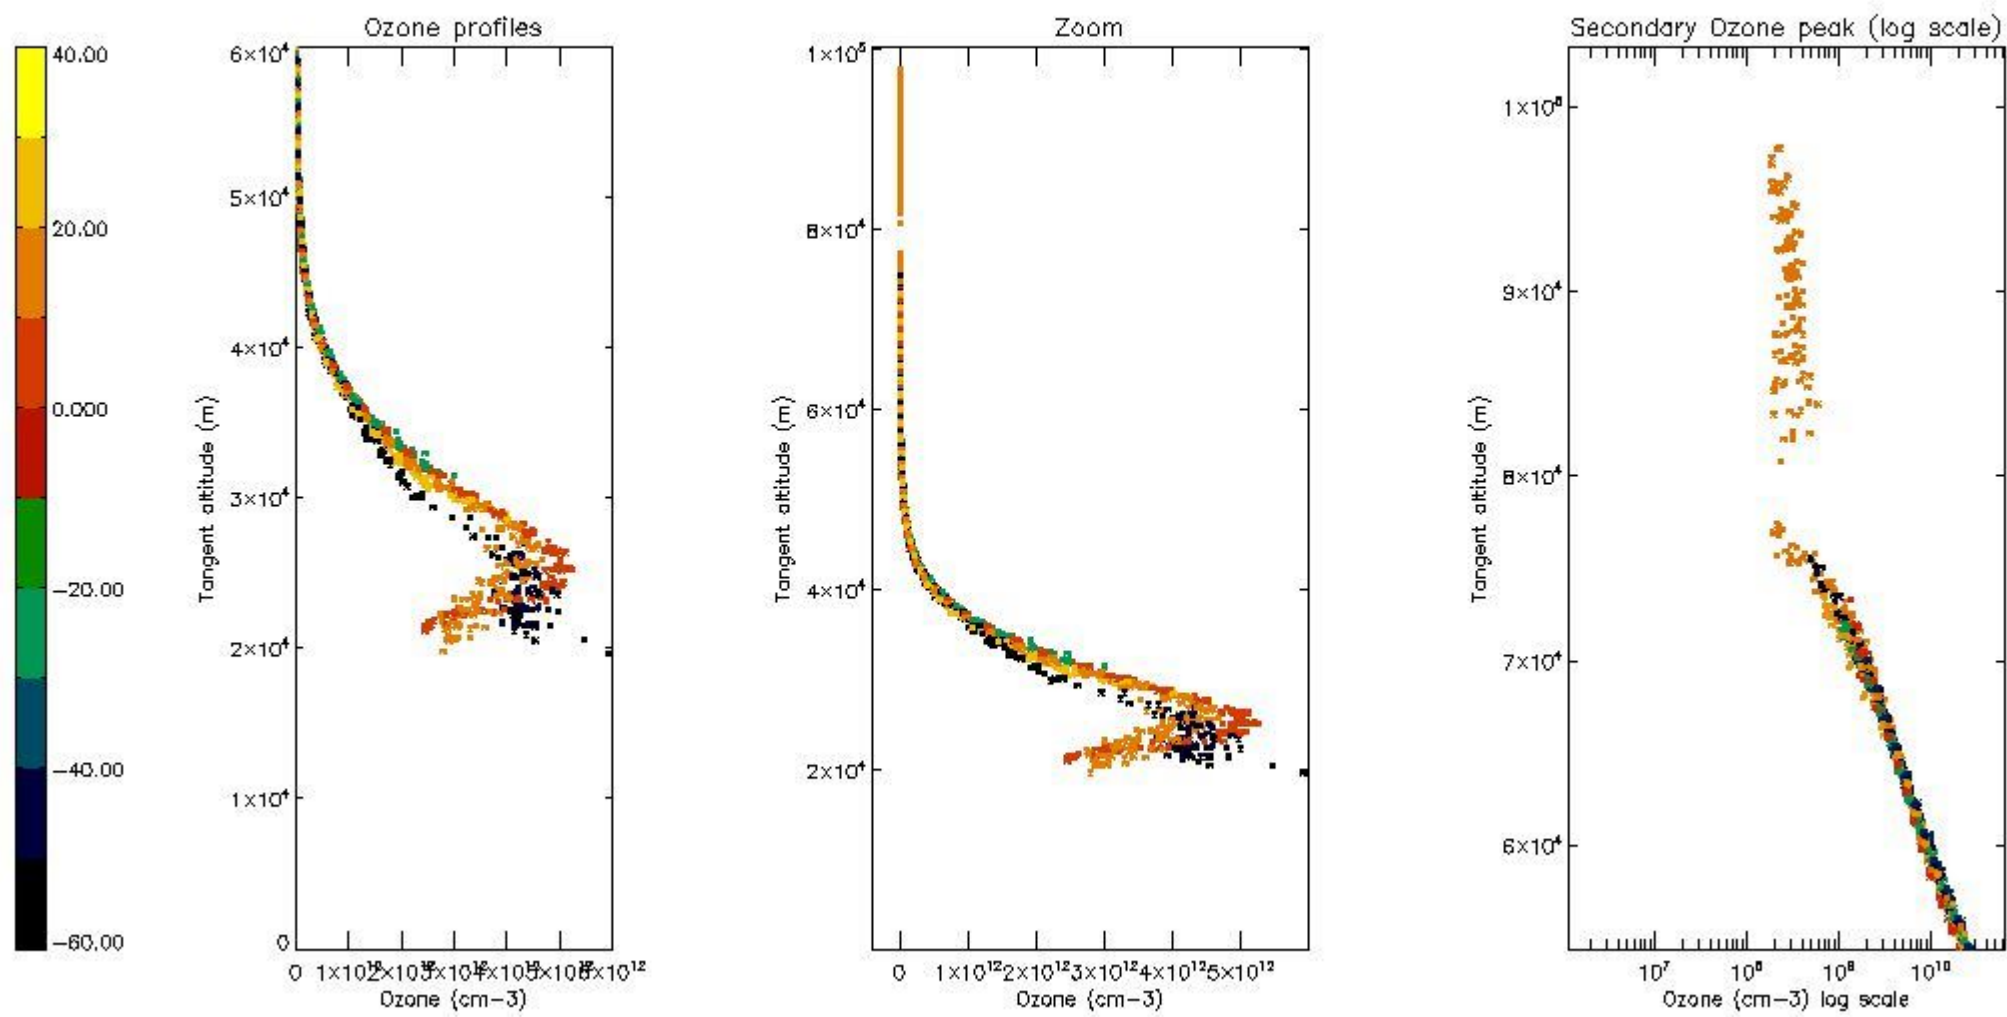

STD < 10	21
STD < 5	14

5.2 Plot ozone profiles for all STD (dark without errors)

The colorbar represents the latitude.

5.3 Plot ozone profiles where STD < 20% (dark without errors)

The colorbar represents the latitude.

5.4 Plot ozone profiles where STD < 10% (dark without errors)

The colorbar represents the latitude.

5.5 Plot ozone profiles where STD < 5% (dark without errors)

The colorbar represents the latitude.

5.6 Plot NO₂ profiles for all STD (dark without errors)