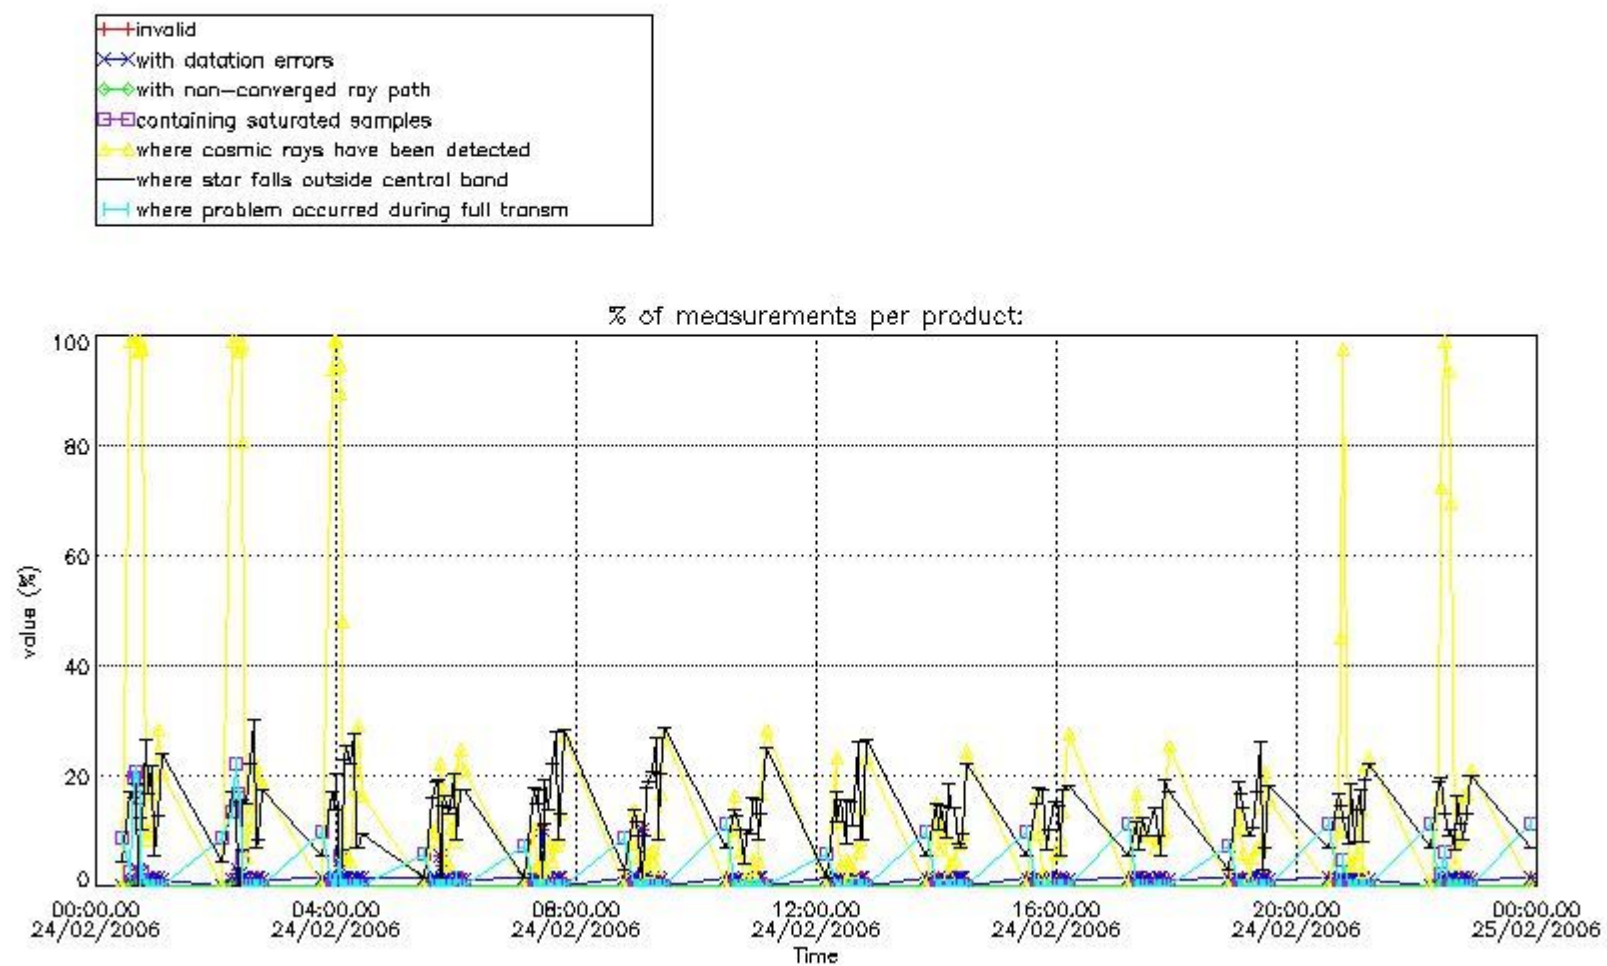

4.1.2 Plot level 1 quality information per product (time dependant): ENVI SAT DESCENDING passes