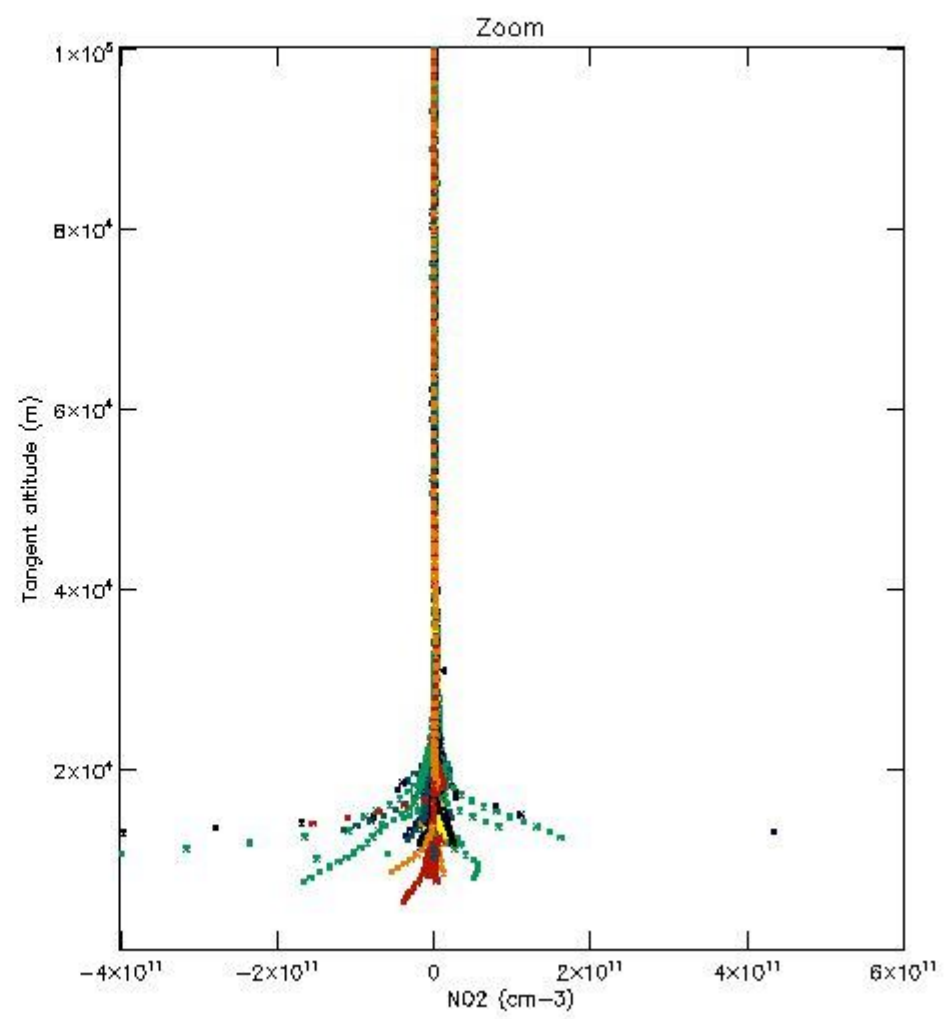

*5.4 Plot ozone profiles where STD < 10% (dark without errors)*

The colorbar represents the latitude.

*5.5 Plot ozone profiles where STD < 5% (dark without errors)*

The colorbar represents the latitude.

*5.6 Plot NO<sub>2</sub> profiles for all STD (dark without errors)*

The colorbar represents the latitude.

*5.7 Plot NO3 profiles for all STD (dark without errors)*

The colorbar represents the latitude.

*5.8 Plot H2O profiles for all STD (only for occultations of stars 1,2,3,4,13,14,16,26,63 dark without errors)*