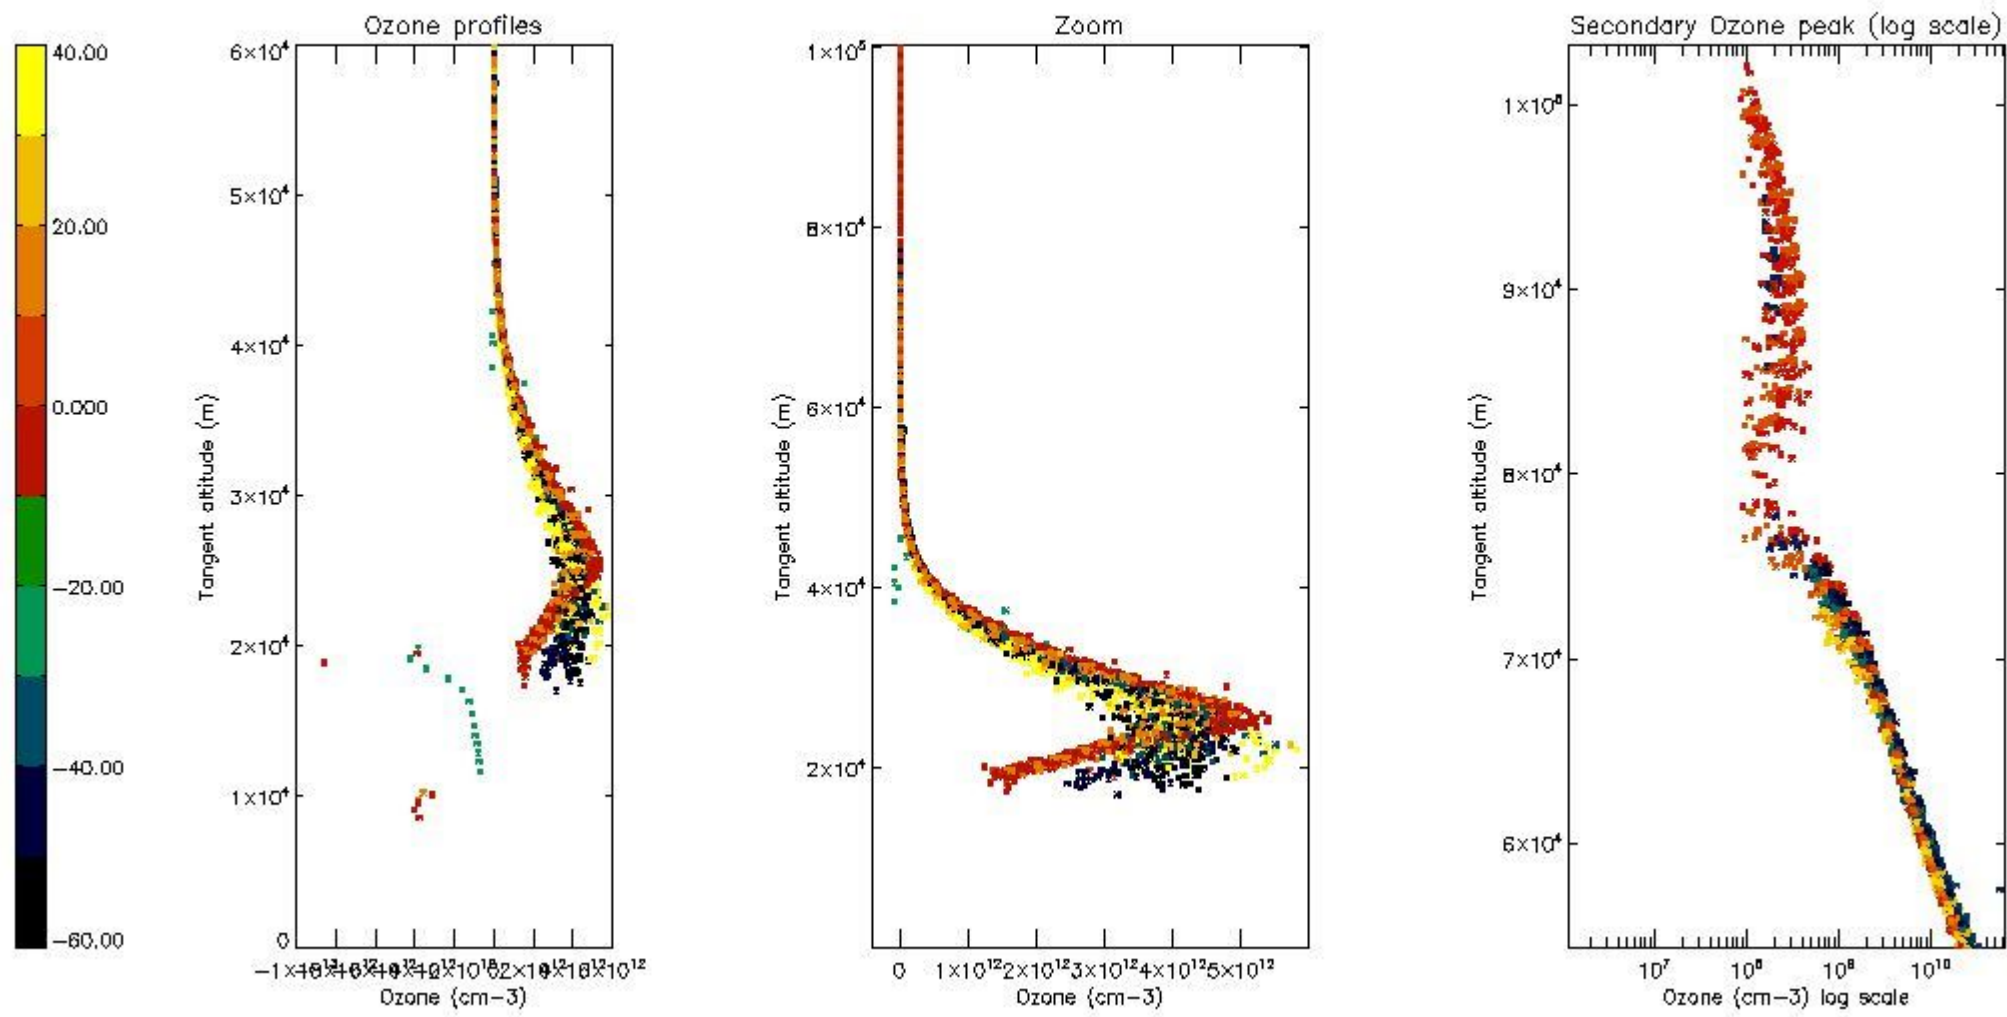

5.5 Plot ozone profiles where STD < 5% (dark without errors)

The colorbar represents the latitude.