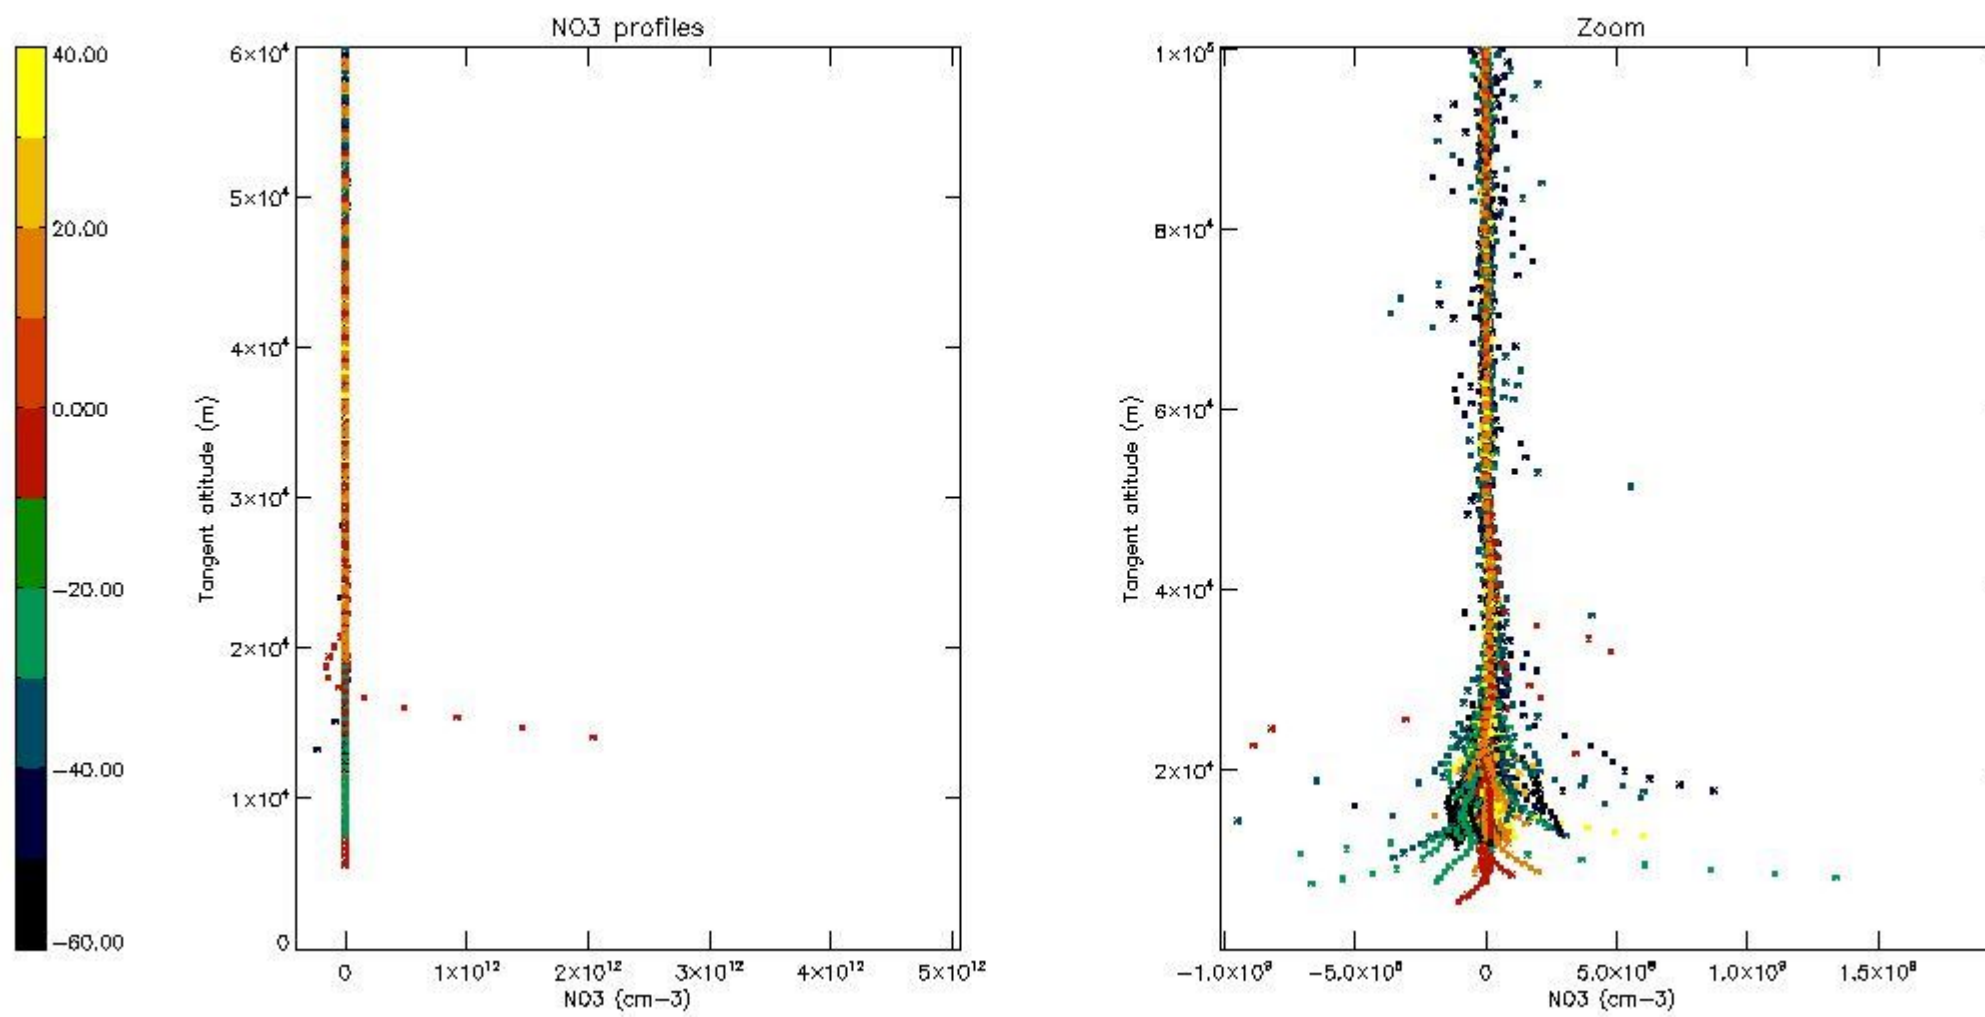

5.8 Plot H2O profiles for all STD (only for occultations of stars 1,2,3,4,13,14,16,26,63 dark without errors)

The colorbar represents the latitude.