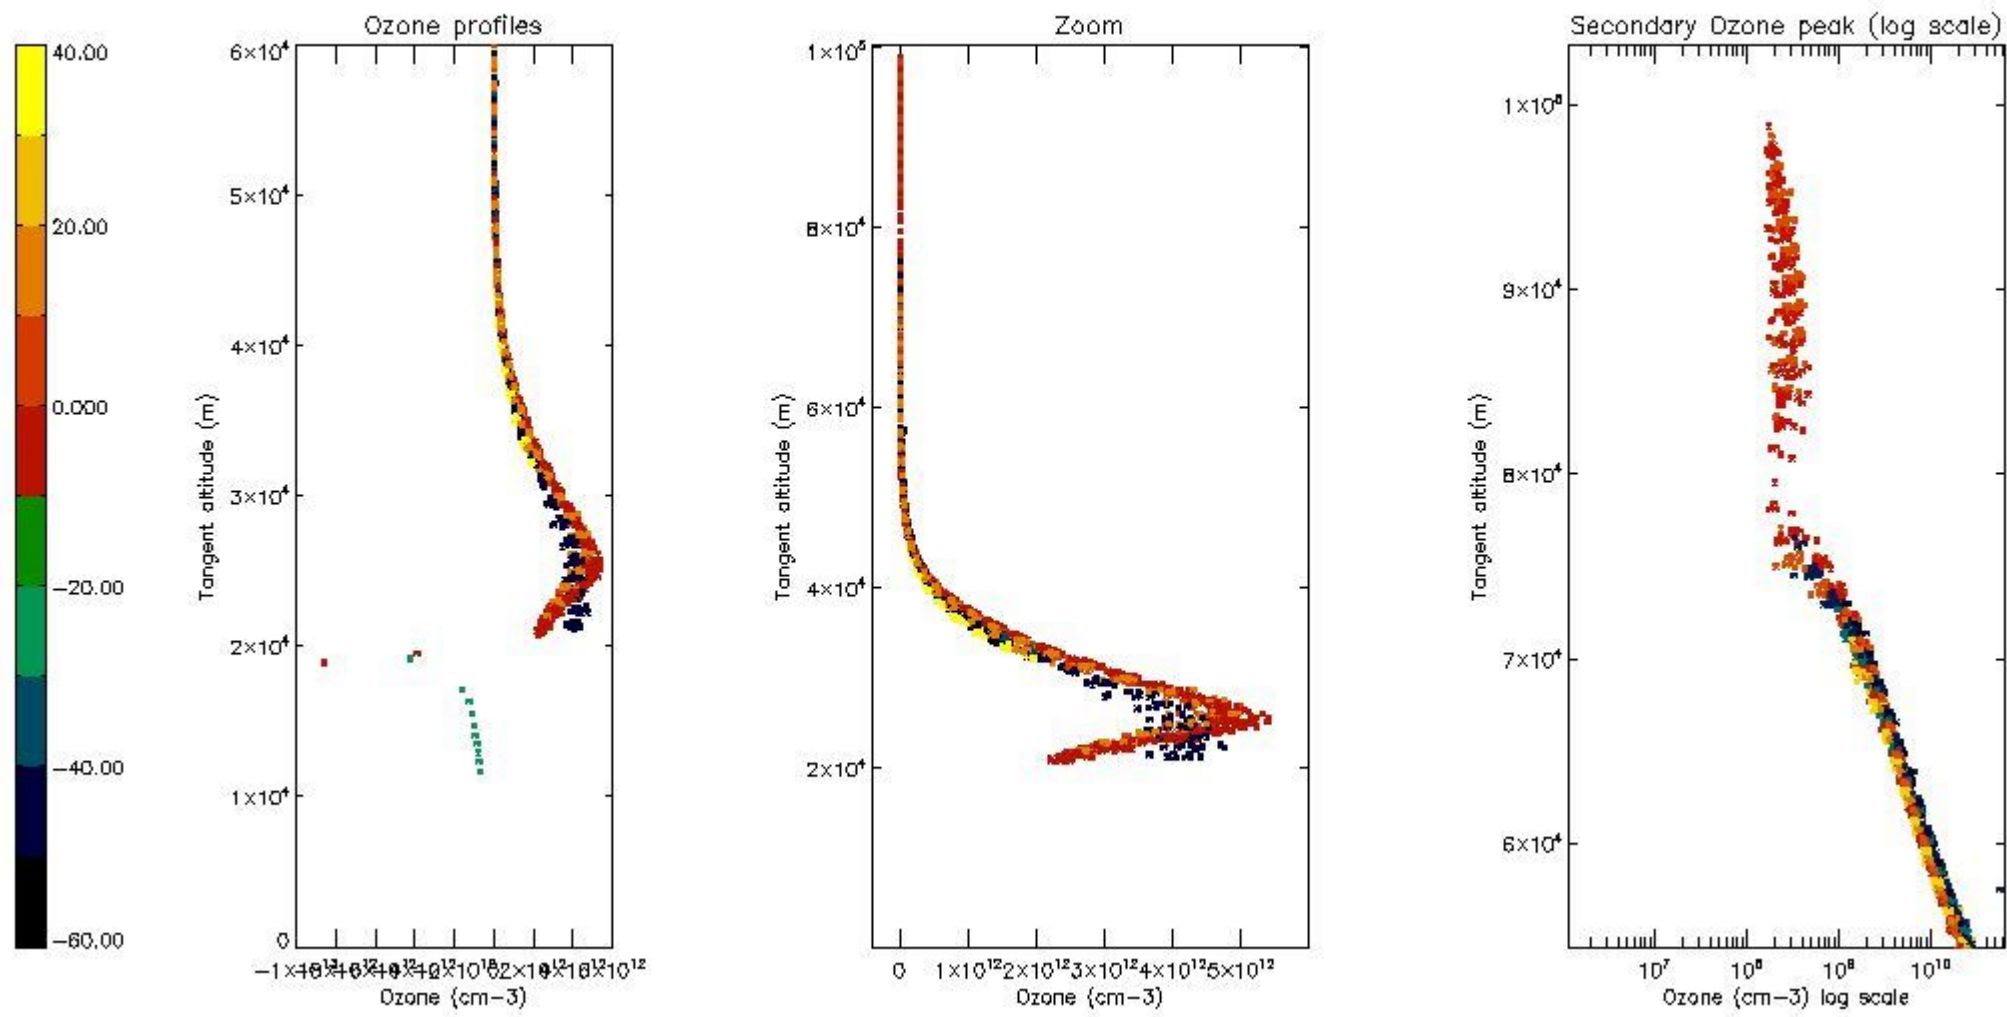

5.6 Plot NO₂ profiles for all STD (dark without errors)

The colorbar represents the latitude.