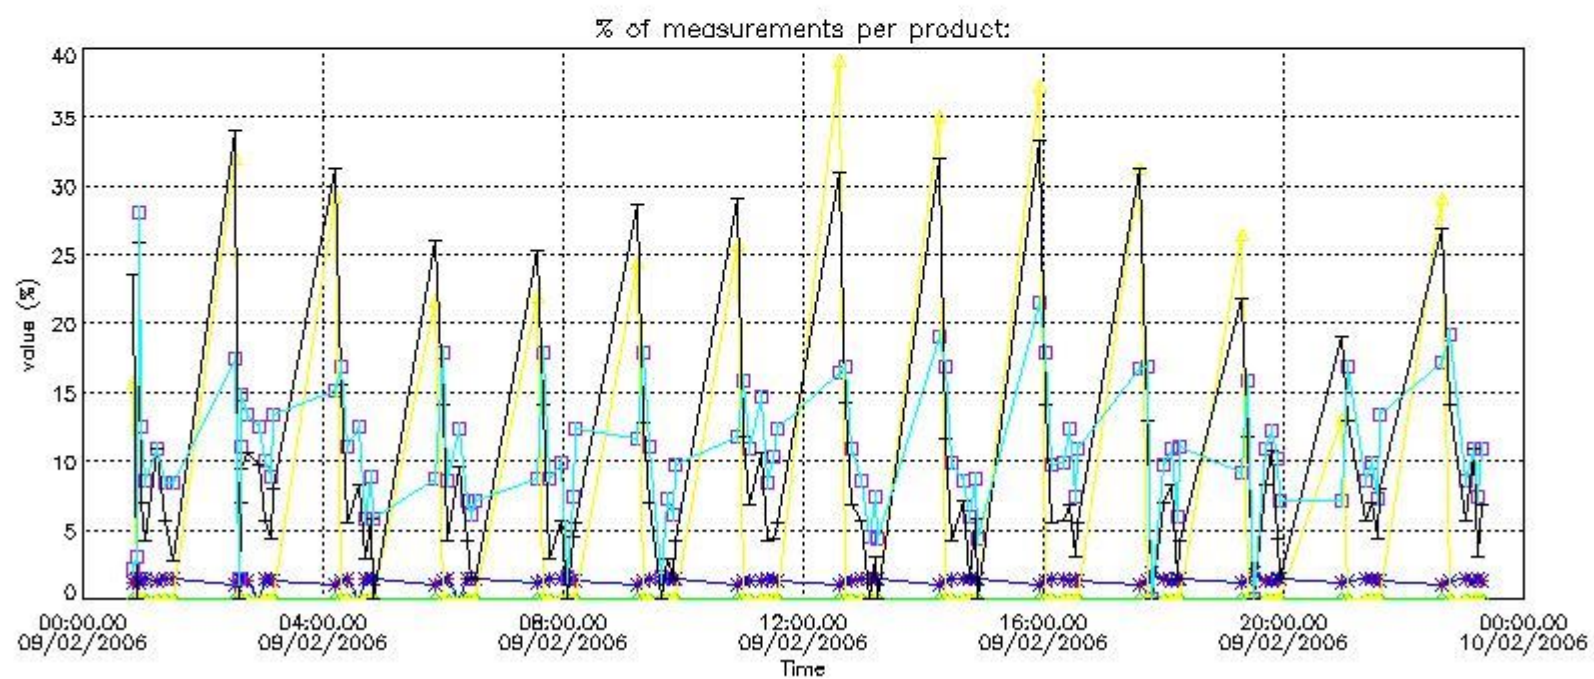

4.2 Plot quality information per product coming from level 1b processing (world map)

4.2.1 Plot level 1 quality information per product (world map): ENVISAT ASCENDING passes