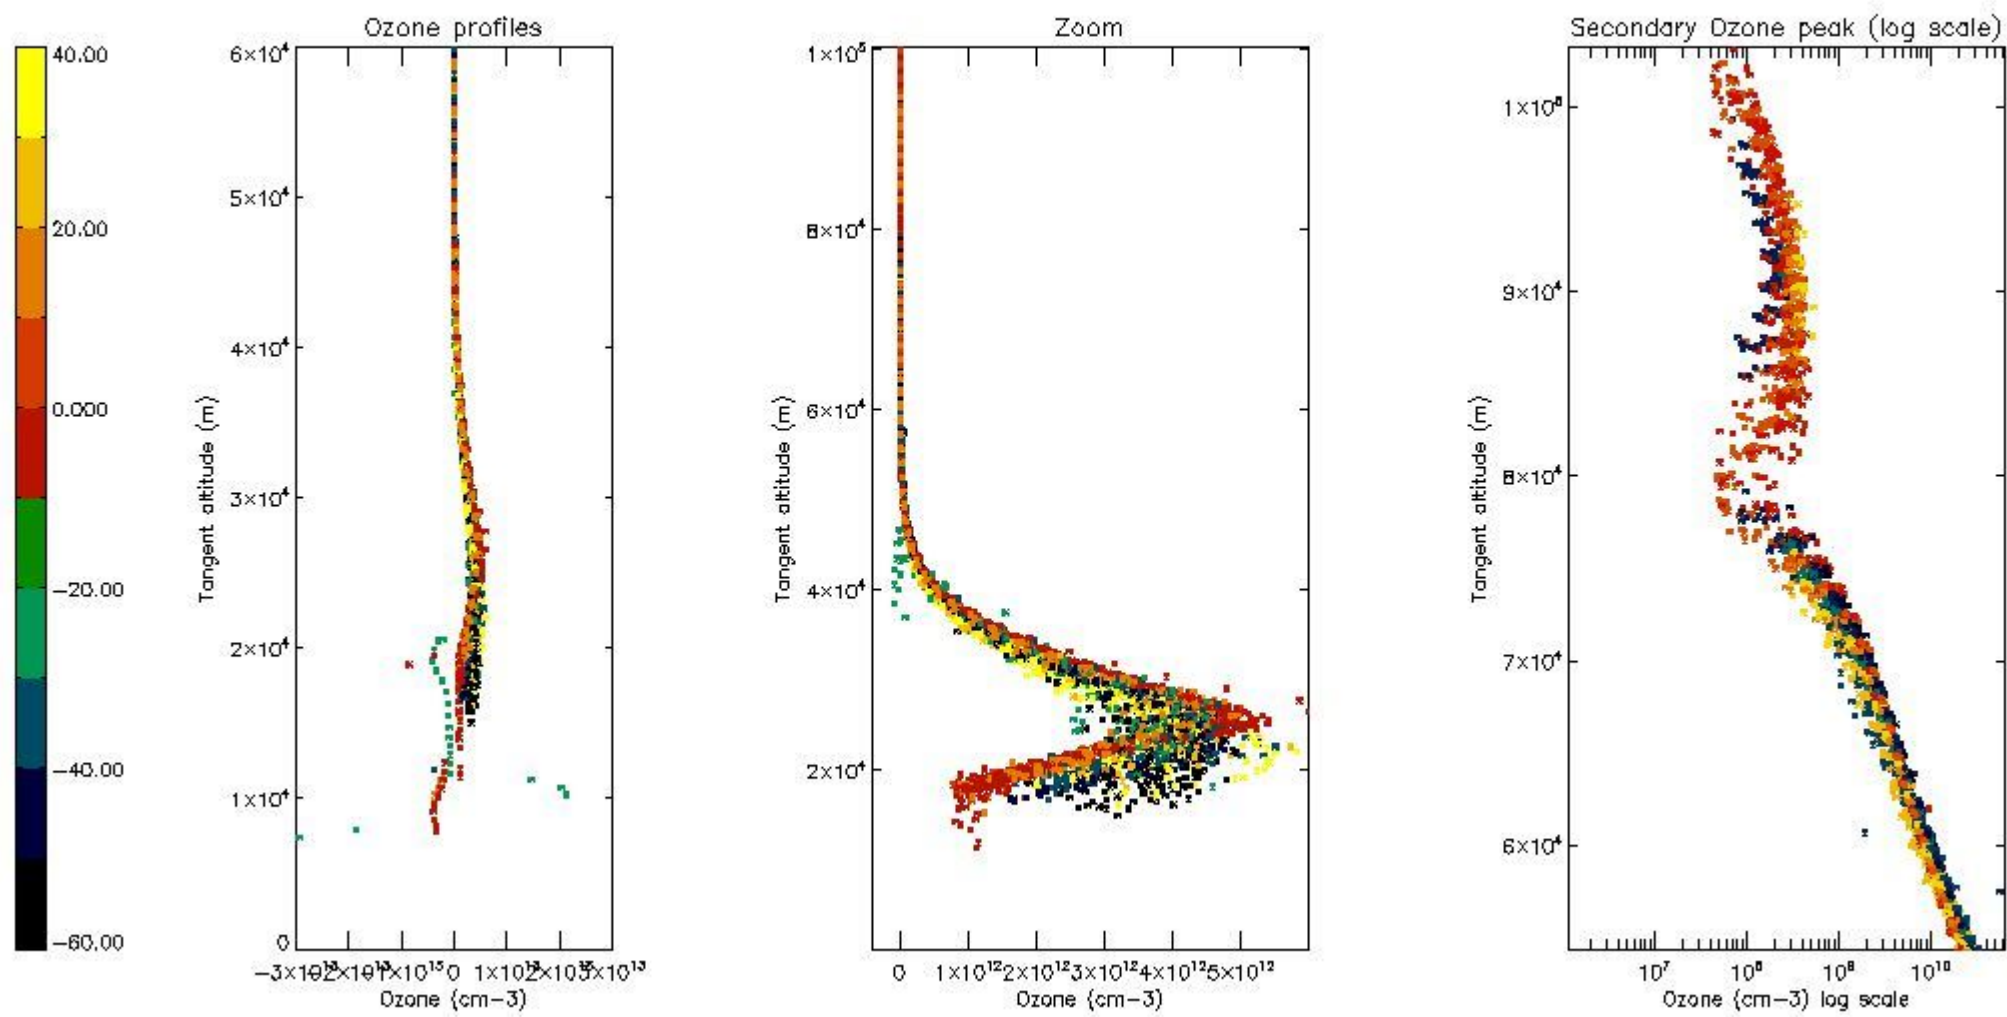

STD < 10	24
STD < 5	17

5.2 Plot ozone profiles for all STD (dark without errors)

The colorbar represents the latitude.

5.3 Plot ozone profiles where STD < 20% (dark without errors)

The colorbar represents the latitude.