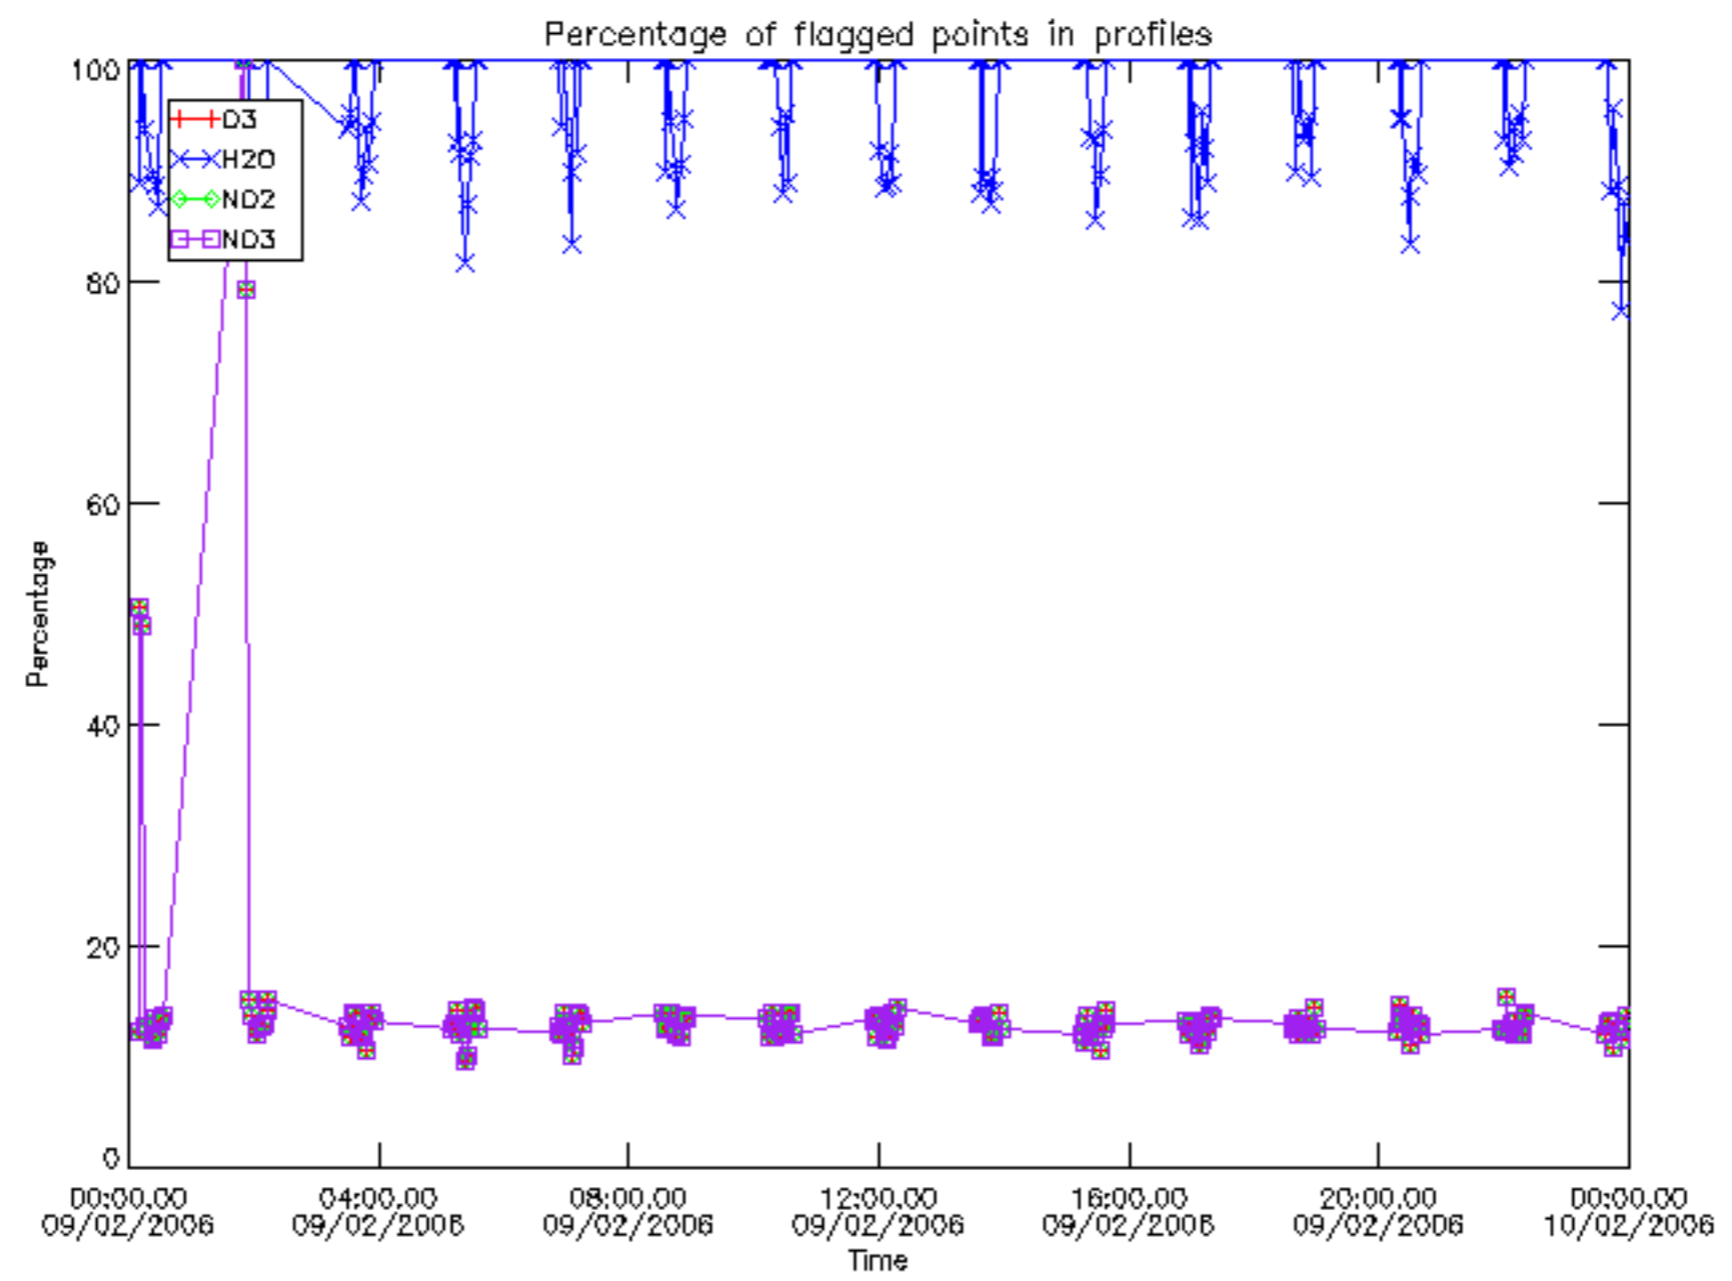

Percentage of flagged data per D3 profile

Percentage of flagged data per H2O profile