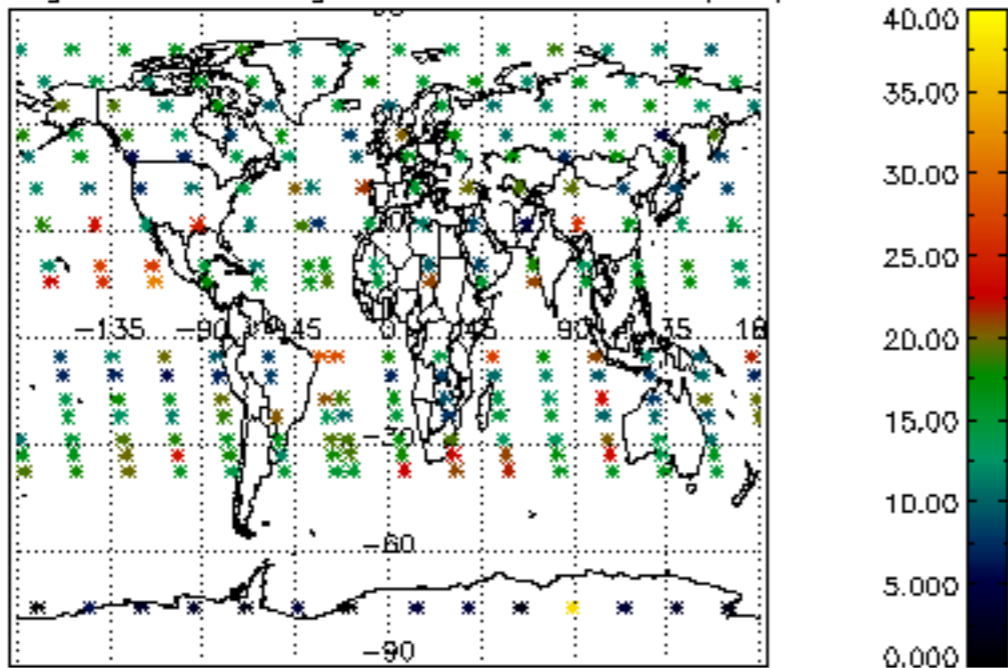

Percentage of cosmic ray hits per profile

Percentage of star falling outside central band per profile