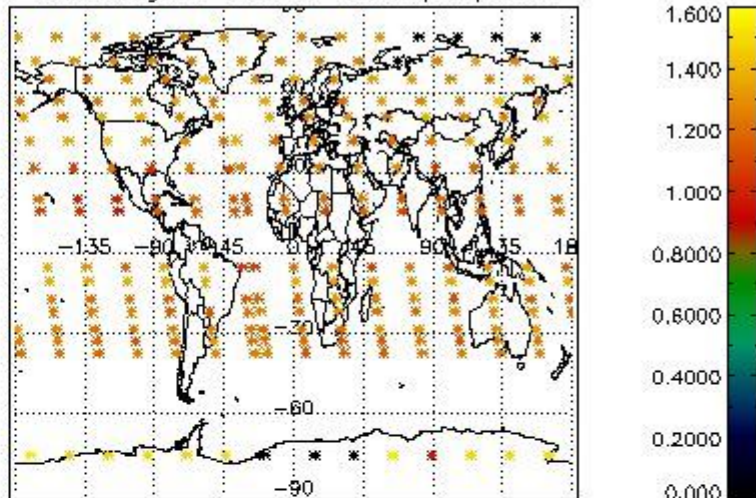

Percentage of datation errors per profile