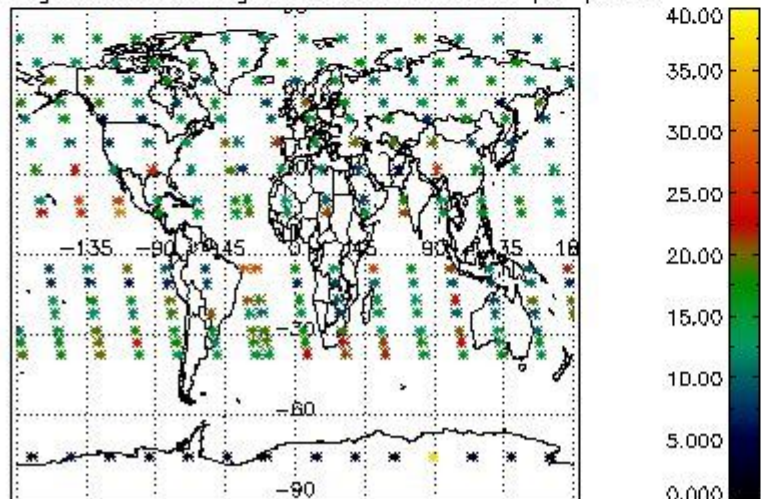

4.2.1 Plot level 1 quality information per product (world map): ENVISAT ASCENDING passes

Percentage of cosmic ray hits per profile

Percentage of datation errors per profile

Percentage of star falling outside central band per profile