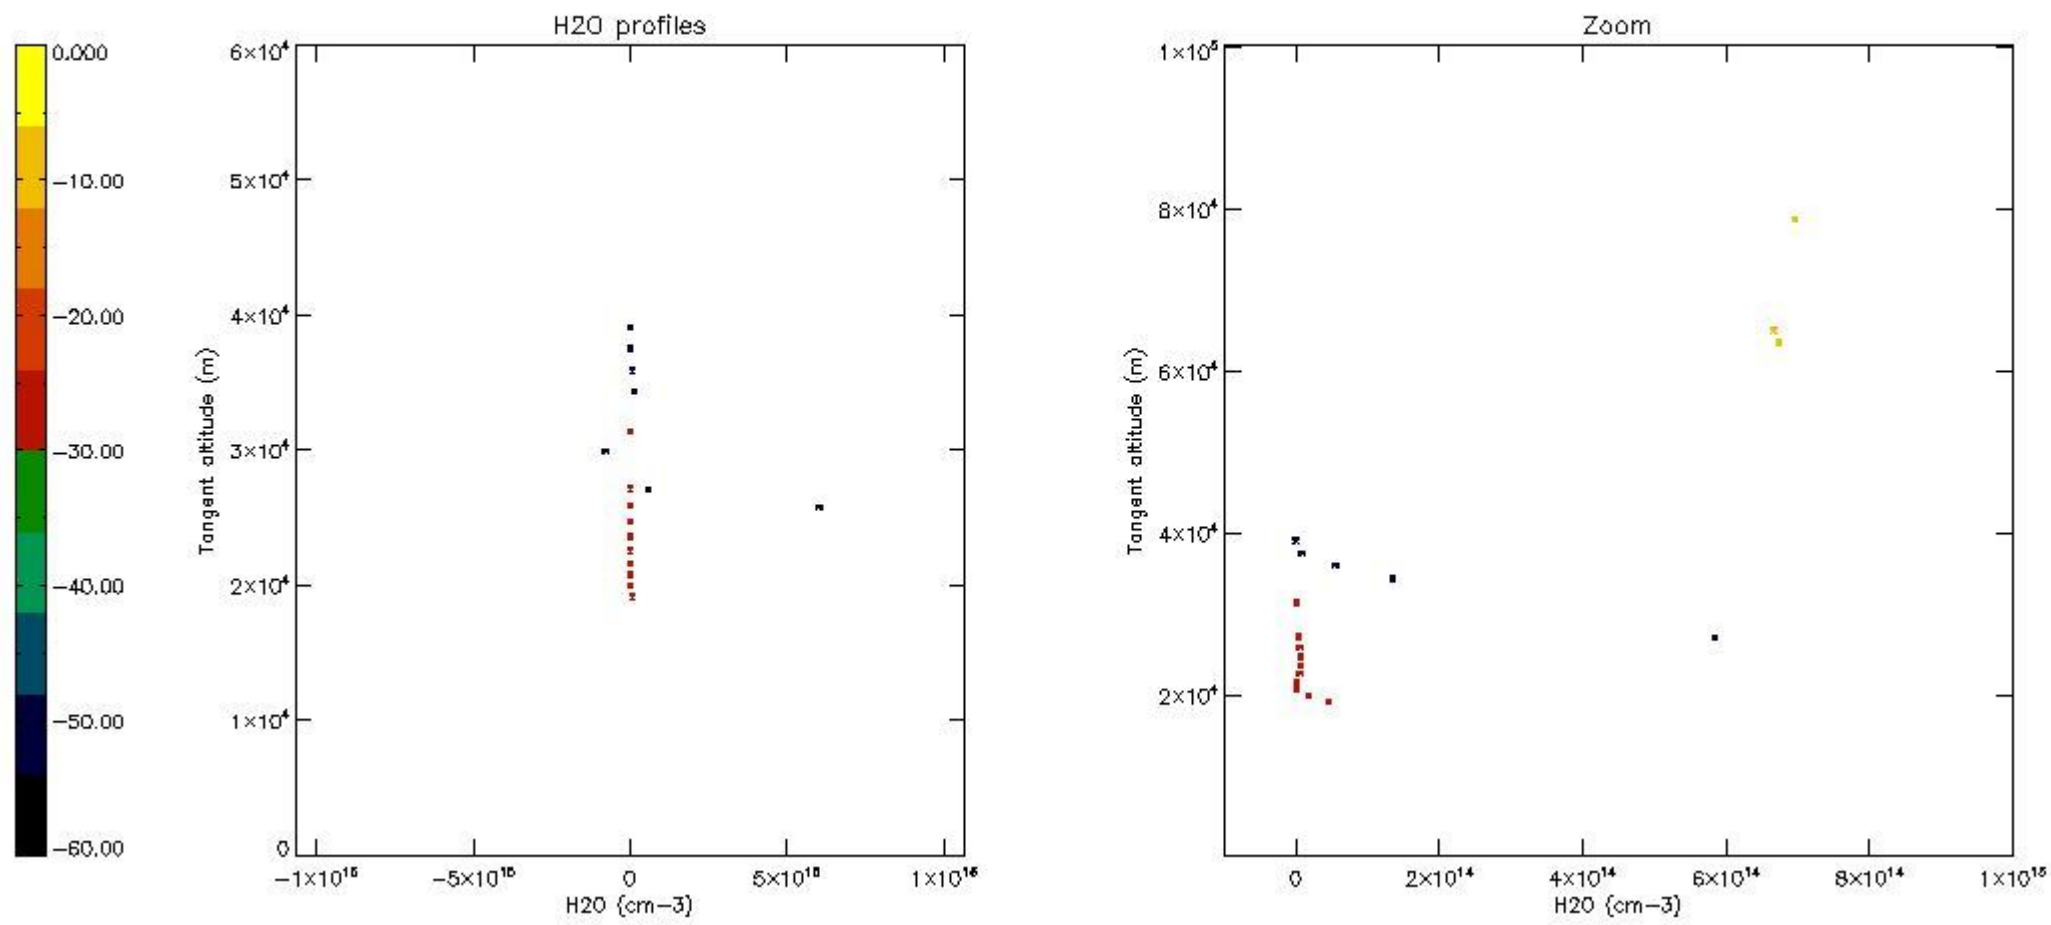

The colorbar represents the latitude.

*5.7 Plot NO3 profiles for all STD (dark without errors)*

The colorbar represents the latitude.

*5.8 Plot H2O profiles for all STD (only for occultations of stars 1,2,3,4,13,14,16,26,63 dark without errors)*

The colorbar represents the latitude.