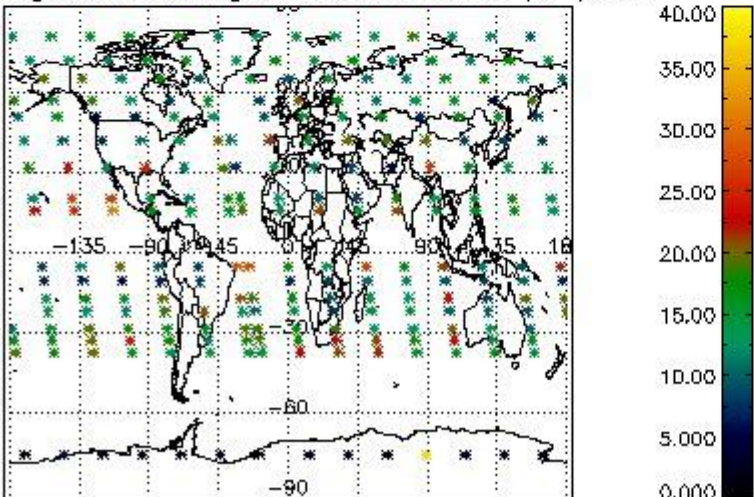

4.2.1 Plot level 1 quality information per product (world map): ENVISAT ASCENDING passes

Percentage of cosmic ray hits per profile

Percentage of datation errors per profile

Percentage of star falling outside central band per profile