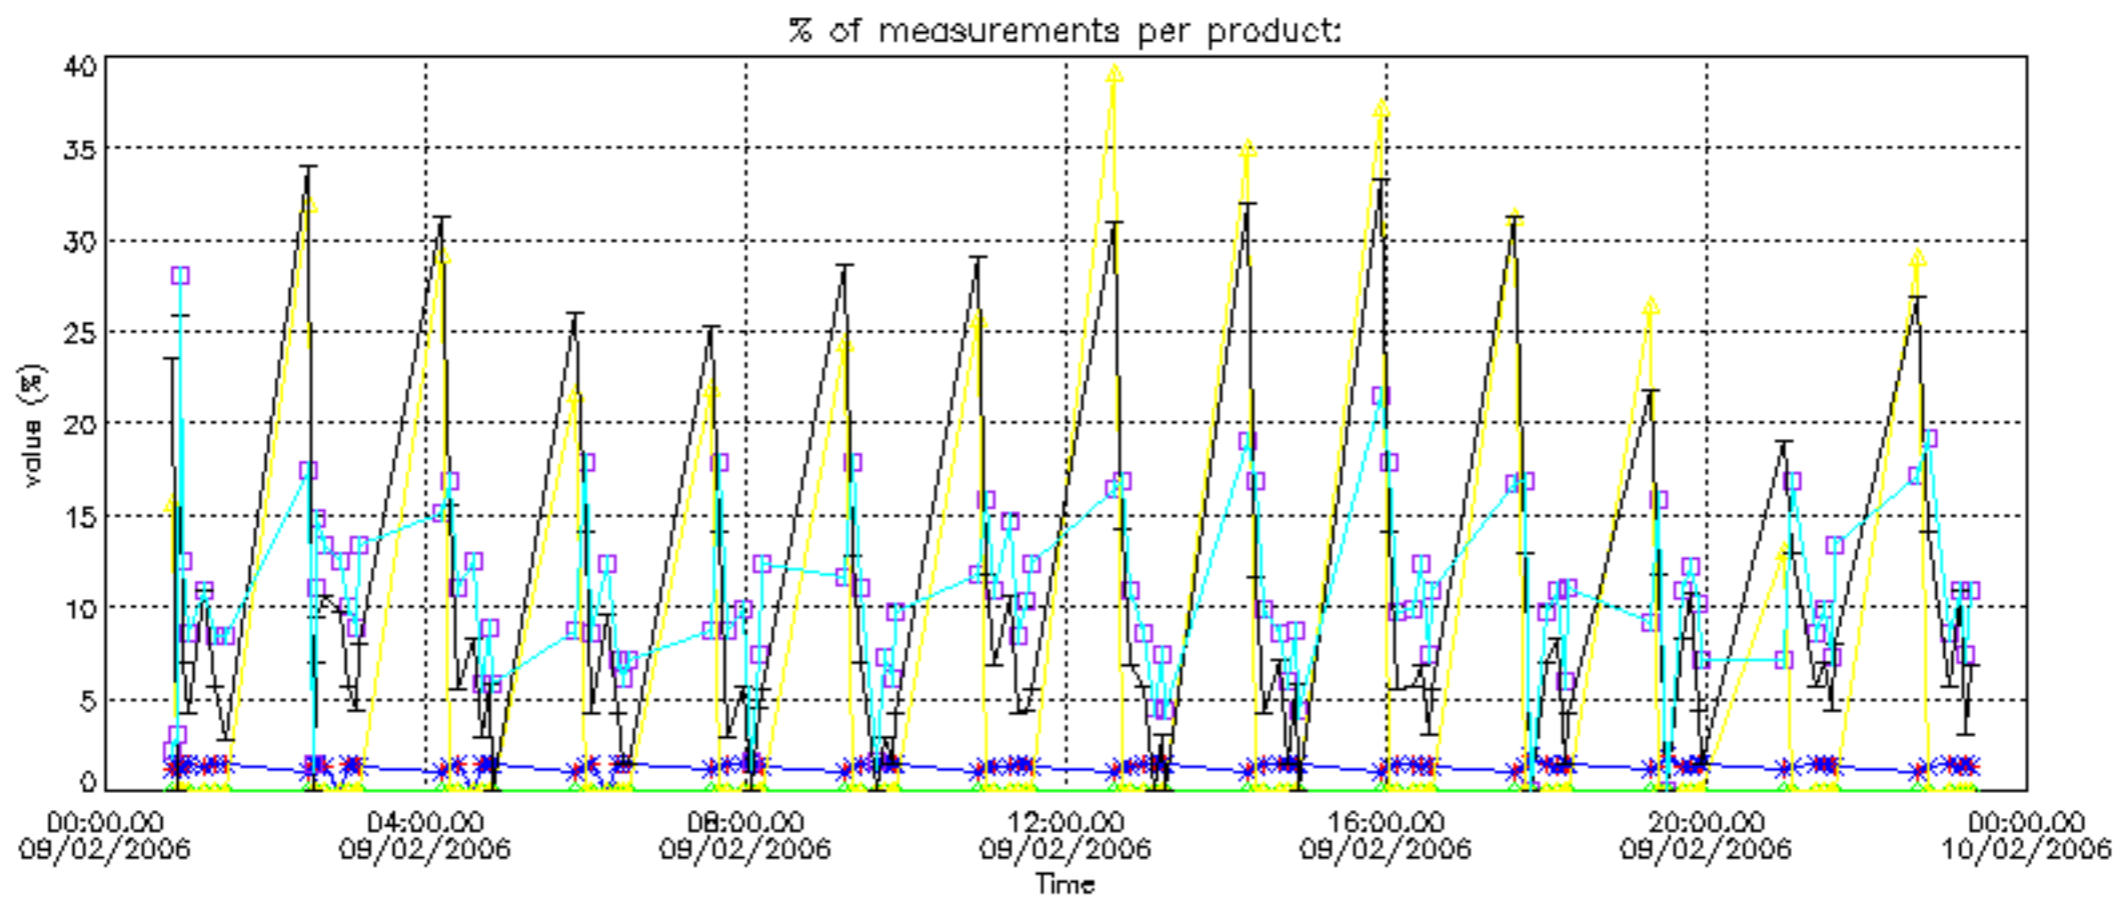

Percentage of cosmic ray hits per profile

Percentage of datation errors per profile