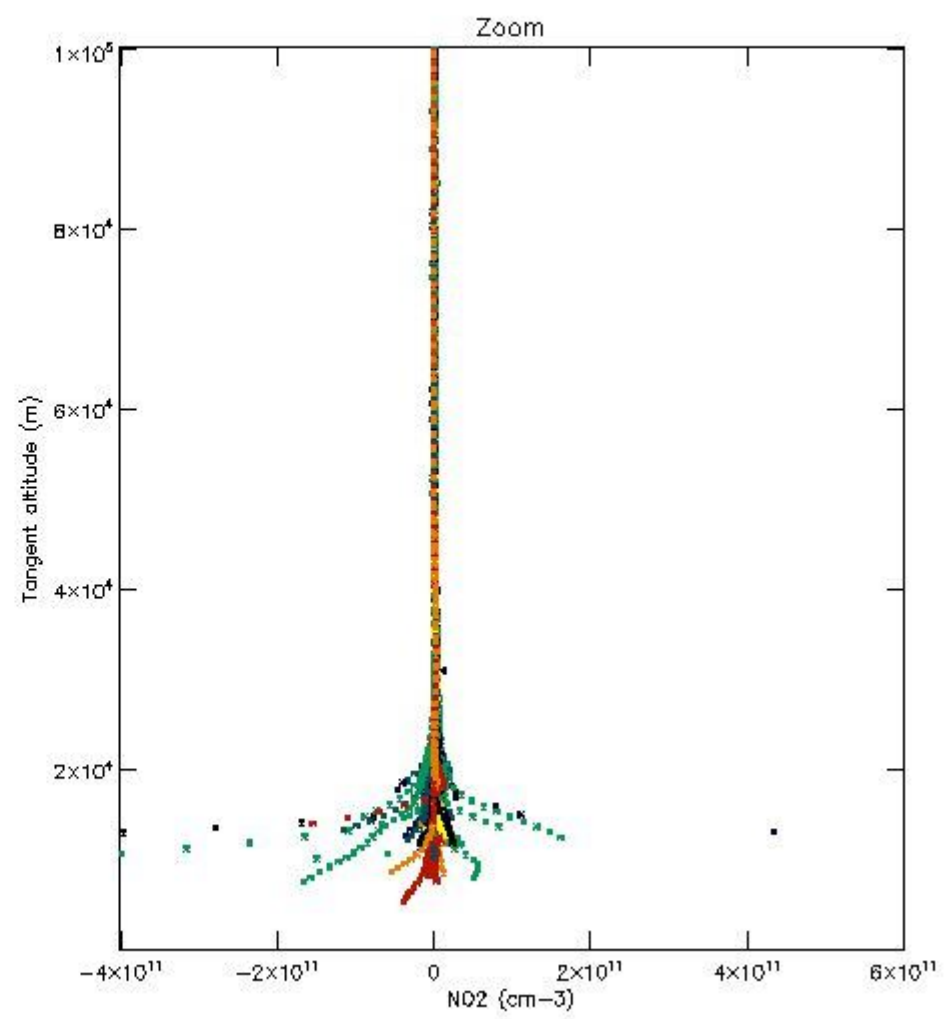

5.7 Plot NO3 profiles for all STD (dark without errors)

The colorbar represents the latitude.