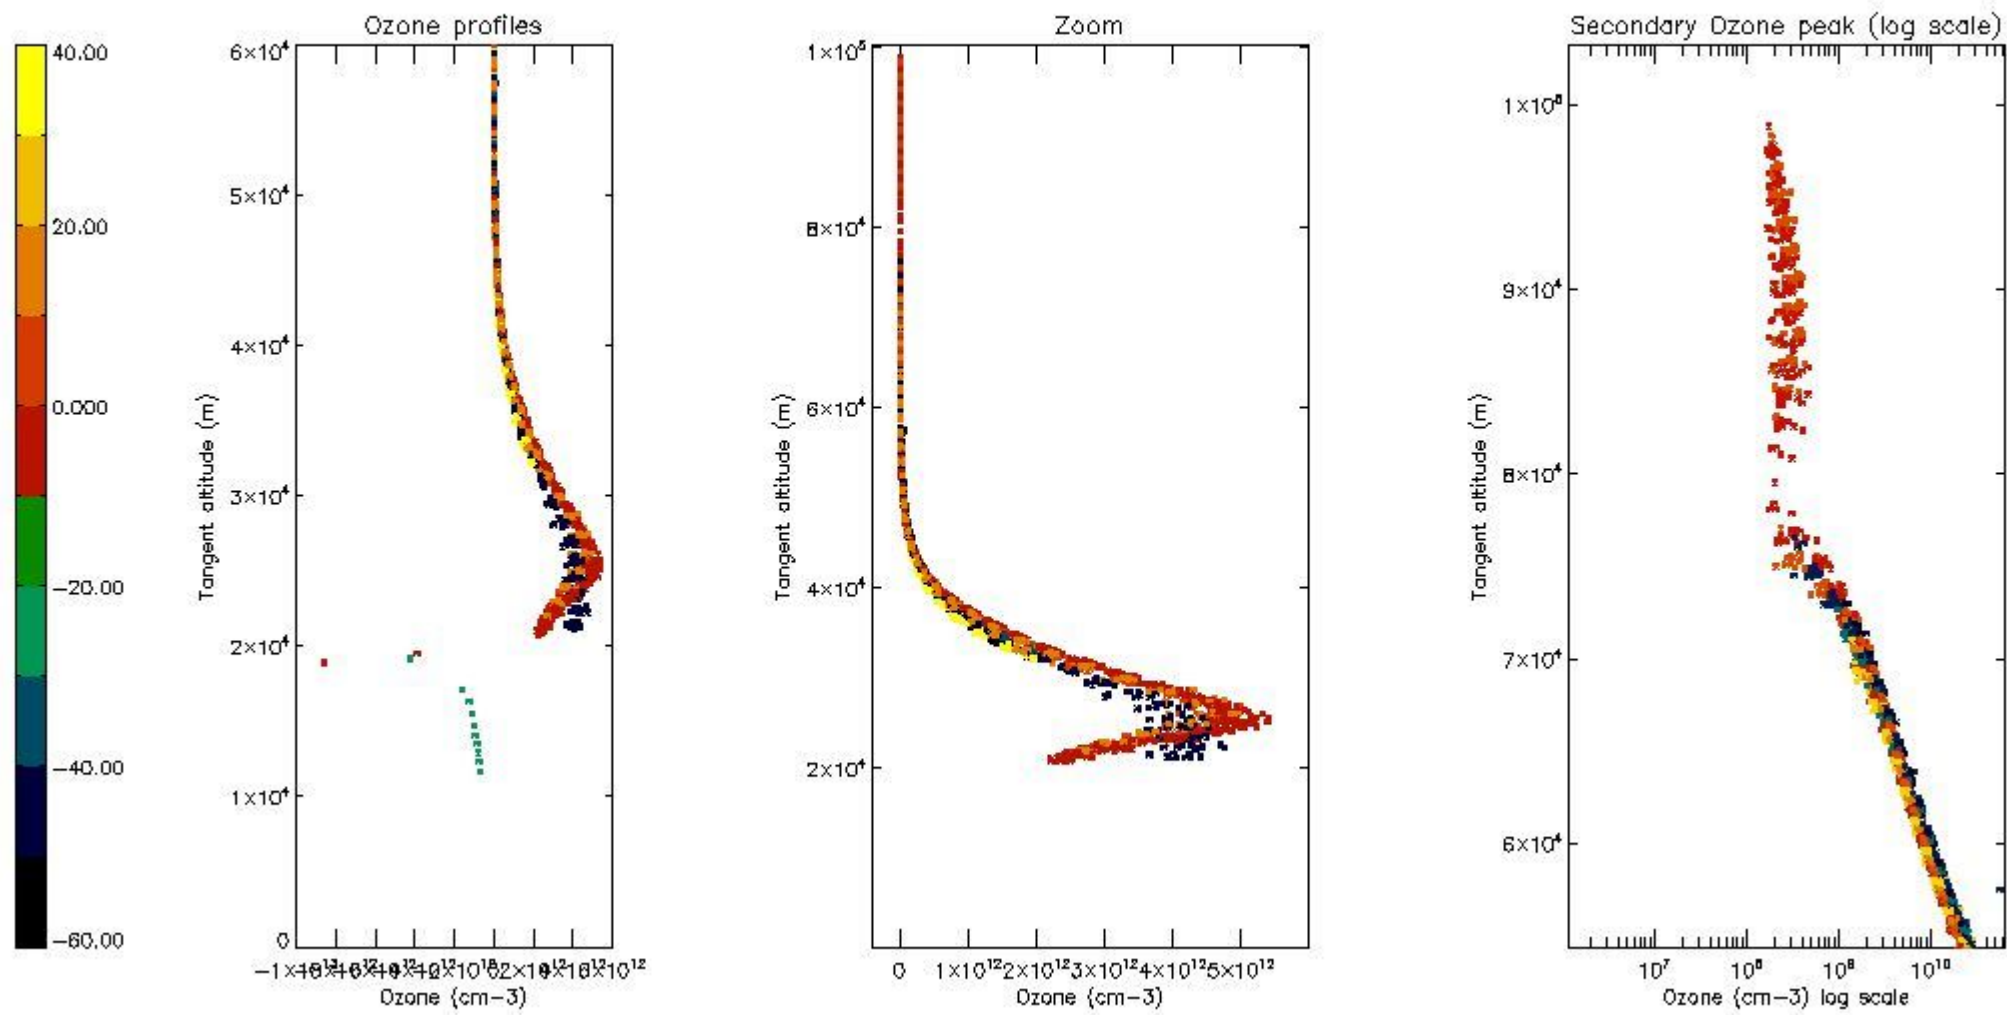

*5.4 Plot ozone profiles where STD < 10% (dark without errors)*

The colorbar represents the latitude.

*5.5 Plot ozone profiles where STD < 5% (dark without errors)*

The colorbar represents the latitude.

*5.6 Plot NO<sub>2</sub> profiles for all STD (dark without errors)*

The colorbar represents the latitude.

*5.7 Plot NO3 profiles for all STD (dark without errors)*

The colorbar represents the latitude.

*5.8 Plot H2O profiles for all STD (only for occultations of stars 1,2,3,4,13,14,16,26,63 dark without errors)*