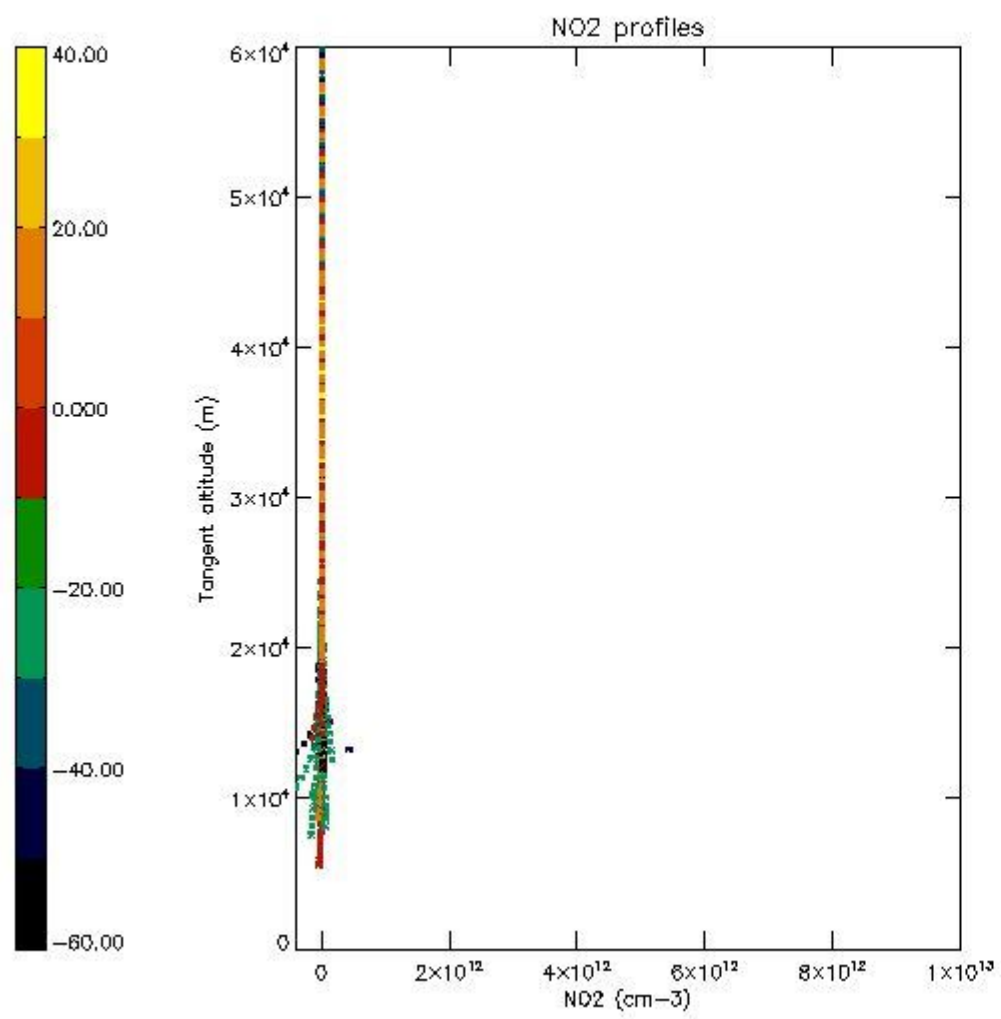

5.7 Plot NO3 profiles for all STD (dark without errors)

The colorbar represents the latitude.