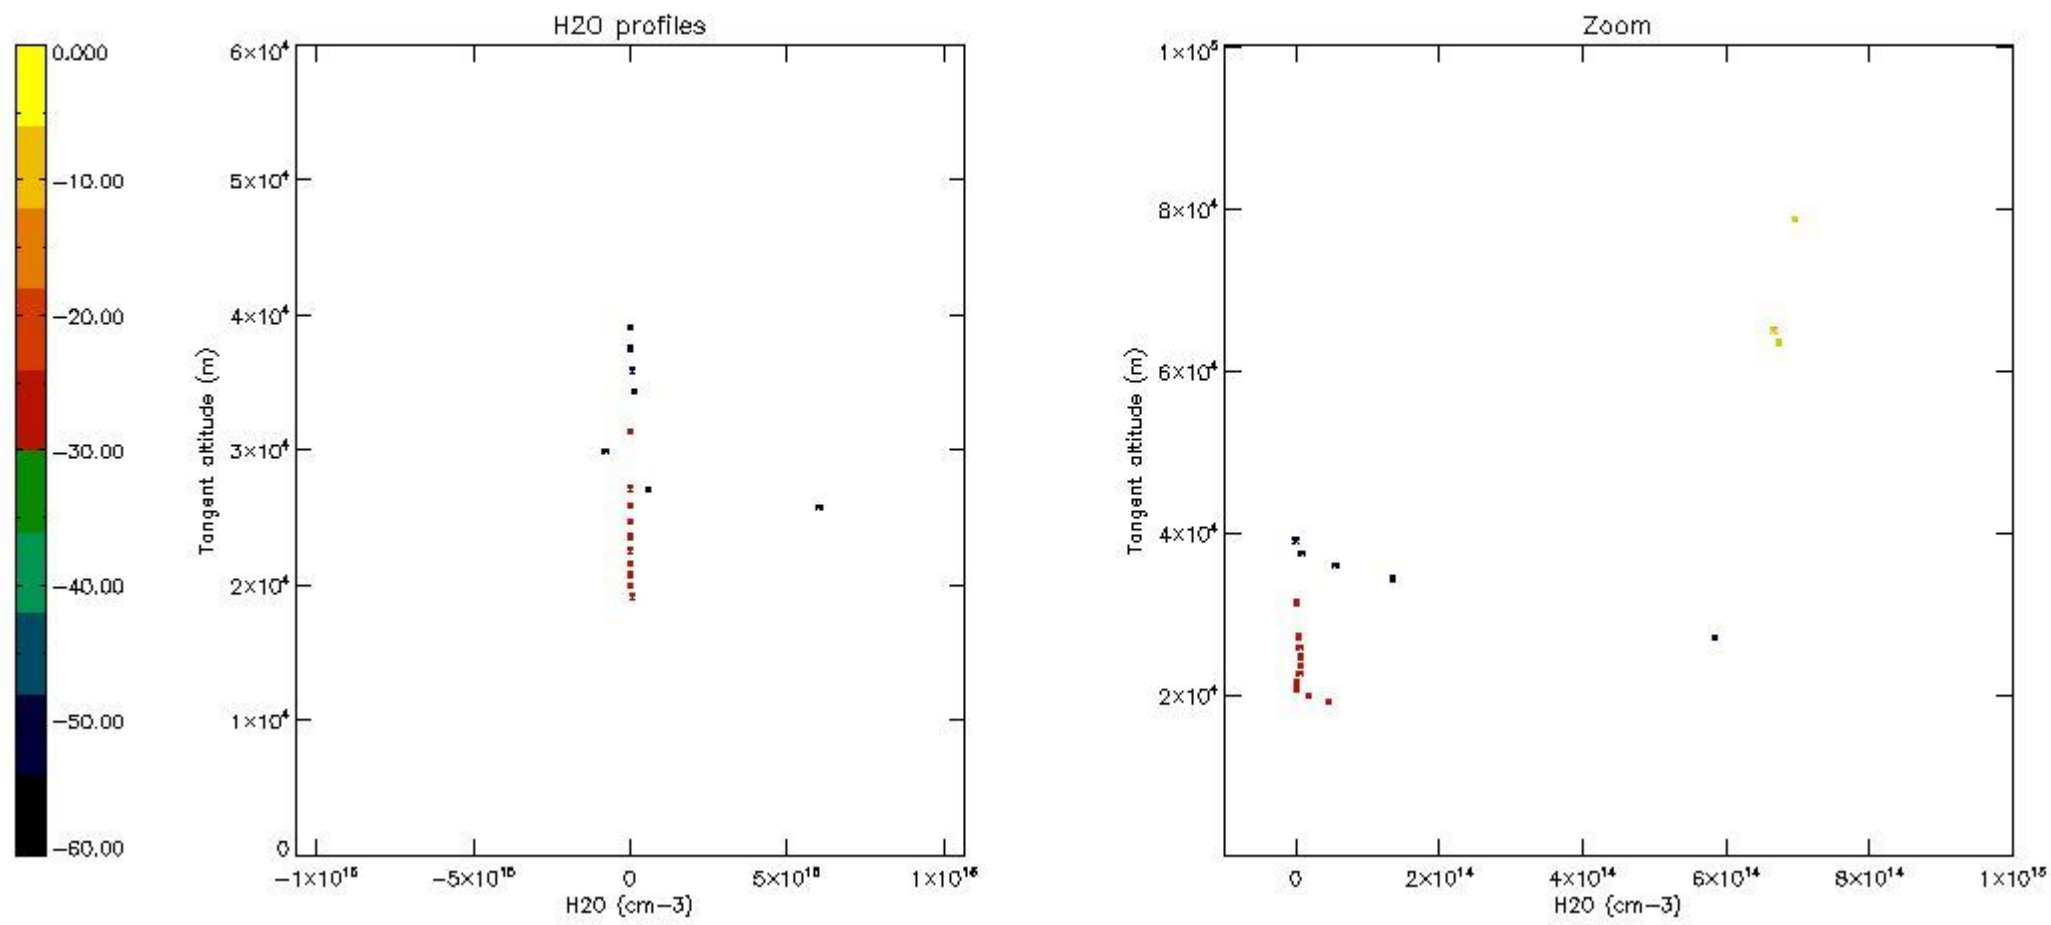

6. Auxiliary Data Files used for the production reported in section 2

The number reported in the third column indicates since which file (see list in section 2) the corresponding auxiliary file has been used. The fourth column is the date of those product files.

Type	Auxiliary Filename	Used since product	Used since product date
INST_PHYS_CHARACTERISTICS	GOM_INS_AXVIEC20091111_143220_20030716_120000_20500101_000000	1	09-FEB-2006 00:06:57
LEVEL-2_PROC_CONFIG	GOM_PR2_AXVIEC20091111_152718_20020301_000000_20500101_000000	1	09-FEB-2006 00:06:57
CROSS_SECTIONS_FILE	GOM_CRS_AXVIEC20091111_154832_20020301_000000_20500101_000000	1	09-FEB-2006 00:06:57