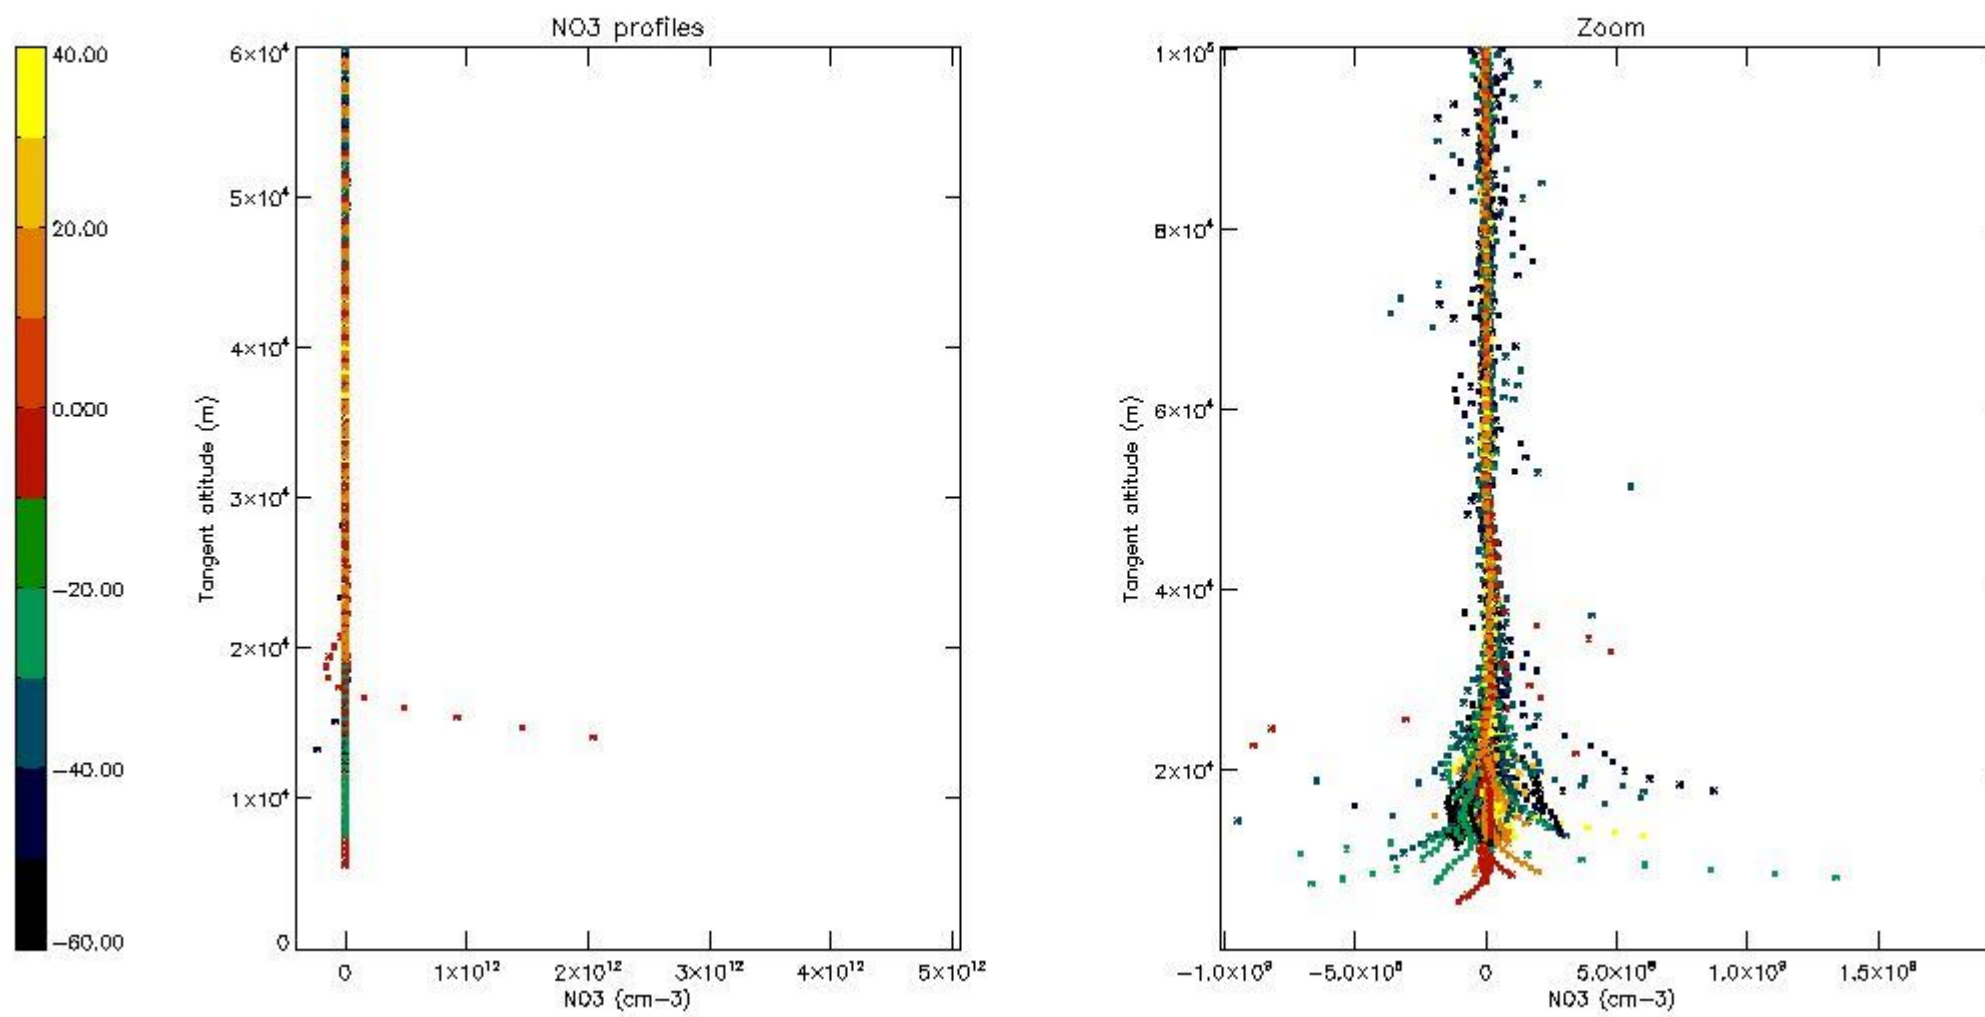

The colorbar represents the latitude.

*5.7 Plot NO3 profiles for all STD (dark without errors)*

The colorbar represents the latitude.

*5.8 Plot H2O profiles for all STD (only for occultations of stars 1,2,3,4,13,14,16,26,63 dark without errors)*