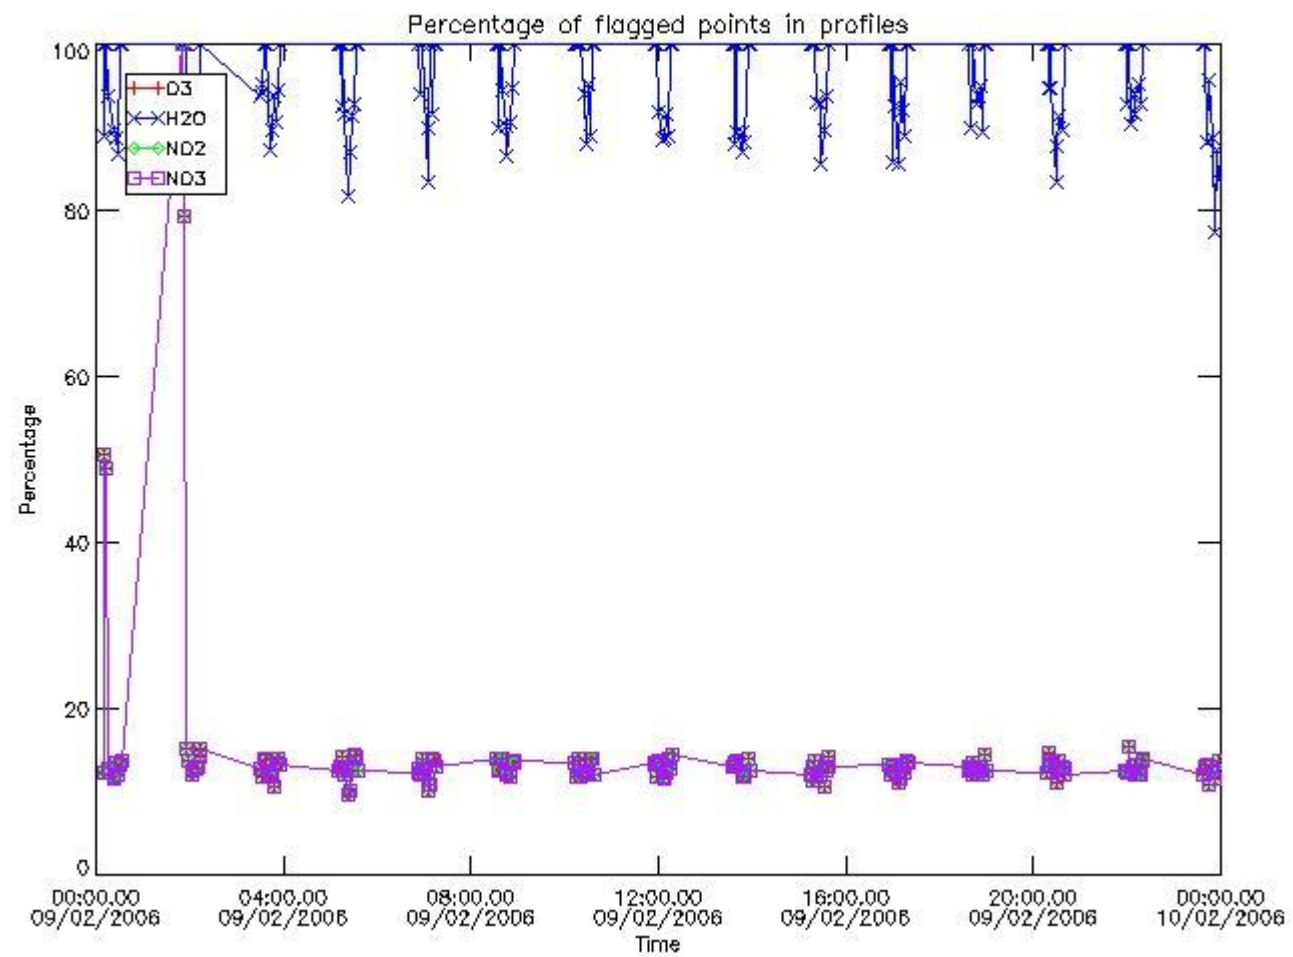

3. Quality information per product

In this section it is plotted some information contained in the Quality Summary data set of the level 2 products. Only products in dark limb conditions and without errors (error flag in the MPH set to "0") are used.

3.1 Plot quality information per product (time dependant)

3.2 Plot quality information per product (world map)