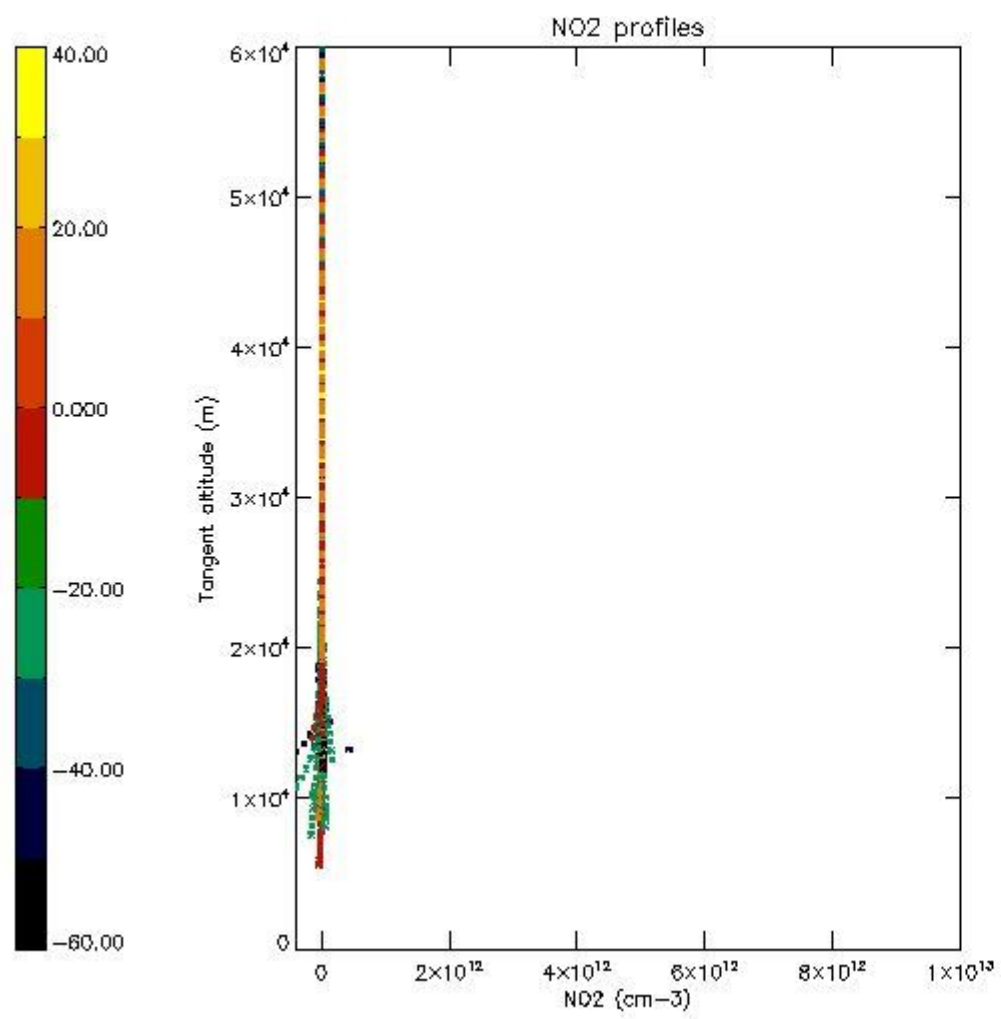

*5.4 Plot ozone profiles where STD < 10% (dark without errors)*

The colorbar represents the latitude.

*5.5 Plot ozone profiles where STD < 5% (dark without errors)*

The colorbar represents the latitude.

*5.6 Plot NO<sub>2</sub> profiles for all STD (dark without errors)*

The colorbar represents the latitude.

*5.7 Plot NO3 profiles for all STD (dark without errors)*

The colorbar represents the latitude.

*5.8 Plot H2O profiles for all STD (only for occultations of stars 1,2,3,4,13,14,16,26,63 dark without errors)*