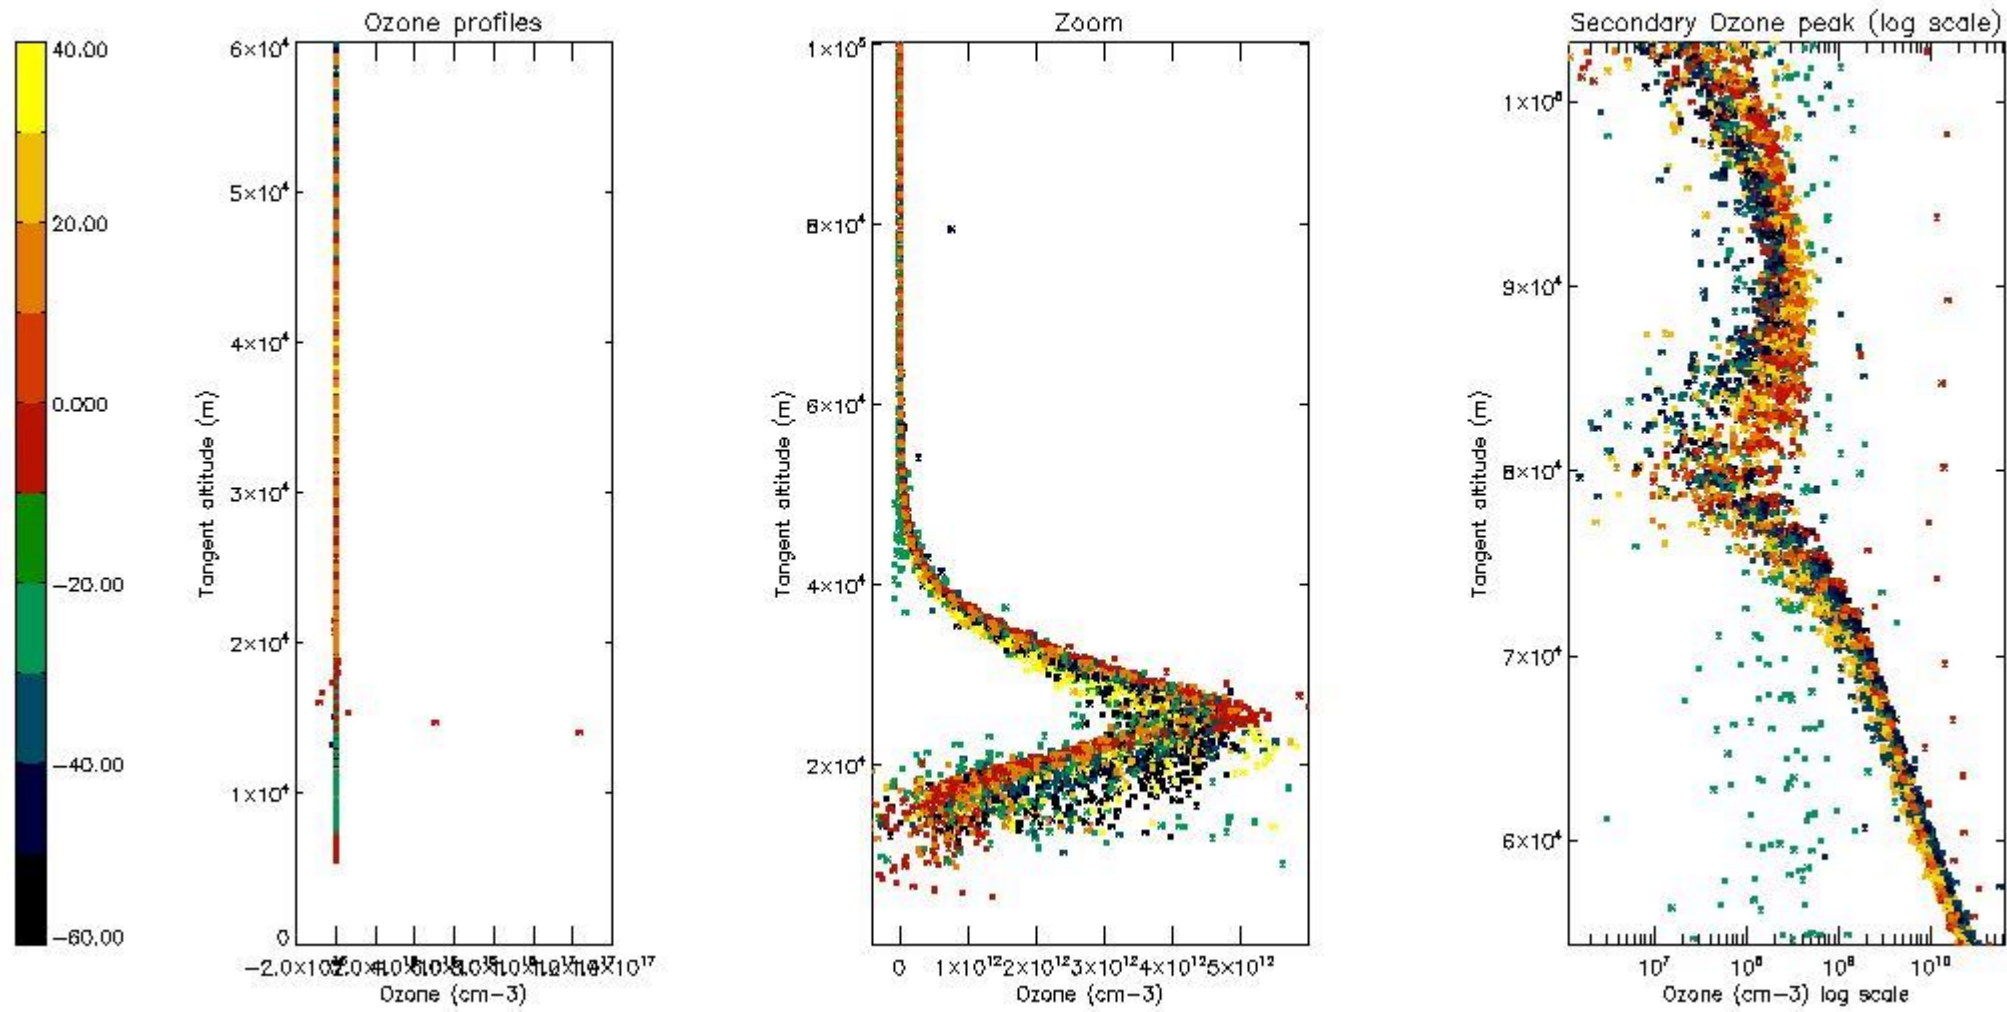

STD < 10	24
STD < 5	17

5.2 Plot ozone profiles for all STD (dark without errors)

The colorbar represents the latitude.

5.3 Plot ozone profiles where STD < 20% (dark without errors)

The colorbar represents the latitude.