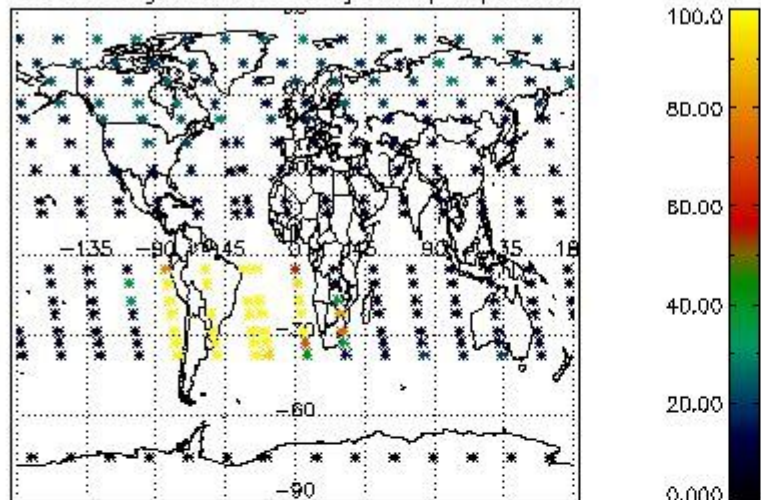

Percentage of cosmic ray hits per profile