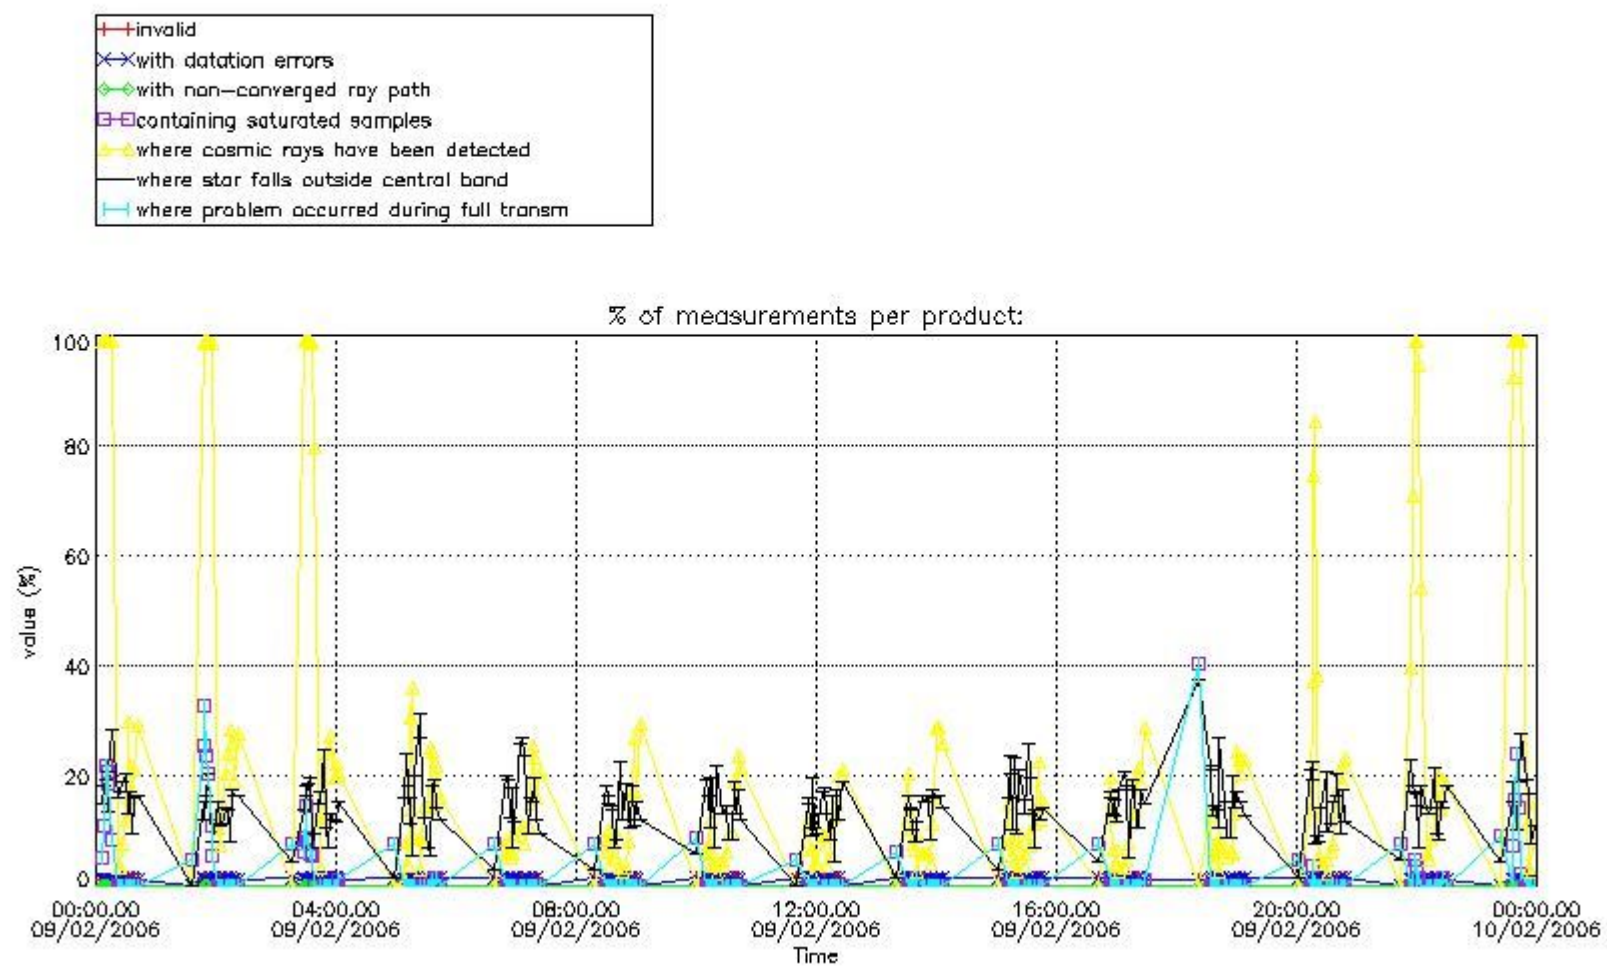

4.1.2 Plot level 1 quality information per product (time dependant): ENVI SAT DESCENDING passes