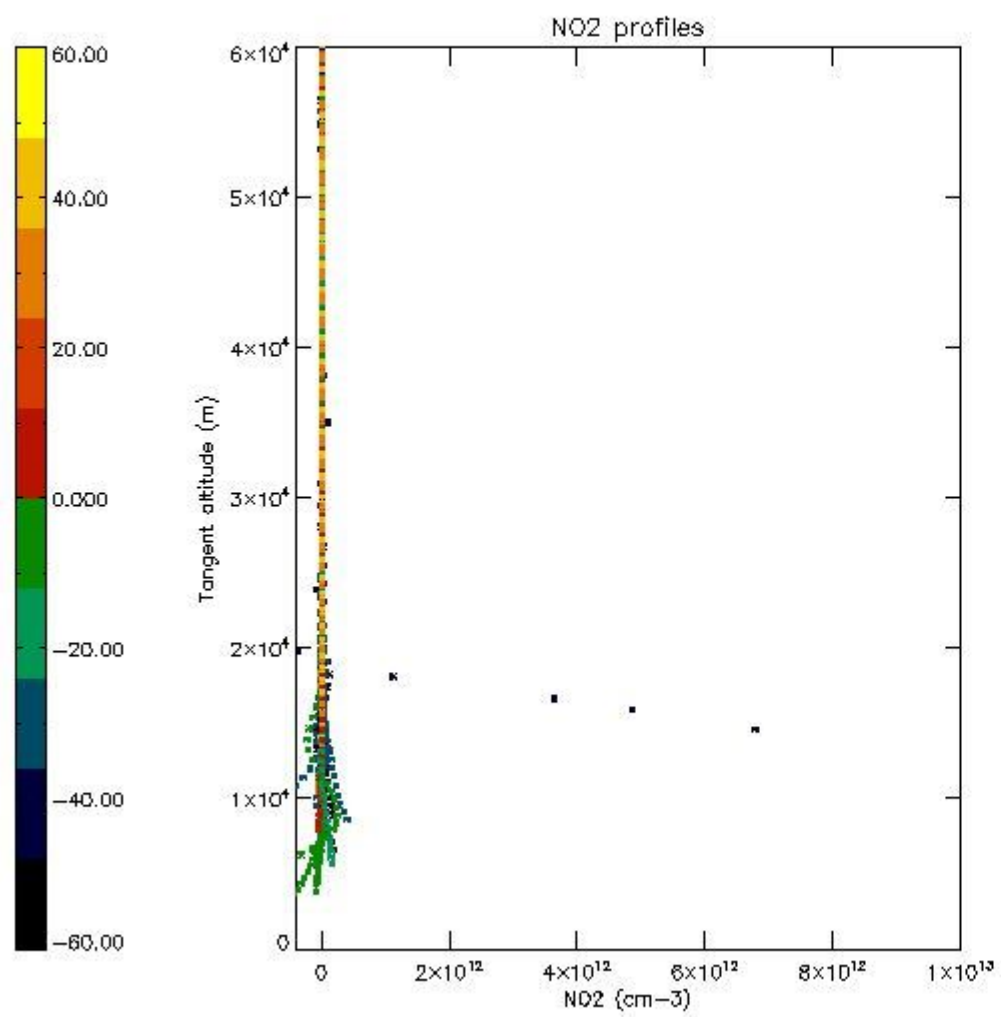

*5.4 Plot ozone profiles where STD < 10% (dark without errors)*

The colorbar represents the latitude.

*5.5 Plot ozone profiles where STD < 5% (dark without errors)*

The colorbar represents the latitude.

*5.6 Plot NO<sub>2</sub> profiles for all STD (dark without errors)*

The colorbar represents the latitude.

*5.7 Plot NO3 profiles for all STD (dark without errors)*

The colorbar represents the latitude.

*5.8 Plot H2O profiles for all STD (only for occultations of stars 1,2,3,4,13,14,16,26,63 dark without errors)*