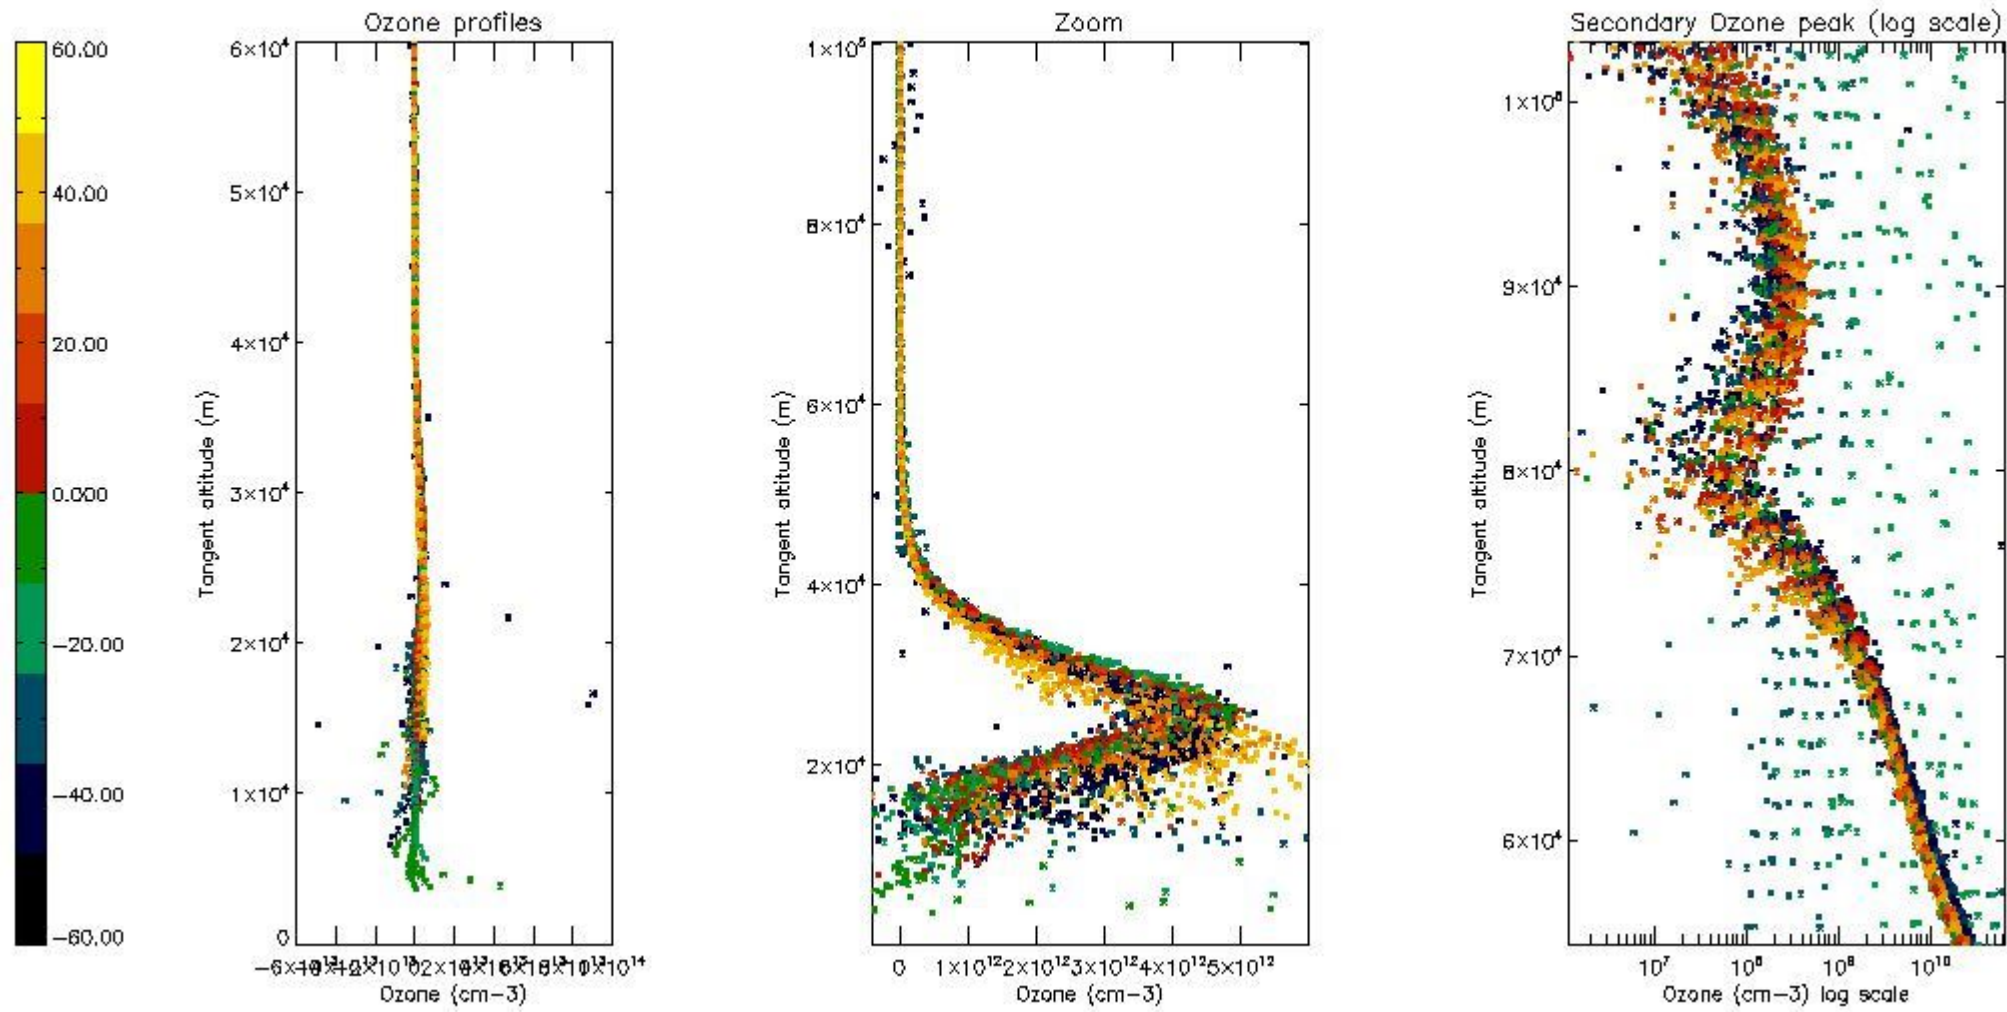

STD < 10	19
STD < 5	12

5.2 Plot ozone profiles for all STD (dark without errors)

The colorbar represents the latitude.

5.3 Plot ozone profiles where STD < 20% (dark without errors)

The colorbar represents the latitude.