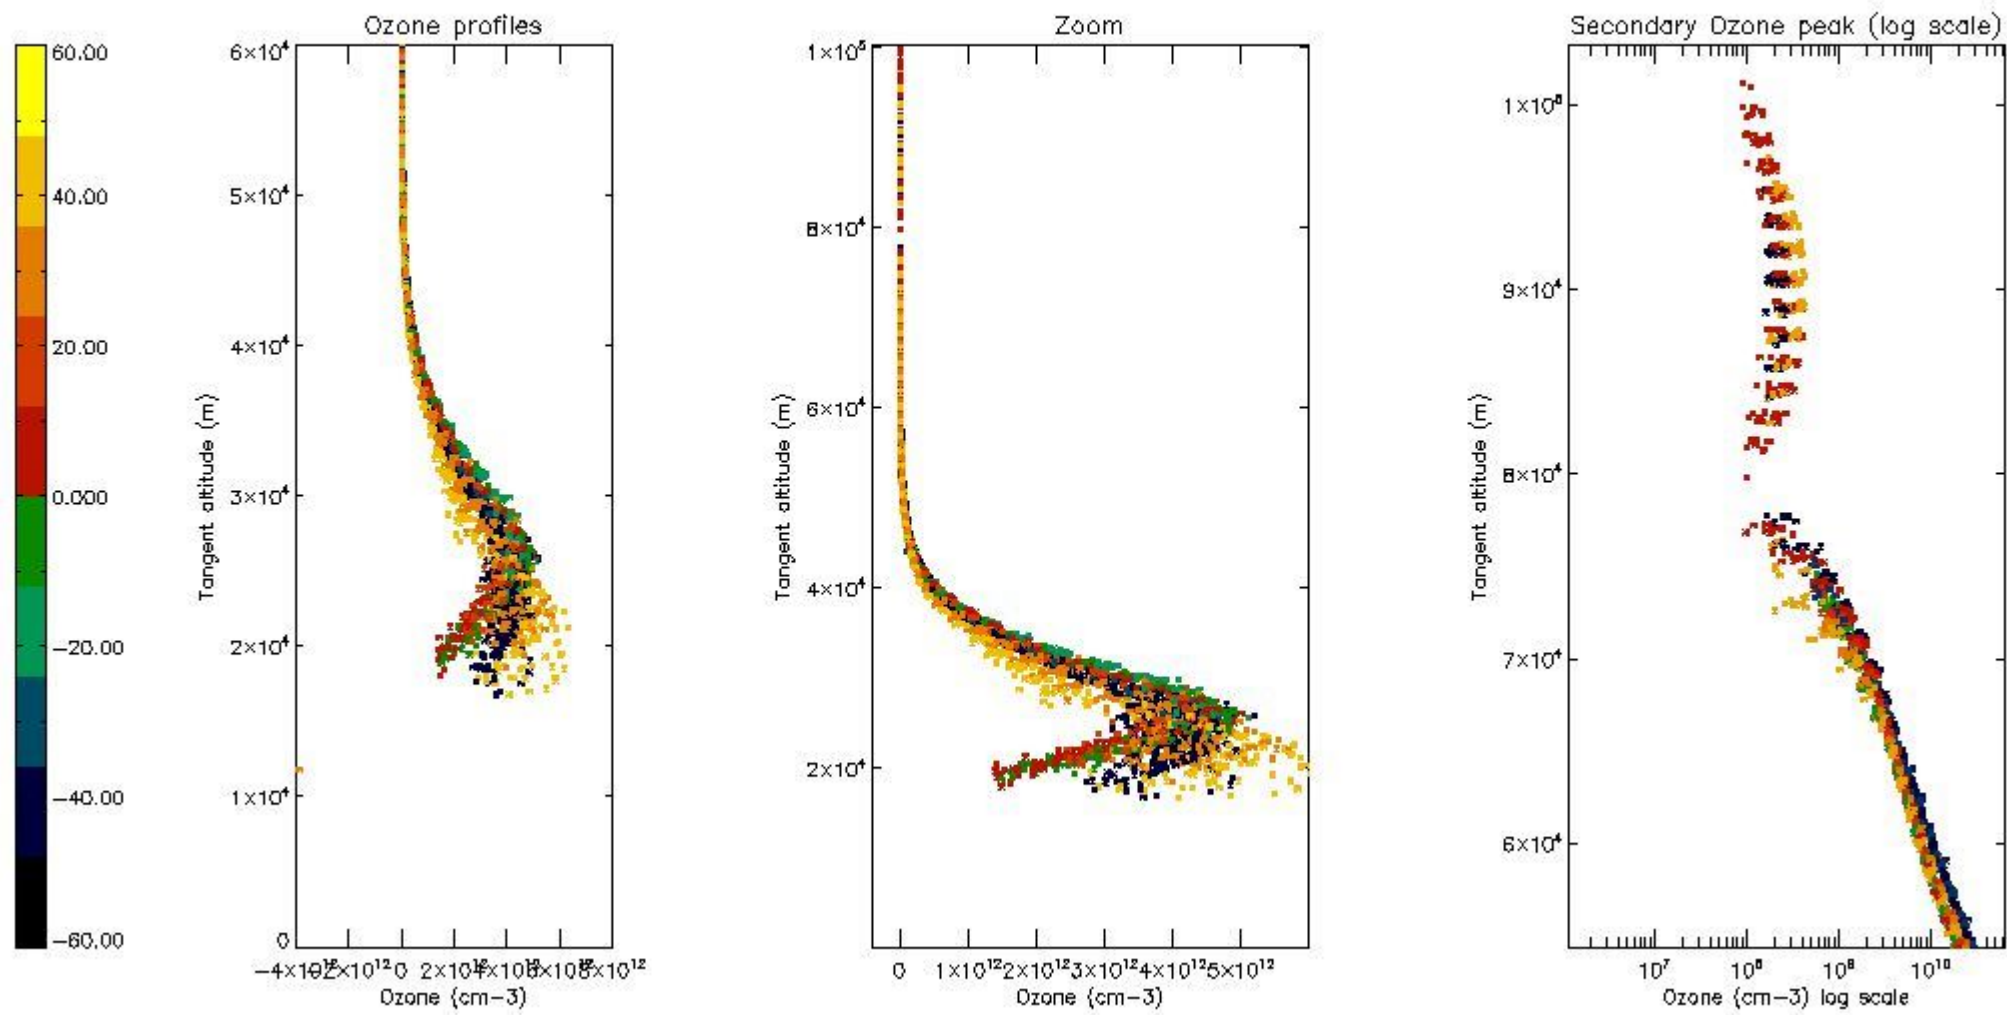

5.5 Plot ozone profiles where STD < 5% (dark without errors)

The colorbar represents the latitude.