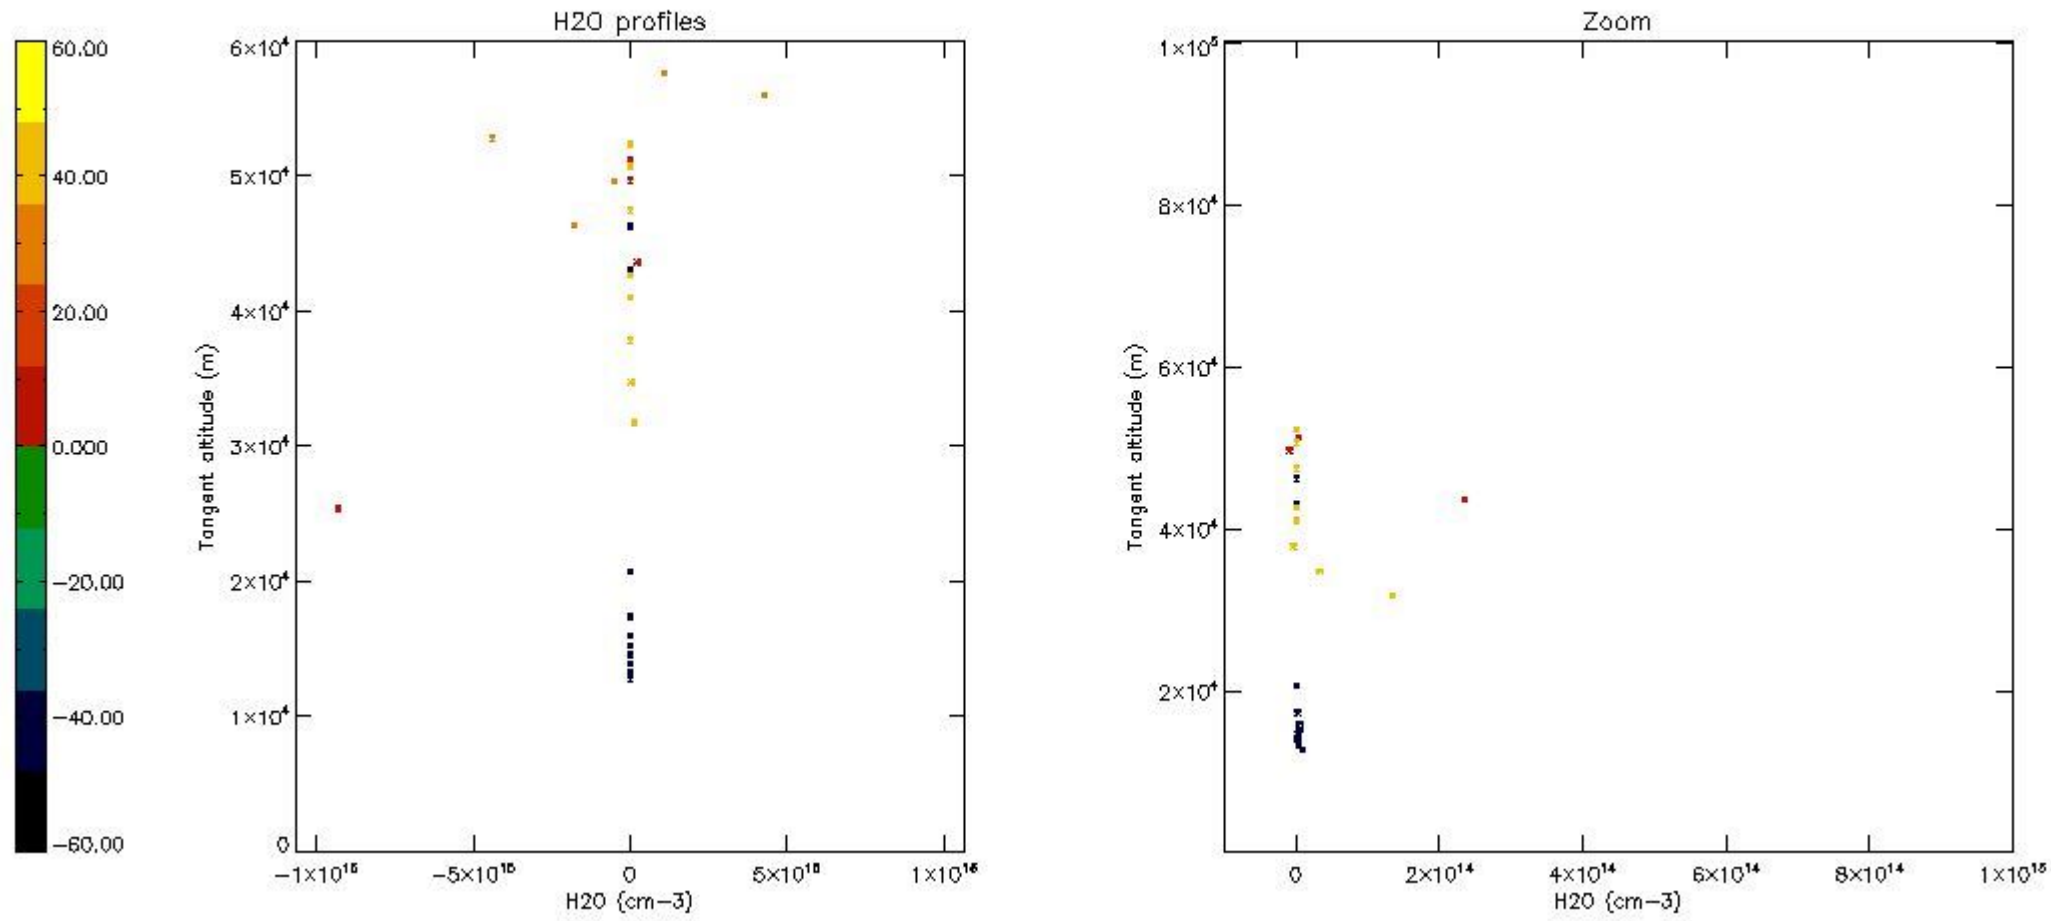

6. Auxiliary Data Files used for the production reported in section 2

The number reported in the third column indicates since which file (see list in section 2) the corresponding auxiliary file has been used. The fourth column is the date of those product files.

Type	Auxiliary Filename	Used since product	Used since product date
INST_PHYS_CHARACTERISTICS	GOM_INS_AXVIEC20091111_143220_20030716_120000_20500101_000000	1	01-FEB-2006 00:01:49
LEVEL-2_PROC_CONFIG	GOM_PR2_AXVIEC20091111_152718_20020301_000000_20500101_000000	1	01-FEB-2006 00:01:49
CROSS_SECTIONS_FILE	GOM_CRS_AXVIEC20091111_154832_20020301_000000_20500101_000000	1	01-FEB-2006 00:01:49