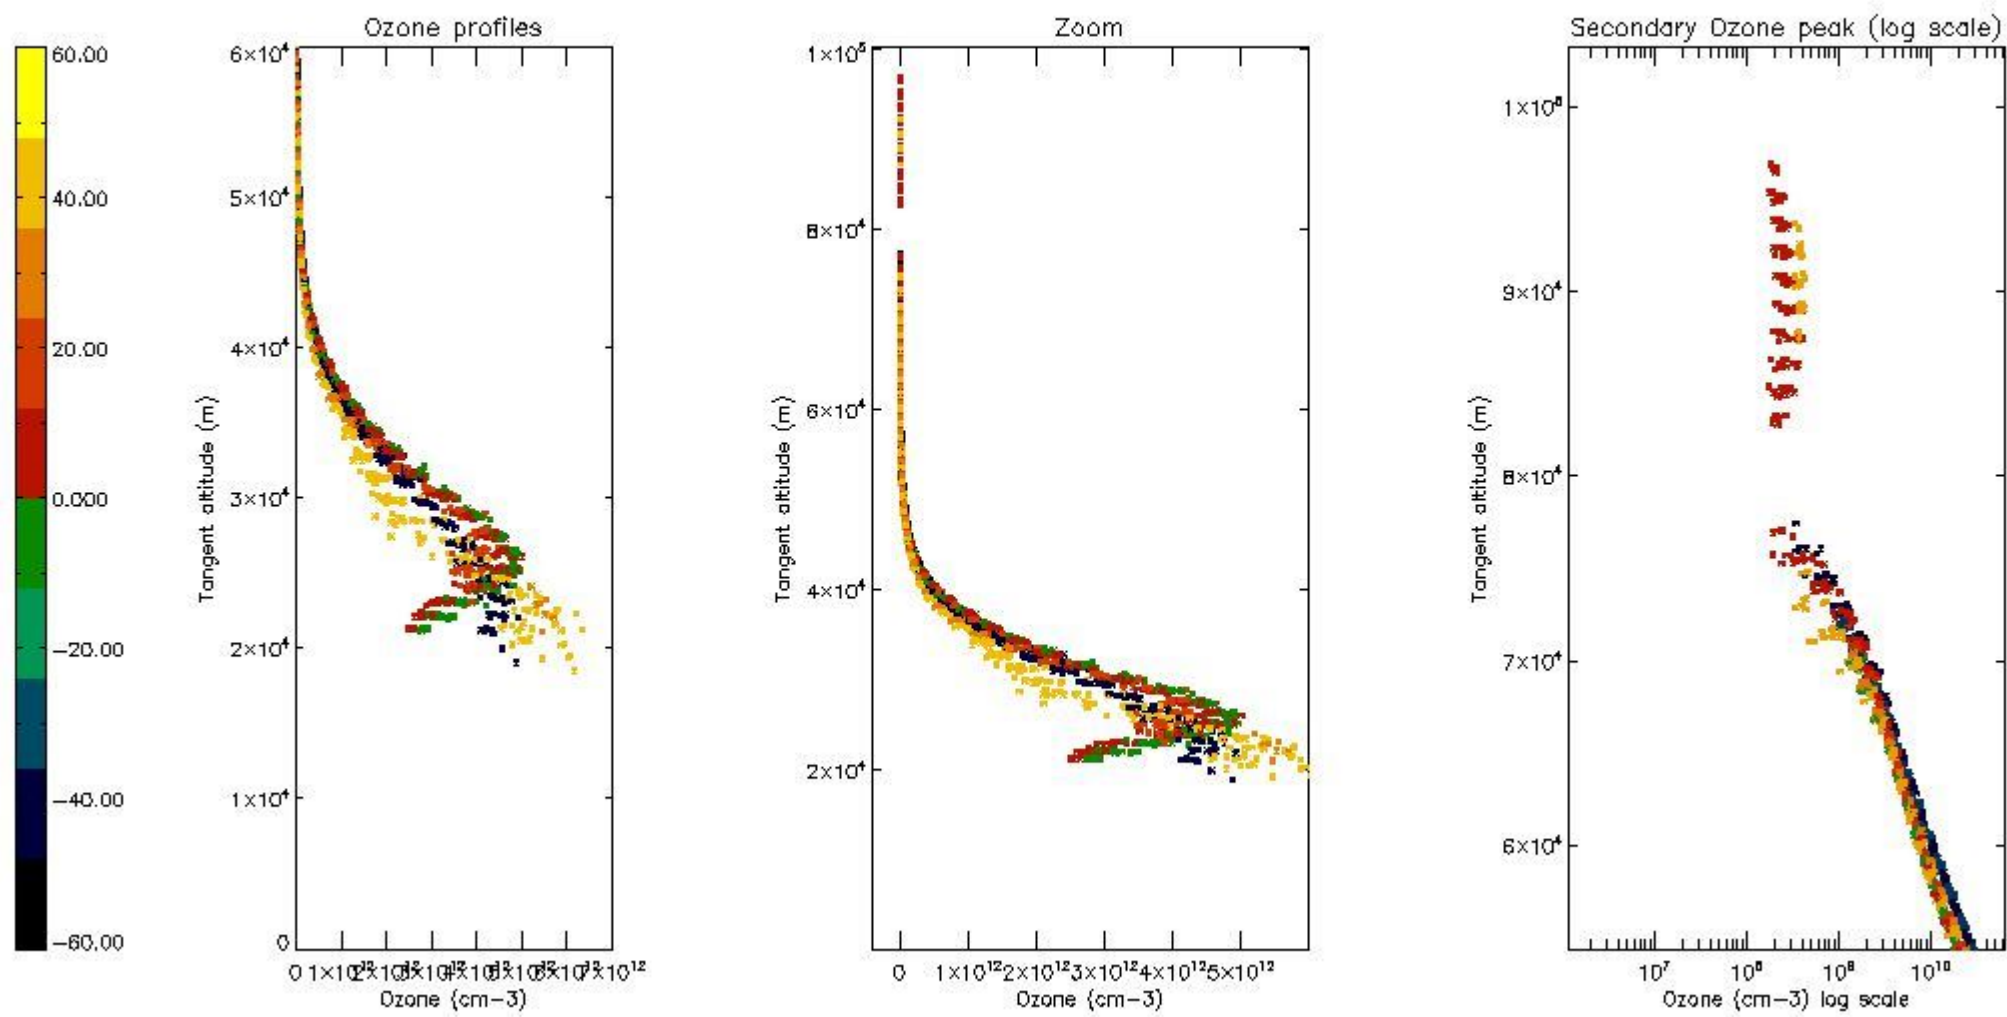

5.6 Plot NO₂ profiles for all STD (dark without errors)

The colorbar represents the latitude.