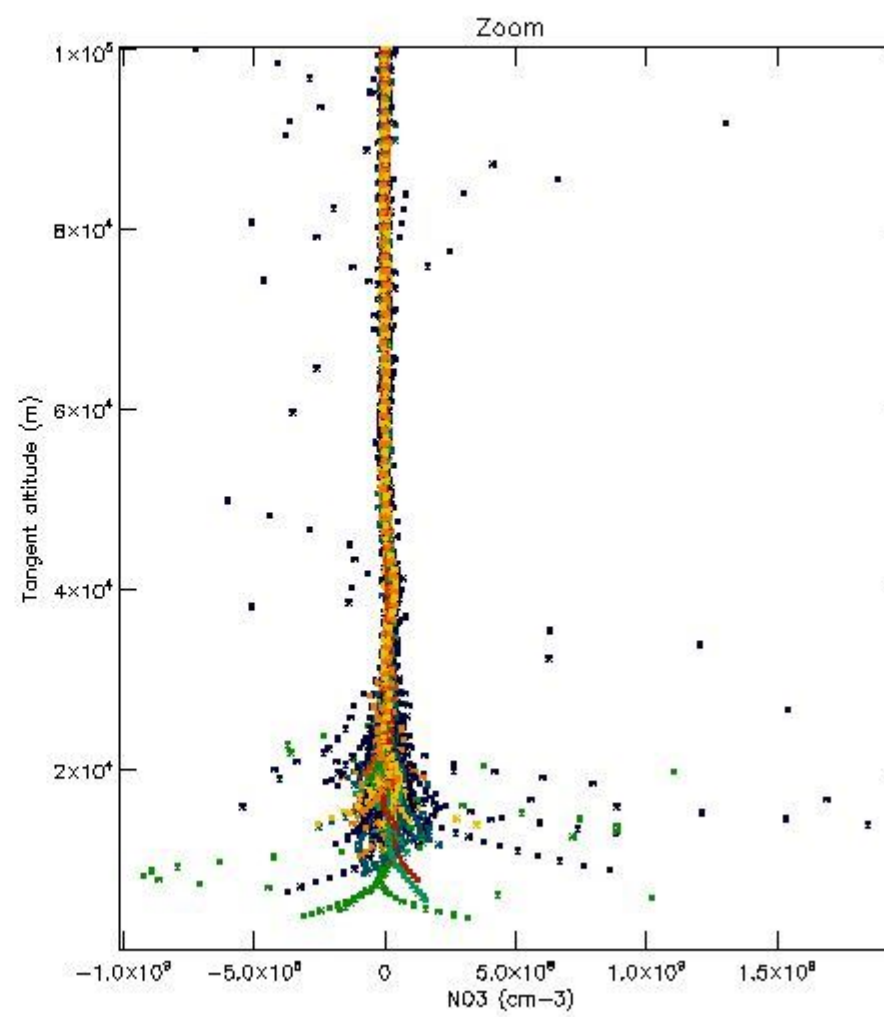

*5.4 Plot ozone profiles where STD < 10% (dark without errors)*

The colorbar represents the latitude.

*5.5 Plot ozone profiles where STD < 5% (dark without errors)*

The colorbar represents the latitude.

*5.6 Plot NO<sub>2</sub> profiles for all STD (dark without errors)*

The colorbar represents the latitude.

*5.7 Plot NO3 profiles for all STD (dark without errors)*

The colorbar represents the latitude.

*5.8 Plot H2O profiles for all STD (only for occultations of stars 1,2,3,4,13,14,16,26,63 dark without errors)*