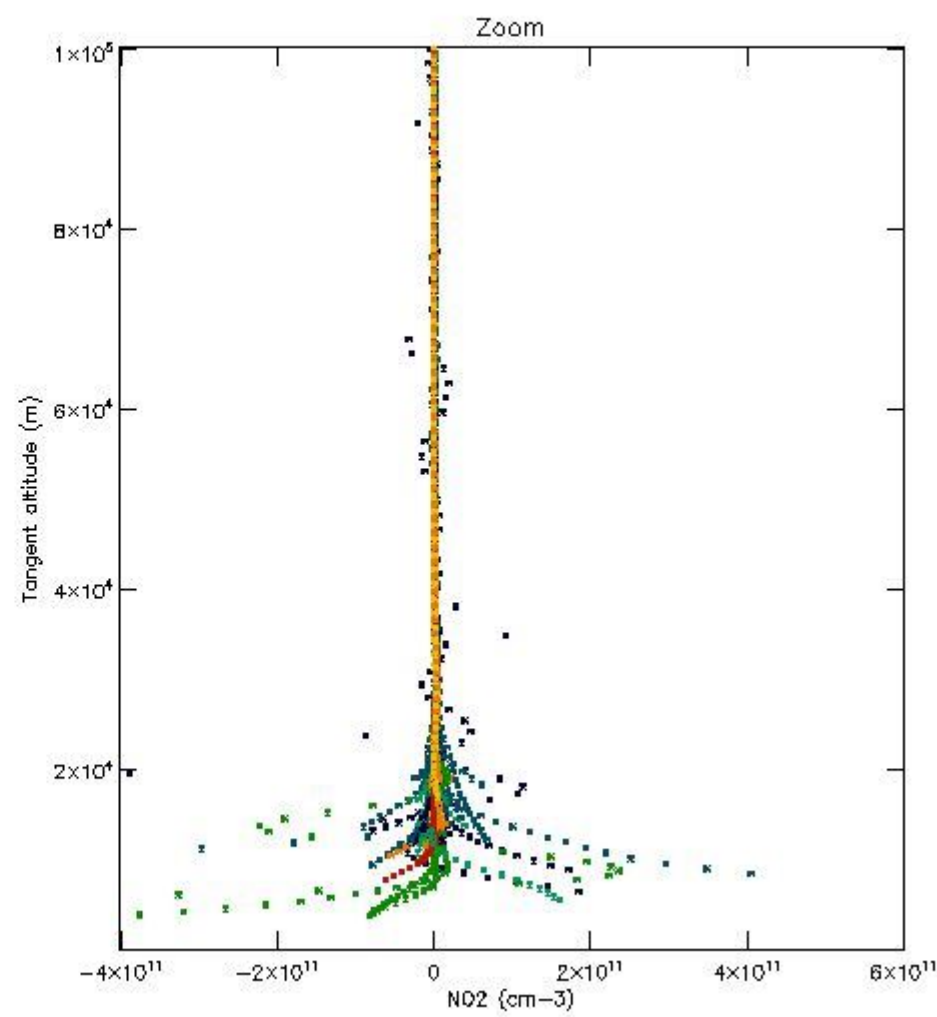

*5.4 Plot ozone profiles where STD < 10% (dark without errors)*

The colorbar represents the latitude.

*5.5 Plot ozone profiles where STD < 5% (dark without errors)*

The colorbar represents the latitude.

*5.6 Plot NO<sub>2</sub> profiles for all STD (dark without errors)*

The colorbar represents the latitude.

*5.7 Plot NO3 profiles for all STD (dark without errors)*

The colorbar represents the latitude.

*5.8 Plot H2O profiles for all STD (only for occultations of stars 1,2,3,4,13,14,16,26,63 dark without errors)*