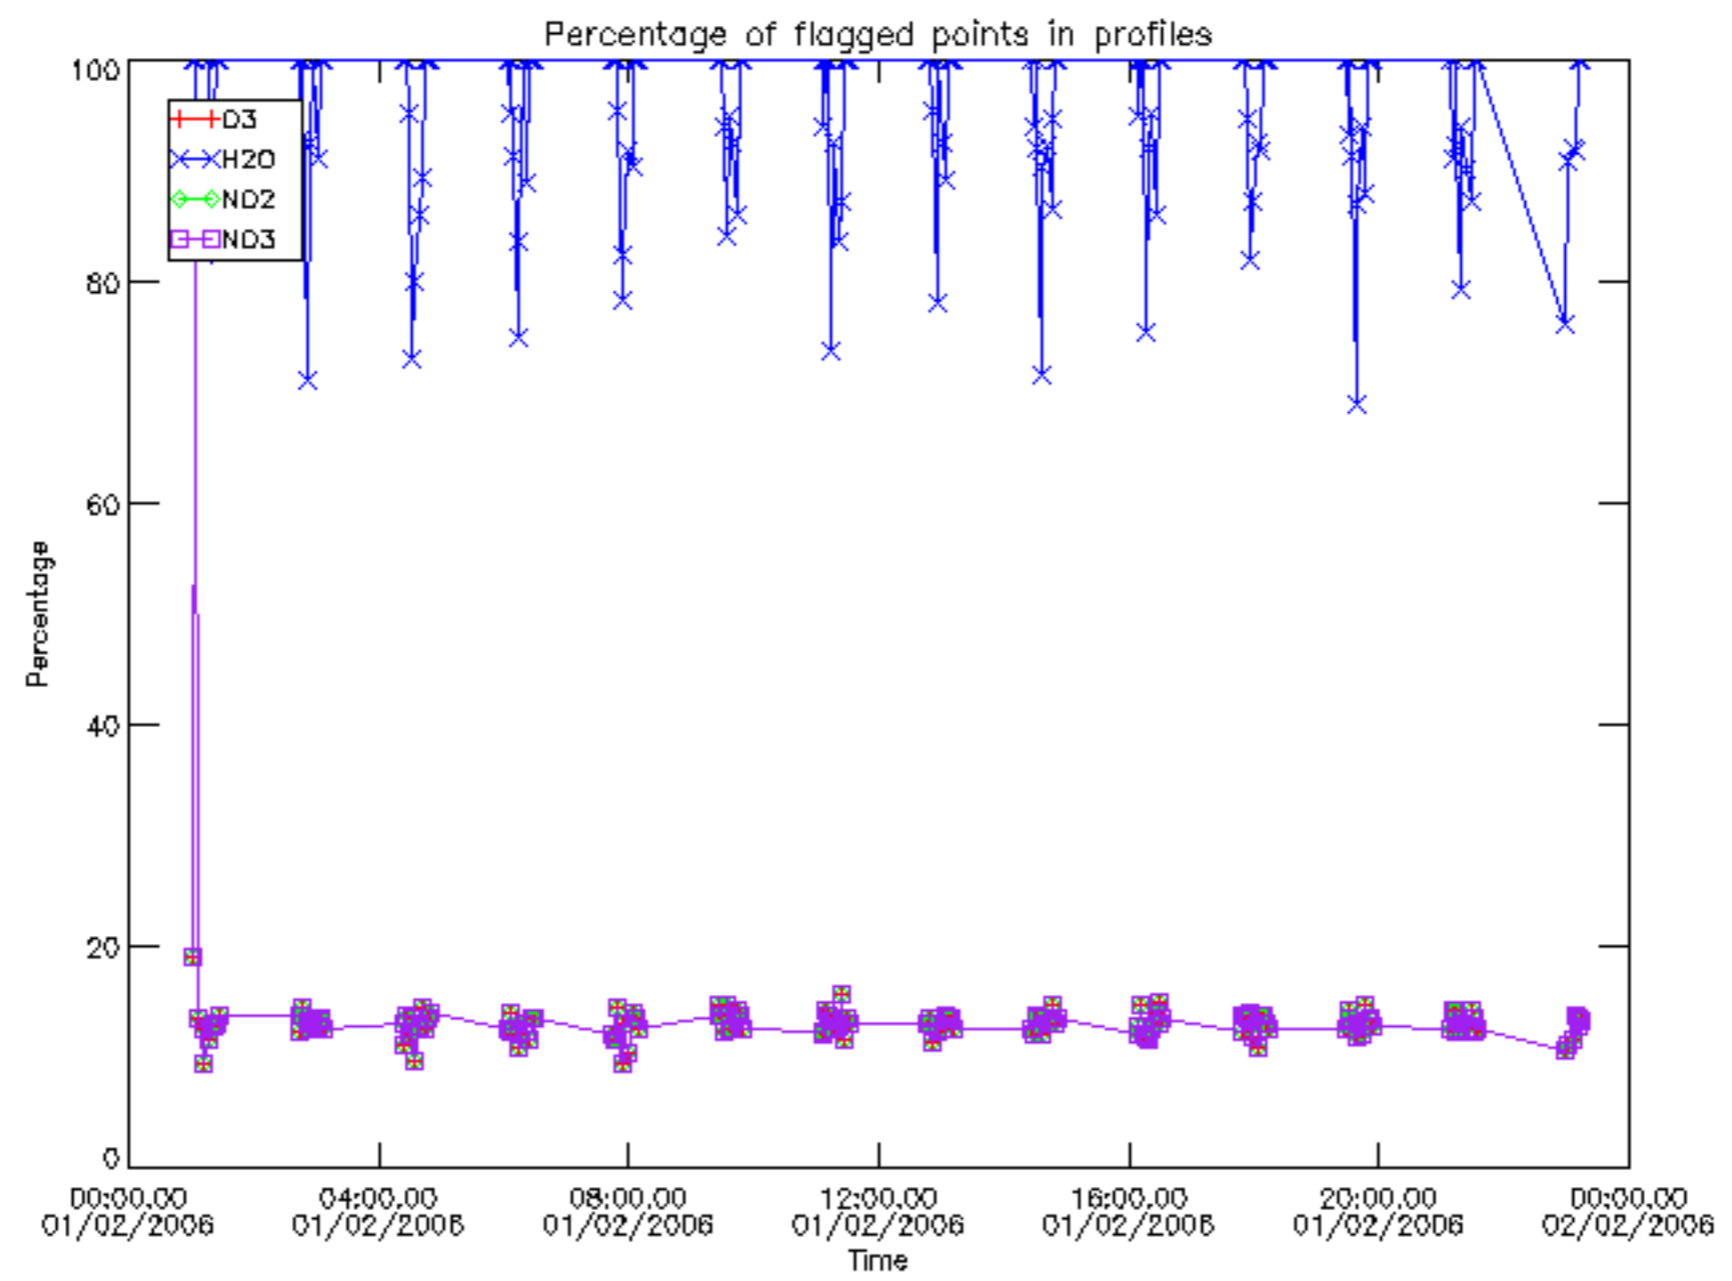

Percentage of flagged data per D3 profile

Percentage of flagged data per H2O profile