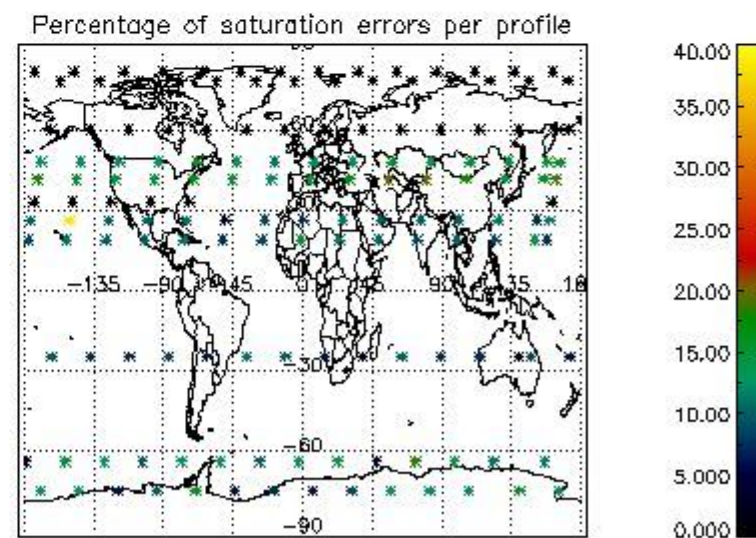

5. Trace gas profiles

5.1 Ozone statistics based on quality of products

The final quality of the products can be "measured" using the STD (Standard Deviation) attached to every point profile. This information is written to the parameter GOM_NL__2P/NL_LOCAL_SPECIES_DENSITY/o3_std of the level 2 products. The table below shows the statistics for given STD ranges.

The statistics are given with respect to the overall valid production:

- Products without fatal errors: GOM_NL__2P/MPH/PRODUCT_ERR=0
- Valid point profile: GOM_NL__2P/NL_LOCAL_SPECIES_DENSITY/pcd(0)=0

The 'Criteria' is applied to valid points of dark limb products:

- Products in dark limb illumination condition: GOM_NL__2P/NL_SUMMARY_QUALITY/obs_ill_cond=0
- Products without fatal errors: GOM_NL__2P/MPH/PRODUCT_ERR=0
- Valid point profile: GOM_NL__2P/NL_LOCAL_SPECIES_DENSITY/pcd(0)=0

So, the table below shows the percentage of dark limb and valid observations for each criteria with respect to the overall valid daily observations.

Criteria	% of total production
All STD	40
STD < 20	23