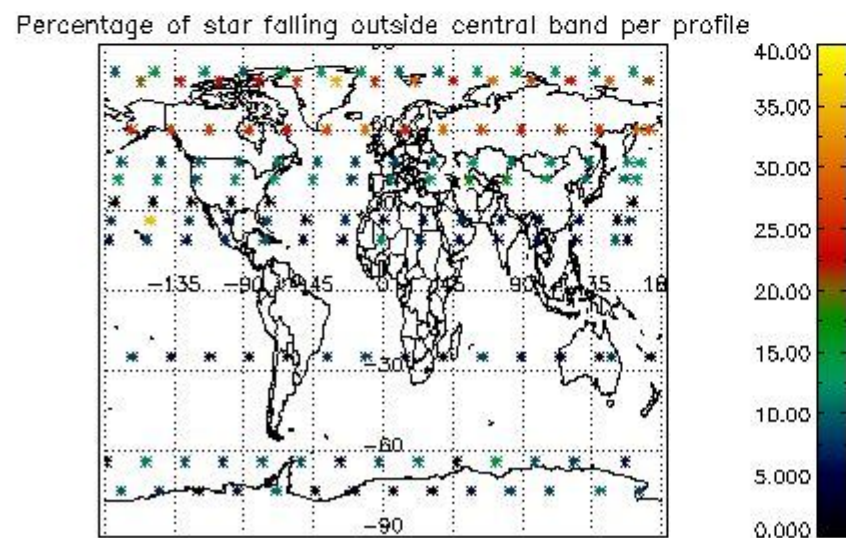

5. Trace gas profiles

5.1 Ozone statistics based on quality of products

The final quality of the products can be "measured" using the STD (Standard Deviation) attached to every point profile. This information is written to the parameter GOM_NL__2P/NL_LOCAL_SPECIES_DENSITY/o3_std of the level 2 products. The table below shows the statistics for given STD ranges.

The statistics are given with respect to the overall valid production:

- Products without fatal errors: GOM_NL__2P/MPH/PRODUCT_ERR=0
- Valid point profile: GOM_NL__2P/NL_LOCAL_SPECIES_DENSITY/pcd(0)=0

The 'Criteria' is applied to valid points of dark limb products:

- Products in dark limb illumination condition: GOM_NL__2P/NL_SUMMARY_QUALITY/obs_ill_cond=0
- Products without fatal errors: GOM_NL__2P/MPH/PRODUCT_ERR=0
- Valid point profile: GOM_NL__2P/NL_LOCAL_SPECIES_DENSITY/pcd(0)=0

So, the table below shows the percentage of dark limb and valid observations for each criteria with respect to the overall valid daily observations.

Criteria	% of total production
All STD	40
STD < 20	23