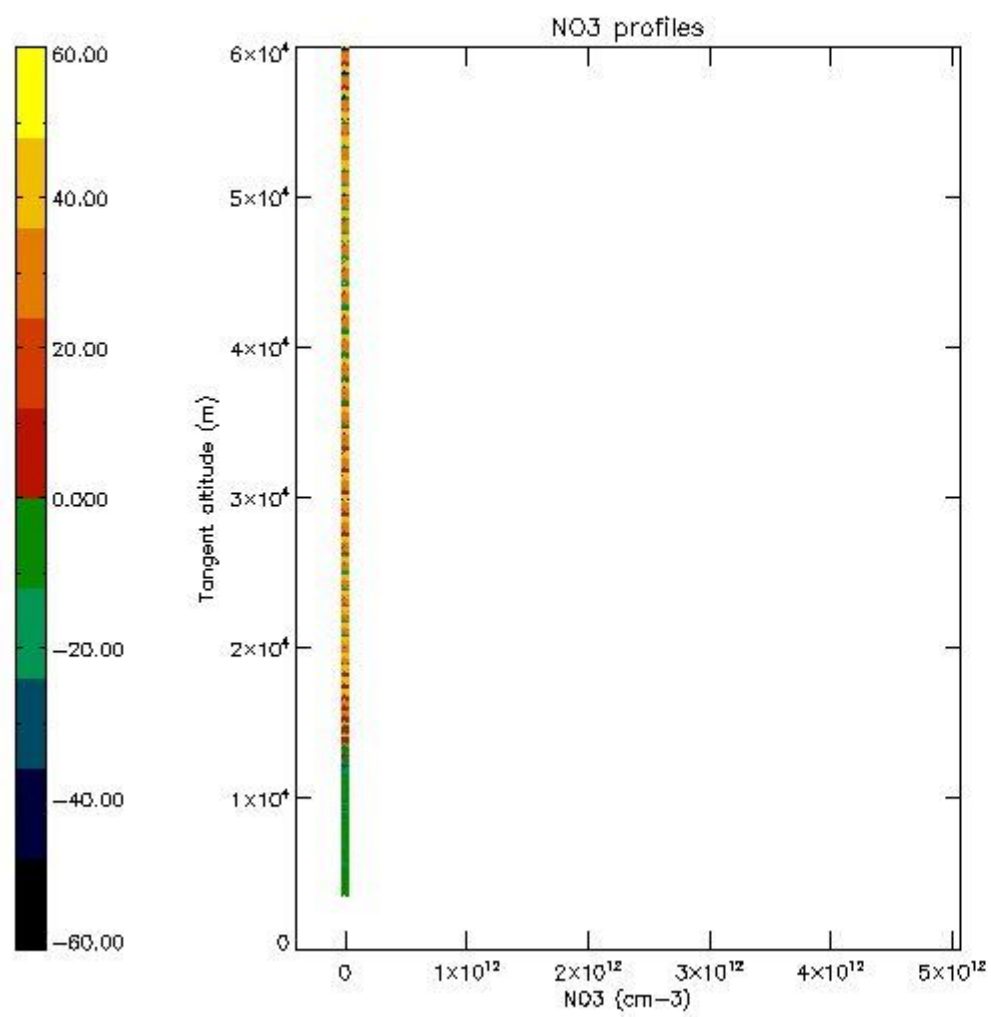

*5.4 Plot ozone profiles where STD < 10% (dark without errors)*

The colorbar represents the latitude.

*5.5 Plot ozone profiles where STD < 5% (dark without errors)*

The colorbar represents the latitude.

*5.6 Plot NO<sub>2</sub> profiles for all STD (dark without errors)*

The colorbar represents the latitude.

*5.7 Plot NO3 profiles for all STD (dark without errors)*

The colorbar represents the latitude.

*5.8 Plot H2O profiles for all STD (only for occultations of stars 1,2,3,4,13,14,16,26,63 dark without errors)*