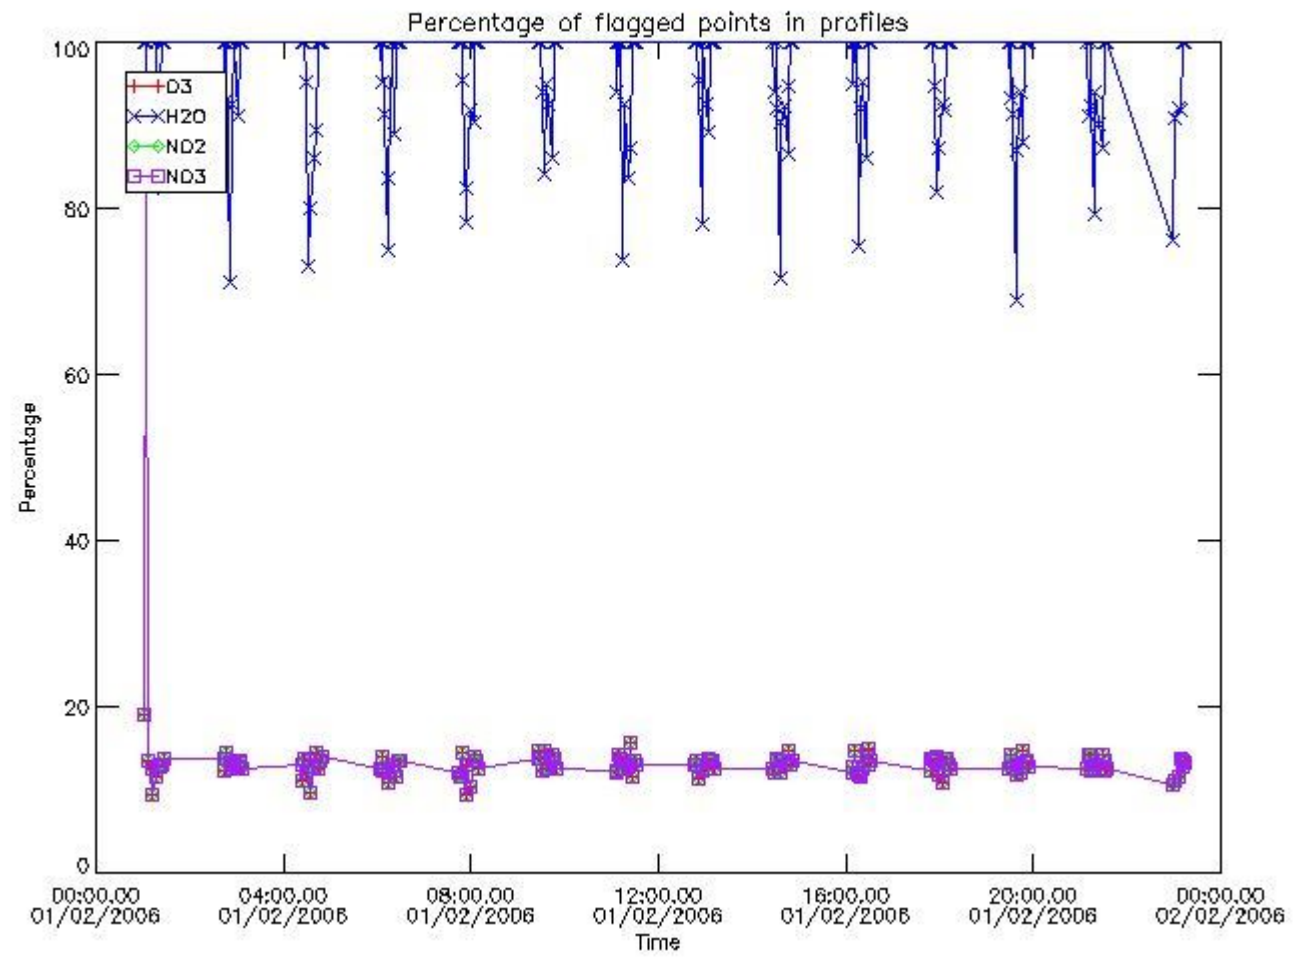

3. Quality information per product

In this section it is plotted some information contained in the Quality Summary data set of the level 2 products. Only products in dark limb conditions and without errors (error flag in

the MPH set to "0") are used.

3.1 Plot quality information per product (time dependant)

3.2 Plot quality information per product (world map)