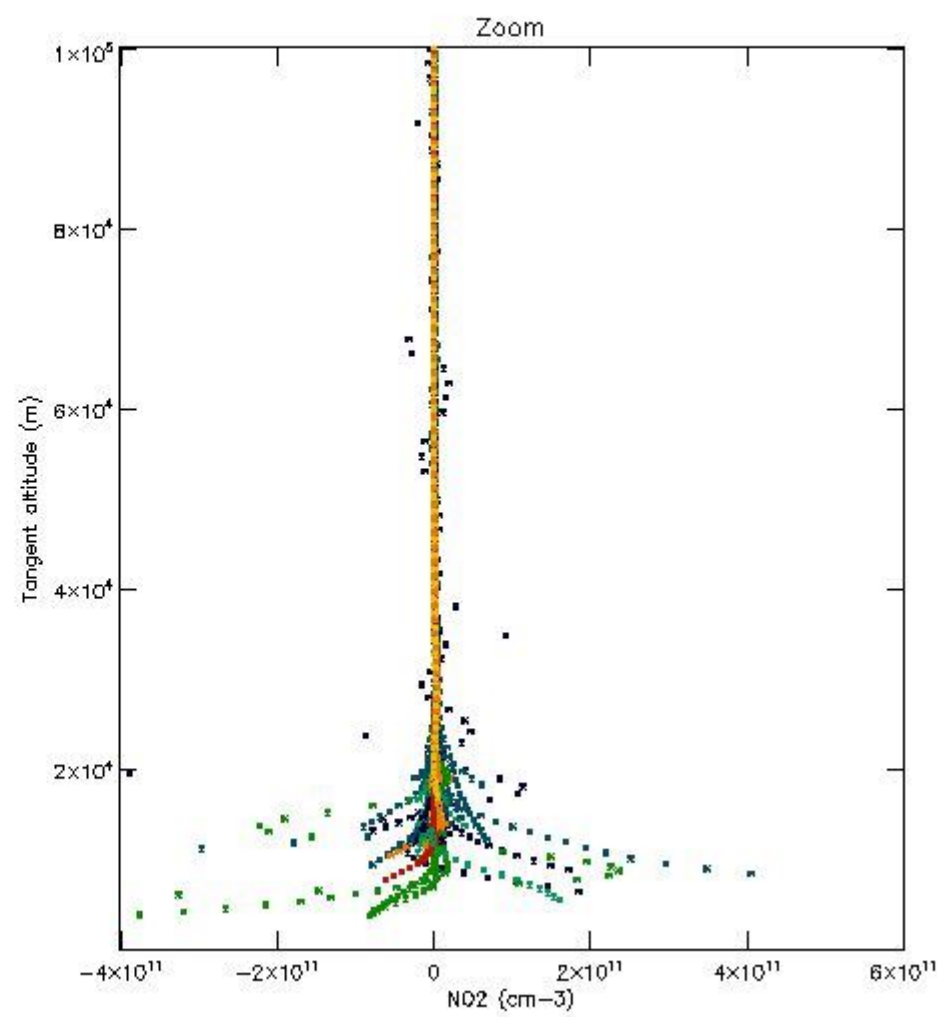

5.7 Plot NO3 profiles for all STD (dark without errors)

The colorbar represents the latitude.