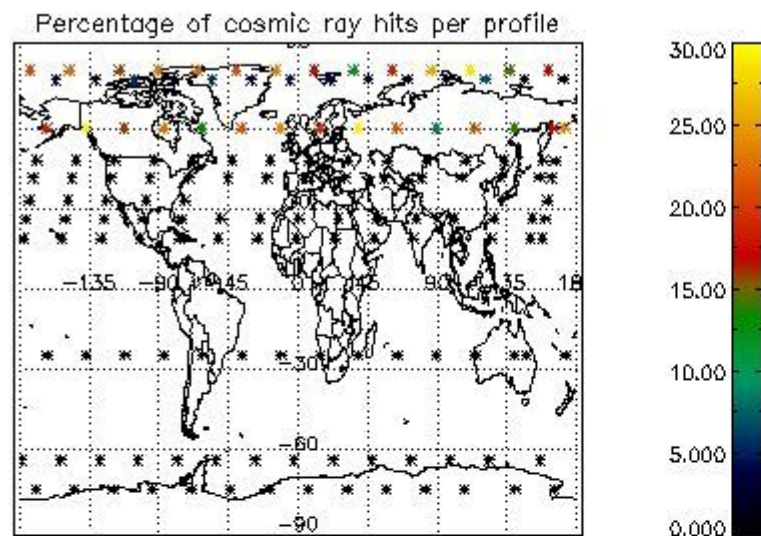

4.2.2 Plot level 1 quality information per product (world map): ENVISAT DESCENDING passes

5. Trace gas profiles

5.1 Ozone statistics based on quality of products

The final quality of the products can be "measured" using the STD (Standard Deviation) attached to every point profile. This information is written to the parameter GOM_NL__2P/NL_LOCAL_SPECIES_DENSITY/o3_std of the level 2 products. The table below shows the statistics for given STD ranges.

The statistics are given with respect to the overall valid production:

- Products without fatal errors: GOM_NL__2P/MPH/PRODUCT_ERR=0
- Valid point profile: GOM_NL__2P/NL_LOCAL_SPECIES_DENSITY/pcd(0)=0

The 'Criteria' is applied to valid points of dark limb products:

- Products in dark limb illumination condition: GOM_NL__2P/NL_SUMMARY_QUALITY/obs_ill_cond=0
- Products without fatal errors: GOM_NL__2P/MPH/PRODUCT_ERR=0
- Valid point profile: GOM_NL__2P/NL_LOCAL_SPECIES_DENSITY/pcd(0)=0

So, the table below shows the percentage of dark limb and valid observations for each criteria with respect to the overall valid daily observations.

Criteria	% of total production
All STD	40
STD < 20	23