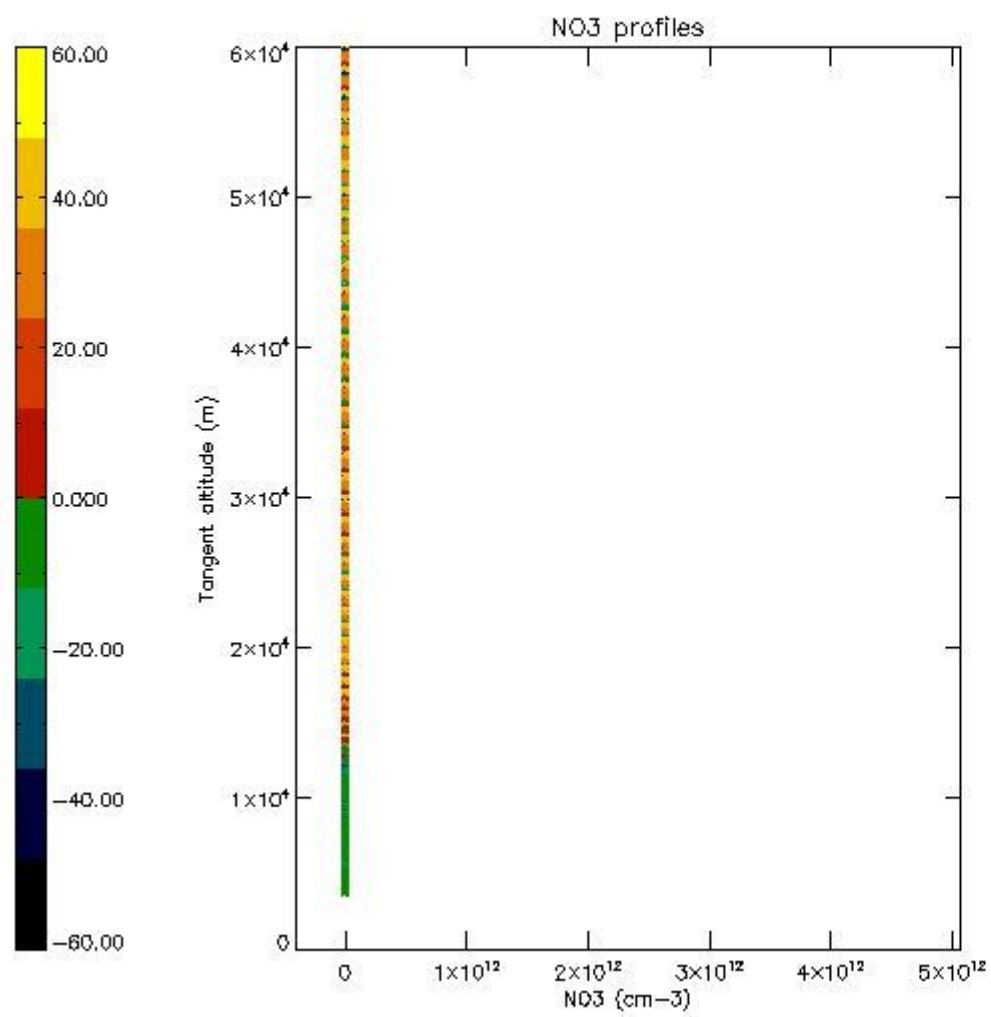

5.8 Plot H2O profiles for all STD (only for occultations of stars 1,2,3,4,13,14,16,26,63 dark without errors)

The colorbar represents the latitude.