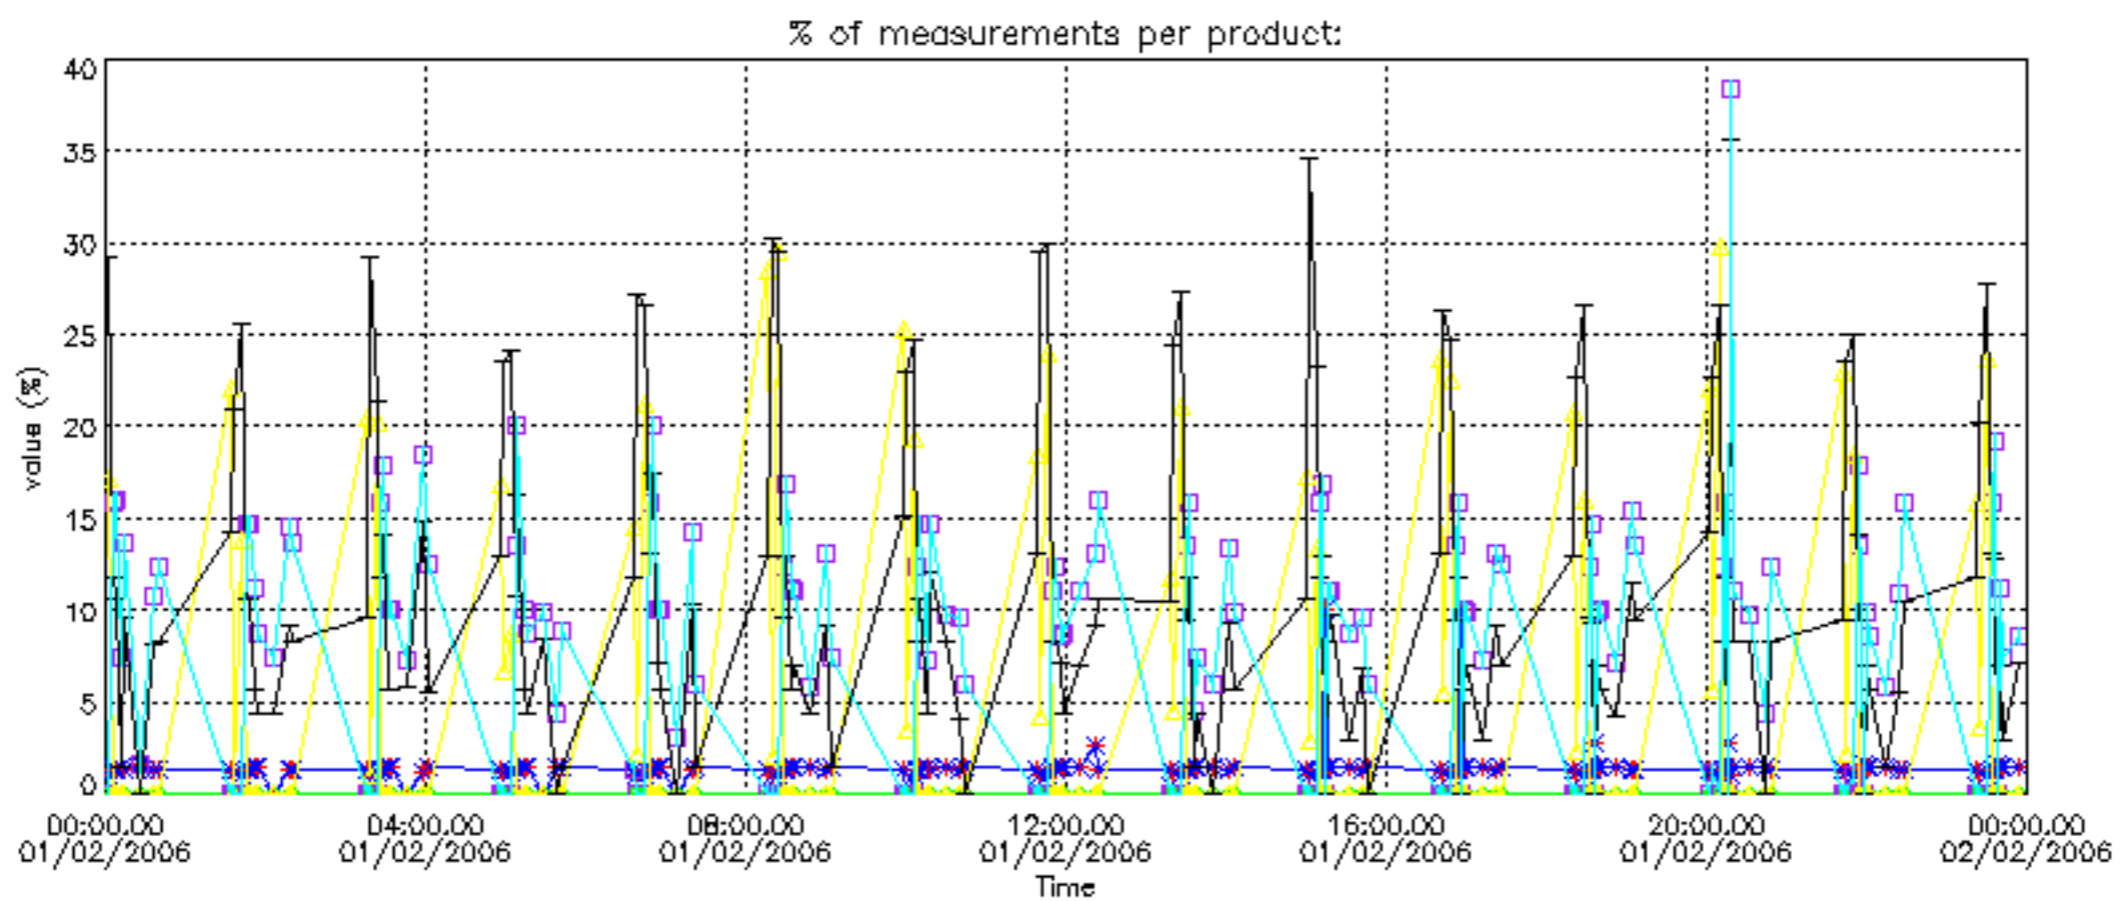

Percentage of cosmic ray hits per profile

Percentage of datation errors per profile