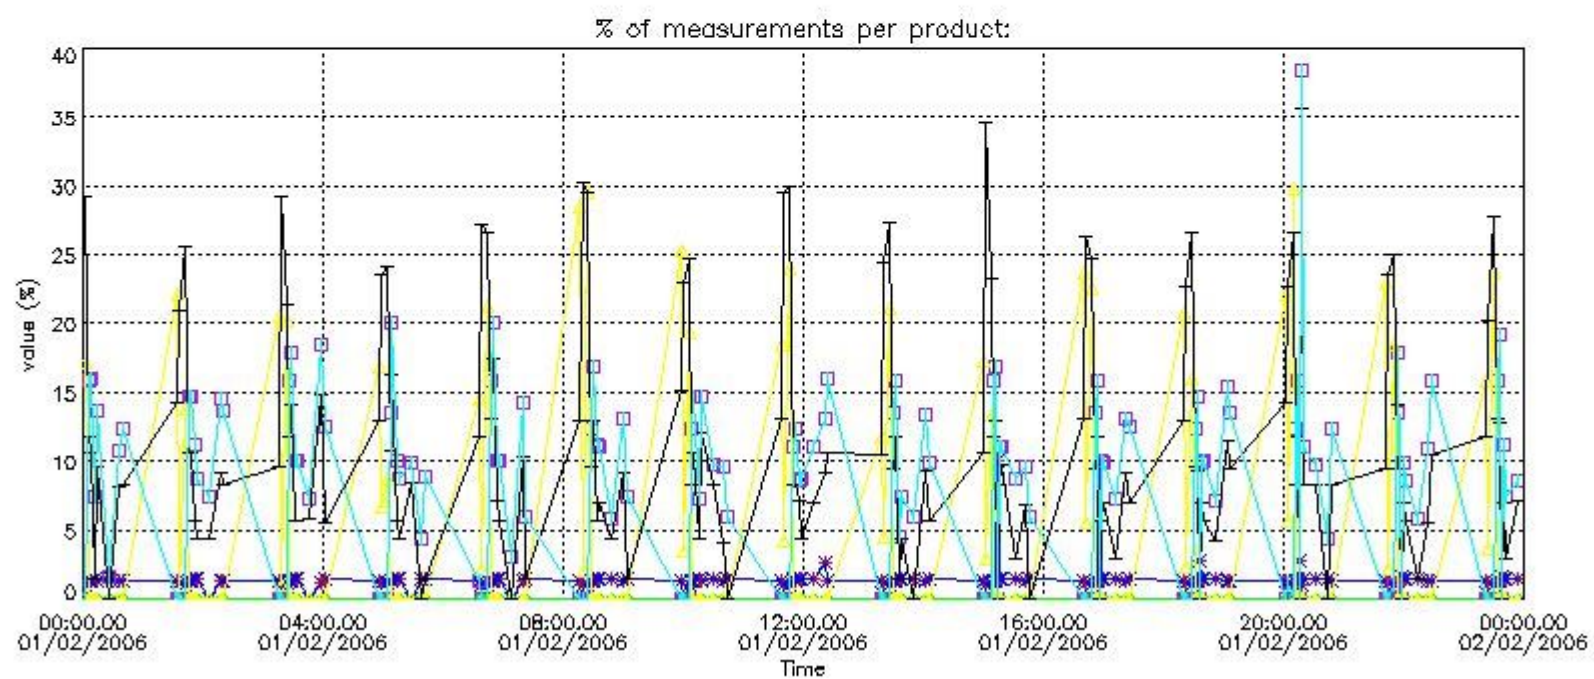

4.2 Plot quality information per product coming from level 1b processing (world map)

4.2.1 Plot level 1 quality information per product (world map): ENVISAT ASCENDING passes