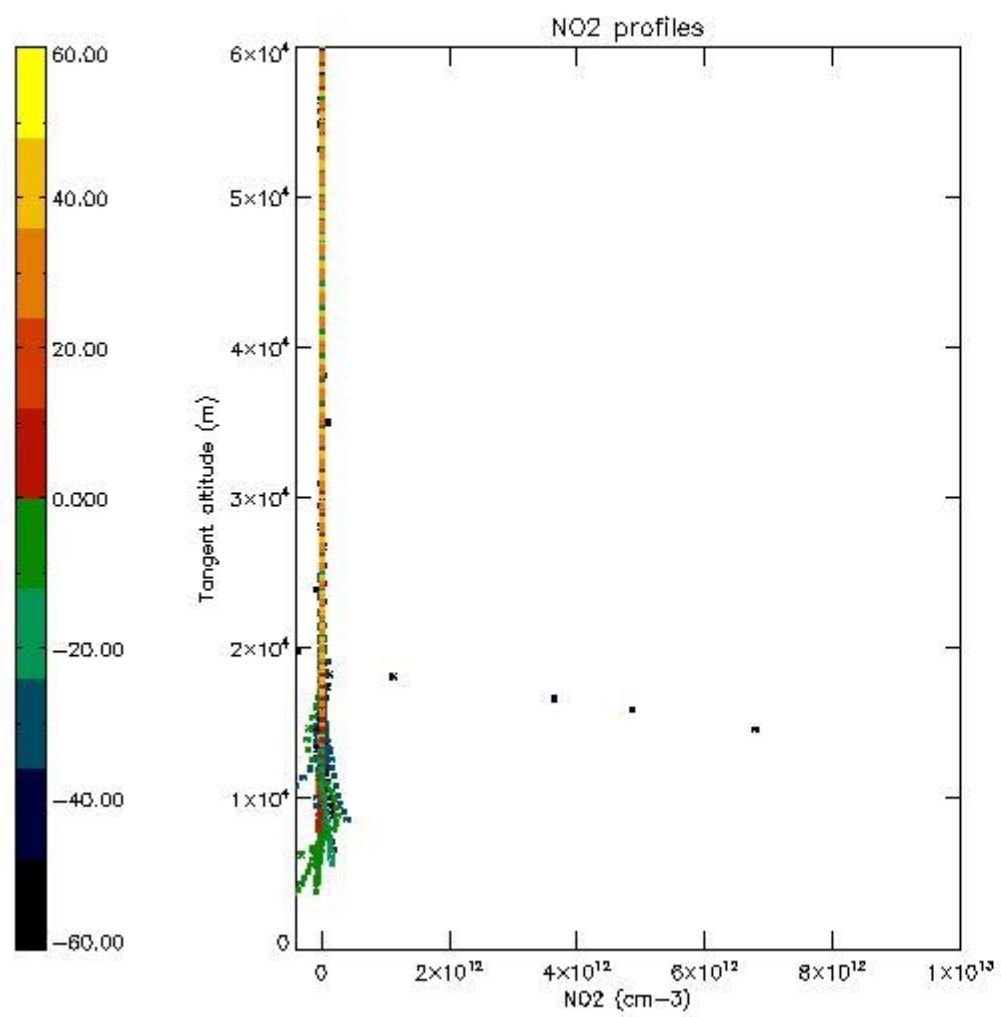

5.7 Plot NO3 profiles for all STD (dark without errors)

The colorbar represents the latitude.