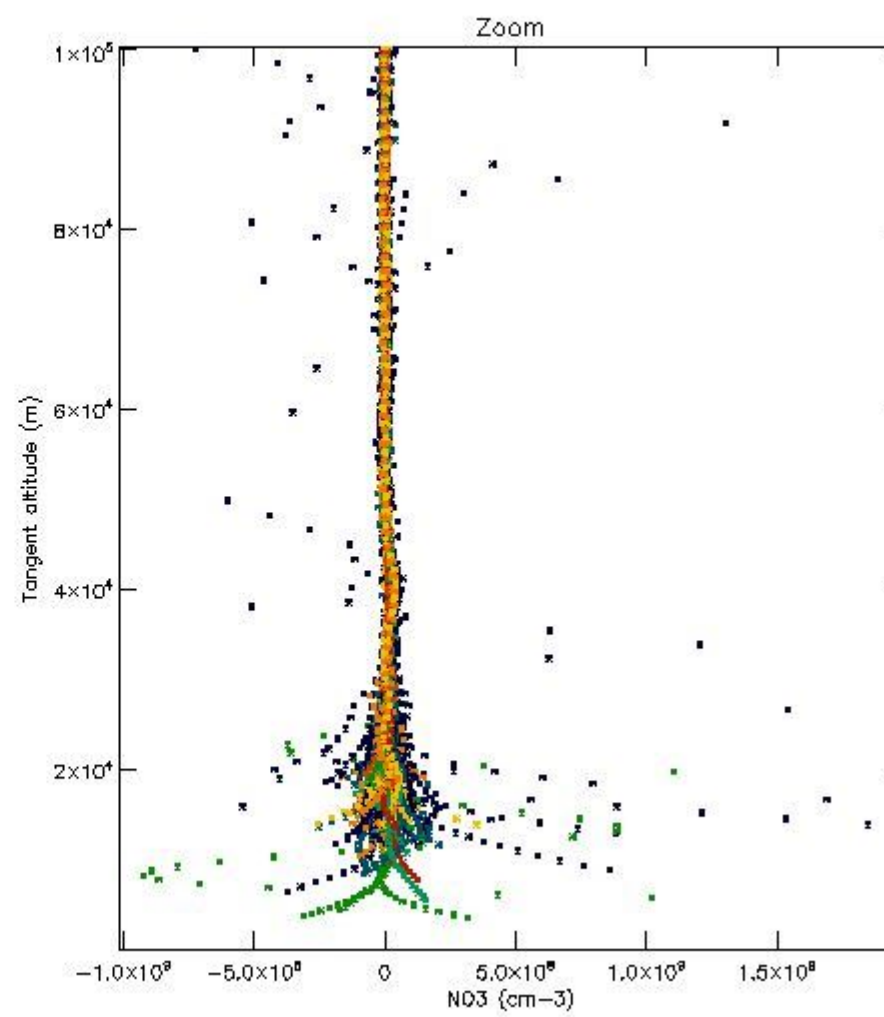

5.8 Plot H2O profiles for all STD (only for occultations of stars 1,2,3,4,13,14,16,26,63 dark without errors)

The colorbar represents the latitude.