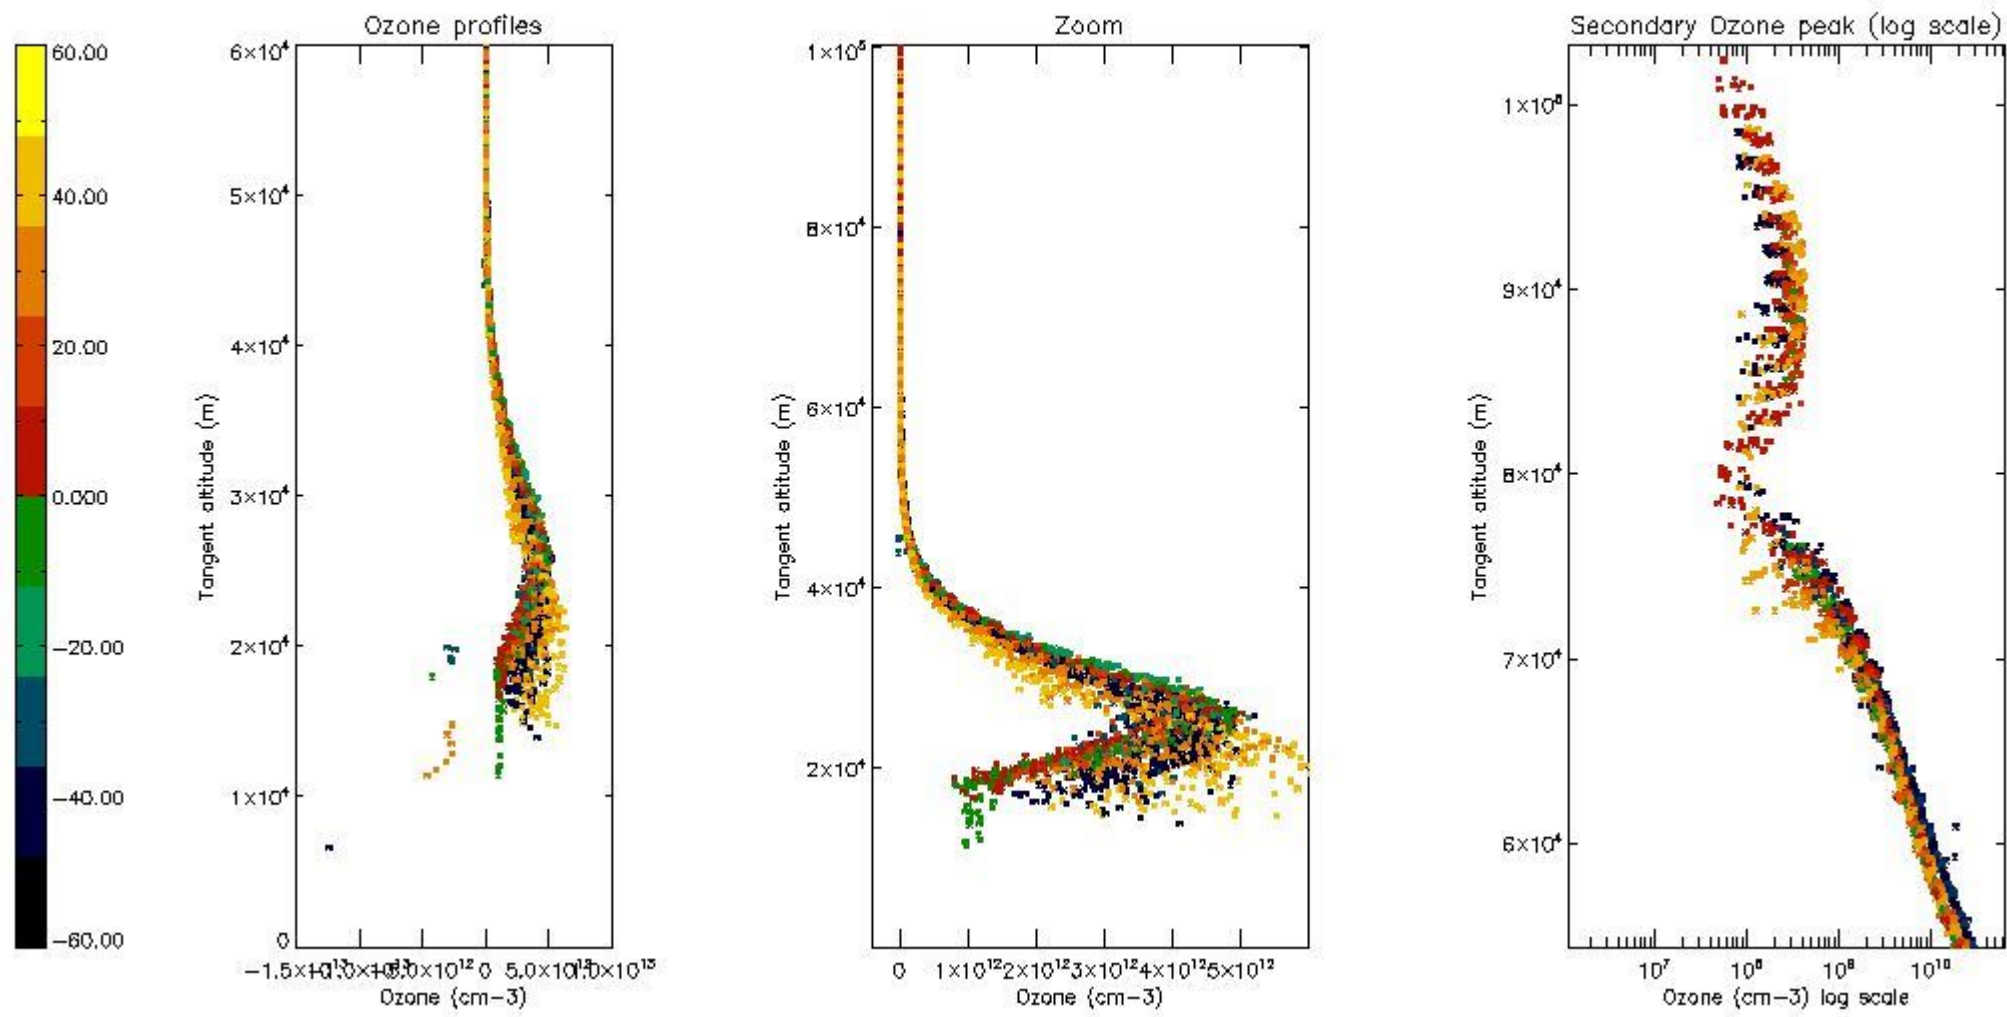

STD < 10	19
STD < 5	12

5.2 Plot ozone profiles for all STD (dark without errors)

The colorbar represents the latitude.

5.3 Plot ozone profiles where STD < 20% (dark without errors)

The colorbar represents the latitude.