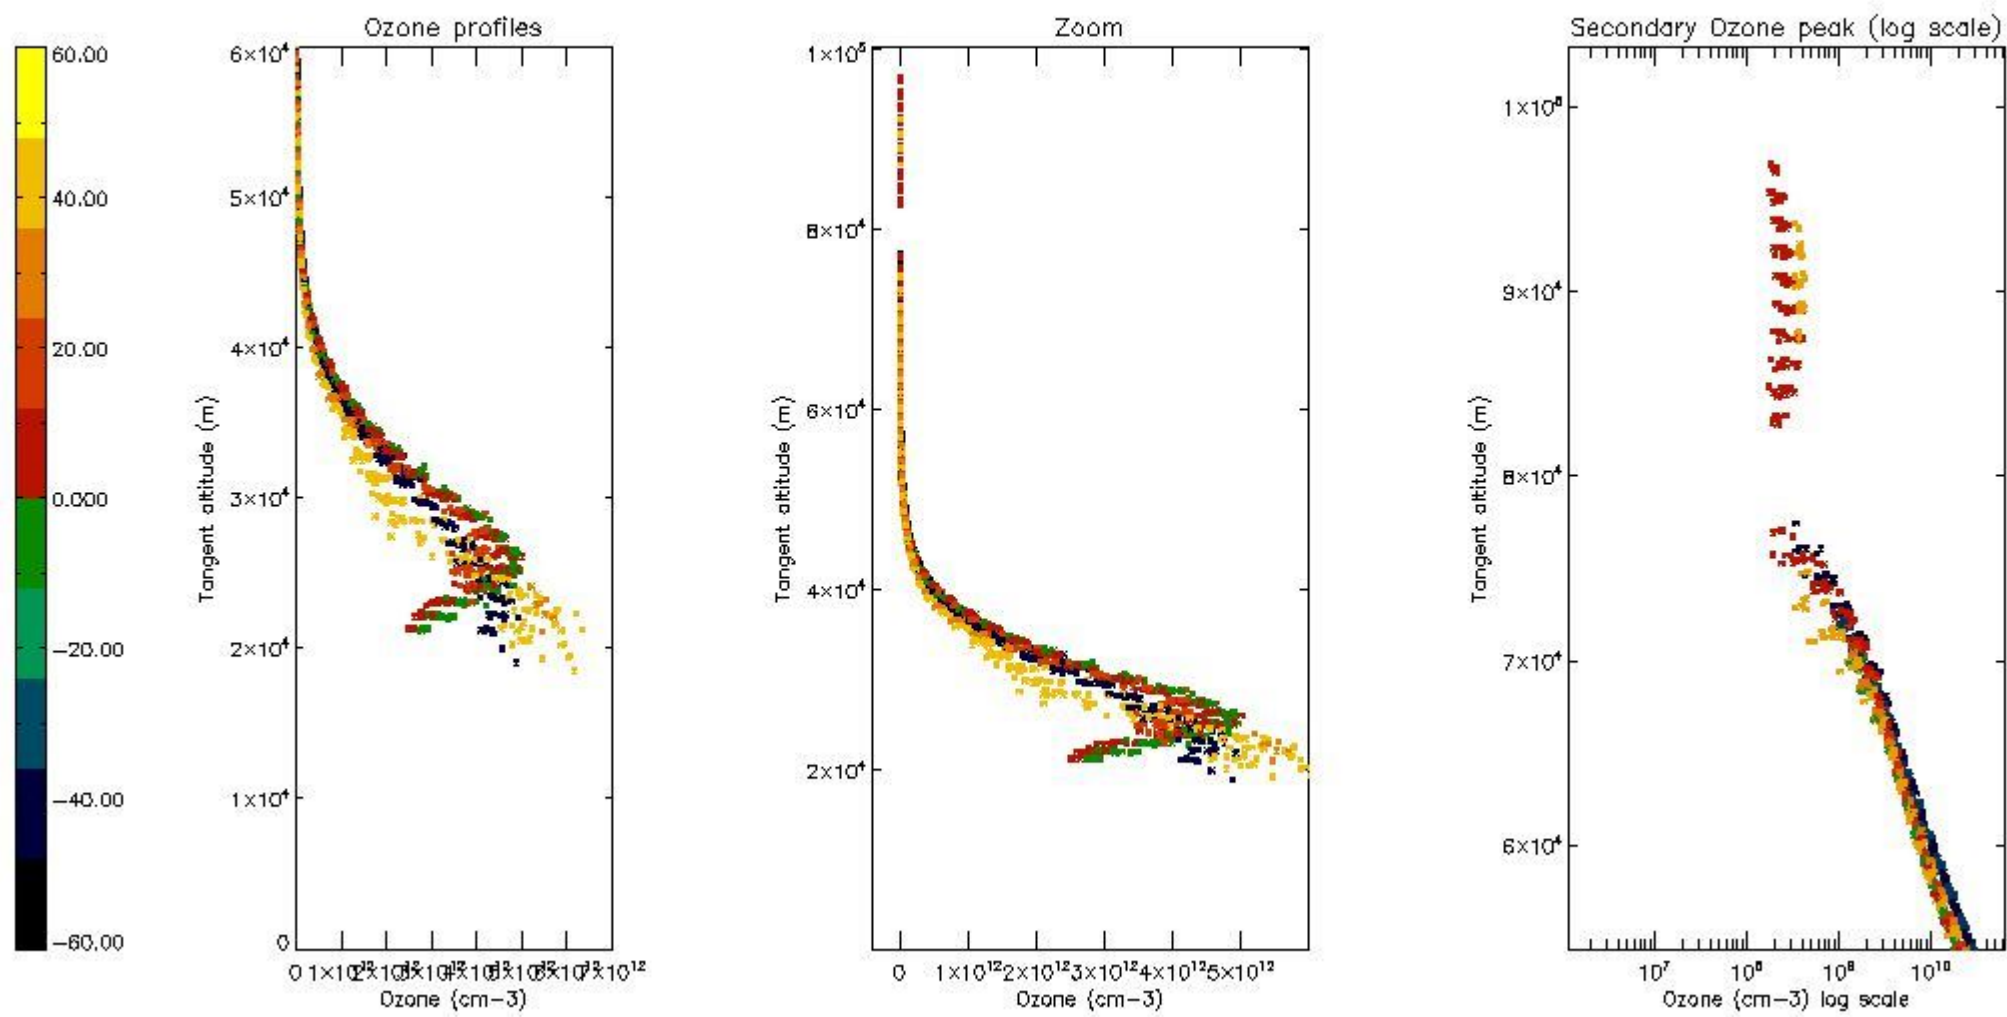

*5.4 Plot ozone profiles where STD < 10% (dark without errors)*

The colorbar represents the latitude.

*5.5 Plot ozone profiles where STD < 5% (dark without errors)*

The colorbar represents the latitude.

*5.6 Plot NO<sub>2</sub> profiles for all STD (dark without errors)*

The colorbar represents the latitude.

*5.7 Plot NO3 profiles for all STD (dark without errors)*

The colorbar represents the latitude.

*5.8 Plot H2O profiles for all STD (only for occultations of stars 1,2,3,4,13,14,16,26,63 dark without errors)*