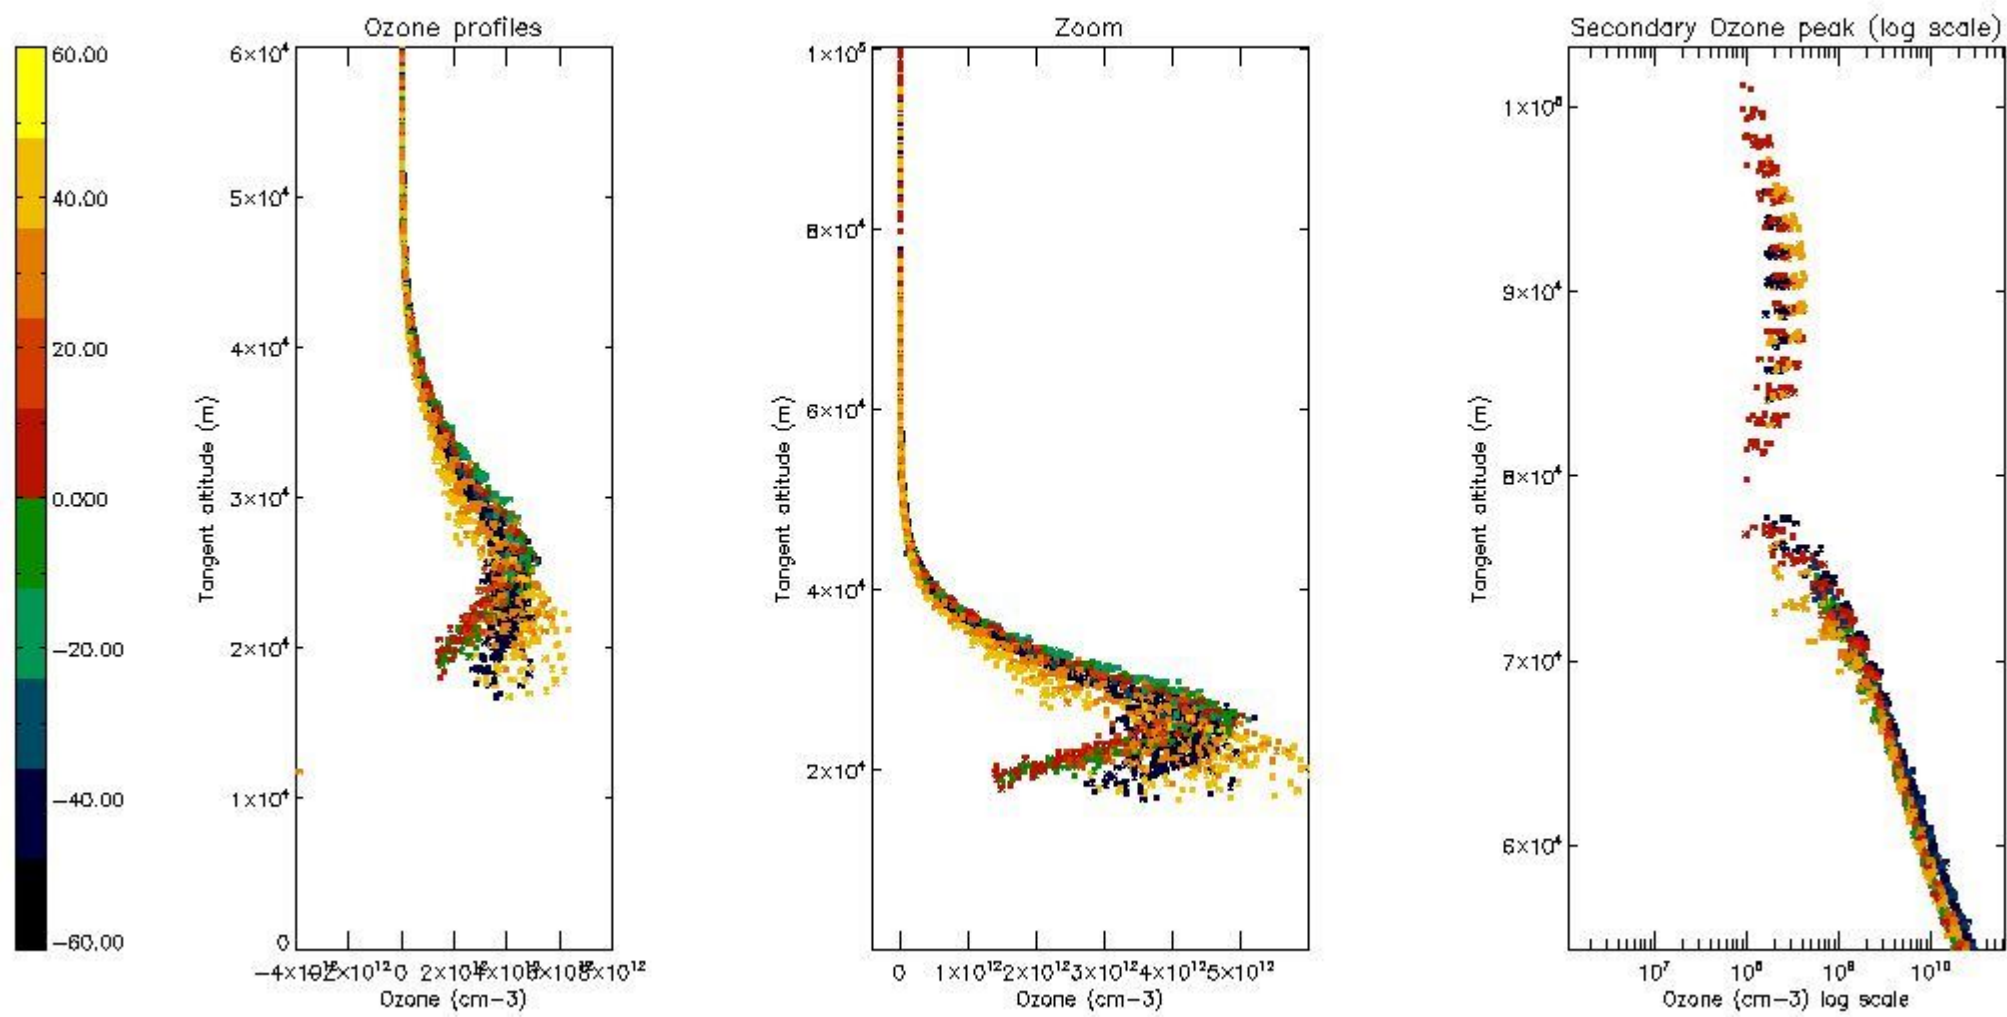

5.5 Plot ozone profiles where STD < 5% (dark without errors)

The colorbar represents the latitude.