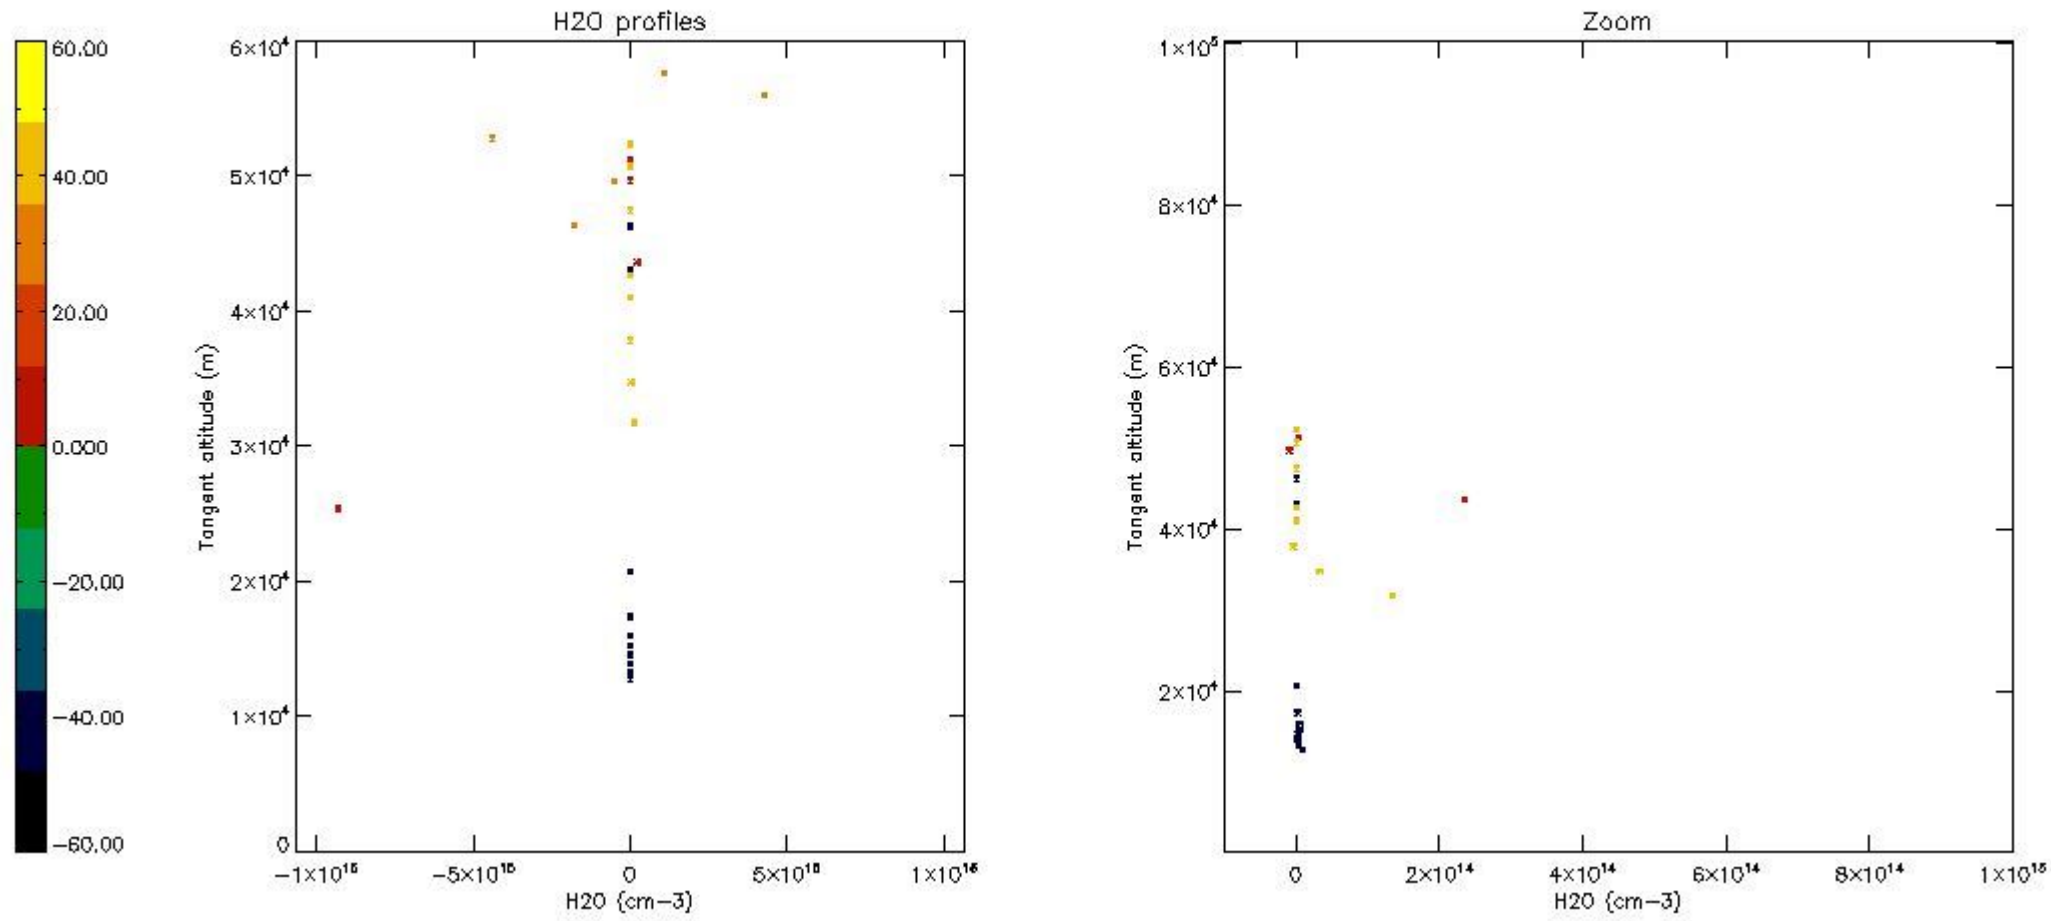

The colorbar represents the latitude.

*5.7 Plot NO3 profiles for all STD (dark without errors)*

The colorbar represents the latitude.

*5.8 Plot H2O profiles for all STD (only for occultations of stars 1,2,3,4,13,14,16,26,63 dark without errors)*

The colorbar represents the latitude.