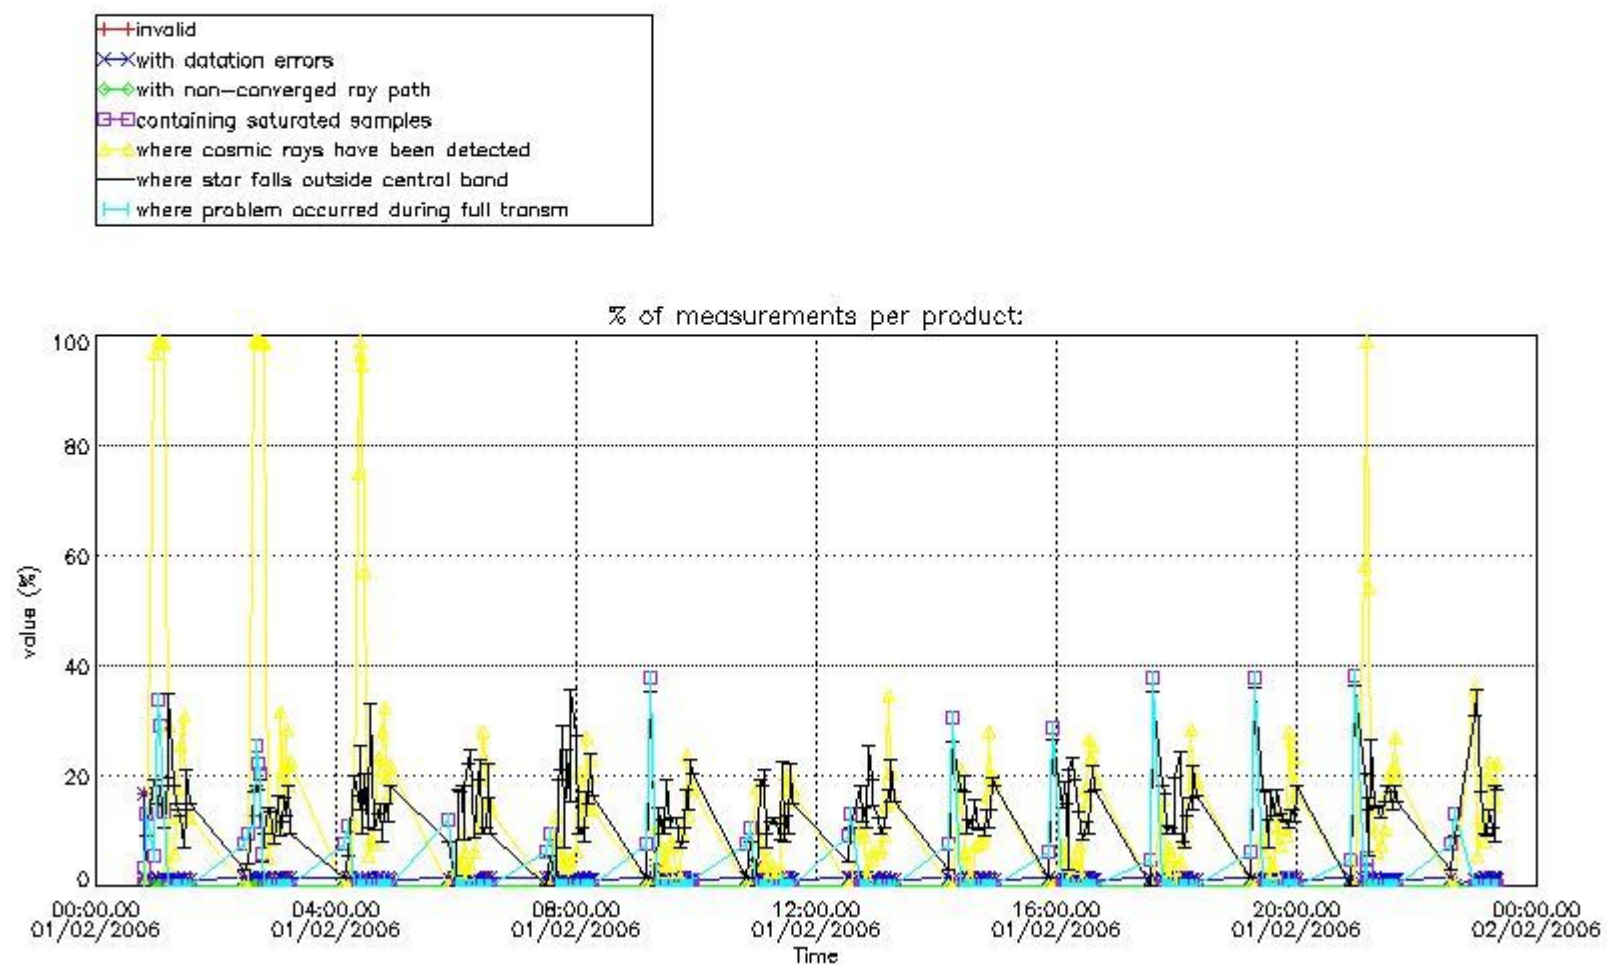

4.1.2 Plot level 1 quality information per product (time dependant): ENVISAT DESCENDING passes