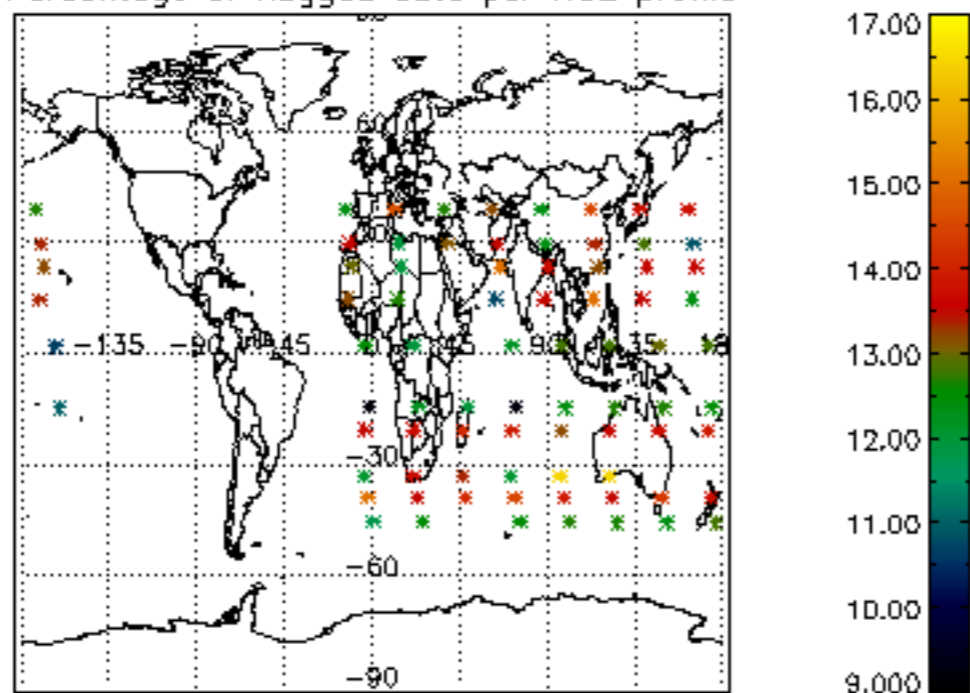

Percentage of flagged data per NO2 profile