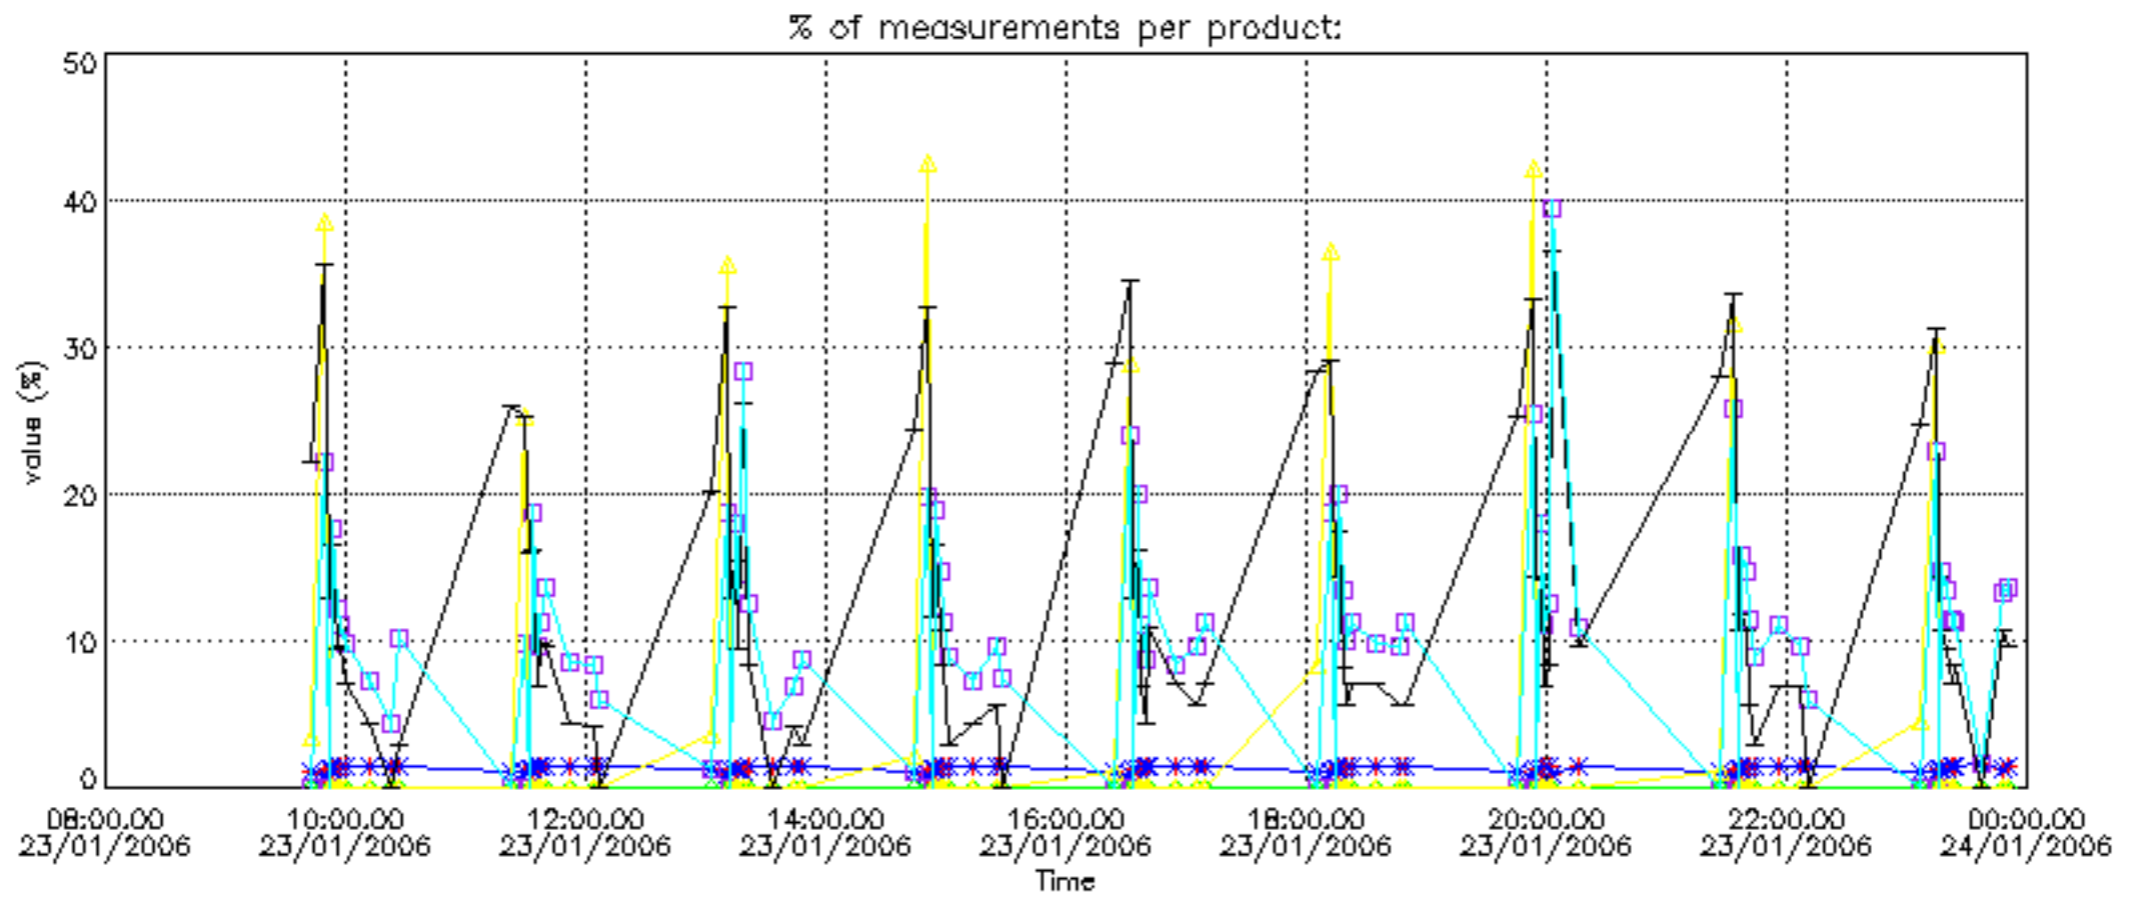

Percentage of cosmic ray hits per profile

Percentage of datation errors per profile