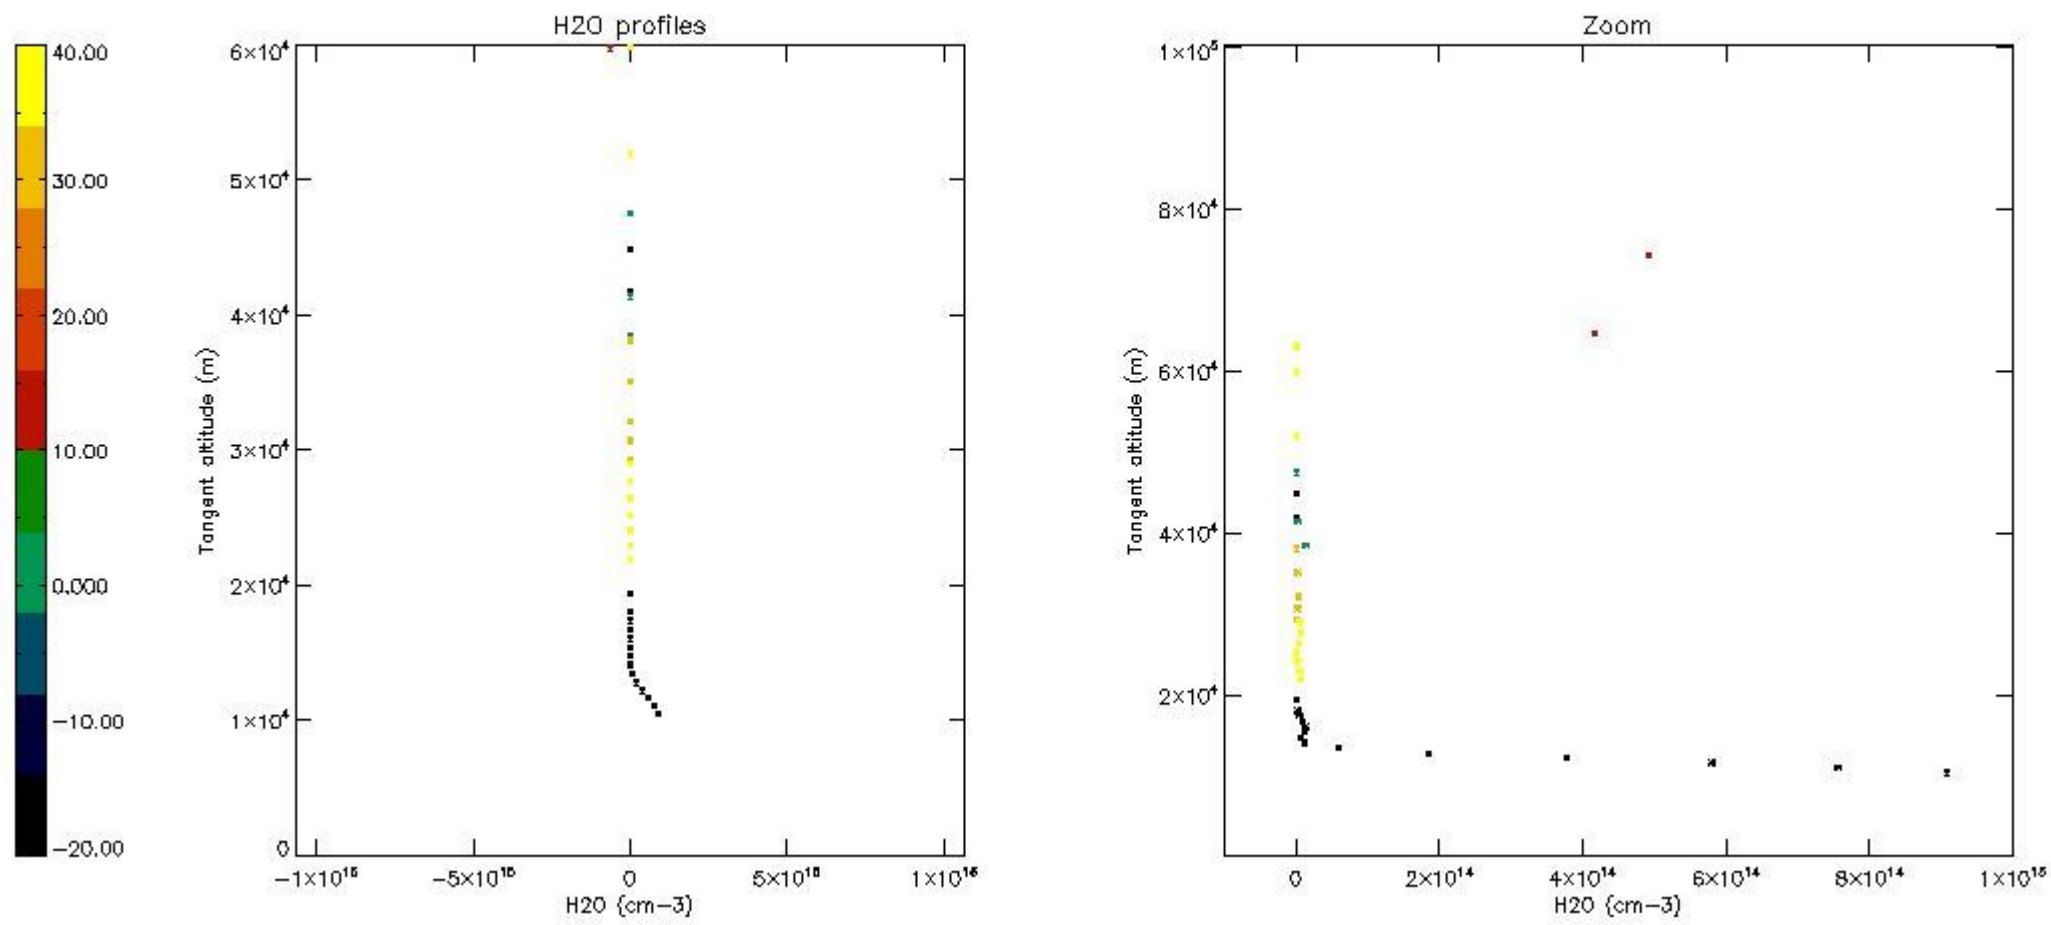

6. Auxiliary Data Files used for the production reported in section 2

The number reported in the third column indicates since which file (see list in section 2) the corresponding auxiliary file has been used. The fourth column is the date of those product files.

Type	Auxiliary Filename	Used since product	Used since product date
INST_PHYS_CHARACTERISTICS	GOM_INS_AXVIEC20091111_143220_20030716_120000_20500101_000000	1	23-JAN-2006 09:17:06
LEVEL-2_PROC_CONFIG	GOM_PR2_AXVIEC20091111_152718_20020301_000000_20500101_000000	1	23-JAN-2006 09:17:06
CROSS_SECTIONS_FILE	GOM_CRS_AXVIEC20091111_154832_20020301_000000_20500101_000000	1	23-JAN-2006 09:17:06