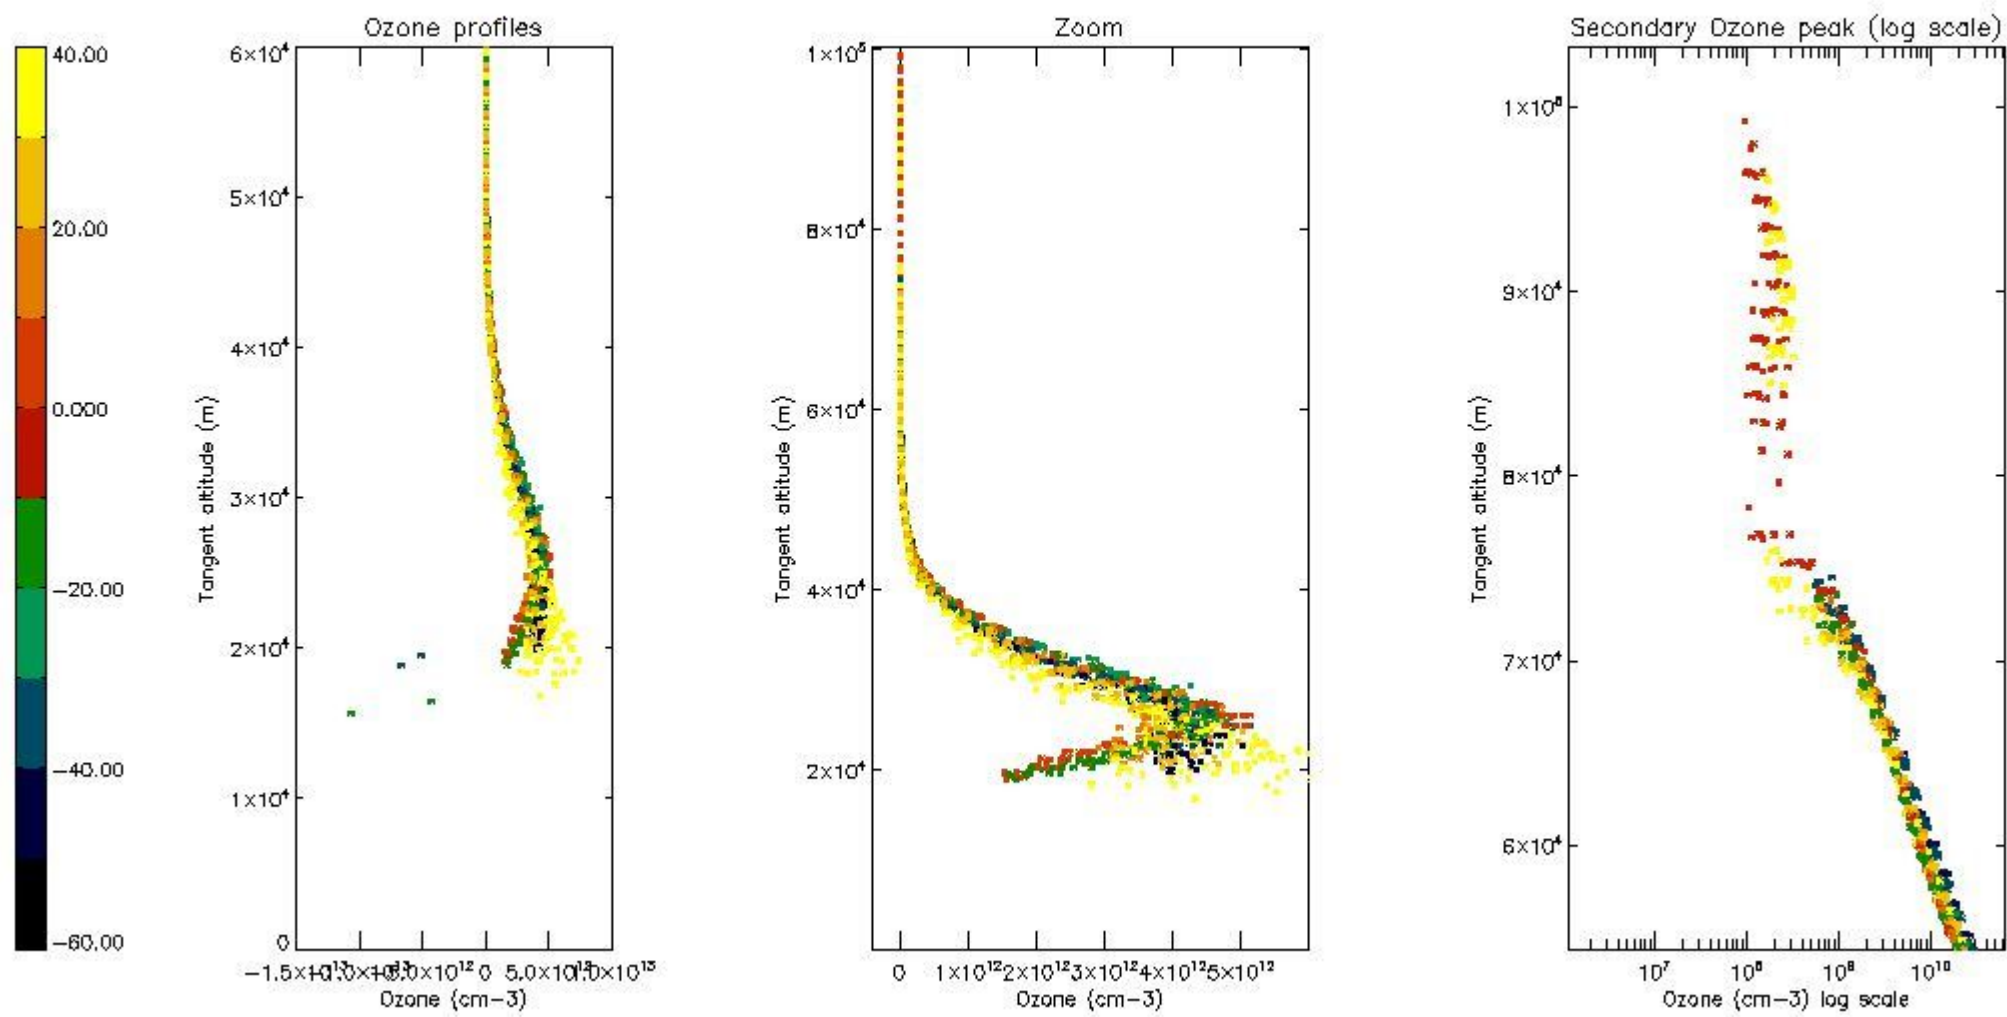

5.5 Plot ozone profiles where STD < 5% (dark without errors)

The colorbar represents the latitude.