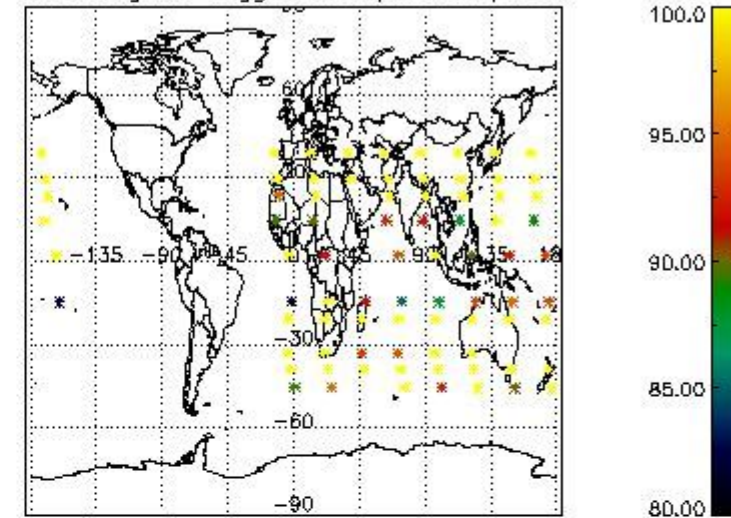

#### *3.1 Plot quality information per product (time dependant)*

3.2 Plot quality information per product (world map)

Percentage of flagged data per O3 profile

Percentage of flagged data per H2O profile

Percentage of flagged data per NO2 profile