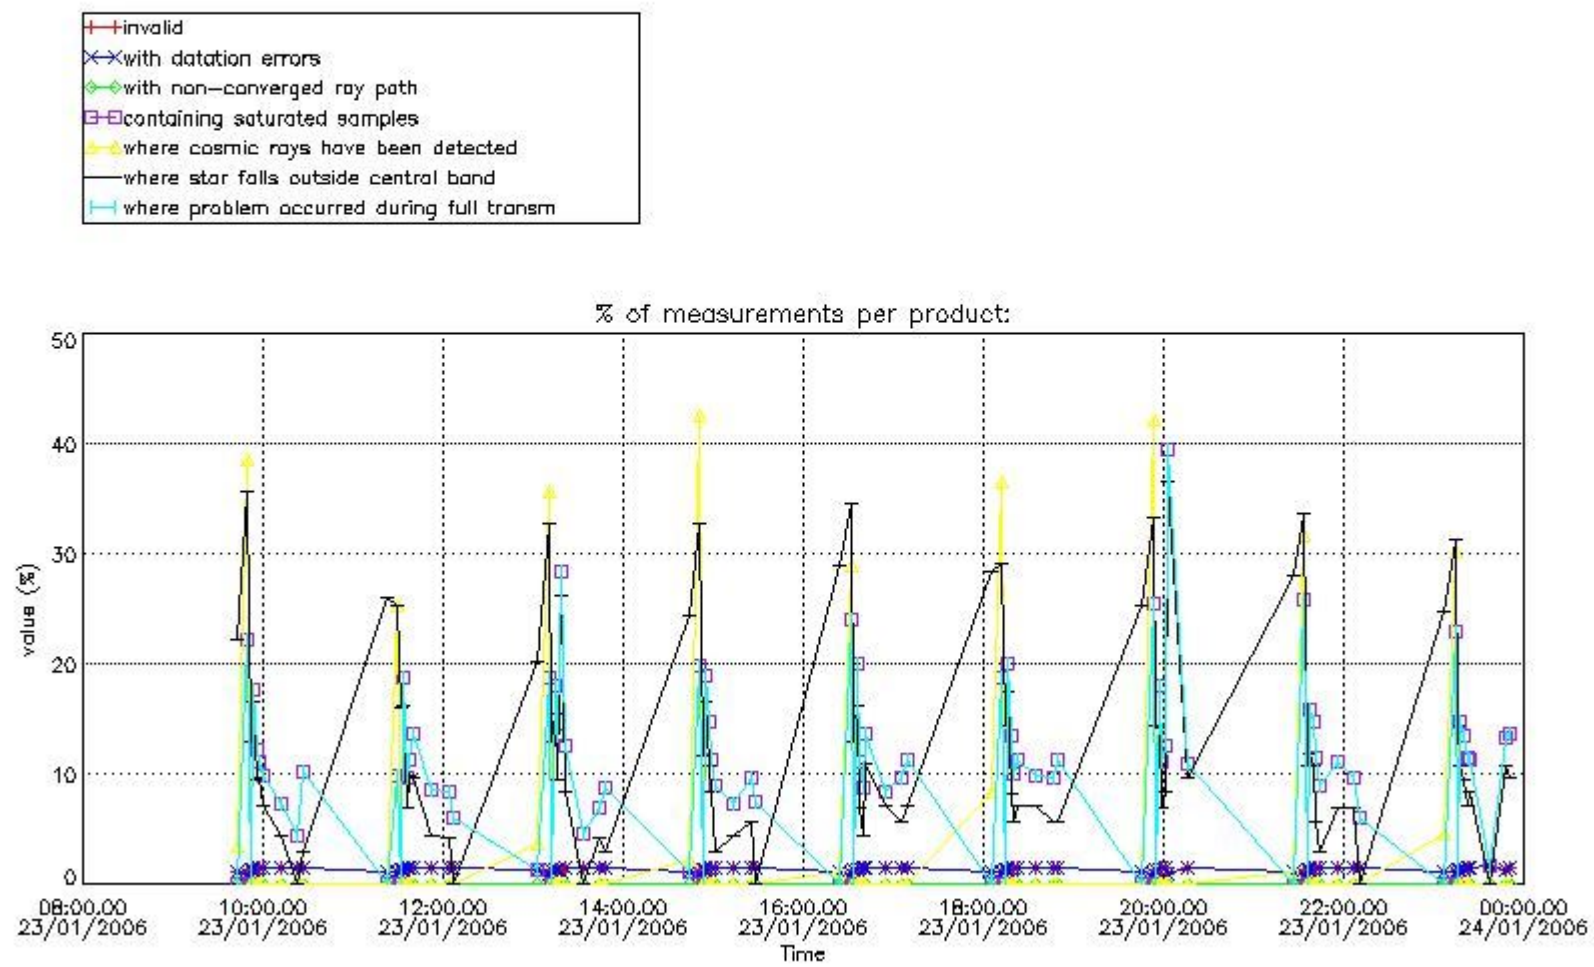

4.2 Plot quality information per product coming from level 1b processing (world map)

4.2.1 Plot level 1 quality information per product (world map): ENVISAT ASCENDING passes