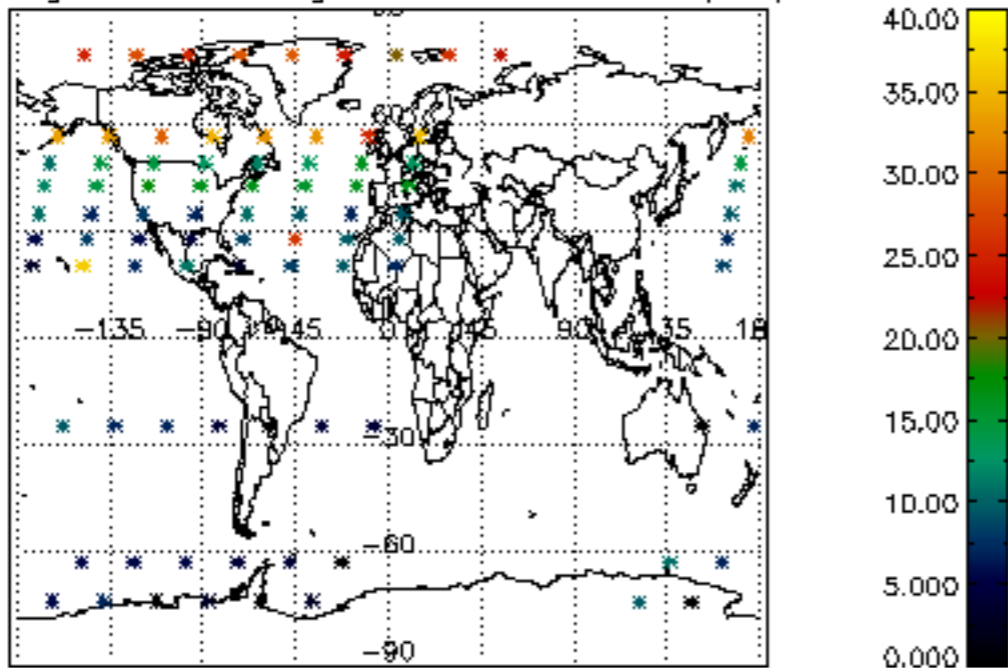

Percentage of star falling outside central band per profile