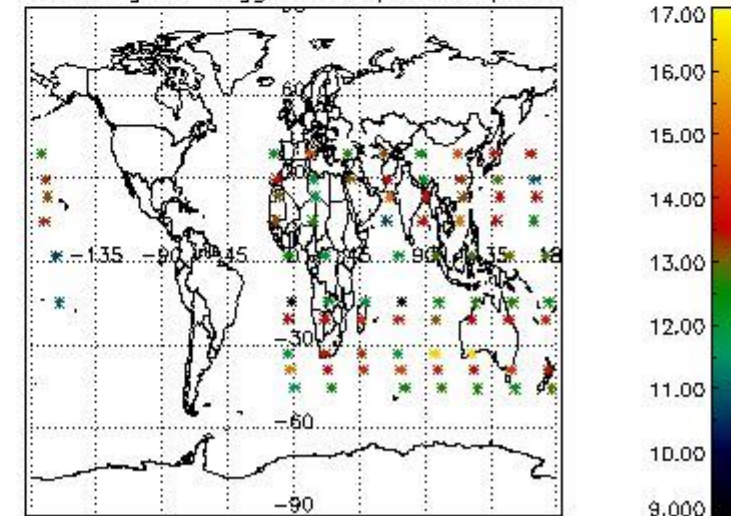

Percentage of flagged data per NO3 profile

4. Level 1 quality information per product

In this section it is plotted some information contained in the Quality Summary data set of the level 2 products that comes from the level 1b processing. Products without errors (error flag in the MPH set to "0") are used.

4.1 Plot quality information per product (time dependant) coming from level 1b processing

4.1.1 Plot level 1 quality information per product (time dependant): ENVISAT ASCENDING passes