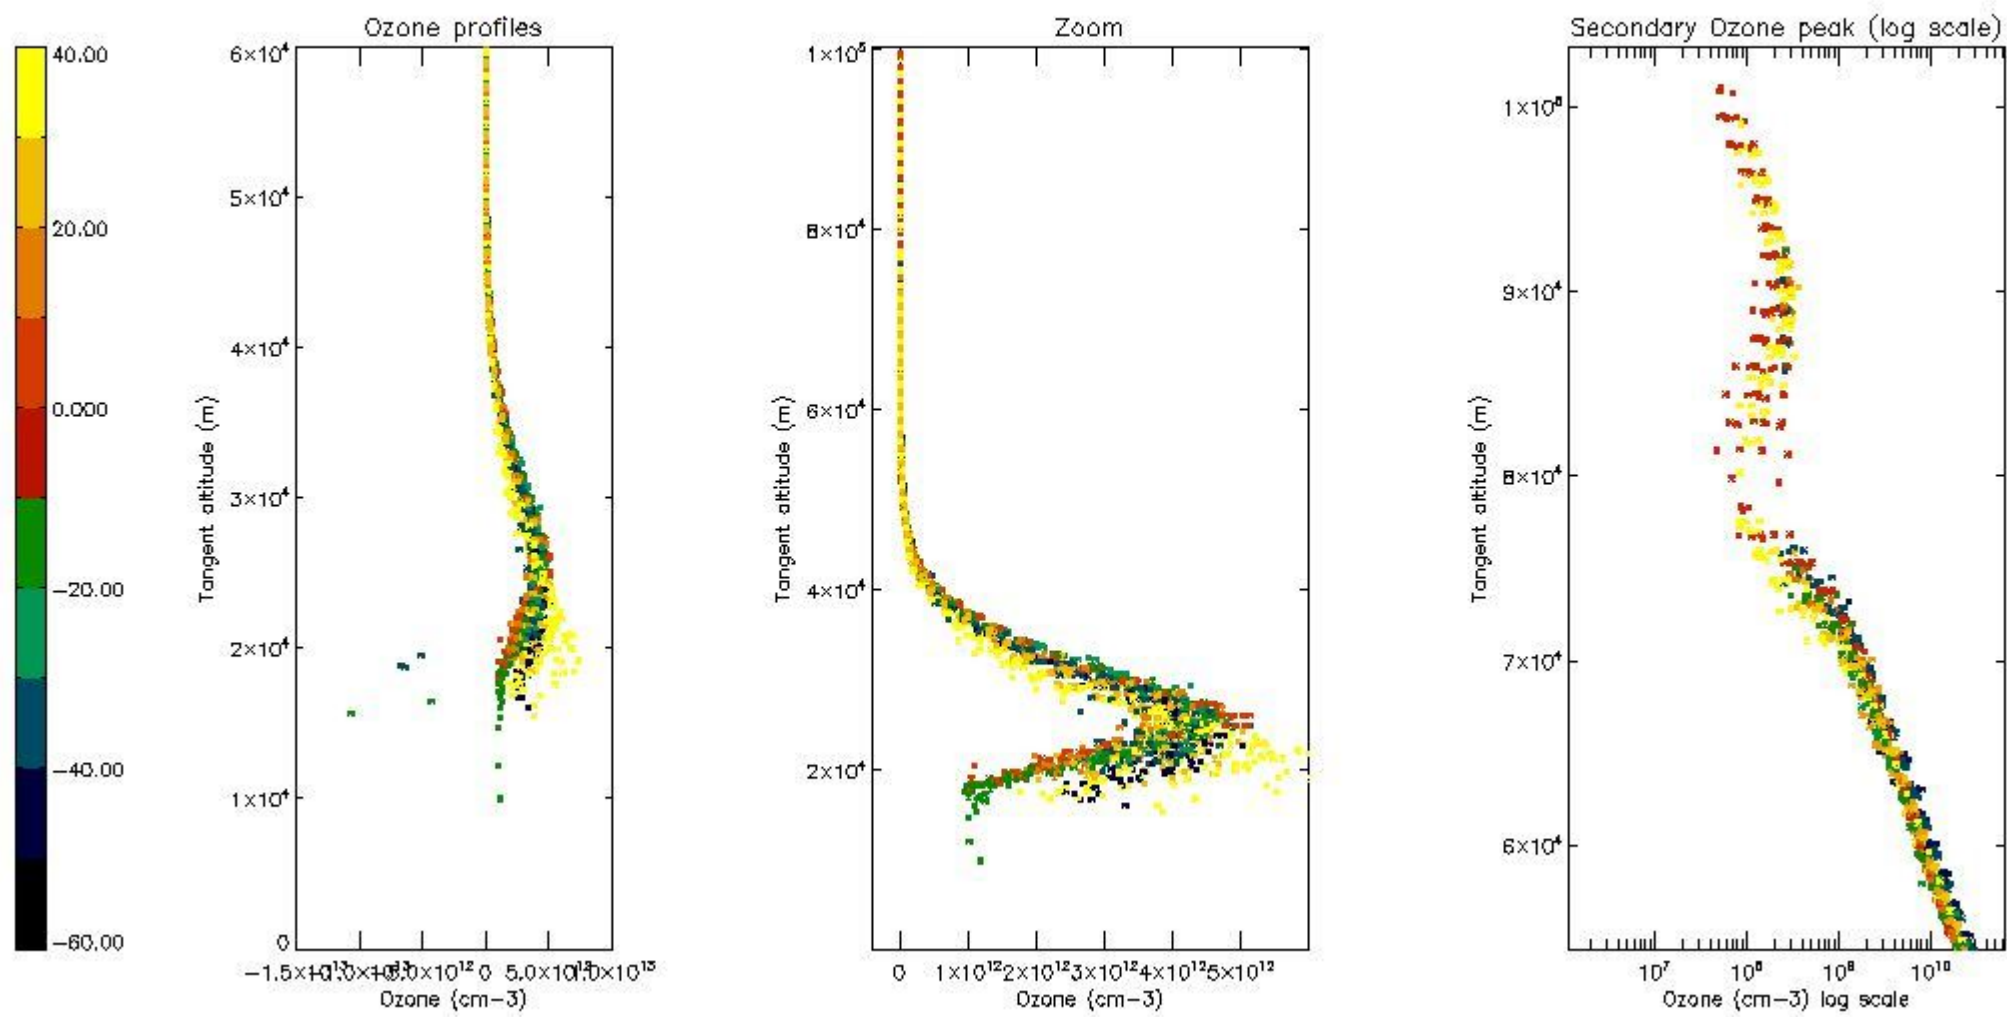

STD < 10	16
STD < 5	10

5.2 Plot ozone profiles for all STD (dark without errors)

The colorbar represents the latitude.

5.3 Plot ozone profiles where STD < 20% (dark without errors)

The colorbar represents the latitude.