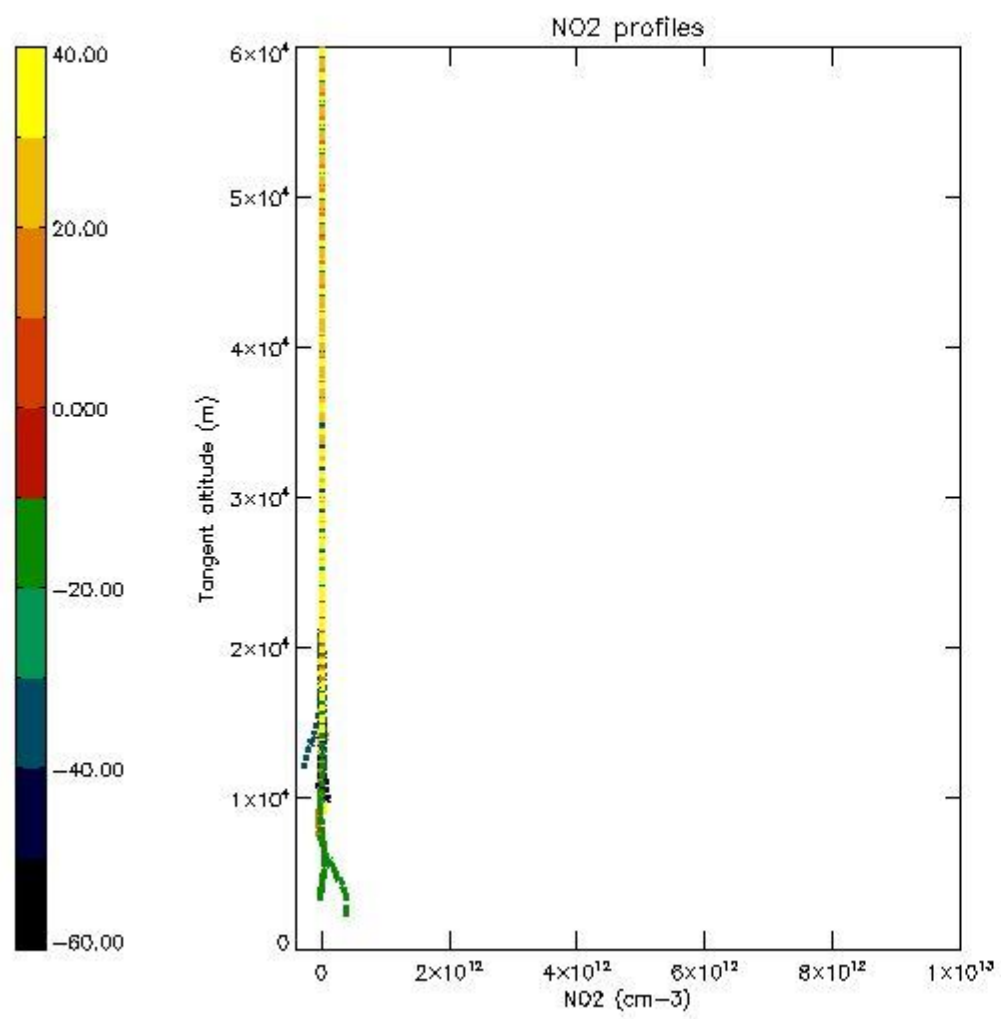

5.7 Plot NO3 profiles for all STD (dark without errors)

The colorbar represents the latitude.