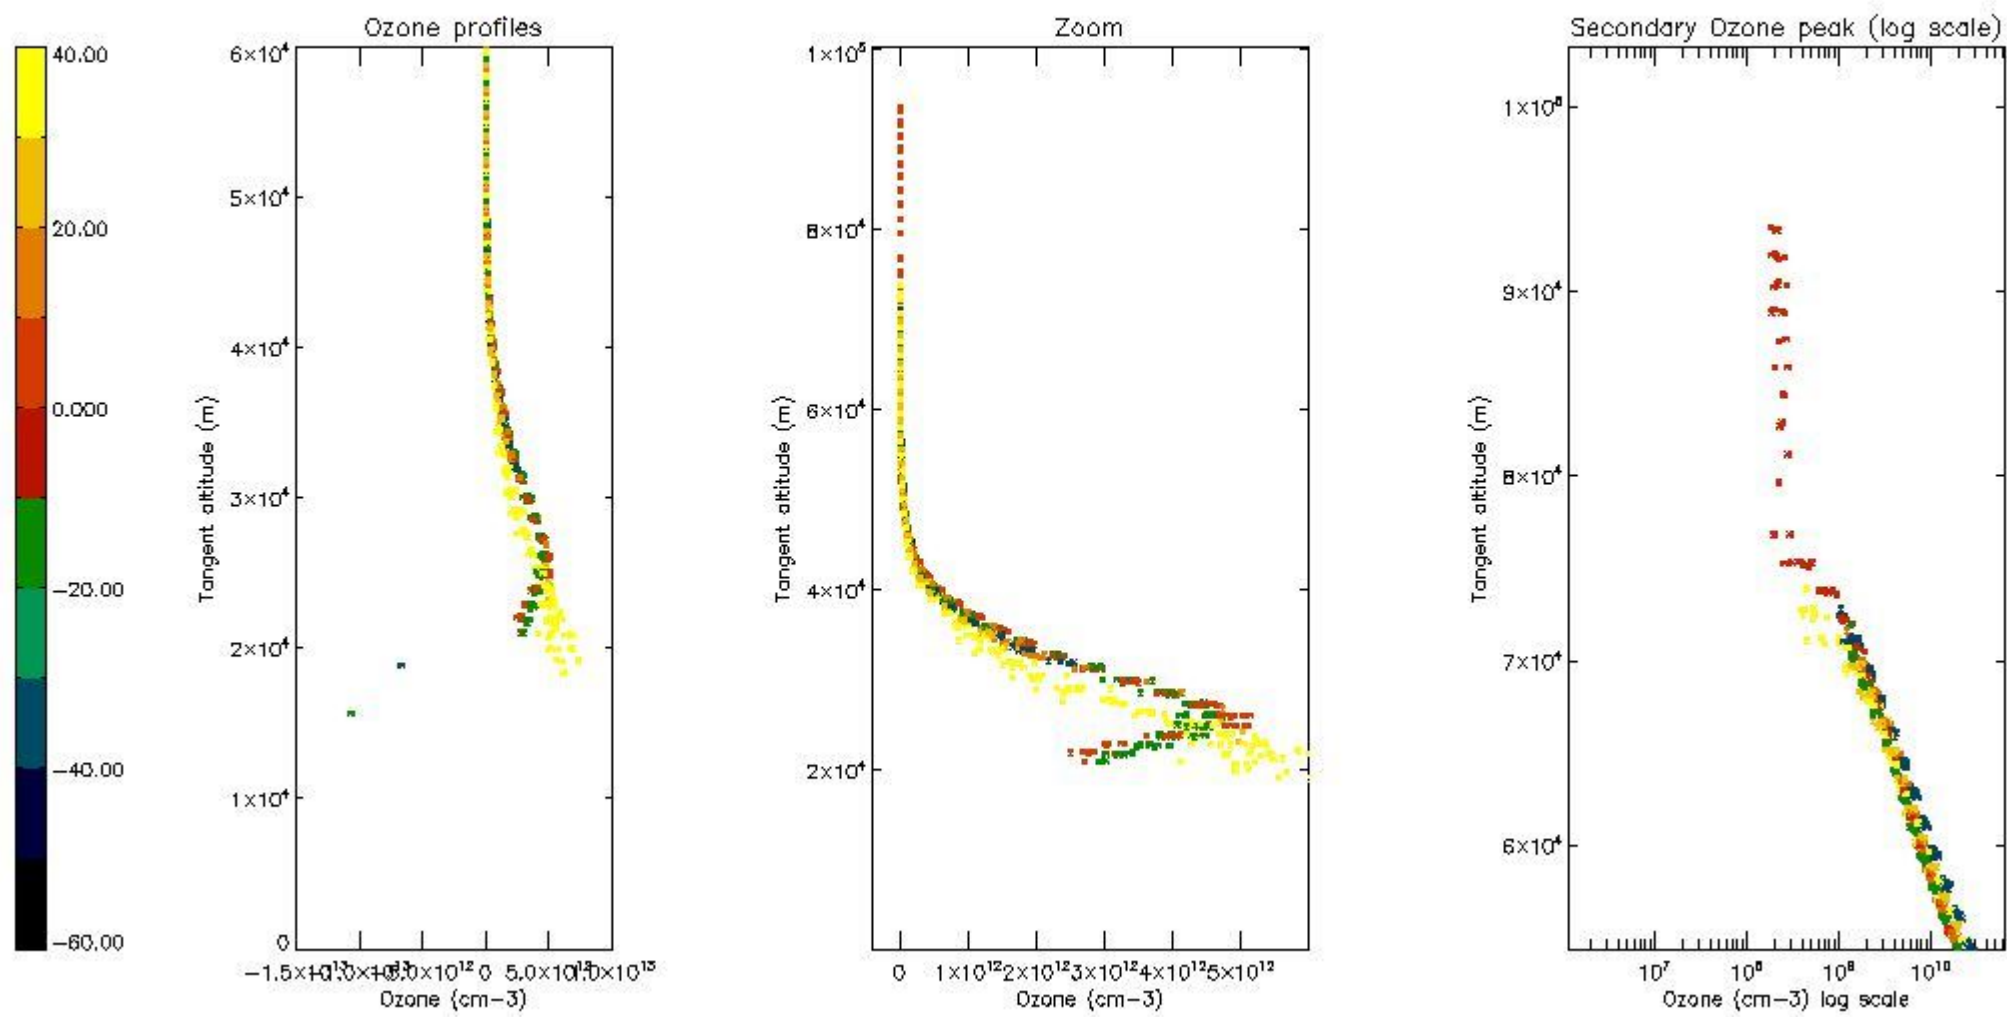

5.6 Plot NO₂ profiles for all STD (dark without errors)

The colorbar represents the latitude.