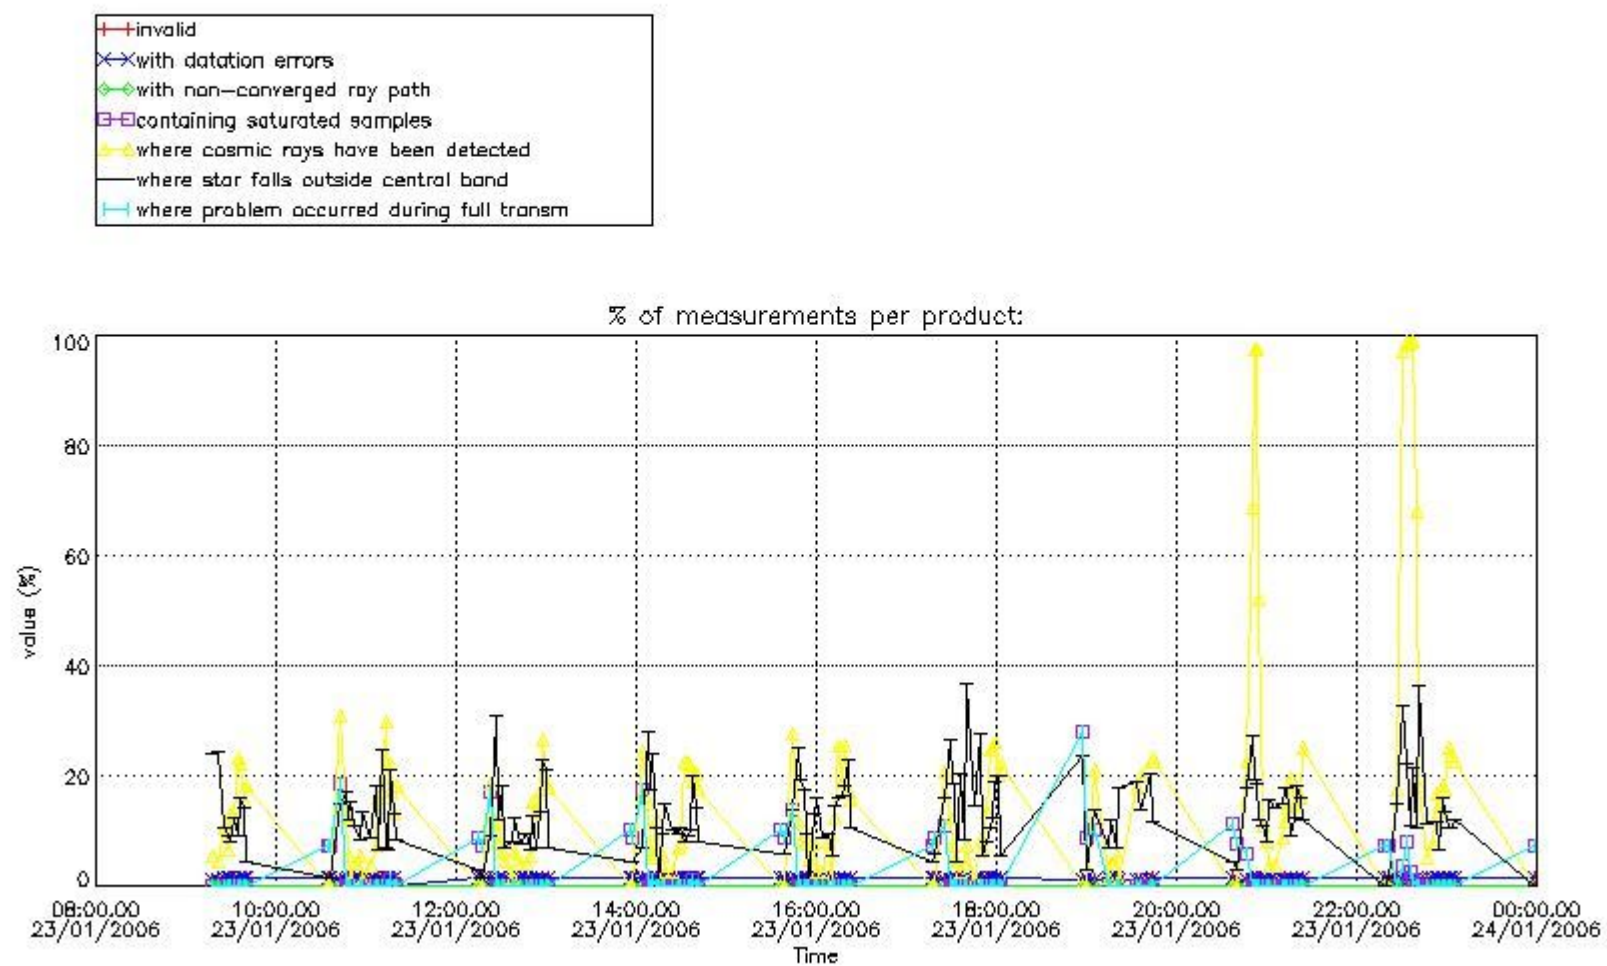

4.1.2 Plot level 1 quality information per product (time dependant): ENVISAT DESCENDING passes