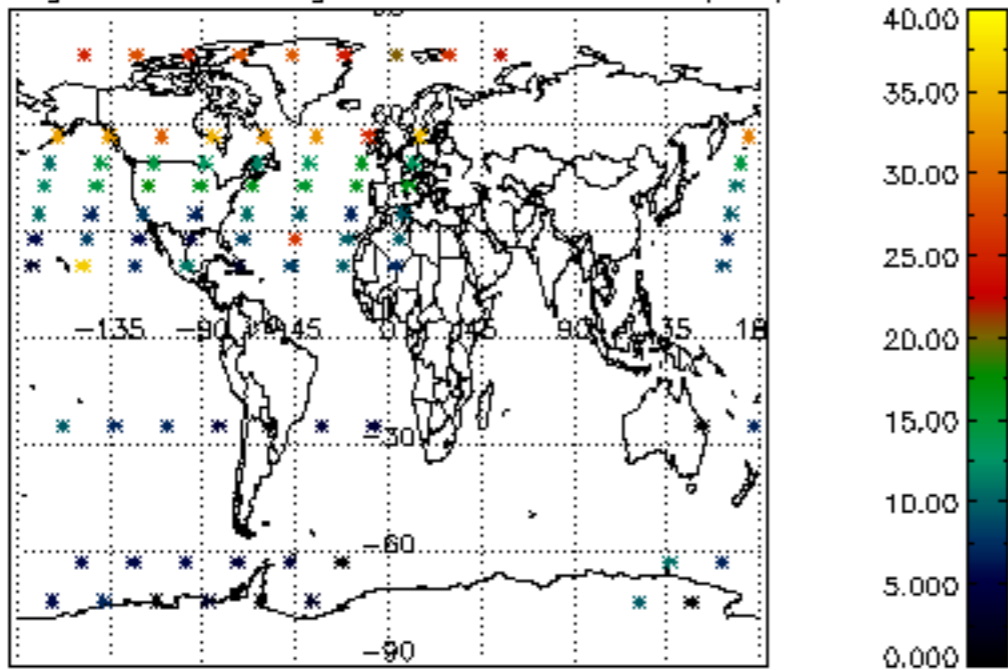

Percentage of star falling outside central band per profile