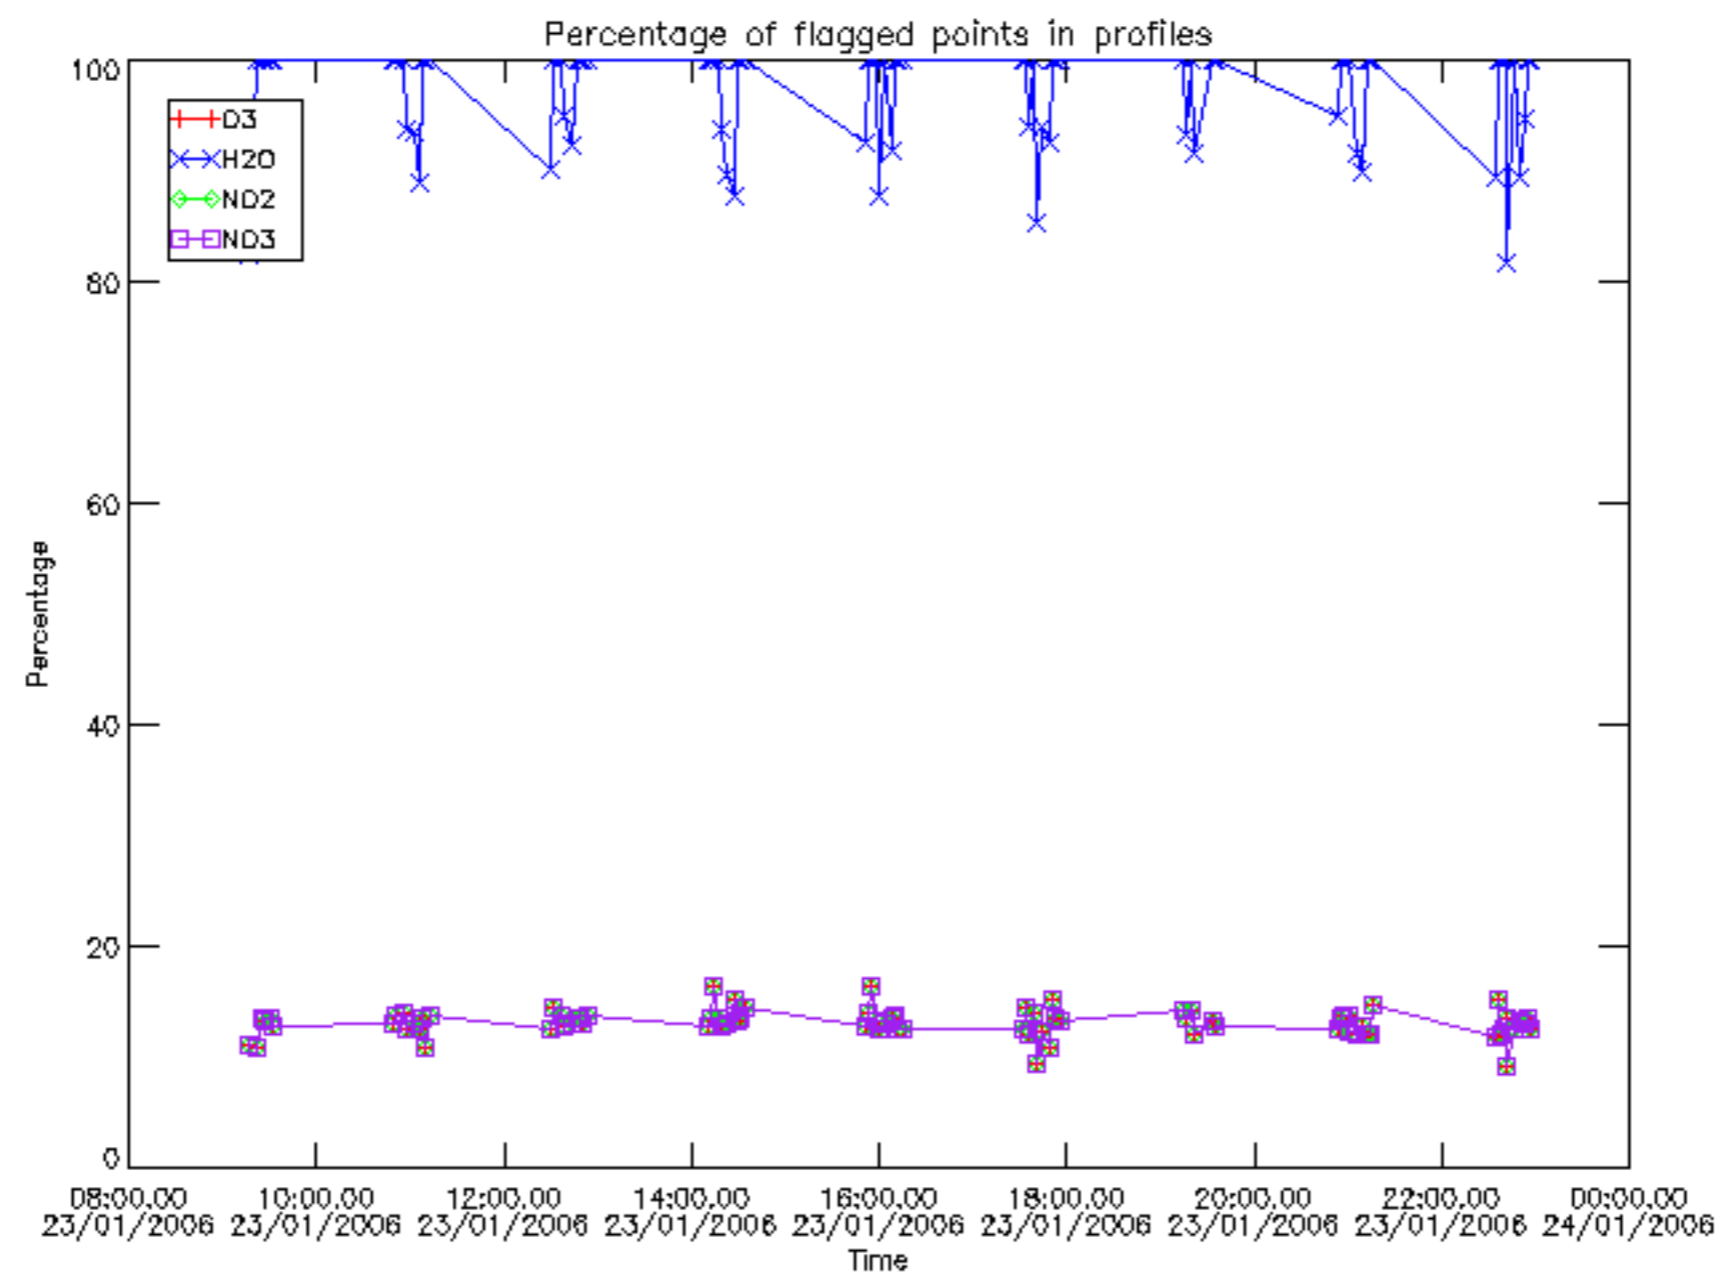

Percentage of flagged data per D3 profile

Percentage of flagged data per H2O profile