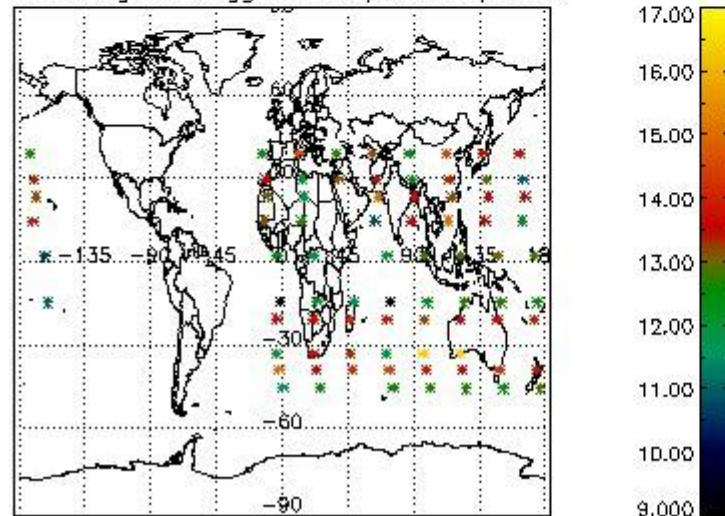

#### *3.1 Plot quality information per product (time dependant)*

3.2 Plot quality information per product (world map)

Percentage of flagged data per O3 profile

Percentage of flagged data per H2O profile

Percentage of flagged data per NO2 profile