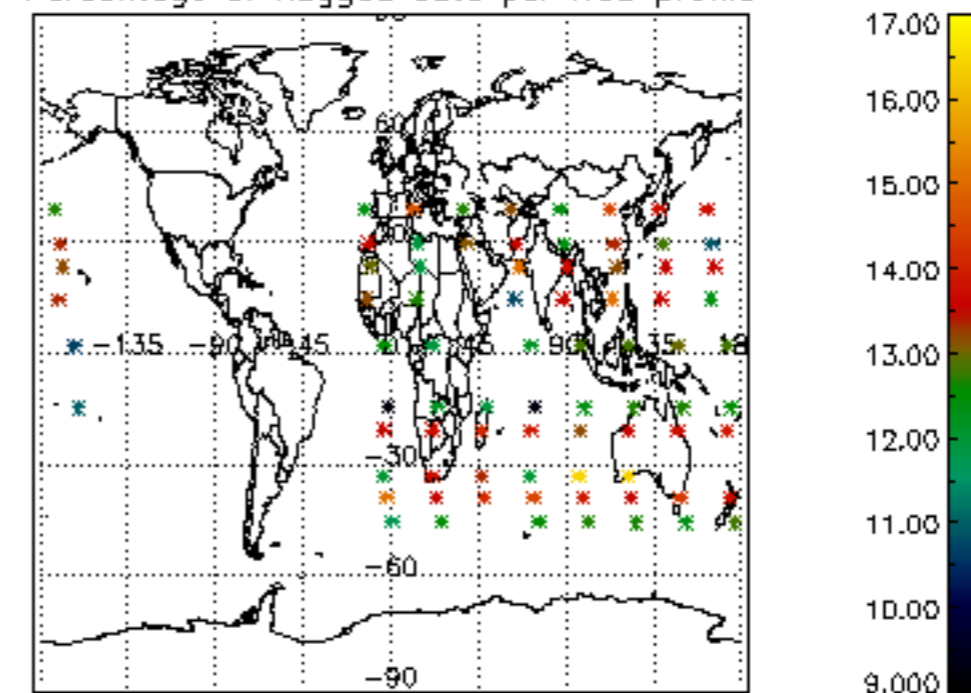

Percentage of flagged data per NO3 profile