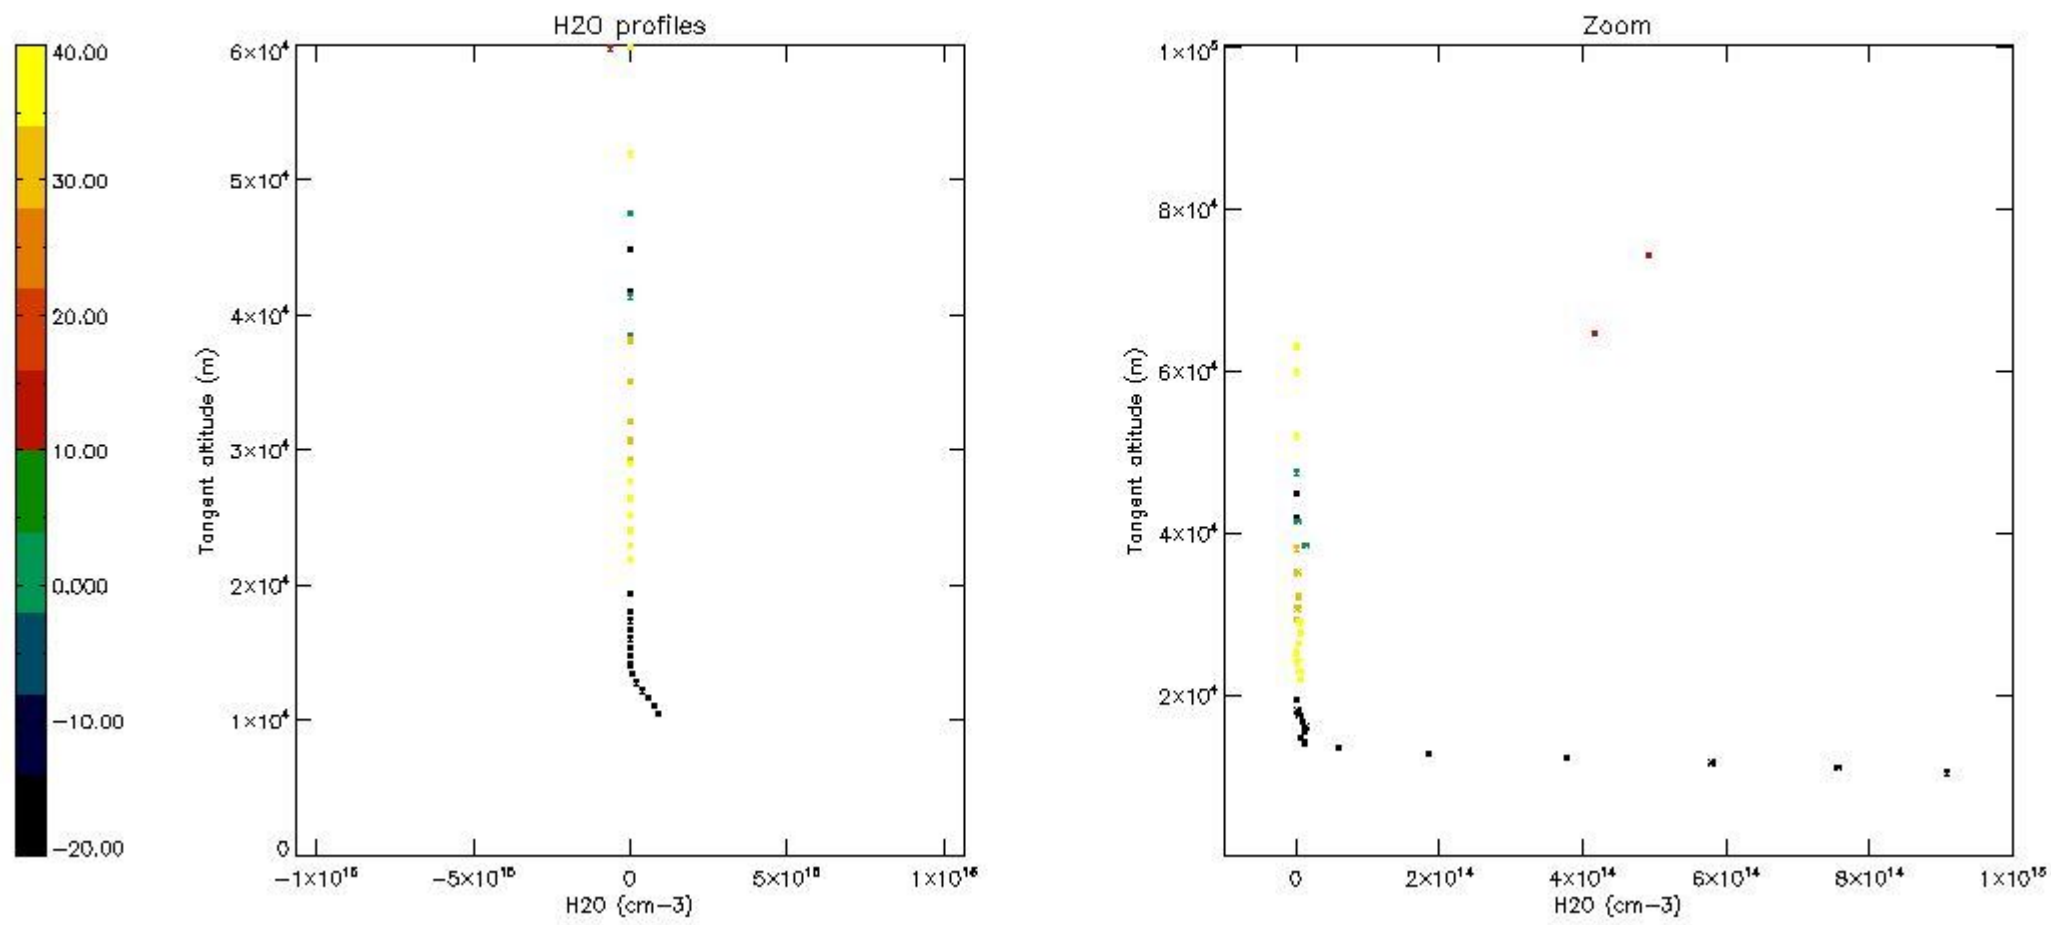

The colorbar represents the latitude.

*5.7 Plot NO3 profiles for all STD (dark without errors)*

The colorbar represents the latitude.

5.8 Plot H<sub>2</sub>O profiles for all STD (only for occultations of stars 1,2,3,4,13,14,16,26,63 dark without errors)

The colorbar represents the latitude.