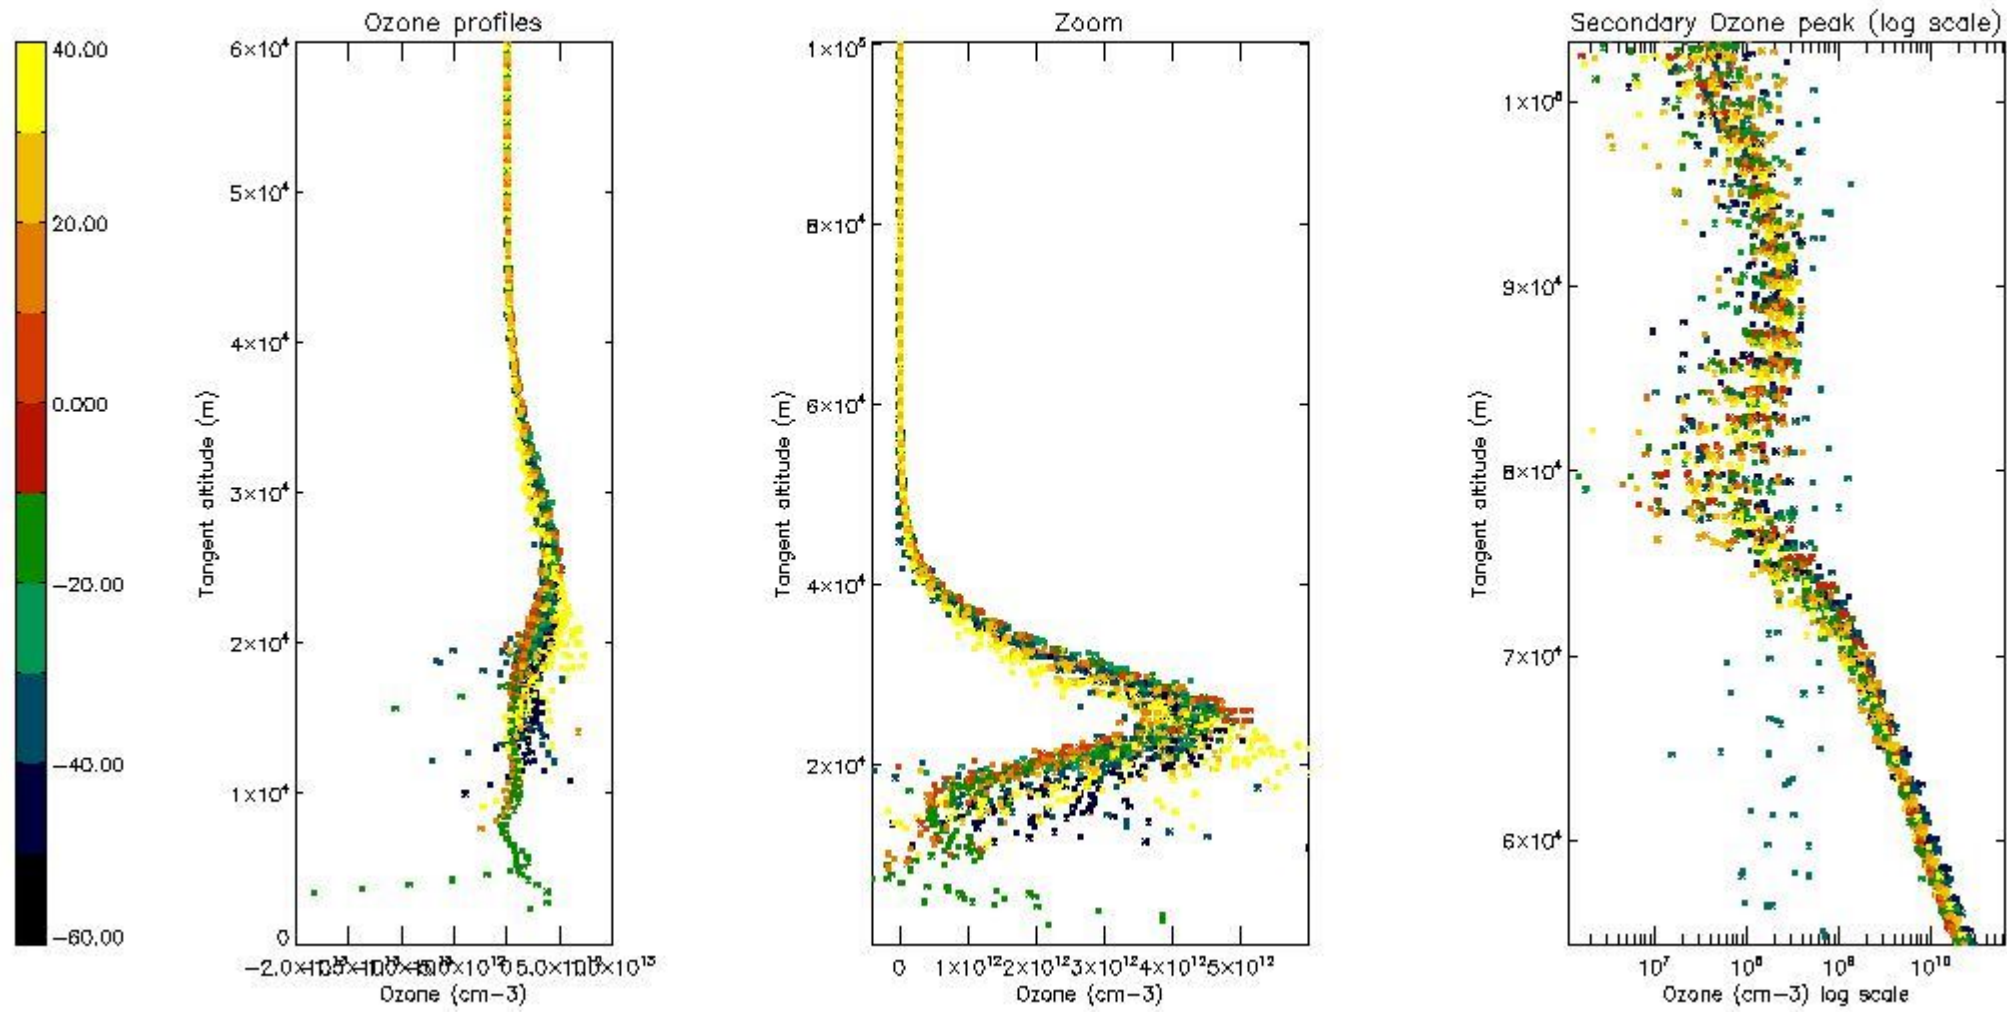

STD < 10	16
STD < 5	10

5.2 Plot ozone profiles for all STD (dark without errors)

The colorbar represents the latitude.

5.3 Plot ozone profiles where STD < 20% (dark without errors)

The colorbar represents the latitude.