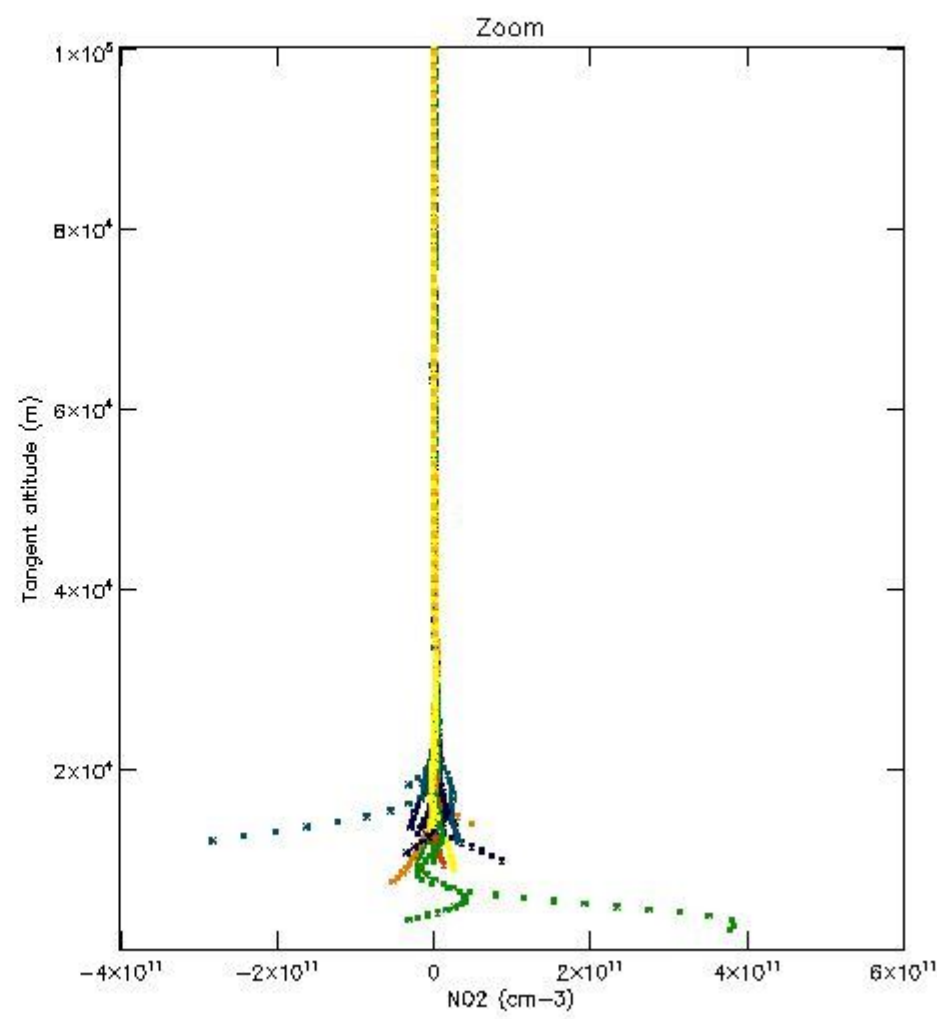

5.7 Plot NO3 profiles for all STD (dark without errors)

The colorbar represents the latitude.