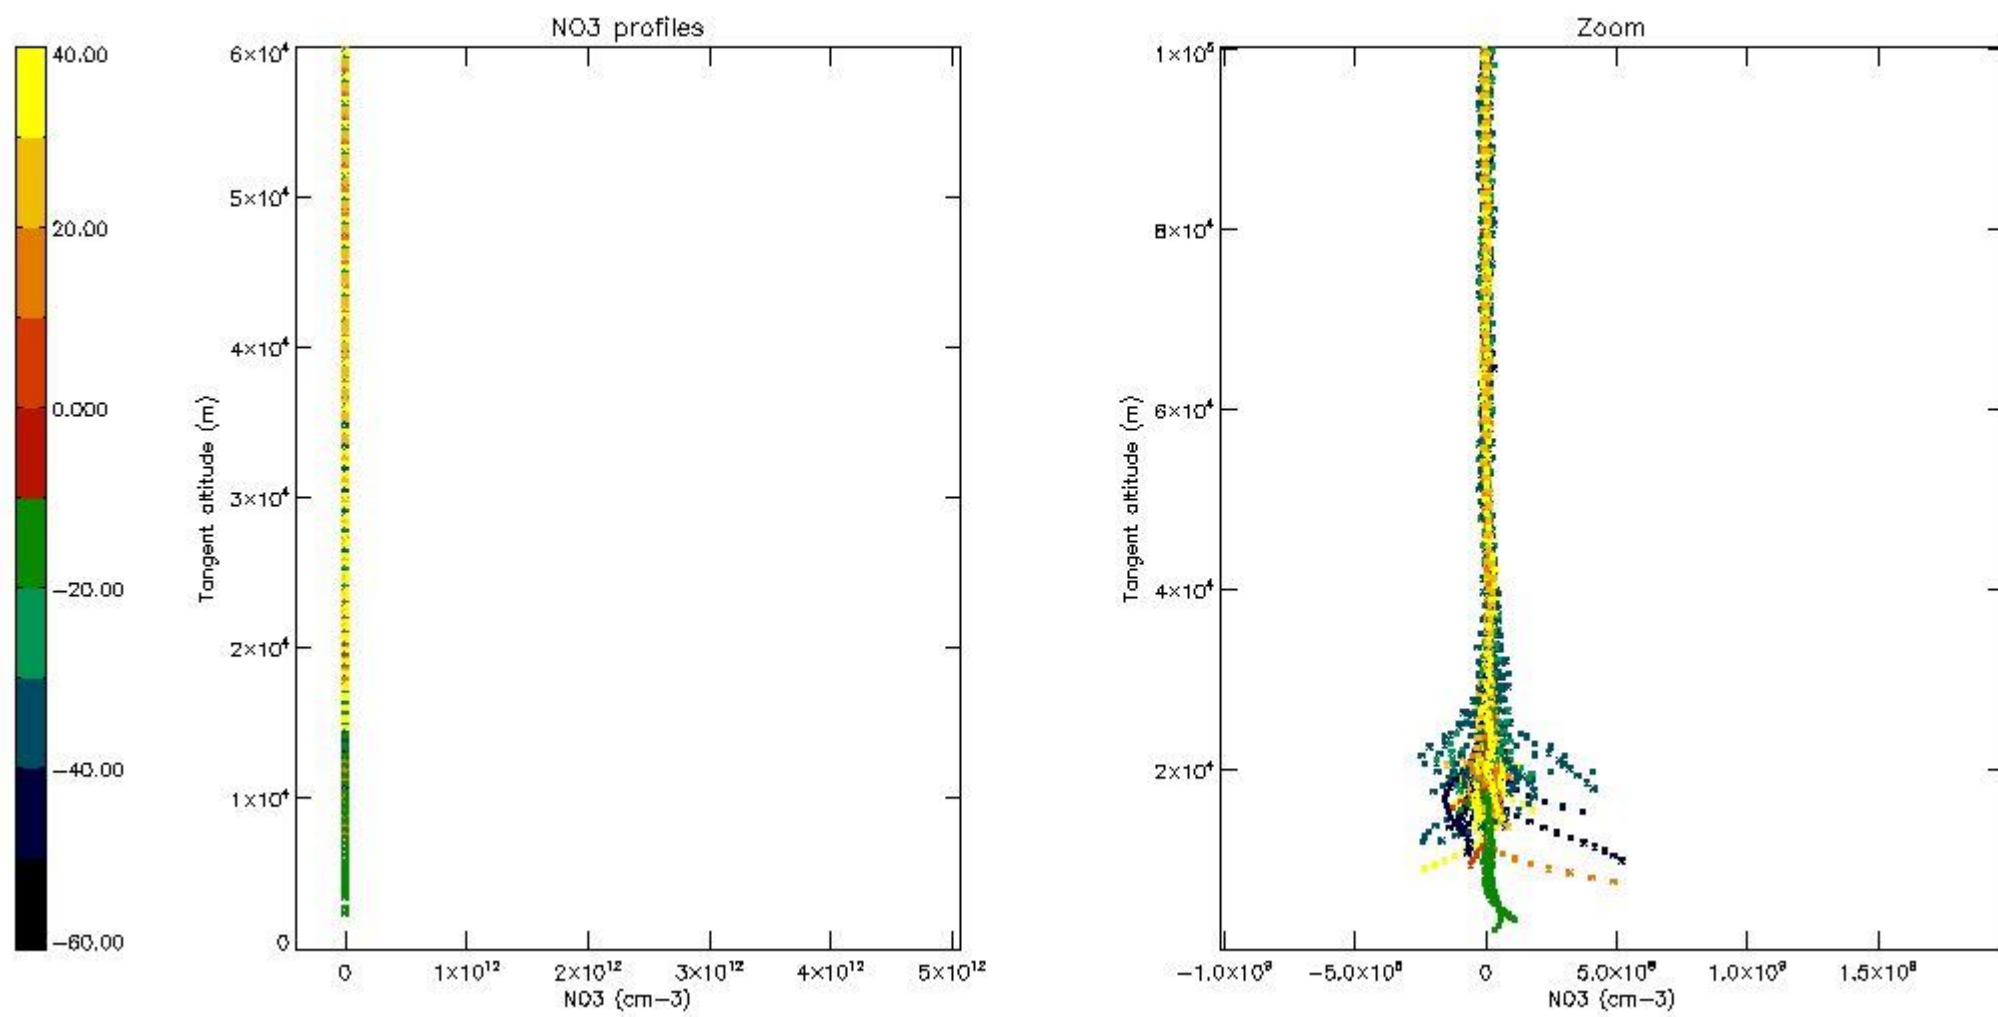

5.8 Plot H₂O profiles for all STD (only for occultations of stars 1,2,3,4,13,14,16,26,63 dark without errors)

The colorbar represents the latitude.