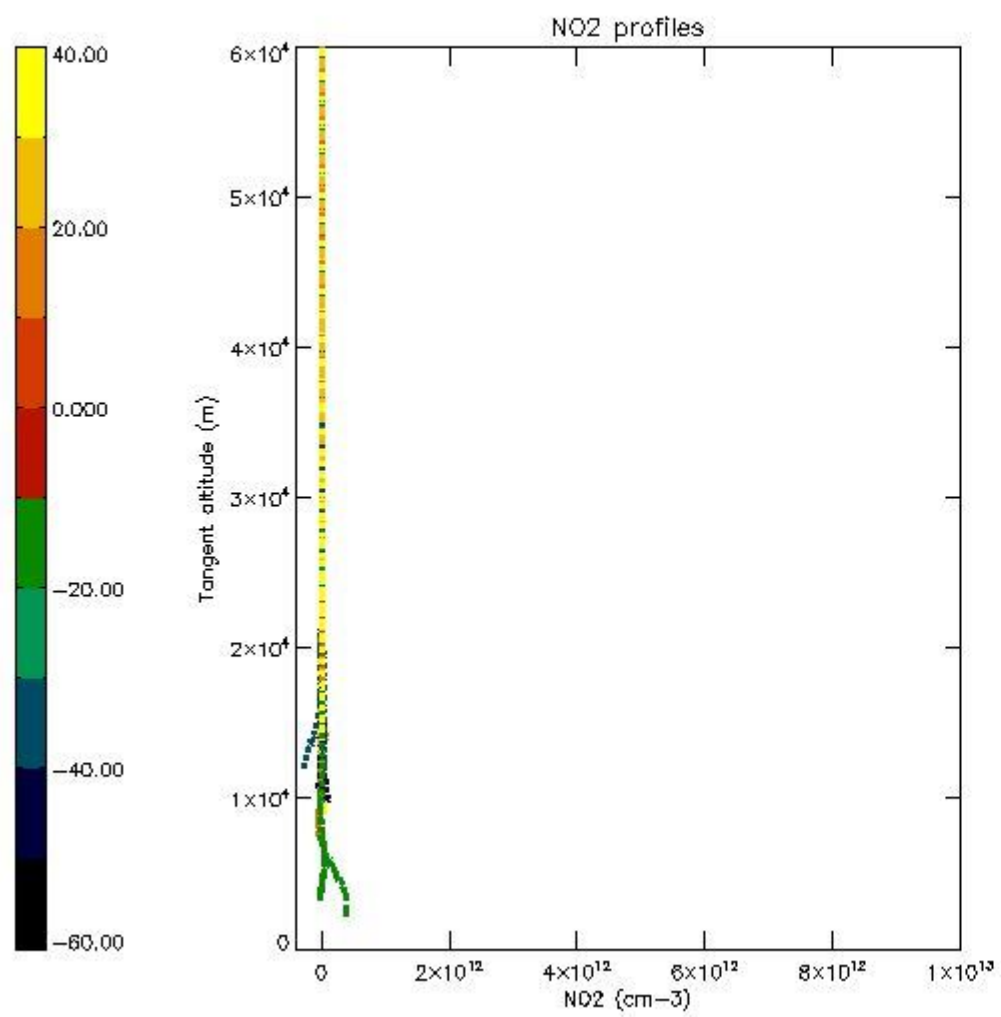

*5.4 Plot ozone profiles where STD < 10% (dark without errors)*

The colorbar represents the latitude.

*5.5 Plot ozone profiles where STD < 5% (dark without errors)*

The colorbar represents the latitude.

*5.6 Plot NO<sub>2</sub> profiles for all STD (dark without errors)*

The colorbar represents the latitude.

*5.7 Plot NO3 profiles for all STD (dark without errors)*

The colorbar represents the latitude.

5.8 Plot H<sub>2</sub>O profiles for all STD (only for occultations of stars 1,2,3,4,13,14,16,26,63 dark without errors)