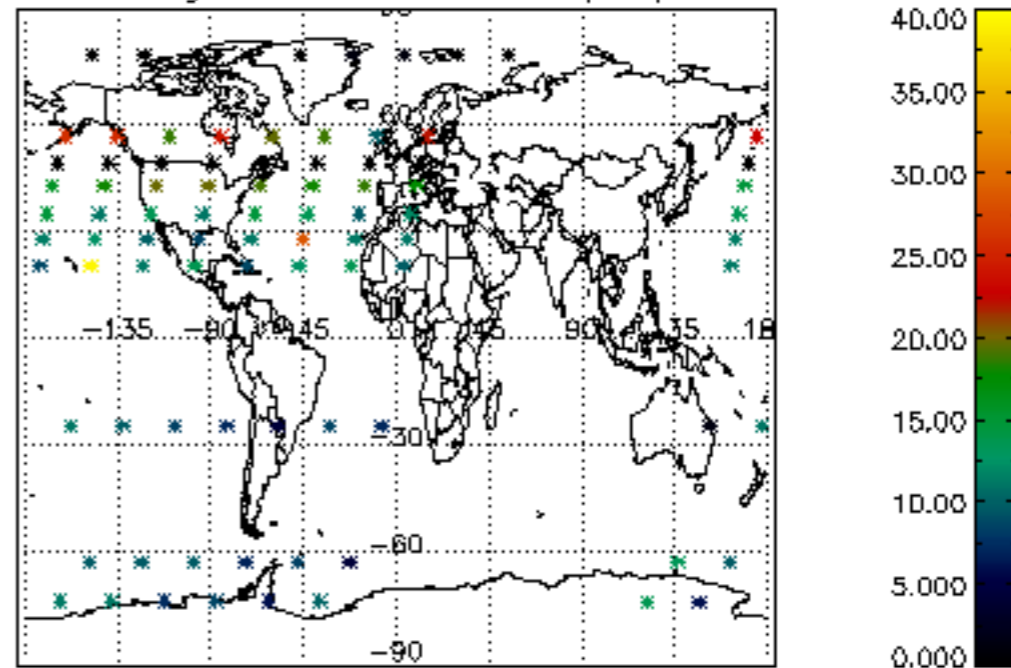

Percentage of saturation errors per profile