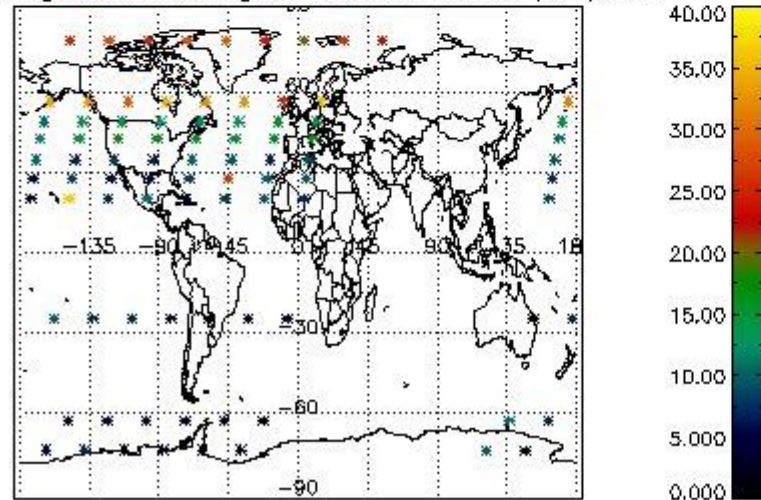

Percentage of star falling outside central band per profile