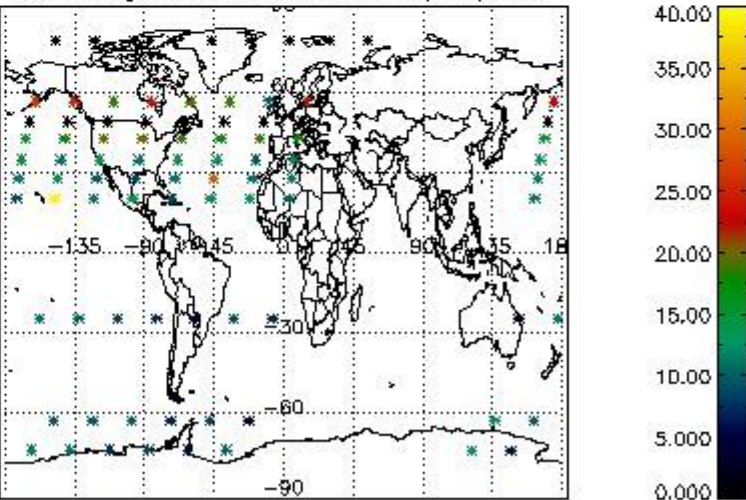

Percentage of saturation errors per profile

5. Trace gas profiles

5.1 Ozone statistics based on quality of products

The final quality of the products can be "measured" using the STD (Standard Deviation) attached to every point profile. This information is written to the parameter GOM_NL__2P/NL_LOCAL_SPECIES_DENSITY/o3_std of the level 2 products. The table below shows the statistics for given STD ranges.

The statistics are given with respect to the overall valid production:

- Products without fatal errors: GOM_NL__2P/MPH/PRODUCT_ERR=0
- Valid point profile: GOM_NL__2P/NL_LOCAL_SPECIES_DENSITY/pcd(0)=0

The 'Criteria' is applied to valid points of dark limb products:

- Products in dark limb illumination condition: GOM_NL__2P/NL_SUMMARY_QUALITY/obs_ill_cond=0
- Products without fatal errors: GOM_NL__2P/MPH/PRODUCT_ERR=0
- Valid point profile: GOM_NL__2P/NL_LOCAL_SPECIES_DENSITY/pcd(0)=0

So, the table below shows the percentage of dark limb and valid observations for each criteria with respect to the overall valid daily observations.

Criteria	% of total production
All STD	34
STD < 20	20