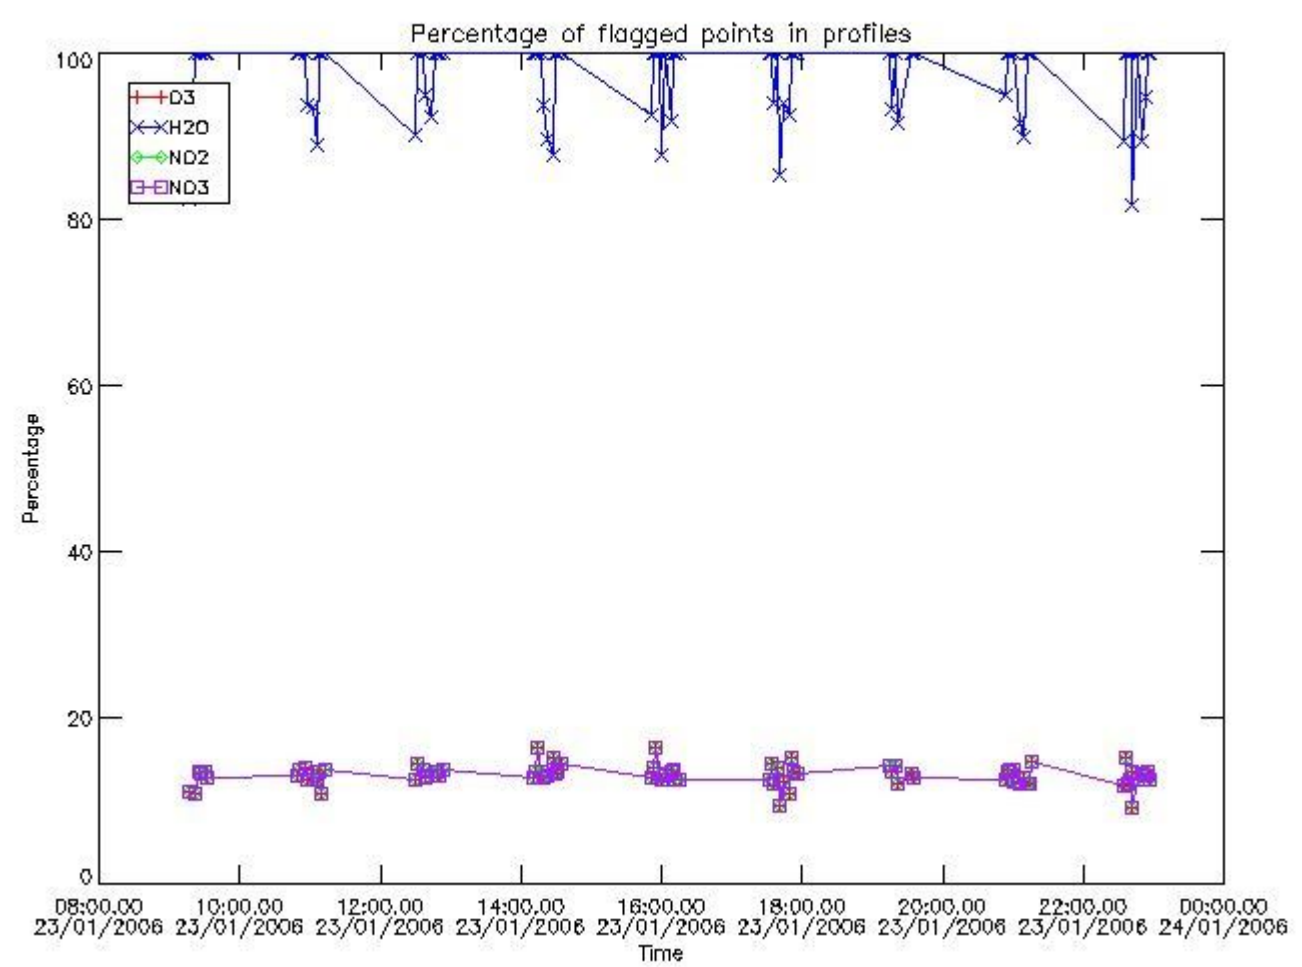

220	GOM_NL__2PRFIN20060123_224158_000000552044_00302_20396_7807.N1	23-JAN-2006 22:41:58	Dark	55.000	4	Alp1Cen	-0.010000	5800.0	110	20396	No
221	GOM_NL__2PRFIN20060123_224631_000000412044_00302_20396_7808.N1	23-JAN-2006 22:46:31	Dark	40.500	12	Alp1Cru	0.77500	30000.	81	20396	No
222	GOM_NL__2PRFIN20060123_225036_000000392044_00302_20396_7809.N1	23-JAN-2006 22:50:36	Dark	38.500	29	Bet Car	1.6720	10200.	77	20396	No
223	GOM_NL__2PRFIN20060123_225246_000000392044_00302_20396_7810.N1	23-JAN-2006 22:52:46	Dark	39.000	71	lot Car	2.2460	7700.0	78	20396	No
224	GOM_NL__2PRFIN20060123_225435_000000382044_00302_20396_7811.N1	23-JAN-2006 22:54:35	Dark	37.500	46	Del Vel	1.9540	10600.	75	20396	No
225	GOM_NL__2PRFIN20060123_225712_000000412044_00302_20396_7812.N1	23-JAN-2006 22:57:12	Dark	41.000	34	Gam2Vel	1.7930	23000.	82	20396	No
226	GOM_NL__2PRFIN20060123_225919_000000412044_00302_20396_7813.N1	23-JAN-2006 22:59:19	Straylight	40.500	70	Zet Pup	2.2460	39000.	81	20396	No
227	GOM_NL__2PRFIN20060123_230049_000000382044_00302_20396_7814.N1	23-JAN-2006 23:00:49	Straylight	38.000	117	Pi Pup	2.7060	3800.0	76	20396	No
228	GOM_NL__2PRFIN20060123_230317_000000382044_00302_20396_7815.N1	23-JAN-2006 23:03:17	Straylight	38.000	23	21Eps CMa	1.5020	26000.	76	20396	No
229	GOM_NL__2PRFIN20060123_230440_000000382044_00302_20396_7816.N1	23-JAN-2006 23:04:40	Straylight	38.000	179	24Omi2CMa	3.0320	24000.	76	20396	No
230	GOM_NL__2PRFIN20060123_230650_000000452044_00302_20396_7817.N1	23-JAN-2006 23:06:50	Straylight	44.500	1	9Alp CMa	-1.4400	11000.	89	20396	No
231	GOM_NL__2PRFIN20060123_231402_000000482044_00302_20396_7818.N1	23-JAN-2006 23:14:02	Bright	48.000	14	58Alp Ori	0.87000	3000.0	96	20396	No
232	GOM_NL__2PRFIN20060123_231611_000000392044_00302_20396_7819.N1	23-JAN-2006 23:16:11	Bright	38.500	44	24Gam Gem	1.9280	11000.	77	20396	No
233	GOM_NL__2PRFIN20060123_231758_000000382044_00302_20396_7820.N1	23-JAN-2006 23:17:58	Bright	37.500	151	13Mu Gem	2.8900	3000.0	75	20396	No
234	GOM_NL__2PRFIN20060123_232014_000000372044_00302_20396_7821.N1	23-JAN-2006 23:20:14	Bright	37.000	28	12Bet Tau	1.6500	15200.	74	20396	No
235	GOM_NL__2PRFIN20060123_232211_000000352044_00302_20396_7822.N1	23-JAN-2006 23:22:11	Bright	35.000	107	37The Aur	2.6490	11000.	70	20396	No
236	GOM_NL__2PRFIN20060123_232419_000000362044_00302_20396_7823.N1	23-JAN-2006 23:24:19	Bright	35.500	42	34Bet Aur	1.9000	10200.	71	20396	No
237	GOM_NL__2PRFIN20060123_233650_000000322044_00302_20396_7824.N1	23-JAN-2006 23:36:50	Bright	32.000	49	1Alp UMi	1.9900	6300.0	64	20396	No
238	GOM_NL__2PRFIN20060123_234749_000000382044_00302_20396_7825.N1	23-JAN-2006 23:47:49	Bright	37.500	130	23Bet Dra	2.7990	5800.0	75	20396	No
239	GOM_NL__2PRFIN20060123_235111_000000372044_00302_20396_7826.N1	23-JAN-2006 23:51:11	Bright	36.500	5	3Alp Lyr	0.033000	11000.	73	20396	No
240	GOM_NL__2PRFIN20060123_235911_000000342044_00302_20396_7827.N1	23-JAN-2006 23:59:11	Bright	34.000	59	55Alp Oph	2.0800	8900.0	68	20396	No

3. Quality information per product

In this section it is plotted some information contained in the Quality Summary data set of the level 2 products. Only products in dark limb conditions and without errors (error flag in the MPH set to "0") are used.

3.1 Plot quality information per product (time dependant)

3.2 Plot quality information per product (world map)