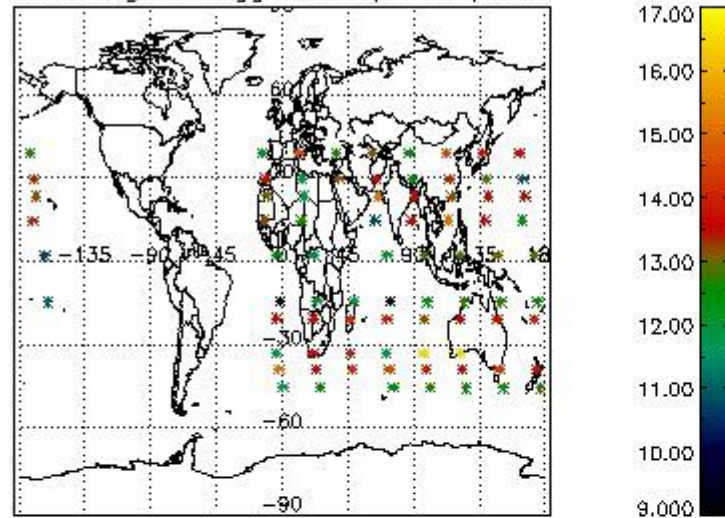

Percentage of flagged data per O3 profile