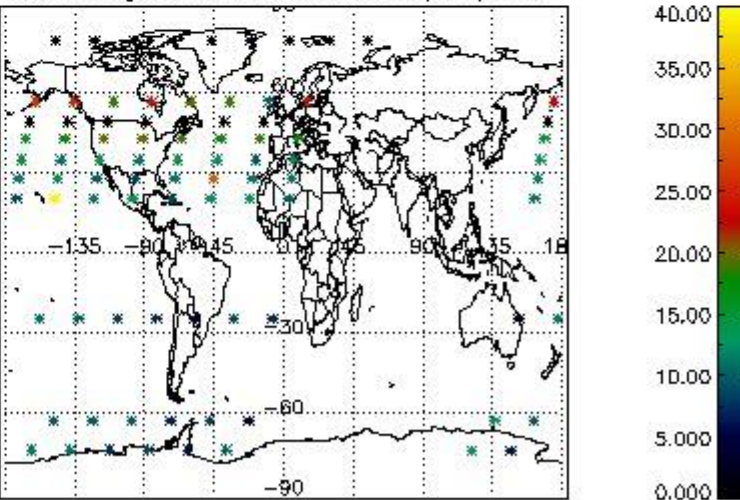

Percentage of saturation errors per profile

5. Trace gas profiles

5.1 Ozone statistics based on quality of products

The final quality of the products can be "measured" using the STD (Standard Deviation) attached to every point profile. This information is written to the parameter GOM_NL__2P/NL_LOCAL_SPECIES_DENSITY/o3_std of the level 2 products. The table below shows the statistics for given STD ranges.

The statistics are given with respect to the overall valid production:

- Products without fatal errors: GOM_NL__2P/MPH/PRODUCT_ERR=0
- Valid point profile: GOM_NL__2P/NL_LOCAL_SPECIES_DENSITY/pcd(0)=0

The 'Criteria' is applied to valid points of dark limb products:

- Products in dark limb illumination condition: GOM_NL__2P/NL_SUMMARY_QUALITY/obs_ill_cond=0
- Products without fatal errors: GOM_NL__2P/MPH/PRODUCT_ERR=0
- Valid point profile: GOM_NL__2P/NL_LOCAL_SPECIES_DENSITY/pcd(0)=0

So, the table below shows the percentage of dark limb and valid observations for each criteria with respect to the overall valid daily observations.

Criteria	% of total production
All STD	34
STD < 20	20