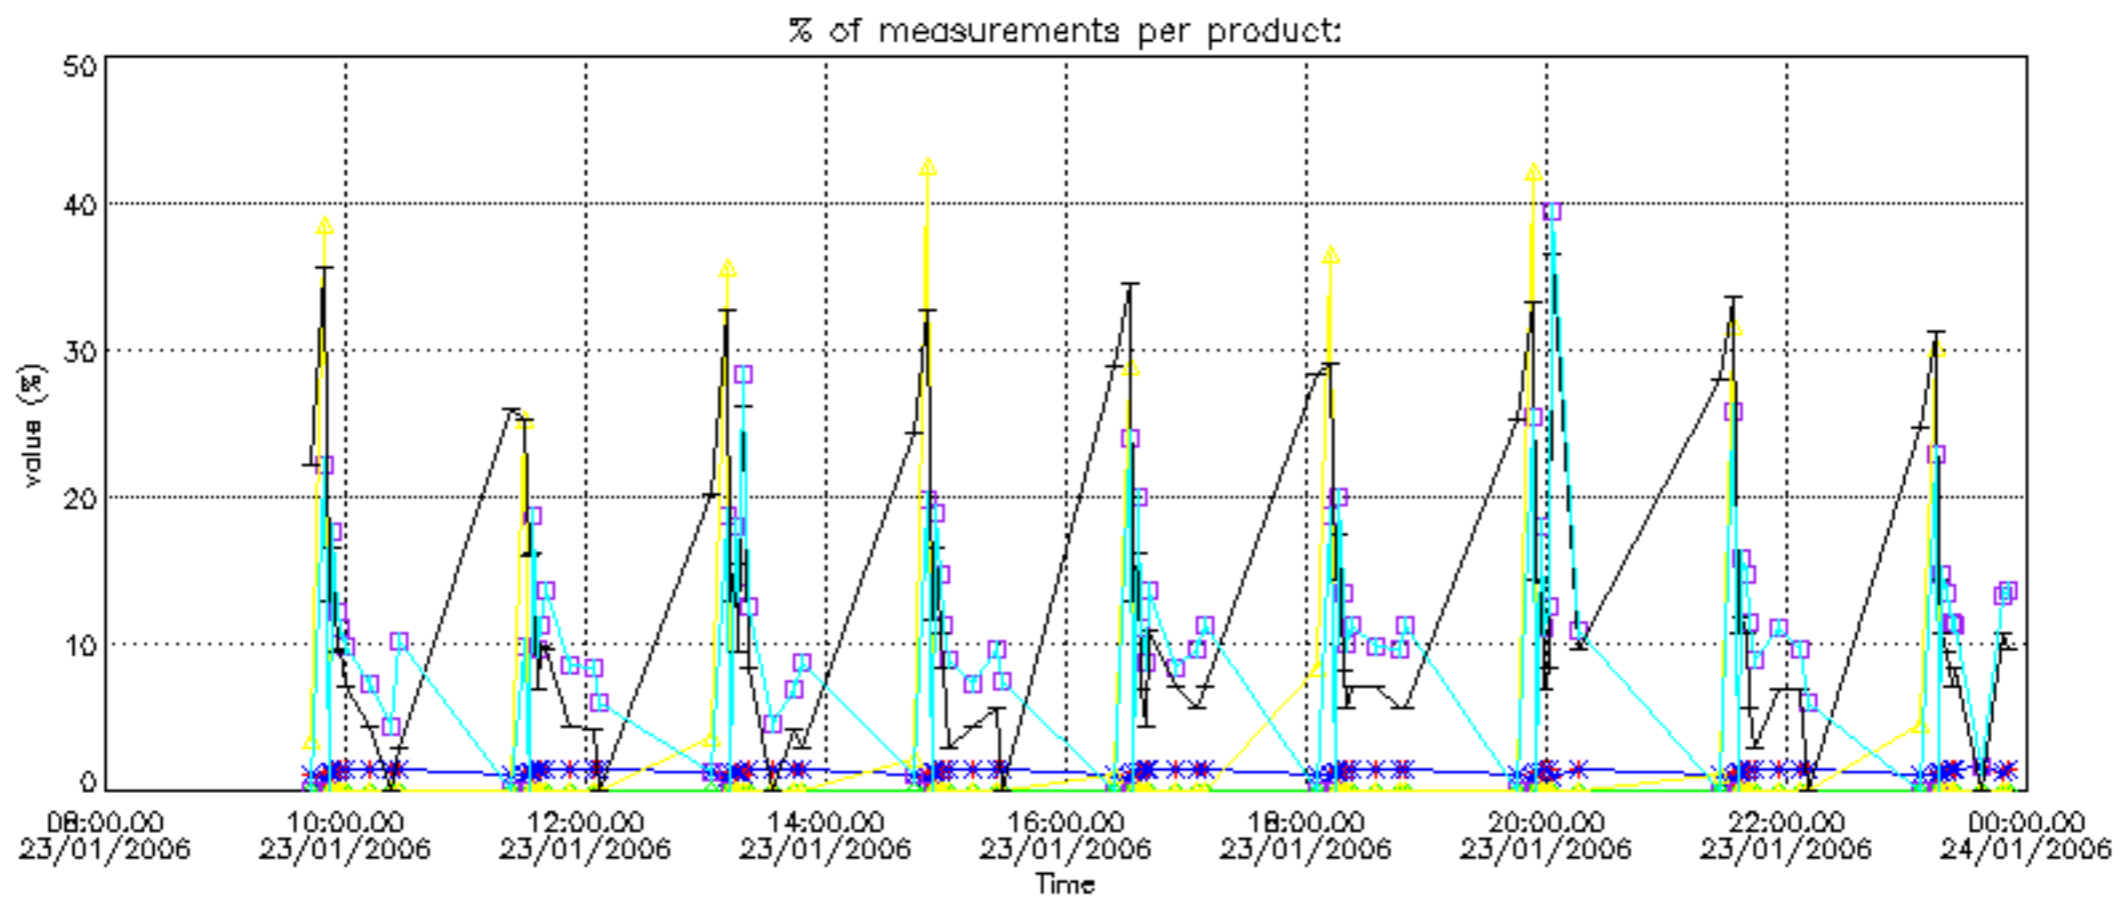

Percentage of cosmic ray hits per profile

Percentage of datation errors per profile