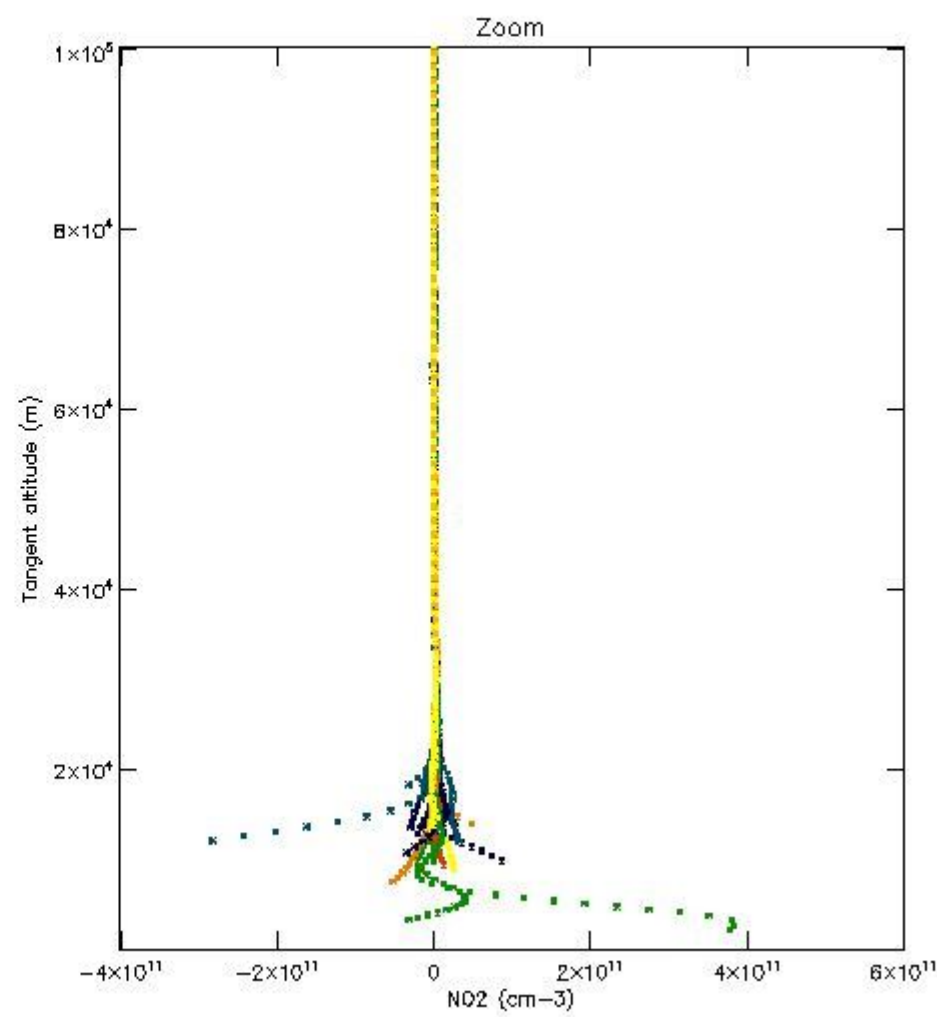

*5.4 Plot ozone profiles where STD < 10% (dark without errors)*

The colorbar represents the latitude.

*5.5 Plot ozone profiles where STD < 5% (dark without errors)*

The colorbar represents the latitude.

*5.6 Plot NO<sub>2</sub> profiles for all STD (dark without errors)*

The colorbar represents the latitude.

*5.7 Plot NO3 profiles for all STD (dark without errors)*

The colorbar represents the latitude.

5.8 Plot H<sub>2</sub>O profiles for all STD (only for occultations of stars 1,2,3,4,13,14,16,26,63 dark without errors)