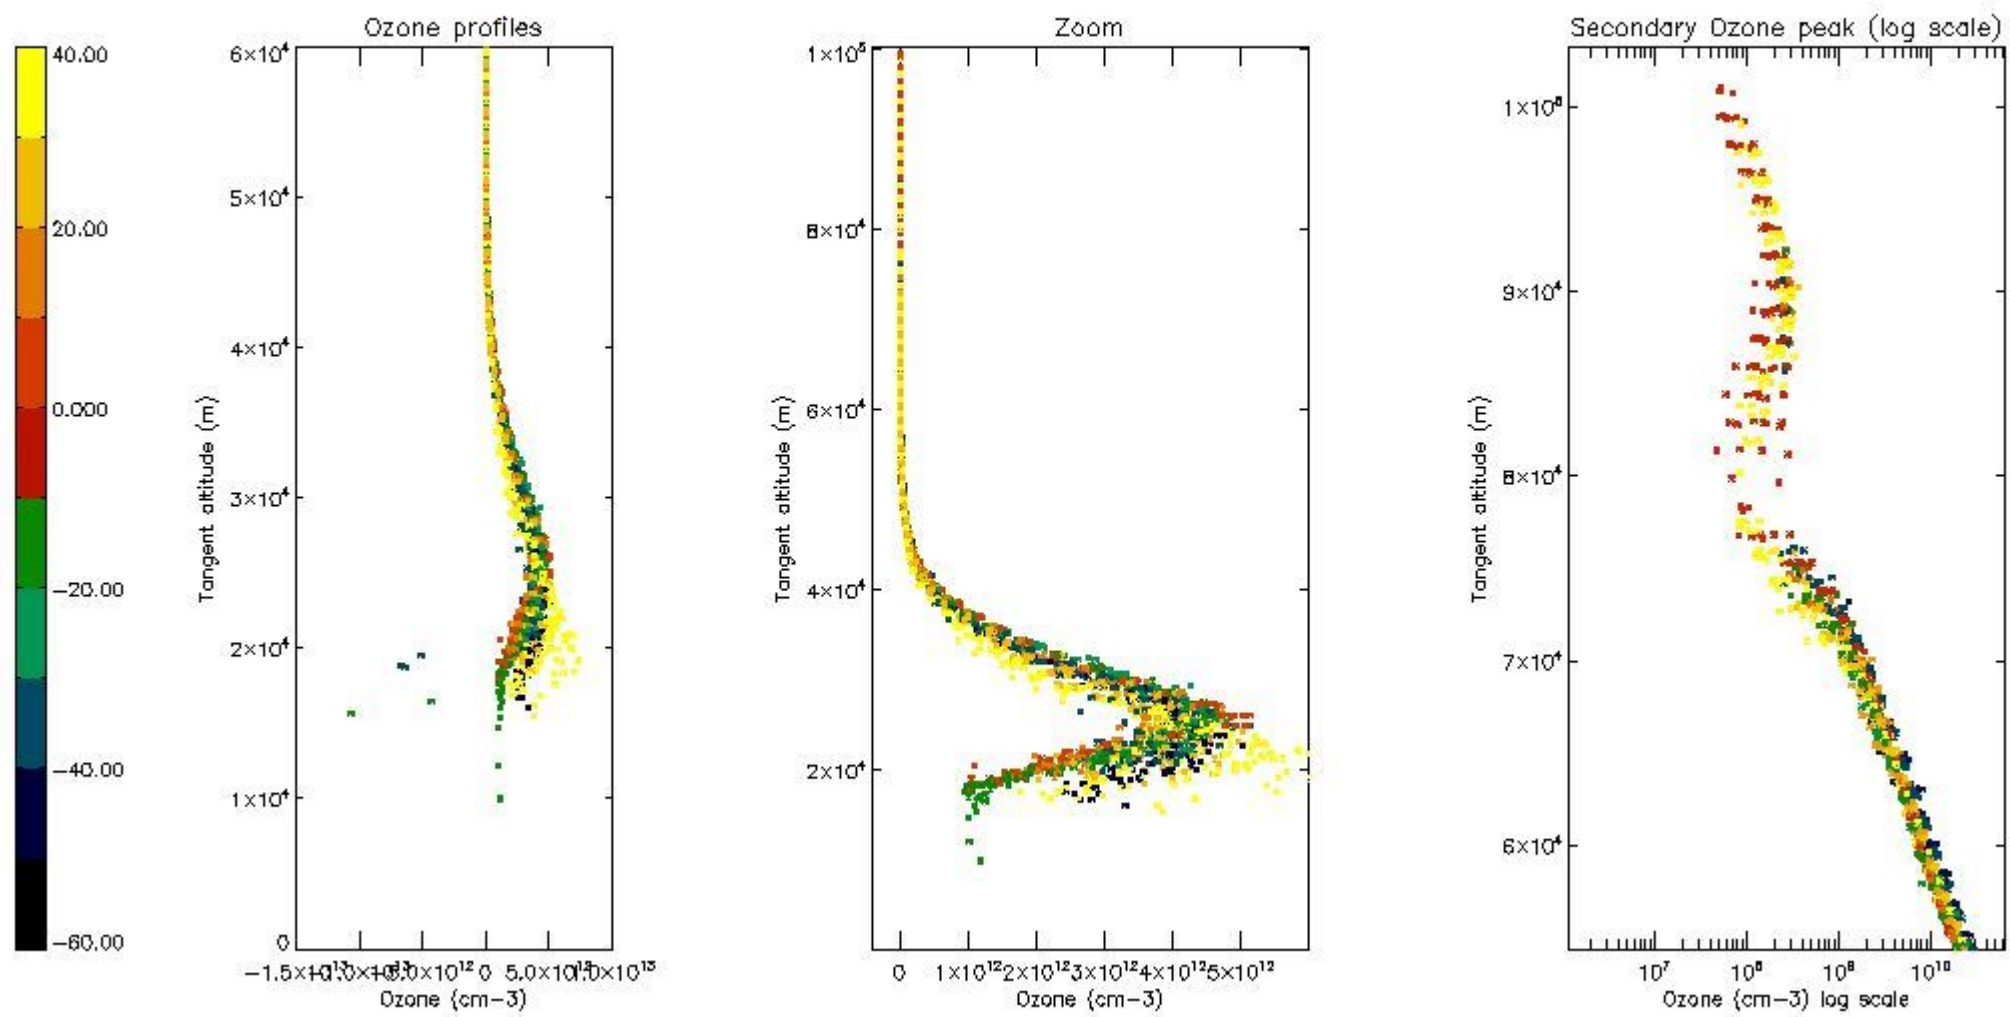

STD < 10	16
STD < 5	10

5.2 Plot ozone profiles for all STD (dark without errors)

The colorbar represents the latitude.

5.3 Plot ozone profiles where STD < 20% (dark without errors)

The colorbar represents the latitude.