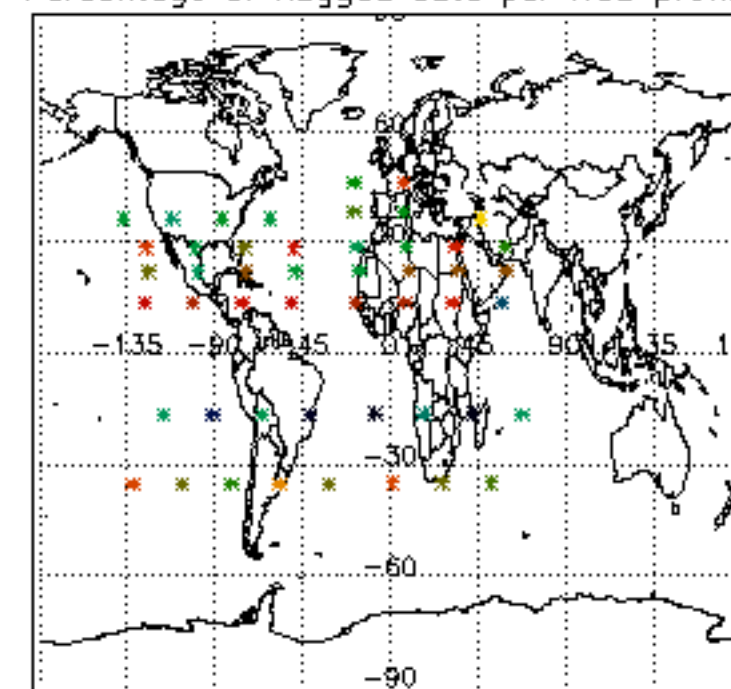

Percentage of flagged data per NO3 profile