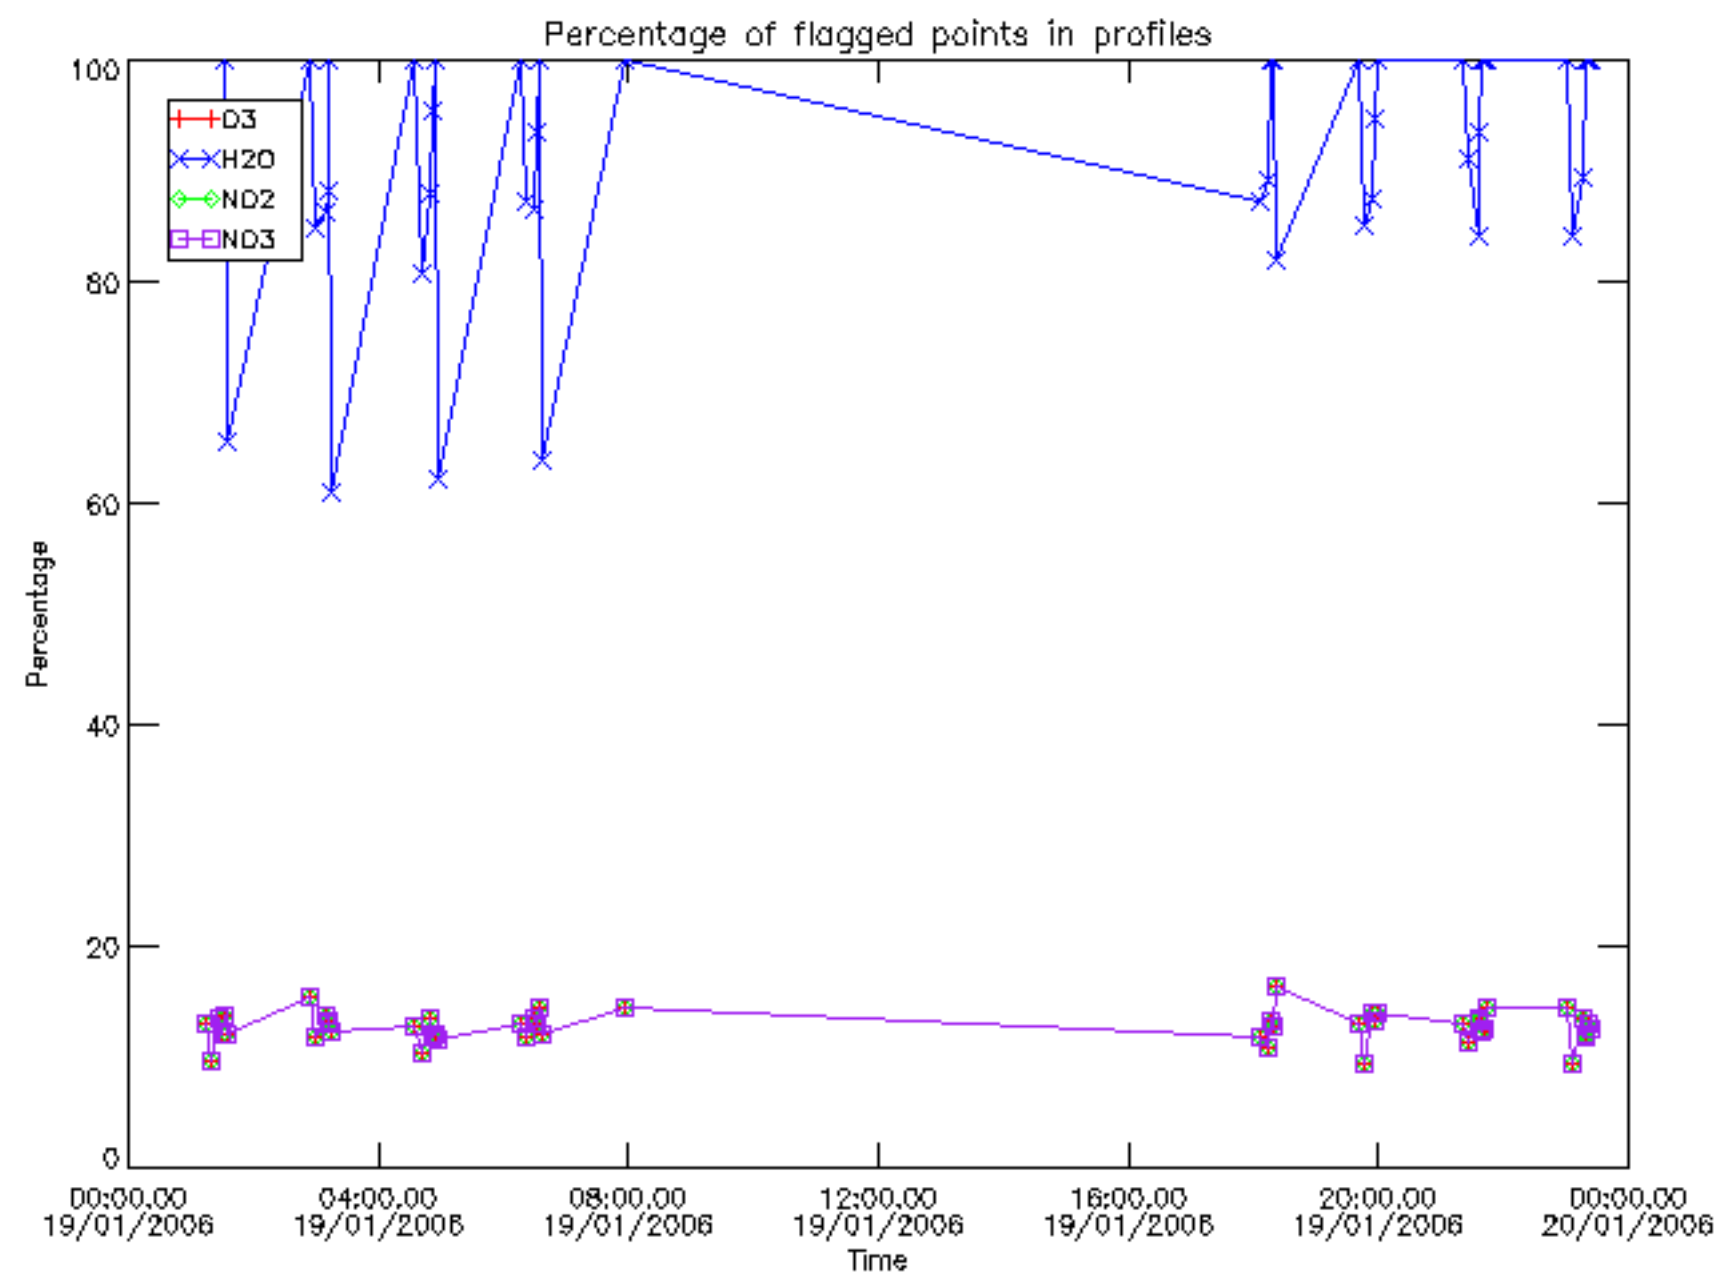

Percentage of flagged data per D3 profile

Percentage of flagged data per H2O profile