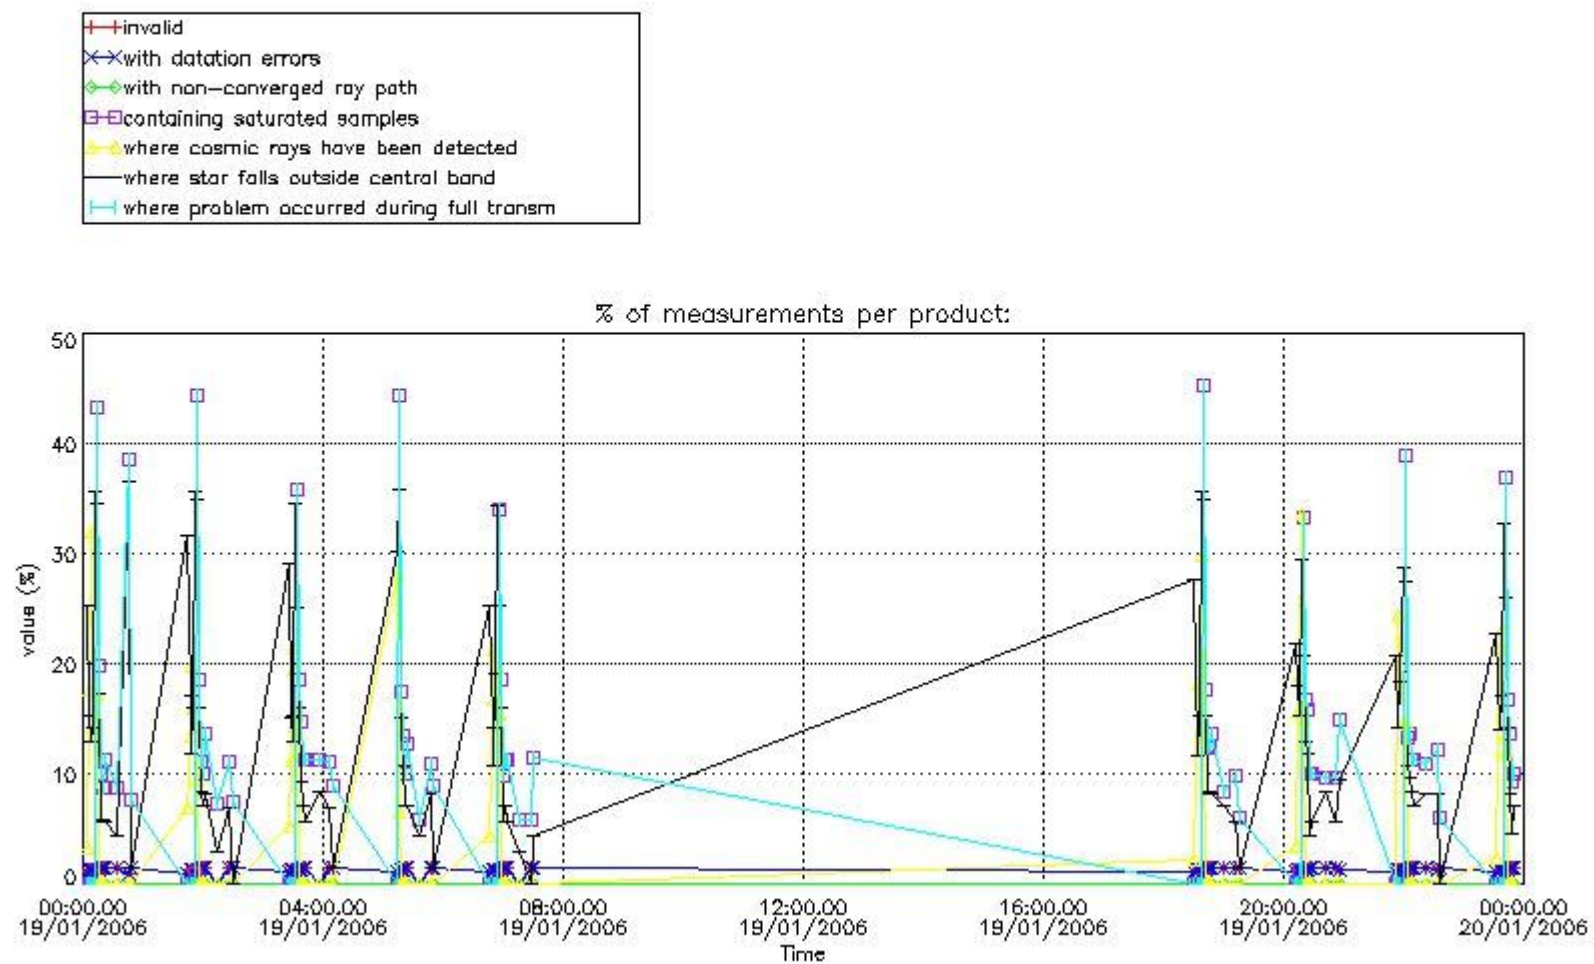

Percentage of flagged data per NO3 profile

4. Level 1 quality information per product

In this section it is plotted some information contained in the Quality Summary data set of the level 2 products that comes from the level 1b processing. Products without errors (error flag in the MPH set to "0") are used.

4.1 Plot quality information per product (time dependant) coming from level 1b processing

4.1.1 Plot level 1 quality information per product (time dependant): ENVISAT ASCENDING passes

4.1.2 Plot level 1 quality information per product (time dependant): ENVI SAT DESCENDING passes