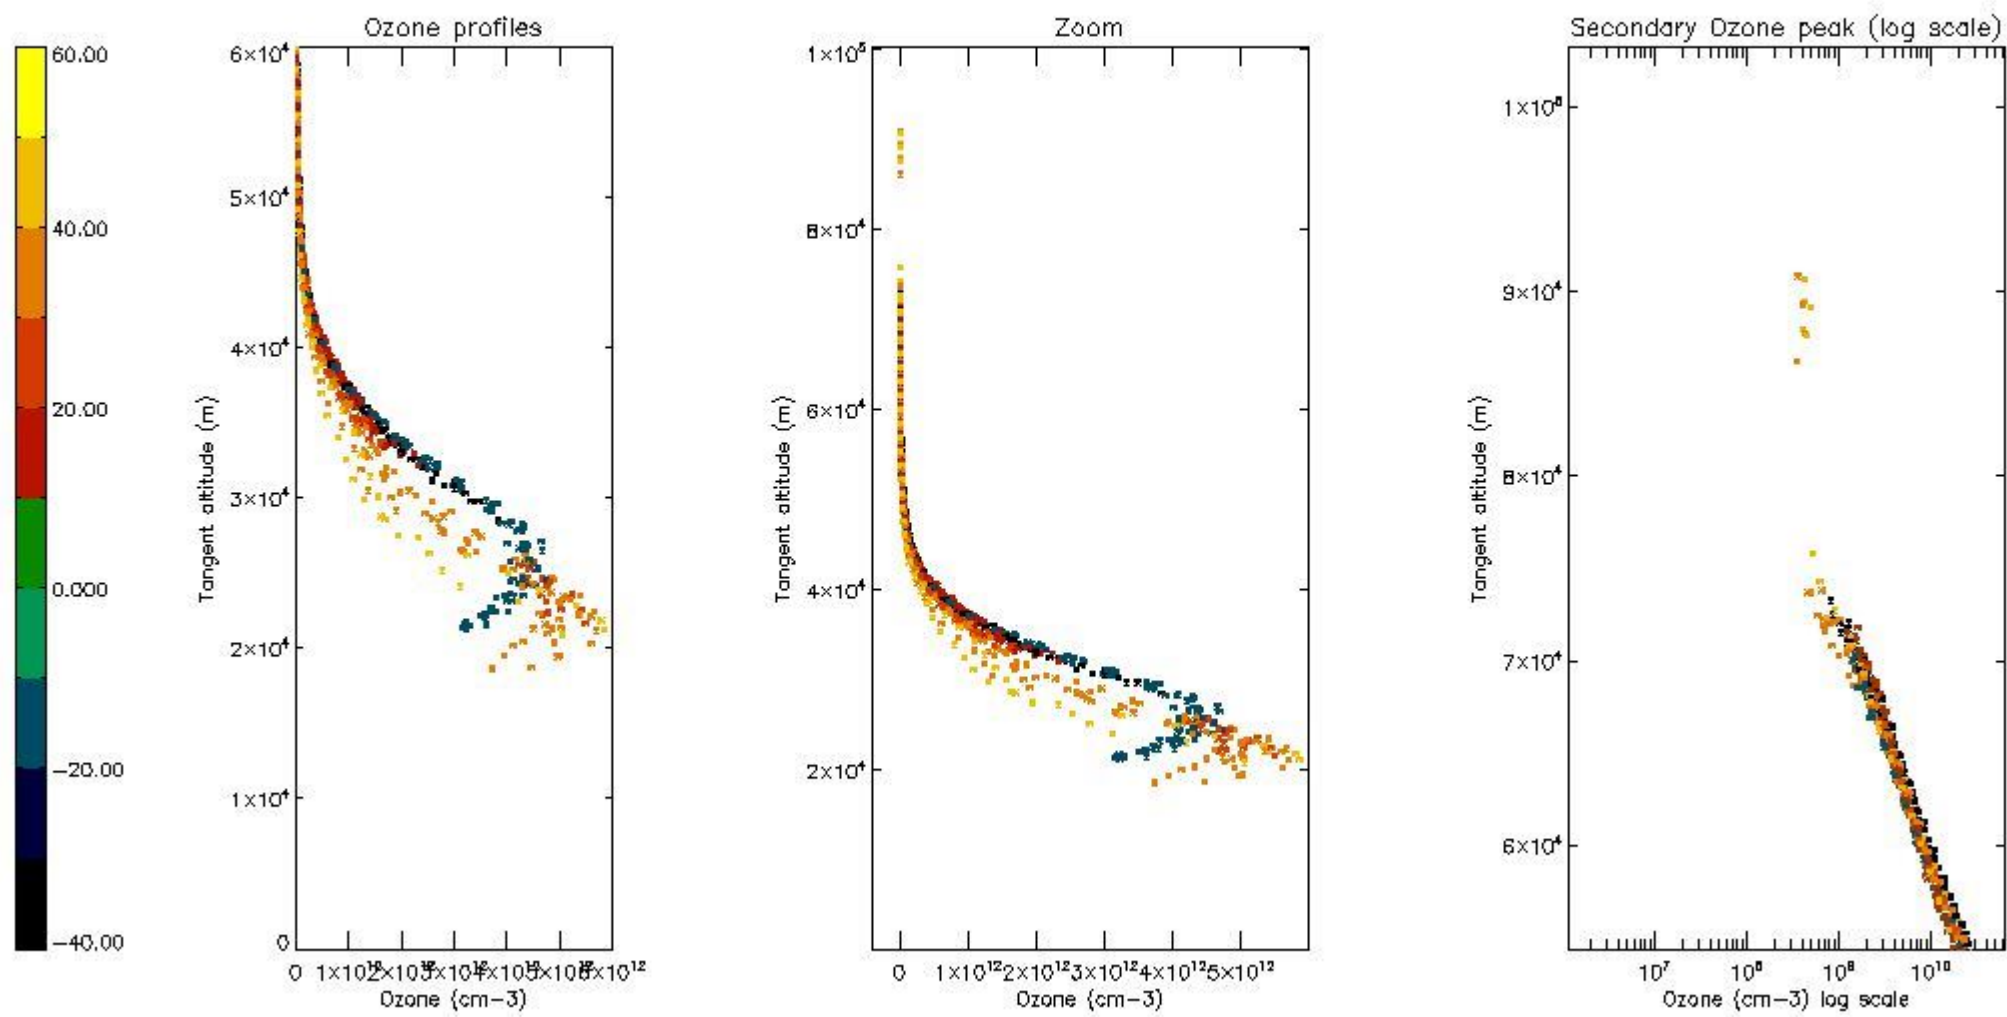

5.6 Plot NO₂ profiles for all STD (dark without errors)

The colorbar represents the latitude.