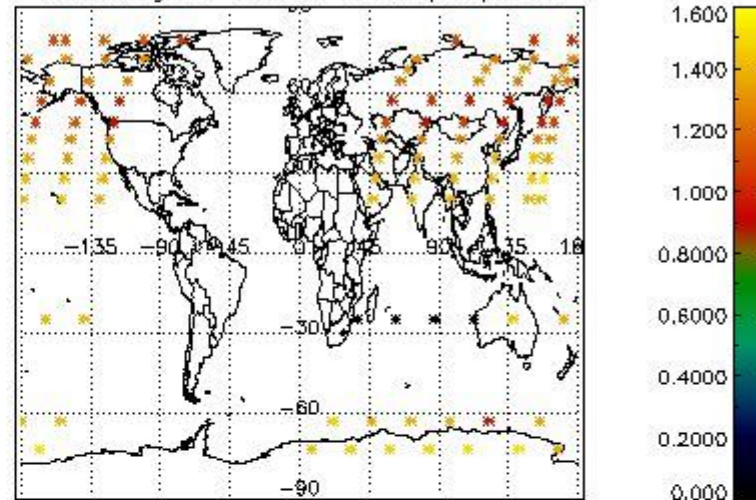

Percentage of datation errors per profile