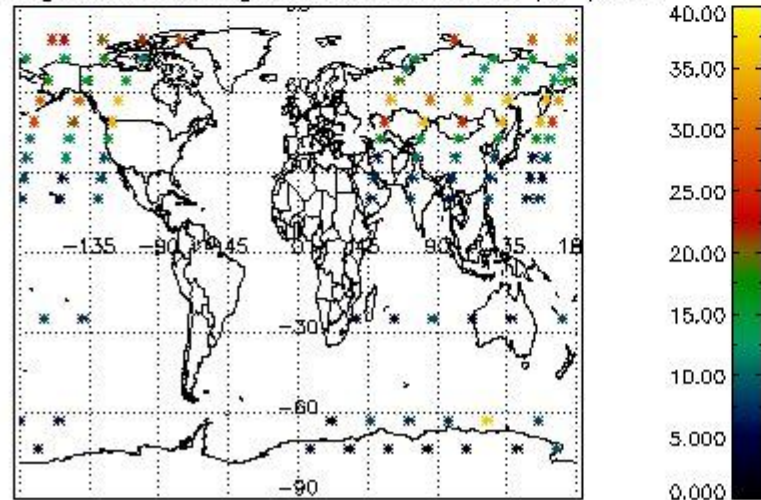

Percentage of star falling outside central band per profile