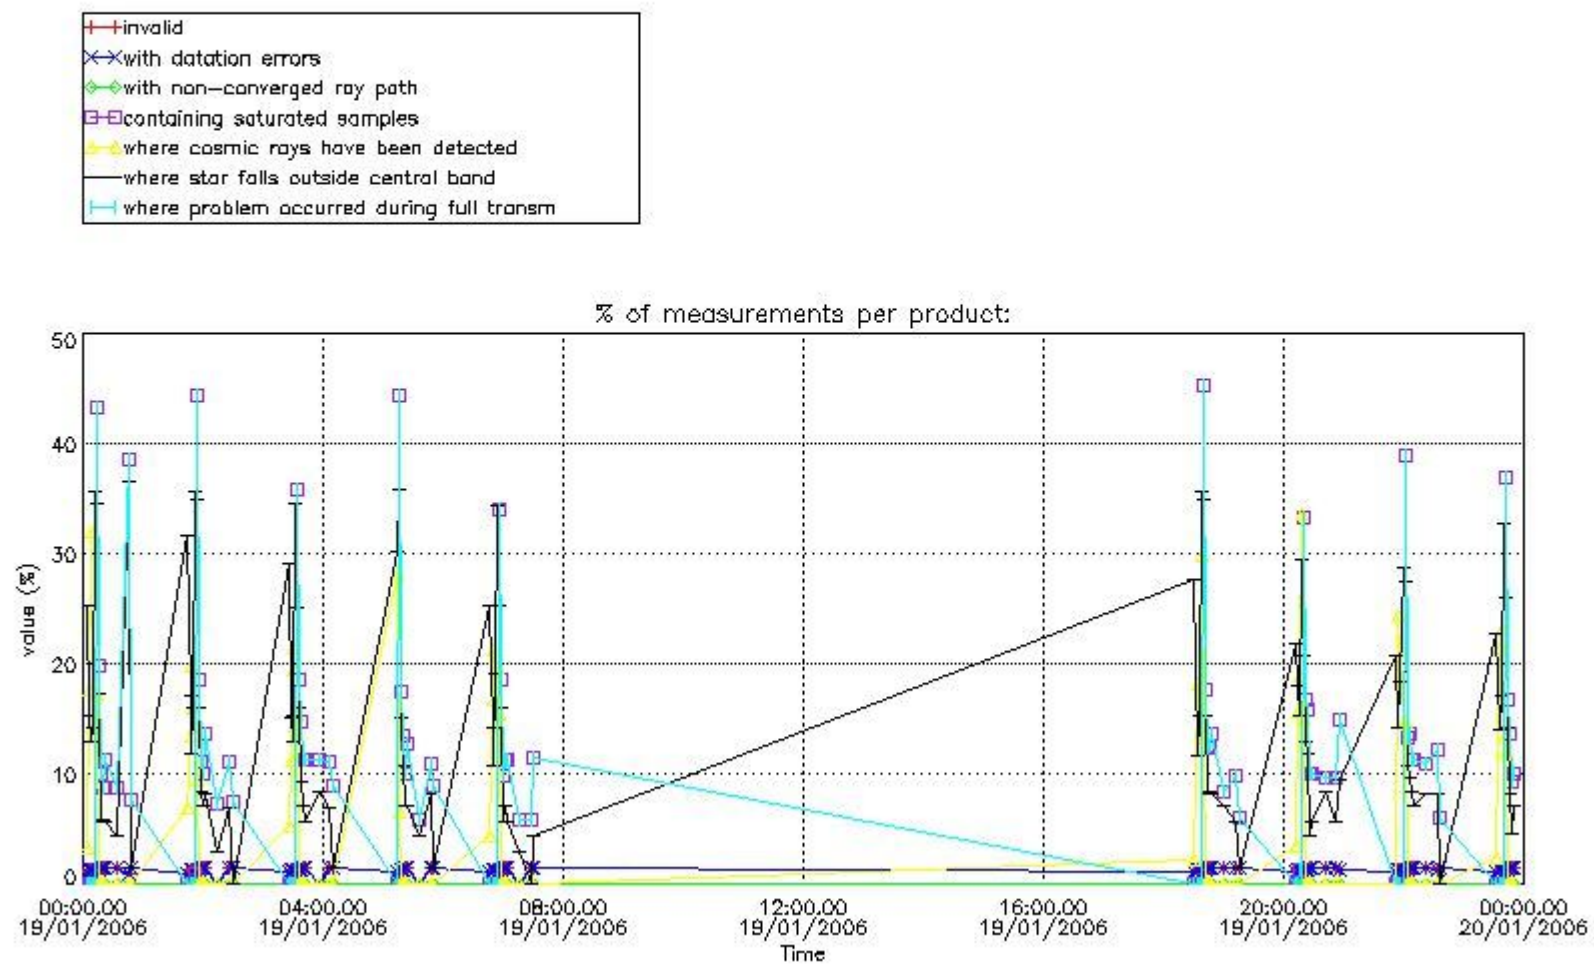

4.1.2 Plot level 1 quality information per product (time dependant): ENVI SAT DESCENDING passes

4.2 Plot quality information per product coming from level 1b processing (world map)

4.2.1 Plot level 1 quality information per product (world map): ENVISAT ASCENDING passes