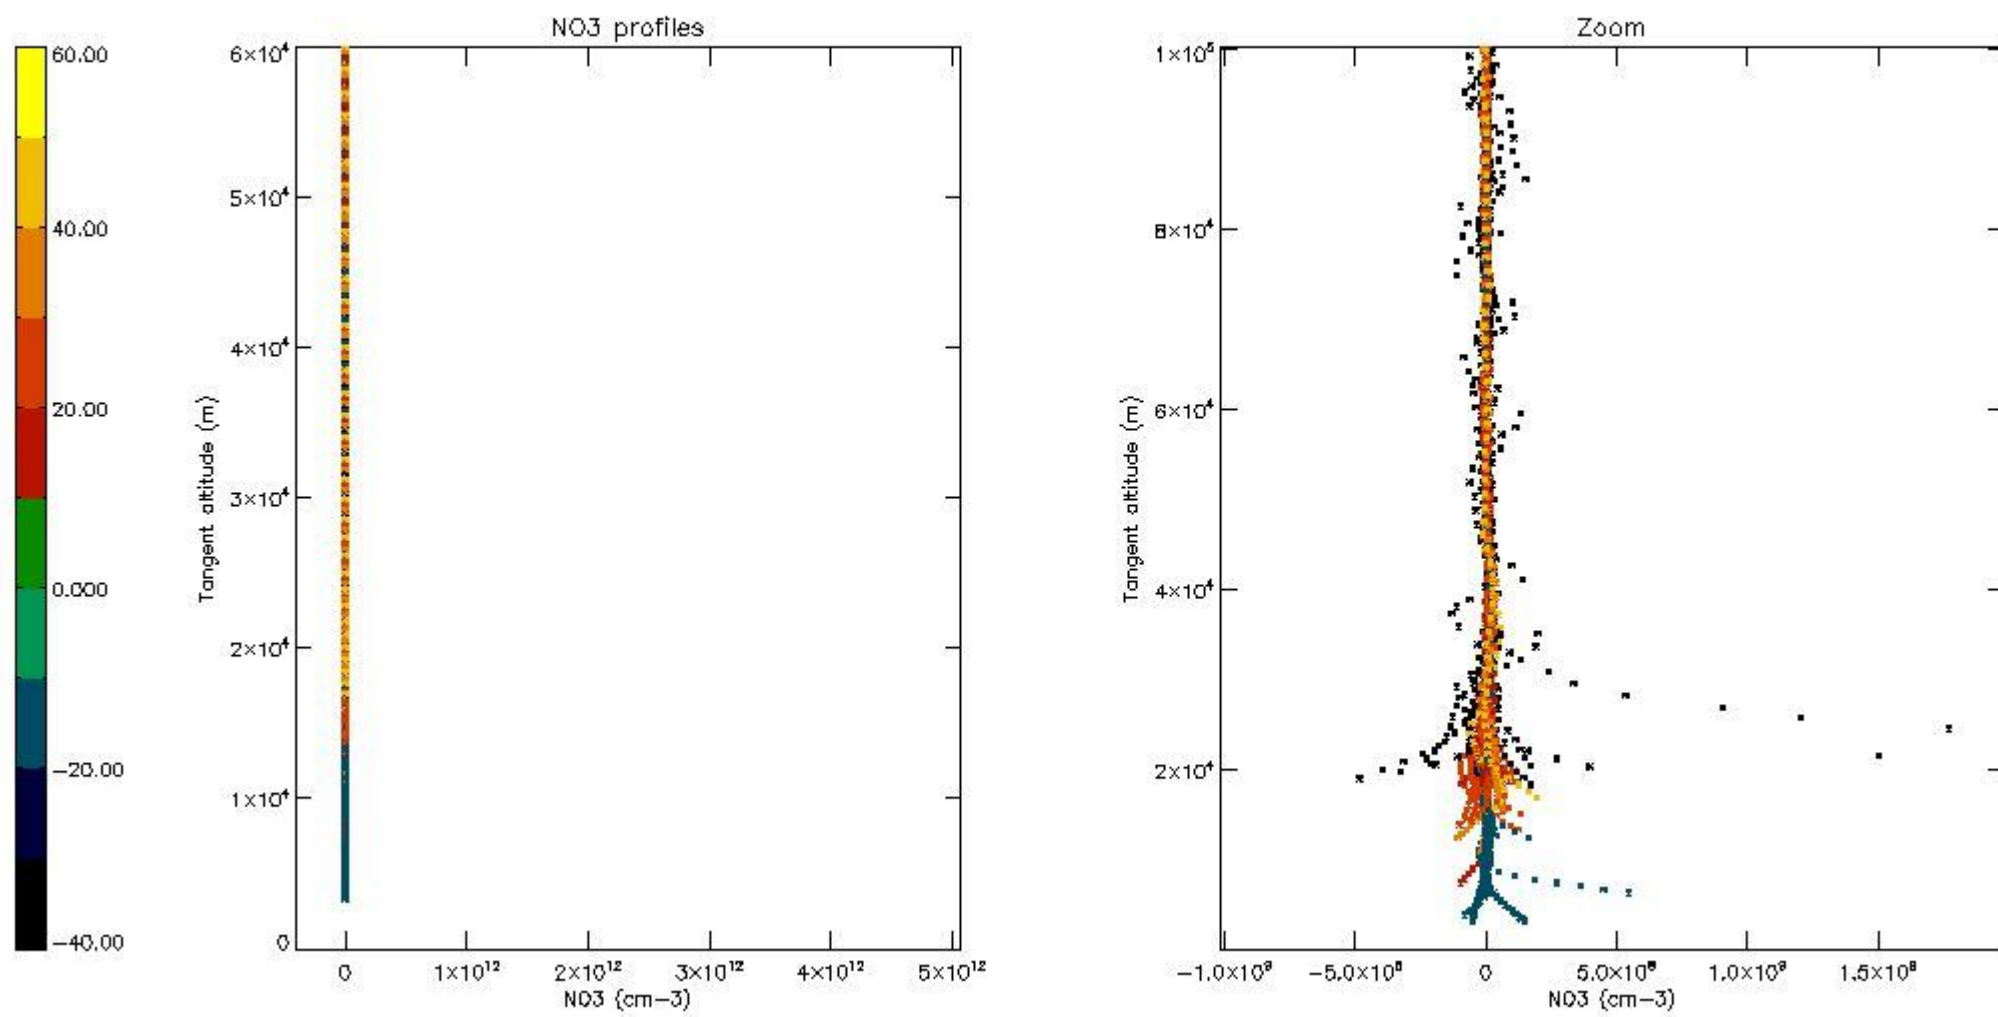

5.4 Plot ozone profiles where STD < 10% (dark without errors)

The colorbar represents the latitude.

5.5 Plot ozone profiles where STD < 5% (dark without errors)

The colorbar represents the latitude.

5.6 Plot NO₂ profiles for all STD (dark without errors)

The colorbar represents the latitude.

5.7 Plot NO3 profiles for all STD (dark without errors)

The colorbar represents the latitude.

5.8 Plot H2O profiles for all STD (only for occultations of stars 1,2,3,4,13,14,16,26,63 dark without errors)