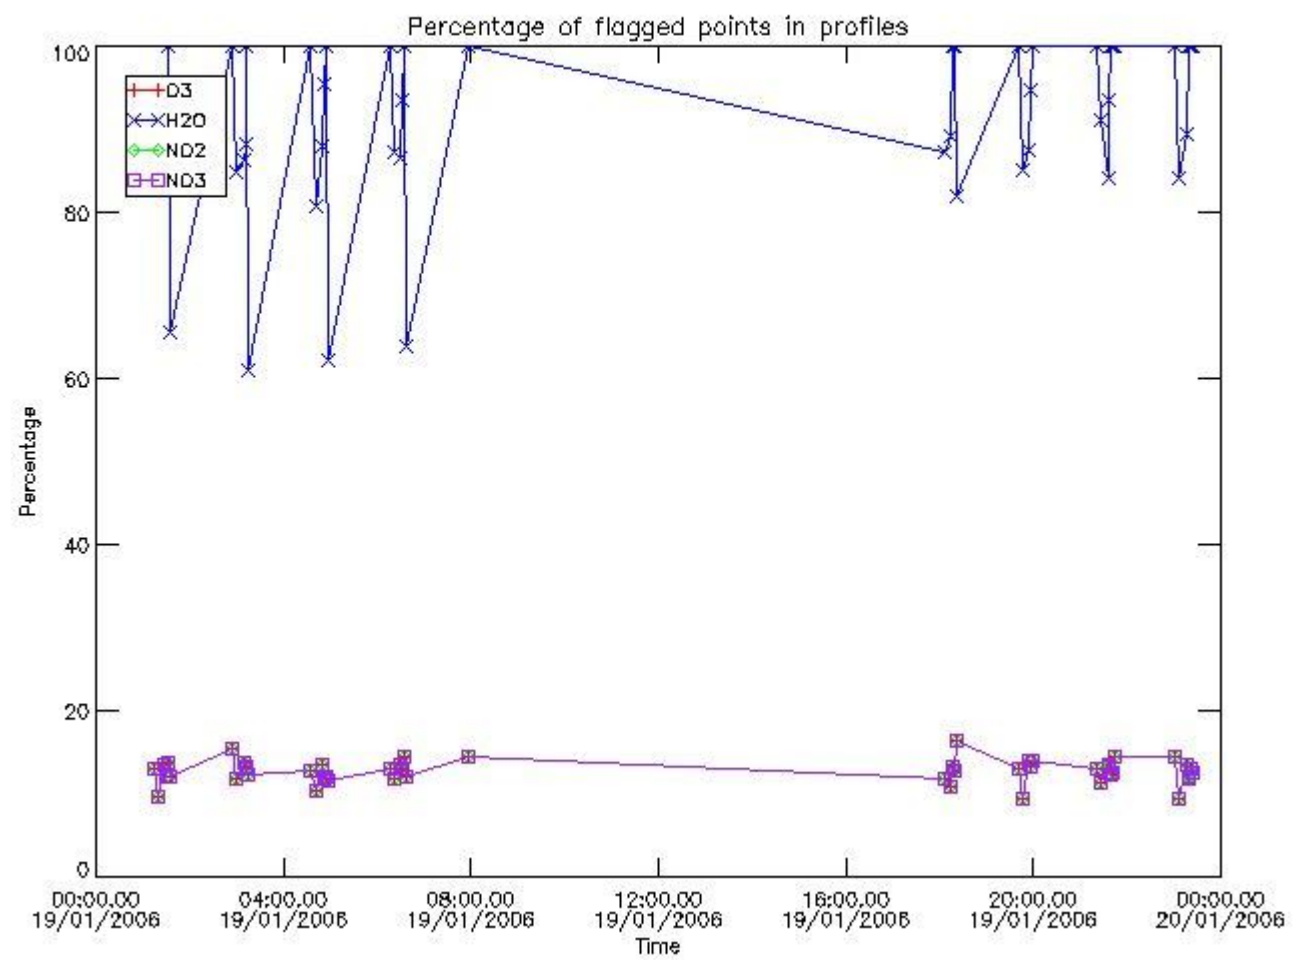

3. Quality information per product

In this section it is plotted some information contained in the Quality Summary data set of the level 2 products. Only products in dark limb conditions and without errors (error flag in the MPH set to "0") are used.

3.1 Plot quality information per product (time dependant)

3.2 Plot quality information per product (world map)