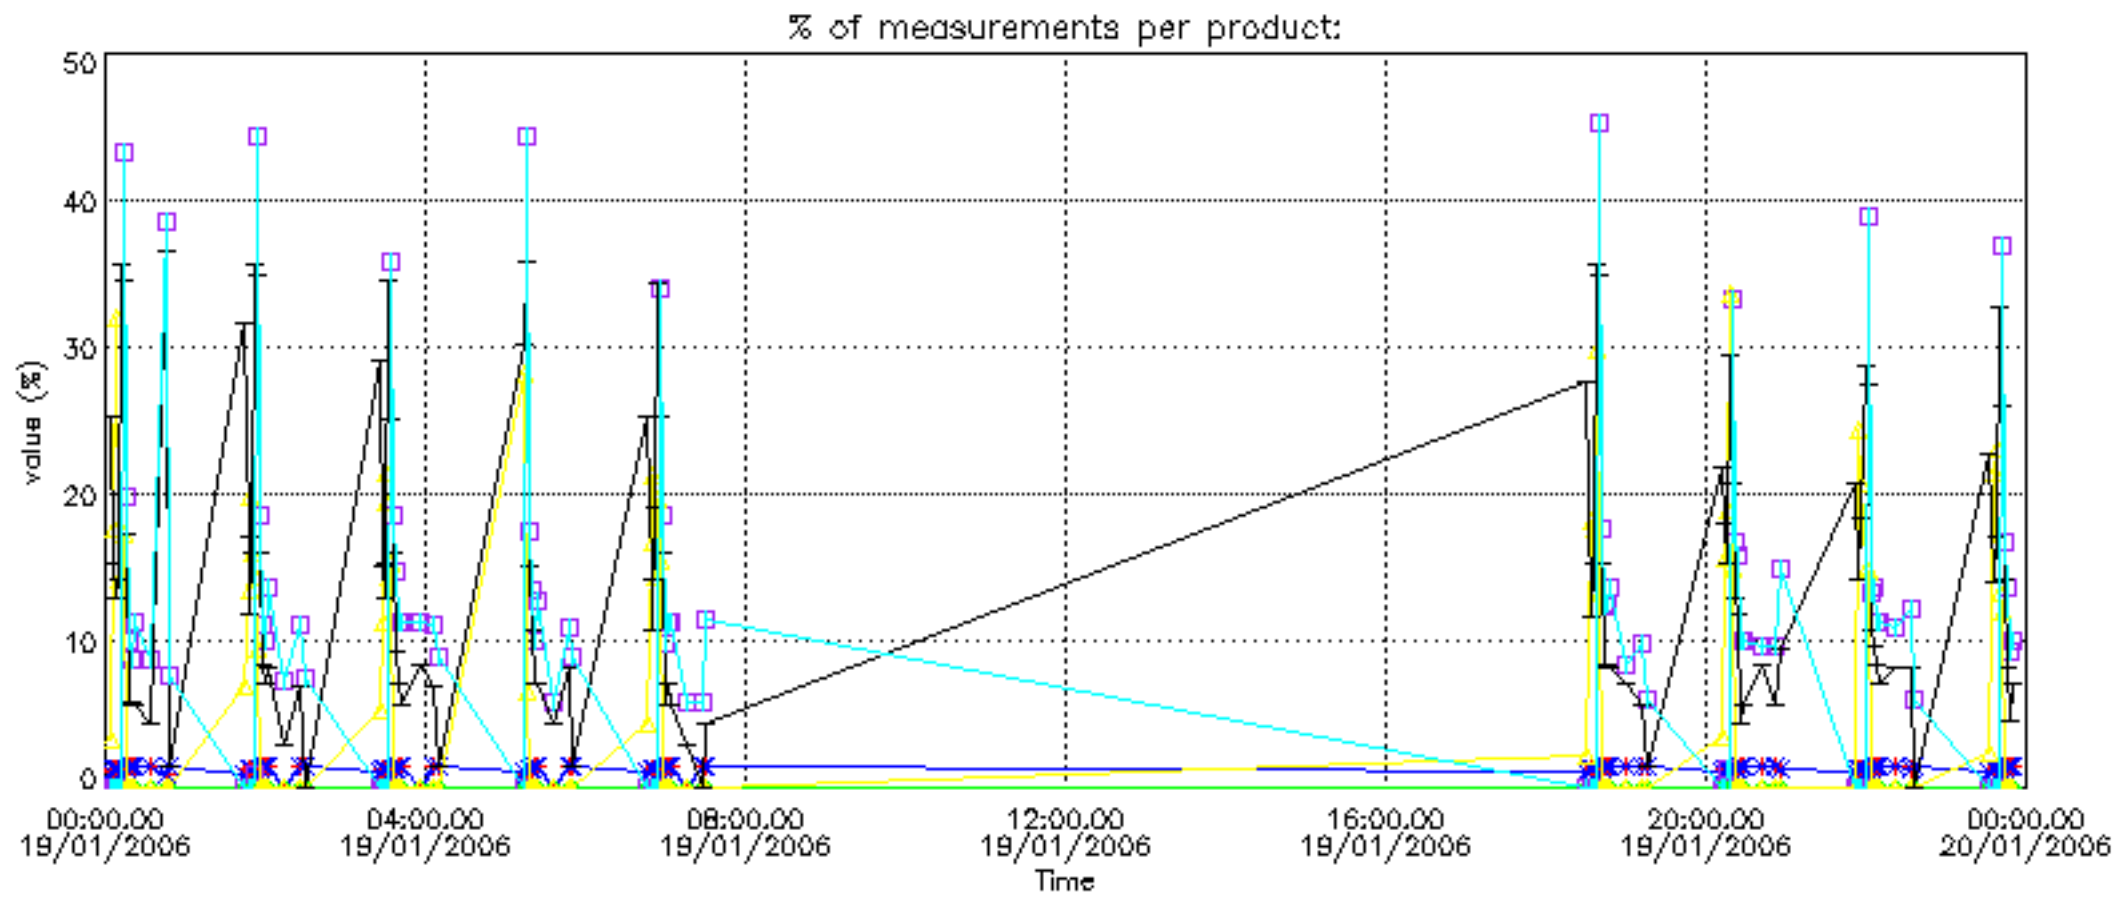

Percentage of cosmic ray hits per profile

Percentage of datation errors per profile