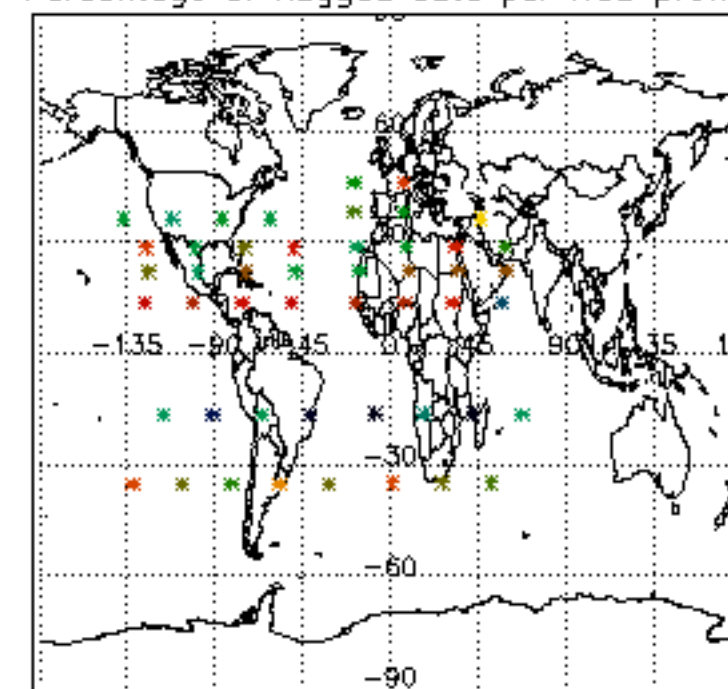

Percentage of flagged data per NO3 profile