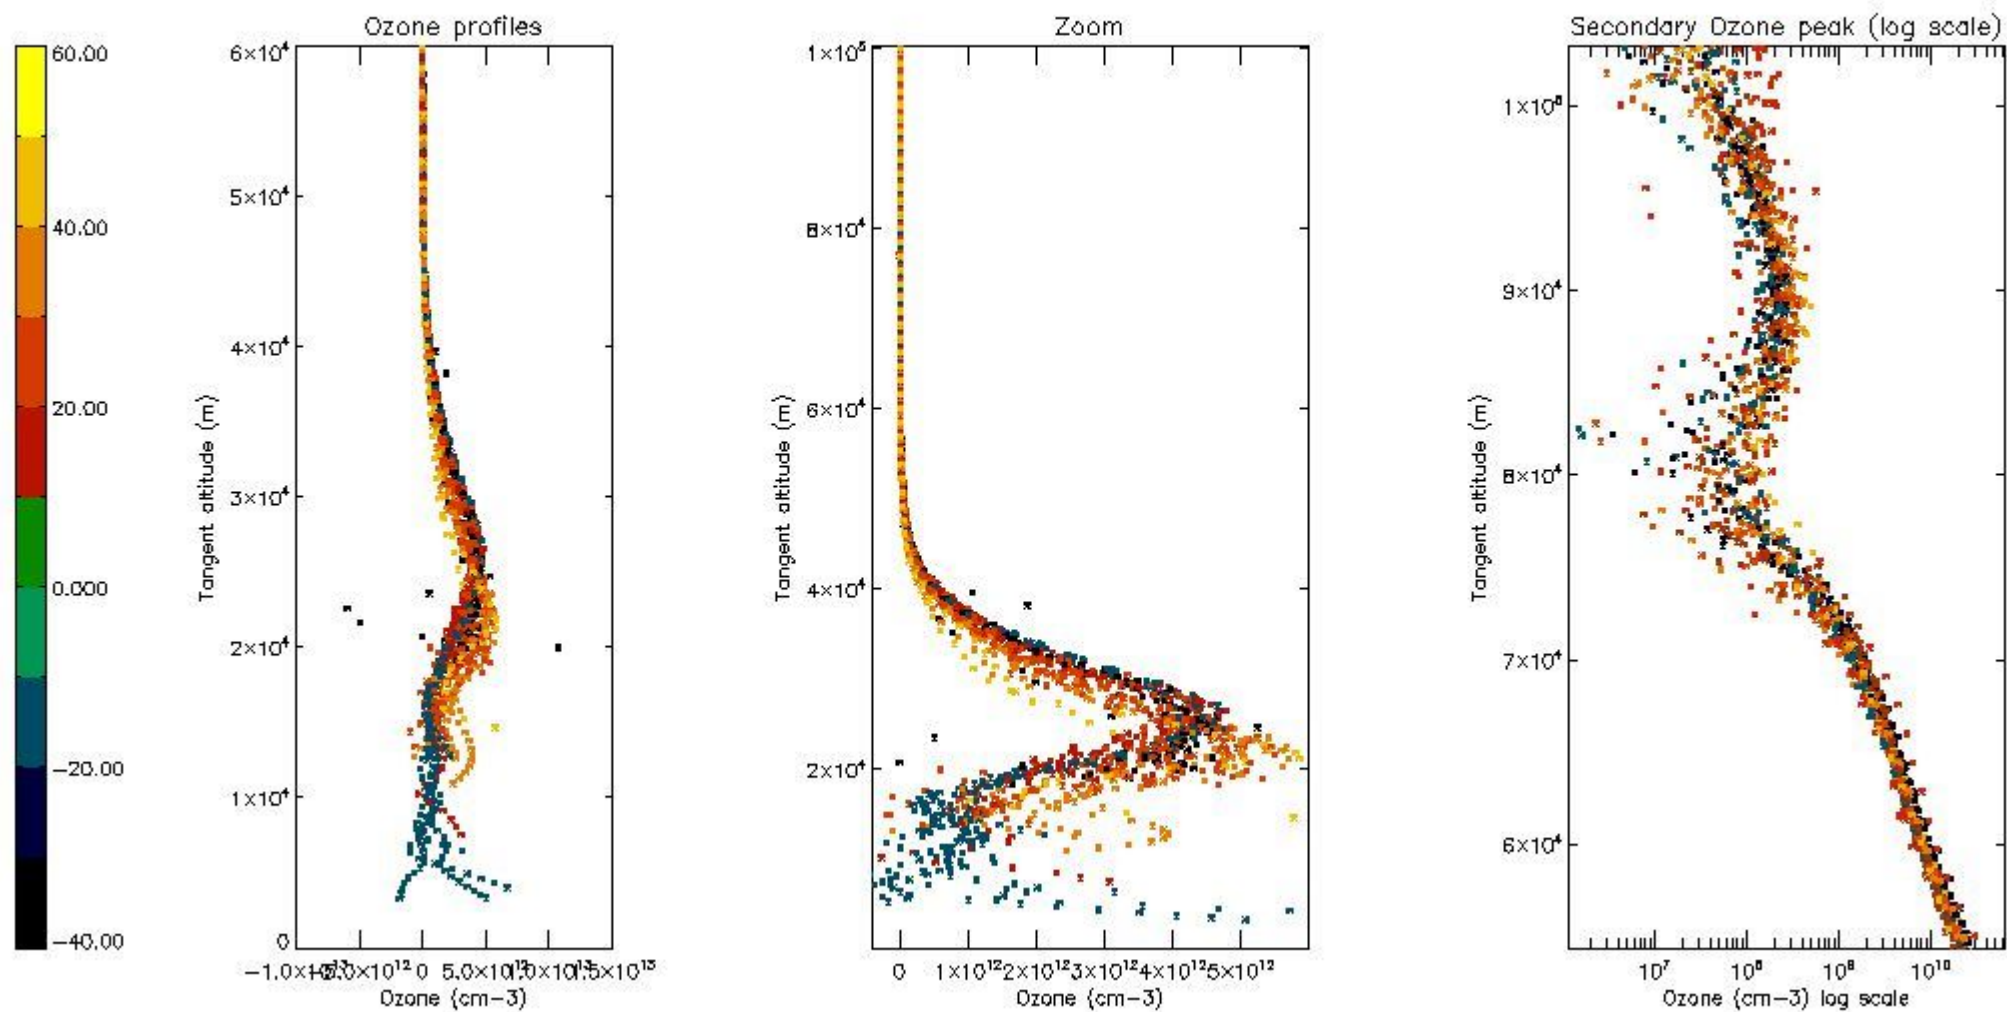

STD < 10	12
STD < 5	8

5.2 Plot ozone profiles for all STD (dark without errors)

The colorbar represents the latitude.

5.3 Plot ozone profiles where STD < 20% (dark without errors)

The colorbar represents the latitude.