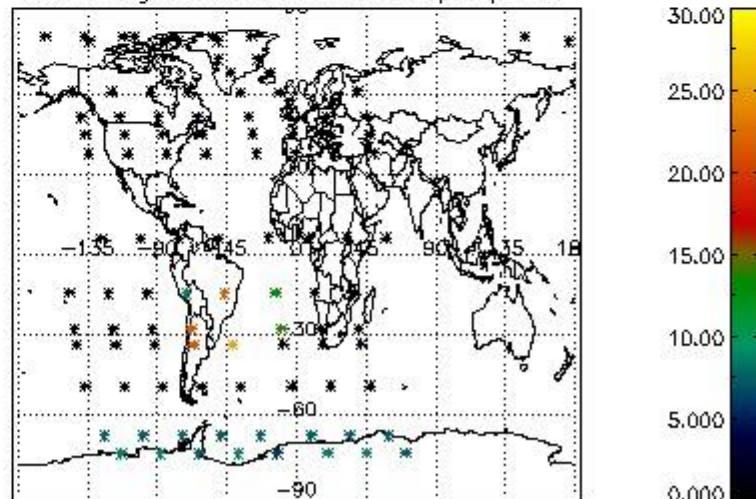

Percentage of saturation errors per profile