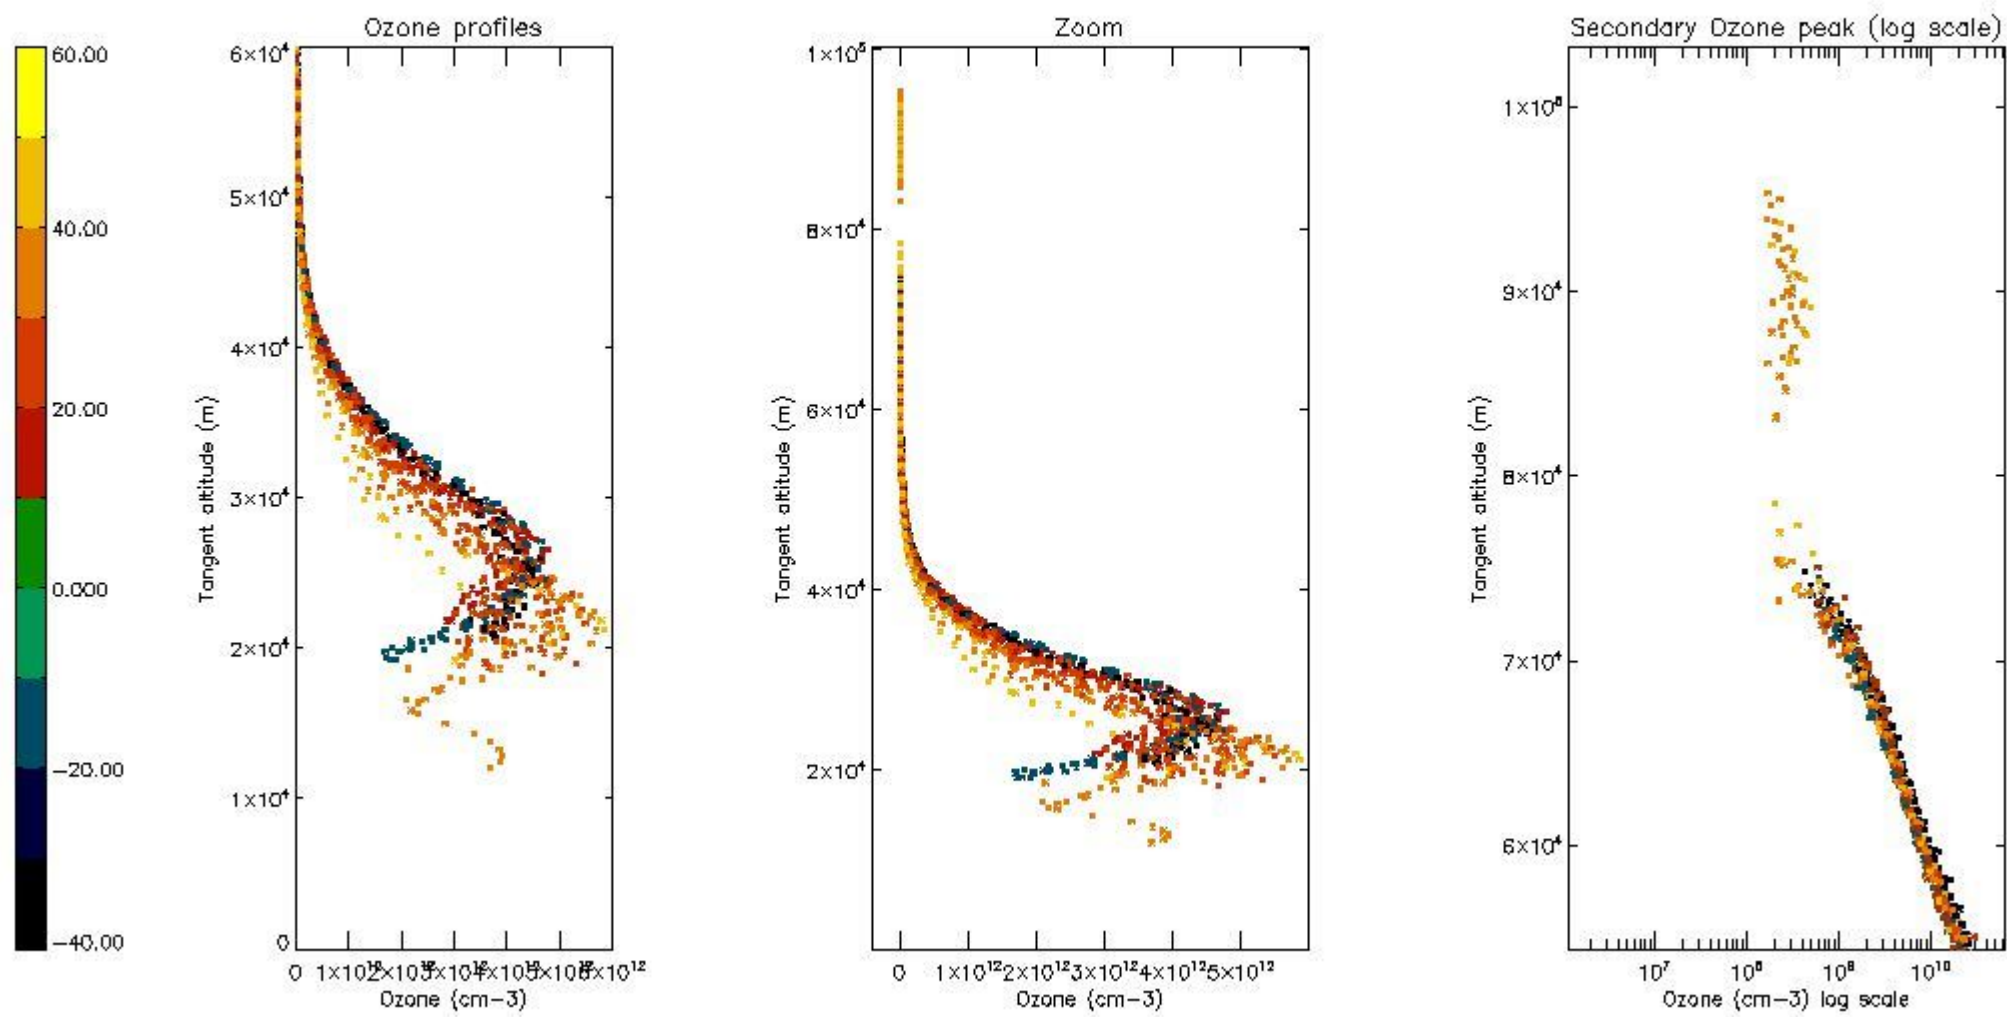

5.5 Plot ozone profiles where STD < 5% (dark without errors)

The colorbar represents the latitude.