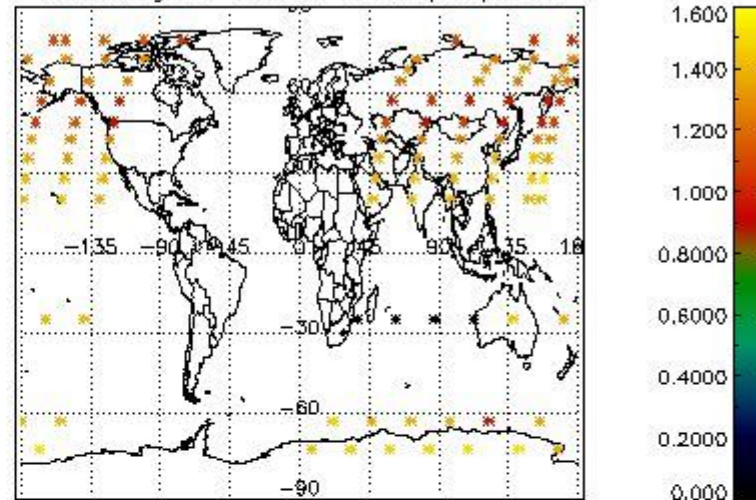

4.2 Plot quality information per product coming from level 1b processing (world map)

4.2.1 Plot level 1 quality information per product (world map): ENVISAT ASCENDING passes

Percentage of cosmic ray hits per profile

Percentage of datation errors per profile

Percentage of star falling outside central band per profile

Percentage of saturation errors per profile

4.2.2 Plot level 1 quality information per product (world map): ENVISAT DESCENDING passes

Percentage of cosmic ray hits per profile

Percentage of datation errors per profile

Percentage of star falling outside central band per profile

Percentage of saturation errors per profile

5. Trace gas profiles