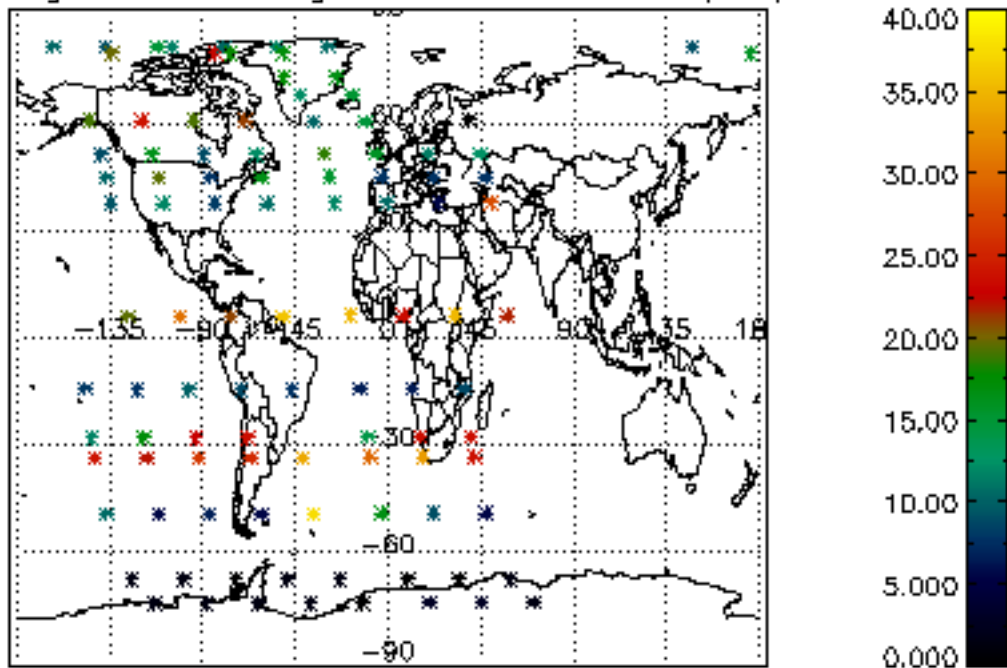

Percentage of cosmic ray hits per profile

Percentage of star falling outside central band per profile