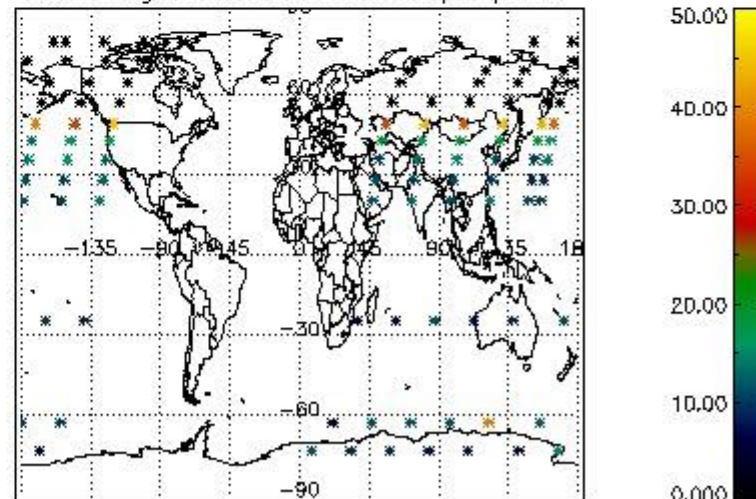

Percentage of cosmic ray hits per profile

Percentage of datation errors per profile

Percentage of star falling outside central band per profile

Percentage of saturation errors per profile

5. Trace gas profiles