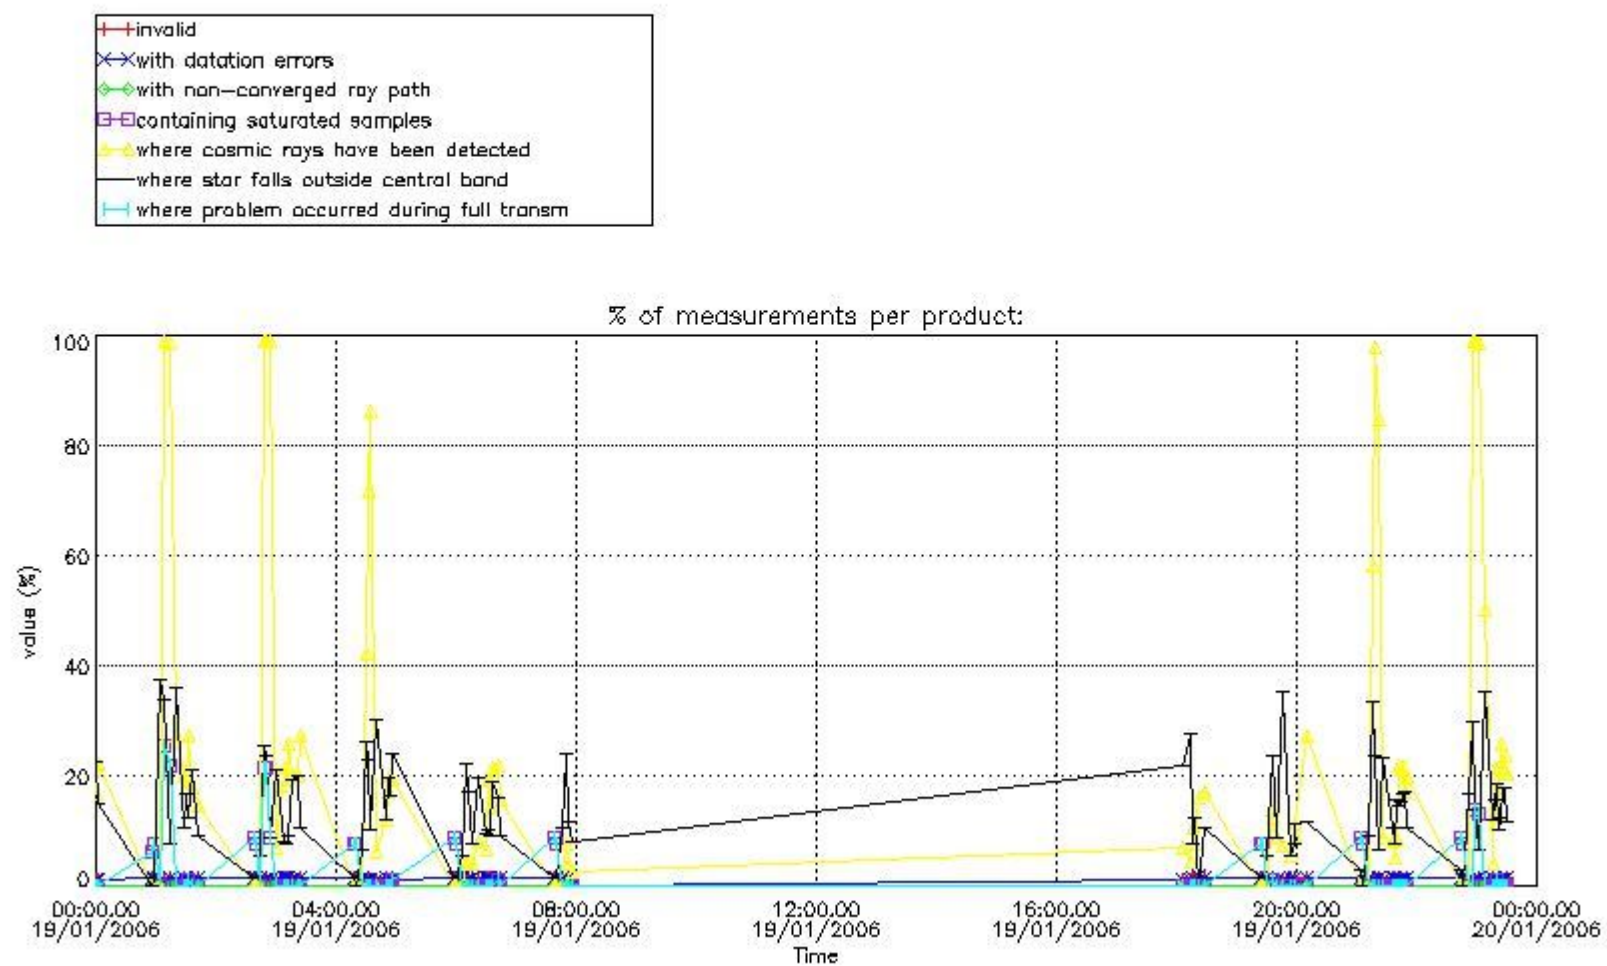

4.1.2 Plot level 1 quality information per product (time dependant): ENVI SAT DESCENDING passes