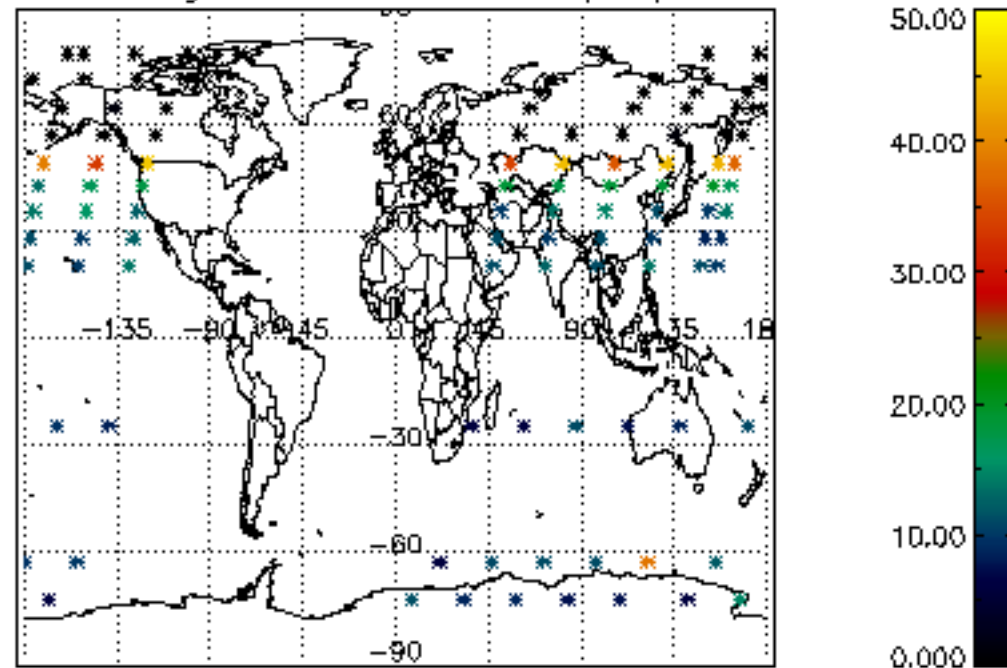

Percentage of saturation errors per profile