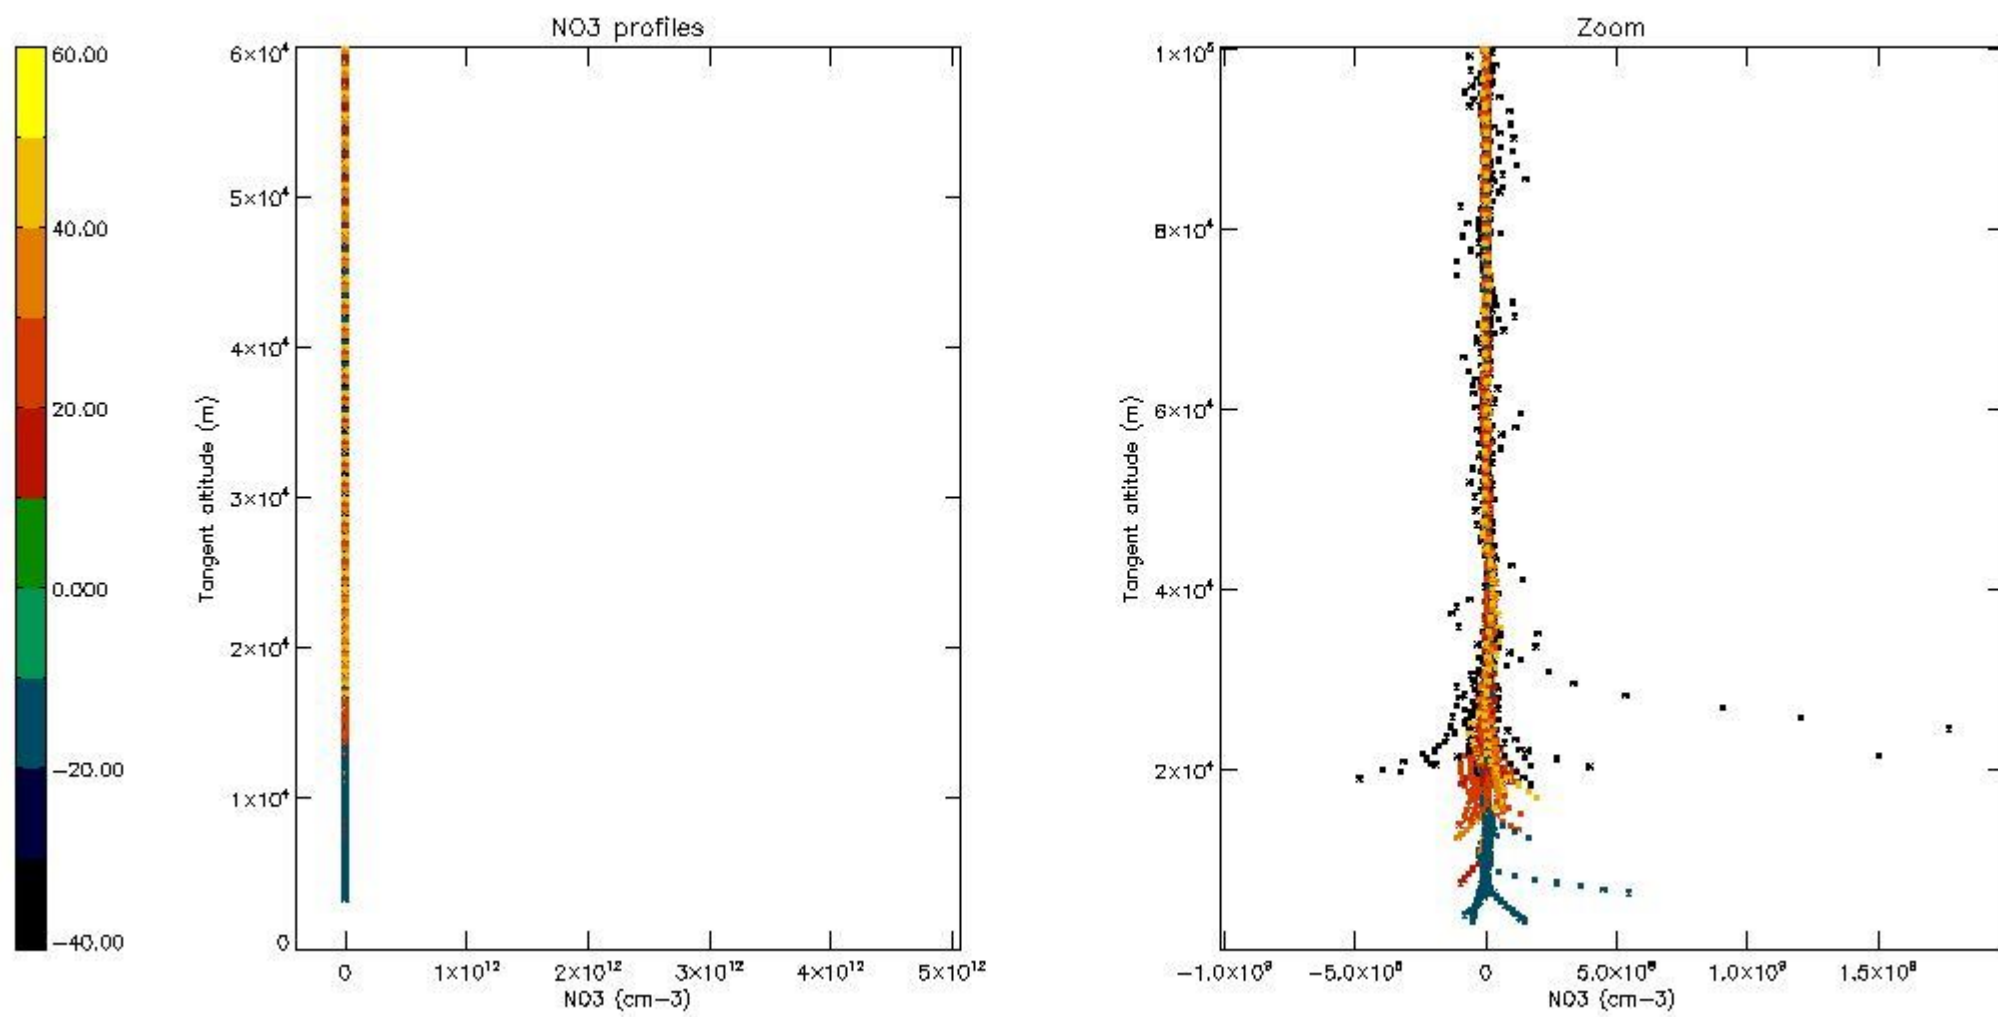

5.8 Plot H2O profiles for all STD (only for occultations of stars 1,2,3,4,13,14,16,26,63 dark without errors)

The colorbar represents the latitude.