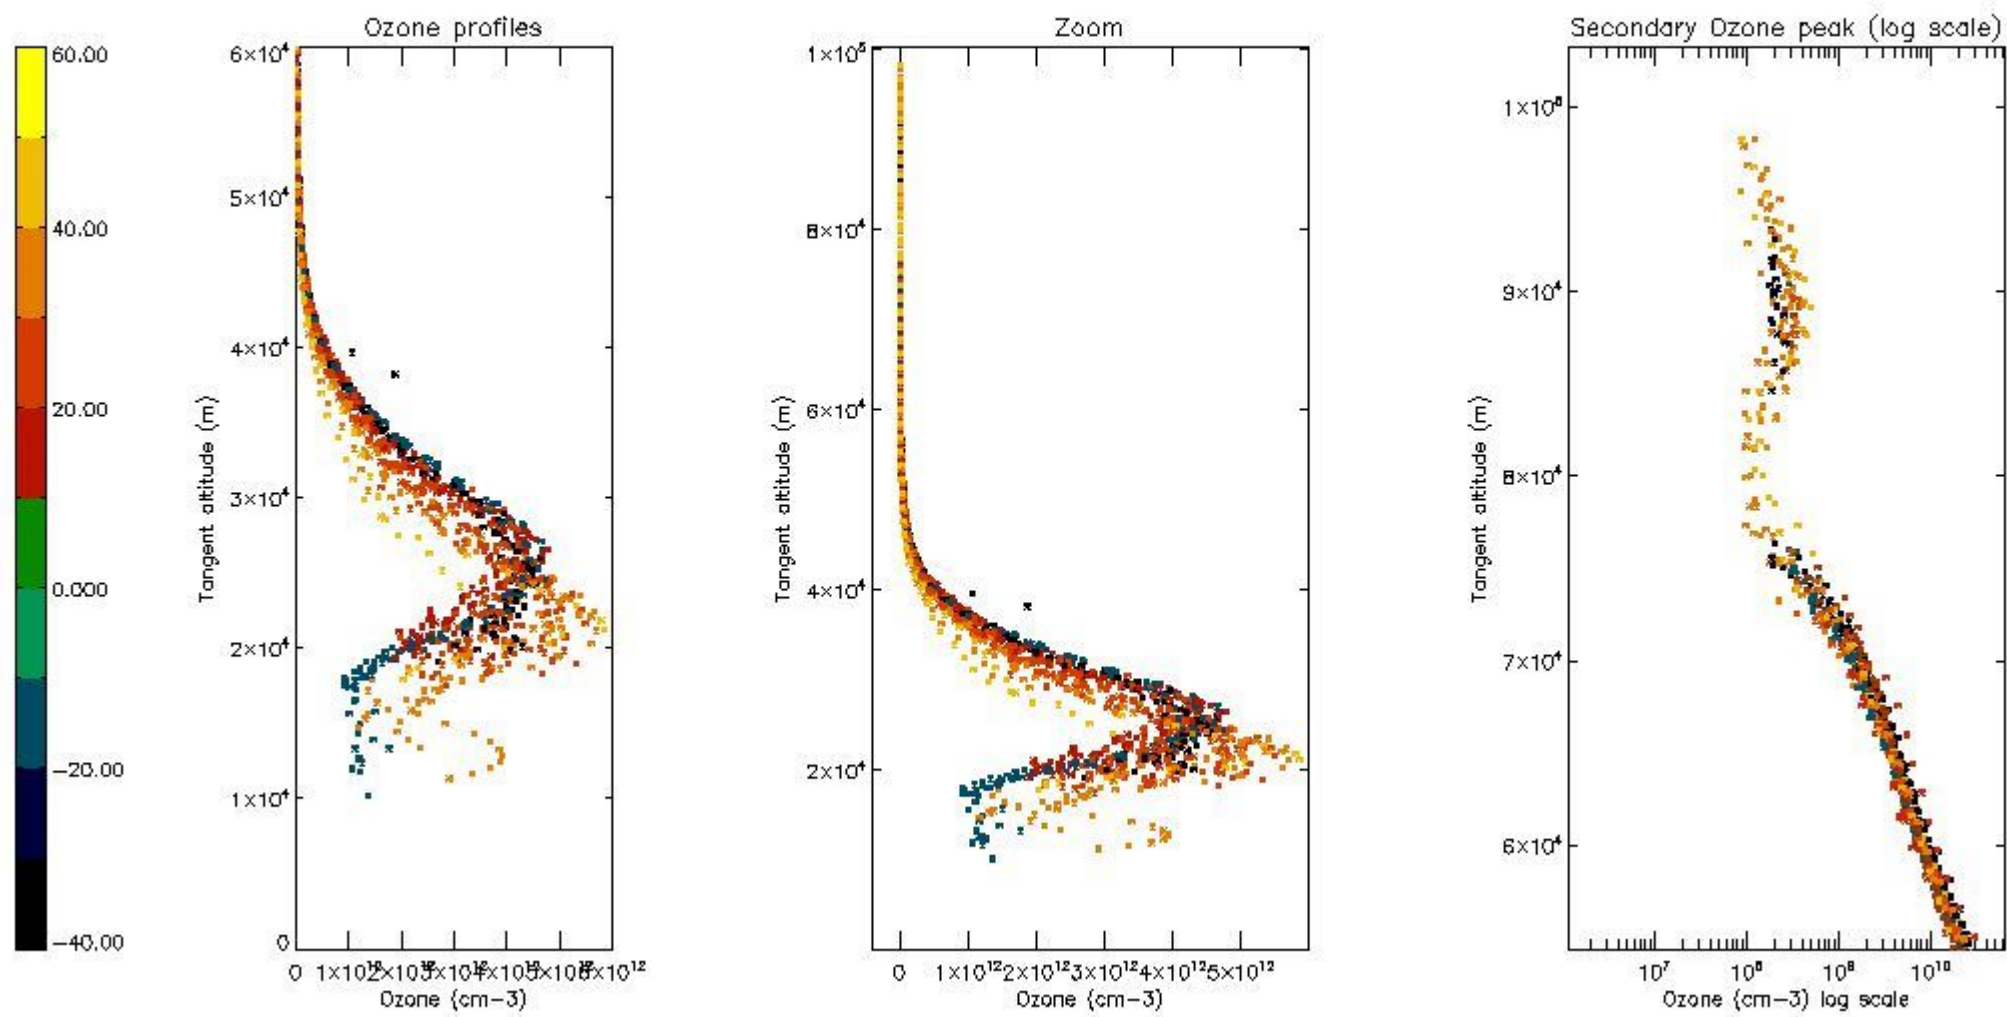

STD < 10	12
STD < 5	8

5.2 Plot ozone profiles for all STD (dark without errors)

The colorbar represents the latitude.

5.3 Plot ozone profiles where STD < 20% (dark without errors)

The colorbar represents the latitude.