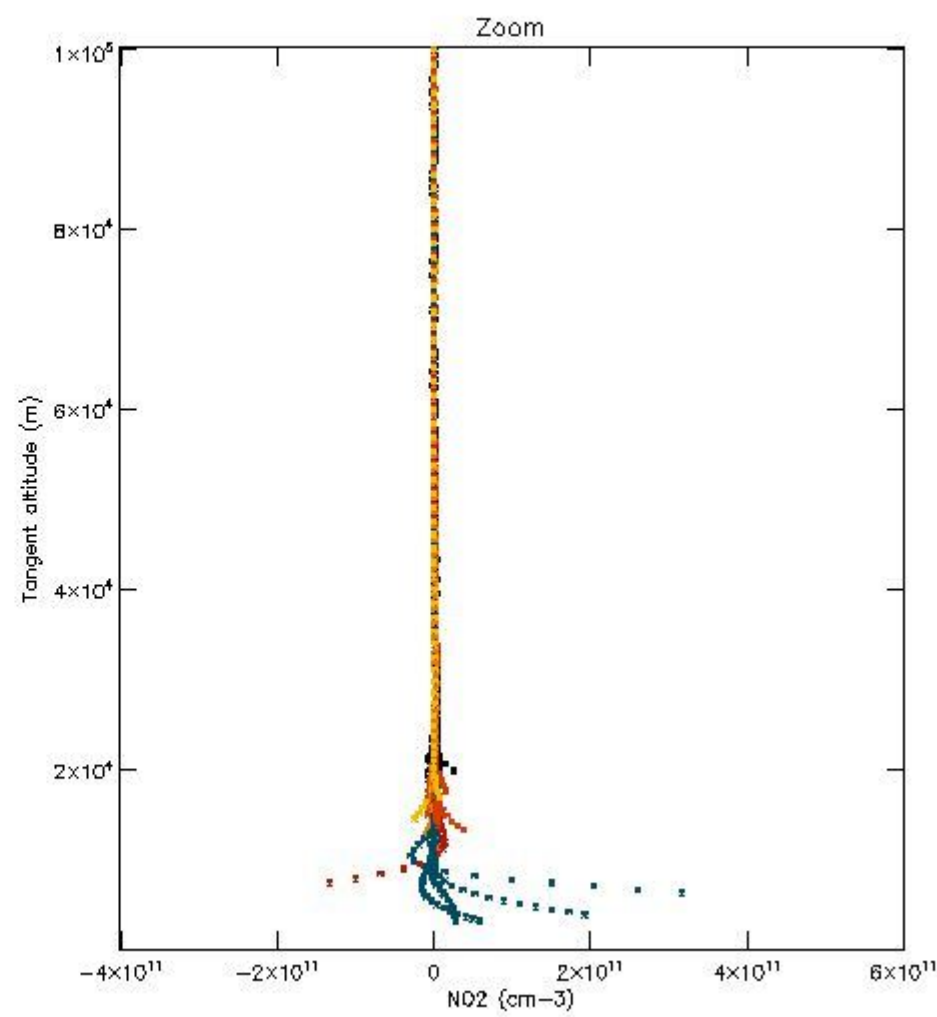

5.7 Plot NO3 profiles for all STD (dark without errors)

The colorbar represents the latitude.