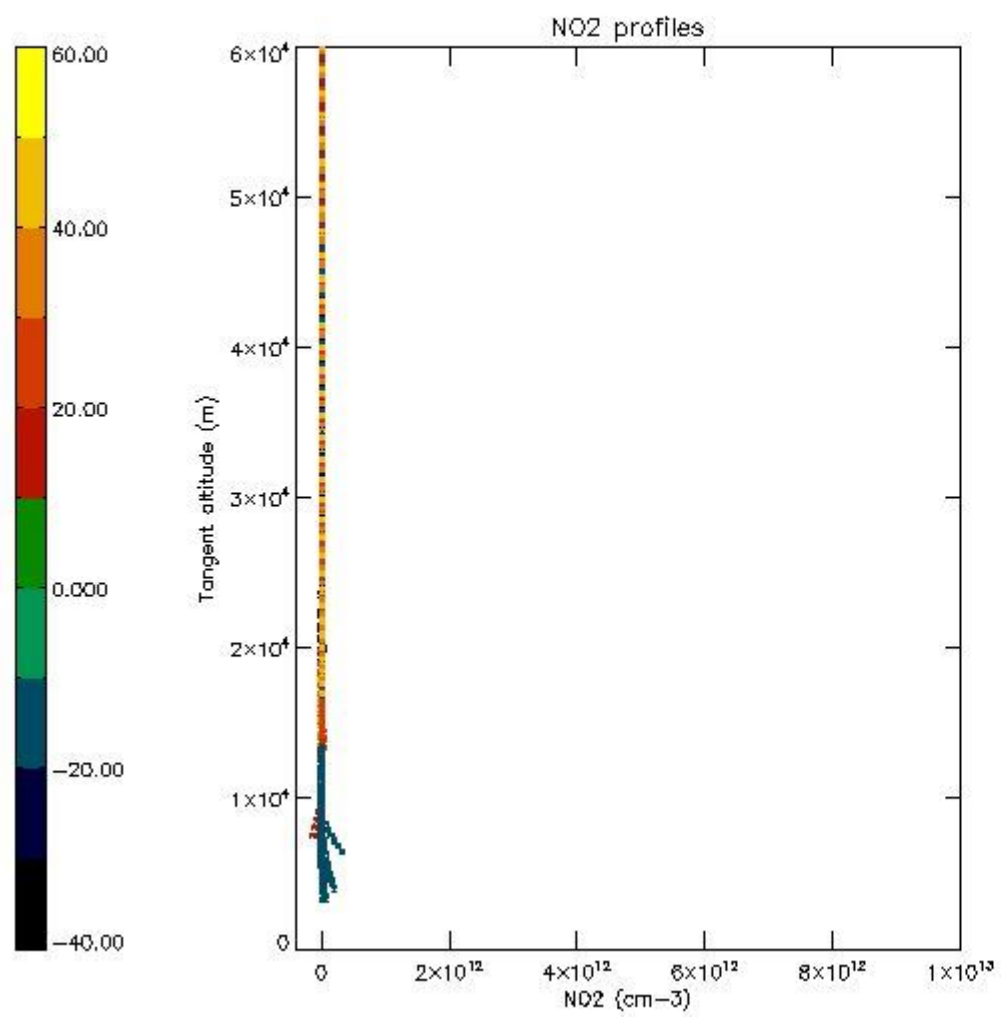

5.7 Plot NO3 profiles for all STD (dark without errors)

The colorbar represents the latitude.