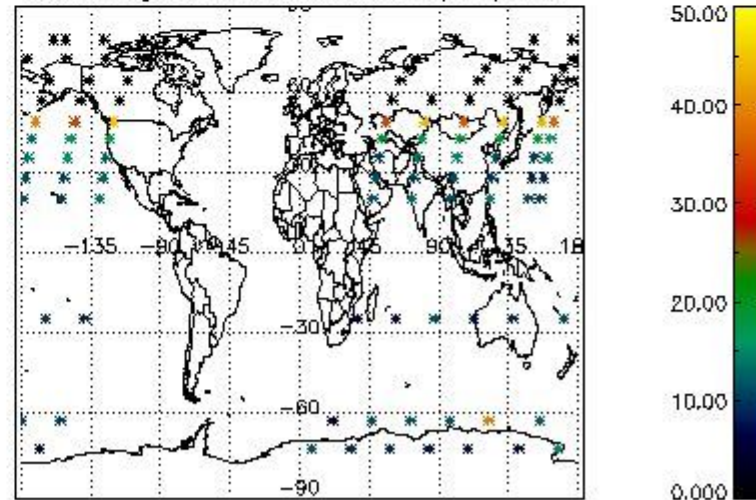

Percentage of cosmic ray hits per profile

Percentage of datation errors per profile

Percentage of star falling outside central band per profile

Percentage of saturation errors per profile

5. Trace gas profiles