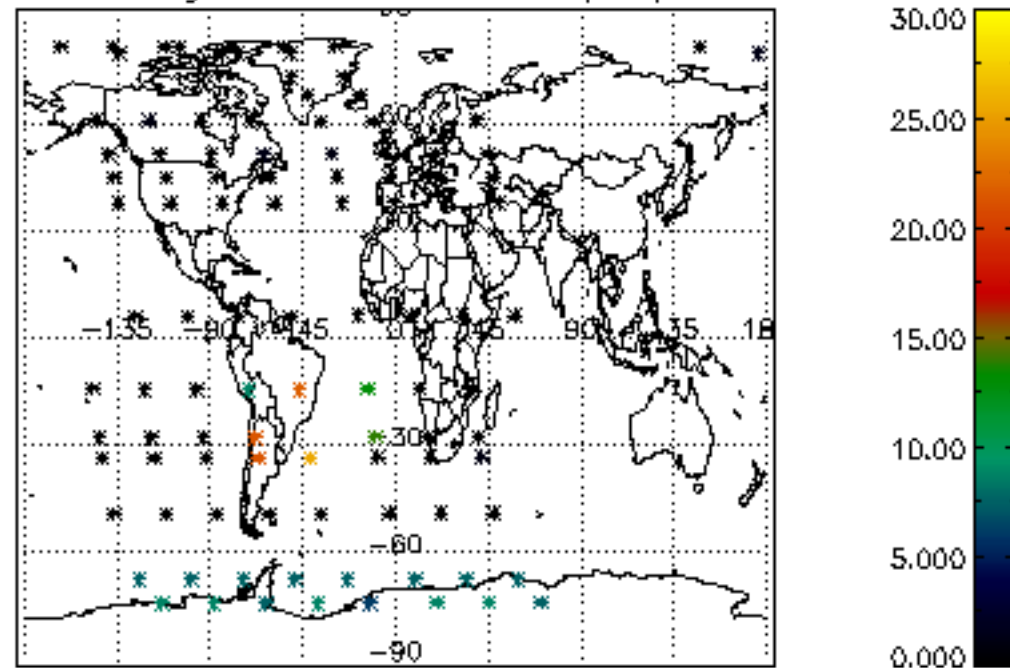

Percentage of datation errors per profile

Percentage of saturation errors per profile