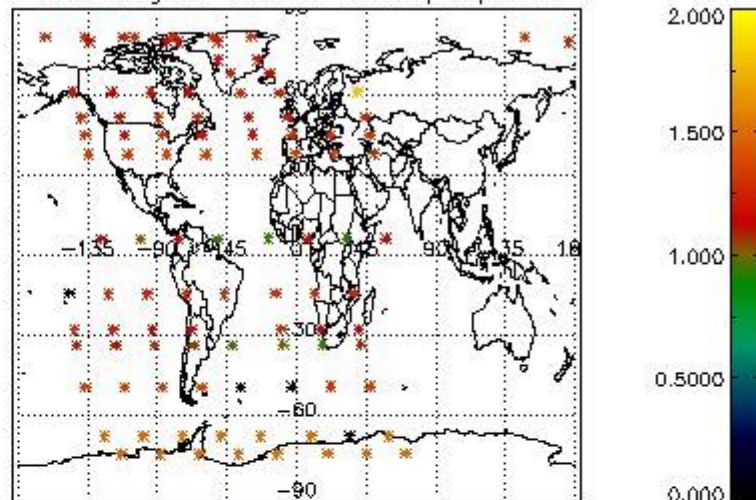

Percentage of datation errors per profile