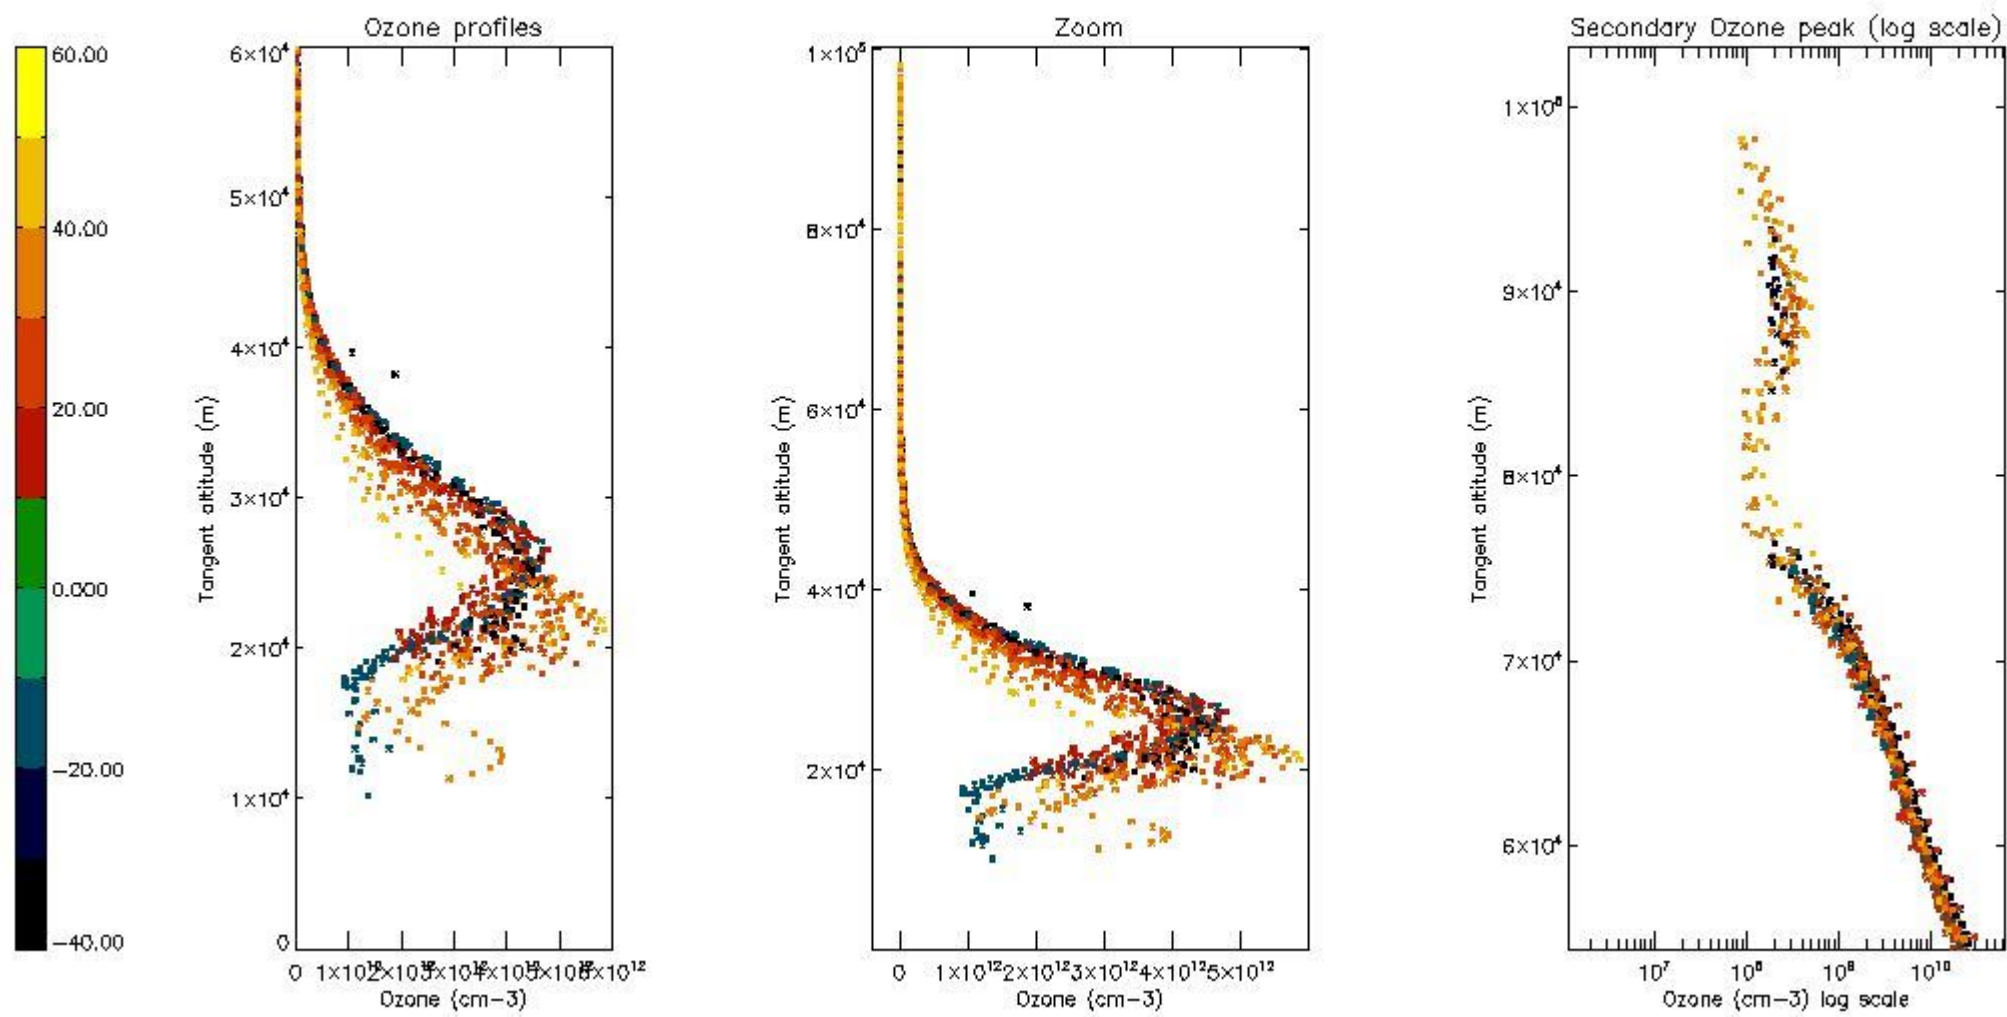

STD < 10	12
STD < 5	8

5.2 Plot ozone profiles for all STD (dark without errors)

The colorbar represents the latitude.

5.3 Plot ozone profiles where STD < 20% (dark without errors)

The colorbar represents the latitude.

5.4 Plot ozone profiles where STD < 10% (dark without errors)

The colorbar represents the latitude.

5.5 Plot ozone profiles where STD < 5% (dark without errors)

The colorbar represents the latitude.

5.6 Plot NO₂ profiles for all STD (dark without errors)