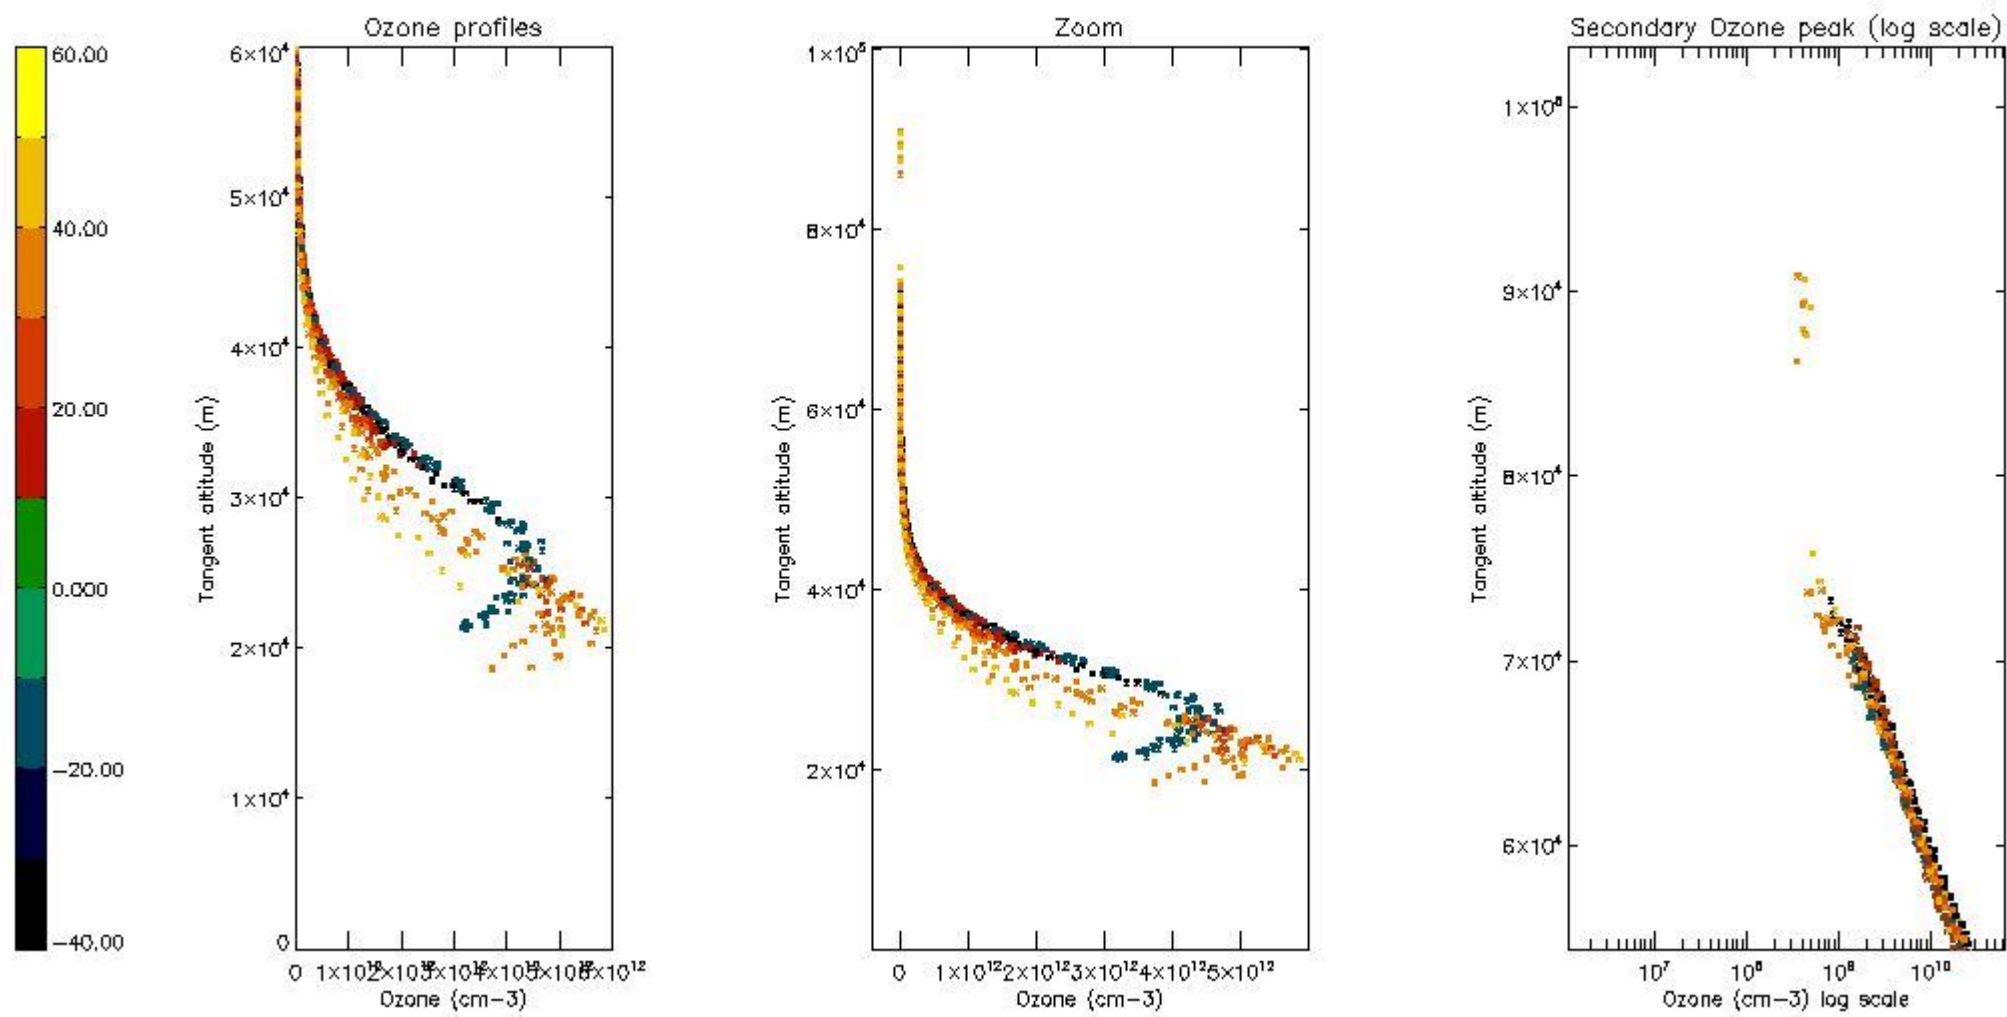

STD < 10	12
STD < 5	8

5.2 Plot ozone profiles for all STD (dark without errors)

The colorbar represents the latitude.

5.3 Plot ozone profiles where STD < 20% (dark without errors)

The colorbar represents the latitude.

5.4 Plot ozone profiles where STD < 10% (dark without errors)

The colorbar represents the latitude.

5.5 Plot ozone profiles where STD < 5% (dark without errors)

The colorbar represents the latitude.

5.6 Plot NO₂ profiles for all STD (dark without errors)