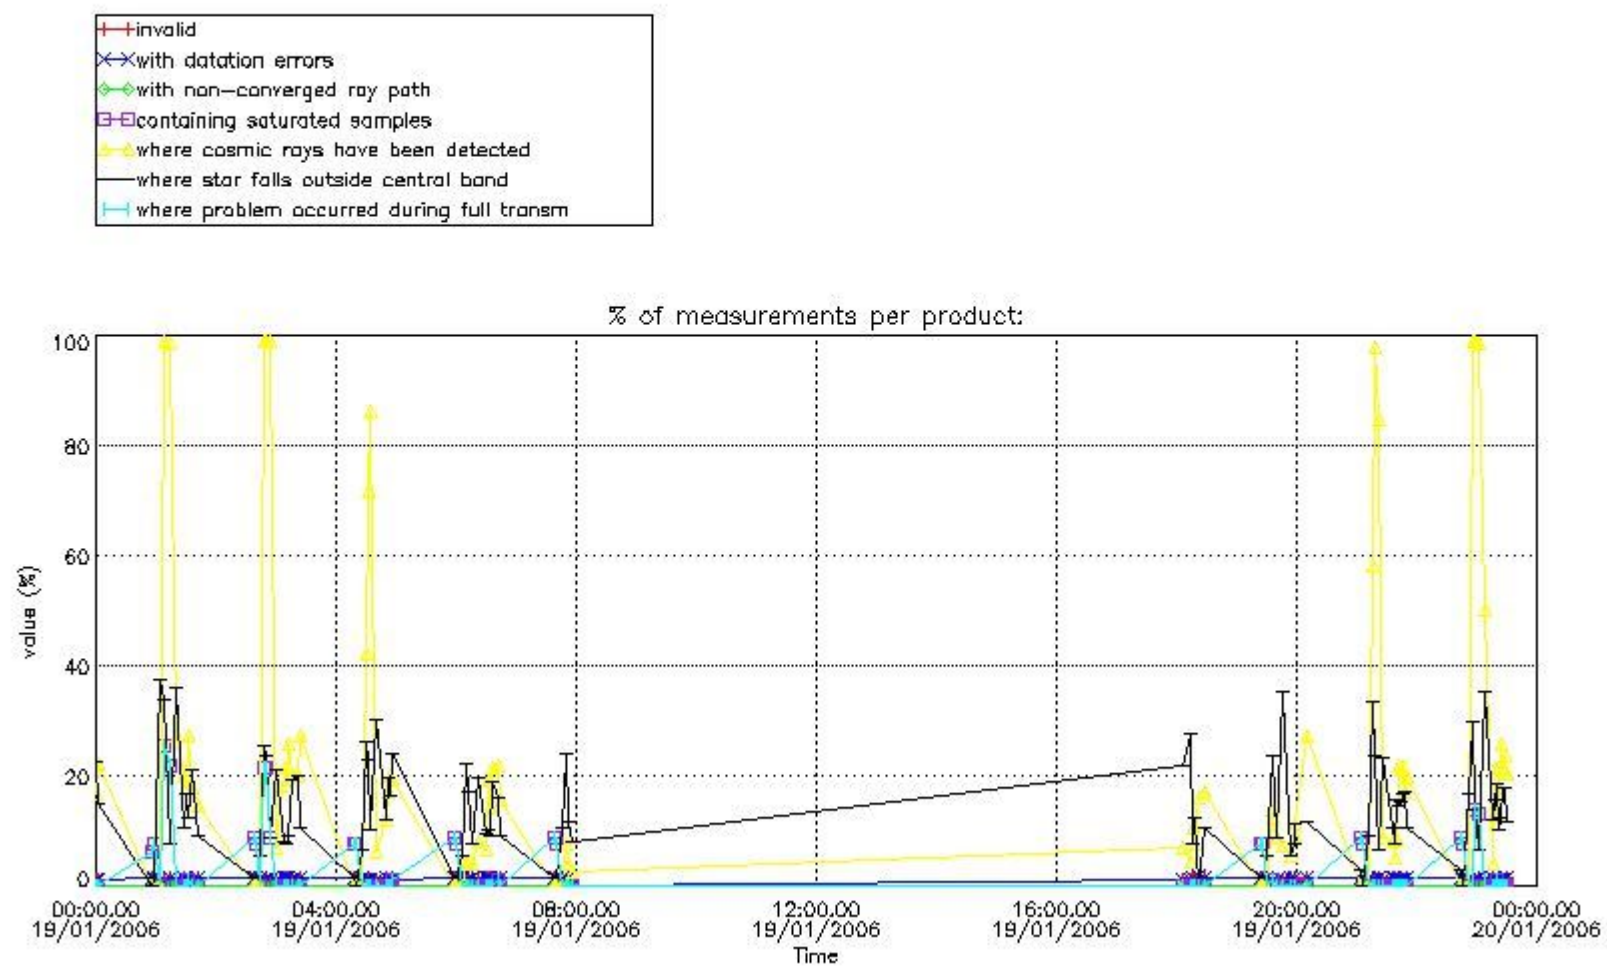

Percentage of flagged data per NO3 profile

4. Level 1 quality information per product

In this section it is plotted some information contained in the Quality Summary data set of the level 2 products that comes from the level 1b processing. Products without errors (error flag in the MPH set to "0") are used.

4.1 Plot quality information per product (time dependant) coming from level 1b processing

4.1.1 Plot level 1 quality information per product (time dependant): ENVISAT ASCENDING passes

4.1.2 Plot level 1 quality information per product (time dependant): ENVI SAT DESCENDING passes