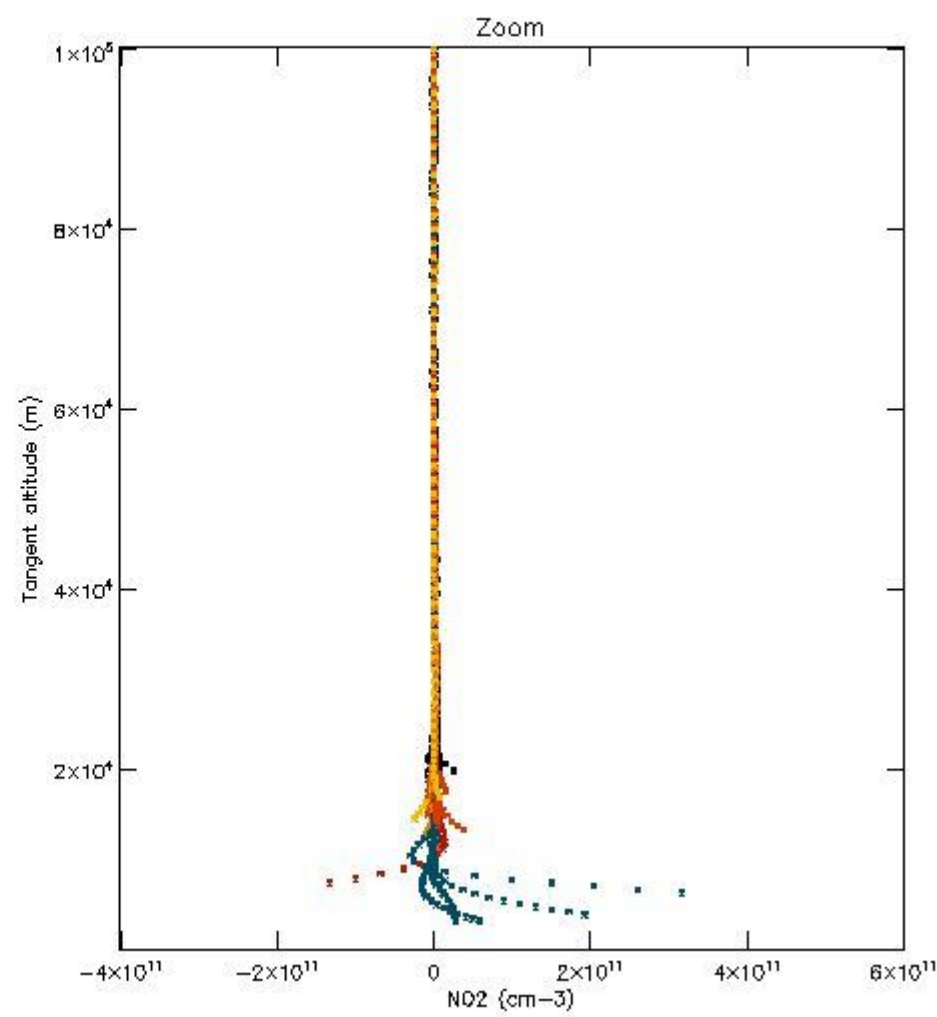

5.4 Plot ozone profiles where STD < 10% (dark without errors)

The colorbar represents the latitude.

5.5 Plot ozone profiles where STD < 5% (dark without errors)

The colorbar represents the latitude.

5.6 Plot NO₂ profiles for all STD (dark without errors)

The colorbar represents the latitude.

5.7 Plot NO3 profiles for all STD (dark without errors)

The colorbar represents the latitude.

5.8 Plot H2O profiles for all STD (only for occultations of stars 1,2,3,4,13,14,16,26,63 dark without errors)