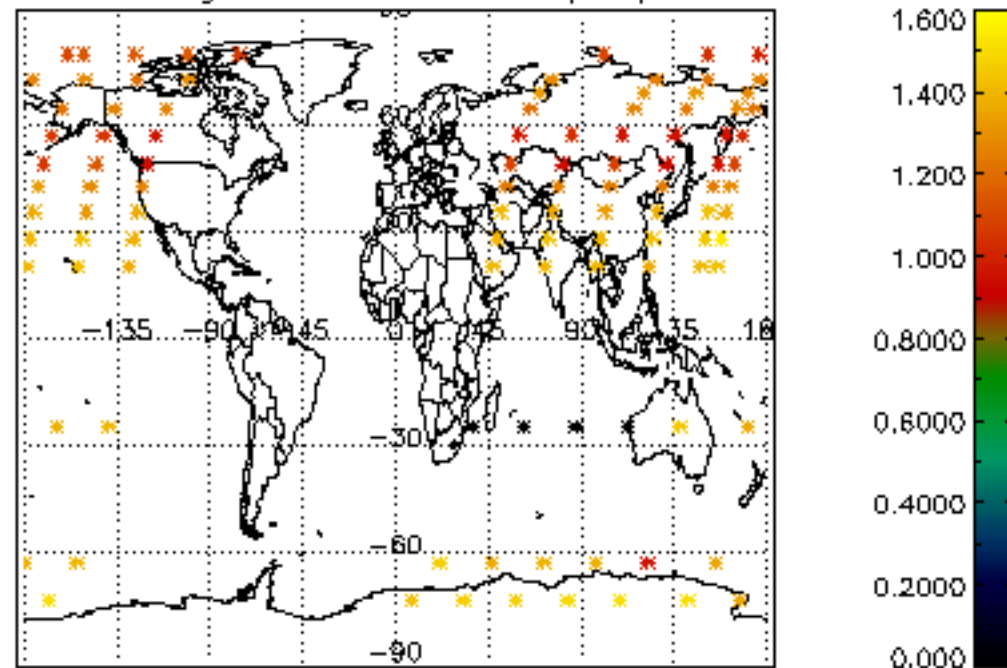

Percentage of datation errors per profile

Percentage of star falling outside central band per profile

Percentage of saturation errors per profile

Percentage of cosmic ray hits per profile

Percentage of datation errors per profile