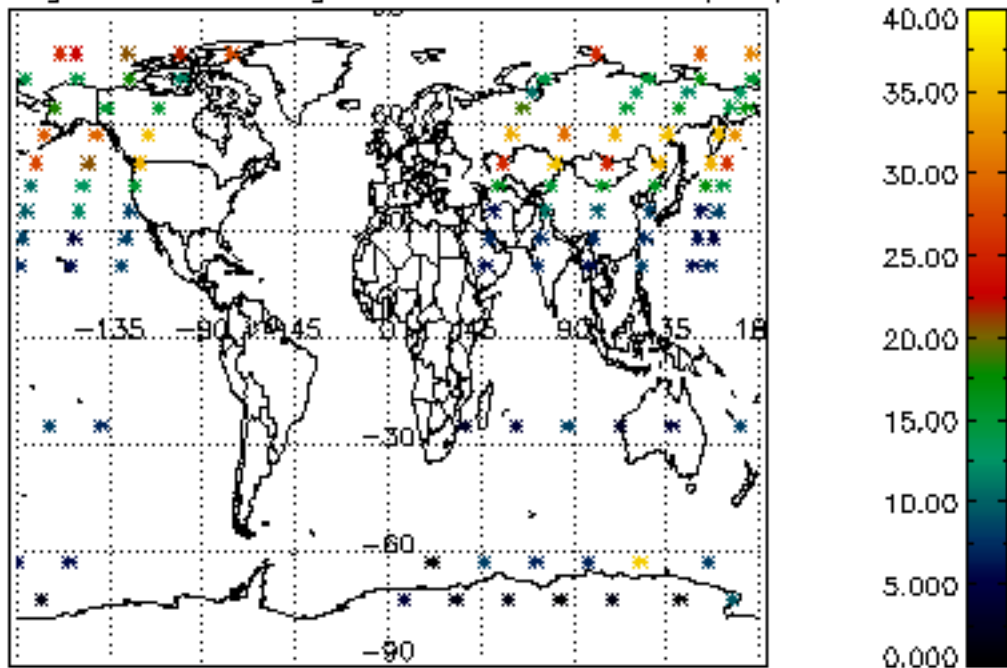

Percentage of star falling outside central band per profile