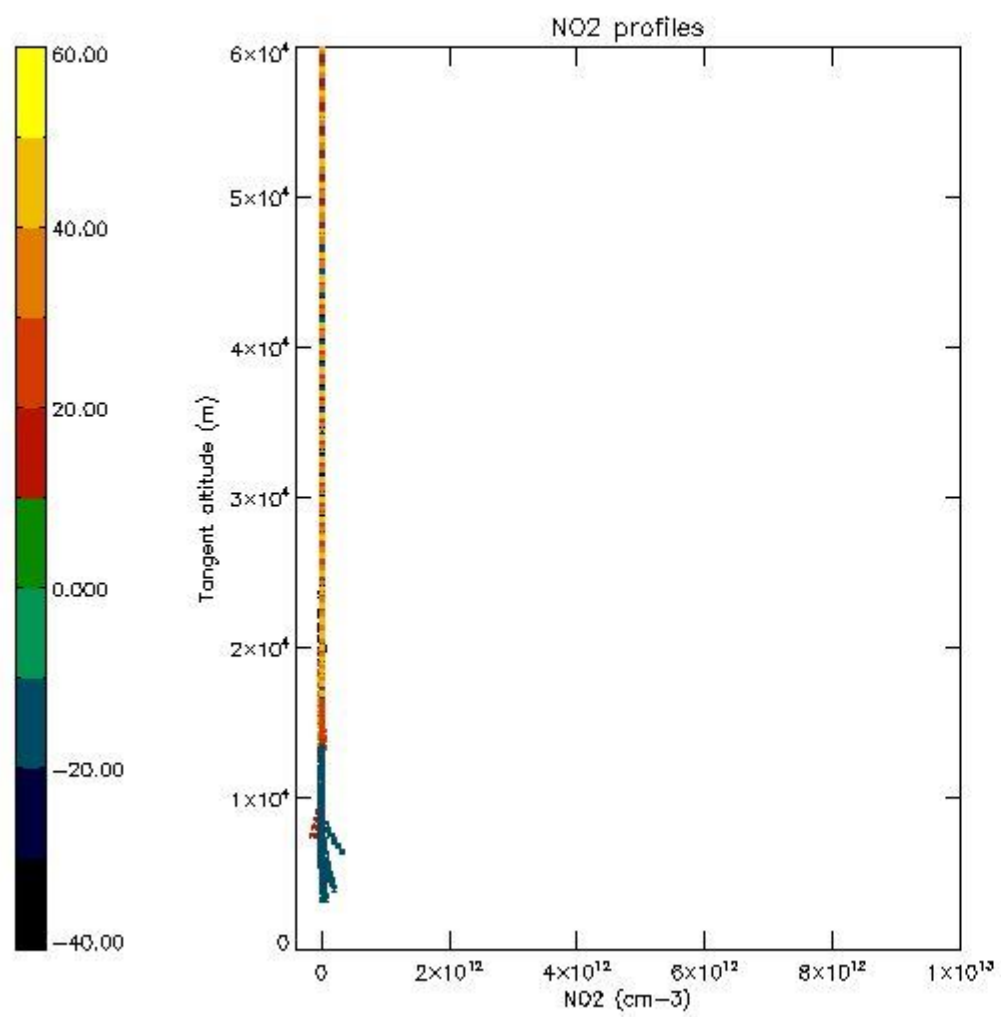

STD < 10	12
STD < 5	8

5.2 Plot ozone profiles for all STD (dark without errors)

The colorbar represents the latitude.

5.3 Plot ozone profiles where STD < 20% (dark without errors)

The colorbar represents the latitude.

5.4 Plot ozone profiles where STD < 10% (dark without errors)

The colorbar represents the latitude.

5.5 Plot ozone profiles where STD < 5% (dark without errors)

The colorbar represents the latitude.

5.6 Plot NO₂ profiles for all STD (dark without errors)

The colorbar represents the latitude.

5.7 Plot NO3 profiles for all STD (dark without errors)

The colorbar represents the latitude.

5.8 Plot H2O profiles for all STD (only for occultations of stars 1,2,3,4,13,14,16,26,63 dark without errors)