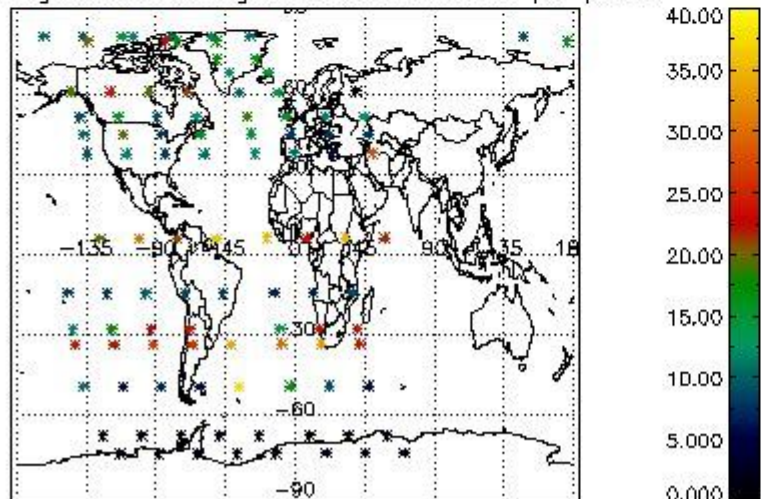

Percentage of star falling outside central band per profile