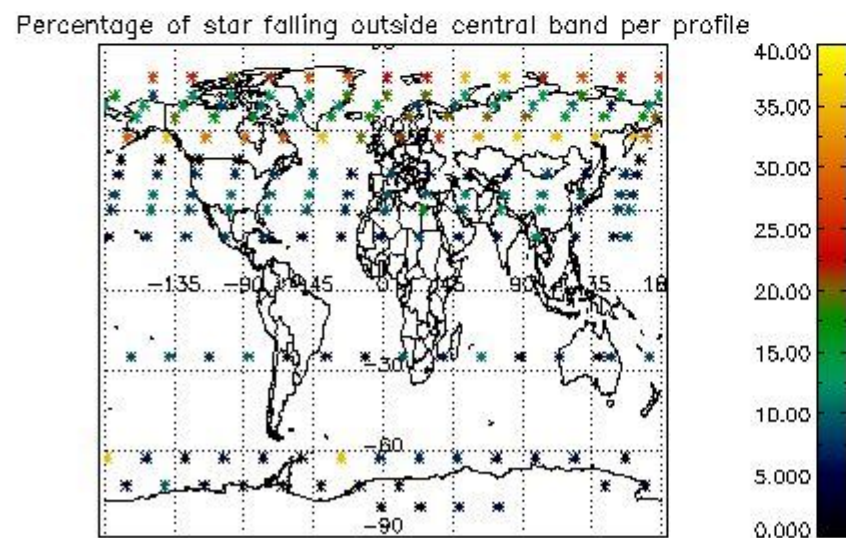

5. Trace gas profiles

5.1 Ozone statistics based on quality of products

The final quality of the products can be "measured" using the STD (Standard Deviation) attached to every point profile. This information is written to the parameter GOM_NL__2P/NL_LOCAL_SPECIES_DENSITY/o3_std of the level 2 products. The table below shows the statistics for given STD ranges.

The statistics are given with respect to the overall valid production:

- Products without fatal errors: GOM_NL__2P/MPH/PRODUCT_ERR=0
- Valid point profile: GOM_NL__2P/NL_LOCAL_SPECIES_DENSITY/pcd(0)=0

The 'Criteria' is applied to valid points of dark limb products:

- Products in dark limb illumination condition: GOM_NL__2P/NL_SUMMARY_QUALITY/obs_ill_cond=0
- Products without fatal errors: GOM_NL__2P/MPH/PRODUCT_ERR=0
- Valid point profile: GOM_NL__2P/NL_LOCAL_SPECIES_DENSITY/pcd(0)=0

So, the table below shows the percentage of dark limb and valid observations for each criteria with respect to the overall valid daily observations.

Criteria	% of total production
All STD	27
STD < 20	17