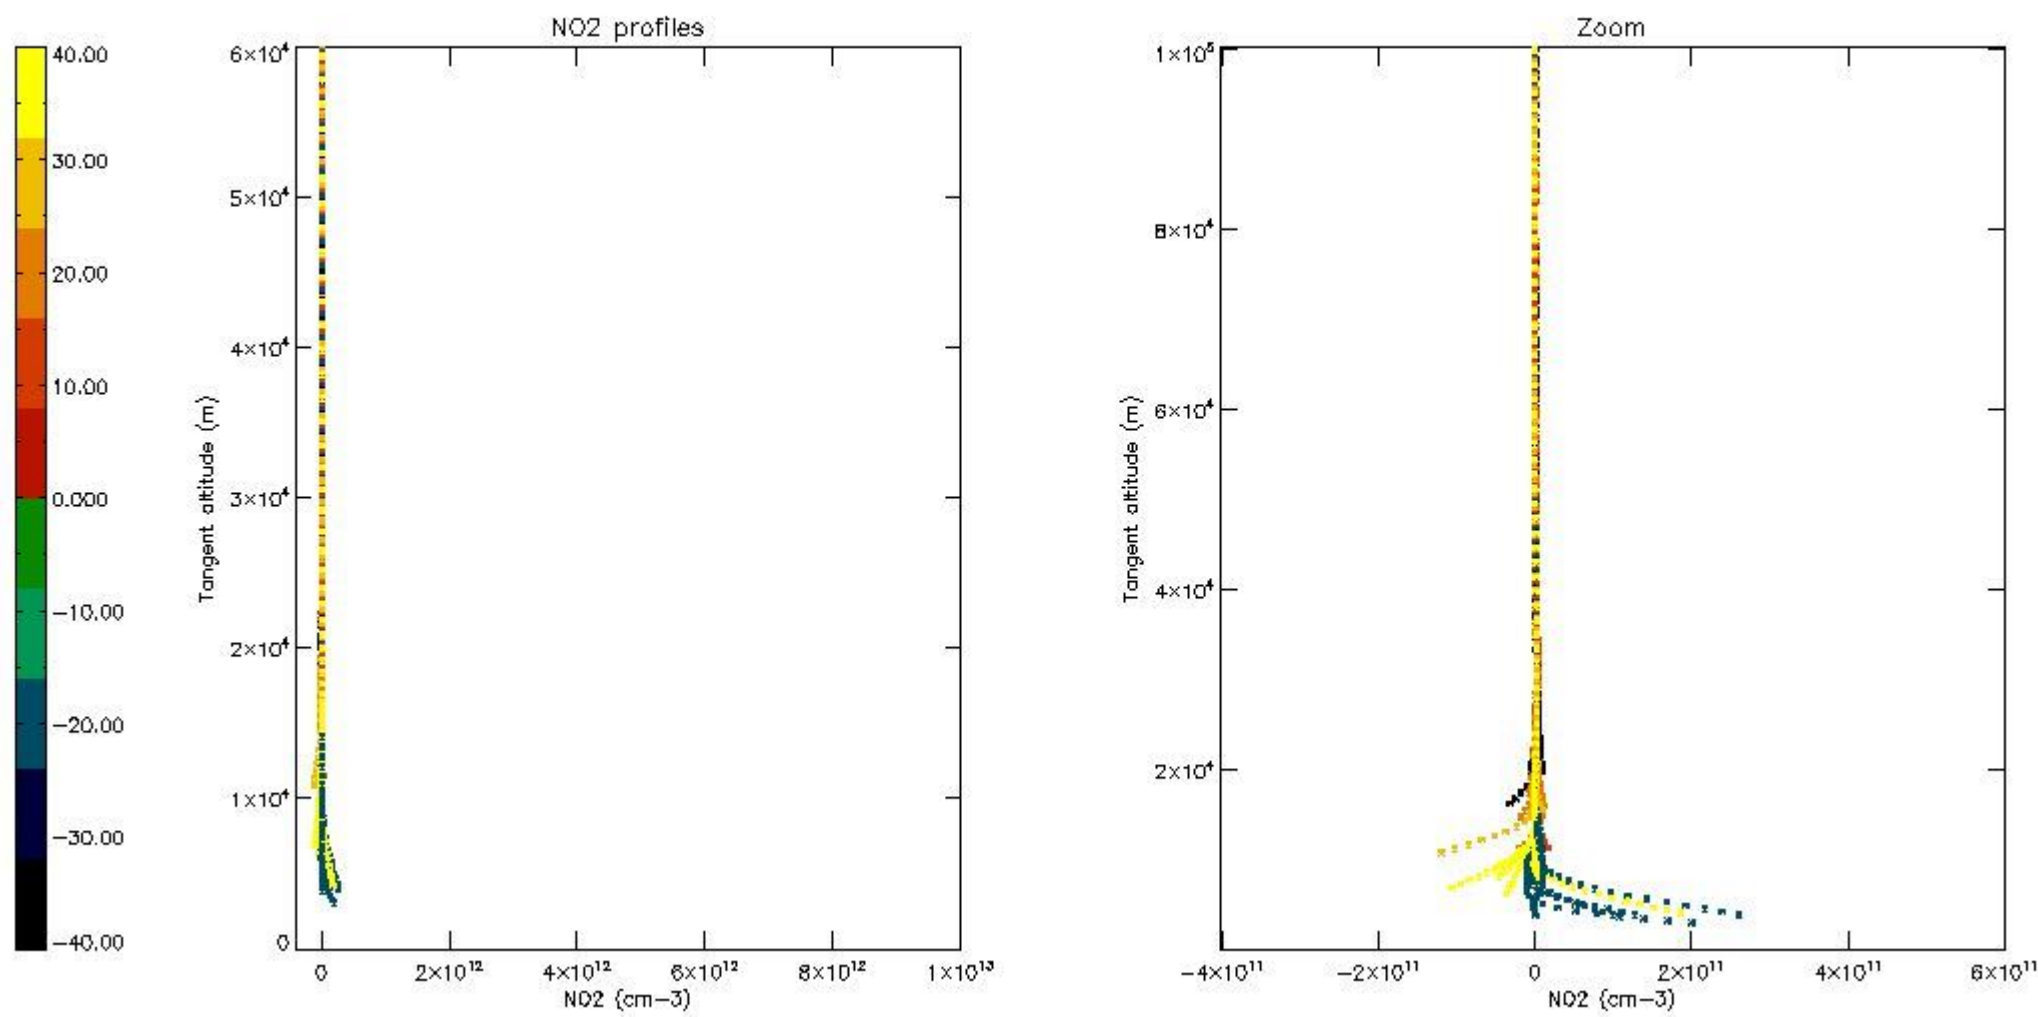

5.7 Plot NO3 profiles for all STD (dark without errors)

The colorbar represents the latitude.