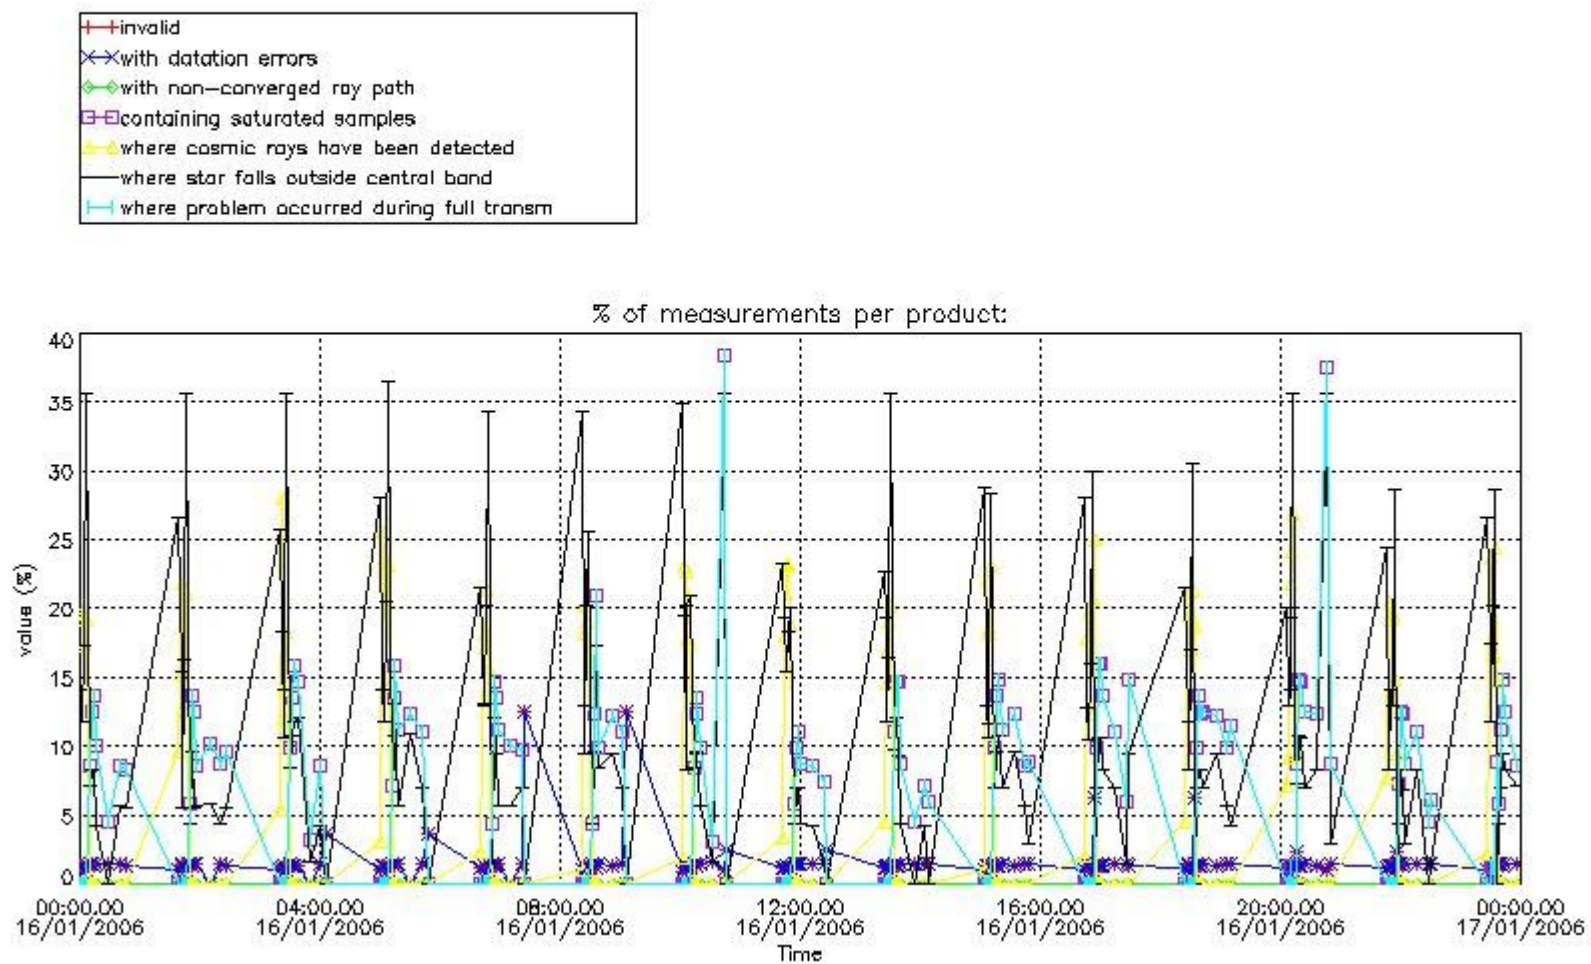

4.2 Plot quality information per product coming from level 1b processing (world map)

4.2.1 Plot level 1 quality information per product (world map): ENVISAT ASCENDING passes