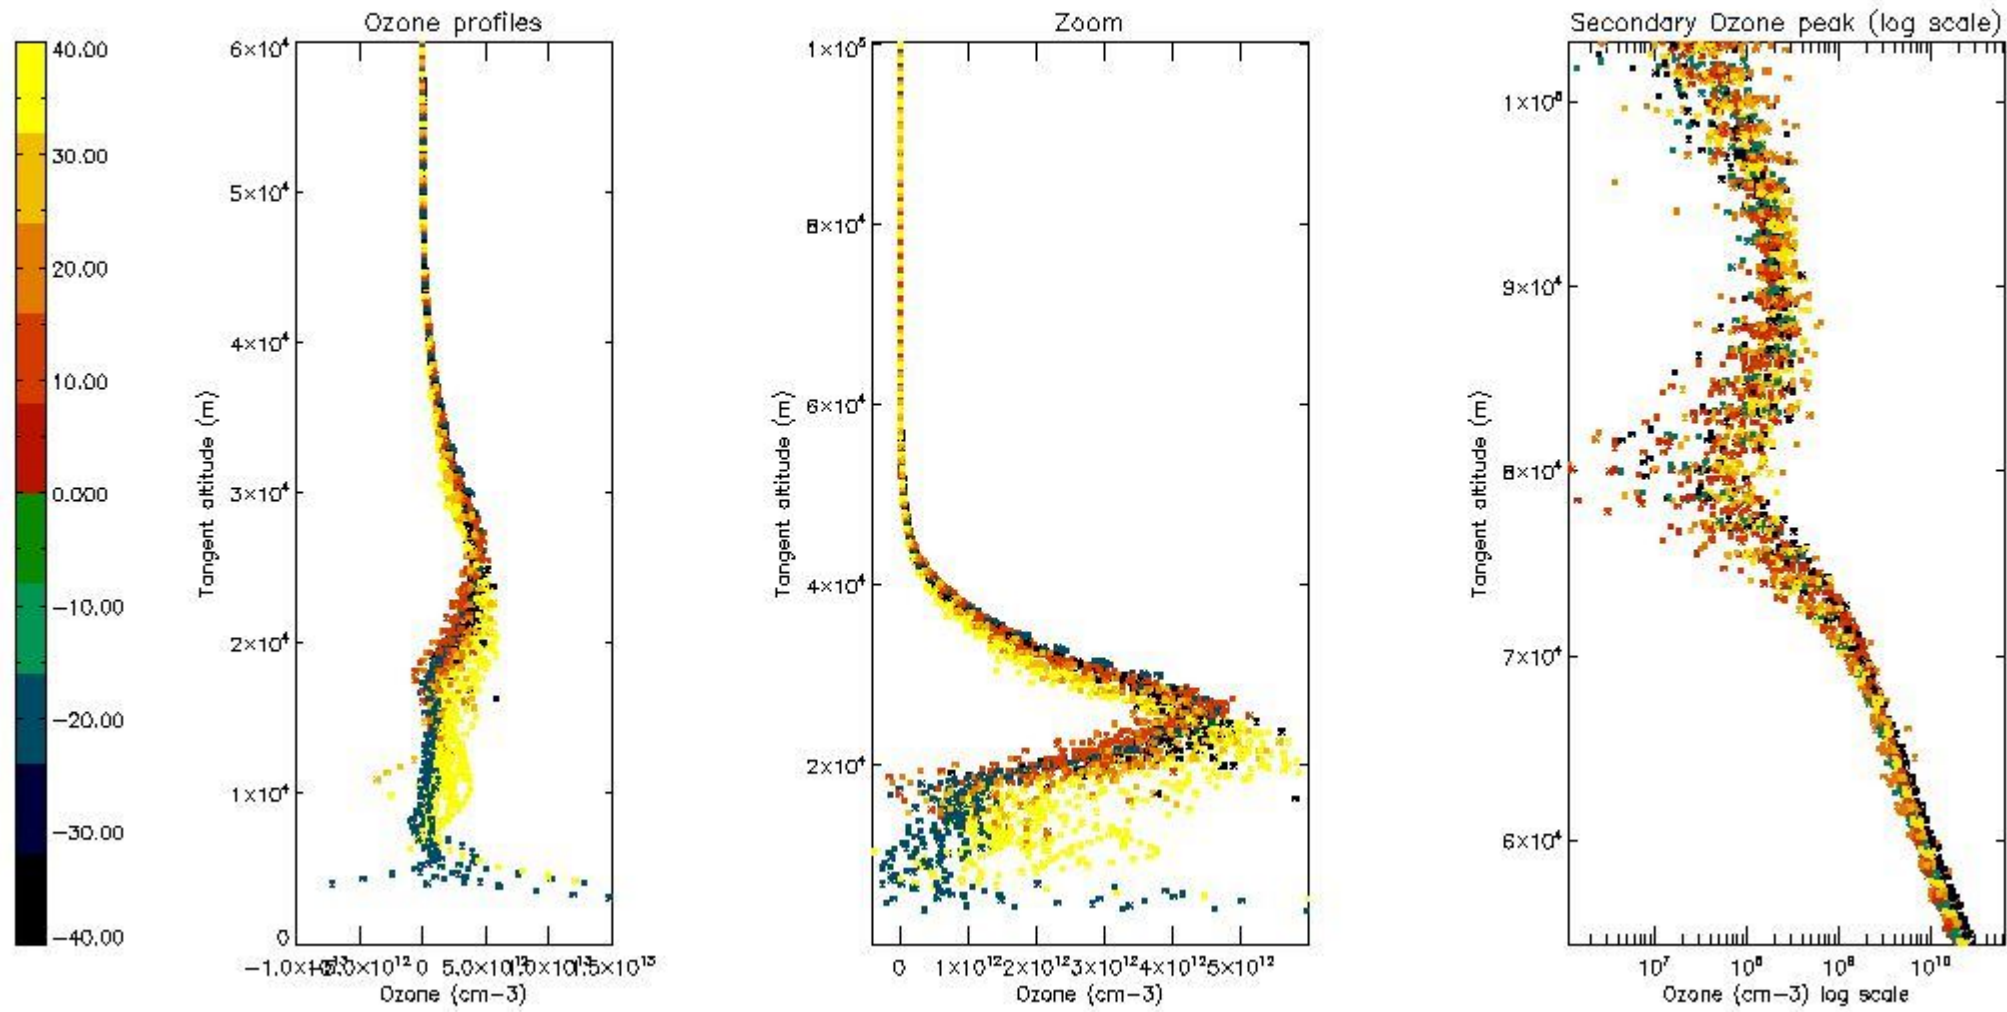

STD < 10	14
STD < 5	10

5.2 Plot ozone profiles for all STD (dark without errors)

The colorbar represents the latitude.

5.3 Plot ozone profiles where STD < 20% (dark without errors)

The colorbar represents the latitude.