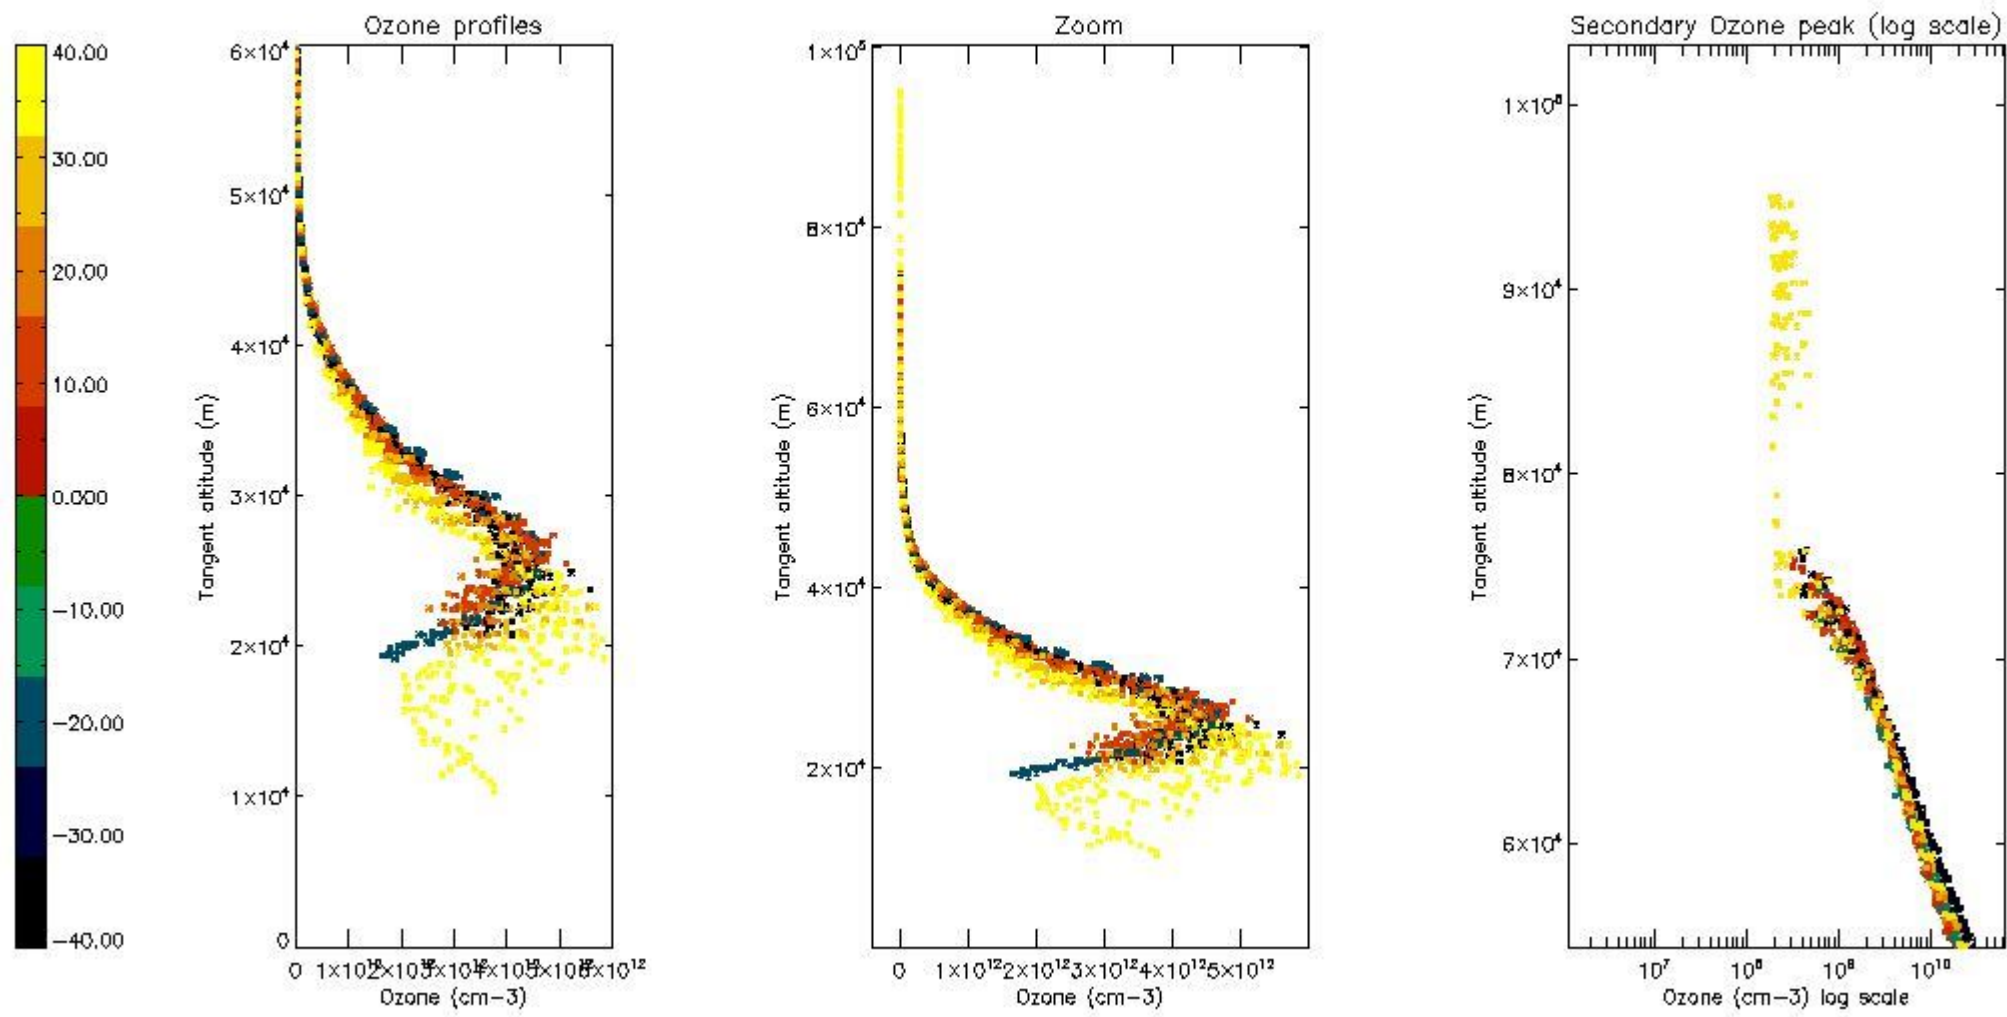

5.5 Plot ozone profiles where STD < 5% (dark without errors)

The colorbar represents the latitude.