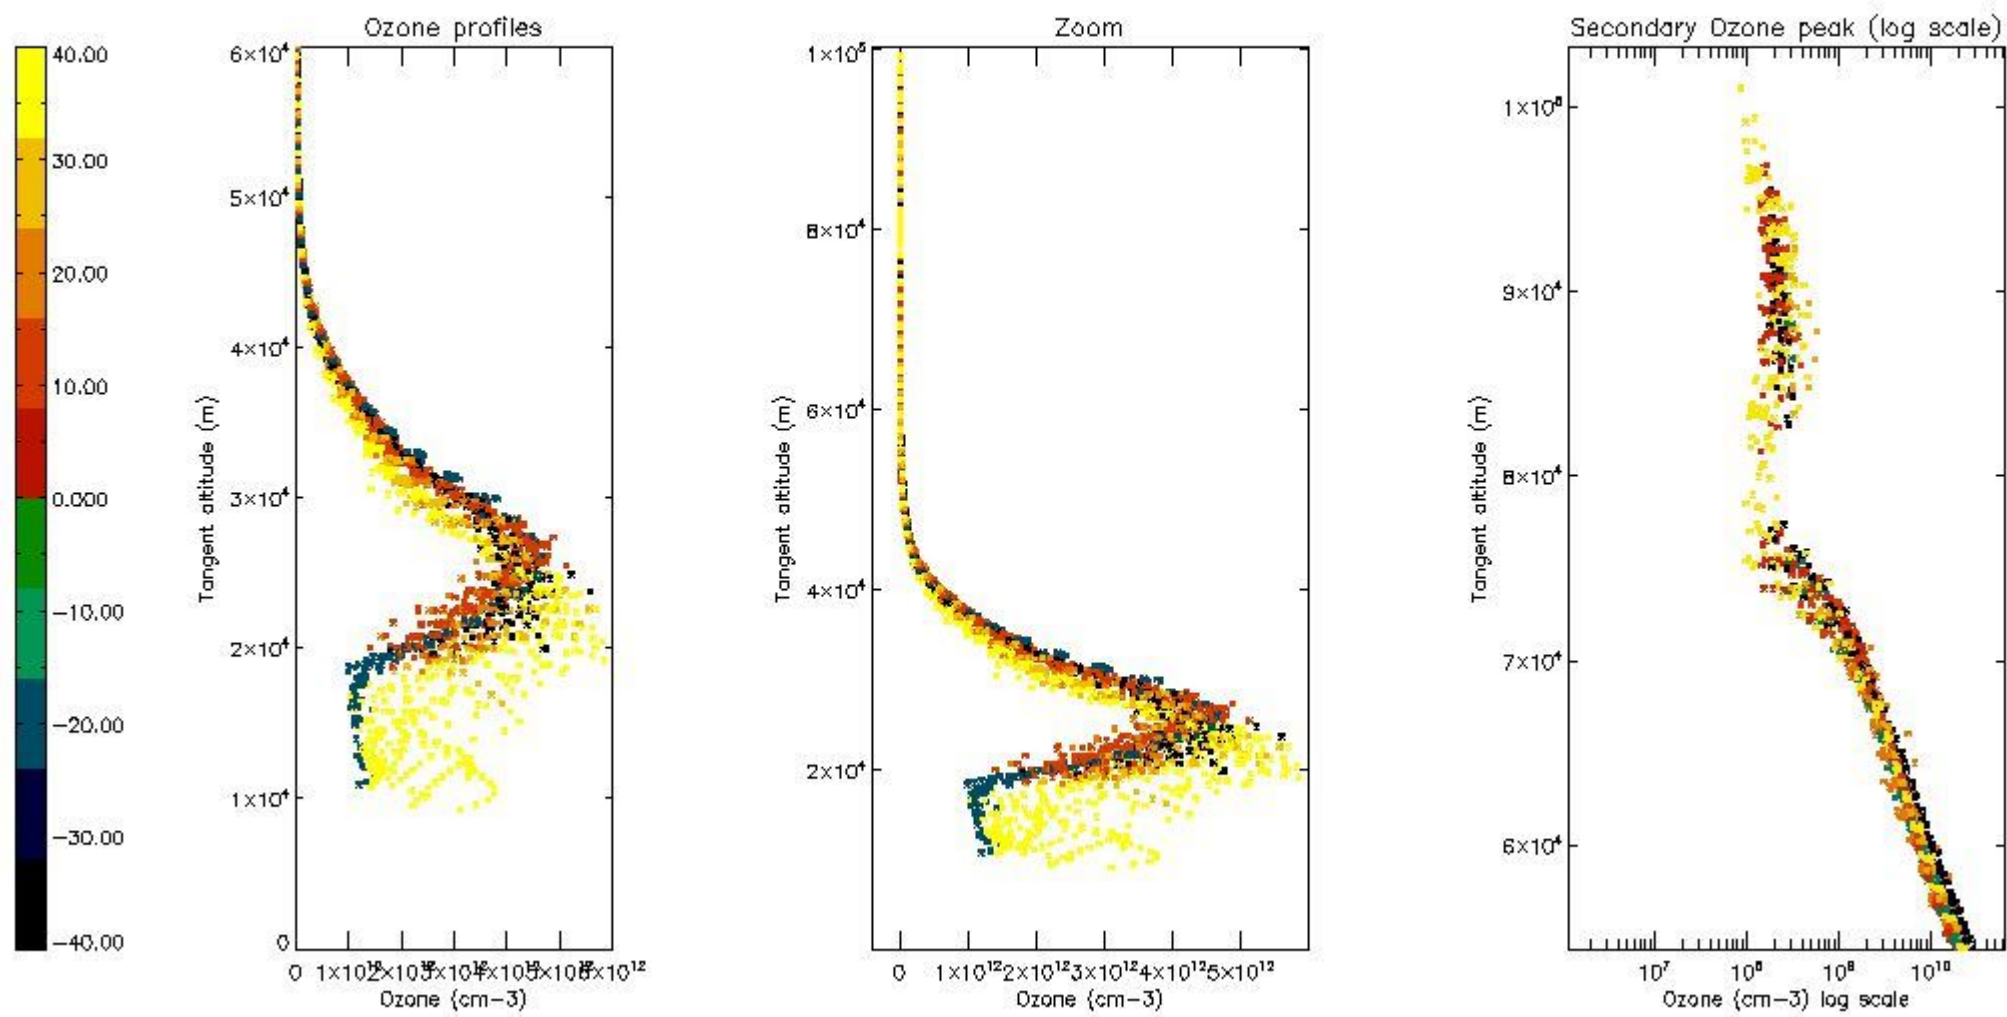

STD < 10	14
STD < 5	10

5.2 Plot ozone profiles for all STD (dark without errors)

The colorbar represents the latitude.

5.3 Plot ozone profiles where STD < 20% (dark without errors)

The colorbar represents the latitude.

5.4 Plot ozone profiles where STD < 10% (dark without errors)

The colorbar represents the latitude.

5.5 Plot ozone profiles where STD < 5% (dark without errors)

The colorbar represents the latitude.

5.6 Plot NO₂ profiles for all STD (dark without errors)