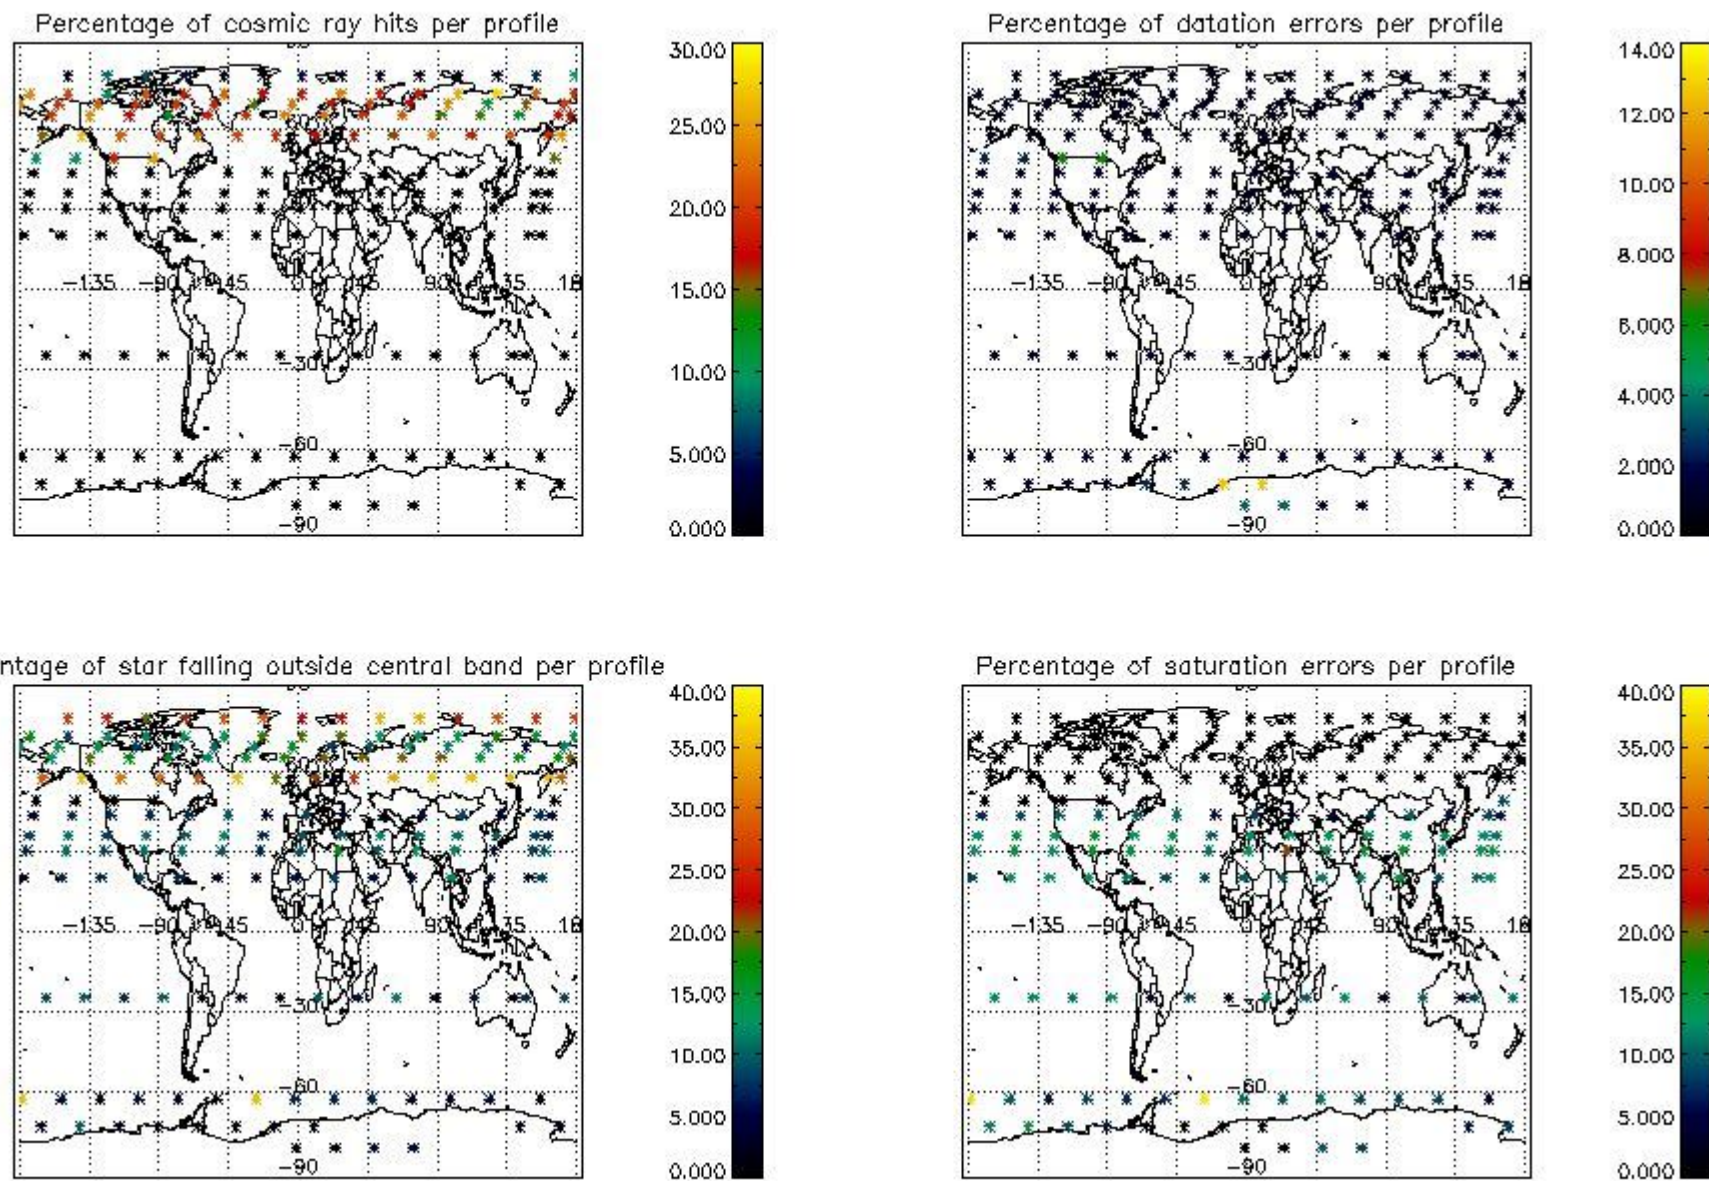

4.2.2 Plot level 1 quality information per product (world map): ENVISAT DESCENDING passes

5. Trace gas profiles

5.1 Ozone statistics based on quality of products

The final quality of the products can be "measured" using the STD (Standard Deviation) attached to every point profile. This information is written to the parameter GOM_NL__2P/NL_LOCAL_SPECIES_DENSITY/o3_std of the level 2 products. The table below shows the statistics for given STD ranges.

The statistics are given with respect to the overall valid production:

- Products without fatal errors: GOM_NL__2P/MPH/PRODUCT_ERR=0
- Valid point profile: GOM_NL__2P/NL_LOCAL_SPECIES_DENSITY/pcd(0)=0

The 'Criteria' is applied to valid points of dark limb products:

- Products in dark limb illumination condition: GOM_NL__2P/NL_SUMMARY_QUALITY/obs_ill_cond=0
- Products without fatal errors: GOM_NL__2P/MPH/PRODUCT_ERR=0
- Valid point profile: GOM_NL__2P/NL_LOCAL_SPECIES_DENSITY/pcd(0)=0

So, the table below shows the percentage of dark limb and valid observations for each criteria with respect to the overall valid daily observations.

Criteria	% of total production
All STD	27
STD < 20	17