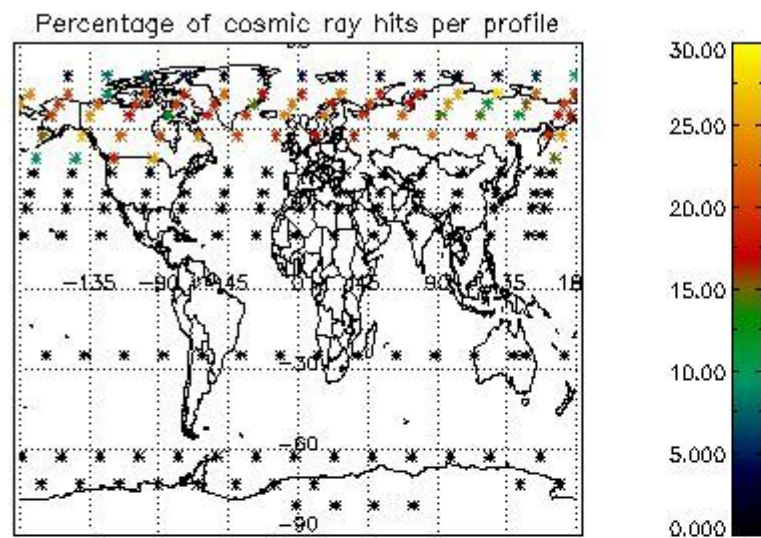

4.2.2 Plot level 1 quality information per product (world map): ENVISAT DESCENDING passes

5. Trace gas profiles

5.1 Ozone statistics based on quality of products

The final quality of the products can be "measured" using the STD (Standard Deviation) attached to every point profile. This information is written to the parameter GOM_NL__2P/NL_LOCAL_SPECIES_DENSITY/o3_std of the level 2 products. The table below shows the statistics for given STD ranges.

The statistics are given with respect to the overall valid production:

- Products without fatal errors: GOM_NL__2P/MPH/PRODUCT_ERR=0
- Valid point profile: GOM_NL__2P/NL_LOCAL_SPECIES_DENSITY/pcd(0)=0

The 'Criteria' is applied to valid points of dark limb products:

- Products in dark limb illumination condition: GOM_NL__2P/NL_SUMMARY_QUALITY/obs_ill_cond=0
- Products without fatal errors: GOM_NL__2P/MPH/PRODUCT_ERR=0
- Valid point profile: GOM_NL__2P/NL_LOCAL_SPECIES_DENSITY/pcd(0)=0

So, the table below shows the percentage of dark limb and valid observations for each criteria with respect to the overall valid daily observations.

Criteria	% of total production
All STD	27
STD < 20	17