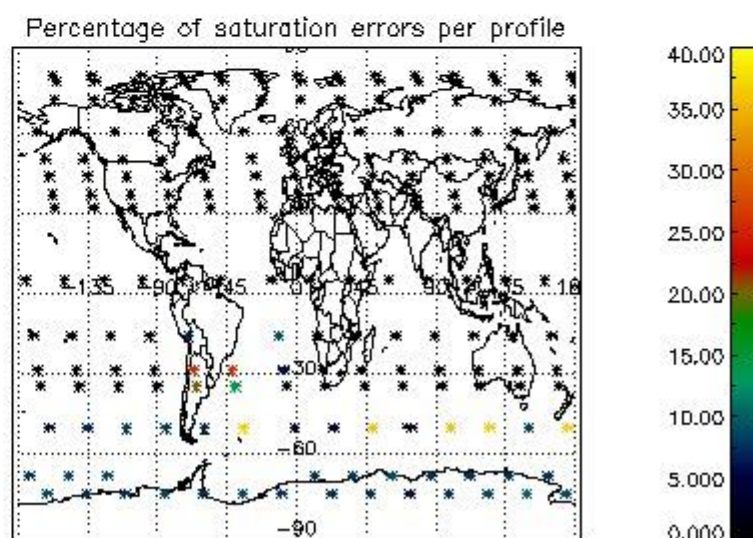

Percentage of flagged data per NO3 profile

4. Level 1 quality information per product

In this section it is plotted some information contained in the Quality Summary data set of the level 2 products that comes from the level 1b processing. Products without errors (error flag in the MPH set to "0") are used.

4.1 Plot quality information per product (time dependant) coming from level 1b processing

4.1.1 Plot level 1 quality information per product (time dependant): ENVISAT ASCENDING passes

4.1.2 Plot level 1 quality information per product (time dependant): ENVISAT DESCENDING passes

4.2 Plot quality information per product coming from level 1b processing (world map)

4.2.1 Plot level 1 quality information per product (world map): ENVISAT ASCENDING passes

4.2.2 Plot level 1 quality information per product (world map): ENVISAT DESCENDING passes