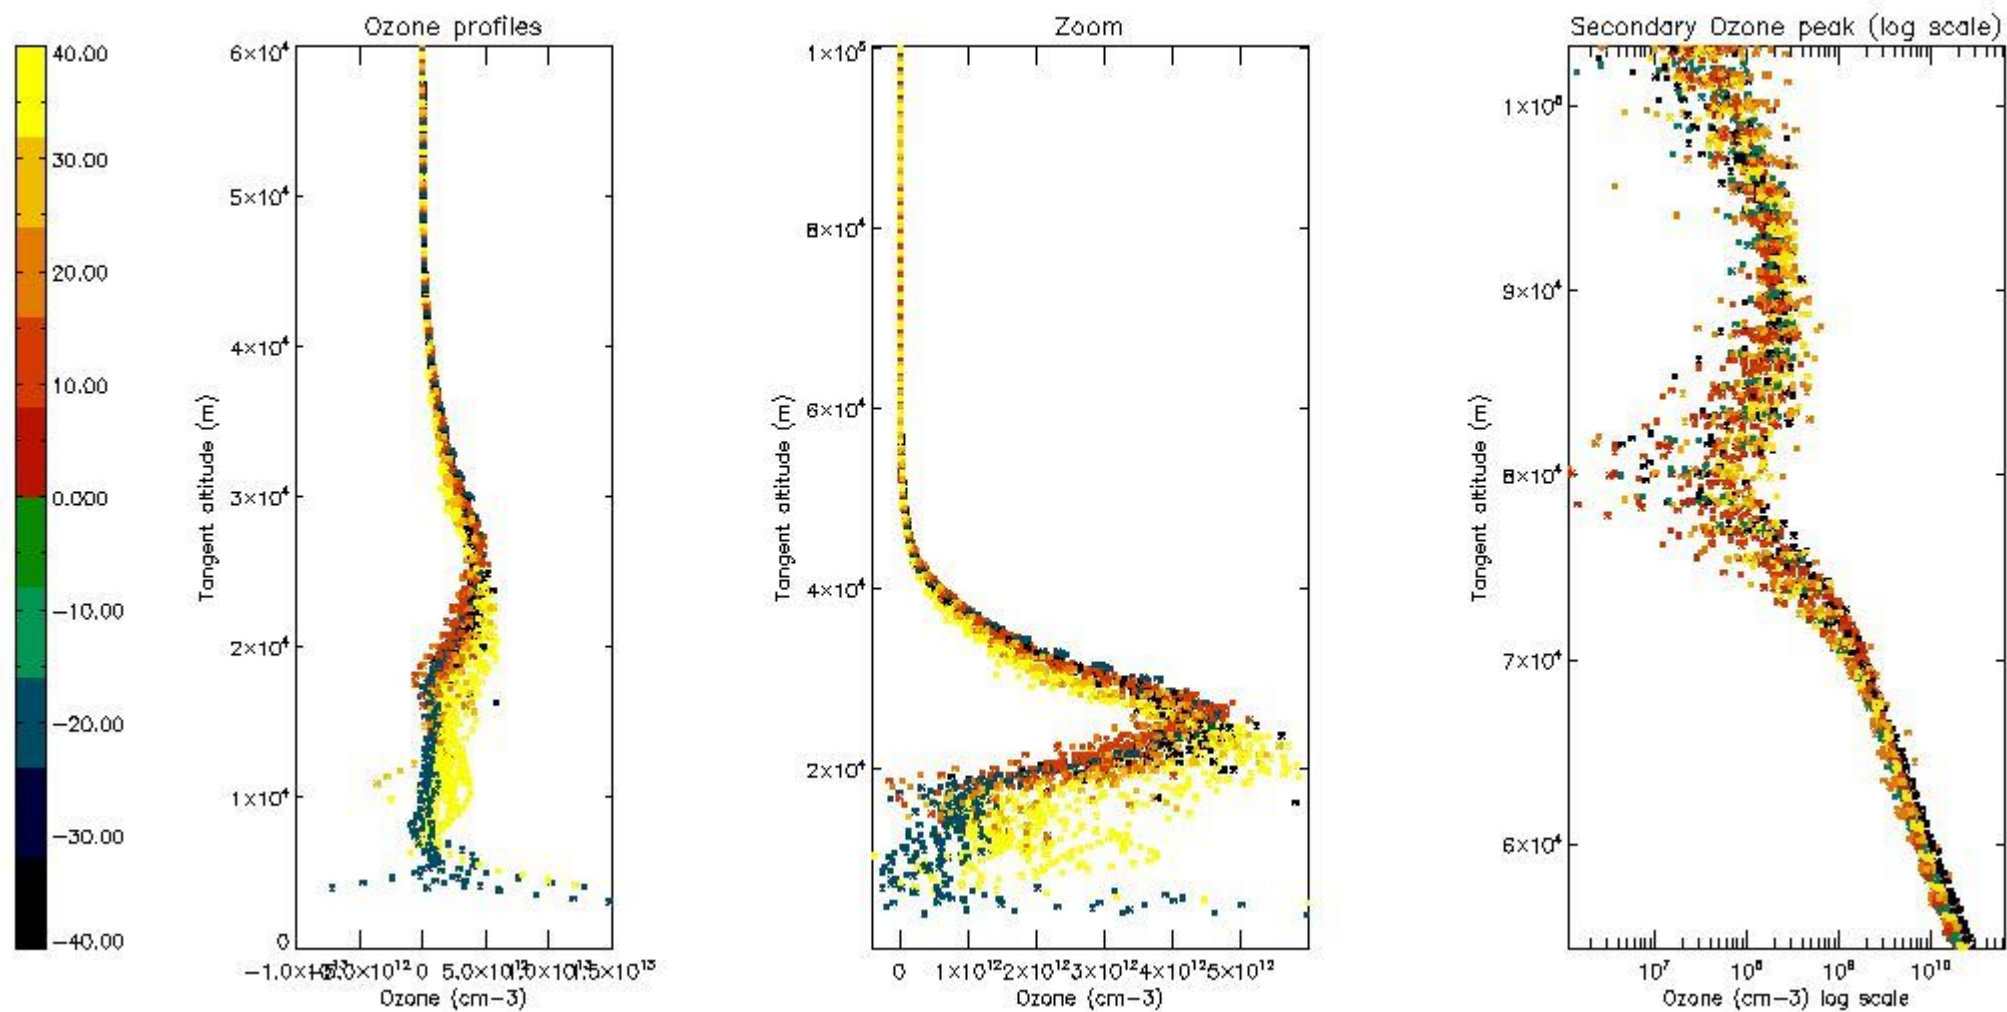

STD < 10	14
STD < 5	10

5.2 Plot ozone profiles for all STD (dark without errors)

The colorbar represents the latitude.

5.3 Plot ozone profiles where STD < 20% (dark without errors)

The colorbar represents the latitude.