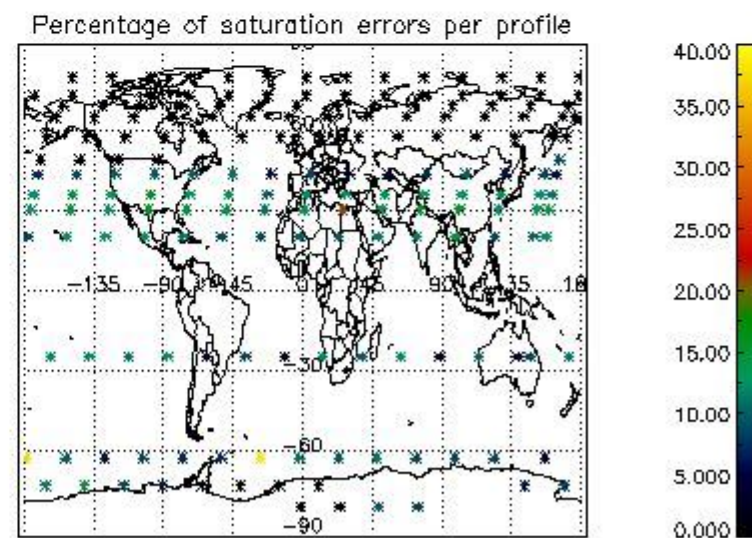

Percentage of flagged data per NO3 profile

4. Level 1 quality information per product

In this section it is plotted some information contained in the Quality Summary data set of the level 2 products that comes from the level 1b processing. Products without errors (error flag in the MPH set to "0") are used.

4.1 Plot quality information per product (time dependant) coming from level 1b processing

4.1.1 Plot level 1 quality information per product (time dependant): ENVISAT ASCENDING passes

4.1.2 Plot level 1 quality information per product (time dependant): ENVISAT DESCENDING passes

4.2 Plot quality information per product coming from level 1b processing (world map)

4.2.1 Plot level 1 quality information per product (world map): ENVISAT ASCENDING passes

4.2.2 Plot level 1 quality information per product (world map): ENVISAT DESCENDING passes