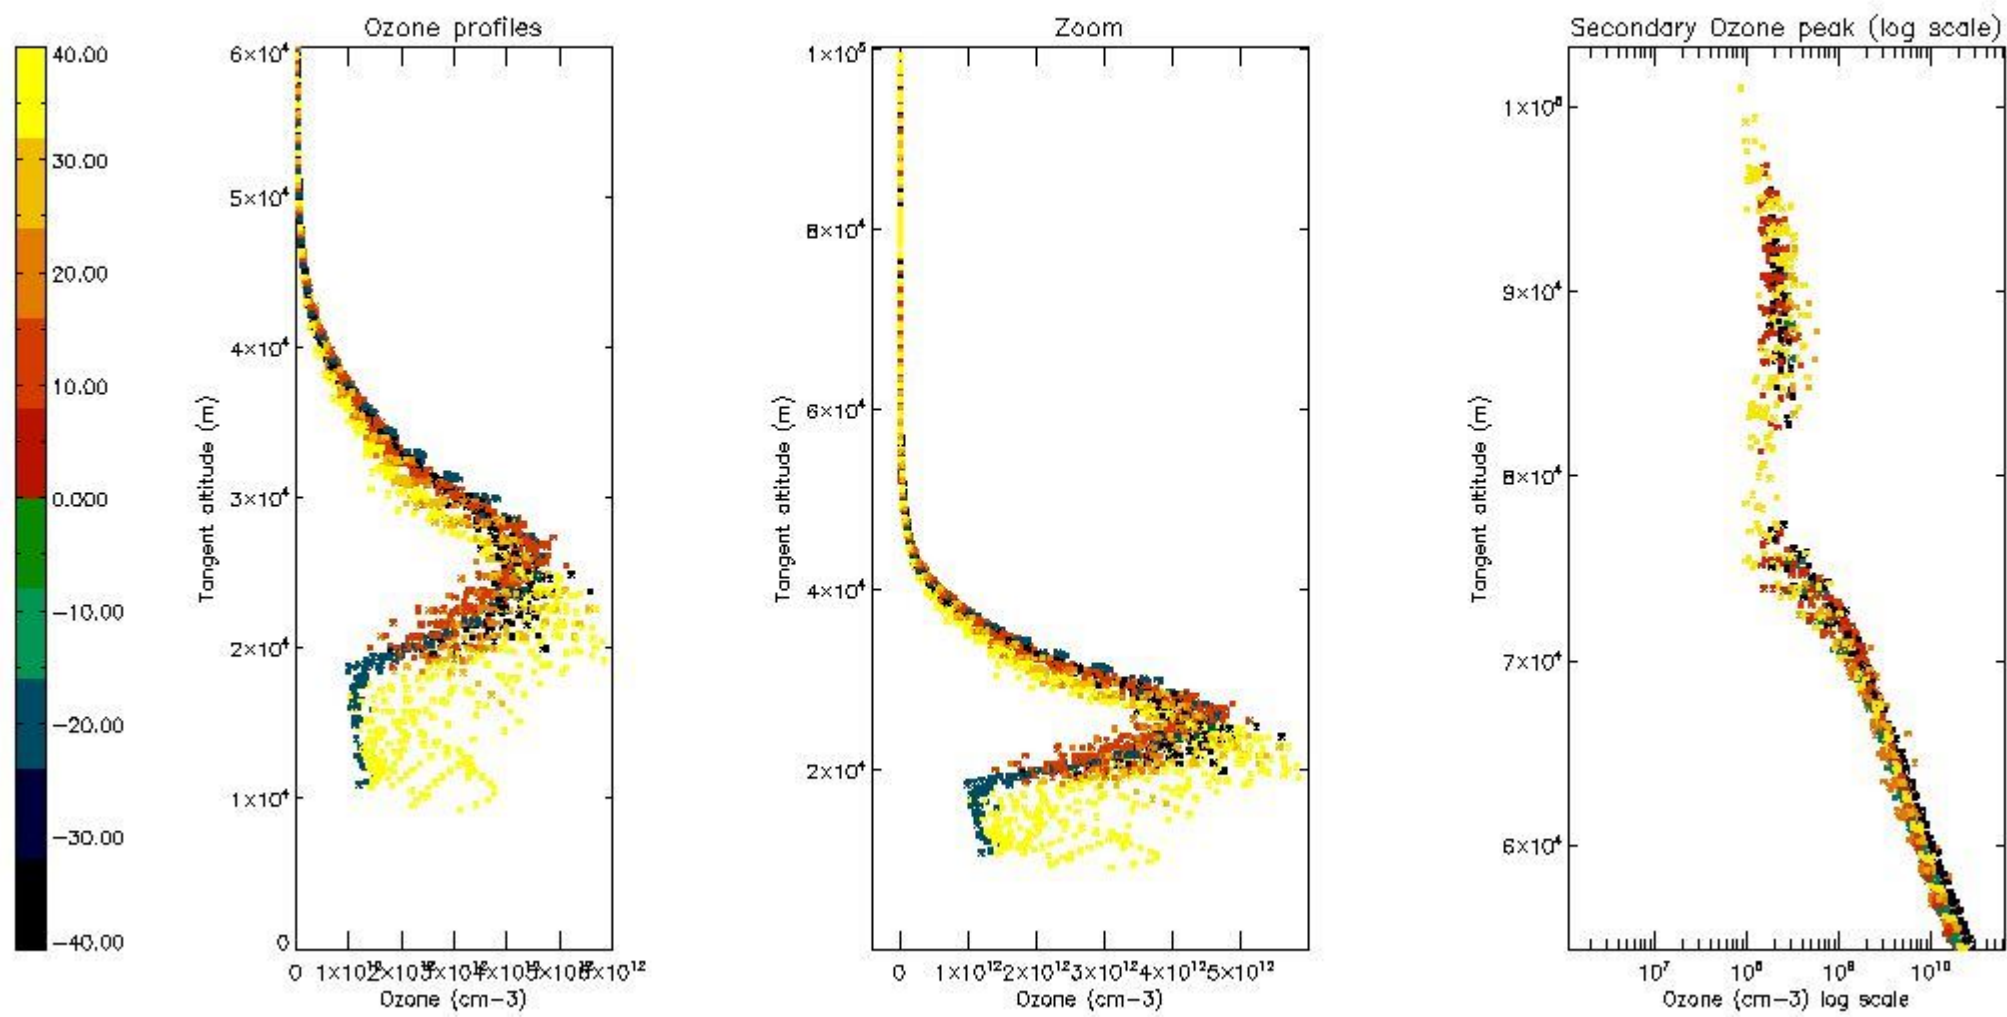

STD < 10	14
STD < 5	10

5.2 Plot ozone profiles for all STD (dark without errors)

The colorbar represents the latitude.

5.3 Plot ozone profiles where STD < 20% (dark without errors)

The colorbar represents the latitude.