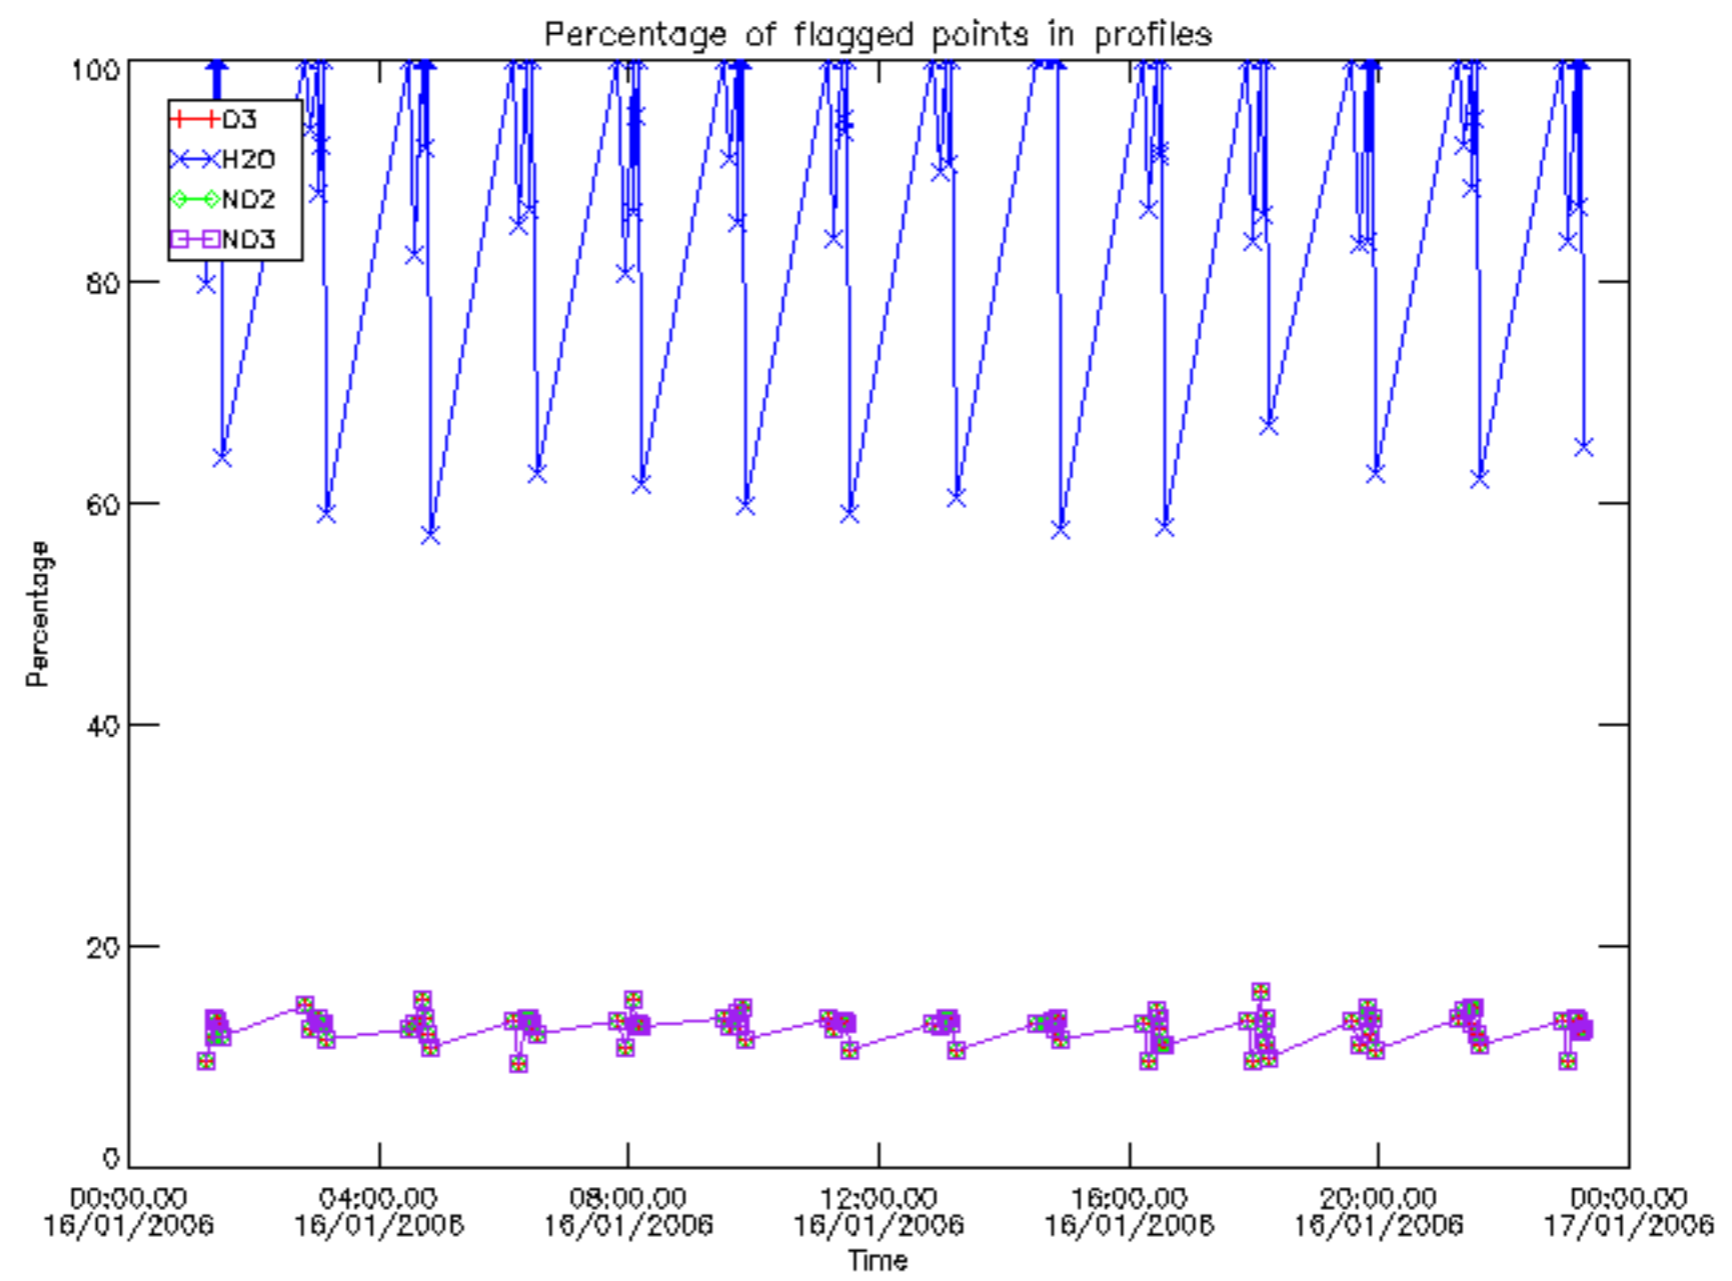

Percentage of flagged data per D3 profile

Percentage of flagged data per H2O profile