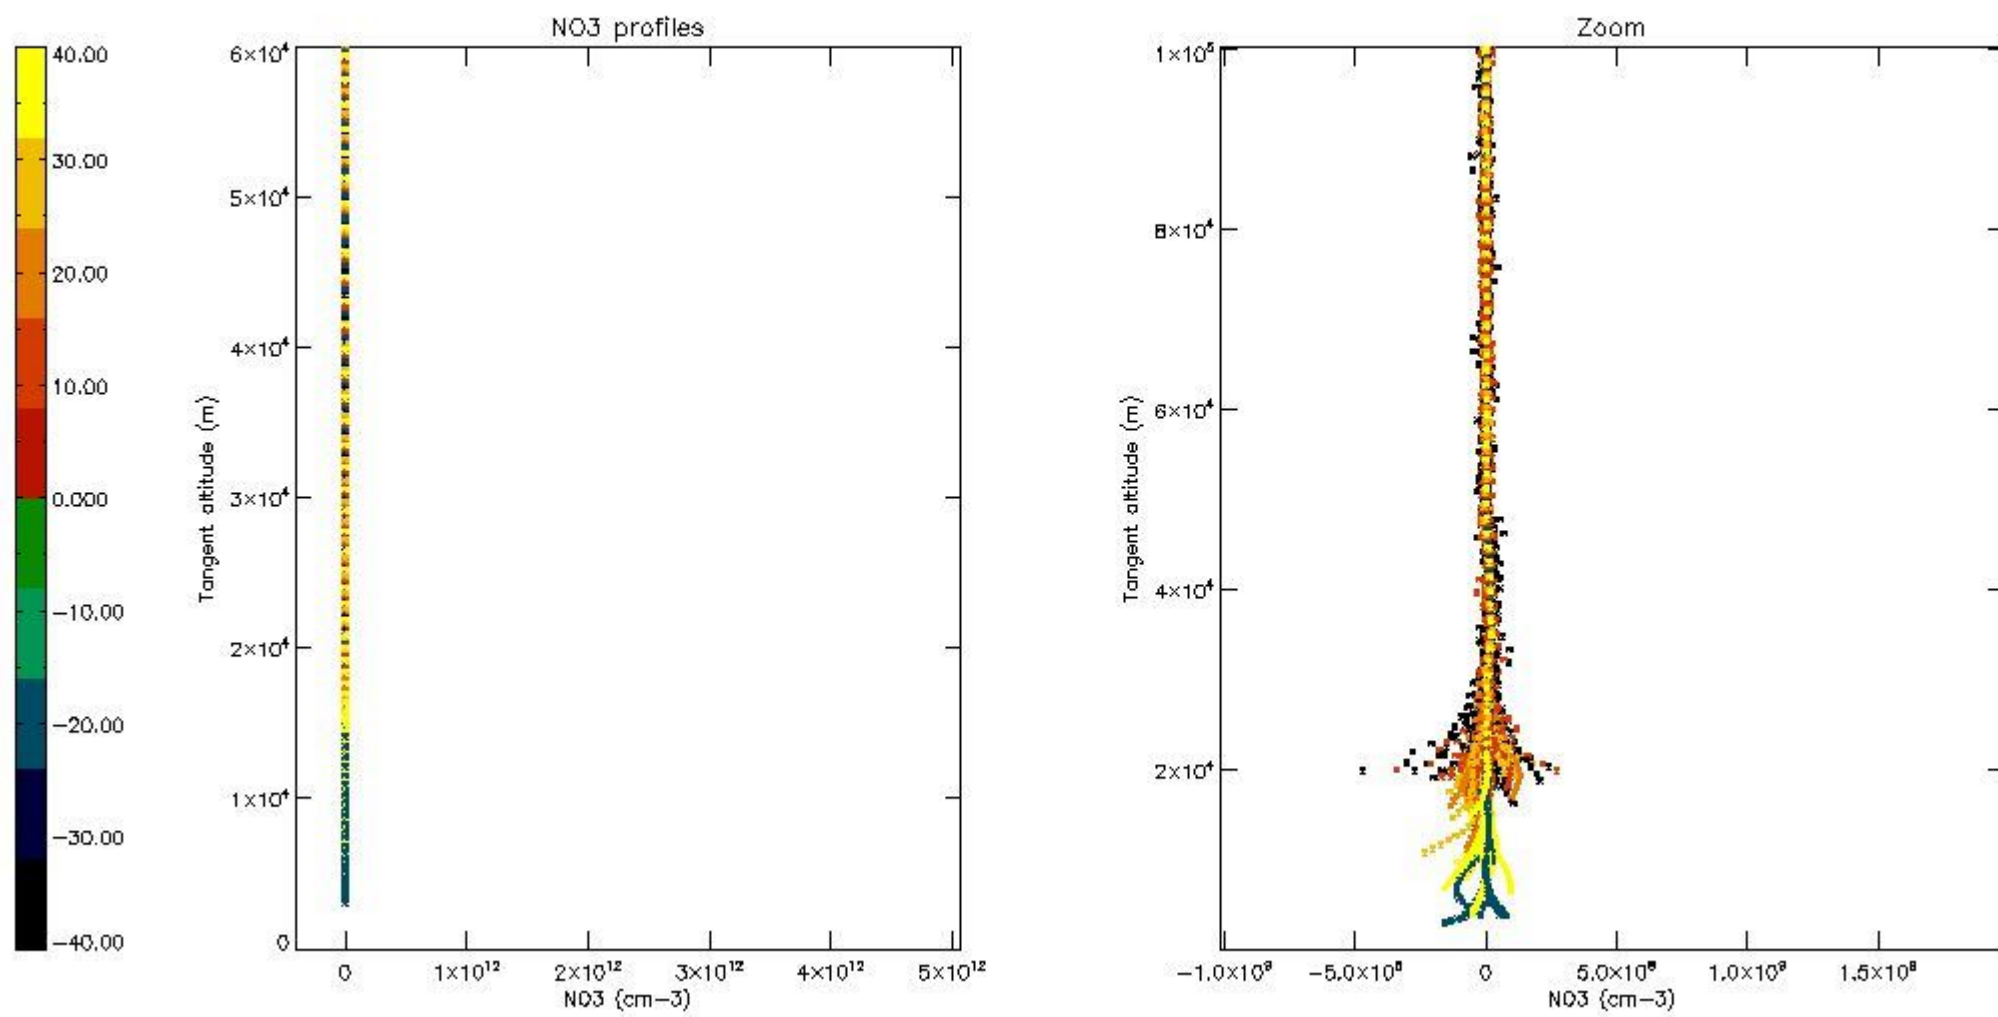

5.8 Plot H₂O profiles for all STD (only for occultations of stars 1,2,3,4,13,14,16,26,63 dark without errors)

The colorbar represents the latitude.