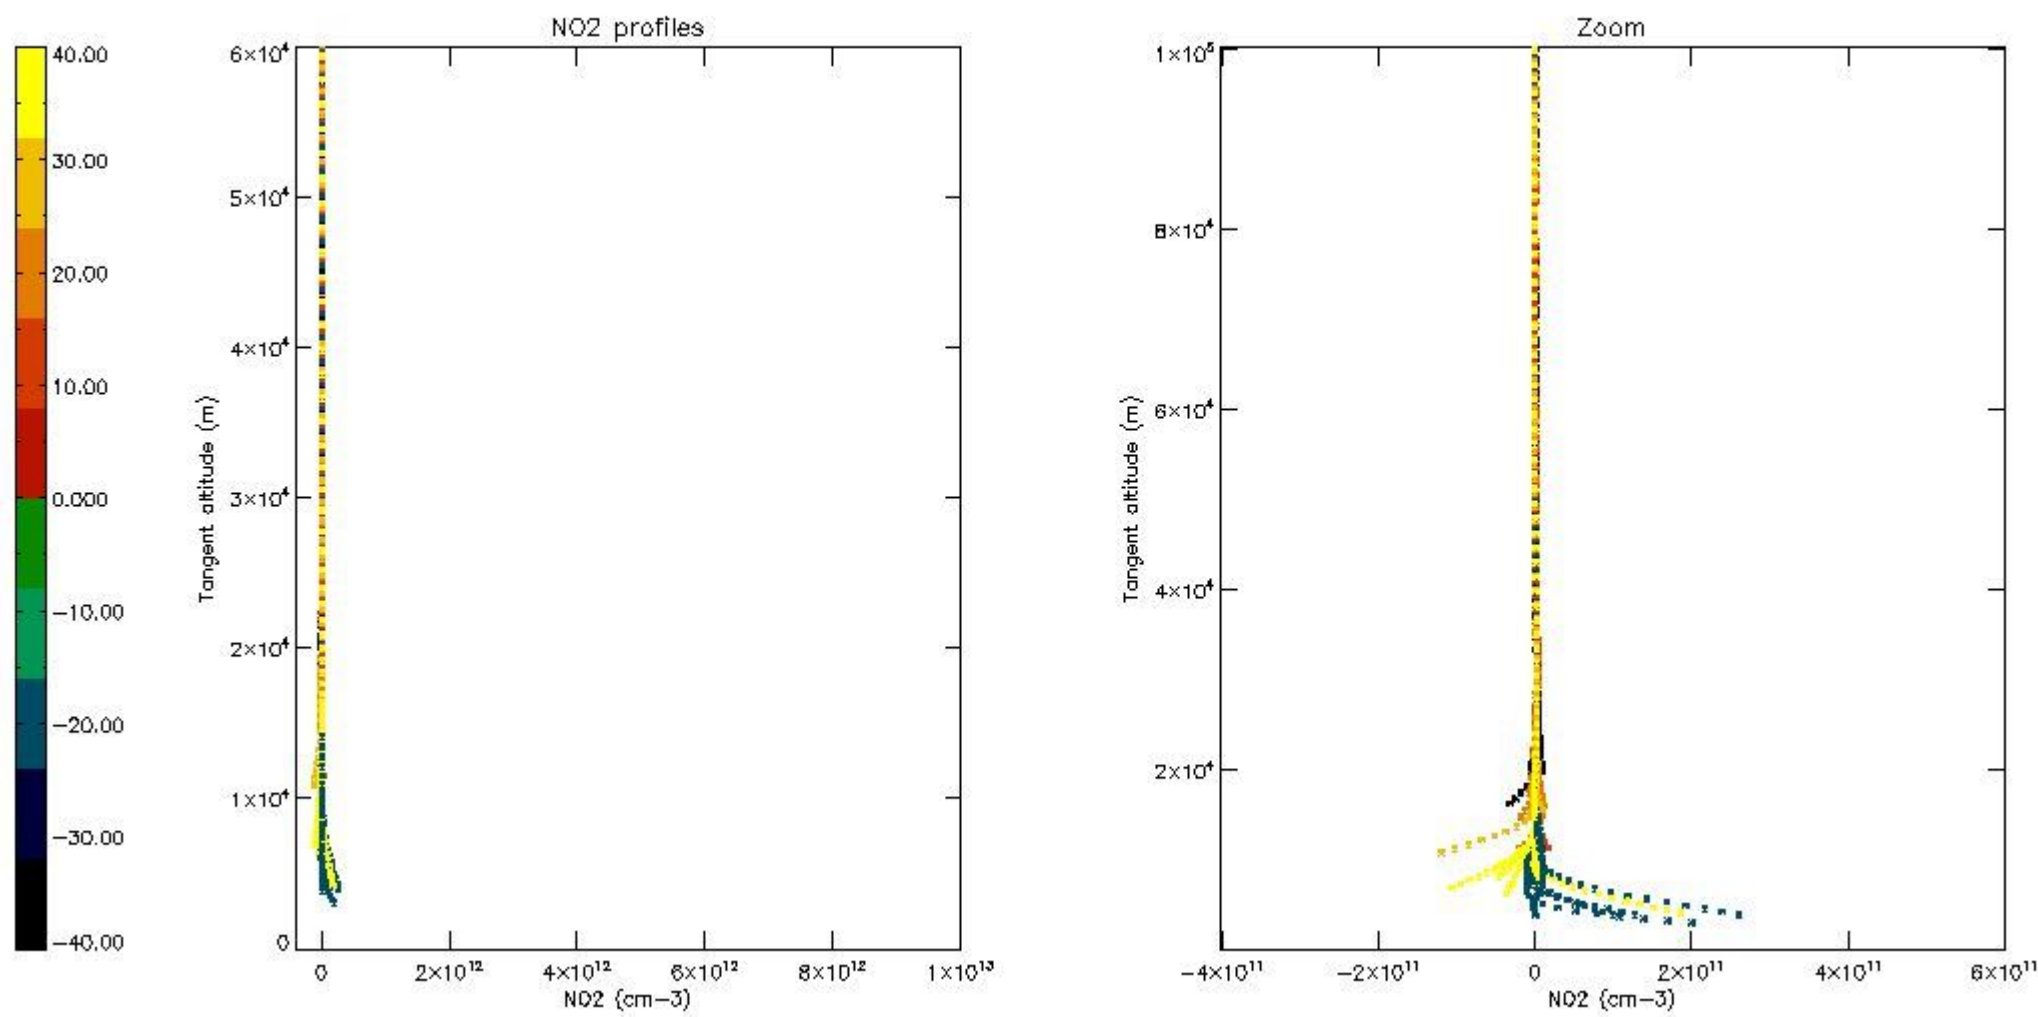

5.4 Plot ozone profiles where STD < 10% (dark without errors)

The colorbar represents the latitude.

5.5 Plot ozone profiles where STD < 5% (dark without errors)

The colorbar represents the latitude.

5.6 Plot NO₂ profiles for all STD (dark without errors)

The colorbar represents the latitude.

5.7 Plot NO3 profiles for all STD (dark without errors)

The colorbar represents the latitude.

5.8 Plot H2O profiles for all STD (only for occultations of stars 1,2,3,4,13,14,16,26,63 dark without errors)