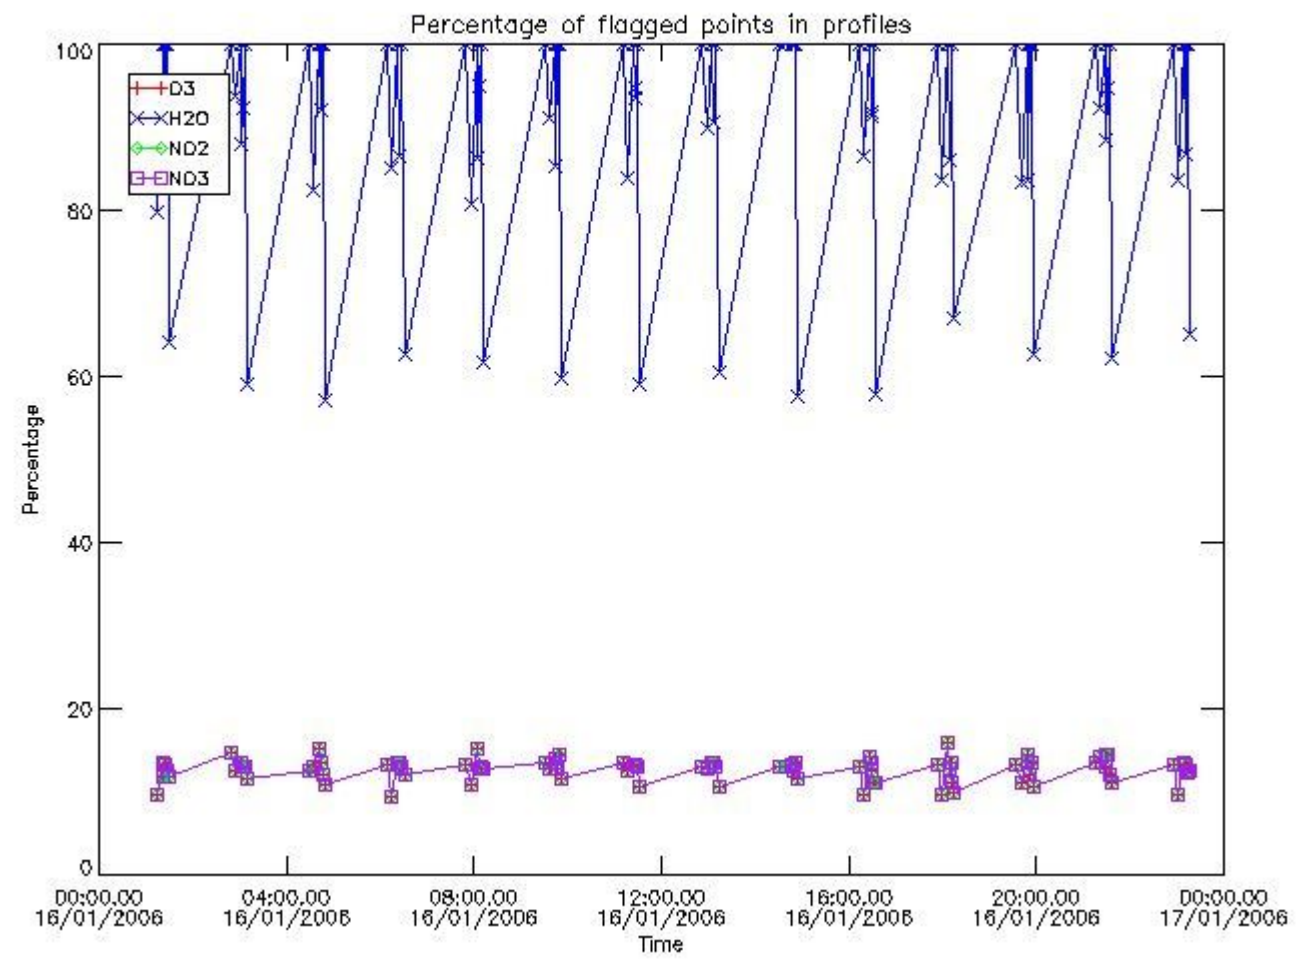

3. Quality information per product

In this section it is plotted some information contained in the Quality Summary data set of the level 2 products. Only products in dark limb conditions and without errors (error flag in the MPH set to "0") are used.

3.1 Plot quality information per product (time dependant)

3.2 Plot quality information per product (world map)