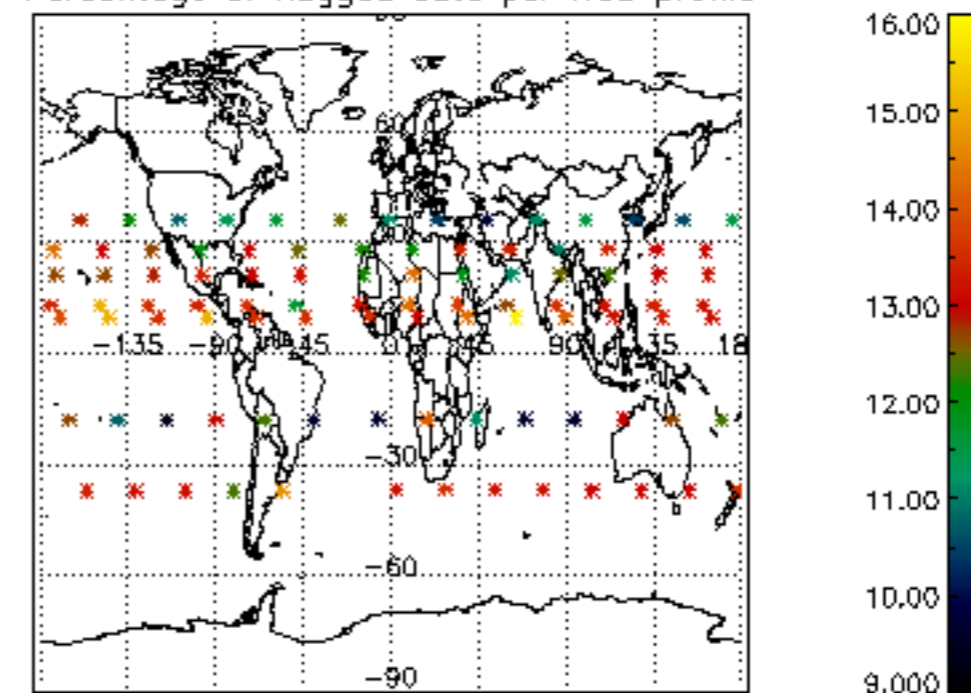

Percentage of flagged data per NO3 profile