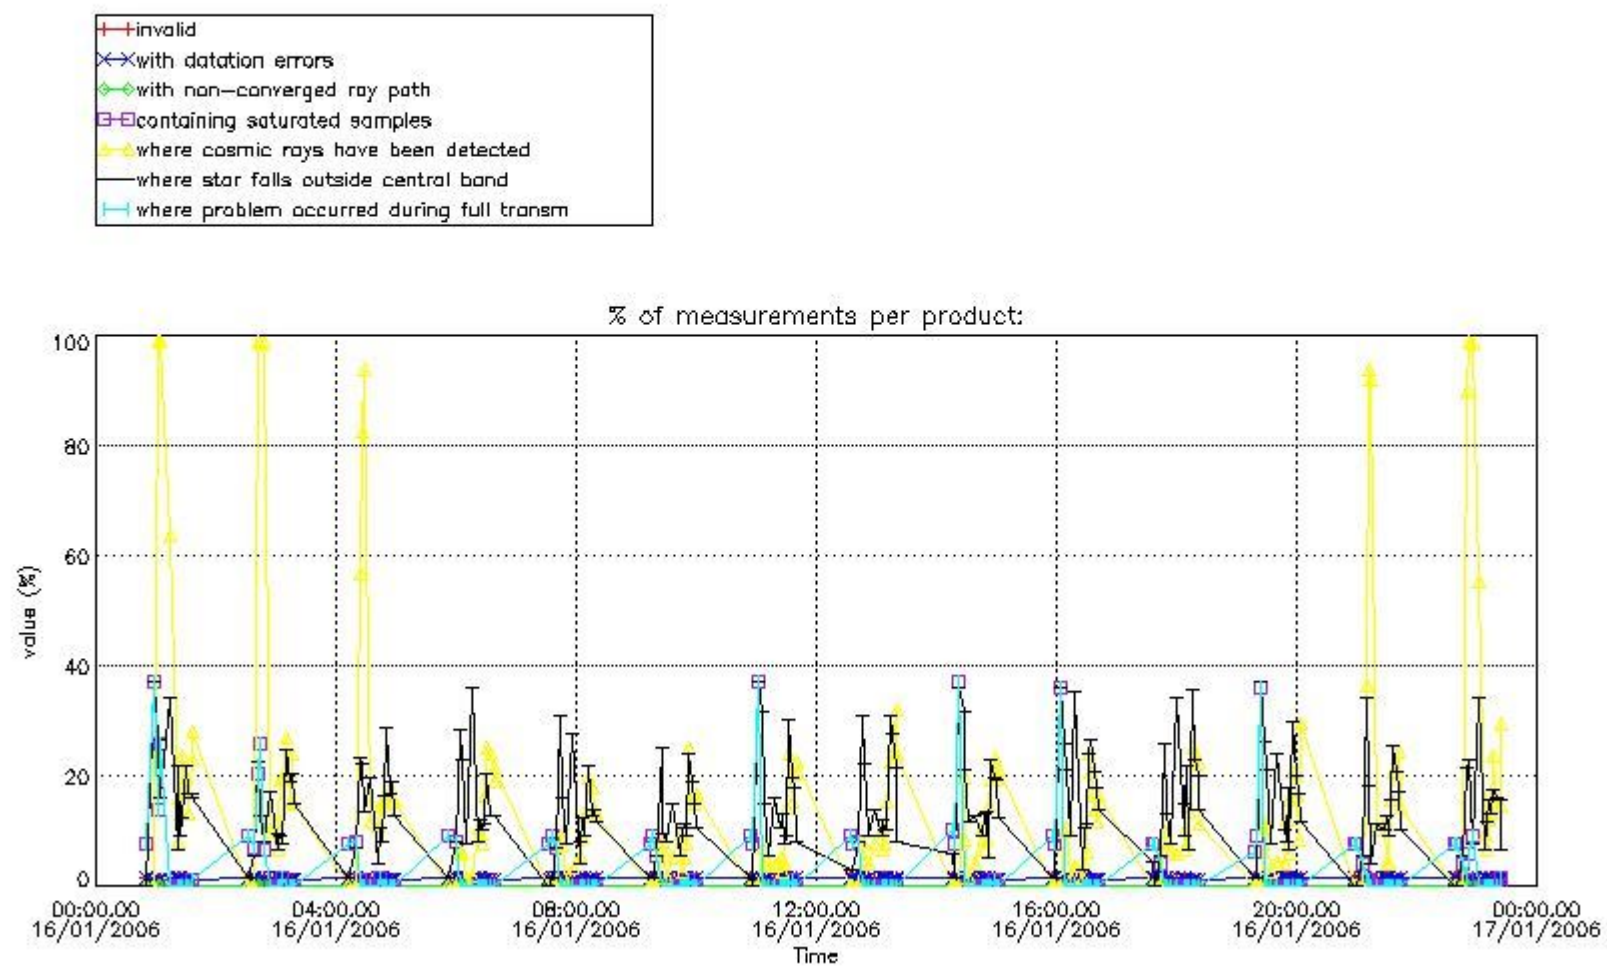

3.1 Plot quality information per product (time dependant)

3.2 Plot quality information per product (world map)

Percentage of flagged data per O3 profile

Percentage of flagged data per H2O profile

Percentage of flagged data per NO2 profile

Percentage of flagged data per NO3 profile

4. Level 1 quality information per product

In this section it is plotted some information contained in the Quality Summary data set of the level 2 products that comes from the level 1b processing. Products without errors (error flag in the MPH set to "0") are used.

4.1 Plot quality information per product (time dependant) coming from level 1b processing

4.1.1 Plot level 1 quality information per product (time dependant): ENVISAT ASCENDING passes

4.1.2 Plot level 1 quality information per product (time dependant): ENVISAT DESCENDING passes