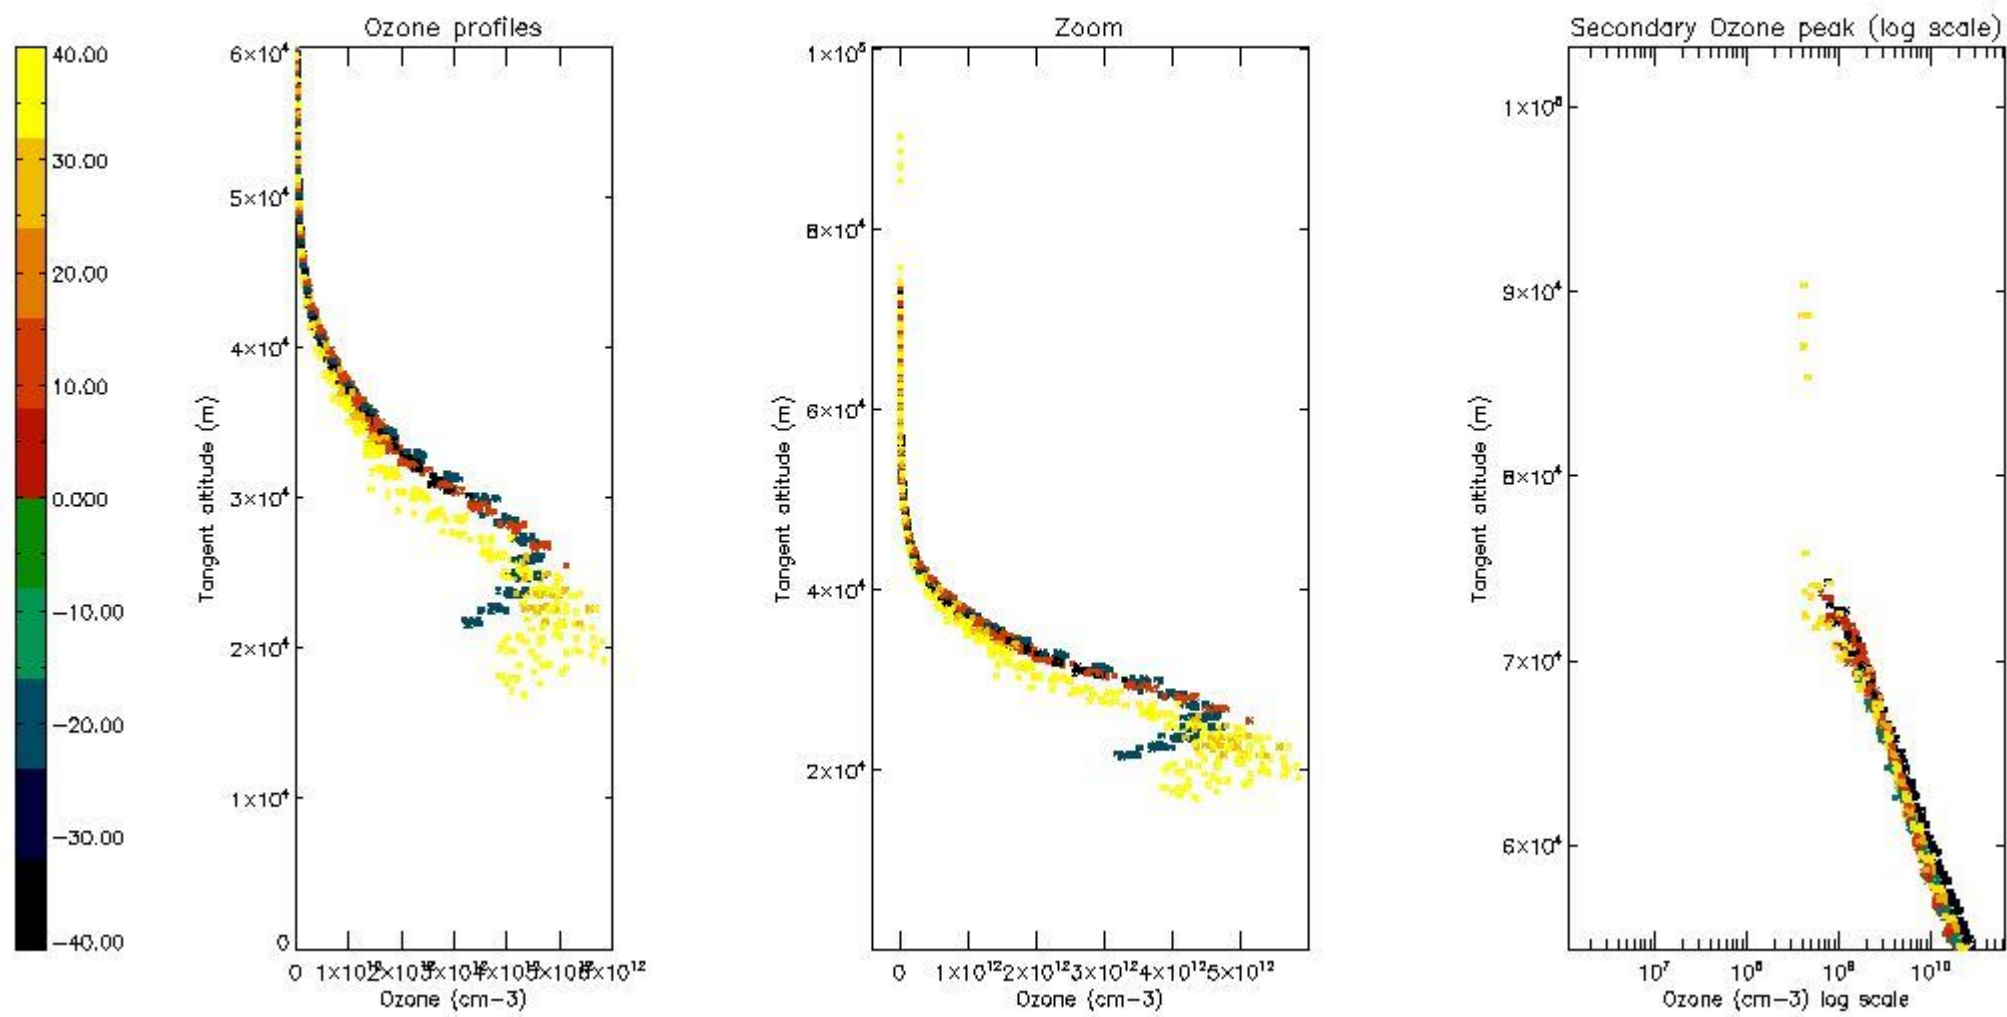

5.6 Plot NO₂ profiles for all STD (dark without errors)

The colorbar represents the latitude.