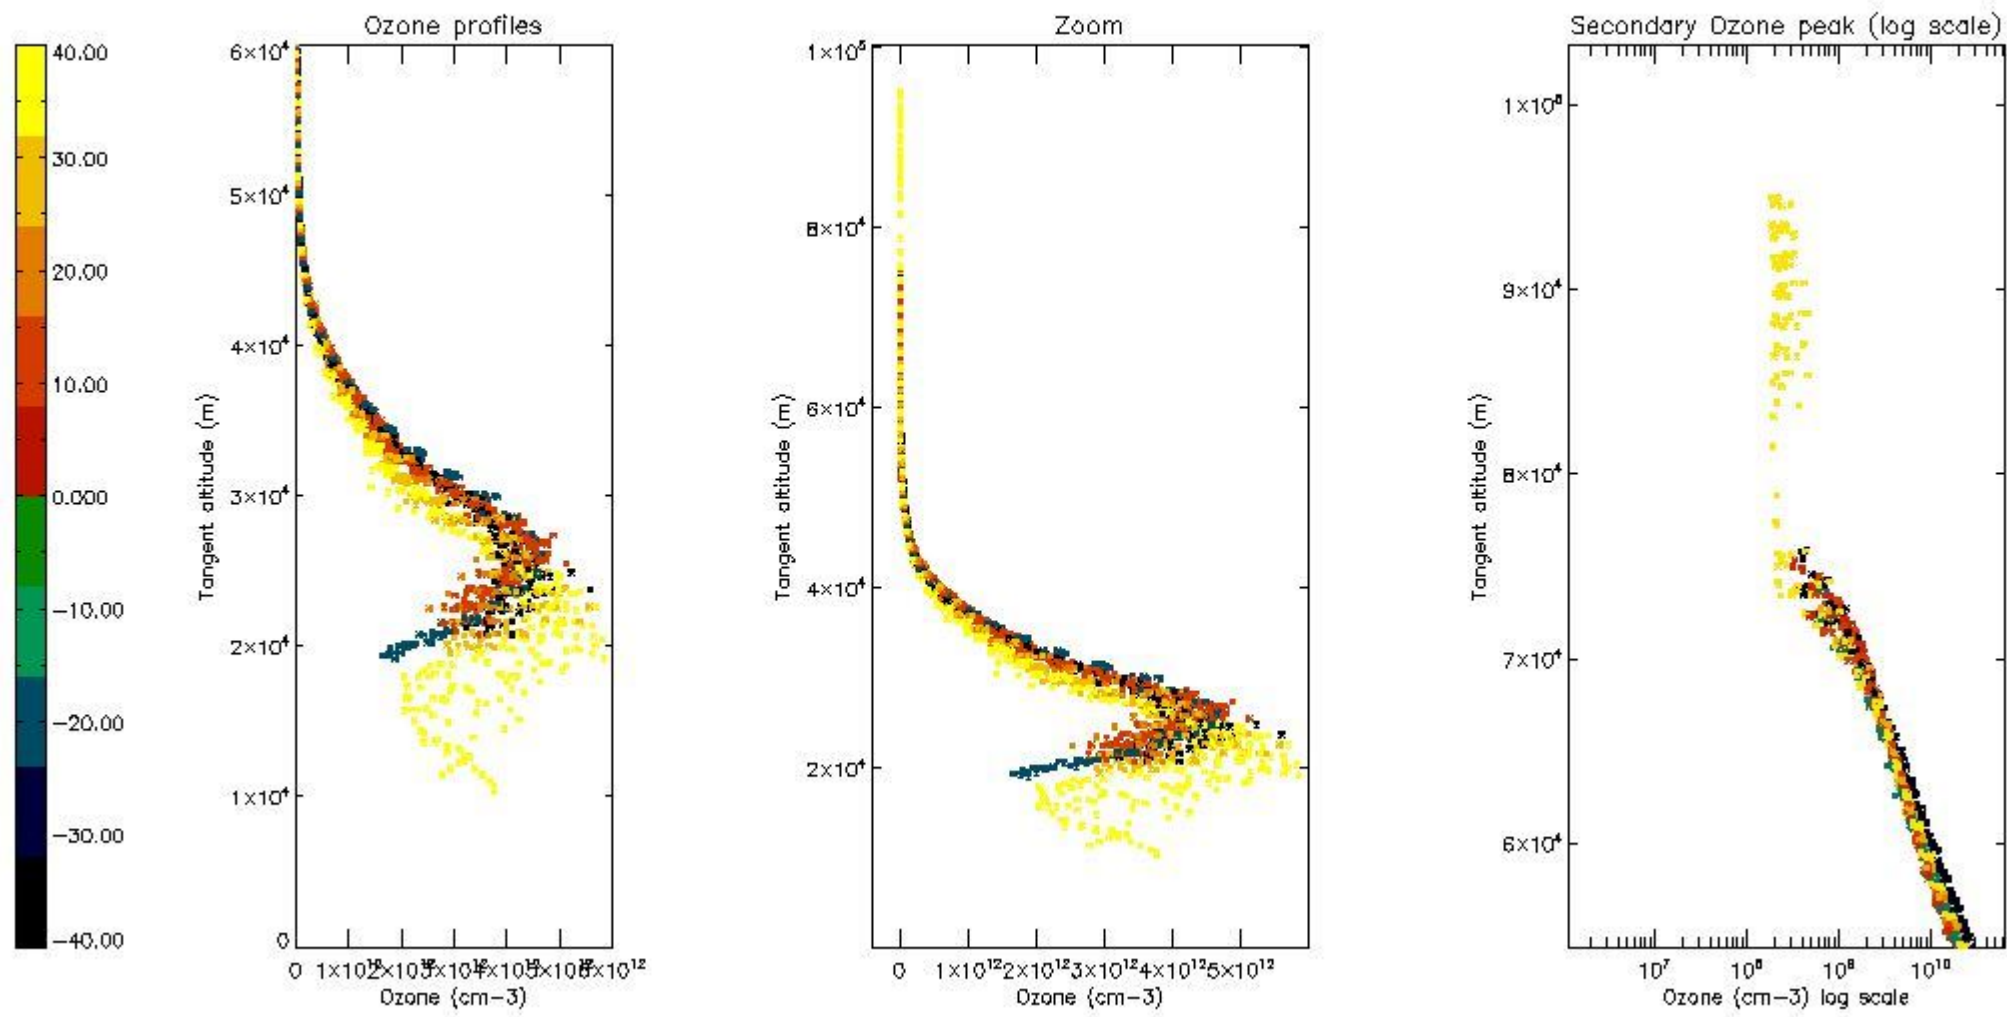

STD < 10	14
STD < 5	10

5.2 Plot ozone profiles for all STD (dark without errors)

The colorbar represents the latitude.

5.3 Plot ozone profiles where STD < 20% (dark without errors)

The colorbar represents the latitude.

5.4 Plot ozone profiles where STD < 10% (dark without errors)

The colorbar represents the latitude.

5.5 Plot ozone profiles where STD < 5% (dark without errors)

The colorbar represents the latitude.

5.6 Plot NO₂ profiles for all STD (dark without errors)