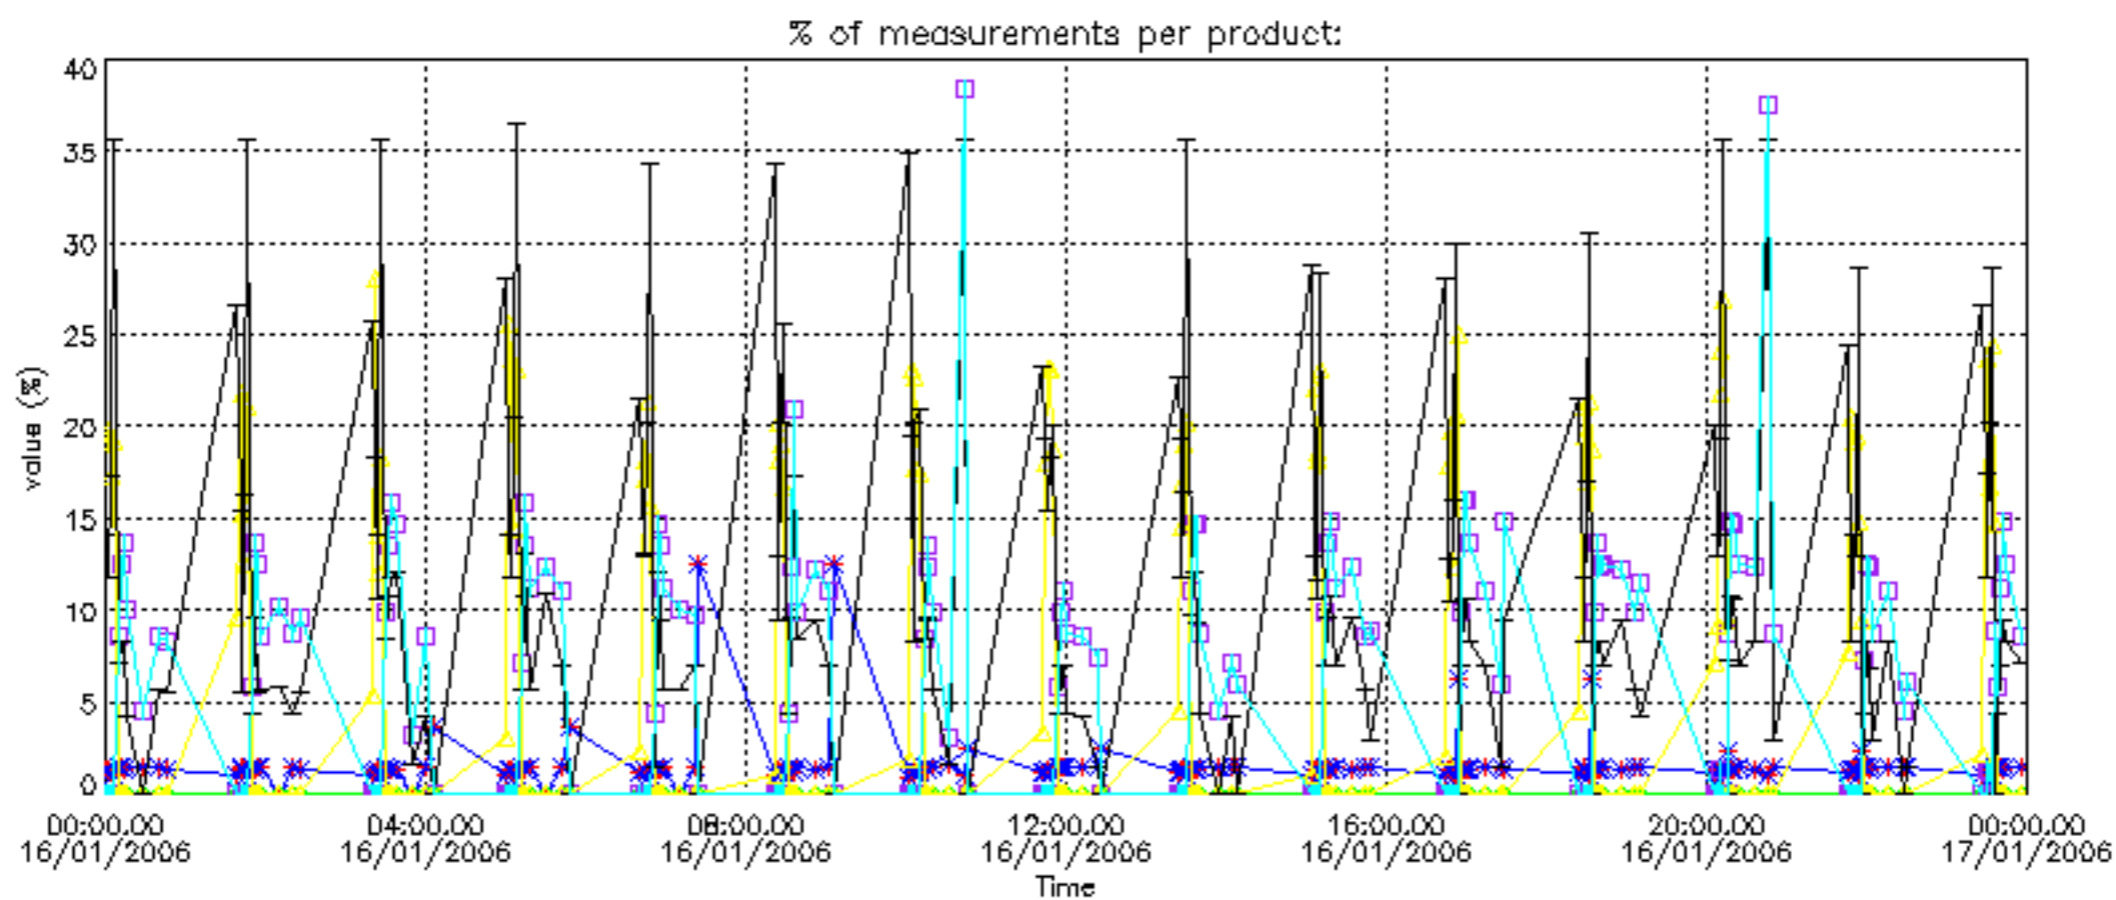

Percentage of cosmic ray hits per profile

Percentage of datation errors per profile