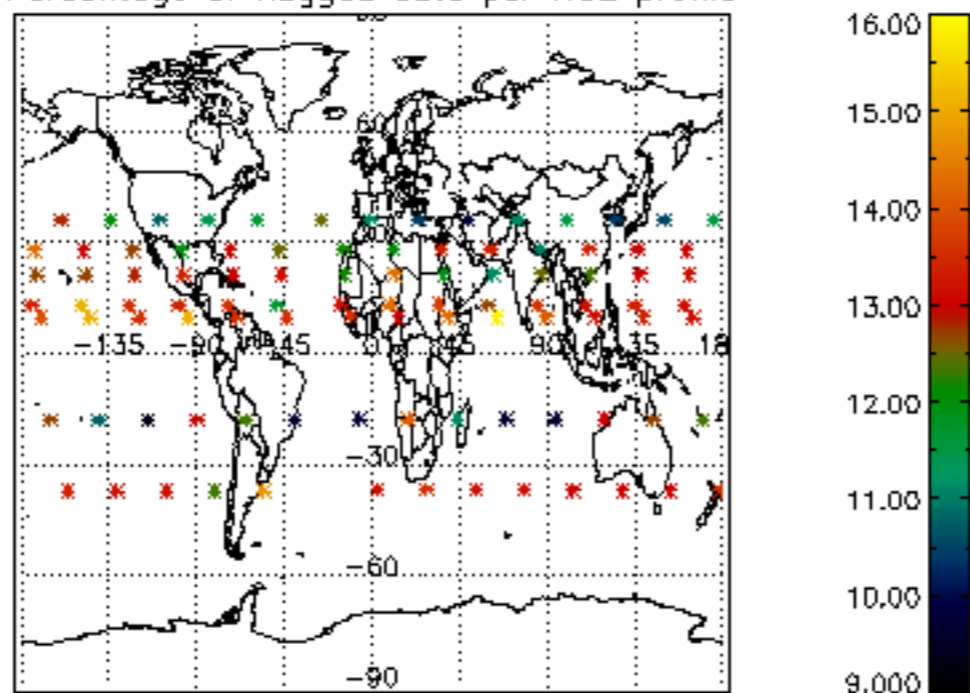

Percentage of flagged data per NO2 profile