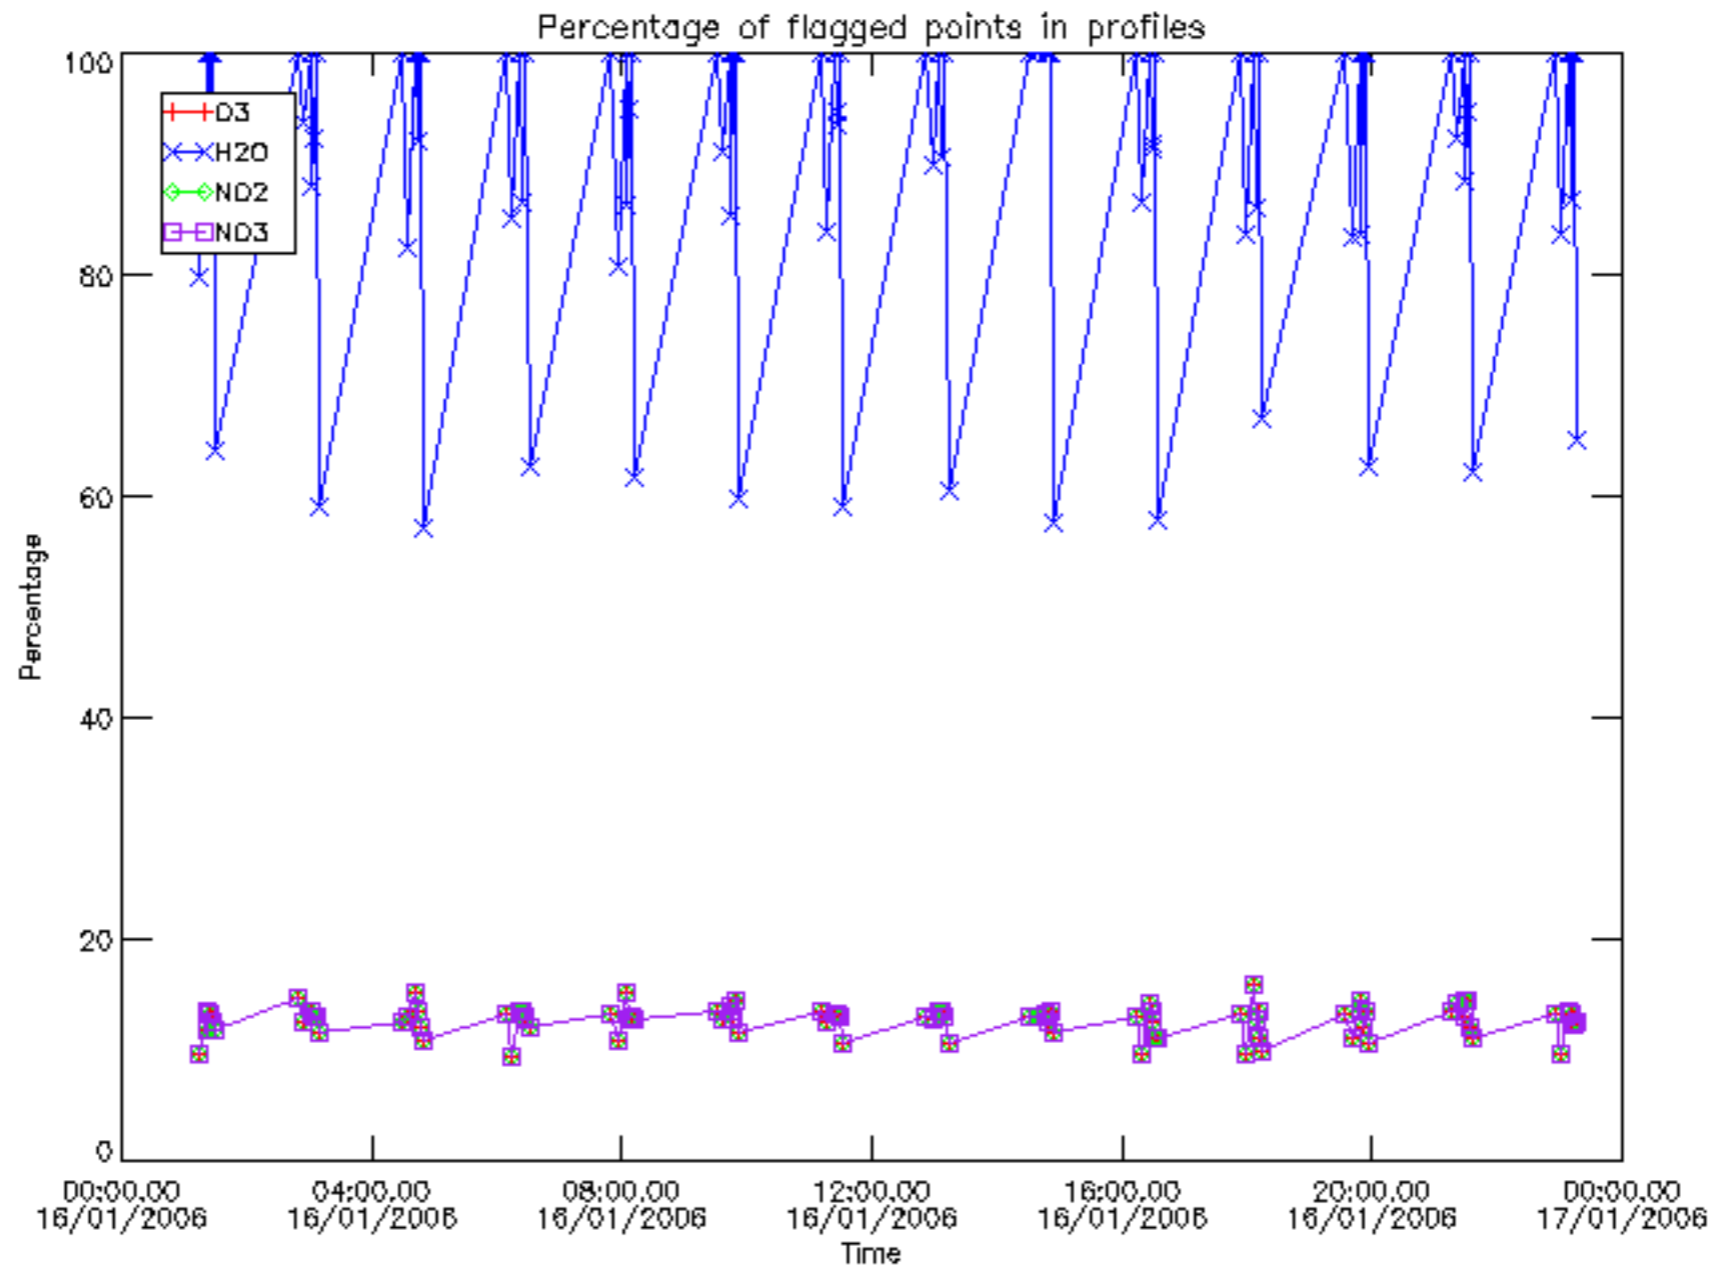

Percentage of flagged data per D3 profile

Percentage of flagged data per H2O profile