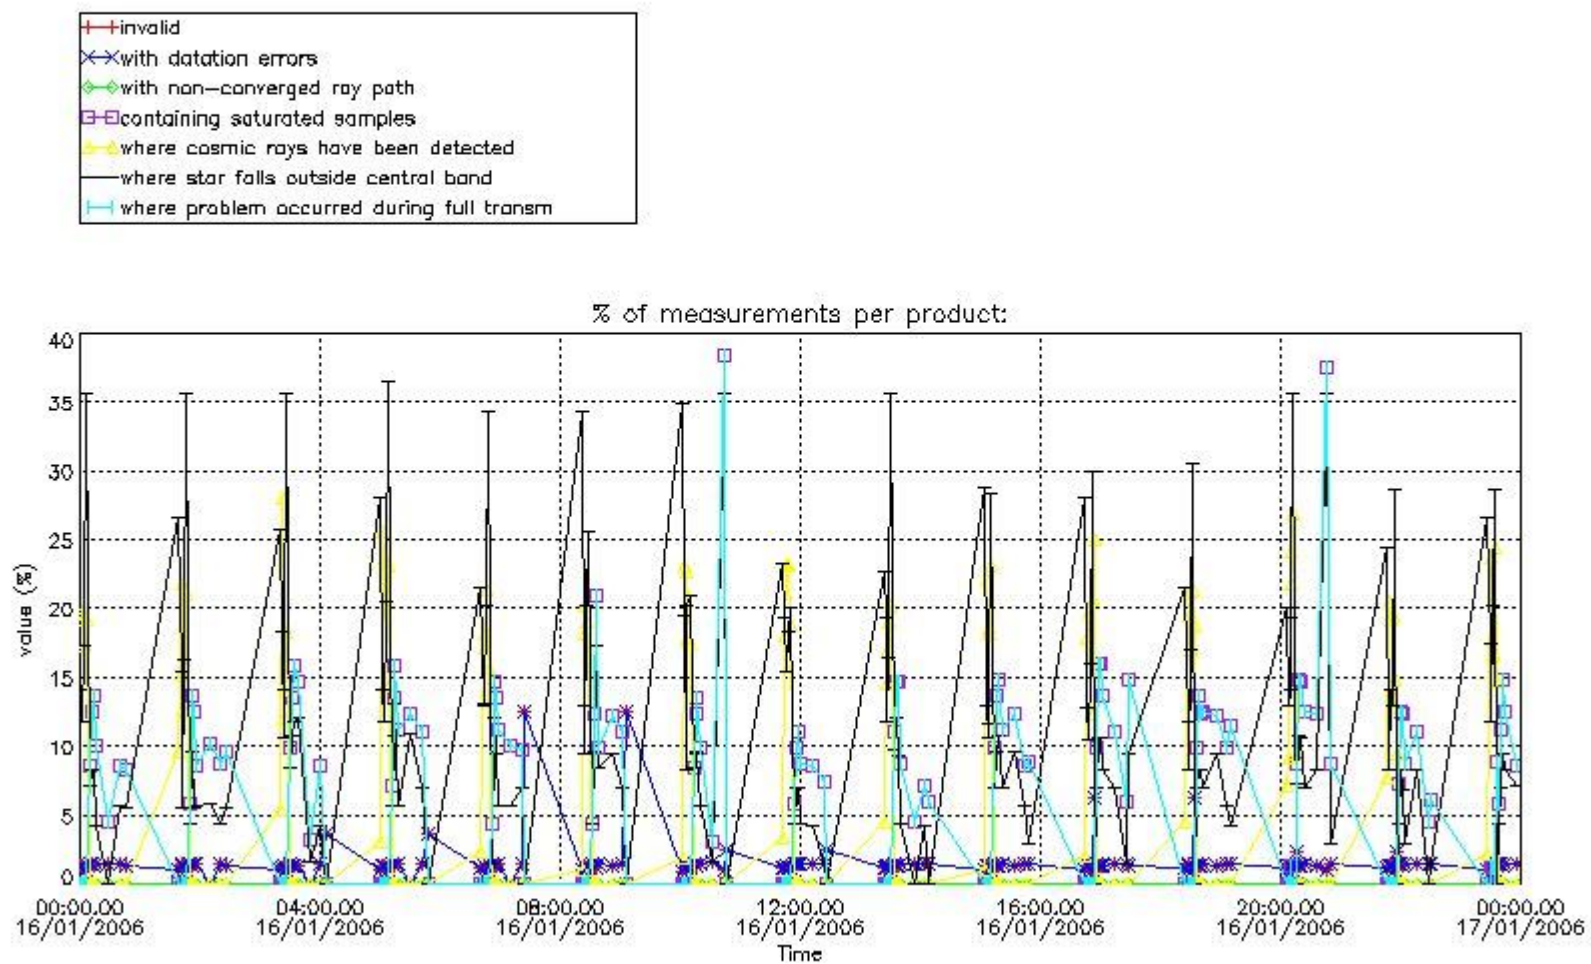

3.1 Plot quality information per product (time dependant)

3.2 Plot quality information per product (world map)

Percentage of flagged data per O3 profile

Percentage of flagged data per H2O profile

Percentage of flagged data per NO2 profile

Percentage of flagged data per NO3 profile

4. Level 1 quality information per product

In this section it is plotted some information contained in the Quality Summary data set of the level 2 products that comes from the level 1b processing. Products without errors (error flag in the MPH set to "0") are used.

4.1 Plot quality information per product (time dependant) coming from level 1b processing

4.1.1 Plot level 1 quality information per product (time dependant): ENVISAT ASCENDING passes

4.1.2 Plot level 1 quality information per product (time dependant): ENVISAT DESCENDING passes