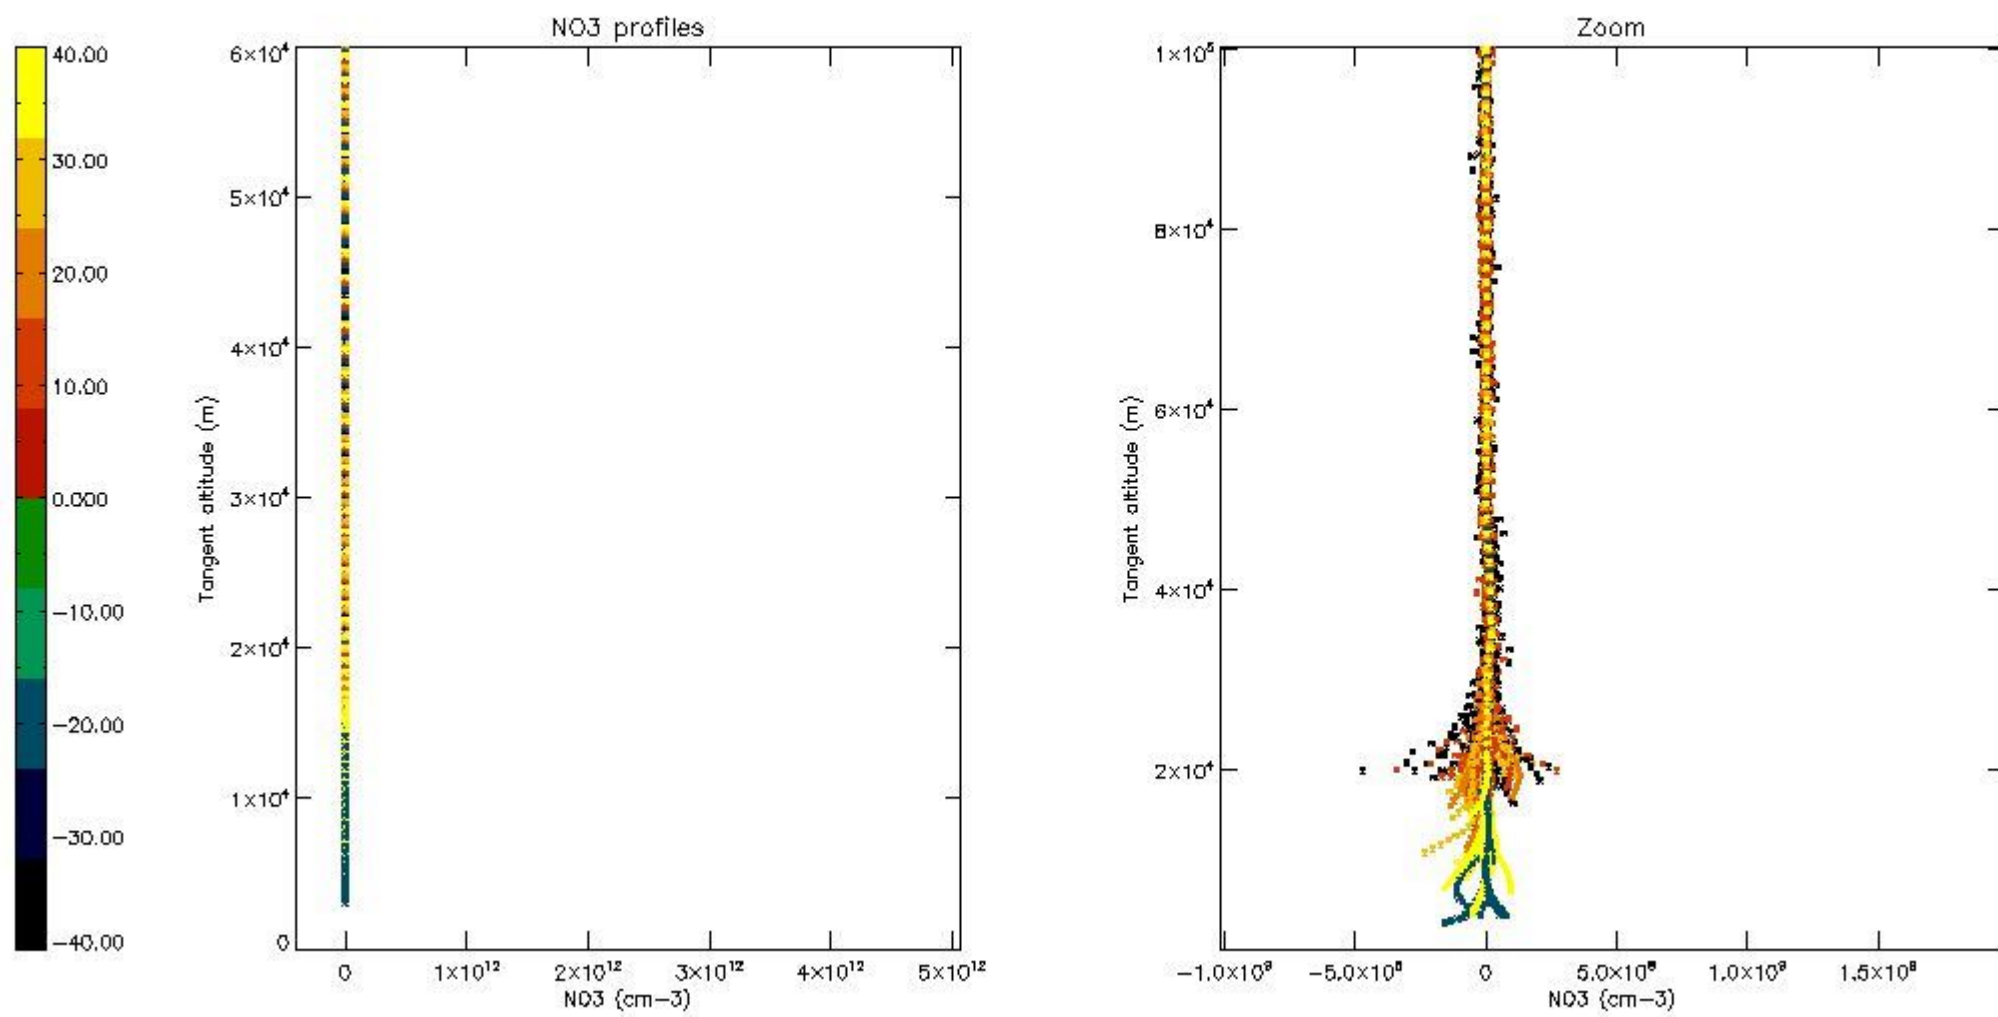

5.4 Plot ozone profiles where STD < 10% (dark without errors)

The colorbar represents the latitude.

5.5 Plot ozone profiles where STD < 5% (dark without errors)

The colorbar represents the latitude.

5.6 Plot NO₂ profiles for all STD (dark without errors)

The colorbar represents the latitude.

5.7 Plot NO3 profiles for all STD (dark without errors)

The colorbar represents the latitude.

5.8 Plot H2O profiles for all STD (only for occultations of stars 1,2,3,4,13,14,16,26,63 dark without errors)