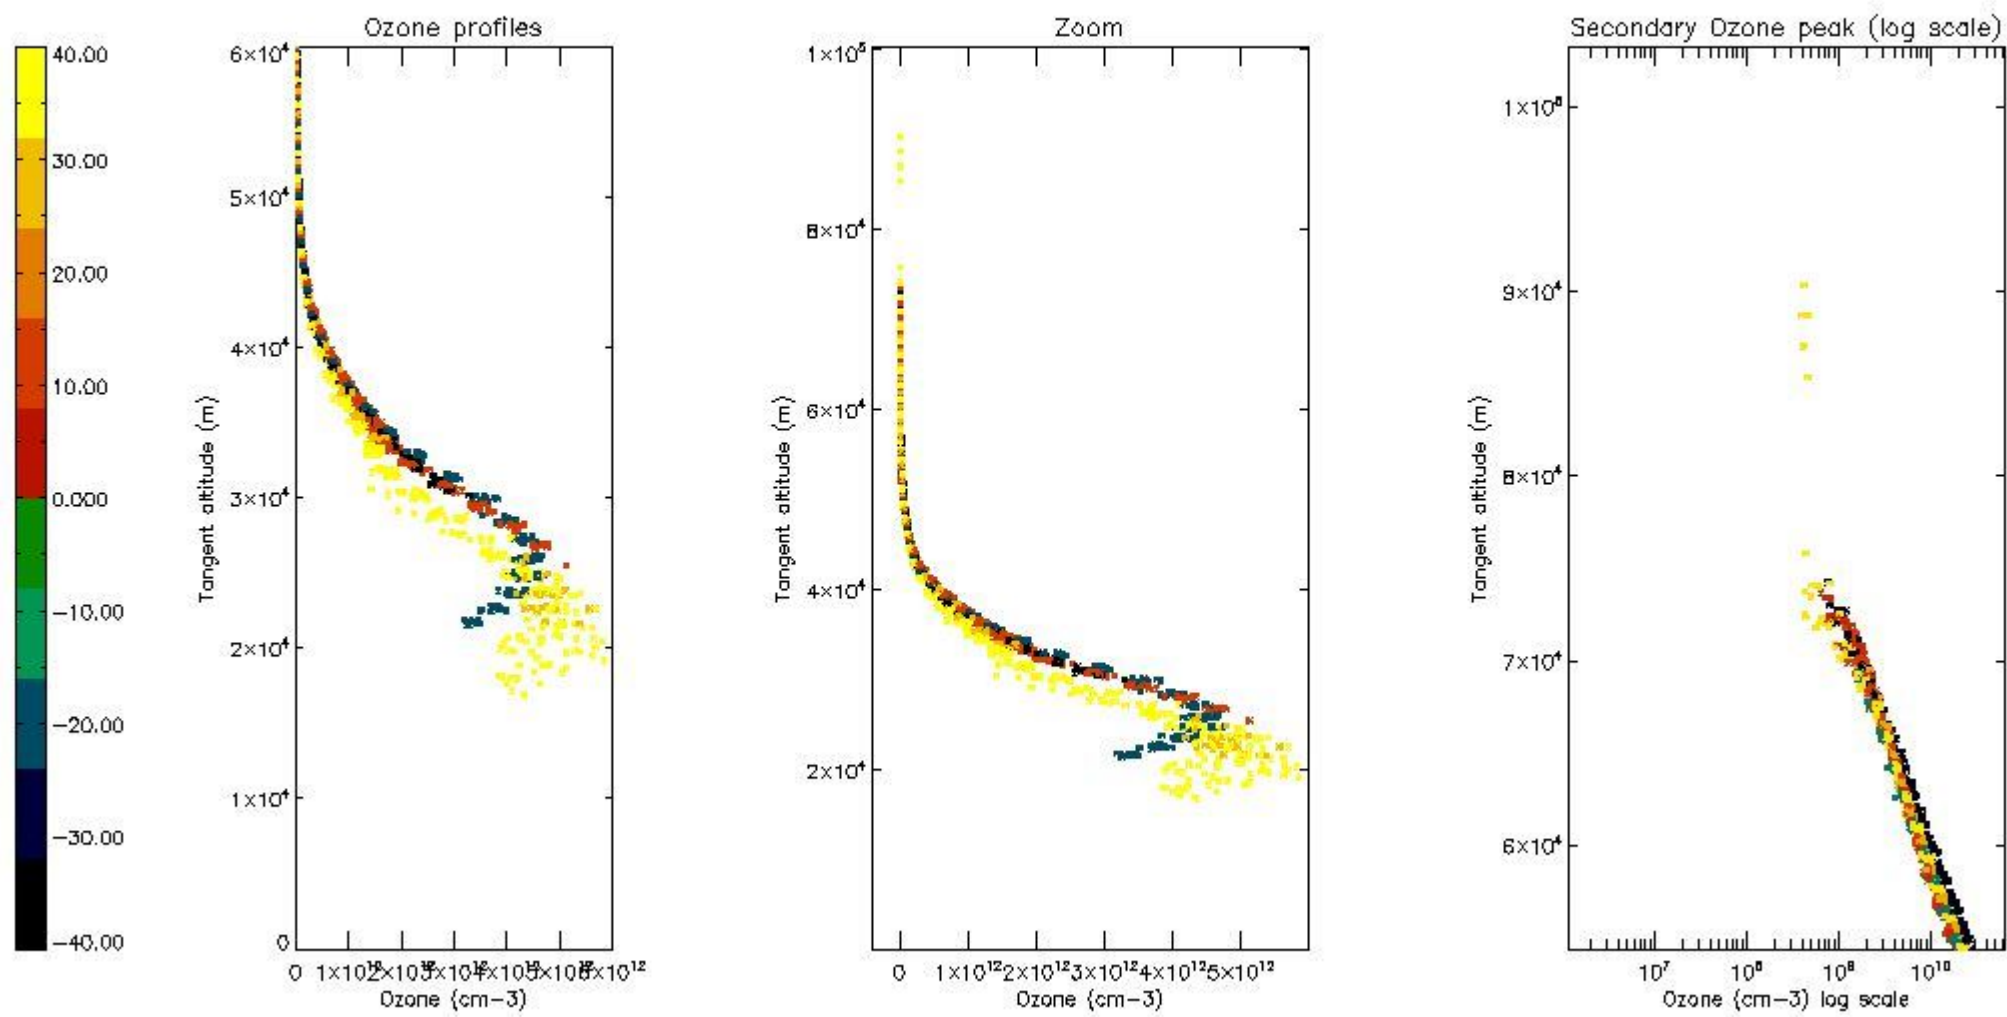

STD < 10	14
STD < 5	10

5.2 Plot ozone profiles for all STD (dark without errors)

The colorbar represents the latitude.

5.3 Plot ozone profiles where STD < 20% (dark without errors)

The colorbar represents the latitude.

5.4 Plot ozone profiles where STD < 10% (dark without errors)

The colorbar represents the latitude.

5.5 Plot ozone profiles where STD < 5% (dark without errors)

The colorbar represents the latitude.

5.6 Plot NO₂ profiles for all STD (dark without errors)