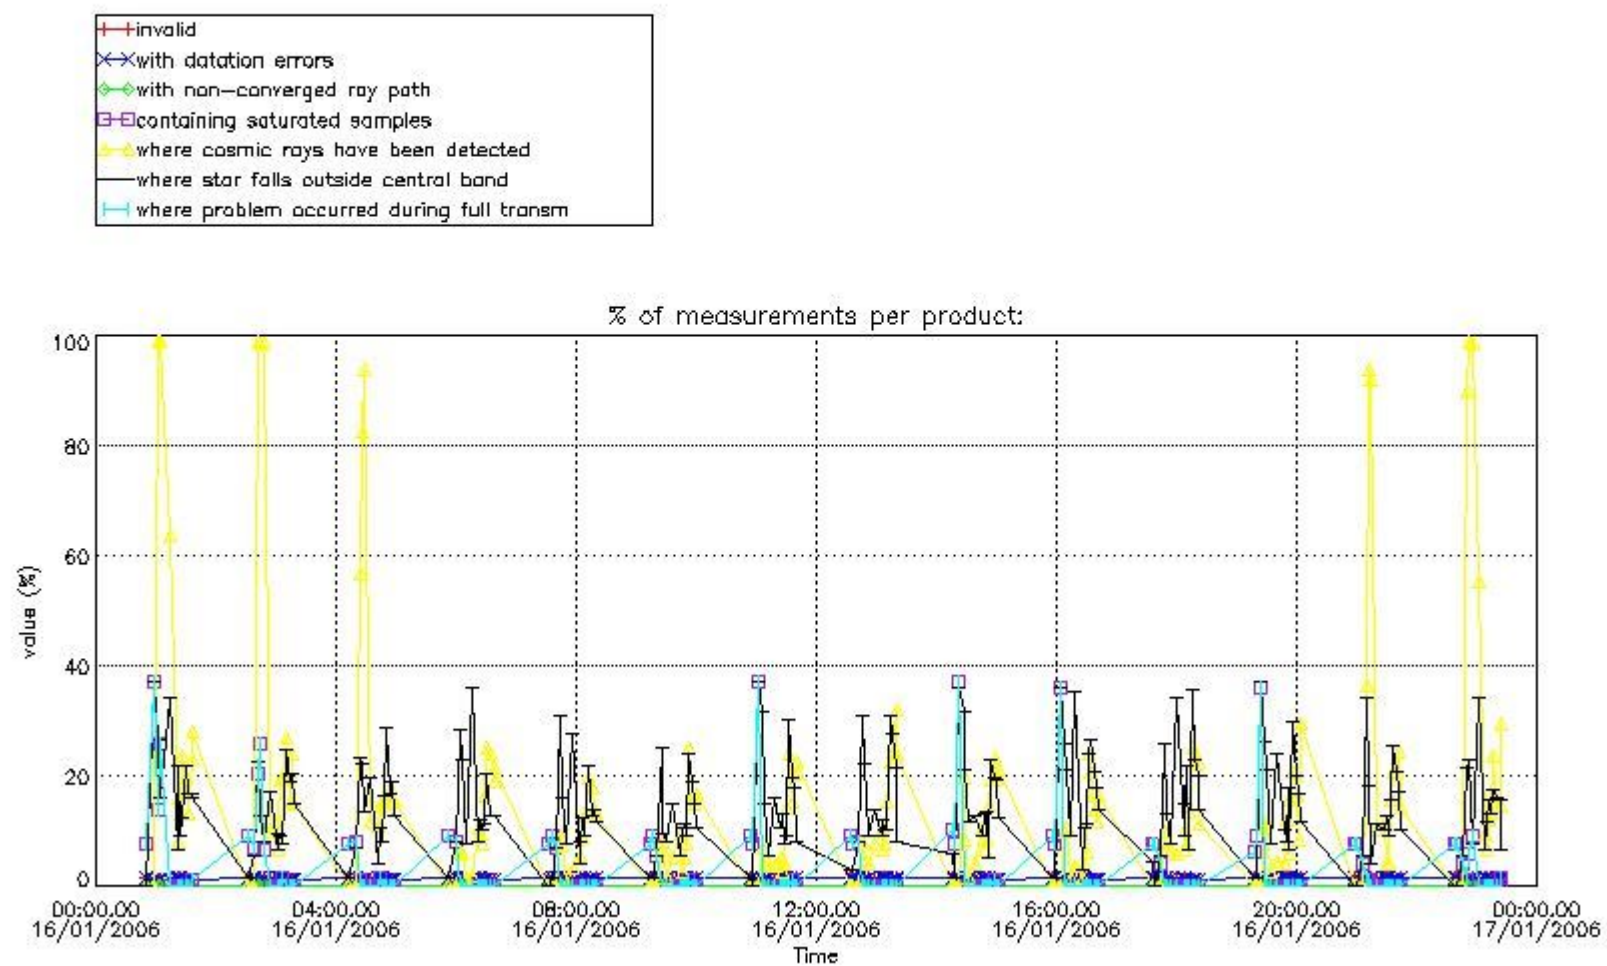

4.1.2 Plot level 1 quality information per product (time dependant): ENVI SAT DESCENDING passes