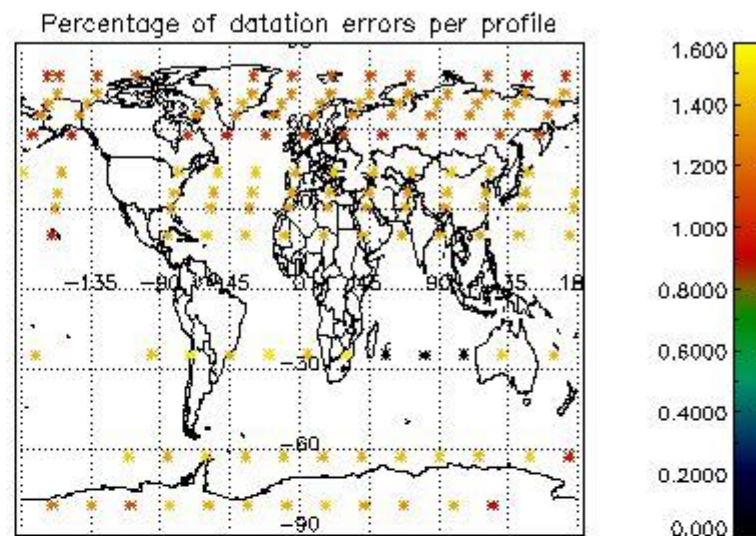

5. Trace gas profiles

5.1 Ozone statistics based on quality of products

The final quality of the products can be "measured" using the STD (Standard Deviation) attached to every point profile. This information is written to the parameter GOM_NL__2P/NL_LOCAL_SPECIES_DENSITY/o3_std of the level 2 products. The table below shows the statistics for given STD ranges.

The statistics are given with respect to the overall valid production:

- Products without fatal errors: GOM_NL__2P/MPH/PRODUCT_ERR=0
- Valid point profile: GOM_NL__2P/NL_LOCAL_SPECIES_DENSITY/pcd(0)=0

The 'Criteria' is applied to valid points of dark limb products:

- Products in dark limb illumination condition: GOM_NL__2P/NL_SUMMARY_QUALITY/obs_ill_cond=0
- Products without fatal errors: GOM_NL__2P/MPH/PRODUCT_ERR=0
- Valid point profile: GOM_NL__2P/NL_LOCAL_SPECIES_DENSITY/pcd(0)=0

So, the table below shows the percentage of dark limb and valid observations for each criteria with respect to the overall valid daily observations.

Criteria	% of total production
All STD	33
STD < 20	20