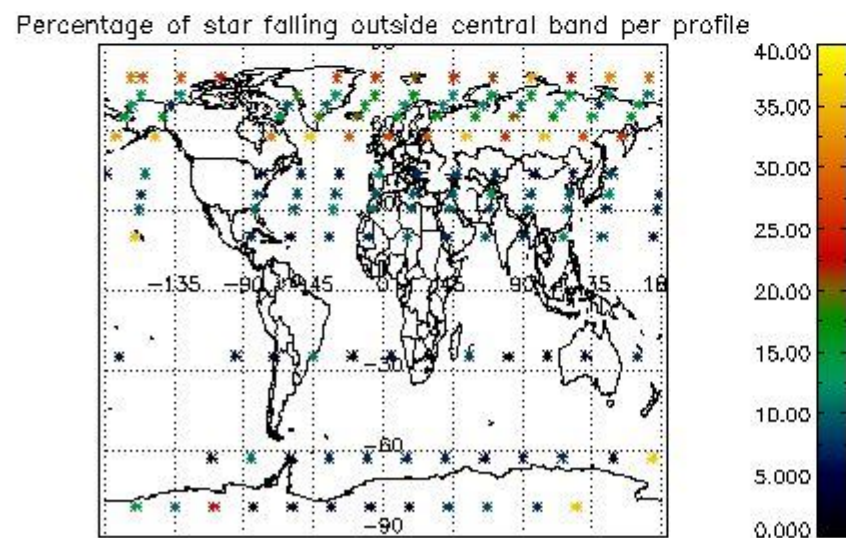

5. Trace gas profiles

5.1 Ozone statistics based on quality of products

The final quality of the products can be "measured" using the STD (Standard Deviation) attached to every point profile. This information is written to the parameter GOM_NL__2P/NL_LOCAL_SPECIES_DENSITY/o3_std of the level 2 products. The table below shows the statistics for given STD ranges.

The statistics are given with respect to the overall valid production:

- Products without fatal errors: GOM_NL__2P/MPH/PRODUCT_ERR=0
- Valid point profile: GOM_NL__2P/NL_LOCAL_SPECIES_DENSITY/pcd(0)=0

The 'Criteria' is applied to valid points of dark limb products:

- Products in dark limb illumination condition: GOM_NL__2P/NL_SUMMARY_QUALITY/obs_ill_cond=0
- Products without fatal errors: GOM_NL__2P/MPH/PRODUCT_ERR=0
- Valid point profile: GOM_NL__2P/NL_LOCAL_SPECIES_DENSITY/pcd(0)=0

So, the table below shows the percentage of dark limb and valid observations for each criteria with respect to the overall valid daily observations.

Criteria	% of total production
All STD	33
STD < 20	20