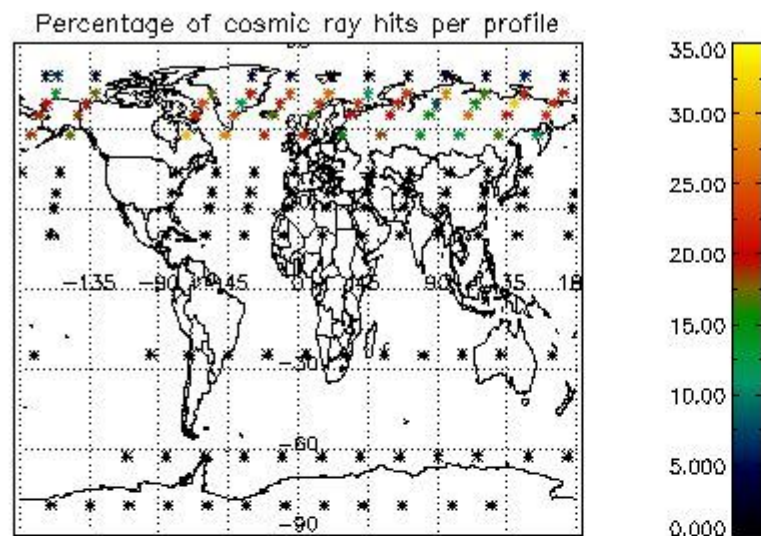

4.2.2 Plot level 1 quality information per product (world map): ENVISAT DESCENDING passes

5. Trace gas profiles

5.1 Ozone statistics based on quality of products

The final quality of the products can be "measured" using the STD (Standard Deviation) attached to every point profile. This information is written to the parameter GOM_NL__2P/NL_LOCAL_SPECIES_DENSITY/o3_std of the level 2 products. The table below shows the statistics for given STD ranges.

The statistics are given with respect to the overall valid production:

- Products without fatal errors: GOM_NL__2P/MPH/PRODUCT_ERR=0
- Valid point profile: GOM_NL__2P/NL_LOCAL_SPECIES_DENSITY/pcd(0)=0

The 'Criteria' is applied to valid points of dark limb products:

- Products in dark limb illumination condition: GOM_NL__2P/NL_SUMMARY_QUALITY/obs_ill_cond=0
- Products without fatal errors: GOM_NL__2P/MPH/PRODUCT_ERR=0
- Valid point profile: GOM_NL__2P/NL_LOCAL_SPECIES_DENSITY/pcd(0)=0

So, the table below shows the percentage of dark limb and valid observations for each criteria with respect to the overall valid daily observations.

Criteria	% of total production
All STD	33
STD < 20	20