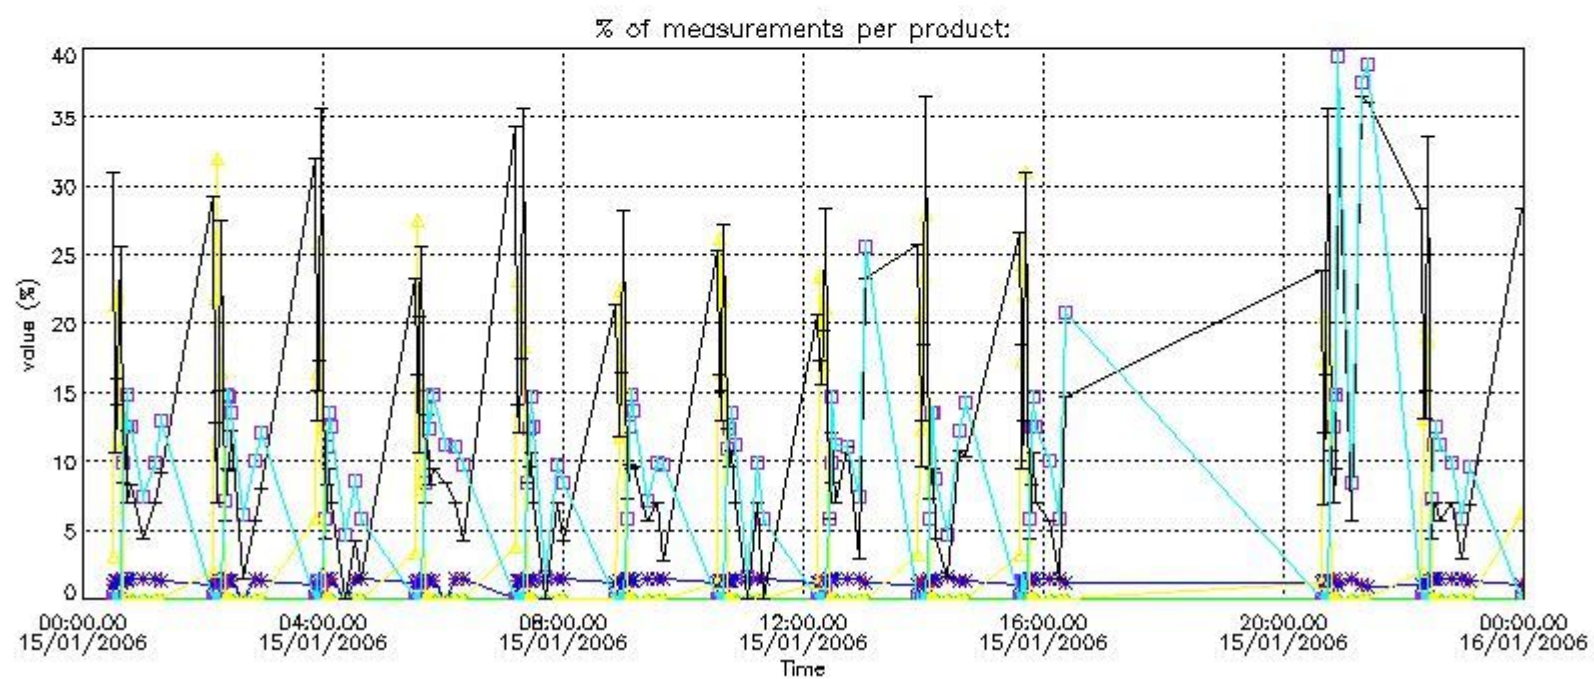

Percentage of flagged data per NO3 profile

4. Level 1 quality information per product

In this section it is plotted some information contained in the Quality Summary data set of the level 2 products that comes from the level 1b processing. Products without errors (error flag in the MPH set to "0") are used.

4.1 Plot quality information per product (time dependant) coming from level 1b processing

4.1.1 Plot level 1 quality information per product (time dependant): ENVISAT ASCENDING passes

4.1.2 Plot level 1 quality information per product (time dependant): ENVISAT DESCENDING passes