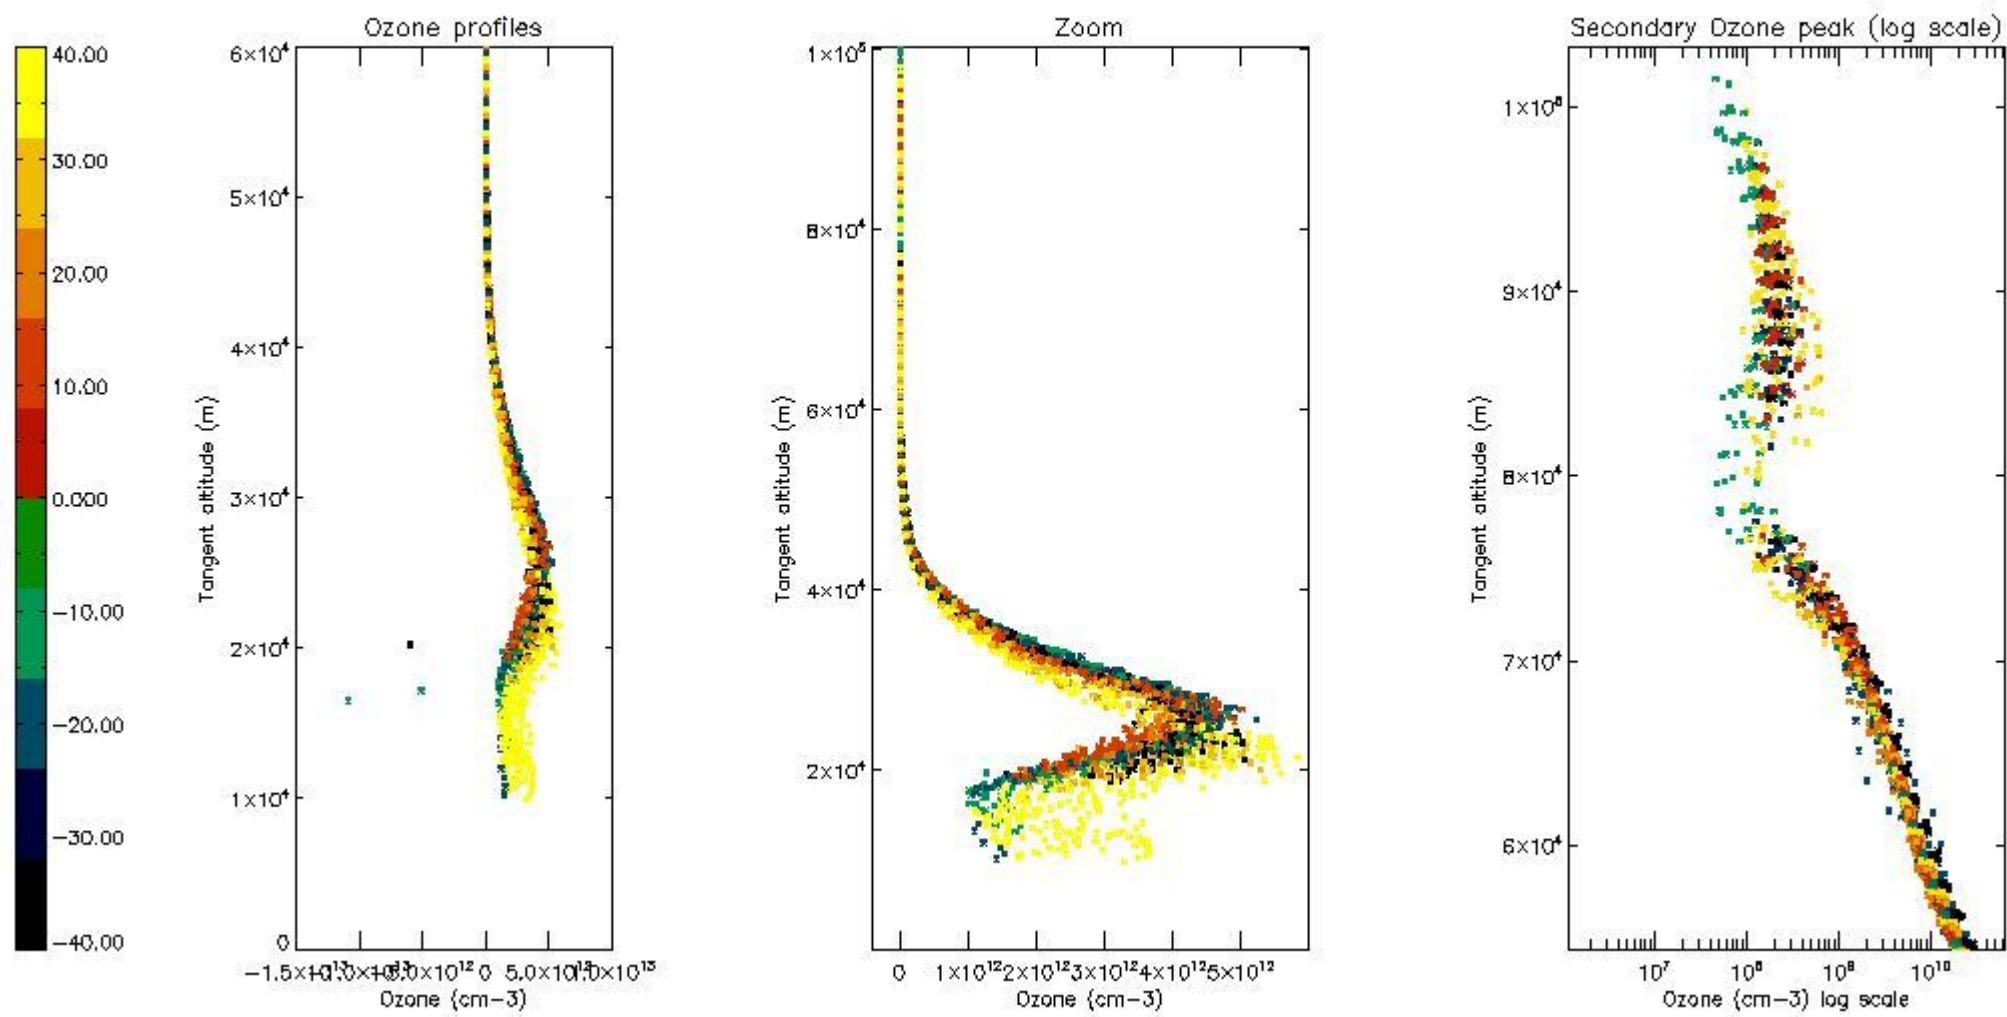

STD < 10	17
STD < 5	11

5.2 Plot ozone profiles for all STD (dark without errors)

The colorbar represents the latitude.

5.3 Plot ozone profiles where STD < 20% (dark without errors)

The colorbar represents the latitude.