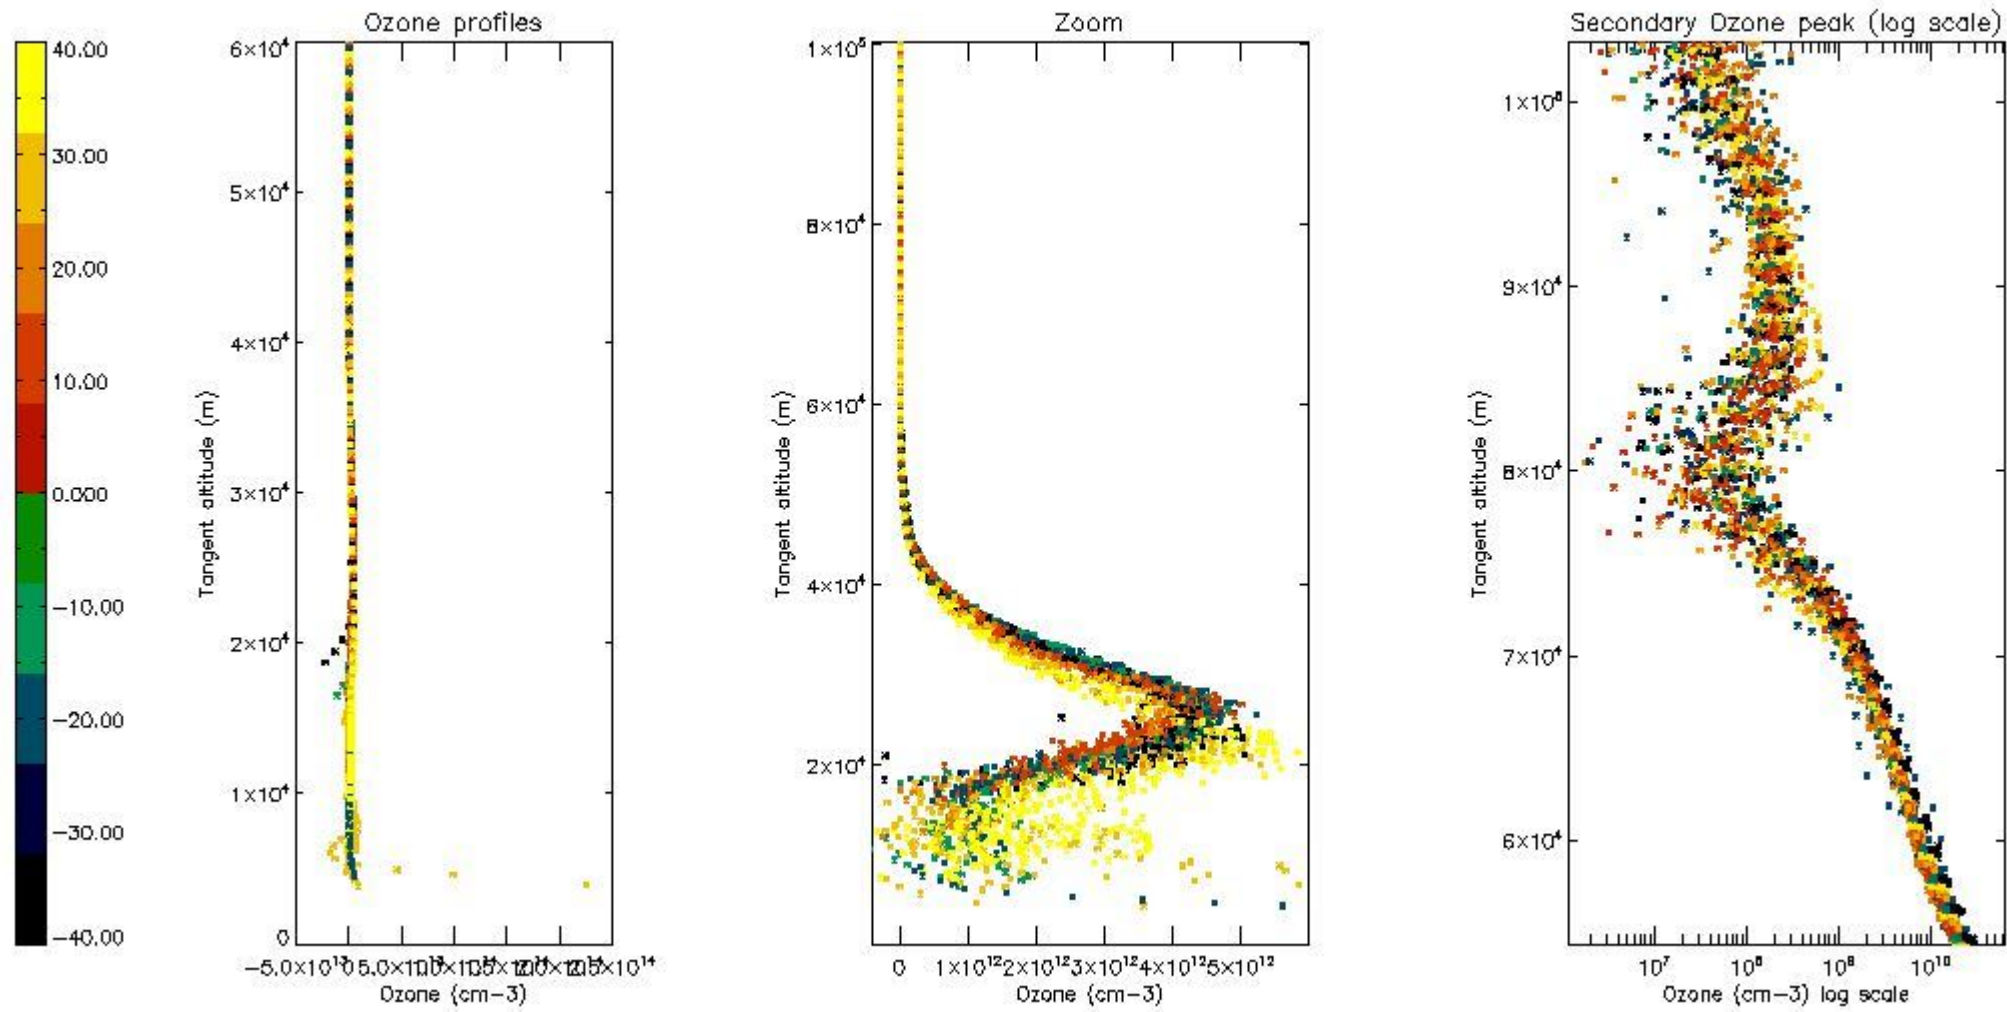

STD < 10	17
STD < 5	11

5.2 Plot ozone profiles for all STD (dark without errors)

The colorbar represents the latitude.

5.3 Plot ozone profiles where STD < 20% (dark without errors)

The colorbar represents the latitude.