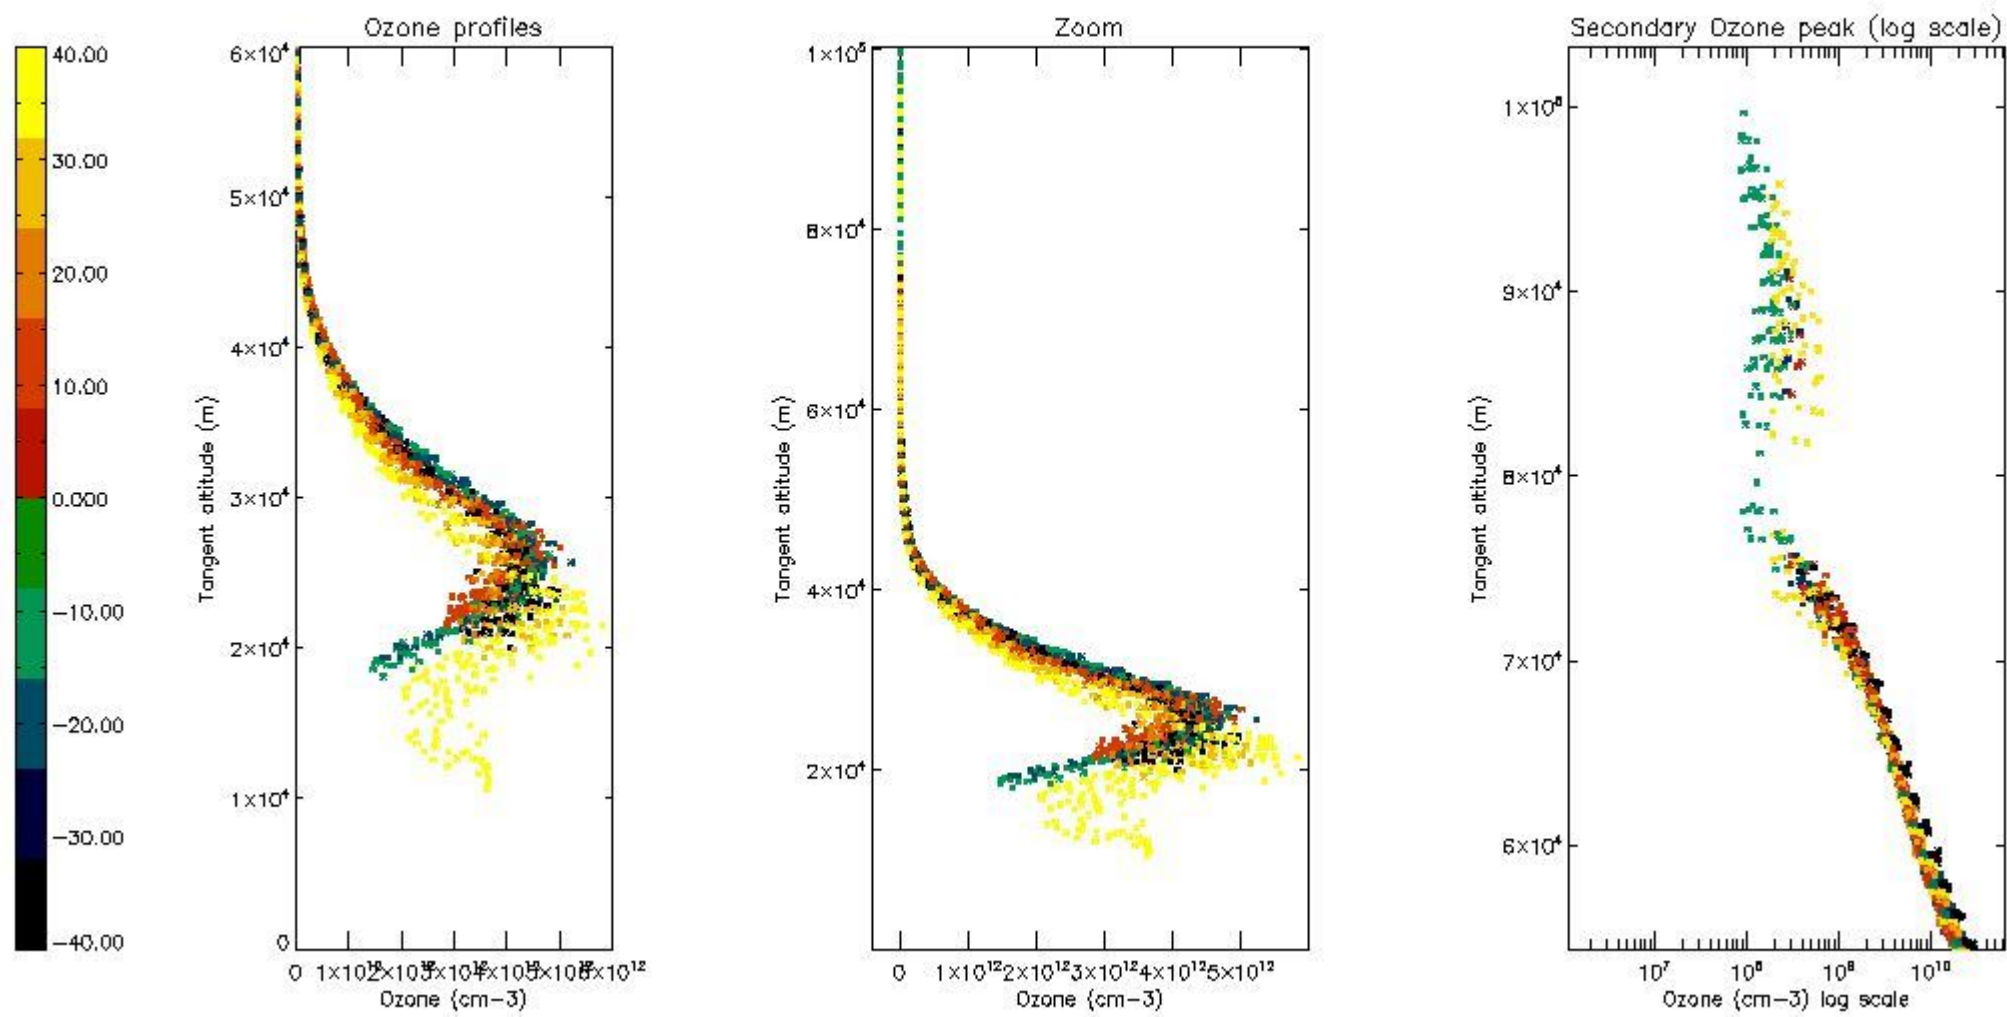

5.5 Plot ozone profiles where STD < 5% (dark without errors)

The colorbar represents the latitude.