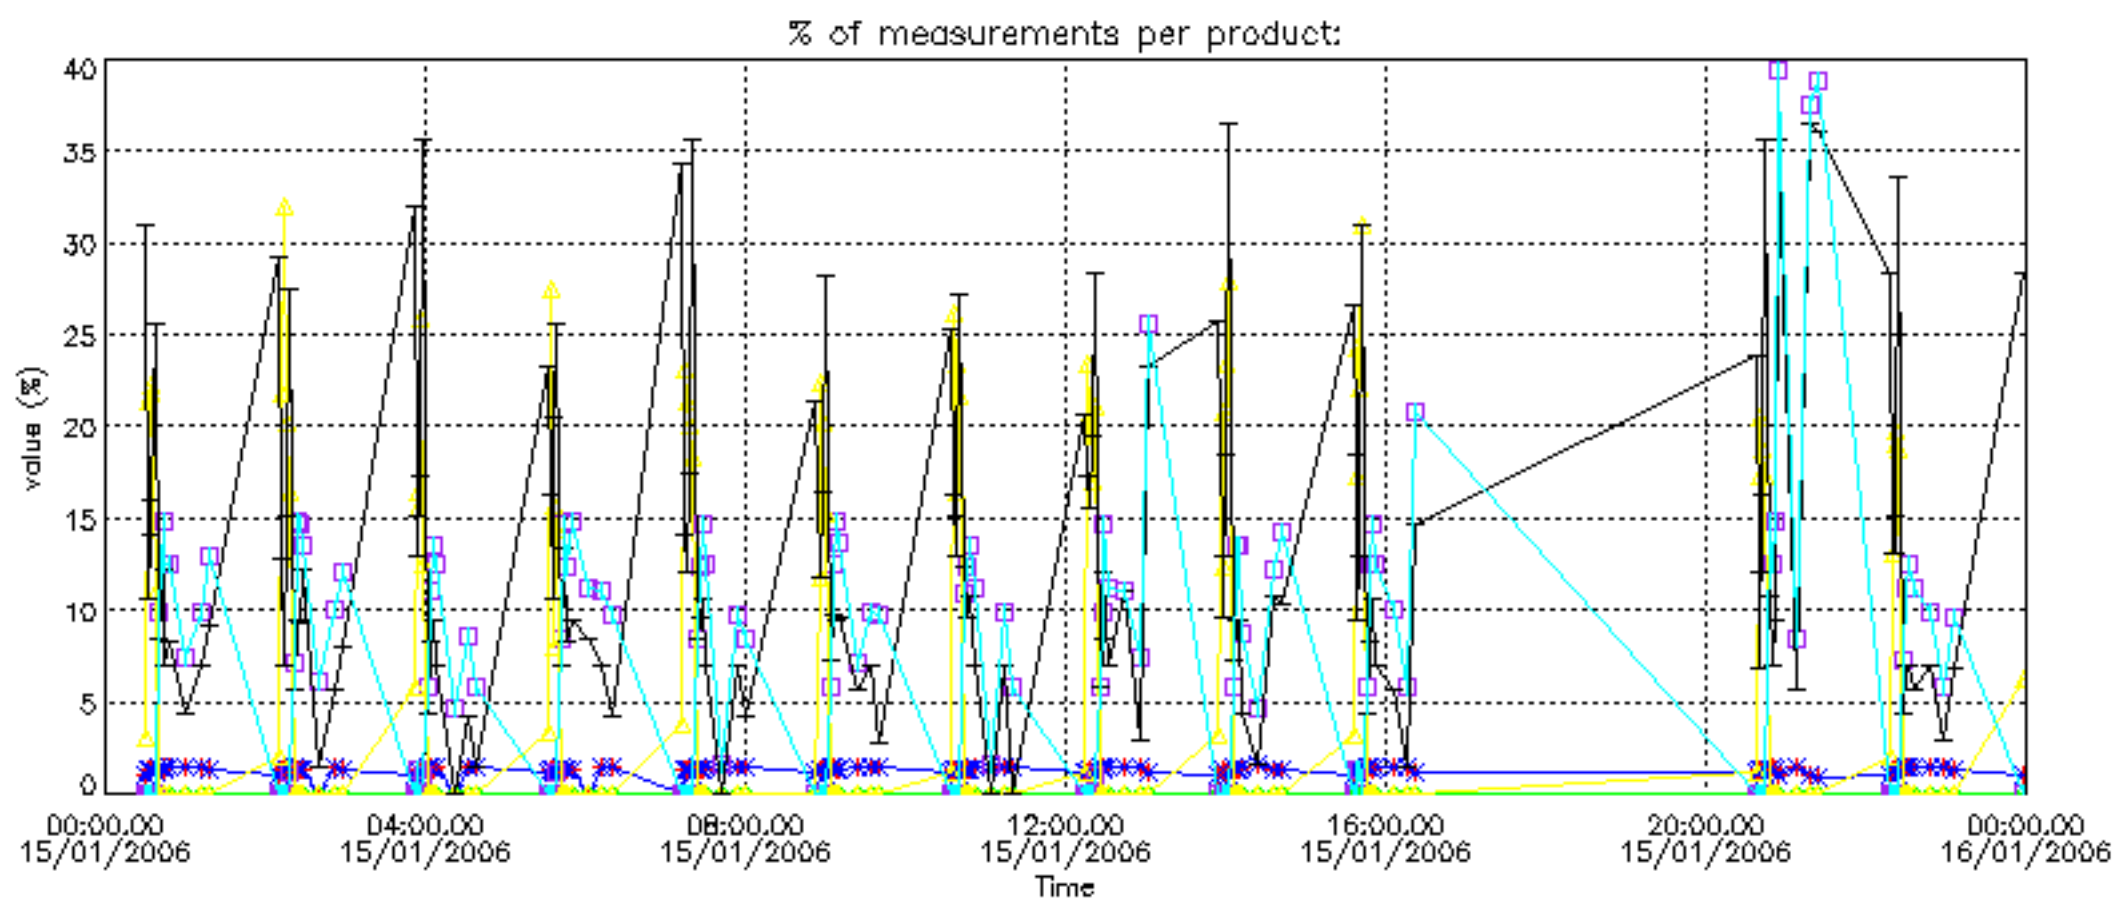

Percentage of cosmic ray hits per profile

Percentage of datation errors per profile