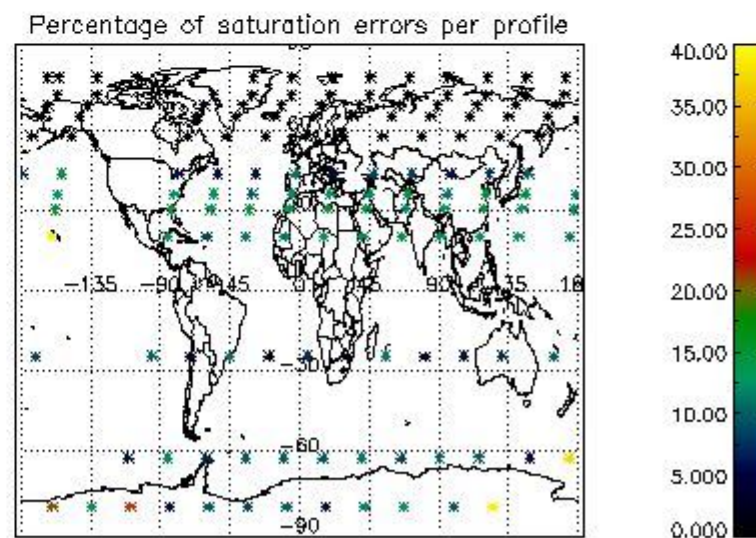

5. Trace gas profiles

5.1 Ozone statistics based on quality of products

The final quality of the products can be "measured" using the STD (Standard Deviation) attached to every point profile. This information is written to the parameter GOM_NL__2P/NL_LOCAL_SPECIES_DENSITY/o3_std of the level 2 products. The table below shows the statistics for given STD ranges.

The statistics are given with respect to the overall valid production:

- Products without fatal errors: GOM_NL__2P/MPH/PRODUCT_ERR=0
- Valid point profile: GOM_NL__2P/NL_LOCAL_SPECIES_DENSITY/pcd(0)=0

The 'Criteria' is applied to valid points of dark limb products:

- Products in dark limb illumination condition: GOM_NL__2P/NL_SUMMARY_QUALITY/obs_ill_cond=0
- Products without fatal errors: GOM_NL__2P/MPH/PRODUCT_ERR=0
- Valid point profile: GOM_NL__2P/NL_LOCAL_SPECIES_DENSITY/pcd(0)=0

So, the table below shows the percentage of dark limb and valid observations for each criteria with respect to the overall valid daily observations.

Criteria	% of total production
All STD	33
STD < 20	20