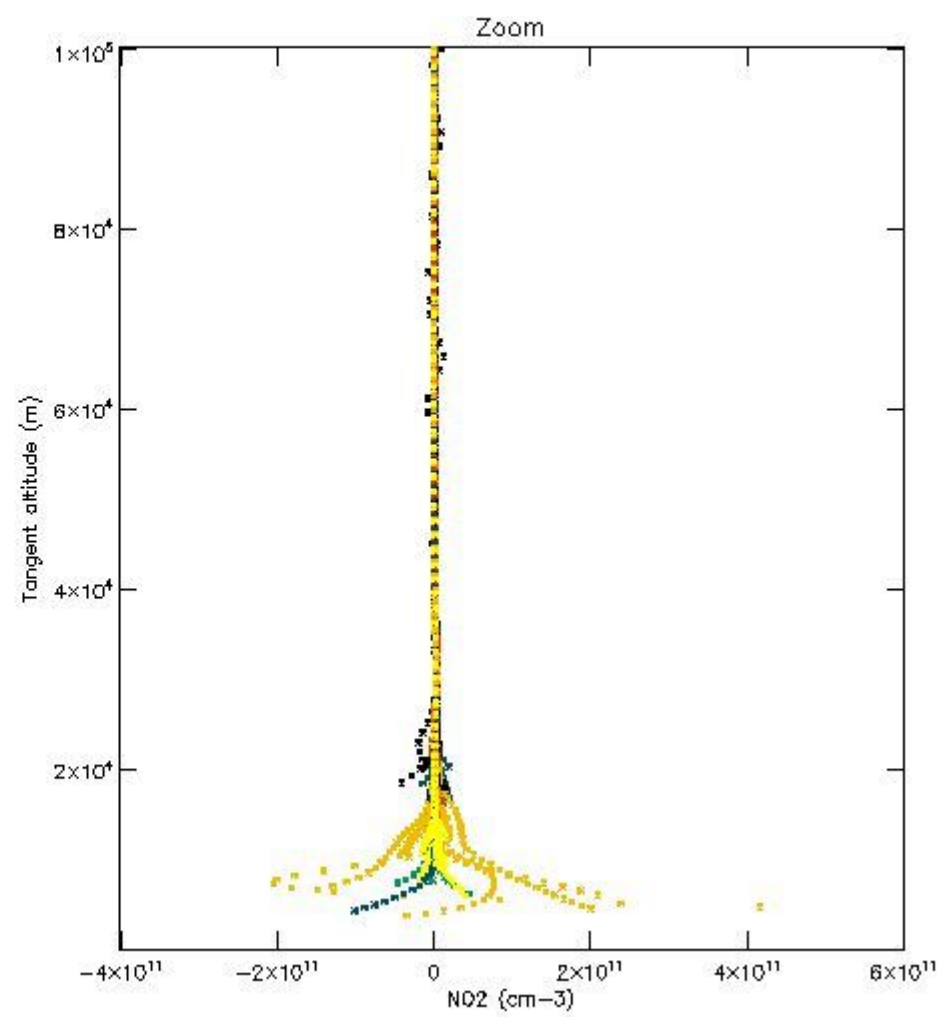

5.4 Plot ozone profiles where STD < 10% (dark without errors)

The colorbar represents the latitude.

5.5 Plot ozone profiles where STD < 5% (dark without errors)

The colorbar represents the latitude.

5.6 Plot NO₂ profiles for all STD (dark without errors)

The colorbar represents the latitude.

5.7 Plot NO3 profiles for all STD (dark without errors)

The colorbar represents the latitude.

5.8 Plot H₂O profiles for all STD (only for occultations of stars 1,2,3,4,13,14,16,26,63 dark without errors)