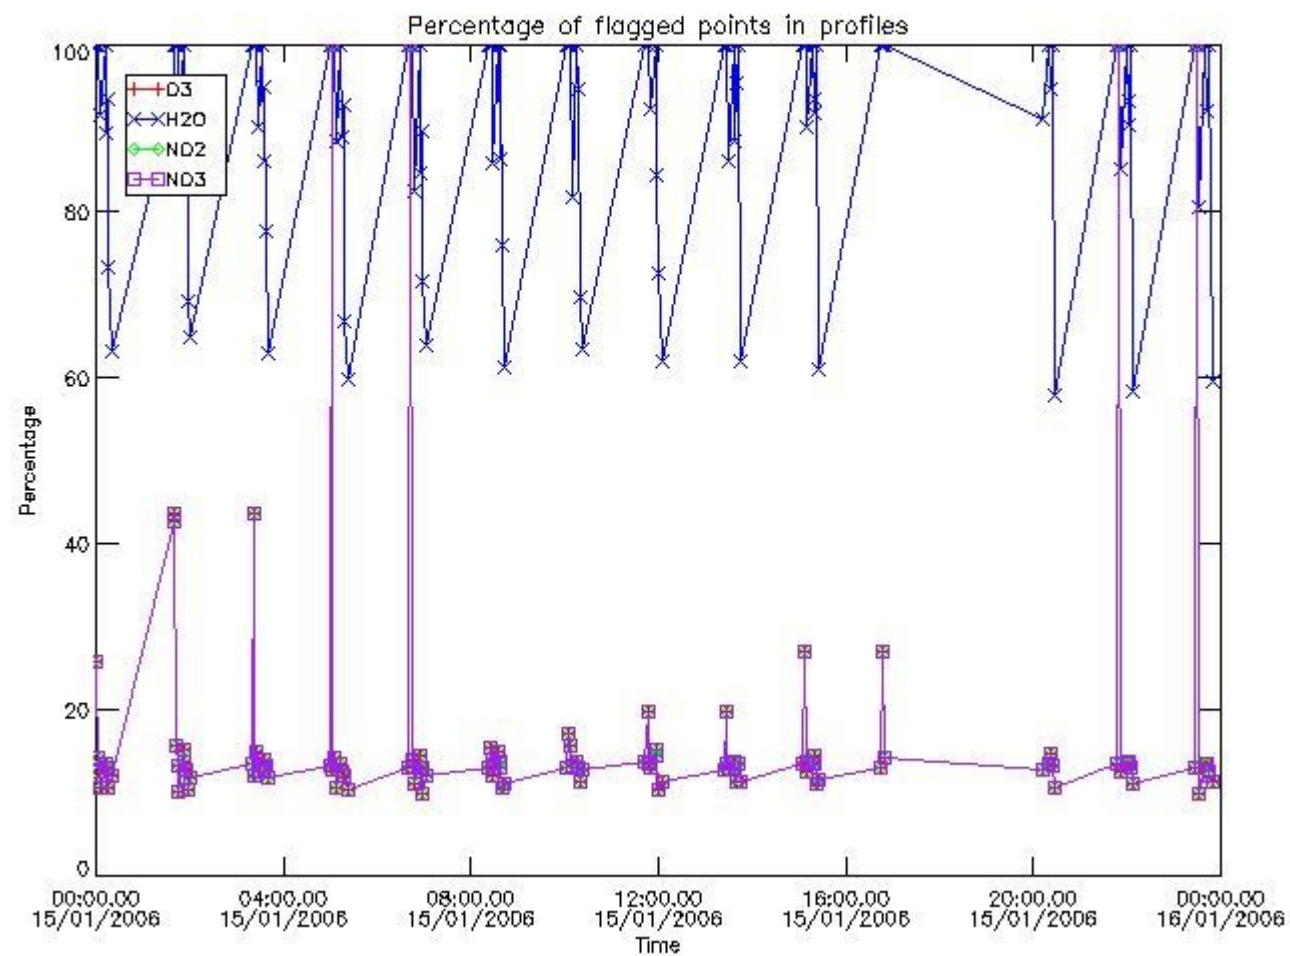

3. Quality information per product

In this section it is plotted some information contained in the Quality Summary data set of the level 2 products. Only products in dark limb conditions and without errors (error flag in the MPH set to "0") are used.

3.1 Plot quality information per product (time dependant)

3.2 Plot quality information per product (world map)