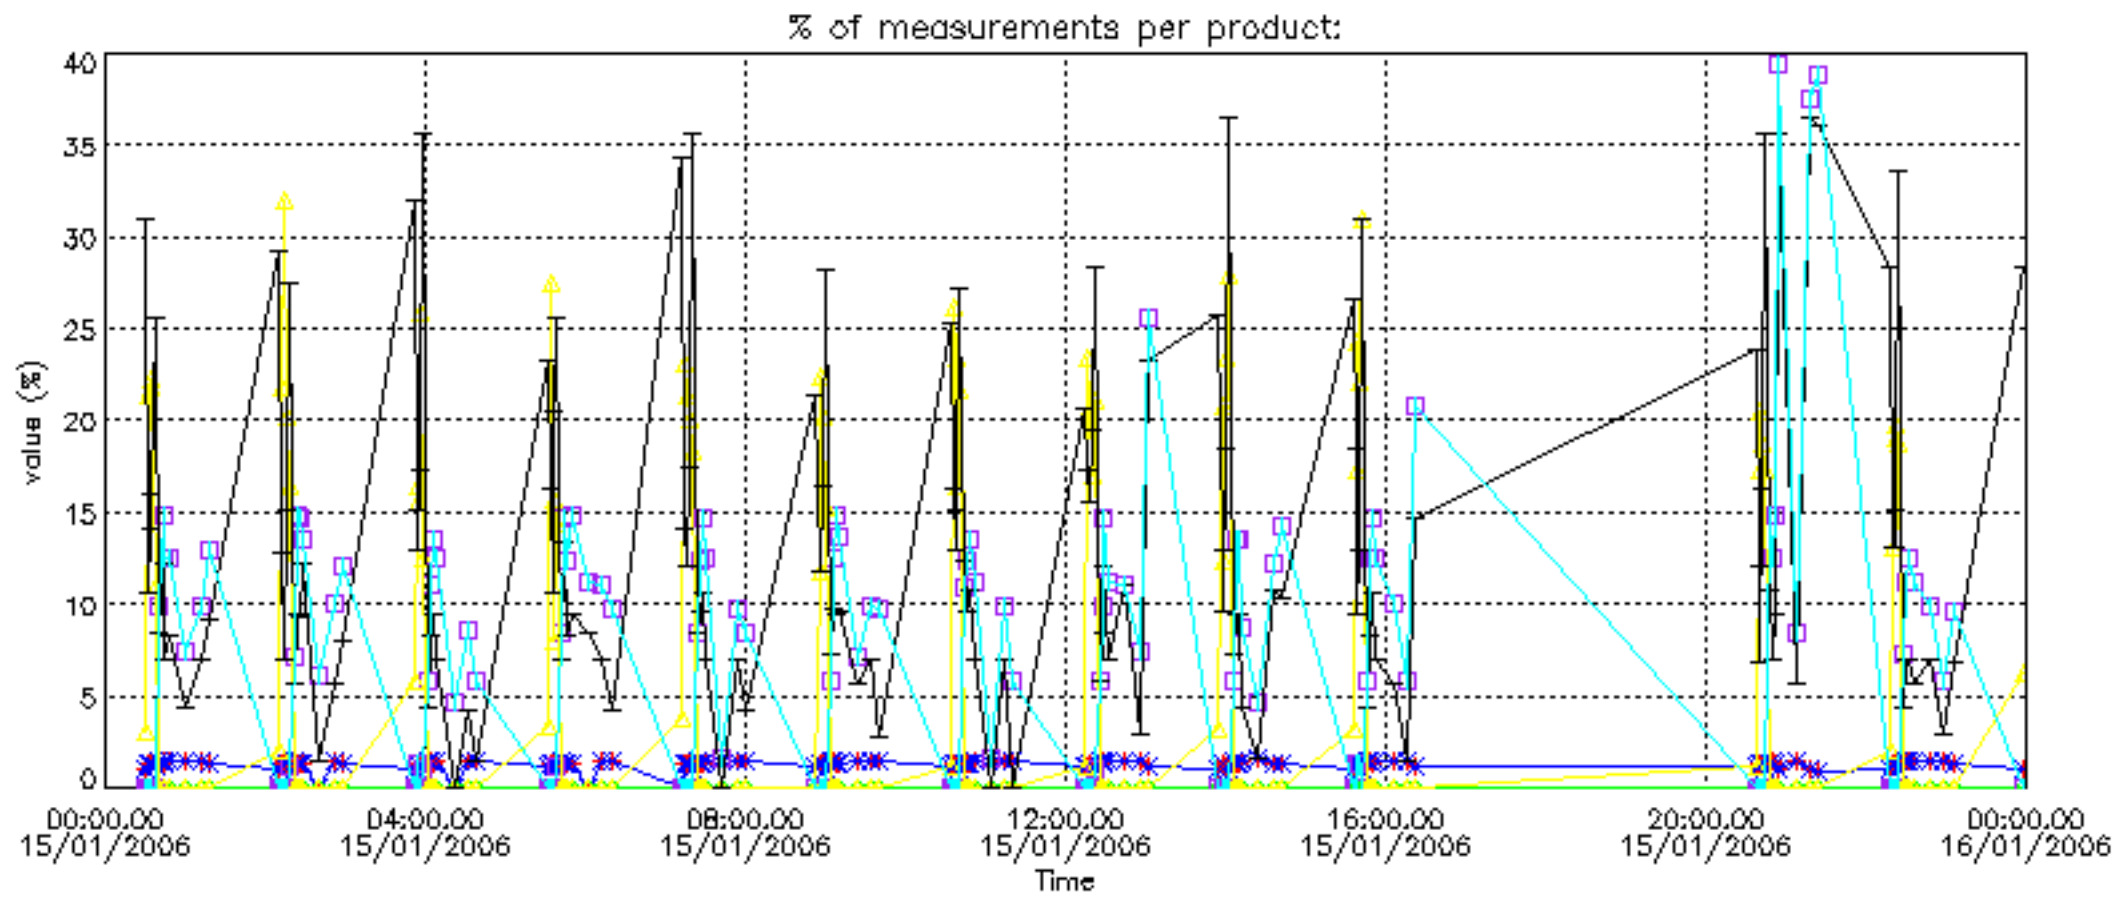

Percentage of cosmic ray hits per profile

Percentage of datation errors per profile