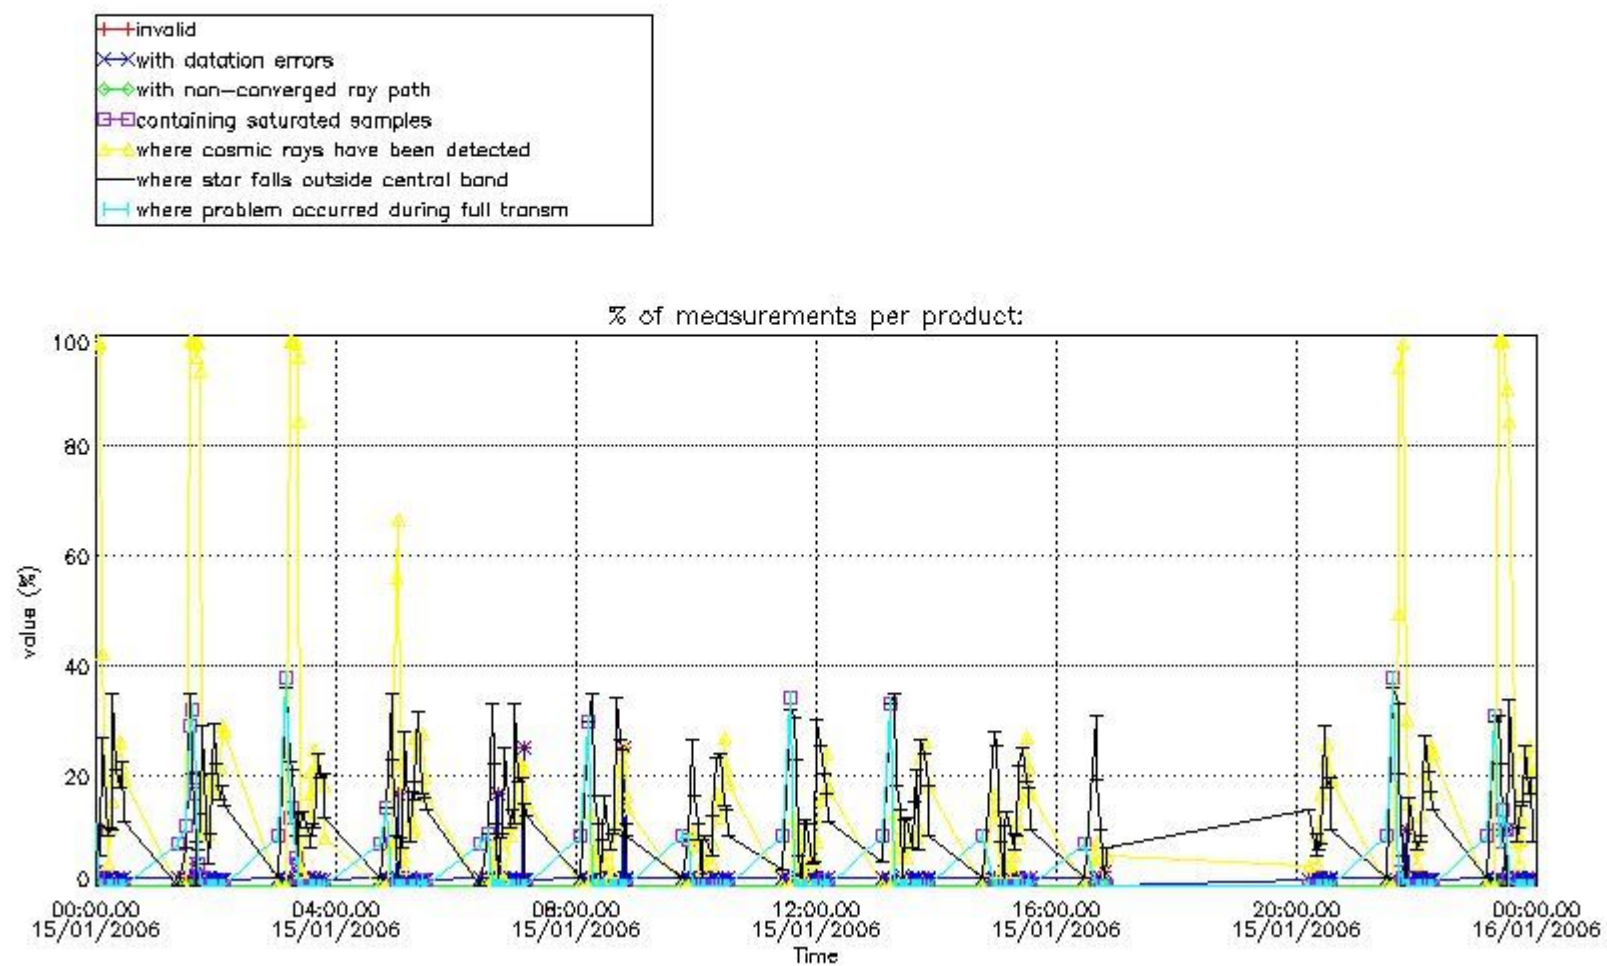

Percentage of flagged data per NO3 profile

4. Level 1 quality information per product

In this section it is plotted some information contained in the Quality Summary data set of the level 2 products that comes from the level 1b processing. Products without errors (error flag in the MPH set to "0") are used.

4.1 Plot quality information per product (time dependant) coming from level 1b processing

4.1.1 Plot level 1 quality information per product (time dependant): ENVISAT ASCENDING passes

4.1.2 Plot level 1 quality information per product (time dependant): ENVISAT DESCENDING passes