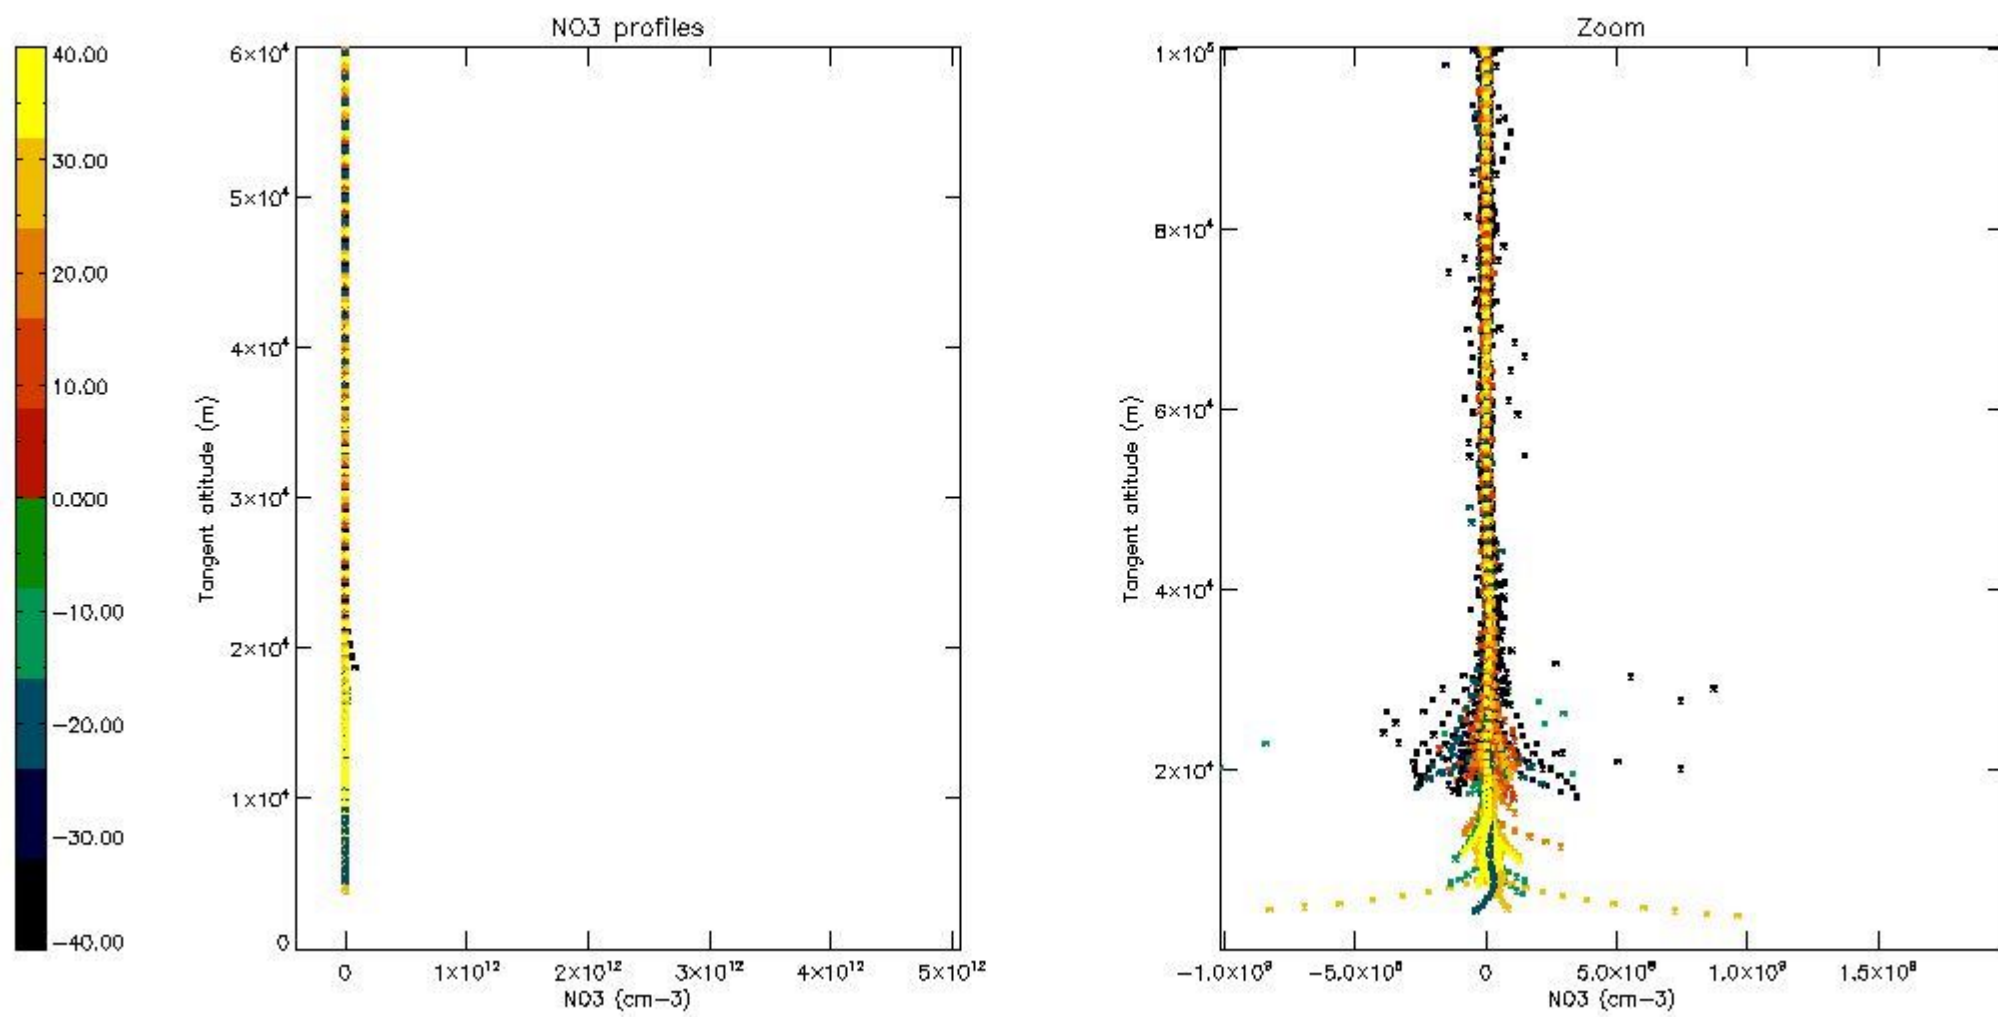

5.8 Plot H₂O profiles for all STD (only for occultations of stars 1,2,3,4,13,14,16,26,63 dark without errors)

The colorbar represents the latitude.