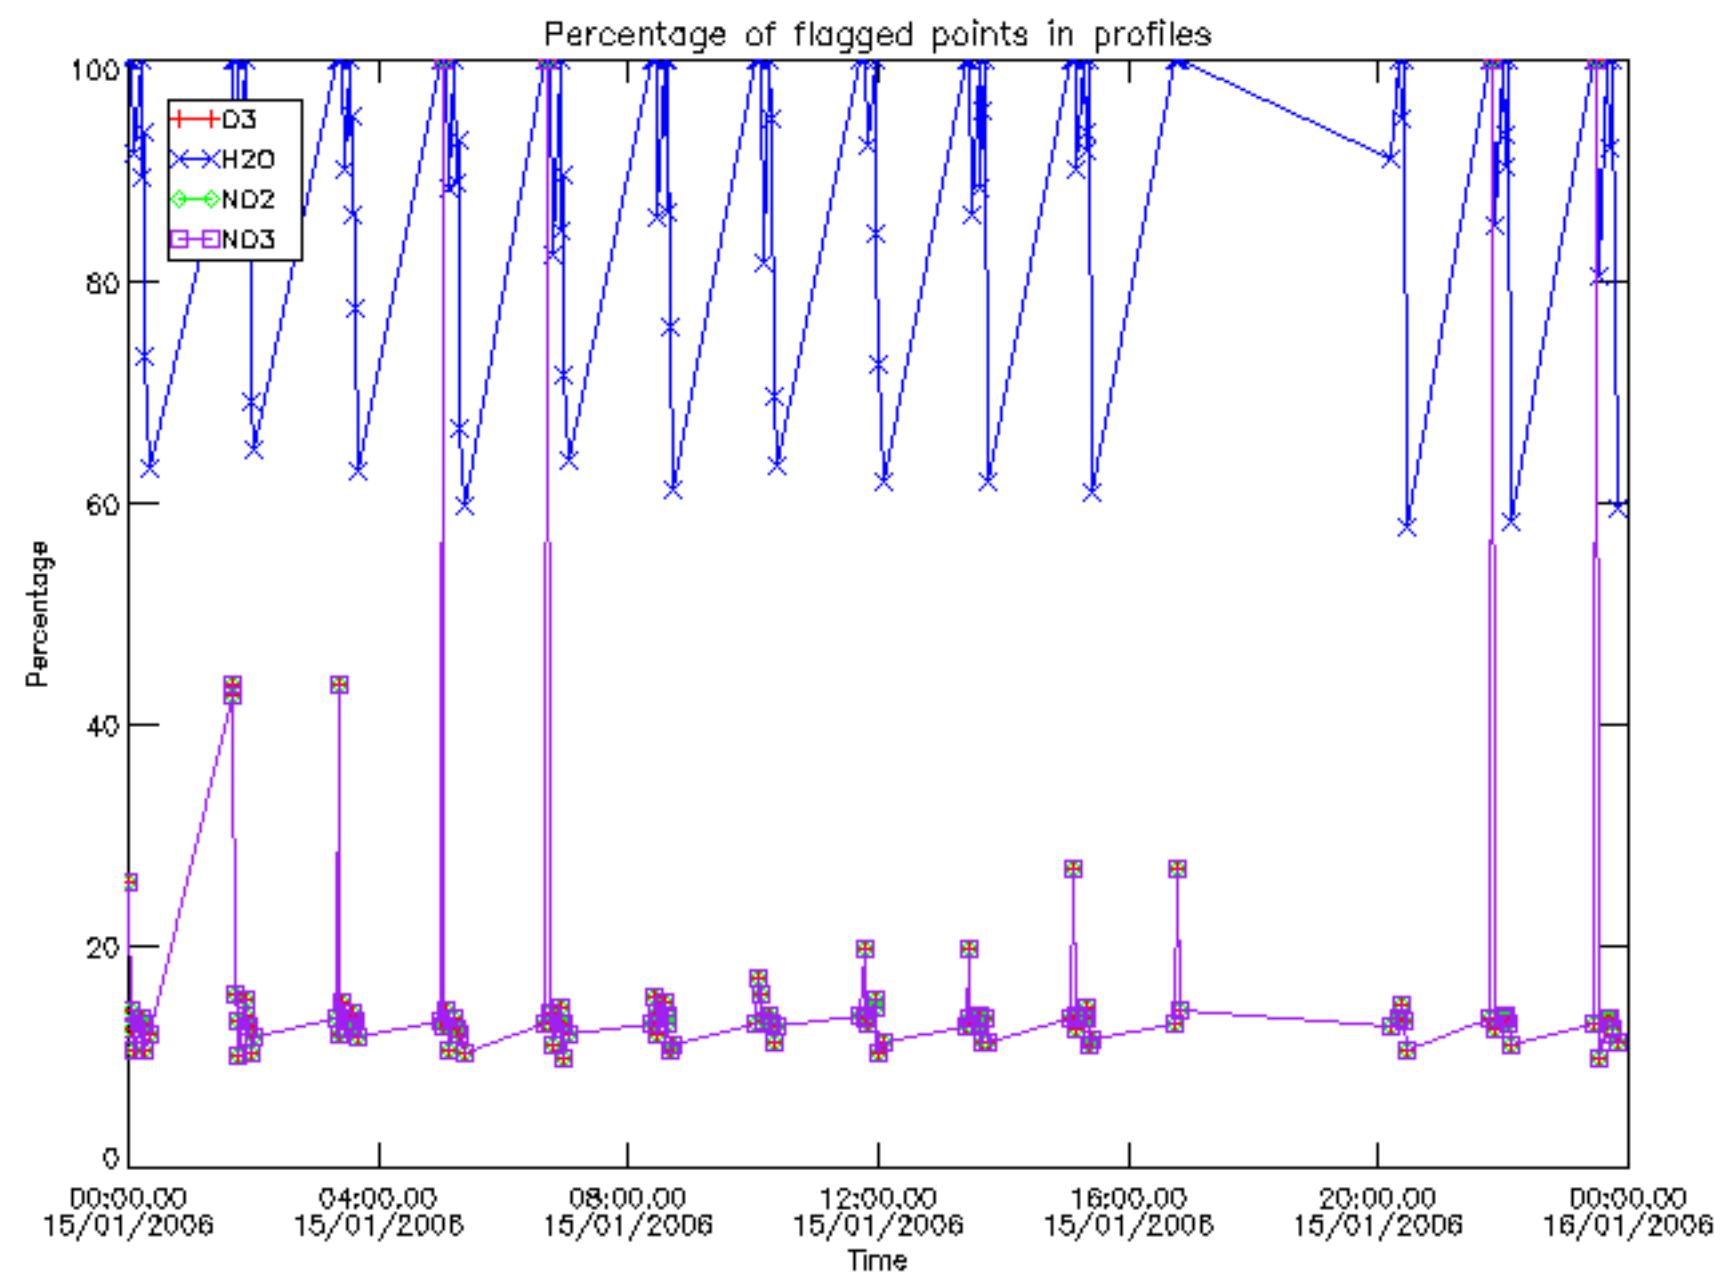

Percentage of flagged data per D3 profile

Percentage of flagged data per H2O profile