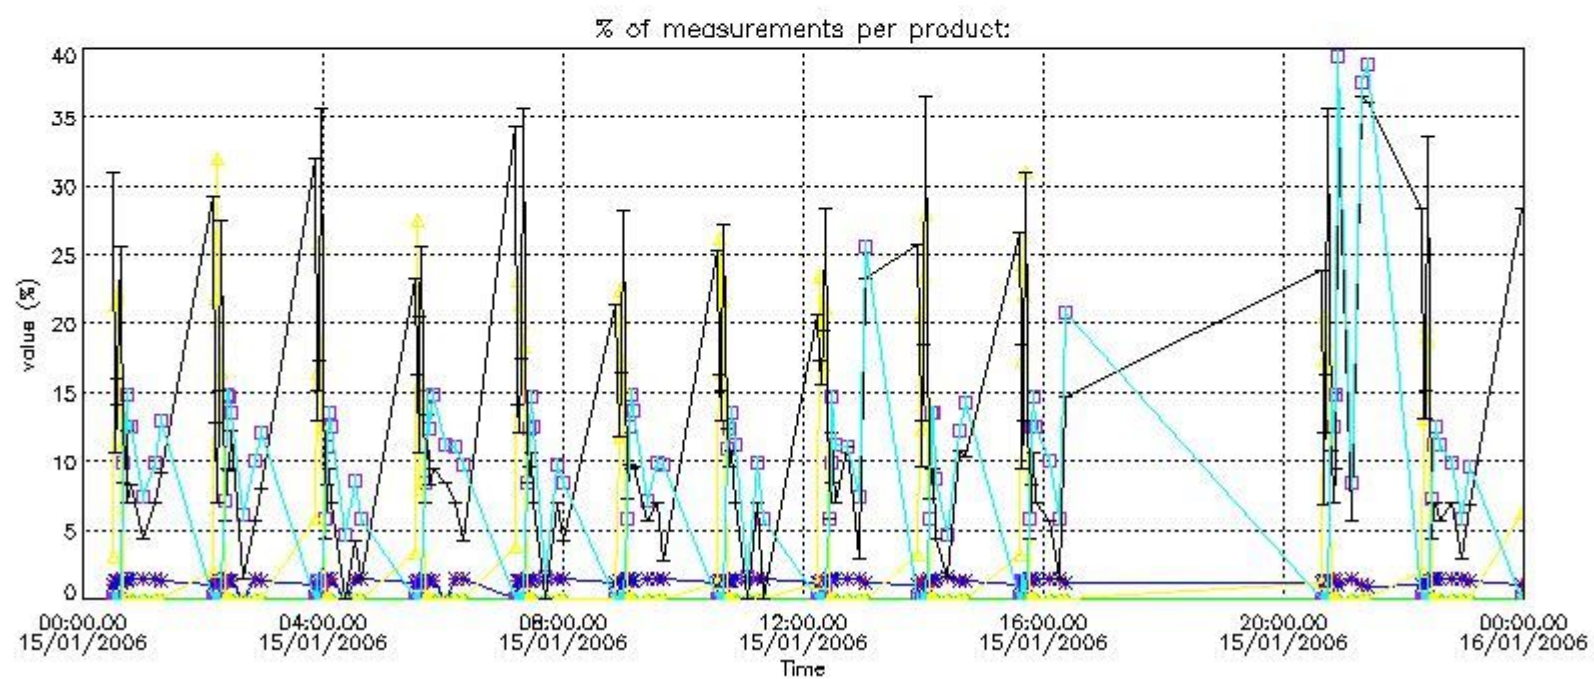

4.2 Plot quality information per product coming from level 1b processing (world map)

4.2.1 Plot level 1 quality information per product (world map): ENVISAT ASCENDING passes