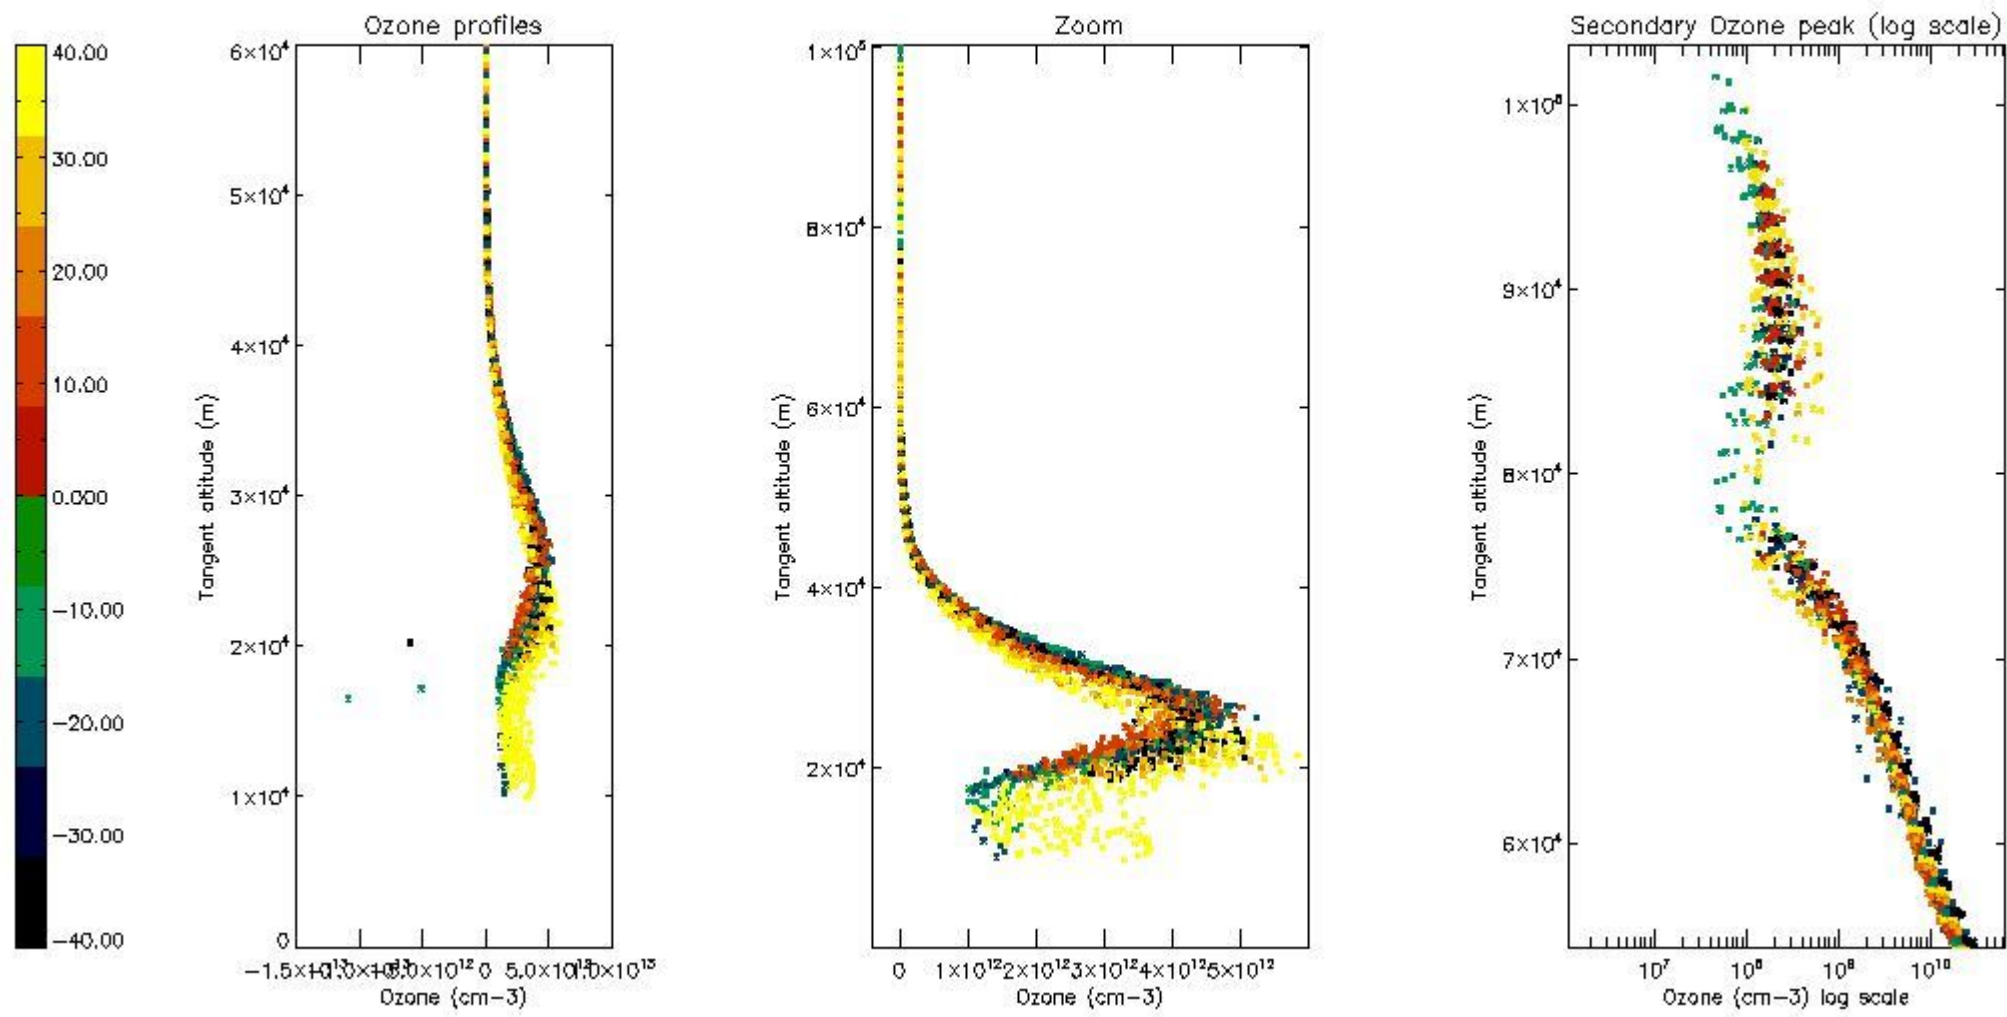

STD < 10	17
STD < 5	11

5.2 Plot ozone profiles for all STD (dark without errors)

The colorbar represents the latitude.

5.3 Plot ozone profiles where STD < 20% (dark without errors)

The colorbar represents the latitude.

5.4 Plot ozone profiles where STD < 10% (dark without errors)

The colorbar represents the latitude.

5.5 Plot ozone profiles where STD < 5% (dark without errors)

The colorbar represents the latitude.

5.6 Plot NO₂ profiles for all STD (dark without errors)

The colorbar represents the latitude.

5.7 Plot NO3 profiles for all STD (dark without errors)

The colorbar represents the latitude.

5.8 Plot H₂O profiles for all STD (only for occultations of stars 1,2,3,4,13,14,16,26,63 dark without errors)