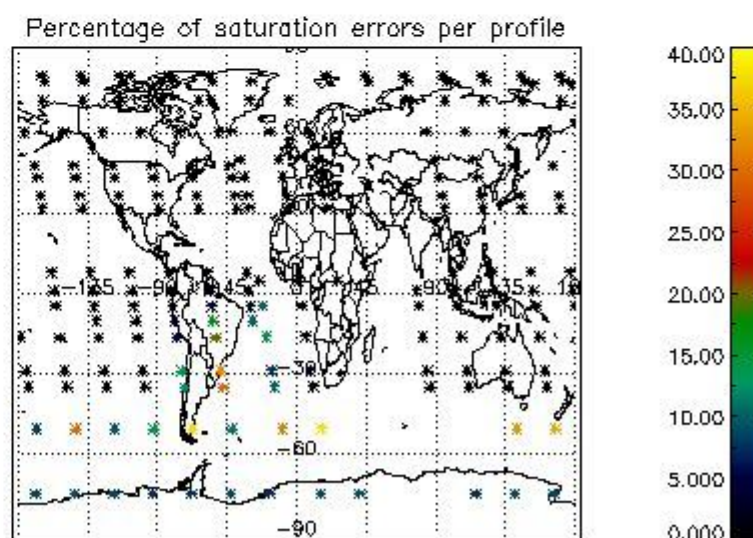

Percentage of flagged data per NO3 profile

4. Level 1 quality information per product

In this section it is plotted some information contained in the Quality Summary data set of the level 2 products that comes from the level 1b processing. Products without errors (error flag in the MPH set to "0") are used.

4.1 Plot quality information per product (time dependant) coming from level 1b processing

4.1.1 Plot level 1 quality information per product (time dependant): ENVISAT ASCENDING passes

4.1.2 Plot level 1 quality information per product (time dependant): ENVISAT DESCENDING passes

4.2 Plot quality information per product coming from level 1b processing (world map)

4.2.1 Plot level 1 quality information per product (world map): ENVISAT ASCENDING passes

4.2.2 Plot level 1 quality information per product (world map): ENVISAT DESCENDING passes