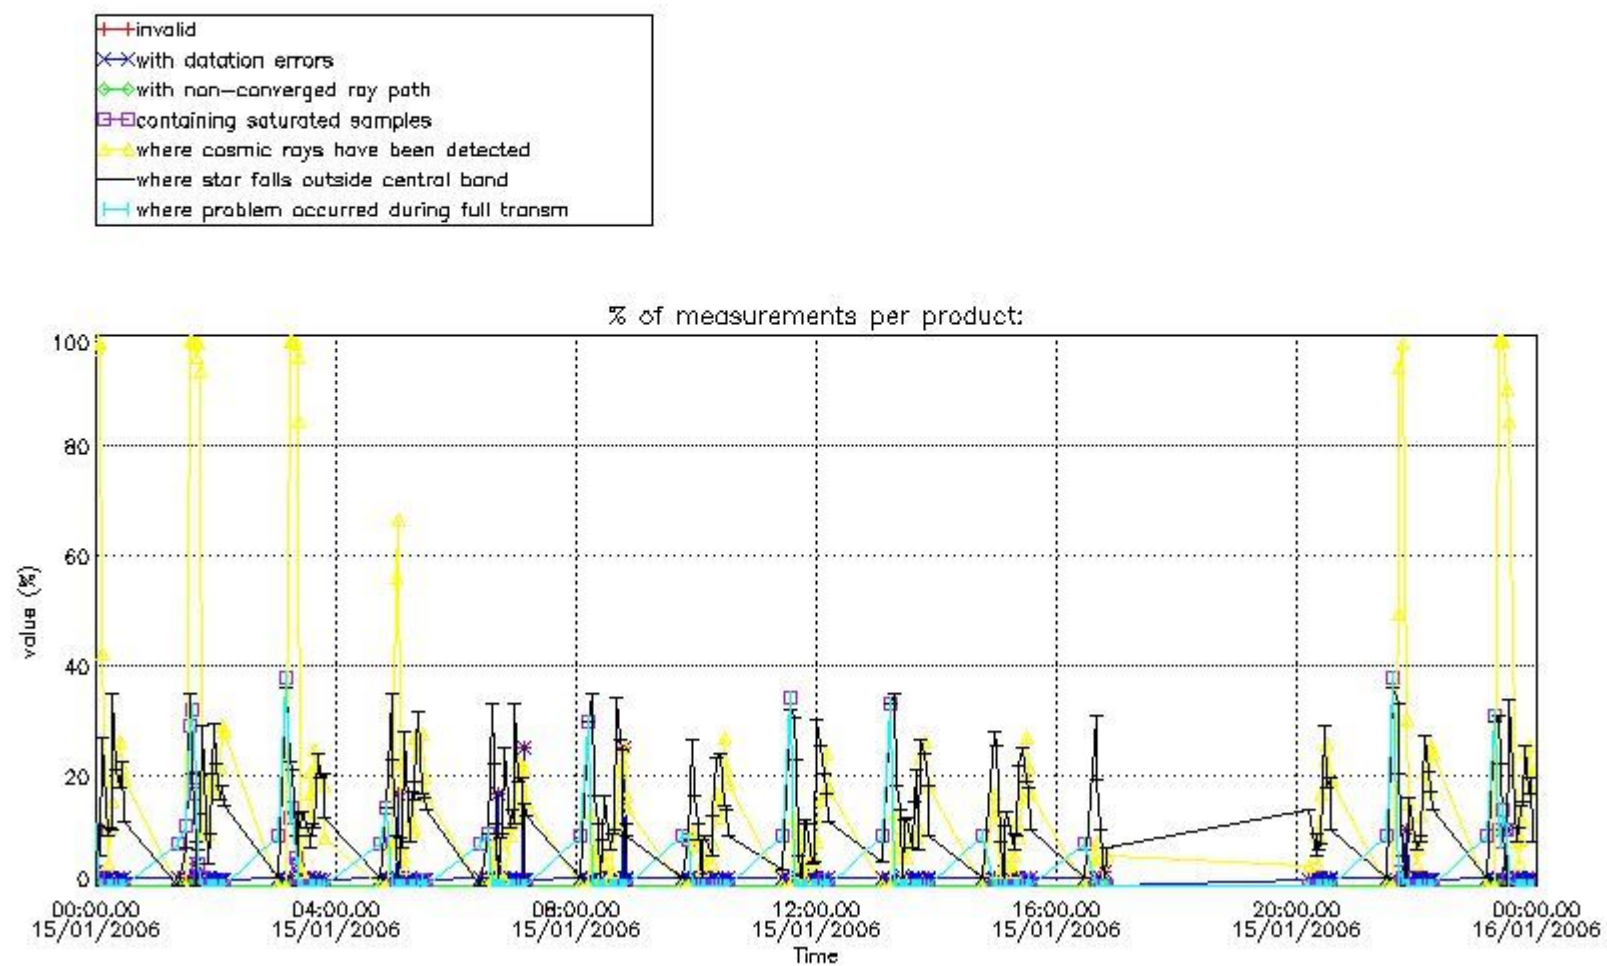

4.1.2 Plot level 1 quality information per product (time dependant): ENVISAT DESCENDING passes