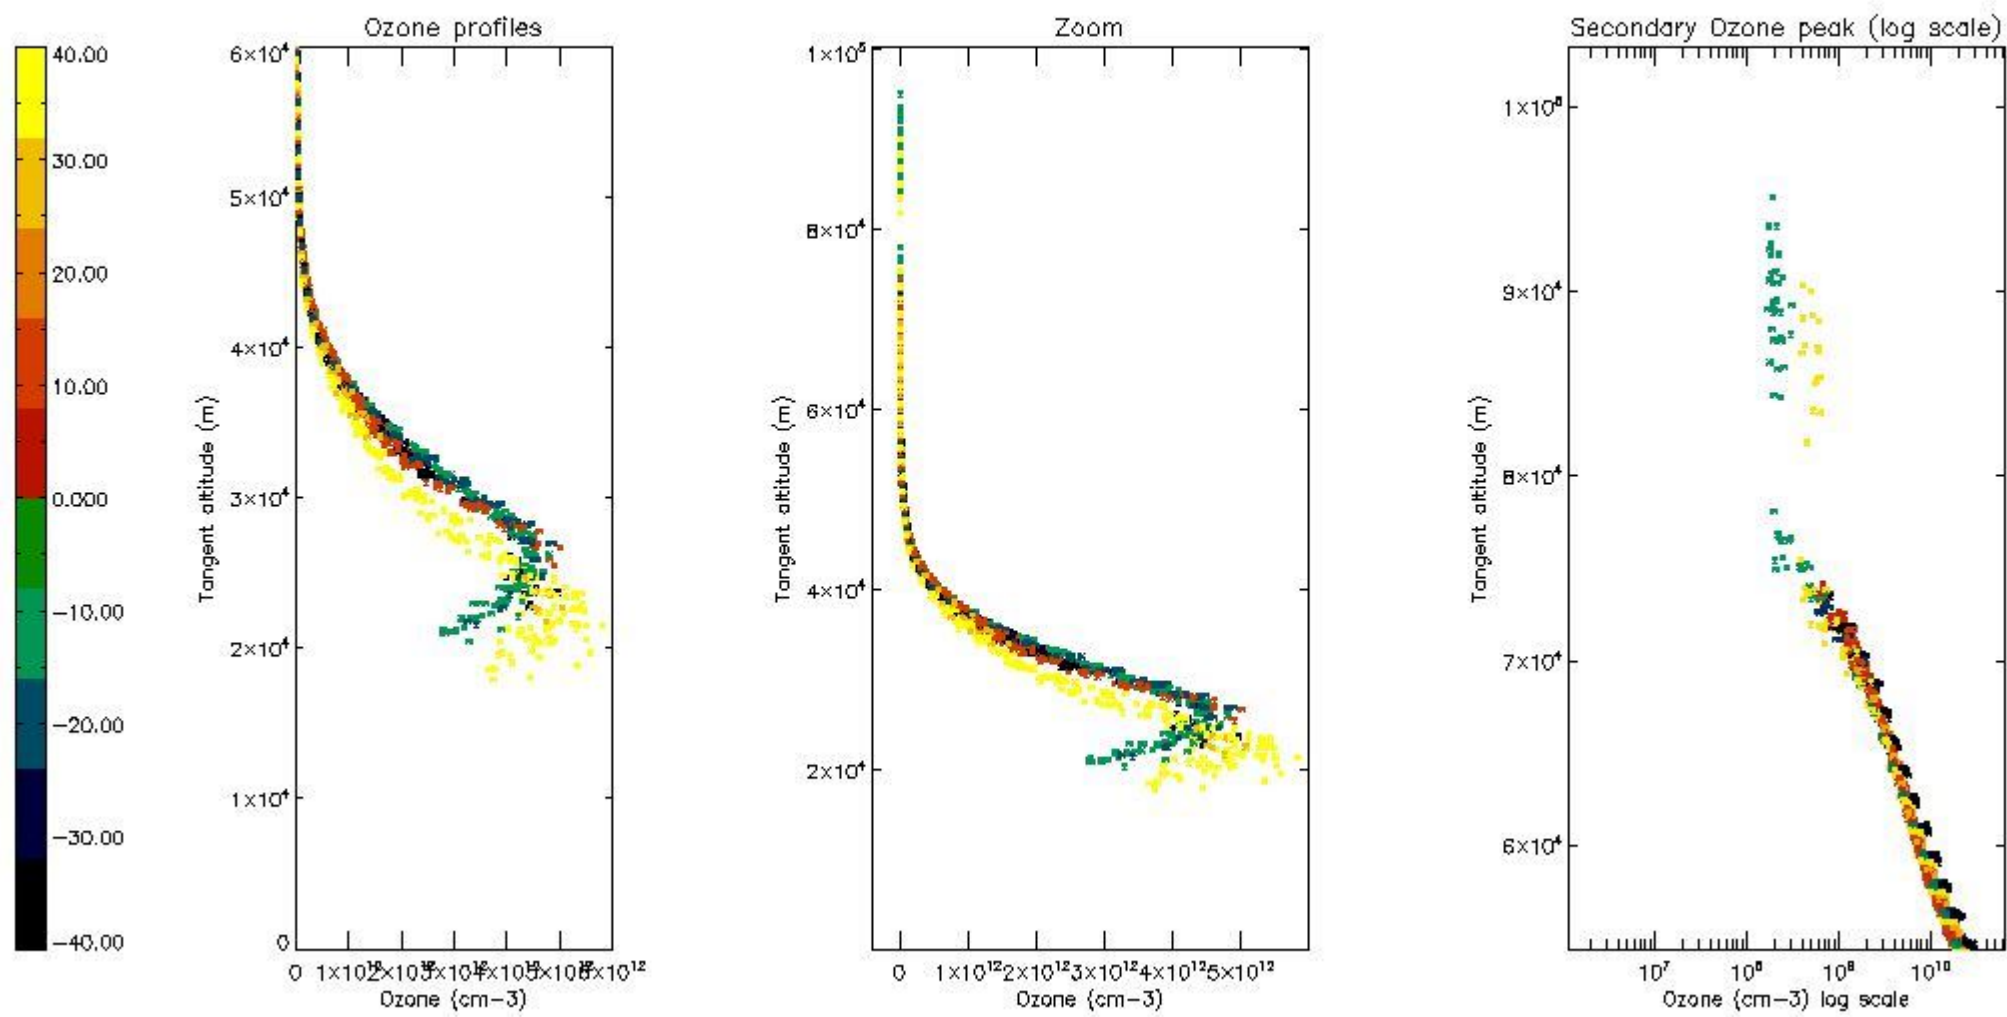

STD < 10	17
STD < 5	11

5.2 Plot ozone profiles for all STD (dark without errors)

The colorbar represents the latitude.

5.3 Plot ozone profiles where STD < 20% (dark without errors)

The colorbar represents the latitude.

5.4 Plot ozone profiles where STD < 10% (dark without errors)

The colorbar represents the latitude.

5.5 Plot ozone profiles where STD < 5% (dark without errors)

The colorbar represents the latitude.

5.6 Plot NO₂ profiles for all STD (dark without errors)