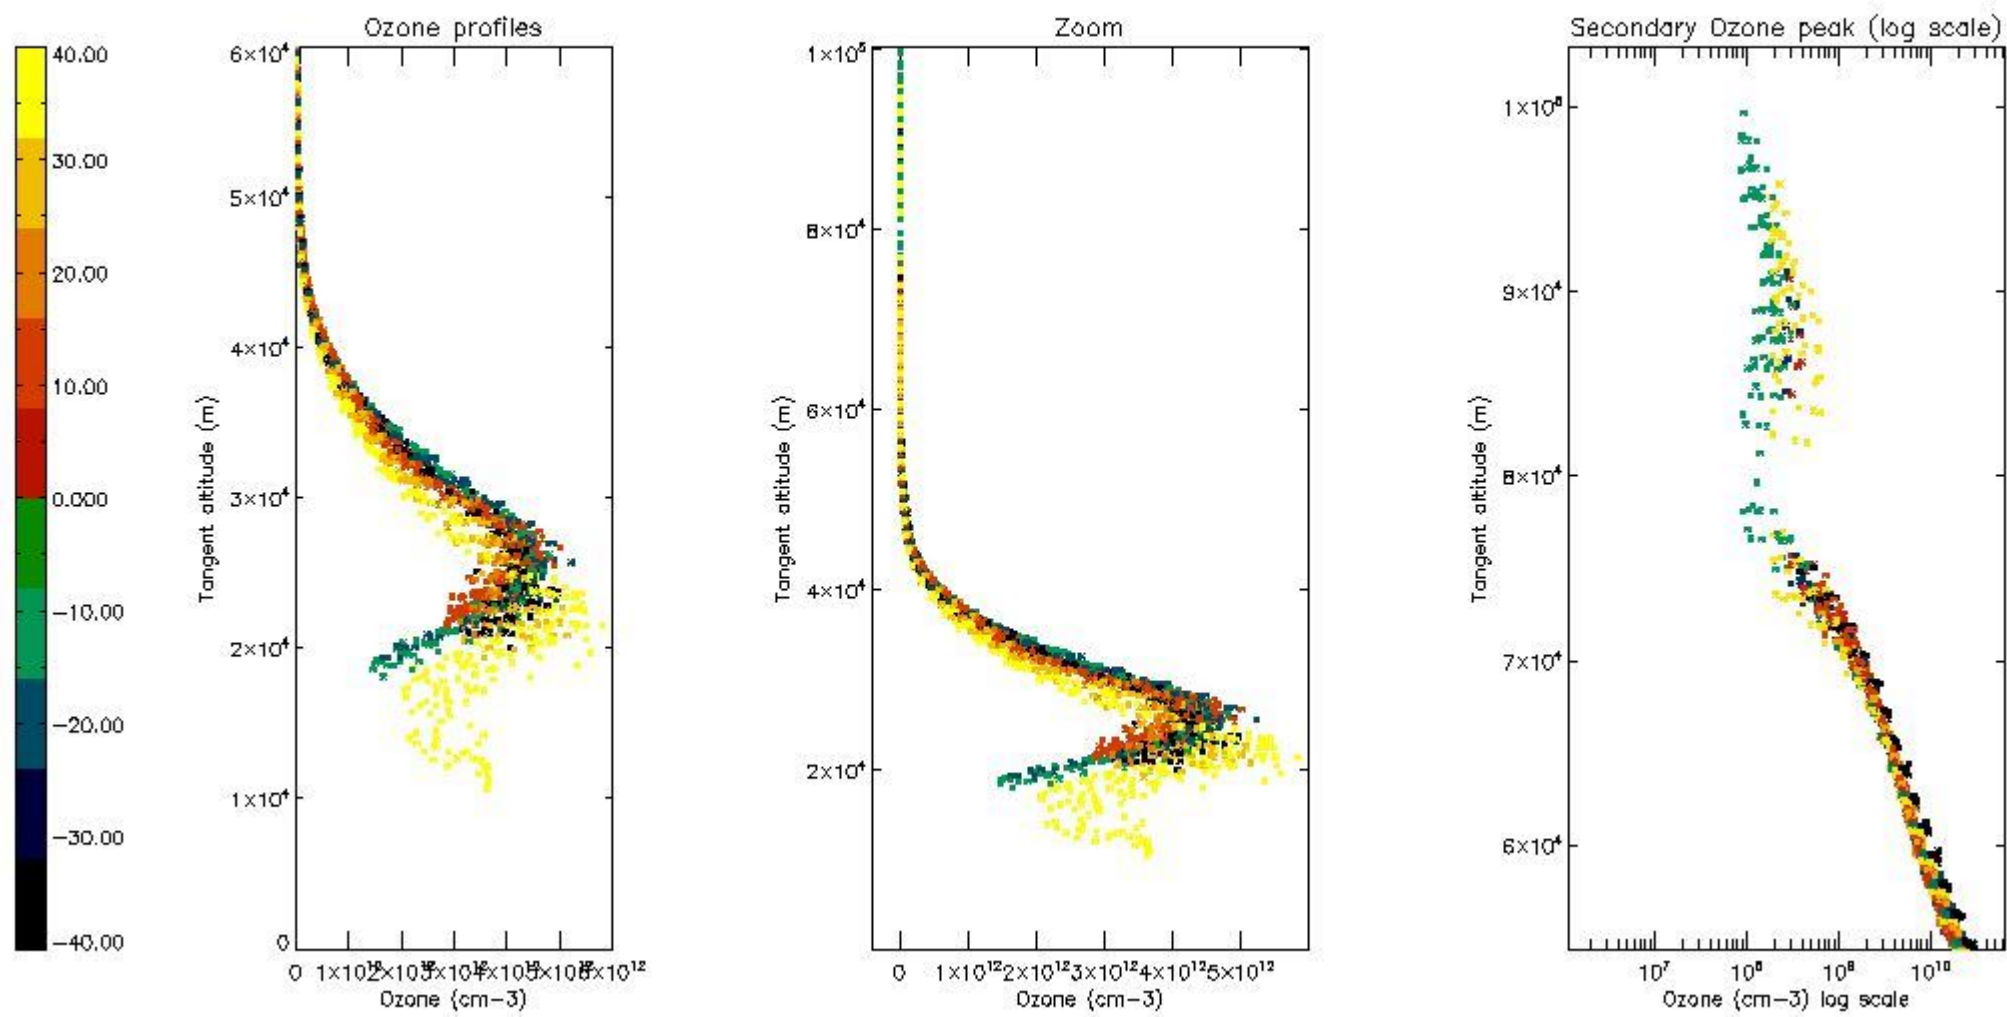

STD < 10	17
STD < 5	11

5.2 Plot ozone profiles for all STD (dark without errors)

The colorbar represents the latitude.

5.3 Plot ozone profiles where STD < 20% (dark without errors)

The colorbar represents the latitude.

5.4 Plot ozone profiles where STD < 10% (dark without errors)

The colorbar represents the latitude.

5.5 Plot ozone profiles where STD < 5% (dark without errors)

The colorbar represents the latitude.

5.6 Plot NO₂ profiles for all STD (dark without errors)