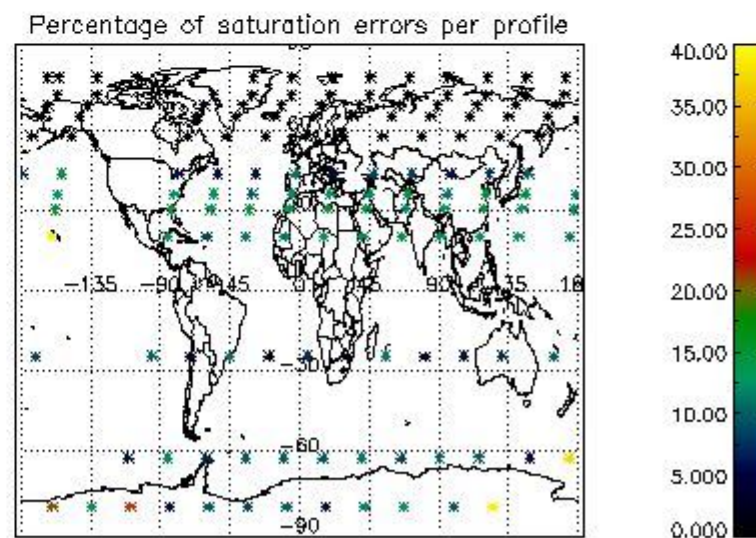

Percentage of flagged data per NO3 profile

4. Level 1 quality information per product

In this section it is plotted some information contained in the Quality Summary data set of the level 2 products that comes from the level 1b processing. Products without errors (error flag in the MPH set to "0") are used.

4.1 Plot quality information per product (time dependant) coming from level 1b processing

4.1.1 Plot level 1 quality information per product (time dependant): ENVISAT ASCENDING passes

4.1.2 Plot level 1 quality information per product (time dependant): ENVISAT DESCENDING passes

4.2 Plot quality information per product coming from level 1b processing (world map)

4.2.1 Plot level 1 quality information per product (world map): ENVISAT ASCENDING passes

4.2.2 Plot level 1 quality information per product (world map): ENVISAT DESCENDING passes