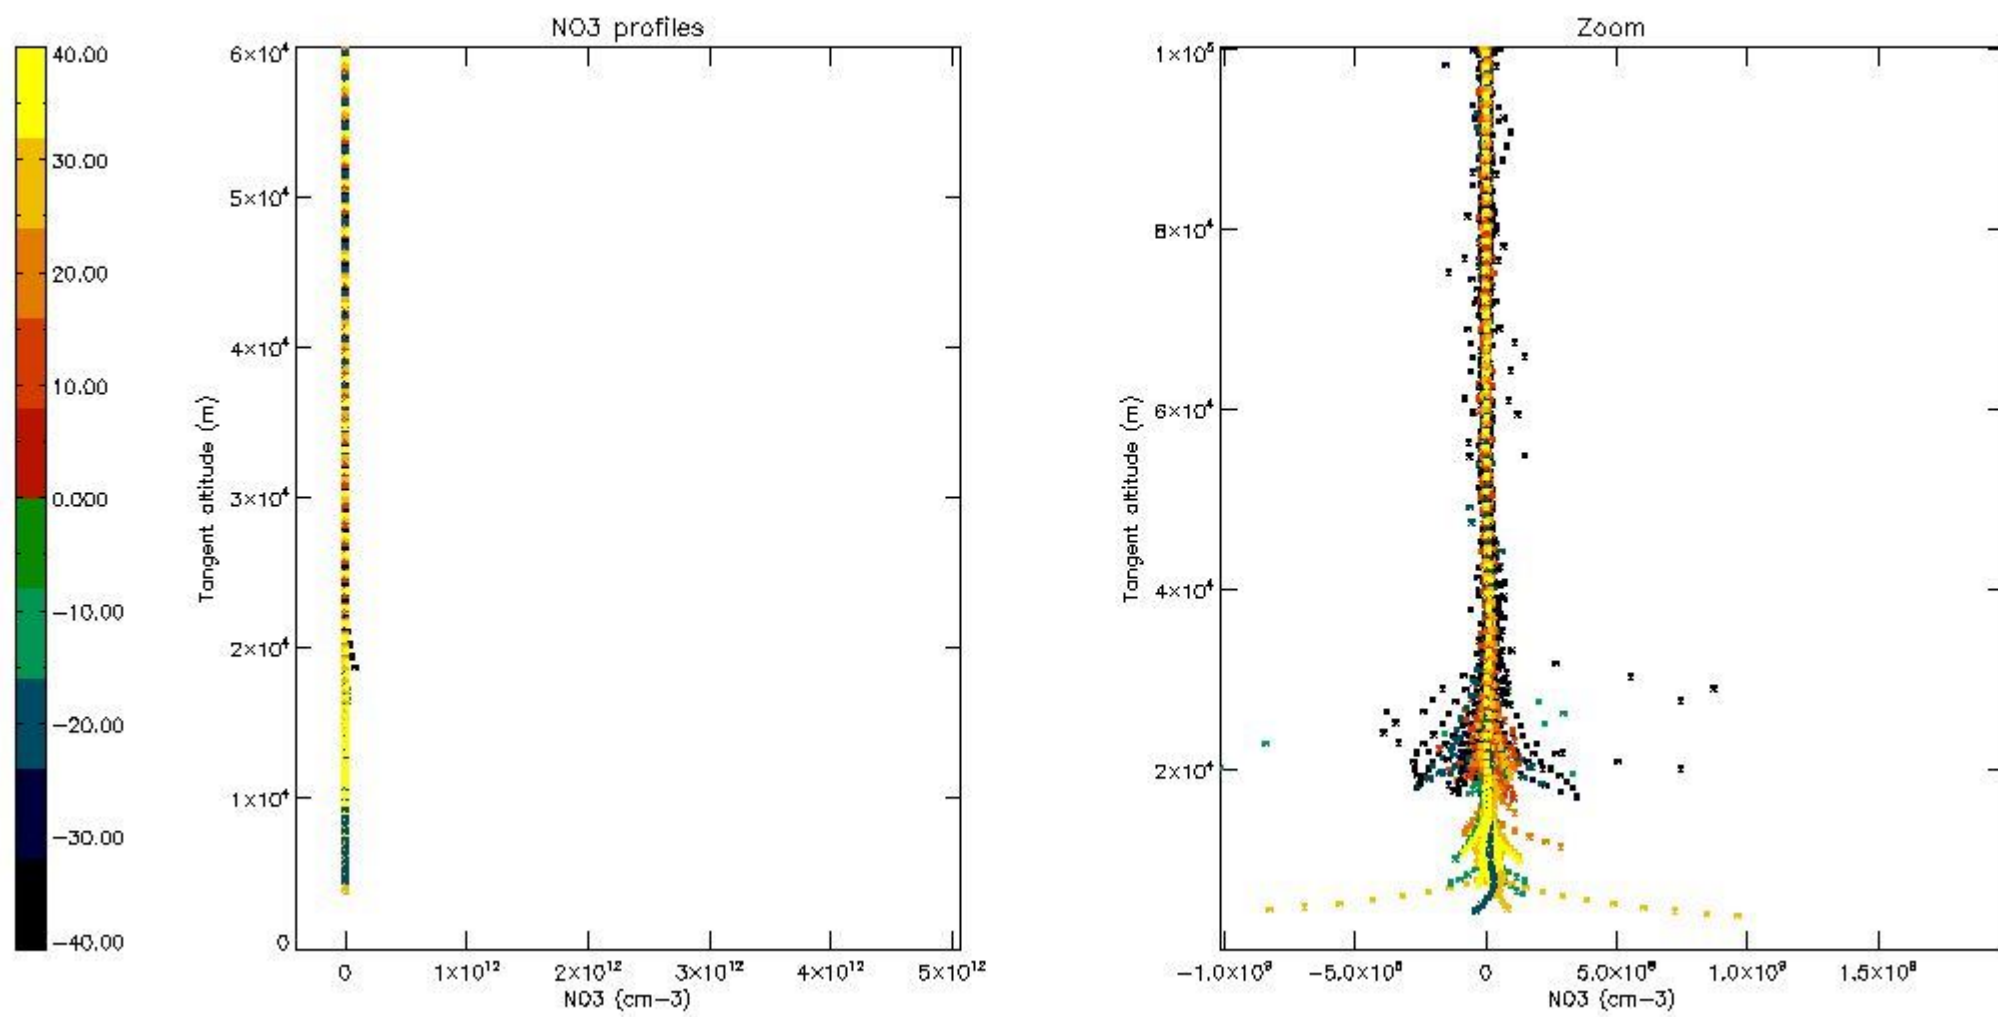

5.4 Plot ozone profiles where STD < 10% (dark without errors)

The colorbar represents the latitude.

5.5 Plot ozone profiles where STD < 5% (dark without errors)

The colorbar represents the latitude.

5.6 Plot NO₂ profiles for all STD (dark without errors)

The colorbar represents the latitude.

5.7 Plot NO3 profiles for all STD (dark without errors)

The colorbar represents the latitude.

5.8 Plot H₂O profiles for all STD (only for occultations of stars 1,2,3,4,13,14,16,26,63 dark without errors)