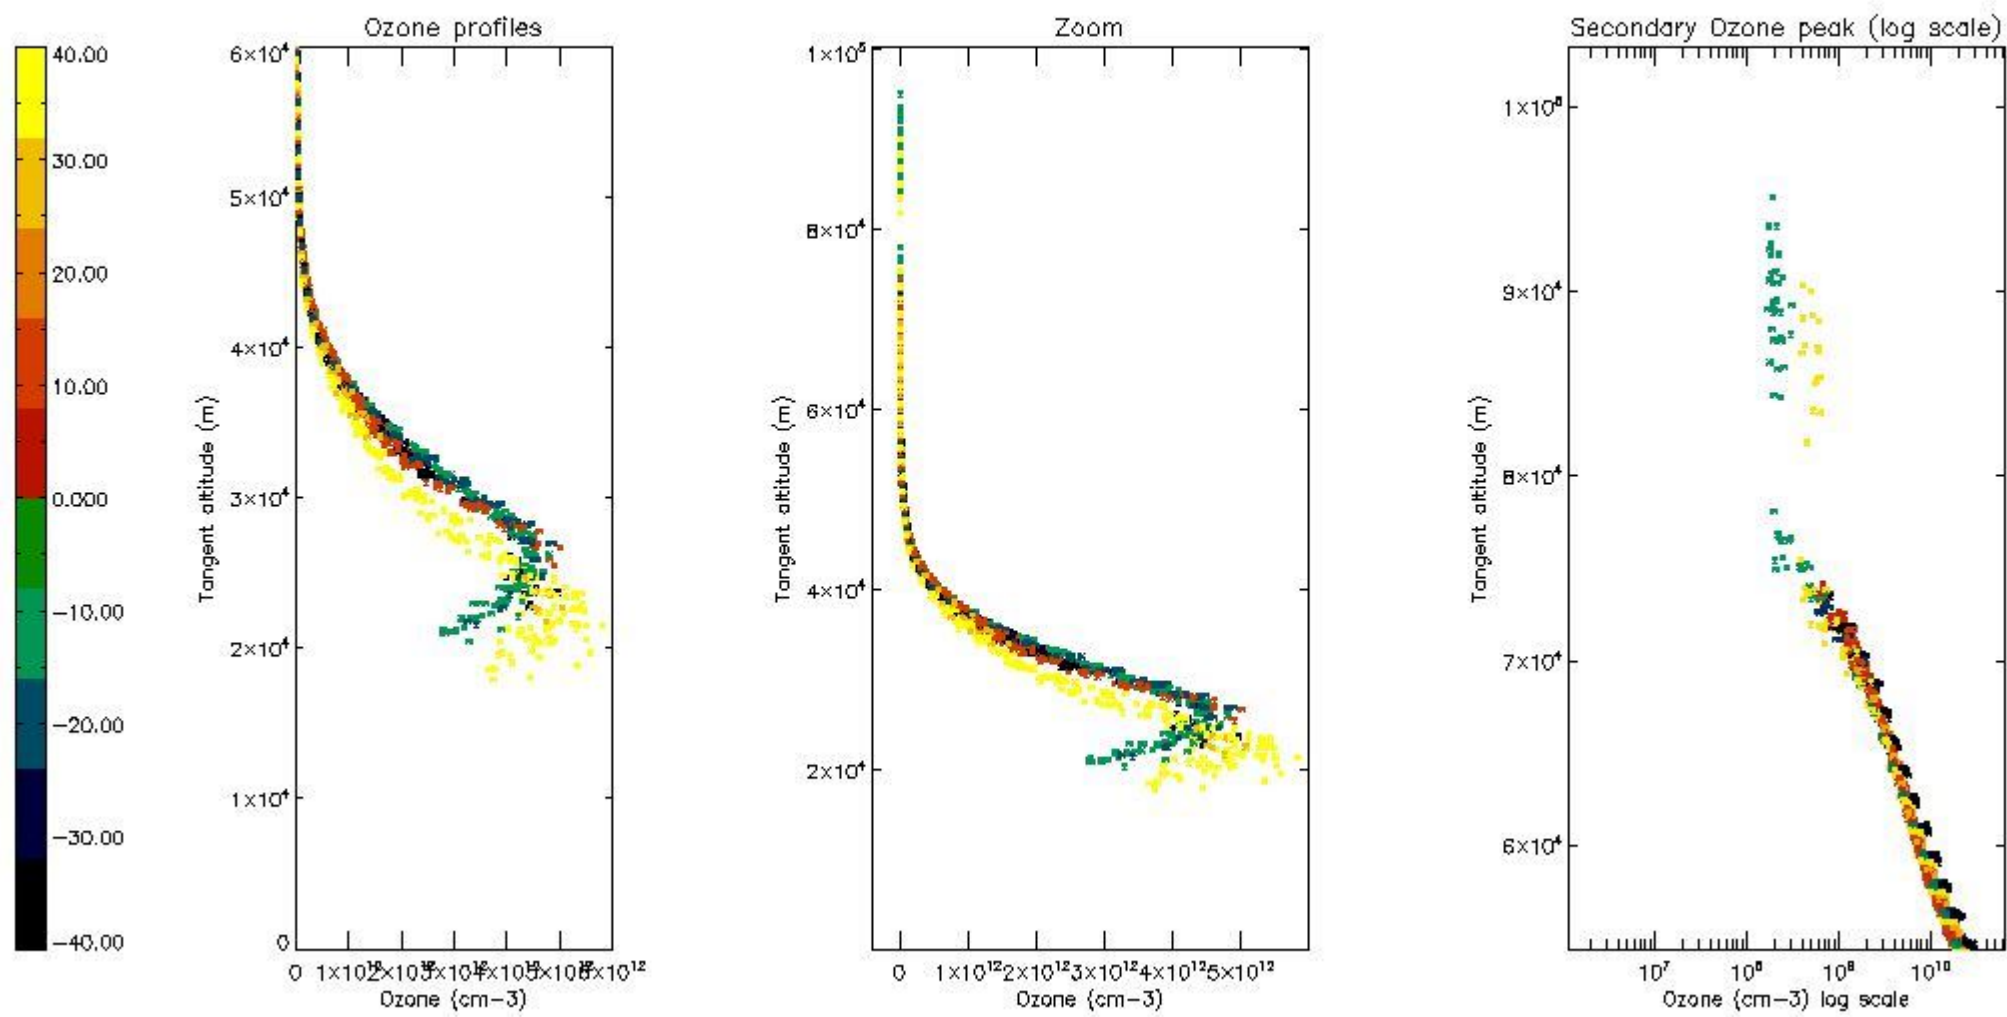

5.6 Plot NO₂ profiles for all STD (dark without errors)

The colorbar represents the latitude.