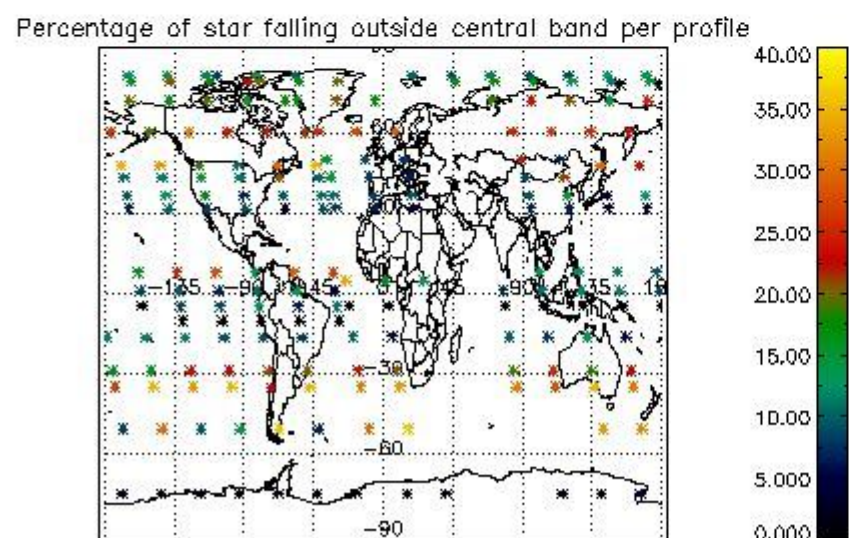

4.1 Plot quality information per product (time dependant) coming from level 1b processing

4.1.1 Plot level 1 quality information per product (time dependant): ENVISAT ASCENDING passes

4.1.2 Plot level 1 quality information per product (time dependant): ENVISAT DESCENDING passes

4.2 Plot quality information per product coming from level 1b processing (world map)

4.2.1 Plot level 1 quality information per product (world map): ENVISAT ASCENDING passes

4.2.2 Plot level 1 quality information per product (world map): ENVISAT DESCENDING passes