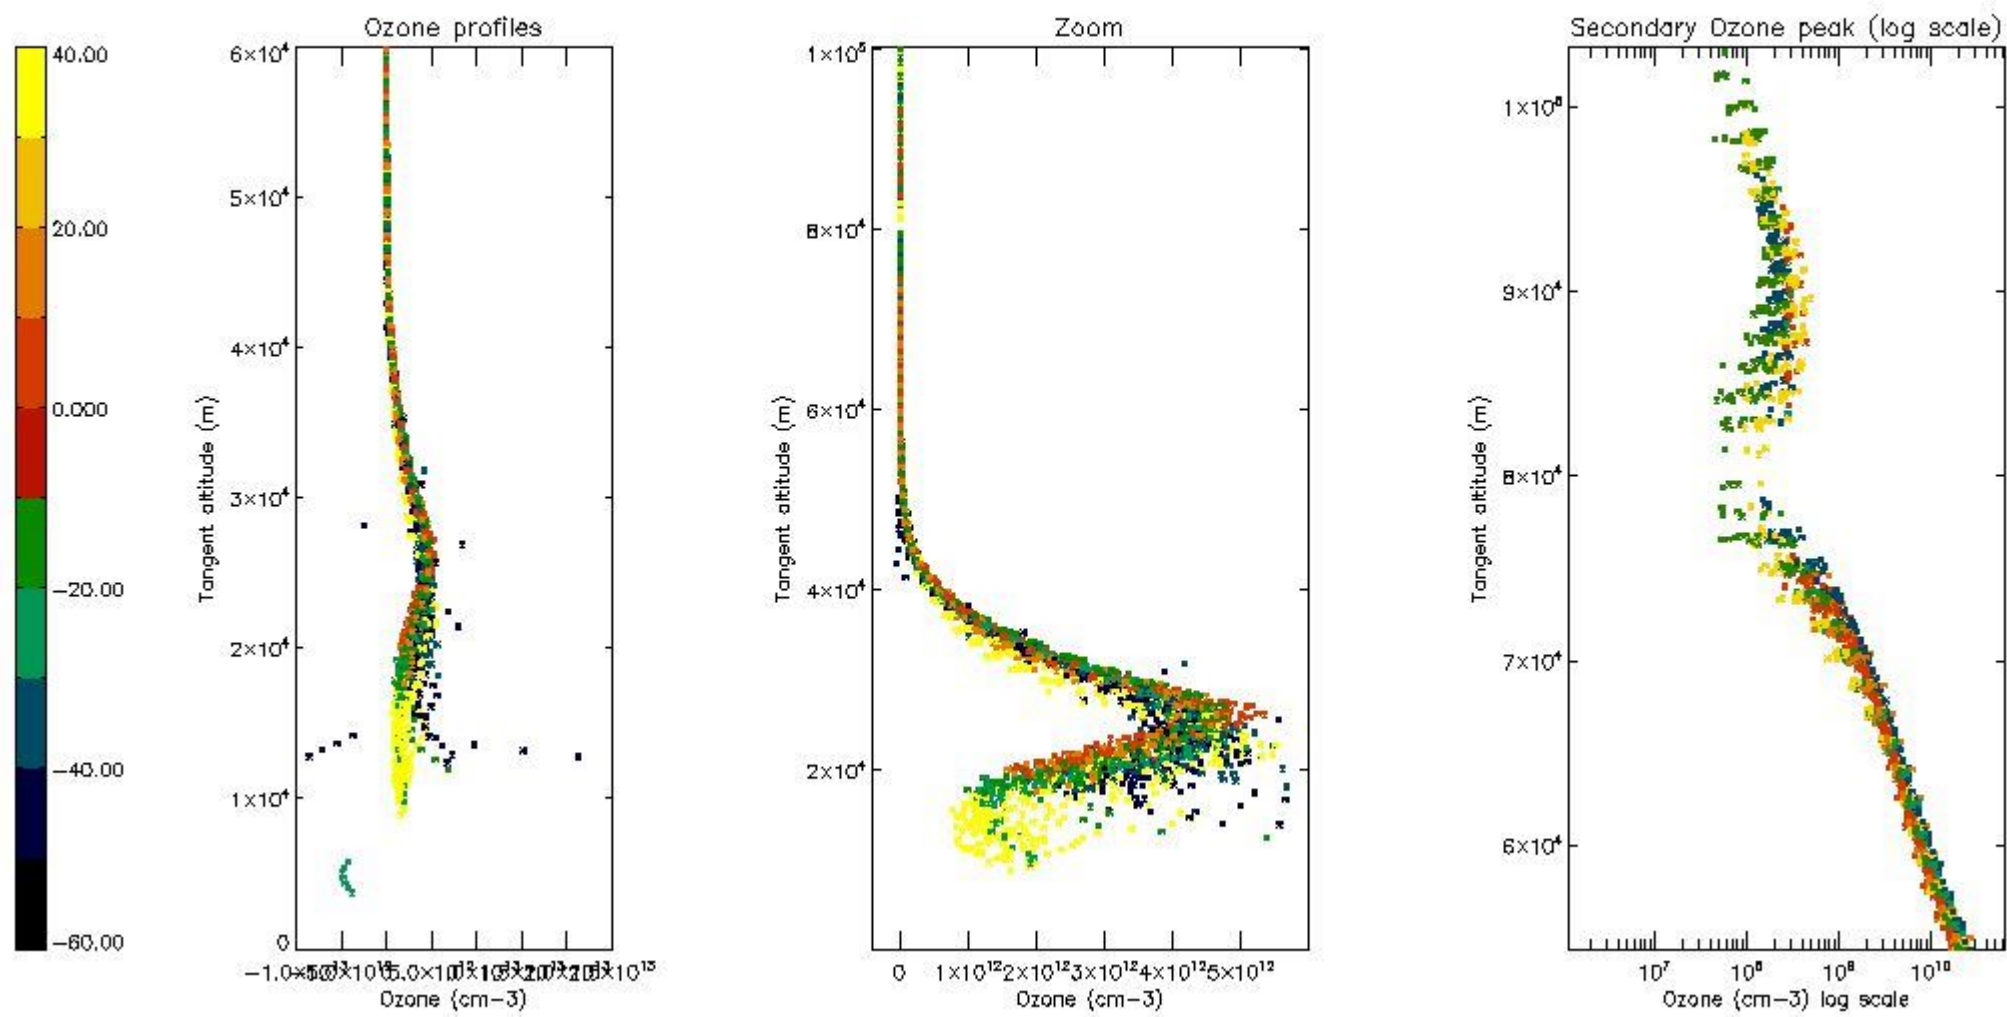

STD < 10	18
STD < 5	12

5.2 Plot ozone profiles for all STD (dark without errors)

The colorbar represents the latitude.

5.3 Plot ozone profiles where STD < 20% (dark without errors)

The colorbar represents the latitude.

5.4 Plot ozone profiles where $STD < 10\%$ (dark without errors)

The colorbar represents the latitude.

5.5 Plot ozone profiles where STD < 5% (dark without errors)

The colorbar represents the latitude.

5.6 Plot NO₂ profiles for all STD (dark without errors)

The colorbar represents the latitude.

5.7 Plot NO3 profiles for all STD (dark without errors)

The colorbar represents the latitude.

5.8 Plot H₂O profiles for all STD (only for occultations of stars 1,2,3,4,13,14,16,26,63 dark without errors)