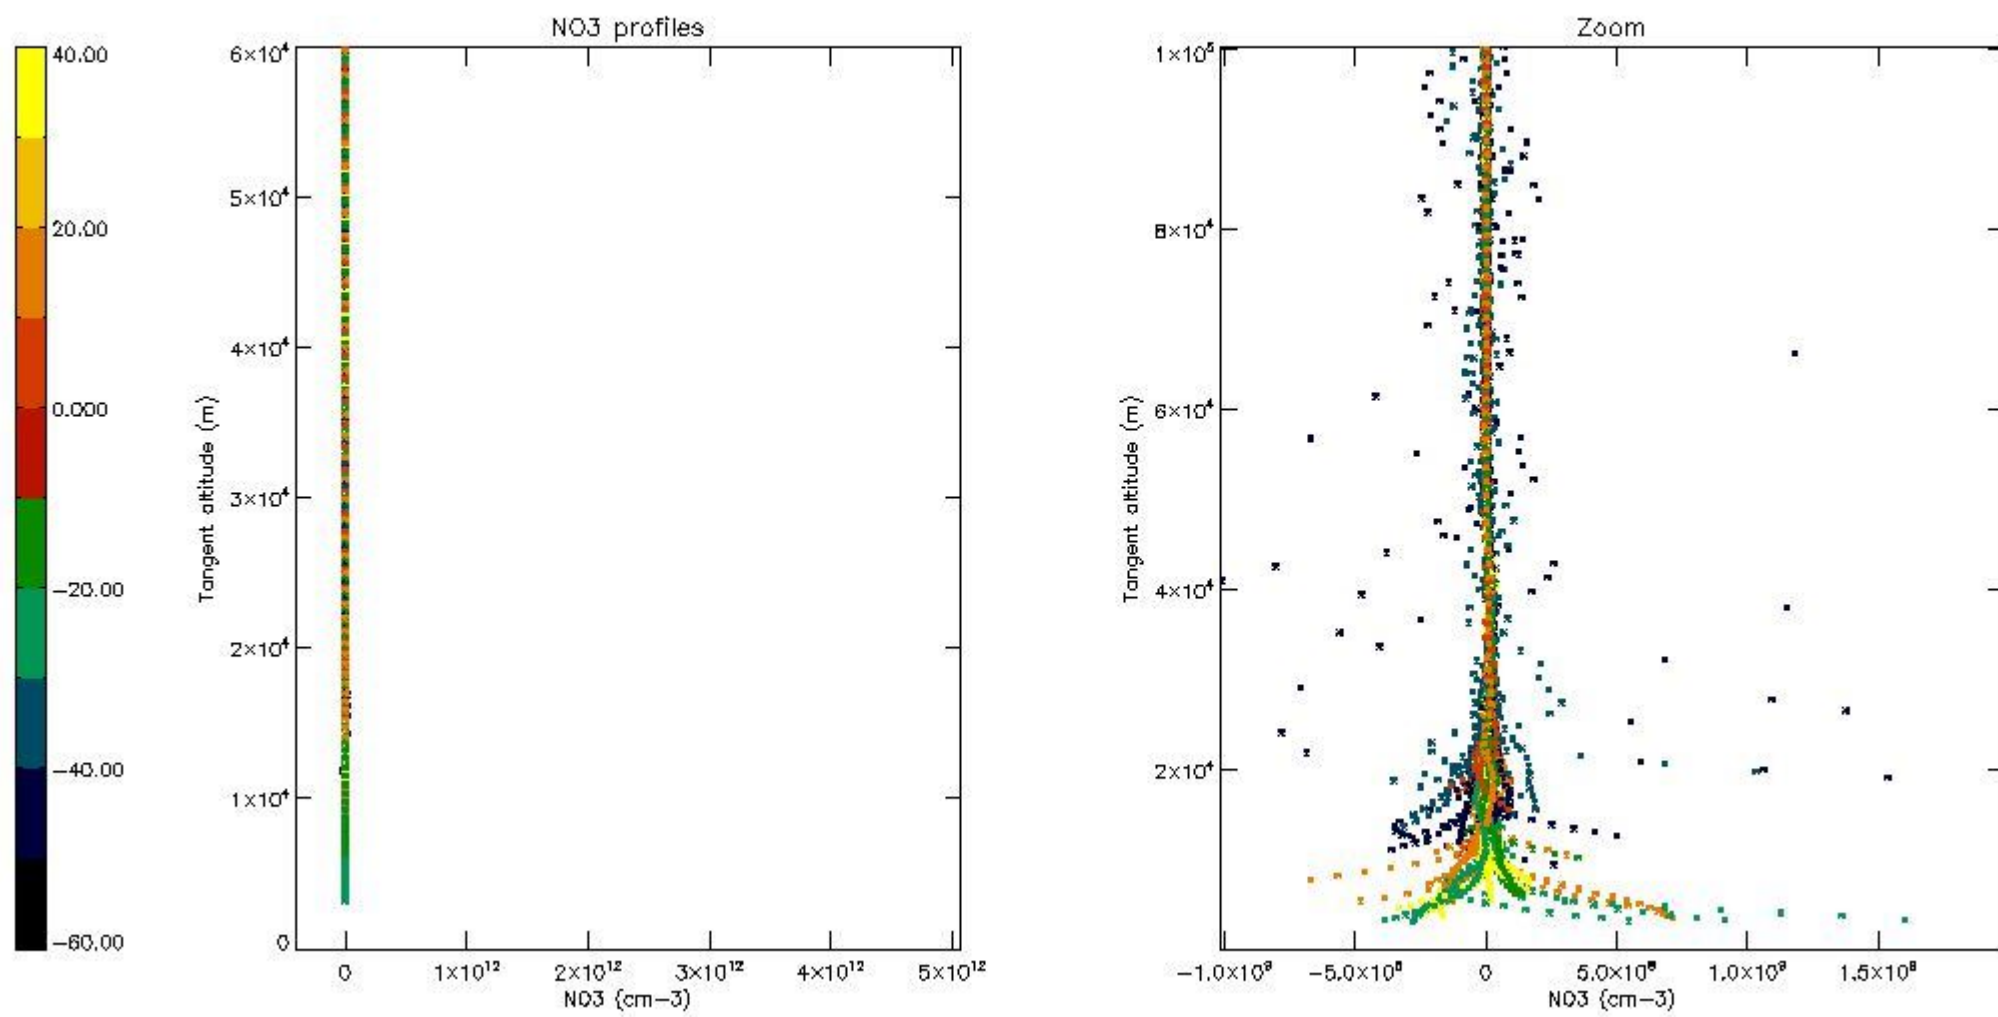

5.8 Plot H2O profiles for all STD (only for occultations of stars 1,2,3,4,13,14,16,26,63 dark without errors)

The colorbar represents the latitude.