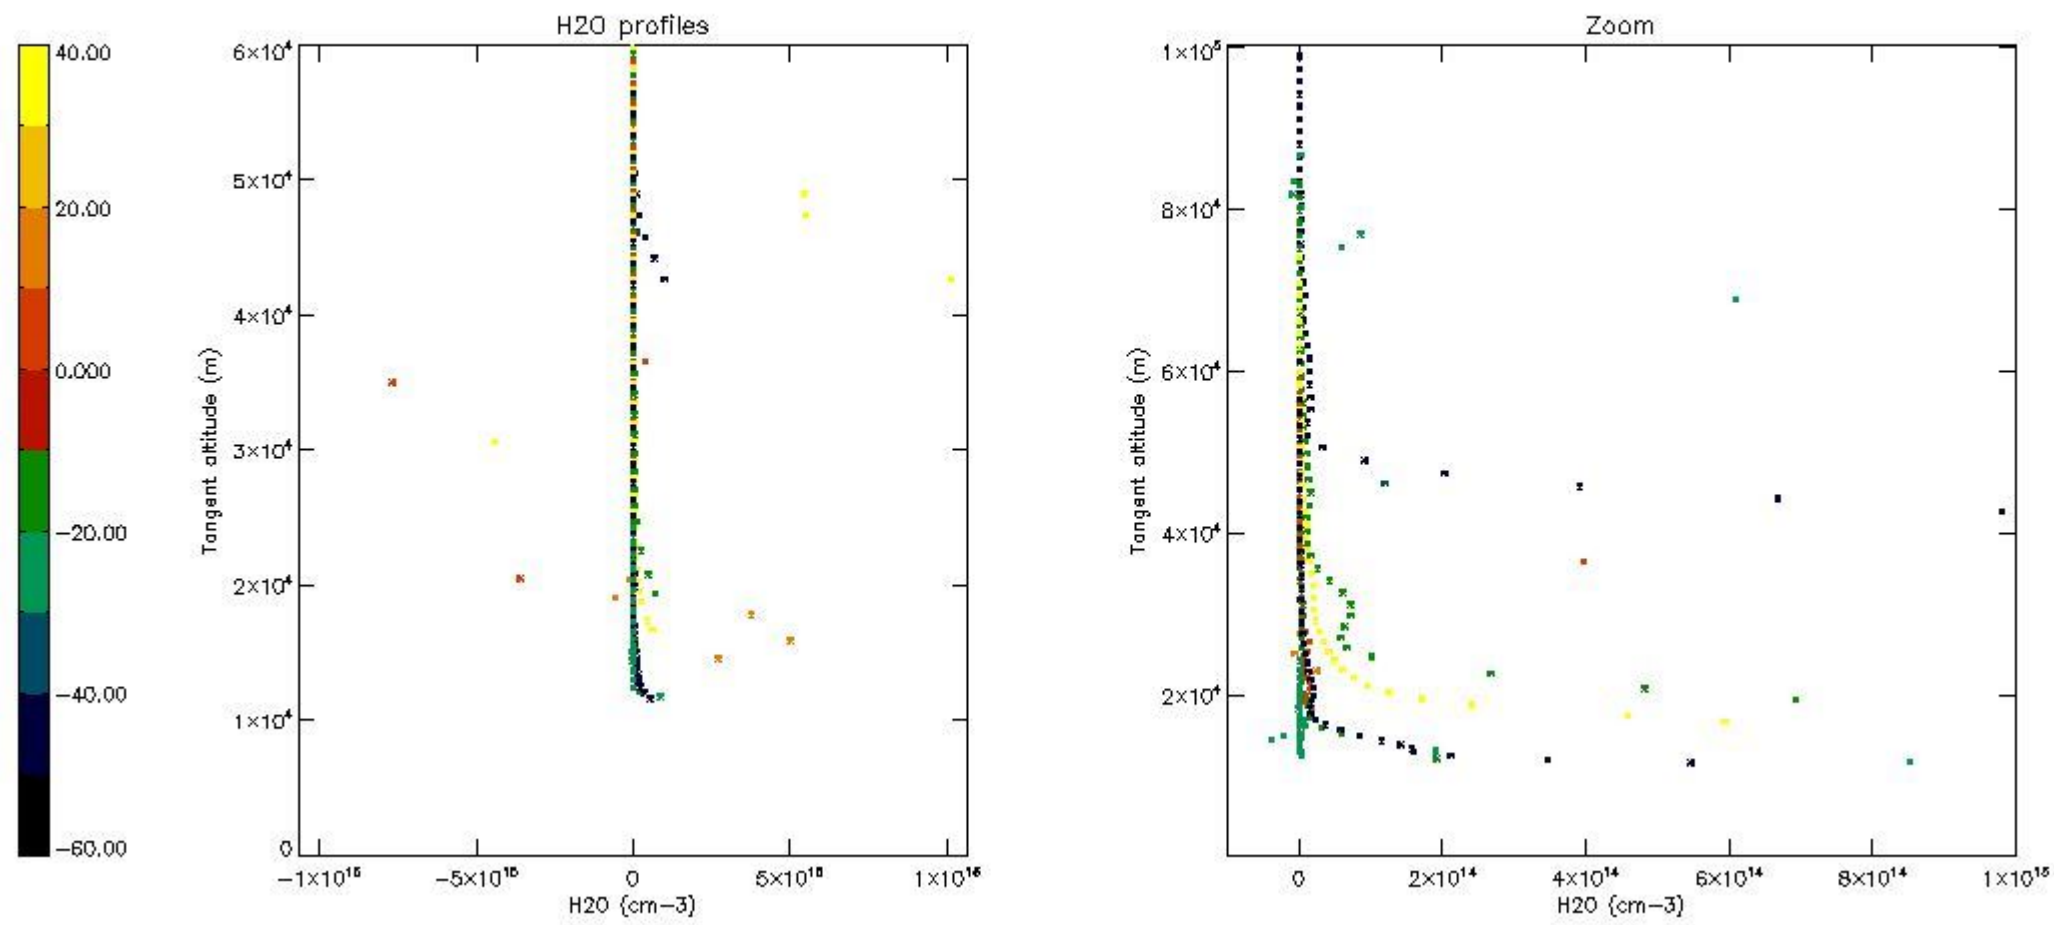

6. Auxiliary Data Files used for the production reported in section 2

The number reported in the third column indicates since which file (see list in section 2) the corresponding auxiliary file has been used. The fourth column is the date of those product files.

Type	Auxiliary Filename	Used since product	Used since product date
INST_PHYS_CHARACTERISTICS	GOM_INS_AXVIEC20091111_143220_20030716_120000_20500101_000000	1	20-DEC-2005 00:00:37
LEVEL-2_PROC_CONFIG	GOM_PR2_AXVIEC20091111_152718_20020301_000000_20500101_000000	1	20-DEC-2005 00:00:37
CROSS_SECTIONS_FILE	GOM_CRS_AXVIEC20091111_154832_20020301_000000_20500101_000000	1	20-DEC-2005 00:00:37