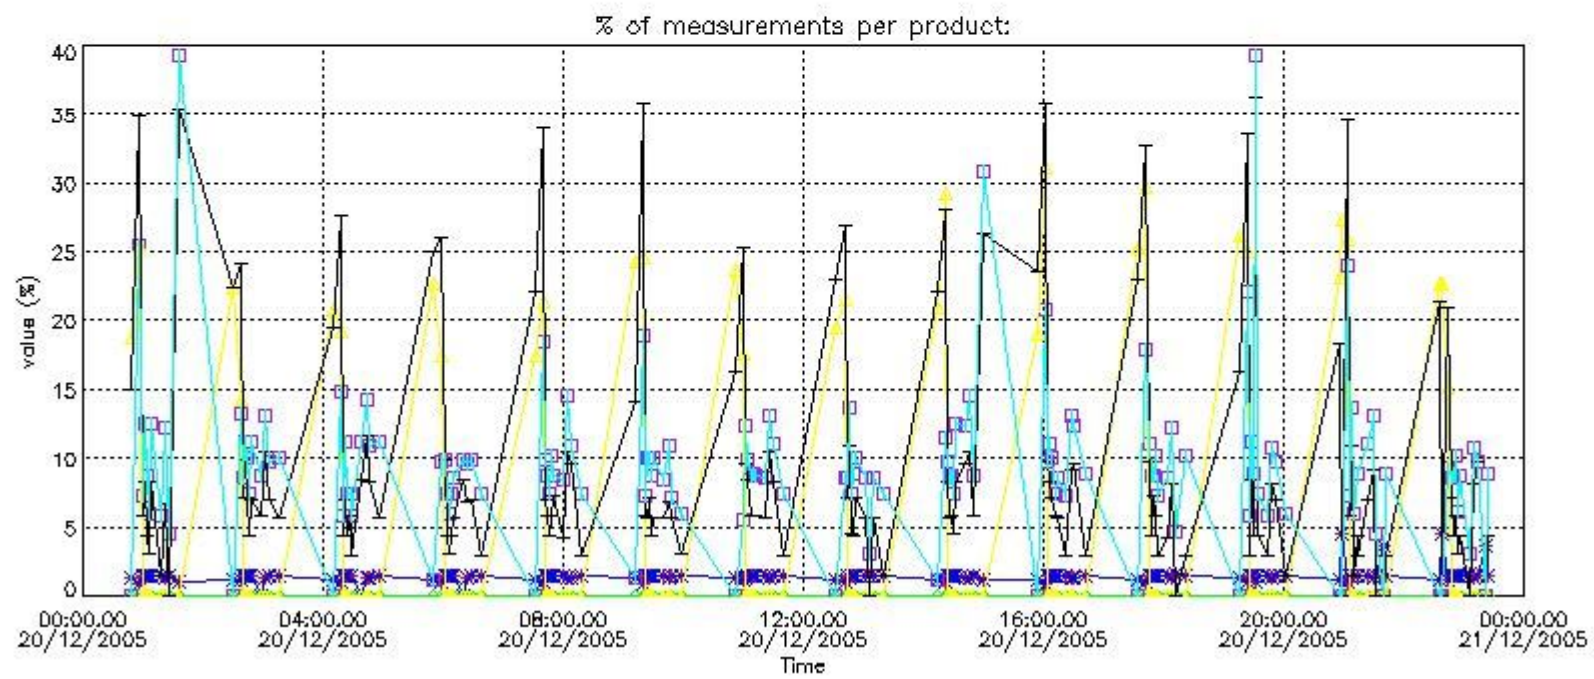

4.2 Plot quality information per product coming from level 1b processing (world map)

4.2.1 Plot level 1 quality information per product (world map): ENVISAT ASCENDING passes