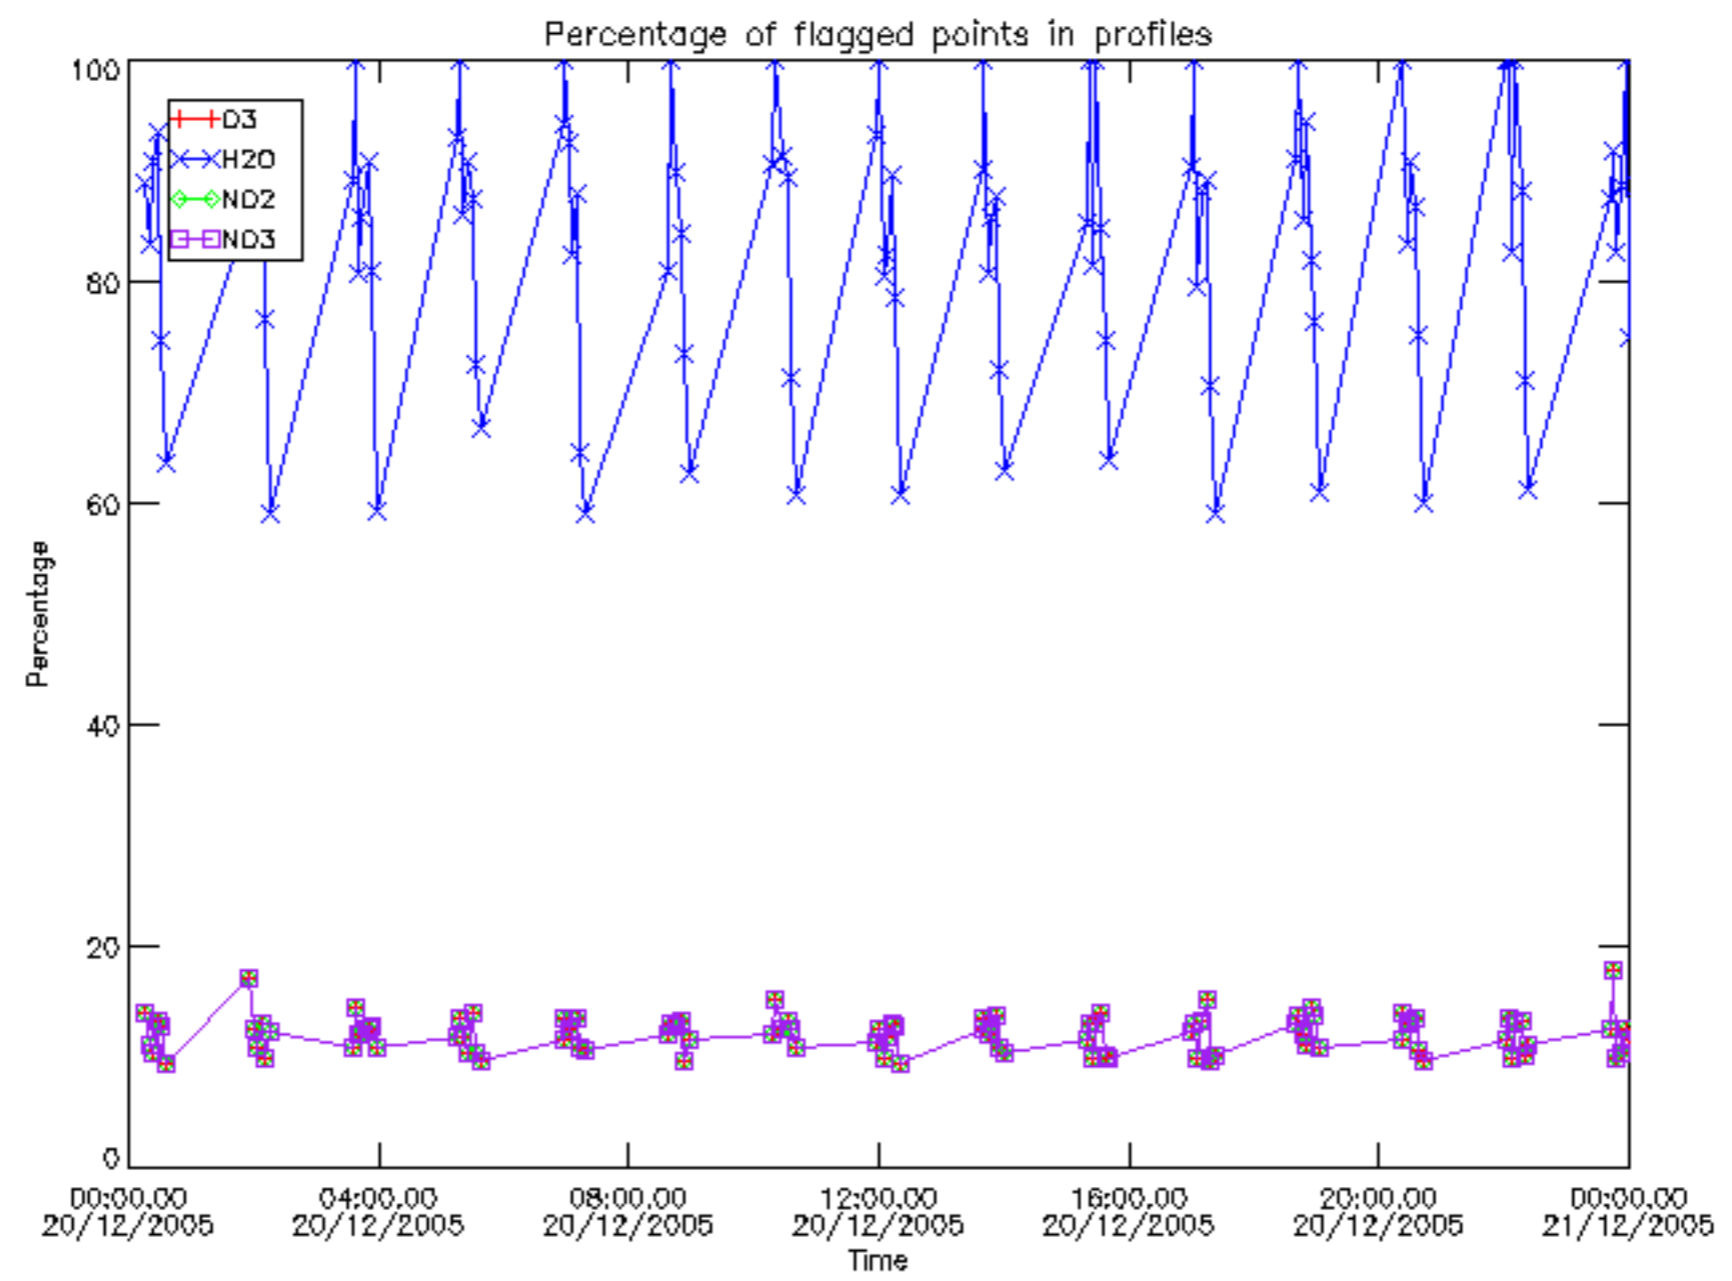

Percentage of flagged data per D3 profile

Percentage of flagged data per H2O profile