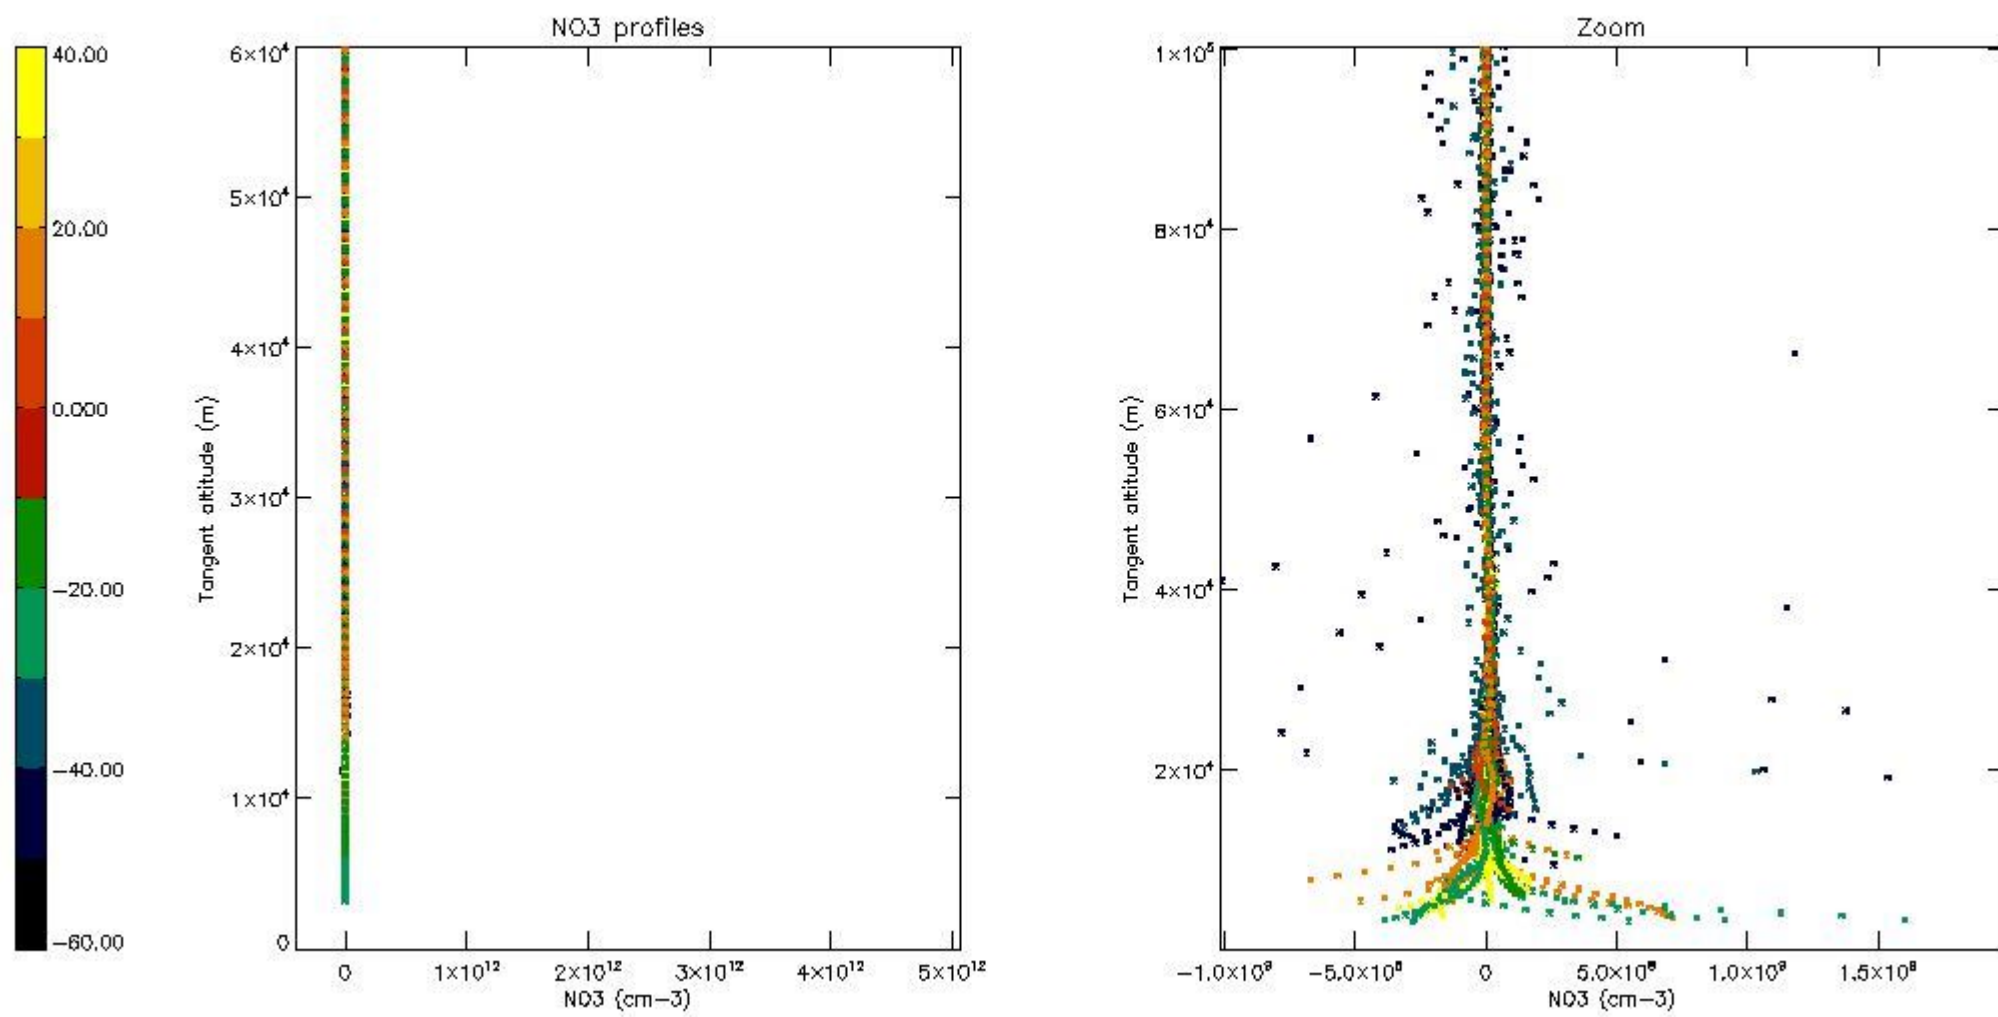

5.4 Plot ozone profiles where $STD < 10\%$ (dark without errors)

The colorbar represents the latitude.

5.5 Plot ozone profiles where STD < 5% (dark without errors)

The colorbar represents the latitude.

5.6 Plot NO₂ profiles for all STD (dark without errors)

The colorbar represents the latitude.

5.7 Plot NO3 profiles for all STD (dark without errors)

The colorbar represents the latitude.

5.8 Plot H₂O profiles for all STD (only for occultations of stars 1,2,3,4,13,14,16,26,63 dark without errors)