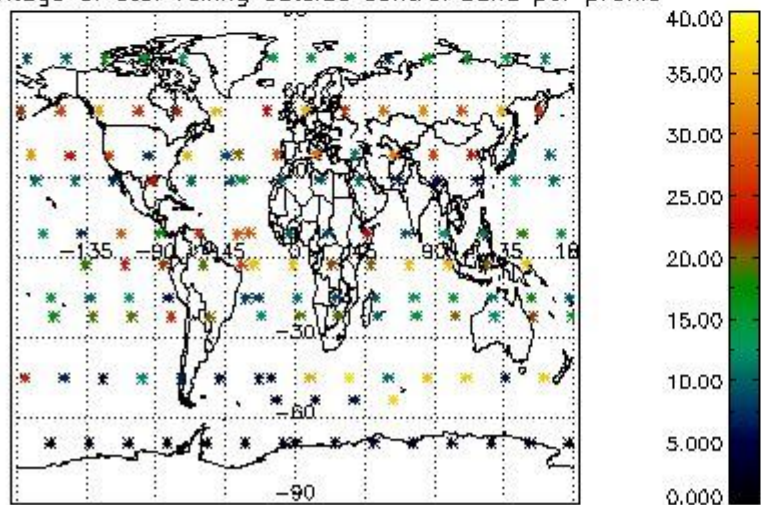

Percentage of star falling outside central band per profile