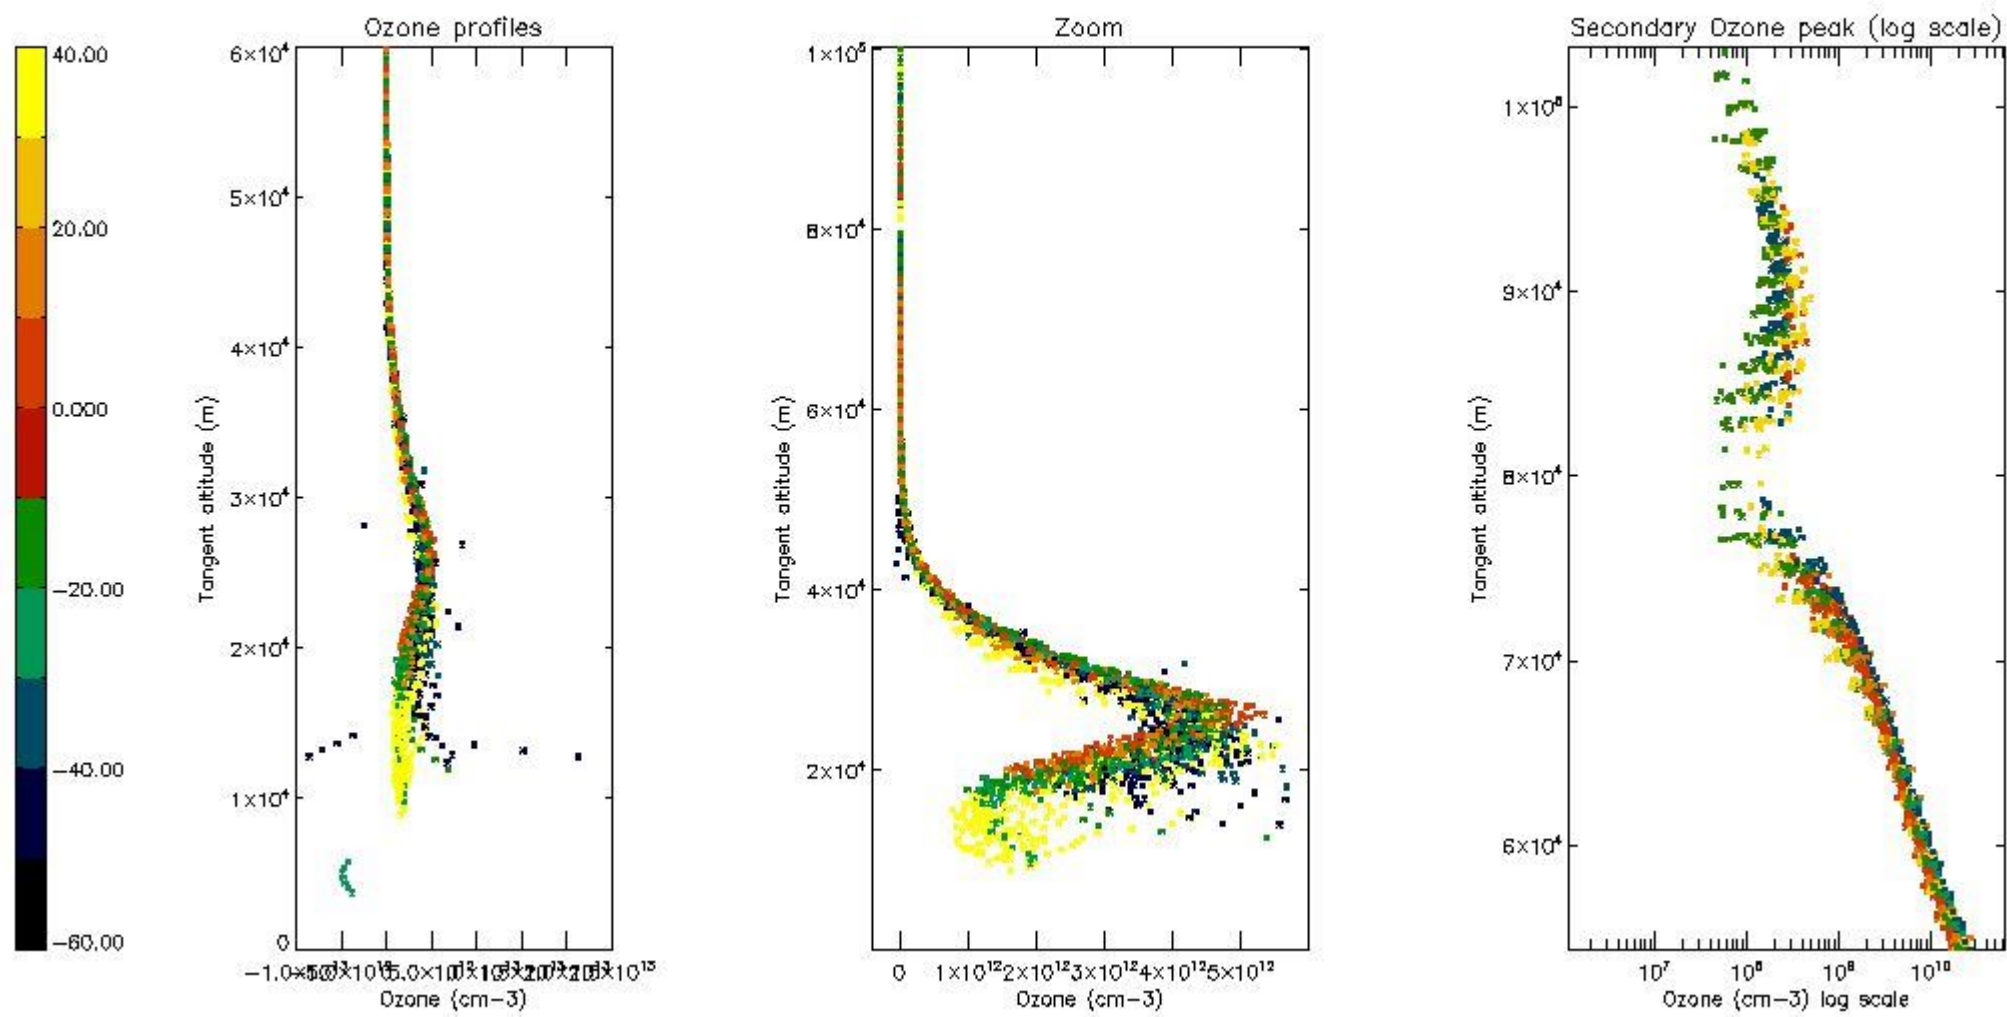

STD < 10	18
STD < 5	12

5.2 Plot ozone profiles for all STD (dark without errors)

The colorbar represents the latitude.

5.3 Plot ozone profiles where STD < 20% (dark without errors)

The colorbar represents the latitude.