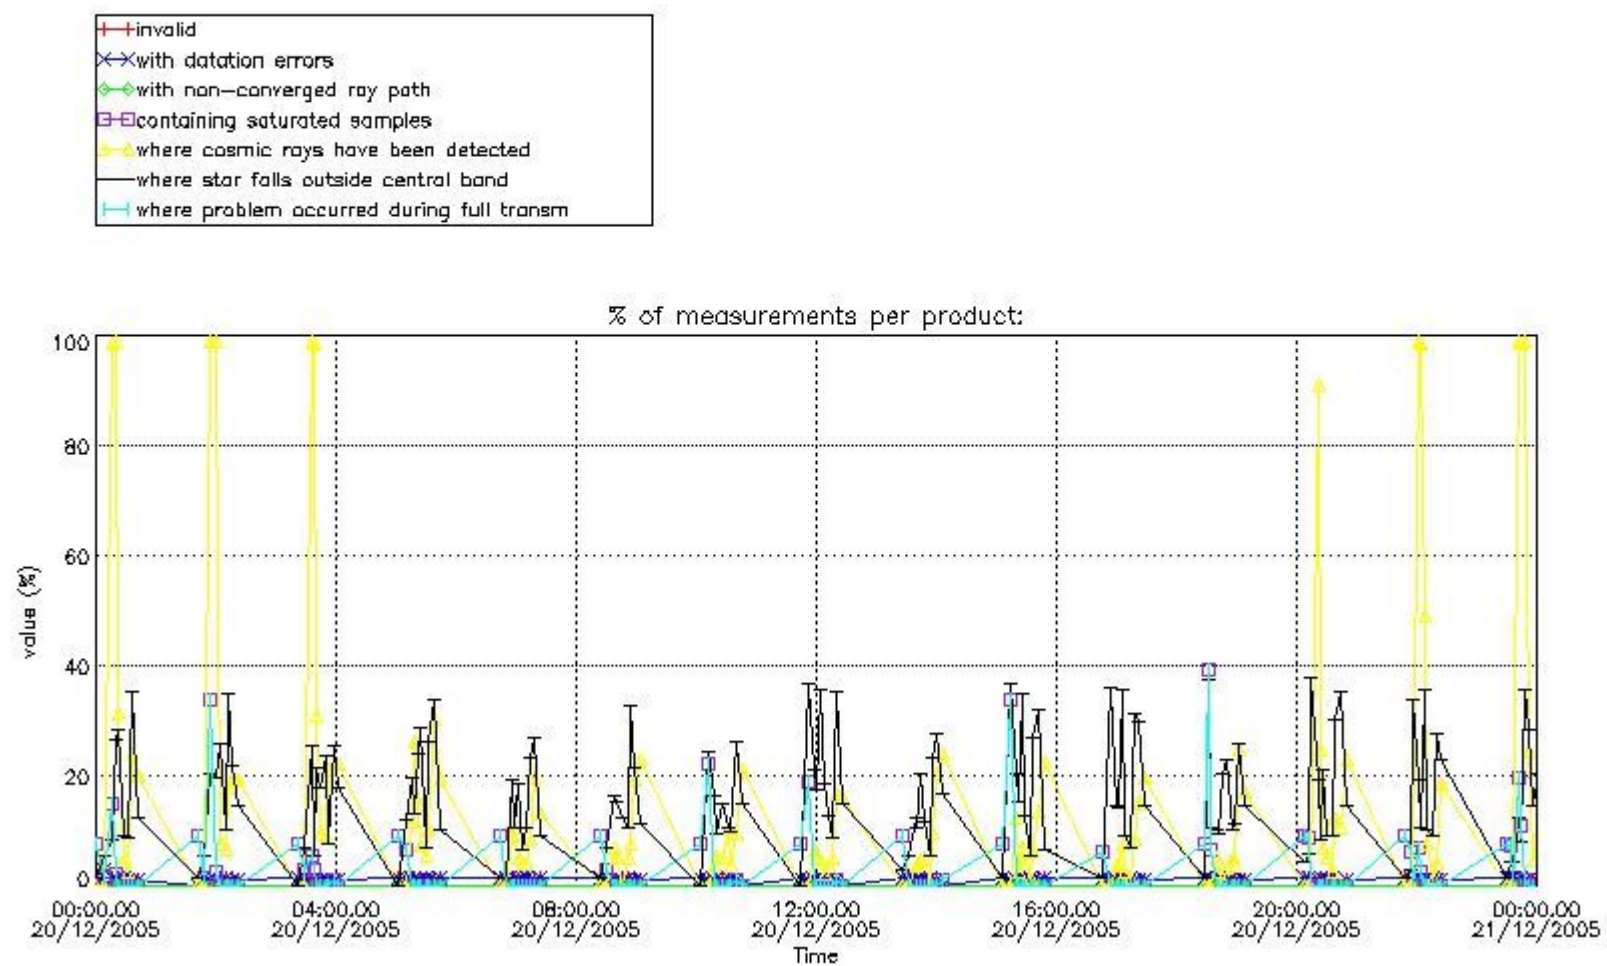

3.1 Plot quality information per product (time dependant)

3.2 Plot quality information per product (world map)

Percentage of flagged data per O3 profile

Percentage of flagged data per H2O profile

Percentage of flagged data per NO2 profile

Percentage of flagged data per NO3 profile

4. Level 1 quality information per product

In this section it is plotted some information contained in the Quality Summary data set of the level 2 products that comes from the level 1b processing. Products without errors (error flag in the MPH set to "0") are used.

4.1 Plot quality information per product (time dependant) coming from level 1b processing

4.1.1 Plot level 1 quality information per product (time dependant): ENVISAT ASCENDING passes

4.1.2 Plot level 1 quality information per product (time dependant): ENVI SAT DESCENDING passes