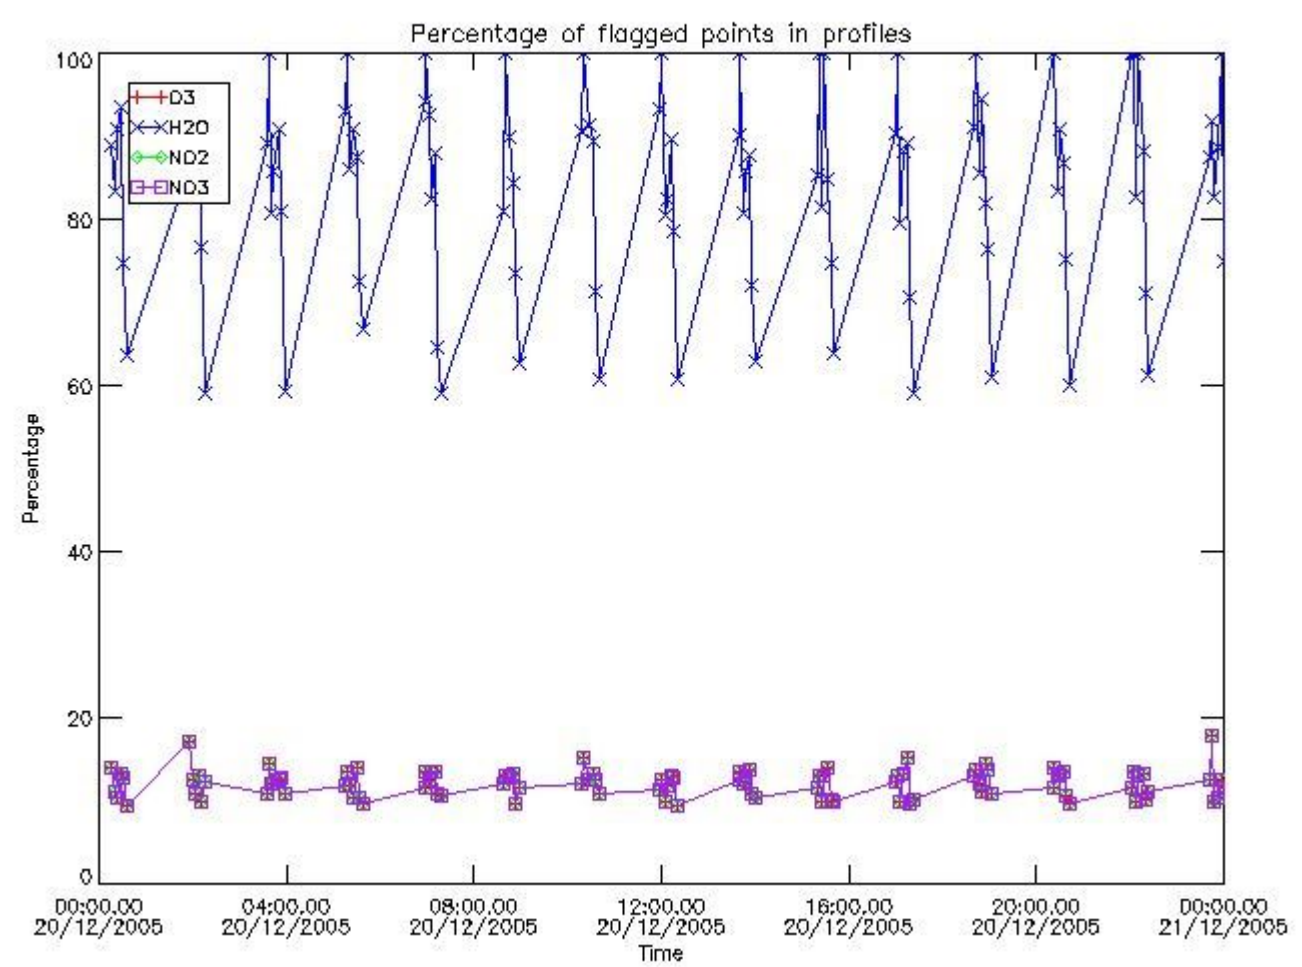

3. Quality information per product

In this section it is plotted some information contained in the Quality Summary data set of the level 2 products. Only products in dark limb conditions and without errors (error flag in the MPH set to "0") are used.

3.1 Plot quality information per product (time dependant)

3.2 Plot quality information per product (world map)