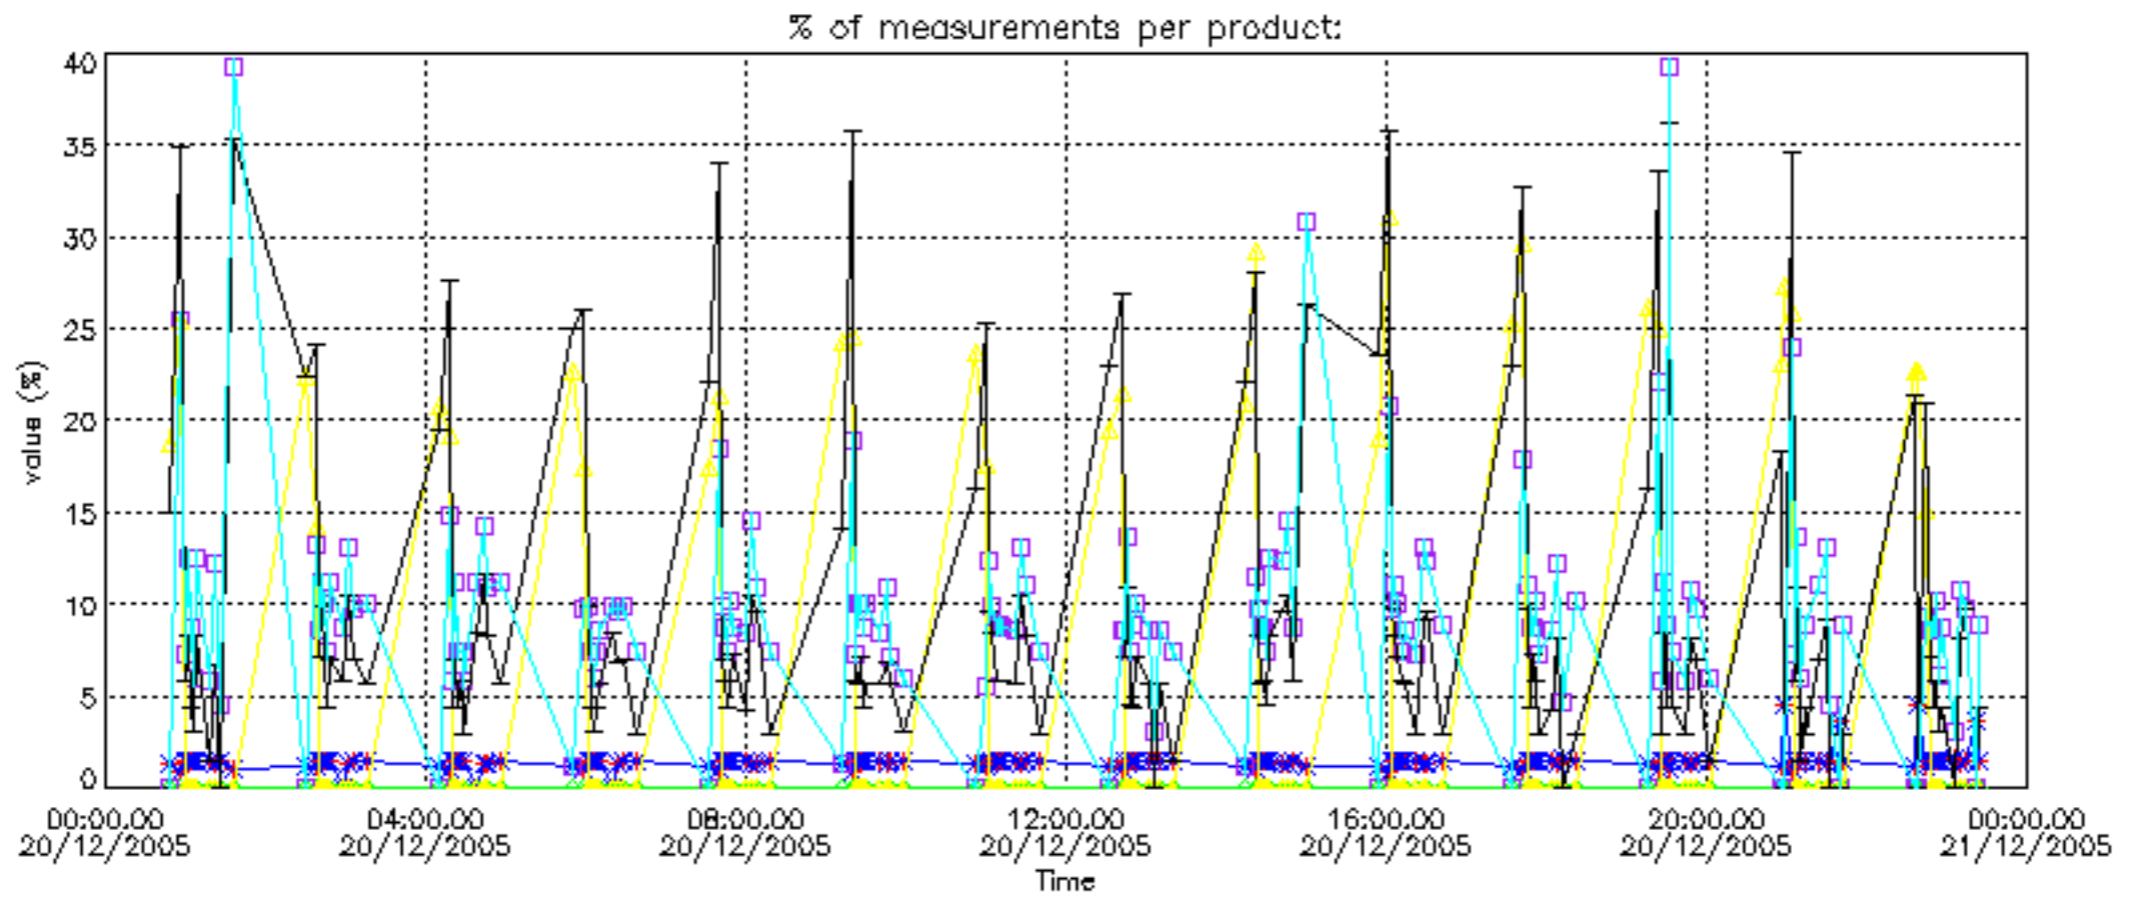

Percentage of cosmic ray hits per profile

Percentage of datation errors per profile