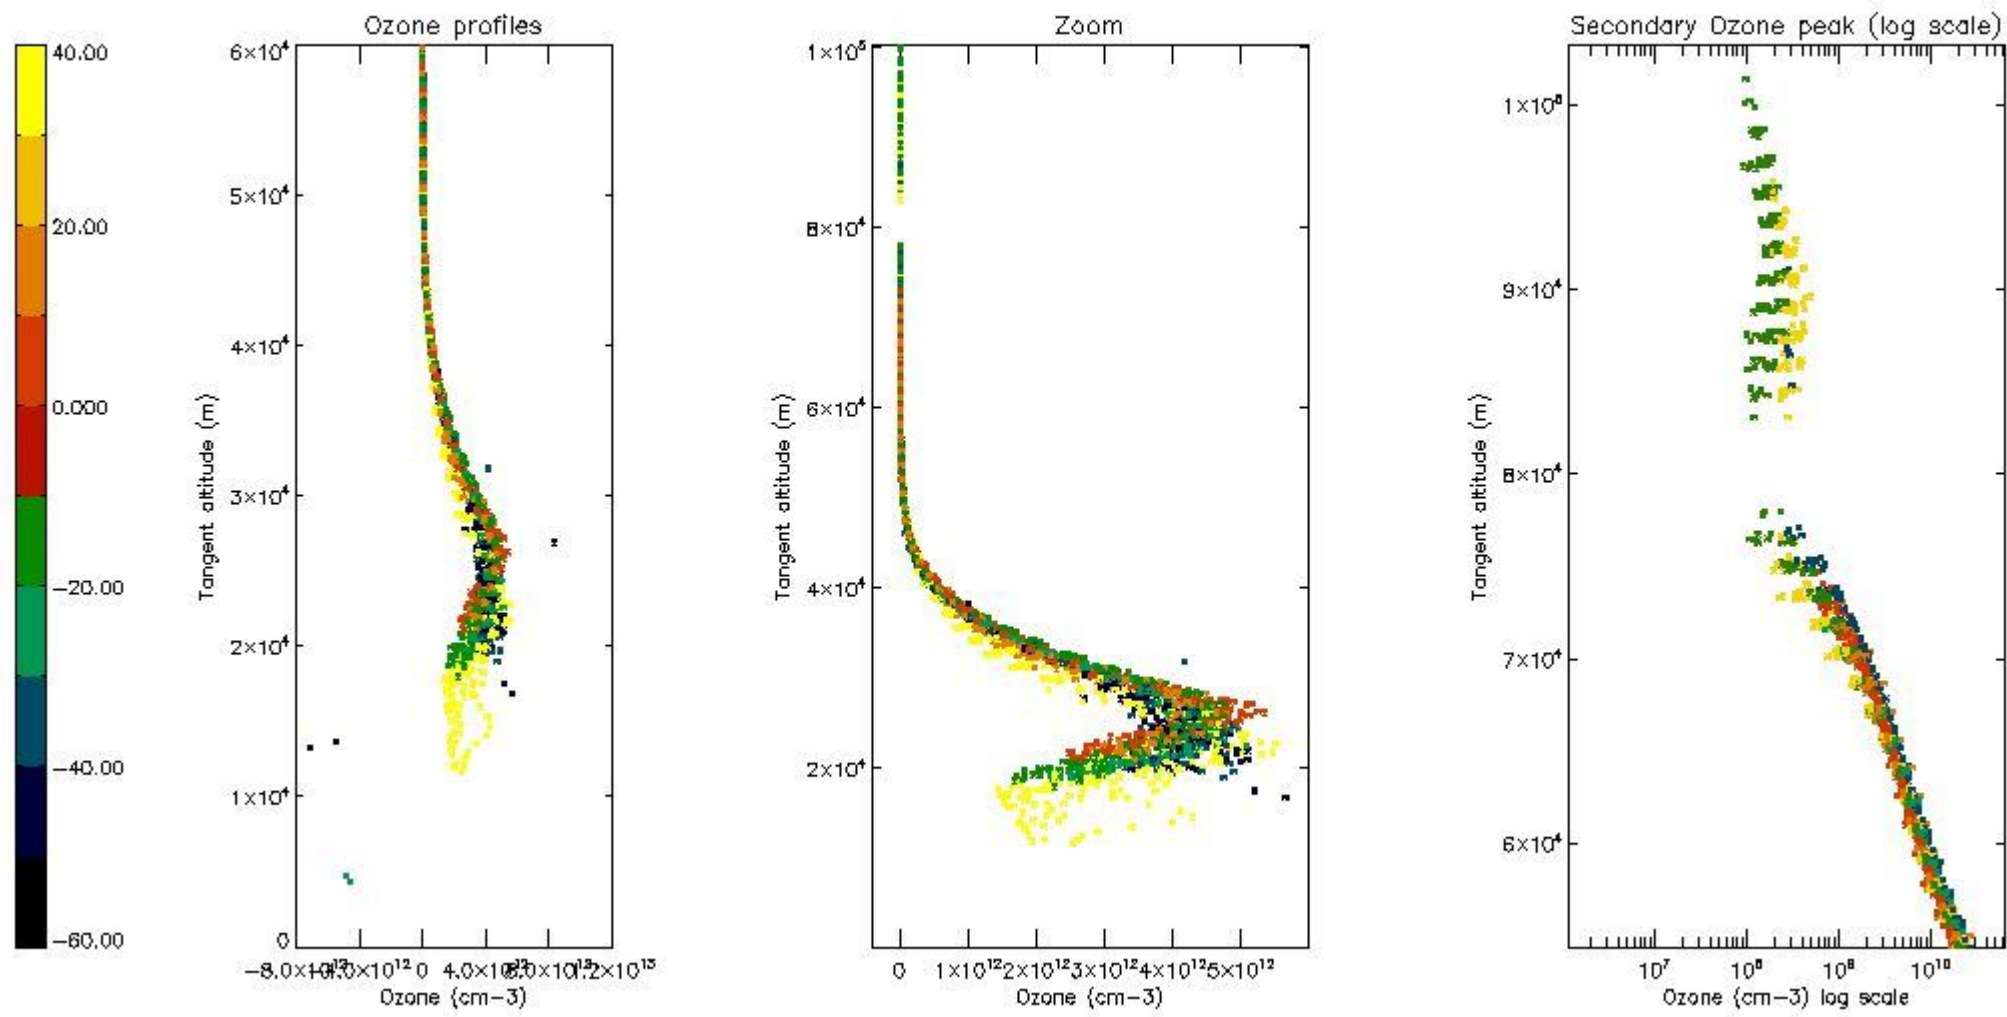

STD < 10	18
STD < 5	12

5.2 Plot ozone profiles for all STD (dark without errors)

The colorbar represents the latitude.

5.3 Plot ozone profiles where STD < 20% (dark without errors)

The colorbar represents the latitude.

5.4 Plot ozone profiles where $STD < 10\%$ (dark without errors)

The colorbar represents the latitude.

5.5 Plot ozone profiles where STD < 5% (dark without errors)

The colorbar represents the latitude.

5.6 Plot NO₂ profiles for all STD (dark without errors)

The colorbar represents the latitude.

5.7 Plot NO3 profiles for all STD (dark without errors)

The colorbar represents the latitude.

5.8 Plot H₂O profiles for all STD (only for occultations of stars 1,2,3,4,13,14,16,26,63 dark without errors)