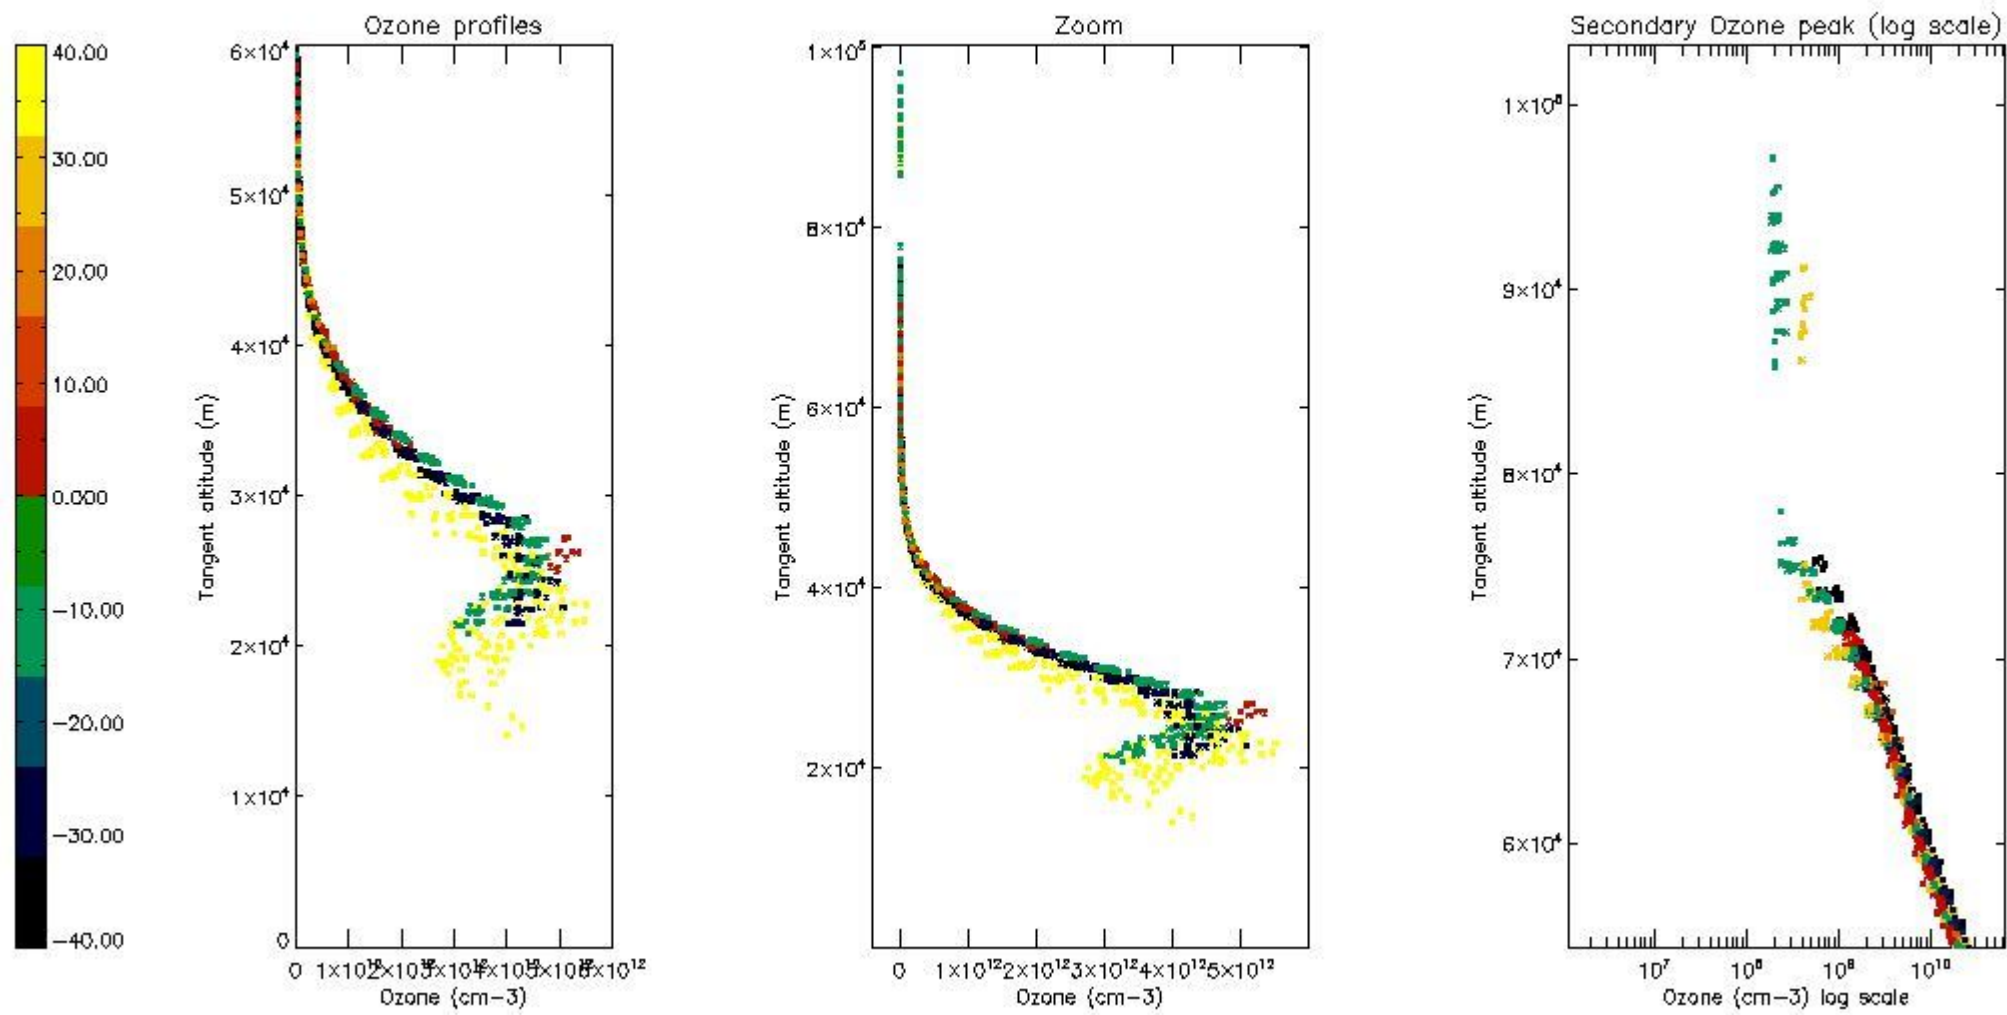

5.6 Plot NO₂ profiles for all STD (dark without errors)

The colorbar represents the latitude.