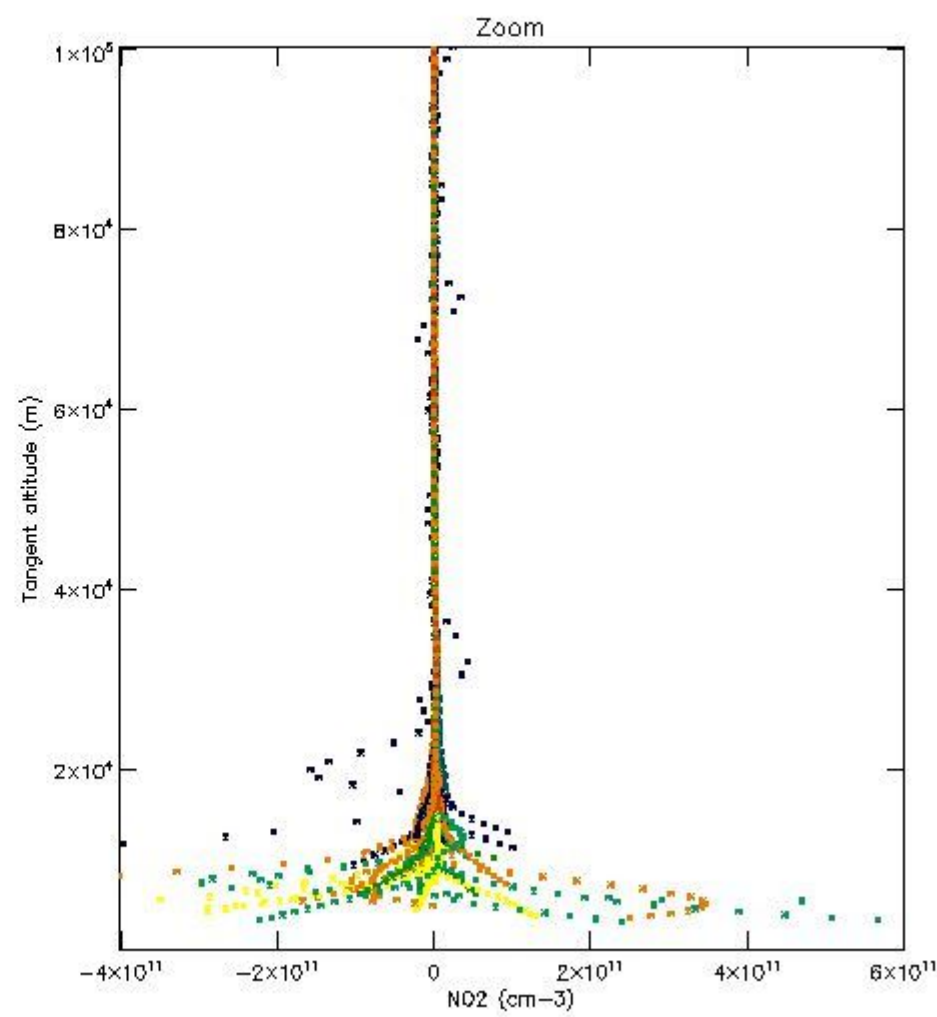

5.7 Plot NO3 profiles for all STD (dark without errors)

The colorbar represents the latitude.