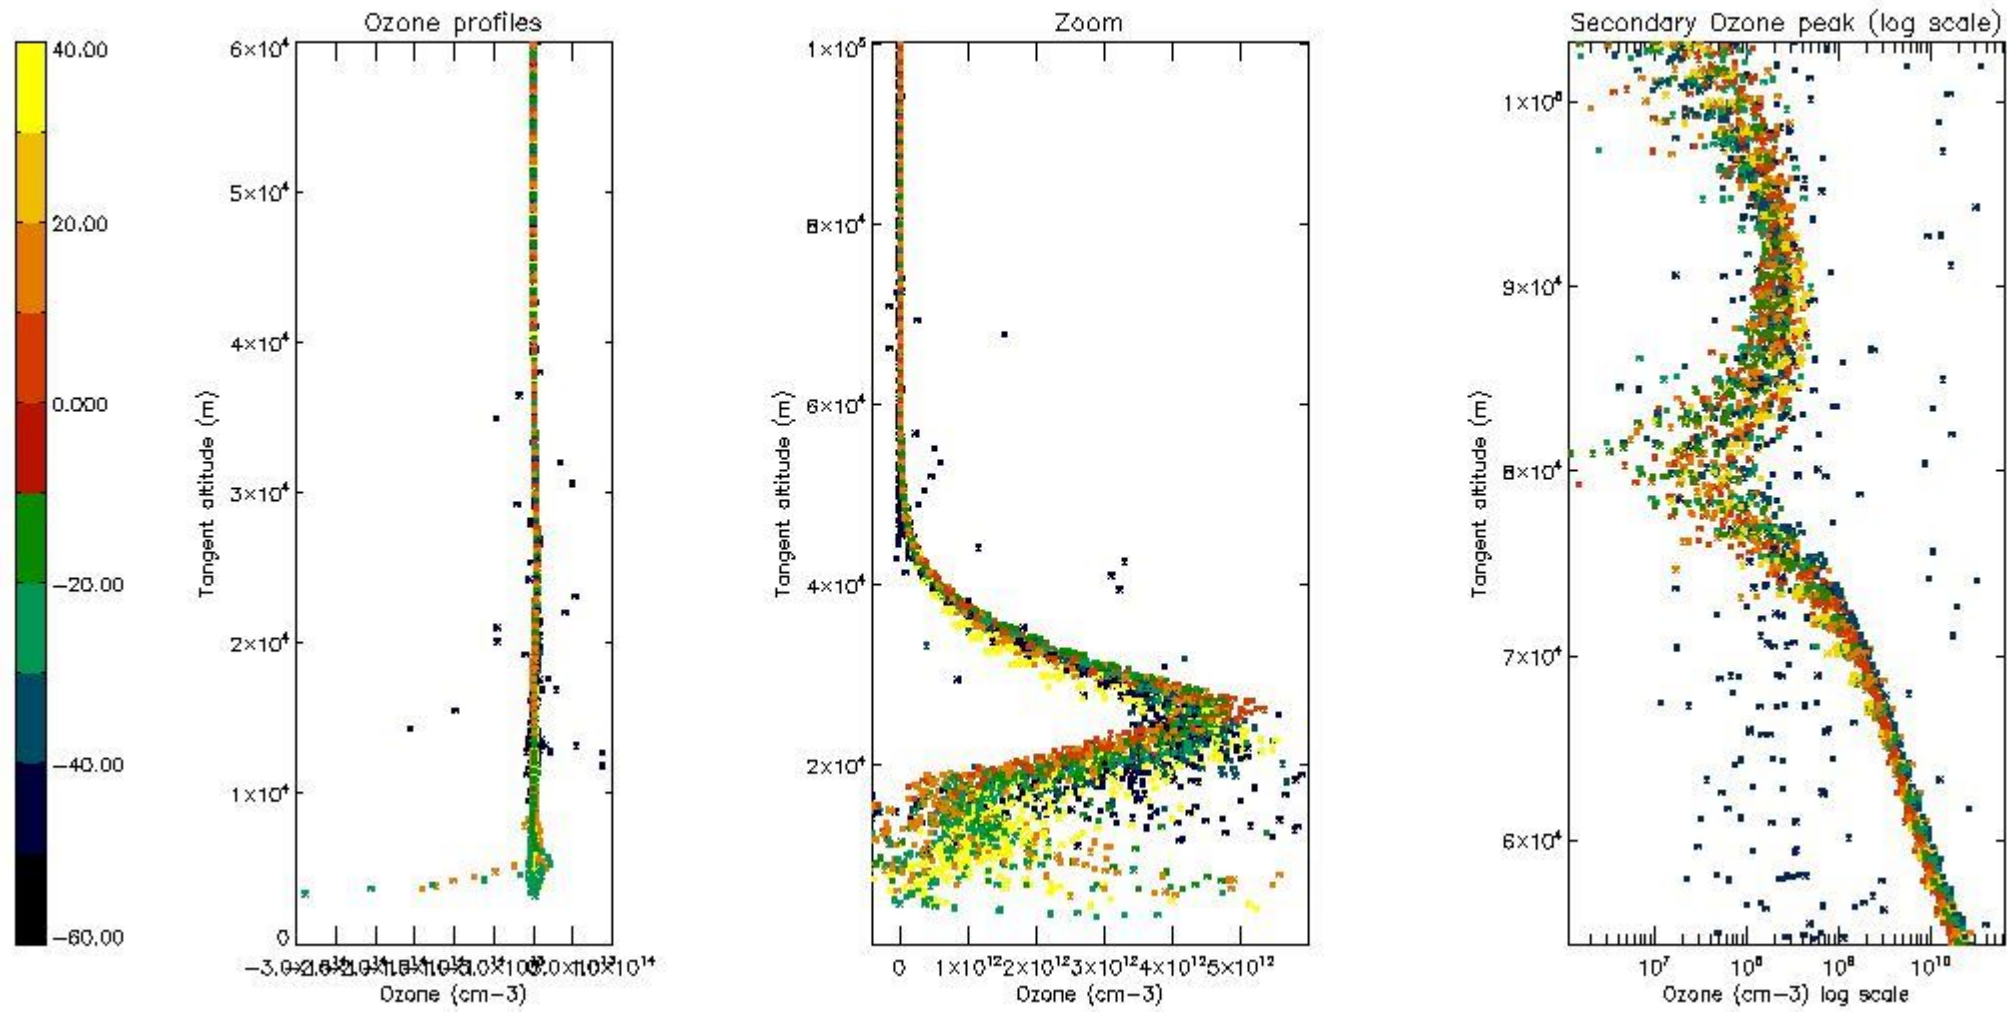

STD < 10	18
STD < 5	12

5.2 Plot ozone profiles for all STD (dark without errors)

The colorbar represents the latitude.

5.3 Plot ozone profiles where STD < 20% (dark without errors)

The colorbar represents the latitude.