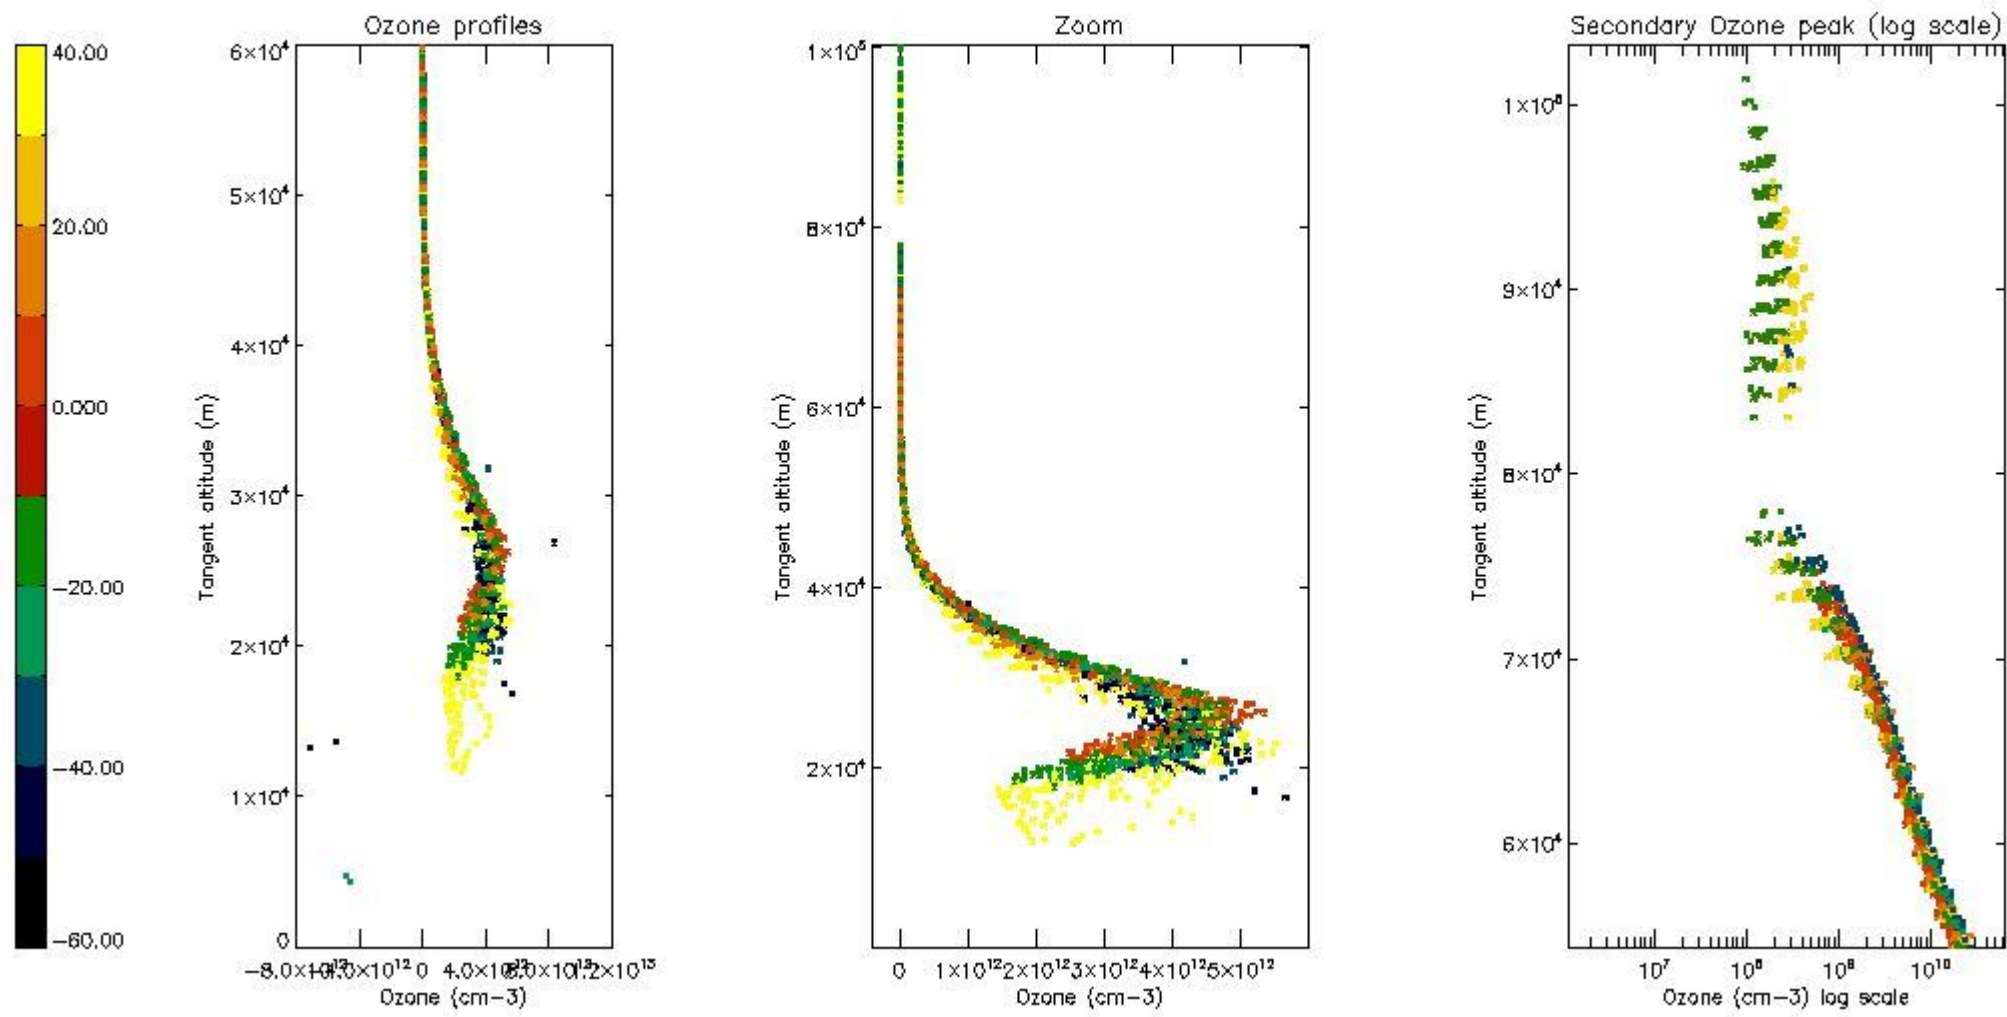

5.5 Plot ozone profiles where STD < 5% (dark without errors)

The colorbar represents the latitude.