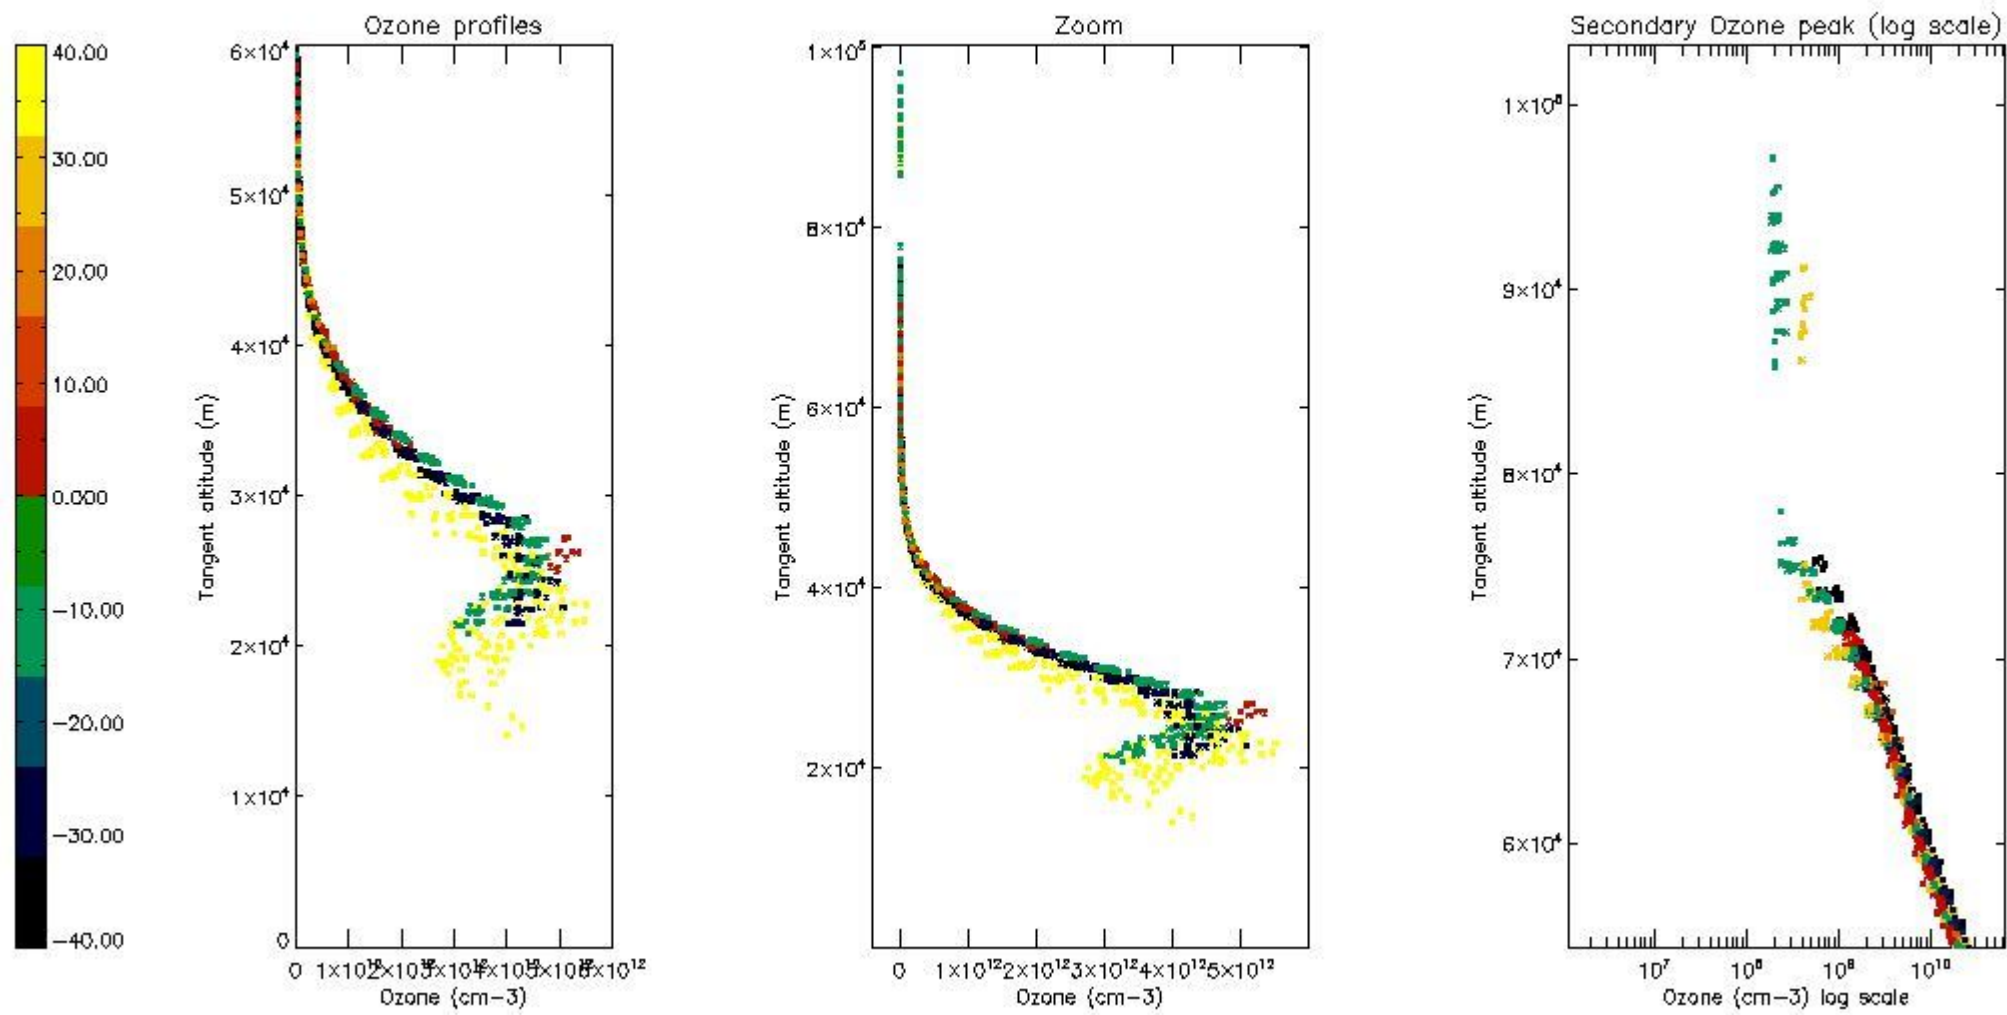

STD < 10	18
STD < 5	12

5.2 Plot ozone profiles for all STD (dark without errors)

The colorbar represents the latitude.

5.3 Plot ozone profiles where STD < 20% (dark without errors)

The colorbar represents the latitude.

5.4 Plot ozone profiles where $STD < 10\%$ (dark without errors)

The colorbar represents the latitude.

5.5 Plot ozone profiles where STD < 5% (dark without errors)

The colorbar represents the latitude.

5.6 Plot NO₂ profiles for all STD (dark without errors)