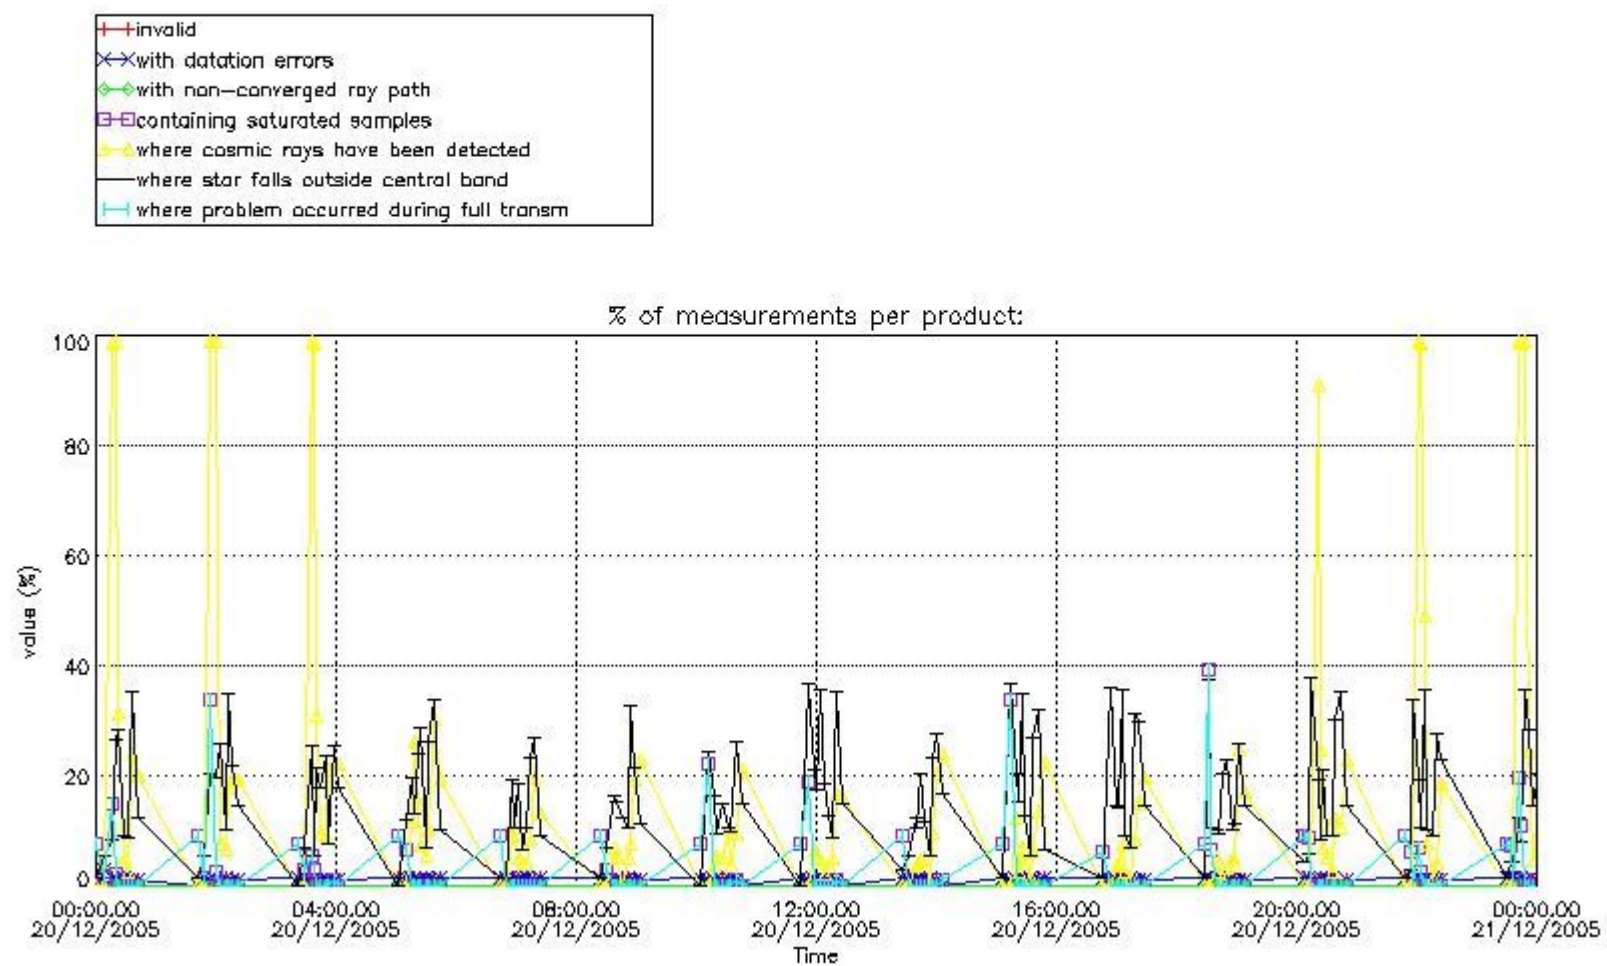

4.1.2 Plot level 1 quality information per product (time dependant): ENVI SAT DESCENDING passes