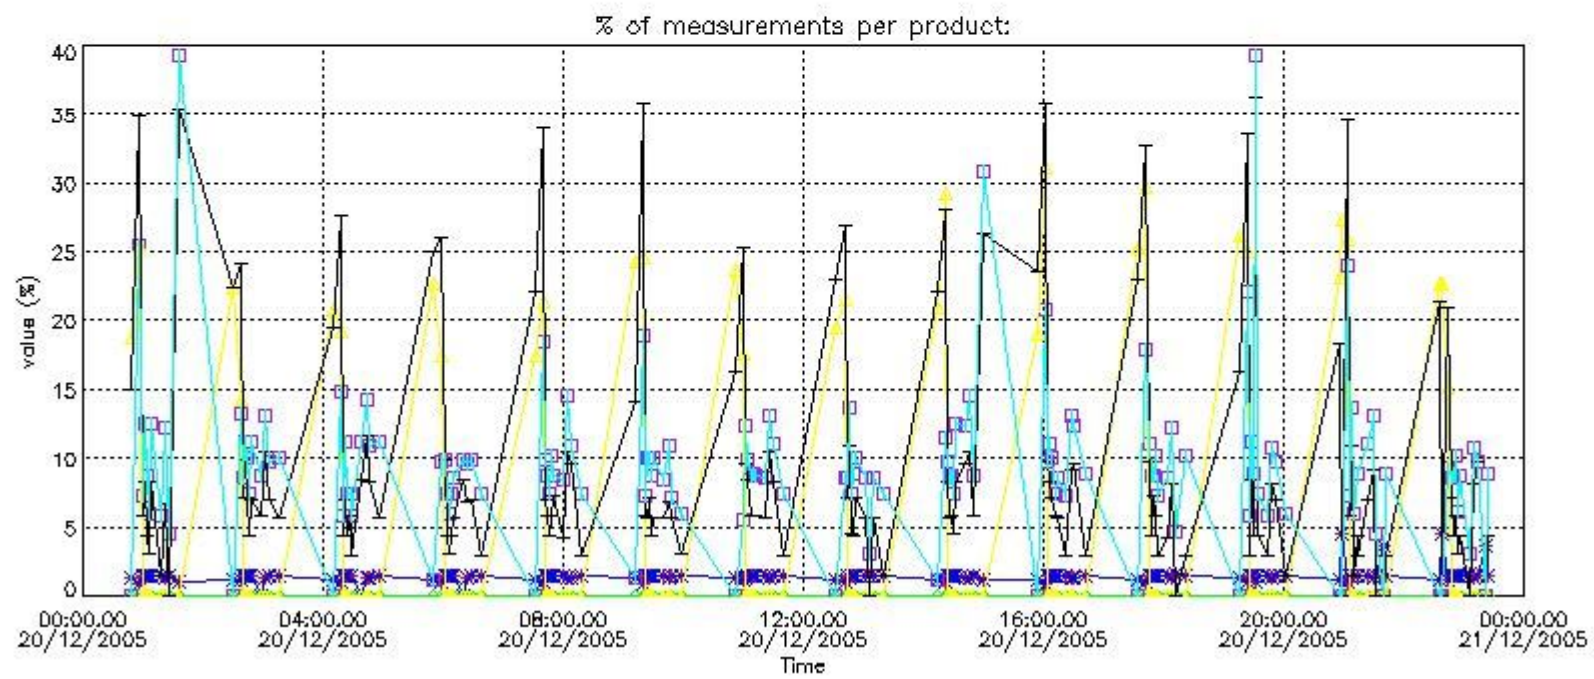

Percentage of flagged data per NO3 profile

4. Level 1 quality information per product

In this section it is plotted some information contained in the Quality Summary data set of the level 2 products that comes from the level 1b processing. Products without errors (error flag in the MPH set to "0") are used.

4.1 Plot quality information per product (time dependant) coming from level 1b processing

4.1.1 Plot level 1 quality information per product (time dependant): ENVISAT ASCENDING passes

4.1.2 Plot level 1 quality information per product (time dependant): ENVI SAT DESCENDING passes