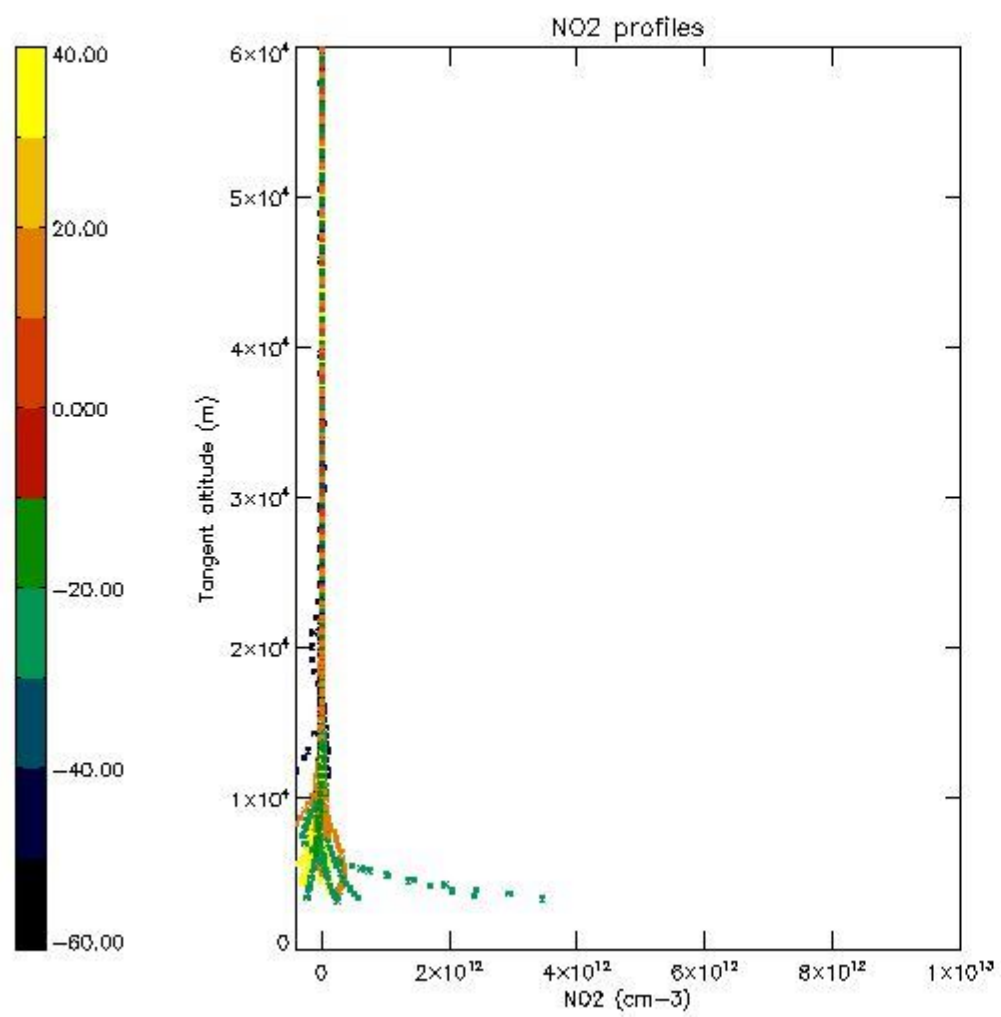

5.7 Plot NO3 profiles for all STD (dark without errors)

The colorbar represents the latitude.