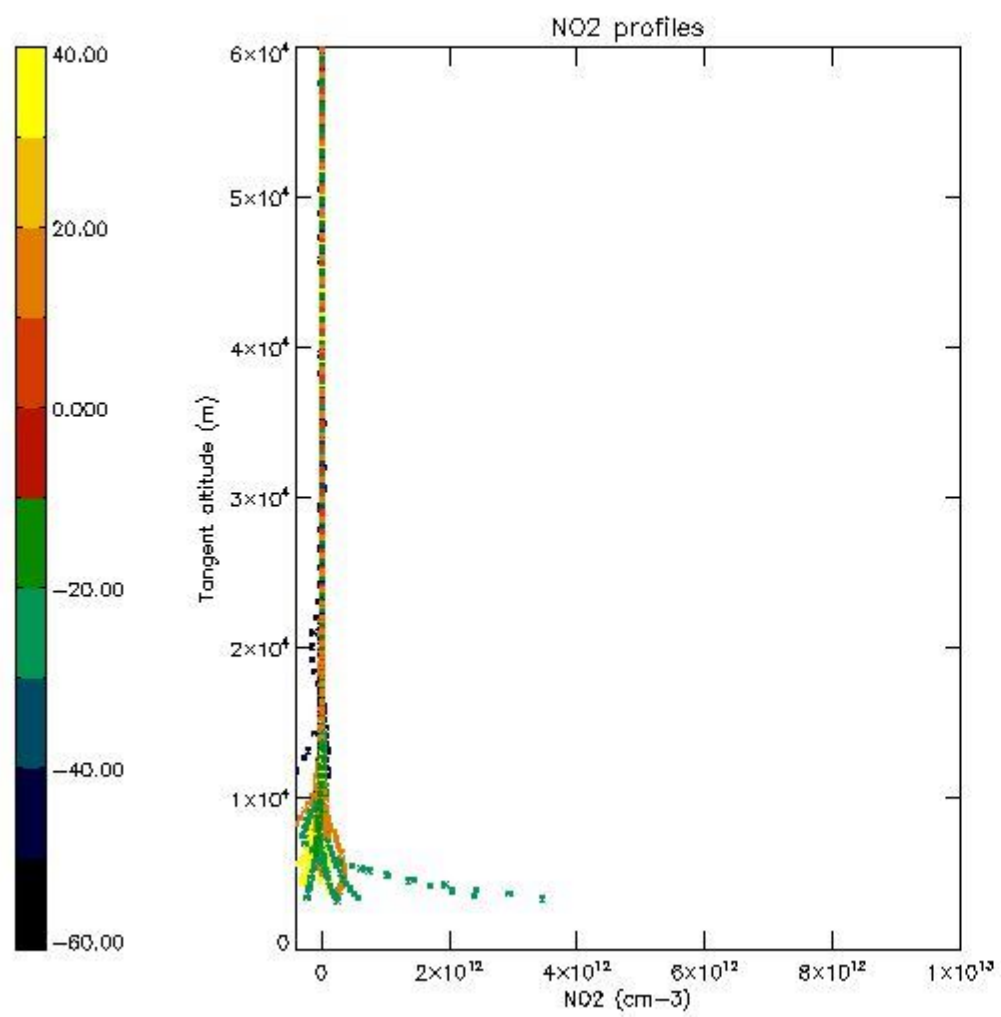

5.4 Plot ozone profiles where $STD < 10\%$ (dark without errors)

The colorbar represents the latitude.

5.5 Plot ozone profiles where STD < 5% (dark without errors)

The colorbar represents the latitude.

5.6 Plot NO₂ profiles for all STD (dark without errors)

The colorbar represents the latitude.

5.7 Plot NO3 profiles for all STD (dark without errors)

The colorbar represents the latitude.

5.8 Plot H₂O profiles for all STD (only for occultations of stars 1,2,3,4,13,14,16,26,63 dark without errors)