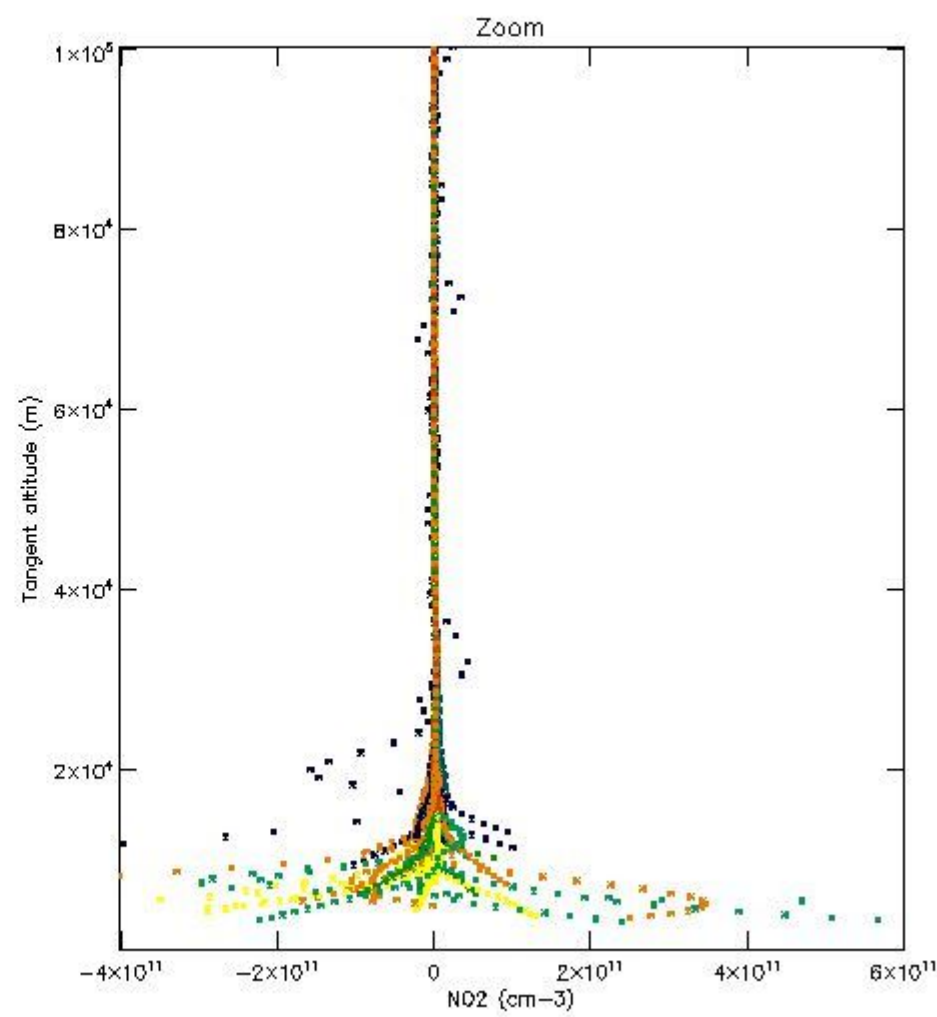

5.4 Plot ozone profiles where $STD < 10\%$ (dark without errors)

The colorbar represents the latitude.

5.5 Plot ozone profiles where STD < 5% (dark without errors)

The colorbar represents the latitude.

5.6 Plot NO₂ profiles for all STD (dark without errors)

The colorbar represents the latitude.

5.7 Plot NO3 profiles for all STD (dark without errors)

The colorbar represents the latitude.

5.8 Plot H₂O profiles for all STD (only for occultations of stars 1,2,3,4,13,14,16,26,63 dark without errors)