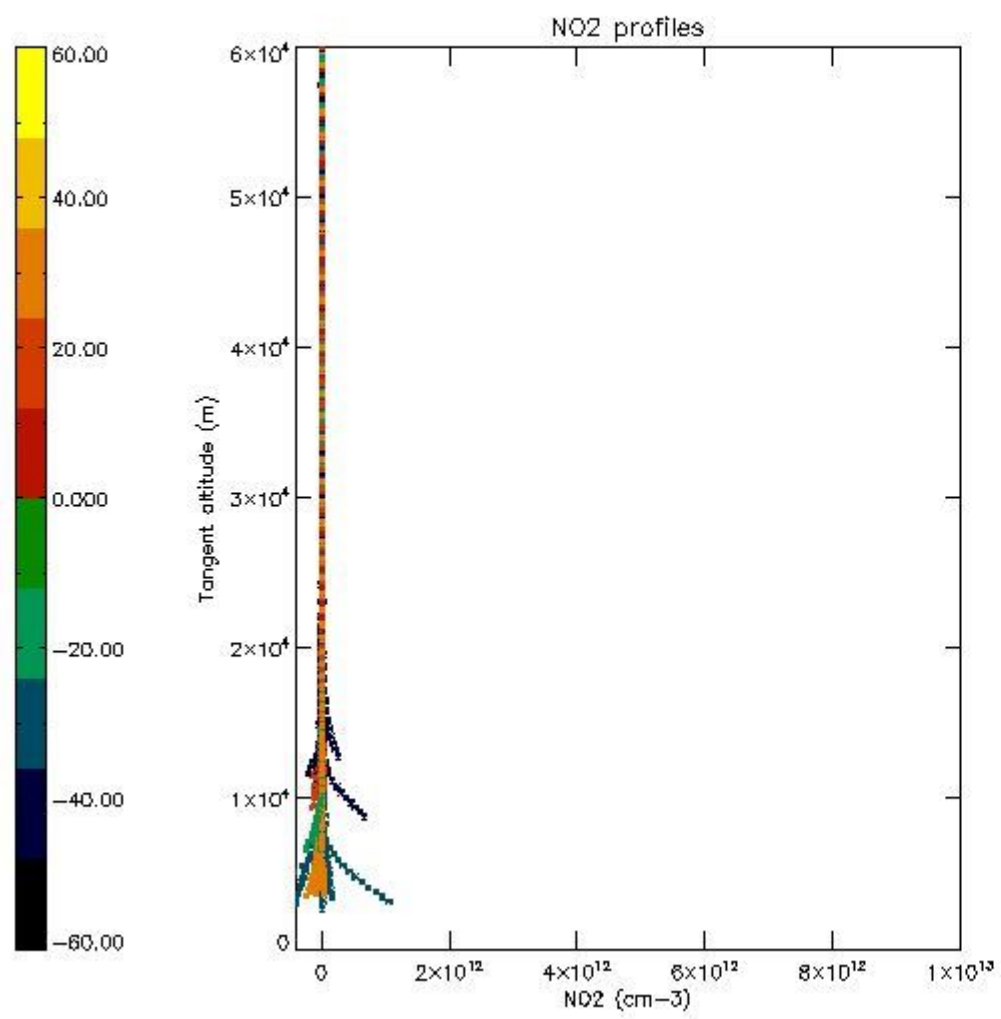

*5.4 Plot ozone profiles where STD < 10% (dark without errors)*

The colorbar represents the latitude.

*5.5 Plot ozone profiles where STD < 5% (dark without errors)*

The colorbar represents the latitude.

*5.6 Plot NO<sub>2</sub> profiles for all STD (dark without errors)*

The colorbar represents the latitude.

*5.7 Plot NO3 profiles for all STD (dark without errors)*

The colorbar represents the latitude.

*5.8 Plot H2O profiles for all STD (only for occultations of stars 1,2,3,4,13,14,16,26,63 dark without errors)*