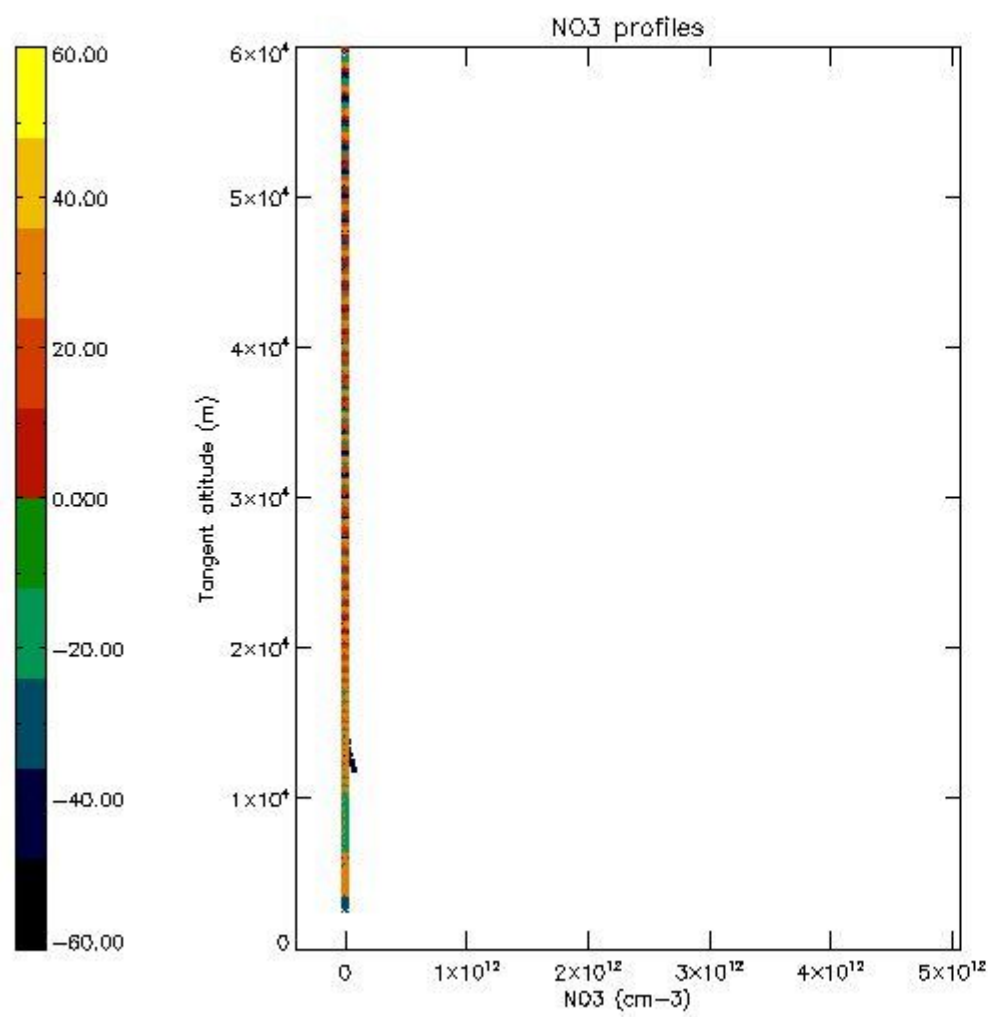

5.8 Plot H2O profiles for all STD (only for occultations of stars 1,2,3,4,13,14,16,26,63 dark without errors)

The colorbar represents the latitude.