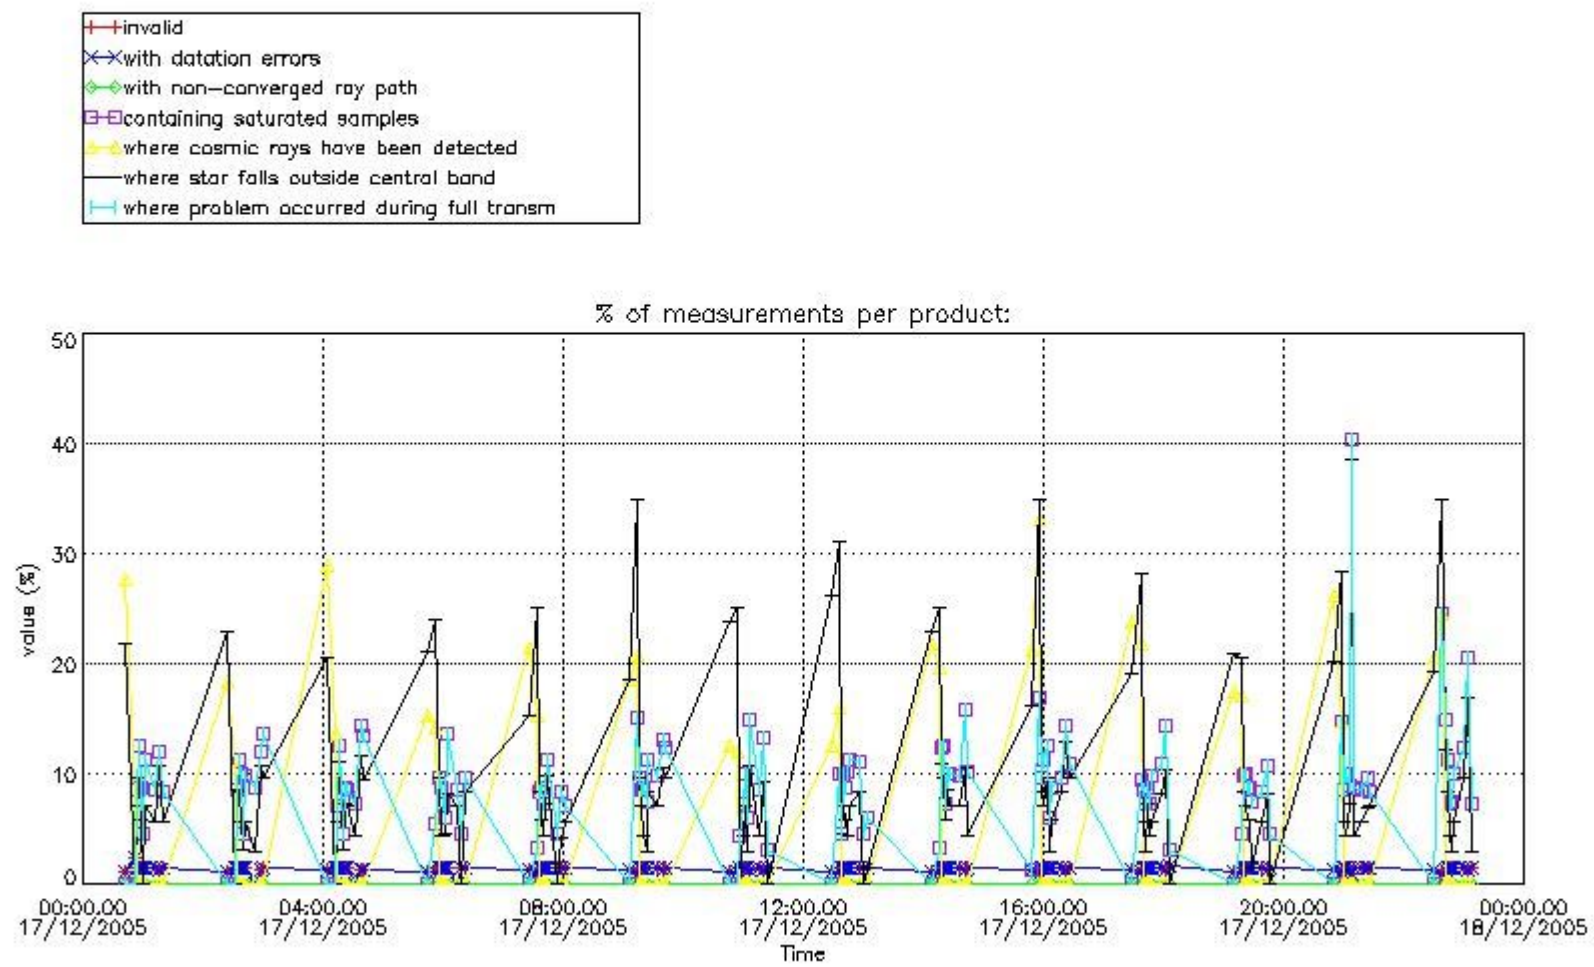

4.2 Plot quality information per product coming from level 1b processing (world map)

4.2.1 Plot level 1 quality information per product (world map): ENVISAT ASCENDING passes