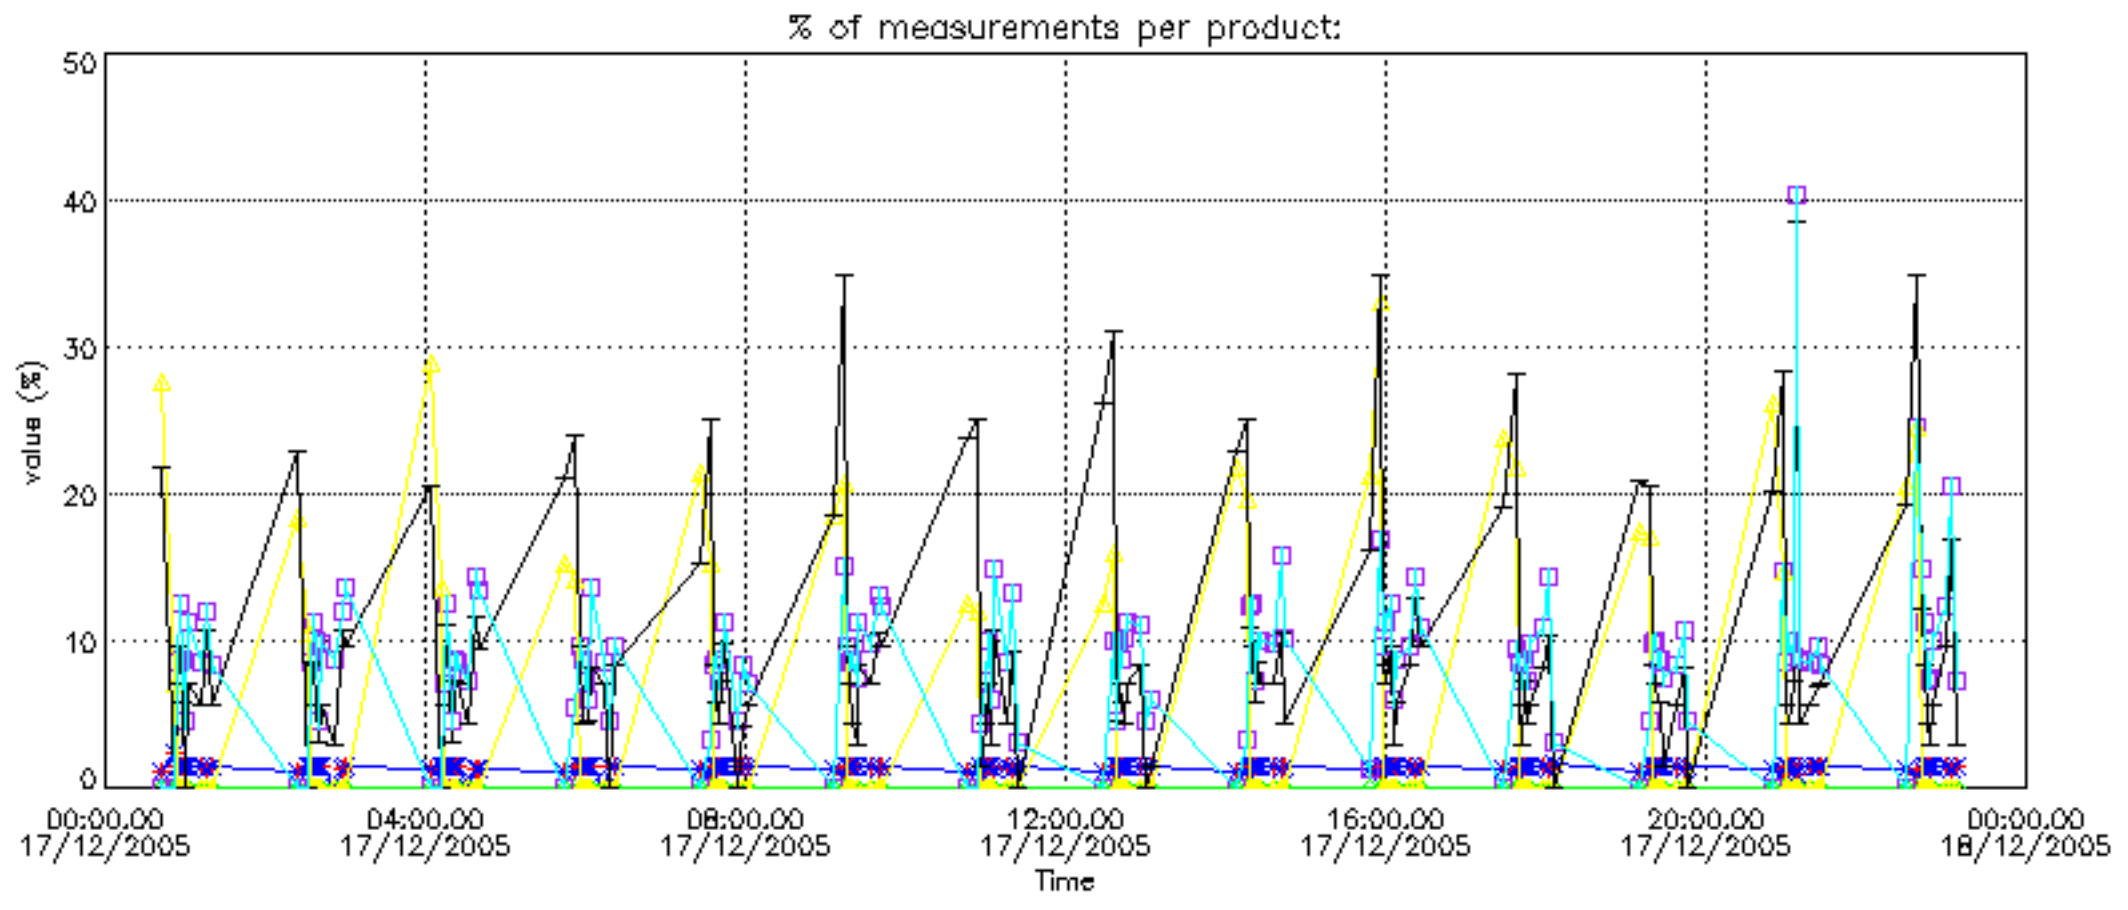

Percentage of cosmic ray hits per profile

Percentage of datation errors per profile