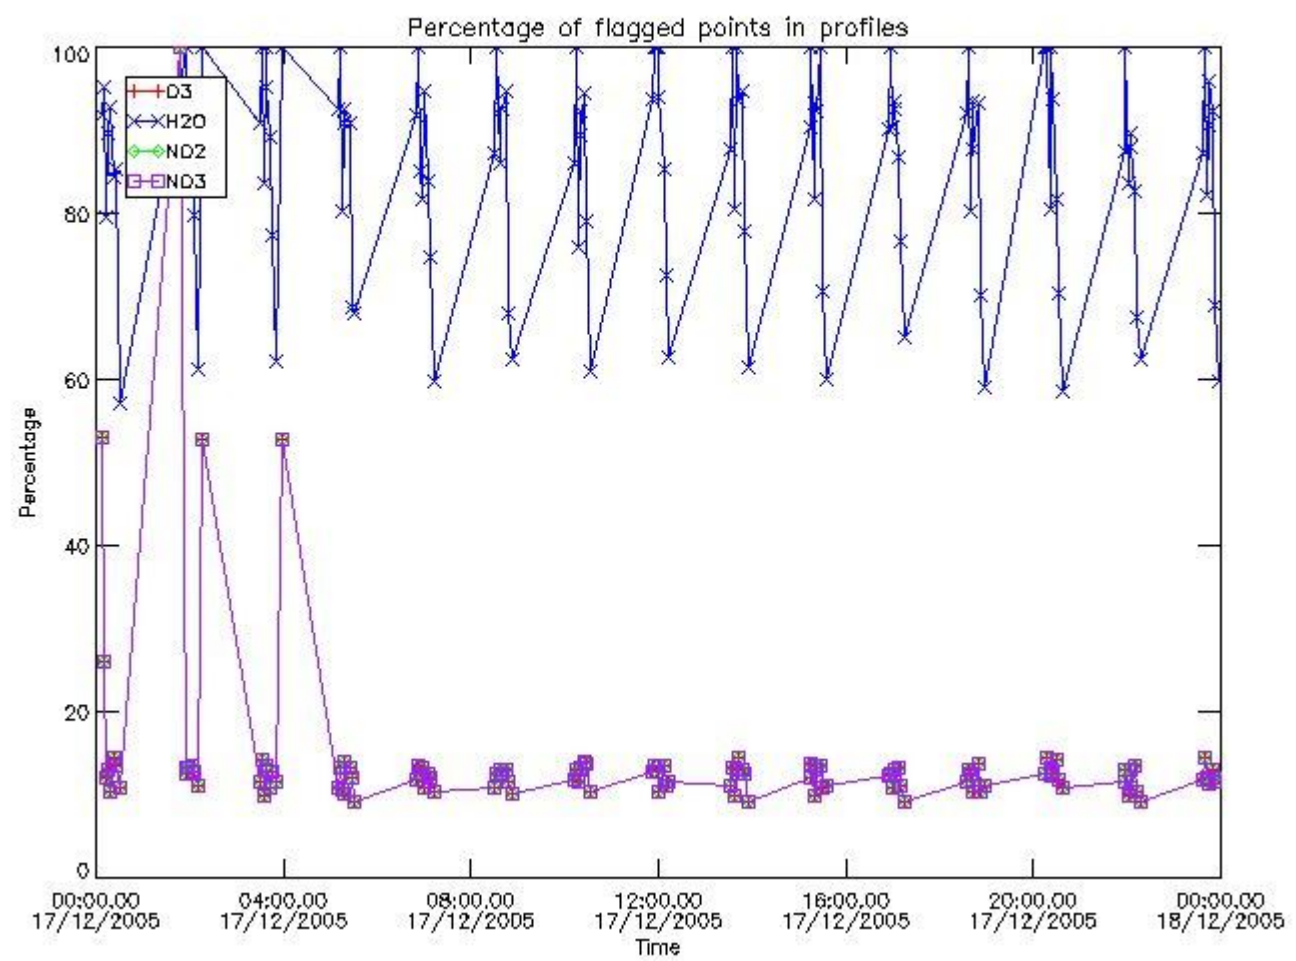

3. Quality information per product

In this section it is plotted some information contained in the Quality Summary data set of the level 2 products. Only products in dark limb conditions and without errors (error flag in the MPH set to "0") are used.

3.1 Plot quality information per product (time dependant)

3.2 Plot quality information per product (world map)