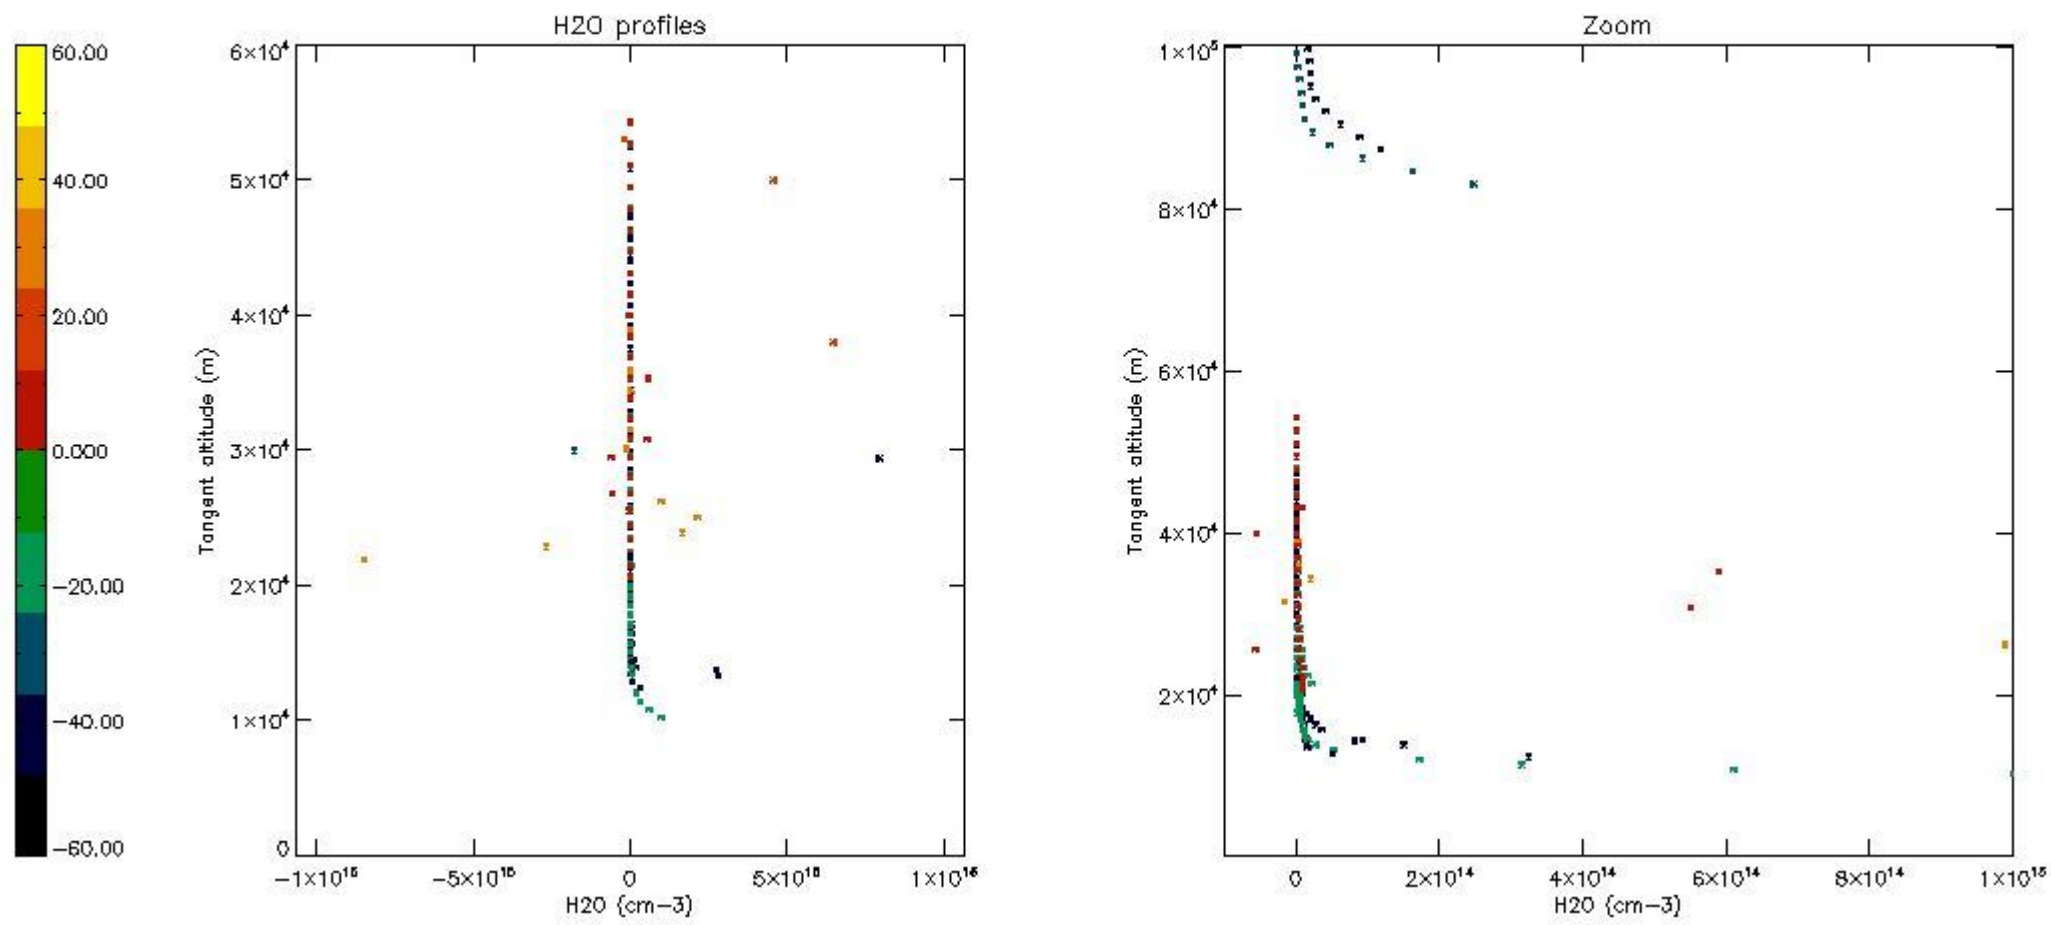

6. Auxiliary Data Files used for the production reported in section 2

The number reported in the third column indicates since which file (see list in section 2) the corresponding auxiliary file has been used. The fourth column is the date of those product files.

Type	Auxiliary Filename	Used since product	Used since product date
INST_PHYS_CHARACTERISTICS	GOM_INS_AXVIEC20091111_143220_20030716_120000_20500101_000000	1	17-DEC-2005 00:08:07
LEVEL-2_PROC_CONFIG	GOM_PR2_AXVIEC20091111_152718_20020301_000000_20500101_000000	1	17-DEC-2005 00:08:07
CROSS_SECTIONS_FILE	GOM_CR2_AXVIEC20091111_154832_20020301_000000_20500101_000000	1	17-DEC-2005 00:08:07