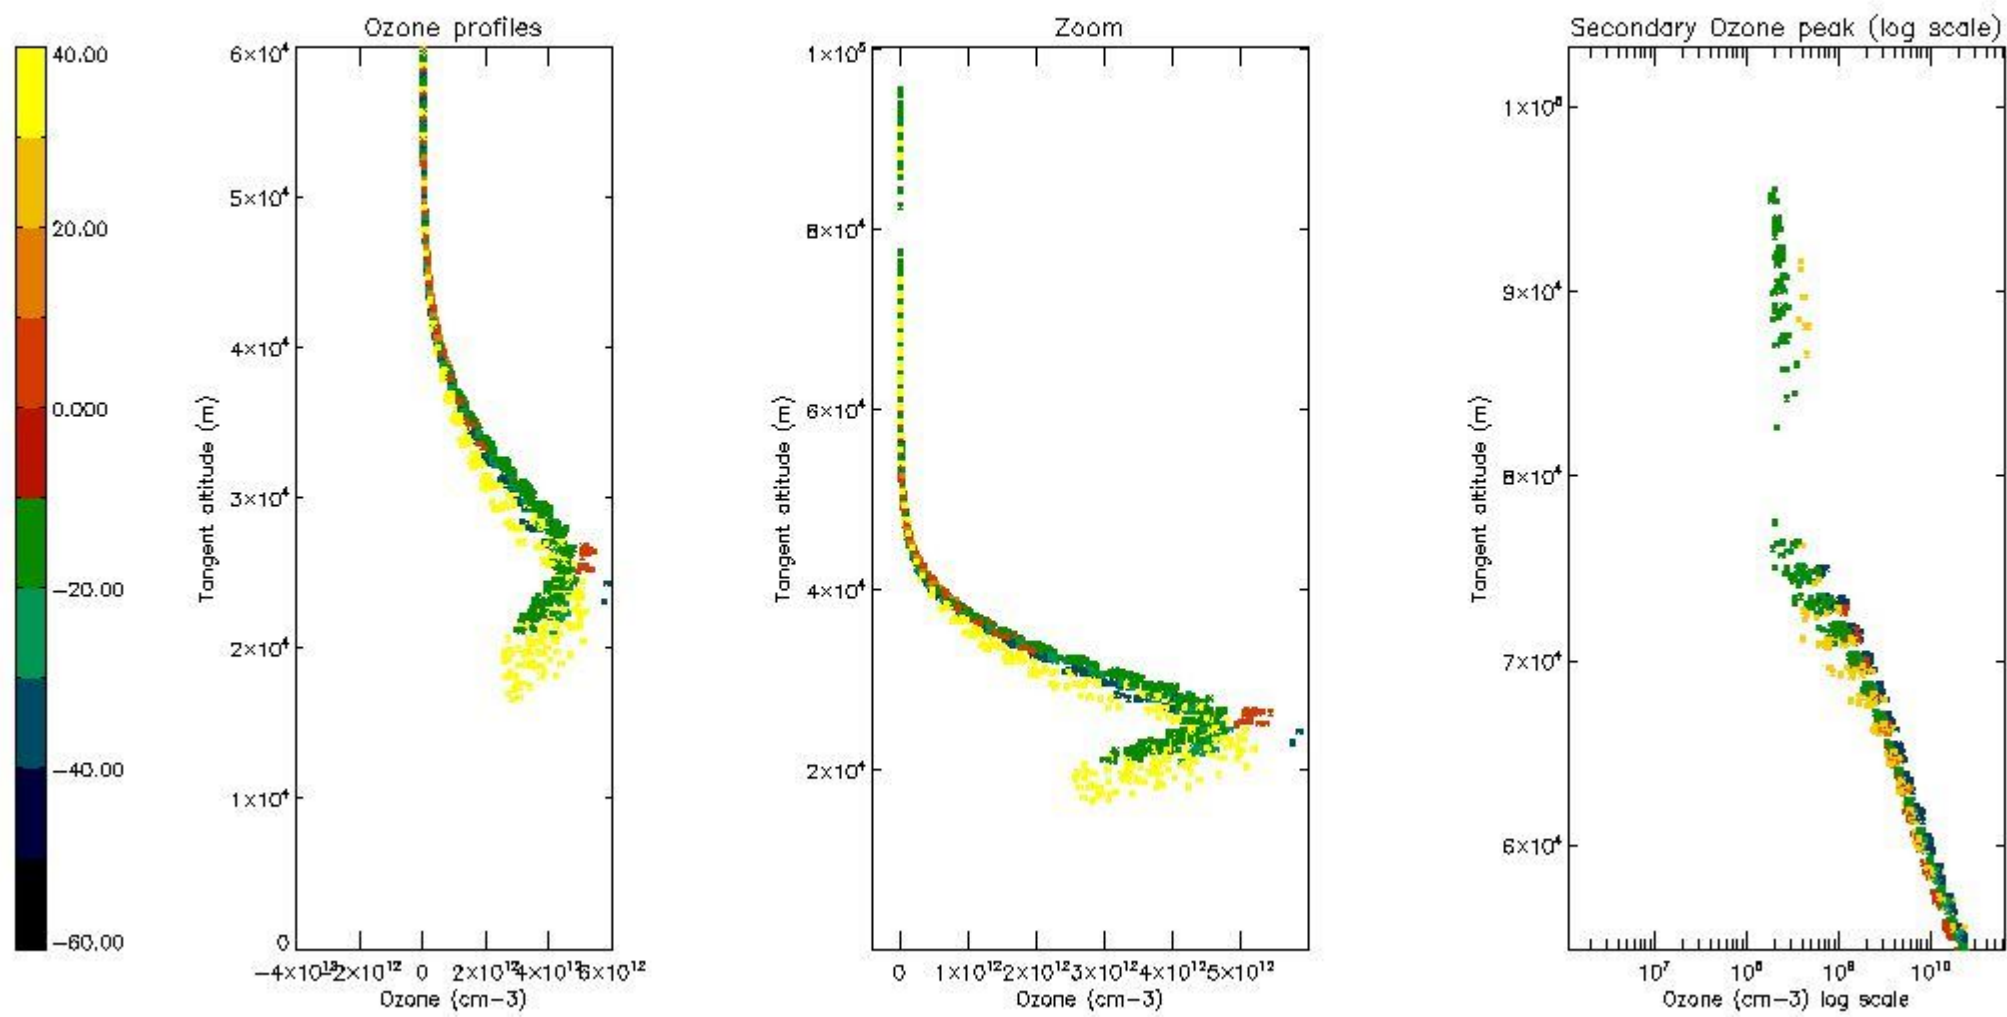

*5.4 Plot ozone profiles where STD < 10% (dark without errors)*

The colorbar represents the latitude.

*5.5 Plot ozone profiles where STD < 5% (dark without errors)*

The colorbar represents the latitude.

*5.6 Plot NO<sub>2</sub> profiles for all STD (dark without errors)*

The colorbar represents the latitude.

*5.7 Plot NO3 profiles for all STD (dark without errors)*

The colorbar represents the latitude.

*5.8 Plot H2O profiles for all STD (only for occultations of stars 1,2,3,4,13,14,16,26,63 dark without errors)*