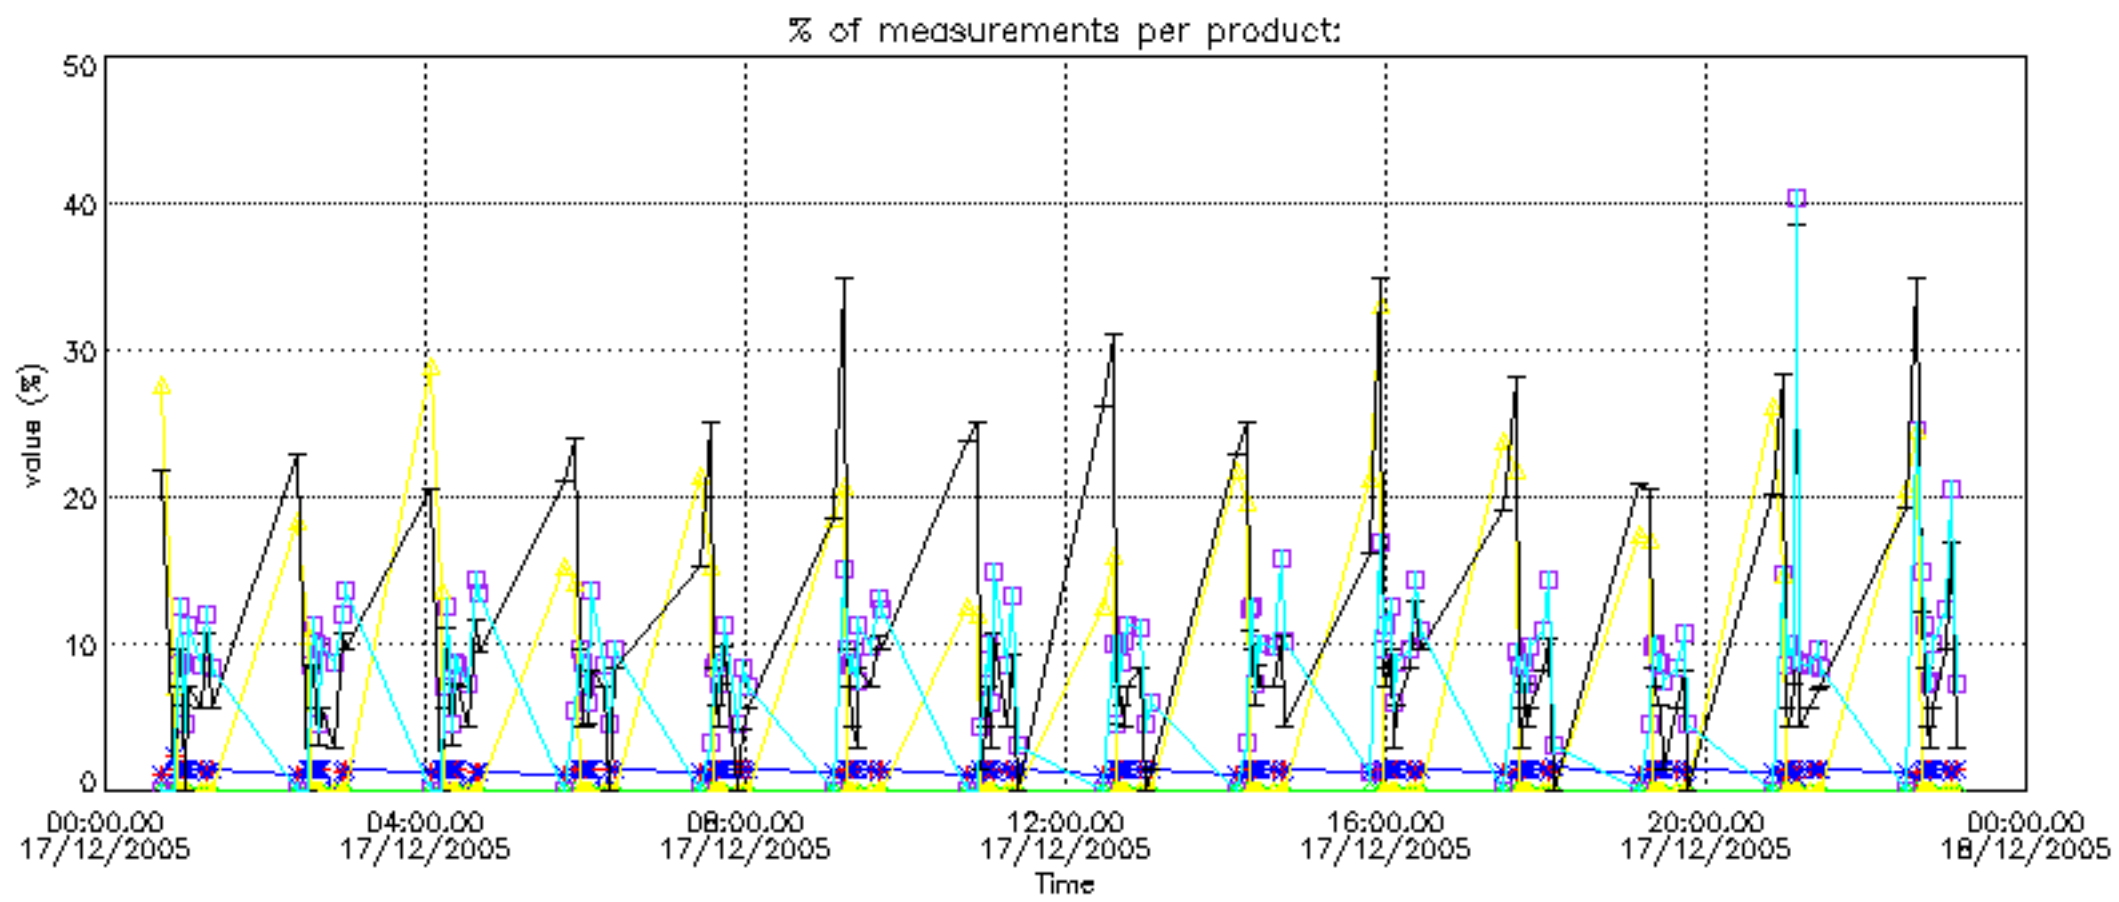

Percentage of cosmic ray hits per profile

Percentage of datation errors per profile