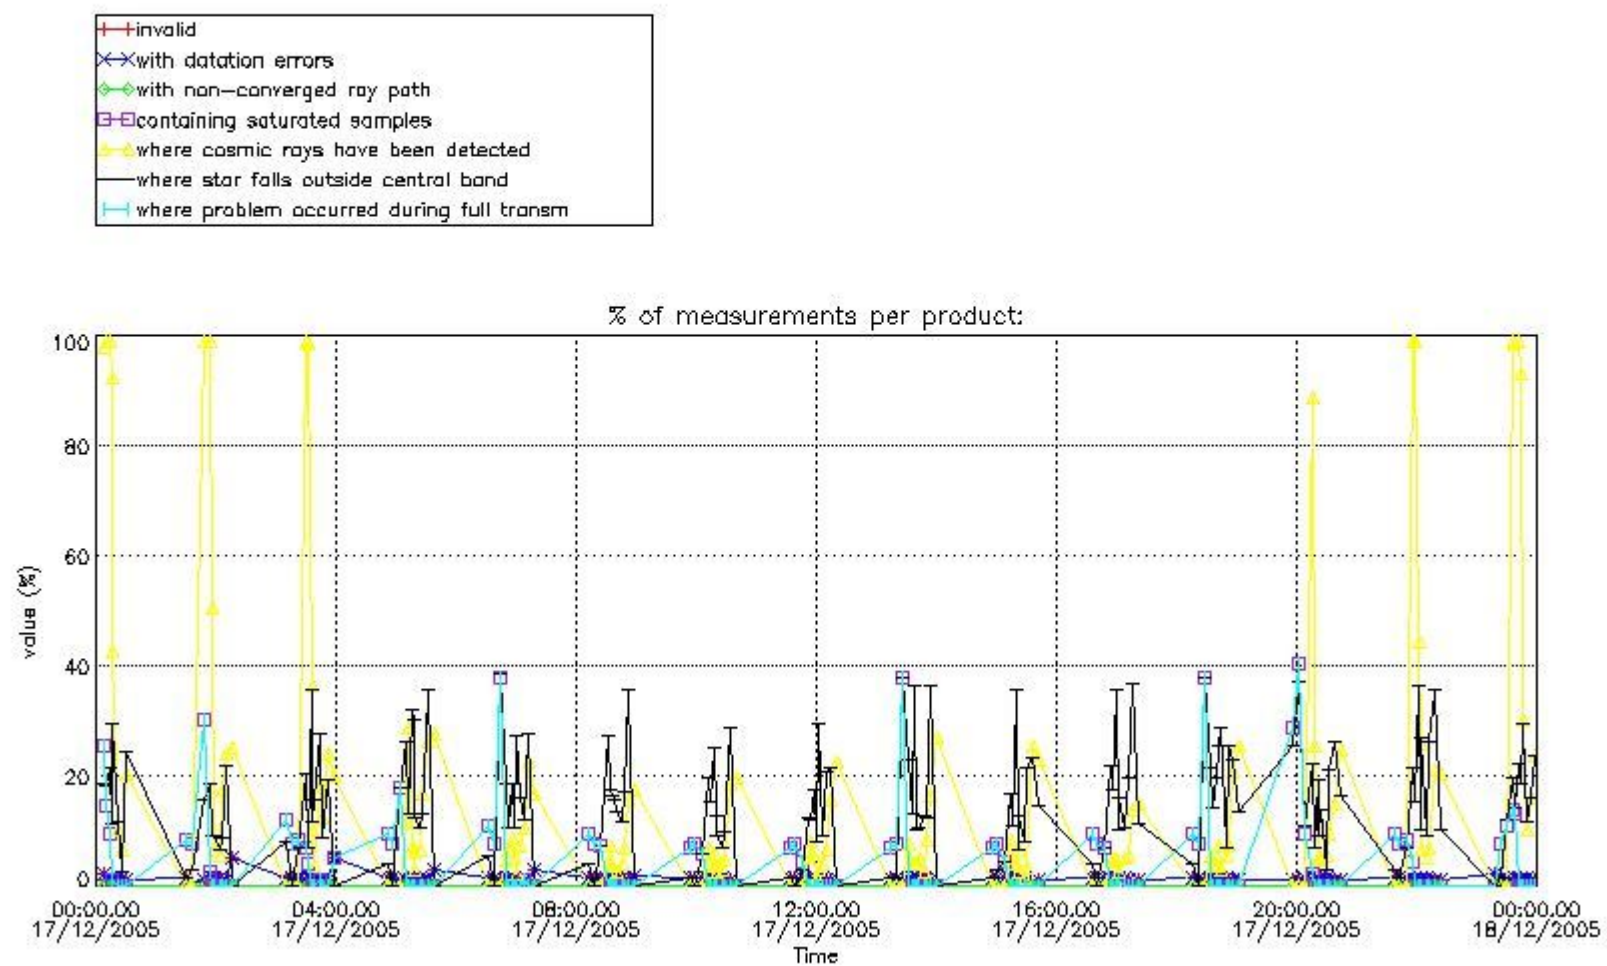

4.1.2 Plot level 1 quality information per product (time dependant): ENVISAT DESCENDING passes