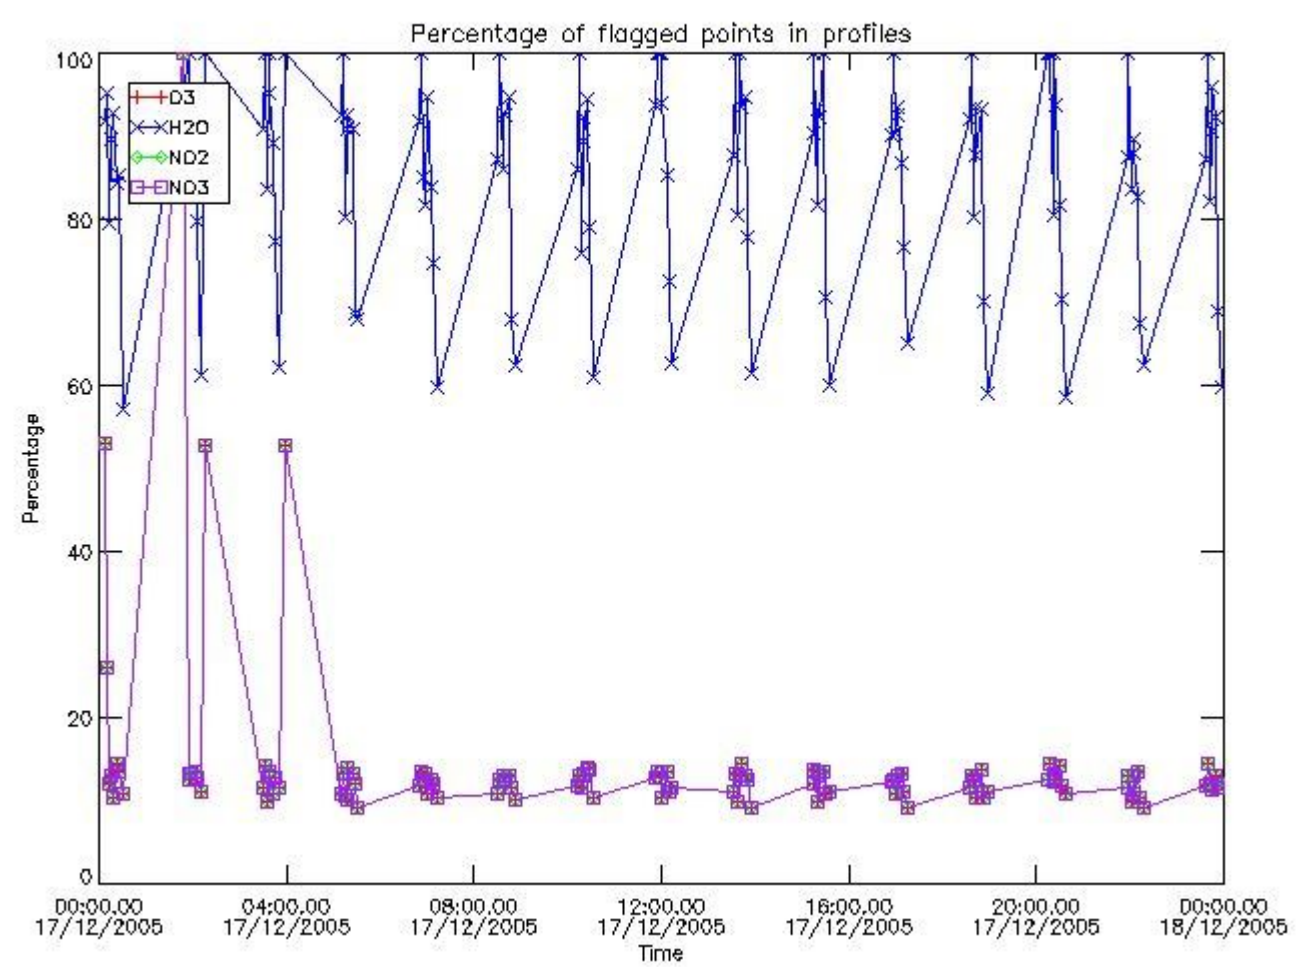

3. Quality information per product

In this section it is plotted some information contained in the Quality Summary data set of the level 2 products. Only products in dark limb conditions and without errors (error flag in the MPH set to "0") are used.

3.1 Plot quality information per product (time dependant)

3.2 Plot quality information per product (world map)