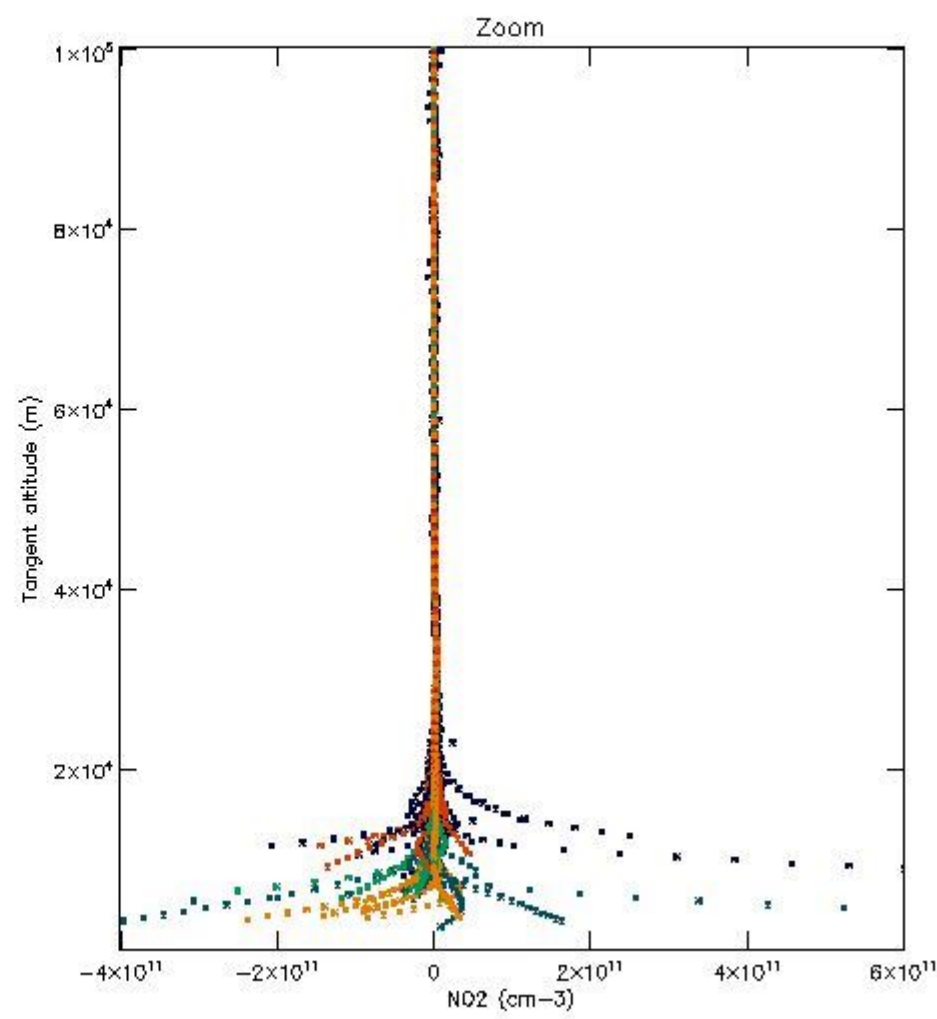

5.7 Plot NO3 profiles for all STD (dark without errors)

The colorbar represents the latitude.