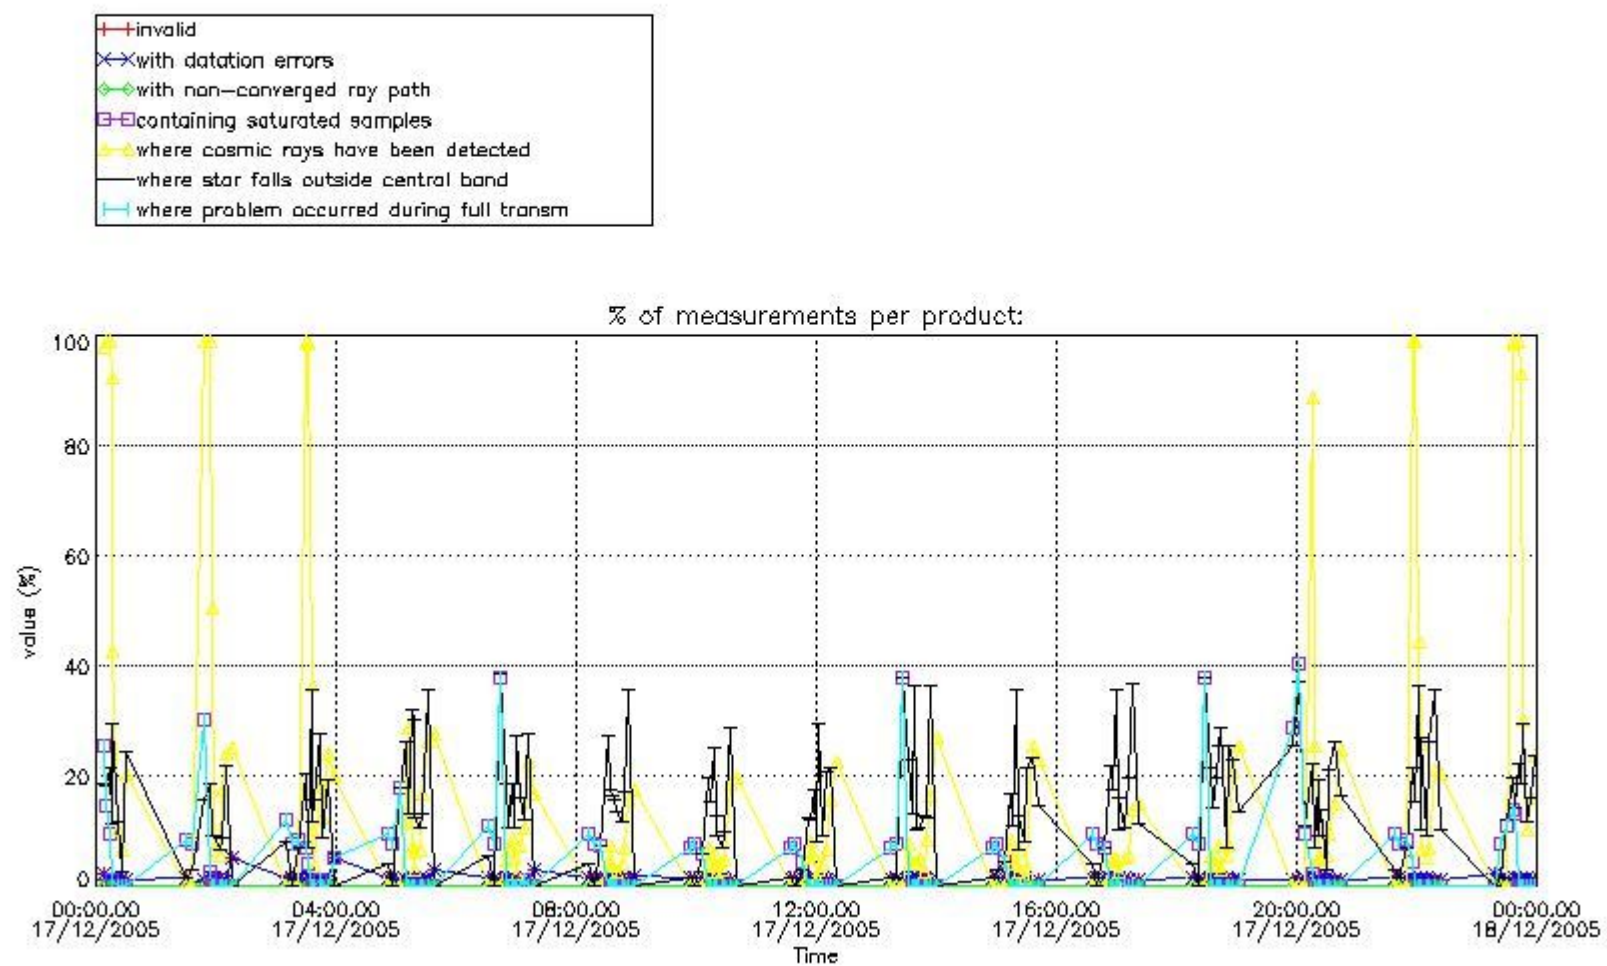

4.1.2 Plot level 1 quality information per product (time dependant): ENVI-SAT DESCENDING passes