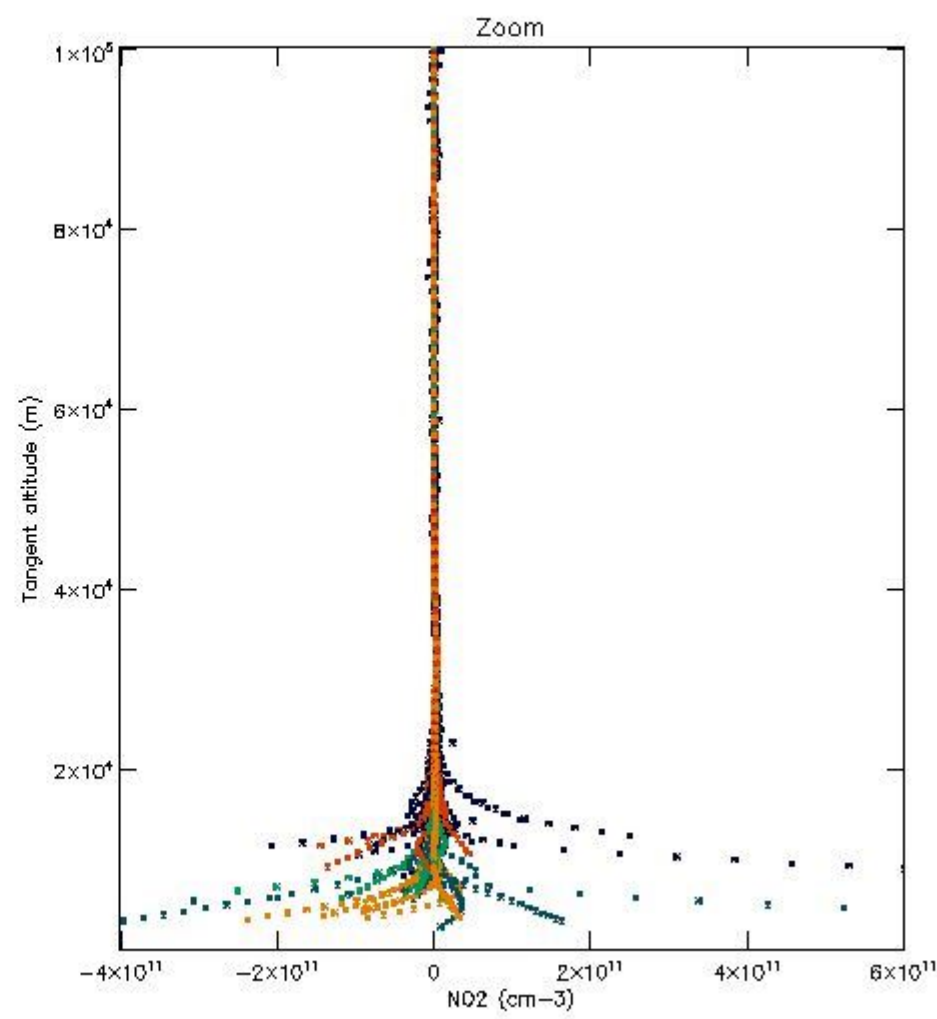

*5.4 Plot ozone profiles where STD < 10% (dark without errors)*

The colorbar represents the latitude.

*5.5 Plot ozone profiles where STD < 5% (dark without errors)*

The colorbar represents the latitude.

*5.6 Plot NO<sub>2</sub> profiles for all STD (dark without errors)*

The colorbar represents the latitude.

*5.7 Plot NO3 profiles for all STD (dark without errors)*

The colorbar represents the latitude.

*5.8 Plot H2O profiles for all STD (only for occultations of stars 1,2,3,4,13,14,16,26,63 dark without errors)*