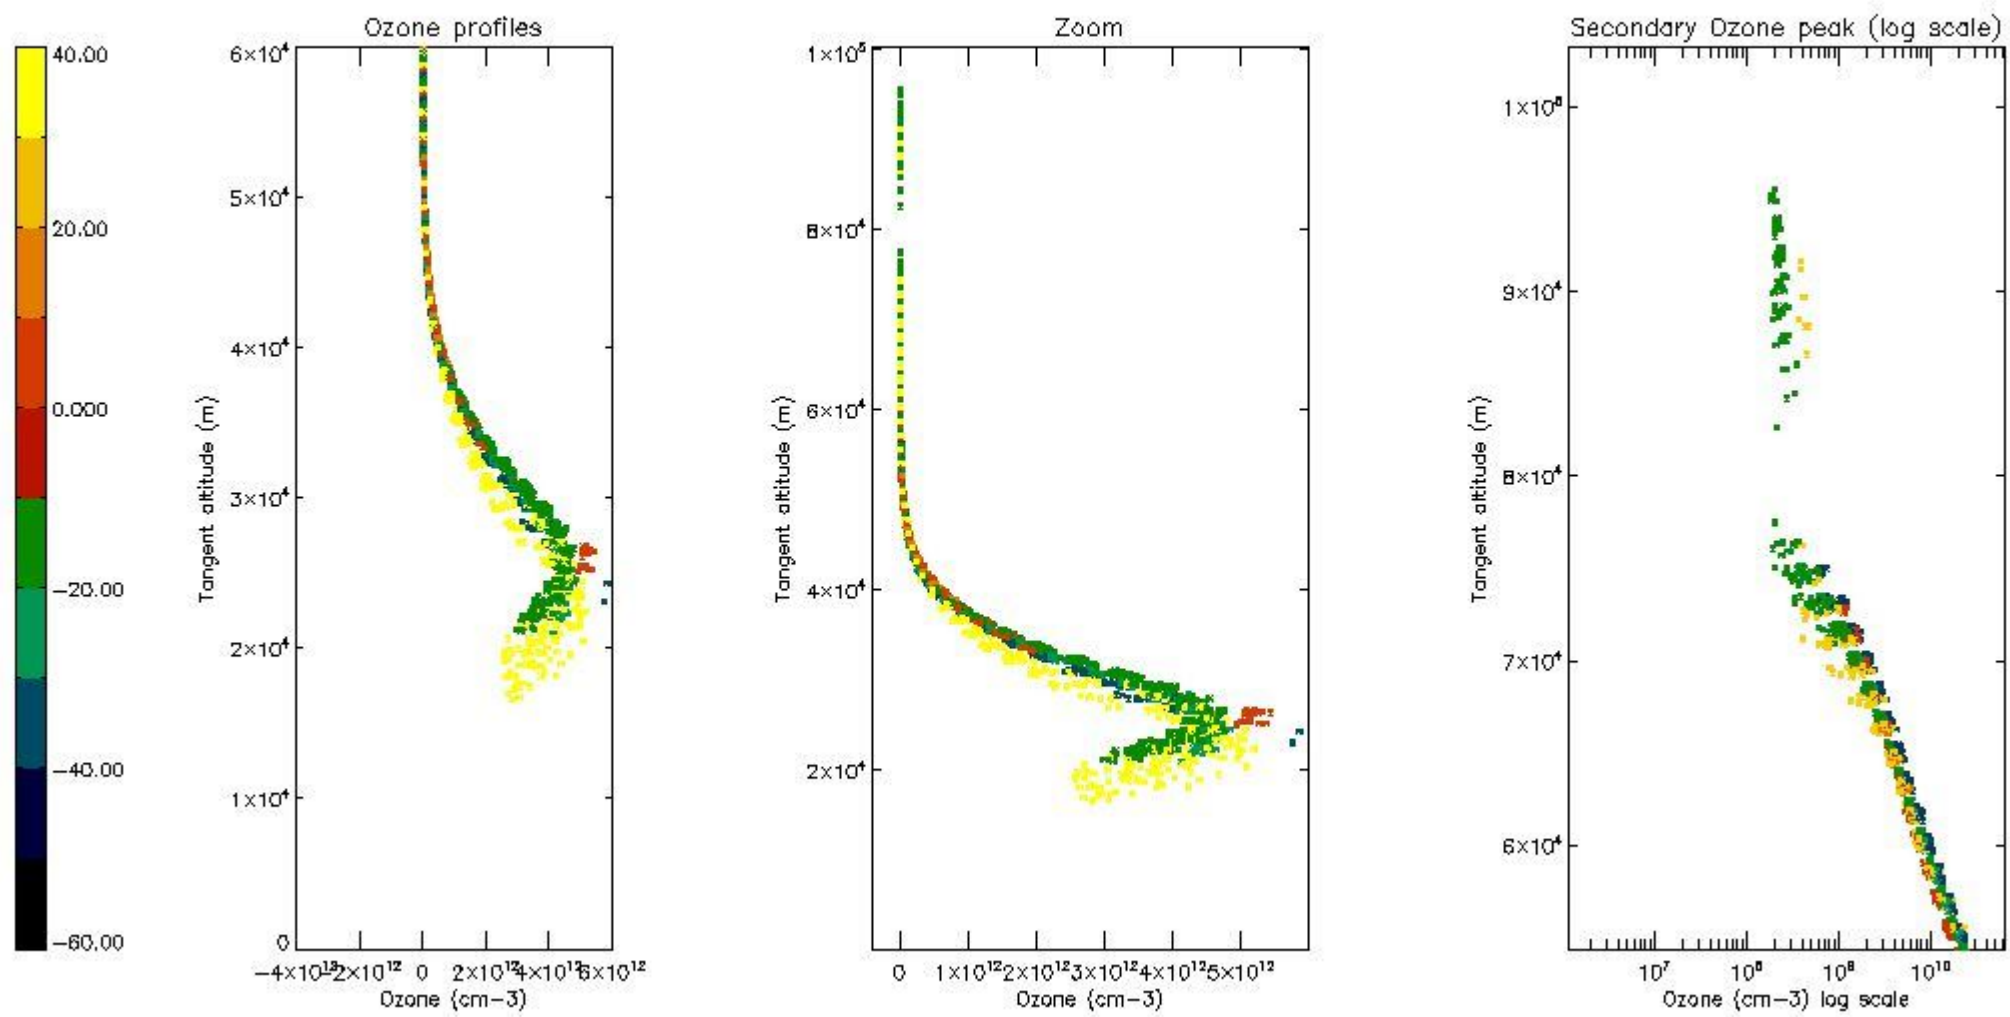

5.6 Plot NO₂ profiles for all STD (dark without errors)

The colorbar represents the latitude.