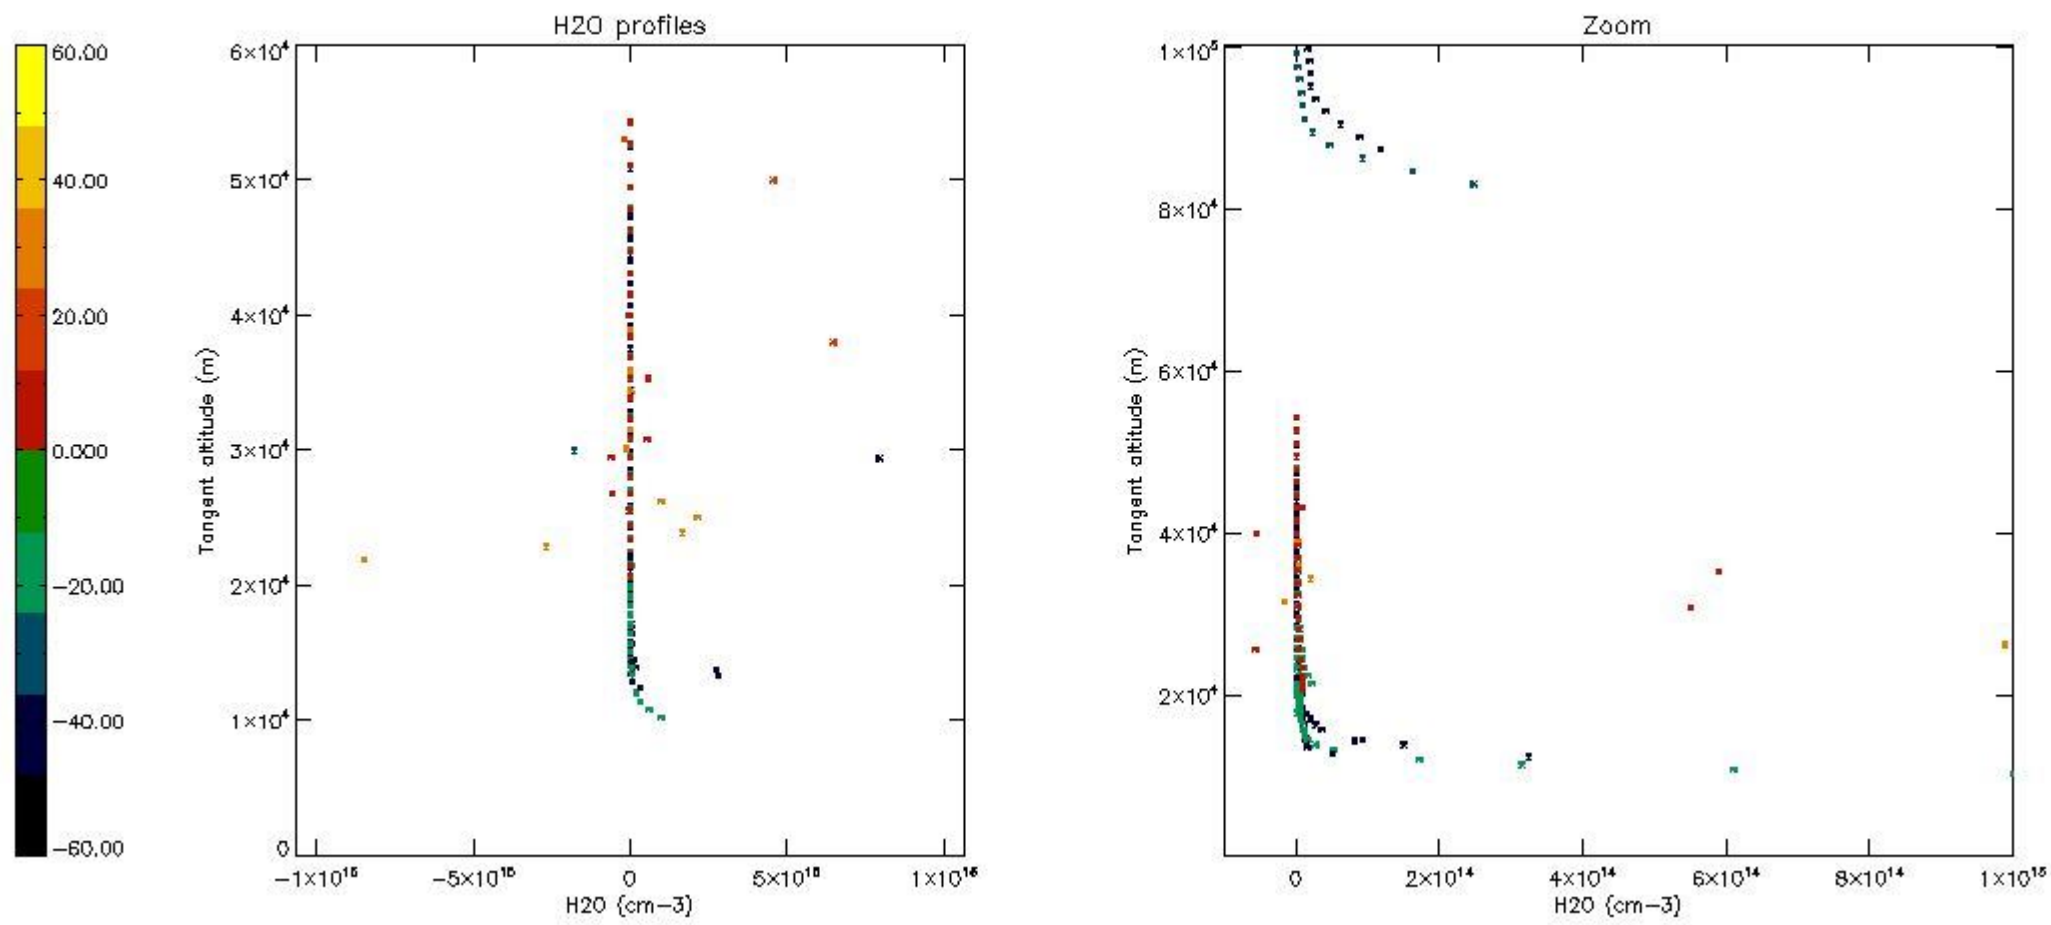

The colorbar represents the latitude.

*5.7 Plot NO3 profiles for all STD (dark without errors)*

The colorbar represents the latitude.

*5.8 Plot H2O profiles for all STD (only for occultations of stars 1,2,3,4,13,14,16,26,63 dark without errors)*

The colorbar represents the latitude.