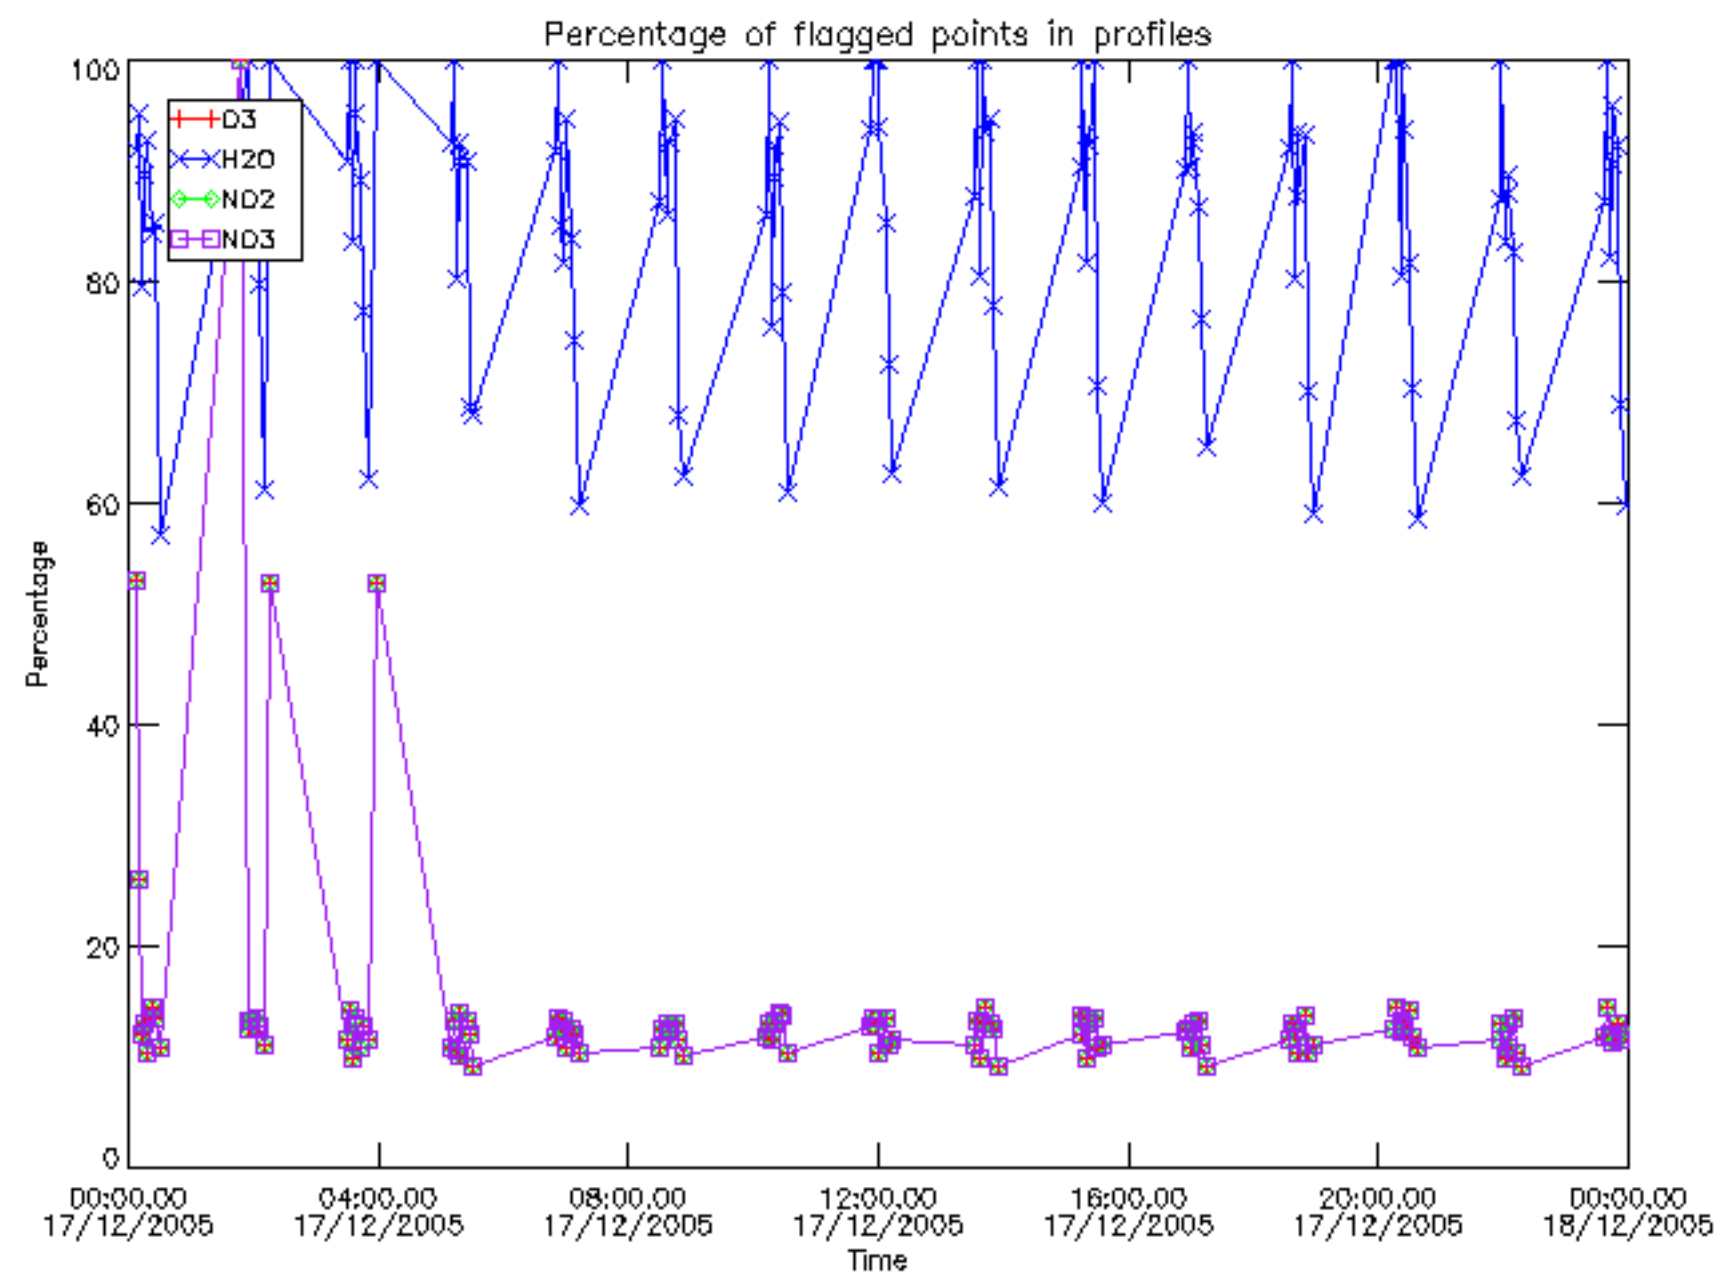

Percentage of flagged data per D3 profile

Percentage of flagged data per H2O profile