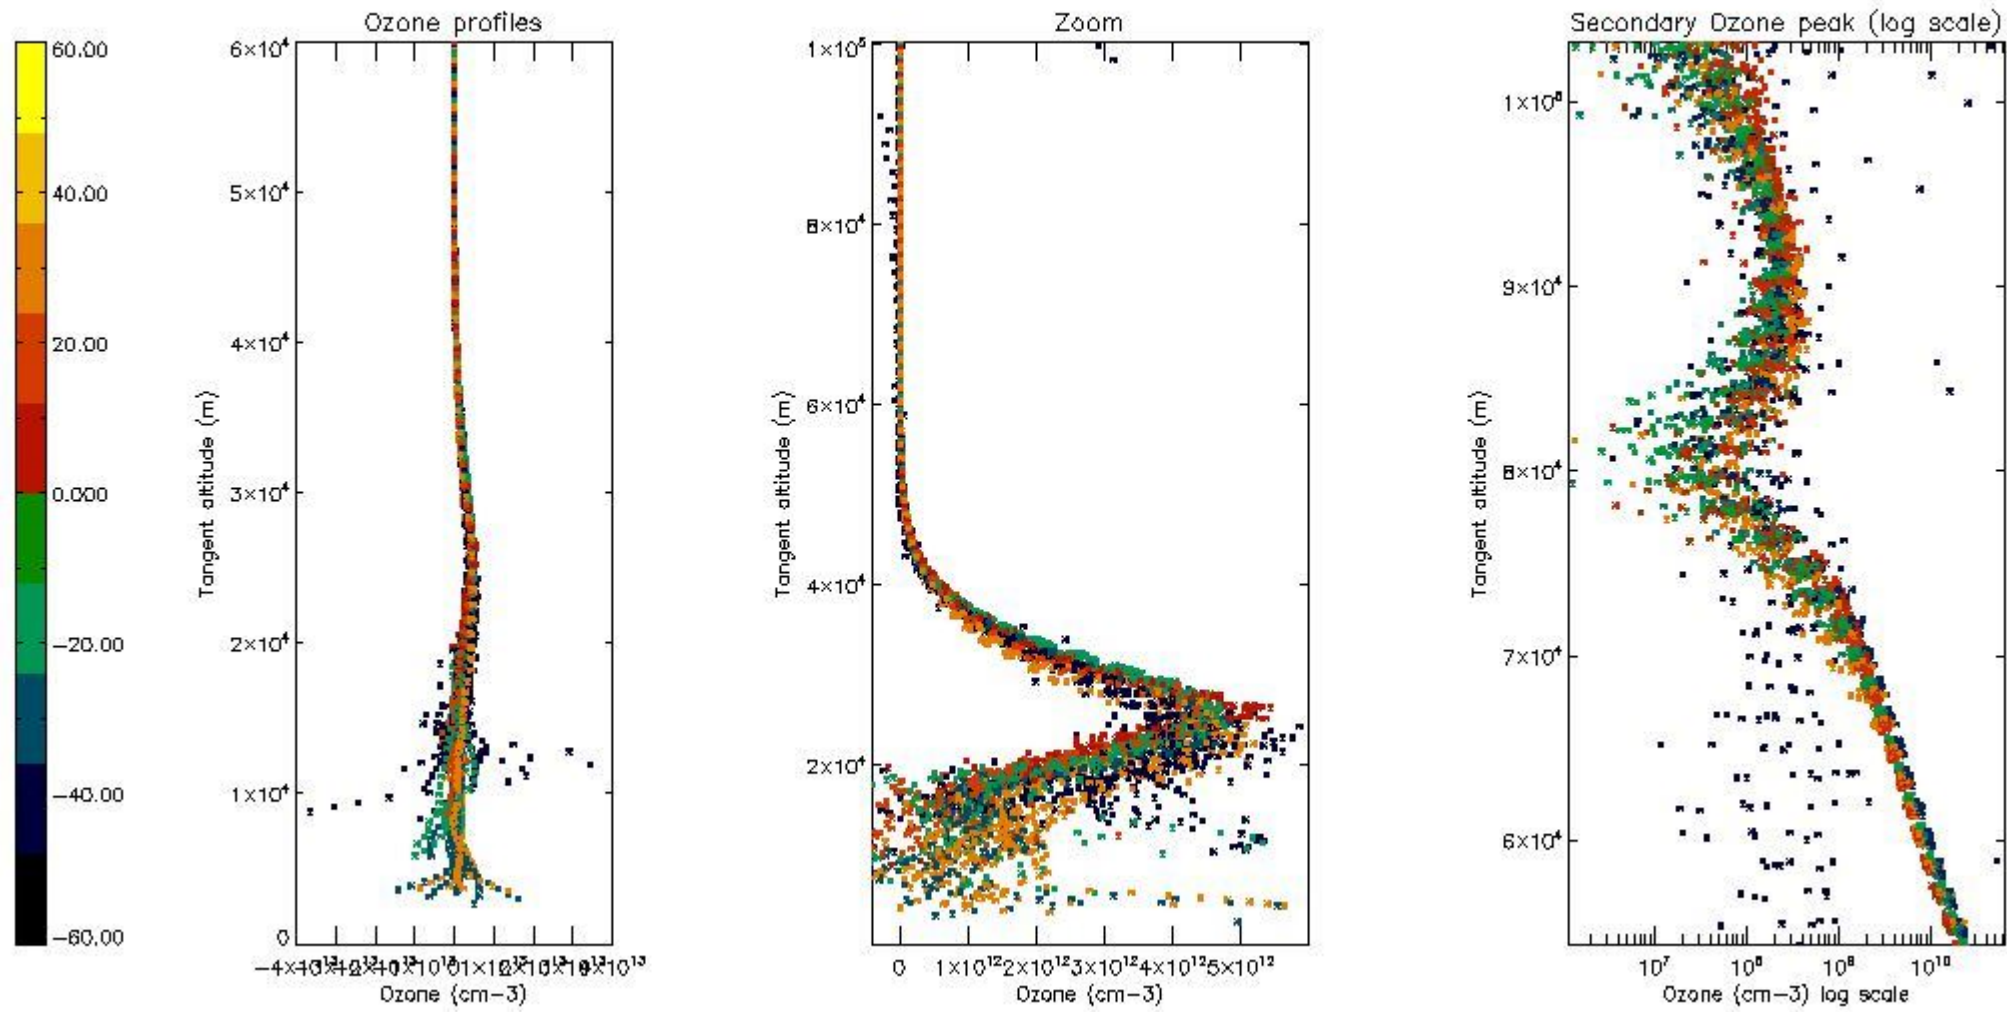

STD < 10	22
STD < 5	15

5.2 Plot ozone profiles for all STD (dark without errors)

The colorbar represents the latitude.

5.3 Plot ozone profiles where STD < 20% (dark without errors)

The colorbar represents the latitude.