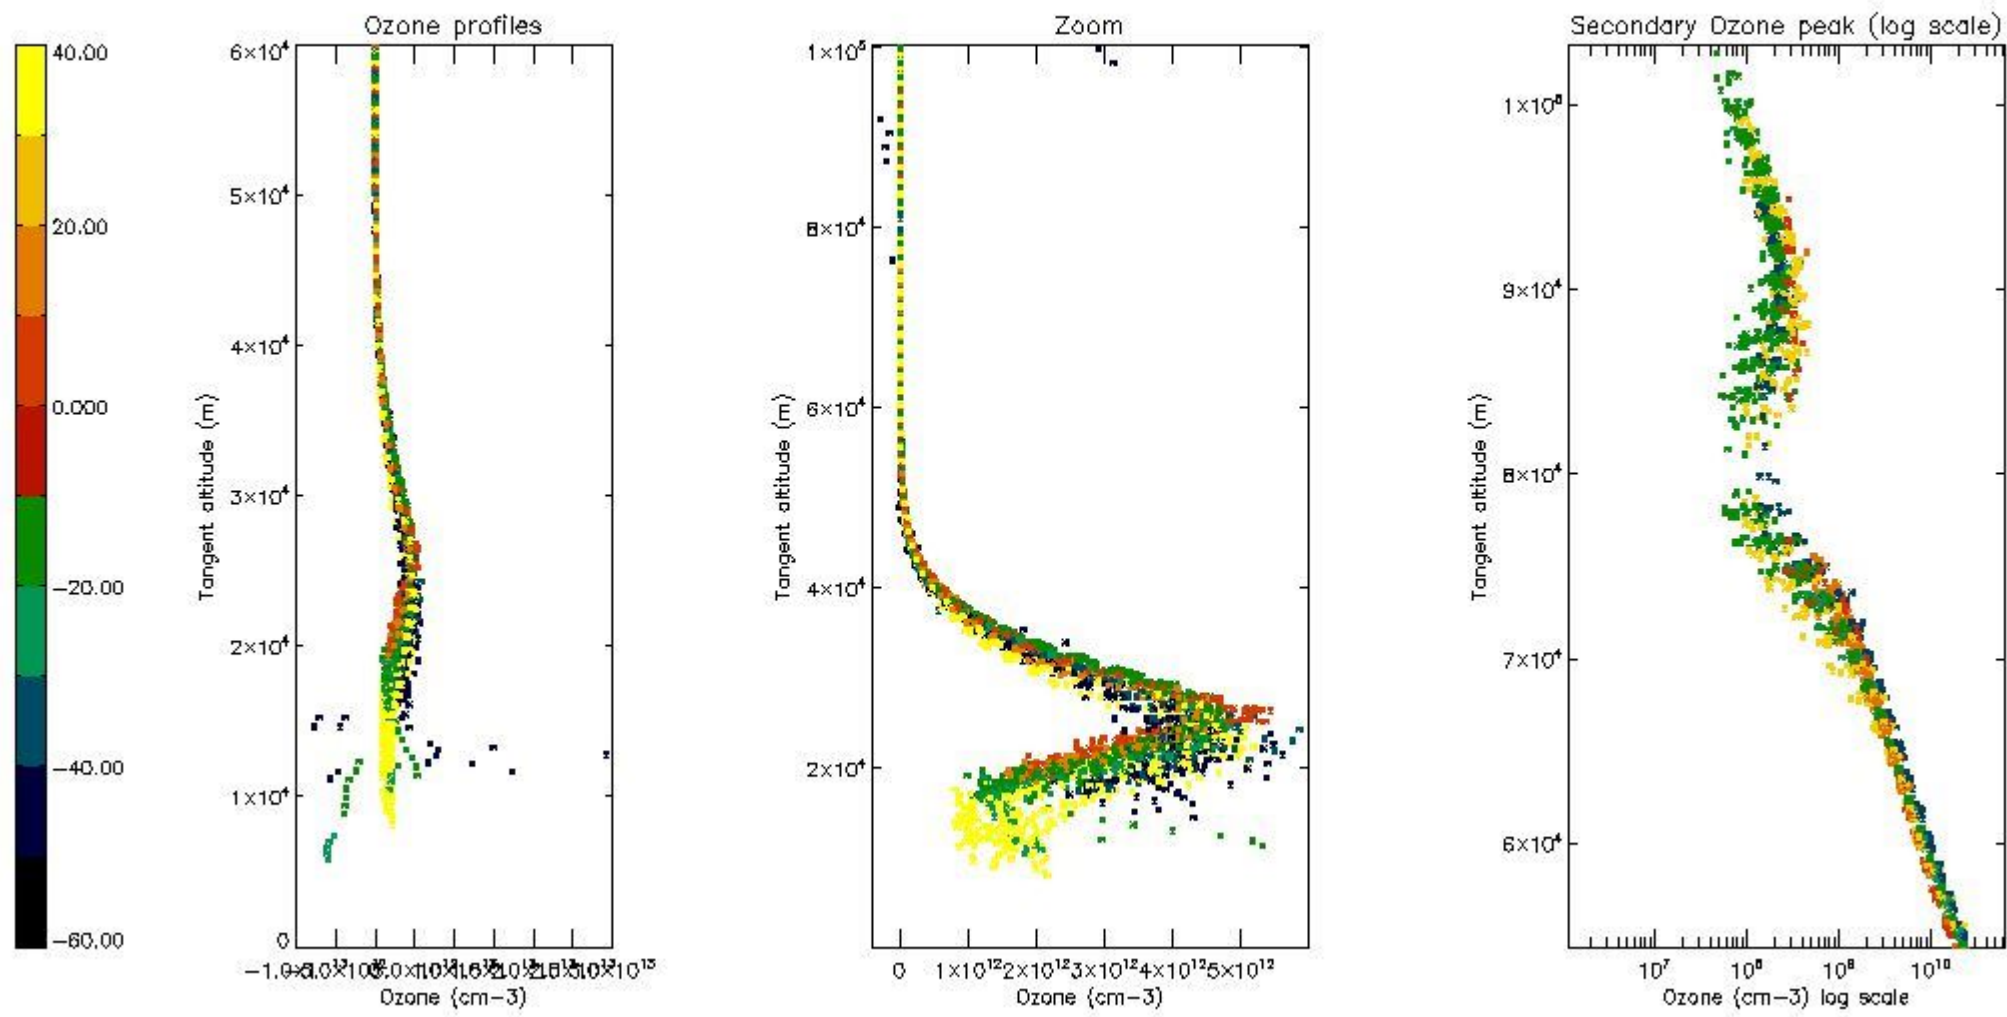

STD < 10	22
STD < 5	15

5.2 Plot ozone profiles for all STD (dark without errors)

The colorbar represents the latitude.

5.3 Plot ozone profiles where STD < 20% (dark without errors)

The colorbar represents the latitude.