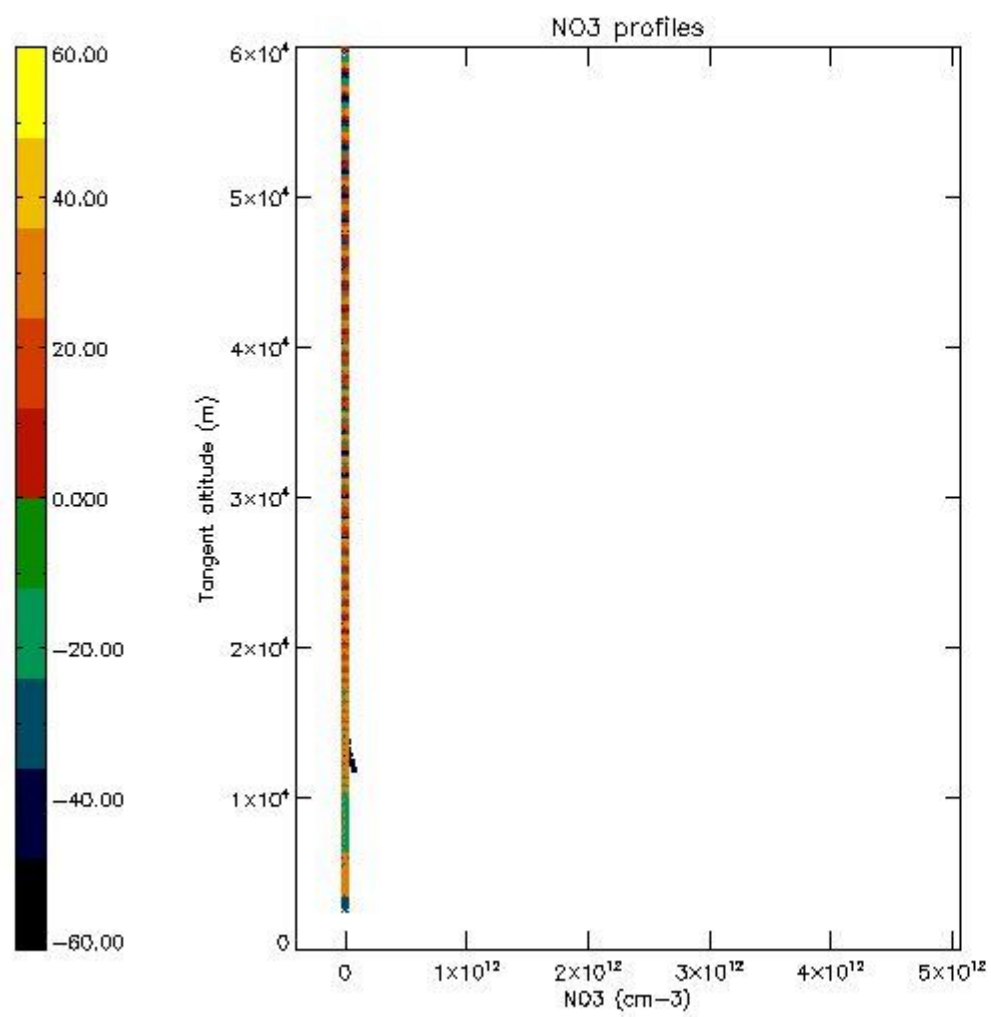

*5.4 Plot ozone profiles where STD < 10% (dark without errors)*

The colorbar represents the latitude.

*5.5 Plot ozone profiles where STD < 5% (dark without errors)*

The colorbar represents the latitude.

*5.6 Plot NO<sub>2</sub> profiles for all STD (dark without errors)*

The colorbar represents the latitude.

*5.7 Plot NO3 profiles for all STD (dark without errors)*

The colorbar represents the latitude.

*5.8 Plot H2O profiles for all STD (only for occultations of stars 1,2,3,4,13,14,16,26,63 dark without errors)*