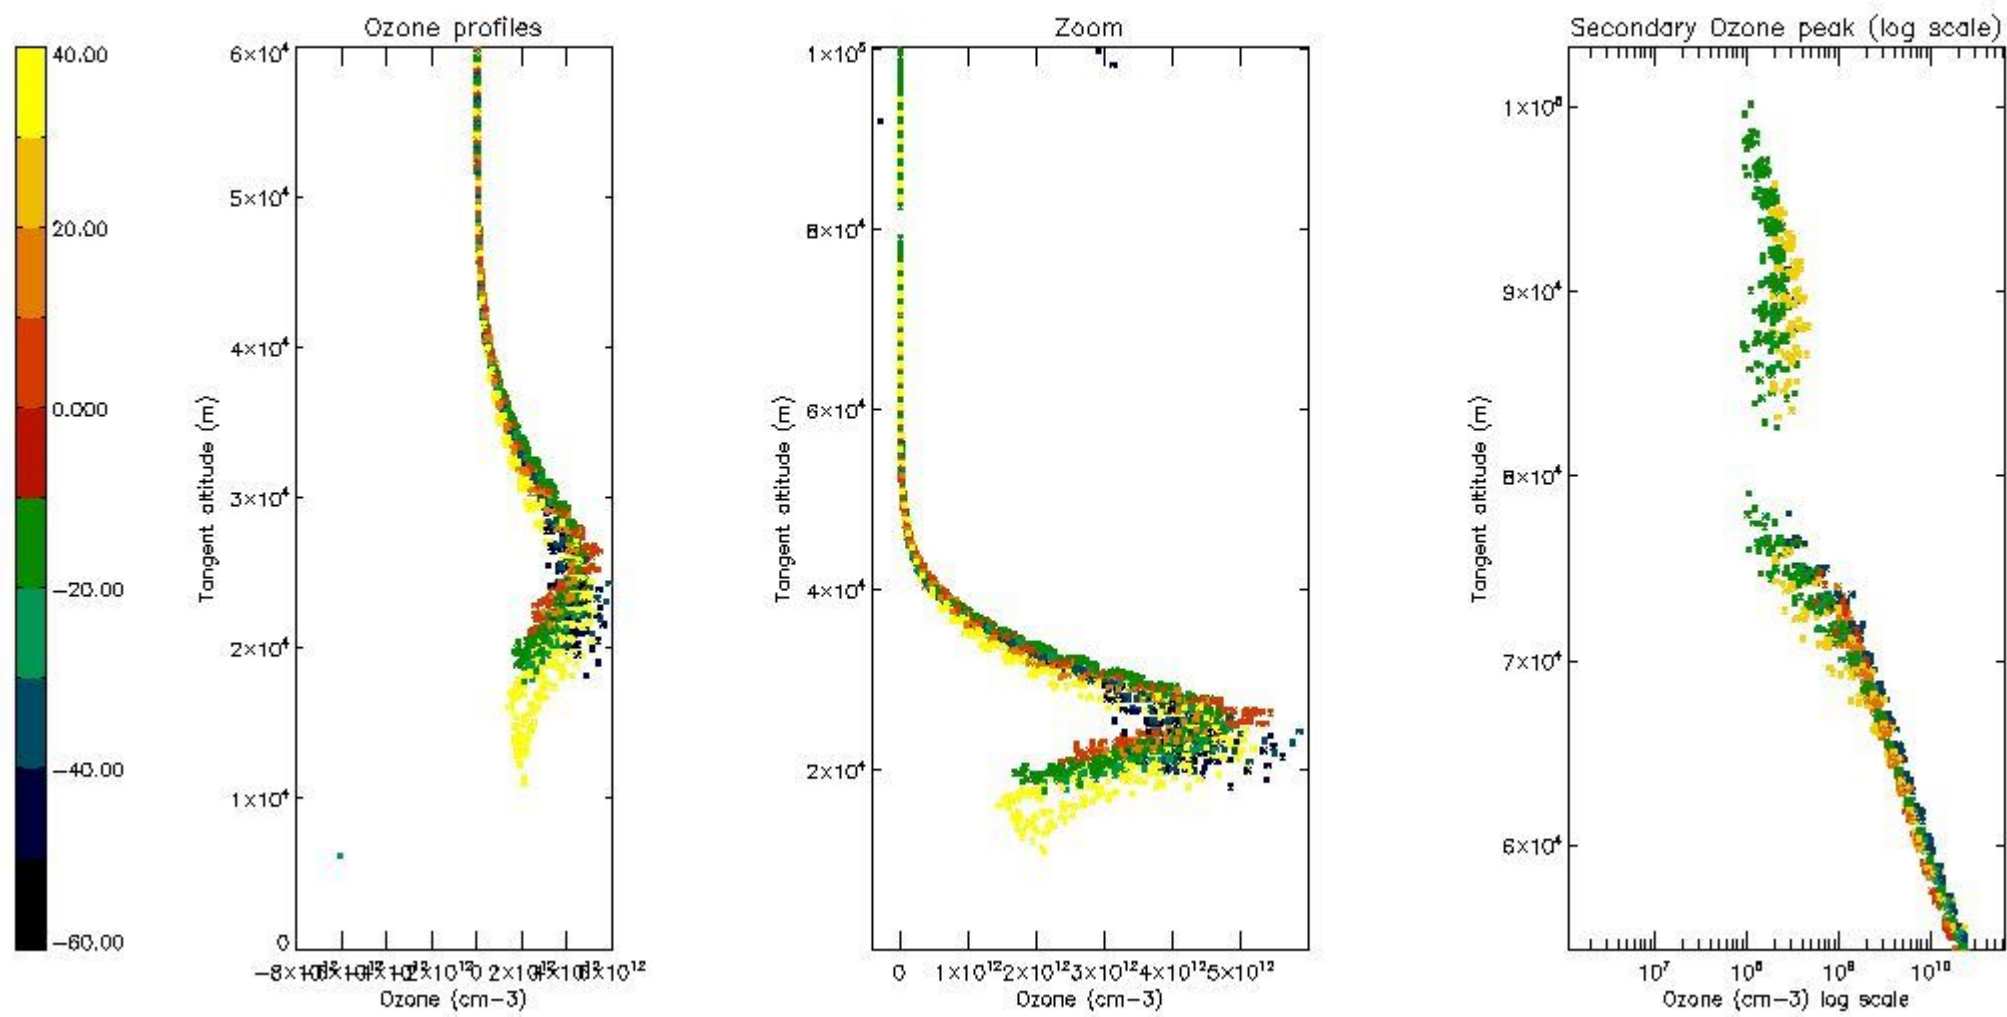

5.5 Plot ozone profiles where STD < 5% (dark without errors)

The colorbar represents the latitude.