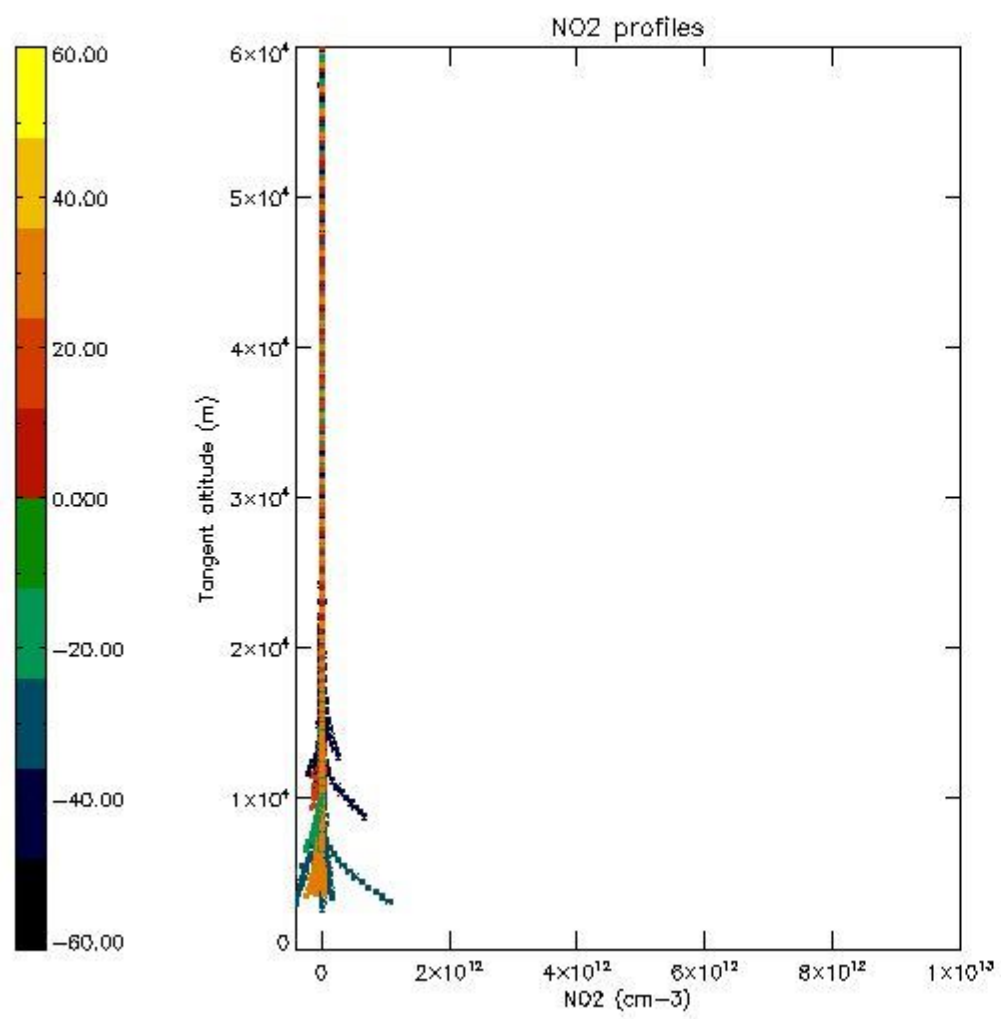

5.7 Plot NO3 profiles for all STD (dark without errors)

The colorbar represents the latitude.