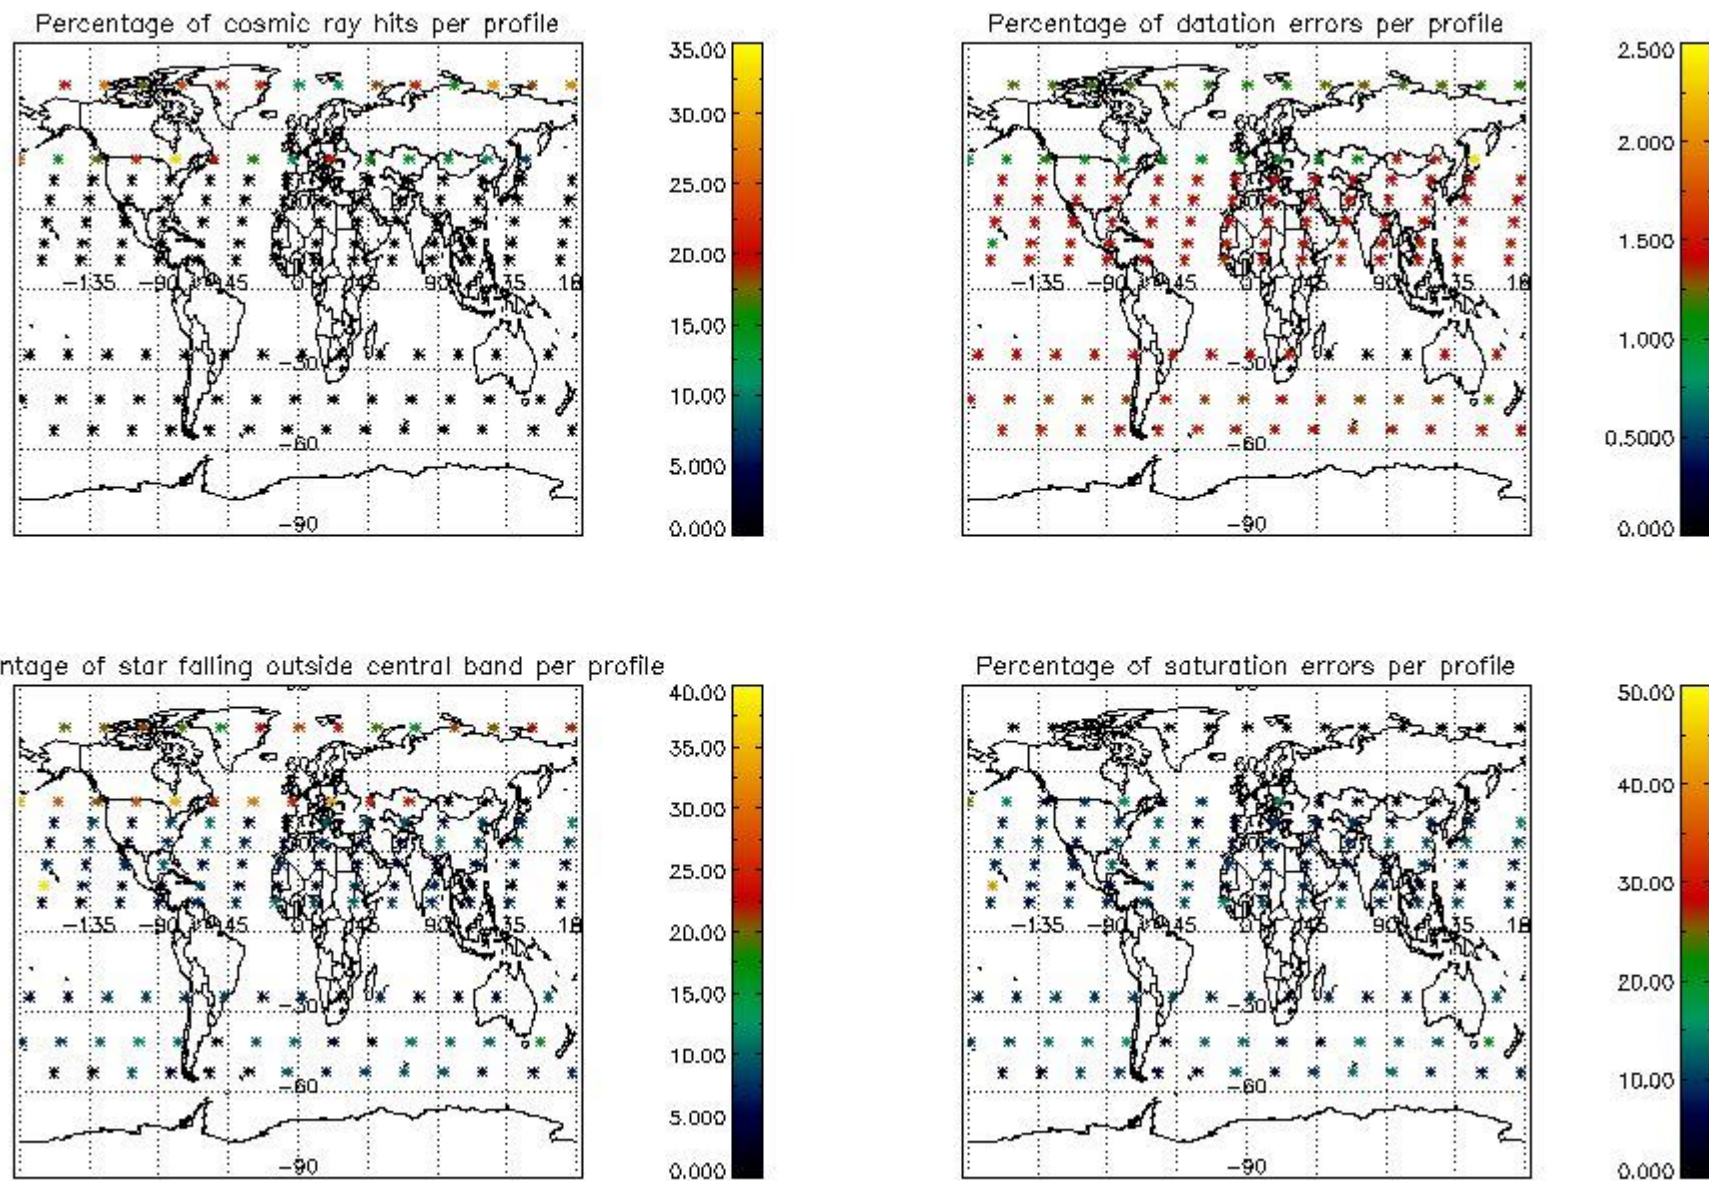

4.2.2 Plot level 1 quality information per product (world map): ENVISAT DESCENDING passes

5. Trace gas profiles

5.1 Ozone statistics based on quality of products

The final quality of the products can be "measured" using the STD (Standard Deviation) attached to every point profile. This information is written to the parameter GOM_NL__2P/NL_LOCAL_SPECIES_DENSITY/o3_std of the level 2 products. The table below shows the statistics for given STD ranges.

The statistics are given with respect to the overall valid production:

- Products without fatal errors: GOM_NL__2P/MPH/PRODUCT_ERR=0
- Valid point profile: GOM_NL__2P/NL_LOCAL_SPECIES_DENSITY/pcd(0)=0

The 'Criteria' is applied to valid points of dark limb products:

- Products in dark limb illumination condition: GOM_NL__2P/NL_SUMMARY_QUALITY/obs_ill_cond=0
- Products without fatal errors: GOM_NL__2P/MPH/PRODUCT_ERR=0
- Valid point profile: GOM_NL__2P/NL_LOCAL_SPECIES_DENSITY/pcd(0)=0

So, the table below shows the percentage of dark limb and valid observations for each criteria with respect to the overall valid daily observations.

Criteria	% of total production
All STD	43
STD < 20	26