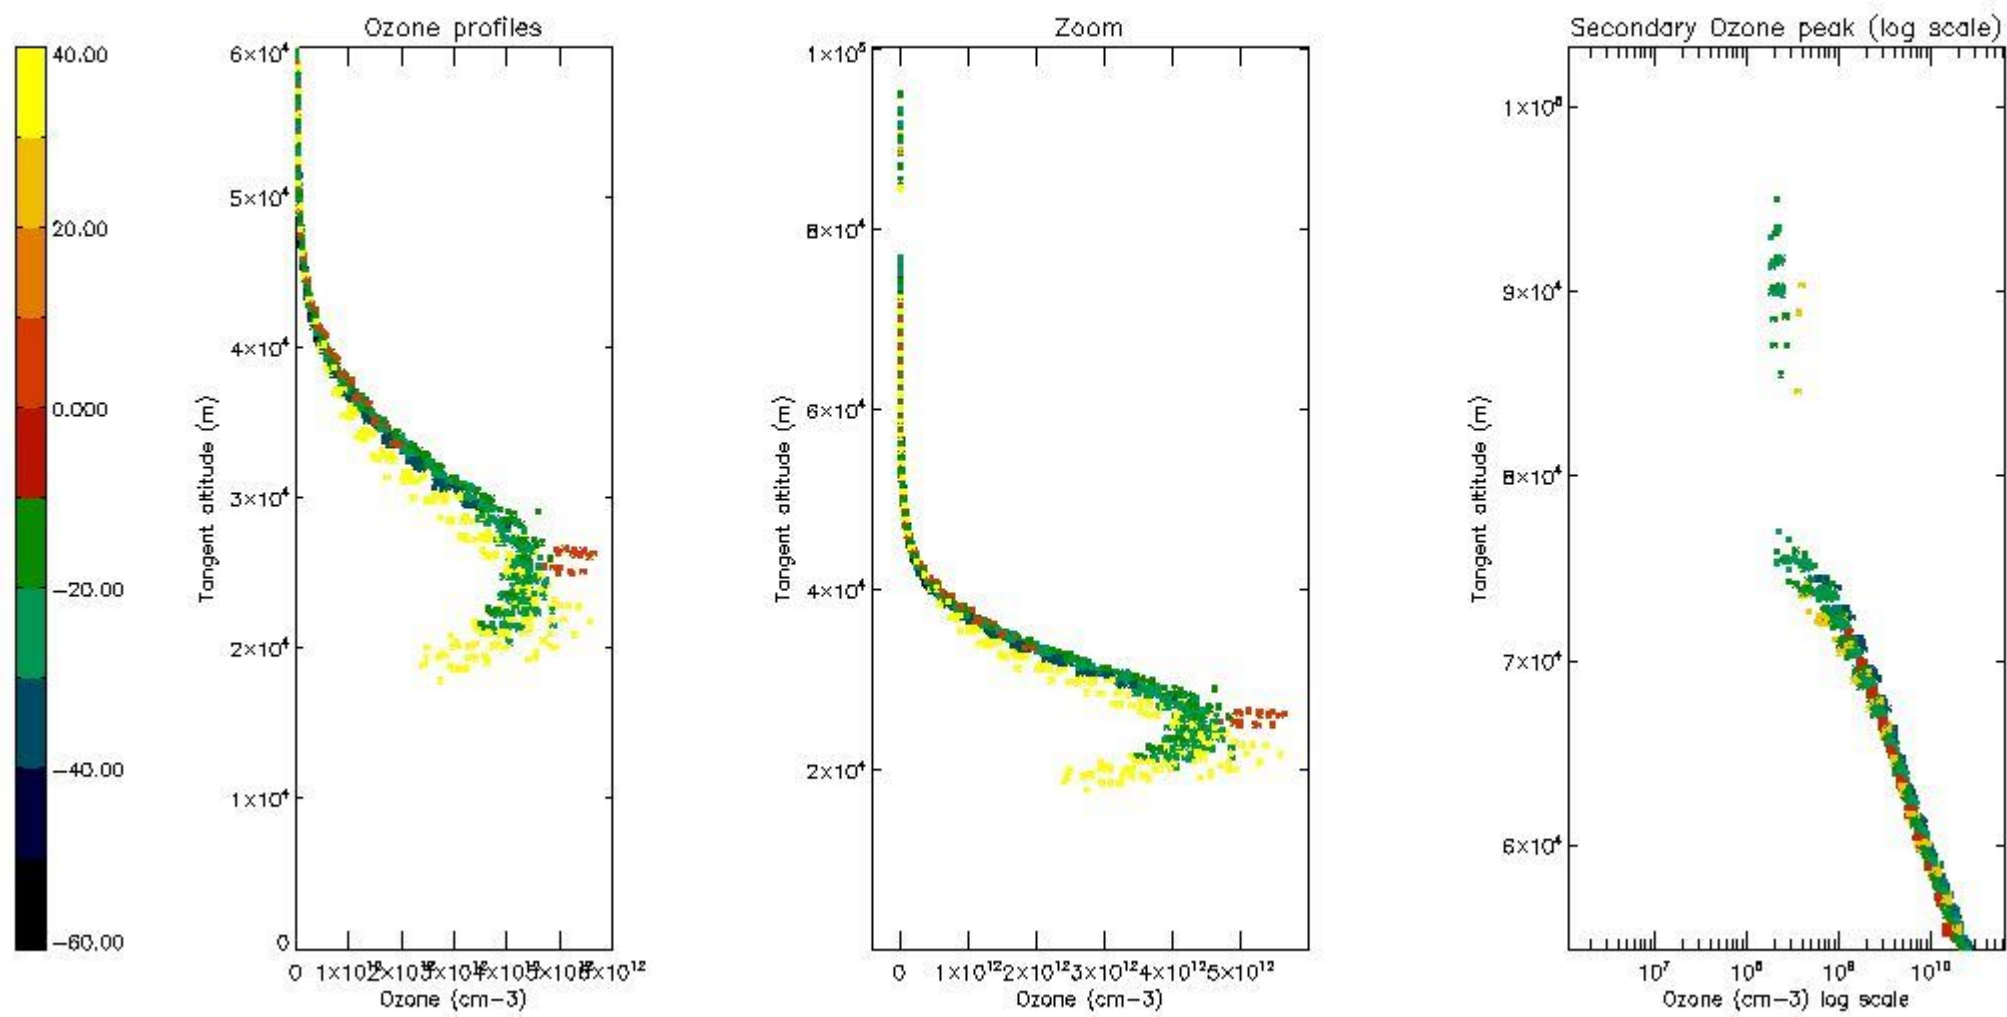

5.6 Plot NO₂ profiles for all STD (dark without errors)

The colorbar represents the latitude.