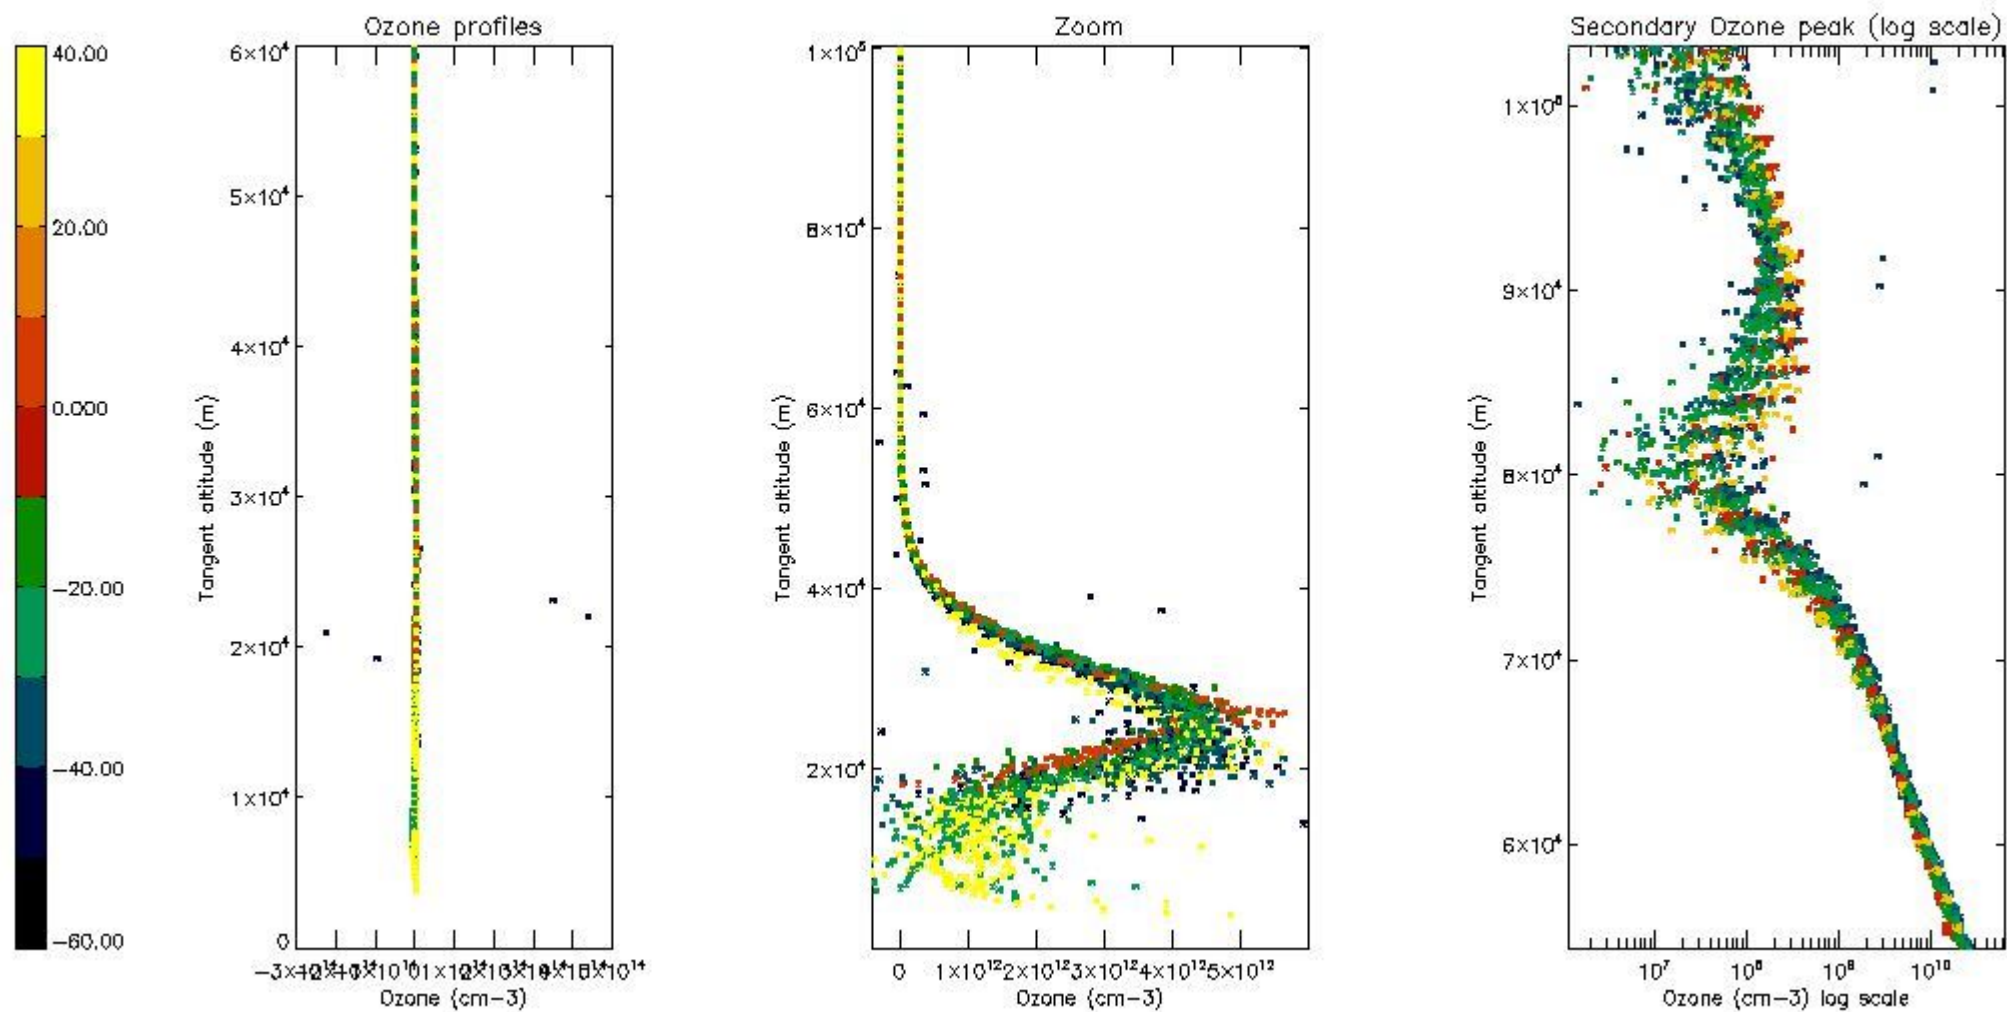

STD < 10	23
STD < 5	16

5.2 Plot ozone profiles for all STD (dark without errors)

The colorbar represents the latitude.

5.3 Plot ozone profiles where STD < 20% (dark without errors)

The colorbar represents the latitude.