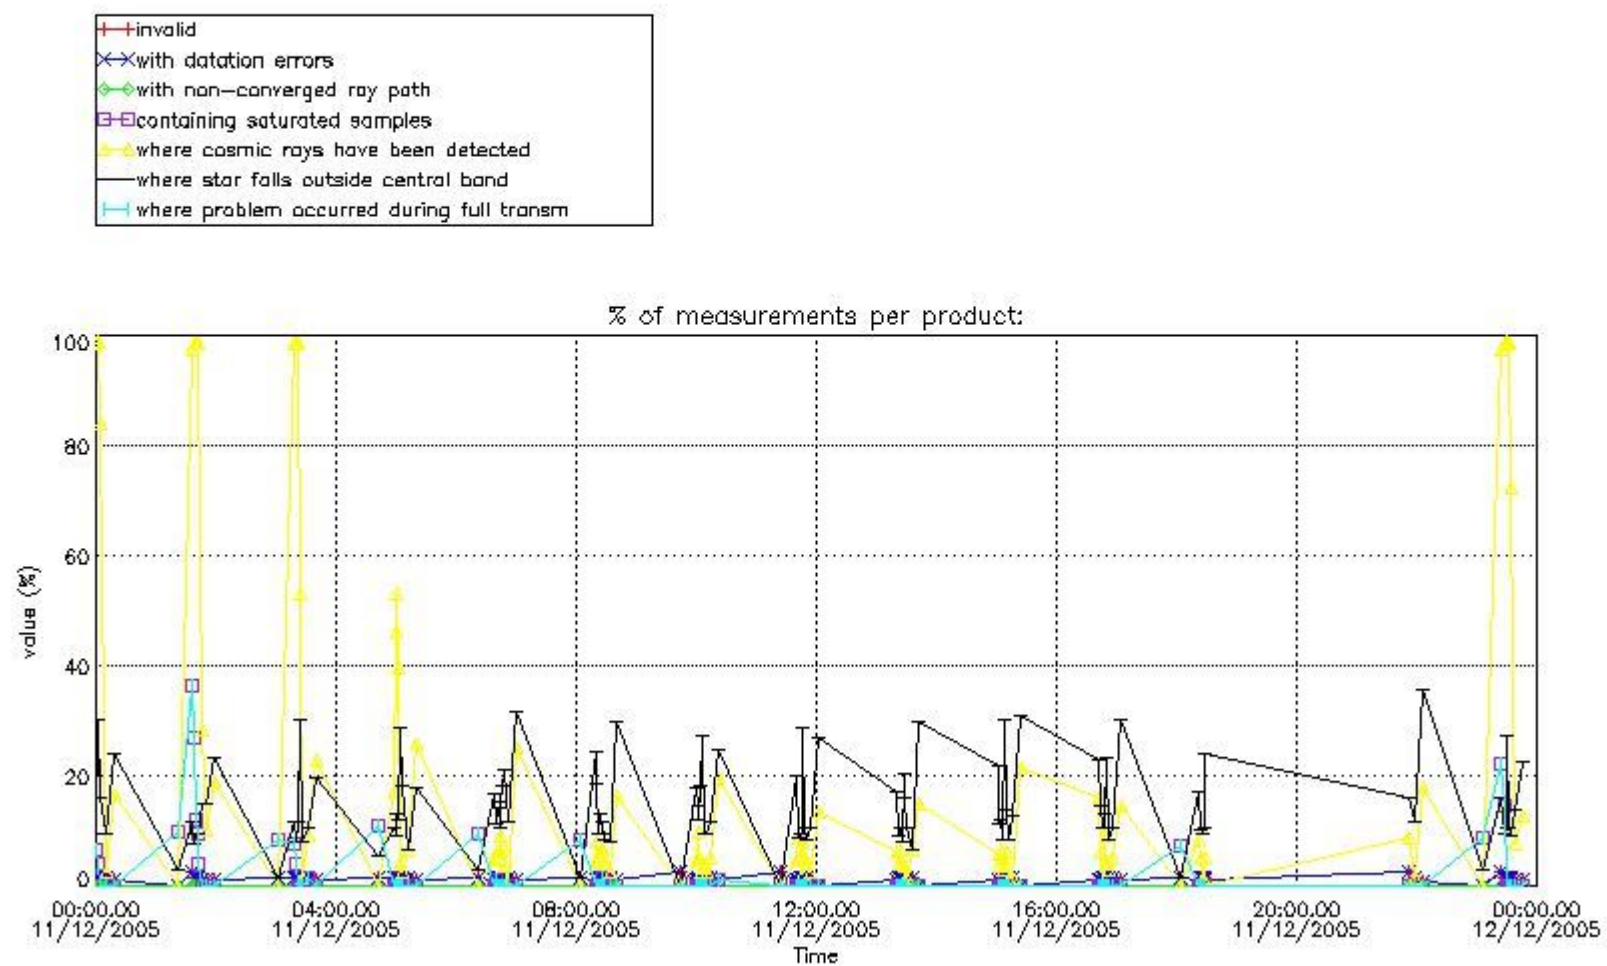

4.1.2 Plot level 1 quality information per product (time dependant): ENVI SAT DESCENDING passes