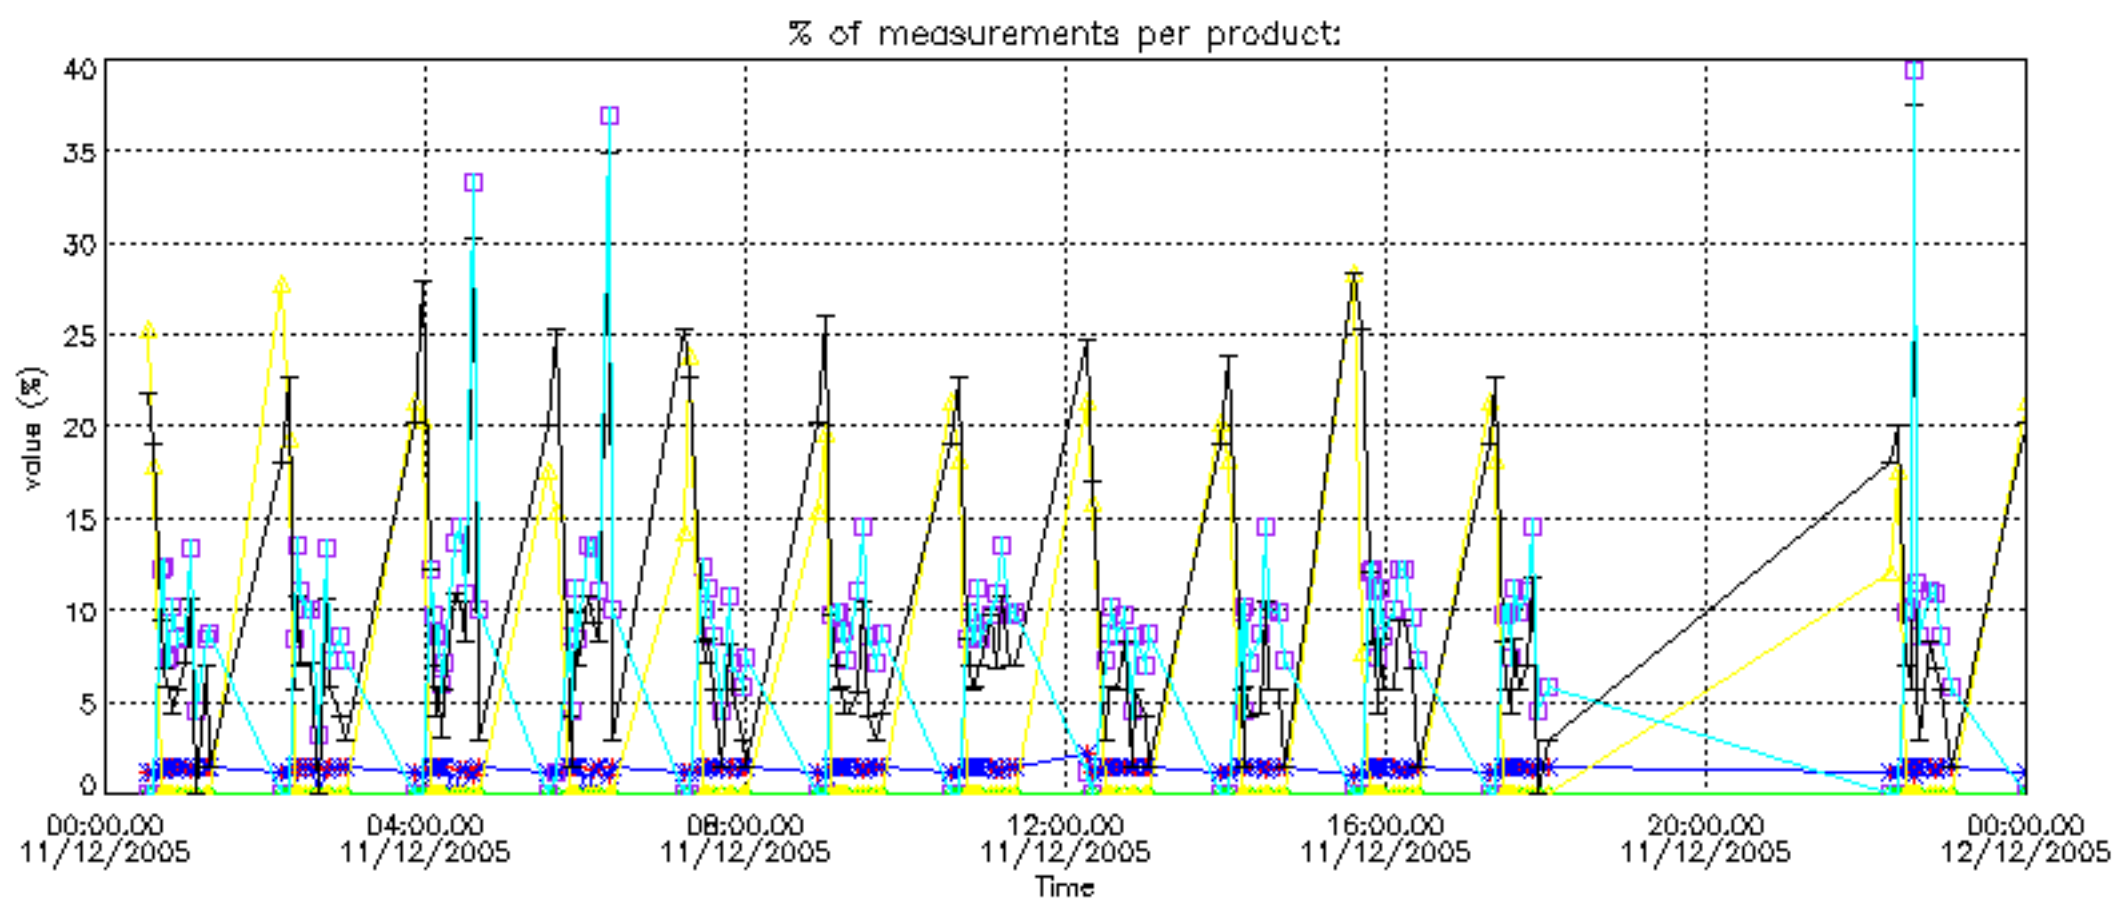

Percentage of cosmic ray hits per profile

Percentage of datation errors per profile