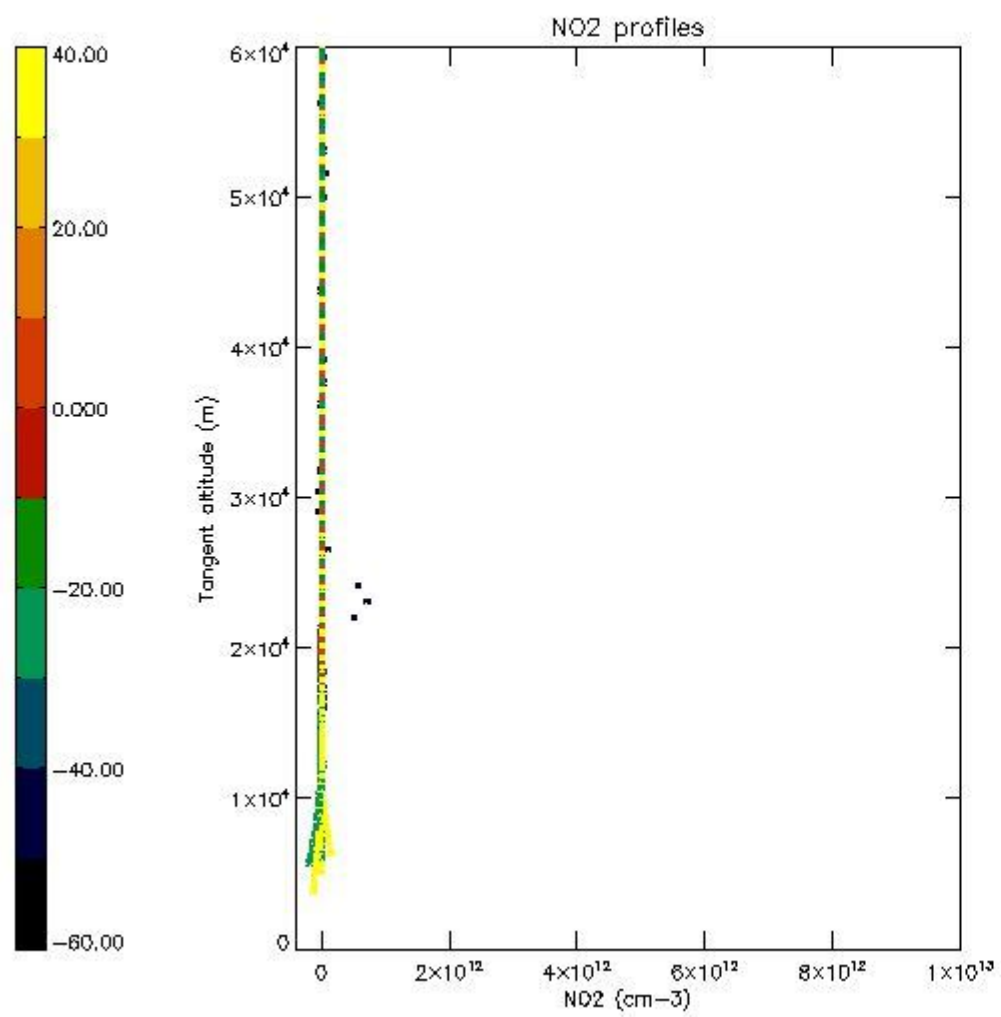

*5.4 Plot ozone profiles where STD < 10% (dark without errors)*

The colorbar represents the latitude.

*5.5 Plot ozone profiles where STD < 5% (dark without errors)*

The colorbar represents the latitude.

*5.6 Plot NO<sub>2</sub> profiles for all STD (dark without errors)*

The colorbar represents the latitude.

*5.7 Plot NO3 profiles for all STD (dark without errors)*

The colorbar represents the latitude.

*5.8 Plot H2O profiles for all STD (only for occultations of stars 1,2,3,4,13,14,16,26,63 dark without errors)*