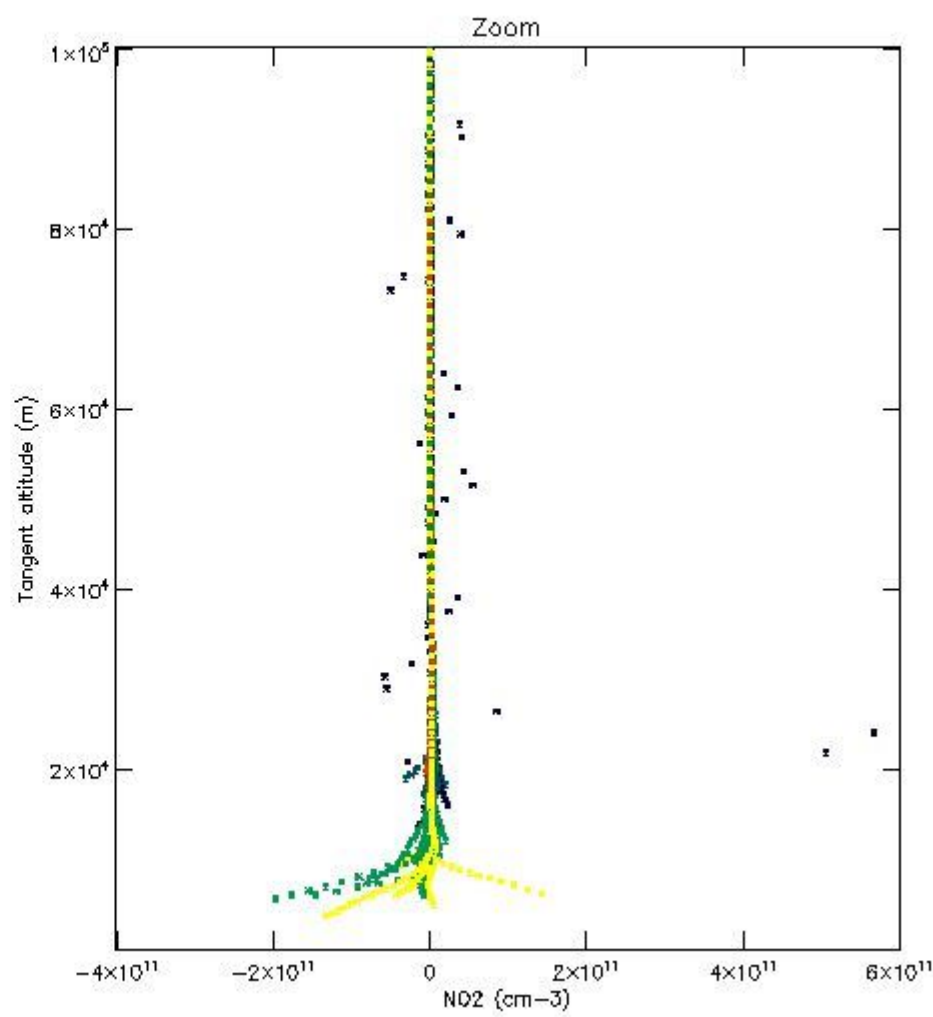

*5.4 Plot ozone profiles where STD < 10% (dark without errors)*

The colorbar represents the latitude.

*5.5 Plot ozone profiles where STD < 5% (dark without errors)*

The colorbar represents the latitude.

*5.6 Plot NO<sub>2</sub> profiles for all STD (dark without errors)*

The colorbar represents the latitude.

*5.7 Plot NO3 profiles for all STD (dark without errors)*

The colorbar represents the latitude.

*5.8 Plot H2O profiles for all STD (only for occultations of stars 1,2,3,4,13,14,16,26,63 dark without errors)*