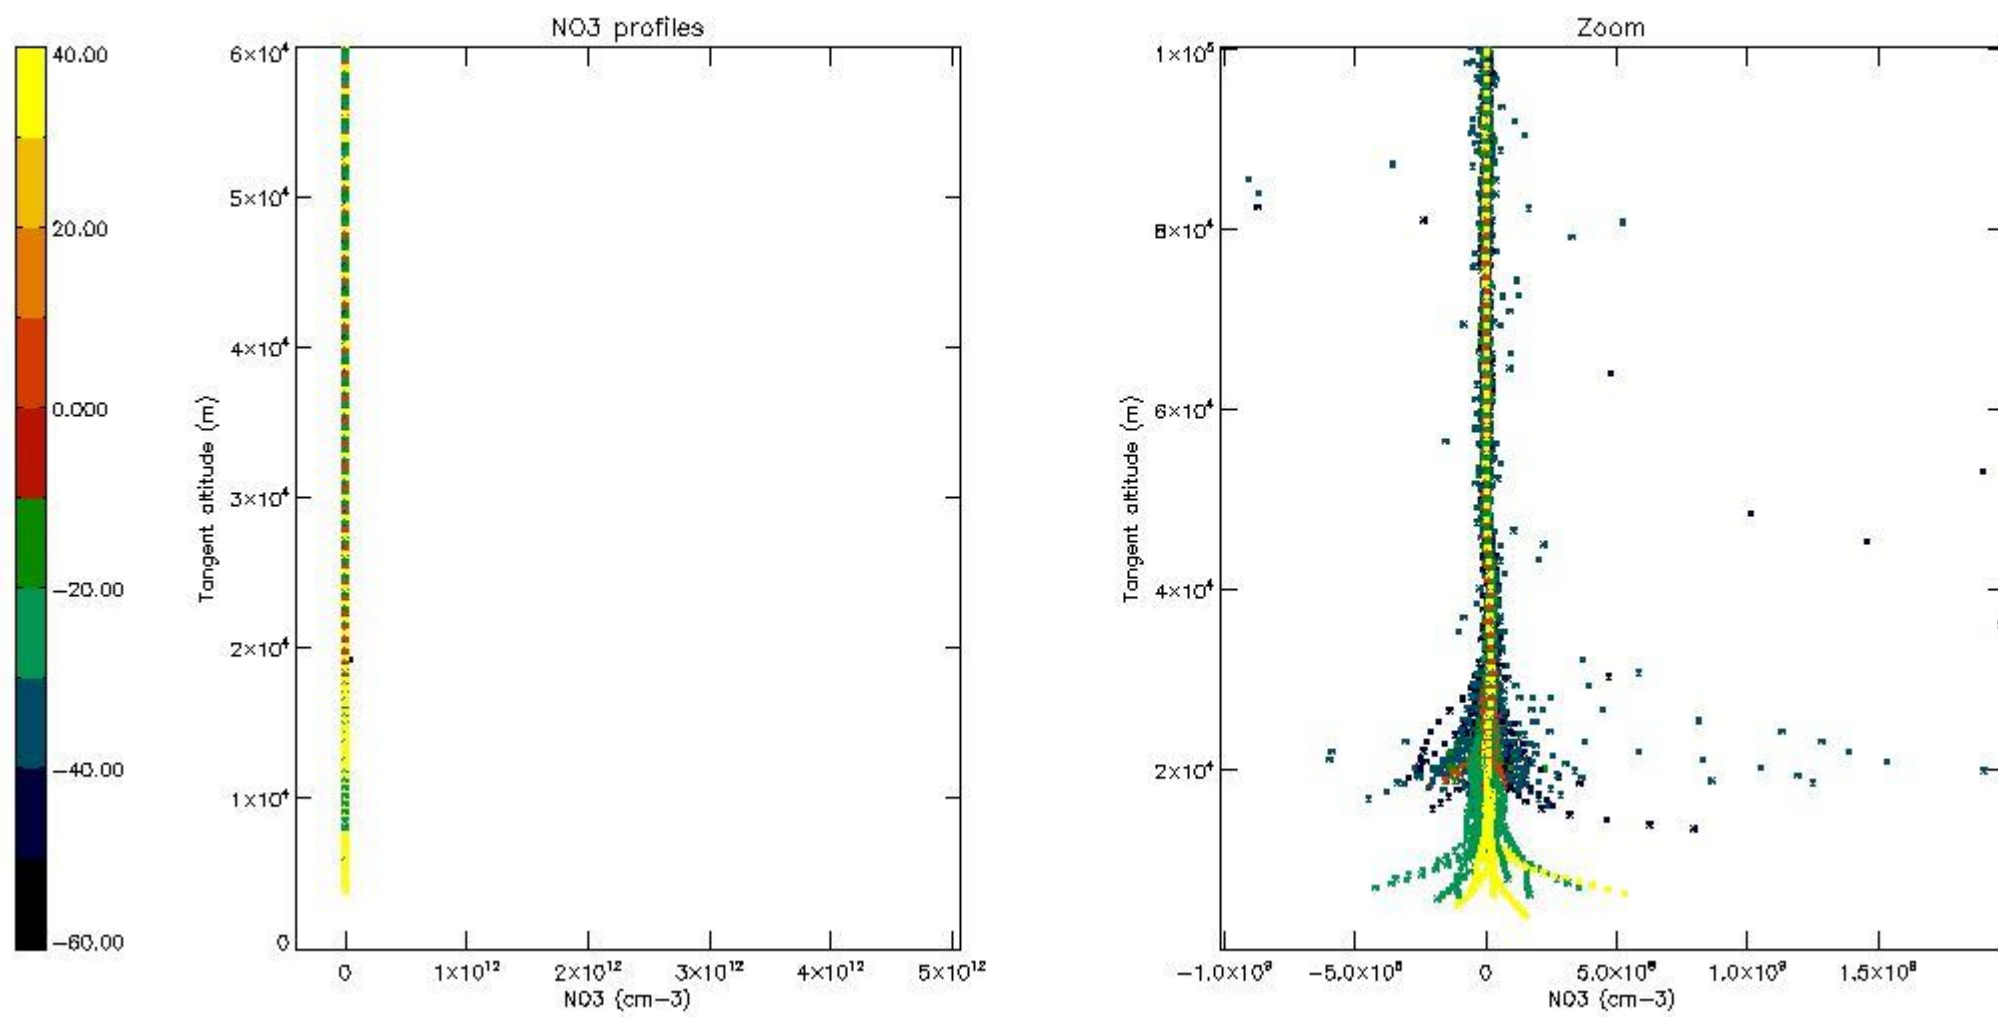

*5.4 Plot ozone profiles where STD < 10% (dark without errors)*

The colorbar represents the latitude.

*5.5 Plot ozone profiles where STD < 5% (dark without errors)*

The colorbar represents the latitude.

*5.6 Plot NO<sub>2</sub> profiles for all STD (dark without errors)*

The colorbar represents the latitude.

*5.7 Plot NO3 profiles for all STD (dark without errors)*

The colorbar represents the latitude.

*5.8 Plot H2O profiles for all STD (only for occultations of stars 1,2,3,4,13,14,16,26,63 dark without errors)*