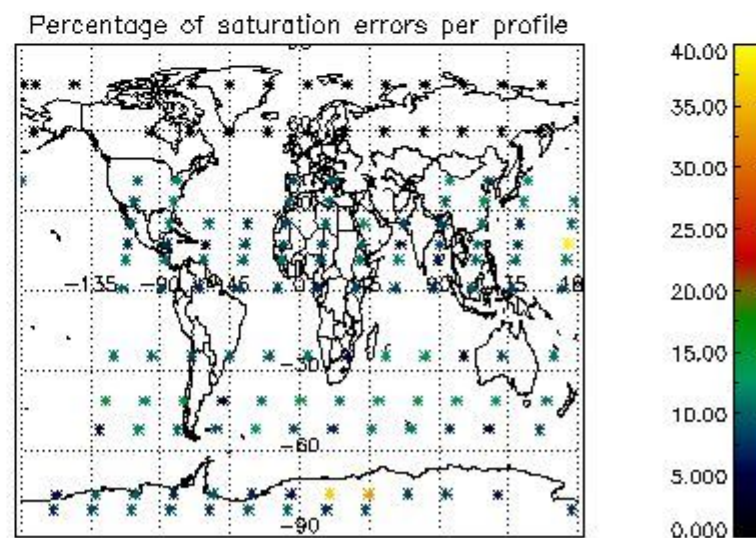

5. Trace gas profiles

5.1 Ozone statistics based on quality of products

The final quality of the products can be "measured" using the STD (Standard Deviation) attached to every point profile. This information is written to the parameter GOM_NL__2P/NL_LOCAL_SPECIES_DENSITY/o3_std of the level 2 products. The table below shows the statistics for given STD ranges.

The statistics are given with respect to the overall valid production:

- Products without fatal errors: GOM_NL__2P/MPH/PRODUCT_ERR=0
- Valid point profile: GOM_NL__2P/NL_LOCAL_SPECIES_DENSITY/pcd(0)=0

The 'Criteria' is applied to valid points of dark limb products:

- Products in dark limb illumination condition: GOM_NL__2P/NL_SUMMARY_QUALITY/obs_ill_cond=0
- Products without fatal errors: GOM_NL__2P/MPH/PRODUCT_ERR=0
- Valid point profile: GOM_NL__2P/NL_LOCAL_SPECIES_DENSITY/pcd(0)=0

So, the table below shows the percentage of dark limb and valid observations for each criteria with respect to the overall valid daily observations.

Criteria	% of total production
All STD	39
STD < 20	26