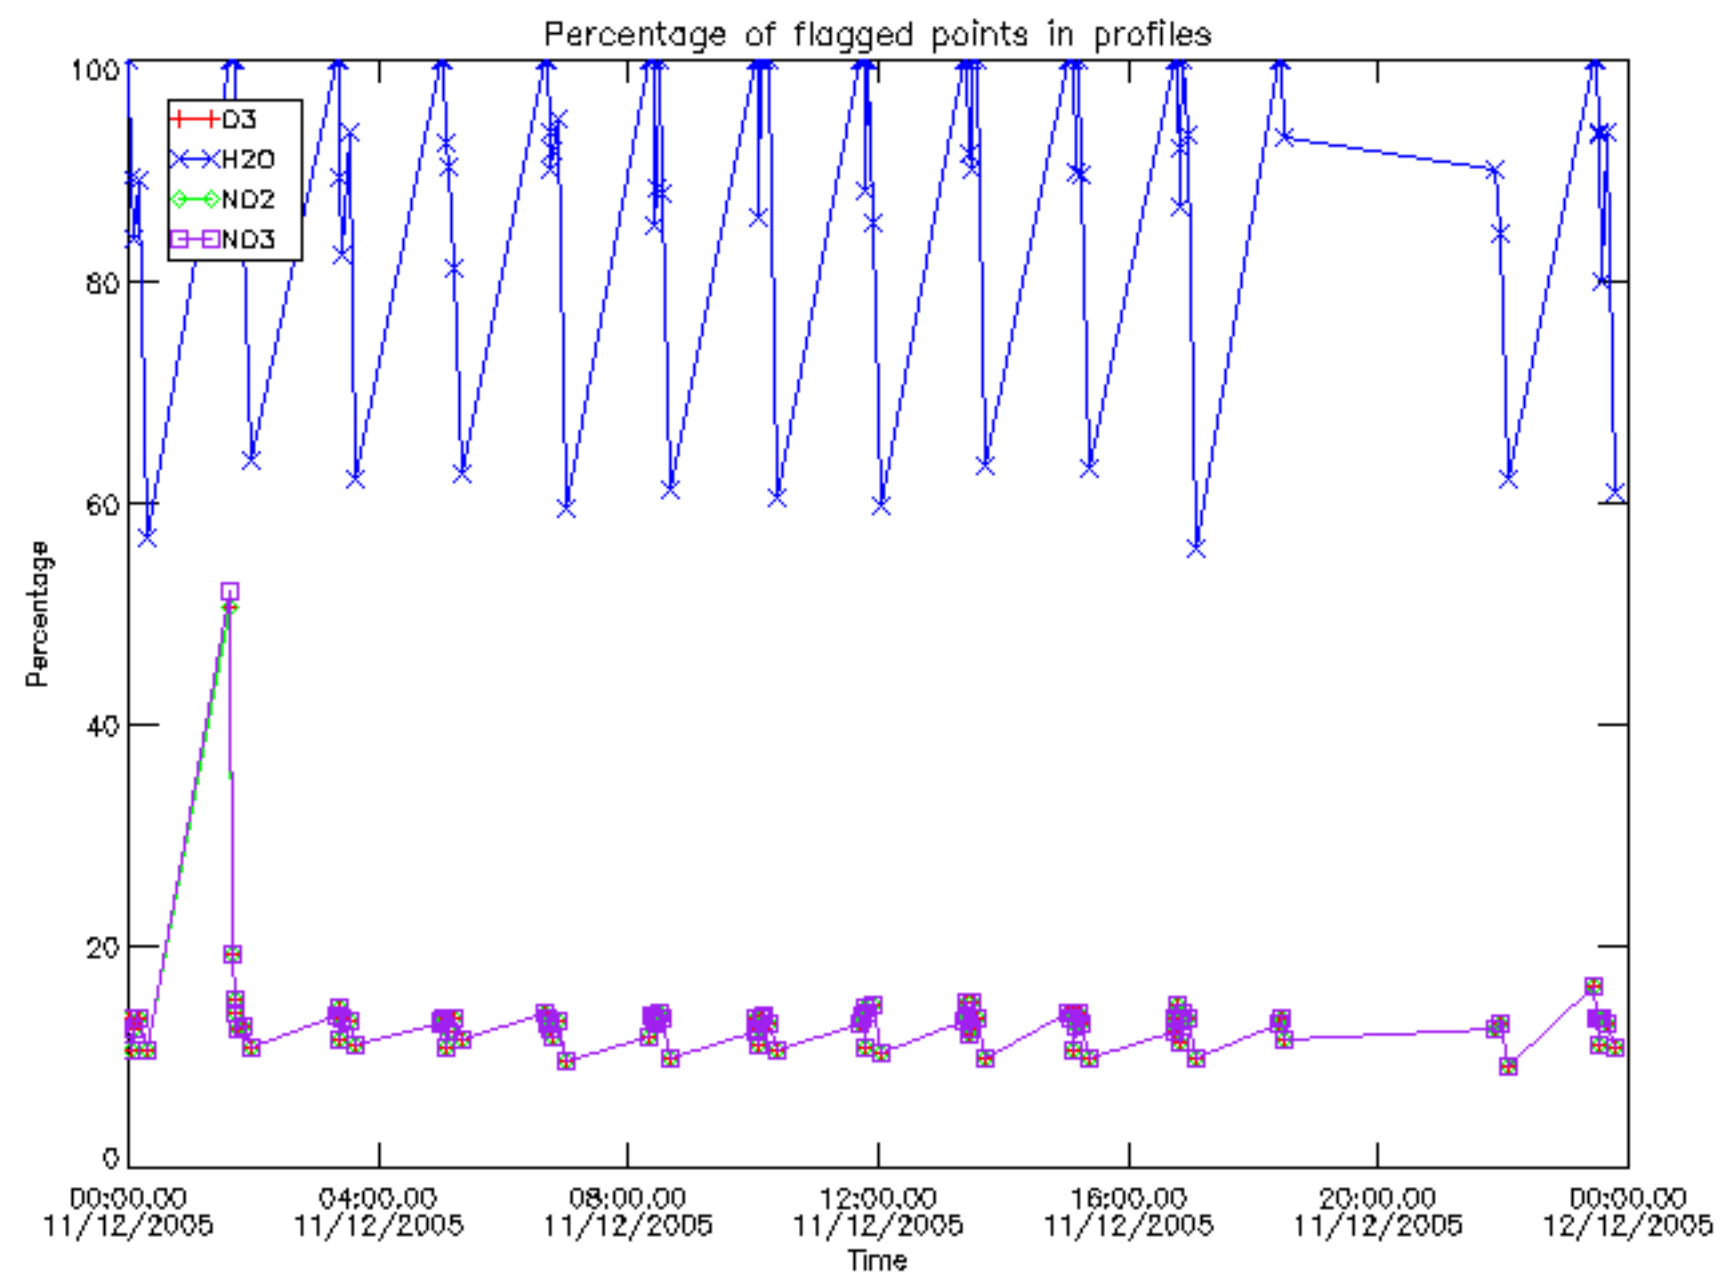

Percentage of flagged data per D3 profile

Percentage of flagged data per H2O profile