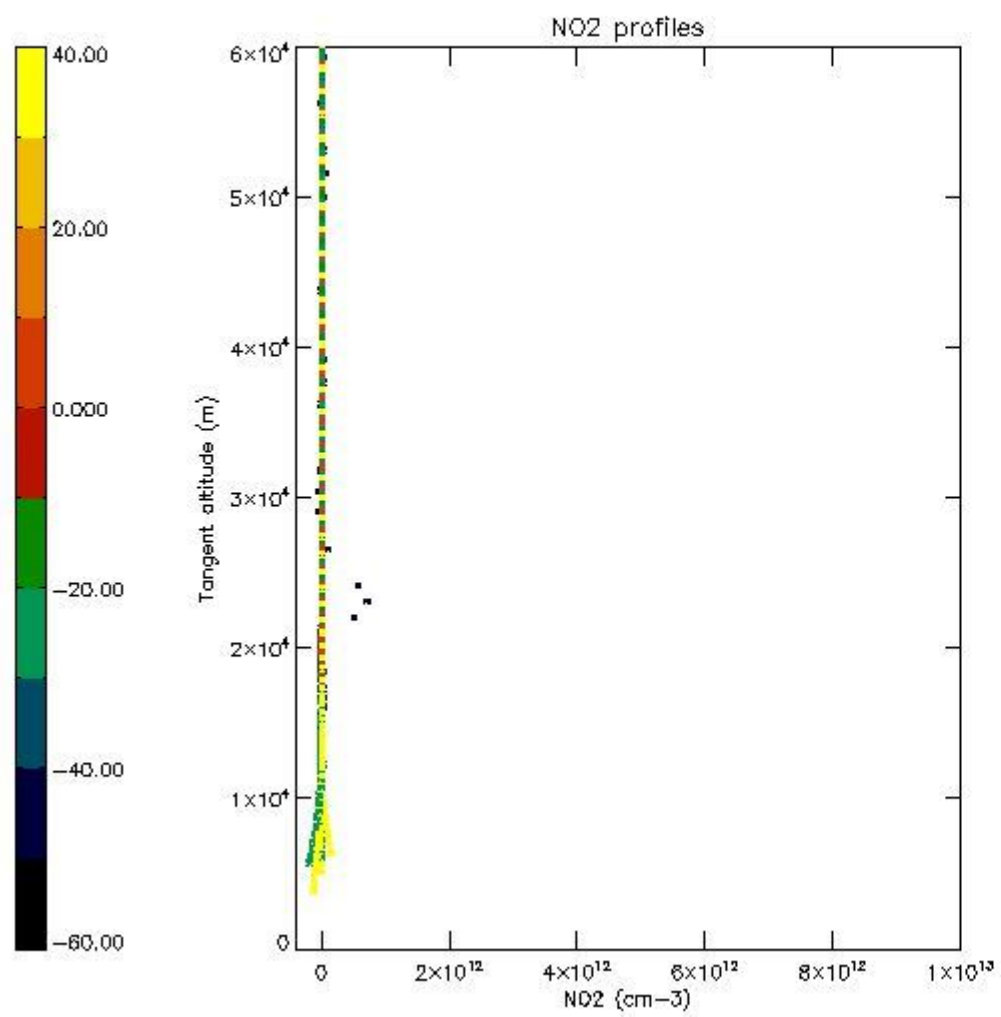

5.7 Plot NO3 profiles for all STD (dark without errors)

The colorbar represents the latitude.