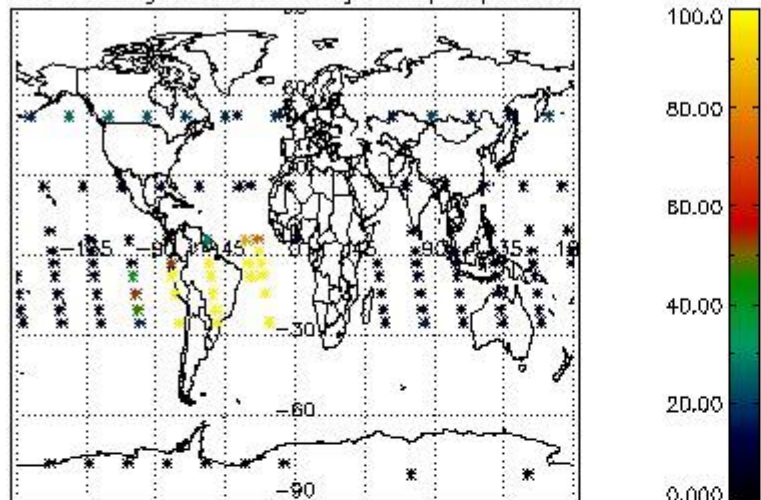

Percentage of cosmic ray hits per profile