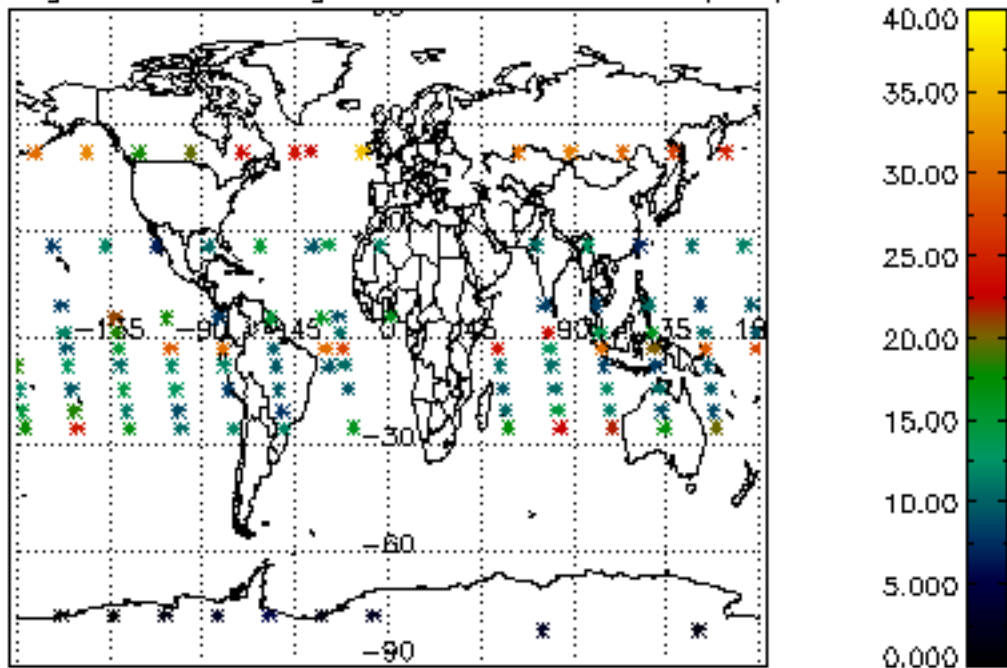

Percentage of cosmic ray hits per profile

Percentage of star falling outside central band per profile