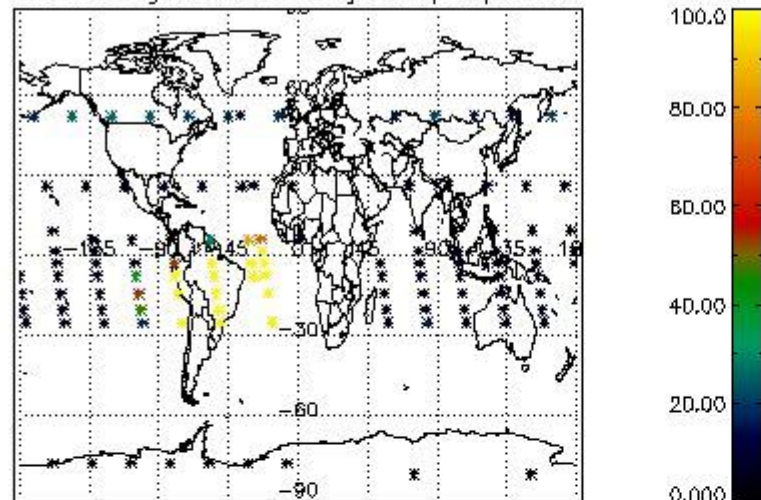

Percentage of cosmic ray hits per profile