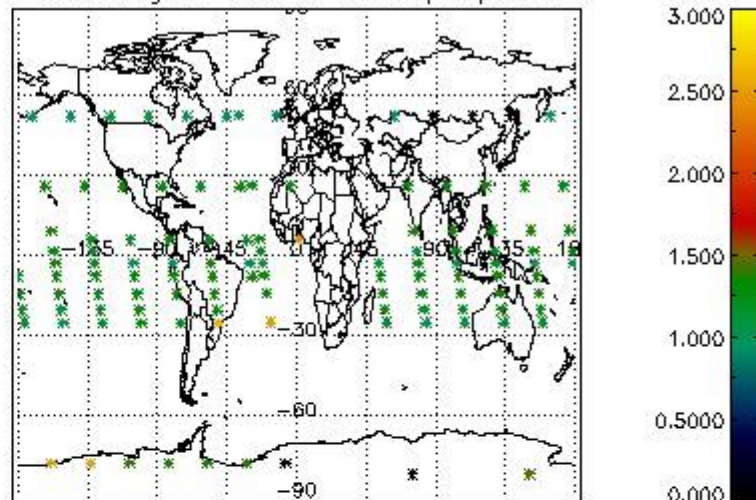

Percentage of datation errors per profile