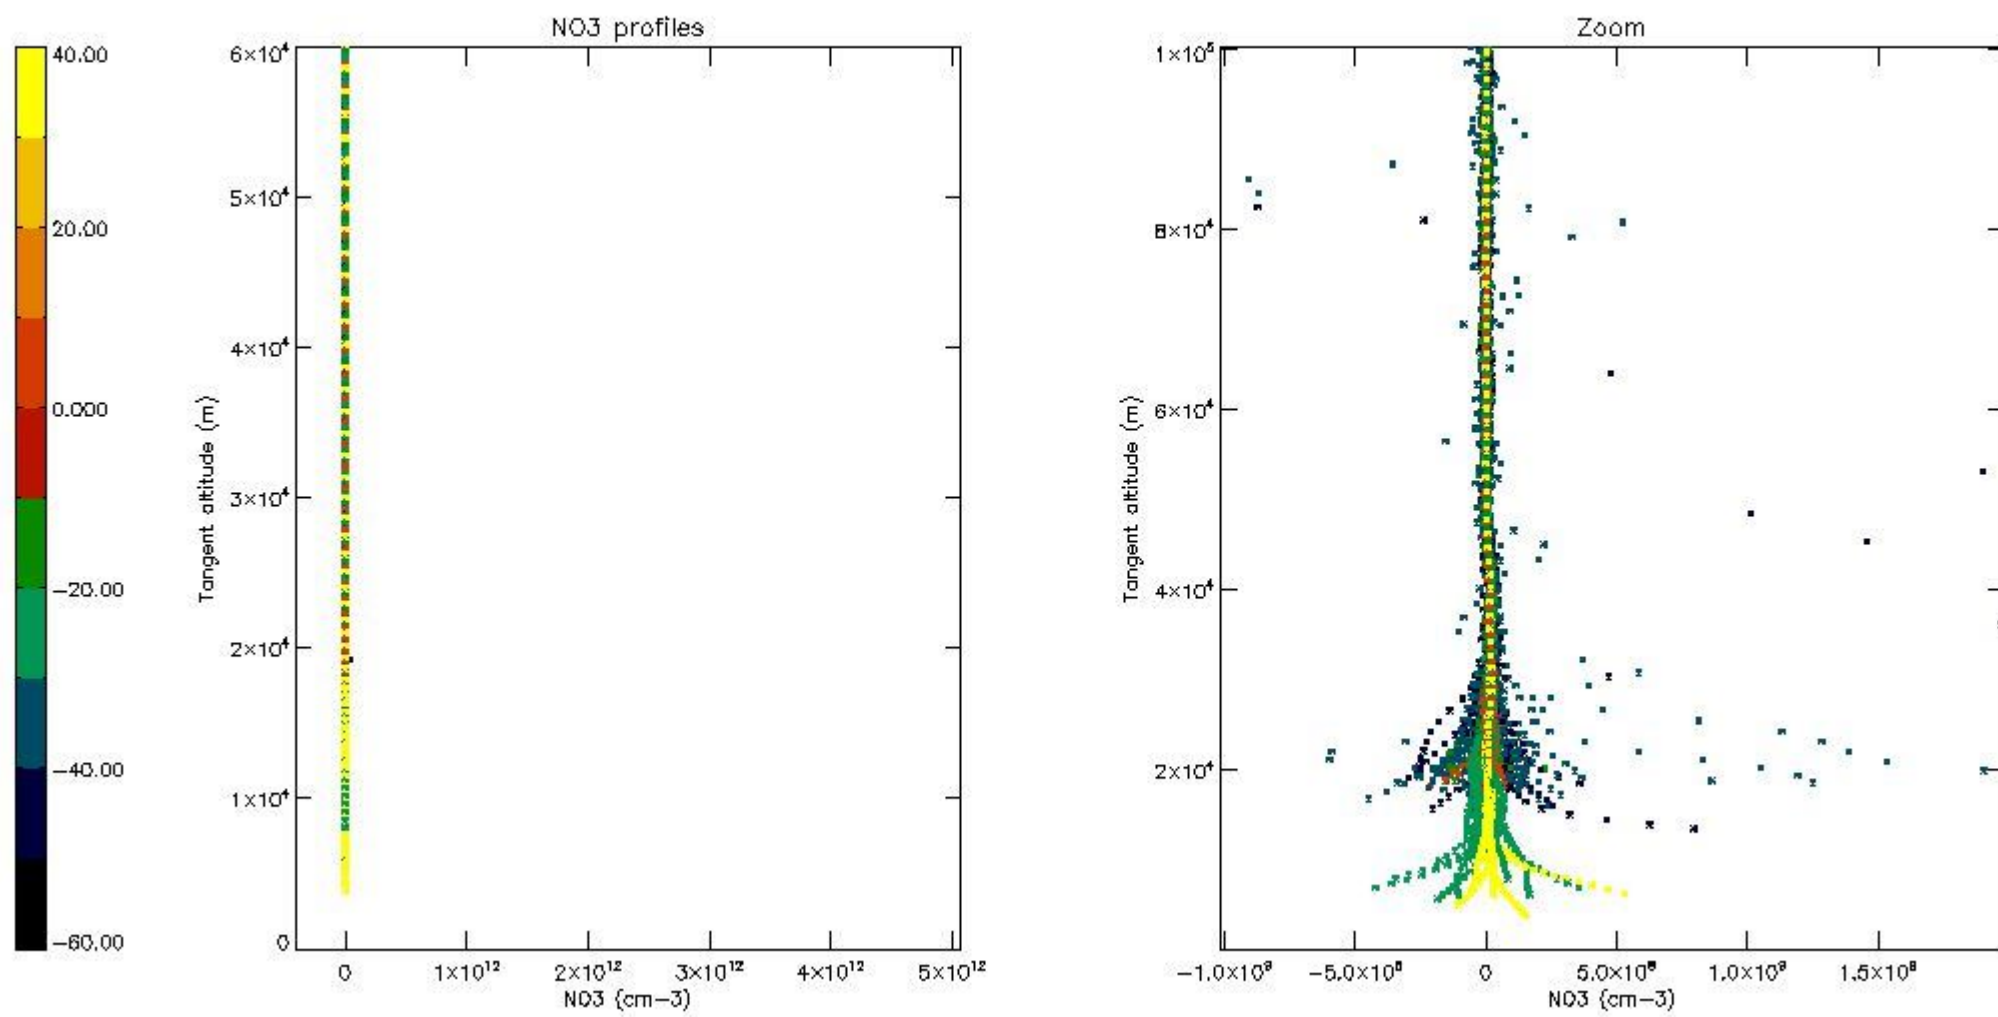

The colorbar represents the latitude.

*5.7 Plot NO3 profiles for all STD (dark without errors)*

The colorbar represents the latitude.

*5.8 Plot H2O profiles for all STD (only for occultations of stars 1,2,3,4,13,14,16,26,63 dark without errors)*