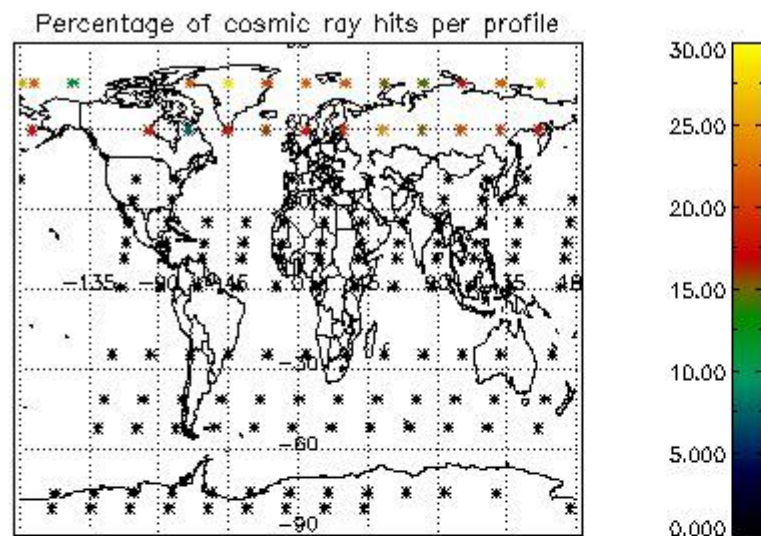

4.2.2 Plot level 1 quality information per product (world map): ENVISAT DESCENDING passes

5. Trace gas profiles

5.1 Ozone statistics based on quality of products

The final quality of the products can be "measured" using the STD (Standard Deviation) attached to every point profile. This information is written to the parameter GOM_NL__2P/NL_LOCAL_SPECIES_DENSITY/o3_std of the level 2 products. The table below shows the statistics for given STD ranges.

The statistics are given with respect to the overall valid production:

- Products without fatal errors: GOM_NL__2P/MPH/PRODUCT_ERR=0
- Valid point profile: GOM_NL__2P/NL_LOCAL_SPECIES_DENSITY/pcd(0)=0

The 'Criteria' is applied to valid points of dark limb products:

- Products in dark limb illumination condition: GOM_NL__2P/NL_SUMMARY_QUALITY/obs_ill_cond=0
- Products without fatal errors: GOM_NL__2P/MPH/PRODUCT_ERR=0
- Valid point profile: GOM_NL__2P/NL_LOCAL_SPECIES_DENSITY/pcd(0)=0

So, the table below shows the percentage of dark limb and valid observations for each criteria with respect to the overall valid daily observations.

Criteria	% of total production
All STD	39
STD < 20	26