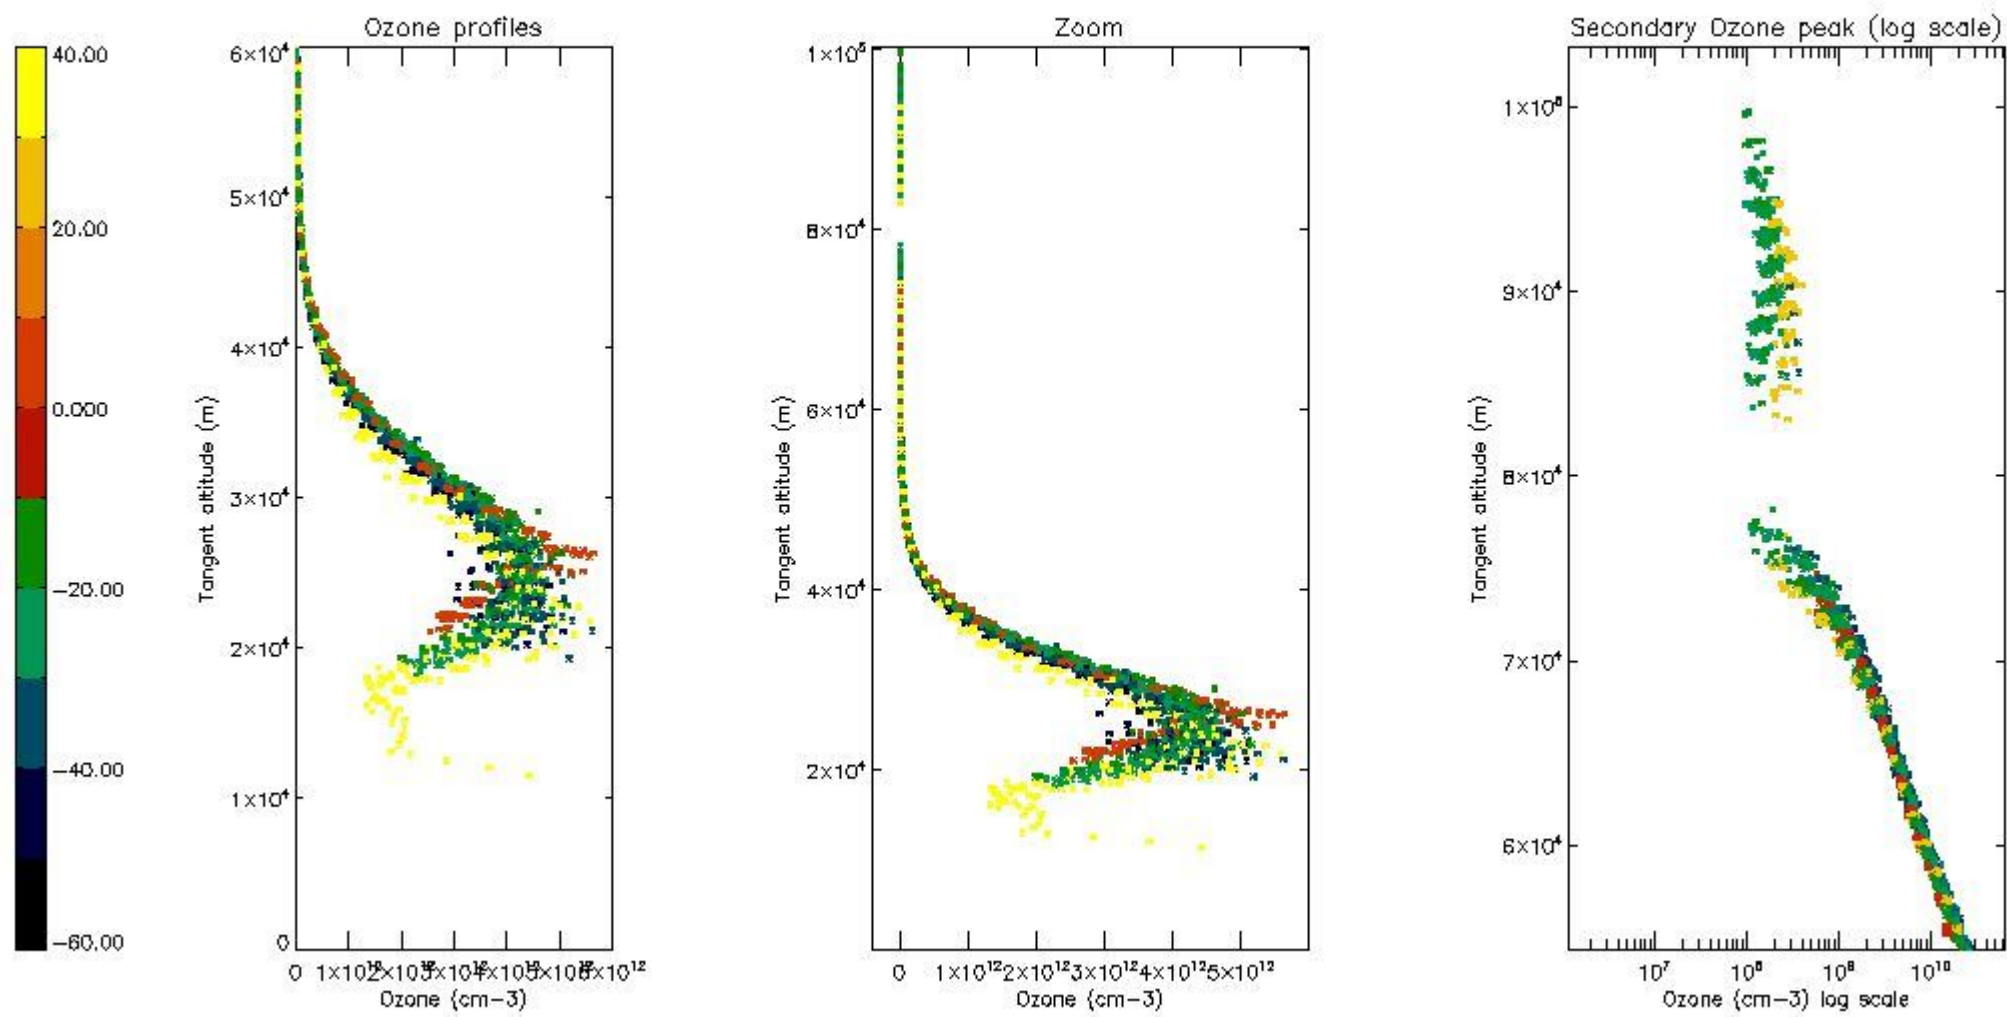

5.5 Plot ozone profiles where STD < 5% (dark without errors)

The colorbar represents the latitude.