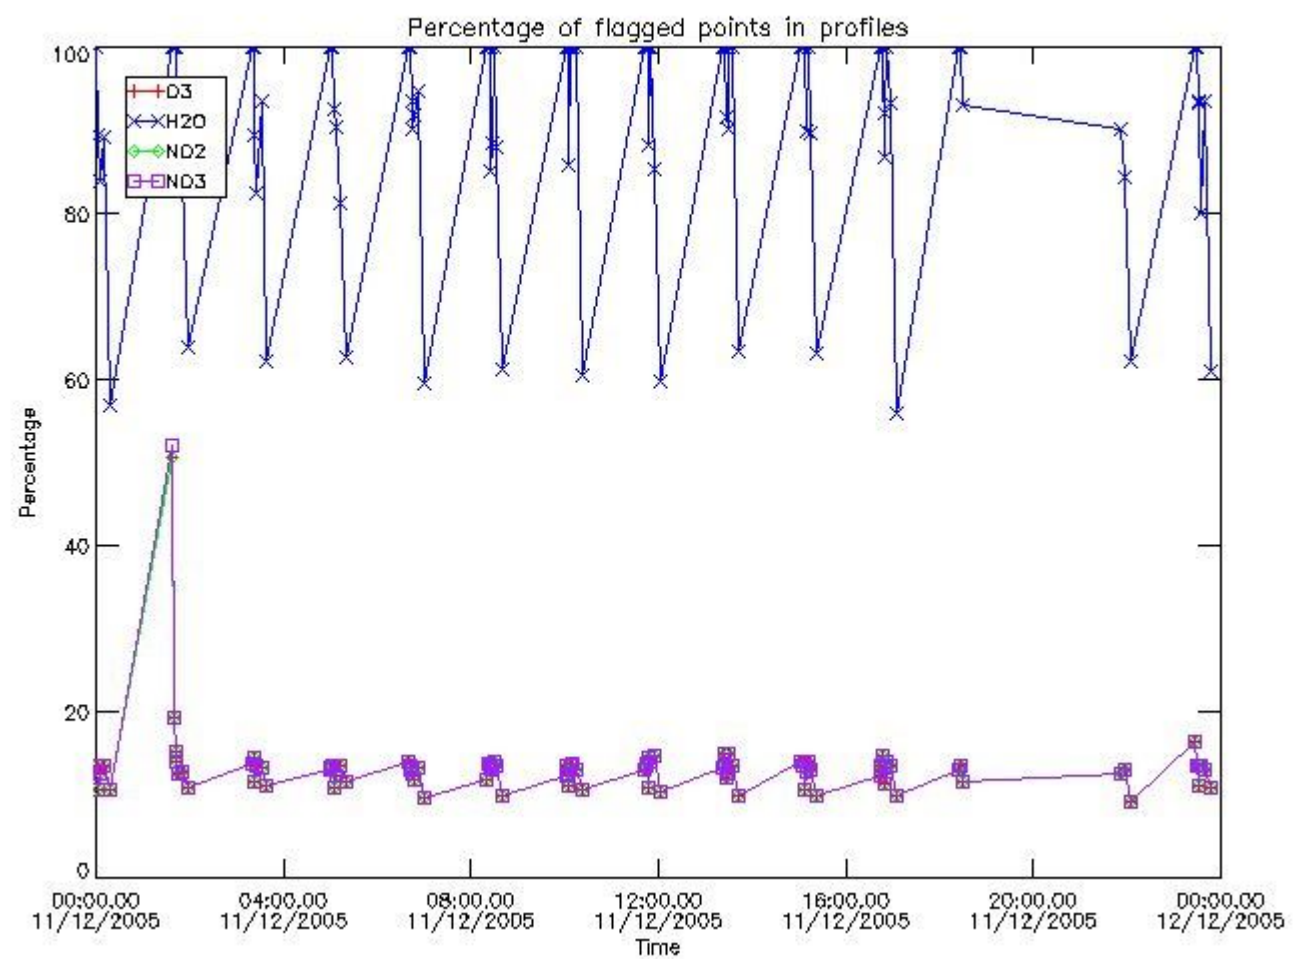

3. Quality information per product

In this section it is plotted some information contained in the Quality Summary data set of the level 2 products. Only products in dark limb conditions and without errors (error flag in the MPH set to "0") are used.

3.1 Plot quality information per product (time dependant)

3.2 Plot quality information per product (world map)