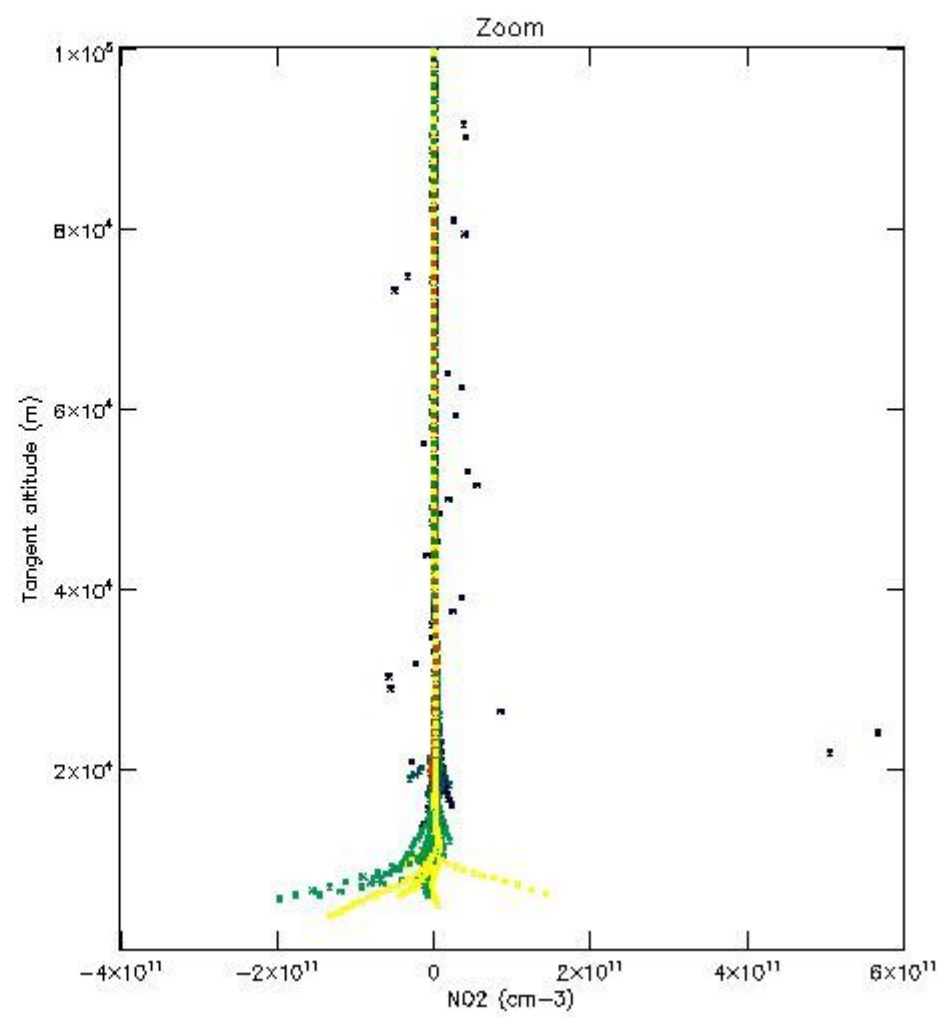

5.7 Plot NO3 profiles for all STD (dark without errors)

The colorbar represents the latitude.