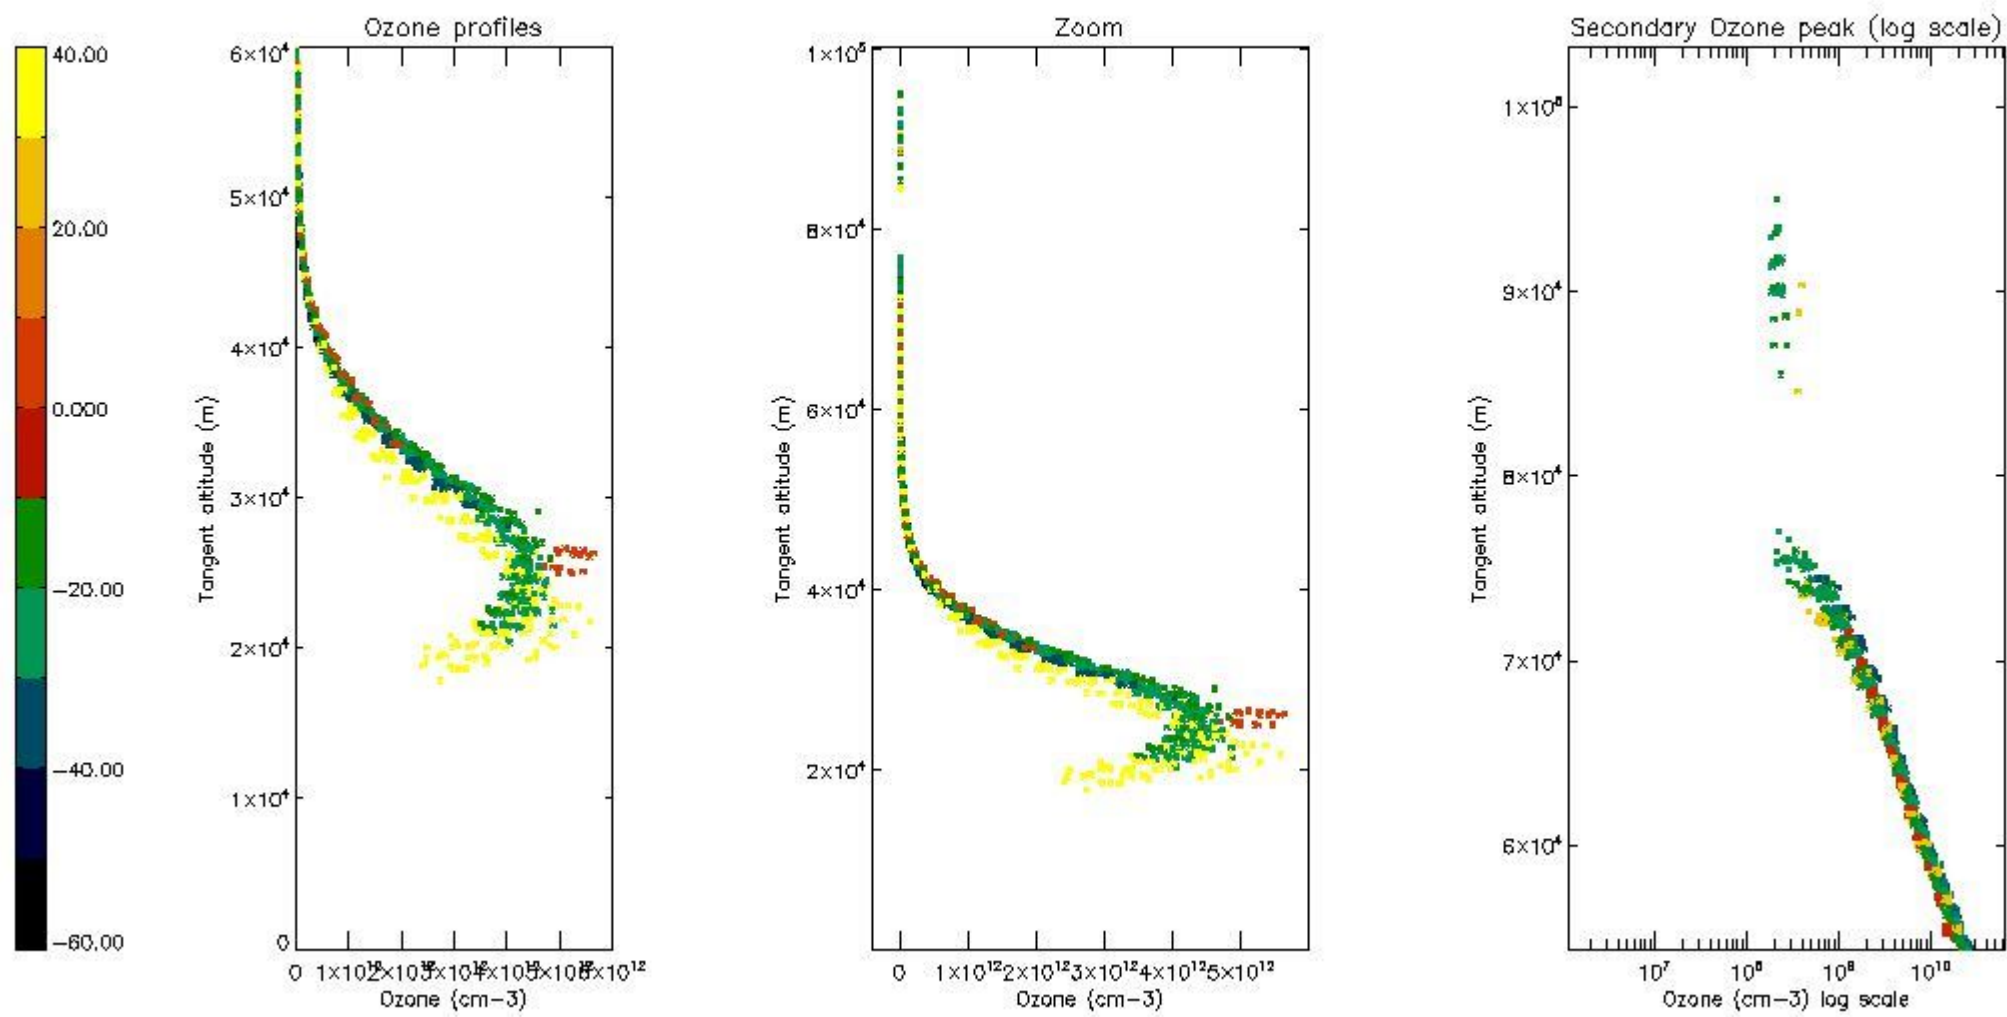

*5.4 Plot ozone profiles where STD < 10% (dark without errors)*

The colorbar represents the latitude.

*5.5 Plot ozone profiles where STD < 5% (dark without errors)*

The colorbar represents the latitude.

*5.6 Plot NO<sub>2</sub> profiles for all STD (dark without errors)*

The colorbar represents the latitude.

*5.7 Plot NO3 profiles for all STD (dark without errors)*

The colorbar represents the latitude.

*5.8 Plot H2O profiles for all STD (only for occultations of stars 1,2,3,4,13,14,16,26,63 dark without errors)*