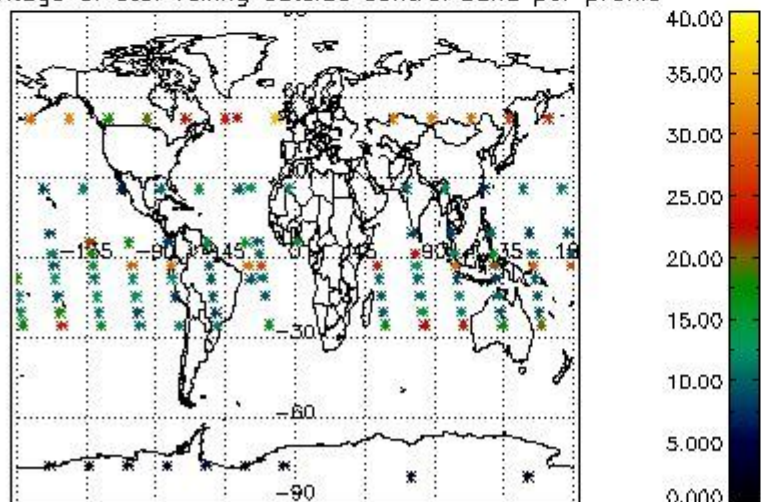

4.2.1 Plot level 1 quality information per product (world map): ENVISAT ASCENDING passes

Percentage of cosmic ray hits per profile

Percentage of datation errors per profile

Percentage of star falling outside central band per profile