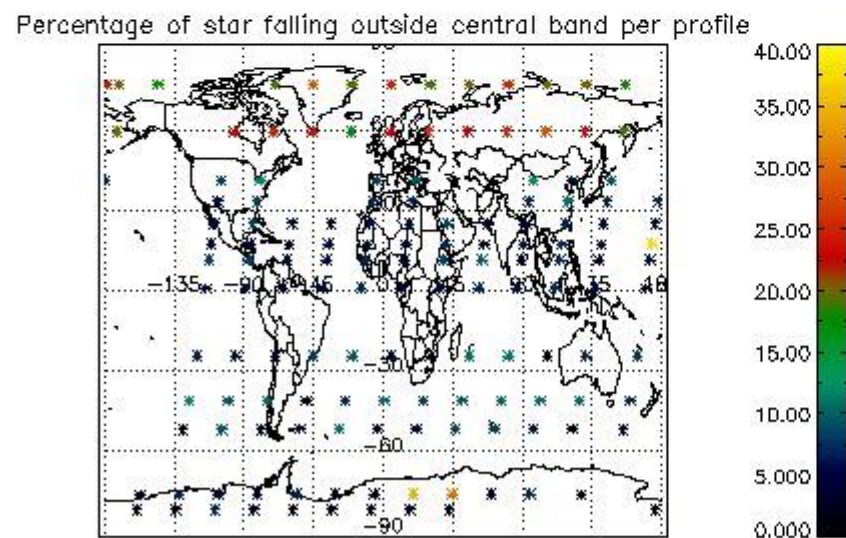

5. Trace gas profiles

5.1 Ozone statistics based on quality of products

The final quality of the products can be "measured" using the STD (Standard Deviation) attached to every point profile. This information is written to the parameter GOM_NL__2P/NL_LOCAL_SPECIES_DENSITY/o3_std of the level 2 products. The table below shows the statistics for given STD ranges.

The statistics are given with respect to the overall valid production:

- Products without fatal errors: GOM_NL__2P/MPH/PRODUCT_ERR=0
- Valid point profile: GOM_NL__2P/NL_LOCAL_SPECIES_DENSITY/pcd(0)=0

The 'Criteria' is applied to valid points of dark limb products:

- Products in dark limb illumination condition: GOM_NL__2P/NL_SUMMARY_QUALITY/obs_ill_cond=0
- Products without fatal errors: GOM_NL__2P/MPH/PRODUCT_ERR=0
- Valid point profile: GOM_NL__2P/NL_LOCAL_SPECIES_DENSITY/pcd(0)=0

So, the table below shows the percentage of dark limb and valid observations for each criteria with respect to the overall valid daily observations.

Criteria	% of total production
All STD	39
STD < 20	26