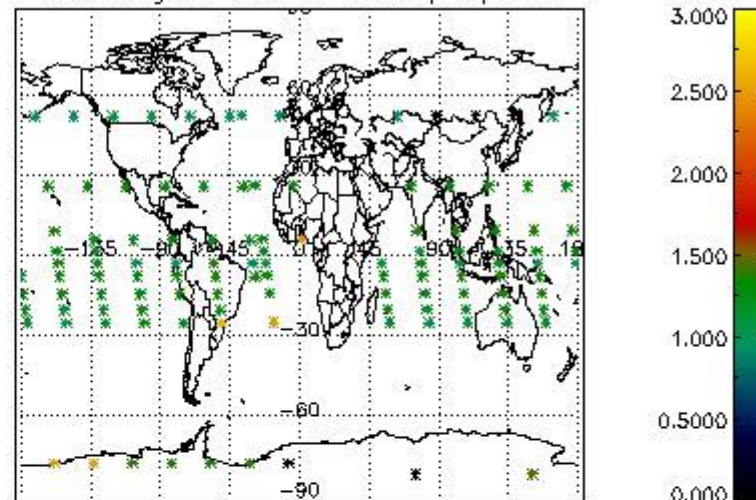

Percentage of datation errors per profile