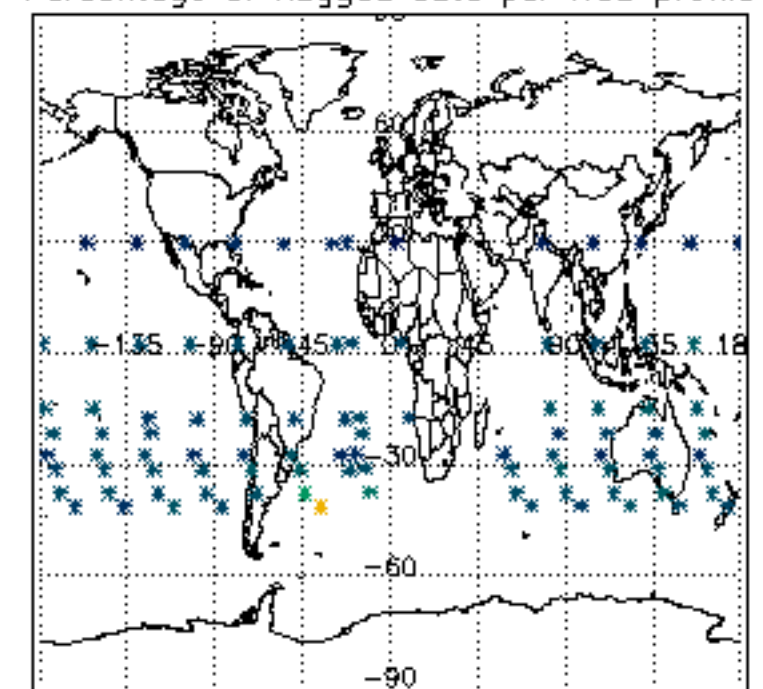

Percentage of flagged data per NO3 profile