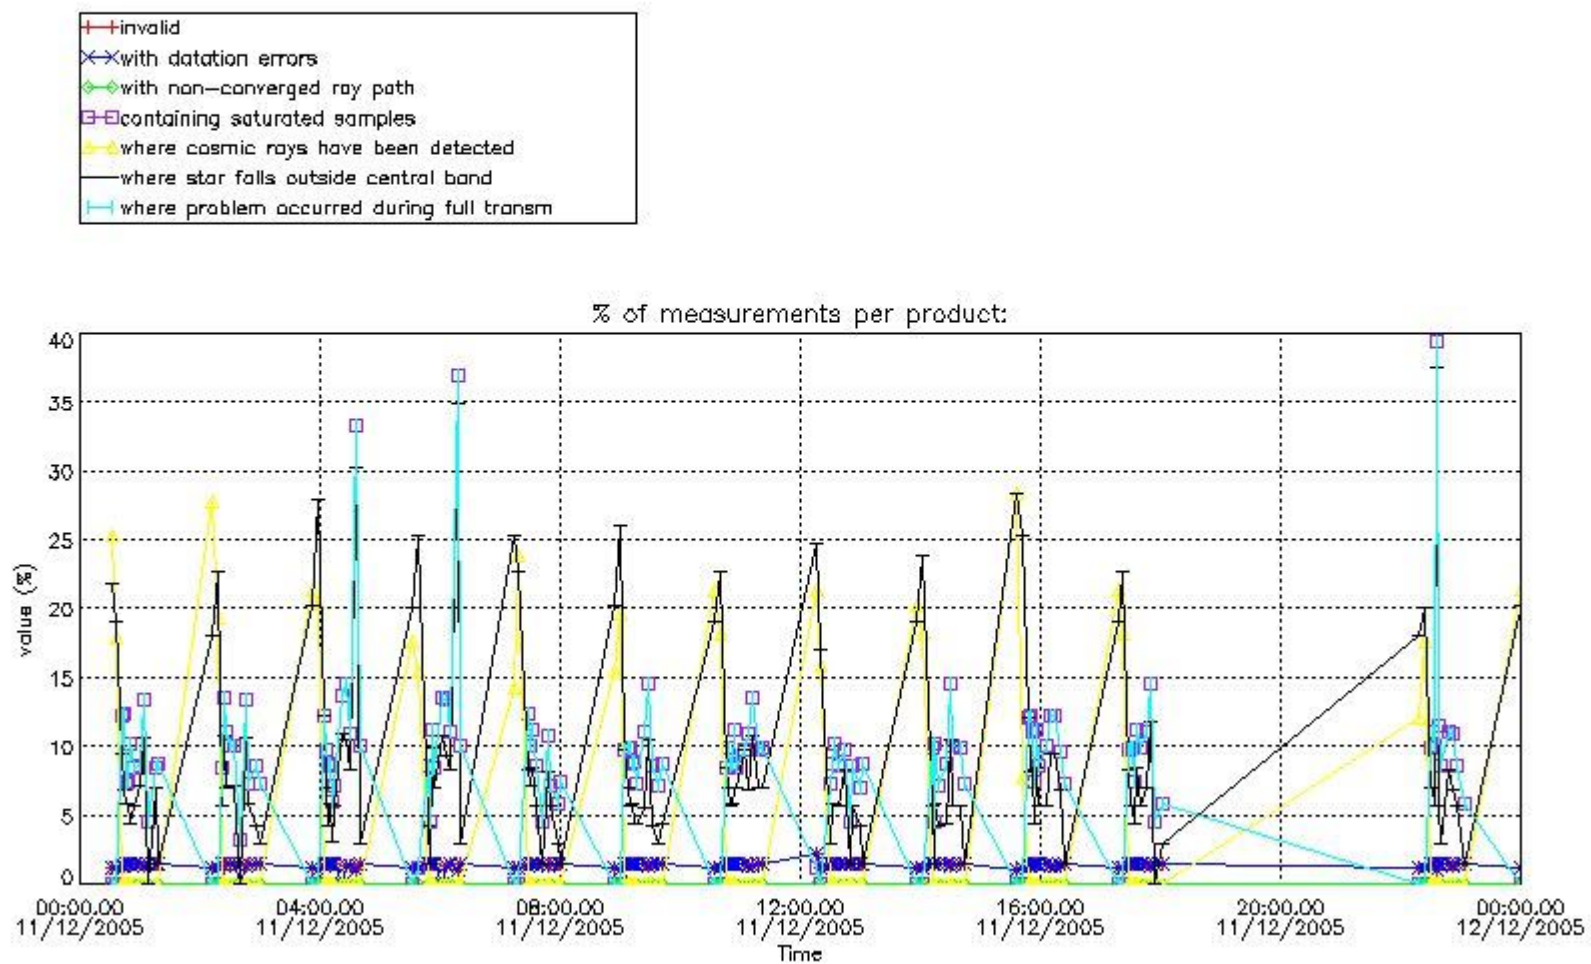

4.2 Plot quality information per product coming from level 1b processing (world map)

4.2.1 Plot level 1 quality information per product (world map): ENVISAT ASCENDING passes