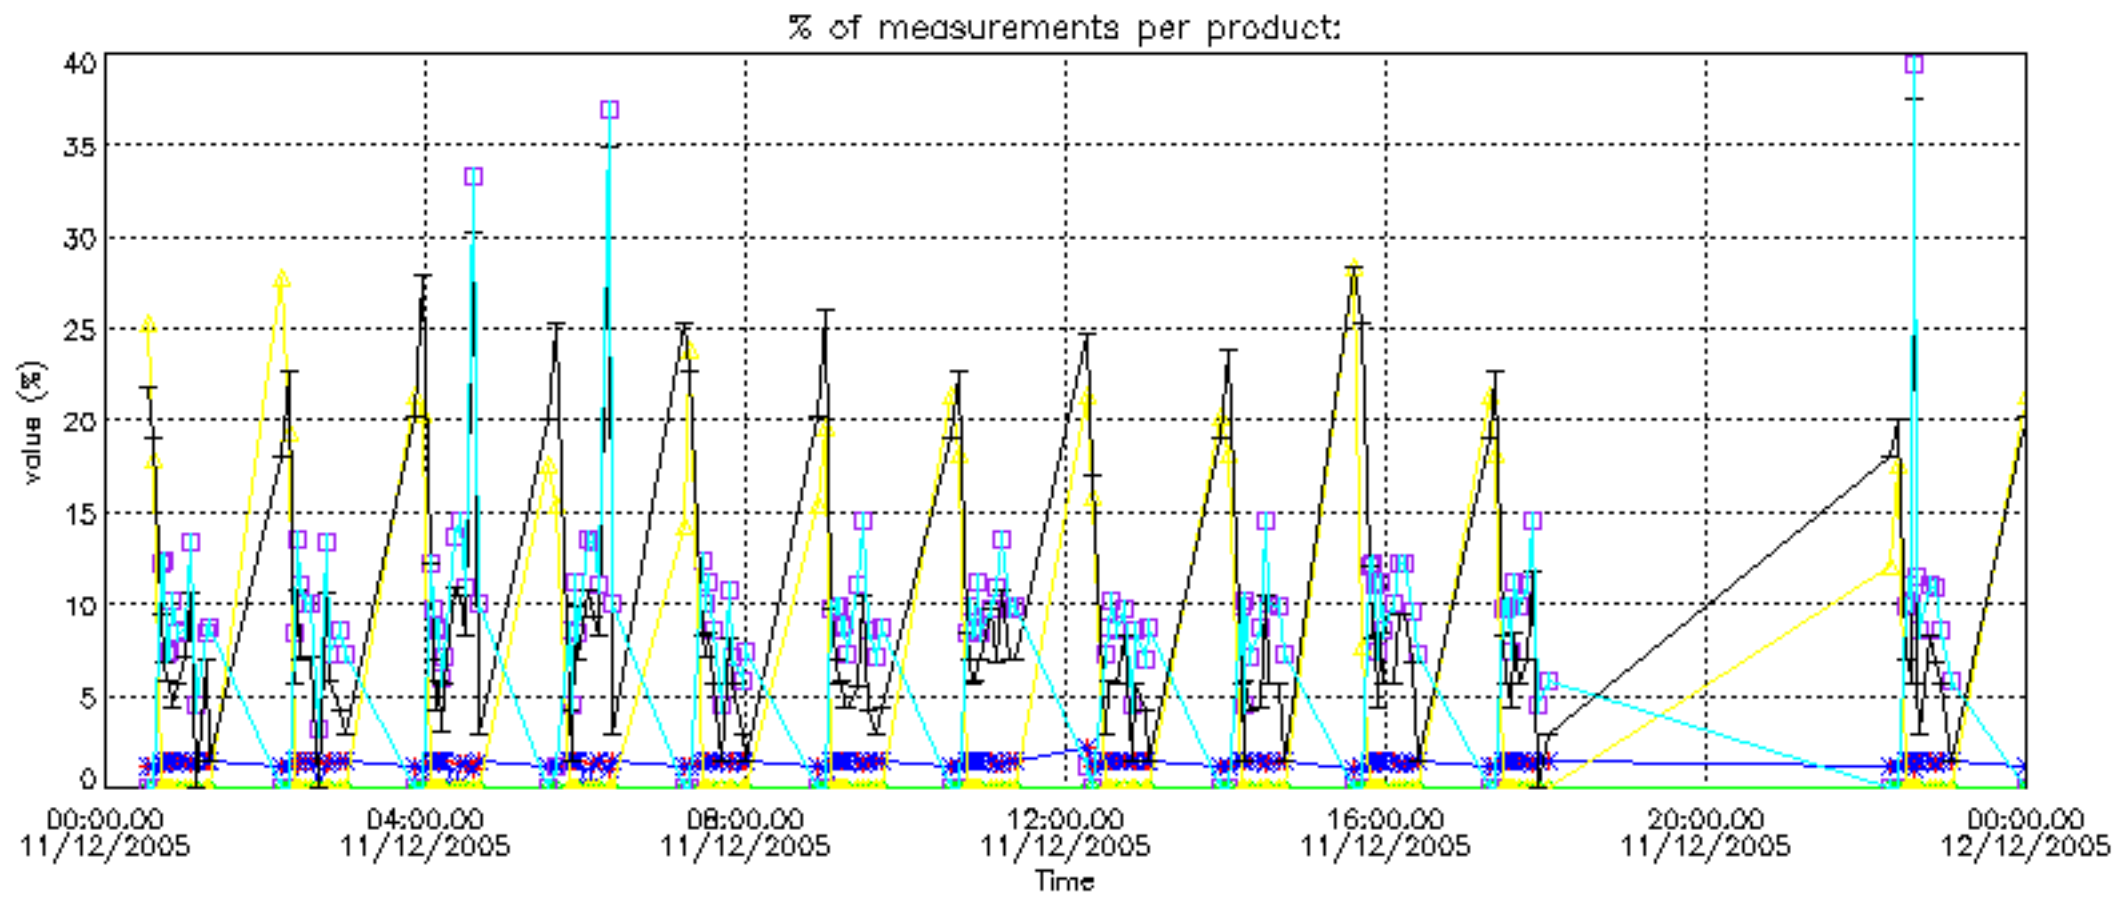

Percentage of cosmic ray hits per profile

Percentage of datation errors per profile