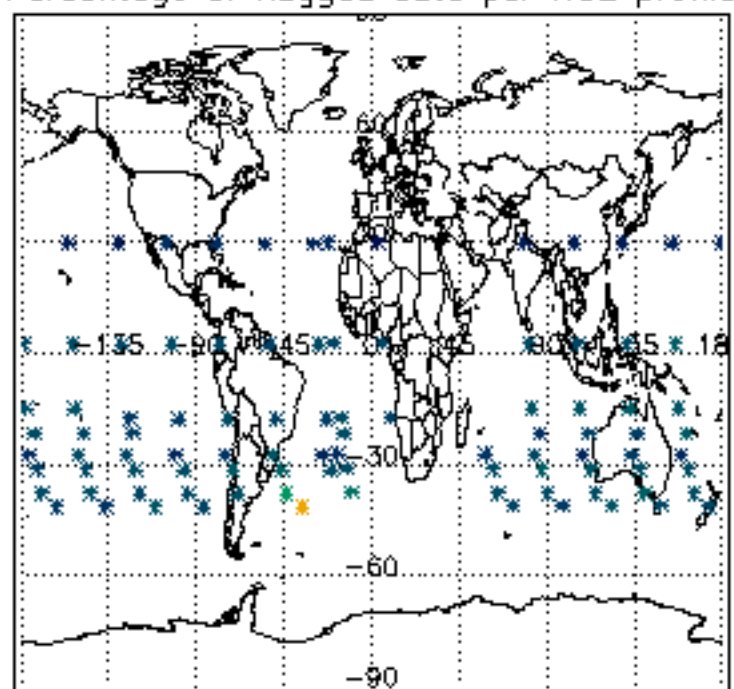

Percentage of flagged data per NO2 profile