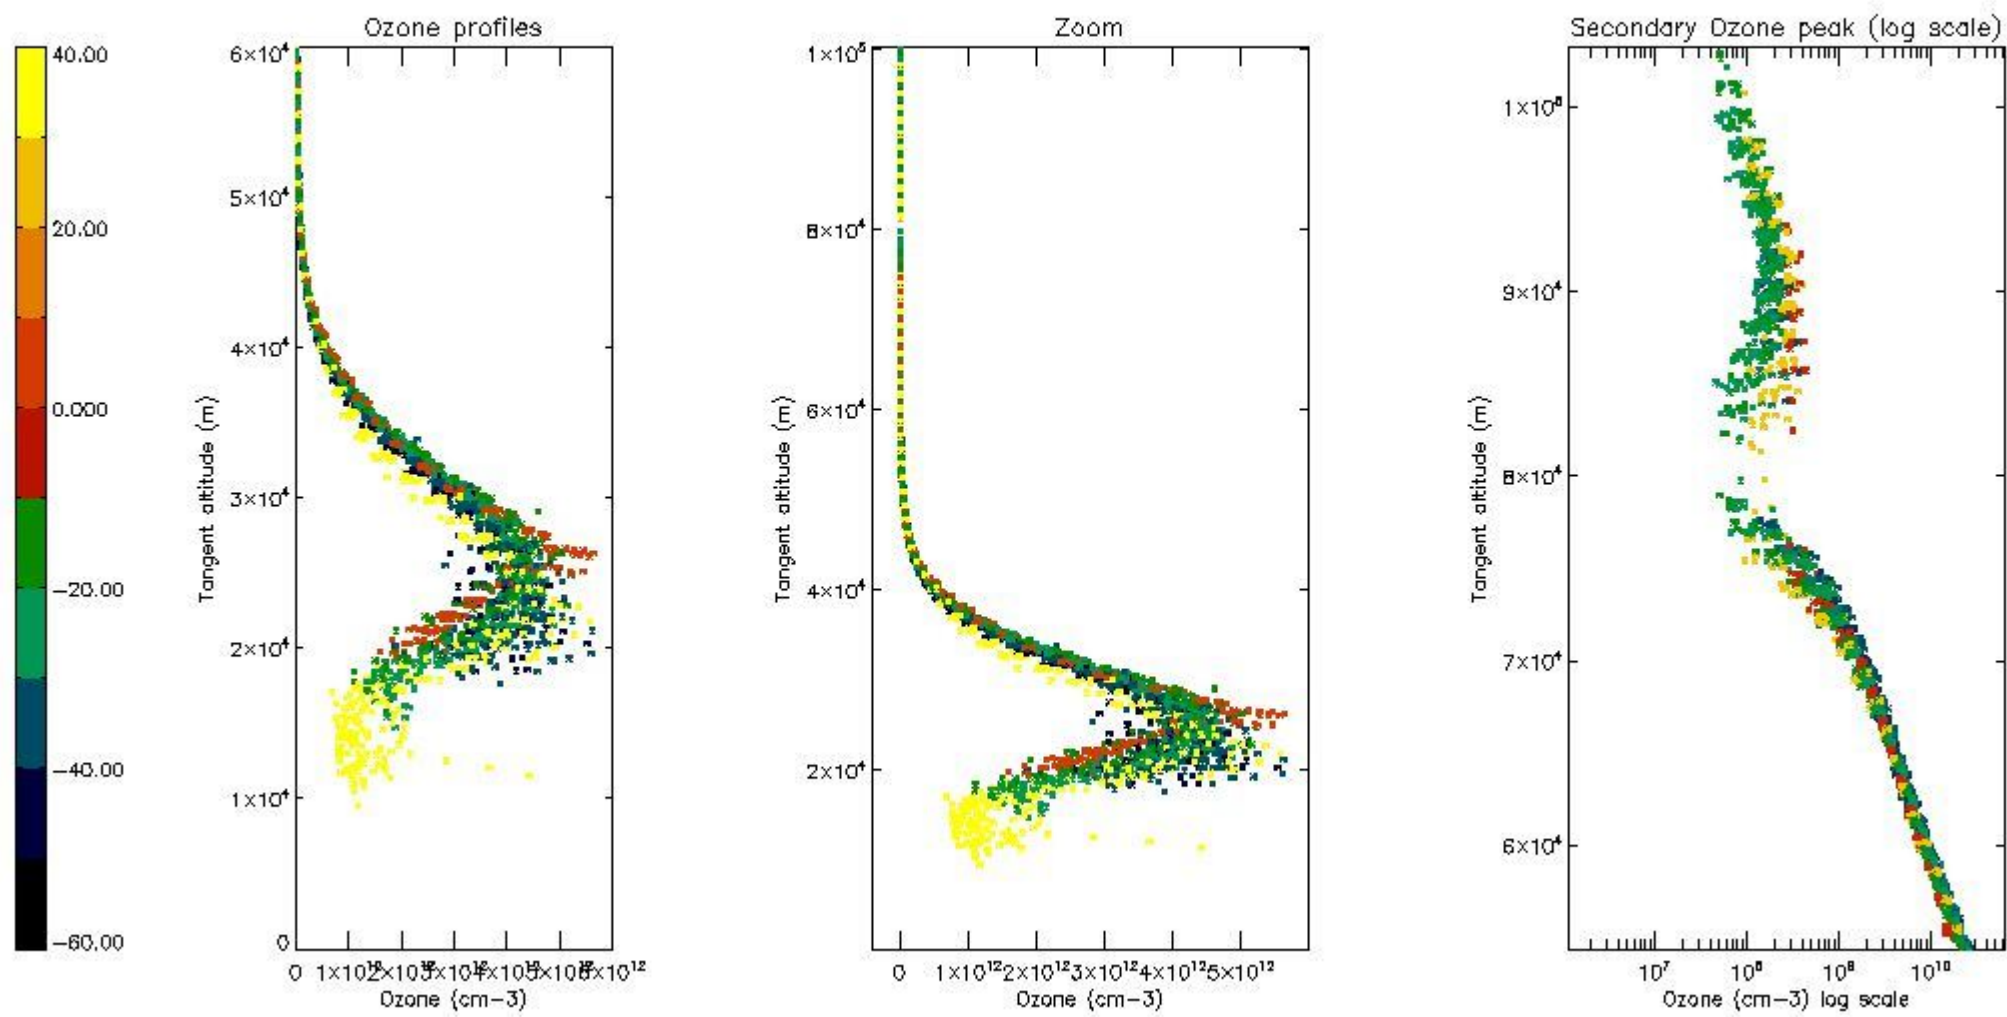

STD < 10	23
STD < 5	16

5.2 Plot ozone profiles for all STD (dark without errors)

The colorbar represents the latitude.

5.3 Plot ozone profiles where STD < 20% (dark without errors)

The colorbar represents the latitude.