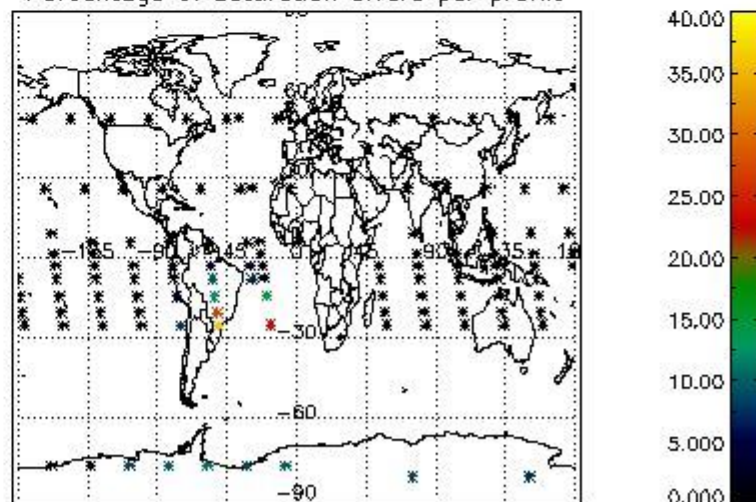

Percentage of saturation errors per profile