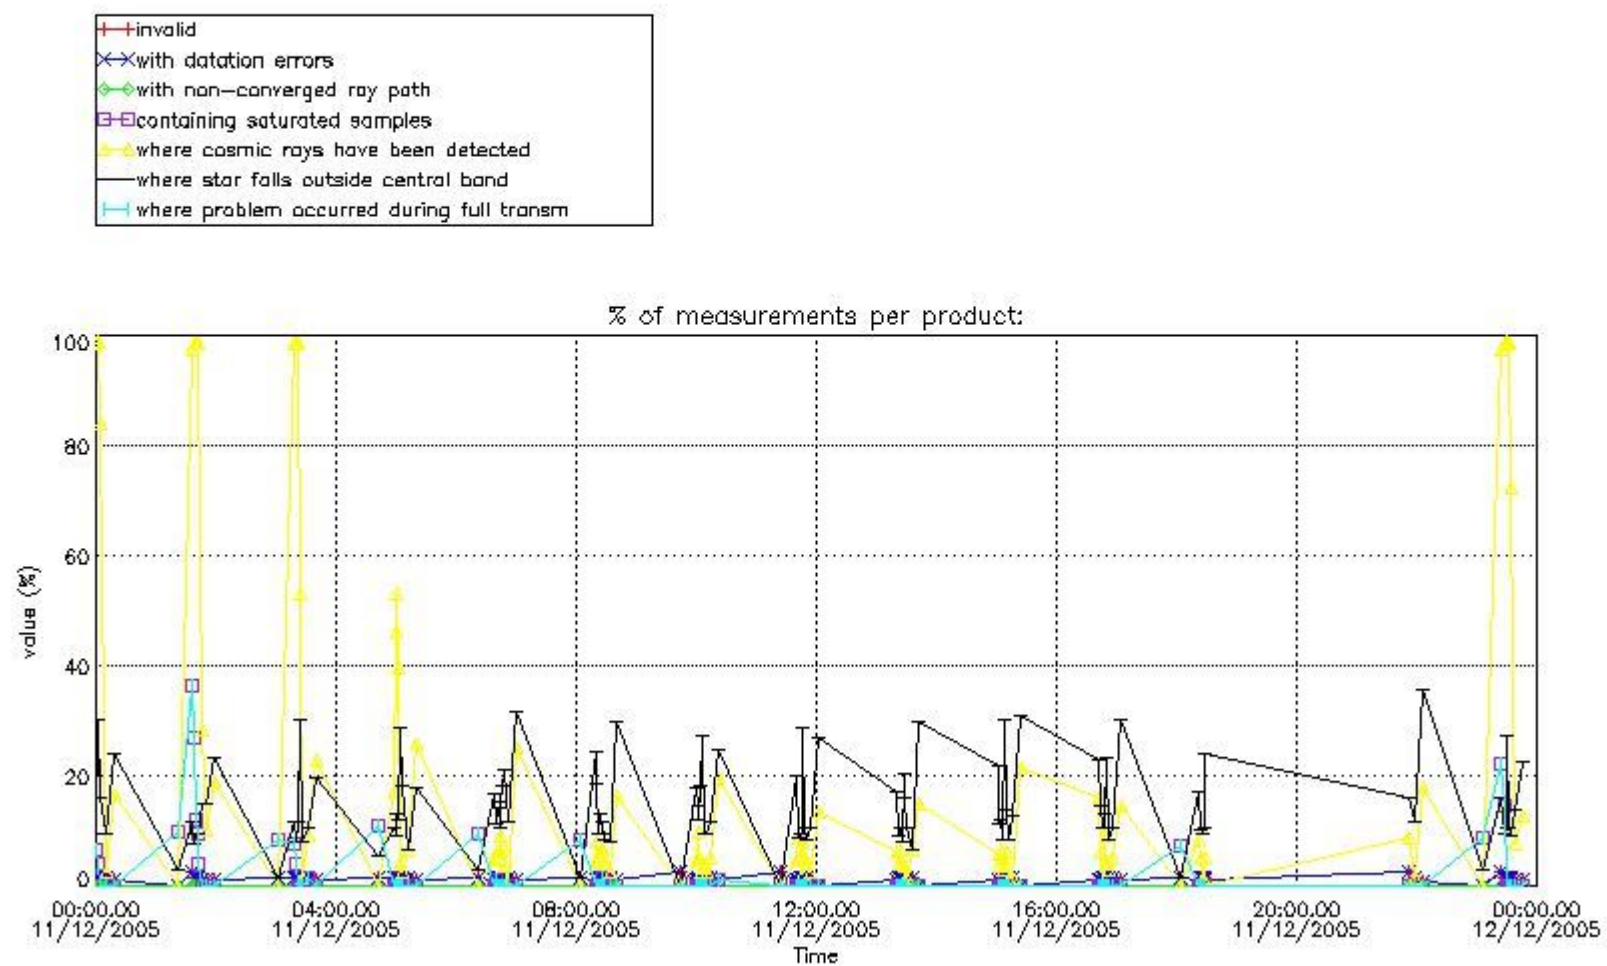

4.1.2 Plot level 1 quality information per product (time dependant): ENVISAT DESCENDING passes