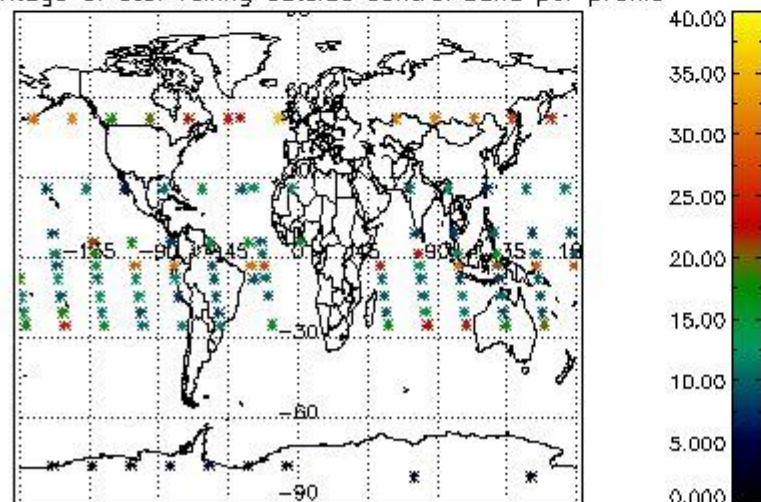

4.2.1 Plot level 1 quality information per product (world map): ENVISAT ASCENDING passes

Percentage of cosmic ray hits per profile

Percentage of datation errors per profile

Percentage of star falling outside central band per profile