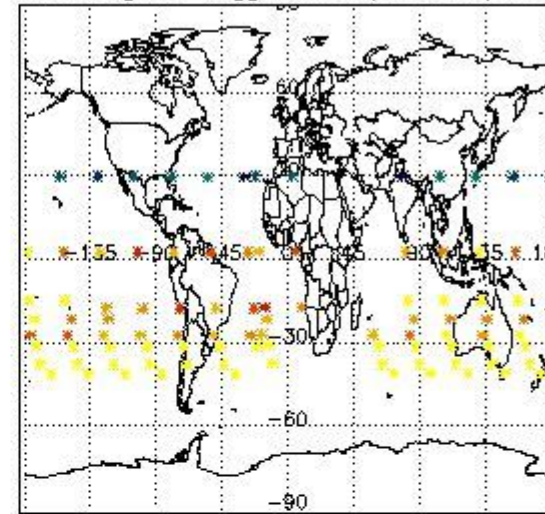

#### 3.1 Plot quality information per product (time dependant)

3.2 Plot quality information per product (world map)

Percentage of flagged data per O3 profile

Percentage of flagged data per H2O profile

Percentage of flagged data per NO2 profile