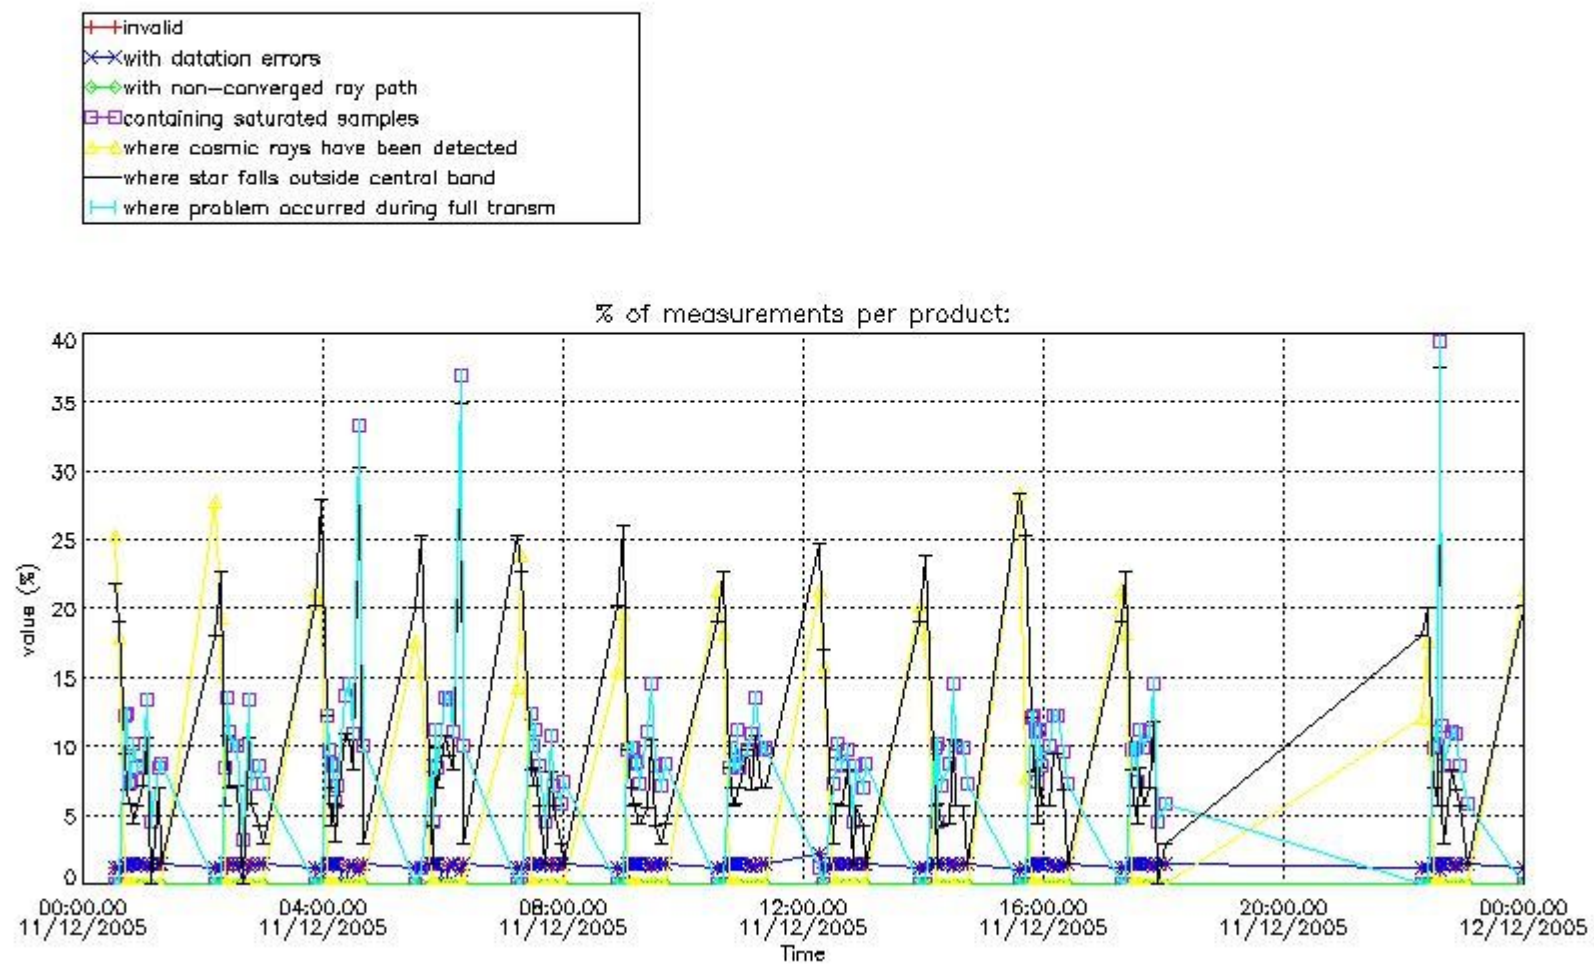

4.2 Plot quality information per product coming from level 1b processing (world map)

4.2.1 Plot level 1 quality information per product (world map): ENVISAT ASCENDING passes