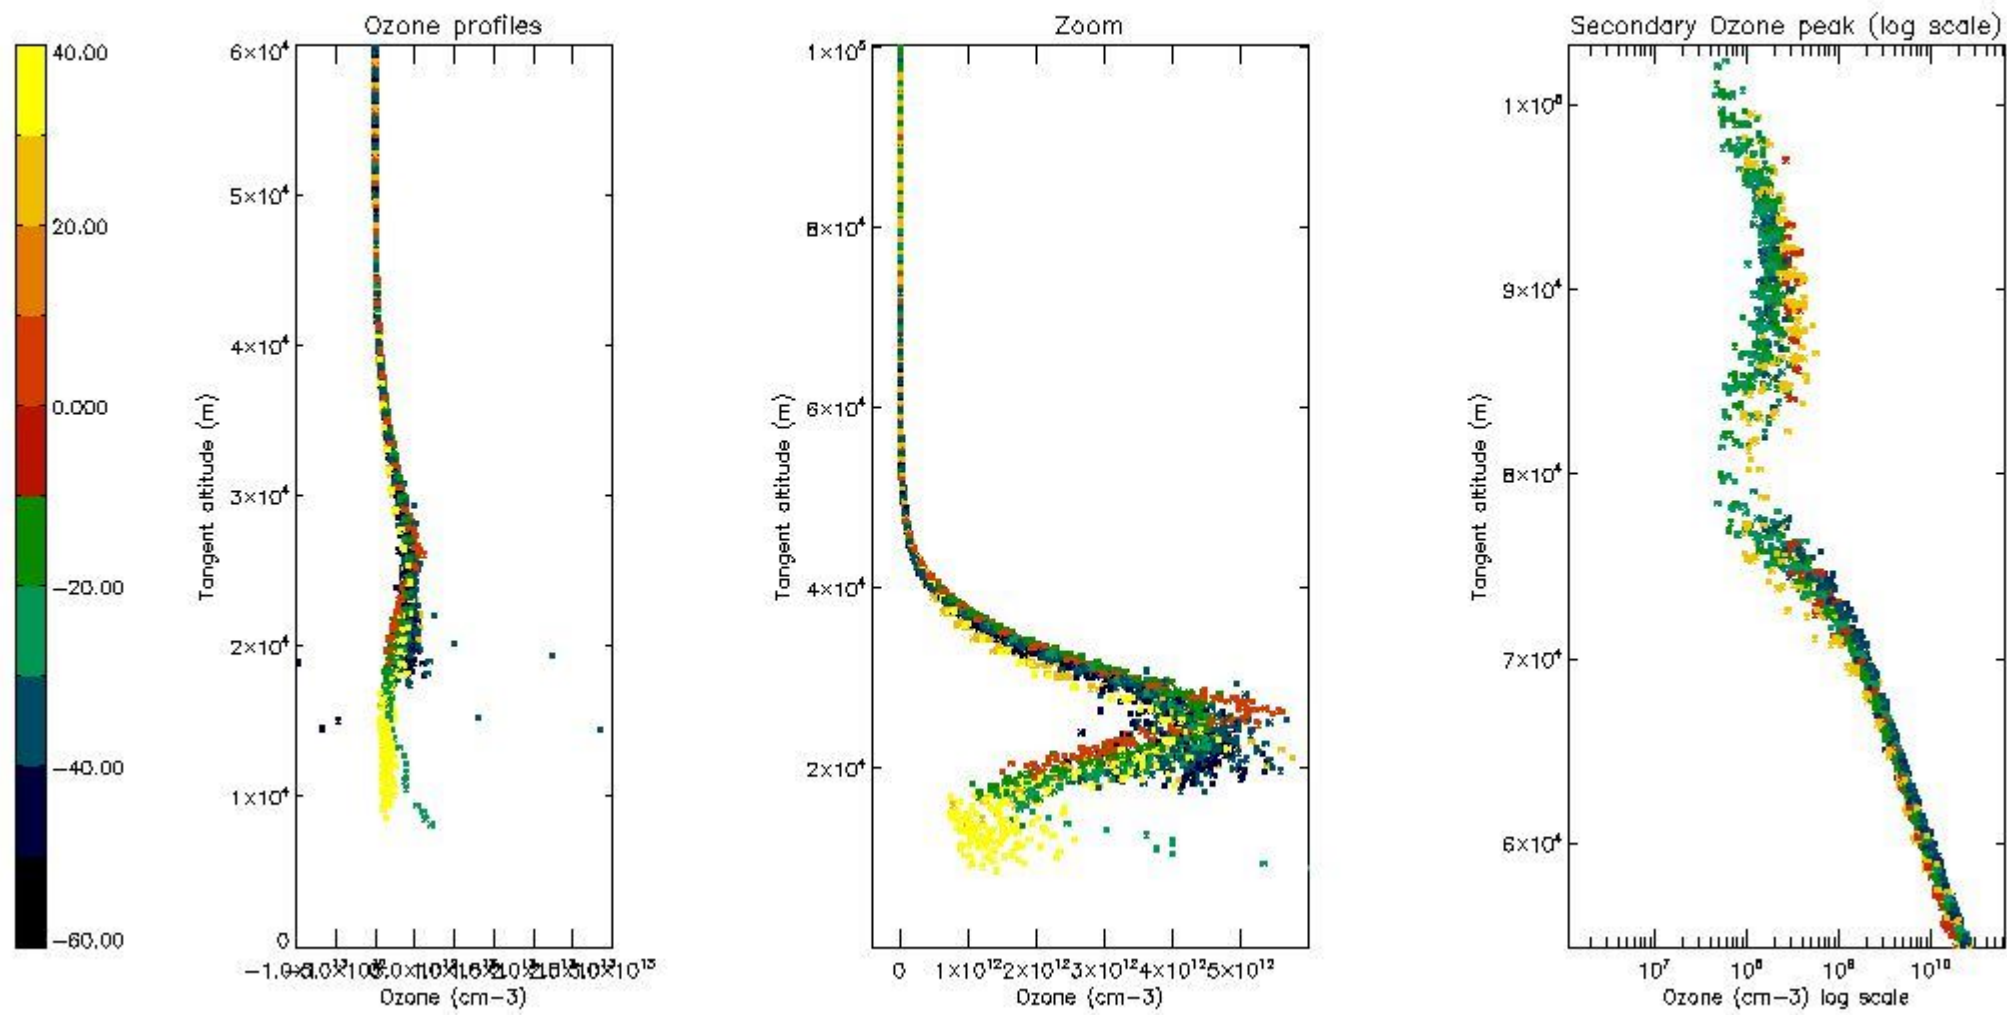

STD < 10	20
STD < 5	14

5.2 Plot ozone profiles for all STD (dark without errors)

The colorbar represents the latitude.

5.3 Plot ozone profiles where STD < 20% (dark without errors)

The colorbar represents the latitude.