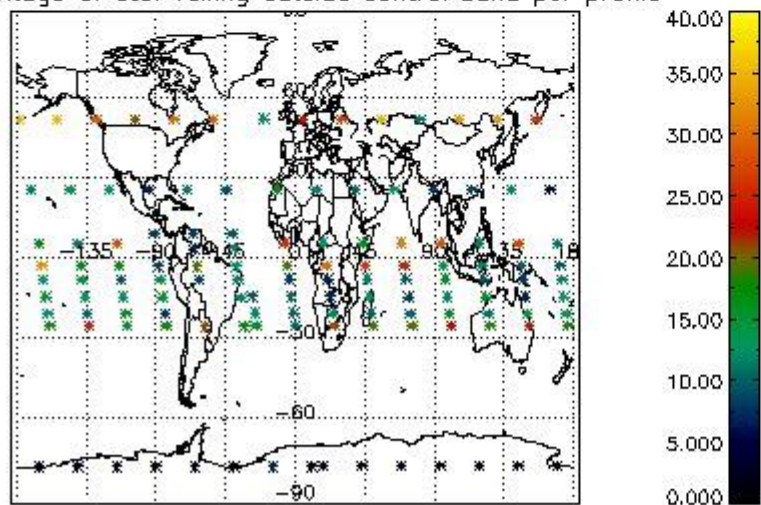

*4.2.1 Plot level 1 quality information per product (world map): ENVISAT ASCENDING passes*

Percentage of cosmic ray hits per profile

Percentage of datation errors per profile

Percentage of star falling outside central band per profile