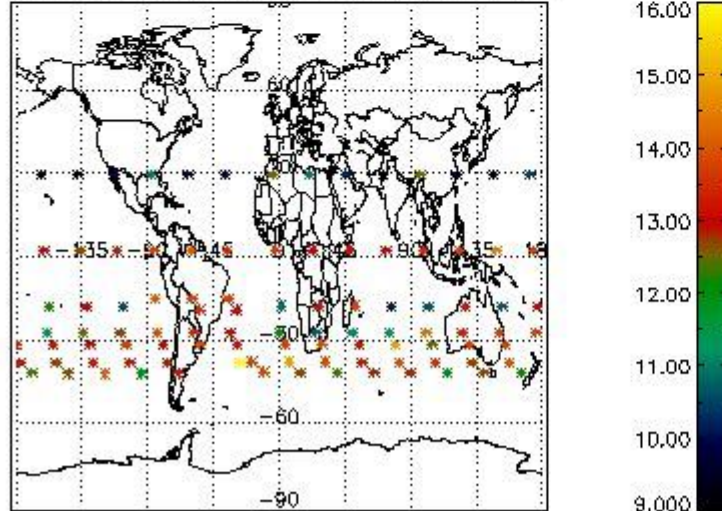

#### 3.1 Plot quality information per product (time dependant)

3.2 Plot quality information per product (world map)

Percentage of flagged data per O3 profile

Percentage of flagged data per H2O profile

Percentage of flagged data per NO2 profile