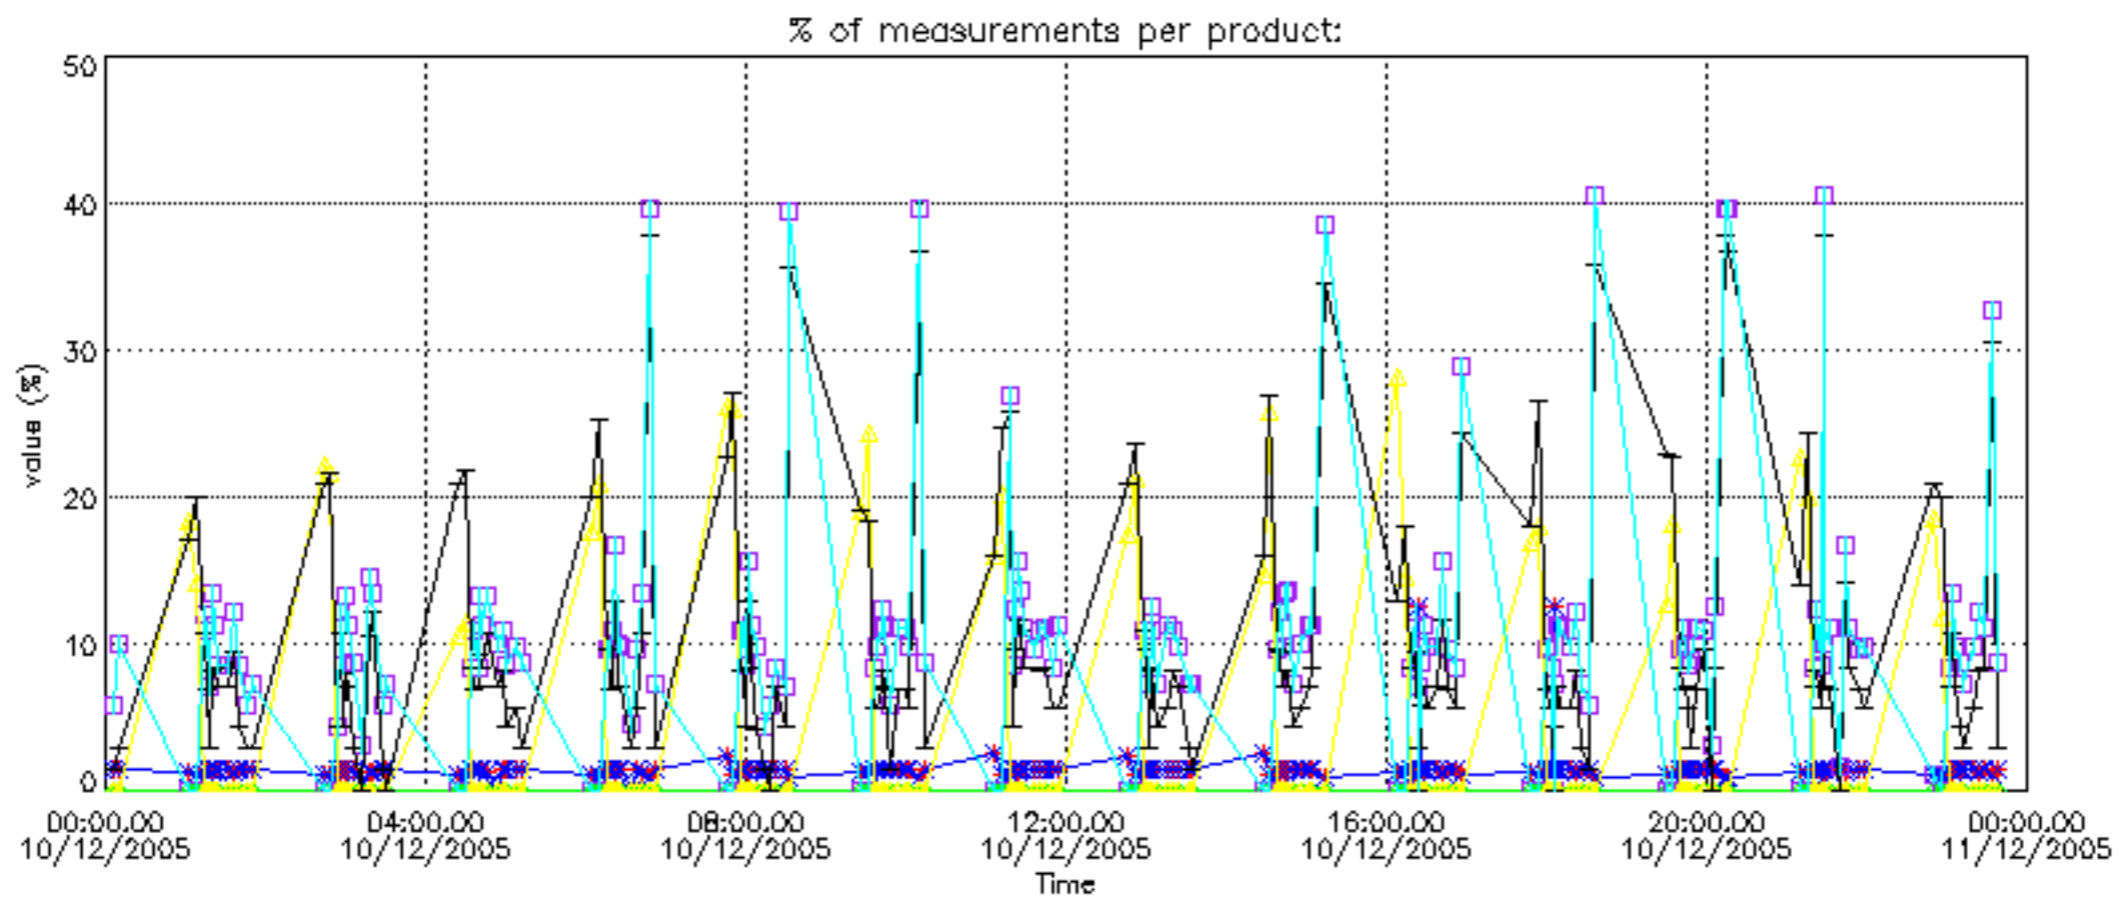

Percentage of cosmic ray hits per profile

Percentage of datation errors per profile