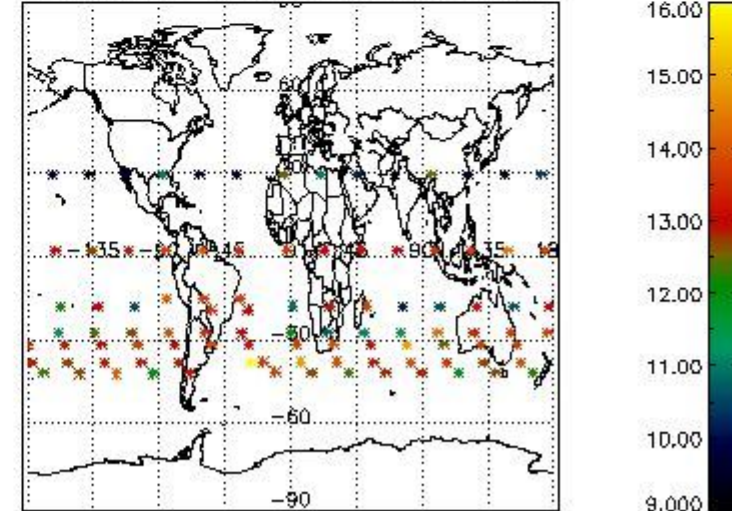

Percentage of flagged data per NO3 profile

4. Level 1 quality information per product

In this section it is plotted some information contained in the Quality Summary data set of the level 2 products that comes from the level 1b processing. Products without errors (error flag in the MPH set to "0") are used.

4.1 Plot quality information per product (time dependant) coming from level 1b processing

4.1.1 Plot level 1 quality information per product (time dependant): ENVISAT ASCENDING passes