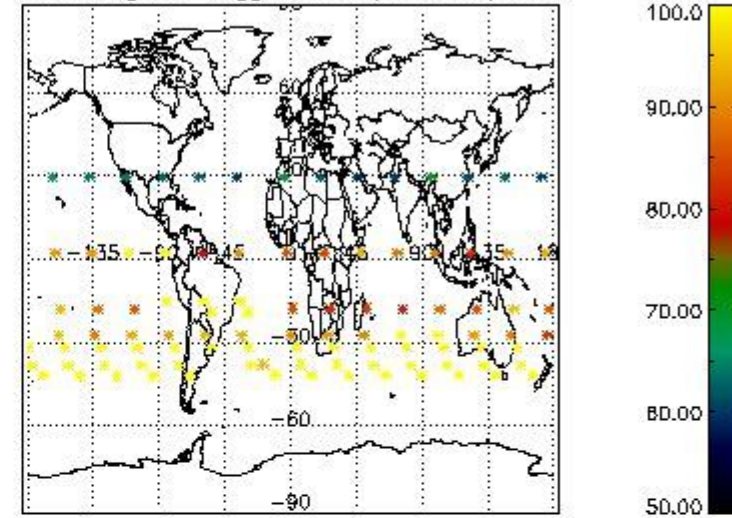

#### 3.1 Plot quality information per product (time dependant)

3.2 Plot quality information per product (world map)

Percentage of flagged data per O3 profile

Percentage of flagged data per H2O profile

Percentage of flagged data per NO2 profile