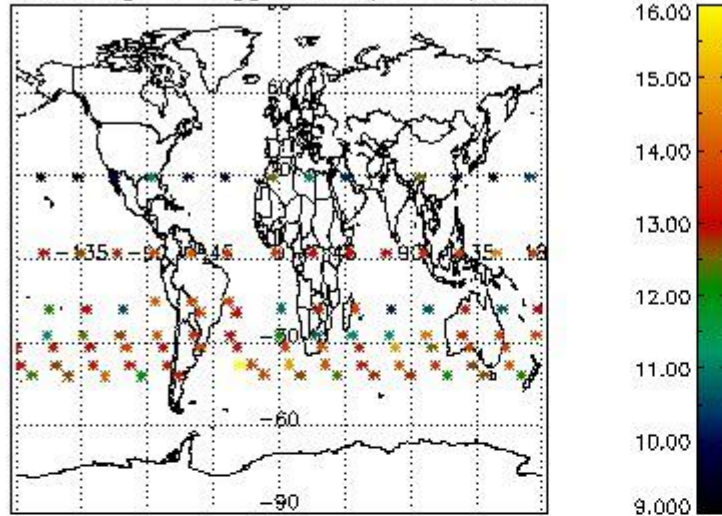

Percentage of flagged data per O3 profile