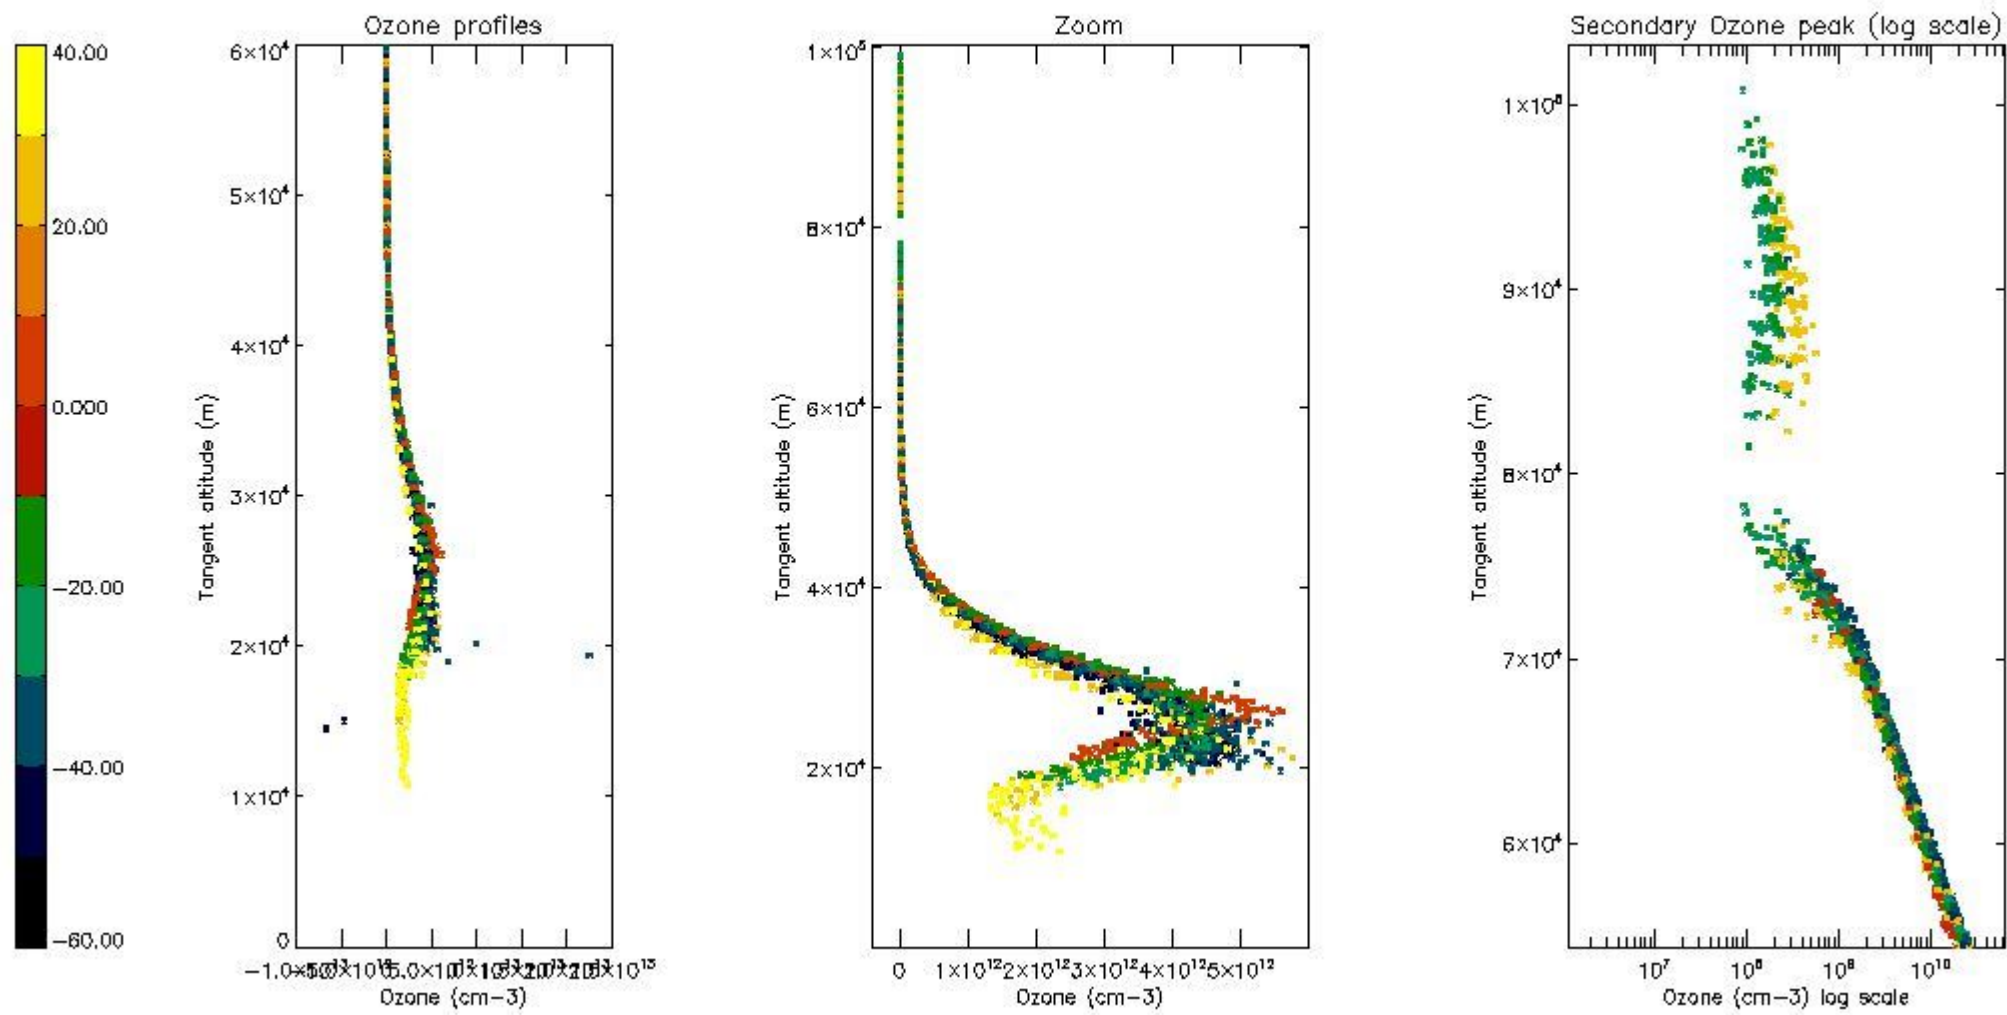

5.5 Plot ozone profiles where STD < 5% (dark without errors)

The colorbar represents the latitude.