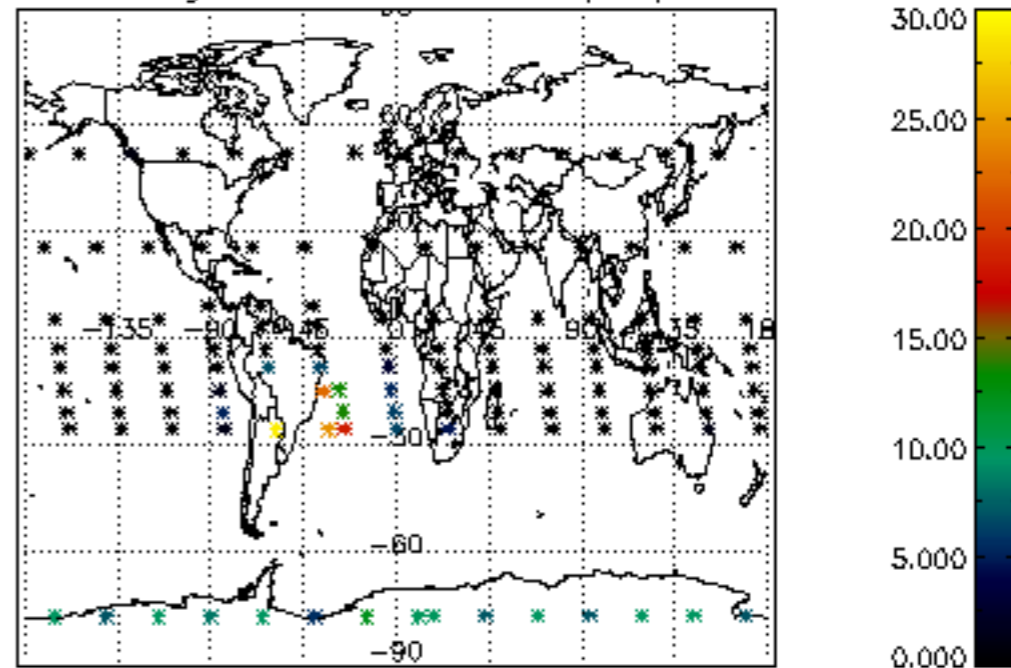

Percentage of datation errors per profile

Percentage of saturation errors per profile