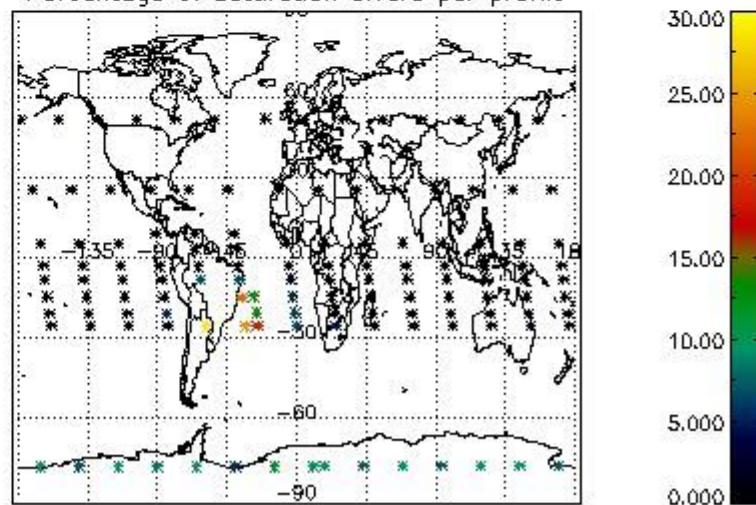

Percentage of saturation errors per profile