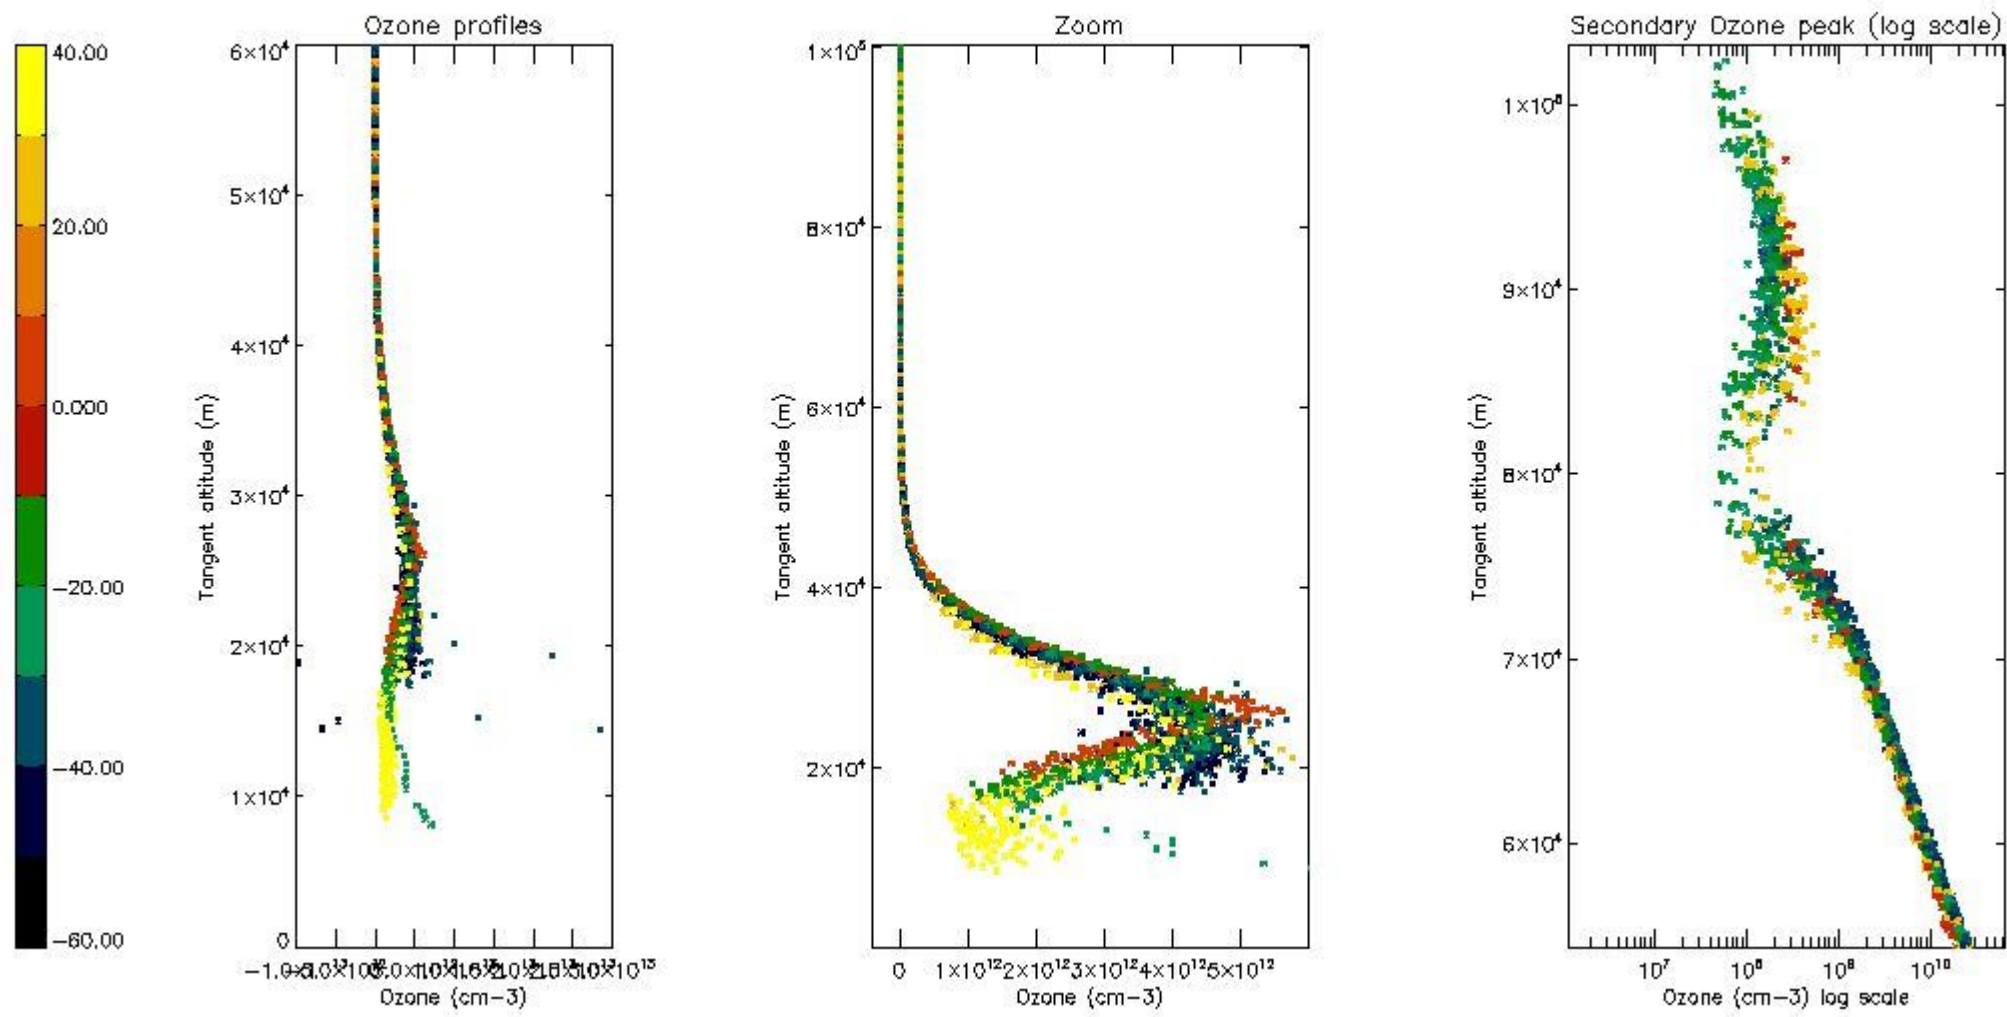

STD < 10	20
STD < 5	14

5.2 Plot ozone profiles for all STD (dark without errors)

The colorbar represents the latitude.

5.3 Plot ozone profiles where STD < 20% (dark without errors)

The colorbar represents the latitude.