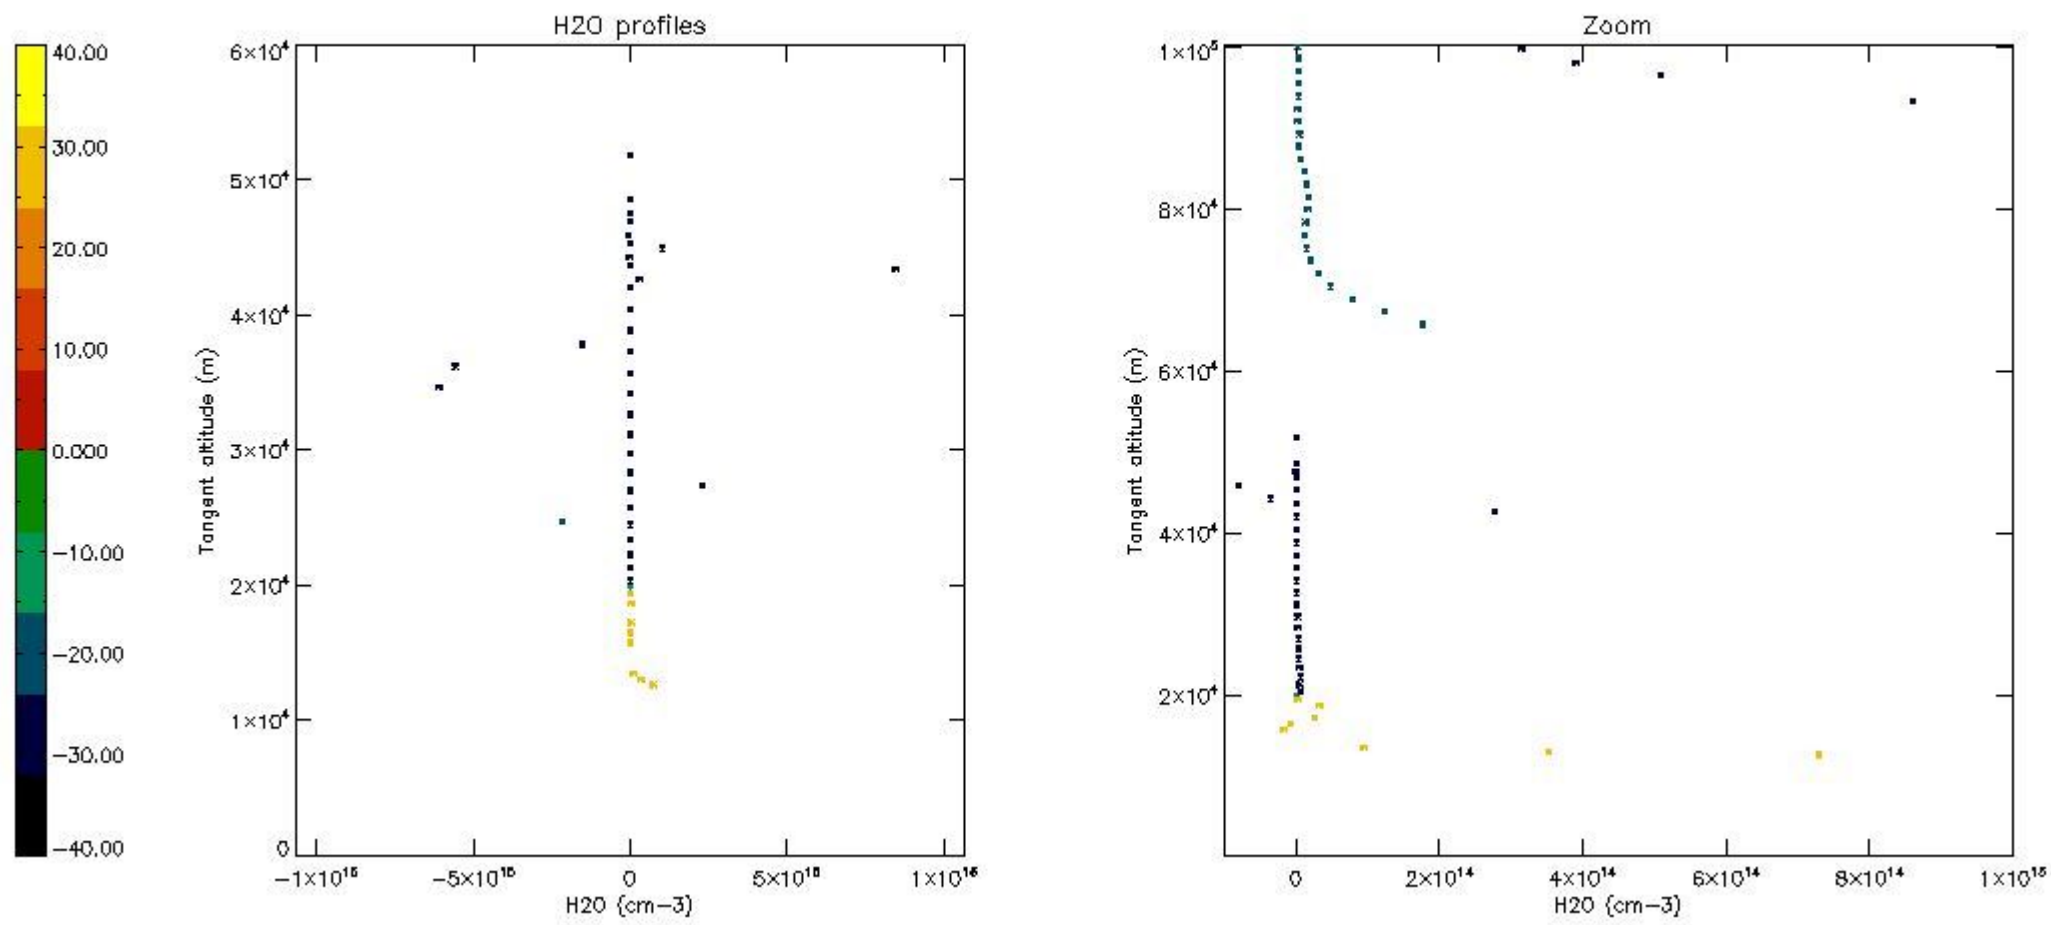

*5.6 Plot NO<sub>2</sub> profiles for all STD (dark without errors)*

The colorbar represents the latitude.

*5.7 Plot NO3 profiles for all STD (dark without errors)*

The colorbar represents the latitude.

5.8 Plot H2O profiles for all STD (only for occultations of stars 1,2,3,4,13,14,16,26,63 dark without errors)

The colorbar represents the latitude.