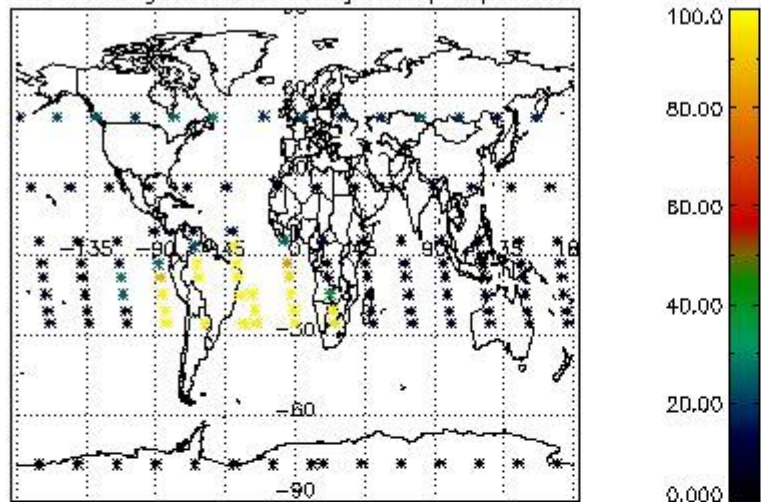

Percentage of cosmic ray hits per profile