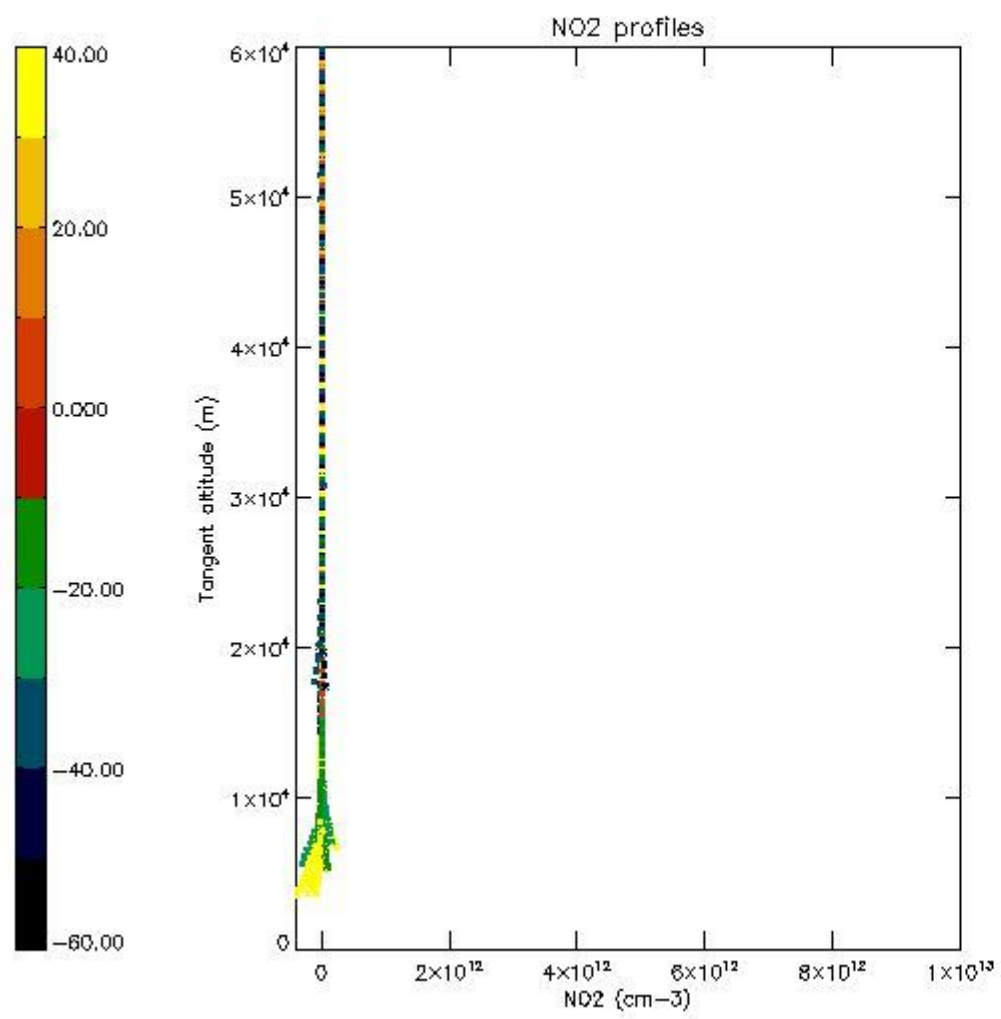

5.7 Plot NO3 profiles for all STD (dark without errors)

The colorbar represents the latitude.