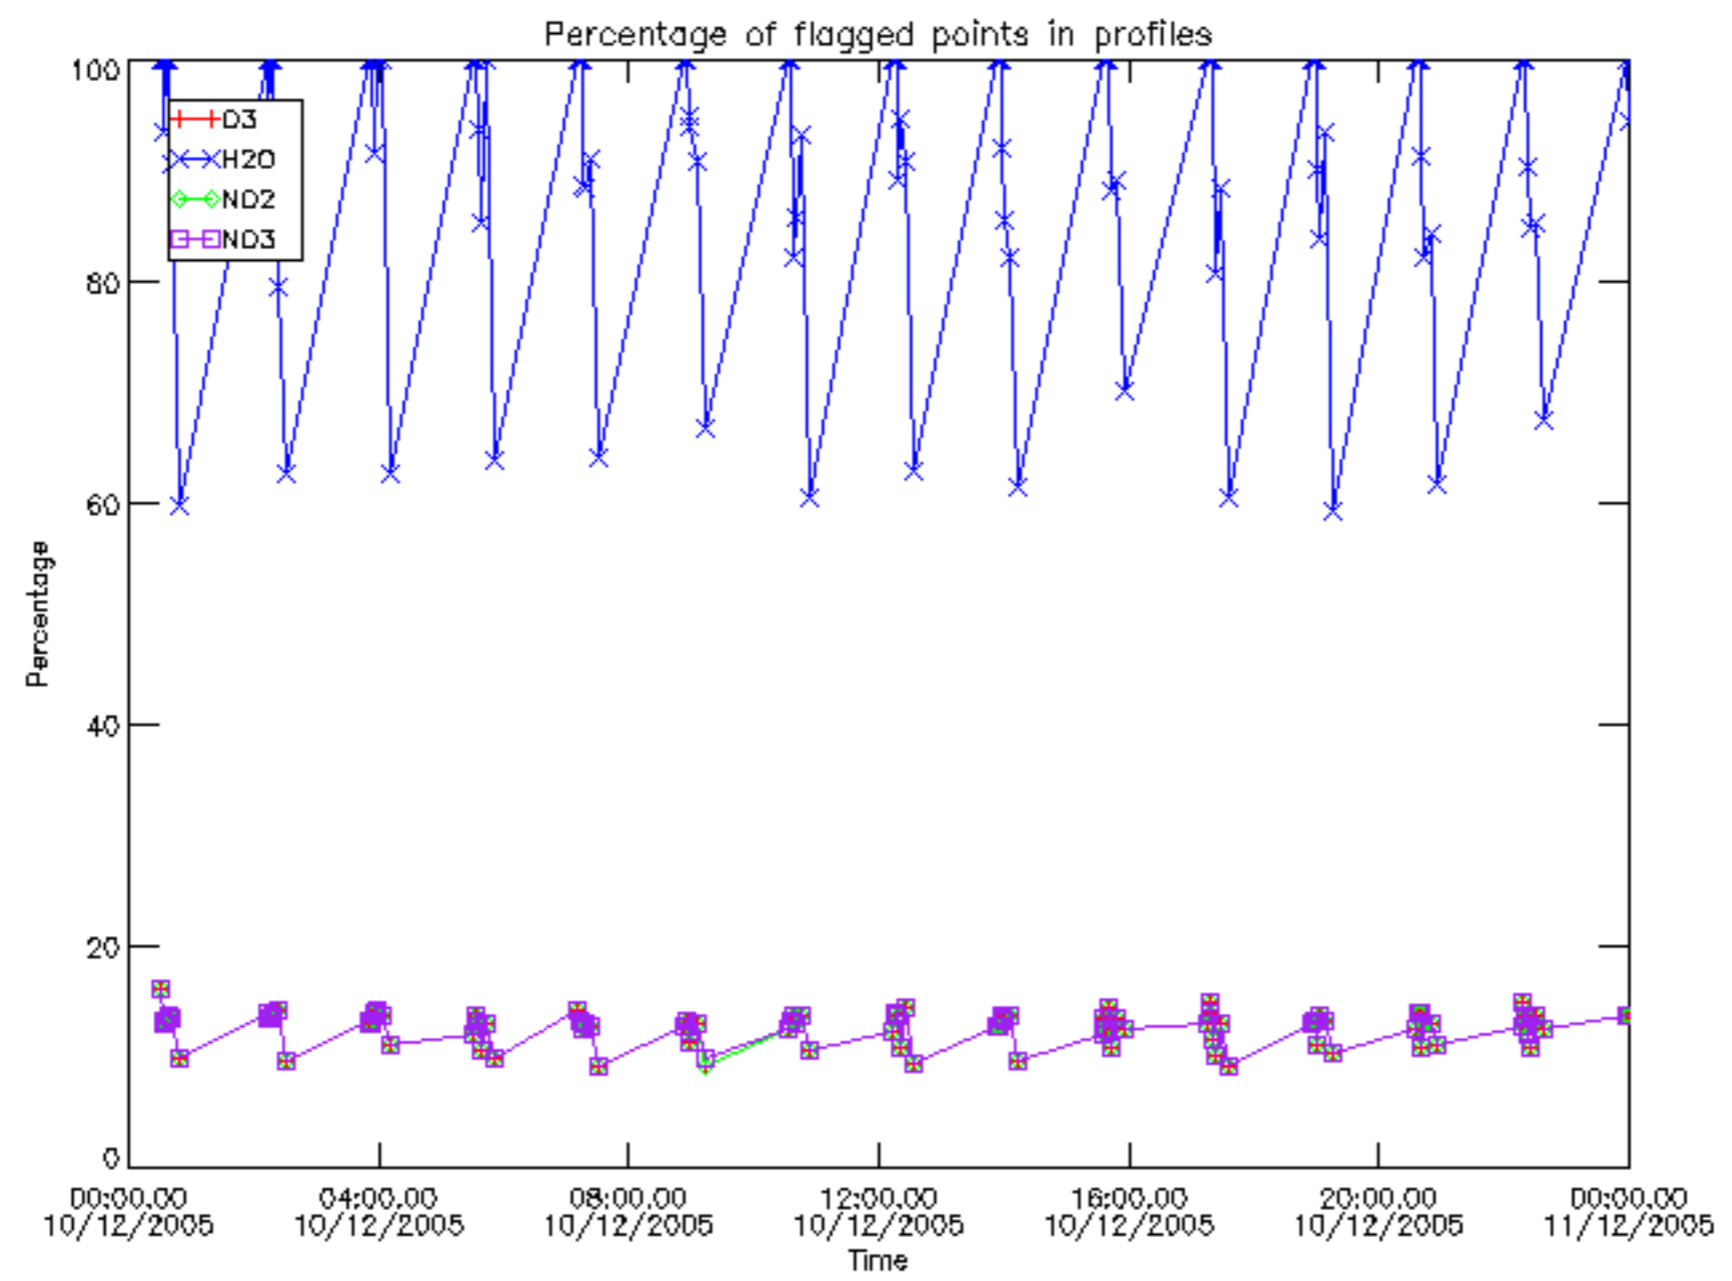

Percentage of flagged data per D3 profile

Percentage of flagged data per H2O profile