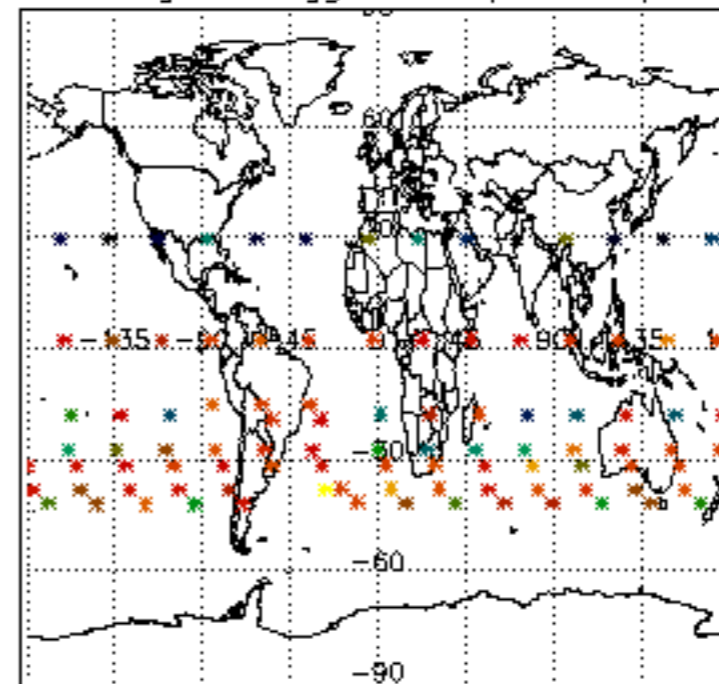

Percentage of flagged data per NO3 profile