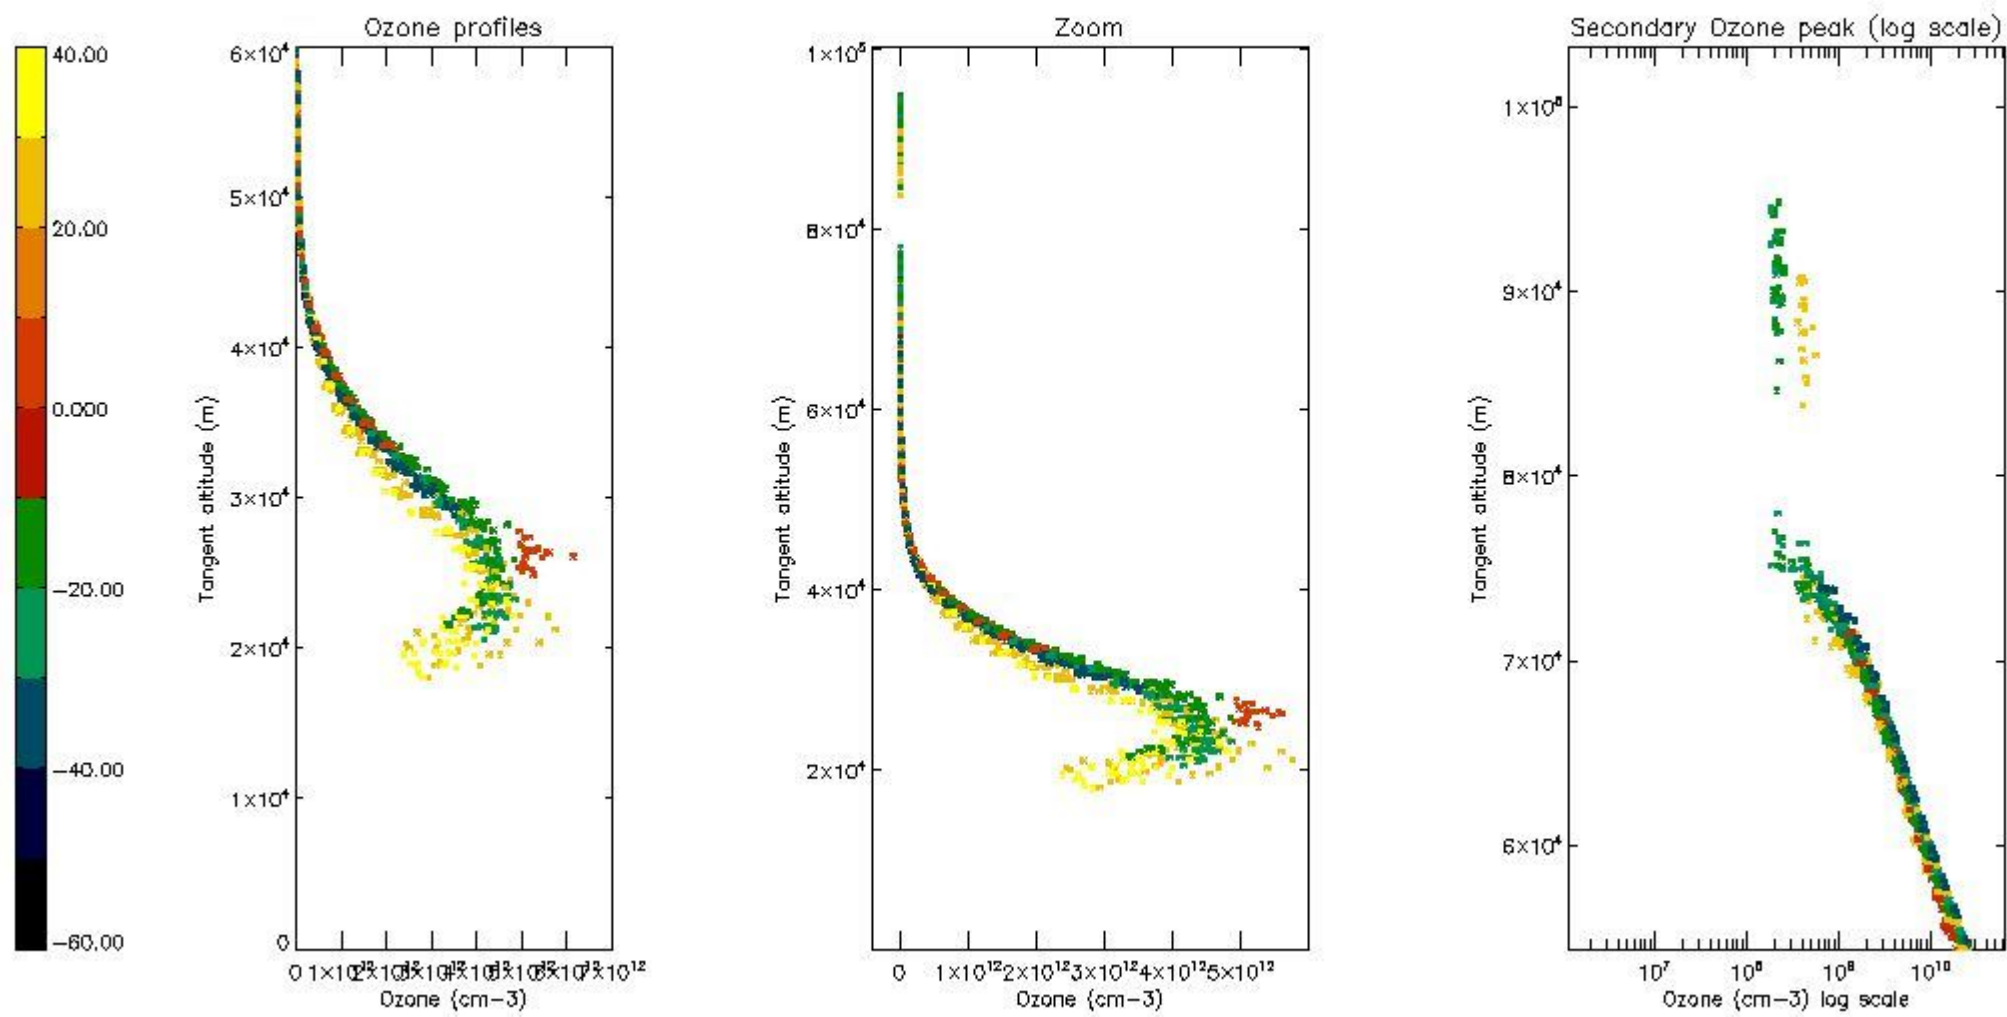

*5.4 Plot ozone profiles where  $STD < 10\%$  (dark without errors)*

The colorbar represents the latitude.

*5.5 Plot ozone profiles where STD < 5% (dark without errors)*

The colorbar represents the latitude.