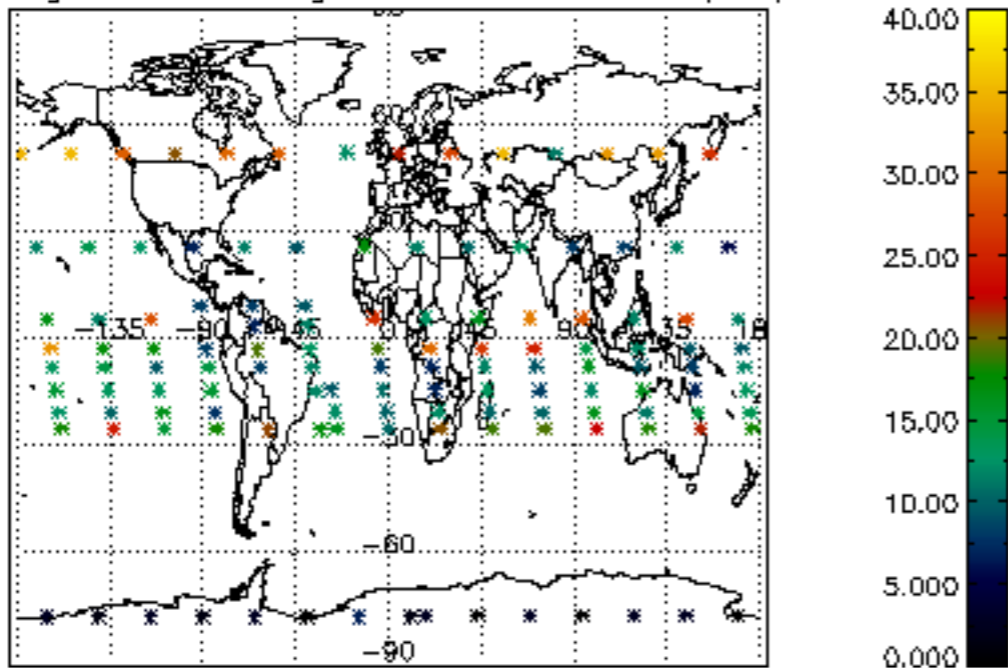

Percentage of cosmic ray hits per profile

Percentage of star falling outside central band per profile