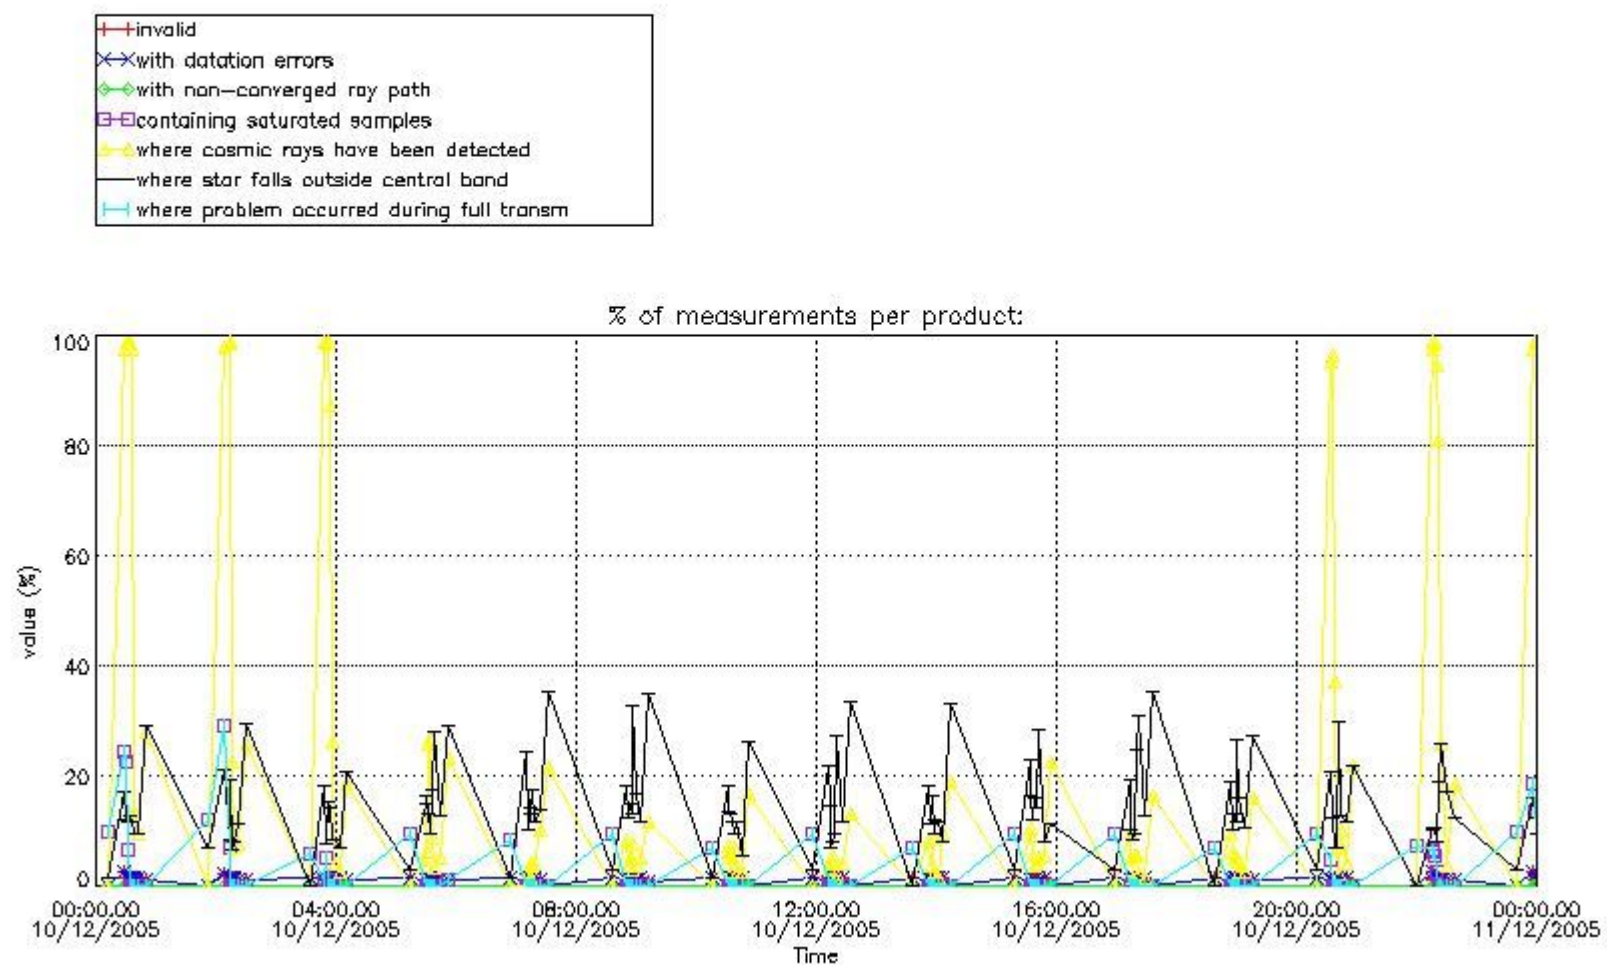

4.1.2 Plot level 1 quality information per product (time dependant): ENVI SAT DESCENDING passes