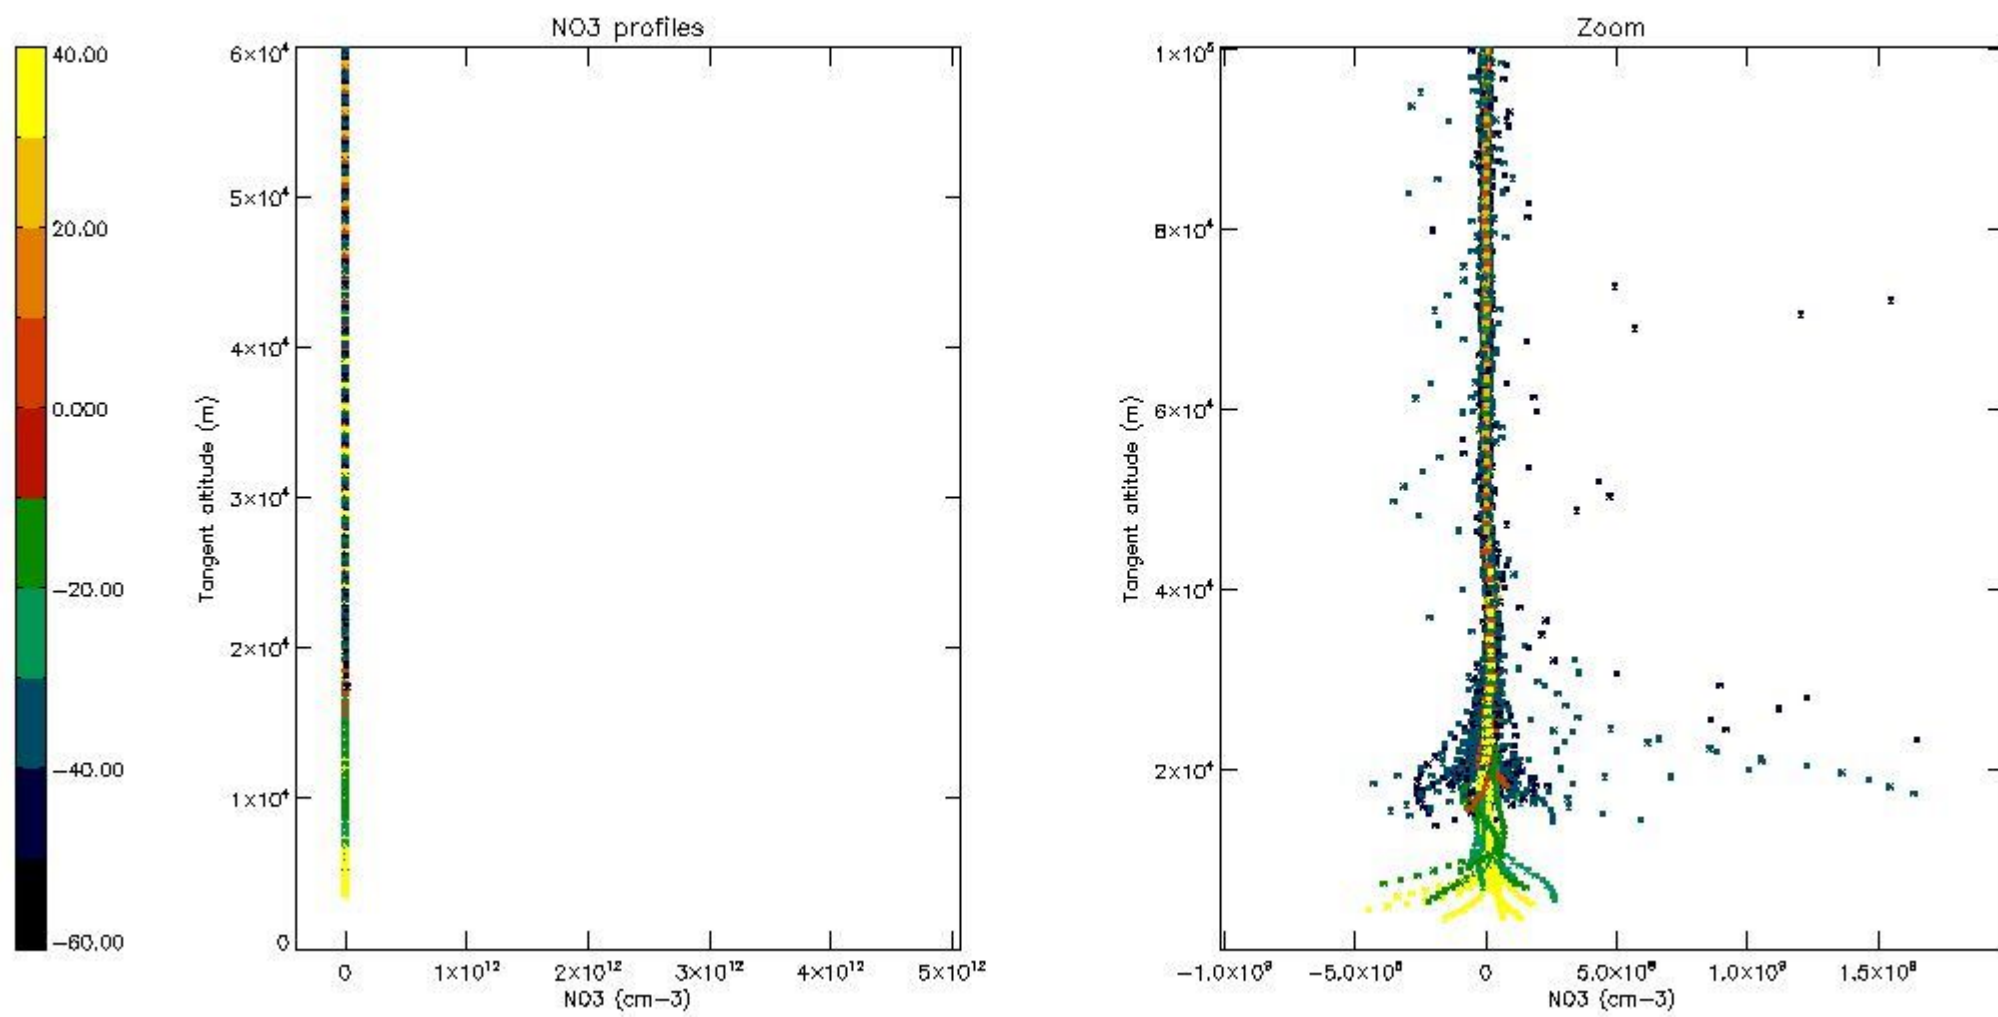

5.8 Plot H2O profiles for all STD (only for occultations of stars 1,2,3,4,13,14,16,26,63 dark without errors)

The colorbar represents the latitude.