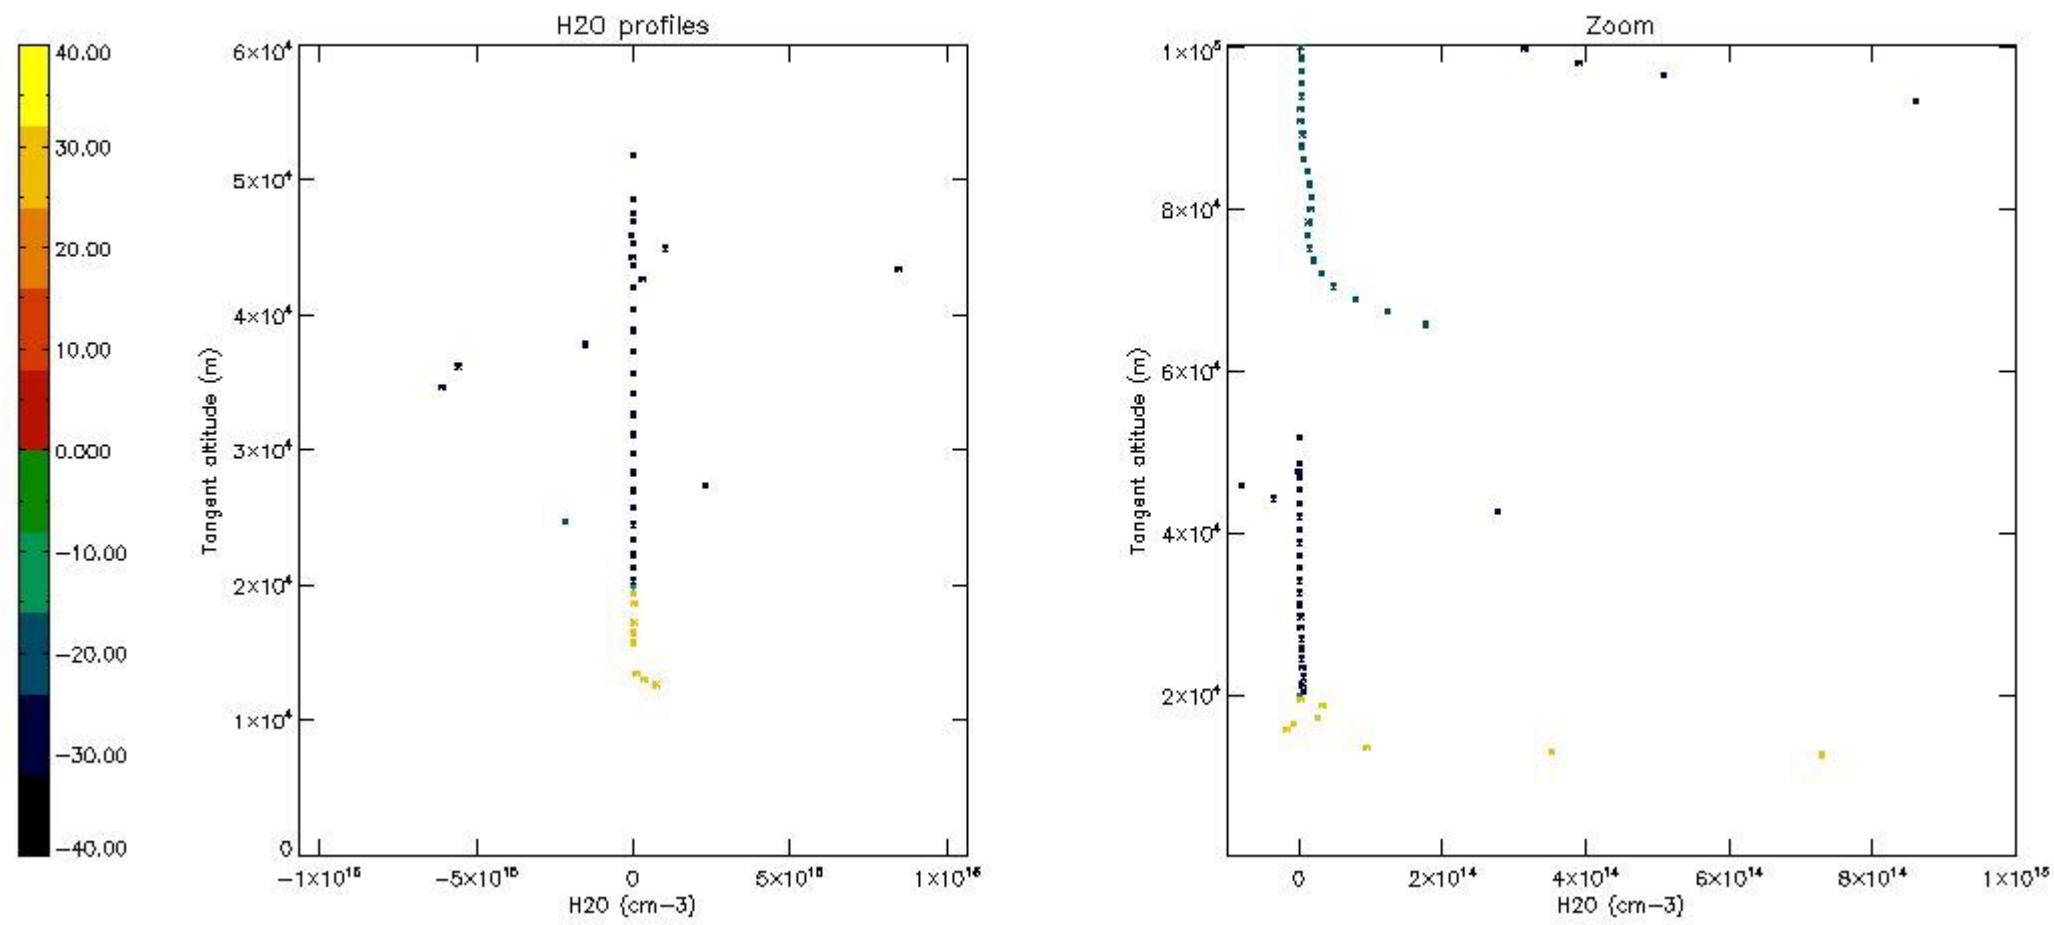

The colorbar represents the latitude.