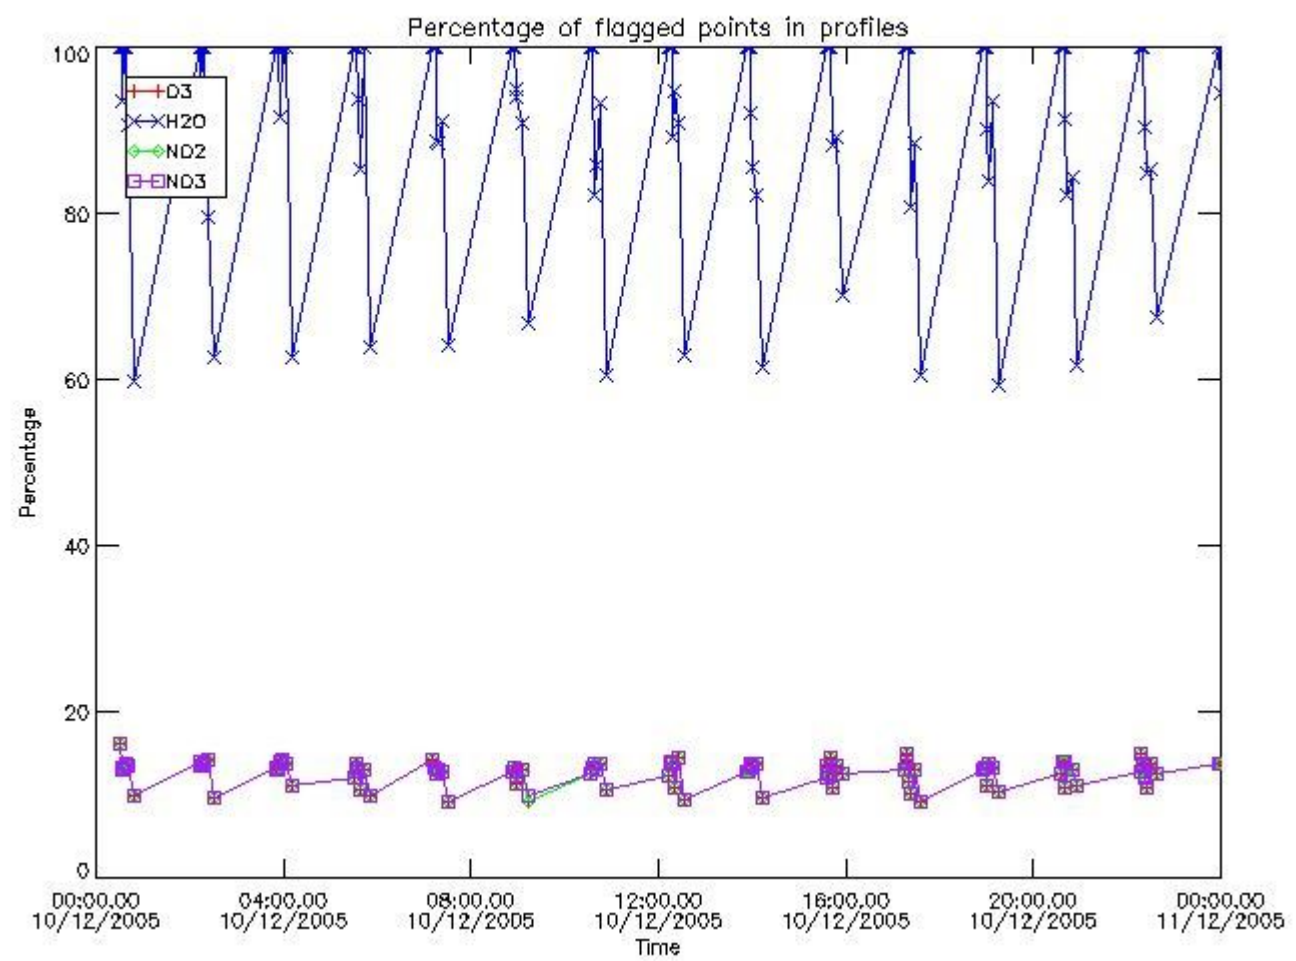

3. Quality information per product

In this section it is plotted some information contained in the Quality Summary data set of the level 2 products. Only products in dark limb conditions and without errors (error flag in the MPH set to "0") are used.

3.1 Plot quality information per product (time dependant)

3.2 Plot quality information per product (world map)