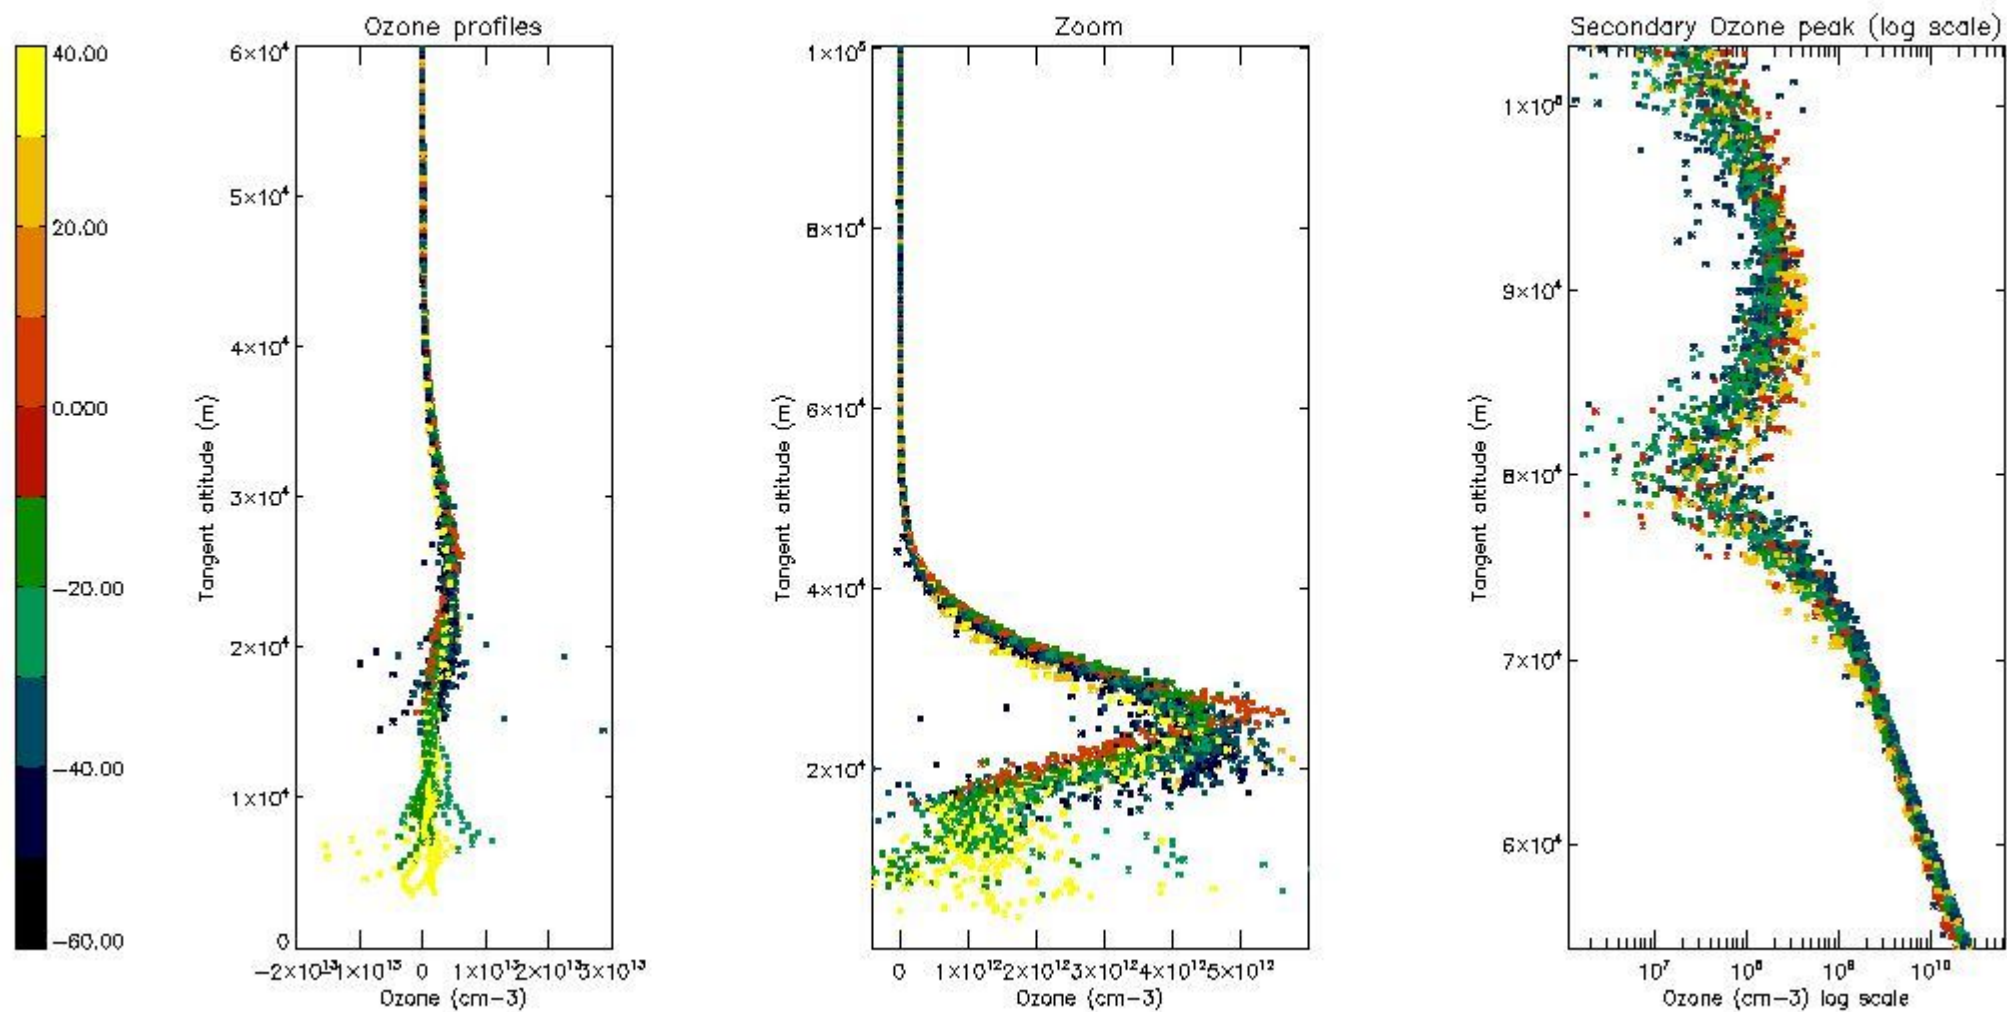

STD < 10	20
STD < 5	14

5.2 Plot ozone profiles for all STD (dark without errors)

The colorbar represents the latitude.

5.3 Plot ozone profiles where STD < 20% (dark without errors)

The colorbar represents the latitude.