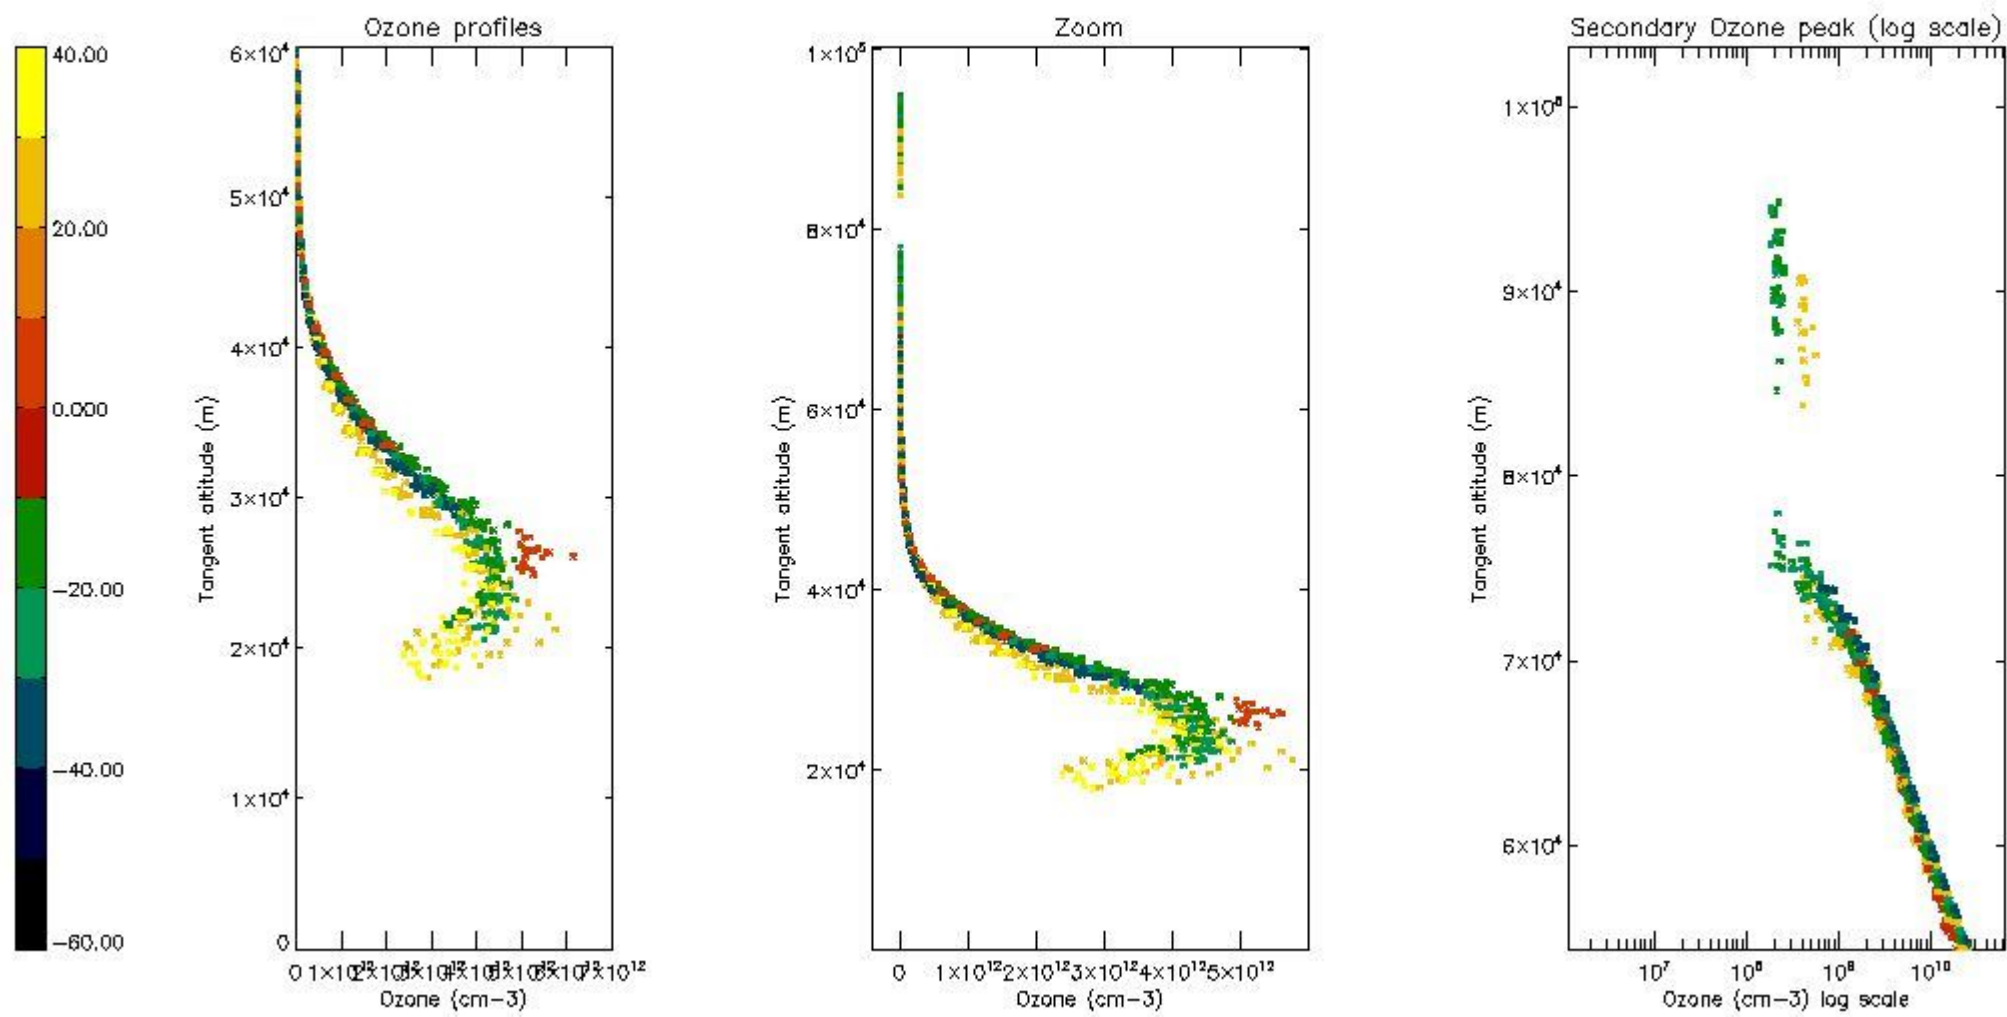

5.4 Plot ozone profiles where  $STD < 10\%$  (dark without errors)

The colorbar represents the latitude.

*5.5 Plot ozone profiles where STD < 5% (dark without errors)*

The colorbar represents the latitude.