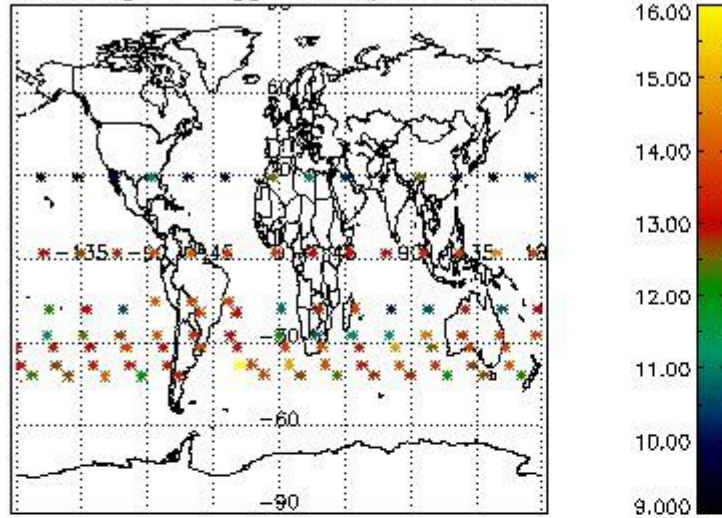

Percentage of flagged data per O3 profile