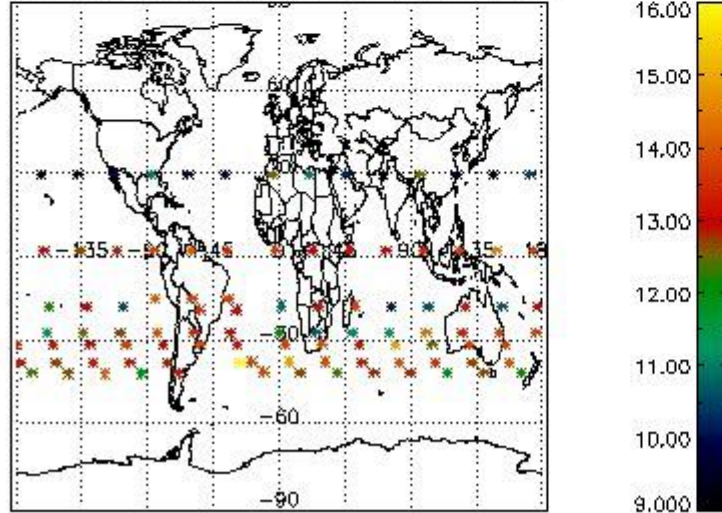

#### 3.1 Plot quality information per product (time dependant)

3.2 Plot quality information per product (world map)

Percentage of flagged data per O3 profile

Percentage of flagged data per H2O profile

Percentage of flagged data per NO2 profile