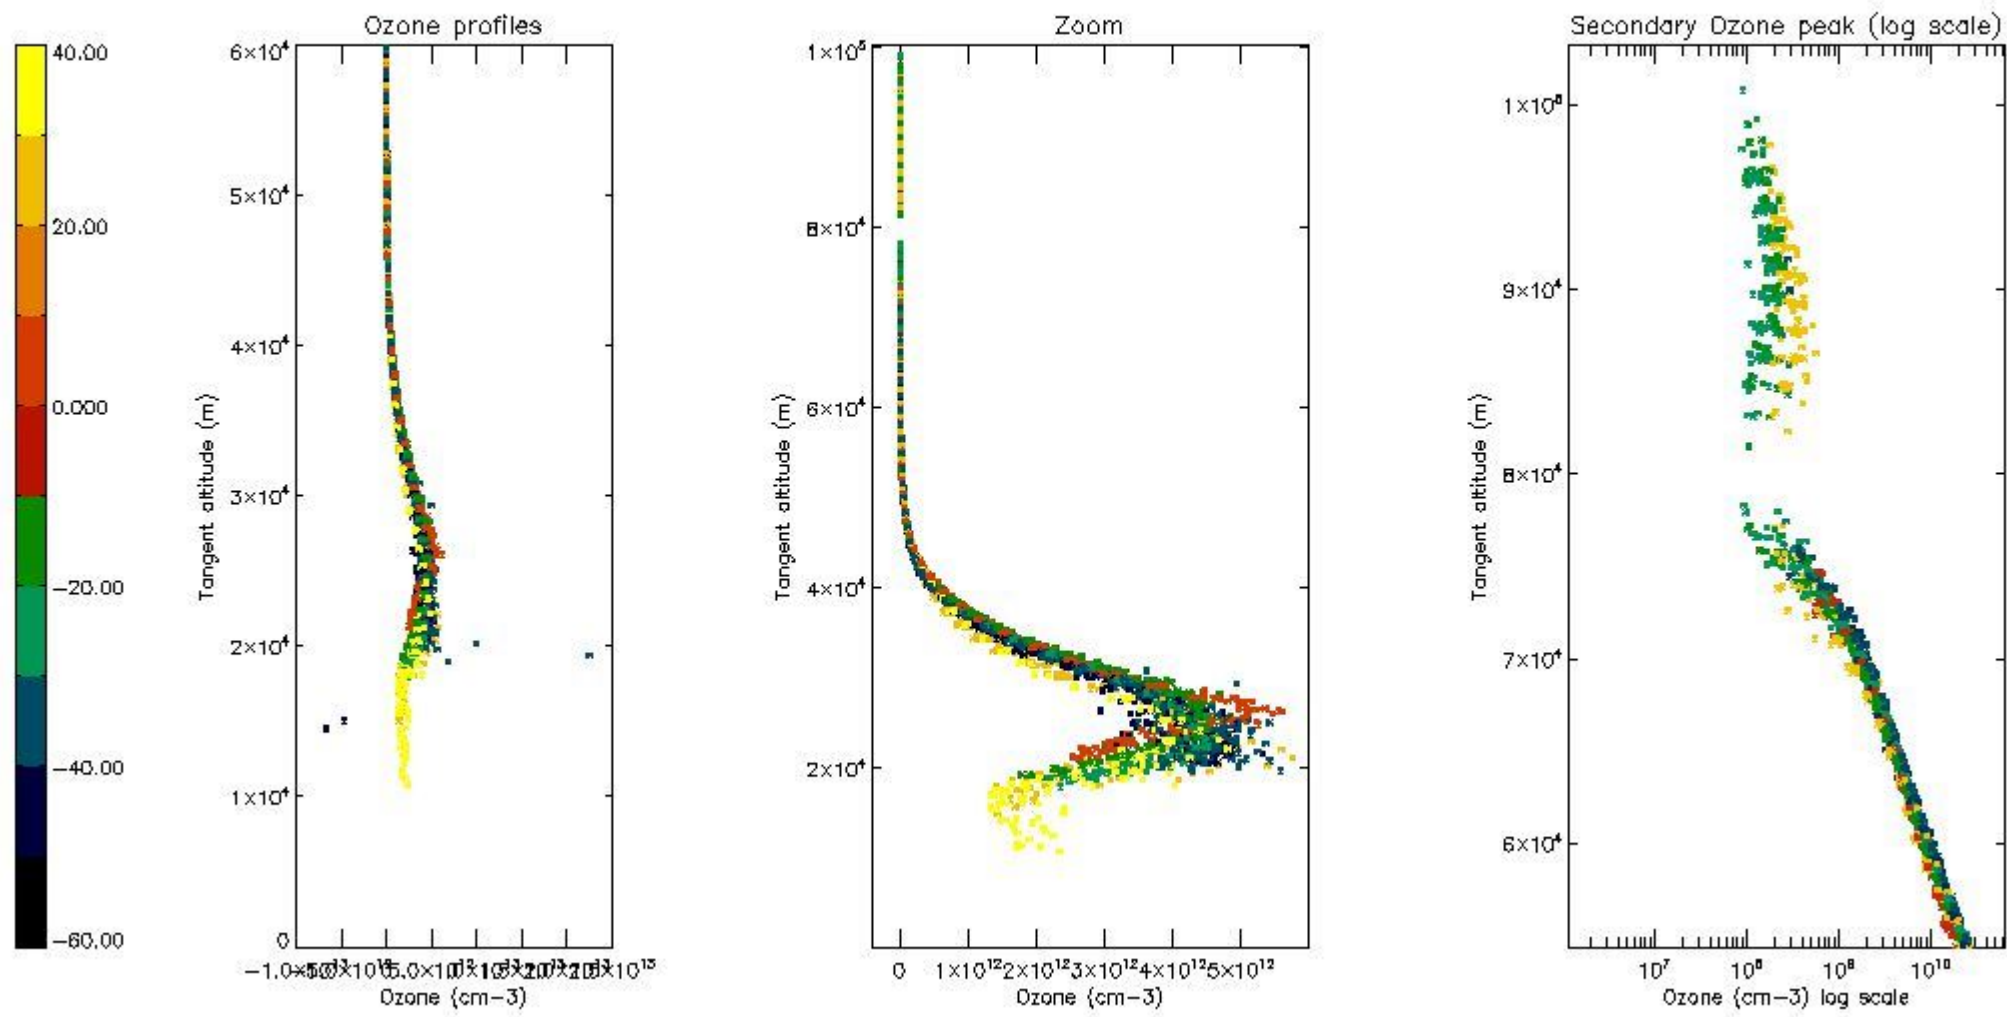

5.5 Plot ozone profiles where STD < 5% (dark without errors)

The colorbar represents the latitude.