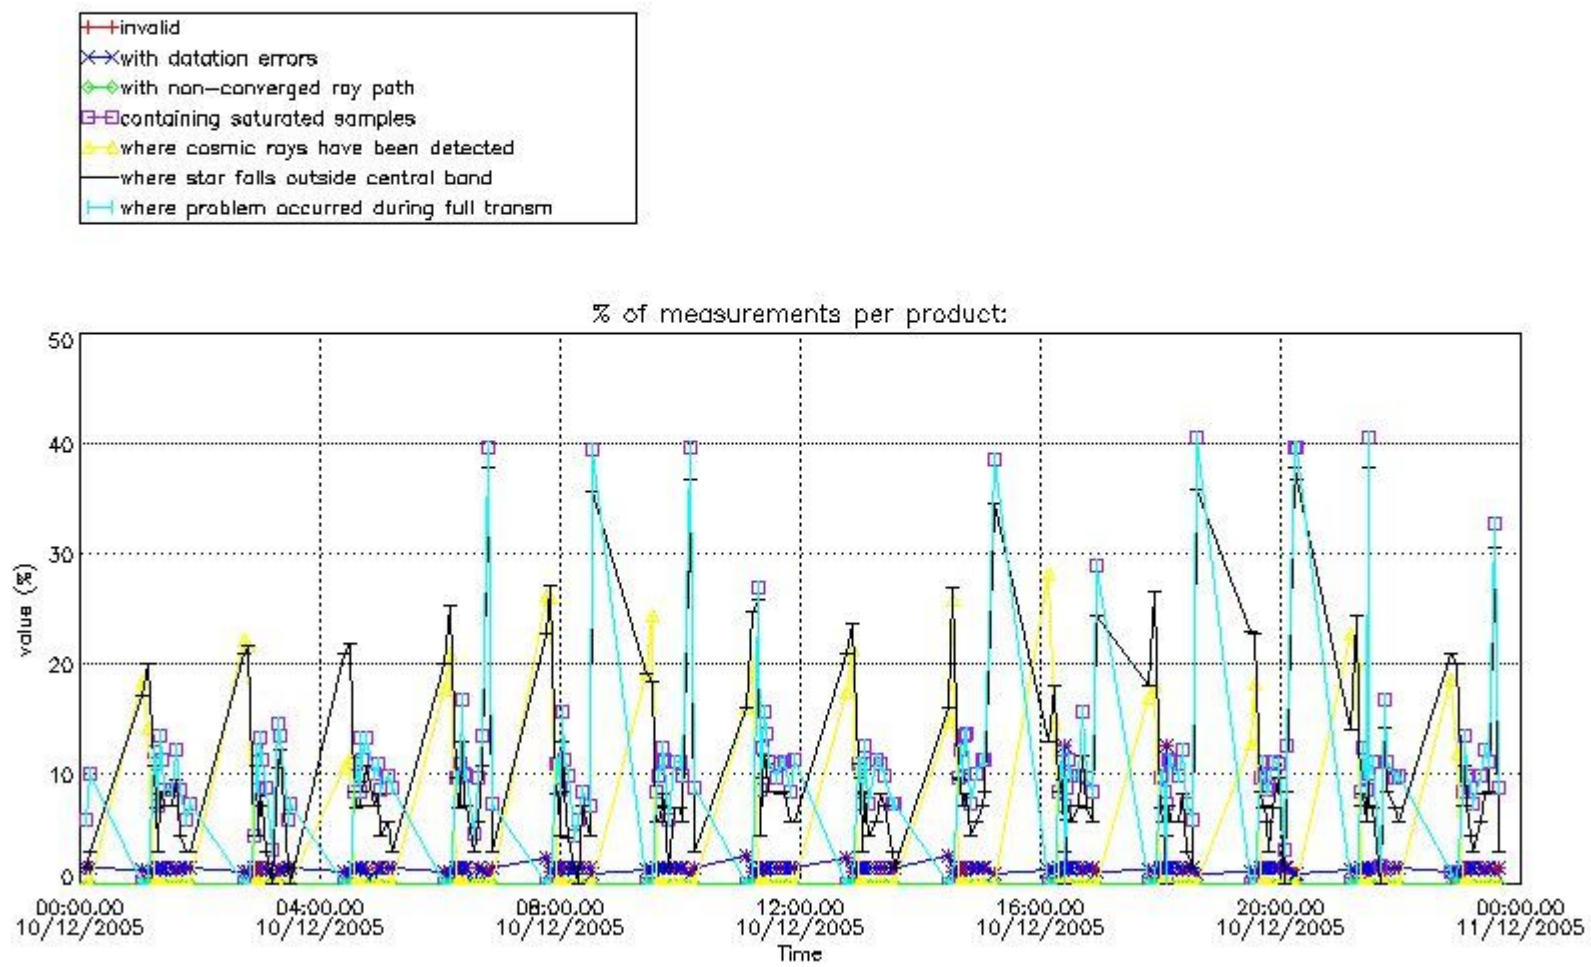

4.2 Plot quality information per product coming from level 1b processing (world map)

4.2.1 Plot level 1 quality information per product (world map): ENVISAT ASCENDING passes