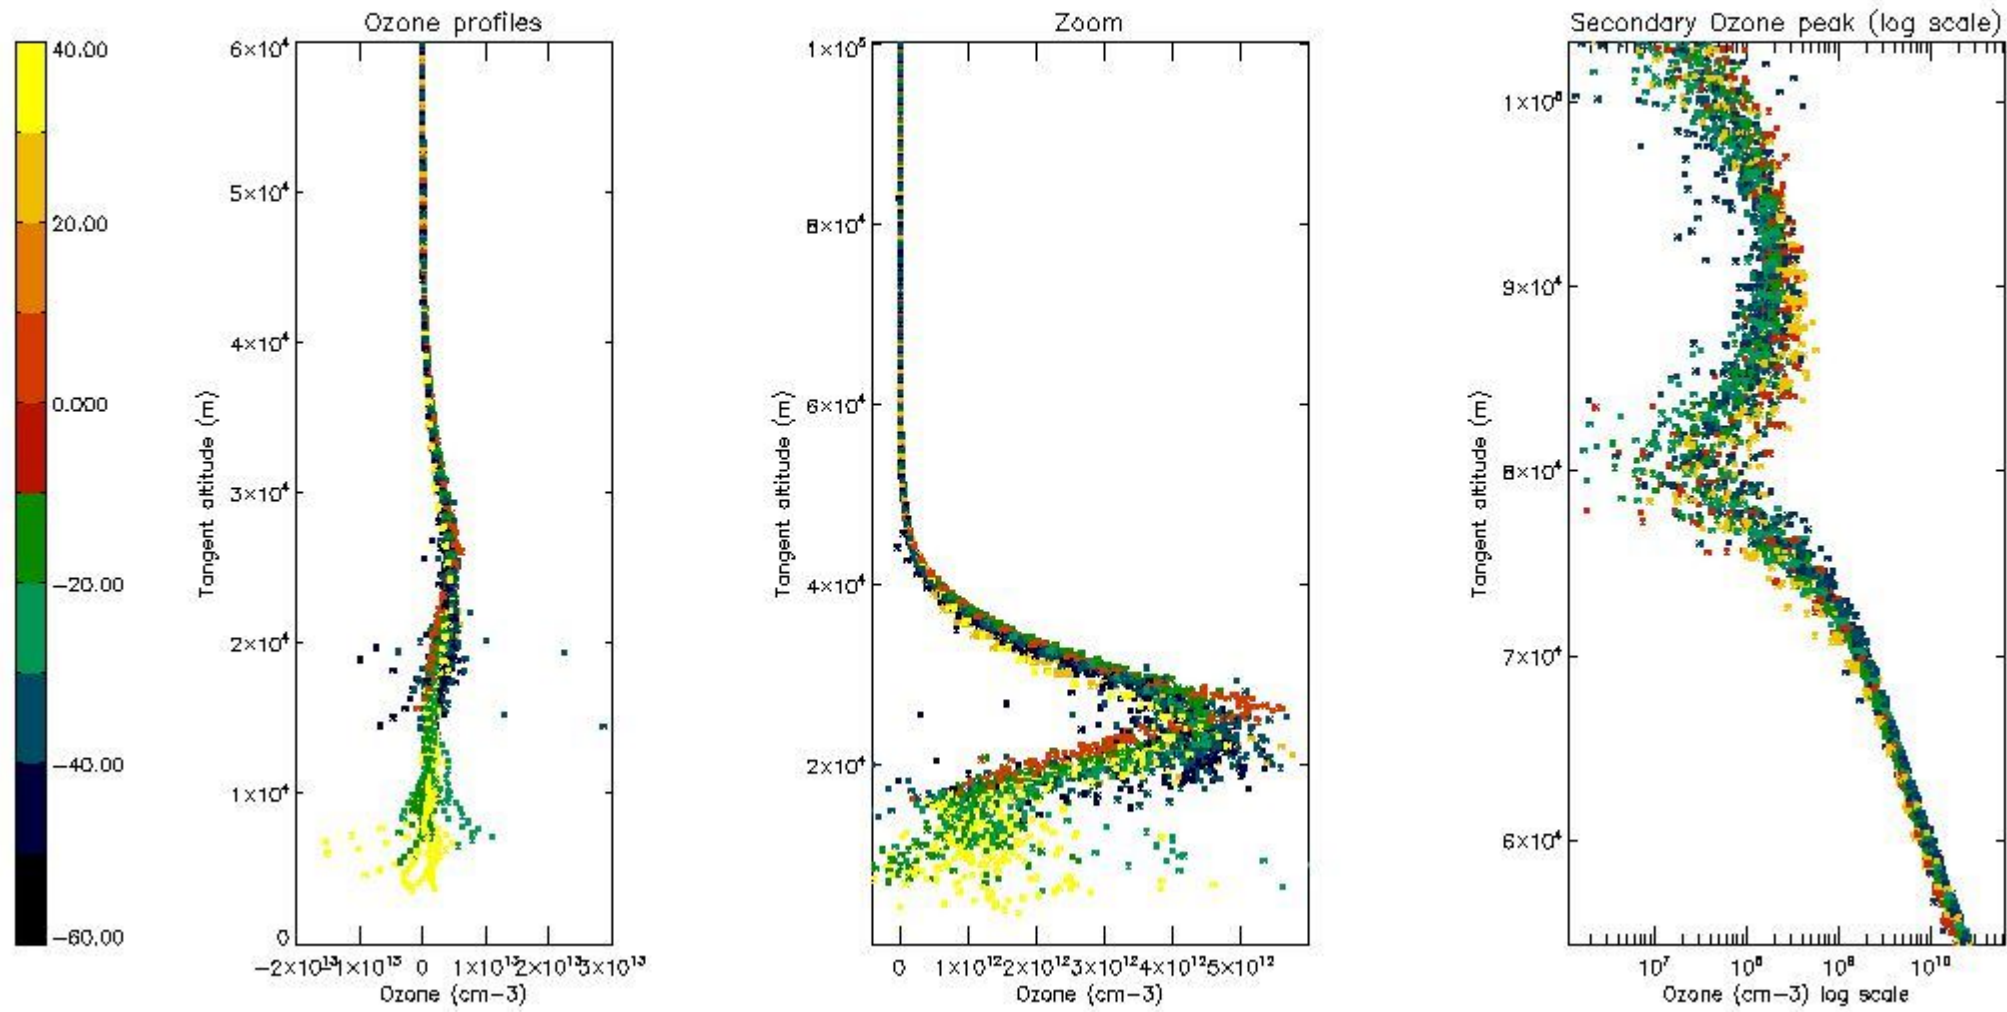

STD < 10	20
STD < 5	14

5.2 Plot ozone profiles for all STD (dark without errors)

The colorbar represents the latitude.

5.3 Plot ozone profiles where STD < 20% (dark without errors)

The colorbar represents the latitude.