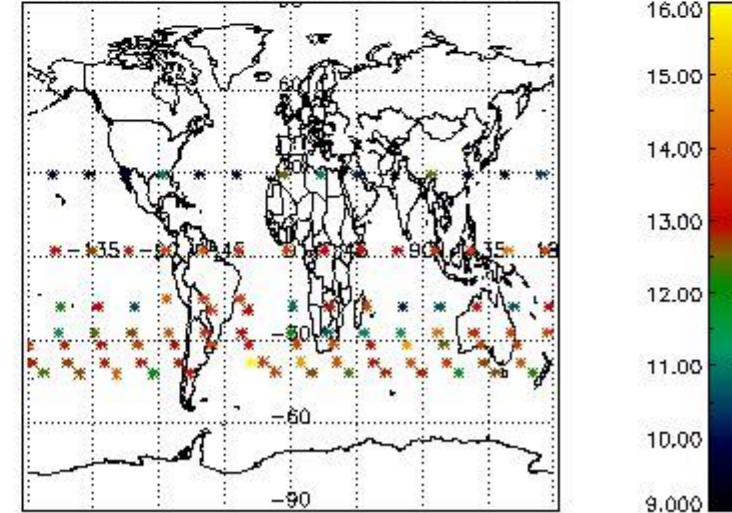

Percentage of flagged data per NO3 profile

4. Level 1 quality information per product

In this section it is plotted some information contained in the Quality Summary data set of the level 2 products that comes from the level 1b processing. Products without errors (error flag in the MPH set to "0") are used.

4.1 Plot quality information per product (time dependant) coming from level 1b processing

4.1.1 Plot level 1 quality information per product (time dependant): ENVISAT ASCENDING passes