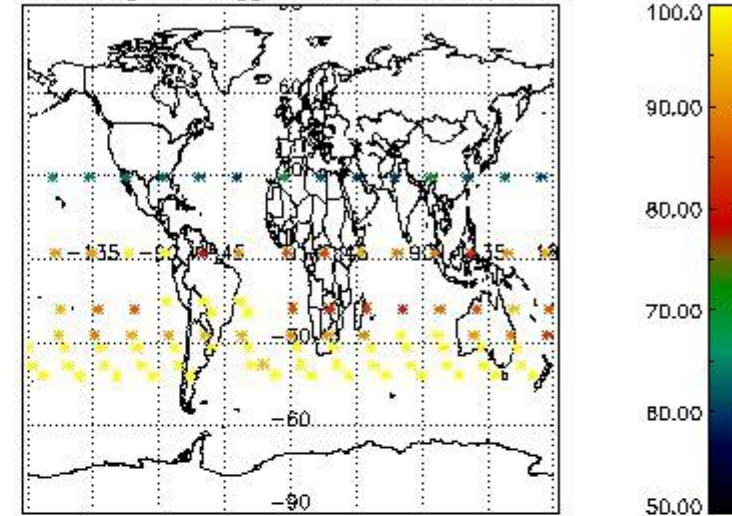

#### 3.1 Plot quality information per product (time dependant)

3.2 Plot quality information per product (world map)

Percentage of flagged data per O3 profile

Percentage of flagged data per H2O profile

Percentage of flagged data per NO2 profile