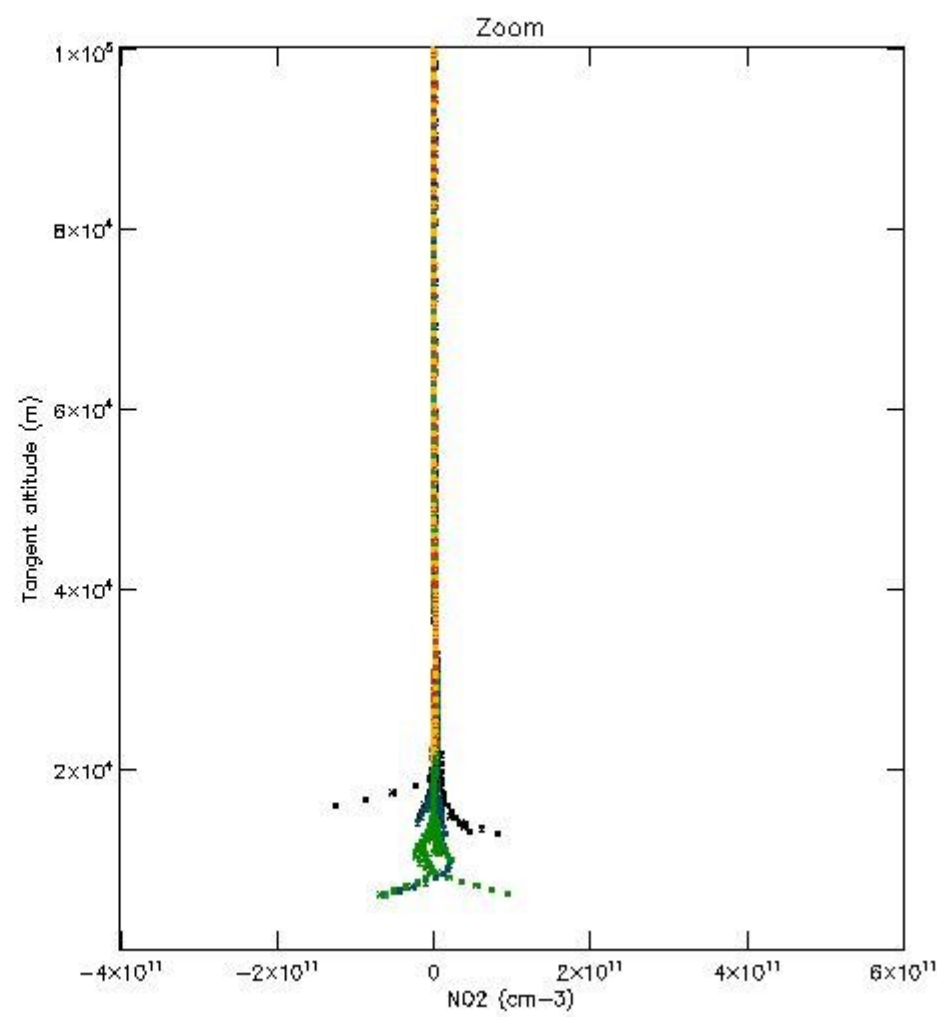

5.4 Plot ozone profiles where STD < 10% (dark without errors)

The colorbar represents the latitude.

5.5 Plot ozone profiles where STD < 5% (dark without errors)

The colorbar represents the latitude.

5.6 Plot NO₂ profiles for all STD (dark without errors)

The colorbar represents the latitude.

5.7 Plot NO3 profiles for all STD (dark without errors)

The colorbar represents the latitude.

5.8 Plot H2O profiles for all STD (only for occultations of stars 1,2,3,4,13,14,16,26,63 dark without errors)