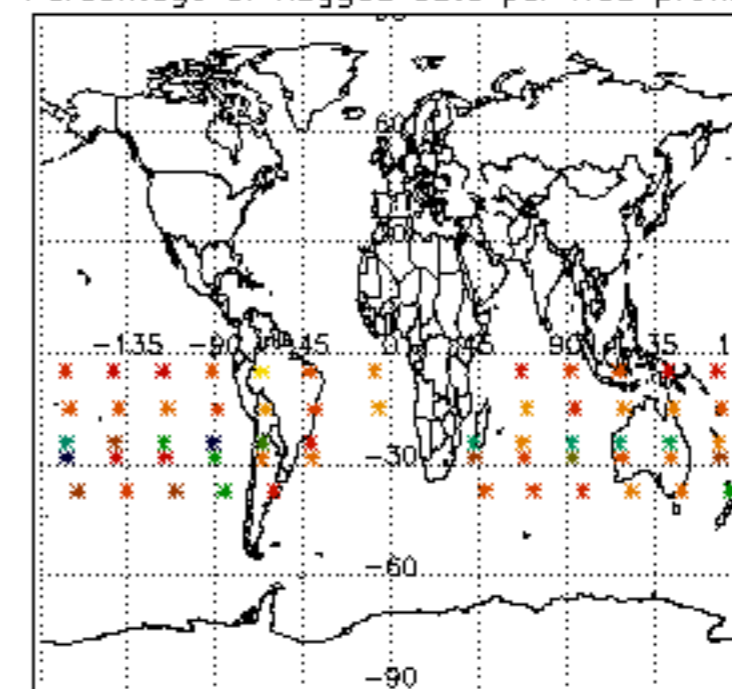

Percentage of flagged data per NO3 profile