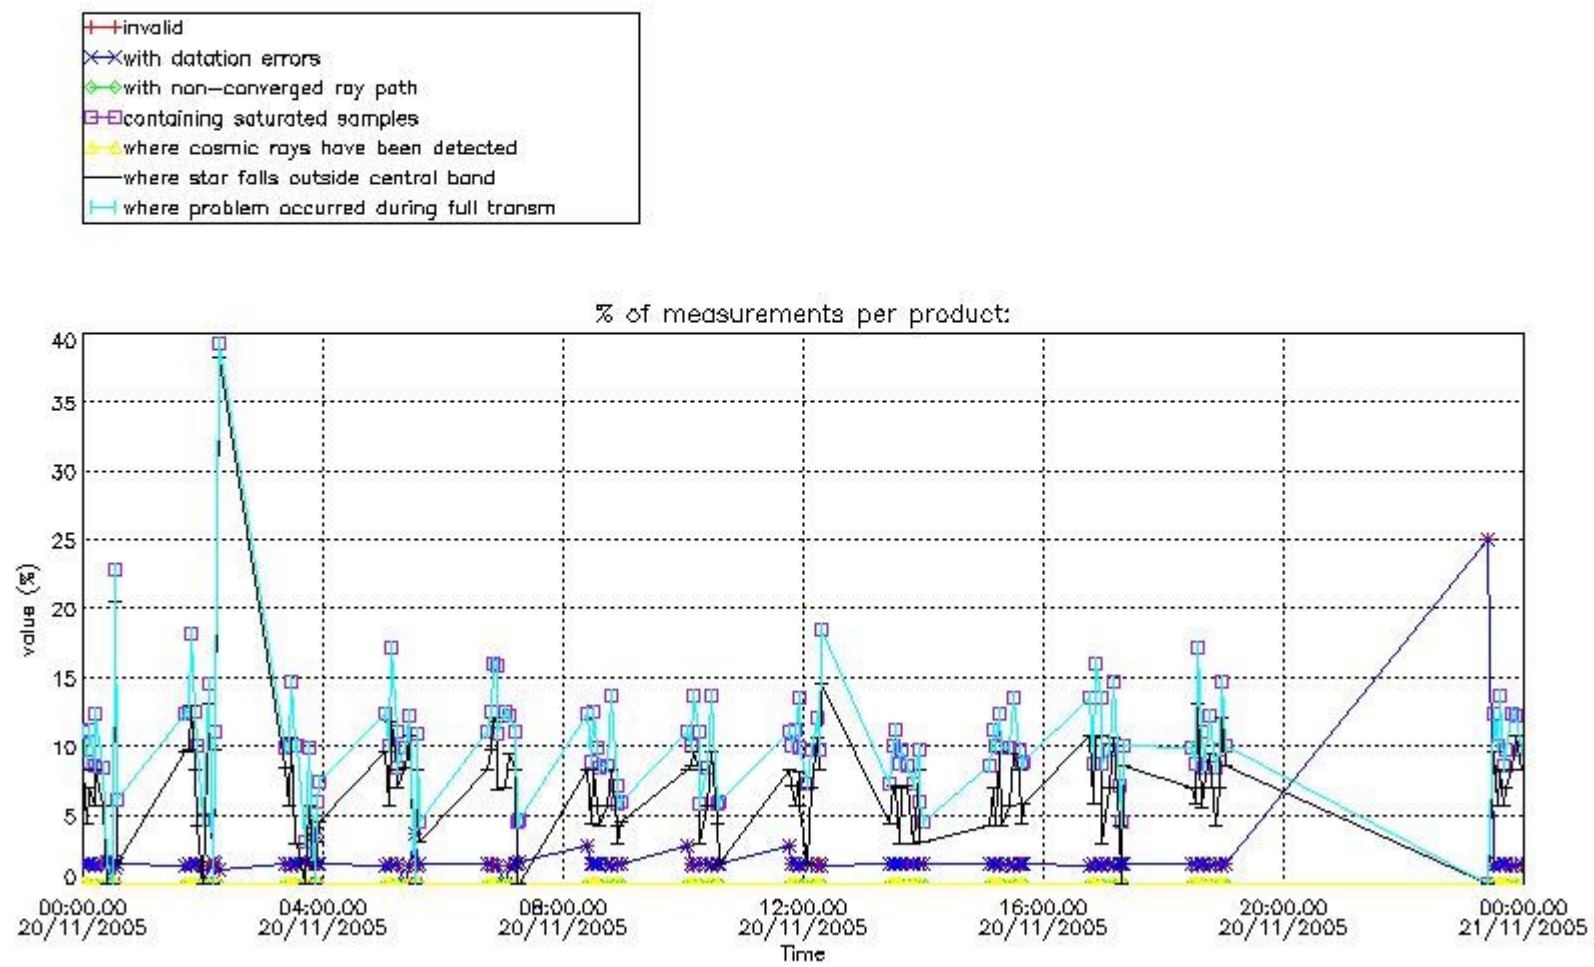

4.2 Plot quality information per product coming from level 1b processing (world map)

4.2.1 Plot level 1 quality information per product (world map): ENVISAT ASCENDING passes