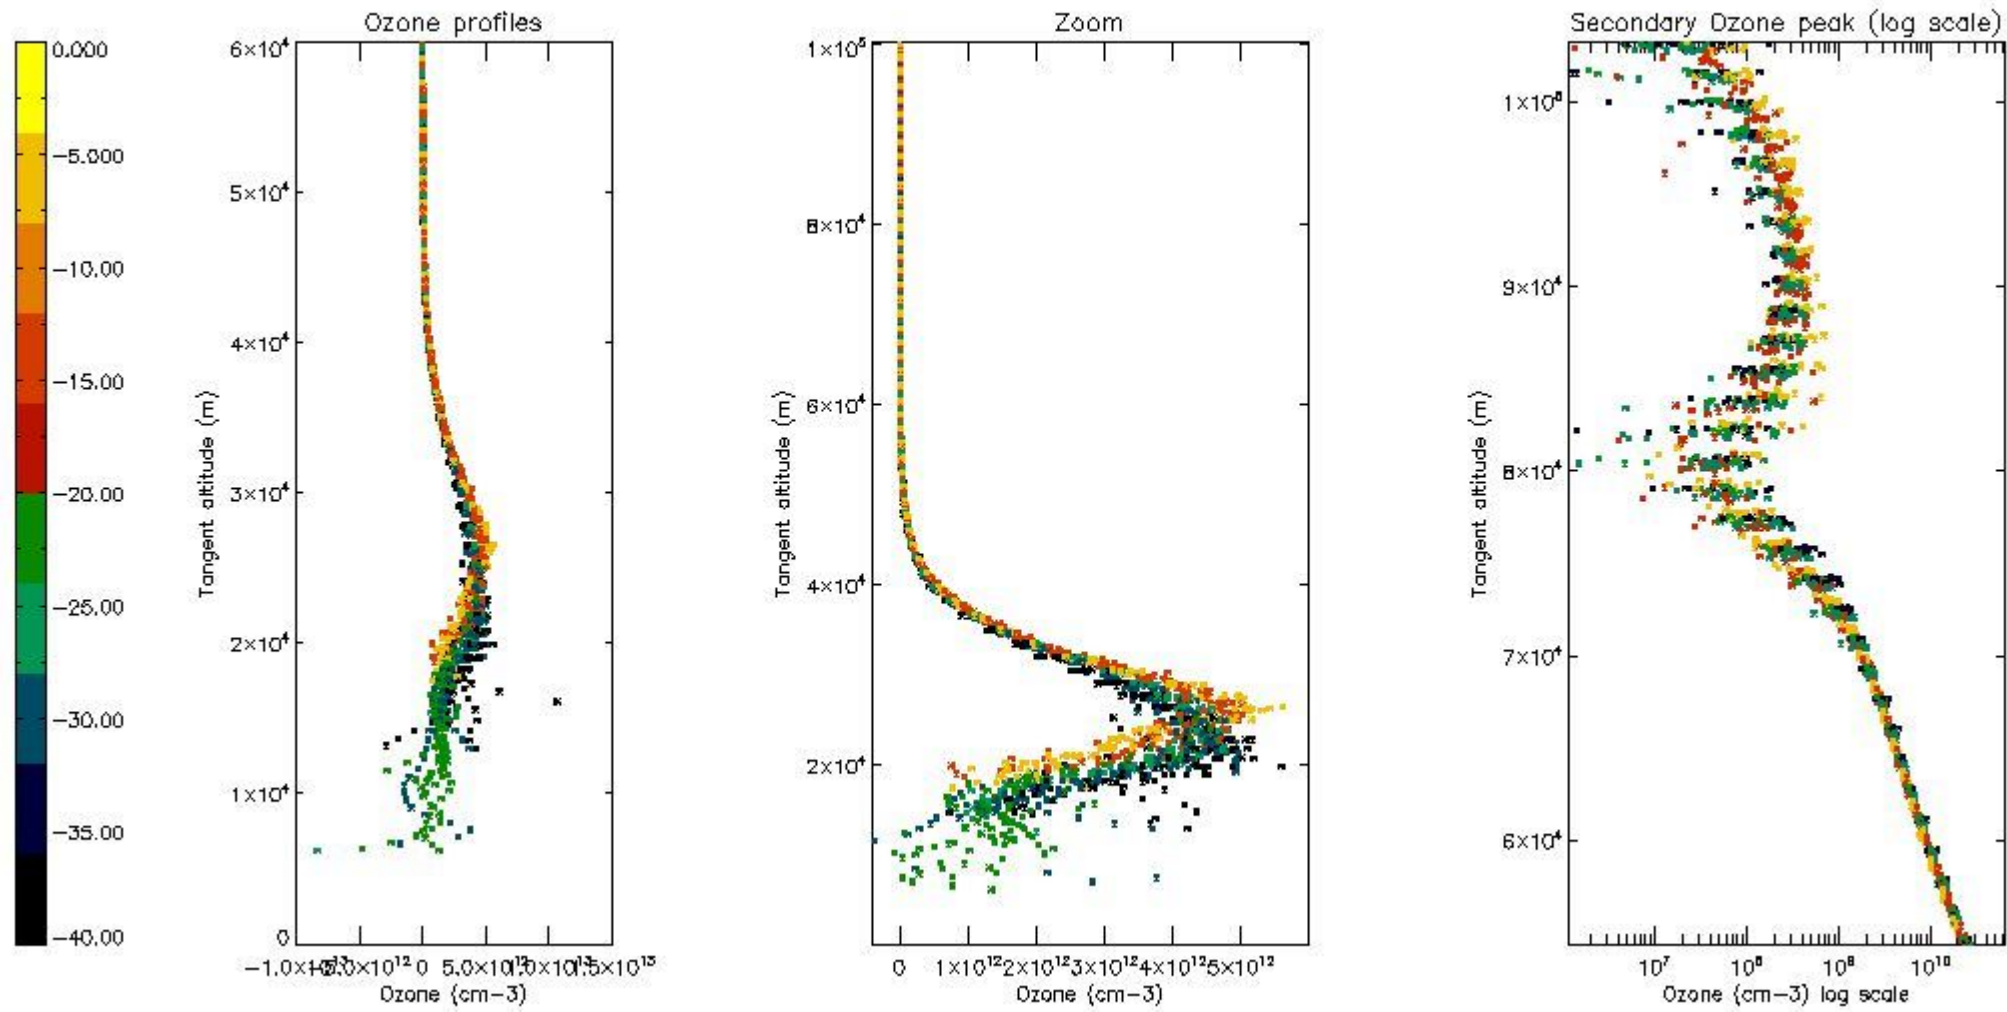

STD < 10	15
STD < 5	12

5.2 Plot ozone profiles for all STD (dark without errors)

The colorbar represents the latitude.

5.3 Plot ozone profiles where STD < 20% (dark without errors)

The colorbar represents the latitude.