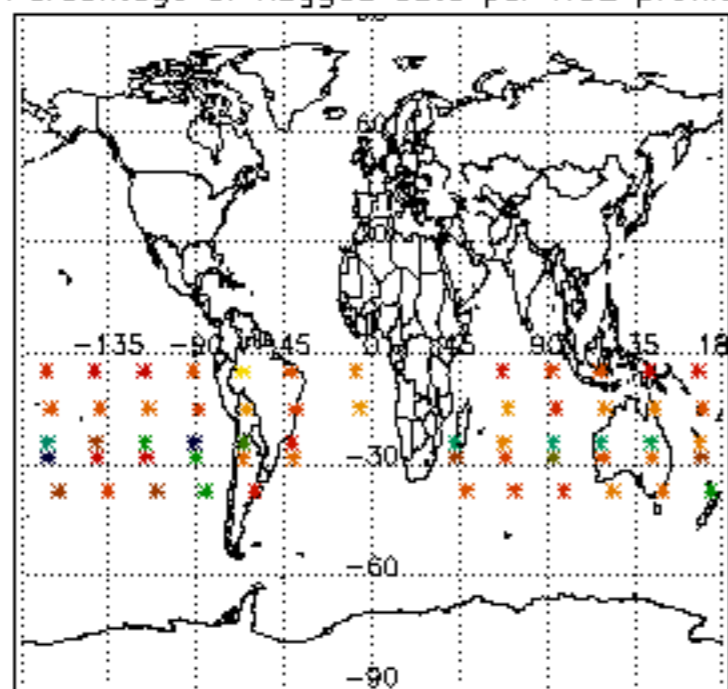

Percentage of flagged data per NO2 profile