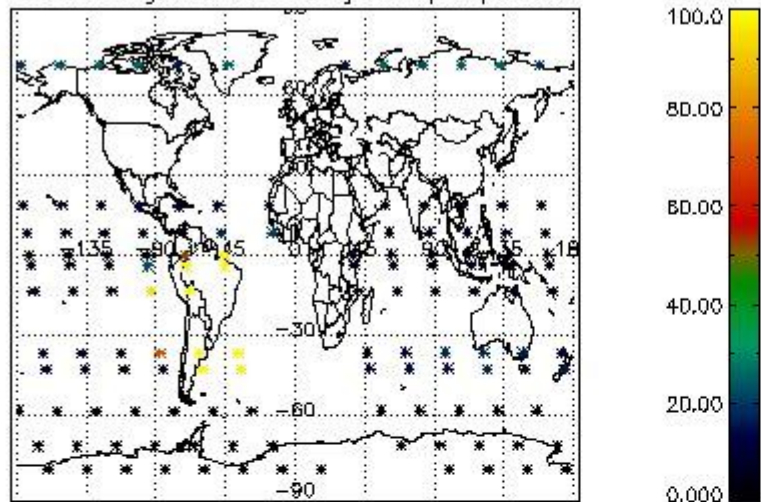

Percentage of cosmic ray hits per profile