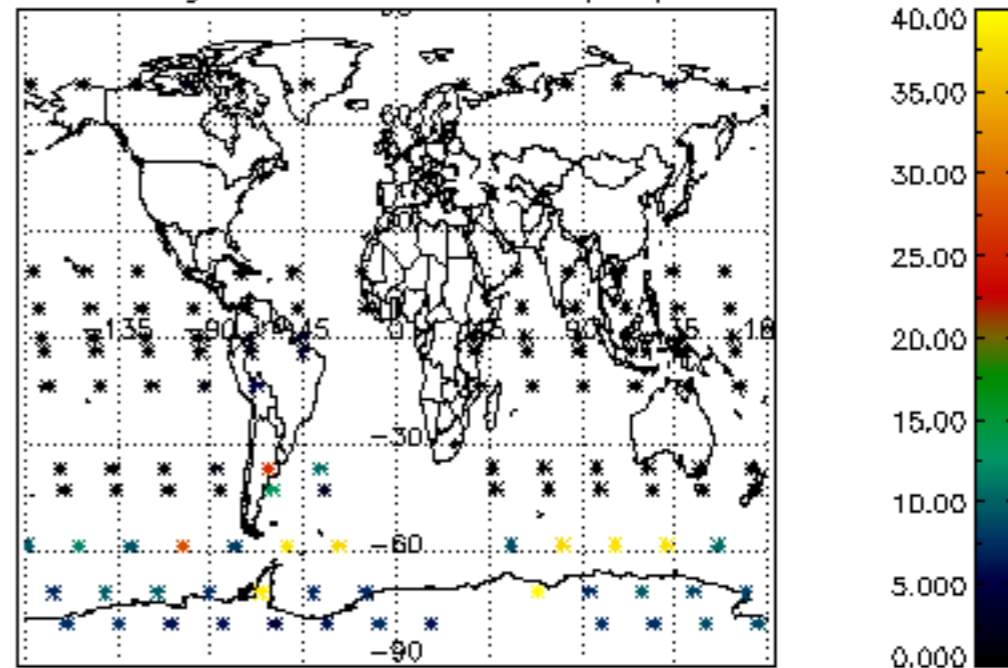

Percentage of datation errors per profile

Percentage of saturation errors per profile