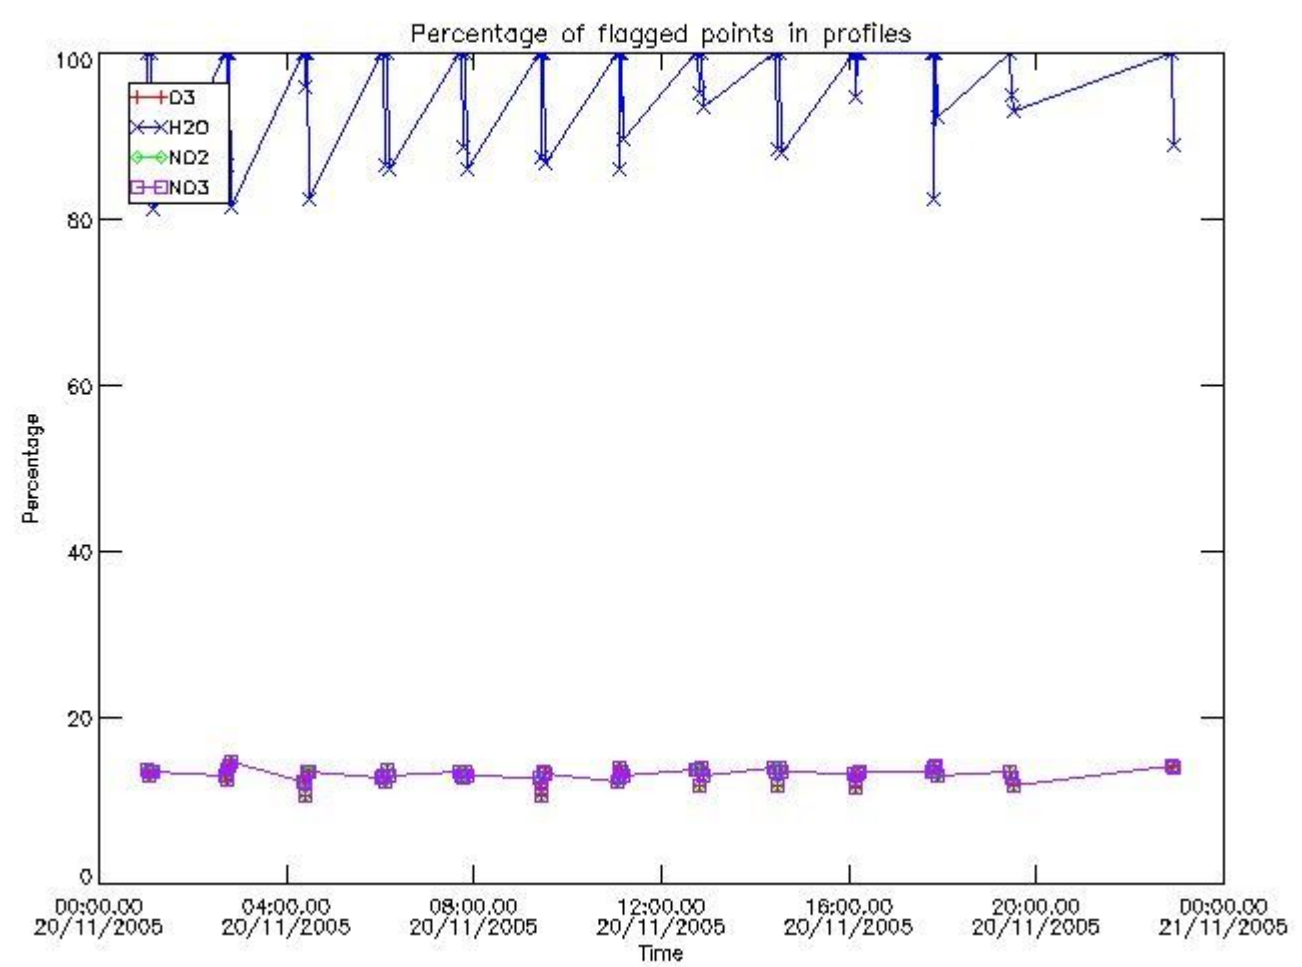

3. Quality information per product

In this section it is plotted some information contained in the Quality Summary data set of the level 2 products. Only products in dark limb conditions and without errors (error flag in the MPH set to "0") are used.

3.1 Plot quality information per product (time dependant)

3.2 Plot quality information per product (world map)