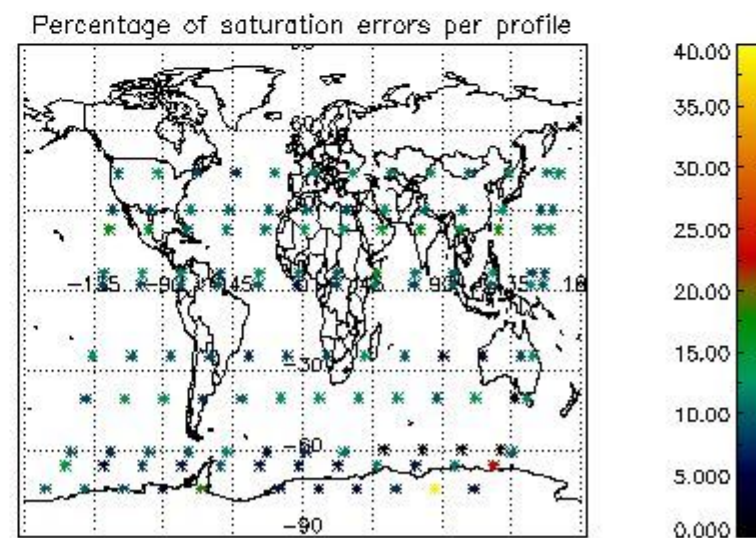

4.2 Plot quality information per product coming from level 1b processing (world map)

4.2.1 Plot level 1 quality information per product (world map): ENVISAT ASCENDING passes

Percentage of cosmic ray hits per profile

Percentage of datation errors per profile

Percentage of star falling outside central band per profile

Percentage of saturation errors per profile

4.2.2 Plot level 1 quality information per product (world map): ENVISAT DESCENDING passes