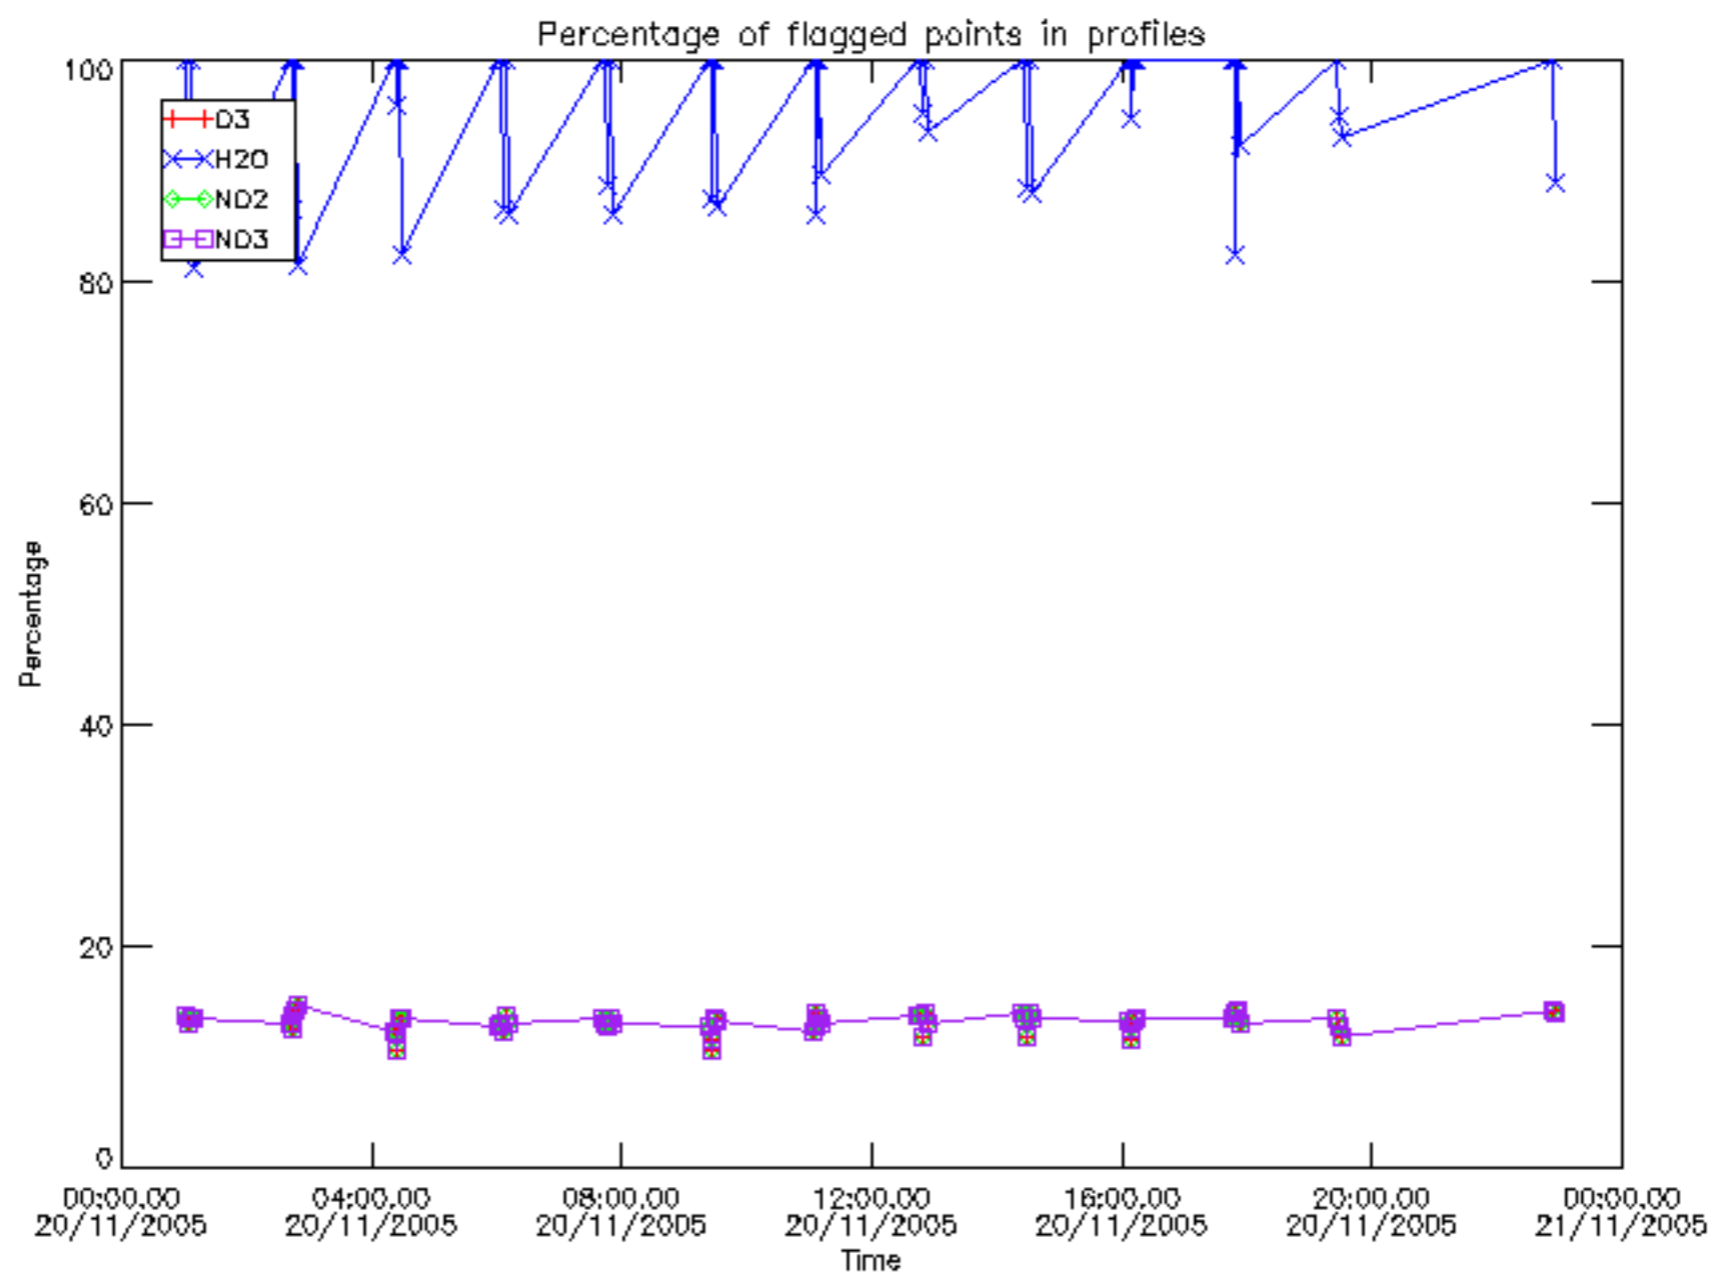

Percentage of flagged data per D3 profile

Percentage of flagged data per H2O profile