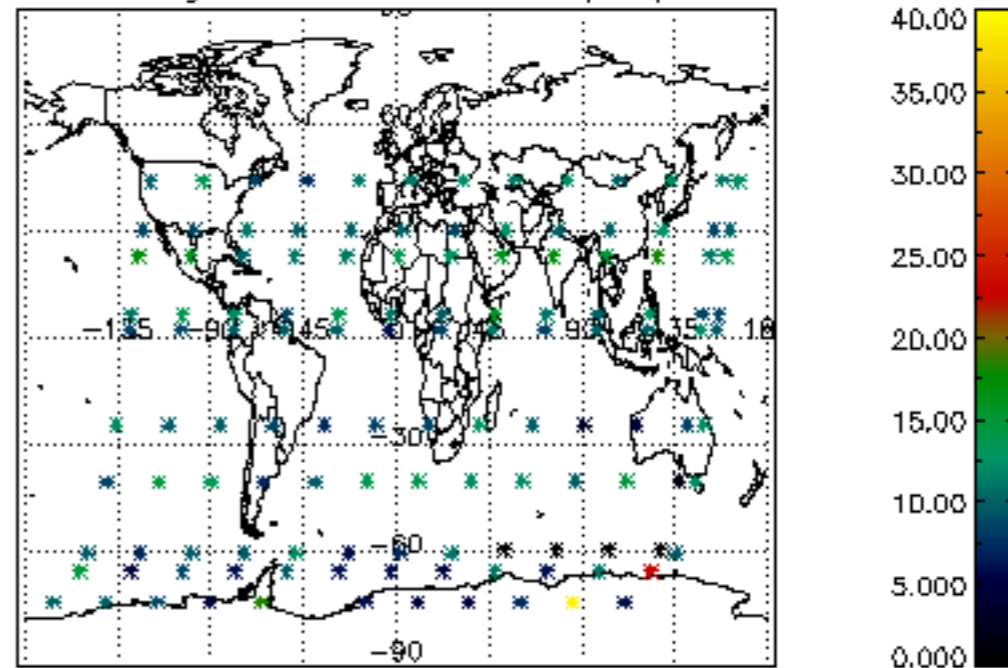

Percentage of saturation errors per profile