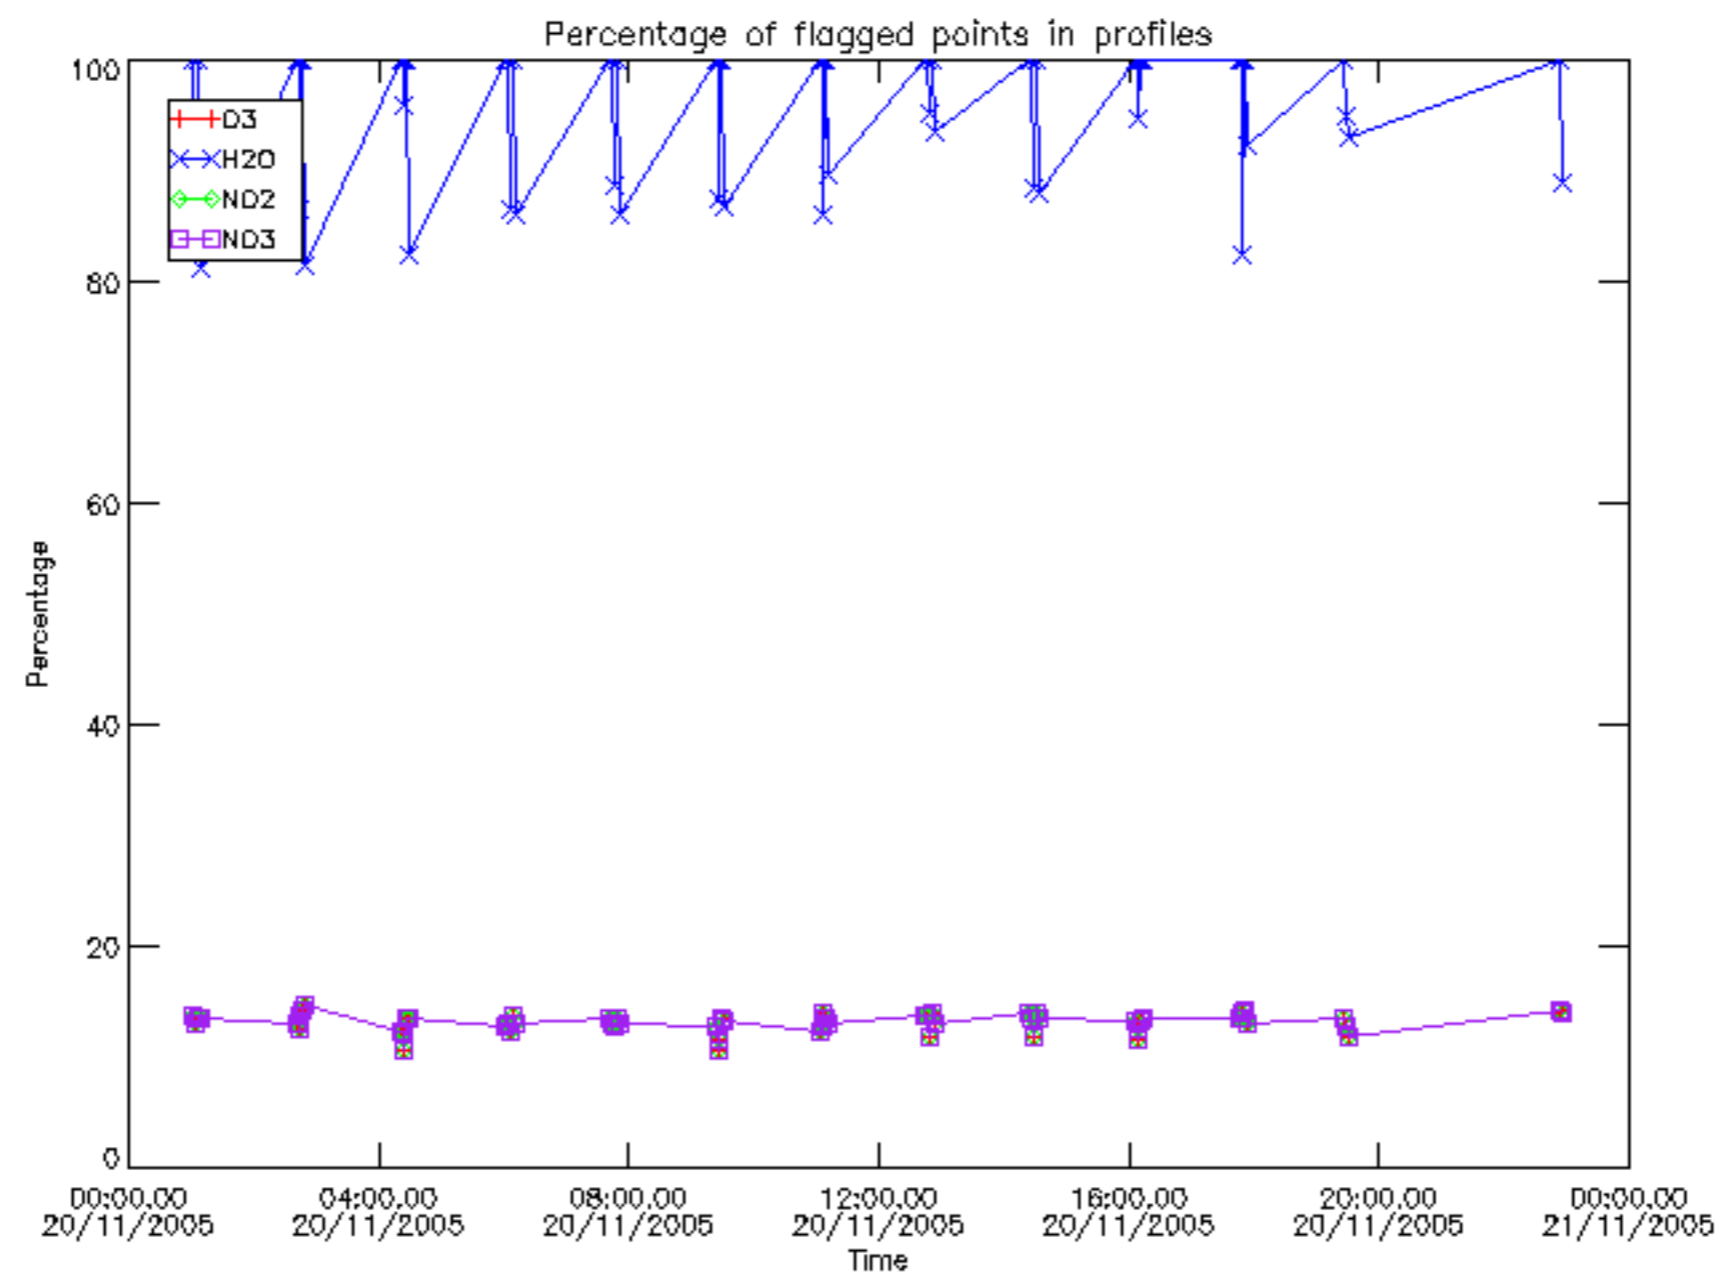

Percentage of flagged data per D3 profile

Percentage of flagged data per H2O profile