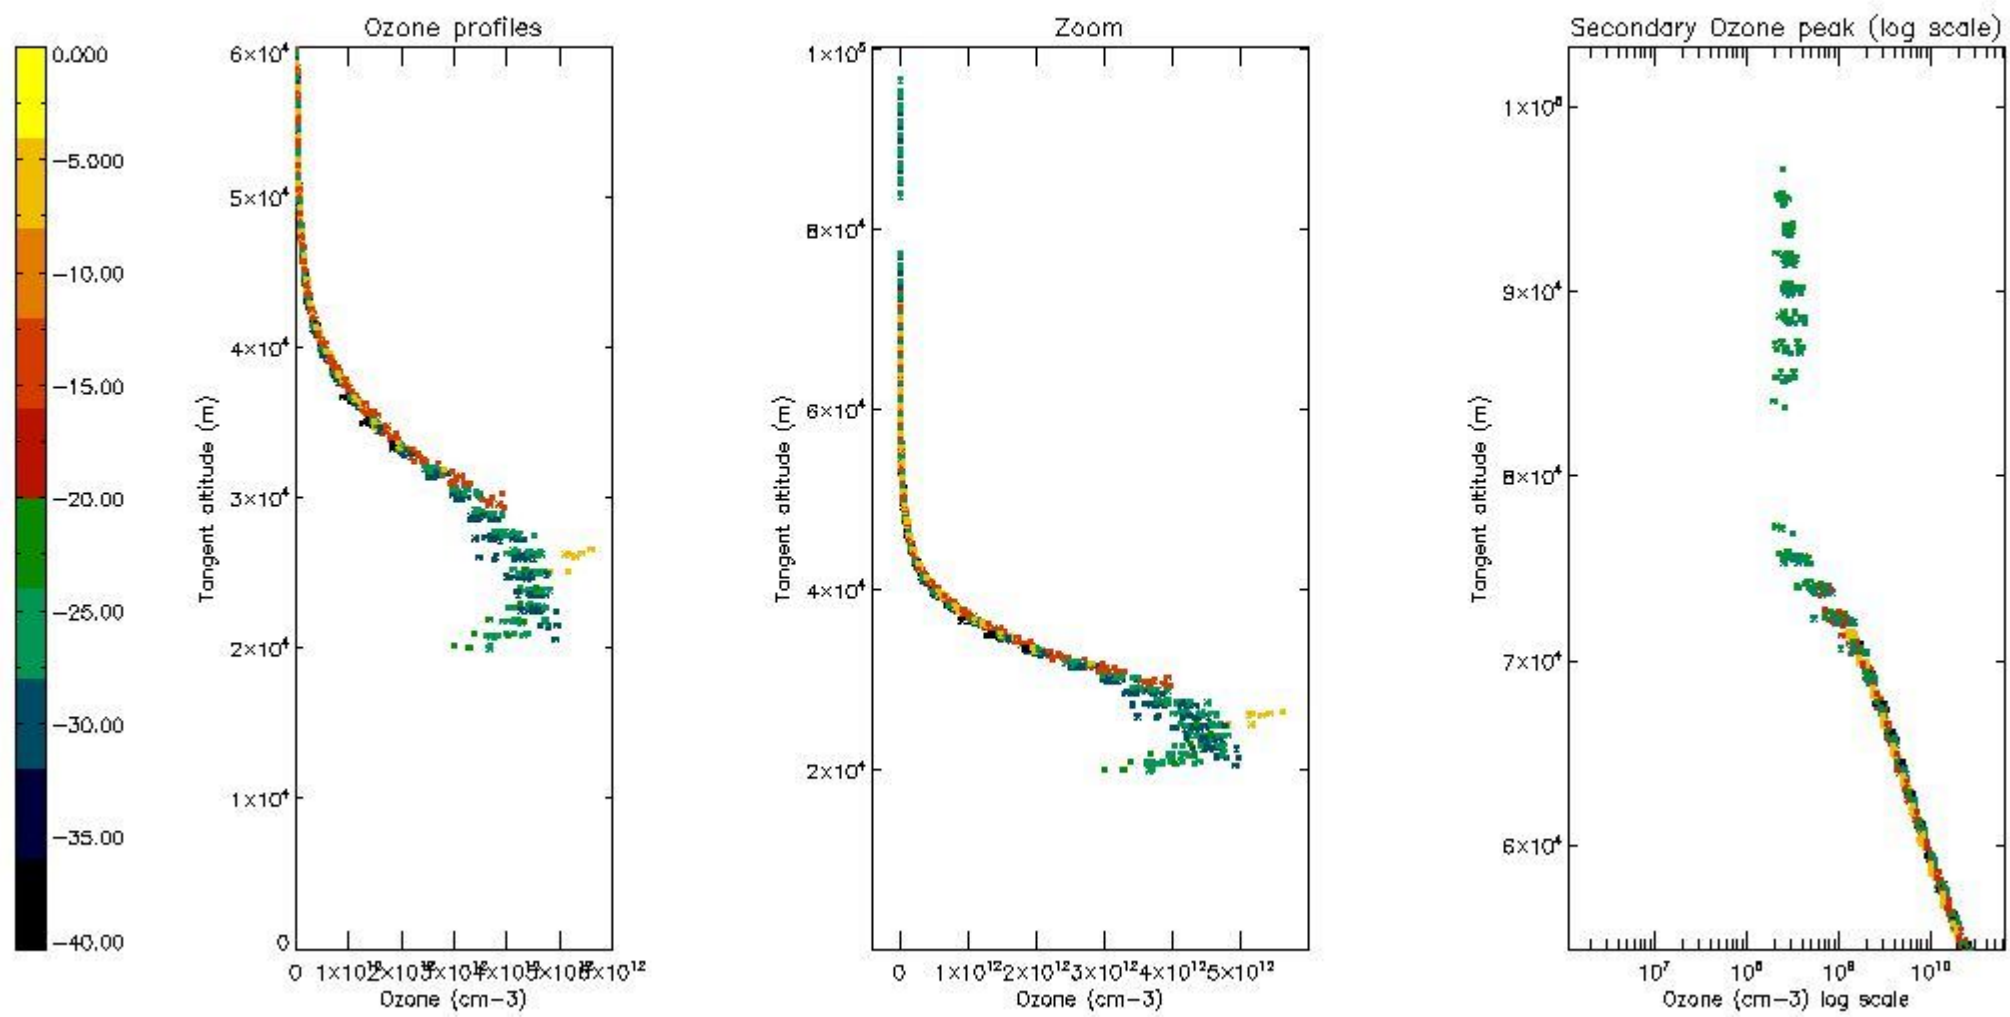

5.6 Plot NO₂ profiles for all STD (dark without errors)

The colorbar represents the latitude.