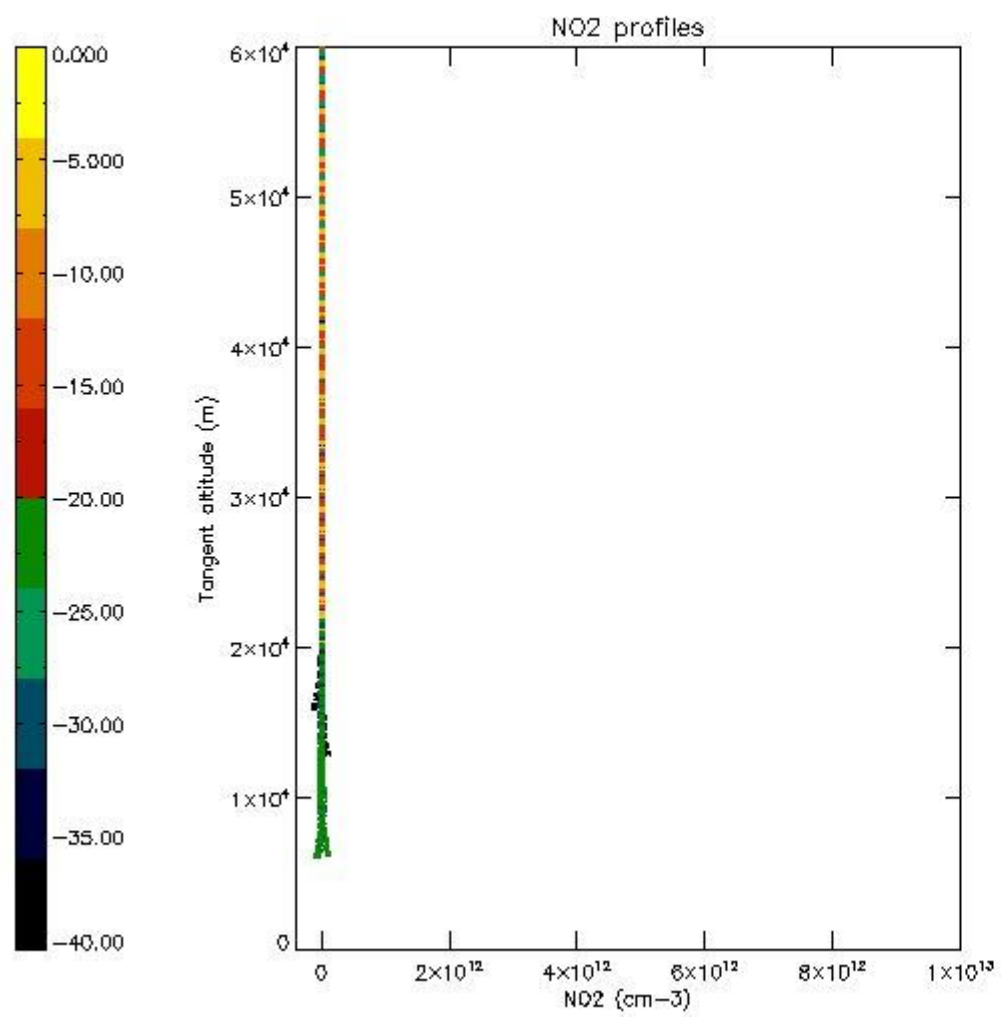

5.4 Plot ozone profiles where STD < 10% (dark without errors)

The colorbar represents the latitude.

5.5 Plot ozone profiles where STD < 5% (dark without errors)

The colorbar represents the latitude.

5.6 Plot NO₂ profiles for all STD (dark without errors)

The colorbar represents the latitude.

5.7 Plot NO3 profiles for all STD (dark without errors)

The colorbar represents the latitude.

5.8 Plot H2O profiles for all STD (only for occultations of stars 1,2,3,4,13,14,16,26,63 dark without errors)