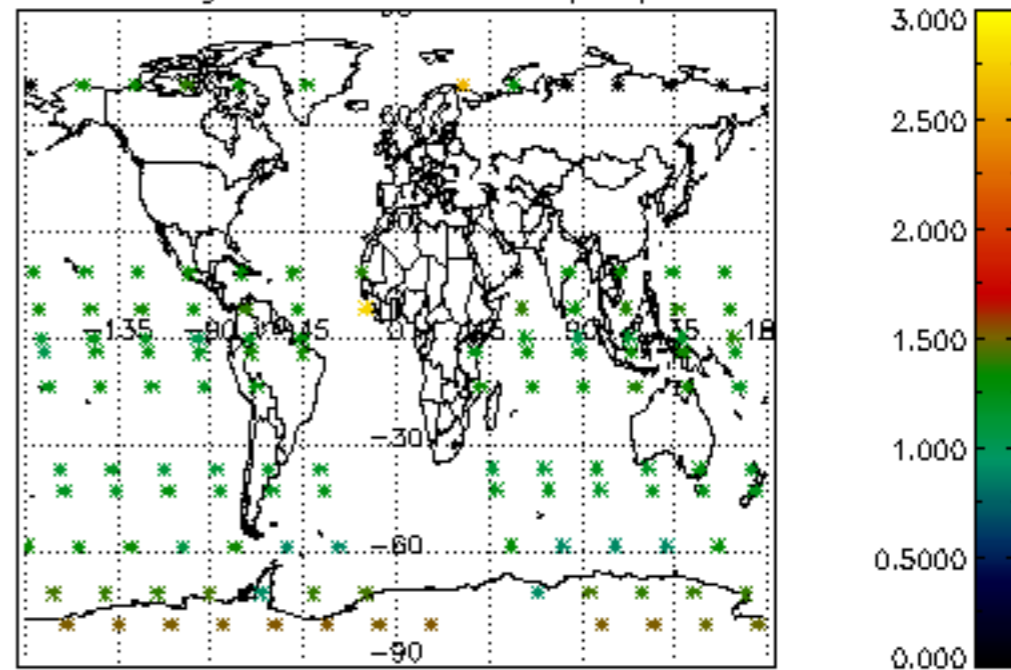

Percentage of flagged data per NO3 profile

Percentage of cosmic ray hits per profile

Percentage of datation errors per profile

Percentage of star falling outside central band per profile

Percentage of saturation errors per profile