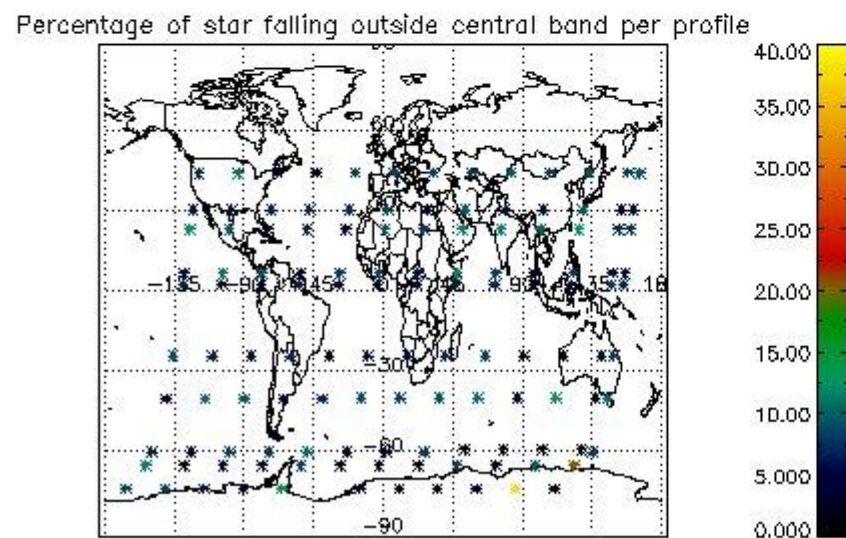

Percentage of datation errors per profile

Percentage of star falling outside central band per profile

Percentage of saturation errors per profile

4.2.2 Plot level 1 quality information per product (world map): ENVISAT DESCENDING passes