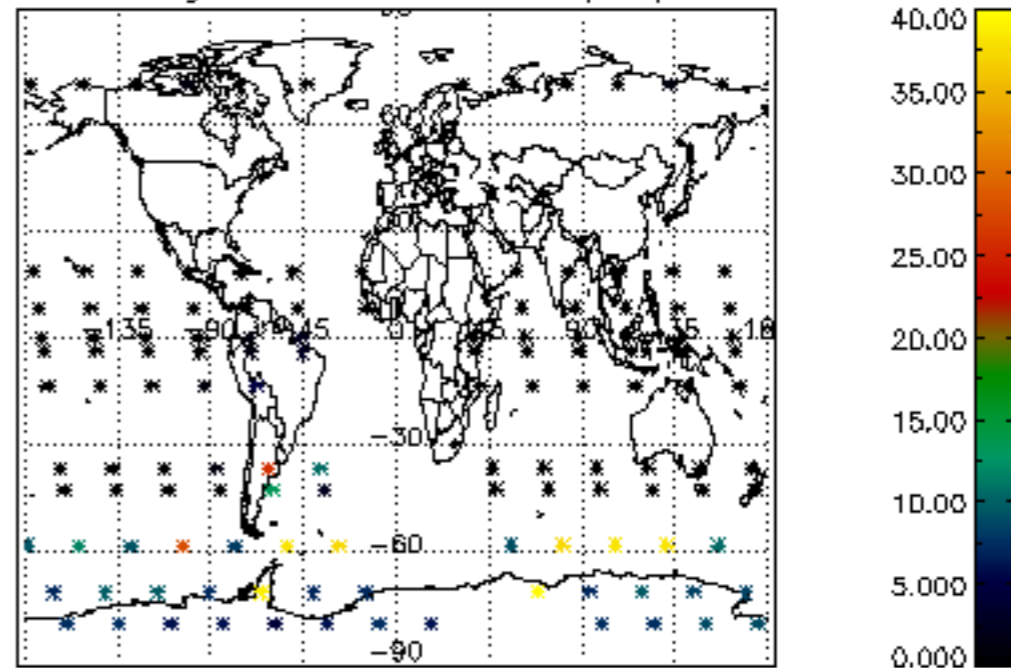

Percentage of datation errors per profile

Percentage of saturation errors per profile