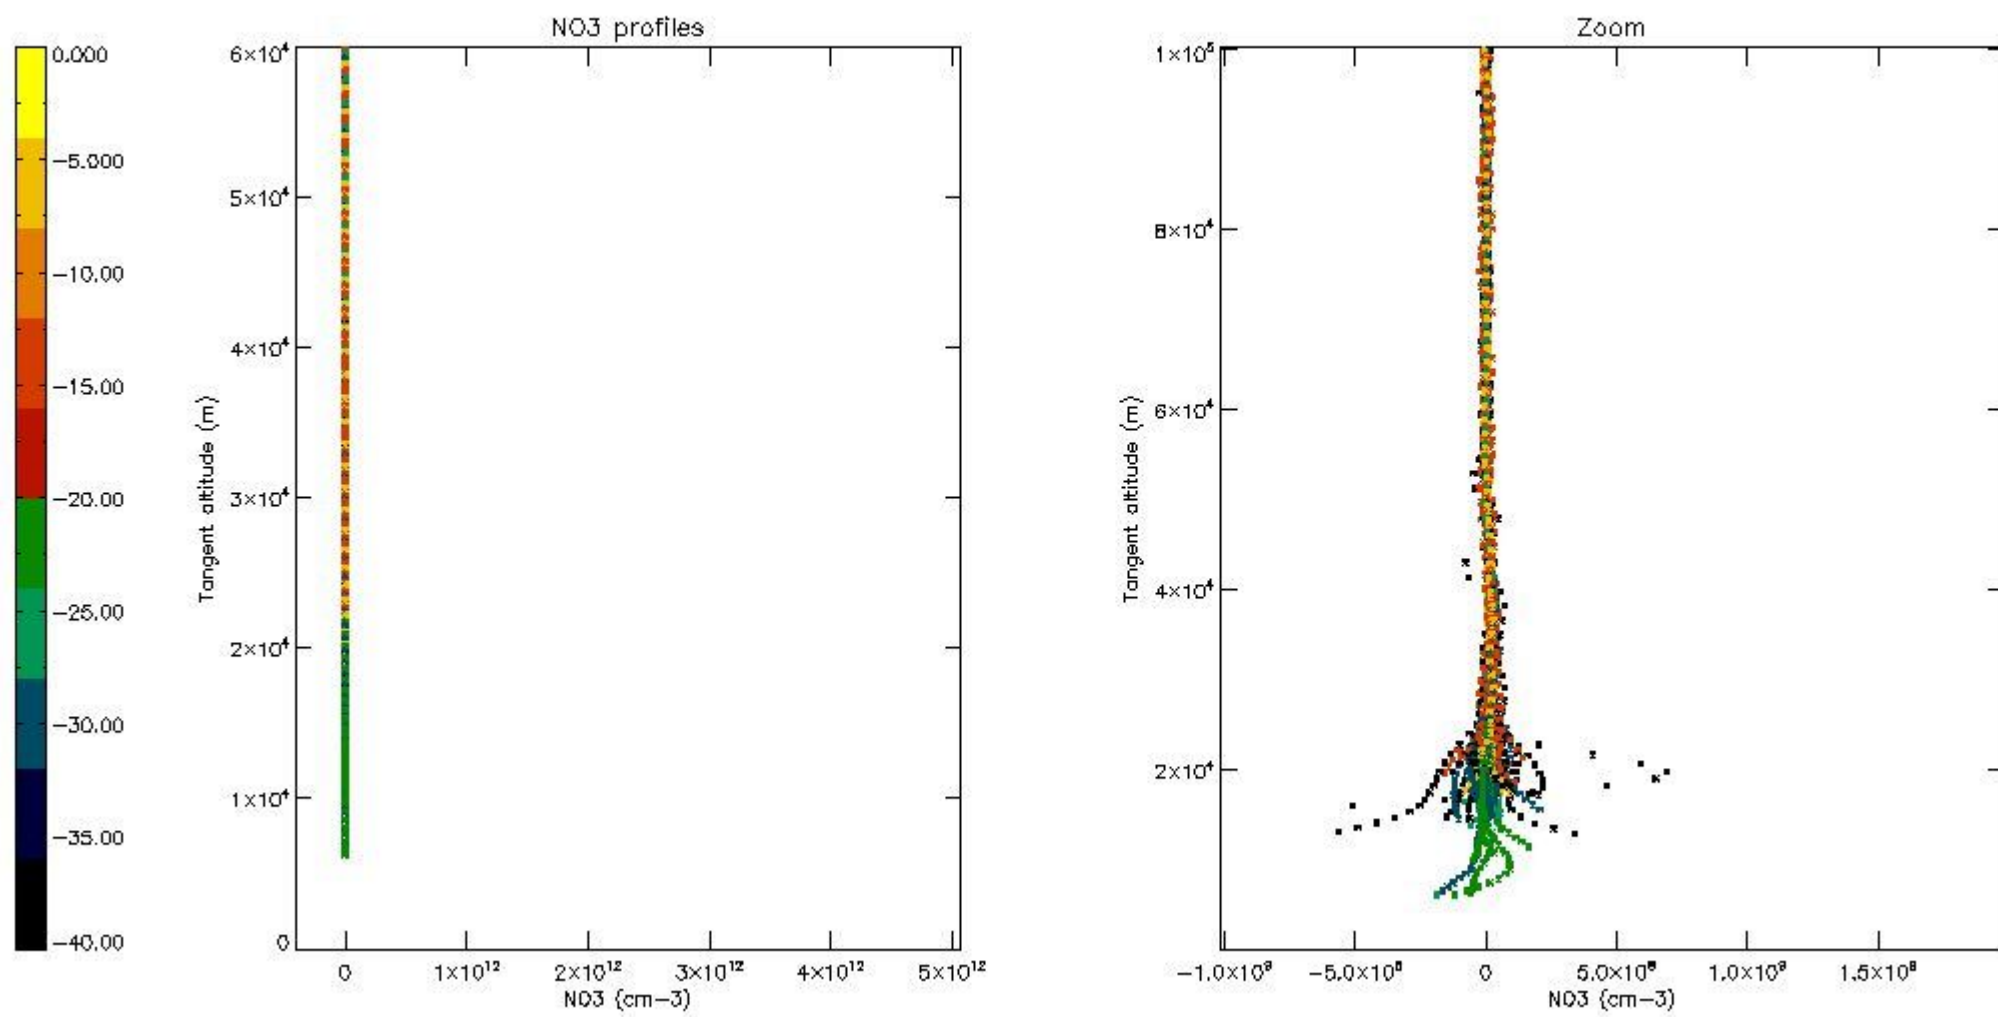

The colorbar represents the latitude.

5.7 Plot NO3 profiles for all STD (dark without errors)

The colorbar represents the latitude.

5.8 Plot H₂O profiles for all STD (only for occultations of stars 1,2,3,4,13,14,16,26,63 dark without errors)