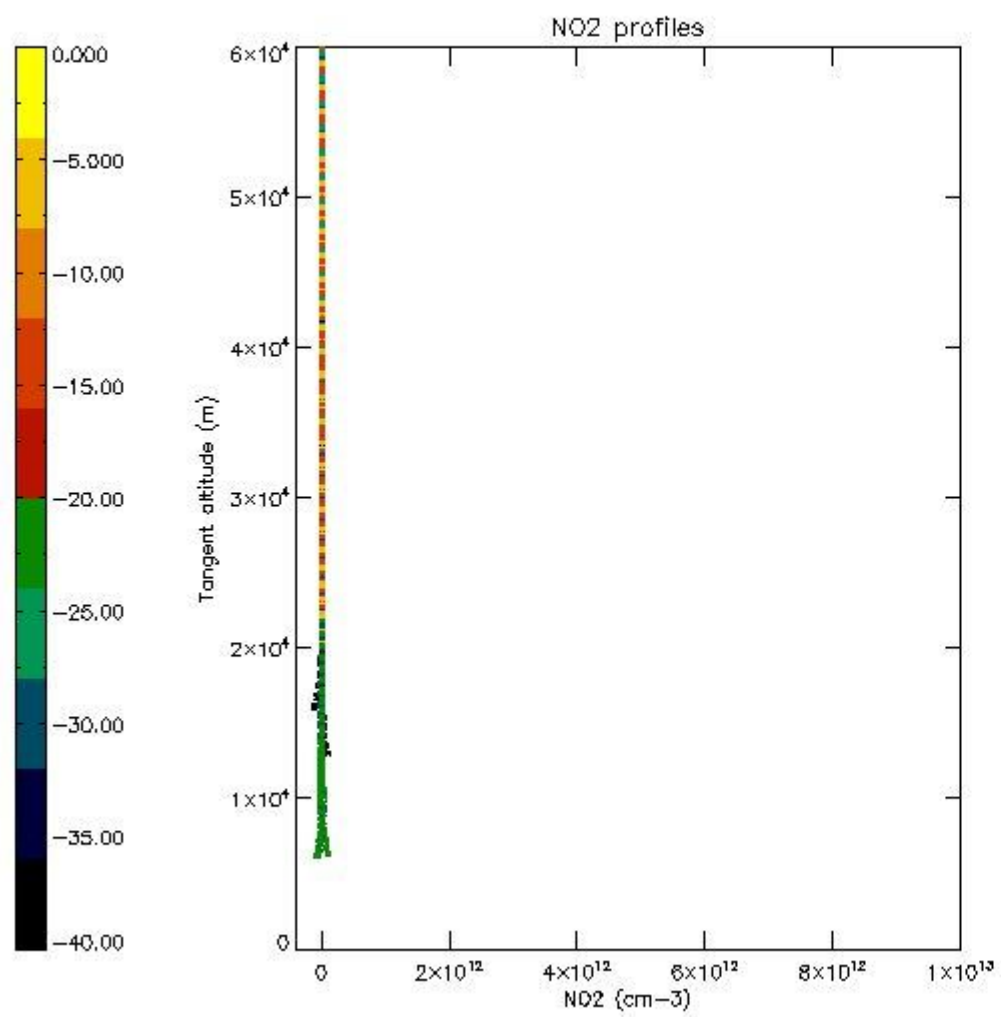

5.7 Plot NO3 profiles for all STD (dark without errors)

The colorbar represents the latitude.