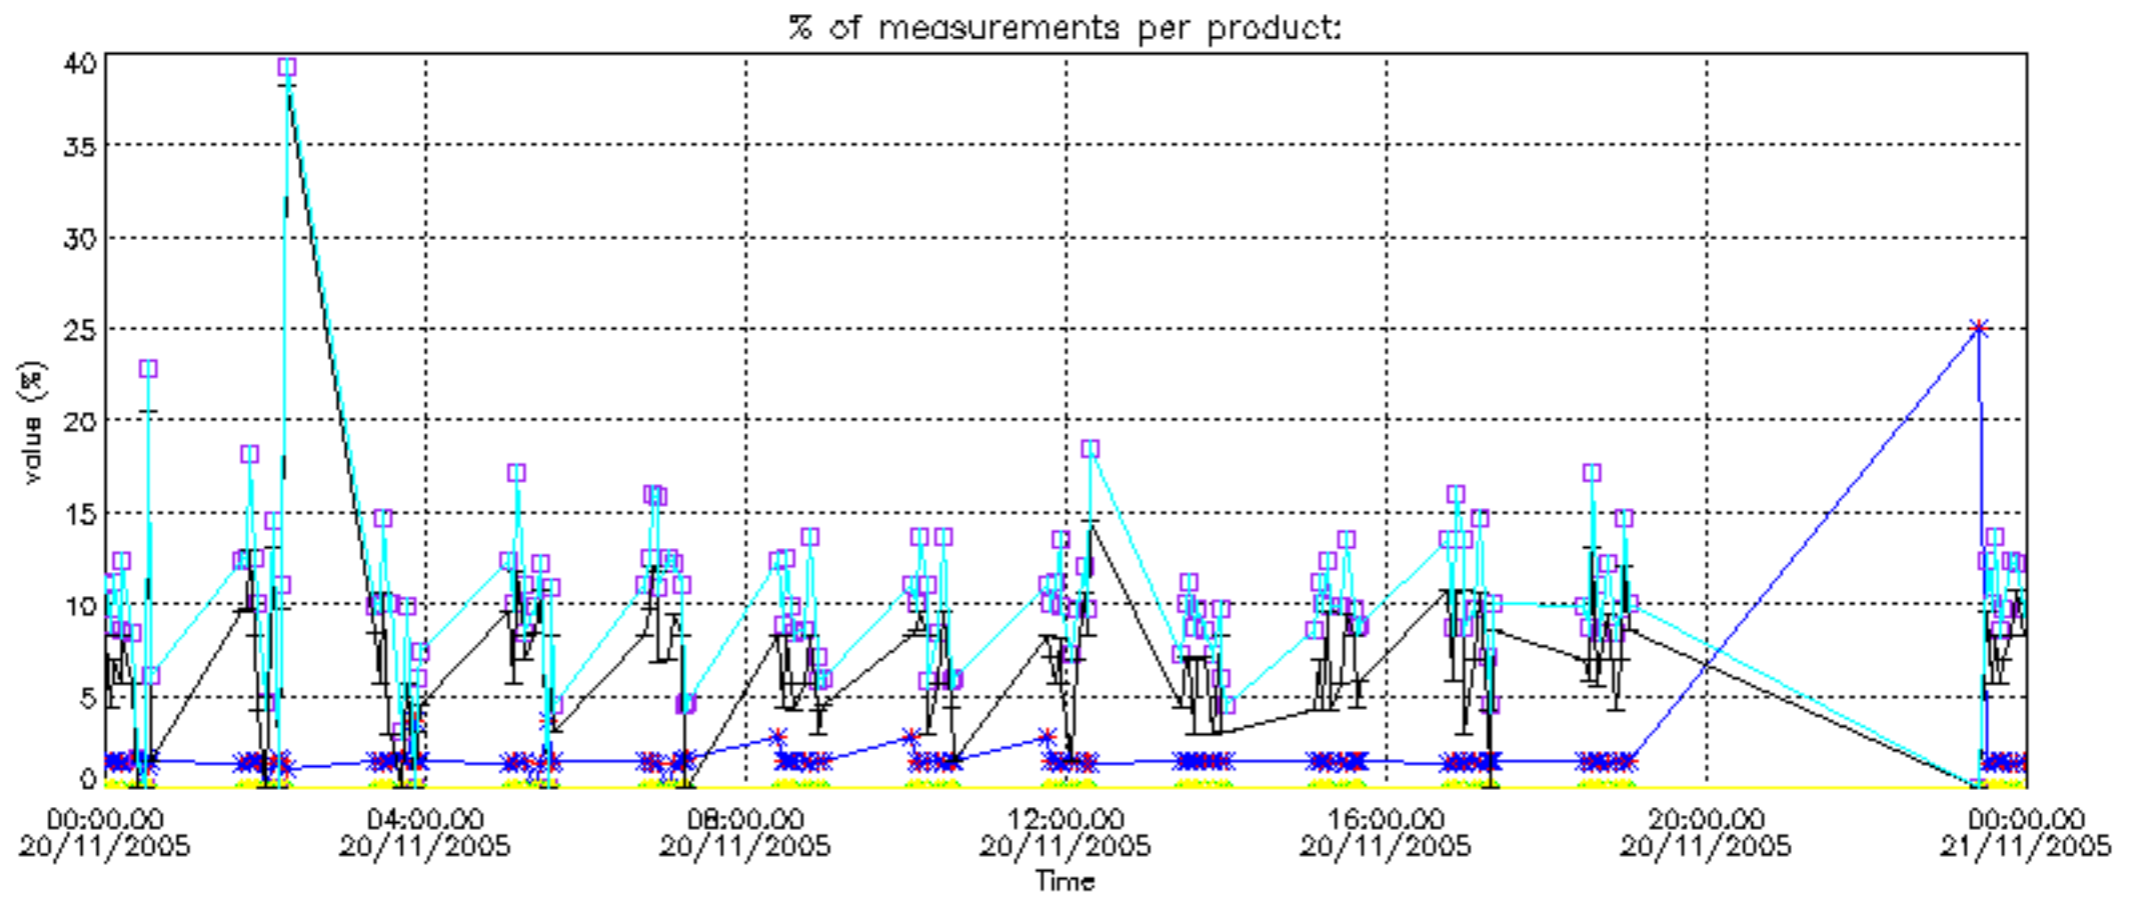

Percentage of cosmic ray hits per profile

Percentage of datation errors per profile