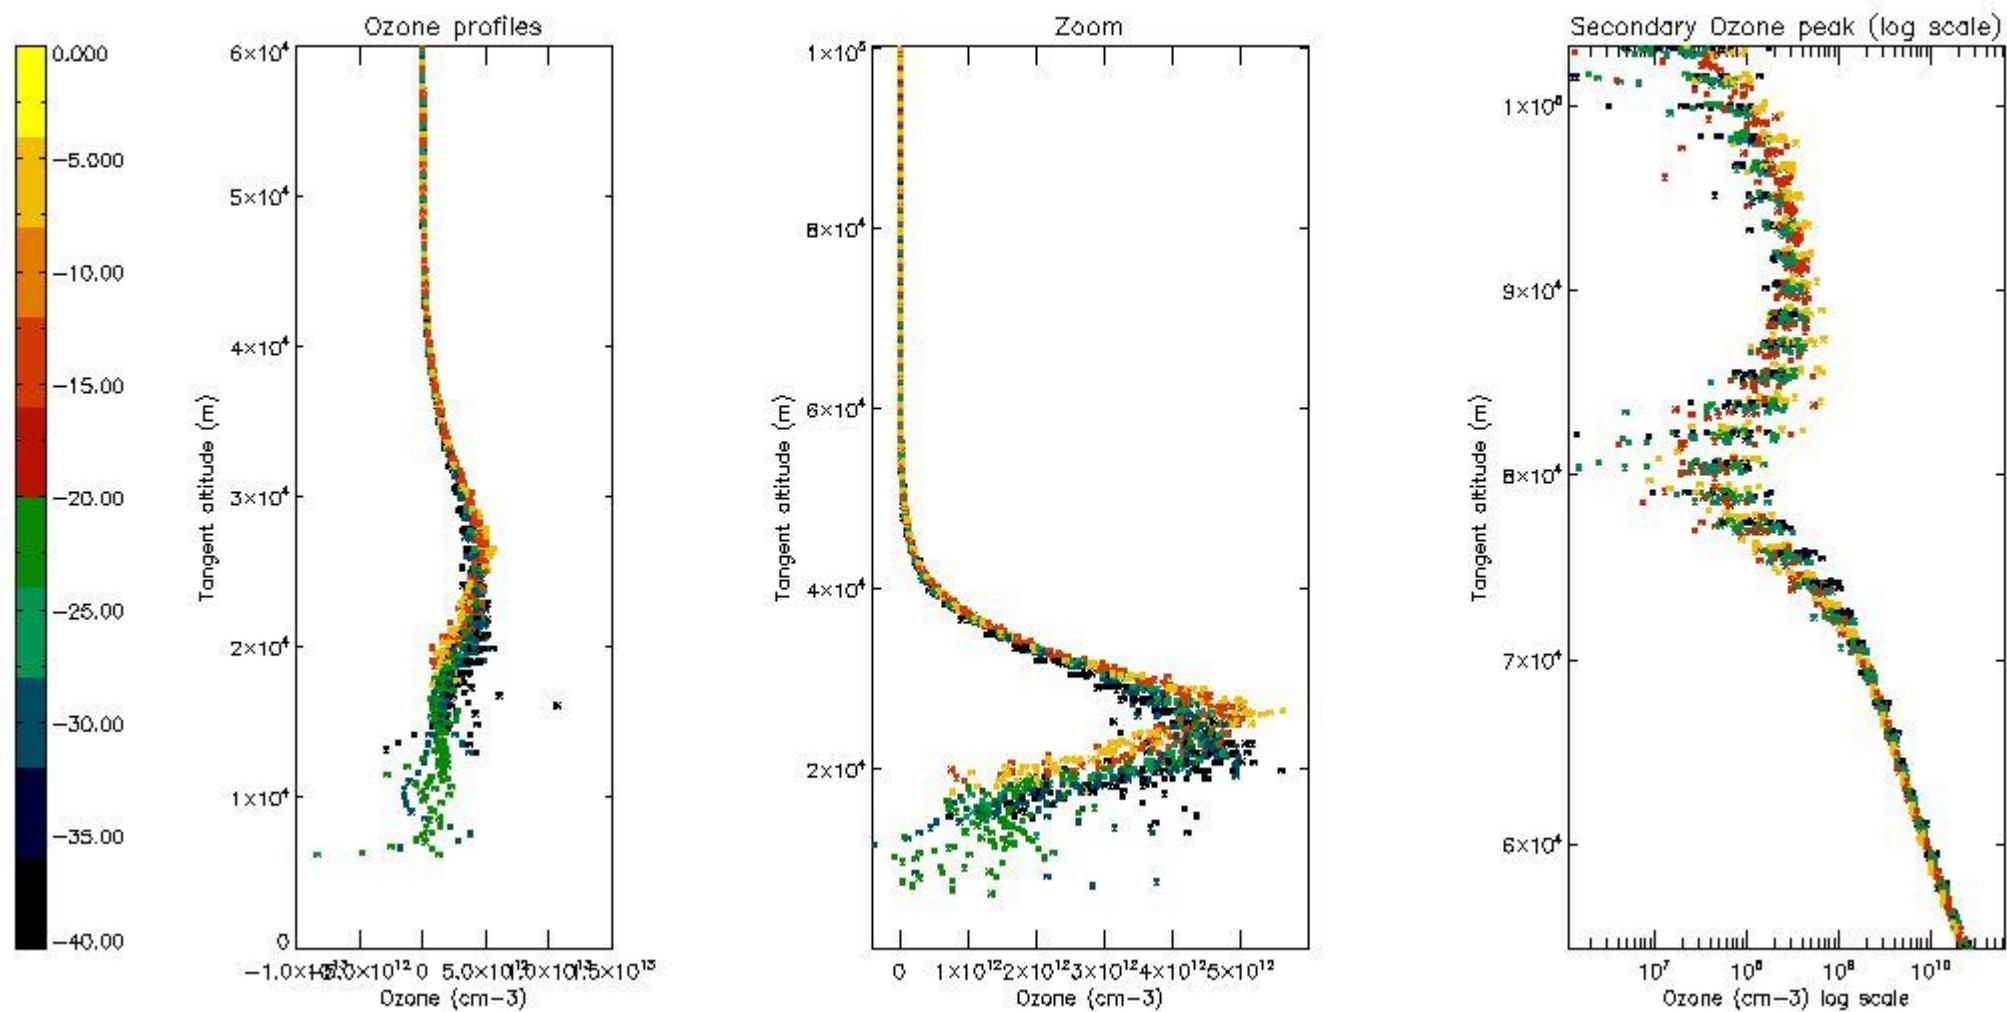

STD < 10	15
STD < 5	12

5.2 Plot ozone profiles for all STD (dark without errors)

The colorbar represents the latitude.

5.3 Plot ozone profiles where STD < 20% (dark without errors)

The colorbar represents the latitude.