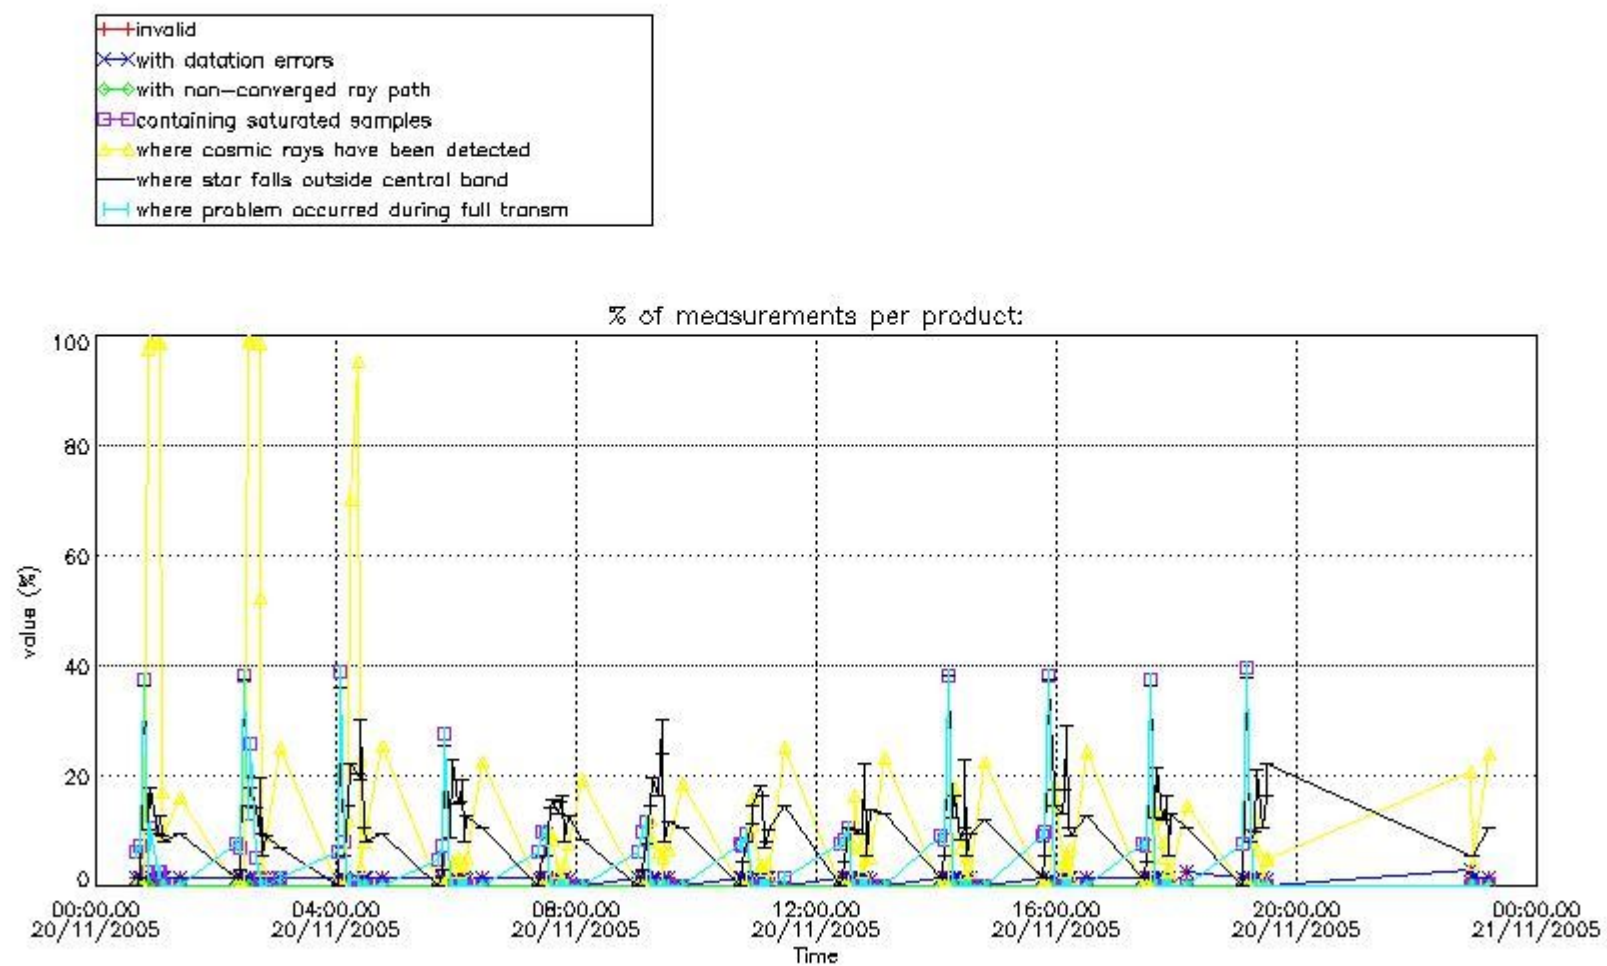

Percentage of flagged data per NO3 profile

4. Level 1 quality information per product

In this section it is plotted some information contained in the Quality Summary data set of the level 2 products that comes from the level 1b processing. Products without errors (error flag in the MPH set to "0") are used.

4.1 Plot quality information per product (time dependant) coming from level 1b processing

4.1.1 Plot level 1 quality information per product (time dependant): ENVISAT ASCENDING passes

4.1.2 Plot level 1 quality information per product (time dependant): ENVISAT DESCENDING passes