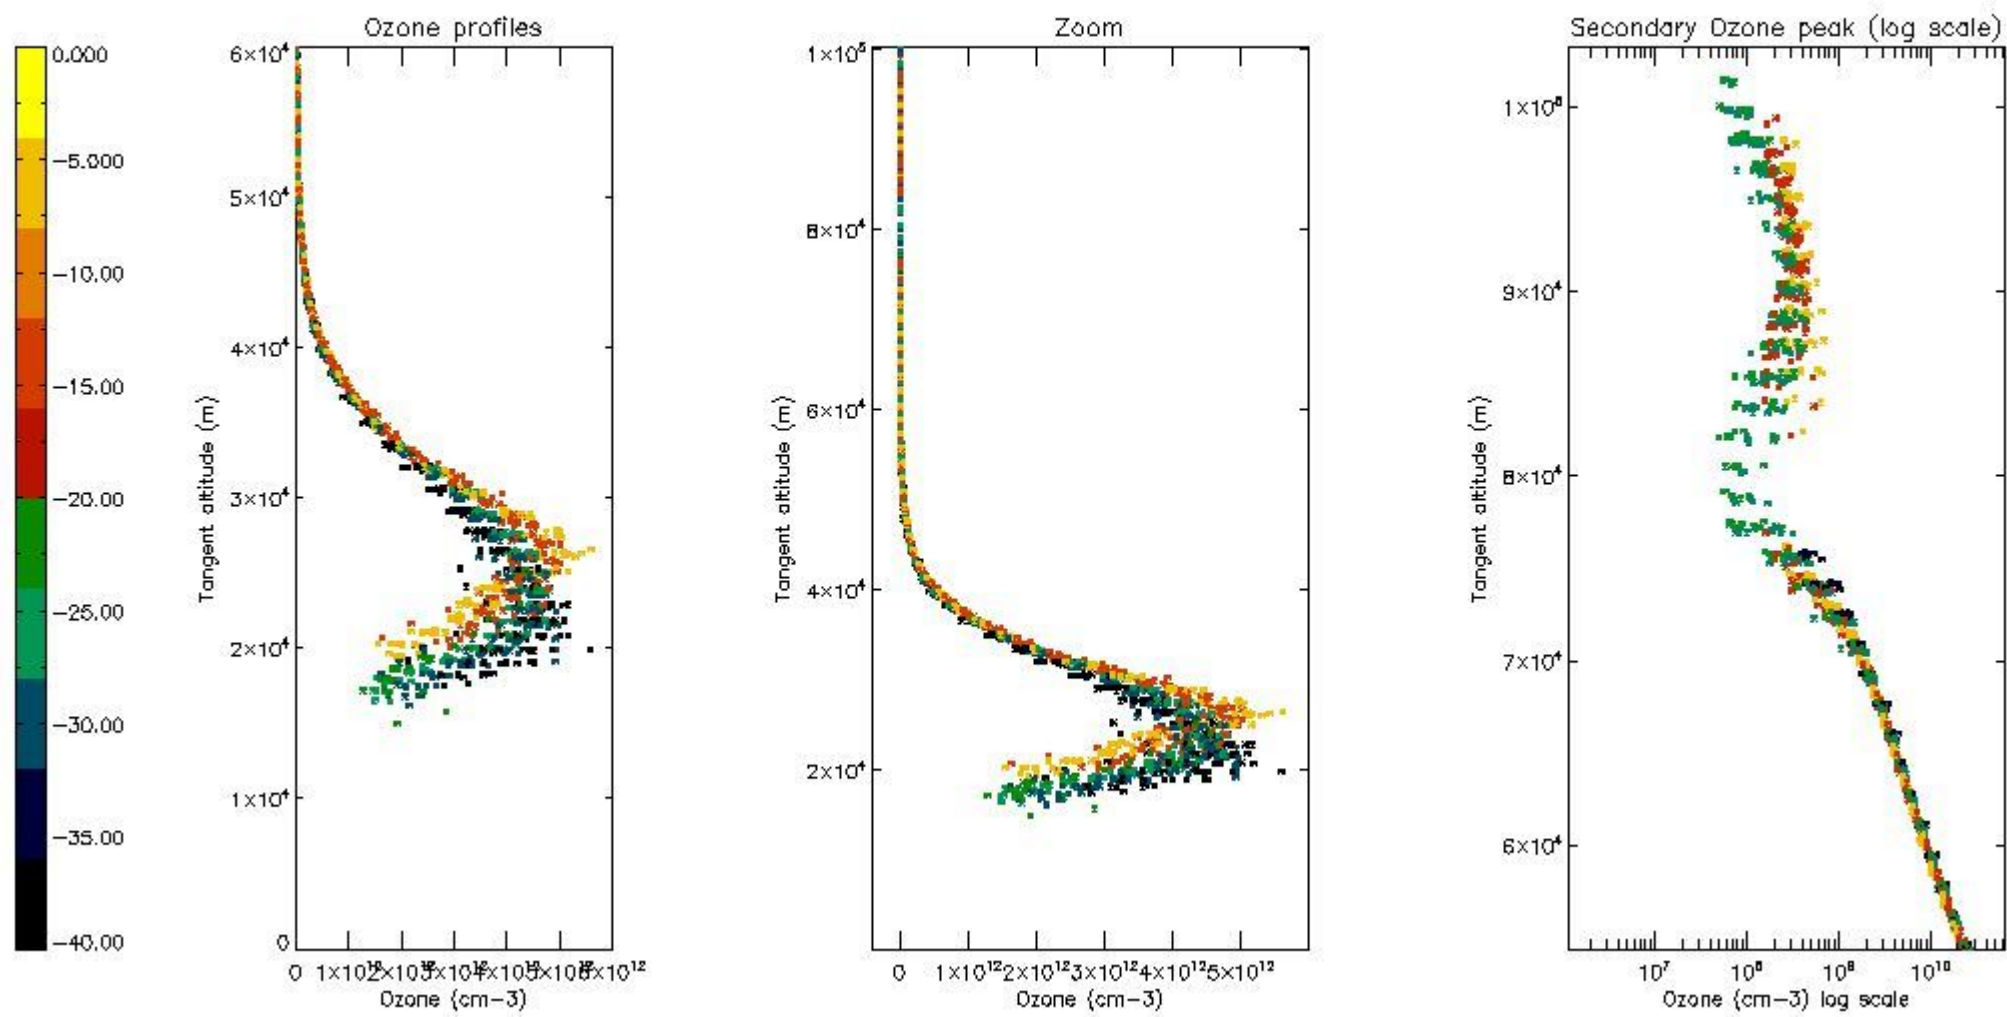

STD < 10	15
STD < 5	12

5.2 Plot ozone profiles for all STD (dark without errors)

The colorbar represents the latitude.

5.3 Plot ozone profiles where STD < 20% (dark without errors)

The colorbar represents the latitude.

5.4 Plot ozone profiles where STD < 10% (dark without errors)

The colorbar represents the latitude.

5.5 Plot ozone profiles where STD < 5% (dark without errors)

The colorbar represents the latitude.

5.6 Plot NO₂ profiles for all STD (dark without errors)