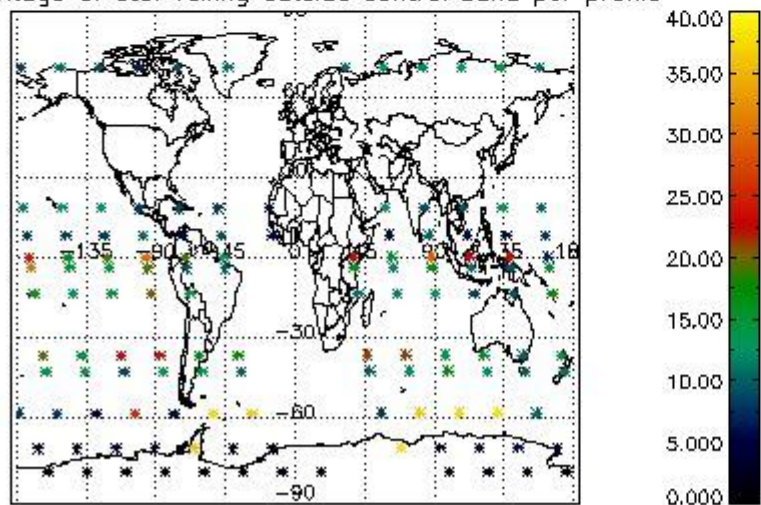

Percentage of star falling outside central band per profile