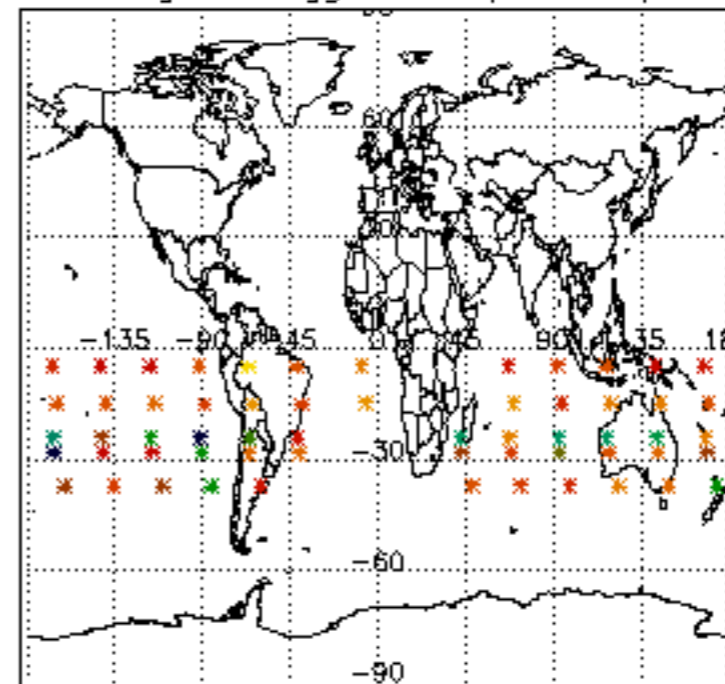

Percentage of flagged data per NO3 profile