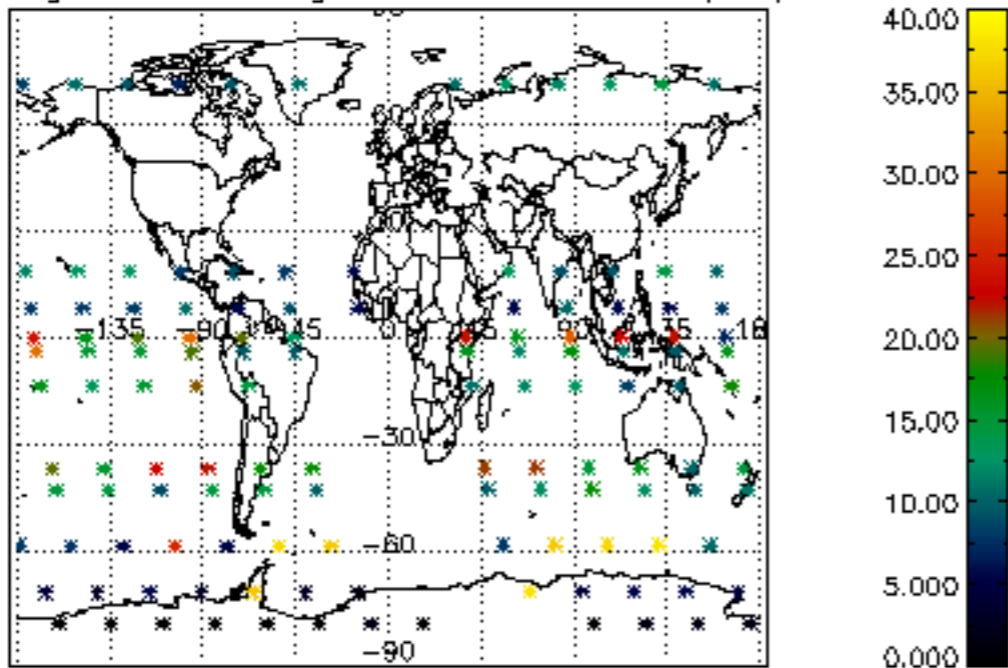

Percentage of cosmic ray hits per profile

Percentage of star falling outside central band per profile