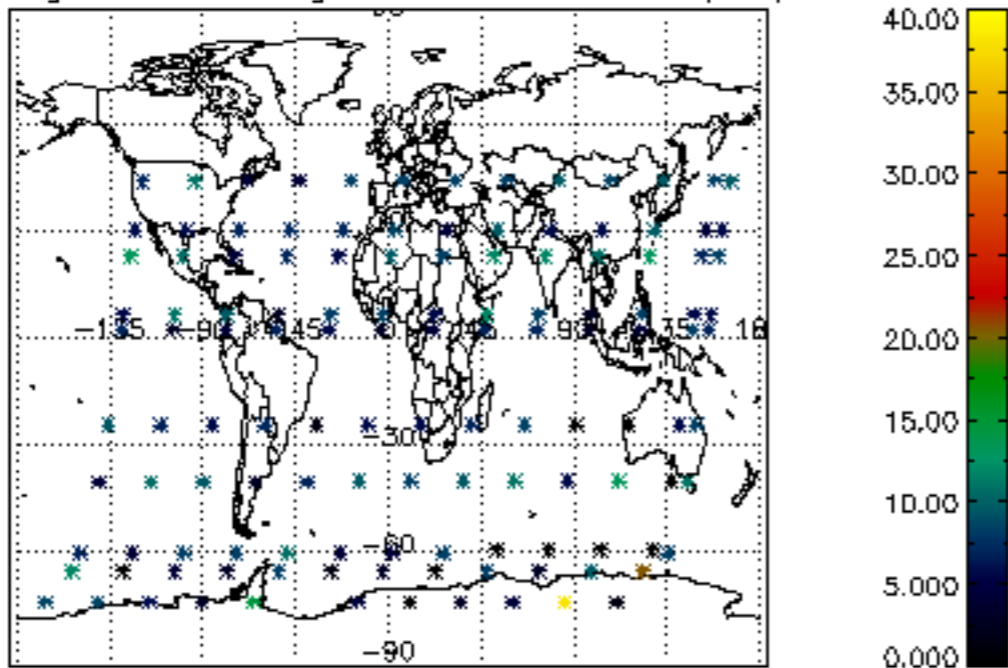

Percentage of star falling outside central band per profile