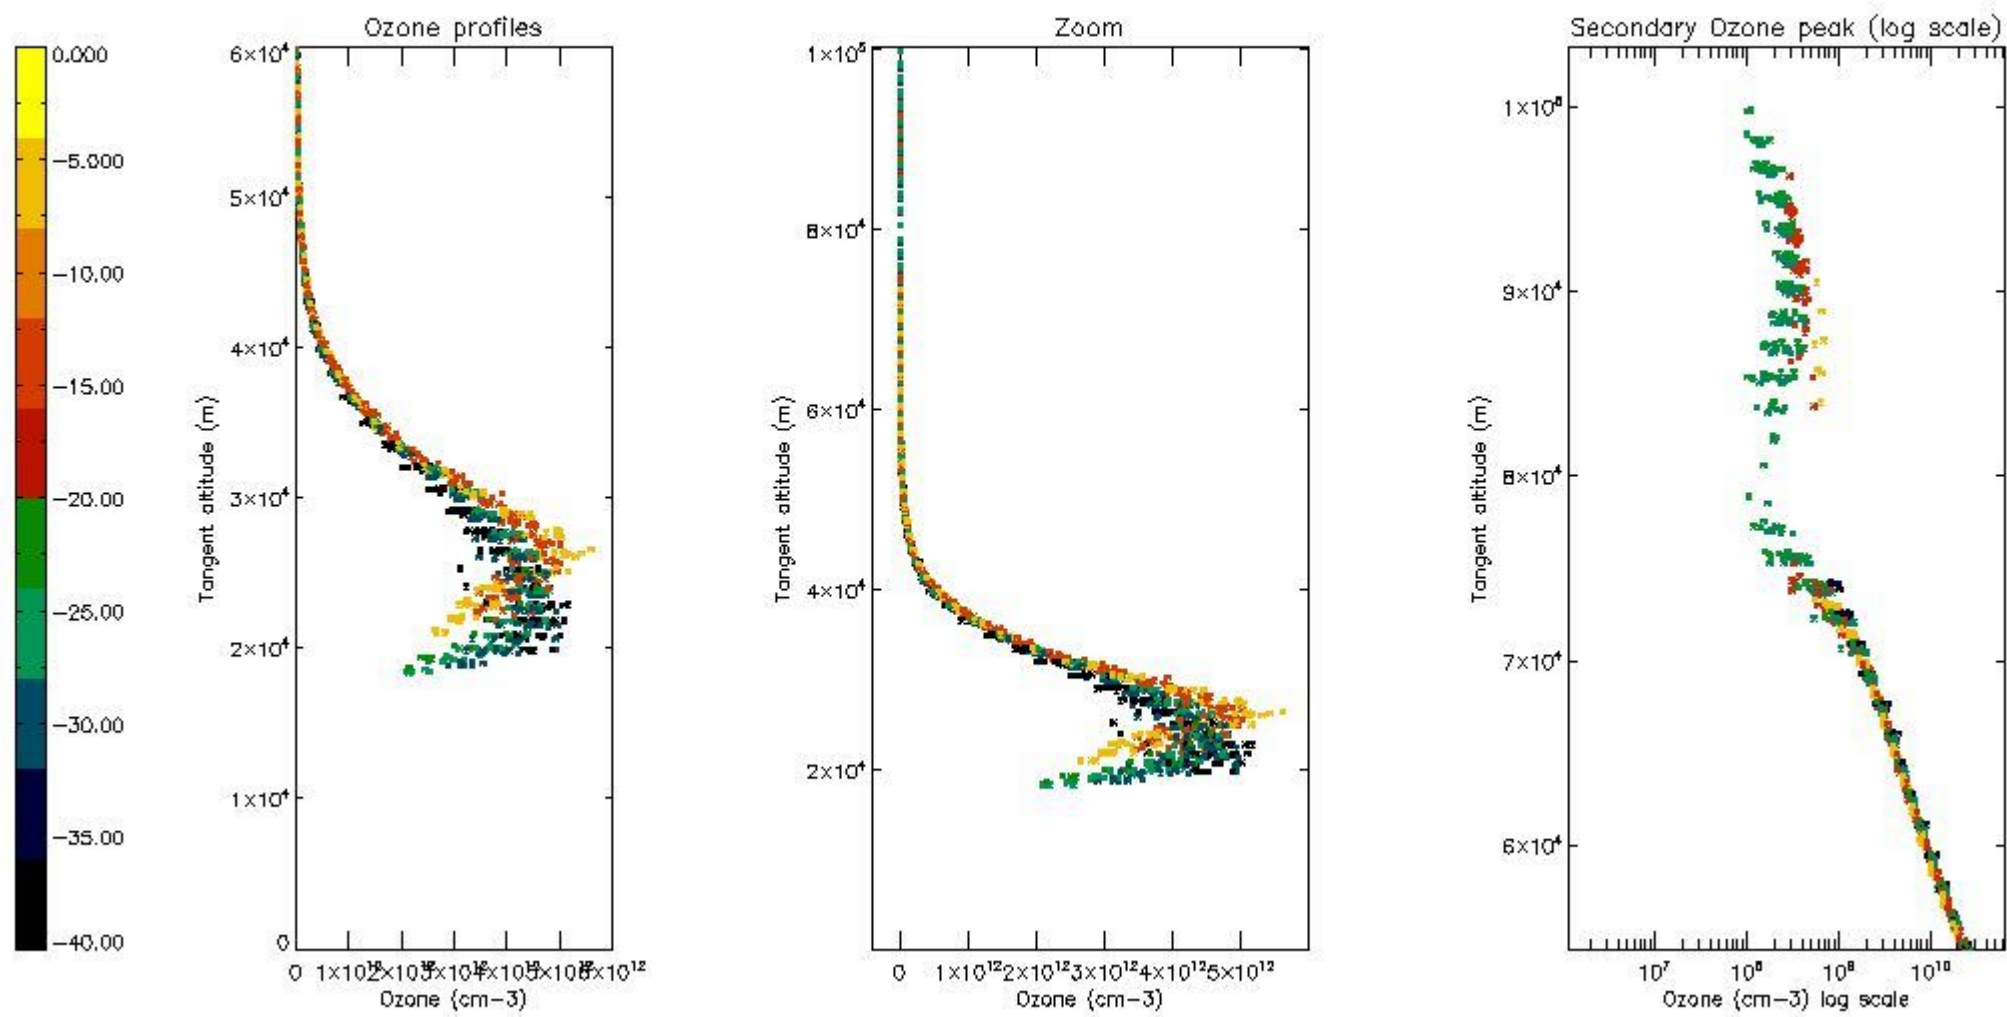

5.5 Plot ozone profiles where STD < 5% (dark without errors)

The colorbar represents the latitude.