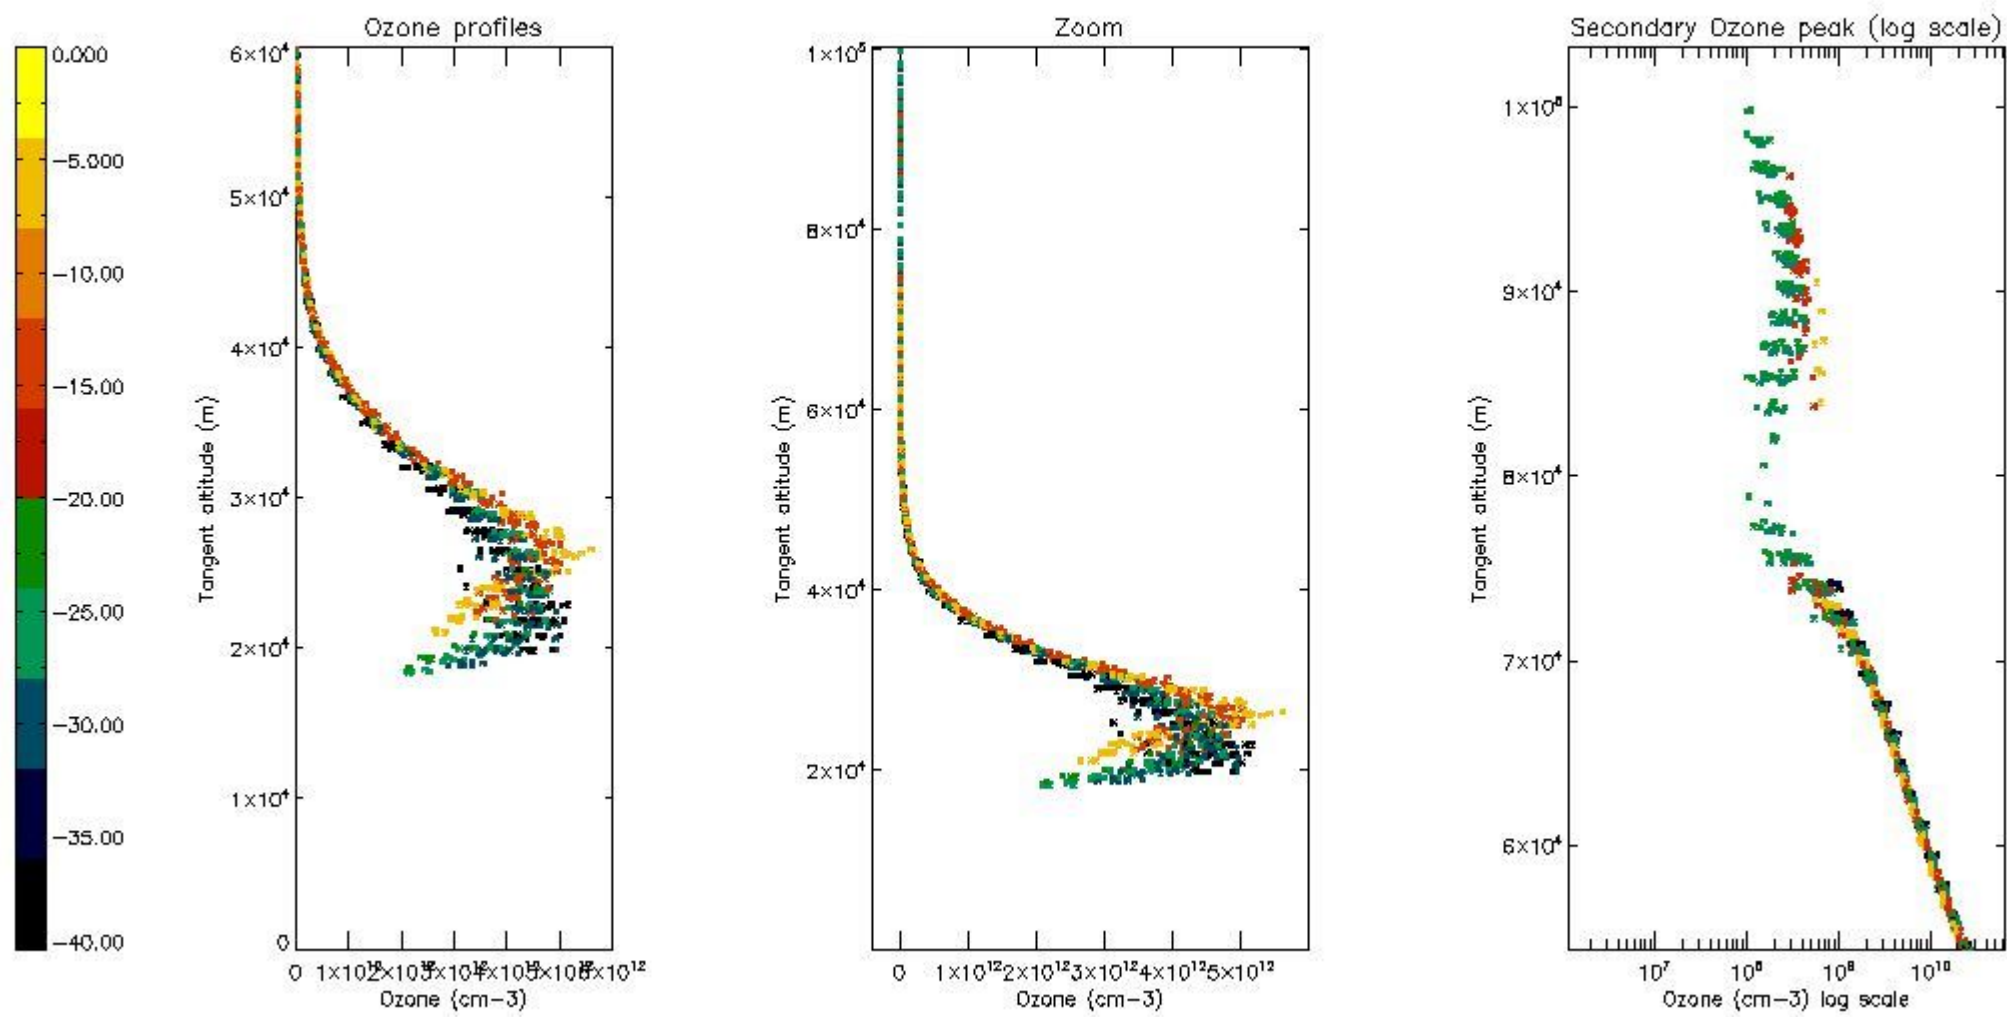

STD < 10	15
STD < 5	12

5.2 Plot ozone profiles for all STD (dark without errors)

The colorbar represents the latitude.

5.3 Plot ozone profiles where STD < 20% (dark without errors)

The colorbar represents the latitude.

5.4 Plot ozone profiles where STD < 10% (dark without errors)

The colorbar represents the latitude.

5.5 Plot ozone profiles where STD < 5% (dark without errors)

The colorbar represents the latitude.

5.6 Plot NO₂ profiles for all STD (dark without errors)