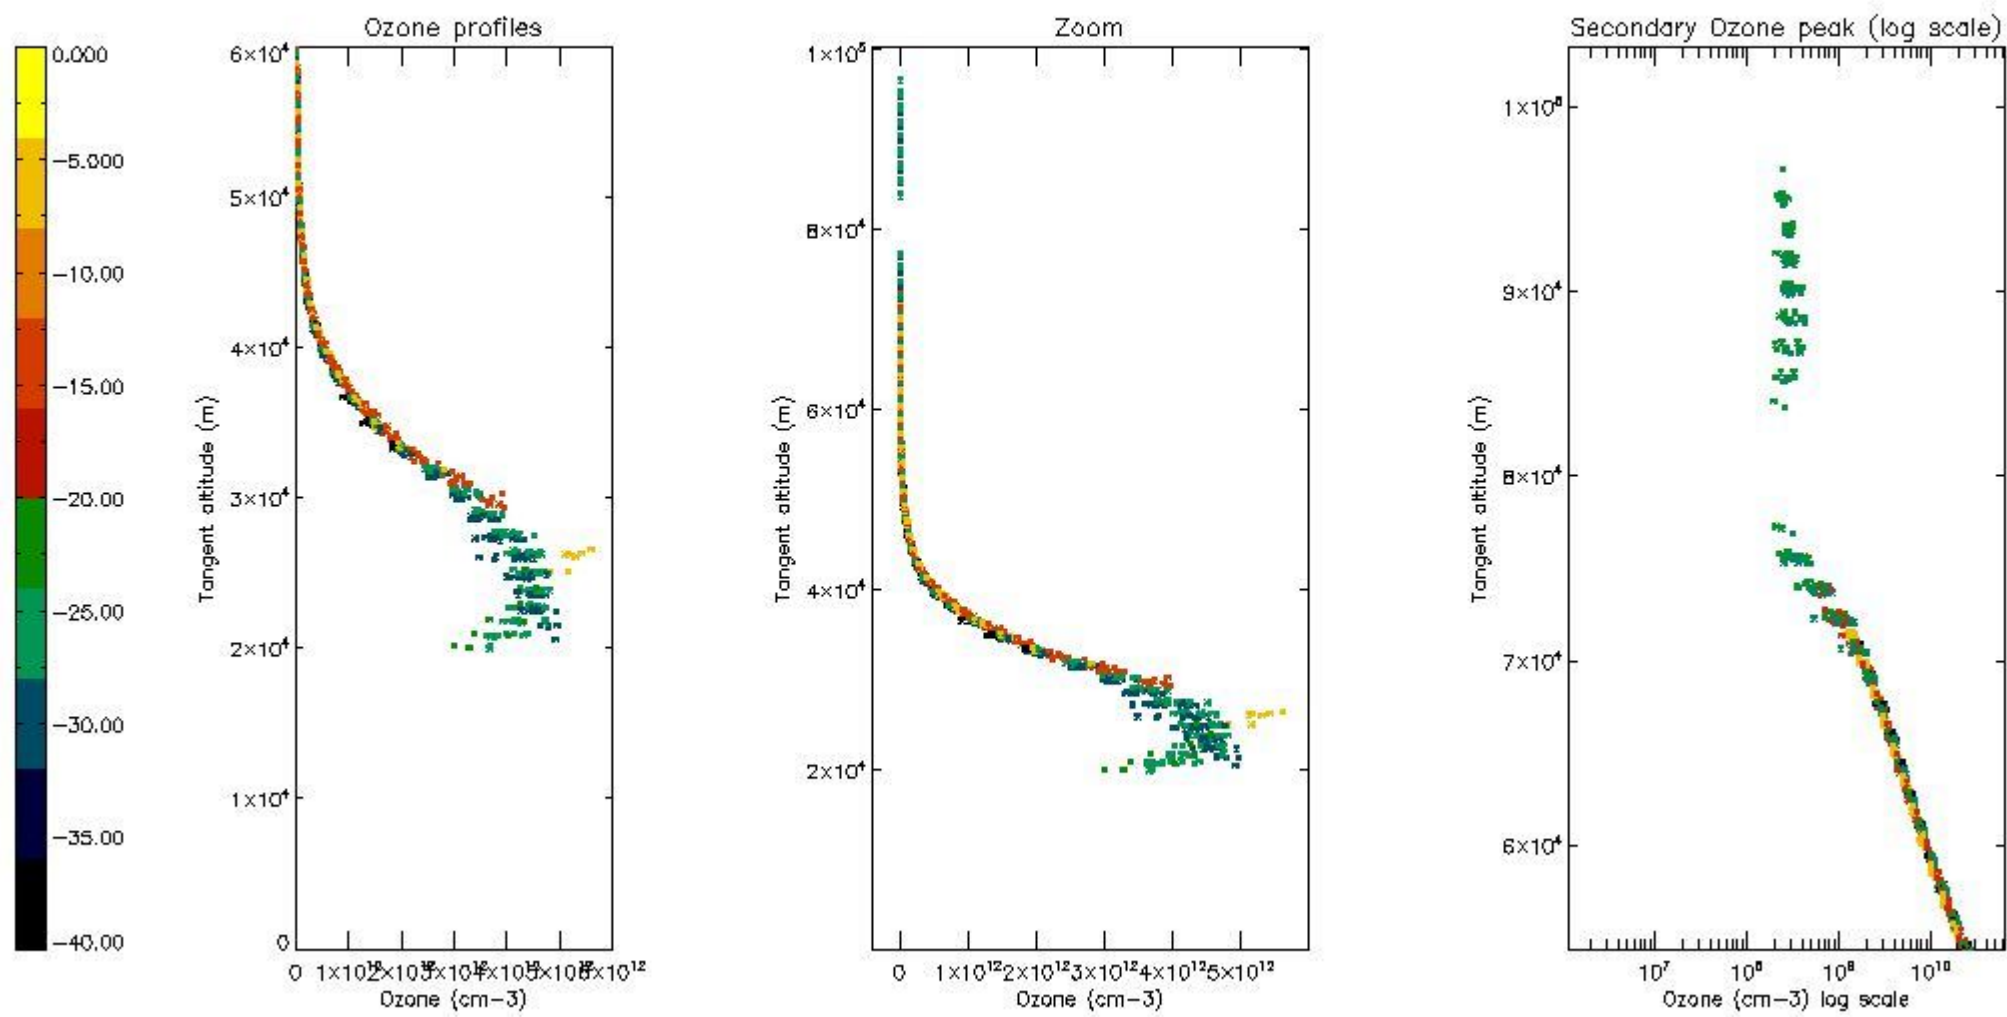

STD < 10	15
STD < 5	12

5.2 Plot ozone profiles for all STD (dark without errors)

The colorbar represents the latitude.

5.3 Plot ozone profiles where STD < 20% (dark without errors)

The colorbar represents the latitude.

5.4 Plot ozone profiles where STD < 10% (dark without errors)

The colorbar represents the latitude.

5.5 Plot ozone profiles where STD < 5% (dark without errors)

The colorbar represents the latitude.

5.6 Plot NO₂ profiles for all STD (dark without errors)