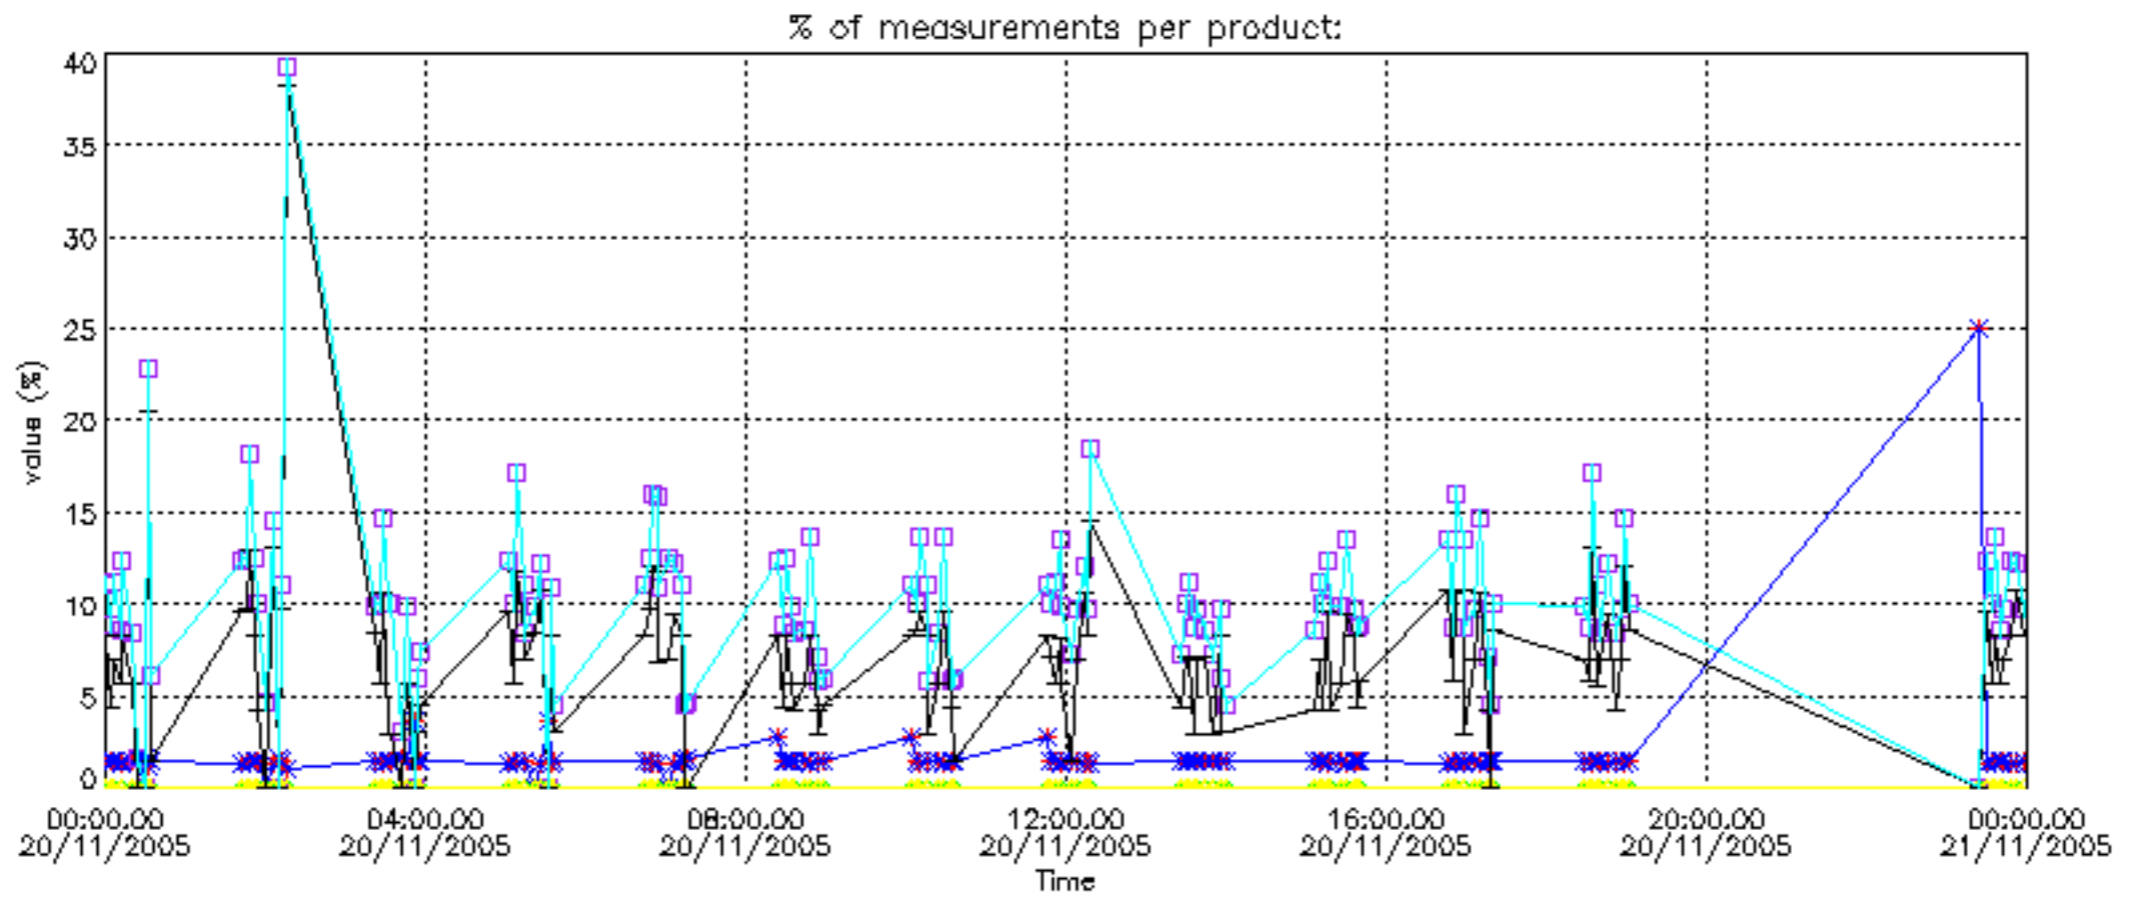

Percentage of cosmic ray hits per profile

Percentage of datation errors per profile