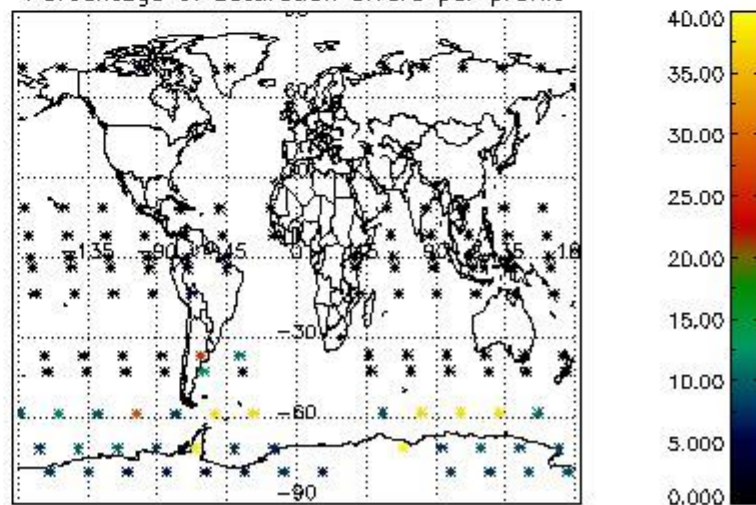

Percentage of saturation errors per profile