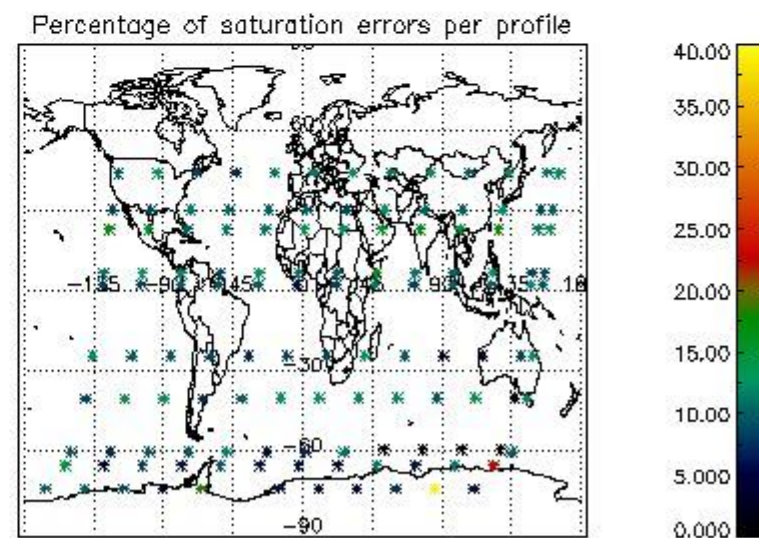

Percentage of datation errors per profile

Percentage of star falling outside central band per profile

Percentage of saturation errors per profile

4.2.2 Plot level 1 quality information per product (world map): ENVISAT DESCENDING passes