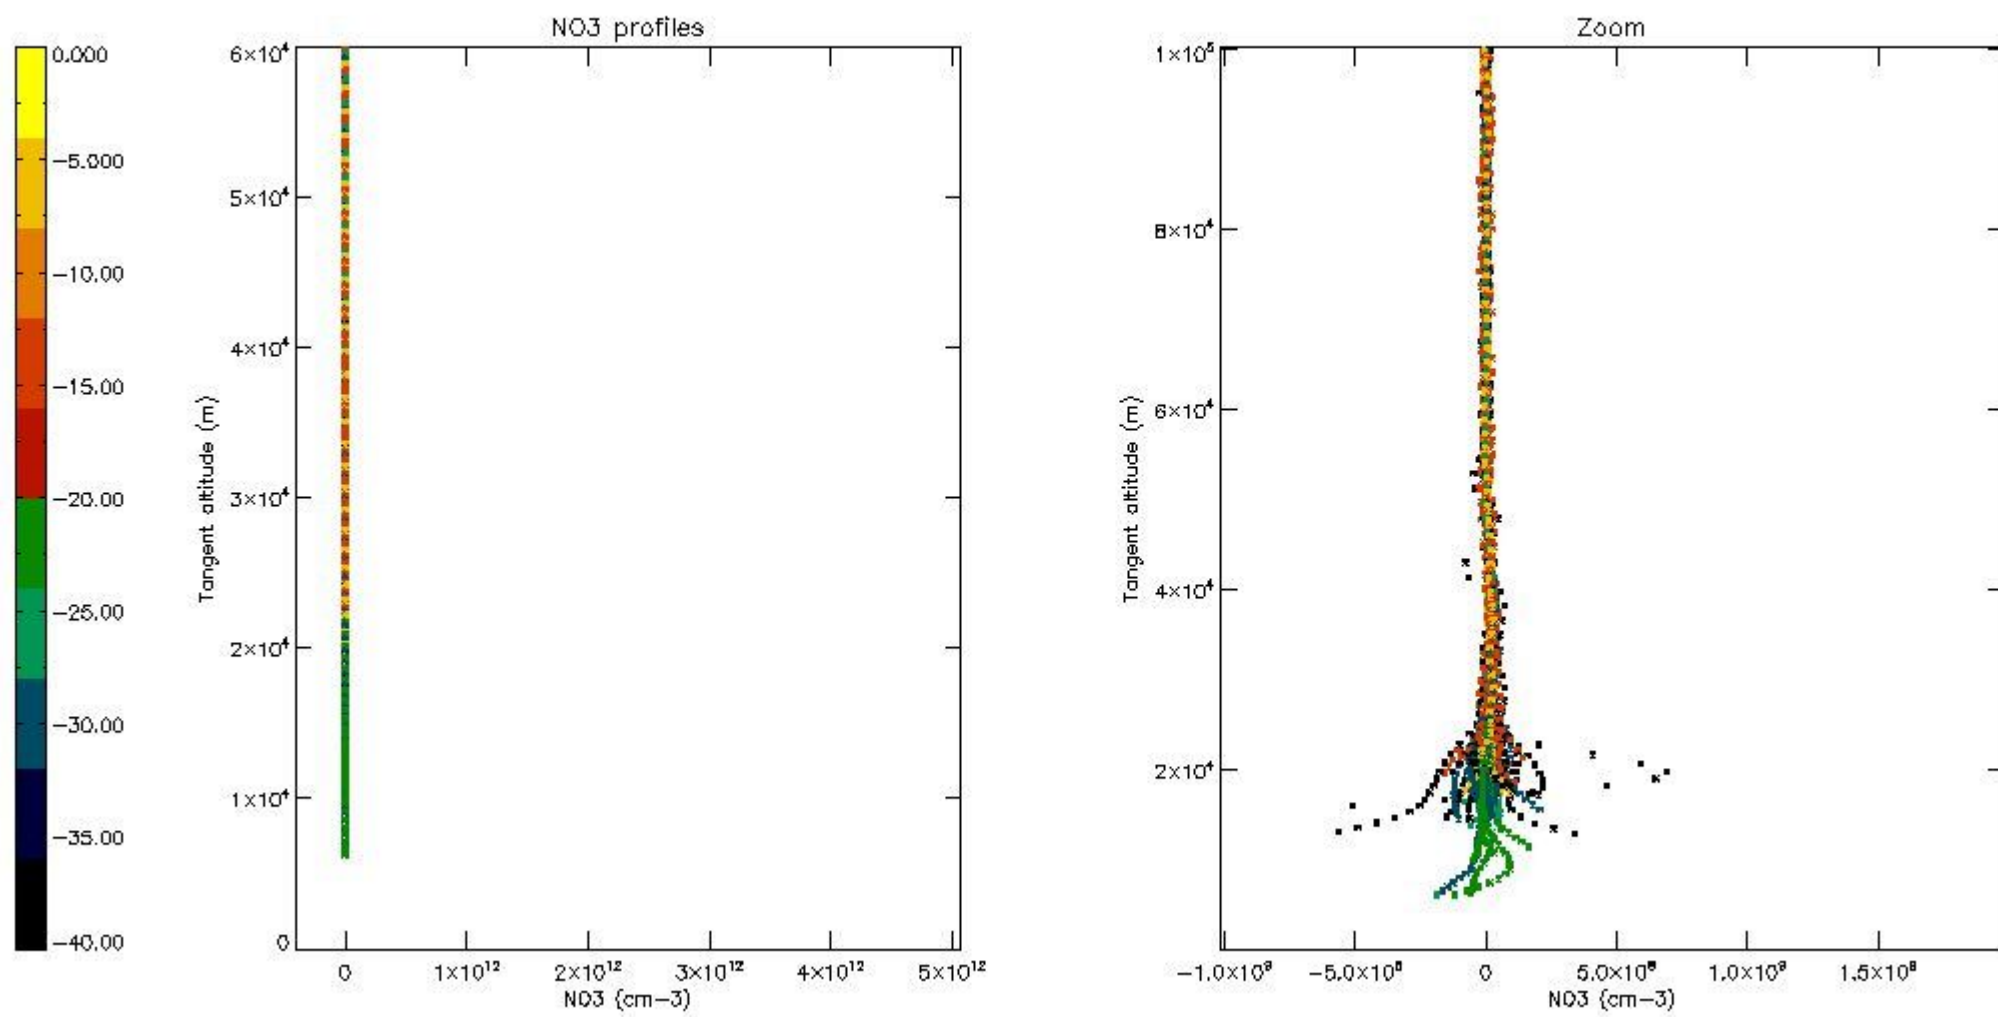

5.4 Plot ozone profiles where STD < 10% (dark without errors)

The colorbar represents the latitude.

5.5 Plot ozone profiles where STD < 5% (dark without errors)

The colorbar represents the latitude.

5.6 Plot NO₂ profiles for all STD (dark without errors)

The colorbar represents the latitude.

5.7 Plot NO3 profiles for all STD (dark without errors)

The colorbar represents the latitude.

5.8 Plot H2O profiles for all STD (only for occultations of stars 1,2,3,4,13,14,16,26,63 dark without errors)