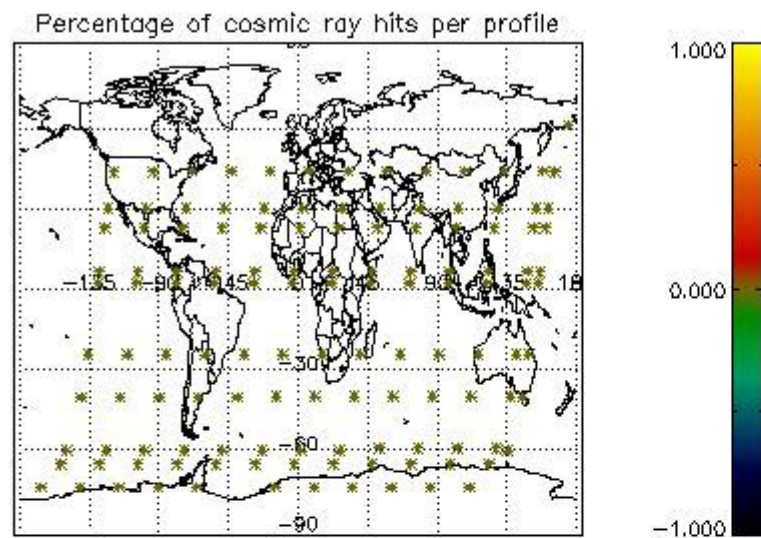

Percentage of datation errors per profile

Percentage of star falling outside central band per profile

Percentage of saturation errors per profile

4.2.2 Plot level 1 quality information per product (world map): ENVISAT DESCENDING passes