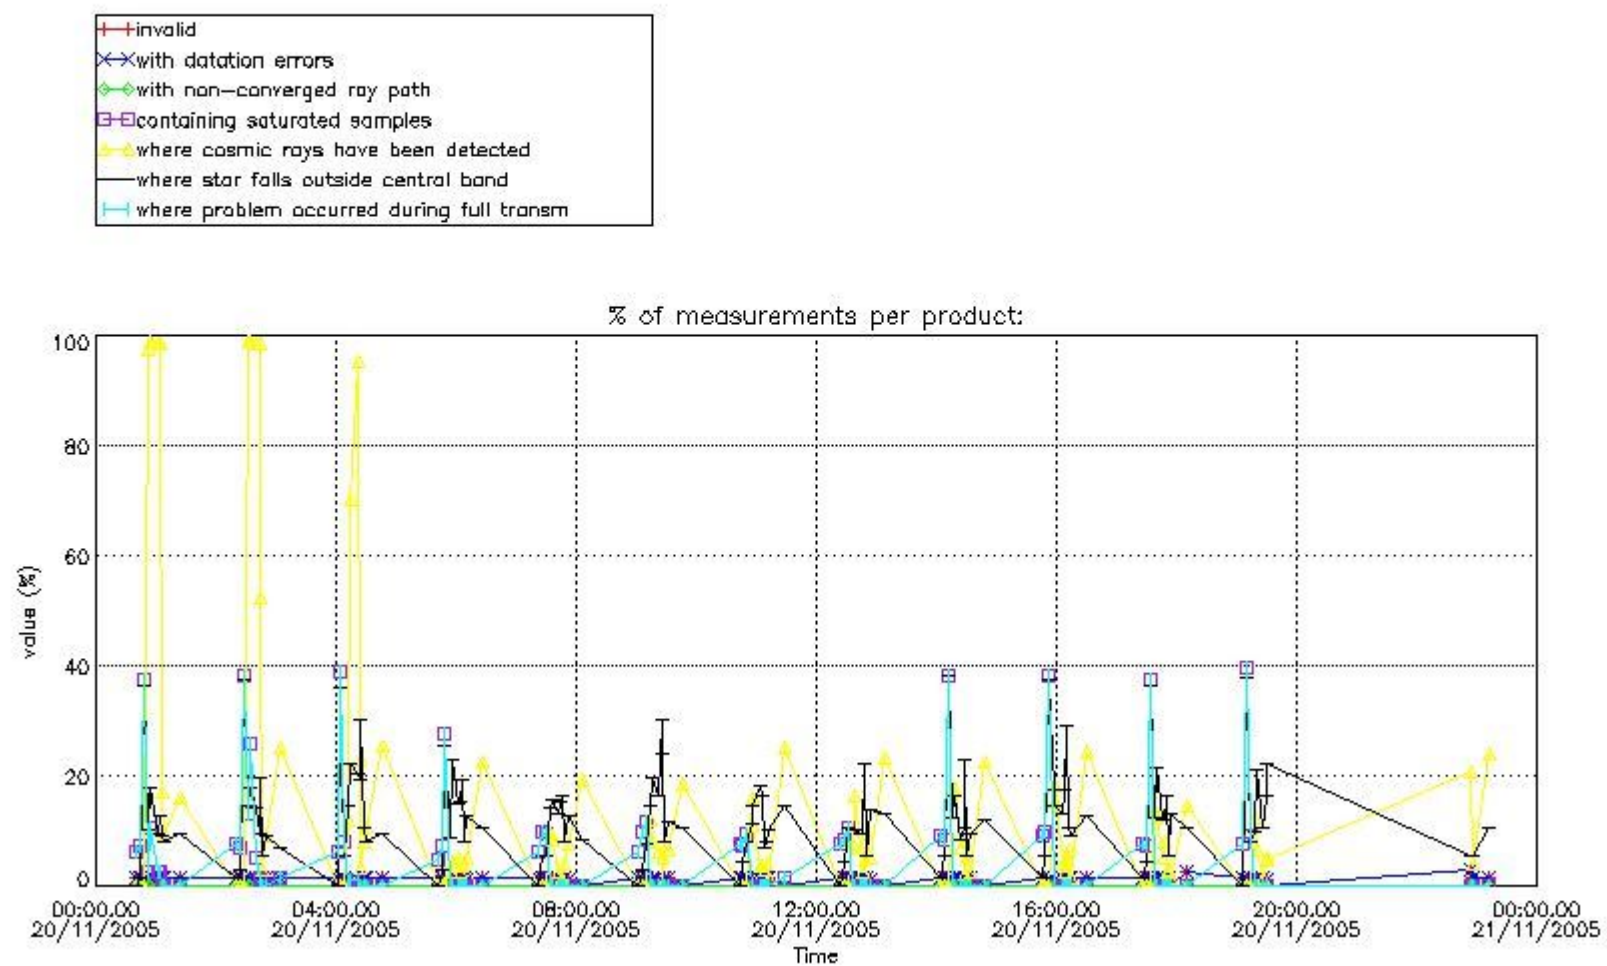

4.1.2 Plot level 1 quality information per product (time dependant): ENVISAT DESCENDING passes