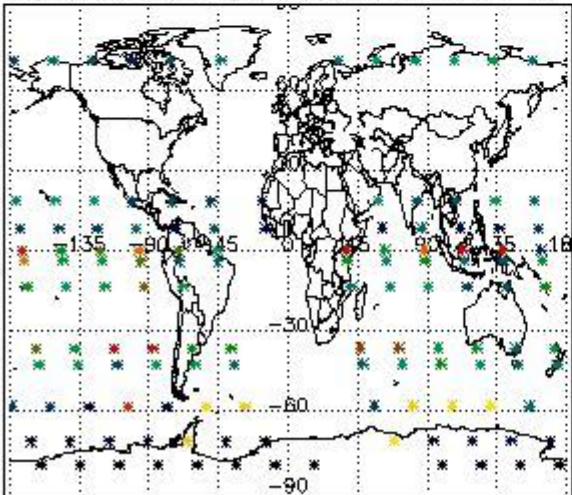

Percentage of star falling outside central band per profile