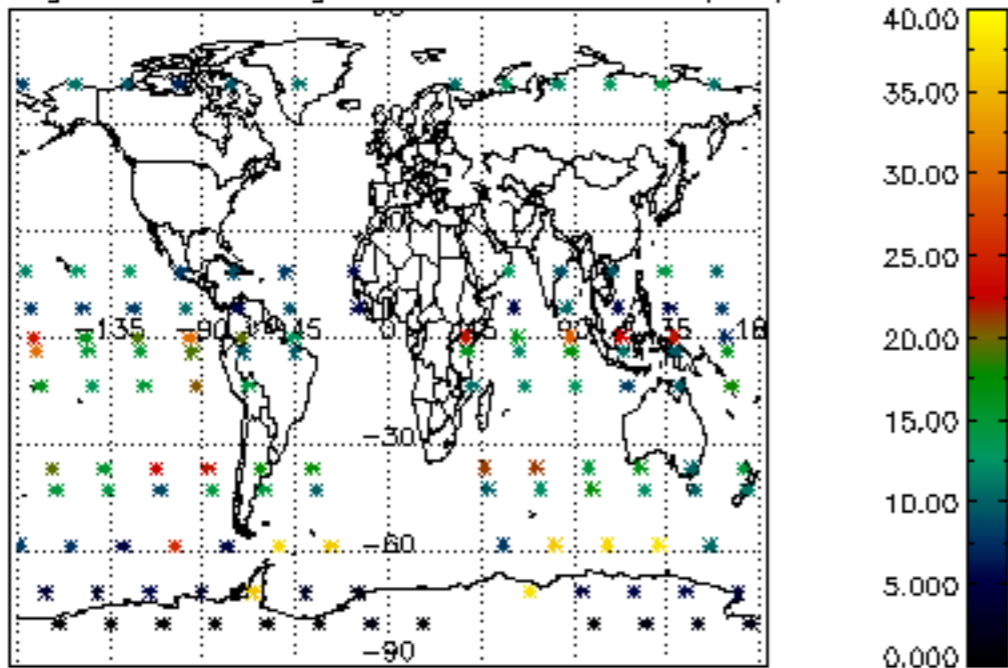

Percentage of flagged data per NO3 profile

Percentage of cosmic ray hits per profile

Percentage of datation errors per profile

Percentage of star falling outside central band per profile

Percentage of saturation errors per profile