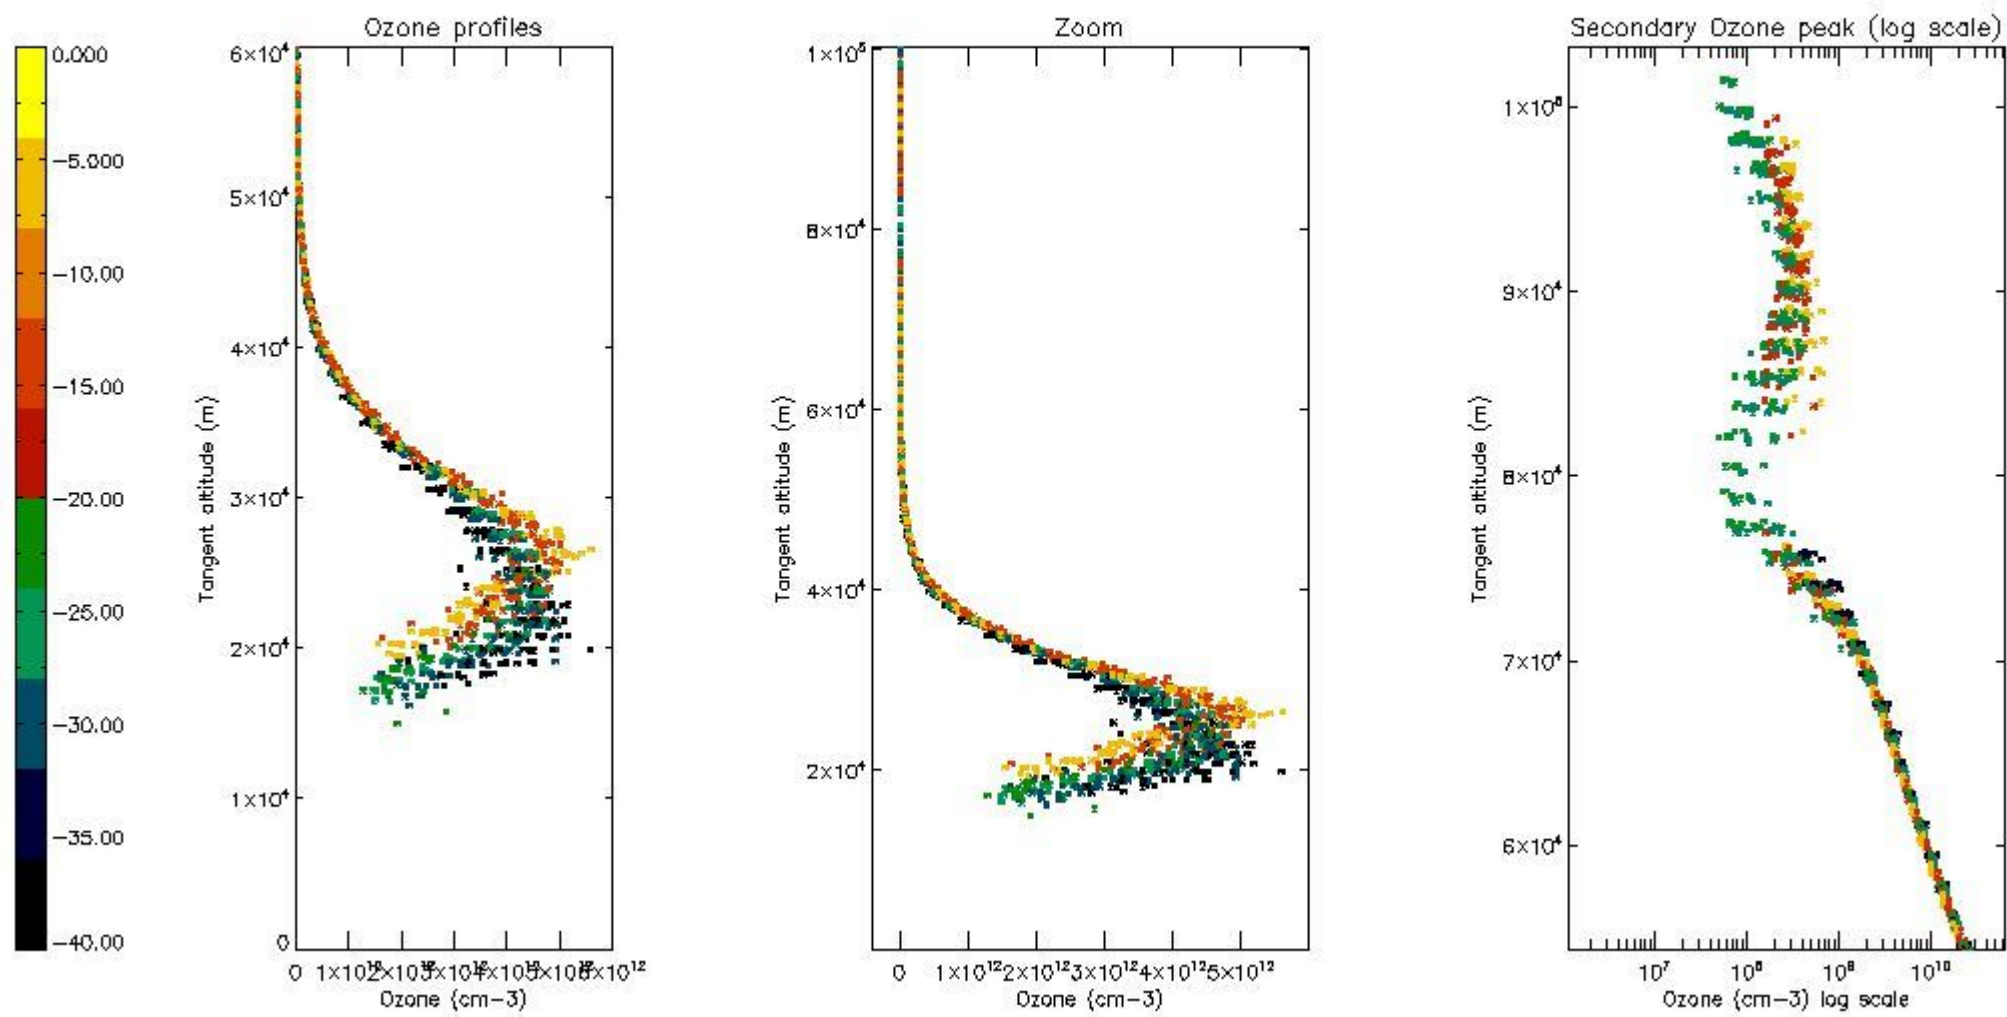

STD < 10	15
STD < 5	12

5.2 Plot ozone profiles for all STD (dark without errors)

The colorbar represents the latitude.

5.3 Plot ozone profiles where STD < 20% (dark without errors)

The colorbar represents the latitude.