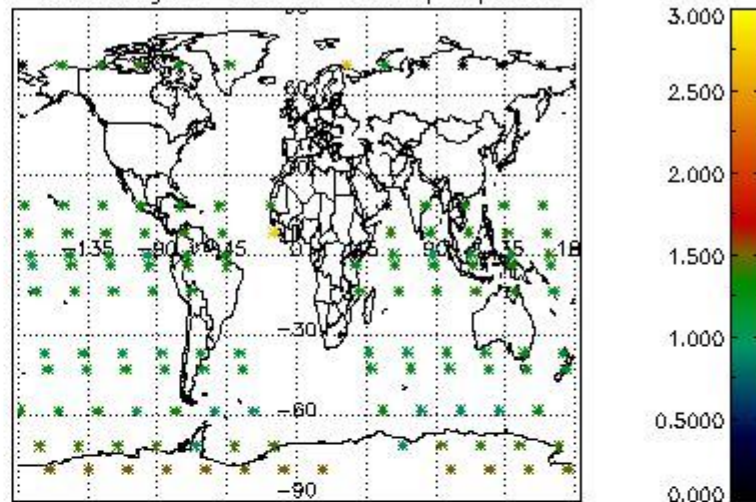

Percentage of datation errors per profile