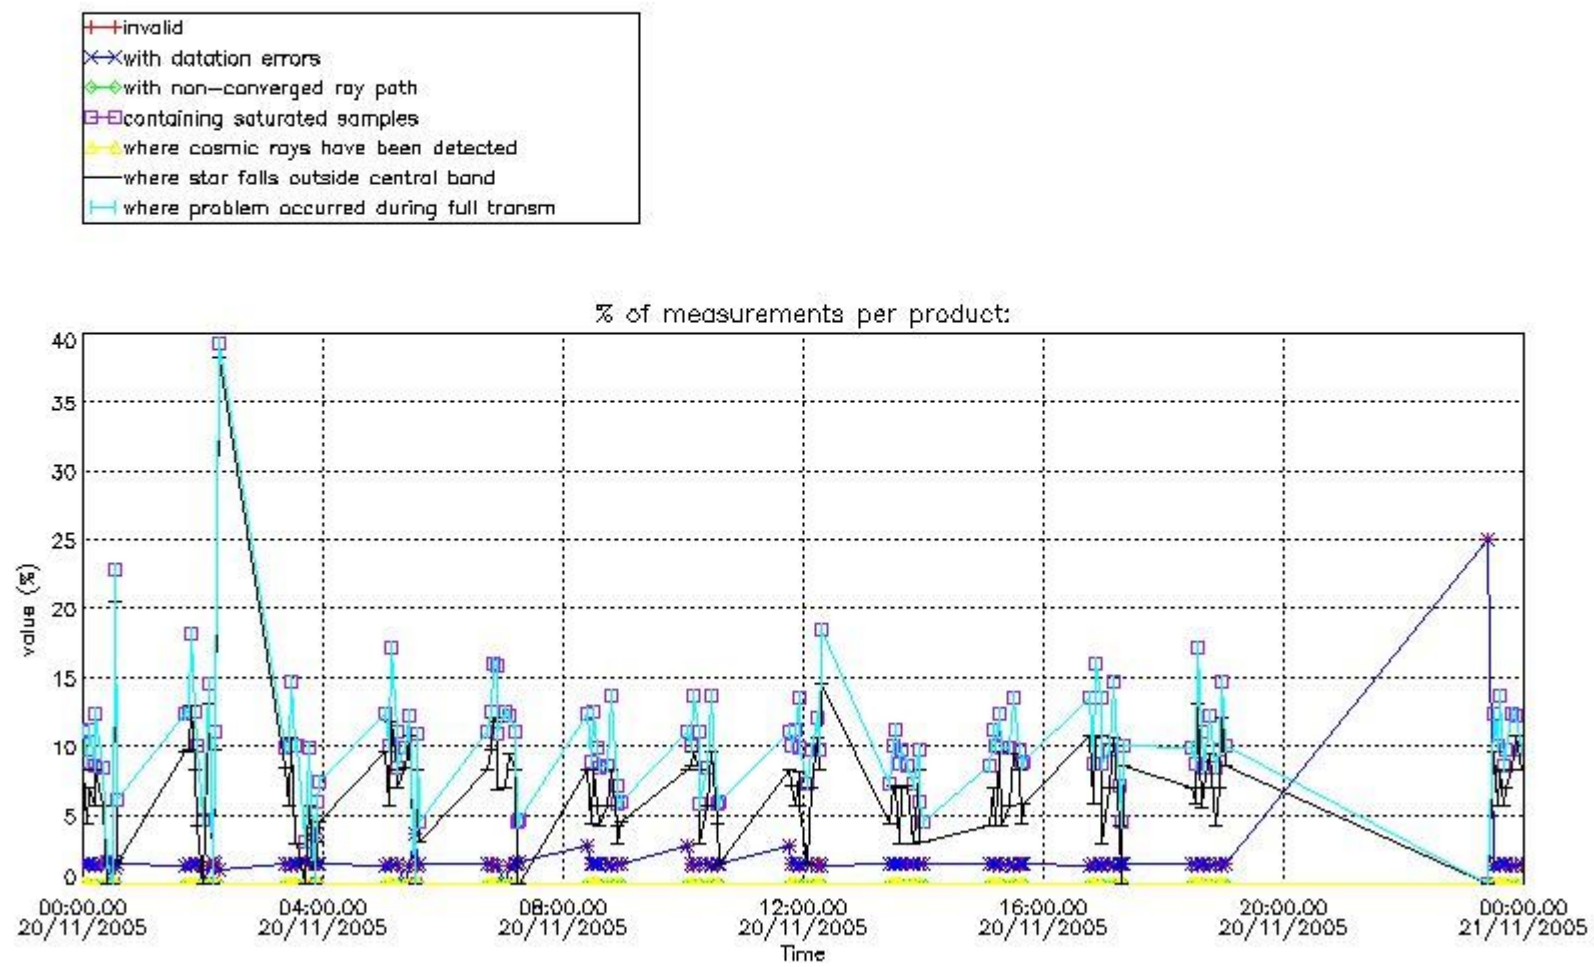

3.1 Plot quality information per product (time dependant)

3.2 Plot quality information per product (world map)

Percentage of flagged data per O3 profile

Percentage of flagged data per H2O profile

Percentage of flagged data per NO2 profile

Percentage of flagged data per NO3 profile

4. Level 1 quality information per product

In this section it is plotted some information contained in the Quality Summary data set of the level 2 products that comes from the level 1b processing. Products without errors (error flag in the MPH set to "0") are used.

4.1 Plot quality information per product (time dependant) coming from level 1b processing

4.1.1 Plot level 1 quality information per product (time dependant): ENVISAT ASCENDING passes

4.1.2 Plot level 1 quality information per product (time dependant): ENVISAT DESCENDING passes