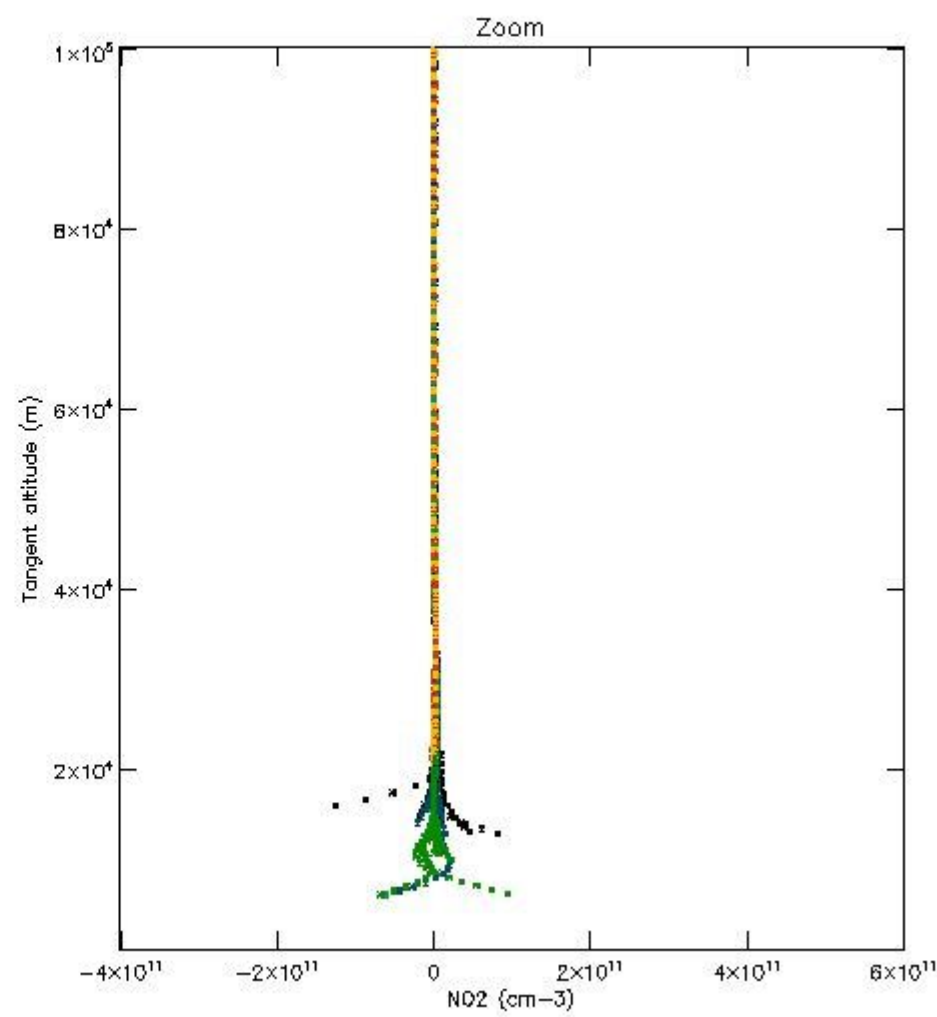

5.7 Plot NO3 profiles for all STD (dark without errors)

The colorbar represents the latitude.