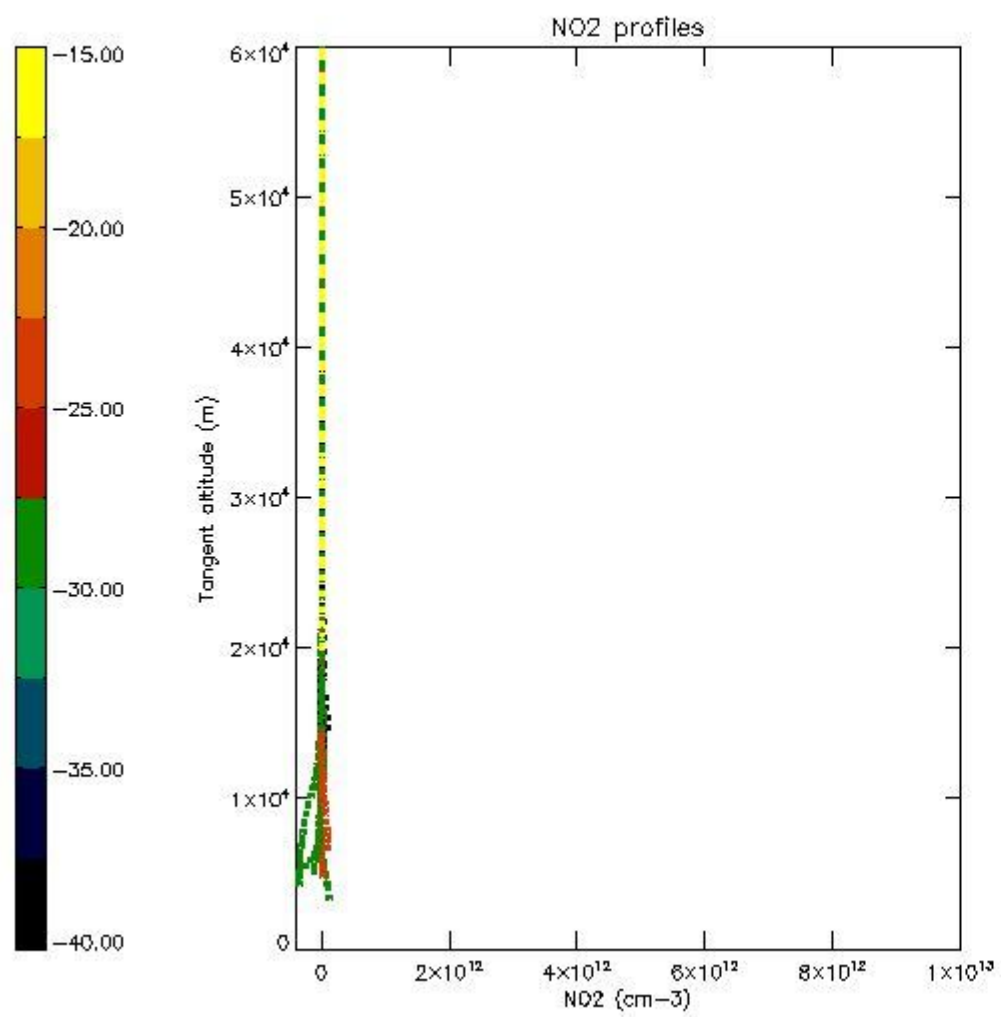

*5.4 Plot ozone profiles where STD < 10% (dark without errors)*

The colorbar represents the latitude.

*5.5 Plot ozone profiles where STD < 5% (dark without errors)*

The colorbar represents the latitude.

*5.6 Plot NO<sub>2</sub> profiles for all STD (dark without errors)*

The colorbar represents the latitude.

*5.7 Plot NO3 profiles for all STD (dark without errors)*

The colorbar represents the latitude.