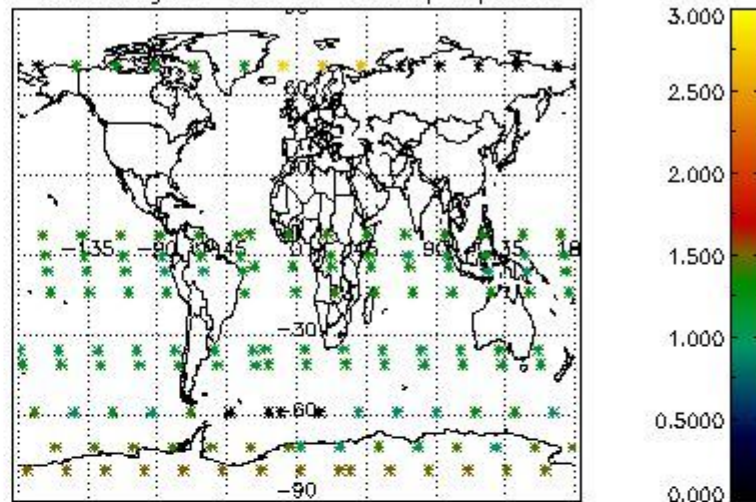

Percentage of datation errors per profile