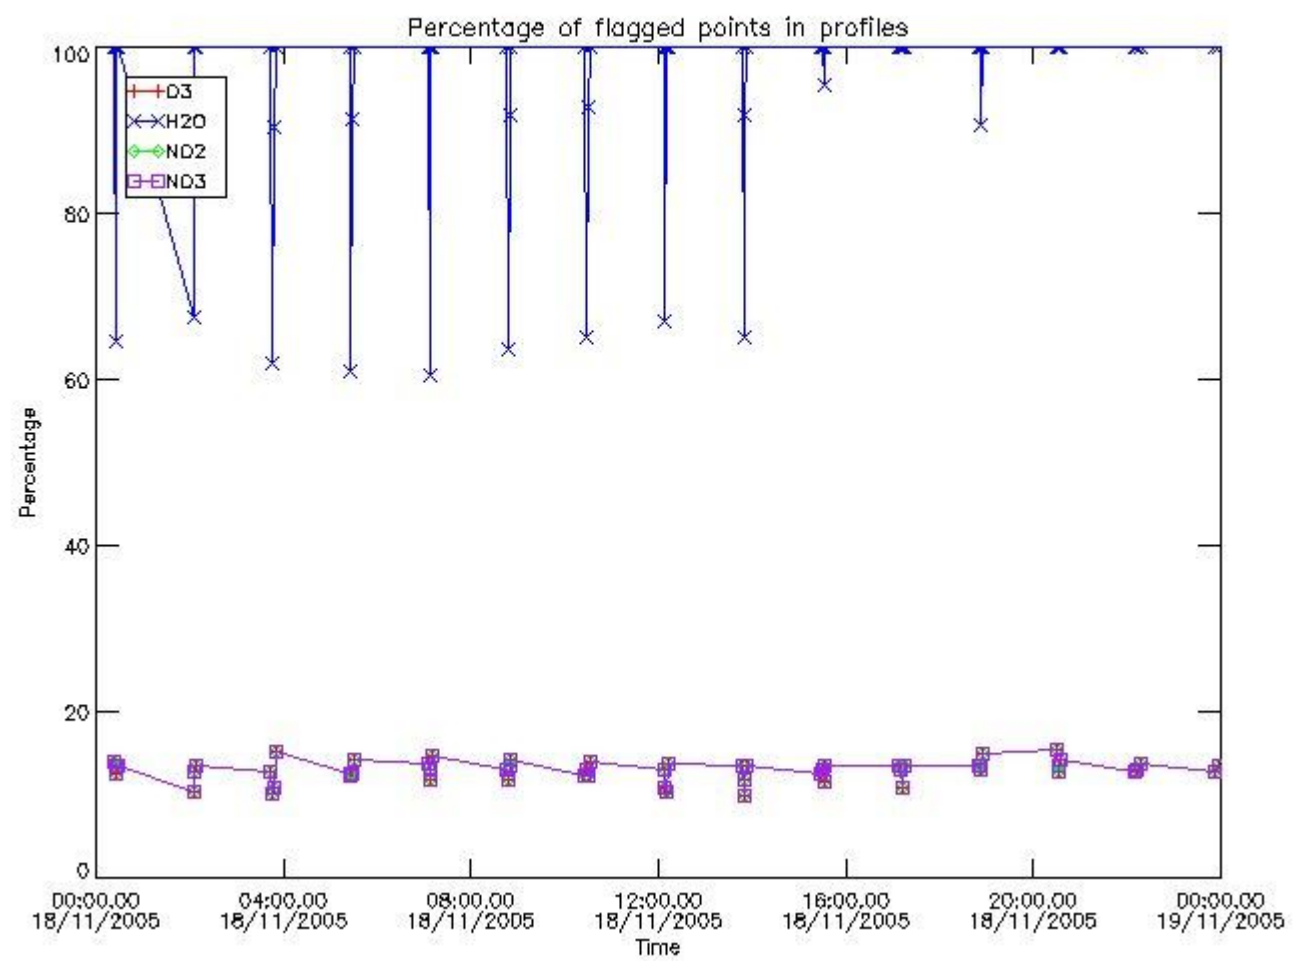

3. Quality information per product

In this section it is plotted some information contained in the Quality Summary data set of the level 2 products. Only products in dark limb conditions and without errors (error flag in the MPH set to "0") are used.

3.1 Plot quality information per product (time dependant)

3.2 Plot quality information per product (world map)