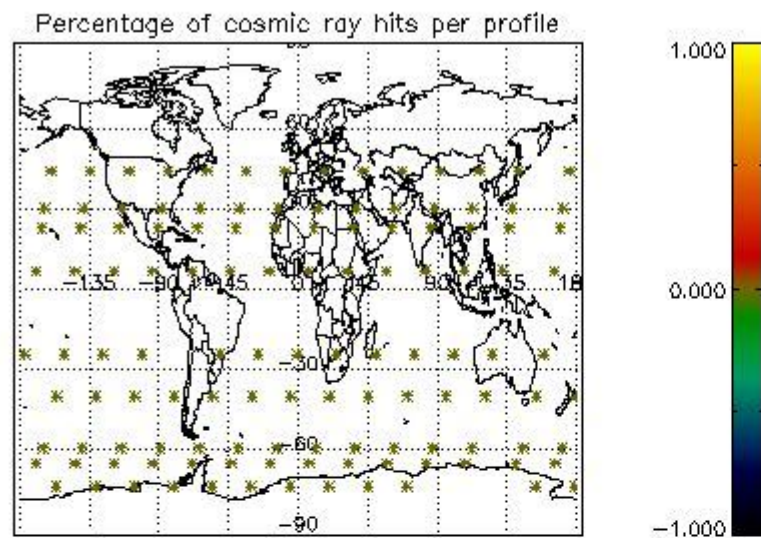

4.2.2 Plot level 1 quality information per product (world map): ENVISAT DESCENDING passes

5. Trace gas profiles

5.1 Ozone statistics based on quality of products

The final quality of the products can be "measured" using the STD (Standard Deviation) attached to every point profile. This information is written to the parameter GOM_NL__2P/NL_LOCAL_SPECIES_DENSITY/o3_std of the level 2 products. The table below shows the statistics for given STD ranges.

The statistics are given with respect to the overall valid production:

- Products without fatal errors: GOM_NL__2P/MPH/PRODUCT_ERR=0
- Valid point profile: GOM_NL__2P/NL_LOCAL_SPECIES_DENSITY/pcd(0)=0

The 'Criteria' is applied to valid points of dark limb products:

- Products in dark limb illumination condition: GOM_NL__2P/NL_SUMMARY_QUALITY/obs_ill_cond=0
- Products without fatal errors: GOM_NL__2P/MPH/PRODUCT_ERR=0
- Valid point profile: GOM_NL__2P/NL_LOCAL_SPECIES_DENSITY/pcd(0)=0

So, the table below shows the percentage of dark limb and valid observations for each criteria with respect to the overall valid daily observations.

Criteria	% of total production
All STD	23
STD < 20	14