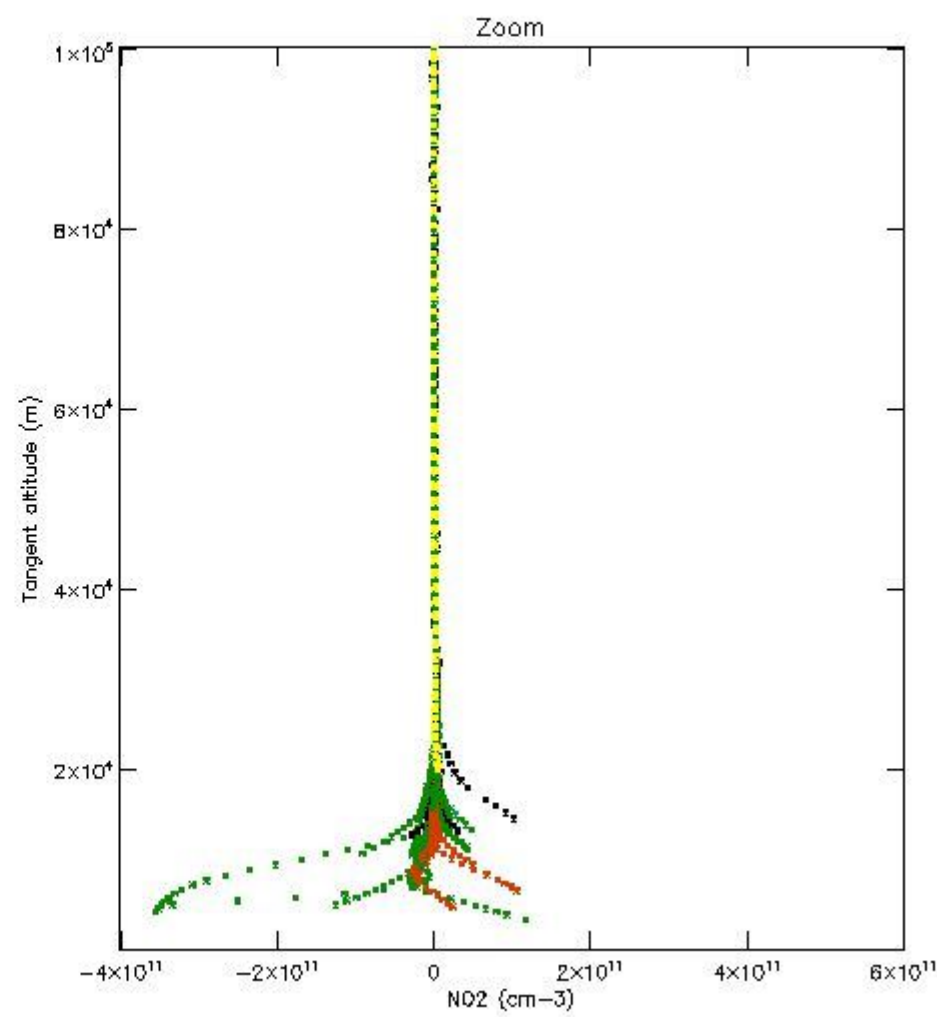

*5.4 Plot ozone profiles where STD < 10% (dark without errors)*

The colorbar represents the latitude.

*5.5 Plot ozone profiles where STD < 5% (dark without errors)*

The colorbar represents the latitude.

*5.6 Plot NO<sub>2</sub> profiles for all STD (dark without errors)*

The colorbar represents the latitude.

*5.7 Plot NO3 profiles for all STD (dark without errors)*

The colorbar represents the latitude.