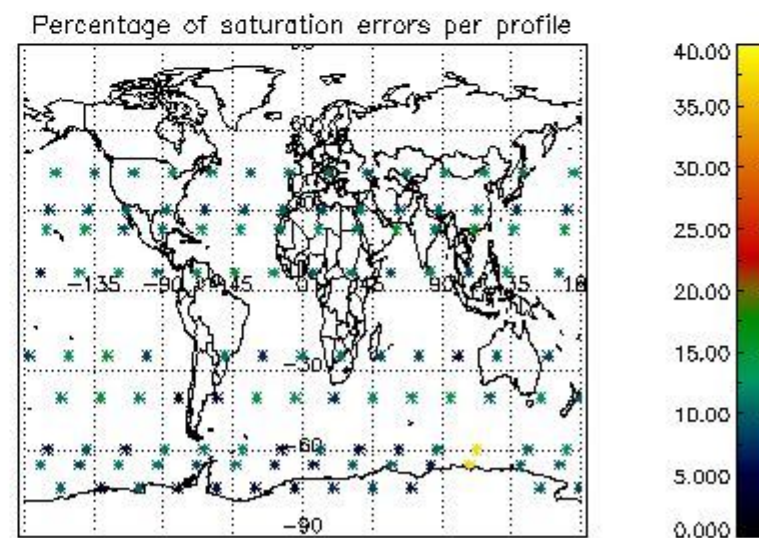

5. Trace gas profiles

5.1 Ozone statistics based on quality of products

The final quality of the products can be "measured" using the STD (Standard Deviation) attached to every point profile. This information is written to the parameter GOM_NL__2P/NL_LOCAL_SPECIES_DENSITY/o3_std of the level 2 products. The table below shows the statistics for given STD ranges.

The statistics are given with respect to the overall valid production:

- Products without fatal errors: GOM_NL__2P/MPH/PRODUCT_ERR=0
- Valid point profile: GOM_NL__2P/NL_LOCAL_SPECIES_DENSITY/pcd(0)=0

The 'Criteria' is applied to valid points of dark limb products:

- Products in dark limb illumination condition: GOM_NL__2P/NL_SUMMARY_QUALITY/obs_ill_cond=0
- Products without fatal errors: GOM_NL__2P/MPH/PRODUCT_ERR=0
- Valid point profile: GOM_NL__2P/NL_LOCAL_SPECIES_DENSITY/pcd(0)=0

So, the table below shows the percentage of dark limb and valid observations for each criteria with respect to the overall valid daily observations.

Criteria	% of total production
All STD	23
STD < 20	14