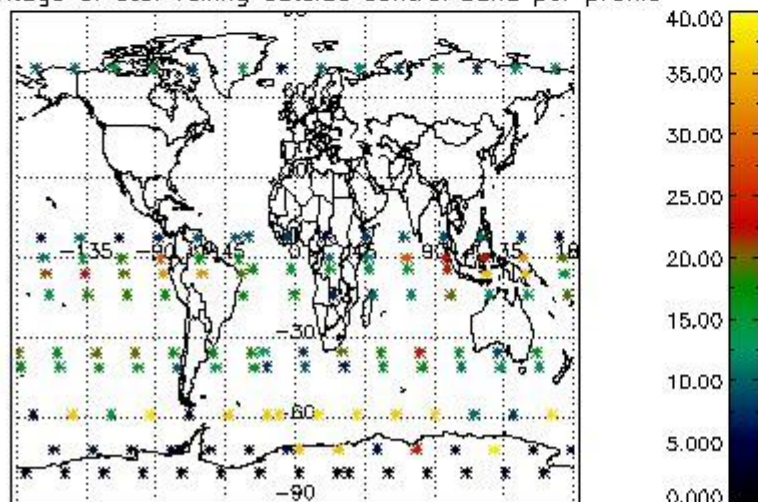

##### 4.2.1 Plot level 1 quality information per product (world map): ENVISAT ASCENDING passes

Percentage of cosmic ray hits per profile

Percentage of datation errors per profile

Percentage of star falling outside central band per profile