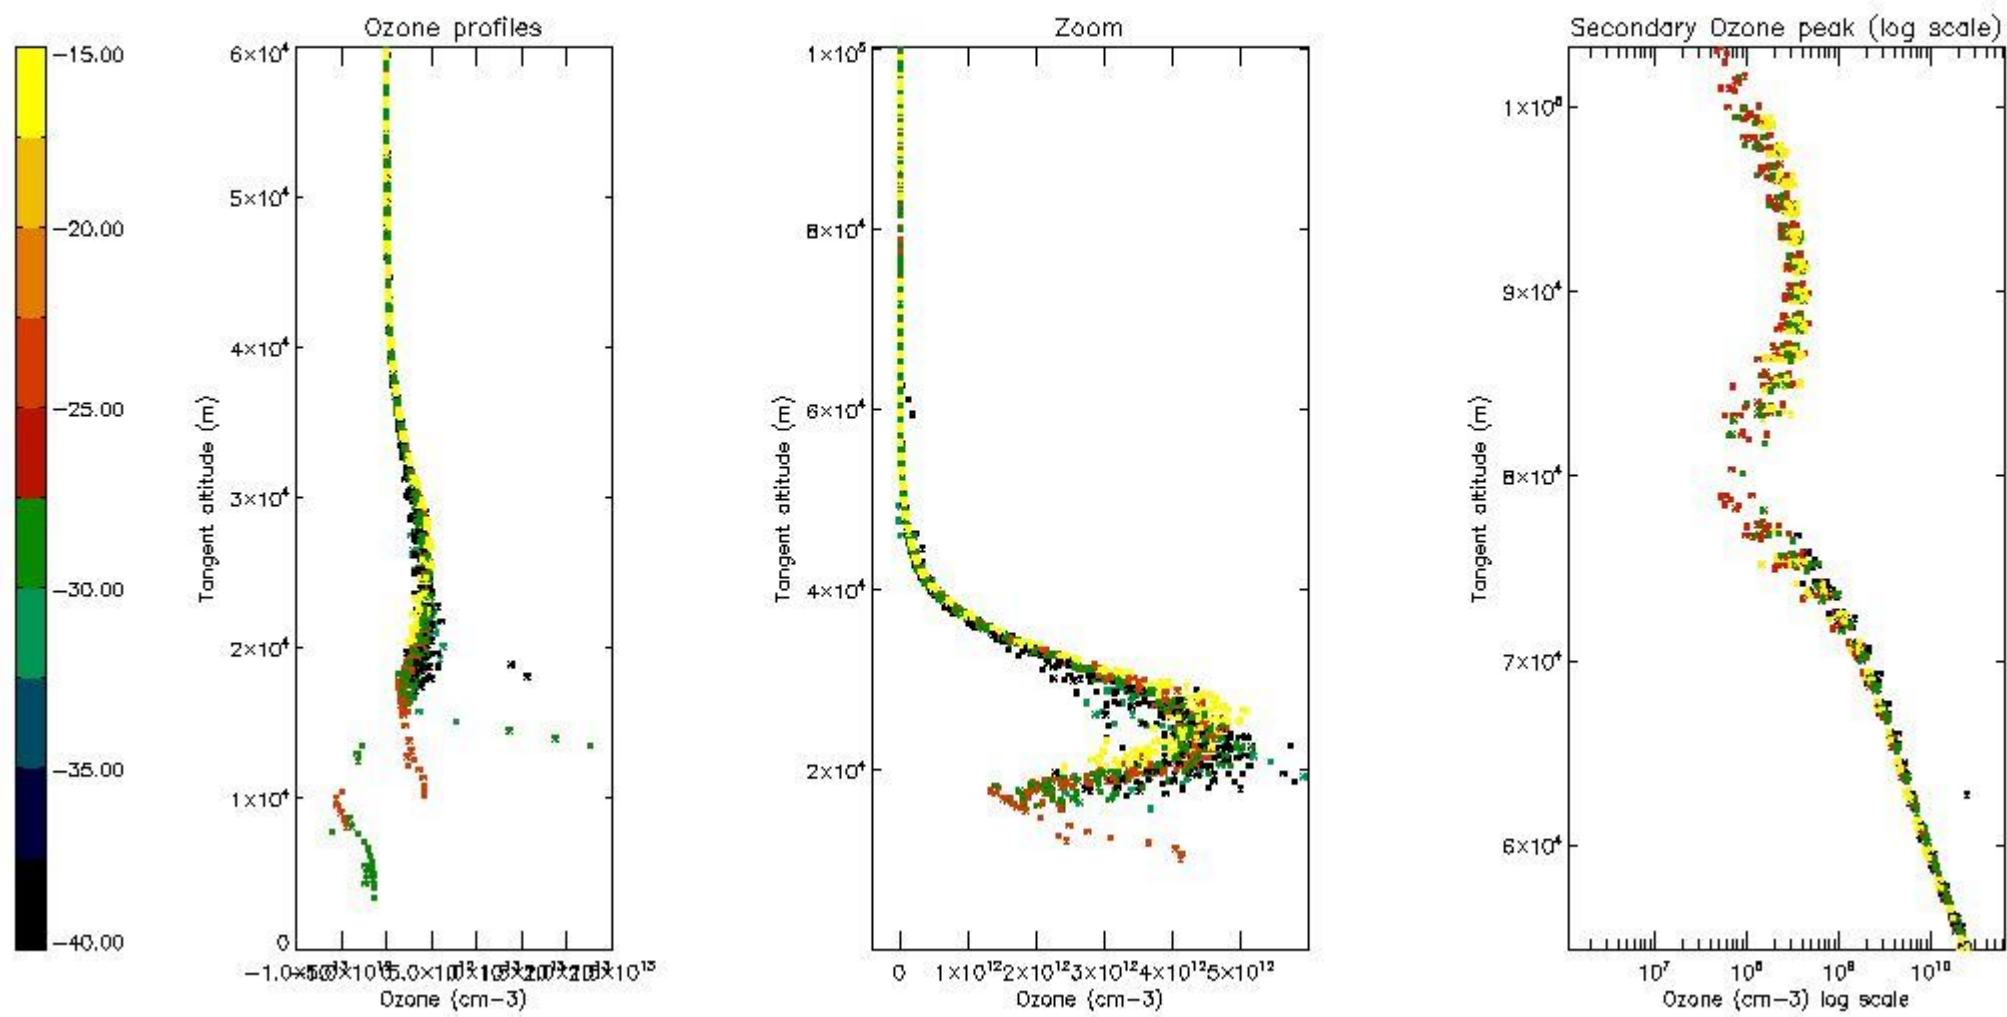

STD < 10	12
STD < 5	9

5.2 Plot ozone profiles for all STD (dark without errors)

The colorbar represents the latitude.

5.3 Plot ozone profiles where STD < 20% (dark without errors)

The colorbar represents the latitude.