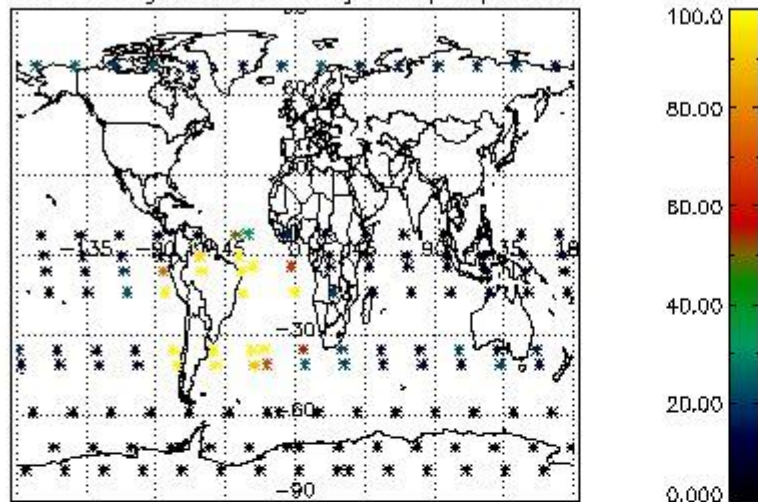

Percentage of cosmic ray hits per profile