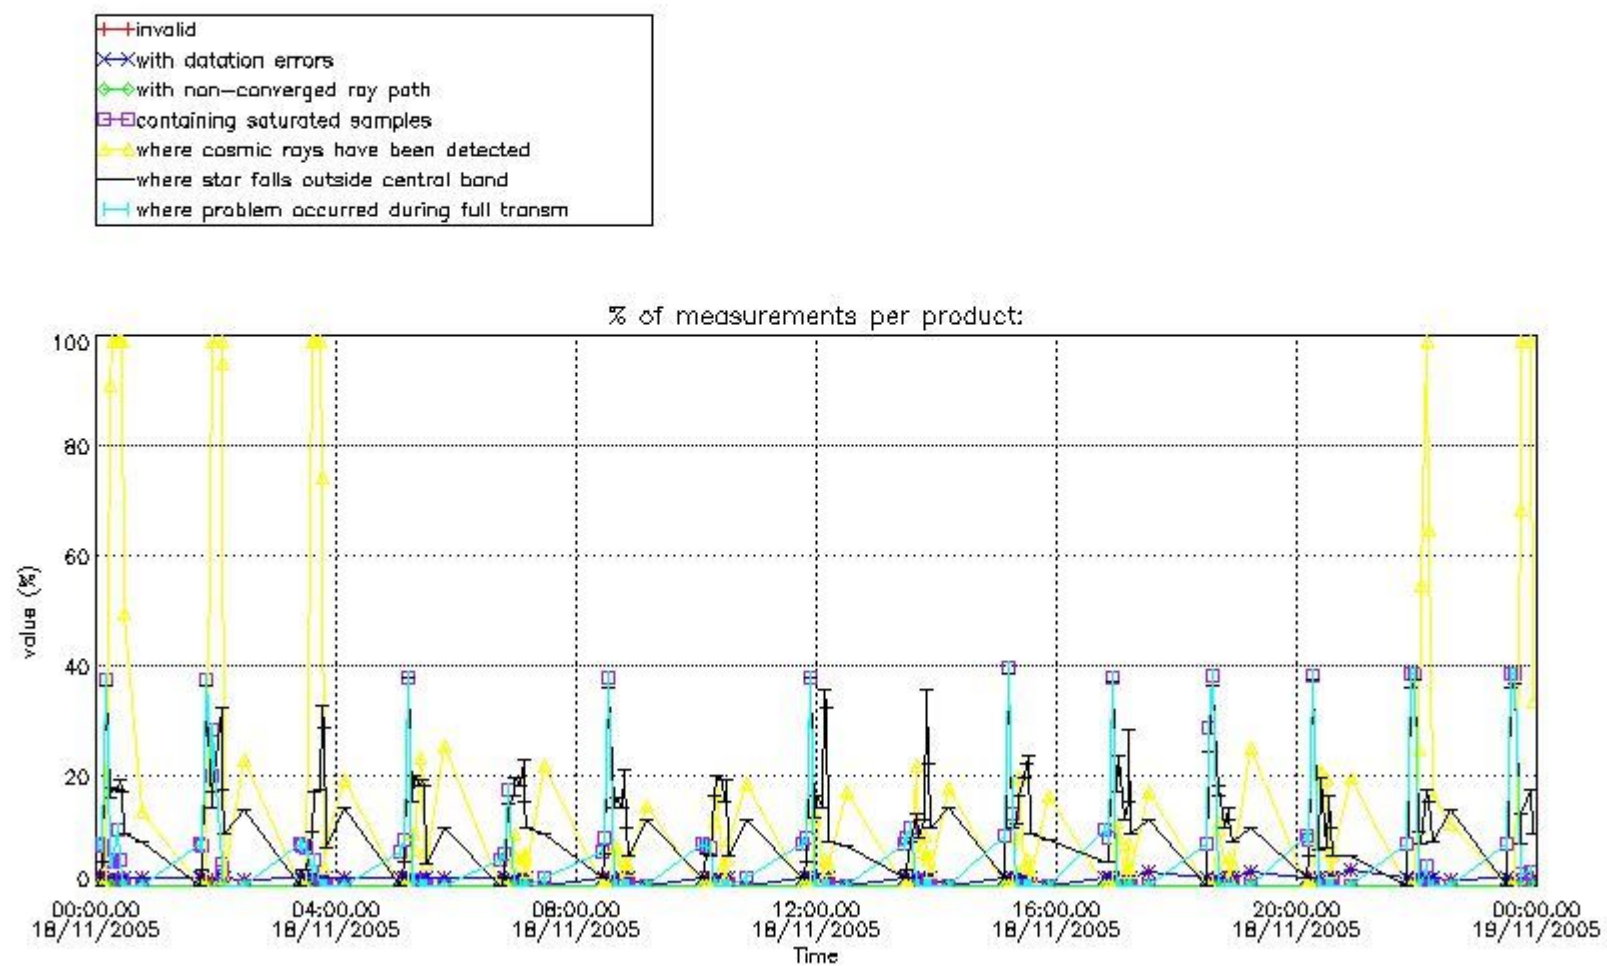

4.1.2 Plot level 1 quality information per product (time dependant): ENVI SAT DESCENDING passes