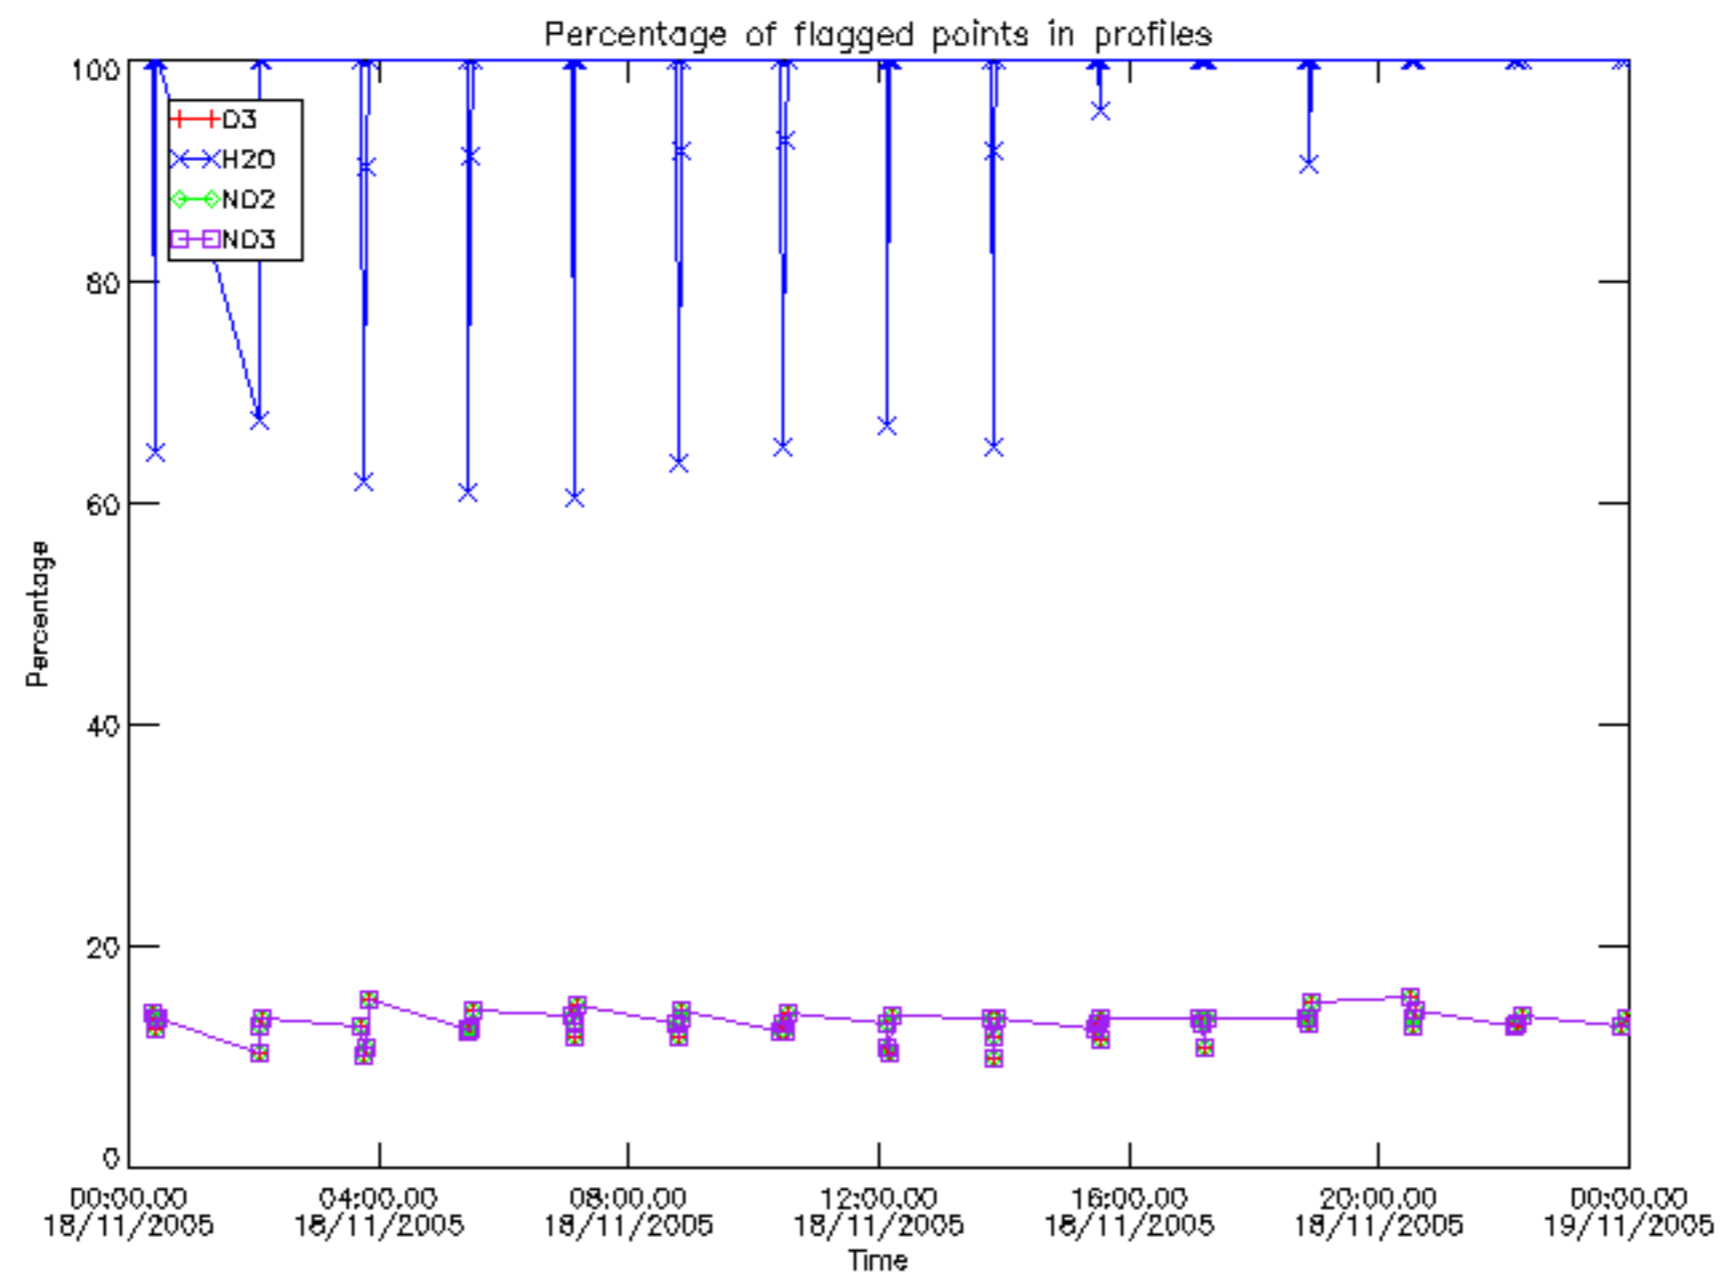

Percentage of flagged data per D3 profile

Percentage of flagged data per H2O profile