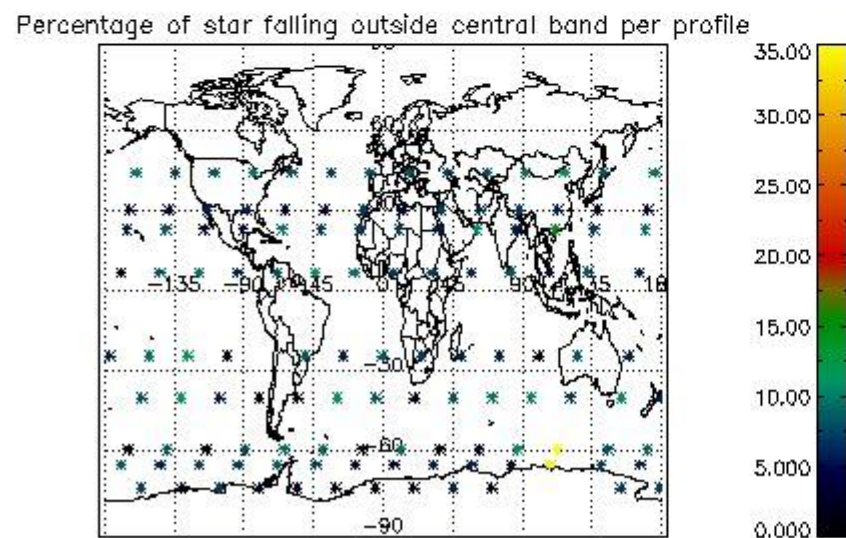

5. Trace gas profiles

5.1 Ozone statistics based on quality of products

The final quality of the products can be "measured" using the STD (Standard Deviation) attached to every point profile. This information is written to the parameter GOM_NL__2P/NL_LOCAL_SPECIES_DENSITY/o3_std of the level 2 products. The table below shows the statistics for given STD ranges.

The statistics are given with respect to the overall valid production:

- Products without fatal errors: GOM_NL__2P/MPH/PRODUCT_ERR=0
- Valid point profile: GOM_NL__2P/NL_LOCAL_SPECIES_DENSITY/pcd(0)=0

The 'Criteria' is applied to valid points of dark limb products:

- Products in dark limb illumination condition: GOM_NL__2P/NL_SUMMARY_QUALITY/obs_ill_cond=0
- Products without fatal errors: GOM_NL__2P/MPH/PRODUCT_ERR=0
- Valid point profile: GOM_NL__2P/NL_LOCAL_SPECIES_DENSITY/pcd(0)=0

So, the table below shows the percentage of dark limb and valid observations for each criteria with respect to the overall valid daily observations.

Criteria	% of total production
All STD	23
STD < 20	14