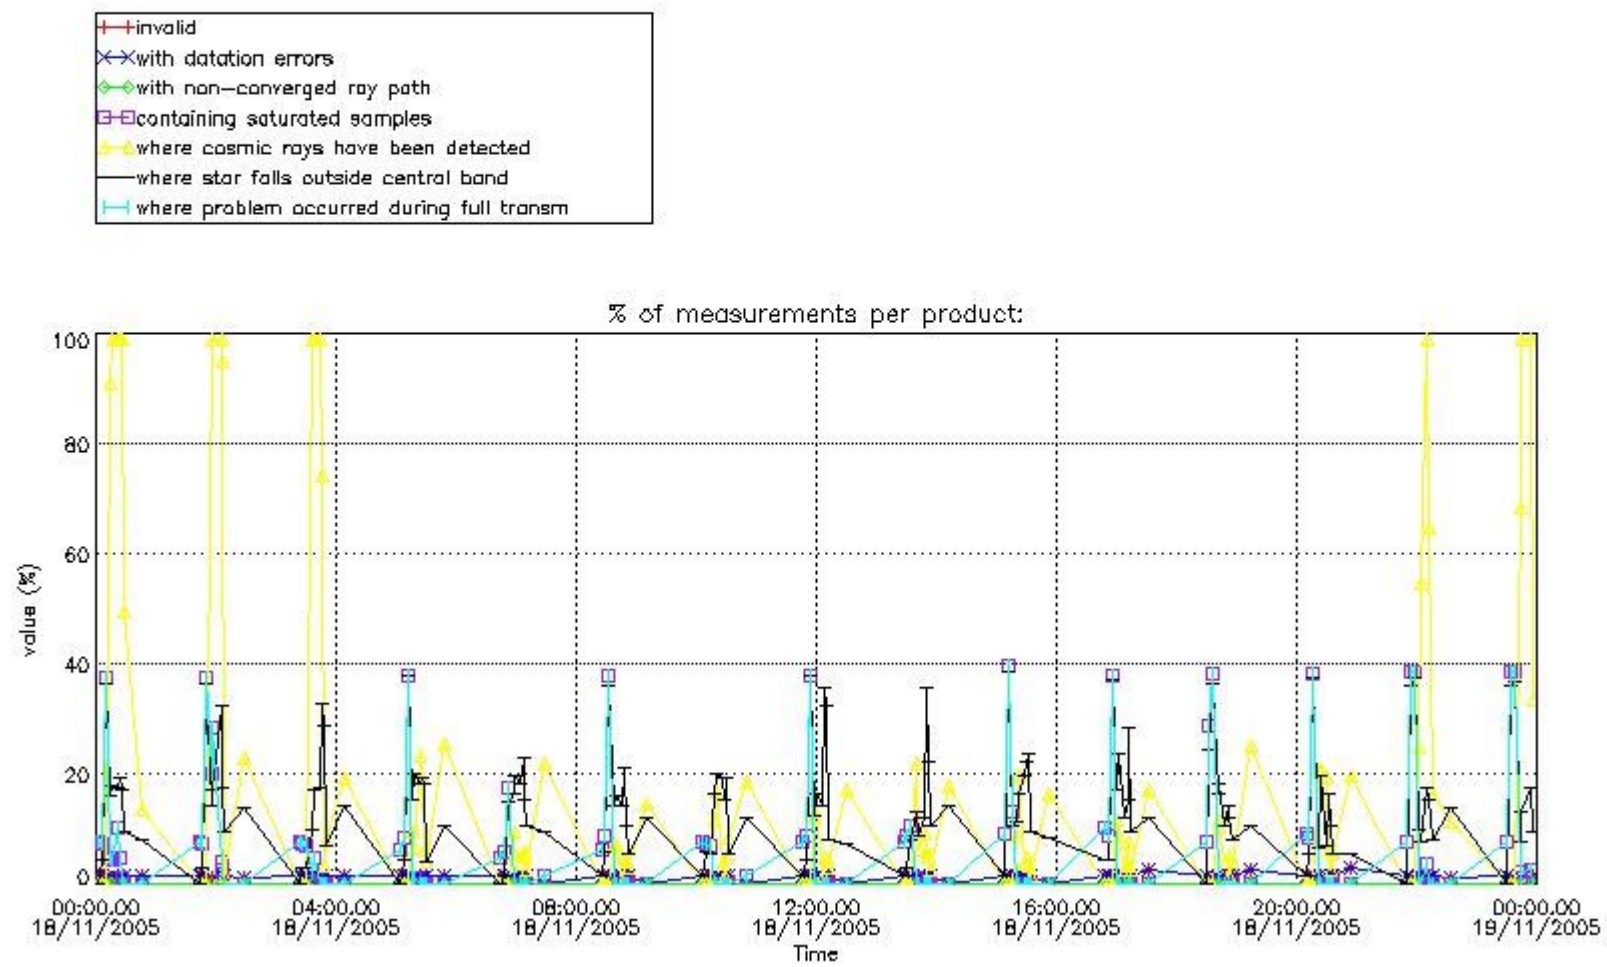

4.1.2 Plot level 1 quality information per product (time dependant): ENVI SAT DESCENDING passes