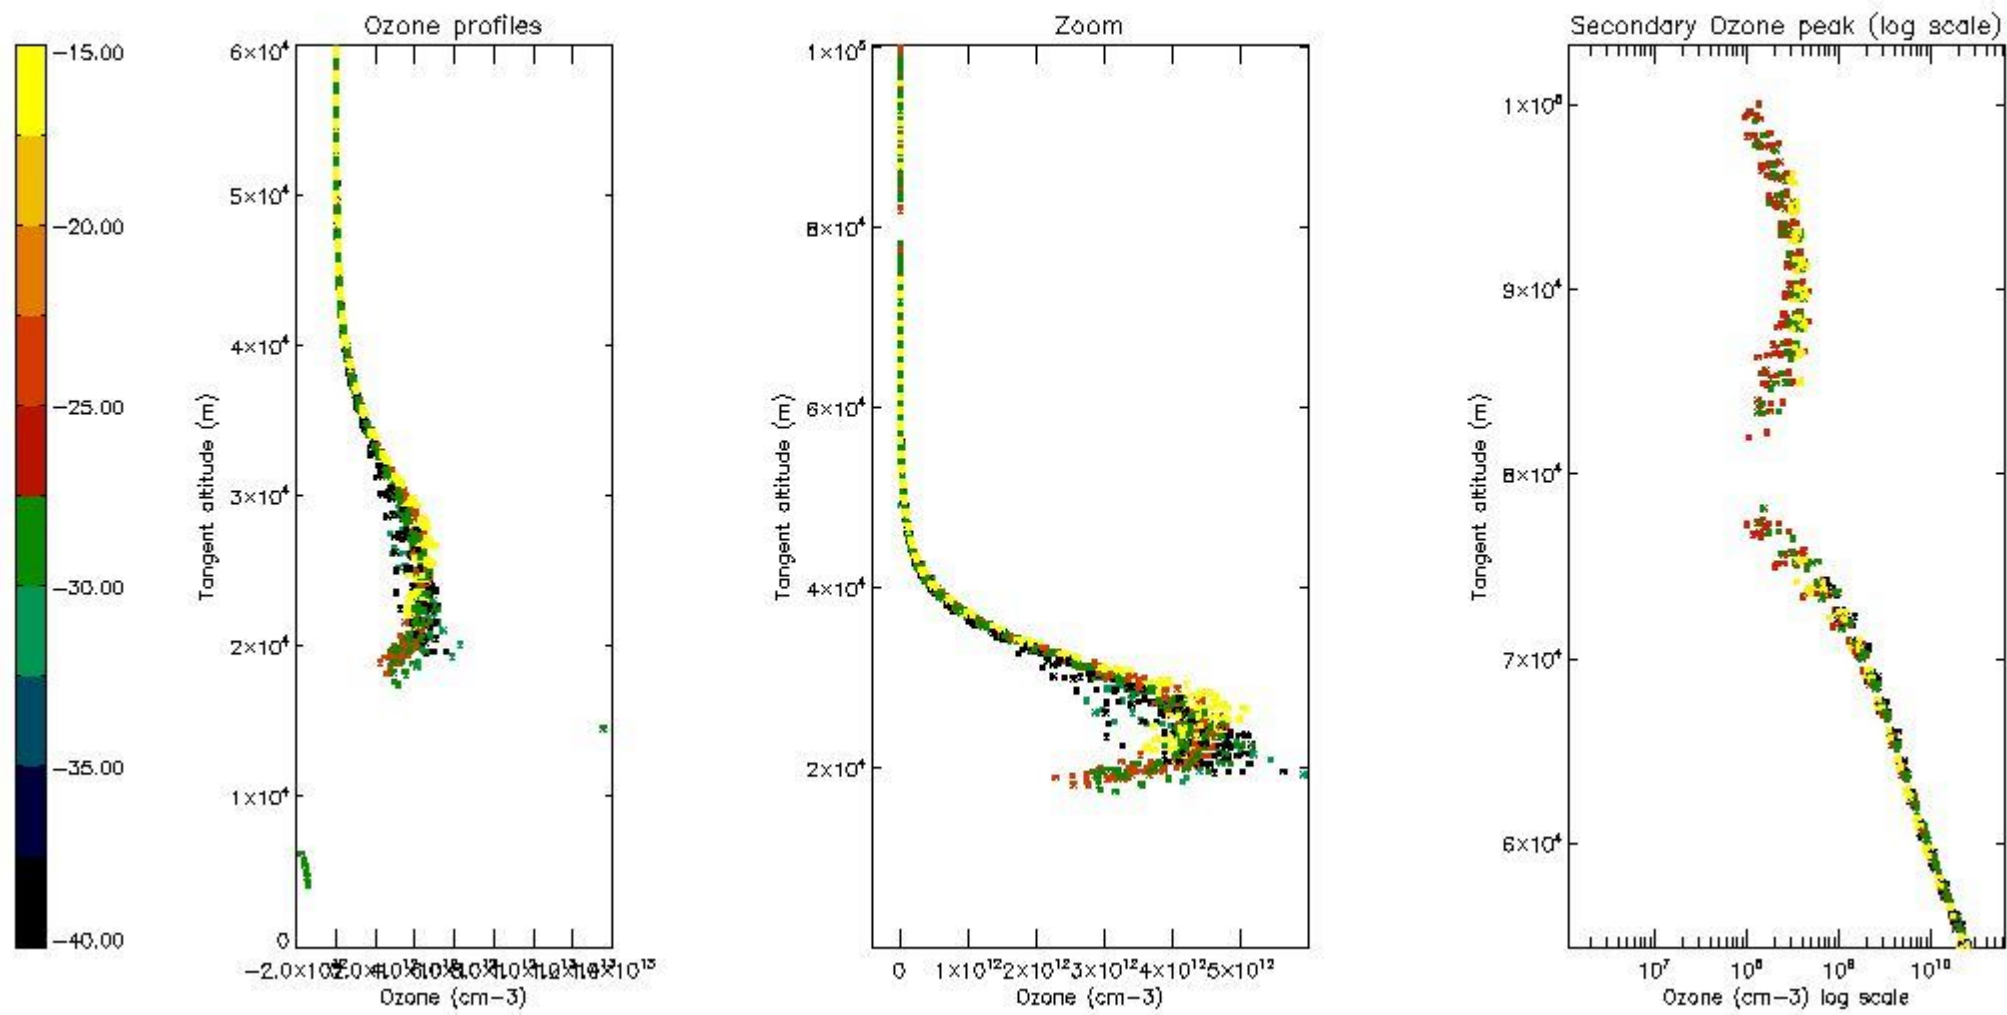

5.5 Plot ozone profiles where STD < 5% (dark without errors)

The colorbar represents the latitude.