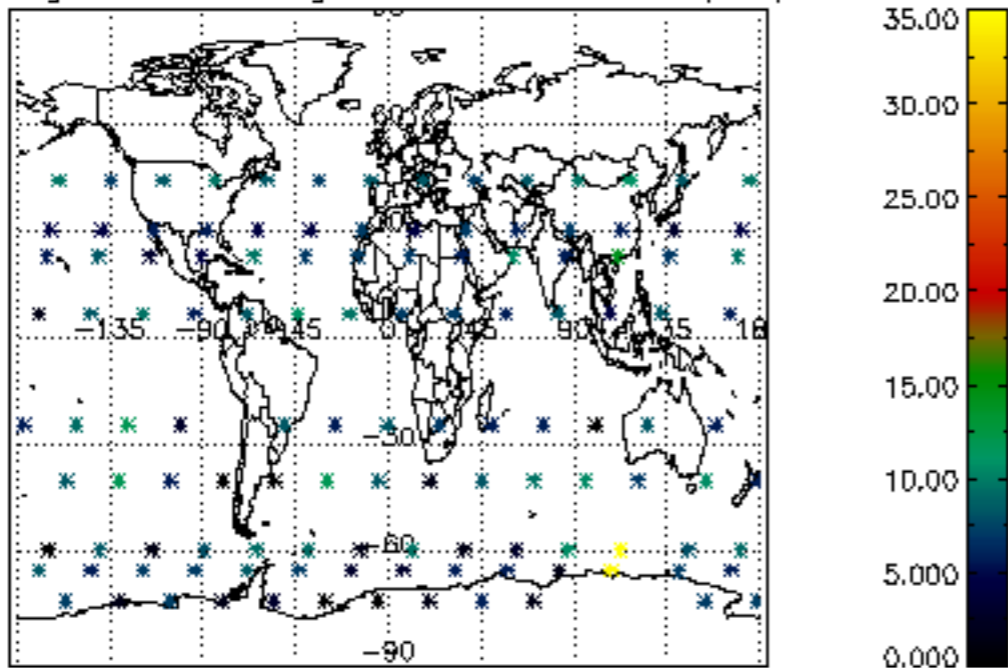

Percentage of star falling outside central band per profile