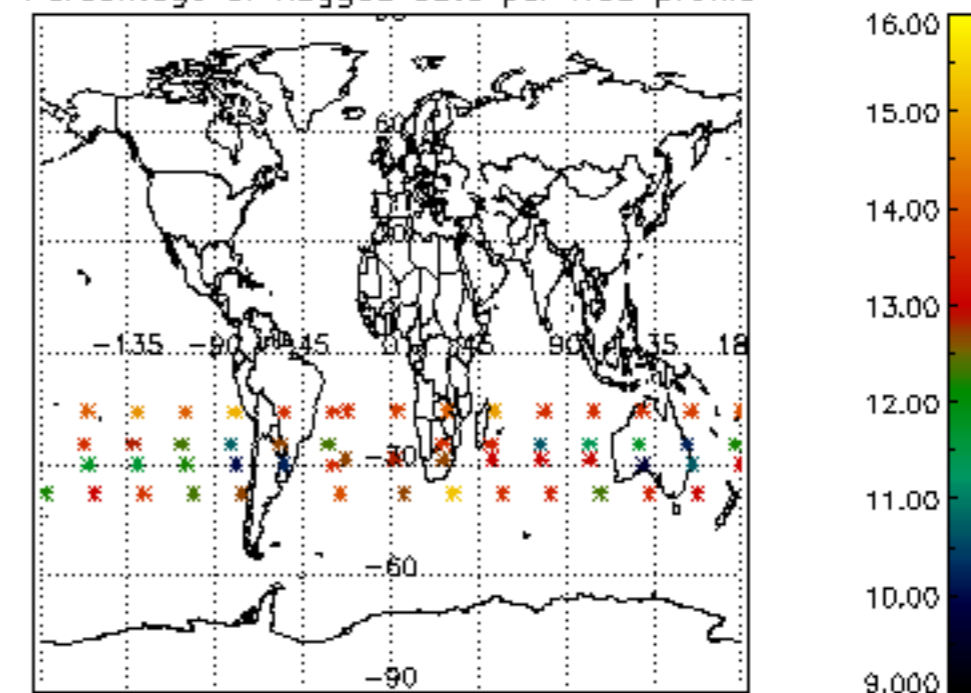

Percentage of flagged data per NO3 profile