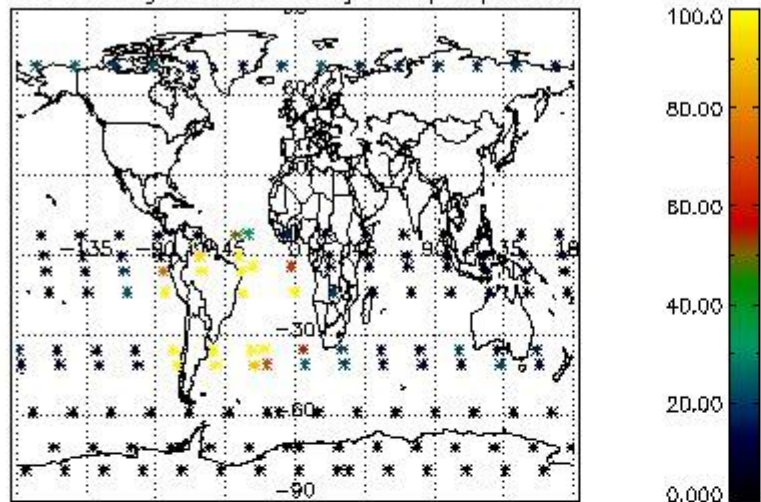

Percentage of cosmic ray hits per profile