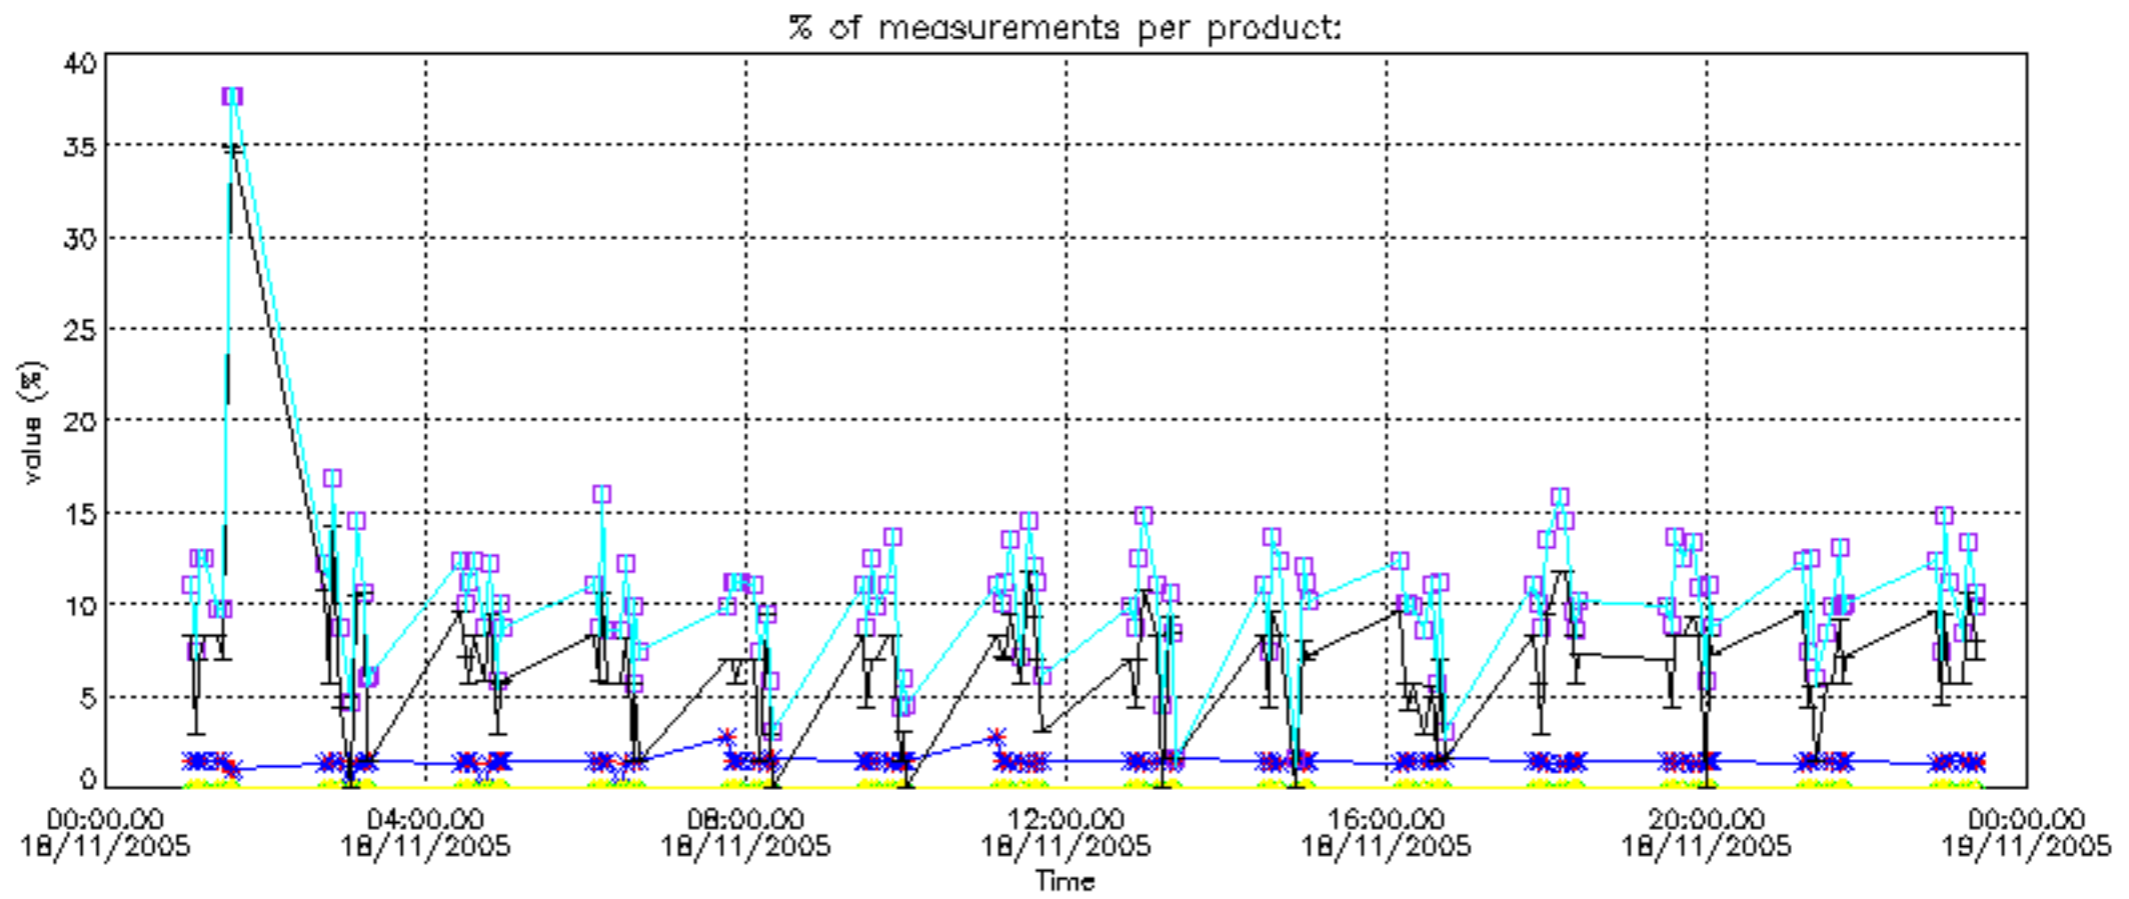

Percentage of cosmic ray hits per profile

Percentage of datation errors per profile