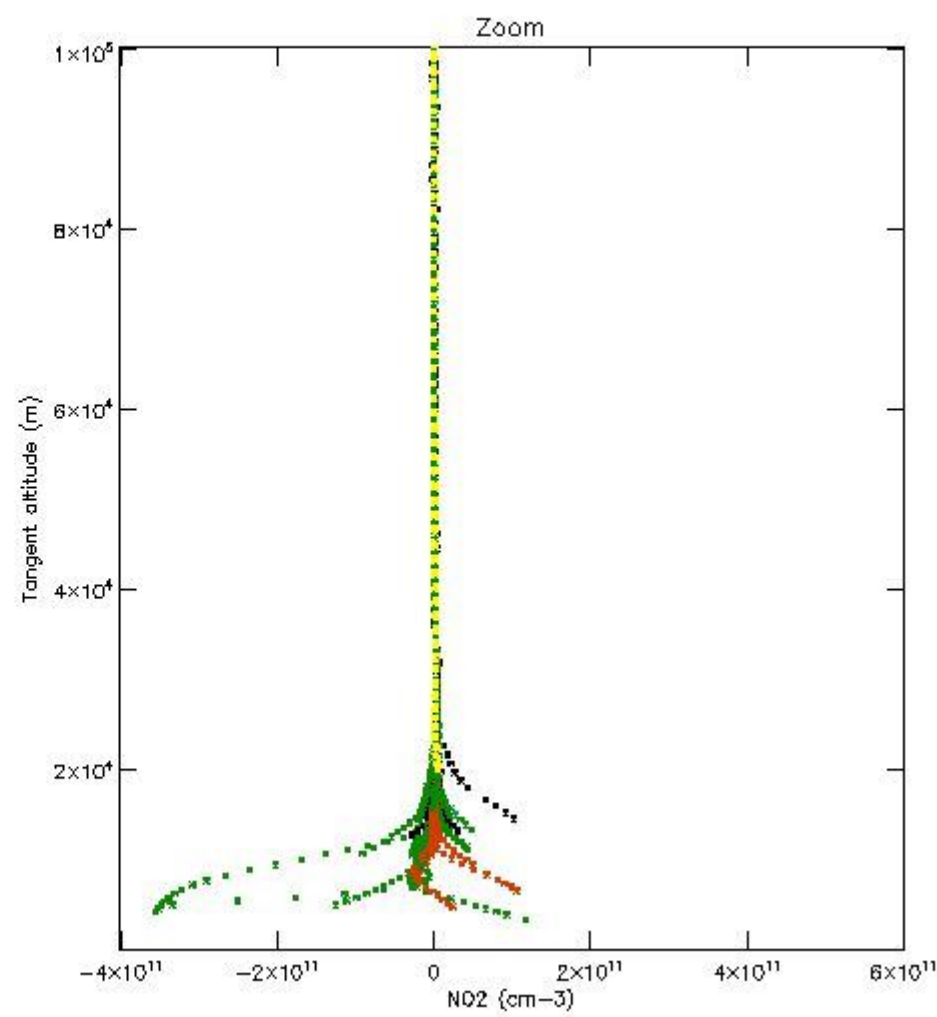

The colorbar represents the latitude.

*5.7 Plot NO3 profiles for all STD (dark without errors)*

The colorbar represents the latitude.