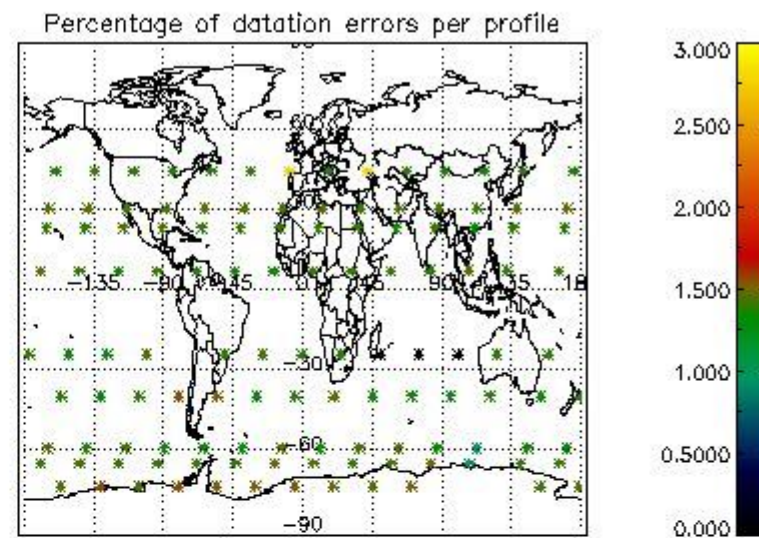

5. Trace gas profiles

5.1 Ozone statistics based on quality of products

The final quality of the products can be "measured" using the STD (Standard Deviation) attached to every point profile. This information is written to the parameter GOM_NL__2P/NL_LOCAL_SPECIES_DENSITY/o3_std of the level 2 products. The table below shows the statistics for given STD ranges.

The statistics are given with respect to the overall valid production:

- Products without fatal errors: GOM_NL__2P/MPH/PRODUCT_ERR=0
- Valid point profile: GOM_NL__2P/NL_LOCAL_SPECIES_DENSITY/pcd(0)=0

The 'Criteria' is applied to valid points of dark limb products:

- Products in dark limb illumination condition: GOM_NL__2P/NL_SUMMARY_QUALITY/obs_ill_cond=0
- Products without fatal errors: GOM_NL__2P/MPH/PRODUCT_ERR=0
- Valid point profile: GOM_NL__2P/NL_LOCAL_SPECIES_DENSITY/pcd(0)=0

So, the table below shows the percentage of dark limb and valid observations for each criteria with respect to the overall valid daily observations.

Criteria	% of total production
All STD	23
STD < 20	14