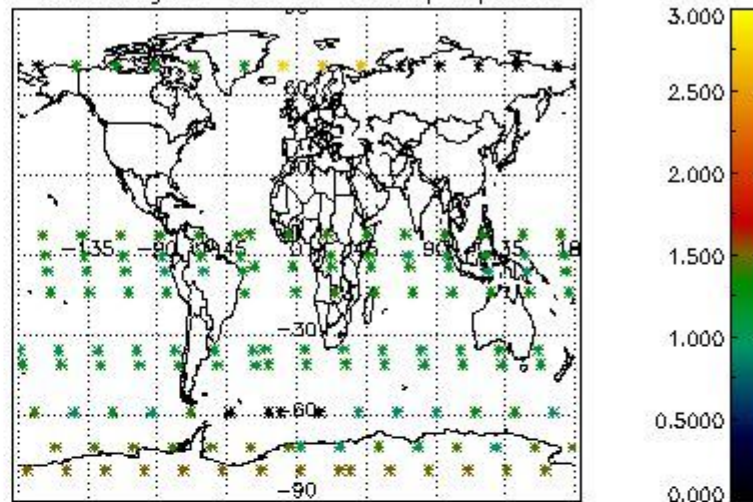

Percentage of datation errors per profile