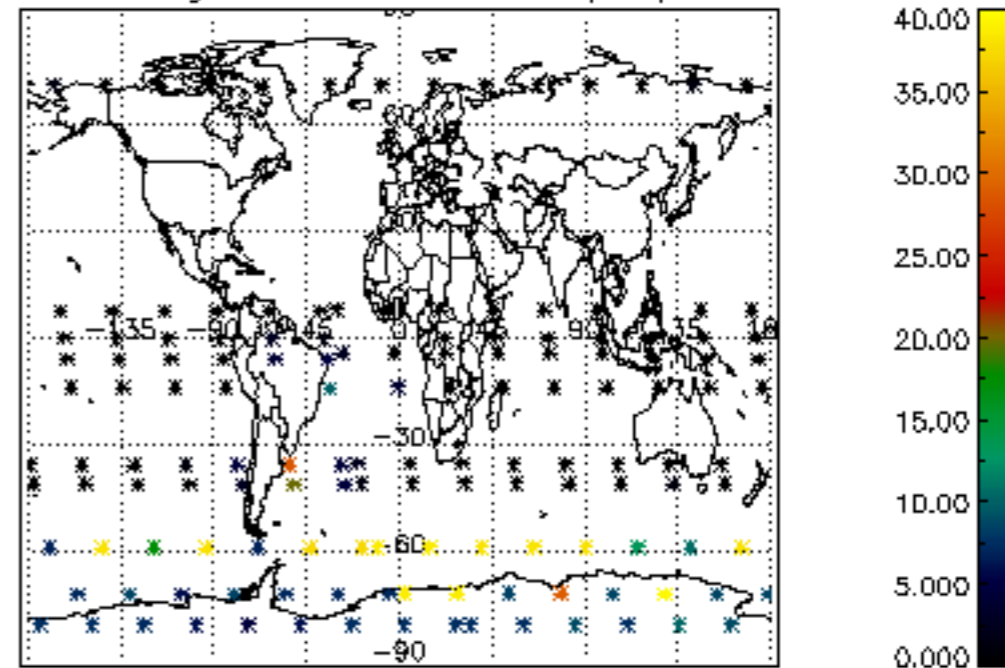

Percentage of datation errors per profile

Percentage of saturation errors per profile