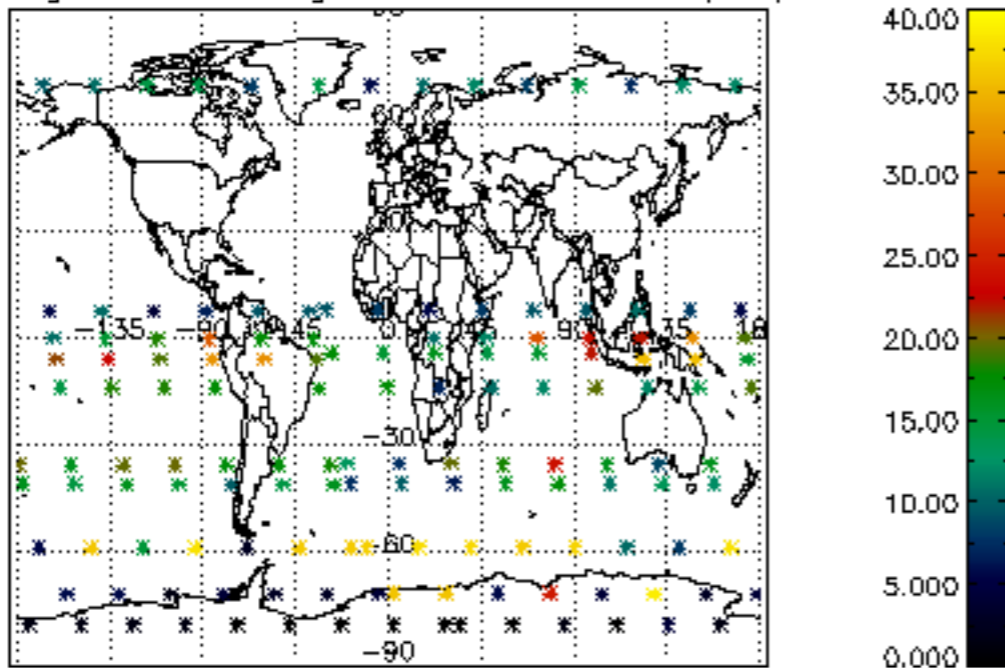

Percentage of cosmic ray hits per profile

Percentage of star falling outside central band per profile