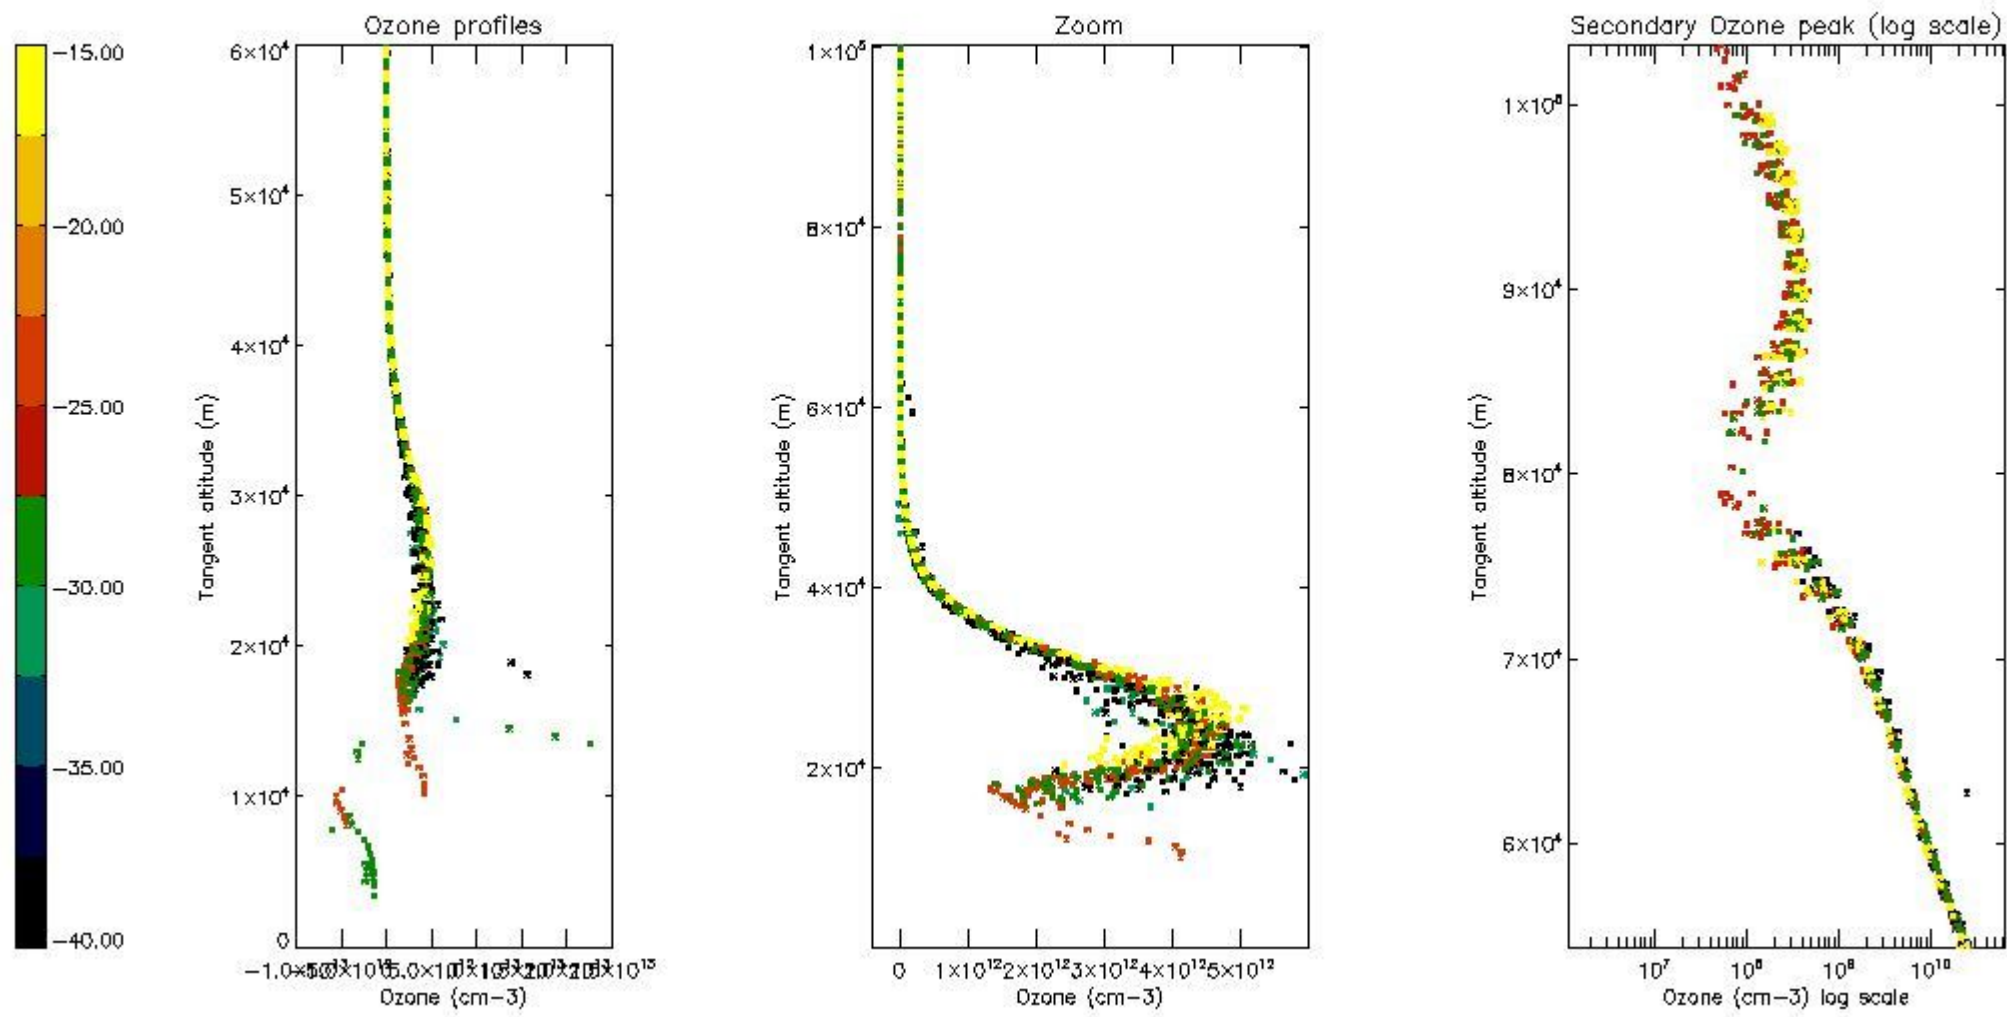

STD < 10	12
STD < 5	9

5.2 Plot ozone profiles for all STD (dark without errors)

The colorbar represents the latitude.

5.3 Plot ozone profiles where STD < 20% (dark without errors)

The colorbar represents the latitude.