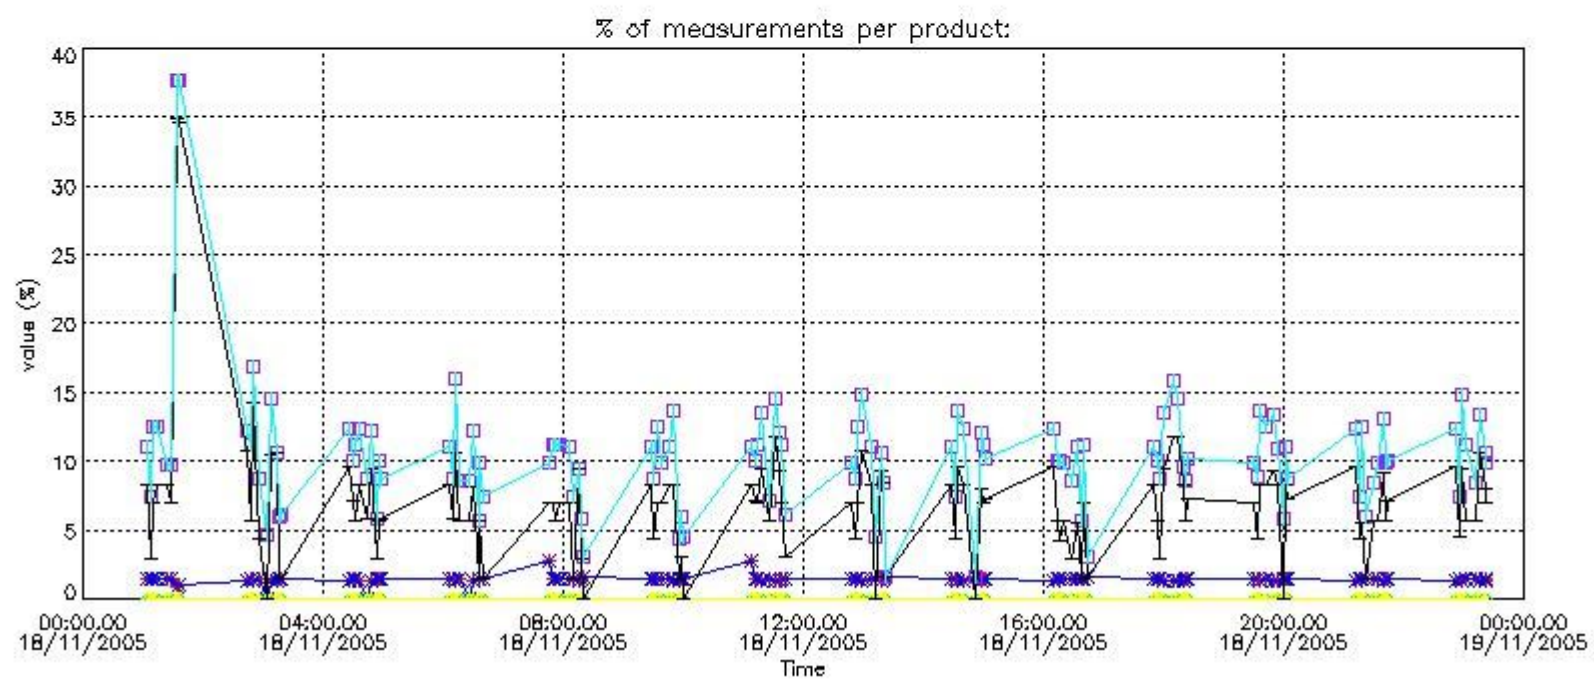

4.2 Plot quality information per product coming from level 1b processing (world map)

4.2.1 Plot level 1 quality information per product (world map): ENVISAT ASCENDING passes