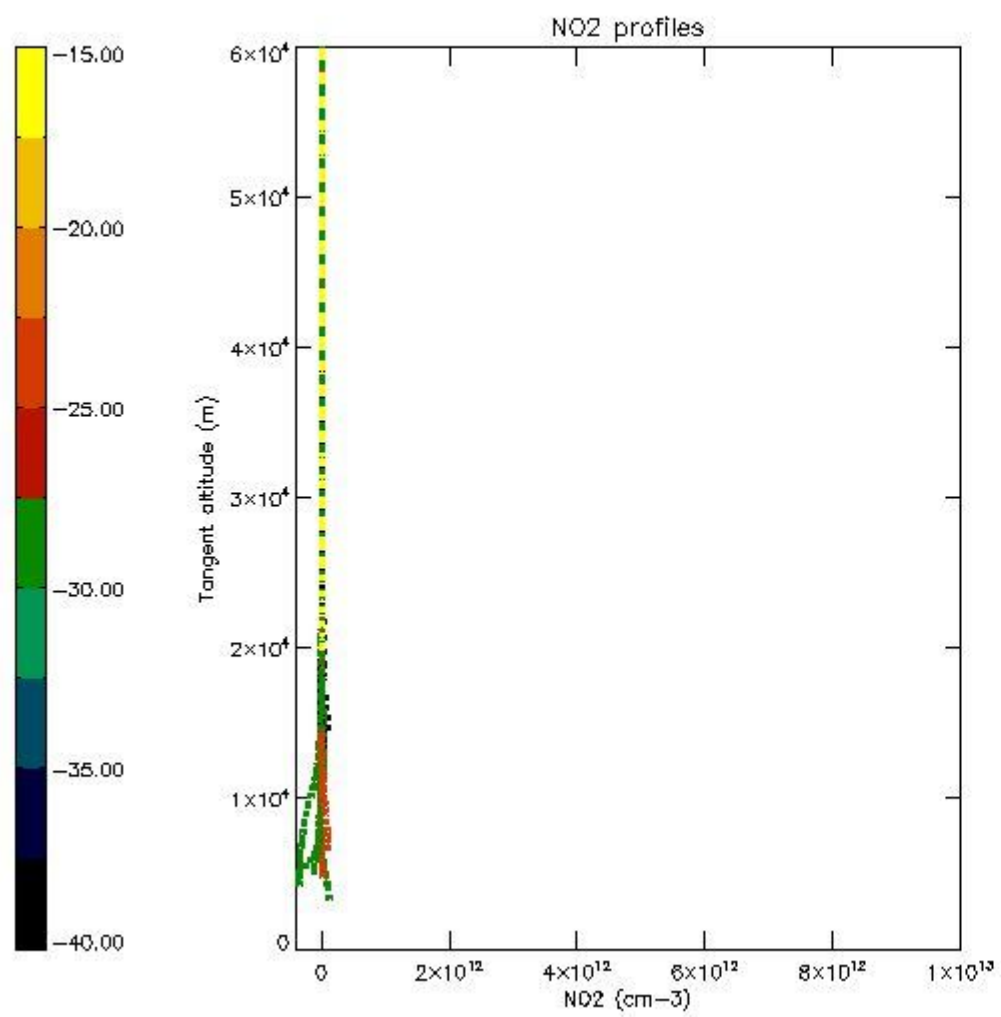

5.7 Plot NO3 profiles for all STD (dark without errors)

The colorbar represents the latitude.