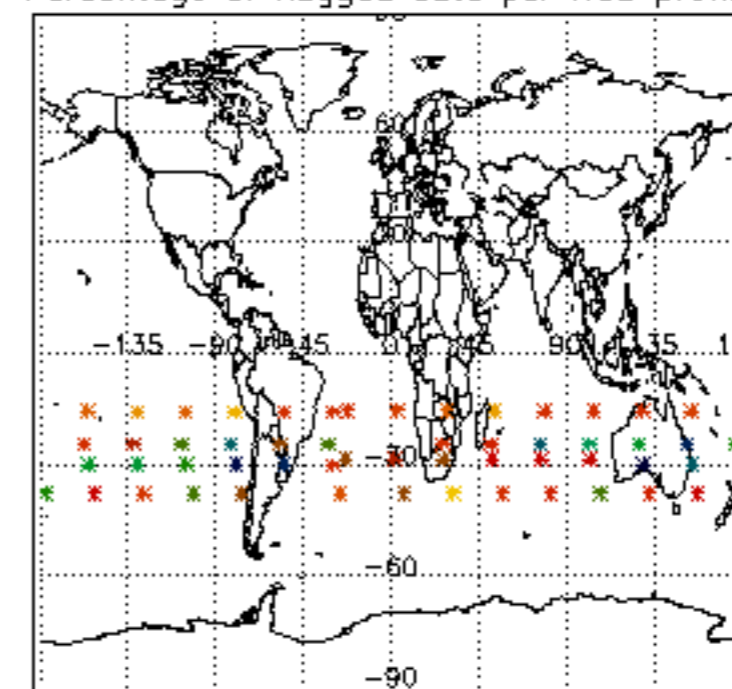

Percentage of flagged data per NO3 profile