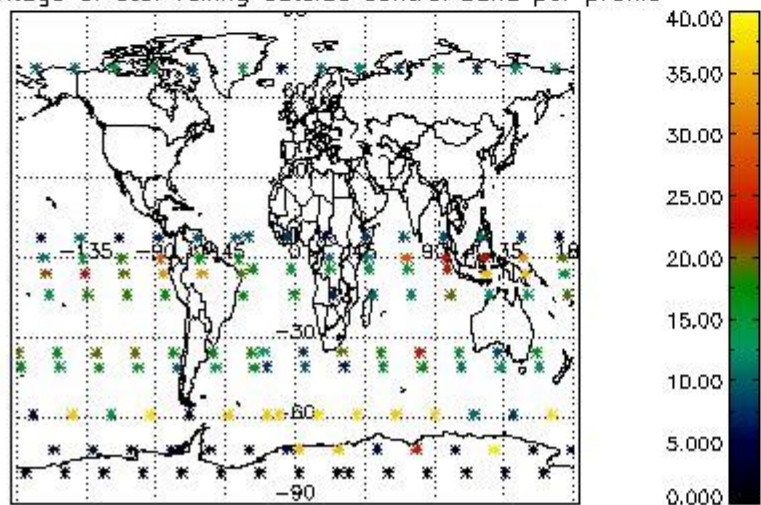

##### 4.2.1 Plot level 1 quality information per product (world map): ENVISAT ASCENDING passes

Percentage of cosmic ray hits per profile

Percentage of datation errors per profile

Percentage of star falling outside central band per profile