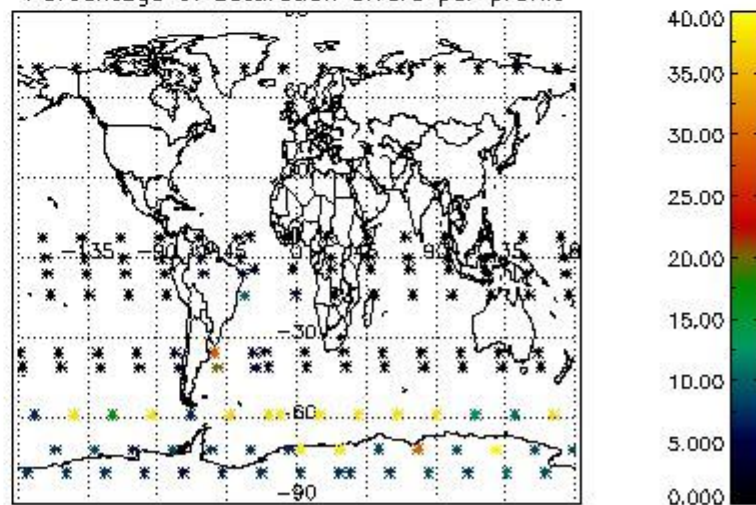

Percentage of saturation errors per profile