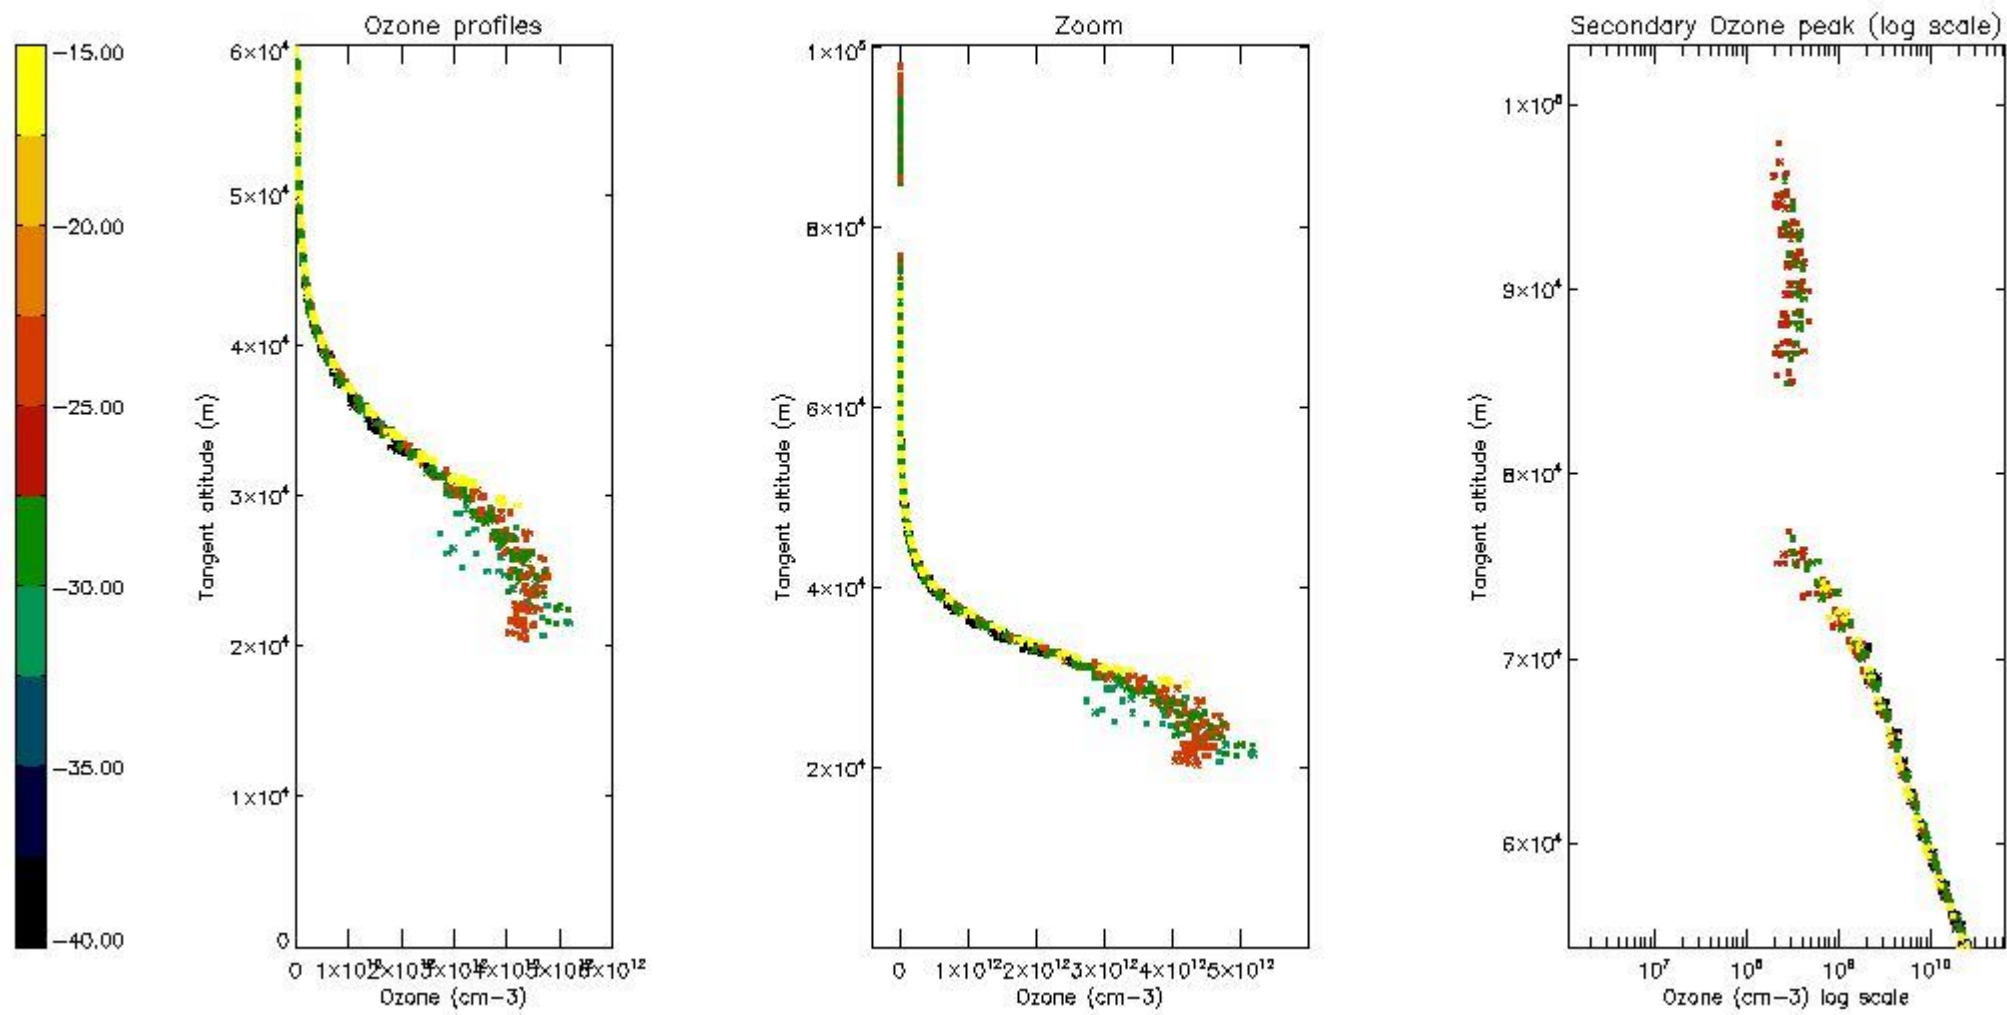

5.6 Plot NO₂ profiles for all STD (dark without errors)

The colorbar represents the latitude.