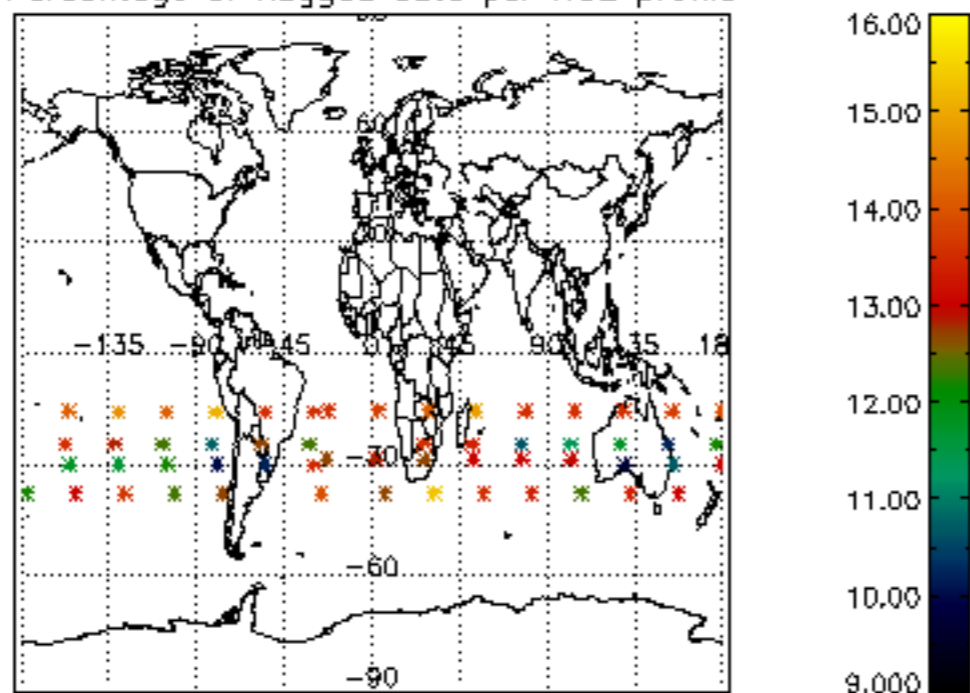

Percentage of flagged data per NO2 profile