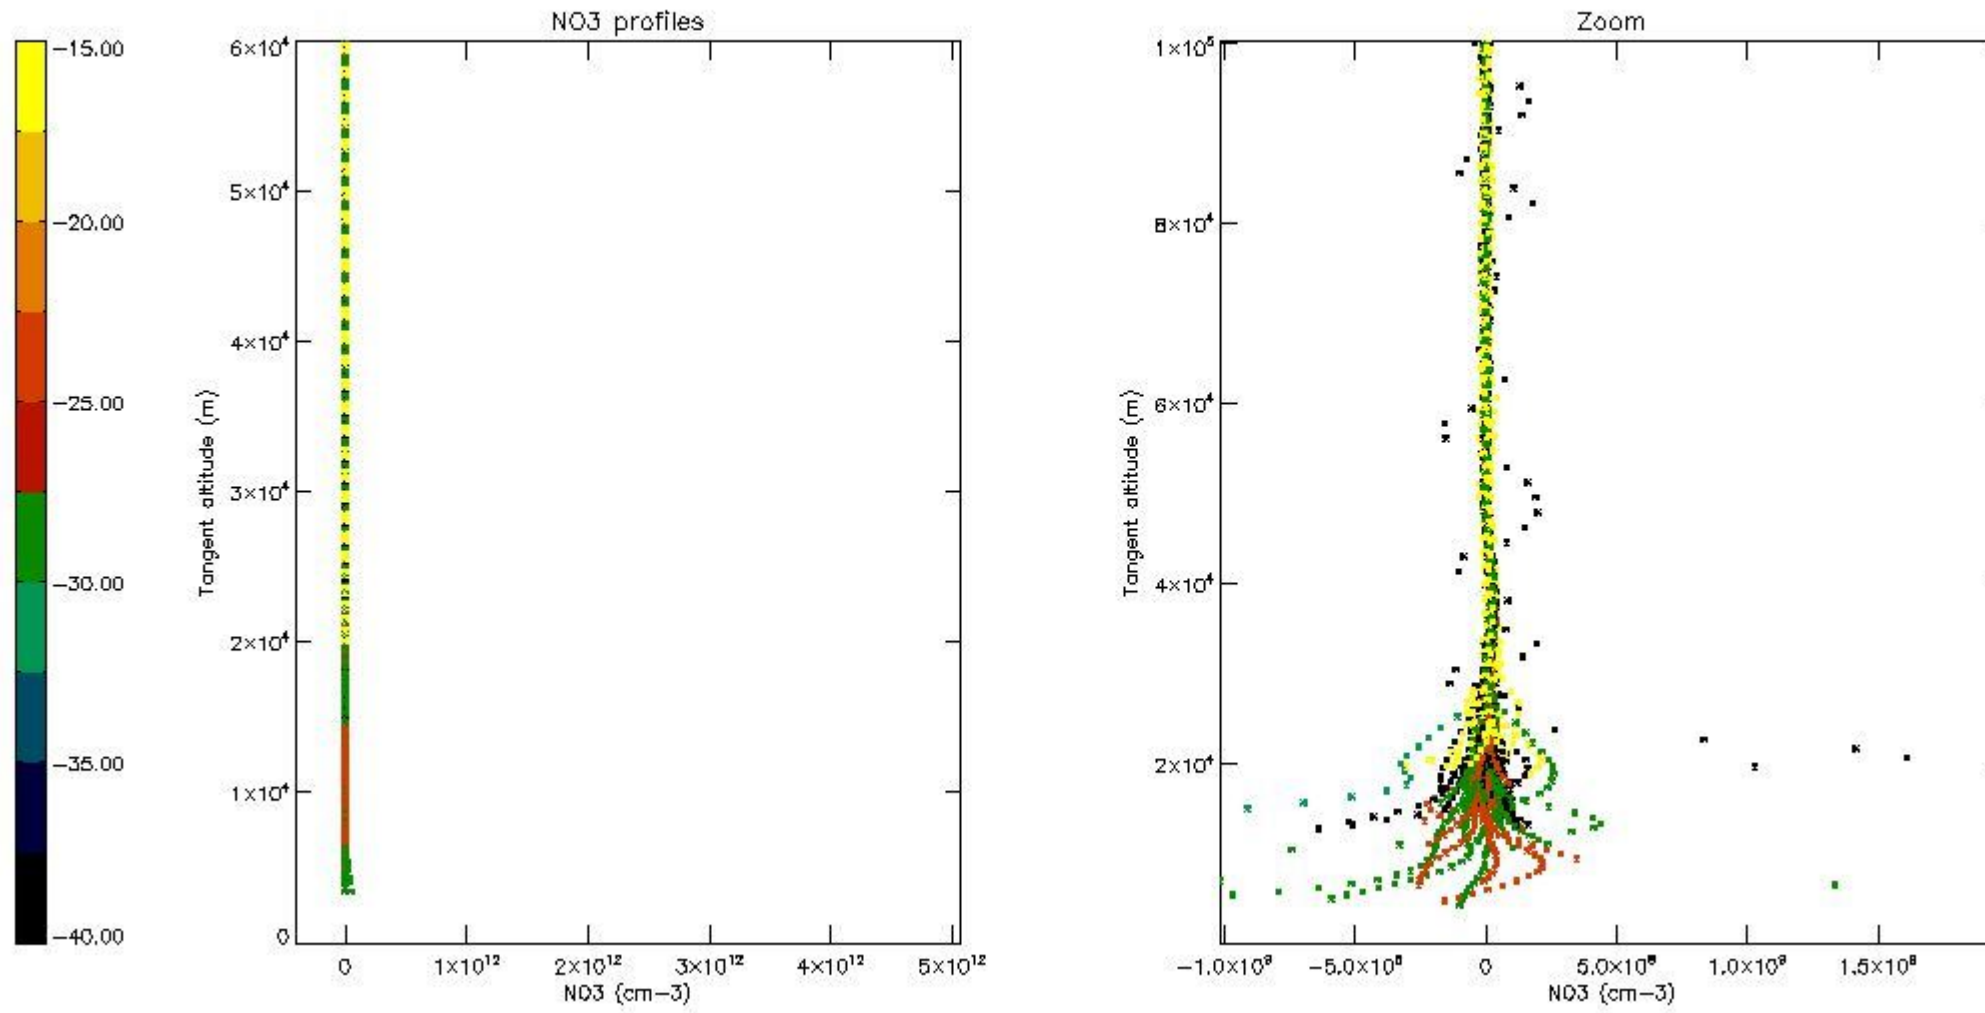

*5.4 Plot ozone profiles where STD < 10% (dark without errors)*

The colorbar represents the latitude.

*5.5 Plot ozone profiles where STD < 5% (dark without errors)*

The colorbar represents the latitude.

*5.6 Plot NO<sub>2</sub> profiles for all STD (dark without errors)*

The colorbar represents the latitude.

*5.7 Plot NO3 profiles for all STD (dark without errors)*

The colorbar represents the latitude.