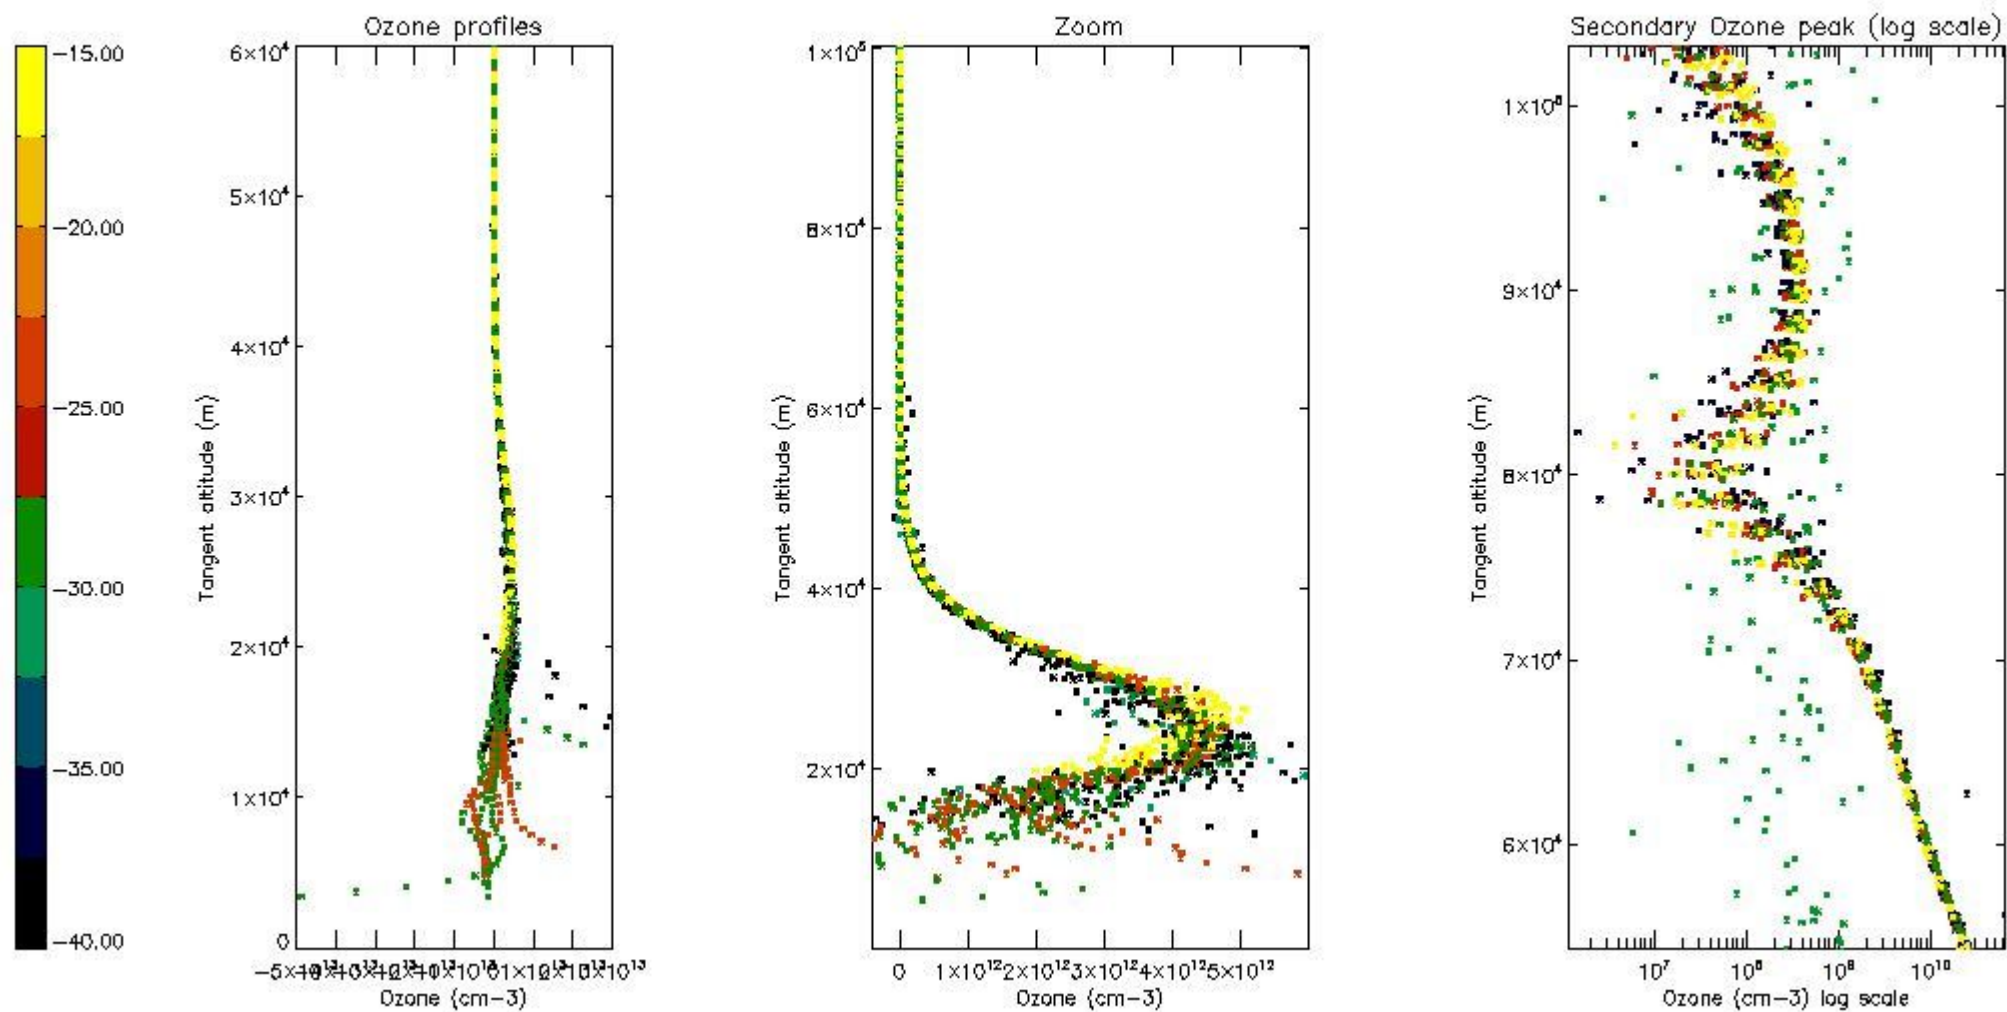

STD < 10	12
STD < 5	9

5.2 Plot ozone profiles for all STD (dark without errors)

The colorbar represents the latitude.

5.3 Plot ozone profiles where STD < 20% (dark without errors)

The colorbar represents the latitude.