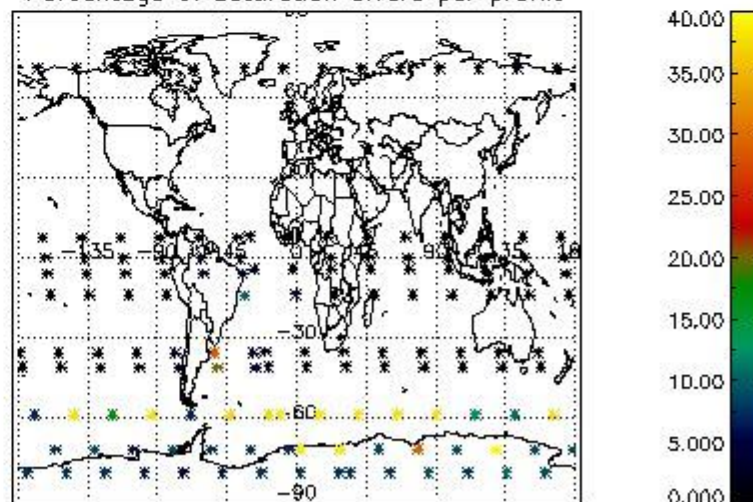

Percentage of saturation errors per profile