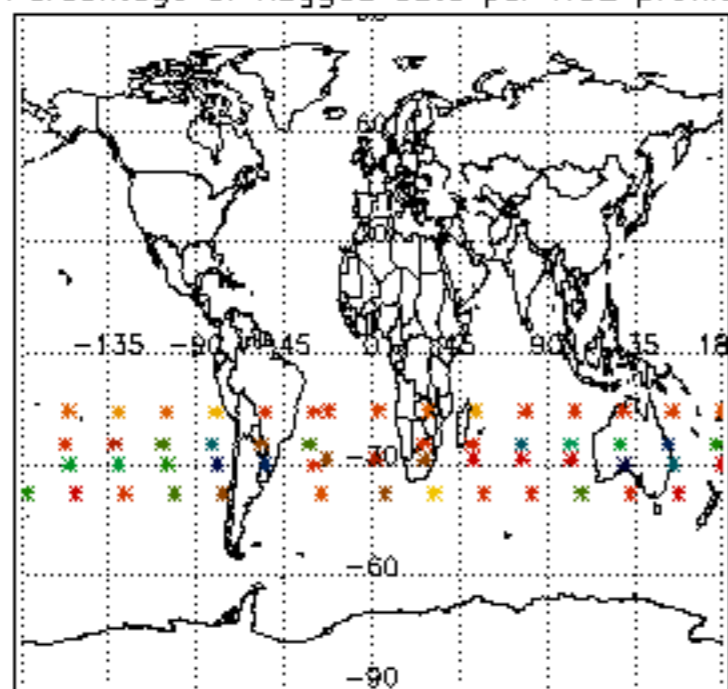

Percentage of flagged data per NO2 profile