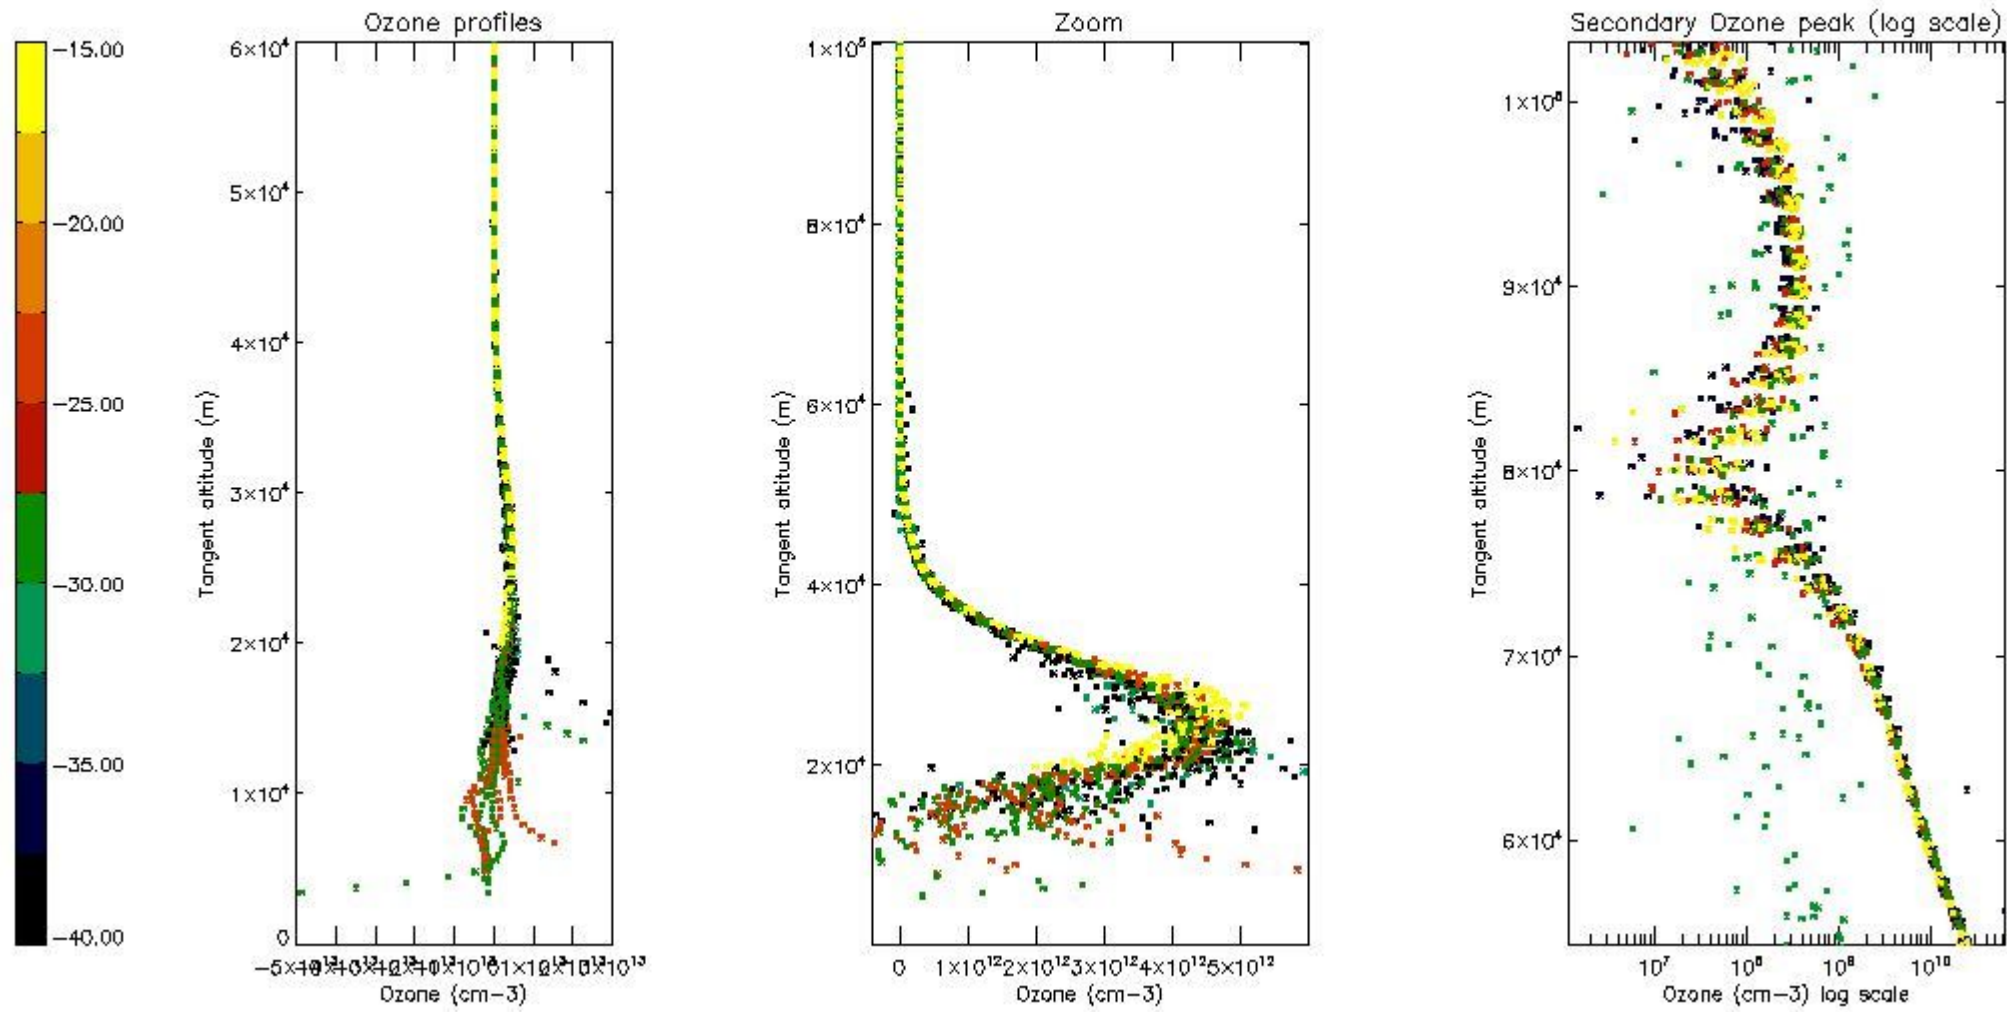

STD < 10	12
STD < 5	9

5.2 Plot ozone profiles for all STD (dark without errors)

The colorbar represents the latitude.

5.3 Plot ozone profiles where STD < 20% (dark without errors)

The colorbar represents the latitude.