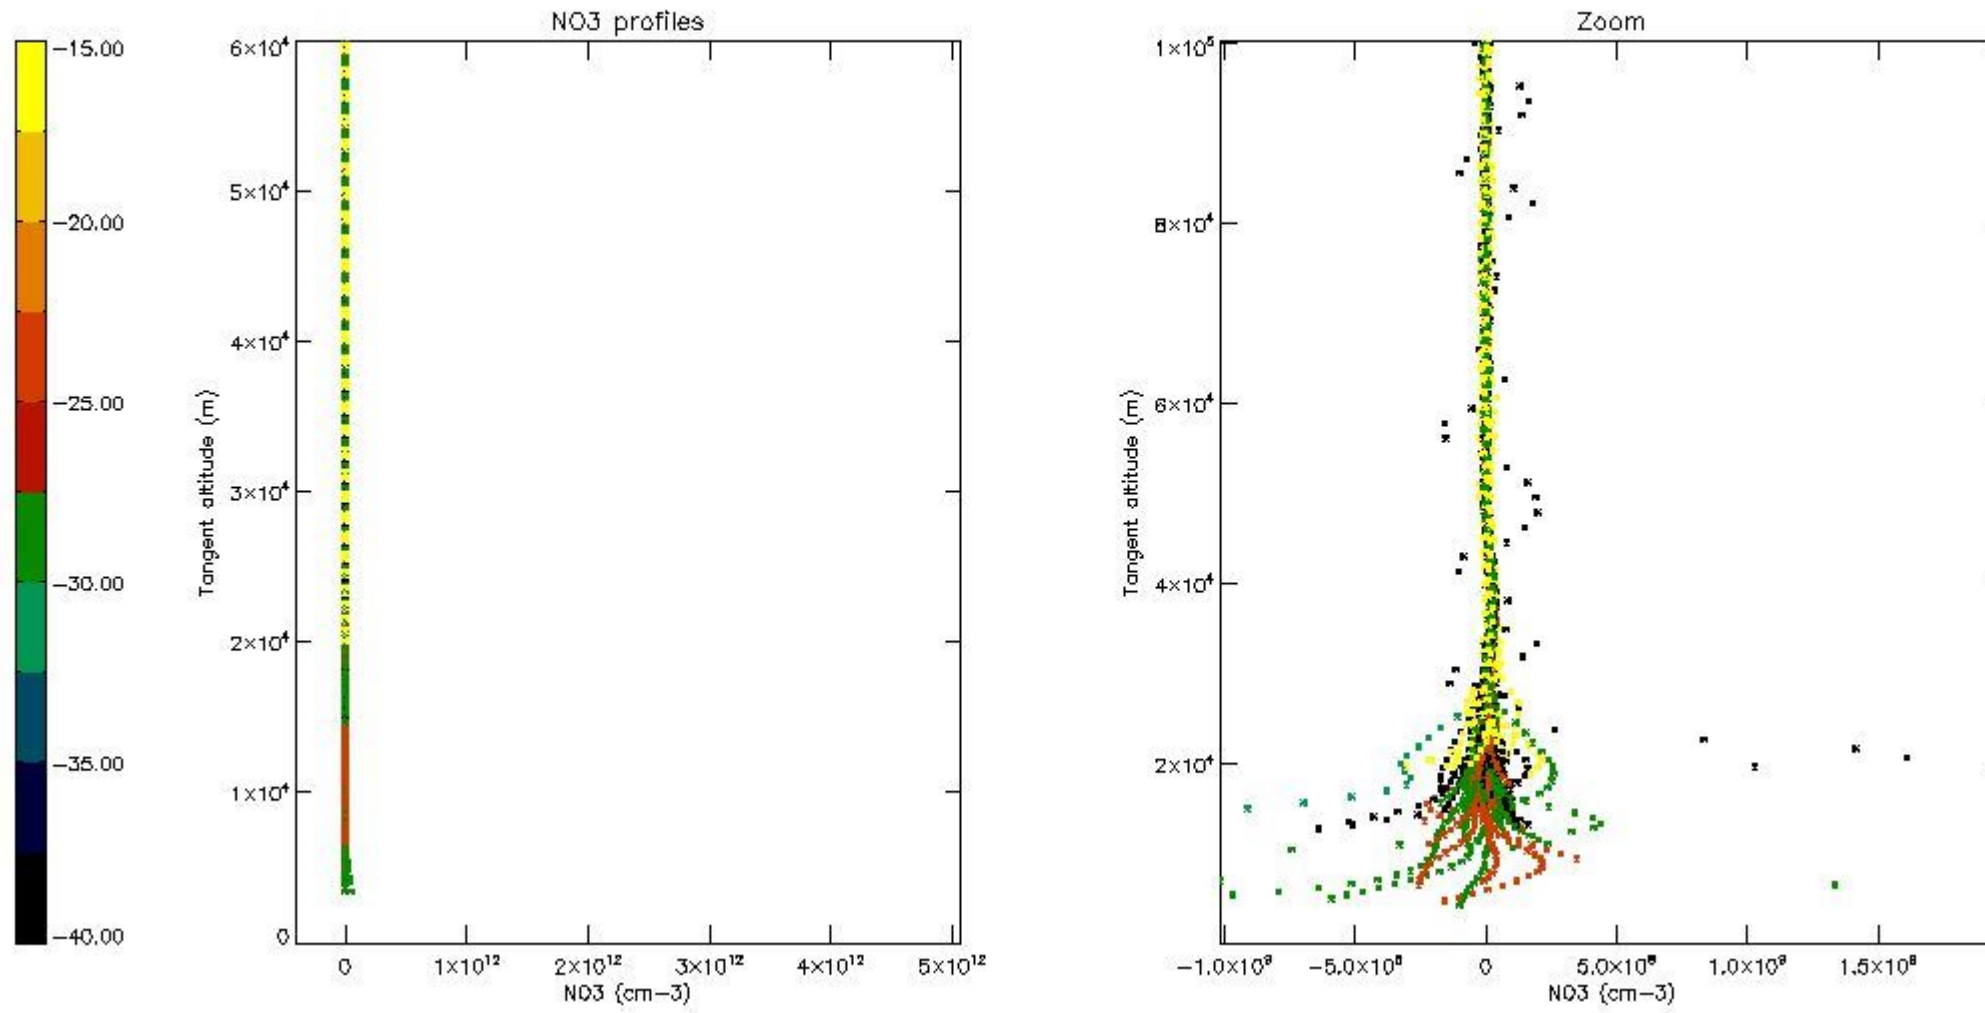

The colorbar represents the latitude.

*5.7 Plot NO3 profiles for all STD (dark without errors)*

The colorbar represents the latitude.