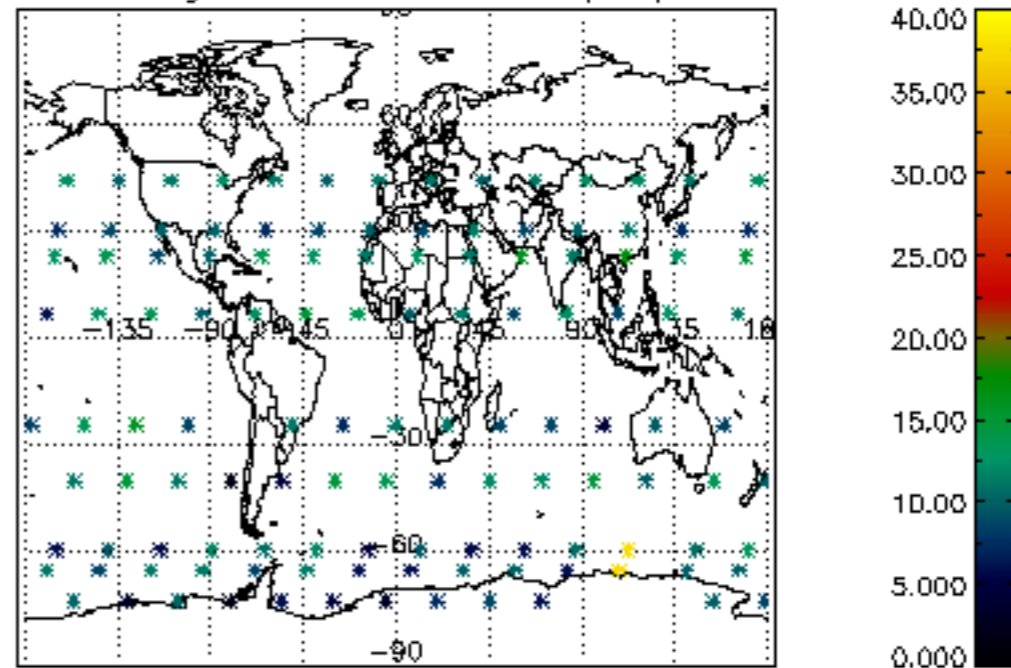

Percentage of saturation errors per profile