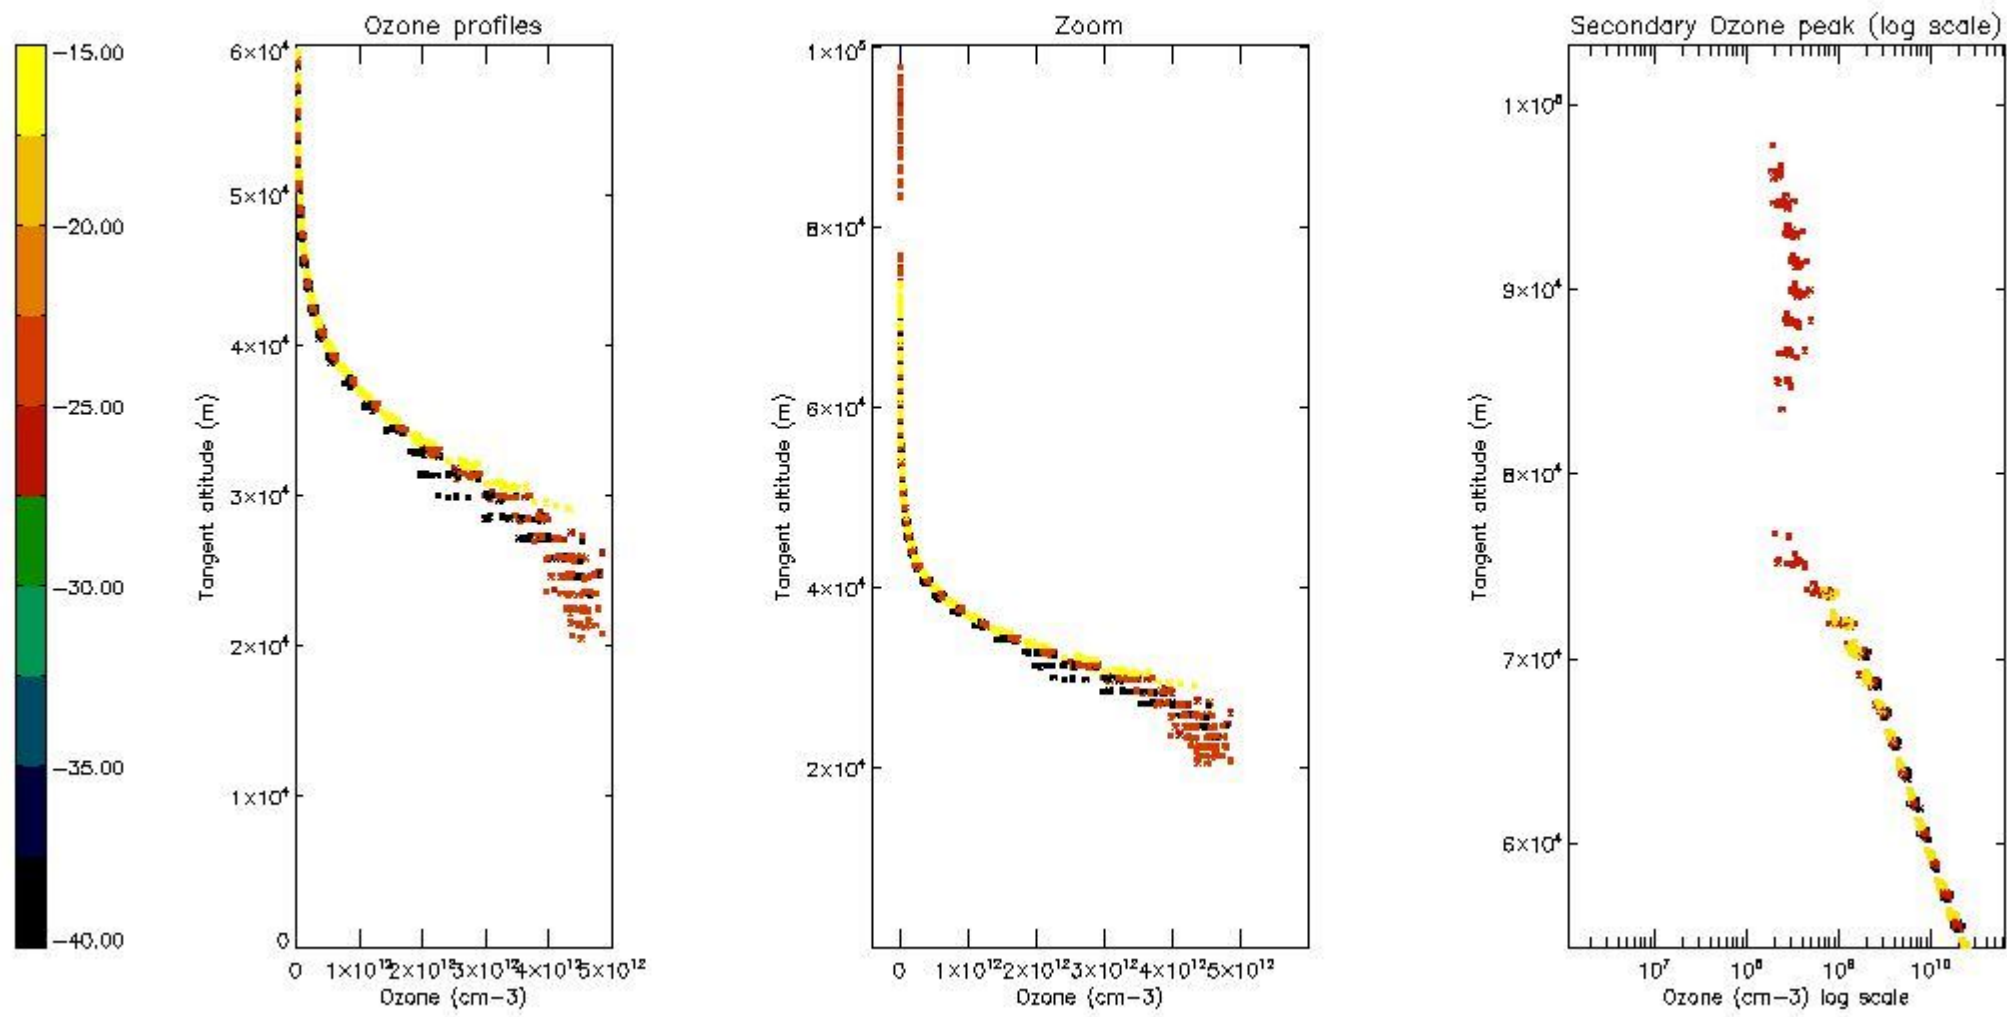

So, the table below shows the percentage of dark limb and valid observations for each criteria with respect to the overall valid daily observations.

Criteria	% of total production
All STD	22
STD < 20	13

STD < 10	12
STD < 5	8

5.2 Plot ozone profiles for all STD (dark without errors)

The colorbar represents the latitude.

5.3 Plot ozone profiles where STD < 20% (dark without errors)

The colorbar represents the latitude.

5.4 Plot ozone profiles where STD < 10% (dark without errors)

The colorbar represents the latitude.

5.5 Plot ozone profiles where STD < 5% (dark without errors)

The colorbar represents the latitude.

5.6 Plot NO₂ profiles for all STD (dark without errors)