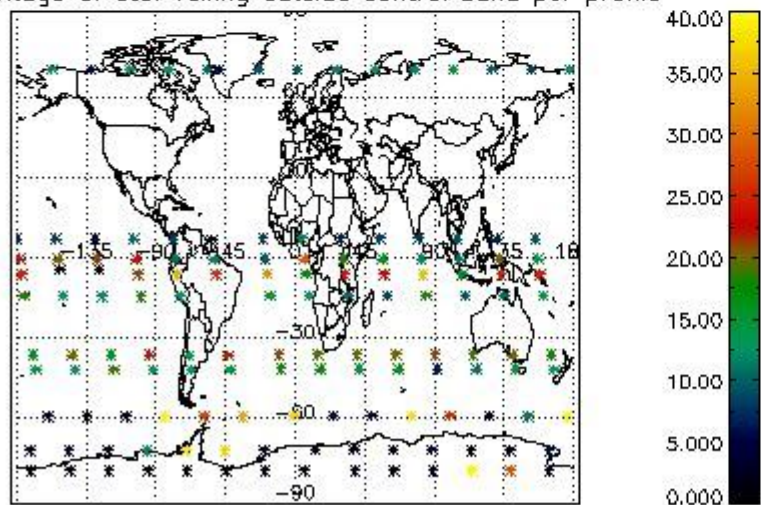

Percentage of star falling outside central band per profile