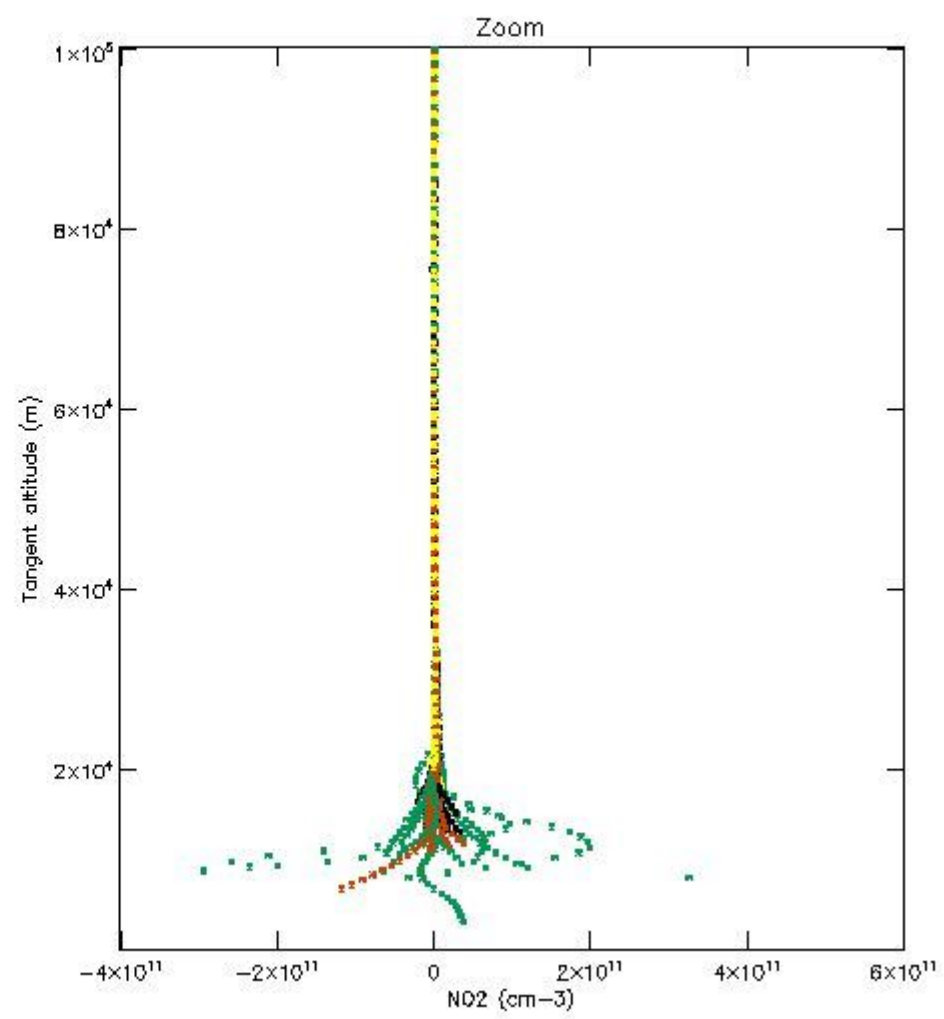

5.4 Plot ozone profiles where STD < 10% (dark without errors)

The colorbar represents the latitude.

5.5 Plot ozone profiles where STD < 5% (dark without errors)

The colorbar represents the latitude.

5.6 Plot NO₂ profiles for all STD (dark without errors)

The colorbar represents the latitude.

5.7 Plot NO3 profiles for all STD (dark without errors)

The colorbar represents the latitude.

5.8 Plot H2O profiles for all STD (only for occultations of stars 1,2,3,4,13,14,16,26,63 dark without errors)