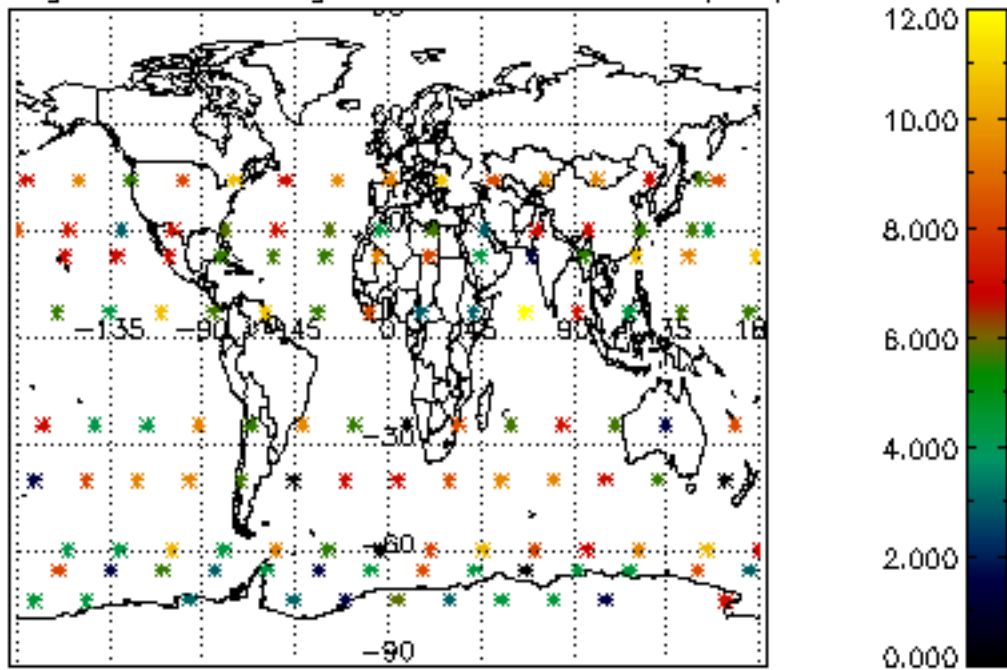

Percentage of star falling outside central band per profile