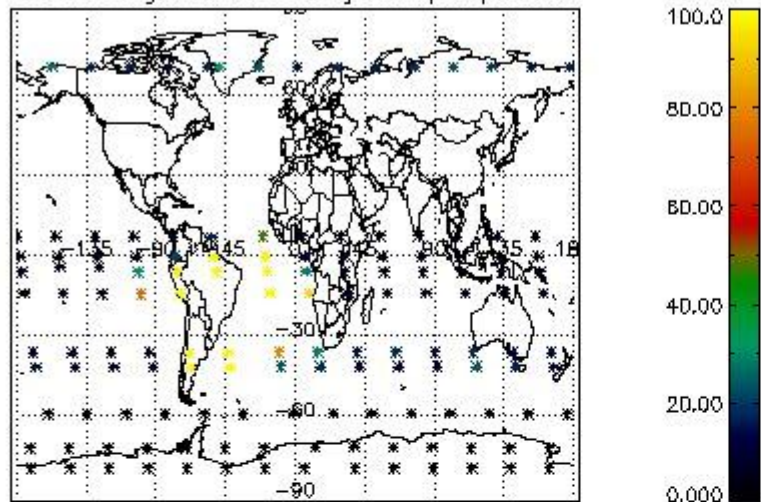

Percentage of cosmic ray hits per profile