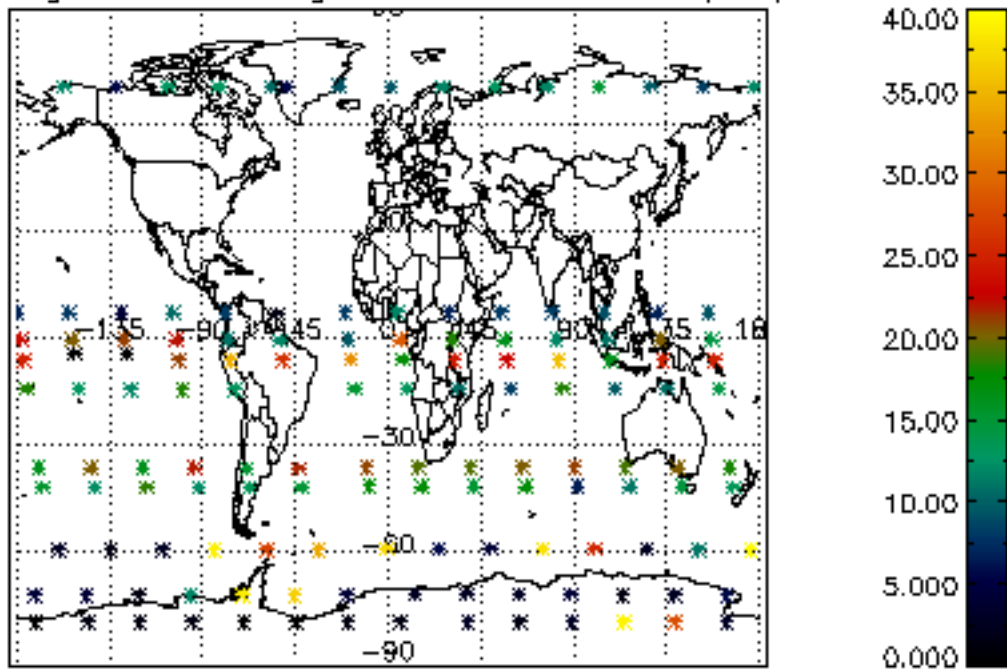

Percentage of flagged data per NO3 profile

Percentage of cosmic ray hits per profile

Percentage of datation errors per profile

Percentage of star falling outside central band per profile

Percentage of saturation errors per profile