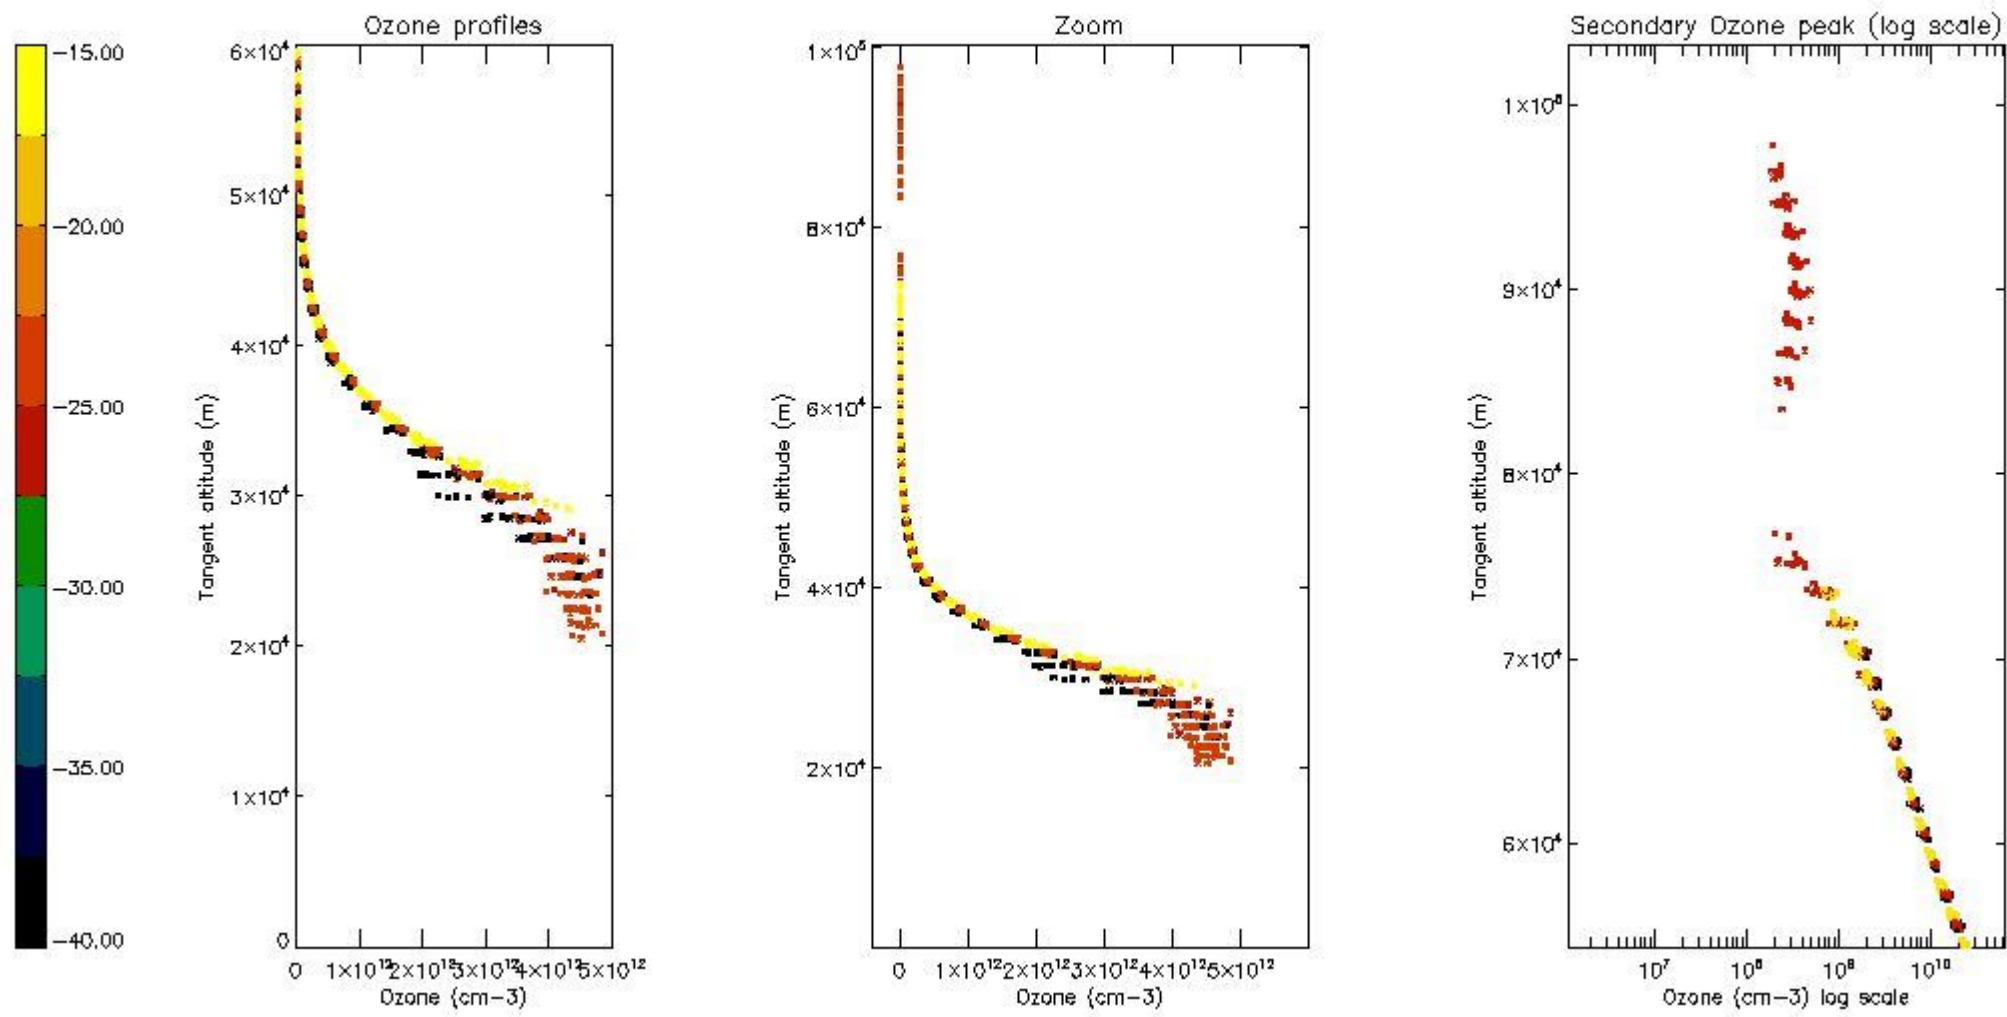

5.6 Plot NO₂ profiles for all STD (dark without errors)

The colorbar represents the latitude.