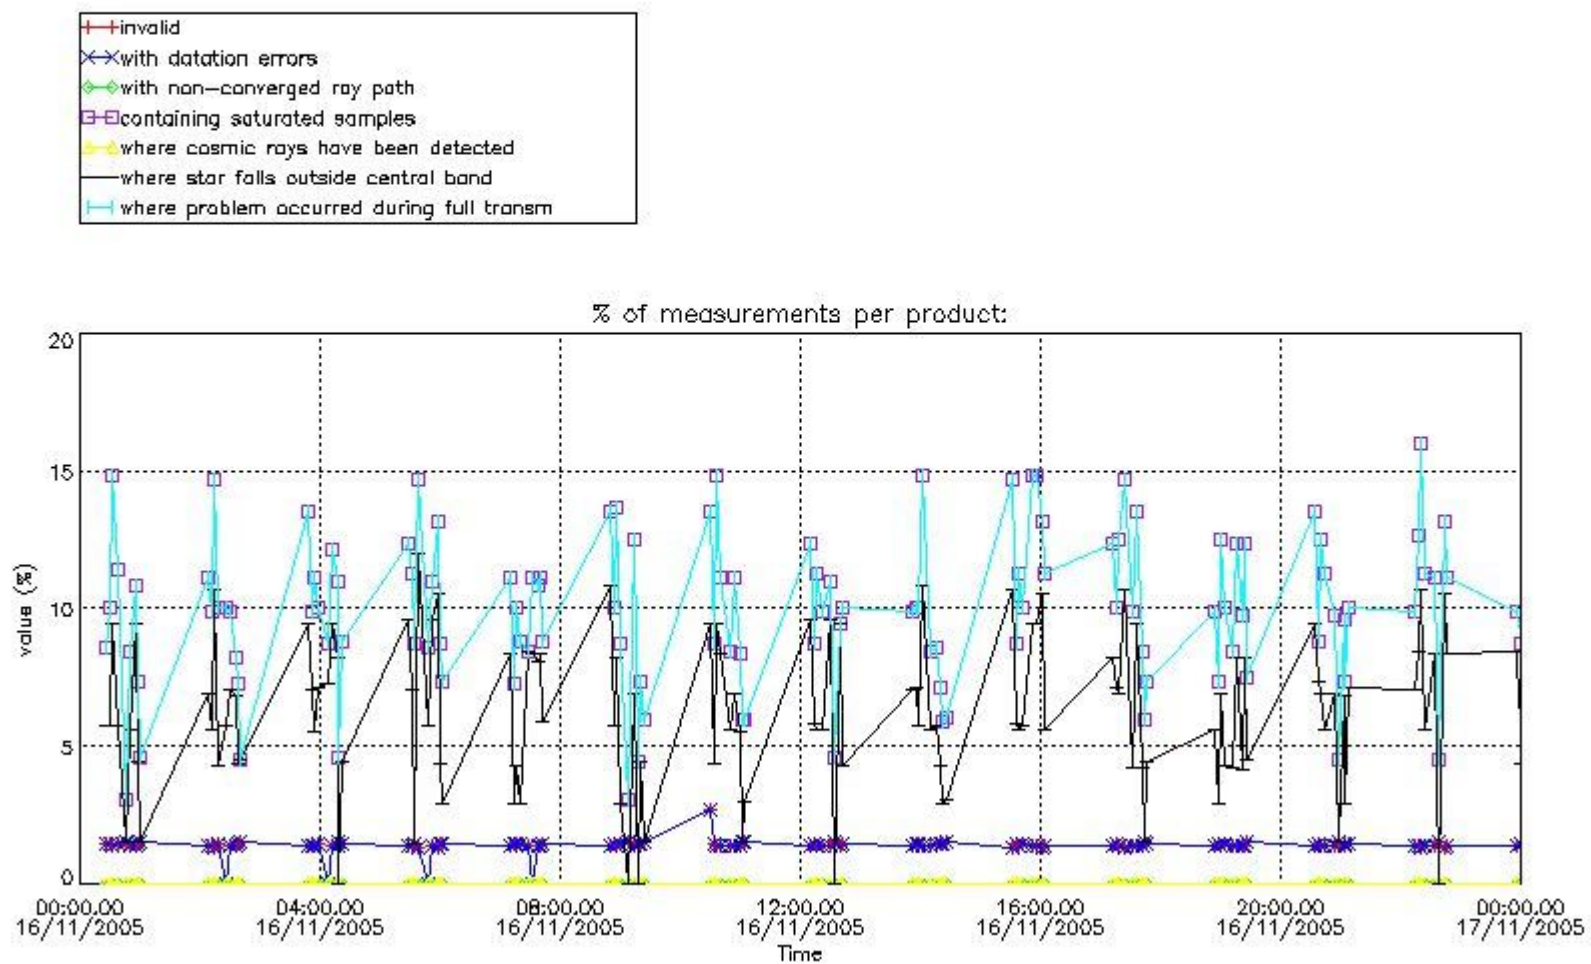

4.2 Plot quality information per product coming from level 1b processing (world map)

4.2.1 Plot level 1 quality information per product (world map): ENVISAT ASCENDING passes