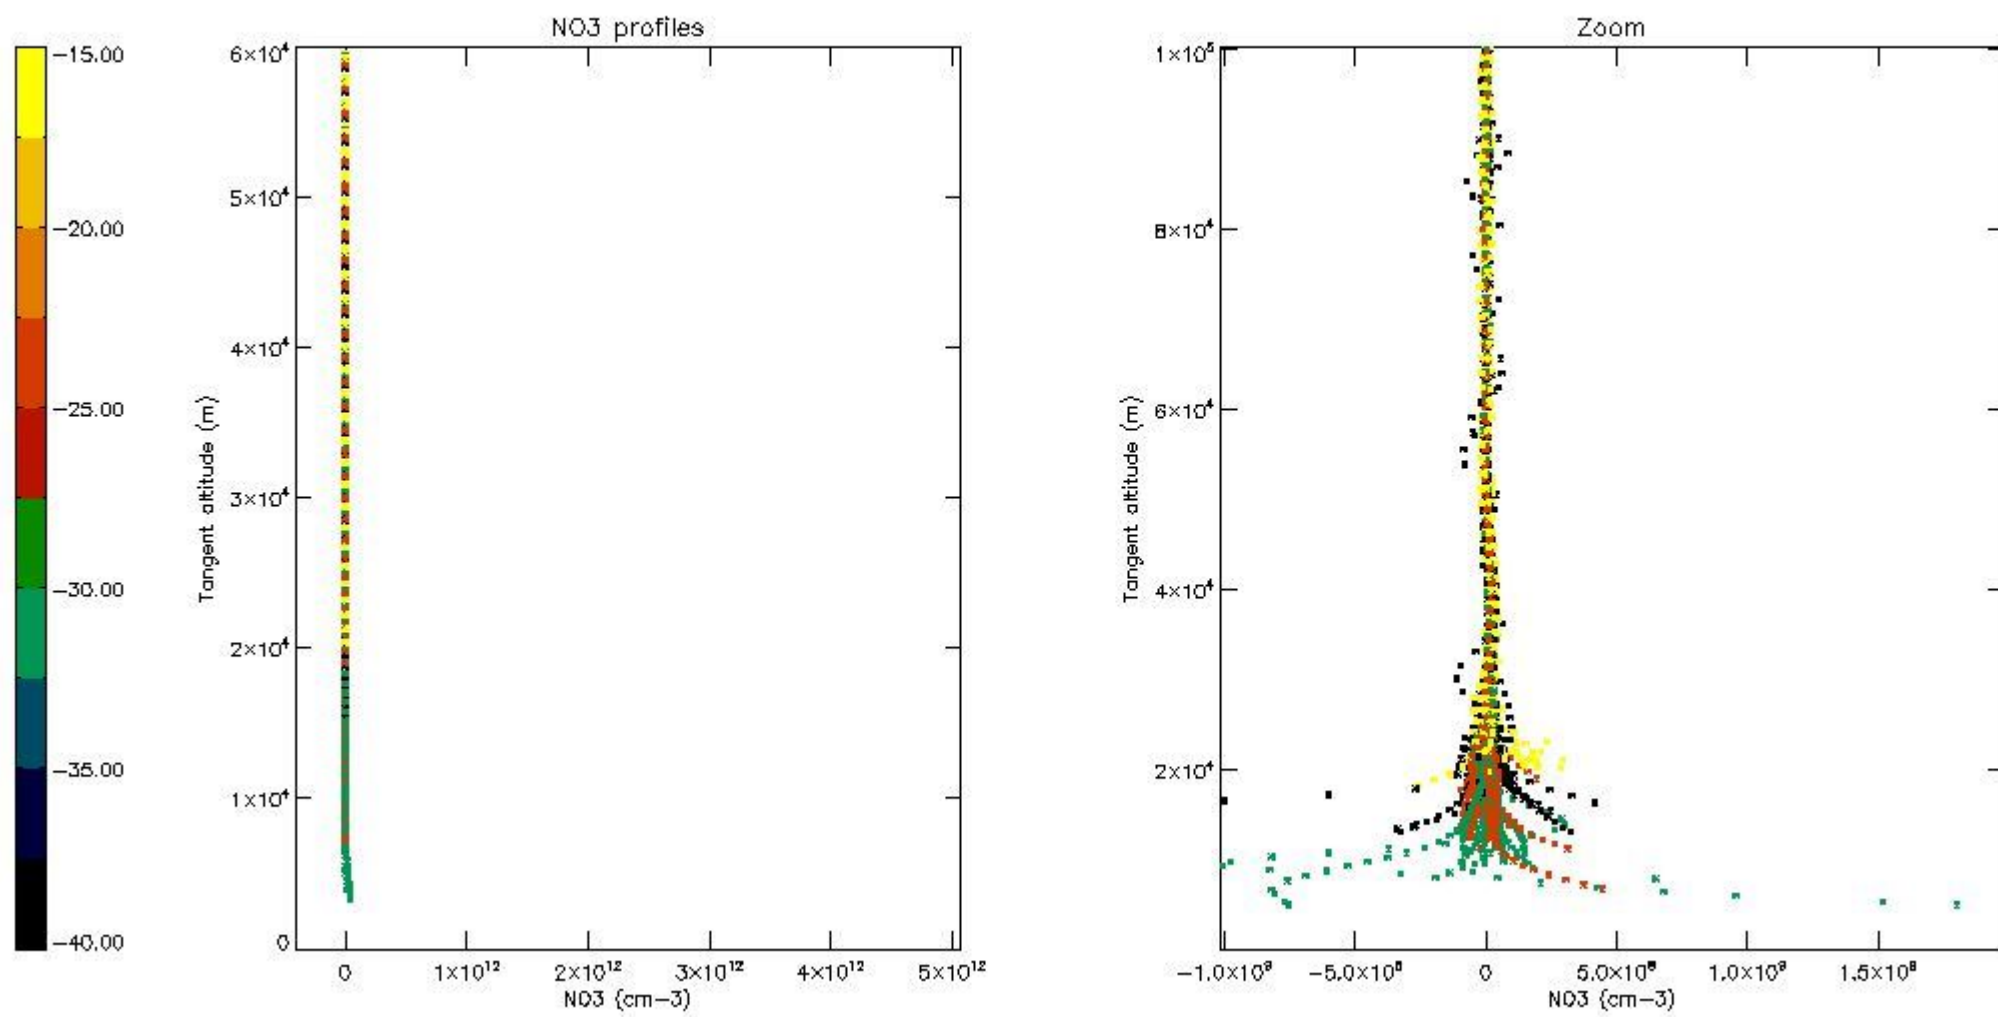

5.8 Plot H2O profiles for all STD (only for occultations of stars 1,2,3,4,13,14,16,26,63 dark without errors)

The colorbar represents the latitude.