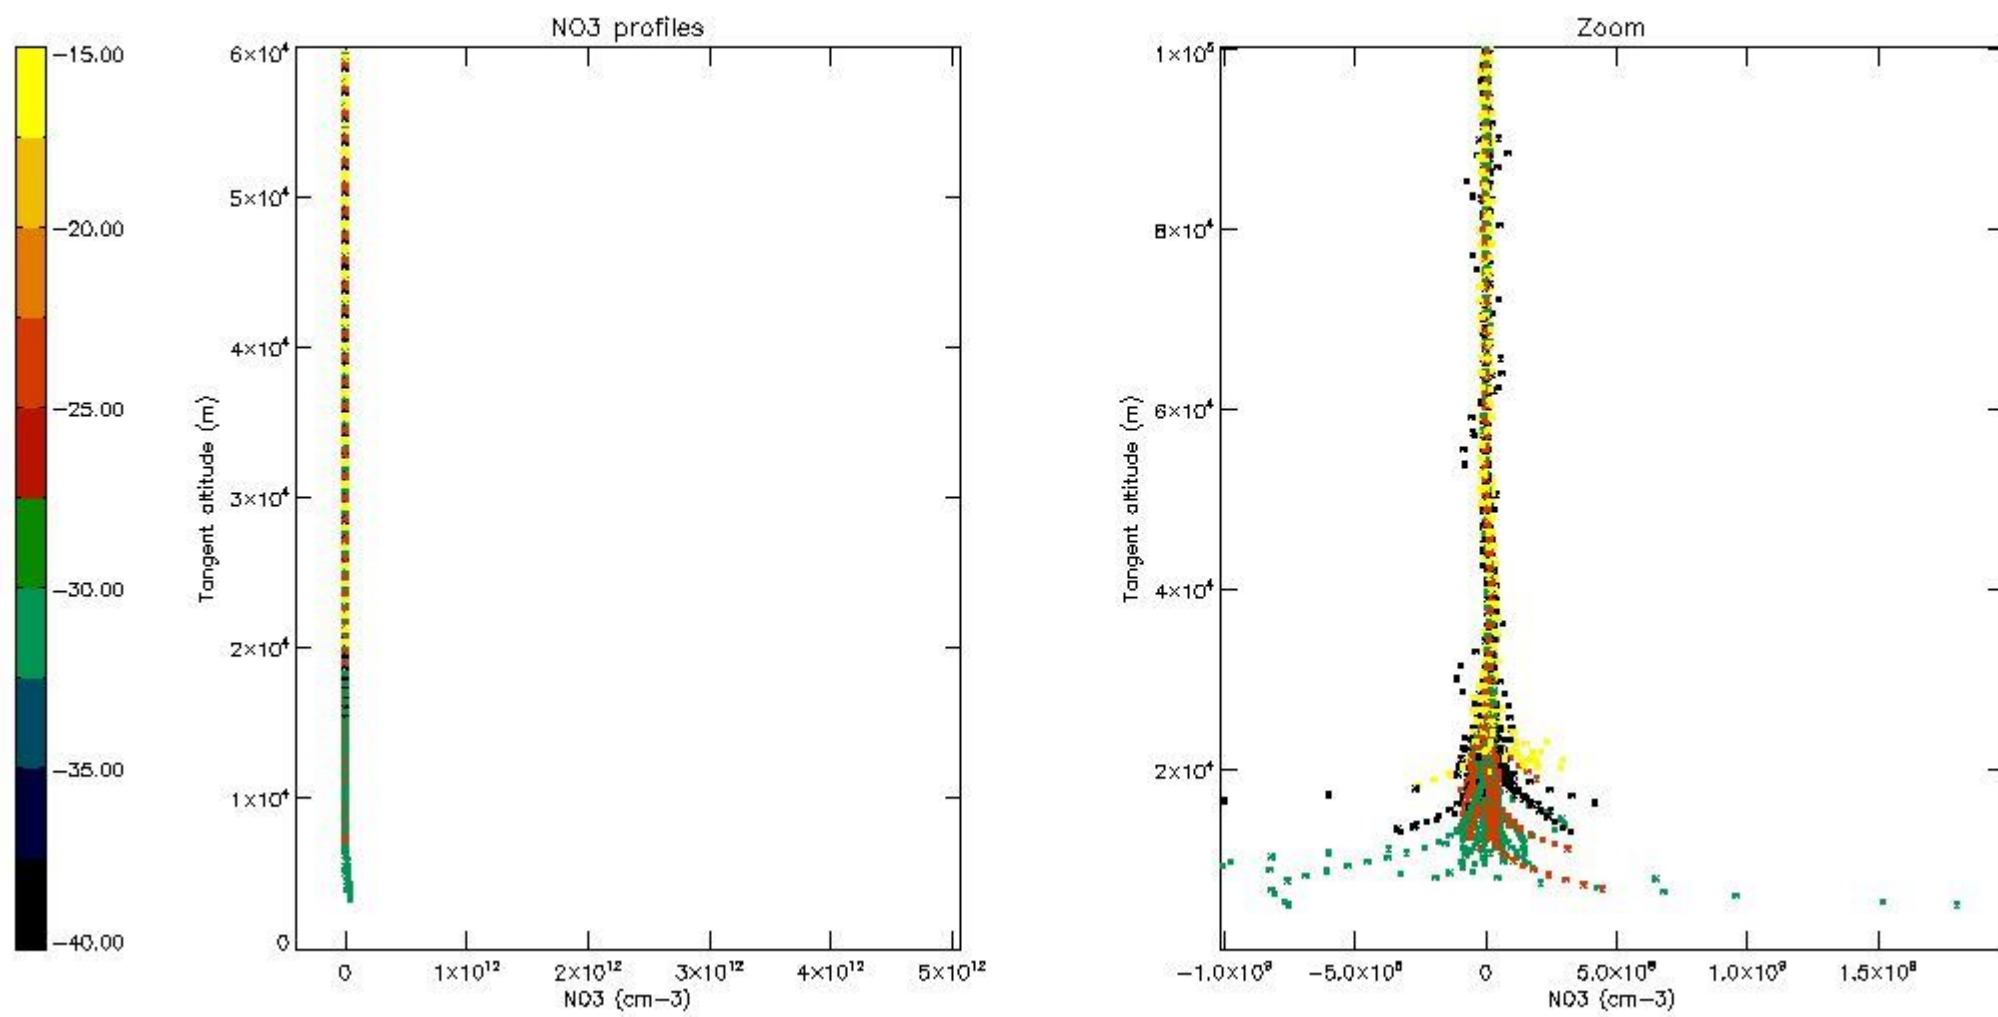

5.4 Plot ozone profiles where STD < 10% (dark without errors)

The colorbar represents the latitude.

5.5 Plot ozone profiles where STD < 5% (dark without errors)

The colorbar represents the latitude.

5.6 Plot NO₂ profiles for all STD (dark without errors)

The colorbar represents the latitude.

5.7 Plot NO3 profiles for all STD (dark without errors)

The colorbar represents the latitude.

5.8 Plot H2O profiles for all STD (only for occultations of stars 1,2,3,4,13,14,16,26,63 dark without errors)