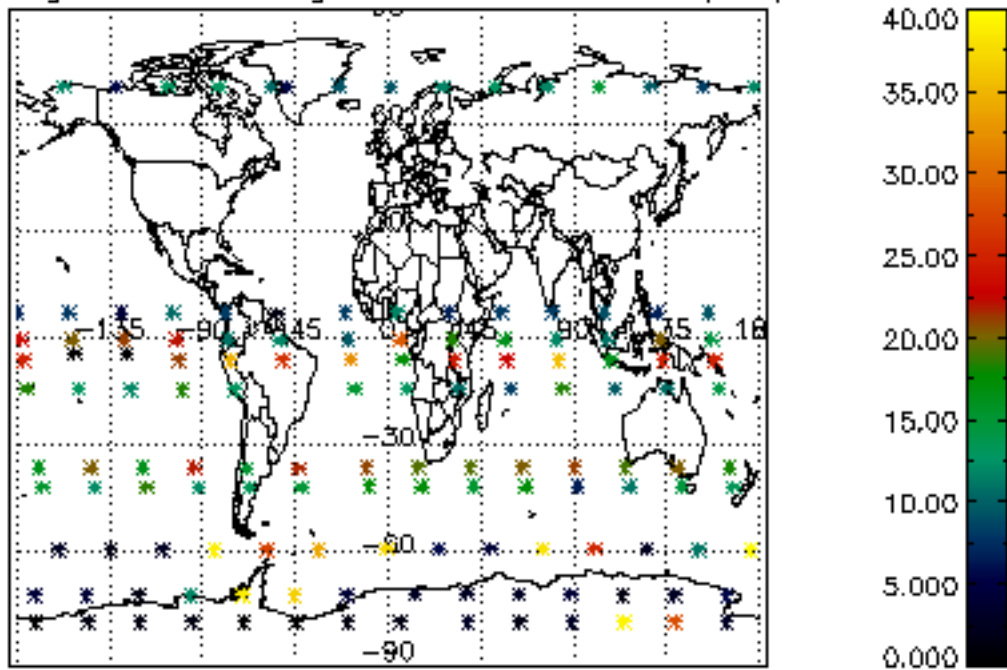

Percentage of cosmic ray hits per profile

Percentage of star falling outside central band per profile