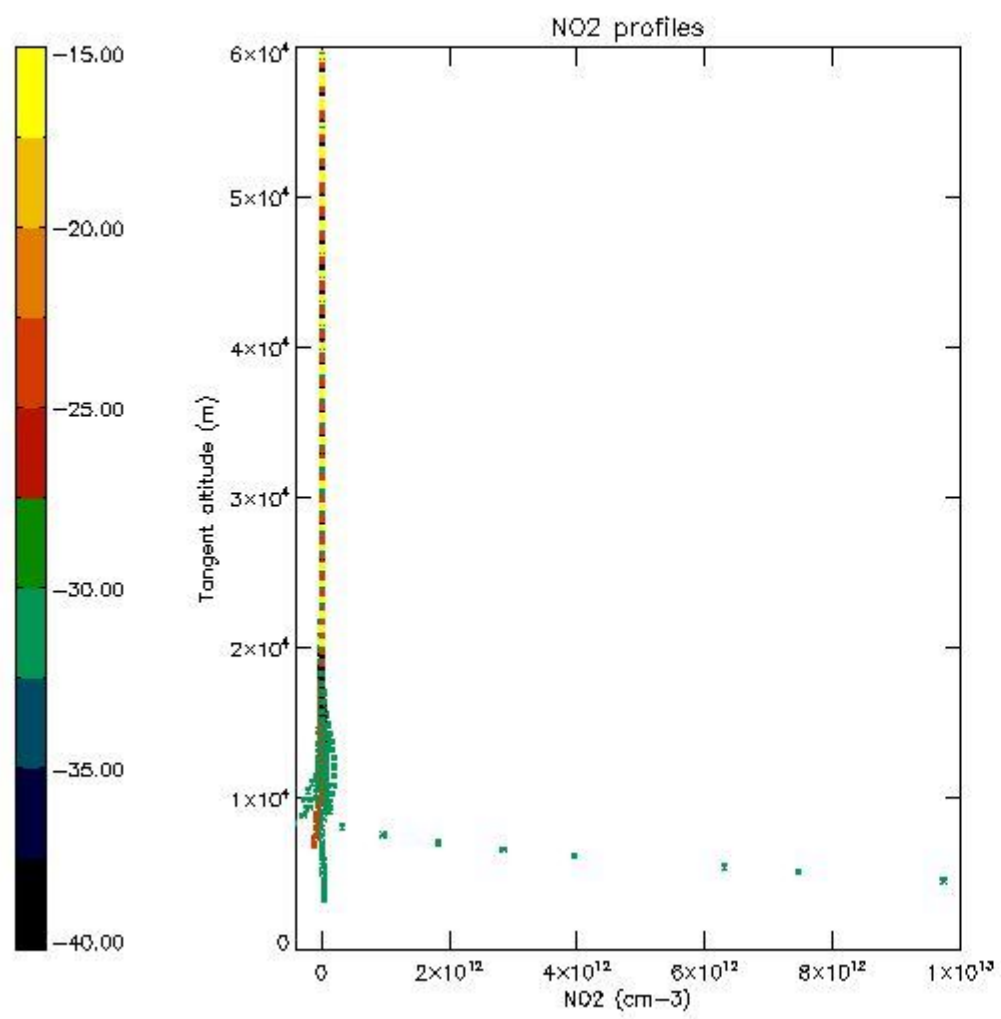

5.4 Plot ozone profiles where STD < 10% (dark without errors)

The colorbar represents the latitude.

5.5 Plot ozone profiles where STD < 5% (dark without errors)

The colorbar represents the latitude.

5.6 Plot NO₂ profiles for all STD (dark without errors)

The colorbar represents the latitude.

5.7 Plot NO3 profiles for all STD (dark without errors)

The colorbar represents the latitude.

5.8 Plot H2O profiles for all STD (only for occultations of stars 1,2,3,4,13,14,16,26,63 dark without errors)