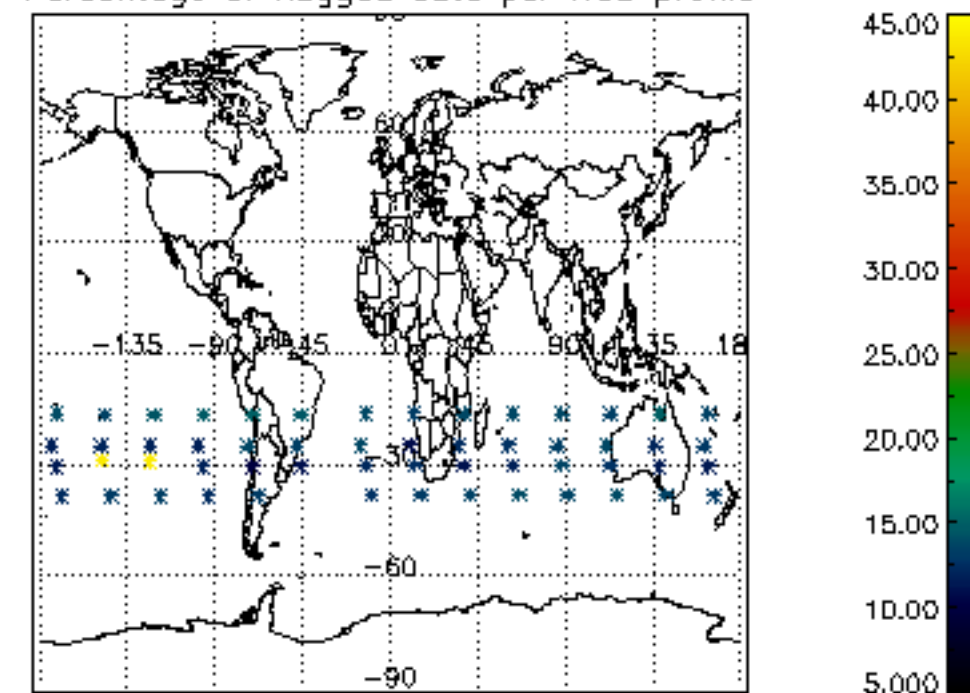

Percentage of flagged data per NO3 profile