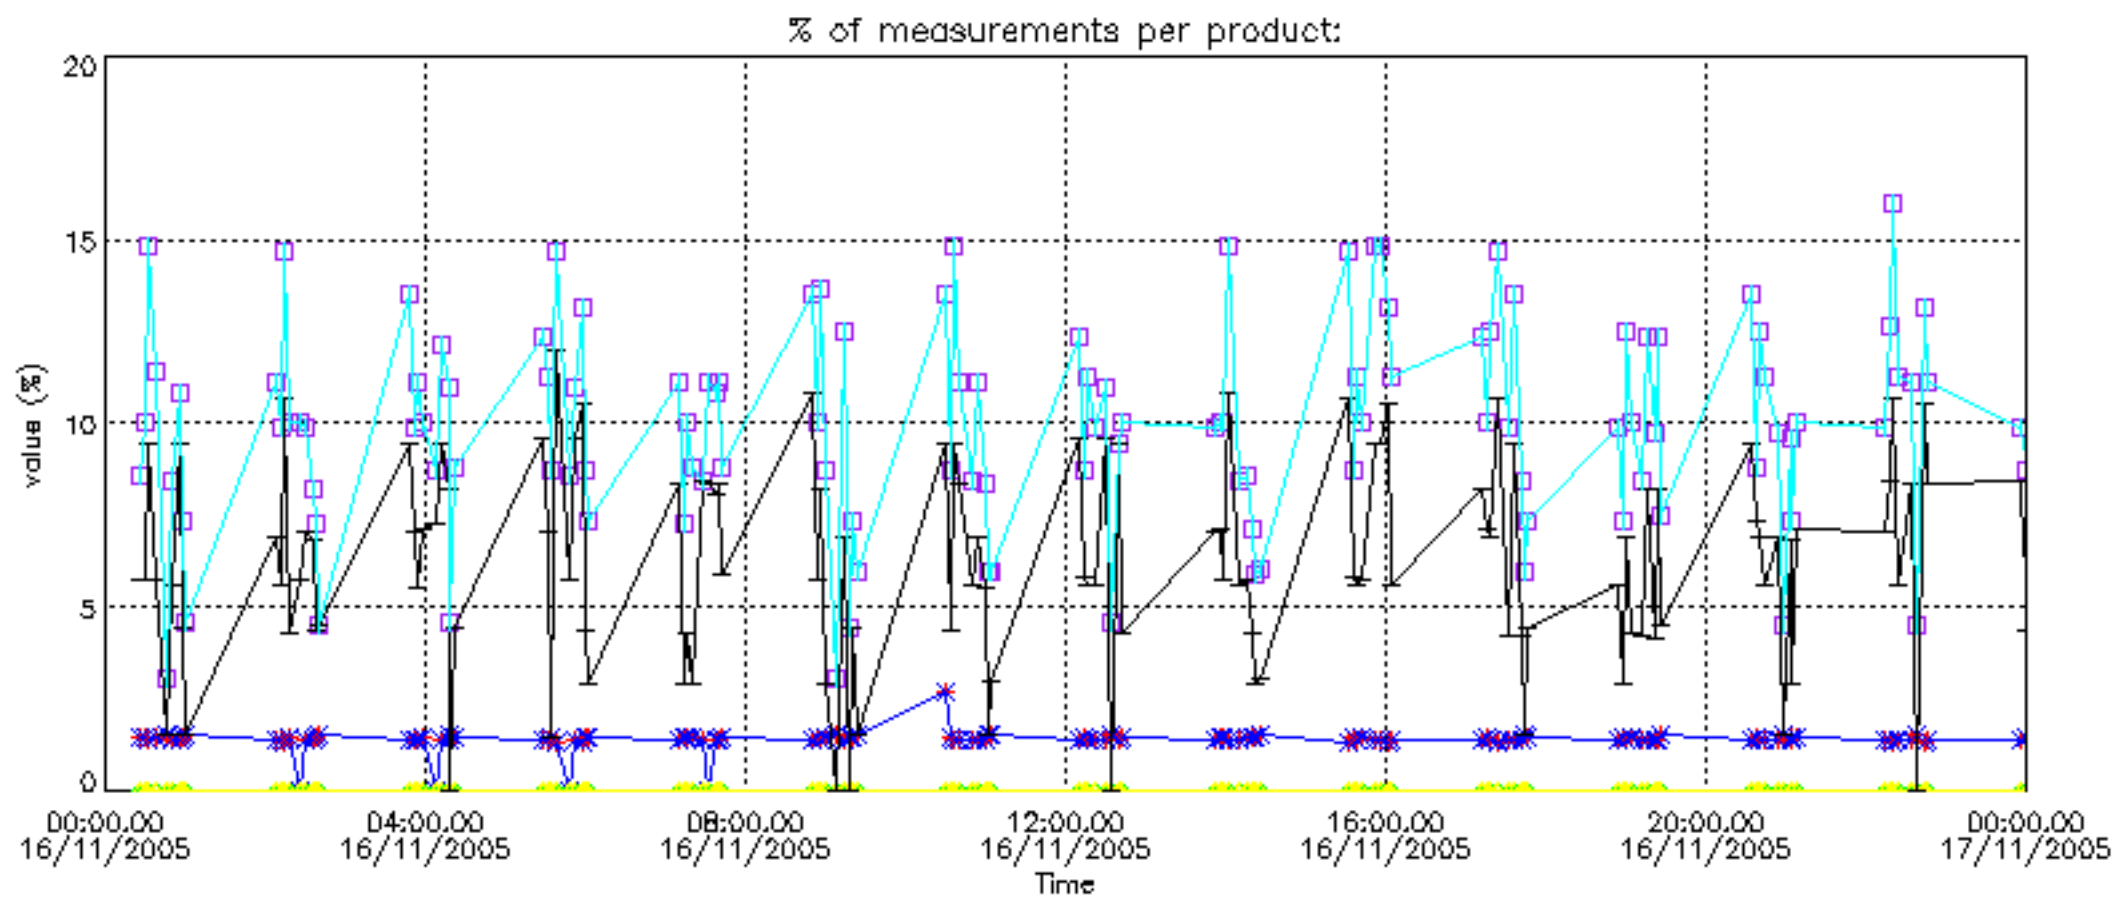

Percentage of cosmic ray hits per profile

Percentage of datation errors per profile