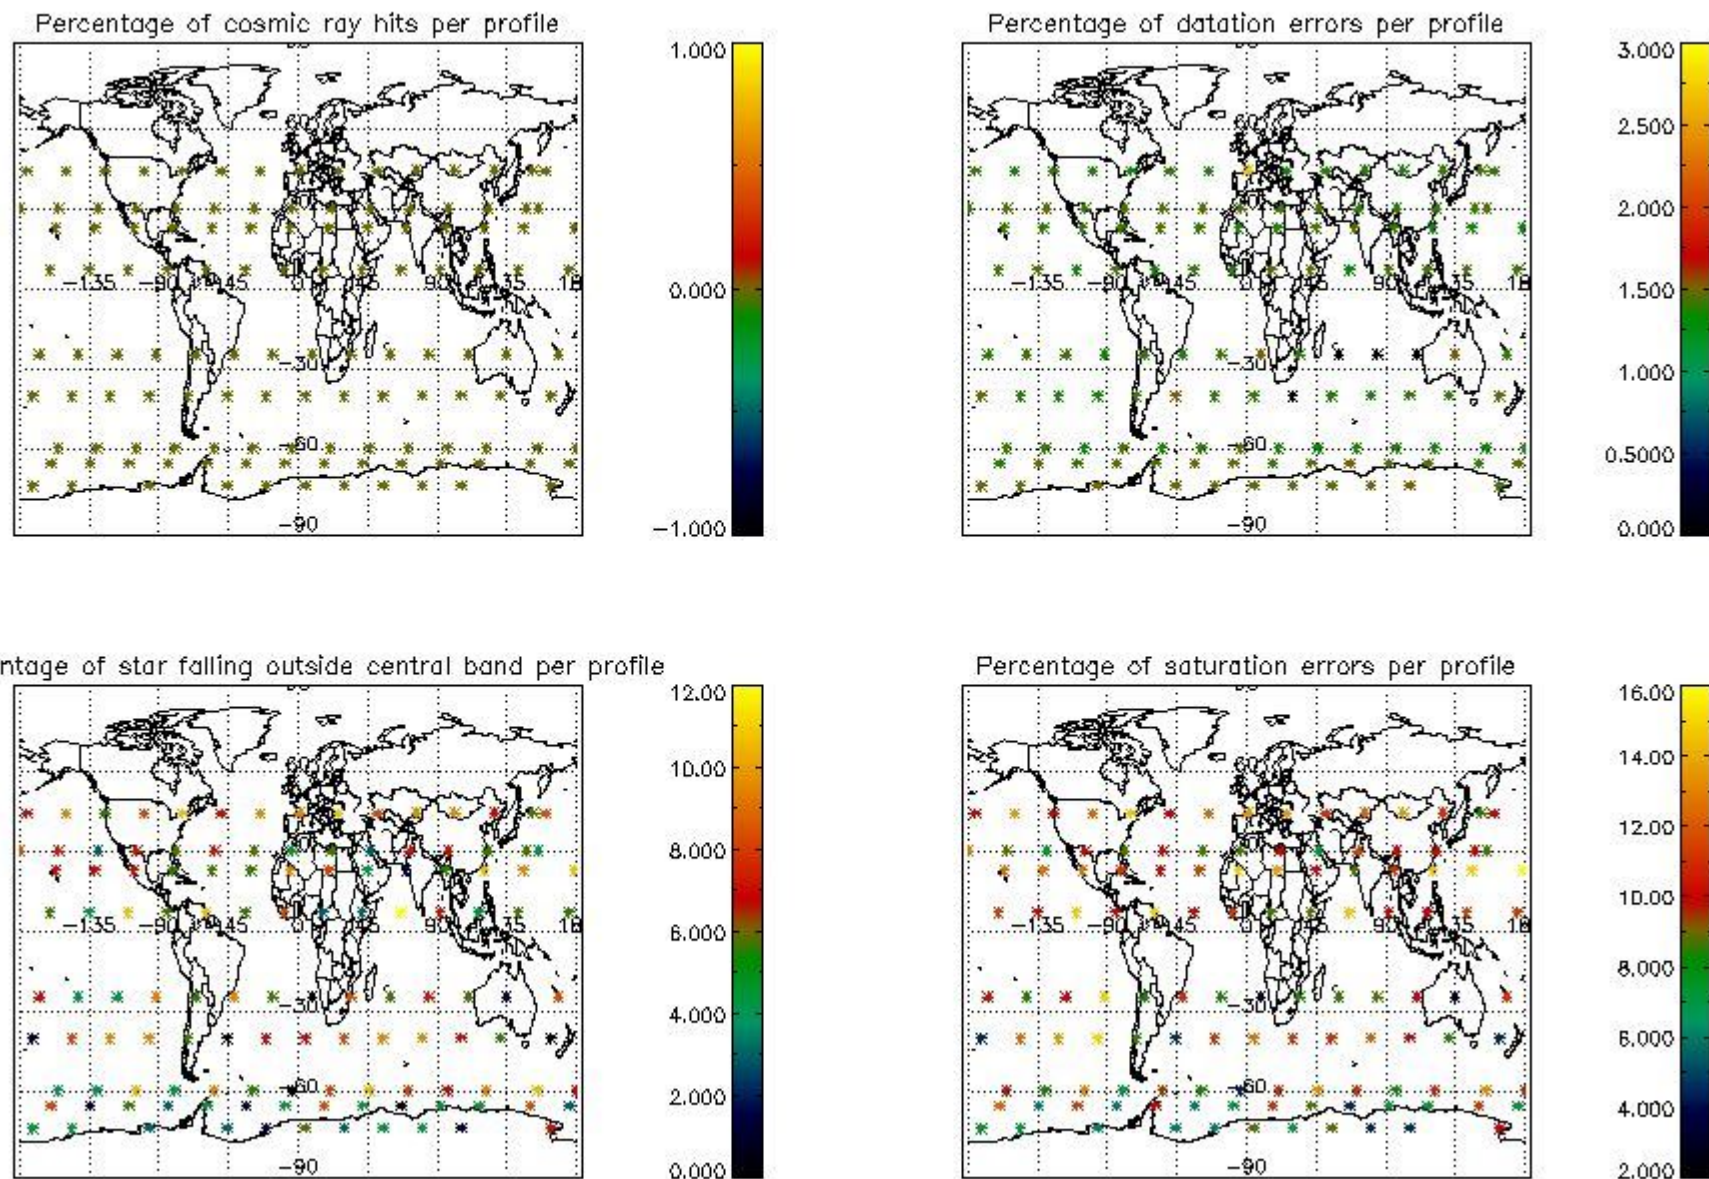

Percentage of datation errors per profile

Percentage of star falling outside central band per profile

Percentage of saturation errors per profile

4.2.2 Plot level 1 quality information per product (world map): ENVISAT DESCENDING passes