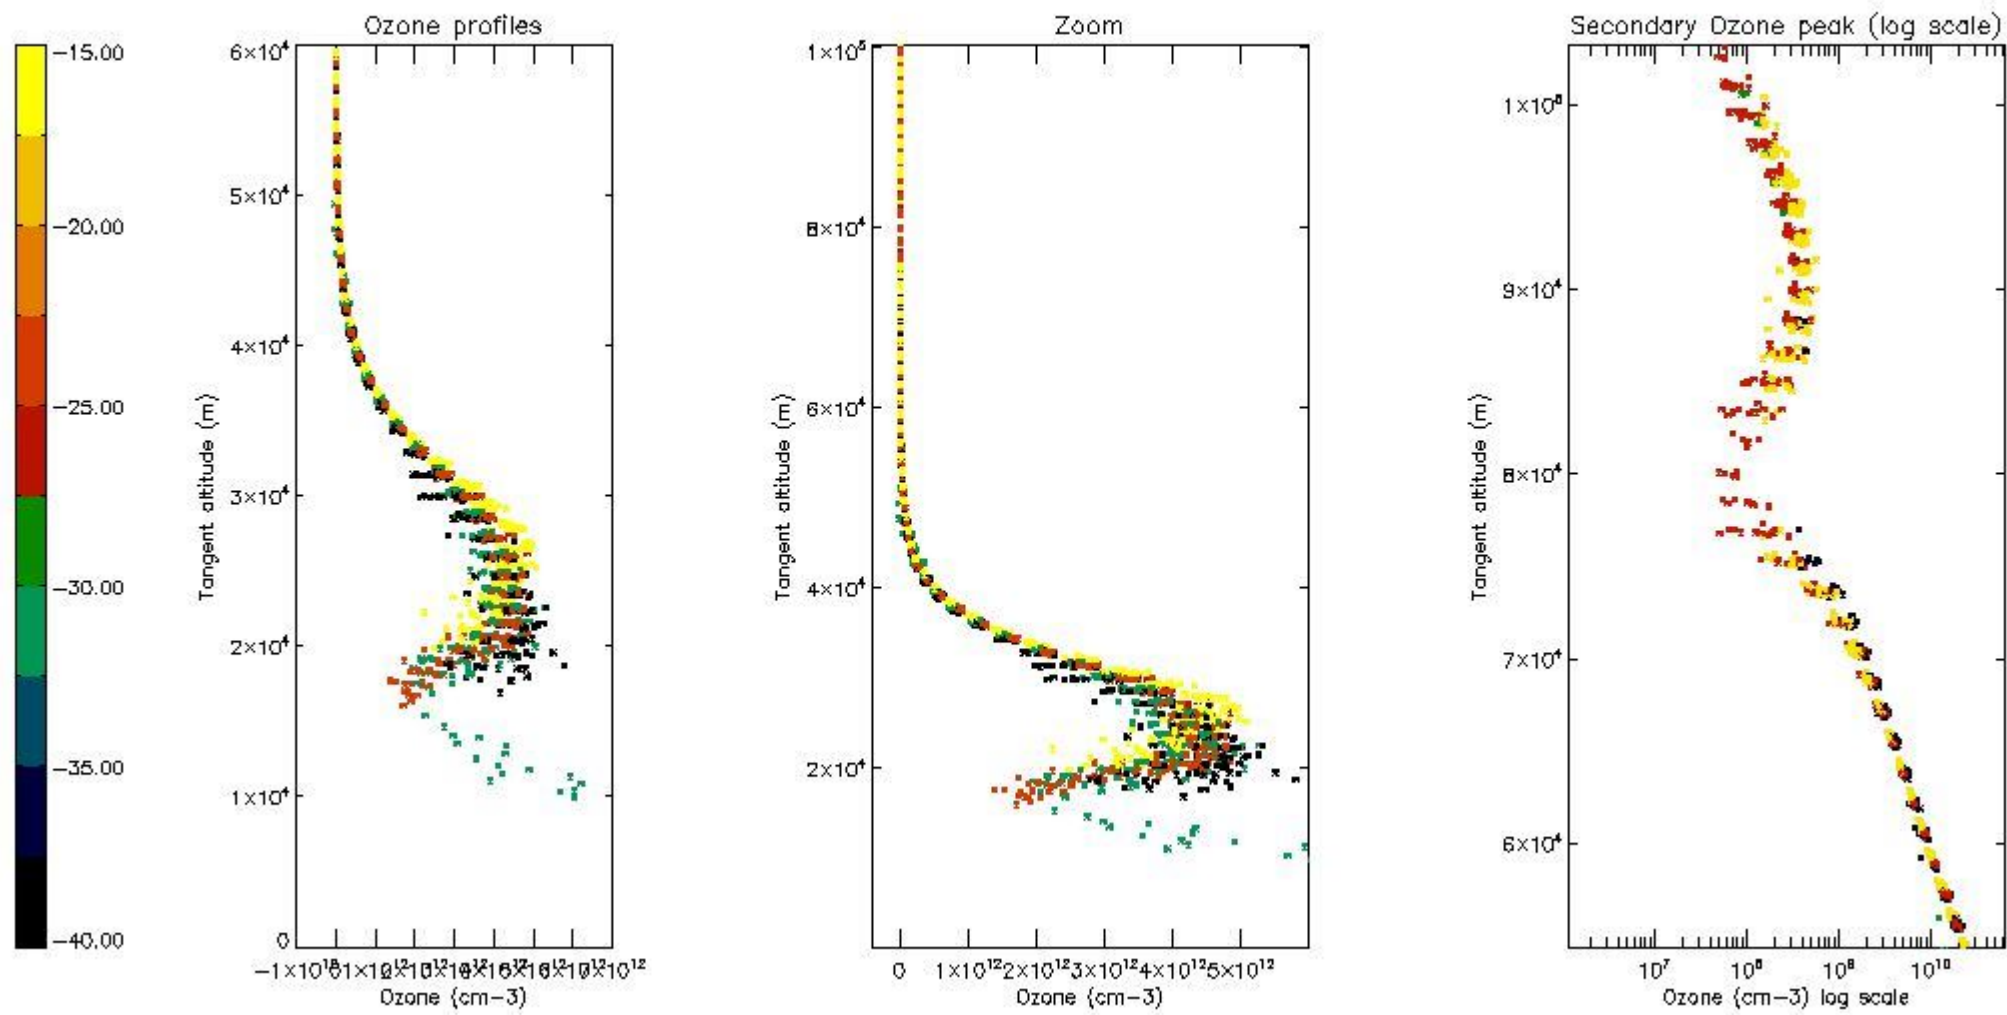

So, the table below shows the percentage of dark limb and valid observations for each criteria with respect to the overall valid daily observations.

Criteria	% of total production
All STD	22
STD < 20	13

STD < 10	12
STD < 5	8

5.2 Plot ozone profiles for all STD (dark without errors)

The colorbar represents the latitude.

5.3 Plot ozone profiles where STD < 20% (dark without errors)

The colorbar represents the latitude.

5.4 Plot ozone profiles where STD < 10% (dark without errors)

The colorbar represents the latitude.

5.5 Plot ozone profiles where STD < 5% (dark without errors)

The colorbar represents the latitude.

5.6 Plot NO₂ profiles for all STD (dark without errors)

The colorbar represents the latitude.

5.7 Plot NO3 profiles for all STD (dark without errors)

The colorbar represents the latitude.

5.8 Plot H2O profiles for all STD (only for occultations of stars 1,2,3,4,13,14,16,26,63 dark without errors)