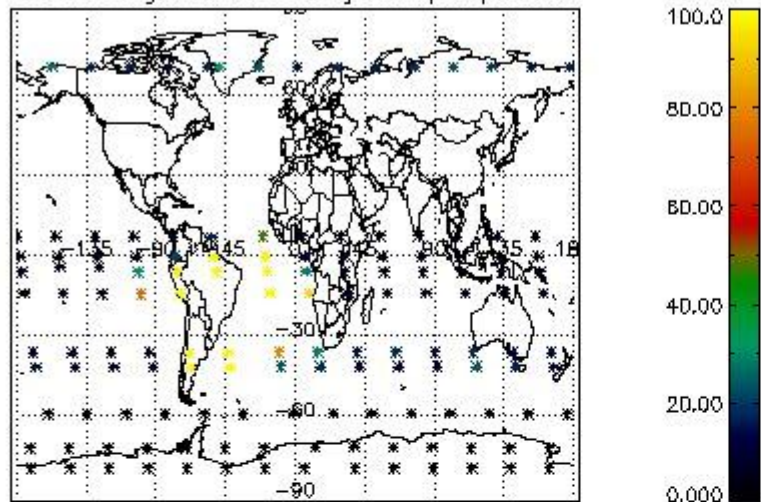

4.1 Plot quality information per product (time dependant) coming from level 1b processing

4.1.1 Plot level 1 quality information per product (time dependant): ENVISAT ASCENDING passes

4.1.2 Plot level 1 quality information per product (time dependant): ENVI SAT DESCENDING passes

4.2 Plot quality information per product coming from level 1b processing (world map)

4.2.1 Plot level 1 quality information per product (world map): ENVISAT ASCENDING passes

Percentage of cosmic ray hits per profile