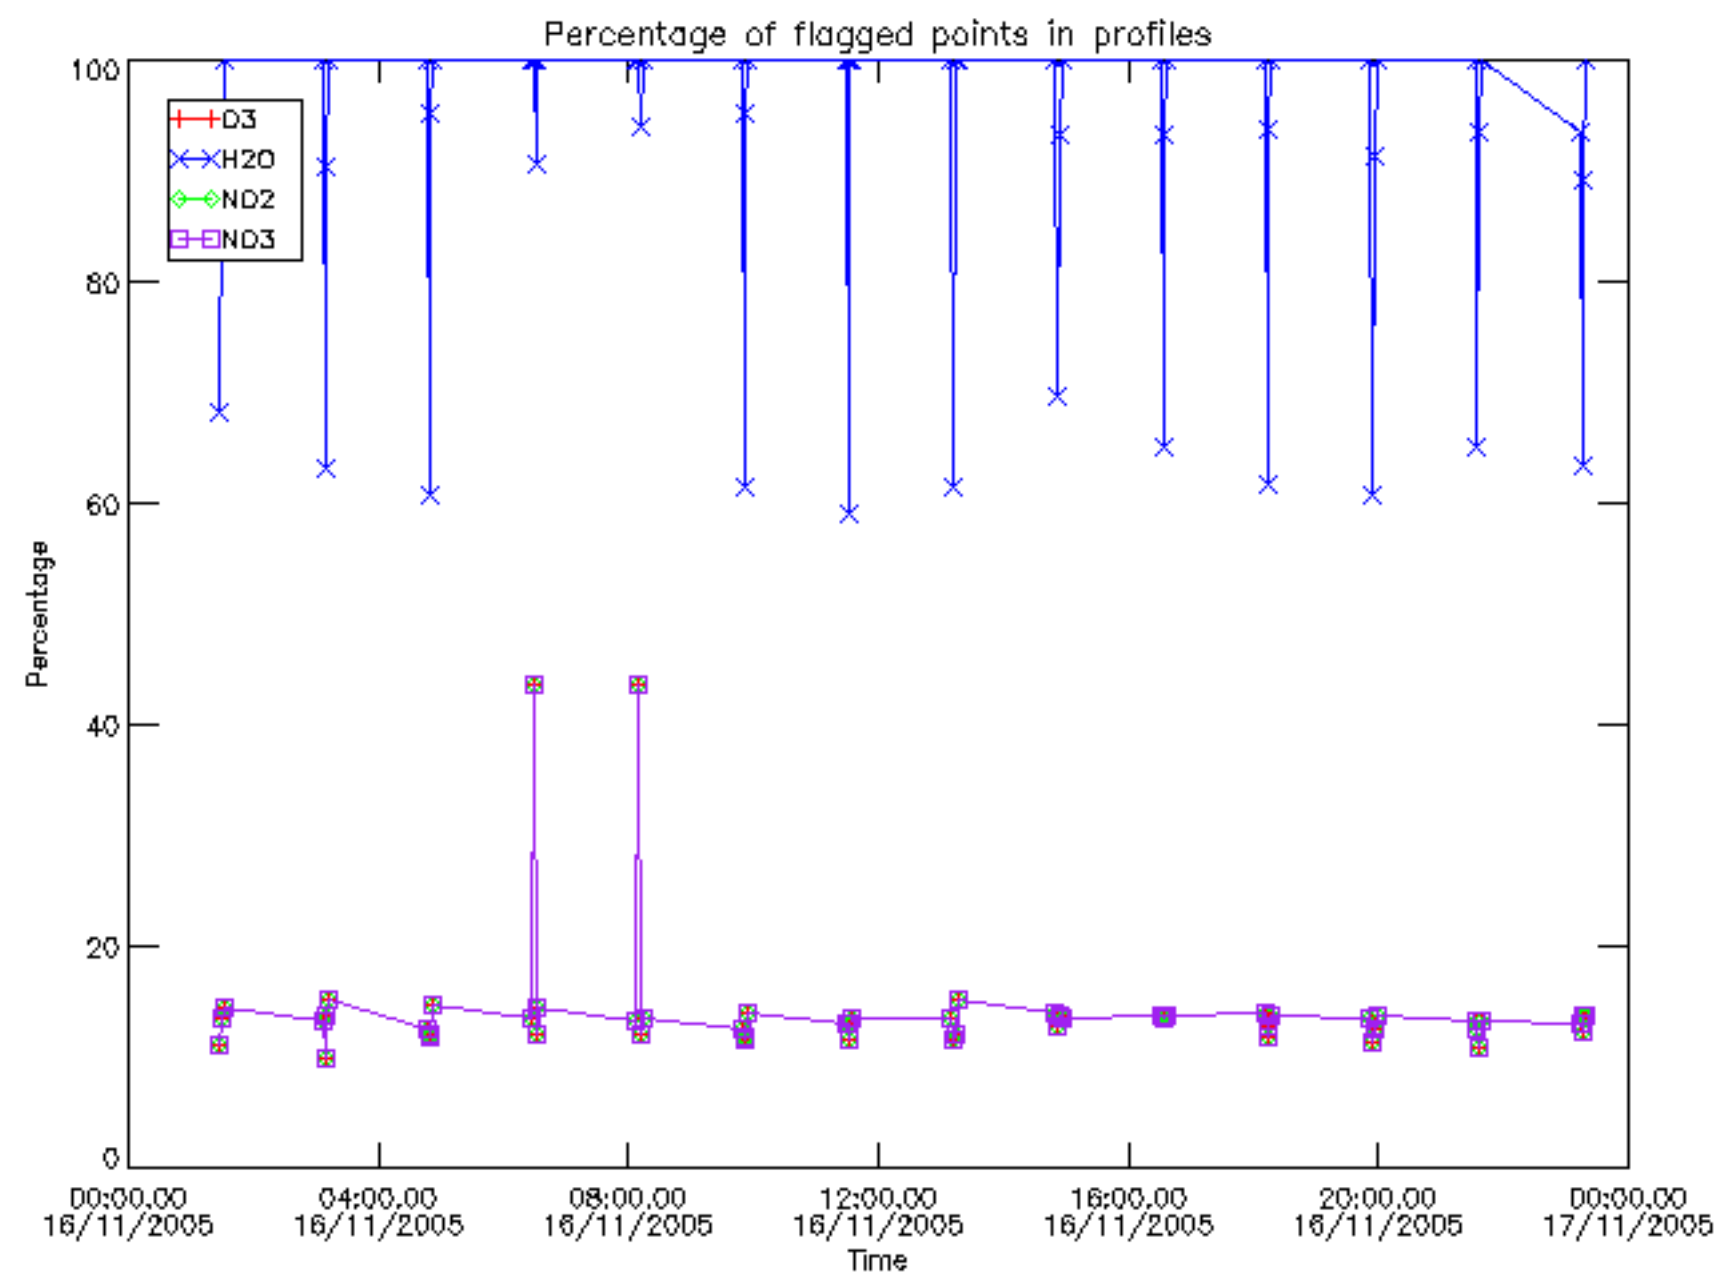

Percentage of flagged data per D3 profile

Percentage of flagged data per H2O profile