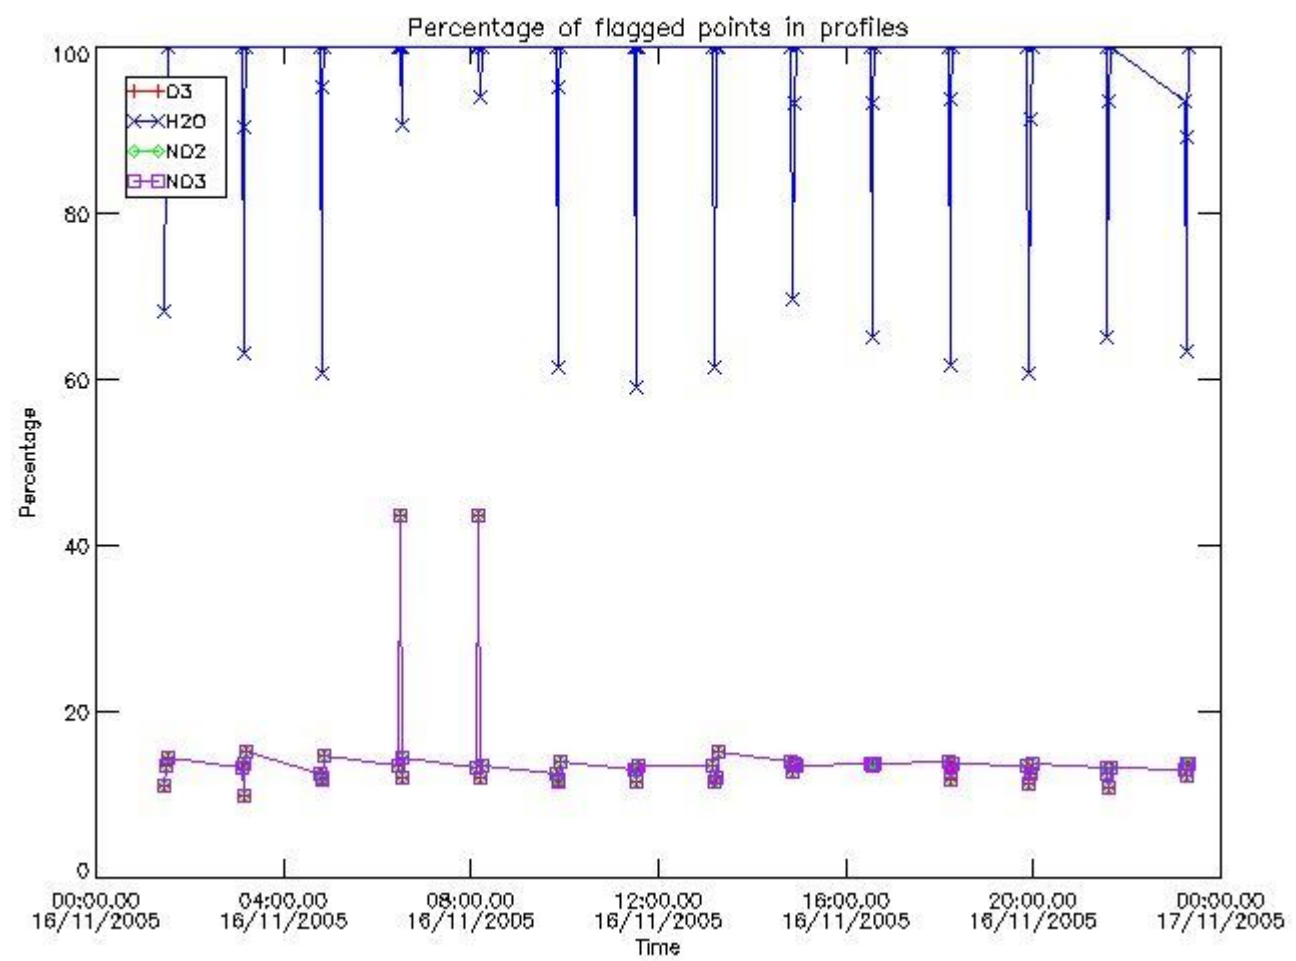

3. Quality information per product

In this section it is plotted some information contained in the Quality Summary data set of the level 2 products. Only products in dark limb conditions and without errors (error flag in the MPH set to "0") are used.

3.1 Plot quality information per product (time dependant)

3.2 Plot quality information per product (world map)