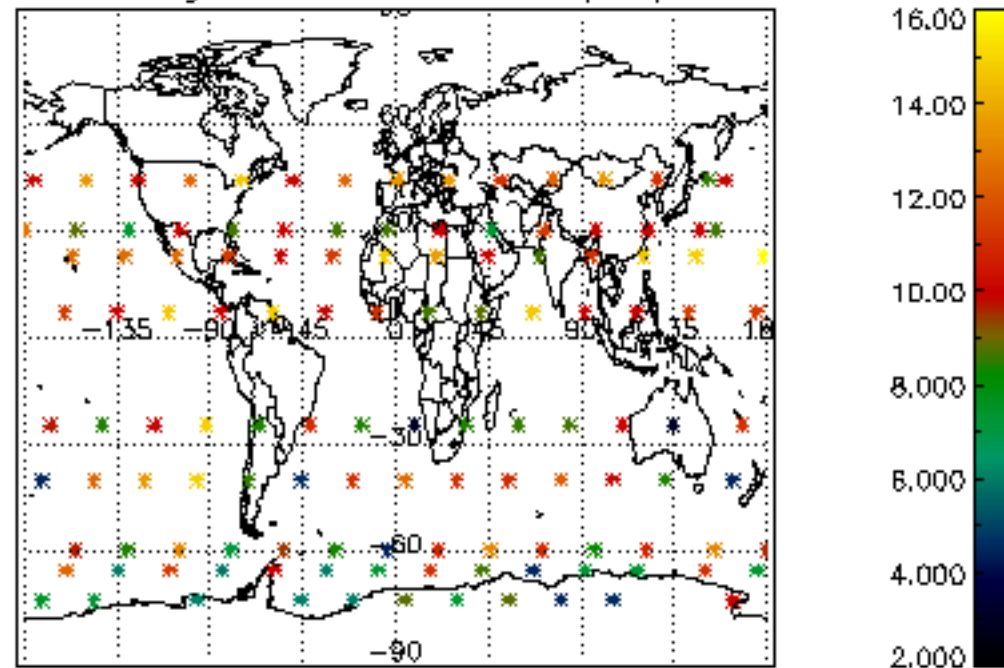

Percentage of saturation errors per profile