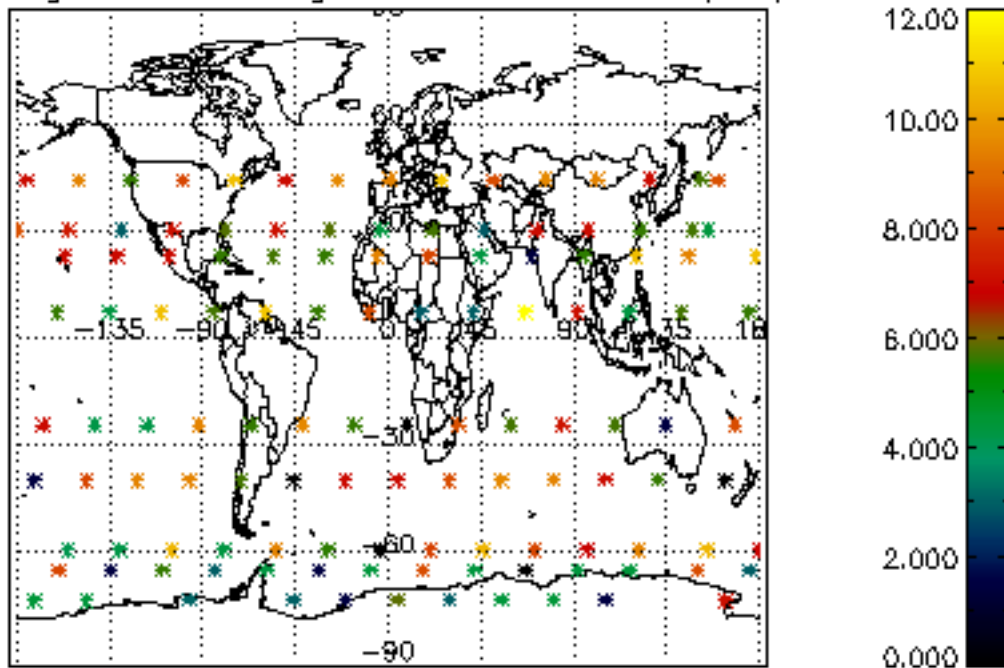

Percentage of star falling outside central band per profile