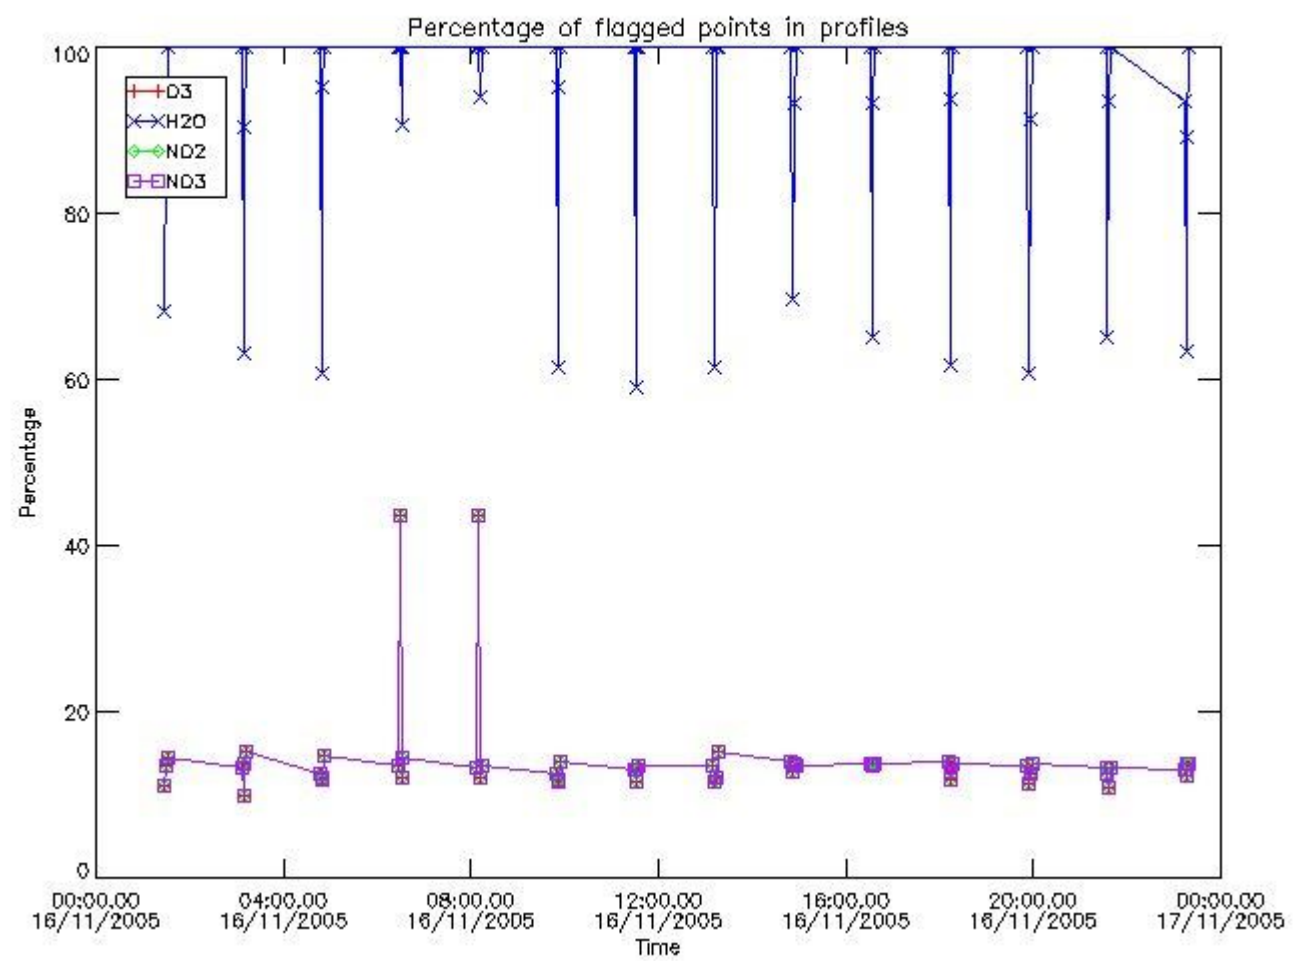

3. Quality information per product

In this section it is plotted some information contained in the Quality Summary data set of the level 2 products. Only products in dark limb conditions and without errors (error flag in the MPH set to "0") are used.

3.1 Plot quality information per product (time dependant)

Percentage of flagged data per O3 profile

Percentage of flagged data per H2O profile