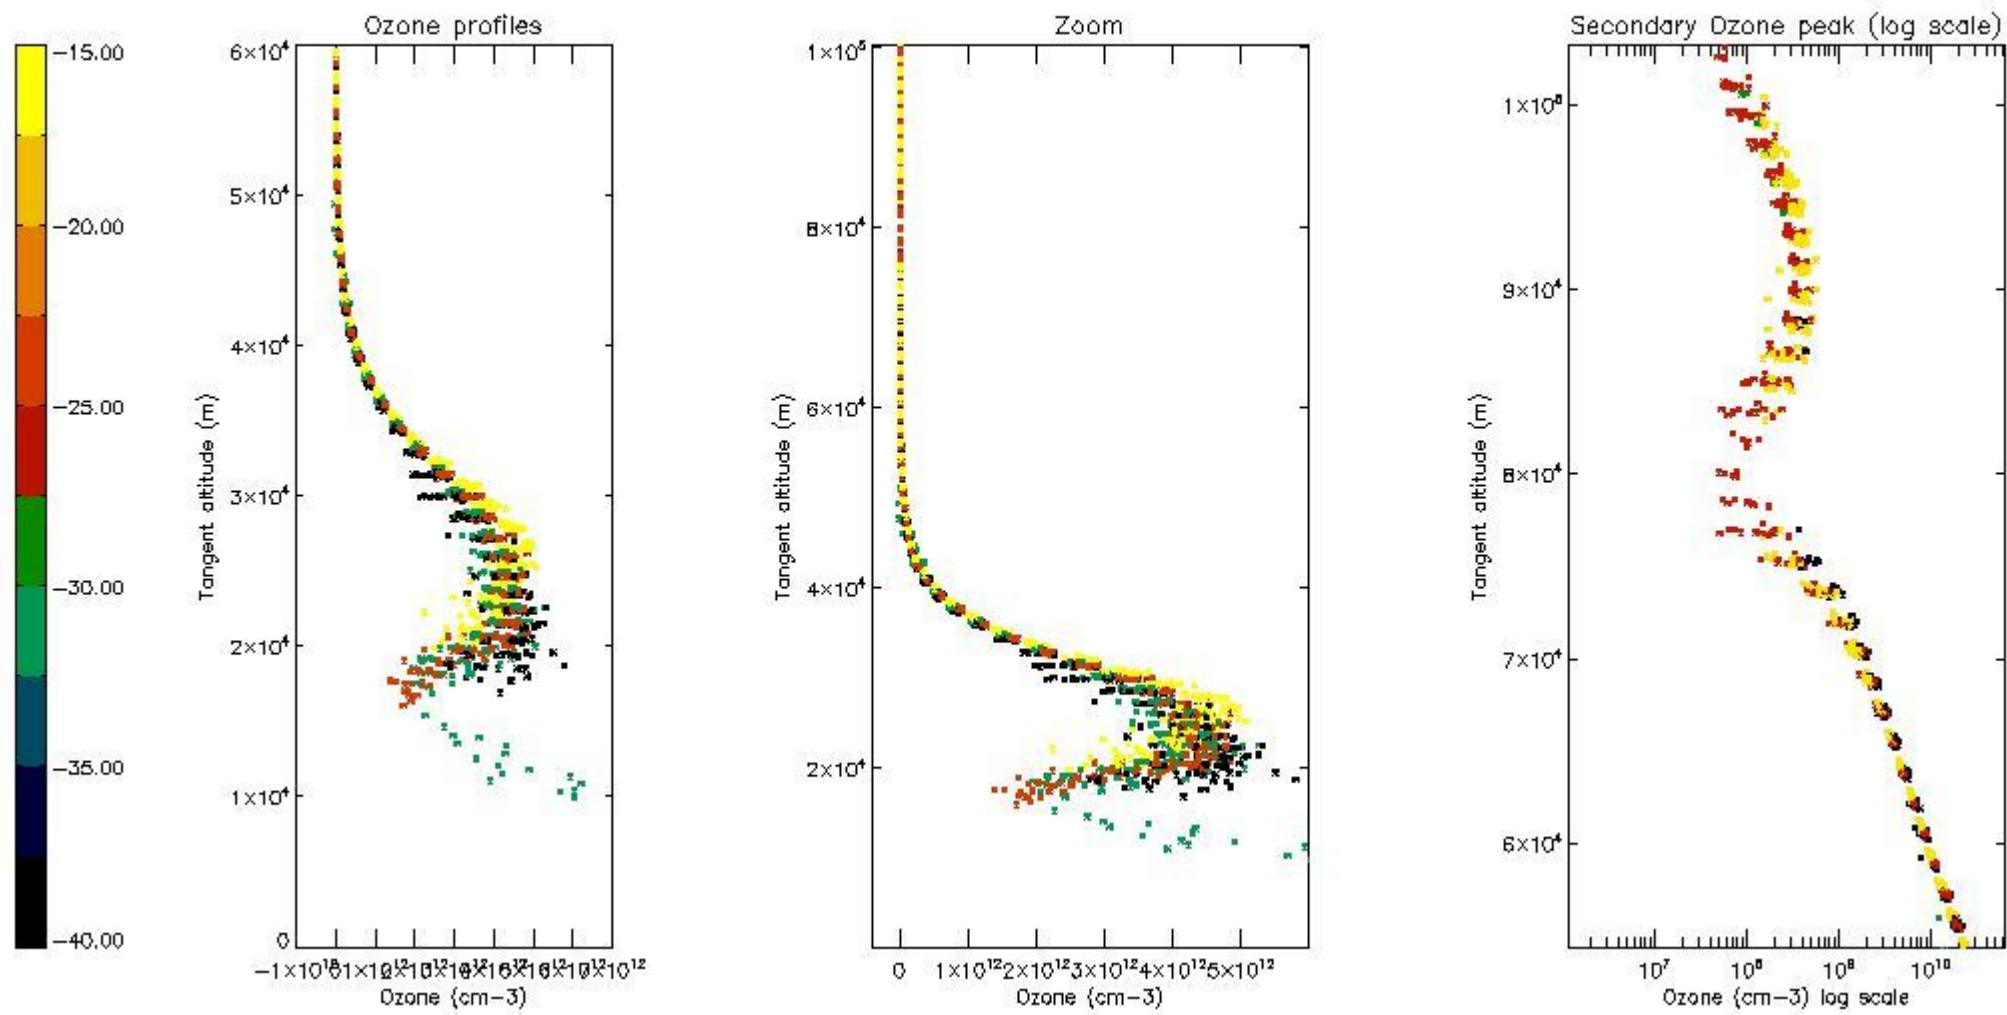

STD < 10	12
STD < 5	8

5.2 Plot ozone profiles for all STD (dark without errors)

The colorbar represents the latitude.

5.3 Plot ozone profiles where STD < 20% (dark without errors)

The colorbar represents the latitude.