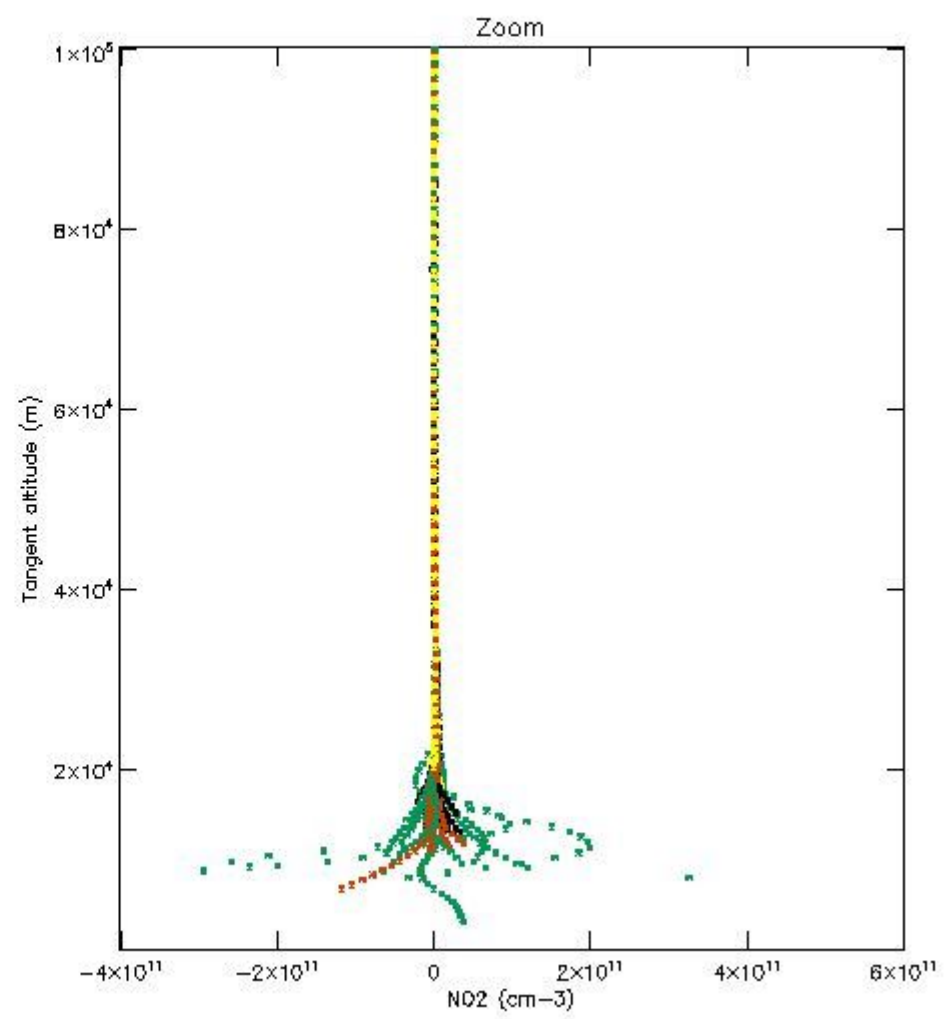

STD < 10	12
STD < 5	8

5.2 Plot ozone profiles for all STD (dark without errors)

The colorbar represents the latitude.

5.3 Plot ozone profiles where STD < 20% (dark without errors)

The colorbar represents the latitude.

5.4 Plot ozone profiles where STD < 10% (dark without errors)

The colorbar represents the latitude.

5.5 Plot ozone profiles where STD < 5% (dark without errors)

The colorbar represents the latitude.

5.6 Plot NO₂ profiles for all STD (dark without errors)

The colorbar represents the latitude.

5.7 Plot NO3 profiles for all STD (dark without errors)

The colorbar represents the latitude.

5.8 Plot H2O profiles for all STD (only for occultations of stars 1,2,3,4,13,14,16,26,63 dark without errors)