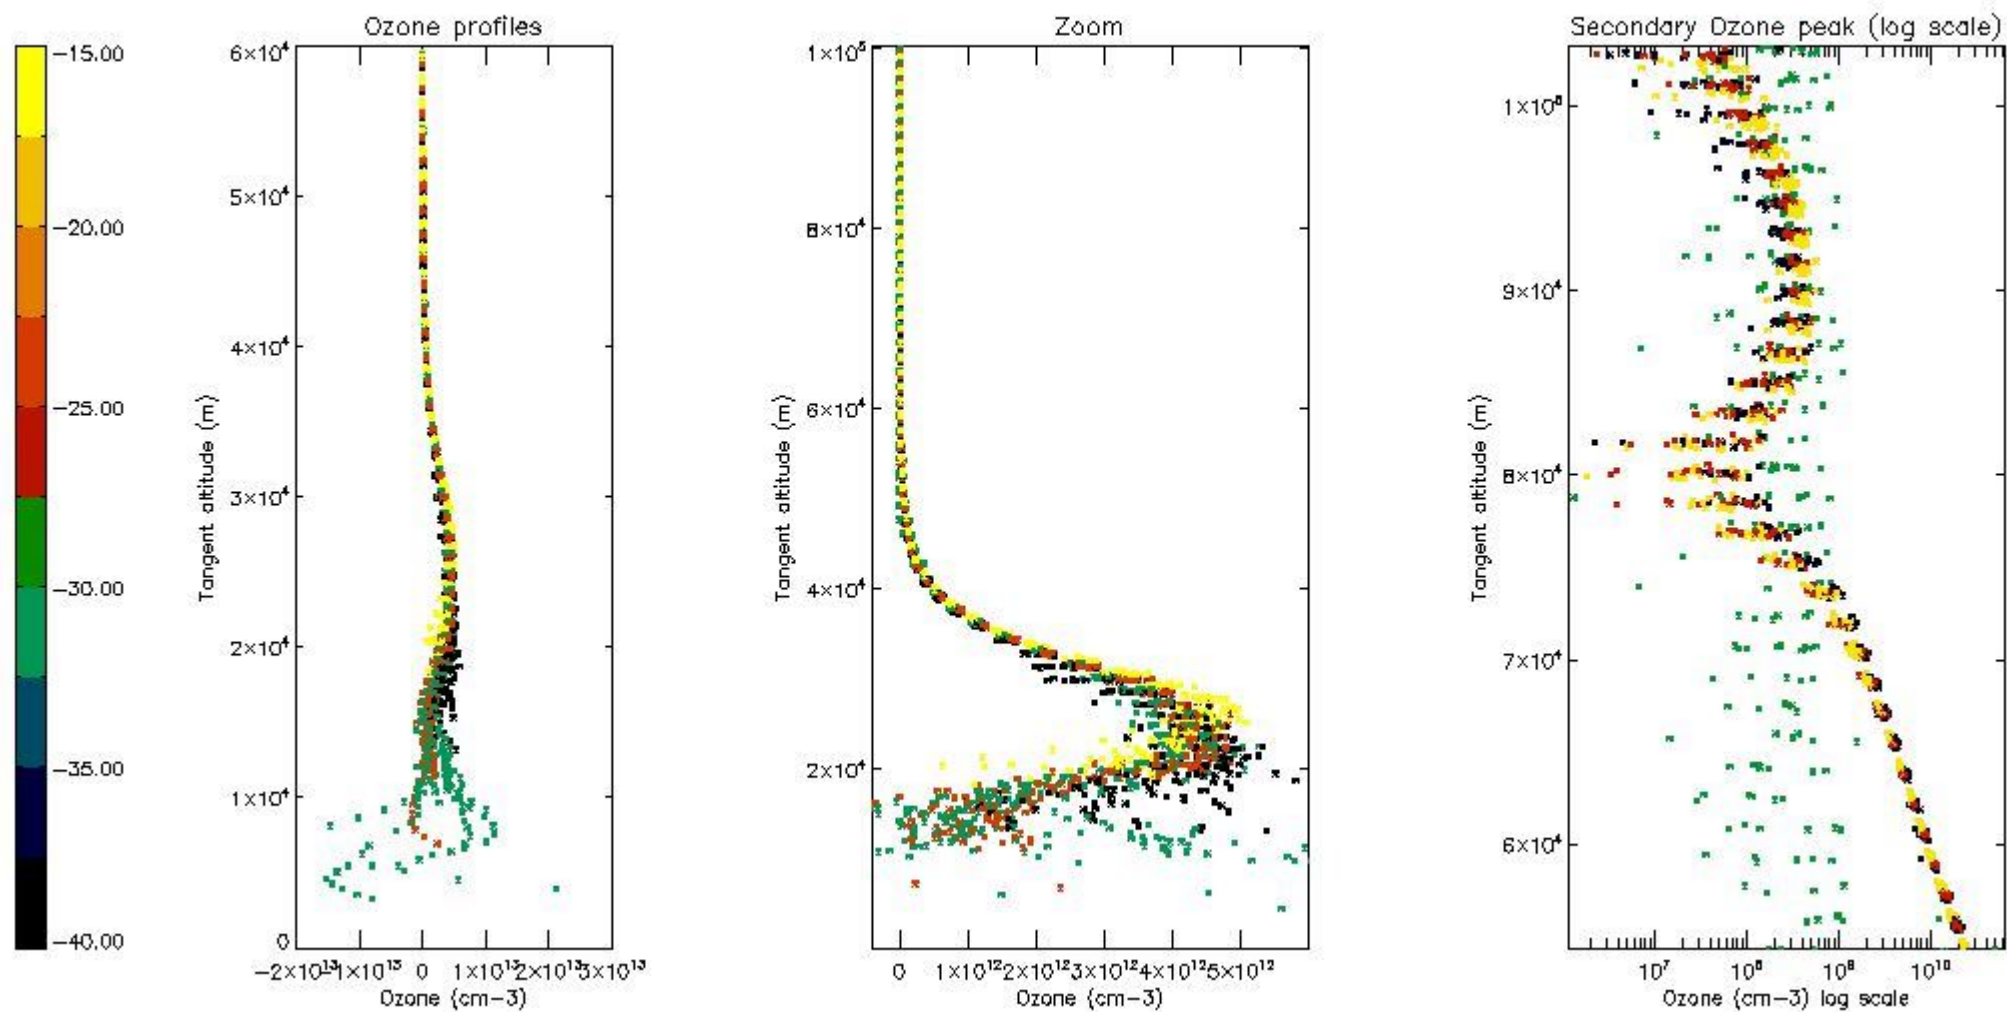

STD < 10	12
STD < 5	8

5.2 Plot ozone profiles for all STD (dark without errors)

The colorbar represents the latitude.

5.3 Plot ozone profiles where STD < 20% (dark without errors)

The colorbar represents the latitude.