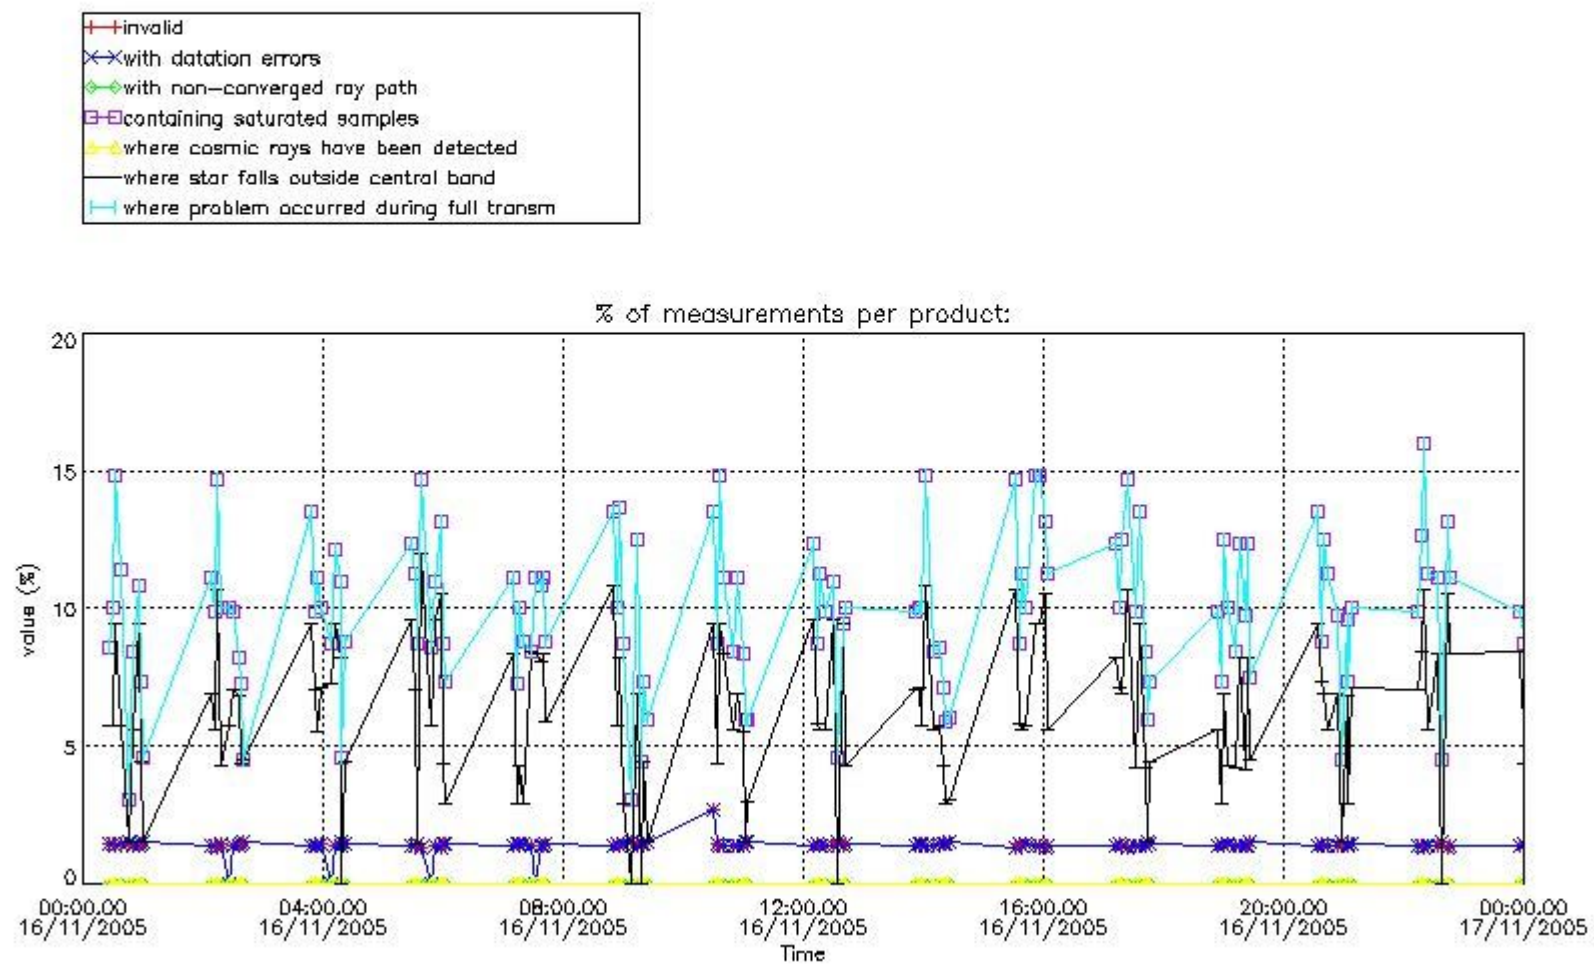

3. Quality information per product

In this section it is plotted some information contained in the Quality Summary data set of the level 2 products. Only products in dark limb conditions and without errors (error flag in the MPH set to "0") are used.

3.1 Plot quality information per product (time dependant)

3.2 Plot quality information per product (world map)

Percentage of flagged data per O3 profile

Percentage of flagged data per H2O profile

Percentage of flagged data per NO2 profile

Percentage of flagged data per NO3 profile

4. Level 1 quality information per product

In this section it is plotted some information contained in the Quality Summary data set of the level 2 products that comes from the level 1b processing. Products without errors (error flag in the MPH set to "0") are used.

4.1 Plot quality information per product (time dependant) coming from level 1b processing

4.1.1 Plot level 1 quality information per product (time dependant): ENVISAT ASCENDING passes

4.1.2 Plot level 1 quality information per product (time dependant): ENVI SAT DESCENDING passes