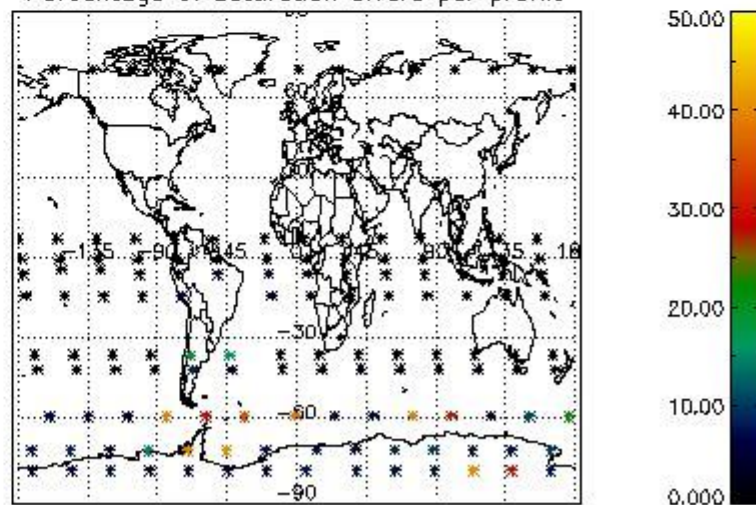

Percentage of saturation errors per profile