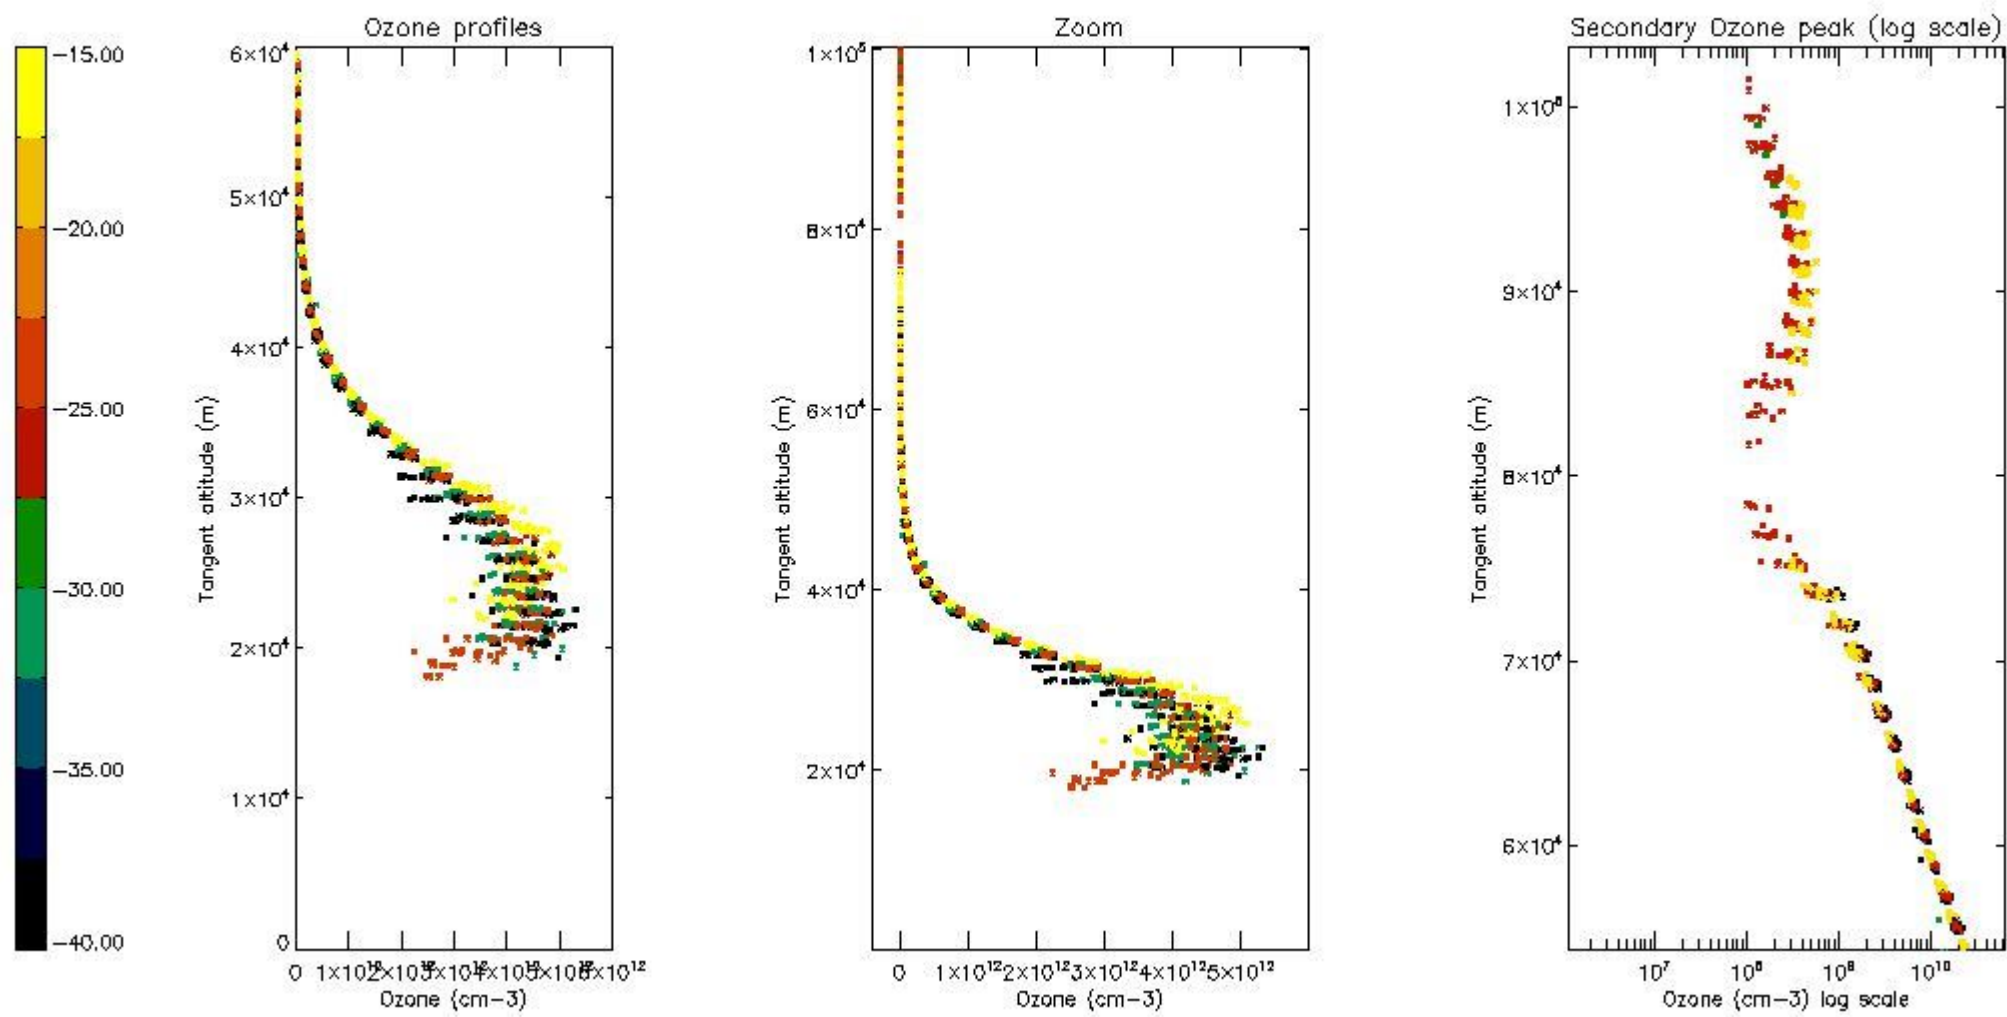

STD < 10	12
STD < 5	8

5.2 Plot ozone profiles for all STD (dark without errors)

The colorbar represents the latitude.

5.3 Plot ozone profiles where STD < 20% (dark without errors)

The colorbar represents the latitude.

5.4 Plot ozone profiles where STD < 10% (dark without errors)

The colorbar represents the latitude.

5.5 Plot ozone profiles where STD < 5% (dark without errors)

The colorbar represents the latitude.

5.6 Plot NO₂ profiles for all STD (dark without errors)

The colorbar represents the latitude.

5.7 Plot NO3 profiles for all STD (dark without errors)

The colorbar represents the latitude.

5.8 Plot H2O profiles for all STD (only for occultations of stars 1,2,3,4,13,14,16,26,63 dark without errors)