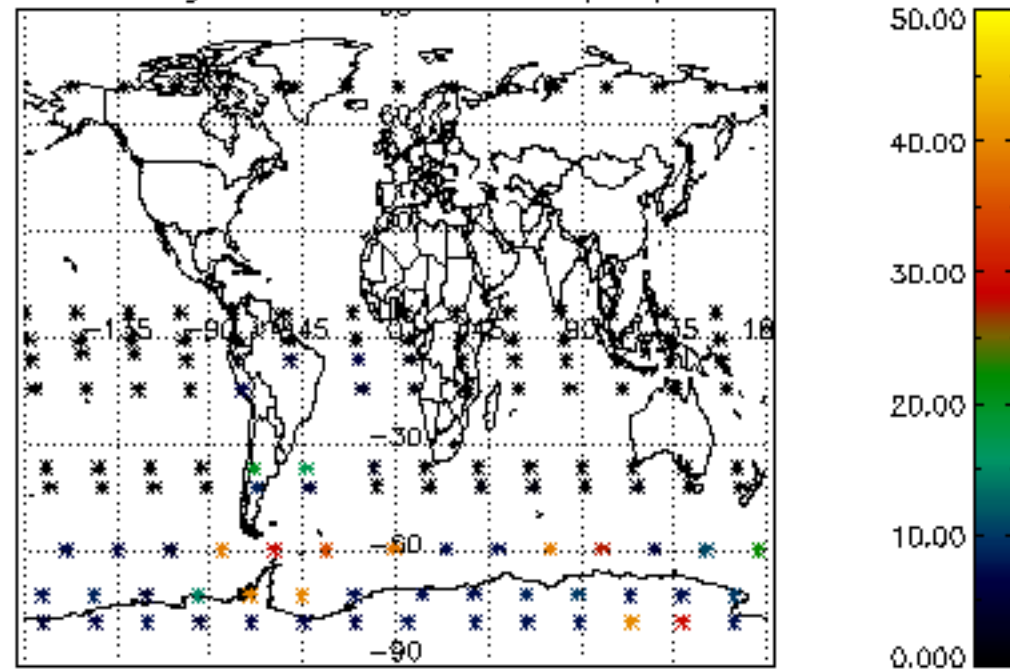

Percentage of datation errors per profile

Percentage of saturation errors per profile