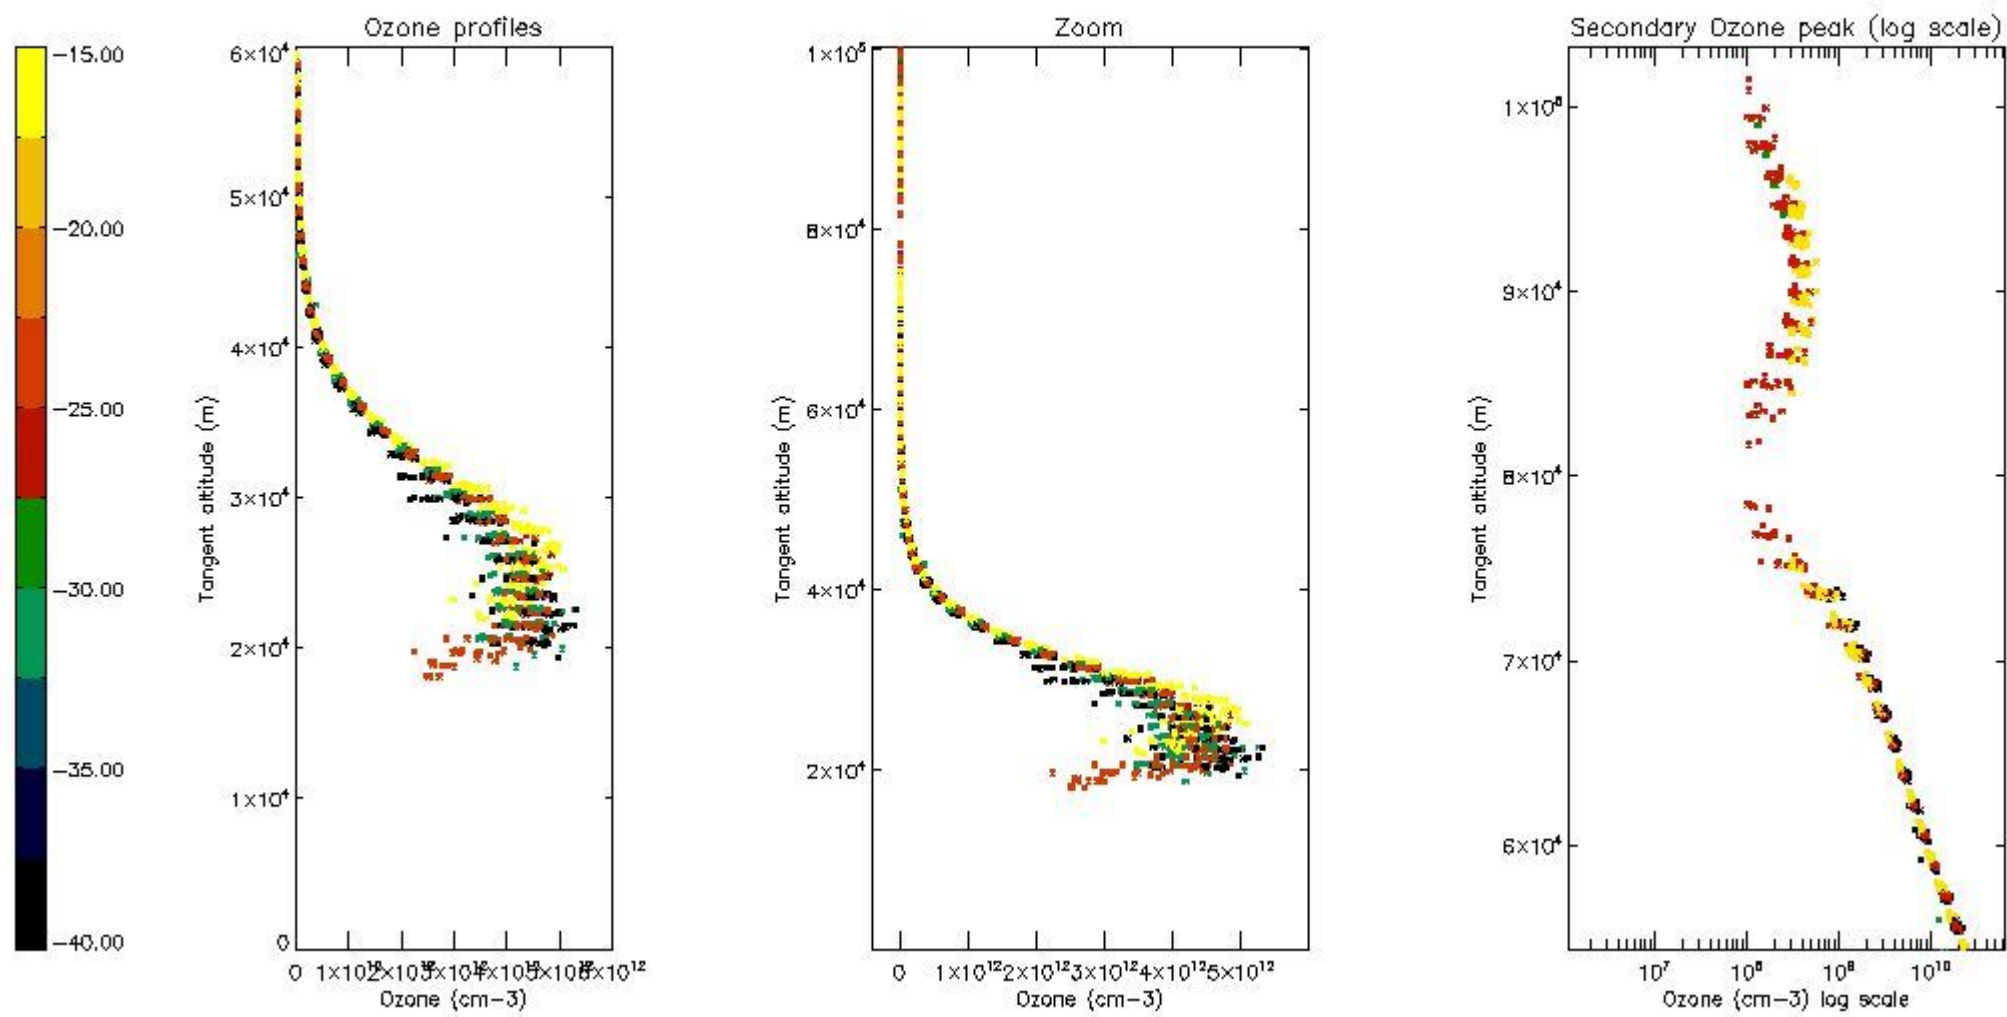

5.5 Plot ozone profiles where STD < 5% (dark without errors)

The colorbar represents the latitude.