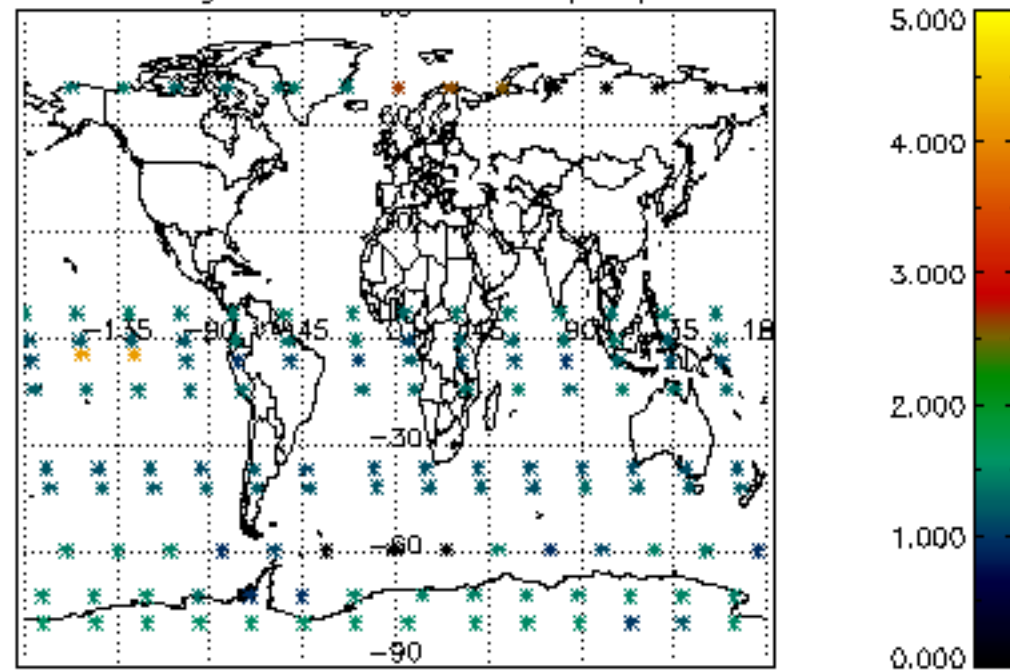

Percentage of flagged data per NO3 profile

Percentage of cosmic ray hits per profile

Percentage of datation errors per profile

Percentage of star falling outside central band per profile

Percentage of saturation errors per profile