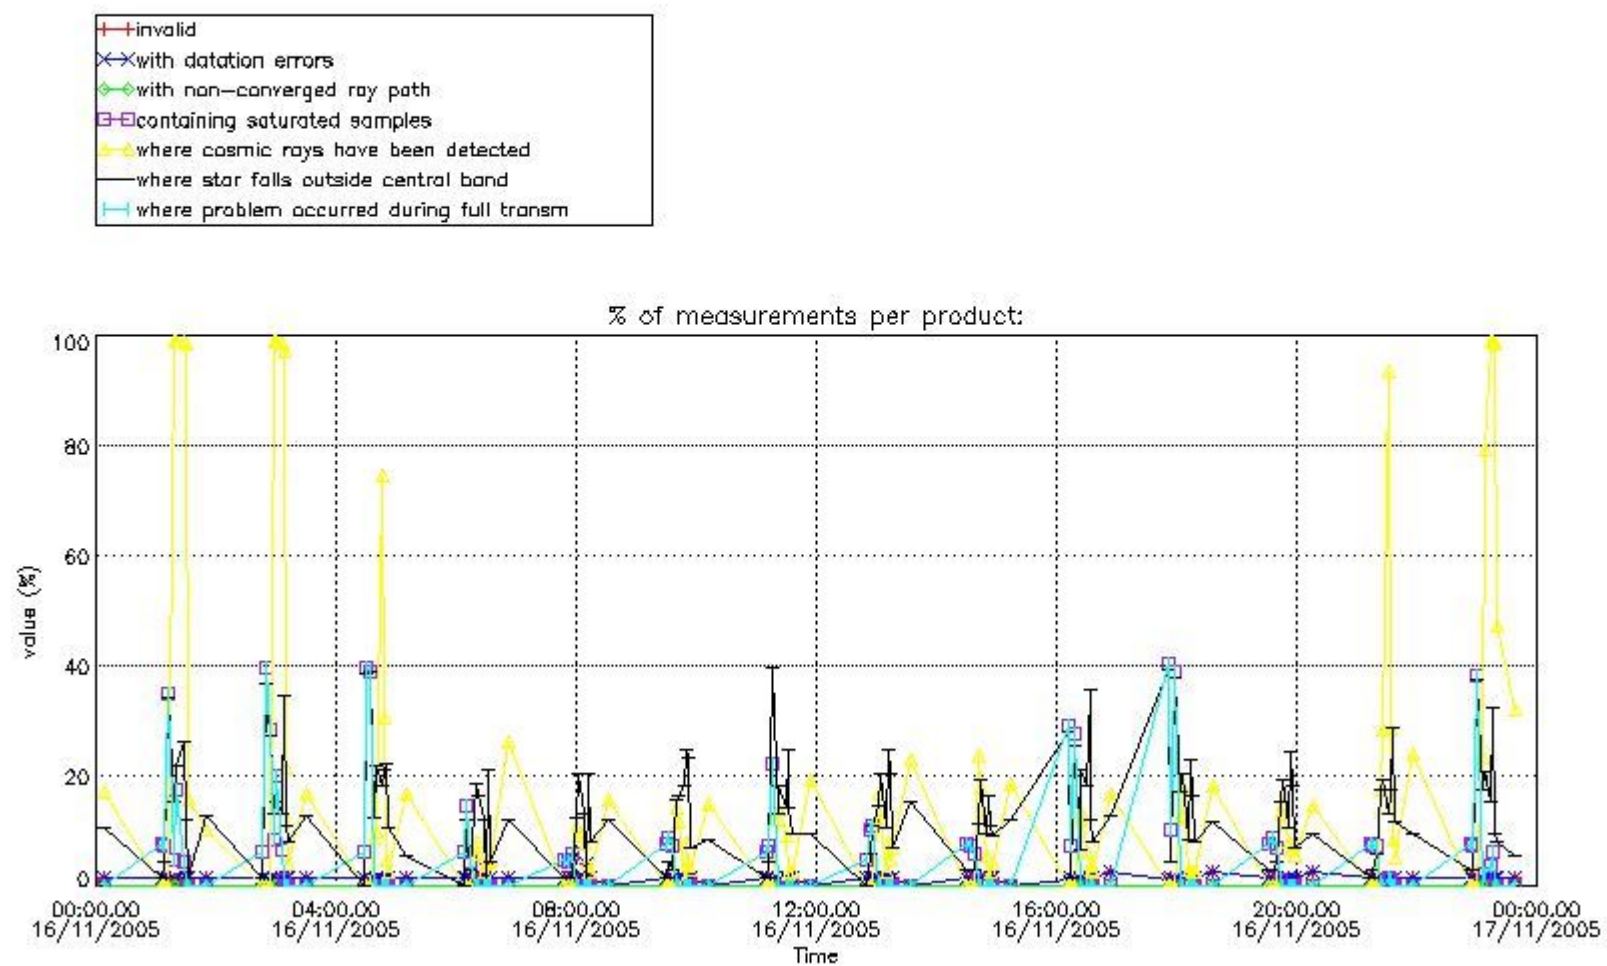

4.1.2 Plot level 1 quality information per product (time dependant): ENVI SAT DESCENDING passes