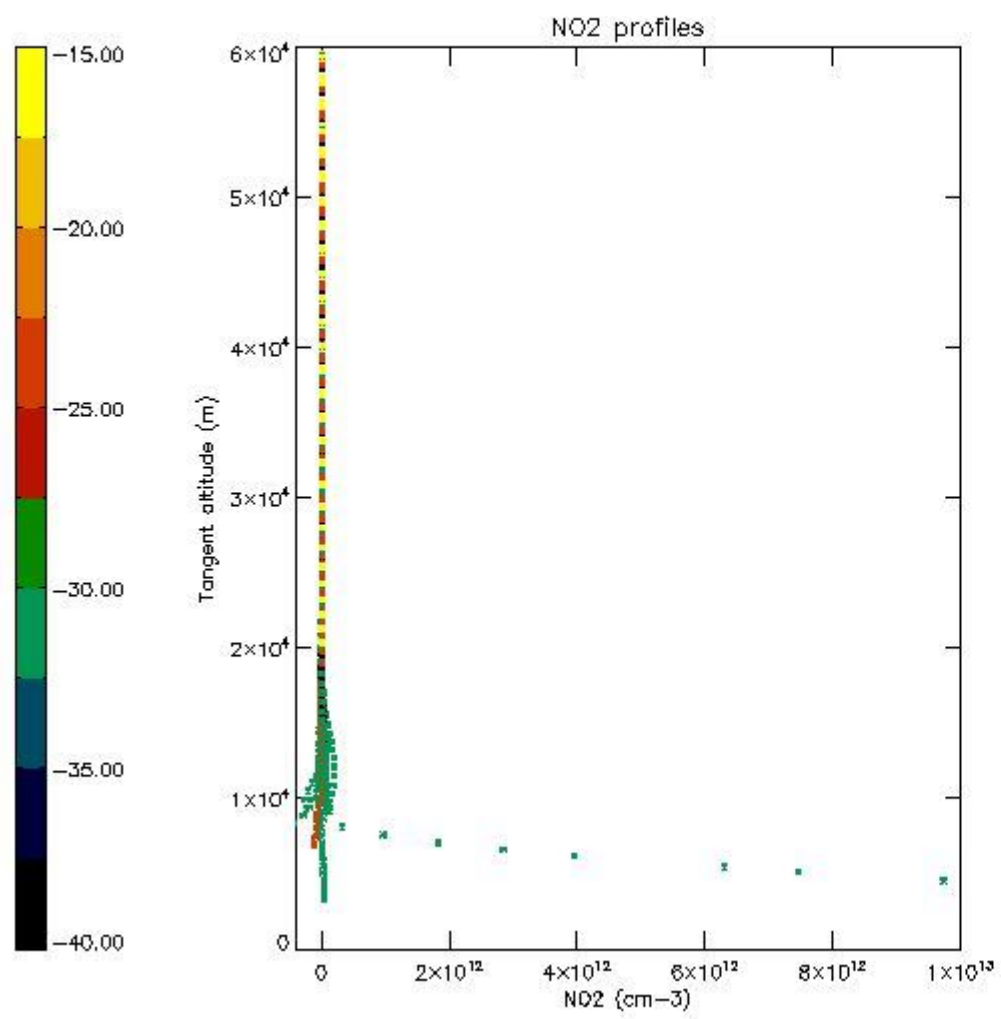

So, the table below shows the percentage of dark limb and valid observations for each criteria with respect to the overall valid daily observations.

Criteria	% of total production
All STD	22
STD < 20	13

STD < 10	12
STD < 5	8

5.2 Plot ozone profiles for all STD (dark without errors)

The colorbar represents the latitude.

5.3 Plot ozone profiles where STD < 20% (dark without errors)

The colorbar represents the latitude.

5.4 Plot ozone profiles where STD < 10% (dark without errors)

The colorbar represents the latitude.

5.5 Plot ozone profiles where STD < 5% (dark without errors)

The colorbar represents the latitude.

5.6 Plot NO₂ profiles for all STD (dark without errors)

The colorbar represents the latitude.

5.7 Plot NO3 profiles for all STD (dark without errors)

The colorbar represents the latitude.

5.8 Plot H2O profiles for all STD (only for occultations of stars 1,2,3,4,13,14,16,26,63 dark without errors)