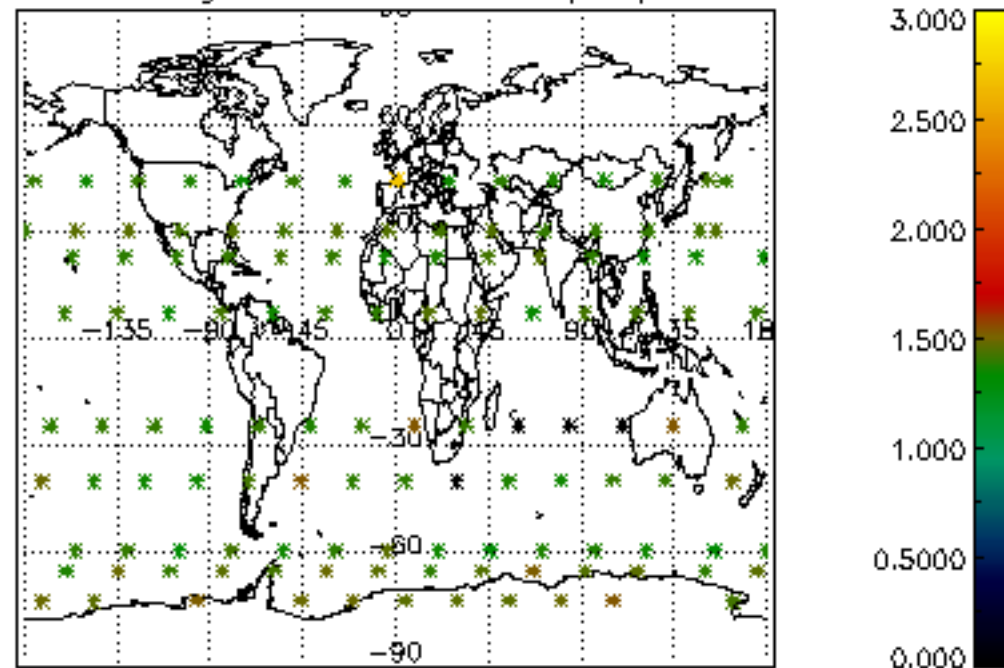

Percentage of datation errors per profile

Percentage of star falling outside central band per profile

Percentage of saturation errors per profile

Percentage of cosmic ray hits per profile

Percentage of datation errors per profile