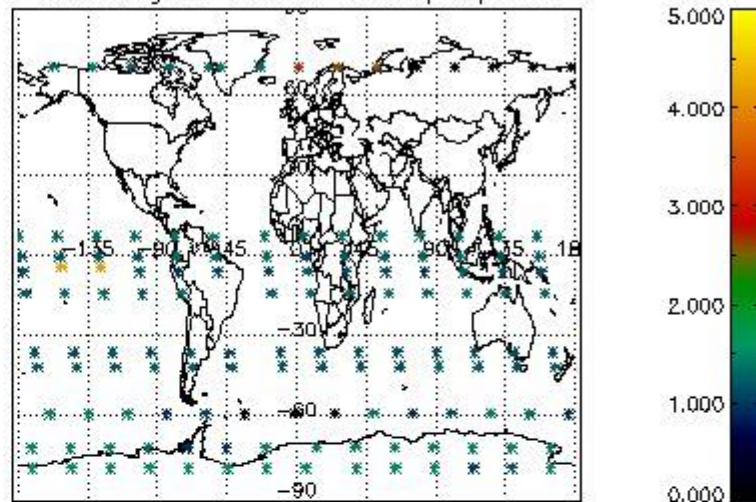

Percentage of datation errors per profile